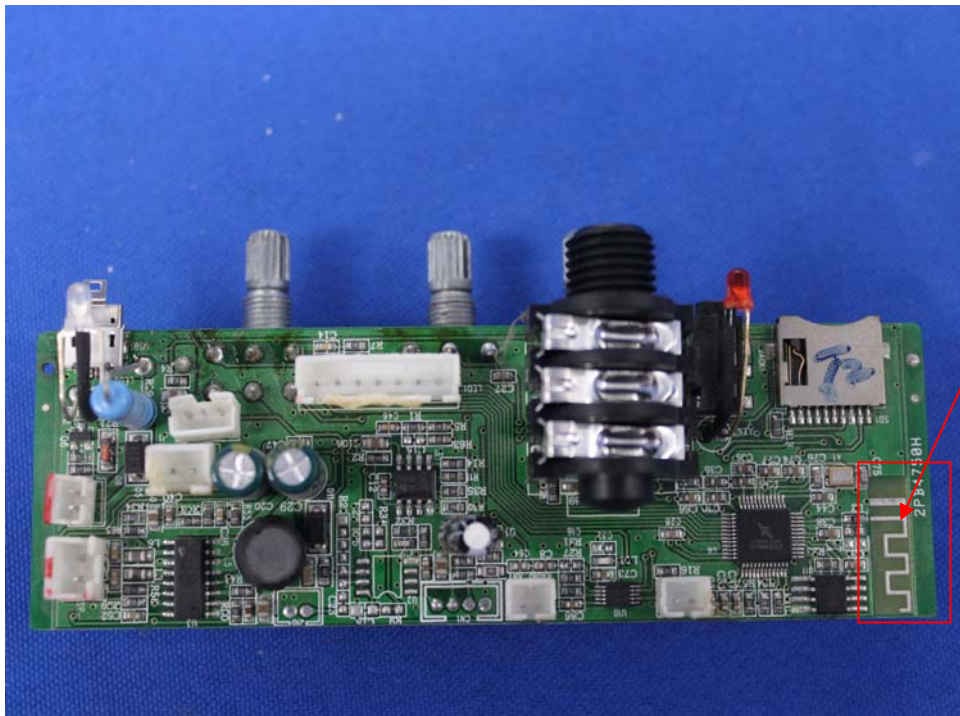

Appendix C: Photographs of EUT

Product: POWERED SPEAKER

Model: PS-1

Internal Photos

Antenna