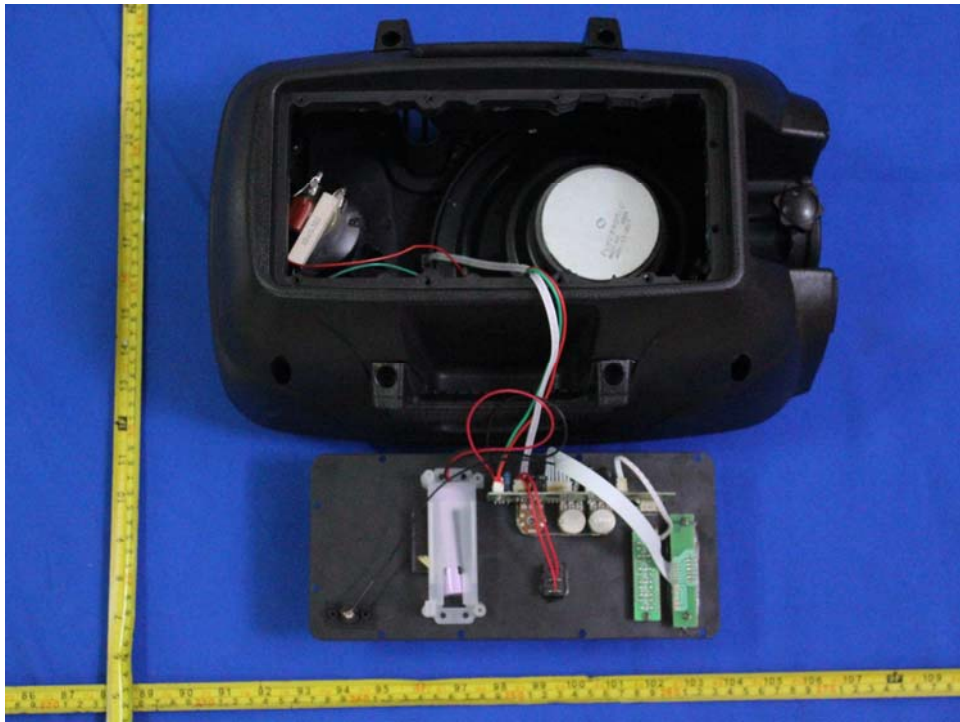

Appendix C: Photographs of EUT

Product: POWERED SPEAKER

Model: PS-1

Internal Photos

Antenna