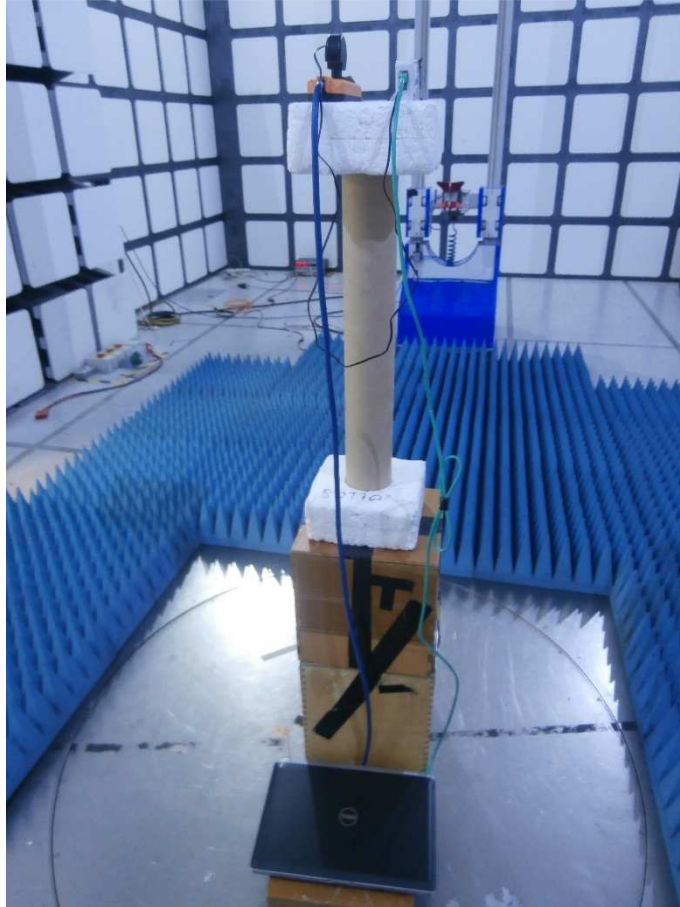

Product Service

FCC ID: 2ANN200
IC: 2242600

SenseAnywhere B.V.
Access Point, Model: 20-01-10

Product Service

PHOTOGRAPHS OF TEST SET UP

Radiated Emissions 30 MHz to 1 GHz

Product Service

FCC ID: 2ANN200
IC: 2242600

SenseAnywhere B.V.
Access Point, Model: 20-01-10

Product Service

Radiated Emissions 1 GHz to 8 GHz

Product Service

FCC ID: 2ANN200
IC: 2242600

SenseAnywhere B.V.
Access Point, Model: 20-01-10

Product Service