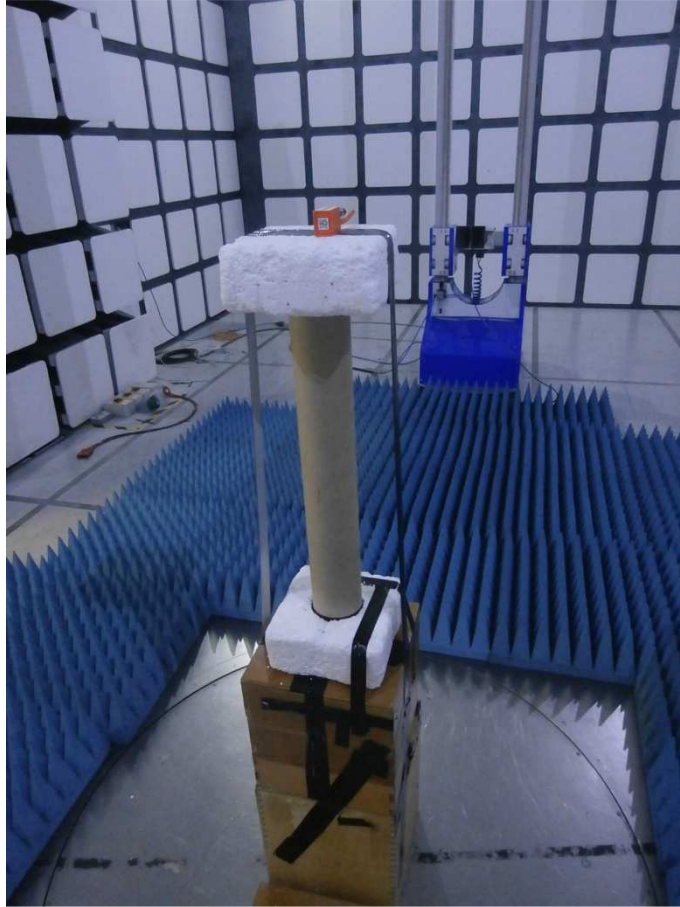

Product Service

FCC ID: 2ANN202
IC: 2242602

SenseAnywhere B.V.
AiroSensor ER, Model: 20-20-41

Product Service

PHOTOGRAPHS OF TEST SET UP

Radiated Emissions 30 MHz to 1 GHz

Product Service

FCC ID: 2ANN202
IC: 2242602

SenseAnywhere B.V.
AiroSensor ER, Model: 20-20-41

Product Service

Radiated Emissions 1 GHz to 10 GHz

Product Service

FCC ID: 2ANN202
IC: 2242602

SenseAnywhere B.V.
AiroSensor ER, Model: 20-20-41

Product Service