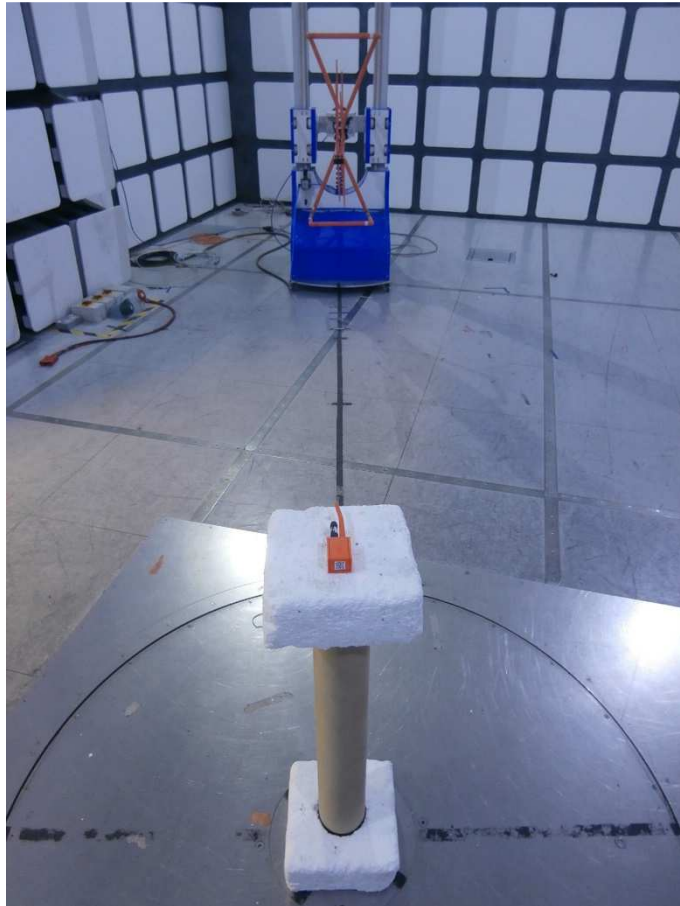

Product Service

FCC ID: 2ANN202
IC: 2242602

SenseAnywhere B.V.
AiroSensor ER, Model: 20-20-41

Product Service

PHOTOGRAPHS OF TEST SET UP

Radiated Emissions 30 MHz to 1 GHz

Product Service

FCC ID: 2ANN202
IC: 2242602