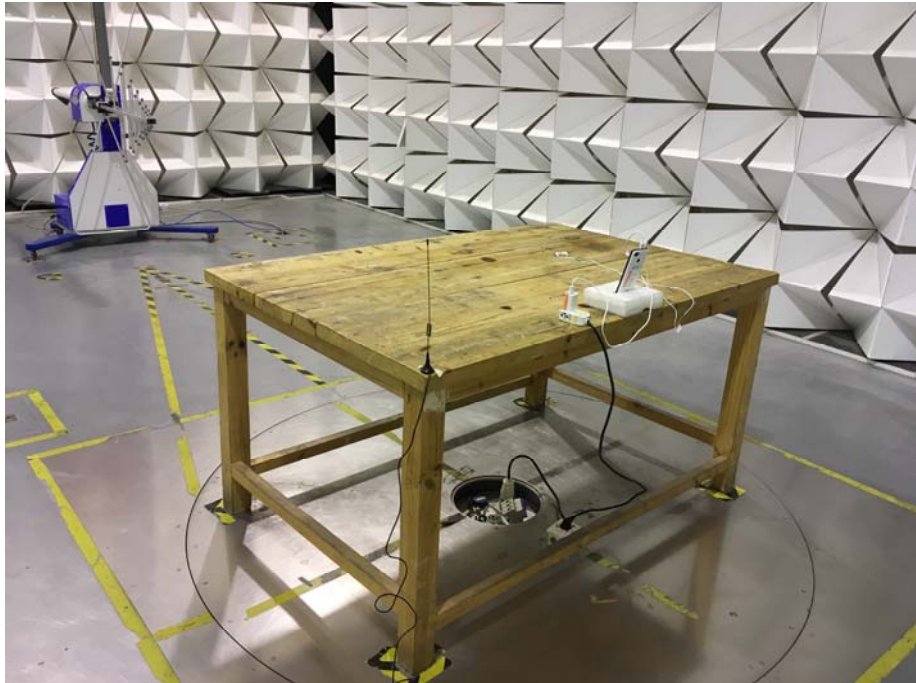

**2G/3G/4G Setup photo Model C11S FCC ID: 2ANMU-C11S**

**Photograph - Spurious Emissions Radiated Test Setup**

Below 30MHz Test Site 2#

For 30MHz-1000MHz Test Site 2#

## Appendix WTS18S11128138W\_Photos

---

For Above 1GHz Test Site 1#