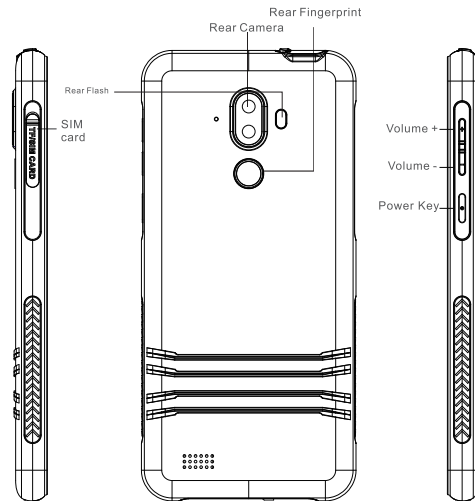

Overview

Accessories

Battery

Y1000 is included an internal battery. You can track your battery status with the icon showed on the top right of the screen. As microwave ovens, stoves, or radiators, batteries may explode when overheated.