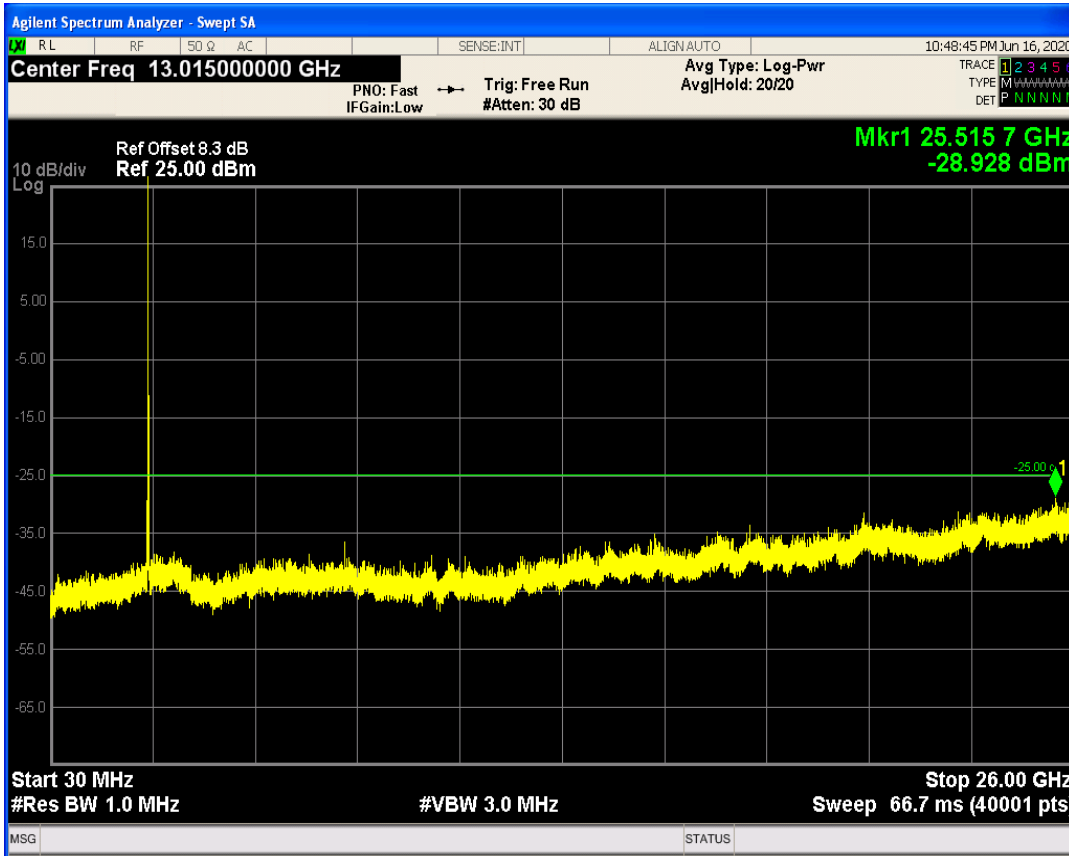

LTE Band7 QPSK BW=15MHz Channel=21100 RB Size=75 Position=#0

LTE Band7 QPSK BW=15MHz Channel=21100 RB Size=1 Position=#0

LTE Band7 QAM16 BW=15MHz Channel=21100 RB Size=1 Position=#0

LTE Band7 QAM16 BW=15MHz Channel=21100 RB Size=75 Position=#0

LTE Band7 QPSK BW=15MHz Channel=21375 RB Size=1 Position=#0

LTE Band7 QPSK BW=15MHz Channel=21375 RB Size=75 Position=#0

LTE Band7 QAM16 BW=15MHz Channel=21375 RB Size=1 Position=#0

LTE Band7 QAM16 BW=15MHz Channel=21375 RB Size=75 Position=#0

LTE Band7 QPSK BW=20MHz Channel=20850 RB Size=100 Position=#0

LTE Band7 QPSK BW=20MHz Channel=20850 RB Size=1 Position=#0

LTE Band7 QAM16 BW=20MHz Channel=20850 RB Size=1 Position=#0

LTE Band7 QAM16 BW=20MHz Channel=20850 RB Size=100 Position=#0