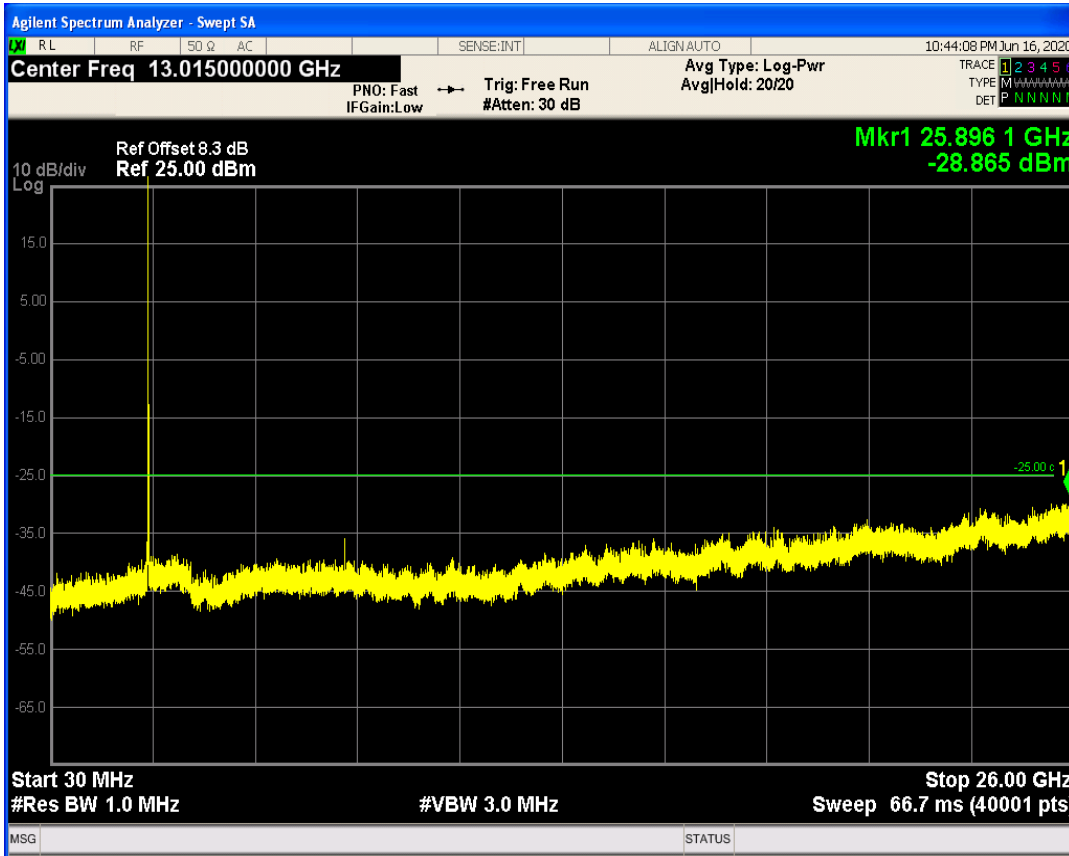

LTE Band7 QAM16 BW=10MHz Channel=20800 RB Size=50 Position=#0

LTE Band7 QPSK BW=10MHz Channel=21100 RB Size=50 Position=#0

LTE Band7 QAM16 BW=10MHz Channel=21100 RB Size=1 Position=#0

LTE Band7 QAM16 BW=10MHz Channel=21100 RB Size=50 Position=#0

LTE Band7 QPSK BW=10MHz Channel=21400 RB Size=50 Position=#0

LTE Band7 QPSK BW=10MHz Channel=21400 RB Size=1 Position=#0

LTE Band7 QAM16 BW=10MHz Channel=21400 RB Size=1 Position=#0

LTE Band7 QAM16 BW=10MHz Channel=21400 RB Size=50 Position=#0

LTE Band7 QPSK BW=15MHz Channel=20825 RB Size=75 Position=#0

LTE Band7 QPSK BW=15MHz Channel=20825 RB Size=1 Position=#0

LTE Band7 QAM16 BW=15MHz Channel=20825 RB Size=1 Position=#0

LTE Band7 QAM16 BW=15MHz Channel=20825 RB Size=75 Position=#0