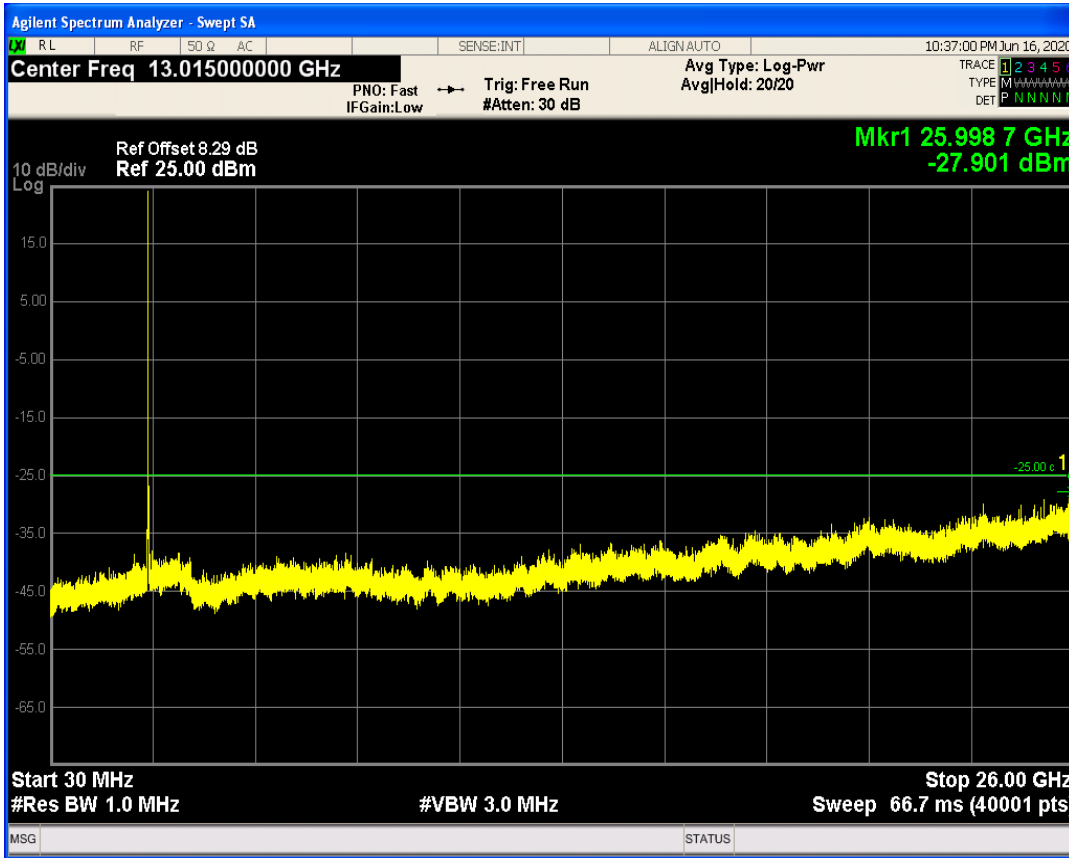

LTE Band7 QPSK BW=5MHz Channel=20775 RB Size=1 Position=#0

LTE Band7 QPSK BW=5MHz Channel=20775 RB Size=25 Position=#0

LTE Band7 QAM16 BW=5MHz Channel=20775 RB Size=1 Position=#0

LTE Band7 QAM16 BW=5MHz Channel=20775 RB Size=25 Position=#0

LTE Band7 QPSK BW=5MHz Channel=21100 RB Size=1 Position=#0

LTE Band7 QAM16 BW=5MHz Channel=21100 RB Size=1 Position=#0

LTE Band7 QPSK BW=5MHz Channel=21100 RB Size=25 Position=#0

LTE Band7 QAM16 BW=5MHz Channel=21100 RB Size=25 Position=#0

LTE Band7 QPSK BW=5MHz Channel=21425 RB Size=1 Position=#0

LTE Band7 QPSK BW=5MHz Channel=21425 RB Size=25 Position=#0

LTE Band7 QAM16 BW=5MHz Channel=21425 RB Size=1 Position=#0

LTE Band7 QPSK BW=10MHz Channel=20800 RB Size=1 Position=#0