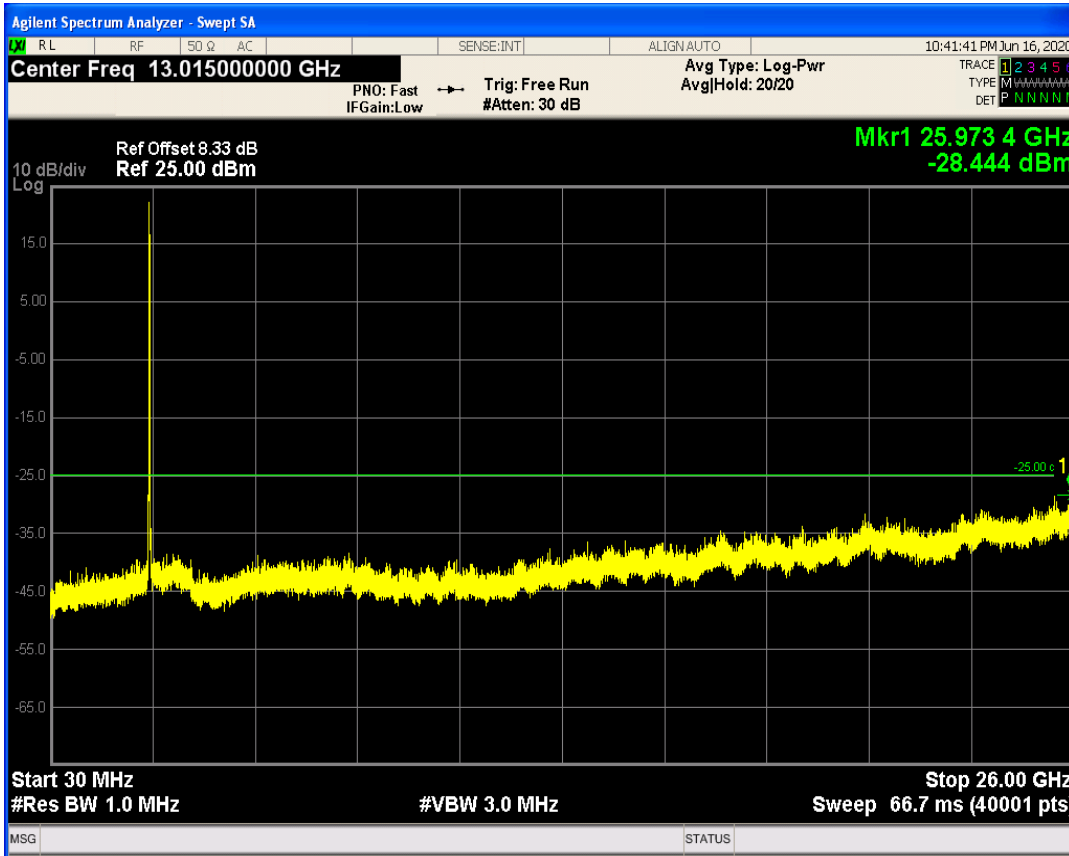

LTE Band7 QPSK BW=5MHz Channel=21425 RB Size=1 Position=#0

LTE Band7 QPSK BW=5MHz Channel=21425 RB Size=25 Position=#0

LTE Band7 QAM16 BW=5MHz Channel=21425 RB Size=1 Position=#0

LTE Band7 QPSK BW=10MHz Channel=20800 RB Size=1 Position=#0

LTE Band7 QAM16 BW=5MHz Channel=21425 RB Size=25 Position=#0

LTE Band7 QPSK BW=10MHz Channel=20800 RB Size=50 Position=#0

LTE Band7 QAM16 BW=10MHz Channel=20800 RB Size=1 Position=#0

LTE Band7 QPSK BW=10MHz Channel=21100 RB Size=1 Position=#0

LTE Band7 QAM16 BW=10MHz Channel=20800 RB Size=50 Position=#0

LTE Band7 QPSK BW=10MHz Channel=21100 RB Size=50 Position=#0

LTE Band7 QAM16 BW=10MHz Channel=21100 RB Size=1 Position=#0

LTE Band7 QAM16 BW=10MHz Channel=21100 RB Size=50 Position=#0