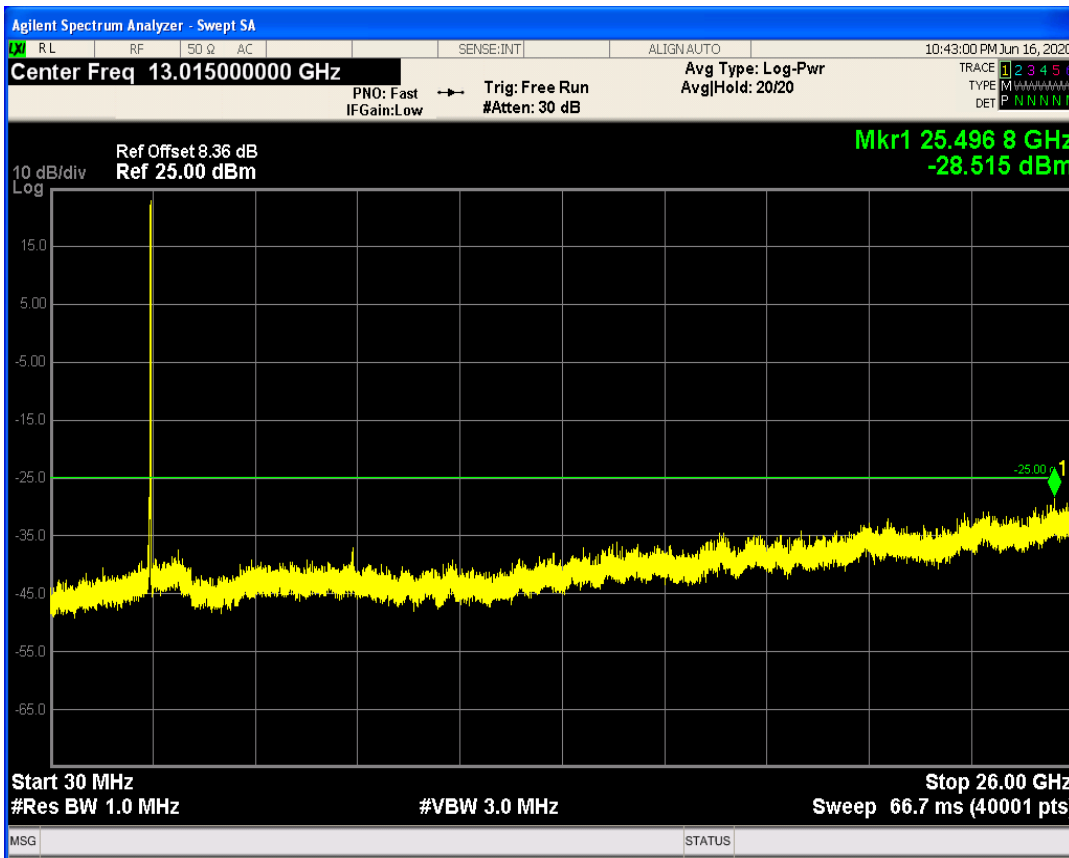

LTE Band7 QAM16 BW=5MHz Channel=21425 RB Size=25 Position=#0

LTE Band7 QPSK BW=10MHz Channel=20800 RB Size=50 Position=#0

LTE Band7 QAM16 BW=10MHz Channel=20800 RB Size=1 Position=#0

LTE Band7 QPSK BW=10MHz Channel=21100 RB Size=1 Position=#0

LTE Band7 QAM16 BW=10MHz Channel=20800 RB Size=50 Position=#0

LTE Band7 QPSK BW=10MHz Channel=21100 RB Size=50 Position=#0

LTE Band7 QAM16 BW=10MHz Channel=21100 RB Size=1 Position=#0

LTE Band7 QAM16 BW=10MHz Channel=21100 RB Size=50 Position=#0

LTE Band7 QPSK BW=10MHz Channel=21400 RB Size=50 Position=#0

LTE Band7 QPSK BW=10MHz Channel=21400 RB Size=1 Position=#0

LTE Band7 QAM16 BW=10MHz Channel=21400 RB Size=1 Position=#0

LTE Band7 QAM16 BW=10MHz Channel=21400 RB Size=50 Position=#0