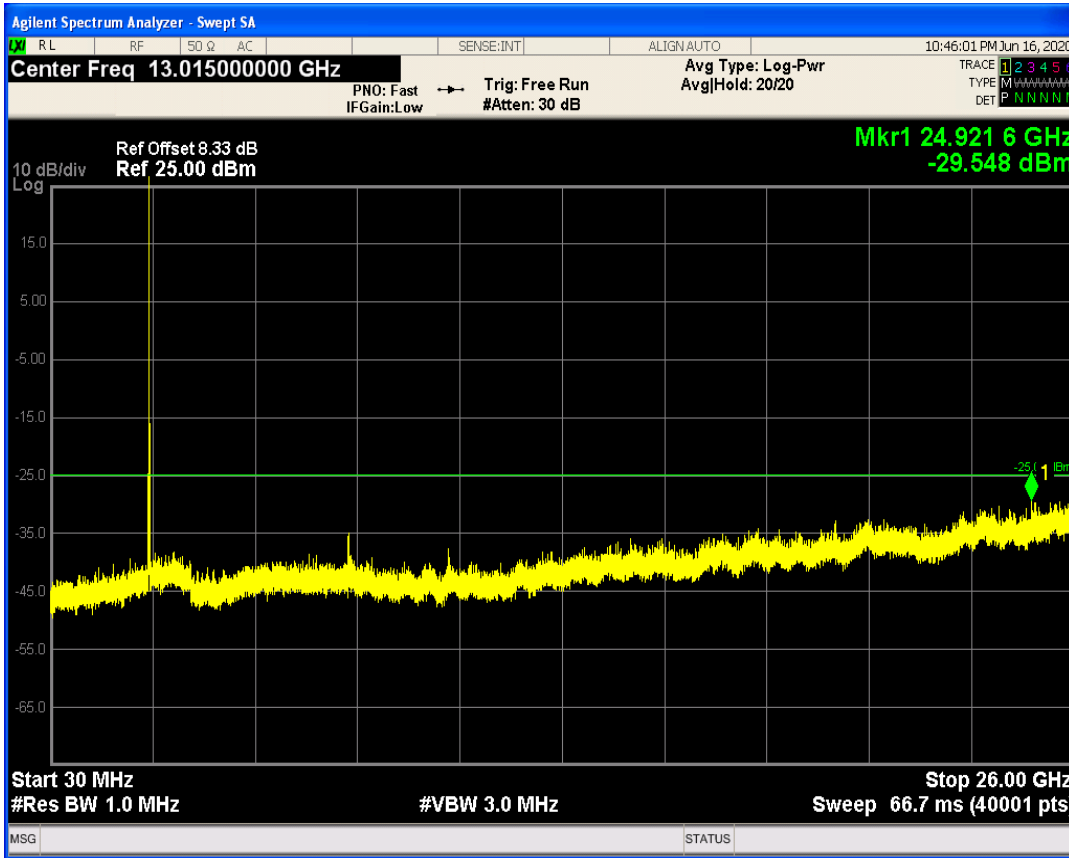

LTE Band7 QPSK BW=10MHz Channel=21400 RB Size=50 Position=#0

LTE Band7 QPSK BW=10MHz Channel=21400 RB Size=1 Position=#0

LTE Band7 QAM16 BW=10MHz Channel=21400 RB Size=1 Position=#0

LTE Band7 QAM16 BW=10MHz Channel=21400 RB Size=50 Position=#0

LTE Band7 QPSK BW=15MHz Channel=20825 RB Size=75 Position=#0

LTE Band7 QPSK BW=15MHz Channel=20825 RB Size=1 Position=#0

LTE Band7 QAM16 BW=15MHz Channel=20825 RB Size=1 Position=#0

LTE Band7 QAM16 BW=15MHz Channel=20825 RB Size=75 Position=#0

LTE Band7 QPSK BW=15MHz Channel=21100 RB Size=75 Position=#0

LTE Band7 QPSK BW=15MHz Channel=21100 RB Size=1 Position=#0

LTE Band7 QAM16 BW=15MHz Channel=21100 RB Size=1 Position=#0

LTE Band7 QAM16 BW=15MHz Channel=21100 RB Size=75 Position=#0