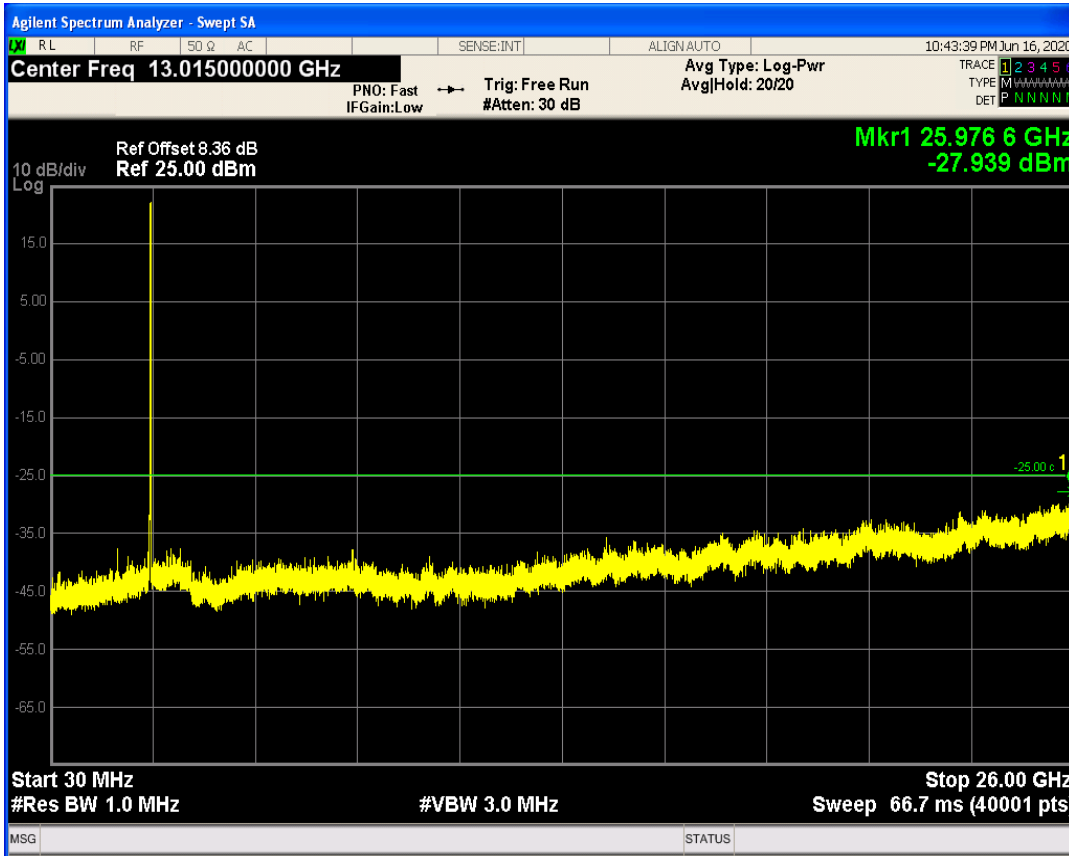

LTE Band7 QAM16 BW=10MHz Channel=20800 RB Size=50 Position=#0

LTE Band7 QPSK BW=10MHz Channel=21100 RB Size=50 Position=#0

LTE Band7 QAM16 BW=10MHz Channel=21100 RB Size=1 Position=#0

LTE Band7 QAM16 BW=10MHz Channel=21100 RB Size=50 Position=#0

LTE Band7 QPSK BW=10MHz Channel=21400 RB Size=50 Position=#0

LTE Band7 QPSK BW=10MHz Channel=21400 RB Size=1 Position=#0

LTE Band7 QAM16 BW=10MHz Channel=21400 RB Size=1 Position=#0

LTE Band7 QAM16 BW=10MHz Channel=21400 RB Size=50 Position=#0

LTE Band7 QPSK BW=15MHz Channel=20825 RB Size=75 Position=#0

LTE Band7 QPSK BW=15MHz Channel=20825 RB Size=1 Position=#0

LTE Band7 QAM16 BW=15MHz Channel=20825 RB Size=1 Position=#0

LTE Band7 QAM16 BW=15MHz Channel=20825 RB Size=75 Position=#0