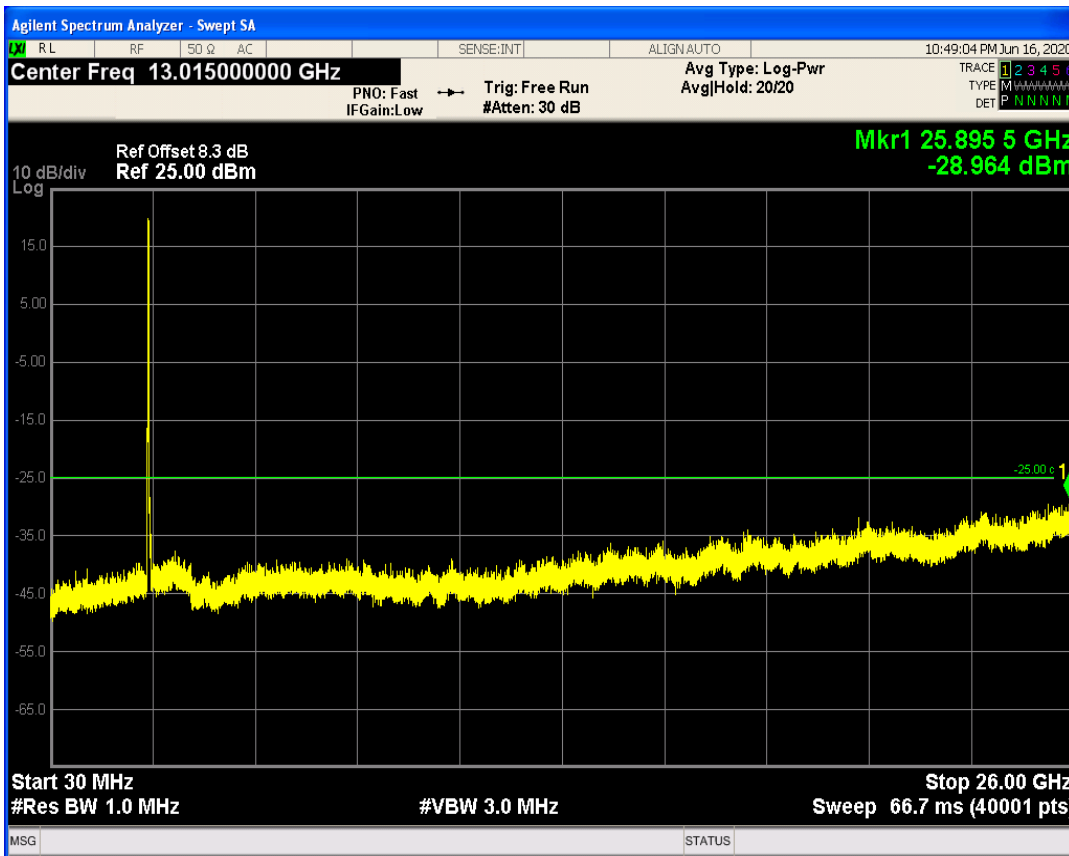

LTE Band7 QPSK BW=15MHz Channel=21100 RB Size=75 Position=#0

LTE Band7 QPSK BW=15MHz Channel=21100 RB Size=1 Position=#0

LTE Band7 QAM16 BW=15MHz Channel=21100 RB Size=1 Position=#0

LTE Band7 QAM16 BW=15MHz Channel=21100 RB Size=75 Position=#0

LTE Band7 QPSK BW=15MHz Channel=21375 RB Size=1 Position=#0

LTE Band7 QPSK BW=15MHz Channel=21375 RB Size=75 Position=#0

LTE Band7 QAM16 BW=15MHz Channel=21375 RB Size=1 Position=#0

LTE Band7 QAM16 BW=15MHz Channel=21375 RB Size=75 Position=#0

LTE Band7 QPSK BW=20MHz Channel=20850 RB Size=100 Position=#0

LTE Band7 QPSK BW=20MHz Channel=20850 RB Size=1 Position=#0

LTE Band7 QAM16 BW=20MHz Channel=20850 RB Size=1 Position=#0

LTE Band7 QAM16 BW=20MHz Channel=20850 RB Size=100 Position=#0