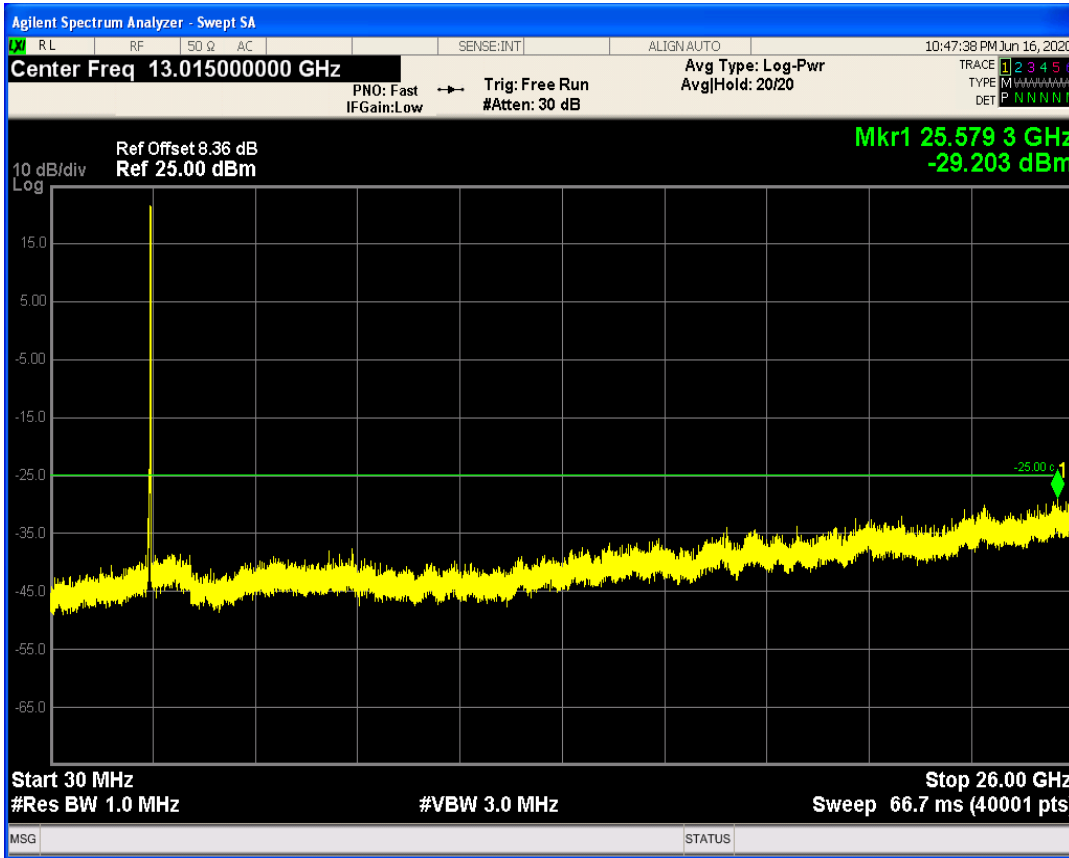

LTE Band7 QPSK BW=15MHz Channel=20825 RB Size=75 Position=#0

LTE Band7 QPSK BW=15MHz Channel=20825 RB Size=1 Position=#0

LTE Band7 QAM16 BW=15MHz Channel=20825 RB Size=1 Position=#0

LTE Band7 QAM16 BW=15MHz Channel=20825 RB Size=75 Position=#0

LTE Band7 QPSK BW=15MHz Channel=21100 RB Size=75 Position=#0

LTE Band7 QPSK BW=15MHz Channel=21100 RB Size=1 Position=#0

LTE Band7 QAM16 BW=15MHz Channel=21100 RB Size=1 Position=#0

LTE Band7 QAM16 BW=15MHz Channel=21100 RB Size=75 Position=#0

LTE Band7 QPSK BW=15MHz Channel=21375 RB Size=1 Position=#0

LTE Band7 QPSK BW=15MHz Channel=21375 RB Size=75 Position=#0

LTE Band7 QAM16 BW=15MHz Channel=21375 RB Size=1 Position=#0

LTE Band7 QAM16 BW=15MHz Channel=21375 RB Size=75 Position=#0