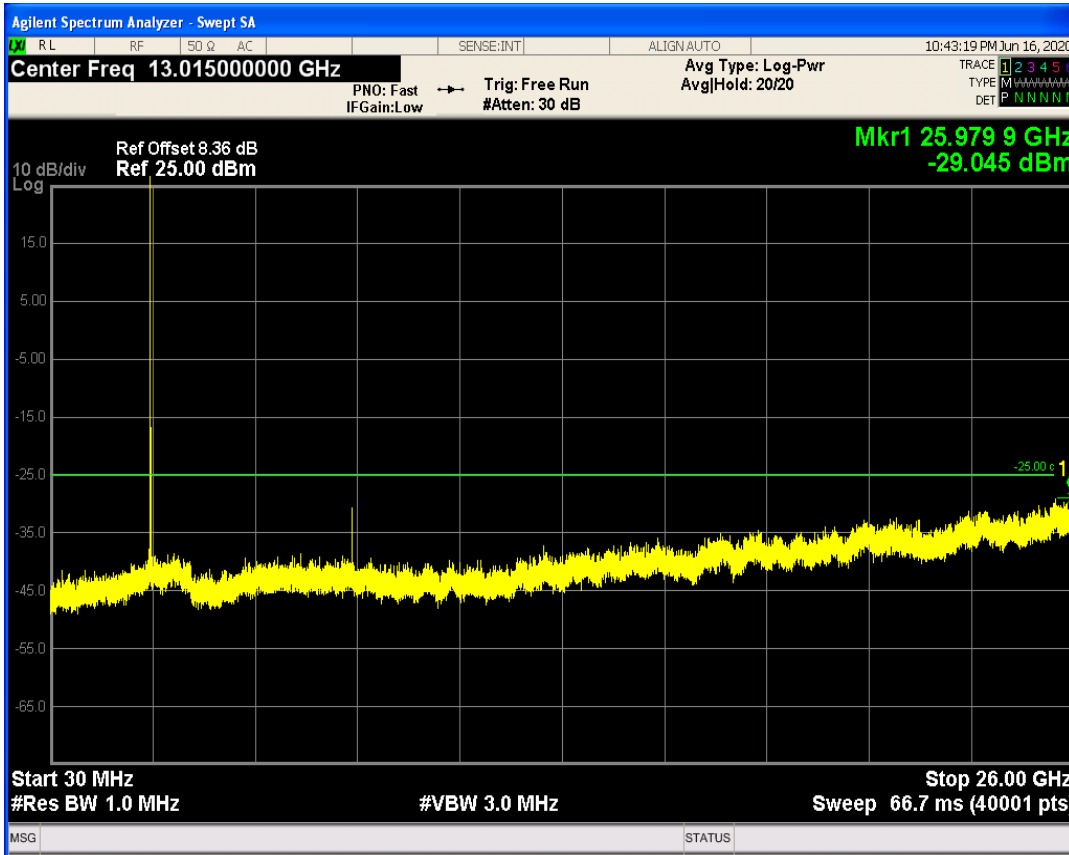

LTE Band7 QAM16 BW=5MHz Channel=21425 RB Size=25 Position=#0

LTE Band7 QPSK BW=10MHz Channel=20800 RB Size=50 Position=#0

LTE Band7 QAM16 BW=10MHz Channel=20800 RB Size=1 Position=#0

LTE Band7 QPSK BW=10MHz Channel=21100 RB Size=1 Position=#0

LTE Band7 QAM16 BW=10MHz Channel=20800 RB Size=50 Position=#0

LTE Band7 QPSK BW=10MHz Channel=21100 RB Size=50 Position=#0

LTE Band7 QAM16 BW=10MHz Channel=21100 RB Size=1 Position=#0

LTE Band7 QAM16 BW=10MHz Channel=21100 RB Size=50 Position=#0

LTE Band7 QPSK BW=10MHz Channel=21400 RB Size=50 Position=#0

LTE Band7 QPSK BW=10MHz Channel=21400 RB Size=1 Position=#0

LTE Band7 QAM16 BW=10MHz Channel=21400 RB Size=1 Position=#0

LTE Band7 QAM16 BW=10MHz Channel=21400 RB Size=50 Position=#0