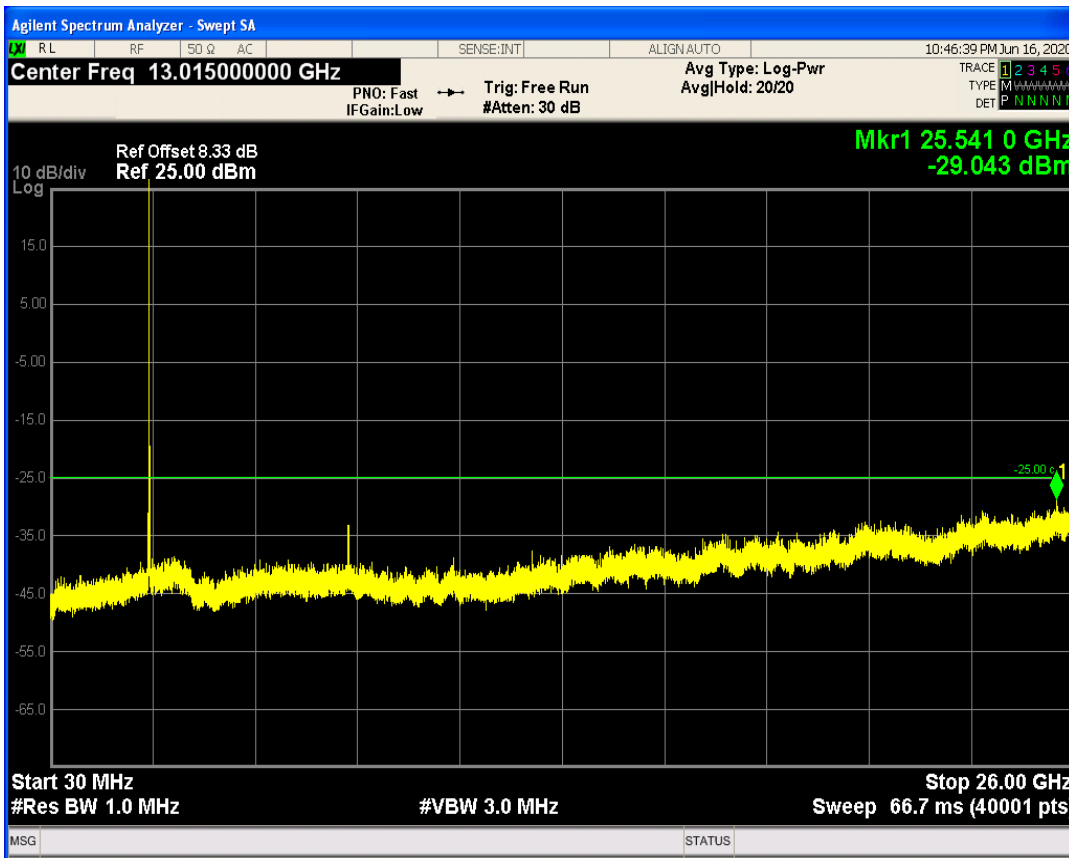

LTE Band7 QPSK BW=10MHz Channel=21400 RB Size=50 Position=#0

LTE Band7 QPSK BW=10MHz Channel=21400 RB Size=1 Position=#0

LTE Band7 QAM16 BW=10MHz Channel=21400 RB Size=1 Position=#0

LTE Band7 QAM16 BW=10MHz Channel=21400 RB Size=50 Position=#0

LTE Band7 QPSK BW=15MHz Channel=20825 RB Size=75 Position=#0

LTE Band7 QPSK BW=15MHz Channel=20825 RB Size=1 Position=#0

LTE Band7 QAM16 BW=15MHz Channel=20825 RB Size=1 Position=#0

LTE Band7 QAM16 BW=15MHz Channel=20825 RB Size=75 Position=#0

LTE Band7 QPSK BW=15MHz Channel=21100 RB Size=75 Position=#0

LTE Band7 QPSK BW=15MHz Channel=21100 RB Size=1 Position=#0

LTE Band7 QAM16 BW=15MHz Channel=21100 RB Size=1 Position=#0

LTE Band7 QAM16 BW=15MHz Channel=21100 RB Size=75 Position=#0