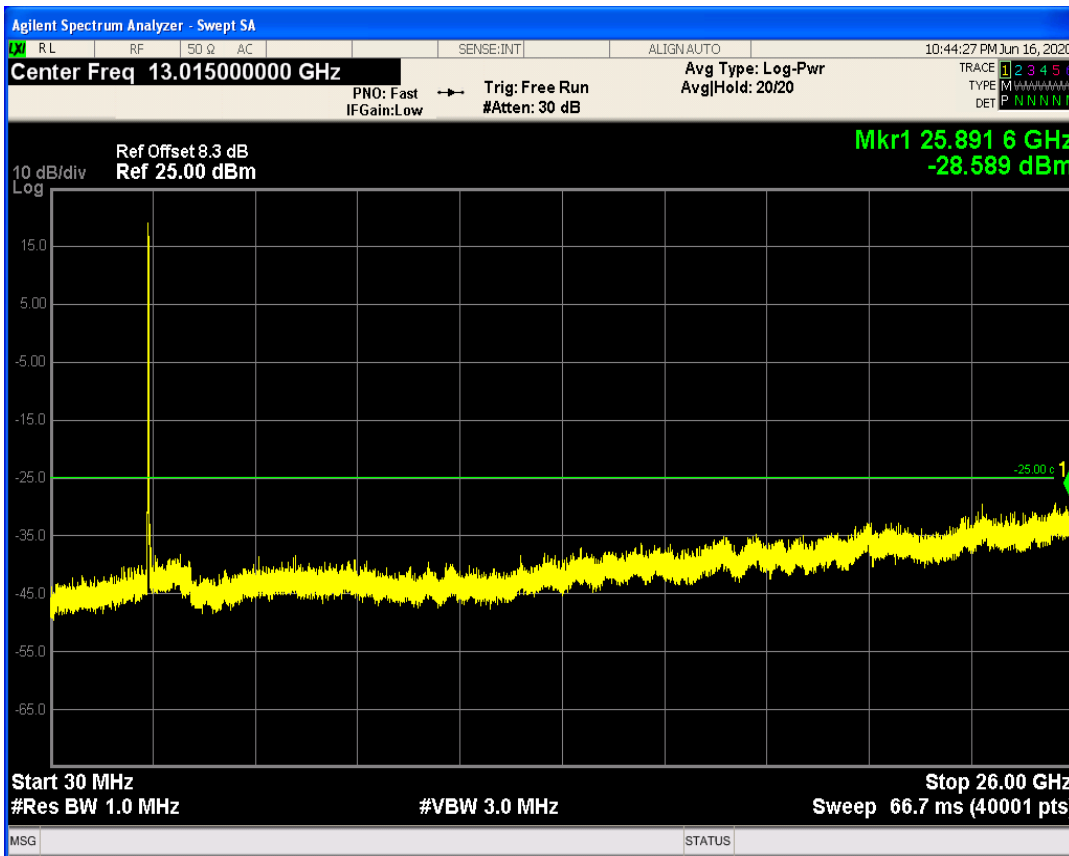

LTE Band7 QAM16 BW=10MHz Channel=20800 RB Size=50 Position=#0

LTE Band7 QPSK BW=10MHz Channel=21100 RB Size=50 Position=#0

LTE Band7 QAM16 BW=10MHz Channel=21100 RB Size=1 Position=#0

LTE Band7 QAM16 BW=10MHz Channel=21100 RB Size=50 Position=#0

LTE Band7 QPSK BW=10MHz Channel=21400 RB Size=50 Position=#0

LTE Band7 QPSK BW=10MHz Channel=21400 RB Size=1 Position=#0

LTE Band7 QAM16 BW=10MHz Channel=21400 RB Size=1 Position=#0

LTE Band7 QAM16 BW=10MHz Channel=21400 RB Size=50 Position=#0

LTE Band7 QPSK BW=15MHz Channel=20825 RB Size=75 Position=#0

LTE Band7 QPSK BW=15MHz Channel=20825 RB Size=1 Position=#0

LTE Band7 QAM16 BW=15MHz Channel=20825 RB Size=1 Position=#0

LTE Band7 QAM16 BW=15MHz Channel=20825 RB Size=75 Position=#0