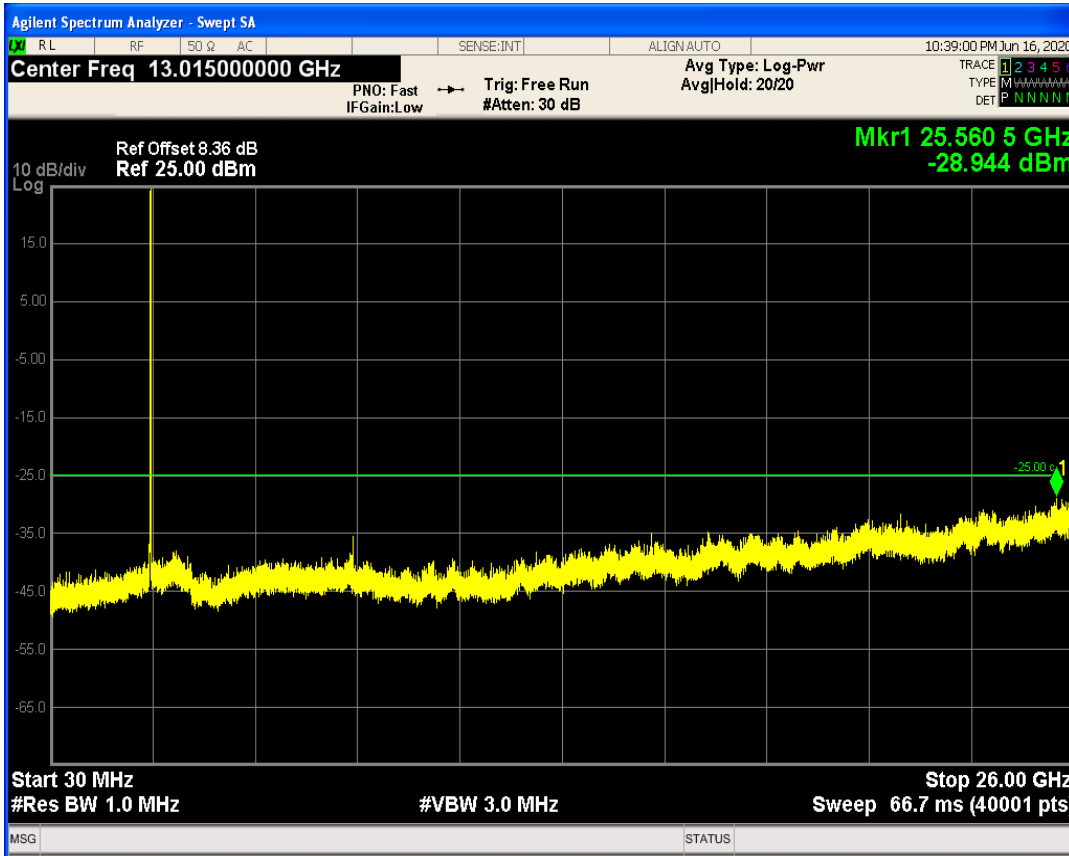

LTE Band7 QPSK BW=5MHz Channel=20775 RB Size=1 Position=#0

LTE Band7 QPSK BW=5MHz Channel=20775 RB Size=25 Position=#0

LTE Band7 QAM16 BW=5MHz Channel=20775 RB Size=1 Position=#0

LTE Band7 QAM16 BW=5MHz Channel=20775 RB Size=25 Position=#0

LTE Band7 QPSK BW=5MHz Channel=21100 RB Size=1 Position=#0

LTE Band7 QAM16 BW=5MHz Channel=21100 RB Size=1 Position=#0

LTE Band7 QPSK BW=5MHz Channel=21100 RB Size=25 Position=#0

LTE Band7 QAM16 BW=5MHz Channel=21100 RB Size=25 Position=#0

LTE Band7 QPSK BW=5MHz Channel=21425 RB Size=1 Position=#0

LTE Band7 QPSK BW=5MHz Channel=21425 RB Size=25 Position=#0

LTE Band7 QAM16 BW=5MHz Channel=21425 RB Size=1 Position=#0

LTE Band7 QPSK BW=10MHz Channel=20800 RB Size=1 Position=#0

LTE Band7 QAM16 BW=5MHz Channel=21425 RB Size=25 Position=#0

LTE Band7 QPSK BW=10MHz Channel=20800 RB Size=50 Position=#0

LTE Band7 QAM16 BW=10MHz Channel=20800 RB Size=1 Position=#0

LTE Band7 QPSK BW=10MHz Channel=21100 RB Size=1 Position=#0