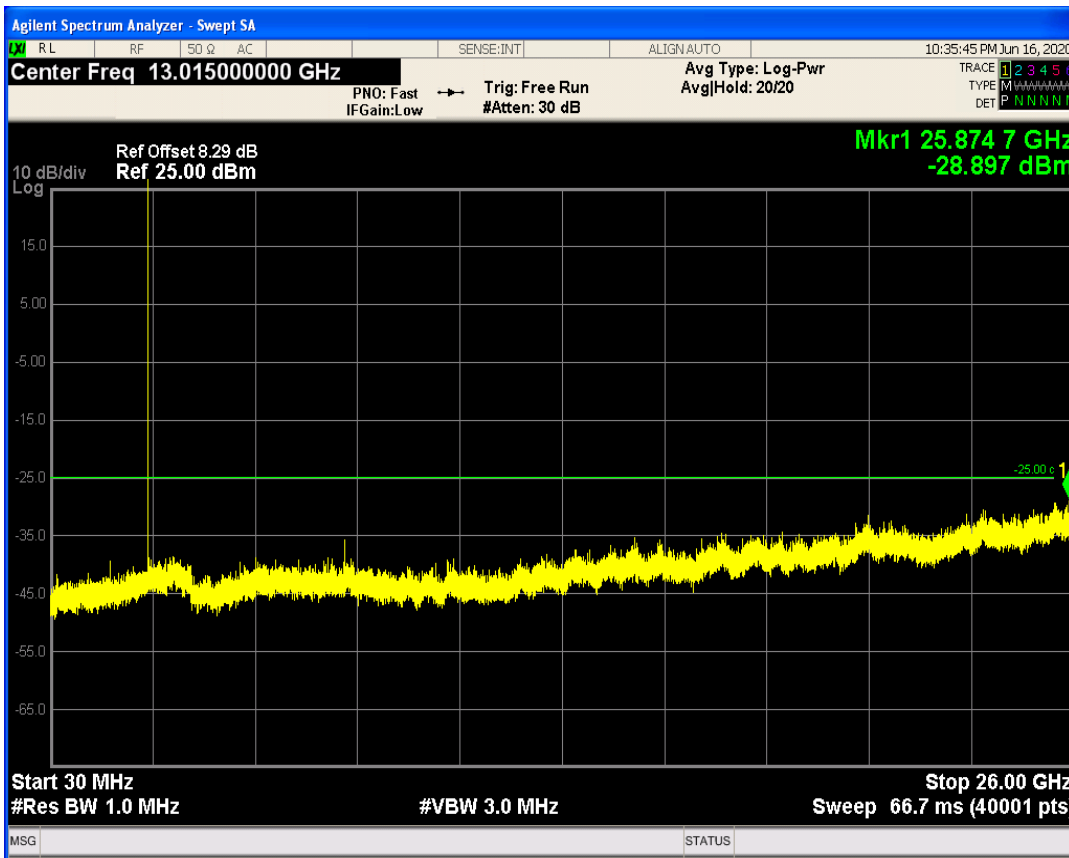

LTE Band7 QPSK BW=5MHz Channel=20775 RB Size=1 Position=#0

LTE Band7 QPSK BW=5MHz Channel=20775 RB Size=25 Position=#0

LTE Band7 QAM16 BW=5MHz Channel=20775 RB Size=1 Position=#0

LTE Band7 QAM16 BW=5MHz Channel=20775 RB Size=25 Position=#0

LTE Band7 QPSK BW=5MHz Channel=21100 RB Size=1 Position=#0

LTE Band7 QAM16 BW=5MHz Channel=21100 RB Size=1 Position=#0

LTE Band7 QPSK BW=5MHz Channel=21100 RB Size=25 Position=#0

LTE Band7 QAM16 BW=5MHz Channel=21100 RB Size=25 Position=#0

LTE Band7 QPSK BW=5MHz Channel=21425 RB Size=1 Position=#0

LTE Band7 QPSK BW=5MHz Channel=21425 RB Size=25 Position=#0

LTE Band7 QAM16 BW=5MHz Channel=21425 RB Size=1 Position=#0

LTE Band7 QPSK BW=10MHz Channel=20800 RB Size=1 Position=#0