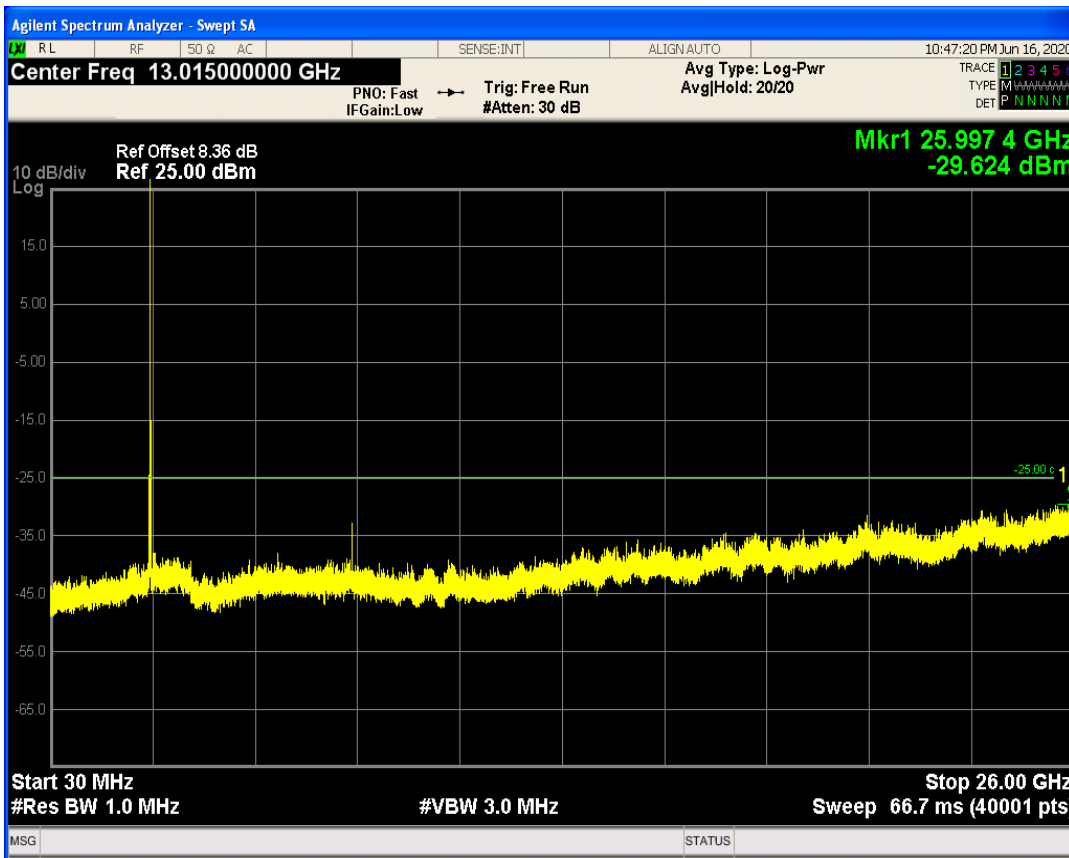

LTE Band7 QPSK BW=15MHz Channel=20825 RB Size=75 Position=#0

LTE Band7 QPSK BW=15MHz Channel=20825 RB Size=1 Position=#0

LTE Band7 QAM16 BW=15MHz Channel=20825 RB Size=1 Position=#0

LTE Band7 QAM16 BW=15MHz Channel=20825 RB Size=75 Position=#0

LTE Band7 QPSK BW=15MHz Channel=21100 RB Size=75 Position=#0

LTE Band7 QPSK BW=15MHz Channel=21100 RB Size=1 Position=#0

LTE Band7 QAM16 BW=15MHz Channel=21100 RB Size=1 Position=#0

LTE Band7 QAM16 BW=15MHz Channel=21100 RB Size=75 Position=#0

LTE Band7 QPSK BW=15MHz Channel=21375 RB Size=1 Position=#0

LTE Band7 QPSK BW=15MHz Channel=21375 RB Size=75 Position=#0

LTE Band7 QAM16 BW=15MHz Channel=21375 RB Size=1 Position=#0

LTE Band7 QAM16 BW=15MHz Channel=21375 RB Size=75 Position=#0