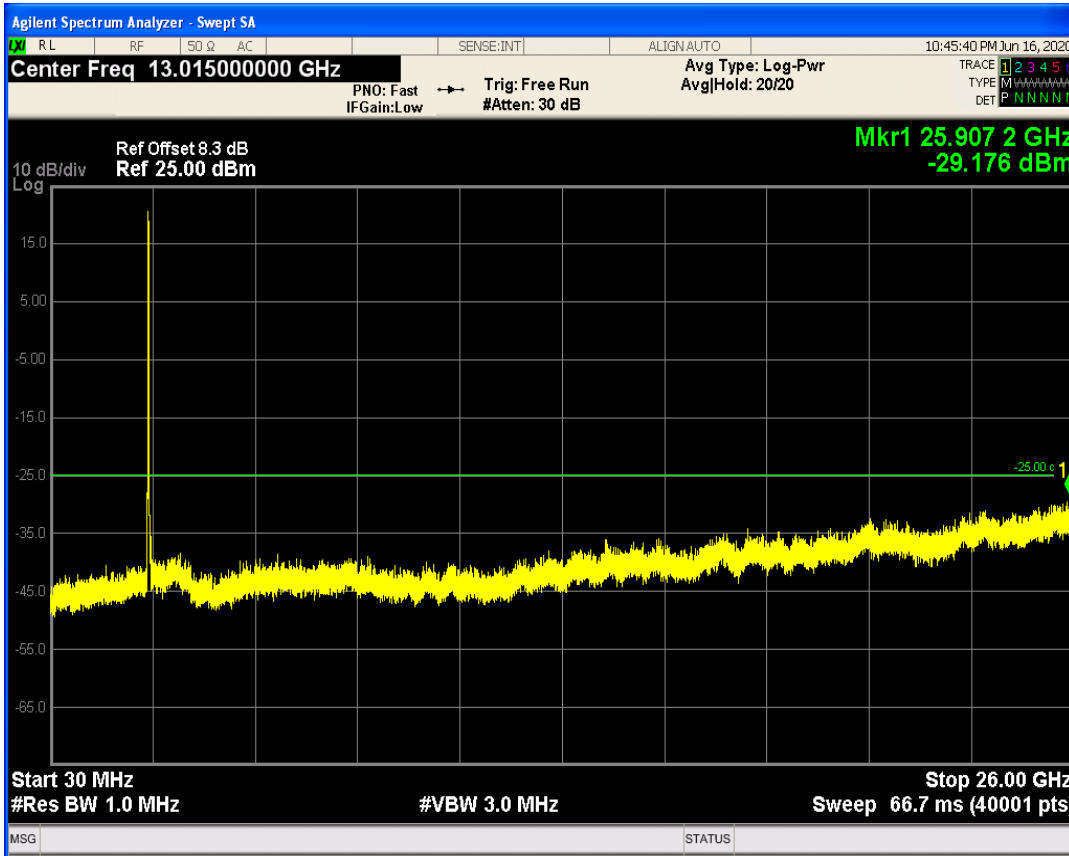

LTE Band7 QPSK BW=10MHz Channel=21400 RB Size=50 Position=#0

LTE Band7 QPSK BW=10MHz Channel=21400 RB Size=1 Position=#0

LTE Band7 QAM16 BW=10MHz Channel=21400 RB Size=1 Position=#0

LTE Band7 QAM16 BW=10MHz Channel=21400 RB Size=50 Position=#0

LTE Band7 QPSK BW=15MHz Channel=20825 RB Size=75 Position=#0

LTE Band7 QPSK BW=15MHz Channel=20825 RB Size=1 Position=#0

LTE Band7 QAM16 BW=15MHz Channel=20825 RB Size=1 Position=#0

LTE Band7 QAM16 BW=15MHz Channel=20825 RB Size=75 Position=#0

LTE Band7 QPSK BW=15MHz Channel=21100 RB Size=75 Position=#0

LTE Band7 QPSK BW=15MHz Channel=21100 RB Size=1 Position=#0

LTE Band7 QAM16 BW=15MHz Channel=21100 RB Size=1 Position=#0

LTE Band7 QAM16 BW=15MHz Channel=21100 RB Size=75 Position=#0