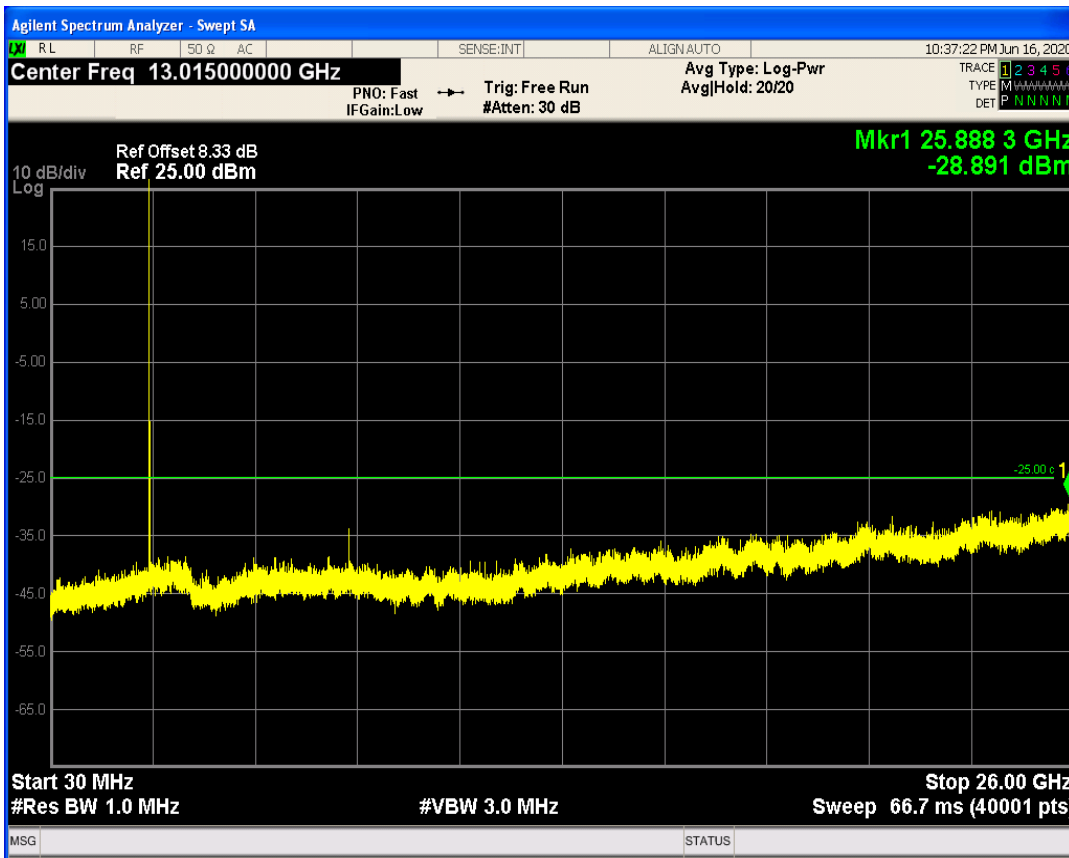

LTE Band7 QPSK BW=5MHz Channel=20775 RB Size=1 Position=#0

LTE Band7 QPSK BW=5MHz Channel=20775 RB Size=25 Position=#0

LTE Band7 QAM16 BW=5MHz Channel=20775 RB Size=1 Position=#0

LTE Band7 QAM16 BW=5MHz Channel=20775 RB Size=25 Position=#0

LTE Band7 QPSK BW=5MHz Channel=21100 RB Size=1 Position=#0

LTE Band7 QAM16 BW=5MHz Channel=21100 RB Size=1 Position=#0

LTE Band7 QPSK BW=5MHz Channel=21100 RB Size=25 Position=#0

LTE Band7 QAM16 BW=5MHz Channel=21100 RB Size=25 Position=#0

LTE Band7 QPSK BW=5MHz Channel=21425 RB Size=1 Position=#0

LTE Band7 QPSK BW=5MHz Channel=21425 RB Size=25 Position=#0

LTE Band7 QAM16 BW=5MHz Channel=21425 RB Size=1 Position=#0

LTE Band7 QPSK BW=10MHz Channel=20800 RB Size=1 Position=#0