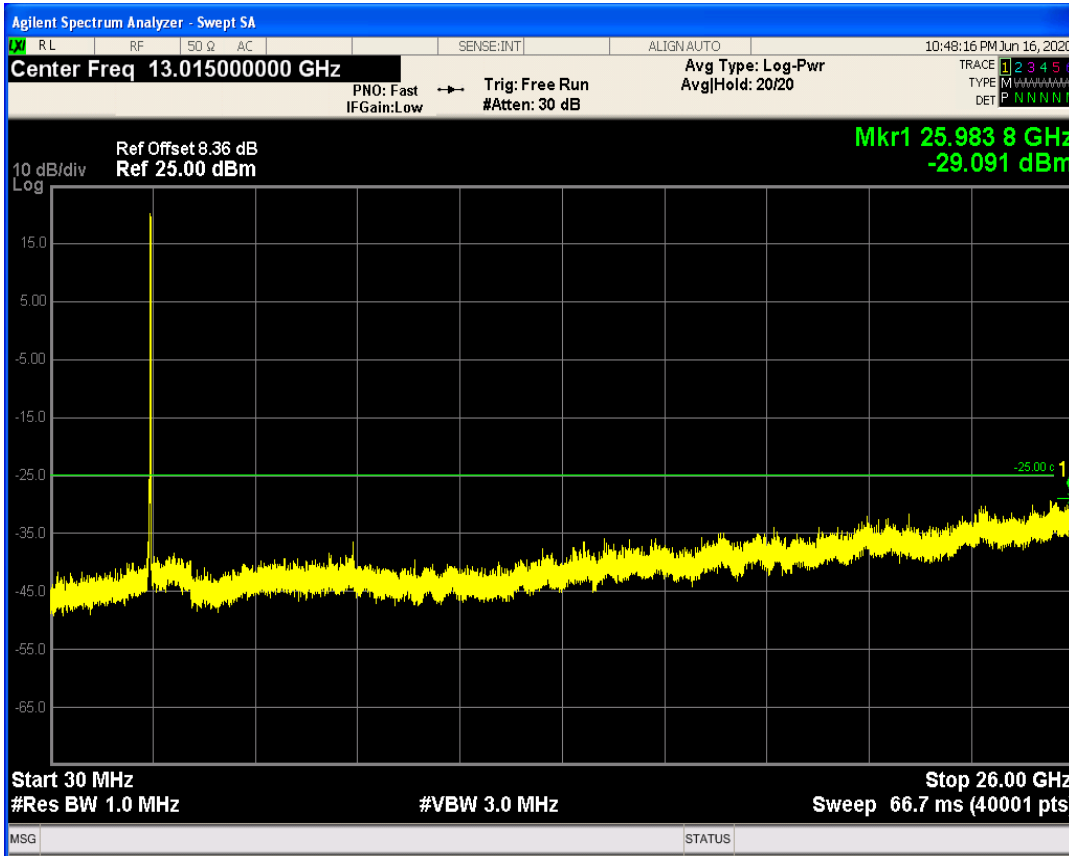

LTE Band7 QPSK BW=15MHz Channel=21100 RB Size=75 Position=#0

LTE Band7 QPSK BW=15MHz Channel=21100 RB Size=1 Position=#0

LTE Band7 QAM16 BW=15MHz Channel=21100 RB Size=1 Position=#0

LTE Band7 QAM16 BW=15MHz Channel=21100 RB Size=75 Position=#0

LTE Band7 QPSK BW=15MHz Channel=21375 RB Size=1 Position=#0

LTE Band7 QPSK BW=15MHz Channel=21375 RB Size=75 Position=#0

LTE Band7 QAM16 BW=15MHz Channel=21375 RB Size=1 Position=#0

LTE Band7 QAM16 BW=15MHz Channel=21375 RB Size=75 Position=#0

LTE Band7 QPSK BW=20MHz Channel=20850 RB Size=100 Position=#0

LTE Band7 QPSK BW=20MHz Channel=20850 RB Size=1 Position=#0

LTE Band7 QAM16 BW=20MHz Channel=20850 RB Size=1 Position=#0

LTE Band7 QAM16 BW=20MHz Channel=20850 RB Size=100 Position=#0