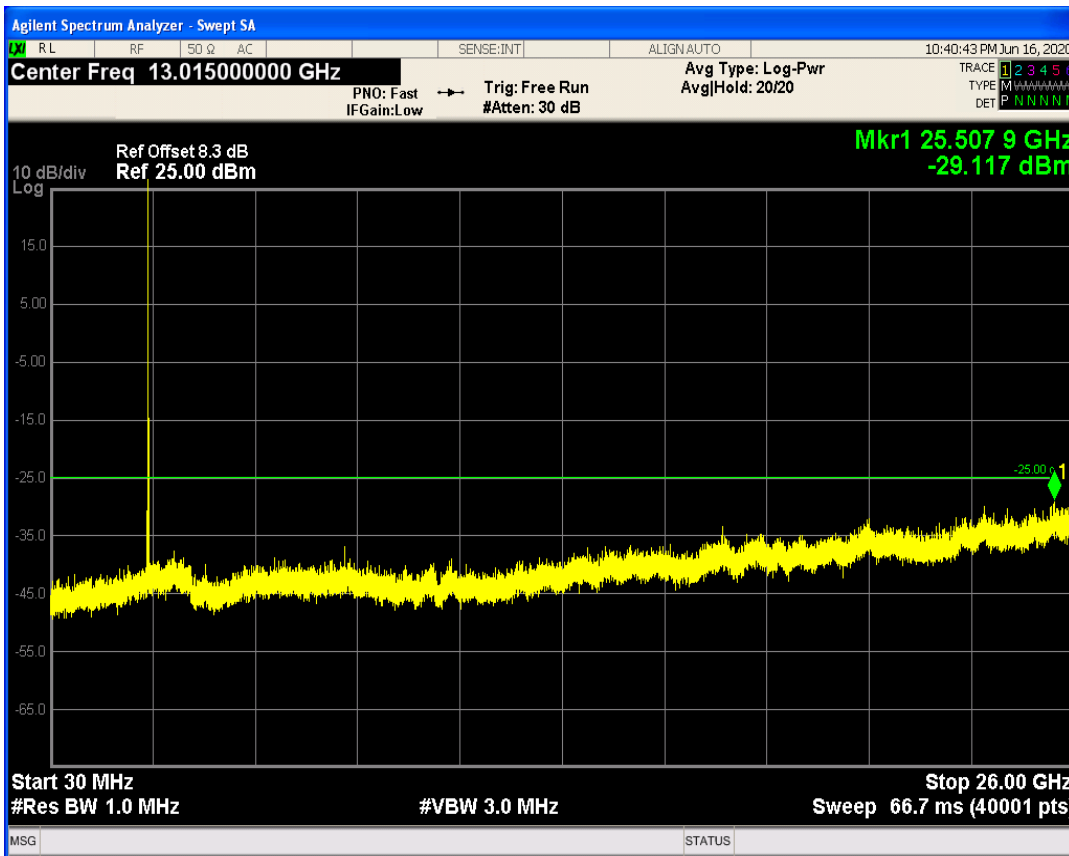

LTE Band7 QPSK BW=5MHz Channel=21100 RB Size=1 Position=#0

LTE Band7 QAM16 BW=5MHz Channel=21100 RB Size=1 Position=#0

LTE Band7 QPSK BW=5MHz Channel=21100 RB Size=25 Position=#0

LTE Band7 QAM16 BW=5MHz Channel=21100 RB Size=25 Position=#0

LTE Band7 QPSK BW=5MHz Channel=21425 RB Size=1 Position=#0

LTE Band7 QPSK BW=5MHz Channel=21425 RB Size=25 Position=#0

LTE Band7 QAM16 BW=5MHz Channel=21425 RB Size=1 Position=#0

LTE Band7 QPSK BW=10MHz Channel=20800 RB Size=1 Position=#0

LTE Band7 QAM16 BW=5MHz Channel=21425 RB Size=25 Position=#0

LTE Band7 QPSK BW=10MHz Channel=20800 RB Size=50 Position=#0

LTE Band7 QAM16 BW=10MHz Channel=20800 RB Size=1 Position=#0

LTE Band7 QPSK BW=10MHz Channel=21100 RB Size=1 Position=#0

LTE Band7 QAM16 BW=10MHz Channel=20800 RB Size=50 Position=#0

LTE Band7 QPSK BW=10MHz Channel=21100 RB Size=50 Position=#0

LTE Band7 QAM16 BW=10MHz Channel=21100 RB Size=1 Position=#0

LTE Band7 QAM16 BW=10MHz Channel=21100 RB Size=50 Position=#0