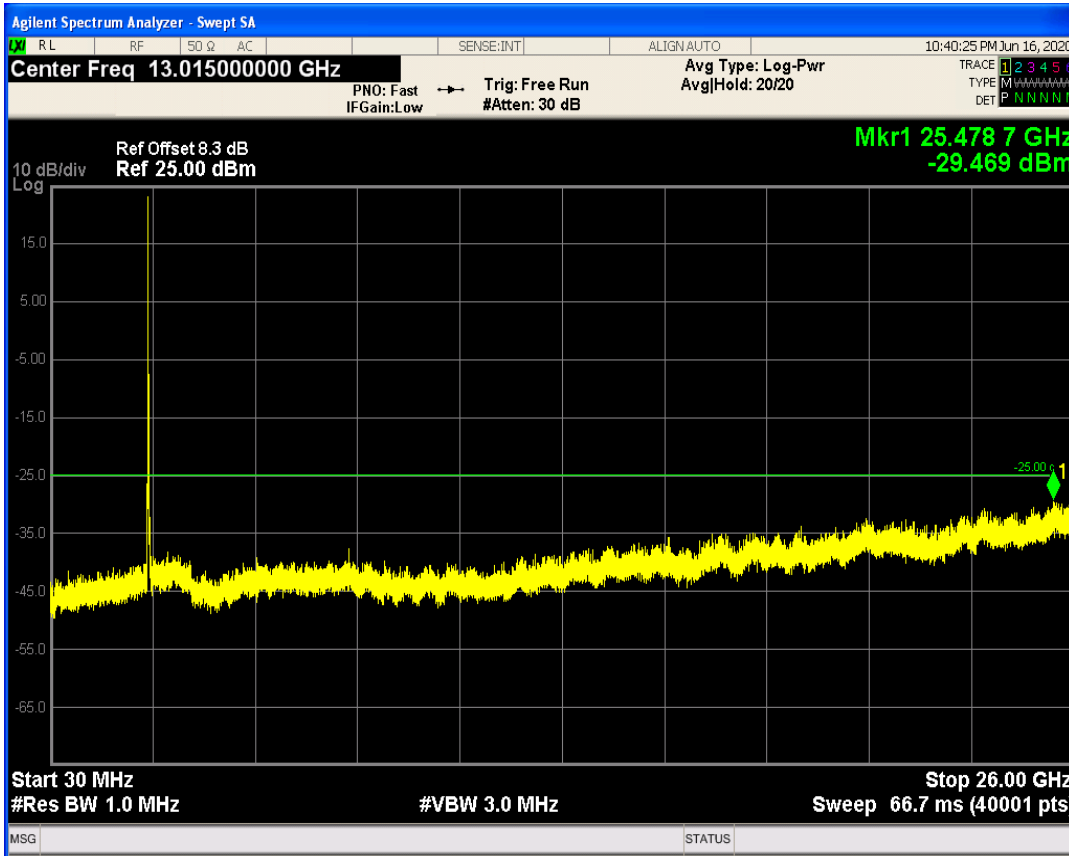

LTE Band7 QPSK BW=5MHz Channel=21100 RB Size=1 Position=#0

LTE Band7 QAM16 BW=5MHz Channel=21100 RB Size=1 Position=#0

LTE Band7 QPSK BW=5MHz Channel=21100 RB Size=25 Position=#0

LTE Band7 QAM16 BW=5MHz Channel=21100 RB Size=25 Position=#0

LTE Band7 QPSK BW=5MHz Channel=21425 RB Size=1 Position=#0

LTE Band7 QPSK BW=5MHz Channel=21425 RB Size=25 Position=#0

LTE Band7 QAM16 BW=5MHz Channel=21425 RB Size=1 Position=#0

LTE Band7 QPSK BW=10MHz Channel=20800 RB Size=1 Position=#0

LTE Band7 QAM16 BW=5MHz Channel=21425 RB Size=25 Position=#0

LTE Band7 QPSK BW=10MHz Channel=20800 RB Size=50 Position=#0

LTE Band7 QAM16 BW=10MHz Channel=20800 RB Size=1 Position=#0

LTE Band7 QPSK BW=10MHz Channel=21100 RB Size=1 Position=#0

LTE Band7 QAM16 BW=10MHz Channel=20800 RB Size=50 Position=#0

LTE Band7 QPSK BW=10MHz Channel=21100 RB Size=50 Position=#0

LTE Band7 QAM16 BW=10MHz Channel=21100 RB Size=1 Position=#0

LTE Band7 QAM16 BW=10MHz Channel=21100 RB Size=50 Position=#0