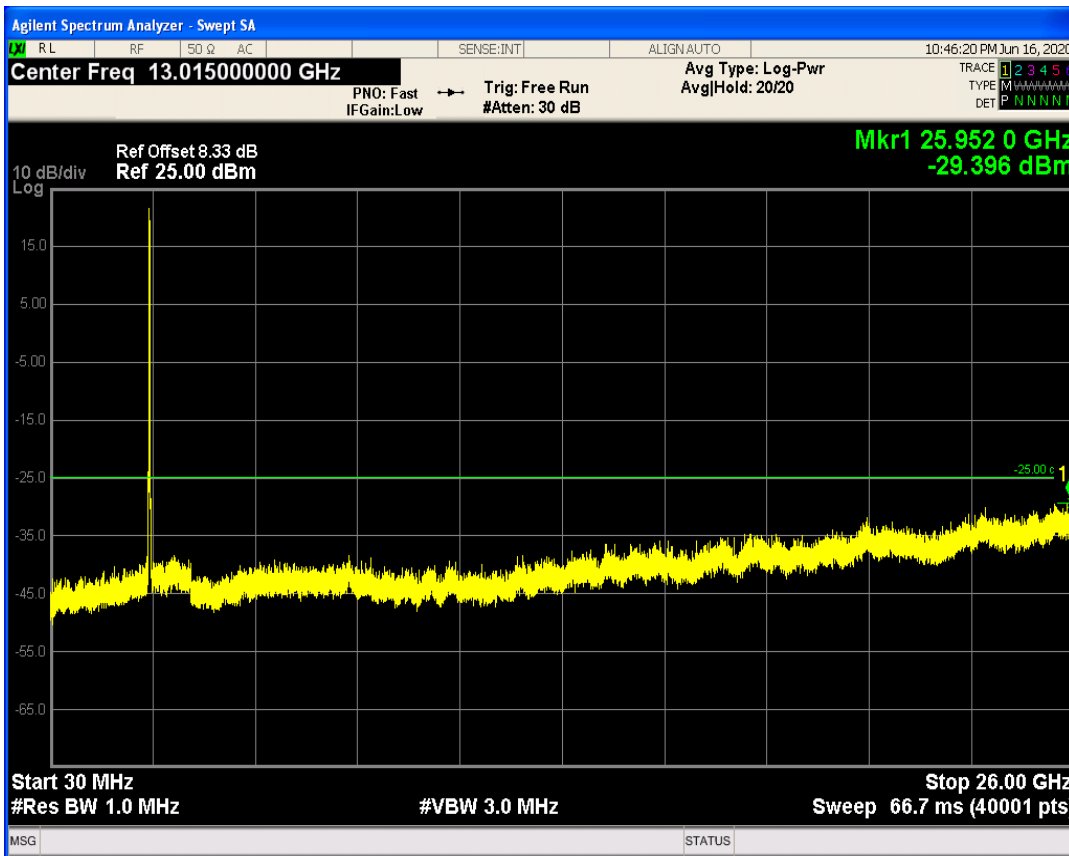

LTE Band7 QPSK BW=10MHz Channel=21400 RB Size=50 Position=#0

LTE Band7 QPSK BW=10MHz Channel=21400 RB Size=1 Position=#0

LTE Band7 QAM16 BW=10MHz Channel=21400 RB Size=1 Position=#0

LTE Band7 QAM16 BW=10MHz Channel=21400 RB Size=50 Position=#0

LTE Band7 QPSK BW=15MHz Channel=20825 RB Size=75 Position=#0

LTE Band7 QPSK BW=15MHz Channel=20825 RB Size=1 Position=#0

LTE Band7 QAM16 BW=15MHz Channel=20825 RB Size=1 Position=#0

LTE Band7 QAM16 BW=15MHz Channel=20825 RB Size=75 Position=#0

LTE Band7 QPSK BW=15MHz Channel=21100 RB Size=75 Position=#0

LTE Band7 QPSK BW=15MHz Channel=21100 RB Size=1 Position=#0

LTE Band7 QAM16 BW=15MHz Channel=21100 RB Size=1 Position=#0

LTE Band7 QAM16 BW=15MHz Channel=21100 RB Size=75 Position=#0