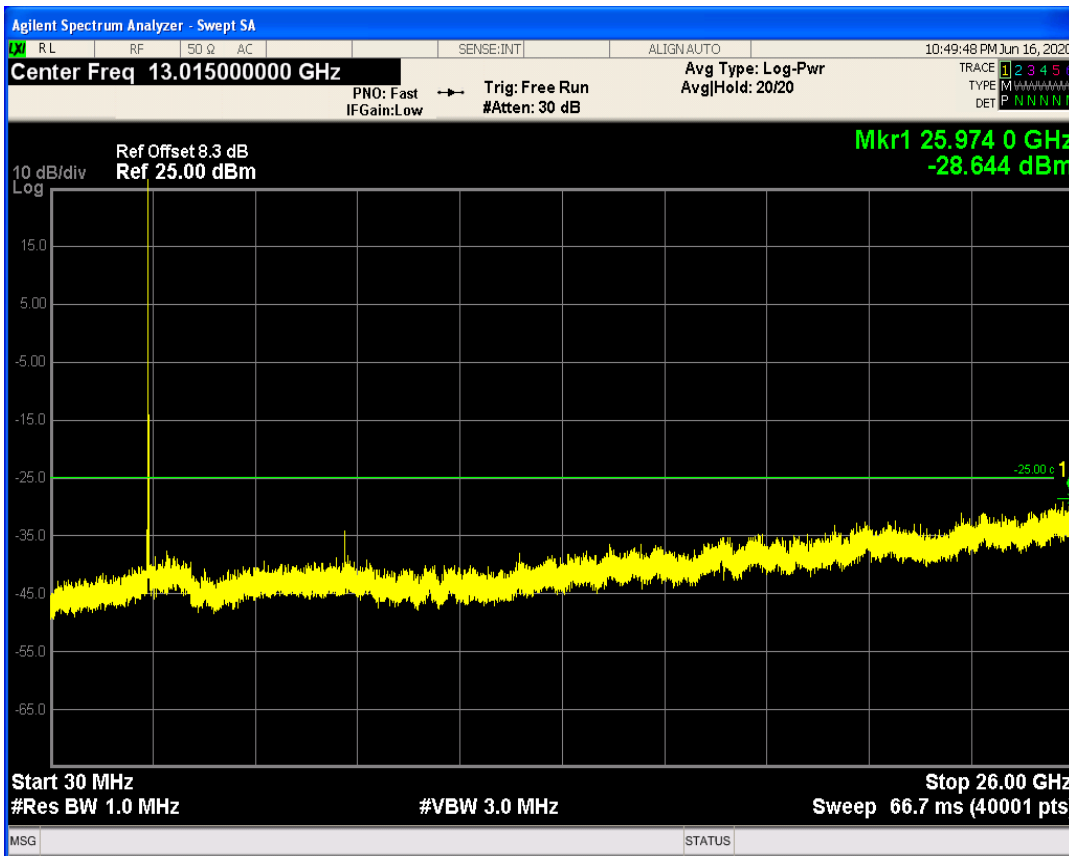

LTE Band7 QPSK BW=15MHz Channel=21100 RB Size=75 Position=#0

LTE Band7 QPSK BW=15MHz Channel=21100 RB Size=1 Position=#0

LTE Band7 QAM16 BW=15MHz Channel=21100 RB Size=1 Position=#0

LTE Band7 QAM16 BW=15MHz Channel=21100 RB Size=75 Position=#0

LTE Band7 QPSK BW=15MHz Channel=21375 RB Size=1 Position=#0

LTE Band7 QPSK BW=15MHz Channel=21375 RB Size=75 Position=#0

LTE Band7 QAM16 BW=15MHz Channel=21375 RB Size=1 Position=#0

LTE Band7 QAM16 BW=15MHz Channel=21375 RB Size=75 Position=#0

LTE Band7 QPSK BW=20MHz Channel=20850 RB Size=100 Position=#0

LTE Band7 QPSK BW=20MHz Channel=20850 RB Size=1 Position=#0

LTE Band7 QAM16 BW=20MHz Channel=20850 RB Size=1 Position=#0

LTE Band7 QAM16 BW=20MHz Channel=20850 RB Size=100 Position=#0