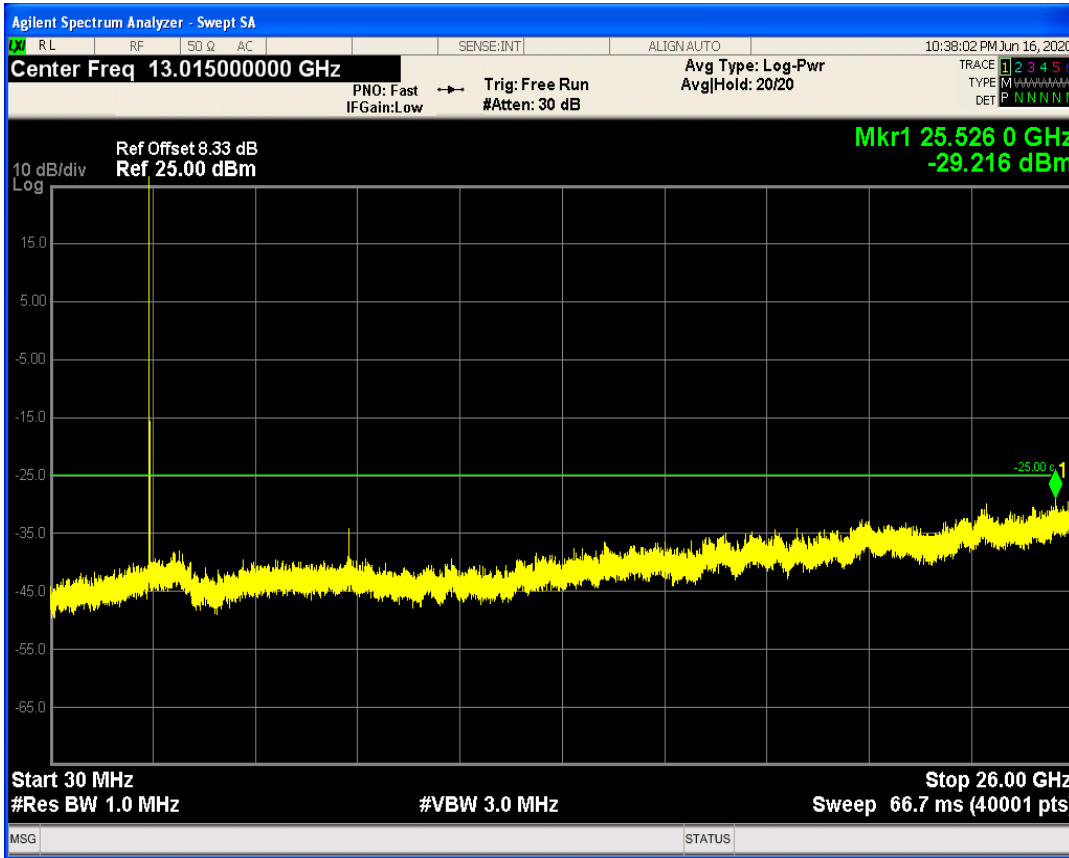

LTE Band7 QPSK BW=5MHz Channel=20775 RB Size=1 Position=#0

LTE Band7 QPSK BW=5MHz Channel=20775 RB Size=25 Position=#0

LTE Band7 QAM16 BW=5MHz Channel=20775 RB Size=1 Position=#0

LTE Band7 QAM16 BW=5MHz Channel=20775 RB Size=25 Position=#0

LTE Band7 QPSK BW=5MHz Channel=21100 RB Size=1 Position=#0

LTE Band7 QAM16 BW=5MHz Channel=21100 RB Size=1 Position=#0

LTE Band7 QPSK BW=5MHz Channel=21100 RB Size=25 Position=#0

LTE Band7 QAM16 BW=5MHz Channel=21100 RB Size=25 Position=#0

LTE Band7 QPSK BW=5MHz Channel=21425 RB Size=1 Position=#0

LTE Band7 QPSK BW=5MHz Channel=21425 RB Size=25 Position=#0

LTE Band7 QAM16 BW=5MHz Channel=21425 RB Size=1 Position=#0

LTE Band7 QPSK BW=10MHz Channel=20800 RB Size=1 Position=#0