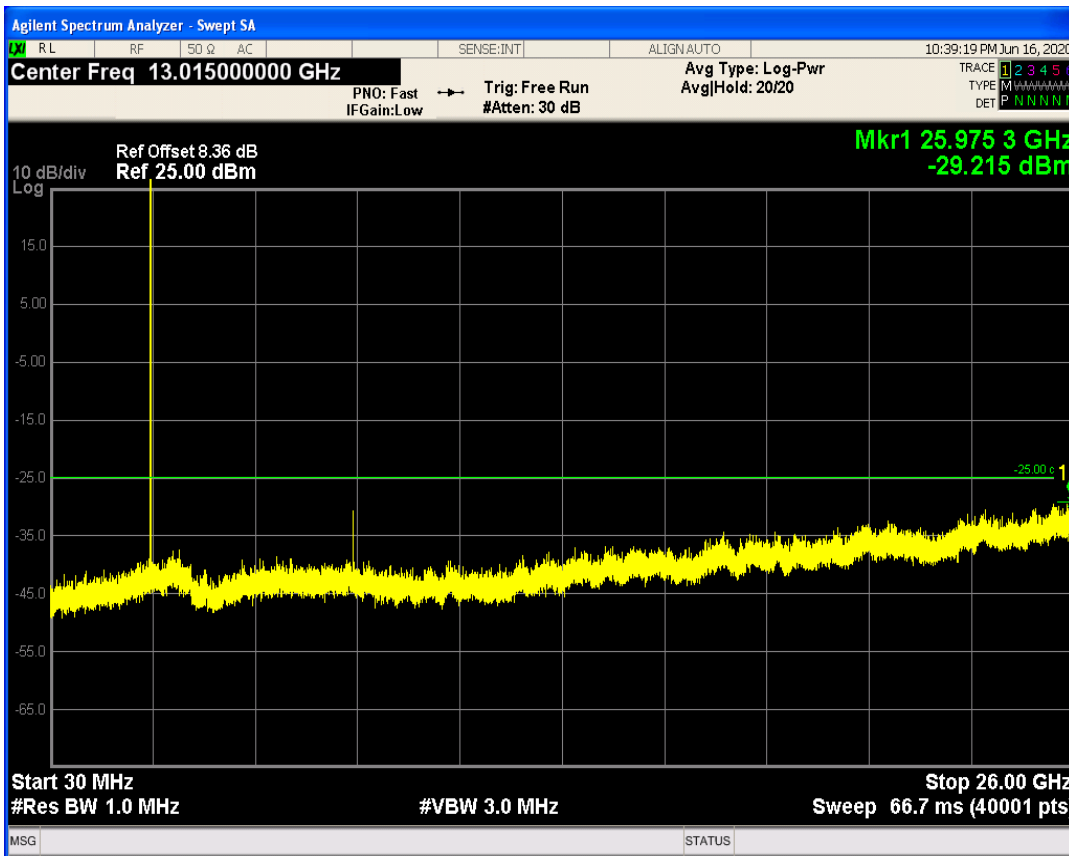

LTE Band7 QPSK BW=5MHz Channel=20775 RB Size=1 Position=#0

LTE Band7 QPSK BW=5MHz Channel=20775 RB Size=25 Position=#0

LTE Band7 QAM16 BW=5MHz Channel=20775 RB Size=1 Position=#0

LTE Band7 QAM16 BW=5MHz Channel=20775 RB Size=25 Position=#0

LTE Band7 QPSK BW=5MHz Channel=21100 RB Size=1 Position=#0

LTE Band7 QAM16 BW=5MHz Channel=21100 RB Size=1 Position=#0

LTE Band7 QPSK BW=5MHz Channel=21100 RB Size=25 Position=#0

LTE Band7 QAM16 BW=5MHz Channel=21100 RB Size=25 Position=#0

LTE Band7 QPSK BW=5MHz Channel=21425 RB Size=1 Position=#0

LTE Band7 QPSK BW=5MHz Channel=21425 RB Size=25 Position=#0

LTE Band7 QAM16 BW=5MHz Channel=21425 RB Size=1 Position=#0

LTE Band7 QPSK BW=10MHz Channel=20800 RB Size=1 Position=#0

LTE Band7 QAM16 BW=5MHz Channel=21425 RB Size=25 Position=#0

LTE Band7 QPSK BW=10MHz Channel=20800 RB Size=50 Position=#0

LTE Band7 QAM16 BW=10MHz Channel=20800 RB Size=1 Position=#0

LTE Band7 QPSK BW=10MHz Channel=21100 RB Size=1 Position=#0