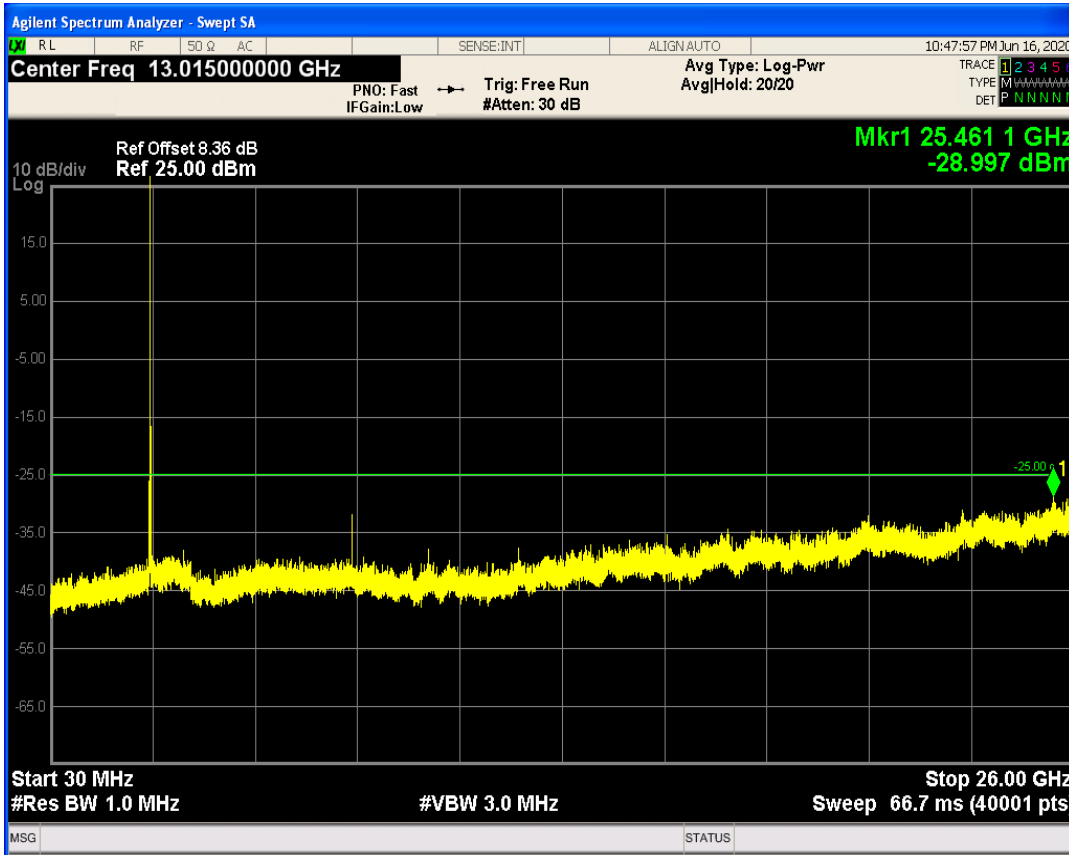

LTE Band7 QPSK BW=15MHz Channel=20825 RB Size=75 Position=#0

LTE Band7 QPSK BW=15MHz Channel=20825 RB Size=1 Position=#0

LTE Band7 QAM16 BW=15MHz Channel=20825 RB Size=1 Position=#0

LTE Band7 QAM16 BW=15MHz Channel=20825 RB Size=75 Position=#0

LTE Band7 QPSK BW=15MHz Channel=21100 RB Size=75 Position=#0

LTE Band7 QPSK BW=15MHz Channel=21100 RB Size=1 Position=#0

LTE Band7 QAM16 BW=15MHz Channel=21100 RB Size=1 Position=#0

LTE Band7 QAM16 BW=15MHz Channel=21100 RB Size=75 Position=#0

LTE Band7 QPSK BW=15MHz Channel=21375 RB Size=1 Position=#0

LTE Band7 QPSK BW=15MHz Channel=21375 RB Size=75 Position=#0

LTE Band7 QAM16 BW=15MHz Channel=21375 RB Size=1 Position=#0

LTE Band7 QAM16 BW=15MHz Channel=21375 RB Size=75 Position=#0