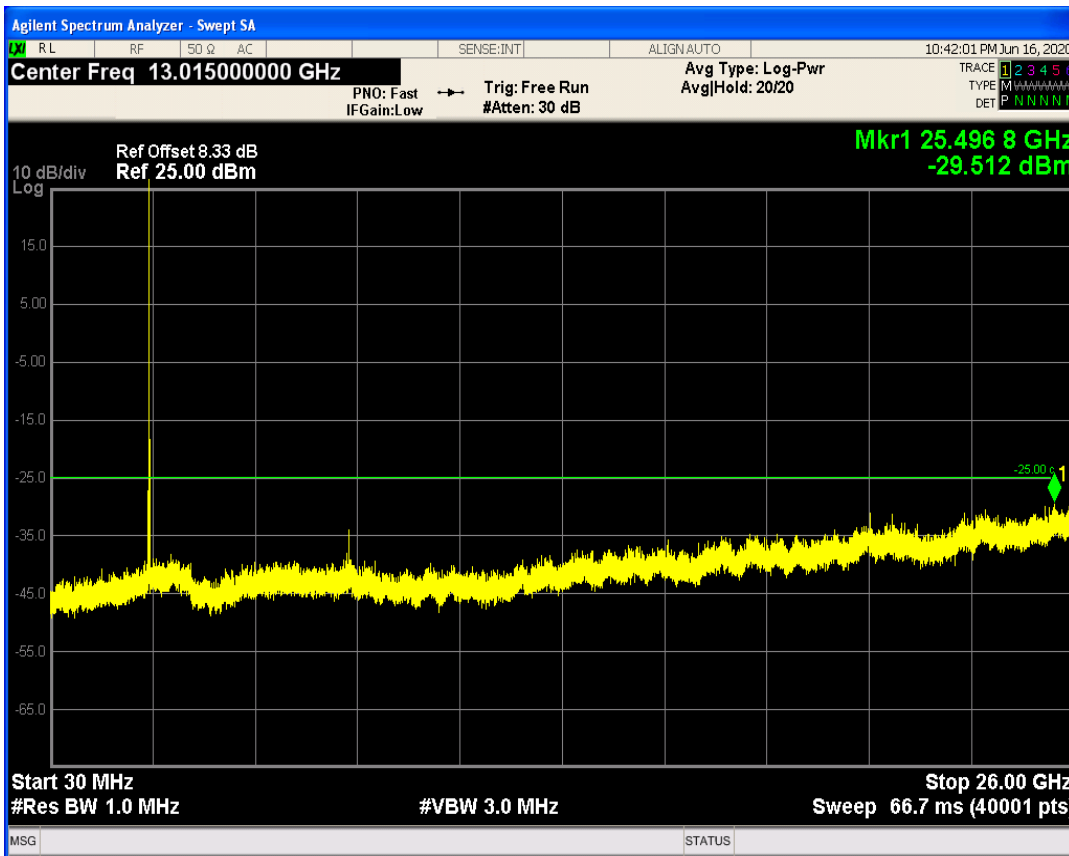

LTE Band7 QPSK BW=5MHz Channel=21425 RB Size=1 Position=#0

LTE Band7 QPSK BW=5MHz Channel=21425 RB Size=25 Position=#0

LTE Band7 QAM16 BW=5MHz Channel=21425 RB Size=1 Position=#0

LTE Band7 QPSK BW=10MHz Channel=20800 RB Size=1 Position=#0

LTE Band7 QAM16 BW=5MHz Channel=21425 RB Size=25 Position=#0

LTE Band7 QPSK BW=10MHz Channel=20800 RB Size=50 Position=#0

LTE Band7 QAM16 BW=10MHz Channel=20800 RB Size=1 Position=#0

LTE Band7 QPSK BW=10MHz Channel=21100 RB Size=1 Position=#0

LTE Band7 QAM16 BW=10MHz Channel=20800 RB Size=50 Position=#0

LTE Band7 QPSK BW=10MHz Channel=21100 RB Size=50 Position=#0

LTE Band7 QAM16 BW=10MHz Channel=21100 RB Size=1 Position=#0

LTE Band7 QAM16 BW=10MHz Channel=21100 RB Size=50 Position=#0