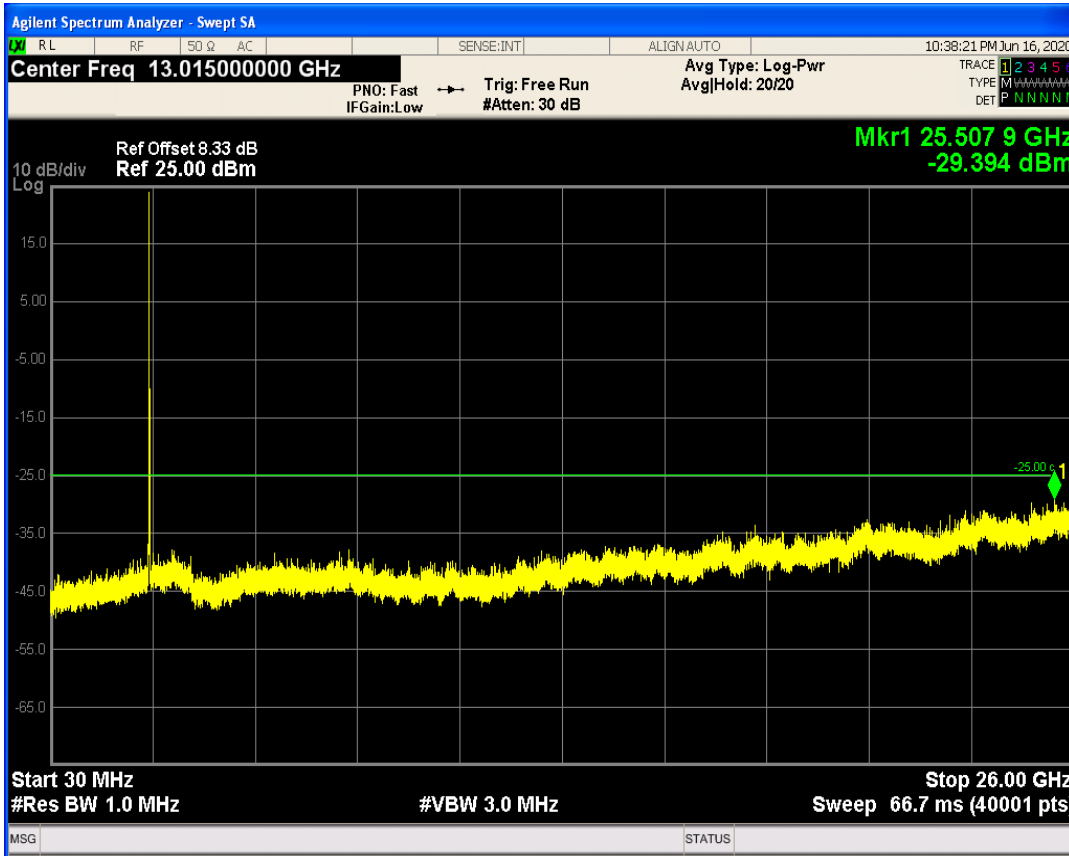

LTE Band7 QPSK BW=5MHz Channel=20775 RB Size=1 Position=#0

LTE Band7 QPSK BW=5MHz Channel=20775 RB Size=25 Position=#0

LTE Band7 QAM16 BW=5MHz Channel=20775 RB Size=1 Position=#0

LTE Band7 QAM16 BW=5MHz Channel=20775 RB Size=25 Position=#0

LTE Band7 QPSK BW=5MHz Channel=21100 RB Size=1 Position=#0

LTE Band7 QAM16 BW=5MHz Channel=21100 RB Size=1 Position=#0

LTE Band7 QPSK BW=5MHz Channel=21100 RB Size=25 Position=#0

LTE Band7 QAM16 BW=5MHz Channel=21100 RB Size=25 Position=#0

LTE Band7 QPSK BW=5MHz Channel=21425 RB Size=1 Position=#0

LTE Band7 QPSK BW=5MHz Channel=21425 RB Size=25 Position=#0

LTE Band7 QAM16 BW=5MHz Channel=21425 RB Size=1 Position=#0

LTE Band7 QPSK BW=10MHz Channel=20800 RB Size=1 Position=#0

LTE Band7 QAM16 BW=5MHz Channel=21425 RB Size=25 Position=#0

LTE Band7 QPSK BW=10MHz Channel=20800 RB Size=50 Position=#0

LTE Band7 QAM16 BW=10MHz Channel=20800 RB Size=1 Position=#0

LTE Band7 QPSK BW=10MHz Channel=21100 RB Size=1 Position=#0