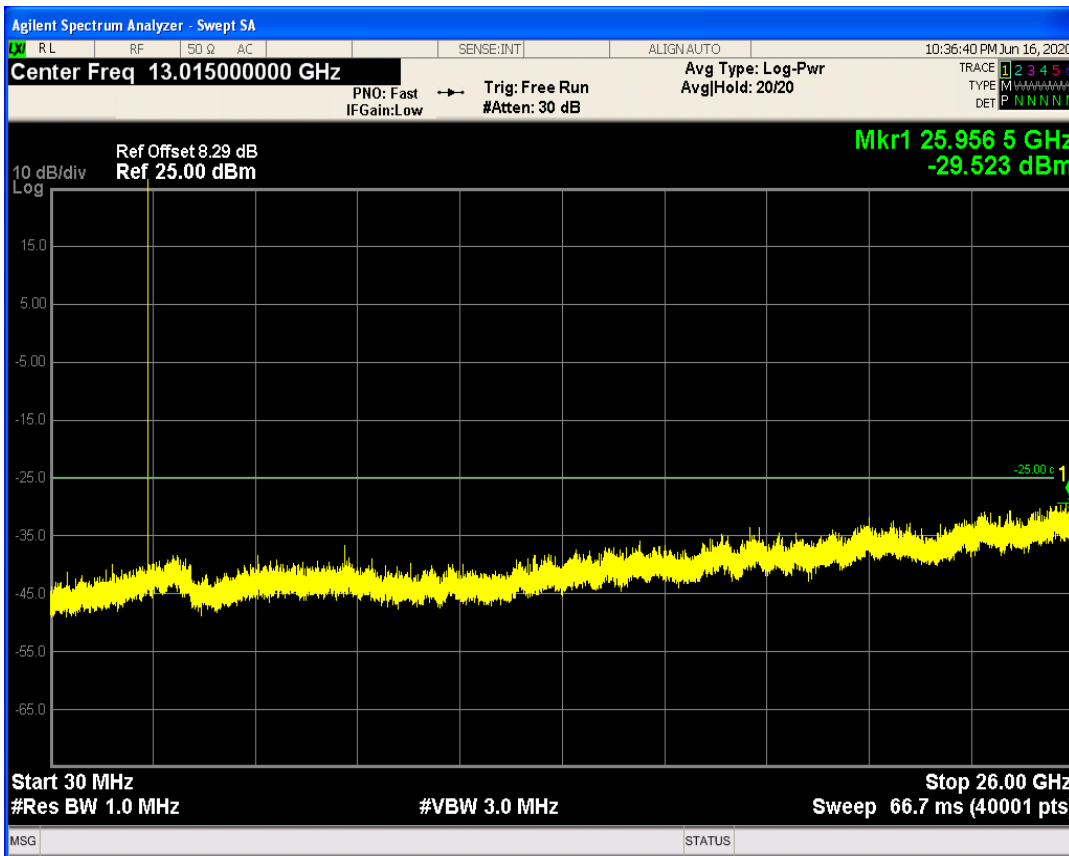

LTE Band7 QPSK BW=5MHz Channel=20775 RB Size=1 Position=#0

LTE Band7 QPSK BW=5MHz Channel=20775 RB Size=25 Position=#0

LTE Band7 QAM16 BW=5MHz Channel=20775 RB Size=1 Position=#0

LTE Band7 QAM16 BW=5MHz Channel=20775 RB Size=25 Position=#0

LTE Band7 QPSK BW=5MHz Channel=21100 RB Size=1 Position=#0

LTE Band7 QAM16 BW=5MHz Channel=21100 RB Size=1 Position=#0

LTE Band7 QPSK BW=5MHz Channel=21100 RB Size=25 Position=#0

LTE Band7 QAM16 BW=5MHz Channel=21100 RB Size=25 Position=#0

LTE Band7 QPSK BW=5MHz Channel=21425 RB Size=1 Position=#0

LTE Band7 QPSK BW=5MHz Channel=21425 RB Size=25 Position=#0

LTE Band7 QAM16 BW=5MHz Channel=21425 RB Size=1 Position=#0

LTE Band7 QPSK BW=10MHz Channel=20800 RB Size=1 Position=#0