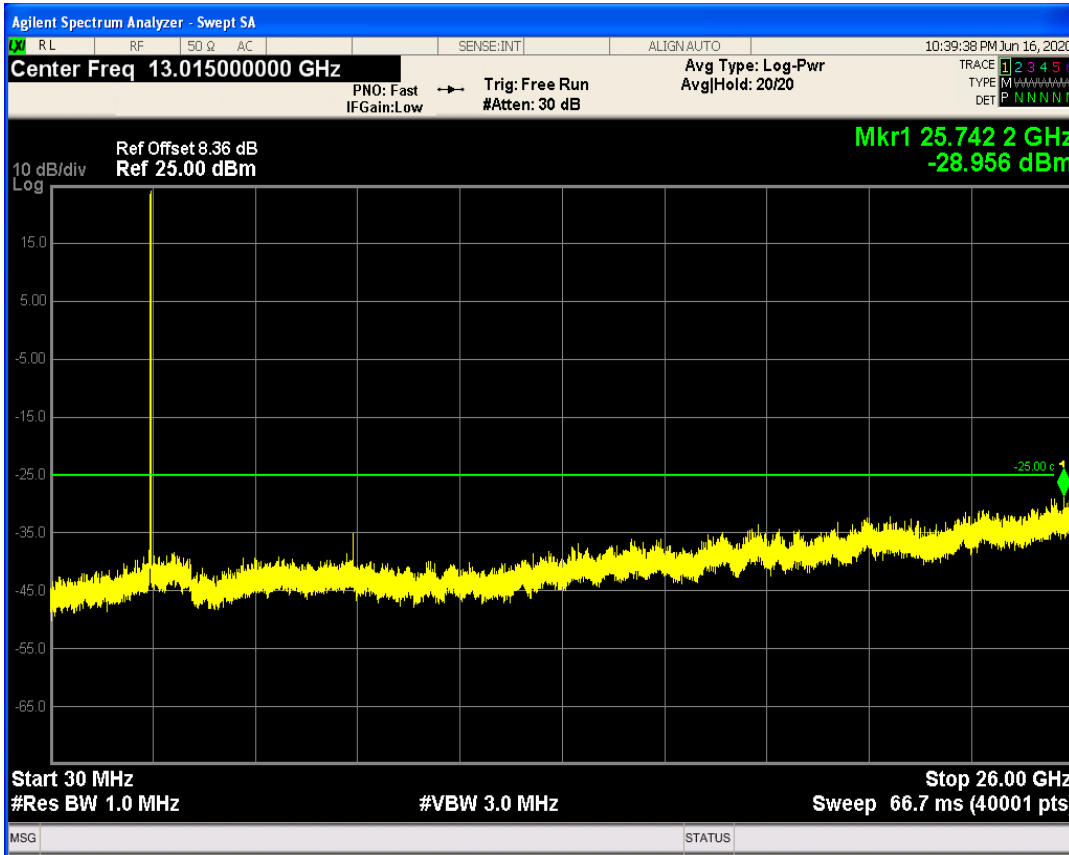

LTE Band7 QPSK BW=5MHz Channel=21100 RB Size=1 Position=#0

LTE Band7 QAM16 BW=5MHz Channel=21100 RB Size=1 Position=#0

LTE Band7 QPSK BW=5MHz Channel=21100 RB Size=25 Position=#0

LTE Band7 QAM16 BW=5MHz Channel=21100 RB Size=25 Position=#0

LTE Band7 QPSK BW=5MHz Channel=21425 RB Size=1 Position=#0

LTE Band7 QPSK BW=5MHz Channel=21425 RB Size=25 Position=#0

LTE Band7 QAM16 BW=5MHz Channel=21425 RB Size=1 Position=#0

LTE Band7 QPSK BW=10MHz Channel=20800 RB Size=1 Position=#0

LTE Band7 QAM16 BW=5MHz Channel=21425 RB Size=25 Position=#0

LTE Band7 QPSK BW=10MHz Channel=20800 RB Size=50 Position=#0

LTE Band7 QAM16 BW=10MHz Channel=20800 RB Size=1 Position=#0

LTE Band7 QPSK BW=10MHz Channel=21100 RB Size=1 Position=#0

LTE Band7 QAM16 BW=10MHz Channel=20800 RB Size=50 Position=#0

LTE Band7 QPSK BW=10MHz Channel=21100 RB Size=50 Position=#0

LTE Band7 QAM16 BW=10MHz Channel=21100 RB Size=1 Position=#0

LTE Band7 QAM16 BW=10MHz Channel=21100 RB Size=50 Position=#0