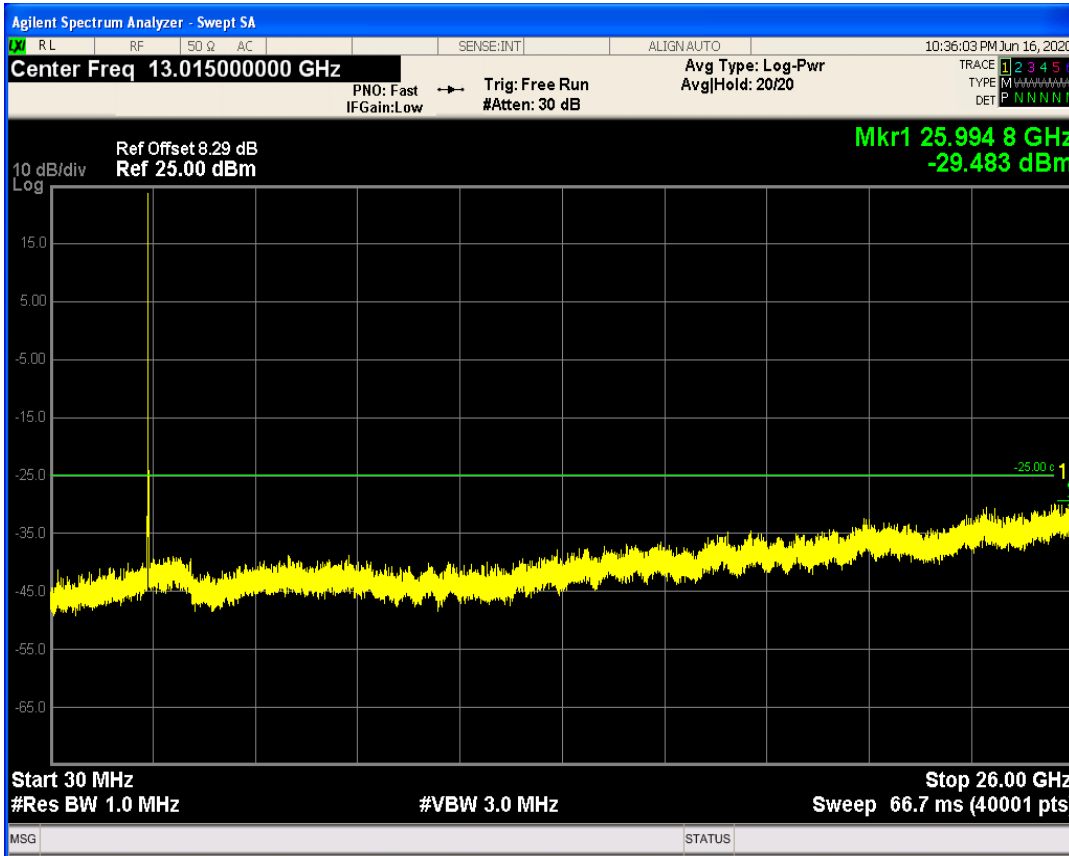

LTE Band7 QPSK BW=5MHz Channel=20775 RB Size=1 Position=#0

LTE Band7 QPSK BW=5MHz Channel=20775 RB Size=25 Position=#0

LTE Band7 QAM16 BW=5MHz Channel=20775 RB Size=1 Position=#0

LTE Band7 QAM16 BW=5MHz Channel=20775 RB Size=25 Position=#0

LTE Band7 QPSK BW=5MHz Channel=21100 RB Size=1 Position=#0

LTE Band7 QAM16 BW=5MHz Channel=21100 RB Size=1 Position=#0

LTE Band7 QPSK BW=5MHz Channel=21100 RB Size=25 Position=#0

LTE Band7 QAM16 BW=5MHz Channel=21100 RB Size=25 Position=#0

LTE Band7 QPSK BW=5MHz Channel=21425 RB Size=1 Position=#0

LTE Band7 QPSK BW=5MHz Channel=21425 RB Size=25 Position=#0

LTE Band7 QAM16 BW=5MHz Channel=21425 RB Size=1 Position=#0

LTE Band7 QPSK BW=10MHz Channel=20800 RB Size=1 Position=#0