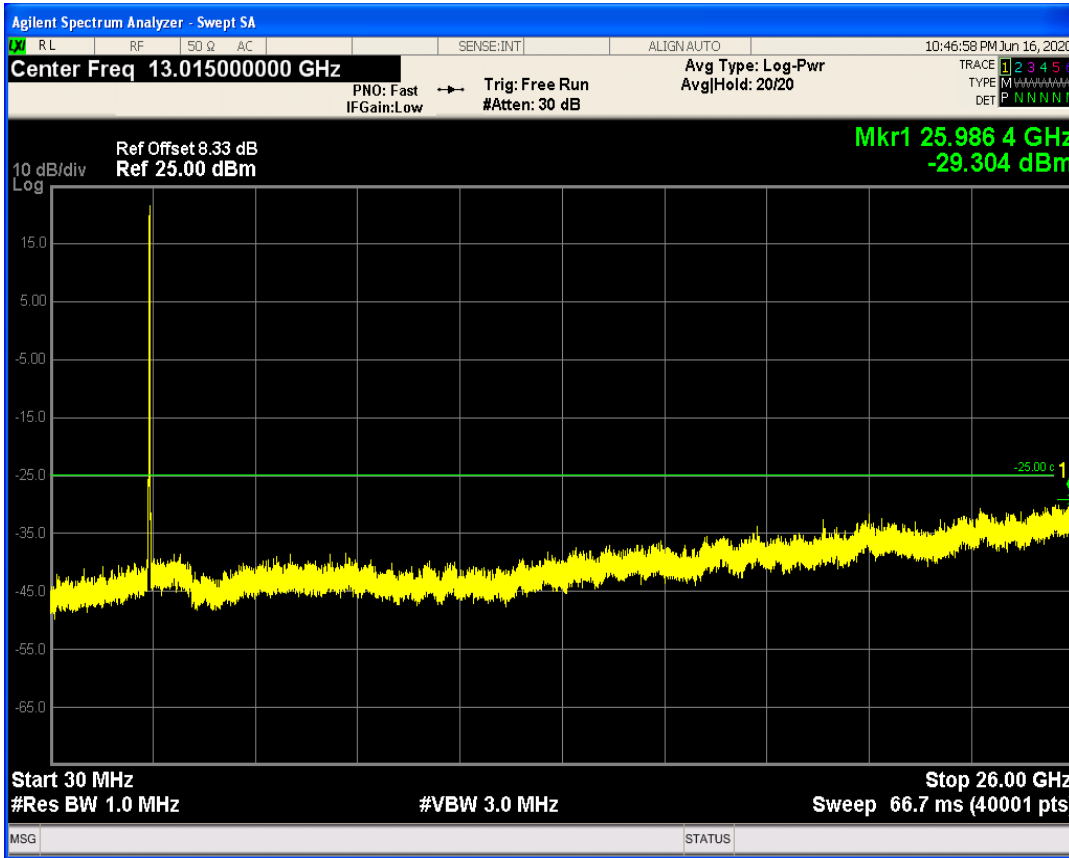

LTE Band7 QPSK BW=15MHz Channel=20825 RB Size=75 Position=#0

LTE Band7 QPSK BW=15MHz Channel=20825 RB Size=1 Position=#0

LTE Band7 QAM16 BW=15MHz Channel=20825 RB Size=1 Position=#0

LTE Band7 QAM16 BW=15MHz Channel=20825 RB Size=75 Position=#0

LTE Band7 QPSK BW=15MHz Channel=21100 RB Size=75 Position=#0

LTE Band7 QPSK BW=15MHz Channel=21100 RB Size=1 Position=#0

LTE Band7 QAM16 BW=15MHz Channel=21100 RB Size=1 Position=#0

LTE Band7 QAM16 BW=15MHz Channel=21100 RB Size=75 Position=#0

LTE Band7 QPSK BW=15MHz Channel=21375 RB Size=1 Position=#0

LTE Band7 QPSK BW=15MHz Channel=21375 RB Size=75 Position=#0

LTE Band7 QAM16 BW=15MHz Channel=21375 RB Size=1 Position=#0

LTE Band7 QAM16 BW=15MHz Channel=21375 RB Size=75 Position=#0