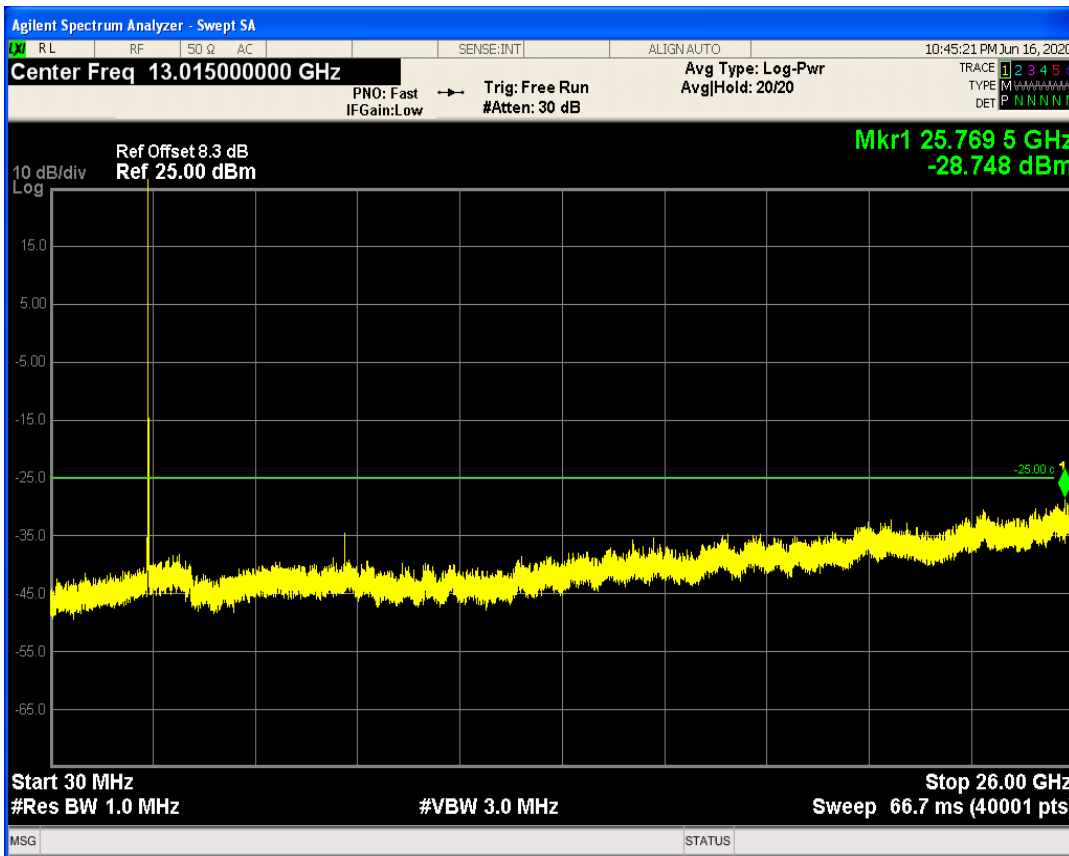

LTE Band7 QAM16 BW=10MHz Channel=20800 RB Size=50 Position=#0

LTE Band7 QPSK BW=10MHz Channel=21100 RB Size=50 Position=#0

LTE Band7 QAM16 BW=10MHz Channel=21100 RB Size=1 Position=#0

LTE Band7 QAM16 BW=10MHz Channel=21100 RB Size=50 Position=#0

LTE Band7 QPSK BW=10MHz Channel=21400 RB Size=50 Position=#0

LTE Band7 QPSK BW=10MHz Channel=21400 RB Size=1 Position=#0

LTE Band7 QAM16 BW=10MHz Channel=21400 RB Size=1 Position=#0

LTE Band7 QAM16 BW=10MHz Channel=21400 RB Size=50 Position=#0

LTE Band7 QPSK BW=15MHz Channel=20825 RB Size=75 Position=#0

LTE Band7 QPSK BW=15MHz Channel=20825 RB Size=1 Position=#0

LTE Band7 QAM16 BW=15MHz Channel=20825 RB Size=1 Position=#0

LTE Band7 QAM16 BW=15MHz Channel=20825 RB Size=75 Position=#0