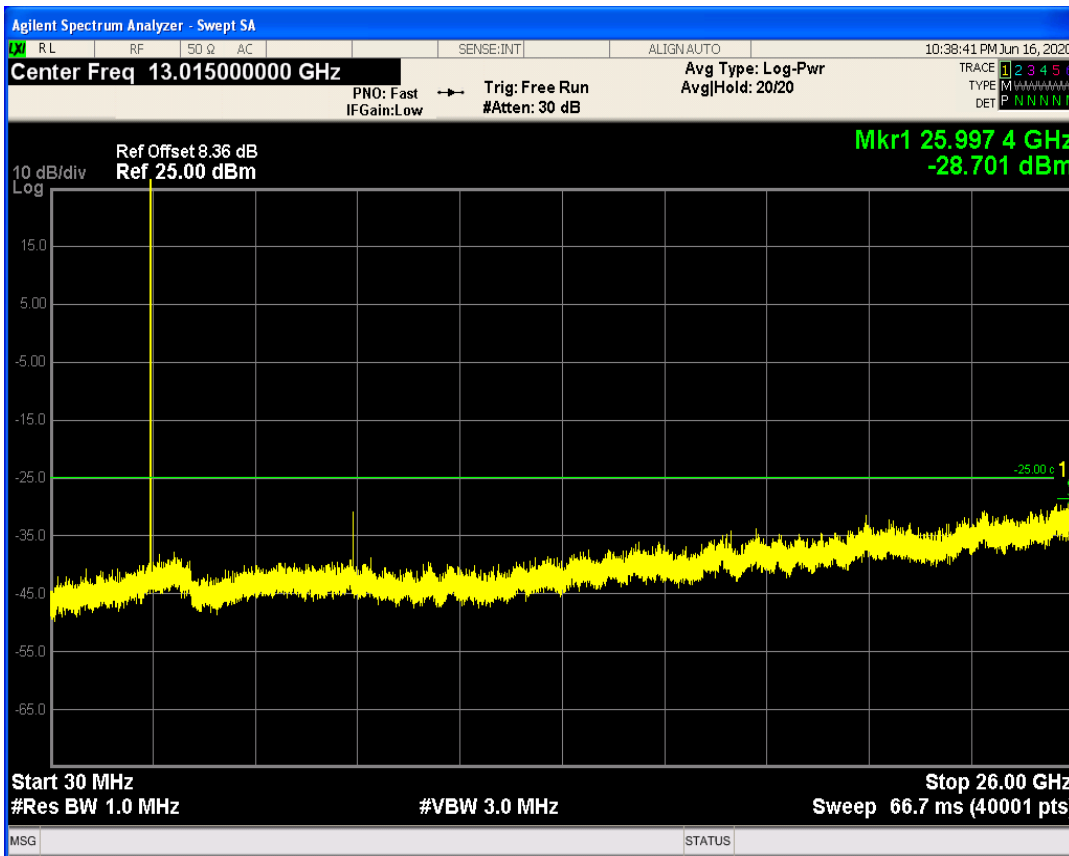

LTE Band7 QPSK BW=5MHz Channel=20775 RB Size=1 Position=#0

LTE Band7 QPSK BW=5MHz Channel=20775 RB Size=25 Position=#0

LTE Band7 QAM16 BW=5MHz Channel=20775 RB Size=1 Position=#0

LTE Band7 QAM16 BW=5MHz Channel=20775 RB Size=25 Position=#0

LTE Band7 QPSK BW=5MHz Channel=21100 RB Size=1 Position=#0

LTE Band7 QAM16 BW=5MHz Channel=21100 RB Size=1 Position=#0

LTE Band7 QPSK BW=5MHz Channel=21100 RB Size=25 Position=#0

LTE Band7 QAM16 BW=5MHz Channel=21100 RB Size=25 Position=#0

LTE Band7 QPSK BW=5MHz Channel=21425 RB Size=1 Position=#0

LTE Band7 QPSK BW=5MHz Channel=21425 RB Size=25 Position=#0

LTE Band7 QAM16 BW=5MHz Channel=21425 RB Size=1 Position=#0

LTE Band7 QPSK BW=10MHz Channel=20800 RB Size=1 Position=#0

LTE Band7 QAM16 BW=5MHz Channel=21425 RB Size=25 Position=#0

LTE Band7 QPSK BW=10MHz Channel=20800 RB Size=50 Position=#0

LTE Band7 QAM16 BW=10MHz Channel=20800 RB Size=1 Position=#0

LTE Band7 QPSK BW=10MHz Channel=21100 RB Size=1 Position=#0