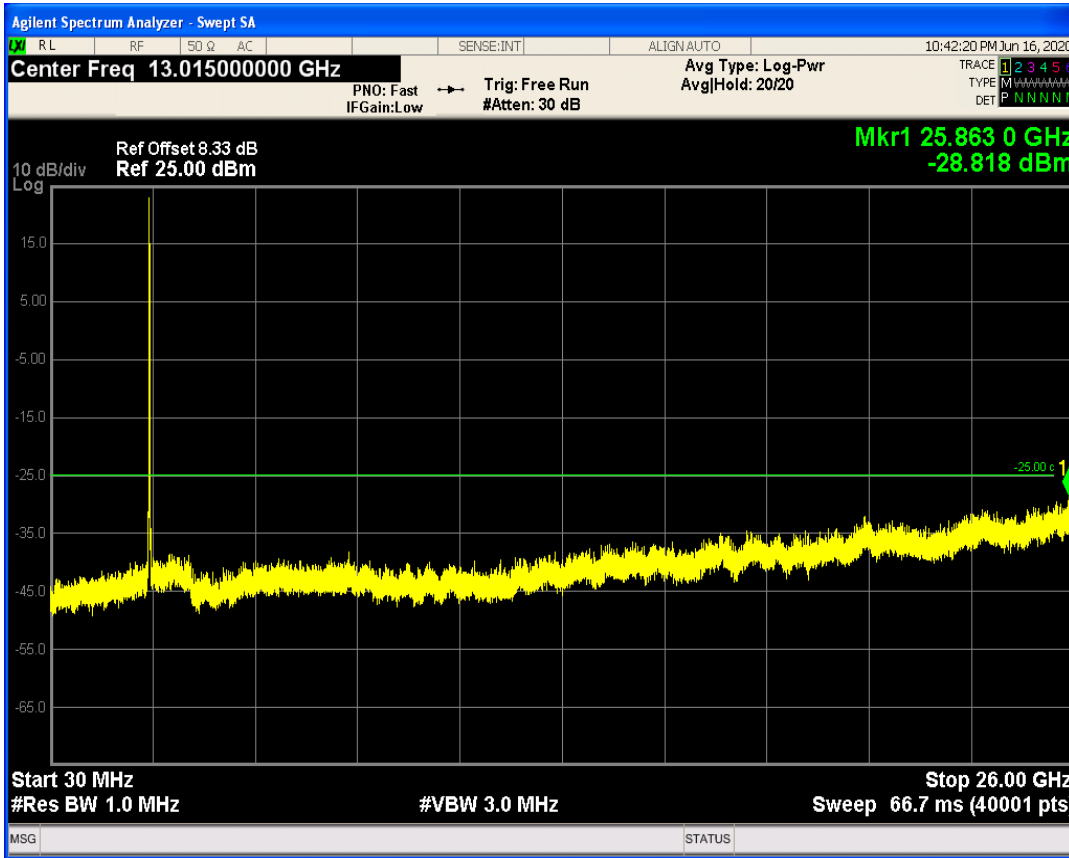

LTE Band7 QAM16 BW=5MHz Channel=21425 RB Size=25 Position=#0

LTE Band7 QPSK BW=10MHz Channel=20800 RB Size=50 Position=#0

LTE Band7 QAM16 BW=10MHz Channel=20800 RB Size=1 Position=#0

LTE Band7 QPSK BW=10MHz Channel=21100 RB Size=1 Position=#0

LTE Band7 QAM16 BW=10MHz Channel=20800 RB Size=50 Position=#0

LTE Band7 QPSK BW=10MHz Channel=21100 RB Size=50 Position=#0

LTE Band7 QAM16 BW=10MHz Channel=21100 RB Size=1 Position=#0

LTE Band7 QAM16 BW=10MHz Channel=21100 RB Size=50 Position=#0

LTE Band7 QPSK BW=10MHz Channel=21400 RB Size=50 Position=#0

LTE Band7 QPSK BW=10MHz Channel=21400 RB Size=1 Position=#0

LTE Band7 QAM16 BW=10MHz Channel=21400 RB Size=1 Position=#0

LTE Band7 QAM16 BW=10MHz Channel=21400 RB Size=50 Position=#0