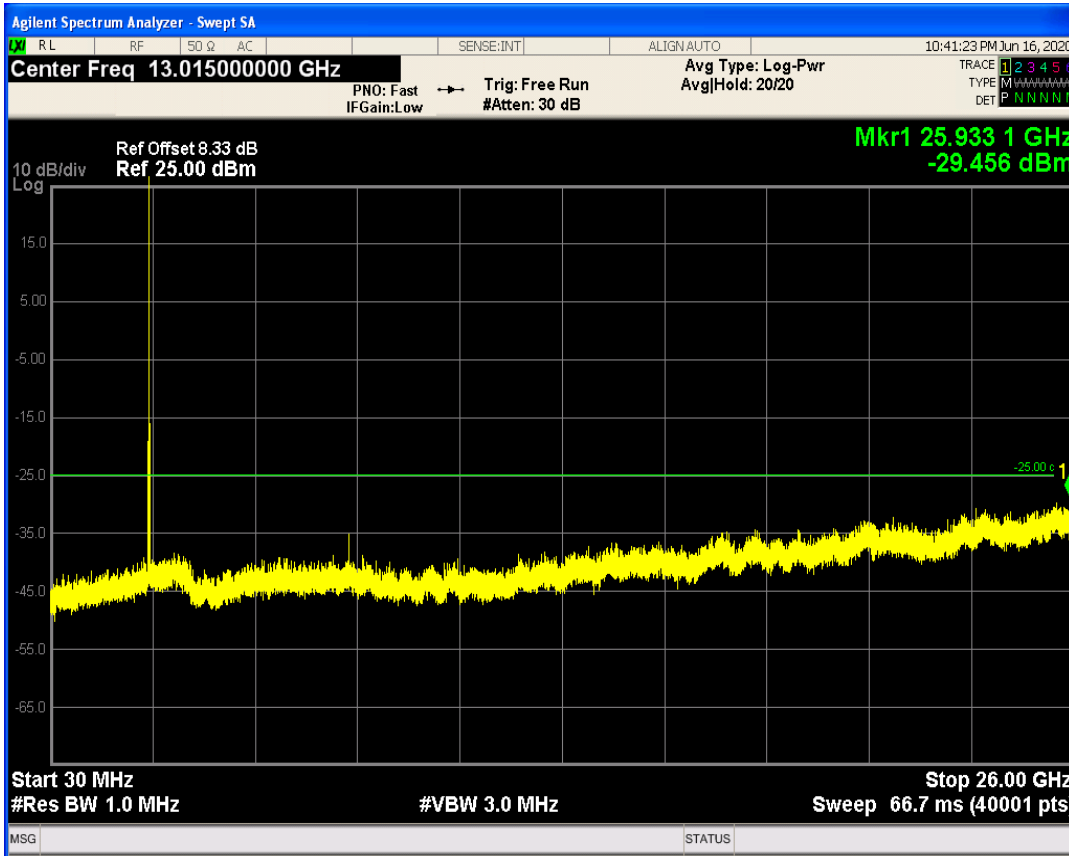

LTE Band7 QPSK BW=5MHz Channel=21425 RB Size=1 Position=#0

LTE Band7 QPSK BW=5MHz Channel=21425 RB Size=25 Position=#0

LTE Band7 QAM16 BW=5MHz Channel=21425 RB Size=1 Position=#0

LTE Band7 QPSK BW=10MHz Channel=20800 RB Size=1 Position=#0

LTE Band7 QAM16 BW=5MHz Channel=21425 RB Size=25 Position=#0

LTE Band7 QPSK BW=10MHz Channel=20800 RB Size=50 Position=#0

LTE Band7 QAM16 BW=10MHz Channel=20800 RB Size=1 Position=#0

LTE Band7 QPSK BW=10MHz Channel=21100 RB Size=1 Position=#0

LTE Band7 QAM16 BW=10MHz Channel=20800 RB Size=50 Position=#0

LTE Band7 QPSK BW=10MHz Channel=21100 RB Size=50 Position=#0

LTE Band7 QAM16 BW=10MHz Channel=21100 RB Size=1 Position=#0

LTE Band7 QAM16 BW=10MHz Channel=21100 RB Size=50 Position=#0