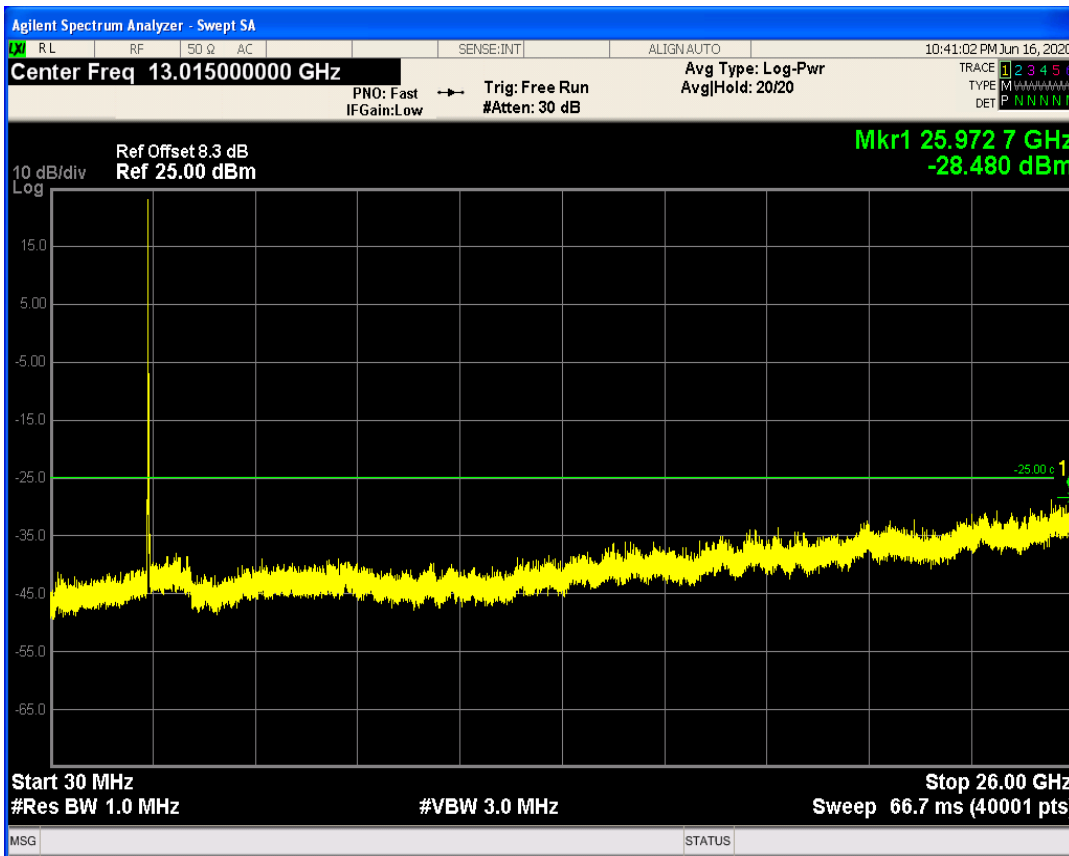

LTE Band7 QPSK BW=5MHz Channel=21425 RB Size=1 Position=#0

LTE Band7 QPSK BW=5MHz Channel=21425 RB Size=25 Position=#0

LTE Band7 QAM16 BW=5MHz Channel=21425 RB Size=1 Position=#0

LTE Band7 QPSK BW=10MHz Channel=20800 RB Size=1 Position=#0

LTE Band7 QAM16 BW=5MHz Channel=21425 RB Size=25 Position=#0

LTE Band7 QPSK BW=10MHz Channel=20800 RB Size=50 Position=#0

LTE Band7 QAM16 BW=10MHz Channel=20800 RB Size=1 Position=#0

LTE Band7 QPSK BW=10MHz Channel=21100 RB Size=1 Position=#0

LTE Band7 QAM16 BW=10MHz Channel=20800 RB Size=50 Position=#0

LTE Band7 QPSK BW=10MHz Channel=21100 RB Size=50 Position=#0

LTE Band7 QAM16 BW=10MHz Channel=21100 RB Size=1 Position=#0

LTE Band7 QAM16 BW=10MHz Channel=21100 RB Size=50 Position=#0