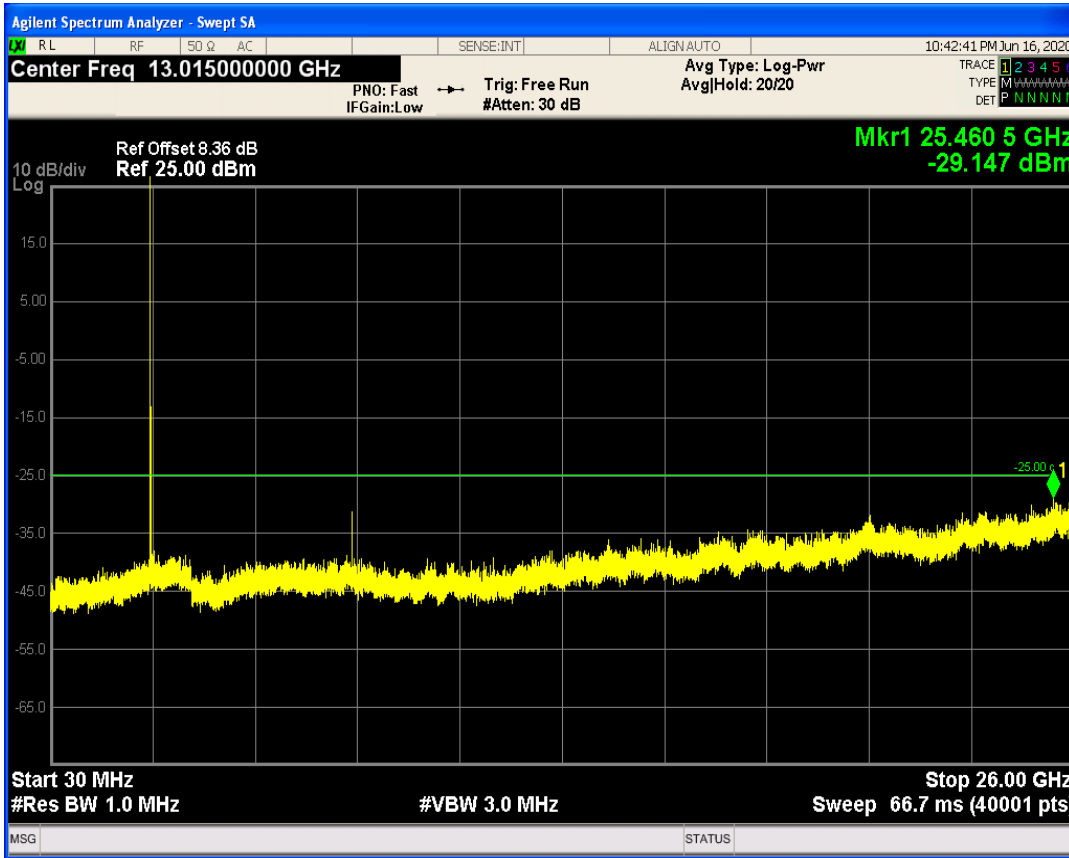

LTE Band7 QAM16 BW=5MHz Channel=21425 RB Size=25 Position=#0

LTE Band7 QPSK BW=10MHz Channel=20800 RB Size=50 Position=#0

LTE Band7 QAM16 BW=10MHz Channel=20800 RB Size=1 Position=#0

LTE Band7 QPSK BW=10MHz Channel=21100 RB Size=1 Position=#0

LTE Band7 QAM16 BW=10MHz Channel=20800 RB Size=50 Position=#0

LTE Band7 QPSK BW=10MHz Channel=21100 RB Size=50 Position=#0

LTE Band7 QAM16 BW=10MHz Channel=21100 RB Size=1 Position=#0

LTE Band7 QAM16 BW=10MHz Channel=21100 RB Size=50 Position=#0

LTE Band7 QPSK BW=10MHz Channel=21400 RB Size=50 Position=#0

LTE Band7 QPSK BW=10MHz Channel=21400 RB Size=1 Position=#0

LTE Band7 QAM16 BW=10MHz Channel=21400 RB Size=1 Position=#0

LTE Band7 QAM16 BW=10MHz Channel=21400 RB Size=50 Position=#0