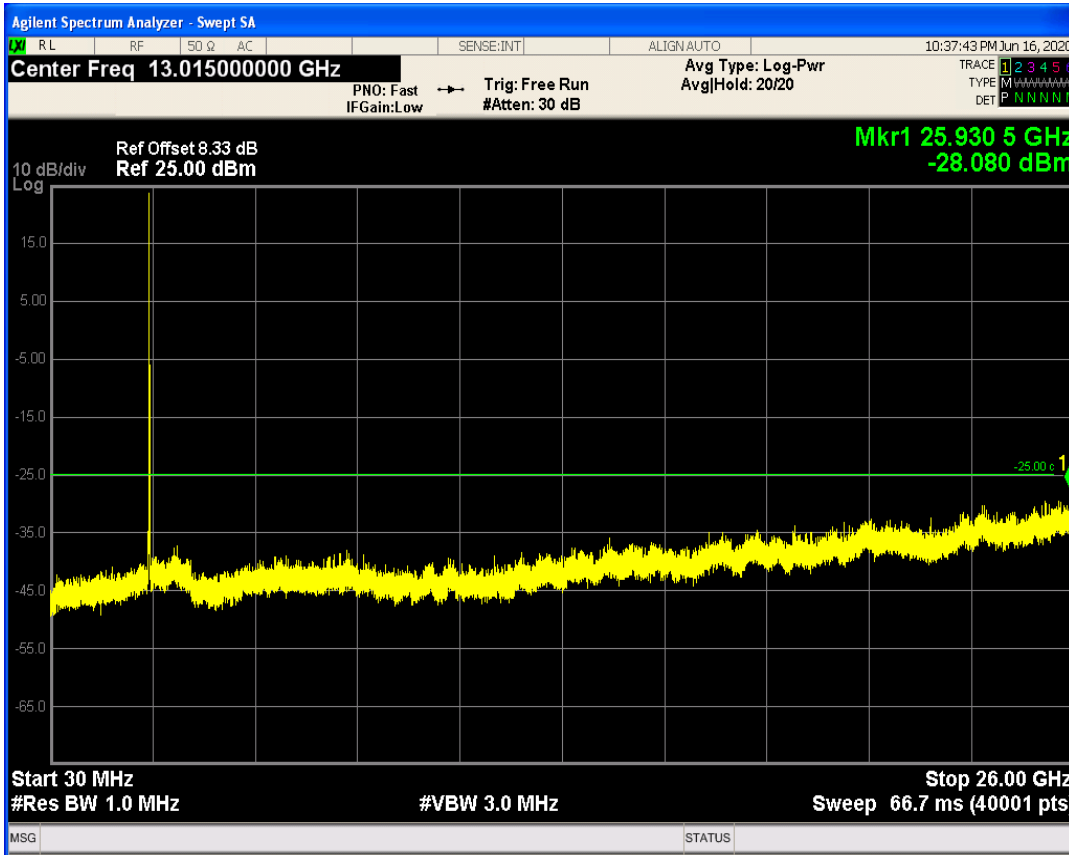

LTE Band7 QPSK BW=5MHz Channel=20775 RB Size=1 Position=#0

LTE Band7 QPSK BW=5MHz Channel=20775 RB Size=25 Position=#0

LTE Band7 QAM16 BW=5MHz Channel=20775 RB Size=1 Position=#0

LTE Band7 QAM16 BW=5MHz Channel=20775 RB Size=25 Position=#0

LTE Band7 QPSK BW=5MHz Channel=21100 RB Size=1 Position=#0

LTE Band7 QAM16 BW=5MHz Channel=21100 RB Size=1 Position=#0

LTE Band7 QPSK BW=5MHz Channel=21100 RB Size=25 Position=#0

LTE Band7 QAM16 BW=5MHz Channel=21100 RB Size=25 Position=#0

LTE Band7 QPSK BW=5MHz Channel=21425 RB Size=1 Position=#0

LTE Band7 QPSK BW=5MHz Channel=21425 RB Size=25 Position=#0

LTE Band7 QAM16 BW=5MHz Channel=21425 RB Size=1 Position=#0

LTE Band7 QPSK BW=10MHz Channel=20800 RB Size=1 Position=#0