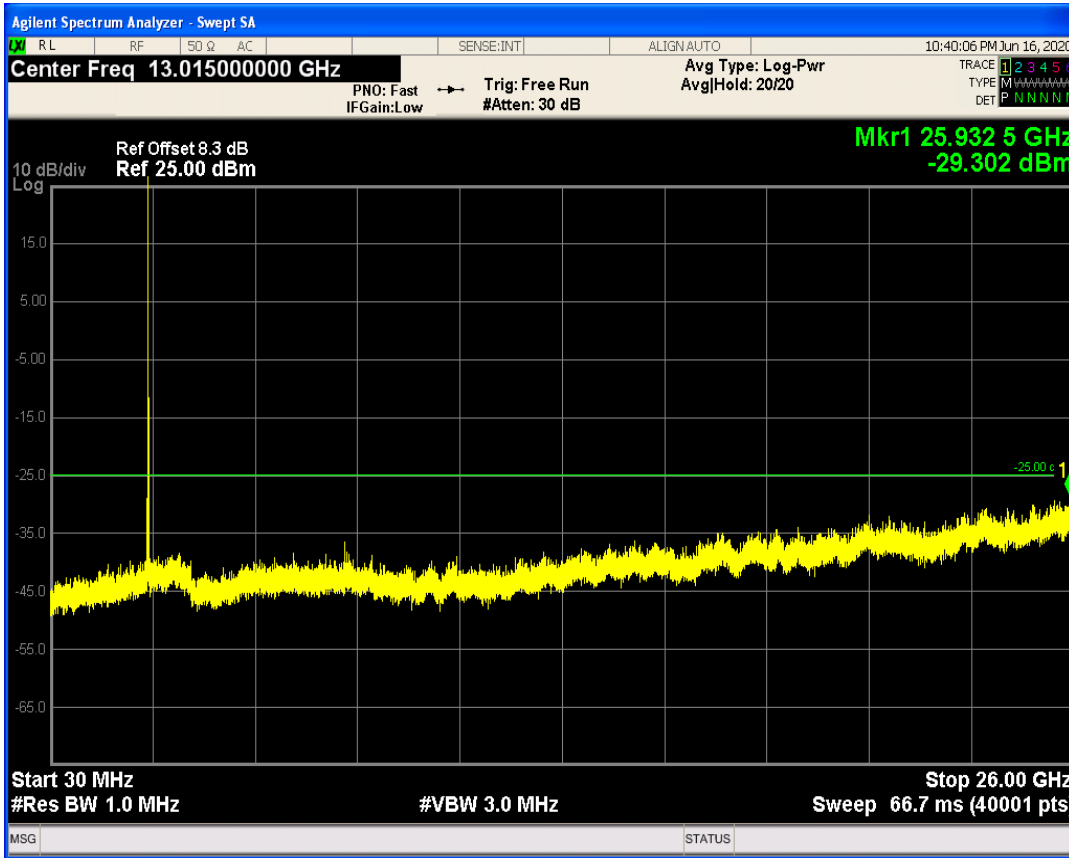

LTE Band7 QPSK BW=5MHz Channel=21100 RB Size=1 Position=#0

LTE Band7 QAM16 BW=5MHz Channel=21100 RB Size=1 Position=#0

LTE Band7 QPSK BW=5MHz Channel=21100 RB Size=25 Position=#0

LTE Band7 QAM16 BW=5MHz Channel=21100 RB Size=25 Position=#0

LTE Band7 QPSK BW=5MHz Channel=21425 RB Size=1 Position=#0

LTE Band7 QPSK BW=5MHz Channel=21425 RB Size=25 Position=#0

LTE Band7 QAM16 BW=5MHz Channel=21425 RB Size=1 Position=#0

LTE Band7 QPSK BW=10MHz Channel=20800 RB Size=1 Position=#0

LTE Band7 QAM16 BW=5MHz Channel=21425 RB Size=25 Position=#0

LTE Band7 QPSK BW=10MHz Channel=20800 RB Size=50 Position=#0

LTE Band7 QAM16 BW=10MHz Channel=20800 RB Size=1 Position=#0

LTE Band7 QPSK BW=10MHz Channel=21100 RB Size=1 Position=#0

LTE Band7 QAM16 BW=10MHz Channel=20800 RB Size=50 Position=#0

LTE Band7 QPSK BW=10MHz Channel=21100 RB Size=50 Position=#0

LTE Band7 QAM16 BW=10MHz Channel=21100 RB Size=1 Position=#0

LTE Band7 QAM16 BW=10MHz Channel=21100 RB Size=50 Position=#0