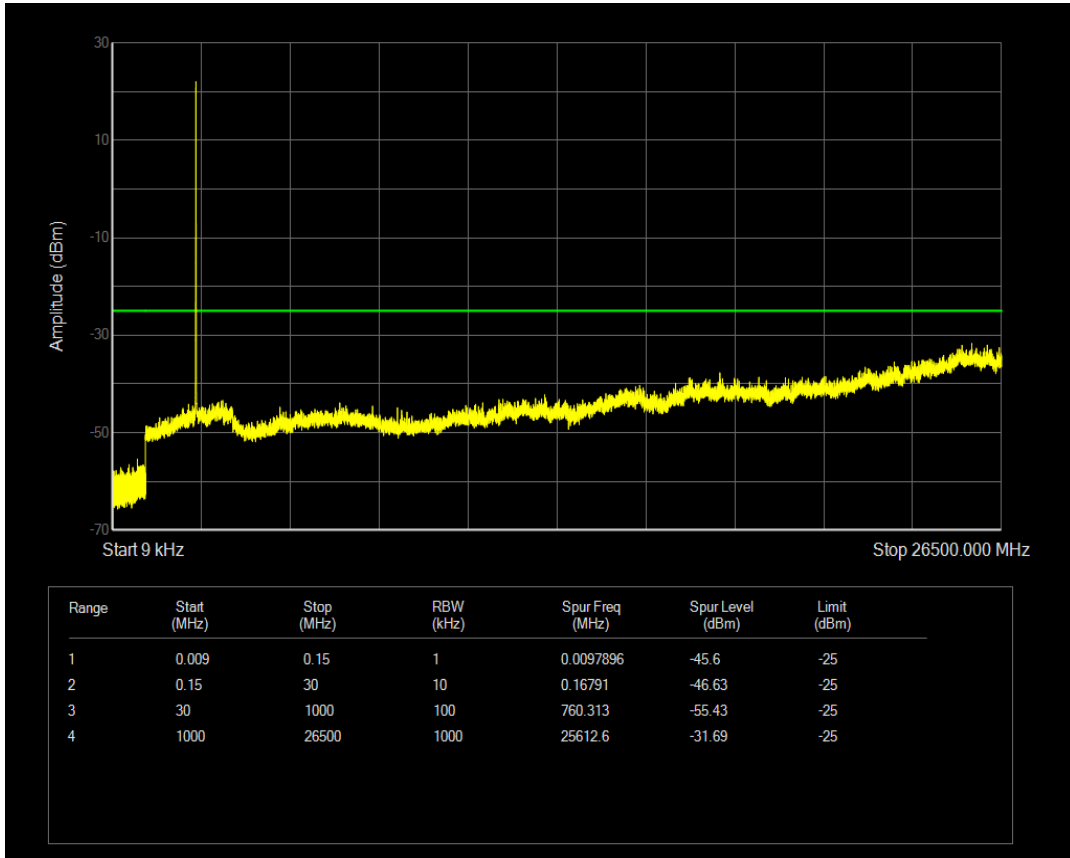

Band5 16QAM BW=10MHz Channel=20525 RB Size=1 Position=#0

Band5 16QAM BW=10MHz Channel=20525 RB Size=50 Position=#0

Band5 QPSK BW=10MHz Channel=20600 RB Size=1 Position=#0

Band5 QPSK BW=10MHz Channel=20600 RB Size=50 Position=#0

Band5 16QAM BW=10MHz Channel=20600 RB Size=1 Position=#0

Band5 16QAM BW=10MHz Channel=20600 RB Size=50 Position=#0

Band7 QPSK BW=5MHz Channel=20775 RB Size=1 Position=#0

Band7 QPSK BW=5MHz Channel=20775 RB Size=25 Position=#0

Band7 16QAM BW=5MHz Channel=20775 RB Size=1 Position=#0

Band7 16QAM BW=5MHz Channel=20775 RB Size=25 Position=#0

Band7 QPSK BW=5MHz Channel=21100 RB Size=1 Position=#0

Band7 QPSK BW=5MHz Channel=21100 RB Size=25 Position=#0