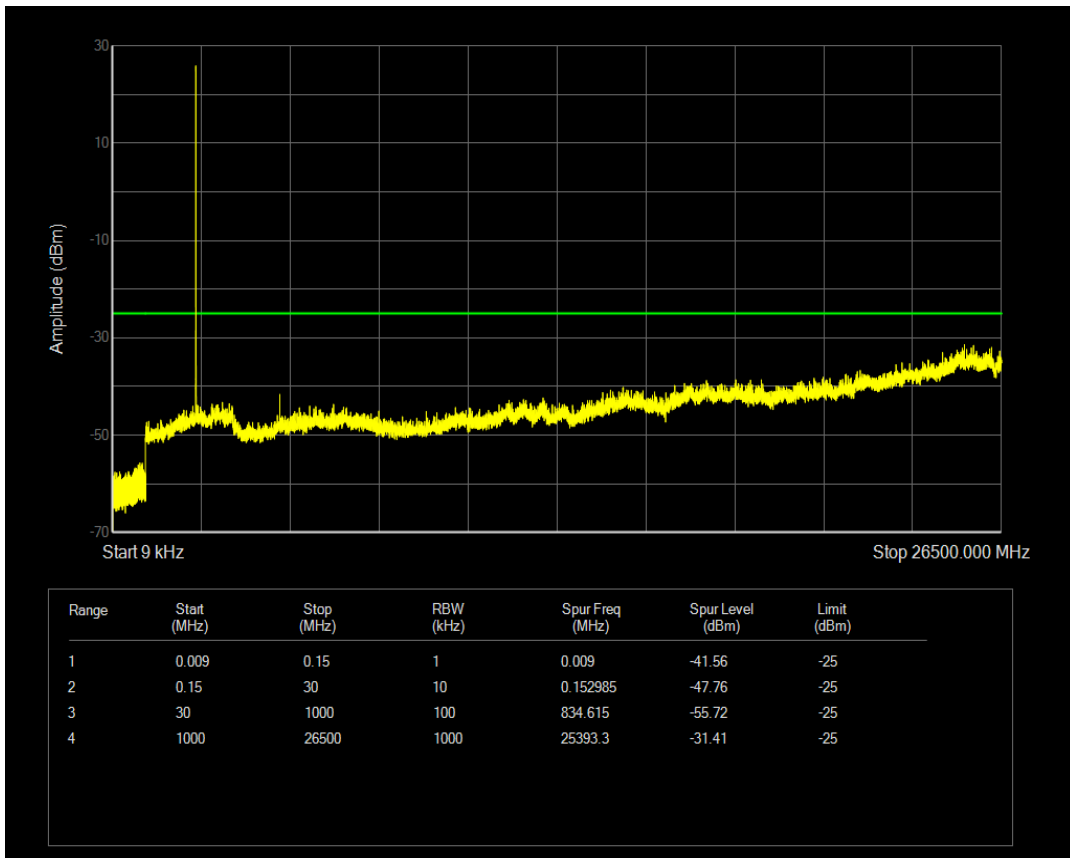

Band5 16QAM BW=10MHz Channel=20525 RB Size=1 Position=#0

Band5 16QAM BW=10MHz Channel=20525 RB Size=50 Position=#0

Band5 QPSK BW=10MHz Channel=20600 RB Size=1 Position=#0

Band5 QPSK BW=10MHz Channel=20600 RB Size=50 Position=#0

Band5 16QAM BW=10MHz Channel=20600 RB Size=1 Position=#0

Band5 16QAM BW=10MHz Channel=20600 RB Size=50 Position=#0

Band7 QPSK BW=5MHz Channel=20775 RB Size=1 Position=#0

Band7 QPSK BW=5MHz Channel=20775 RB Size=25 Position=#0

Band7 16QAM BW=5MHz Channel=20775 RB Size=1 Position=#0

Band7 16QAM BW=5MHz Channel=20775 RB Size=25 Position=#0

Band7 QPSK BW=5MHz Channel=21100 RB Size=1 Position=#0

Band7 QPSK BW=5MHz Channel=21100 RB Size=25 Position=#0