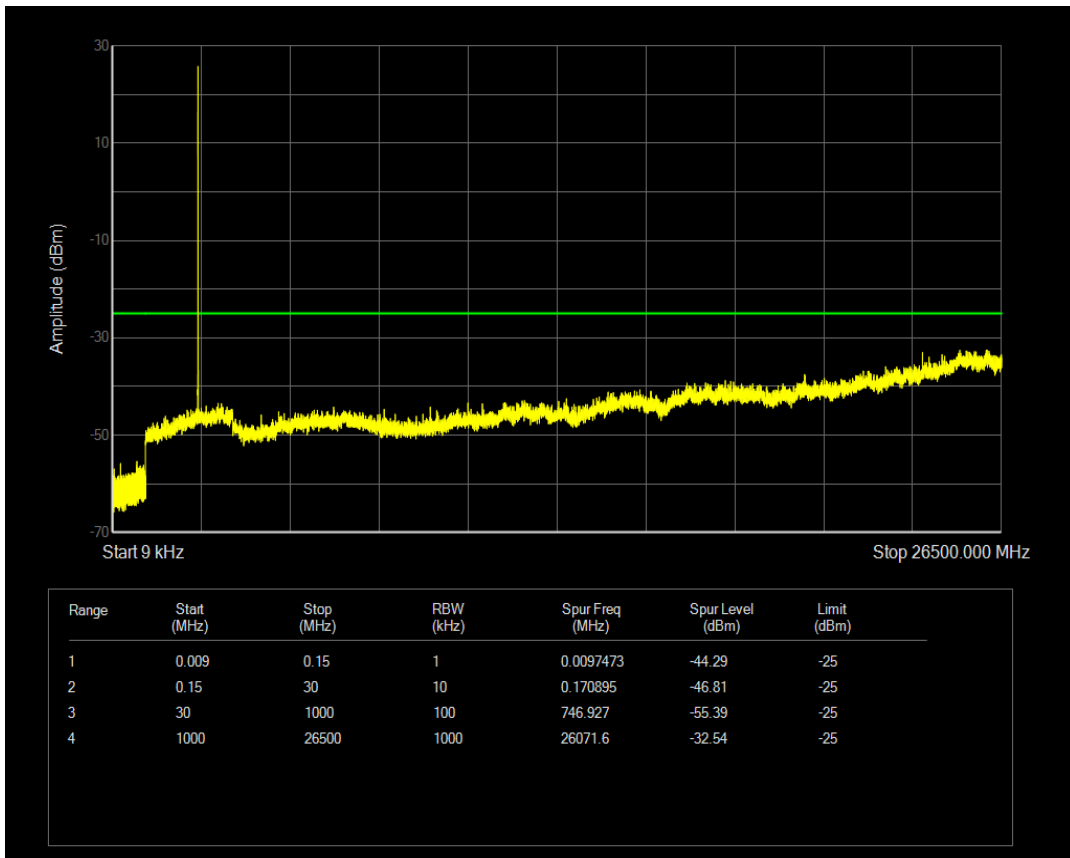

Band7 16QAM BW=5MHz Channel=20775 RB Size=1 Position=#0

Band7 16QAM BW=5MHz Channel=20775 RB Size=25 Position=#0

Band7 QPSK BW=5MHz Channel=21100 RB Size=1 Position=#0

Band7 QPSK BW=5MHz Channel=21100 RB Size=25 Position=#0

Band7 16QAM BW=5MHz Channel=21100 RB Size=1 Position=#0

Band7 16QAM BW=5MHz Channel=21100 RB Size=25 Position=#0

Band7 QPSK BW=5MHz Channel=21425 RB Size=1 Position=#0

Band7 QPSK BW=5MHz Channel=21425 RB Size=25 Position=#0

Band7 16QAM BW=5MHz Channel=21425 RB Size=1 Position=#0

Band7 16QAM BW=5MHz Channel=21425 RB Size=25 Position=#0

Band7 QPSK BW=10MHz Channel=20800 RB Size=1 Position=#0

Band7 QPSK BW=10MHz Channel=20800 RB Size=50 Position=#0