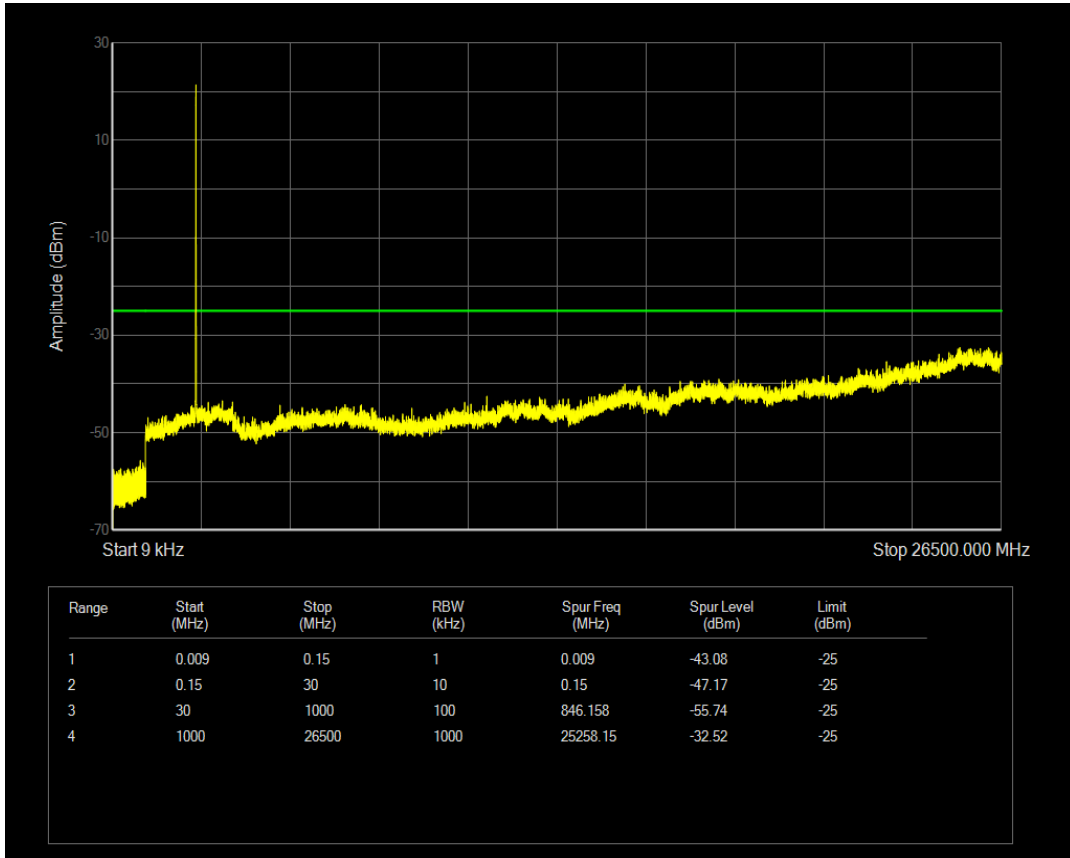

Band5 16QAM BW=10MHz Channel=20525 RB Size=1 Position=#0

Band5 16QAM BW=10MHz Channel=20525 RB Size=50 Position=#0

Band5 QPSK BW=10MHz Channel=20600 RB Size=1 Position=#0

Band5 QPSK BW=10MHz Channel=20600 RB Size=50 Position=#0

Band5 16QAM BW=10MHz Channel=20600 RB Size=1 Position=#0

Band5 16QAM BW=10MHz Channel=20600 RB Size=50 Position=#0

Band7 QPSK BW=5MHz Channel=20775 RB Size=1 Position=#0

Band7 QPSK BW=5MHz Channel=20775 RB Size=25 Position=#0

Band7 16QAM BW=5MHz Channel=20775 RB Size=1 Position=#0

Band7 16QAM BW=5MHz Channel=20775 RB Size=25 Position=#0

Band7 QPSK BW=5MHz Channel=21100 RB Size=1 Position=#0

Band7 QPSK BW=5MHz Channel=21100 RB Size=25 Position=#0