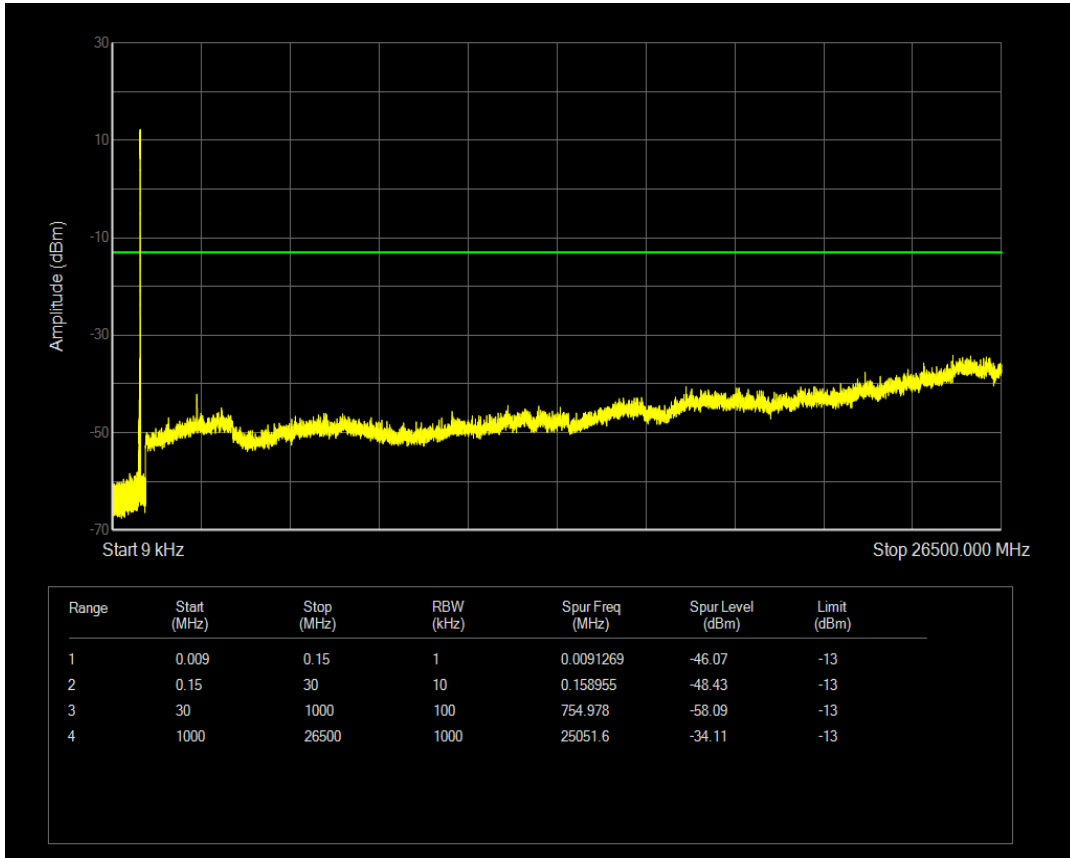

Band5 16QAM BW=10MHz Channel=20525 RB Size=1 Position=#0

Band5 16QAM BW=10MHz Channel=20525 RB Size=50 Position=#0

Band5 QPSK BW=10MHz Channel=20600 RB Size=1 Position=#0

Band5 QPSK BW=10MHz Channel=20600 RB Size=50 Position=#0

Band5 16QAM BW=10MHz Channel=20600 RB Size=1 Position=#0

Band5 16QAM BW=10MHz Channel=20600 RB Size=50 Position=#0

Band7 QPSK BW=5MHz Channel=20775 RB Size=1 Position=#0

Band7 QPSK BW=5MHz Channel=20775 RB Size=25 Position=#0

Band7 16QAM BW=5MHz Channel=20775 RB Size=1 Position=#0

Band7 16QAM BW=5MHz Channel=20775 RB Size=25 Position=#0

Band7 QPSK BW=5MHz Channel=21100 RB Size=1 Position=#0

Band7 QPSK BW=5MHz Channel=21100 RB Size=25 Position=#0