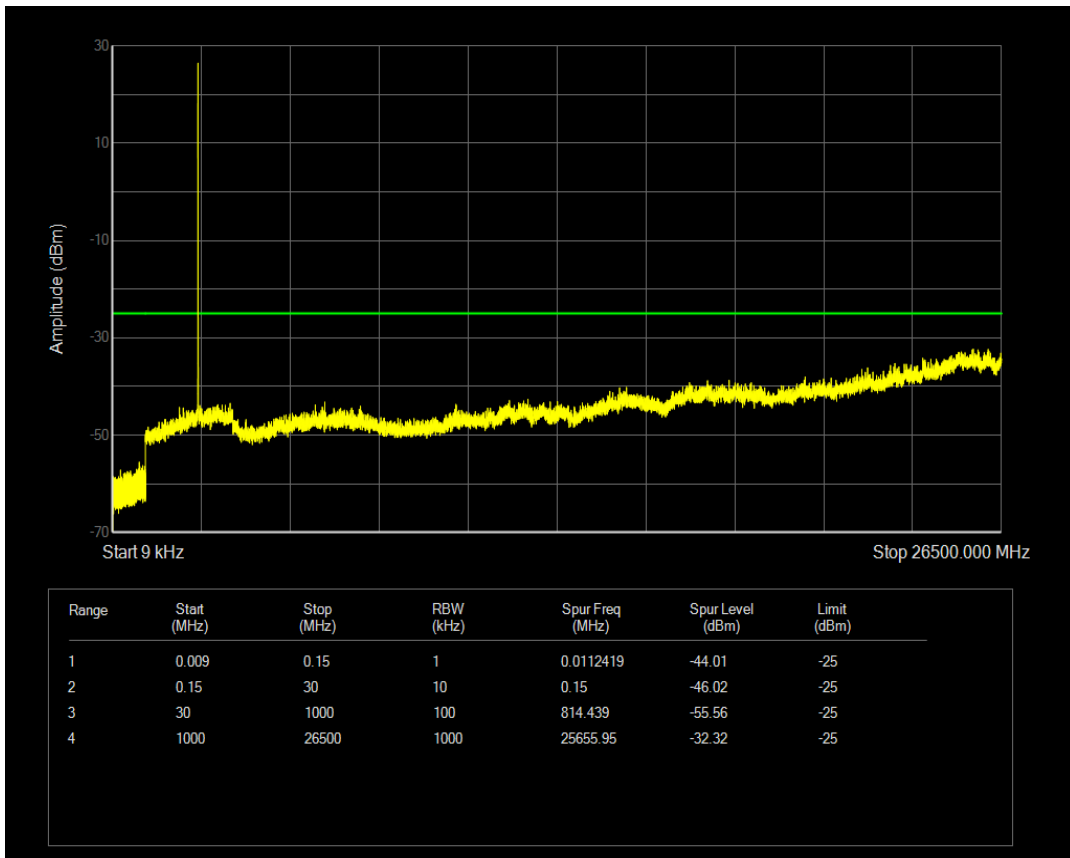

Band5 16QAM BW=10MHz Channel=20600 RB Size=1 Position=#0

Band5 16QAM BW=10MHz Channel=20600 RB Size=50 Position=#0

Band7 QPSK BW=5MHz Channel=20775 RB Size=1 Position=#0

Band7 QPSK BW=5MHz Channel=20775 RB Size=25 Position=#0

Band7 16QAM BW=5MHz Channel=20775 RB Size=1 Position=#0

Band7 16QAM BW=5MHz Channel=20775 RB Size=25 Position=#0

Band7 QPSK BW=5MHz Channel=21100 RB Size=1 Position=#0

Band7 QPSK BW=5MHz Channel=21100 RB Size=25 Position=#0

Band7 16QAM BW=5MHz Channel=21100 RB Size=1 Position=#0

Band7 16QAM BW=5MHz Channel=21100 RB Size=25 Position=#0

Band7 QPSK BW=5MHz Channel=21425 RB Size=1 Position=#0

Band7 QPSK BW=5MHz Channel=21425 RB Size=25 Position=#0