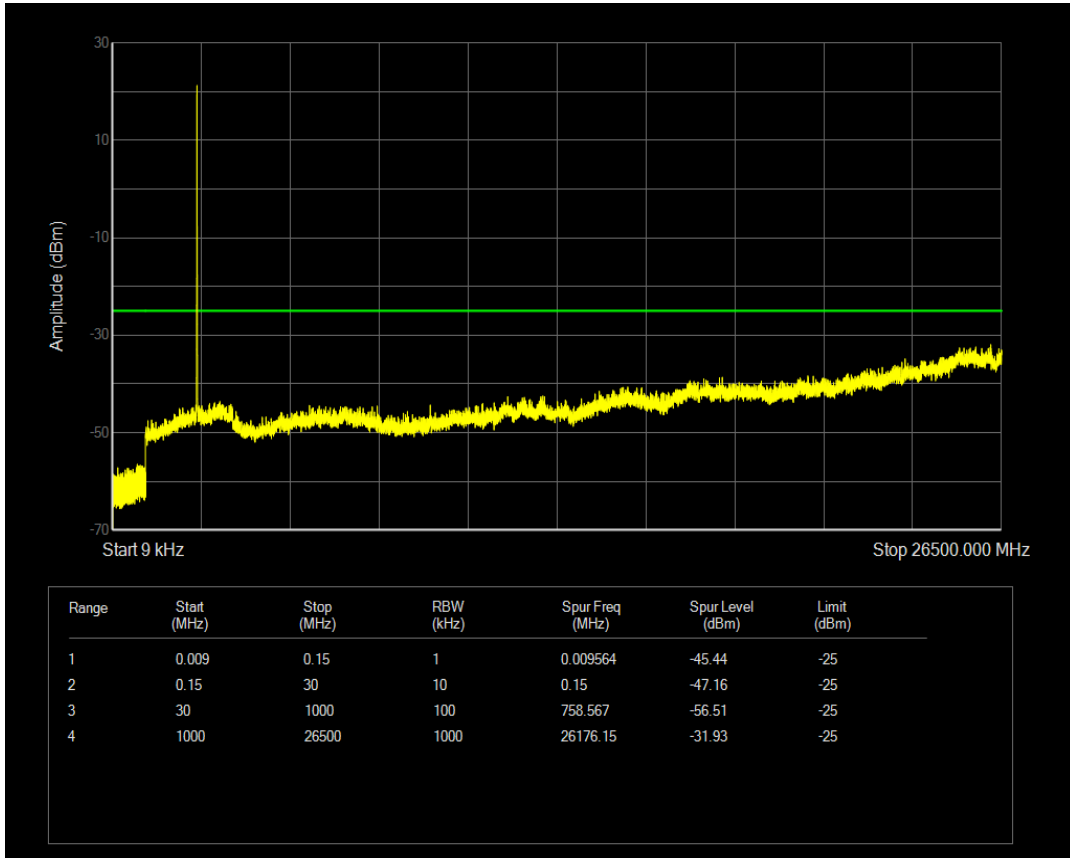

Band5 16QAM BW=10MHz Channel=20525 RB Size=1 Position=#0

Band5 16QAM BW=10MHz Channel=20525 RB Size=50 Position=#0

Band5 QPSK BW=10MHz Channel=20600 RB Size=1 Position=#0

Band5 QPSK BW=10MHz Channel=20600 RB Size=50 Position=#0

Band5 16QAM BW=10MHz Channel=20600 RB Size=1 Position=#0

Band5 16QAM BW=10MHz Channel=20600 RB Size=50 Position=#0

Band7 QPSK BW=5MHz Channel=20775 RB Size=1 Position=#0

Band7 QPSK BW=5MHz Channel=20775 RB Size=25 Position=#0

Band7 16QAM BW=5MHz Channel=20775 RB Size=1 Position=#0

Band7 16QAM BW=5MHz Channel=20775 RB Size=25 Position=#0

Band7 QPSK BW=5MHz Channel=21100 RB Size=1 Position=#0

Band7 QPSK BW=5MHz Channel=21100 RB Size=25 Position=#0

Band7 16QAM BW=5MHz Channel=21100 RB Size=1 Position=#0

Band7 16QAM BW=5MHz Channel=21100 RB Size=25 Position=#0

Band7 QPSK BW=5MHz Channel=21425 RB Size=1 Position=#0

Band7 QPSK BW=5MHz Channel=21425 RB Size=25 Position=#0