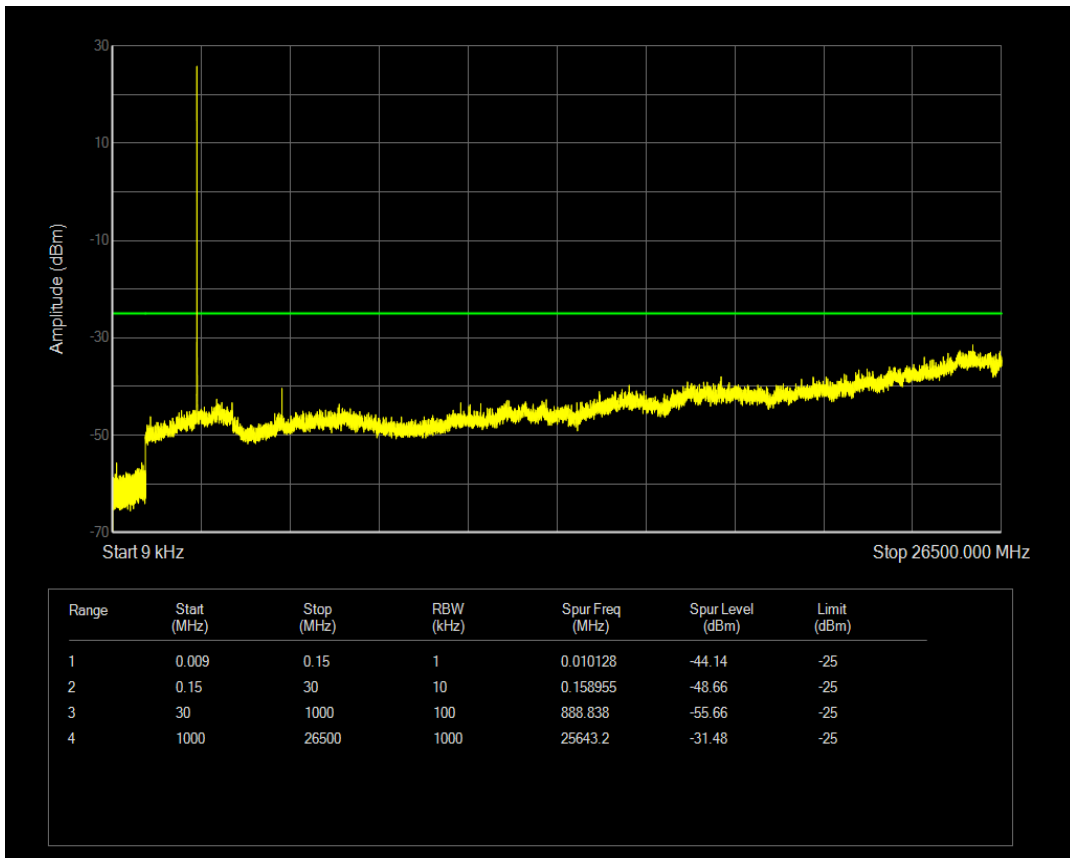

Band5 16QAM BW=10MHz Channel=20525 RB Size=1 Position=#0

Band5 16QAM BW=10MHz Channel=20525 RB Size=50 Position=#0

Band5 QPSK BW=10MHz Channel=20600 RB Size=1 Position=#0

Band5 QPSK BW=10MHz Channel=20600 RB Size=50 Position=#0

Band5 16QAM BW=10MHz Channel=20600 RB Size=1 Position=#0

Band5 16QAM BW=10MHz Channel=20600 RB Size=50 Position=#0

Band7 QPSK BW=5MHz Channel=20775 RB Size=1 Position=#0

Band7 QPSK BW=5MHz Channel=20775 RB Size=25 Position=#0

Band7 16QAM BW=5MHz Channel=20775 RB Size=1 Position=#0

Band7 16QAM BW=5MHz Channel=20775 RB Size=25 Position=#0

Band7 QPSK BW=5MHz Channel=21100 RB Size=1 Position=#0

Band7 QPSK BW=5MHz Channel=21100 RB Size=25 Position=#0