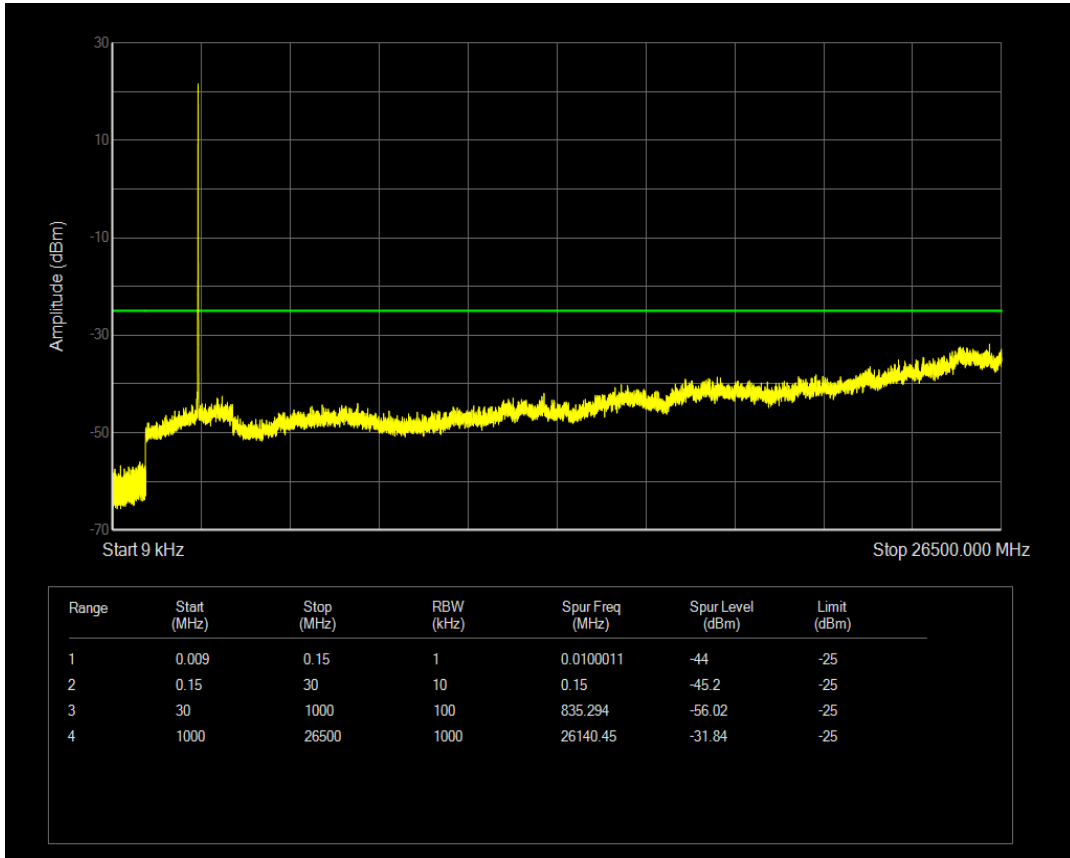

Band7 16QAM BW=5MHz Channel=20775 RB Size=1 Position=#0

Band7 16QAM BW=5MHz Channel=20775 RB Size=25 Position=#0

Band7 QPSK BW=5MHz Channel=21100 RB Size=1 Position=#0

Band7 QPSK BW=5MHz Channel=21100 RB Size=25 Position=#0

Band7 16QAM BW=5MHz Channel=21100 RB Size=1 Position=#0

Band7 16QAM BW=5MHz Channel=21100 RB Size=25 Position=#0

Band7 QPSK BW=5MHz Channel=21425 RB Size=1 Position=#0

Band7 QPSK BW=5MHz Channel=21425 RB Size=25 Position=#0

Band7 16QAM BW=5MHz Channel=21425 RB Size=1 Position=#0

Band7 16QAM BW=5MHz Channel=21425 RB Size=25 Position=#0

Band7 QPSK BW=10MHz Channel=20800 RB Size=1 Position=#0

Band7 QPSK BW=10MHz Channel=20800 RB Size=50 Position=#0