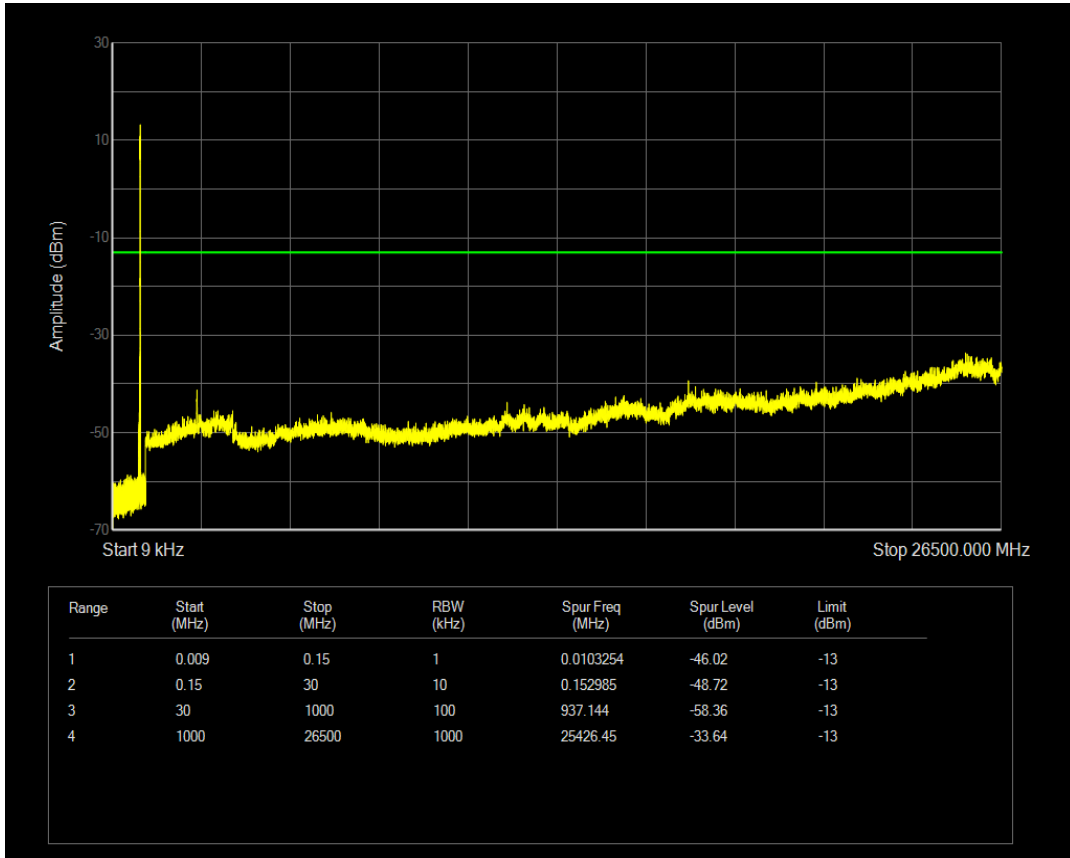

Band5 16QAM BW=10MHz Channel=20525 RB Size=1 Position=#0

Band5 16QAM BW=10MHz Channel=20525 RB Size=50 Position=#0

Band5 QPSK BW=10MHz Channel=20600 RB Size=1 Position=#0

Band5 QPSK BW=10MHz Channel=20600 RB Size=50 Position=#0

Band5 16QAM BW=10MHz Channel=20600 RB Size=1 Position=#0

Band5 16QAM BW=10MHz Channel=20600 RB Size=50 Position=#0

Band7 QPSK BW=5MHz Channel=20775 RB Size=1 Position=#0

Band7 QPSK BW=5MHz Channel=20775 RB Size=25 Position=#0

Band7 16QAM BW=5MHz Channel=20775 RB Size=1 Position=#0

Band7 16QAM BW=5MHz Channel=20775 RB Size=25 Position=#0

Band7 QPSK BW=5MHz Channel=21100 RB Size=1 Position=#0

Band7 QPSK BW=5MHz Channel=21100 RB Size=25 Position=#0