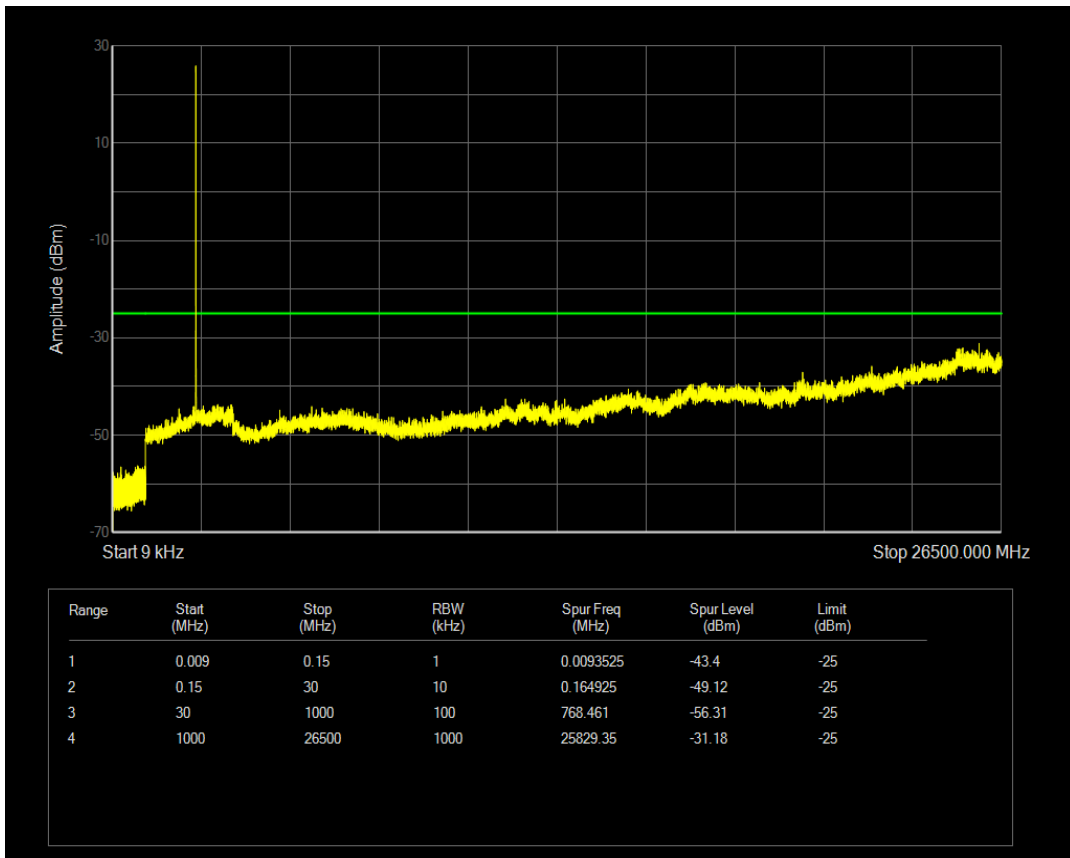

Band5 16QAM BW=10MHz Channel=20525 RB Size=1 Position=#0

Band5 16QAM BW=10MHz Channel=20525 RB Size=50 Position=#0

Band5 QPSK BW=10MHz Channel=20600 RB Size=1 Position=#0

Band5 QPSK BW=10MHz Channel=20600 RB Size=50 Position=#0

Band5 16QAM BW=10MHz Channel=20600 RB Size=1 Position=#0

Band5 16QAM BW=10MHz Channel=20600 RB Size=50 Position=#0

Band7 QPSK BW=5MHz Channel=20775 RB Size=1 Position=#0

Band7 QPSK BW=5MHz Channel=20775 RB Size=25 Position=#0

Band7 16QAM BW=5MHz Channel=20775 RB Size=1 Position=#0

Band7 16QAM BW=5MHz Channel=20775 RB Size=25 Position=#0

Band7 QPSK BW=5MHz Channel=21100 RB Size=1 Position=#0

Band7 QPSK BW=5MHz Channel=21100 RB Size=25 Position=#0