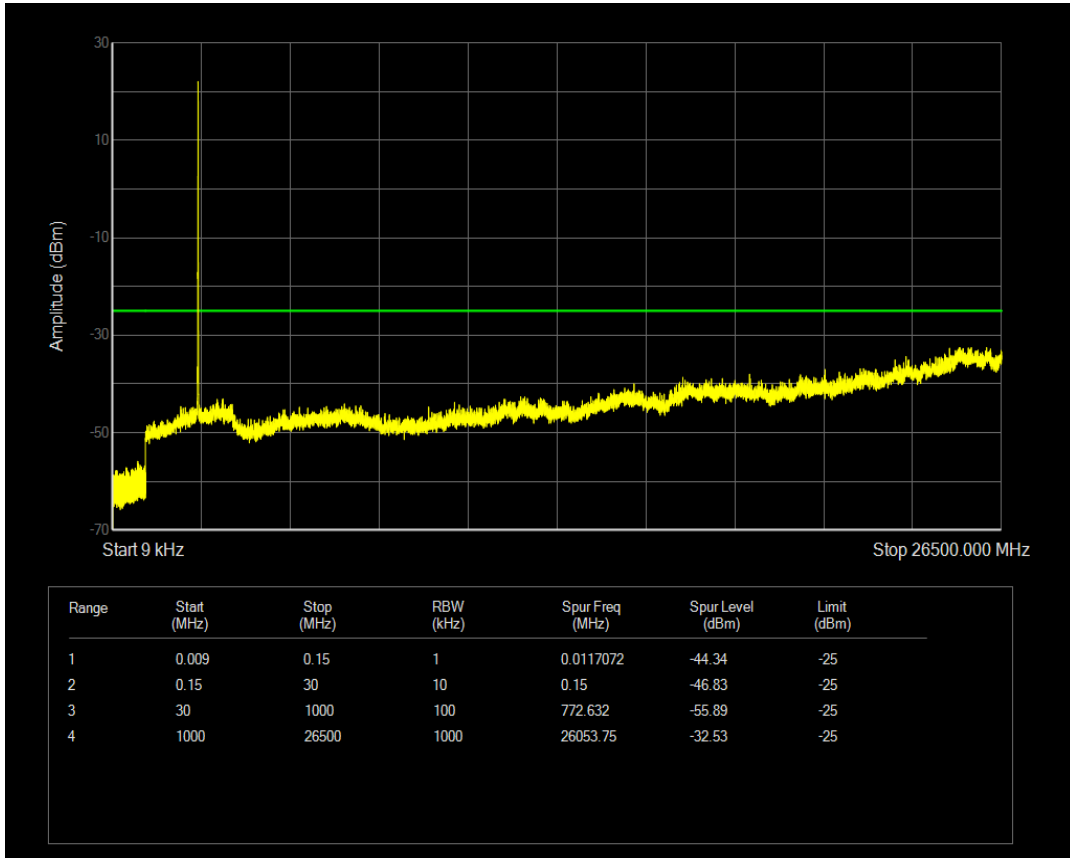

Band7 16QAM BW=5MHz Channel=20775 RB Size=1 Position=#0

Band7 16QAM BW=5MHz Channel=20775 RB Size=25 Position=#0

Band7 QPSK BW=5MHz Channel=21100 RB Size=1 Position=#0

Band7 QPSK BW=5MHz Channel=21100 RB Size=25 Position=#0

Band7 16QAM BW=5MHz Channel=21100 RB Size=1 Position=#0

Band7 16QAM BW=5MHz Channel=21100 RB Size=25 Position=#0

Band7 QPSK BW=5MHz Channel=21425 RB Size=1 Position=#0

Band7 QPSK BW=5MHz Channel=21425 RB Size=25 Position=#0

Band7 16QAM BW=5MHz Channel=21425 RB Size=1 Position=#0

Band7 16QAM BW=5MHz Channel=21425 RB Size=25 Position=#0

Band7 QPSK BW=10MHz Channel=20800 RB Size=1 Position=#0

Band7 QPSK BW=10MHz Channel=20800 RB Size=50 Position=#0