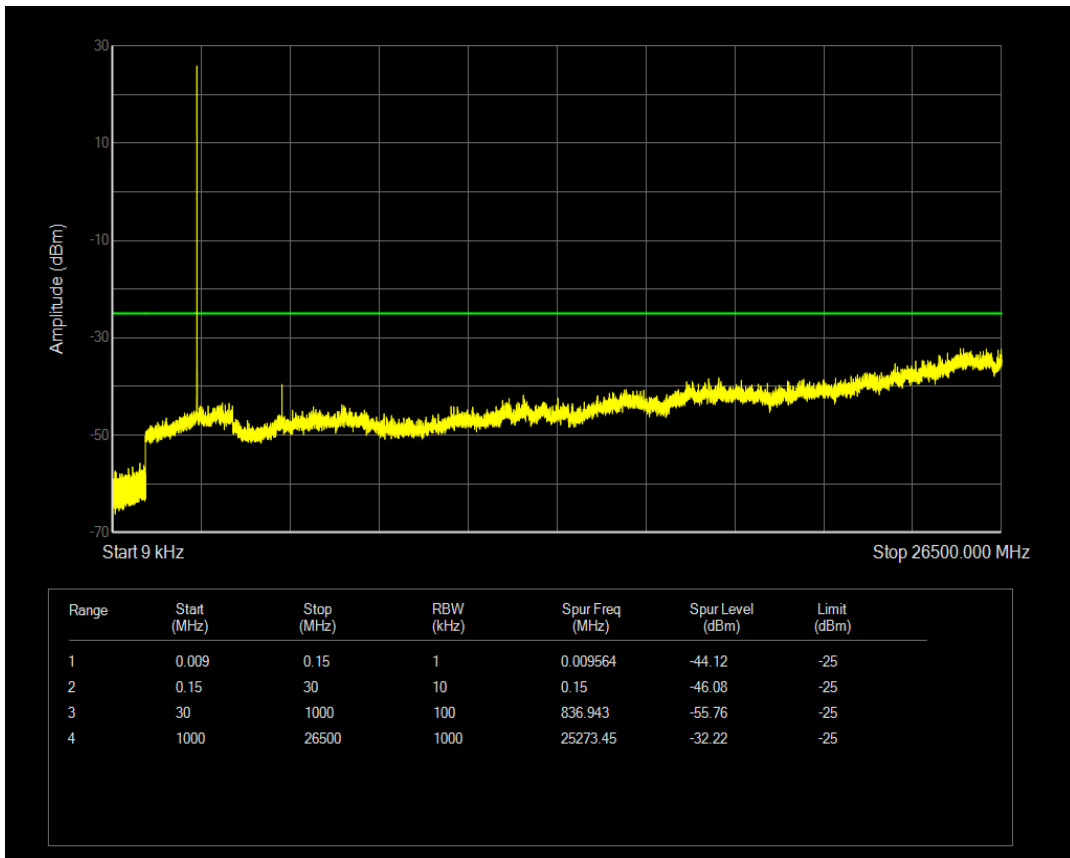

Band5 16QAM BW=10MHz Channel=20600 RB Size=1 Position=#0

Band5 16QAM BW=10MHz Channel=20600 RB Size=50 Position=#0

Band7 QPSK BW=5MHz Channel=20775 RB Size=1 Position=#0

Band7 QPSK BW=5MHz Channel=20775 RB Size=25 Position=#0

Band7 16QAM BW=5MHz Channel=20775 RB Size=1 Position=#0

Band7 16QAM BW=5MHz Channel=20775 RB Size=25 Position=#0

Band7 QPSK BW=5MHz Channel=21100 RB Size=1 Position=#0

Band7 QPSK BW=5MHz Channel=21100 RB Size=25 Position=#0

Band7 16QAM BW=5MHz Channel=21100 RB Size=1 Position=#0

Band7 16QAM BW=5MHz Channel=21100 RB Size=25 Position=#0

Band7 QPSK BW=5MHz Channel=21425 RB Size=1 Position=#0

Band7 QPSK BW=5MHz Channel=21425 RB Size=25 Position=#0