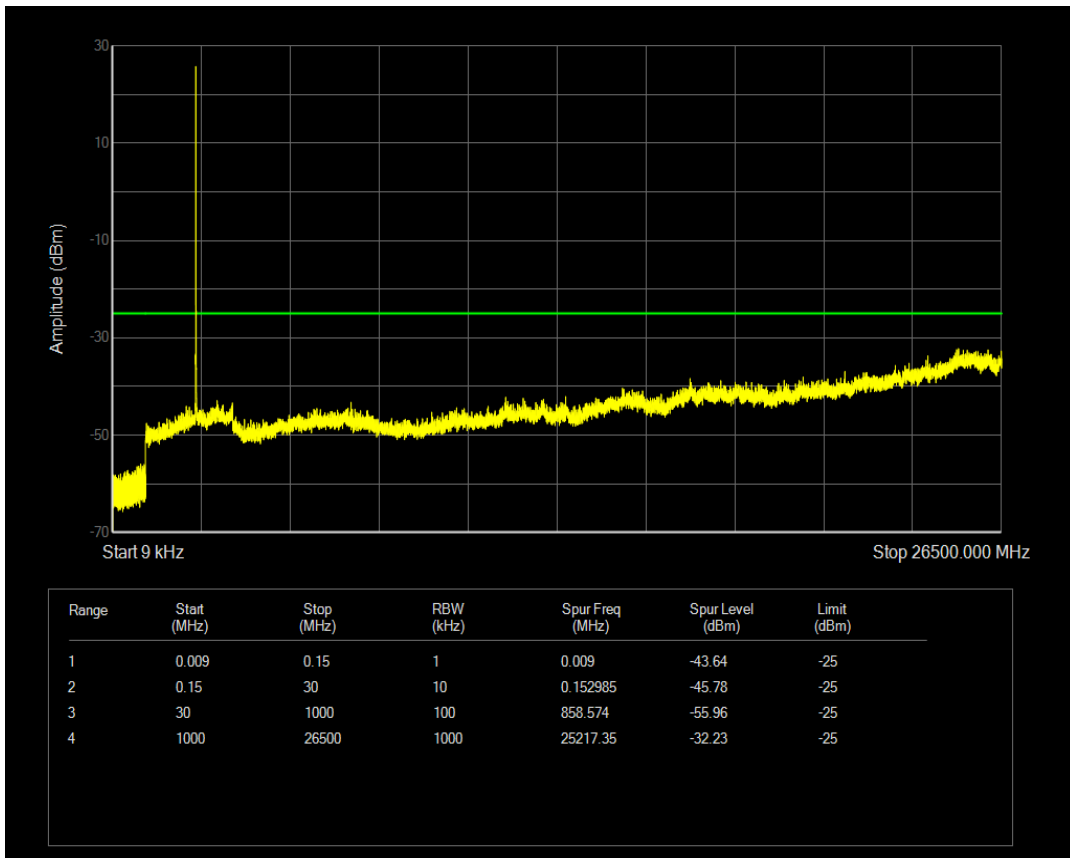

Band7 16QAM BW=5MHz Channel=20775 RB Size=1 Position=#0

Band7 16QAM BW=5MHz Channel=20775 RB Size=25 Position=#0

Band7 QPSK BW=5MHz Channel=21100 RB Size=1 Position=#0

Band7 QPSK BW=5MHz Channel=21100 RB Size=25 Position=#0

Band7 16QAM BW=5MHz Channel=21100 RB Size=1 Position=#0

Band7 16QAM BW=5MHz Channel=21100 RB Size=25 Position=#0

Band7 QPSK BW=5MHz Channel=21425 RB Size=1 Position=#0

Band7 QPSK BW=5MHz Channel=21425 RB Size=25 Position=#0

Band7 16QAM BW=5MHz Channel=21425 RB Size=1 Position=#0

Band7 16QAM BW=5MHz Channel=21425 RB Size=25 Position=#0

Band7 QPSK BW=10MHz Channel=20800 RB Size=1 Position=#0

Band7 QPSK BW=10MHz Channel=20800 RB Size=50 Position=#0