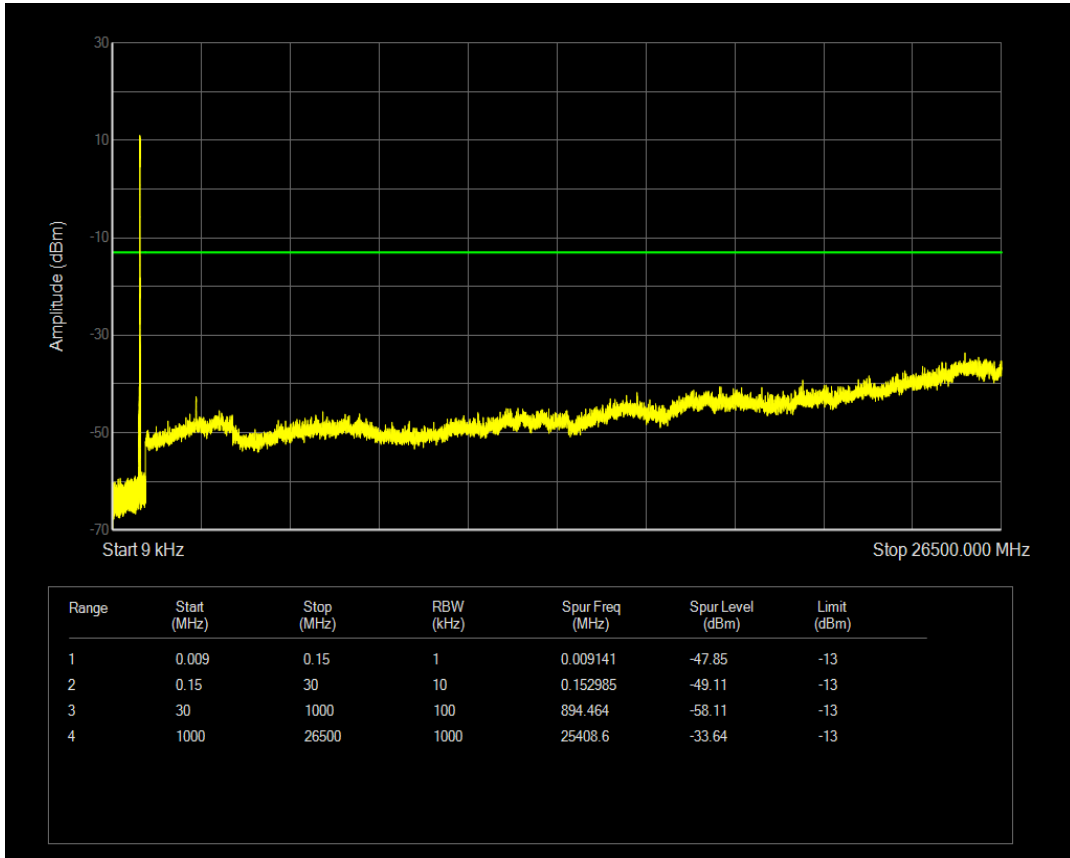

Band5 16QAM BW=10MHz Channel=20525 RB Size=1 Position=#0

Band5 16QAM BW=10MHz Channel=20525 RB Size=50 Position=#0

Band5 QPSK BW=10MHz Channel=20600 RB Size=1 Position=#0

Band5 QPSK BW=10MHz Channel=20600 RB Size=50 Position=#0

Band5 16QAM BW=10MHz Channel=20600 RB Size=1 Position=#0

Band5 16QAM BW=10MHz Channel=20600 RB Size=50 Position=#0

Band7 QPSK BW=5MHz Channel=20775 RB Size=1 Position=#0

Band7 QPSK BW=5MHz Channel=20775 RB Size=25 Position=#0

Band7 16QAM BW=5MHz Channel=20775 RB Size=1 Position=#0

Band7 16QAM BW=5MHz Channel=20775 RB Size=25 Position=#0

Band7 QPSK BW=5MHz Channel=21100 RB Size=1 Position=#0

Band7 QPSK BW=5MHz Channel=21100 RB Size=25 Position=#0