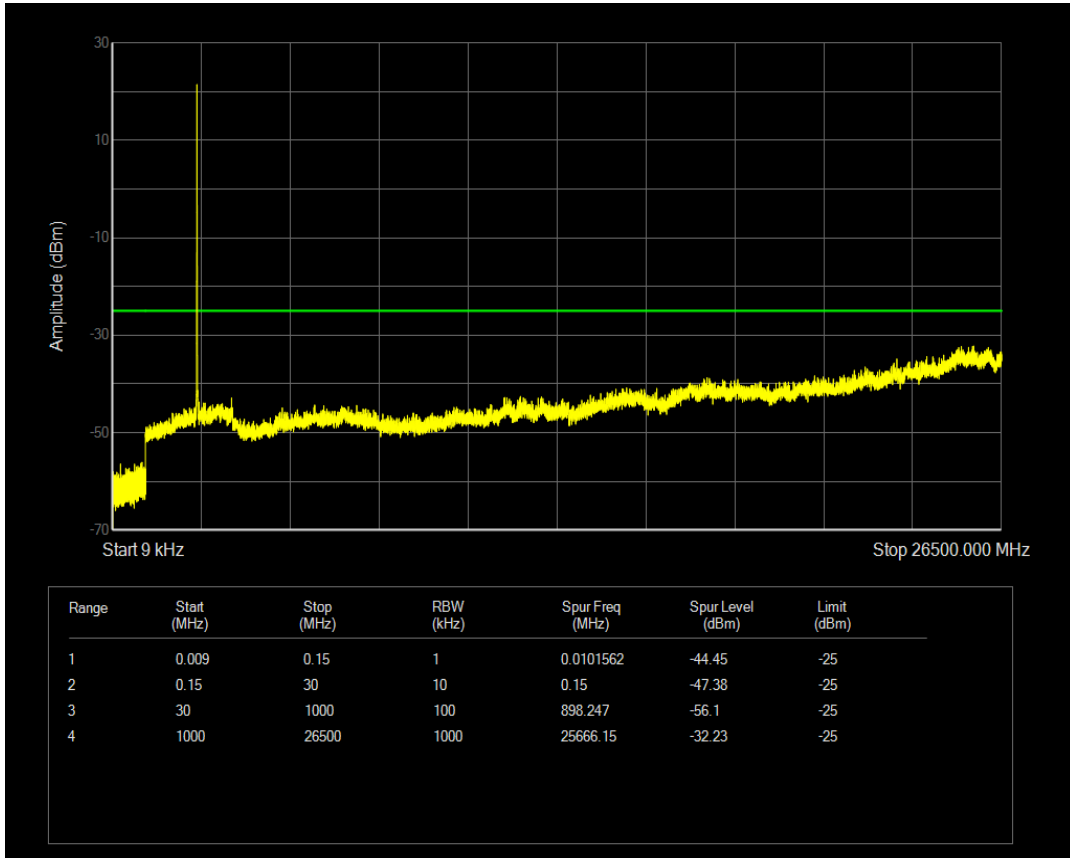

Band5 16QAM BW=10MHz Channel=20600 RB Size=1 Position=#0

Band5 16QAM BW=10MHz Channel=20600 RB Size=50 Position=#0

Band7 QPSK BW=5MHz Channel=20775 RB Size=1 Position=#0

Band7 QPSK BW=5MHz Channel=20775 RB Size=25 Position=#0

Band7 16QAM BW=5MHz Channel=20775 RB Size=1 Position=#0

Band7 16QAM BW=5MHz Channel=20775 RB Size=25 Position=#0

Band7 QPSK BW=5MHz Channel=21100 RB Size=1 Position=#0

Band7 QPSK BW=5MHz Channel=21100 RB Size=25 Position=#0

Band7 16QAM BW=5MHz Channel=21100 RB Size=1 Position=#0

Band7 16QAM BW=5MHz Channel=21100 RB Size=25 Position=#0

Band7 QPSK BW=5MHz Channel=21425 RB Size=1 Position=#0

Band7 QPSK BW=5MHz Channel=21425 RB Size=25 Position=#0