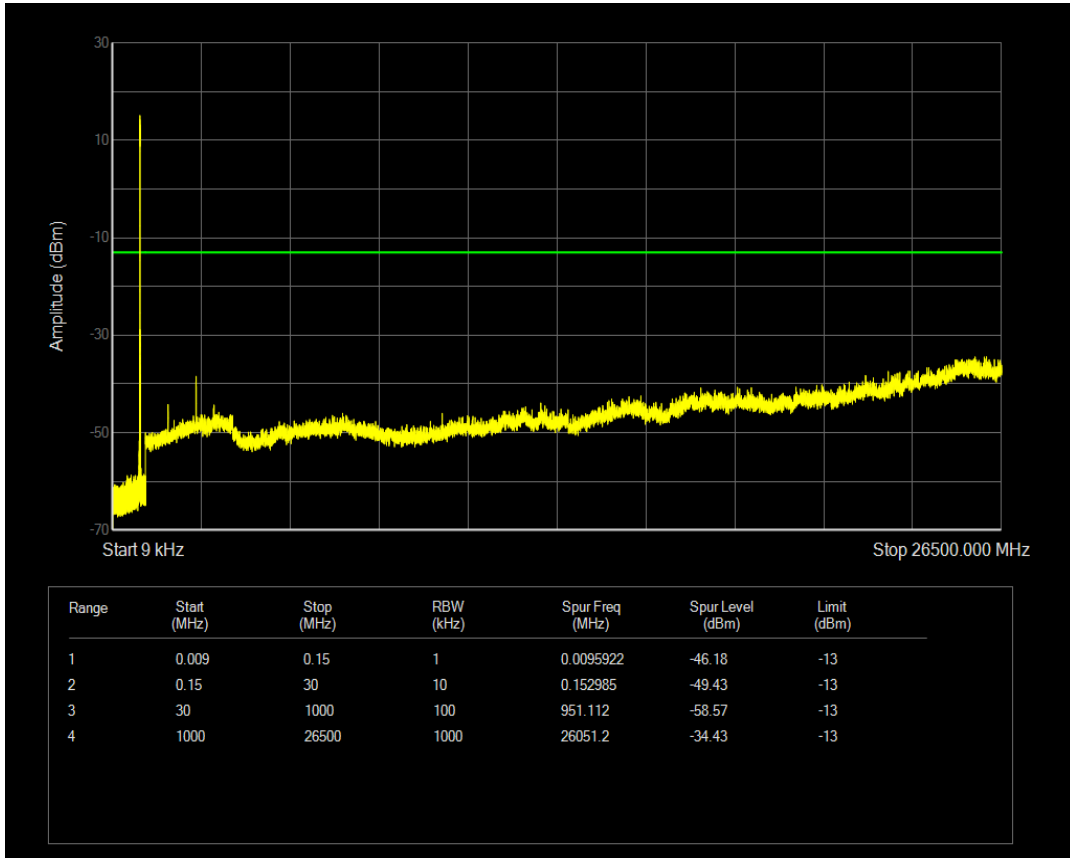

Band5 QPSK BW=5MHz Channel=20525 RB Size=1 Position=#0

Band5 QPSK BW=5MHz Channel=20525 RB Size=25 Position=#0

Band5 16QAM BW=5MHz Channel=20525 RB Size=1 Position=#0

Band5 16QAM BW=5MHz Channel=20525 RB Size=25 Position=#0

Band5 QPSK BW=5MHz Channel=20625 RB Size=1 Position=#0

Band5 QPSK BW=5MHz Channel=20625 RB Size=25 Position=#0

Band5 16QAM BW=5MHz Channel=20625 RB Size=1 Position=#0

Band5 16QAM BW=5MHz Channel=20625 RB Size=25 Position=#0