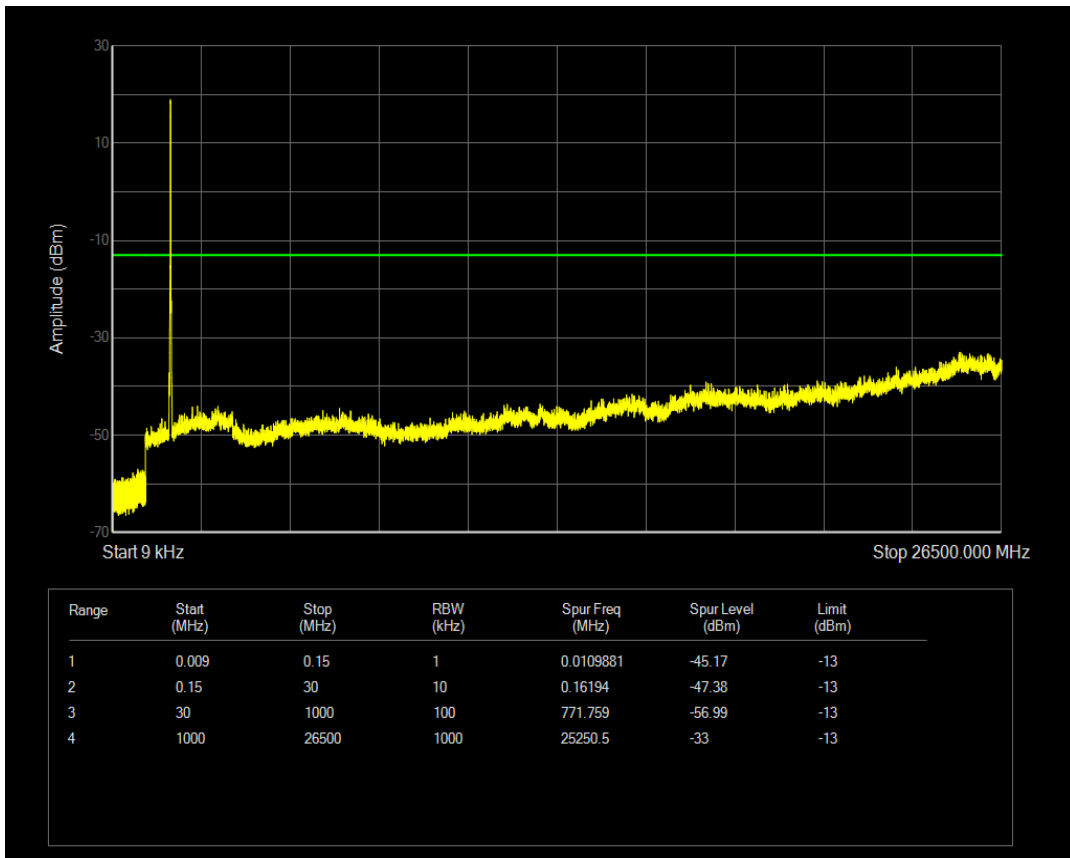

Band4 QPSK BW=15MHz Channel=20325 RB Size=75 Position=#0

Band4 16QAM BW=15MHz Channel=20325 RB Size=75 Position=#0