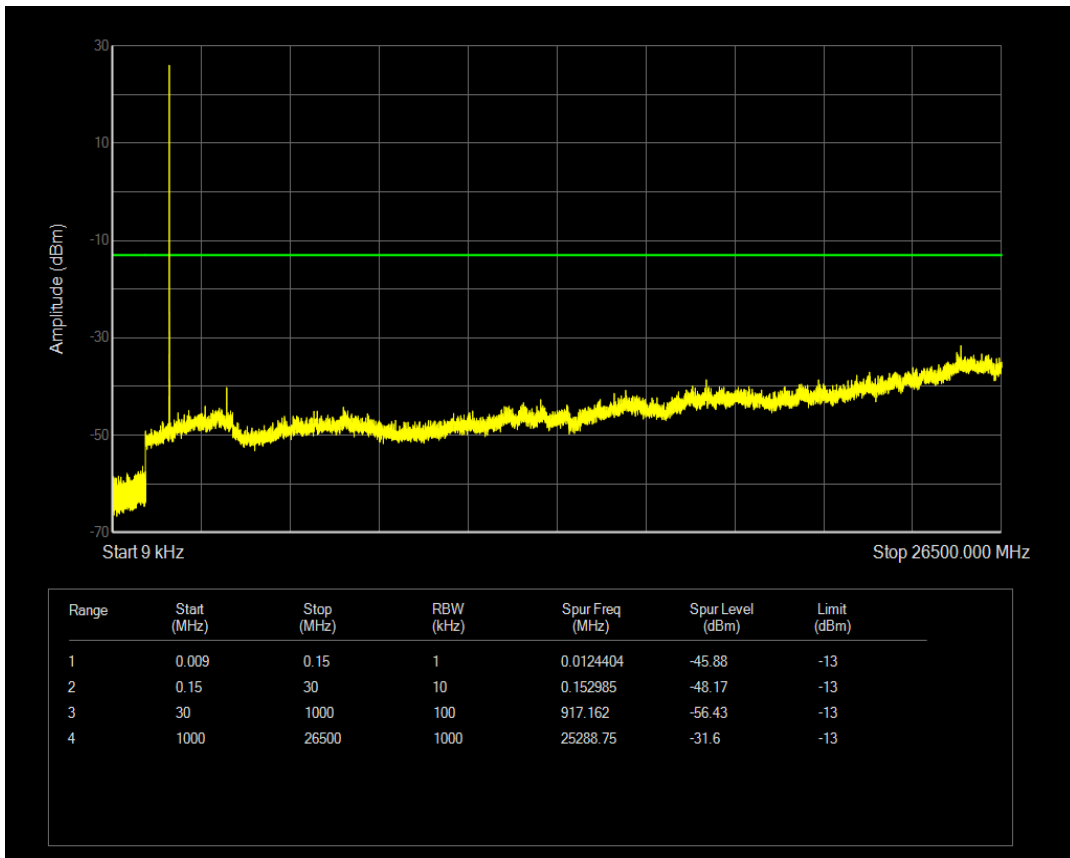

Band4 QPSK BW=3MHz Channel=20385 RB Size=1 Position=#0

Band4 QPSK BW=3MHz Channel=20385 RB Size=15 Position=#0

Band4 16QAM BW=3MHz Channel=20385 RB Size=1 Position=#0

Band4 16QAM BW=3MHz Channel=20385 RB Size=15 Position=#0

Band4 QPSK BW=5MHz Channel=19975 RB Size=1 Position=#0

Band4 QPSK BW=5MHz Channel=19975 RB Size=25 Position=#0

Band4 16QAM BW=5MHz Channel=19975 RB Size=1 Position=#0

Band4 16QAM BW=5MHz Channel=19975 RB Size=25 Position=#0