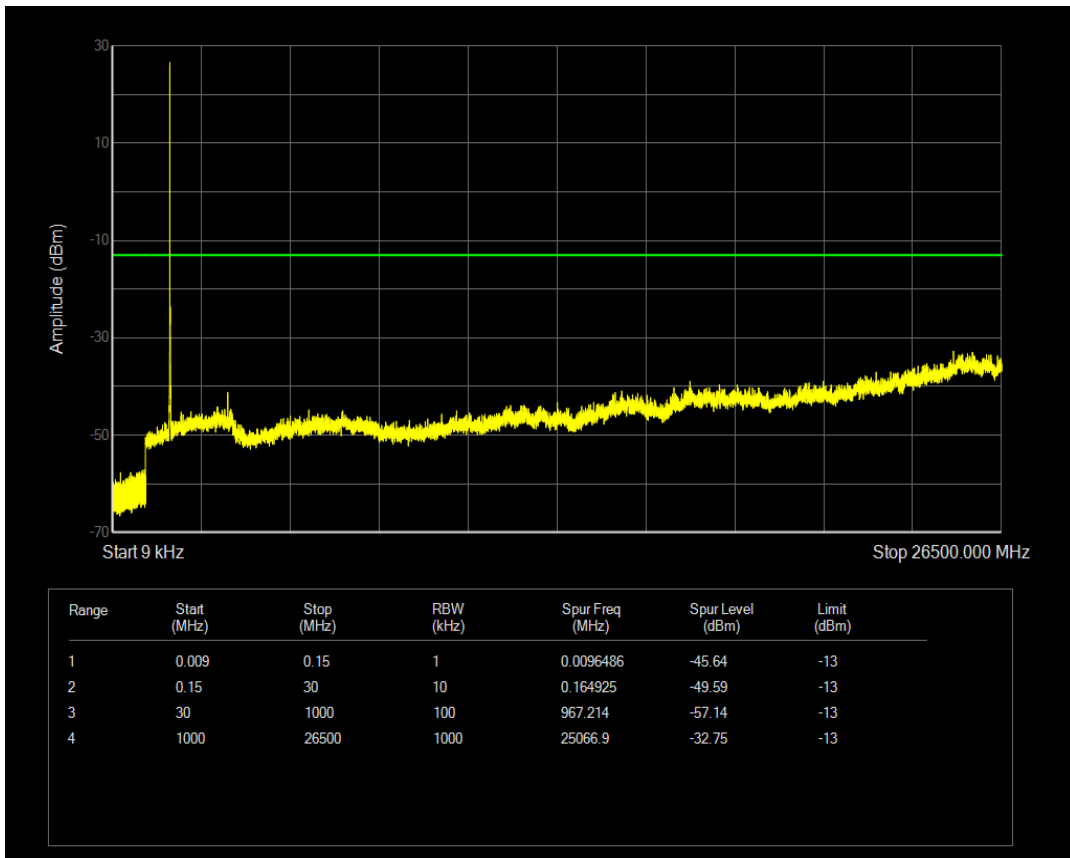

Band4 QPSK BW=15MHz Channel=20175 RB Size=1 Position=#0

Band4 QPSK BW=15MHz Channel=20175 RB Size=75 Position=#0