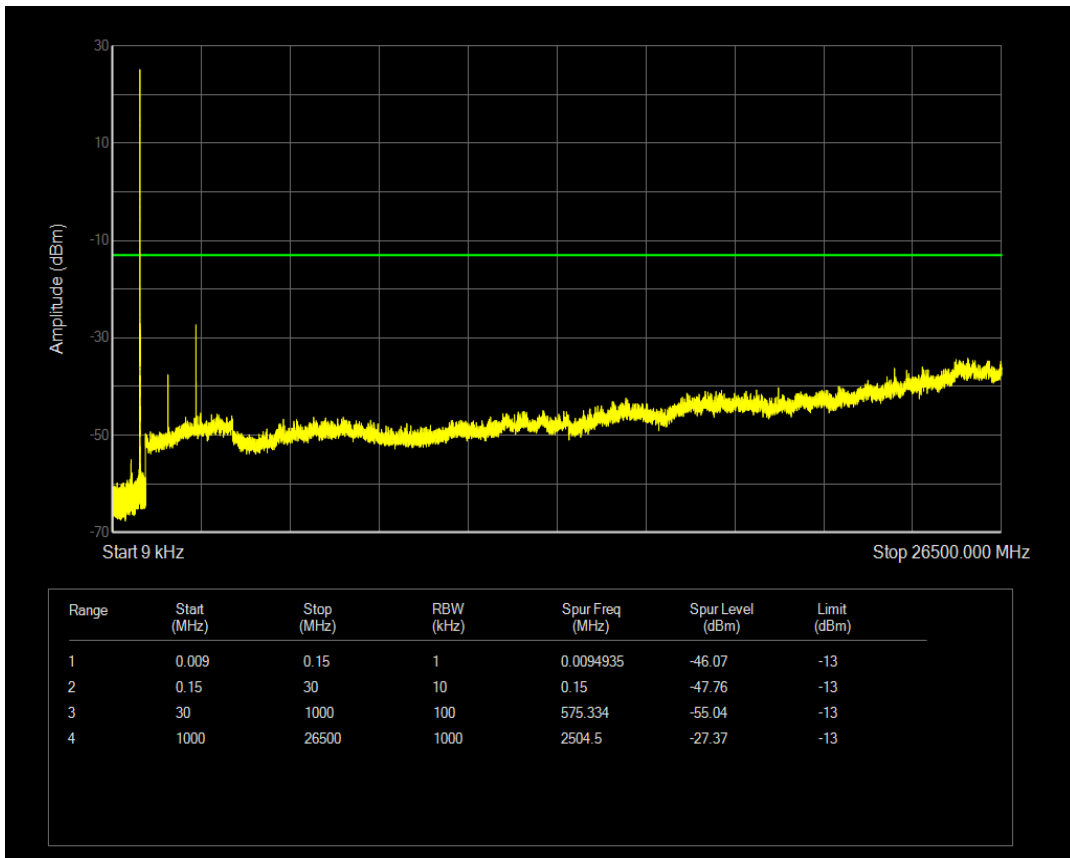

Band5 16QAM BW=3MHz Channel=20525 RB Size=1 Position=#0

Band5 16QAM BW=3MHz Channel=20525 RB Size=15 Position=#0