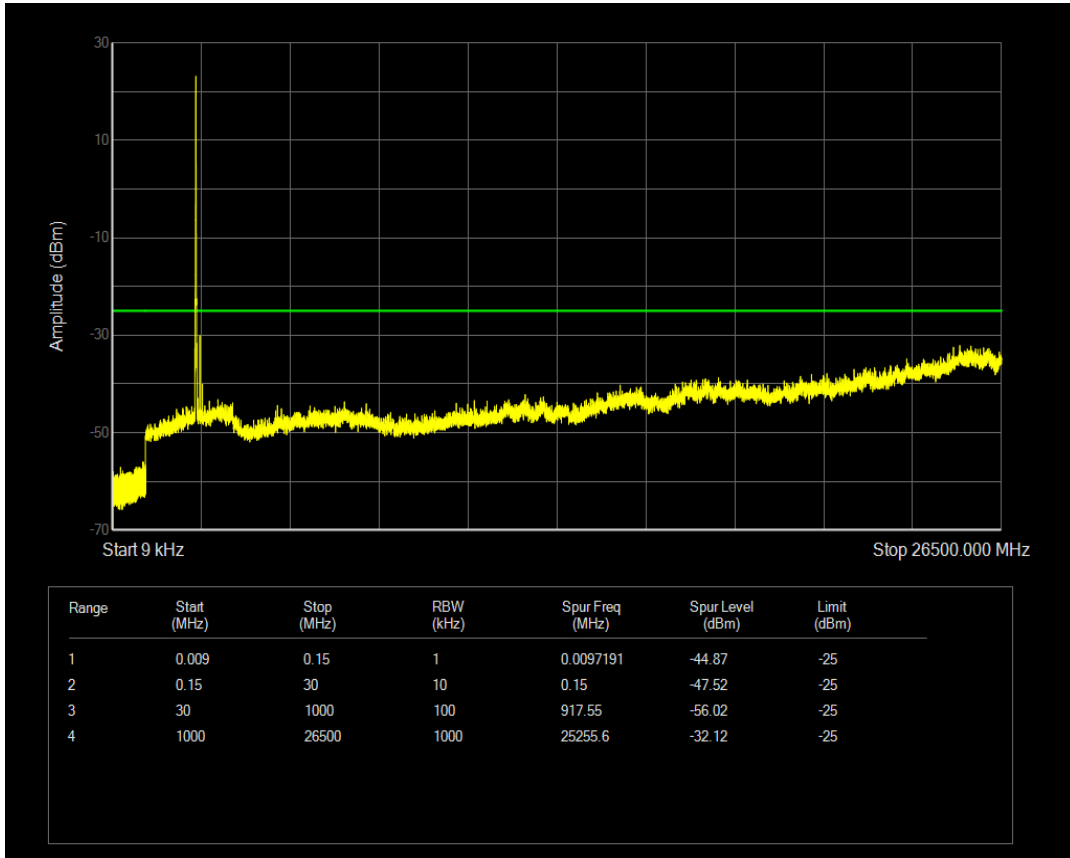

Band41 QPSK BW=10MHz Channel=39700 RB Size=50 Position=#0

Band41 16QAM BW=10MHz Channel=39700 RB Size=1 Position=#0