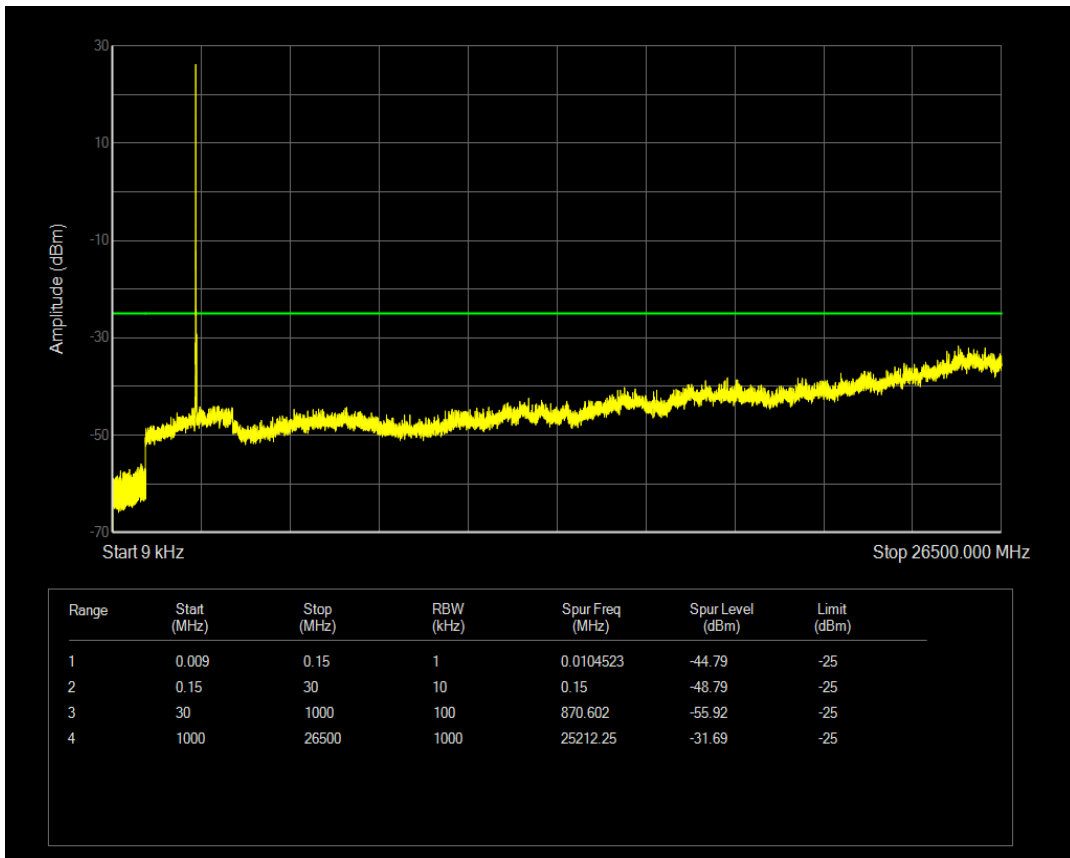

Band41 16QAM BW=10MHz Channel=39700 RB Size=1 Position=#0

Band41 16QAM BW=10MHz Channel=39700 RB Size=50 Position=#0