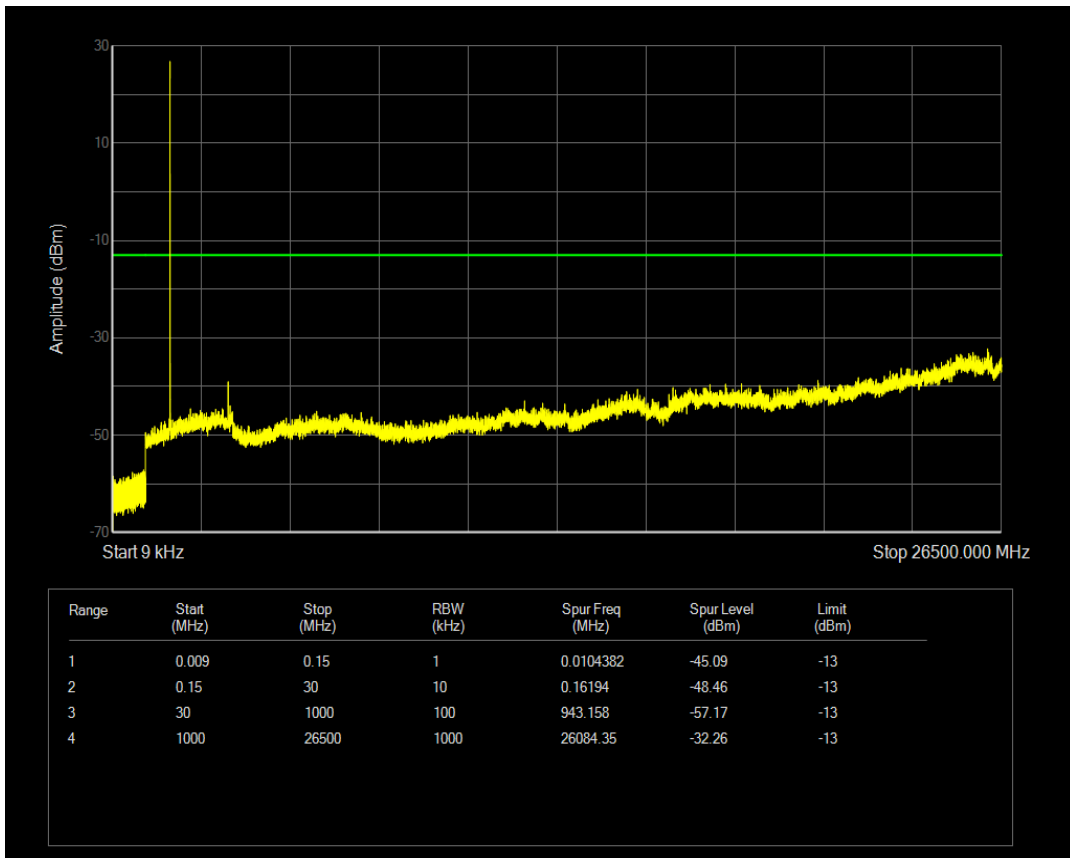

Band4 16QAM BW=3MHz Channel=20175 RB Size=1 Position=#0

Band4 16QAM BW=3MHz Channel=20175 RB Size=15 Position=#0