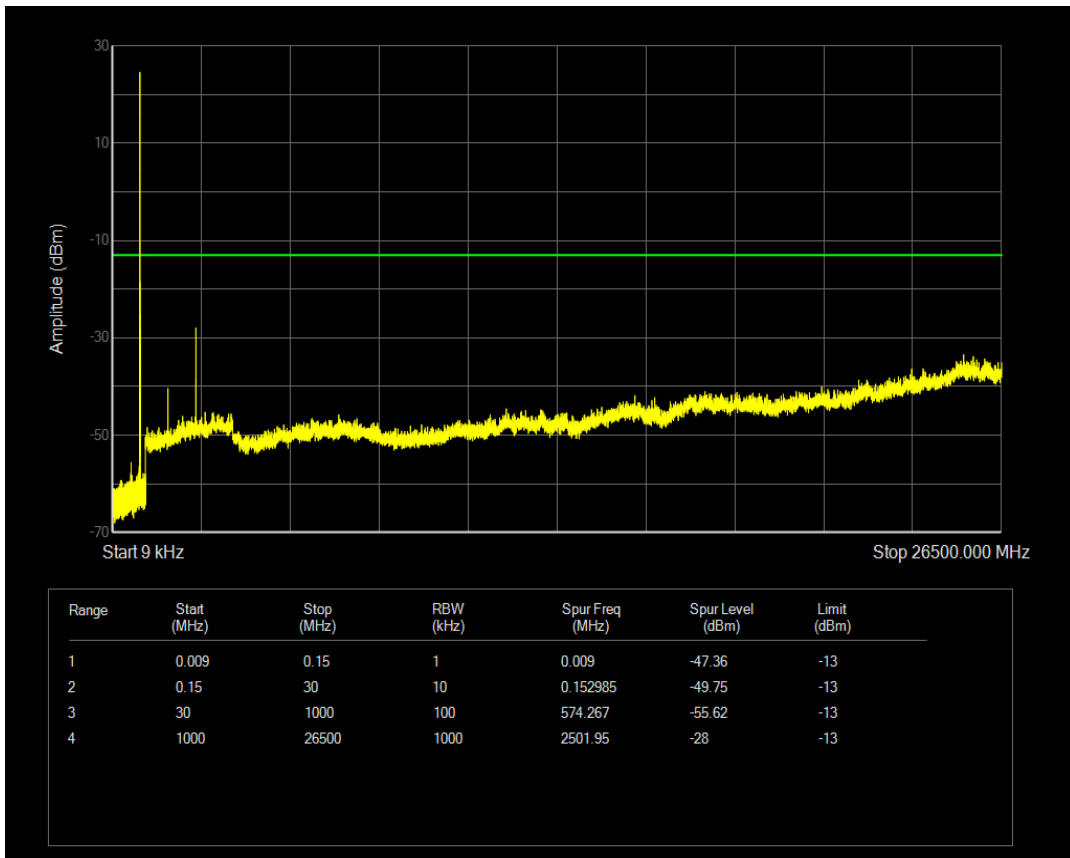

Band5 QPSK BW=5MHz Channel=20425 RB Size=1 Position=#0

Band5 QPSK BW=5MHz Channel=20425 RB Size=25 Position=#0

Band5 16QAM BW=5MHz Channel=20425 RB Size=1 Position=#0

Band5 16QAM BW=5MHz Channel=20425 RB Size=25 Position=#0

Band5 QPSK BW=5MHz Channel=20525 RB Size=1 Position=#0

Band5 QPSK BW=5MHz Channel=20525 RB Size=25 Position=#0

Band5 16QAM BW=5MHz Channel=20525 RB Size=1 Position=#0

Band5 16QAM BW=5MHz Channel=20525 RB Size=25 Position=#0