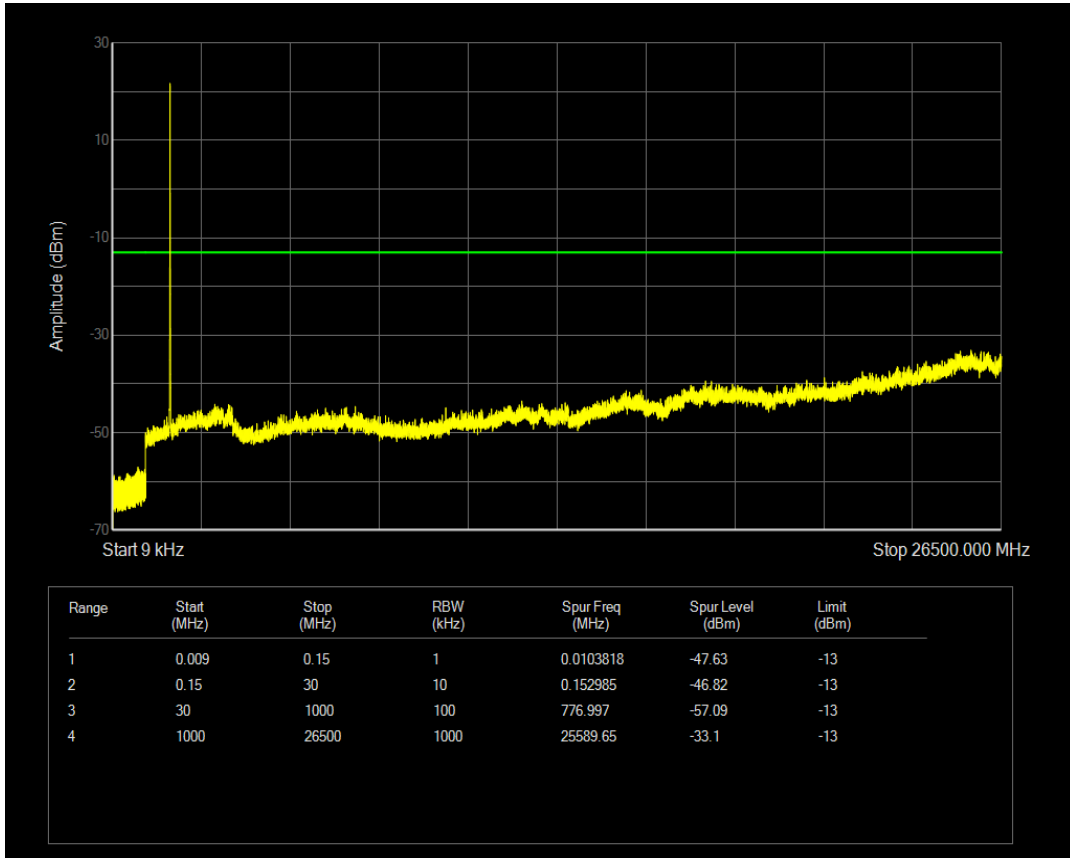

Band4 QPSK BW=5MHz Channel=19975 RB Size=1 Position=#0

Band4 QPSK BW=5MHz Channel=19975 RB Size=25 Position=#0

Band4 16QAM BW=5MHz Channel=19975 RB Size=1 Position=#0

Band4 16QAM BW=5MHz Channel=19975 RB Size=25 Position=#0

Band4 QPSK BW=5MHz Channel=20175 RB Size=1 Position=#0

Band4 QPSK BW=5MHz Channel=20175 RB Size=25 Position=#0

Band4 16QAM BW=5MHz Channel=20175 RB Size=1 Position=#0

Band4 16QAM BW=5MHz Channel=20175 RB Size=25 Position=#0