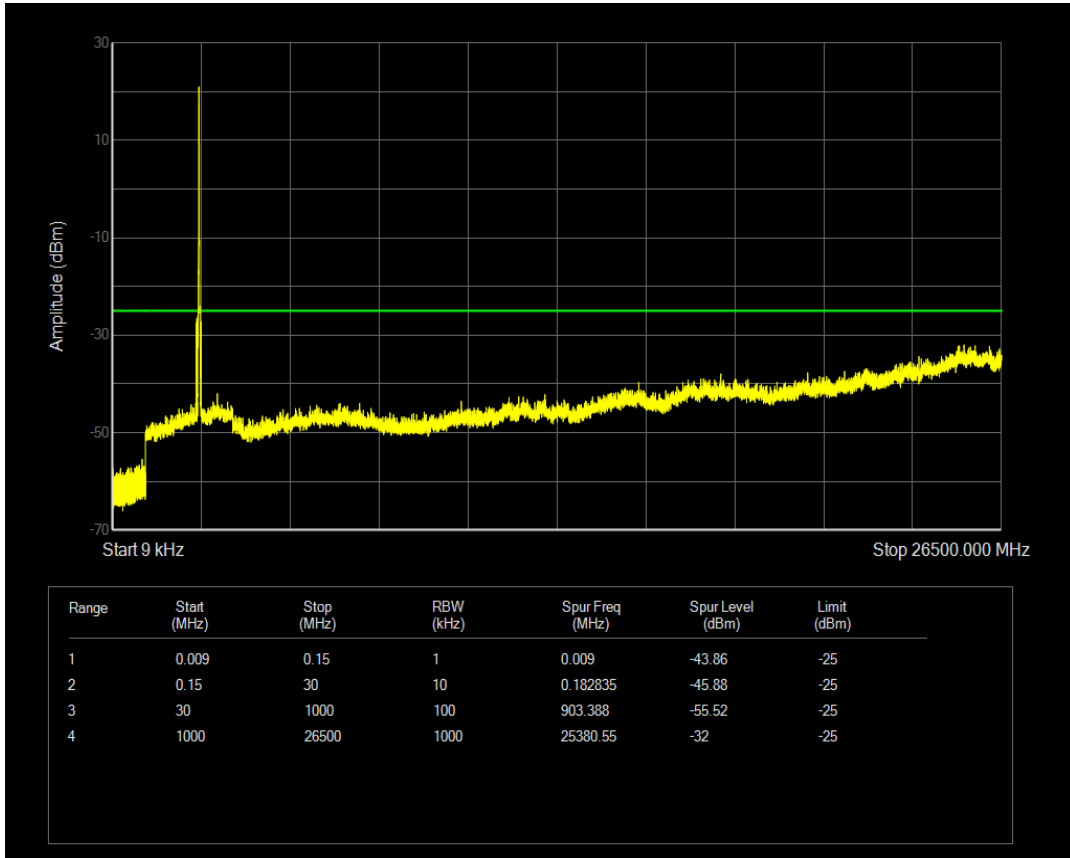

Band41 QPSK BW=15MHz Channel=40620 RB Size=75 Position=#0

Band41 16QAM BW=15MHz Channel=40620 RB Size=1 Position=#0