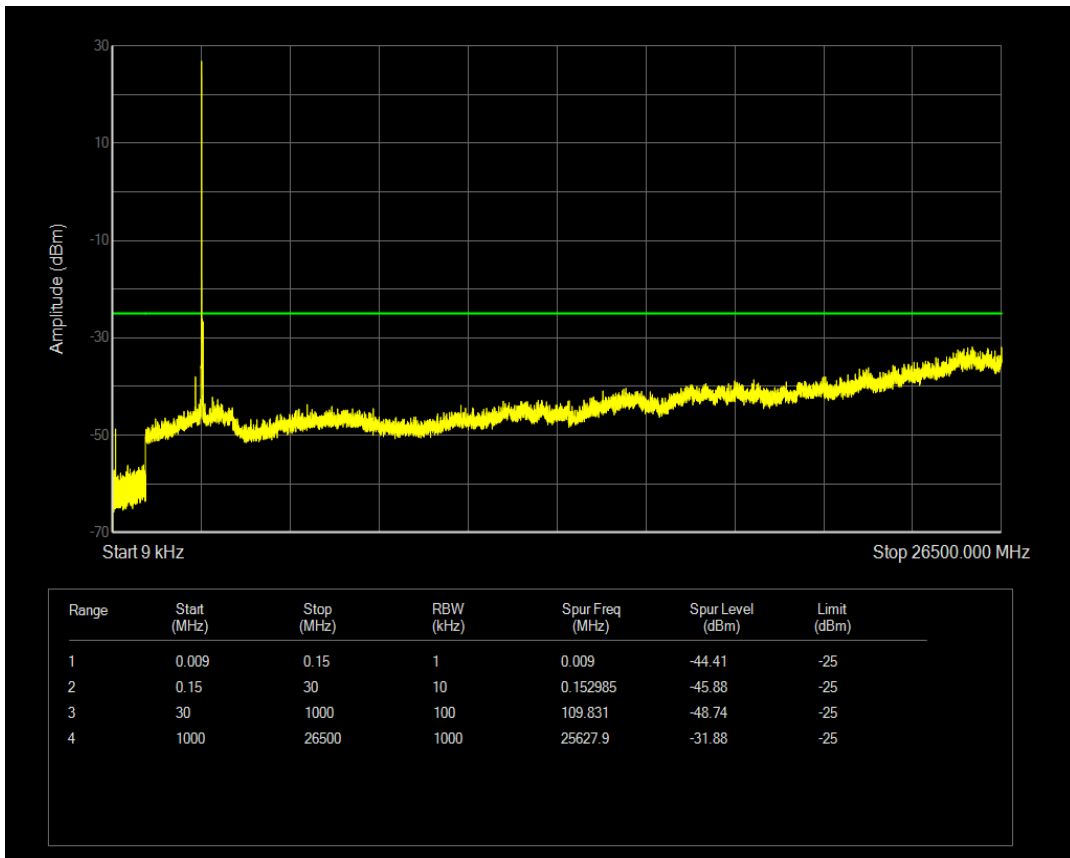

Band41 16QAM BW=20MHz Channel=41490 RB Size=1 Position=#0

Band41 16QAM BW=20MHz Channel=41490 RB Size=100 Position=#0