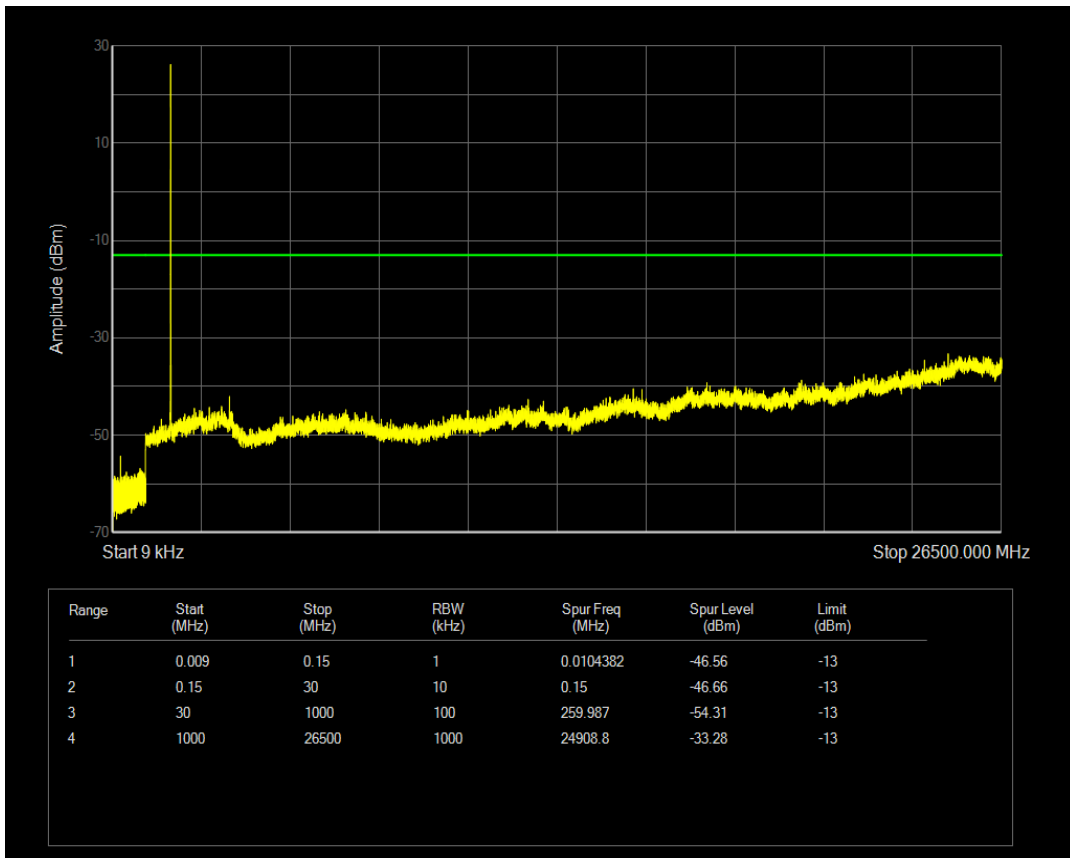

Band4 QPSK BW=5MHz Channel=20175 RB Size=1 Position=#0

Band4 QPSK BW=5MHz Channel=20175 RB Size=25 Position=#0

Band4 16QAM BW=5MHz Channel=20175 RB Size=1 Position=#0

Band4 16QAM BW=5MHz Channel=20175 RB Size=25 Position=#0

Band4 QPSK BW=5MHz Channel=20375 RB Size=1 Position=#0

Band4 QPSK BW=5MHz Channel=20375 RB Size=25 Position=#0

Band4 16QAM BW=5MHz Channel=20375 RB Size=1 Position=#0

Band4 QPSK BW=10MHz Channel=20000 RB Size=1 Position=#0