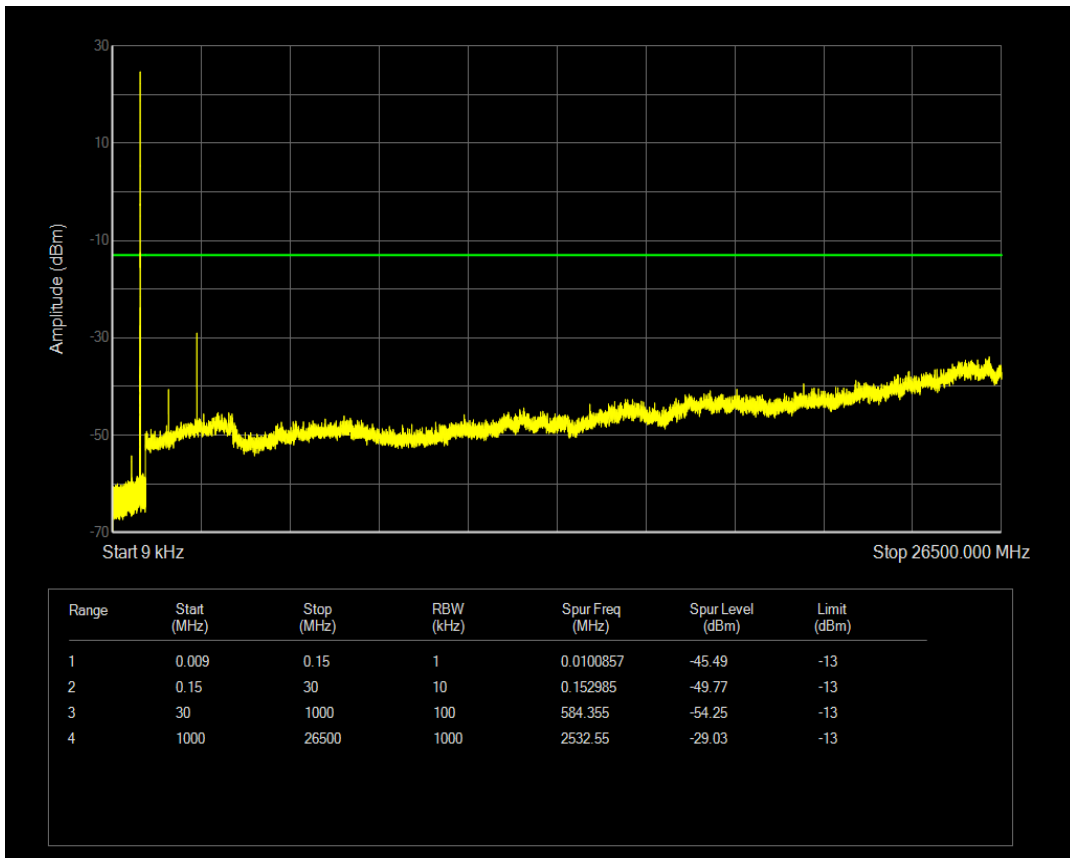

Band5 QPSK BW=5MHz Channel=20525 RB Size=1 Position=#0

Band5 QPSK BW=5MHz Channel=20525 RB Size=25 Position=#0

Band5 16QAM BW=5MHz Channel=20525 RB Size=1 Position=#0

Band5 16QAM BW=5MHz Channel=20525 RB Size=25 Position=#0

Band5 QPSK BW=5MHz Channel=20625 RB Size=1 Position=#0

Band5 QPSK BW=5MHz Channel=20625 RB Size=25 Position=#0

Band5 16QAM BW=5MHz Channel=20625 RB Size=1 Position=#0

Band5 16QAM BW=5MHz Channel=20625 RB Size=25 Position=#0