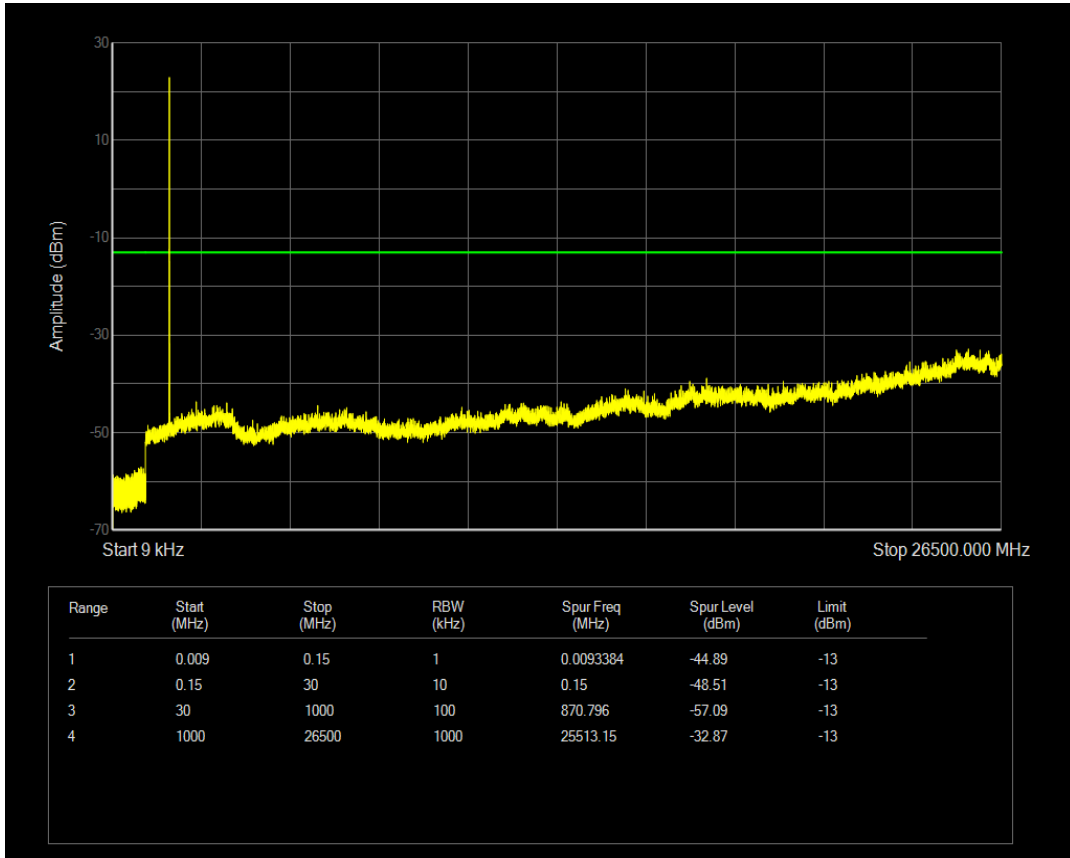

Band4 QPSK BW=3MHz Channel=19965 RB Size=1 Position=#0

Band4 QPSK BW=3MHz Channel=19965 RB Size=15 Position=#0

Band4 16QAM BW=3MHz Channel=19965 RB Size=1 Position=#0

Band4 16QAM BW=3MHz Channel=19965 RB Size=15 Position=#0

Band4 QPSK BW=3MHz Channel=20175 RB Size=1 Position=#0

Band4 QPSK BW=3MHz Channel=20175 RB Size=15 Position=#0

Band4 16QAM BW=3MHz Channel=20175 RB Size=1 Position=#0

Band4 16QAM BW=3MHz Channel=20175 RB Size=15 Position=#0