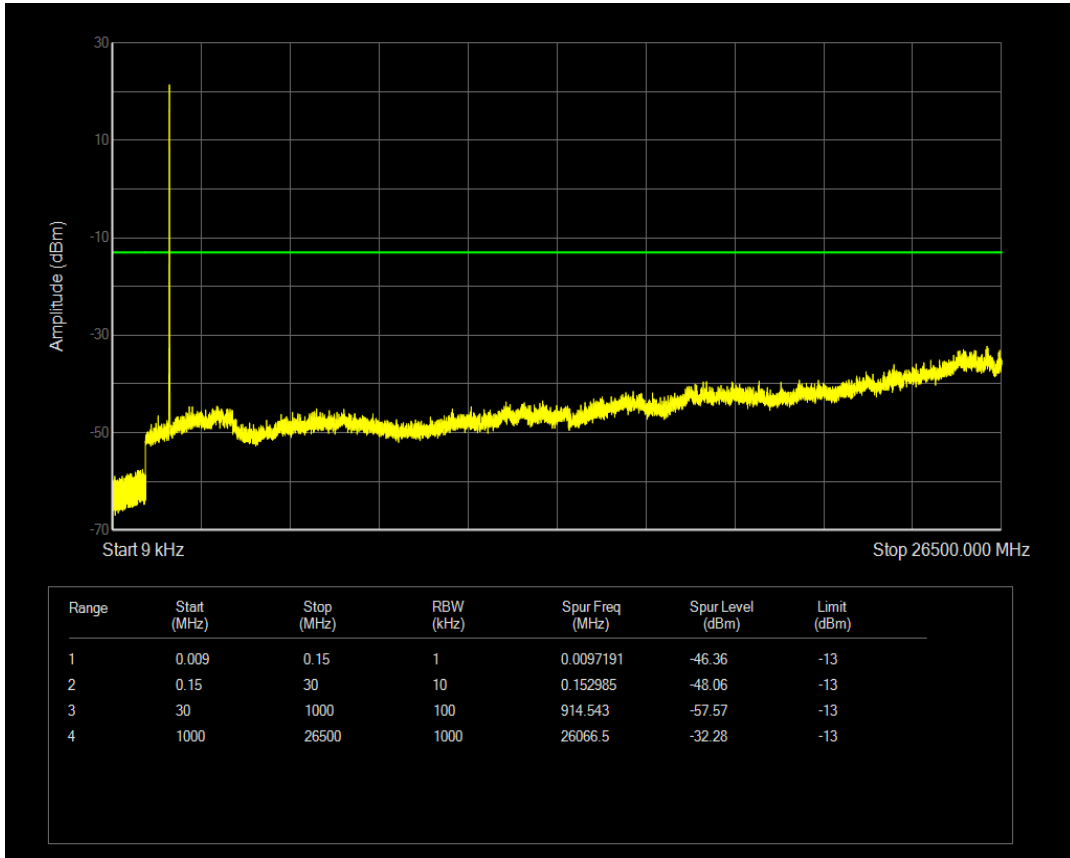

Band4 QPSK BW=5MHz Channel=19975 RB Size=1 Position=#0

Band4 QPSK BW=5MHz Channel=19975 RB Size=25 Position=#0

Band4 16QAM BW=5MHz Channel=19975 RB Size=1 Position=#0

Band4 16QAM BW=5MHz Channel=19975 RB Size=25 Position=#0

Band4 QPSK BW=5MHz Channel=20175 RB Size=1 Position=#0

Band4 QPSK BW=5MHz Channel=20175 RB Size=25 Position=#0

Band4 16QAM BW=5MHz Channel=20175 RB Size=1 Position=#0

Band4 16QAM BW=5MHz Channel=20175 RB Size=25 Position=#0