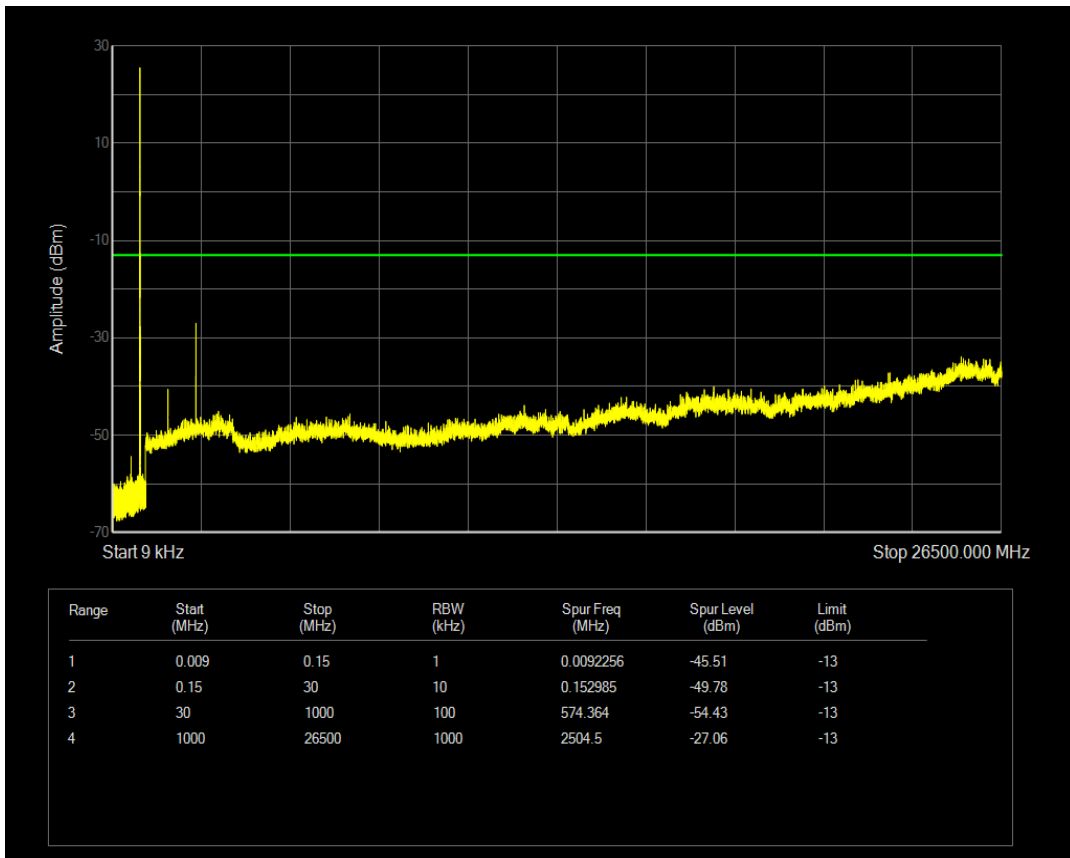

Band5 QPSK BW=5MHz Channel=20425 RB Size=1 Position=#0

Band5 QPSK BW=5MHz Channel=20425 RB Size=25 Position=#0

Band5 16QAM BW=5MHz Channel=20425 RB Size=1 Position=#0

Band5 16QAM BW=5MHz Channel=20425 RB Size=25 Position=#0

Band5 QPSK BW=5MHz Channel=20525 RB Size=1 Position=#0

Band5 QPSK BW=5MHz Channel=20525 RB Size=25 Position=#0

Band5 16QAM BW=5MHz Channel=20525 RB Size=1 Position=#0

Band5 16QAM BW=5MHz Channel=20525 RB Size=25 Position=#0