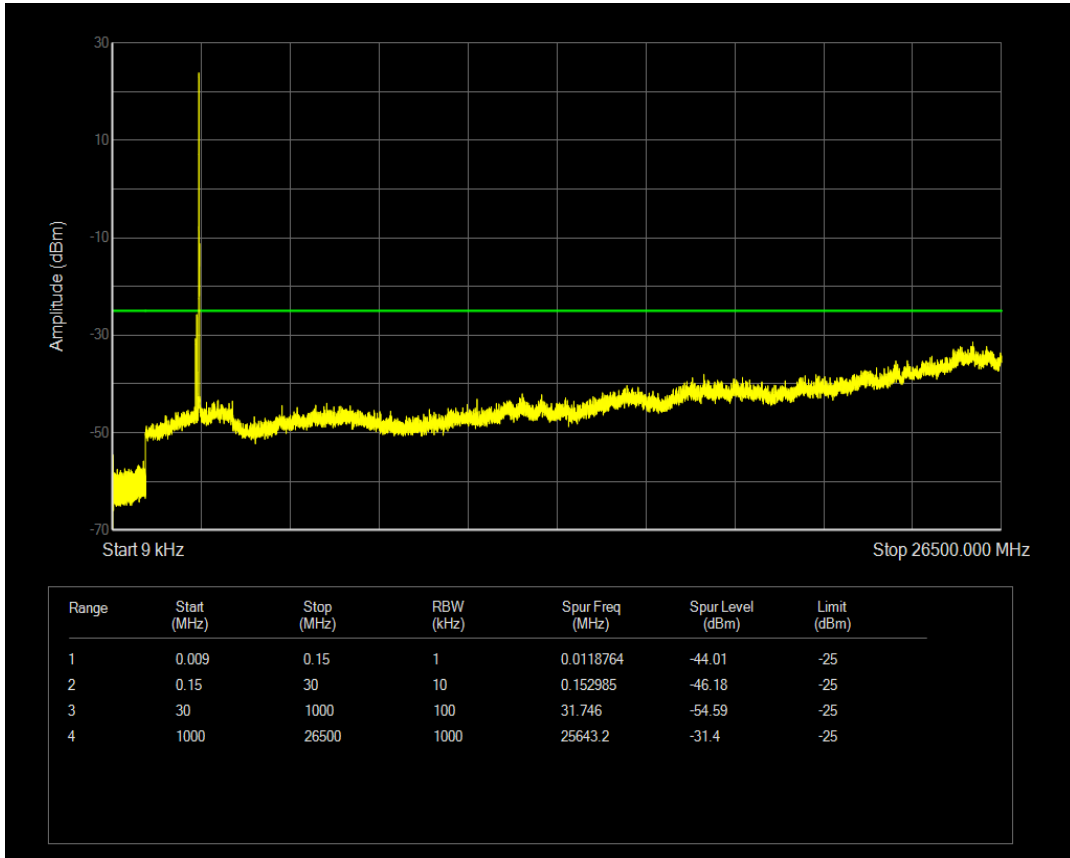

Band41 QPSK BW=5MHz Channel=40620 RB Size=25 Position=#0

Band41 16QAM BW=5MHz Channel=40620 RB Size=1 Position=#0