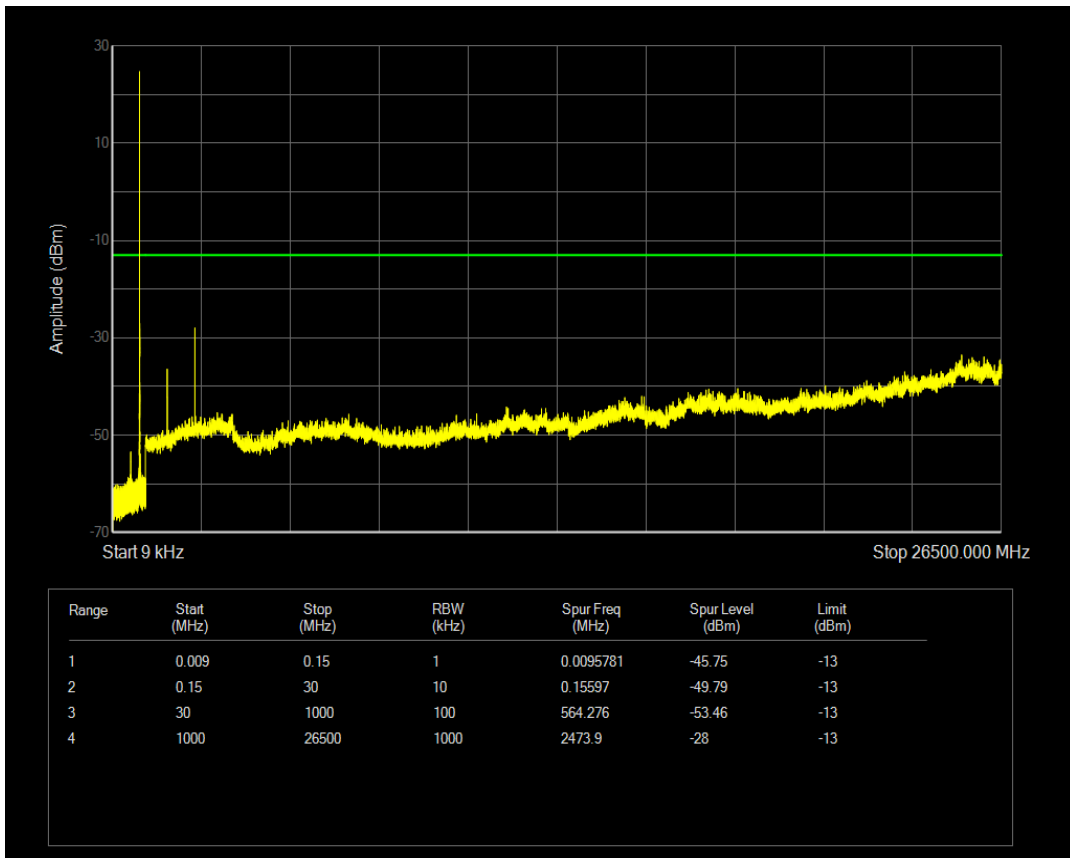

Band5 QPSK BW=3MHz Channel=20415 RB Size=1 Position=#0

Band5 QPSK BW=3MHz Channel=20415 RB Size=15 Position=#0