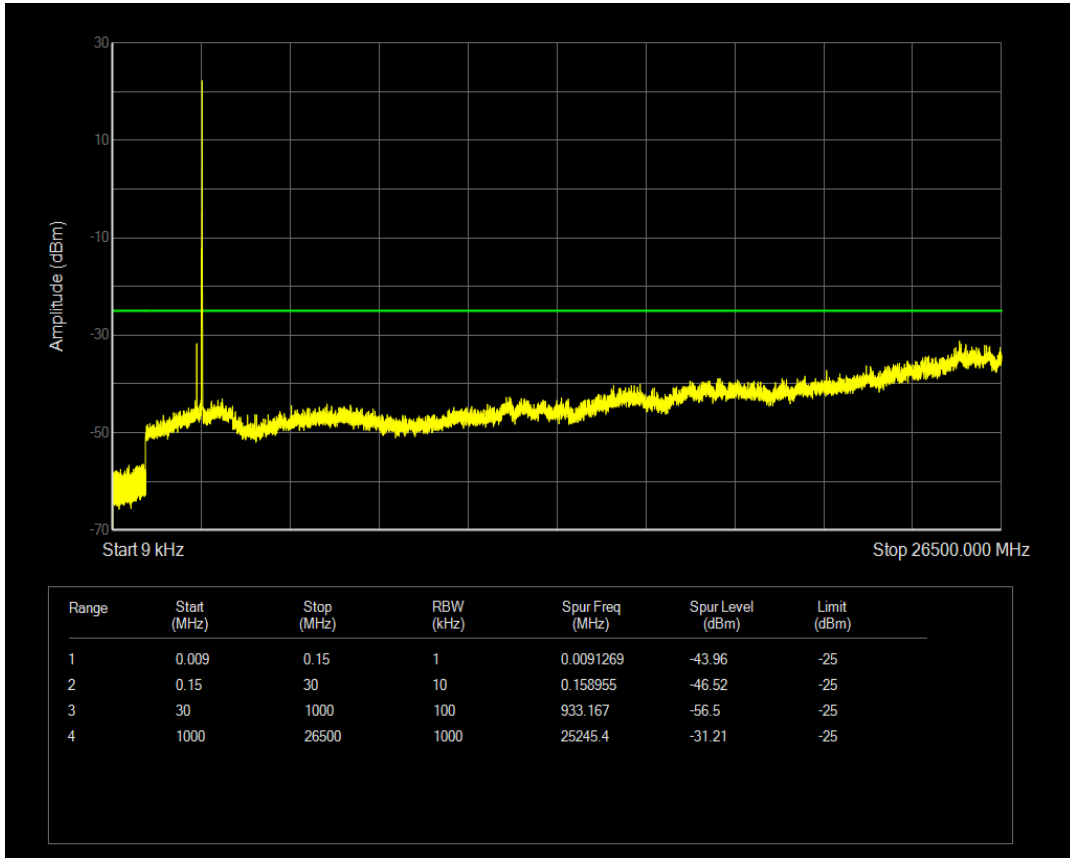

Band41 QPSK BW=5MHz Channel=41565 RB Size=1 Position=#0

Band41 QPSK BW=5MHz Channel=41565 RB Size=25 Position=#0

Band41 16QAM BW=5MHz Channel=41565 RB Size=1 Position=#0

Band41 16QAM BW=5MHz Channel=41565 RB Size=25 Position=#0