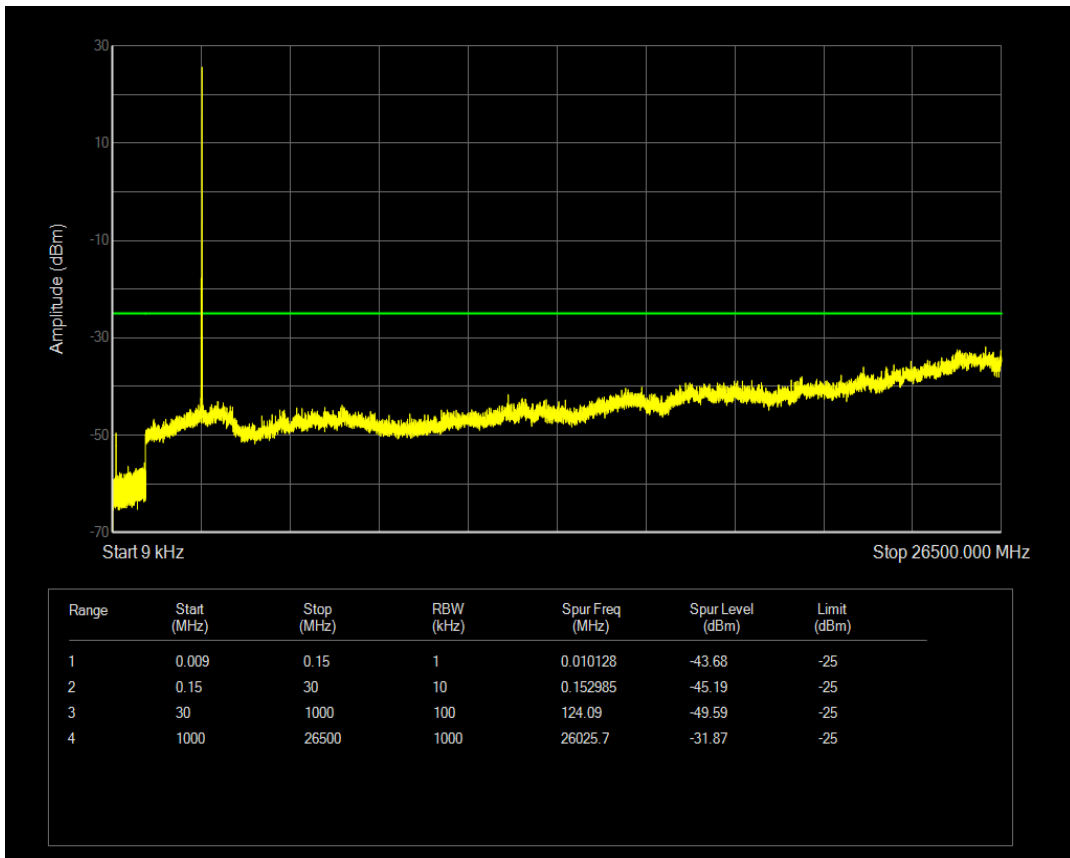

Band41 QPSK BW=5MHz Channel=41565 RB Size=1 Position=#0

Band41 QPSK BW=5MHz Channel=41565 RB Size=25 Position=#0