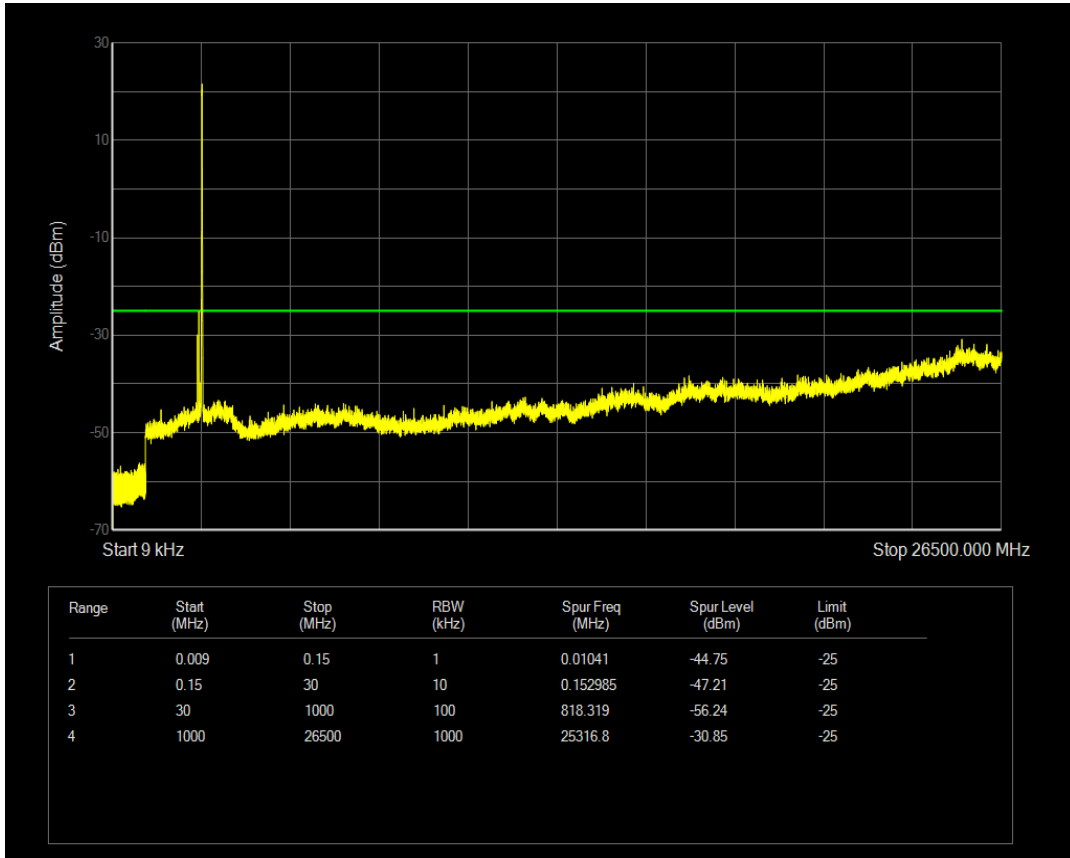

Band41 QPSK BW=10MHz Channel=41540 RB Size=50 Position=#0

Band41 16QAM BW=10MHz Channel=41540 RB Size=1 Position=#0