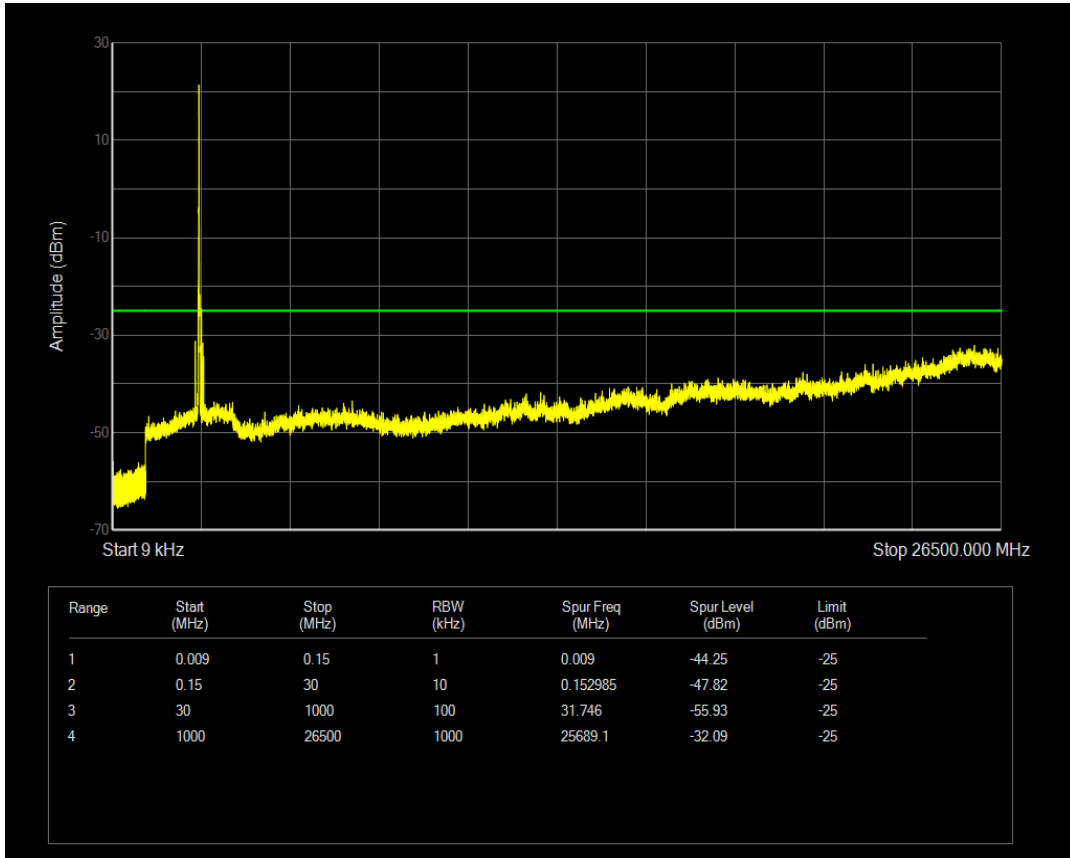

Band41 QPSK BW=10MHz Channel=40620 RB Size=50 Position=#0

Band41 16QAM BW=10MHz Channel=40620 RB Size=1 Position=#0