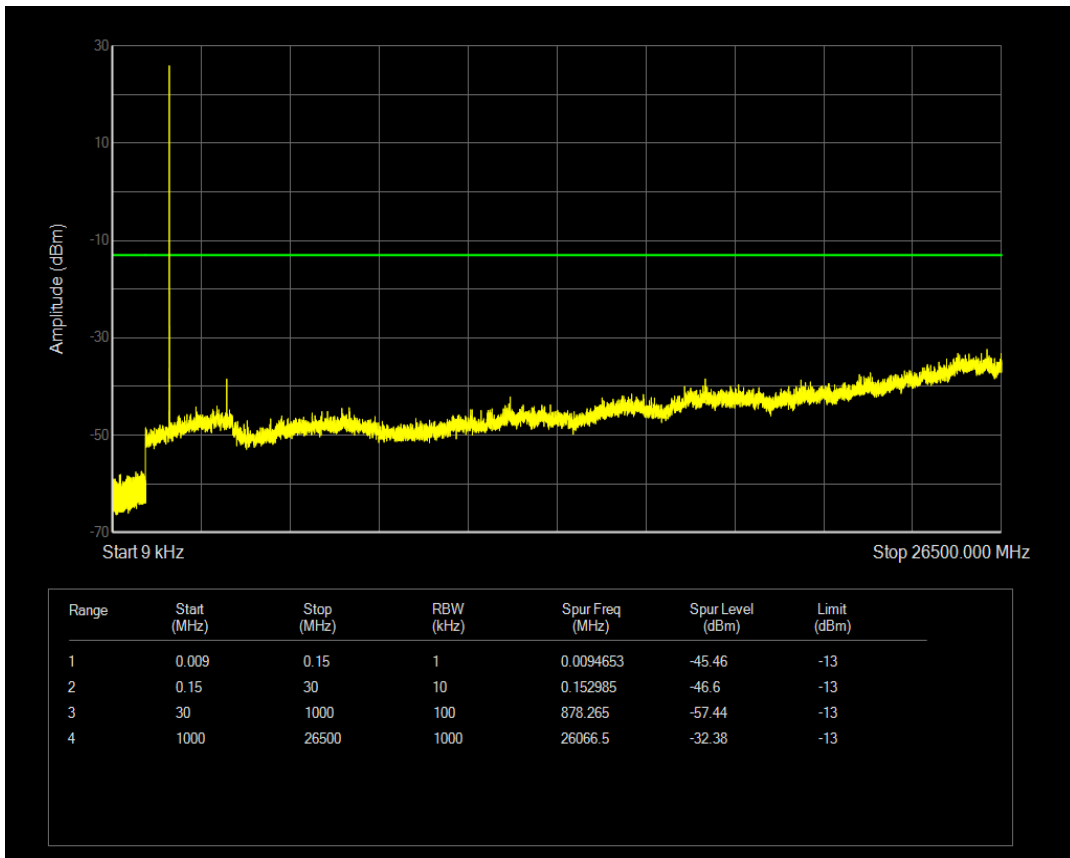

Band4 QPSK BW=3MHz Channel=20385 RB Size=1 Position=#0

Band4 QPSK BW=3MHz Channel=20385 RB Size=15 Position=#0

Band4 16QAM BW=3MHz Channel=20385 RB Size=1 Position=#0

Band4 16QAM BW=3MHz Channel=20385 RB Size=15 Position=#0

Band4 QPSK BW=5MHz Channel=19975 RB Size=1 Position=#0

Band4 QPSK BW=5MHz Channel=19975 RB Size=25 Position=#0

Band4 16QAM BW=5MHz Channel=19975 RB Size=1 Position=#0

Band4 16QAM BW=5MHz Channel=19975 RB Size=25 Position=#0