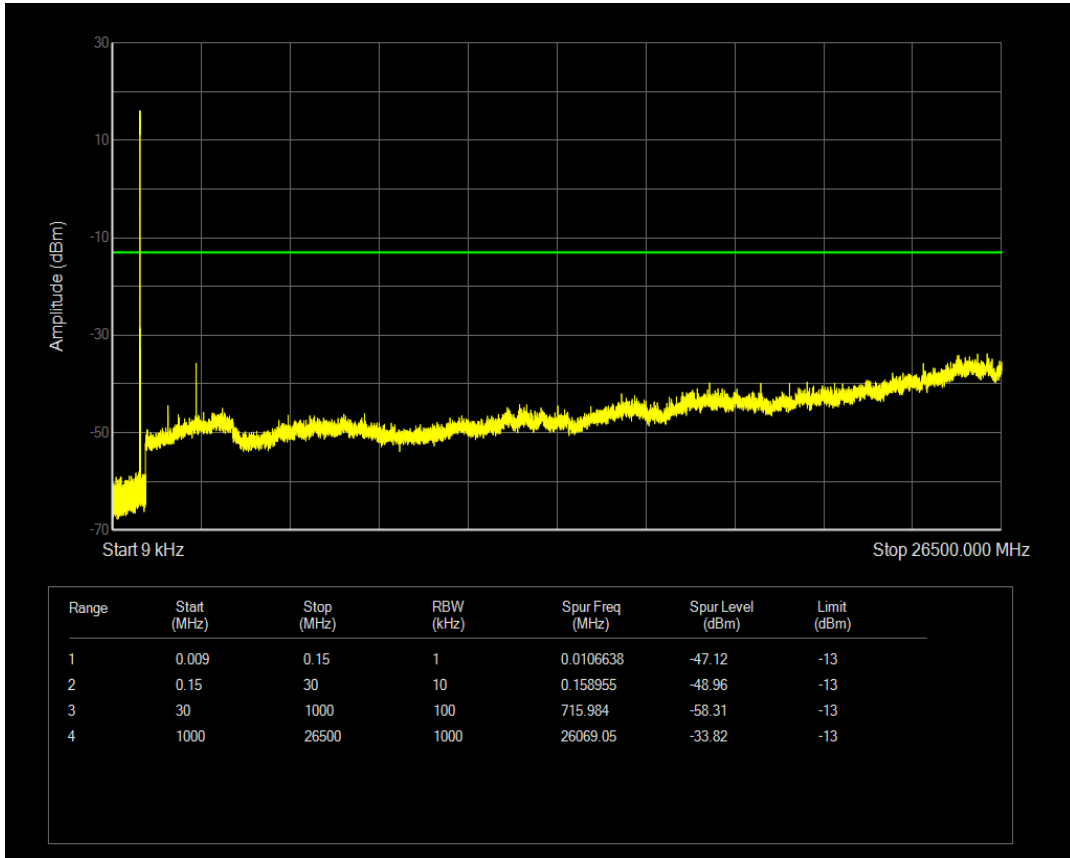

Band5 QPSK BW=3MHz Channel=20525 RB Size=1 Position=#0

Band5 QPSK BW=3MHz Channel=20525 RB Size=15 Position=#0

Band5 16QAM BW=3MHz Channel=20525 RB Size=1 Position=#0

Band5 16QAM BW=3MHz Channel=20525 RB Size=15 Position=#0