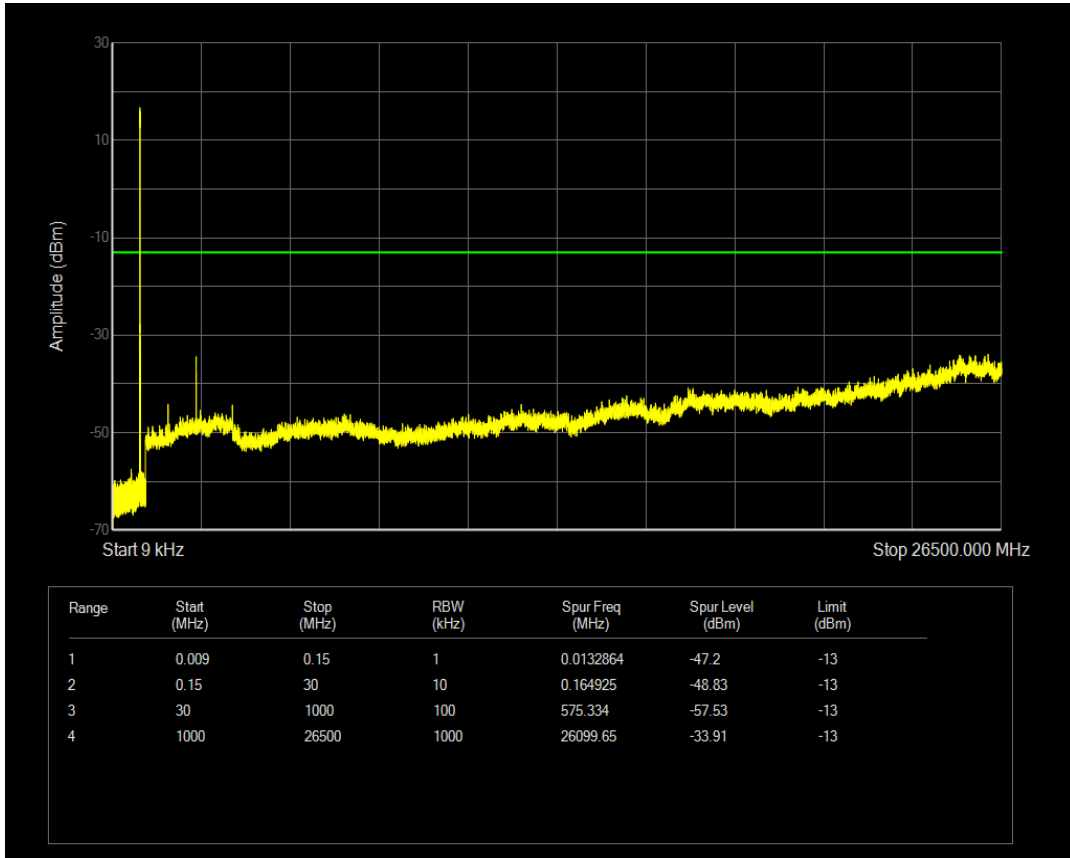

Band5 QPSK BW=1.4MHz Channel=20643 RB Size=1 Position=#0

Band5 QPSK BW=1.4MHz Channel=20643 RB Size=6 Position=#0

Band5 16QAM BW=1.4MHz Channel=20643 RB Size=1 Position=#0

Band5 16QAM BW=1.4MHz Channel=20643 RB Size=6 Position=#0

Band5 QPSK BW=3MHz Channel=20415 RB Size=1 Position=#0

Band5 QPSK BW=3MHz Channel=20415 RB Size=15 Position=#0

Band5 16QAM BW=3MHz Channel=20415 RB Size=1 Position=#0

Band5 16QAM BW=3MHz Channel=20415 RB Size=15 Position=#0

Band5 QPSK BW=3MHz Channel=20525 RB Size=1 Position=#0

Band5 QPSK BW=3MHz Channel=20525 RB Size=15 Position=#0

Band5 16QAM BW=3MHz Channel=20525 RB Size=1 Position=#0

Band5 16QAM BW=3MHz Channel=20525 RB Size=15 Position=#0