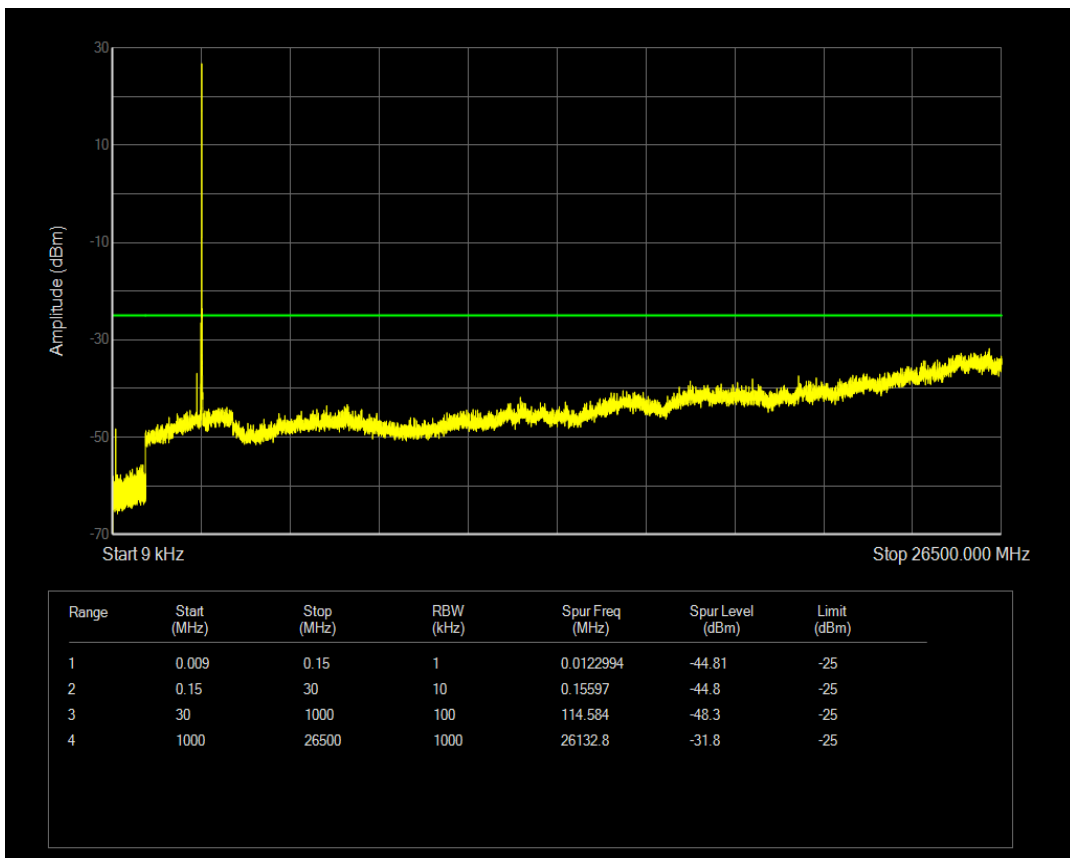

Band41 16QAM BW=15MHz Channel=41515 RB Size=1 Position=#0

Band41 QPSK BW=20MHz Channel=39750 RB Size=1 Position=#0