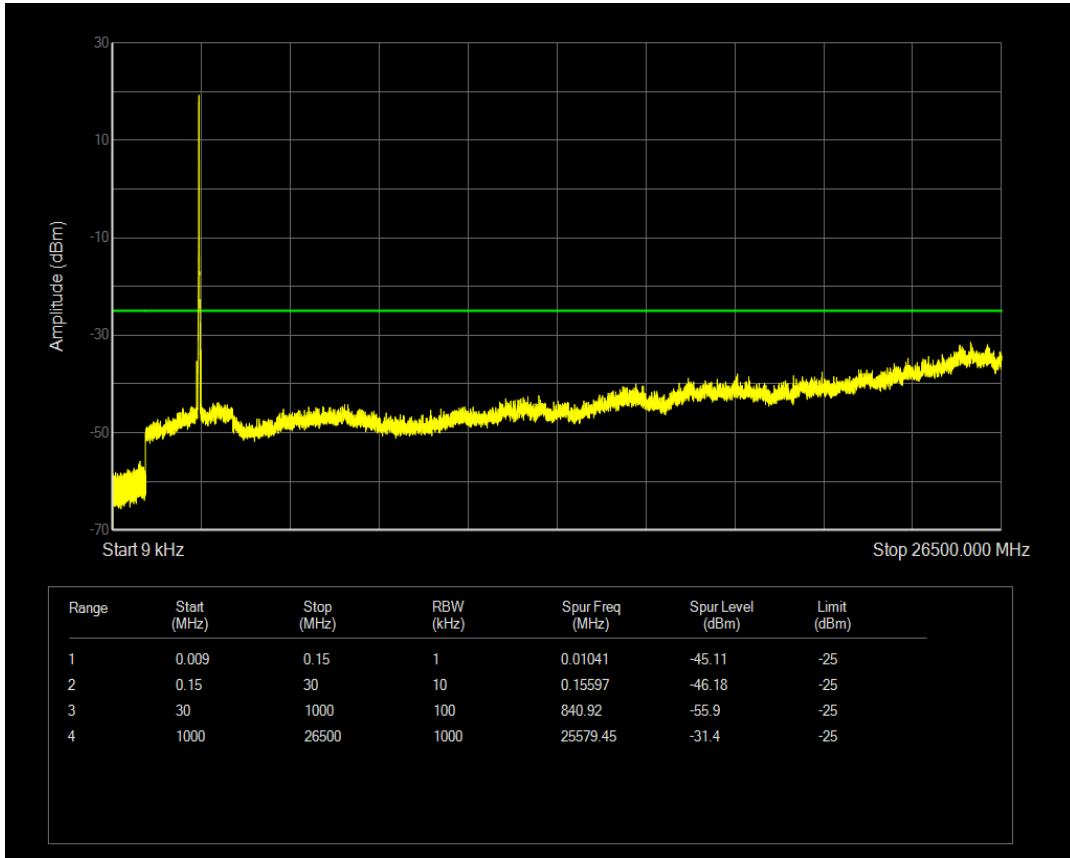

Band41 QPSK BW=15MHz Channel=40620 RB Size=1 Position=#0

Band41 QPSK BW=15MHz Channel=40620 RB Size=75 Position=#0

Band41 16QAM BW=15MHz Channel=40620 RB Size=1 Position=#0

Band41 16QAM BW=15MHz Channel=40620 RB Size=75 Position=#0