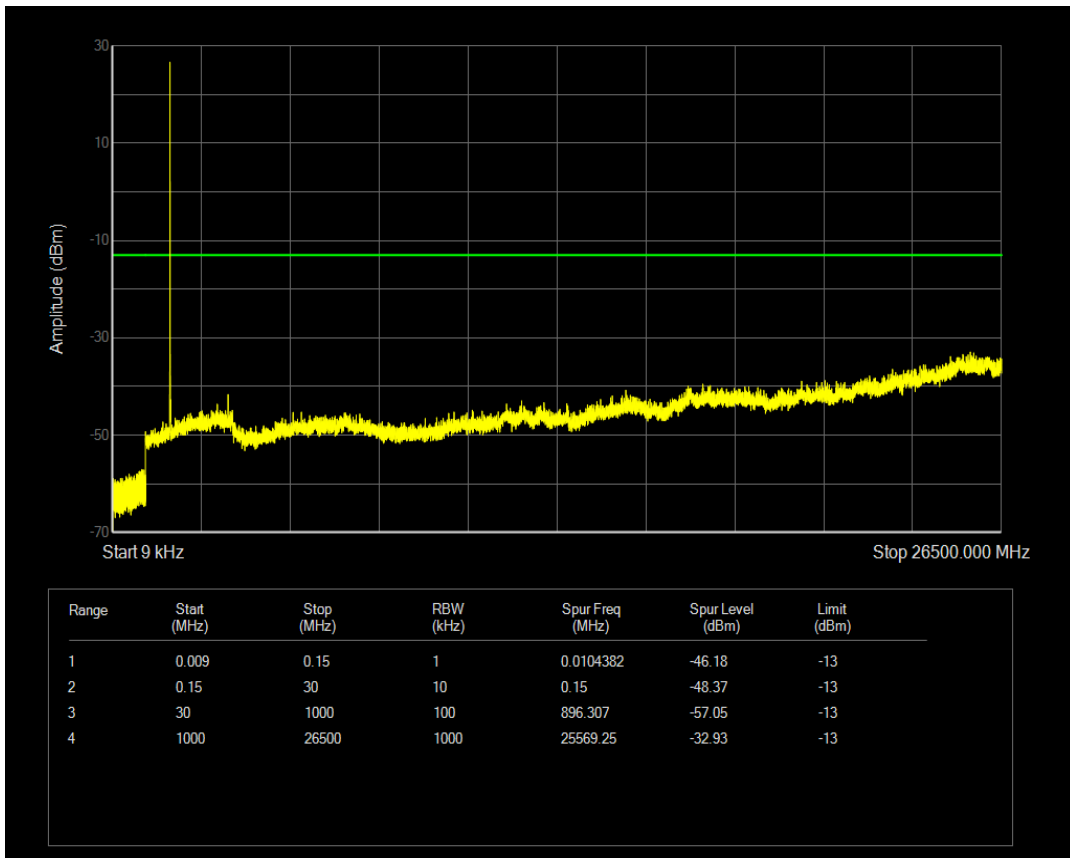

Band4 16QAM BW=5MHz Channel=20175 RB Size=1 Position=#0

Band4 16QAM BW=5MHz Channel=20175 RB Size=25 Position=#0