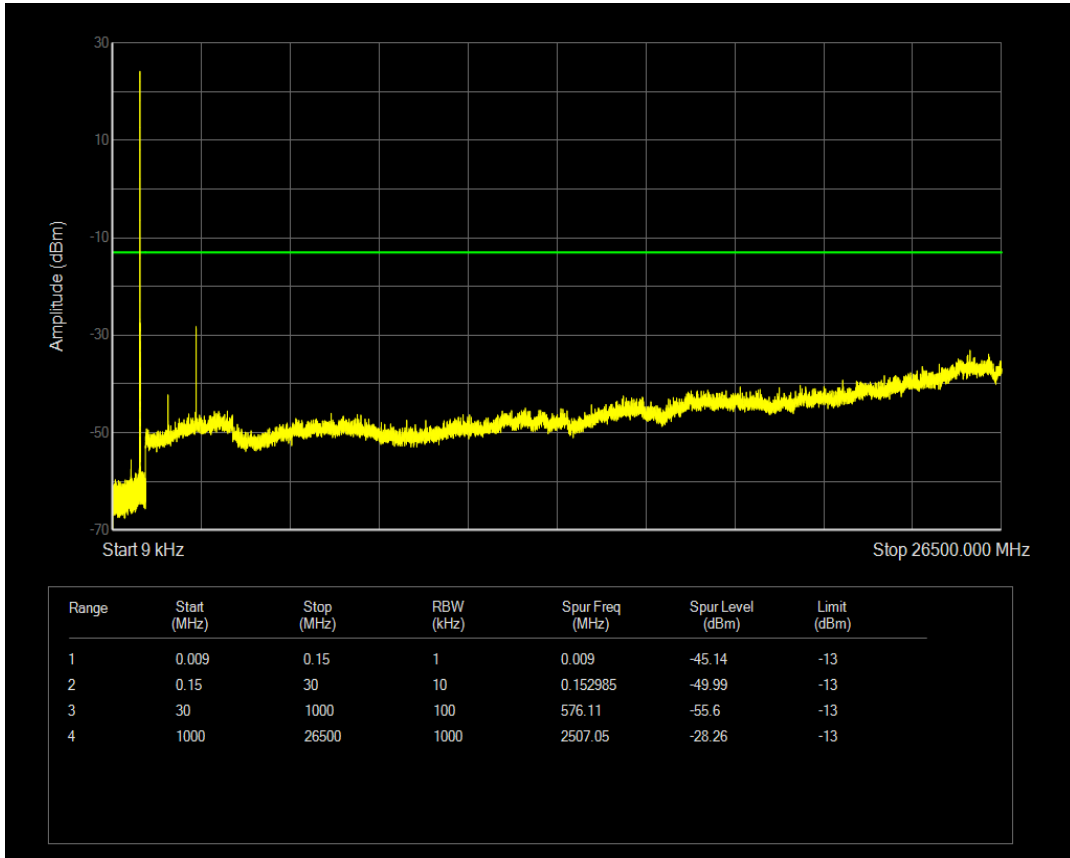

Band5 QPSK BW=1.4MHz Channel=20407 RB Size=1 Position=#0

Band5 QPSK BW=1.4MHz Channel=20407 RB Size=6 Position=#0

Band5 16QAM BW=1.4MHz Channel=20407 RB Size=1 Position=#0

Band5 16QAM BW=1.4MHz Channel=20407 RB Size=6 Position=#0

Band5 QPSK BW=1.4MHz Channel=20525 RB Size=1 Position=#0

Band5 QPSK BW=1.4MHz Channel=20525 RB Size=6 Position=#0

Band5 16QAM BW=1.4MHz Channel=20525 RB Size=6 Position=#0

Band5 16QAM BW=1.4MHz Channel=20525 RB Size=1 Position=#0

Band5 QPSK BW=1.4MHz Channel=20643 RB Size=1 Position=#0

Band5 QPSK BW=1.4MHz Channel=20643 RB Size=6 Position=#0

Band5 16QAM BW=1.4MHz Channel=20643 RB Size=1 Position=#0

Band5 16QAM BW=1.4MHz Channel=20643 RB Size=6 Position=#0