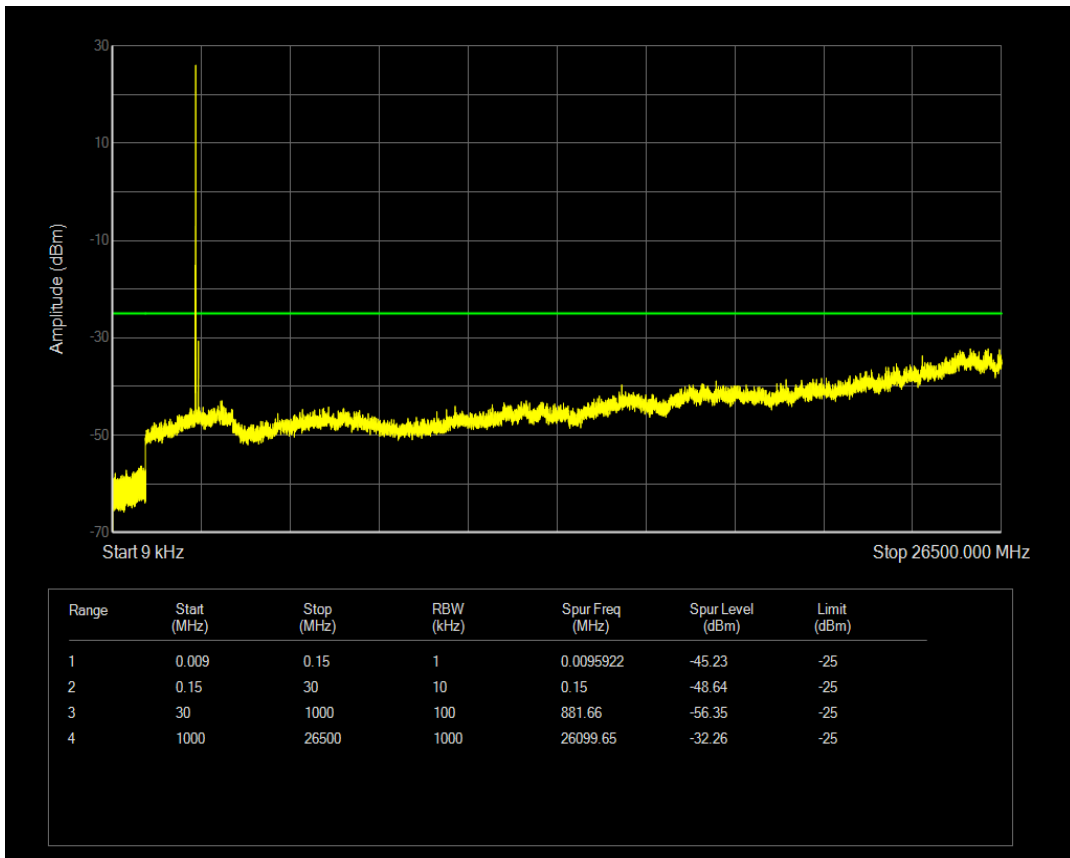

Band41 16QAM BW=5MHz Channel=39675 RB Size=1 Position=#0

Band41 16QAM BW=5MHz Channel=39675 RB Size=25 Position=#0