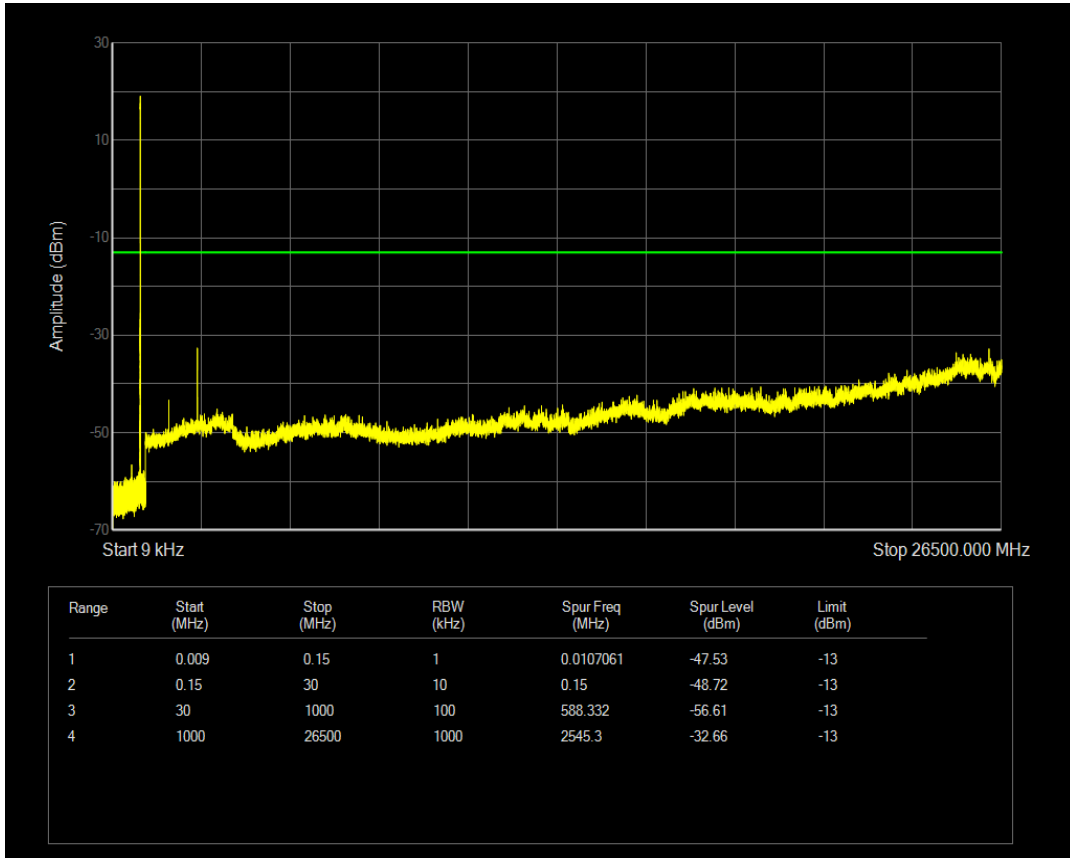

Band5 QPSK BW=1.4MHz Channel=20525 RB Size=1 Position=#0

Band5 QPSK BW=1.4MHz Channel=20525 RB Size=6 Position=#0

Band5 16QAM BW=1.4MHz Channel=20525 RB Size=6 Position=#0

Band5 16QAM BW=1.4MHz Channel=20525 RB Size=1 Position=#0

Band5 QPSK BW=1.4MHz Channel=20643 RB Size=1 Position=#0

Band5 QPSK BW=1.4MHz Channel=20643 RB Size=6 Position=#0

Band5 16QAM BW=1.4MHz Channel=20643 RB Size=1 Position=#0

Band5 16QAM BW=1.4MHz Channel=20643 RB Size=6 Position=#0