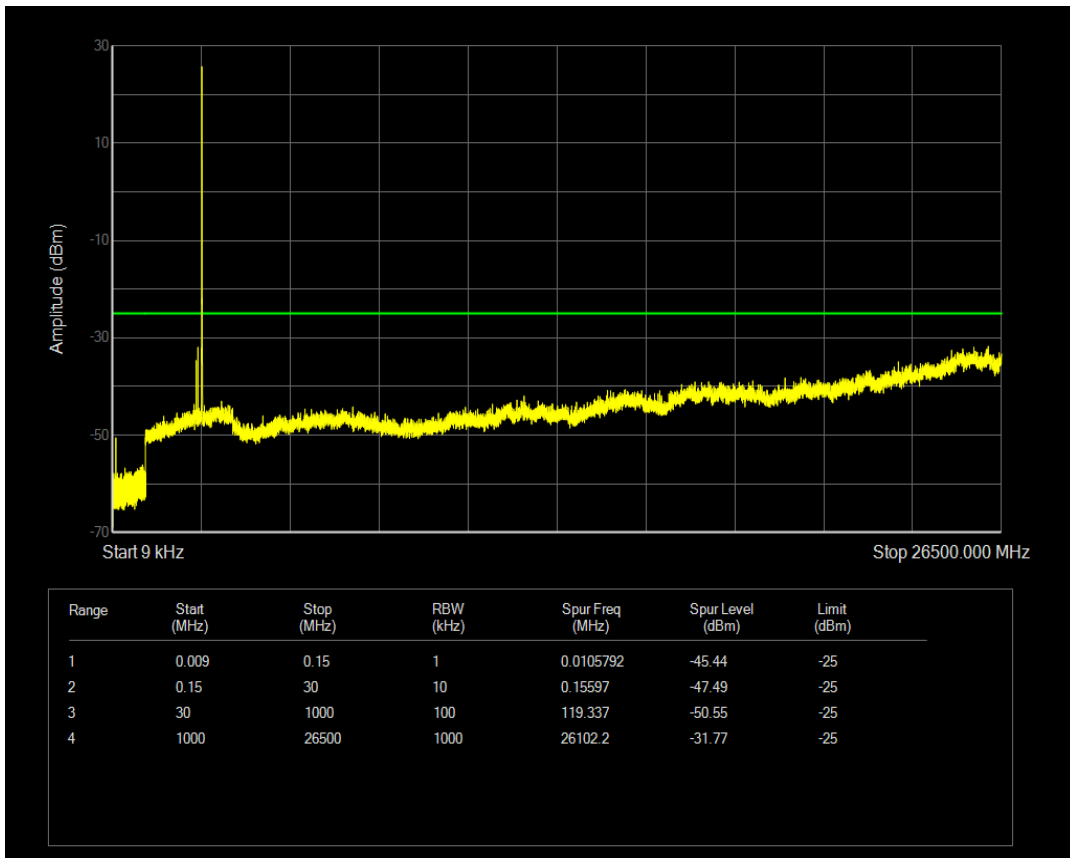

Band41 16QAM BW=10MHz Channel=41540 RB Size=1 Position=#0

Band41 16QAM BW=10MHz Channel=41540 RB Size=50 Position=#0