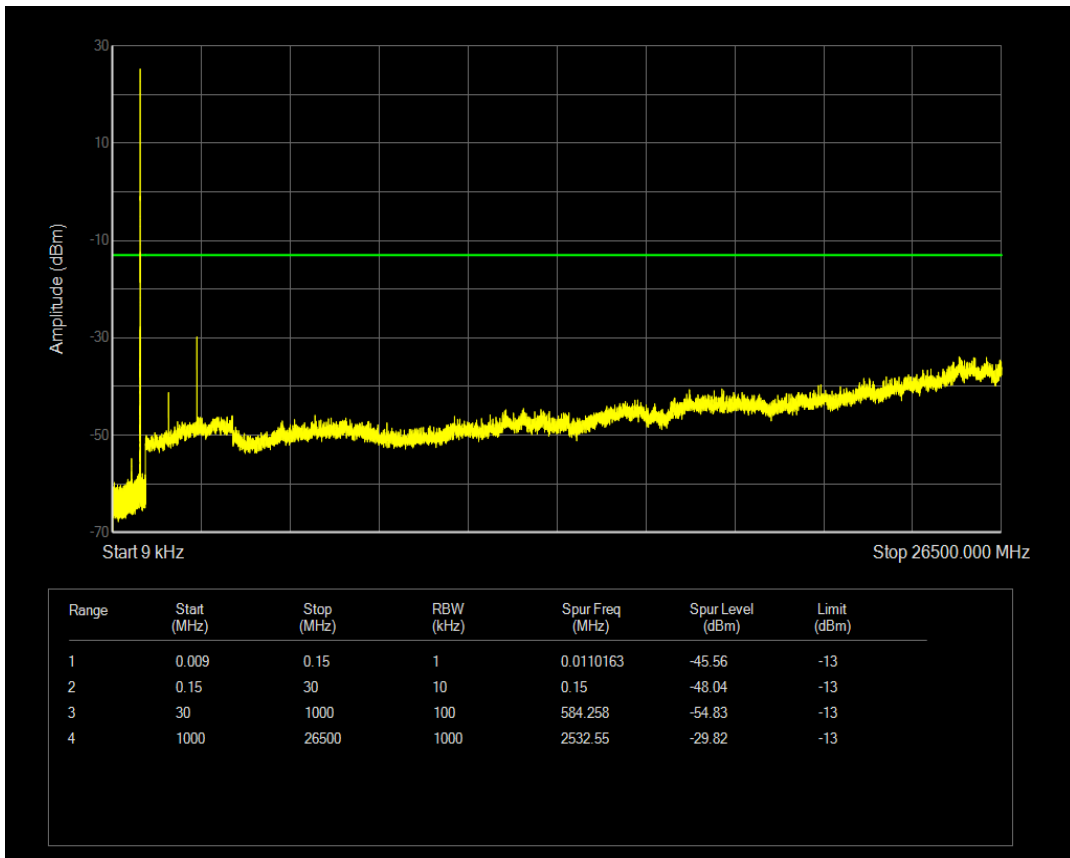

Band5 QPSK BW=5MHz Channel=20525 RB Size=1 Position=#0

Band5 QPSK BW=5MHz Channel=20525 RB Size=25 Position=#0

Band5 16QAM BW=5MHz Channel=20525 RB Size=1 Position=#0

Band5 16QAM BW=5MHz Channel=20525 RB Size=25 Position=#0

Band5 QPSK BW=5MHz Channel=20625 RB Size=1 Position=#0

Band5 QPSK BW=5MHz Channel=20625 RB Size=25 Position=#0

Band5 16QAM BW=5MHz Channel=20625 RB Size=1 Position=#0

Band5 16QAM BW=5MHz Channel=20625 RB Size=25 Position=#0