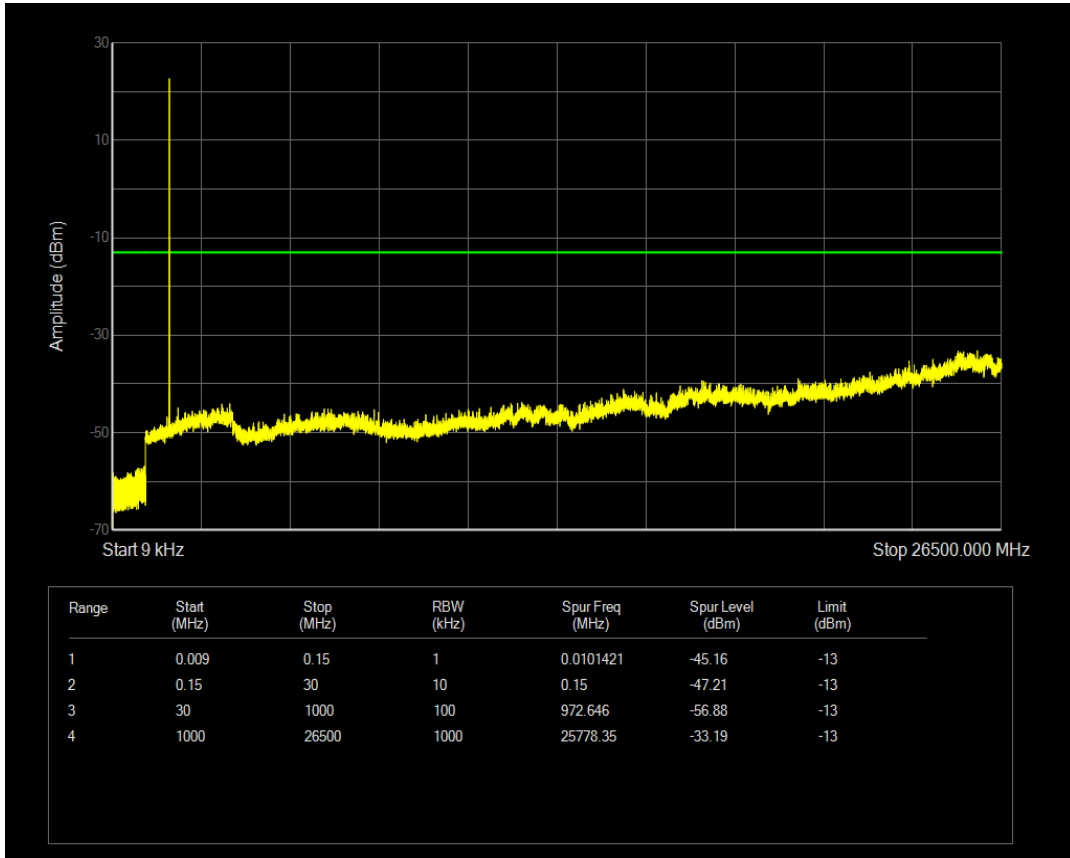

Band4 QPSK BW=3MHz Channel=19965 RB Size=1 Position=#0

Band4 QPSK BW=3MHz Channel=19965 RB Size=15 Position=#0

Band4 16QAM BW=3MHz Channel=19965 RB Size=1 Position=#0

Band4 16QAM BW=3MHz Channel=19965 RB Size=15 Position=#0

Band4 QPSK BW=3MHz Channel=20175 RB Size=1 Position=#0

Band4 QPSK BW=3MHz Channel=20175 RB Size=15 Position=#0

Band4 16QAM BW=3MHz Channel=20175 RB Size=1 Position=#0

Band4 16QAM BW=3MHz Channel=20175 RB Size=15 Position=#0