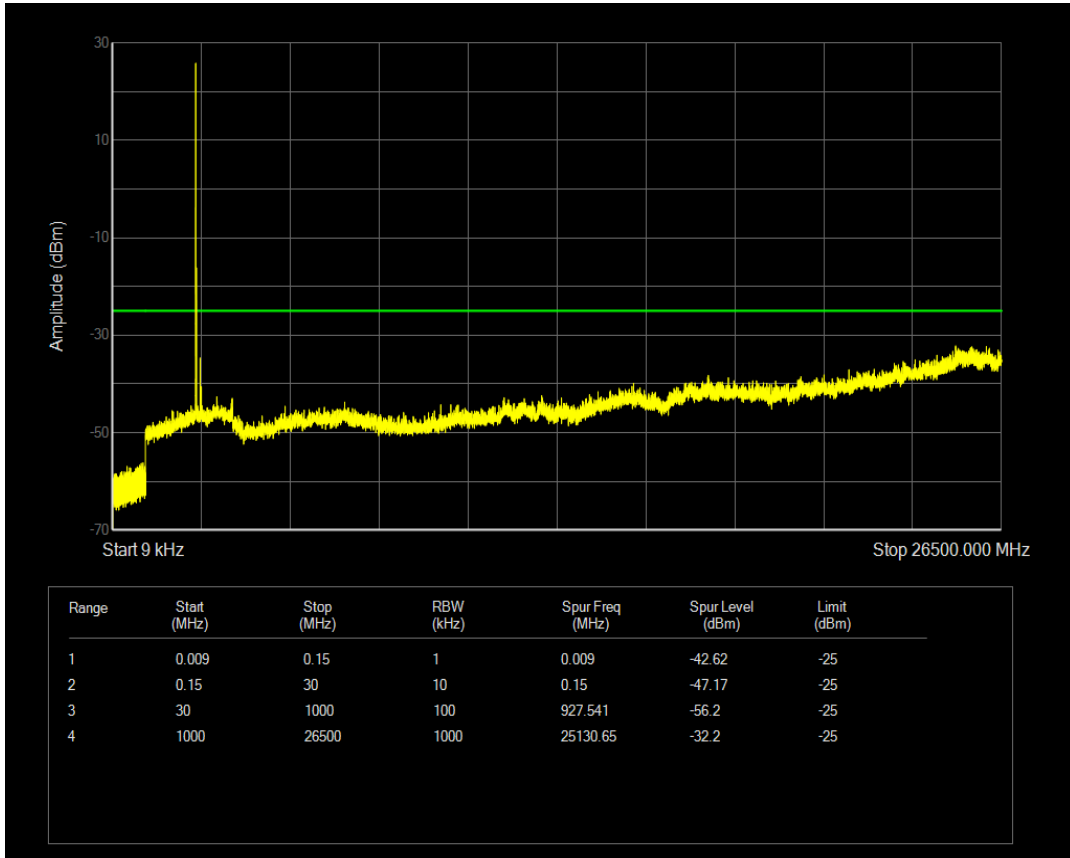

Band41 QPSK BW=5MHz Channel=39675 RB Size=1 Position=#0

Band41 16QAM BW=5MHz Channel=39675 RB Size=1 Position=#0