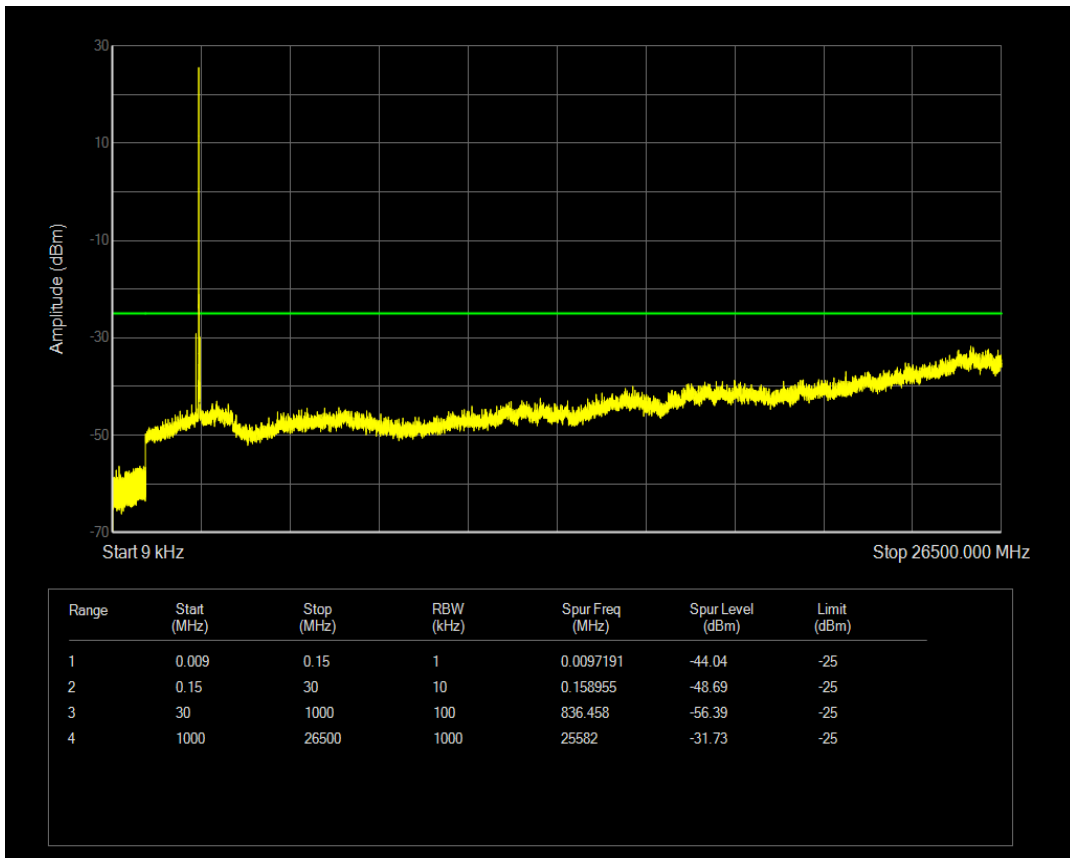

Band41 16QAM BW=15MHz Channel=40620 RB Size=1 Position=#0

Band41 16QAM BW=15MHz Channel=40620 RB Size=75 Position=#0