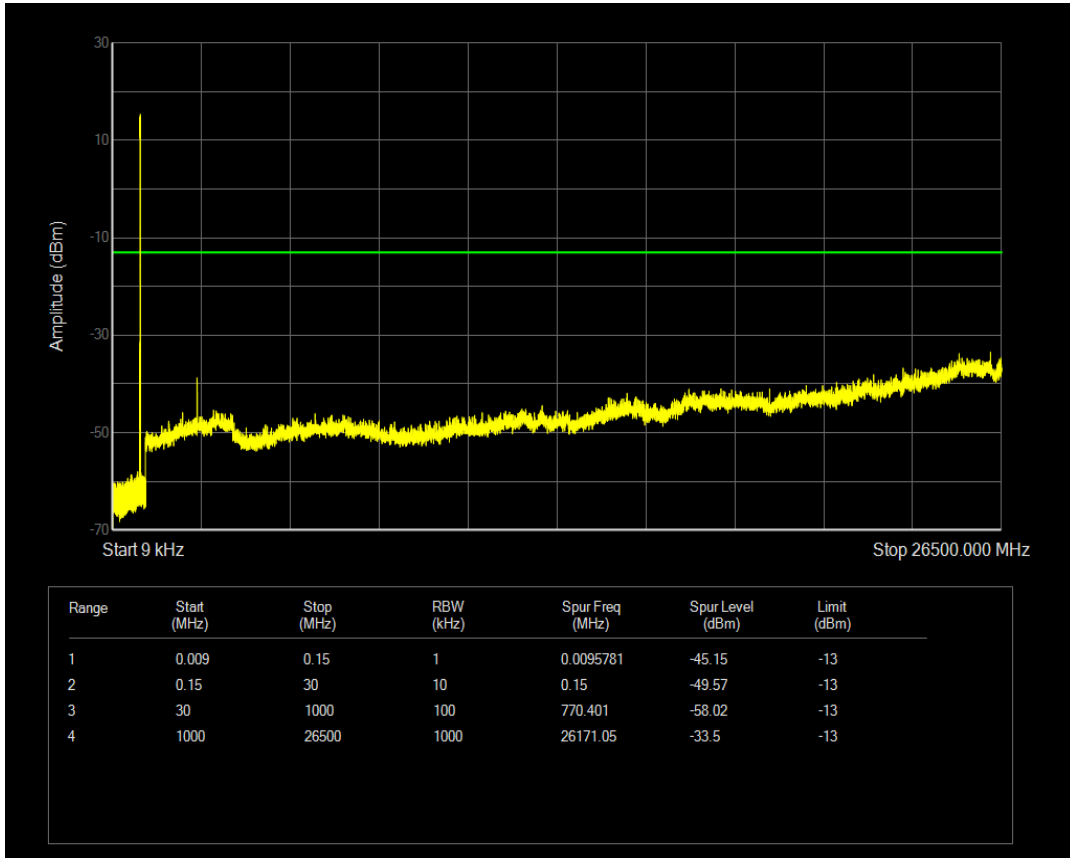

Band5 QPSK BW=5MHz Channel=20525 RB Size=1 Position=#0

Band5 QPSK BW=5MHz Channel=20525 RB Size=25 Position=#0

Band5 16QAM BW=5MHz Channel=20525 RB Size=1 Position=#0

Band5 16QAM BW=5MHz Channel=20525 RB Size=25 Position=#0

Band5 QPSK BW=5MHz Channel=20625 RB Size=1 Position=#0

Band5 QPSK BW=5MHz Channel=20625 RB Size=25 Position=#0

Band5 16QAM BW=5MHz Channel=20625 RB Size=1 Position=#0

Band5 16QAM BW=5MHz Channel=20625 RB Size=25 Position=#0