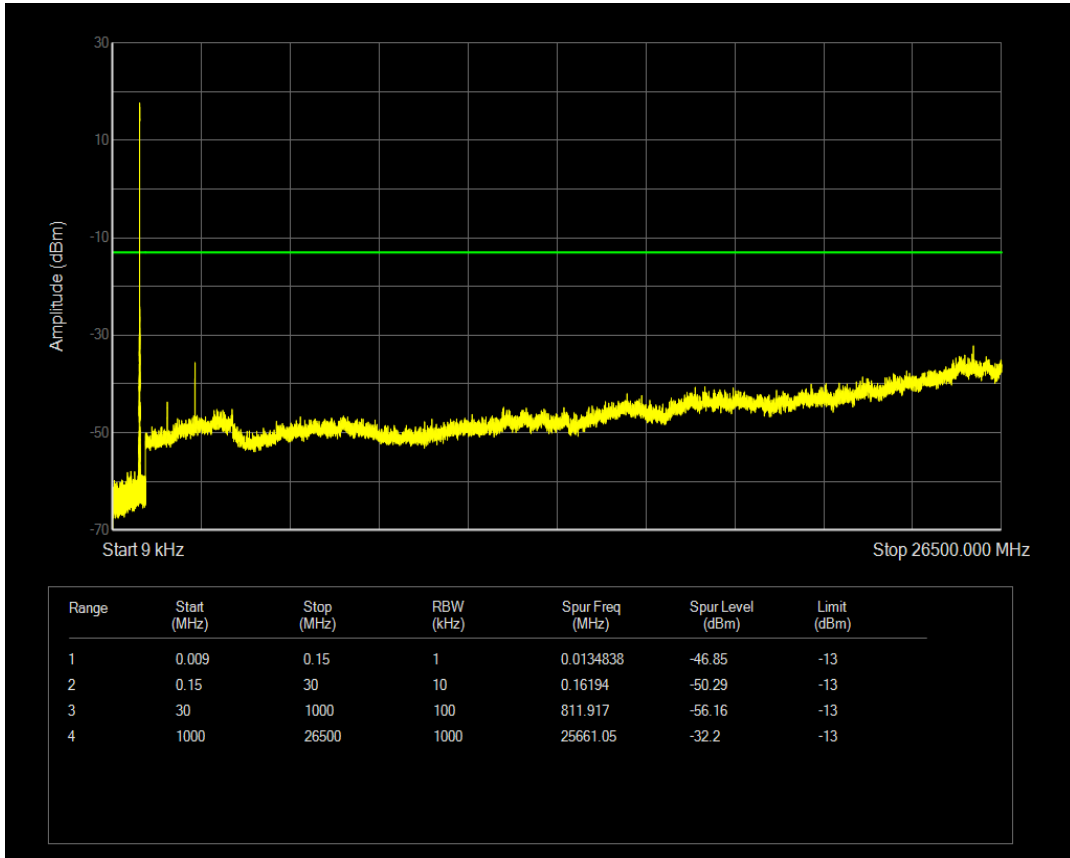

Band5 QPSK BW=3MHz Channel=20415 RB Size=15 Position=#0

Band5 16QAM BW=3MHz Channel=20415 RB Size=1 Position=#0