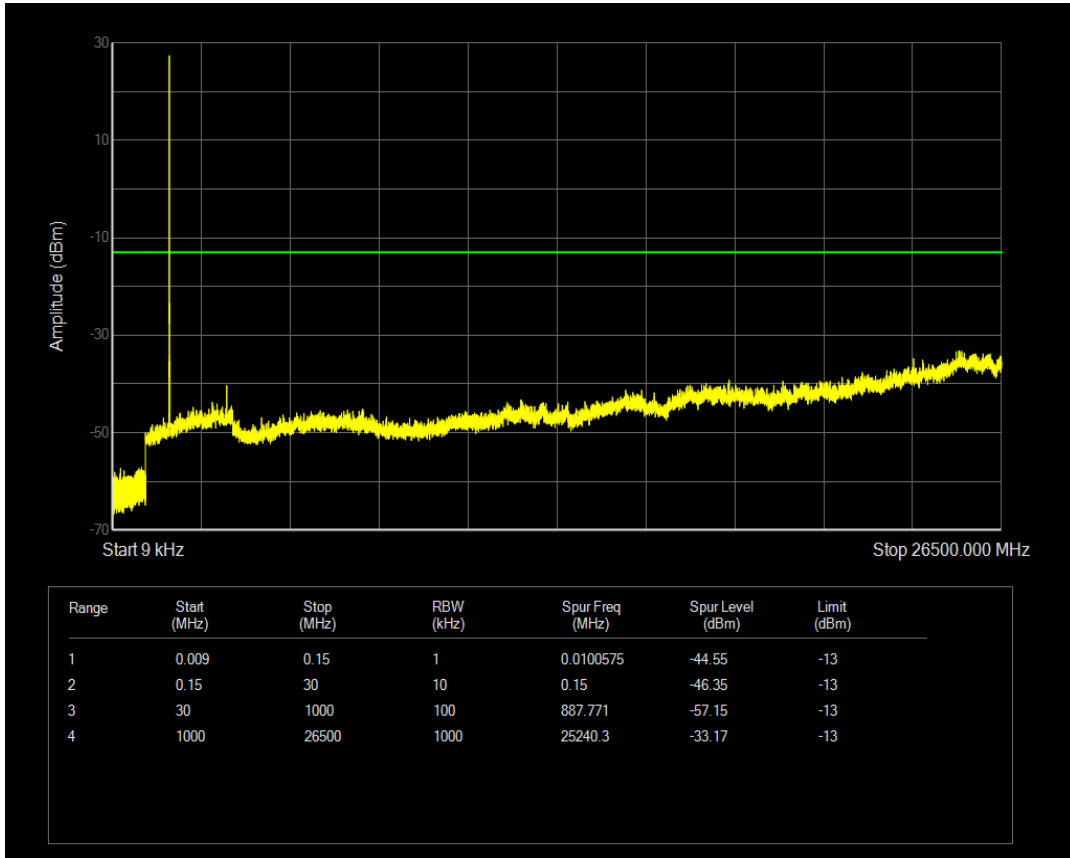

Band4 QPSK BW=5MHz Channel=20375 RB Size=1 Position=#0

Band4 QPSK BW=5MHz Channel=20375 RB Size=25 Position=#0

Band4 16QAM BW=5MHz Channel=20375 RB Size=1 Position=#0

Band4 QPSK BW=10MHz Channel=20000 RB Size=1 Position=#0

Band4 16QAM BW=5MHz Channel=20375 RB Size=25 Position=#0

Band4 QPSK BW=10MHz Channel=20000 RB Size=50 Position=#0

Band4 16QAM BW=10MHz Channel=20000 RB Size=1 Position=#0

Band4 16QAM BW=10MHz Channel=20000 RB Size=50 Position=#0