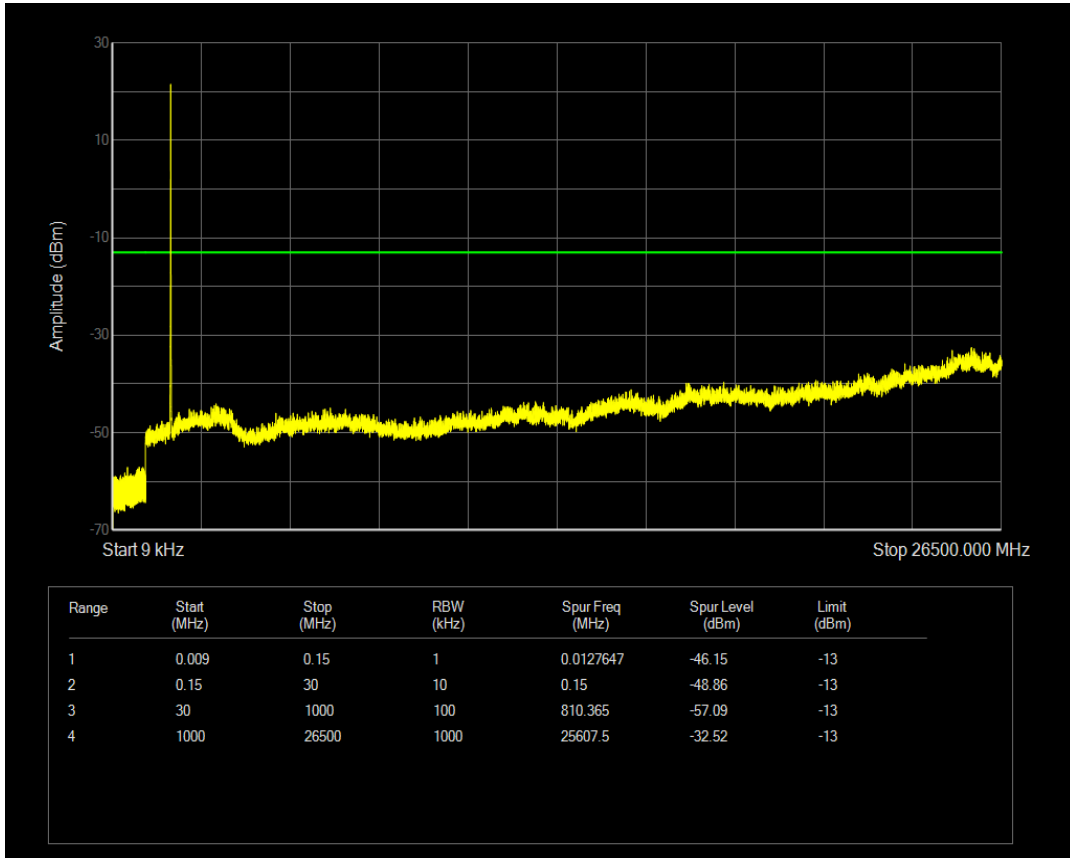

Band4 QPSK BW=5MHz Channel=19975 RB Size=1 Position=#0

Band4 QPSK BW=5MHz Channel=19975 RB Size=25 Position=#0

Band4 16QAM BW=5MHz Channel=19975 RB Size=1 Position=#0

Band4 16QAM BW=5MHz Channel=19975 RB Size=25 Position=#0

Band4 QPSK BW=5MHz Channel=20175 RB Size=1 Position=#0

Band4 QPSK BW=5MHz Channel=20175 RB Size=25 Position=#0

Band4 16QAM BW=5MHz Channel=20175 RB Size=1 Position=#0

Band4 16QAM BW=5MHz Channel=20175 RB Size=25 Position=#0

Band4 QPSK BW=5MHz Channel=20375 RB Size=1 Position=#0

Band4 QPSK BW=5MHz Channel=20375 RB Size=25 Position=#0

Band4 16QAM BW=5MHz Channel=20375 RB Size=1 Position=#0

Band4 QPSK BW=10MHz Channel=20000 RB Size=1 Position=#0