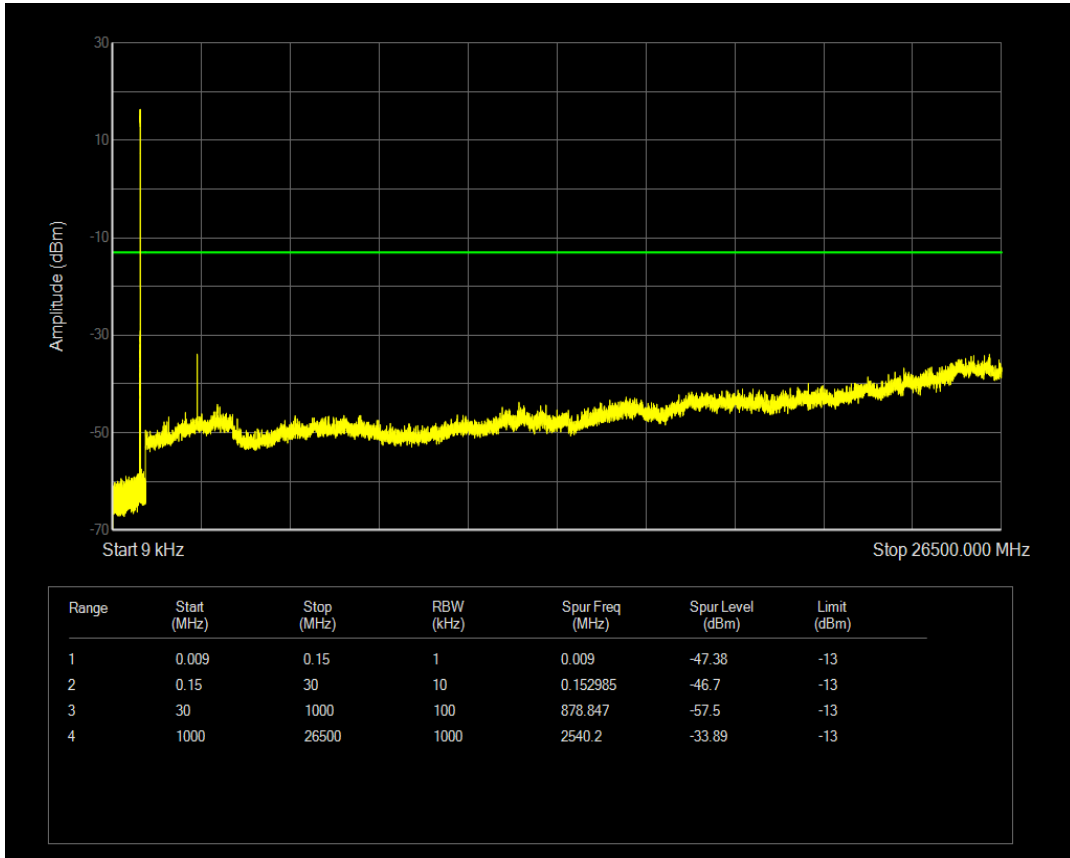

Band5 QPSK BW=3MHz Channel=20635 RB Size=15 Position=#0

Band5 16QAM BW=3MHz Channel=20635 RB Size=1 Position=#0