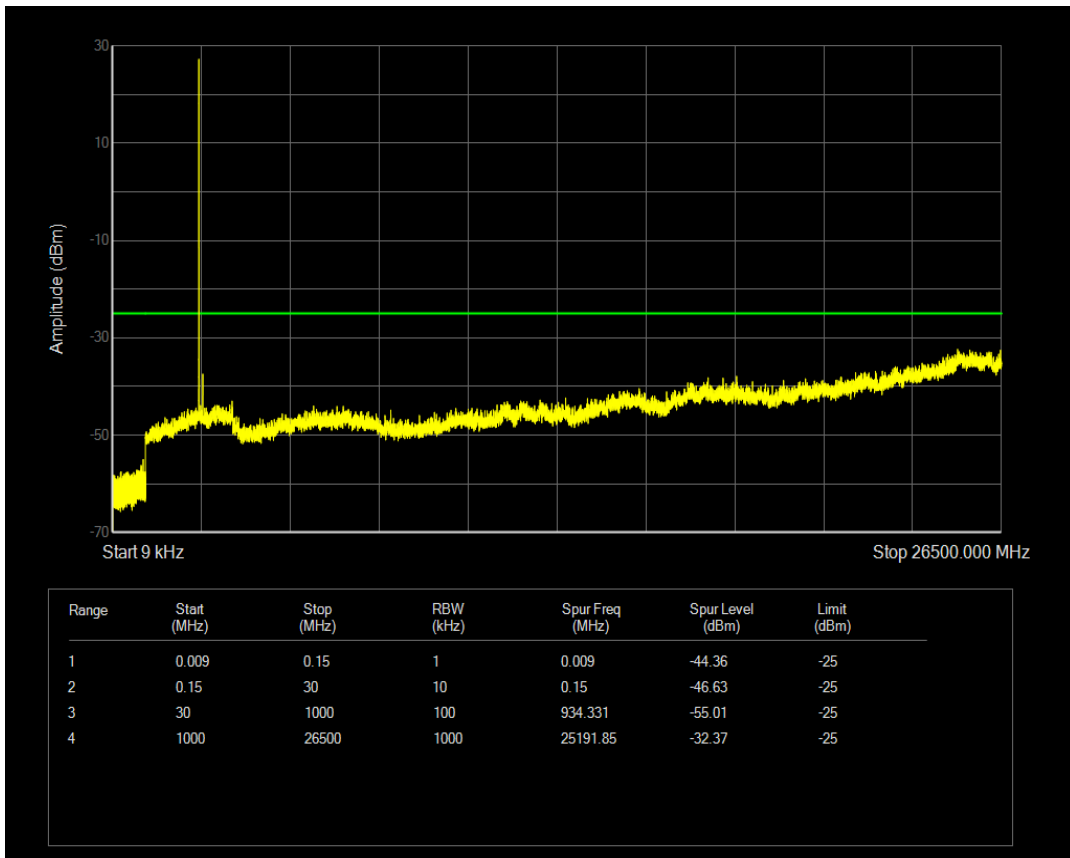

Band41 16QAM BW=5MHz Channel=40620 RB Size=1 Position=#0

Band41 16QAM BW=5MHz Channel=40620 RB Size=25 Position=#0