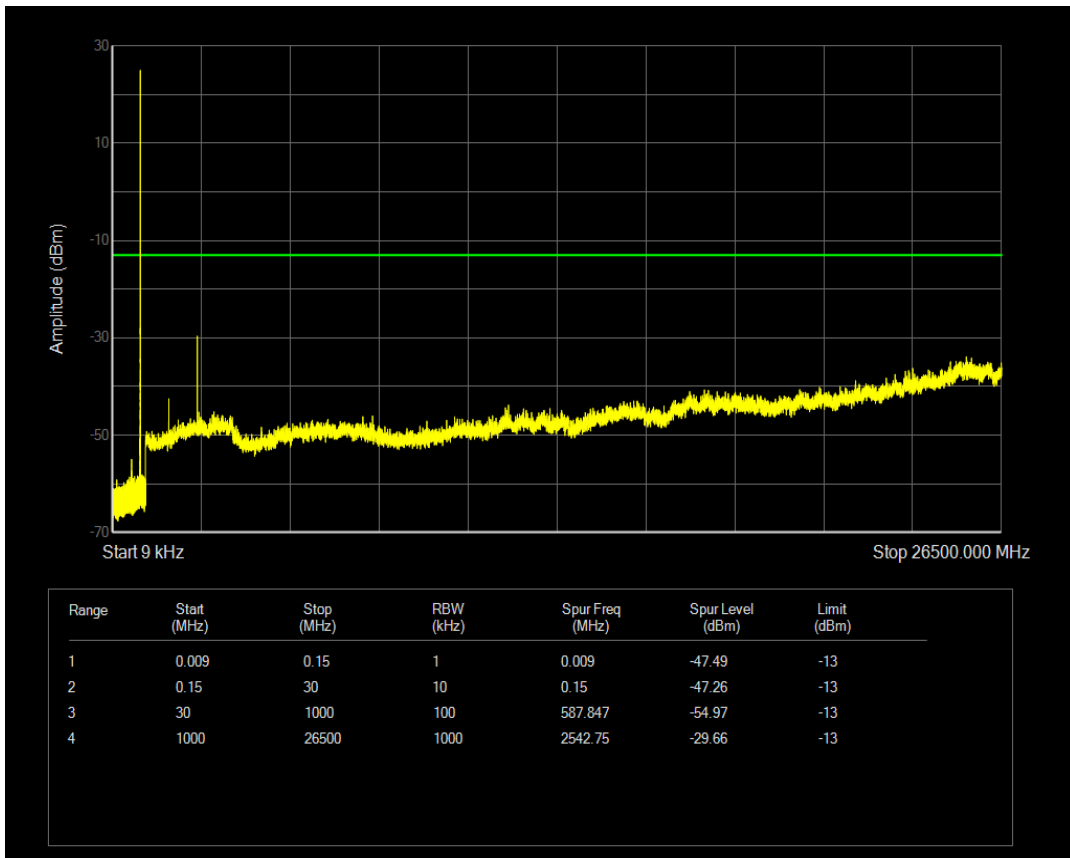

Band5 QPSK BW=1.4MHz Channel=20525 RB Size=1 Position=#0

Band5 QPSK BW=1.4MHz Channel=20525 RB Size=6 Position=#0

Band5 16QAM BW=1.4MHz Channel=20525 RB Size=6 Position=#0

Band5 16QAM BW=1.4MHz Channel=20525 RB Size=1 Position=#0

Band5 QPSK BW=1.4MHz Channel=20643 RB Size=1 Position=#0

Band5 QPSK BW=1.4MHz Channel=20643 RB Size=6 Position=#0

Band5 16QAM BW=1.4MHz Channel=20643 RB Size=1 Position=#0

Band5 16QAM BW=1.4MHz Channel=20643 RB Size=6 Position=#0