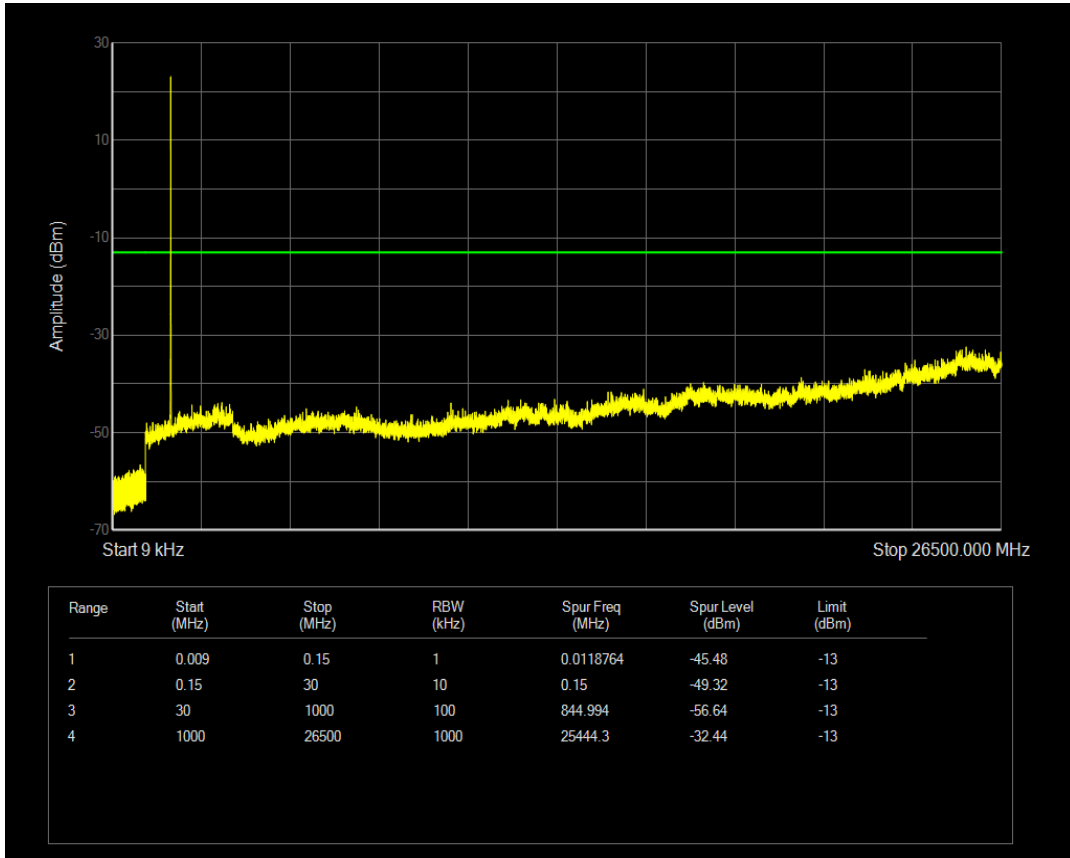

Band4 QPSK BW=3MHz Channel=20175 RB Size=1 Position=#0

Band4 QPSK BW=3MHz Channel=20175 RB Size=15 Position=#0

Band4 16QAM BW=3MHz Channel=20175 RB Size=1 Position=#0

Band4 16QAM BW=3MHz Channel=20175 RB Size=15 Position=#0

Band4 QPSK BW=3MHz Channel=20385 RB Size=1 Position=#0

Band4 QPSK BW=3MHz Channel=20385 RB Size=15 Position=#0

Band4 16QAM BW=3MHz Channel=20385 RB Size=1 Position=#0

Band4 16QAM BW=3MHz Channel=20385 RB Size=15 Position=#0