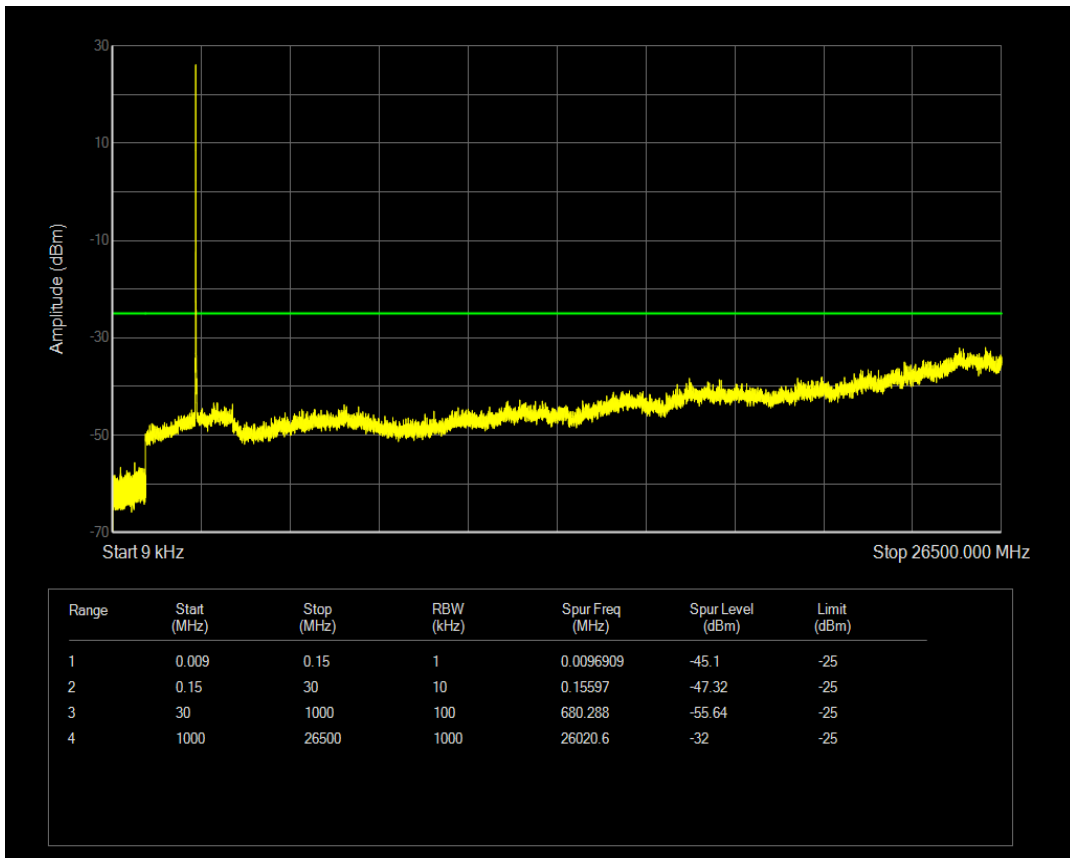

Band41 16QAM BW=15MHz Channel=39725 RB Size=1 Position=#0

Band41 16QAM BW=15MHz Channel=39725 RB Size=75 Position=#0