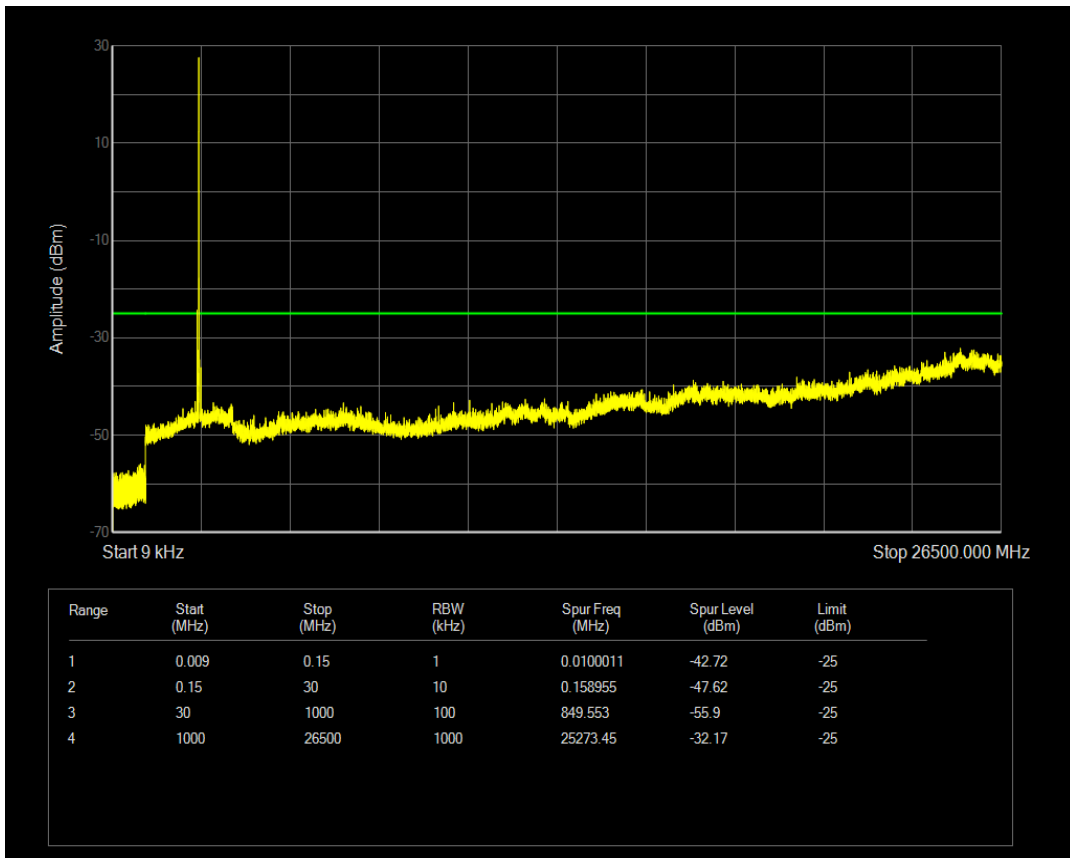

Band41 16QAM BW=10MHz Channel=40620 RB Size=1 Position=#0

Band41 16QAM BW=10MHz Channel=40620 RB Size=50 Position=#0