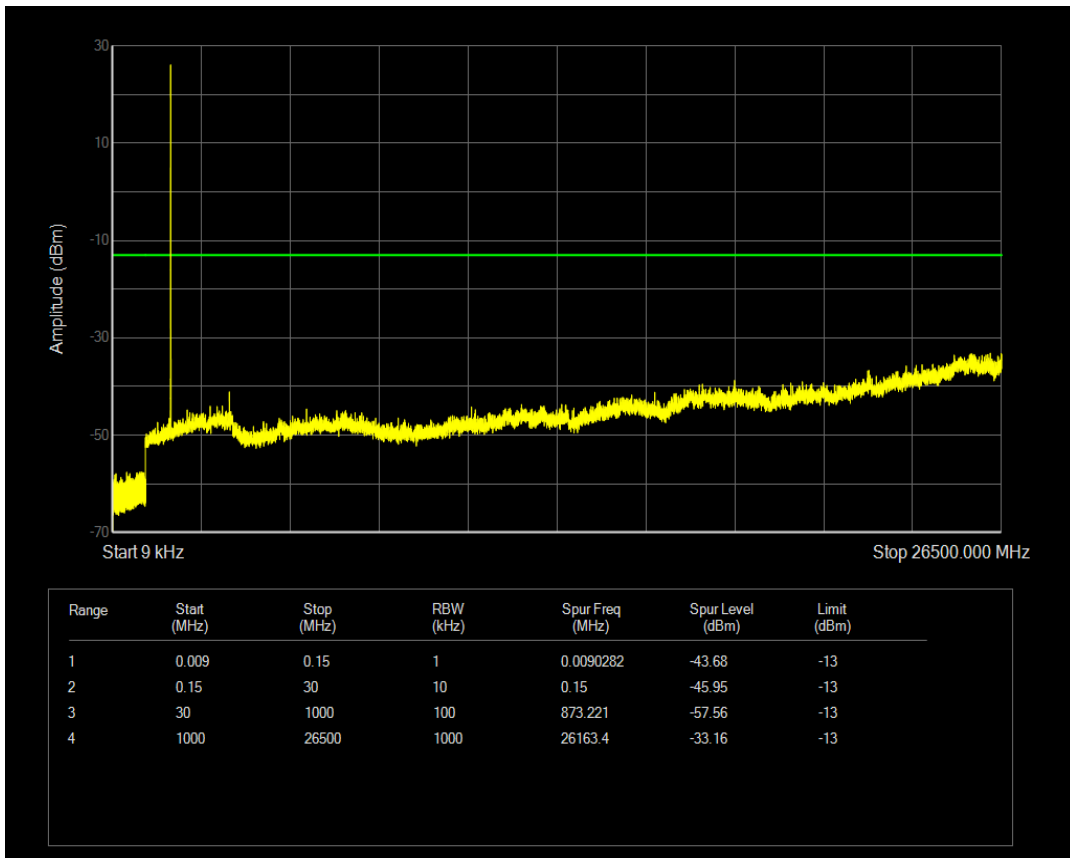

Band4 QPSK BW=5MHz Channel=20175 RB Size=1 Position=#0

Band4 QPSK BW=5MHz Channel=20175 RB Size=25 Position=#0

Band4 16QAM BW=5MHz Channel=20175 RB Size=1 Position=#0

Band4 16QAM BW=5MHz Channel=20175 RB Size=25 Position=#0

Band4 QPSK BW=5MHz Channel=20375 RB Size=1 Position=#0

Band4 QPSK BW=5MHz Channel=20375 RB Size=25 Position=#0

Band4 16QAM BW=5MHz Channel=20375 RB Size=1 Position=#0

Band4 QPSK BW=10MHz Channel=20000 RB Size=1 Position=#0