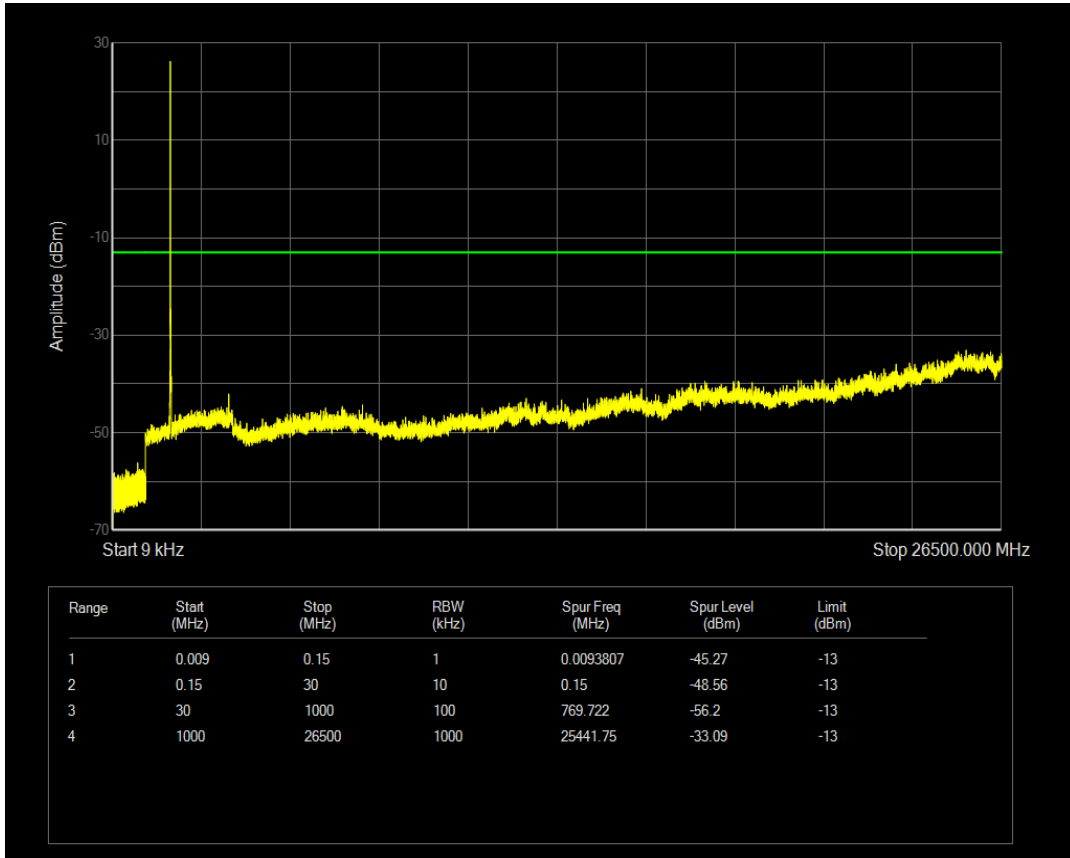

Band4 16QAM BW=15MHz Channel=20325 RB Size=1 Position=#0

Band4 QPSK BW=15MHz Channel=20325 RB Size=75 Position=#0