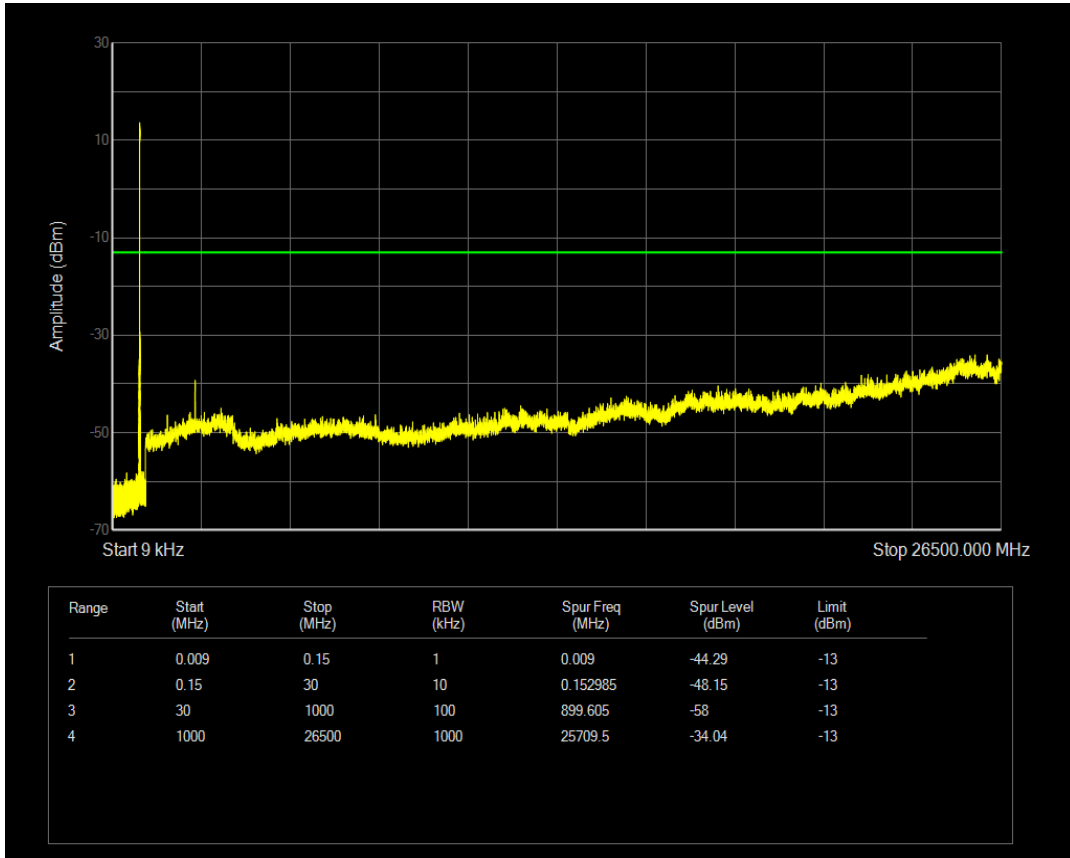

Band5 QPSK BW=5MHz Channel=20425 RB Size=1 Position=#0

Band5 QPSK BW=5MHz Channel=20425 RB Size=25 Position=#0

Band5 16QAM BW=5MHz Channel=20425 RB Size=1 Position=#0

Band5 16QAM BW=5MHz Channel=20425 RB Size=25 Position=#0

Band5 QPSK BW=5MHz Channel=20525 RB Size=1 Position=#0

Band5 QPSK BW=5MHz Channel=20525 RB Size=25 Position=#0

Band5 16QAM BW=5MHz Channel=20525 RB Size=1 Position=#0

Band5 16QAM BW=5MHz Channel=20525 RB Size=25 Position=#0