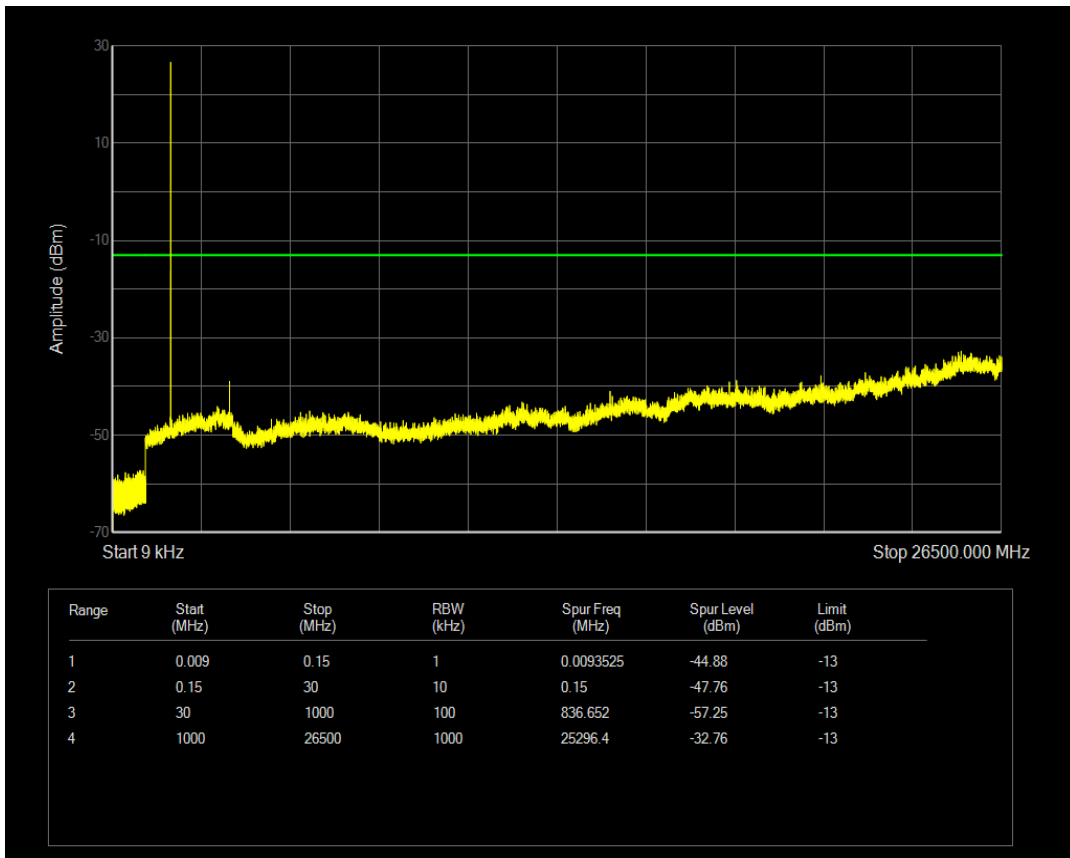

Band4 QPSK BW=3MHz Channel=20175 RB Size=1 Position=#0

Band4 QPSK BW=3MHz Channel=20175 RB Size=15 Position=#0

Band4 16QAM BW=3MHz Channel=20175 RB Size=1 Position=#0

Band4 16QAM BW=3MHz Channel=20175 RB Size=15 Position=#0

Band4 QPSK BW=3MHz Channel=20385 RB Size=1 Position=#0

Band4 QPSK BW=3MHz Channel=20385 RB Size=15 Position=#0

Band4 16QAM BW=3MHz Channel=20385 RB Size=1 Position=#0

Band4 16QAM BW=3MHz Channel=20385 RB Size=15 Position=#0