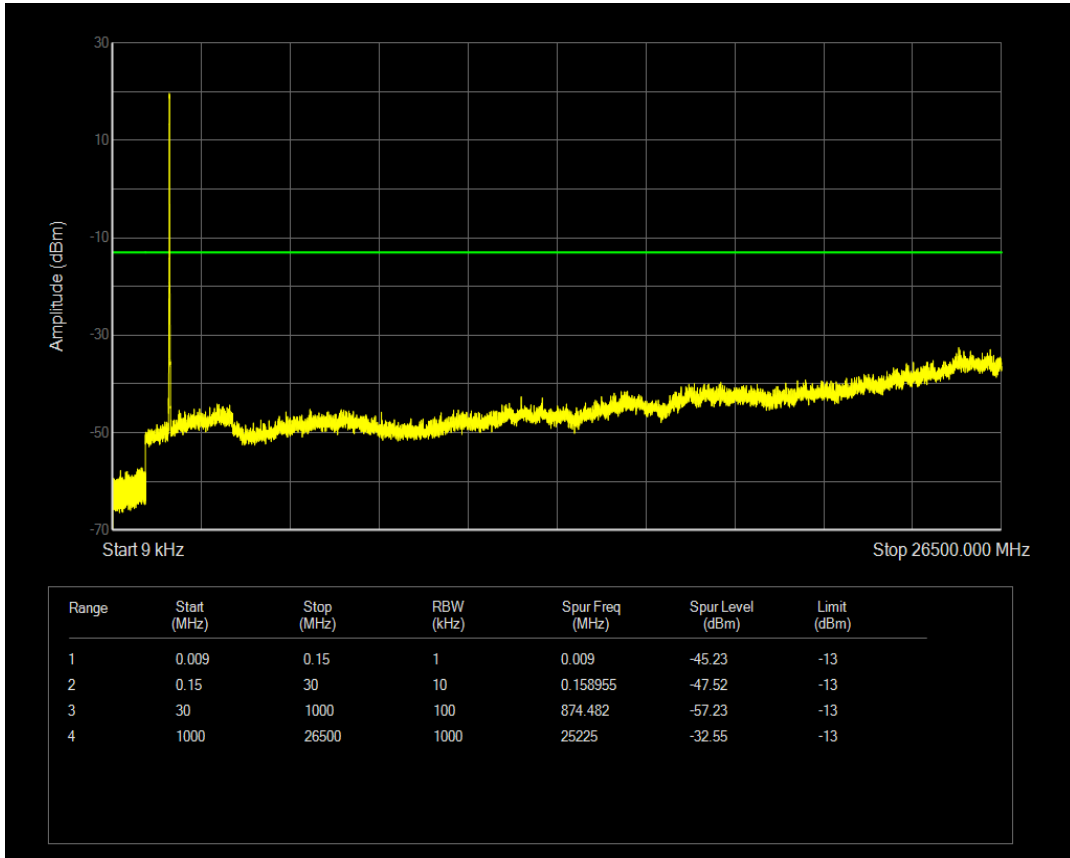

Band4 QPSK BW=5MHz Channel=20375 RB Size=1 Position=#0

Band4 QPSK BW=5MHz Channel=20375 RB Size=25 Position=#0

Band4 16QAM BW=5MHz Channel=20375 RB Size=1 Position=#0

Band4 QPSK BW=10MHz Channel=20000 RB Size=1 Position=#0

Band4 16QAM BW=5MHz Channel=20375 RB Size=25 Position=#0

Band4 QPSK BW=10MHz Channel=20000 RB Size=50 Position=#0

Band4 16QAM BW=10MHz Channel=20000 RB Size=1 Position=#0

Band4 16QAM BW=10MHz Channel=20000 RB Size=50 Position=#0