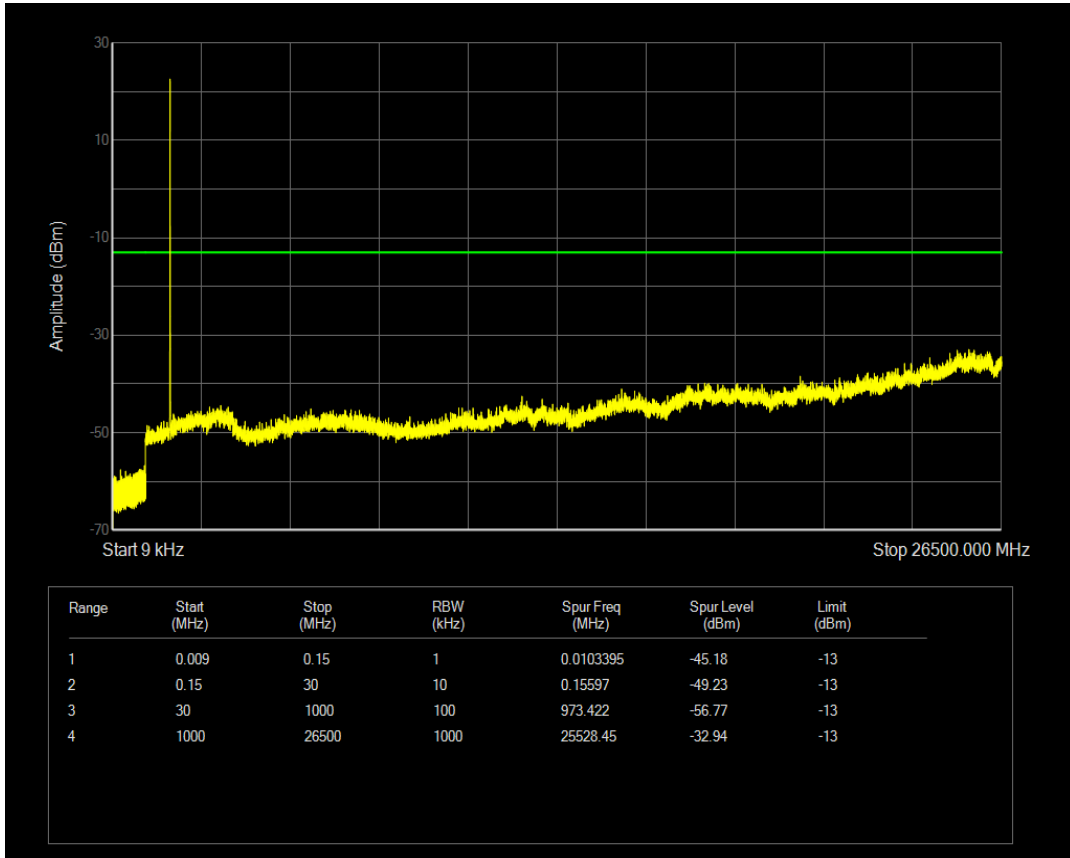

Band4 QPSK BW=3MHz Channel=20175 RB Size=1 Position=#0

Band4 QPSK BW=3MHz Channel=20175 RB Size=15 Position=#0

Band4 16QAM BW=3MHz Channel=20175 RB Size=1 Position=#0

Band4 16QAM BW=3MHz Channel=20175 RB Size=15 Position=#0

Band4 QPSK BW=3MHz Channel=20385 RB Size=1 Position=#0

Band4 QPSK BW=3MHz Channel=20385 RB Size=15 Position=#0

Band4 16QAM BW=3MHz Channel=20385 RB Size=1 Position=#0

Band4 16QAM BW=3MHz Channel=20385 RB Size=15 Position=#0