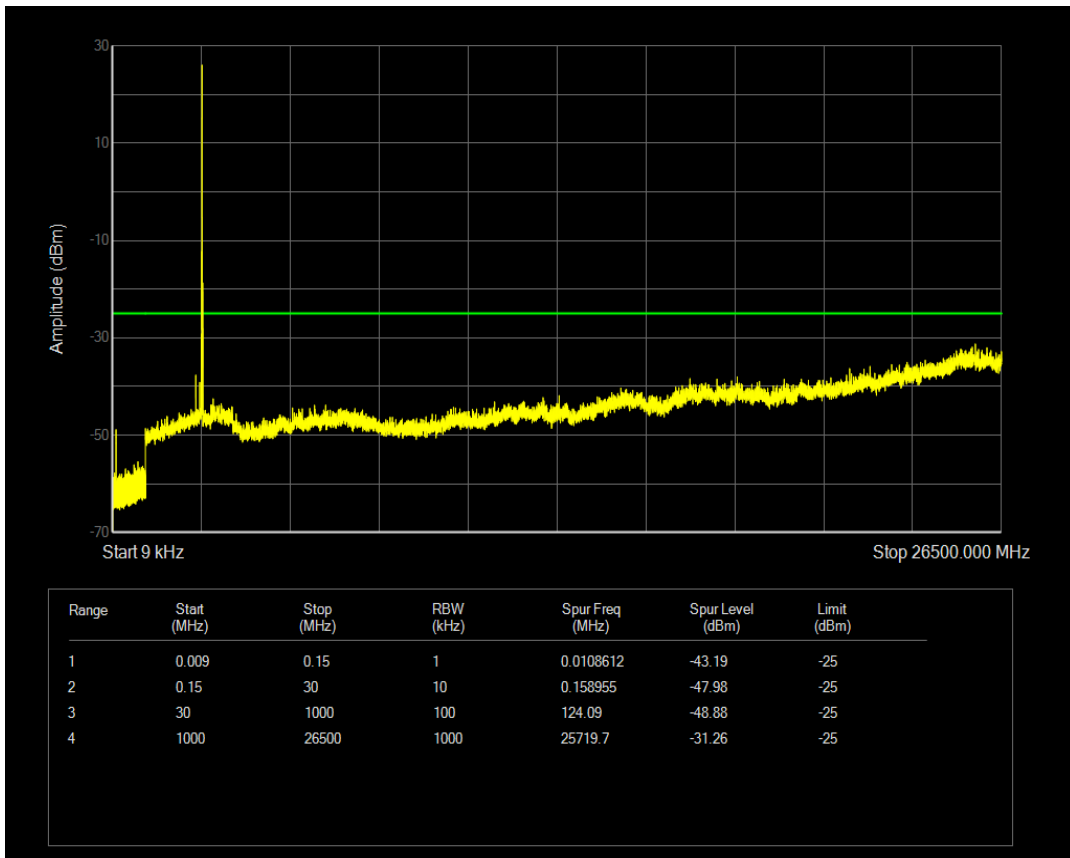

Band41 16QAM BW=5MHz Channel=41565 RB Size=1 Position=#0

Band41 16QAM BW=5MHz Channel=41565 RB Size=25 Position=#0