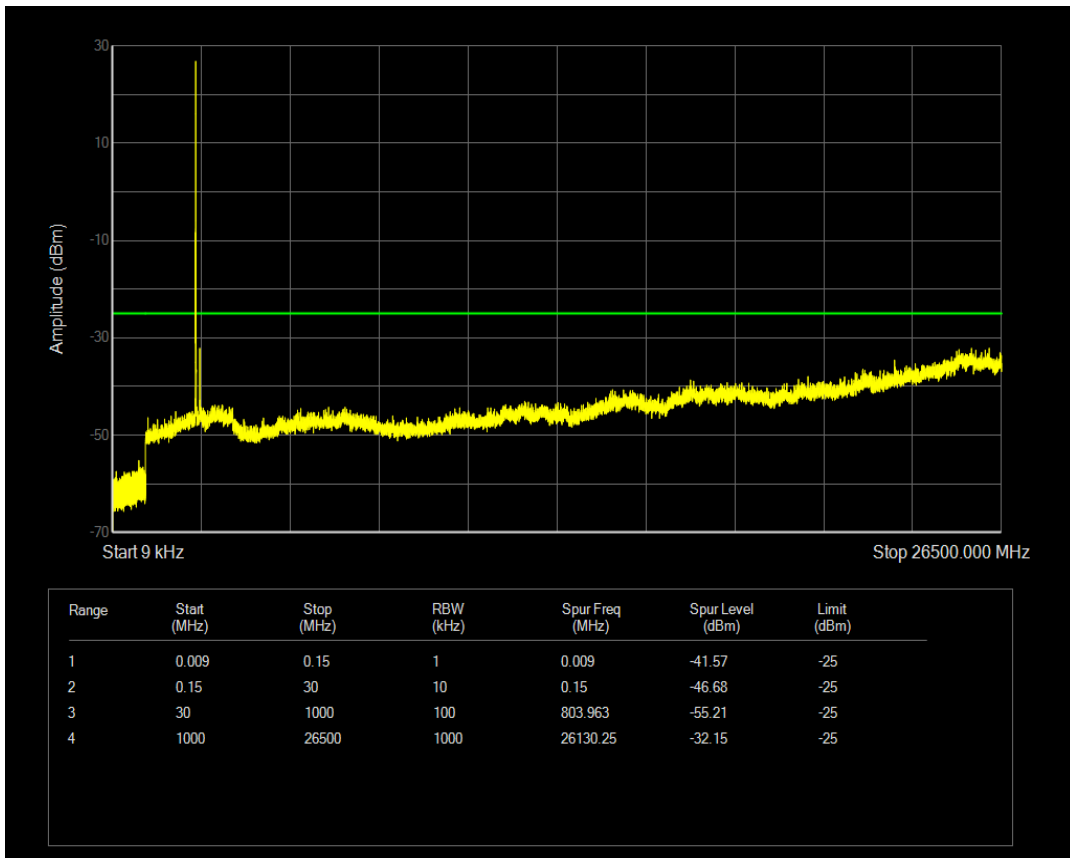

Band41 QPSK BW=10MHz Channel=39700 RB Size=1 Position=#0

Band41 QPSK BW=10MHz Channel=39700 RB Size=50 Position=#0