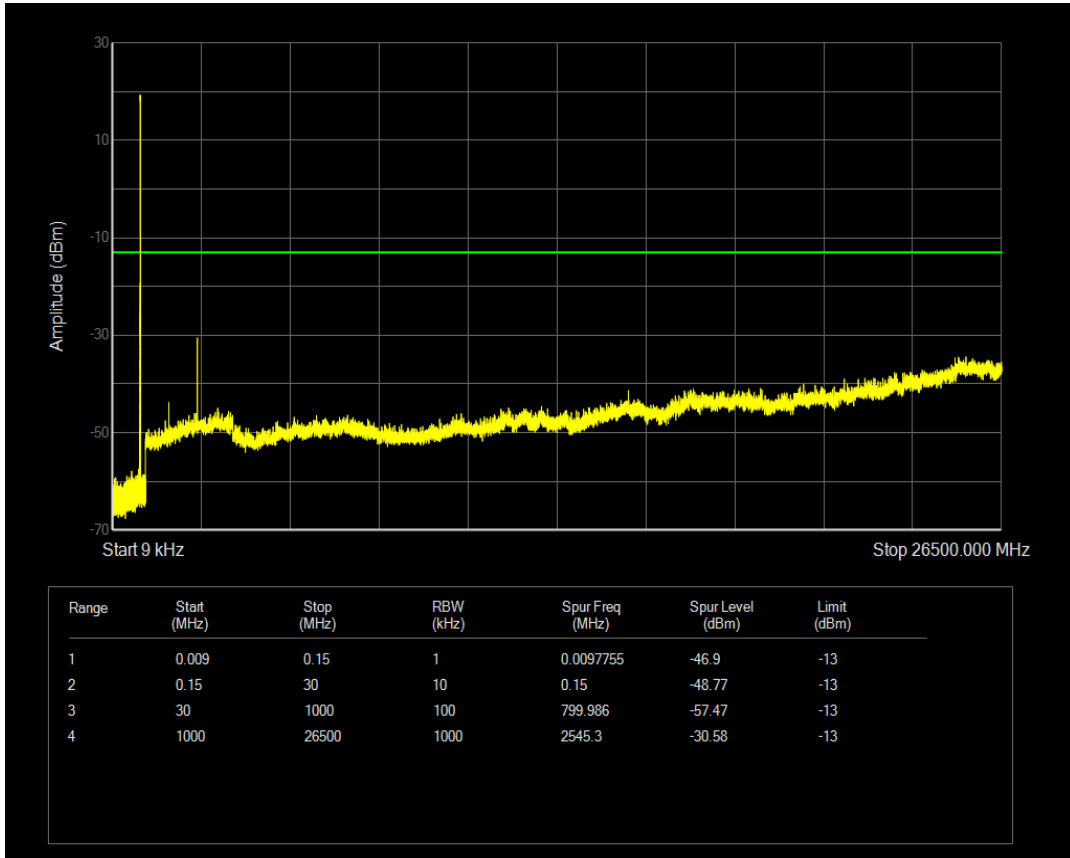

Band5 QPSK BW=1.4MHz Channel=20407 RB Size=1 Position=#0

Band5 QPSK BW=1.4MHz Channel=20407 RB Size=6 Position=#0

Band5 16QAM BW=1.4MHz Channel=20407 RB Size=1 Position=#0

Band5 16QAM BW=1.4MHz Channel=20407 RB Size=6 Position=#0

Band5 QPSK BW=1.4MHz Channel=20525 RB Size=1 Position=#0

Band5 QPSK BW=1.4MHz Channel=20525 RB Size=6 Position=#0

Band5 16QAM BW=1.4MHz Channel=20525 RB Size=6 Position=#0

Band5 16QAM BW=1.4MHz Channel=20525 RB Size=1 Position=#0

Band5 QPSK BW=1.4MHz Channel=20643 RB Size=1 Position=#0

Band5 QPSK BW=1.4MHz Channel=20643 RB Size=6 Position=#0

Band5 16QAM BW=1.4MHz Channel=20643 RB Size=1 Position=#0

Band5 16QAM BW=1.4MHz Channel=20643 RB Size=6 Position=#0