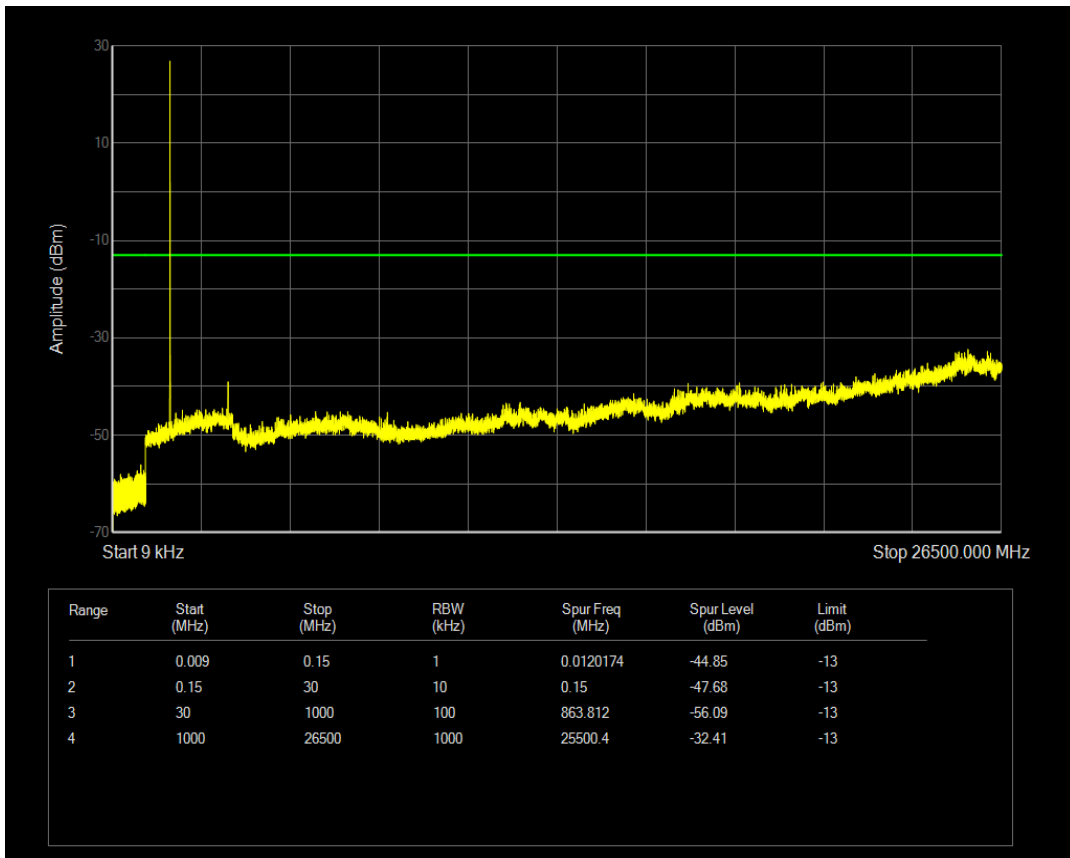

Band4 QPSK BW=5MHz Channel=20175 RB Size=1 Position=#0

Band4 QPSK BW=5MHz Channel=20175 RB Size=25 Position=#0