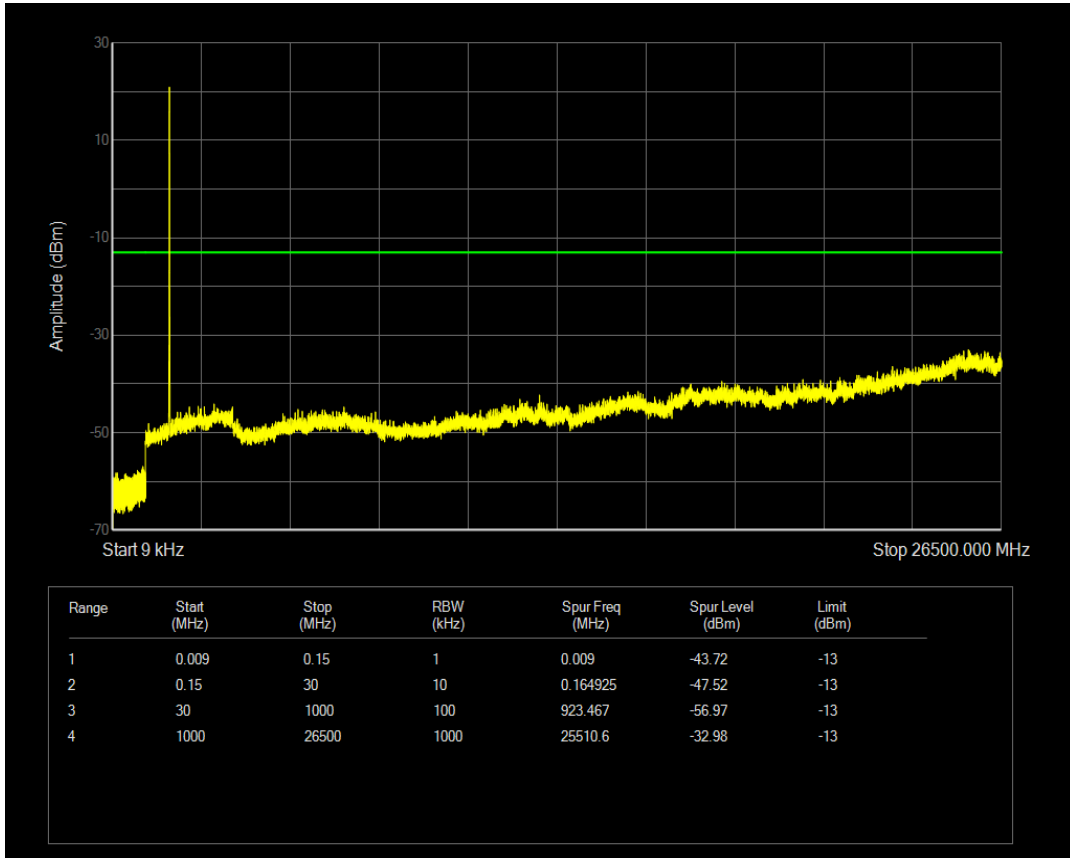

Band4 QPSK BW=3MHz Channel=20385 RB Size=1 Position=#0

Band4 QPSK BW=3MHz Channel=20385 RB Size=15 Position=#0

Band4 16QAM BW=3MHz Channel=20385 RB Size=1 Position=#0

Band4 16QAM BW=3MHz Channel=20385 RB Size=15 Position=#0

Band4 QPSK BW=5MHz Channel=19975 RB Size=1 Position=#0

Band4 QPSK BW=5MHz Channel=19975 RB Size=25 Position=#0

Band4 16QAM BW=5MHz Channel=19975 RB Size=1 Position=#0

Band4 16QAM BW=5MHz Channel=19975 RB Size=25 Position=#0