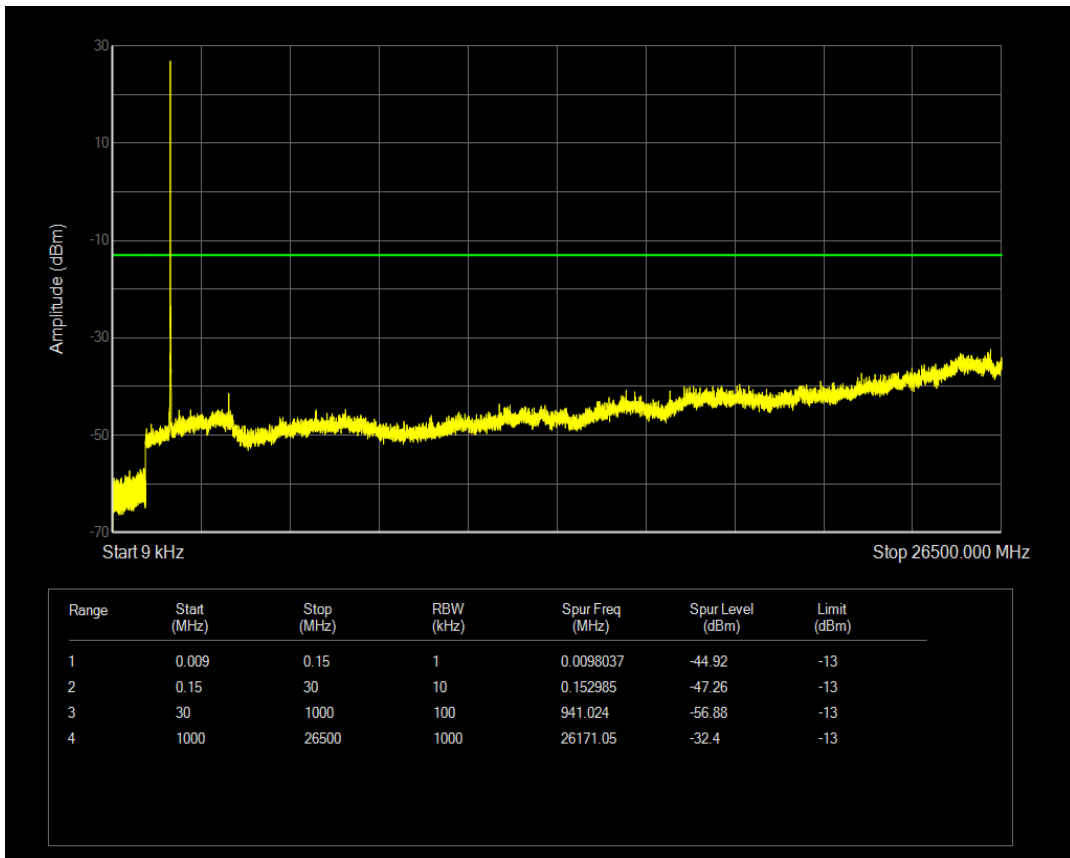

Band4 QPSK BW=15MHz Channel=20325 RB Size=1 Position=#0

Band4 16QAM BW=15MHz Channel=20325 RB Size=1 Position=#0