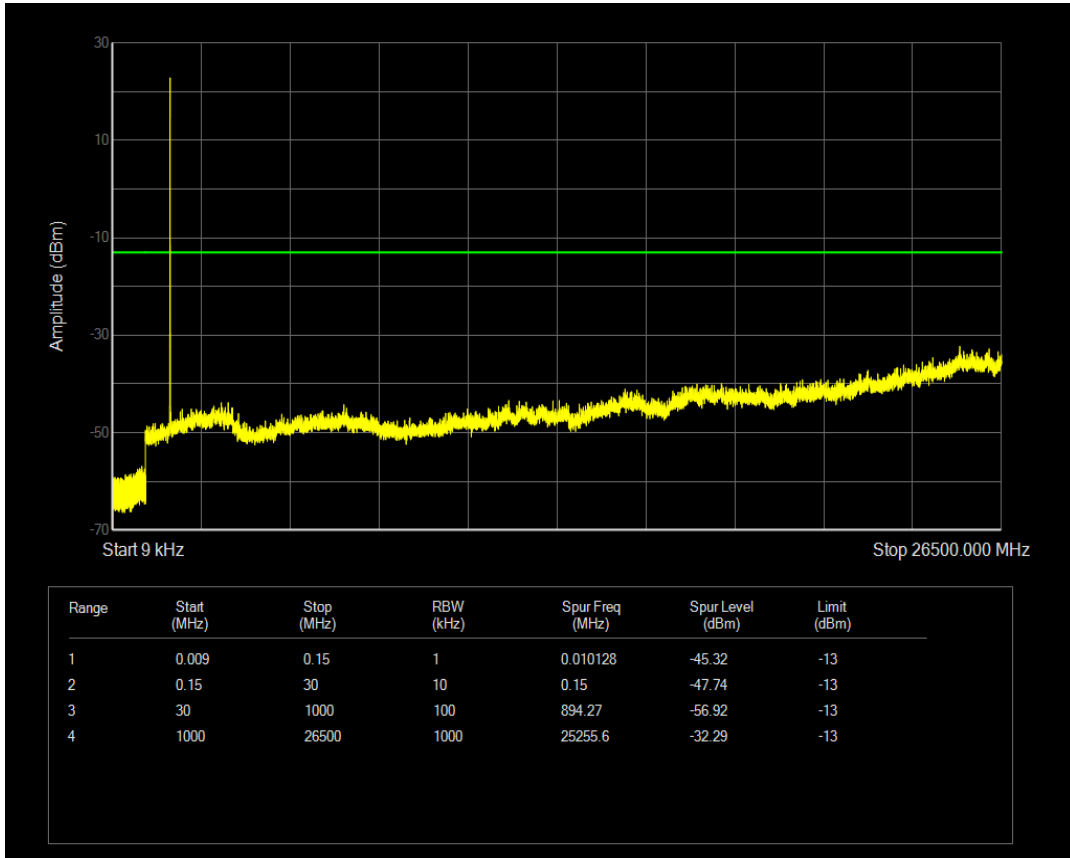

Band4 QPSK BW=3MHz Channel=19965 RB Size=1 Position=#0

Band4 QPSK BW=3MHz Channel=19965 RB Size=15 Position=#0

Band4 16QAM BW=3MHz Channel=19965 RB Size=1 Position=#0

Band4 16QAM BW=3MHz Channel=19965 RB Size=15 Position=#0

Band4 QPSK BW=3MHz Channel=20175 RB Size=1 Position=#0

Band4 QPSK BW=3MHz Channel=20175 RB Size=15 Position=#0

Band4 16QAM BW=3MHz Channel=20175 RB Size=1 Position=#0

Band4 16QAM BW=3MHz Channel=20175 RB Size=15 Position=#0