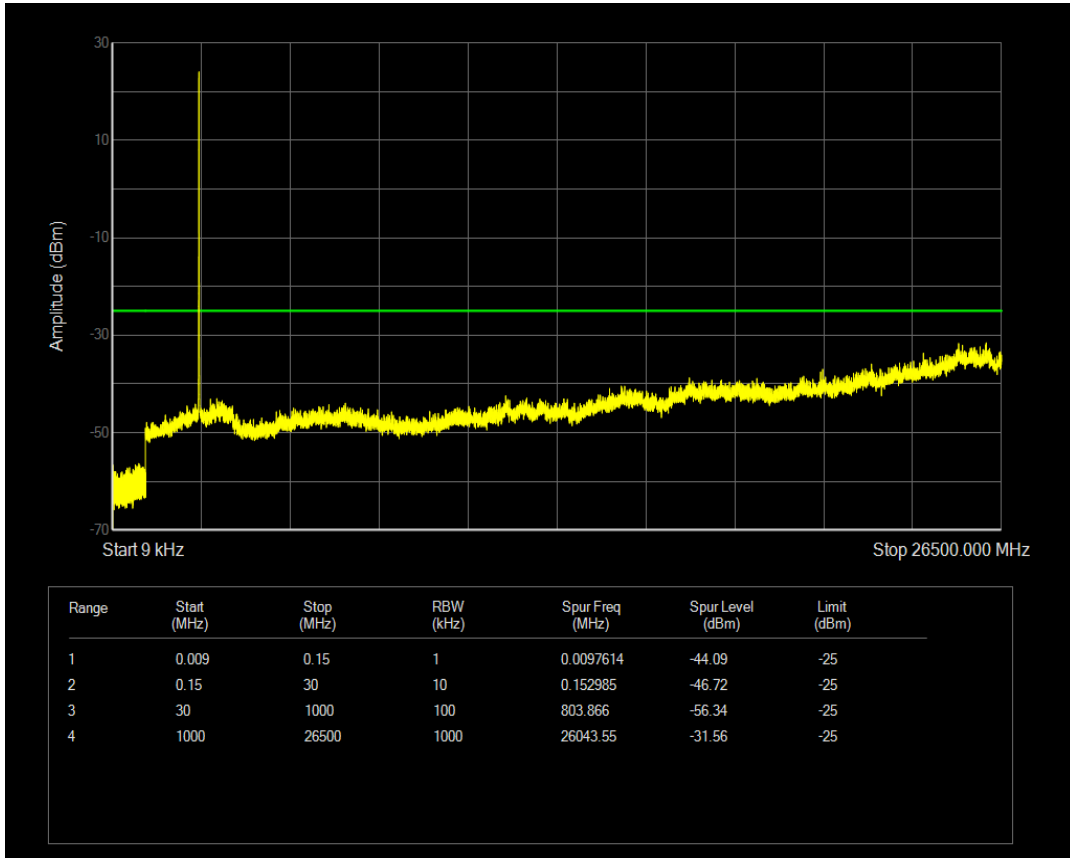

Band41 QPSK BW=5MHz Channel=40620 RB Size=1 Position=#0

Band41 QPSK BW=5MHz Channel=40620 RB Size=25 Position=#0

Band41 16QAM BW=5MHz Channel=40620 RB Size=1 Position=#0

Band41 16QAM BW=5MHz Channel=40620 RB Size=25 Position=#0