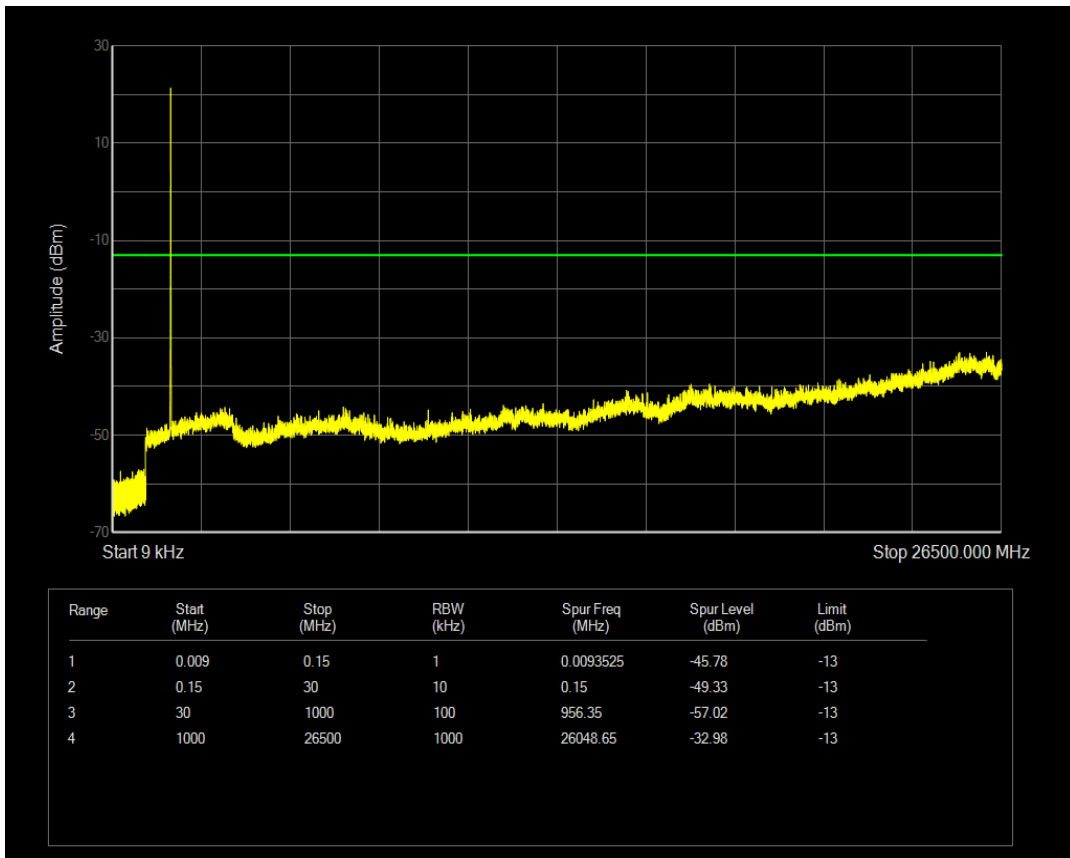

Band4 QPSK BW=5MHz Channel=20375 RB Size=1 Position=#0

Band4 QPSK BW=5MHz Channel=20375 RB Size=25 Position=#0

Band4 16QAM BW=5MHz Channel=20375 RB Size=1 Position=#0

Band4 QPSK BW=10MHz Channel=20000 RB Size=1 Position=#0

Band4 16QAM BW=5MHz Channel=20375 RB Size=25 Position=#0

Band4 QPSK BW=10MHz Channel=20000 RB Size=50 Position=#0

Band4 16QAM BW=10MHz Channel=20000 RB Size=1 Position=#0

Band4 16QAM BW=10MHz Channel=20000 RB Size=50 Position=#0