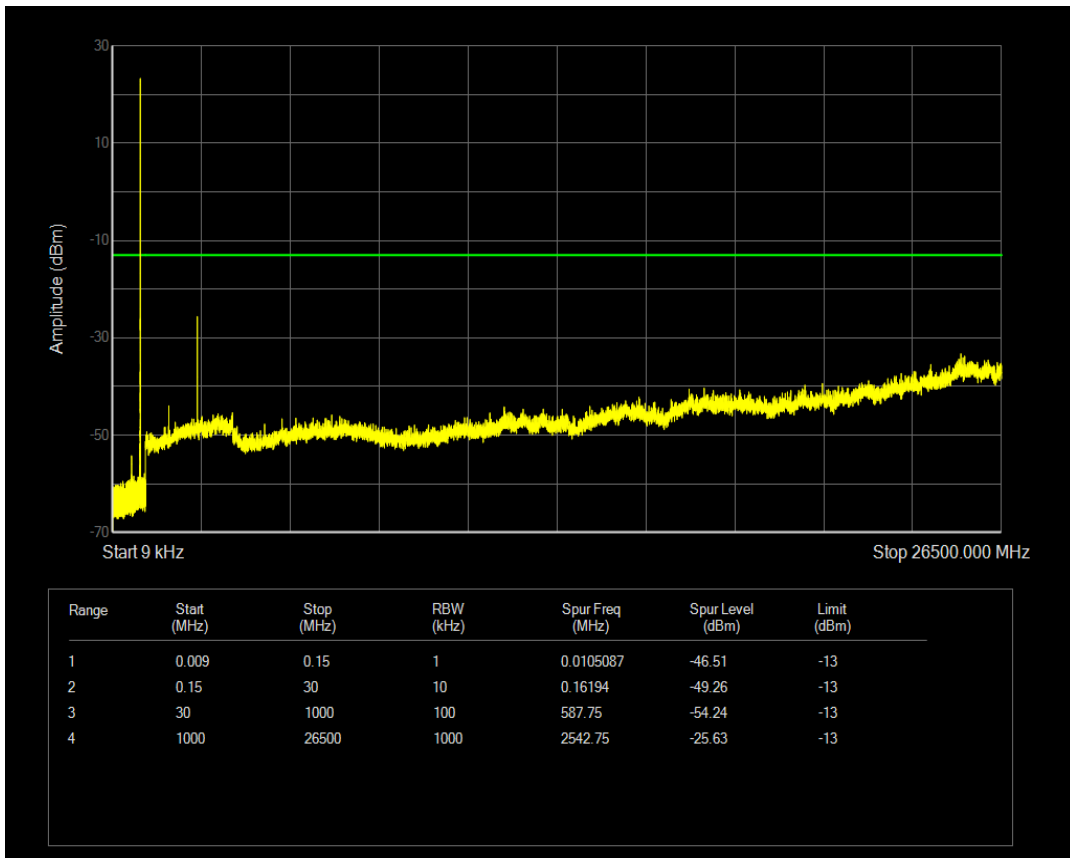

Band5 QPSK BW=1.4MHz Channel=20407 RB Size=1 Position=#0

Band5 QPSK BW=1.4MHz Channel=20407 RB Size=6 Position=#0

Band5 16QAM BW=1.4MHz Channel=20407 RB Size=1 Position=#0

Band5 16QAM BW=1.4MHz Channel=20407 RB Size=6 Position=#0

Band5 QPSK BW=1.4MHz Channel=20525 RB Size=1 Position=#0

Band5 QPSK BW=1.4MHz Channel=20525 RB Size=6 Position=#0

Band5 16QAM BW=1.4MHz Channel=20525 RB Size=6 Position=#0

Band5 16QAM BW=1.4MHz Channel=20525 RB Size=1 Position=#0

Band5 QPSK BW=1.4MHz Channel=20643 RB Size=1 Position=#0

Band5 QPSK BW=1.4MHz Channel=20643 RB Size=6 Position=#0

Band5 16QAM BW=1.4MHz Channel=20643 RB Size=1 Position=#0

Band5 16QAM BW=1.4MHz Channel=20643 RB Size=6 Position=#0