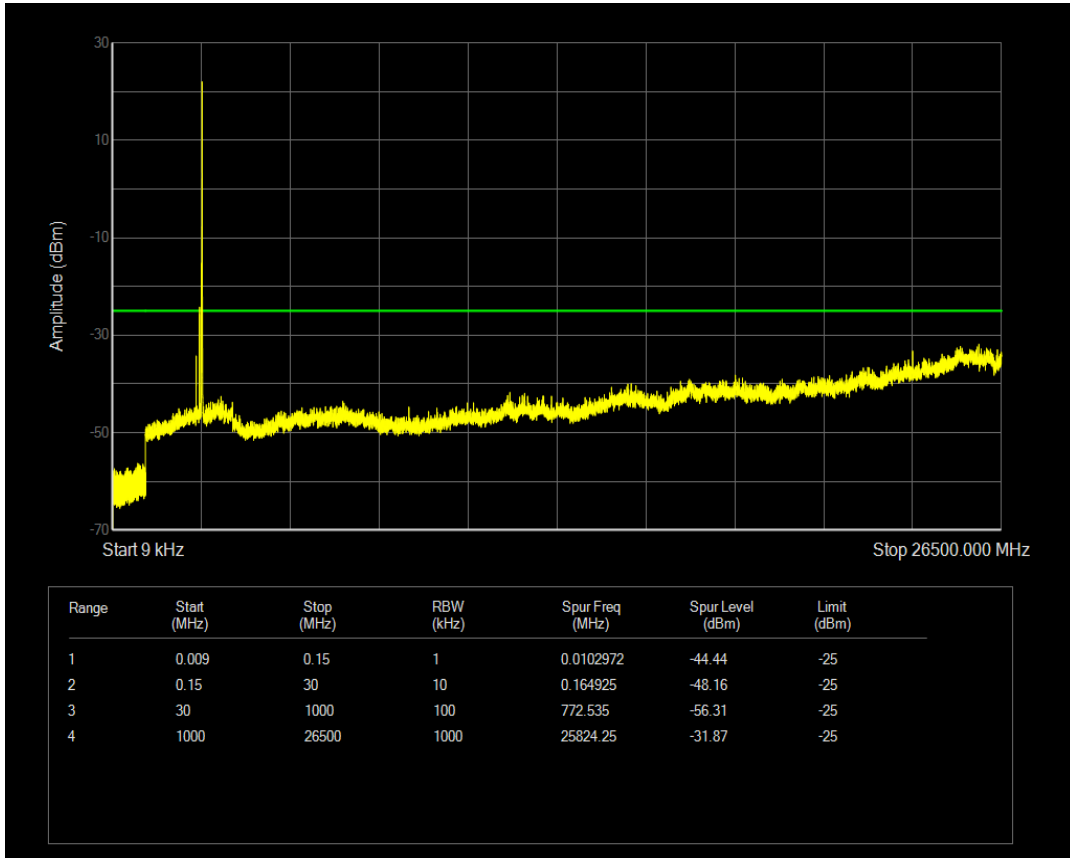

Band41 QPSK BW=5MHz Channel=41565 RB Size=25 Position=#0

Band41 16QAM BW=5MHz Channel=41565 RB Size=1 Position=#0