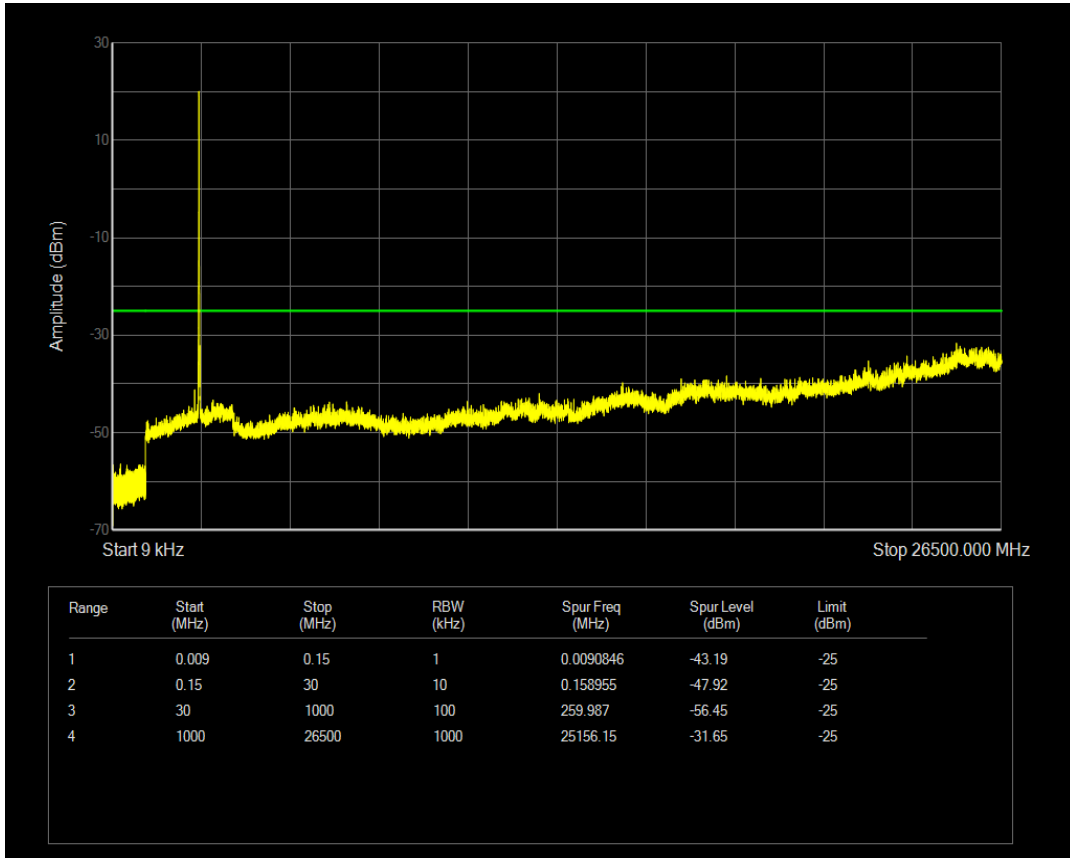

Band41 QPSK BW=10MHz Channel=40620 RB Size=1 Position=#0

Band41 QPSK BW=10MHz Channel=40620 RB Size=50 Position=#0

Band41 16QAM BW=10MHz Channel=40620 RB Size=1 Position=#0

Band41 16QAM BW=10MHz Channel=40620 RB Size=50 Position=#0