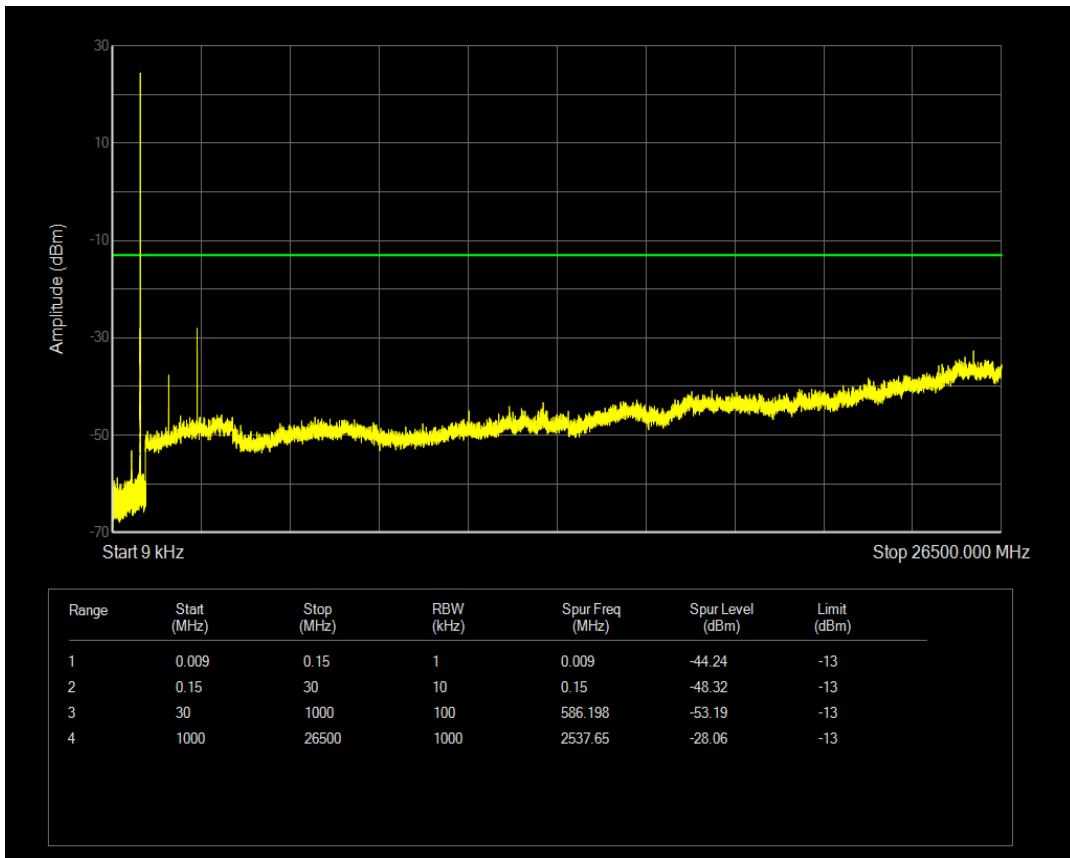

Band5 QPSK BW=3MHz Channel=20635 RB Size=1 Position=#0

Band5 QPSK BW=3MHz Channel=20635 RB Size=15 Position=#0