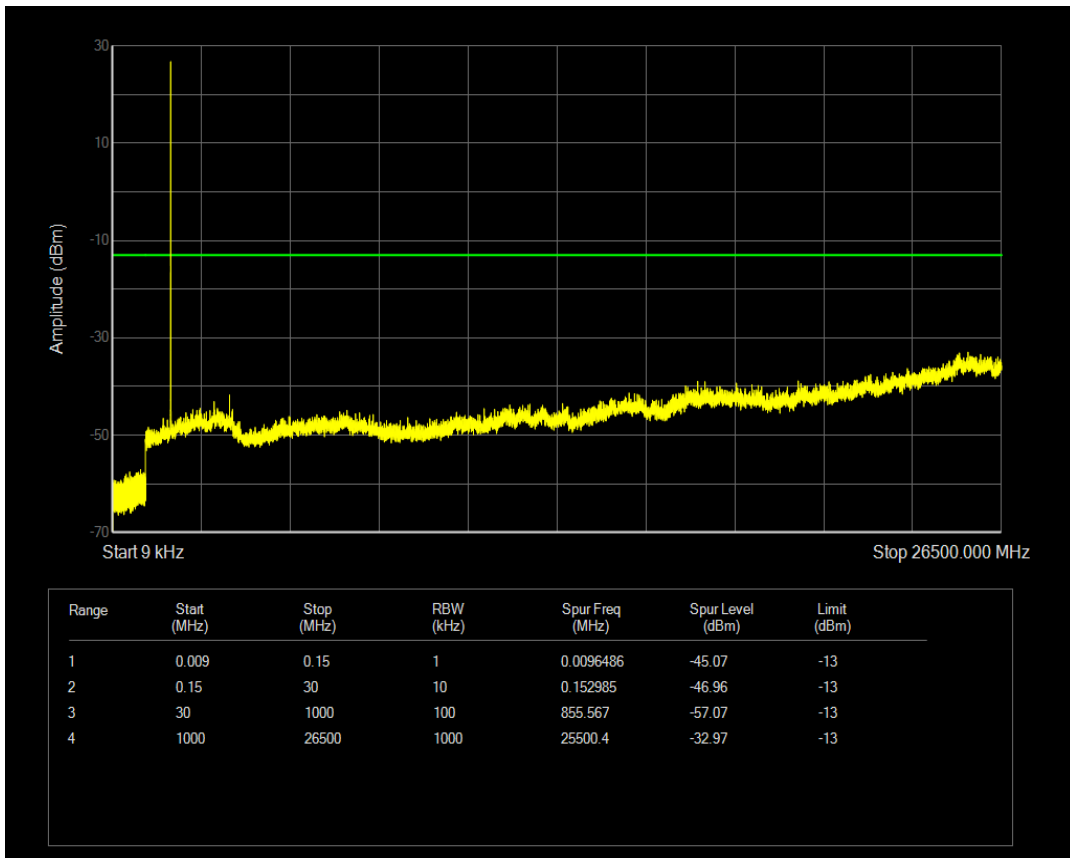

Band4 16QAM BW=3MHz Channel=20385 RB Size=1 Position=#0

Band4 16QAM BW=3MHz Channel=20385 RB Size=15 Position=#0