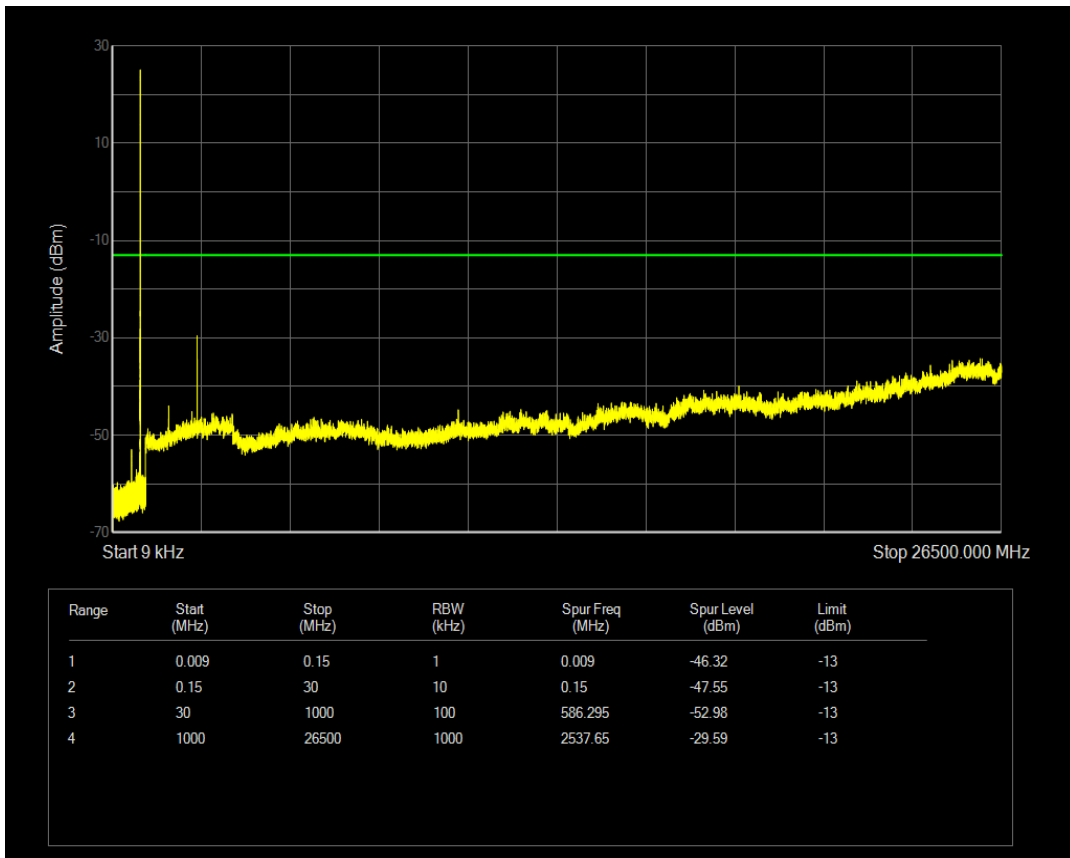

Band5 16QAM BW=3MHz Channel=20635 RB Size=1 Position=#0

Band5 16QAM BW=3MHz Channel=20635 RB Size=15 Position=#0