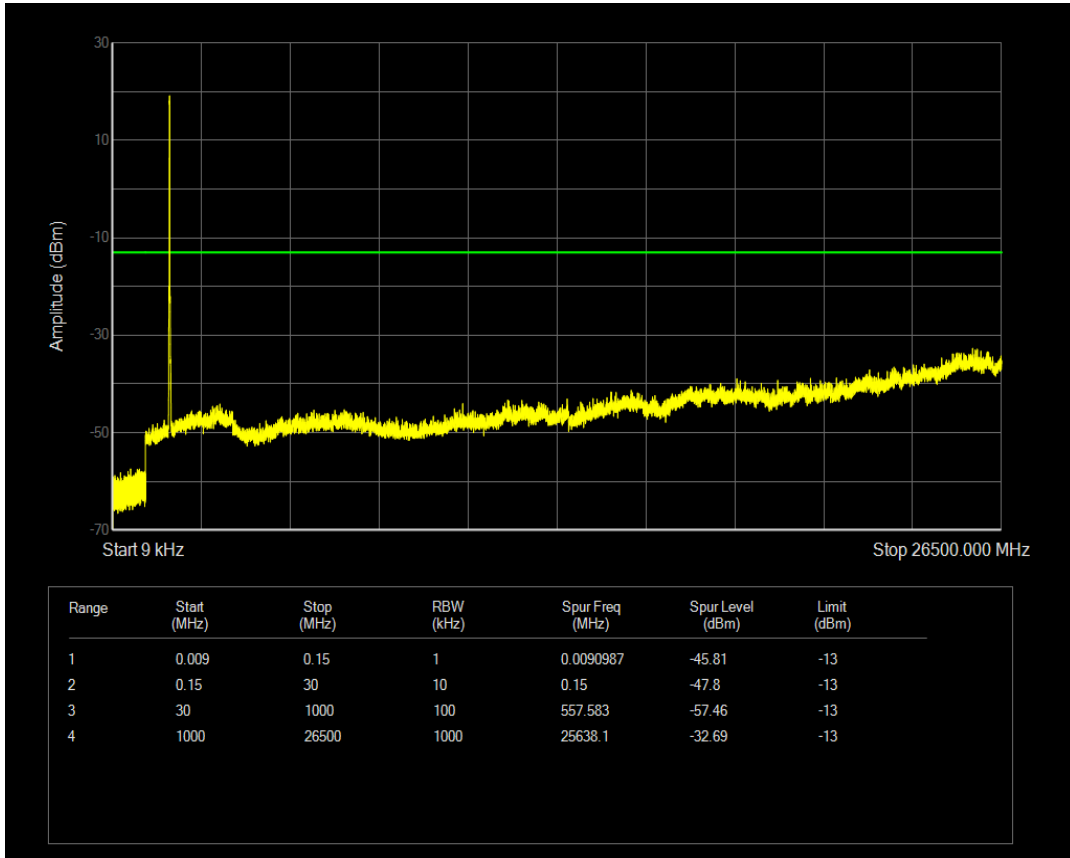

Band4 QPSK BW=15MHz Channel=20025 RB Size=1 Position=#0

Band4 QPSK BW=15MHz Channel=20025 RB Size=75 Position=#0

Band4 16QAM BW=15MHz Channel=20025 RB Size=1 Position=#0

Band4 16QAM BW=15MHz Channel=20025 RB Size=75 Position=#0