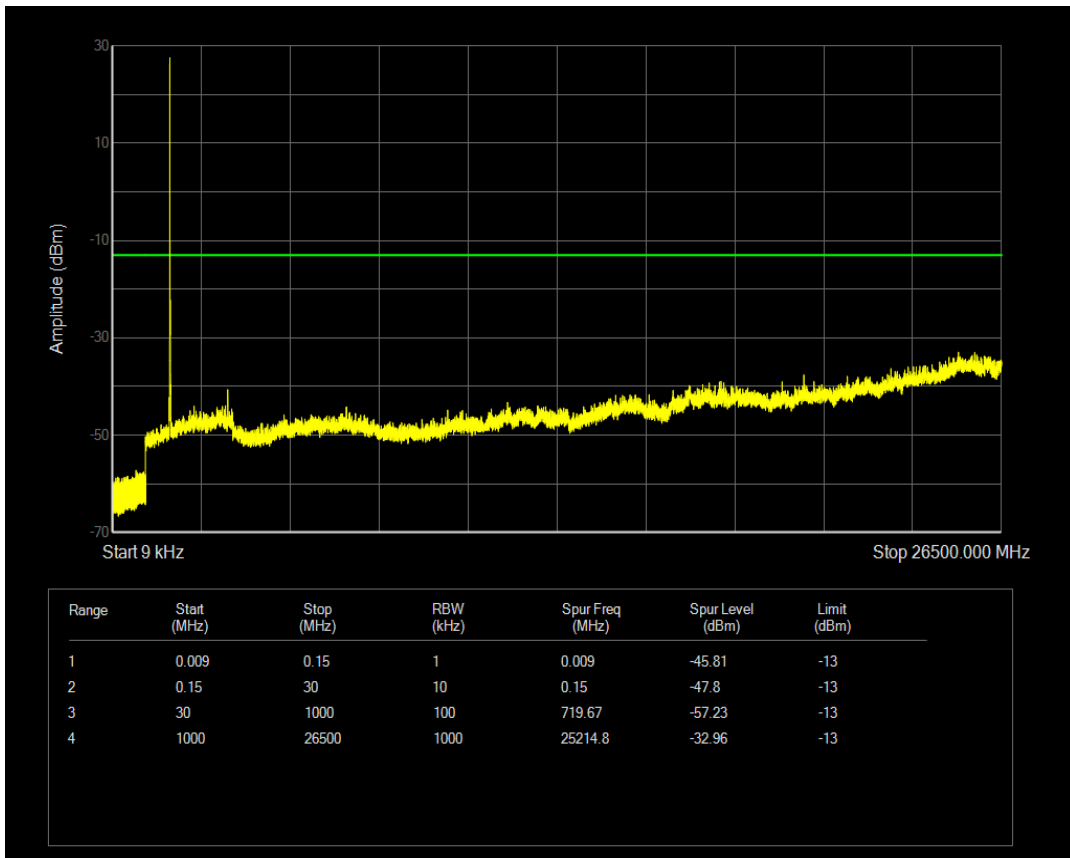

Band4 16QAM BW=15MHz Channel=20175 RB Size=1 Position=#0

Band4 16QAM BW=15MHz Channel=20175 RB Size=75 Position=#0