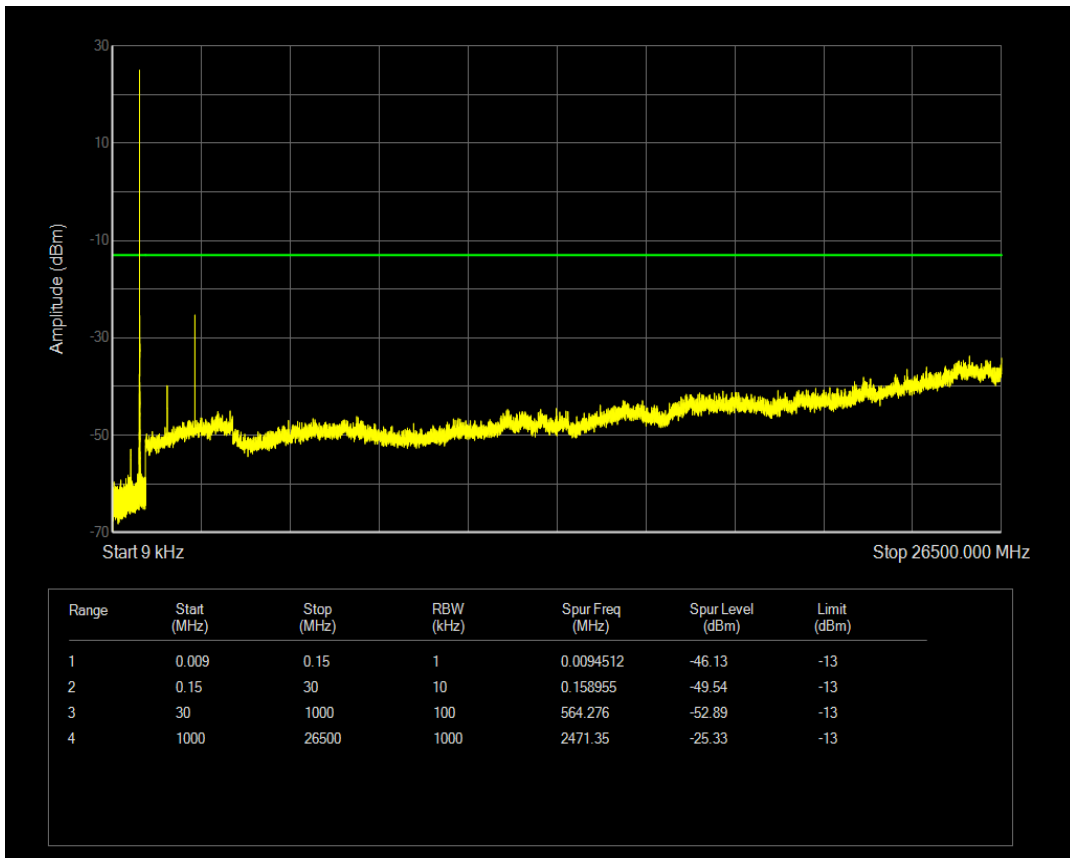

Band5 16QAM BW=3MHz Channel=20415 RB Size=1 Position=#0

Band5 16QAM BW=3MHz Channel=20415 RB Size=15 Position=#0