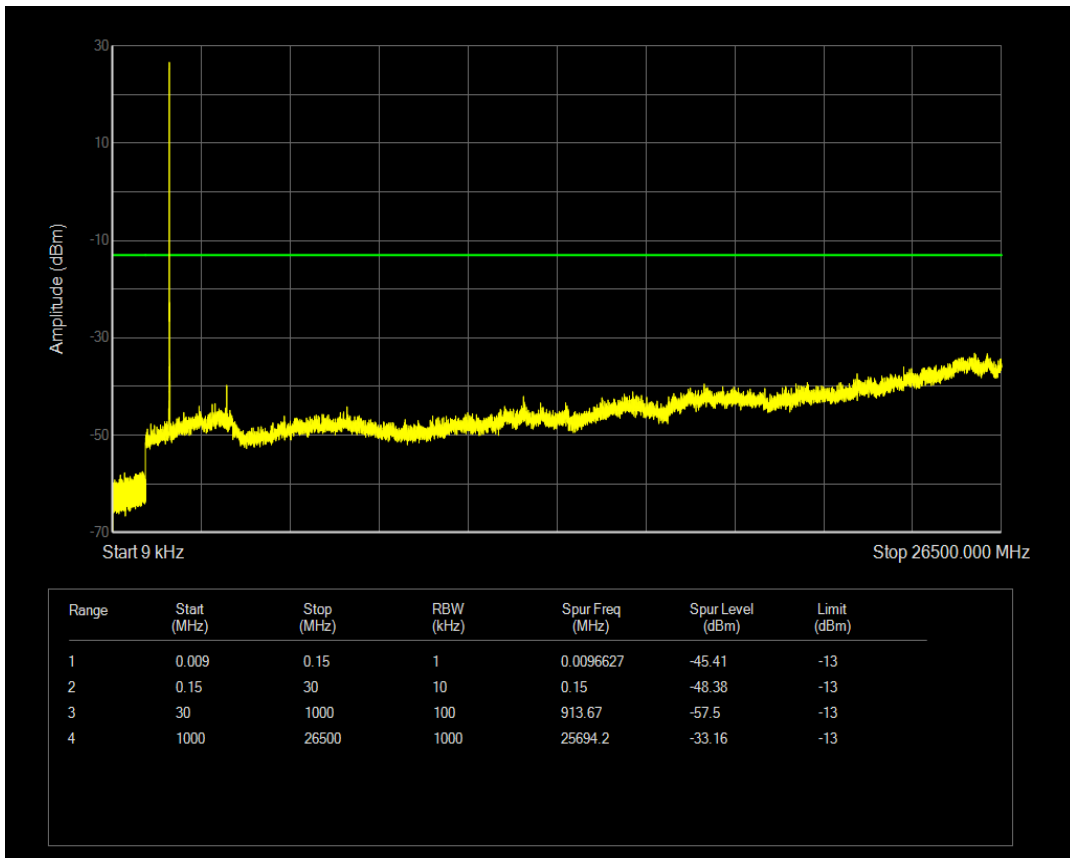

Band4 QPSK BW=5MHz Channel=20375 RB Size=1 Position=#0

Band4 QPSK BW=5MHz Channel=20375 RB Size=25 Position=#0

Band4 16QAM BW=5MHz Channel=20375 RB Size=1 Position=#0

Band4 QPSK BW=10MHz Channel=20000 RB Size=1 Position=#0

Band4 16QAM BW=5MHz Channel=20375 RB Size=25 Position=#0

Band4 QPSK BW=10MHz Channel=20000 RB Size=50 Position=#0

Band4 16QAM BW=10MHz Channel=20000 RB Size=1 Position=#0

Band4 16QAM BW=10MHz Channel=20000 RB Size=50 Position=#0