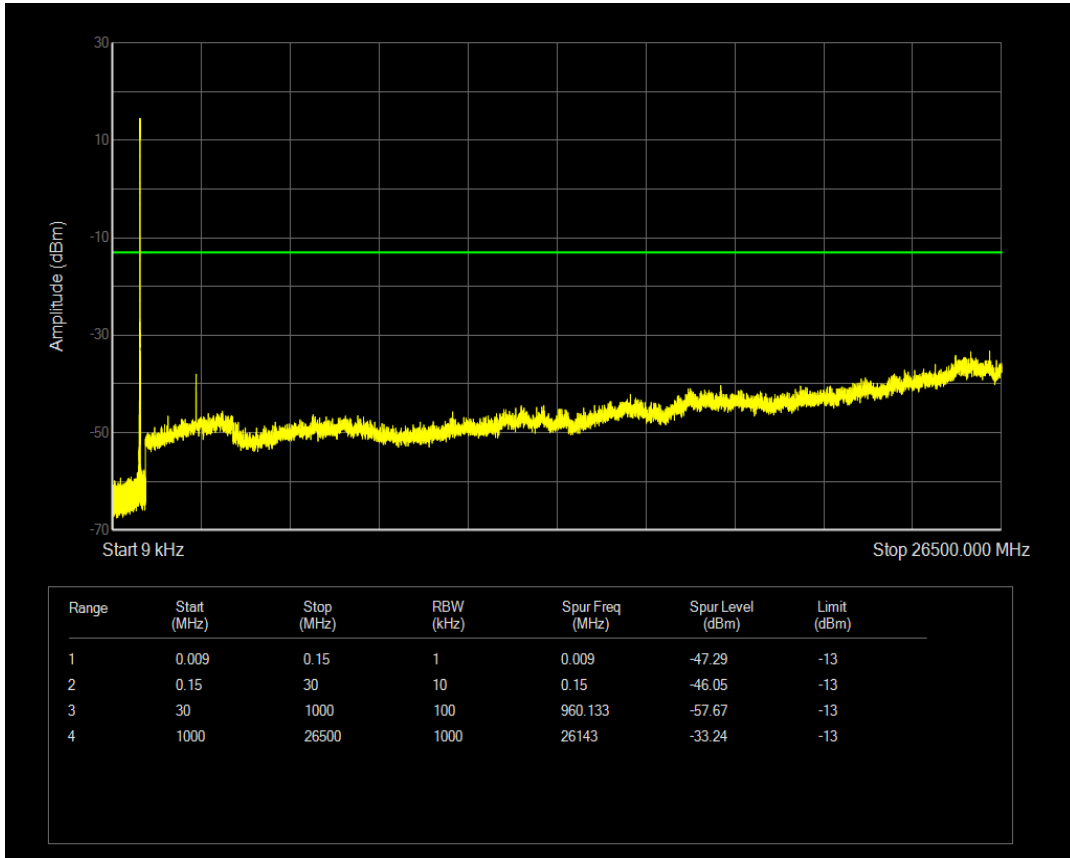

Band5 QPSK BW=5MHz Channel=20425 RB Size=1 Position=#0

Band5 QPSK BW=5MHz Channel=20425 RB Size=25 Position=#0

Band5 16QAM BW=5MHz Channel=20425 RB Size=1 Position=#0

Band5 16QAM BW=5MHz Channel=20425 RB Size=25 Position=#0

Band5 QPSK BW=5MHz Channel=20525 RB Size=1 Position=#0

Band5 QPSK BW=5MHz Channel=20525 RB Size=25 Position=#0

Band5 16QAM BW=5MHz Channel=20525 RB Size=1 Position=#0

Band5 16QAM BW=5MHz Channel=20525 RB Size=25 Position=#0