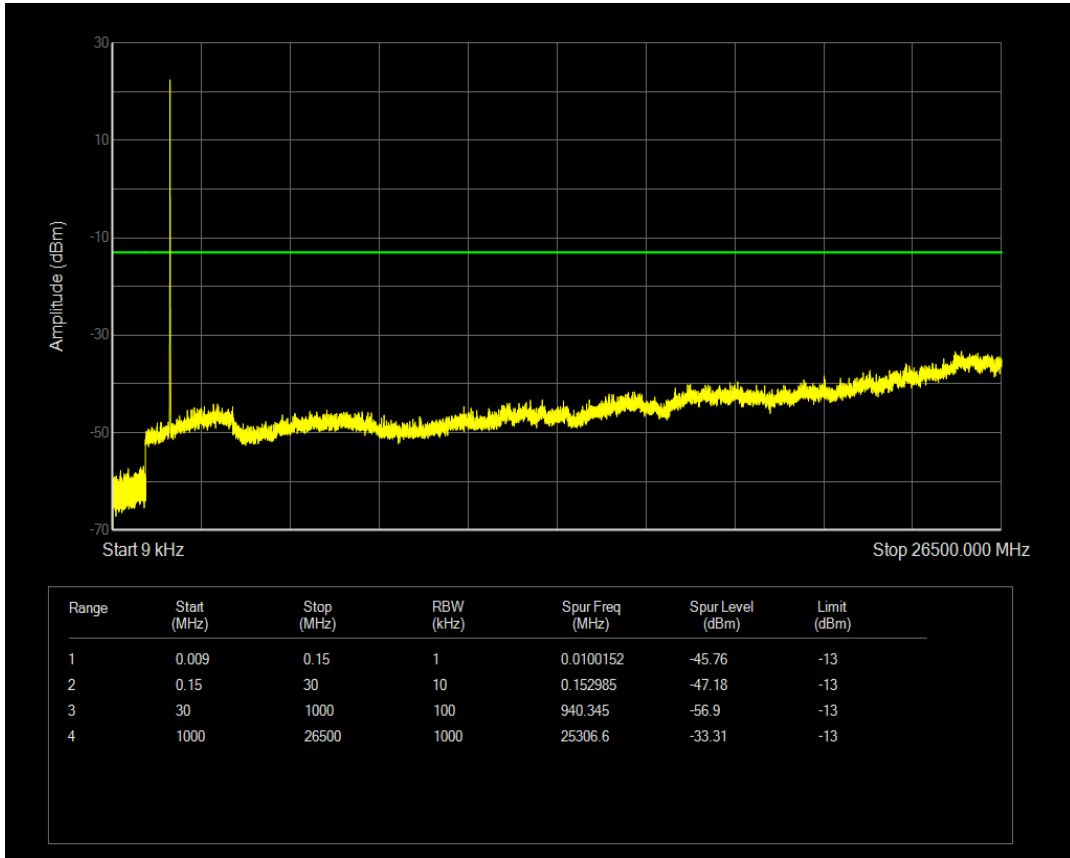

Band4 QPSK BW=5MHz Channel=19975 RB Size=1 Position=#0

Band4 QPSK BW=5MHz Channel=19975 RB Size=25 Position=#0

Band4 16QAM BW=5MHz Channel=19975 RB Size=1 Position=#0

Band4 16QAM BW=5MHz Channel=19975 RB Size=25 Position=#0

Band4 QPSK BW=5MHz Channel=20175 RB Size=1 Position=#0

Band4 QPSK BW=5MHz Channel=20175 RB Size=25 Position=#0

Band4 16QAM BW=5MHz Channel=20175 RB Size=1 Position=#0

Band4 16QAM BW=5MHz Channel=20175 RB Size=25 Position=#0

Band4 QPSK BW=5MHz Channel=20375 RB Size=1 Position=#0

Band4 QPSK BW=5MHz Channel=20375 RB Size=25 Position=#0

Band4 16QAM BW=5MHz Channel=20375 RB Size=1 Position=#0

Band4 QPSK BW=10MHz Channel=20000 RB Size=1 Position=#0