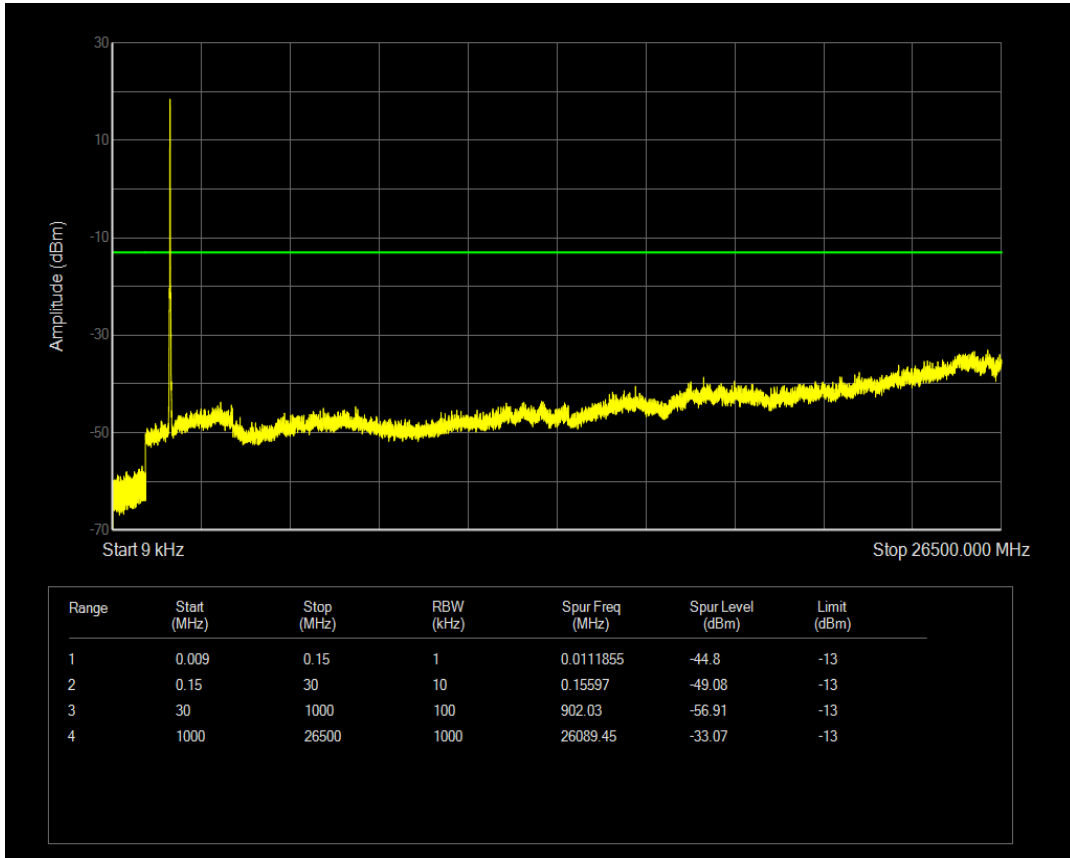

Band4 QPSK BW=15MHz Channel=20175 RB Size=75 Position=#0

Band4 16QAM BW=15MHz Channel=20175 RB Size=1 Position=#0