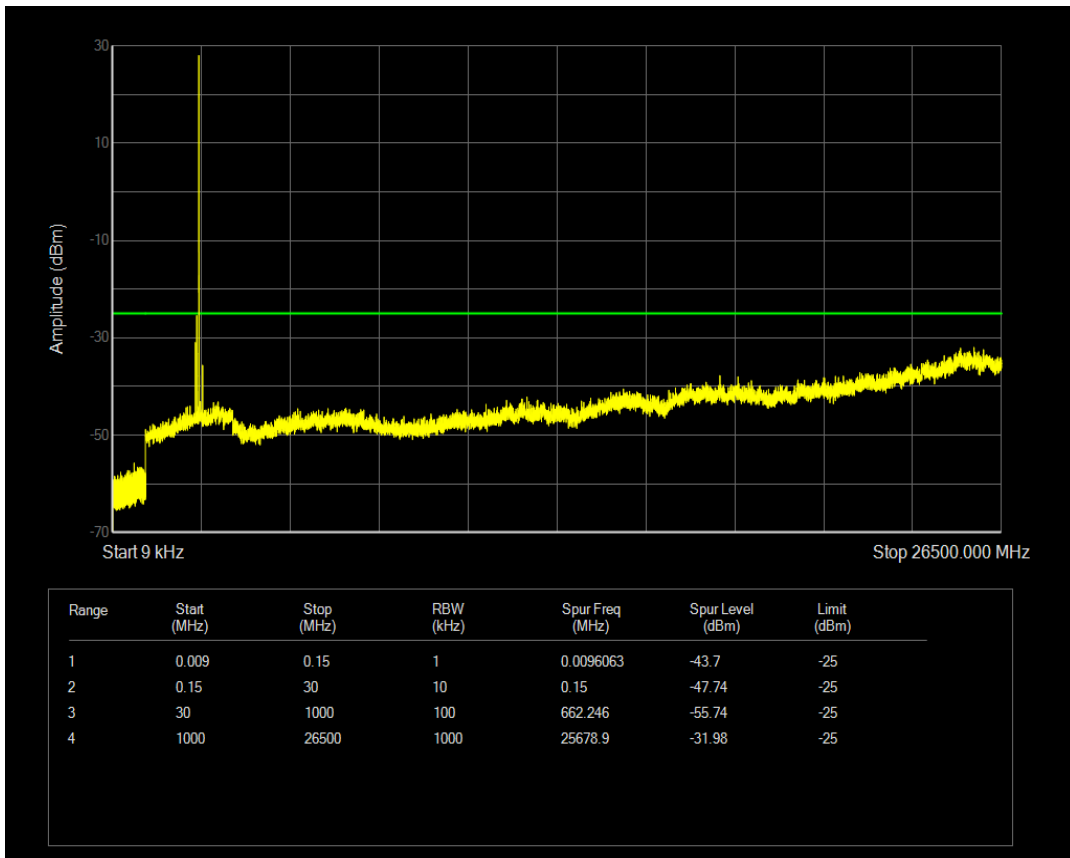

Band41 QPSK BW=5MHz Channel=40620 RB Size=1 Position=#0

Band41 QPSK BW=5MHz Channel=40620 RB Size=25 Position=#0