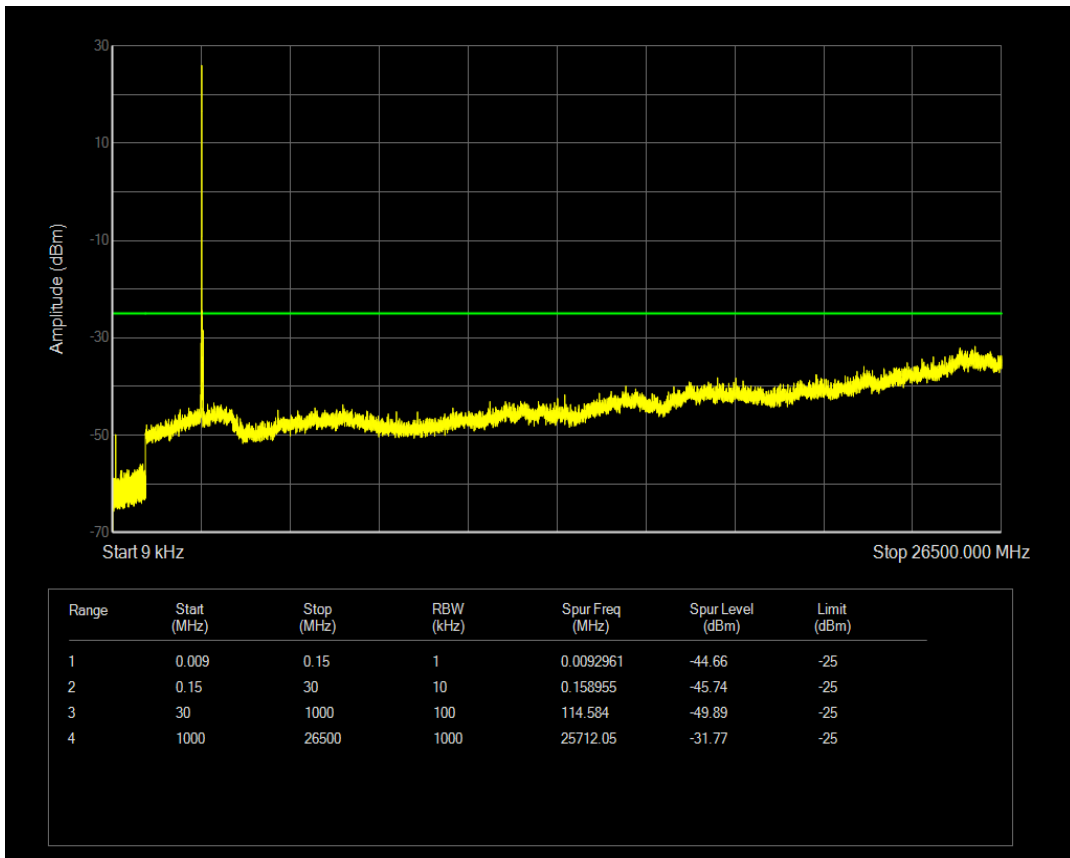

Band41 QPSK BW=15MHz Channel=41515 RB Size=1 Position=#0

Band41 QPSK BW=15MHz Channel=41515 RB Size=75 Position=#0