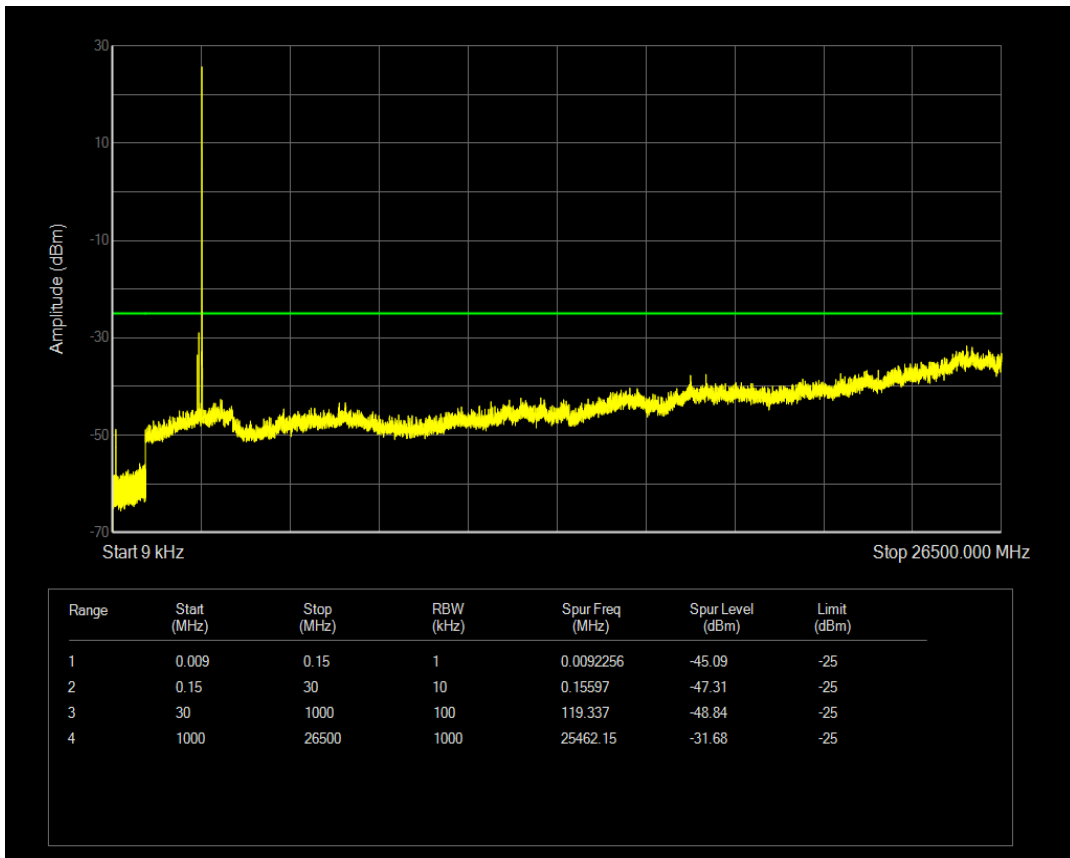

Band41 QPSK BW=10MHz Channel=41540 RB Size=1 Position=#0

Band41 QPSK BW=10MHz Channel=41540 RB Size=50 Position=#0