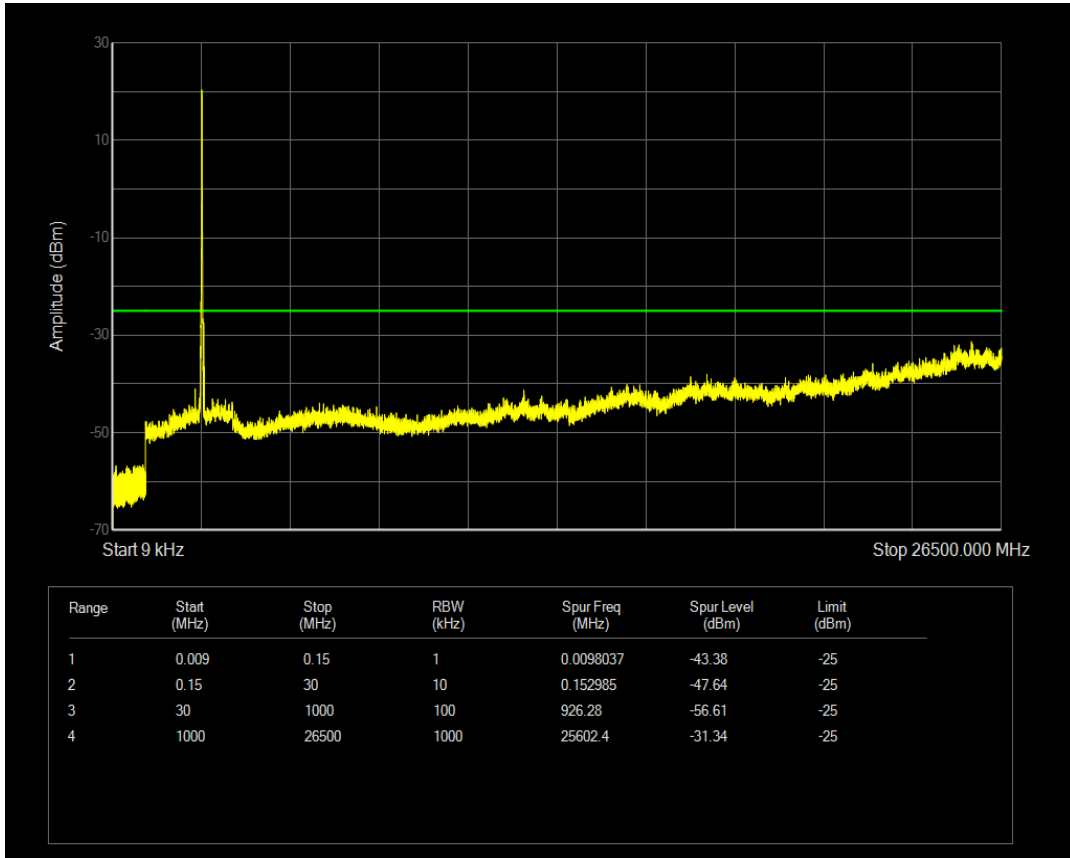

Band41 QPSK BW=15MHz Channel=41515 RB Size=75 Position=#0

Band41 16QAM BW=15MHz Channel=41515 RB Size=1 Position=#0