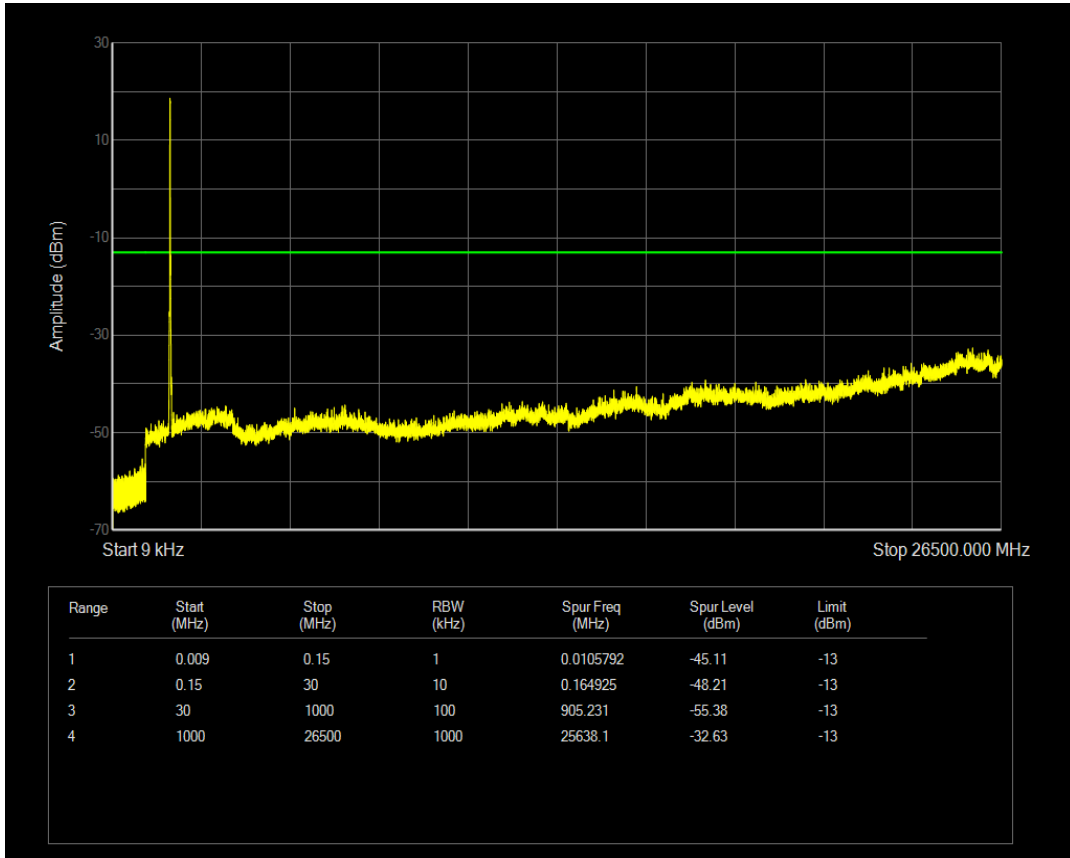

Band4 QPSK BW=15MHz Channel=20175 RB Size=1 Position=#0

Band4 QPSK BW=15MHz Channel=20175 RB Size=75 Position=#0

Band4 16QAM BW=15MHz Channel=20175 RB Size=1 Position=#0

Band4 16QAM BW=15MHz Channel=20175 RB Size=75 Position=#0

Band4 QPSK BW=15MHz Channel=20325 RB Size=1 Position=#0

Band4 16QAM BW=15MHz Channel=20325 RB Size=1 Position=#0

Band4 QPSK BW=15MHz Channel=20325 RB Size=75 Position=#0

Band4 16QAM BW=15MHz Channel=20325 RB Size=75 Position=#0