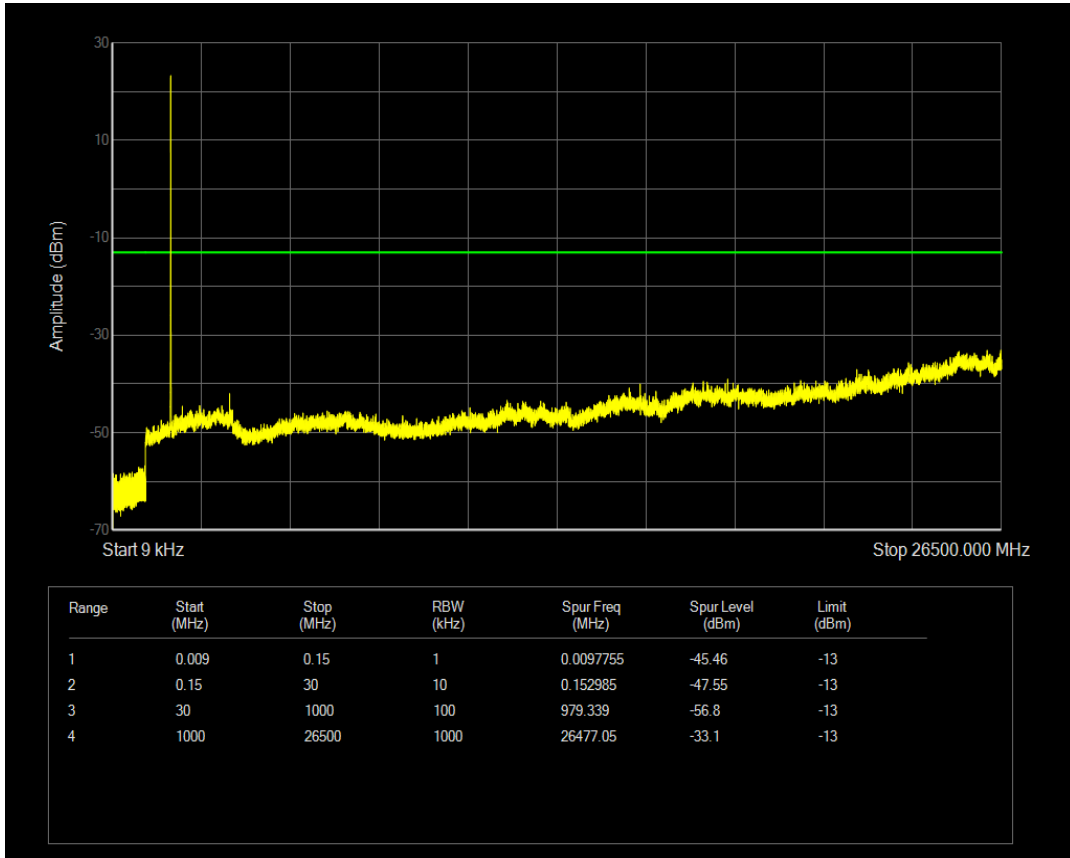

Band4 QPSK BW=3MHz Channel=20385 RB Size=1 Position=#0

Band4 QPSK BW=3MHz Channel=20385 RB Size=15 Position=#0

Band4 16QAM BW=3MHz Channel=20385 RB Size=1 Position=#0

Band4 16QAM BW=3MHz Channel=20385 RB Size=15 Position=#0

Band4 QPSK BW=5MHz Channel=19975 RB Size=1 Position=#0

Band4 QPSK BW=5MHz Channel=19975 RB Size=25 Position=#0

Band4 16QAM BW=5MHz Channel=19975 RB Size=1 Position=#0

Band4 16QAM BW=5MHz Channel=19975 RB Size=25 Position=#0