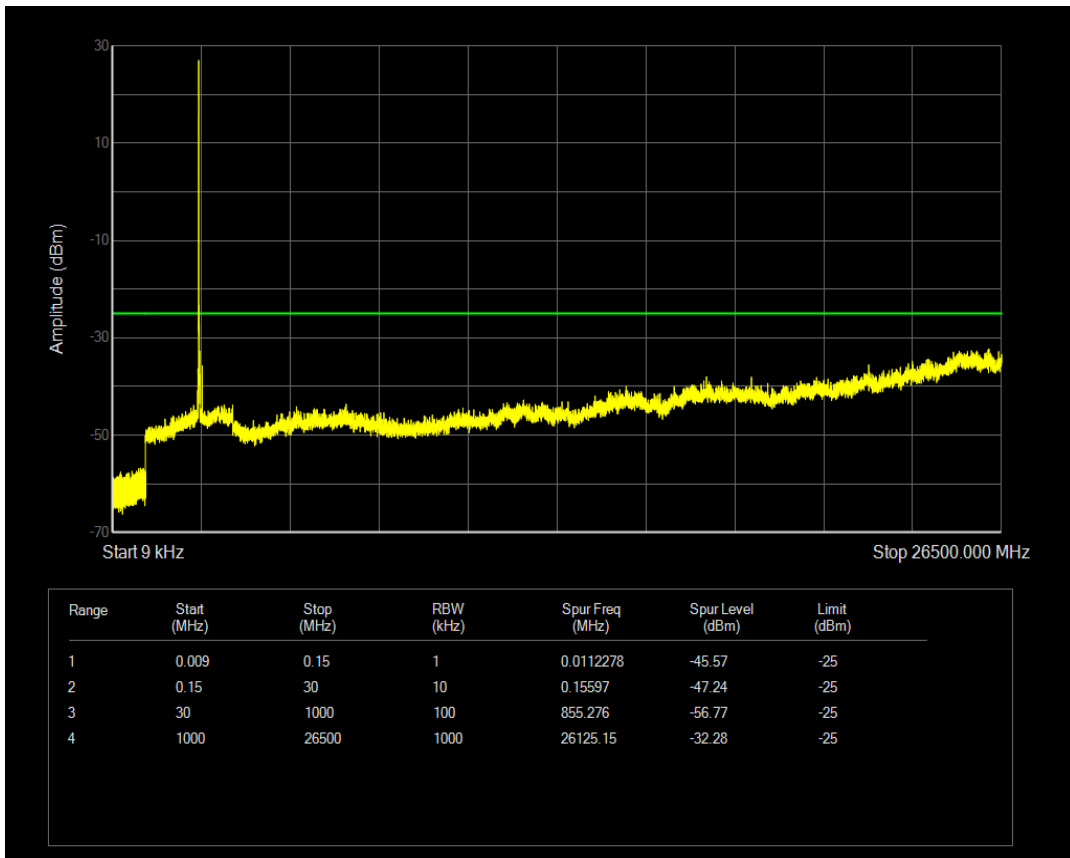

Band41 16QAM BW=20MHz Channel=40620 RB Size=1 Position=#0

Band41 16QAM BW=20MHz Channel=40620 RB Size=100 Position=#0