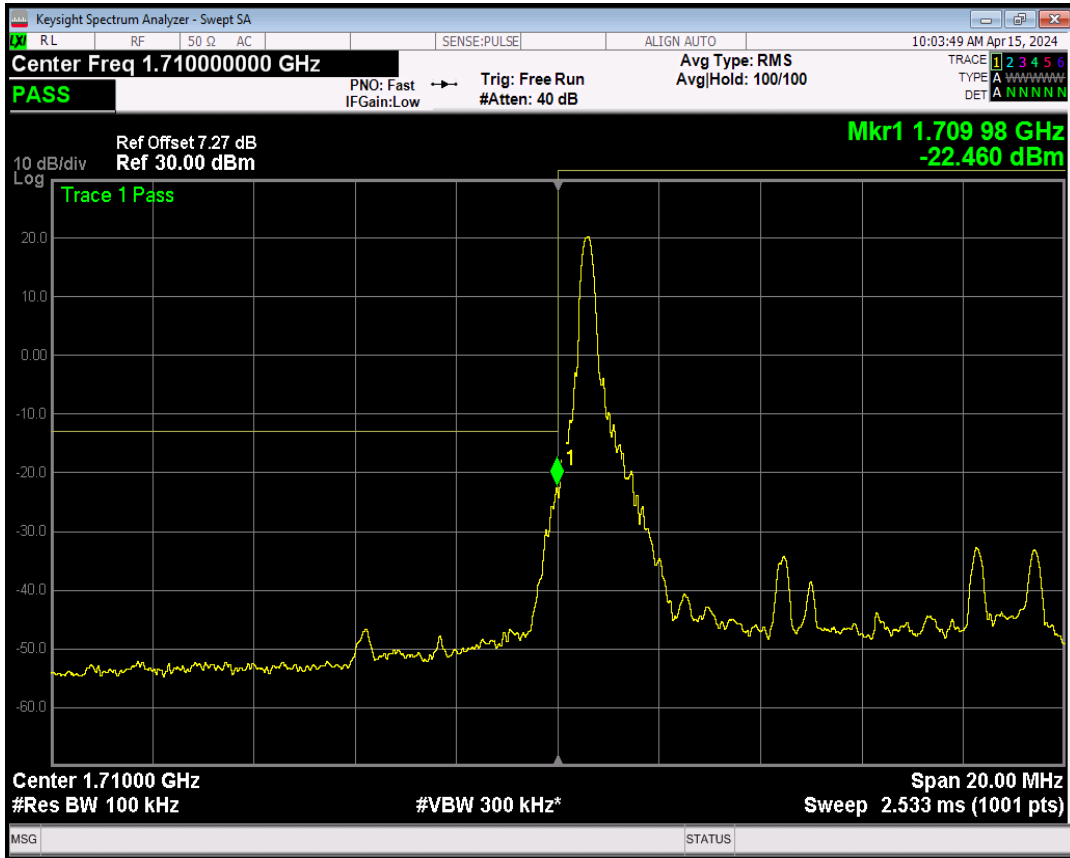

Band4 QPSK BW=10MHz Channel=20000 RB Size=1 Position=#0

Band4 16QAM BW=5MHz Channel=20375 RB Size=25 Position=#0