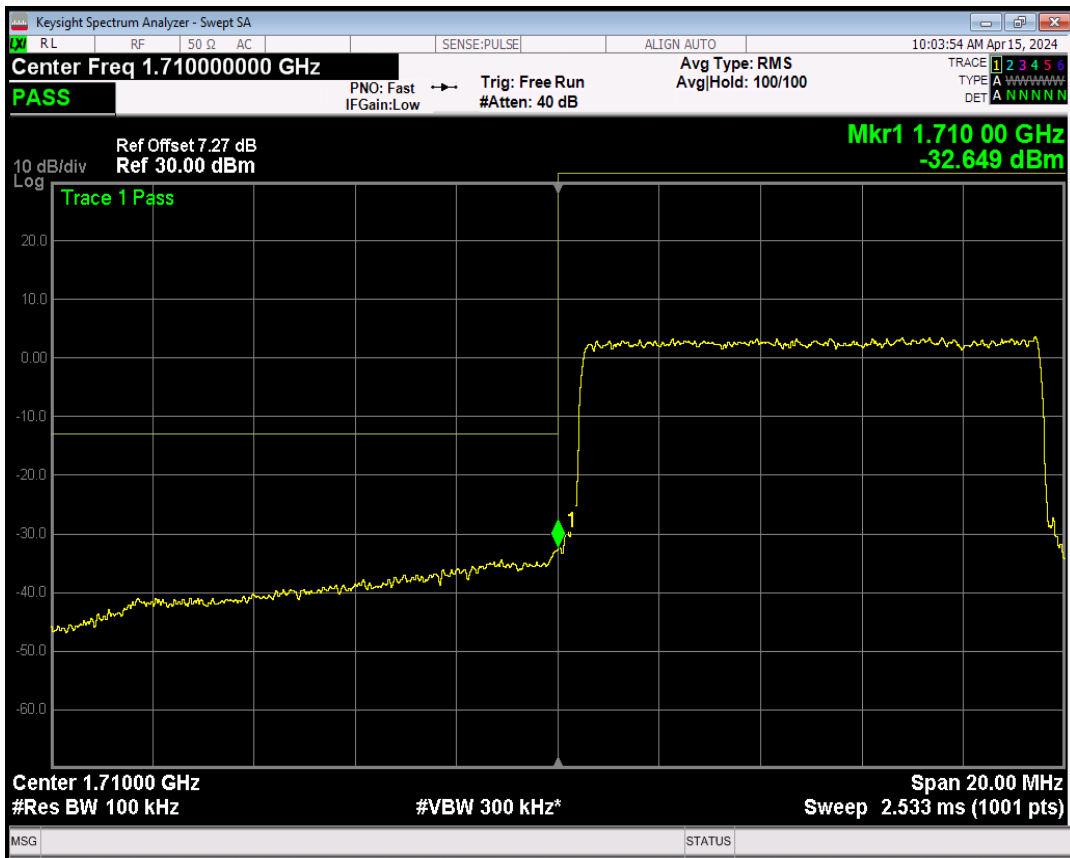

Band4 QPSK BW=10MHz Channel=20000 RB Size=50 Position=#0

Band4 16QAM BW=10MHz Channel=20000 RB Size=1 Position=#0