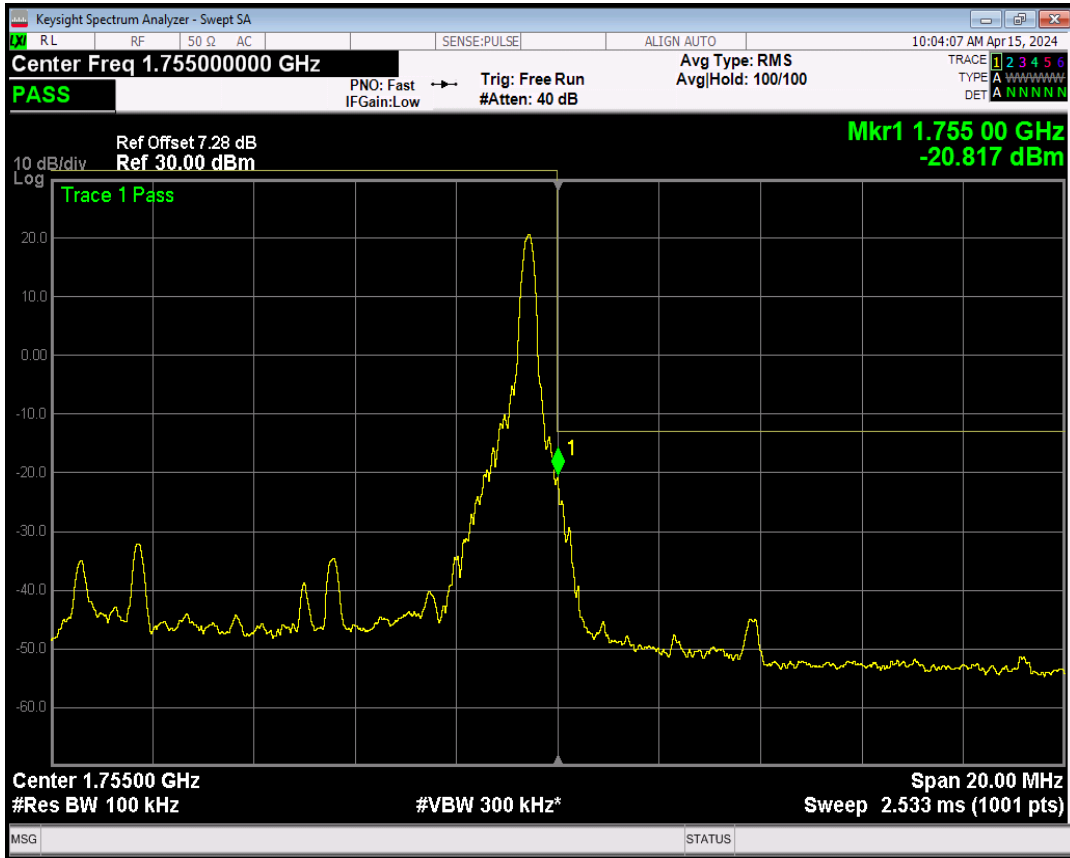

Band4 QPSK BW=10MHz Channel=20350 RB Size=1 Position=#Max

Band4 QPSK BW=10MHz Channel=20350 RB Size=50 Position=#0