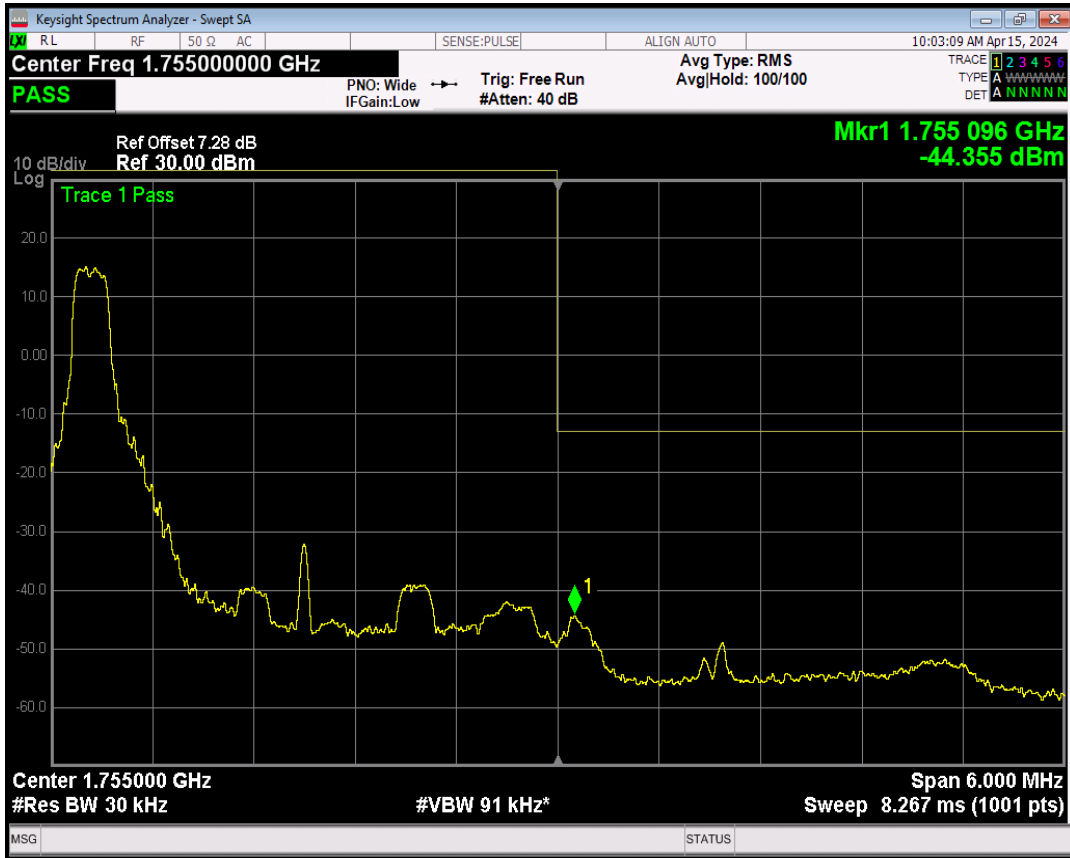

Band4 QPSK BW=3MHz Channel=20385 RB Size=1 Position=#0

Band4 QPSK BW=3MHz Channel=20385 RB Size=1 Position=#Max

Band4 QPSK BW=3MHz Channel=20385 RB Size=15 Position=#0

Band4 16QAM BW=3MHz Channel=20385 RB Size=1 Position=#0