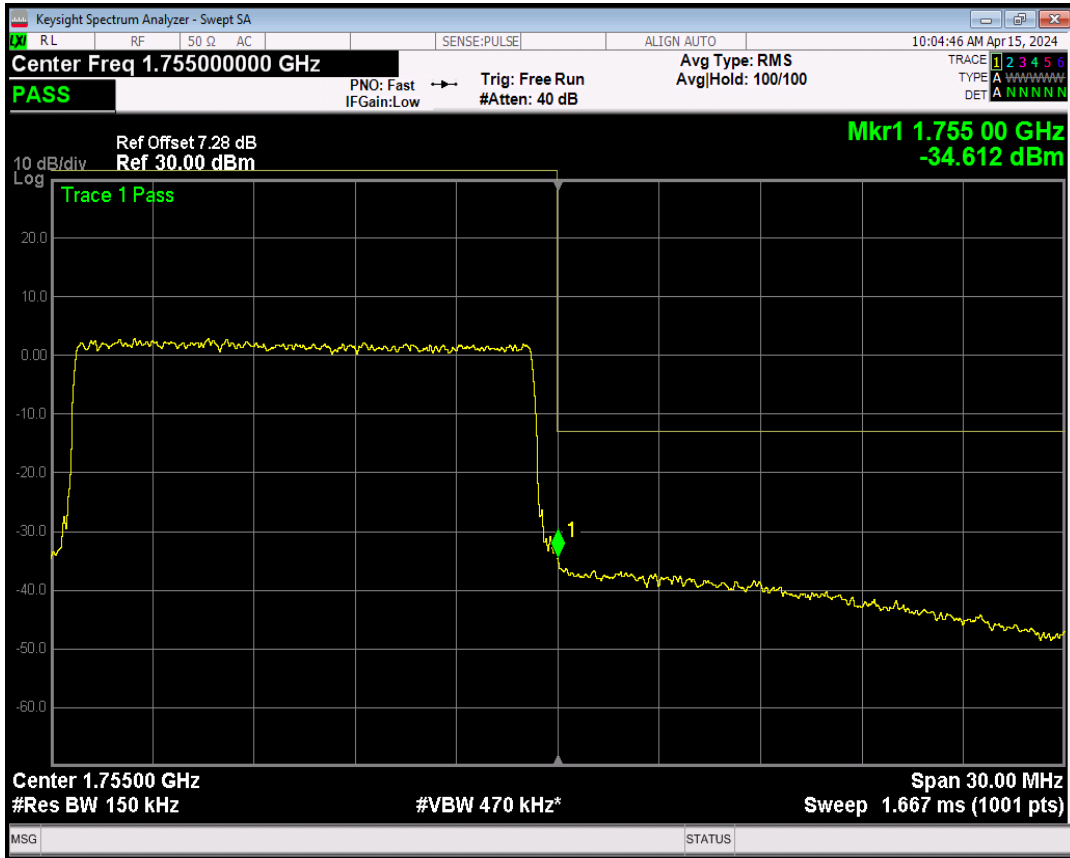

Band4 16QAM BW=15MHz Channel=20325 RB Size=75 Position=#0

Band4 QPSK BW=20MHz Channel=20050 RB Size=1 Position=#0