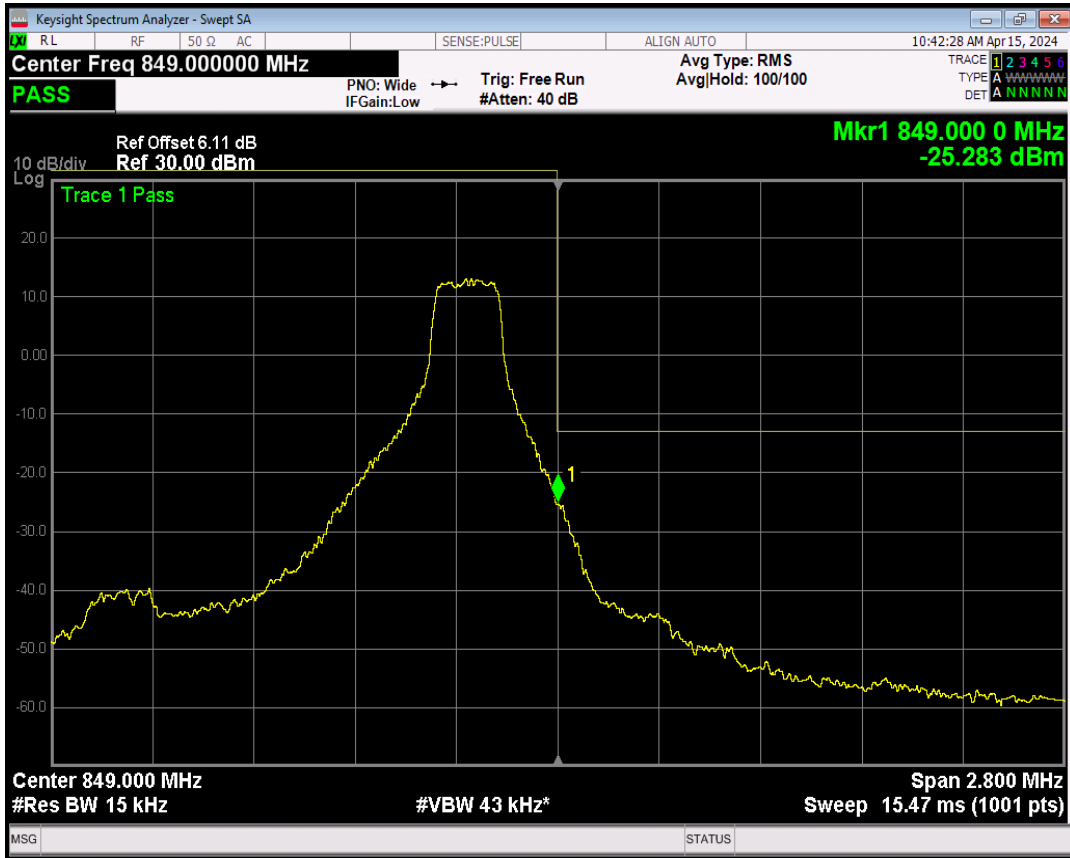

Band5 QPSK BW=1.4MHz Channel=20643 RB Size=1 Position=#Max

Band5 QPSK BW=1.4MHz Channel=20643 RB Size=6 Position=#0