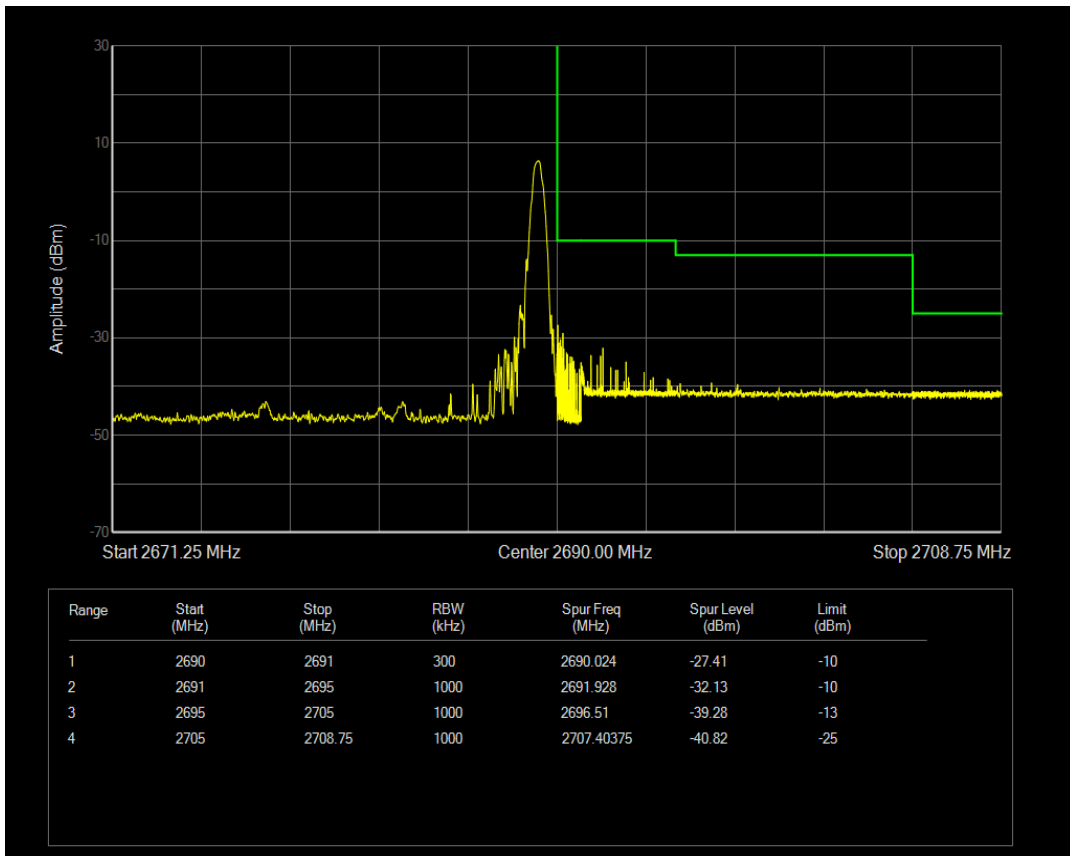

Band41 16QAM BW=15MHz Channel=41515 RB Size=1 Position=#Max

Band41 16QAM BW=15MHz Channel=41515 RB Size=75 Position=#0