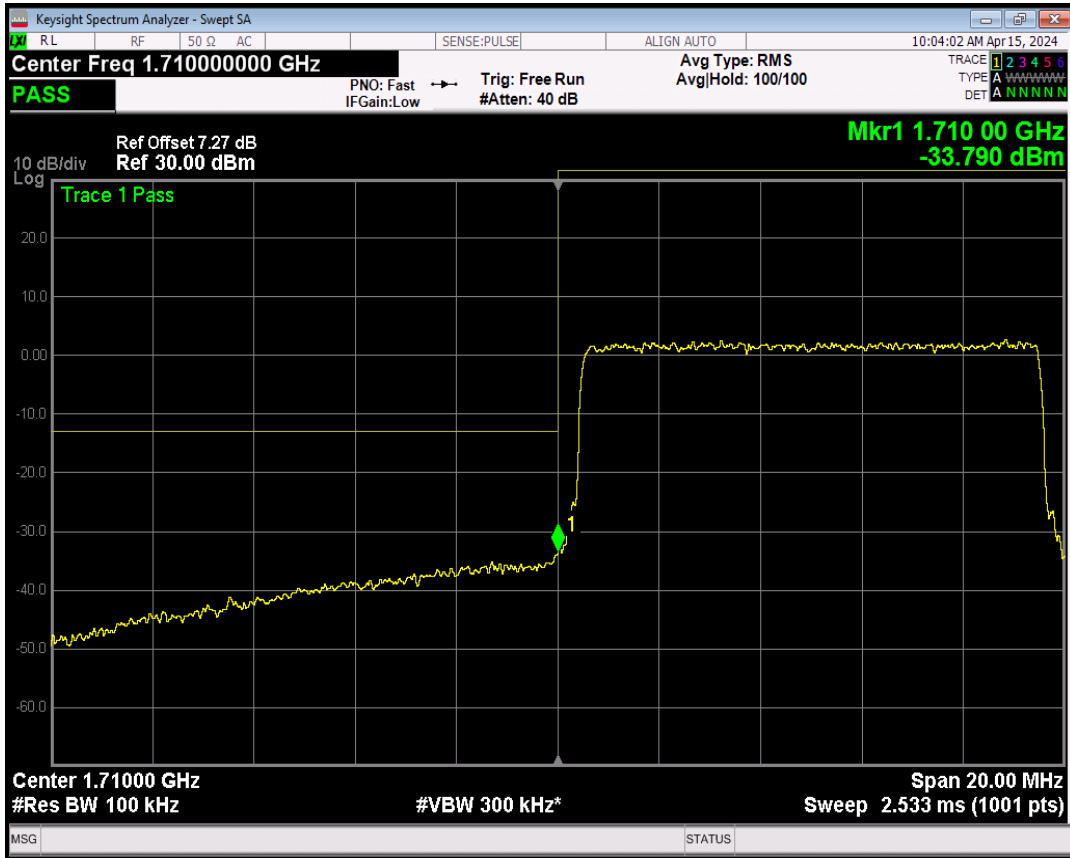

Band4 QPSK BW=10MHz Channel=20000 RB Size=50 Position=#0

Band4 16QAM BW=10MHz Channel=20000 RB Size=1 Position=#0

Band4 16QAM BW=10MHz Channel=20000 RB Size=1 Position=#Max

Band4 16QAM BW=10MHz Channel=20000 RB Size=50 Position=#0