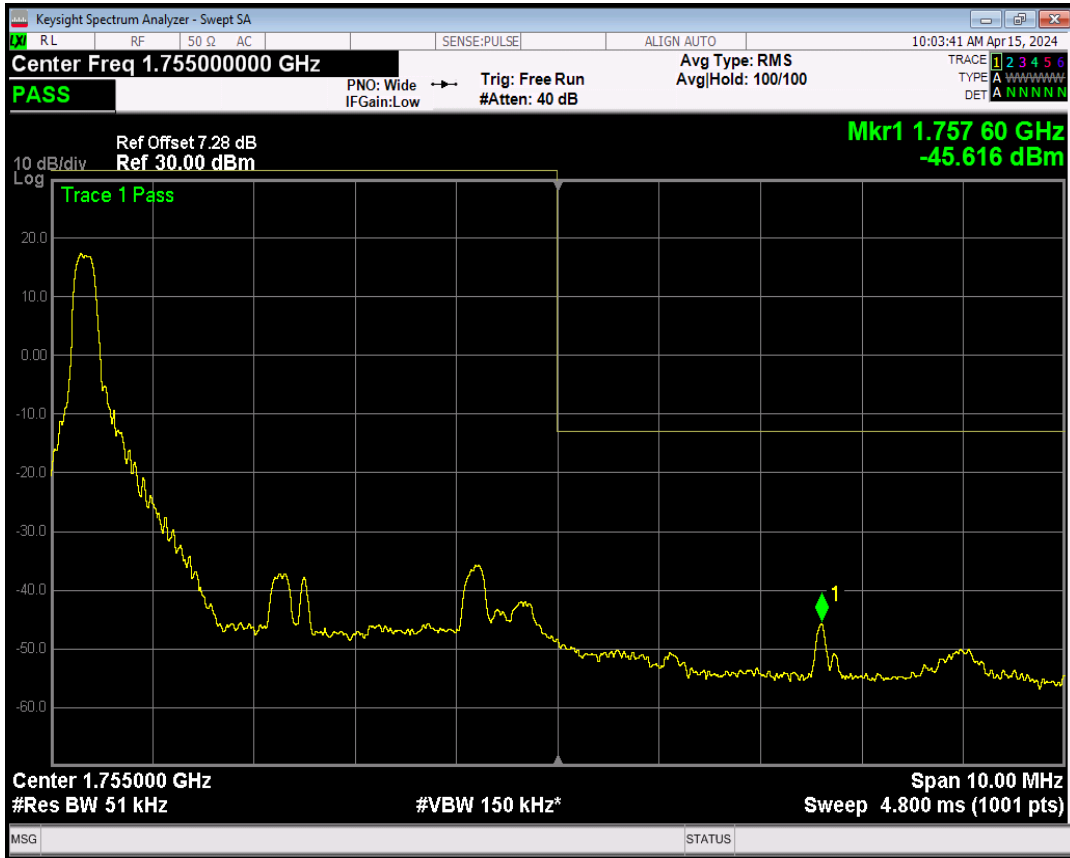

Band4 QPSK BW=5MHz Channel=20375 RB Size=1 Position=#0

Band4 QPSK BW=5MHz Channel=20375 RB Size=1 Position=#Max

Band4 QPSK BW=5MHz Channel=20375 RB Size=25 Position=#0

Band4 16QAM BW=5MHz Channel=20375 RB Size=1 Position=#0