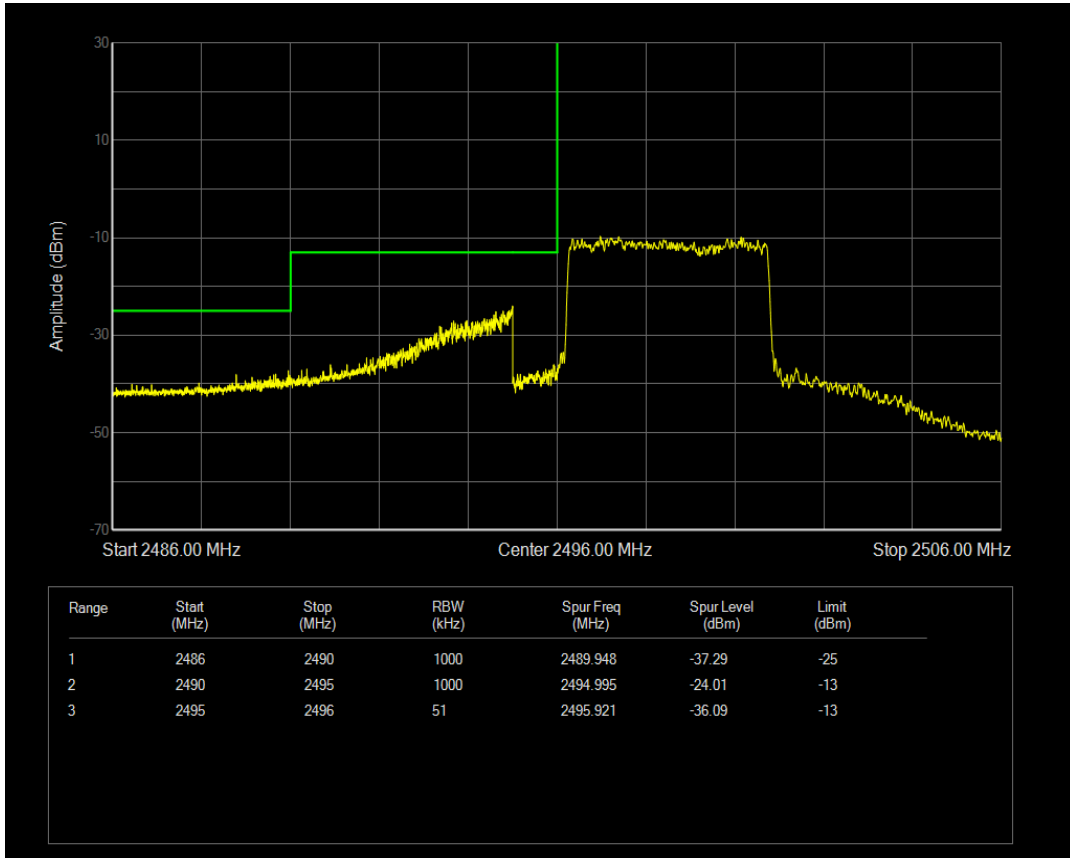

Band41 QPSK BW=5MHz Channel=39675 RB Size=25 Position=#0

Band41 16QAM BW=5MHz Channel=39675 RB Size=1 Position=#0

Band41 16QAM BW=5MHz Channel=39675 RB Size=1 Position=#Max

Band41 16QAM BW=5MHz Channel=39675 RB Size=25 Position=#0