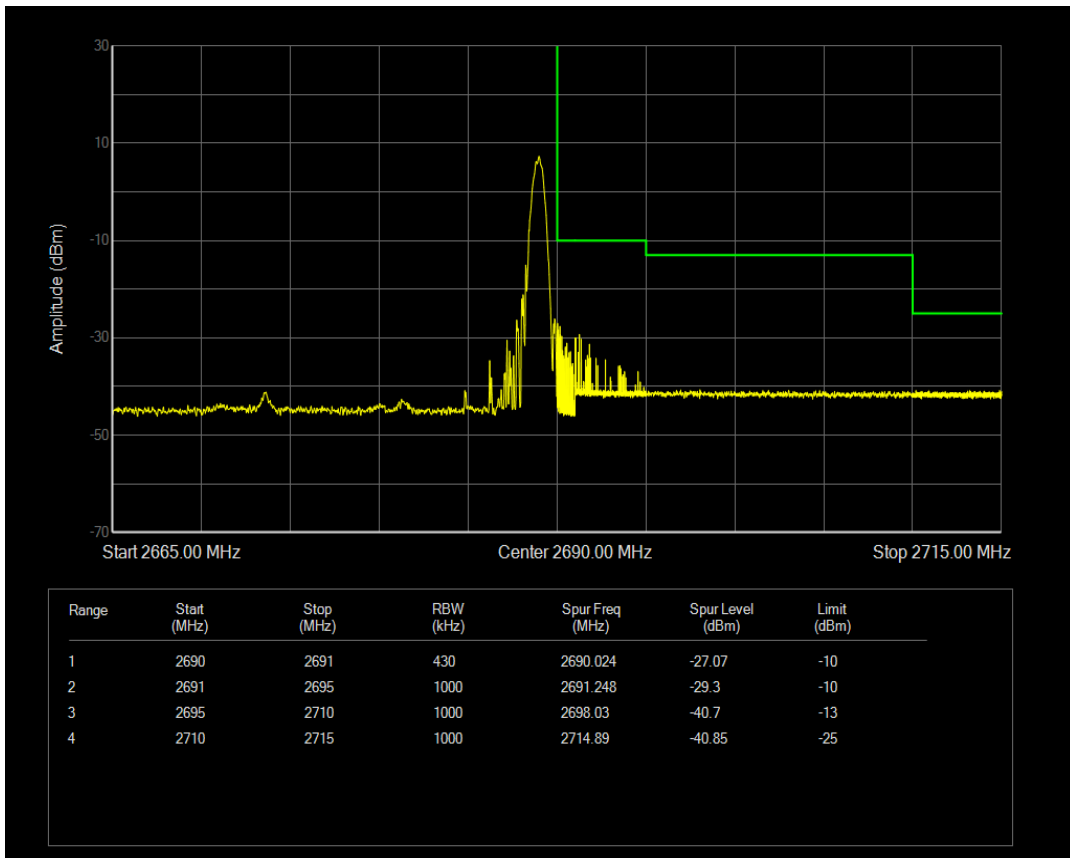

Band41 16QAM BW=20MHz Channel=41490 RB Size=1 Position=#Max

Band41 16QAM BW=20MHz Channel=41490 RB Size=100 Position=#0