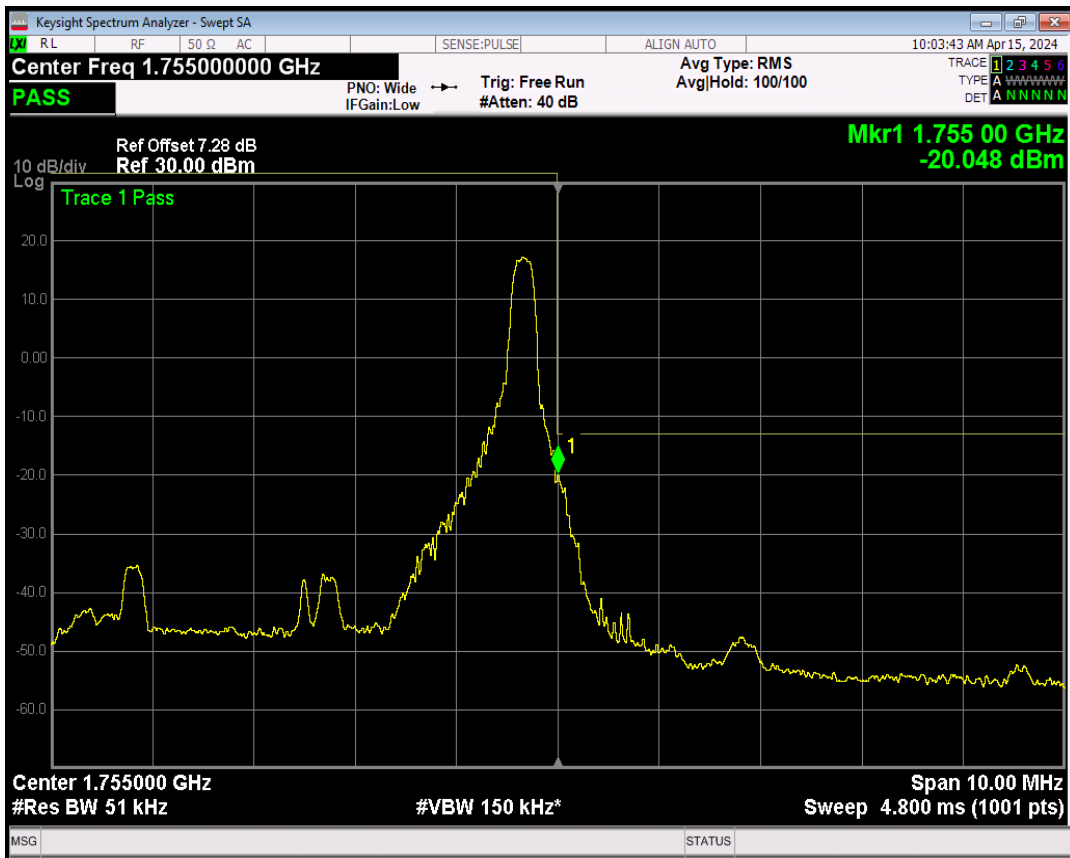

Band4 16QAM BW=5MHz Channel=20375 RB Size=1 Position=#Max

Band4 QPSK BW=10MHz Channel=20000 RB Size=1 Position=#0