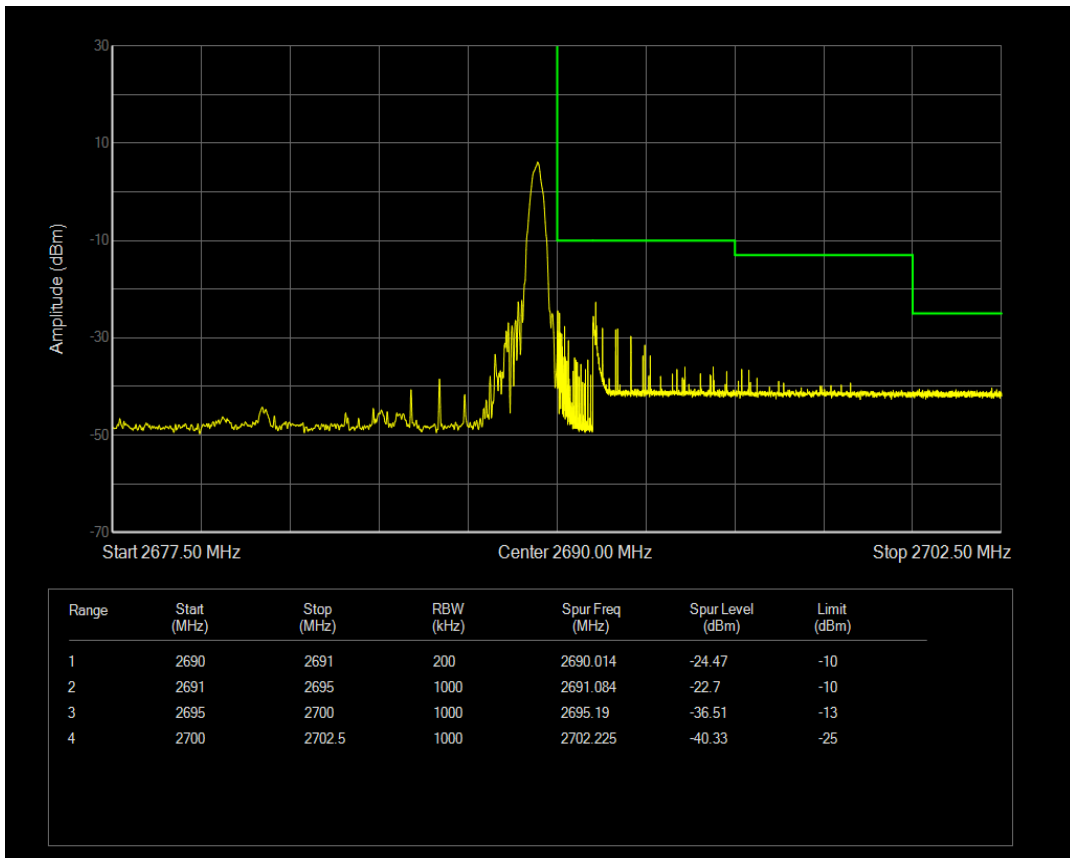

Band41 16QAM BW=10MHz Channel=41540 RB Size=1 Position=#Max

Band41 16QAM BW=10MHz Channel=41540 RB Size=50 Position=#0