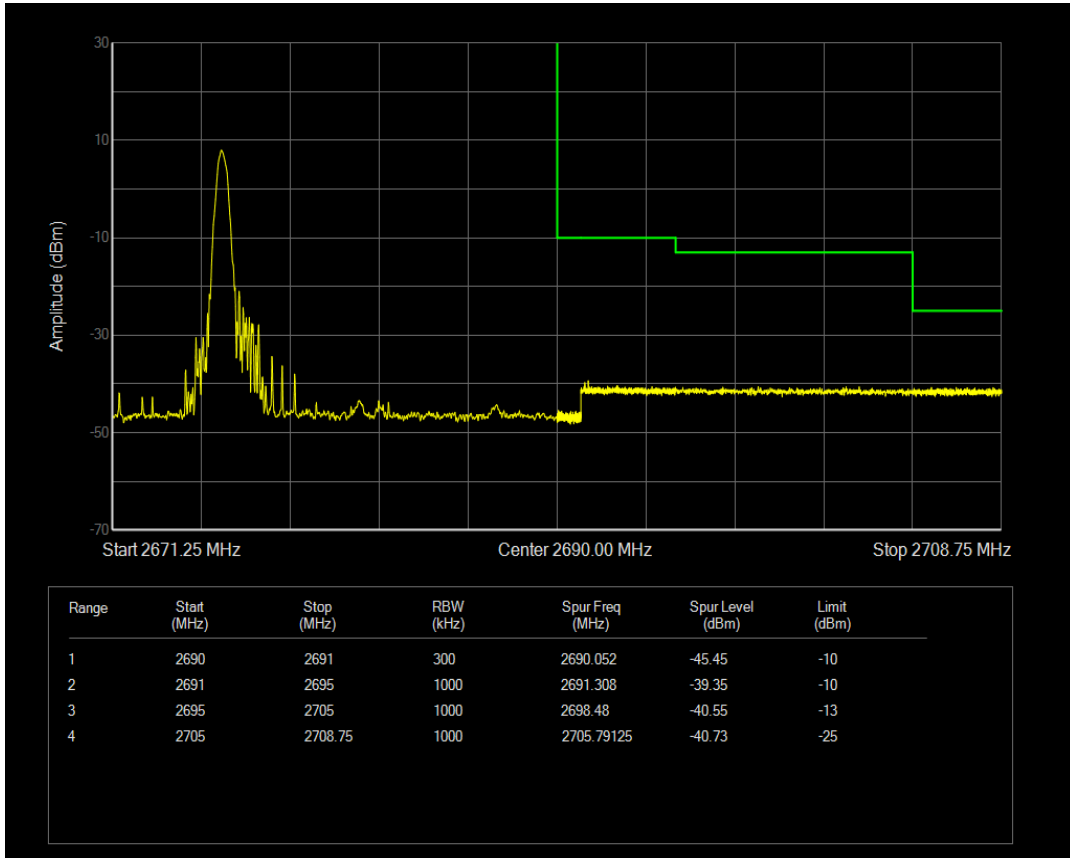

Band41 QPSK BW=15MHz Channel=41515 RB Size=1 Position=#0

Band41 QPSK BW=15MHz Channel=41515 RB Size=1 Position=#Max

Band41 QPSK BW=15MHz Channel=41515 RB Size=75 Position=#0

Band41 16QAM BW=15MHz Channel=41515 RB Size=1 Position=#0