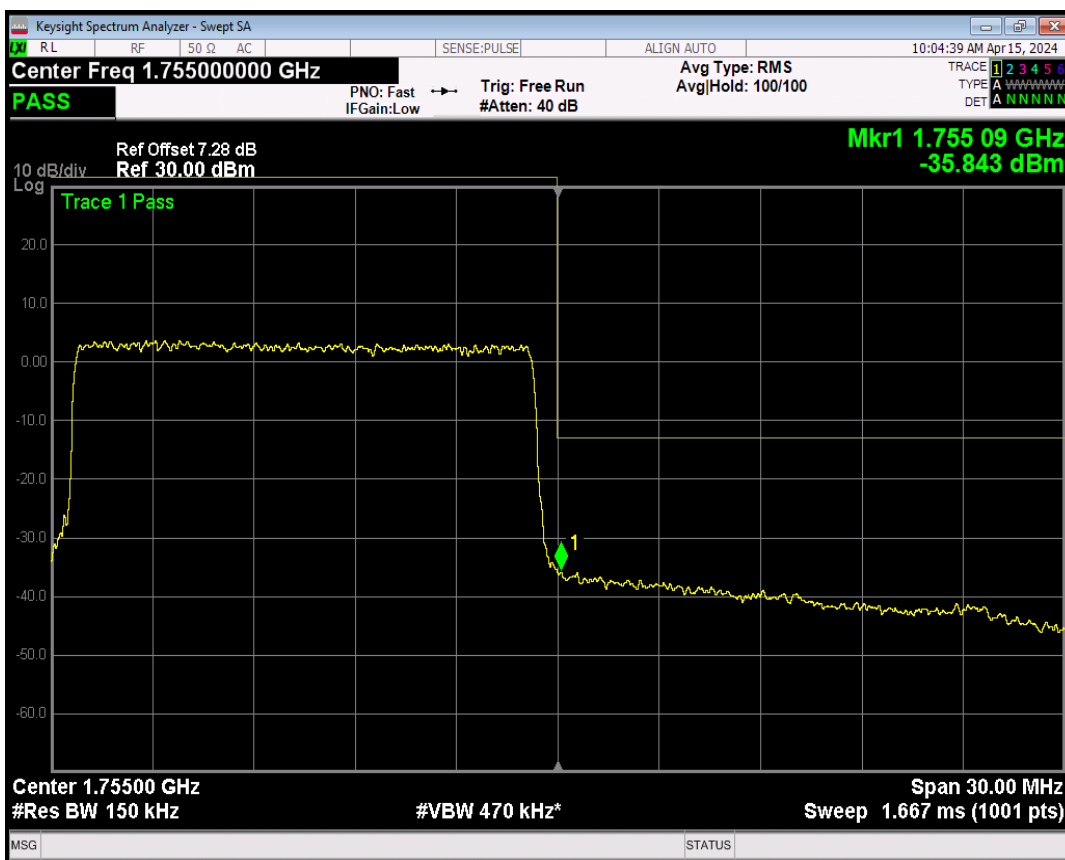

Band4 QPSK BW=15MHz Channel=20325 RB Size=75 Position=#0

Band4 16QAM BW=15MHz Channel=20325 RB Size=1 Position=#0