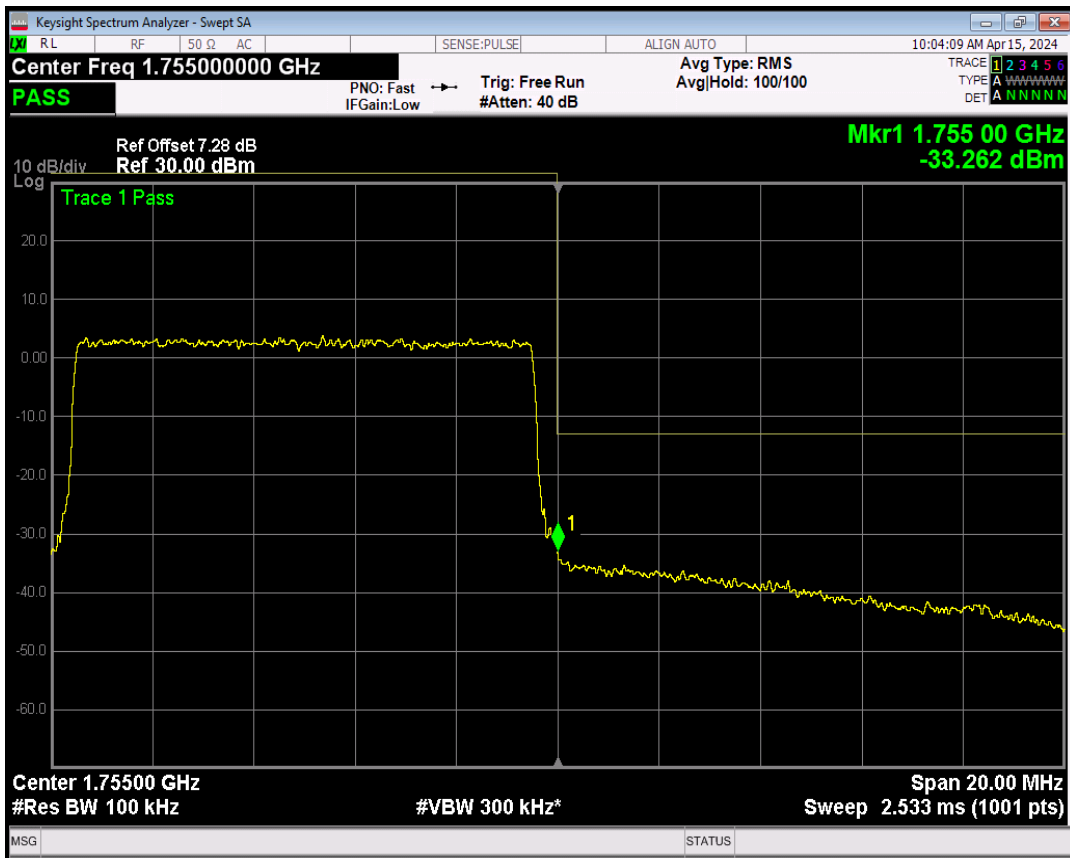

Band4 QPSK BW=10MHz Channel=20350 RB Size=50 Position=#0

Band4 16QAM BW=10MHz Channel=20350 RB Size=1 Position=#0