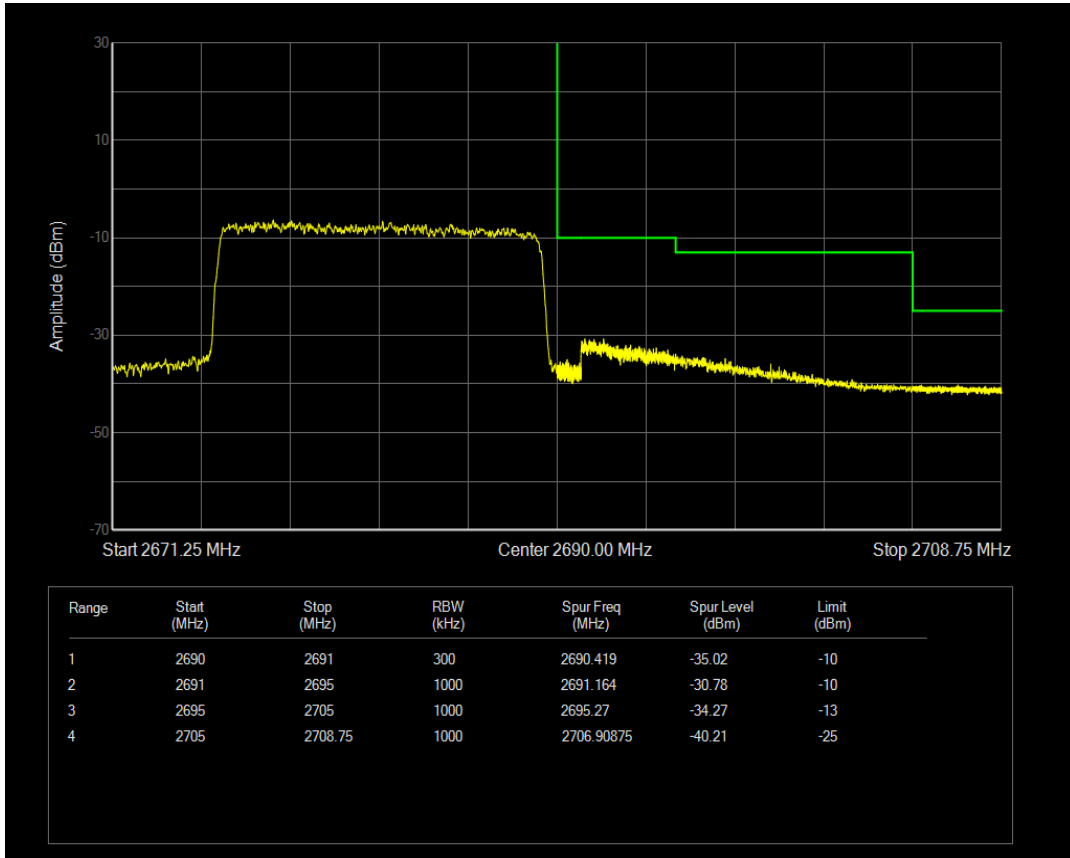

Band41 16QAM BW=15MHz Channel=41515 RB Size=75 Position=#0

Band41 QPSK BW=20MHz Channel=39750 RB Size=1 Position=#0