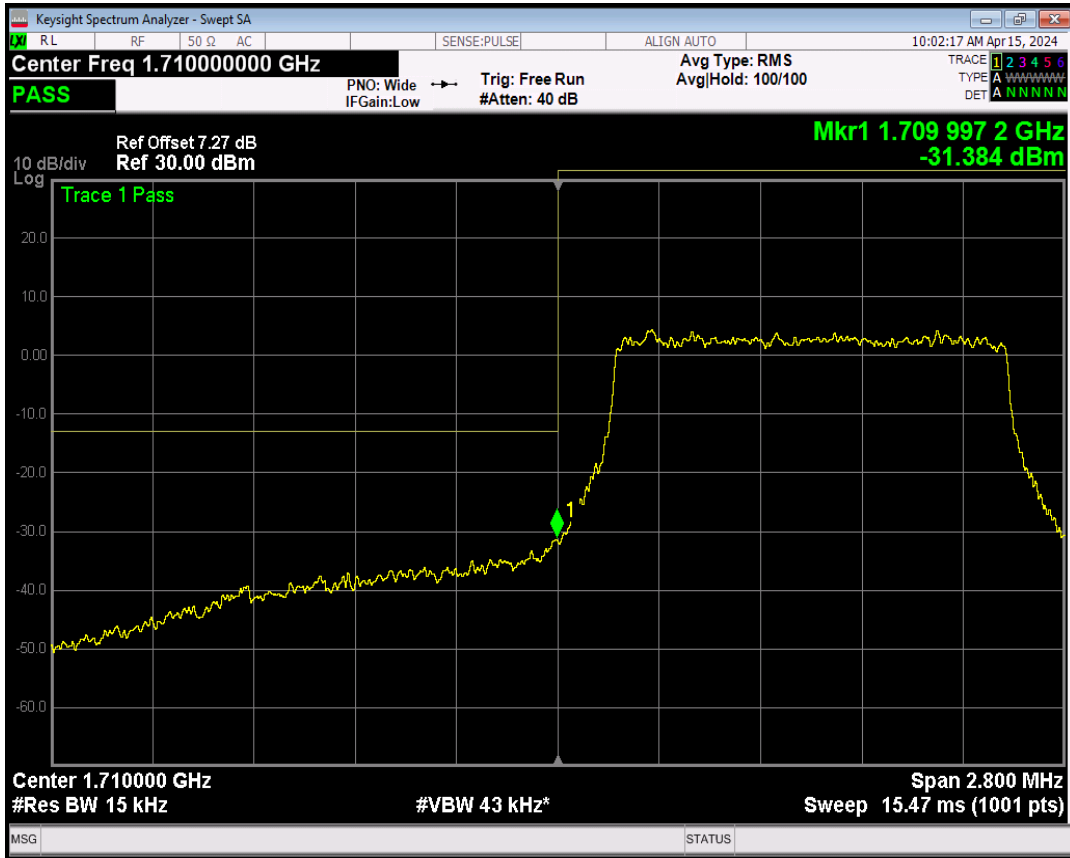

Band4 QPSK BW=1.4MHz Channel=19957 RB Size=6 Position=#0

Band4 16QAM BW=1.4MHz Channel=19957 RB Size=1 Position=#0

Band4 16QAM BW=1.4MHz Channel=19957 RB Size=1 Position=#Max

Band4 16QAM BW=1.4MHz Channel=19957 RB Size=6 Position=#0

Band4 QPSK BW=1.4MHz Channel=20393 RB Size=1 Position=#0

Band4 QPSK BW=1.4MHz Channel=20393 RB Size=1 Position=#Max

Band4 QPSK BW=1.4MHz Channel=20393 RB Size=6 Position=#0

Band4 16QAM BW=1.4MHz Channel=20393 RB Size=1 Position=#0