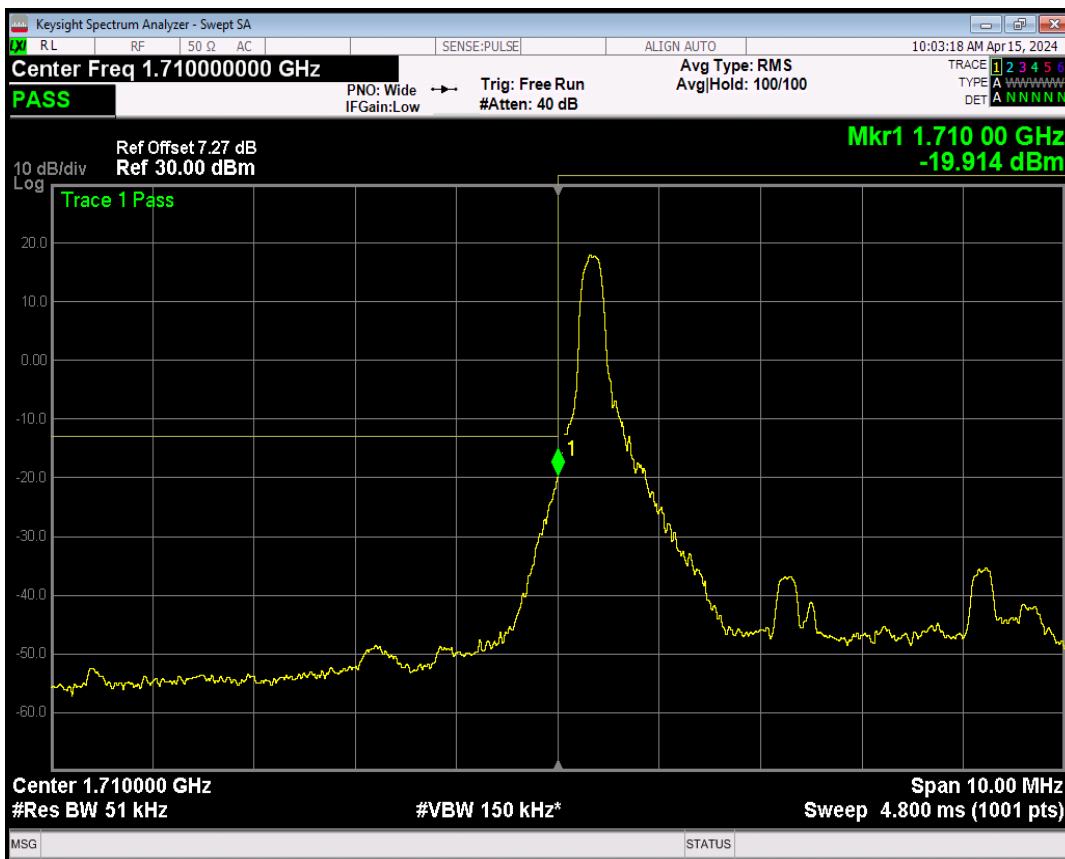

Band4 QPSK BW=5MHz Channel=19975 RB Size=1 Position=#0

Band4 16QAM BW=3MHz Channel=20385 RB Size=15 Position=#0