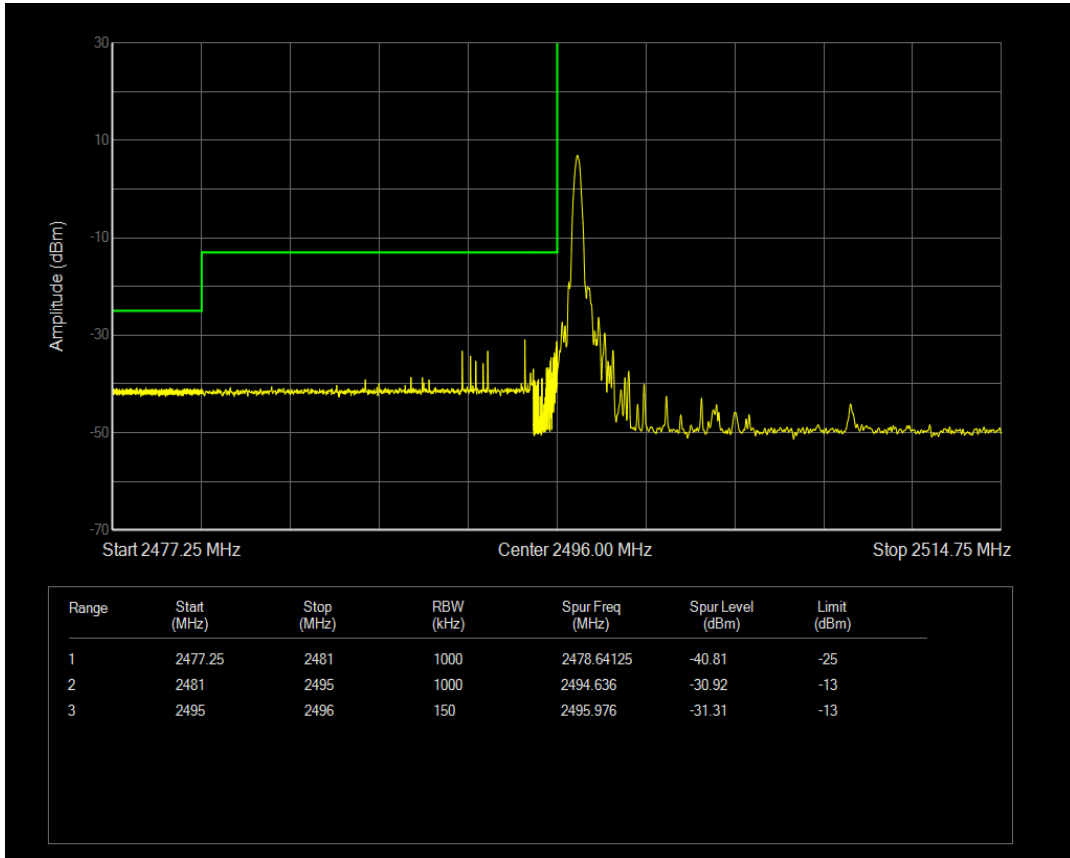

Band41 16QAM BW=15MHz Channel=39725 RB Size=1 Position=#0

Band41 16QAM BW=15MHz Channel=39725 RB Size=1 Position=#Max