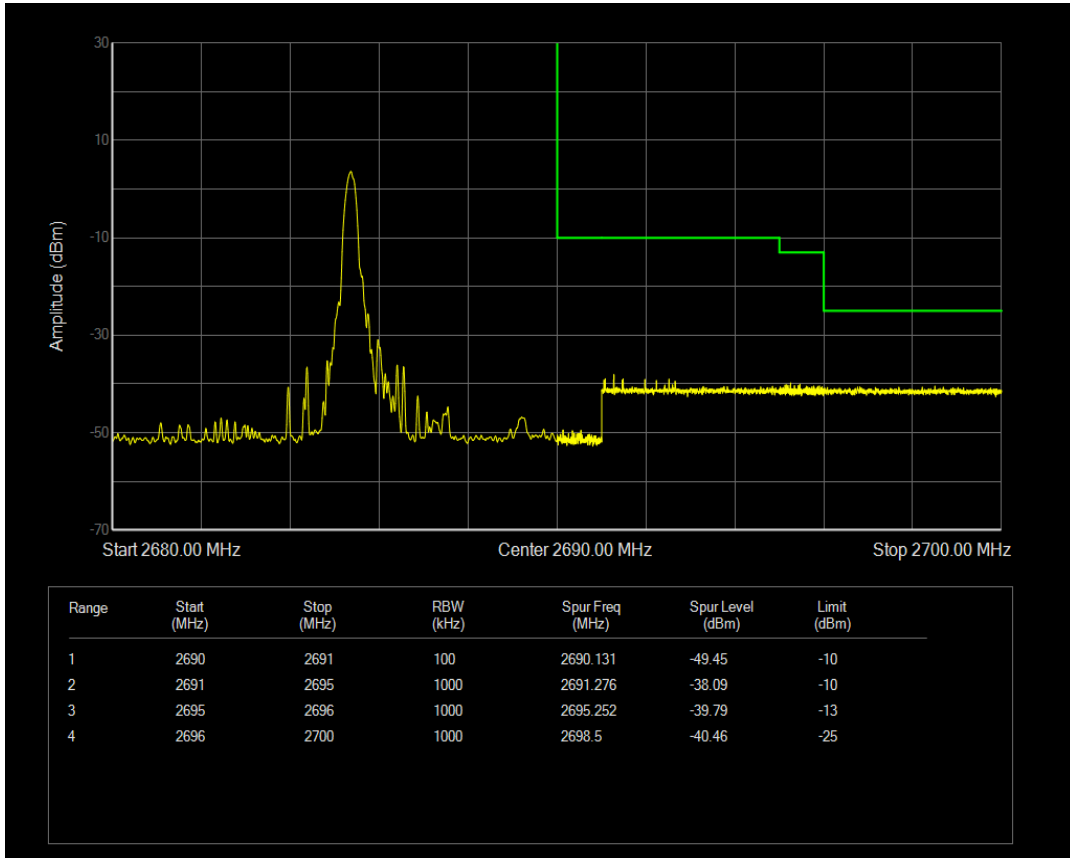

Band41 QPSK BW=5MHz Channel=41565 RB Size=1 Position=#0

Band41 QPSK BW=5MHz Channel=41565 RB Size=1 Position=#Max

Band41 QPSK BW=5MHz Channel=41565 RB Size=25 Position=#0

Band41 16QAM BW=5MHz Channel=41565 RB Size=1 Position=#0