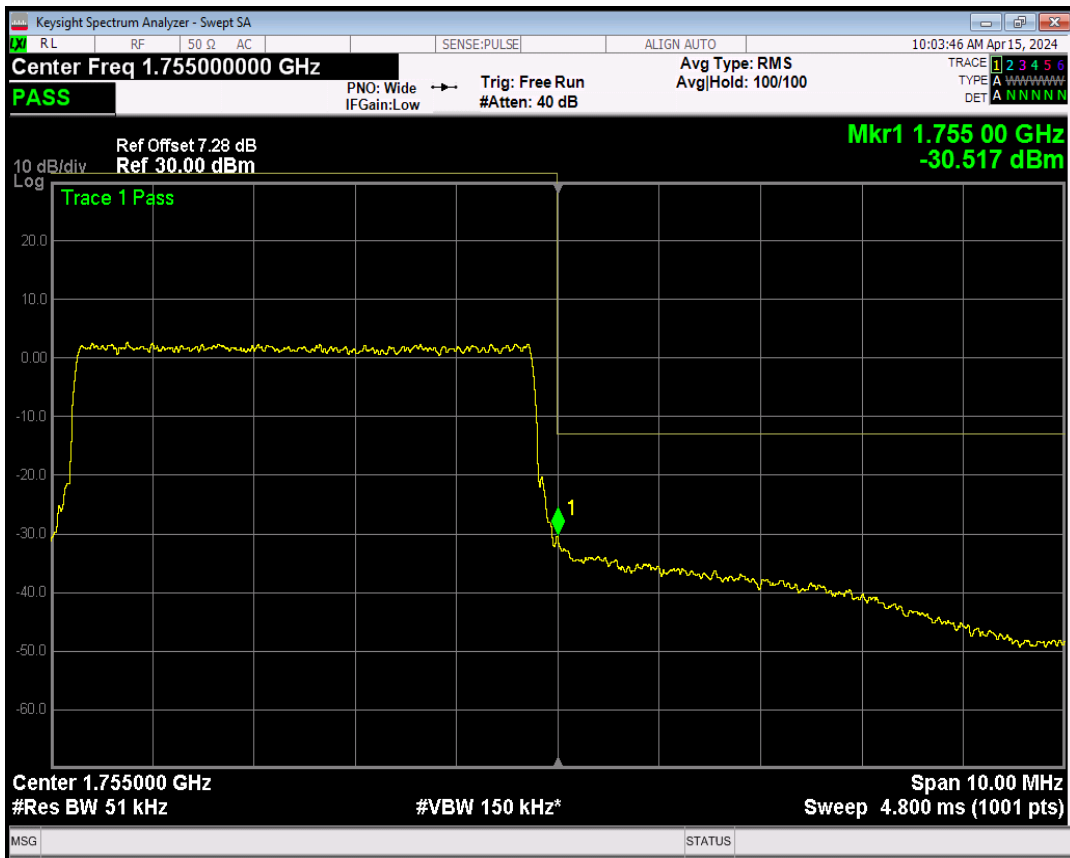

Band4 16QAM BW=5MHz Channel=20375 RB Size=25 Position=#0

Band4 QPSK BW=10MHz Channel=20000 RB Size=1 Position=#Max