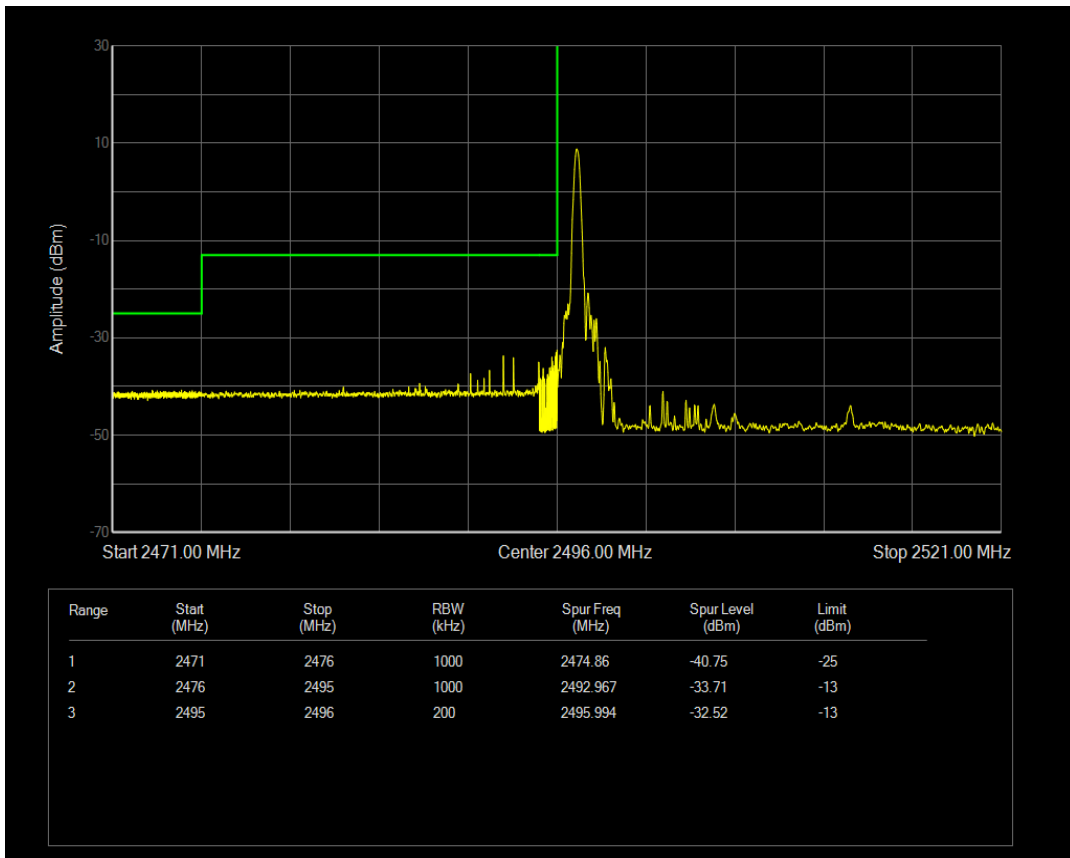

Band41 QPSK BW=20MHz Channel=39750 RB Size=1 Position=#0

Band41 QPSK BW=20MHz Channel=39750 RB Size=1 Position=#Max