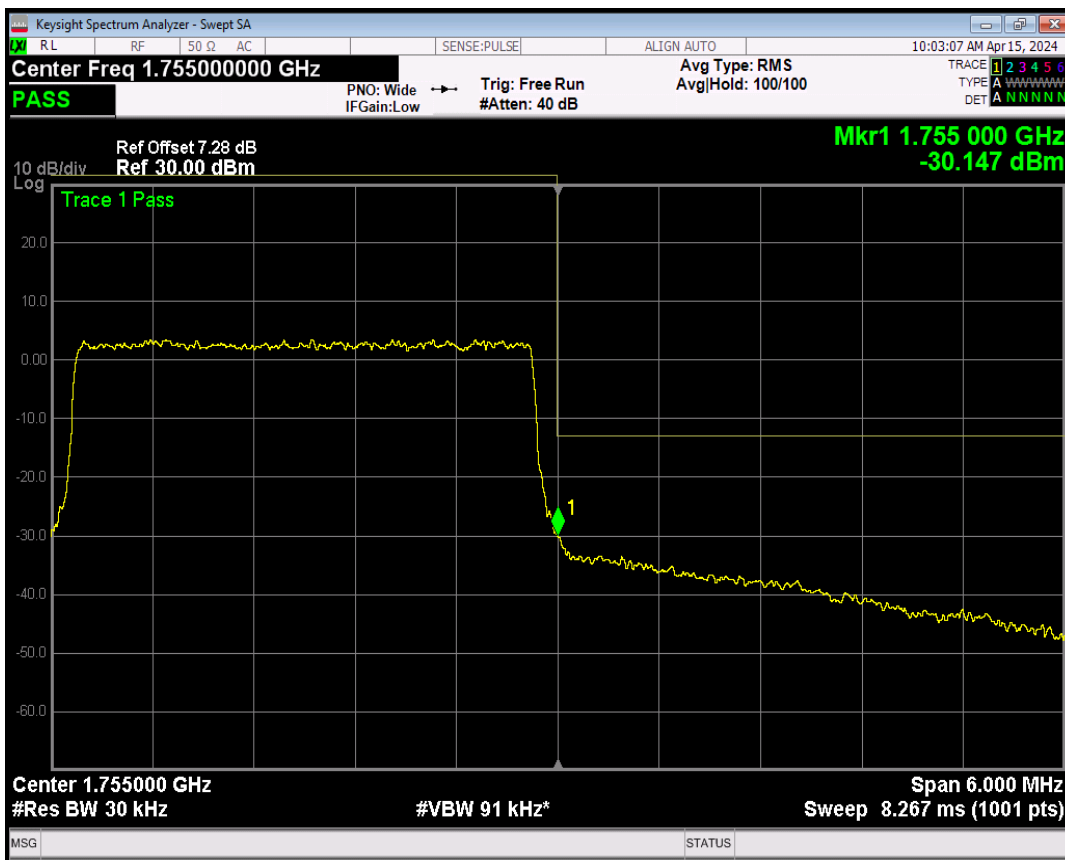

Band4 QPSK BW=3MHz Channel=20385 RB Size=15 Position=#0

Band4 16QAM BW=3MHz Channel=20385 RB Size=1 Position=#0