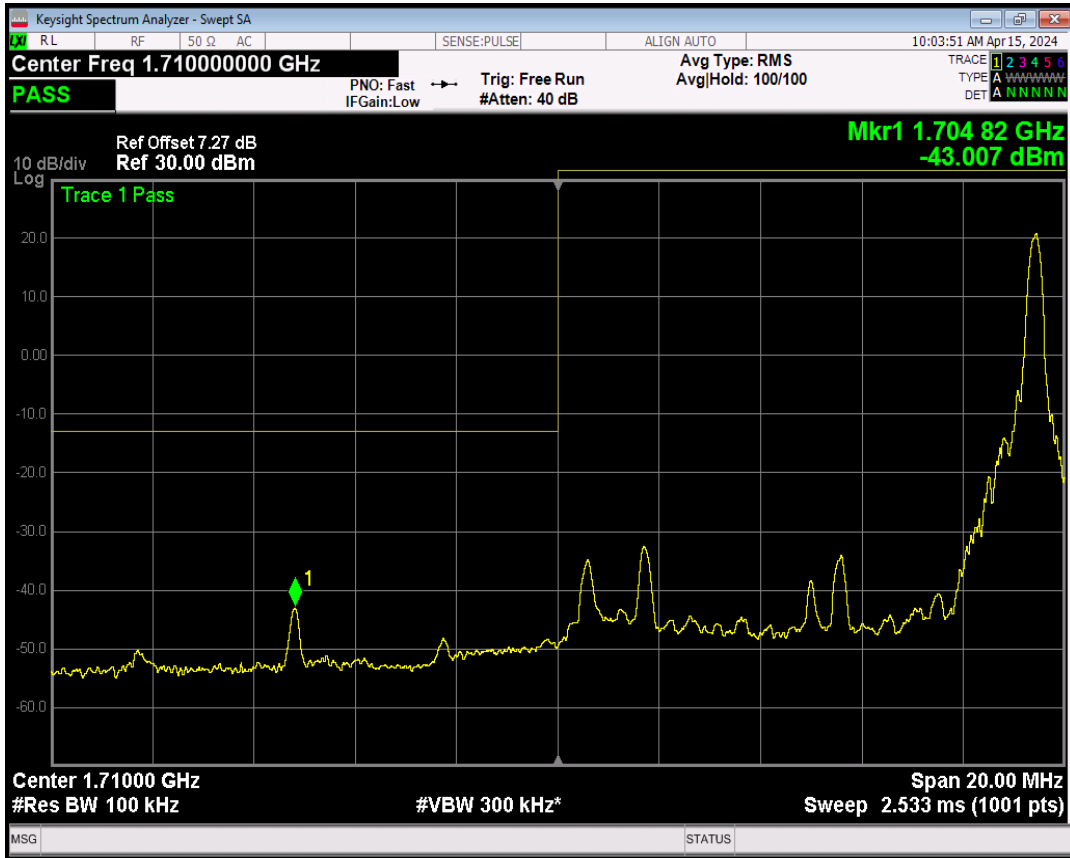

Band4 16QAM BW=5MHz Channel=20375 RB Size=1 Position=#Max

Band4 QPSK BW=10MHz Channel=20000 RB Size=1 Position=#0

Band4 16QAM BW=5MHz Channel=20375 RB Size=25 Position=#0

Band4 QPSK BW=10MHz Channel=20000 RB Size=1 Position=#Max