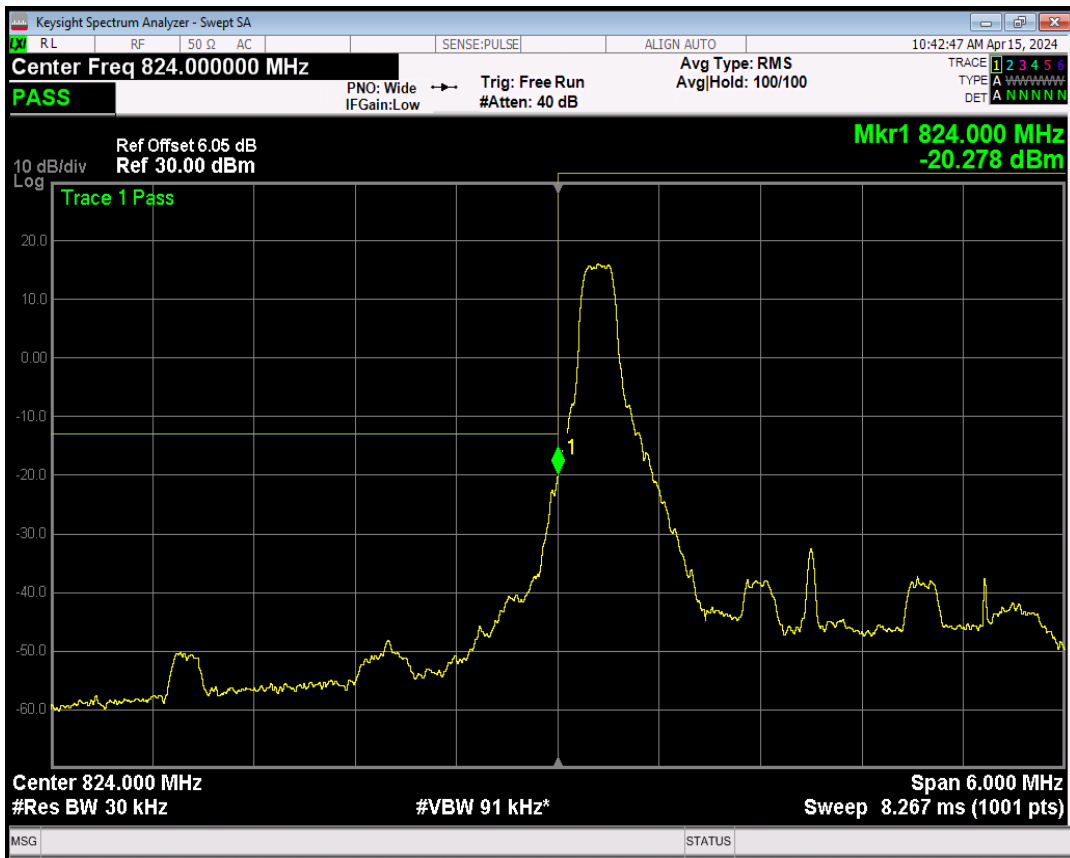

Band5 QPSK BW=3MHz Channel=20415 RB Size=1 Position=#0

Band5 QPSK BW=3MHz Channel=20415 RB Size=1 Position=#Max