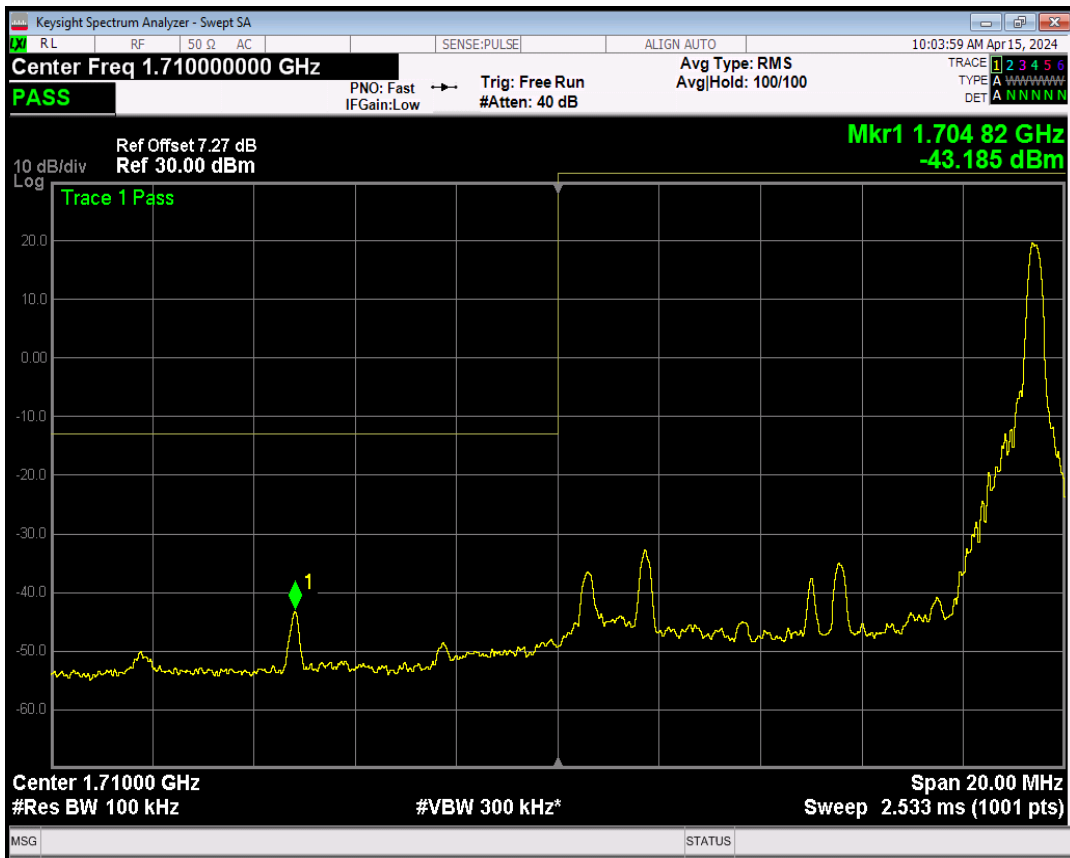

Band4 16QAM BW=10MHz Channel=20000 RB Size=1 Position=#Max

Band4 16QAM BW=10MHz Channel=20000 RB Size=50 Position=#0