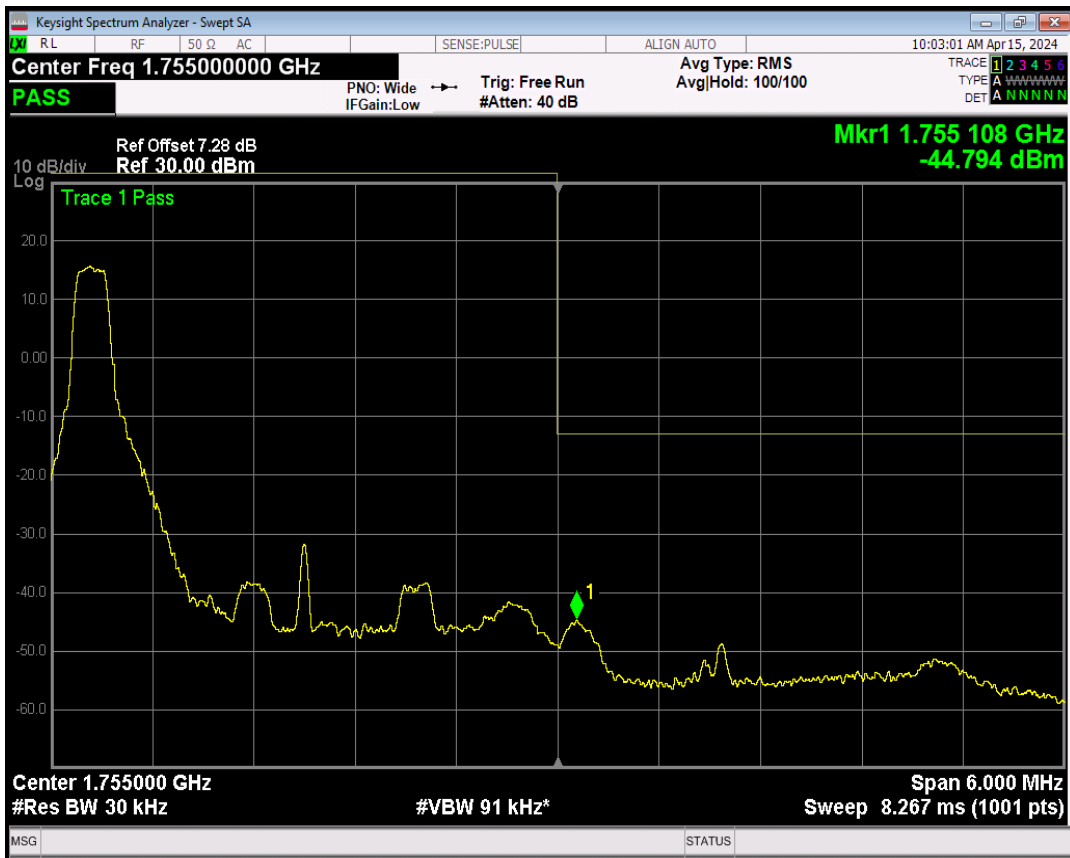

Band4 QPSK BW=3MHz Channel=20385 RB Size=1 Position=#0

Band4 QPSK BW=3MHz Channel=20385 RB Size=1 Position=#Max