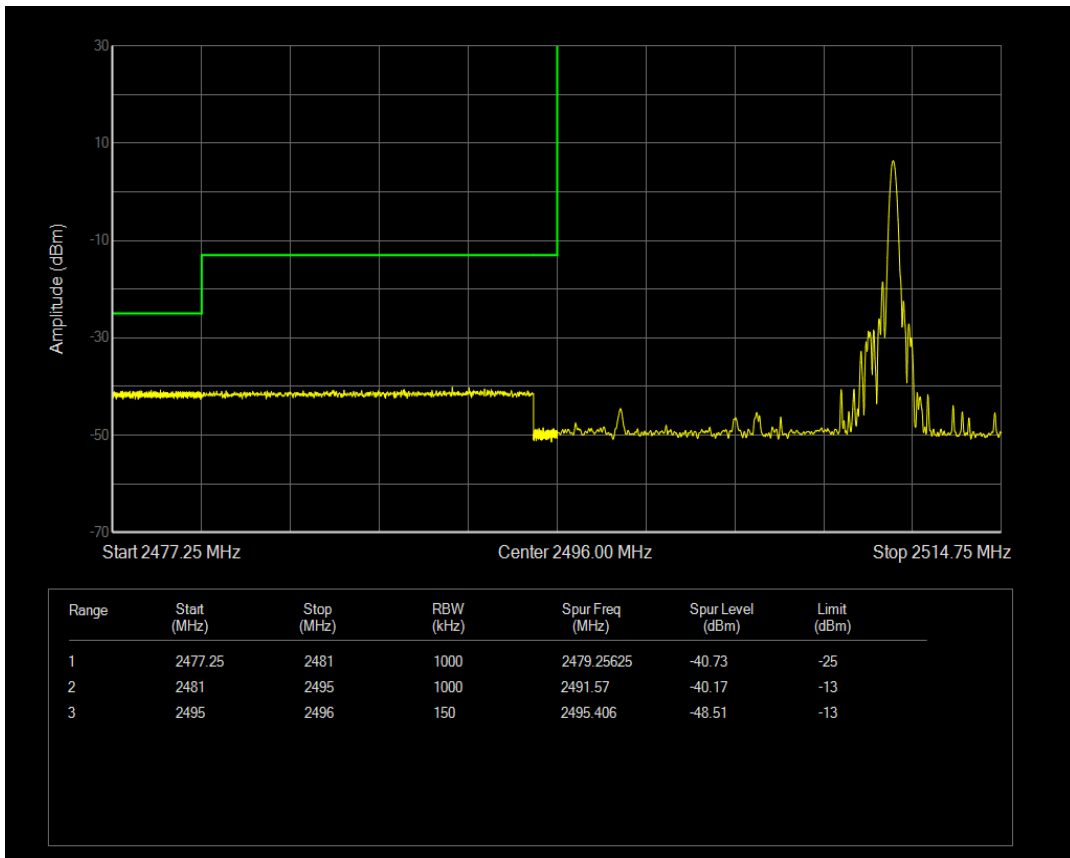

Band41 16QAM BW=15MHz Channel=39725 RB Size=1 Position=#Max

Band41 16QAM BW=15MHz Channel=39725 RB Size=75 Position=#0