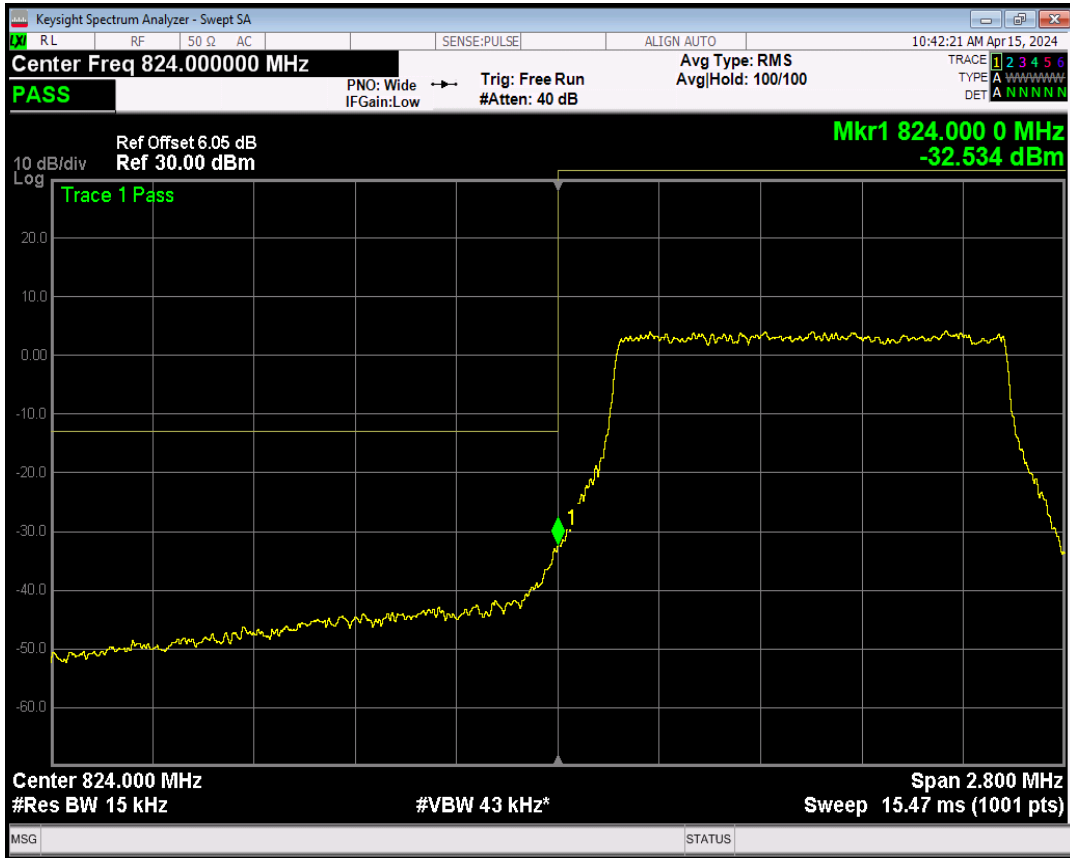

Band5 QPSK BW=1.4MHz Channel=20407 RB Size=6 Position=#0

Band5 16QAM BW=1.4MHz Channel=20407 RB Size=1 Position=#0

Band5 16QAM BW=1.4MHz Channel=20407 RB Size=1 Position=#Max

Band5 16QAM BW=1.4MHz Channel=20407 RB Size=6 Position=#0