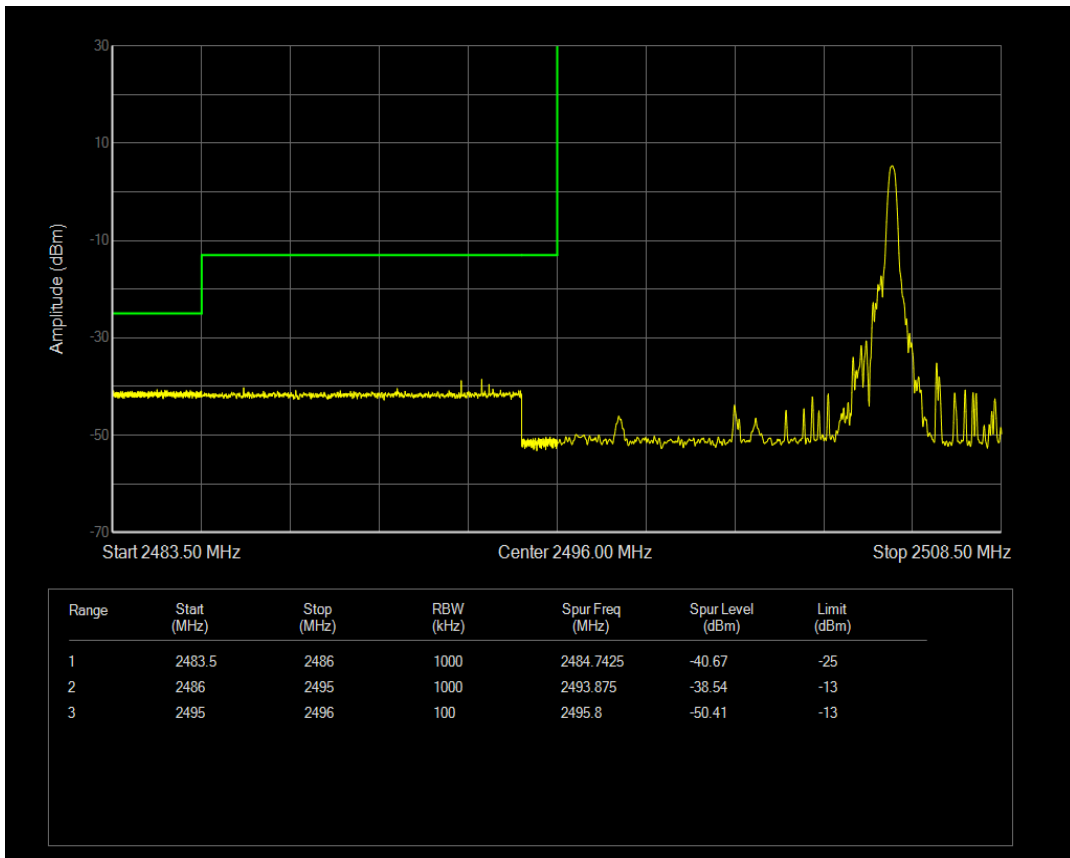

Band41 16QAM BW=10MHz Channel=39700 RB Size=1 Position=#Max

Band41 16QAM BW=10MHz Channel=39700 RB Size=50 Position=#0