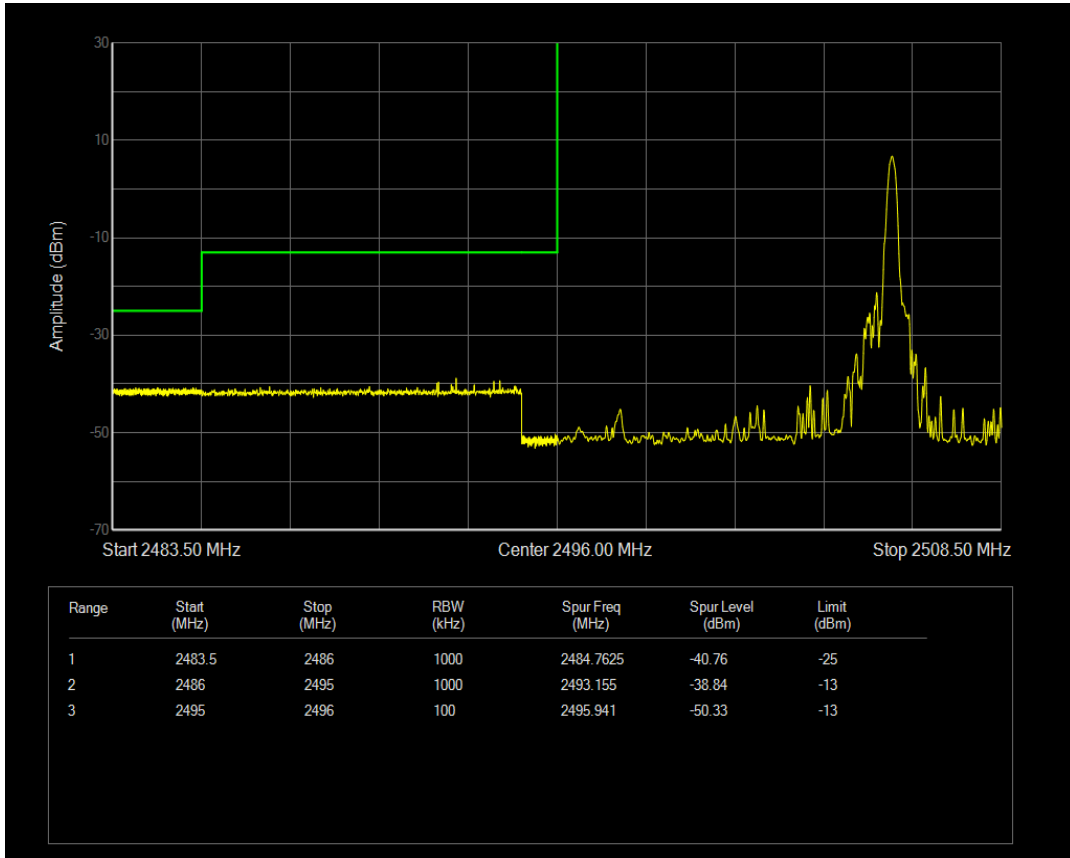

Band41 16QAM BW=5MHz Channel=41565 RB Size=1 Position=#Max

Band41 16QAM BW=5MHz Channel=41565 RB Size=25 Position=#0

Band41 QPSK BW=10MHz Channel=39700 RB Size=1 Position=#0

Band41 QPSK BW=10MHz Channel=39700 RB Size=1 Position=#Max