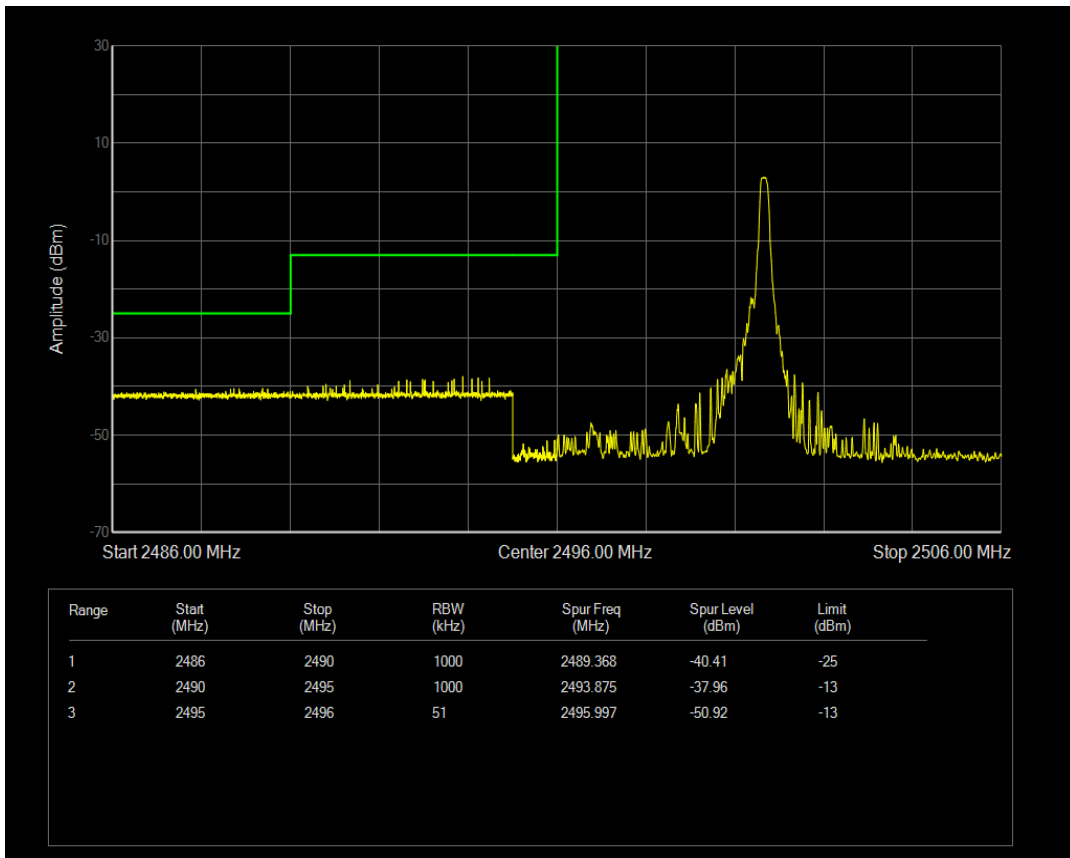

Band41 16QAM BW=5MHz Channel=39675 RB Size=1 Position=#Max

Band41 16QAM BW=5MHz Channel=39675 RB Size=25 Position=#0