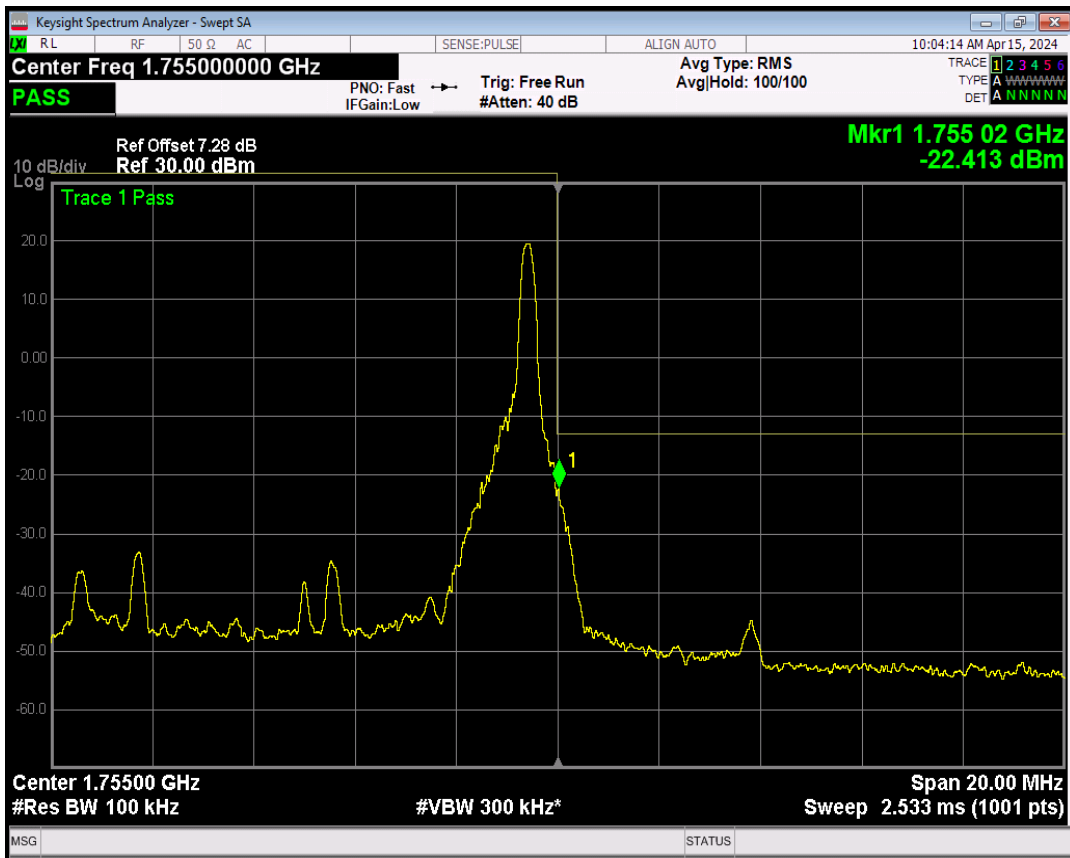

Band4 16QAM BW=10MHz Channel=20350 RB Size=1 Position=#Max

Band4 16QAM BW=10MHz Channel=20350 RB Size=50 Position=#0