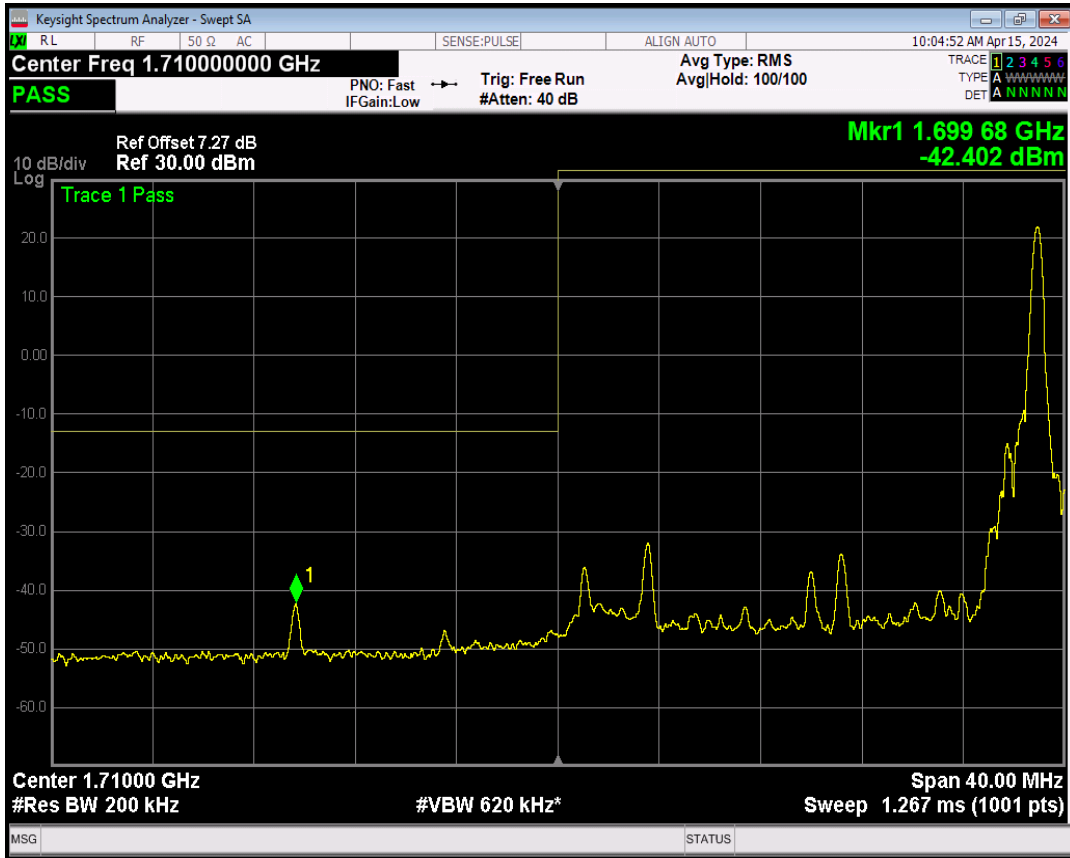

Band4 16QAM BW=15MHz Channel=20325 RB Size=1 Position=#Max

Band4 16QAM BW=15MHz Channel=20325 RB Size=75 Position=#0

Band4 QPSK BW=20MHz Channel=20050 RB Size=1 Position=#0

Band4 QPSK BW=20MHz Channel=20050 RB Size=1 Position=#Max