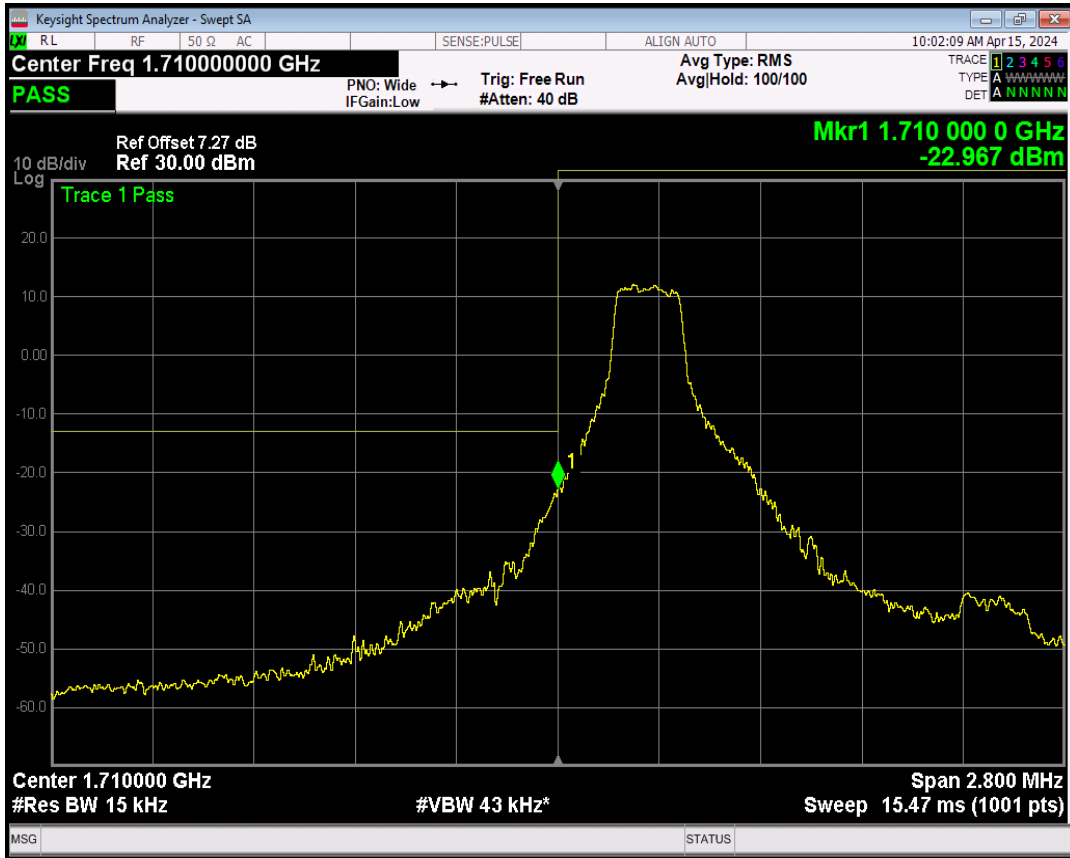

Band4 16QAM BW=1.4MHz Channel=19957 RB Size=1 Position=#0

Band4 16QAM BW=1.4MHz Channel=19957 RB Size=1 Position=#Max