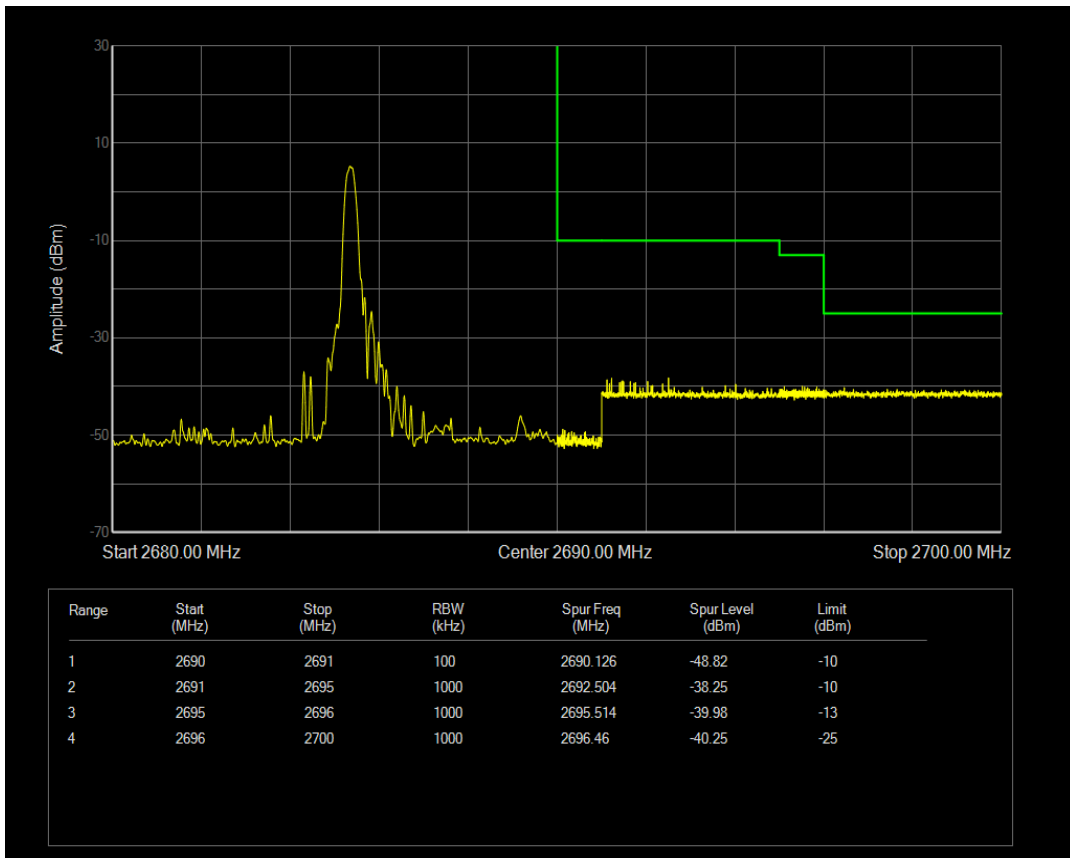

Band41 QPSK BW=5MHz Channel=41565 RB Size=1 Position=#0

Band41 QPSK BW=5MHz Channel=41565 RB Size=1 Position=#Max