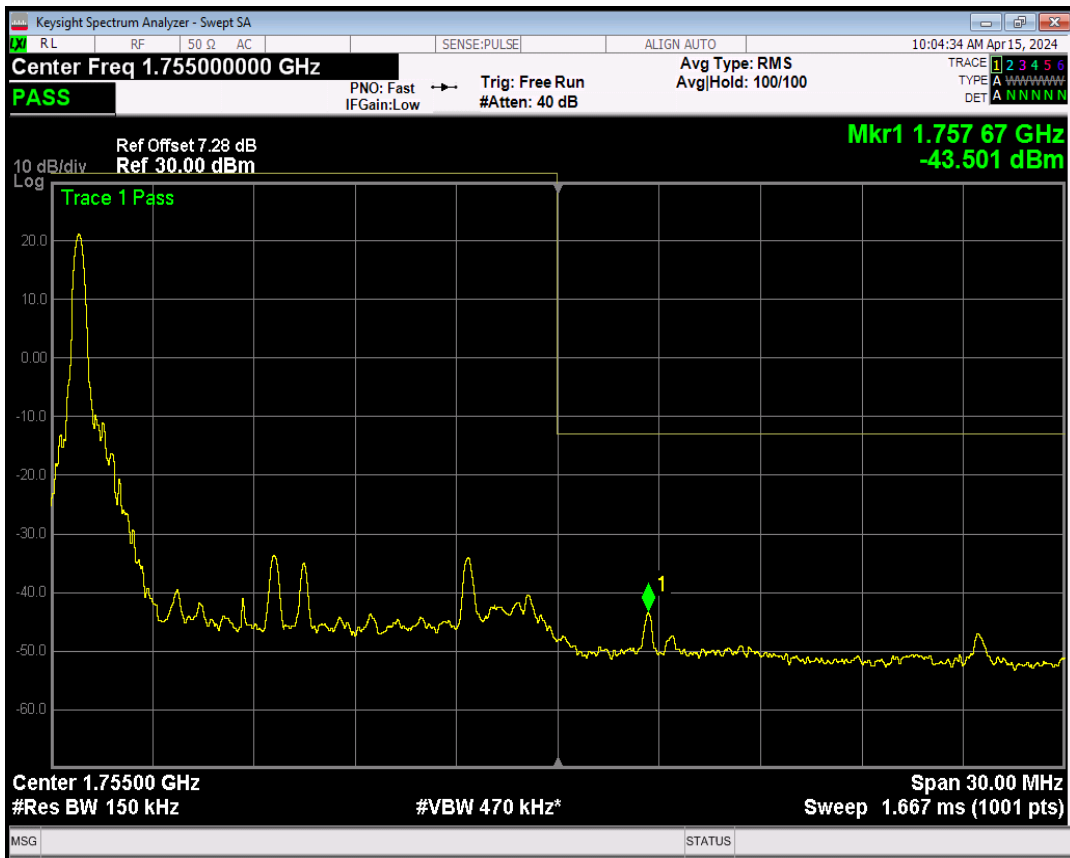

Band4 QPSK BW=15MHz Channel=20325 RB Size=1 Position=#0

Band4 QPSK BW=15MHz Channel=20325 RB Size=1 Position=#Max