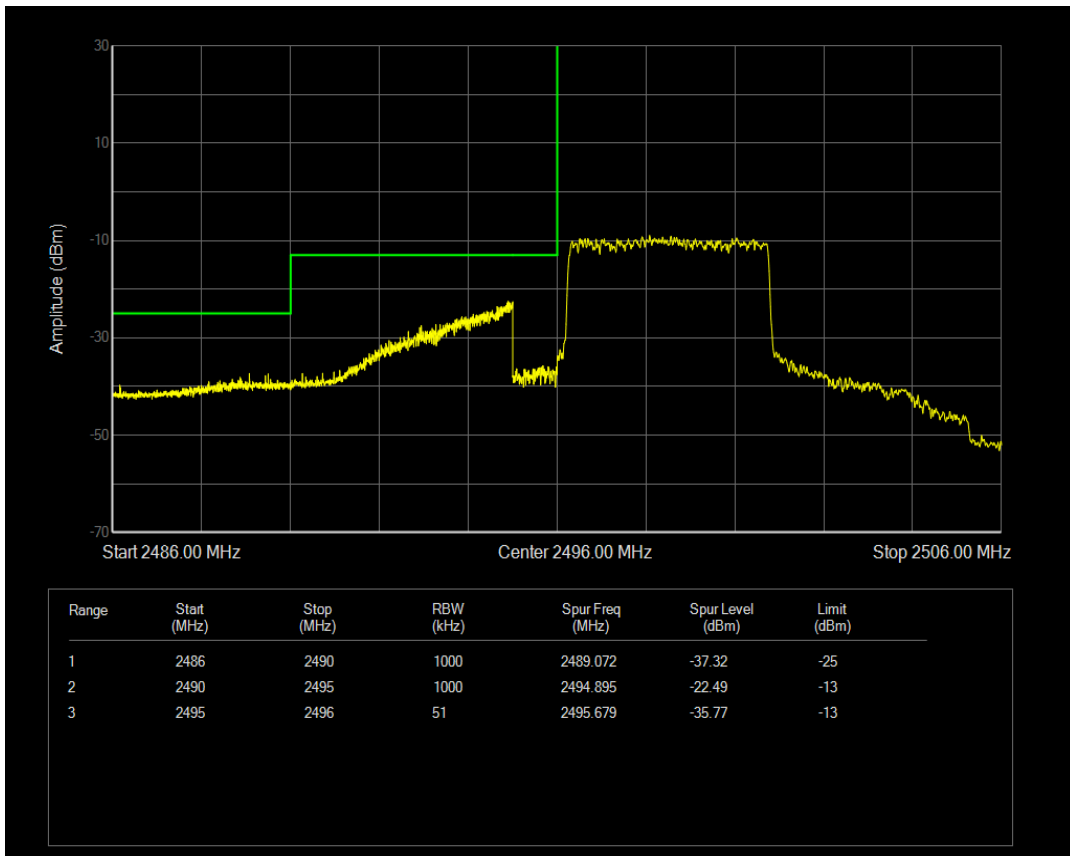

Band41 QPSK BW=5MHz Channel=39675 RB Size=25 Position=#0

Band41 16QAM BW=5MHz Channel=39675 RB Size=1 Position=#0