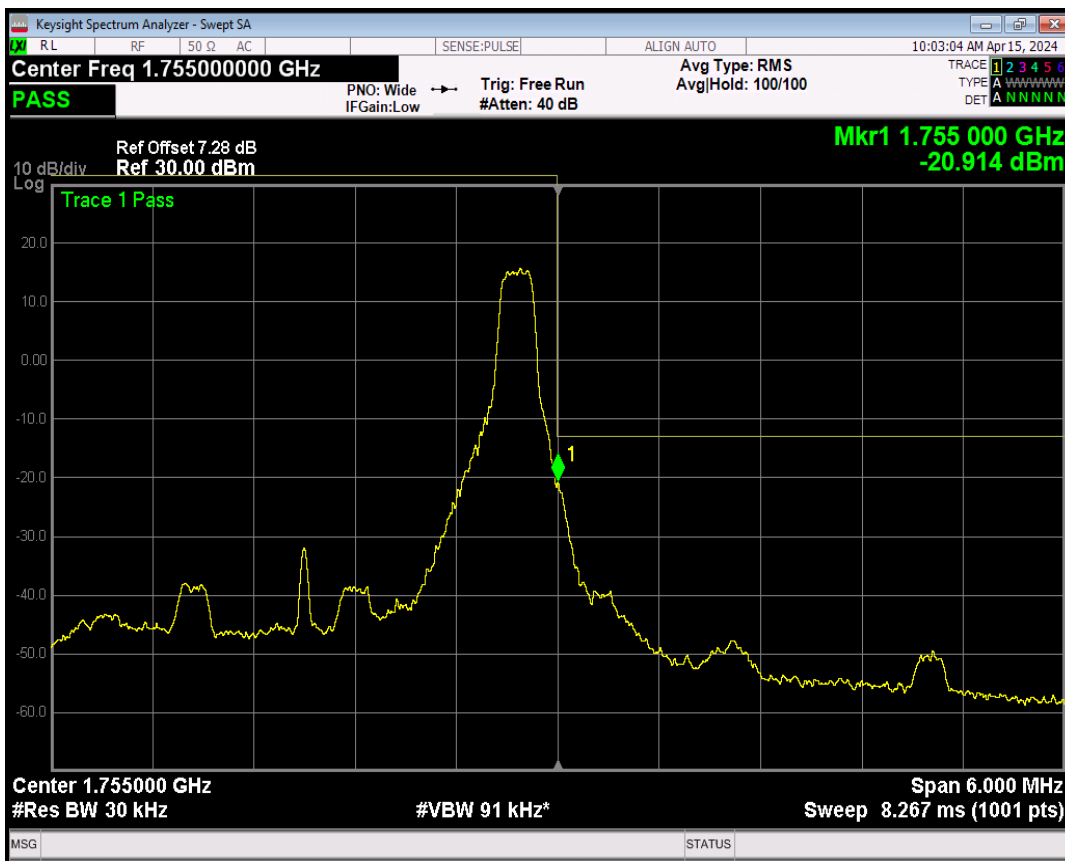

Band4 QPSK BW=3MHz Channel=20385 RB Size=1 Position=#Max

Band4 QPSK BW=3MHz Channel=20385 RB Size=15 Position=#0