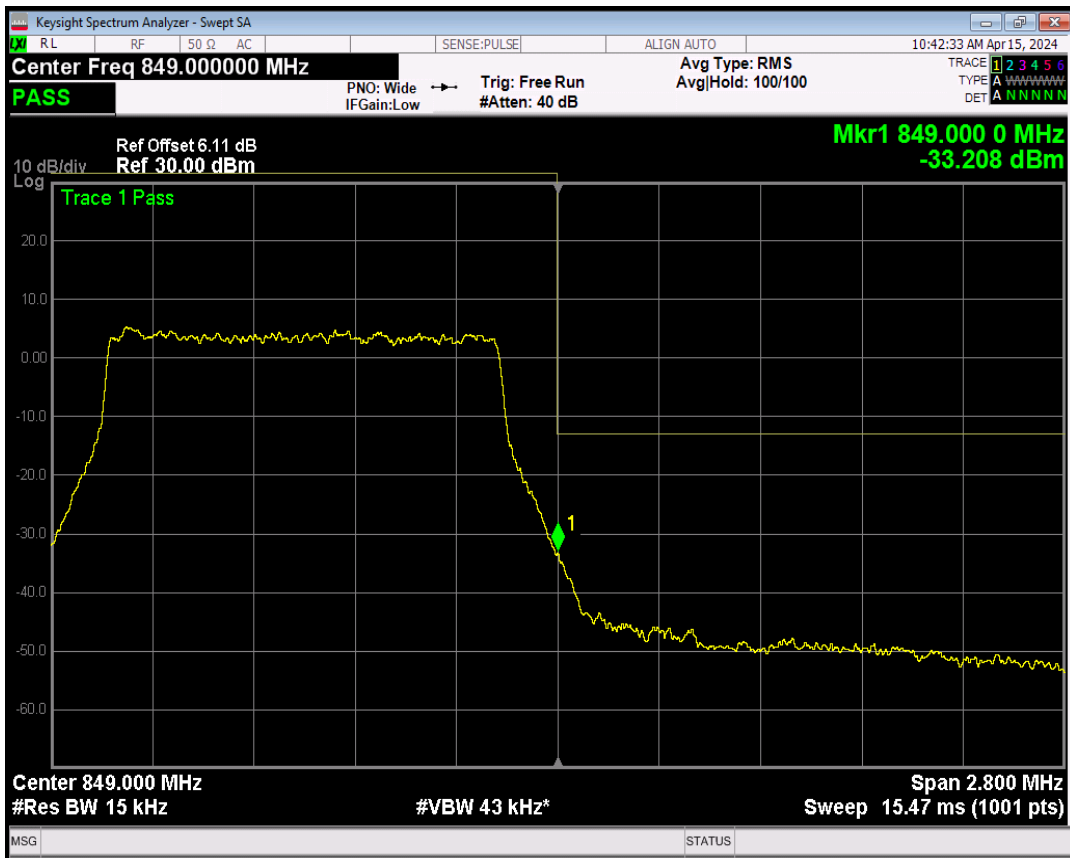

Band5 QPSK BW=1.4MHz Channel=20643 RB Size=6 Position=#0

Band5 16QAM BW=1.4MHz Channel=20643 RB Size=1 Position=#0