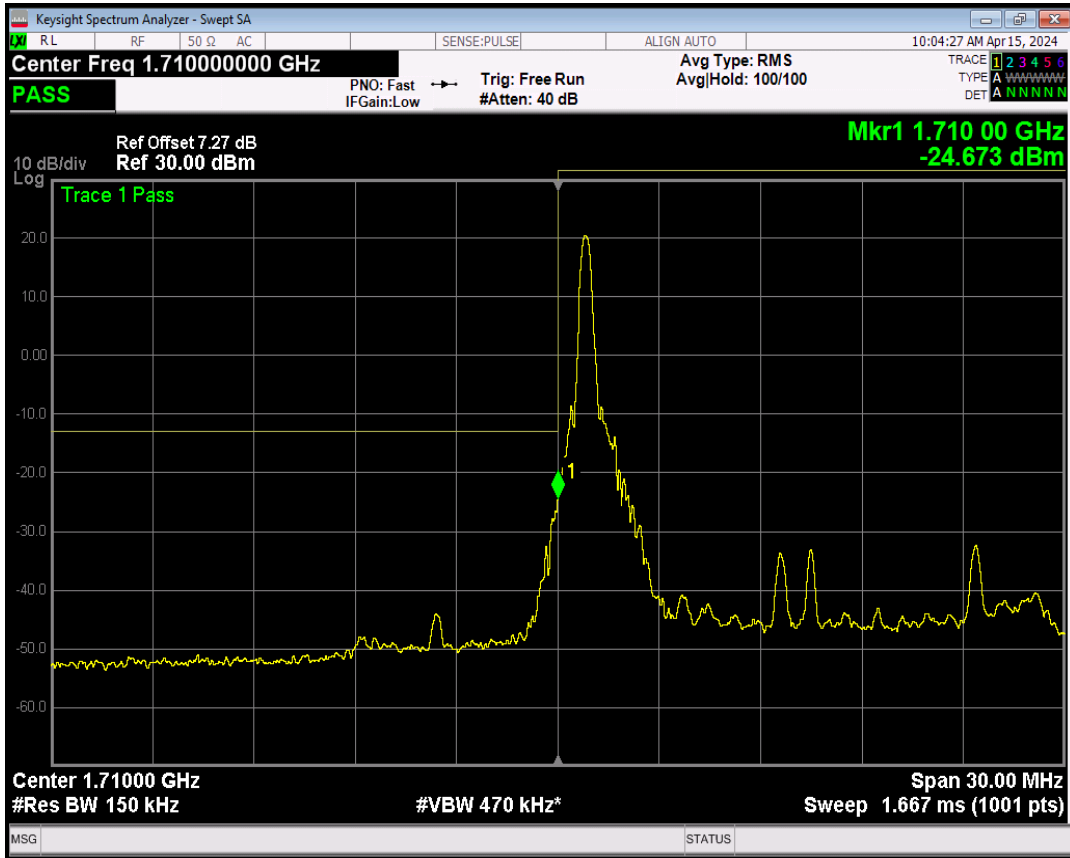

Band4 16QAM BW=15MHz Channel=20025 RB Size=1 Position=#0

Band4 16QAM BW=15MHz Channel=20025 RB Size=1 Position=#Max