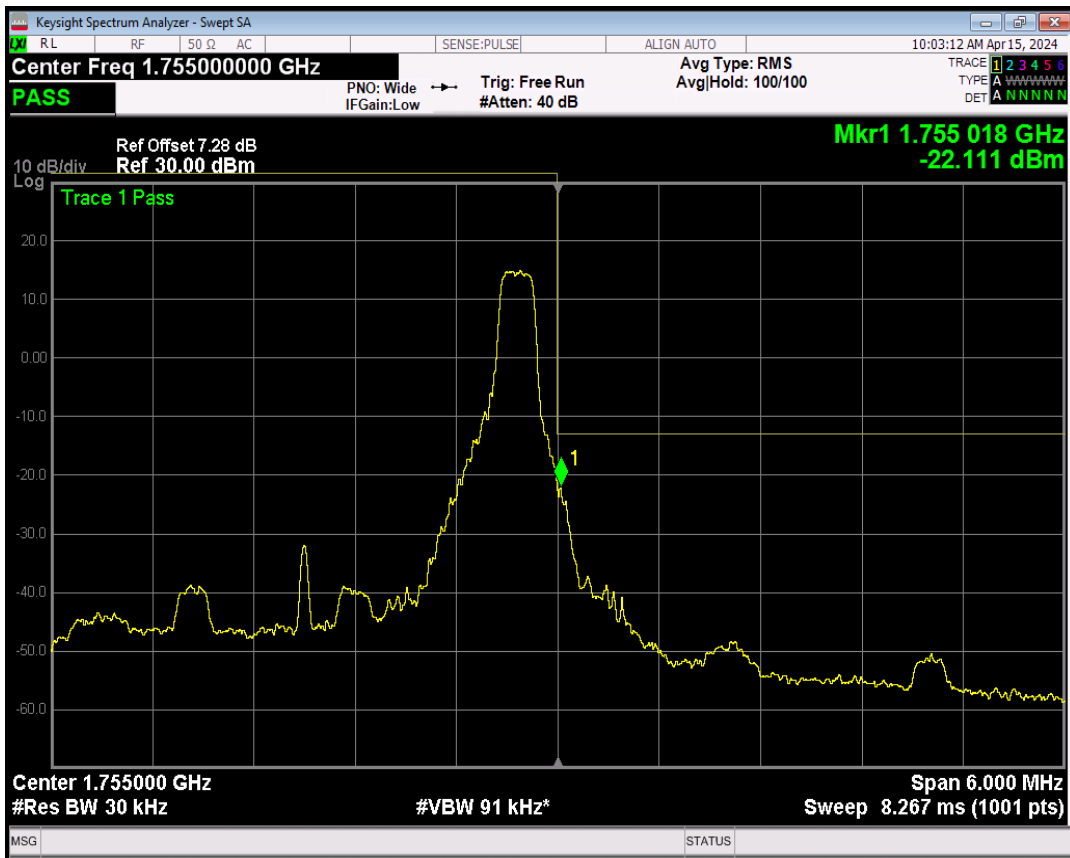

Band4 16QAM BW=3MHz Channel=20385 RB Size=1 Position=#Max

Band4 QPSK BW=5MHz Channel=19975 RB Size=1 Position=#0