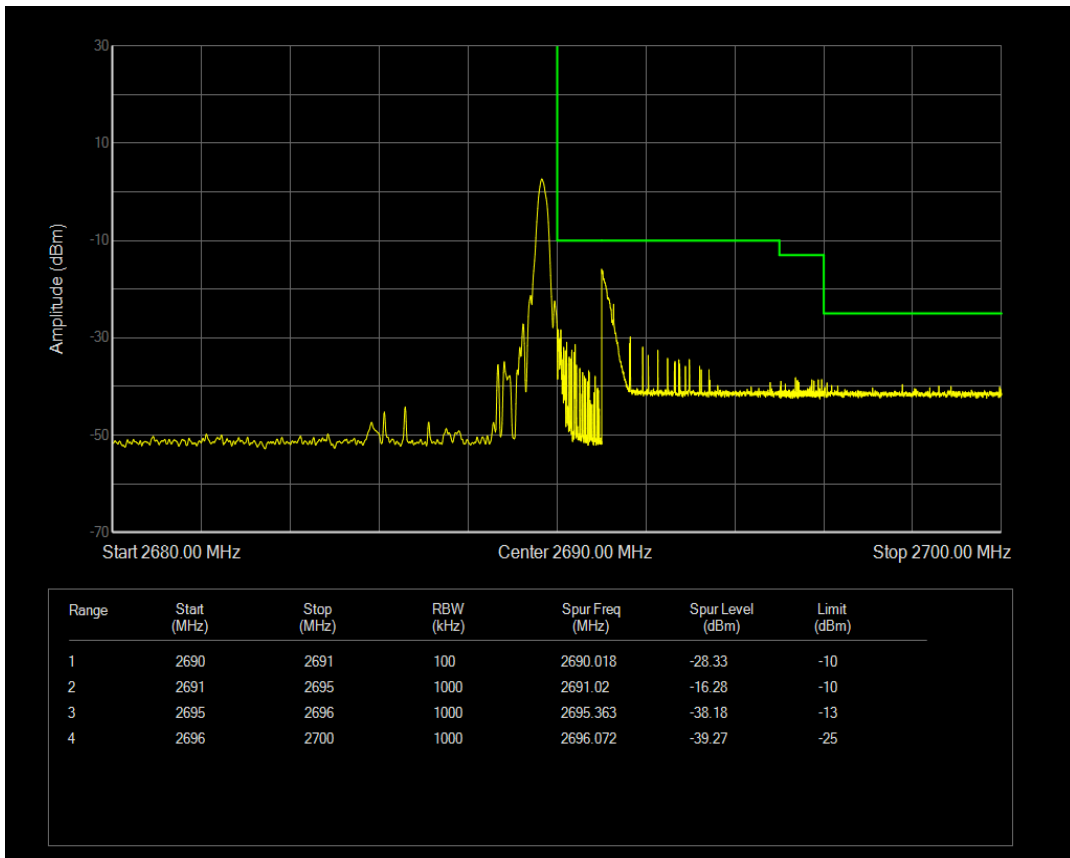

Band41 16QAM BW=5MHz Channel=41565 RB Size=1 Position=#Max

Band41 16QAM BW=5MHz Channel=41565 RB Size=25 Position=#0