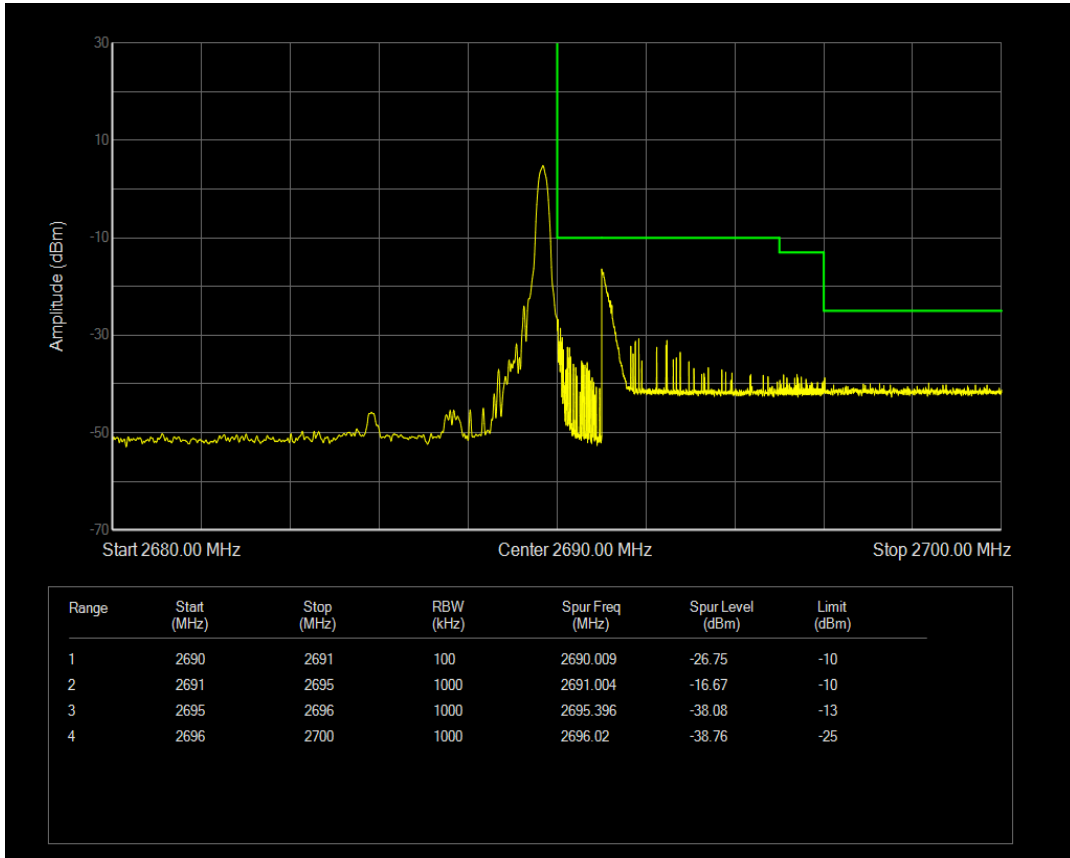

Band41 QPSK BW=5MHz Channel=41565 RB Size=1 Position=#Max

Band41 QPSK BW=5MHz Channel=41565 RB Size=25 Position=#0