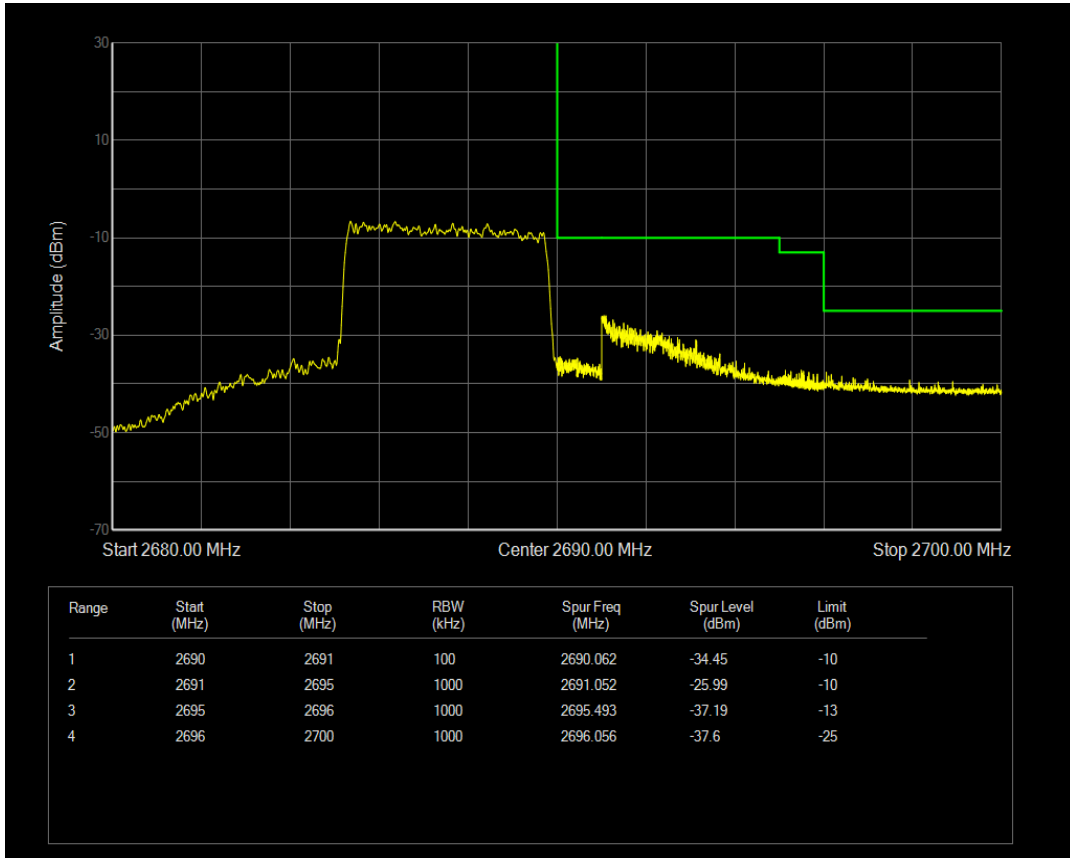

Band41 16QAM BW=5MHz Channel=41565 RB Size=25 Position=#0

Band41 QPSK BW=10MHz Channel=39700 RB Size=1 Position=#0