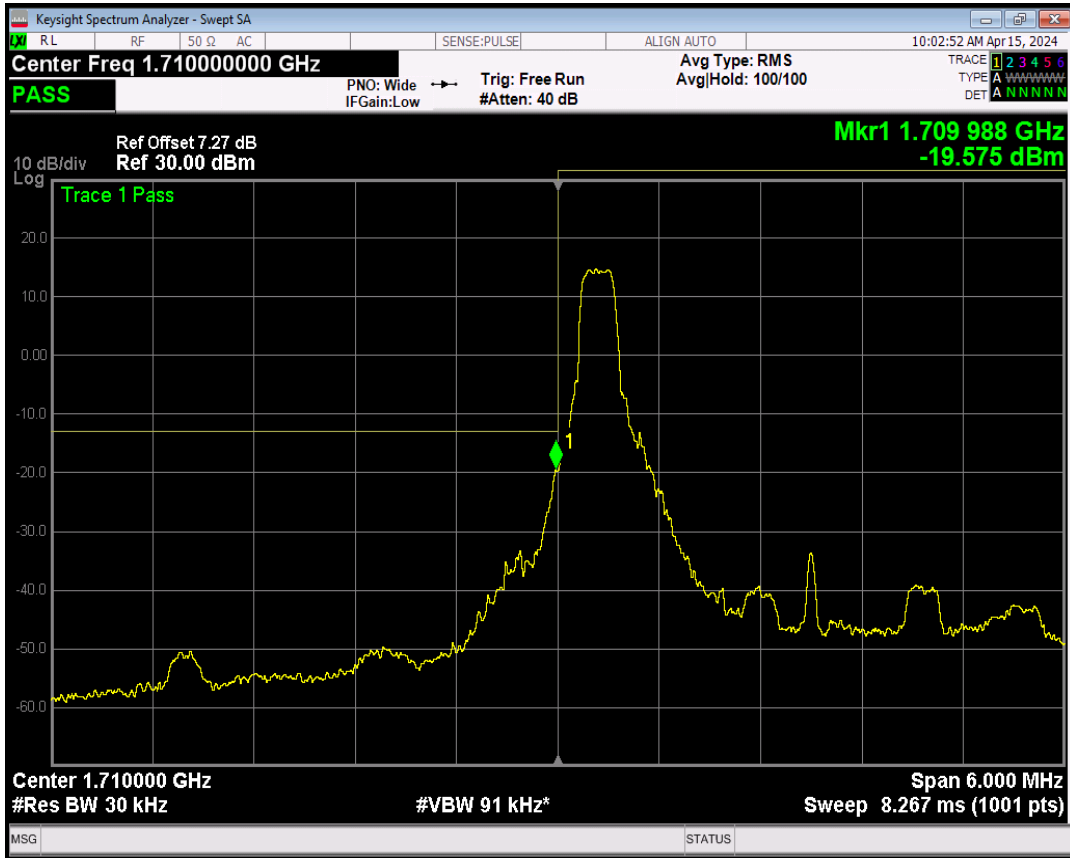

Band4 16QAM BW=3MHz Channel=19965 RB Size=1 Position=#0

Band4 16QAM BW=3MHz Channel=19965 RB Size=1 Position=#Max