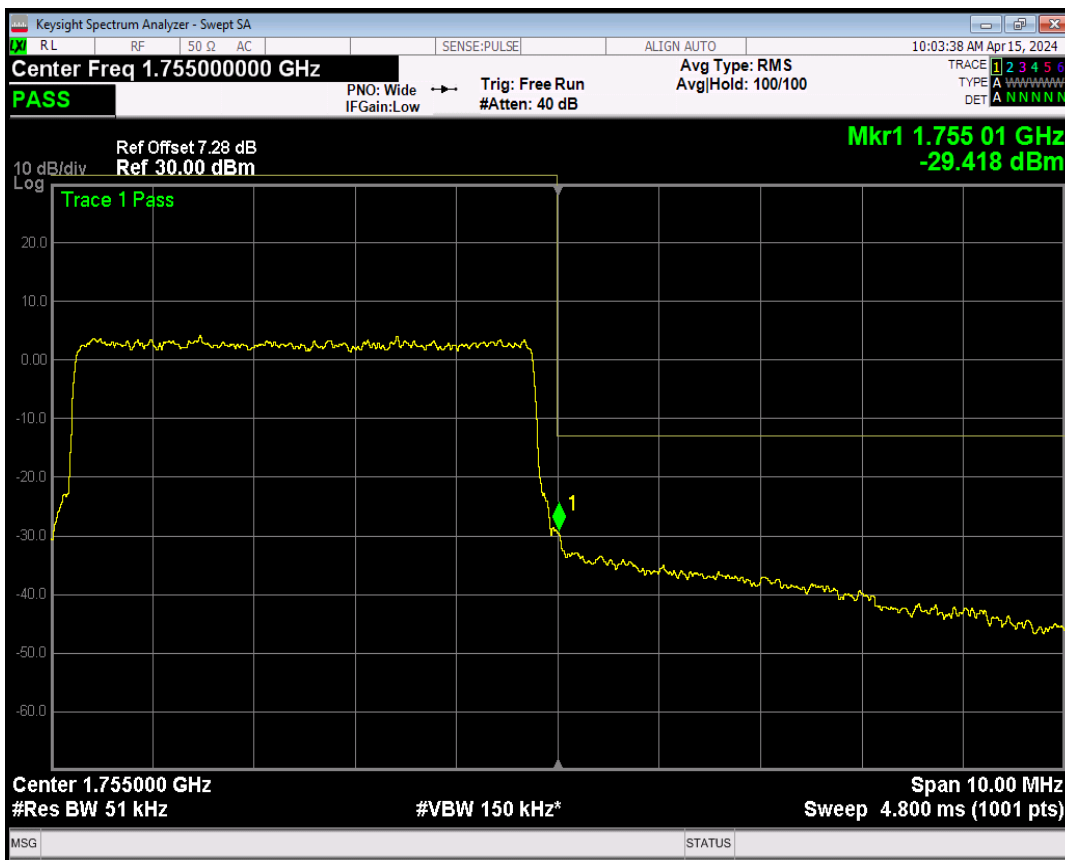

Band4 QPSK BW=5MHz Channel=20375 RB Size=25 Position=#0

Band4 16QAM BW=5MHz Channel=20375 RB Size=1 Position=#0