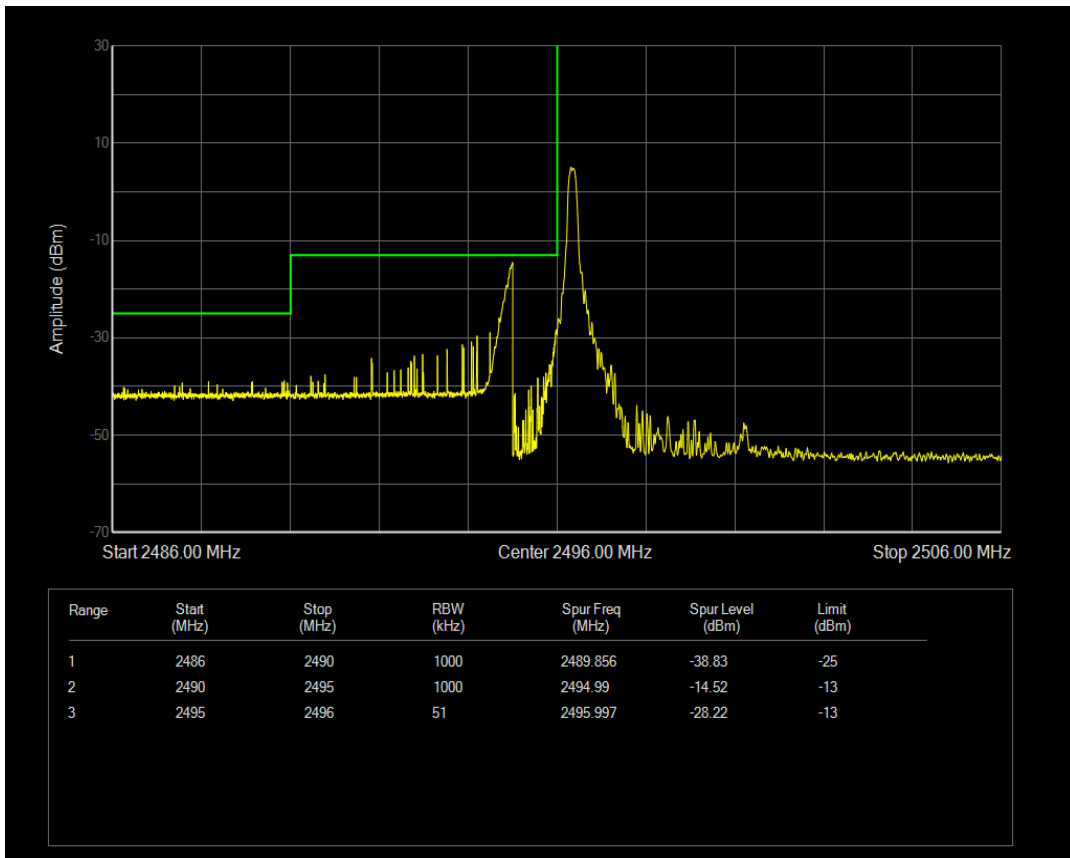

Band41 QPSK BW=5MHz Channel=39675 RB Size=1 Position=#0

Band41 QPSK BW=5MHz Channel=39675 RB Size=1 Position=#Max