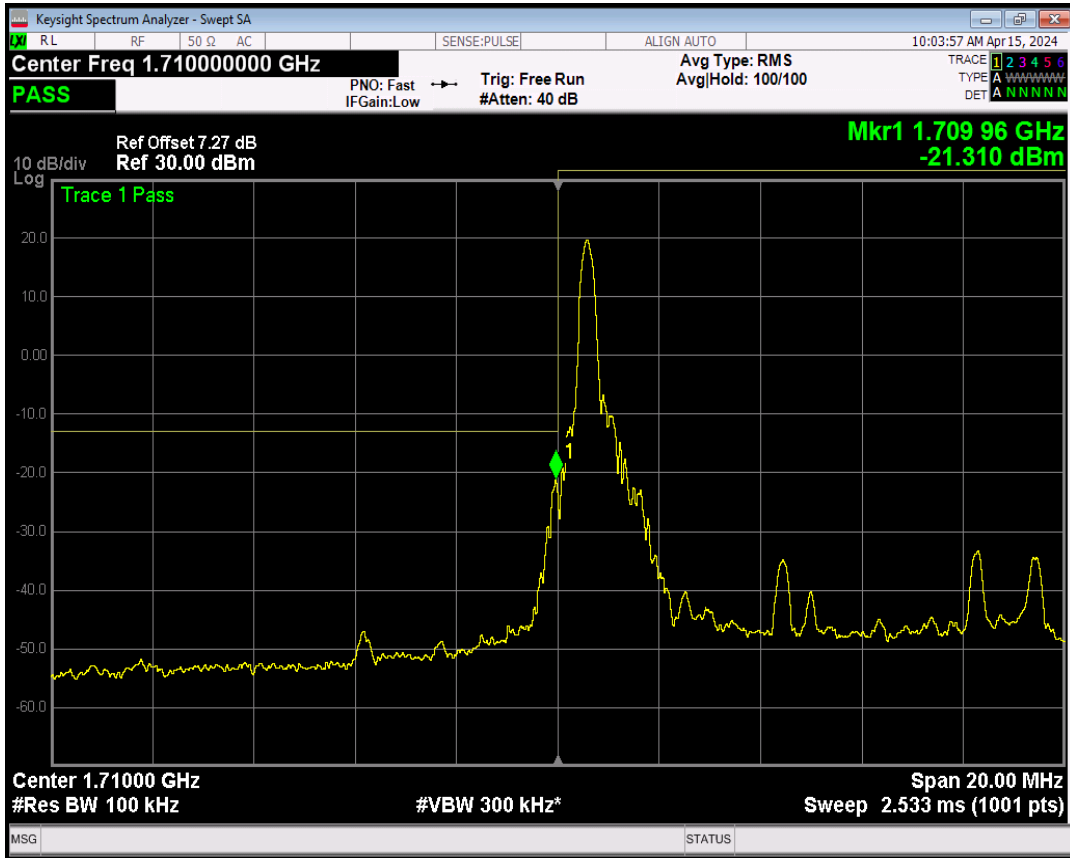

Band4 16QAM BW=10MHz Channel=20000 RB Size=1 Position=#0

Band4 16QAM BW=10MHz Channel=20000 RB Size=1 Position=#Max