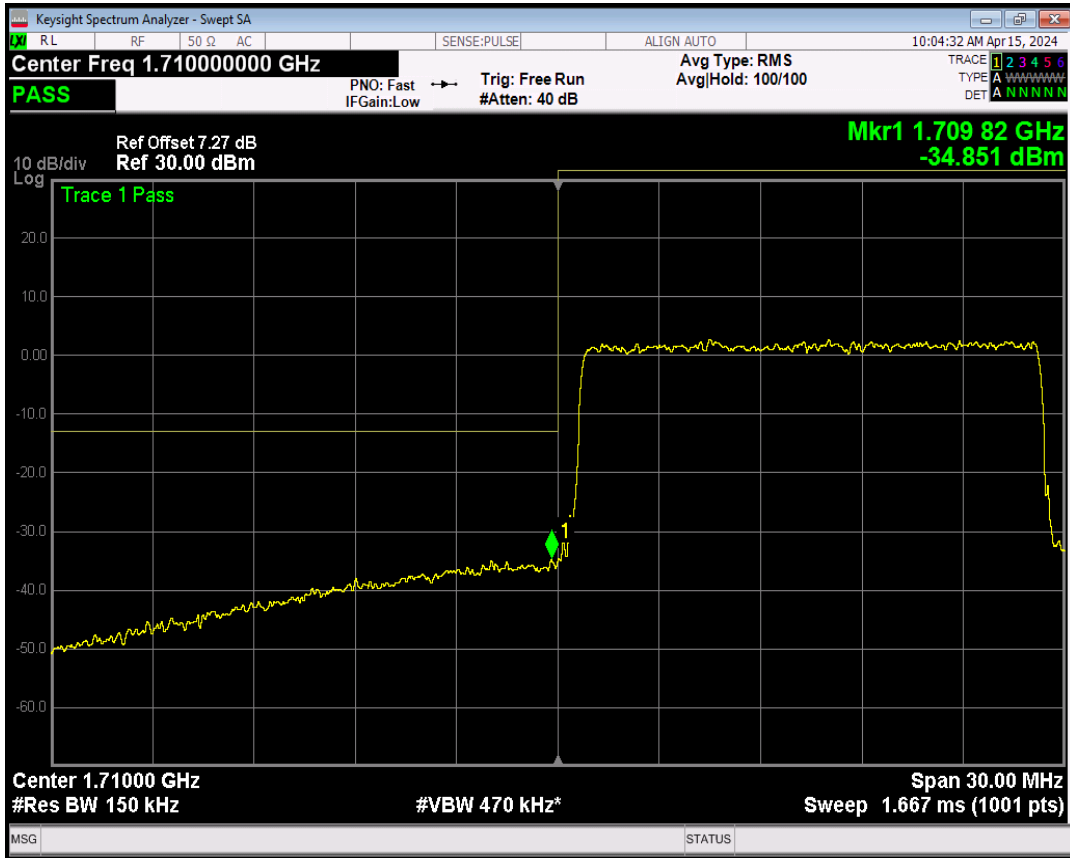

Band4 QPSK BW=15MHz Channel=20025 RB Size=75 Position=#0

Band4 16QAM BW=15MHz Channel=20025 RB Size=1 Position=#0

Band4 16QAM BW=15MHz Channel=20025 RB Size=1 Position=#Max

Band4 16QAM BW=15MHz Channel=20025 RB Size=75 Position=#0