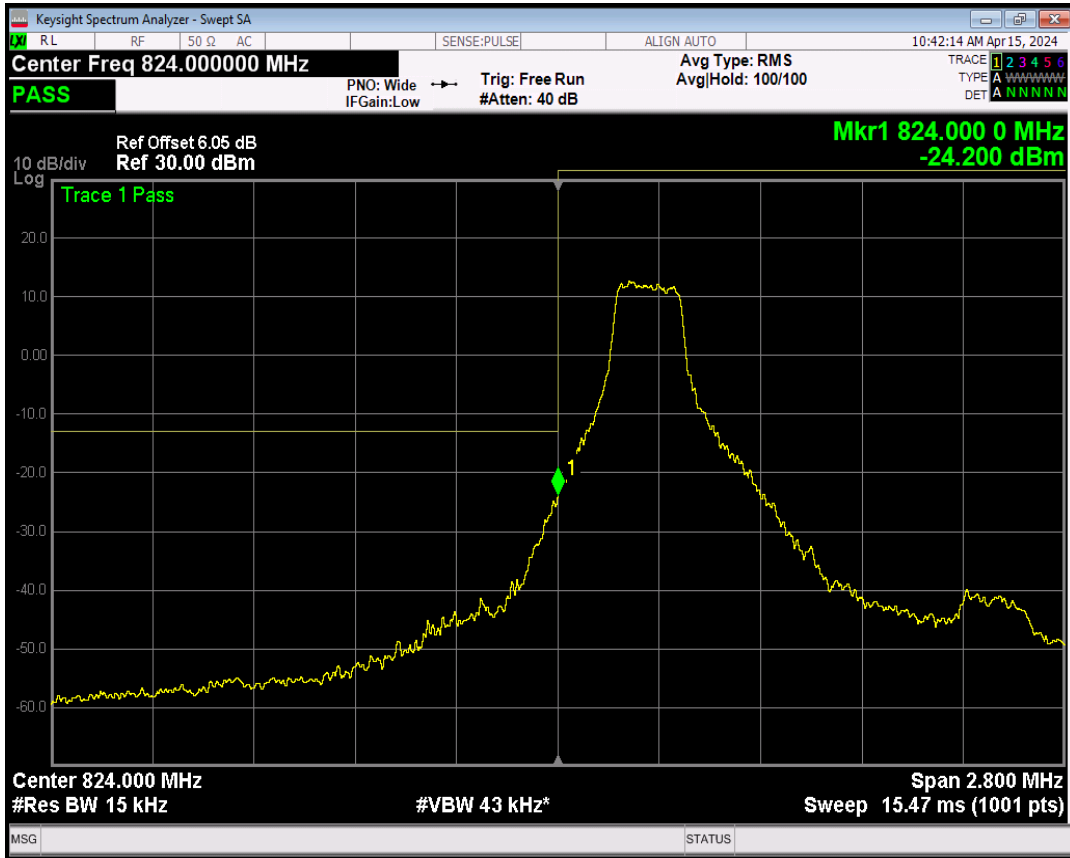

Band5 16QAM BW=1.4MHz Channel=20407 RB Size=1 Position=#0

Band5 16QAM BW=1.4MHz Channel=20407 RB Size=1 Position=#Max