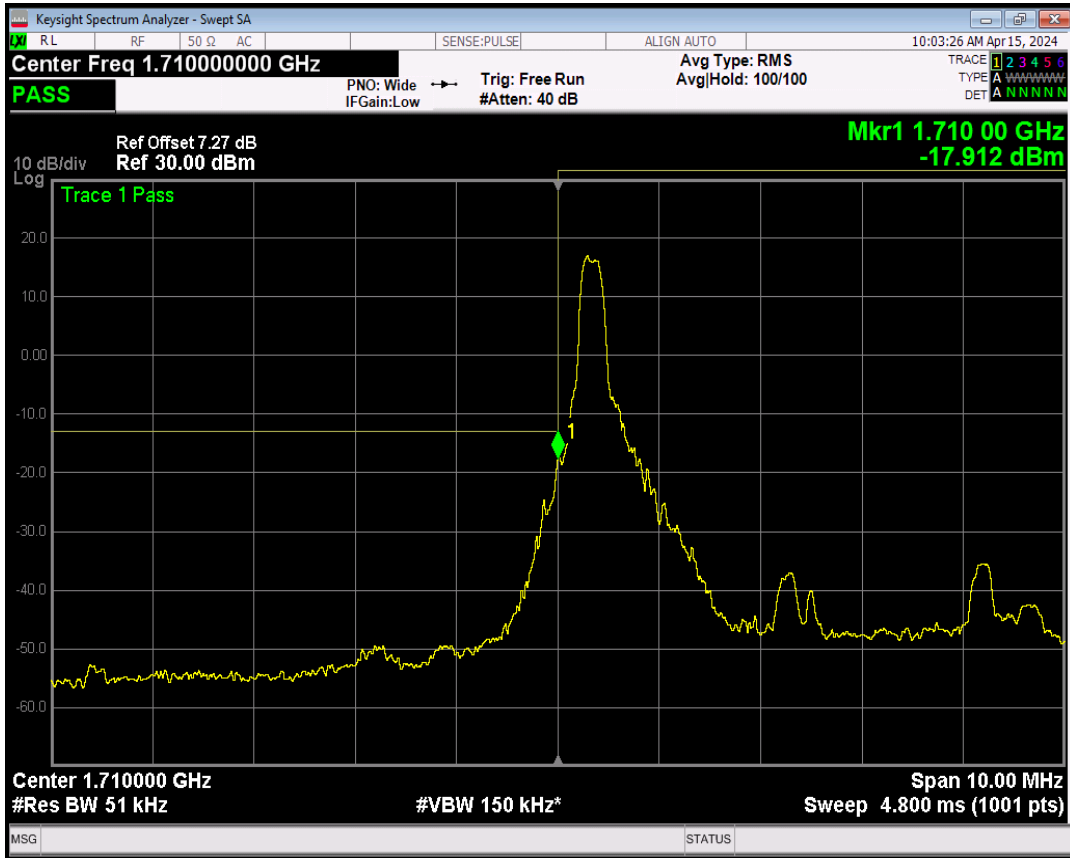

Band4 16QAM BW=5MHz Channel=19975 RB Size=1 Position=#0

Band4 16QAM BW=5MHz Channel=19975 RB Size=1 Position=#Max