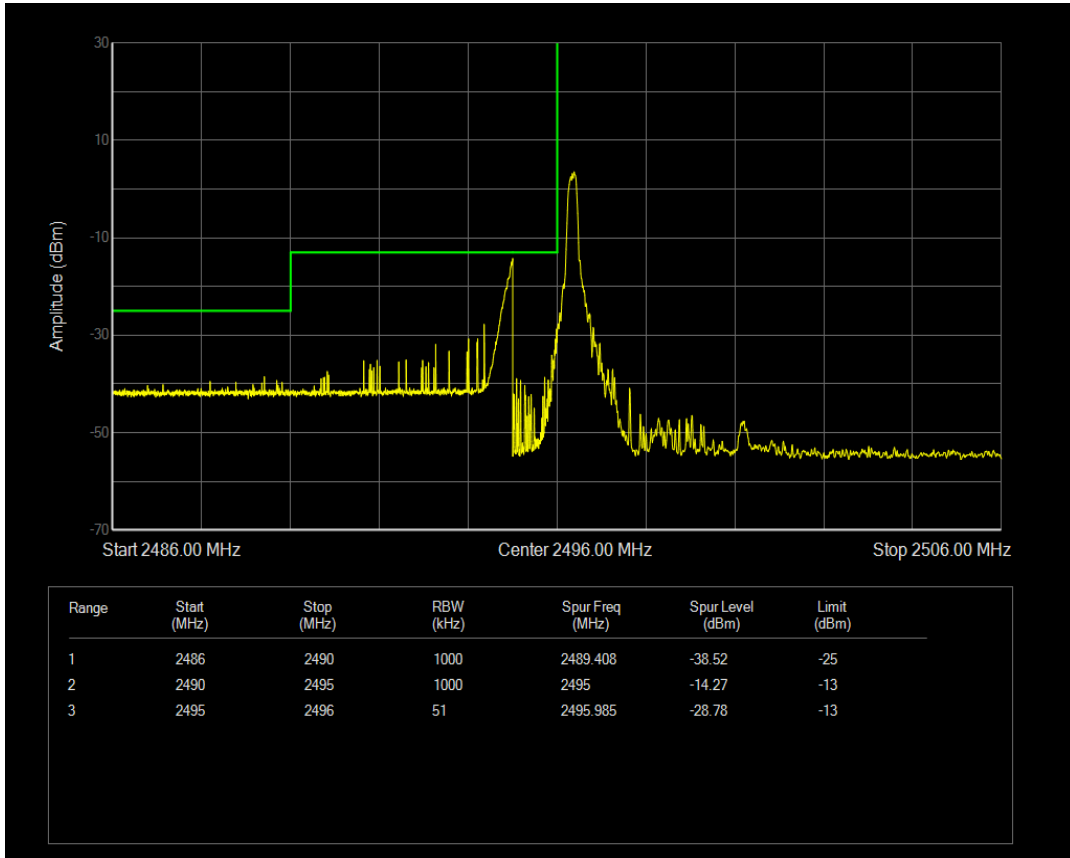

Band41 16QAM BW=5MHz Channel=39675 RB Size=1 Position=#0

Band41 16QAM BW=5MHz Channel=39675 RB Size=1 Position=#Max