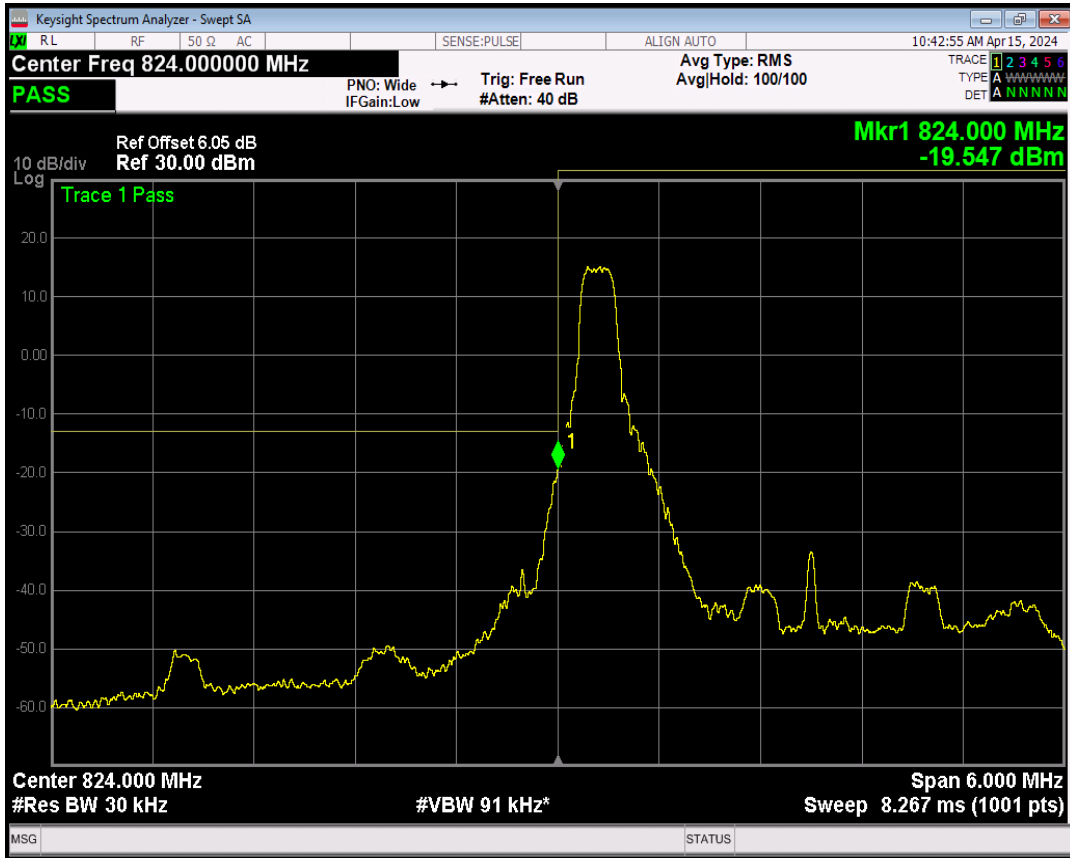

Band5 16QAM BW=3MHz Channel=20415 RB Size=1 Position=#0

Band5 16QAM BW=3MHz Channel=20415 RB Size=1 Position=#Max