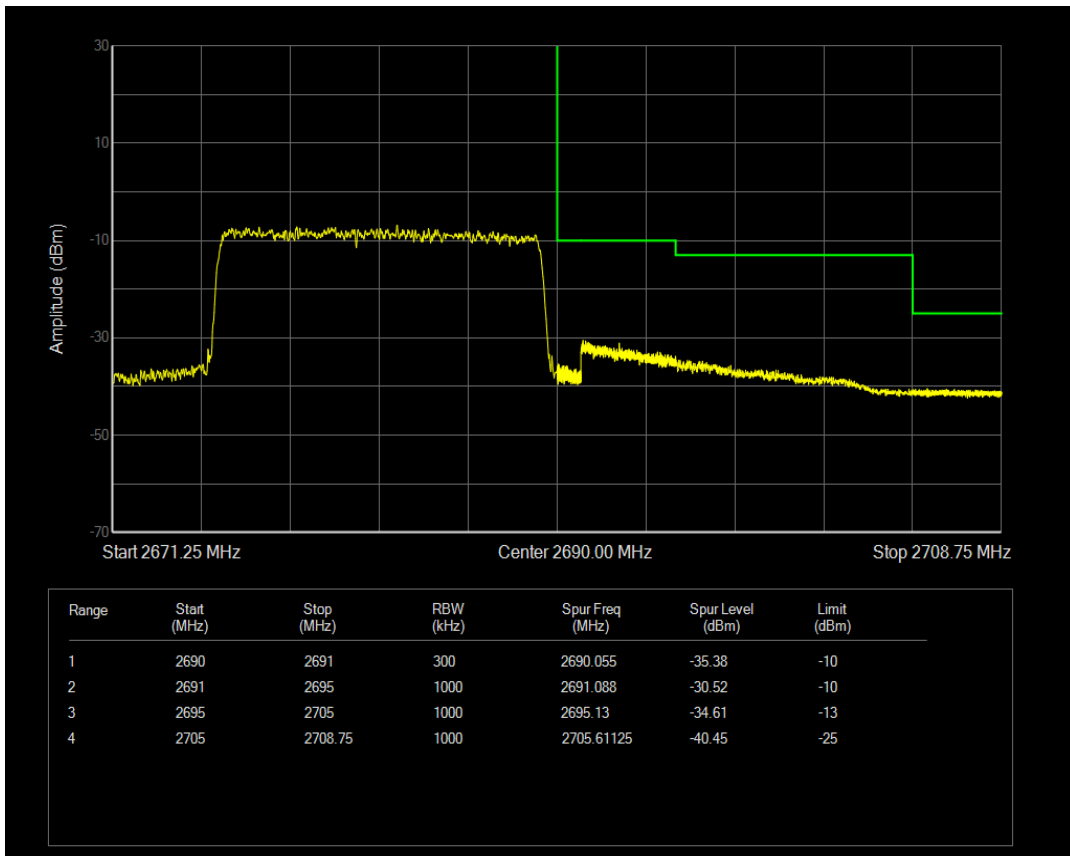

Band41 QPSK BW=15MHz Channel=41515 RB Size=75 Position=#0

Band41 16QAM BW=15MHz Channel=41515 RB Size=1 Position=#0