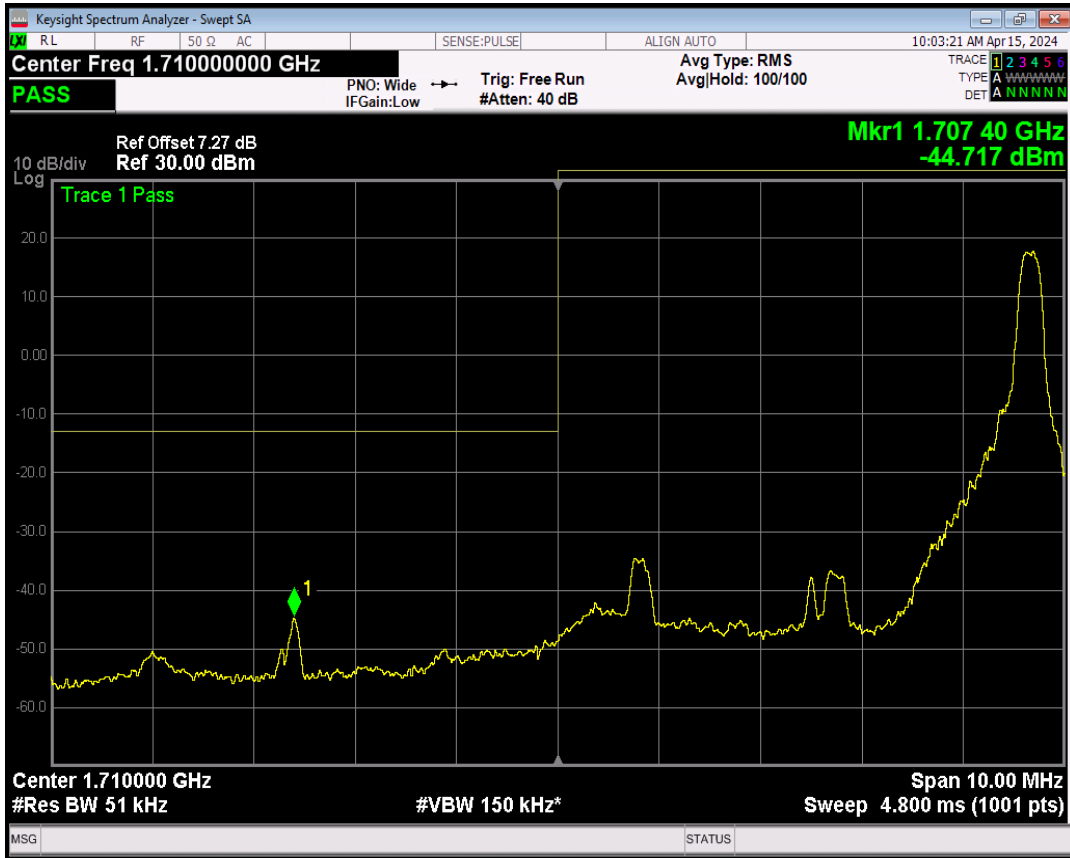

Band4 16QAM BW=3MHz Channel=20385 RB Size=1 Position=#Max

Band4 QPSK BW=5MHz Channel=19975 RB Size=1 Position=#0

Band4 16QAM BW=3MHz Channel=20385 RB Size=15 Position=#0

Band4 QPSK BW=5MHz Channel=19975 RB Size=1 Position=#Max

Band4 QPSK BW=5MHz Channel=19975 RB Size=25 Position=#0

Band4 16QAM BW=5MHz Channel=19975 RB Size=1 Position=#0

Band4 16QAM BW=5MHz Channel=19975 RB Size=1 Position=#Max

Band4 16QAM BW=5MHz Channel=19975 RB Size=25 Position=#0