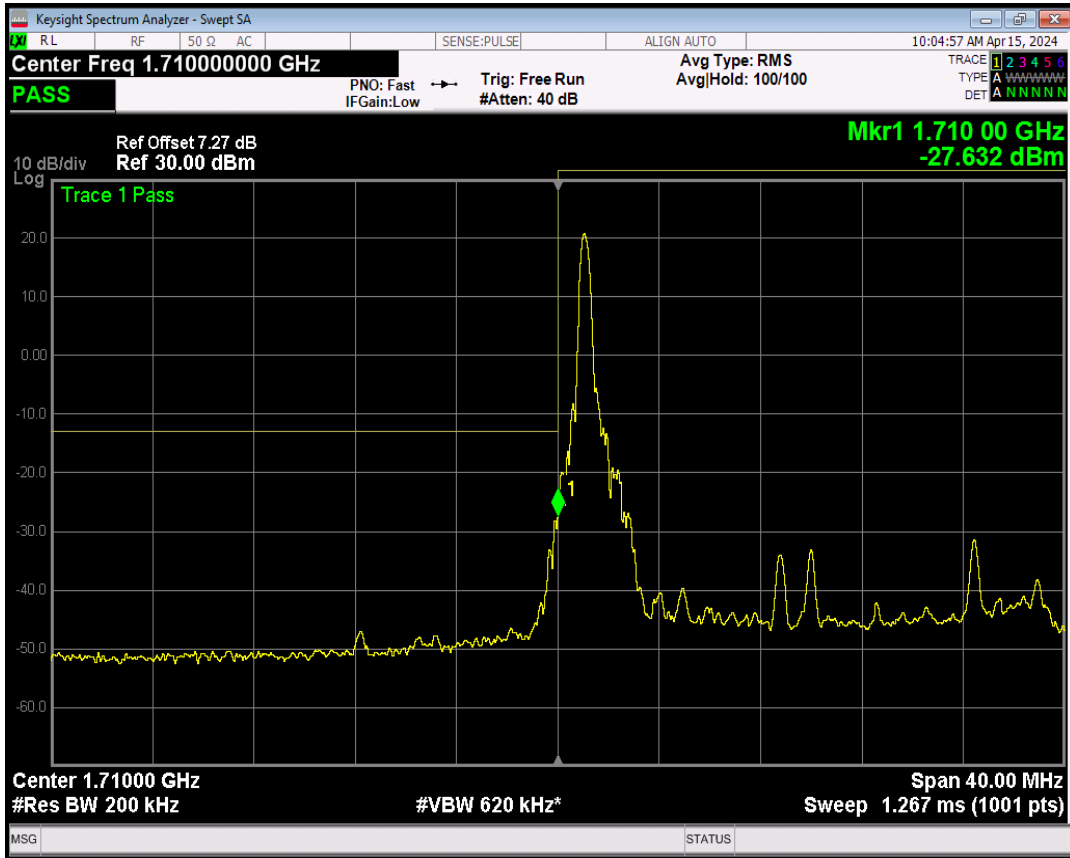

Band4 16QAM BW=20MHz Channel=20050 RB Size=1 Position=#0

Band4 16QAM BW=20MHz Channel=20050 RB Size=1 Position=#Max