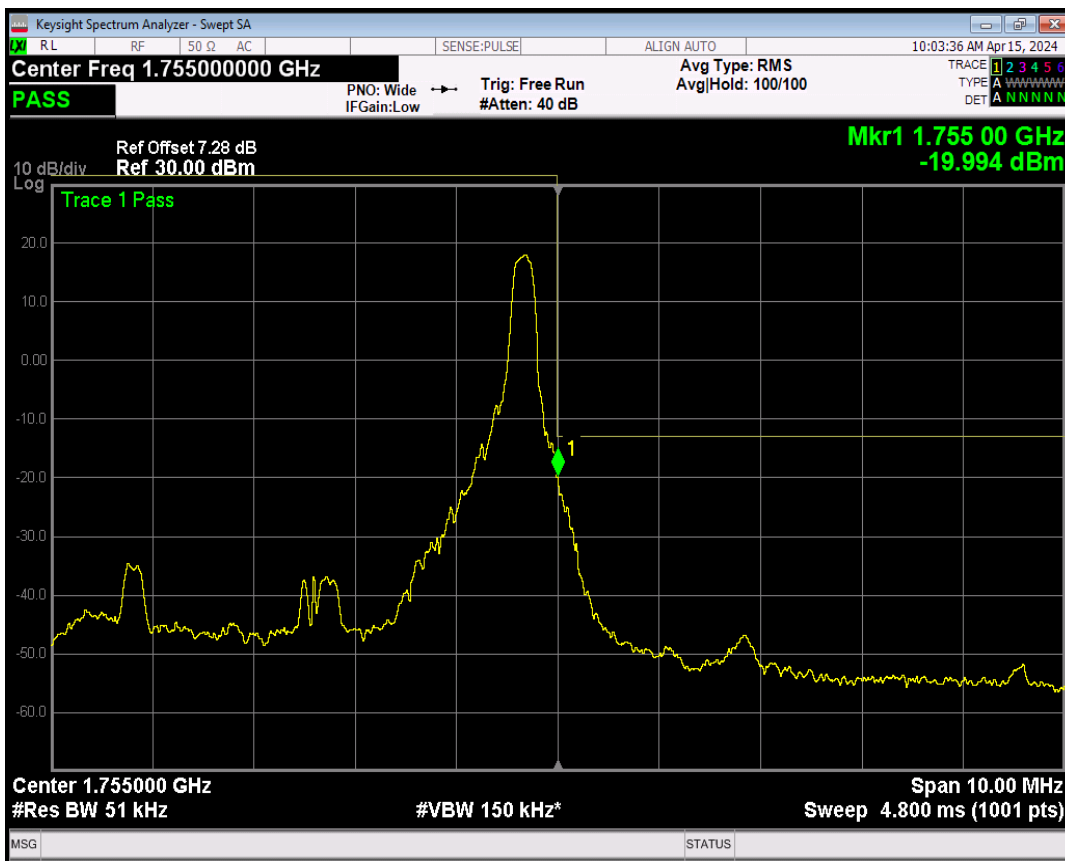

Band4 QPSK BW=5MHz Channel=20375 RB Size=1 Position=#Max

Band4 QPSK BW=5MHz Channel=20375 RB Size=25 Position=#0