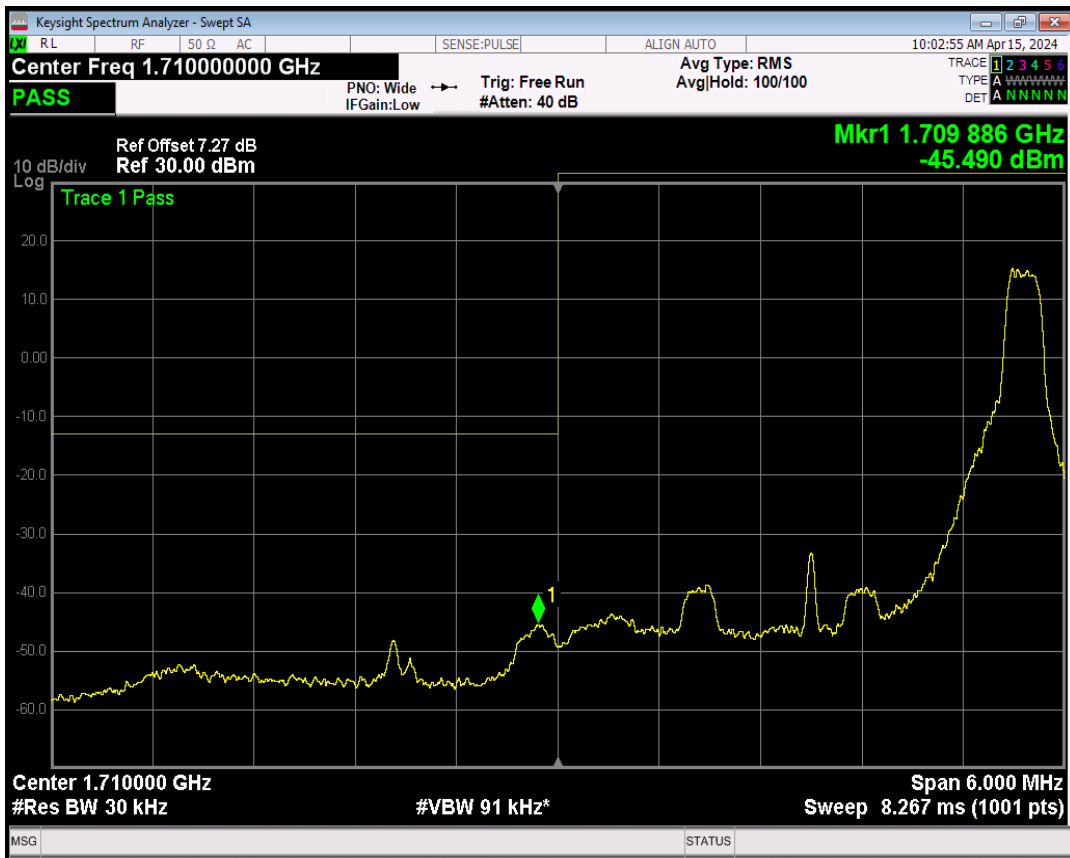

Band4 16QAM BW=3MHz Channel=19965 RB Size=1 Position=#Max

Band4 16QAM BW=3MHz Channel=19965 RB Size=15 Position=#0