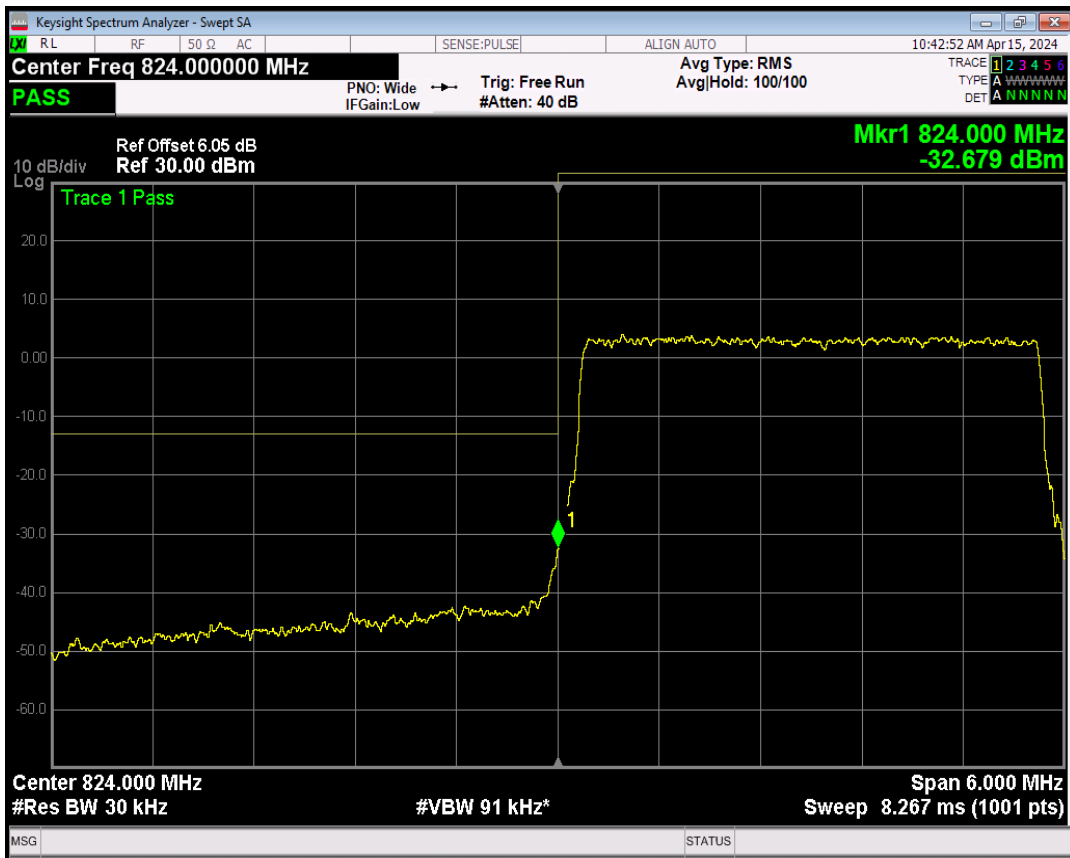

Band5 QPSK BW=3MHz Channel=20415 RB Size=15 Position=#0

Band5 16QAM BW=3MHz Channel=20415 RB Size=1 Position=#0