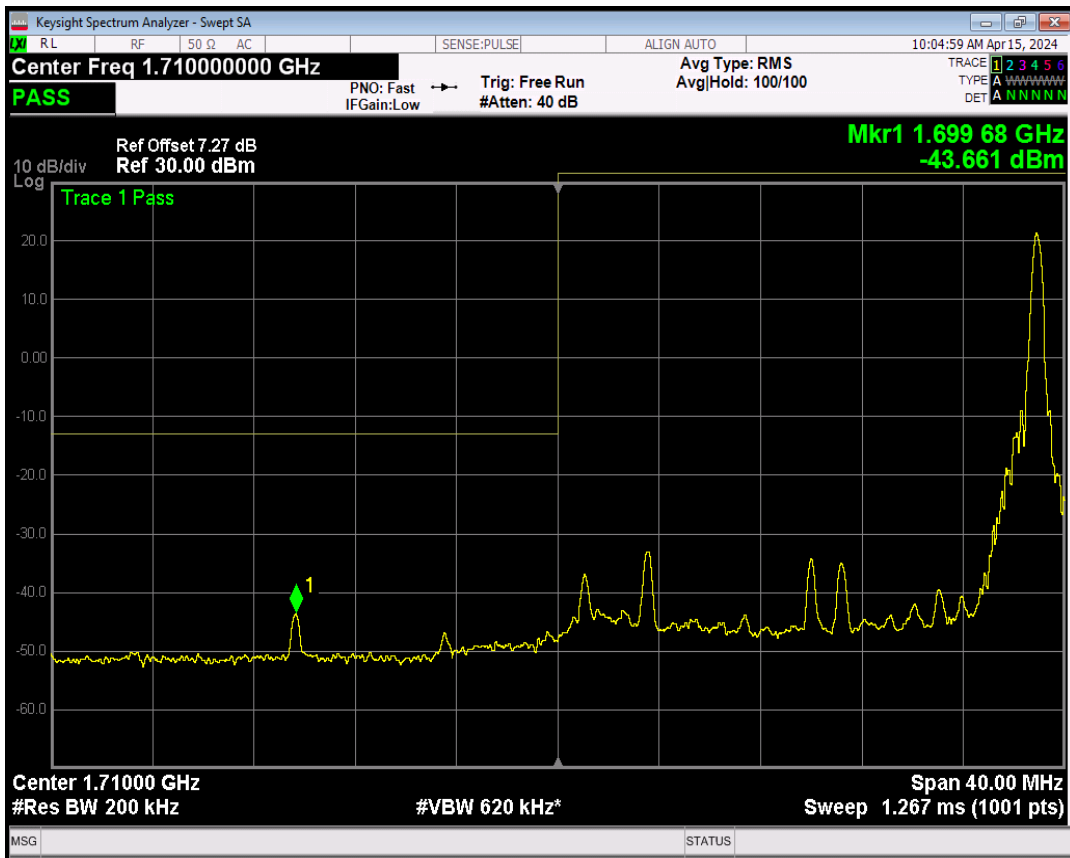

Band4 16QAM BW=20MHz Channel=20050 RB Size=1 Position=#Max

Band4 16QAM BW=20MHz Channel=20050 RB Size=100 Position=#0