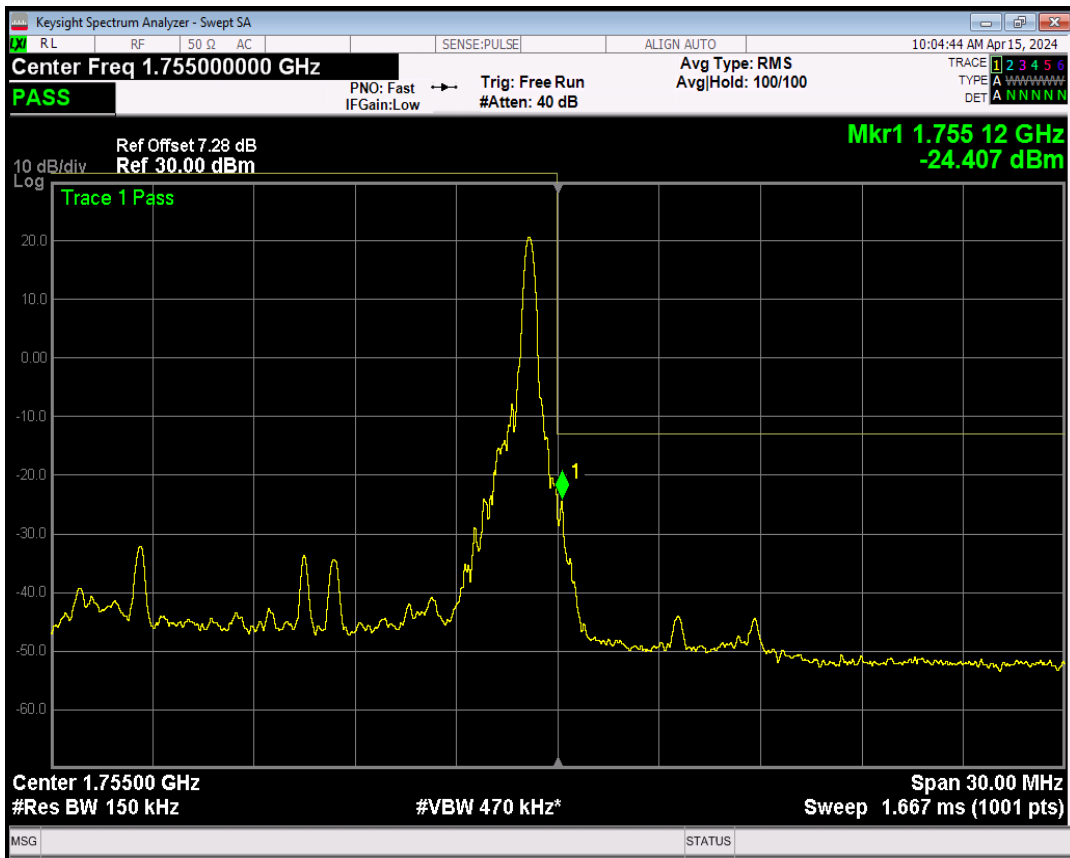

Band4 16QAM BW=15MHz Channel=20325 RB Size=1 Position=#Max

Band4 16QAM BW=15MHz Channel=20325 RB Size=75 Position=#0