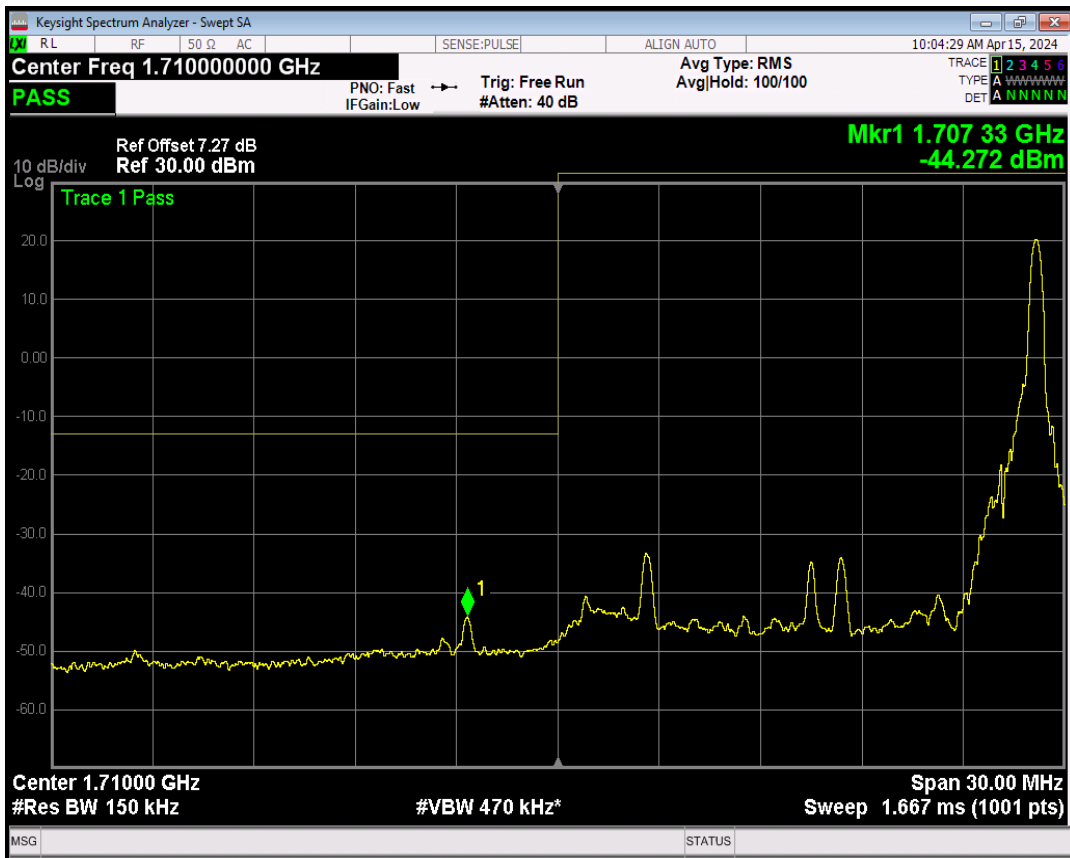

Band4 16QAM BW=15MHz Channel=20025 RB Size=1 Position=#Max

Band4 16QAM BW=15MHz Channel=20025 RB Size=75 Position=#0