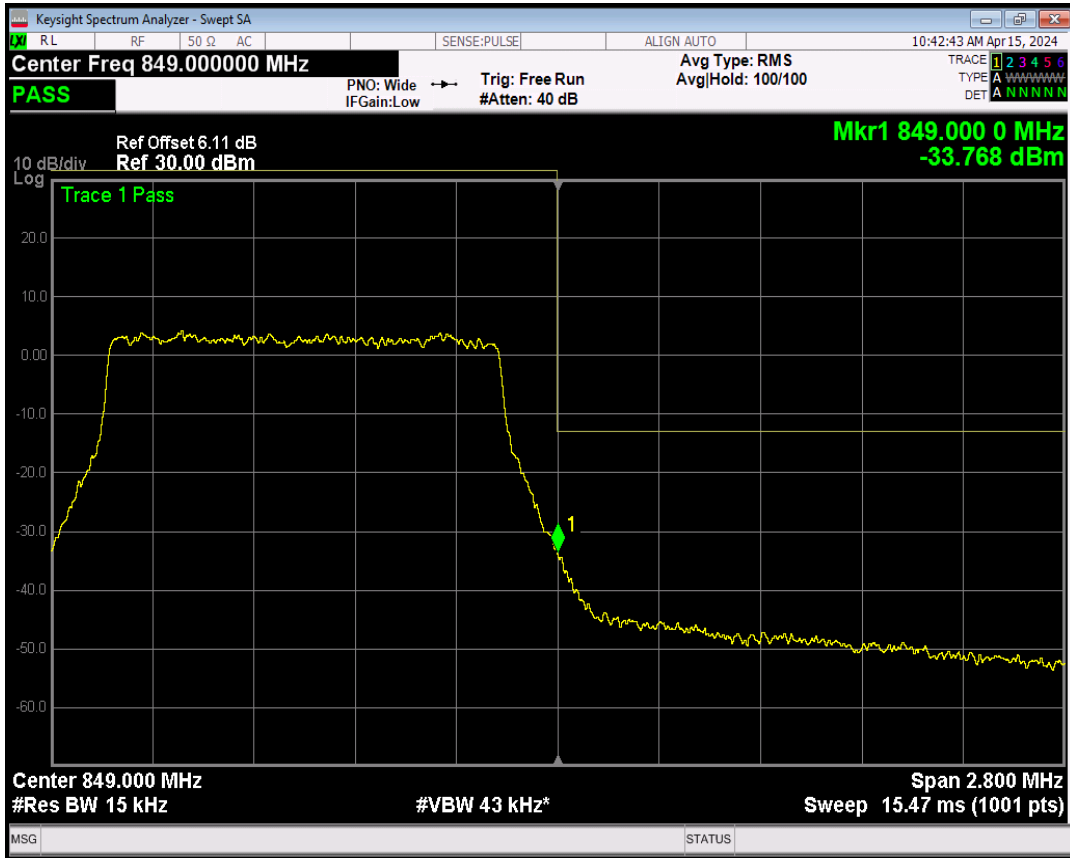

Band5 16QAM BW=1.4MHz Channel=20643 RB Size=6 Position=#0

Band5 QPSK BW=3MHz Channel=20415 RB Size=1 Position=#0