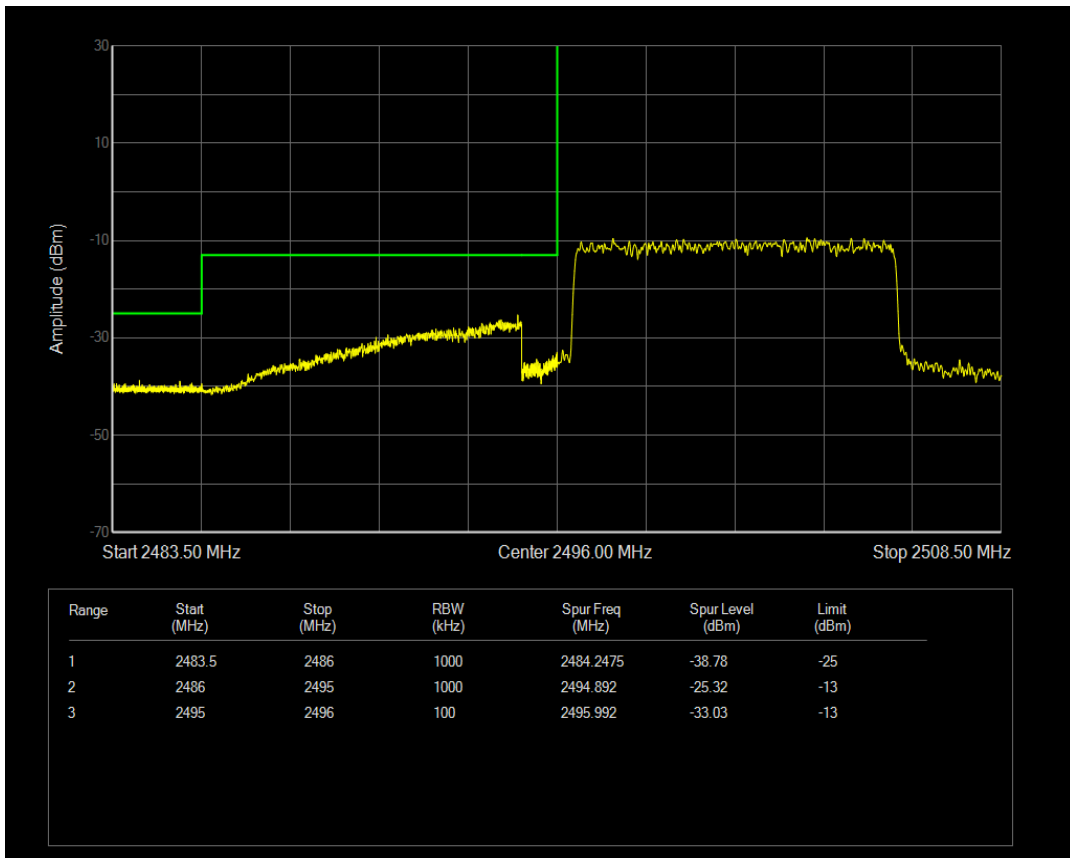

Band41 QPSK BW=10MHz Channel=39700 RB Size=50 Position=#0

Band41 16QAM BW=10MHz Channel=39700 RB Size=1 Position=#0