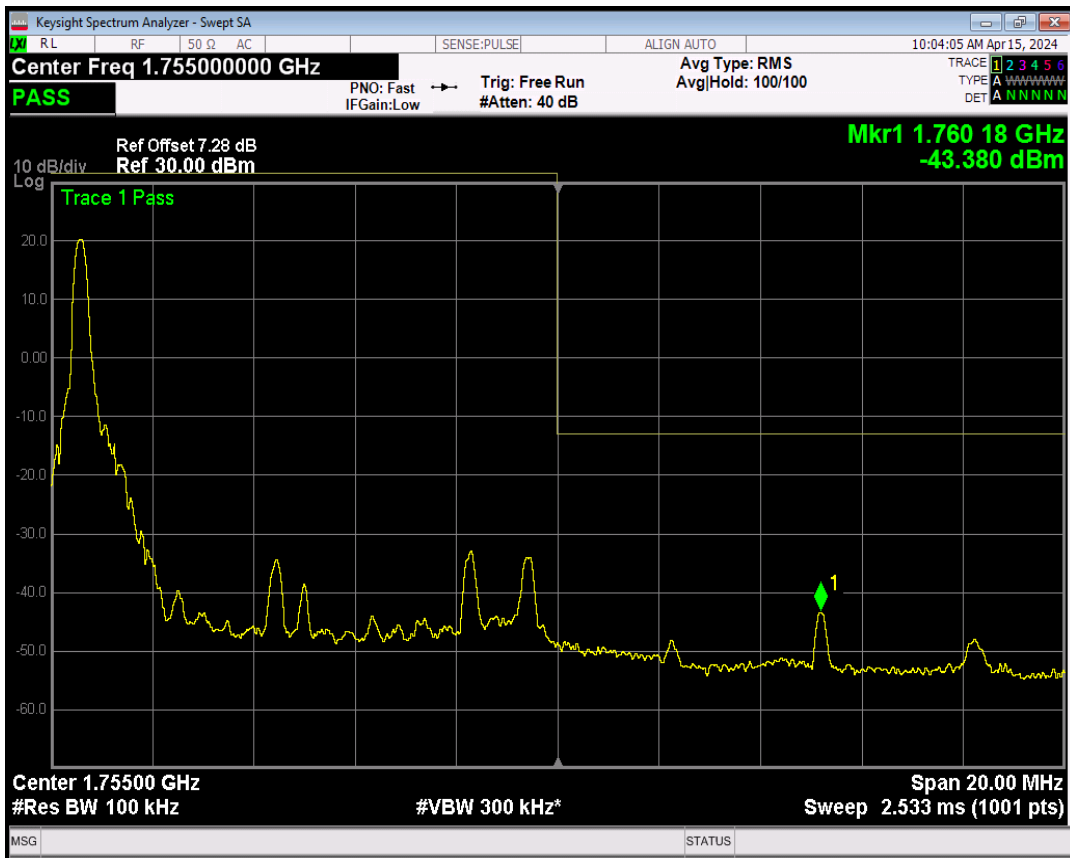

Band4 QPSK BW=10MHz Channel=20350 RB Size=1 Position=#0

Band4 QPSK BW=10MHz Channel=20350 RB Size=1 Position=#Max