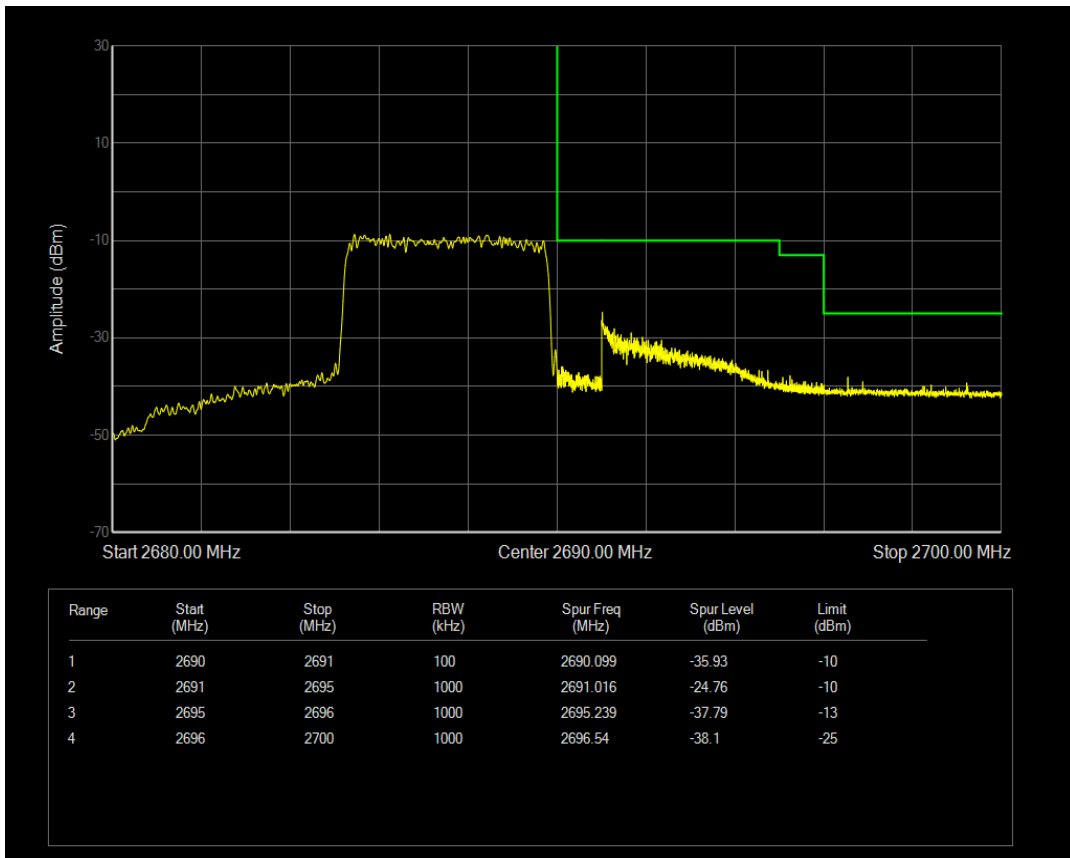

Band41 QPSK BW=5MHz Channel=41565 RB Size=25 Position=#0

Band41 16QAM BW=5MHz Channel=41565 RB Size=1 Position=#0