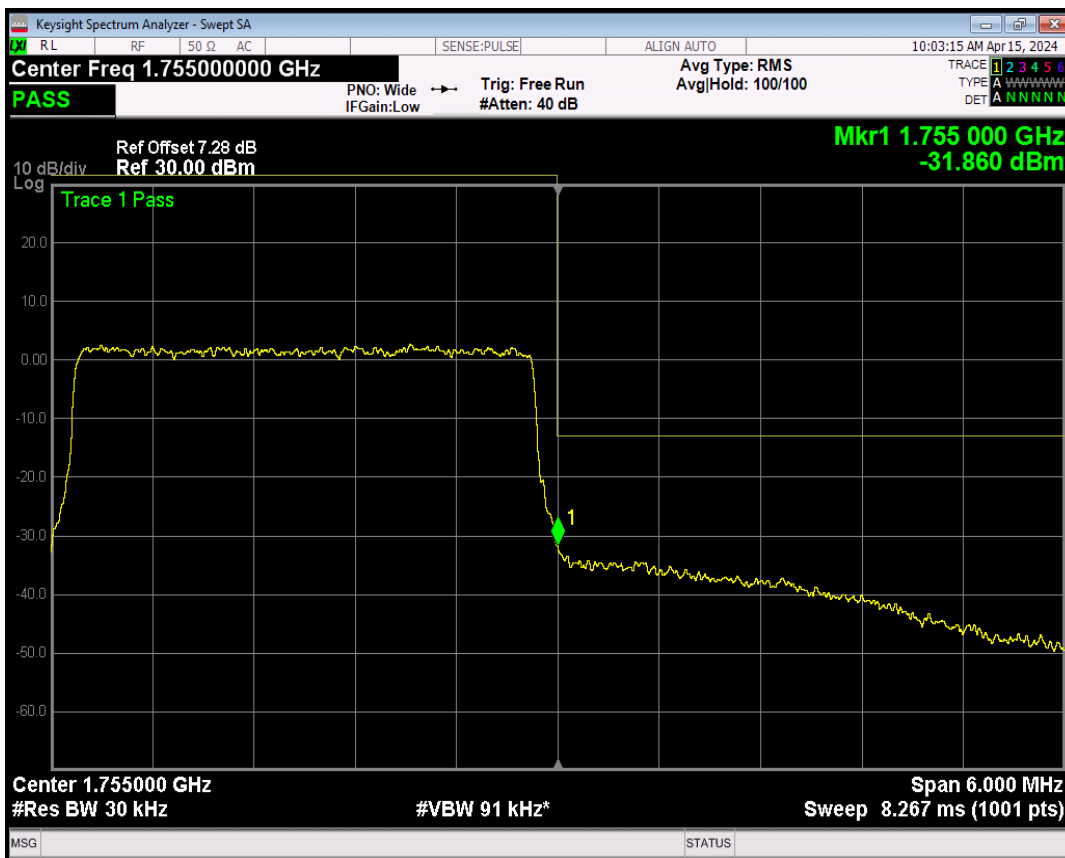

Band4 16QAM BW=3MHz Channel=20385 RB Size=15 Position=#0

Band4 QPSK BW=5MHz Channel=19975 RB Size=1 Position=#Max