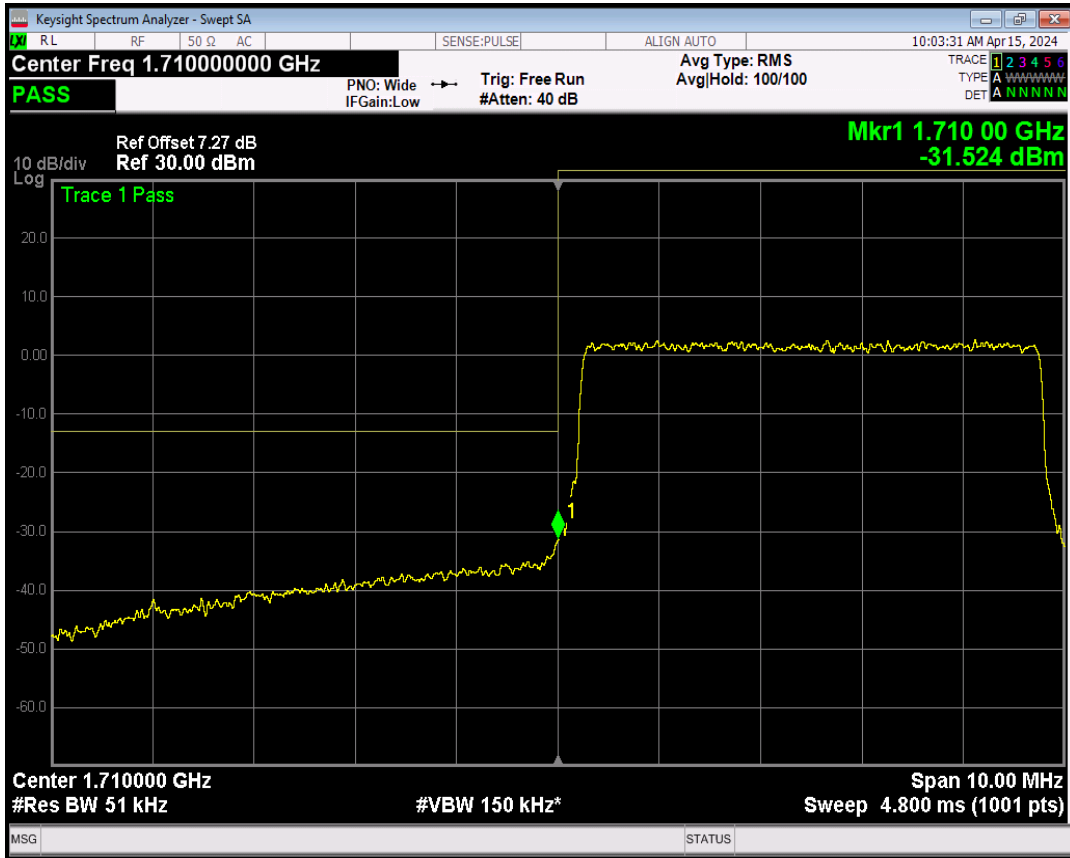

Band4 QPSK BW=5MHz Channel=19975 RB Size=25 Position=#0

Band4 16QAM BW=5MHz Channel=19975 RB Size=1 Position=#0

Band4 16QAM BW=5MHz Channel=19975 RB Size=1 Position=#Max

Band4 16QAM BW=5MHz Channel=19975 RB Size=25 Position=#0