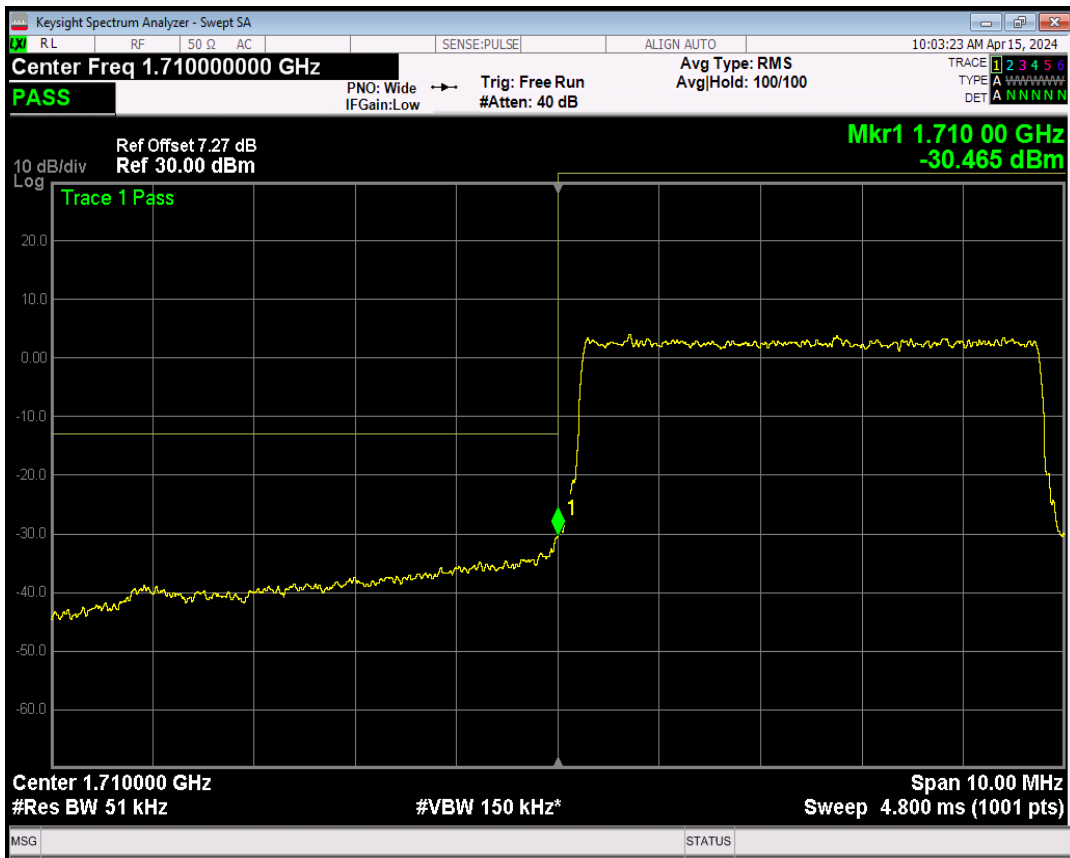

Band4 16QAM BW=3MHz Channel=20385 RB Size=1 Position=#Max

Band4 QPSK BW=5MHz Channel=19975 RB Size=1 Position=#0

Band4 16QAM BW=3MHz Channel=20385 RB Size=15 Position=#0

Band4 QPSK BW=5MHz Channel=19975 RB Size=1 Position=#Max

Band4 QPSK BW=5MHz Channel=19975 RB Size=25 Position=#0

Band4 16QAM BW=5MHz Channel=19975 RB Size=1 Position=#0

Band4 16QAM BW=5MHz Channel=19975 RB Size=1 Position=#Max

Band4 16QAM BW=5MHz Channel=19975 RB Size=25 Position=#0