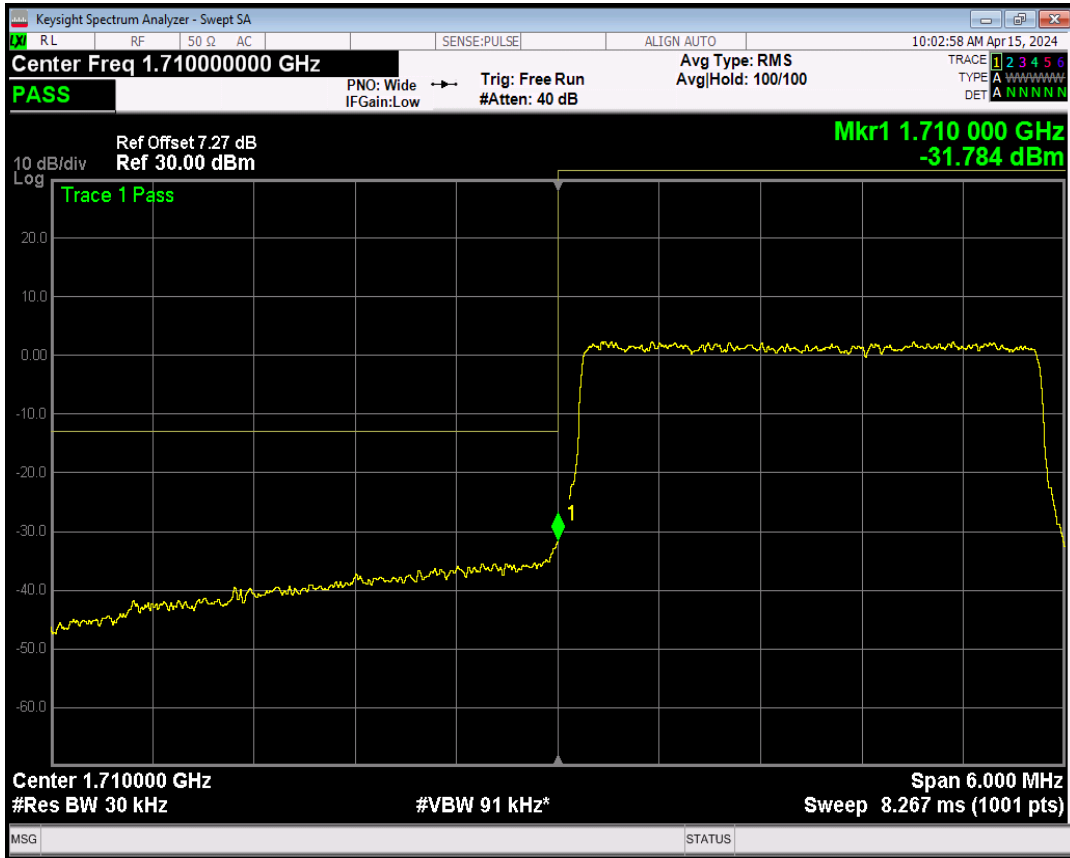

Band4 QPSK BW=3MHz Channel=19965 RB Size=15 Position=#0

Band4 16QAM BW=3MHz Channel=19965 RB Size=1 Position=#0

Band4 16QAM BW=3MHz Channel=19965 RB Size=1 Position=#Max

Band4 16QAM BW=3MHz Channel=19965 RB Size=15 Position=#0