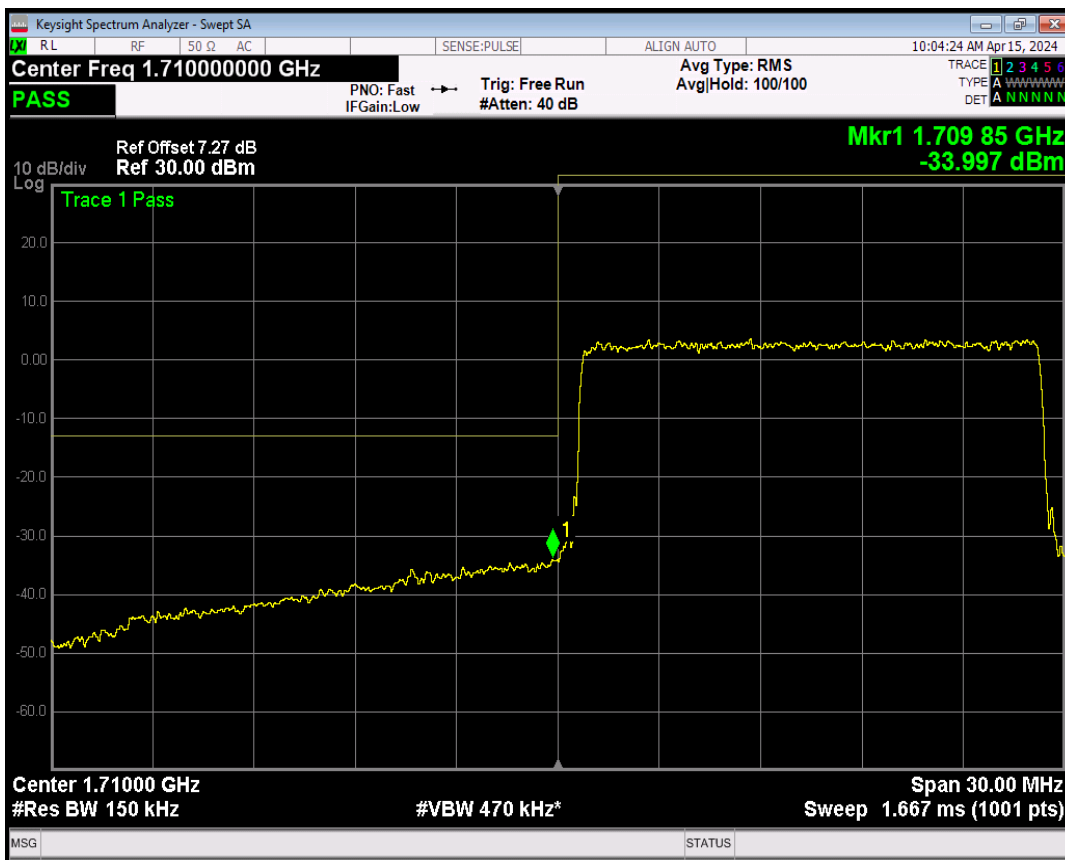

Band4 QPSK BW=15MHz Channel=20025 RB Size=75 Position=#0

Band4 16QAM BW=15MHz Channel=20025 RB Size=1 Position=#0