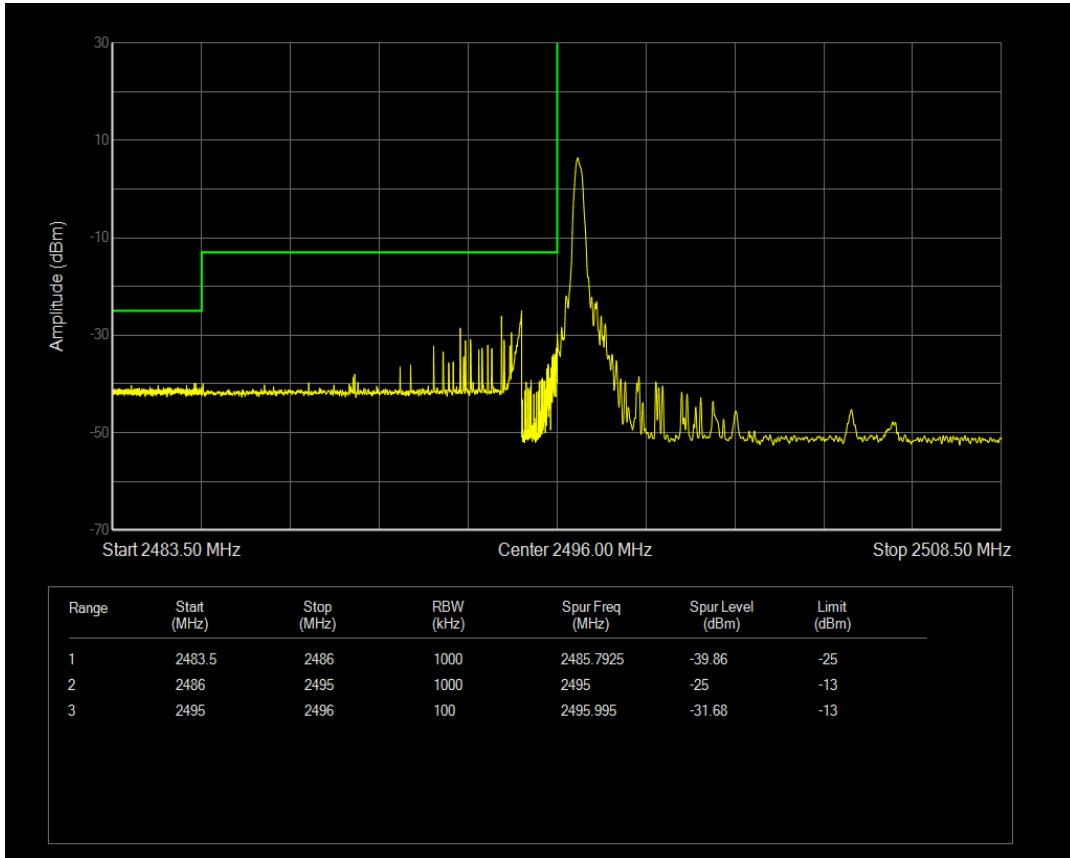

Band41 16QAM BW=10MHz Channel=39700 RB Size=1 Position=#0

Band41 16QAM BW=10MHz Channel=39700 RB Size=1 Position=#Max