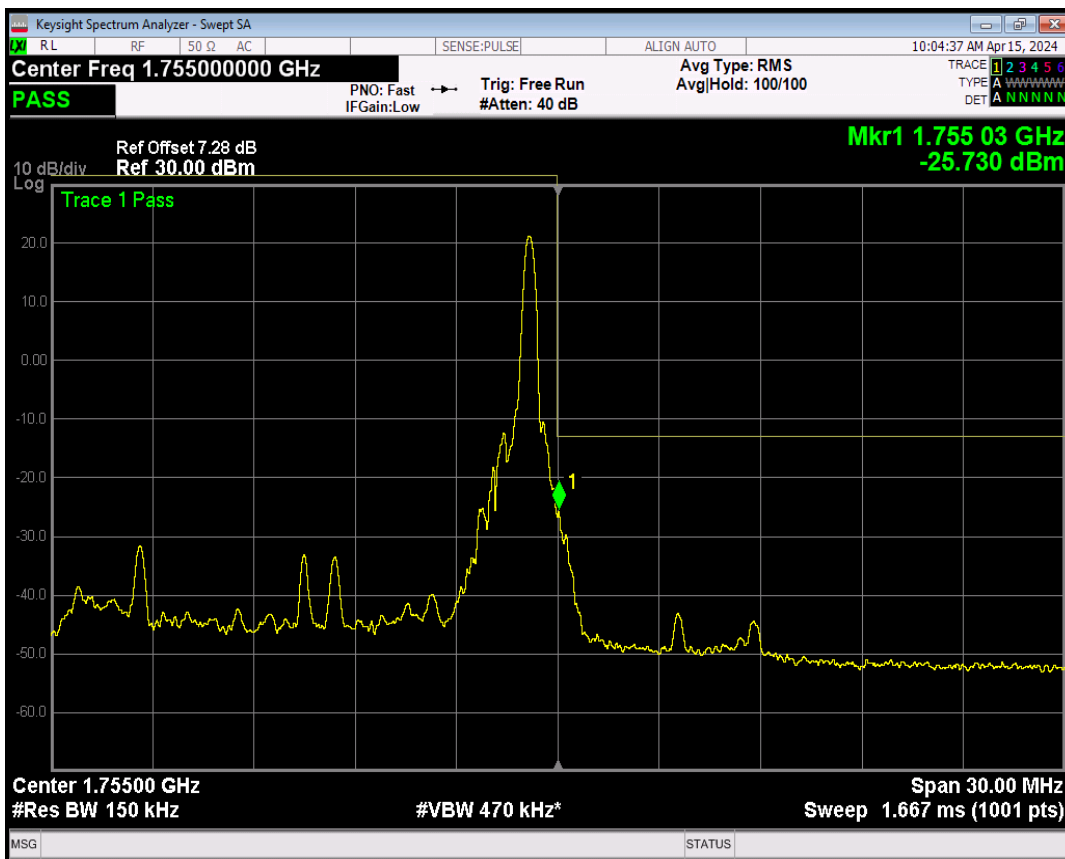

Band4 QPSK BW=15MHz Channel=20325 RB Size=1 Position=#Max

Band4 QPSK BW=15MHz Channel=20325 RB Size=75 Position=#0