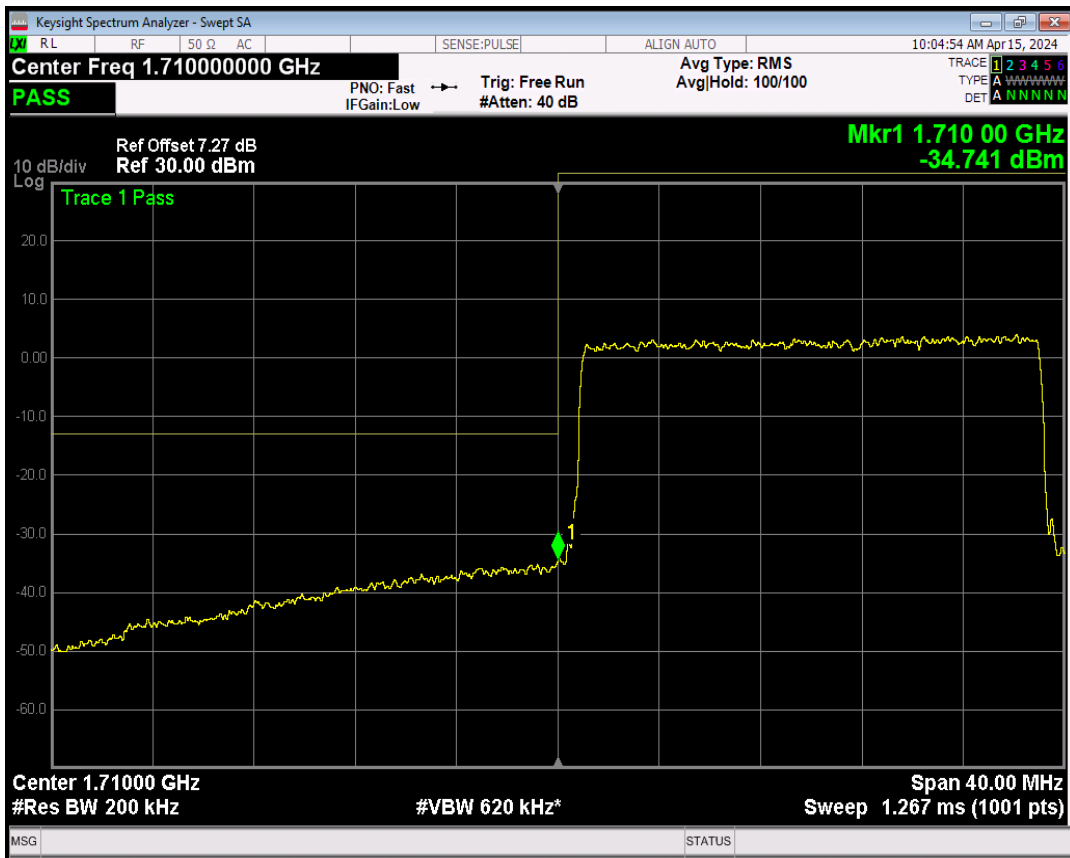

Band4 QPSK BW=20MHz Channel=20050 RB Size=100 Position=#0

Band4 16QAM BW=20MHz Channel=20050 RB Size=1 Position=#0