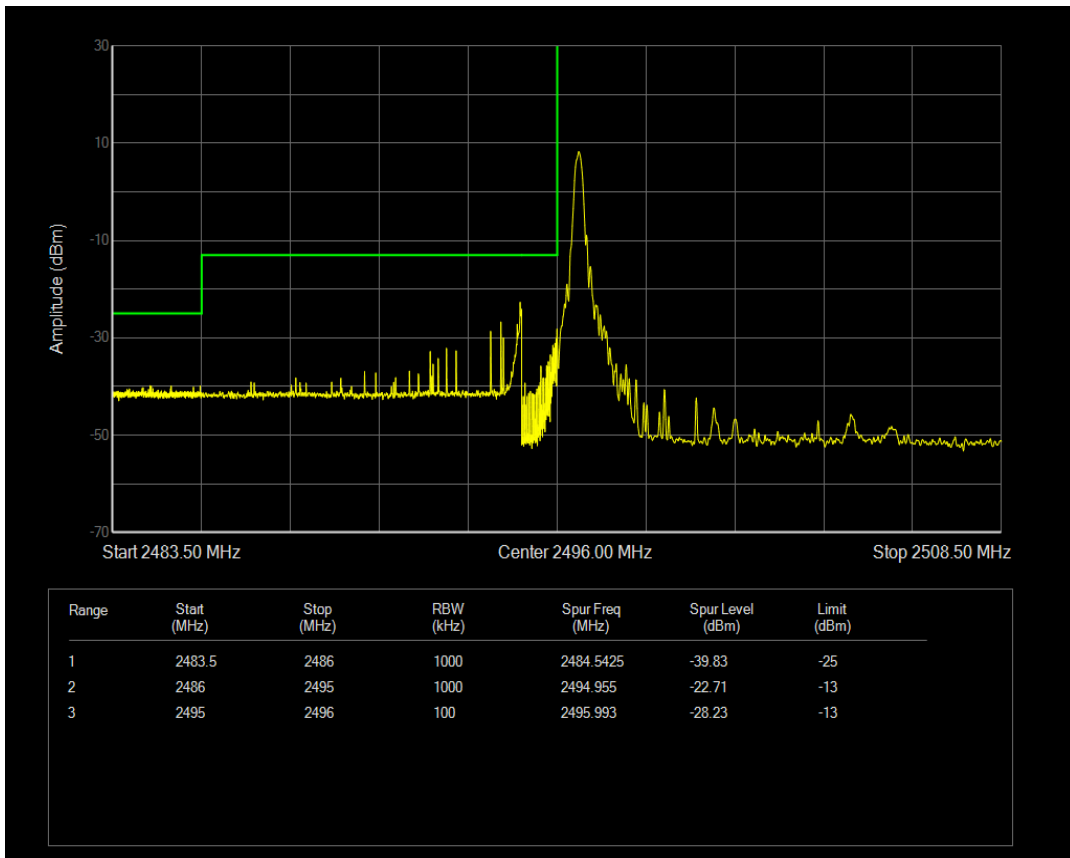

Band41 QPSK BW=10MHz Channel=39700 RB Size=1 Position=#0

Band41 QPSK BW=10MHz Channel=39700 RB Size=1 Position=#Max