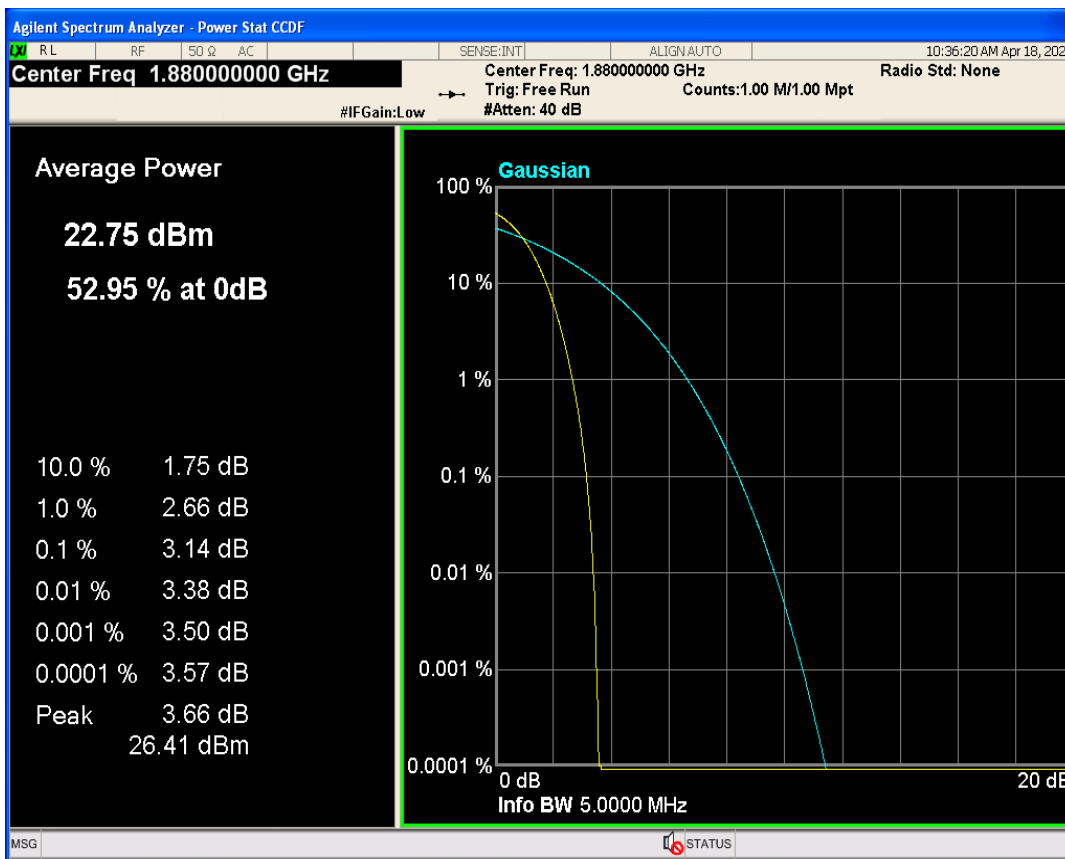

WCDMA Band2 Channel=9400