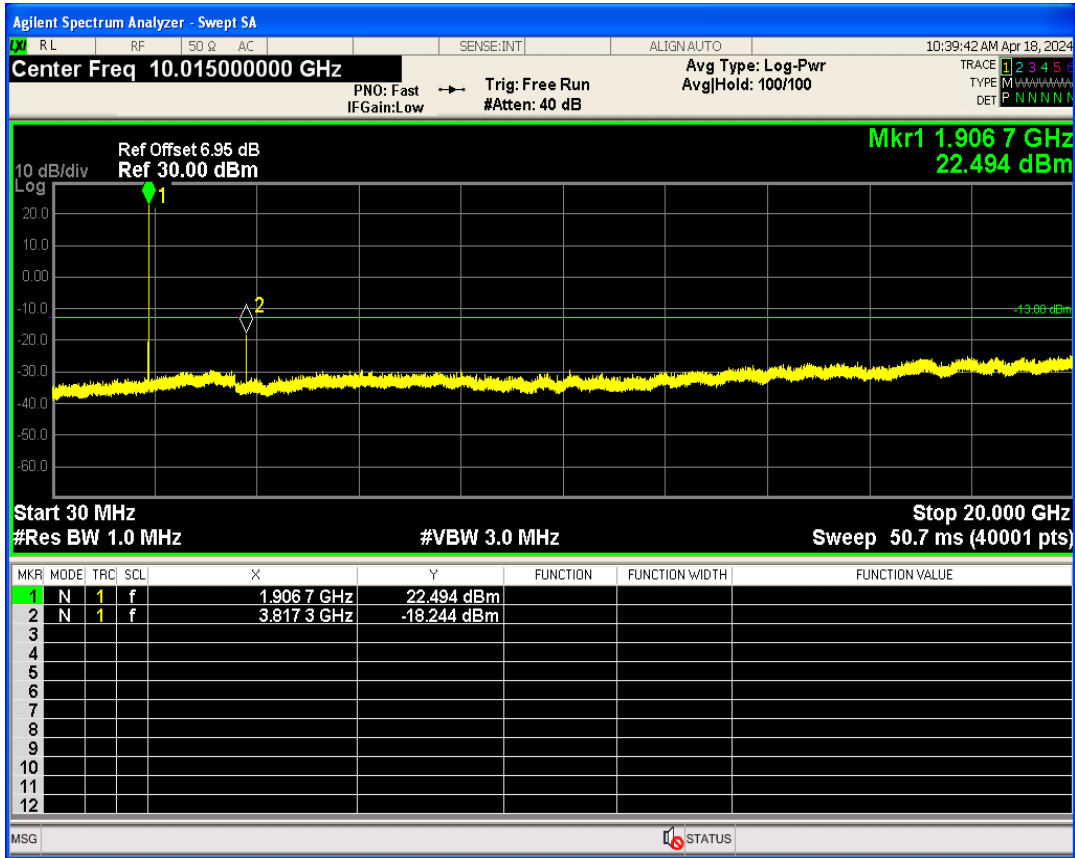

WCDMA Band2 Channel=9262

WCDMA Band2 Channel=9538

WCDMA Band4 Channel=1312

WCDMA Band4 Channel=1513

WCDMA Band5 Channel=4132

WCDMA Band5 Channel=4233

Out-of-band emissions

Band	Channel	Frequency (MHz)	Spur Freq (MHz)	Spur Level (dBm)	Limit (dBm)	Verdict
WCDMA Band2	9262	1852.4	18454.32	-24.68	-13	PASS
WCDMA Band2	9400	1880	19932.60	-24.46	-13	PASS
WCDMA Band2	9538	1907.6	3817.31	-18.24	-13	PASS
WCDMA Band4	1312	1712.4	17953.57	-24.17	-13	PASS
WCDMA Band4	1413	1732.6	17048.93	-25.02	-13	PASS
WCDMA Band4	1513	1752.6	19834.75	-24.67	-13	PASS
WCDMA Band5	4132	826.4	7618.17	-29.82	-13	PASS
WCDMA Band5	4182	836.4	3163.07	-30.45	-13	PASS
WCDMA Band5	4233	846.6	3132.41	-30.19	-13	PASS

WCDMA Band2 Channel=9262

WCDMA Band2 Channel=9538

WCDMA Band2 Channel=9400

WCDMA Band4 Channel=1312

WCDMA Band4 Channel=1413

WCDMA Band4 Channel=1513

WCDMA Band5 Channel=4132

WCDMA Band5 Channel=4182