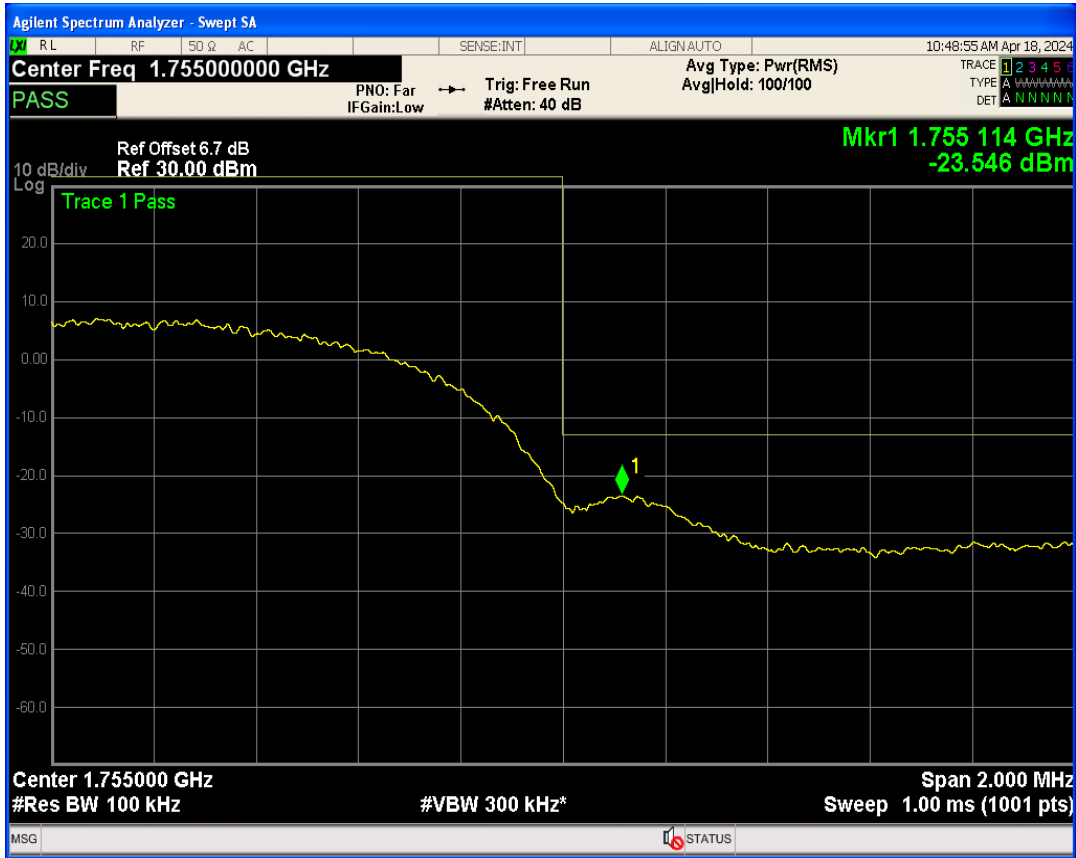

WCDMA Band2 Channel=9262

WCDMA Band2 Channel=9538

WCDMA Band4 Channel=1312

WCDMA Band4 Channel=1513

WCDMA Band5 Channel=4132

WCDMA Band5 Channel=4233

Out-of-band emissions

Band	Channel	Frequency (MHz)	Spur Freq (MHz)	Spur Level (dBm)	Limit (dBm)	Verdict
WCDMA Band2	9262	1852.4	18454.32	-24.68	-13	PASS
WCDMA Band2	9400	1880	19932.60	-24.46	-13	PASS
WCDMA Band2	9538	1907.6	3817.31	-18.24	-13	PASS
WCDMA Band4	1312	1712.4	17953.57	-24.17	-13	PASS
WCDMA Band4	1413	1732.6	17048.93	-25.02	-13	PASS
WCDMA Band4	1513	1752.6	19834.75	-24.67	-13	PASS
WCDMA Band5	4132	826.4	7618.17	-29.82	-13	PASS
WCDMA Band5	4182	836.4	3163.07	-30.45	-13	PASS
WCDMA Band5	4233	846.6	3132.41	-30.19	-13	PASS

WCDMA Band2 Channel=9262

WCDMA Band2 Channel=9538

WCDMA Band2 Channel=9400

WCDMA Band4 Channel=1312

WCDMA Band4 Channel=1413

WCDMA Band4 Channel=1513

WCDMA Band5 Channel=4132

WCDMA Band5 Channel=4182