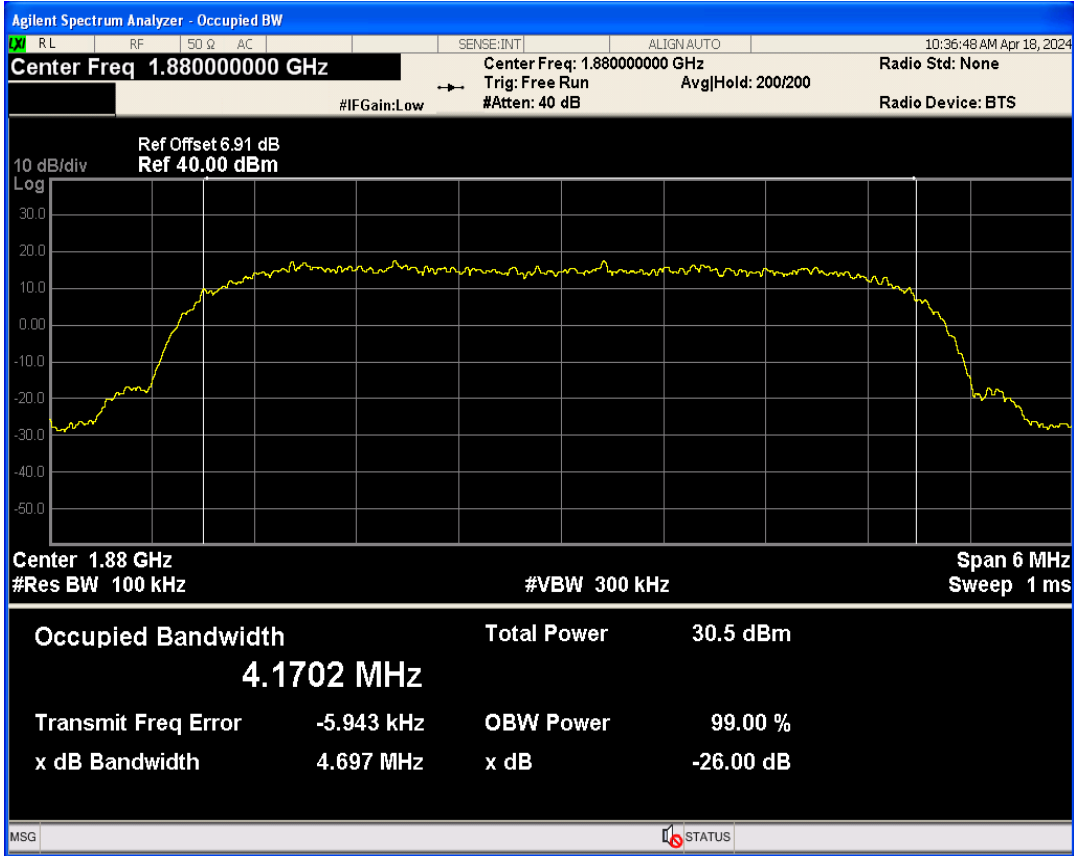

WCDMA Band5 Channel=4233

04 Occupied bandwidth

Band	Channel	Frequency (MHz)	99% OBW (kHz)	-26dB EBW (kHz)	Verdict
WCDMA Band2	9262	1852.4	4154.187	4722.995	PASS
WCDMA Band2	9400	1880	4170.209	4697.018	PASS
WCDMA Band2	9538	1907.6	4170.750	4695.245	PASS
WCDMA Band4	1312	1712.4	4164.835	4695.922	PASS
WCDMA Band4	1413	1732.6	4159.189	4708.158	PASS
WCDMA Band4	1513	1752.6	4154.839	4643.518	PASS
WCDMA Band5	4132	826.4	4135.099	4649.835	PASS
WCDMA Band5	4182	836.4	4165.138	4680.183	PASS
WCDMA Band5	4233	846.6	4150.599	4674.234	PASS

WCDMA Band2 Channel=9262

WCDMA Band2 Channel=9400

WCDMA Band2 Channel=9538

WCDMA Band4 Channel=1312

WCDMA Band4 Channel=1413

WCDMA Band4 Channel=1513

WCDMA Band5 Channel=4233

Band edge