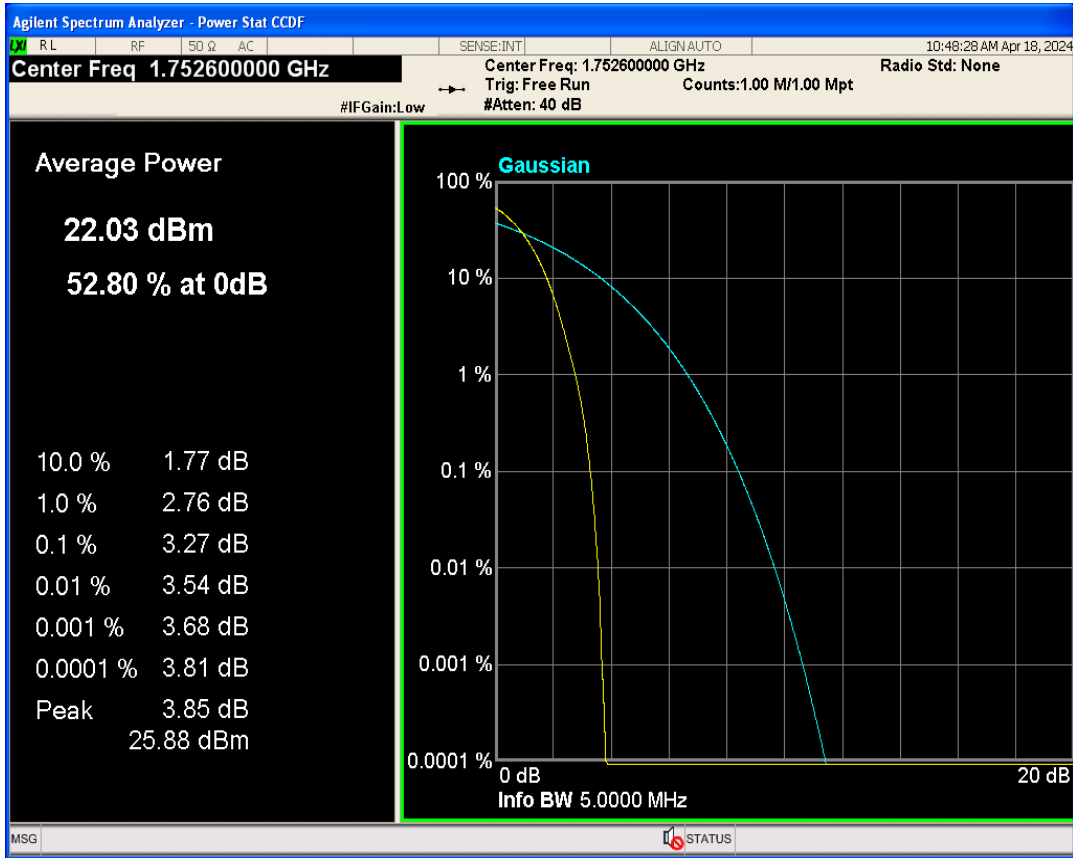

WCDMA Band2 Channel=9262

WCDMA Band2 Channel=9400

WCDMA Band2 Channel=9538

WCDMA Band4 Channel=1312

WCDMA Band4 Channel=1413

WCDMA Band4 Channel=1513

WCDMA Band5 Channel=4132

WCDMA Band5 Channel=4182