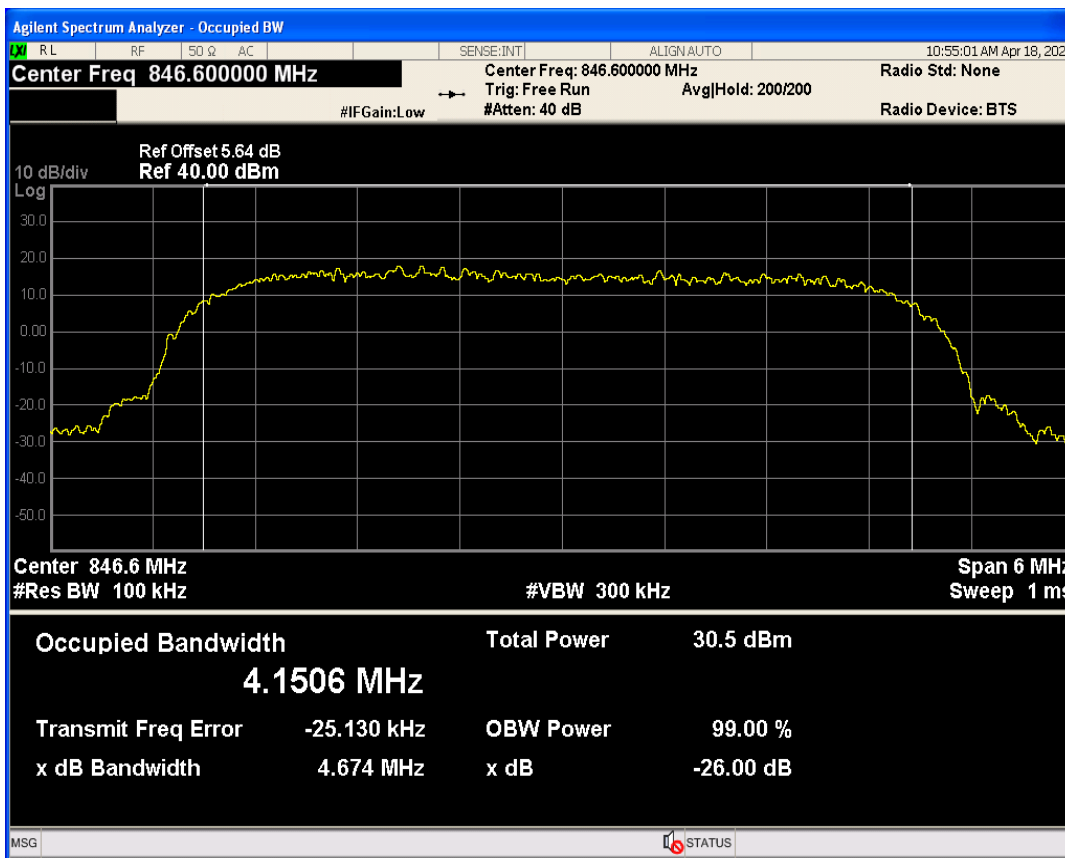

WCDMA Band2 Channel=9262

WCDMA Band2 Channel=9400

WCDMA Band2 Channel=9538

WCDMA Band4 Channel=1312

WCDMA Band4 Channel=1413

WCDMA Band4 Channel=1513

WCDMA Band5 Channel=4233

Band edge