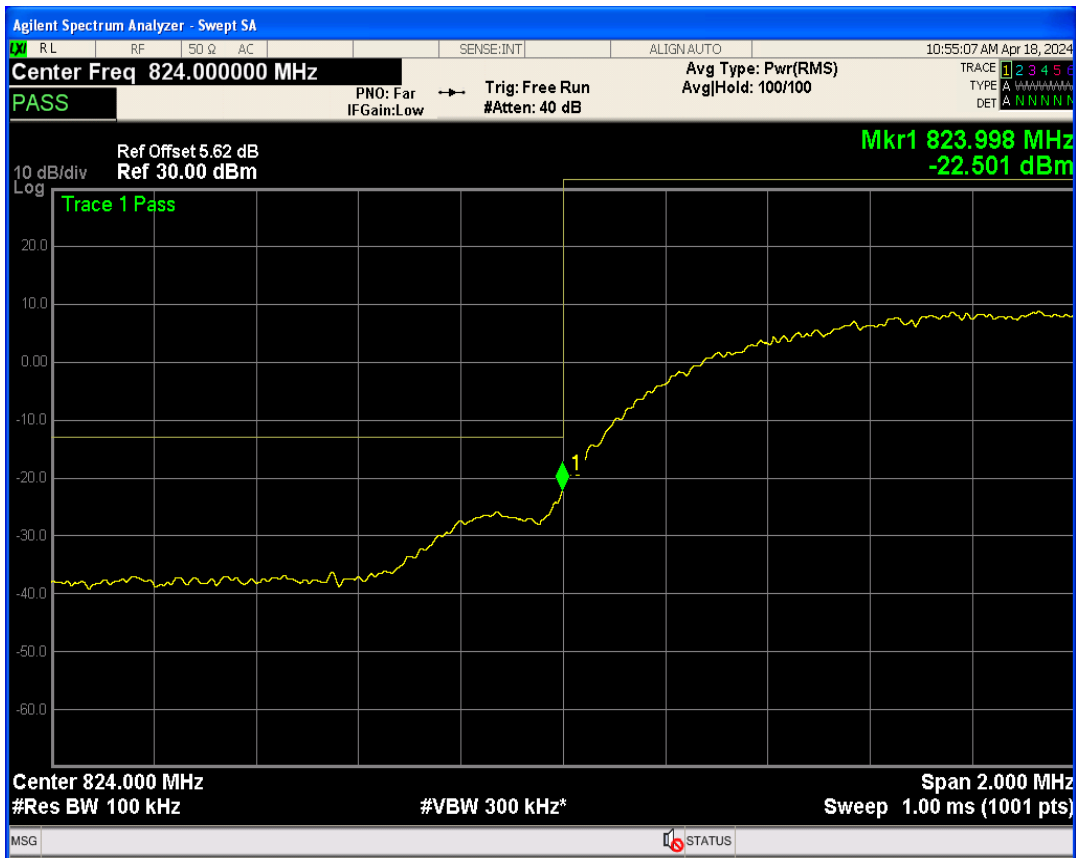

WCDMA Band2 Channel=9262

WCDMA Band2 Channel=9538

WCDMA Band4 Channel=1312

WCDMA Band4 Channel=1513

WCDMA Band5 Channel=4132

WCDMA Band5 Channel=4233

Out-of-band emissions

Band	Channel	Frequency (MHz)	Spur Freq (MHz)	Spur Level (dBm)	Limit (dBm)	Verdict
WCDMA Band2	9262	1852.4	18454.32	-24.68	-13	PASS
WCDMA Band2	9400	1880	19932.60	-24.46	-13	PASS
WCDMA Band2	9538	1907.6	3817.31	-18.24	-13	PASS
WCDMA Band4	1312	1712.4	17953.57	-24.17	-13	PASS
WCDMA Band4	1413	1732.6	17048.93	-25.02	-13	PASS
WCDMA Band4	1513	1752.6	19834.75	-24.67	-13	PASS
WCDMA Band5	4132	826.4	7618.17	-29.82	-13	PASS
WCDMA Band5	4182	836.4	3163.07	-30.45	-13	PASS
WCDMA Band5	4233	846.6	3132.41	-30.19	-13	PASS

WCDMA Band2 Channel=9262

WCDMA Band2 Channel=9538

WCDMA Band2 Channel=9400

WCDMA Band4 Channel=1312

WCDMA Band4 Channel=1413

WCDMA Band4 Channel=1513

WCDMA Band5 Channel=4132

WCDMA Band5 Channel=4182