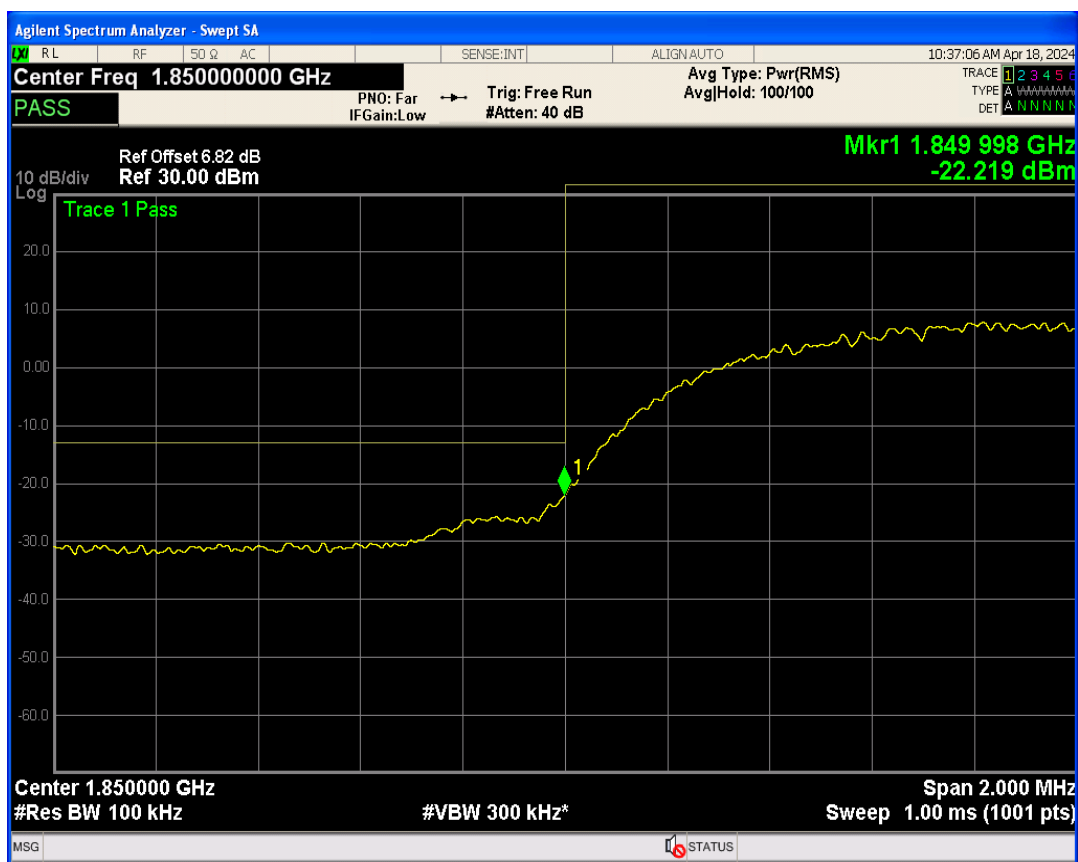

Band edge

Band	Channel	Frequency (MHz)	Spur Freq (MHz)	Spur Level (dBm)	Limit (dBm)	Verdict
WCDMA Band2	9262	1852.4	1850.00	-22.21	-13	PASS
WCDMA Band2	9538	1907.6	1910.00	-23.30	-13	PASS
WCDMA Band4	1312	1712.4	1710.00	-24.24	-13	PASS
WCDMA Band4	1513	1752.6	1755.11	-23.54	-13	PASS
WCDMA Band5	4132	826.4	824.00	-22.50	-13	PASS
WCDMA Band5	4233	846.6	849.00	-25.18	-13	PASS

WCDMA Band2 Channel=9262