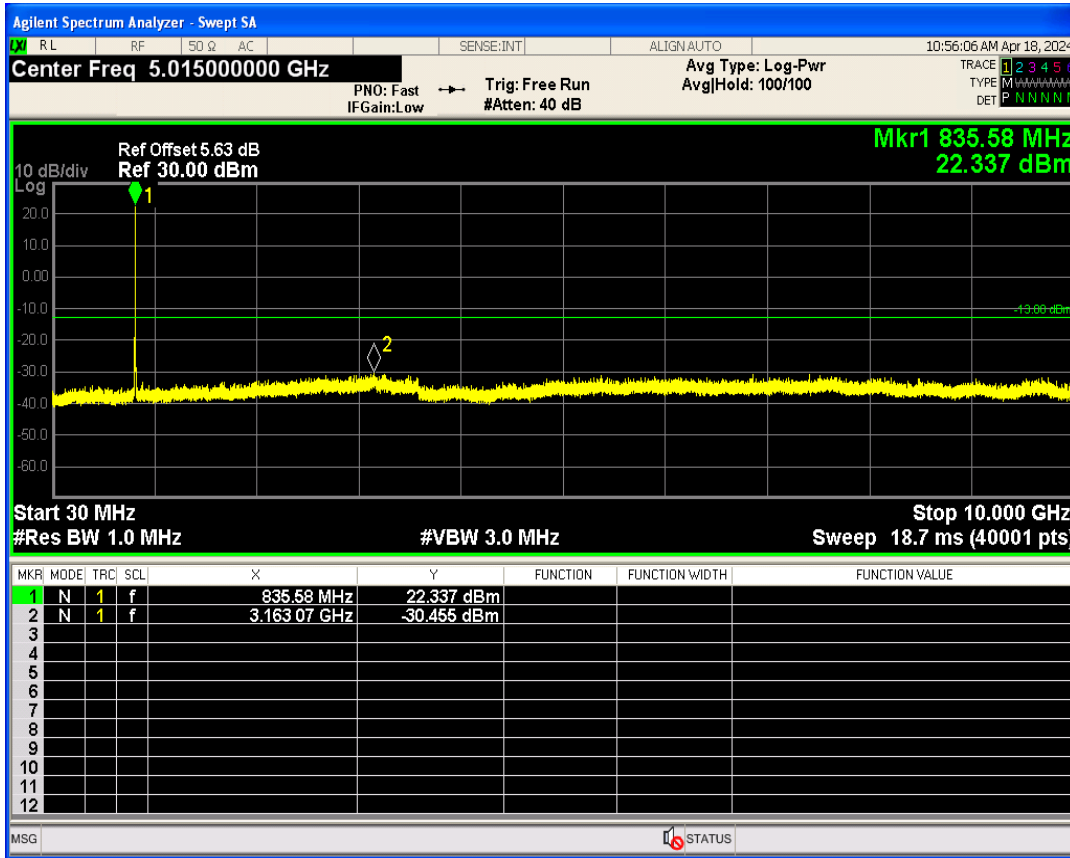

WCDMA Band2 Channel=9262

WCDMA Band2 Channel=9538

WCDMA Band4 Channel=1312

WCDMA Band4 Channel=1513

WCDMA Band5 Channel=4132

WCDMA Band5 Channel=4233

Out-of-band emissions

Band	Channel	Frequency (MHz)	Spur Freq (MHz)	Spur Level (dBm)	Limit (dBm)	Verdict
WCDMA Band2	9262	1852.4	18454.32	-24.68	-13	PASS
WCDMA Band2	9400	1880	19932.60	-24.46	-13	PASS
WCDMA Band2	9538	1907.6	3817.31	-18.24	-13	PASS
WCDMA Band4	1312	1712.4	17953.57	-24.17	-13	PASS
WCDMA Band4	1413	1732.6	17048.93	-25.02	-13	PASS
WCDMA Band4	1513	1752.6	19834.75	-24.67	-13	PASS
WCDMA Band5	4132	826.4	7618.17	-29.82	-13	PASS
WCDMA Band5	4182	836.4	3163.07	-30.45	-13	PASS
WCDMA Band5	4233	846.6	3132.41	-30.19	-13	PASS

WCDMA Band2 Channel=9262

WCDMA Band2 Channel=9538

WCDMA Band2 Channel=9400

WCDMA Band4 Channel=1312

WCDMA Band4 Channel=1413

WCDMA Band4 Channel=1513

WCDMA Band5 Channel=4132

WCDMA Band5 Channel=4182