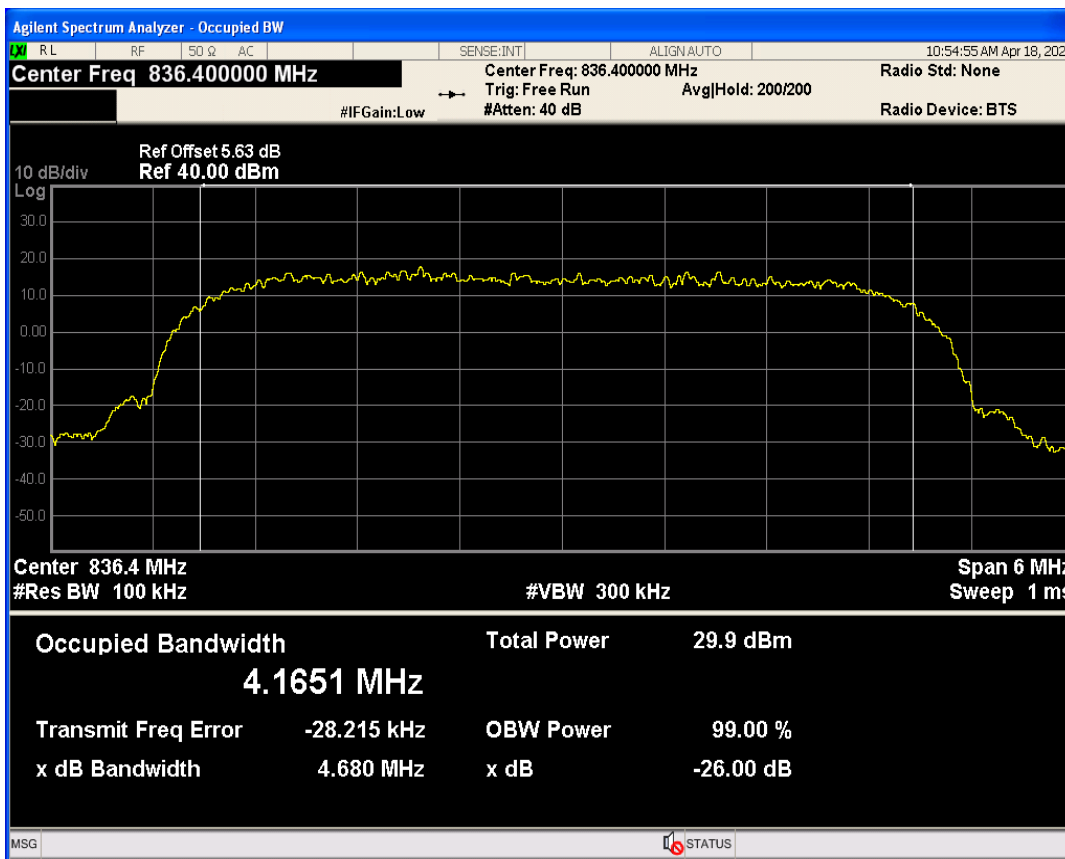

WCDMA Band2 Channel=9262

WCDMA Band2 Channel=9400

WCDMA Band2 Channel=9538

WCDMA Band4 Channel=1312

WCDMA Band4 Channel=1413

WCDMA Band4 Channel=1513

WCDMA Band5 Channel=4233

Band edge