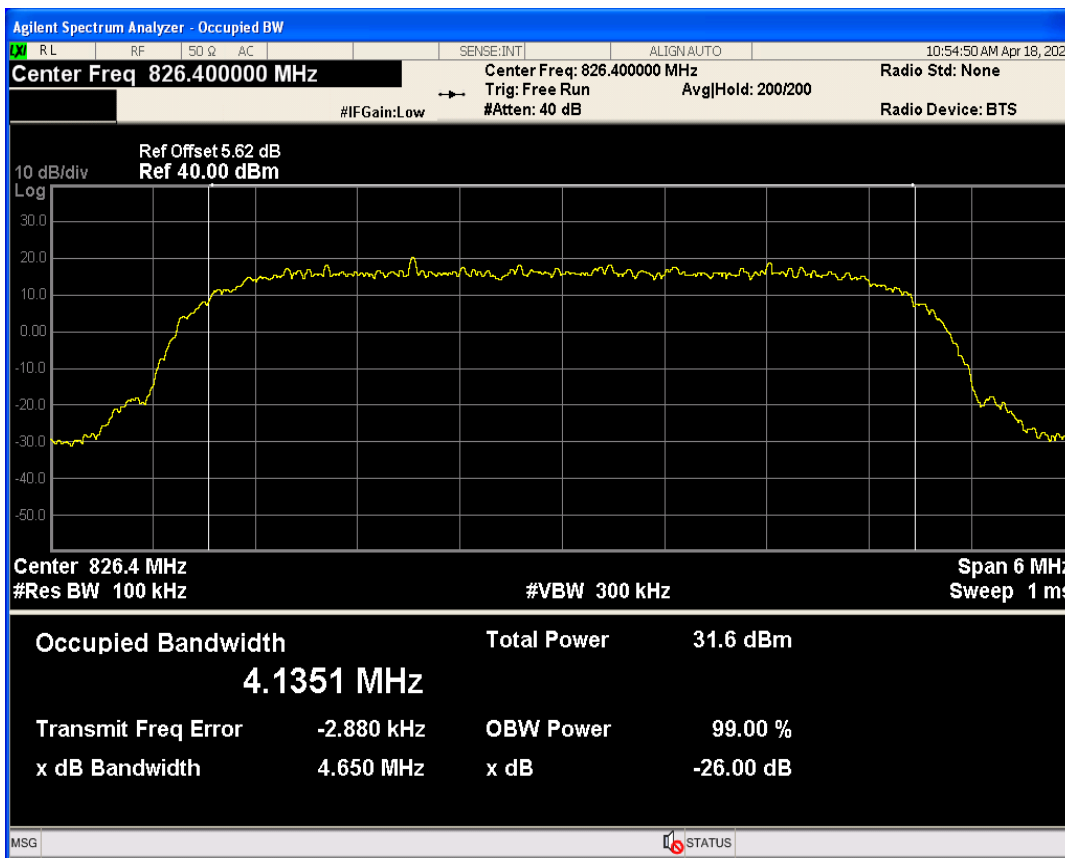

WCDMA Band2 Channel=9262

WCDMA Band2 Channel=9400

WCDMA Band2 Channel=9538

WCDMA Band4 Channel=1312

WCDMA Band4 Channel=1413

WCDMA Band4 Channel=1513

WCDMA Band5 Channel=4233

Band edge