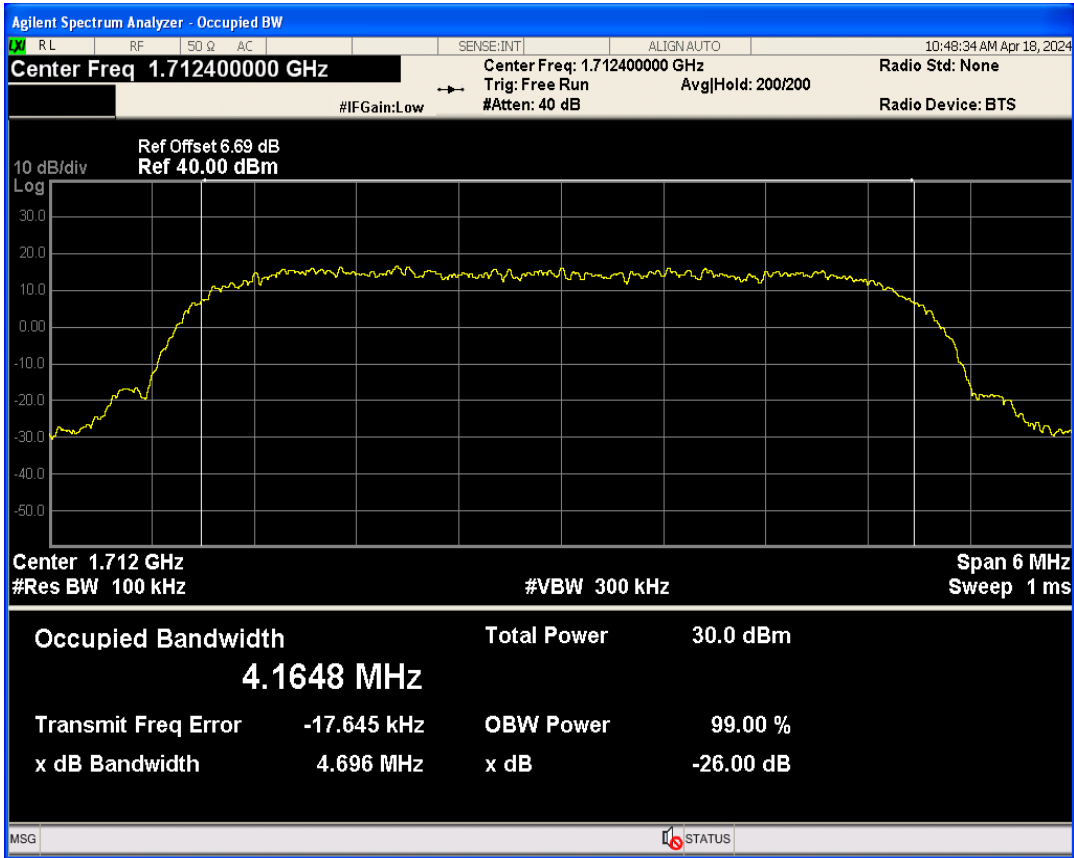

WCDMA Band2 Channel=9262

WCDMA Band2 Channel=9400

WCDMA Band2 Channel=9538

WCDMA Band4 Channel=1312

WCDMA Band4 Channel=1413

WCDMA Band4 Channel=1513

WCDMA Band5 Channel=4233

Band edge