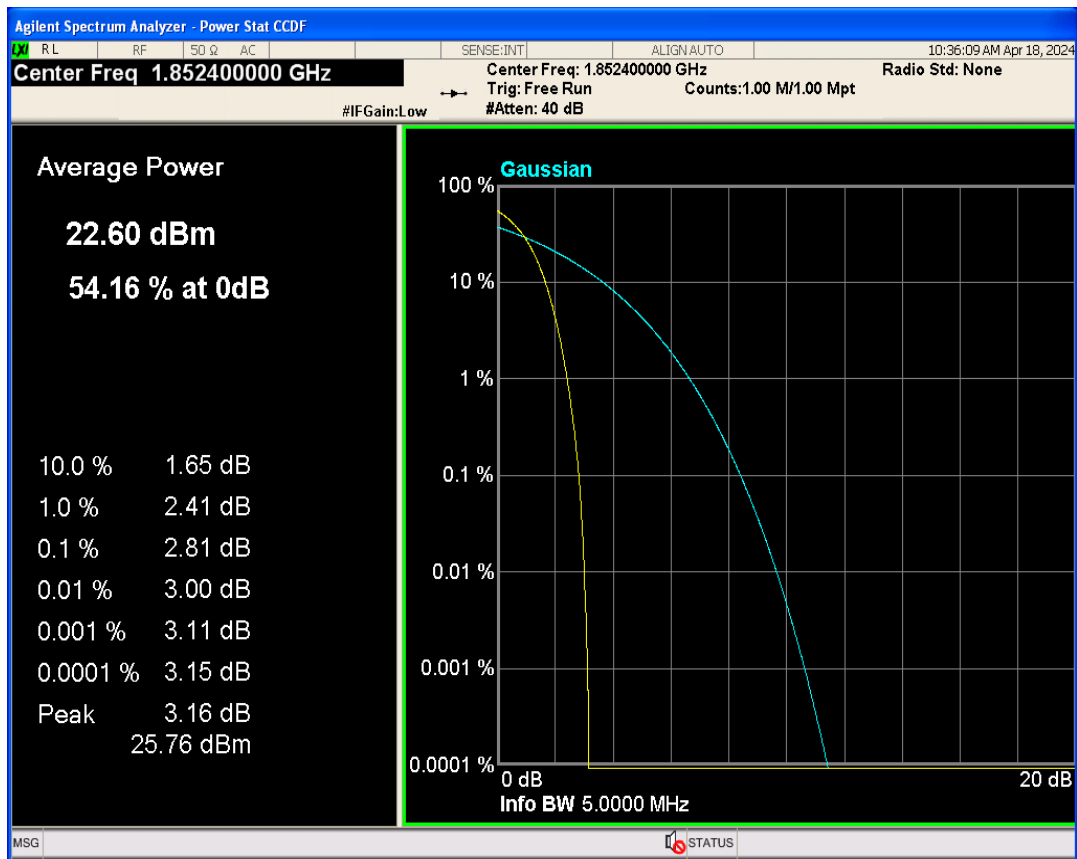

Peak-to-Average Ratio

Band	Channel	Frequency (MHz)	Result (dB)	high Limit (dB)	Verdict
WCDMA Band2	9262	1852.4	2.81	13	PASS
WCDMA Band2	9400	1880	3.14	13	PASS
WCDMA Band2	9538	1907.6	3.06	13	PASS
WCDMA Band4	1312	1712.4	3.12	13	PASS
WCDMA Band4	1413	1732.6	3.13	13	PASS
WCDMA Band4	1513	1752.6	3.27	13	PASS
WCDMA Band5	4132	826.4	3.02	13	PASS
WCDMA Band5	4182	836.4	3.16	13	PASS
WCDMA Band5	4233	846.6	3.12	13	PASS

WCDMA Band2 Channel=9262