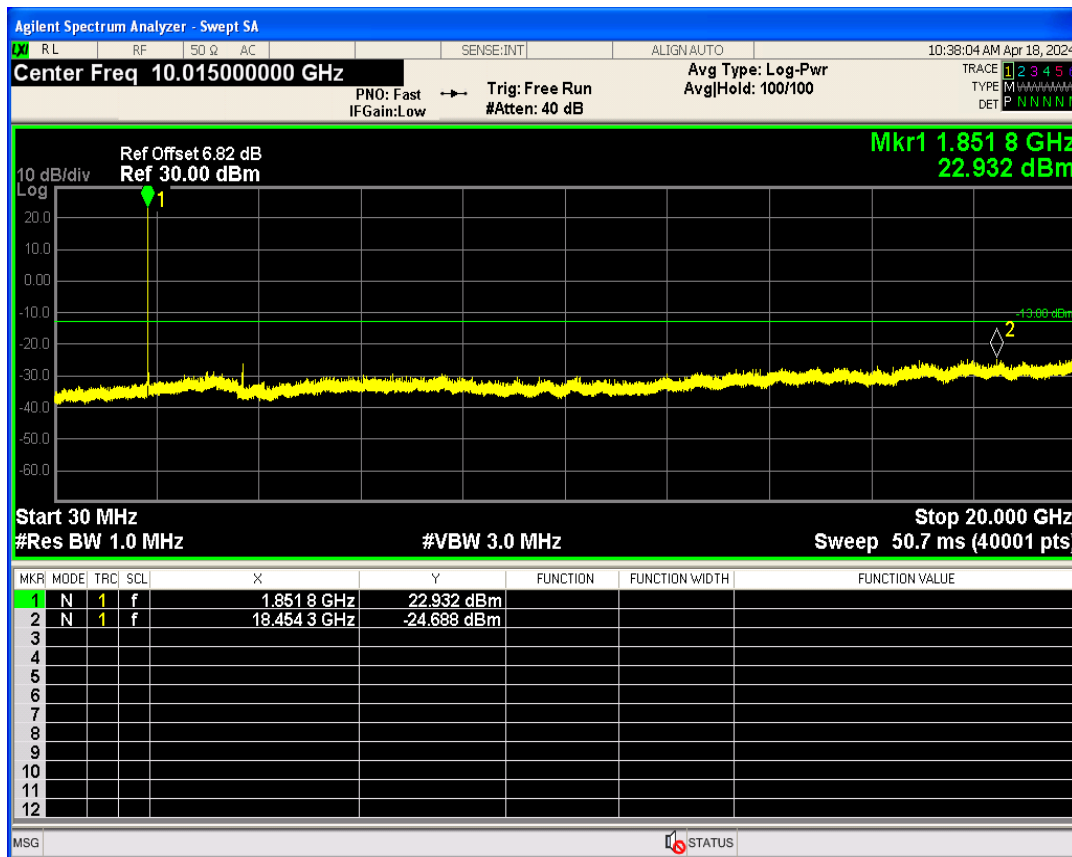

WCDMA Band2 Channel=9262

WCDMA Band2 Channel=9538

WCDMA Band4 Channel=1312

WCDMA Band4 Channel=1513

WCDMA Band5 Channel=4132

WCDMA Band5 Channel=4233

Out-of-band emissions

Band	Channel	Frequency (MHz)	Spur Freq (MHz)	Spur Level (dBm)	Limit (dBm)	Verdict
WCDMA Band2	9262	1852.4	18454.32	-24.68	-13	PASS
WCDMA Band2	9400	1880	19932.60	-24.46	-13	PASS
WCDMA Band2	9538	1907.6	3817.31	-18.24	-13	PASS
WCDMA Band4	1312	1712.4	17953.57	-24.17	-13	PASS
WCDMA Band4	1413	1732.6	17048.93	-25.02	-13	PASS
WCDMA Band4	1513	1752.6	19834.75	-24.67	-13	PASS
WCDMA Band5	4132	826.4	7618.17	-29.82	-13	PASS
WCDMA Band5	4182	836.4	3163.07	-30.45	-13	PASS
WCDMA Band5	4233	846.6	3132.41	-30.19	-13	PASS

WCDMA Band2 Channel=9262

WCDMA Band2 Channel=9538

WCDMA Band2 Channel=9400

WCDMA Band4 Channel=1312

WCDMA Band4 Channel=1413

WCDMA Band4 Channel=1513

WCDMA Band5 Channel=4132

WCDMA Band5 Channel=4182