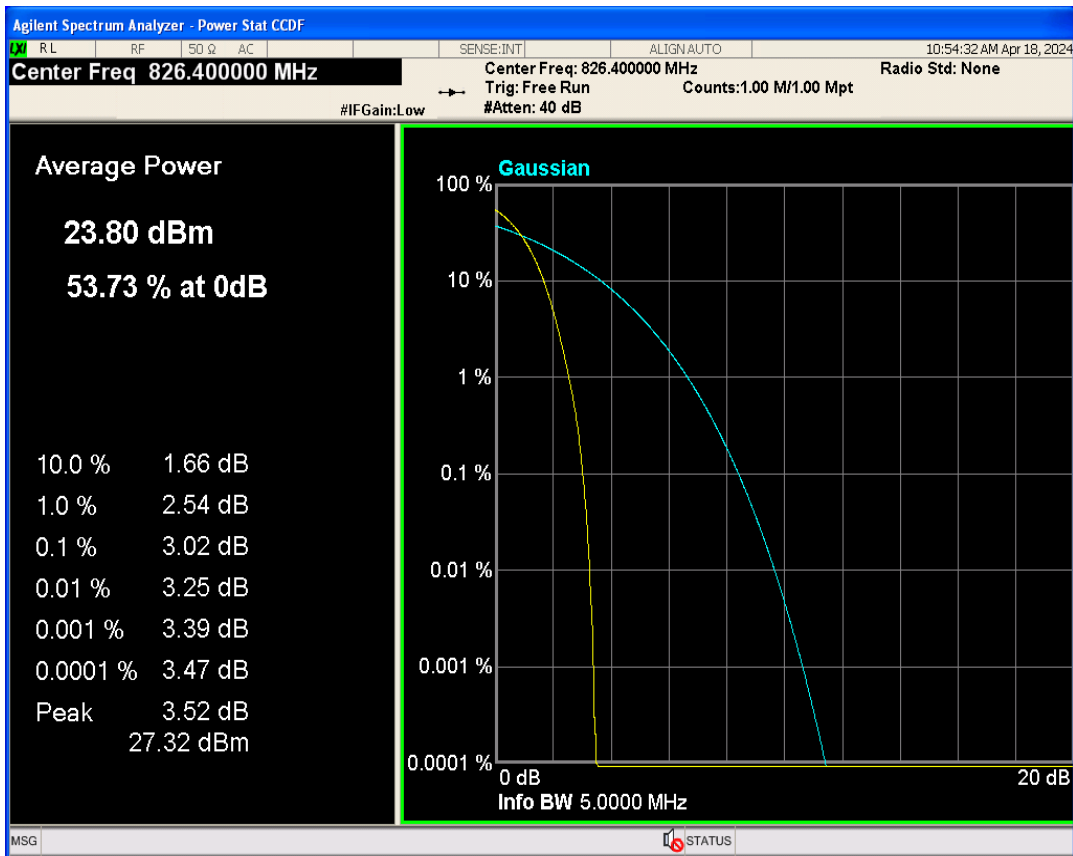

WCDMA Band2 Channel=9262

WCDMA Band2 Channel=9400

WCDMA Band2 Channel=9538

WCDMA Band4 Channel=1312

WCDMA Band4 Channel=1413

WCDMA Band4 Channel=1513

WCDMA Band5 Channel=4132

WCDMA Band5 Channel=4182