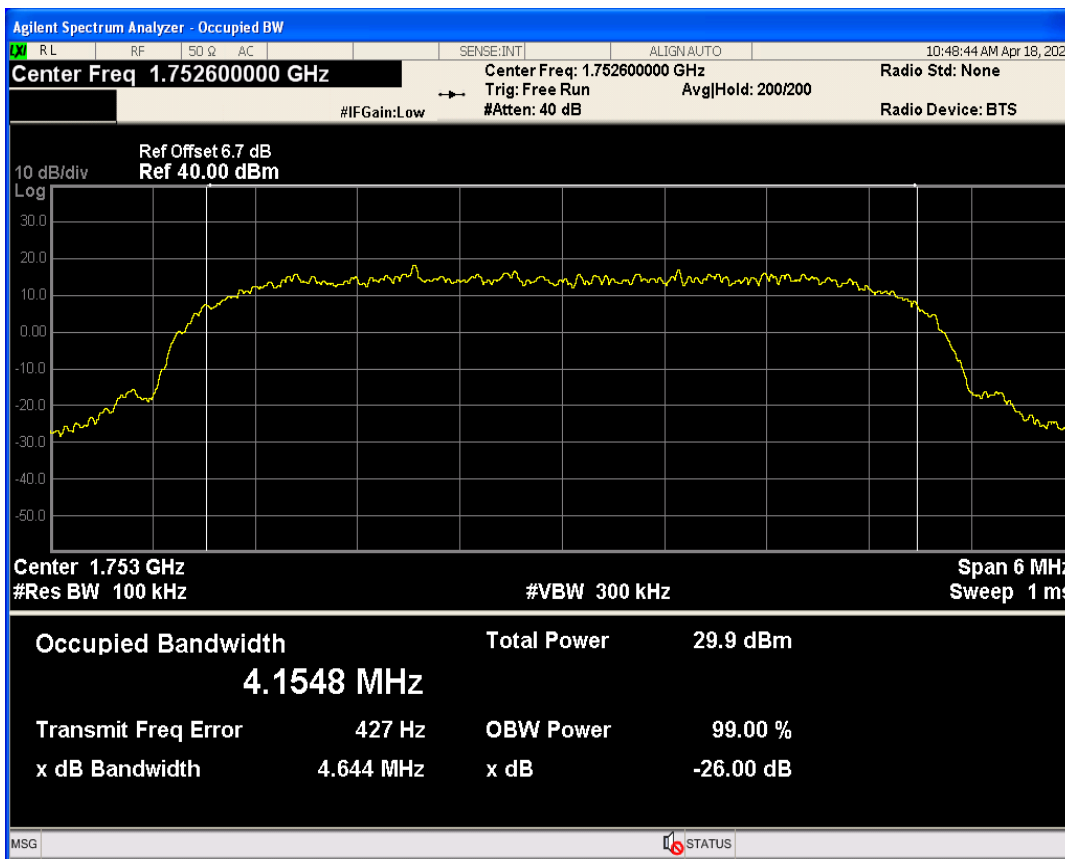

WCDMA Band2 Channel=9262

WCDMA Band2 Channel=9400

WCDMA Band2 Channel=9538

WCDMA Band4 Channel=1312

WCDMA Band4 Channel=1413

WCDMA Band4 Channel=1513

WCDMA Band5 Channel=4233

Band edge