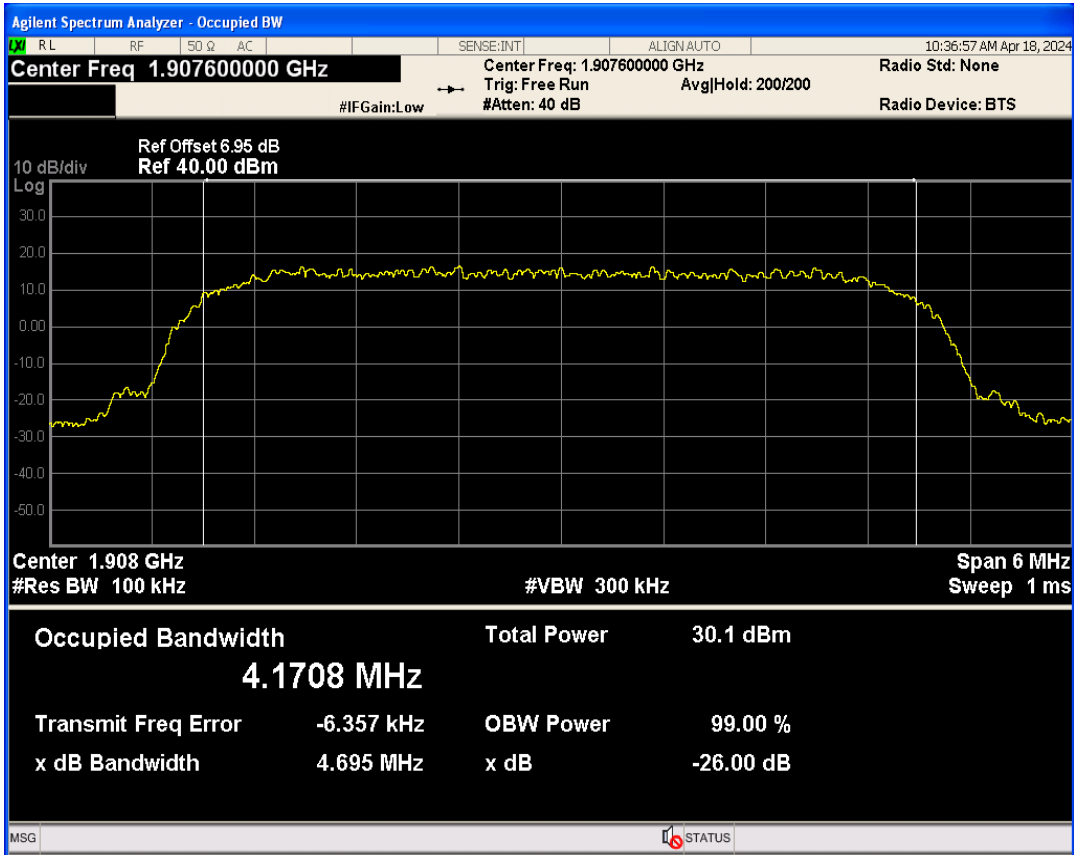

WCDMA Band5 Channel=4233

04 Occupied bandwidth

Band	Channel	Frequency (MHz)	99% OBW (kHz)	-26dB EBW (kHz)	Verdict
WCDMA Band2	9262	1852.4	4154.187	4722.995	PASS
WCDMA Band2	9400	1880	4170.209	4697.018	PASS
WCDMA Band2	9538	1907.6	4170.750	4695.245	PASS
WCDMA Band4	1312	1712.4	4164.835	4695.922	PASS
WCDMA Band4	1413	1732.6	4159.189	4708.158	PASS
WCDMA Band4	1513	1752.6	4154.839	4643.518	PASS
WCDMA Band5	4132	826.4	4135.099	4649.835	PASS
WCDMA Band5	4182	836.4	4165.138	4680.183	PASS
WCDMA Band5	4233	846.6	4150.599	4674.234	PASS

WCDMA Band2 Channel=9262

WCDMA Band2 Channel=9400

WCDMA Band2 Channel=9538

WCDMA Band4 Channel=1312

WCDMA Band4 Channel=1413

WCDMA Band4 Channel=1513

WCDMA Band5 Channel=4233

Band edge