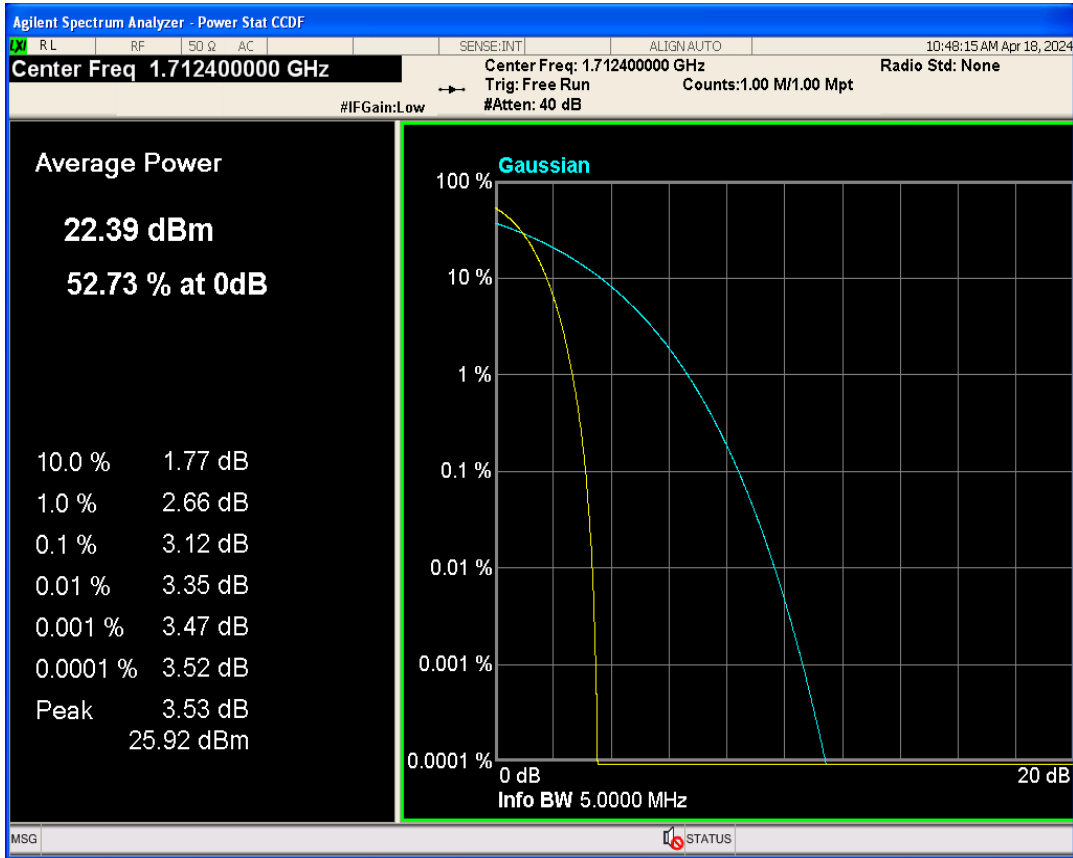

WCDMA Band2 Channel=9262

WCDMA Band2 Channel=9400

WCDMA Band2 Channel=9538

WCDMA Band4 Channel=1312

WCDMA Band4 Channel=1413

WCDMA Band4 Channel=1513

WCDMA Band5 Channel=4132

WCDMA Band5 Channel=4182