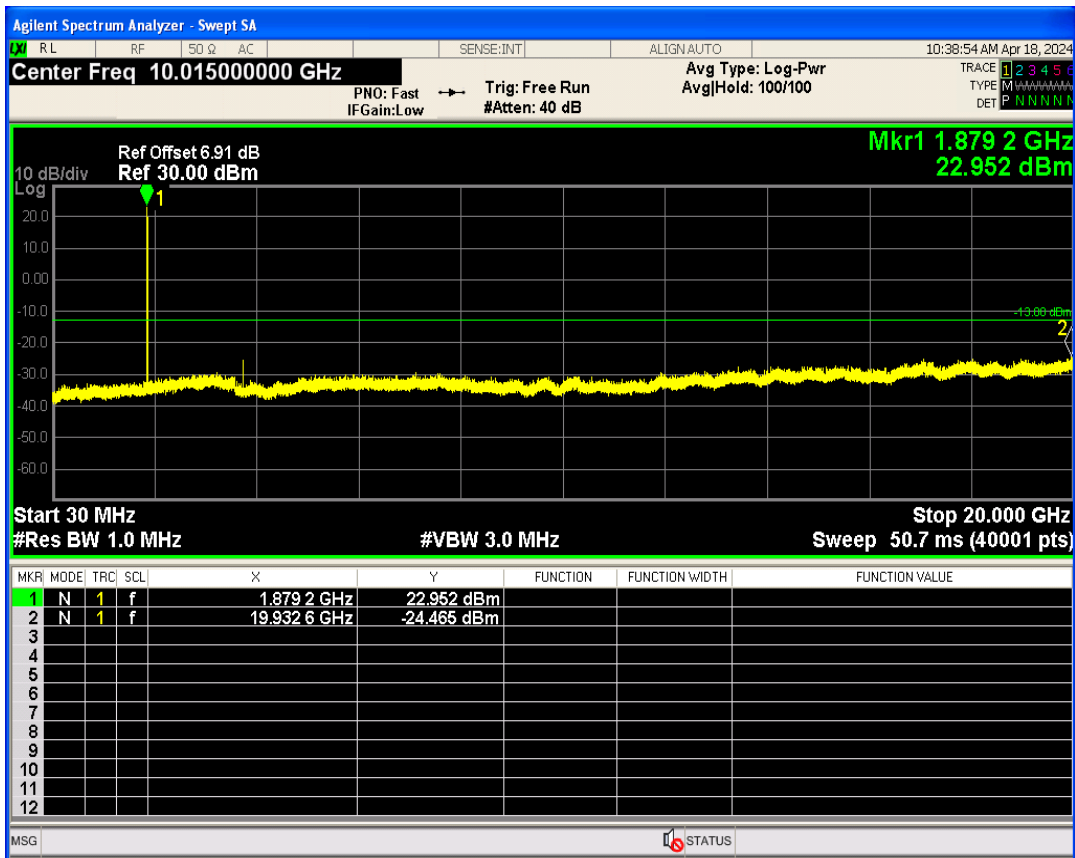

WCDMA Band2 Channel=9262

WCDMA Band2 Channel=9538

WCDMA Band4 Channel=1312

WCDMA Band4 Channel=1513

WCDMA Band5 Channel=4132

WCDMA Band5 Channel=4233

Out-of-band emissions

Band	Channel	Frequency (MHz)	Spur Freq (MHz)	Spur Level (dBm)	Limit (dBm)	Verdict
WCDMA Band2	9262	1852.4	18454.32	-24.68	-13	PASS
WCDMA Band2	9400	1880	19932.60	-24.46	-13	PASS
WCDMA Band2	9538	1907.6	3817.31	-18.24	-13	PASS
WCDMA Band4	1312	1712.4	17953.57	-24.17	-13	PASS
WCDMA Band4	1413	1732.6	17048.93	-25.02	-13	PASS
WCDMA Band4	1513	1752.6	19834.75	-24.67	-13	PASS
WCDMA Band5	4132	826.4	7618.17	-29.82	-13	PASS
WCDMA Band5	4182	836.4	3163.07	-30.45	-13	PASS
WCDMA Band5	4233	846.6	3132.41	-30.19	-13	PASS

WCDMA Band2 Channel=9262

WCDMA Band2 Channel=9538

WCDMA Band2 Channel=9400

WCDMA Band4 Channel=1312

WCDMA Band4 Channel=1413

WCDMA Band4 Channel=1513

WCDMA Band5 Channel=4132

WCDMA Band5 Channel=4182