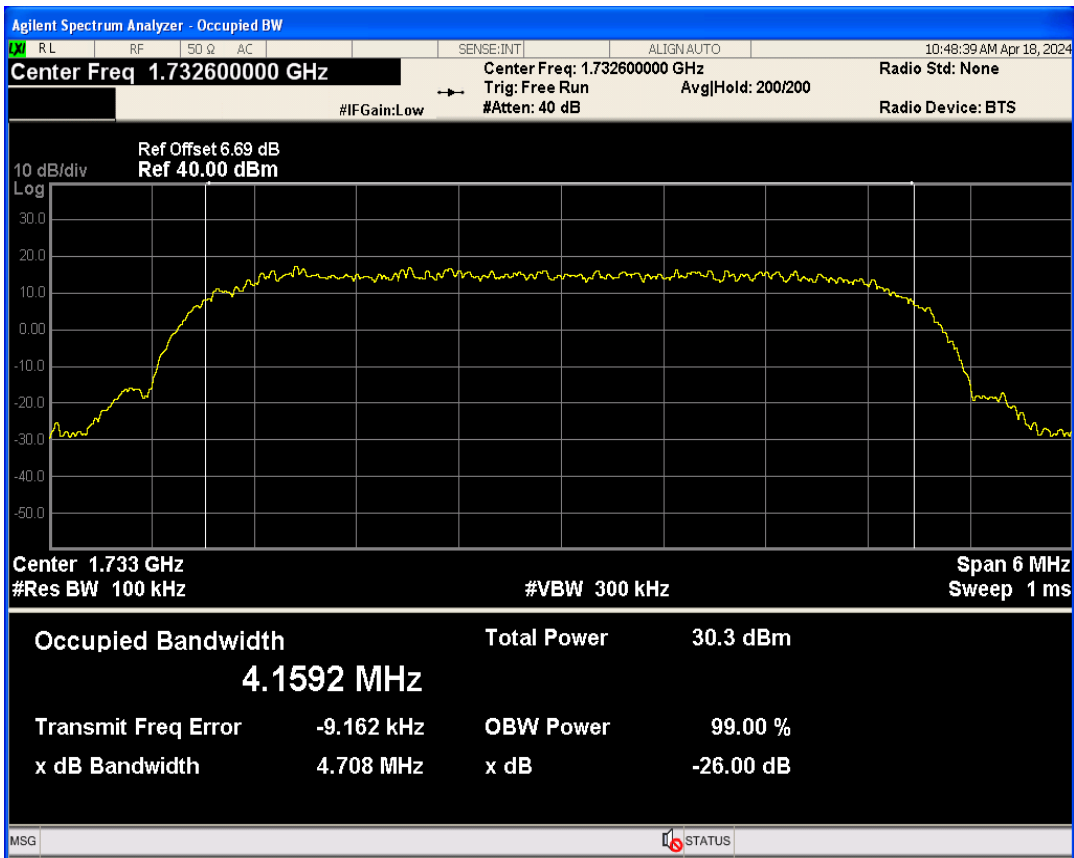

WCDMA Band2 Channel=9262

WCDMA Band2 Channel=9400

WCDMA Band2 Channel=9538

WCDMA Band4 Channel=1312

WCDMA Band4 Channel=1413

WCDMA Band4 Channel=1513

WCDMA Band5 Channel=4233

Band edge