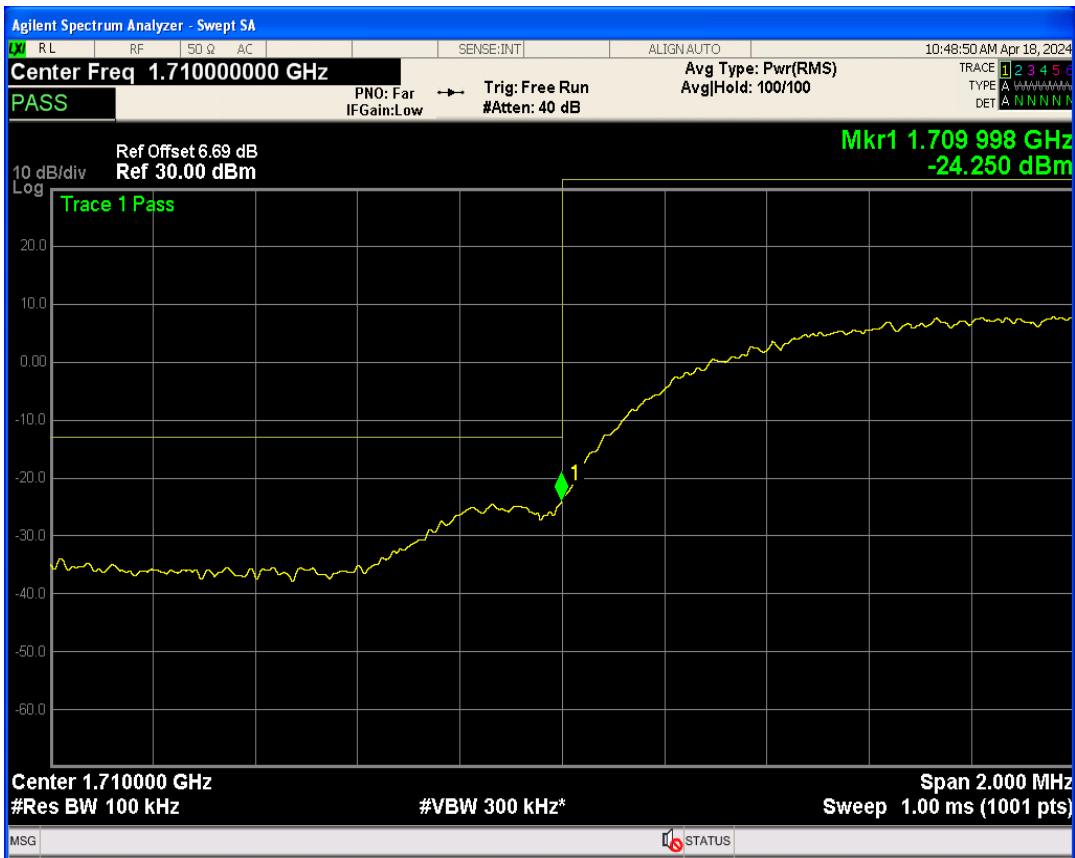

WCDMA Band2 Channel=9262

WCDMA Band2 Channel=9400

WCDMA Band2 Channel=9538

WCDMA Band4 Channel=1312

WCDMA Band4 Channel=1413

WCDMA Band4 Channel=1513

WCDMA Band5 Channel=4233

Band edge

Band	Channel	Frequency (MHz)	Spur Freq (MHz)	Spur Level (dBm)	Limit (dBm)	Verdict
WCDMA Band2	9262	1852.4	1850.00	-22.21	-13	PASS
WCDMA Band2	9538	1907.6	1910.00	-23.30	-13	PASS
WCDMA Band4	1312	1712.4	1710.00	-24.24	-13	PASS
WCDMA Band4	1513	1752.6	1755.11	-23.54	-13	PASS
WCDMA Band5	4132	826.4	824.00	-22.50	-13	PASS
WCDMA Band5	4233	846.6	849.00	-25.18	-13	PASS

WCDMA Band2 Channel=9262

WCDMA Band2 Channel=9538

WCDMA Band4 Channel=1312

WCDMA Band4 Channel=1513

WCDMA Band5 Channel=4132

WCDMA Band5 Channel=4233

Out-of-band emissions

Band	Channel	Frequency (MHz)	Spur Freq (MHz)	Spur Level (dBm)	Limit (dBm)	Verdict
WCDMA Band2	9262	1852.4	18454.32	-24.68	-13	PASS
WCDMA Band2	9400	1880	19932.60	-24.46	-13	PASS
WCDMA Band2	9538	1907.6	3817.31	-18.24	-13	PASS
WCDMA Band4	1312	1712.4	17953.57	-24.17	-13	PASS
WCDMA Band4	1413	1732.6	17048.93	-25.02	-13	PASS
WCDMA Band4	1513	1752.6	19834.75	-24.67	-13	PASS
WCDMA Band5	4132	826.4	7618.17	-29.82	-13	PASS
WCDMA Band5	4182	836.4	3163.07	-30.45	-13	PASS
WCDMA Band5	4233	846.6	3132.41	-30.19	-13	PASS