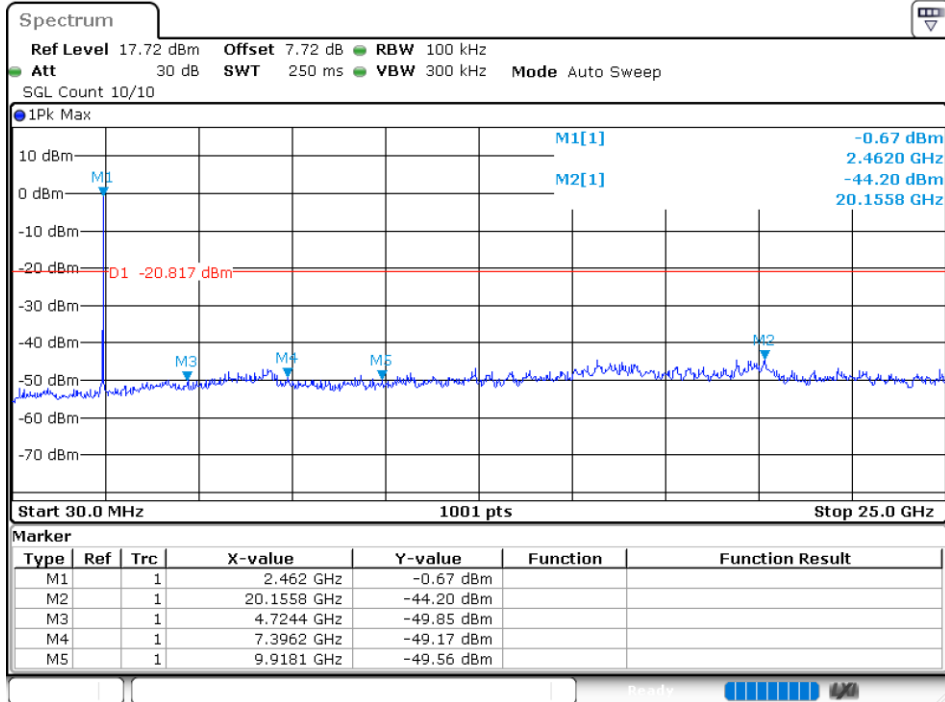

Tx. Spurious NVNT 802.11g 2462MHz Ant1 Emission