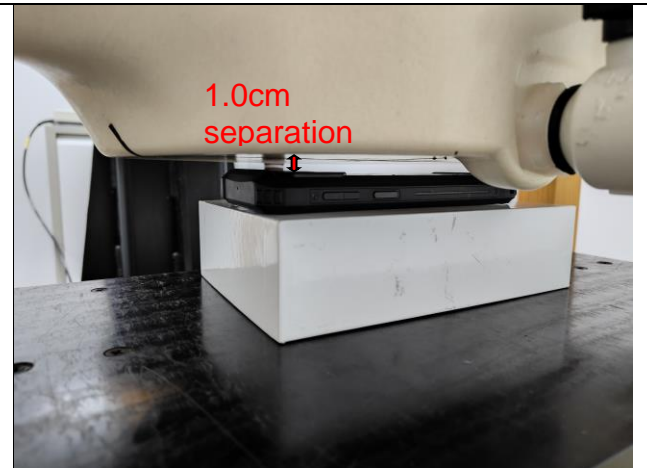

Model: WP38

Right Head Cheek

Right Head Tilt

Left Head Cheek

Left Head Tilt

Hotspot(LCD Up)

Hotspot (LCD Down)

Hotspot(Right Edge)

Hotspot(Left Edge)

Hotspot(Top Edge)

Hotspot(Bottom Edge)