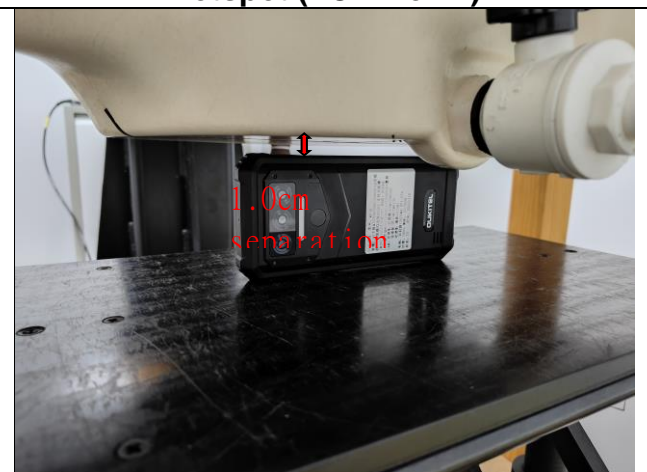

Model: WP38

Right Head Cheek

Right Head Tilt

Left Head Cheek

Left Head Tilt

Hotspot(LCD Up)

Hotspot (LCD Down)

Hotspot(Right Edge)

Hotspot(Left Edge)

Hotspot(Top Edge)

Hotspot(Bottom Edge)