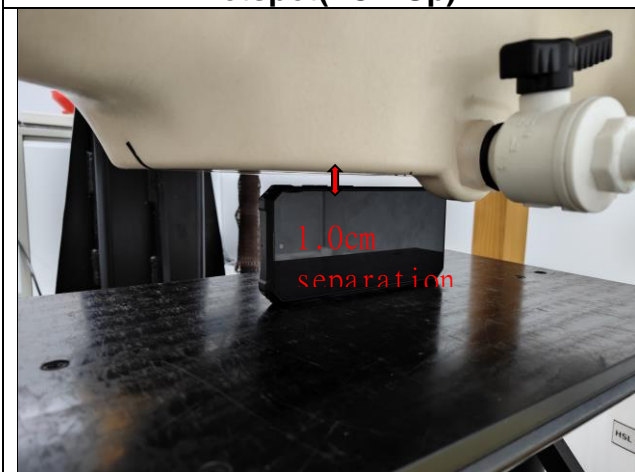

Model: WP38

Right Head Cheek

Right Head Tilt

Left Head Cheek

Left Head Tilt

Hotspot(LCD Up)

Hotspot (LCD Down)

Hotspot(Right Edge)

Hotspot(Left Edge)

Hotspot(Top Edge)

Hotspot(Bottom Edge)