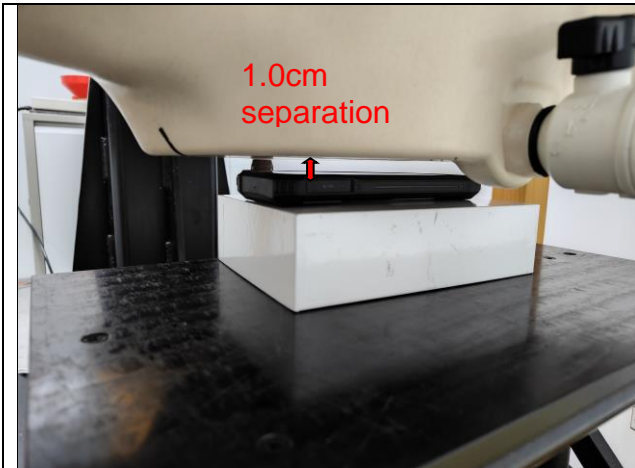

Model: WP38

Right Head Cheek

Right Head Tilt

Left Head Cheek

Left Head Tilt

Hotspot(LCD Up)

Hotspot (LCD Down)

Hotspot(Right Edge)

Hotspot(Left Edge)

Hotspot(Top Edge)

Hotspot(Bottom Edge)