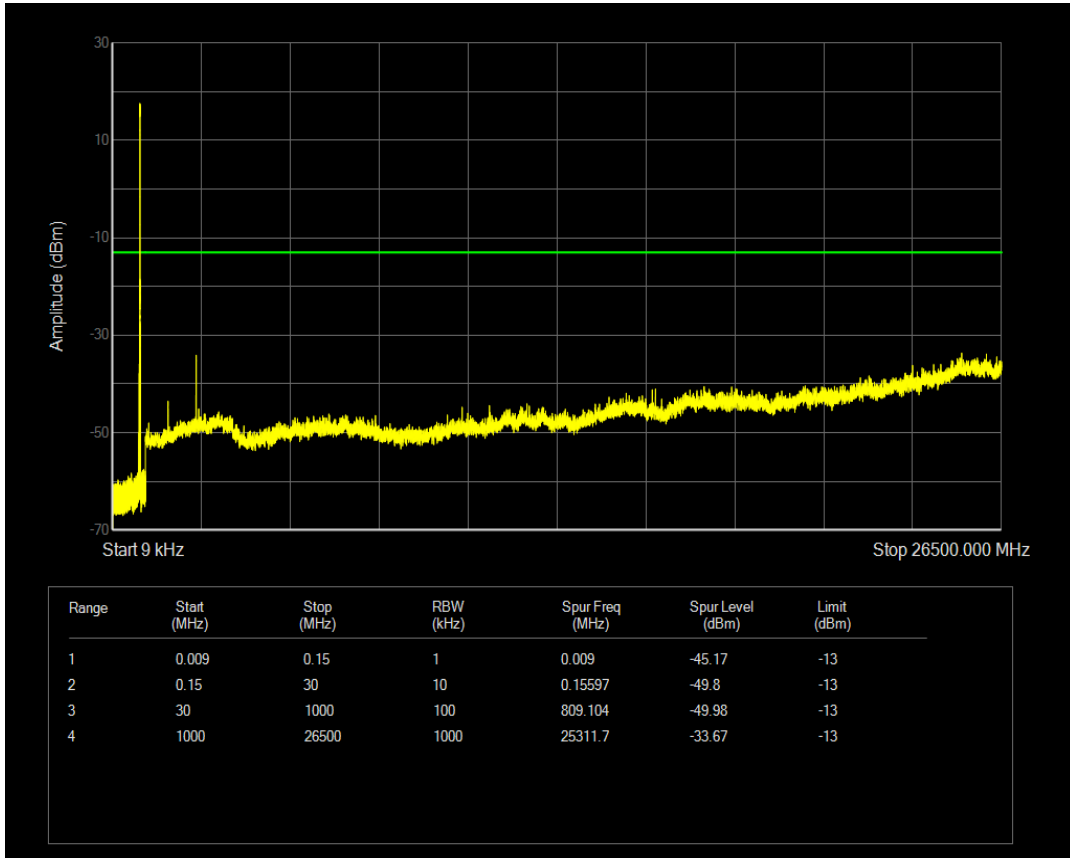

Band5 QPSK BW=1.4MHz Channel=20643 RB Size=1 Position=#0

Band5 QPSK BW=1.4MHz Channel=20643 RB Size=6 Position=#0

Band5 16QAM BW=1.4MHz Channel=20643 RB Size=1 Position=#0

Band5 16QAM BW=1.4MHz Channel=20643 RB Size=6 Position=#0

Band5 QPSK BW=3MHz Channel=20415 RB Size=1 Position=#0

Band5 QPSK BW=3MHz Channel=20415 RB Size=15 Position=#0

Band5 16QAM BW=3MHz Channel=20415 RB Size=1 Position=#0

Band5 16QAM BW=3MHz Channel=20415 RB Size=15 Position=#0

Band5 QPSK BW=3MHz Channel=20525 RB Size=1 Position=#0

Band5 QPSK BW=3MHz Channel=20525 RB Size=15 Position=#0

Band5 16QAM BW=3MHz Channel=20525 RB Size=1 Position=#0

Band5 16QAM BW=3MHz Channel=20525 RB Size=15 Position=#0