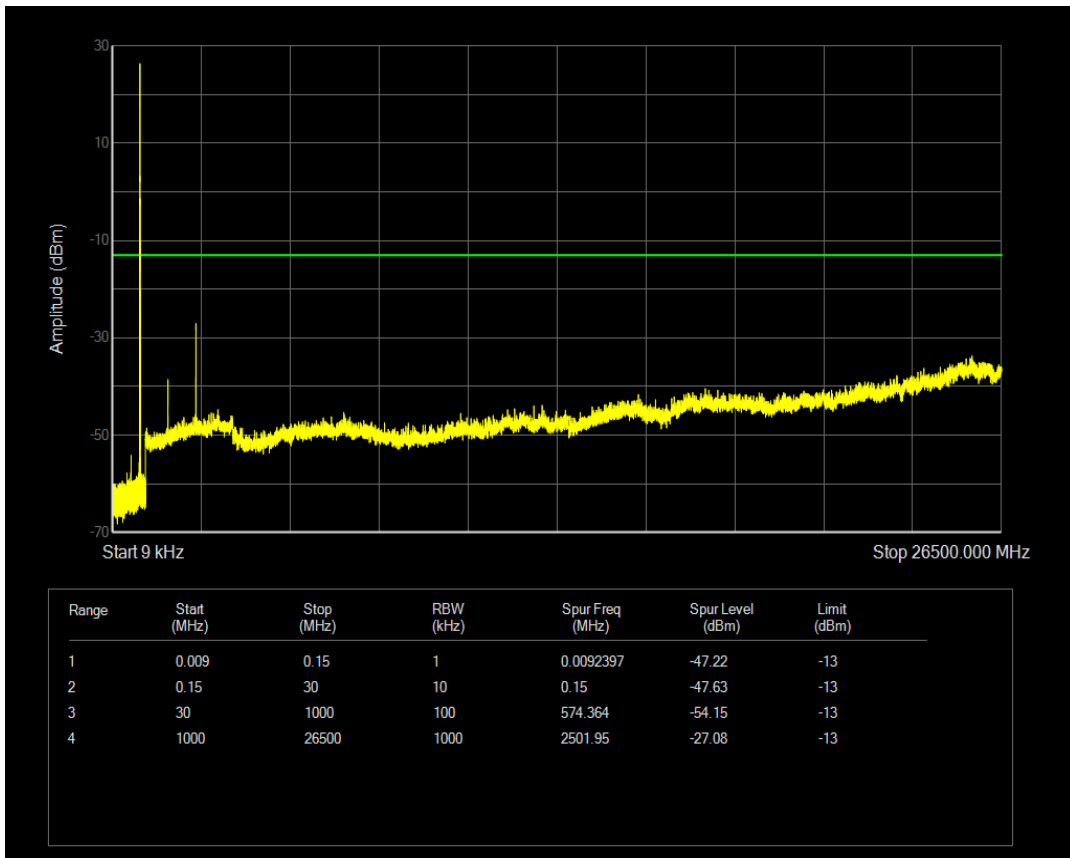

Band5 QPSK BW=5MHz Channel=20425 RB Size=1 Position=#0

Band5 QPSK BW=5MHz Channel=20425 RB Size=25 Position=#0

Band5 16QAM BW=5MHz Channel=20425 RB Size=1 Position=#0

Band5 16QAM BW=5MHz Channel=20425 RB Size=25 Position=#0

Band5 QPSK BW=5MHz Channel=20525 RB Size=1 Position=#0

Band5 QPSK BW=5MHz Channel=20525 RB Size=25 Position=#0

Band5 16QAM BW=5MHz Channel=20525 RB Size=1 Position=#0

Band5 16QAM BW=5MHz Channel=20525 RB Size=25 Position=#0