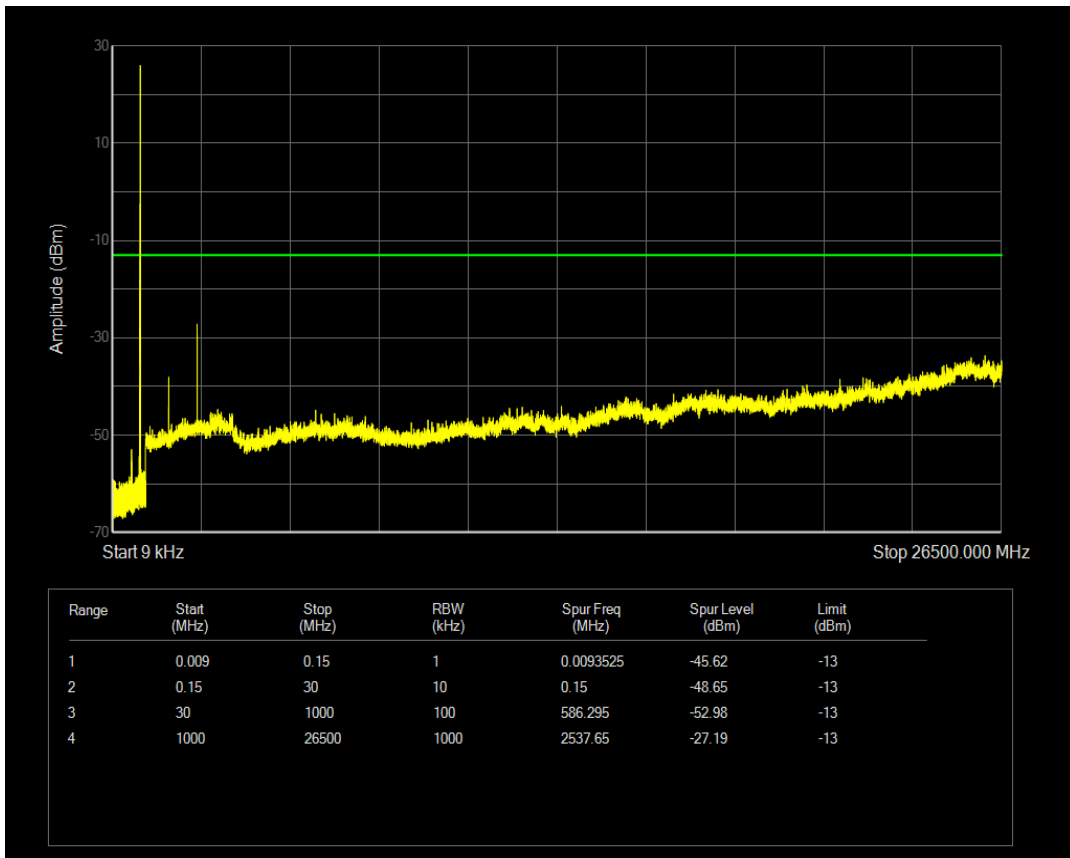

Band5 16QAM BW=3MHz Channel=20635 RB Size=1 Position=#0

Band5 16QAM BW=3MHz Channel=20635 RB Size=15 Position=#0