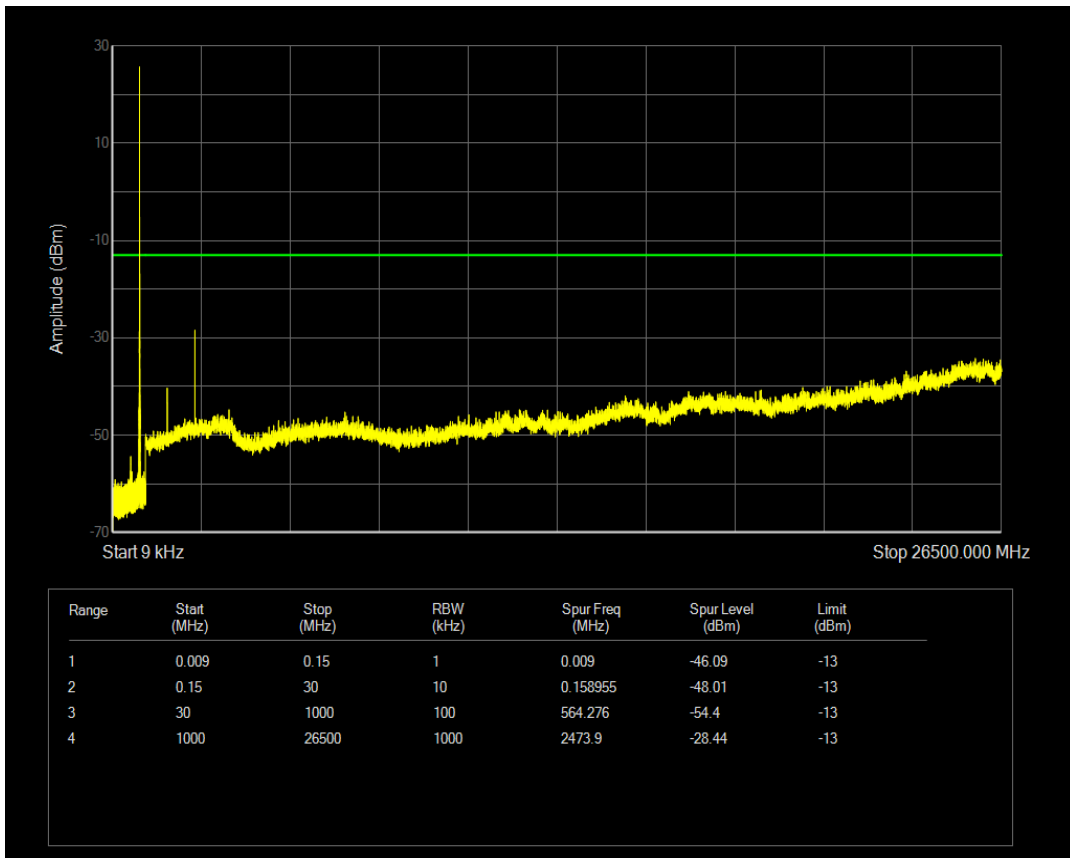

Band5 16QAM BW=3MHz Channel=20415 RB Size=1 Position=#0

Band5 16QAM BW=3MHz Channel=20415 RB Size=15 Position=#0