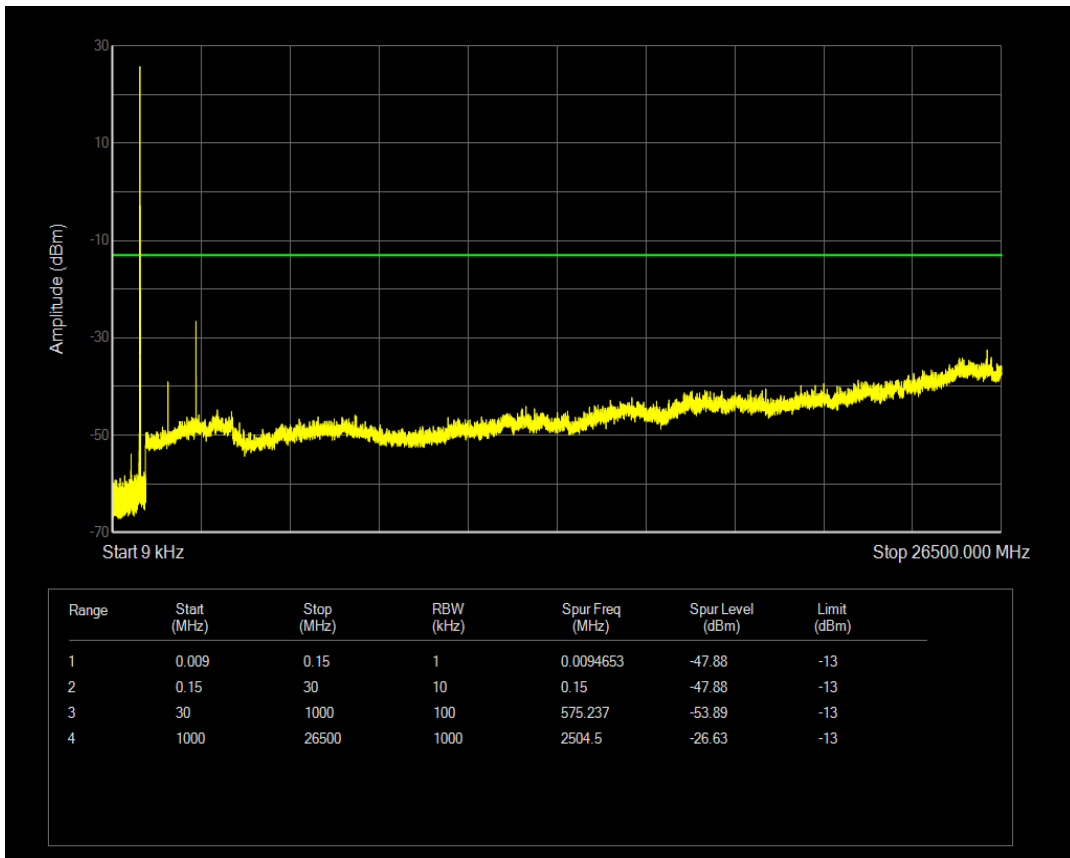

Band5 QPSK BW=1.4MHz Channel=20643 RB Size=1 Position=#0

Band5 QPSK BW=1.4MHz Channel=20643 RB Size=6 Position=#0

Band5 16QAM BW=1.4MHz Channel=20643 RB Size=1 Position=#0

Band5 16QAM BW=1.4MHz Channel=20643 RB Size=6 Position=#0

Band5 QPSK BW=3MHz Channel=20415 RB Size=1 Position=#0

Band5 QPSK BW=3MHz Channel=20415 RB Size=15 Position=#0

Band5 16QAM BW=3MHz Channel=20415 RB Size=1 Position=#0

Band5 16QAM BW=3MHz Channel=20415 RB Size=15 Position=#0

Band5 QPSK BW=3MHz Channel=20525 RB Size=1 Position=#0

Band5 QPSK BW=3MHz Channel=20525 RB Size=15 Position=#0

Band5 16QAM BW=3MHz Channel=20525 RB Size=1 Position=#0

Band5 16QAM BW=3MHz Channel=20525 RB Size=15 Position=#0