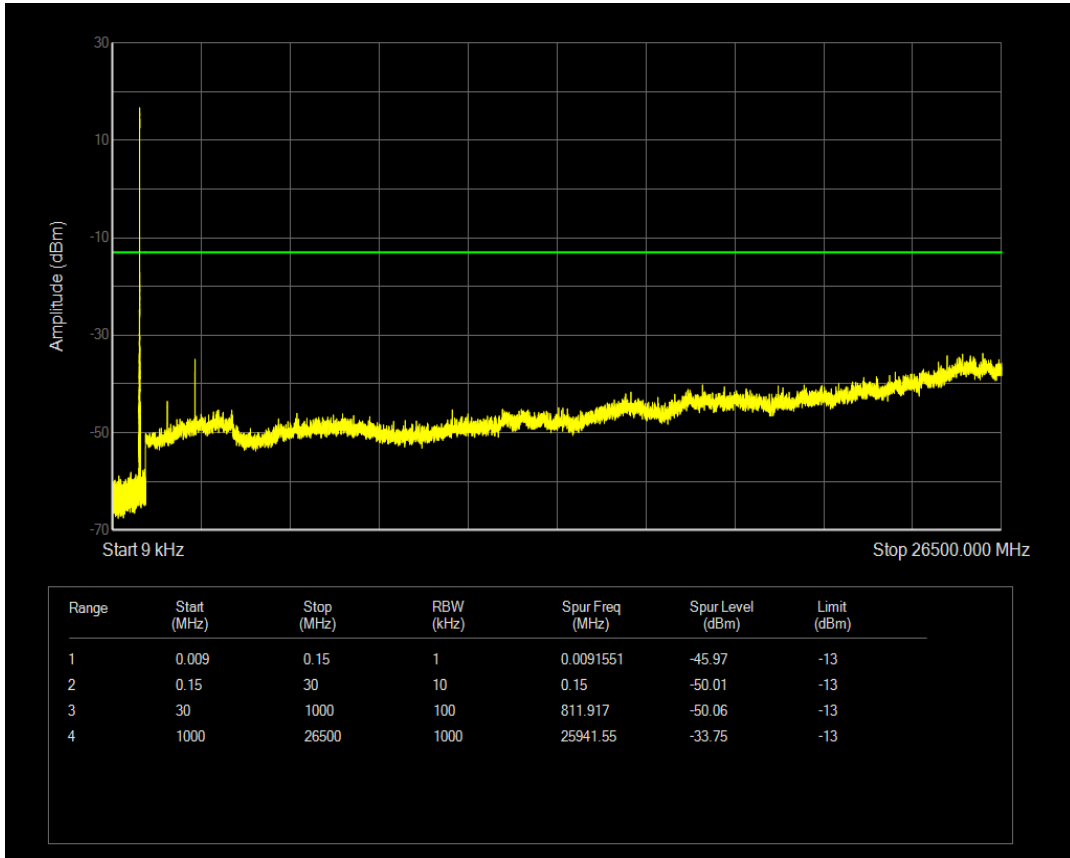

Band5 QPSK BW=1.4MHz Channel=20643 RB Size=1 Position=#0

Band5 QPSK BW=1.4MHz Channel=20643 RB Size=6 Position=#0

Band5 16QAM BW=1.4MHz Channel=20643 RB Size=1 Position=#0

Band5 16QAM BW=1.4MHz Channel=20643 RB Size=6 Position=#0

Band5 QPSK BW=3MHz Channel=20415 RB Size=1 Position=#0

Band5 QPSK BW=3MHz Channel=20415 RB Size=15 Position=#0

Band5 16QAM BW=3MHz Channel=20415 RB Size=1 Position=#0

Band5 16QAM BW=3MHz Channel=20415 RB Size=15 Position=#0

Band5 QPSK BW=3MHz Channel=20525 RB Size=1 Position=#0

Band5 QPSK BW=3MHz Channel=20525 RB Size=15 Position=#0

Band5 16QAM BW=3MHz Channel=20525 RB Size=1 Position=#0

Band5 16QAM BW=3MHz Channel=20525 RB Size=15 Position=#0