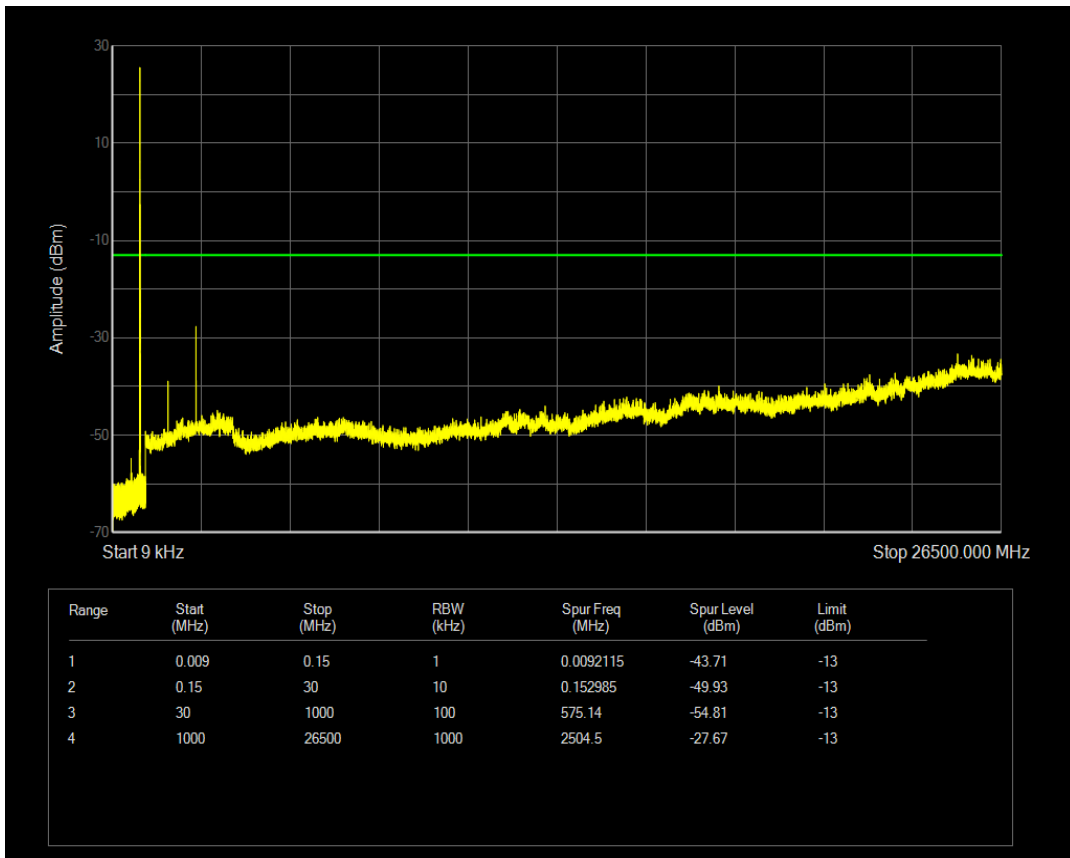

Band5 QPSK BW=1.4MHz Channel=20643 RB Size=1 Position=#0

Band5 QPSK BW=1.4MHz Channel=20643 RB Size=6 Position=#0

Band5 16QAM BW=1.4MHz Channel=20643 RB Size=1 Position=#0

Band5 16QAM BW=1.4MHz Channel=20643 RB Size=6 Position=#0

Band5 QPSK BW=3MHz Channel=20415 RB Size=1 Position=#0

Band5 QPSK BW=3MHz Channel=20415 RB Size=15 Position=#0

Band5 16QAM BW=3MHz Channel=20415 RB Size=1 Position=#0

Band5 16QAM BW=3MHz Channel=20415 RB Size=15 Position=#0

Band5 QPSK BW=3MHz Channel=20525 RB Size=1 Position=#0

Band5 QPSK BW=3MHz Channel=20525 RB Size=15 Position=#0

Band5 16QAM BW=3MHz Channel=20525 RB Size=1 Position=#0

Band5 16QAM BW=3MHz Channel=20525 RB Size=15 Position=#0