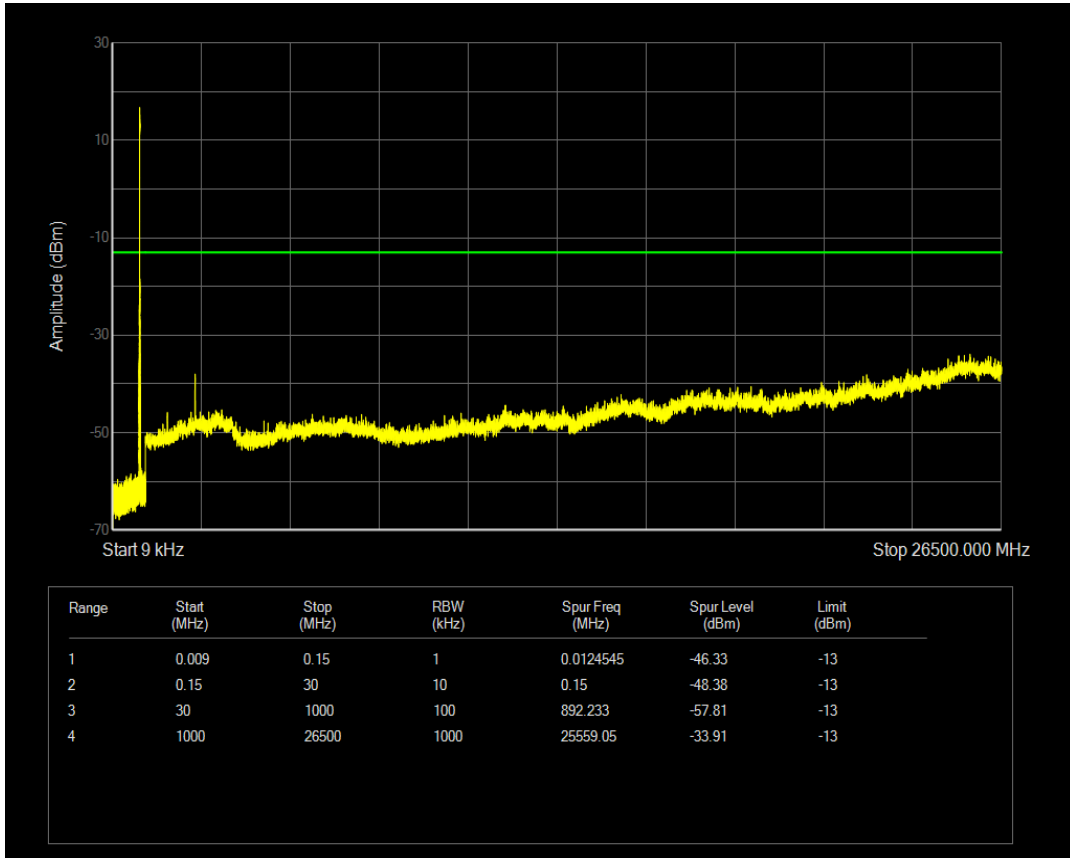

Band5 QPSK BW=5MHz Channel=20425 RB Size=1 Position=#0

Band5 QPSK BW=5MHz Channel=20425 RB Size=25 Position=#0

Band5 16QAM BW=5MHz Channel=20425 RB Size=1 Position=#0

Band5 16QAM BW=5MHz Channel=20425 RB Size=25 Position=#0

Band5 QPSK BW=5MHz Channel=20525 RB Size=1 Position=#0

Band5 QPSK BW=5MHz Channel=20525 RB Size=25 Position=#0

Band5 16QAM BW=5MHz Channel=20525 RB Size=1 Position=#0

Band5 16QAM BW=5MHz Channel=20525 RB Size=25 Position=#0