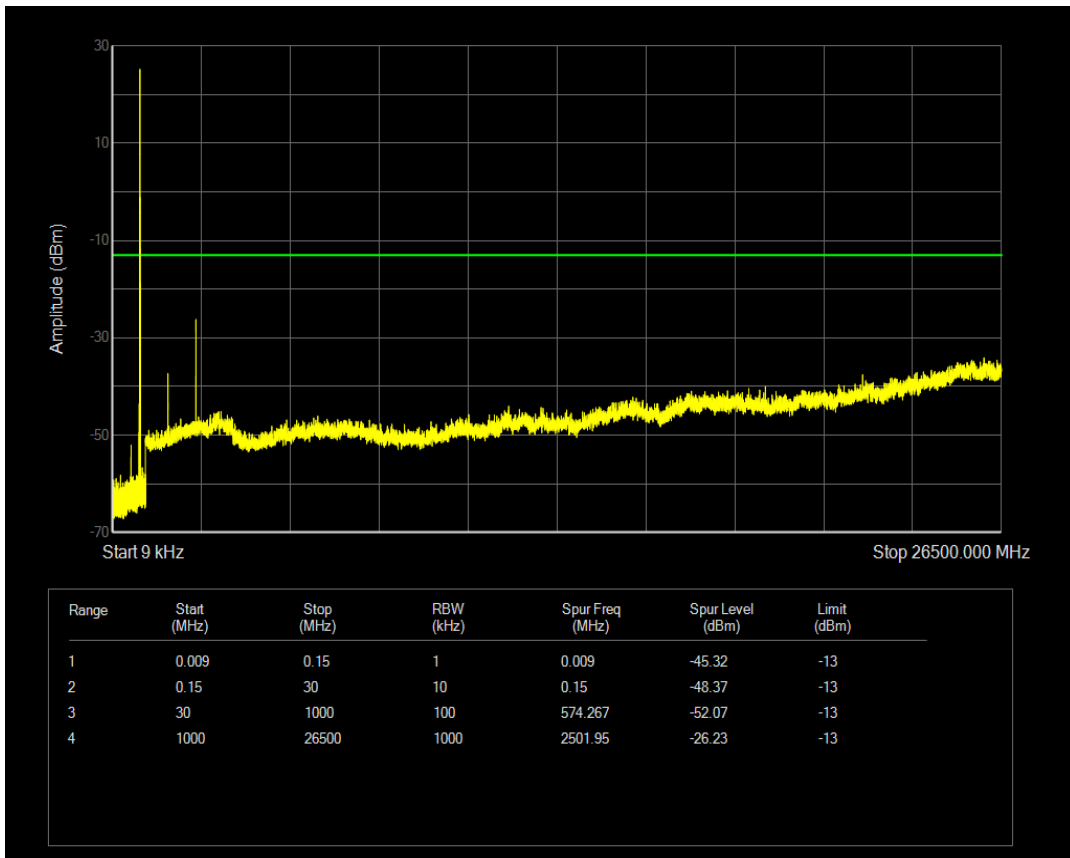

Band5 QPSK BW=5MHz Channel=20425 RB Size=1 Position=#0

Band5 QPSK BW=5MHz Channel=20425 RB Size=25 Position=#0

Band5 16QAM BW=5MHz Channel=20425 RB Size=1 Position=#0

Band5 16QAM BW=5MHz Channel=20425 RB Size=25 Position=#0

Band5 QPSK BW=5MHz Channel=20525 RB Size=1 Position=#0

Band5 QPSK BW=5MHz Channel=20525 RB Size=25 Position=#0

Band5 16QAM BW=5MHz Channel=20525 RB Size=1 Position=#0

Band5 16QAM BW=5MHz Channel=20525 RB Size=25 Position=#0