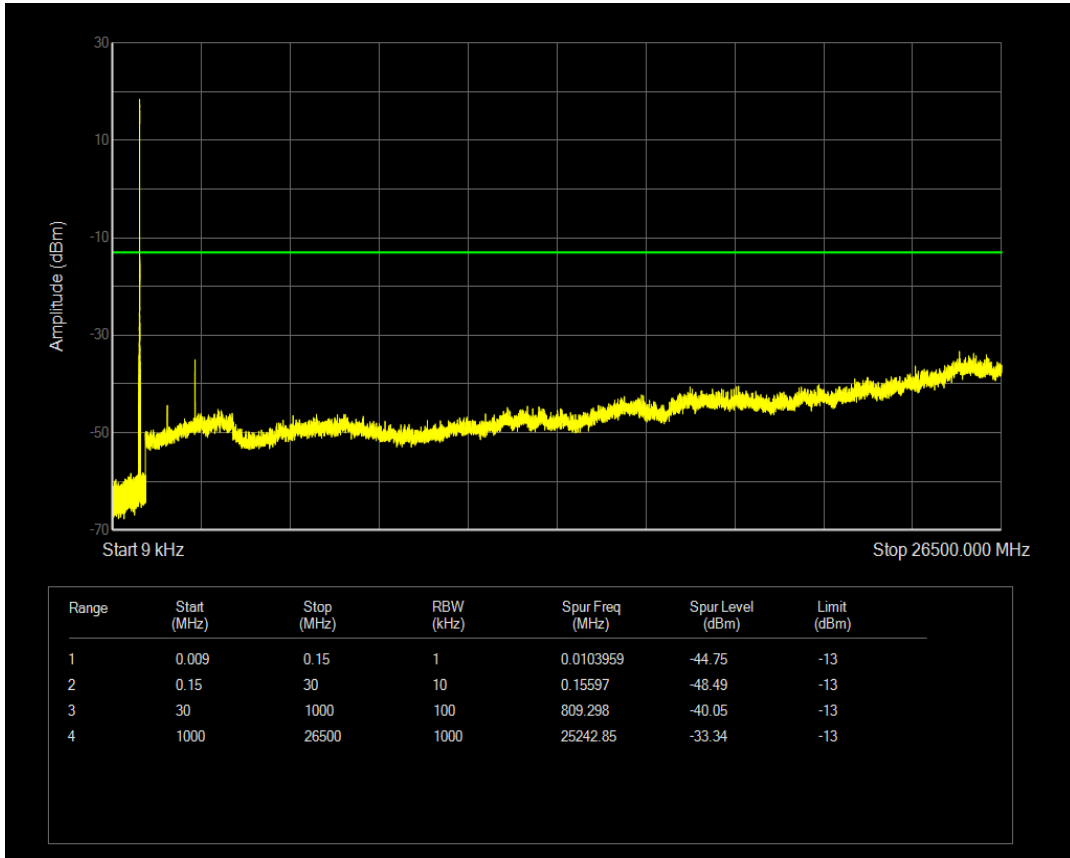

Band5 QPSK BW=1.4MHz Channel=20525 RB Size=1 Position=#0

Band5 QPSK BW=1.4MHz Channel=20525 RB Size=6 Position=#0

Band5 16QAM BW=1.4MHz Channel=20525 RB Size=1 Position=#0

Band5 16QAM BW=1.4MHz Channel=20525 RB Size=6 Position=#0

Band5 QPSK BW=1.4MHz Channel=20643 RB Size=1 Position=#0

Band5 QPSK BW=1.4MHz Channel=20643 RB Size=6 Position=#0

Band5 16QAM BW=1.4MHz Channel=20643 RB Size=1 Position=#0

Band5 16QAM BW=1.4MHz Channel=20643 RB Size=6 Position=#0

Band5 QPSK BW=3MHz Channel=20415 RB Size=1 Position=#0

Band5 QPSK BW=3MHz Channel=20415 RB Size=15 Position=#0

Band5 16QAM BW=3MHz Channel=20415 RB Size=1 Position=#0

Band5 16QAM BW=3MHz Channel=20415 RB Size=15 Position=#0