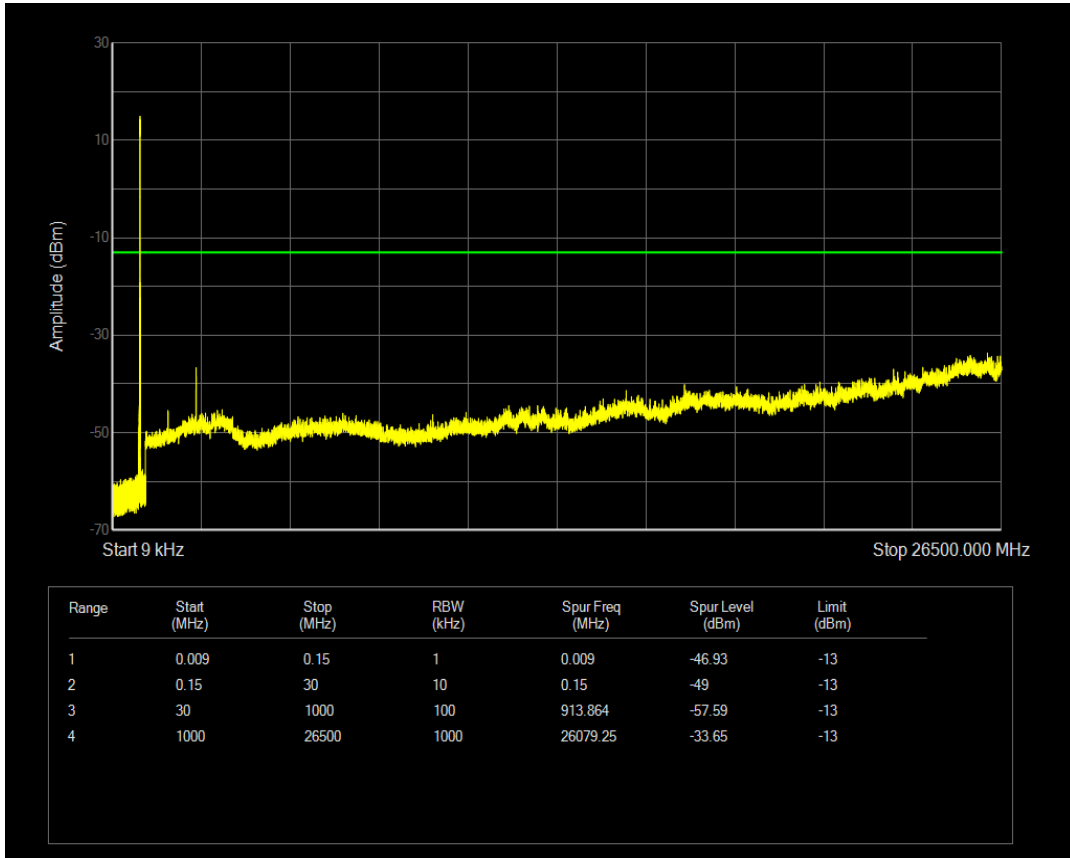

Band5 QPSK BW=5MHz Channel=20525 RB Size=1 Position=#0

Band5 QPSK BW=5MHz Channel=20525 RB Size=25 Position=#0

Band5 16QAM BW=5MHz Channel=20525 RB Size=1 Position=#0

Band5 16QAM BW=5MHz Channel=20525 RB Size=25 Position=#0

Band5 QPSK BW=5MHz Channel=20625 RB Size=1 Position=#0

Band5 QPSK BW=5MHz Channel=20625 RB Size=25 Position=#0

Band5 16QAM BW=5MHz Channel=20625 RB Size=1 Position=#0

Band5 16QAM BW=5MHz Channel=20625 RB Size=25 Position=#0