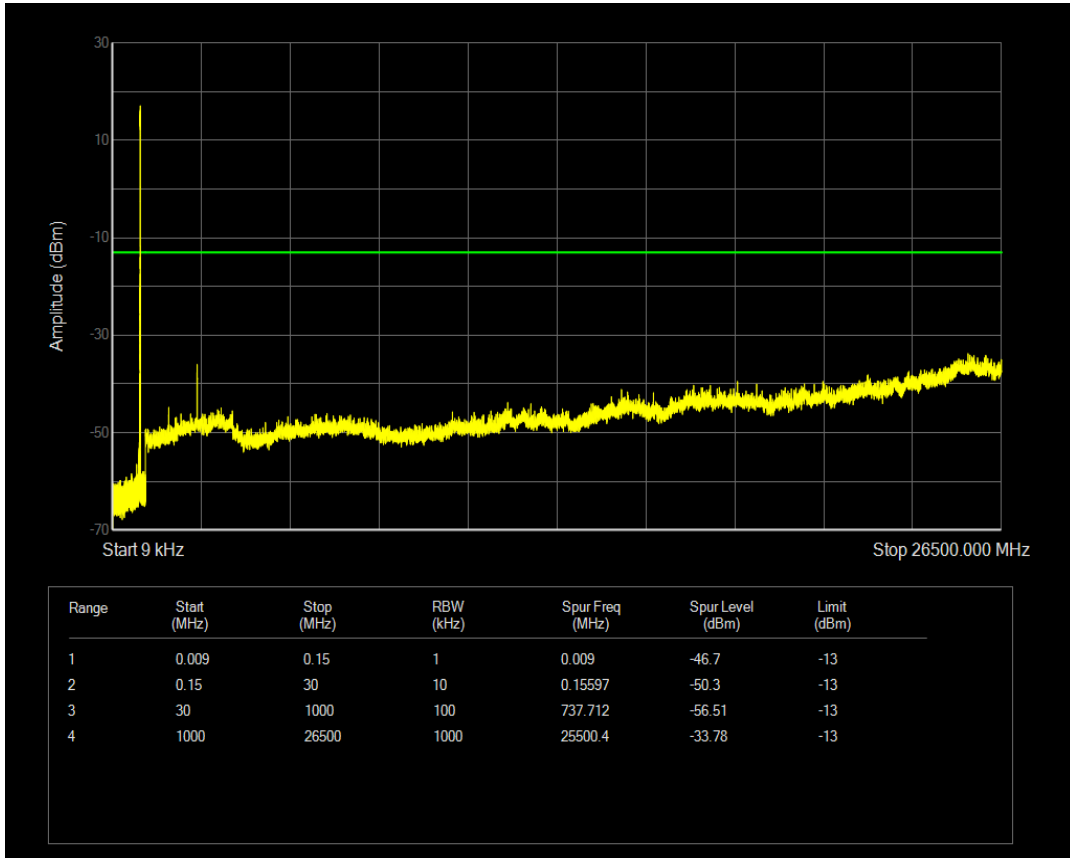

Band5 QPSK BW=5MHz Channel=20525 RB Size=1 Position=#0

Band5 QPSK BW=5MHz Channel=20525 RB Size=25 Position=#0

Band5 16QAM BW=5MHz Channel=20525 RB Size=1 Position=#0

Band5 16QAM BW=5MHz Channel=20525 RB Size=25 Position=#0

Band5 QPSK BW=5MHz Channel=20625 RB Size=1 Position=#0

Band5 QPSK BW=5MHz Channel=20625 RB Size=25 Position=#0

Band5 16QAM BW=5MHz Channel=20625 RB Size=1 Position=#0

Band5 16QAM BW=5MHz Channel=20625 RB Size=25 Position=#0