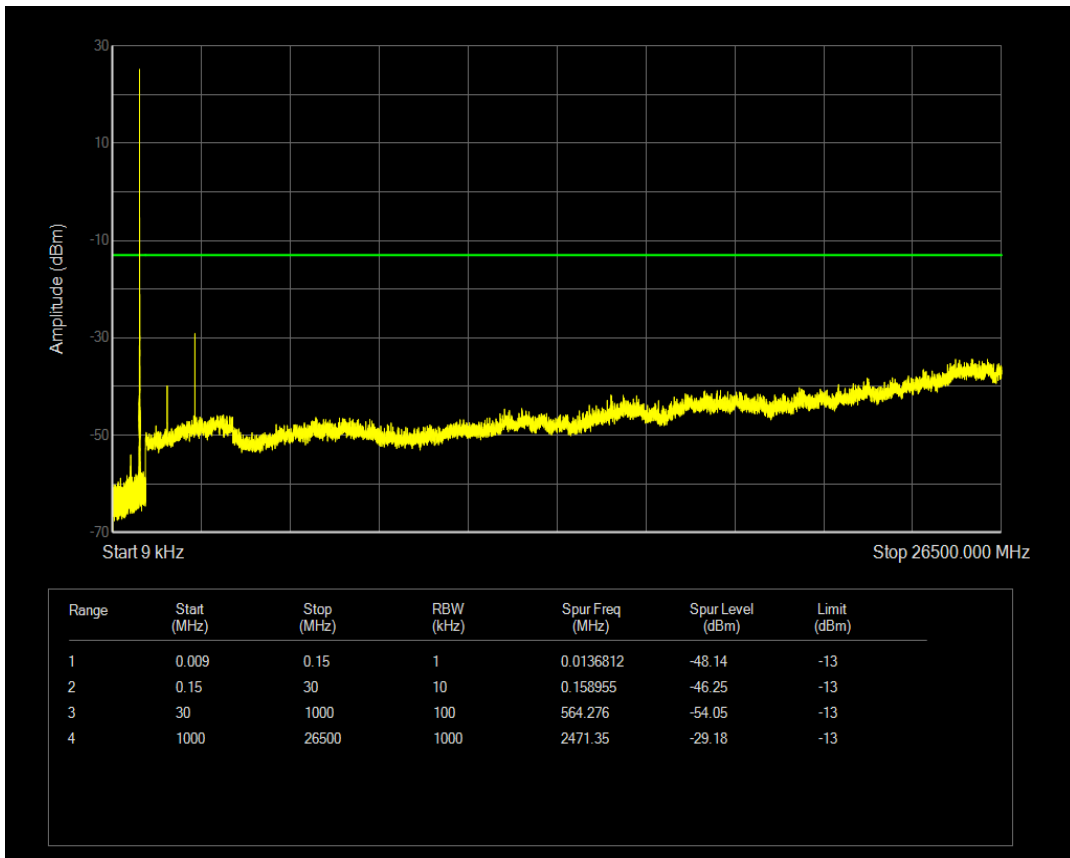

Band5 QPSK BW=1.4MHz Channel=20525 RB Size=1 Position=#0

Band5 QPSK BW=1.4MHz Channel=20525 RB Size=6 Position=#0

Band5 16QAM BW=1.4MHz Channel=20525 RB Size=1 Position=#0

Band5 16QAM BW=1.4MHz Channel=20525 RB Size=6 Position=#0

Band5 QPSK BW=1.4MHz Channel=20643 RB Size=1 Position=#0

Band5 QPSK BW=1.4MHz Channel=20643 RB Size=6 Position=#0

Band5 16QAM BW=1.4MHz Channel=20643 RB Size=1 Position=#0

Band5 16QAM BW=1.4MHz Channel=20643 RB Size=6 Position=#0

Band5 QPSK BW=3MHz Channel=20415 RB Size=1 Position=#0

Band5 QPSK BW=3MHz Channel=20415 RB Size=15 Position=#0

Band5 16QAM BW=3MHz Channel=20415 RB Size=1 Position=#0

Band5 16QAM BW=3MHz Channel=20415 RB Size=15 Position=#0