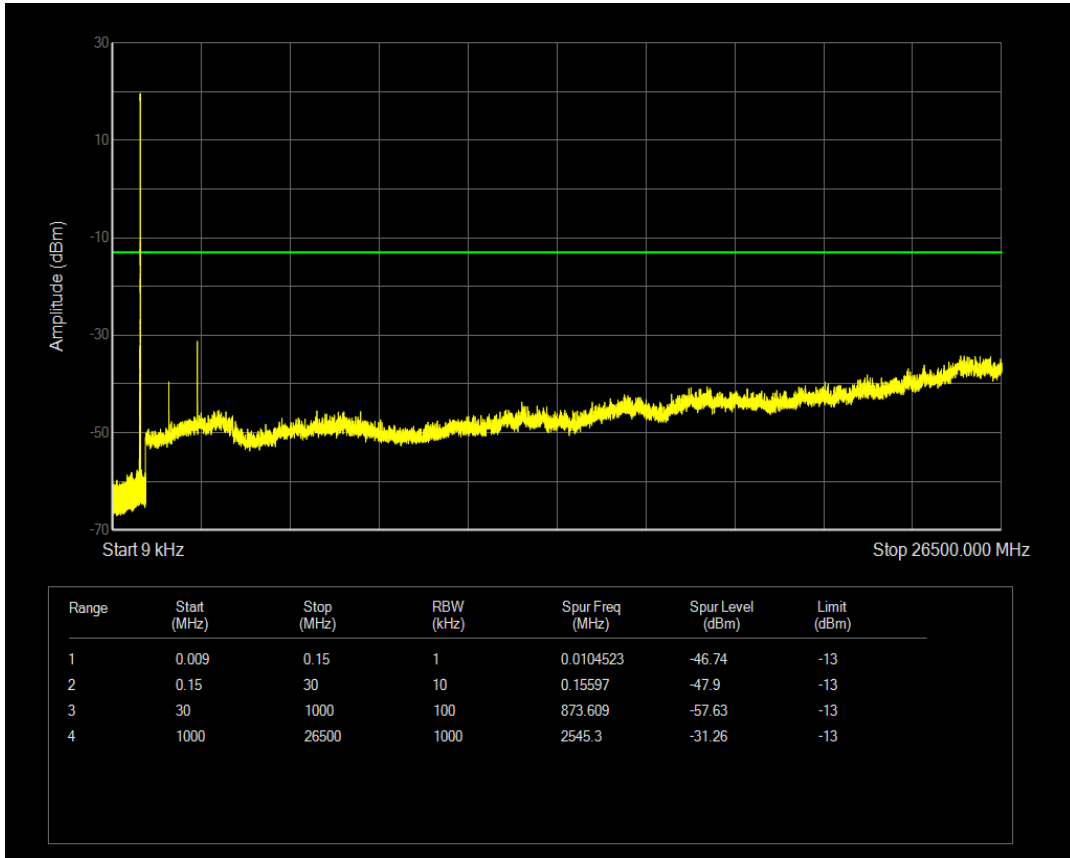

Band5 QPSK BW=1.4MHz Channel=20525 RB Size=1 Position=#0

Band5 QPSK BW=1.4MHz Channel=20525 RB Size=6 Position=#0

Band5 16QAM BW=1.4MHz Channel=20525 RB Size=1 Position=#0

Band5 16QAM BW=1.4MHz Channel=20525 RB Size=6 Position=#0

Band5 QPSK BW=1.4MHz Channel=20643 RB Size=1 Position=#0

Band5 QPSK BW=1.4MHz Channel=20643 RB Size=6 Position=#0

Band5 16QAM BW=1.4MHz Channel=20643 RB Size=1 Position=#0

Band5 16QAM BW=1.4MHz Channel=20643 RB Size=6 Position=#0

Band5 QPSK BW=3MHz Channel=20415 RB Size=1 Position=#0

Band5 QPSK BW=3MHz Channel=20415 RB Size=15 Position=#0

Band5 16QAM BW=3MHz Channel=20415 RB Size=1 Position=#0

Band5 16QAM BW=3MHz Channel=20415 RB Size=15 Position=#0