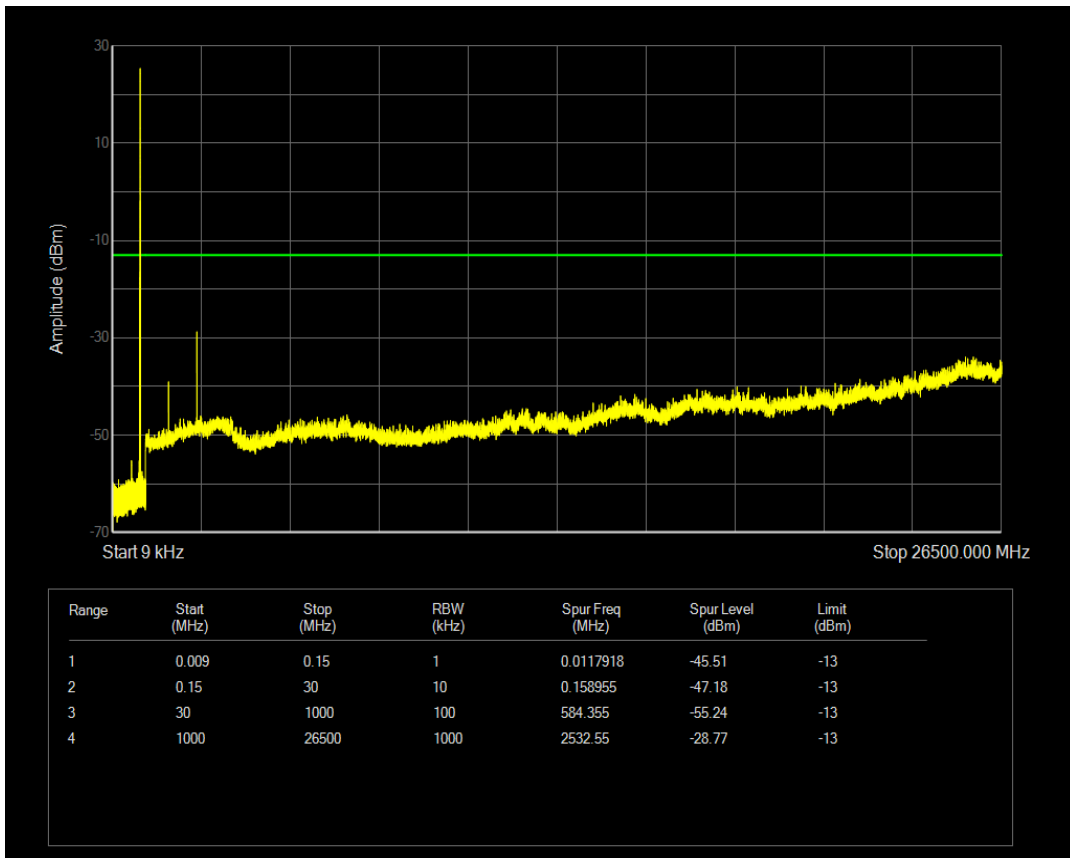

Band5 QPSK BW=5MHz Channel=20525 RB Size=1 Position=#0

Band5 QPSK BW=5MHz Channel=20525 RB Size=25 Position=#0

Band5 16QAM BW=5MHz Channel=20525 RB Size=1 Position=#0

Band5 16QAM BW=5MHz Channel=20525 RB Size=25 Position=#0

Band5 QPSK BW=5MHz Channel=20625 RB Size=1 Position=#0

Band5 QPSK BW=5MHz Channel=20625 RB Size=25 Position=#0

Band5 16QAM BW=5MHz Channel=20625 RB Size=1 Position=#0

Band5 16QAM BW=5MHz Channel=20625 RB Size=25 Position=#0