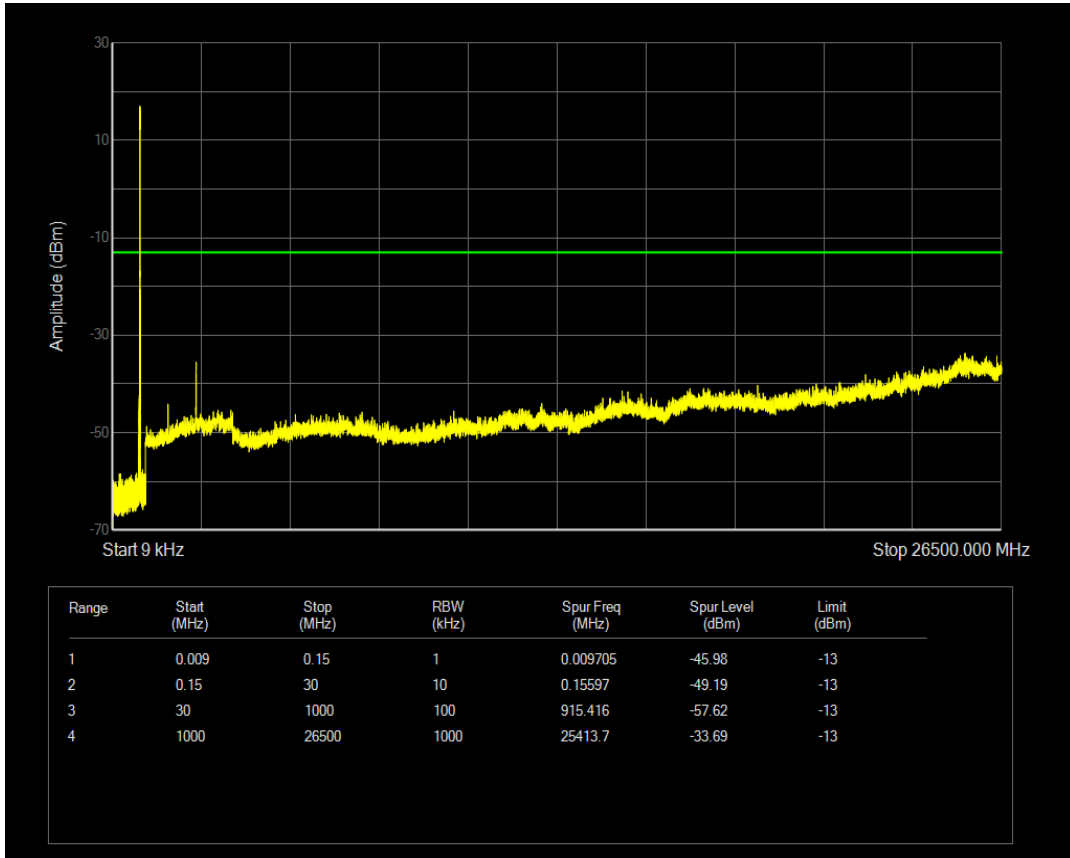

Band5 QPSK BW=5MHz Channel=20425 RB Size=1 Position=#0

Band5 QPSK BW=5MHz Channel=20425 RB Size=25 Position=#0

Band5 16QAM BW=5MHz Channel=20425 RB Size=1 Position=#0

Band5 16QAM BW=5MHz Channel=20425 RB Size=25 Position=#0

Band5 QPSK BW=5MHz Channel=20525 RB Size=1 Position=#0

Band5 QPSK BW=5MHz Channel=20525 RB Size=25 Position=#0

Band5 16QAM BW=5MHz Channel=20525 RB Size=1 Position=#0

Band5 16QAM BW=5MHz Channel=20525 RB Size=25 Position=#0