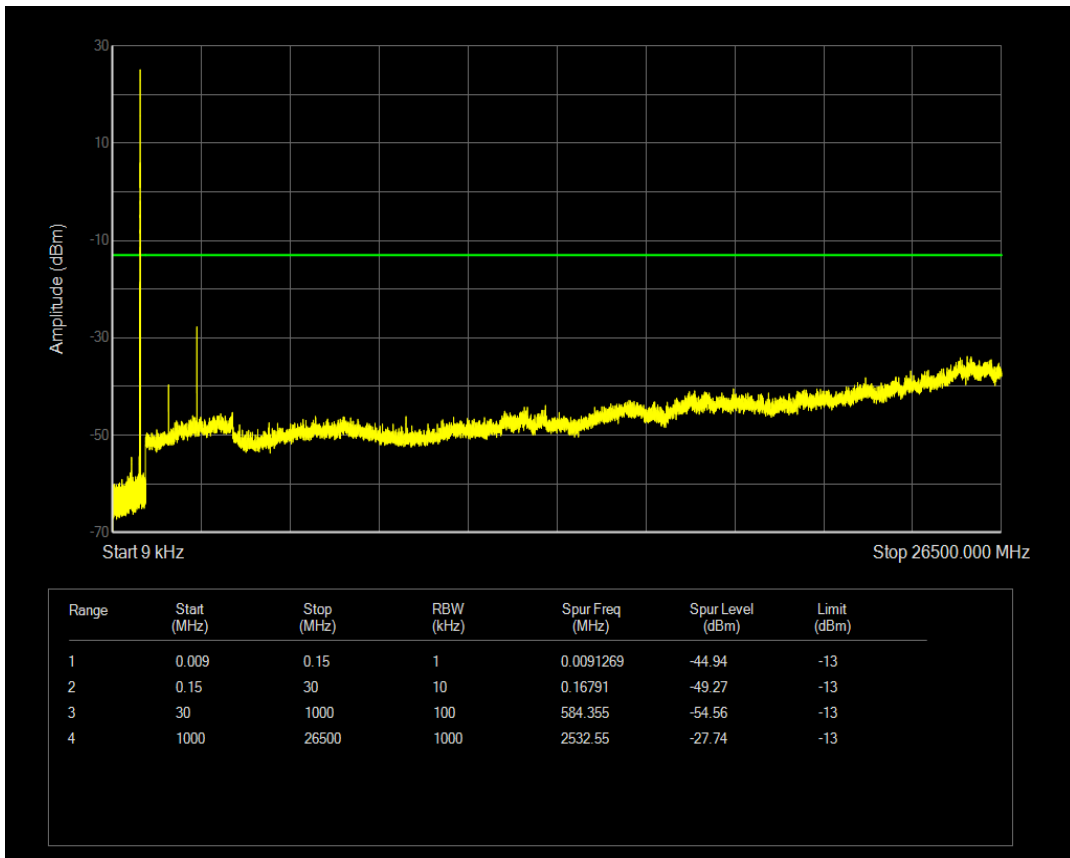

Band5 QPSK BW=5MHz Channel=20525 RB Size=1 Position=#0

Band5 QPSK BW=5MHz Channel=20525 RB Size=25 Position=#0

Band5 16QAM BW=5MHz Channel=20525 RB Size=1 Position=#0

Band5 16QAM BW=5MHz Channel=20525 RB Size=25 Position=#0

Band5 QPSK BW=5MHz Channel=20625 RB Size=1 Position=#0

Band5 QPSK BW=5MHz Channel=20625 RB Size=25 Position=#0

Band5 16QAM BW=5MHz Channel=20625 RB Size=1 Position=#0

Band5 16QAM BW=5MHz Channel=20625 RB Size=25 Position=#0