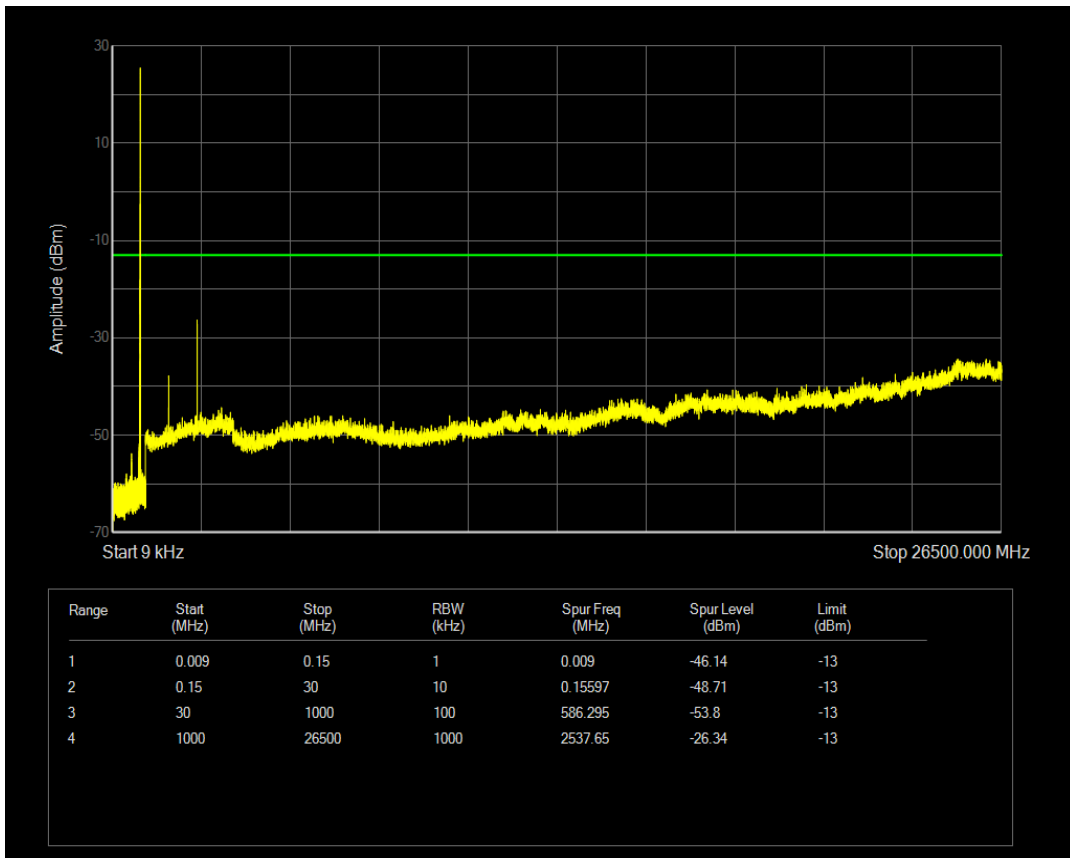

Band5 QPSK BW=3MHz Channel=20635 RB Size=1 Position=#0

Band5 QPSK BW=3MHz Channel=20635 RB Size=15 Position=#0