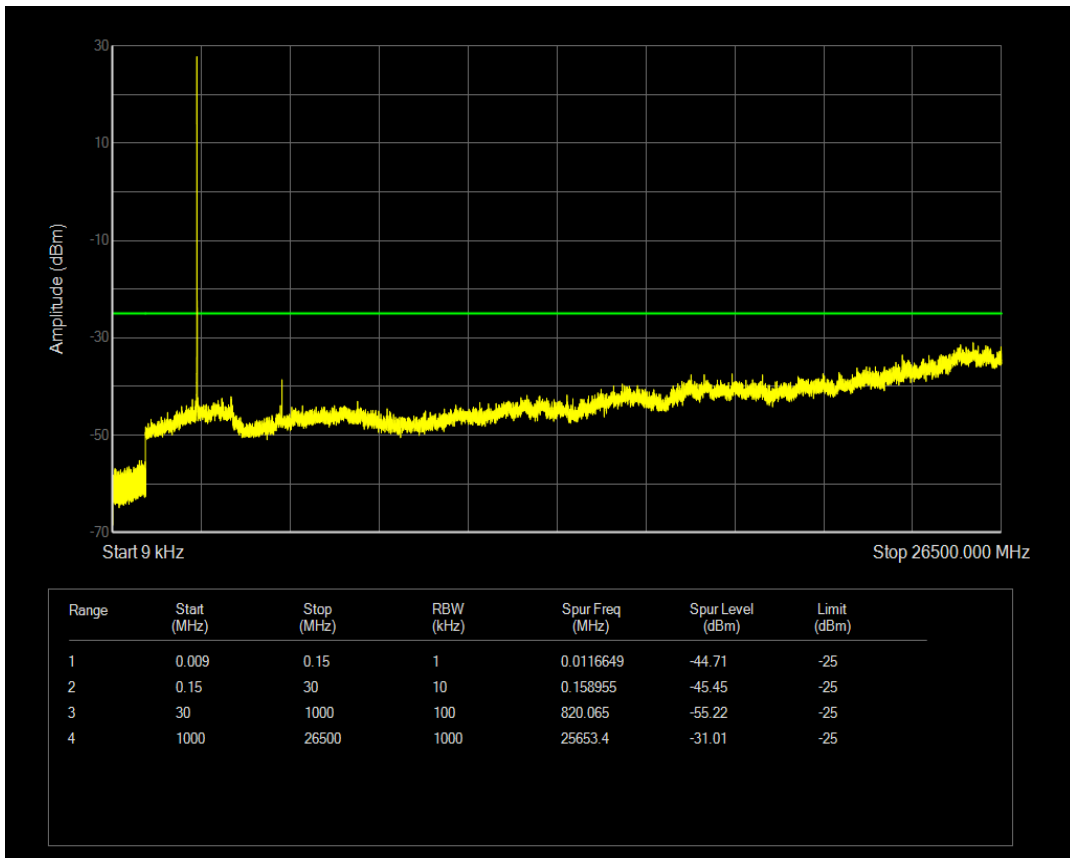

Band7 16QAM BW=5MHz Channel=21100 RB Size=1 Position=#0

Band7 16QAM BW=5MHz Channel=21100 RB Size=25 Position=#0