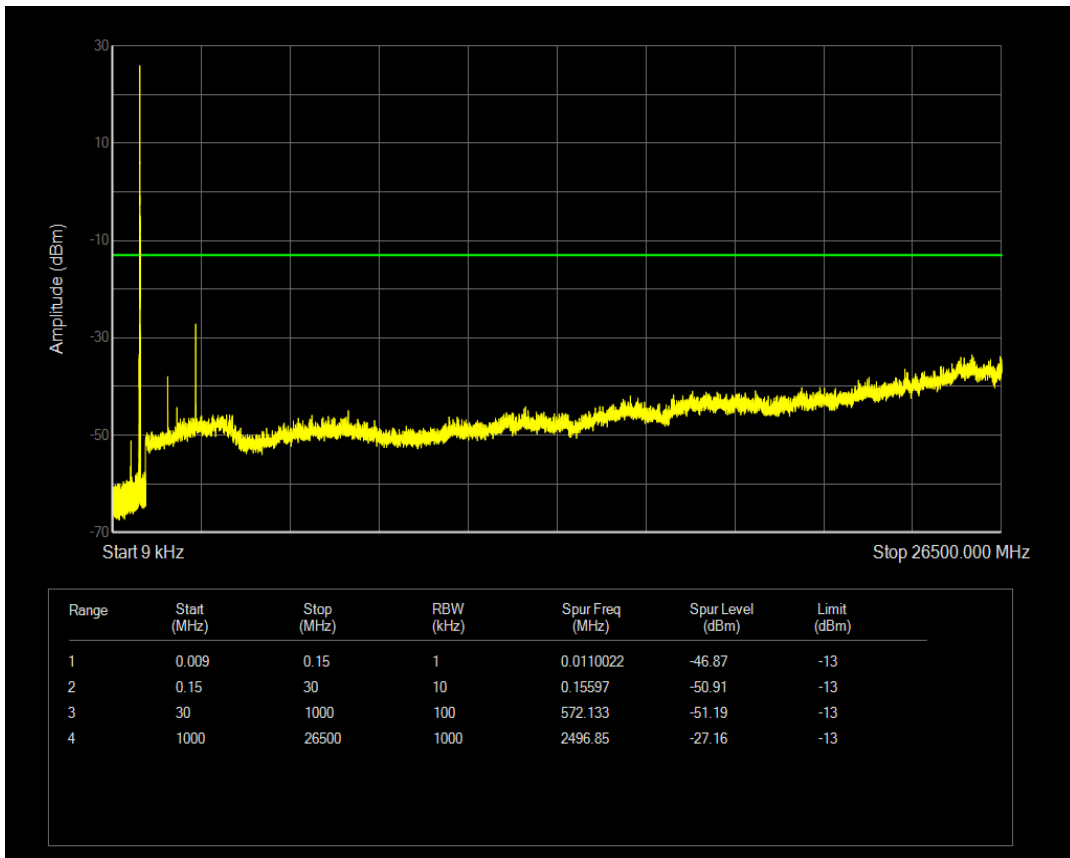

Band5 16QAM BW=1.4MHz Channel=20643 RB Size=1 Position=#0

Band5 16QAM BW=1.4MHz Channel=20643 RB Size=6 Position=#0

Band5 16QAM BW=10MHz Channel=20450 RB Size=1 Position=#0

Band5 16QAM BW=10MHz Channel=20450 RB Size=50 Position=#0

Band5 16QAM BW=10MHz Channel=20525 RB Size=1 Position=#0

Band5 16QAM BW=10MHz Channel=20525 RB Size=50 Position=#0

Band5 16QAM BW=10MHz Channel=20600 RB Size=1 Position=#0

Band5 16QAM BW=10MHz Channel=20600 RB Size=50 Position=#0