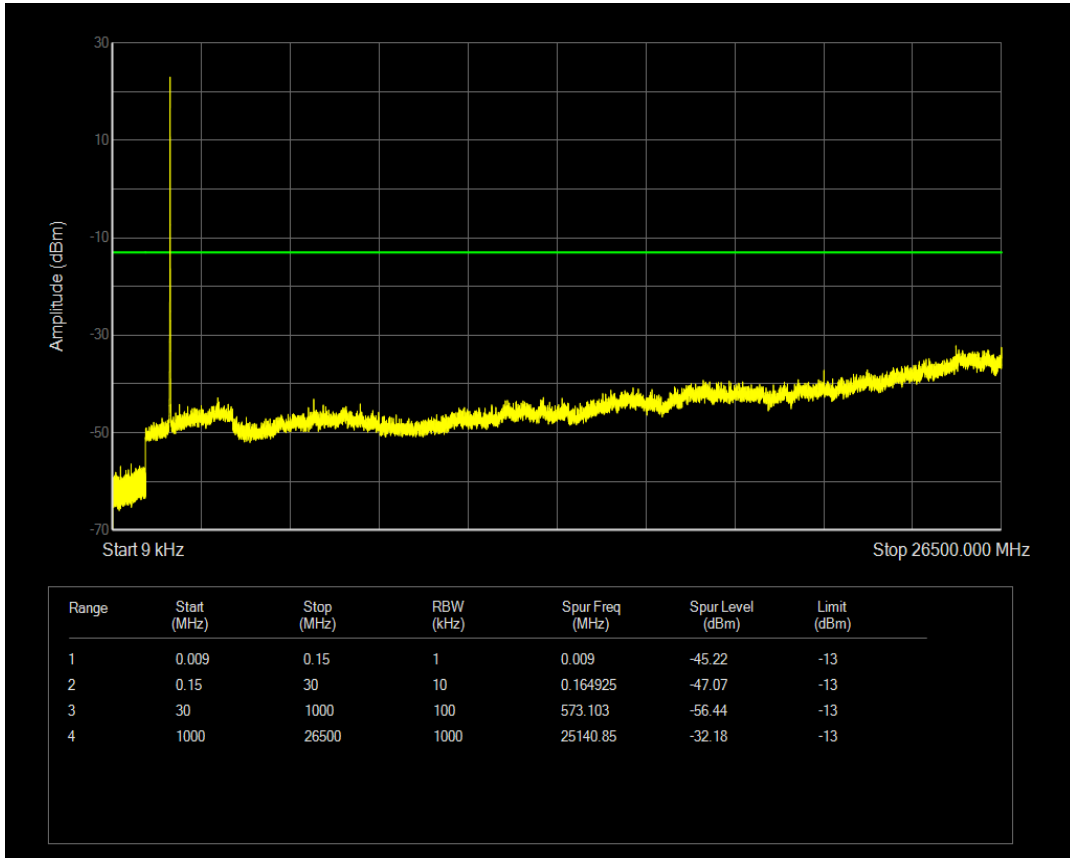

Band4 QPSK BW=3MHz Channel=20385 RB Size=1 Position=#0

Band4 QPSK BW=3MHz Channel=20385 RB Size=15 Position=#0

Band4 QPSK BW=5MHz Channel=19975 RB Size=1 Position=#0

Band4 QPSK BW=5MHz Channel=19975 RB Size=25 Position=#0

Band4 QPSK BW=5MHz Channel=20175 RB Size=1 Position=#0

Band4 QPSK BW=5MHz Channel=20175 RB Size=25 Position=#0

Band4 QPSK BW=5MHz Channel=20375 RB Size=1 Position=#0

Band4 QPSK BW=5MHz Channel=20375 RB Size=25 Position=#0