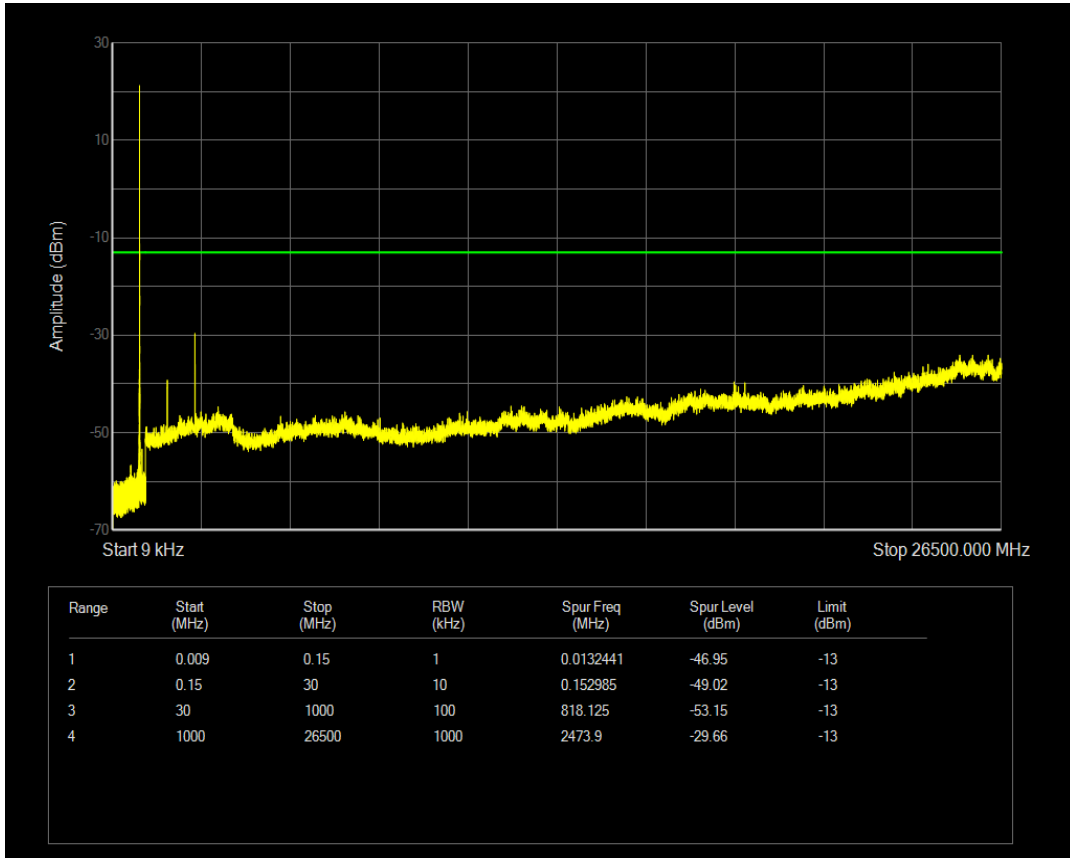

Band5 16QAM BW=5MHz Channel=20525 RB Size=1 Position=#0

Band5 16QAM BW=5MHz Channel=20525 RB Size=25 Position=#0

Band5 16QAM BW=5MHz Channel=20625 RB Size=1 Position=#0

Band5 16QAM BW=5MHz Channel=20625 RB Size=25 Position=#0

Band5 QPSK BW=1.4MHz Channel=20407 RB Size=1 Position=#0

Band5 QPSK BW=1.4MHz Channel=20407 RB Size=6 Position=#0

Band5 QPSK BW=1.4MHz Channel=20525 RB Size=1 Position=#0

Band5 QPSK BW=1.4MHz Channel=20525 RB Size=6 Position=#0