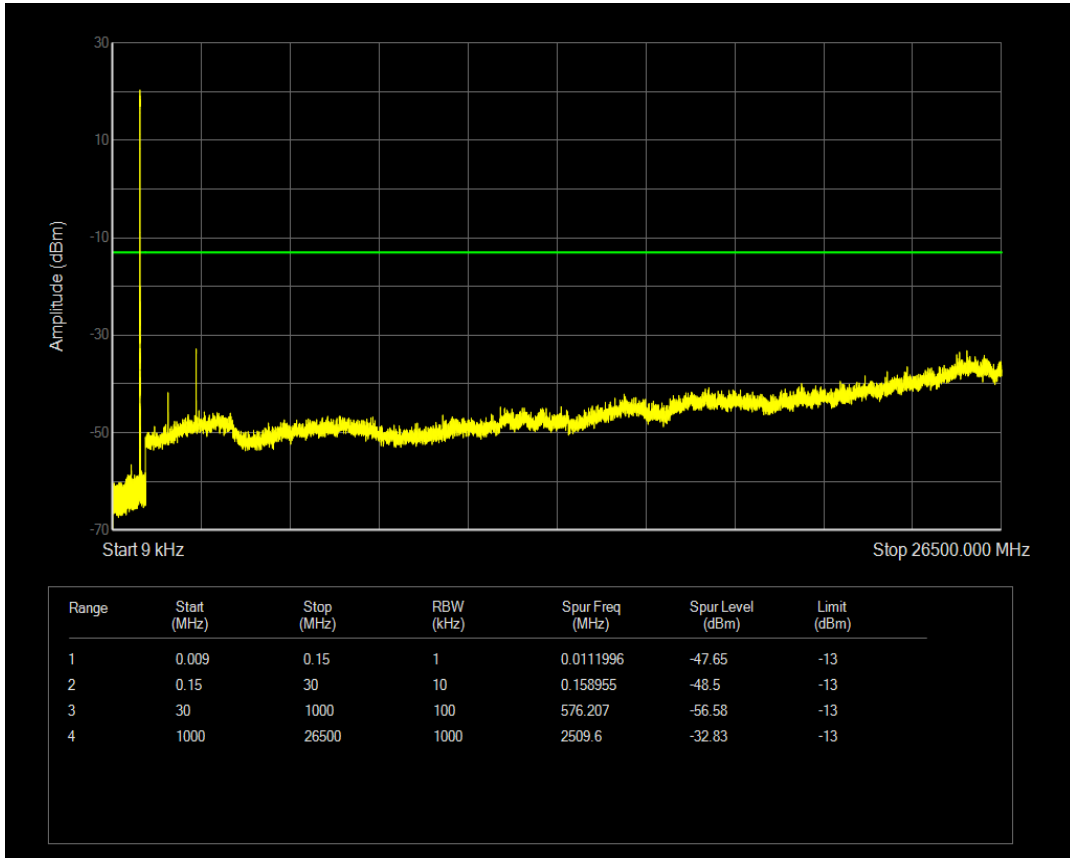

Band5 16QAM BW=1.4MHz Channel=20407 RB Size=1 Position=#0

Band5 16QAM BW=1.4MHz Channel=20407 RB Size=6 Position=#0

Band5 16QAM BW=1.4MHz Channel=20525 RB Size=1 Position=#0

Band5 16QAM BW=1.4MHz Channel=20525 RB Size=6 Position=#0

Band5 16QAM BW=1.4MHz Channel=20643 RB Size=1 Position=#0

Band5 16QAM BW=1.4MHz Channel=20643 RB Size=6 Position=#0

Band5 16QAM BW=10MHz Channel=20450 RB Size=1 Position=#0

Band5 16QAM BW=10MHz Channel=20450 RB Size=50 Position=#0