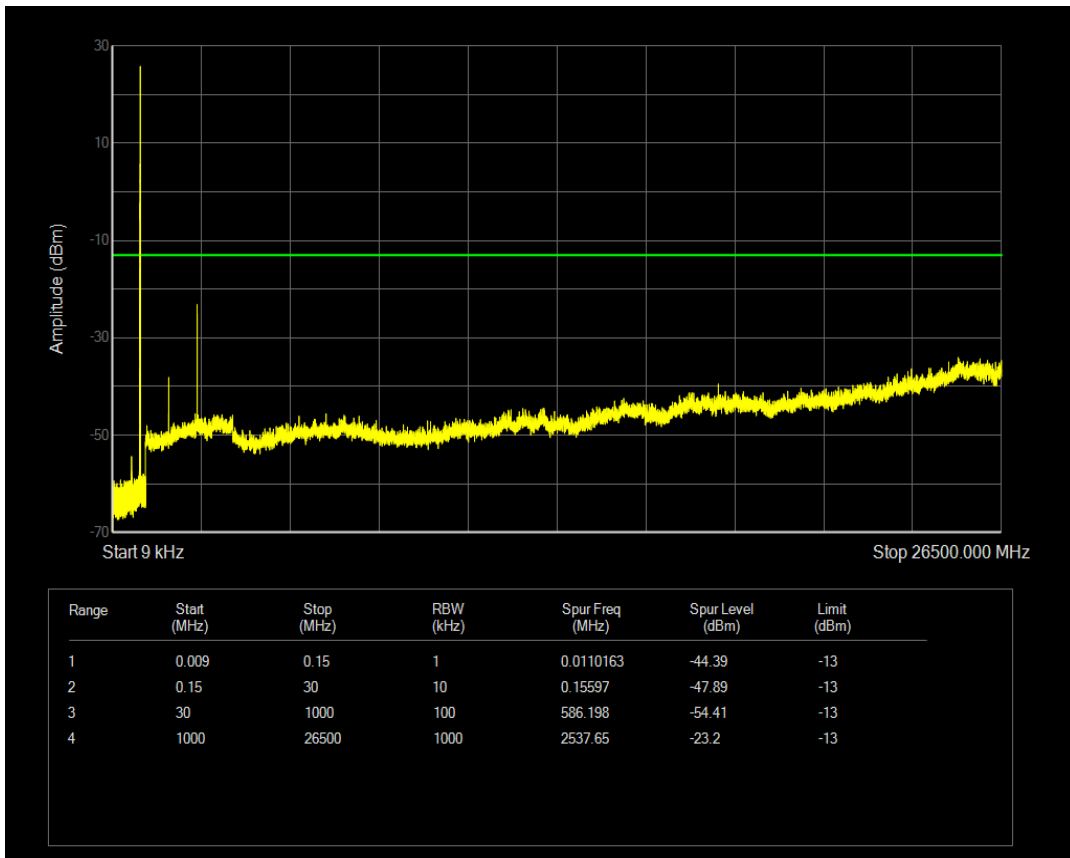

Band5 16QAM BW=3MHz Channel=20635 RB Size=1 Position=#0

Band5 16QAM BW=3MHz Channel=20635 RB Size=15 Position=#0