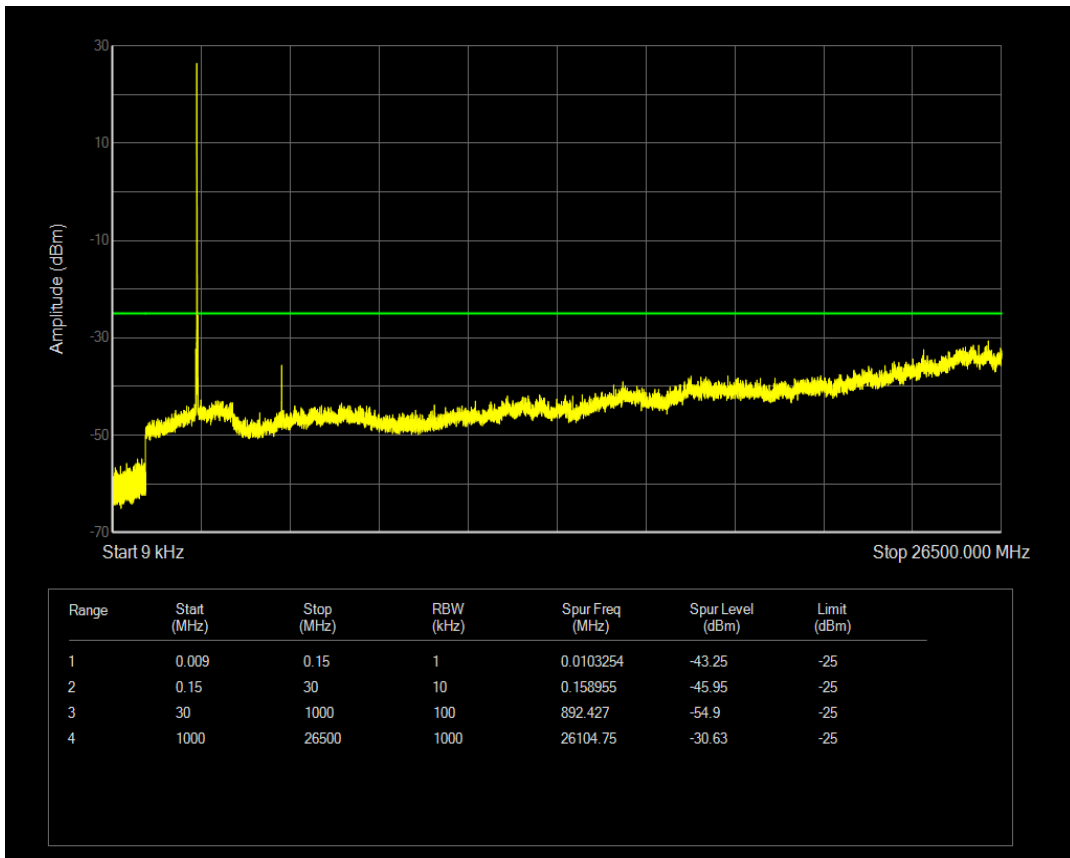

Band7 16QAM BW=15MHz Channel=21100 RB Size=1 Position=#0

Band7 16QAM BW=15MHz Channel=21100 RB Size=75 Position=#0