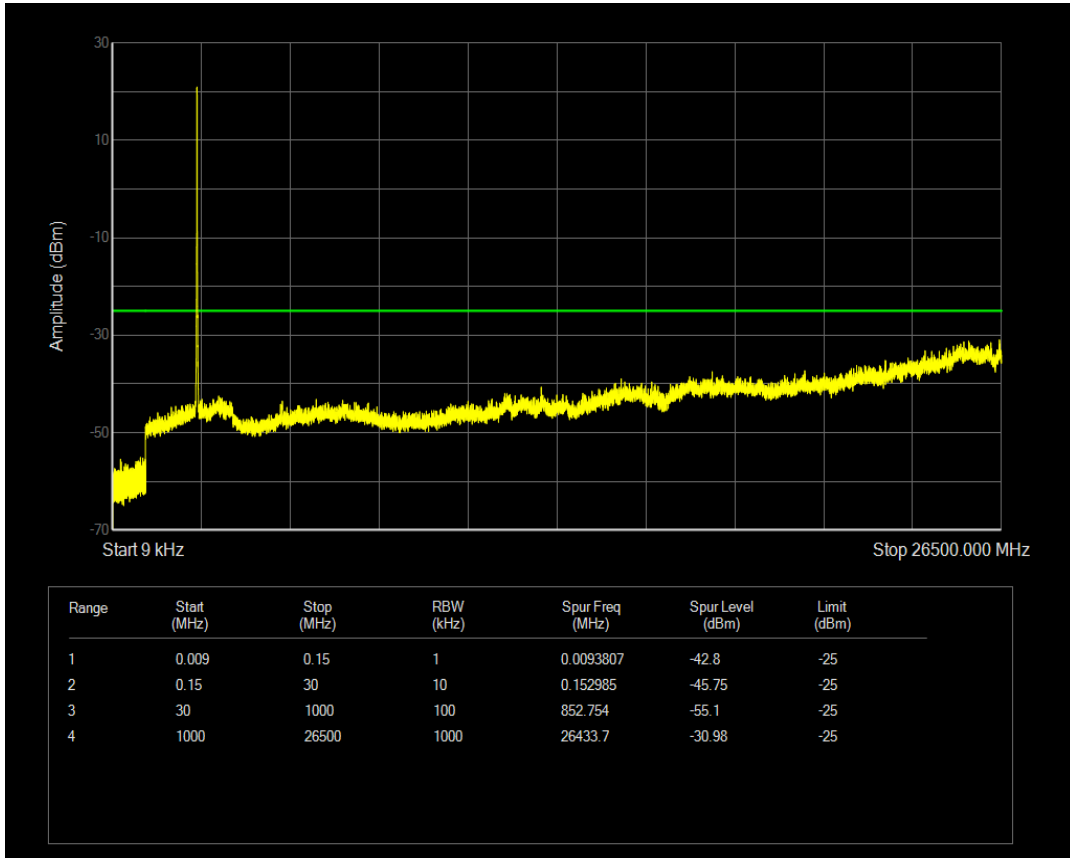

Band5 QPSK BW=5MHz Channel=20525 RB Size=1 Position=#0

Band5 QPSK BW=5MHz Channel=20525 RB Size=25 Position=#0

Band5 QPSK BW=5MHz Channel=20625 RB Size=1 Position=#0

Band5 QPSK BW=5MHz Channel=20625 RB Size=25 Position=#0

Band7 16QAM BW=10MHz Channel=20800 RB Size=1 Position=#0

Band7 16QAM BW=10MHz Channel=20800 RB Size=50 Position=#0

Band7 16QAM BW=10MHz Channel=21100 RB Size=1 Position=#0

Band7 16QAM BW=10MHz Channel=21100 RB Size=50 Position=#0

Band7 16QAM BW=10MHz Channel=21400 RB Size=1 Position=#0

Band7 16QAM BW=10MHz Channel=21400 RB Size=50 Position=#0

Band7 16QAM BW=15MHz Channel=20825 RB Size=1 Position=#0

Band7 16QAM BW=15MHz Channel=20825 RB Size=75 Position=#0