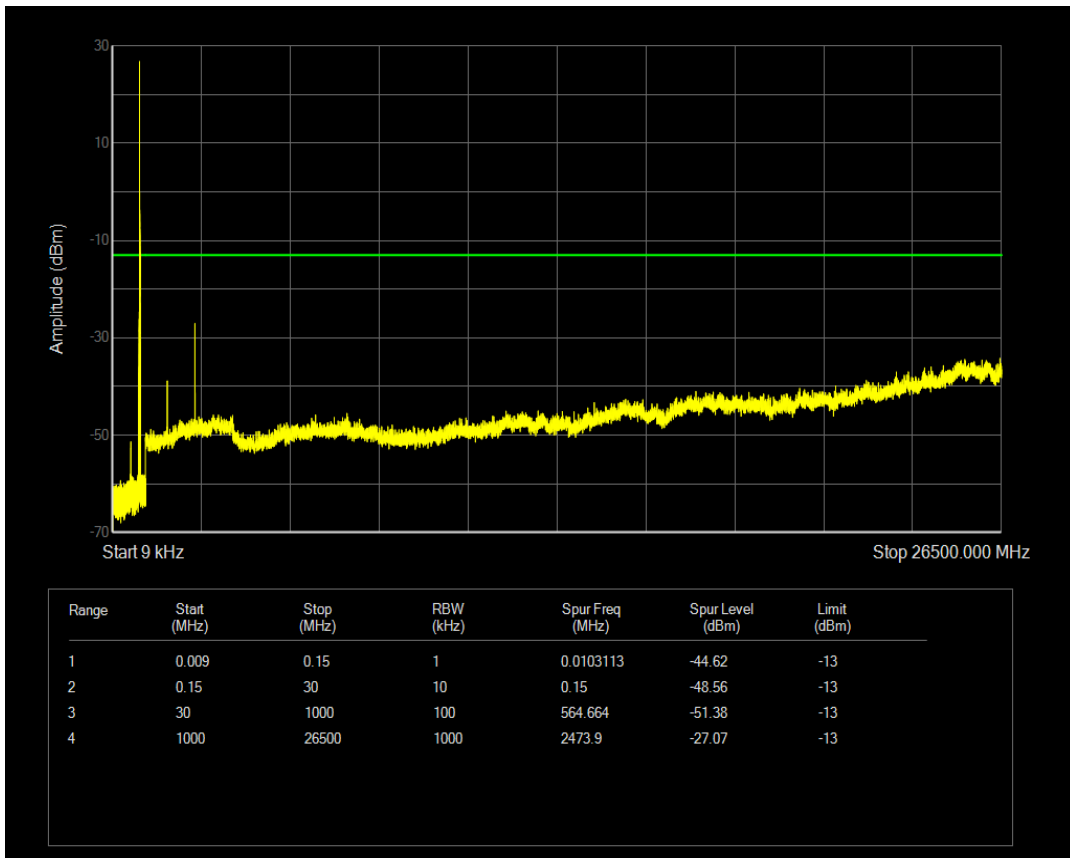

Band5 16QAM BW=1.4MHz Channel=20407 RB Size=1 Position=#0

Band5 16QAM BW=1.4MHz Channel=20407 RB Size=6 Position=#0

Band5 16QAM BW=1.4MHz Channel=20525 RB Size=1 Position=#0

Band5 16QAM BW=1.4MHz Channel=20525 RB Size=6 Position=#0

Band5 16QAM BW=1.4MHz Channel=20643 RB Size=1 Position=#0

Band5 16QAM BW=1.4MHz Channel=20643 RB Size=6 Position=#0

Band5 16QAM BW=10MHz Channel=20450 RB Size=1 Position=#0

Band5 16QAM BW=10MHz Channel=20450 RB Size=50 Position=#0