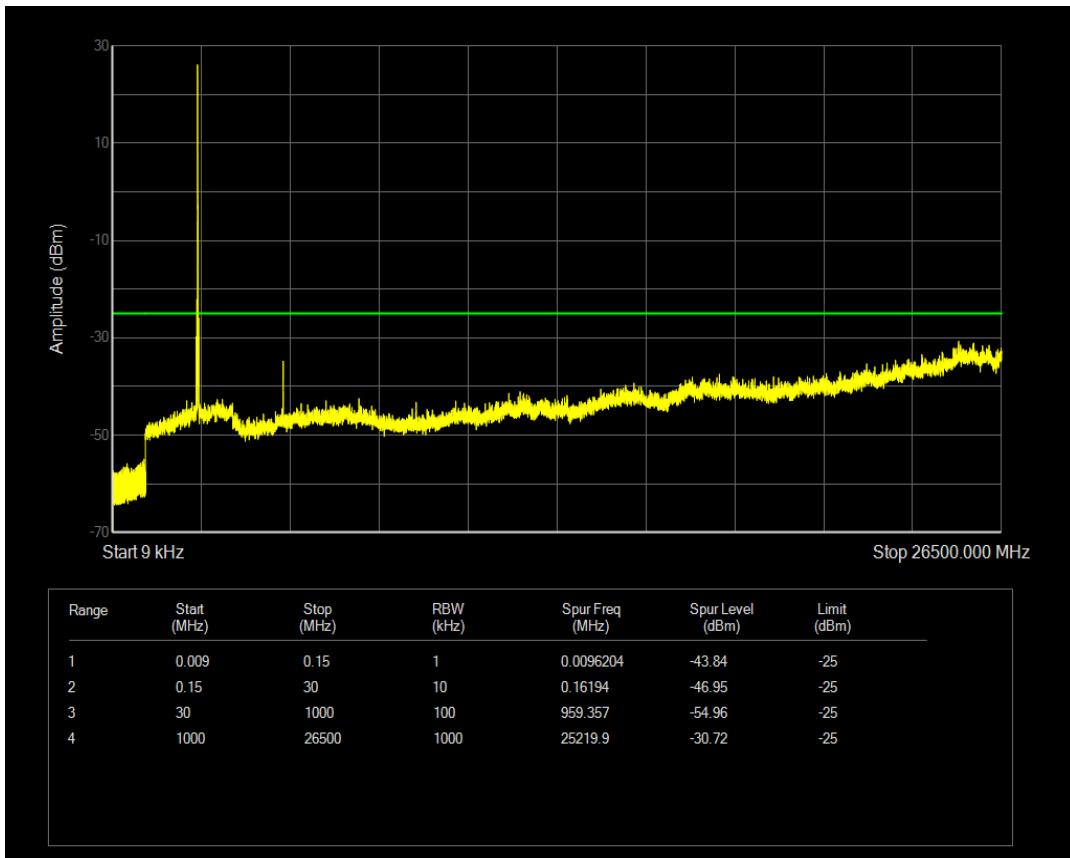

Band7 16QAM BW=20MHz Channel=20850 RB Size=1 Position=#0

Band7 16QAM BW=20MHz Channel=20850 RB Size=100 Position=#0

Band7 16QAM BW=20MHz Channel=21100 RB Size=1 Position=#0

Band7 16QAM BW=20MHz Channel=21100 RB Size=100 Position=#0

Band7 16QAM BW=20MHz Channel=21350 RB Size=1 Position=#0

Band7 16QAM BW=20MHz Channel=21350 RB Size=100 Position=#0

Band7 16QAM BW=5MHz Channel=20775 RB Size=1 Position=#0

Band7 16QAM BW=5MHz Channel=20775 RB Size=25 Position=#0