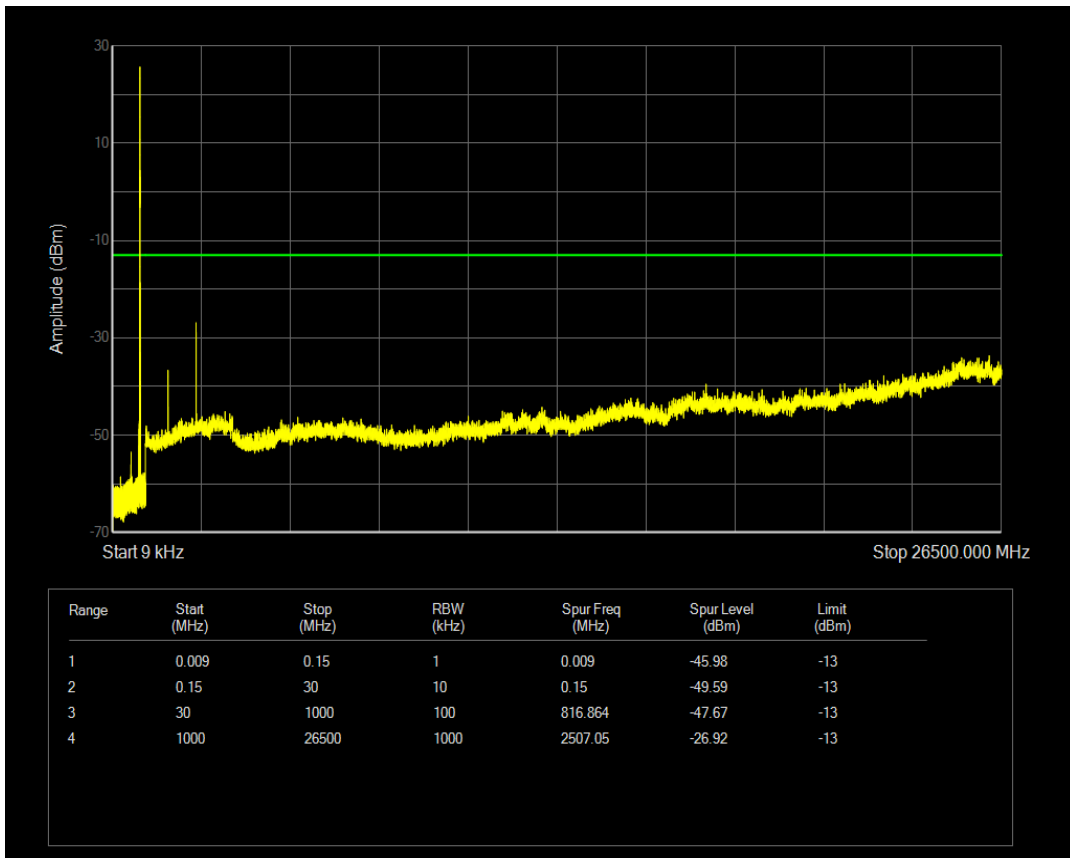

Band5 16QAM BW=1.4MHz Channel=20525 RB Size=1 Position=#0

Band5 16QAM BW=1.4MHz Channel=20525 RB Size=6 Position=#0