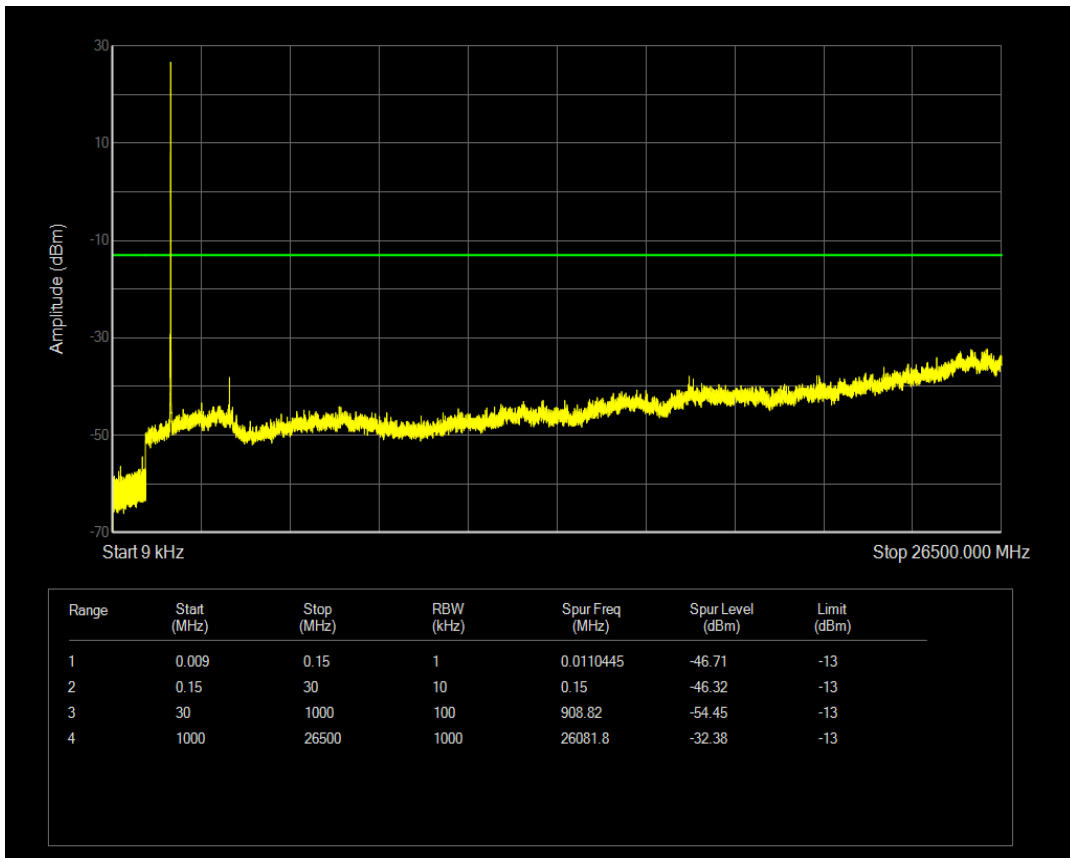

Band4 16QAM BW=5MHz Channel=20175 RB Size=1 Position=#0

Band4 16QAM BW=5MHz Channel=20175 RB Size=25 Position=#0

Band4 16QAM BW=5MHz Channel=20375 RB Size=1 Position=#0

Band4 16QAM BW=5MHz Channel=20375 RB Size=25 Position=#0

Band4 QPSK BW=1.4MHz Channel=19957 RB Size=1 Position=#0

Band4 QPSK BW=1.4MHz Channel=19957 RB Size=6 Position=#0

Band4 QPSK BW=1.4MHz Channel=20175 RB Size=1 Position=#0

Band4 QPSK BW=1.4MHz Channel=20175 RB Size=6 Position=#0

Band4 QPSK BW=1.4MHz Channel=20393 RB Size=1 Position=#0

Band4 QPSK BW=1.4MHz Channel=20393 RB Size=6 Position=#0

Band4 QPSK BW=10MHz Channel=20000 RB Size=1 Position=#0

Band4 QPSK BW=10MHz Channel=20000 RB Size=50 Position=#0