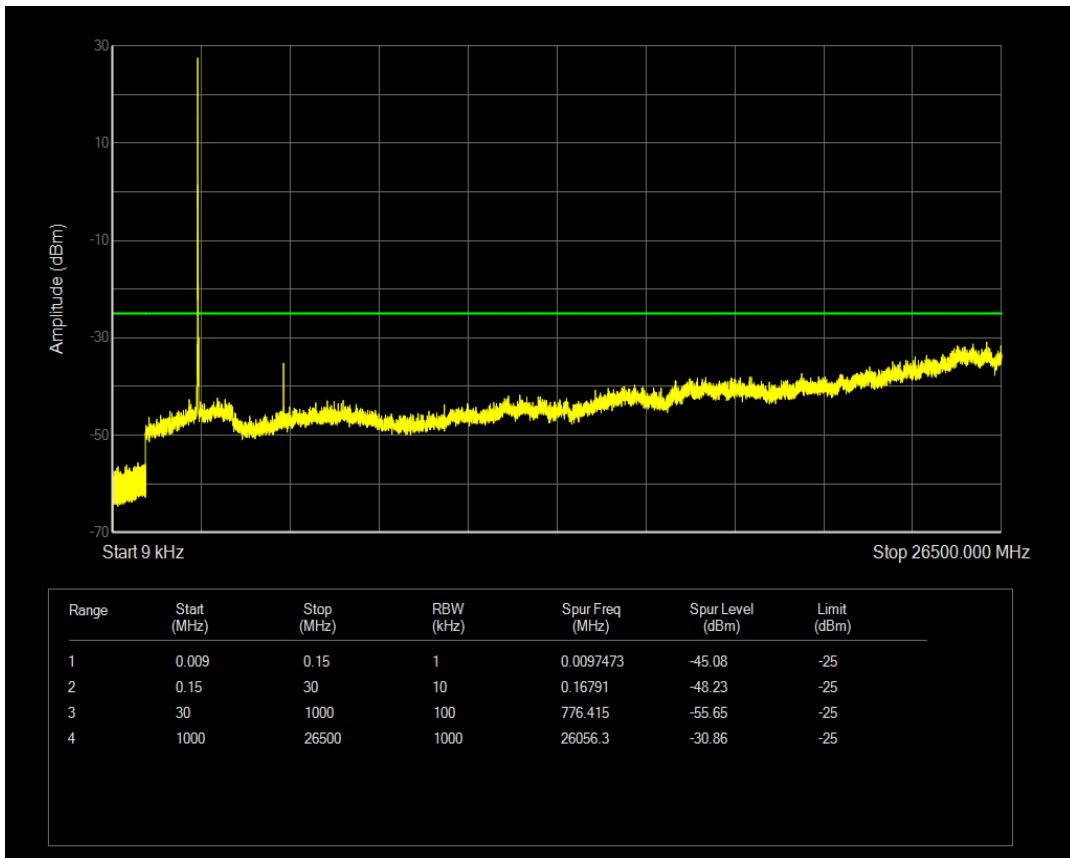

Band7 16QAM BW=15MHz Channel=21375 RB Size=1 Position=#0

Band7 16QAM BW=15MHz Channel=21375 RB Size=75 Position=#0