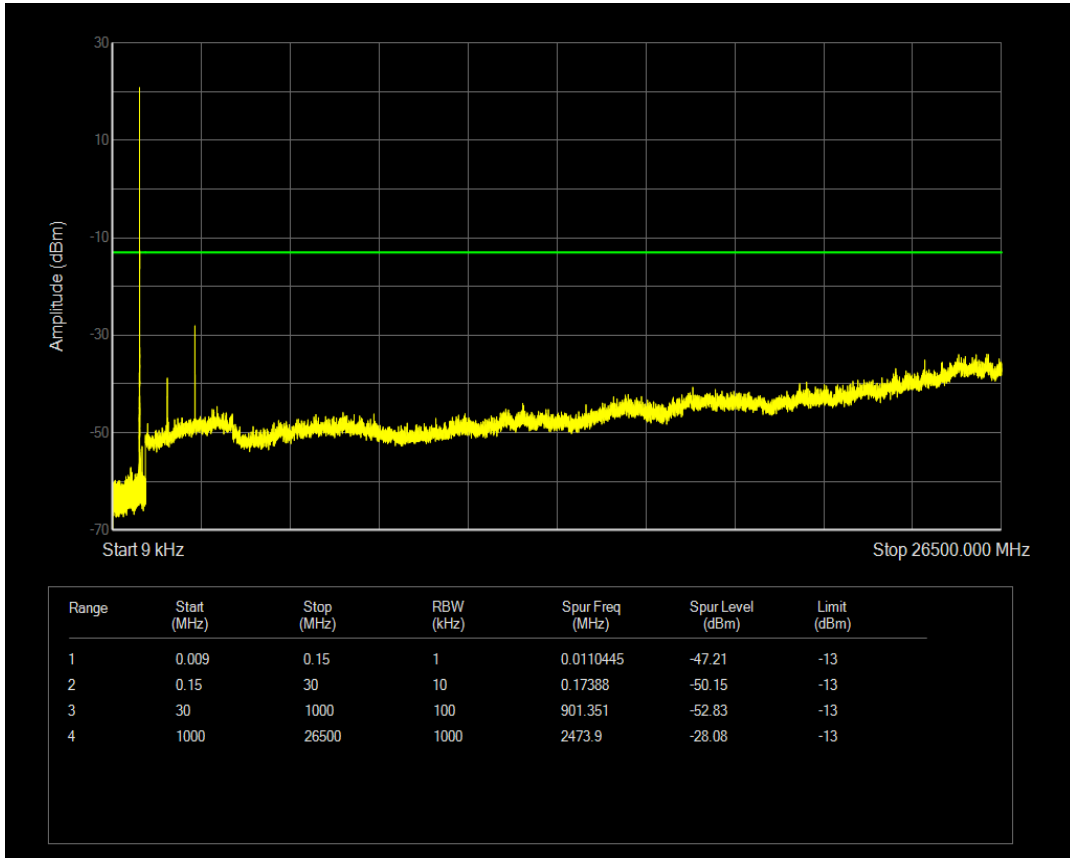

Band5 16QAM BW=1.4MHz Channel=20407 RB Size=6 Position=#0

Band5 16QAM BW=1.4MHz Channel=20525 RB Size=1 Position=#0