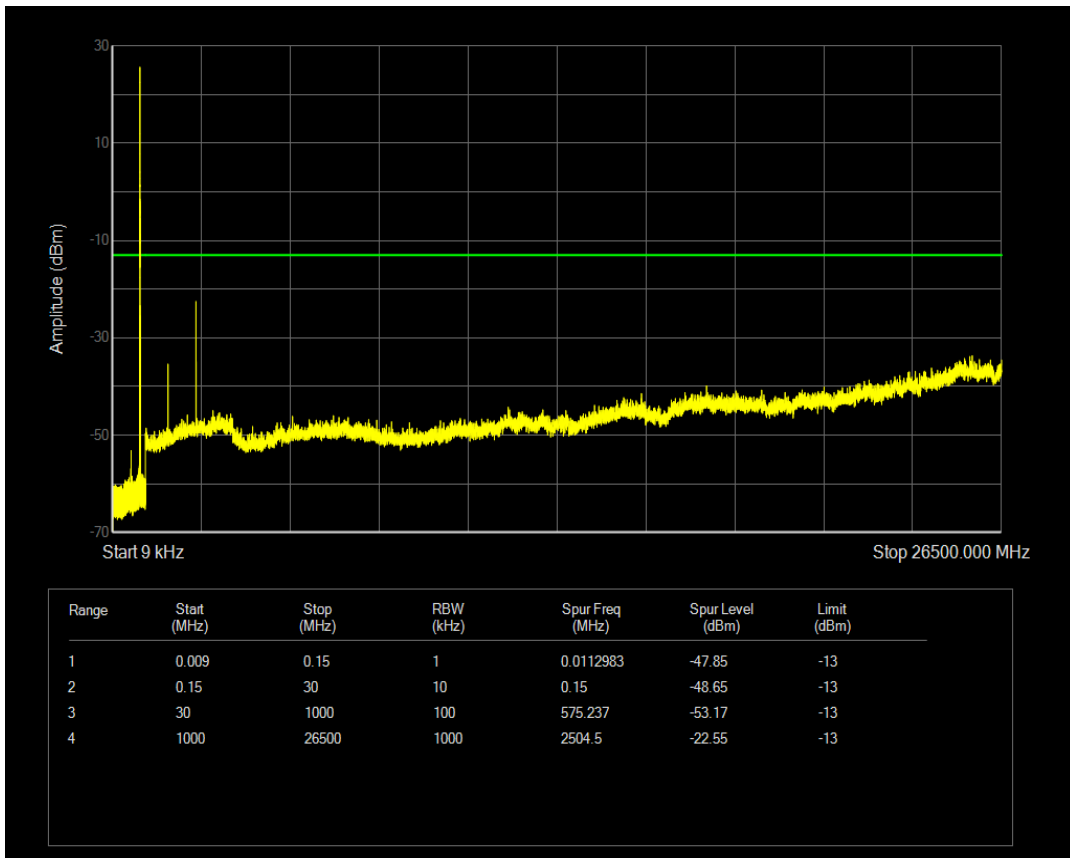

Band5 16QAM BW=3MHz Channel=20525 RB Size=1 Position=#0

Band5 16QAM BW=3MHz Channel=20525 RB Size=15 Position=#0