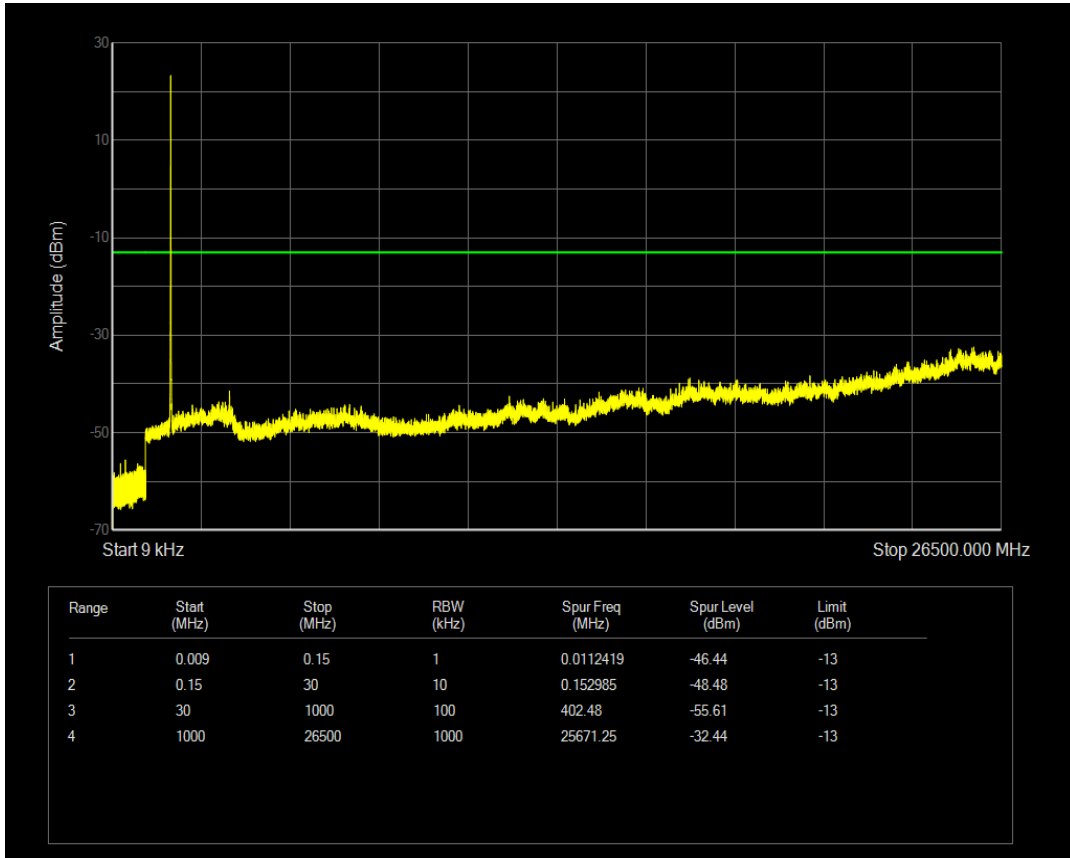

Band4 16QAM BW=5MHz Channel=20175 RB Size=1 Position=#0

Band4 16QAM BW=5MHz Channel=20175 RB Size=25 Position=#0

Band4 16QAM BW=5MHz Channel=20375 RB Size=1 Position=#0

Band4 16QAM BW=5MHz Channel=20375 RB Size=25 Position=#0

Band4 QPSK BW=1.4MHz Channel=19957 RB Size=1 Position=#0

Band4 QPSK BW=1.4MHz Channel=19957 RB Size=6 Position=#0

Band4 QPSK BW=1.4MHz Channel=20175 RB Size=1 Position=#0

Band4 QPSK BW=1.4MHz Channel=20175 RB Size=6 Position=#0

Band4 QPSK BW=1.4MHz Channel=20393 RB Size=1 Position=#0

Band4 QPSK BW=1.4MHz Channel=20393 RB Size=6 Position=#0

Band4 QPSK BW=10MHz Channel=20000 RB Size=1 Position=#0

Band4 QPSK BW=10MHz Channel=20000 RB Size=50 Position=#0