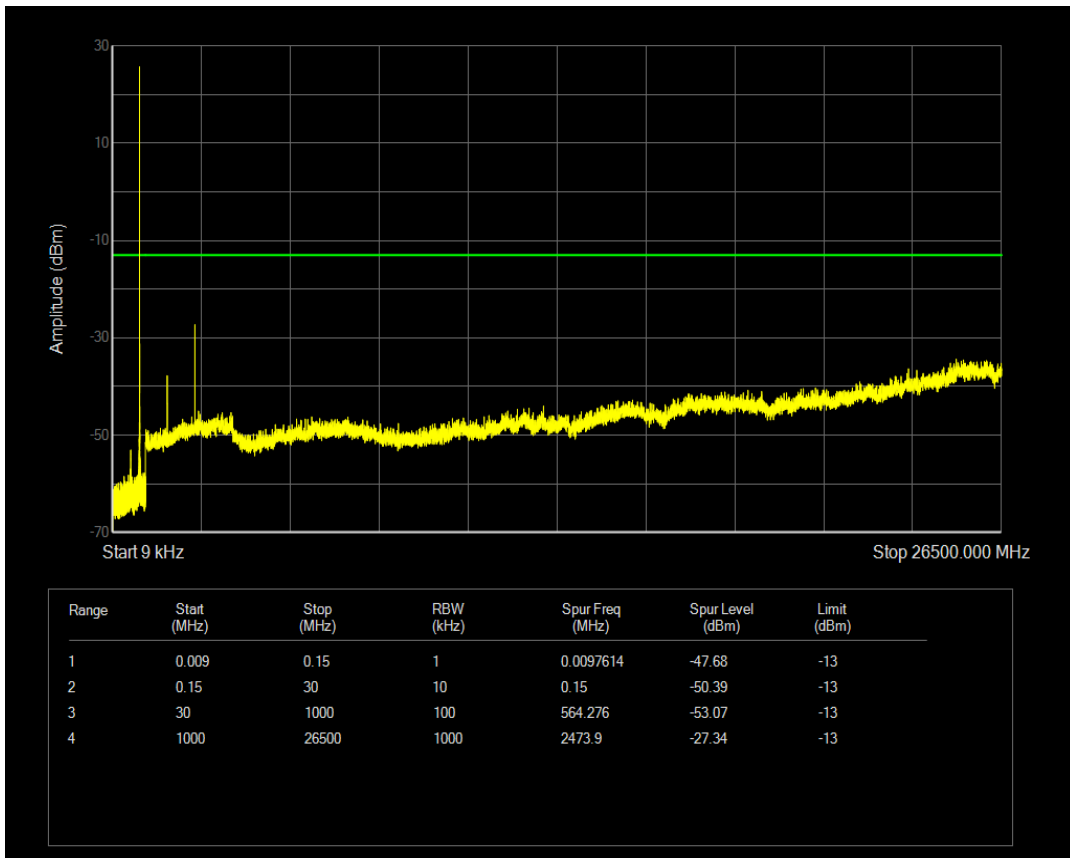

Band5 16QAM BW=5MHz Channel=20525 RB Size=1 Position=#0

Band5 16QAM BW=5MHz Channel=20525 RB Size=25 Position=#0

Band5 16QAM BW=5MHz Channel=20625 RB Size=1 Position=#0

Band5 16QAM BW=5MHz Channel=20625 RB Size=25 Position=#0

Band5 QPSK BW=1.4MHz Channel=20407 RB Size=1 Position=#0

Band5 QPSK BW=1.4MHz Channel=20407 RB Size=6 Position=#0

Band5 QPSK BW=1.4MHz Channel=20525 RB Size=1 Position=#0

Band5 QPSK BW=1.4MHz Channel=20525 RB Size=6 Position=#0