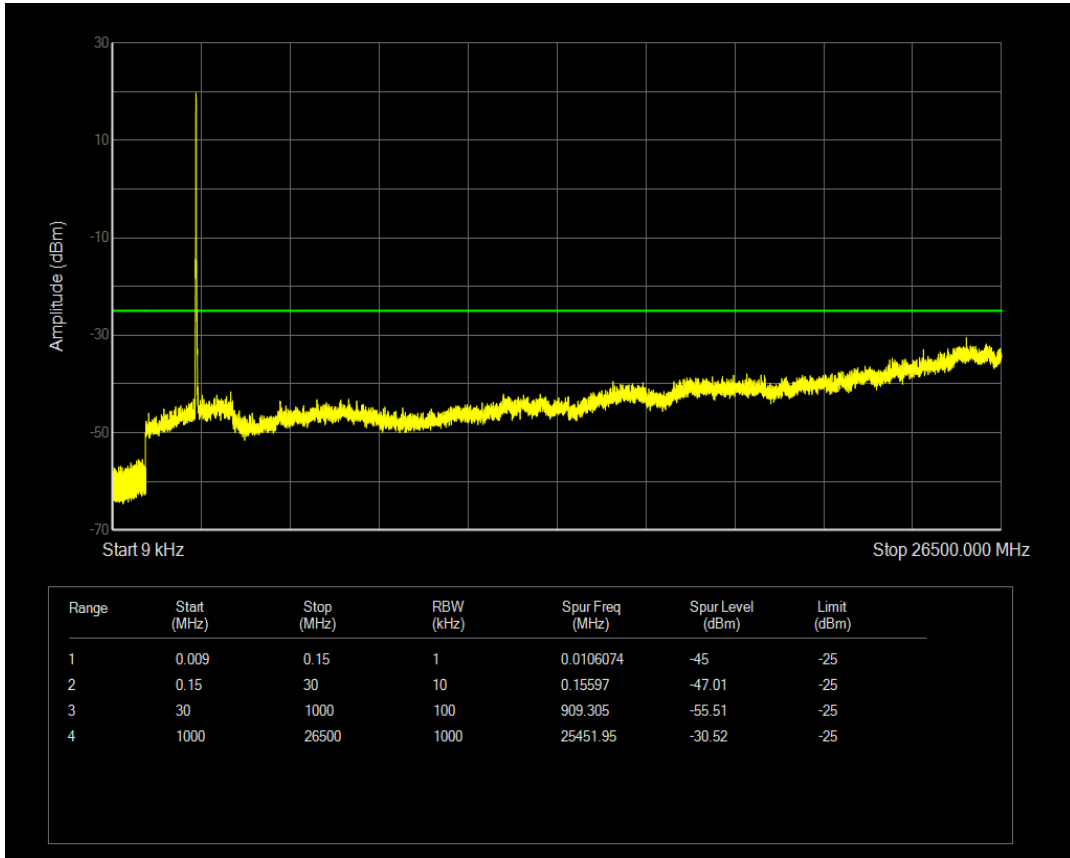

Band7 16QAM BW=10MHz Channel=20800 RB Size=1 Position=#0

Band7 16QAM BW=10MHz Channel=20800 RB Size=50 Position=#0

Band7 16QAM BW=10MHz Channel=21100 RB Size=1 Position=#0

Band7 16QAM BW=10MHz Channel=21100 RB Size=50 Position=#0

Band7 16QAM BW=10MHz Channel=21400 RB Size=1 Position=#0

Band7 16QAM BW=10MHz Channel=21400 RB Size=50 Position=#0

Band7 16QAM BW=15MHz Channel=20825 RB Size=1 Position=#0

Band7 16QAM BW=15MHz Channel=20825 RB Size=75 Position=#0