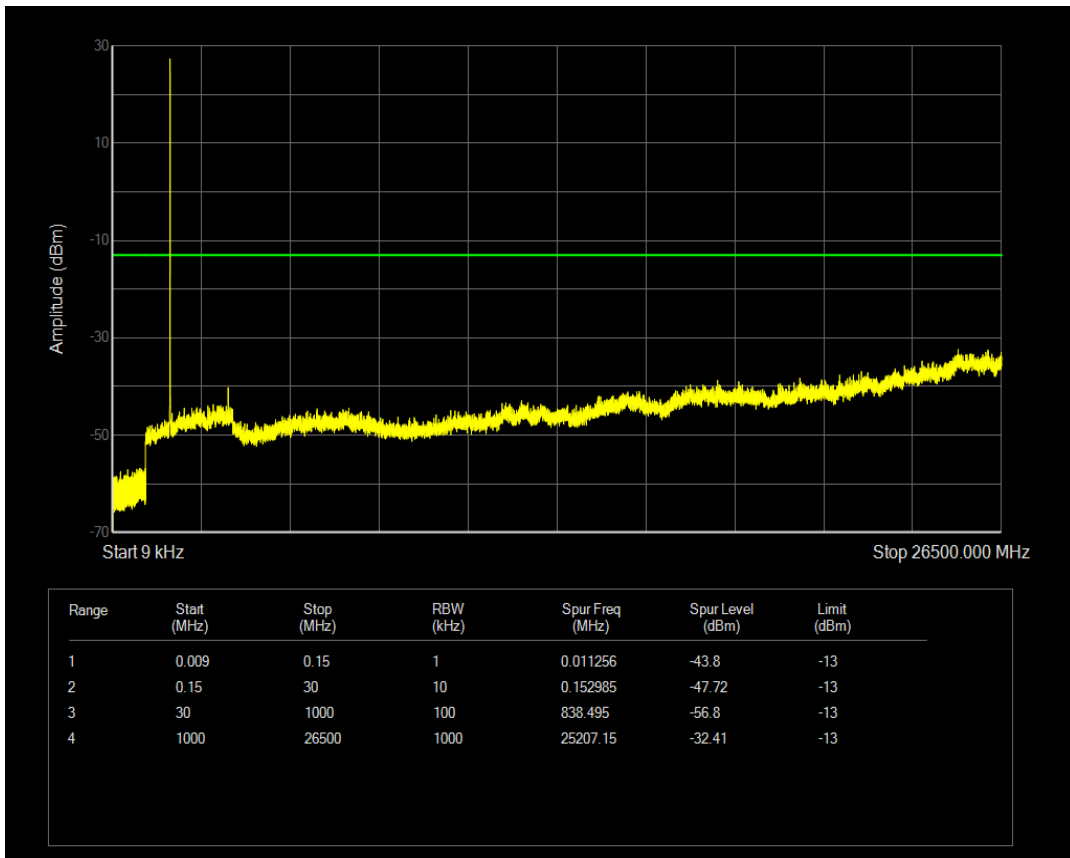

Band4 16QAM BW=5MHz Channel=20175 RB Size=1 Position=#0

Band4 16QAM BW=5MHz Channel=20175 RB Size=25 Position=#0

Band4 16QAM BW=5MHz Channel=20375 RB Size=1 Position=#0

Band4 16QAM BW=5MHz Channel=20375 RB Size=25 Position=#0

Band4 QPSK BW=1.4MHz Channel=19957 RB Size=1 Position=#0

Band4 QPSK BW=1.4MHz Channel=19957 RB Size=6 Position=#0

Band4 QPSK BW=1.4MHz Channel=20175 RB Size=1 Position=#0

Band4 QPSK BW=1.4MHz Channel=20175 RB Size=6 Position=#0

Band4 QPSK BW=1.4MHz Channel=20393 RB Size=1 Position=#0

Band4 QPSK BW=1.4MHz Channel=20393 RB Size=6 Position=#0

Band4 QPSK BW=10MHz Channel=20000 RB Size=1 Position=#0

Band4 QPSK BW=10MHz Channel=20000 RB Size=50 Position=#0