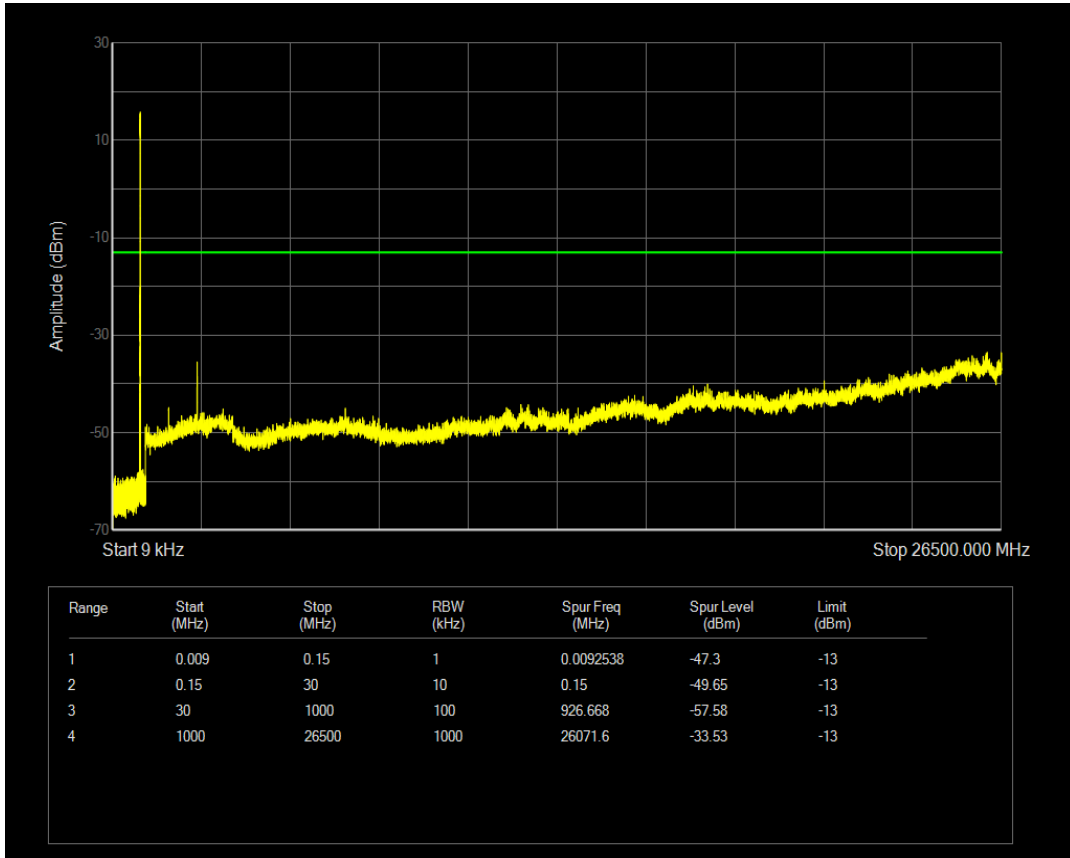

Band5 16QAM BW=5MHz Channel=20525 RB Size=1 Position=#0

Band5 16QAM BW=5MHz Channel=20525 RB Size=25 Position=#0

Band5 16QAM BW=5MHz Channel=20625 RB Size=1 Position=#0

Band5 16QAM BW=5MHz Channel=20625 RB Size=25 Position=#0

Band5 QPSK BW=1.4MHz Channel=20407 RB Size=1 Position=#0

Band5 QPSK BW=1.4MHz Channel=20407 RB Size=6 Position=#0

Band5 QPSK BW=1.4MHz Channel=20525 RB Size=1 Position=#0

Band5 QPSK BW=1.4MHz Channel=20525 RB Size=6 Position=#0