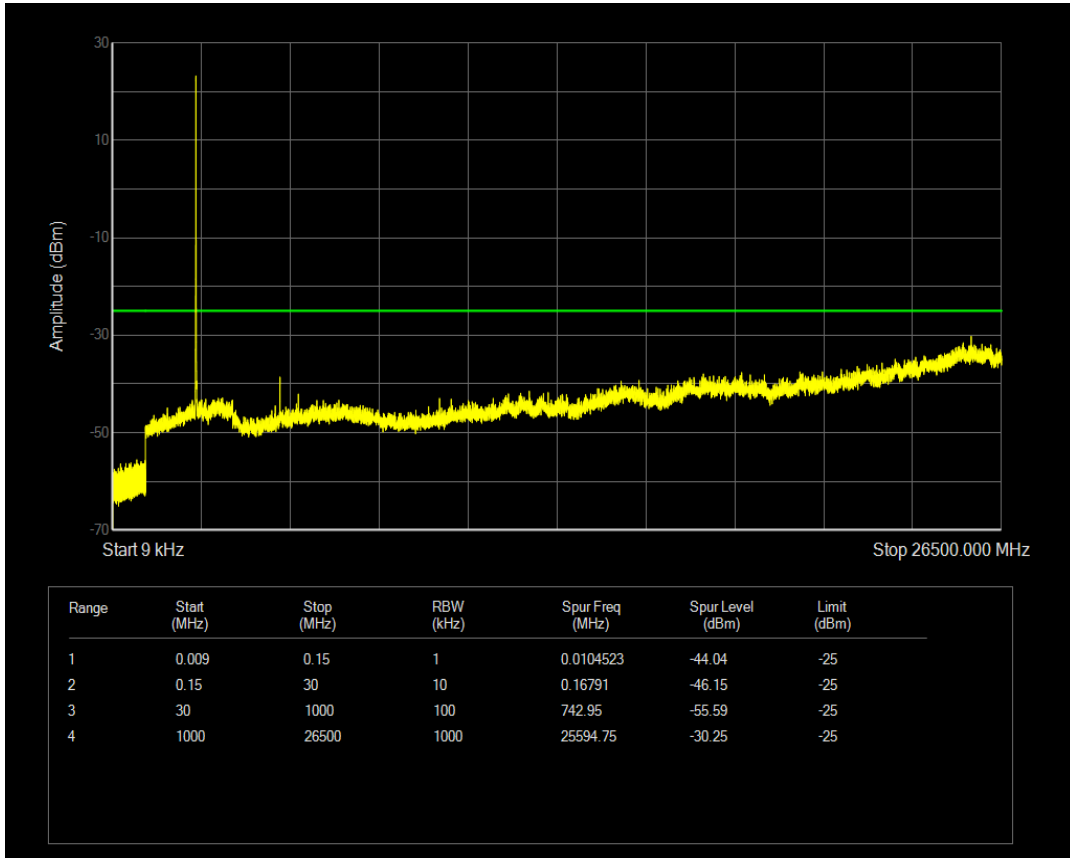

Band7 16QAM BW=20MHz Channel=20850 RB Size=1 Position=#0

Band7 16QAM BW=20MHz Channel=20850 RB Size=100 Position=#0

Band7 16QAM BW=20MHz Channel=21100 RB Size=1 Position=#0

Band7 16QAM BW=20MHz Channel=21100 RB Size=100 Position=#0

Band7 16QAM BW=20MHz Channel=21350 RB Size=1 Position=#0

Band7 16QAM BW=20MHz Channel=21350 RB Size=100 Position=#0

Band7 16QAM BW=5MHz Channel=20775 RB Size=1 Position=#0

Band7 16QAM BW=5MHz Channel=20775 RB Size=25 Position=#0