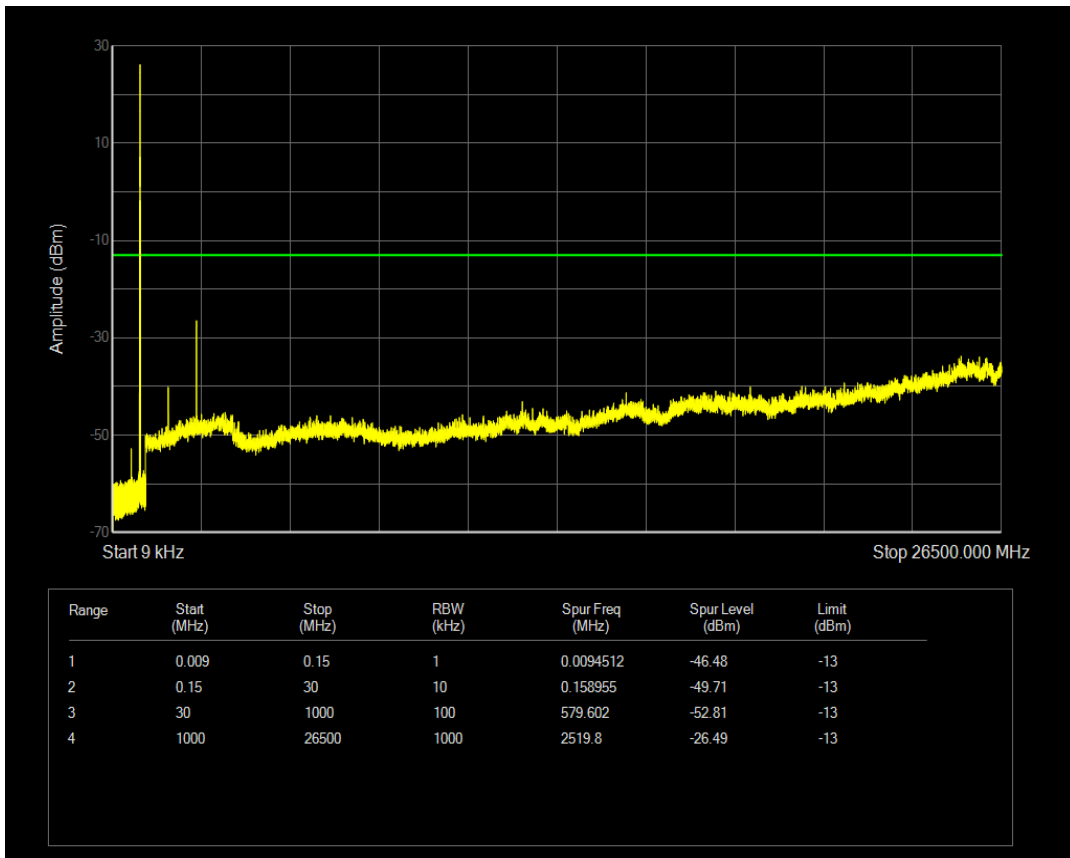

Band5 16QAM BW=1.4MHz Channel=20643 RB Size=1 Position=#0

Band5 16QAM BW=1.4MHz Channel=20643 RB Size=6 Position=#0

Band5 16QAM BW=10MHz Channel=20450 RB Size=1 Position=#0

Band5 16QAM BW=10MHz Channel=20450 RB Size=50 Position=#0

Band5 16QAM BW=10MHz Channel=20525 RB Size=1 Position=#0

Band5 16QAM BW=10MHz Channel=20525 RB Size=50 Position=#0

Band5 16QAM BW=10MHz Channel=20600 RB Size=1 Position=#0

Band5 16QAM BW=10MHz Channel=20600 RB Size=50 Position=#0