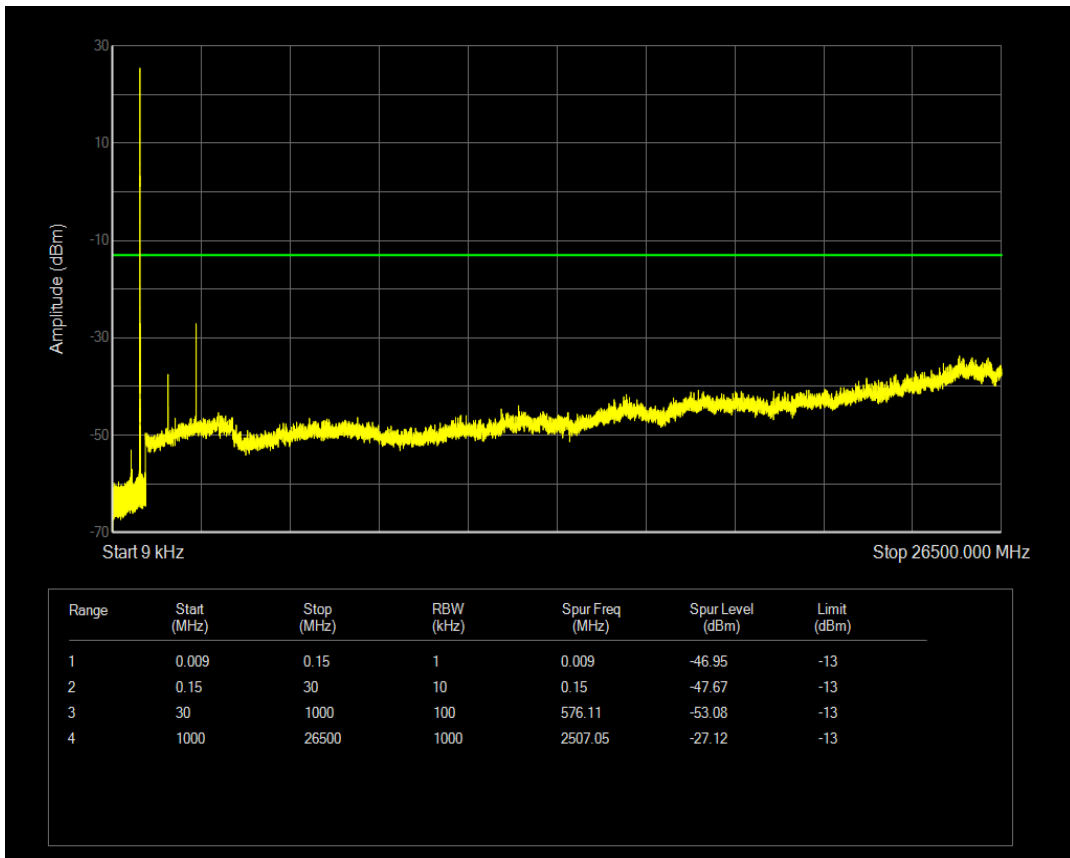

Band5 16QAM BW=5MHz Channel=20525 RB Size=1 Position=#0

Band5 16QAM BW=5MHz Channel=20525 RB Size=25 Position=#0

Band5 16QAM BW=5MHz Channel=20625 RB Size=1 Position=#0

Band5 16QAM BW=5MHz Channel=20625 RB Size=25 Position=#0

Band5 QPSK BW=1.4MHz Channel=20407 RB Size=1 Position=#0

Band5 QPSK BW=1.4MHz Channel=20407 RB Size=6 Position=#0

Band5 QPSK BW=1.4MHz Channel=20525 RB Size=1 Position=#0

Band5 QPSK BW=1.4MHz Channel=20525 RB Size=6 Position=#0