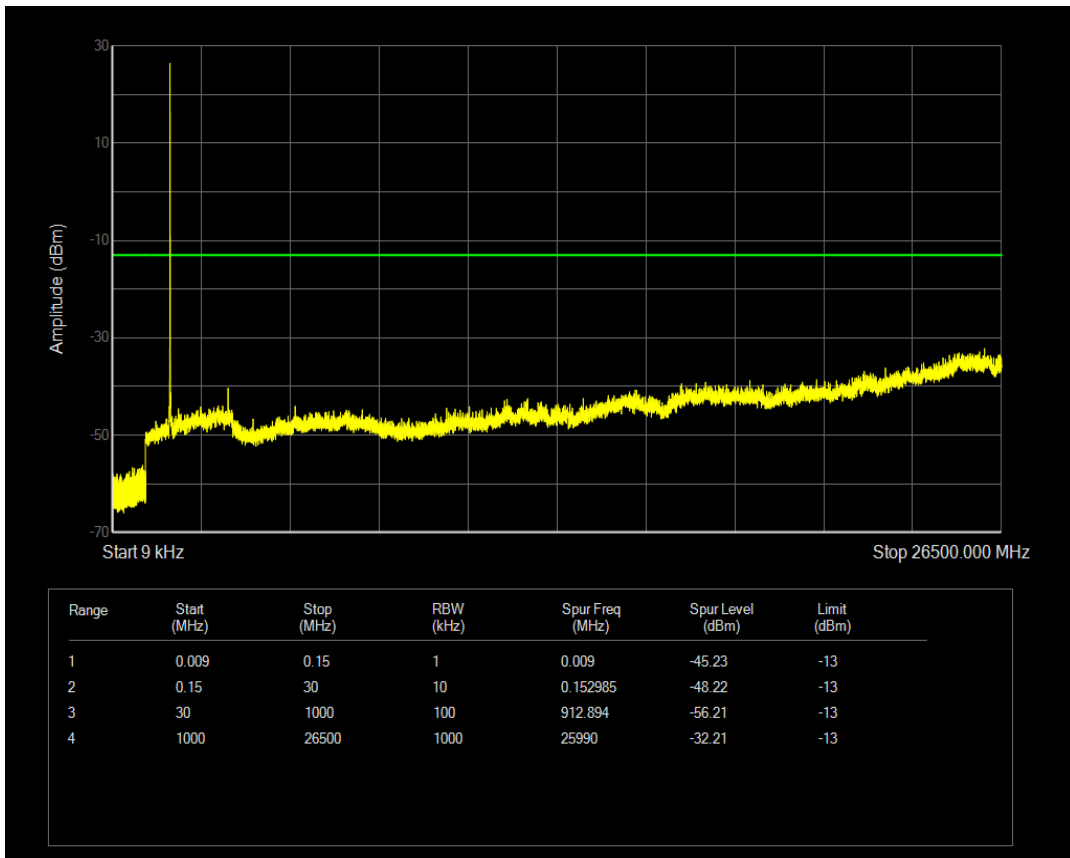

Band4 16QAM BW=5MHz Channel=20175 RB Size=1 Position=#0

Band4 16QAM BW=5MHz Channel=20175 RB Size=25 Position=#0

Band4 16QAM BW=5MHz Channel=20375 RB Size=1 Position=#0

Band4 16QAM BW=5MHz Channel=20375 RB Size=25 Position=#0

Band4 QPSK BW=1.4MHz Channel=19957 RB Size=1 Position=#0

Band4 QPSK BW=1.4MHz Channel=19957 RB Size=6 Position=#0

Band4 QPSK BW=1.4MHz Channel=20175 RB Size=1 Position=#0

Band4 QPSK BW=1.4MHz Channel=20175 RB Size=6 Position=#0

Band4 QPSK BW=1.4MHz Channel=20393 RB Size=1 Position=#0

Band4 QPSK BW=1.4MHz Channel=20393 RB Size=6 Position=#0

Band4 QPSK BW=10MHz Channel=20000 RB Size=1 Position=#0

Band4 QPSK BW=10MHz Channel=20000 RB Size=50 Position=#0