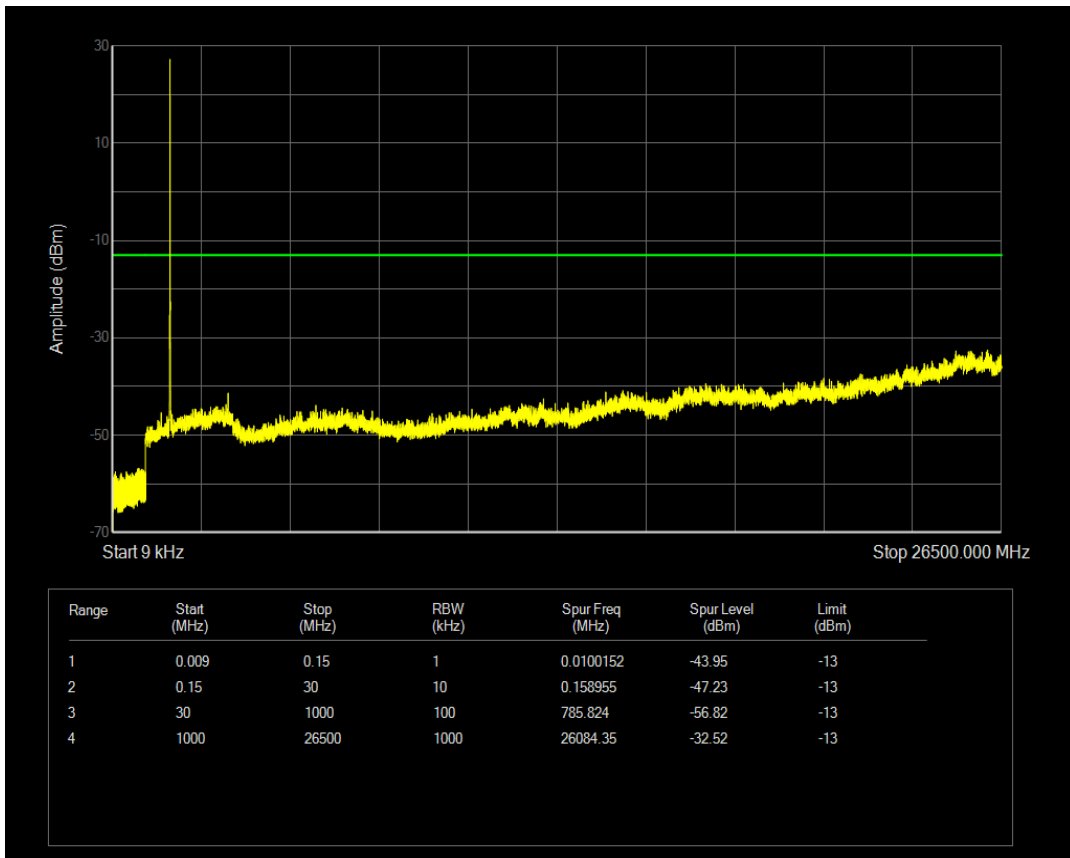

Band4 QPSK BW=5MHz Channel=20175 RB Size=1 Position=#0

Band4 QPSK BW=5MHz Channel=20175 RB Size=25 Position=#0