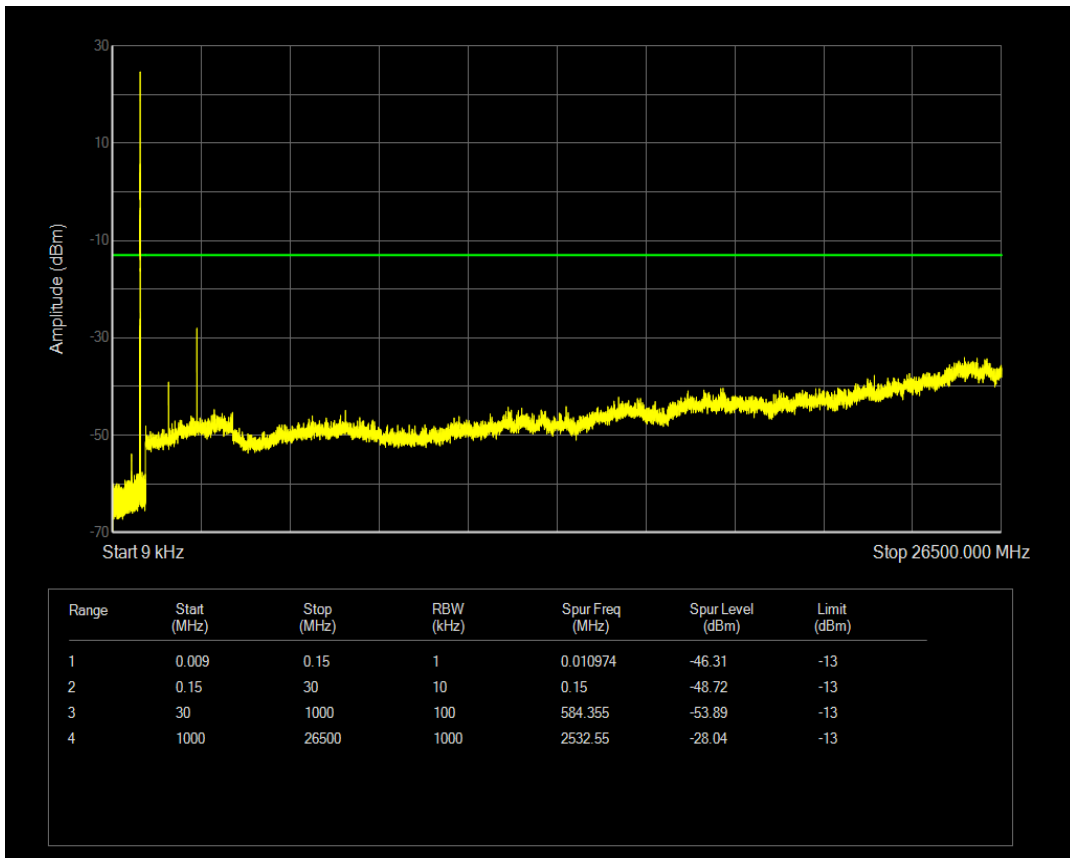

Band5 16QAM BW=5MHz Channel=20625 RB Size=1 Position=#0

Band5 16QAM BW=5MHz Channel=20625 RB Size=25 Position=#0