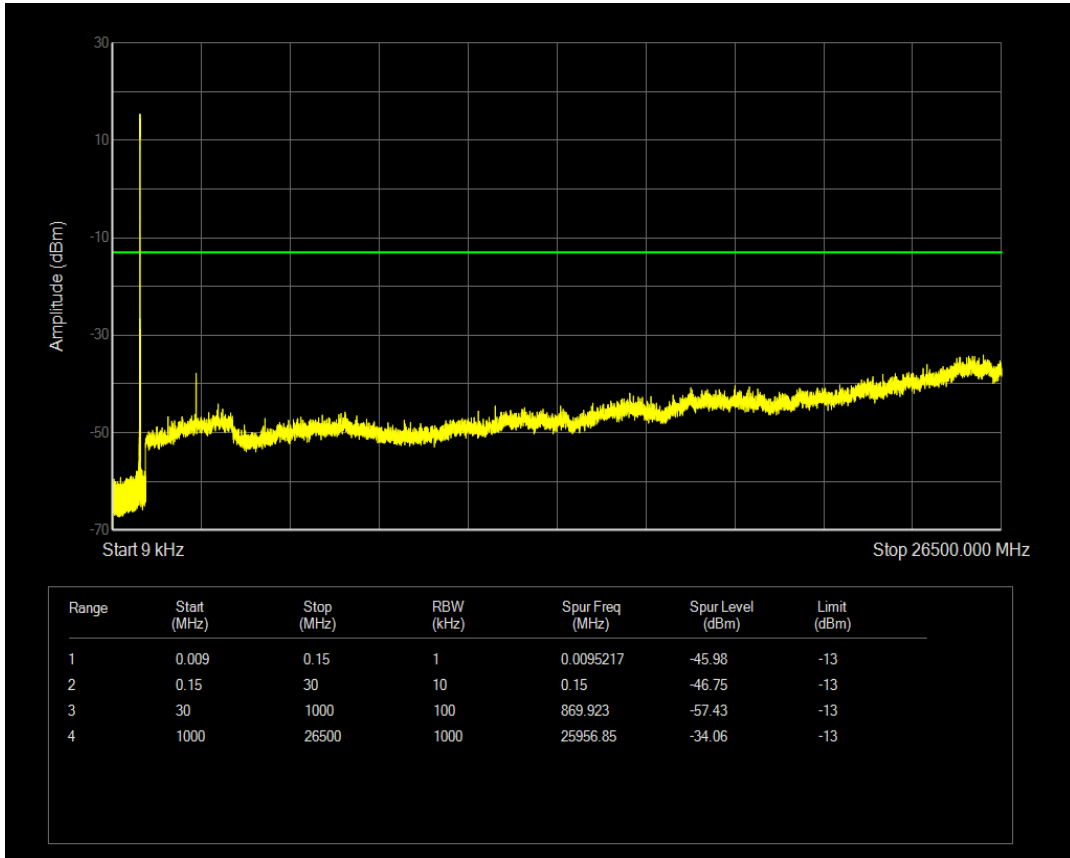

Band5 16QAM BW=5MHz Channel=20525 RB Size=25 Position=#0

Band5 16QAM BW=5MHz Channel=20625 RB Size=1 Position=#0