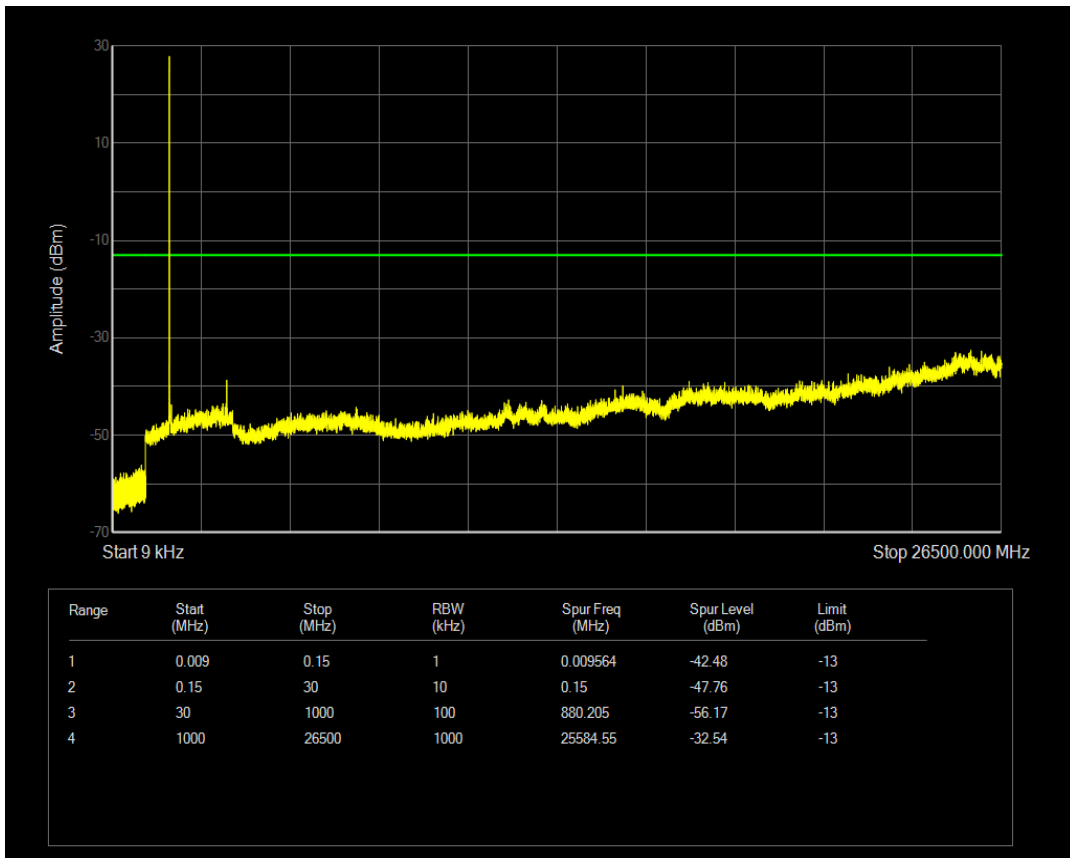

Band4 16QAM BW=5MHz Channel=20175 RB Size=1 Position=#0

Band4 16QAM BW=5MHz Channel=20175 RB Size=25 Position=#0

Band4 16QAM BW=5MHz Channel=20375 RB Size=1 Position=#0

Band4 16QAM BW=5MHz Channel=20375 RB Size=25 Position=#0

Band4 QPSK BW=1.4MHz Channel=19957 RB Size=1 Position=#0

Band4 QPSK BW=1.4MHz Channel=19957 RB Size=6 Position=#0

Band4 QPSK BW=1.4MHz Channel=20175 RB Size=1 Position=#0

Band4 QPSK BW=1.4MHz Channel=20175 RB Size=6 Position=#0

Band4 QPSK BW=1.4MHz Channel=20393 RB Size=1 Position=#0

Band4 QPSK BW=1.4MHz Channel=20393 RB Size=6 Position=#0

Band4 QPSK BW=10MHz Channel=20000 RB Size=1 Position=#0

Band4 QPSK BW=10MHz Channel=20000 RB Size=50 Position=#0