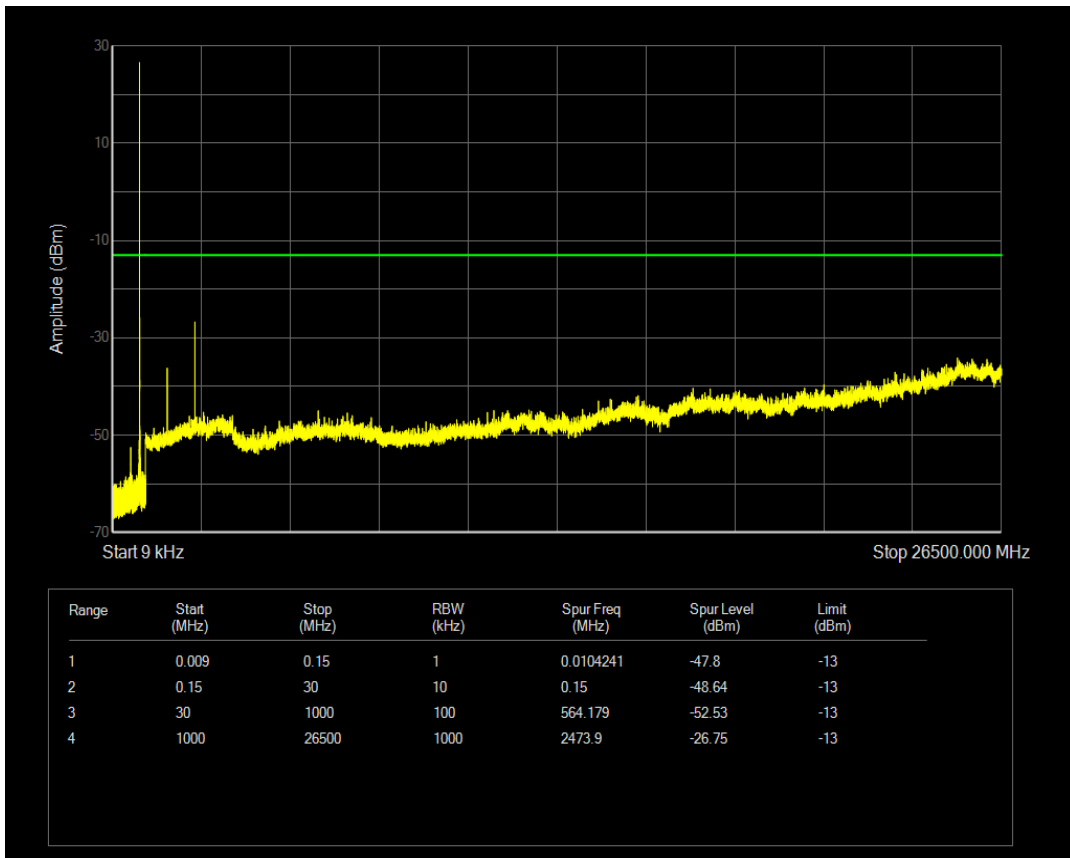

Band5 16QAM BW=1.4MHz Channel=20407 RB Size=1 Position=#0

Band5 16QAM BW=1.4MHz Channel=20407 RB Size=6 Position=#0