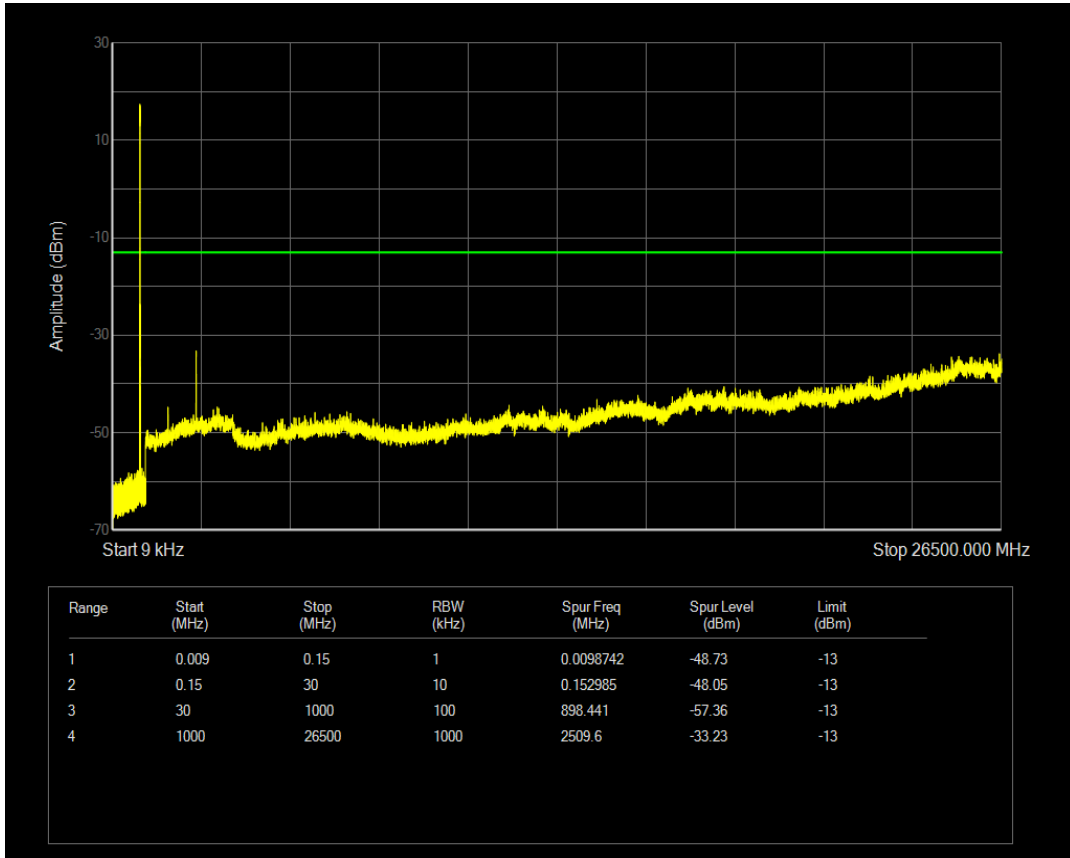

Band5 16QAM BW=3MHz Channel=20415 RB Size=1 Position=#0

Band5 16QAM BW=3MHz Channel=20415 RB Size=15 Position=#0

Band5 16QAM BW=3MHz Channel=20525 RB Size=1 Position=#0

Band5 16QAM BW=3MHz Channel=20525 RB Size=15 Position=#0