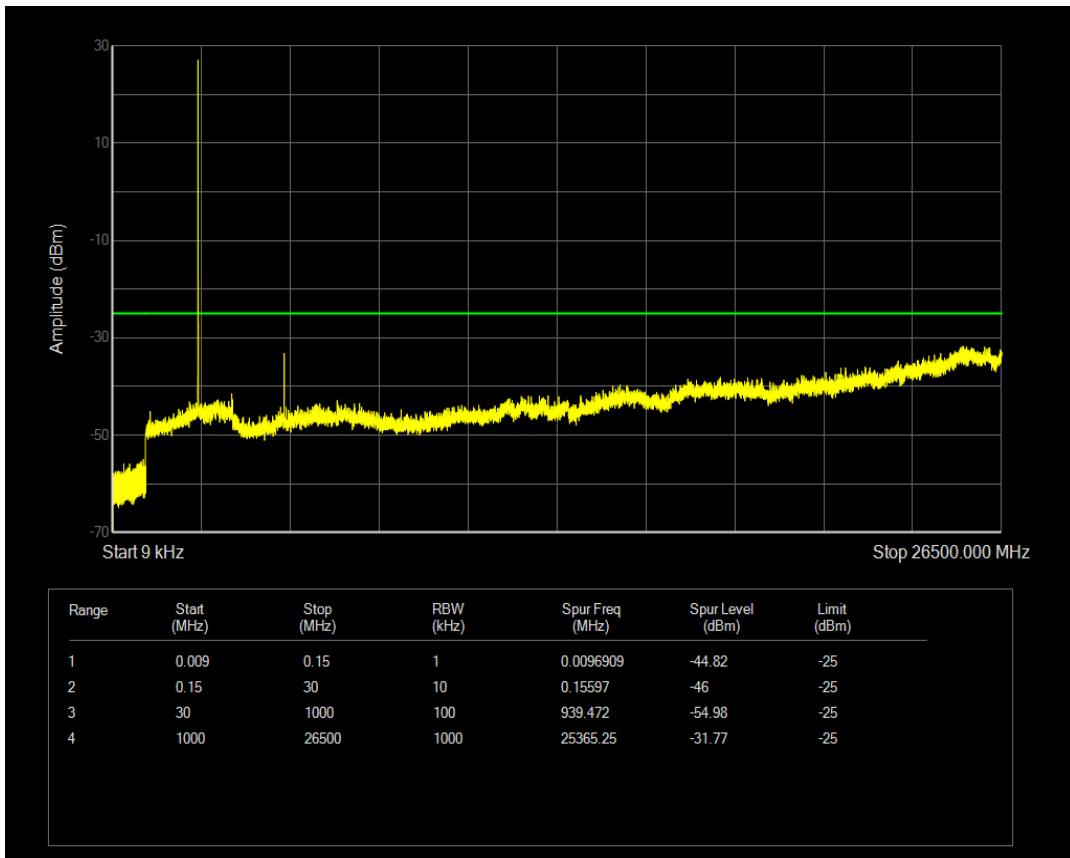

Band7 QPSK BW=5MHz Channel=21425 RB Size=1 Position=#0

Band7 QPSK BW=5MHz Channel=21425 RB Size=25 Position=#0