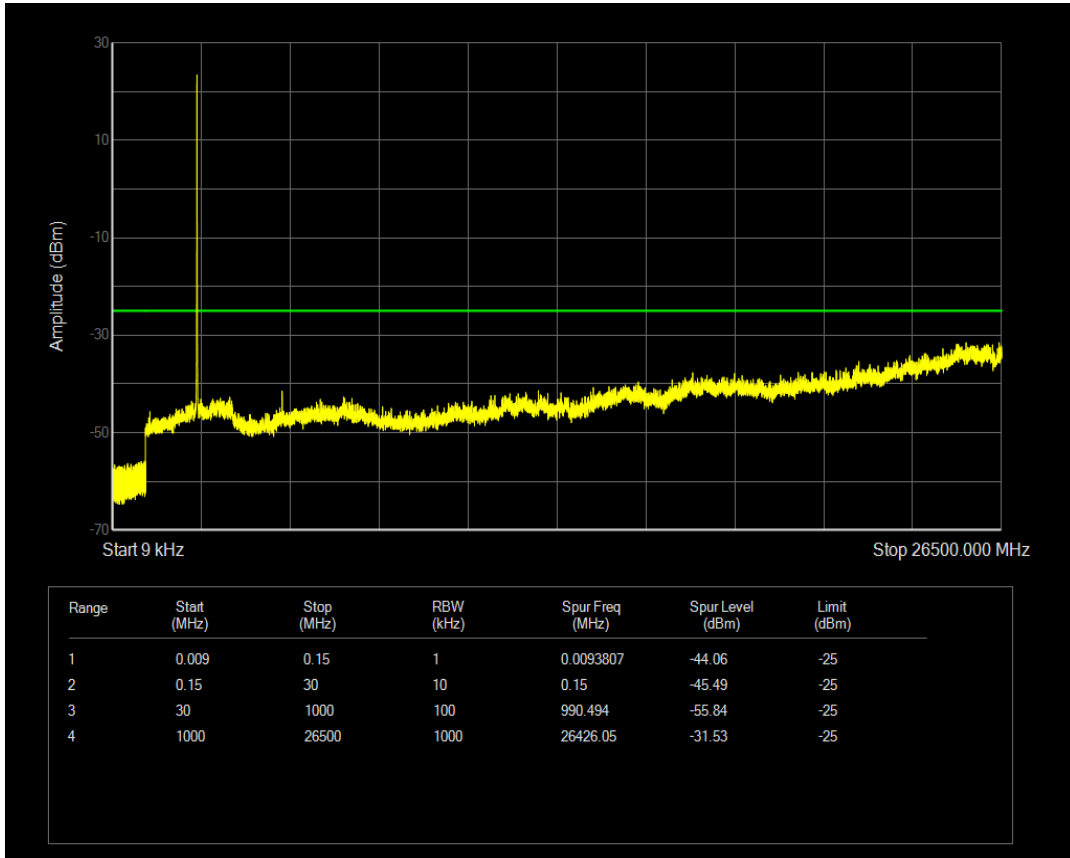

Band7 16QAM BW=5MHz Channel=21100 RB Size=25 Position=#0

Band7 16QAM BW=5MHz Channel=21425 RB Size=1 Position=#0