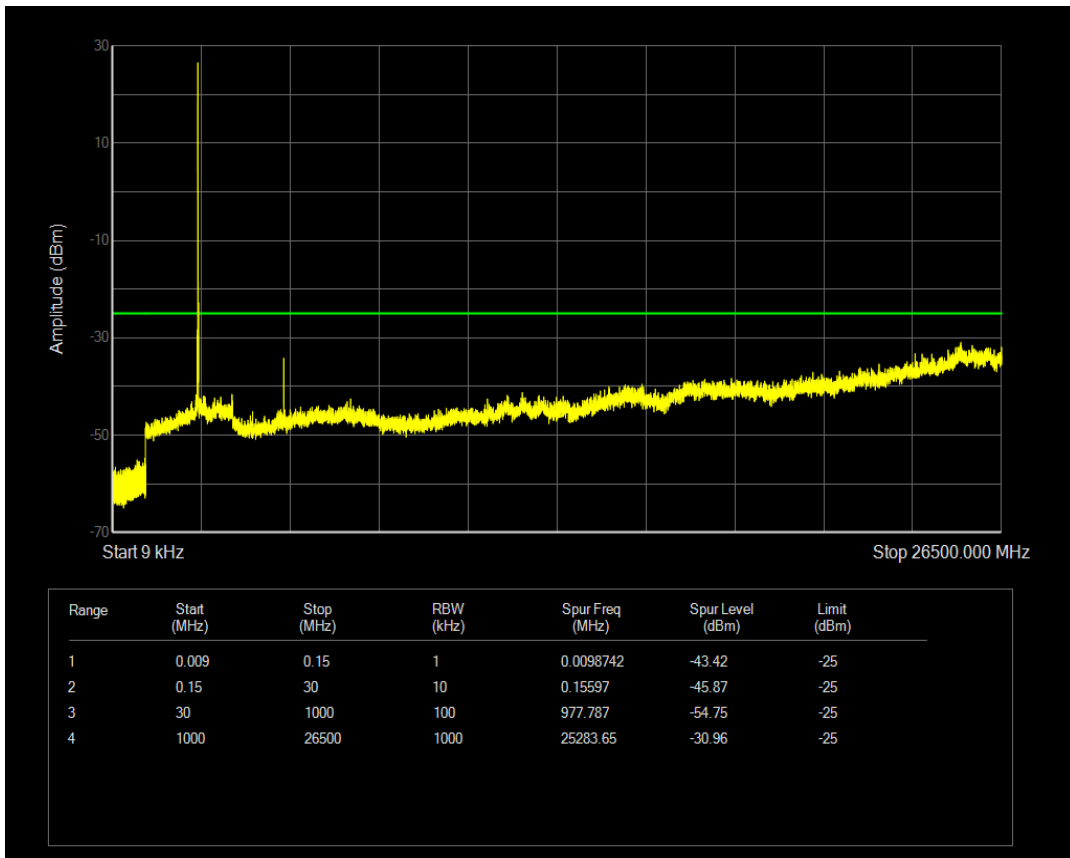

Band5 QPSK BW=5MHz Channel=20525 RB Size=1 Position=#0

Band5 QPSK BW=5MHz Channel=20525 RB Size=25 Position=#0

Band5 QPSK BW=5MHz Channel=20625 RB Size=1 Position=#0

Band5 QPSK BW=5MHz Channel=20625 RB Size=25 Position=#0

Band7 16QAM BW=10MHz Channel=20800 RB Size=1 Position=#0

Band7 16QAM BW=10MHz Channel=20800 RB Size=50 Position=#0

Band7 16QAM BW=10MHz Channel=21100 RB Size=1 Position=#0

Band7 16QAM BW=10MHz Channel=21100 RB Size=50 Position=#0

Band7 16QAM BW=10MHz Channel=21400 RB Size=1 Position=#0

Band7 16QAM BW=10MHz Channel=21400 RB Size=50 Position=#0

Band7 16QAM BW=15MHz Channel=20825 RB Size=1 Position=#0

Band7 16QAM BW=15MHz Channel=20825 RB Size=75 Position=#0