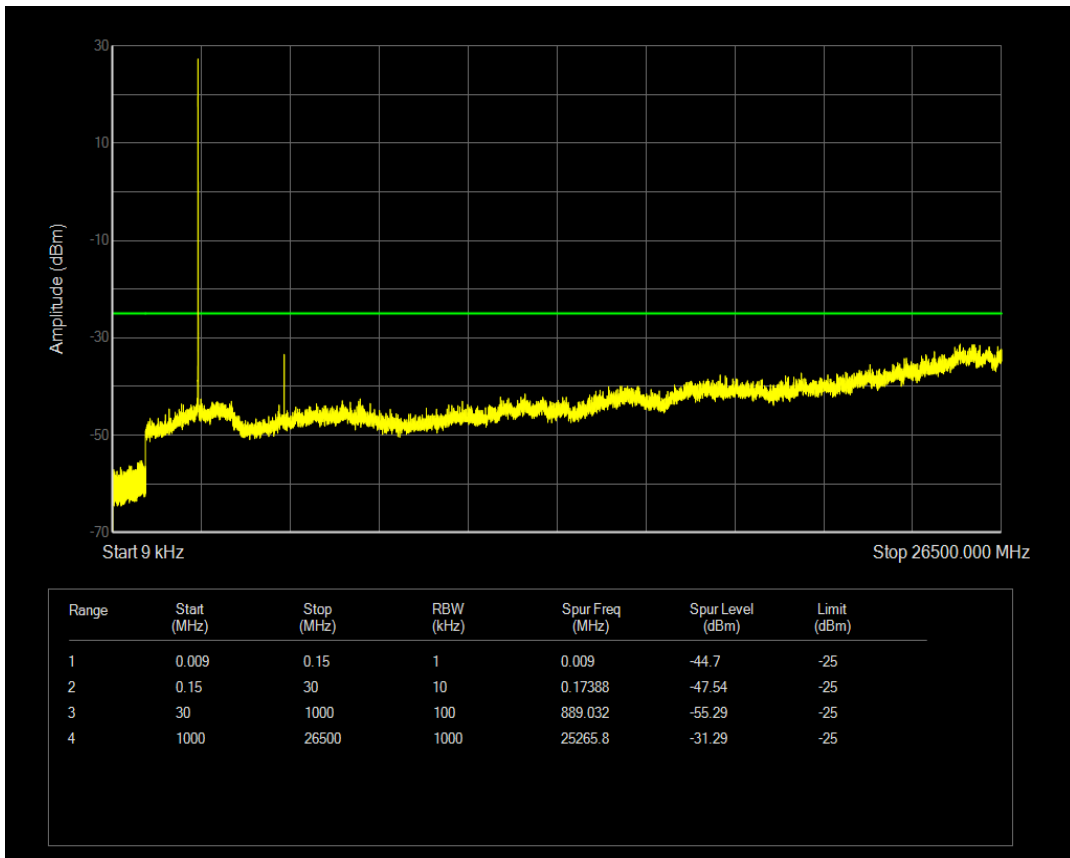

Band7 16QAM BW=5MHz Channel=21425 RB Size=1 Position=#0

Band7 16QAM BW=5MHz Channel=21425 RB Size=25 Position=#0