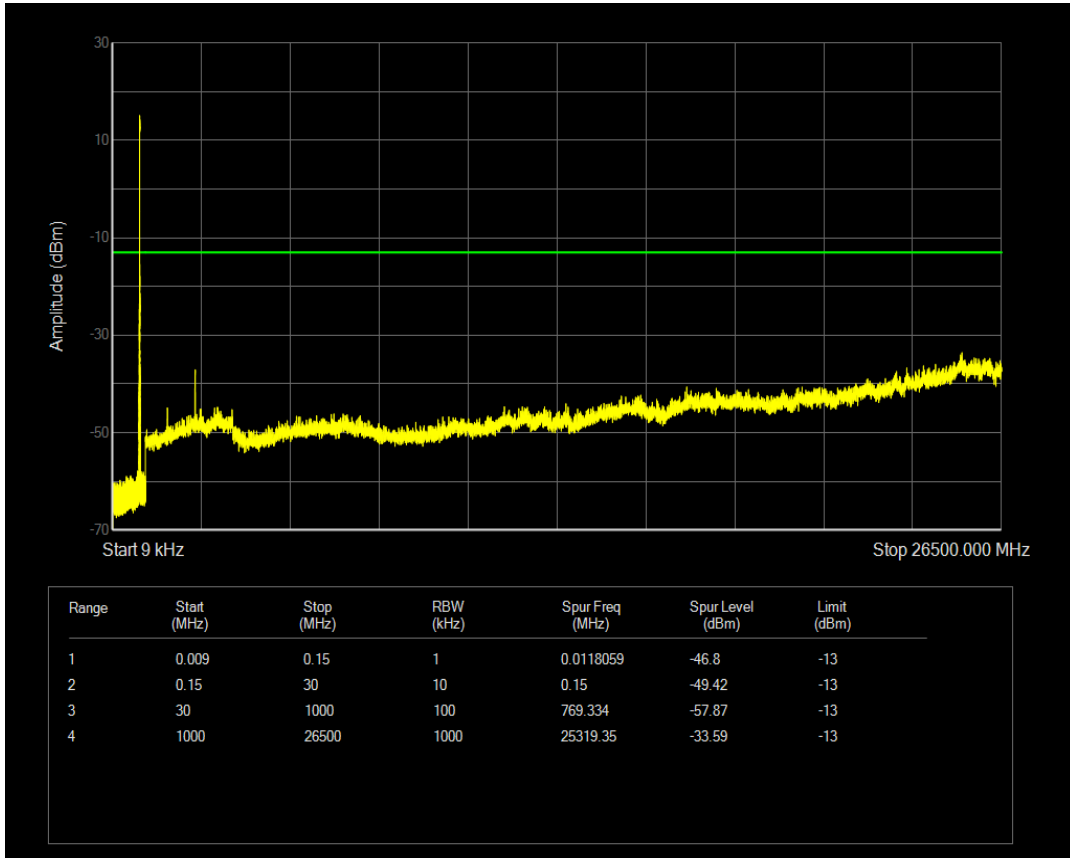

Band5 16QAM BW=3MHz Channel=20635 RB Size=1 Position=#0

Band5 16QAM BW=3MHz Channel=20635 RB Size=15 Position=#0

Band5 16QAM BW=5MHz Channel=20425 RB Size=1 Position=#0

Band5 16QAM BW=5MHz Channel=20425 RB Size=25 Position=#0