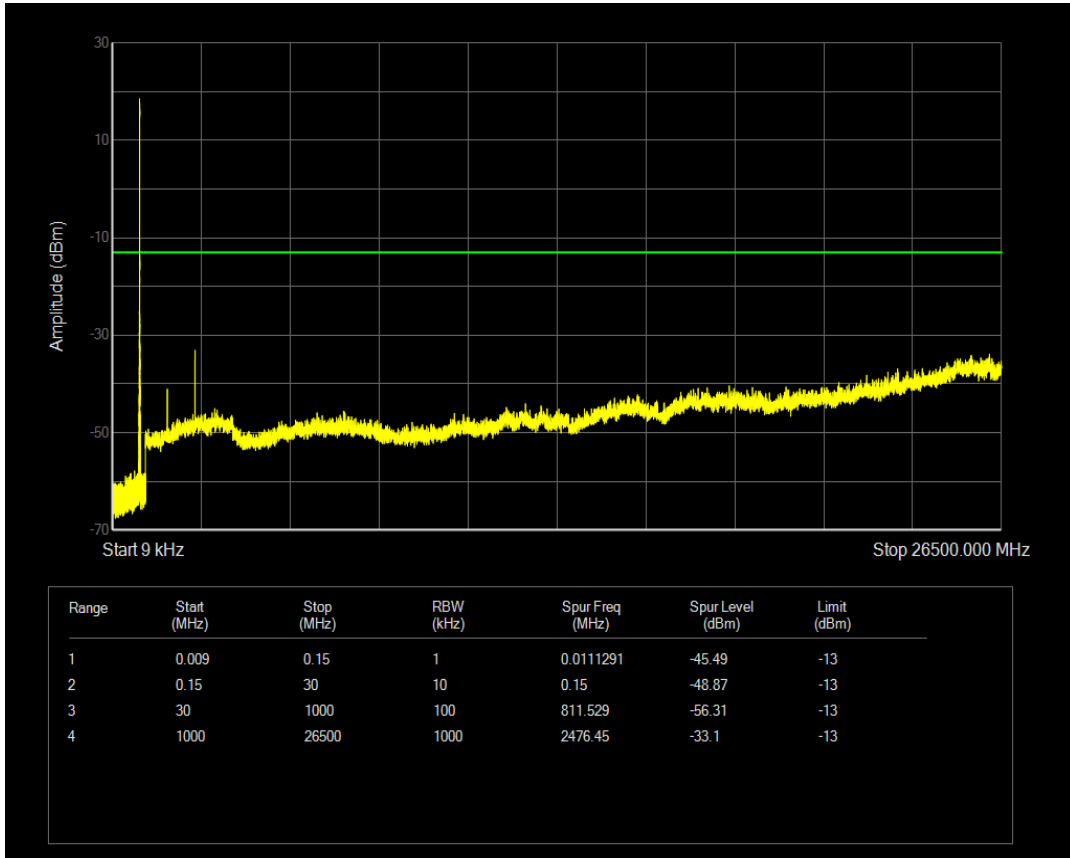

Band5 16QAM BW=3MHz Channel=20415 RB Size=15 Position=#0

Band5 16QAM BW=3MHz Channel=20525 RB Size=1 Position=#0