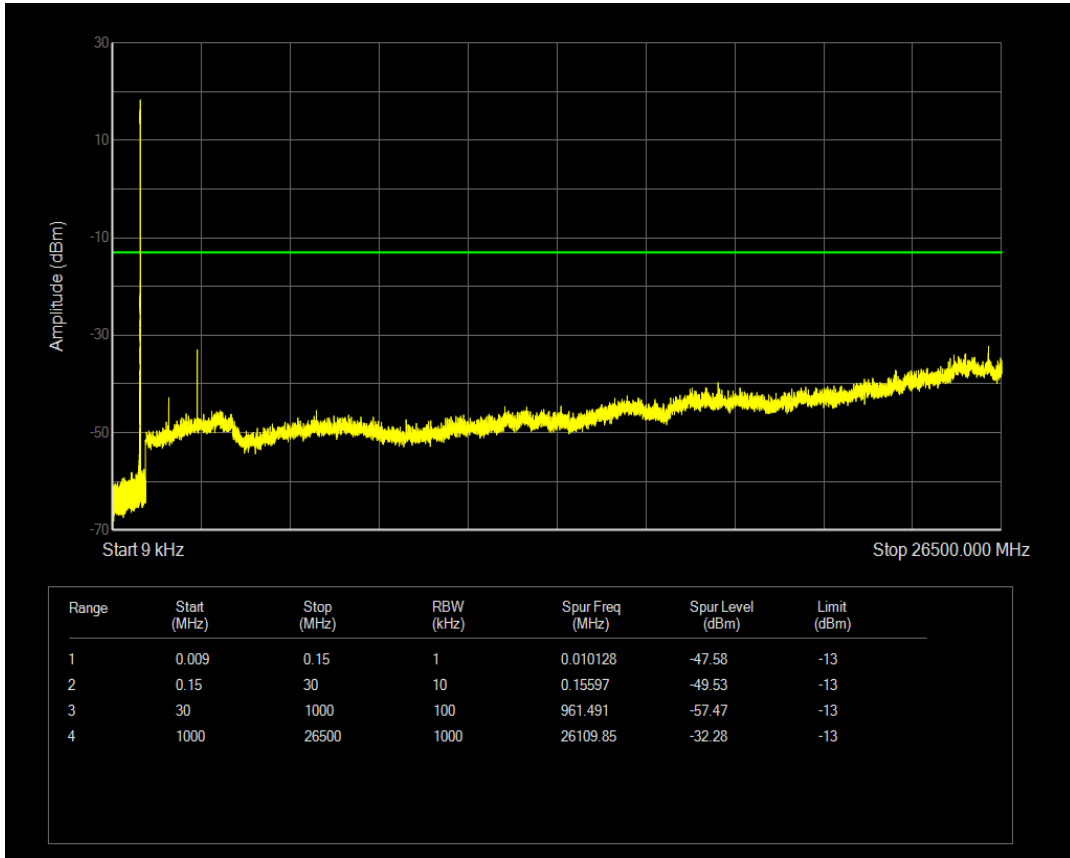

Band5 16QAM BW=3MHz Channel=20635 RB Size=15 Position=#0

Band5 16QAM BW=5MHz Channel=20425 RB Size=1 Position=#0