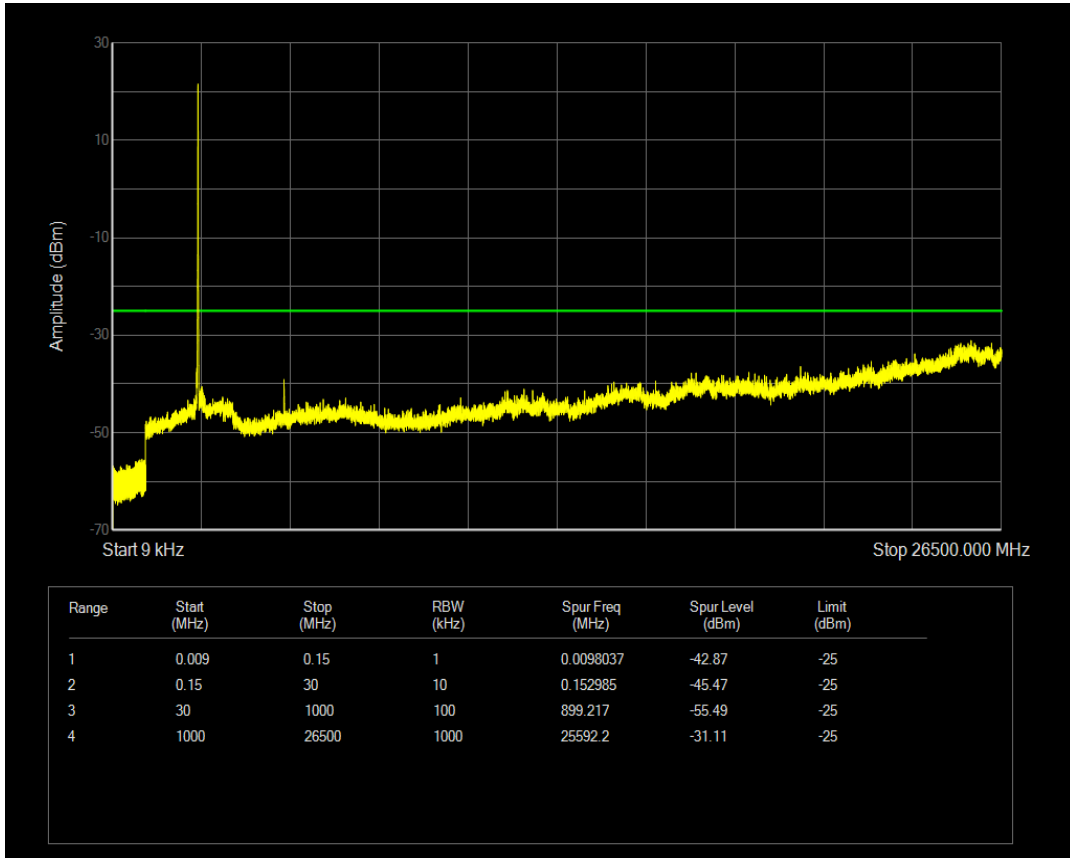

Band5 QPSK BW=5MHz Channel=20525 RB Size=1 Position=#0

Band5 QPSK BW=5MHz Channel=20525 RB Size=25 Position=#0

Band5 QPSK BW=5MHz Channel=20625 RB Size=1 Position=#0

Band5 QPSK BW=5MHz Channel=20625 RB Size=25 Position=#0

Band7 16QAM BW=10MHz Channel=20800 RB Size=1 Position=#0

Band7 16QAM BW=10MHz Channel=20800 RB Size=50 Position=#0

Band7 16QAM BW=10MHz Channel=21100 RB Size=1 Position=#0

Band7 16QAM BW=10MHz Channel=21100 RB Size=50 Position=#0

Band7 16QAM BW=10MHz Channel=21400 RB Size=1 Position=#0

Band7 16QAM BW=10MHz Channel=21400 RB Size=50 Position=#0

Band7 16QAM BW=15MHz Channel=20825 RB Size=1 Position=#0

Band7 16QAM BW=15MHz Channel=20825 RB Size=75 Position=#0