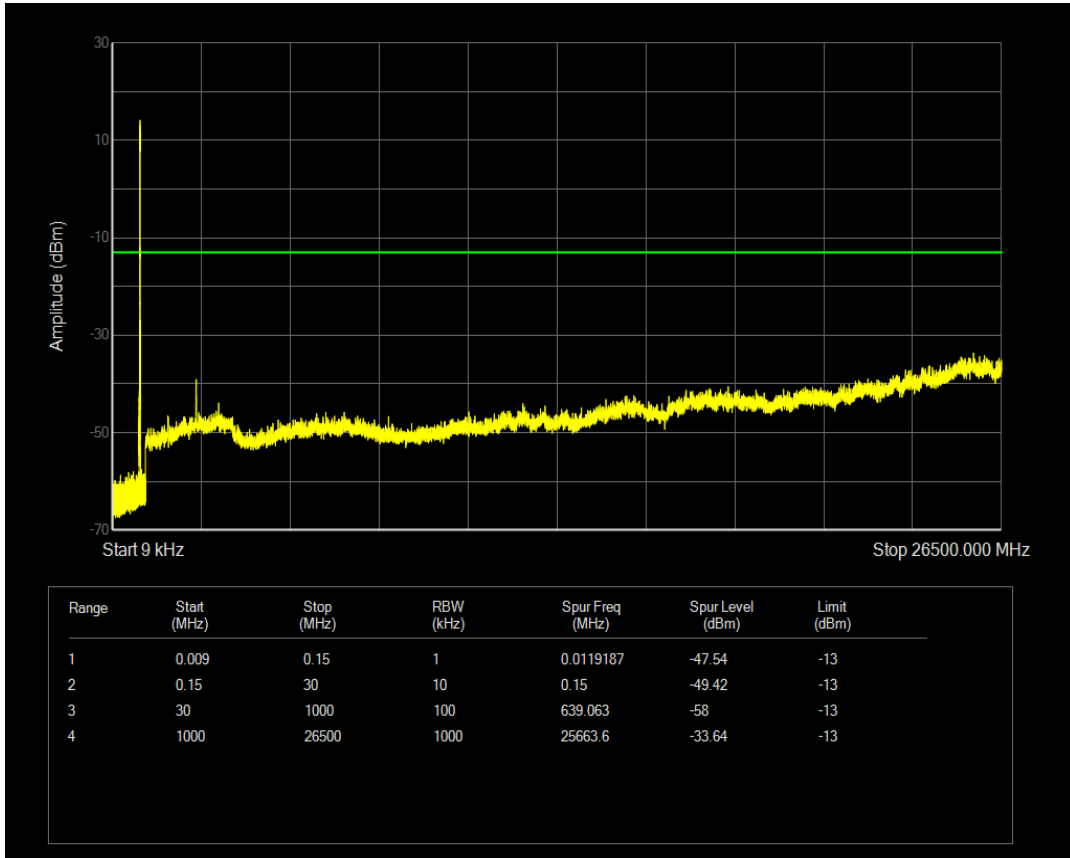

Band5 16QAM BW=1.4MHz Channel=20643 RB Size=1 Position=#0

Band5 16QAM BW=1.4MHz Channel=20643 RB Size=6 Position=#0

Band5 16QAM BW=10MHz Channel=20450 RB Size=1 Position=#0

Band5 16QAM BW=10MHz Channel=20450 RB Size=50 Position=#0

Band5 16QAM BW=10MHz Channel=20525 RB Size=1 Position=#0

Band5 16QAM BW=10MHz Channel=20525 RB Size=50 Position=#0

Band5 16QAM BW=10MHz Channel=20600 RB Size=1 Position=#0

Band5 16QAM BW=10MHz Channel=20600 RB Size=50 Position=#0