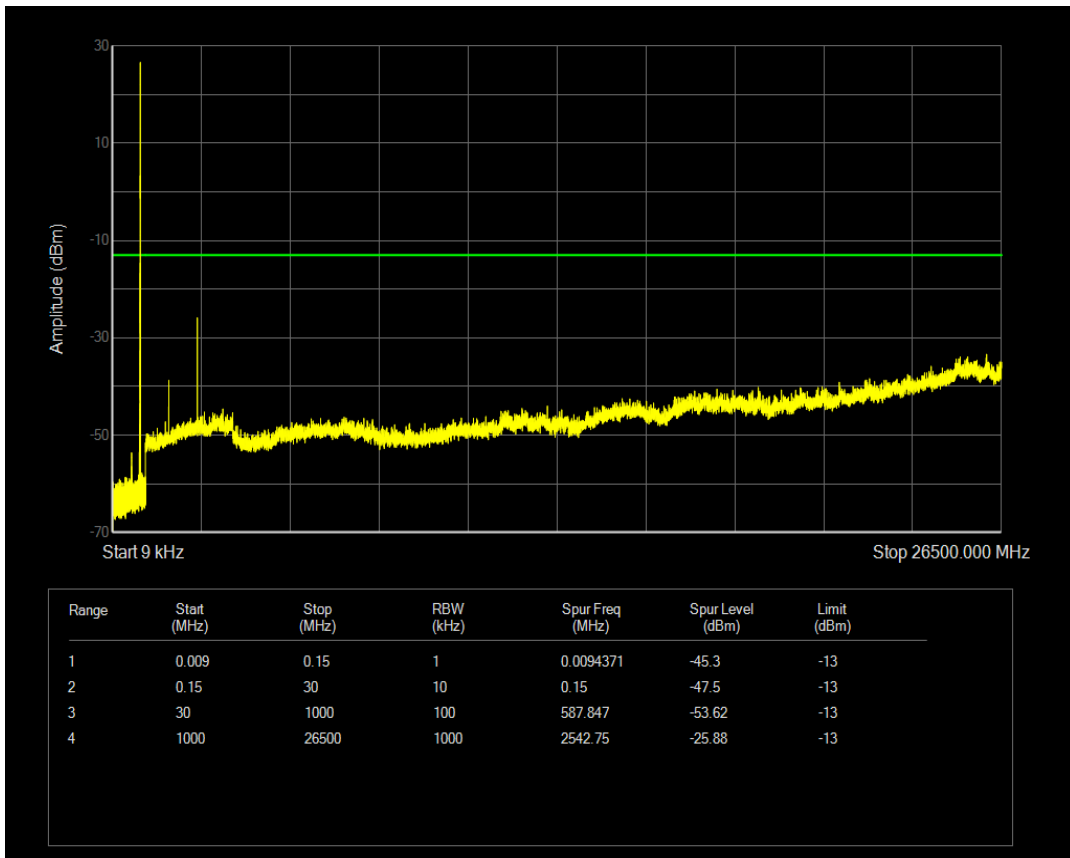

Band5 16QAM BW=1.4MHz Channel=20643 RB Size=1 Position=#0

Band5 16QAM BW=1.4MHz Channel=20643 RB Size=6 Position=#0