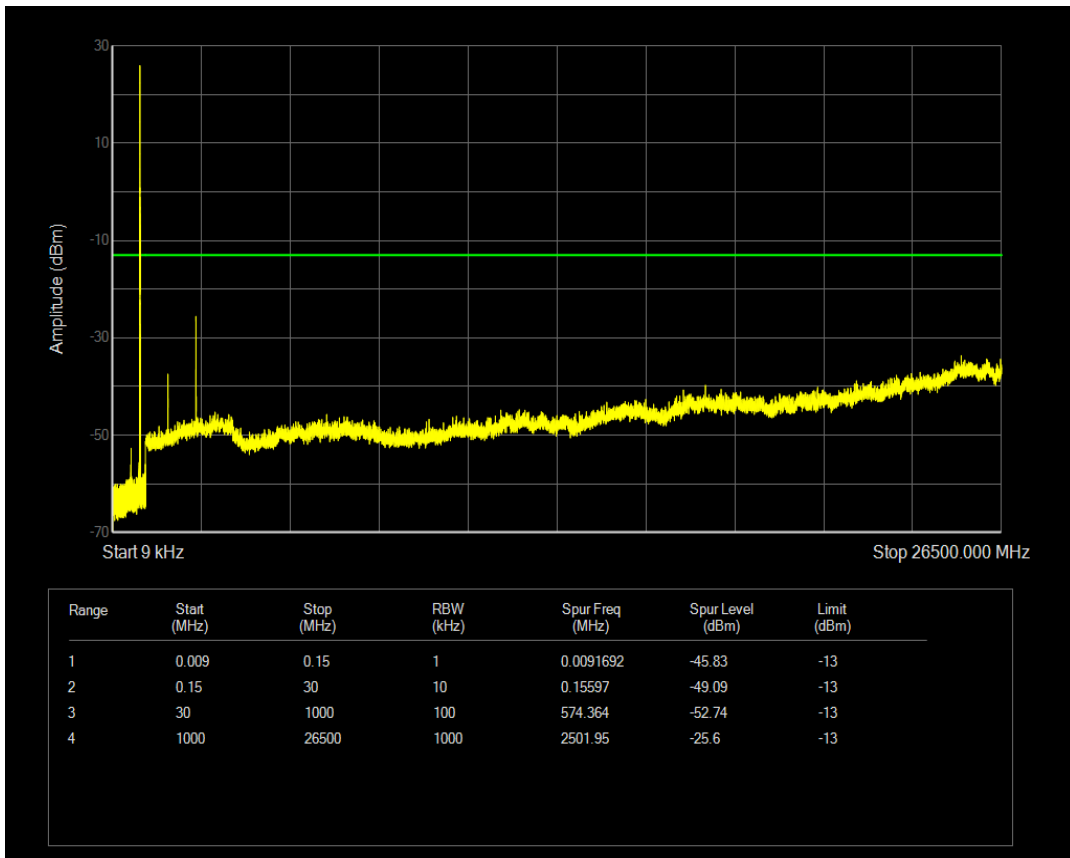

Band5 16QAM BW=5MHz Channel=20525 RB Size=1 Position=#0

Band5 16QAM BW=5MHz Channel=20525 RB Size=25 Position=#0