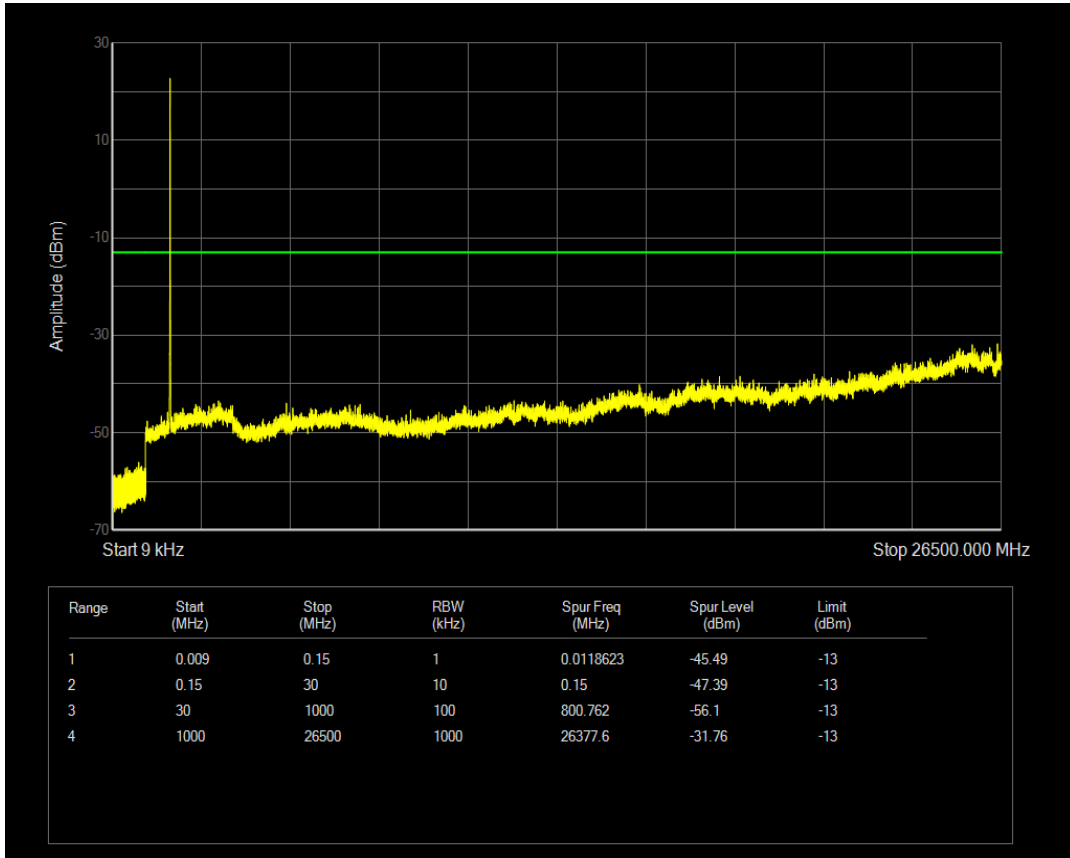

Band4 16QAM BW=5MHz Channel=20175 RB Size=1 Position=#0

Band4 16QAM BW=5MHz Channel=20175 RB Size=25 Position=#0

Band4 16QAM BW=5MHz Channel=20375 RB Size=1 Position=#0

Band4 16QAM BW=5MHz Channel=20375 RB Size=25 Position=#0

Band4 QPSK BW=1.4MHz Channel=19957 RB Size=1 Position=#0

Band4 QPSK BW=1.4MHz Channel=19957 RB Size=6 Position=#0

Band4 QPSK BW=1.4MHz Channel=20175 RB Size=1 Position=#0

Band4 QPSK BW=1.4MHz Channel=20175 RB Size=6 Position=#0

Band4 QPSK BW=1.4MHz Channel=20393 RB Size=1 Position=#0

Band4 QPSK BW=1.4MHz Channel=20393 RB Size=6 Position=#0

Band4 QPSK BW=10MHz Channel=20000 RB Size=1 Position=#0

Band4 QPSK BW=10MHz Channel=20000 RB Size=50 Position=#0