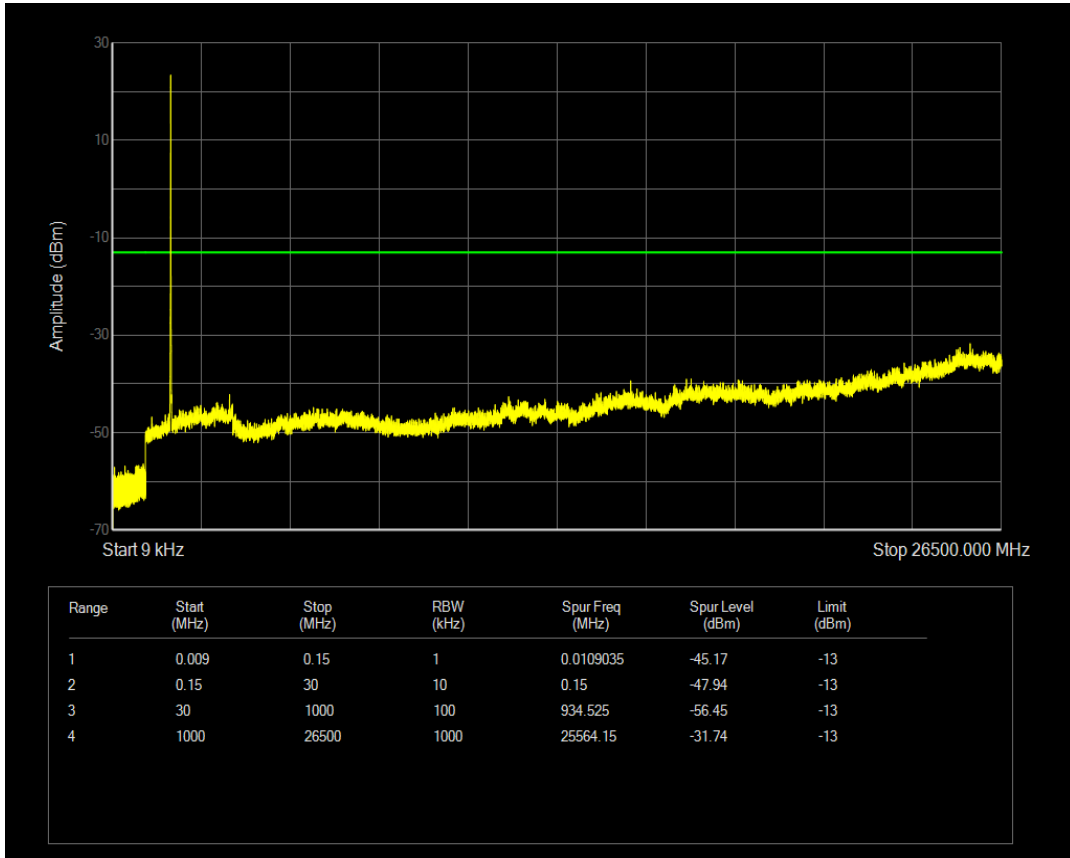

Band4 QPSK BW=5MHz Channel=20175 RB Size=1 Position=#0

Band4 QPSK BW=5MHz Channel=20175 RB Size=25 Position=#0

Band4 QPSK BW=5MHz Channel=20375 RB Size=1 Position=#0

Band4 QPSK BW=5MHz Channel=20375 RB Size=25 Position=#0

Band5 16QAM BW=1.4MHz Channel=20407 RB Size=1 Position=#0

Band5 16QAM BW=1.4MHz Channel=20407 RB Size=6 Position=#0

Band5 16QAM BW=1.4MHz Channel=20525 RB Size=1 Position=#0

Band5 16QAM BW=1.4MHz Channel=20525 RB Size=6 Position=#0