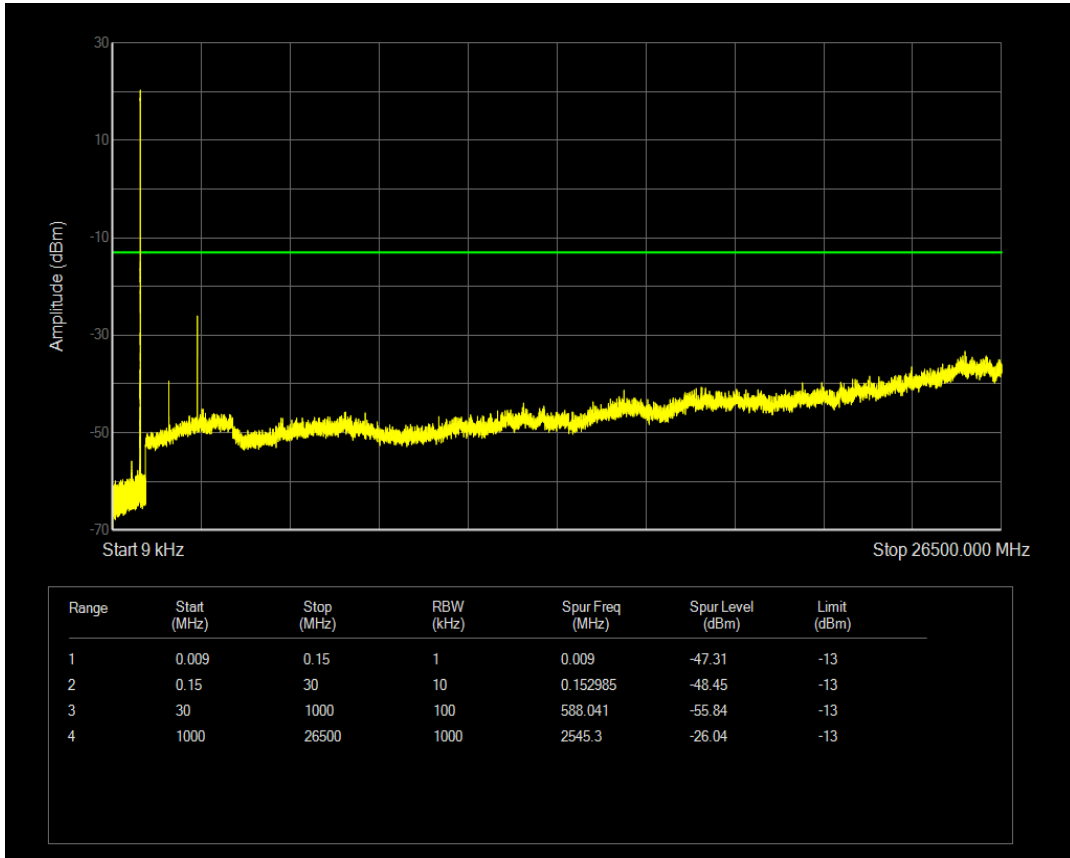

Band5 16QAM BW=1.4MHz Channel=20407 RB Size=1 Position=#0

Band5 16QAM BW=1.4MHz Channel=20407 RB Size=6 Position=#0

Band5 16QAM BW=1.4MHz Channel=20525 RB Size=1 Position=#0

Band5 16QAM BW=1.4MHz Channel=20525 RB Size=6 Position=#0

Band5 16QAM BW=1.4MHz Channel=20643 RB Size=1 Position=#0

Band5 16QAM BW=1.4MHz Channel=20643 RB Size=6 Position=#0

Band5 16QAM BW=10MHz Channel=20450 RB Size=1 Position=#0

Band5 16QAM BW=10MHz Channel=20450 RB Size=50 Position=#0