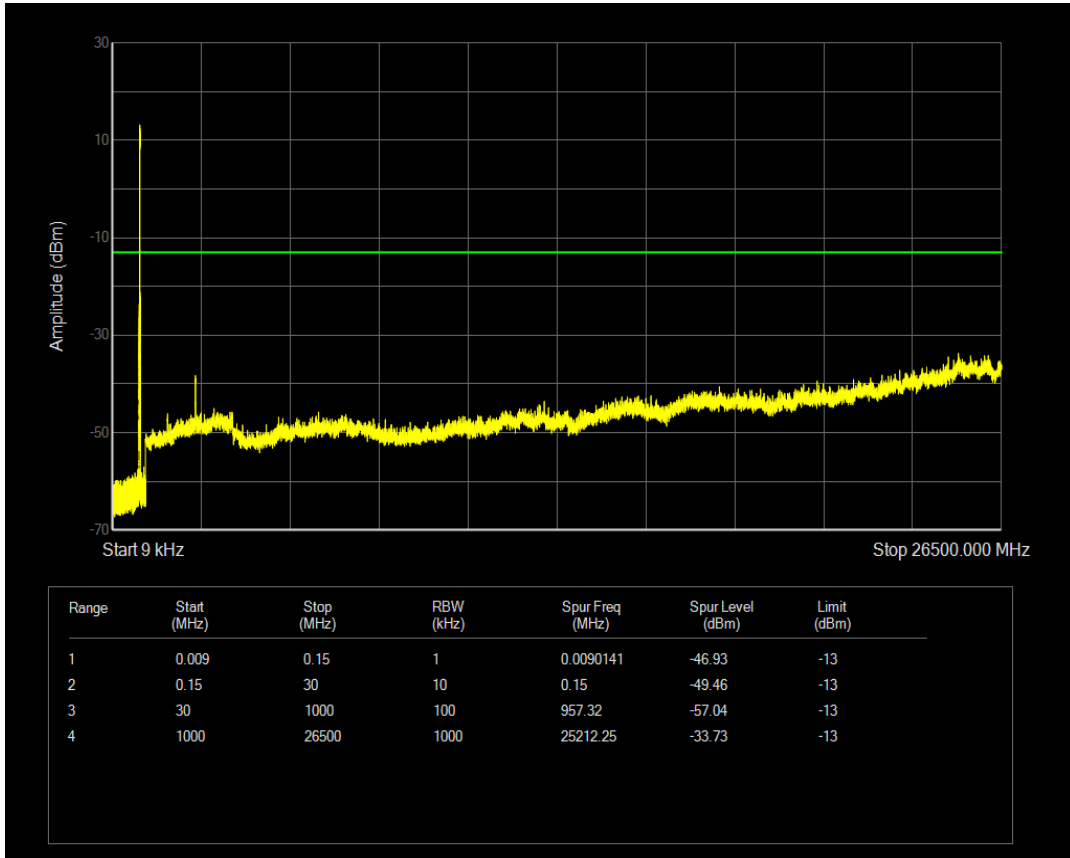

Band5 16QAM BW=1.4MHz Channel=20643 RB Size=1 Position=#0

Band5 16QAM BW=1.4MHz Channel=20643 RB Size=6 Position=#0

Band5 16QAM BW=10MHz Channel=20450 RB Size=1 Position=#0

Band5 16QAM BW=10MHz Channel=20450 RB Size=50 Position=#0

Band5 16QAM BW=10MHz Channel=20525 RB Size=1 Position=#0

Band5 16QAM BW=10MHz Channel=20525 RB Size=50 Position=#0

Band5 16QAM BW=10MHz Channel=20600 RB Size=1 Position=#0

Band5 16QAM BW=10MHz Channel=20600 RB Size=50 Position=#0