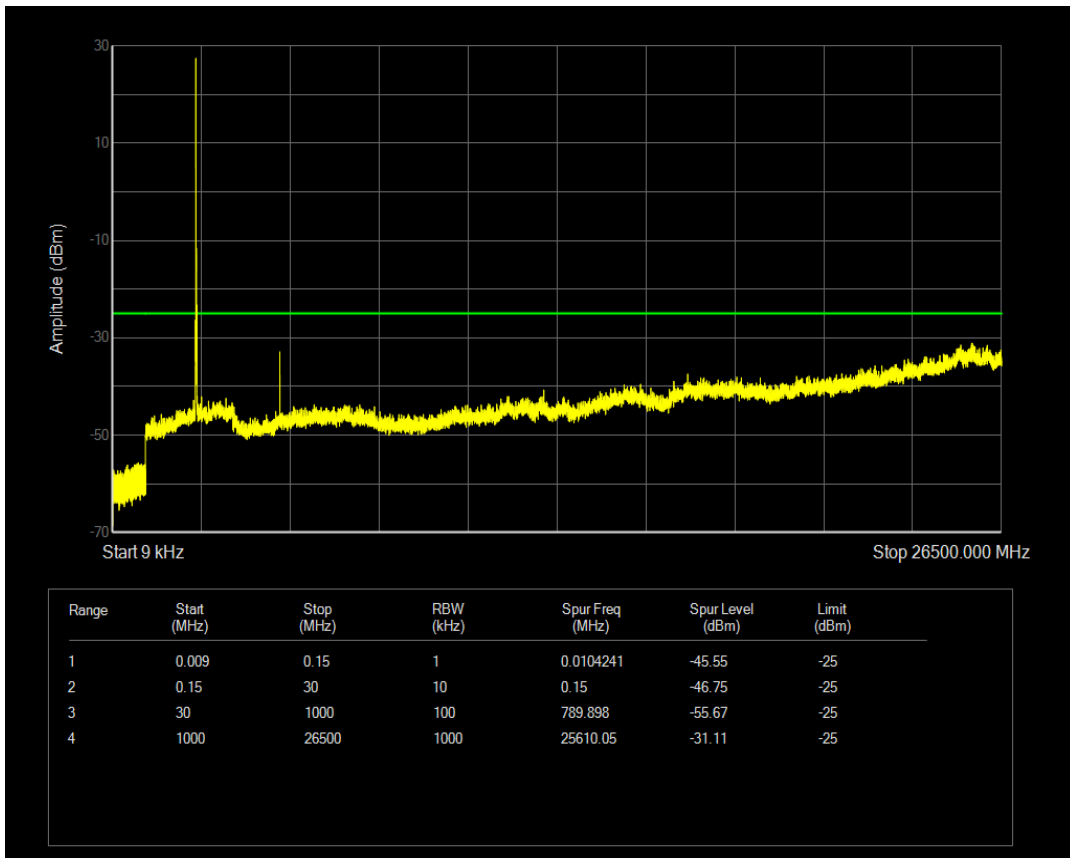

Band7 16QAM BW=15MHz Channel=20825 RB Size=1 Position=#0

Band7 16QAM BW=15MHz Channel=20825 RB Size=75 Position=#0