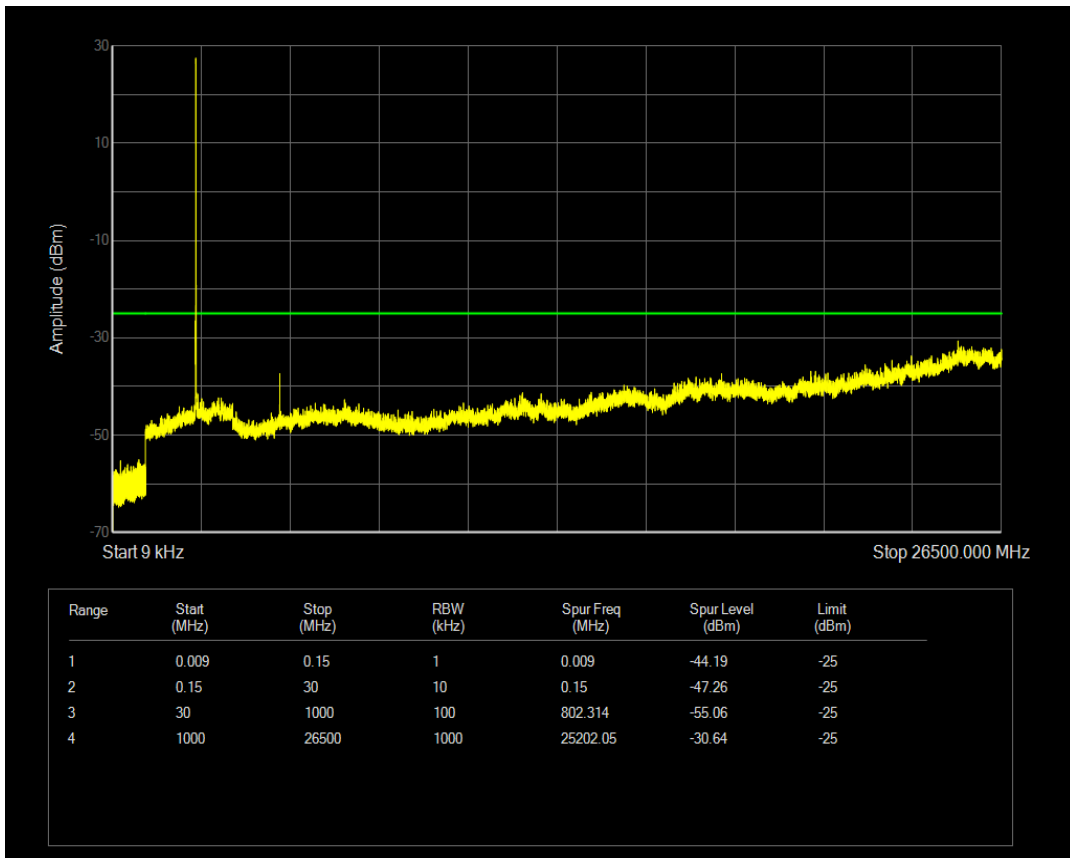

Band7 16QAM BW=20MHz Channel=20850 RB Size=1 Position=#0

Band7 16QAM BW=20MHz Channel=20850 RB Size=100 Position=#0

Band7 16QAM BW=20MHz Channel=21100 RB Size=1 Position=#0

Band7 16QAM BW=20MHz Channel=21100 RB Size=100 Position=#0

Band7 16QAM BW=20MHz Channel=21350 RB Size=1 Position=#0

Band7 16QAM BW=20MHz Channel=21350 RB Size=100 Position=#0

Band7 16QAM BW=5MHz Channel=20775 RB Size=1 Position=#0

Band7 16QAM BW=5MHz Channel=20775 RB Size=25 Position=#0