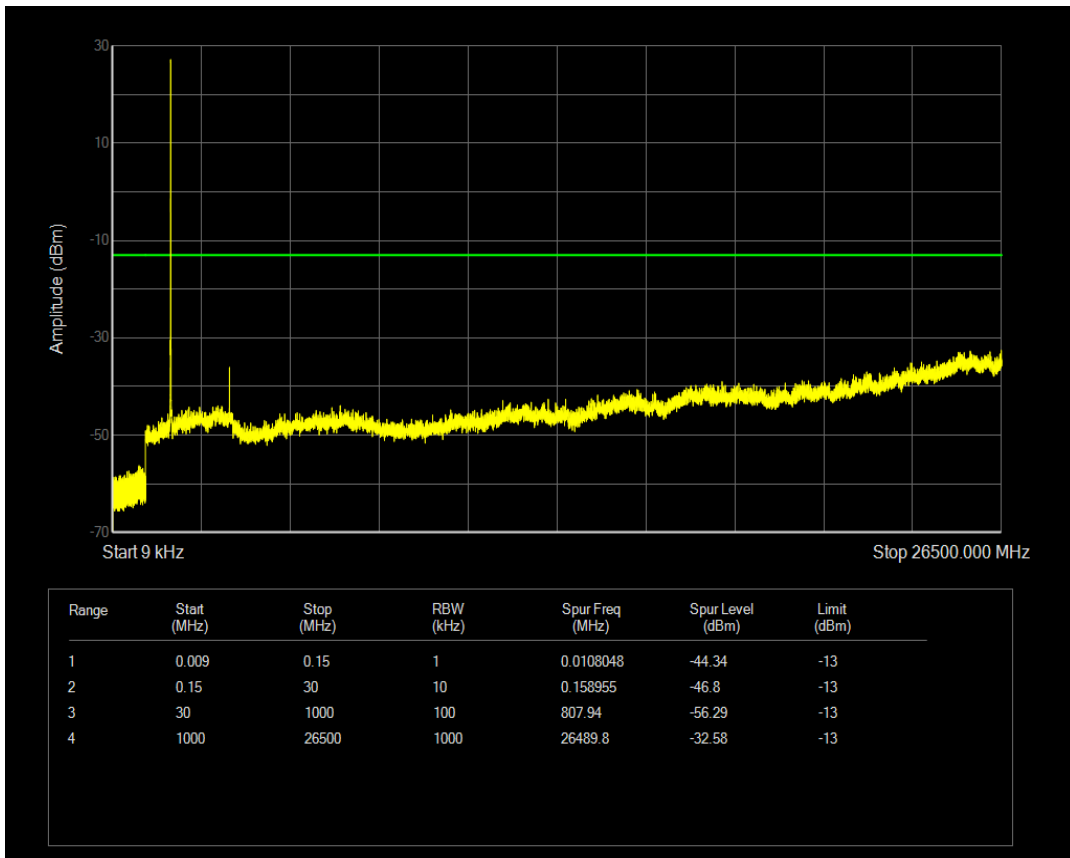

Band4 QPSK BW=5MHz Channel=20375 RB Size=1 Position=#0

Band4 QPSK BW=5MHz Channel=20375 RB Size=25 Position=#0