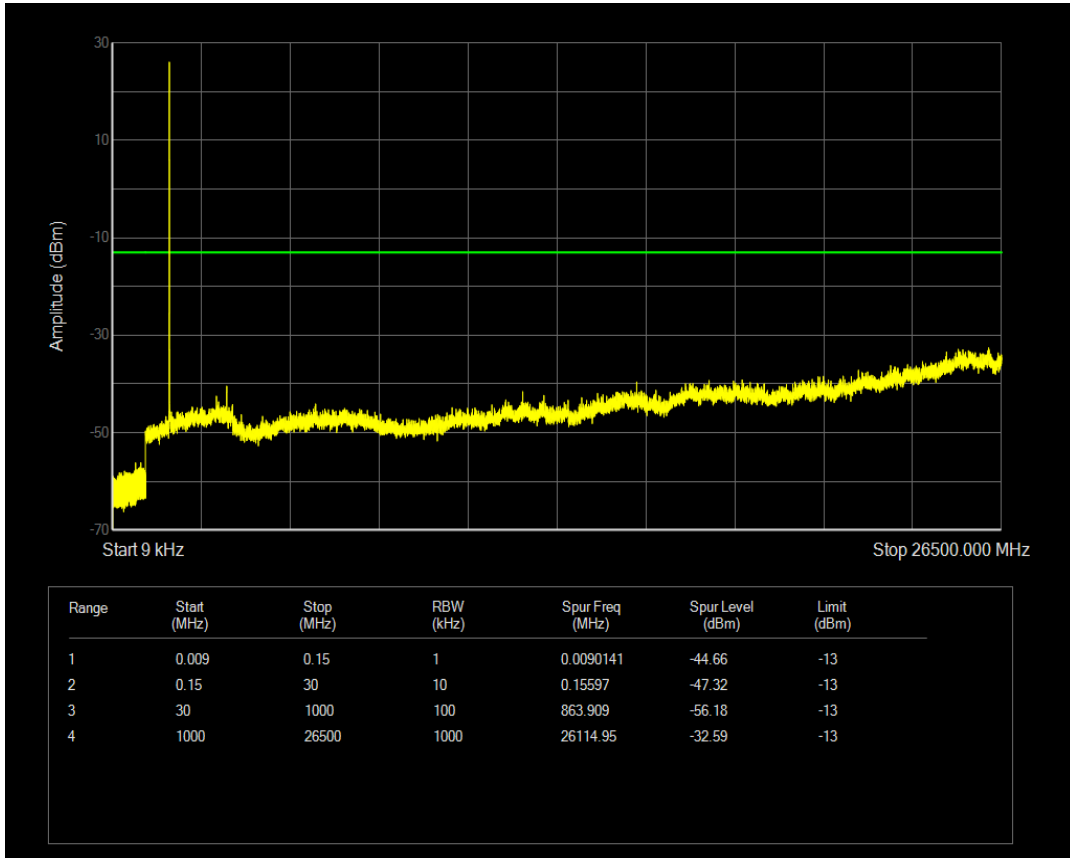

Band4 16QAM BW=5MHz Channel=20175 RB Size=1 Position=#0

Band4 16QAM BW=5MHz Channel=20175 RB Size=25 Position=#0

Band4 16QAM BW=5MHz Channel=20375 RB Size=1 Position=#0

Band4 16QAM BW=5MHz Channel=20375 RB Size=25 Position=#0

Band4 QPSK BW=1.4MHz Channel=19957 RB Size=1 Position=#0

Band4 QPSK BW=1.4MHz Channel=19957 RB Size=6 Position=#0

Band4 QPSK BW=1.4MHz Channel=20175 RB Size=1 Position=#0

Band4 QPSK BW=1.4MHz Channel=20175 RB Size=6 Position=#0

Band4 QPSK BW=1.4MHz Channel=20393 RB Size=1 Position=#0

Band4 QPSK BW=1.4MHz Channel=20393 RB Size=6 Position=#0

Band4 QPSK BW=10MHz Channel=20000 RB Size=1 Position=#0

Band4 QPSK BW=10MHz Channel=20000 RB Size=50 Position=#0