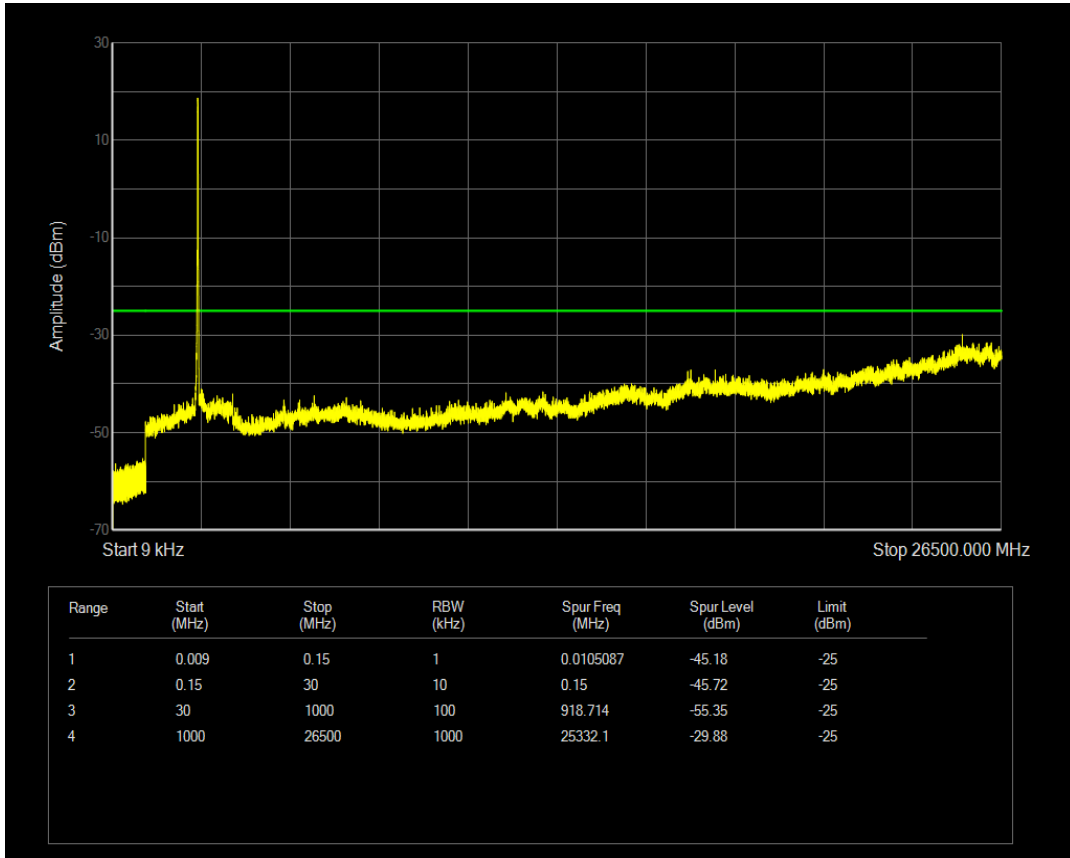

Band7 16QAM BW=20MHz Channel=20850 RB Size=1 Position=#0

Band7 16QAM BW=20MHz Channel=20850 RB Size=100 Position=#0

Band7 16QAM BW=20MHz Channel=21100 RB Size=1 Position=#0

Band7 16QAM BW=20MHz Channel=21100 RB Size=100 Position=#0

Band7 16QAM BW=20MHz Channel=21350 RB Size=1 Position=#0

Band7 16QAM BW=20MHz Channel=21350 RB Size=100 Position=#0

Band7 16QAM BW=5MHz Channel=20775 RB Size=1 Position=#0

Band7 16QAM BW=5MHz Channel=20775 RB Size=25 Position=#0