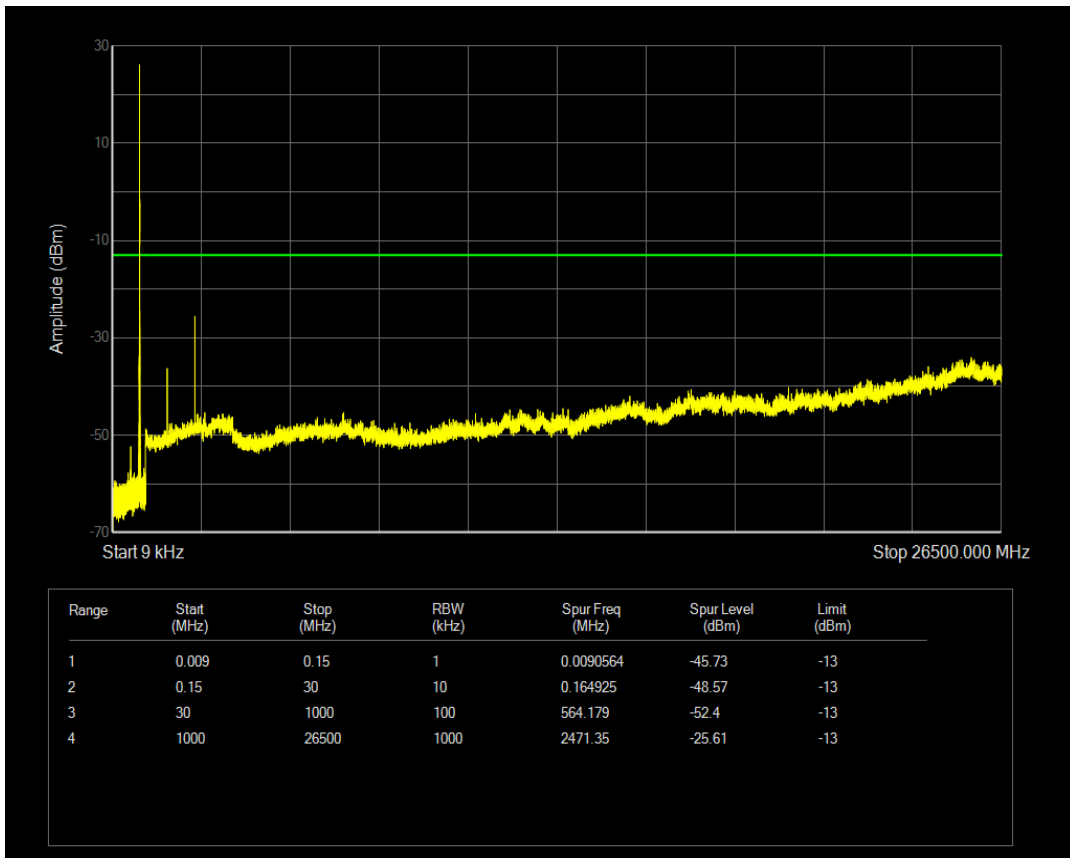

Band5 16QAM BW=3MHz Channel=20415 RB Size=1 Position=#0

Band5 16QAM BW=3MHz Channel=20415 RB Size=15 Position=#0