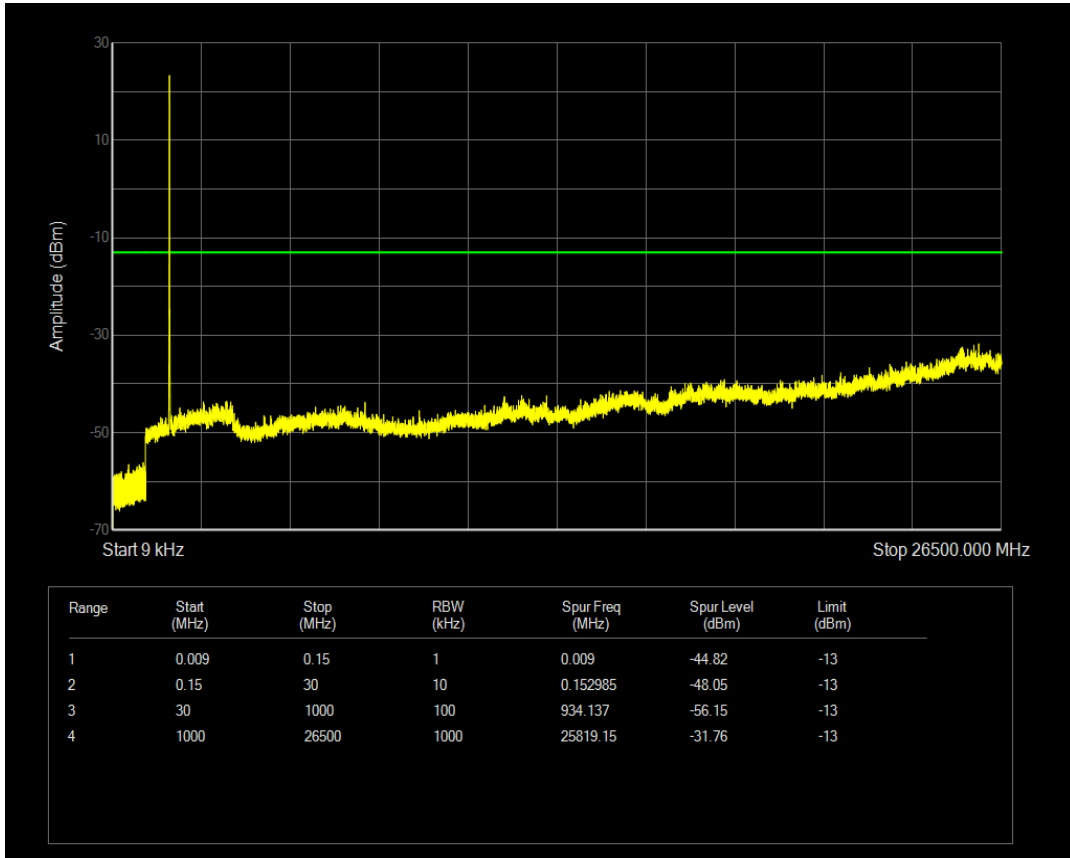

Band4 QPSK BW=3MHz Channel=20385 RB Size=1 Position=#0

Band4 QPSK BW=3MHz Channel=20385 RB Size=15 Position=#0

Band4 QPSK BW=5MHz Channel=19975 RB Size=1 Position=#0

Band4 QPSK BW=5MHz Channel=19975 RB Size=25 Position=#0

Band4 QPSK BW=5MHz Channel=20175 RB Size=1 Position=#0

Band4 QPSK BW=5MHz Channel=20175 RB Size=25 Position=#0

Band4 QPSK BW=5MHz Channel=20375 RB Size=1 Position=#0

Band4 QPSK BW=5MHz Channel=20375 RB Size=25 Position=#0