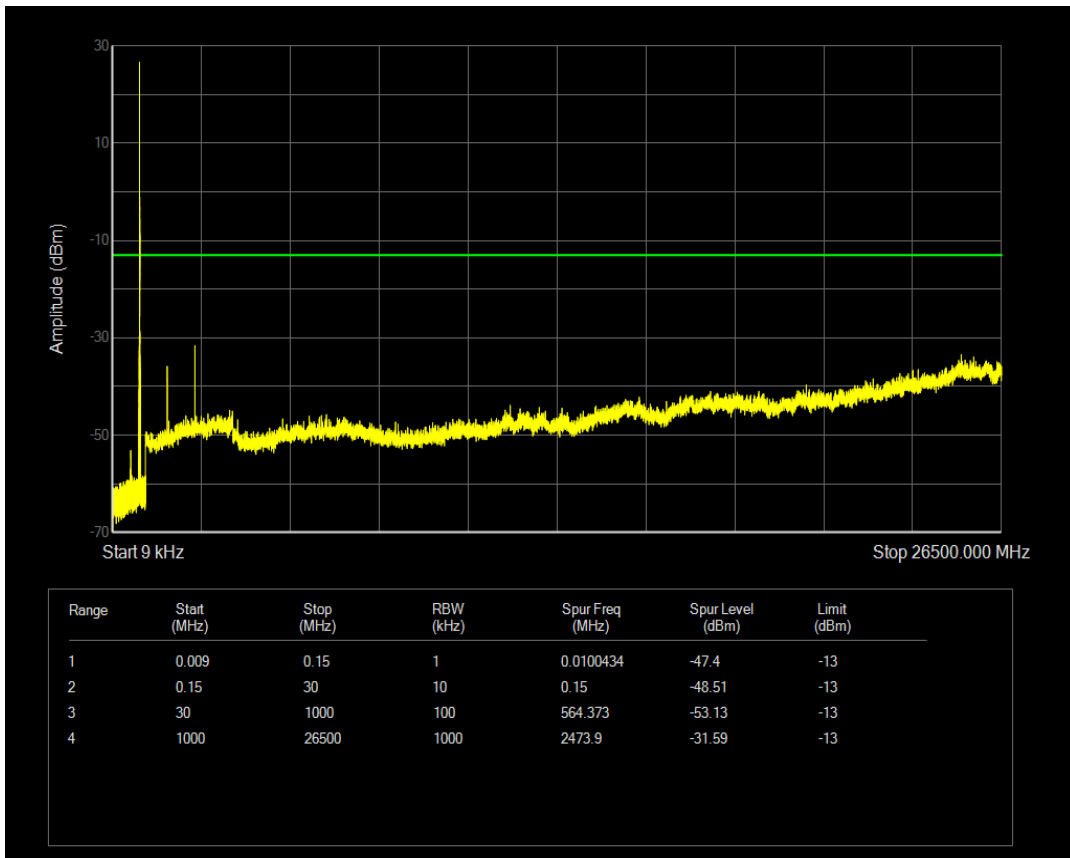

Band5 16QAM BW=5MHz Channel=20425 RB Size=1 Position=#0

Band5 16QAM BW=5MHz Channel=20425 RB Size=25 Position=#0