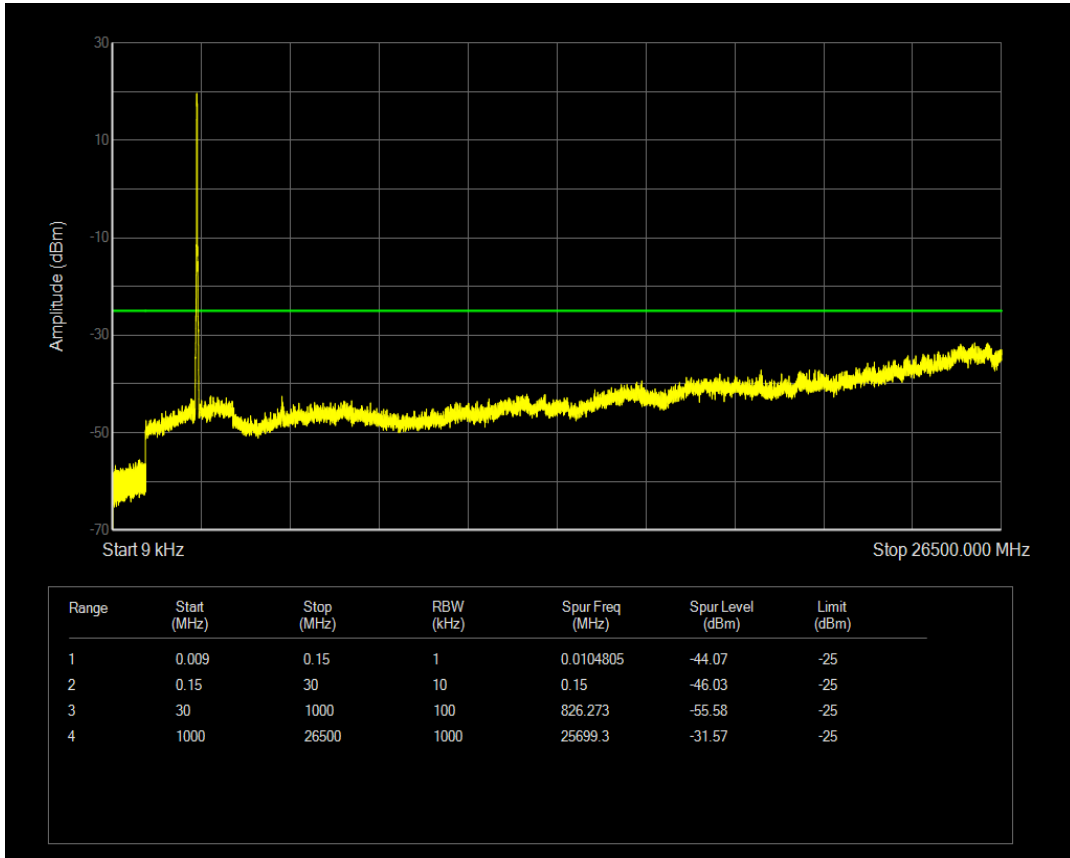

Band7 16QAM BW=20MHz Channel=20850 RB Size=1 Position=#0

Band7 16QAM BW=20MHz Channel=20850 RB Size=100 Position=#0

Band7 16QAM BW=20MHz Channel=21100 RB Size=1 Position=#0

Band7 16QAM BW=20MHz Channel=21100 RB Size=100 Position=#0

Band7 16QAM BW=20MHz Channel=21350 RB Size=1 Position=#0

Band7 16QAM BW=20MHz Channel=21350 RB Size=100 Position=#0

Band7 16QAM BW=5MHz Channel=20775 RB Size=1 Position=#0

Band7 16QAM BW=5MHz Channel=20775 RB Size=25 Position=#0