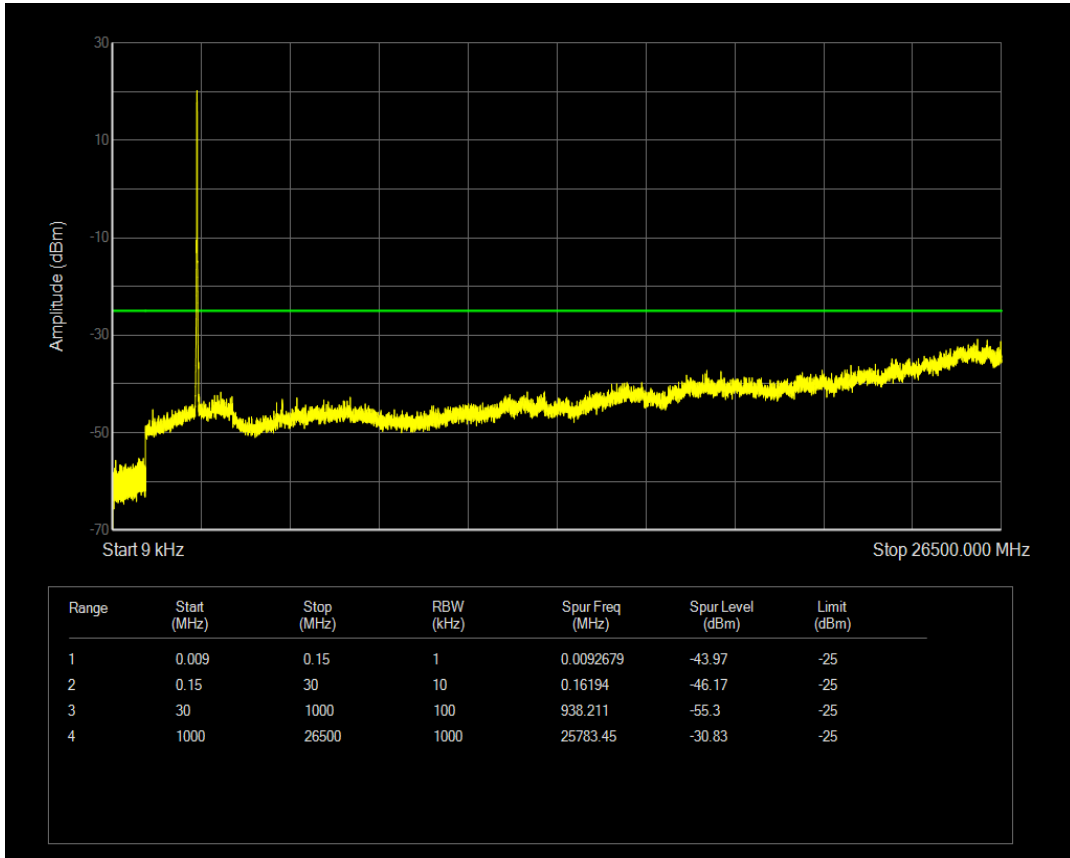

Band7 16QAM BW=15MHz Channel=21100 RB Size=75 Position=#0

Band7 16QAM BW=15MHz Channel=21375 RB Size=1 Position=#0