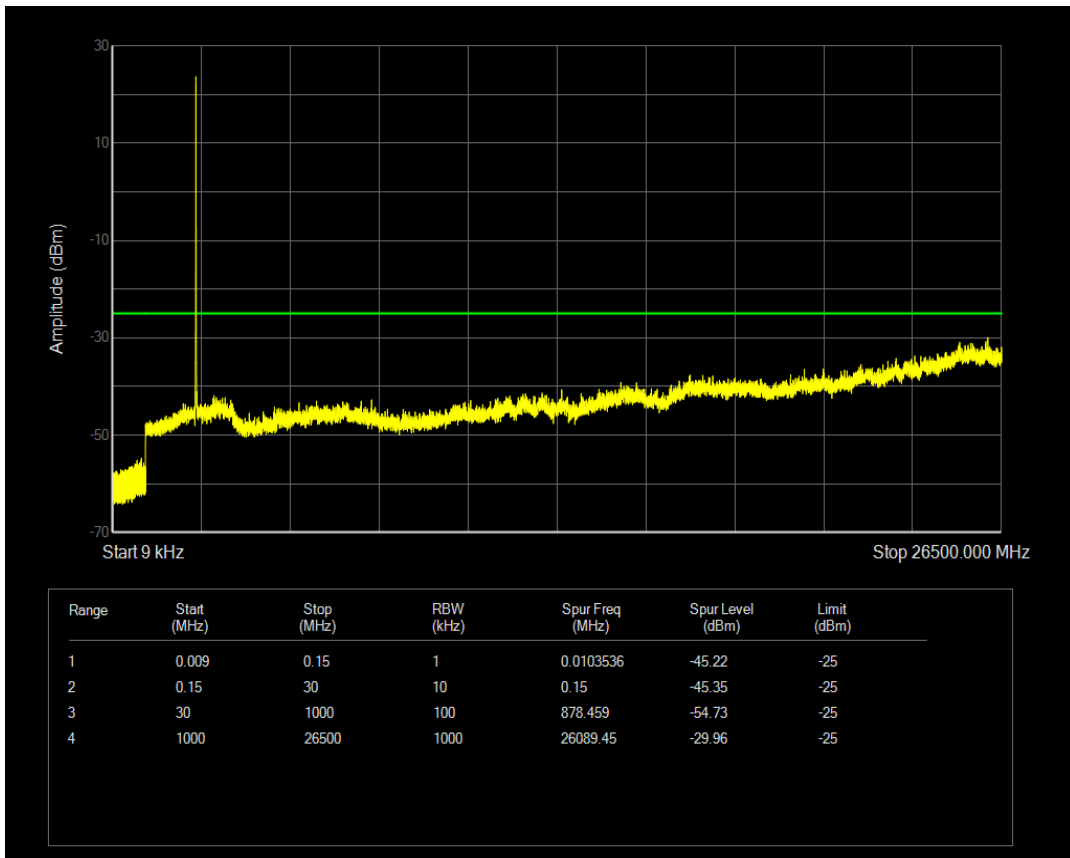

Band5 16QAM BW=10MHz Channel=20525 RB Size=50 Position=#0

Band5 QPSK BW=10MHz Channel=20600 RB Size=1 Position=#0

Band5 QPSK BW=10MHz Channel=20600 RB Size=50 Position=#0

Band5 16QAM BW=10MHz Channel=20600 RB Size=1 Position=#0

Band5 16QAM BW=10MHz Channel=20600 RB Size=50 Position=#0

Band7 QPSK BW=5MHz Channel=20775 RB Size=1 Position=#0

Band7 QPSK BW=5MHz Channel=20775 RB Size=25 Position=#0

Band7 16QAM BW=5MHz Channel=20775 RB Size=1 Position=#0

Band7 16QAM BW=5MHz Channel=20775 RB Size=25 Position=#0

Band7 QPSK BW=5MHz Channel=21100 RB Size=1 Position=#0

Band7 QPSK BW=5MHz Channel=21100 RB Size=25 Position=#0

Band7 16QAM BW=5MHz Channel=21100 RB Size=1 Position=#0