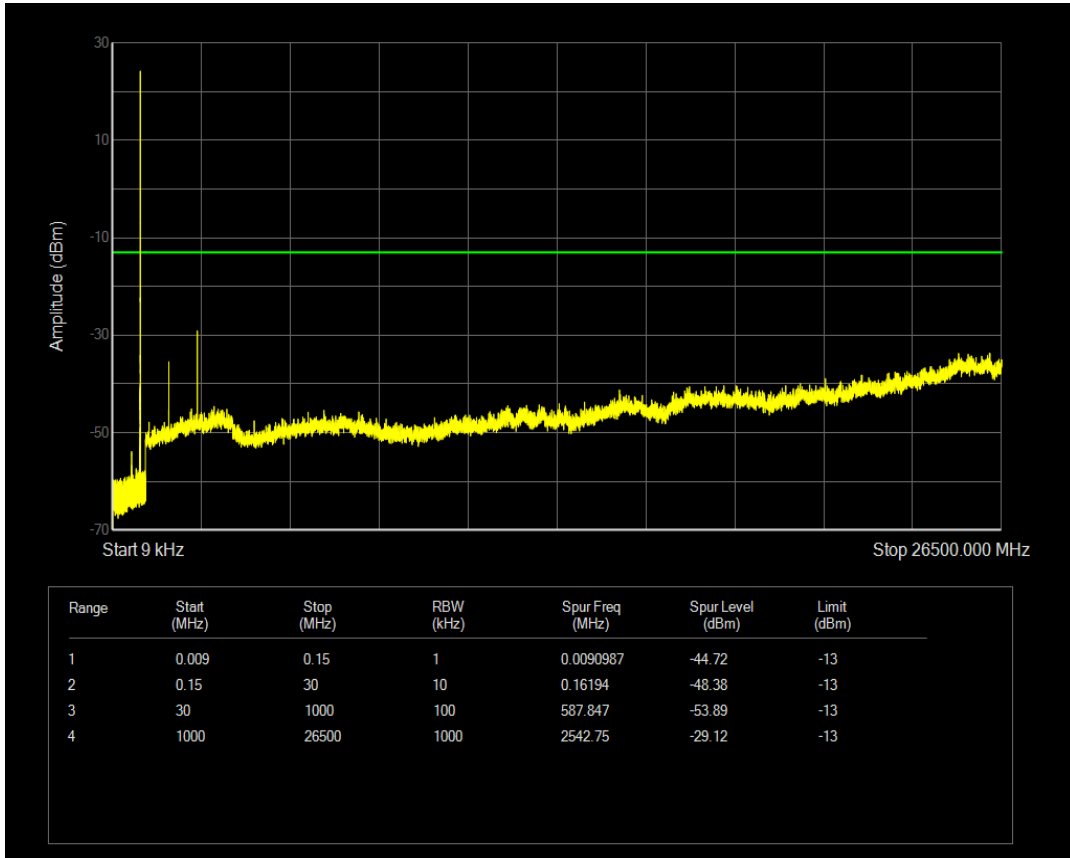

Band5 16QAM BW=1.4MHz Channel=20407 RB Size=6 Position=#0

Band5 QPSK BW=1.4MHz Channel=20525 RB Size=1 Position=#0

Band5 QPSK BW=1.4MHz Channel=20525 RB Size=6 Position=#0

Band5 16QAM BW=1.4MHz Channel=20525 RB Size=1 Position=#0

Band5 16QAM BW=1.4MHz Channel=20525 RB Size=6 Position=#0

Band5 QPSK BW=1.4MHz Channel=20643 RB Size=1 Position=#0

Band5 QPSK BW=1.4MHz Channel=20643 RB Size=6 Position=#0

Band5 16QAM BW=1.4MHz Channel=20643 RB Size=1 Position=#0

Band5 16QAM BW=1.4MHz Channel=20643 RB Size=6 Position=#0

Band5 QPSK BW=3MHz Channel=20415 RB Size=1 Position=#0

Band5 QPSK BW=3MHz Channel=20415 RB Size=15 Position=#0

Band5 16QAM BW=3MHz Channel=20415 RB Size=1 Position=#0