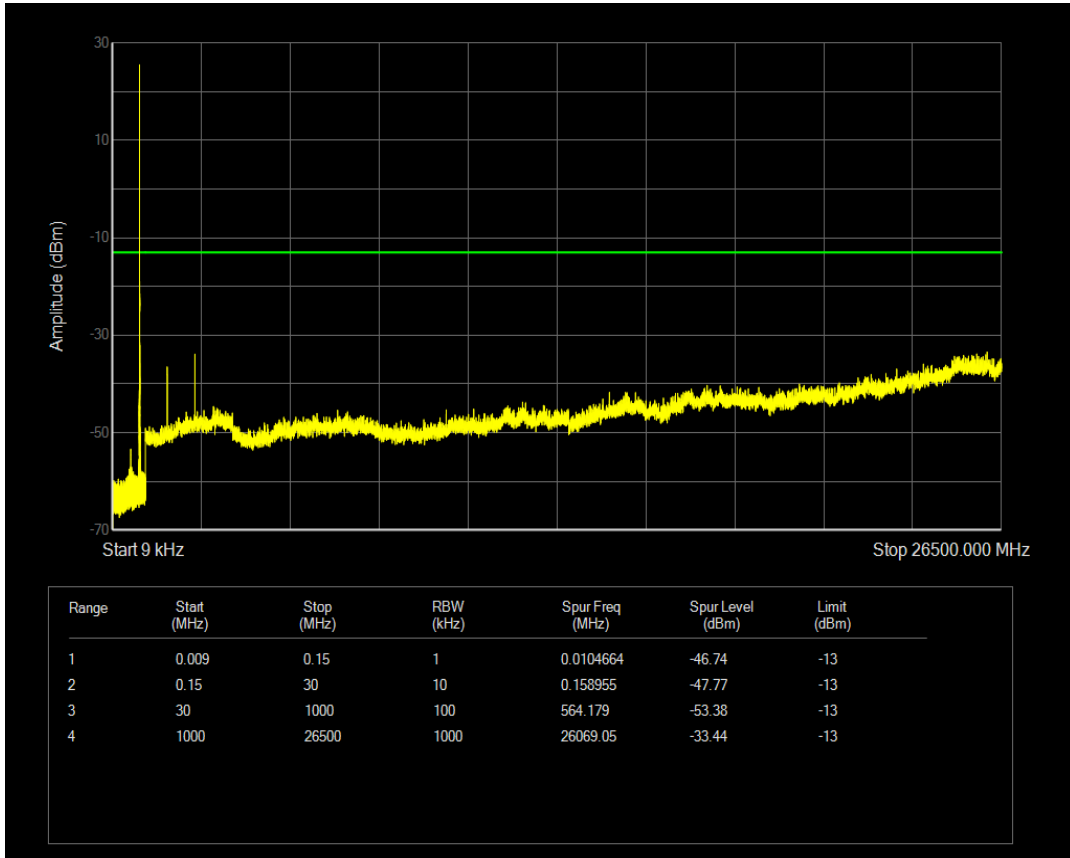

Band5 16QAM BW=1.4MHz Channel=20407 RB Size=6 Position=#0

Band5 QPSK BW=1.4MHz Channel=20525 RB Size=1 Position=#0

Band5 QPSK BW=1.4MHz Channel=20525 RB Size=6 Position=#0

Band5 16QAM BW=1.4MHz Channel=20525 RB Size=1 Position=#0

Band5 16QAM BW=1.4MHz Channel=20525 RB Size=6 Position=#0

Band5 QPSK BW=1.4MHz Channel=20643 RB Size=1 Position=#0

Band5 QPSK BW=1.4MHz Channel=20643 RB Size=6 Position=#0

Band5 16QAM BW=1.4MHz Channel=20643 RB Size=1 Position=#0

Band5 16QAM BW=1.4MHz Channel=20643 RB Size=6 Position=#0

Band5 QPSK BW=3MHz Channel=20415 RB Size=1 Position=#0

Band5 QPSK BW=3MHz Channel=20415 RB Size=15 Position=#0

Band5 16QAM BW=3MHz Channel=20415 RB Size=1 Position=#0