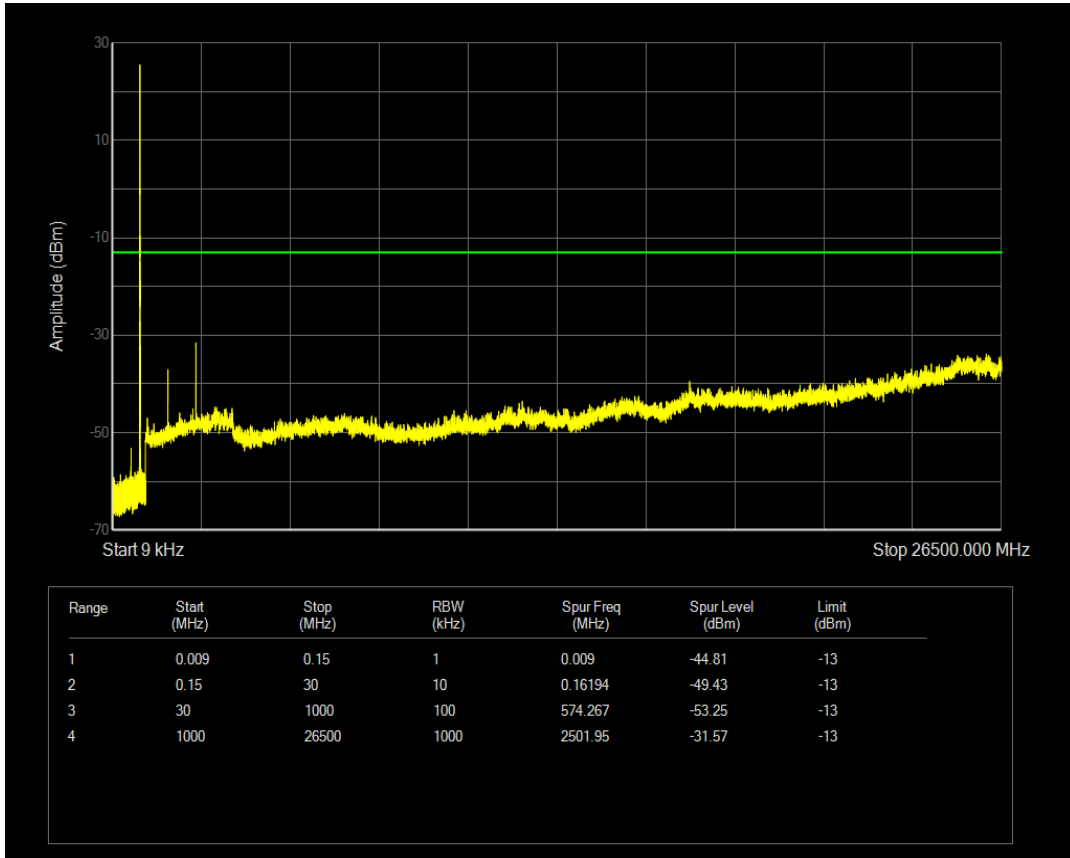

Band5 16QAM BW=5MHz Channel=20425 RB Size=25 Position=#0

Band5 QPSK BW=5MHz Channel=20525 RB Size=1 Position=#0

Band5 QPSK BW=5MHz Channel=20525 RB Size=25 Position=#0

Band5 16QAM BW=5MHz Channel=20525 RB Size=1 Position=#0

Band5 16QAM BW=5MHz Channel=20525 RB Size=25 Position=#0

Band5 QPSK BW=5MHz Channel=20625 RB Size=1 Position=#0

Band5 QPSK BW=5MHz Channel=20625 RB Size=25 Position=#0

Band5 16QAM BW=5MHz Channel=20625 RB Size=1 Position=#0