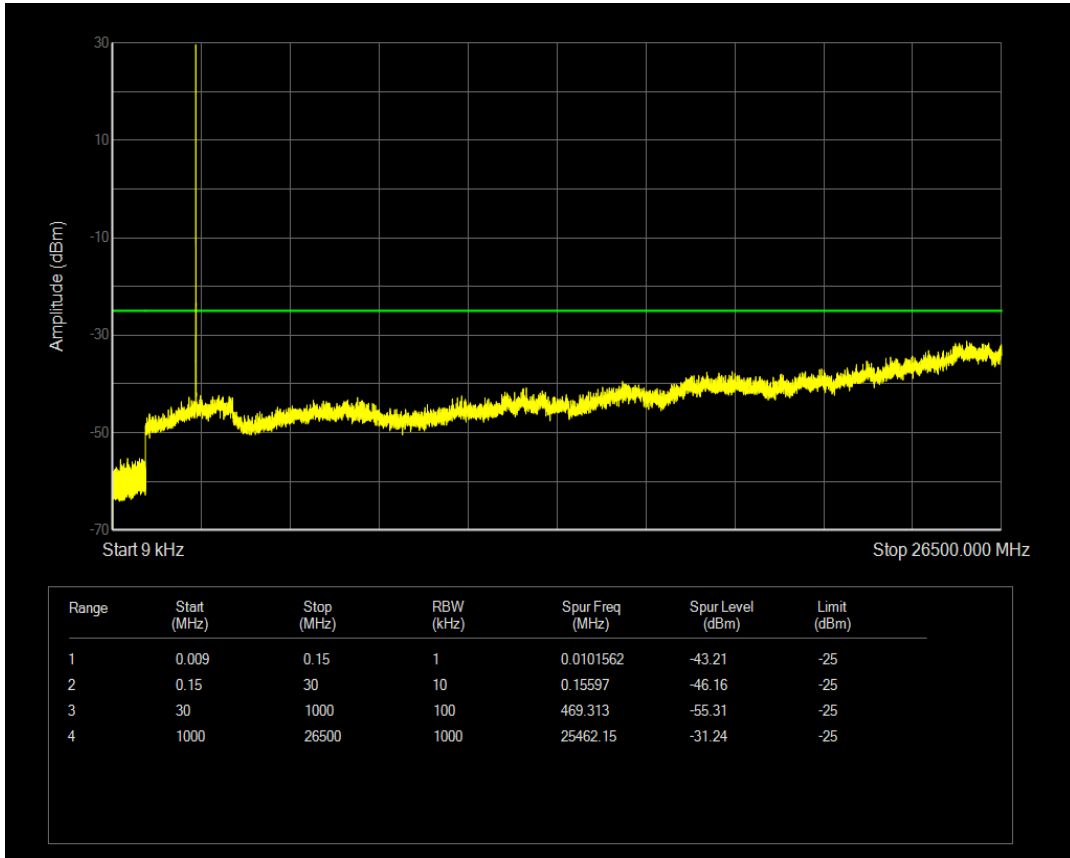

Band5 16QAM BW=10MHz Channel=20525 RB Size=50 Position=#0

Band5 QPSK BW=10MHz Channel=20600 RB Size=1 Position=#0

Band5 QPSK BW=10MHz Channel=20600 RB Size=50 Position=#0

Band5 16QAM BW=10MHz Channel=20600 RB Size=1 Position=#0

Band5 16QAM BW=10MHz Channel=20600 RB Size=50 Position=#0

Band7 QPSK BW=5MHz Channel=20775 RB Size=1 Position=#0

Band7 QPSK BW=5MHz Channel=20775 RB Size=25 Position=#0

Band7 16QAM BW=5MHz Channel=20775 RB Size=1 Position=#0

Band7 16QAM BW=5MHz Channel=20775 RB Size=25 Position=#0

Band7 QPSK BW=5MHz Channel=21100 RB Size=1 Position=#0

Band7 QPSK BW=5MHz Channel=21100 RB Size=25 Position=#0

Band7 16QAM BW=5MHz Channel=21100 RB Size=1 Position=#0