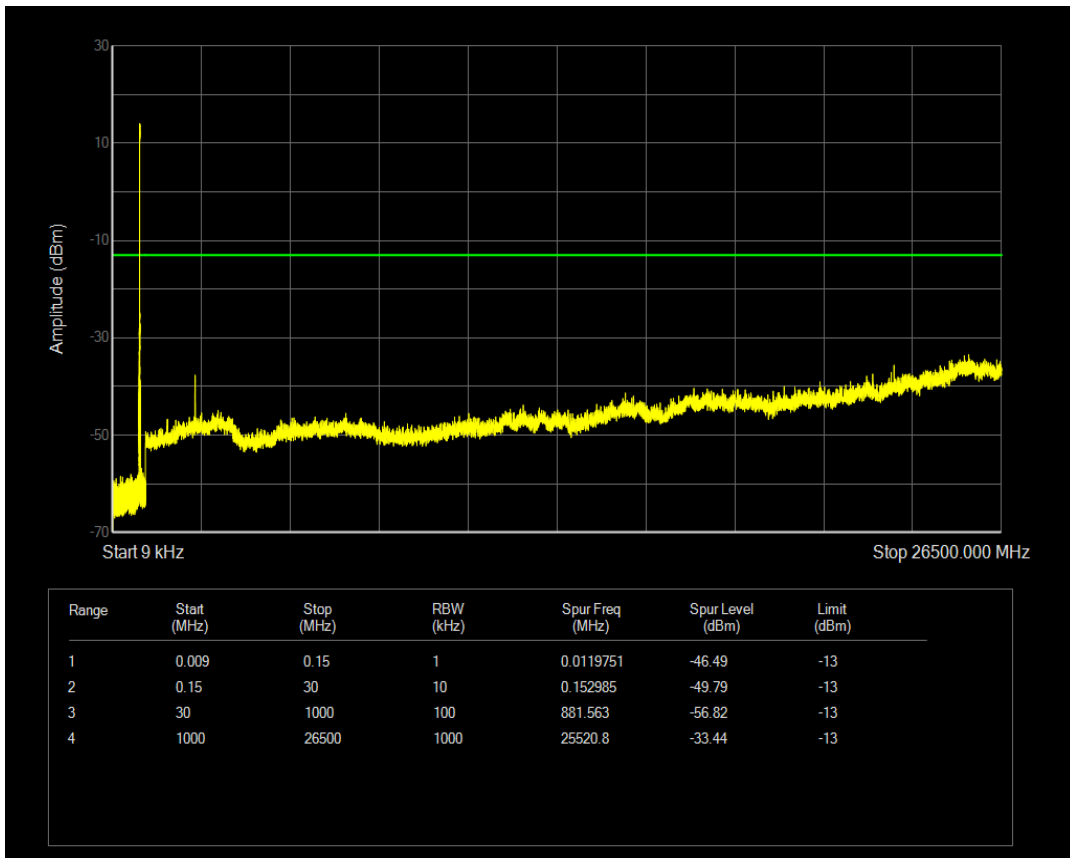

Band5 16QAM BW=3MHz Channel=20635 RB Size=15 Position=#0

Band5 QPSK BW=5MHz Channel=20425 RB Size=1 Position=#0

Band5 QPSK BW=5MHz Channel=20425 RB Size=25 Position=#0

Band5 16QAM BW=5MHz Channel=20425 RB Size=1 Position=#0

Band5 16QAM BW=5MHz Channel=20425 RB Size=25 Position=#0

Band5 QPSK BW=5MHz Channel=20525 RB Size=1 Position=#0

Band5 QPSK BW=5MHz Channel=20525 RB Size=25 Position=#0

Band5 16QAM BW=5MHz Channel=20525 RB Size=1 Position=#0