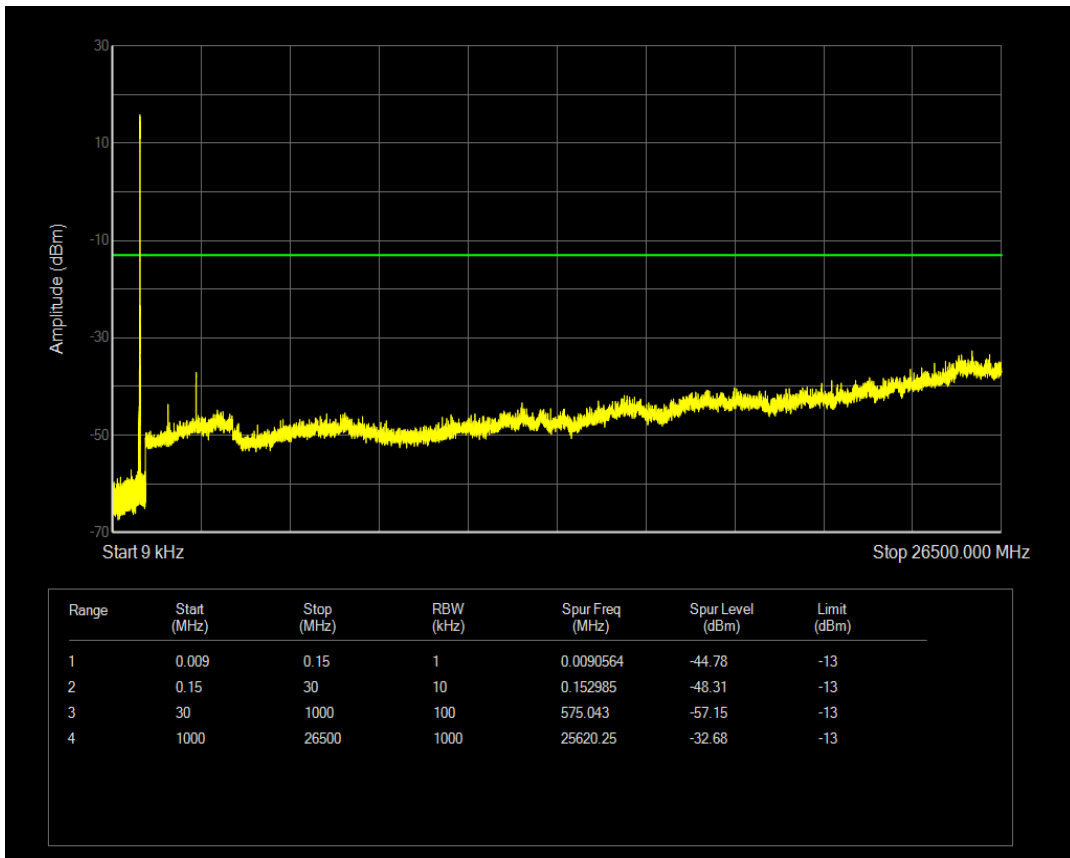

Band5 16QAM BW=3MHz Channel=20635 RB Size=15 Position=#0

Band5 QPSK BW=5MHz Channel=20425 RB Size=1 Position=#0

Band5 QPSK BW=5MHz Channel=20425 RB Size=25 Position=#0

Band5 16QAM BW=5MHz Channel=20425 RB Size=1 Position=#0

Band5 16QAM BW=5MHz Channel=20425 RB Size=25 Position=#0

Band5 QPSK BW=5MHz Channel=20525 RB Size=1 Position=#0

Band5 QPSK BW=5MHz Channel=20525 RB Size=25 Position=#0

Band5 16QAM BW=5MHz Channel=20525 RB Size=1 Position=#0