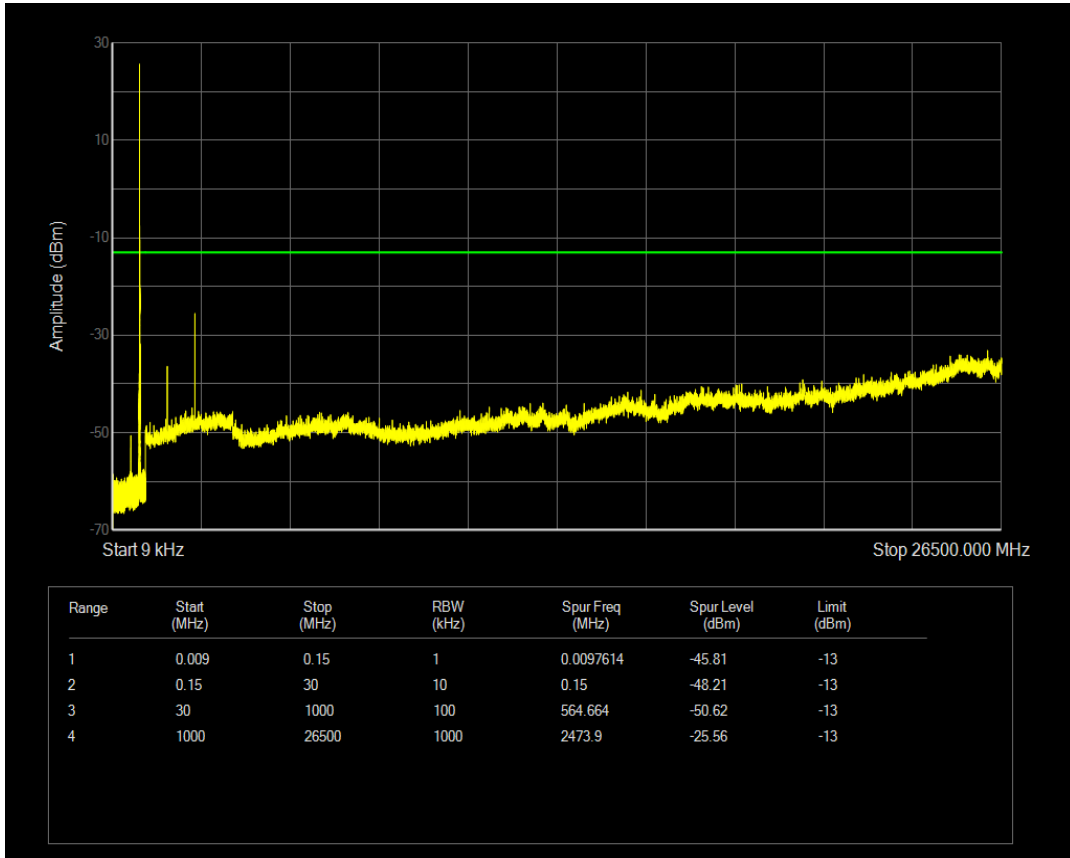

Band5 16QAM BW=5MHz Channel=20525 RB Size=25 Position=#0

Band5 QPSK BW=5MHz Channel=20625 RB Size=1 Position=#0

Band5 QPSK BW=5MHz Channel=20625 RB Size=25 Position=#0

Band5 16QAM BW=5MHz Channel=20625 RB Size=1 Position=#0

Band5 16QAM BW=5MHz Channel=20625 RB Size=25 Position=#0

Band5 QPSK BW=10MHz Channel=20450 RB Size=1 Position=#0

Band5 QPSK BW=10MHz Channel=20450 RB Size=50 Position=#0

Band5 16QAM BW=10MHz Channel=20450 RB Size=1 Position=#0