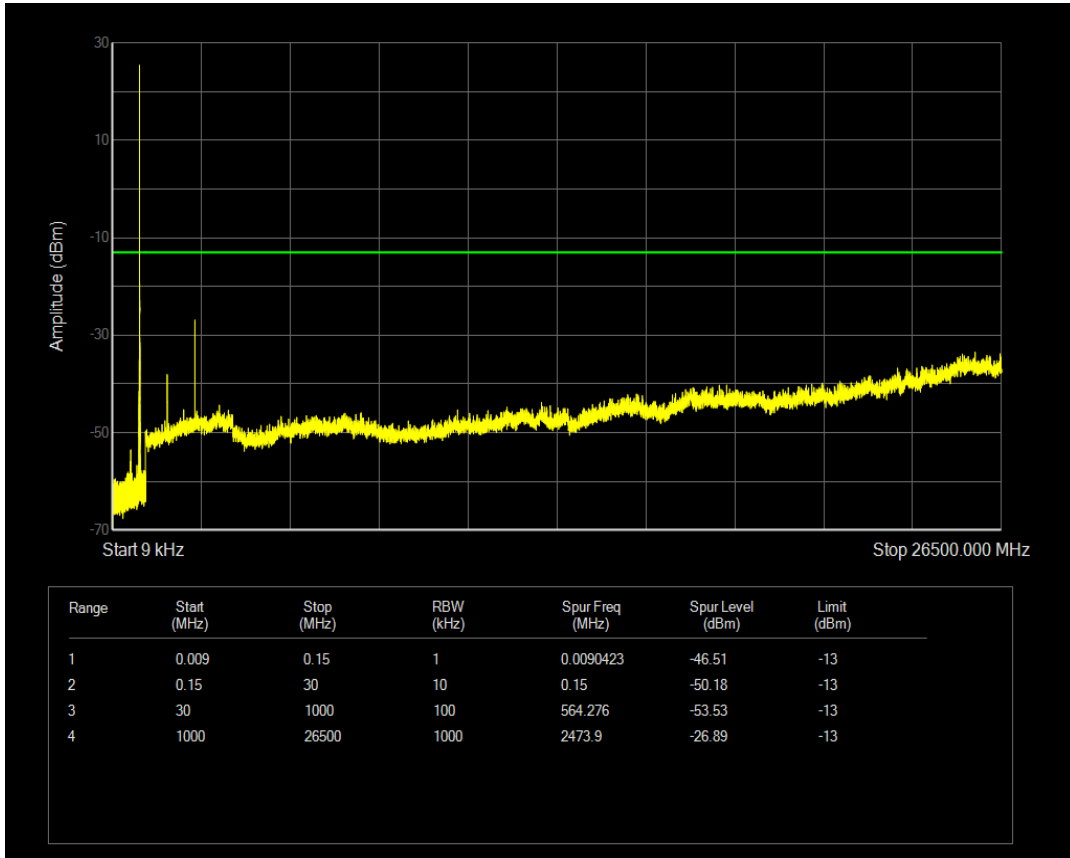

Band5 16QAM BW=1.4MHz Channel=20525 RB Size=6 Position=#0

Band5 QPSK BW=1.4MHz Channel=20643 RB Size=1 Position=#0

Band5 QPSK BW=1.4MHz Channel=20643 RB Size=6 Position=#0

Band5 16QAM BW=1.4MHz Channel=20643 RB Size=1 Position=#0

Band5 16QAM BW=1.4MHz Channel=20643 RB Size=6 Position=#0

Band5 QPSK BW=3MHz Channel=20415 RB Size=1 Position=#0

Band5 QPSK BW=3MHz Channel=20415 RB Size=15 Position=#0

Band5 16QAM BW=3MHz Channel=20415 RB Size=1 Position=#0

Band5 16QAM BW=3MHz Channel=20415 RB Size=15 Position=#0

Band5 QPSK BW=3MHz Channel=20525 RB Size=1 Position=#0

Band5 QPSK BW=3MHz Channel=20525 RB Size=15 Position=#0

Band5 16QAM BW=3MHz Channel=20525 RB Size=1 Position=#0