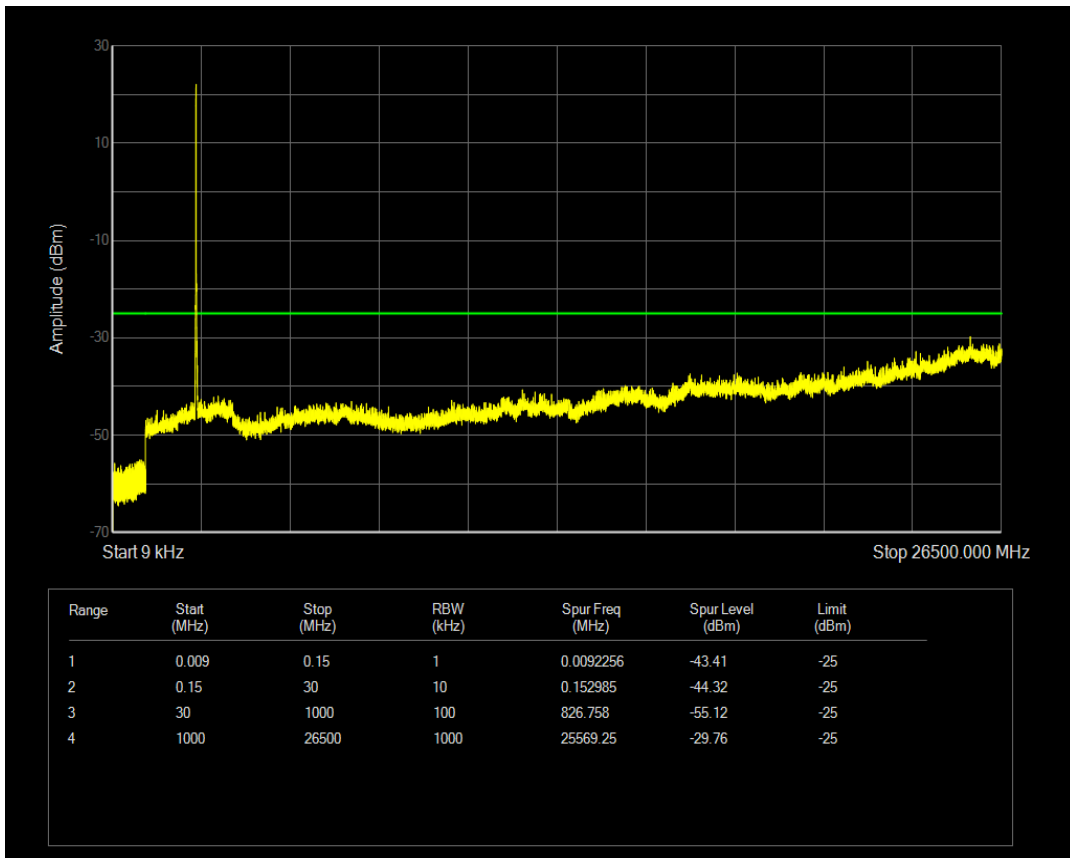

Band7 16QAM BW=5MHz Channel=21100 RB Size=25 Position=#0

Band7 QPSK BW=5MHz Channel=21425 RB Size=1 Position=#0

Band7 QPSK BW=5MHz Channel=21425 RB Size=25 Position=#0

Band7 16QAM BW=5MHz Channel=21425 RB Size=1 Position=#0

Band7 16QAM BW=5MHz Channel=21425 RB Size=25 Position=#0

Band7 QPSK BW=10MHz Channel=20800 RB Size=1 Position=#0

Band7 QPSK BW=10MHz Channel=20800 RB Size=50 Position=#0

Band7 16QAM BW=10MHz Channel=20800 RB Size=1 Position=#0