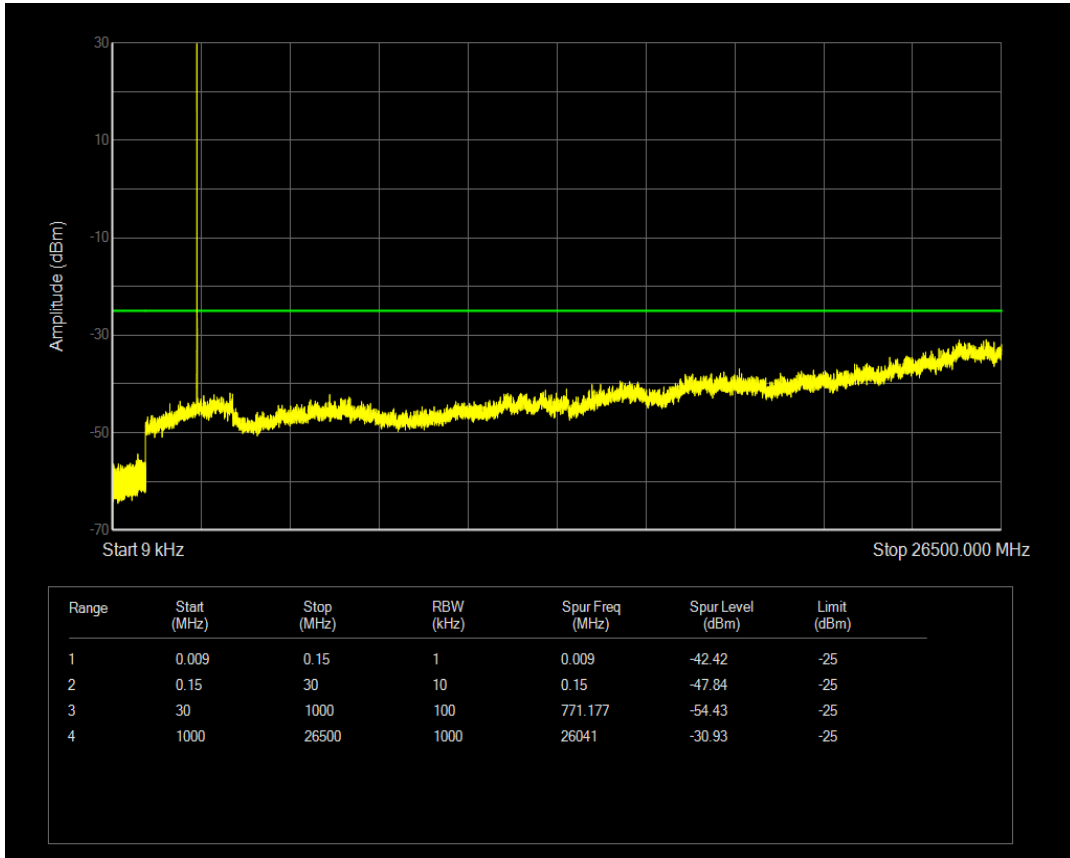

Band5 16QAM BW=10MHz Channel=20600 RB Size=50 Position=#0

Band7 QPSK BW=5MHz Channel=20775 RB Size=1 Position=#0

Band7 QPSK BW=5MHz Channel=20775 RB Size=25 Position=#0

Band7 16QAM BW=5MHz Channel=20775 RB Size=1 Position=#0

Band7 16QAM BW=5MHz Channel=20775 RB Size=25 Position=#0

Band7 QPSK BW=5MHz Channel=21100 RB Size=1 Position=#0

Band7 QPSK BW=5MHz Channel=21100 RB Size=25 Position=#0

Band7 16QAM BW=5MHz Channel=21100 RB Size=1 Position=#0

Band7 16QAM BW=5MHz Channel=21100 RB Size=25 Position=#0

Band7 QPSK BW=5MHz Channel=21425 RB Size=1 Position=#0

Band7 QPSK BW=5MHz Channel=21425 RB Size=25 Position=#0

Band7 16QAM BW=5MHz Channel=21425 RB Size=1 Position=#0