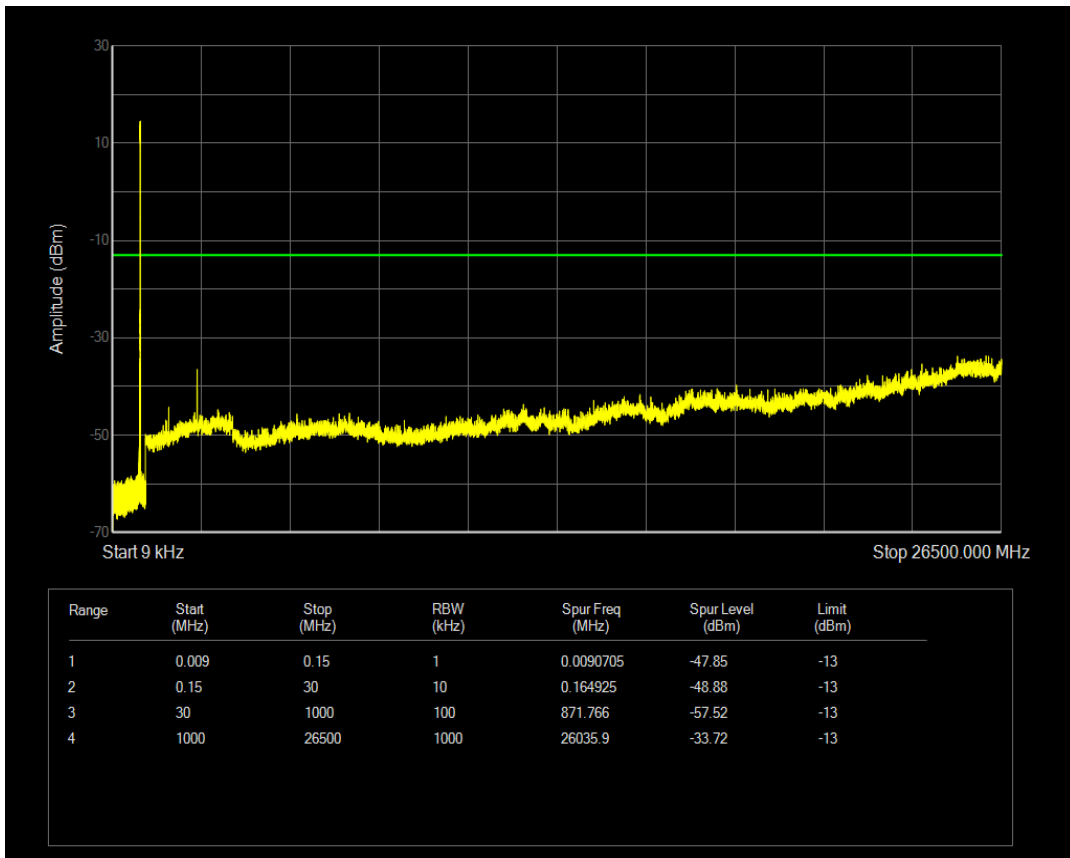

Band5 16QAM BW=5MHz Channel=20525 RB Size=25 Position=#0

Band5 QPSK BW=5MHz Channel=20625 RB Size=1 Position=#0

Band5 QPSK BW=5MHz Channel=20625 RB Size=25 Position=#0

Band5 16QAM BW=5MHz Channel=20625 RB Size=1 Position=#0

Band5 16QAM BW=5MHz Channel=20625 RB Size=25 Position=#0

Band5 QPSK BW=10MHz Channel=20450 RB Size=1 Position=#0

Band5 QPSK BW=10MHz Channel=20450 RB Size=50 Position=#0

Band5 16QAM BW=10MHz Channel=20450 RB Size=1 Position=#0