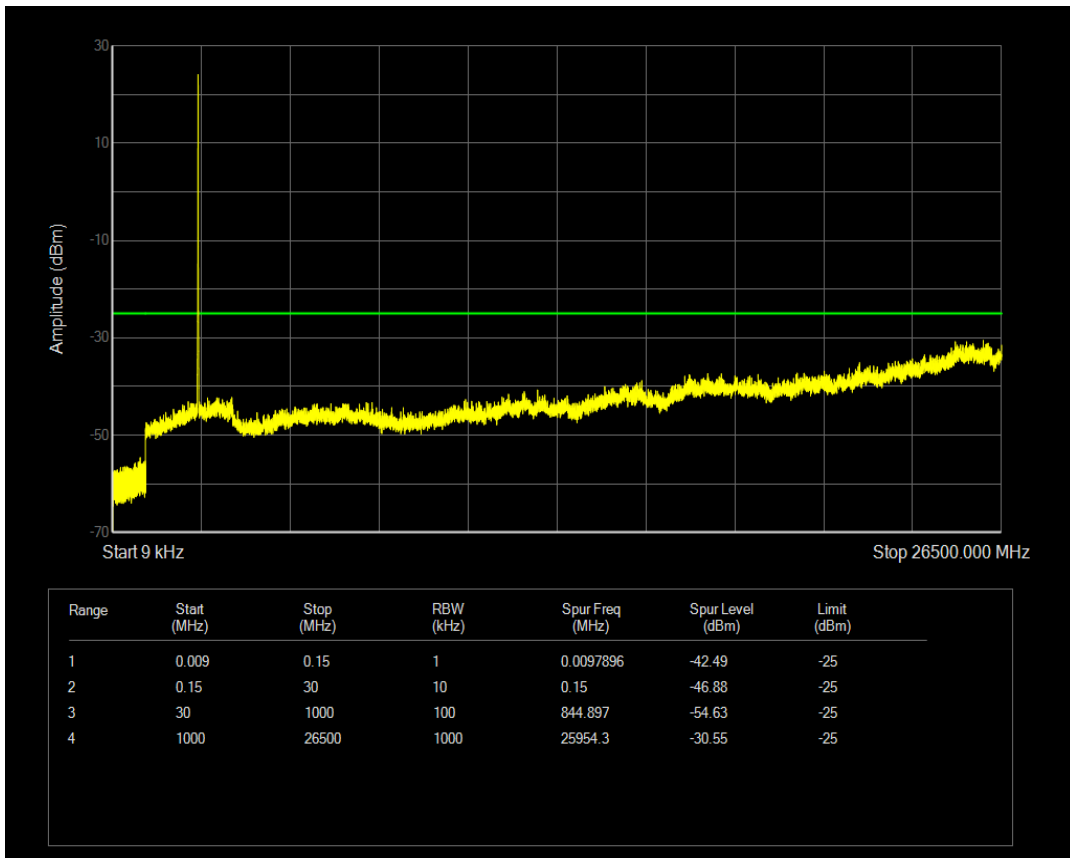

Band5 16QAM BW=10MHz Channel=20600 RB Size=50 Position=#0

Band7 QPSK BW=5MHz Channel=20775 RB Size=1 Position=#0

Band7 QPSK BW=5MHz Channel=20775 RB Size=25 Position=#0

Band7 16QAM BW=5MHz Channel=20775 RB Size=1 Position=#0

Band7 16QAM BW=5MHz Channel=20775 RB Size=25 Position=#0

Band7 QPSK BW=5MHz Channel=21100 RB Size=1 Position=#0

Band7 QPSK BW=5MHz Channel=21100 RB Size=25 Position=#0

Band7 16QAM BW=5MHz Channel=21100 RB Size=1 Position=#0

Band7 16QAM BW=5MHz Channel=21100 RB Size=25 Position=#0

Band7 QPSK BW=5MHz Channel=21425 RB Size=1 Position=#0

Band7 QPSK BW=5MHz Channel=21425 RB Size=25 Position=#0

Band7 16QAM BW=5MHz Channel=21425 RB Size=1 Position=#0