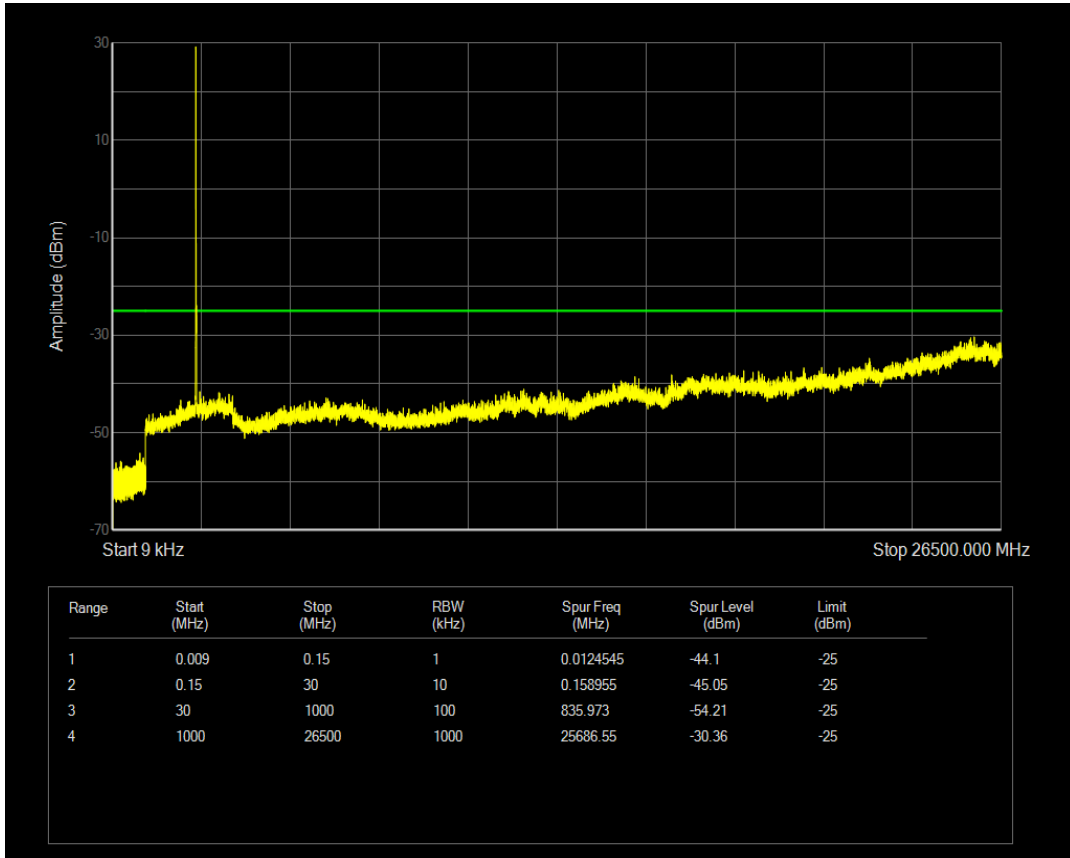

Band7 16QAM BW=5MHz Channel=21100 RB Size=25 Position=#0

Band7 QPSK BW=5MHz Channel=21425 RB Size=1 Position=#0

Band7 QPSK BW=5MHz Channel=21425 RB Size=25 Position=#0

Band7 16QAM BW=5MHz Channel=21425 RB Size=1 Position=#0

Band7 16QAM BW=5MHz Channel=21425 RB Size=25 Position=#0

Band7 QPSK BW=10MHz Channel=20800 RB Size=1 Position=#0

Band7 QPSK BW=10MHz Channel=20800 RB Size=50 Position=#0

Band7 16QAM BW=10MHz Channel=20800 RB Size=1 Position=#0