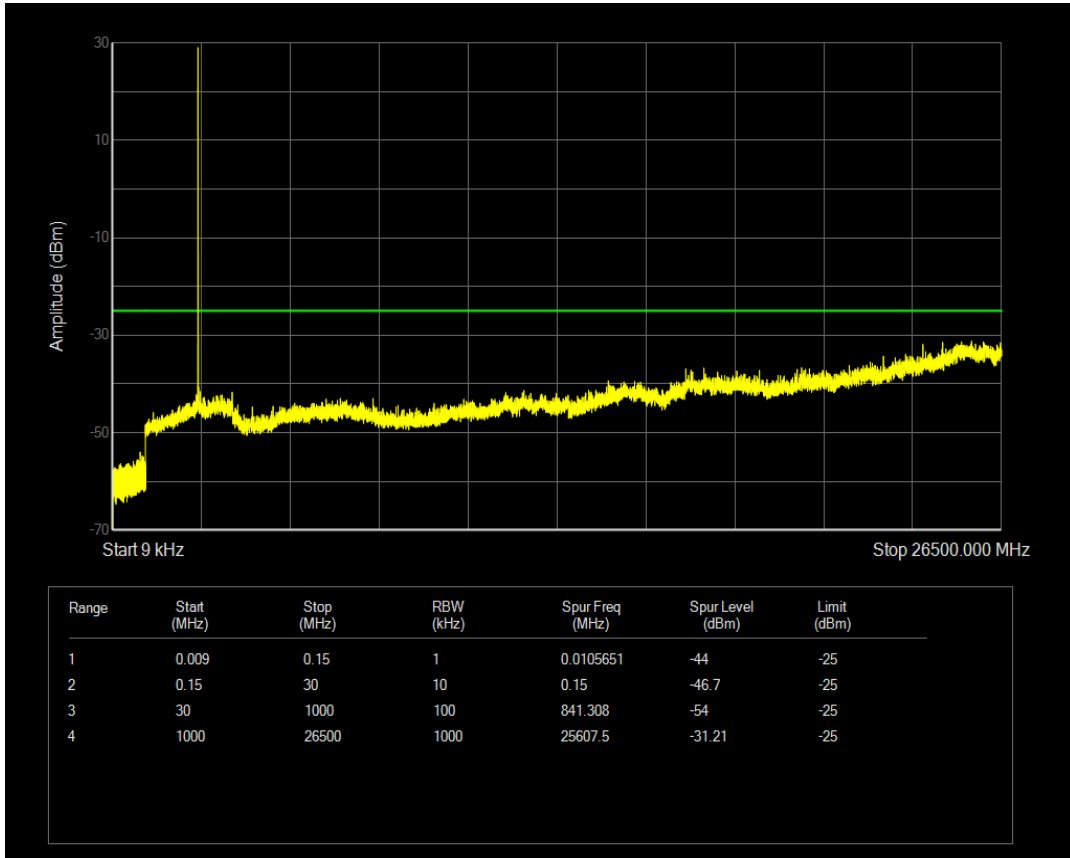

Band5 16QAM BW=10MHz Channel=20600 RB Size=50 Position=#0

Band7 QPSK BW=5MHz Channel=20775 RB Size=1 Position=#0

Band7 QPSK BW=5MHz Channel=20775 RB Size=25 Position=#0

Band7 16QAM BW=5MHz Channel=20775 RB Size=1 Position=#0

Band7 16QAM BW=5MHz Channel=20775 RB Size=25 Position=#0

Band7 QPSK BW=5MHz Channel=21100 RB Size=1 Position=#0

Band7 QPSK BW=5MHz Channel=21100 RB Size=25 Position=#0

Band7 16QAM BW=5MHz Channel=21100 RB Size=1 Position=#0

Band7 16QAM BW=5MHz Channel=21100 RB Size=25 Position=#0

Band7 QPSK BW=5MHz Channel=21425 RB Size=1 Position=#0

Band7 QPSK BW=5MHz Channel=21425 RB Size=25 Position=#0

Band7 16QAM BW=5MHz Channel=21425 RB Size=1 Position=#0