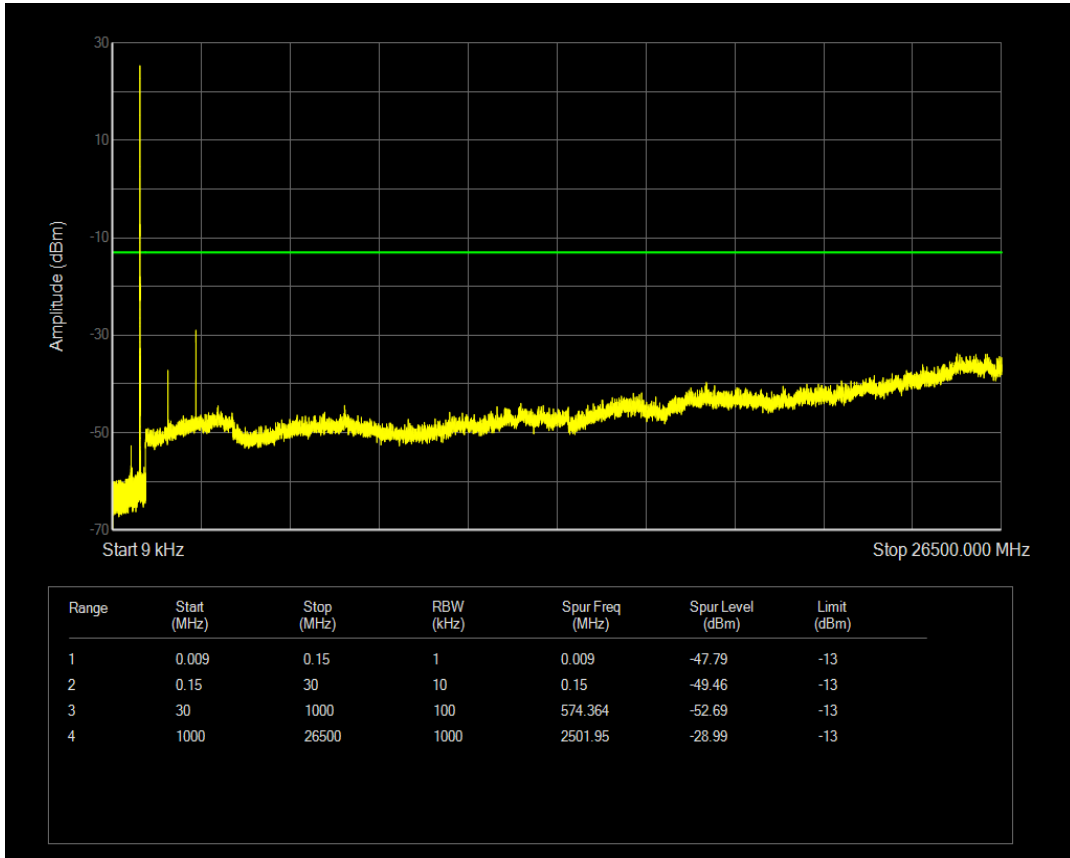

Band5 16QAM BW=3MHz Channel=20635 RB Size=15 Position=#0

Band5 QPSK BW=5MHz Channel=20425 RB Size=1 Position=#0

Band5 QPSK BW=5MHz Channel=20425 RB Size=25 Position=#0

Band5 16QAM BW=5MHz Channel=20425 RB Size=1 Position=#0

Band5 16QAM BW=5MHz Channel=20425 RB Size=25 Position=#0

Band5 QPSK BW=5MHz Channel=20525 RB Size=1 Position=#0

Band5 QPSK BW=5MHz Channel=20525 RB Size=25 Position=#0

Band5 16QAM BW=5MHz Channel=20525 RB Size=1 Position=#0