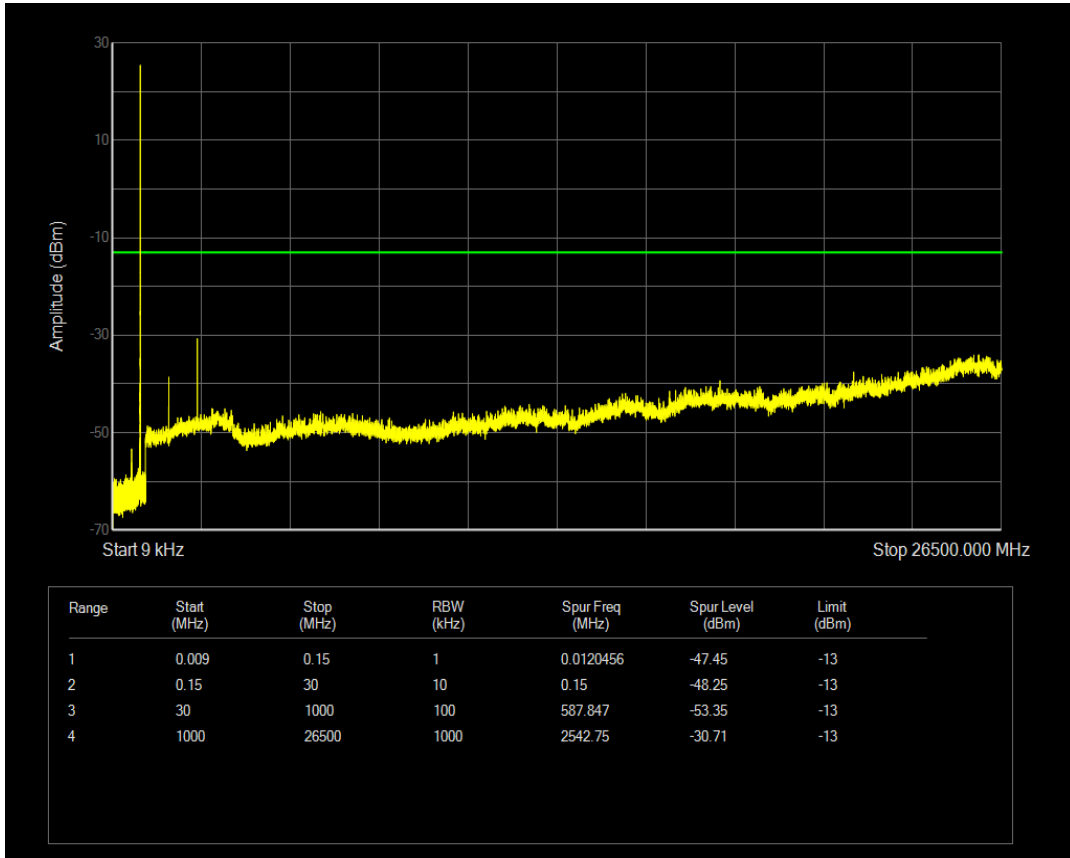

Band4 16QAM BW=20MHz Channel=20300 RB Size=100 Position=#0

Band5 QPSK BW=1.4MHz Channel=20407 RB Size=1 Position=#0

Band5 QPSK BW=1.4MHz Channel=20407 RB Size=6 Position=#0

Band5 16QAM BW=1.4MHz Channel=20407 RB Size=1 Position=#0

Band5 16QAM BW=1.4MHz Channel=20407 RB Size=6 Position=#0

Band5 QPSK BW=1.4MHz Channel=20525 RB Size=1 Position=#0

Band5 QPSK BW=1.4MHz Channel=20525 RB Size=6 Position=#0

Band5 16QAM BW=1.4MHz Channel=20525 RB Size=1 Position=#0

Band5 16QAM BW=1.4MHz Channel=20525 RB Size=6 Position=#0

Band5 QPSK BW=1.4MHz Channel=20643 RB Size=1 Position=#0

Band5 QPSK BW=1.4MHz Channel=20643 RB Size=6 Position=#0

Band5 16QAM BW=1.4MHz Channel=20643 RB Size=1 Position=#0