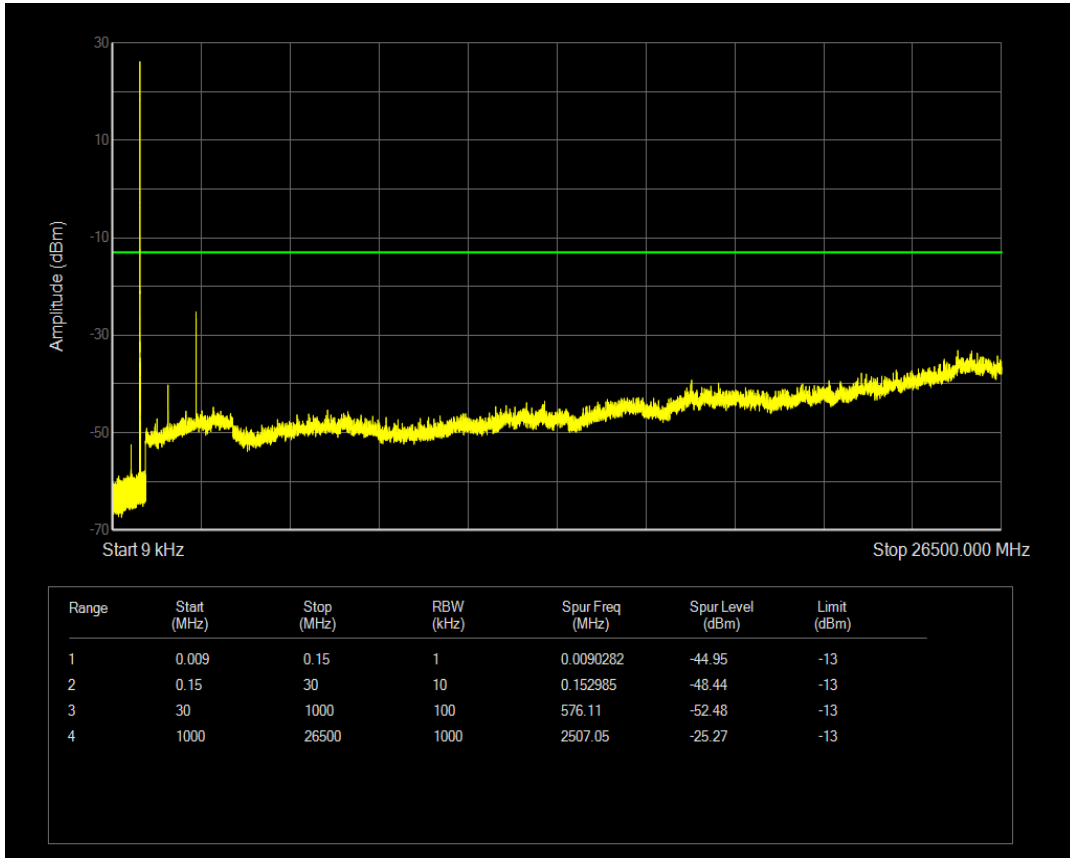

Band4 16QAM BW=20MHz Channel=20300 RB Size=100 Position=#0

Band5 QPSK BW=1.4MHz Channel=20407 RB Size=1 Position=#0

Band5 QPSK BW=1.4MHz Channel=20407 RB Size=6 Position=#0

Band5 16QAM BW=1.4MHz Channel=20407 RB Size=1 Position=#0

Band5 16QAM BW=1.4MHz Channel=20407 RB Size=6 Position=#0

Band5 QPSK BW=1.4MHz Channel=20525 RB Size=1 Position=#0

Band5 QPSK BW=1.4MHz Channel=20525 RB Size=6 Position=#0

Band5 16QAM BW=1.4MHz Channel=20525 RB Size=1 Position=#0

Band5 16QAM BW=1.4MHz Channel=20525 RB Size=6 Position=#0

Band5 QPSK BW=1.4MHz Channel=20643 RB Size=1 Position=#0

Band5 QPSK BW=1.4MHz Channel=20643 RB Size=6 Position=#0

Band5 16QAM BW=1.4MHz Channel=20643 RB Size=1 Position=#0