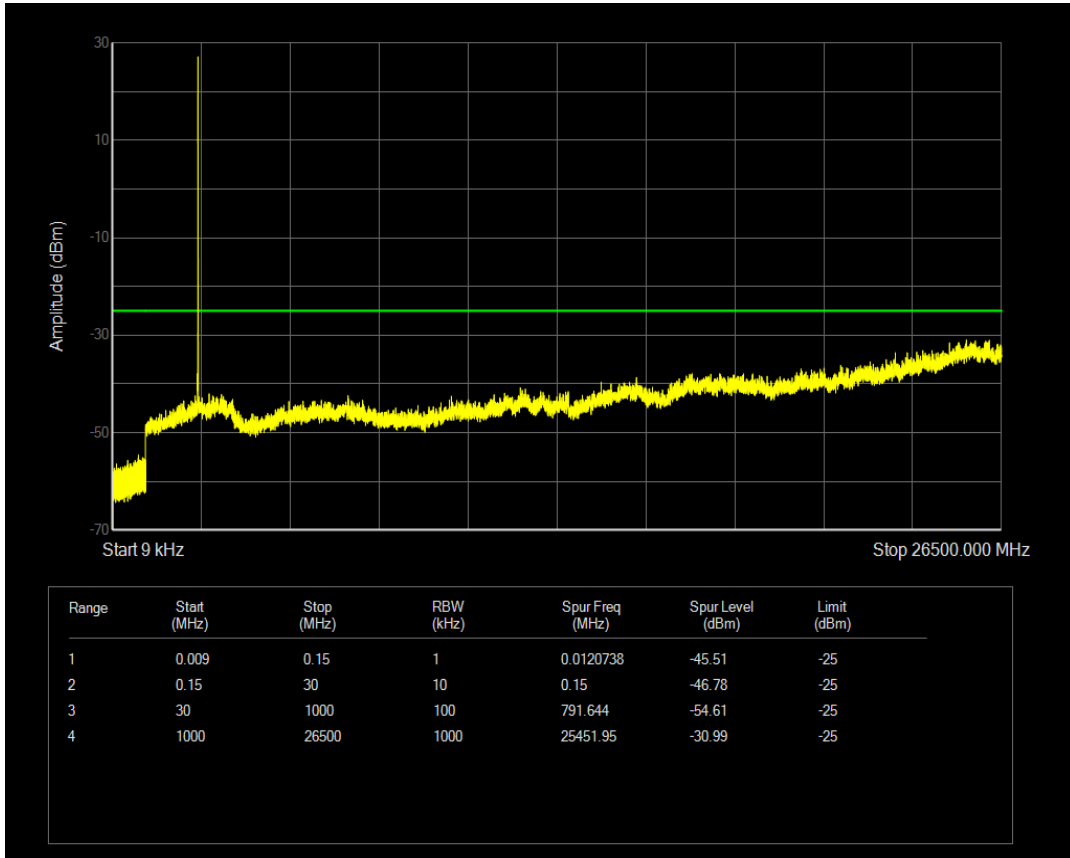

Band7 16QAM BW=5MHz Channel=21100 RB Size=25 Position=#0

Band7 QPSK BW=5MHz Channel=21425 RB Size=1 Position=#0

Band7 QPSK BW=5MHz Channel=21425 RB Size=25 Position=#0

Band7 16QAM BW=5MHz Channel=21425 RB Size=1 Position=#0

Band7 16QAM BW=5MHz Channel=21425 RB Size=25 Position=#0

Band7 QPSK BW=10MHz Channel=20800 RB Size=1 Position=#0

Band7 QPSK BW=10MHz Channel=20800 RB Size=50 Position=#0

Band7 16QAM BW=10MHz Channel=20800 RB Size=1 Position=#0