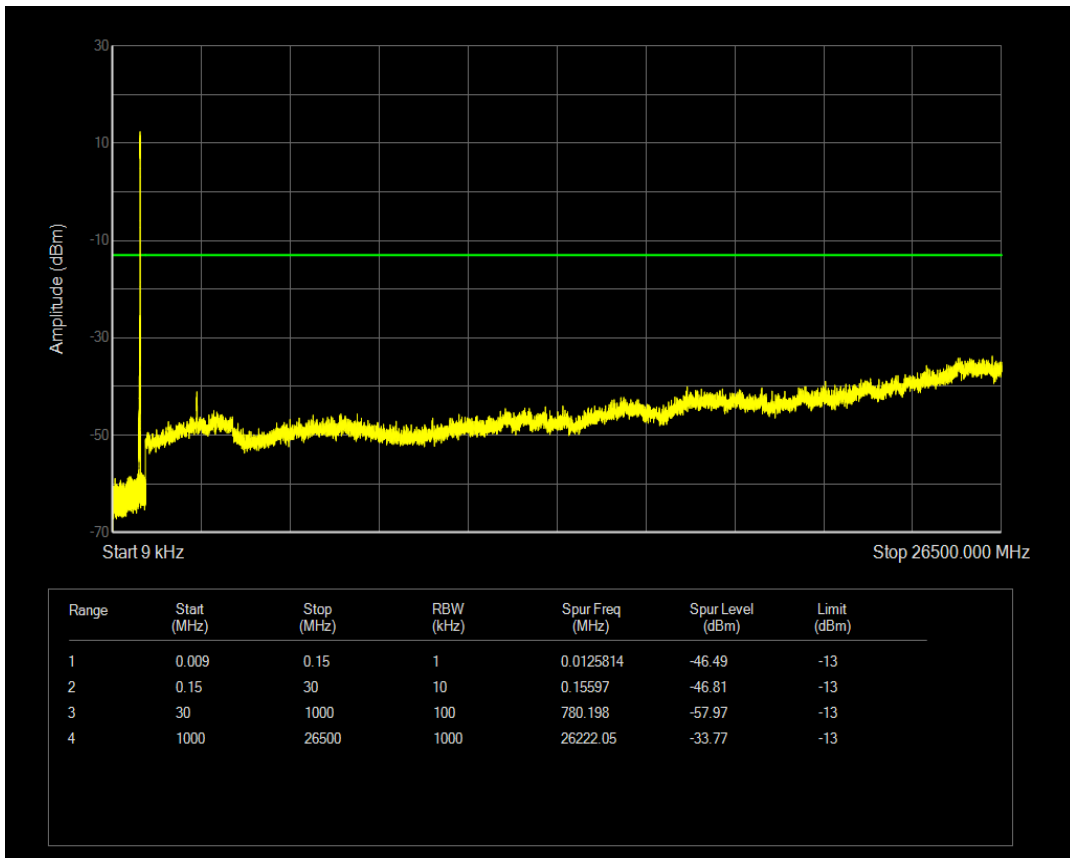

Band5 16QAM BW=10MHz Channel=20525 RB Size=50 Position=#0

Band5 QPSK BW=10MHz Channel=20600 RB Size=1 Position=#0

Band5 QPSK BW=10MHz Channel=20600 RB Size=50 Position=#0

Band5 16QAM BW=10MHz Channel=20600 RB Size=1 Position=#0

Band5 16QAM BW=10MHz Channel=20600 RB Size=50 Position=#0

Band7 QPSK BW=5MHz Channel=20775 RB Size=1 Position=#0

Band7 QPSK BW=5MHz Channel=20775 RB Size=25 Position=#0

Band7 16QAM BW=5MHz Channel=20775 RB Size=1 Position=#0