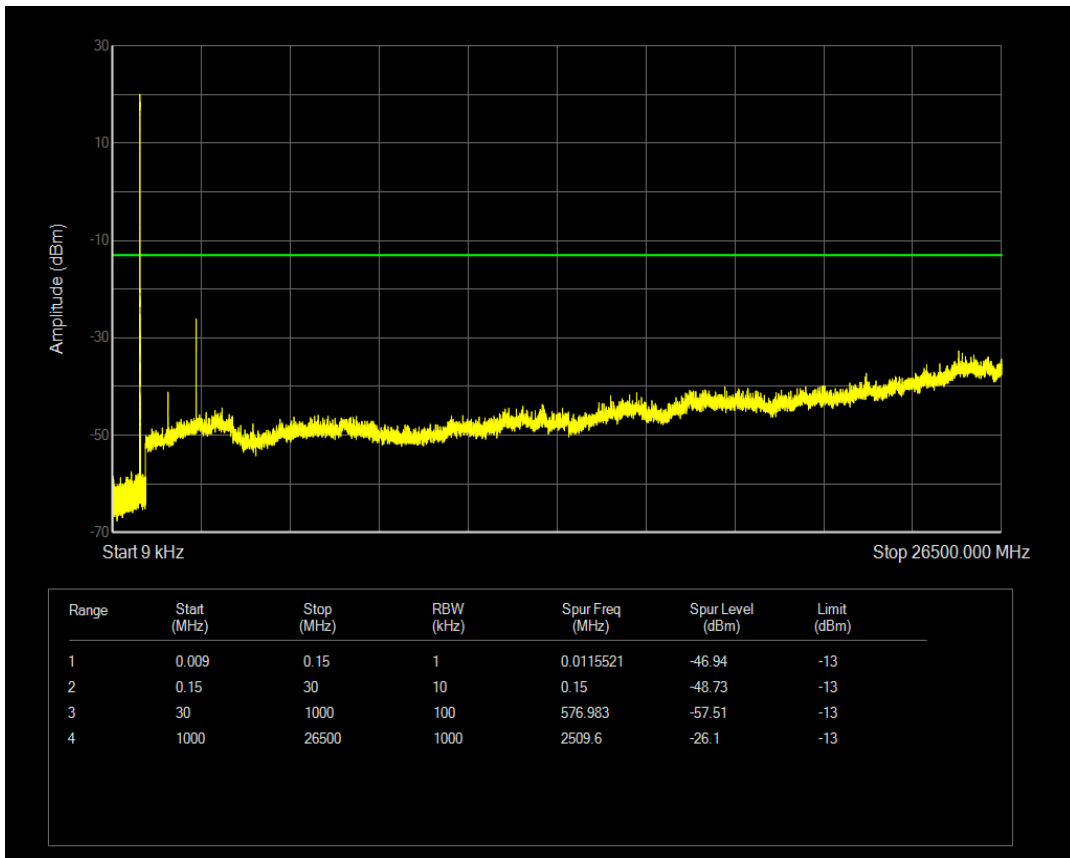

Band4 16QAM BW=20MHz Channel=20300 RB Size=100 Position=#0

Band5 QPSK BW=1.4MHz Channel=20407 RB Size=1 Position=#0

Band5 QPSK BW=1.4MHz Channel=20407 RB Size=6 Position=#0

Band5 16QAM BW=1.4MHz Channel=20407 RB Size=1 Position=#0

Band5 16QAM BW=1.4MHz Channel=20407 RB Size=6 Position=#0

Band5 QPSK BW=1.4MHz Channel=20525 RB Size=1 Position=#0

Band5 QPSK BW=1.4MHz Channel=20525 RB Size=6 Position=#0

Band5 16QAM BW=1.4MHz Channel=20525 RB Size=1 Position=#0

Band5 16QAM BW=1.4MHz Channel=20525 RB Size=6 Position=#0

Band5 QPSK BW=1.4MHz Channel=20643 RB Size=1 Position=#0

Band5 QPSK BW=1.4MHz Channel=20643 RB Size=6 Position=#0

Band5 16QAM BW=1.4MHz Channel=20643 RB Size=1 Position=#0