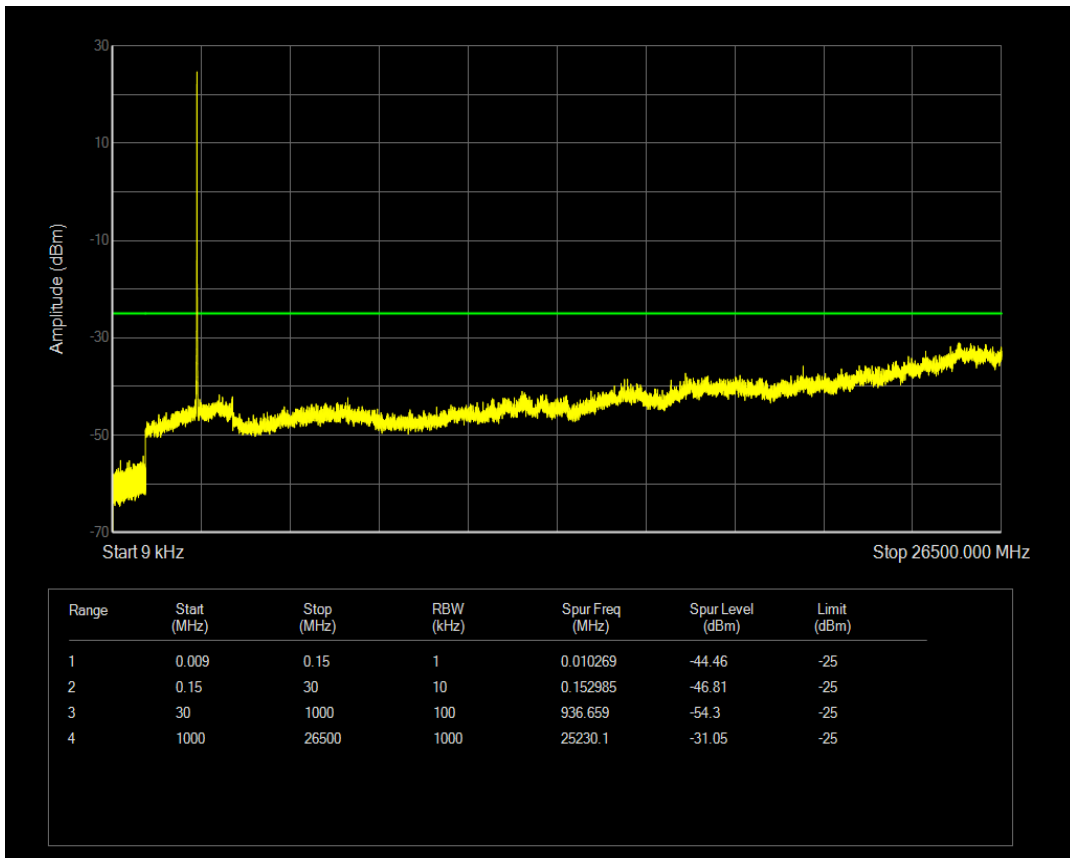

Band5 16QAM BW=10MHz Channel=20600 RB Size=50 Position=#0

Band7 QPSK BW=5MHz Channel=20775 RB Size=1 Position=#0

Band7 QPSK BW=5MHz Channel=20775 RB Size=25 Position=#0

Band7 16QAM BW=5MHz Channel=20775 RB Size=1 Position=#0

Band7 16QAM BW=5MHz Channel=20775 RB Size=25 Position=#0

Band7 QPSK BW=5MHz Channel=21100 RB Size=1 Position=#0

Band7 QPSK BW=5MHz Channel=21100 RB Size=25 Position=#0

Band7 16QAM BW=5MHz Channel=21100 RB Size=1 Position=#0

Band7 16QAM BW=5MHz Channel=21100 RB Size=25 Position=#0

Band7 QPSK BW=5MHz Channel=21425 RB Size=1 Position=#0

Band7 QPSK BW=5MHz Channel=21425 RB Size=25 Position=#0

Band7 16QAM BW=5MHz Channel=21425 RB Size=1 Position=#0