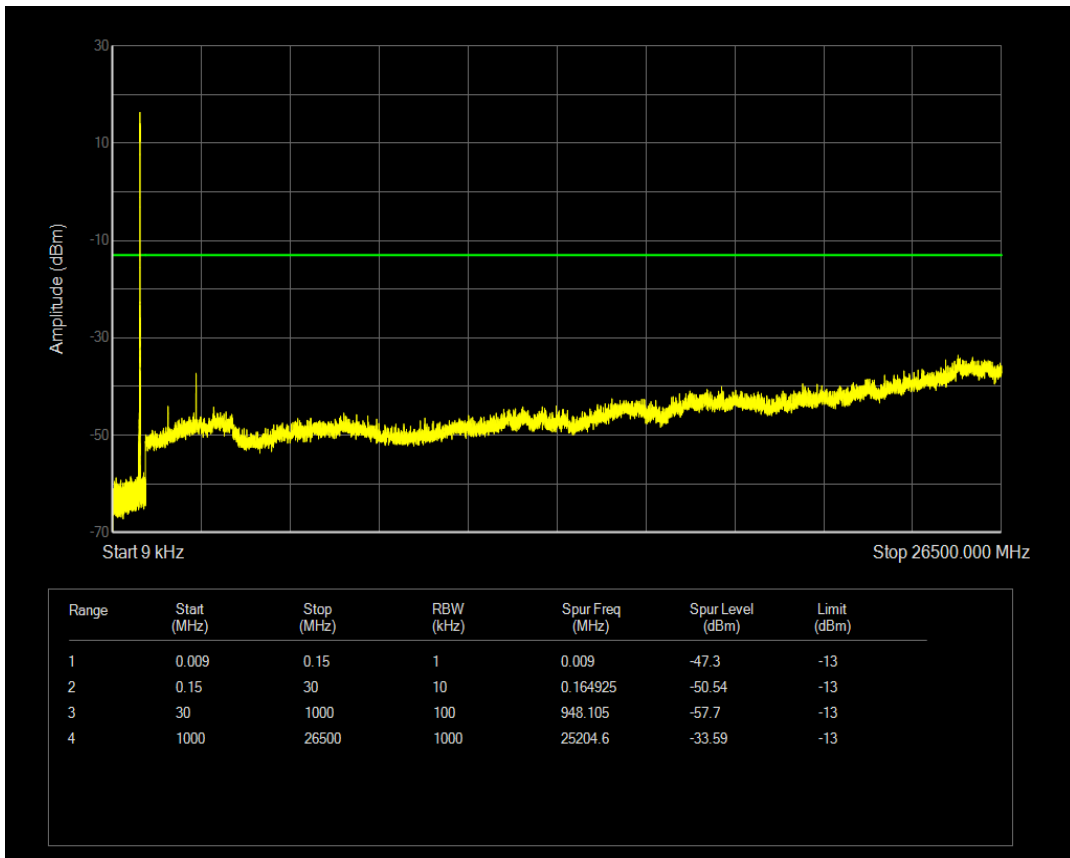

Band5 16QAM BW=5MHz Channel=20425 RB Size=25 Position=#0

Band5 QPSK BW=5MHz Channel=20525 RB Size=1 Position=#0

Band5 QPSK BW=5MHz Channel=20525 RB Size=25 Position=#0

Band5 16QAM BW=5MHz Channel=20525 RB Size=1 Position=#0

Band5 16QAM BW=5MHz Channel=20525 RB Size=25 Position=#0

Band5 QPSK BW=5MHz Channel=20625 RB Size=1 Position=#0

Band5 QPSK BW=5MHz Channel=20625 RB Size=25 Position=#0

Band5 16QAM BW=5MHz Channel=20625 RB Size=1 Position=#0