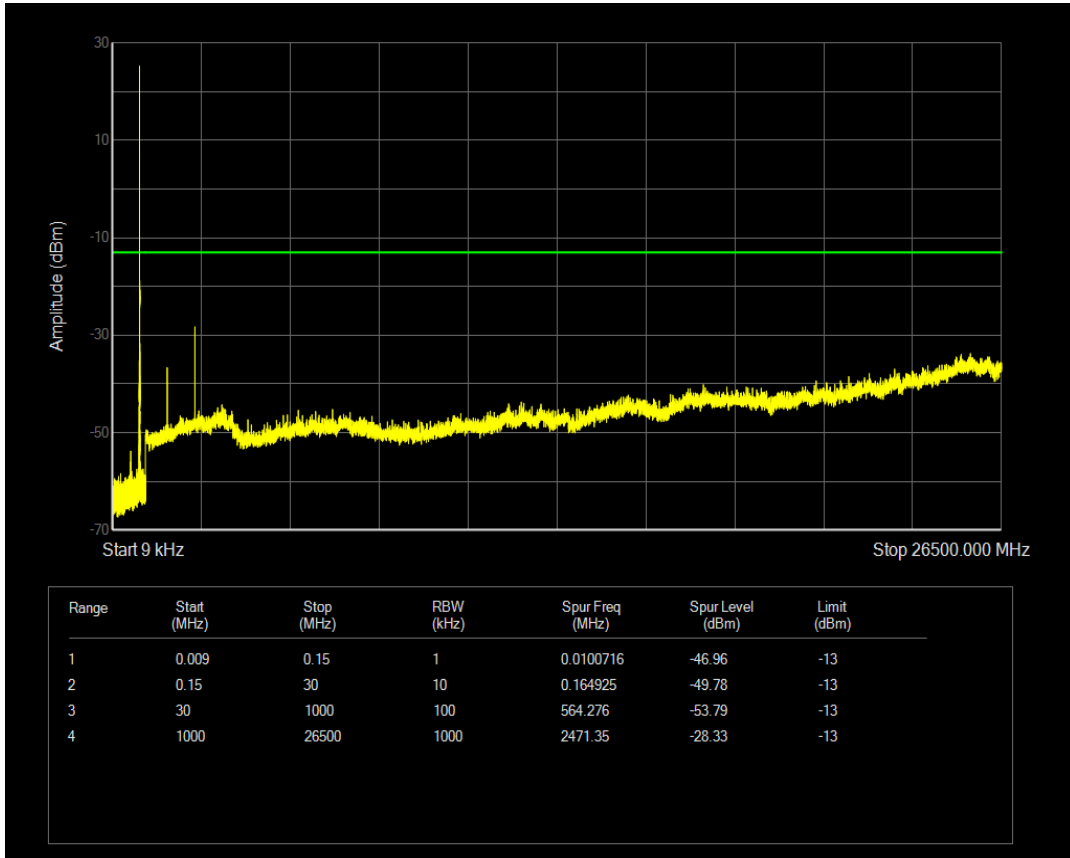

Band5 16QAM BW=3MHz Channel=20635 RB Size=15 Position=#0

Band5 QPSK BW=5MHz Channel=20425 RB Size=1 Position=#0

Band5 QPSK BW=5MHz Channel=20425 RB Size=25 Position=#0

Band5 16QAM BW=5MHz Channel=20425 RB Size=1 Position=#0

Band5 16QAM BW=5MHz Channel=20425 RB Size=25 Position=#0

Band5 QPSK BW=5MHz Channel=20525 RB Size=1 Position=#0

Band5 QPSK BW=5MHz Channel=20525 RB Size=25 Position=#0

Band5 16QAM BW=5MHz Channel=20525 RB Size=1 Position=#0