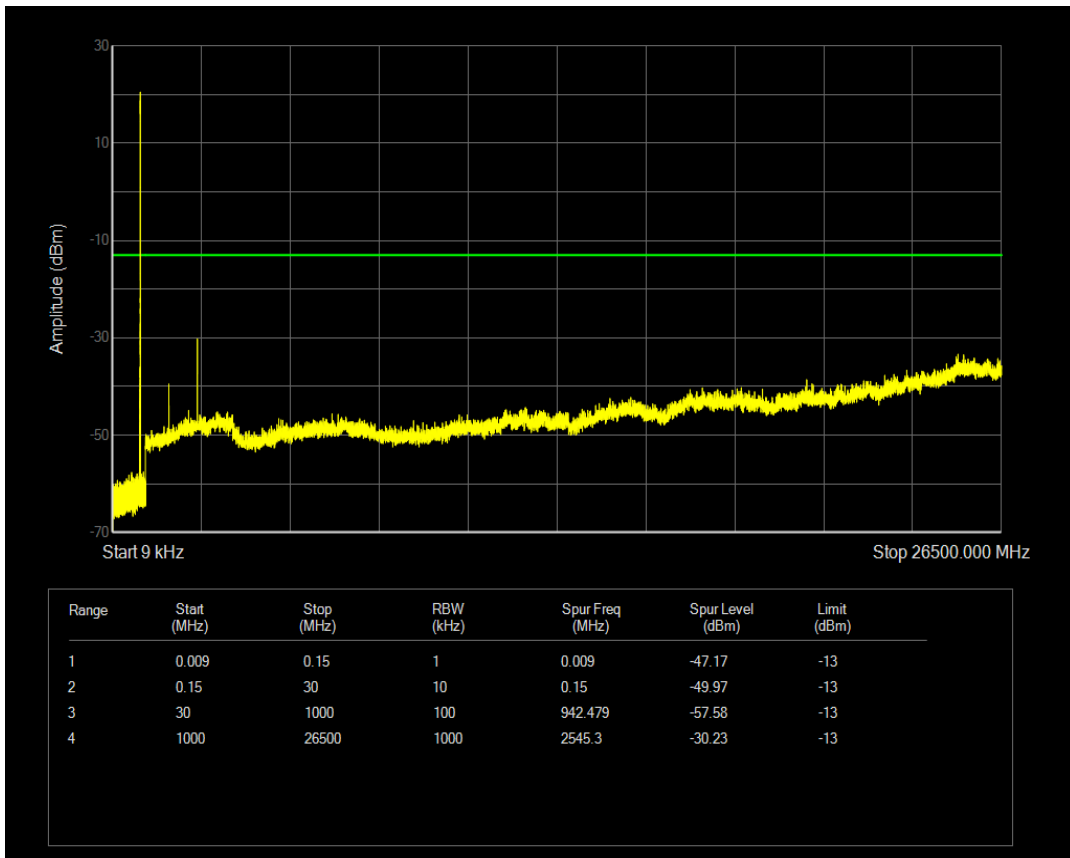

Band5 16QAM BW=1.4MHz Channel=20407 RB Size=6 Position=#0

Band5 QPSK BW=1.4MHz Channel=20525 RB Size=1 Position=#0

Band5 QPSK BW=1.4MHz Channel=20525 RB Size=6 Position=#0

Band5 16QAM BW=1.4MHz Channel=20525 RB Size=1 Position=#0

Band5 16QAM BW=1.4MHz Channel=20525 RB Size=6 Position=#0

Band5 QPSK BW=1.4MHz Channel=20643 RB Size=1 Position=#0

Band5 QPSK BW=1.4MHz Channel=20643 RB Size=6 Position=#0

Band5 16QAM BW=1.4MHz Channel=20643 RB Size=1 Position=#0

Band5 16QAM BW=1.4MHz Channel=20643 RB Size=6 Position=#0

Band5 QPSK BW=3MHz Channel=20415 RB Size=1 Position=#0

Band5 QPSK BW=3MHz Channel=20415 RB Size=15 Position=#0

Band5 16QAM BW=3MHz Channel=20415 RB Size=1 Position=#0