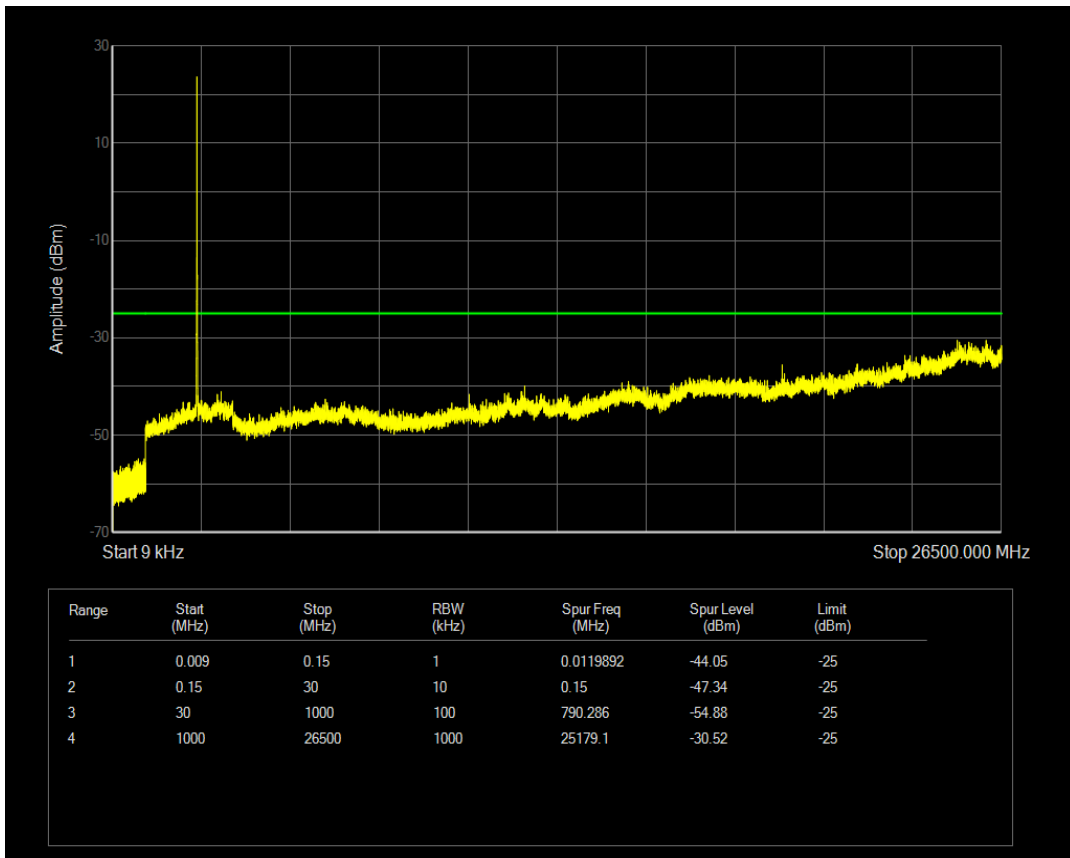

Band5 16QAM BW=10MHz Channel=20525 RB Size=50 Position=#0

Band5 QPSK BW=10MHz Channel=20600 RB Size=1 Position=#0

Band5 QPSK BW=10MHz Channel=20600 RB Size=50 Position=#0

Band5 16QAM BW=10MHz Channel=20600 RB Size=1 Position=#0

Band5 16QAM BW=10MHz Channel=20600 RB Size=50 Position=#0

Band7 QPSK BW=5MHz Channel=20775 RB Size=1 Position=#0

Band7 QPSK BW=5MHz Channel=20775 RB Size=25 Position=#0

Band7 16QAM BW=5MHz Channel=20775 RB Size=1 Position=#0

Band7 16QAM BW=5MHz Channel=20775 RB Size=25 Position=#0

Band7 QPSK BW=5MHz Channel=21100 RB Size=1 Position=#0

Band7 QPSK BW=5MHz Channel=21100 RB Size=25 Position=#0

Band7 16QAM BW=5MHz Channel=21100 RB Size=1 Position=#0