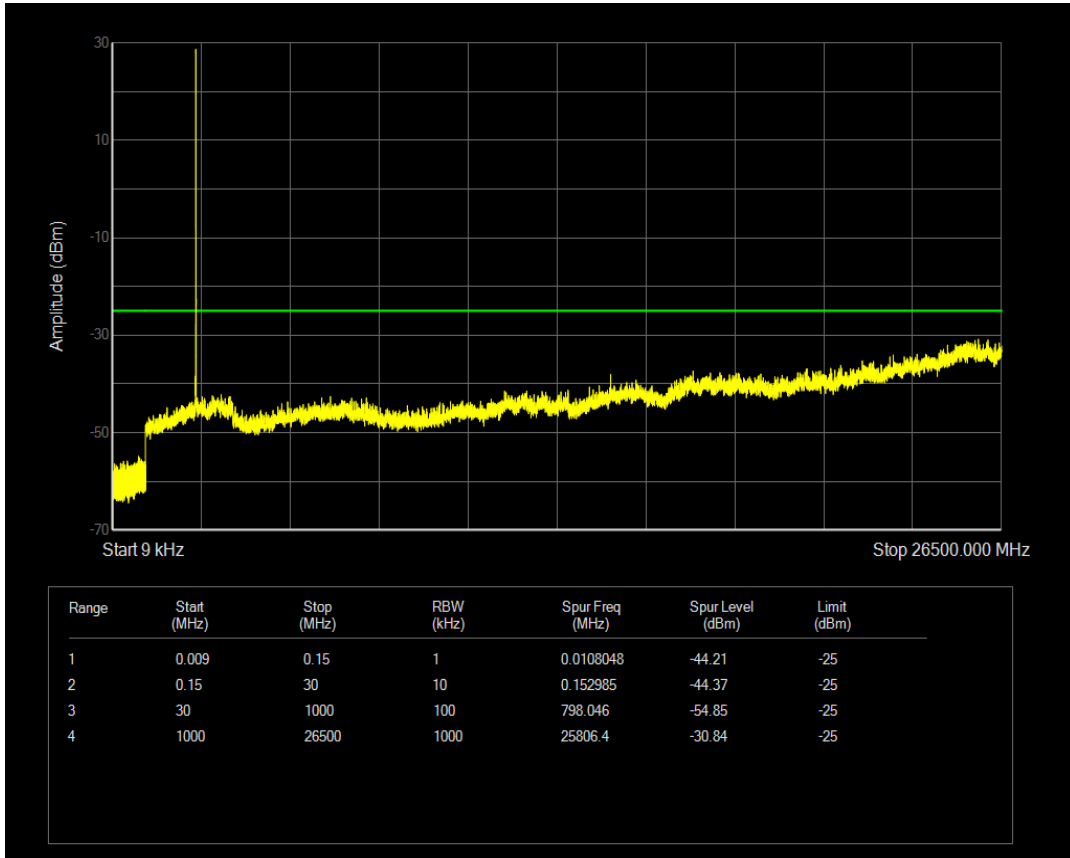

Band5 16QAM BW=10MHz Channel=20525 RB Size=50 Position=#0

Band5 QPSK BW=10MHz Channel=20600 RB Size=1 Position=#0

Band5 QPSK BW=10MHz Channel=20600 RB Size=50 Position=#0

Band5 16QAM BW=10MHz Channel=20600 RB Size=1 Position=#0

Band5 16QAM BW=10MHz Channel=20600 RB Size=50 Position=#0

Band7 QPSK BW=5MHz Channel=20775 RB Size=1 Position=#0

Band7 QPSK BW=5MHz Channel=20775 RB Size=25 Position=#0

Band7 16QAM BW=5MHz Channel=20775 RB Size=1 Position=#0