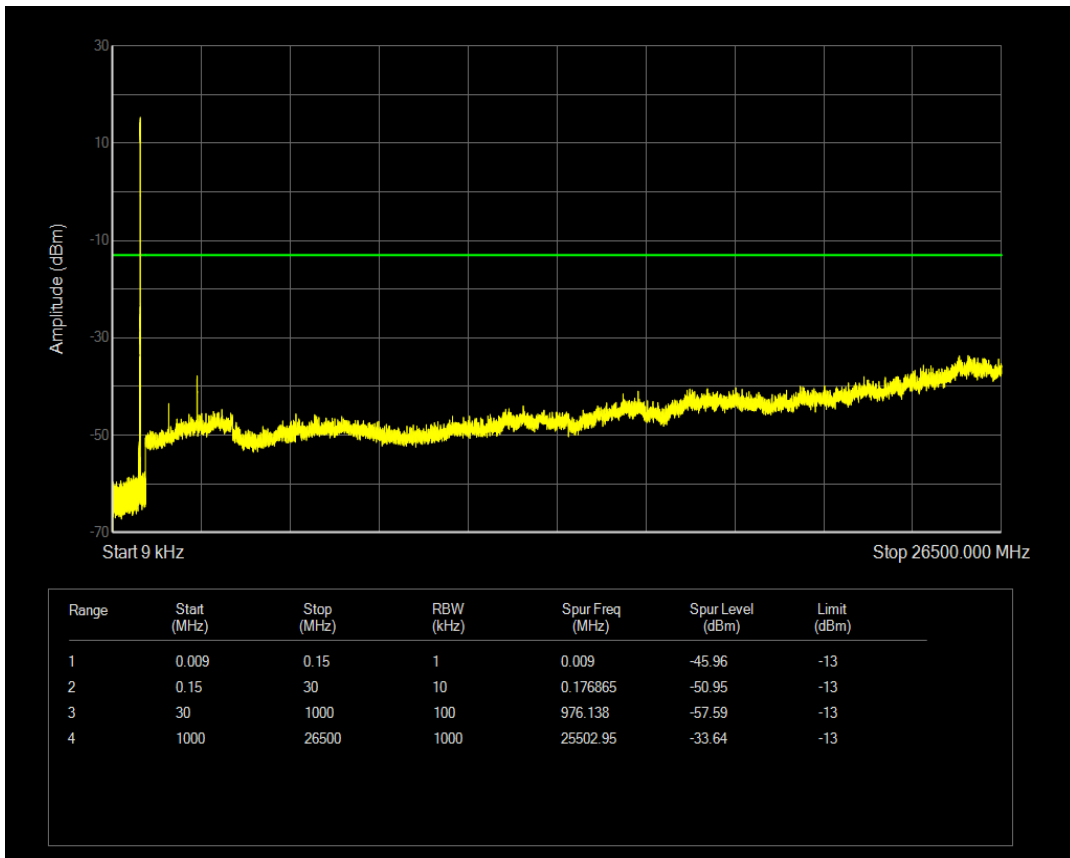

Band5 16QAM BW=5MHz Channel=20425 RB Size=25 Position=#0

Band5 QPSK BW=5MHz Channel=20525 RB Size=1 Position=#0

Band5 QPSK BW=5MHz Channel=20525 RB Size=25 Position=#0

Band5 16QAM BW=5MHz Channel=20525 RB Size=1 Position=#0

Band5 16QAM BW=5MHz Channel=20525 RB Size=25 Position=#0

Band5 QPSK BW=5MHz Channel=20625 RB Size=1 Position=#0

Band5 QPSK BW=5MHz Channel=20625 RB Size=25 Position=#0

Band5 16QAM BW=5MHz Channel=20625 RB Size=1 Position=#0