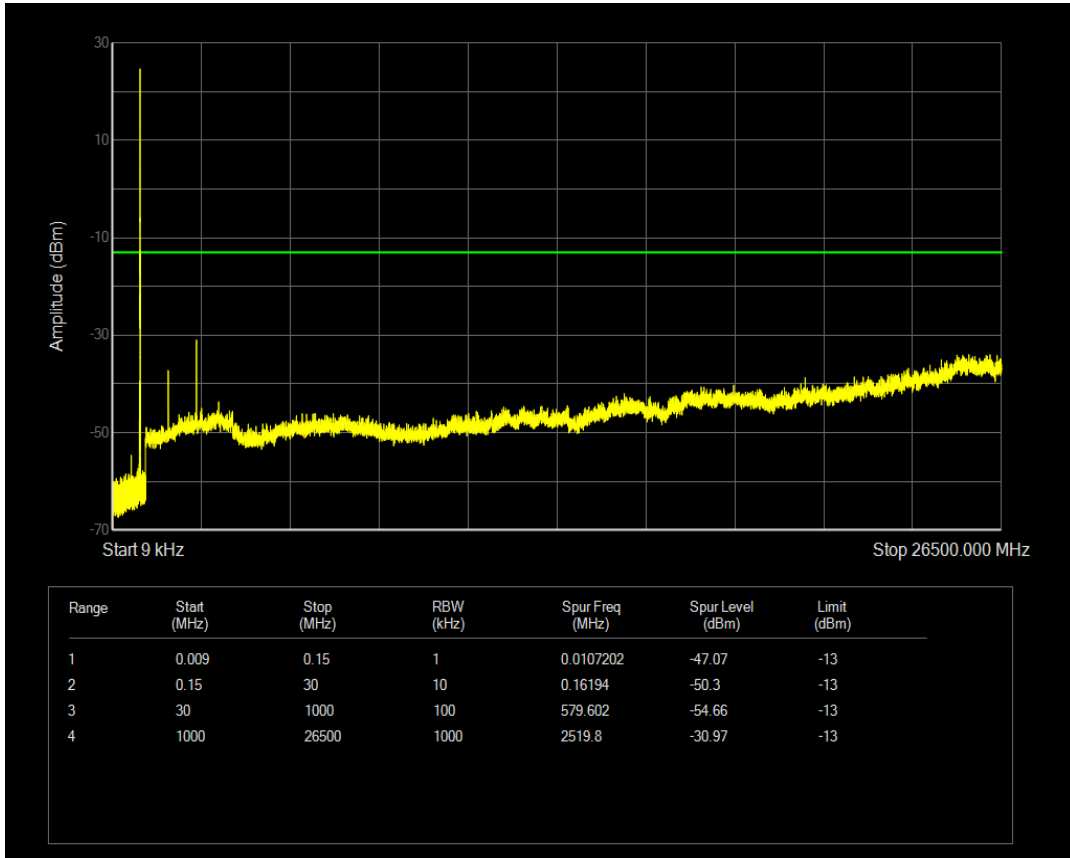

Band5 16QAM BW=10MHz Channel=20525 RB Size=50 Position=#0

Band5 QPSK BW=10MHz Channel=20600 RB Size=1 Position=#0

Band5 QPSK BW=10MHz Channel=20600 RB Size=50 Position=#0

Band5 16QAM BW=10MHz Channel=20600 RB Size=1 Position=#0

Band5 16QAM BW=10MHz Channel=20600 RB Size=50 Position=#0

Band7 QPSK BW=5MHz Channel=20775 RB Size=1 Position=#0

Band7 QPSK BW=5MHz Channel=20775 RB Size=25 Position=#0

Band7 16QAM BW=5MHz Channel=20775 RB Size=1 Position=#0