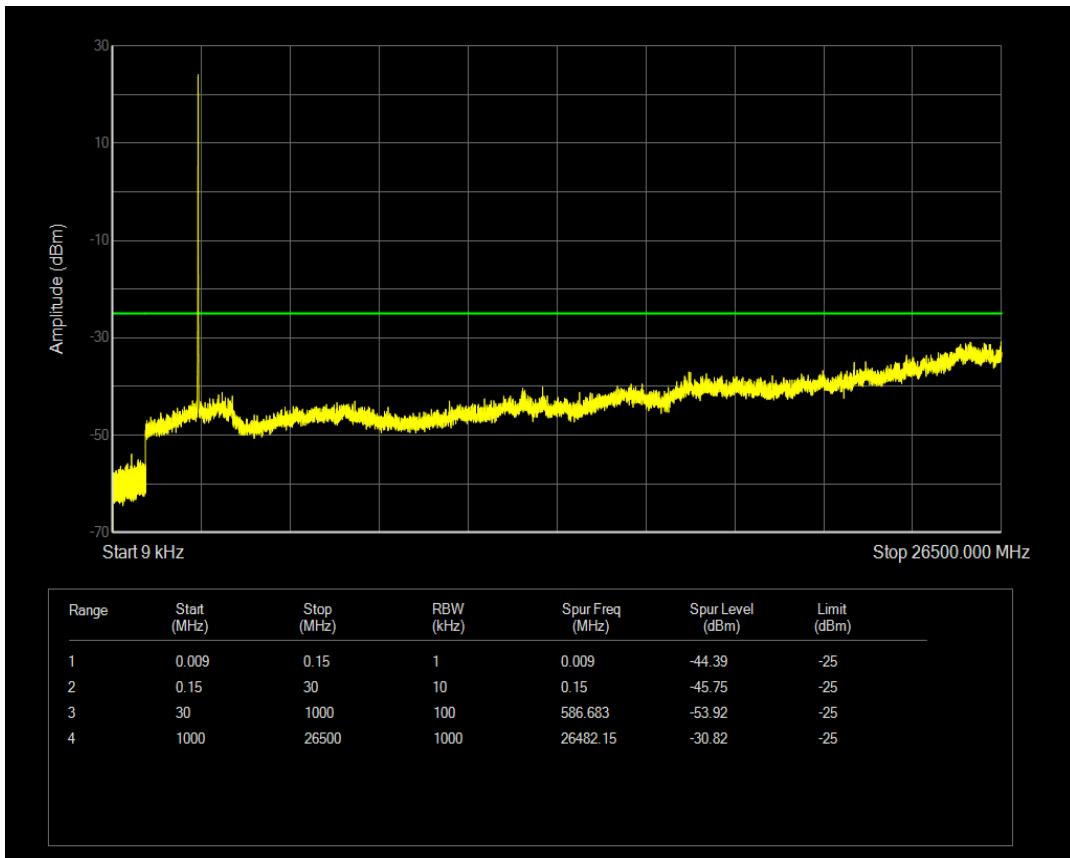

Band7 16QAM BW=5MHz Channel=21100 RB Size=25 Position=#0

Band7 QPSK BW=5MHz Channel=21425 RB Size=1 Position=#0

Band7 QPSK BW=5MHz Channel=21425 RB Size=25 Position=#0

Band7 16QAM BW=5MHz Channel=21425 RB Size=1 Position=#0

Band7 16QAM BW=5MHz Channel=21425 RB Size=25 Position=#0

Band7 QPSK BW=10MHz Channel=20800 RB Size=1 Position=#0

Band7 QPSK BW=10MHz Channel=20800 RB Size=50 Position=#0

Band7 16QAM BW=10MHz Channel=20800 RB Size=1 Position=#0