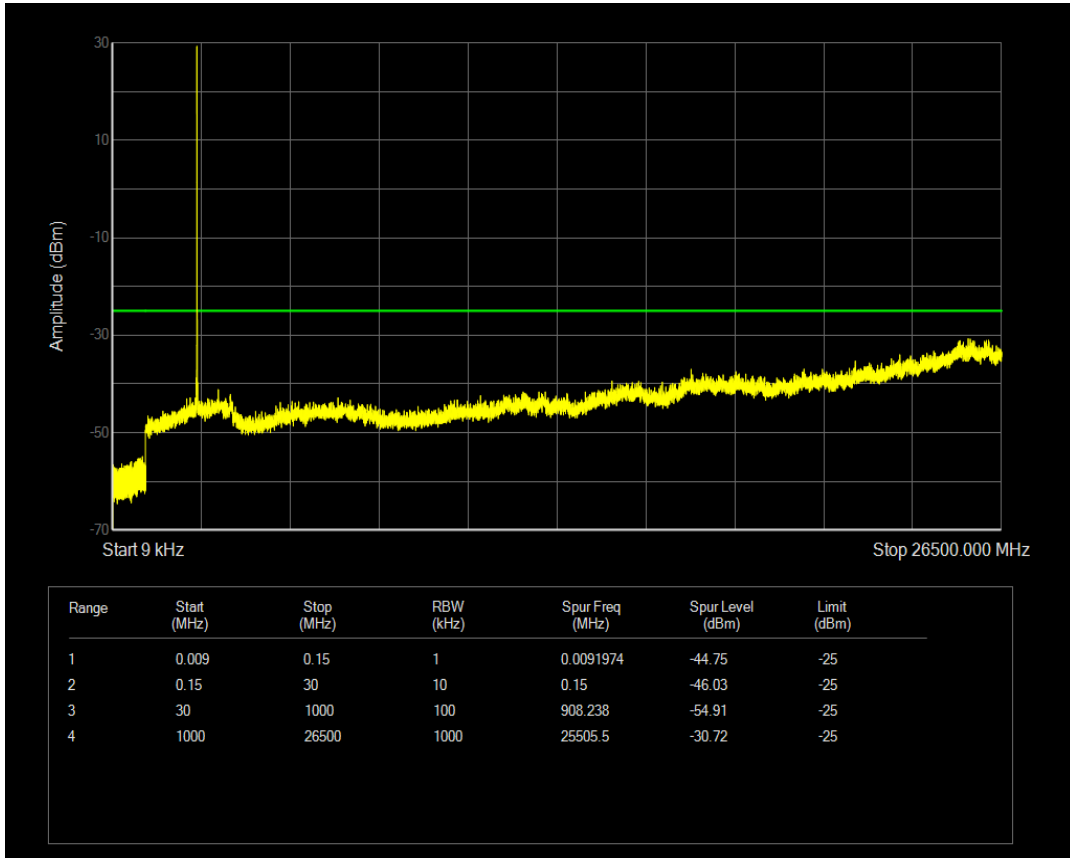

Band5 16QAM BW=10MHz Channel=20525 RB Size=50 Position=#0

Band5 QPSK BW=10MHz Channel=20600 RB Size=1 Position=#0

Band5 QPSK BW=10MHz Channel=20600 RB Size=50 Position=#0

Band5 16QAM BW=10MHz Channel=20600 RB Size=1 Position=#0

Band5 16QAM BW=10MHz Channel=20600 RB Size=50 Position=#0

Band7 QPSK BW=5MHz Channel=20775 RB Size=1 Position=#0

Band7 QPSK BW=5MHz Channel=20775 RB Size=25 Position=#0

Band7 16QAM BW=5MHz Channel=20775 RB Size=1 Position=#0

Band7 16QAM BW=5MHz Channel=20775 RB Size=25 Position=#0

Band7 QPSK BW=5MHz Channel=21100 RB Size=1 Position=#0

Band7 QPSK BW=5MHz Channel=21100 RB Size=25 Position=#0

Band7 16QAM BW=5MHz Channel=21100 RB Size=1 Position=#0