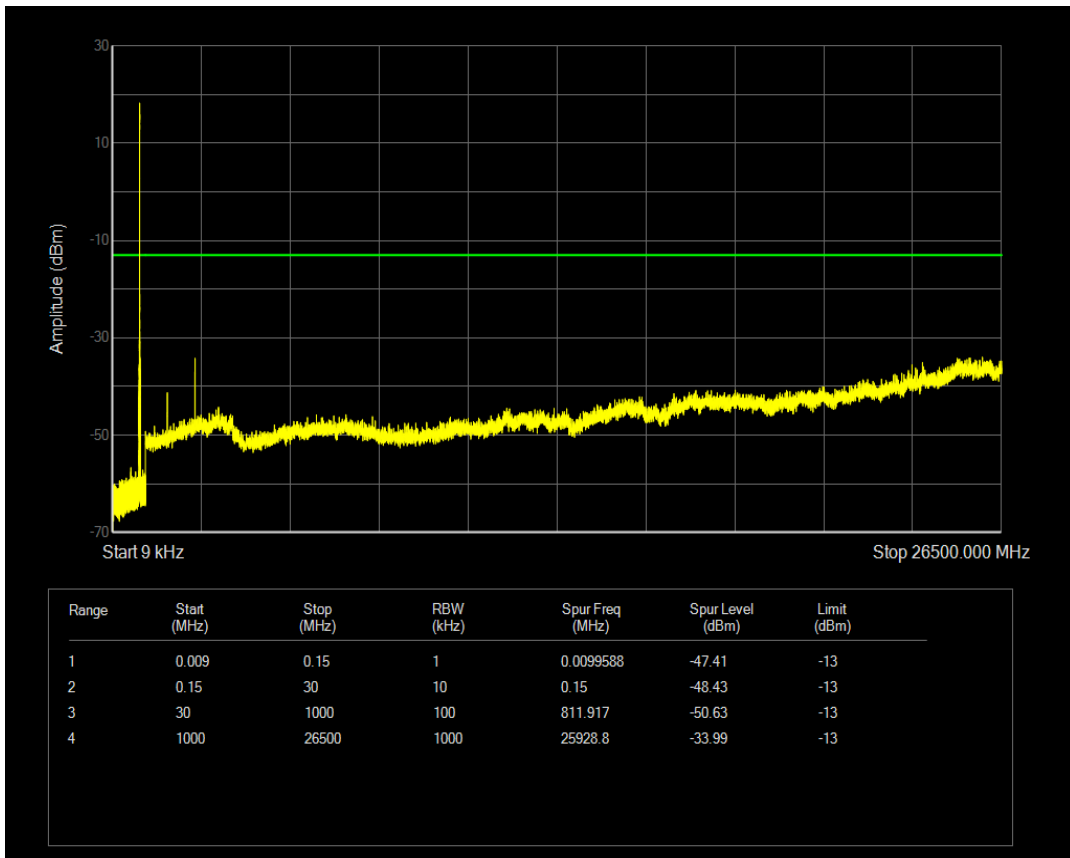

Band5 16QAM BW=1.4MHz Channel=20407 RB Size=6 Position=#0

Band5 QPSK BW=1.4MHz Channel=20525 RB Size=1 Position=#0

Band5 QPSK BW=1.4MHz Channel=20525 RB Size=6 Position=#0

Band5 16QAM BW=1.4MHz Channel=20525 RB Size=1 Position=#0

Band5 16QAM BW=1.4MHz Channel=20525 RB Size=6 Position=#0

Band5 QPSK BW=1.4MHz Channel=20643 RB Size=1 Position=#0

Band5 QPSK BW=1.4MHz Channel=20643 RB Size=6 Position=#0

Band5 16QAM BW=1.4MHz Channel=20643 RB Size=1 Position=#0

Band5 16QAM BW=1.4MHz Channel=20643 RB Size=6 Position=#0

Band5 QPSK BW=3MHz Channel=20415 RB Size=1 Position=#0

Band5 QPSK BW=3MHz Channel=20415 RB Size=15 Position=#0

Band5 16QAM BW=3MHz Channel=20415 RB Size=1 Position=#0