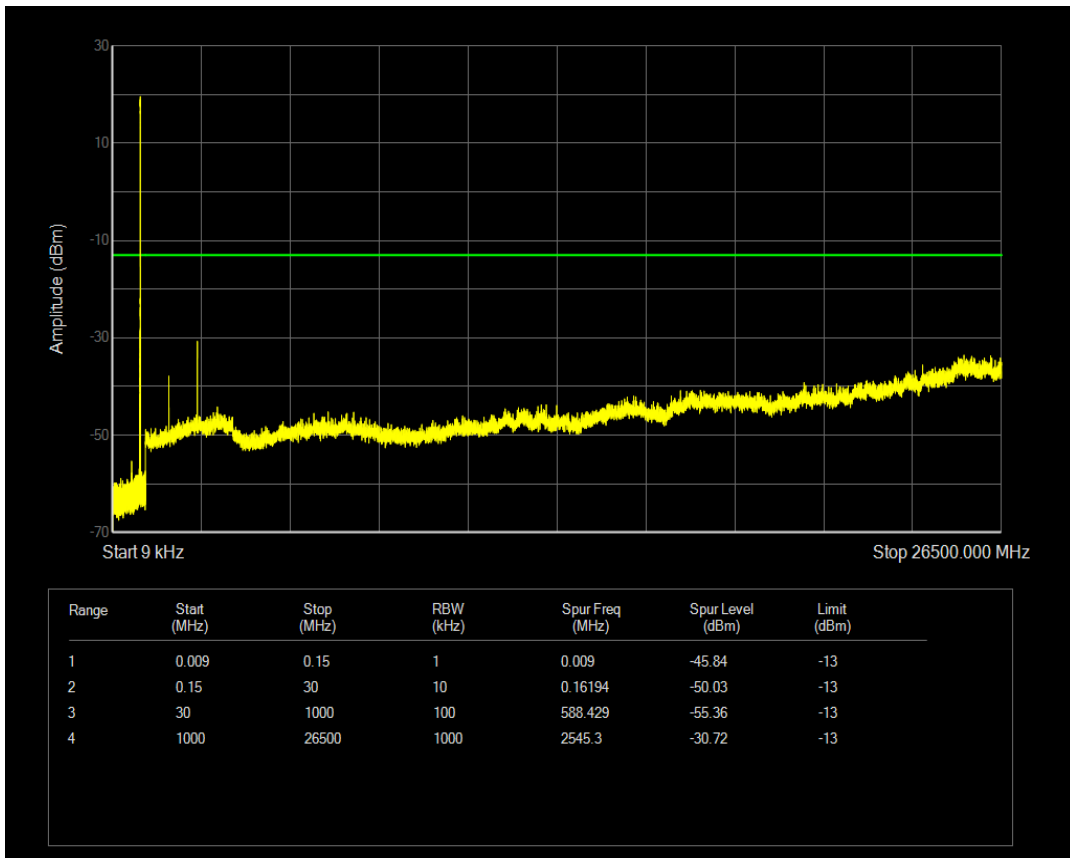

Band4 16QAM BW=20MHz Channel=20300 RB Size=100 Position=#0

Band5 QPSK BW=1.4MHz Channel=20407 RB Size=1 Position=#0

Band5 QPSK BW=1.4MHz Channel=20407 RB Size=6 Position=#0

Band5 16QAM BW=1.4MHz Channel=20407 RB Size=1 Position=#0

Band5 16QAM BW=1.4MHz Channel=20407 RB Size=6 Position=#0

Band5 QPSK BW=1.4MHz Channel=20525 RB Size=1 Position=#0

Band5 QPSK BW=1.4MHz Channel=20525 RB Size=6 Position=#0

Band5 16QAM BW=1.4MHz Channel=20525 RB Size=1 Position=#0

Band5 16QAM BW=1.4MHz Channel=20525 RB Size=6 Position=#0

Band5 QPSK BW=1.4MHz Channel=20643 RB Size=1 Position=#0

Band5 QPSK BW=1.4MHz Channel=20643 RB Size=6 Position=#0

Band5 16QAM BW=1.4MHz Channel=20643 RB Size=1 Position=#0