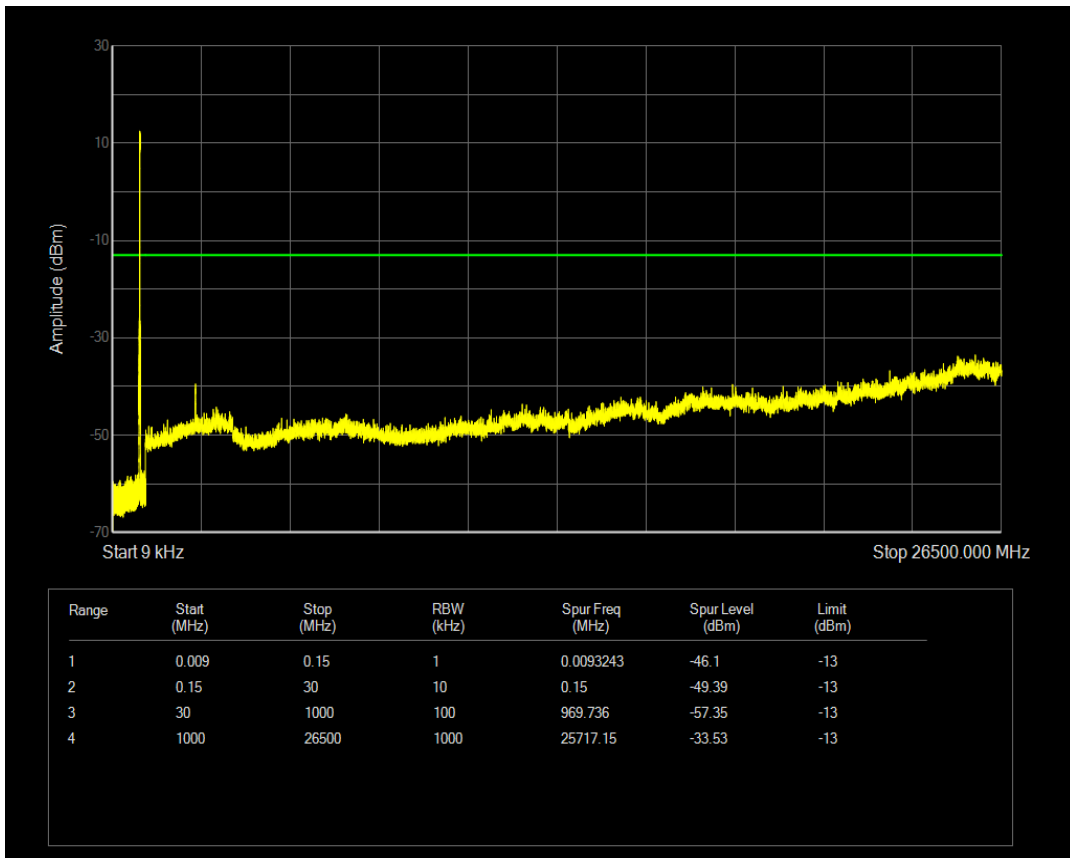

Band5 16QAM BW=5MHz Channel=20525 RB Size=25 Position=#0

Band5 QPSK BW=5MHz Channel=20625 RB Size=1 Position=#0

Band5 QPSK BW=5MHz Channel=20625 RB Size=25 Position=#0

Band5 16QAM BW=5MHz Channel=20625 RB Size=1 Position=#0

Band5 16QAM BW=5MHz Channel=20625 RB Size=25 Position=#0

Band5 QPSK BW=10MHz Channel=20450 RB Size=1 Position=#0

Band5 QPSK BW=10MHz Channel=20450 RB Size=50 Position=#0

Band5 16QAM BW=10MHz Channel=20450 RB Size=1 Position=#0