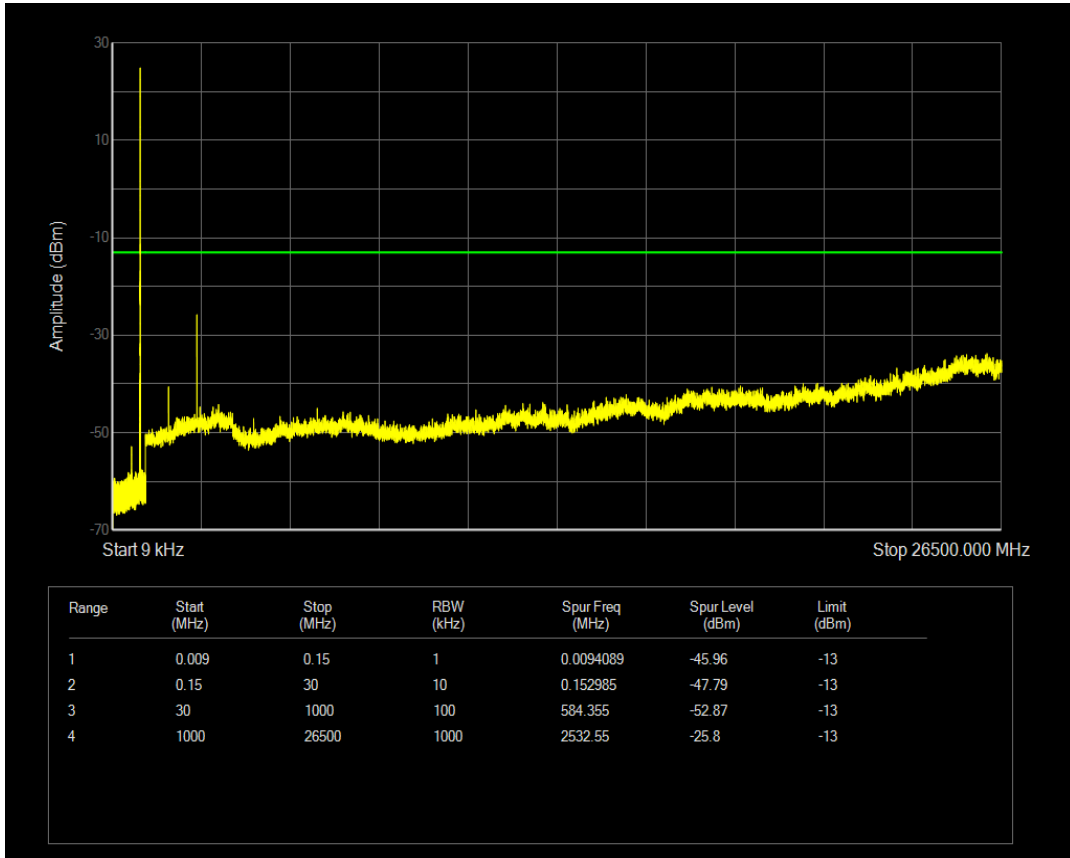

Band5 16QAM BW=5MHz Channel=20425 RB Size=25 Position=#0

Band5 QPSK BW=5MHz Channel=20525 RB Size=1 Position=#0

Band5 QPSK BW=5MHz Channel=20525 RB Size=25 Position=#0

Band5 16QAM BW=5MHz Channel=20525 RB Size=1 Position=#0

Band5 16QAM BW=5MHz Channel=20525 RB Size=25 Position=#0

Band5 QPSK BW=5MHz Channel=20625 RB Size=1 Position=#0

Band5 QPSK BW=5MHz Channel=20625 RB Size=25 Position=#0

Band5 16QAM BW=5MHz Channel=20625 RB Size=1 Position=#0