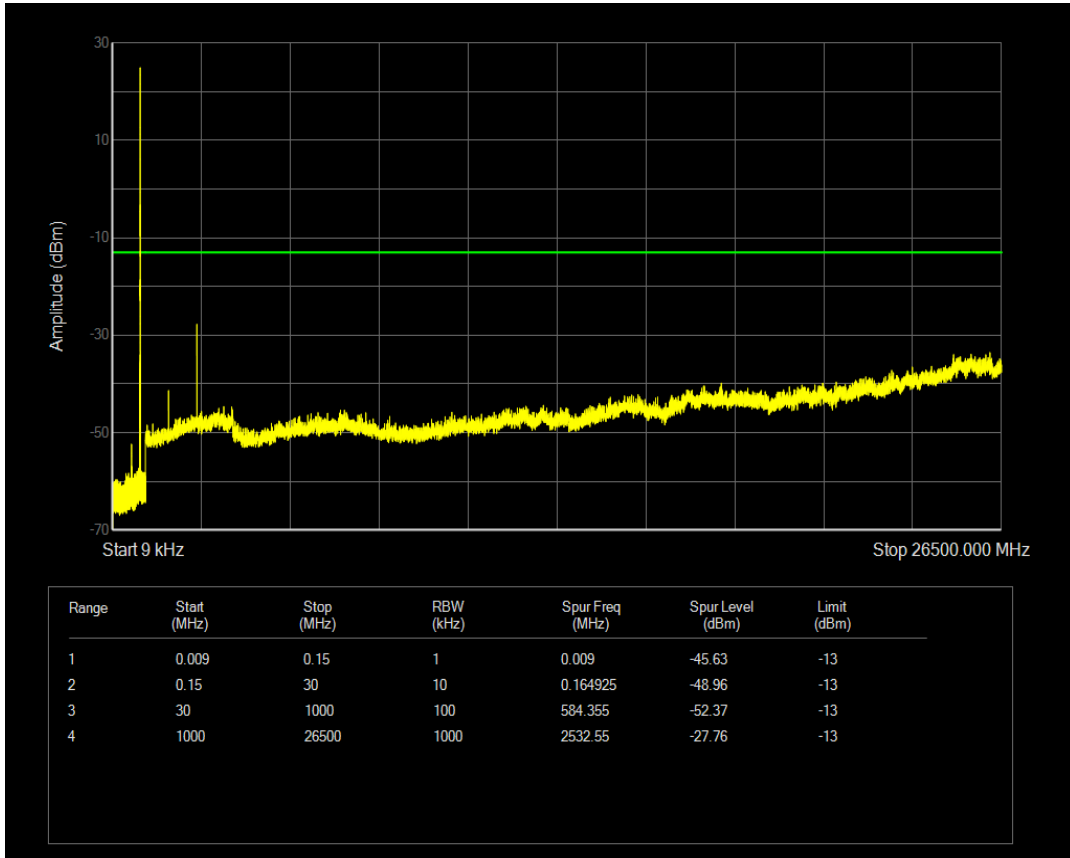

Band5 16QAM BW=5MHz Channel=20525 RB Size=25 Position=#0

Band5 QPSK BW=5MHz Channel=20625 RB Size=1 Position=#0

Band5 QPSK BW=5MHz Channel=20625 RB Size=25 Position=#0

Band5 16QAM BW=5MHz Channel=20625 RB Size=1 Position=#0

Band5 16QAM BW=5MHz Channel=20625 RB Size=25 Position=#0

Band5 QPSK BW=10MHz Channel=20450 RB Size=1 Position=#0

Band5 QPSK BW=10MHz Channel=20450 RB Size=50 Position=#0

Band5 16QAM BW=10MHz Channel=20450 RB Size=1 Position=#0