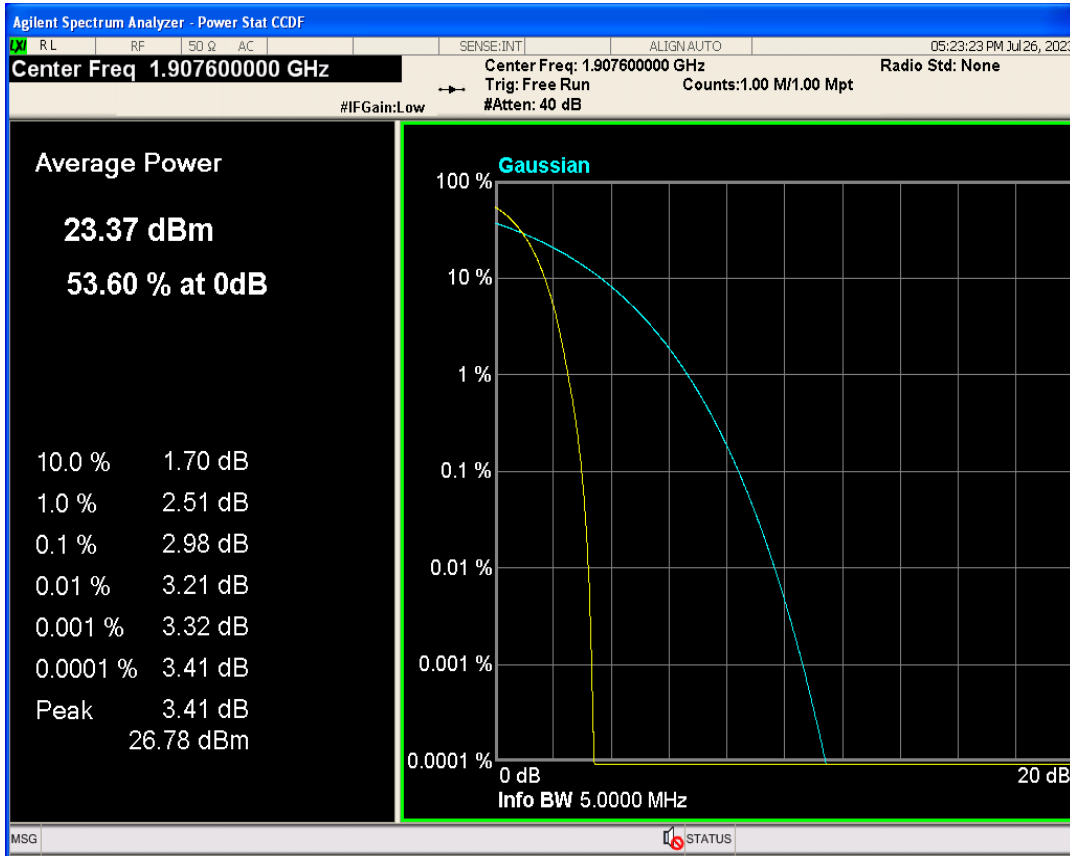

**03 Peak-to-Average Ratio**

Band	Channel	Frequency (MHz)	Result (dB)	high Limit (dB)	Verdict
WCDMA Band2	9262	1852.4	3.06	13	PASS
WCDMA Band2	9400	1880	2.97	13	PASS
WCDMA Band2	9538	1907.6	2.98	13	PASS
WCDMA Band4	1312	1712.4	3.06	13	PASS
WCDMA Band4	1413	1732.6	3.14	13	PASS
WCDMA Band4	1513	1752.6	3.04	13	PASS
WCDMA Band5	4132	826.4	3.24	13	PASS
WCDMA Band5	4182	836.4	3.26	13	PASS
WCDMA Band5	4233	846.6	3.26	13	PASS

WCDMA Band2 Channel=9262

WCDMA Band2 Channel=9400

WCDMA Band2 Channel=9538

WCDMA Band4 Channel=1312

WCDMA Band4 Channel=1413

WCDMA Band4 Channel=1513

WCDMA Band5 Channel=4132

WCDMA Band5 Channel=4182