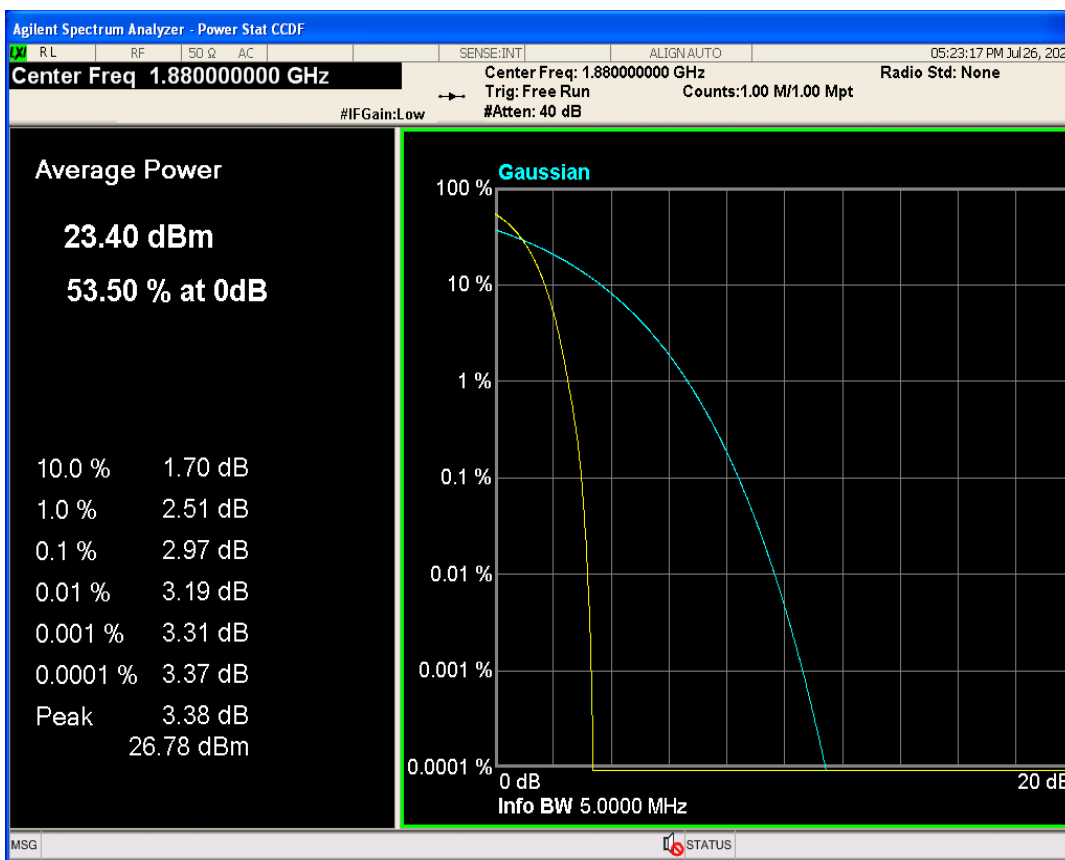

WCDMA Band2 Channel=9400