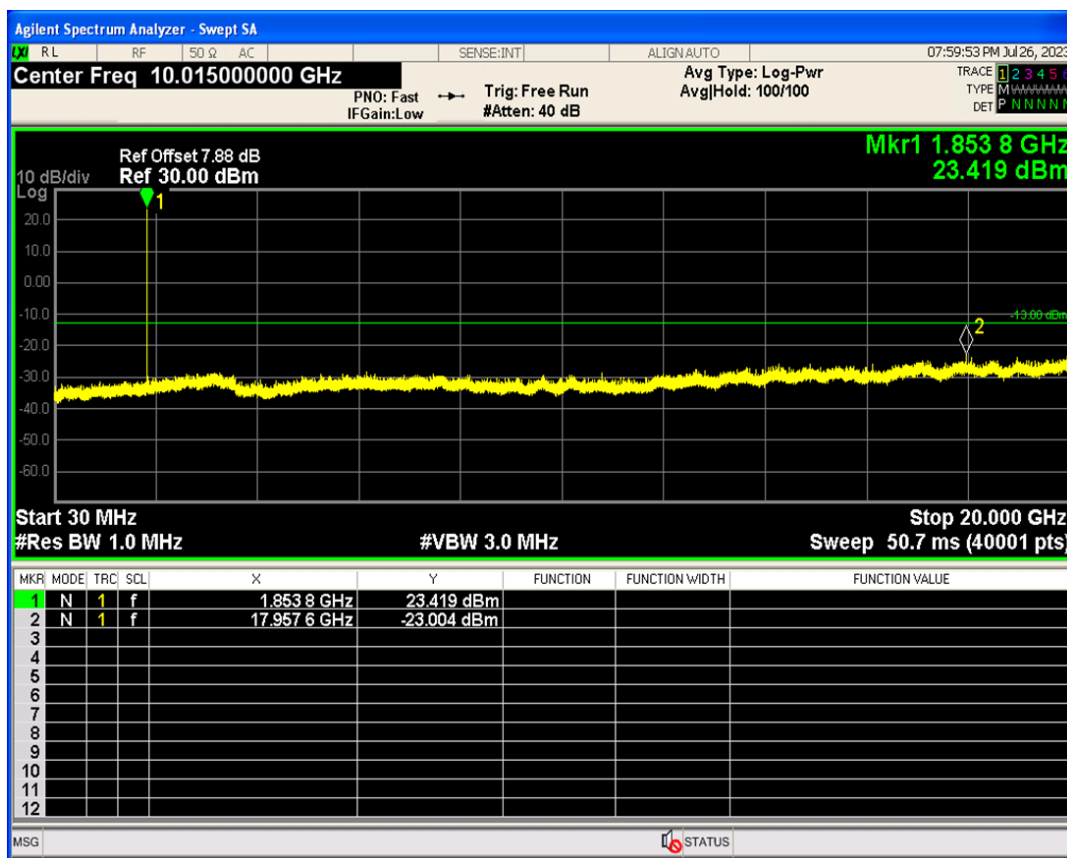

WCDMA Band2 Channel=9262

WCDMA Band2 Channel=9538

WCDMA Band4 Channel=1312

WCDMA Band4 Channel=1513

WCDMA Band5 Channel=4132

WCDMA Band5 Channel=4233

06 Out-of-band emissions

Band	Channel	Frequency (MHz)	Spur Freq (MHz)	Spur Level (dBm)	Limit (dBm)	Verdict
WCDMA Band2	9262	1852.4	17957.57	-23.00	-13	PASS
WCDMA Band2	9400	1880	17074.89	-23.47	-13	PASS
WCDMA Band2	9538	1907.6	17940.59	-23.25	-13	PASS
WCDMA Band4	1312	1712.4	19656.02	-24.10	-13	PASS
WCDMA Band4	1413	1732.6	19866.70	-23.70	-13	PASS
WCDMA Band4	1513	1752.6	19874.69	-23.35	-13	PASS
WCDMA Band5	4132	826.4	6124.91	-29.96	-13	PASS
WCDMA Band5	4182	836.4	2813.62	-29.97	-13	PASS
WCDMA Band5	4233	846.6	3187.25	-29.97	-13	PASS

WCDMA Band2 Channel=9262

WCDMA Band2 Channel=9400

WCDMA Band2 Channel=9538

WCDMA Band4 Channel=1312

WCDMA Band4 Channel=1513

WCDMA Band4 Channel=1413

WCDMA Band5 Channel=4132

WCDMA Band5 Channel=4182