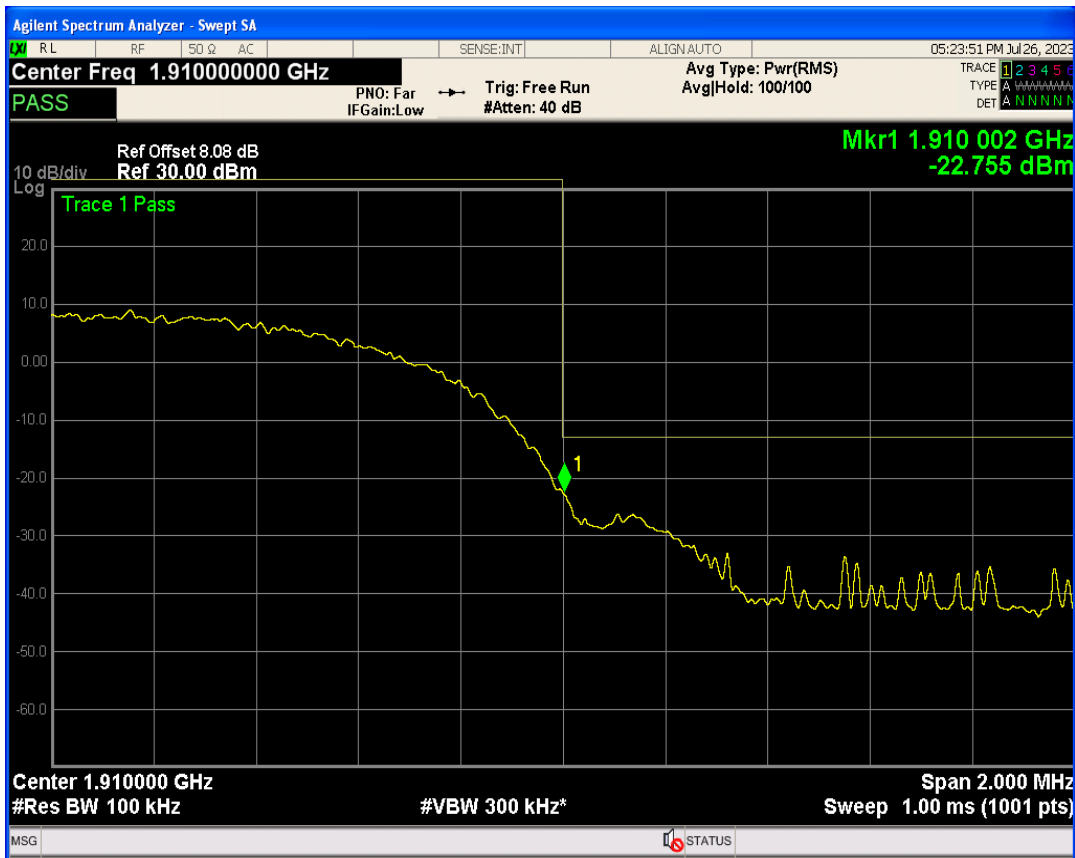

WCDMA Band2 Channel=9538