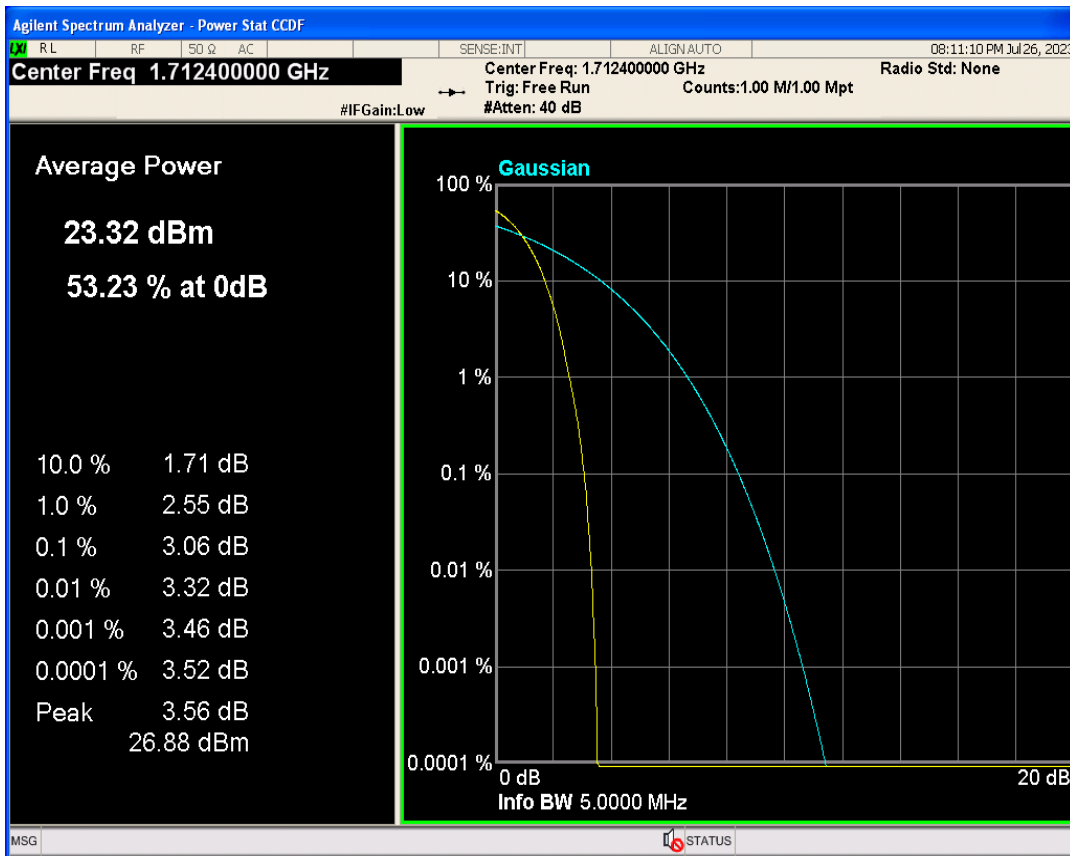

WCDMA Band2 Channel=9262

WCDMA Band2 Channel=9400

WCDMA Band2 Channel=9538

WCDMA Band4 Channel=1312

WCDMA Band4 Channel=1413

WCDMA Band4 Channel=1513

WCDMA Band5 Channel=4132

WCDMA Band5 Channel=4182