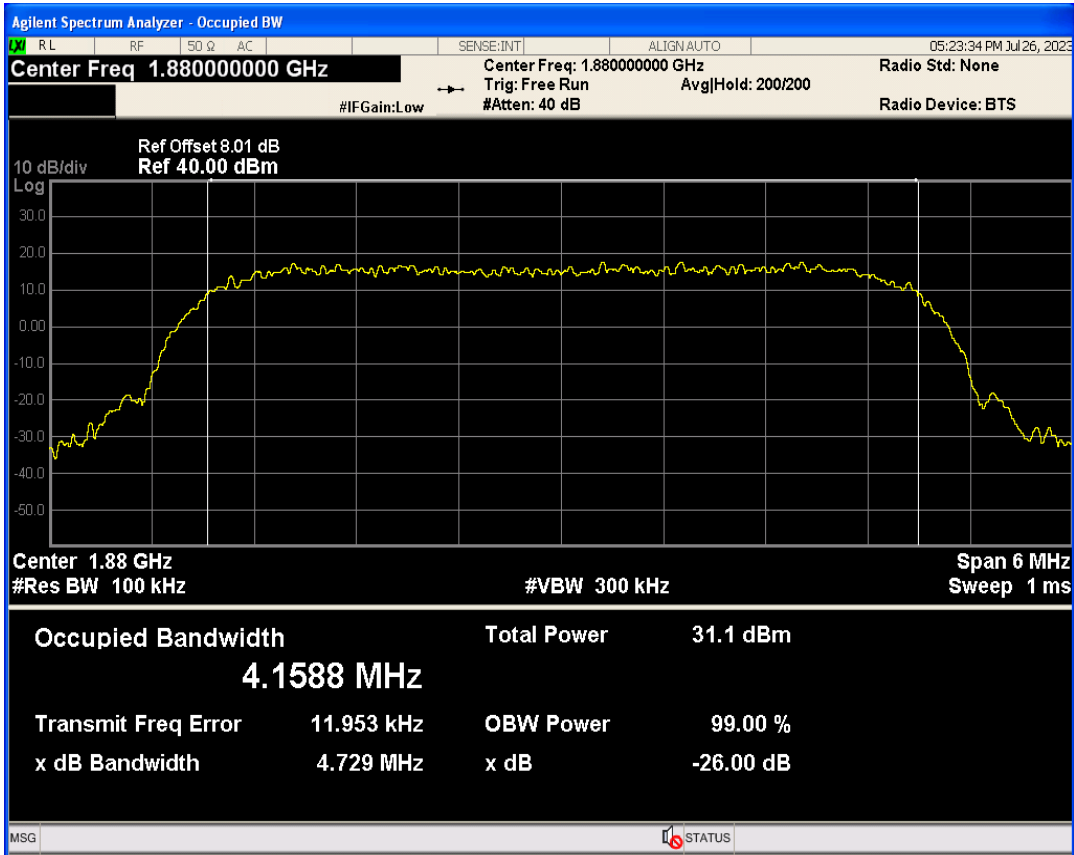

WCDMA Band2 Channel=9400