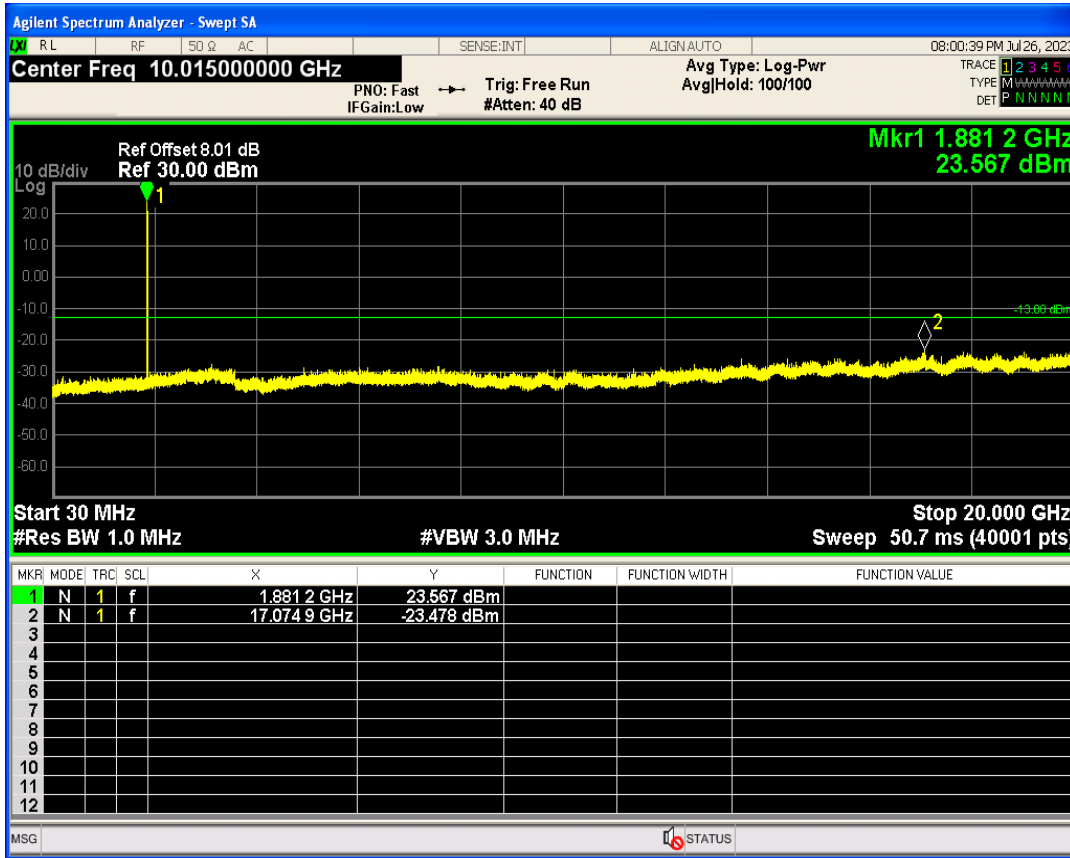

WCDMA Band2 Channel=9262

WCDMA Band2 Channel=9538

WCDMA Band4 Channel=1312

WCDMA Band4 Channel=1513

WCDMA Band5 Channel=4132

WCDMA Band5 Channel=4233

06 Out-of-band emissions

Band	Channel	Frequency (MHz)	Spur Freq (MHz)	Spur Level (dBm)	Limit (dBm)	Verdict
WCDMA Band2	9262	1852.4	17957.57	-23.00	-13	PASS
WCDMA Band2	9400	1880	17074.89	-23.47	-13	PASS
WCDMA Band2	9538	1907.6	17940.59	-23.25	-13	PASS
WCDMA Band4	1312	1712.4	19656.02	-24.10	-13	PASS
WCDMA Band4	1413	1732.6	19866.70	-23.70	-13	PASS
WCDMA Band4	1513	1752.6	19874.69	-23.35	-13	PASS
WCDMA Band5	4132	826.4	6124.91	-29.96	-13	PASS
WCDMA Band5	4182	836.4	2813.62	-29.97	-13	PASS
WCDMA Band5	4233	846.6	3187.25	-29.97	-13	PASS

WCDMA Band2 Channel=9262

WCDMA Band2 Channel=9400

WCDMA Band2 Channel=9538

WCDMA Band4 Channel=1312

WCDMA Band4 Channel=1513

WCDMA Band4 Channel=1413

WCDMA Band5 Channel=4132

WCDMA Band5 Channel=4182