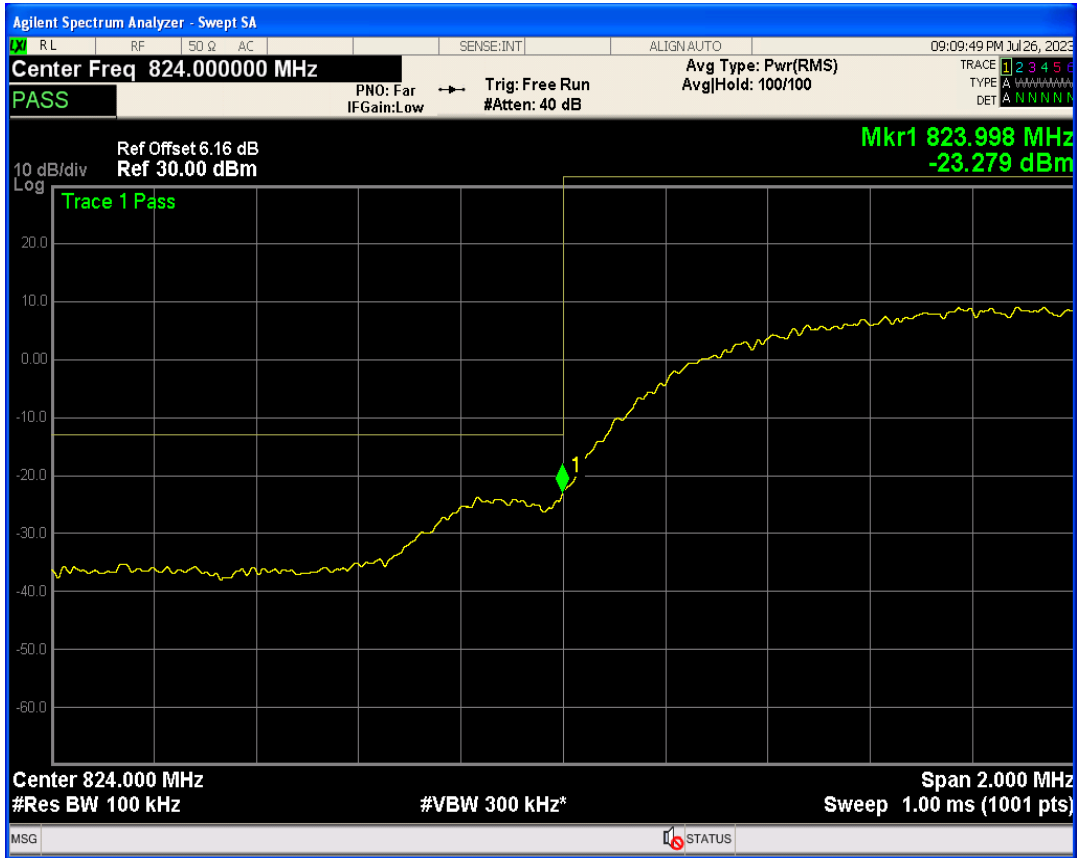

WCDMA Band2 Channel=9262

WCDMA Band2 Channel=9538

WCDMA Band4 Channel=1312

WCDMA Band4 Channel=1513

WCDMA Band5 Channel=4132

WCDMA Band5 Channel=4233

06 Out-of-band emissions

Band	Channel	Frequency (MHz)	Spur Freq (MHz)	Spur Level (dBm)	Limit (dBm)	Verdict
WCDMA Band2	9262	1852.4	17957.57	-23.00	-13	PASS
WCDMA Band2	9400	1880	17074.89	-23.47	-13	PASS
WCDMA Band2	9538	1907.6	17940.59	-23.25	-13	PASS
WCDMA Band4	1312	1712.4	19656.02	-24.10	-13	PASS
WCDMA Band4	1413	1732.6	19866.70	-23.70	-13	PASS
WCDMA Band4	1513	1752.6	19874.69	-23.35	-13	PASS
WCDMA Band5	4132	826.4	6124.91	-29.96	-13	PASS
WCDMA Band5	4182	836.4	2813.62	-29.97	-13	PASS
WCDMA Band5	4233	846.6	3187.25	-29.97	-13	PASS

WCDMA Band2 Channel=9262

WCDMA Band2 Channel=9400

WCDMA Band2 Channel=9538

WCDMA Band4 Channel=1312

WCDMA Band4 Channel=1513

WCDMA Band4 Channel=1413

WCDMA Band5 Channel=4132

WCDMA Band5 Channel=4182