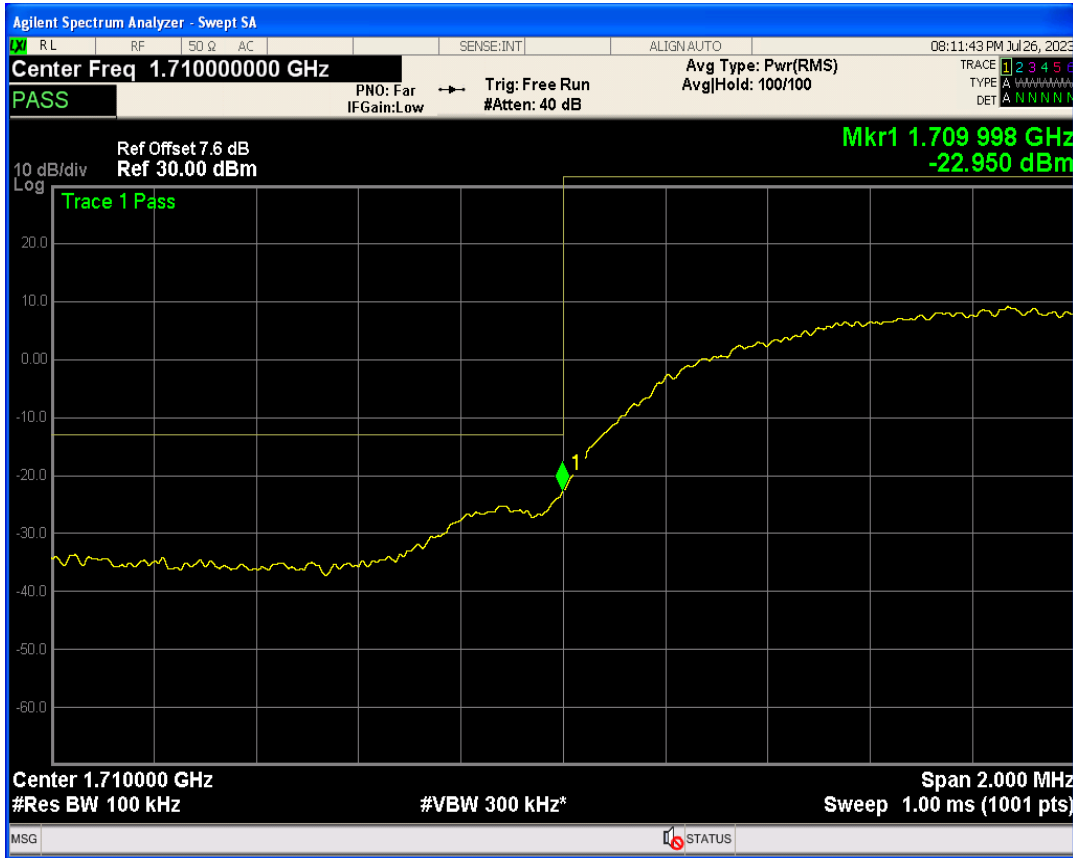

WCDMA Band5 Channel=4233

05 Band edge

Band	Channel	Frequency (MHz)	Spur Freq (MHz)	Spur Level (dBm)	Limit (dBm)	Verdict
WCDMA Band2	9262	1852.4	1850.00	-23.98	-13	PASS
WCDMA Band2	9538	1907.6	1910.00	-22.75	-13	PASS
WCDMA Band4	1312	1712.4	1710.00	-22.95	-13	PASS
WCDMA Band4	1513	1752.6	1755.00	-23.98	-13	PASS
WCDMA Band5	4132	826.4	824.00	-23.27	-13	PASS
WCDMA Band5	4233	846.6	849.00	-24.03	-13	PASS

WCDMA Band2 Channel=9262

WCDMA Band2 Channel=9538

WCDMA Band4 Channel=1312

WCDMA Band4 Channel=1513

WCDMA Band5 Channel=4132

WCDMA Band5 Channel=4233

06 Out-of-band emissions

Band	Channel	Frequency (MHz)	Spur Freq (MHz)	Spur Level (dBm)	Limit (dBm)	Verdict
WCDMA Band2	9262	1852.4	17957.57	-23.00	-13	PASS
WCDMA Band2	9400	1880	17074.89	-23.47	-13	PASS
WCDMA Band2	9538	1907.6	17940.59	-23.25	-13	PASS
WCDMA Band4	1312	1712.4	19656.02	-24.10	-13	PASS
WCDMA Band4	1413	1732.6	19866.70	-23.70	-13	PASS
WCDMA Band4	1513	1752.6	19874.69	-23.35	-13	PASS
WCDMA Band5	4132	826.4	6124.91	-29.96	-13	PASS
WCDMA Band5	4182	836.4	2813.62	-29.97	-13	PASS
WCDMA Band5	4233	846.6	3187.25	-29.97	-13	PASS