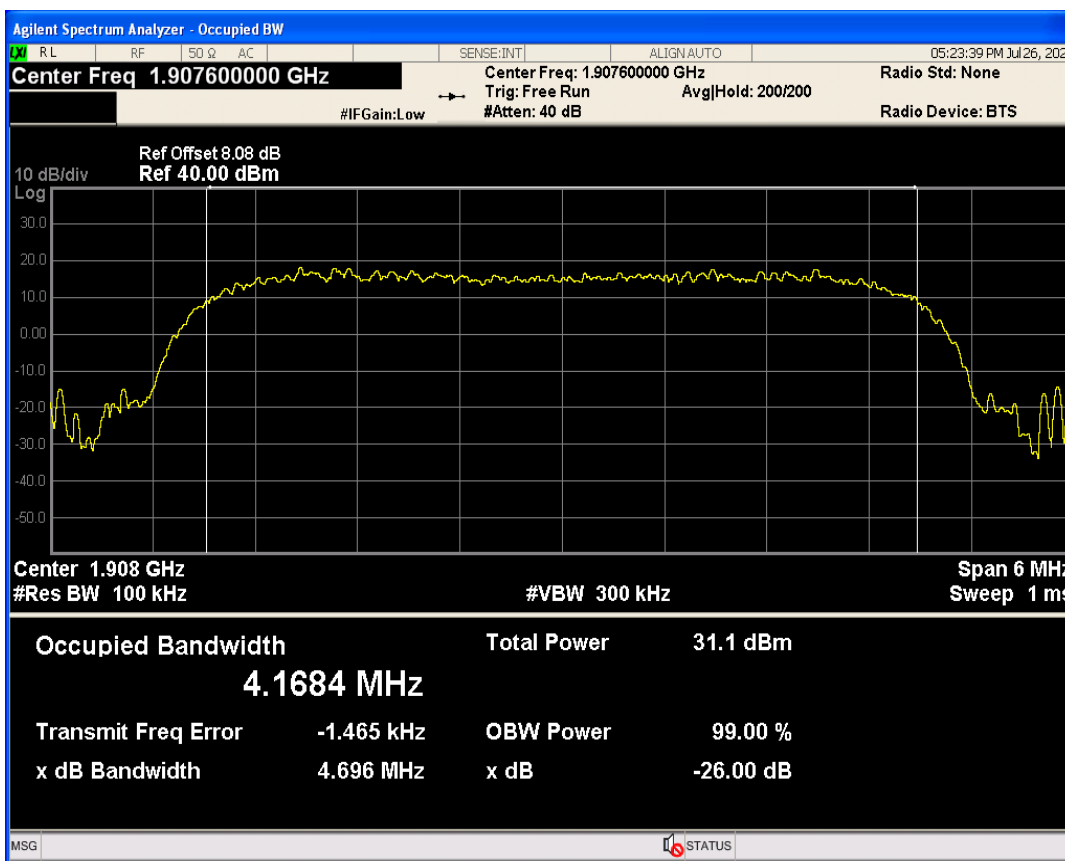

WCDMA Band2 Channel=9538