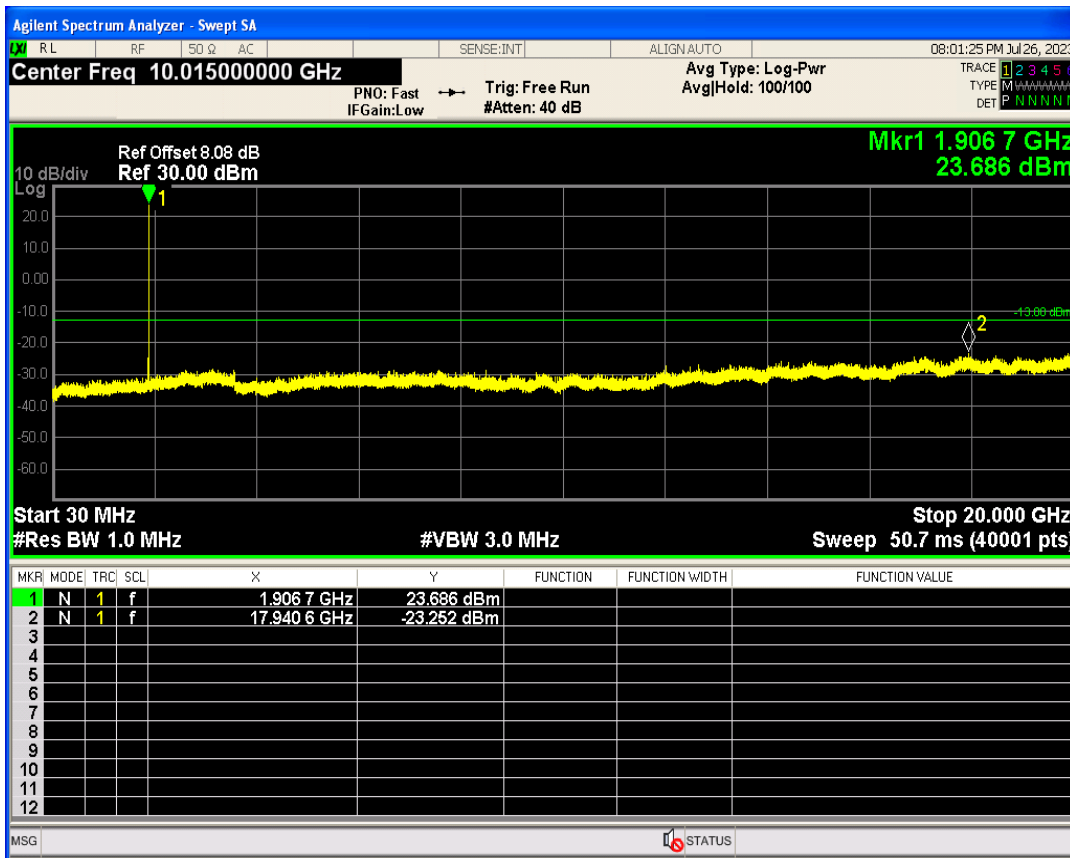

WCDMA Band2 Channel=9262

WCDMA Band2 Channel=9538

WCDMA Band4 Channel=1312

WCDMA Band4 Channel=1513

WCDMA Band5 Channel=4132

WCDMA Band5 Channel=4233

06 Out-of-band emissions

Band	Channel	Frequency (MHz)	Spur Freq (MHz)	Spur Level (dBm)	Limit (dBm)	Verdict
WCDMA Band2	9262	1852.4	17957.57	-23.00	-13	PASS
WCDMA Band2	9400	1880	17074.89	-23.47	-13	PASS
WCDMA Band2	9538	1907.6	17940.59	-23.25	-13	PASS
WCDMA Band4	1312	1712.4	19656.02	-24.10	-13	PASS
WCDMA Band4	1413	1732.6	19866.70	-23.70	-13	PASS
WCDMA Band4	1513	1752.6	19874.69	-23.35	-13	PASS
WCDMA Band5	4132	826.4	6124.91	-29.96	-13	PASS
WCDMA Band5	4182	836.4	2813.62	-29.97	-13	PASS
WCDMA Band5	4233	846.6	3187.25	-29.97	-13	PASS

WCDMA Band2 Channel=9262

WCDMA Band2 Channel=9400

WCDMA Band2 Channel=9538

WCDMA Band4 Channel=1312

WCDMA Band4 Channel=1513

WCDMA Band4 Channel=1413

WCDMA Band5 Channel=4132

WCDMA Band5 Channel=4182