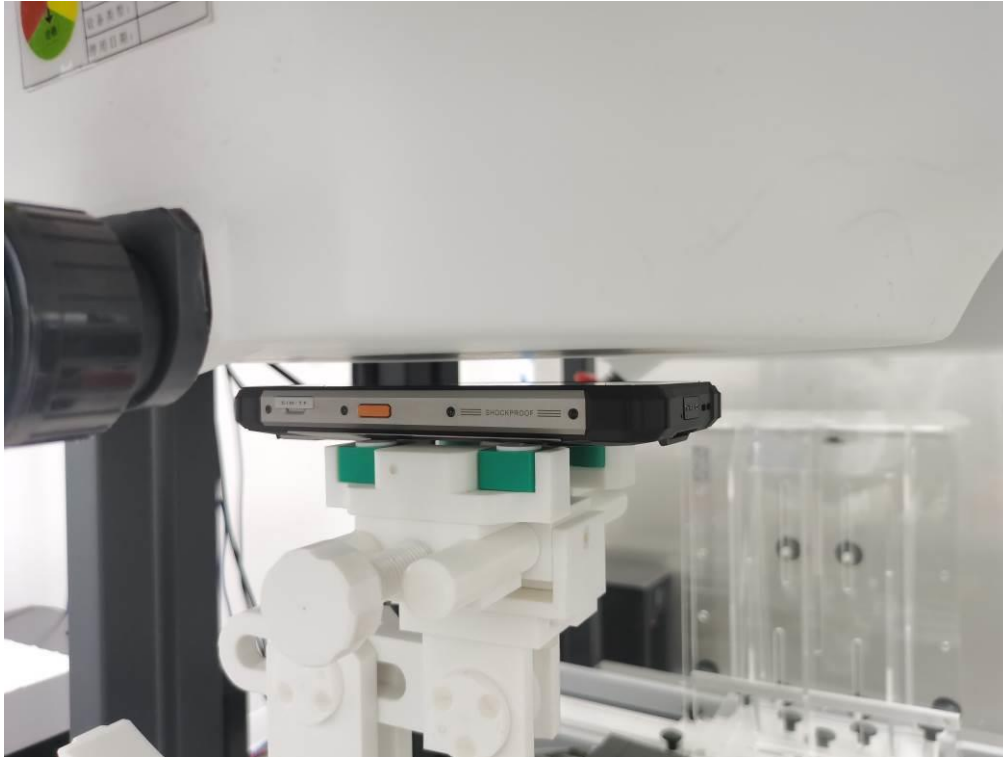

### Head mode Exposure Conditions

**Left Cheek**

**Left Tilt**

**Right Cheek**

**Right Tilt**

Body mode Exposure Conditions  
Test distance: 10mm

Front

Back