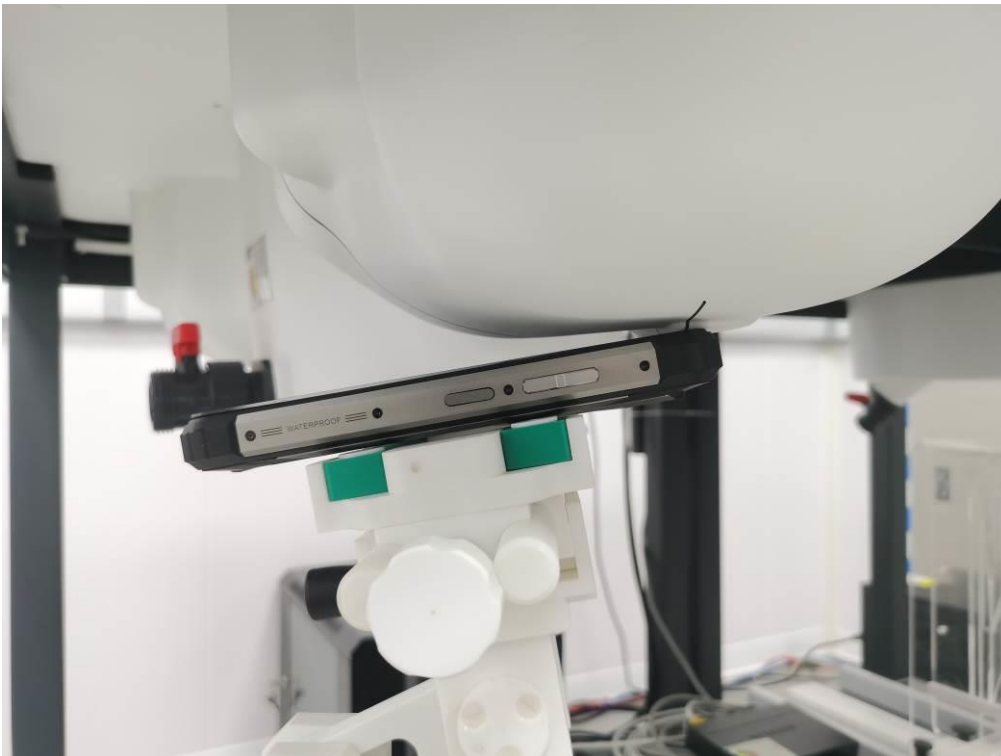

## 18. EUT Test Setup Photographs

### Head mode Exposure Conditions

**Left Cheek**

**Left Tilt**

**Right Cheek**

**Right Tilt**

Body mode Exposure Conditions  
Test distance: 10mm

Front

Back