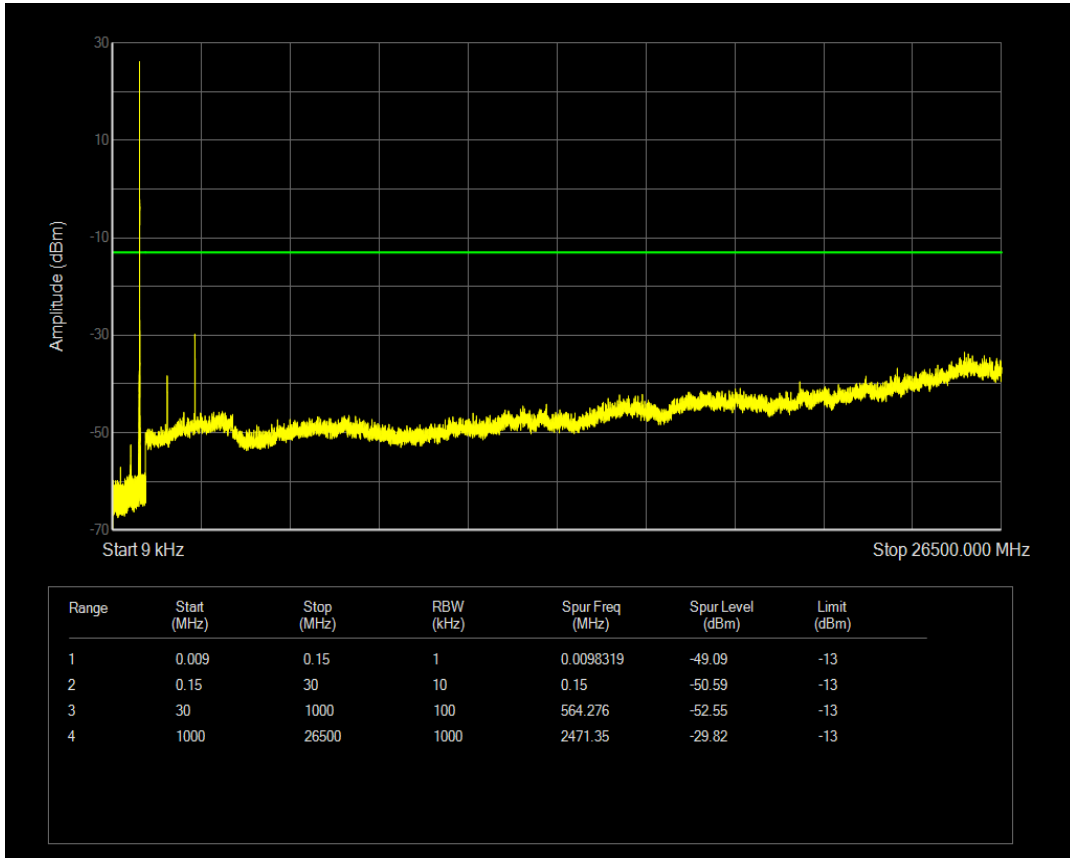

Band5 16QAM BW=1.4MHz Channel=20407 RB Size=6 Position=#0

Band5 QPSK BW=1.4MHz Channel=20525 RB Size=1 Position=#0

Band5 QPSK BW=1.4MHz Channel=20525 RB Size=6 Position=#0

Band5 16QAM BW=1.4MHz Channel=20525 RB Size=1 Position=#0

Band5 16QAM BW=1.4MHz Channel=20525 RB Size=6 Position=#0

Band5 QPSK BW=1.4MHz Channel=20643 RB Size=6 Position=#0

Band5 QPSK BW=1.4MHz Channel=20643 RB Size=1 Position=#0

Band5 16QAM BW=1.4MHz Channel=20643 RB Size=1 Position=#0

Band5 16QAM BW=1.4MHz Channel=20643 RB Size=6 Position=#0

Band5 QPSK BW=3MHz Channel=20415 RB Size=1 Position=#0

Band5 QPSK BW=3MHz Channel=20415 RB Size=15 Position=#0

Band5 16QAM BW=3MHz Channel=20415 RB Size=1 Position=#0