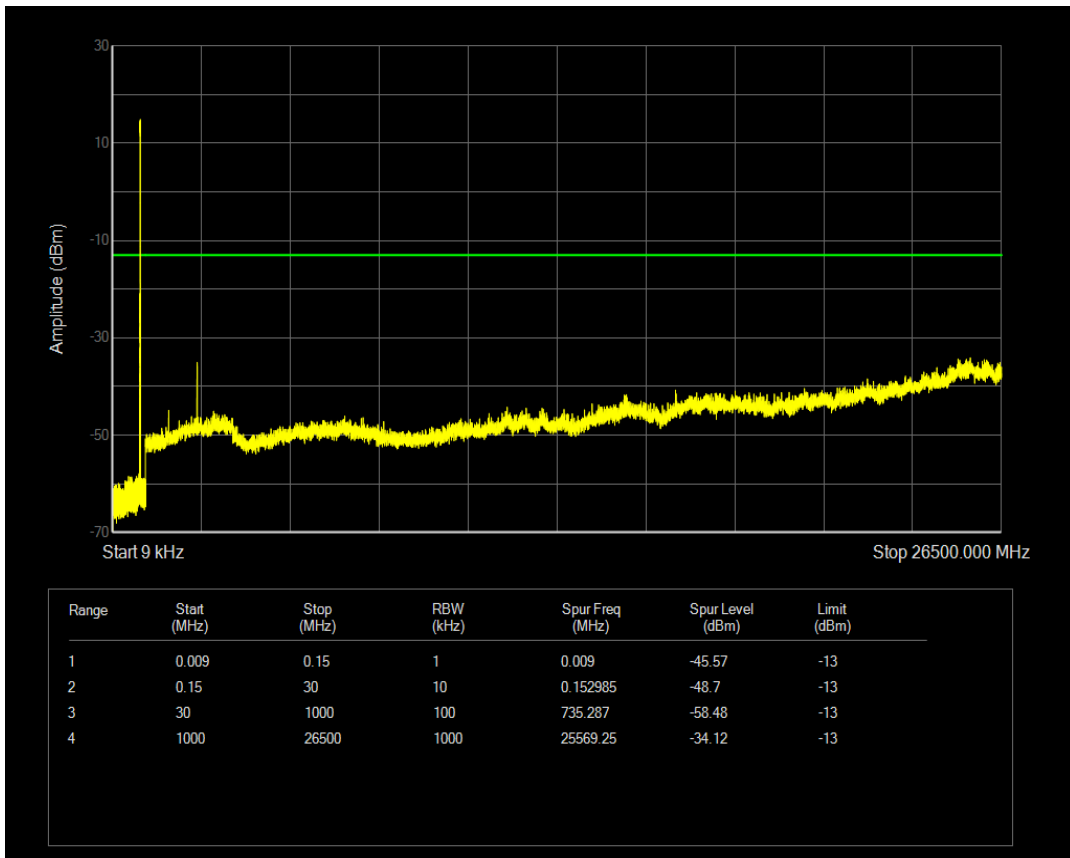

Band5 16QAM BW=5MHz Channel=20525 RB Size=25 Position=#0

Band5 QPSK BW=5MHz Channel=20625 RB Size=1 Position=#0

Band5 QPSK BW=5MHz Channel=20625 RB Size=25 Position=#0

Band5 16QAM BW=5MHz Channel=20625 RB Size=1 Position=#0

Band5 16QAM BW=5MHz Channel=20625 RB Size=25 Position=#0

Band5 QPSK BW=10MHz Channel=20450 RB Size=1 Position=#0

Band5 QPSK BW=10MHz Channel=20450 RB Size=50 Position=#0

Band5 16QAM BW=10MHz Channel=20450 RB Size=1 Position=#0