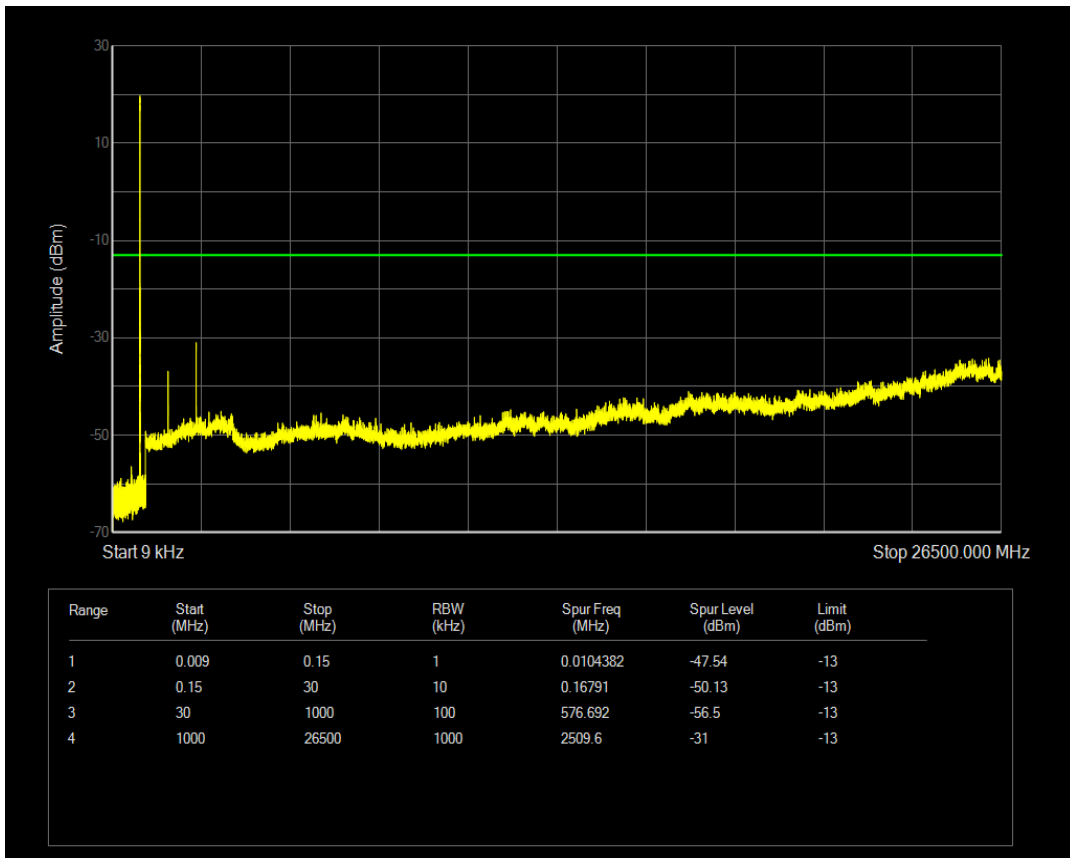

Band4 16QAM BW=20MHz Channel=20300 RB Size=100 Position=#0

Band5 QPSK BW=1.4MHz Channel=20407 RB Size=1 Position=#0

Band5 QPSK BW=1.4MHz Channel=20407 RB Size=6 Position=#0

Band5 16QAM BW=1.4MHz Channel=20407 RB Size=1 Position=#0

Band5 16QAM BW=1.4MHz Channel=20407 RB Size=6 Position=#0

Band5 QPSK BW=1.4MHz Channel=20525 RB Size=1 Position=#0

Band5 QPSK BW=1.4MHz Channel=20525 RB Size=6 Position=#0

Band5 16QAM BW=1.4MHz Channel=20525 RB Size=1 Position=#0

Band5 16QAM BW=1.4MHz Channel=20525 RB Size=6 Position=#0

Band5 QPSK BW=1.4MHz Channel=20643 RB Size=6 Position=#0

Band5 QPSK BW=1.4MHz Channel=20643 RB Size=1 Position=#0

Band5 16QAM BW=1.4MHz Channel=20643 RB Size=1 Position=#0