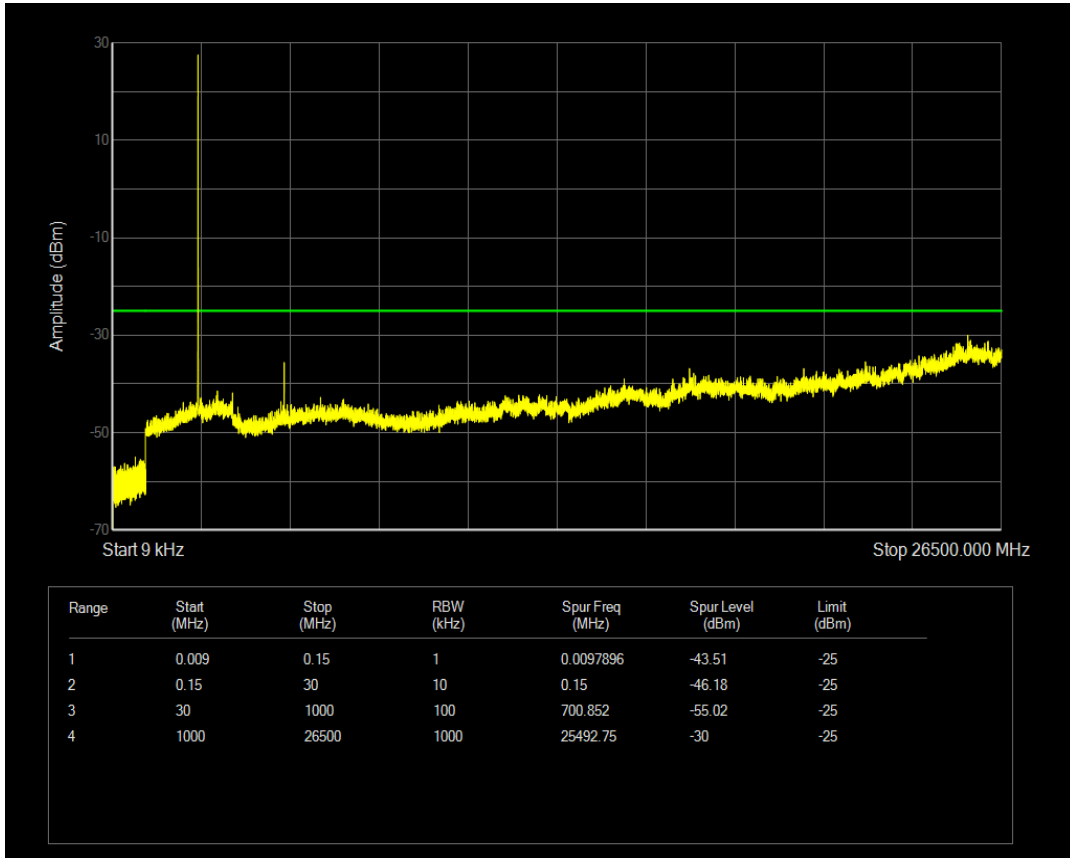

Band5 16QAM BW=10MHz Channel=20600 RB Size=50 Position=#0

Band7 QPSK BW=5MHz Channel=20775 RB Size=25 Position=#0

Band7 QPSK BW=5MHz Channel=20775 RB Size=1 Position=#0

Band7 16QAM BW=5MHz Channel=20775 RB Size=1 Position=#0

Band7 16QAM BW=5MHz Channel=20775 RB Size=25 Position=#0

Band7 QPSK BW=5MHz Channel=21100 RB Size=1 Position=#0

Band7 QPSK BW=5MHz Channel=21100 RB Size=25 Position=#0

Band7 16QAM BW=5MHz Channel=21100 RB Size=1 Position=#0

Band7 16QAM BW=5MHz Channel=21100 RB Size=25 Position=#0

Band7 QPSK BW=5MHz Channel=21425 RB Size=1 Position=#0

Band7 QPSK BW=5MHz Channel=21425 RB Size=25 Position=#0

Band7 16QAM BW=5MHz Channel=21425 RB Size=1 Position=#0