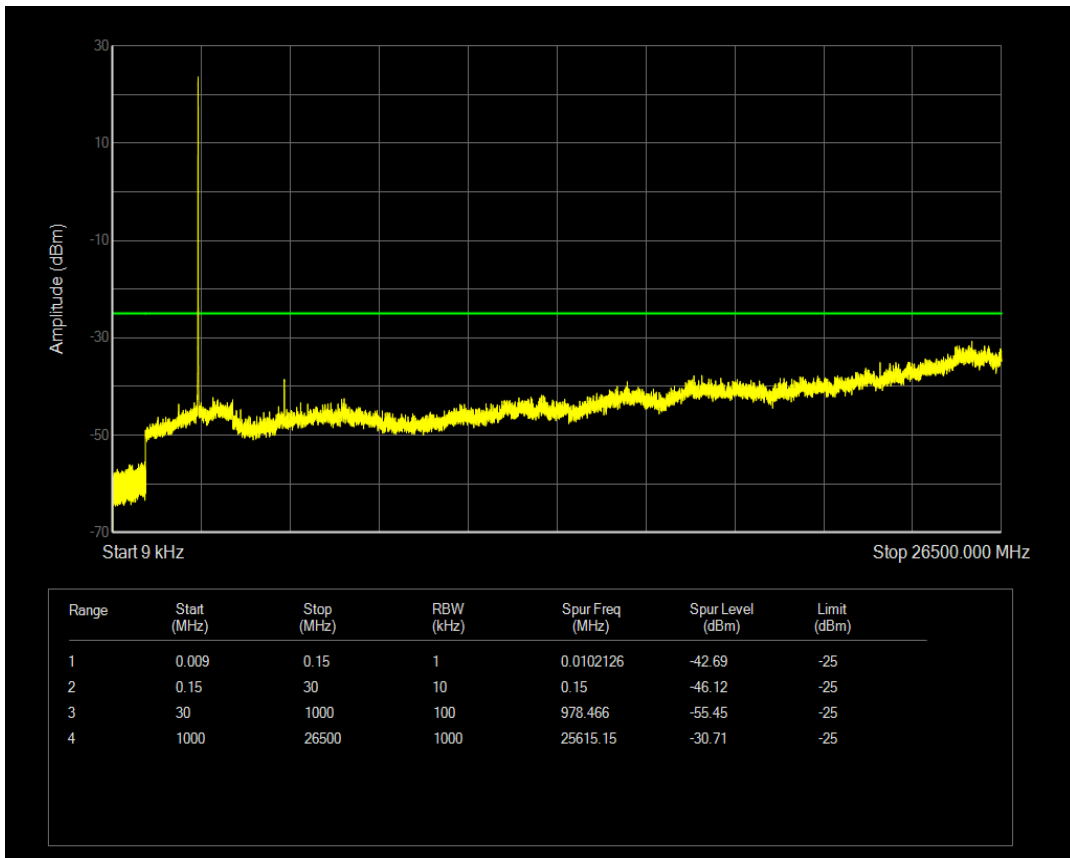

Band7 16QAM BW=5MHz Channel=21100 RB Size=25 Position=#0

Band7 QPSK BW=5MHz Channel=21425 RB Size=1 Position=#0

Band7 QPSK BW=5MHz Channel=21425 RB Size=25 Position=#0

Band7 16QAM BW=5MHz Channel=21425 RB Size=1 Position=#0

Band7 16QAM BW=5MHz Channel=21425 RB Size=25 Position=#0

Band7 QPSK BW=10MHz Channel=20800 RB Size=1 Position=#0

Band7 QPSK BW=10MHz Channel=20800 RB Size=50 Position=#0

Band7 16QAM BW=10MHz Channel=20800 RB Size=1 Position=#0