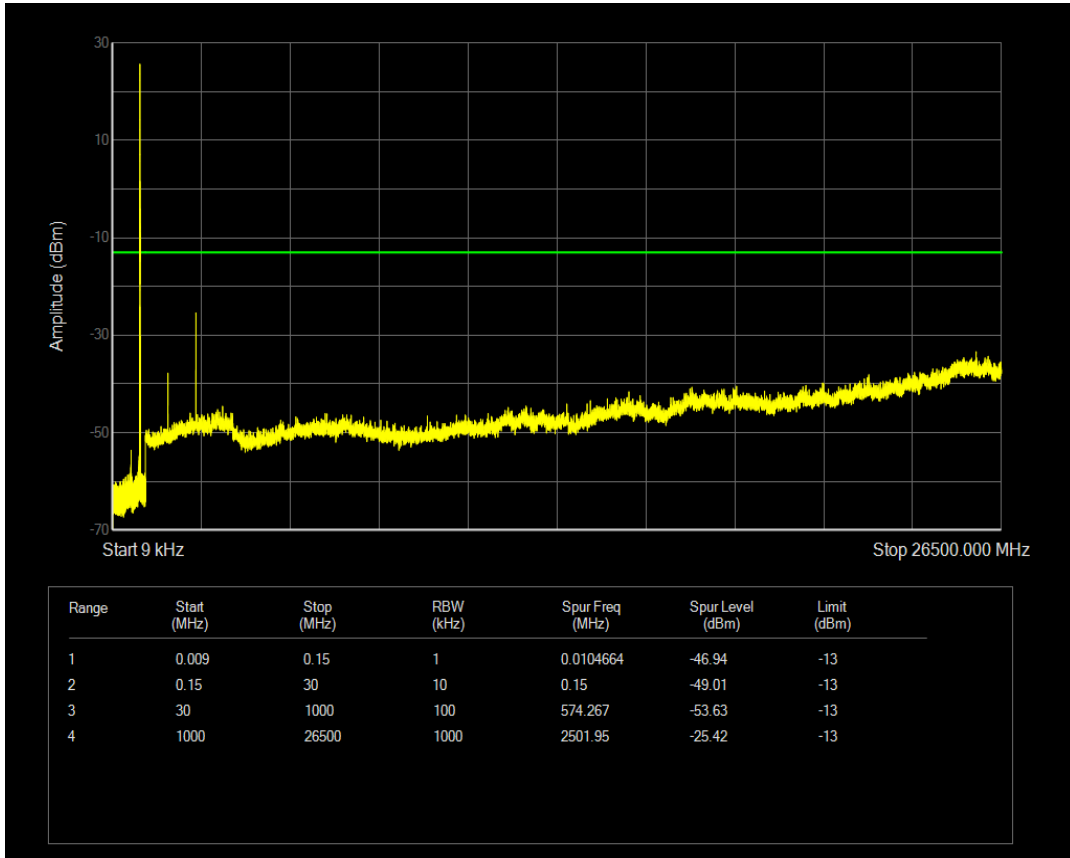

Band5 16QAM BW=3MHz Channel=20635 RB Size=15 Position=#0

Band5 QPSK BW=5MHz Channel=20425 RB Size=25 Position=#0

Band5 QPSK BW=5MHz Channel=20425 RB Size=1 Position=#0

Band5 16QAM BW=5MHz Channel=20425 RB Size=1 Position=#0

Band5 16QAM BW=5MHz Channel=20425 RB Size=25 Position=#0

Band5 QPSK BW=5MHz Channel=20525 RB Size=1 Position=#0

Band5 QPSK BW=5MHz Channel=20525 RB Size=25 Position=#0

Band5 16QAM BW=5MHz Channel=20525 RB Size=1 Position=#0