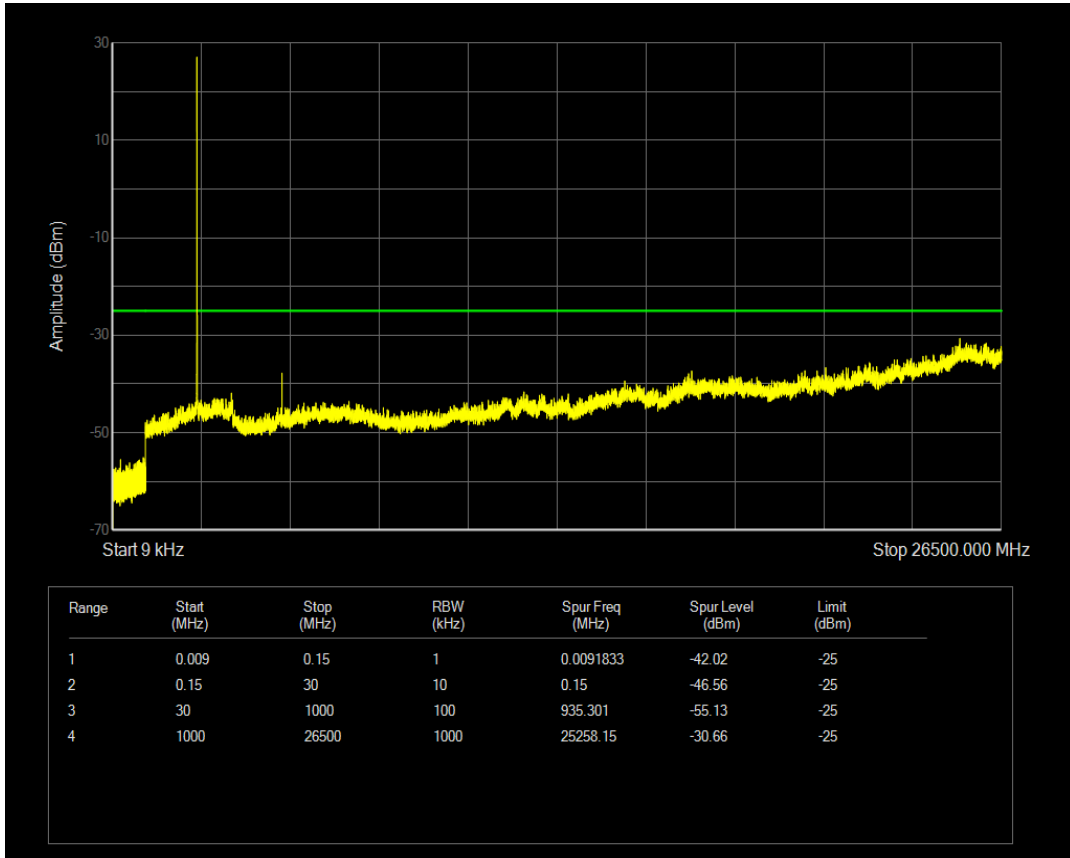

Band5 16QAM BW=10MHz Channel=20525 RB Size=50 Position=#0

Band5 QPSK BW=10MHz Channel=20600 RB Size=1 Position=#0

Band5 QPSK BW=10MHz Channel=20600 RB Size=50 Position=#0

Band5 16QAM BW=10MHz Channel=20600 RB Size=1 Position=#0

Band5 16QAM BW=10MHz Channel=20600 RB Size=50 Position=#0

Band7 QPSK BW=5MHz Channel=20775 RB Size=25 Position=#0

Band7 QPSK BW=5MHz Channel=20775 RB Size=1 Position=#0

Band7 16QAM BW=5MHz Channel=20775 RB Size=1 Position=#0

Band7 16QAM BW=5MHz Channel=20775 RB Size=25 Position=#0

Band7 QPSK BW=5MHz Channel=21100 RB Size=1 Position=#0

Band7 QPSK BW=5MHz Channel=21100 RB Size=25 Position=#0

Band7 16QAM BW=5MHz Channel=21100 RB Size=1 Position=#0