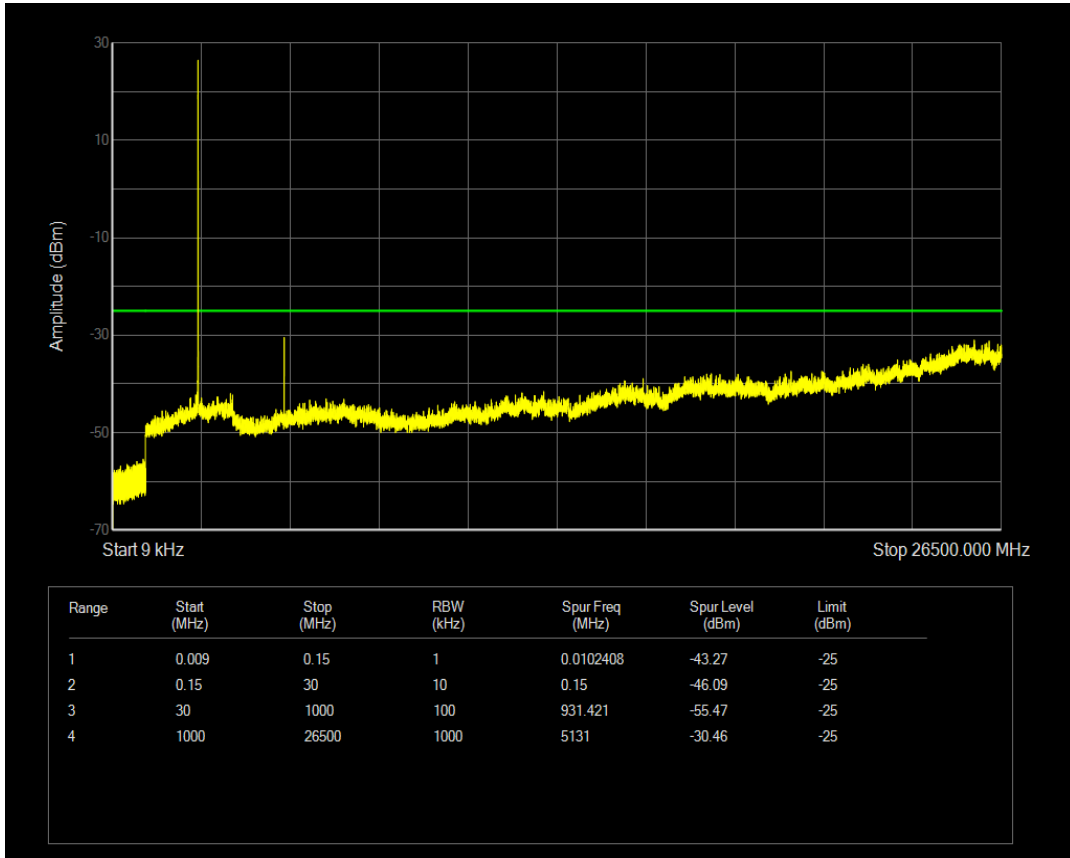

Band7 16QAM BW=5MHz Channel=21100 RB Size=25 Position=#0

Band7 QPSK BW=5MHz Channel=21425 RB Size=1 Position=#0

Band7 QPSK BW=5MHz Channel=21425 RB Size=25 Position=#0

Band7 16QAM BW=5MHz Channel=21425 RB Size=1 Position=#0

Band7 16QAM BW=5MHz Channel=21425 RB Size=25 Position=#0

Band7 QPSK BW=10MHz Channel=20800 RB Size=1 Position=#0

Band7 QPSK BW=10MHz Channel=20800 RB Size=50 Position=#0

Band7 16QAM BW=10MHz Channel=20800 RB Size=1 Position=#0