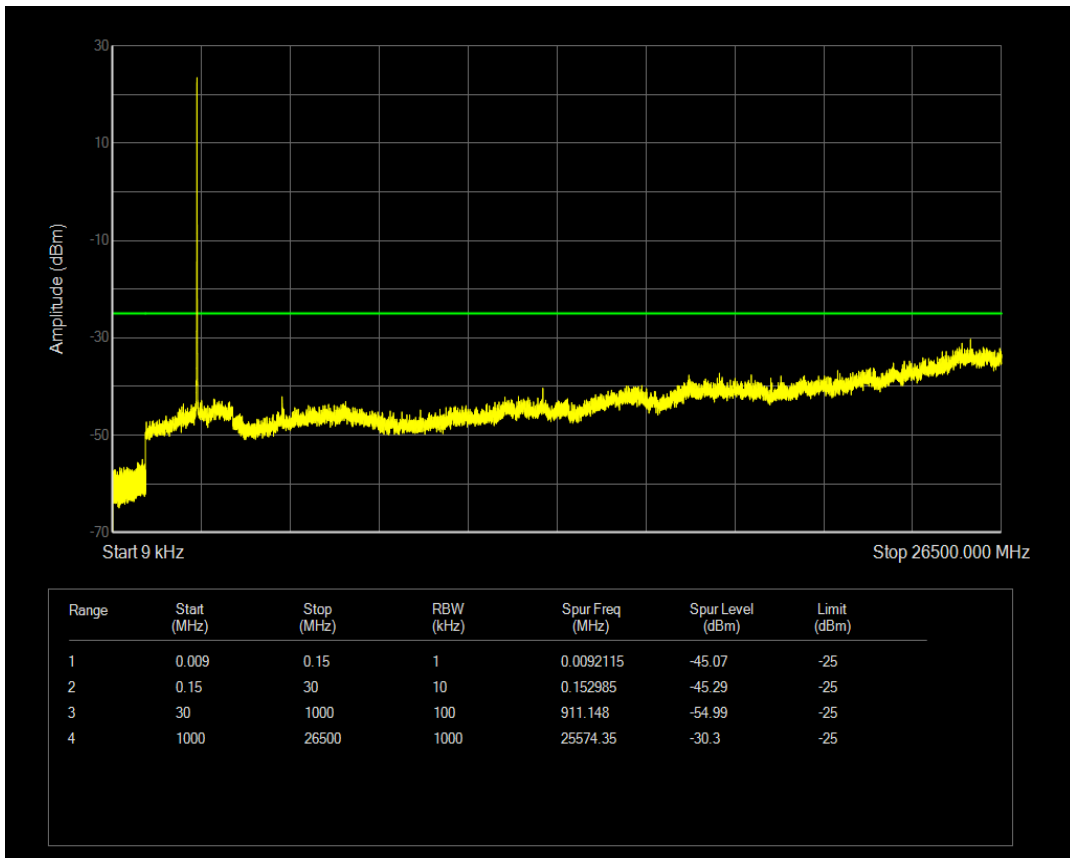

Band5 16QAM BW=10MHz Channel=20600 RB Size=50 Position=#0

Band7 QPSK BW=5MHz Channel=20775 RB Size=25 Position=#0

Band7 QPSK BW=5MHz Channel=20775 RB Size=1 Position=#0

Band7 16QAM BW=5MHz Channel=20775 RB Size=1 Position=#0

Band7 16QAM BW=5MHz Channel=20775 RB Size=25 Position=#0

Band7 QPSK BW=5MHz Channel=21100 RB Size=1 Position=#0

Band7 QPSK BW=5MHz Channel=21100 RB Size=25 Position=#0

Band7 16QAM BW=5MHz Channel=21100 RB Size=1 Position=#0

Band7 16QAM BW=5MHz Channel=21100 RB Size=25 Position=#0

Band7 QPSK BW=5MHz Channel=21425 RB Size=1 Position=#0

Band7 QPSK BW=5MHz Channel=21425 RB Size=25 Position=#0

Band7 16QAM BW=5MHz Channel=21425 RB Size=1 Position=#0