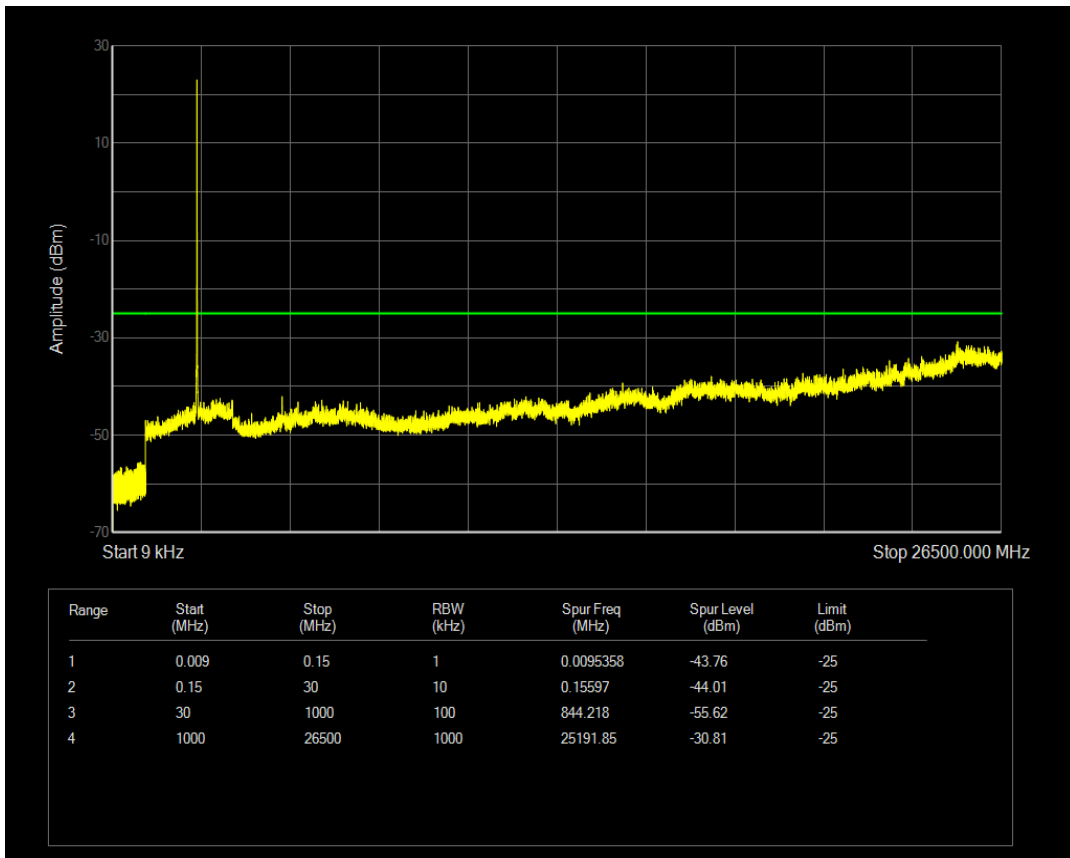

Band5 16QAM BW=10MHz Channel=20525 RB Size=50 Position=#0

Band5 QPSK BW=10MHz Channel=20600 RB Size=1 Position=#0

Band5 QPSK BW=10MHz Channel=20600 RB Size=50 Position=#0

Band5 16QAM BW=10MHz Channel=20600 RB Size=1 Position=#0

Band5 16QAM BW=10MHz Channel=20600 RB Size=50 Position=#0

Band7 QPSK BW=5MHz Channel=20775 RB Size=25 Position=#0

Band7 QPSK BW=5MHz Channel=20775 RB Size=1 Position=#0

Band7 16QAM BW=5MHz Channel=20775 RB Size=1 Position=#0

Band7 16QAM BW=5MHz Channel=20775 RB Size=25 Position=#0

Band7 QPSK BW=5MHz Channel=21100 RB Size=1 Position=#0

Band7 QPSK BW=5MHz Channel=21100 RB Size=25 Position=#0

Band7 16QAM BW=5MHz Channel=21100 RB Size=1 Position=#0