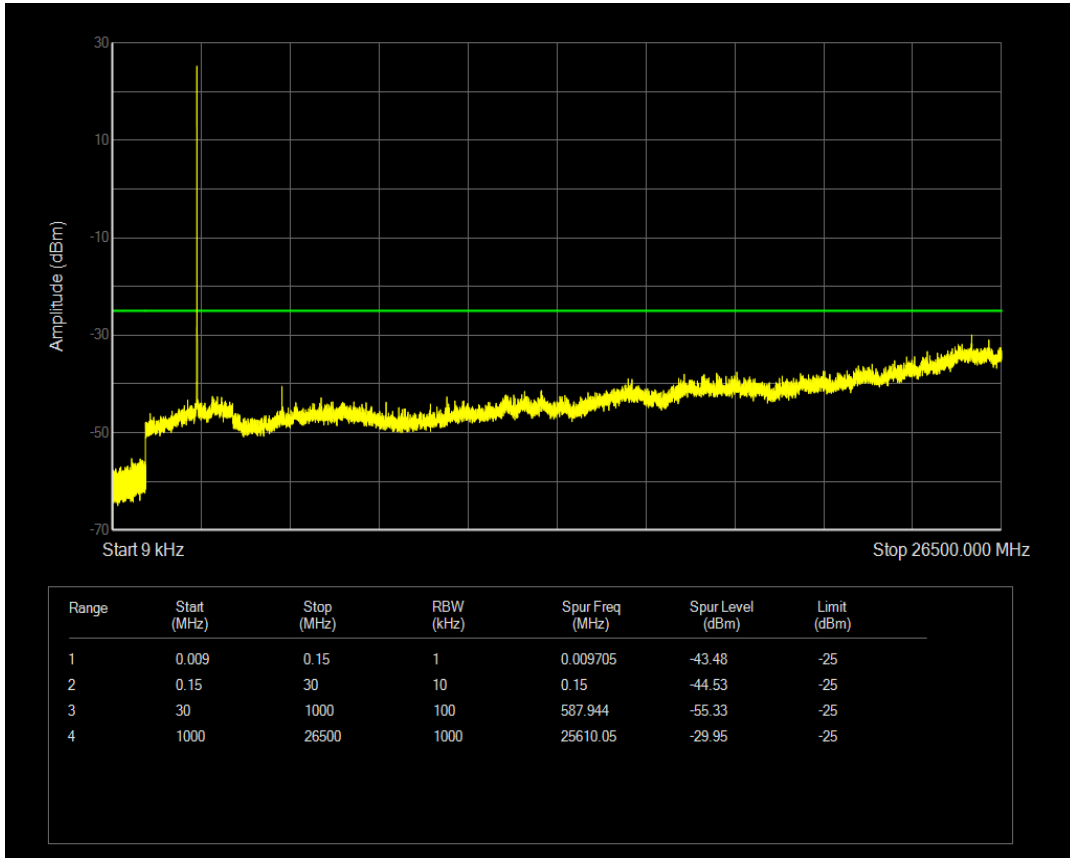

Band5 16QAM BW=10MHz Channel=20600 RB Size=50 Position=#0

Band7 QPSK BW=5MHz Channel=20775 RB Size=25 Position=#0

Band7 QPSK BW=5MHz Channel=20775 RB Size=1 Position=#0

Band7 16QAM BW=5MHz Channel=20775 RB Size=1 Position=#0

Band7 16QAM BW=5MHz Channel=20775 RB Size=25 Position=#0

Band7 QPSK BW=5MHz Channel=21100 RB Size=1 Position=#0

Band7 QPSK BW=5MHz Channel=21100 RB Size=25 Position=#0

Band7 16QAM BW=5MHz Channel=21100 RB Size=1 Position=#0

Band7 16QAM BW=5MHz Channel=21100 RB Size=25 Position=#0

Band7 QPSK BW=5MHz Channel=21425 RB Size=1 Position=#0

Band7 QPSK BW=5MHz Channel=21425 RB Size=25 Position=#0

Band7 16QAM BW=5MHz Channel=21425 RB Size=1 Position=#0