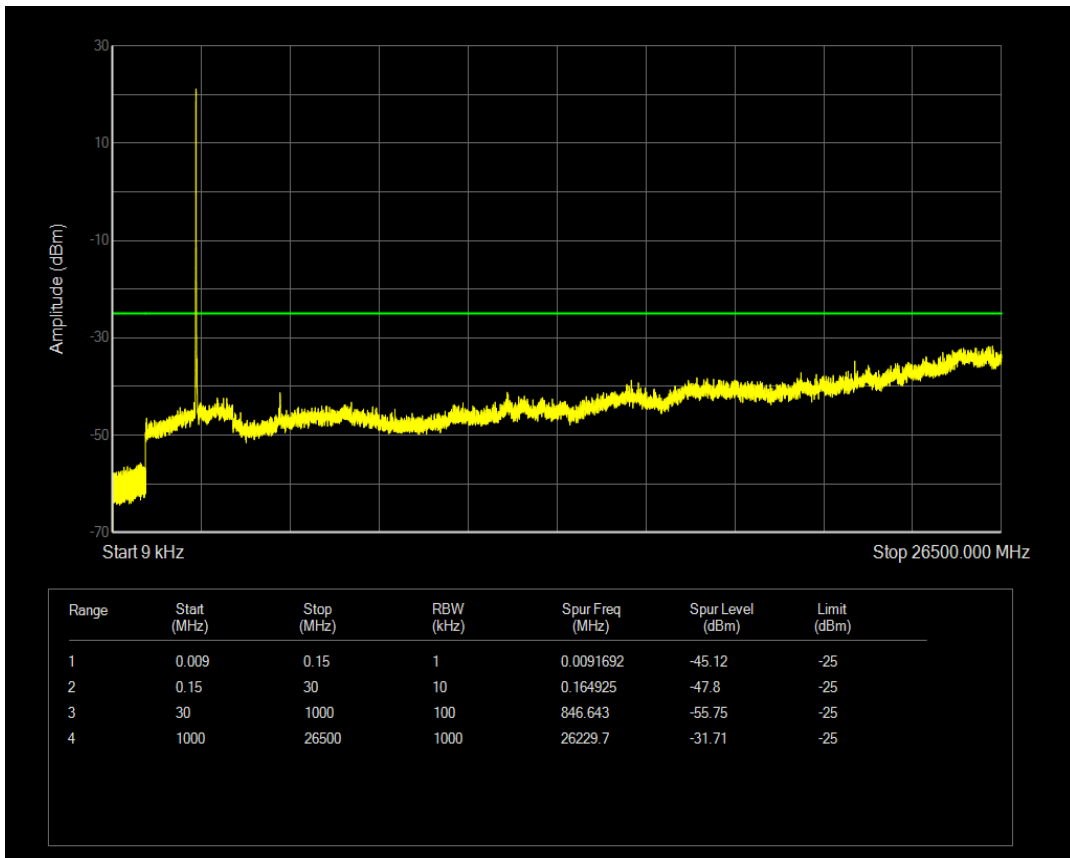

Band7 16QAM BW=5MHz Channel=21100 RB Size=25 Position=#0

Band7 QPSK BW=5MHz Channel=21425 RB Size=1 Position=#0

Band7 QPSK BW=5MHz Channel=21425 RB Size=25 Position=#0

Band7 16QAM BW=5MHz Channel=21425 RB Size=1 Position=#0

Band7 16QAM BW=5MHz Channel=21425 RB Size=25 Position=#0

Band7 QPSK BW=10MHz Channel=20800 RB Size=1 Position=#0

Band7 QPSK BW=10MHz Channel=20800 RB Size=50 Position=#0

Band7 16QAM BW=10MHz Channel=20800 RB Size=1 Position=#0