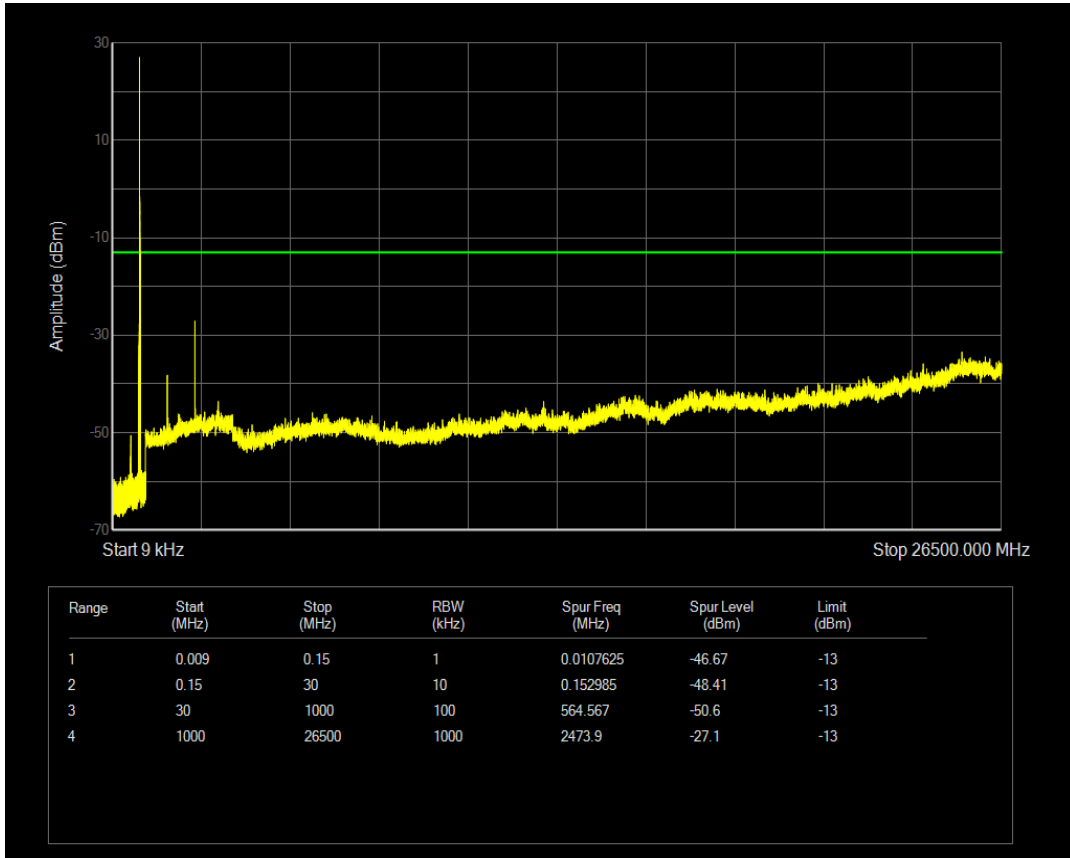

Band5 16QAM BW=5MHz Channel=20525 RB Size=25 Position=#0

Band5 QPSK BW=5MHz Channel=20625 RB Size=1 Position=#0

Band5 QPSK BW=5MHz Channel=20625 RB Size=25 Position=#0

Band5 16QAM BW=5MHz Channel=20625 RB Size=1 Position=#0

Band5 16QAM BW=5MHz Channel=20625 RB Size=25 Position=#0

Band5 QPSK BW=10MHz Channel=20450 RB Size=1 Position=#0

Band5 QPSK BW=10MHz Channel=20450 RB Size=50 Position=#0

Band5 16QAM BW=10MHz Channel=20450 RB Size=1 Position=#0