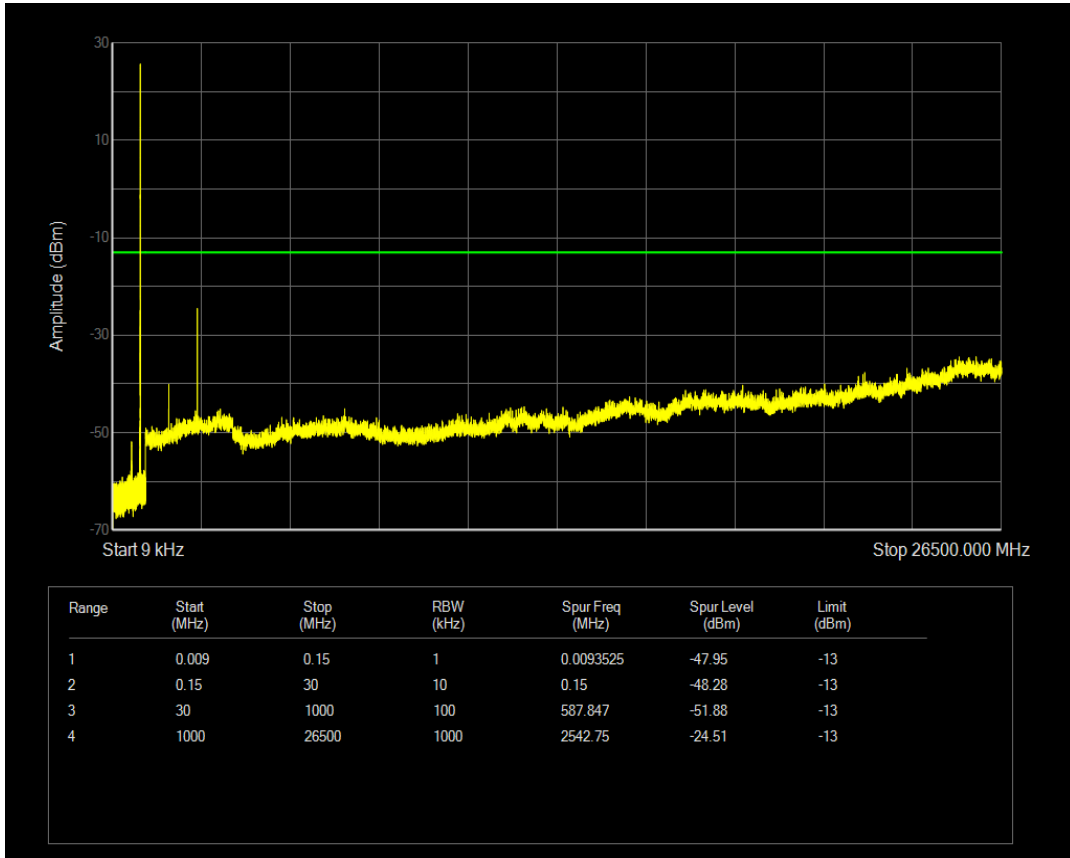

Band5 16QAM BW=1.4MHz Channel=20407 RB Size=6 Position=#0

Band5 QPSK BW=1.4MHz Channel=20525 RB Size=1 Position=#0

Band5 QPSK BW=1.4MHz Channel=20525 RB Size=6 Position=#0

Band5 16QAM BW=1.4MHz Channel=20525 RB Size=1 Position=#0

Band5 16QAM BW=1.4MHz Channel=20525 RB Size=6 Position=#0

Band5 QPSK BW=1.4MHz Channel=20643 RB Size=6 Position=#0

Band5 QPSK BW=1.4MHz Channel=20643 RB Size=1 Position=#0

Band5 16QAM BW=1.4MHz Channel=20643 RB Size=1 Position=#0

Band5 16QAM BW=1.4MHz Channel=20643 RB Size=6 Position=#0

Band5 QPSK BW=3MHz Channel=20415 RB Size=1 Position=#0

Band5 QPSK BW=3MHz Channel=20415 RB Size=15 Position=#0

Band5 16QAM BW=3MHz Channel=20415 RB Size=1 Position=#0