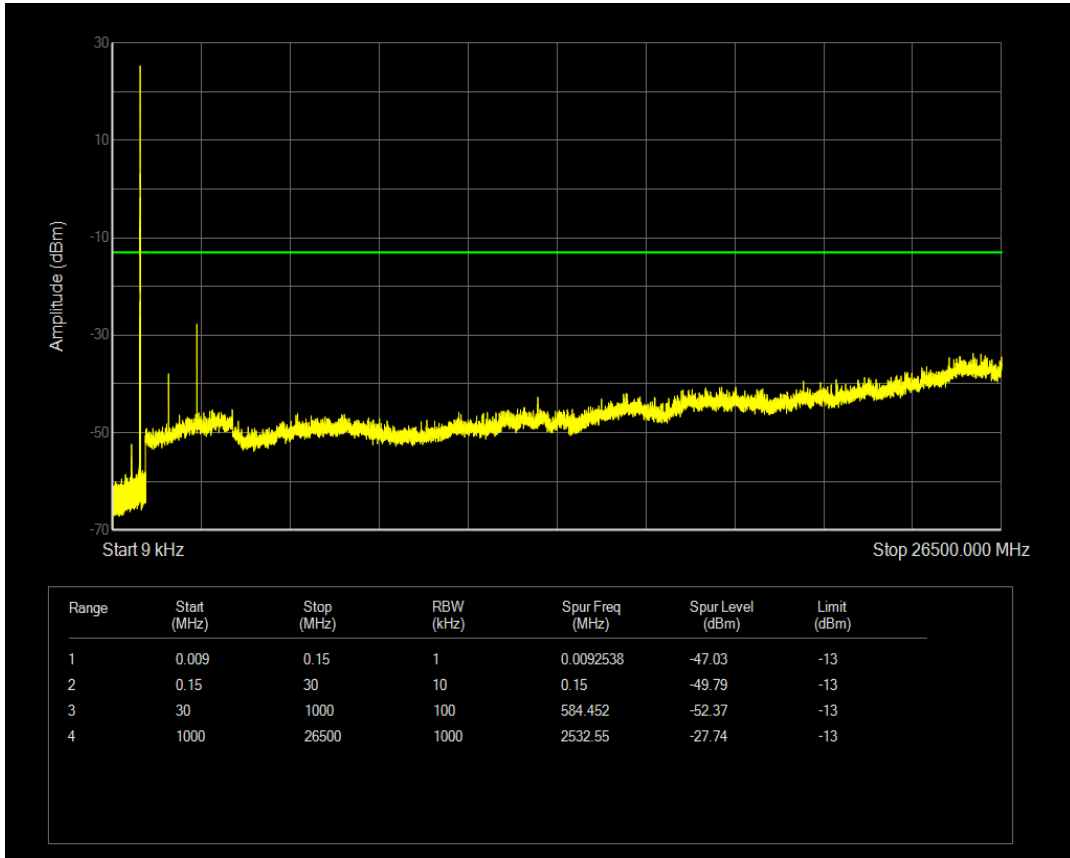

Band5 16QAM BW=5MHz Channel=20425 RB Size=25 Position=#0

Band5 QPSK BW=5MHz Channel=20525 RB Size=1 Position=#0

Band5 QPSK BW=5MHz Channel=20525 RB Size=25 Position=#0

Band5 16QAM BW=5MHz Channel=20525 RB Size=1 Position=#0

Band5 16QAM BW=5MHz Channel=20525 RB Size=25 Position=#0

Band5 QPSK BW=5MHz Channel=20625 RB Size=1 Position=#0

Band5 QPSK BW=5MHz Channel=20625 RB Size=25 Position=#0

Band5 16QAM BW=5MHz Channel=20625 RB Size=1 Position=#0