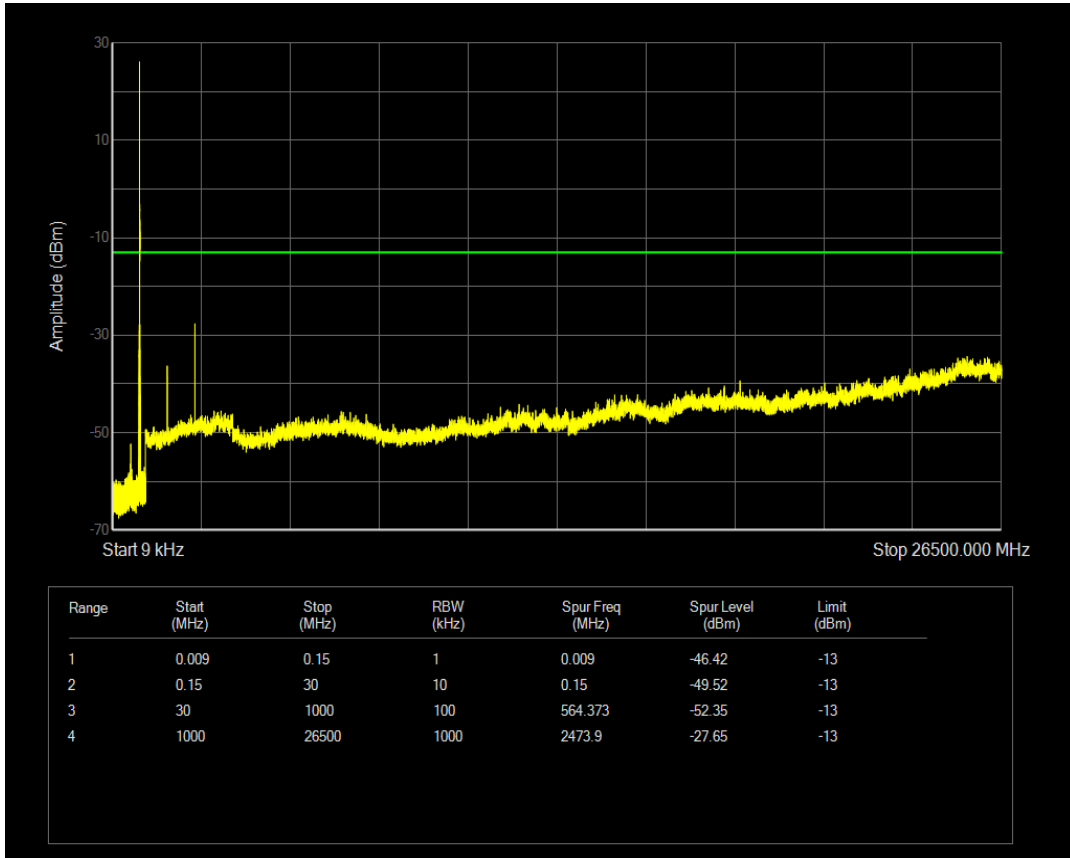

Band5 16QAM BW=3MHz Channel=20635 RB Size=15 Position=#0

Band5 QPSK BW=5MHz Channel=20425 RB Size=25 Position=#0

Band5 QPSK BW=5MHz Channel=20425 RB Size=1 Position=#0

Band5 16QAM BW=5MHz Channel=20425 RB Size=1 Position=#0

Band5 16QAM BW=5MHz Channel=20425 RB Size=25 Position=#0

Band5 QPSK BW=5MHz Channel=20525 RB Size=1 Position=#0

Band5 QPSK BW=5MHz Channel=20525 RB Size=25 Position=#0

Band5 16QAM BW=5MHz Channel=20525 RB Size=1 Position=#0