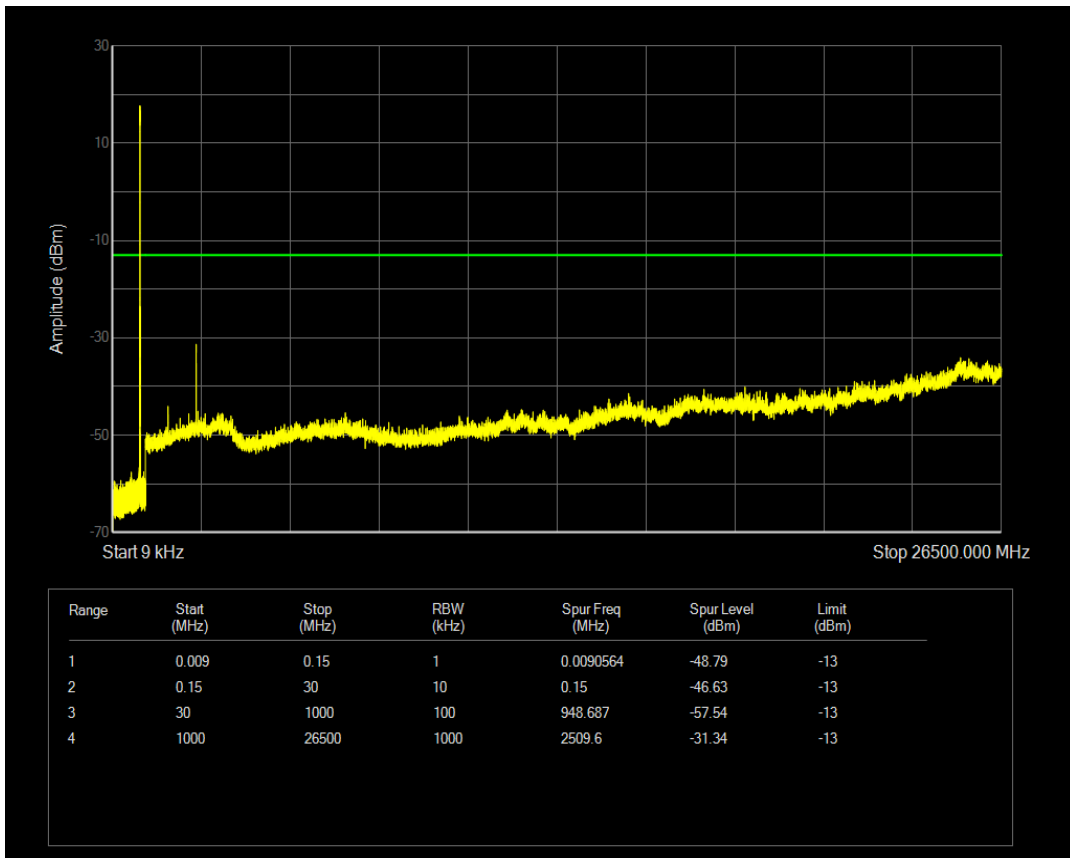

Band5 QPSK BW=3MHz Channel=20525 RB Size=15 Position=#0

Band5 16QAM BW=3MHz Channel=20525 RB Size=1 Position=#0