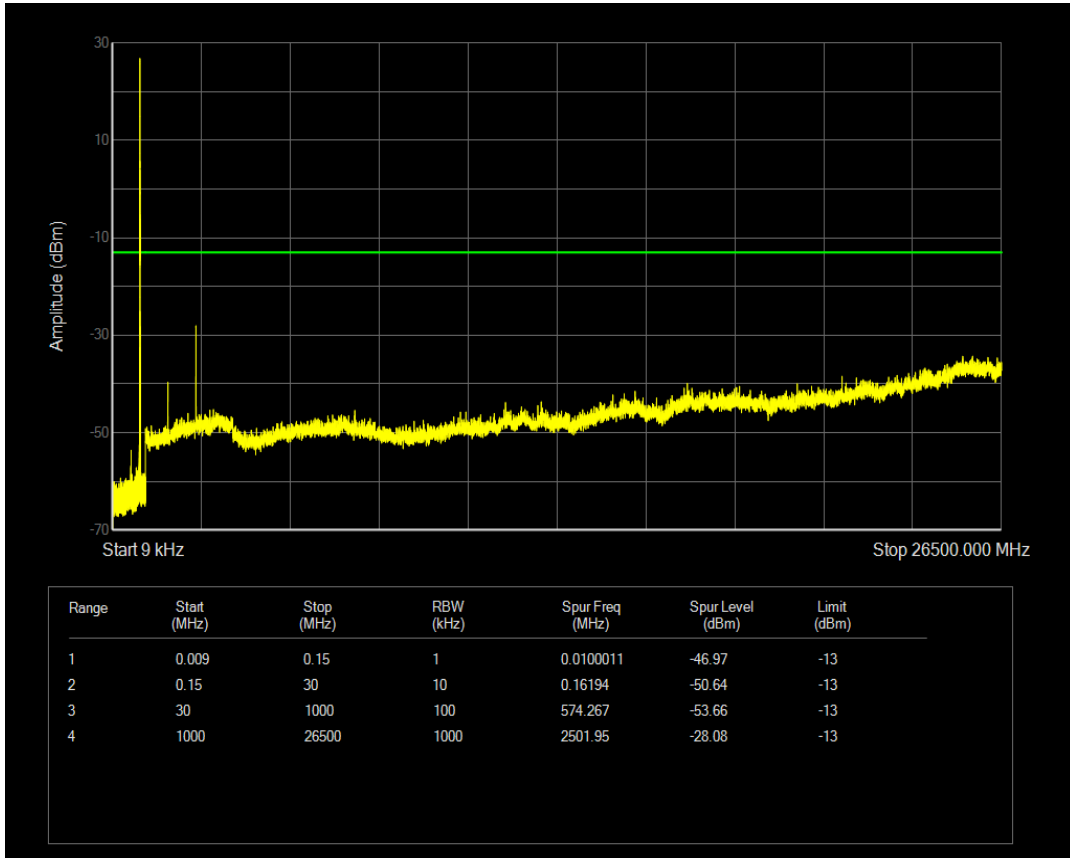

Band5 16QAM BW=5MHz Channel=20425 RB Size=25 Position=#0

Band5 QPSK BW=5MHz Channel=20525 RB Size=1 Position=#0

Band5 QPSK BW=5MHz Channel=20525 RB Size=25 Position=#0

Band5 16QAM BW=5MHz Channel=20525 RB Size=1 Position=#0

Band5 16QAM BW=5MHz Channel=20525 RB Size=25 Position=#0

Band5 QPSK BW=5MHz Channel=20625 RB Size=1 Position=#0

Band5 QPSK BW=5MHz Channel=20625 RB Size=25 Position=#0

Band5 16QAM BW=5MHz Channel=20625 RB Size=1 Position=#0