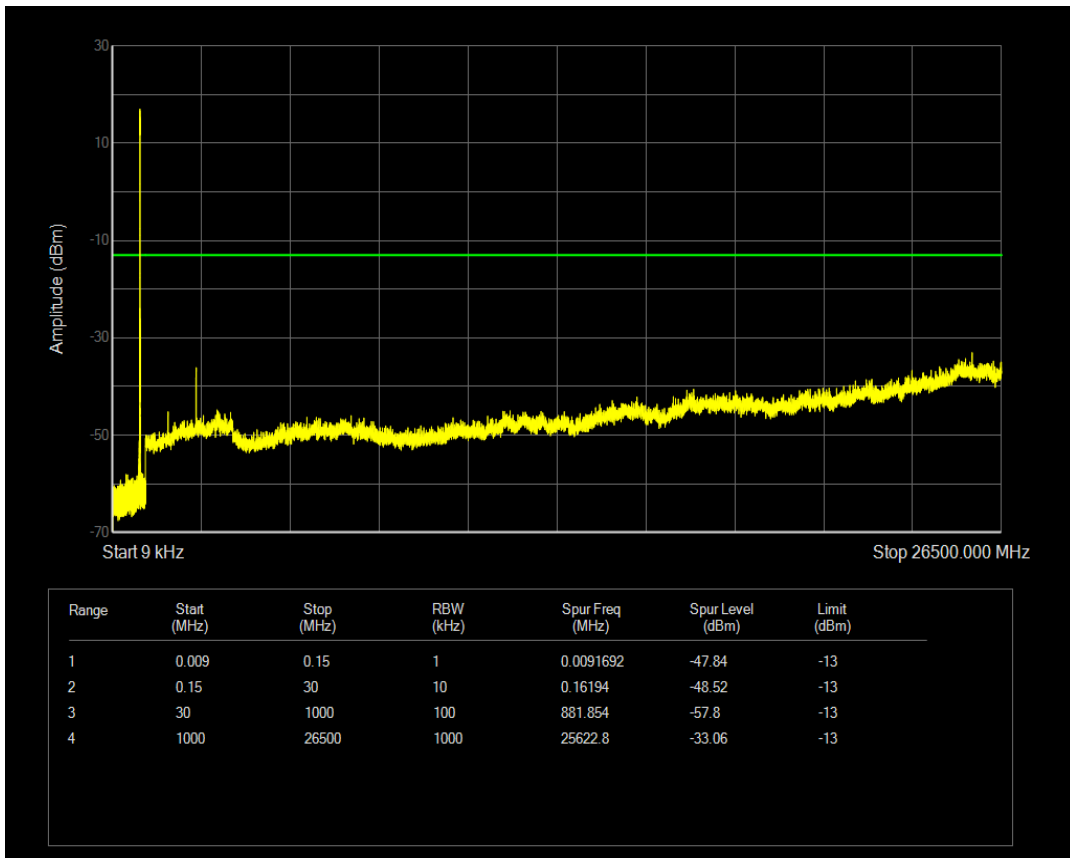

Band5 16QAM BW=3MHz Channel=20635 RB Size=15 Position=#0

Band5 QPSK BW=5MHz Channel=20425 RB Size=25 Position=#0

Band5 QPSK BW=5MHz Channel=20425 RB Size=1 Position=#0

Band5 16QAM BW=5MHz Channel=20425 RB Size=1 Position=#0

Band5 16QAM BW=5MHz Channel=20425 RB Size=25 Position=#0

Band5 QPSK BW=5MHz Channel=20525 RB Size=1 Position=#0

Band5 QPSK BW=5MHz Channel=20525 RB Size=25 Position=#0

Band5 16QAM BW=5MHz Channel=20525 RB Size=1 Position=#0