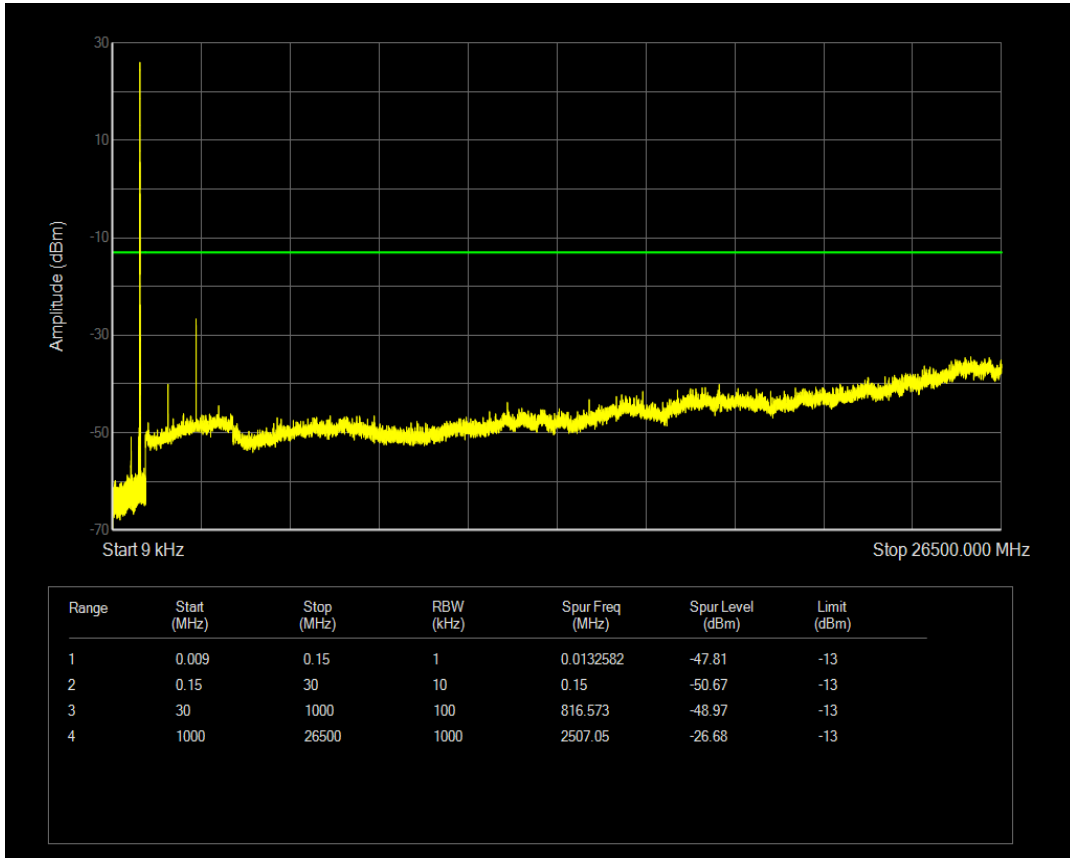

Band4 16QAM BW=20MHz Channel=20300 RB Size=100 Position=#0

Band5 QPSK BW=1.4MHz Channel=20407 RB Size=1 Position=#0

Band5 QPSK BW=1.4MHz Channel=20407 RB Size=6 Position=#0

Band5 16QAM BW=1.4MHz Channel=20407 RB Size=1 Position=#0

Band5 16QAM BW=1.4MHz Channel=20407 RB Size=6 Position=#0

Band5 QPSK BW=1.4MHz Channel=20525 RB Size=1 Position=#0

Band5 QPSK BW=1.4MHz Channel=20525 RB Size=6 Position=#0

Band5 16QAM BW=1.4MHz Channel=20525 RB Size=1 Position=#0

Band5 16QAM BW=1.4MHz Channel=20525 RB Size=6 Position=#0

Band5 QPSK BW=1.4MHz Channel=20643 RB Size=6 Position=#0

Band5 QPSK BW=1.4MHz Channel=20643 RB Size=1 Position=#0

Band5 16QAM BW=1.4MHz Channel=20643 RB Size=1 Position=#0