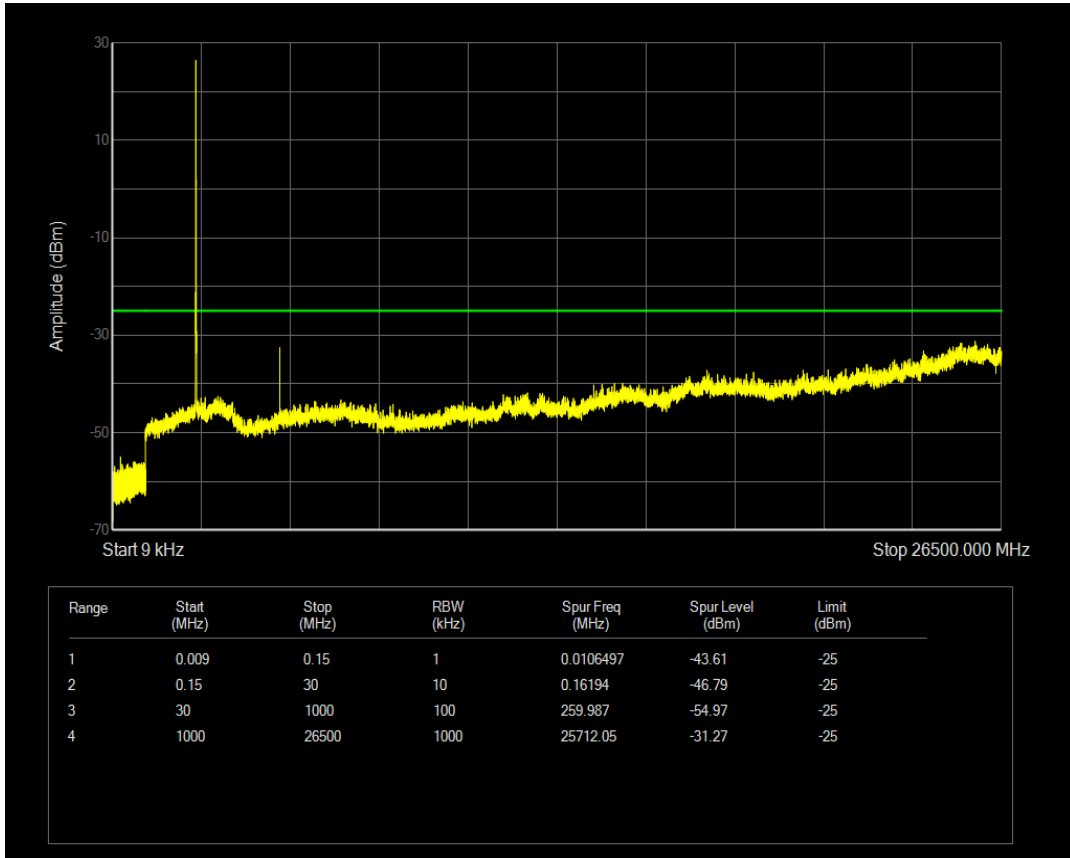

Band7 16QAM BW=5MHz Channel=21100 RB Size=25 Position=#0

Band7 QPSK BW=5MHz Channel=21425 RB Size=1 Position=#0

Band7 QPSK BW=5MHz Channel=21425 RB Size=25 Position=#0

Band7 16QAM BW=5MHz Channel=21425 RB Size=1 Position=#0

Band7 16QAM BW=5MHz Channel=21425 RB Size=25 Position=#0

Band7 QPSK BW=10MHz Channel=20800 RB Size=1 Position=#0

Band7 QPSK BW=10MHz Channel=20800 RB Size=50 Position=#0

Band7 16QAM BW=10MHz Channel=20800 RB Size=1 Position=#0