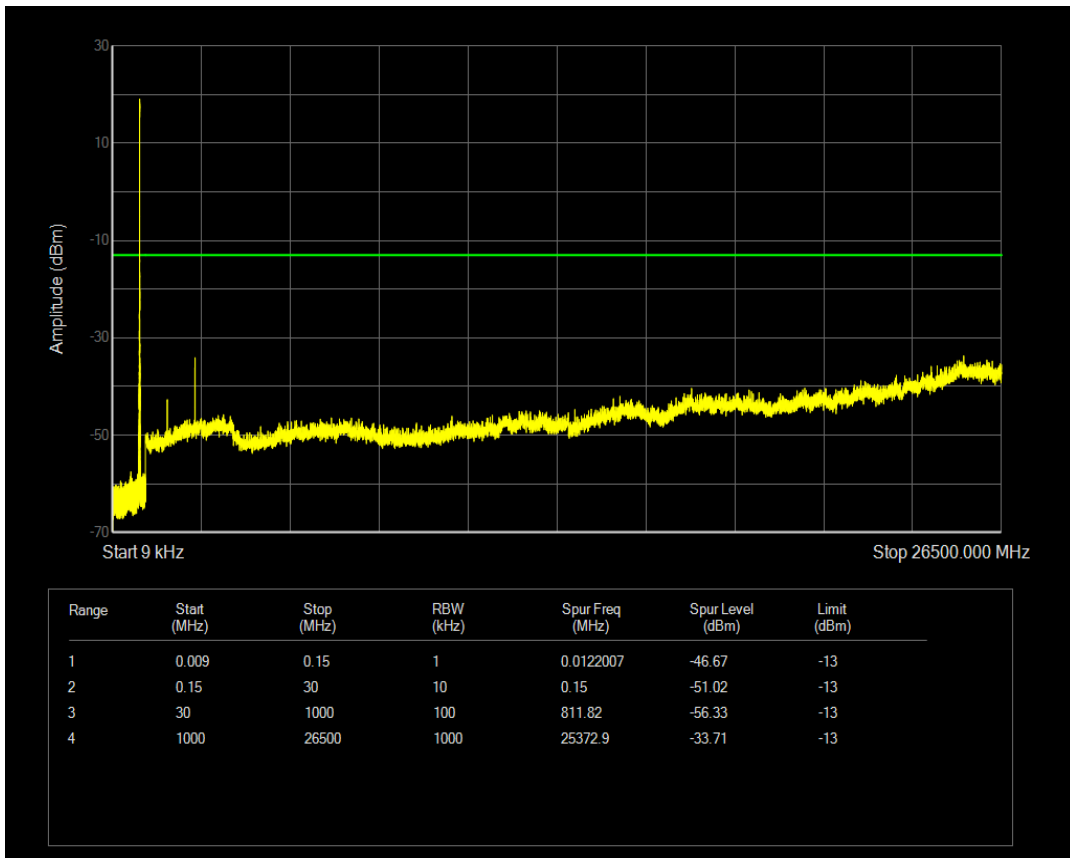

Band5 16QAM BW=1.4MHz Channel=20525 RB Size=6 Position=#0

Band5 QPSK BW=1.4MHz Channel=20643 RB Size=6 Position=#0

Band5 QPSK BW=1.4MHz Channel=20643 RB Size=1 Position=#0

Band5 16QAM BW=1.4MHz Channel=20643 RB Size=1 Position=#0

Band5 16QAM BW=1.4MHz Channel=20643 RB Size=6 Position=#0

Band5 QPSK BW=3MHz Channel=20415 RB Size=1 Position=#0

Band5 QPSK BW=3MHz Channel=20415 RB Size=15 Position=#0

Band5 16QAM BW=3MHz Channel=20415 RB Size=1 Position=#0