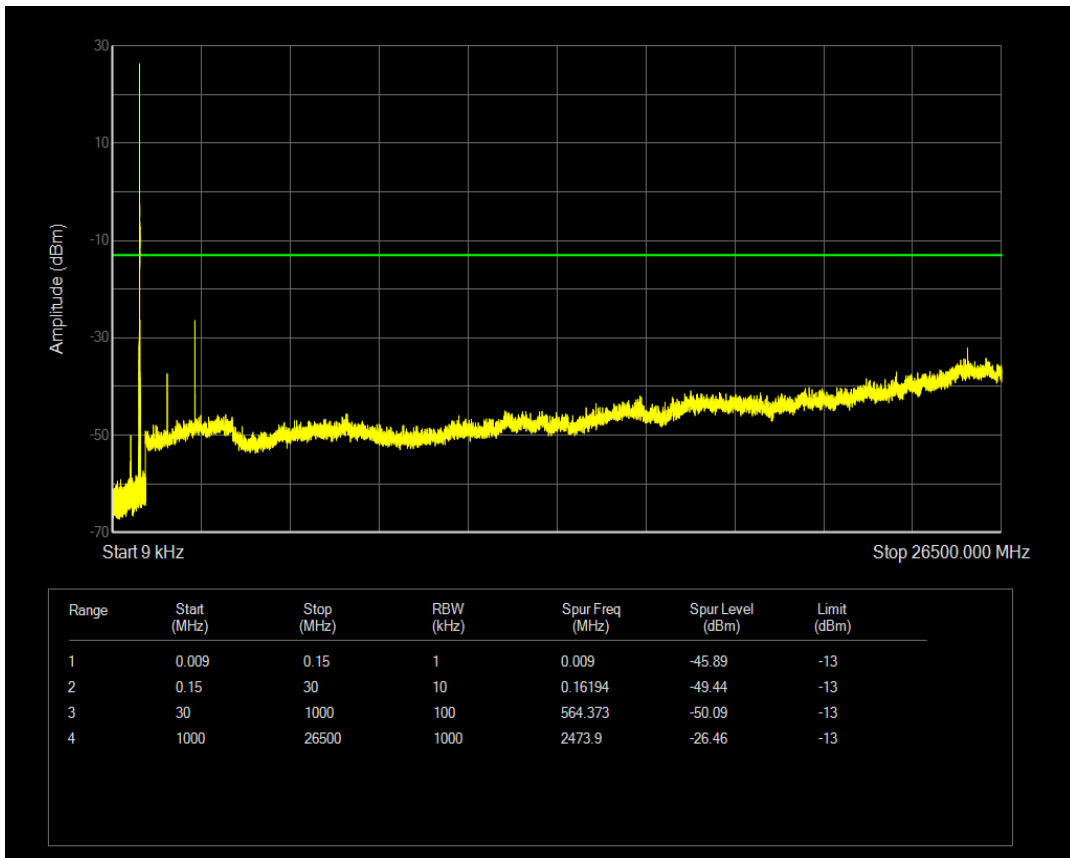

Band5 QPSK BW=5MHz Channel=20425 RB Size=1 Position=#0

Band5 16QAM BW=5MHz Channel=20425 RB Size=1 Position=#0