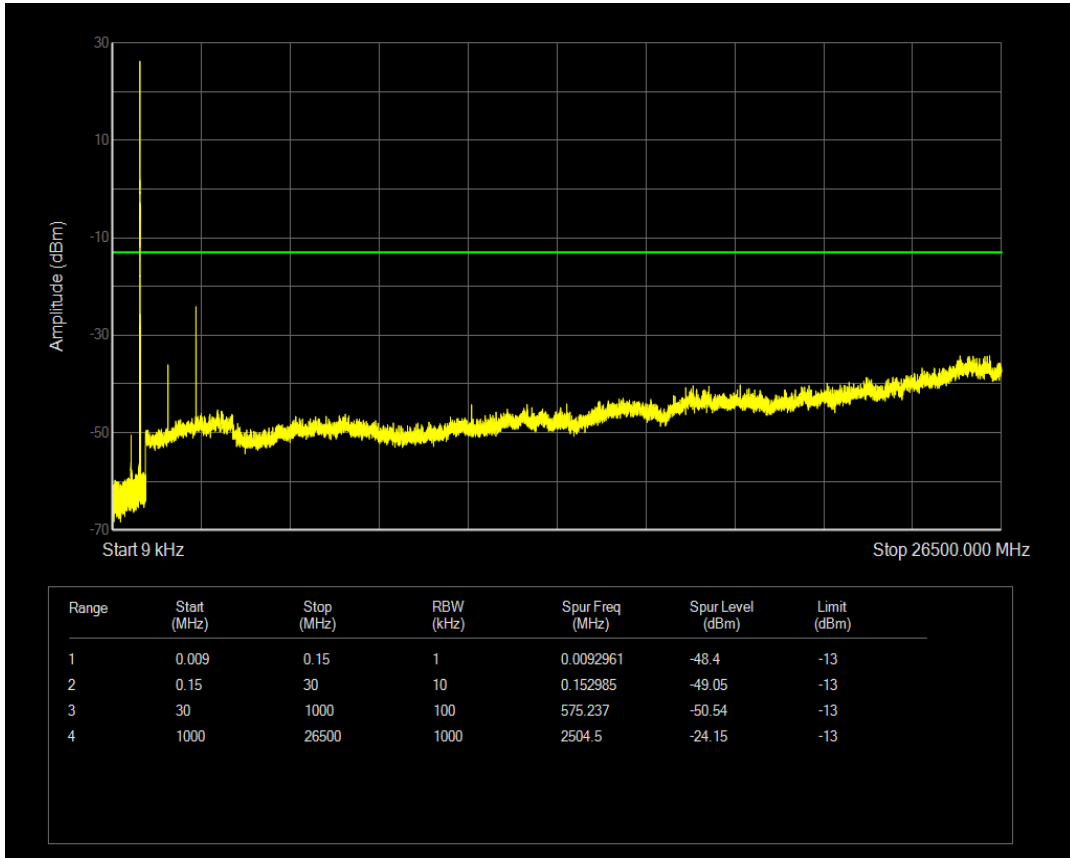

Band5 16QAM BW=1.4MHz Channel=20525 RB Size=6 Position=#0

Band5 QPSK BW=1.4MHz Channel=20643 RB Size=6 Position=#0

Band5 QPSK BW=1.4MHz Channel=20643 RB Size=1 Position=#0

Band5 16QAM BW=1.4MHz Channel=20643 RB Size=1 Position=#0

Band5 16QAM BW=1.4MHz Channel=20643 RB Size=6 Position=#0

Band5 QPSK BW=3MHz Channel=20415 RB Size=1 Position=#0

Band5 QPSK BW=3MHz Channel=20415 RB Size=15 Position=#0

Band5 16QAM BW=3MHz Channel=20415 RB Size=1 Position=#0

Band5 16QAM BW=3MHz Channel=20415 RB Size=15 Position=#0

Band5 QPSK BW=3MHz Channel=20525 RB Size=1 Position=#0

Band5 QPSK BW=3MHz Channel=20525 RB Size=15 Position=#0

Band5 16QAM BW=3MHz Channel=20525 RB Size=1 Position=#0