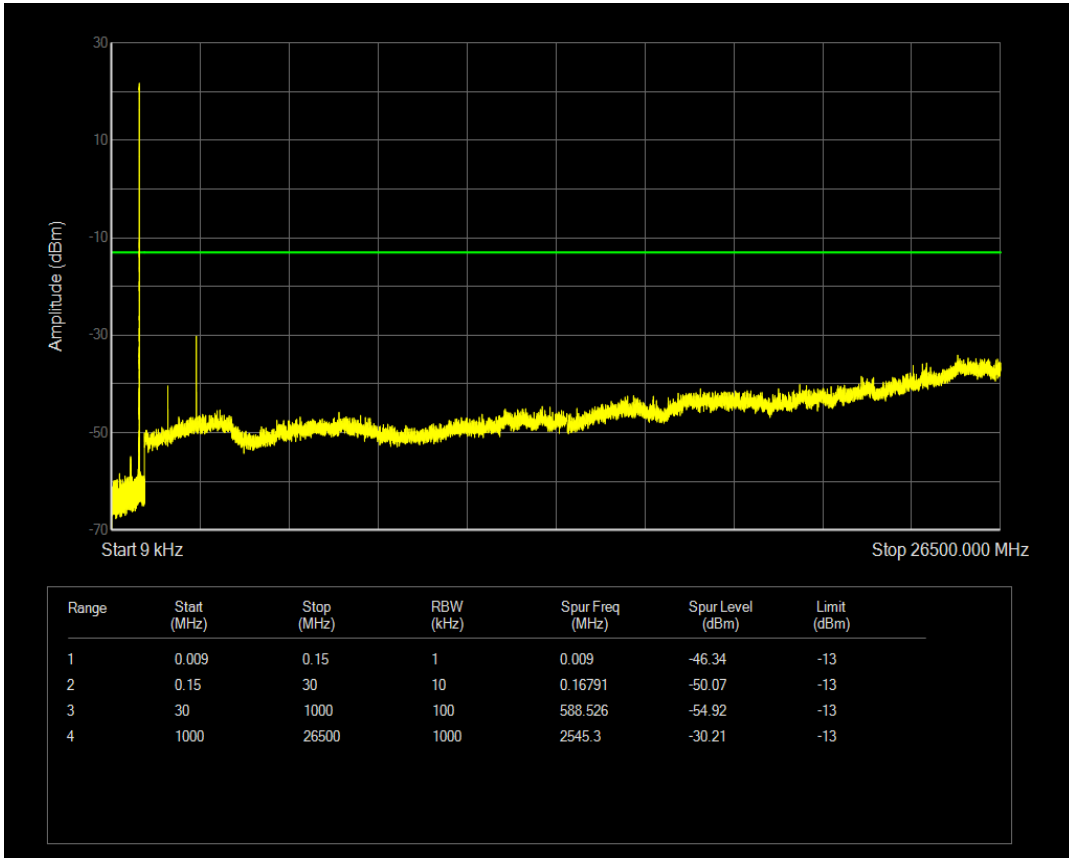

Band4 16QAM BW=20MHz Channel=20300 RB Size=100 Position=#0

Band5 QPSK BW=1.4MHz Channel=20407 RB Size=1 Position=#0

Band5 QPSK BW=1.4MHz Channel=20407 RB Size=6 Position=#0

Band5 16QAM BW=1.4MHz Channel=20407 RB Size=1 Position=#0

Band5 16QAM BW=1.4MHz Channel=20407 RB Size=6 Position=#0

Band5 QPSK BW=1.4MHz Channel=20525 RB Size=1 Position=#0

Band5 QPSK BW=1.4MHz Channel=20525 RB Size=6 Position=#0

Band5 16QAM BW=1.4MHz Channel=20525 RB Size=1 Position=#0

Band5 16QAM BW=1.4MHz Channel=20525 RB Size=6 Position=#0

Band5 QPSK BW=1.4MHz Channel=20643 RB Size=6 Position=#0

Band5 QPSK BW=1.4MHz Channel=20643 RB Size=1 Position=#0

Band5 16QAM BW=1.4MHz Channel=20643 RB Size=1 Position=#0