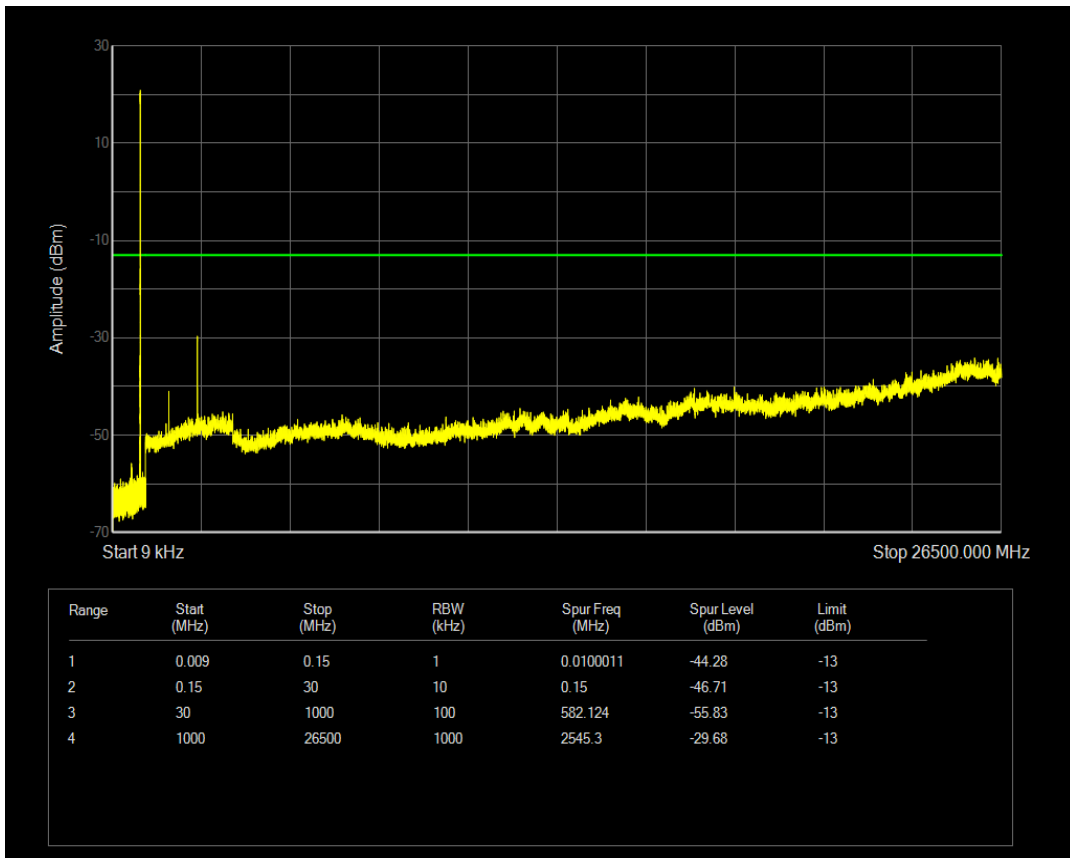

Band5 16QAM BW=1.4MHz Channel=20525 RB Size=6 Position=#0

Band5 QPSK BW=1.4MHz Channel=20643 RB Size=6 Position=#0

Band5 QPSK BW=1.4MHz Channel=20643 RB Size=1 Position=#0

Band5 16QAM BW=1.4MHz Channel=20643 RB Size=1 Position=#0

Band5 16QAM BW=1.4MHz Channel=20643 RB Size=6 Position=#0

Band5 QPSK BW=3MHz Channel=20415 RB Size=1 Position=#0

Band5 QPSK BW=3MHz Channel=20415 RB Size=15 Position=#0

Band5 16QAM BW=3MHz Channel=20415 RB Size=1 Position=#0