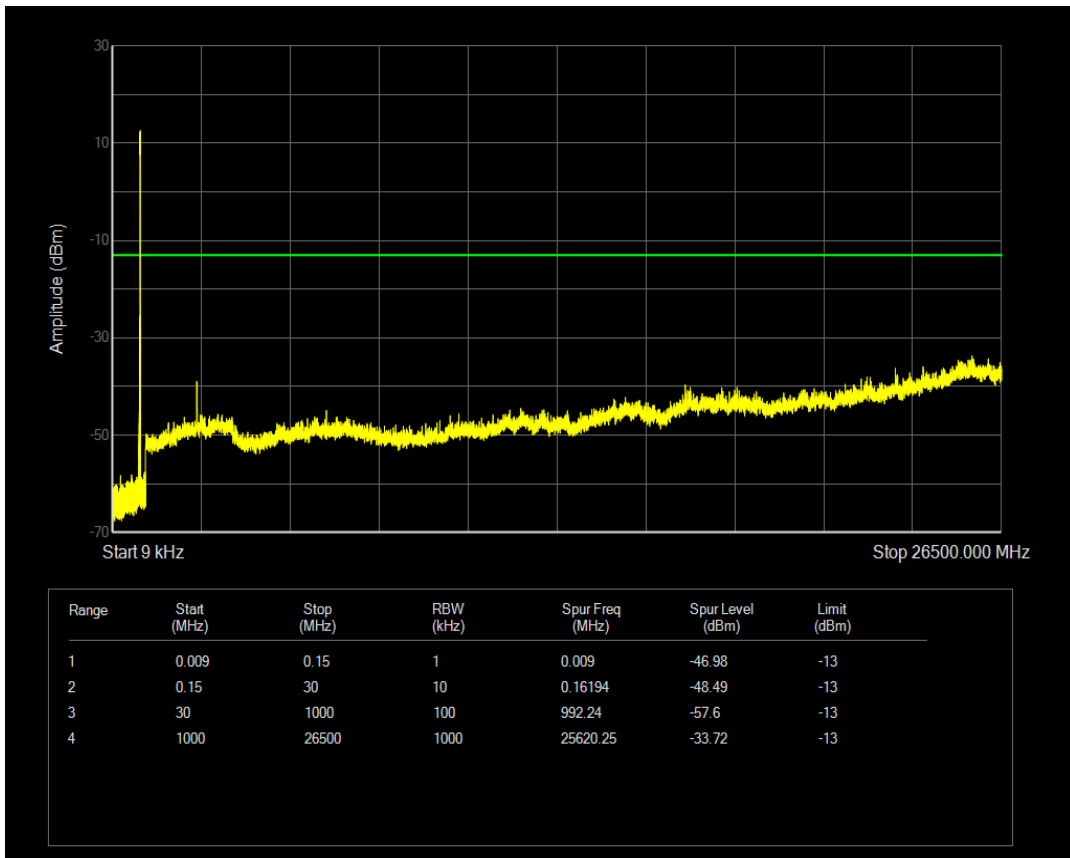

Band5 16QAM BW=10MHz Channel=20525 RB Size=50 Position=#0

Band5 QPSK BW=10MHz Channel=20600 RB Size=1 Position=#0

Band5 QPSK BW=10MHz Channel=20600 RB Size=50 Position=#0

Band5 16QAM BW=10MHz Channel=20600 RB Size=1 Position=#0

Band5 16QAM BW=10MHz Channel=20600 RB Size=50 Position=#0

Band7 QPSK BW=5MHz Channel=20775 RB Size=25 Position=#0

Band7 QPSK BW=5MHz Channel=20775 RB Size=1 Position=#0

Band7 16QAM BW=5MHz Channel=20775 RB Size=1 Position=#0