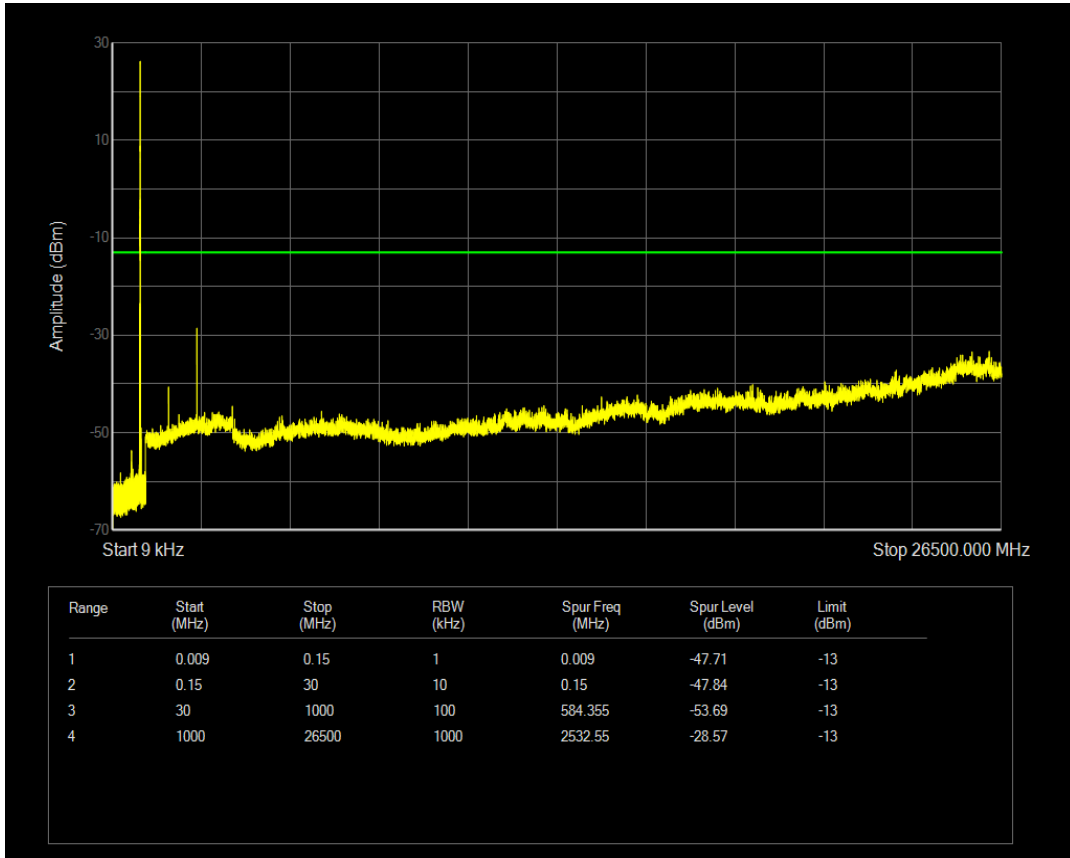

Band5 16QAM BW=5MHz Channel=20525 RB Size=25 Position=#0

Band5 QPSK BW=5MHz Channel=20625 RB Size=1 Position=#0

Band5 QPSK BW=5MHz Channel=20625 RB Size=25 Position=#0

Band5 16QAM BW=5MHz Channel=20625 RB Size=1 Position=#0

Band5 16QAM BW=5MHz Channel=20625 RB Size=25 Position=#0

Band5 QPSK BW=10MHz Channel=20450 RB Size=1 Position=#0

Band5 QPSK BW=10MHz Channel=20450 RB Size=50 Position=#0

Band5 16QAM BW=10MHz Channel=20450 RB Size=1 Position=#0