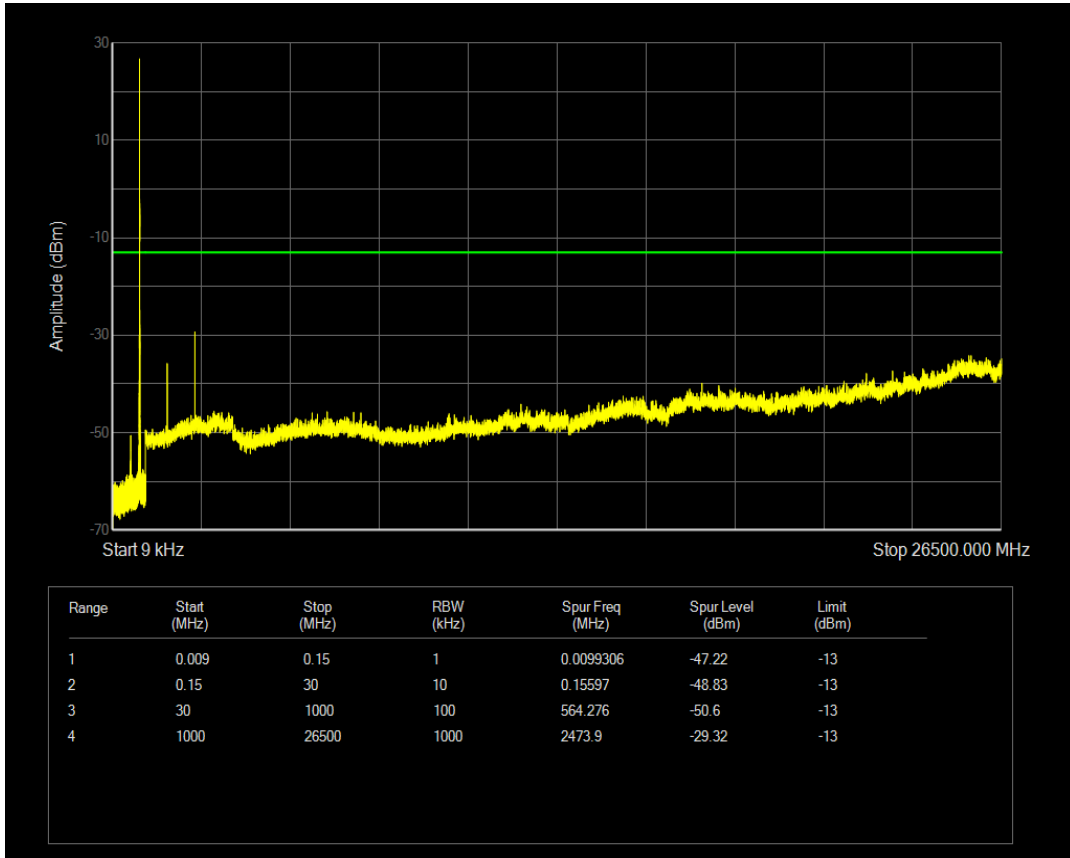

Band5 16QAM BW=1.4MHz Channel=20525 RB Size=6 Position=#0

Band5 QPSK BW=1.4MHz Channel=20643 RB Size=6 Position=#0

Band5 QPSK BW=1.4MHz Channel=20643 RB Size=1 Position=#0

Band5 16QAM BW=1.4MHz Channel=20643 RB Size=1 Position=#0

Band5 16QAM BW=1.4MHz Channel=20643 RB Size=6 Position=#0

Band5 QPSK BW=3MHz Channel=20415 RB Size=1 Position=#0

Band5 QPSK BW=3MHz Channel=20415 RB Size=15 Position=#0

Band5 16QAM BW=3MHz Channel=20415 RB Size=1 Position=#0

Band5 16QAM BW=3MHz Channel=20415 RB Size=15 Position=#0

Band5 QPSK BW=3MHz Channel=20525 RB Size=1 Position=#0

Band5 QPSK BW=3MHz Channel=20525 RB Size=15 Position=#0

Band5 16QAM BW=3MHz Channel=20525 RB Size=1 Position=#0