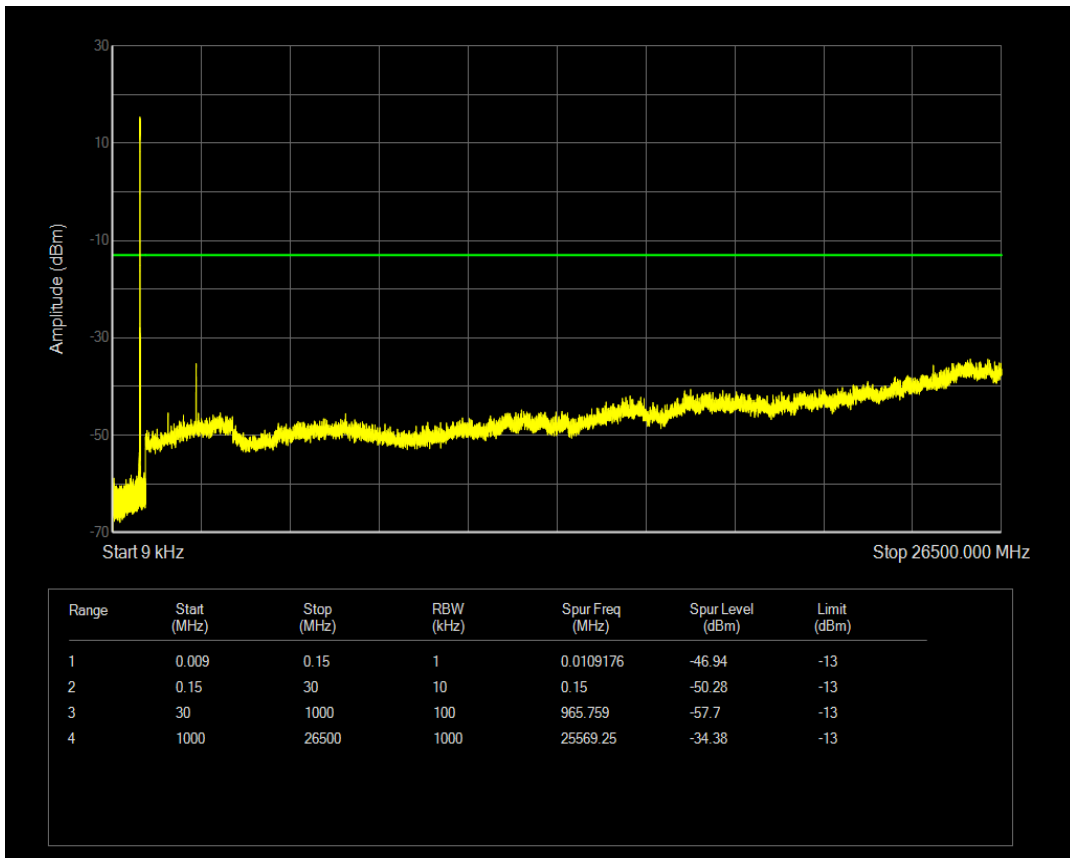

Band5 16QAM BW=5MHz Channel=20525 RB Size=25 Position=#0

Band5 QPSK BW=5MHz Channel=20625 RB Size=1 Position=#0