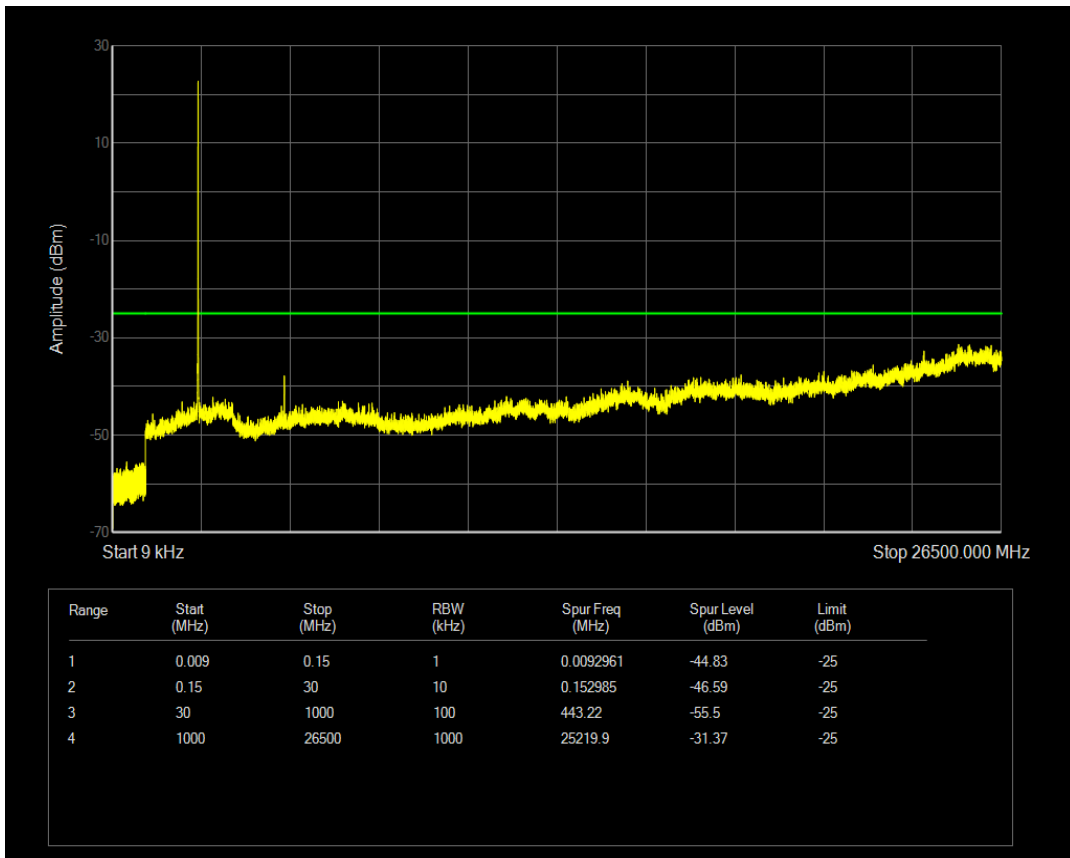

Band5 16QAM BW=10MHz Channel=20600 RB Size=50 Position=#0

Band7 QPSK BW=5MHz Channel=20775 RB Size=25 Position=#0

Band7 QPSK BW=5MHz Channel=20775 RB Size=1 Position=#0

Band7 16QAM BW=5MHz Channel=20775 RB Size=1 Position=#0

Band7 16QAM BW=5MHz Channel=20775 RB Size=25 Position=#0

Band7 QPSK BW=5MHz Channel=21100 RB Size=1 Position=#0

Band7 QPSK BW=5MHz Channel=21100 RB Size=25 Position=#0

Band7 16QAM BW=5MHz Channel=21100 RB Size=1 Position=#0

Band7 16QAM BW=5MHz Channel=21100 RB Size=25 Position=#0

Band7 QPSK BW=5MHz Channel=21425 RB Size=1 Position=#0

Band7 QPSK BW=5MHz Channel=21425 RB Size=25 Position=#0

Band7 16QAM BW=5MHz Channel=21425 RB Size=1 Position=#0