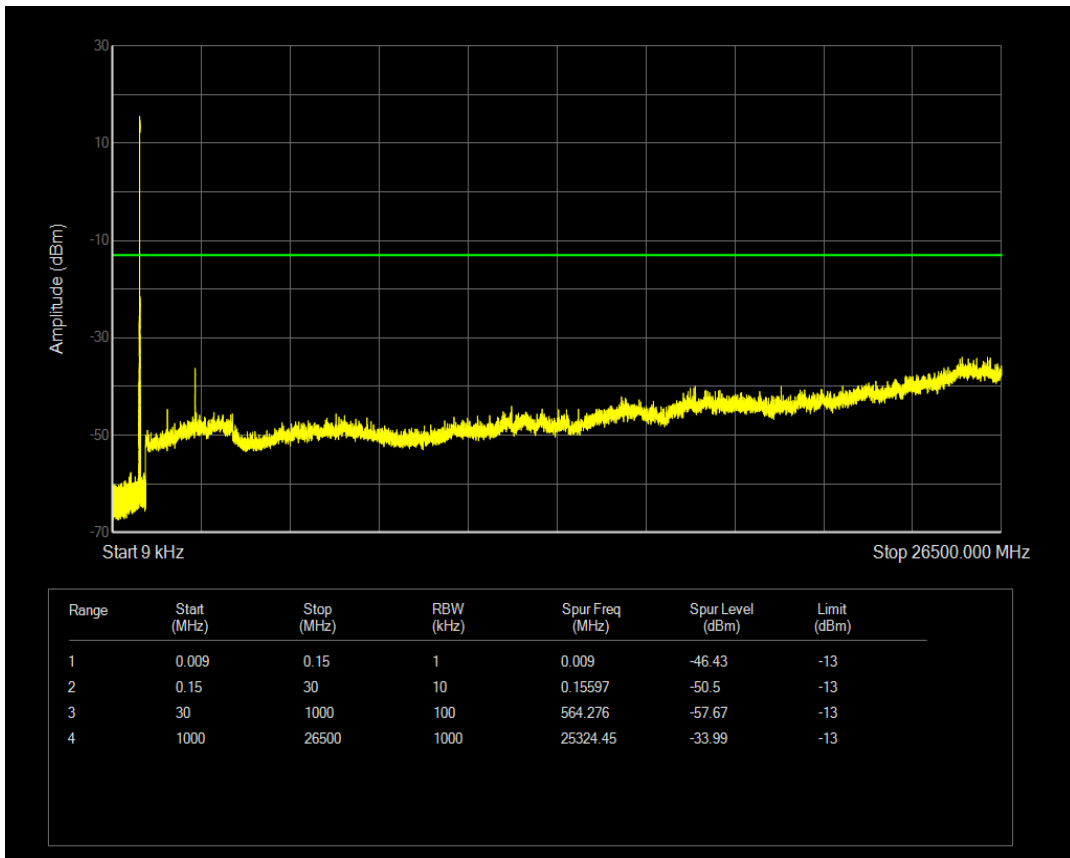

Band5 16QAM BW=3MHz Channel=20635 RB Size=15 Position=#0

Band5 QPSK BW=5MHz Channel=20425 RB Size=25 Position=#0

Band5 QPSK BW=5MHz Channel=20425 RB Size=1 Position=#0

Band5 16QAM BW=5MHz Channel=20425 RB Size=1 Position=#0

Band5 16QAM BW=5MHz Channel=20425 RB Size=25 Position=#0

Band5 QPSK BW=5MHz Channel=20525 RB Size=1 Position=#0

Band5 QPSK BW=5MHz Channel=20525 RB Size=25 Position=#0

Band5 16QAM BW=5MHz Channel=20525 RB Size=1 Position=#0