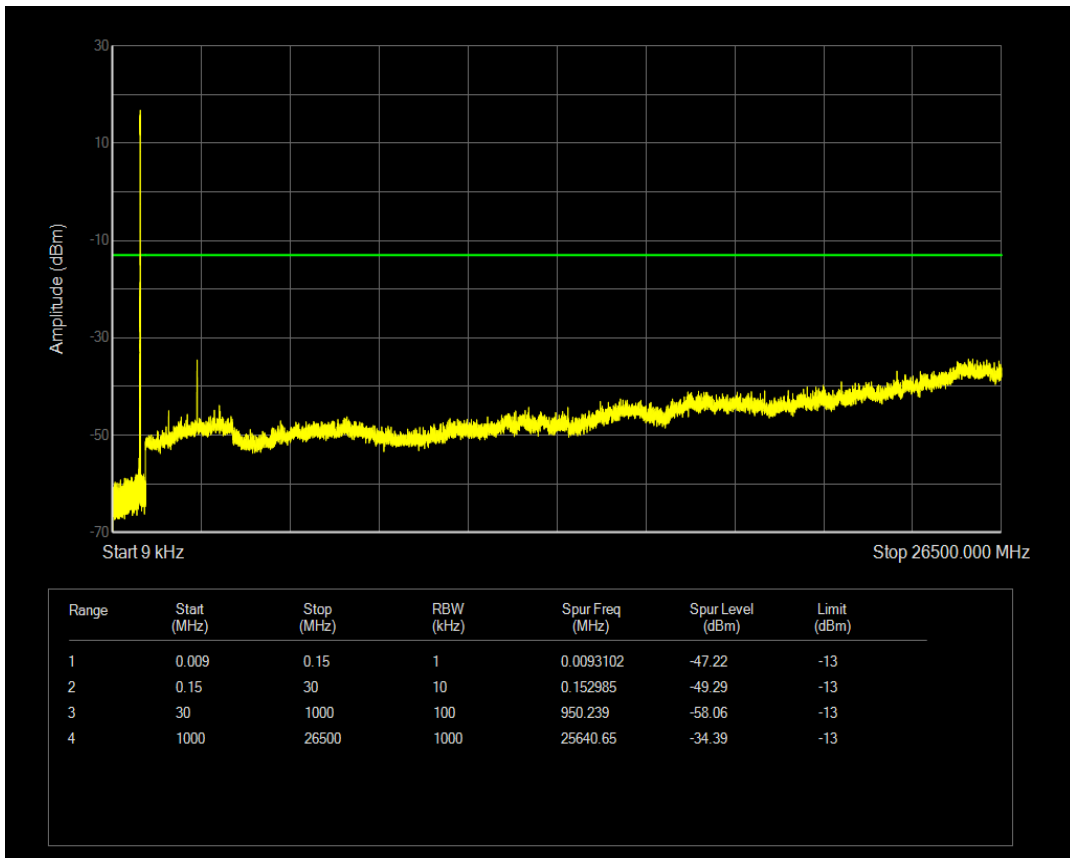

Band5 16QAM BW=5MHz Channel=20425 RB Size=25 Position=#0

Band5 QPSK BW=5MHz Channel=20525 RB Size=1 Position=#0

Band5 QPSK BW=5MHz Channel=20525 RB Size=25 Position=#0

Band5 16QAM BW=5MHz Channel=20525 RB Size=1 Position=#0

Band5 16QAM BW=5MHz Channel=20525 RB Size=25 Position=#0

Band5 QPSK BW=5MHz Channel=20625 RB Size=1 Position=#0

Band5 QPSK BW=5MHz Channel=20625 RB Size=25 Position=#0

Band5 16QAM BW=5MHz Channel=20625 RB Size=1 Position=#0