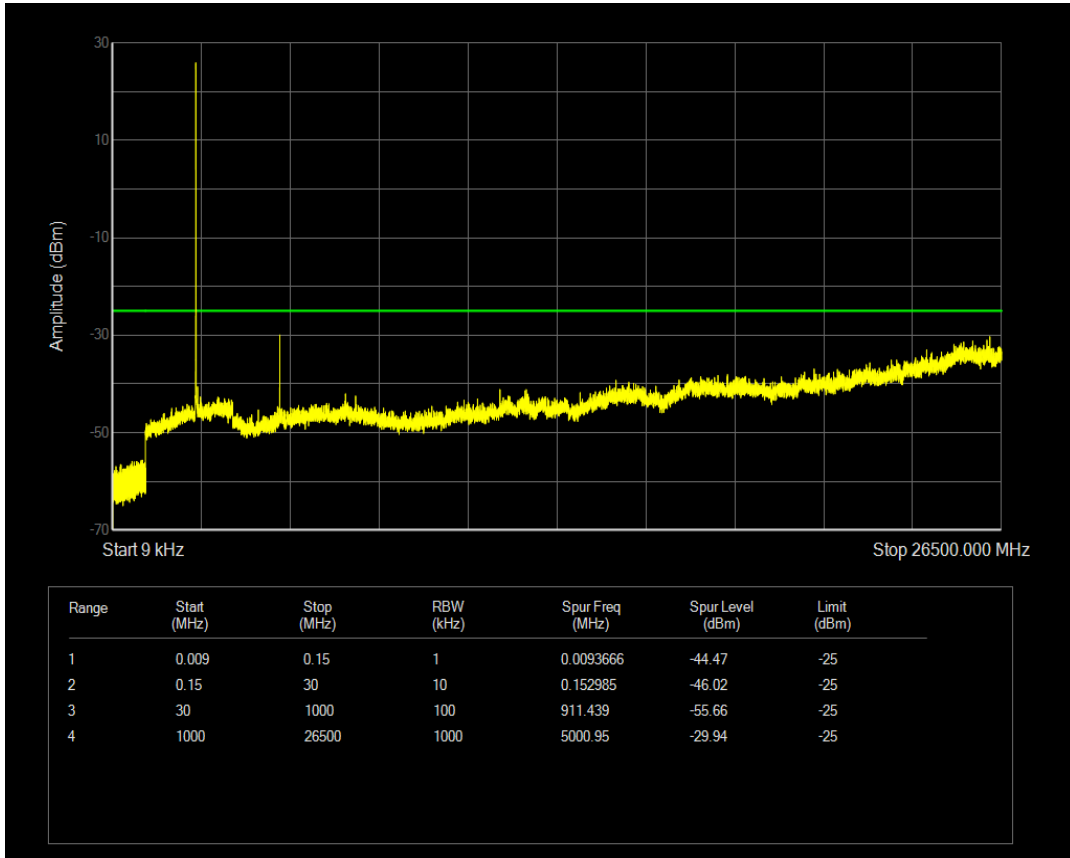

Band5 16QAM BW=10MHz Channel=20525 RB Size=50 Position=#0

Band5 QPSK BW=10MHz Channel=20600 RB Size=1 Position=#0

Band5 QPSK BW=10MHz Channel=20600 RB Size=50 Position=#0

Band5 16QAM BW=10MHz Channel=20600 RB Size=1 Position=#0

Band5 16QAM BW=10MHz Channel=20600 RB Size=50 Position=#0

Band7 QPSK BW=5MHz Channel=20775 RB Size=25 Position=#0

Band7 QPSK BW=5MHz Channel=20775 RB Size=1 Position=#0

Band7 16QAM BW=5MHz Channel=20775 RB Size=1 Position=#0

Band7 16QAM BW=5MHz Channel=20775 RB Size=25 Position=#0

Band7 QPSK BW=5MHz Channel=21100 RB Size=1 Position=#0

Band7 QPSK BW=5MHz Channel=21100 RB Size=25 Position=#0

Band7 16QAM BW=5MHz Channel=21100 RB Size=1 Position=#0