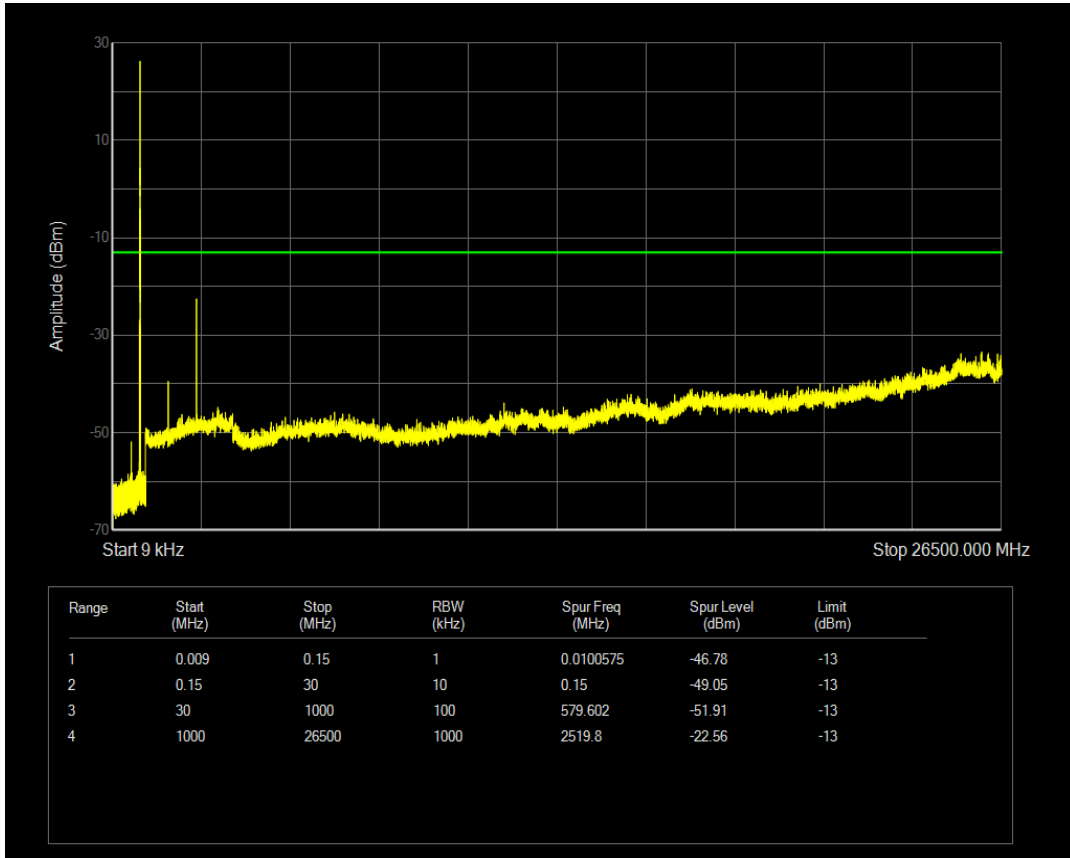

Band5 16QAM BW=10MHz Channel=20525 RB Size=50 Position=#0

Band5 QPSK BW=10MHz Channel=20600 RB Size=1 Position=#0

Band5 QPSK BW=10MHz Channel=20600 RB Size=50 Position=#0

Band5 16QAM BW=10MHz Channel=20600 RB Size=1 Position=#0

Band5 16QAM BW=10MHz Channel=20600 RB Size=50 Position=#0

Band7 QPSK BW=5MHz Channel=20775 RB Size=25 Position=#0

Band7 QPSK BW=5MHz Channel=20775 RB Size=1 Position=#0

Band7 16QAM BW=5MHz Channel=20775 RB Size=1 Position=#0