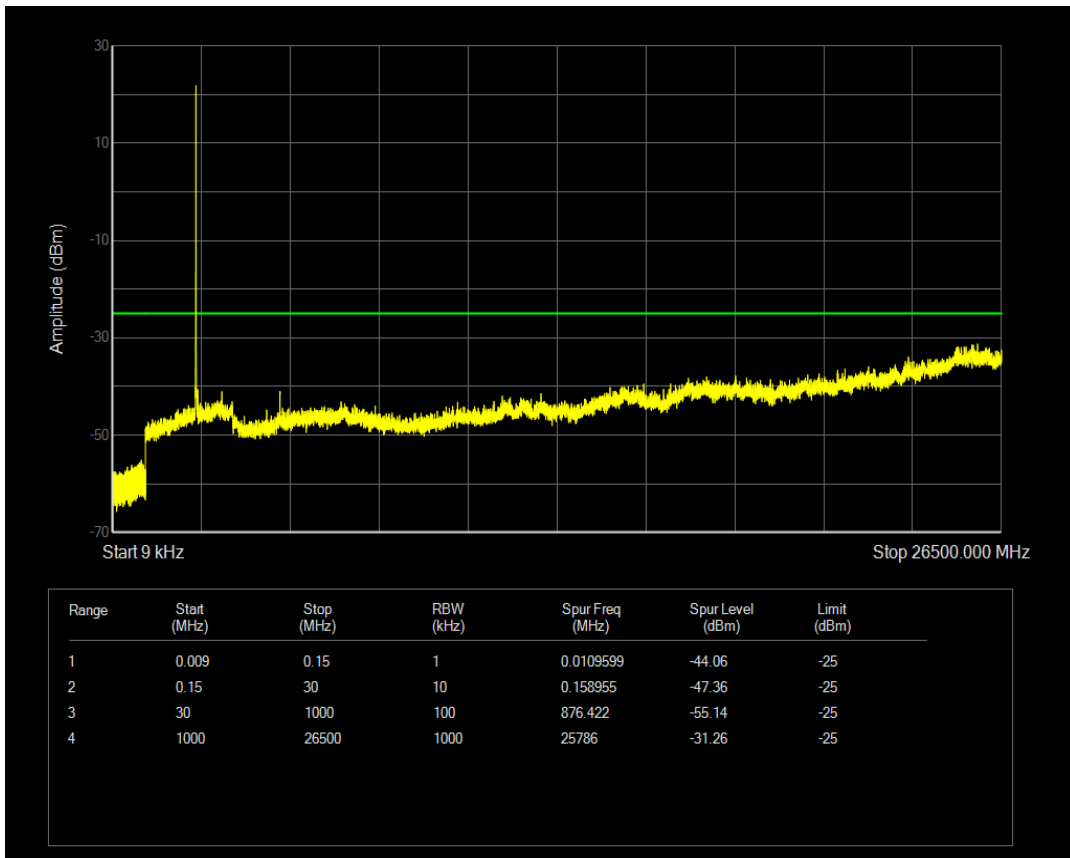

Band5 16QAM BW=10MHz Channel=20525 RB Size=50 Position=#0

Band5 QPSK BW=10MHz Channel=20600 RB Size=1 Position=#0

Band5 QPSK BW=10MHz Channel=20600 RB Size=50 Position=#0

Band5 16QAM BW=10MHz Channel=20600 RB Size=1 Position=#0

Band5 16QAM BW=10MHz Channel=20600 RB Size=50 Position=#0

Band7 QPSK BW=5MHz Channel=20775 RB Size=25 Position=#0

Band7 QPSK BW=5MHz Channel=20775 RB Size=1 Position=#0

Band7 16QAM BW=5MHz Channel=20775 RB Size=1 Position=#0

Band7 16QAM BW=5MHz Channel=20775 RB Size=25 Position=#0

Band7 QPSK BW=5MHz Channel=21100 RB Size=1 Position=#0

Band7 QPSK BW=5MHz Channel=21100 RB Size=25 Position=#0

Band7 16QAM BW=5MHz Channel=21100 RB Size=1 Position=#0