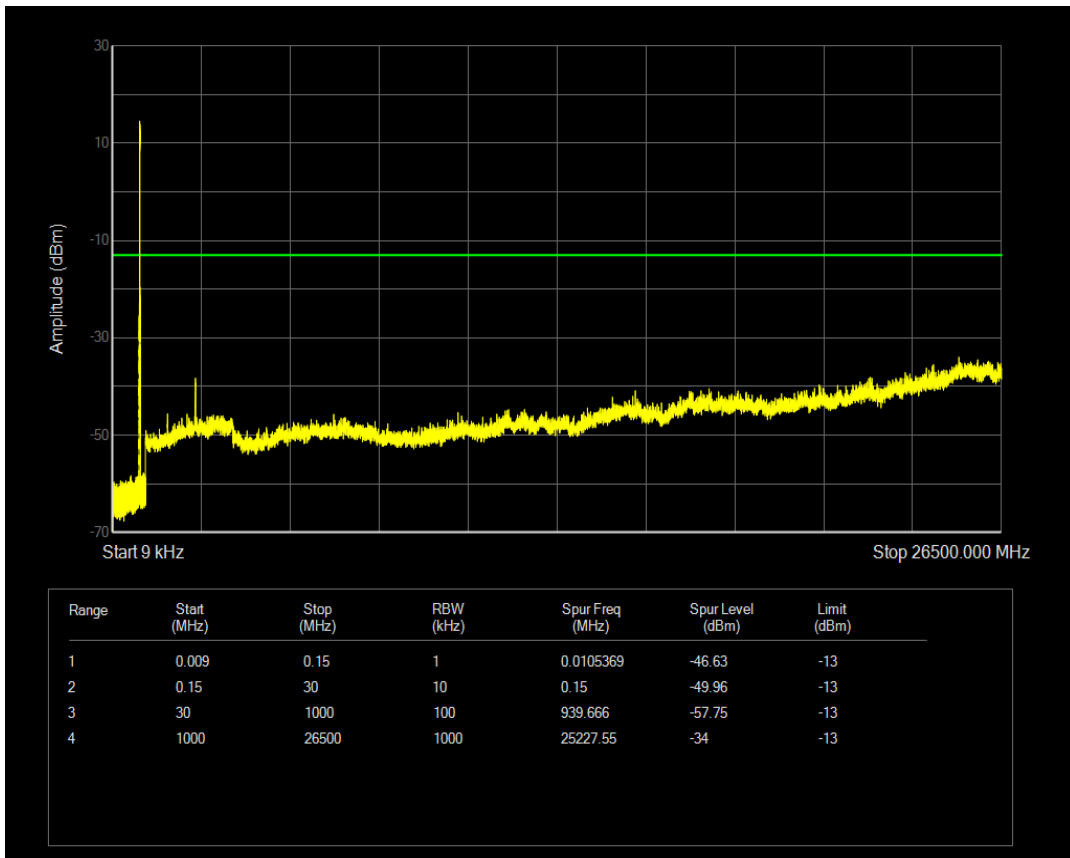

Band5 16QAM BW=5MHz Channel=20525 RB Size=25 Position=#0

Band5 QPSK BW=5MHz Channel=20625 RB Size=1 Position=#0

Band5 QPSK BW=5MHz Channel=20625 RB Size=25 Position=#0

Band5 16QAM BW=5MHz Channel=20625 RB Size=1 Position=#0

Band5 16QAM BW=5MHz Channel=20625 RB Size=25 Position=#0

Band5 QPSK BW=10MHz Channel=20450 RB Size=1 Position=#0

Band5 QPSK BW=10MHz Channel=20450 RB Size=50 Position=#0

Band5 16QAM BW=10MHz Channel=20450 RB Size=1 Position=#0