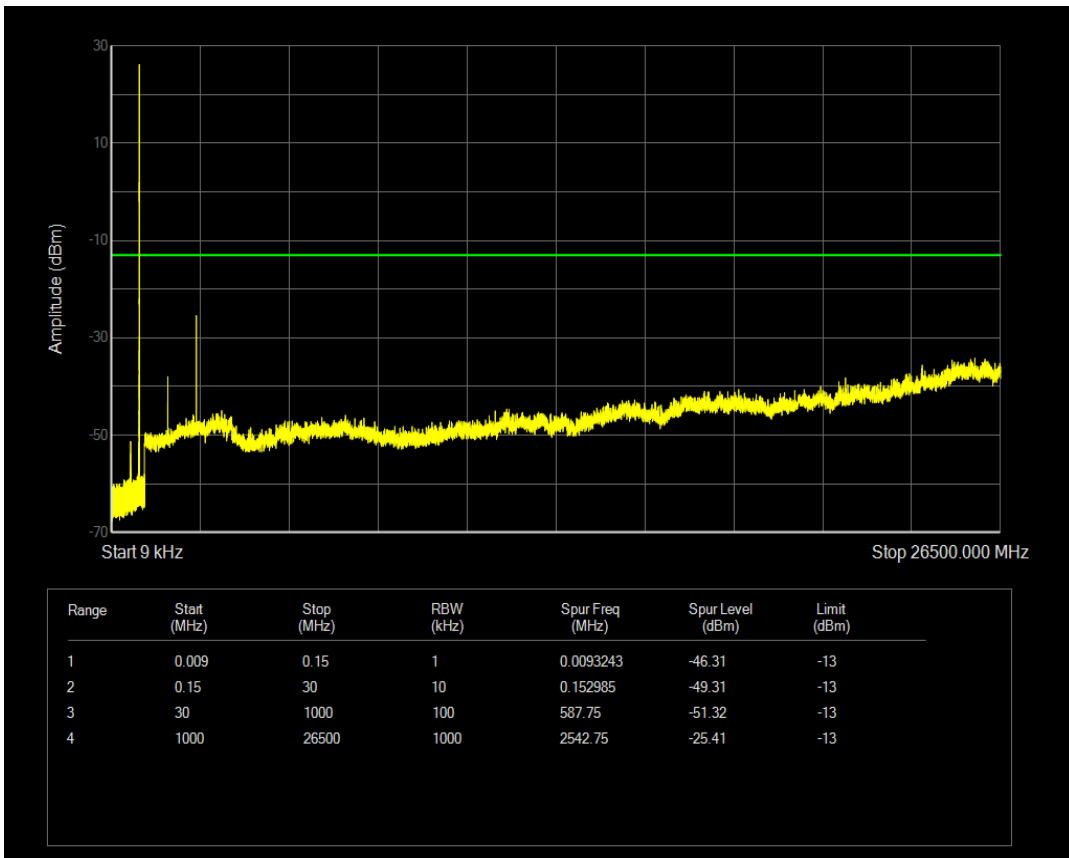

Band4 16QAM BW=20MHz Channel=20300 RB Size=100 Position=#0

Band5 QPSK BW=1.4MHz Channel=20407 RB Size=1 Position=#0

Band5 QPSK BW=1.4MHz Channel=20407 RB Size=6 Position=#0

Band5 16QAM BW=1.4MHz Channel=20407 RB Size=1 Position=#0

Band5 16QAM BW=1.4MHz Channel=20407 RB Size=6 Position=#0

Band5 QPSK BW=1.4MHz Channel=20525 RB Size=1 Position=#0

Band5 QPSK BW=1.4MHz Channel=20525 RB Size=6 Position=#0

Band5 16QAM BW=1.4MHz Channel=20525 RB Size=1 Position=#0

Band5 16QAM BW=1.4MHz Channel=20525 RB Size=6 Position=#0

Band5 QPSK BW=1.4MHz Channel=20643 RB Size=6 Position=#0

Band5 QPSK BW=1.4MHz Channel=20643 RB Size=1 Position=#0

Band5 16QAM BW=1.4MHz Channel=20643 RB Size=1 Position=#0