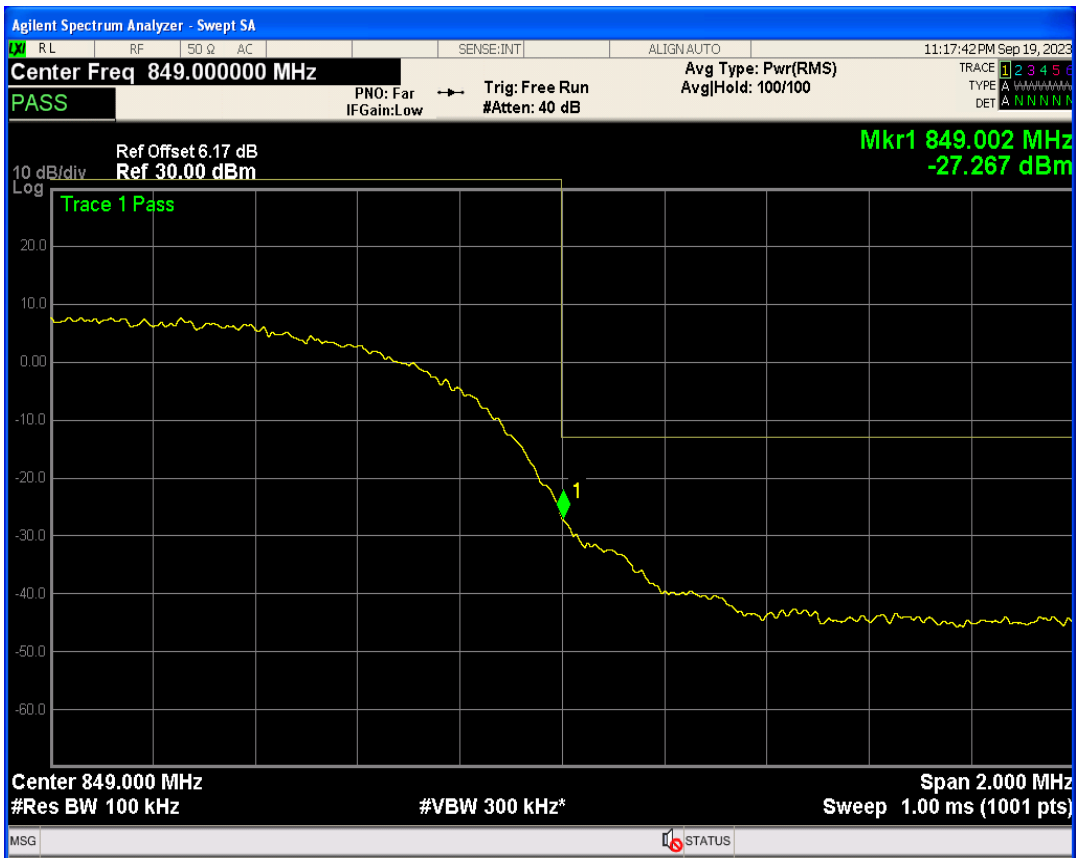

WCDMA Band2 Channel=9262

WCDMA Band2 Channel=9538

WCDMA Band4 Channel=1312

WCDMA Band4 Channel=1513

WCDMA Band5 Channel=4132

WCDMA Band5 Channel=4233

06 Out-of-band emissions

Band	Channel	Frequency (MHz)	Spur Freq (MHz)	Spur Level (dBm)	Limit (dBm)	Verdict
WCDMA Band2	9262	1852.4	19934.60	-23.64	-13	PASS
WCDMA Band2	9400	1880	17209.69	-23.18	-13	PASS
WCDMA Band2	9538	1907.6	19813.28	-23.53	-13	PASS
WCDMA Band4	1312	1712.4	19744.38	-23.84	-13	PASS
WCDMA Band4	1413	1732.6	18471.30	-24.21	-13	PASS
WCDMA Band4	1513	1752.6	19893.66	-23.56	-13	PASS
WCDMA Band5	4132	826.4	7599.72	-29.96	-13	PASS
WCDMA Band5	4182	836.4	3402.10	-29.67	-13	PASS
WCDMA Band5	4233	846.6	3149.86	-28.81	-13	PASS

WCDMA Band2 Channel=9262

WCDMA Band2 Channel=9400

WCDMA Band2 Channel=9538

WCDMA Band4 Channel=1312

WCDMA Band4 Channel=1413

WCDMA Band4 Channel=1513

WCDMA Band5 Channel=4132

WCDMA Band5 Channel=4233