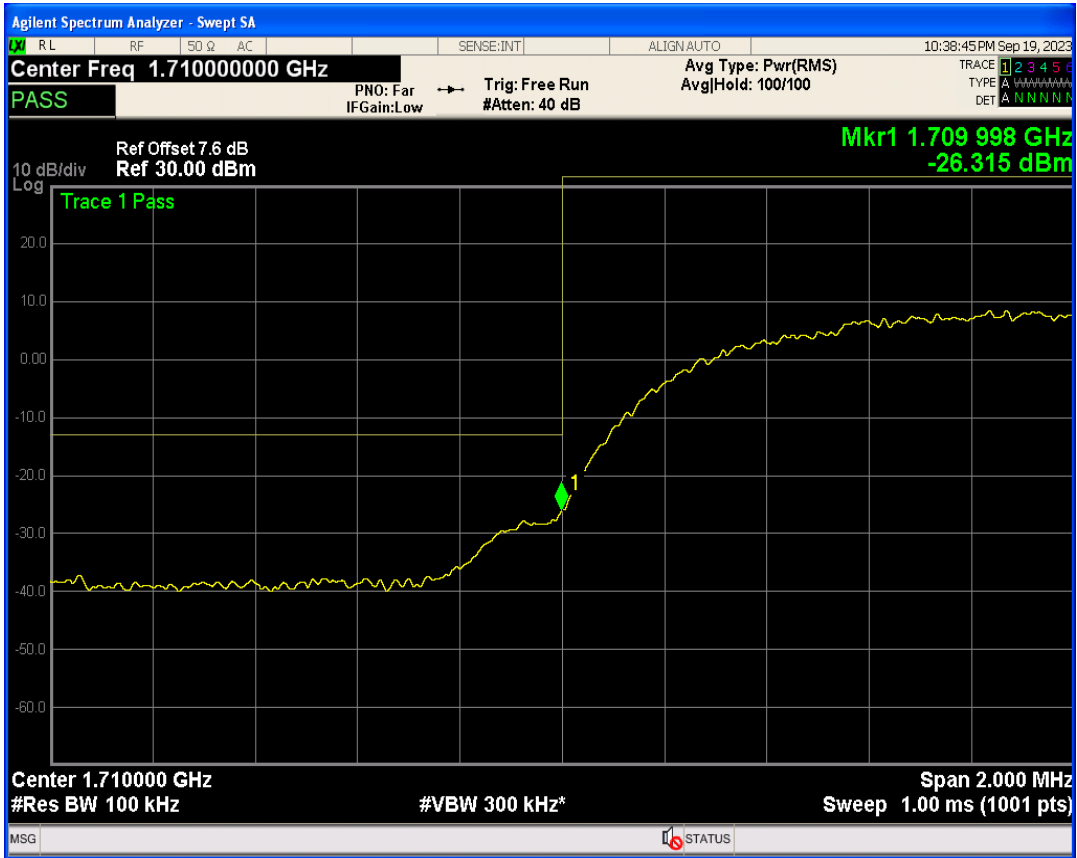

WCDMA Band4 Channel=1312