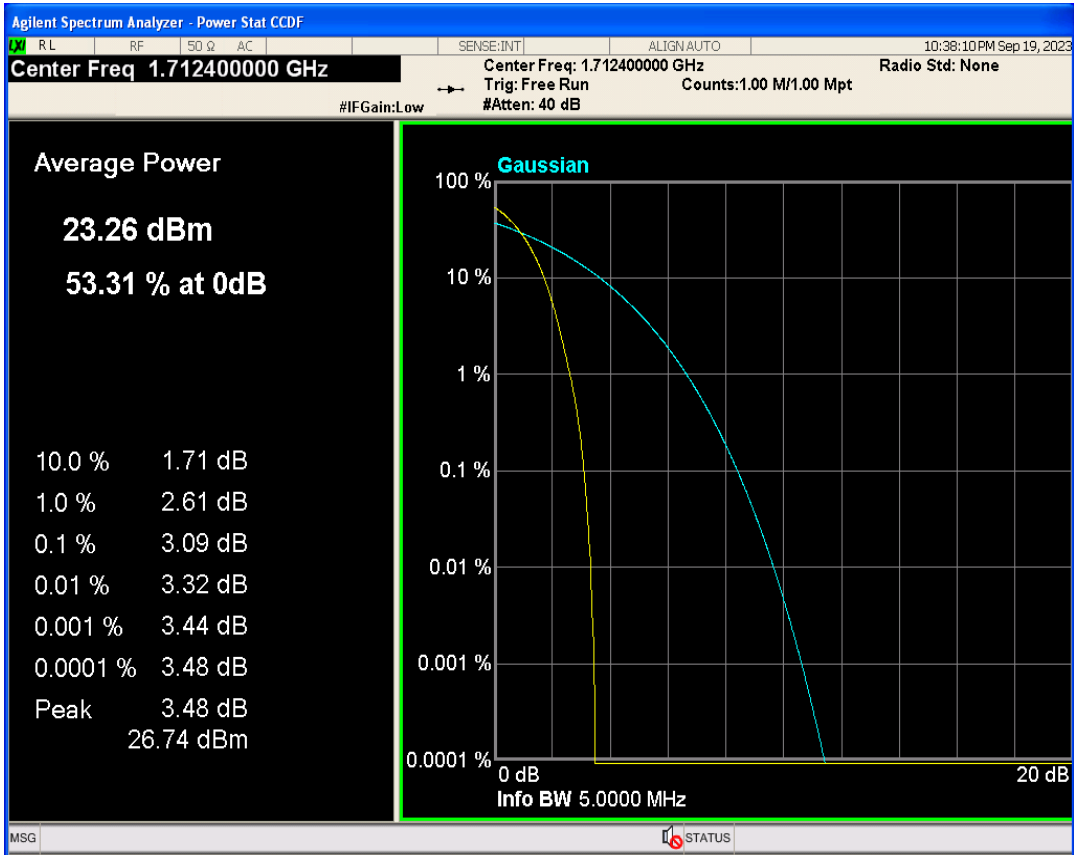

WCDMA Band2 Channel=9262

WCDMA Band2 Channel=9400

WCDMA Band2 Channel=9538

WCDMA Band4 Channel=1312

WCDMA Band4 Channel=1413

WCDMA Band5 Channel=4182

WCDMA Band5 Channel=4233

**04 Occupied bandwidth**