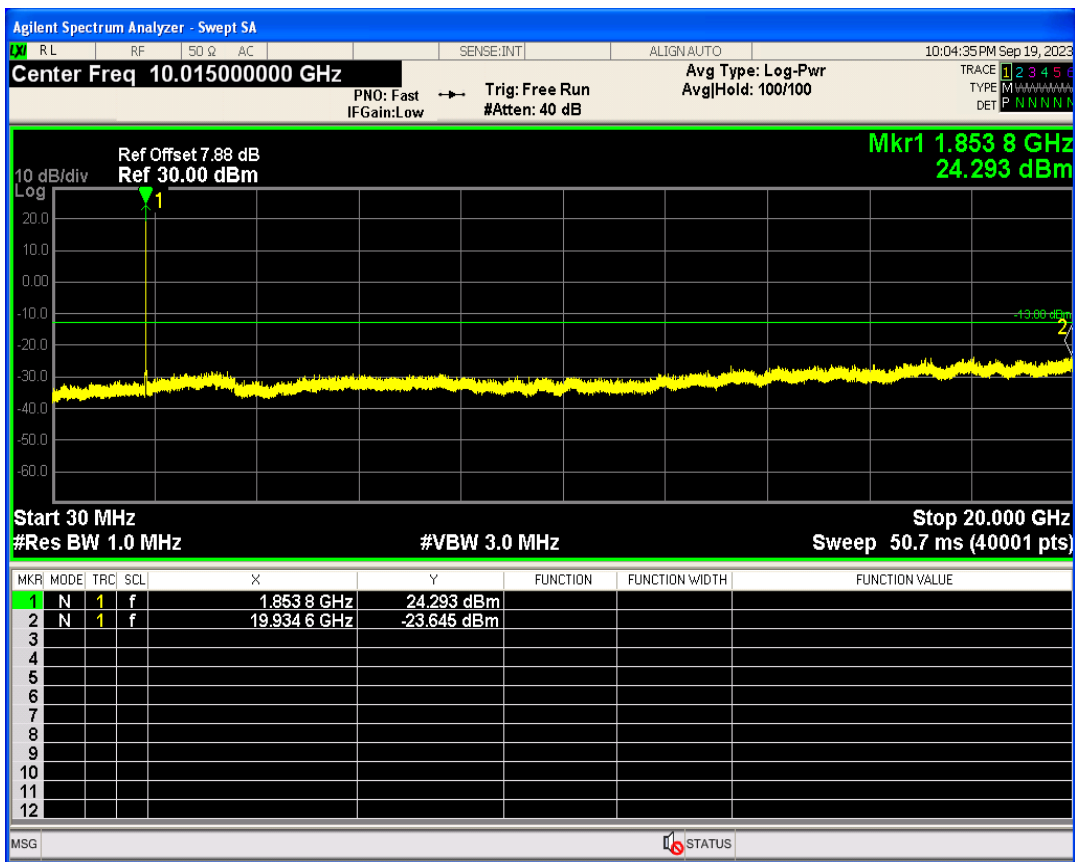

WCDMA Band2 Channel=9262

WCDMA Band2 Channel=9538

WCDMA Band4 Channel=1312

WCDMA Band4 Channel=1513

WCDMA Band5 Channel=4132

WCDMA Band5 Channel=4233

06 Out-of-band emissions

Band	Channel	Frequency (MHz)	Spur Freq (MHz)	Spur Level (dBm)	Limit (dBm)	Verdict
WCDMA Band2	9262	1852.4	19934.60	-23.64	-13	PASS
WCDMA Band2	9400	1880	17209.69	-23.18	-13	PASS
WCDMA Band2	9538	1907.6	19813.28	-23.53	-13	PASS
WCDMA Band4	1312	1712.4	19744.38	-23.84	-13	PASS
WCDMA Band4	1413	1732.6	18471.30	-24.21	-13	PASS
WCDMA Band4	1513	1752.6	19893.66	-23.56	-13	PASS
WCDMA Band5	4132	826.4	7599.72	-29.96	-13	PASS
WCDMA Band5	4182	836.4	3402.10	-29.67	-13	PASS
WCDMA Band5	4233	846.6	3149.86	-28.81	-13	PASS

WCDMA Band2 Channel=9262

WCDMA Band2 Channel=9400

WCDMA Band2 Channel=9538

WCDMA Band4 Channel=1312

WCDMA Band4 Channel=1413

WCDMA Band4 Channel=1513

WCDMA Band5 Channel=4132

WCDMA Band5 Channel=4233