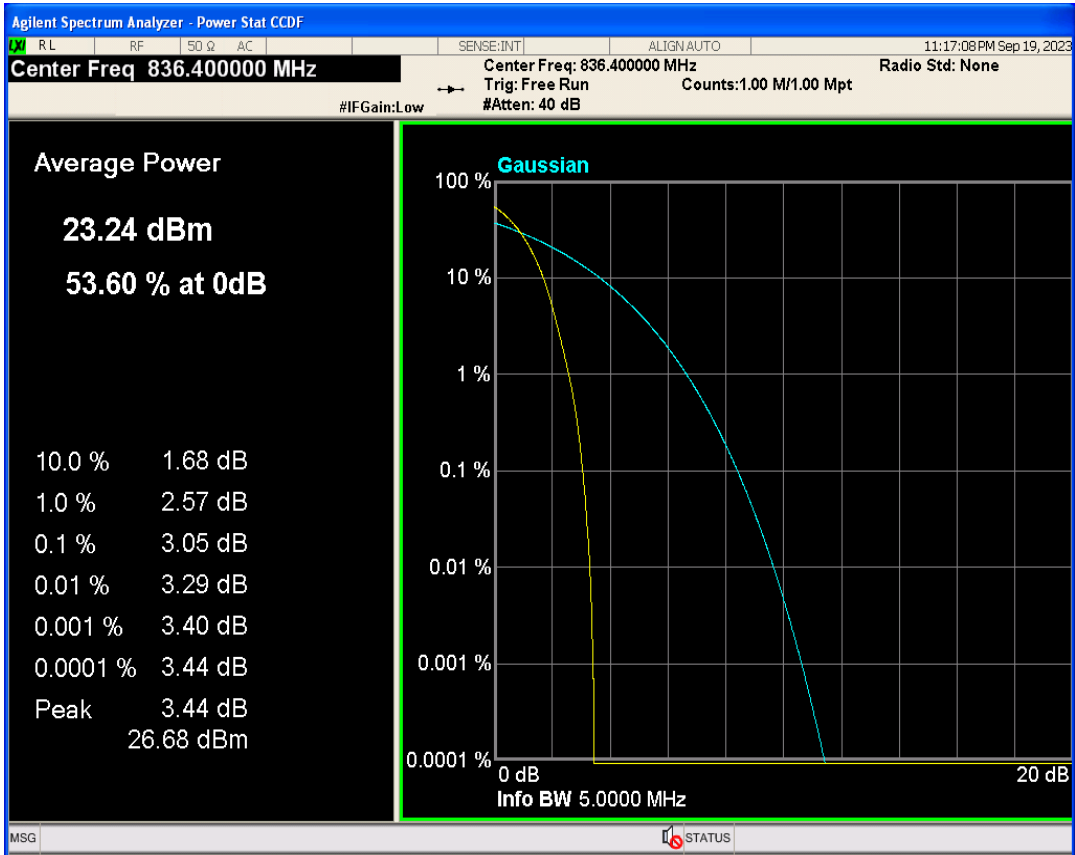

WCDMA Band2 Channel=9262

WCDMA Band2 Channel=9400

WCDMA Band2 Channel=9538

WCDMA Band4 Channel=1312

WCDMA Band4 Channel=1413

WCDMA Band5 Channel=4182

WCDMA Band5 Channel=4233

**04 Occupied bandwidth**