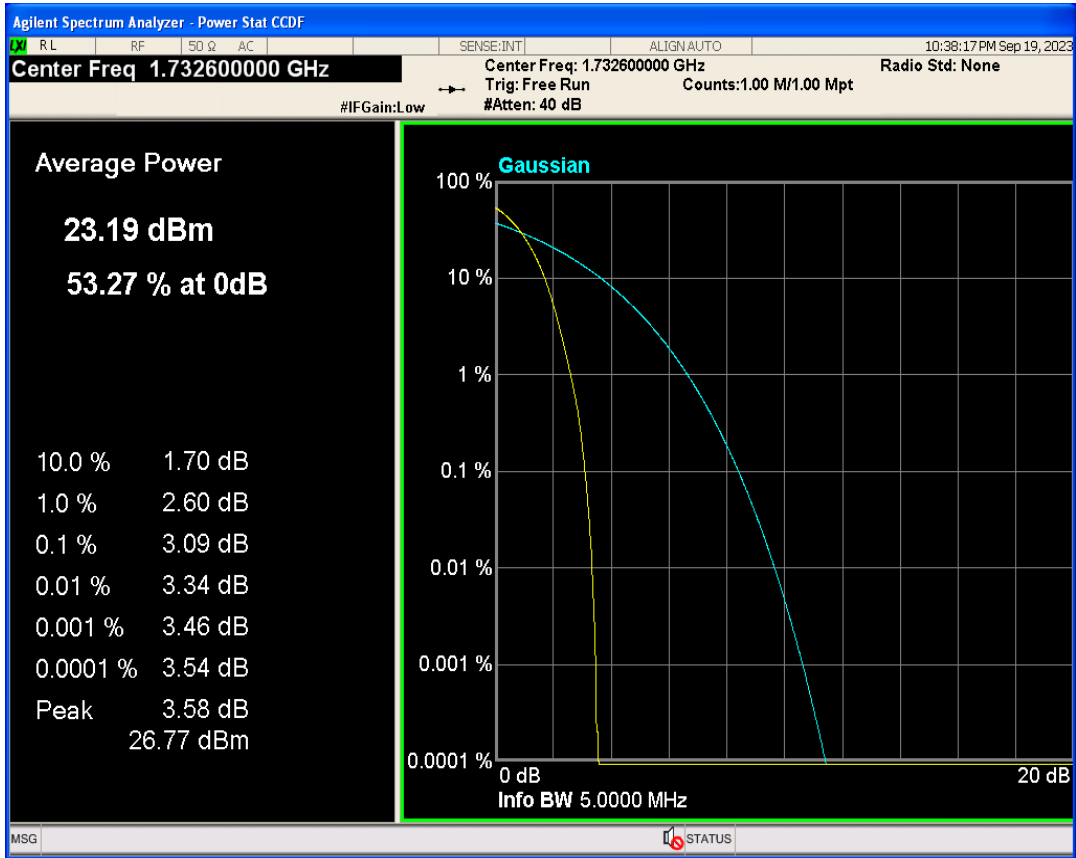

WCDMA Band2 Channel=9262

WCDMA Band2 Channel=9400

WCDMA Band2 Channel=9538

WCDMA Band4 Channel=1312

WCDMA Band4 Channel=1413

WCDMA Band5 Channel=4182

WCDMA Band5 Channel=4233

**04 Occupied bandwidth**