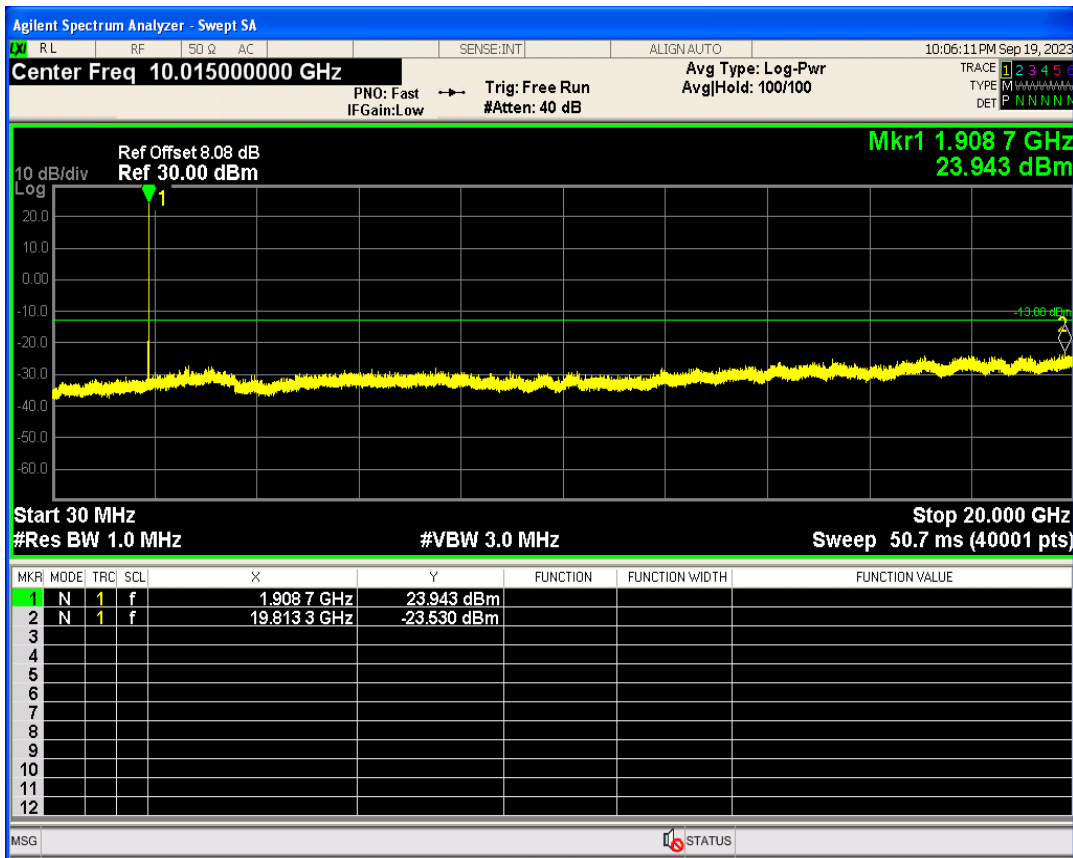

WCDMA Band2 Channel=9262

WCDMA Band2 Channel=9538

WCDMA Band4 Channel=1312

WCDMA Band4 Channel=1513

WCDMA Band5 Channel=4132

WCDMA Band5 Channel=4233

06 Out-of-band emissions

Band	Channel	Frequency (MHz)	Spur Freq (MHz)	Spur Level (dBm)	Limit (dBm)	Verdict
WCDMA Band2	9262	1852.4	19934.60	-23.64	-13	PASS
WCDMA Band2	9400	1880	17209.69	-23.18	-13	PASS
WCDMA Band2	9538	1907.6	19813.28	-23.53	-13	PASS
WCDMA Band4	1312	1712.4	19744.38	-23.84	-13	PASS
WCDMA Band4	1413	1732.6	18471.30	-24.21	-13	PASS
WCDMA Band4	1513	1752.6	19893.66	-23.56	-13	PASS
WCDMA Band5	4132	826.4	7599.72	-29.96	-13	PASS
WCDMA Band5	4182	836.4	3402.10	-29.67	-13	PASS
WCDMA Band5	4233	846.6	3149.86	-28.81	-13	PASS

WCDMA Band2 Channel=9262

WCDMA Band2 Channel=9400

WCDMA Band2 Channel=9538

WCDMA Band4 Channel=1312

WCDMA Band4 Channel=1413

WCDMA Band4 Channel=1513

WCDMA Band5 Channel=4132

WCDMA Band5 Channel=4233