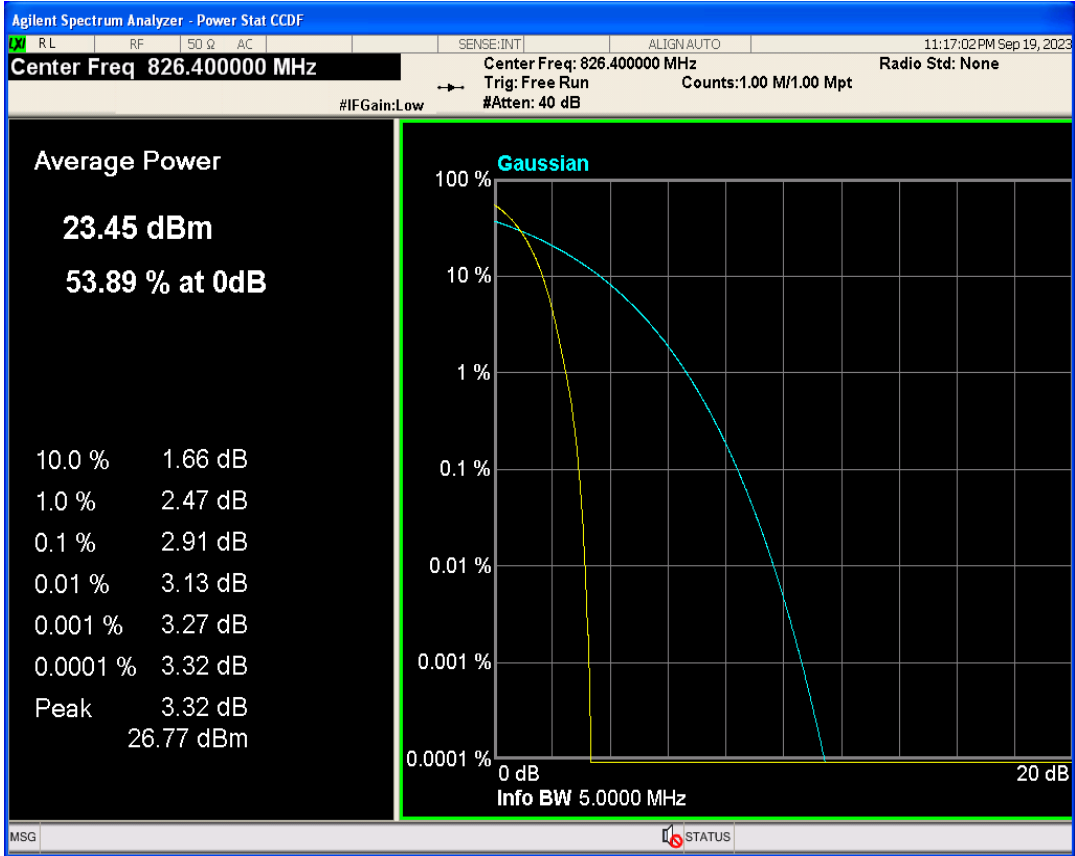

WCDMA Band2 Channel=9262

WCDMA Band2 Channel=9400

WCDMA Band2 Channel=9538

WCDMA Band4 Channel=1312

WCDMA Band4 Channel=1413

WCDMA Band5 Channel=4182

WCDMA Band5 Channel=4233

**04 Occupied bandwidth**