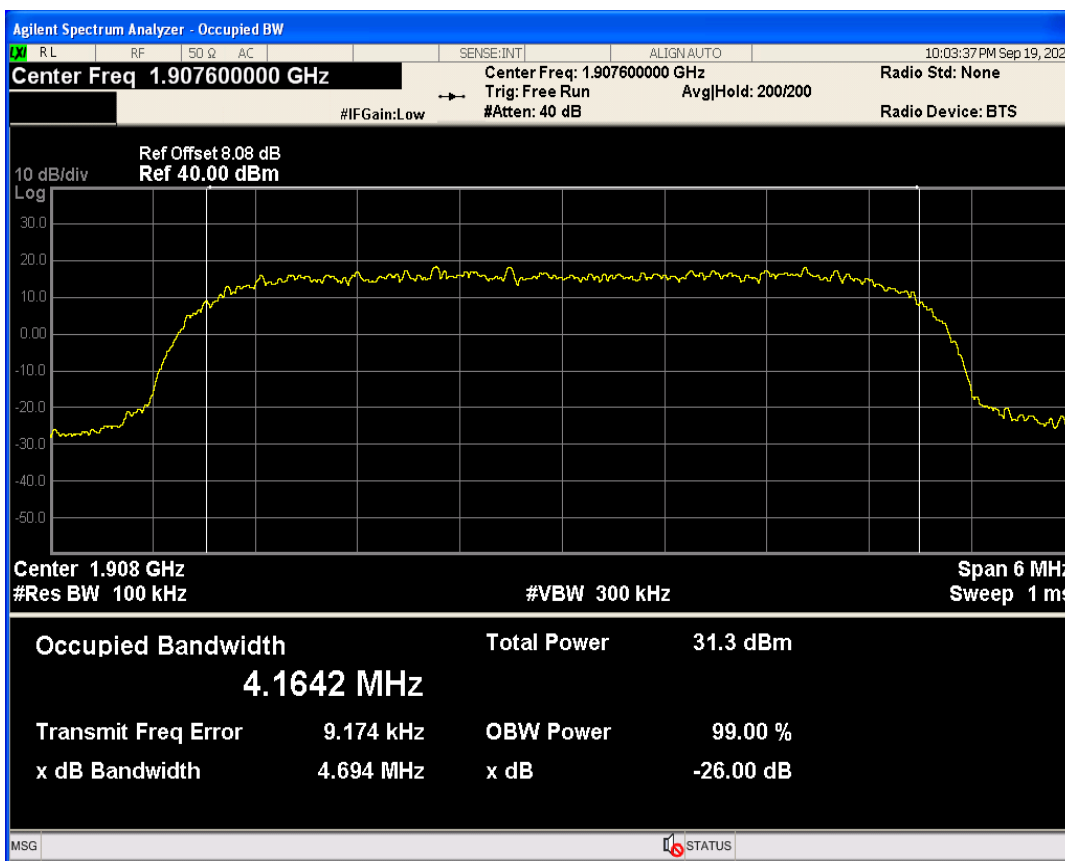

WCDMA Band2 Channel=9538