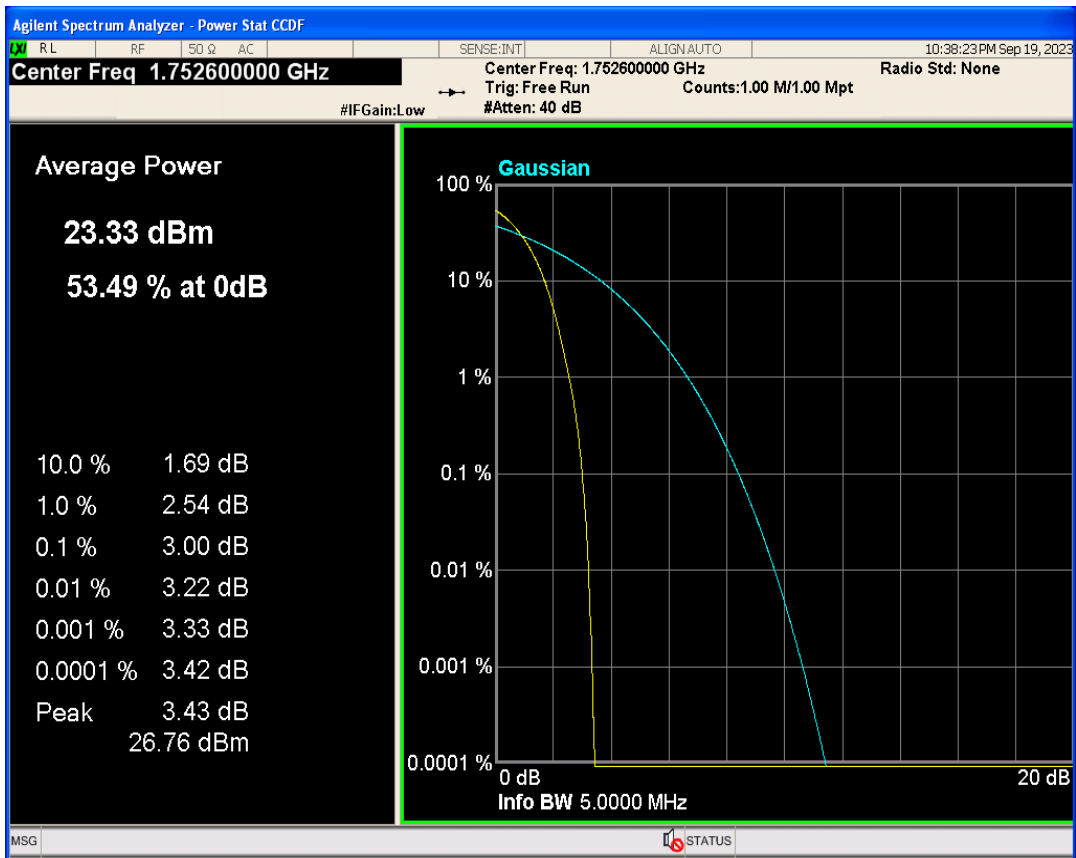

WCDMA Band2 Channel=9262

WCDMA Band2 Channel=9400

WCDMA Band2 Channel=9538

WCDMA Band4 Channel=1312

WCDMA Band4 Channel=1413

WCDMA Band5 Channel=4182

WCDMA Band5 Channel=4233

**04 Occupied bandwidth**