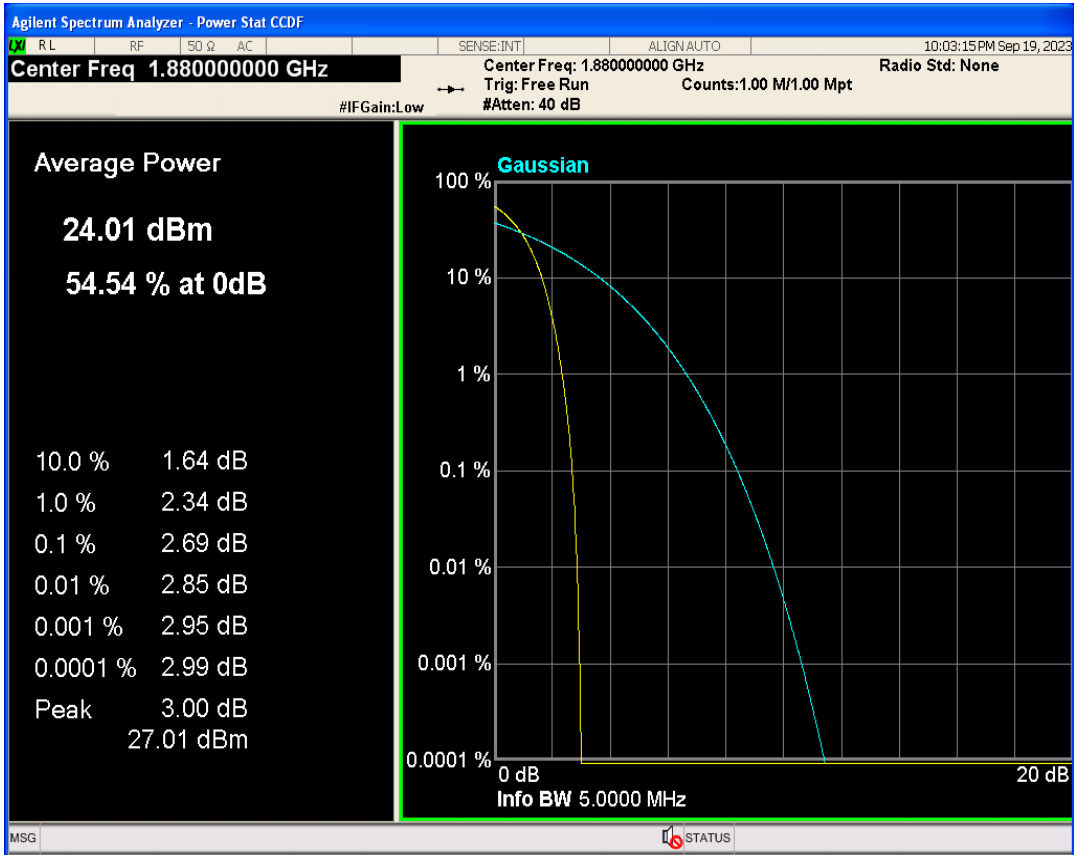

WCDMA Band2 Channel=9400