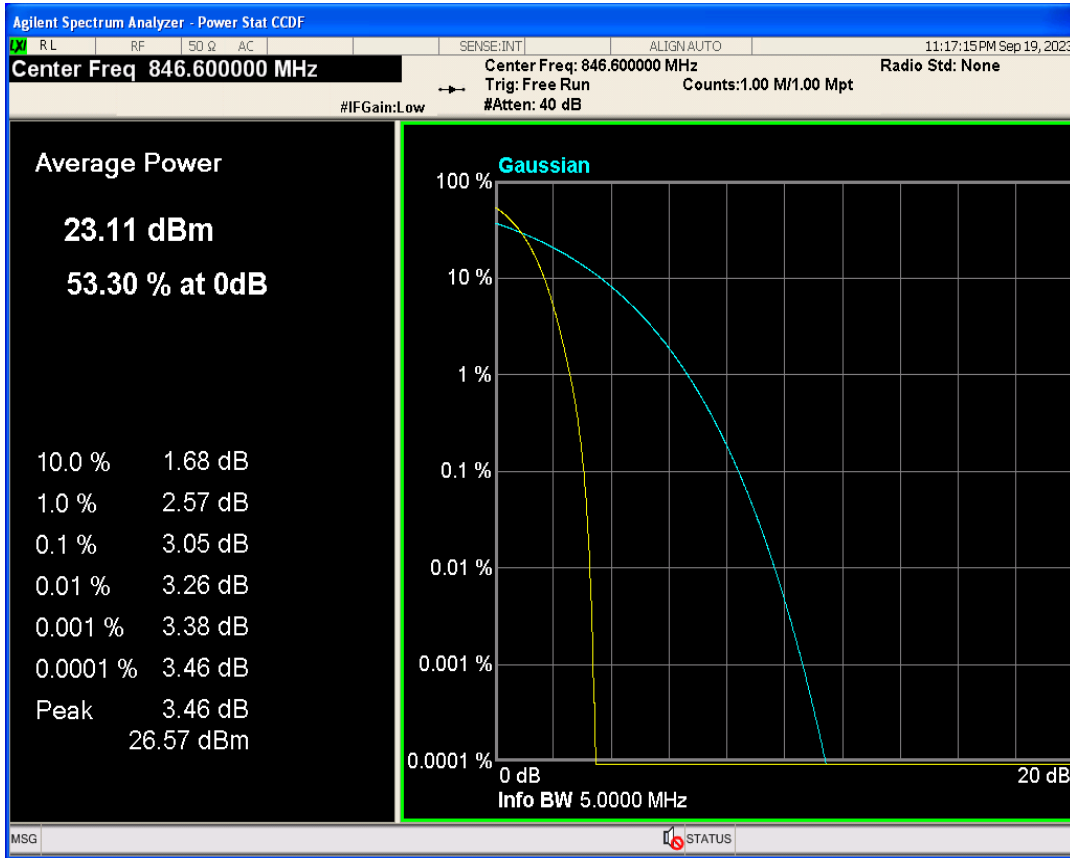

WCDMA Band2 Channel=9262

WCDMA Band2 Channel=9400

WCDMA Band2 Channel=9538

WCDMA Band4 Channel=1312

WCDMA Band4 Channel=1413

WCDMA Band5 Channel=4182

WCDMA Band5 Channel=4233

**04 Occupied bandwidth**