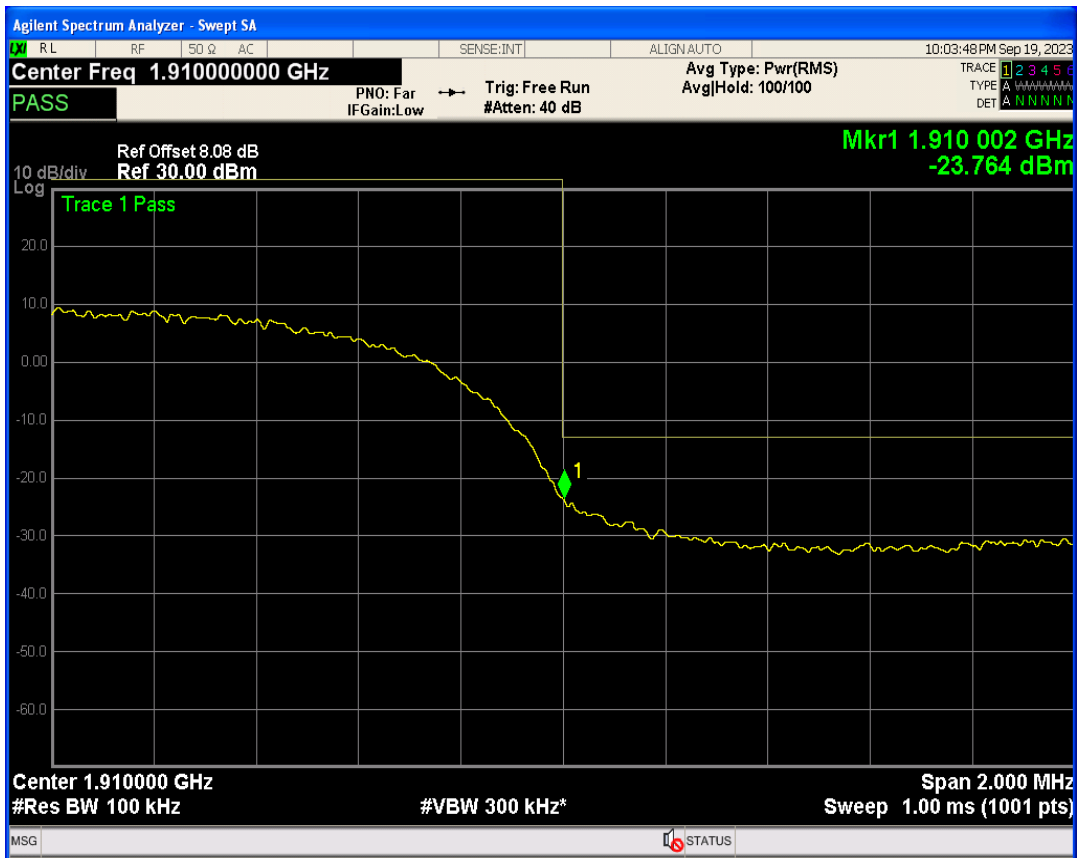

WCDMA Band2 Channel=9538