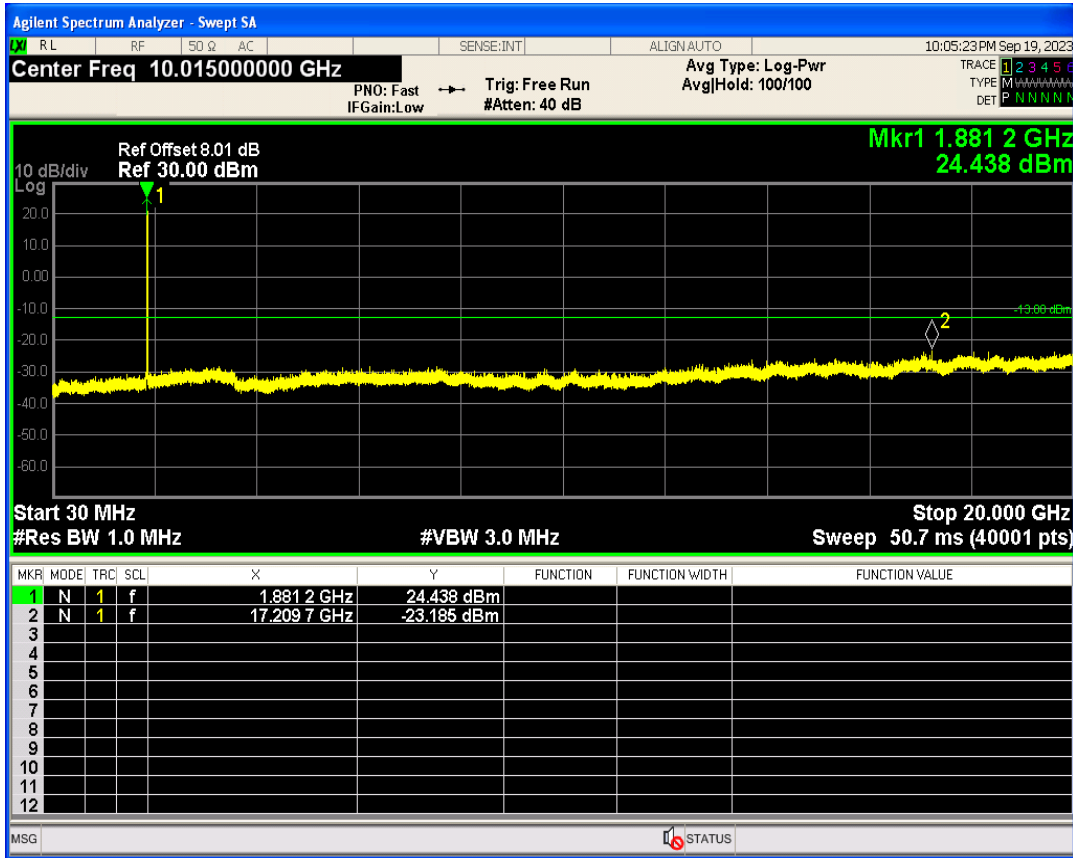

WCDMA Band2 Channel=9262

WCDMA Band2 Channel=9538

WCDMA Band4 Channel=1312

WCDMA Band4 Channel=1513

WCDMA Band5 Channel=4132

WCDMA Band5 Channel=4233

06 Out-of-band emissions

Band	Channel	Frequency (MHz)	Spur Freq (MHz)	Spur Level (dBm)	Limit (dBm)	Verdict
WCDMA Band2	9262	1852.4	19934.60	-23.64	-13	PASS
WCDMA Band2	9400	1880	17209.69	-23.18	-13	PASS
WCDMA Band2	9538	1907.6	19813.28	-23.53	-13	PASS
WCDMA Band4	1312	1712.4	19744.38	-23.84	-13	PASS
WCDMA Band4	1413	1732.6	18471.30	-24.21	-13	PASS
WCDMA Band4	1513	1752.6	19893.66	-23.56	-13	PASS
WCDMA Band5	4132	826.4	7599.72	-29.96	-13	PASS
WCDMA Band5	4182	836.4	3402.10	-29.67	-13	PASS
WCDMA Band5	4233	846.6	3149.86	-28.81	-13	PASS

WCDMA Band2 Channel=9262

WCDMA Band2 Channel=9400

WCDMA Band2 Channel=9538

WCDMA Band4 Channel=1312

WCDMA Band4 Channel=1413

WCDMA Band4 Channel=1513

WCDMA Band5 Channel=4132

WCDMA Band5 Channel=4233