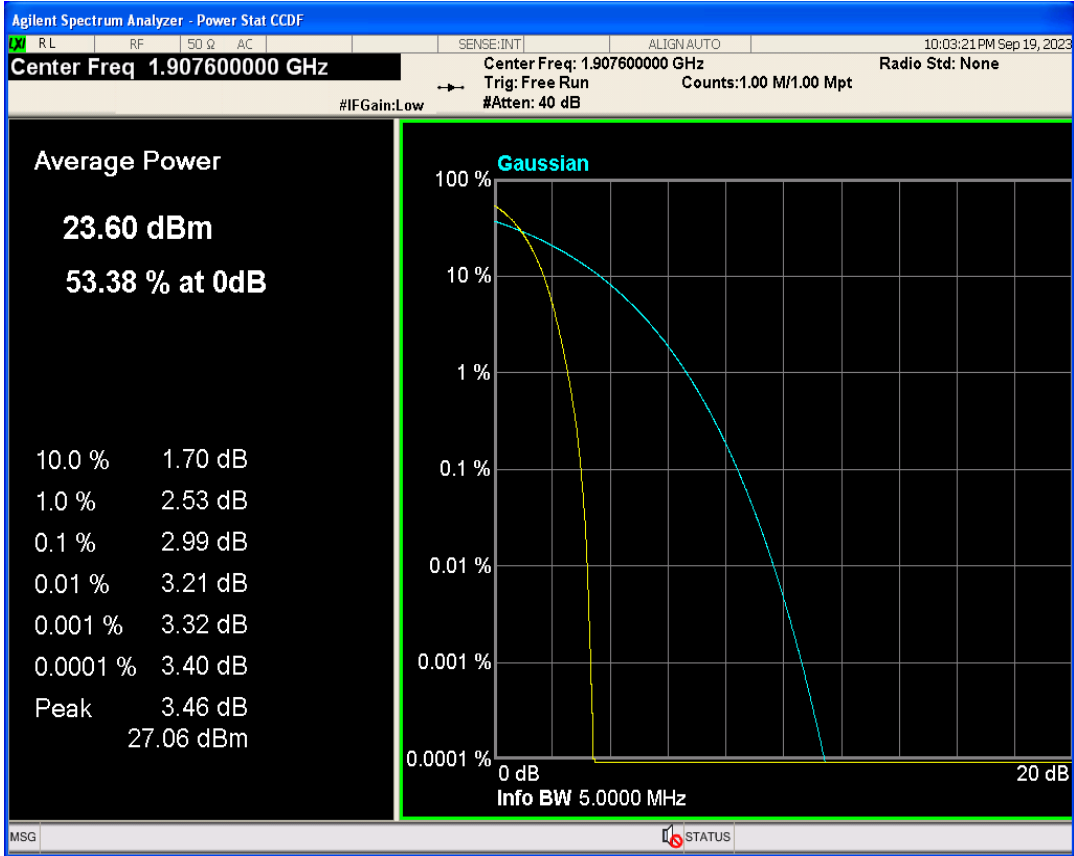

WCDMA Band2 Channel=9538