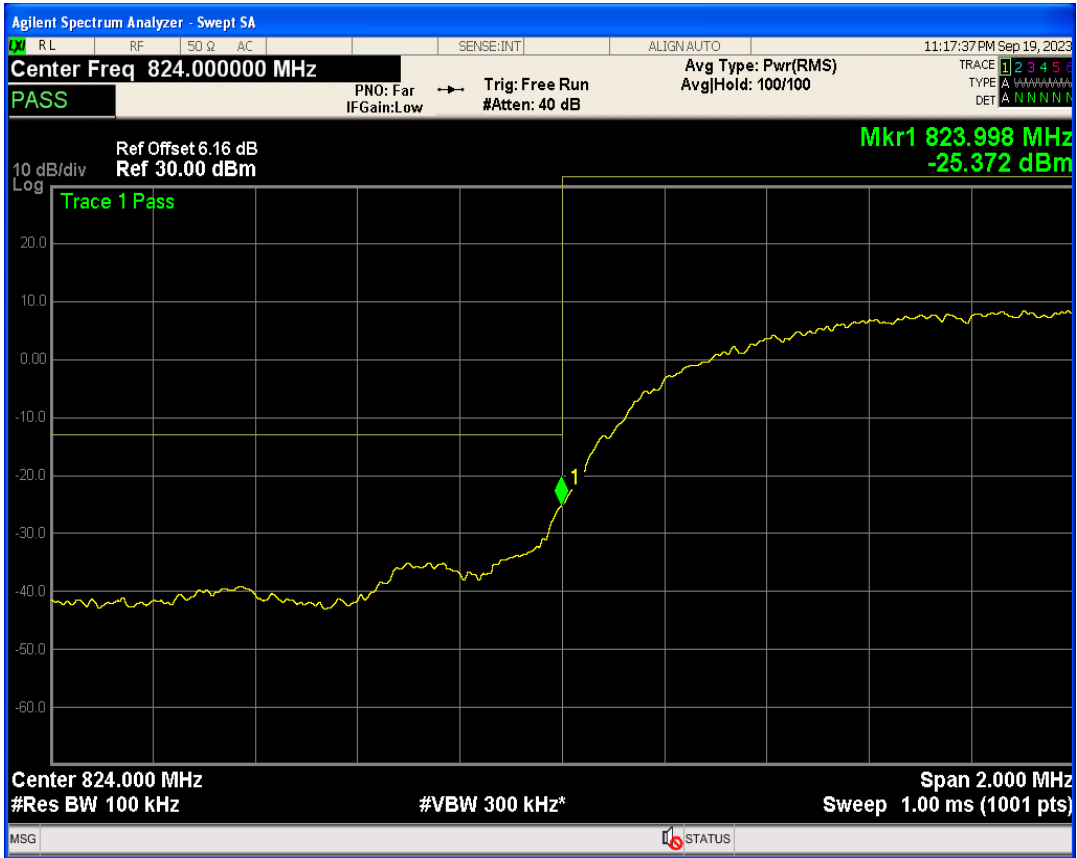

WCDMA Band2 Channel=9262

WCDMA Band2 Channel=9538

WCDMA Band4 Channel=1312

WCDMA Band4 Channel=1513

WCDMA Band5 Channel=4132

WCDMA Band5 Channel=4233

06 Out-of-band emissions

Band	Channel	Frequency (MHz)	Spur Freq (MHz)	Spur Level (dBm)	Limit (dBm)	Verdict
WCDMA Band2	9262	1852.4	19934.60	-23.64	-13	PASS
WCDMA Band2	9400	1880	17209.69	-23.18	-13	PASS
WCDMA Band2	9538	1907.6	19813.28	-23.53	-13	PASS
WCDMA Band4	1312	1712.4	19744.38	-23.84	-13	PASS
WCDMA Band4	1413	1732.6	18471.30	-24.21	-13	PASS
WCDMA Band4	1513	1752.6	19893.66	-23.56	-13	PASS
WCDMA Band5	4132	826.4	7599.72	-29.96	-13	PASS
WCDMA Band5	4182	836.4	3402.10	-29.67	-13	PASS
WCDMA Band5	4233	846.6	3149.86	-28.81	-13	PASS

WCDMA Band2 Channel=9262

WCDMA Band2 Channel=9400

WCDMA Band2 Channel=9538

WCDMA Band4 Channel=1312

WCDMA Band4 Channel=1413

WCDMA Band4 Channel=1513

WCDMA Band5 Channel=4132

WCDMA Band5 Channel=4233