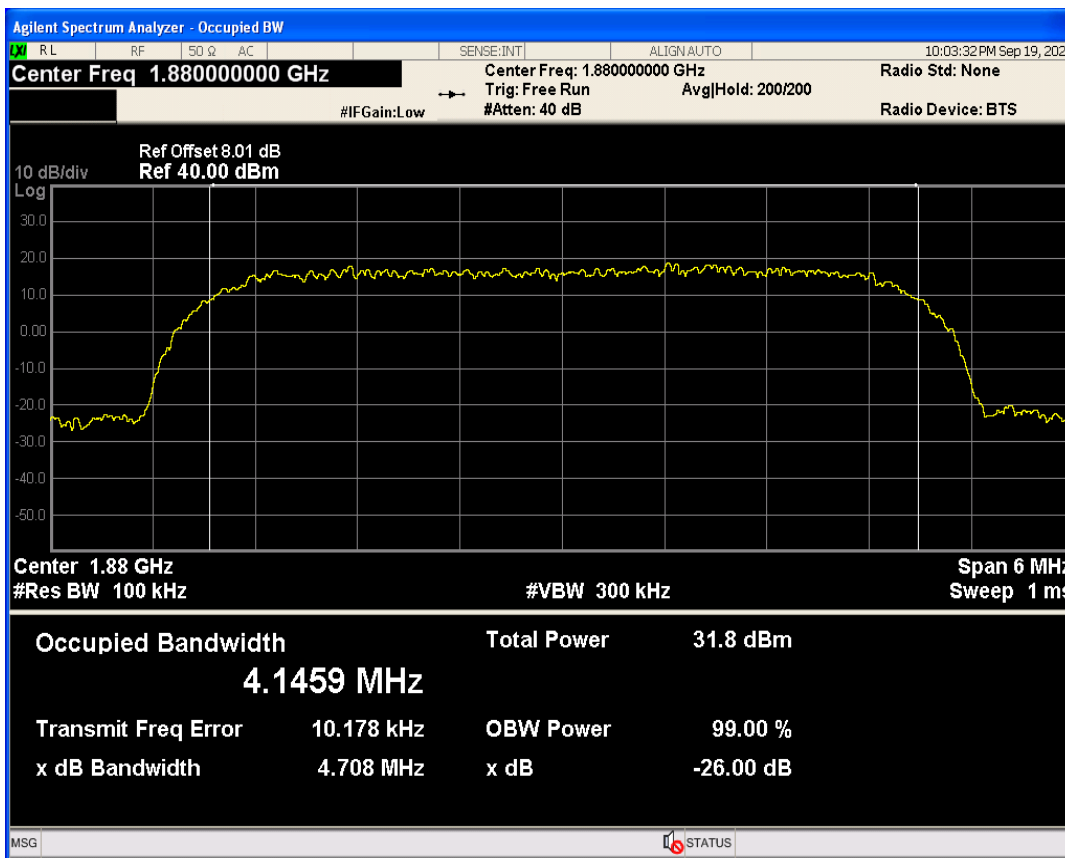

WCDMA Band2 Channel=9400