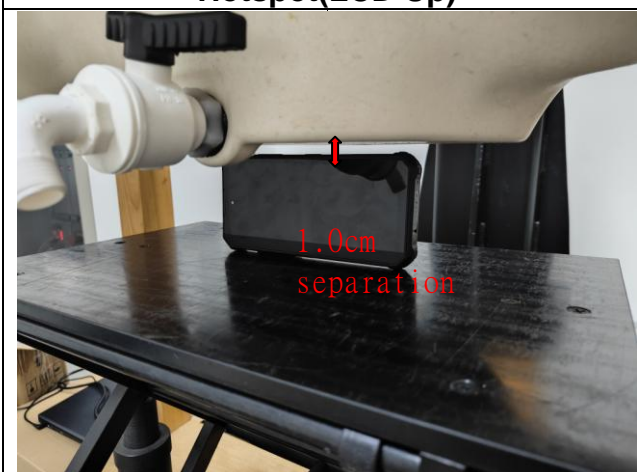

Model: WP19 Pro  
SAR

**Right Head Cheek**

**Right Head Tilt**

**Left Head Cheek**

**Left Head Tilt**

**Hotspot(LCD Up)**

**Hotspot (LCD Down)**

**Hotspot(Right Edge)**

**Hotspot(Left Edge)**

**Hotspot(Top Edge)**

**Hotspot(Bottom Edge)**