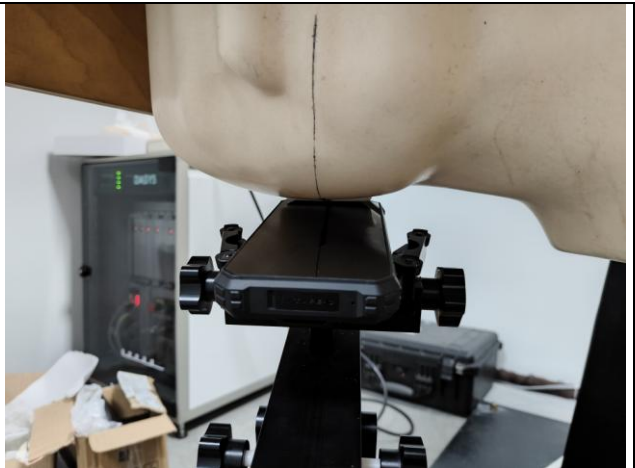

Model: WP19 Pro  
SAR

**Right Head Cheek**

**Right Head Tilt**

**Left Head Cheek**

**Left Head Tilt**

**Hotspot(LCD Up)**

**Hotspot (LCD Down)**

**Hotspot(Right Edge)**

**Hotspot(Left Edge)**

**Hotspot(Top Edge)**

**Hotspot(Bottom Edge)**