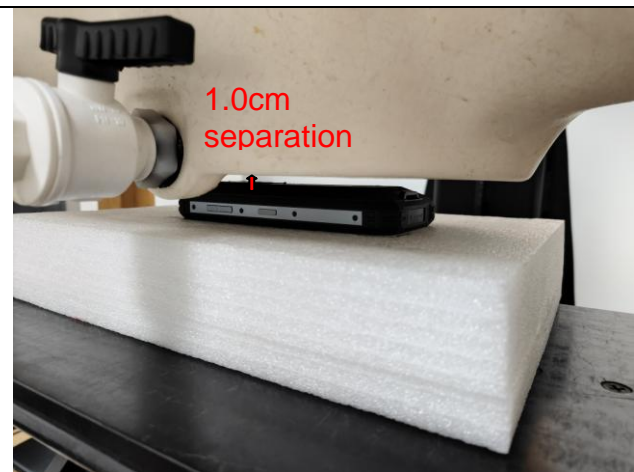

Model: WP19 Pro  
SAR

**Right Head Cheek**

**Right Head Tilt**

**Left Head Cheek**

**Left Head Tilt**

**Hotspot(LCD Up)**

**Hotspot (LCD Down)**

**Hotspot(Right Edge)**