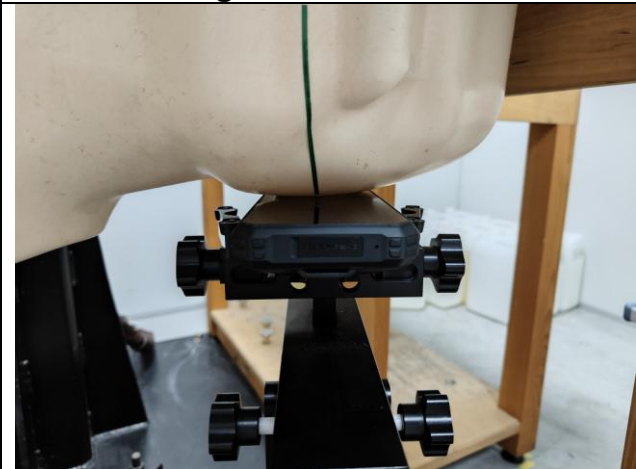

Model: WP19 Pro  
SAR

**Right Head Cheek**

**Right Head Tilt**

**Left Head Cheek**

**Left Head Tilt**

**Hotspot(LCD Up)**

**Hotspot (LCD Down)**

**Hotspot(Right Edge)**

**Hotspot(Left Edge)**

**Hotspot(Top Edge)**

**Hotspot(Bottom Edge)**