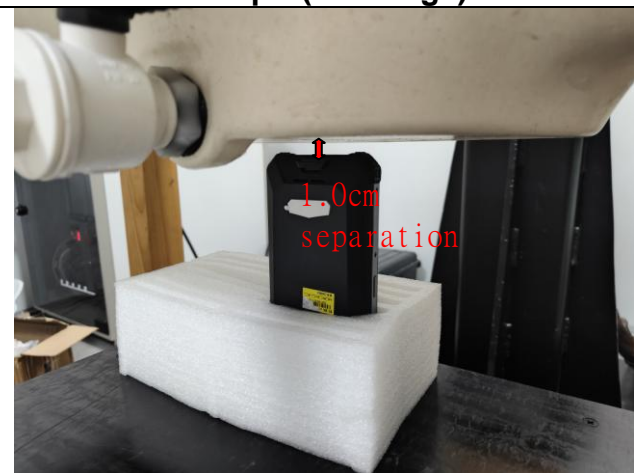

Model: WP19 Pro  
SAR

**Right Head Cheek**

**Right Head Tilt**

**Left Head Cheek**

**Left Head Tilt**

**Hotspot(LCD Up)**

**Hotspot (LCD Down)**

**Hotspot(Right Edge)**

**Hotspot(Left Edge)**

**Hotspot(Top Edge)**

**Hotspot(Bottom Edge)**