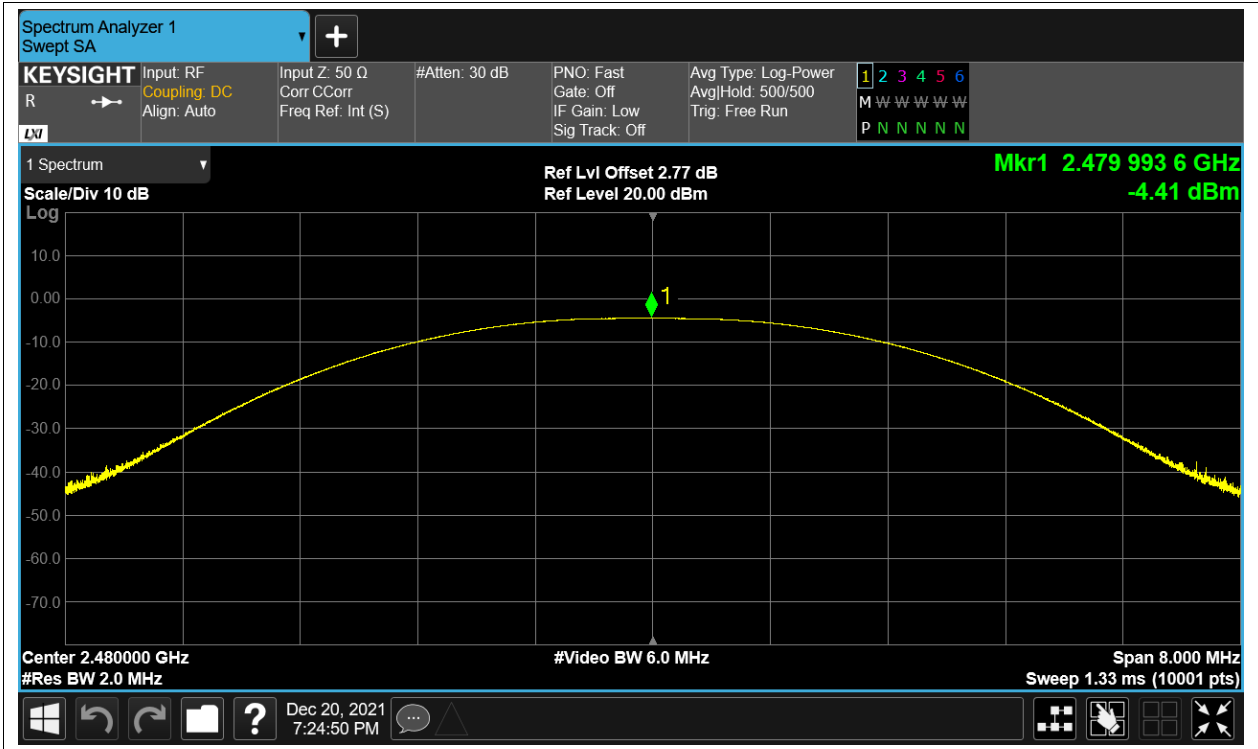

Test Data**Maximum Conducted Output Power**

Condition	Mode	Frequency (MHz)	Antenna	Conducted Power (dBm)	Duty Factor (dB)	Total Power (dBm)	Limit (dBm)	Verdict
NVNT	BLE	2402	Ant1	-4.218	0	-4.218	30	Pass
NVNT	BLE	2442	Ant1	-3.1	0	-3.1	30	Pass
NVNT	BLE	2480	Ant1	-4.413	0	-4.413	30	Pass

-6dB Bandwidth

Condition	Mode	Frequency (MHz)	Antenna	-6 dB Bandwidth (MHz)	Limit -6 dB Bandwidth (MHz)	Verdict
NVNT	BLE	2402	Ant1	0.67	0.5	Pass
NVNT	BLE	2442	Ant1	0.665	0.5	Pass
NVNT	BLE	2480	Ant1	0.662	0.5	Pass