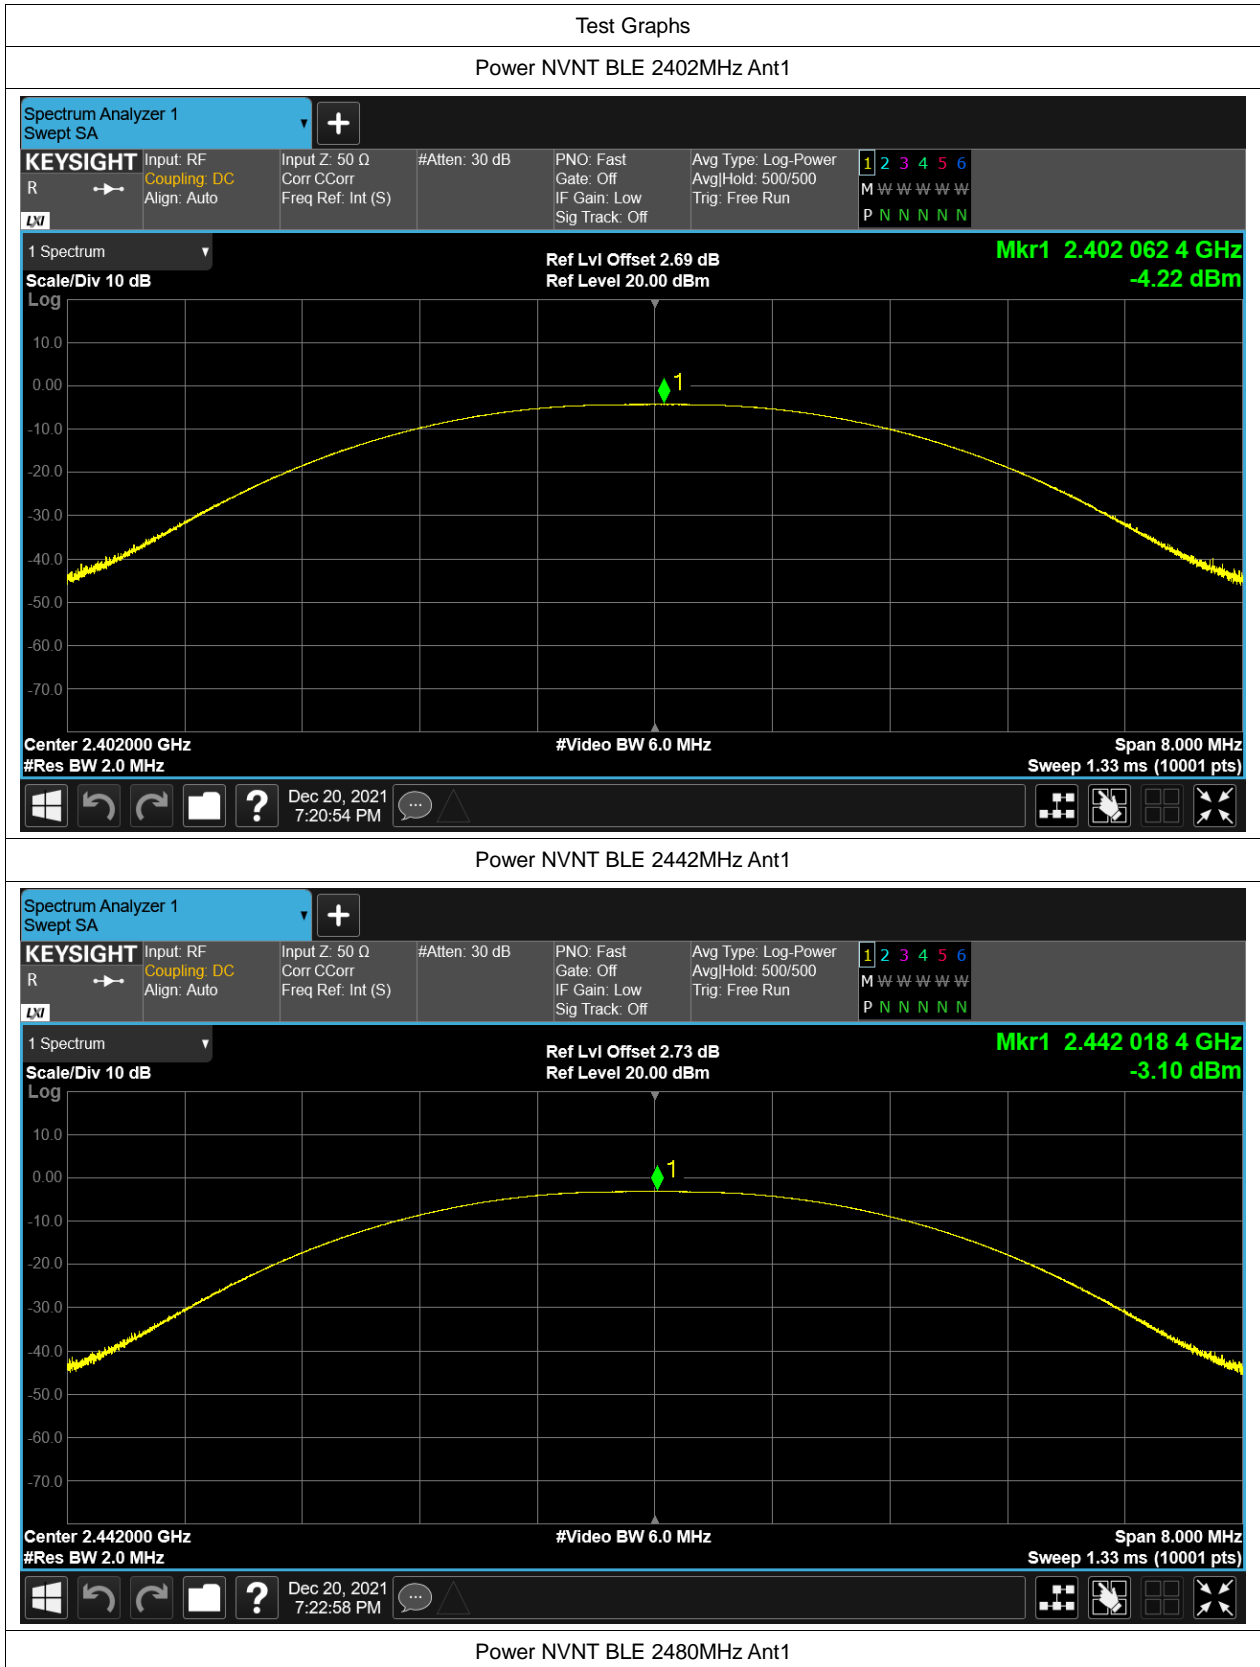

Test Data**Maximum Conducted Output Power**

Condition	Mode	Frequency (MHz)	Antenna	Conducted Power (dBm)	Duty Factor (dB)	Total Power (dBm)	Limit (dBm)	Verdict
NVNT	BLE	2402	Ant1	-4.218	0	-4.218	30	Pass
NVNT	BLE	2442	Ant1	-3.1	0	-3.1	30	Pass
NVNT	BLE	2480	Ant1	-4.413	0	-4.413	30	Pass

-6dB Bandwidth

Condition	Mode	Frequency (MHz)	Antenna	-6 dB Bandwidth (MHz)	Limit -6 dB Bandwidth (MHz)	Verdict
NVNT	BLE	2402	Ant1	0.67	0.5	Pass
NVNT	BLE	2442	Ant1	0.665	0.5	Pass
NVNT	BLE	2480	Ant1	0.662	0.5	Pass