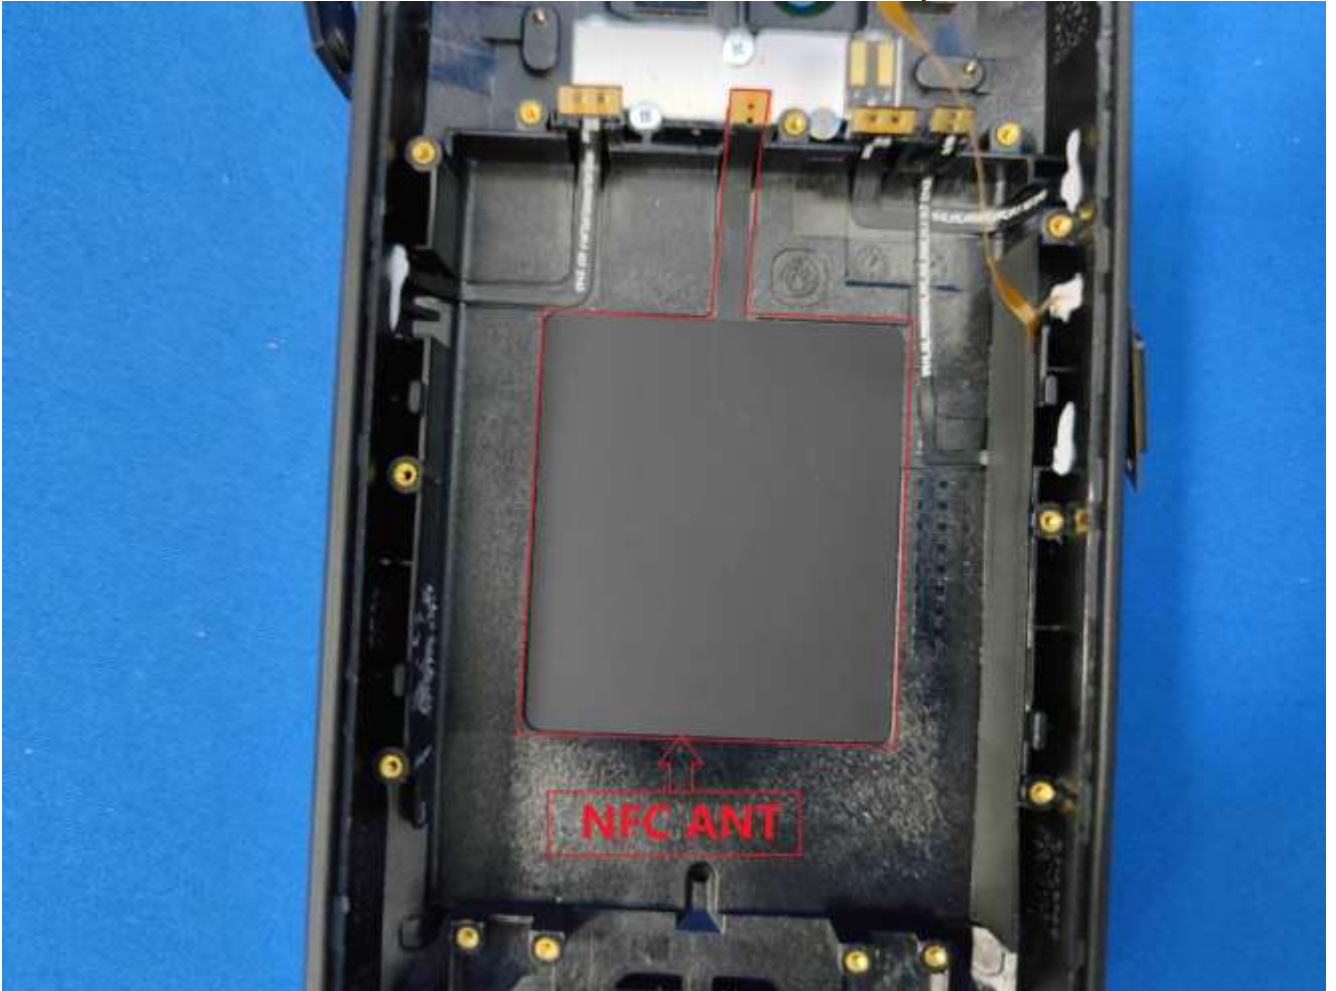

EUT Photos (Model: WP15 S)

## EUT Antenna Locations

SAR Test Setup Photos

Head

Right Cheek

Right Tilted

Left Cheek

Left Tilted

Body

Front side (10mm)

Back side(10mm)

Left side(10mm)

Right side(10mm)

Top side(10mm)

Bottom side(10mm)