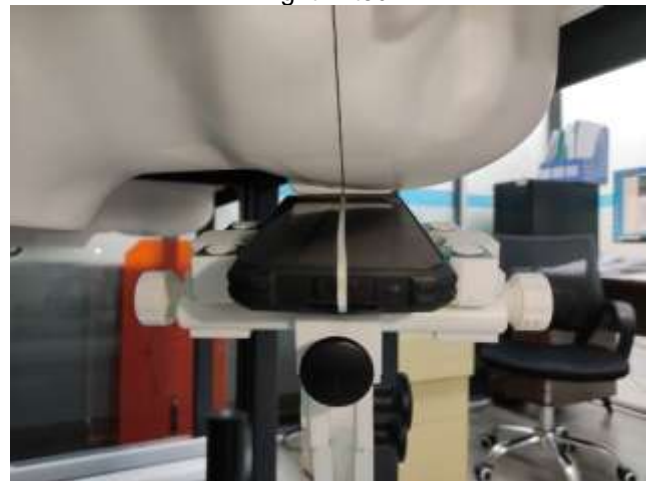

## EUT Antenna Locations

SAR Test Setup Photos

Head

Right Cheek

Right Tilted

Left Cheek

Left Tilted

Body

Front side (10mm)

Back side(10mm)

Left side(10mm)

Right side(10mm)

Top side(10mm)

Bottom side(10mm)