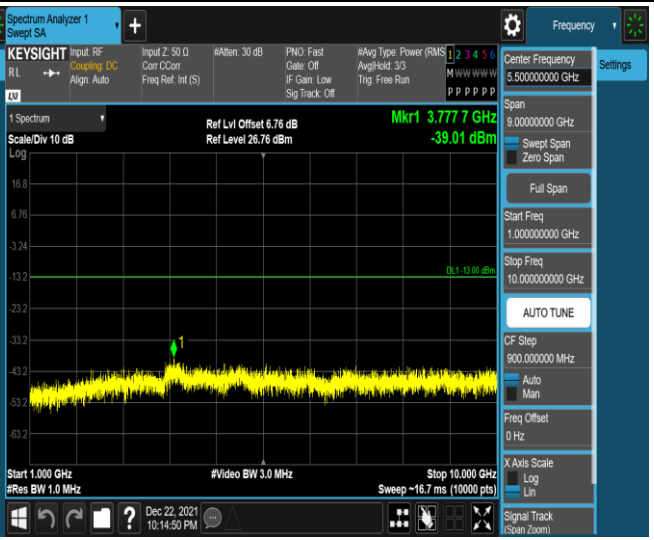

Band5-1.4MHz-16QAM-20525-1RB#0-Range2:1000~10000MHz

Band5-1.4MHz-16QAM-20643-1RB#0-Range2:1000~10000MHz