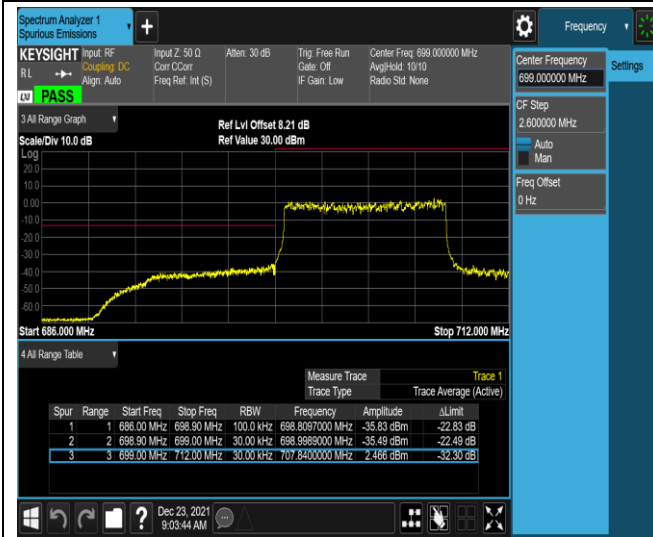

Band12-1.4MHz-16QAM-23173-1RB#0

Band12-1.4MHz-16QAM-23173-1RB#5

Band12-1.4MHz-16QAM-23173-6RB#0

Band12-10MHz-QPSK-23060-1RB#0

Band12-10MHz-QPSK-23060-1RB#49

Band12-10MHz-QPSK-23060-50RB#0

Band12-10MHz-QPSK-23130-1RB#0