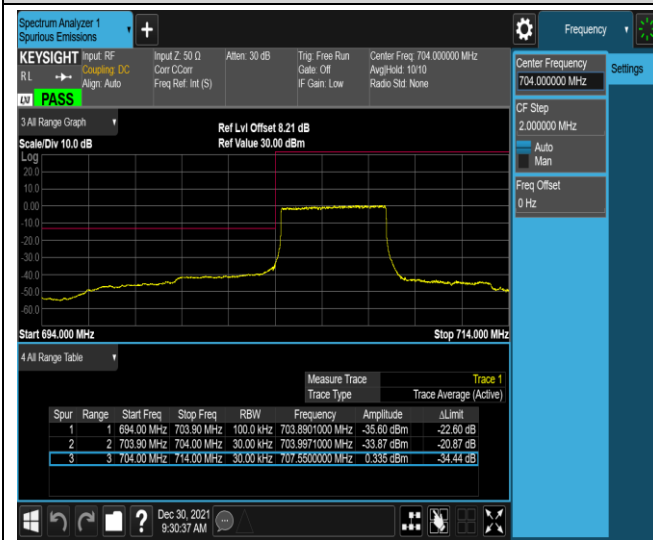

Band12-10MHz-QPSK-23130-1RB#49

Band12-10MHz-QPSK-23130-50RB#0

Band12-10MHz-16QAM-23060-1RB#0

Band12-10MHz-16QAM-23060-1RB#49

Band17-5MHz-QPSK-23755-25RB#0

Band17-5MHz-QPSK-23825-1RB#0

Band17-5MHz-QPSK-23825-1RB#24