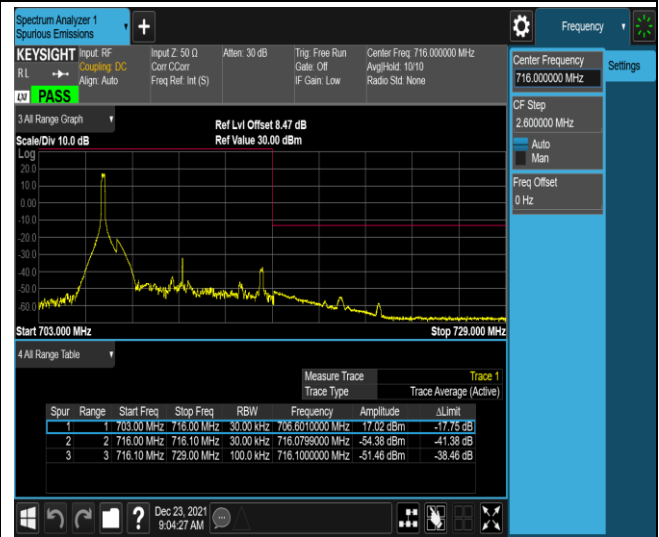

Band12-1.4MHz-16QAM-23173-1RB#0

Band12-1.4MHz-16QAM-23173-1RB#5

Band12-1.4MHz-16QAM-23173-6RB#0

Band12-10MHz-QPSK-23060-1RB#0

Band12-10MHz-QPSK-23060-1RB#49

Band12-10MHz-QPSK-23060-50RB#0

Band12-10MHz-QPSK-23130-1RB#0