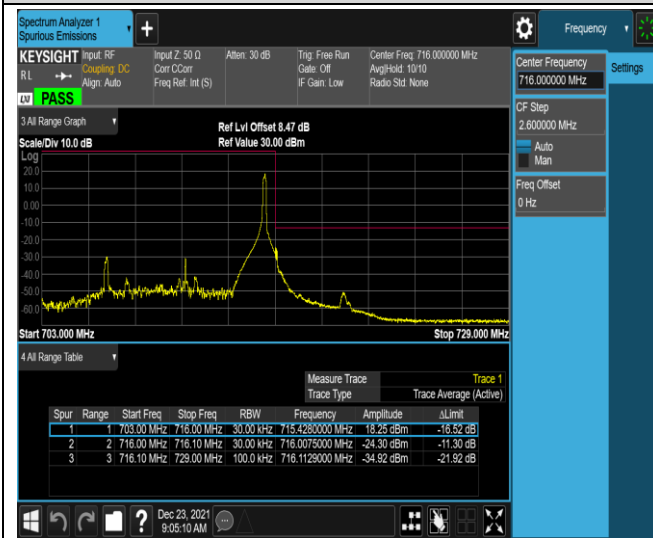

Band12-10MHz-QPSK-23130-1RB#49