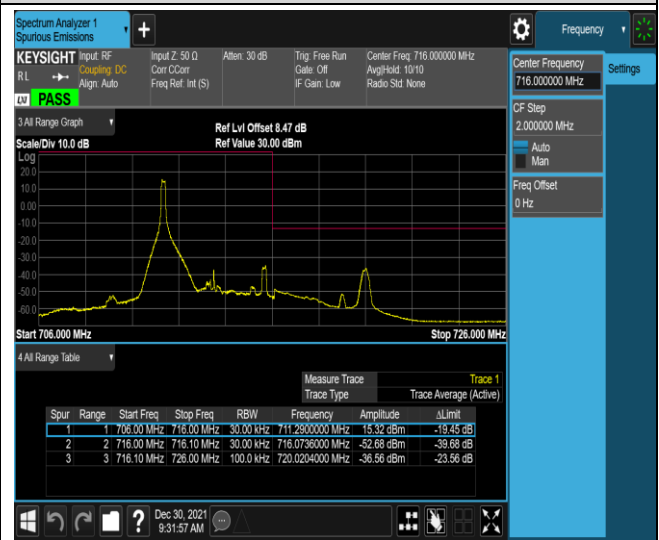

Band12-10MHz-QPSK-23130-1RB#49

Band12-10MHz-QPSK-23130-50RB#0

Band12-10MHz-16QAM-23060-1RB#0

Band12-10MHz-16QAM-23060-1RB#49

Band17-5MHz-QPSK-23755-25RB#0

Band17-5MHz-QPSK-23825-1RB#0

Band17-5MHz-QPSK-23825-1RB#24