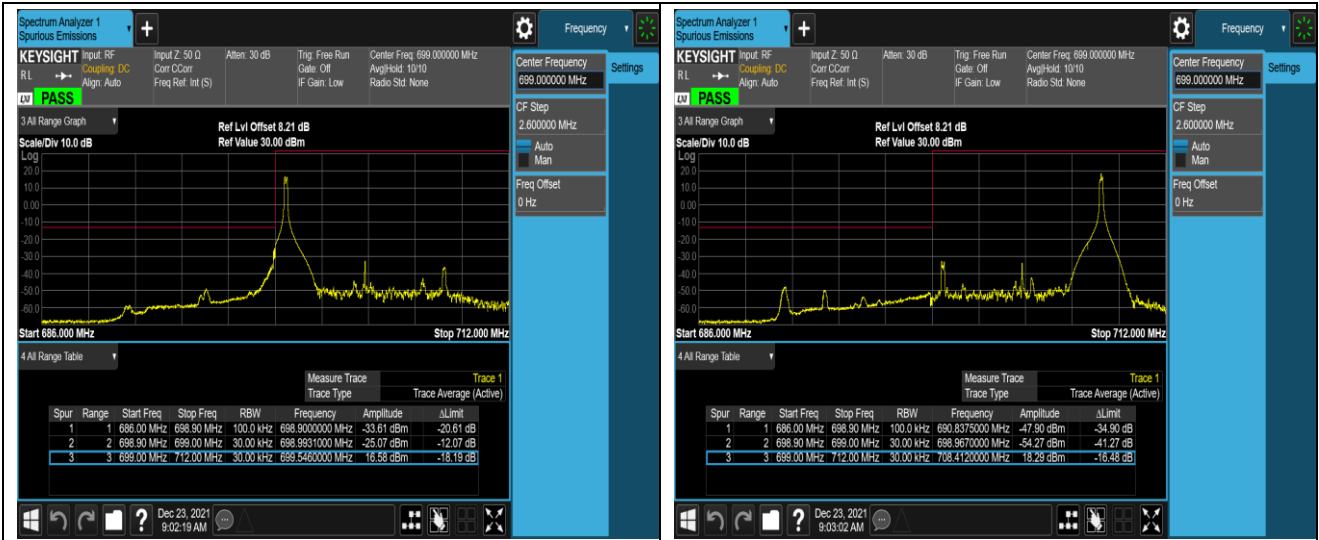

Band12-1.4MHz-16QAM-23173-1RB#0

Band12-1.4MHz-16QAM-23173-1RB#5

Band12-1.4MHz-16QAM-23173-6RB#0

Band12-10MHz-QPSK-23060-1RB#0

Band12-10MHz-QPSK-23060-1RB#49

Band12-10MHz-QPSK-23060-50RB#0

Band12-10MHz-QPSK-23130-1RB#0