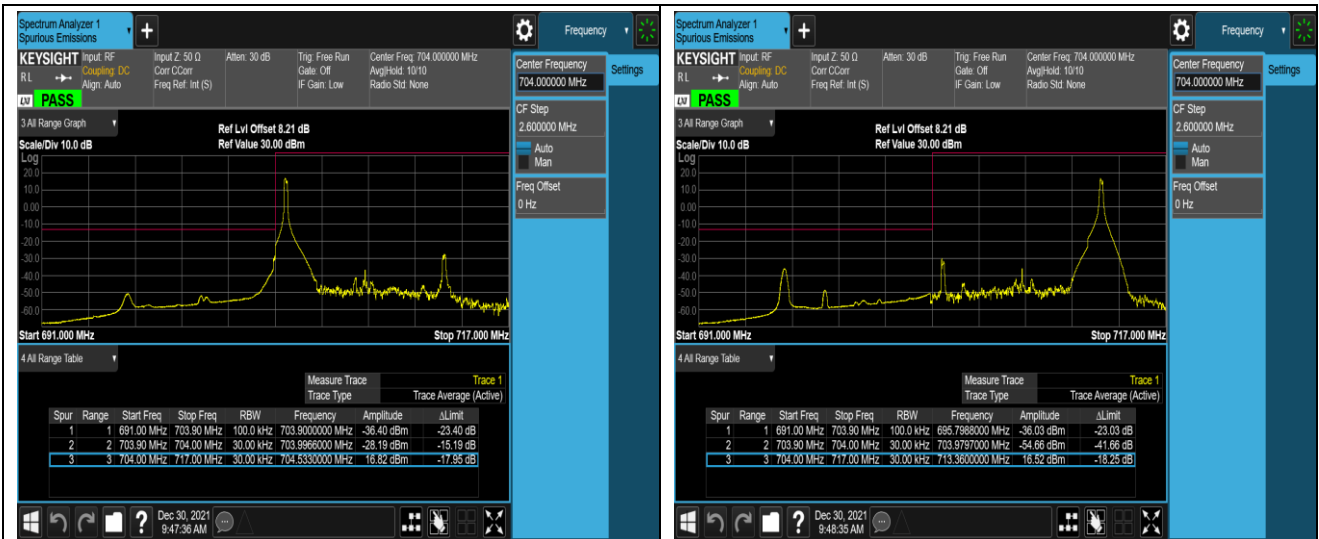

Band17-10MHz-16QAM-23780-1RB#0

Band17-10MHz-16QAM-23780-1RB#49