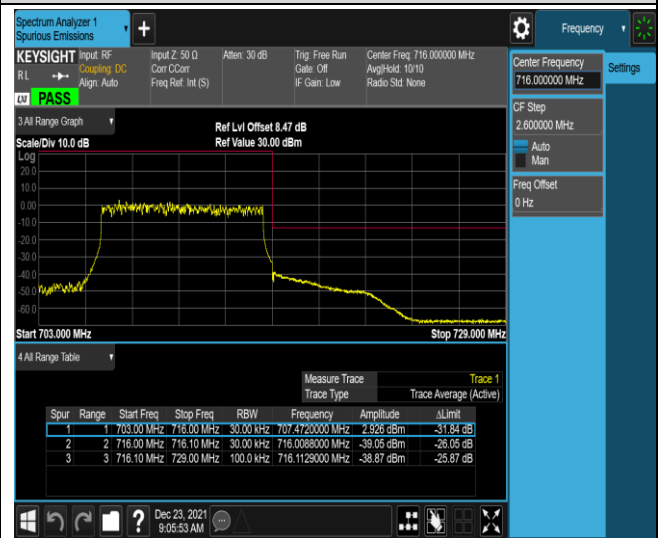

Band12-10MHz-QPSK-23130-50RB#0