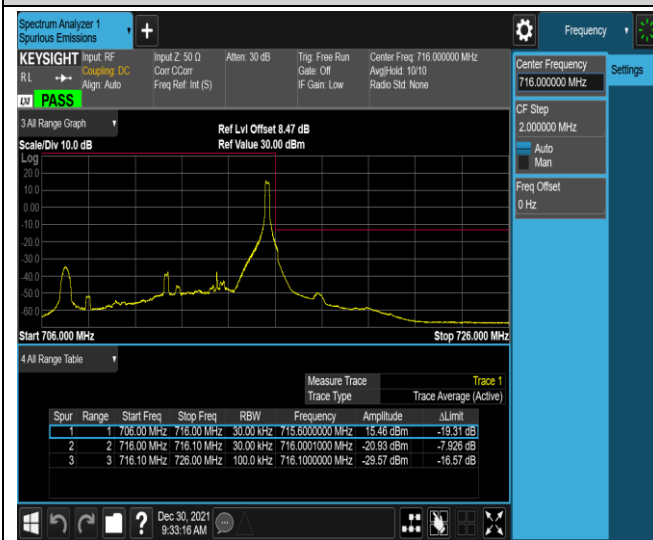

Band17-5MHz-QPSK-23825-1RB#24