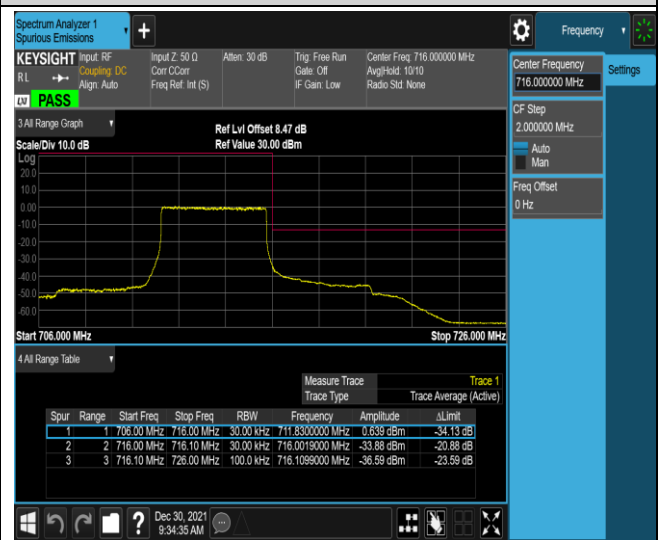

Band17-5MHz-QPSK-23825-25RB#0