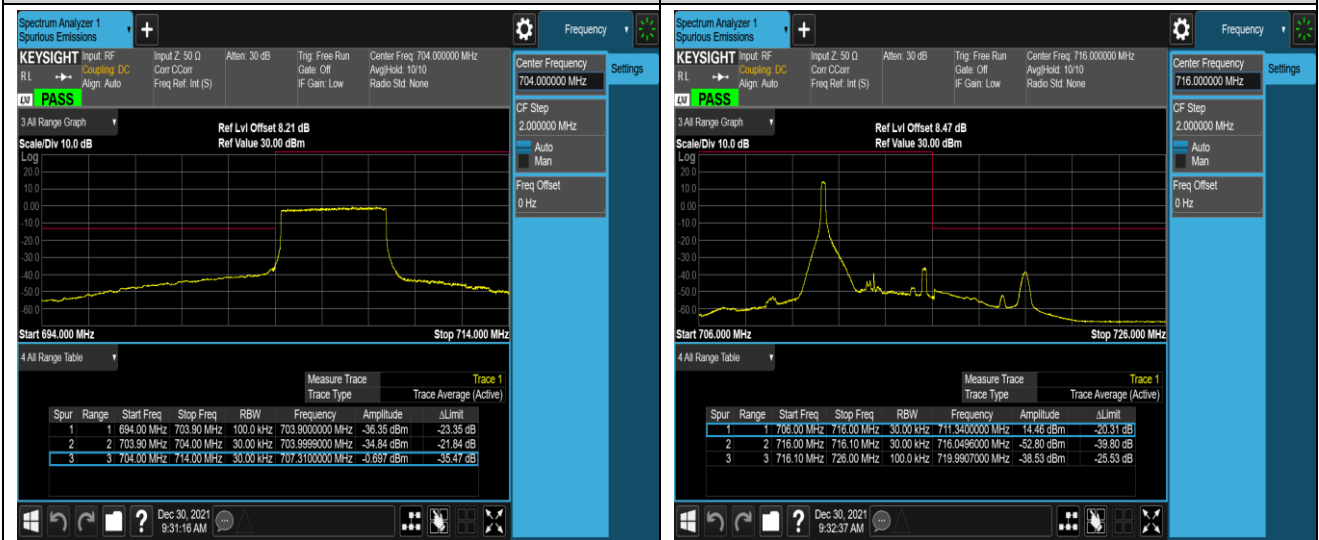

Band17-5MHz-QPSK-23825-25RB#0

Band17-5MHz-16QAM-23755-1RB#0

Band17-5MHz-16QAM-23755-1RB#24

Band17-5MHz-16QAM-23755-25RB#0

Band17-5MHz-16QAM-23825-1RB#0

Band17-5MHz-16QAM-23825-1RB#24

Band17-5MHz-16QAM-23825-25RB#0