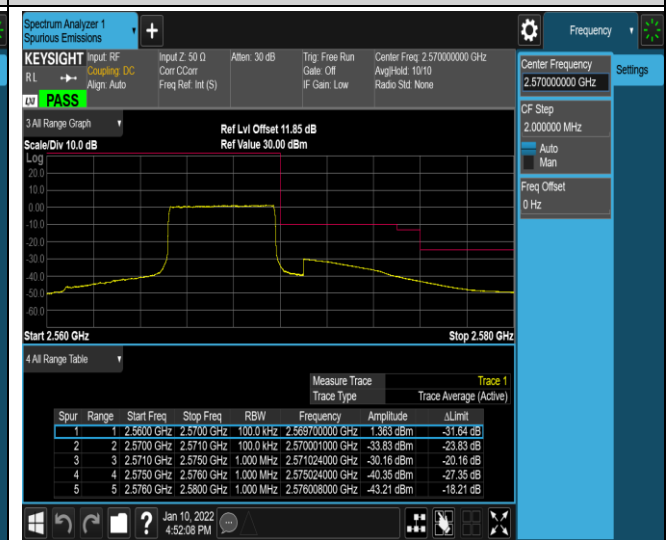

Band7-5MHz-16QAM-21425-25RB#0

Band7-20MHz-QPSK-20850-1RB#99