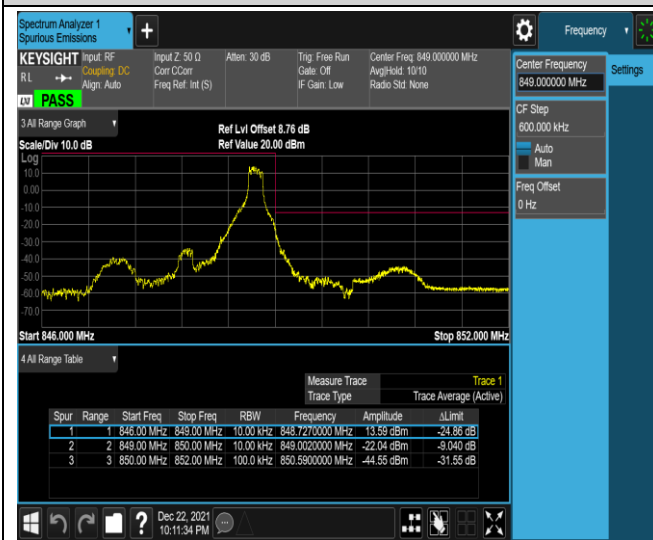

Band5-1.4MHz-QPSK-20643-1RB#5

Band5-1.4MHz-16QAM-20407-1RB#0