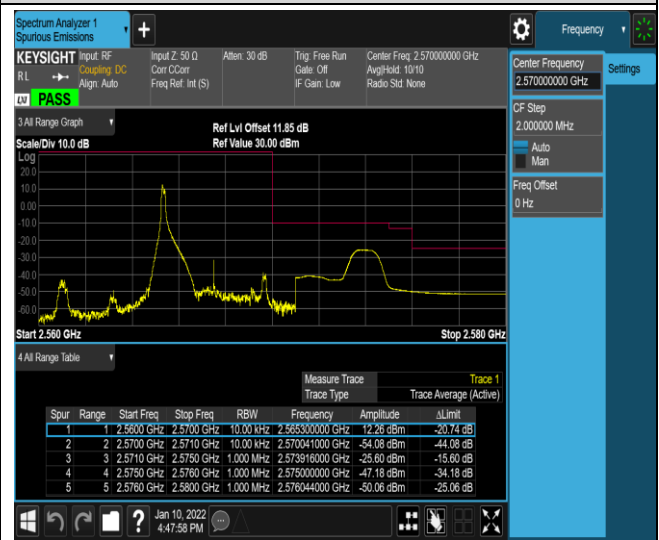

Band7-5MHz-QPSK-21425-1RB#0

Band7-5MHz-QPSK-21425-25RB#0