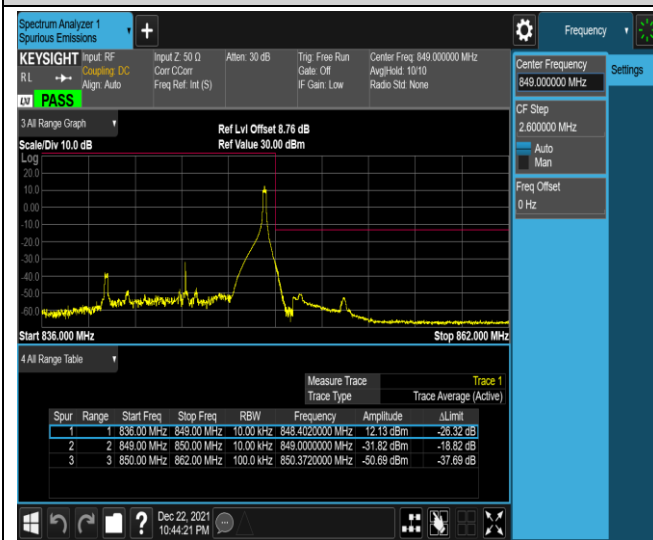

Band5-10MHz-16QAM-20450-1RB#49

Band5-10MHz-16QAM-20450-50RB#0

Band5-10MHz-16QAM-20600-1RB#0

Band5-10MHz-16QAM-20600-1RB#49

Band5-10MHz-16QAM-20600-50RB#0

Band7-5MHz-QPSK-20775-1RB#0

Band7-5MHz-QPSK-20775-1RB#24