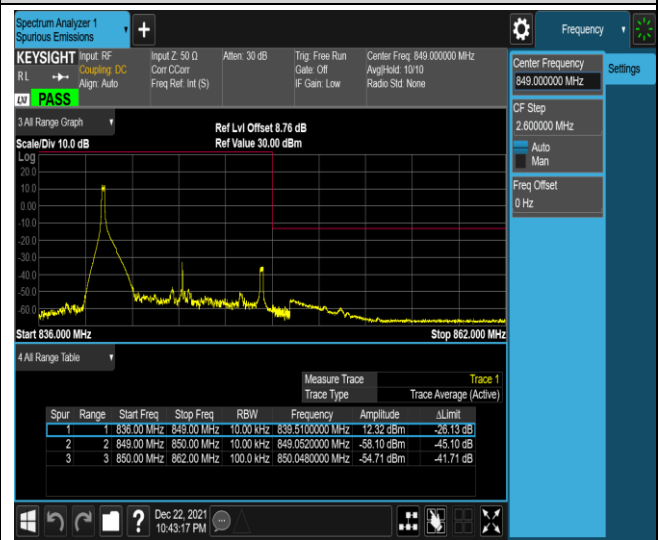

Band5-10MHz-QPSK-20600-1RB#0

Band5-10MHz-QPSK-20600-50RB#0