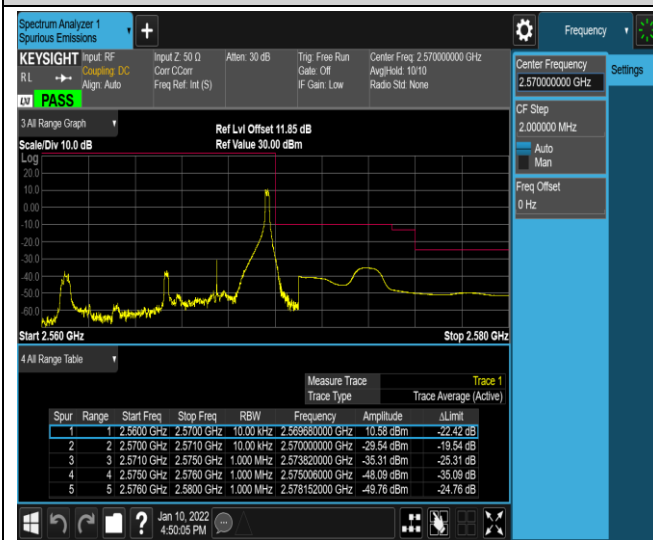

Band7-5MHz-16QAM-21425-1RB#24

Band7-20MHz-QPSK-20850-1RB#0