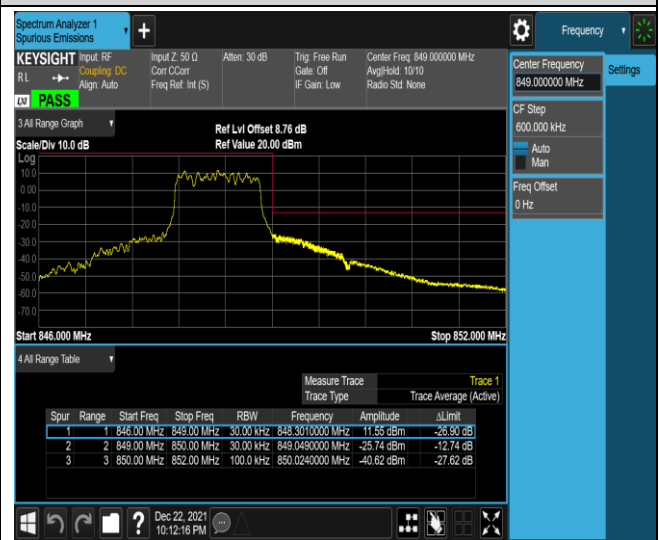

Band5-1.4MHz-QPSK-20643-6RB#0

Band5-1.4MHz-16QAM-20407-1RB#5