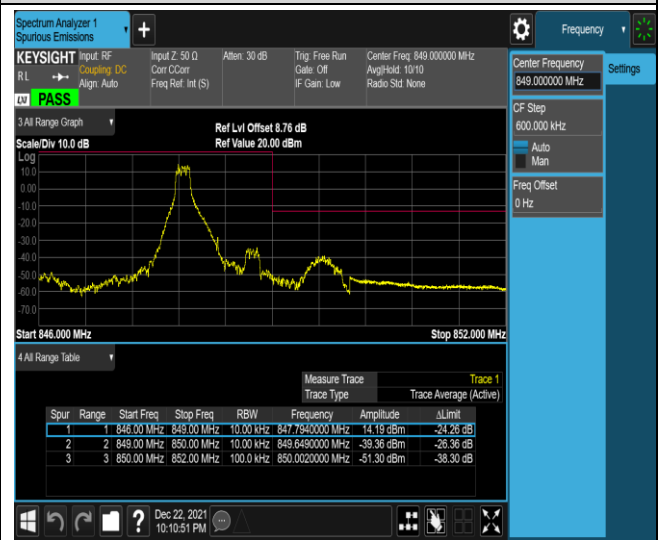

Band4-20MHz-16QAM-20300-1RB#99

Band4-20MHz-16QAM-20300-100RB#0

Band5-1.4MHz-QPSK-20407-1RB#0

Band5-1.4MHz-QPSK-20407-1RB#5

Band5-1.4MHz-QPSK-20407-6RB#0

Band5-1.4MHz-QPSK-20643-1RB#0

Band5-1.4MHz-QPSK-20643-1RB#5