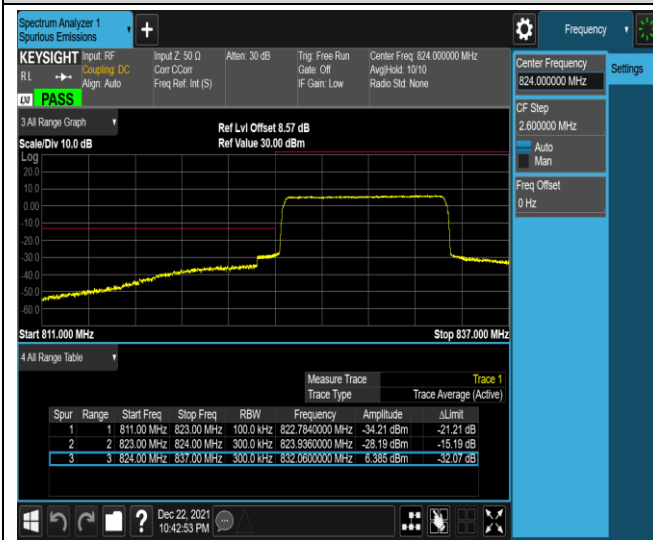

Band5-10MHz-16QAM-20450-50RB#0

Band5-10MHz-16QAM-20600-1RB#49