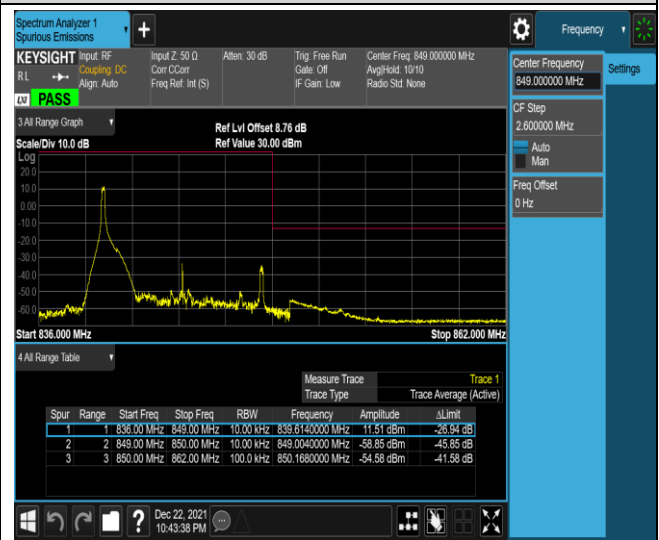

Band5-10MHz-16QAM-20450-1RB#49

Band5-10MHz-16QAM-20450-50RB#0

Band5-10MHz-16QAM-20600-1RB#0

Band5-10MHz-16QAM-20600-1RB#49

Band5-10MHz-16QAM-20600-50RB#0

Band7-5MHz-QPSK-20775-1RB#0

Band7-5MHz-QPSK-20775-1RB#24