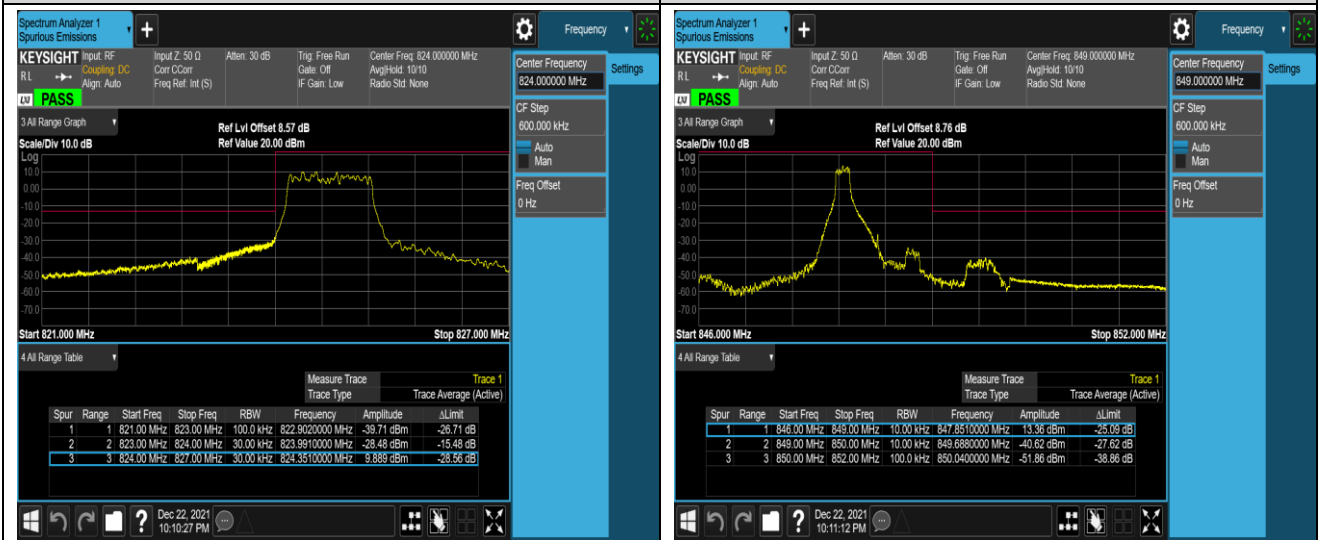

Band5-1.4MHz-QPSK-20643-6RB#0

Band5-1.4MHz-16QAM-20407-1RB#0

Band5-1.4MHz-16QAM-20407-1RB#5

Band5-1.4MHz-16QAM-20407-6RB#0

Band5-1.4MHz-16QAM-20643-1RB#0

Band5-1.4MHz-16QAM-20643-1RB#5

Band5-1.4MHz-16QAM-20643-6RB#0