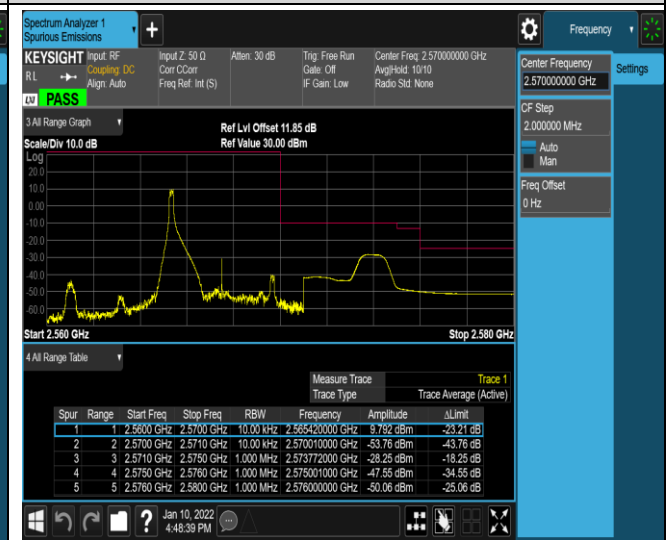

Band7-5MHz-QPSK-20775-25RB#0

Band7-5MHz-QPSK-21425-1RB#0

Band7-5MHz-QPSK-21425-1RB#24

Band7-5MHz-QPSK-21425-25RB#0

Band7-5MHz-16QAM-20775-1RB#0

Band7-5MHz-16QAM-20775-1RB#24

Band7-5MHz-16QAM-20775-25RB#0

Band7-5MHz-16QAM-21425-1RB#0