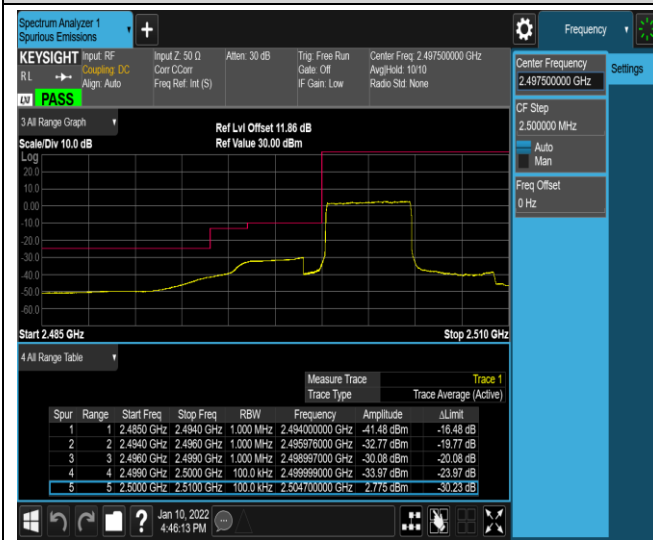

Band7-5MHz-QPSK-20775-25RB#0

Band7-5MHz-QPSK-21425-1RB#24