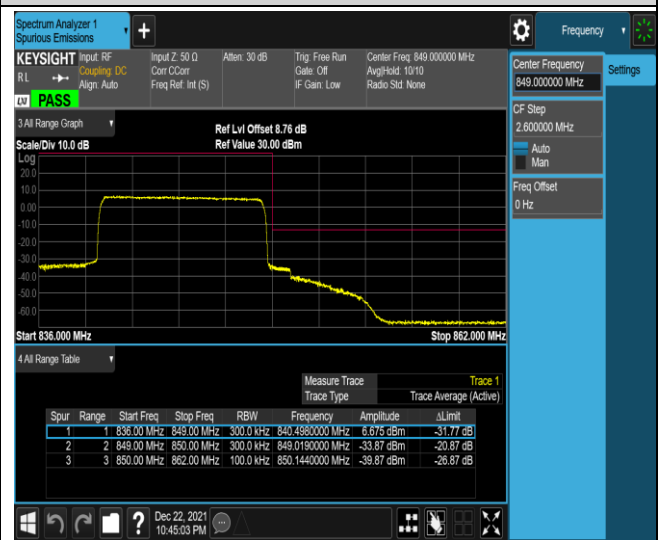

Band5-10MHz-16QAM-20450-1RB#49

Band5-10MHz-16QAM-20450-50RB#0

Band5-10MHz-16QAM-20600-1RB#0

Band5-10MHz-16QAM-20600-1RB#49

Band5-10MHz-16QAM-20600-50RB#0

Band7-5MHz-QPSK-20775-1RB#0

Band7-5MHz-QPSK-20775-1RB#24