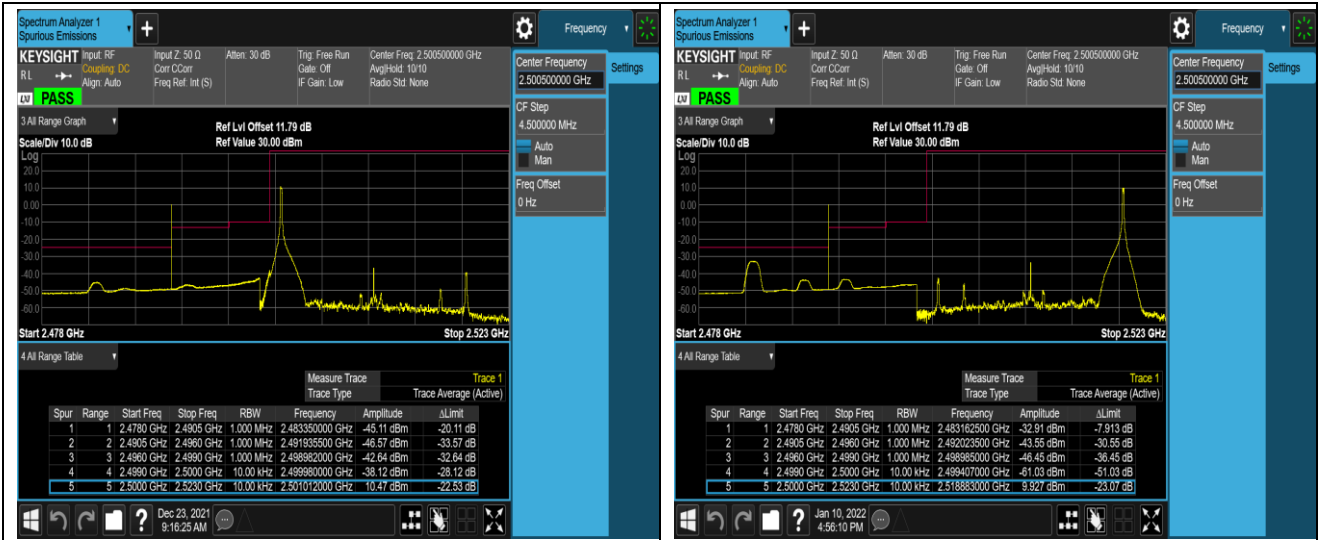

Band7-20MHz-QPSK-20850-1RB#0

Band7-20MHz-QPSK-20850-1RB#99

Band7-20MHz-QPSK-20850-100RB#0

Band7-20MHz-QPSK-21350-1RB#0