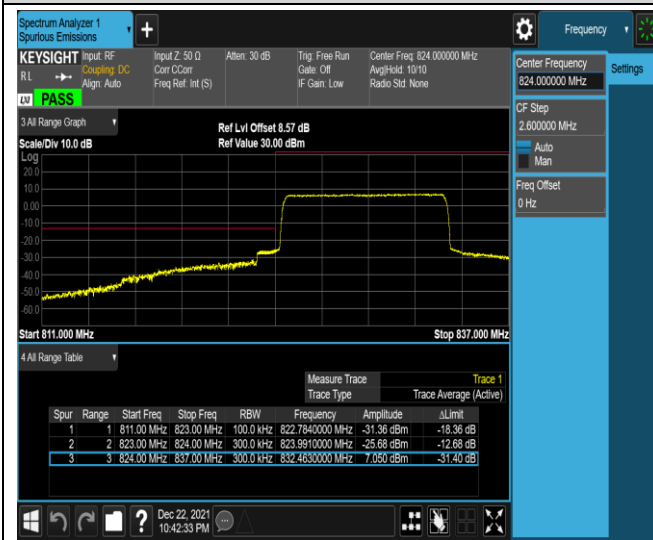

Band5-10MHz-QPSK-20450-50RB#0

Band5-10MHz-QPSK-20600-1RB#49