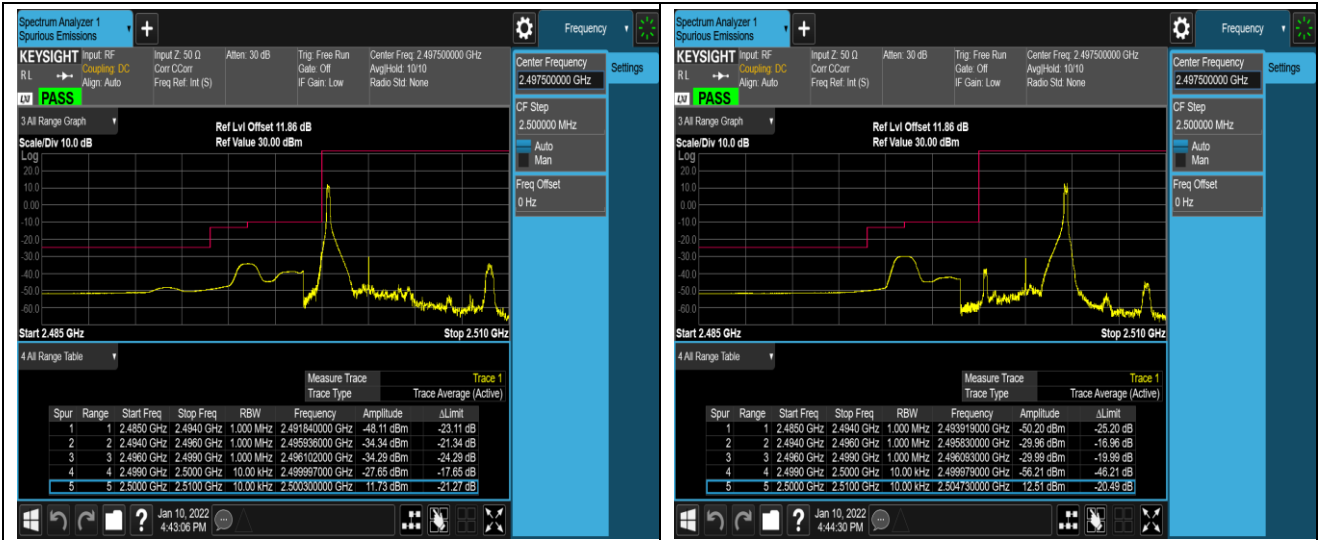

Band5-10MHz-16QAM-20450-1RB#49

Band5-10MHz-16QAM-20450-50RB#0

Band5-10MHz-16QAM-20600-1RB#0

Band5-10MHz-16QAM-20600-1RB#49

Band5-10MHz-16QAM-20600-50RB#0

Band7-5MHz-QPSK-20775-1RB#0

Band7-5MHz-QPSK-20775-1RB#24