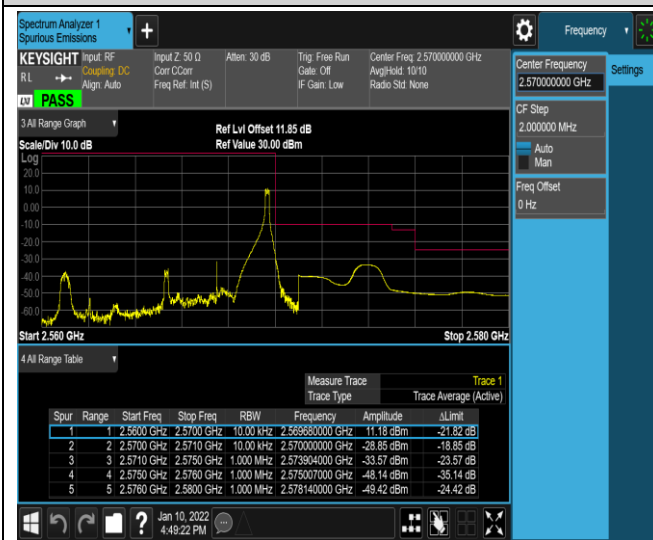

Band7-5MHz-QPSK-21425-1RB#24

Band7-5MHz-16QAM-20775-1RB#0