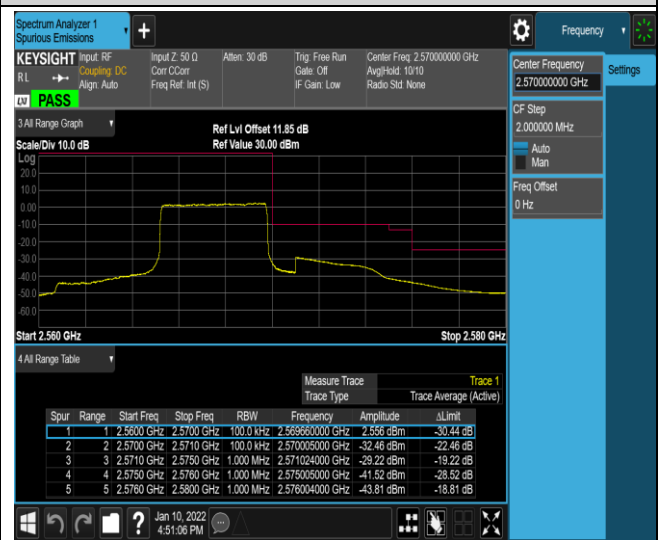

Band7-5MHz-QPSK-21425-25RB#0

Band7-5MHz-16QAM-20775-1RB#24