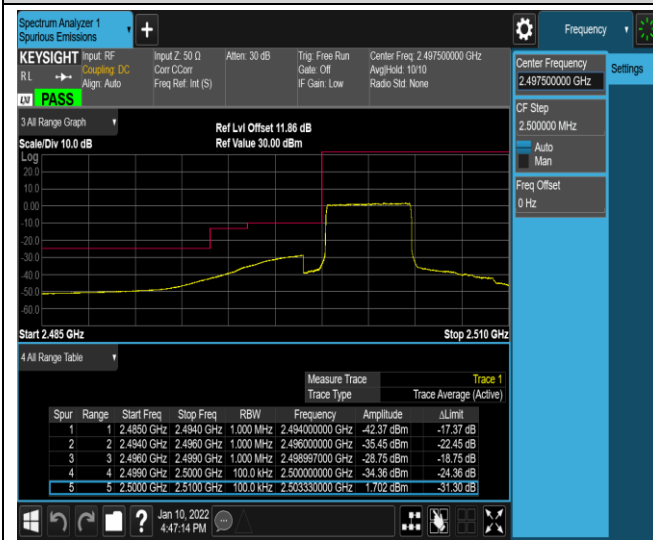

Band7-5MHz-QPSK-20775-25RB#0

Band7-5MHz-QPSK-21425-1RB#0

Band7-5MHz-QPSK-21425-1RB#24

Band7-5MHz-QPSK-21425-25RB#0

Band7-5MHz-16QAM-20775-1RB#0

Band7-5MHz-16QAM-20775-1RB#24

Band7-5MHz-16QAM-20775-25RB#0

Band7-5MHz-16QAM-21425-1RB#0