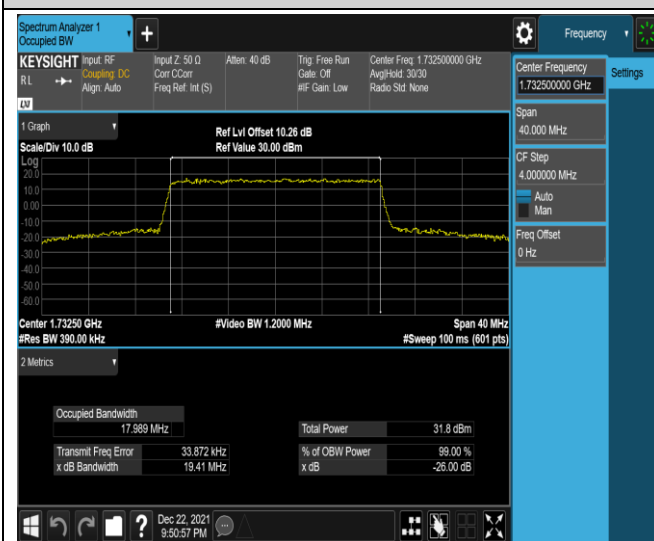

Band4-20MHz-16QAM-20175-100RB#0

Band5-1.4MHz-QPSK-20407-6RB#0