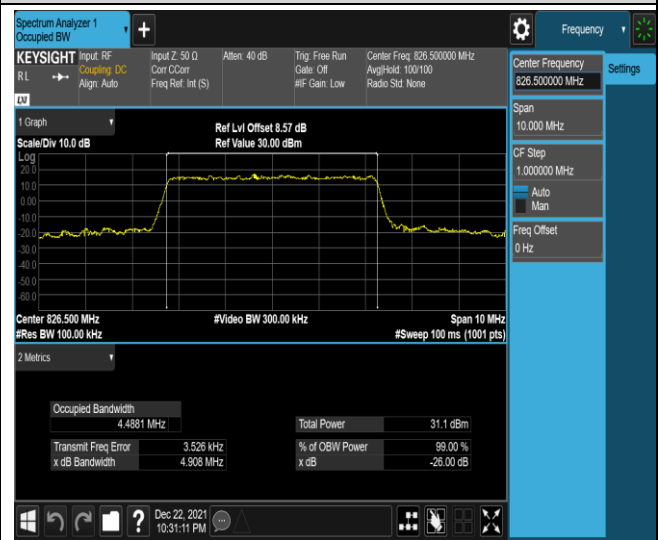

Band4-20MHz-16QAM-20175-100RB#0

Band4-20MHz-16QAM-20300-100RB#0

Band5-1.4MHz-QPSK-20407-6RB#0

Band5-1.4MHz-QPSK-20525-6RB#0

Band5-5MHz-QPSK-20625-25RB#0

Band5-5MHz-16QAM-20425-25RB#0

Band5-5MHz-16QAM-20525-25RB#0