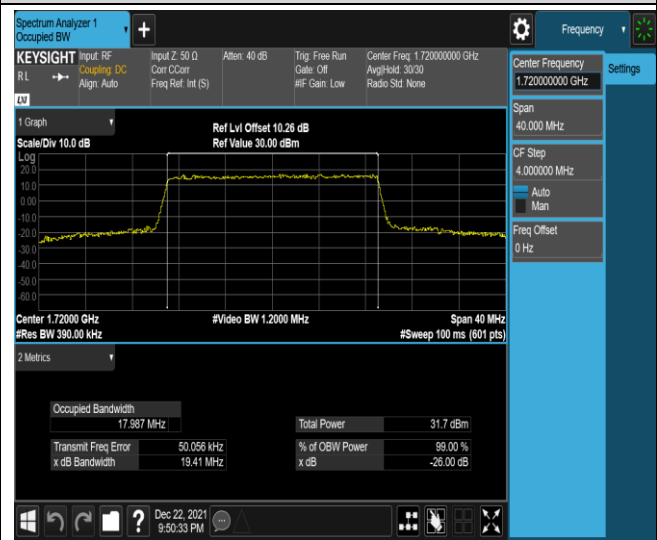

Band4-10MHz-16QAM-20000-50RB#0

Band4-10MHz-16QAM-20175-50RB#0

Band4-10MHz-16QAM-20350-50RB#0

Band4-15MHz-QPSK-20025-75RB#0

Band4-15MHz-QPSK-20175-75RB#0

Band4-20MHz-QPSK-20300-100RB#0

Band4-20MHz-16QAM-20050-100RB#0