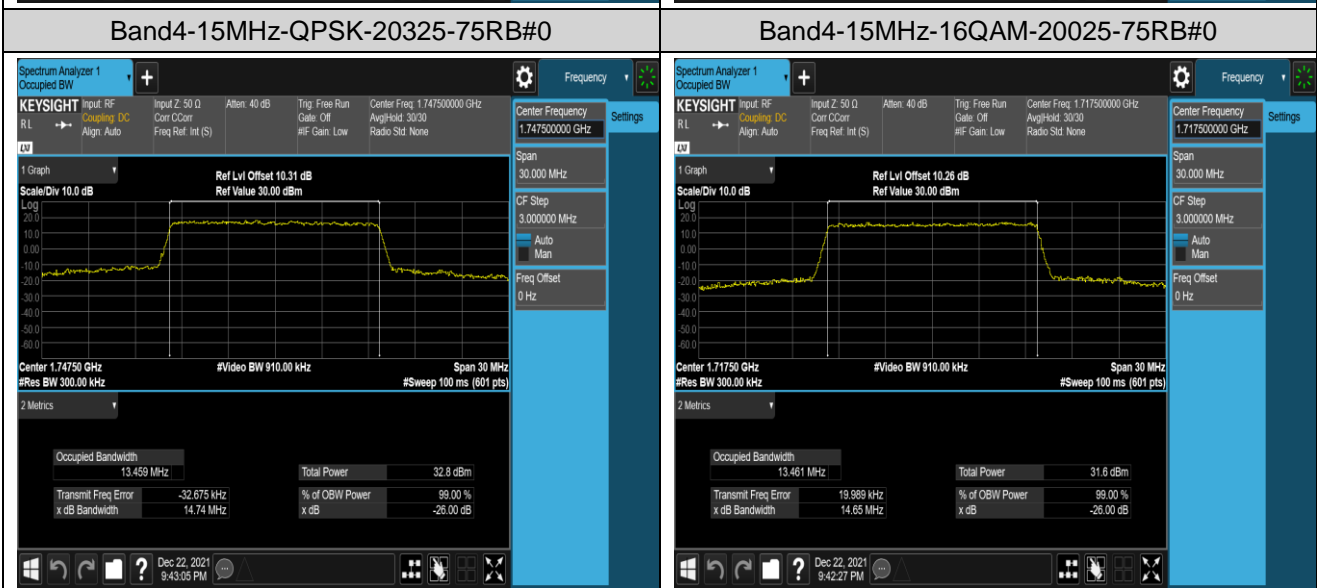

Band4-10MHz-16QAM-20000-50RB#0

Band4-10MHz-16QAM-20175-50RB#0

Band4-10MHz-16QAM-20350-50RB#0

Band4-15MHz-QPSK-20025-75RB#0

Band4-15MHz-QPSK-20175-75RB#0

Band4-20MHz-QPSK-20300-100RB#0

Band4-20MHz-16QAM-20050-100RB#0