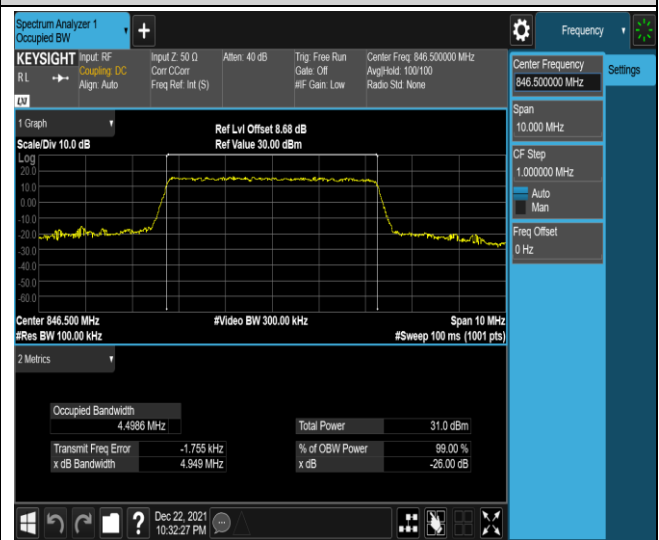

Band5-5MHz-16QAM-20625-25RB#0

Band5-10MHz-QPSK-20525-50RB#0