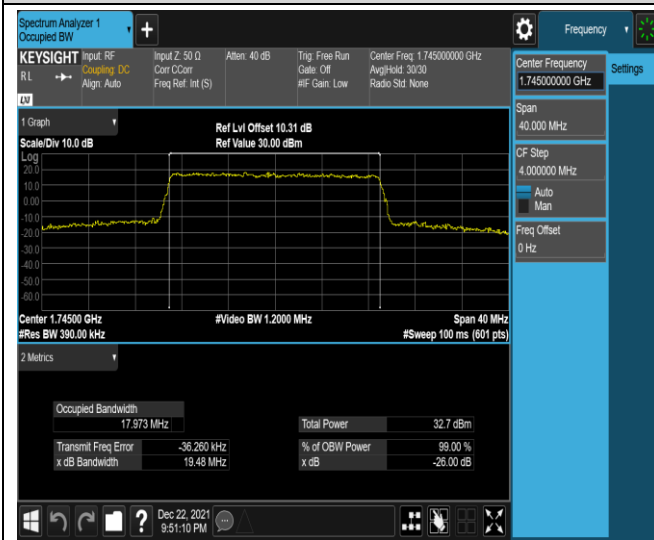

Band4-10MHz-16QAM-20000-50RB#0

Band4-10MHz-16QAM-20175-50RB#0

Band4-10MHz-16QAM-20350-50RB#0

Band4-15MHz-QPSK-20025-75RB#0

Band4-15MHz-QPSK-20175-75RB#0

Band4-20MHz-QPSK-20300-100RB#0

Band4-20MHz-16QAM-20050-100RB#0

Band4-20MHz-16QAM-20175-100RB#0

Band4-20MHz-16QAM-20300-100RB#0

Band5-1.4MHz-QPSK-20407-6RB#0

Band5-1.4MHz-QPSK-20525-6RB#0

Band5-5MHz-QPSK-20625-25RB#0

Band5-5MHz-16QAM-20425-25RB#0

Band5-5MHz-16QAM-20525-25RB#0