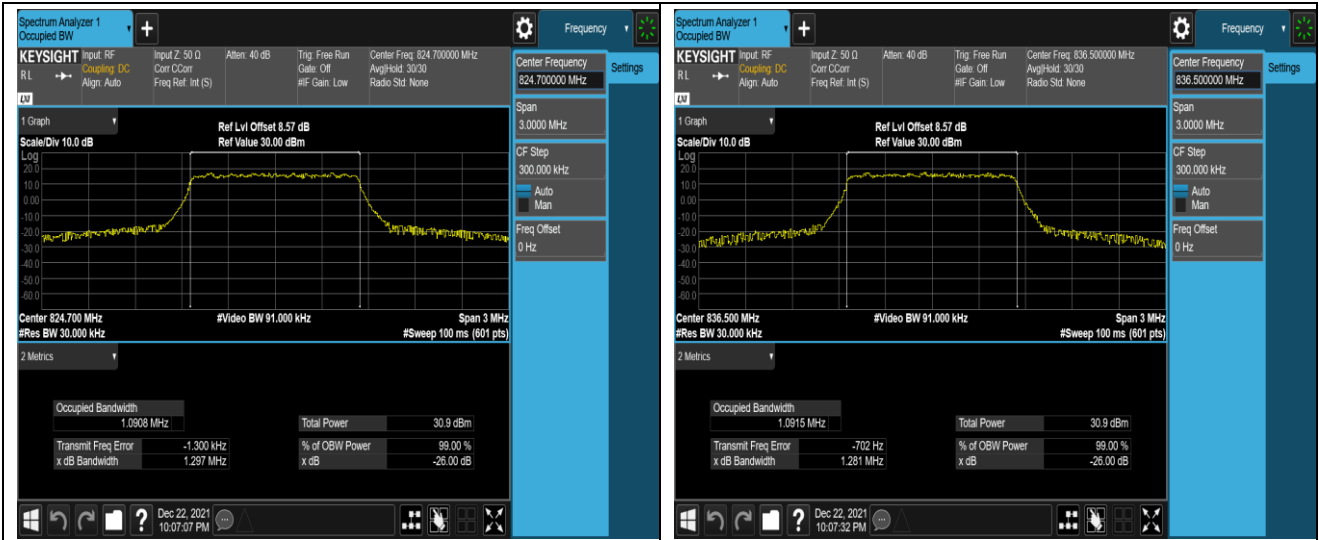

Band5-1.4MHz-QPSK-20407-6RB#0

Band5-1.4MHz-QPSK-20525-6RB#0