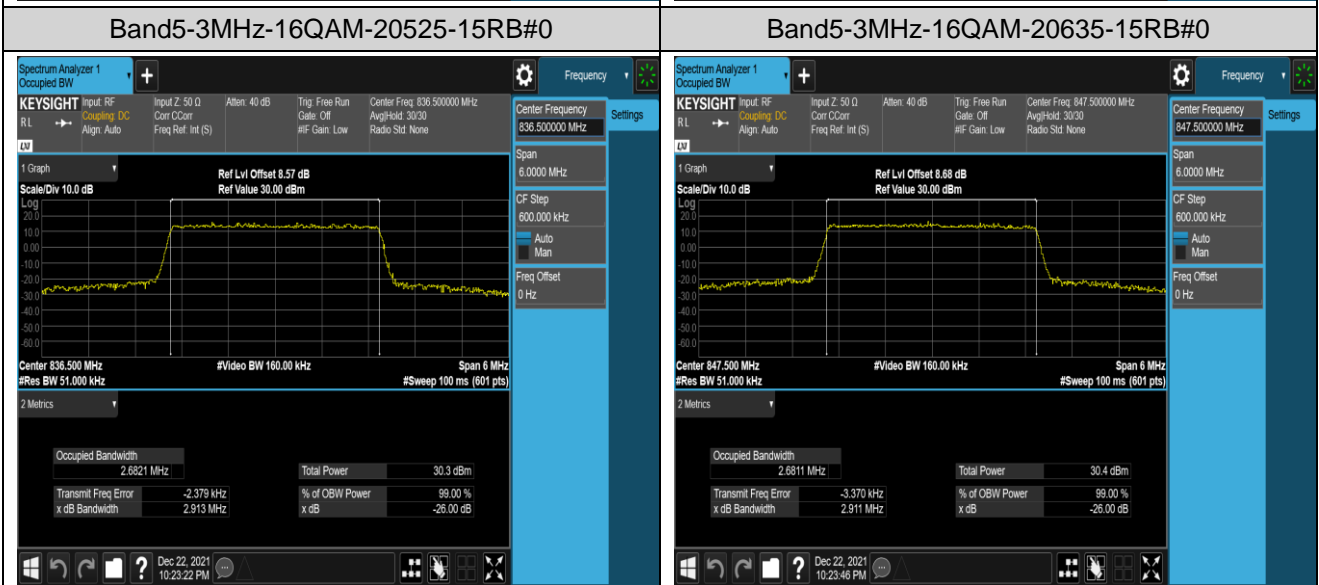

Band4-20MHz-16QAM-20175-100RB#0

Band4-20MHz-16QAM-20300-100RB#0

Band5-1.4MHz-QPSK-20407-6RB#0

Band5-1.4MHz-QPSK-20525-6RB#0

Band5-5MHz-QPSK-20625-25RB#0

Band5-5MHz-16QAM-20425-25RB#0

Band5-5MHz-16QAM-20525-25RB#0