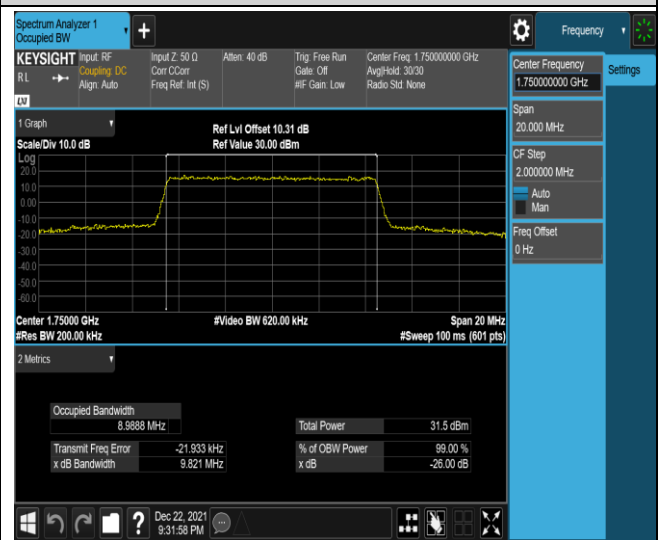

Band4-10MHz-16QAM-20000-50RB#0

Band4-10MHz-16QAM-20175-50RB#0

Band4-10MHz-16QAM-20350-50RB#0

Band4-15MHz-QPSK-20025-75RB#0

Band4-15MHz-QPSK-20175-75RB#0

Band4-20MHz-QPSK-20300-100RB#0

Band4-20MHz-16QAM-20050-100RB#0