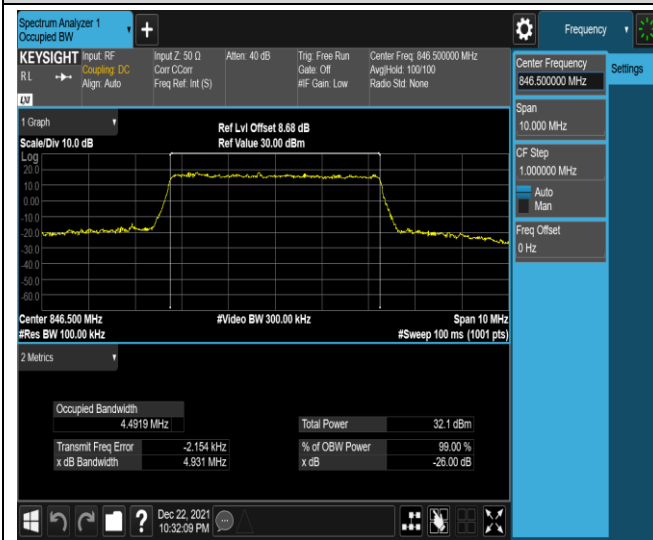

Band4-20MHz-16QAM-20175-100RB#0

Band4-20MHz-16QAM-20300-100RB#0

Band5-1.4MHz-QPSK-20407-6RB#0

Band5-1.4MHz-QPSK-20525-6RB#0

Band5-5MHz-QPSK-20625-25RB#0

Band5-5MHz-16QAM-20425-25RB#0

Band5-5MHz-16QAM-20525-25RB#0