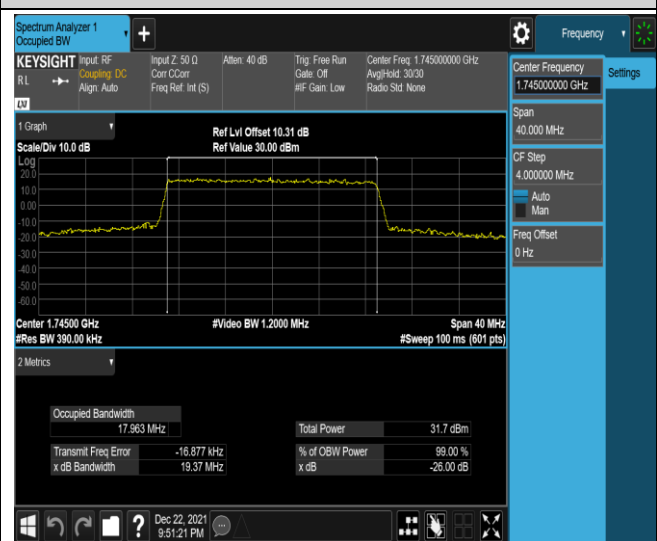

Band4-20MHz-16QAM-20300-100RB#0

Band5-1.4MHz-QPSK-20525-6RB#0