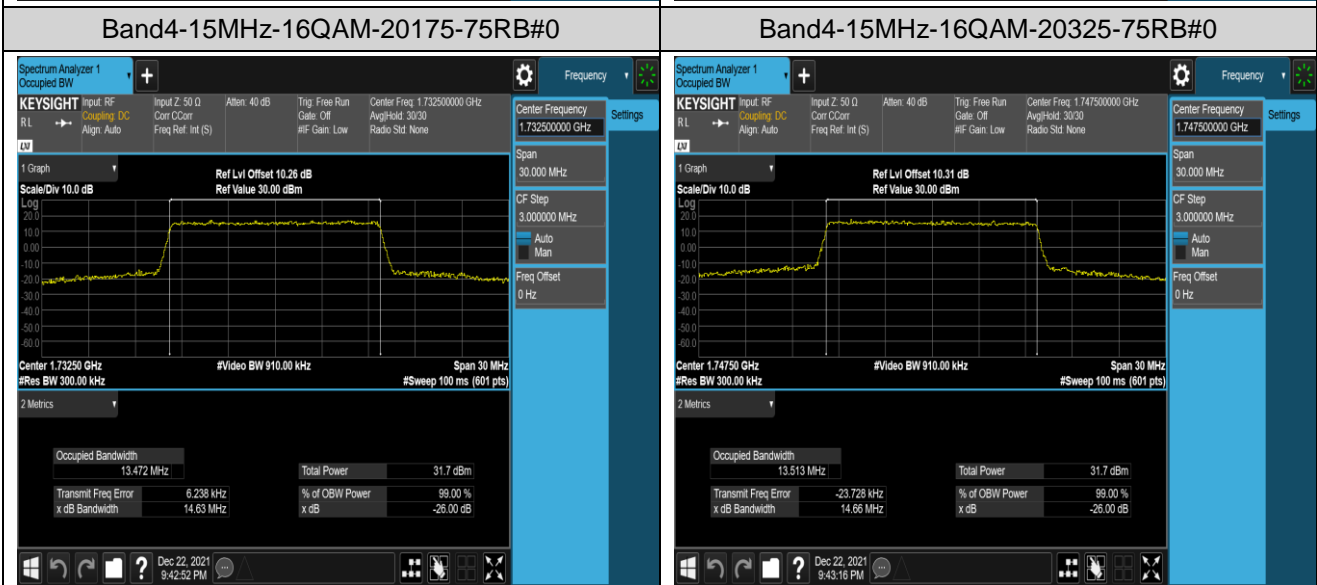

Band4-10MHz-16QAM-20000-50RB#0

Band4-10MHz-16QAM-20175-50RB#0

Band4-10MHz-16QAM-20350-50RB#0

Band4-15MHz-QPSK-20025-75RB#0

Band4-15MHz-QPSK-20175-75RB#0

Band4-20MHz-QPSK-20300-100RB#0

Band4-20MHz-16QAM-20050-100RB#0