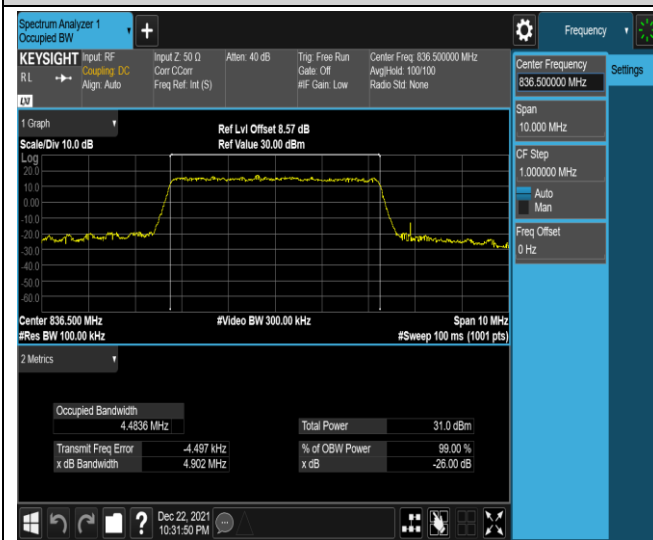

Band5-5MHz-16QAM-20525-25RB#0

Band5-10MHz-QPSK-20450-50RB#0