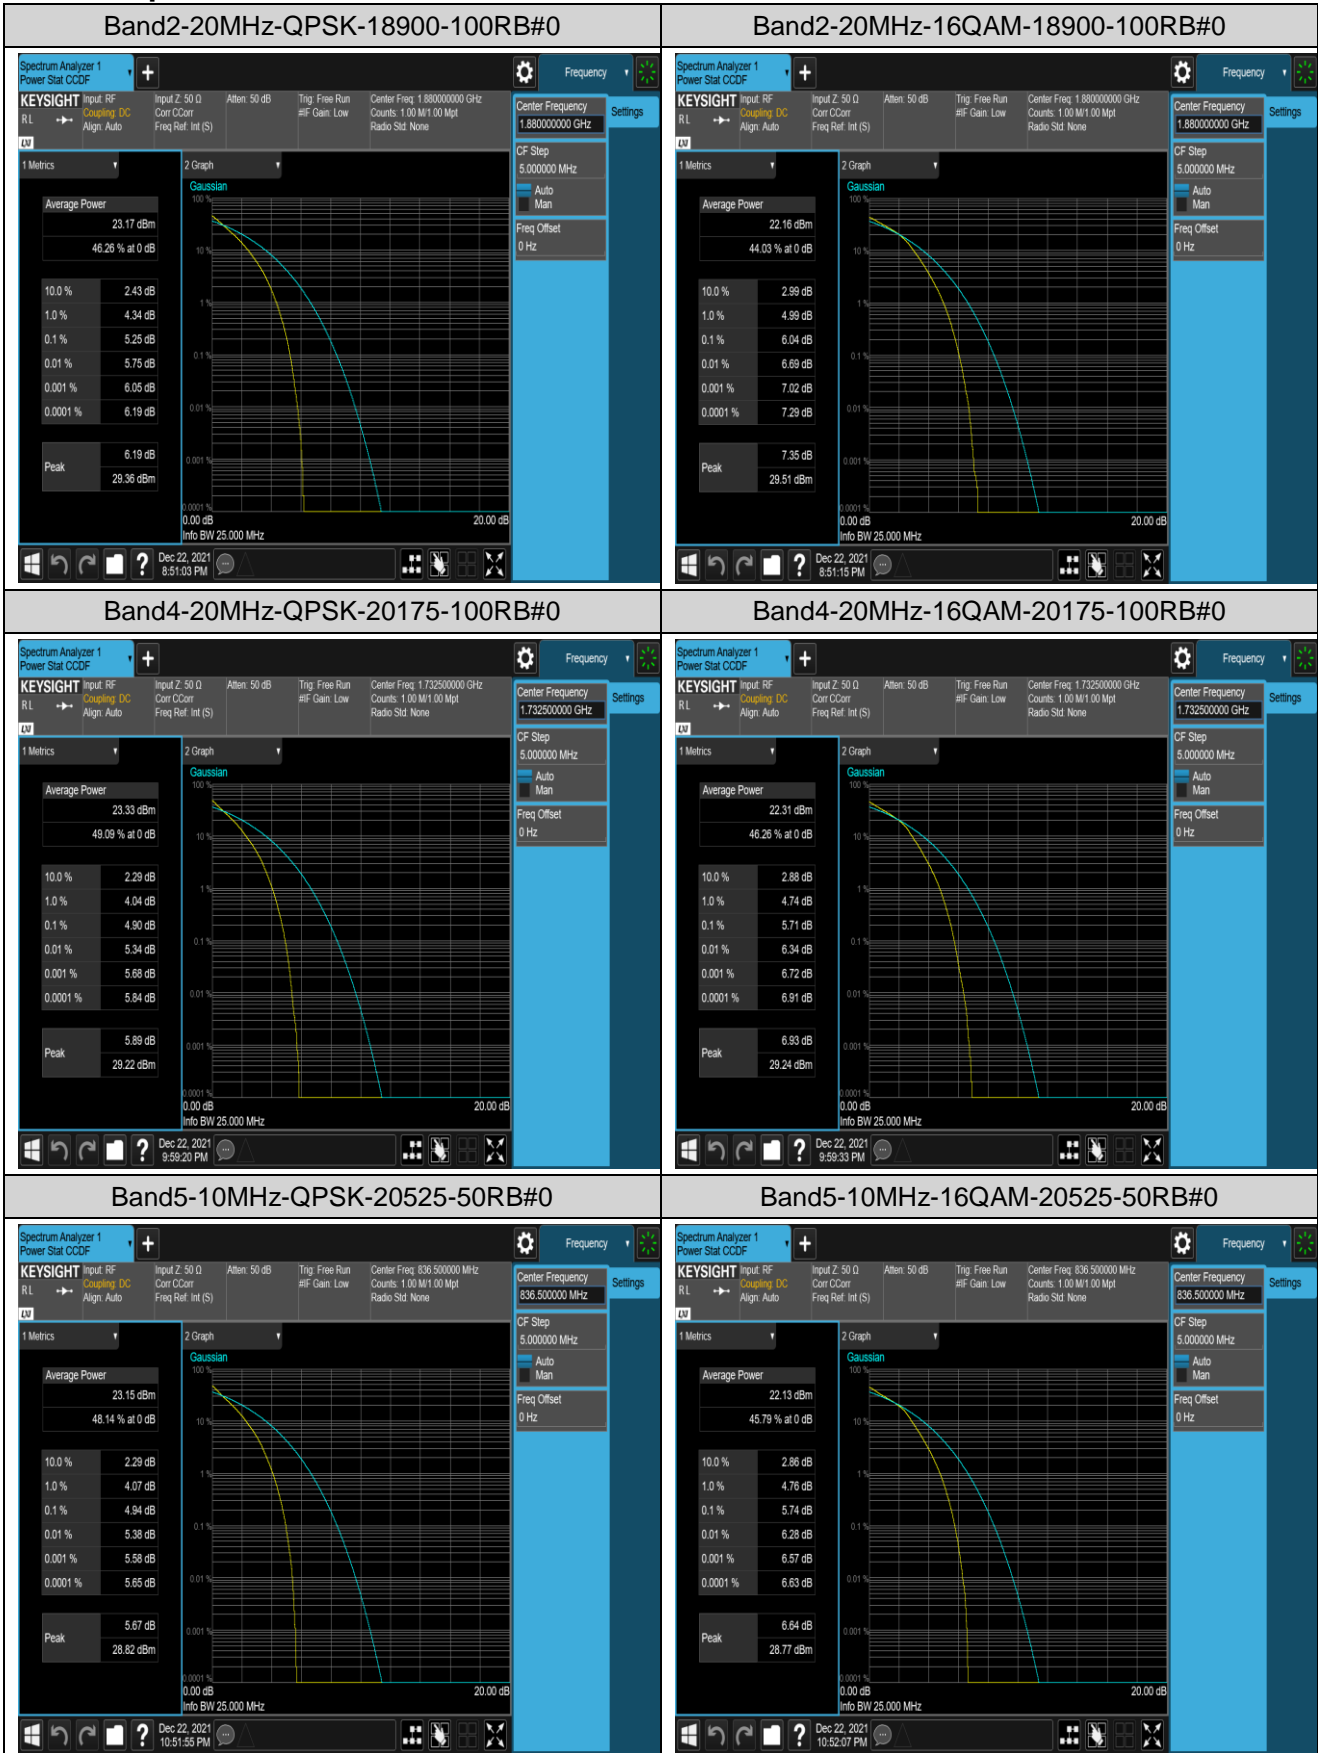

Test Graphs