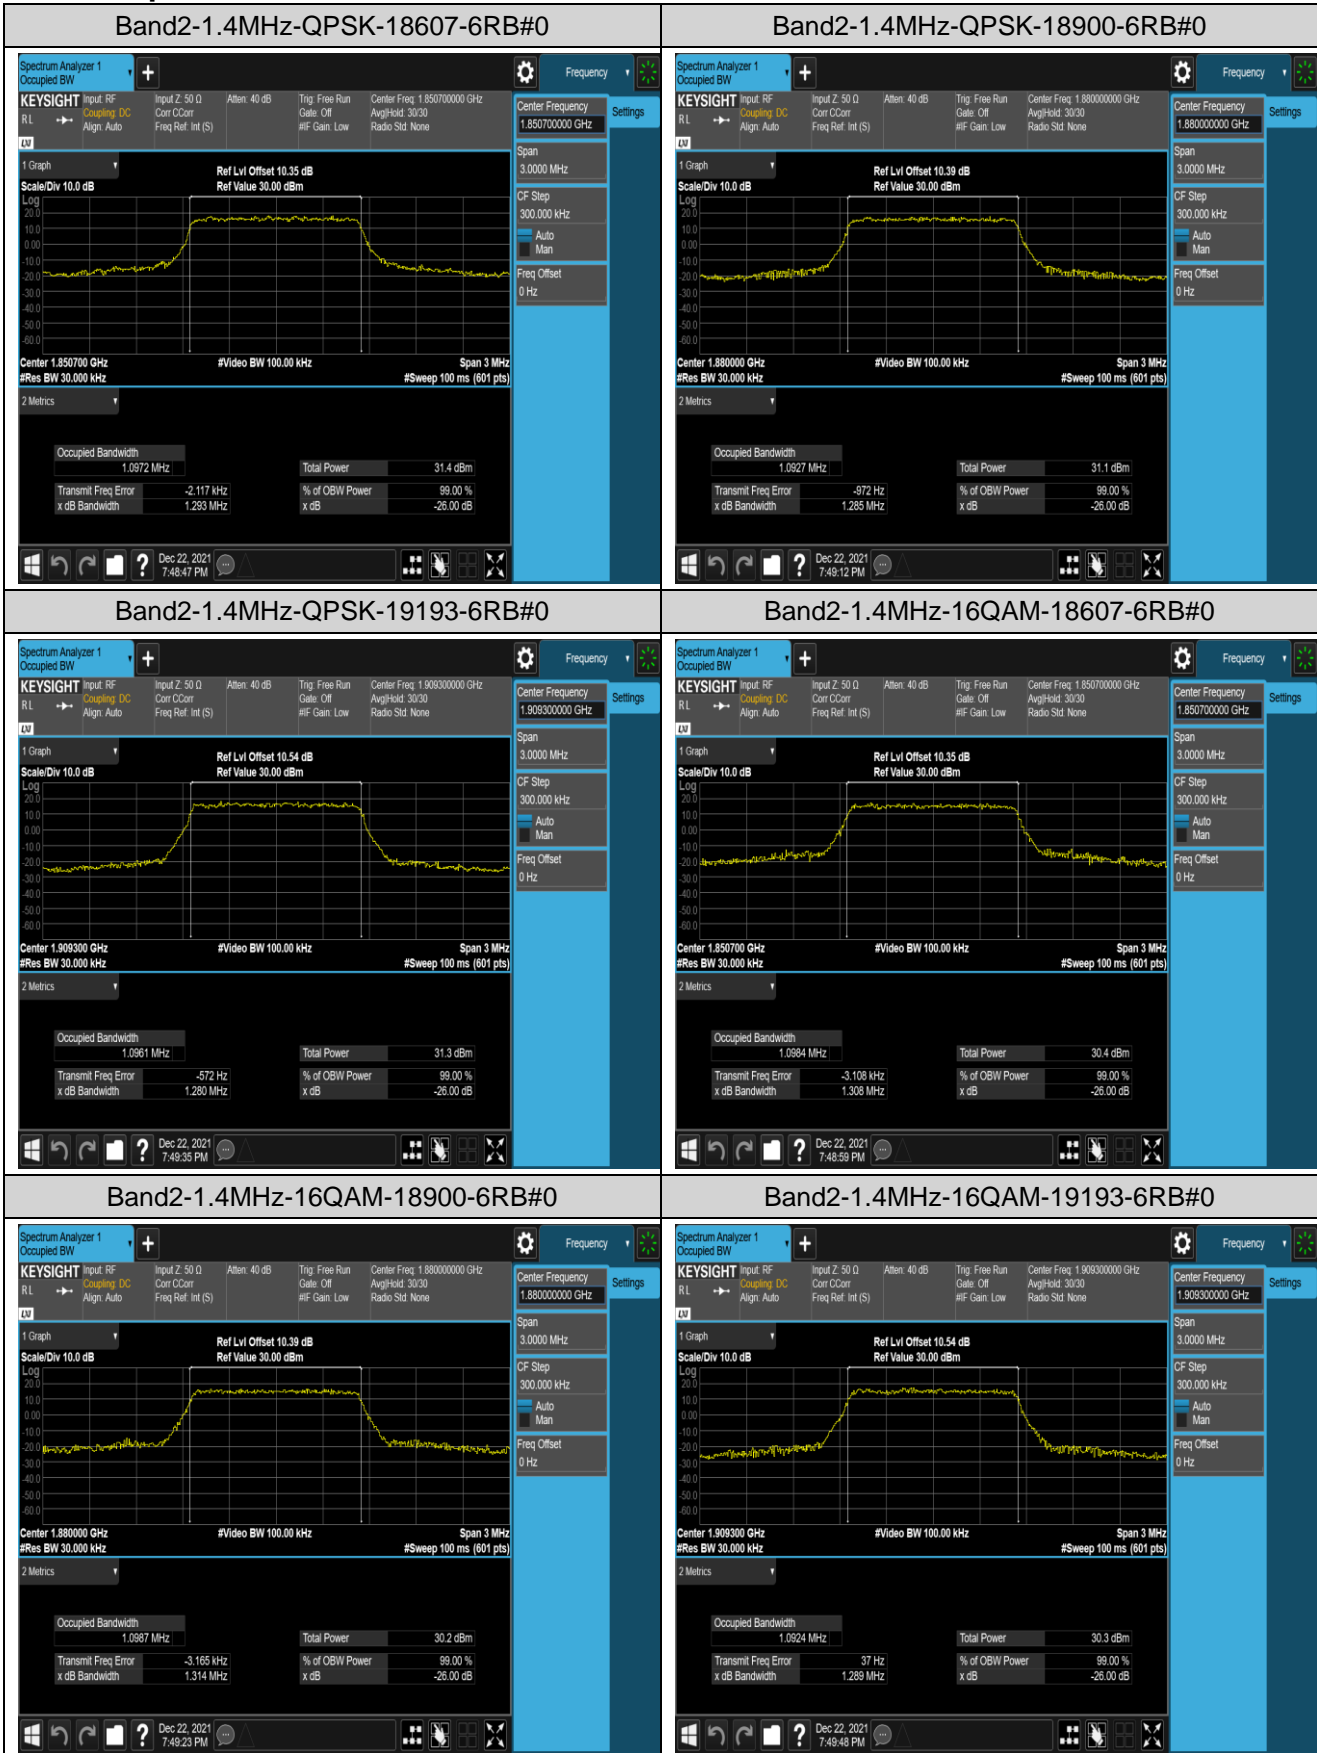

Test Graphs