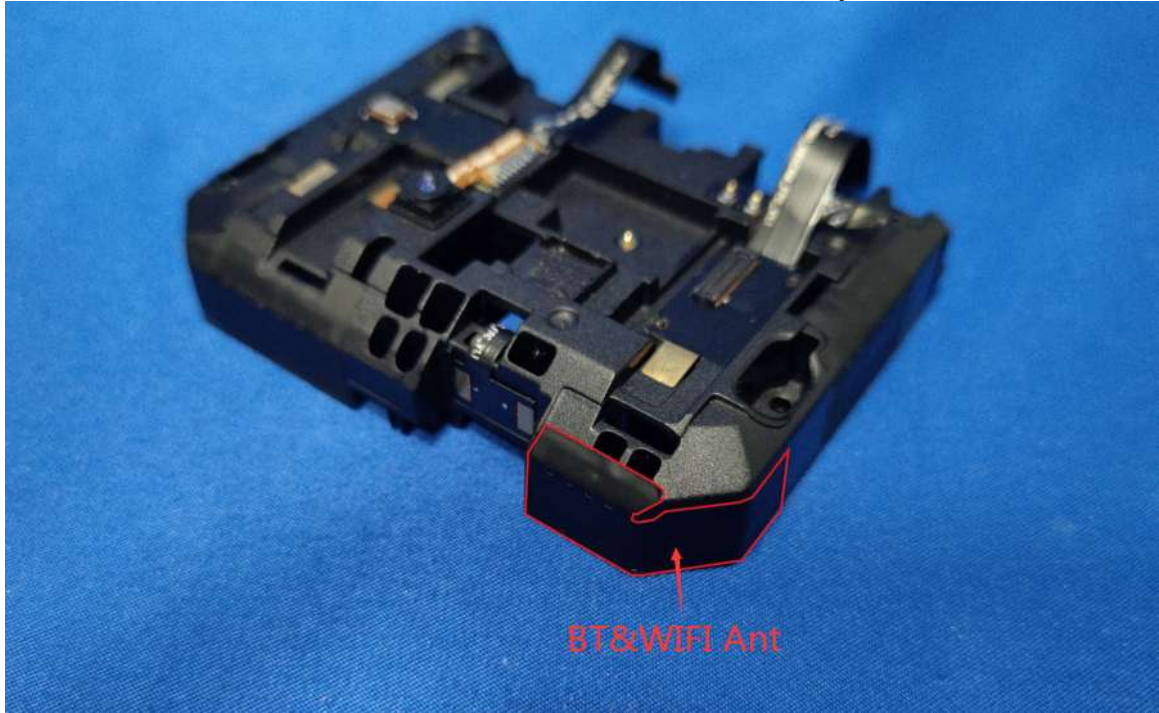

EUT Photos (Model: WP15)

EUT Antenna Locations

SAR Test Setup Photos

Head

Right Cheek

Right Tilted

Left Cheek

Left Tilted

Body

Front side (10mm)

Back side(10mm)

Left side (10mm)

Right side(10mm)

Top side (10mm)

Bottom side(10mm)