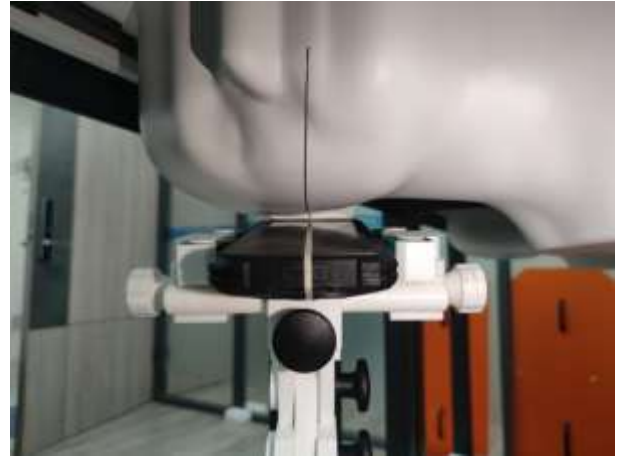

EUT Photos (Model: WP15)

EUT Antenna Locations

SAR Test Setup Photos

Head

Right Cheek

Right Tilted

Left Cheek

Left Tilted

Body

Front side (10mm)

Back side(10mm)

Left side (10mm)

Right side(10mm)

Top side (10mm)

Bottom side(10mm)