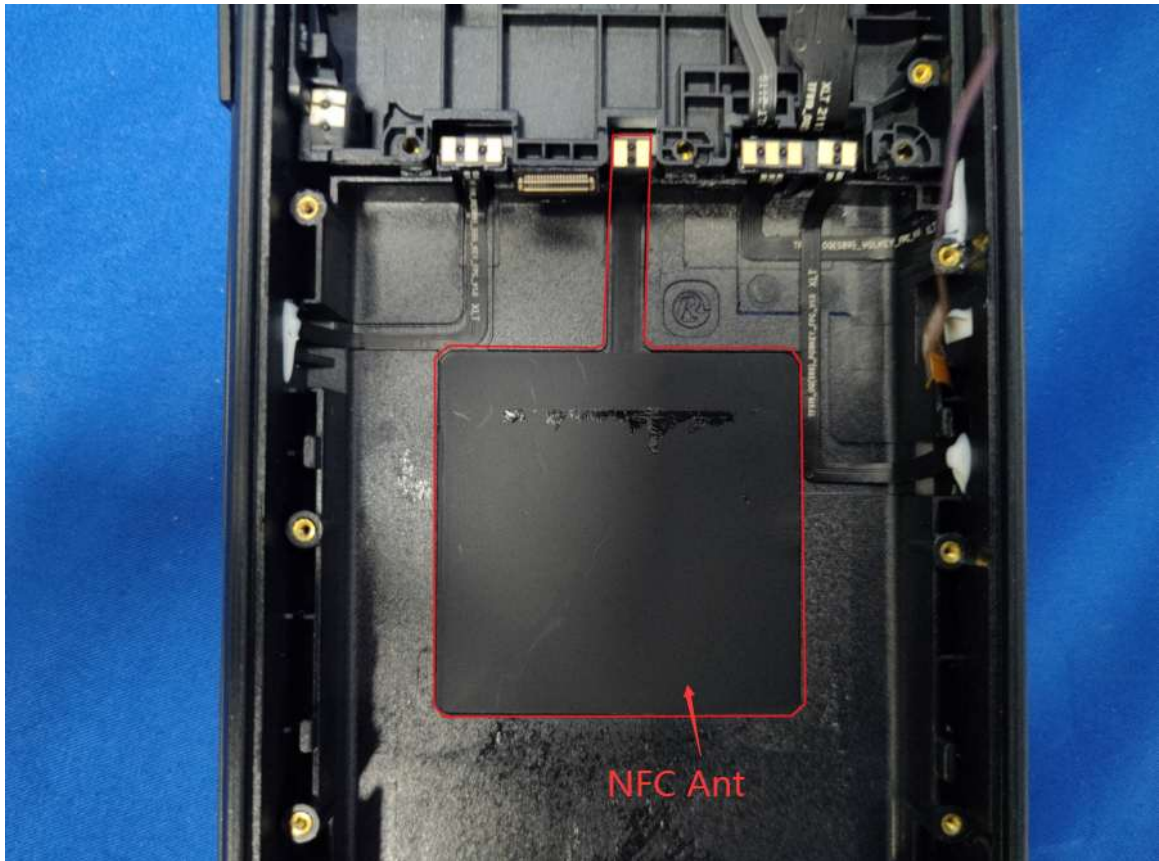

EUT Photos (Model: WP15)

EUT Antenna Locations

SAR Test Setup Photos

Head

Right Cheek

Right Tilted

Left Cheek

Left Tilted

Body

Front side (10mm)

Back side(10mm)

Left side (10mm)

Right side(10mm)

Top side (10mm)

Bottom side(10mm)