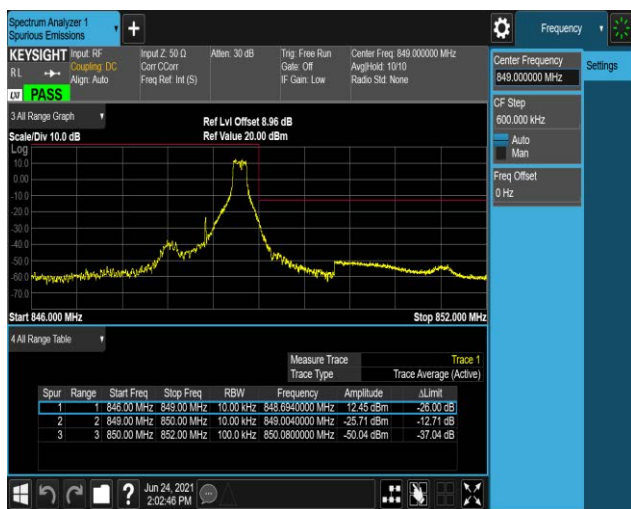

Band26-1.4MHz-16QAM-27033-1RB#5