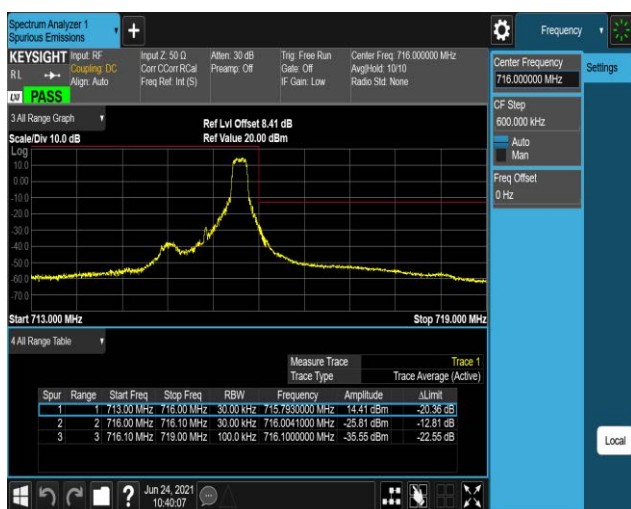

Band12-1.4MHz-16QAM-23017-1RB#0

Band12-1.4MHz-16QAM-23017-1RB#5

Band12-1.4MHz-16QAM-23017-6RB#0

Band12-1.4MHz-16QAM-23173-1RB#0

Band12-1.4MHz-16QAM-23173-1RB#5

Band12-1.4MHz-16QAM-23173-6RB#0

Band12-10MHz-16QAM-23060-1RB#0