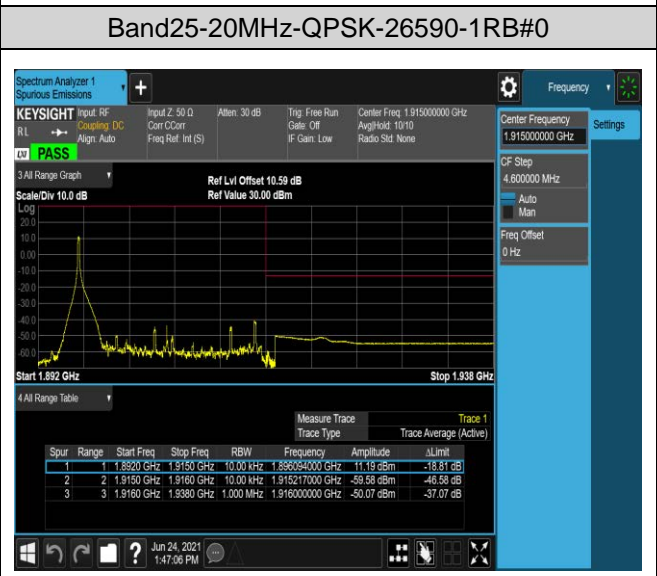

Band25-1.4MHz-16QAM-26047-6RB#0

Band25-1.4MHz-16QAM-26683-1RB#0

Band25-1.4MHz-16QAM-26683-1RB#5

Band25-1.4MHz-16QAM-26683-6RB#0

Band26-1.4MHz-16QAM-26697-1RB#0

Band26-1.4MHz-16QAM-26697-1RB#5

Band26-1.4MHz-16QAM-26697-6RB#0