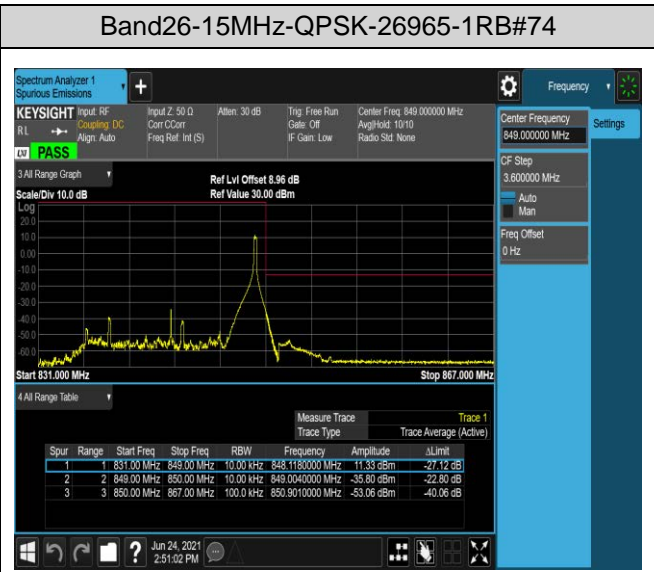

Band26-1.4MHz-16QAM-27033-1RB#5

Band26-1.4MHz-16QAM-27033-6RB#0

Band66-1.4MHz-QPSK-131979-1RB#0

Band66-1.4MHz-QPSK-131979-1RB#5

Band66-1.4MHz-QPSK-131979-6RB#0

Band66-1.4MHz-QPSK-132665-1RB#0

Band66-1.4MHz-QPSK-132665-1RB#5