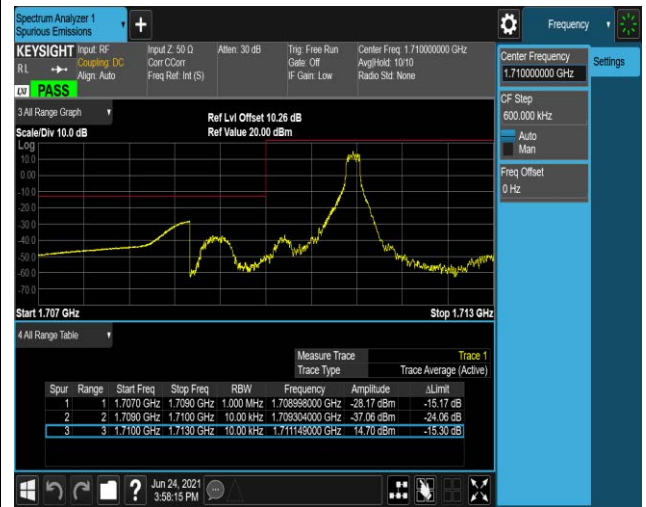

Band26-1.4MHz-16QAM-27033-1RB#5

Band26-1.4MHz-16QAM-27033-6RB#0

Band66-1.4MHz-QPSK-131979-1RB#0

Band66-1.4MHz-QPSK-131979-1RB#5

Band66-1.4MHz-QPSK-131979-6RB#0

Band66-1.4MHz-QPSK-132665-1RB#0

Band66-1.4MHz-QPSK-132665-1RB#5