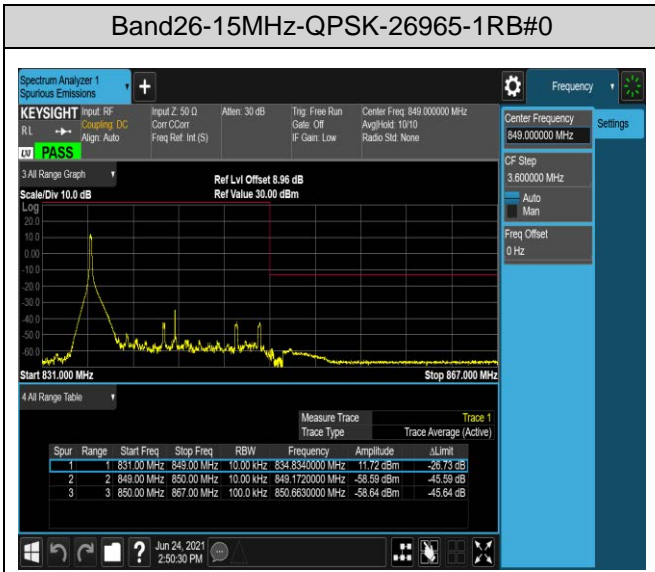

Band26-1.4MHz-16QAM-27033-1RB#5

Band26-1.4MHz-16QAM-27033-6RB#0

Band66-1.4MHz-QPSK-131979-1RB#0

Band66-1.4MHz-QPSK-131979-1RB#5

Band66-1.4MHz-QPSK-131979-6RB#0

Band66-1.4MHz-QPSK-132665-1RB#0

Band66-1.4MHz-QPSK-132665-1RB#5