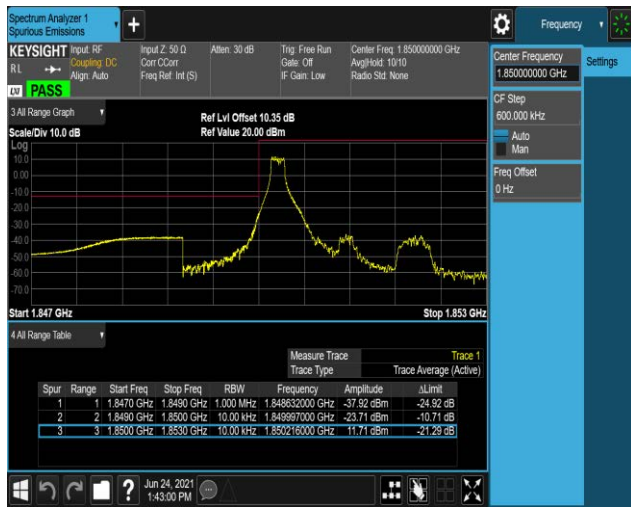

Band12-10MHz-16QAM-23060-1RB#49

Band12-10MHz-16QAM-23060-50RB#0

Band12-10MHz-16QAM-23130-1RB#0

Band12-10MHz-16QAM-23130-1RB#49

Band12-10MHz-16QAM-23130-50RB#0

Band25-1.4MHz-16QAM-26047-1RB#0

Band25-1.4MHz-16QAM-26047-1RB#5