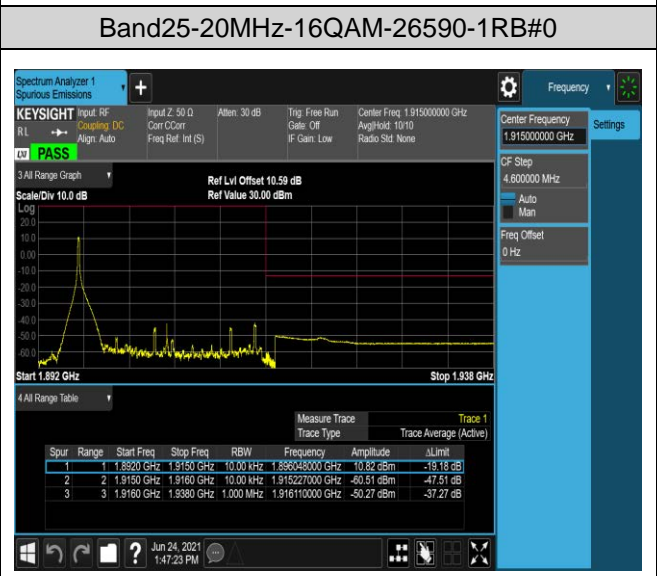

Band25-1.4MHz-16QAM-26047-6RB#0

Band25-1.4MHz-16QAM-26683-1RB#0

Band25-1.4MHz-16QAM-26683-1RB#5

Band25-1.4MHz-16QAM-26683-6RB#0

Band26-1.4MHz-16QAM-26697-1RB#0

Band26-1.4MHz-16QAM-26697-1RB#5

Band26-1.4MHz-16QAM-26697-6RB#0