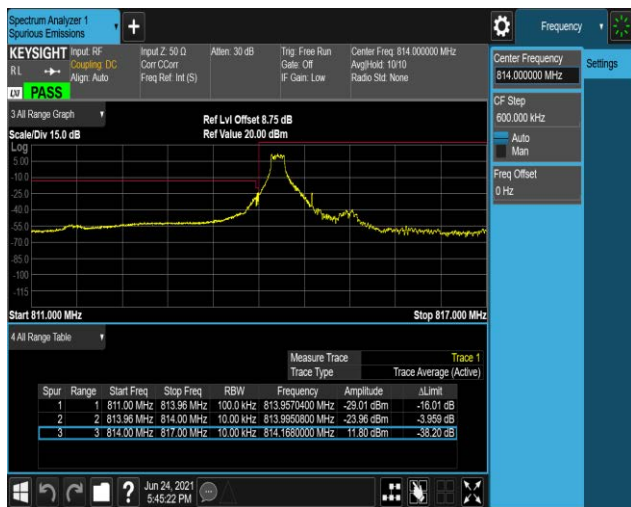

Band25-1.4MHz-16QAM-26047-6RB#0

Band25-1.4MHz-16QAM-26683-1RB#0

Band25-1.4MHz-16QAM-26683-1RB#5

Band25-1.4MHz-16QAM-26683-6RB#0

Band26-1.4MHz-16QAM-26697-1RB#0

Band26-1.4MHz-16QAM-26697-1RB#5

Band26-1.4MHz-16QAM-26697-6RB#0