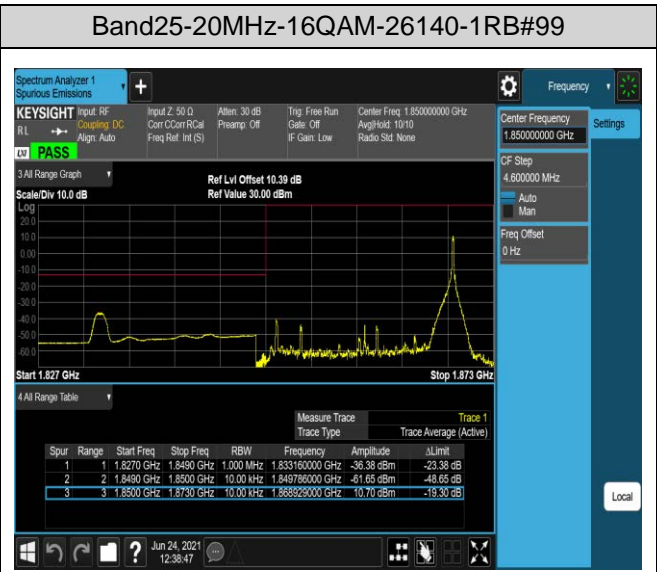

Band25-1.4MHz-16QAM-26047-6RB#0

Band25-1.4MHz-16QAM-26683-1RB#0

Band25-1.4MHz-16QAM-26683-1RB#5

Band25-1.4MHz-16QAM-26683-6RB#0

Band26-1.4MHz-16QAM-26697-1RB#0

Band26-1.4MHz-16QAM-26697-1RB#5

Band26-1.4MHz-16QAM-26697-6RB#0