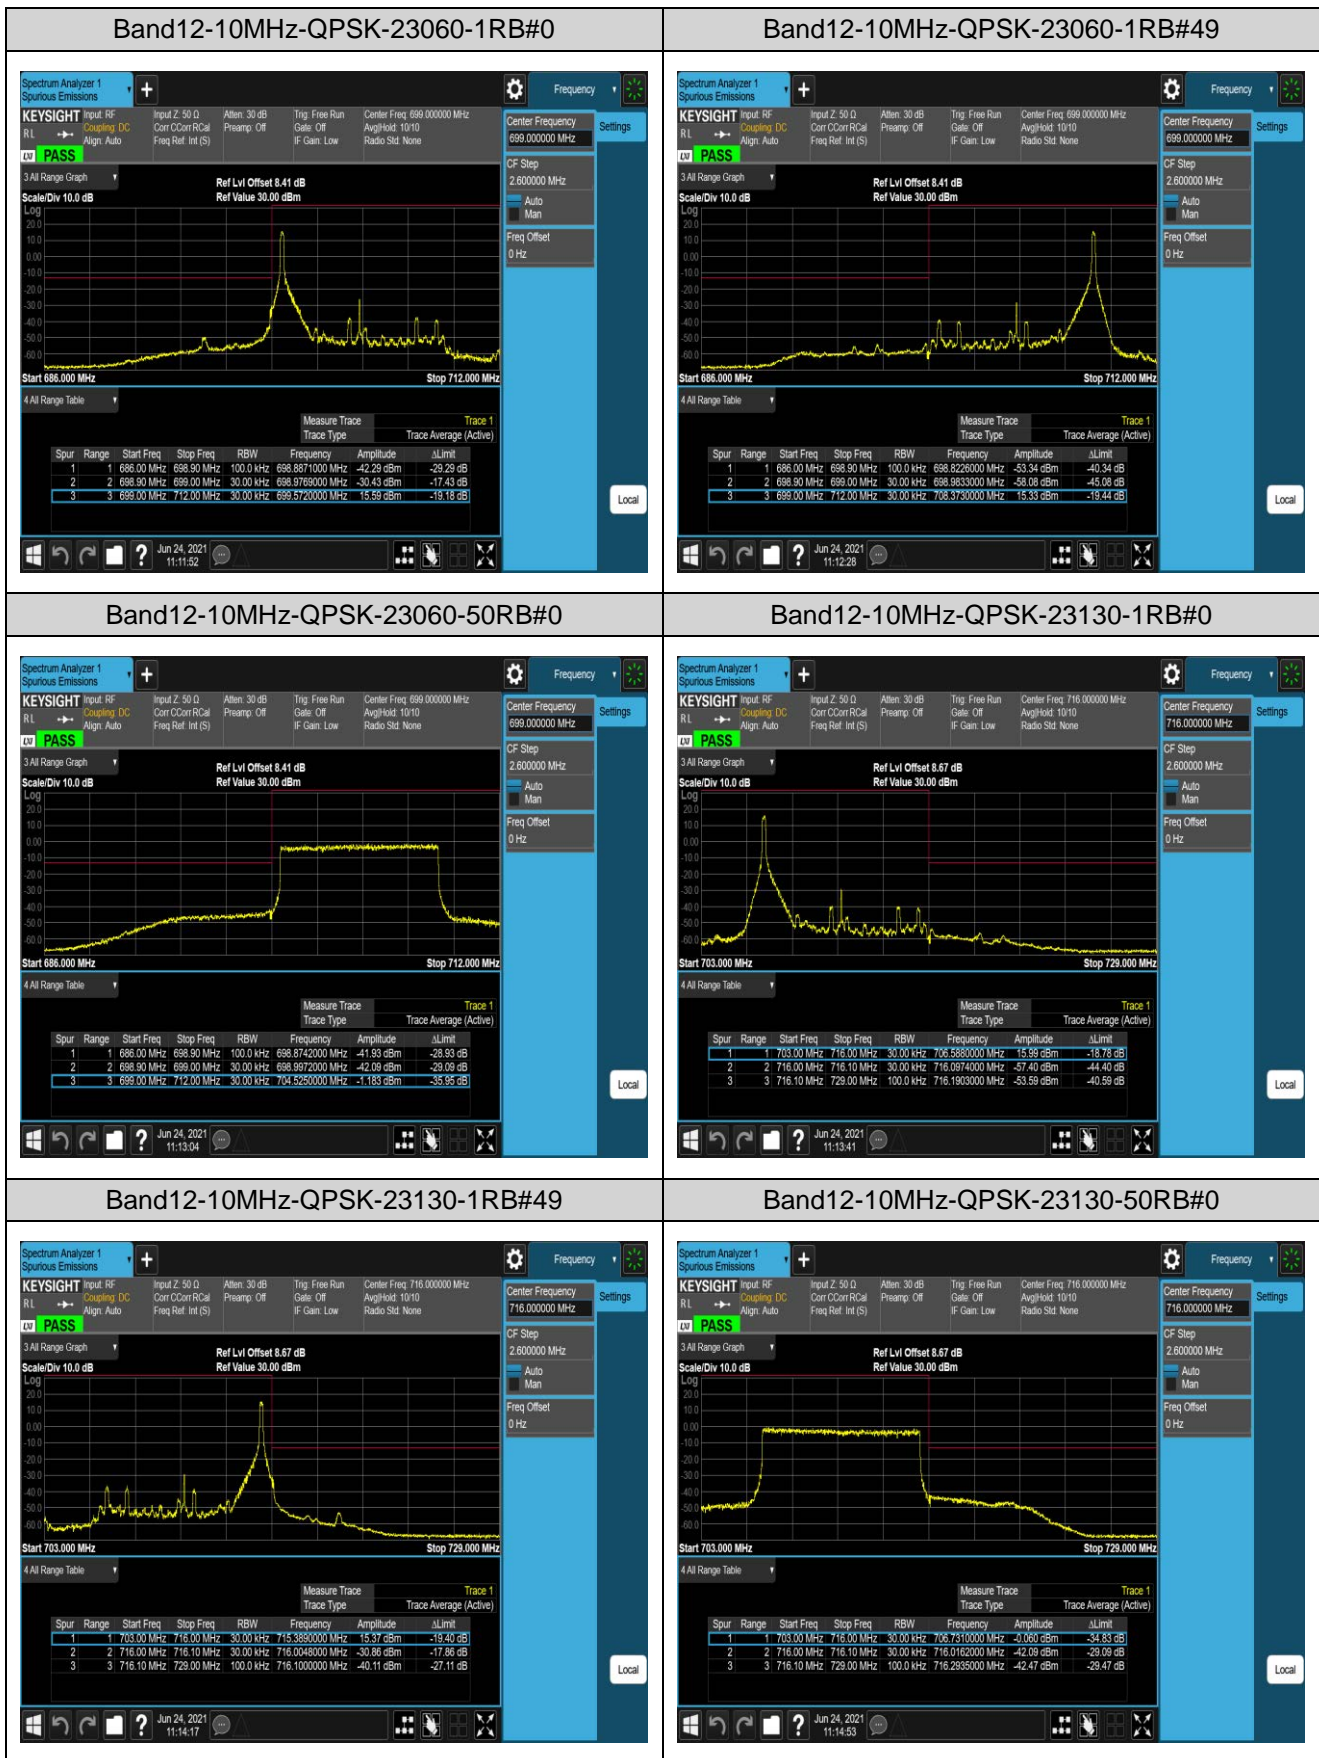

Band12-1.4MHz-16QAM-23017-1RB#0

Band12-1.4MHz-16QAM-23017-1RB#5

Band12-1.4MHz-16QAM-23017-6RB#0

Band12-1.4MHz-16QAM-23173-1RB#0

Band12-1.4MHz-16QAM-23173-1RB#5

Band12-1.4MHz-16QAM-23173-6RB#0

Band12-10MHz-16QAM-23060-1RB#0

Band12-10MHz-16QAM-23060-1RB#49

Band12-10MHz-16QAM-23060-50RB#0

Band12-10MHz-16QAM-23130-1RB#0

Band12-10MHz-16QAM-23130-1RB#49

Band12-10MHz-16QAM-23130-50RB#0

Band25-1.4MHz-16QAM-26047-1RB#0

Band25-1.4MHz-16QAM-26047-1RB#5