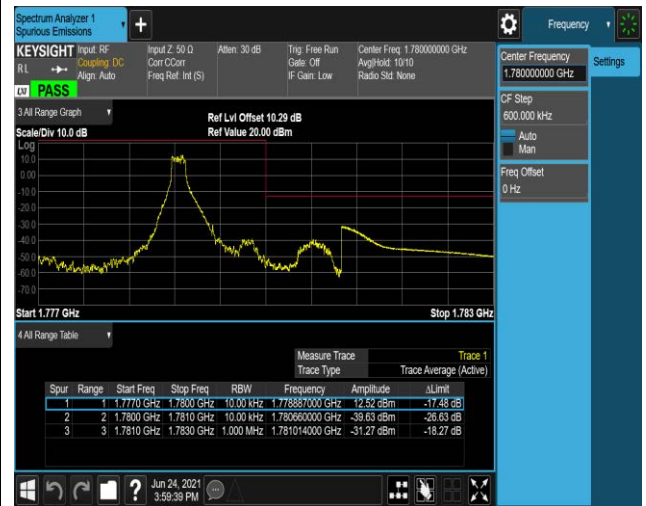

Band66-1.4MHz-QPSK-132665-6RB#0

Band66-1.4MHz-16QAM-131979-1RB#0

Band66-1.4MHz-16QAM-131979-1RB#5

Band66-1.4MHz-16QAM-131979-6RB#0

Band66-1.4MHz-16QAM-132665-1RB#0

Band66-1.4MHz-16QAM-132665-1RB#5

Band66-1.4MHz-16QAM-132665-6RB#0