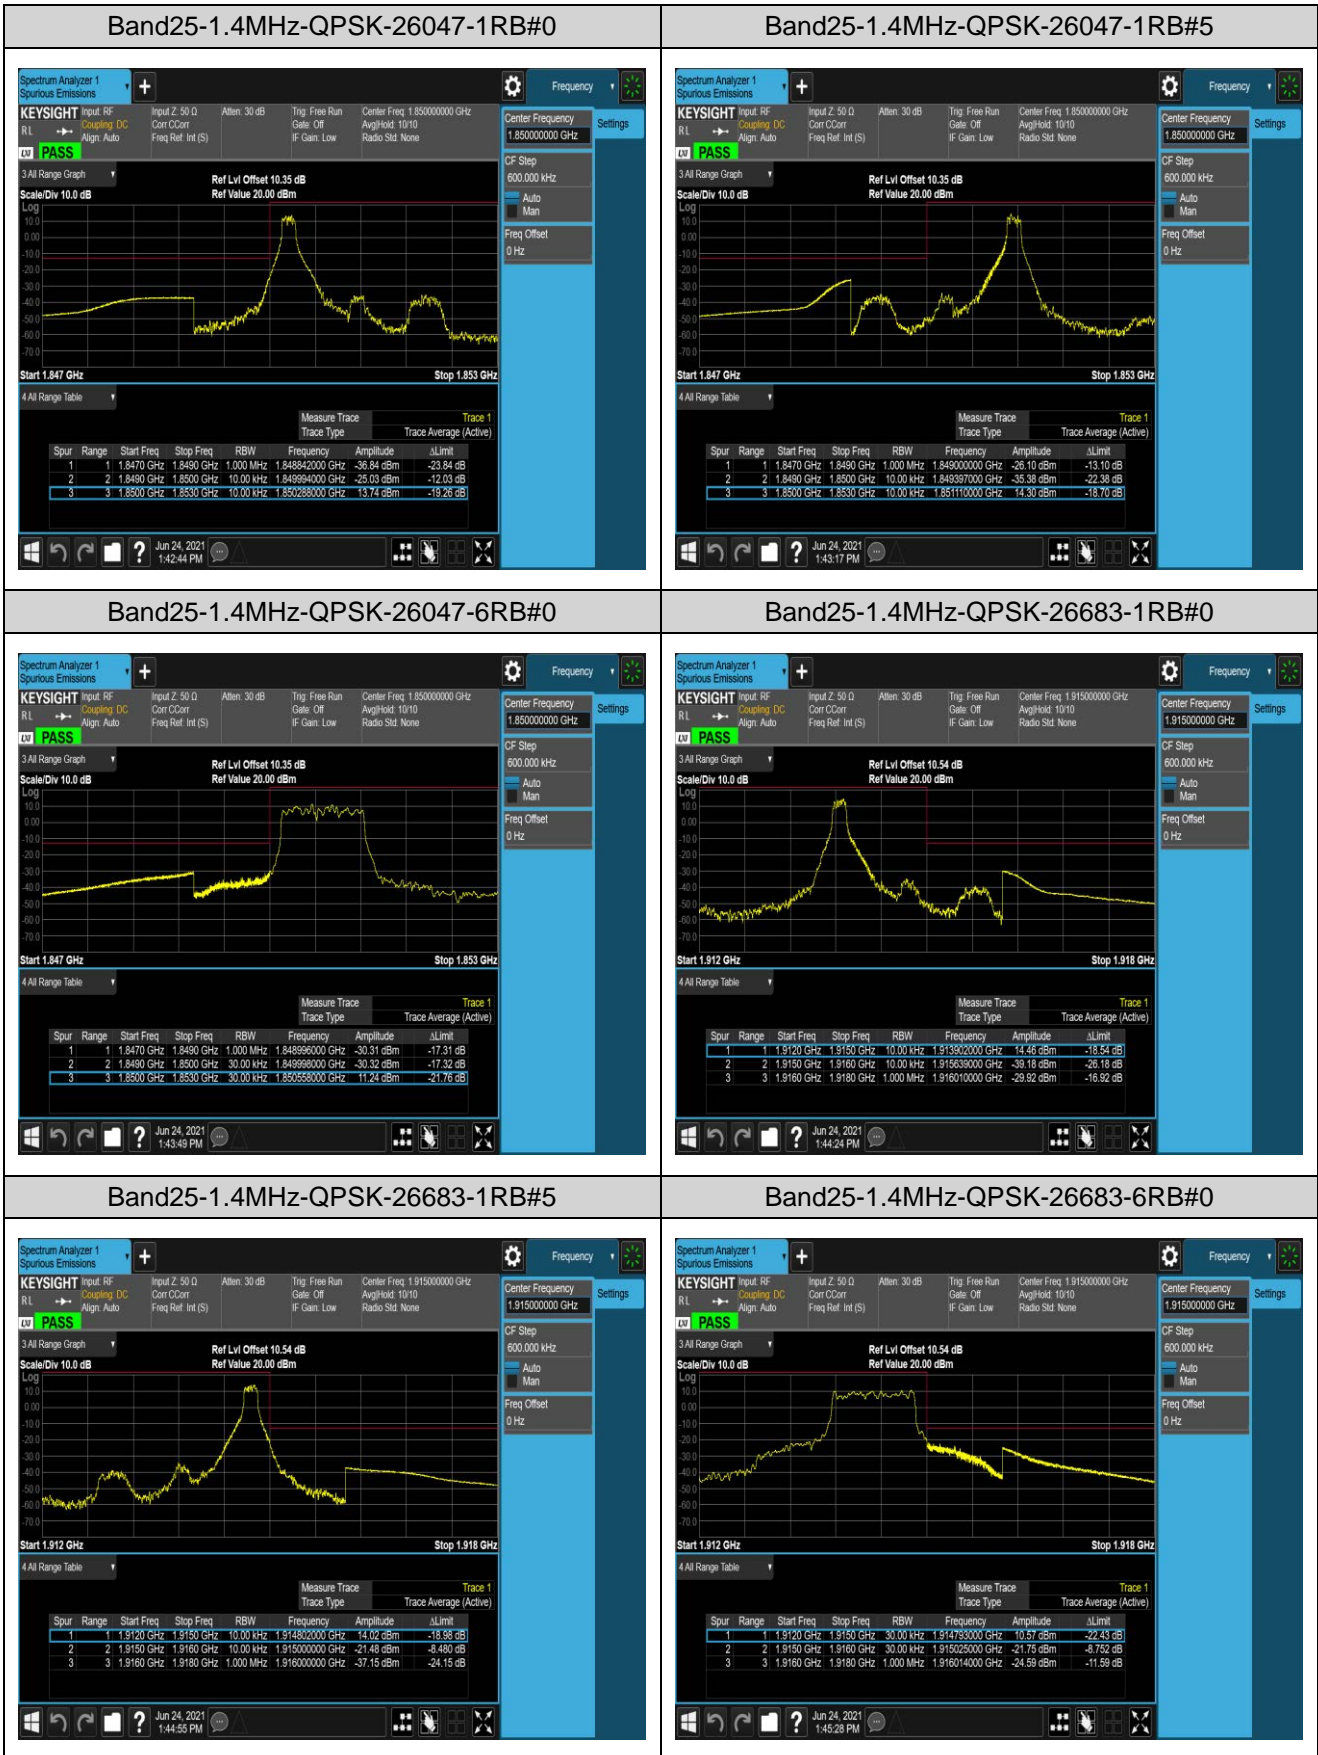

Band12-1.4MHz-16QAM-23017-1RB#0

Band12-1.4MHz-16QAM-23017-1RB#5

Band12-1.4MHz-16QAM-23017-6RB#0

Band12-1.4MHz-16QAM-23173-1RB#0

Band12-1.4MHz-16QAM-23173-1RB#5

Band12-1.4MHz-16QAM-23173-6RB#0

Band12-10MHz-16QAM-23060-1RB#0

Band12-10MHz-16QAM-23060-1RB#49

Band12-10MHz-16QAM-23060-50RB#0

Band12-10MHz-16QAM-23130-1RB#0

Band12-10MHz-16QAM-23130-1RB#49

Band12-10MHz-16QAM-23130-50RB#0

Band25-1.4MHz-16QAM-26047-1RB#0

Band25-1.4MHz-16QAM-26047-1RB#5

Band25-1.4MHz-16QAM-26047-6RB#0

Band25-1.4MHz-16QAM-26683-1RB#0

Band25-1.4MHz-16QAM-26683-1RB#5

Band25-1.4MHz-16QAM-26683-6RB#0

Band26-1.4MHz-16QAM-26697-1RB#0

Band26-1.4MHz-16QAM-26697-1RB#5

Band26-1.4MHz-16QAM-26697-6RB#0