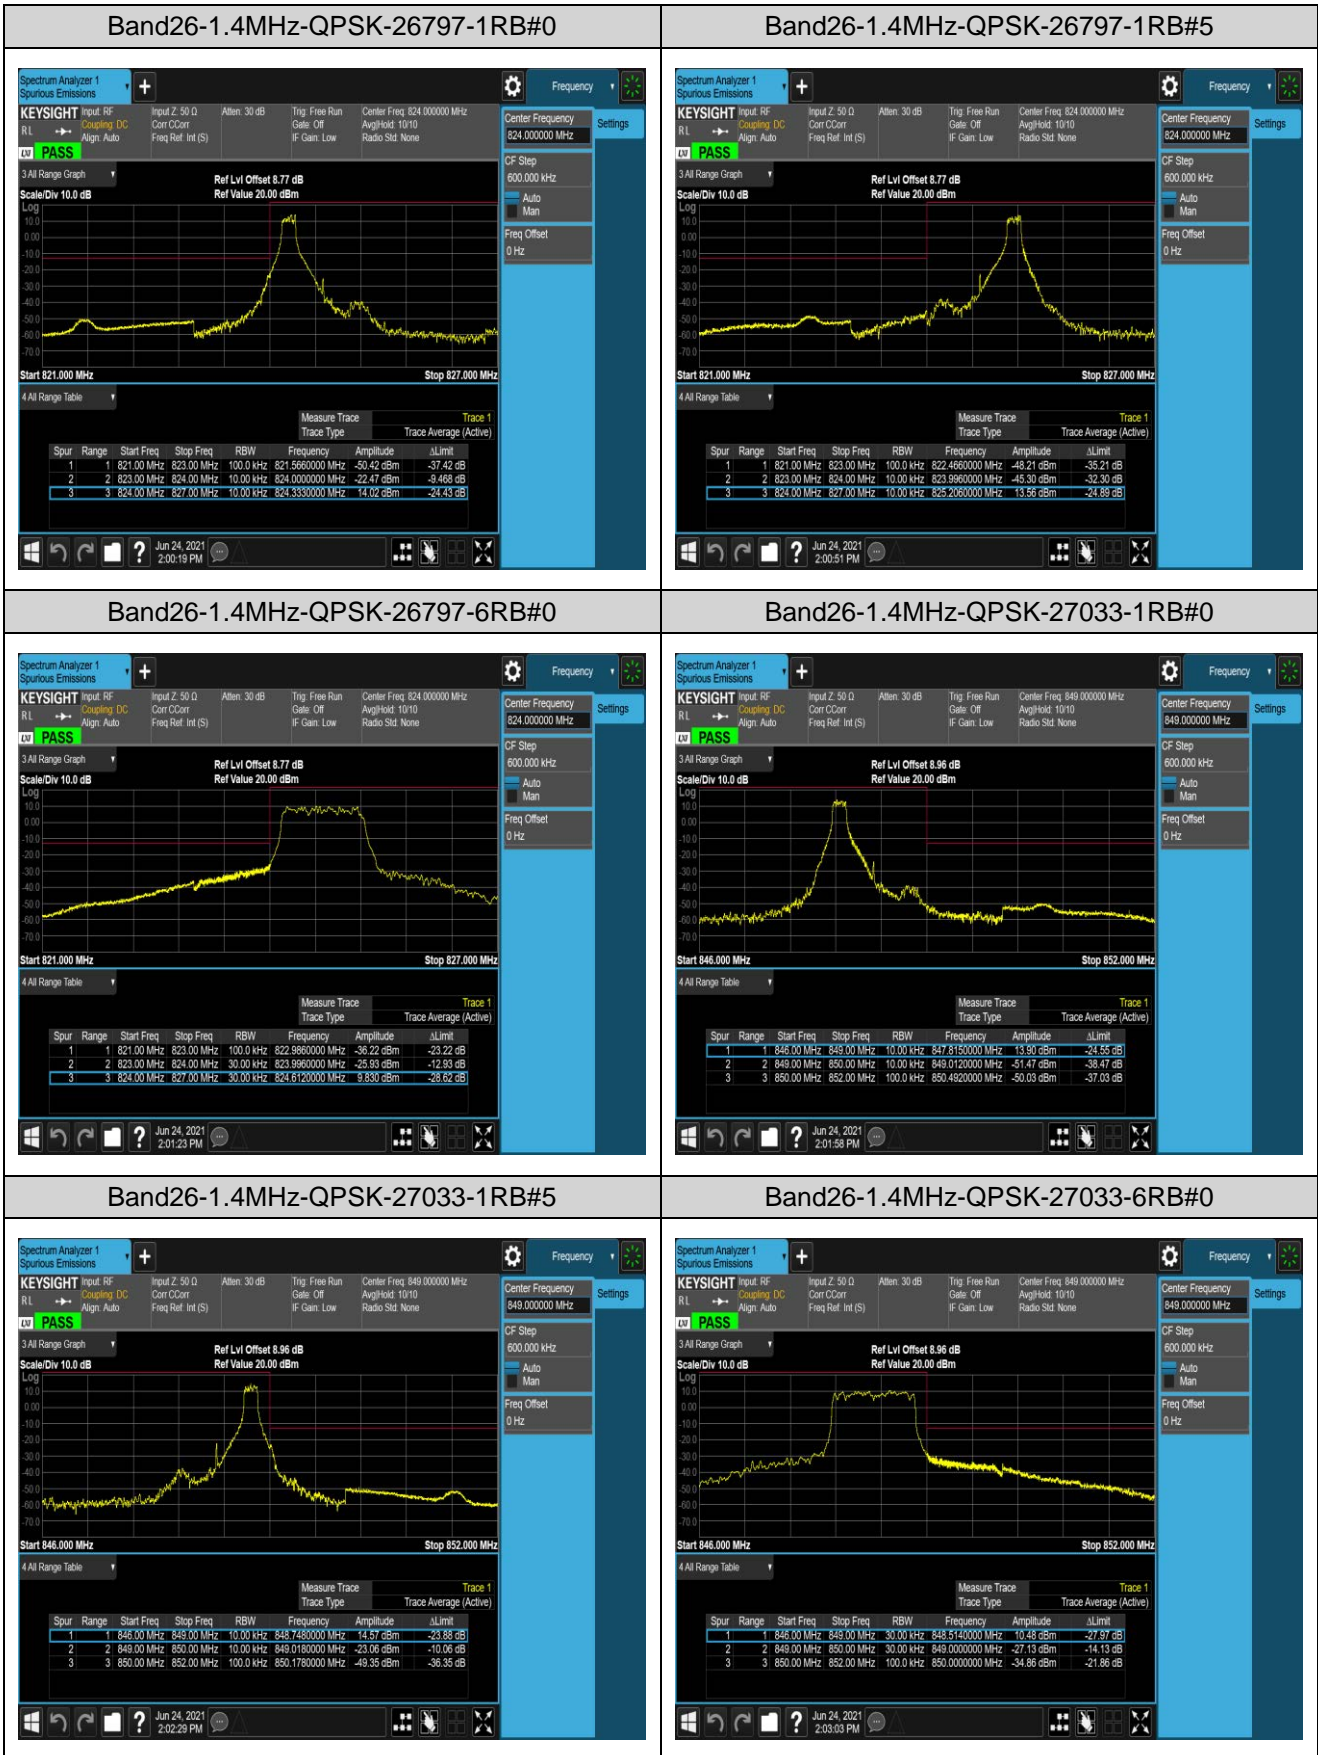

Band25-1.4MHz-16QAM-26047-6RB#0

Band25-1.4MHz-16QAM-26683-1RB#0

Band25-1.4MHz-16QAM-26683-1RB#5

Band25-1.4MHz-16QAM-26683-6RB#0

Band26-1.4MHz-16QAM-26697-1RB#0

Band26-1.4MHz-16QAM-26697-1RB#5

Band26-1.4MHz-16QAM-26697-6RB#0

Band26-1.4MHz-16QAM-26783-1RB#0

Band26-1.4MHz-16QAM-26783-1RB#5

Band26-1.4MHz-16QAM-26783-6RB#0

Band26-1.4MHz-16QAM-26797-1RB#0

Band26-1.4MHz-16QAM-26797-1RB#5

Band26-1.4MHz-16QAM-26797-6RB#0

Band26-1.4MHz-16QAM-27033-1RB#0