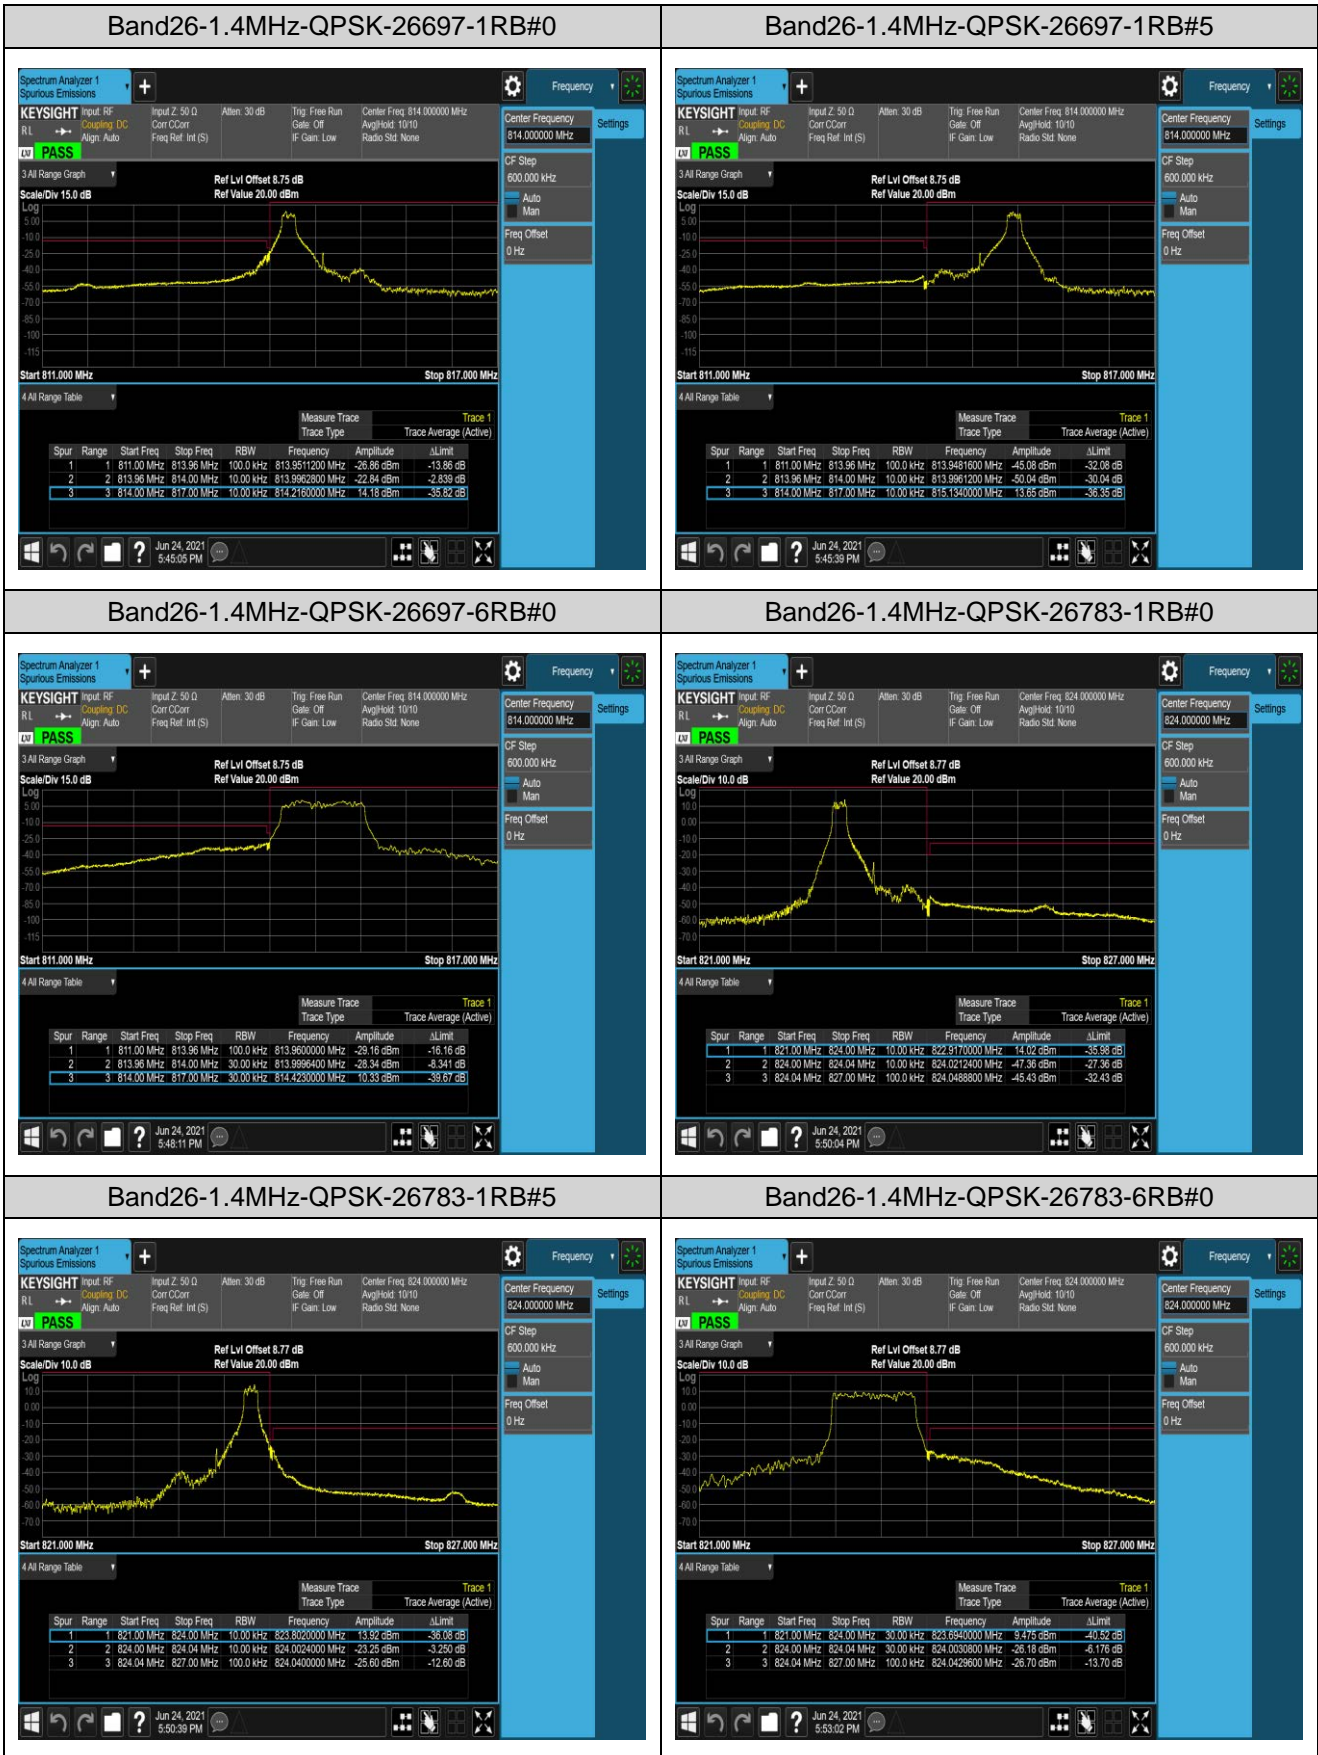

Band25-1.4MHz-16QAM-26047-6RB#0

Band25-1.4MHz-16QAM-26683-1RB#0

Band25-1.4MHz-16QAM-26683-1RB#5

Band25-1.4MHz-16QAM-26683-6RB#0

Band26-1.4MHz-16QAM-26697-1RB#0

Band26-1.4MHz-16QAM-26697-1RB#5

Band26-1.4MHz-16QAM-26697-6RB#0