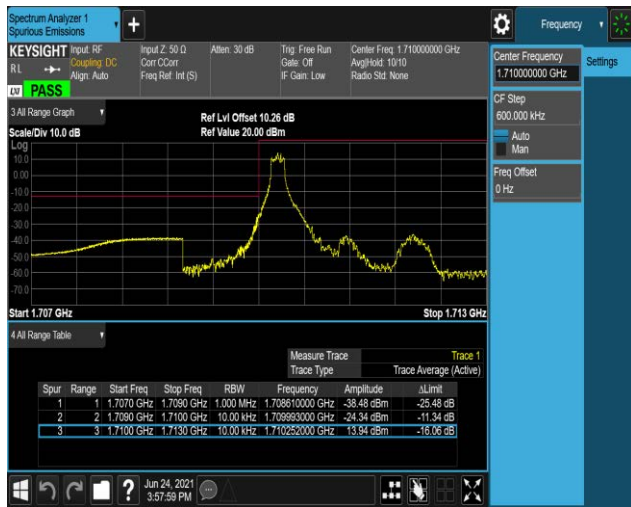

Band66-1.4MHz-16QAM-131979-6RB#0

Band66-1.4MHz-16QAM-131979-1RB#0