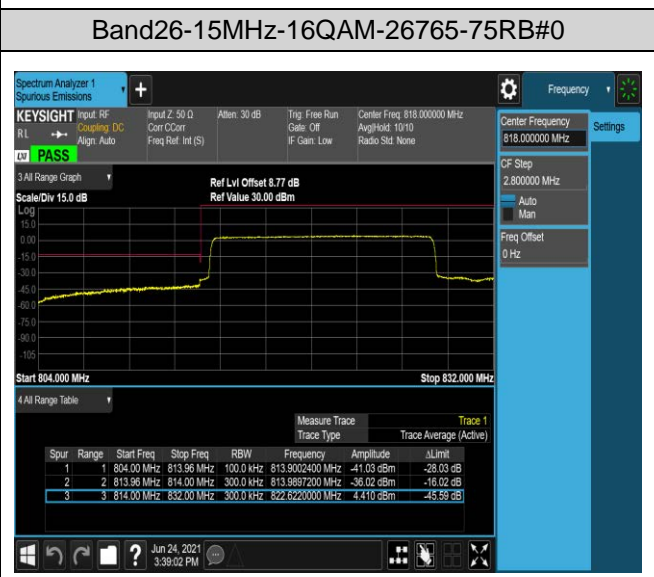

Band26-1.4MHz-16QAM-27033-1RB#5

Band26-1.4MHz-16QAM-27033-6RB#0

Band66-1.4MHz-QPSK-131979-1RB#0

Band66-1.4MHz-QPSK-131979-1RB#5

Band66-1.4MHz-QPSK-131979-6RB#0

Band66-1.4MHz-QPSK-132665-1RB#0

Band66-1.4MHz-QPSK-132665-1RB#5