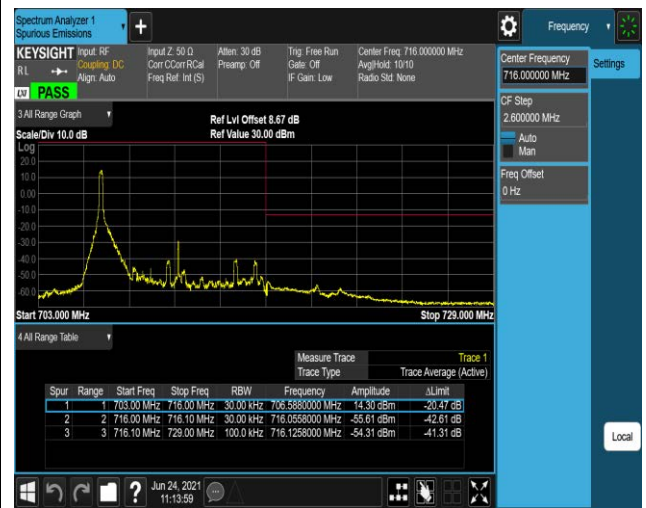

Band12-10MHz-16QAM-23130-50RB#0

Band12-10MHz-16QAM-23130-1RB#0