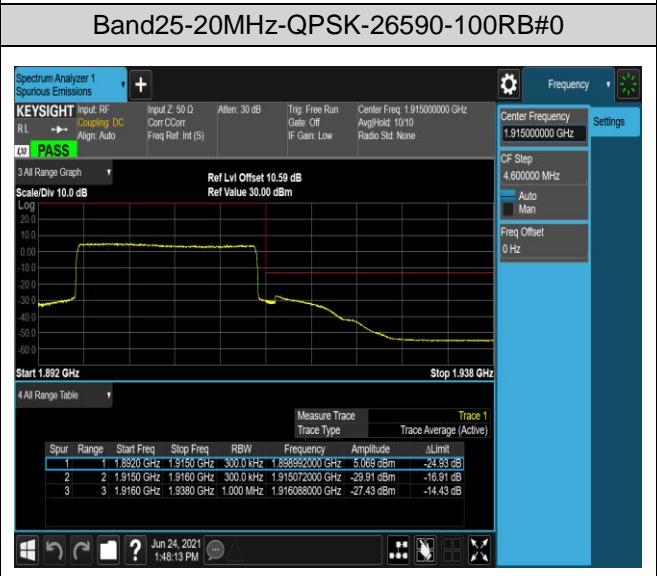

Band25-1.4MHz-16QAM-26047-6RB#0

Band25-1.4MHz-16QAM-26683-1RB#0

Band25-1.4MHz-16QAM-26683-1RB#5

Band25-1.4MHz-16QAM-26683-6RB#0

Band26-1.4MHz-16QAM-26697-1RB#0

Band26-1.4MHz-16QAM-26697-1RB#5

Band26-1.4MHz-16QAM-26697-6RB#0