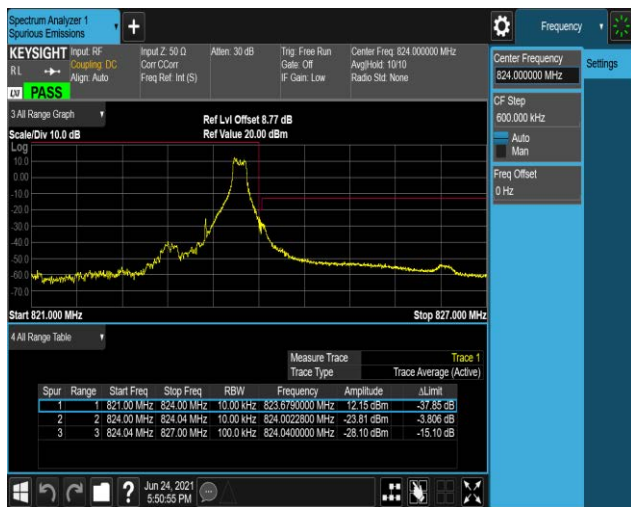

Band26-1.4MHz-16QAM-26797-1RB#0

Band26-1.4MHz-16QAM-26783-1RB#5