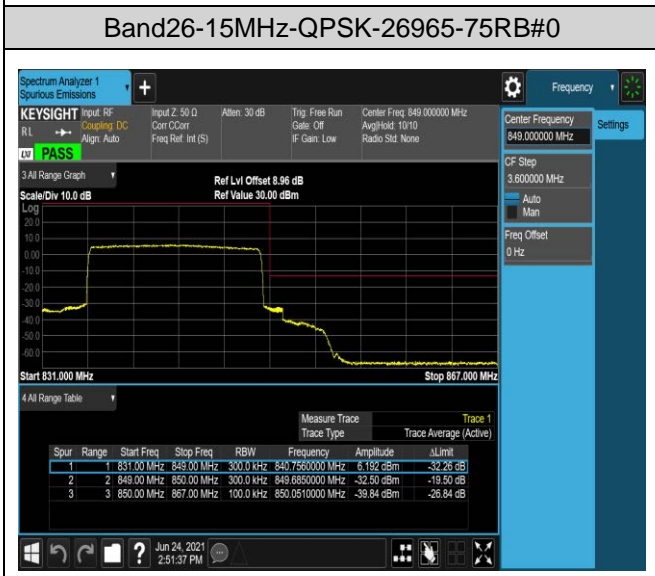

Band26-1.4MHz-16QAM-27033-1RB#5

Band26-1.4MHz-16QAM-27033-6RB#0

Band66-1.4MHz-QPSK-131979-1RB#0

Band66-1.4MHz-QPSK-131979-1RB#5

Band66-1.4MHz-QPSK-131979-6RB#0

Band66-1.4MHz-QPSK-132665-1RB#0

Band66-1.4MHz-QPSK-132665-1RB#5