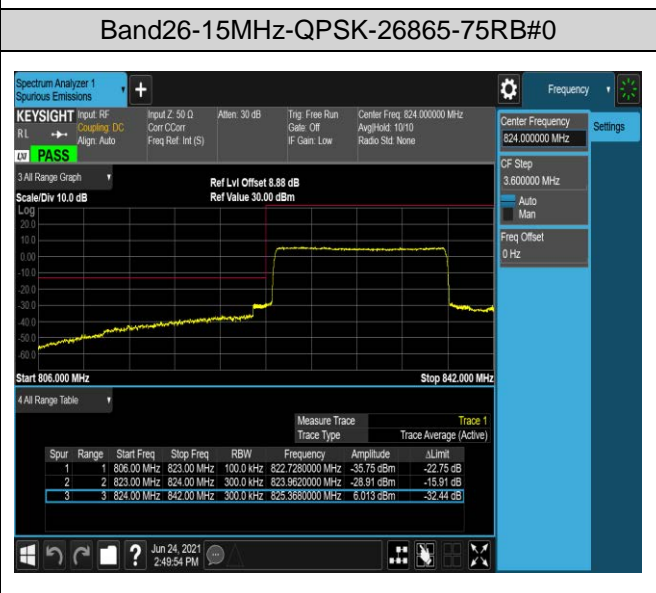

Band26-1.4MHz-16QAM-27033-1RB#5

Band26-1.4MHz-16QAM-27033-6RB#0

Band66-1.4MHz-QPSK-131979-1RB#0

Band66-1.4MHz-QPSK-131979-1RB#5

Band66-1.4MHz-QPSK-131979-6RB#0

Band66-1.4MHz-QPSK-132665-1RB#0

Band66-1.4MHz-QPSK-132665-1RB#5