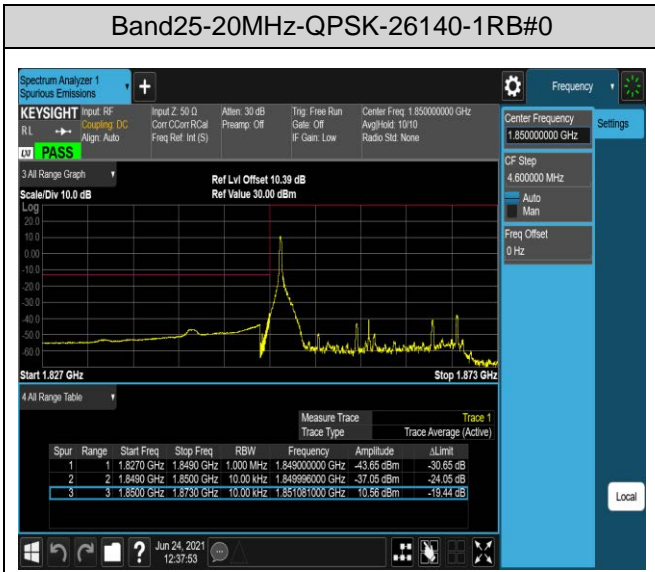

Band25-1.4MHz-16QAM-26047-6RB#0

Band25-1.4MHz-16QAM-26683-1RB#0

Band25-1.4MHz-16QAM-26683-1RB#5

Band25-1.4MHz-16QAM-26683-6RB#0

Band26-1.4MHz-16QAM-26697-1RB#0

Band26-1.4MHz-16QAM-26697-1RB#5

Band26-1.4MHz-16QAM-26697-6RB#0