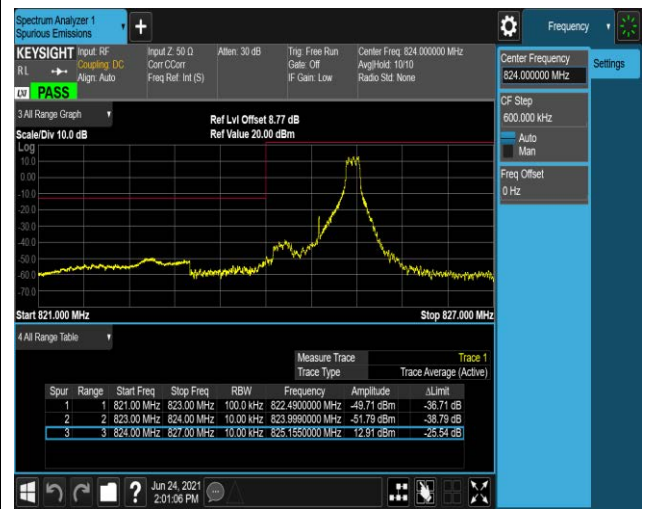

Band26-1.4MHz-16QAM-26783-1RB#0

Band26-1.4MHz-16QAM-26783-1RB#5

Band26-1.4MHz-16QAM-26783-6RB#0

Band26-1.4MHz-16QAM-26797-1RB#0

Band26-1.4MHz-16QAM-26797-1RB#5

Band26-1.4MHz-16QAM-26797-6RB#0

Band26-1.4MHz-16QAM-27033-1RB#0