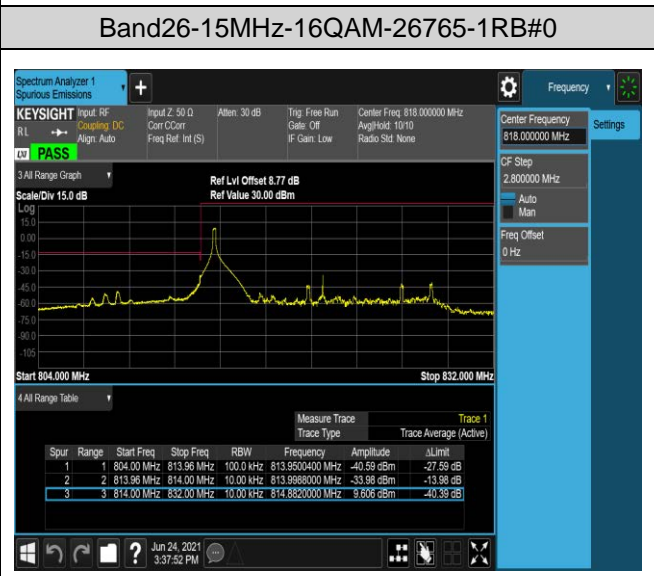

Band26-1.4MHz-16QAM-27033-1RB#5

Band26-1.4MHz-16QAM-27033-6RB#0

Band66-1.4MHz-QPSK-131979-1RB#0

Band66-1.4MHz-QPSK-131979-1RB#5

Band66-1.4MHz-QPSK-131979-6RB#0

Band66-1.4MHz-QPSK-132665-1RB#0

Band66-1.4MHz-QPSK-132665-1RB#5