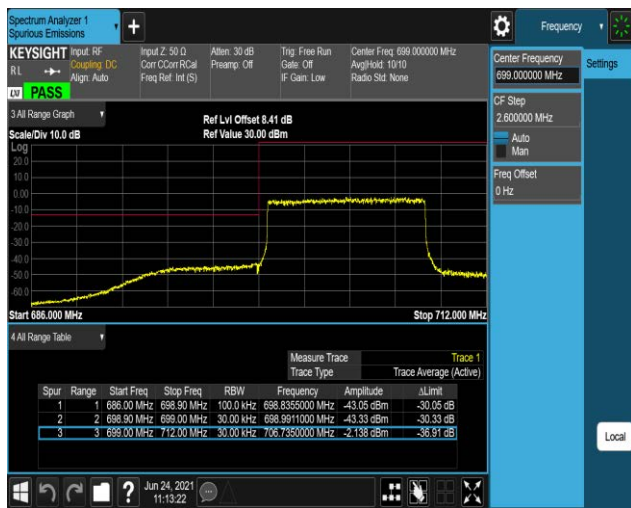

Band12-10MHz-16QAM-23130-1RB#49

Band12-10MHz-16QAM-23060-50RB#0