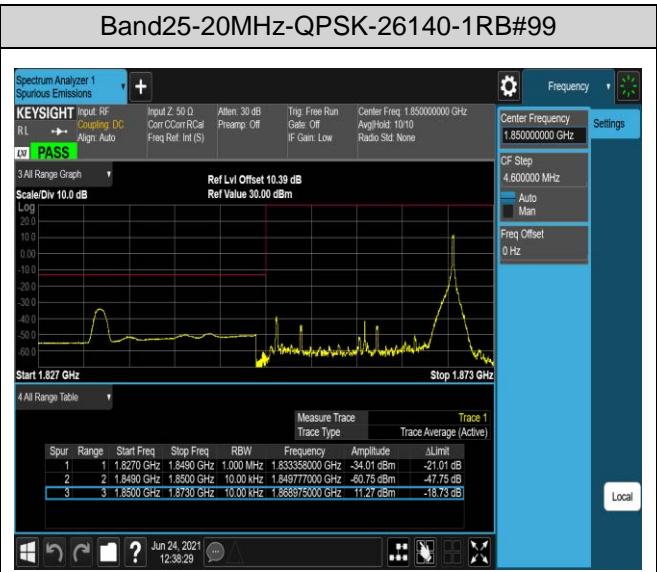

Band25-1.4MHz-16QAM-26047-6RB#0

Band25-1.4MHz-16QAM-26683-1RB#0

Band25-1.4MHz-16QAM-26683-1RB#5

Band25-1.4MHz-16QAM-26683-6RB#0

Band26-1.4MHz-16QAM-26697-1RB#0

Band26-1.4MHz-16QAM-26697-1RB#5

Band26-1.4MHz-16QAM-26697-6RB#0