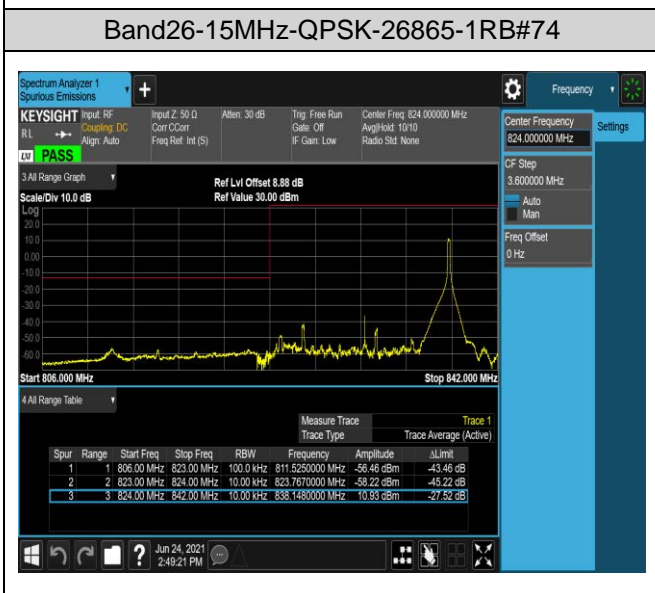

Band26-1.4MHz-16QAM-27033-1RB#5

Band26-1.4MHz-16QAM-27033-6RB#0

Band66-1.4MHz-QPSK-131979-1RB#0

Band66-1.4MHz-QPSK-131979-1RB#5

Band66-1.4MHz-QPSK-131979-6RB#0

Band66-1.4MHz-QPSK-132665-1RB#0

Band66-1.4MHz-QPSK-132665-1RB#5