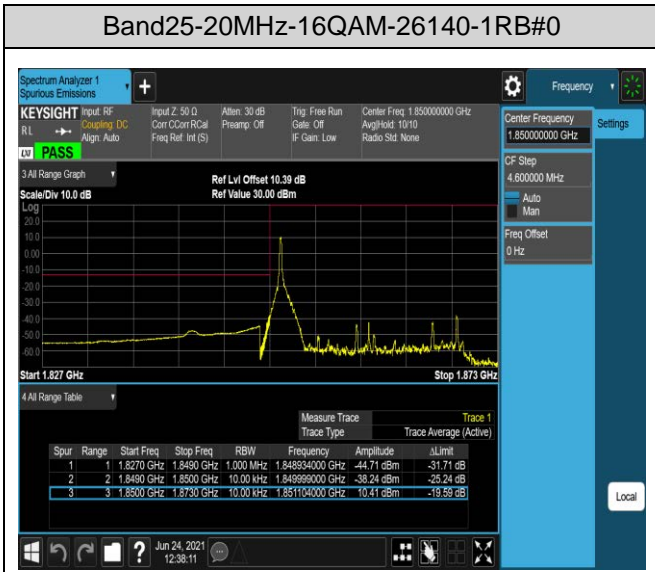

Band25-1.4MHz-16QAM-26047-6RB#0

Band25-1.4MHz-16QAM-26683-1RB#0

Band25-1.4MHz-16QAM-26683-1RB#5

Band25-1.4MHz-16QAM-26683-6RB#0

Band26-1.4MHz-16QAM-26697-1RB#0

Band26-1.4MHz-16QAM-26697-1RB#5

Band26-1.4MHz-16QAM-26697-6RB#0