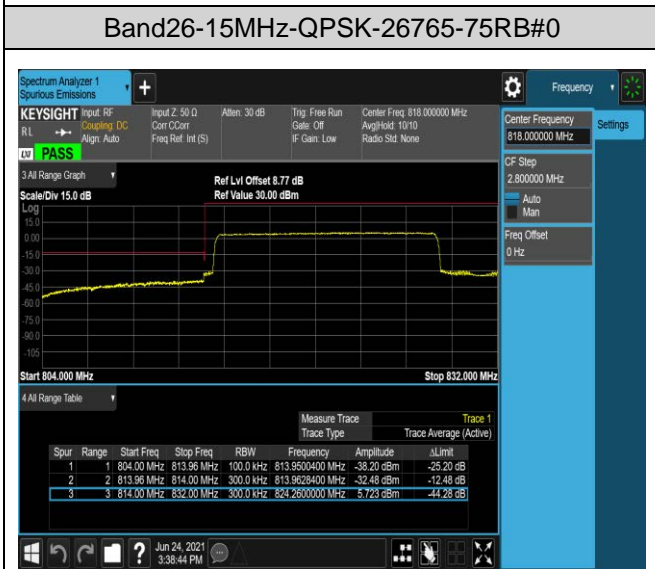

Band26-1.4MHz-16QAM-27033-1RB#5

Band26-1.4MHz-16QAM-27033-6RB#0

Band66-1.4MHz-QPSK-131979-1RB#0

Band66-1.4MHz-QPSK-131979-1RB#5

Band66-1.4MHz-QPSK-131979-6RB#0

Band66-1.4MHz-QPSK-132665-1RB#0

Band66-1.4MHz-QPSK-132665-1RB#5