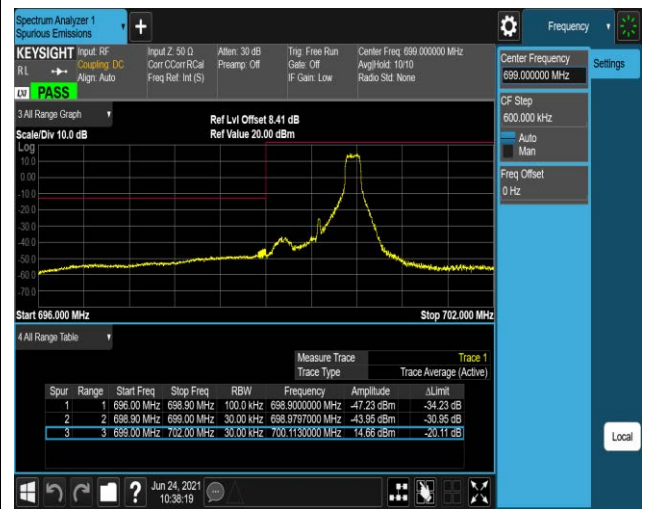

Band12-1.4MHz-16QAM-23017-1RB#0

Band12-1.4MHz-16QAM-23017-1RB#5

Band12-1.4MHz-16QAM-23017-6RB#0

Band12-1.4MHz-16QAM-23173-1RB#0

Band12-1.4MHz-16QAM-23173-1RB#5

Band12-1.4MHz-16QAM-23173-6RB#0

Band12-10MHz-16QAM-23060-1RB#0