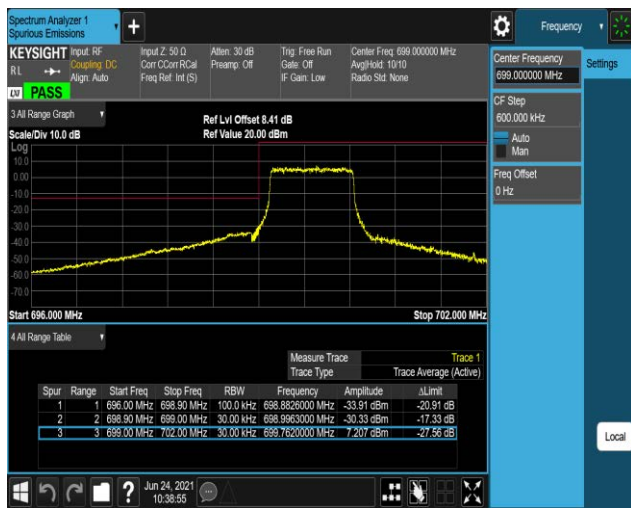

Band12-1.4MHz-16QAM-23017-1RB#0

Band12-1.4MHz-16QAM-23017-1RB#5

Band12-1.4MHz-16QAM-23017-6RB#0

Band12-1.4MHz-16QAM-23173-1RB#0

Band12-1.4MHz-16QAM-23173-1RB#5

Band12-1.4MHz-16QAM-23173-6RB#0

Band12-10MHz-16QAM-23060-1RB#0