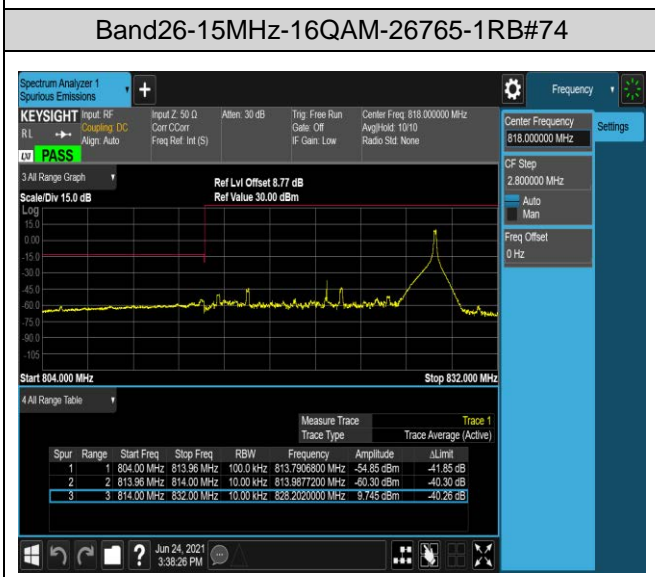

Band26-1.4MHz-16QAM-27033-1RB#5

Band26-1.4MHz-16QAM-27033-6RB#0

Band66-1.4MHz-QPSK-131979-1RB#0

Band66-1.4MHz-QPSK-131979-1RB#5

Band66-1.4MHz-QPSK-131979-6RB#0

Band66-1.4MHz-QPSK-132665-1RB#0

Band66-1.4MHz-QPSK-132665-1RB#5