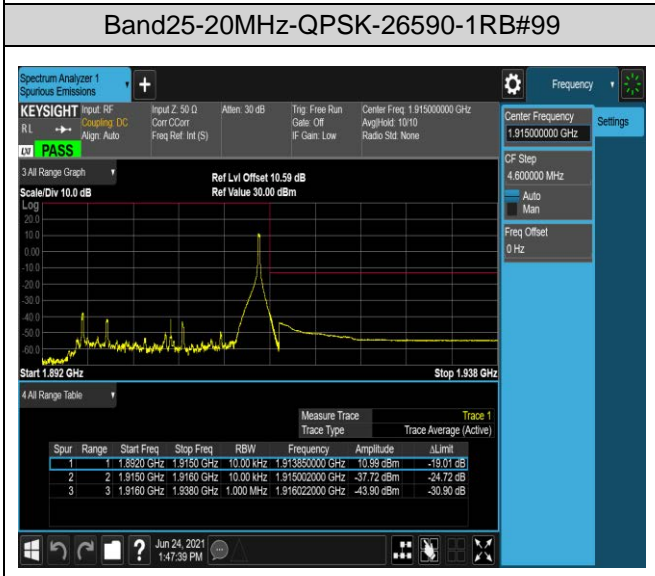

Band25-1.4MHz-16QAM-26047-6RB#0

Band25-1.4MHz-16QAM-26683-1RB#0

Band25-1.4MHz-16QAM-26683-1RB#5

Band25-1.4MHz-16QAM-26683-6RB#0

Band26-1.4MHz-16QAM-26697-1RB#0

Band26-1.4MHz-16QAM-26697-1RB#5

Band26-1.4MHz-16QAM-26697-6RB#0