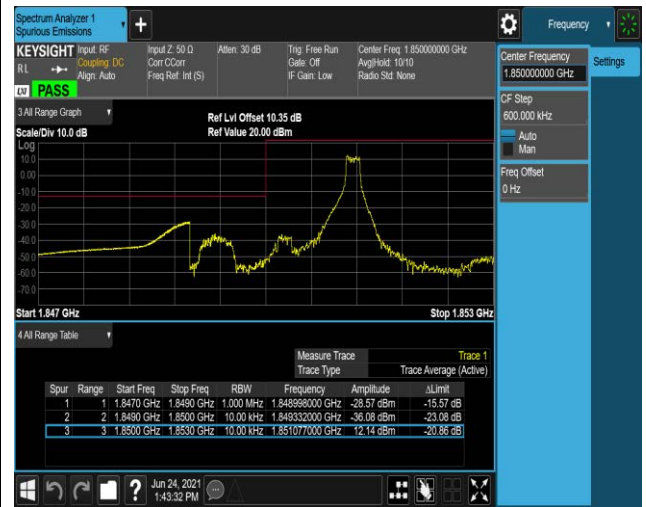

Band12-10MHz-16QAM-23060-1RB#49

Band12-10MHz-16QAM-23060-50RB#0

Band12-10MHz-16QAM-23130-1RB#0

Band12-10MHz-16QAM-23130-1RB#49

Band12-10MHz-16QAM-23130-50RB#0

Band25-1.4MHz-16QAM-26047-1RB#0

Band25-1.4MHz-16QAM-26047-1RB#5