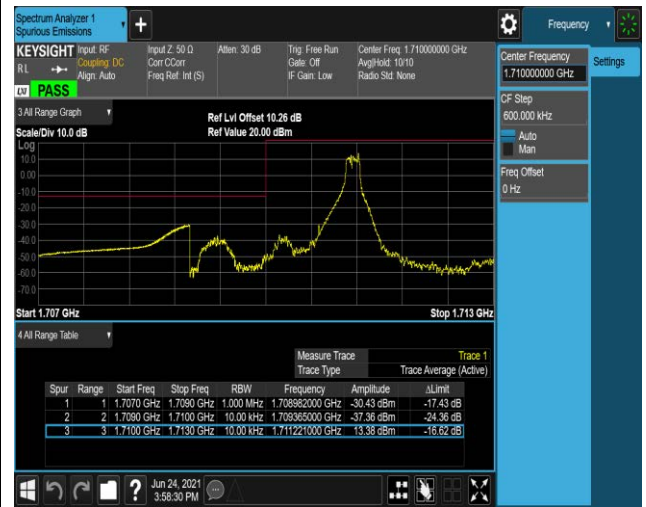

Band66-1.4MHz-QPSK-132665-6RB#0

Band66-1.4MHz-16QAM-131979-1RB#0

Band66-1.4MHz-16QAM-131979-1RB#5

Band66-1.4MHz-16QAM-131979-6RB#0

Band66-1.4MHz-16QAM-132665-1RB#0

Band66-1.4MHz-16QAM-132665-1RB#5

Band66-1.4MHz-16QAM-132665-6RB#0