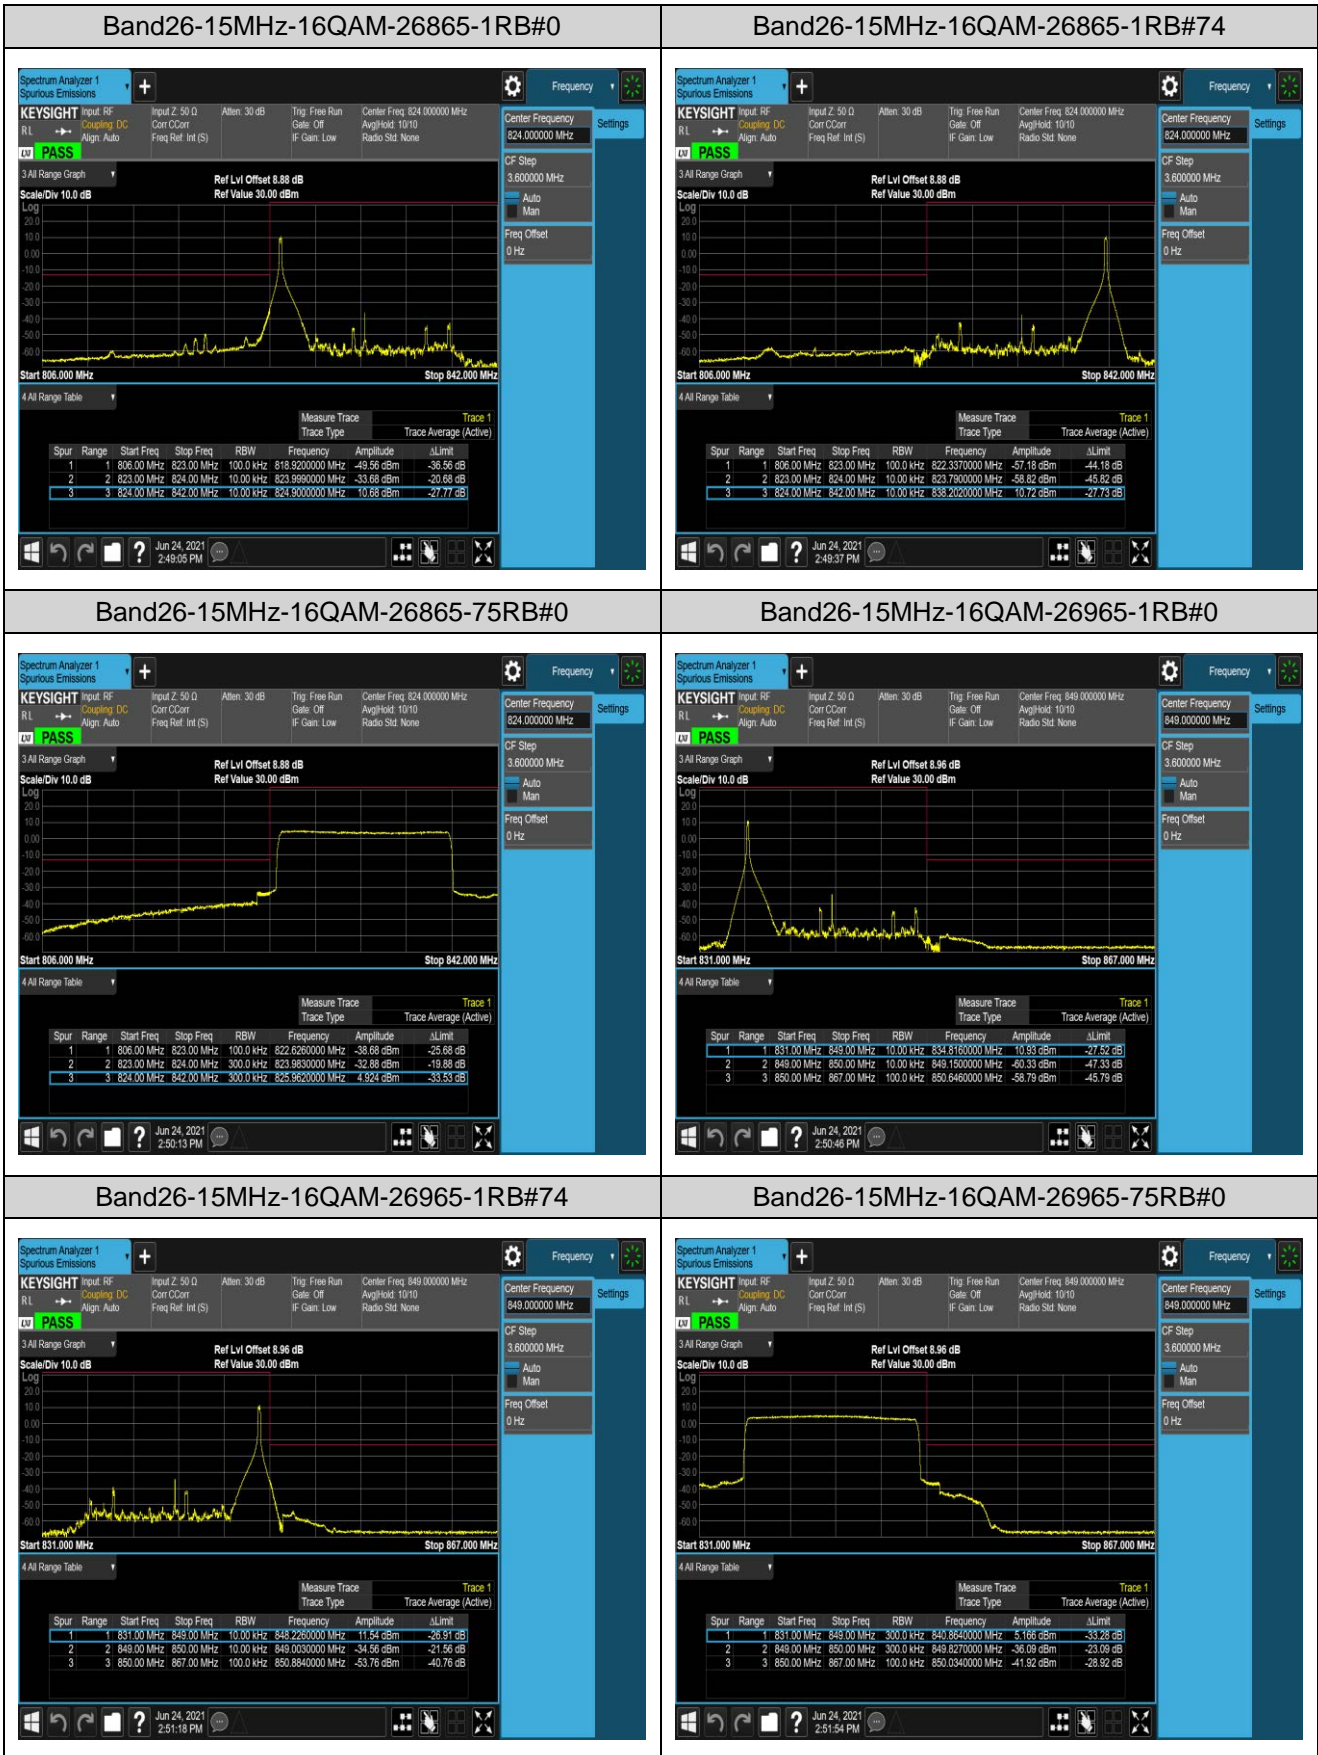

Band26-1.4MHz-16QAM-26783-1RB#0

Band26-1.4MHz-16QAM-26783-1RB#5

Band26-1.4MHz-16QAM-26783-6RB#0

Band26-1.4MHz-16QAM-26797-1RB#0

Band26-1.4MHz-16QAM-26797-1RB#5

Band26-1.4MHz-16QAM-26797-6RB#0

Band26-1.4MHz-16QAM-27033-1RB#0

Band26-1.4MHz-16QAM-27033-1RB#5

Band26-1.4MHz-16QAM-27033-6RB#0

Band66-1.4MHz-QPSK-131979-1RB#0

Band66-1.4MHz-QPSK-131979-1RB#5

Band66-1.4MHz-QPSK-131979-6RB#0

Band66-1.4MHz-QPSK-132665-1RB#0

Band66-1.4MHz-QPSK-132665-1RB#5