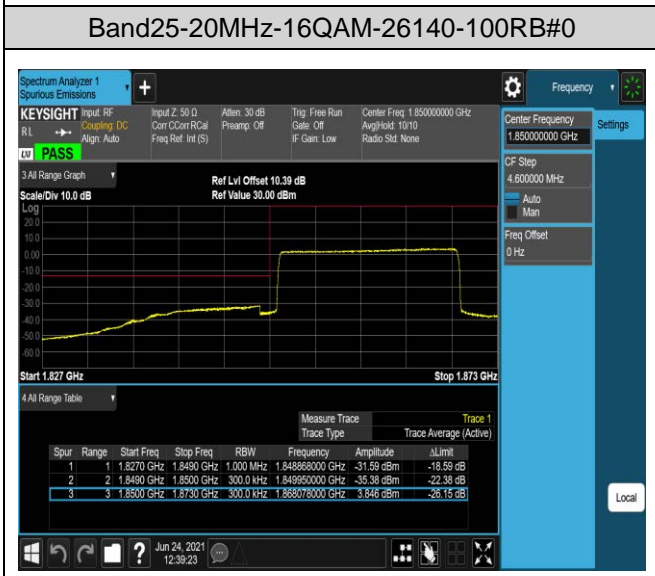

Band25-1.4MHz-16QAM-26047-6RB#0

Band25-1.4MHz-16QAM-26683-1RB#0

Band25-1.4MHz-16QAM-26683-1RB#5

Band25-1.4MHz-16QAM-26683-6RB#0

Band26-1.4MHz-16QAM-26697-1RB#0

Band26-1.4MHz-16QAM-26697-1RB#5

Band26-1.4MHz-16QAM-26697-6RB#0