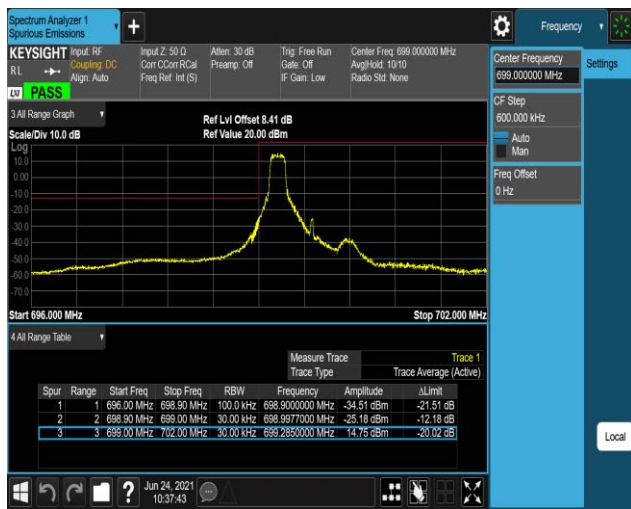

Band12-1.4MHz-16QAM-23017-1RB#0

Band12-1.4MHz-16QAM-23017-1RB#5

Band12-1.4MHz-16QAM-23017-6RB#0

Band12-1.4MHz-16QAM-23173-1RB#0

Band12-1.4MHz-16QAM-23173-1RB#5

Band12-1.4MHz-16QAM-23173-6RB#0

Band12-10MHz-16QAM-23060-1RB#0