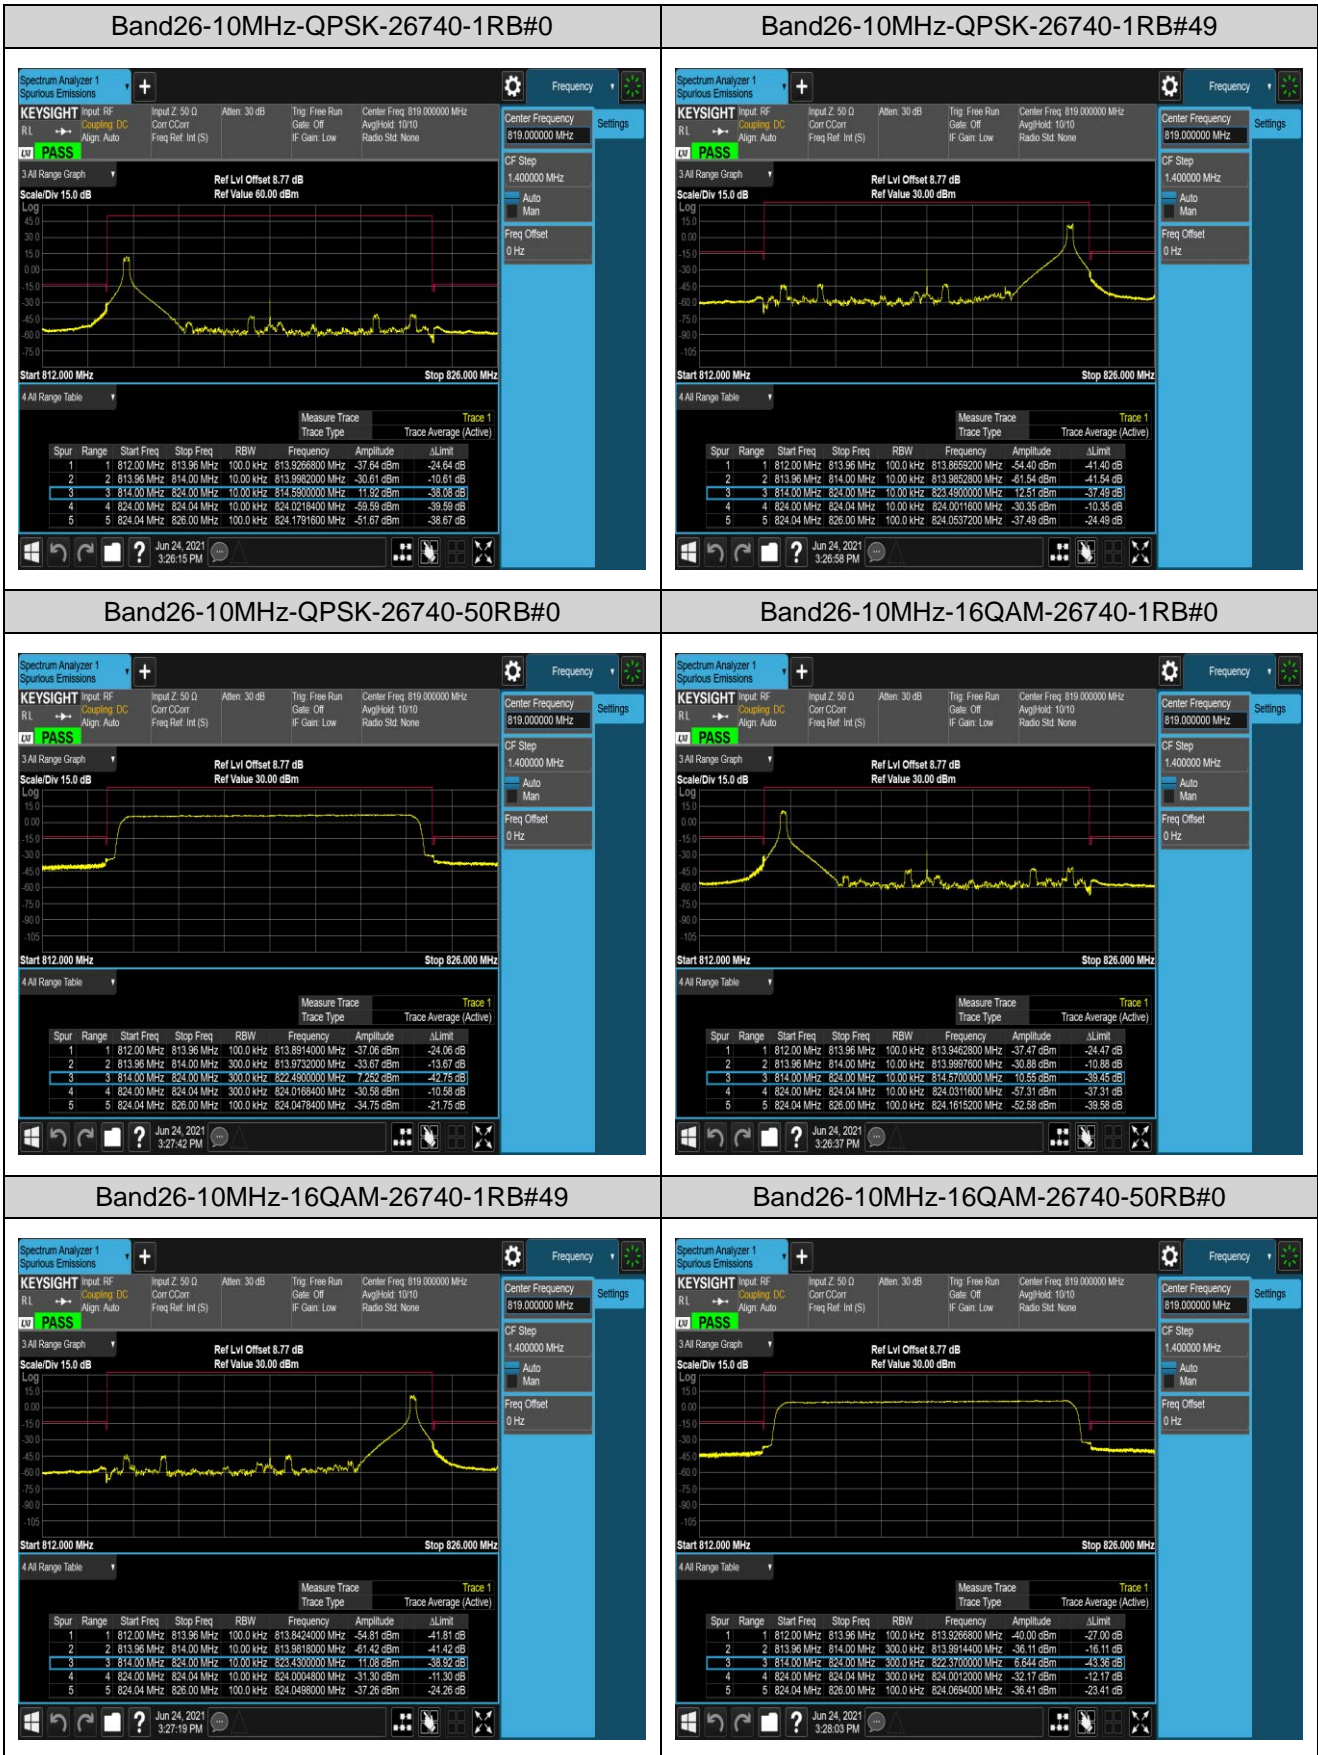

Band26-1.4MHz-16QAM-26783-1RB#0

Band26-1.4MHz-16QAM-26783-1RB#5

Band26-1.4MHz-16QAM-26783-6RB#0

Band26-1.4MHz-16QAM-26797-1RB#0

Band26-1.4MHz-16QAM-26797-1RB#5

Band26-1.4MHz-16QAM-26797-6RB#0

Band26-1.4MHz-16QAM-27033-1RB#0

Band26-1.4MHz-16QAM-27033-1RB#5

Band26-1.4MHz-16QAM-27033-6RB#0

Band66-1.4MHz-QPSK-131979-1RB#0

Band66-1.4MHz-QPSK-131979-1RB#5

Band66-1.4MHz-QPSK-131979-6RB#0

Band66-1.4MHz-QPSK-132665-1RB#0

Band66-1.4MHz-QPSK-132665-1RB#5