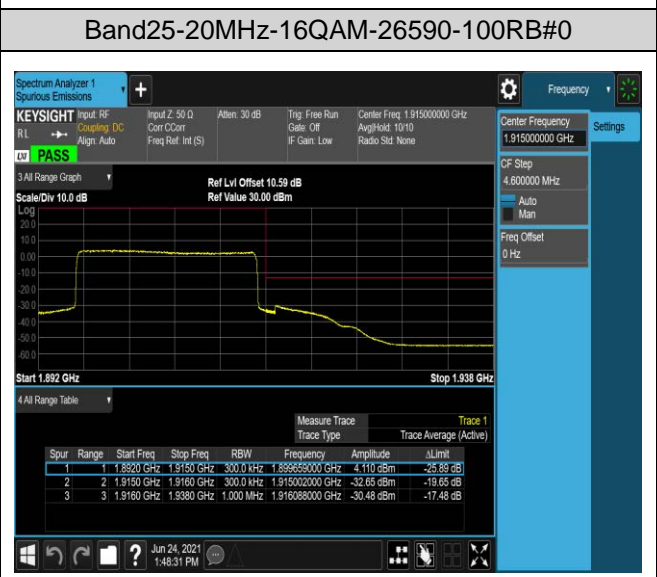

Band25-1.4MHz-16QAM-26047-6RB#0

Band25-1.4MHz-16QAM-26683-1RB#0

Band25-1.4MHz-16QAM-26683-1RB#5

Band25-1.4MHz-16QAM-26683-6RB#0

Band26-1.4MHz-16QAM-26697-1RB#0

Band26-1.4MHz-16QAM-26697-1RB#5

Band26-1.4MHz-16QAM-26697-6RB#0