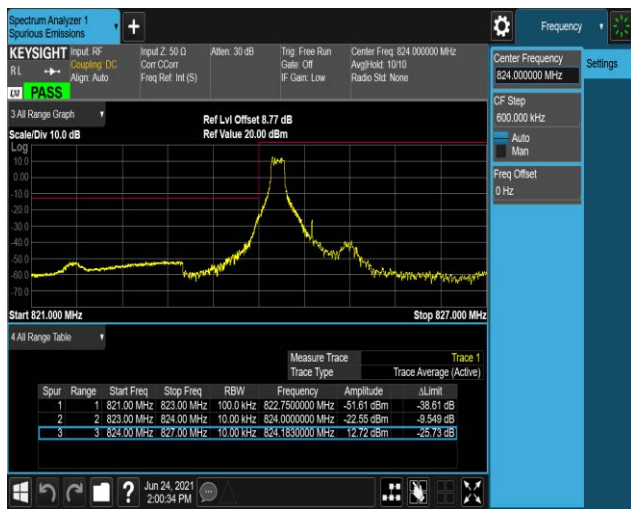

Band26-1.4MHz-16QAM-26783-1RB#0

Band26-1.4MHz-16QAM-26783-1RB#5

Band26-1.4MHz-16QAM-26783-6RB#0

Band26-1.4MHz-16QAM-26797-1RB#0

Band26-1.4MHz-16QAM-26797-1RB#5

Band26-1.4MHz-16QAM-26797-6RB#0

Band26-1.4MHz-16QAM-27033-1RB#0