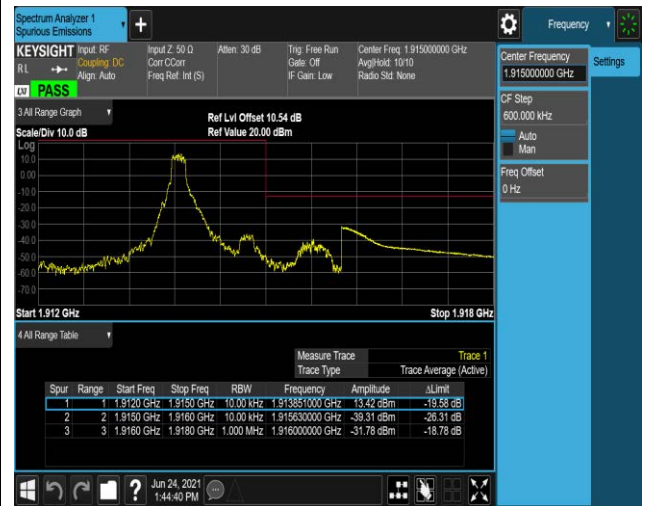

Band25-1.4MHz-16QAM-26683-6RB#0

Band25-1.4MHz-16QAM-26683-1RB#0