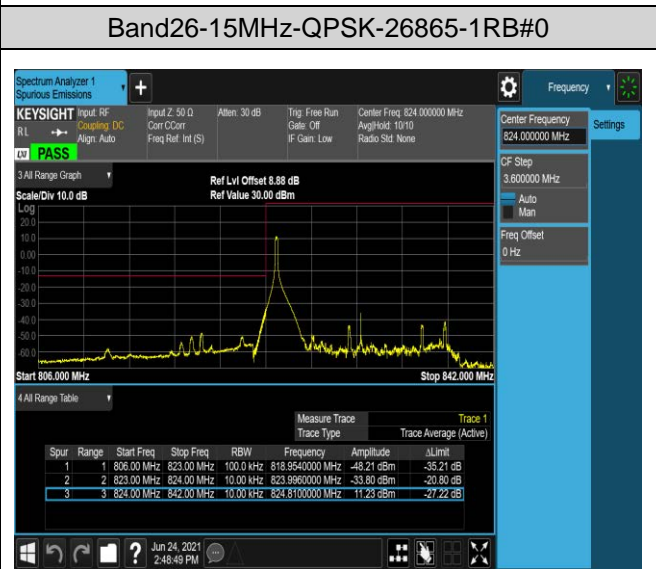

Band26-1.4MHz-16QAM-27033-1RB#5

Band26-1.4MHz-16QAM-27033-6RB#0

Band66-1.4MHz-QPSK-131979-1RB#0

Band66-1.4MHz-QPSK-131979-1RB#5

Band66-1.4MHz-QPSK-131979-6RB#0

Band66-1.4MHz-QPSK-132665-1RB#0

Band66-1.4MHz-QPSK-132665-1RB#5