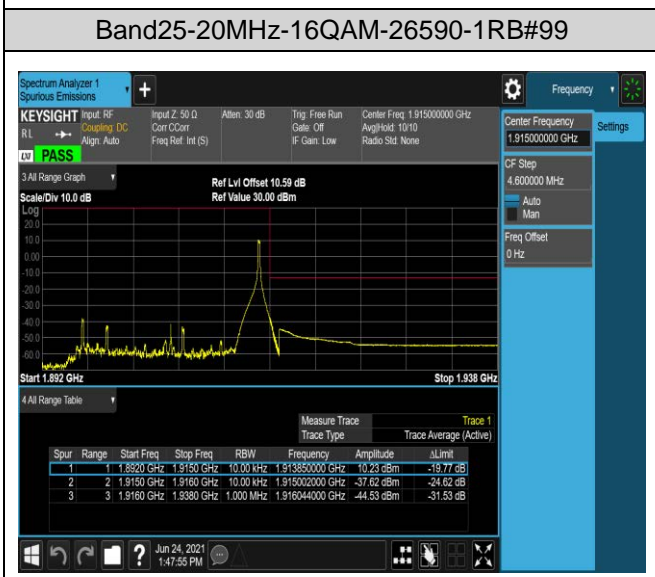

Band25-1.4MHz-16QAM-26047-6RB#0

Band25-1.4MHz-16QAM-26683-1RB#0

Band25-1.4MHz-16QAM-26683-1RB#5

Band25-1.4MHz-16QAM-26683-6RB#0

Band26-1.4MHz-16QAM-26697-1RB#0

Band26-1.4MHz-16QAM-26697-1RB#5

Band26-1.4MHz-16QAM-26697-6RB#0