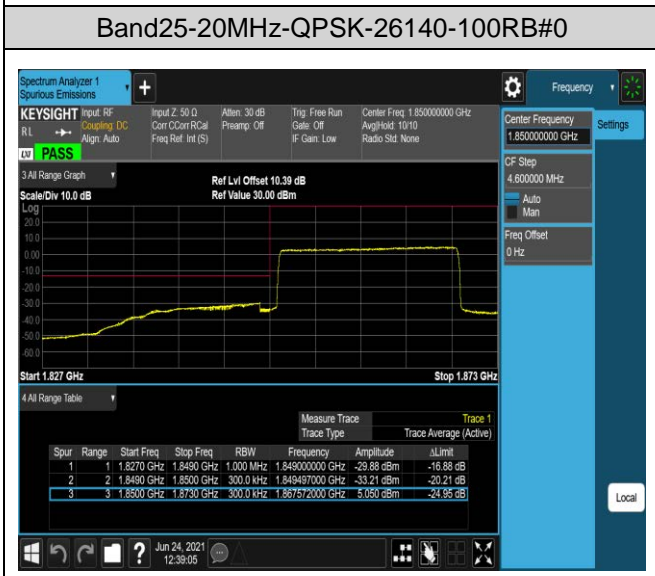

Band25-1.4MHz-16QAM-26047-6RB#0

Band25-1.4MHz-16QAM-26683-1RB#0

Band25-1.4MHz-16QAM-26683-1RB#5

Band25-1.4MHz-16QAM-26683-6RB#0

Band26-1.4MHz-16QAM-26697-1RB#0

Band26-1.4MHz-16QAM-26697-1RB#5

Band26-1.4MHz-16QAM-26697-6RB#0