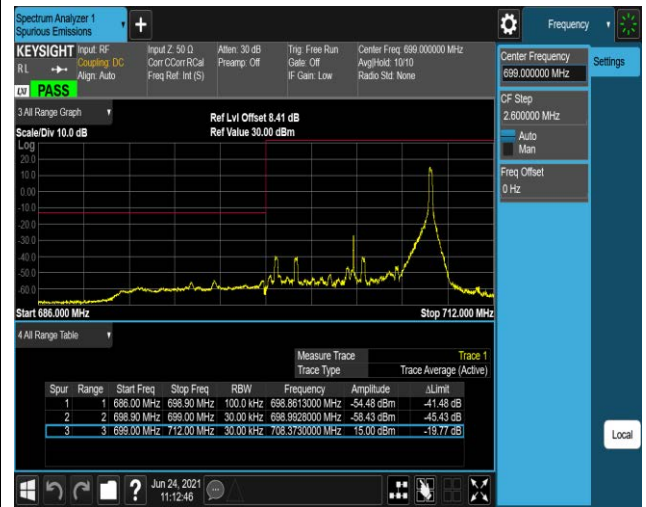

Band12-10MHz-16QAM-23130-1RB#0

Band12-10MHz-16QAM-23060-1RB#49