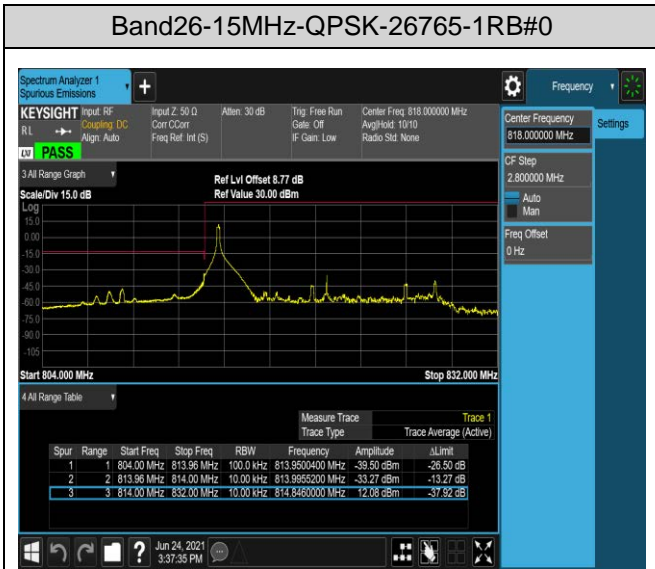

Band26-1.4MHz-16QAM-27033-1RB#5

Band26-1.4MHz-16QAM-27033-6RB#0

Band66-1.4MHz-QPSK-131979-1RB#0

Band66-1.4MHz-QPSK-131979-1RB#5

Band66-1.4MHz-QPSK-131979-6RB#0

Band66-1.4MHz-QPSK-132665-1RB#0

Band66-1.4MHz-QPSK-132665-1RB#5