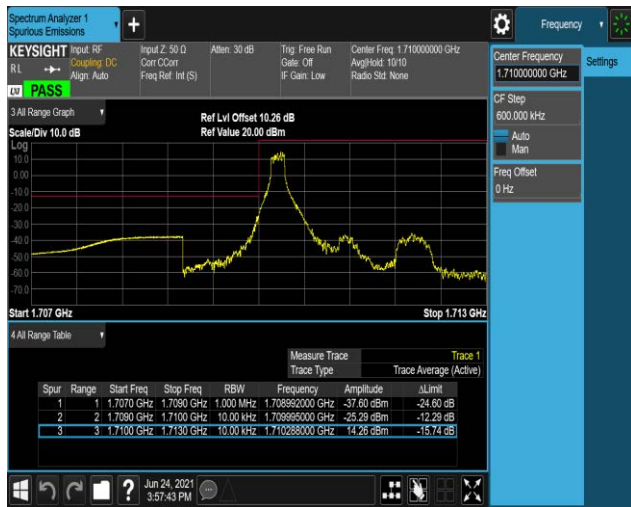

Band26-1.4MHz-16QAM-27033-1RB#5

Band26-1.4MHz-16QAM-27033-6RB#0

Band66-1.4MHz-QPSK-131979-1RB#0

Band66-1.4MHz-QPSK-131979-1RB#5

Band66-1.4MHz-QPSK-131979-6RB#0

Band66-1.4MHz-QPSK-132665-1RB#0

Band66-1.4MHz-QPSK-132665-1RB#5