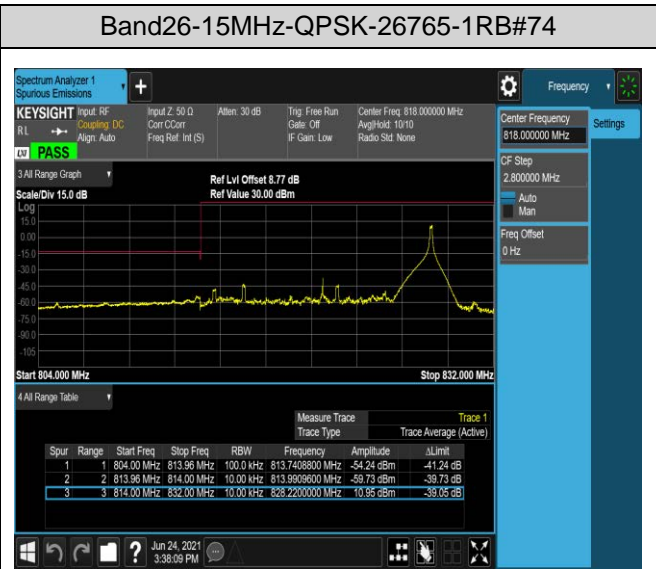

Band26-1.4MHz-16QAM-27033-1RB#5

Band26-1.4MHz-16QAM-27033-6RB#0

Band66-1.4MHz-QPSK-131979-1RB#0

Band66-1.4MHz-QPSK-131979-1RB#5

Band66-1.4MHz-QPSK-131979-6RB#0

Band66-1.4MHz-QPSK-132665-1RB#0

Band66-1.4MHz-QPSK-132665-1RB#5