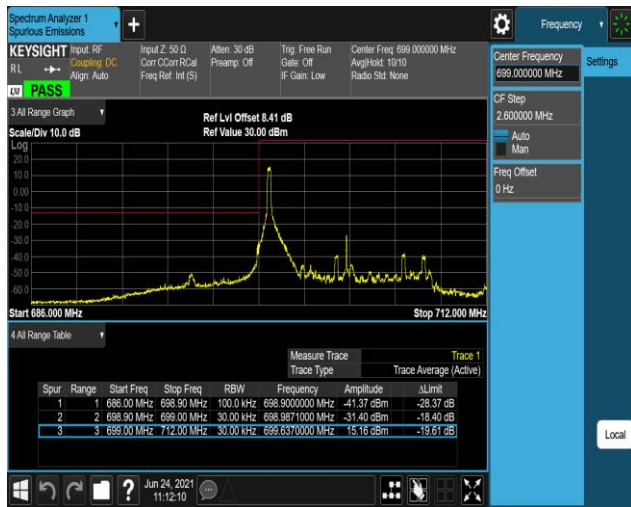

Band12-1.4MHz-16QAM-23017-1RB#0

Band12-1.4MHz-16QAM-23017-1RB#5

Band12-1.4MHz-16QAM-23017-6RB#0

Band12-1.4MHz-16QAM-23173-1RB#0

Band12-1.4MHz-16QAM-23173-1RB#5

Band12-1.4MHz-16QAM-23173-6RB#0

Band12-10MHz-16QAM-23060-1RB#0