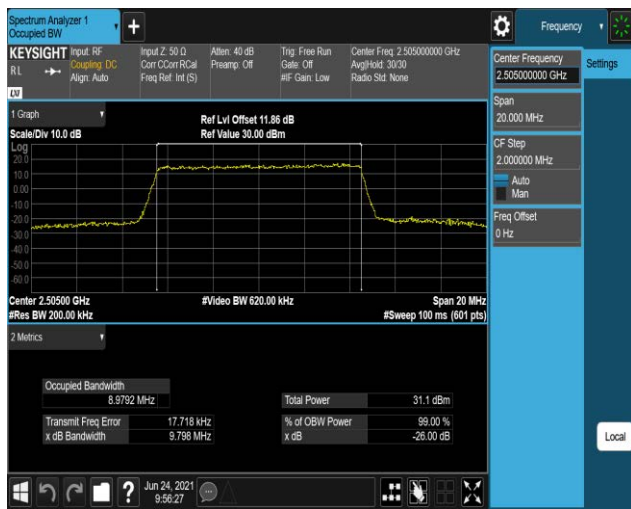

Band7-10MHz-QPSK-21400-50RB#0