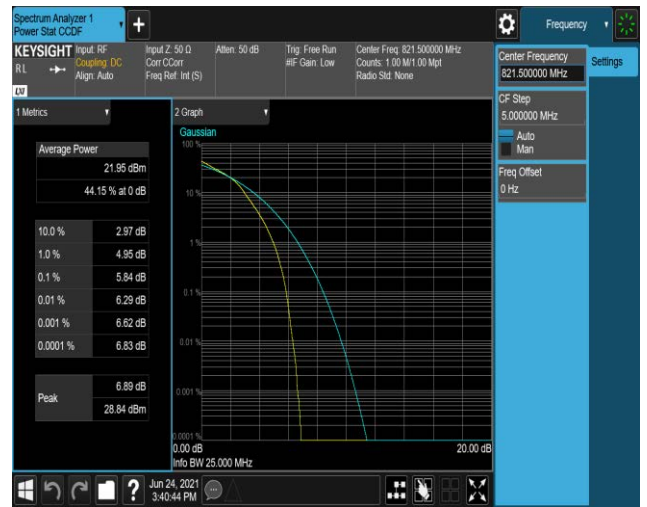

*Remark: All bandwidth and all modulation had been tested, but only the worst case data displayed in this report.*

Test Graphs

Band26-15MHz-QPSK-26765-75RB#0

Band26-15MHz-16QAM-26765-75RB#0

Band26-15MHz-16QAM-26915-1RB#0