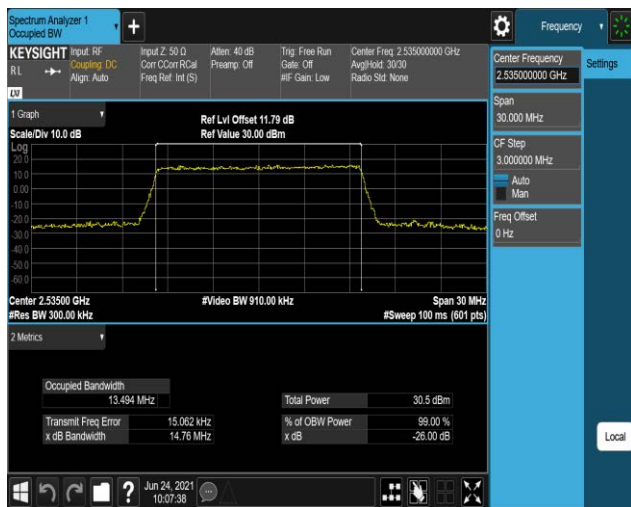

Band7-15MHz-QPSK-21100-75RB#0

Band7-15MHz-QPSK-21375-75RB#0

Band7-15MHz-16QAM-20825-75RB#0

Band7-15MHz-16QAM-21100-75RB#0

Band7-15MHz-16QAM-21375-75RB#0

Band12-1.4MHz-QPSK-23017-6RB#0

Band12-1.4MHz-QPSK-23095-6RB#0