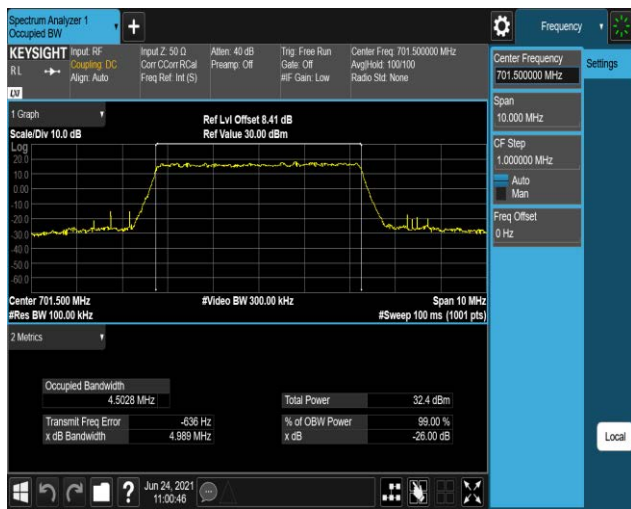

Band12-1.4MHz-QPSK-23173-6RB#0

Band12-1.4MHz-16QAM-23017-6RB#0

Band12-1.4MHz-16QAM-23095-6RB#0

Band12-1.4MHz-16QAM-23173-6RB#0

Band12-5MHz-QPSK-23035-25RB#0

Band12-5MHz-QPSK-23095-25RB#0

Band12-5MHz-QPSK-23155-25RB#0