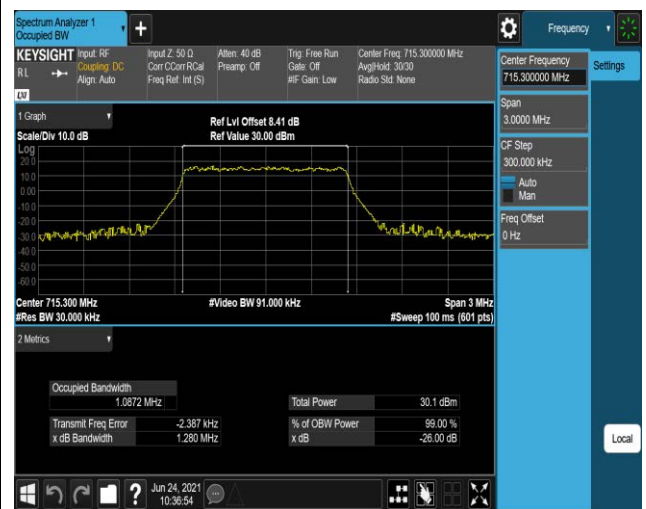

Band12-1.4MHz-QPSK-23173-6RB#0

Band12-1.4MHz-16QAM-23017-6RB#0

Band12-1.4MHz-16QAM-23095-6RB#0

Band12-1.4MHz-16QAM-23173-6RB#0

Band12-5MHz-QPSK-23035-25RB#0

Band12-5MHz-QPSK-23095-25RB#0

Band12-5MHz-QPSK-23155-25RB#0