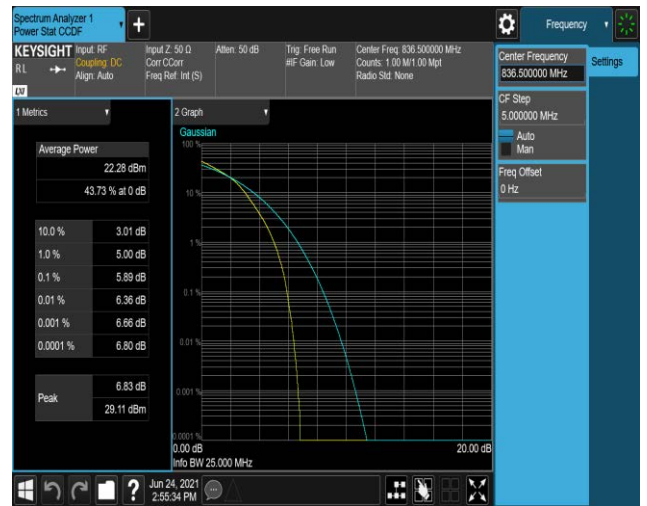

Band66-20MHz-16QAM-132322-100RB#0