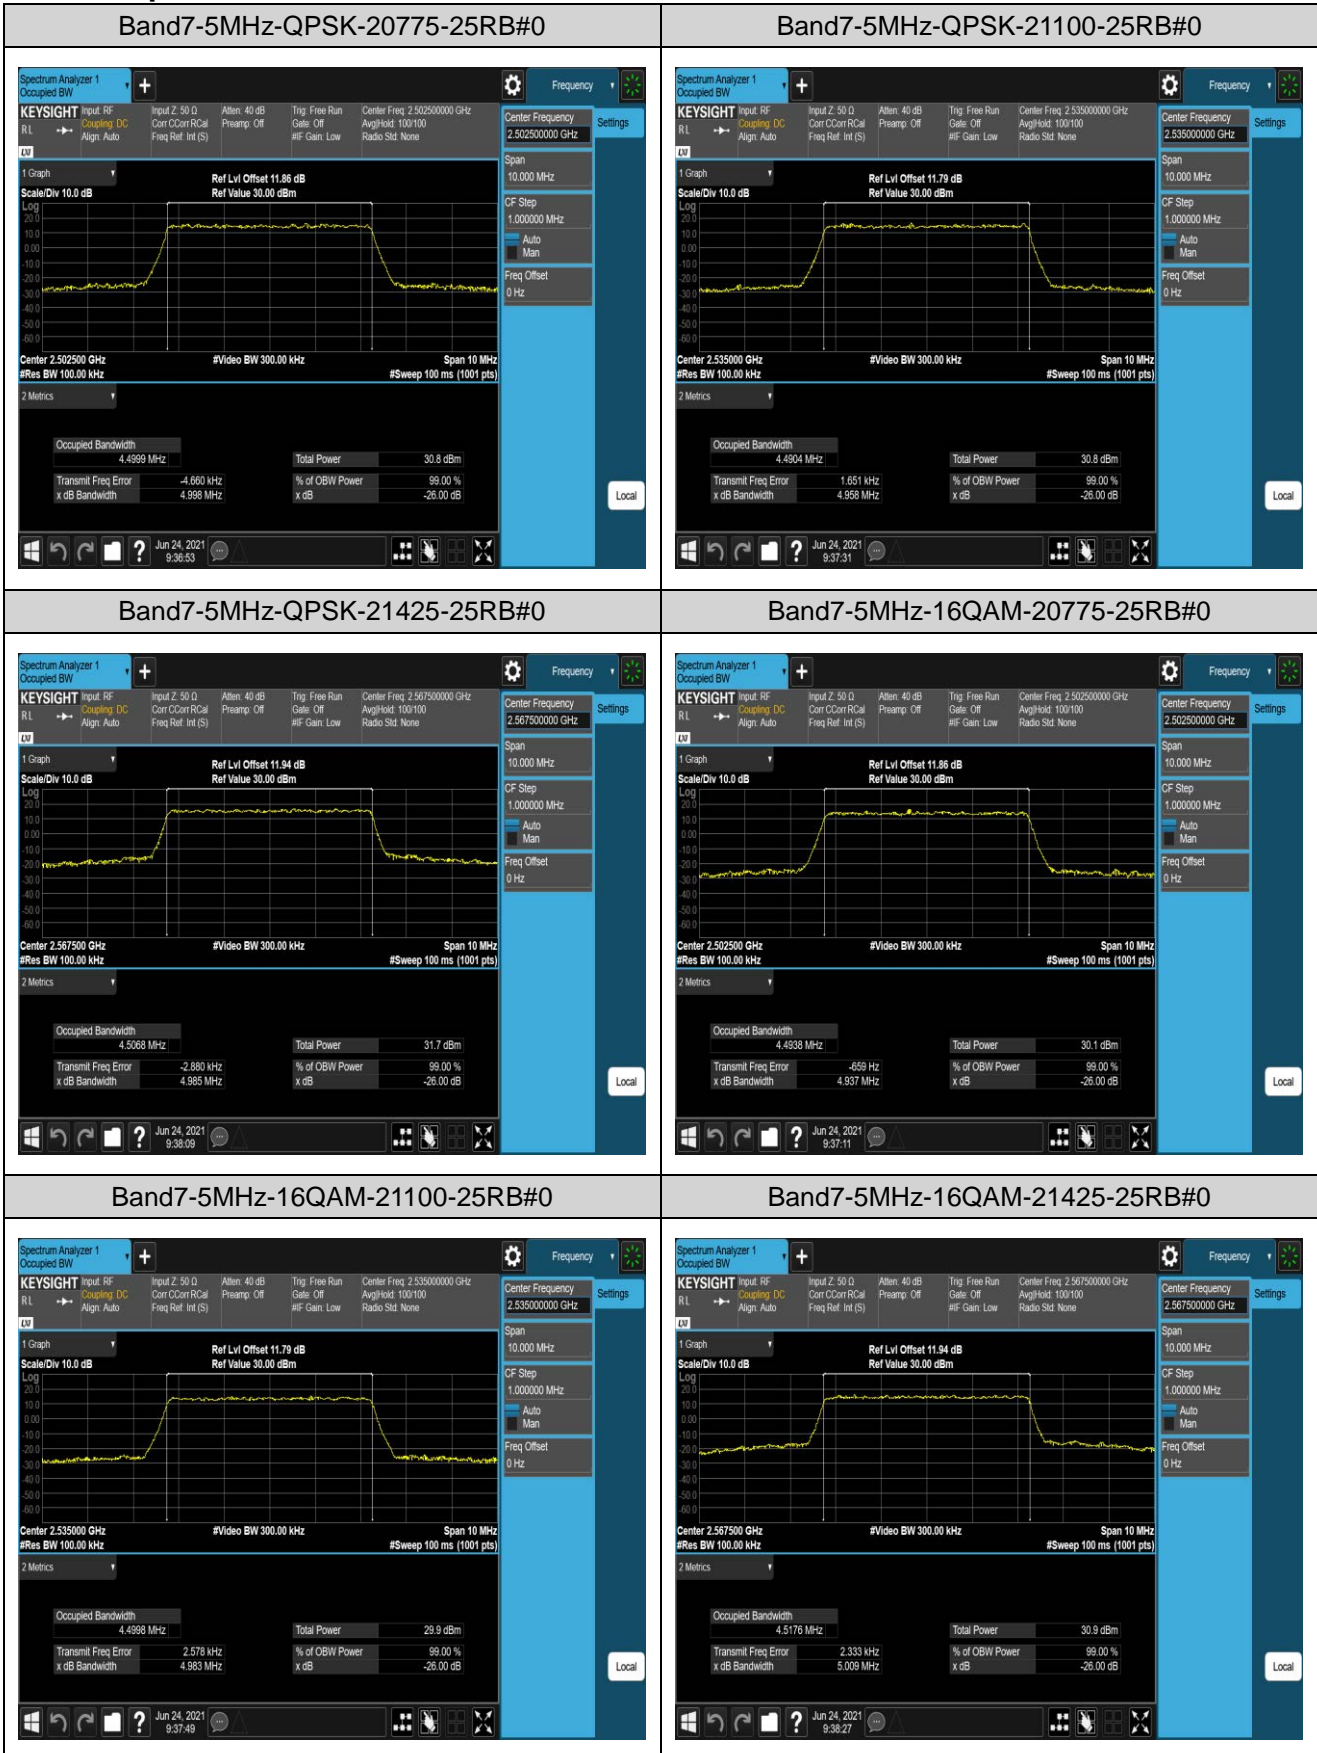

Band7-10MHz-QPSK-20800-50RB#0

Band7-10MHz-QPSK-21100-50RB#0

Test Graphs