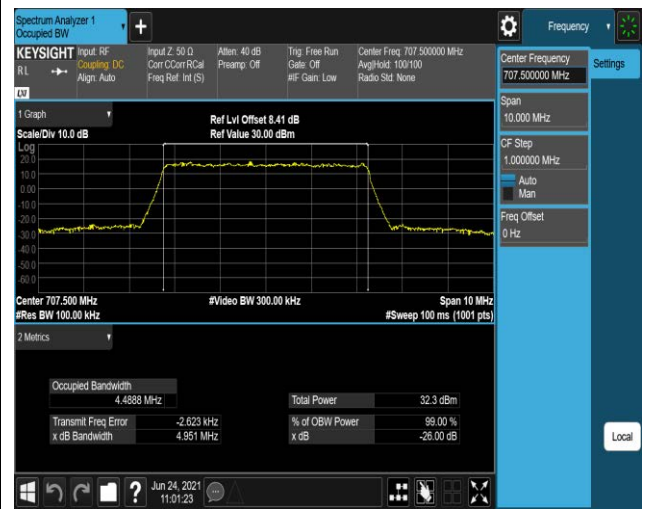

Band12-1.4MHz-QPSK-23173-6RB#0

Band12-1.4MHz-16QAM-23017-6RB#0

Band12-1.4MHz-16QAM-23095-6RB#0

Band12-1.4MHz-16QAM-23173-6RB#0

Band12-5MHz-QPSK-23035-25RB#0

Band12-5MHz-QPSK-23095-25RB#0

Band12-5MHz-QPSK-23155-25RB#0