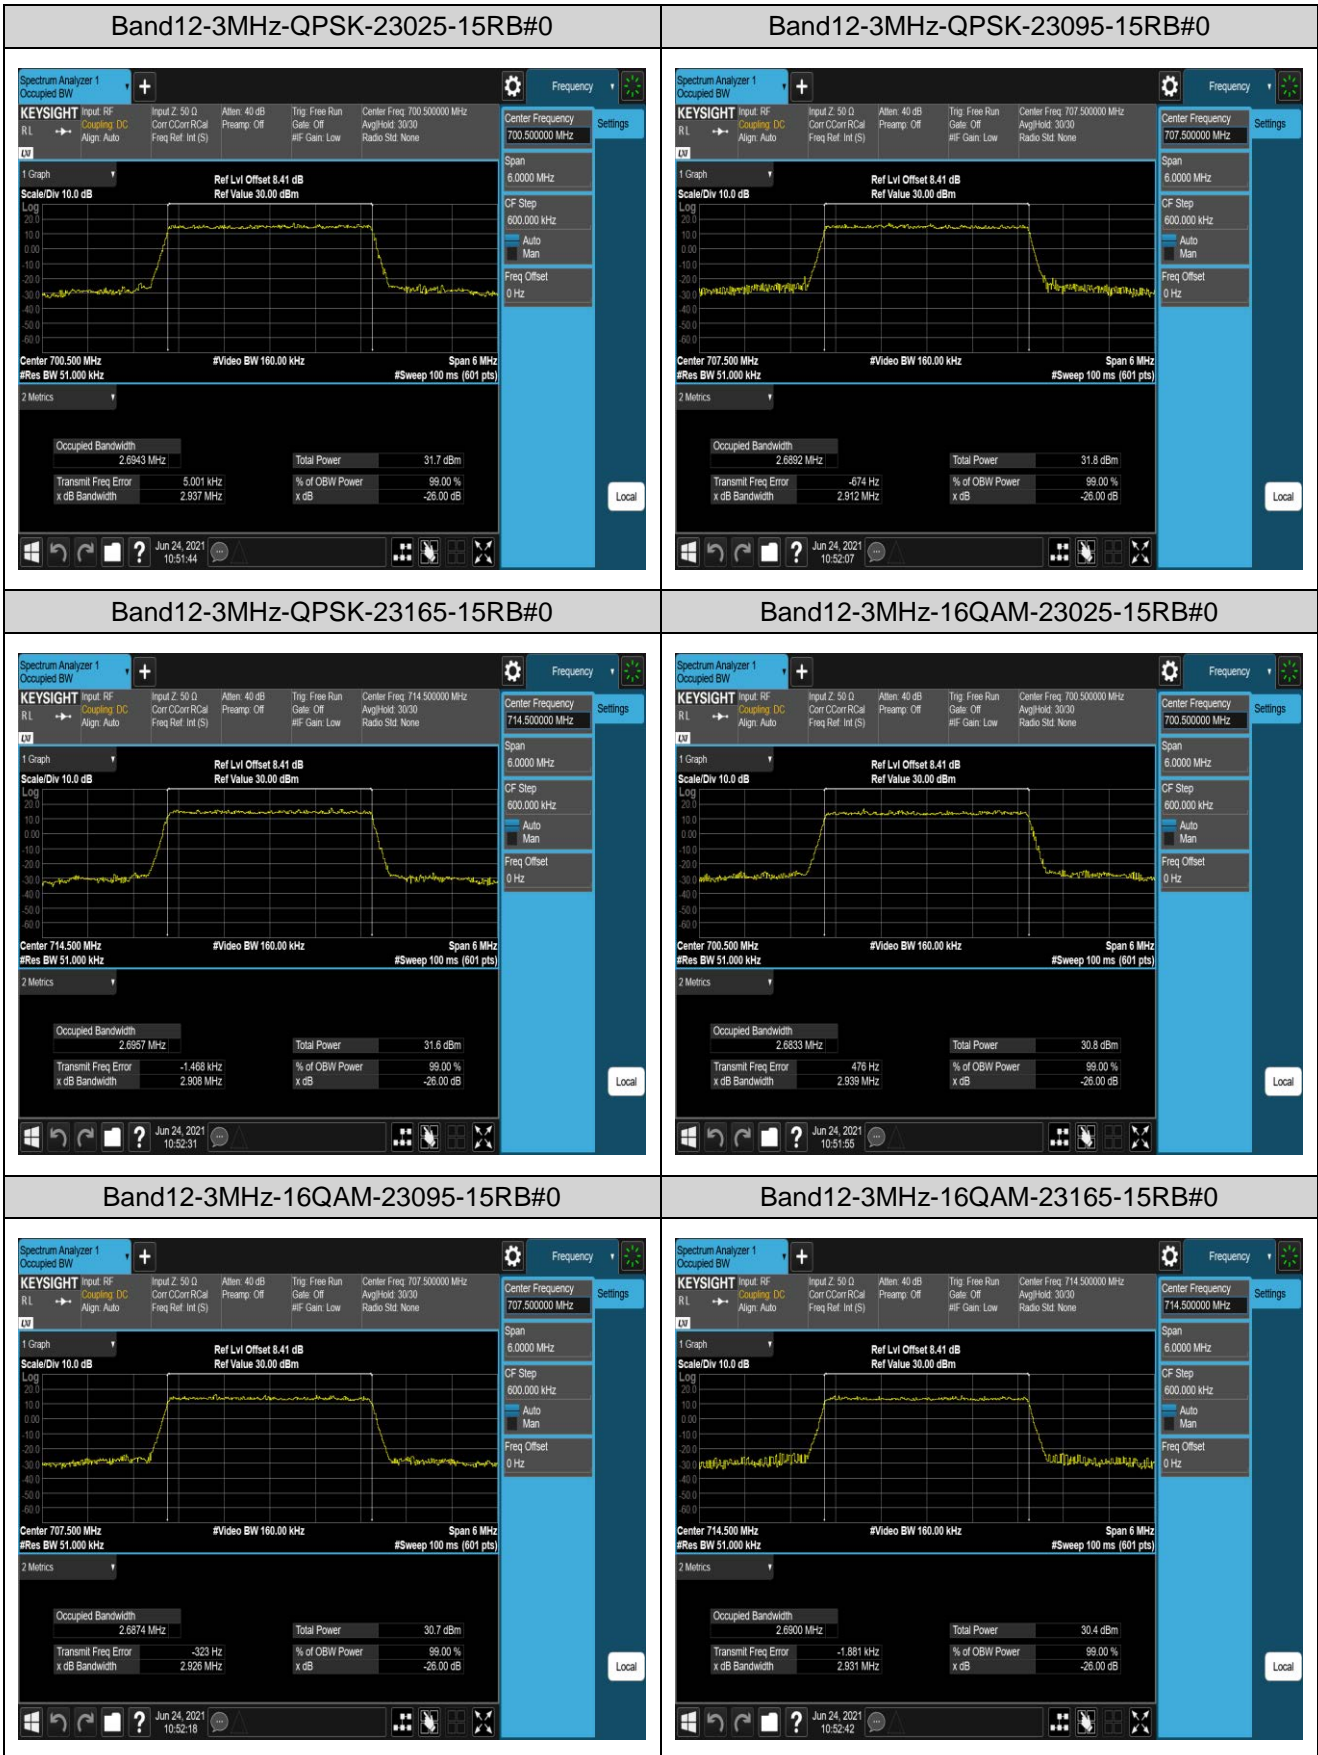

Band12-1.4MHz-QPSK-23173-6RB#0

Band12-1.4MHz-16QAM-23017-6RB#0

Band12-1.4MHz-16QAM-23095-6RB#0

Band12-1.4MHz-16QAM-23173-6RB#0

Band12-5MHz-QPSK-23035-25RB#0

Band12-5MHz-QPSK-23095-25RB#0

Band12-5MHz-QPSK-23155-25RB#0