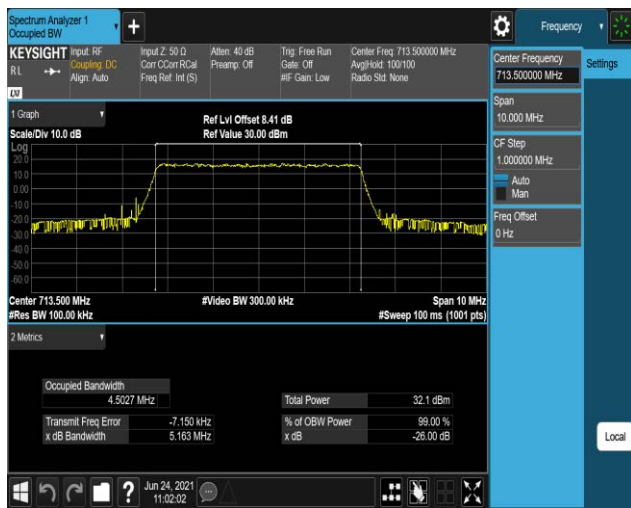

Band12-1.4MHz-QPSK-23173-6RB#0

Band12-1.4MHz-16QAM-23017-6RB#0

Band12-1.4MHz-16QAM-23095-6RB#0

Band12-1.4MHz-16QAM-23173-6RB#0

Band12-5MHz-QPSK-23035-25RB#0

Band12-5MHz-QPSK-23095-25RB#0

Band12-5MHz-QPSK-23155-25RB#0