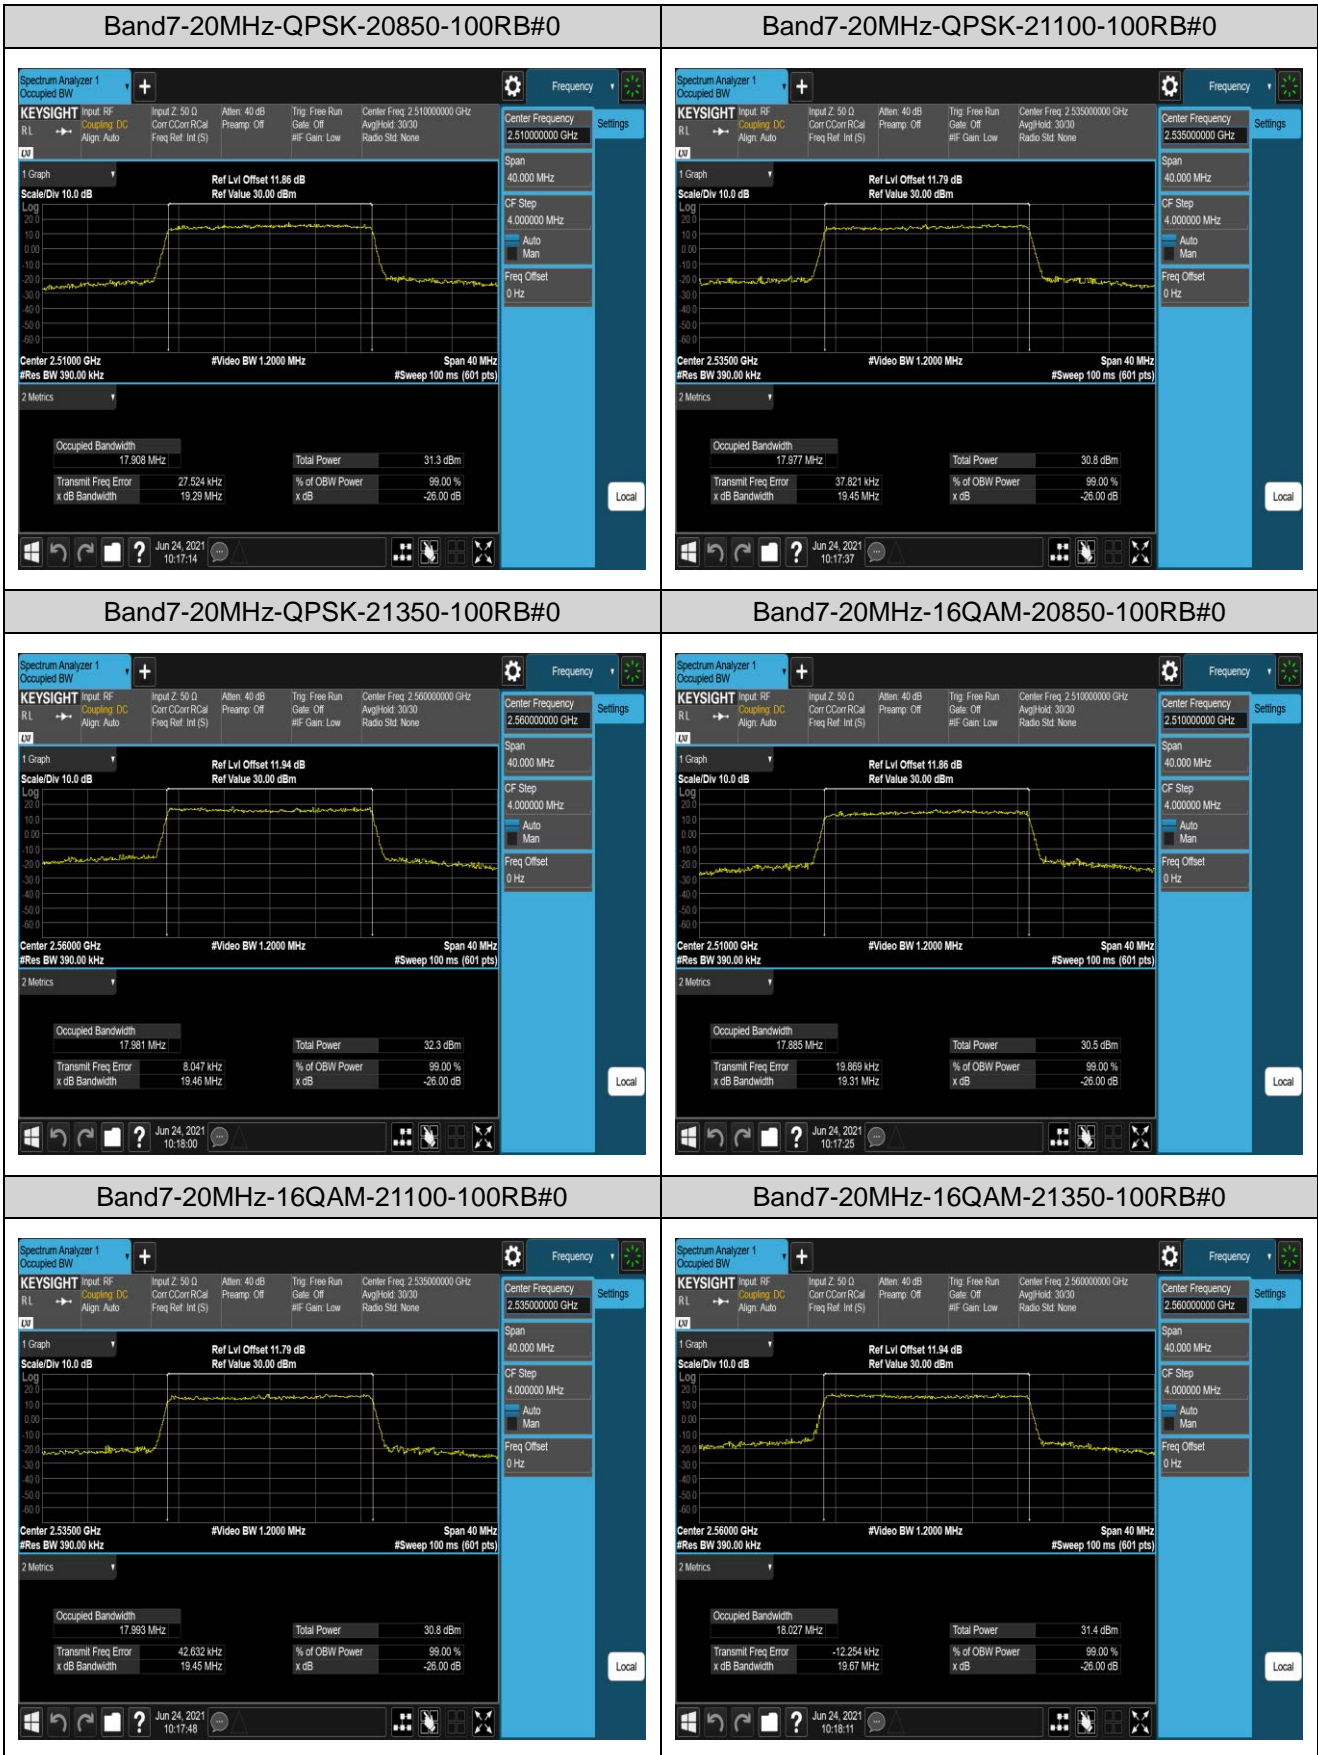

Band7-15MHz-QPSK-21100-75RB#0

Band7-15MHz-QPSK-21375-75RB#0

Band7-15MHz-16QAM-20825-75RB#0

Band7-15MHz-16QAM-21100-75RB#0

Band7-15MHz-16QAM-21375-75RB#0

Band12-1.4MHz-QPSK-23017-6RB#0

Band12-1.4MHz-QPSK-23095-6RB#0