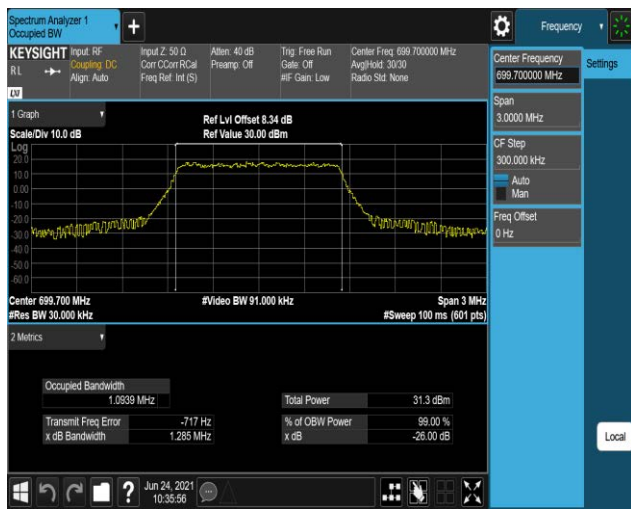

Band7-15MHz-QPSK-21100-75RB#0

Band7-15MHz-QPSK-21375-75RB#0

Band7-15MHz-16QAM-20825-75RB#0

Band7-15MHz-16QAM-21100-75RB#0

Band7-15MHz-16QAM-21375-75RB#0

Band12-1.4MHz-QPSK-23017-6RB#0

Band12-1.4MHz-QPSK-23095-6RB#0