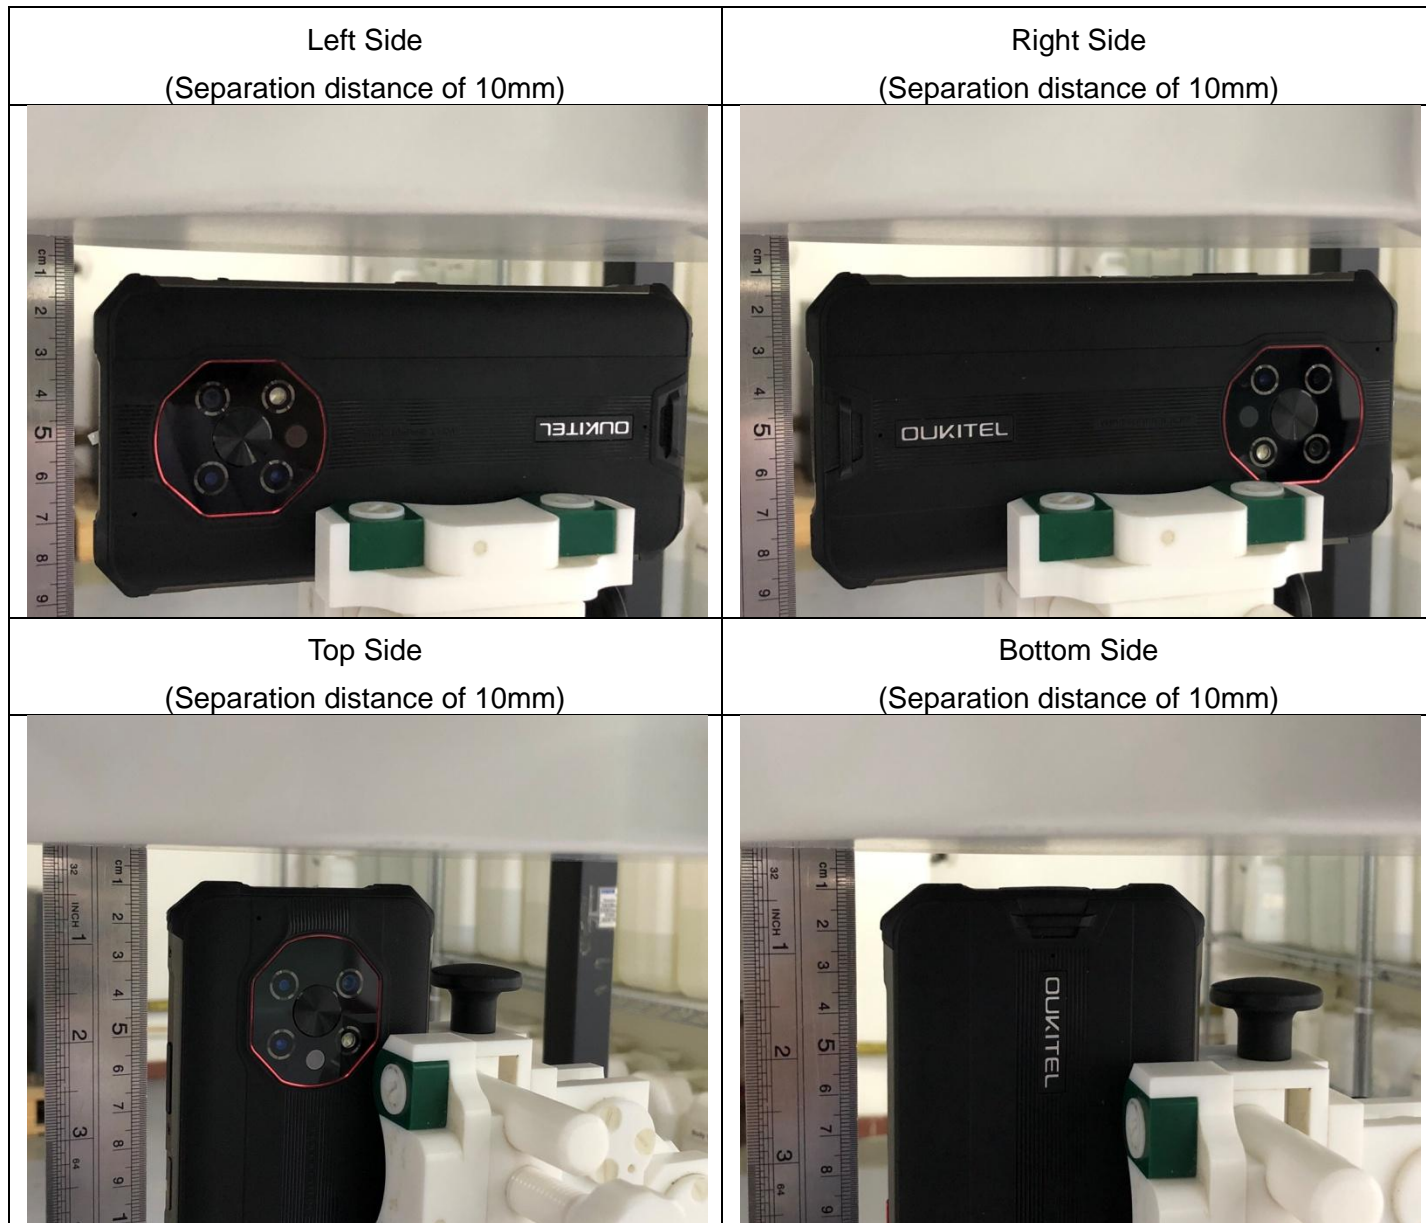

Test Positions

Left Cheek

Left Tilt 15 Degree

Right Cheek

Right Tilt 15 Degree

Front Side

(Separation distance of 10mm)

Back Side

(Separation distance of 10mm)

FCC ID: 2ANMU-WP13

END