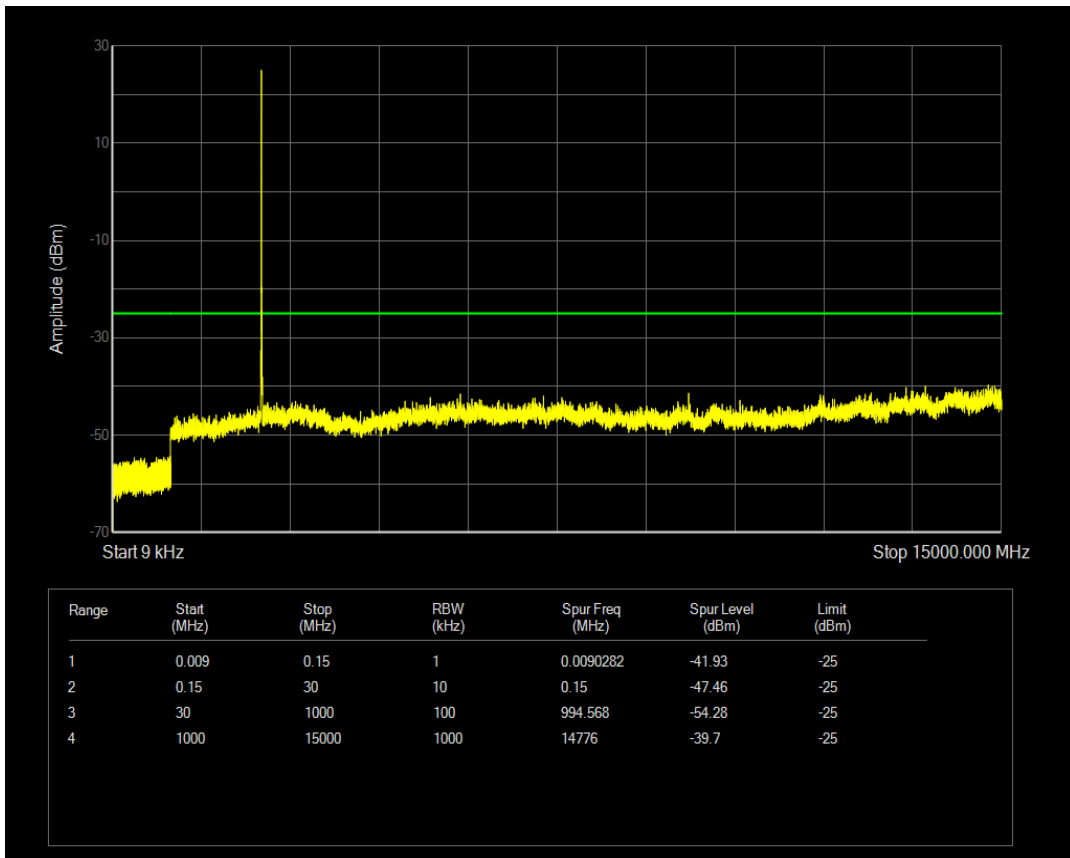

Band7 QAM16 BW=5MHz Channel=21425 RB Size=1 Position=#0

Band7 QPSK BW=10MHz Channel=20800 RB Size=1 Position=#0

Band7 QAM16 BW=5MHz Channel=21425 RB Size=25 Position=#0

Band7 QPSK BW=10MHz Channel=20800 RB Size=50 Position=#0

Band7 QAM16 BW=10MHz Channel=20800 RB Size=1 Position=#0

Band7 QAM16 BW=10MHz Channel=20800 RB Size=50 Position=#0

Band7 QPSK BW=10MHz Channel=21100 RB Size=1 Position=#0

Band7 QPSK BW=10MHz Channel=21100 RB Size=50 Position=#0