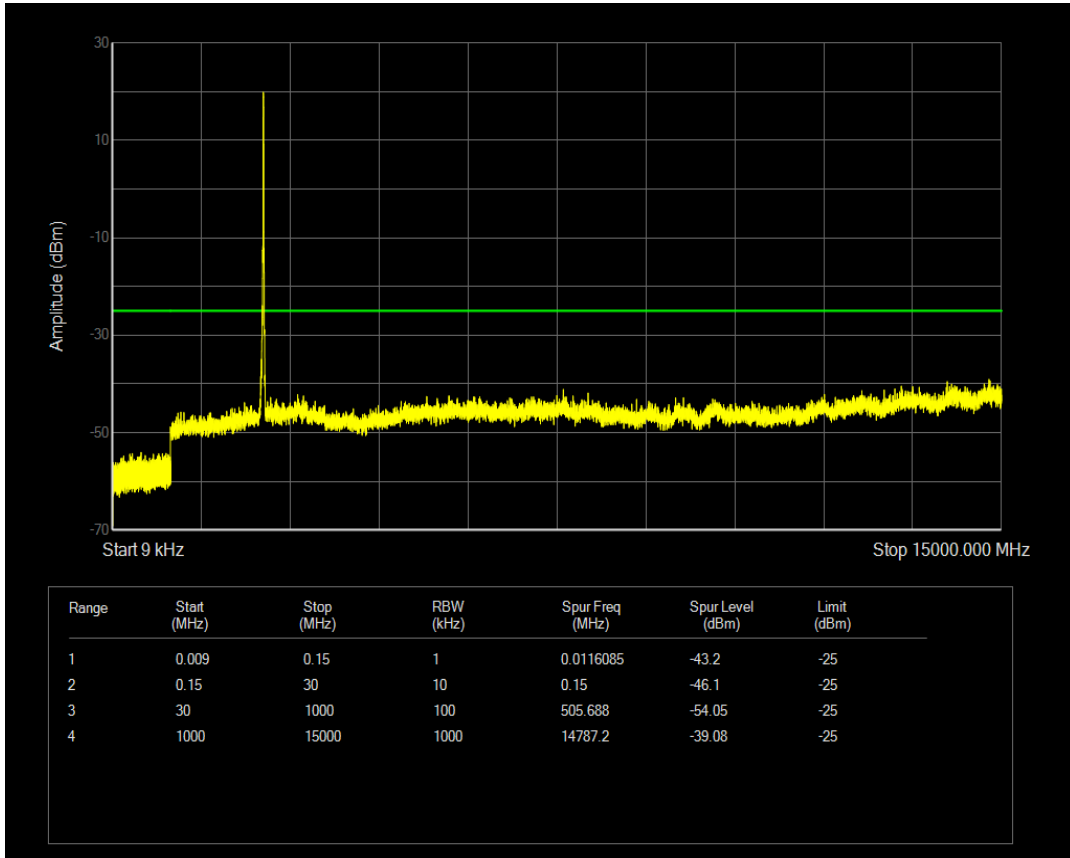

Band7 QAM16 BW=10MHz Channel=21100 RB Size=1 Position=#0

Band7 QPSK BW=10MHz Channel=21400 RB Size=1 Position=#0

Band7 QAM16 BW=10MHz Channel=21100 RB Size=50 Position=#0

Band7 QPSK BW=10MHz Channel=21400 RB Size=50 Position=#0