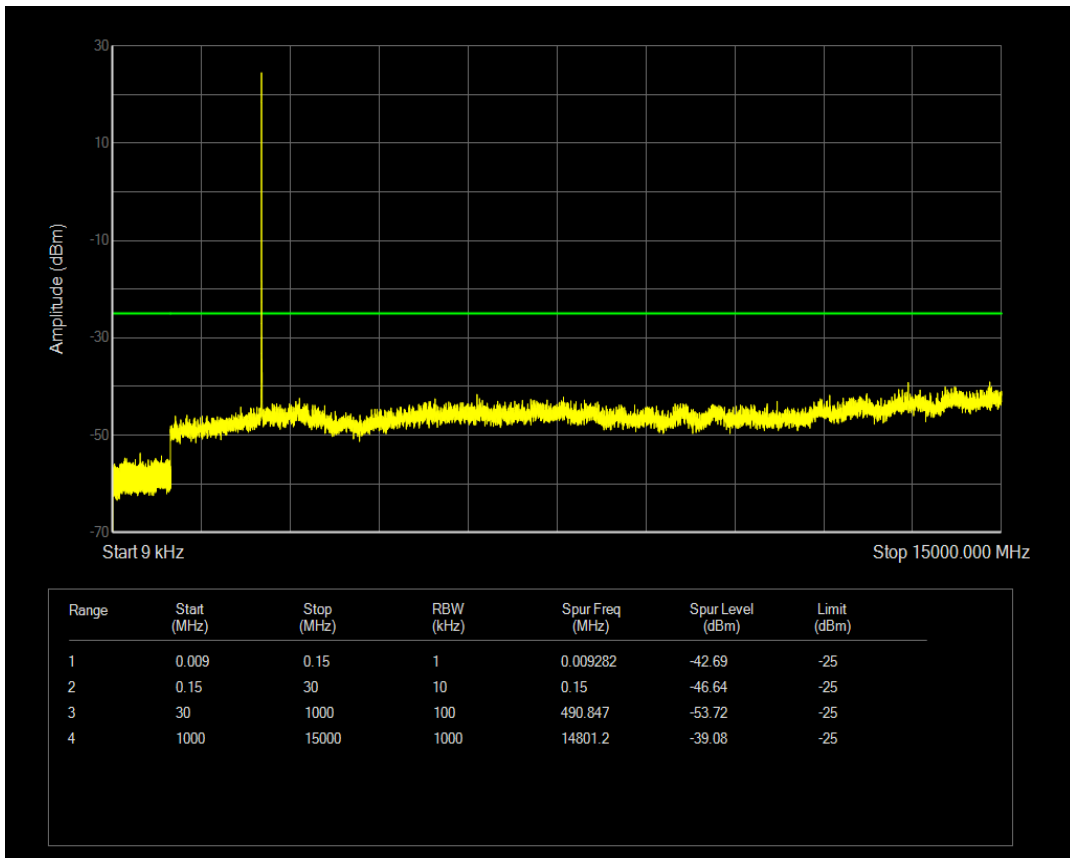

Band7 QAM16 BW=5MHz Channel=21100 RB Size=1 Position=#0

Band7 QAM16 BW=5MHz Channel=21100 RB Size=25 Position=#0