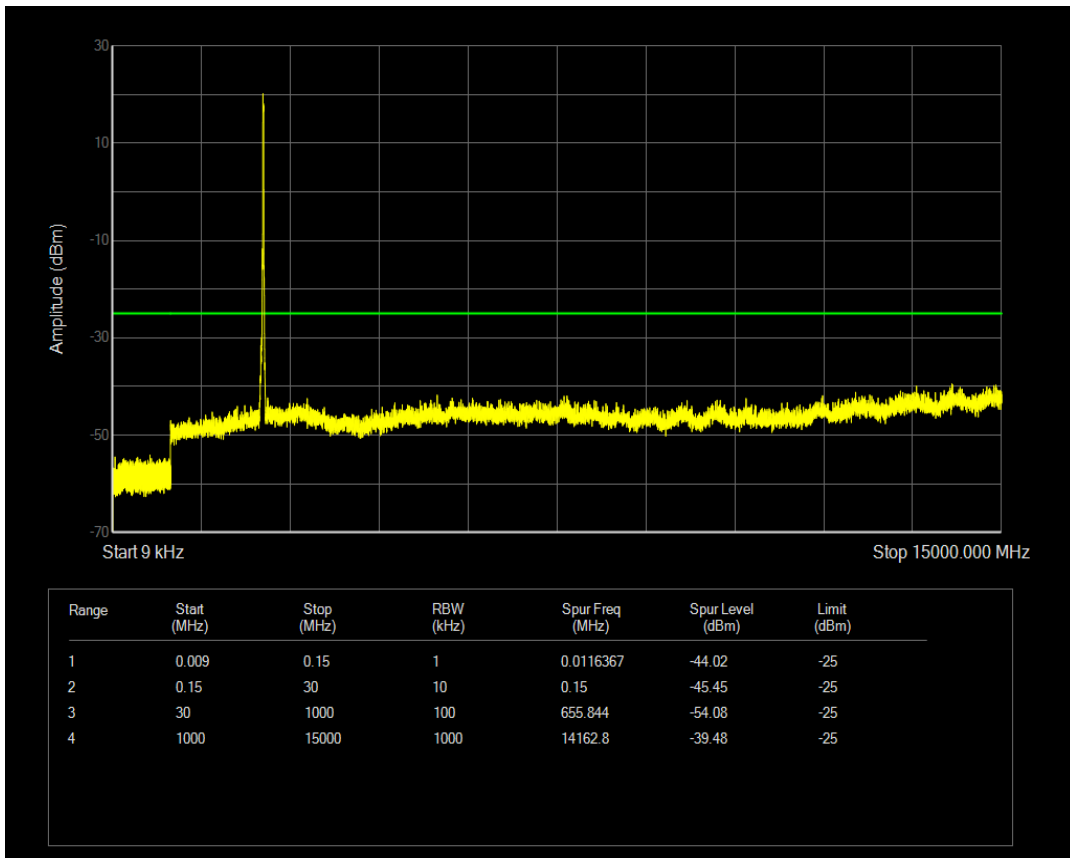

Band7 QAM16 BW=15MHz Channel=21375 RB Size=75 Position=#0

Band7 QAM16 BW=20MHz Channel=20850 RB Size=1 Position=#0