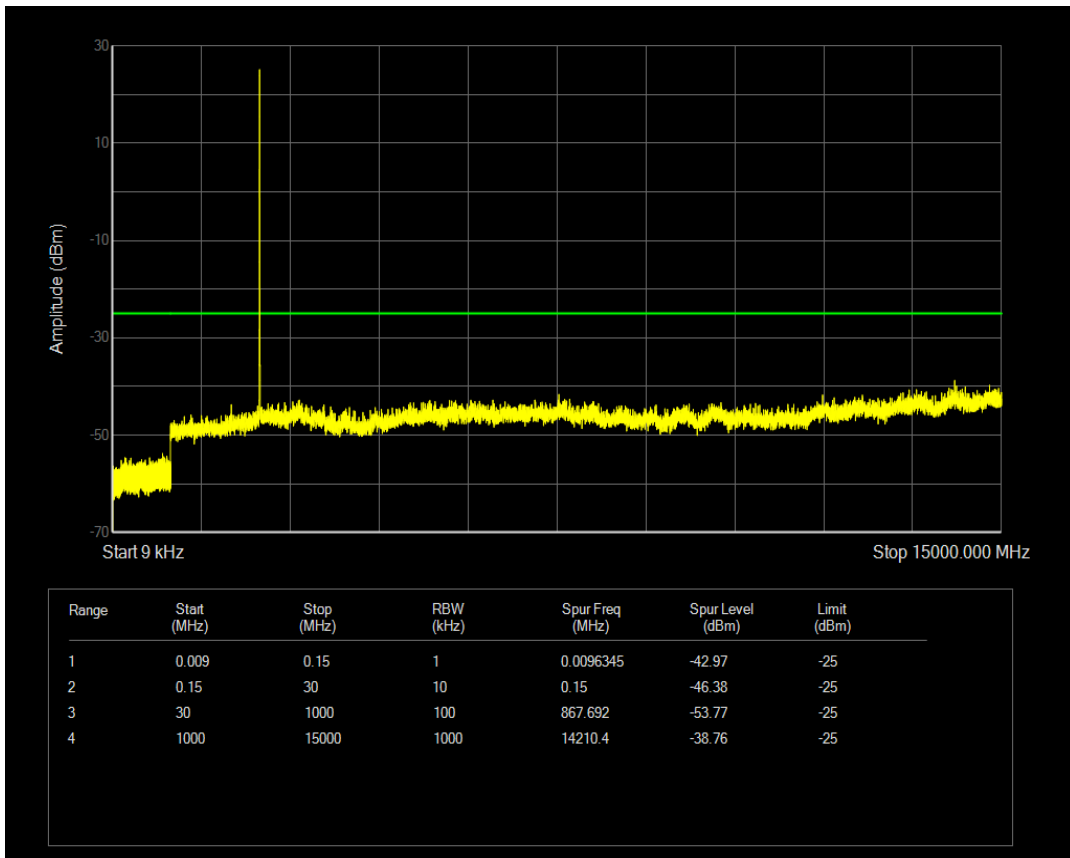

Band7 QPSK BW=5MHz Channel=20775 RB Size=1 Position=#0

Band7 QPSK BW=5MHz Channel=20775 RB Size=25 Position=#0