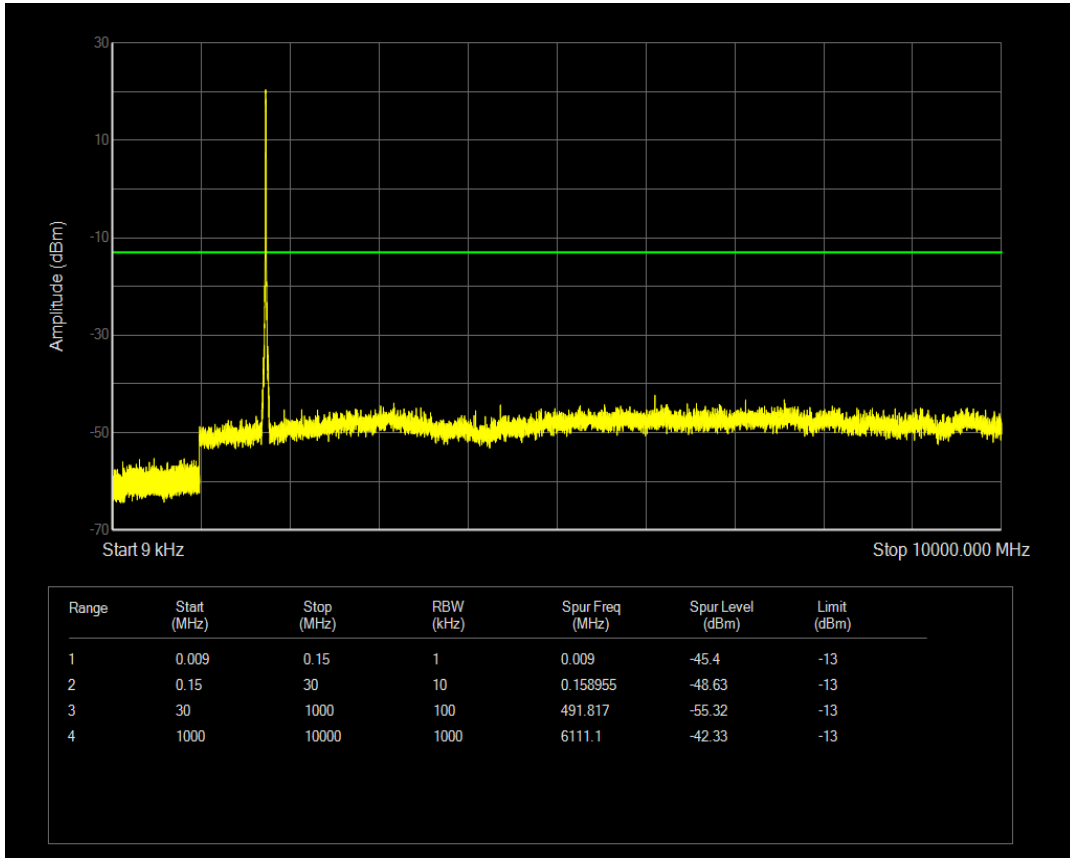

Band66 QAM16 BW=10MHz Channel=132022 RB Size=1 Position=#0

Band66 QAM16 BW=10MHz Channel=132022 RB Size=50 Position=#0

Band66 QPSK BW=10MHz Channel=132322 RB Size=1 Position=#0

Band66 QPSK BW=10MHz Channel=132322 RB Size=50 Position=#0