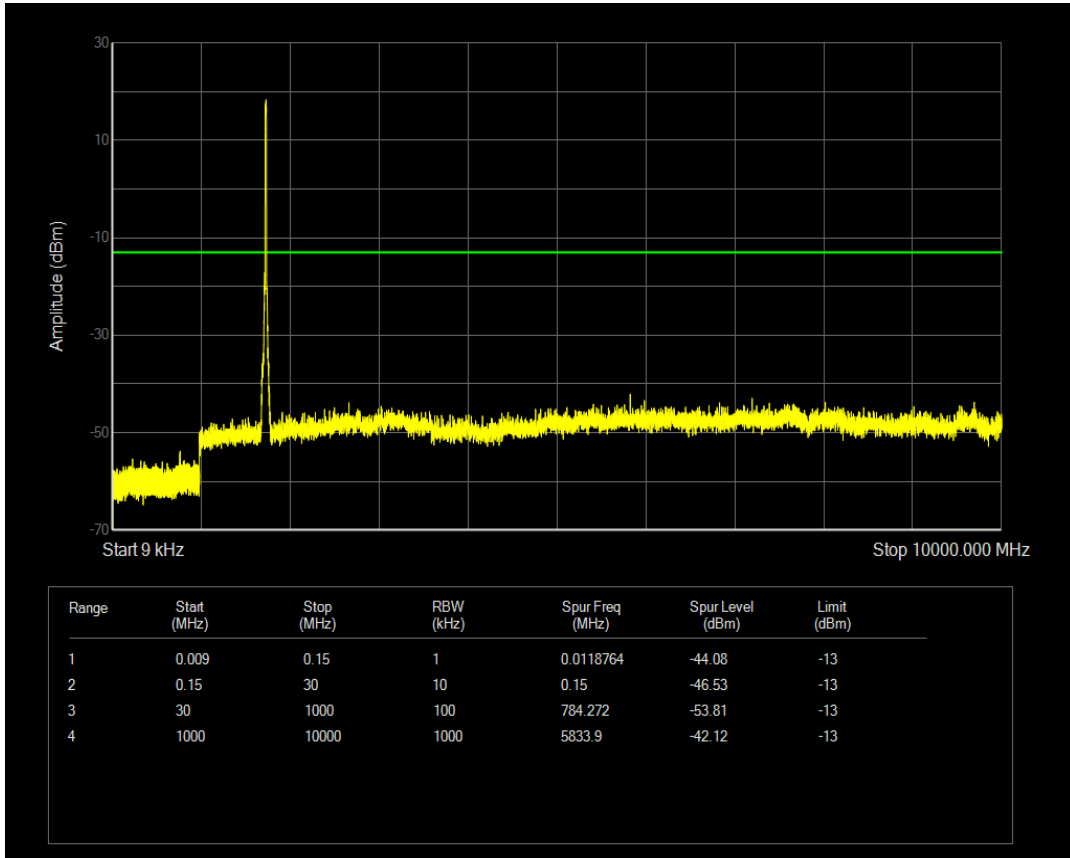

Band66 QAM16 BW=15MHz Channel=132047 RB Size=1 Position=#0

Band66 QAM16 BW=15MHz Channel=132047 RB Size=75 Position=#0

Band66 QPSK BW=15MHz Channel=132322 RB Size=1 Position=#0

Band66 QPSK BW=15MHz Channel=132322 RB Size=75 Position=#0