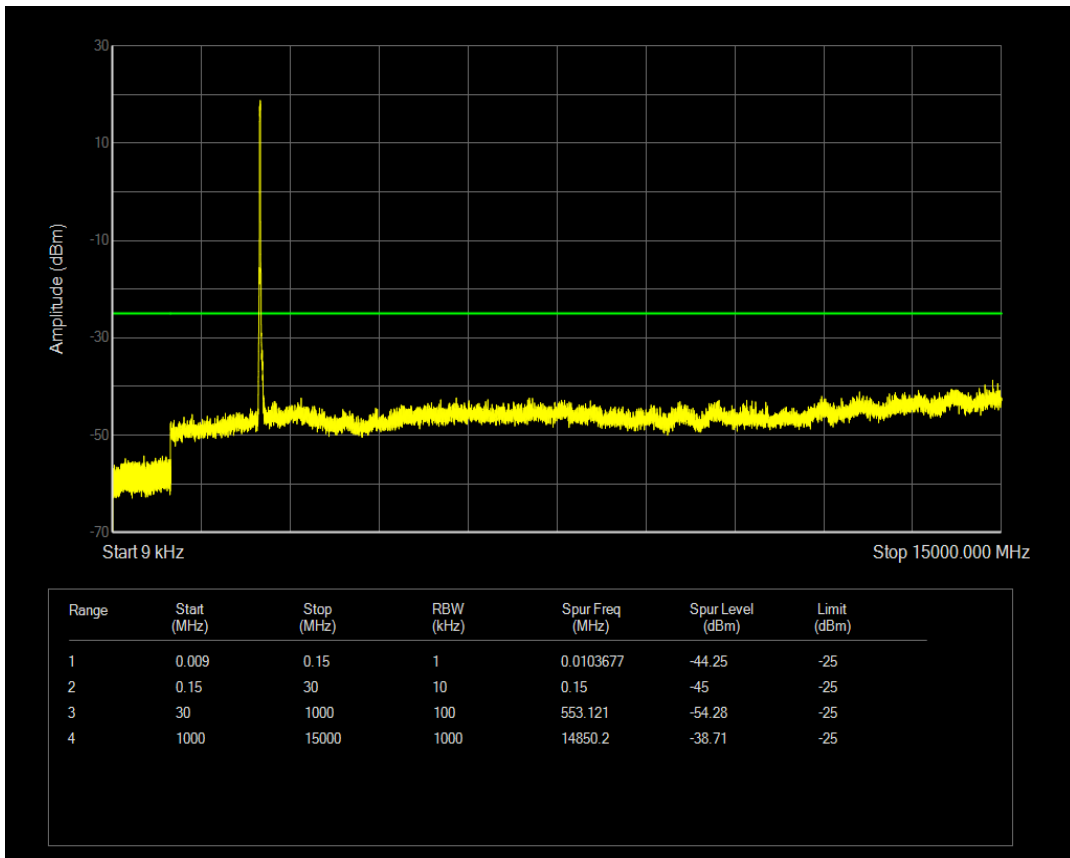

Band7 QAM16 BW=15MHz Channel=20825 RB Size=75 Position=#0

Band7 QPSK BW=15MHz Channel=21100 RB Size=75 Position=#0