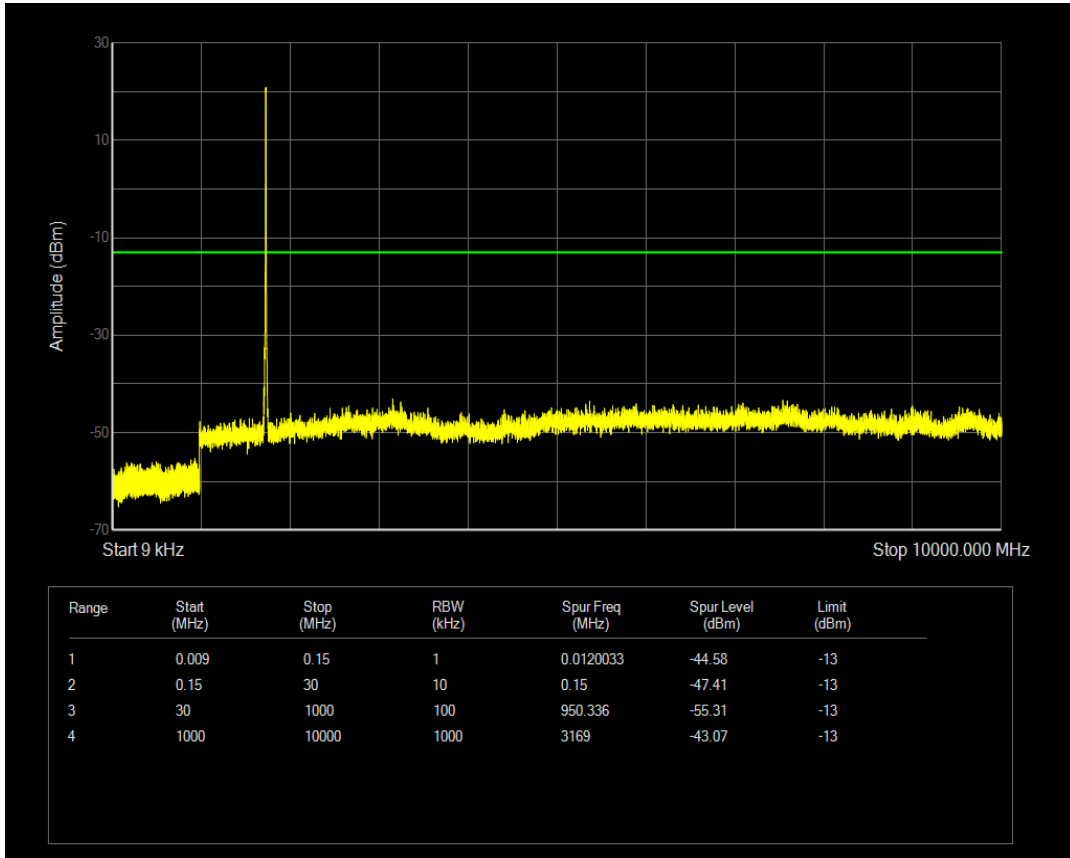

Band66 QAM16 BW=5MHz Channel=131997 RB Size=1 Position=#0

Band66 QPSK BW=5MHz Channel=132322 RB Size=1 Position=#0

Band66 QAM16 BW=5MHz Channel=131997 RB Size=25 Position=#0

Band66 QPSK BW=5MHz Channel=132322 RB Size=25 Position=#0