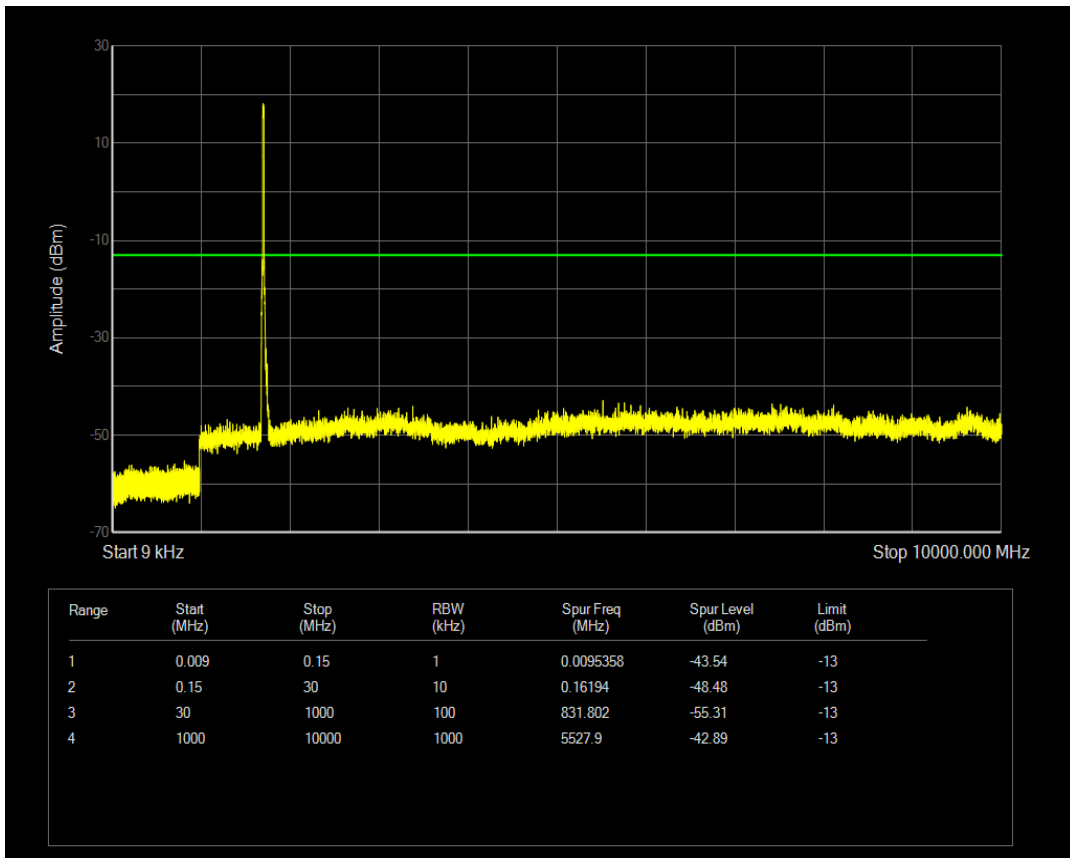

Band66 QPSK BW=15MHz Channel=132047 RB Size=75 Position=#0

Band66 QPSK BW=15MHz Channel=132047 RB Size=1 Position=#0