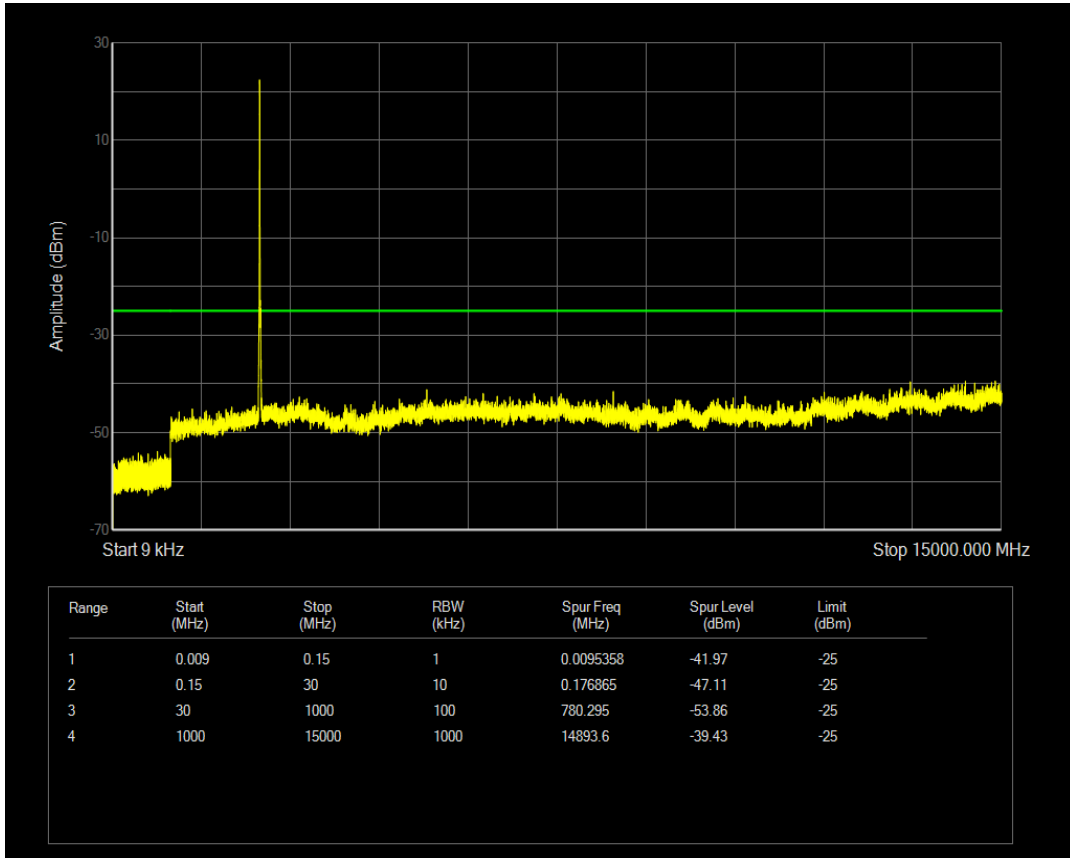

Band66 QAM16 BW=20MHz Channel=132572 RB Size=1 Position=#0

Band66 QAM16 BW=20MHz Channel=132572 RB Size=100 Position=#0

Band7 QPSK BW=5MHz Channel=20775 RB Size=1 Position=#0

Band7 QPSK BW=5MHz Channel=20775 RB Size=25 Position=#0