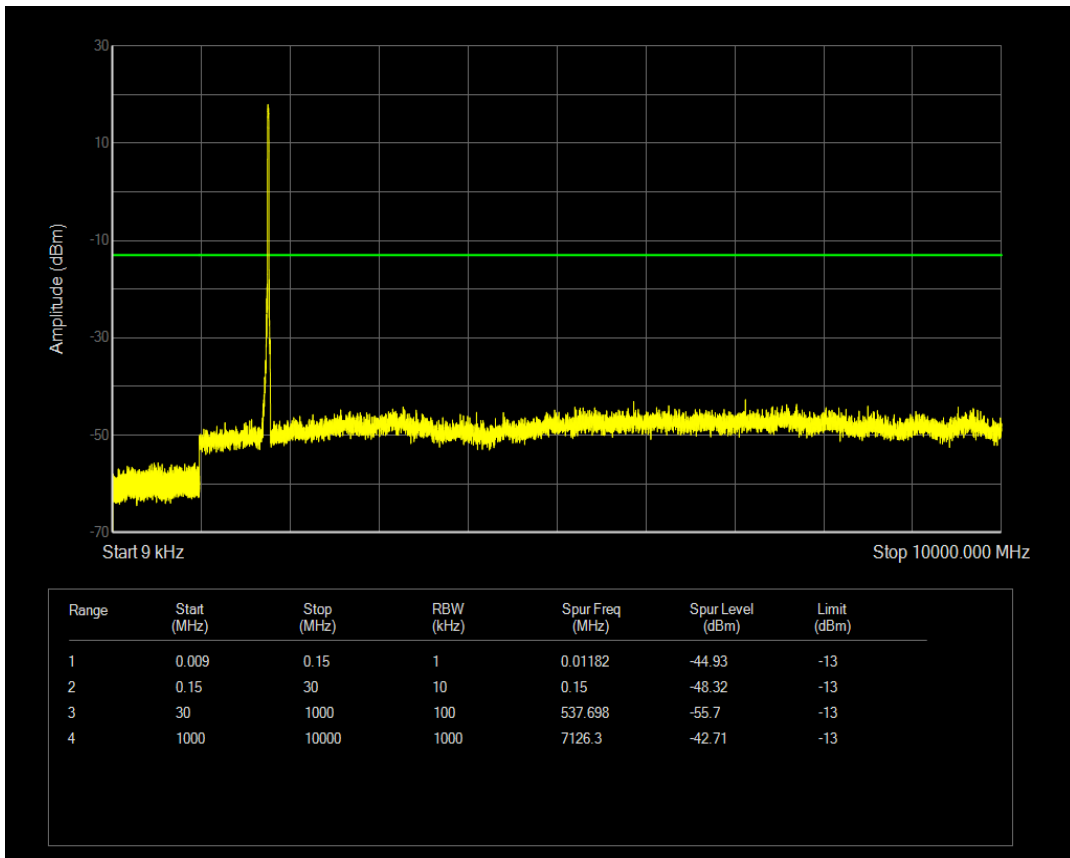

Band66 QAM16 BW=15MHz Channel=132597 RB Size=75 Position=#0

Band66 QPSK BW=20MHz Channel=132072 RB Size=100 Position=#0