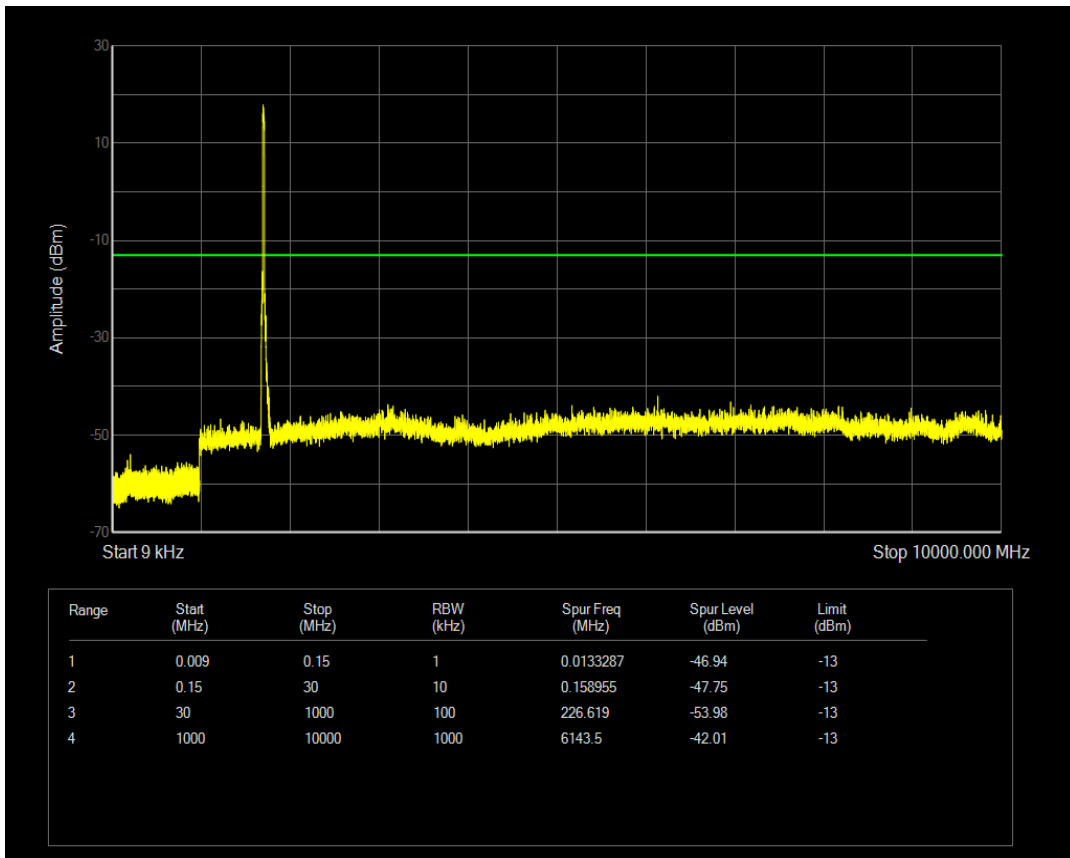

Band66 QAM16 BW=20MHz Channel=132072 RB Size=100 Position=#0

Band66 QAM16 BW=20MHz Channel=132072 RB Size=1 Position=#0