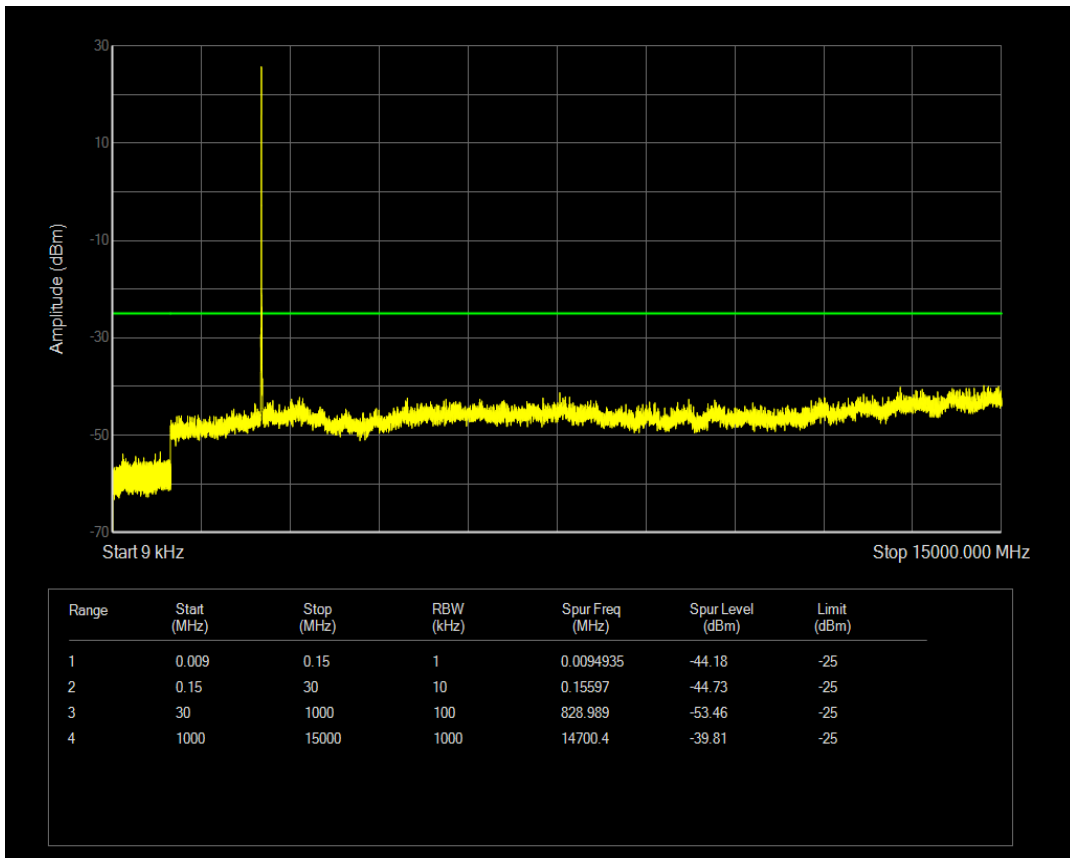

Band7 QAM16 BW=10MHz Channel=20800 RB Size=1 Position=#0

Band7 QAM16 BW=10MHz Channel=20800 RB Size=50 Position=#0

Band7 QPSK BW=10MHz Channel=21100 RB Size=1 Position=#0

Band7 QPSK BW=10MHz Channel=21100 RB Size=50 Position=#0

Band7 QAM16 BW=10MHz Channel=21100 RB Size=1 Position=#0

Band7 QPSK BW=10MHz Channel=21400 RB Size=1 Position=#0

Band7 QAM16 BW=10MHz Channel=21100 RB Size=50 Position=#0

Band7 QPSK BW=10MHz Channel=21400 RB Size=50 Position=#0