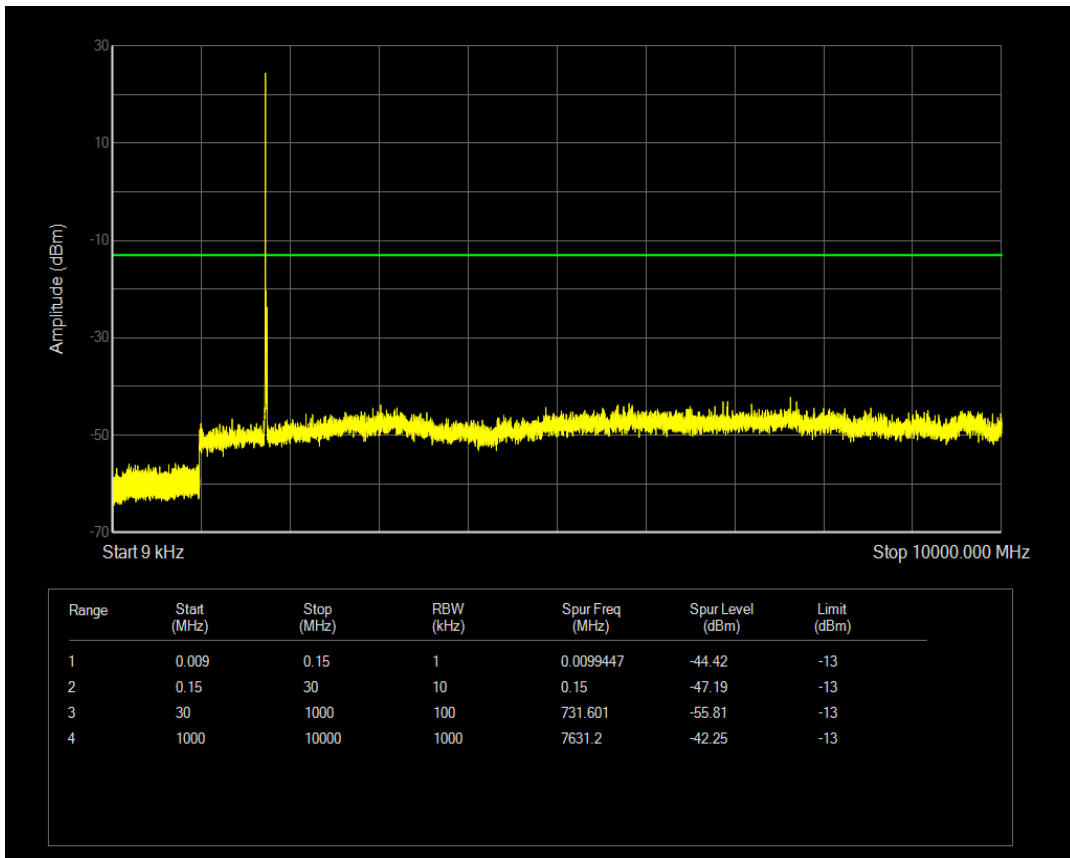

Band66 QAM16 BW=10MHz Channel=132322 RB Size=1 Position=#0

Band66 QPSK BW=10MHz Channel=132622 RB Size=1 Position=#0