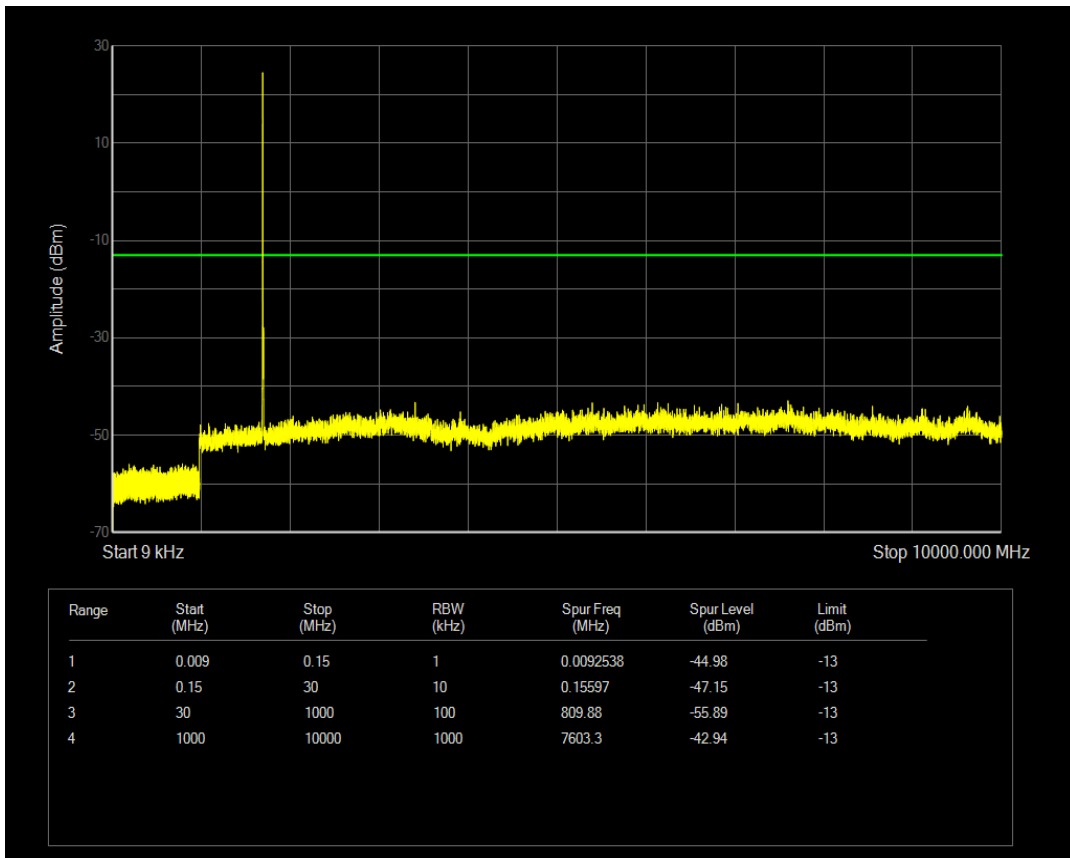

Band66 QAM16 BW=5MHz Channel=131997 RB Size=1 Position=#0

Band66 QPSK BW=5MHz Channel=132322 RB Size=1 Position=#0

Band66 QAM16 BW=5MHz Channel=131997 RB Size=25 Position=#0

Band66 QPSK BW=5MHz Channel=132322 RB Size=25 Position=#0