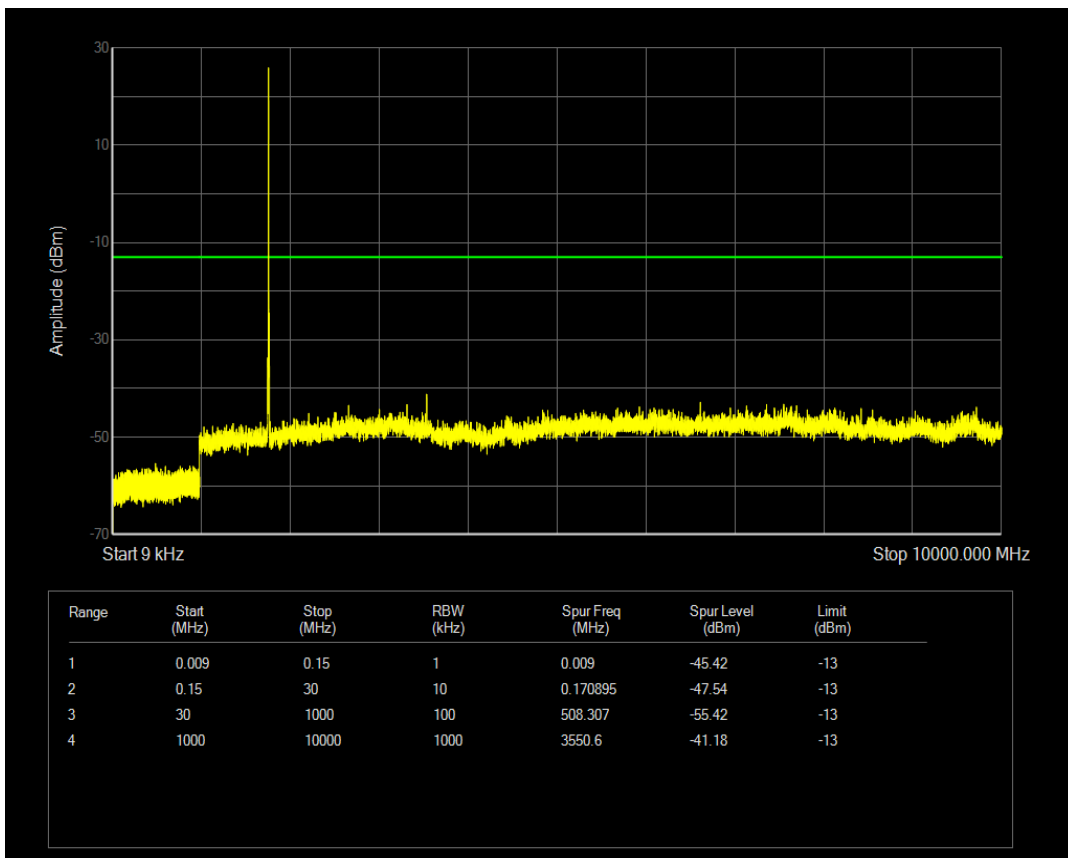

Band66 QAM16 BW=5MHz Channel=132647 RB Size=1 Position=#0

Band66 QAM16 BW=5MHz Channel=132647 RB Size=25 Position=#0