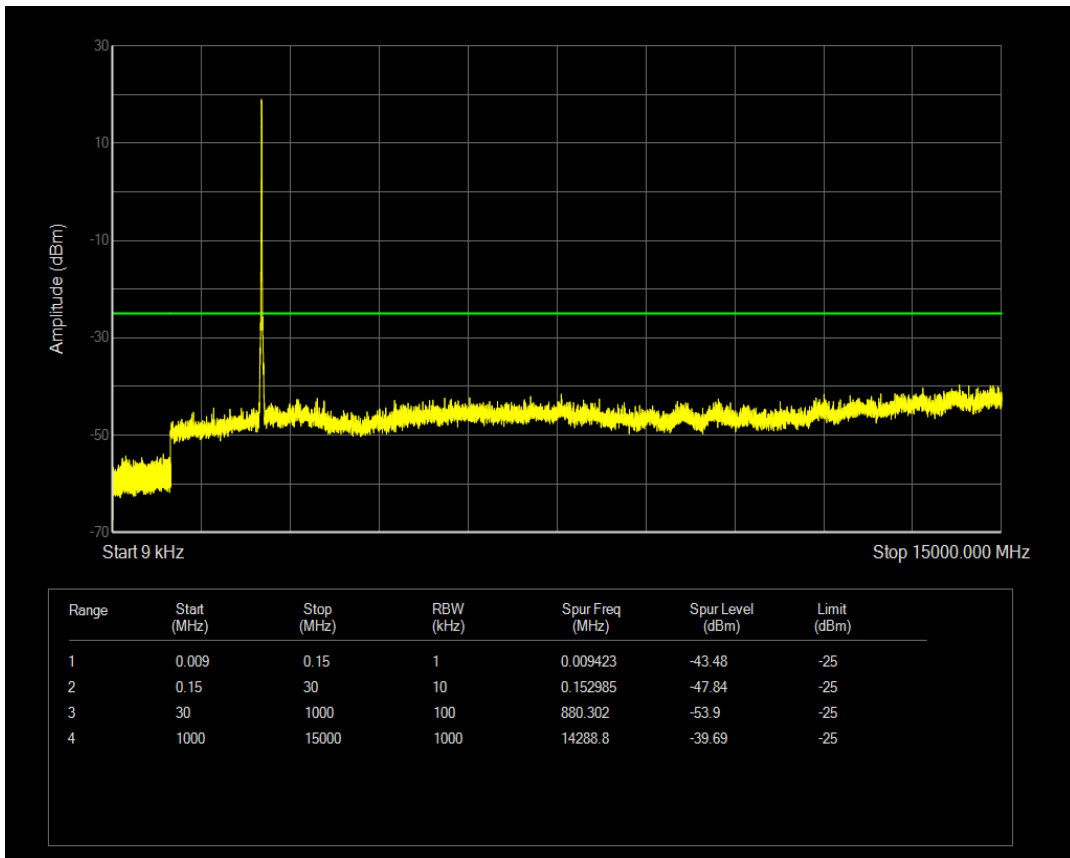

Band7 QAM16 BW=10MHz Channel=21100 RB Size=50 Position=#0

Band7 QPSK BW=10MHz Channel=21400 RB Size=50 Position=#0