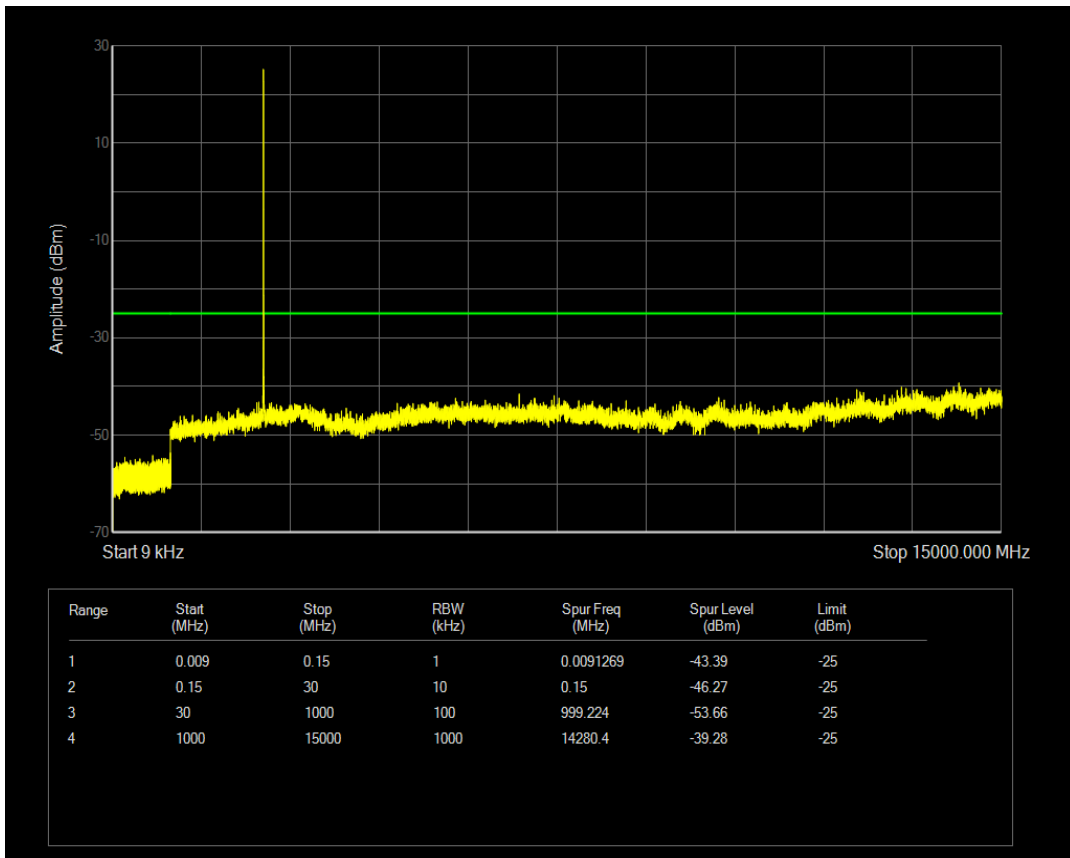

Band7 QPSK BW=5MHz Channel=21425 RB Size=1 Position=#0

Band7 QPSK BW=5MHz Channel=21425 RB Size=25 Position=#0