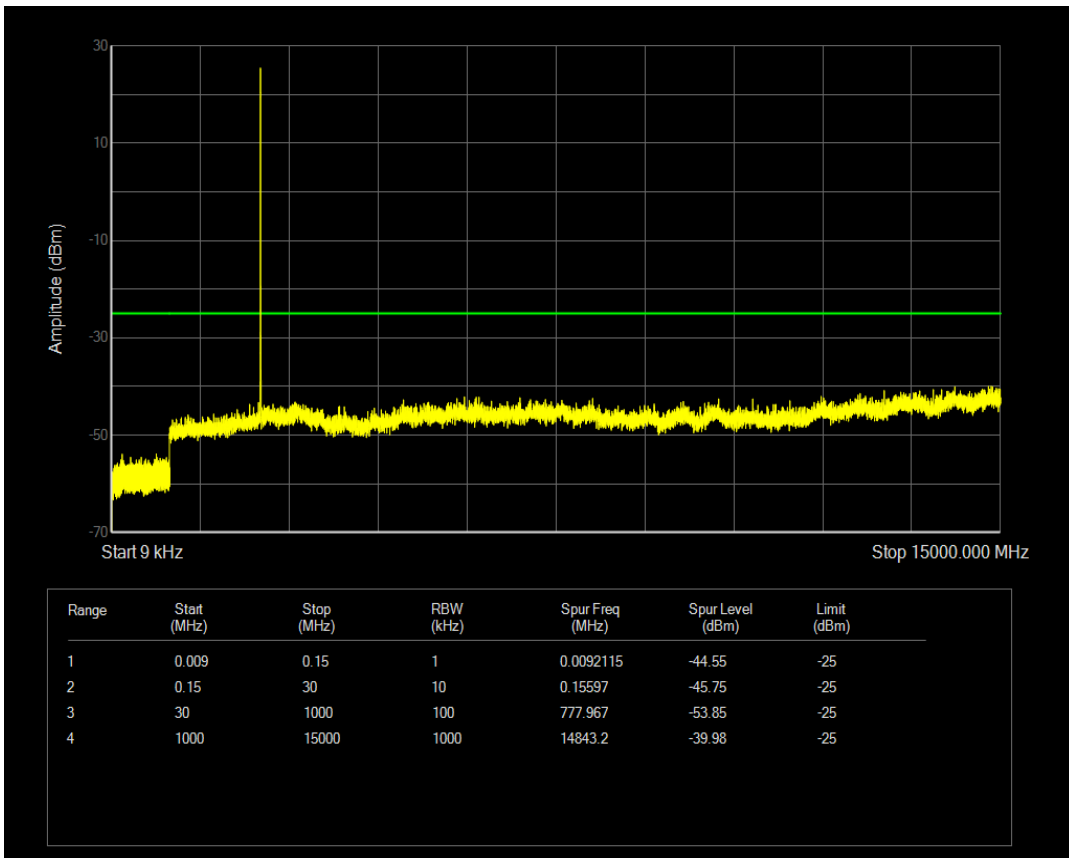

Band7 QPSK BW=5MHz Channel=21100 RB Size=1 Position=#0

Band7 QPSK BW=5MHz Channel=21100 RB Size=25 Position=#0