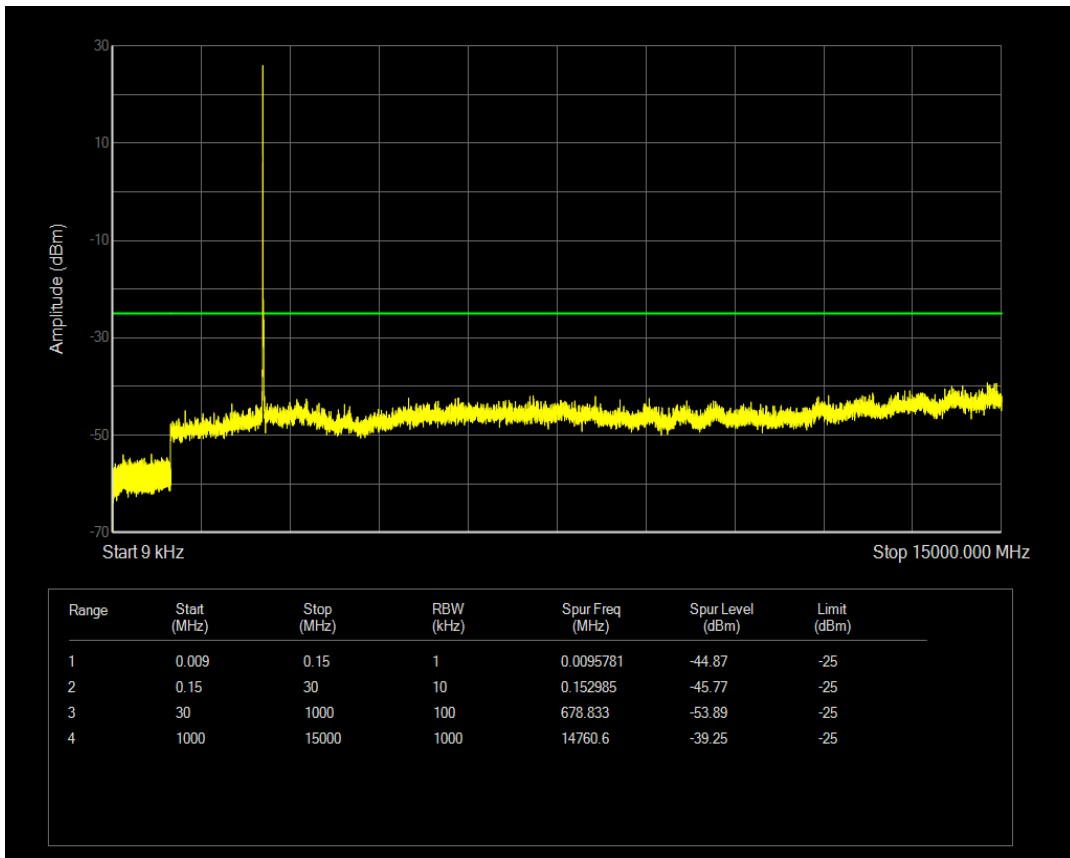

Band7 QAM16 BW=15MHz Channel=20825 RB Size=1 Position=#0

Band7 QPSK BW=15MHz Channel=21100 RB Size=1 Position=#0

Band7 QAM16 BW=15MHz Channel=20825 RB Size=75 Position=#0

Band7 QPSK BW=15MHz Channel=21100 RB Size=75 Position=#0

Band7 QAM16 BW=15MHz Channel=21100 RB Size=75 Position=#0

Band7 QAM16 BW=15MHz Channel=21100 RB Size=1 Position=#0

Band7 QPSK BW=15MHz Channel=21375 RB Size=1 Position=#0

Band7 QPSK BW=15MHz Channel=21375 RB Size=75 Position=#0