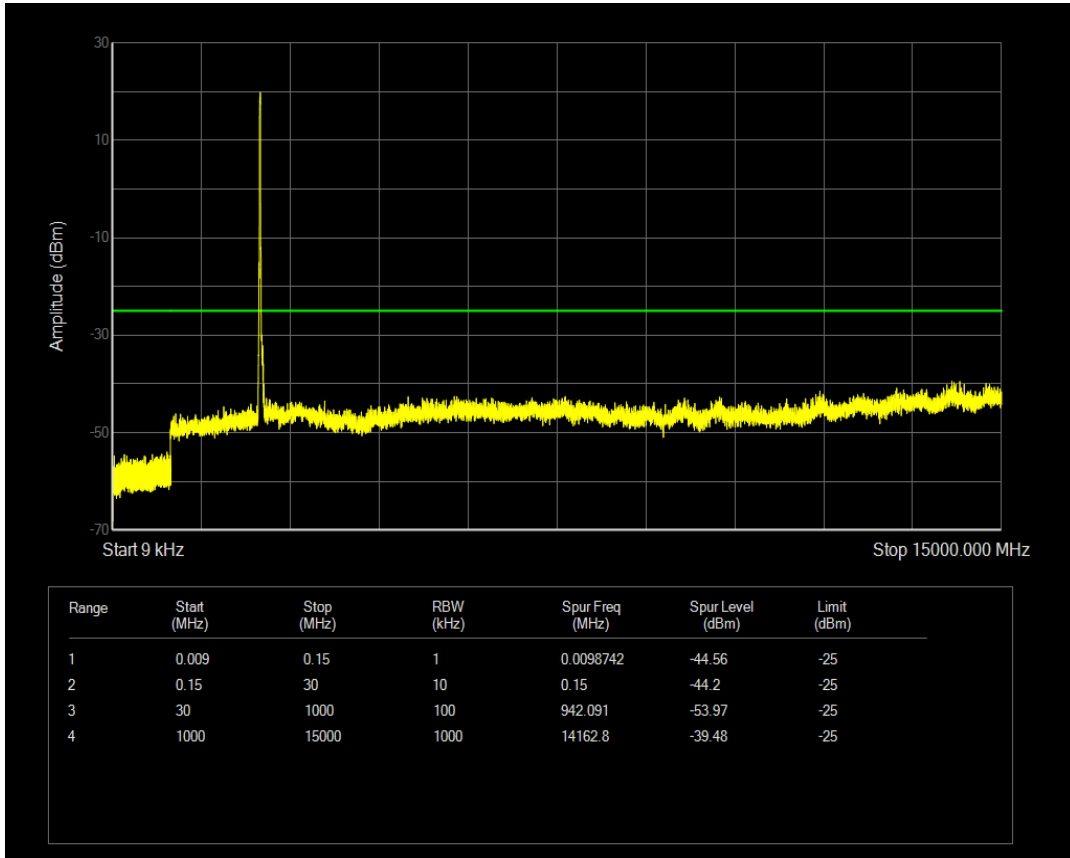

Band7 QAM16 BW=10MHz Channel=21400 RB Size=1 Position=#0

Band7 QAM16 BW=10MHz Channel=21400 RB Size=50 Position=#0

Band7 QPSK BW=15MHz Channel=20825 RB Size=1 Position=#0

Band7 QPSK BW=15MHz Channel=20825 RB Size=75 Position=#0