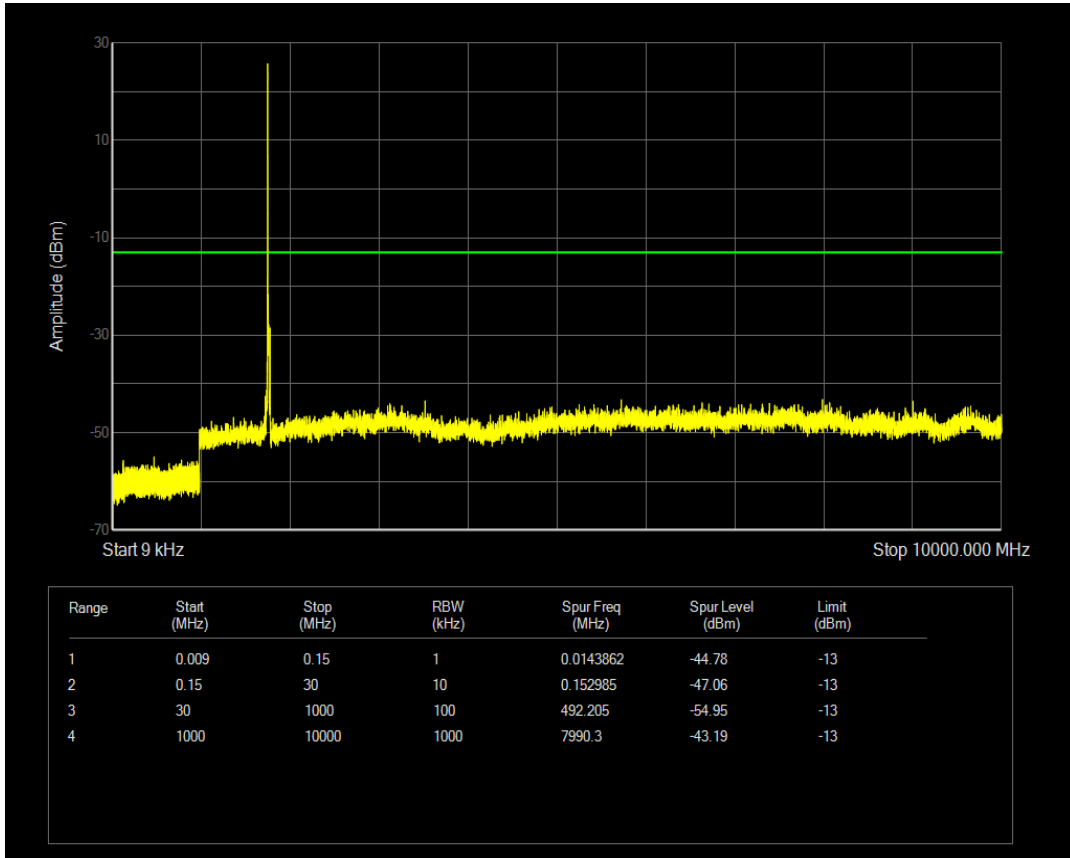

Band66 QAM16 BW=15MHz Channel=132322 RB Size=1 Position=#0

Band66 QAM16 BW=15MHz Channel=132322 RB Size=75 Position=#0

Band66 QPSK BW=15MHz Channel=132597 RB Size=1 Position=#0

Band66 QAM16 BW=15MHz Channel=132597 RB Size=1 Position=#0