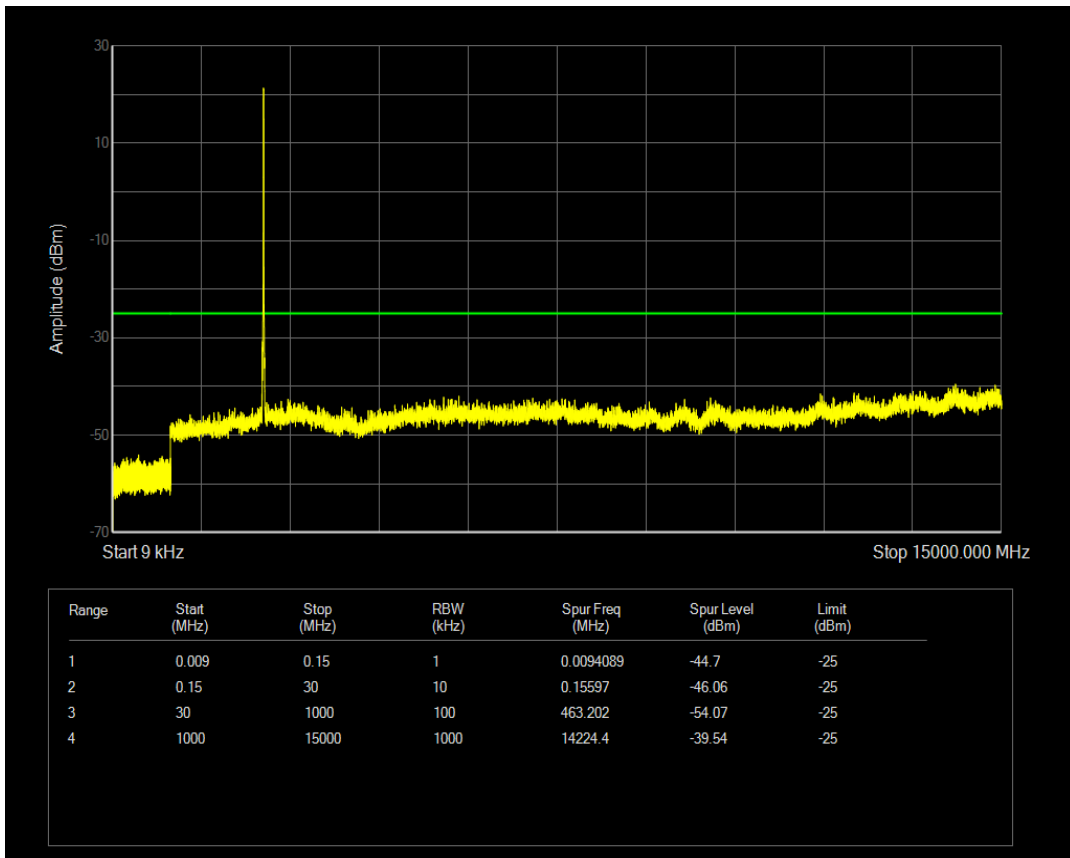

Band7 QAM16 BW=5MHz Channel=21100 RB Size=1 Position=#0

Band7 QAM16 BW=5MHz Channel=21100 RB Size=25 Position=#0

Band7 QPSK BW=5MHz Channel=21425 RB Size=1 Position=#0

Band7 QPSK BW=5MHz Channel=21425 RB Size=25 Position=#0

Band7 QAM16 BW=5MHz Channel=21425 RB Size=1 Position=#0

Band7 QPSK BW=10MHz Channel=20800 RB Size=1 Position=#0

Band7 QAM16 BW=5MHz Channel=21425 RB Size=25 Position=#0

Band7 QPSK BW=10MHz Channel=20800 RB Size=50 Position=#0