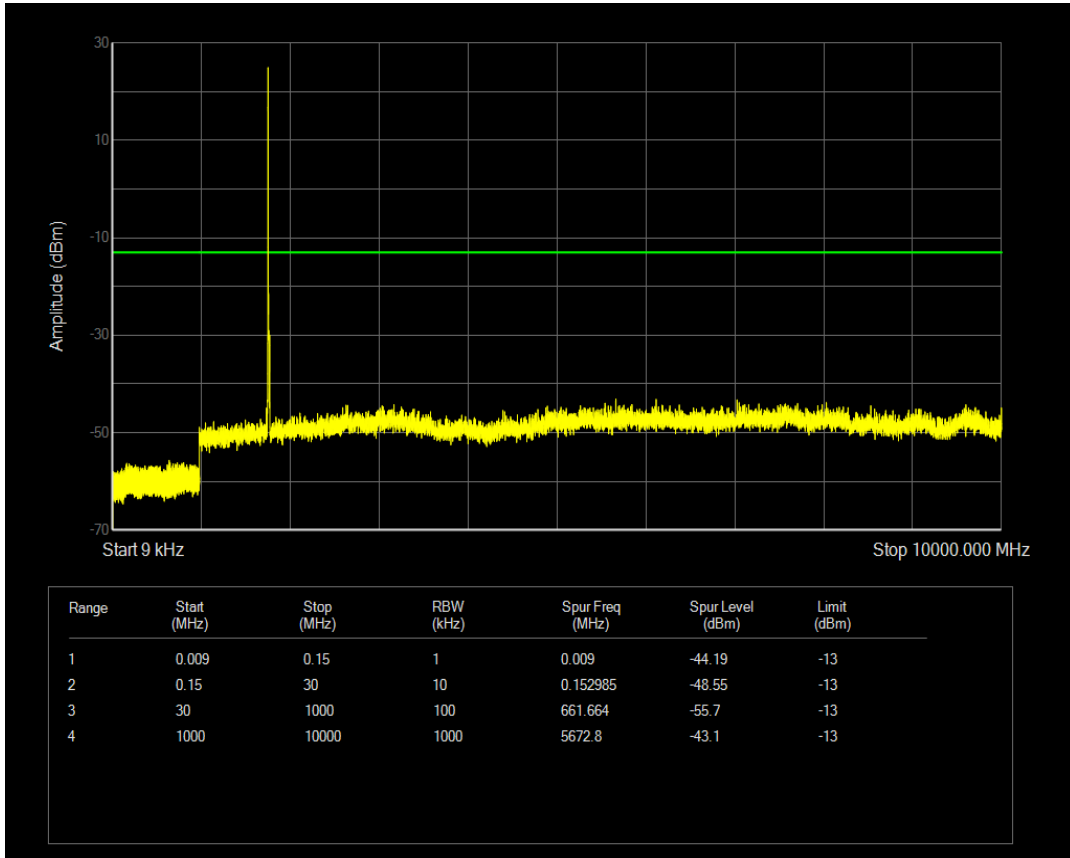

Band66 QAM16 BW=10MHz Channel=132622 RB Size=1 Position=#0

Band66 QPSK BW=15MHz Channel=132047 RB Size=75 Position=#0