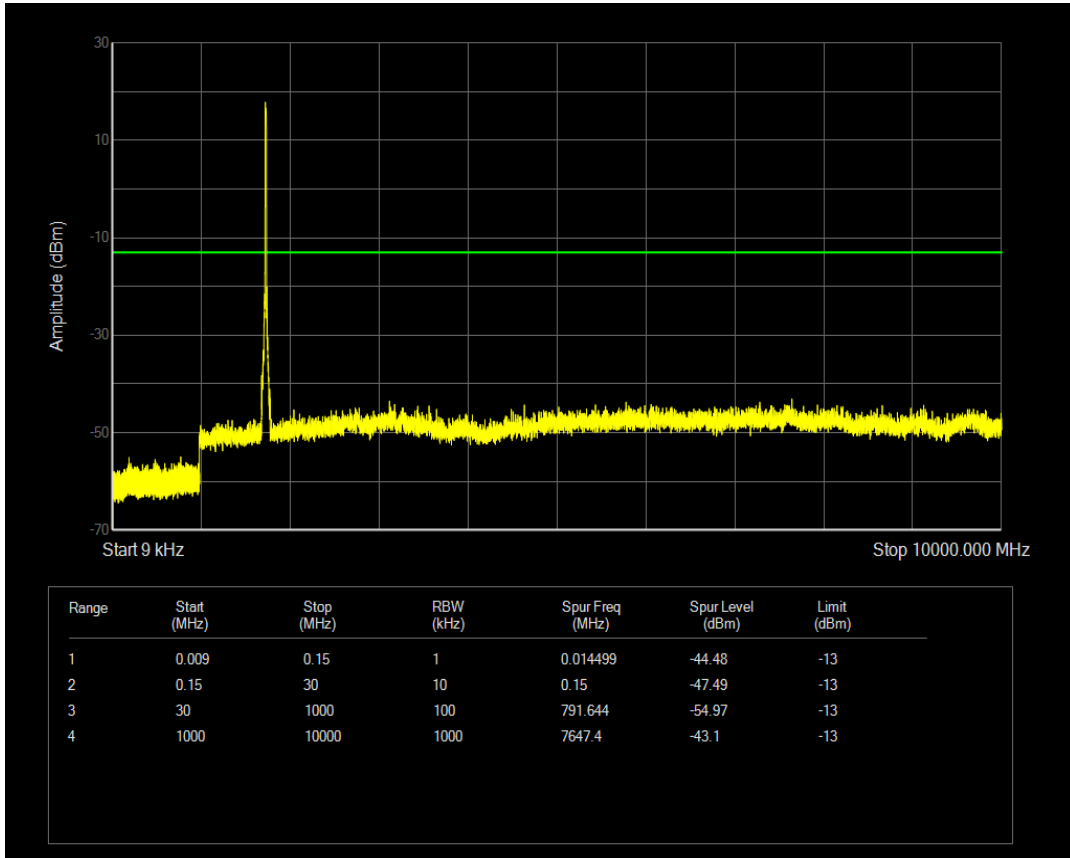

Band66 QAM16 BW=15MHz Channel=132322 RB Size=75 Position=#0

Band66 QPSK BW=15MHz Channel=132597 RB Size=1 Position=#0