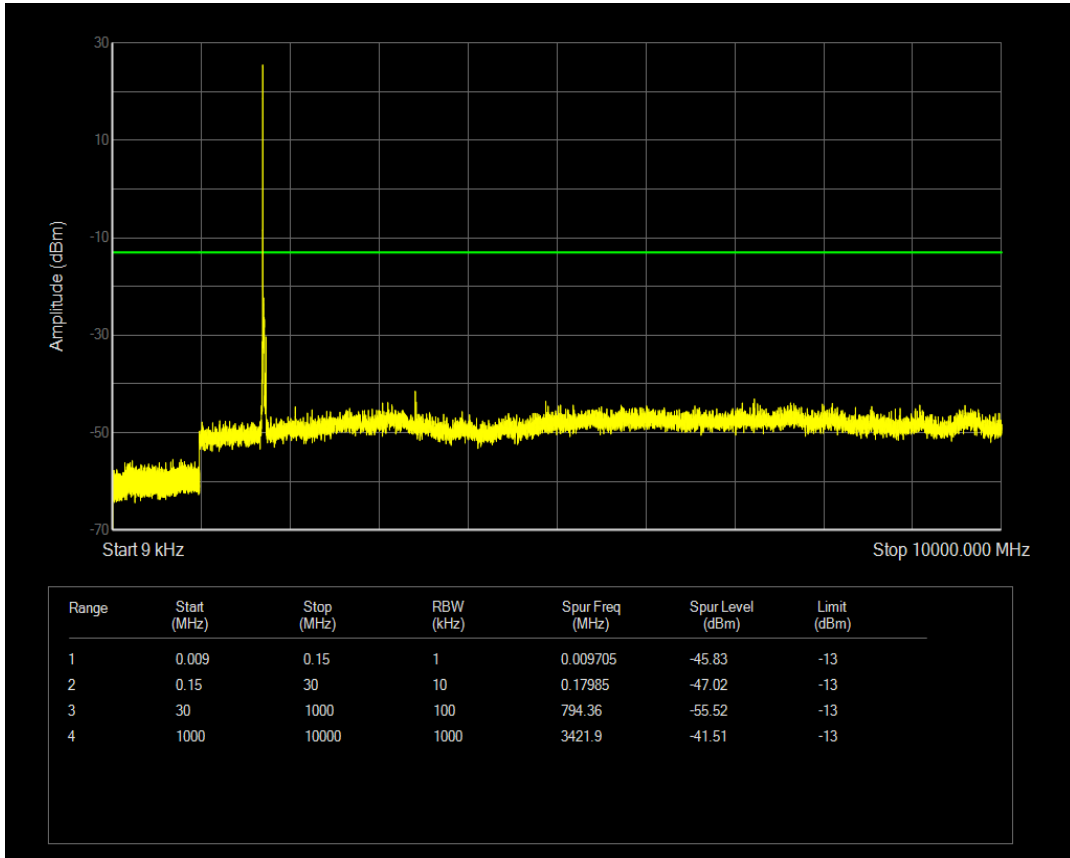

Band66 QPSK BW=20MHz Channel=132072 RB Size=1 Position=#0

Band66 QAM16 BW=15MHz Channel=132597 RB Size=75 Position=#0