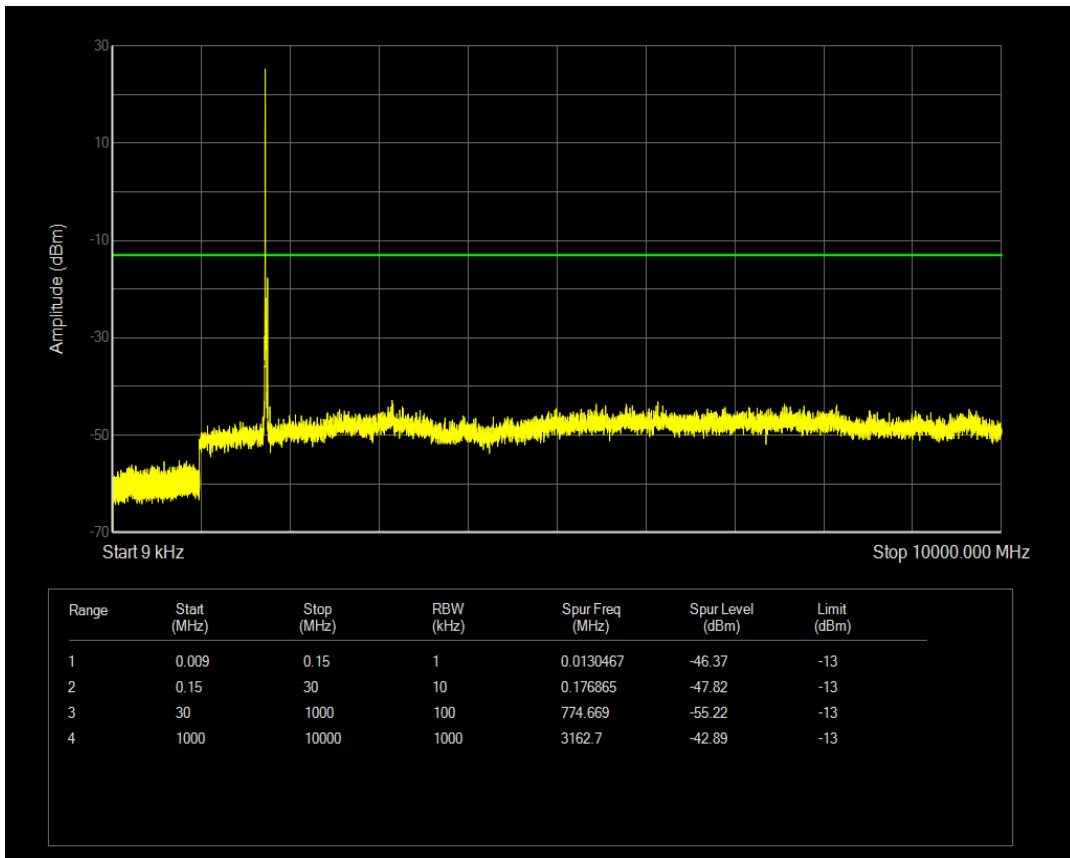

Band66 QPSK BW=15MHz Channel=132322 RB Size=1 Position=#0

Band66 QPSK BW=15MHz Channel=132322 RB Size=75 Position=#0