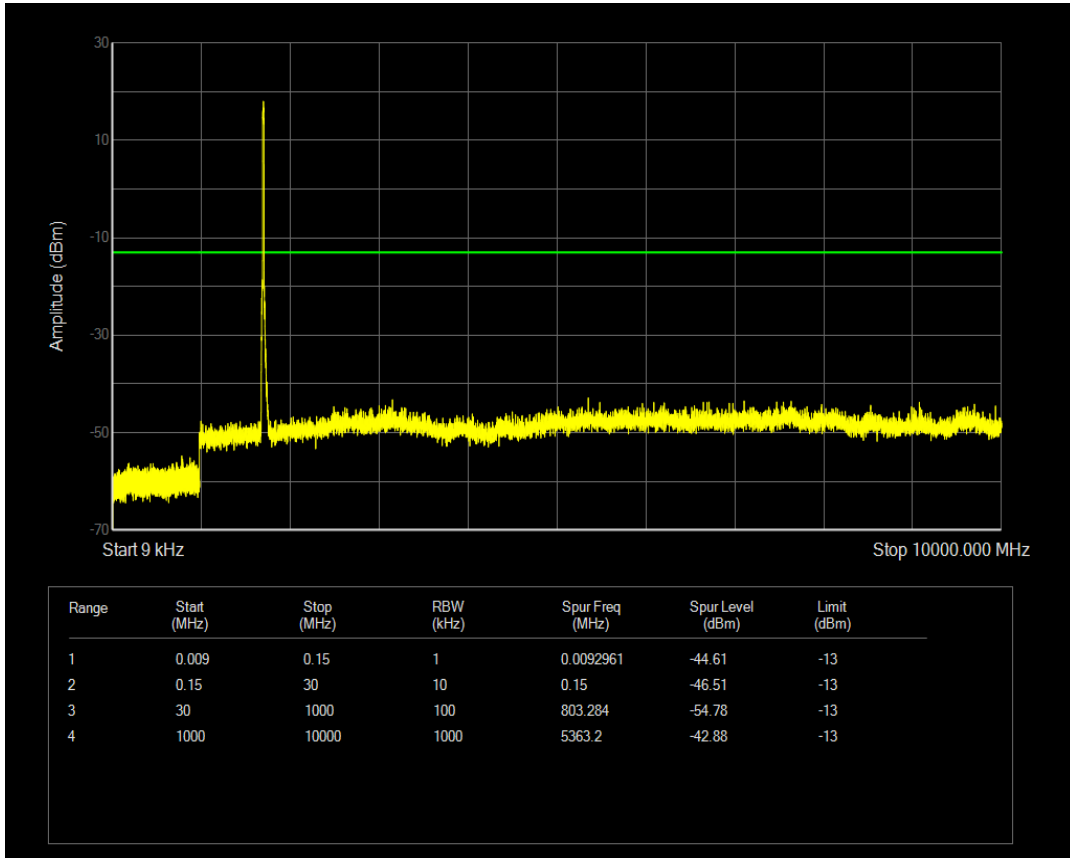

Band66 QAM16 BW=15MHz Channel=132047 RB Size=75 Position=#0

Band66 QPSK BW=15MHz Channel=132322 RB Size=1 Position=#0