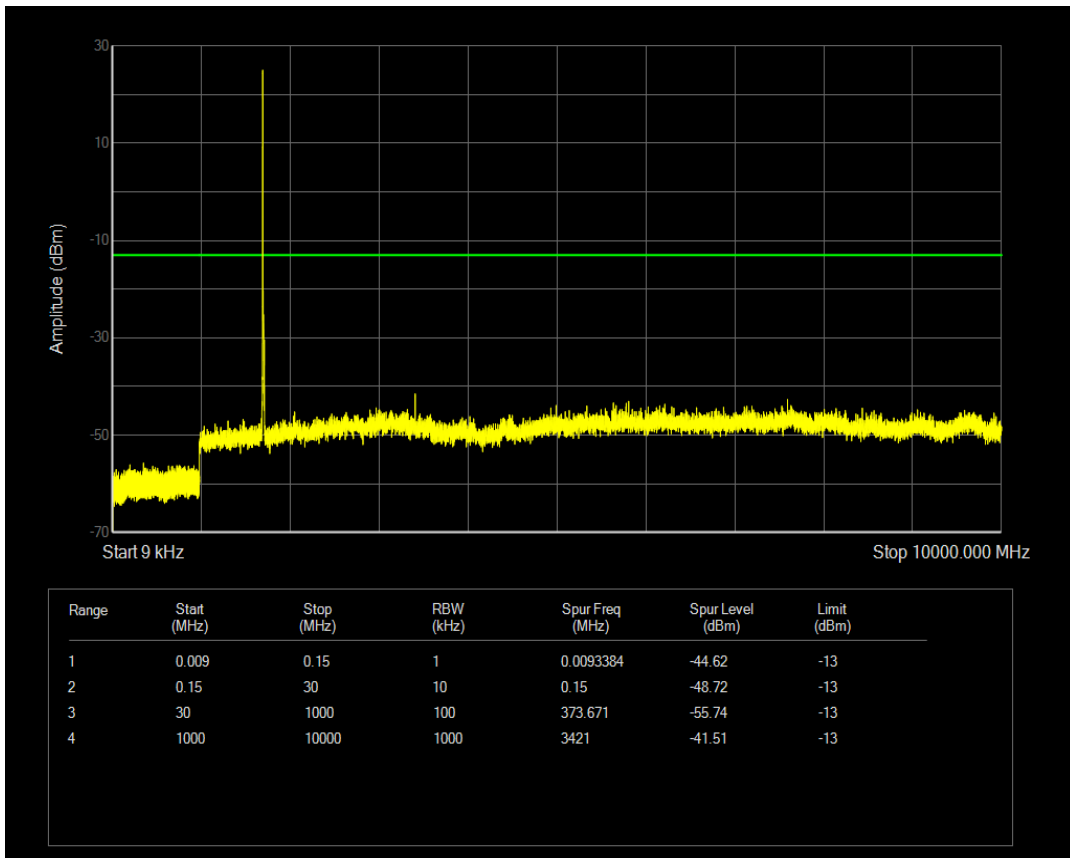

Band66 QPSK BW=10MHz Channel=132022 RB Size=1 Position=#0

Band66 QPSK BW=10MHz Channel=132022 RB Size=50 Position=#0