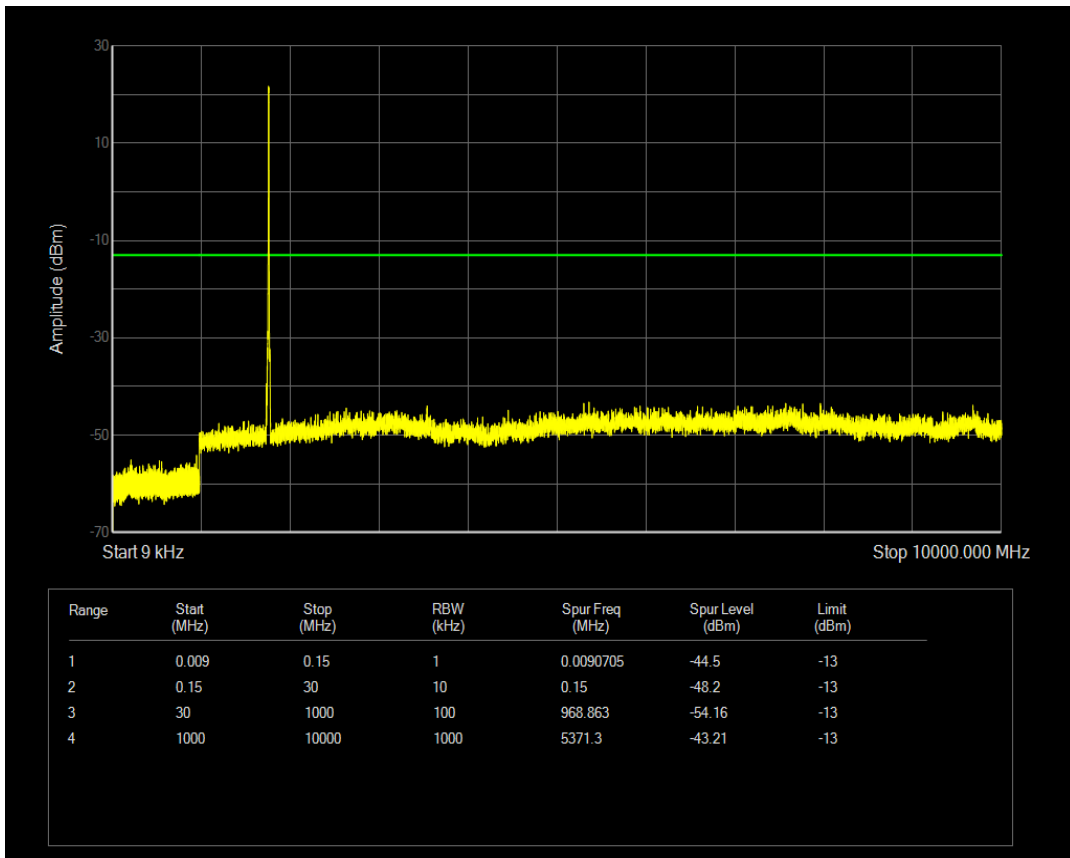

Band66 QPSK BW=5MHz Channel=132647 RB Size=25 Position=#0

Band66 QPSK BW=5MHz Channel=132647 RB Size=1 Position=#0