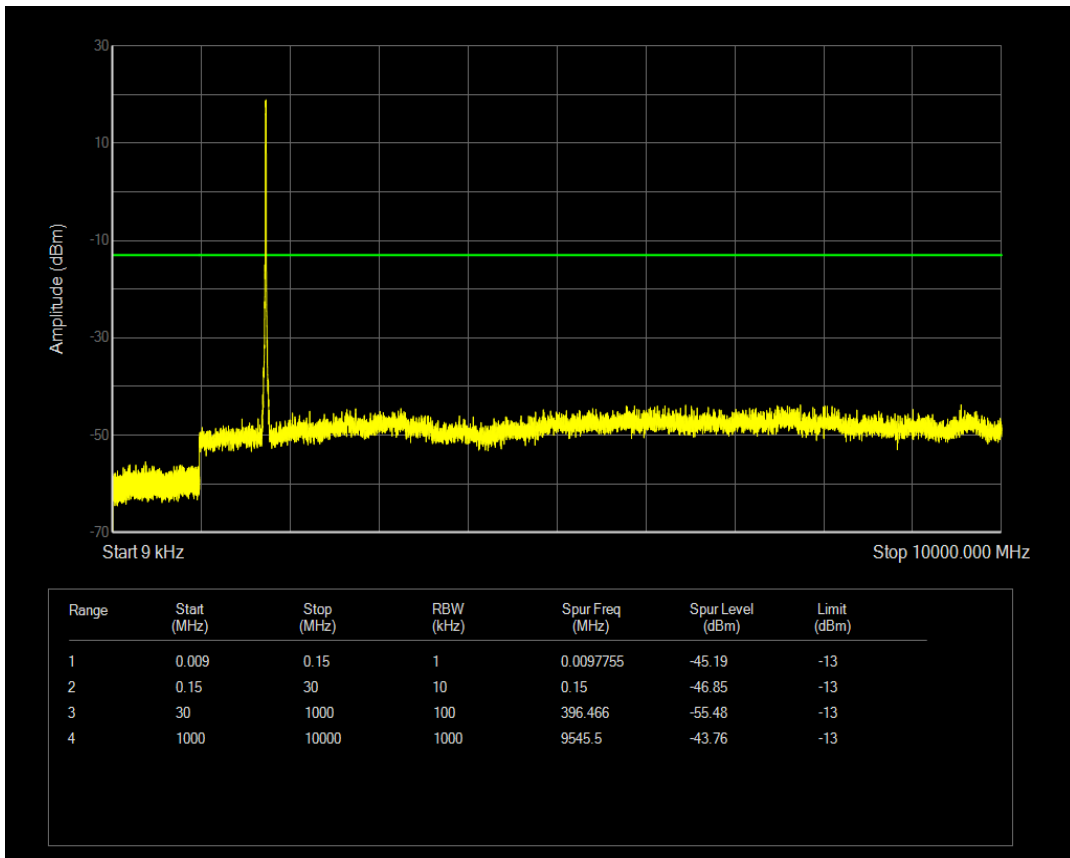

Band66 QAM16 BW=10MHz Channel=132322 RB Size=50 Position=#0

Band66 QPSK BW=10MHz Channel=132622 RB Size=50 Position=#0