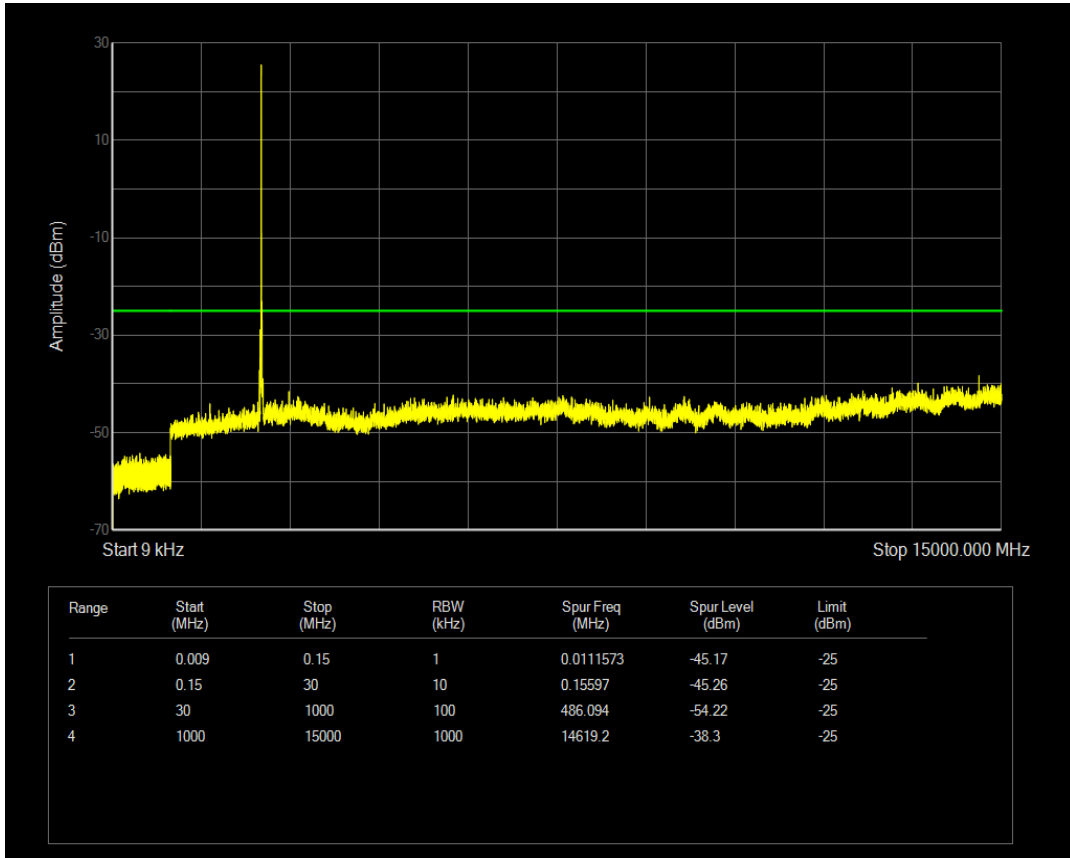

Band7 QPSK BW=15MHz Channel=21100 RB Size=1 Position=#0

Band7 QAM16 BW=15MHz Channel=20825 RB Size=75 Position=#0