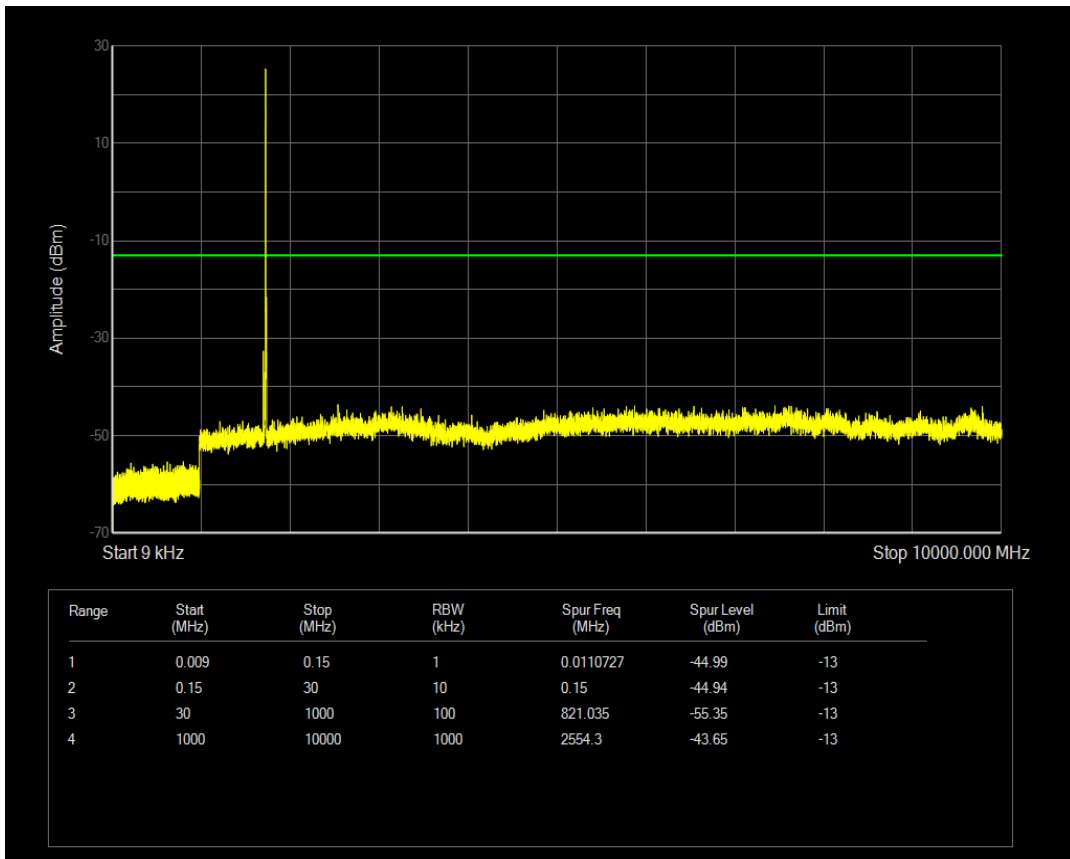

Band66 QAM16 BW=5MHz Channel=131997 RB Size=1 Position=#0

Band66 QPSK BW=5MHz Channel=132322 RB Size=1 Position=#0

Band66 QAM16 BW=5MHz Channel=131997 RB Size=25 Position=#0

Band66 QPSK BW=5MHz Channel=132322 RB Size=25 Position=#0