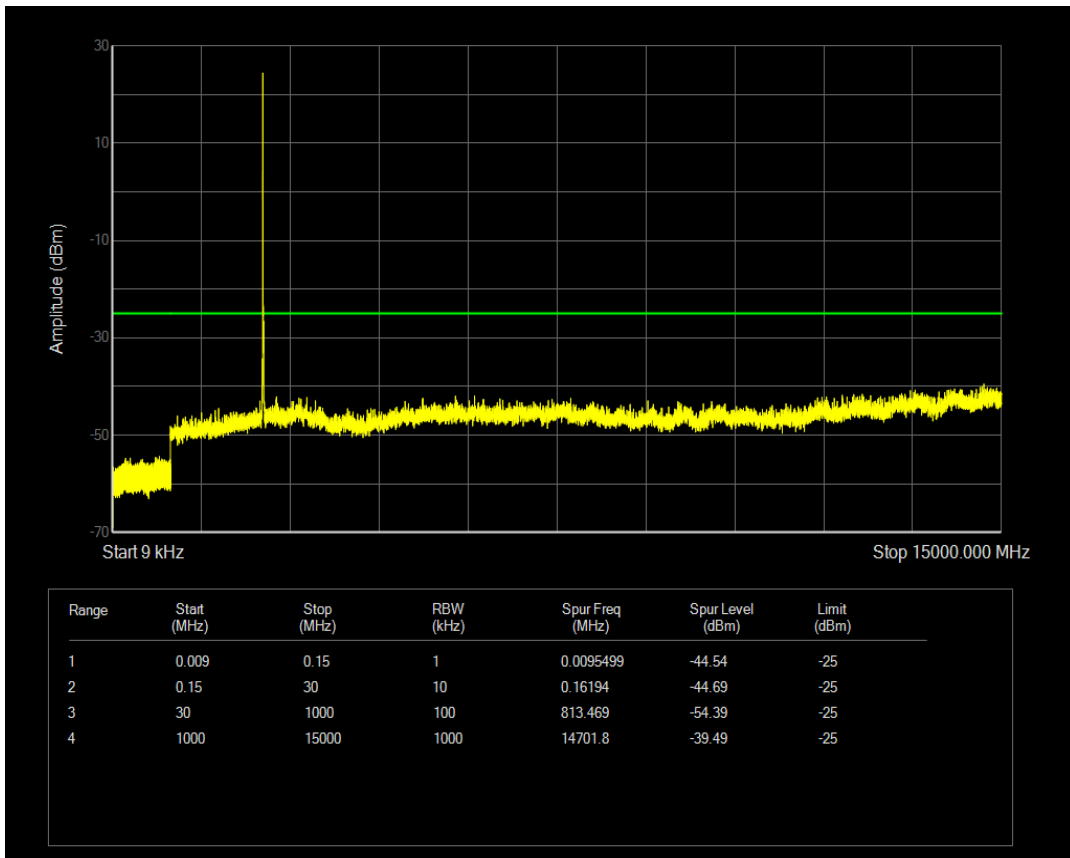

Band7 QAM16 BW=15MHz Channel=21100 RB Size=75 Position=#0

Band7 QAM16 BW=15MHz Channel=21100 RB Size=1 Position=#0

Band7 QPSK BW=15MHz Channel=21375 RB Size=1 Position=#0

Band7 QPSK BW=15MHz Channel=21375 RB Size=75 Position=#0

Band7 QAM16 BW=15MHz Channel=21375 RB Size=1 Position=#0

Band7 QPSK BW=20MHz Channel=20850 RB Size=1 Position=#0

Band7 QAM16 BW=15MHz Channel=21375 RB Size=75 Position=#0

Band7 QAM16 BW=20MHz Channel=20850 RB Size=1 Position=#0