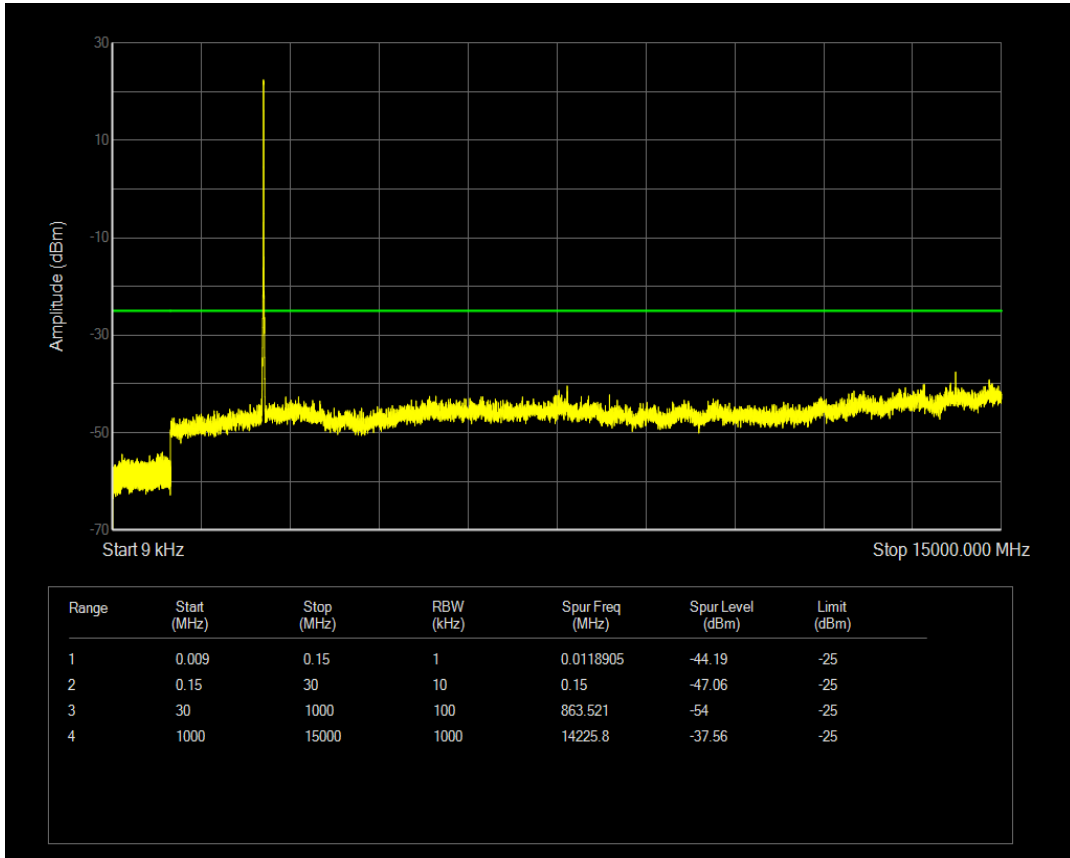

Band7 QAM16 BW=5MHz Channel=21100 RB Size=1 Position=#0

Band7 QAM16 BW=5MHz Channel=21100 RB Size=25 Position=#0

Band7 QPSK BW=5MHz Channel=21425 RB Size=1 Position=#0

Band7 QPSK BW=5MHz Channel=21425 RB Size=25 Position=#0

Band7 QAM16 BW=5MHz Channel=21425 RB Size=1 Position=#0

Band7 QPSK BW=10MHz Channel=20800 RB Size=1 Position=#0

Band7 QAM16 BW=5MHz Channel=21425 RB Size=25 Position=#0

Band7 QPSK BW=10MHz Channel=20800 RB Size=50 Position=#0