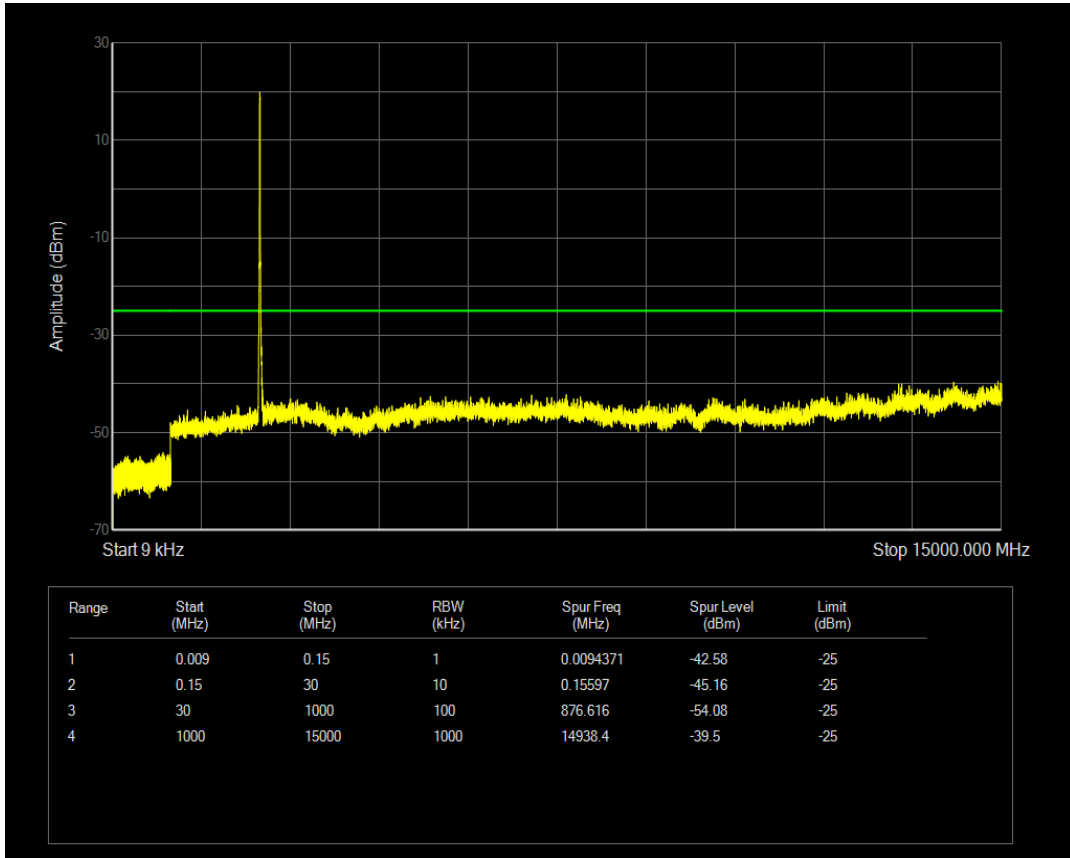

Band7 QAM16 BW=5MHz Channel=21425 RB Size=1 Position=#0

Band7 QPSK BW=10MHz Channel=20800 RB Size=1 Position=#0

Band7 QAM16 BW=5MHz Channel=21425 RB Size=25 Position=#0

Band7 QPSK BW=10MHz Channel=20800 RB Size=50 Position=#0

Band7 QAM16 BW=10MHz Channel=20800 RB Size=1 Position=#0

Band7 QAM16 BW=10MHz Channel=20800 RB Size=50 Position=#0

Band7 QPSK BW=10MHz Channel=21100 RB Size=1 Position=#0

Band7 QPSK BW=10MHz Channel=21100 RB Size=50 Position=#0