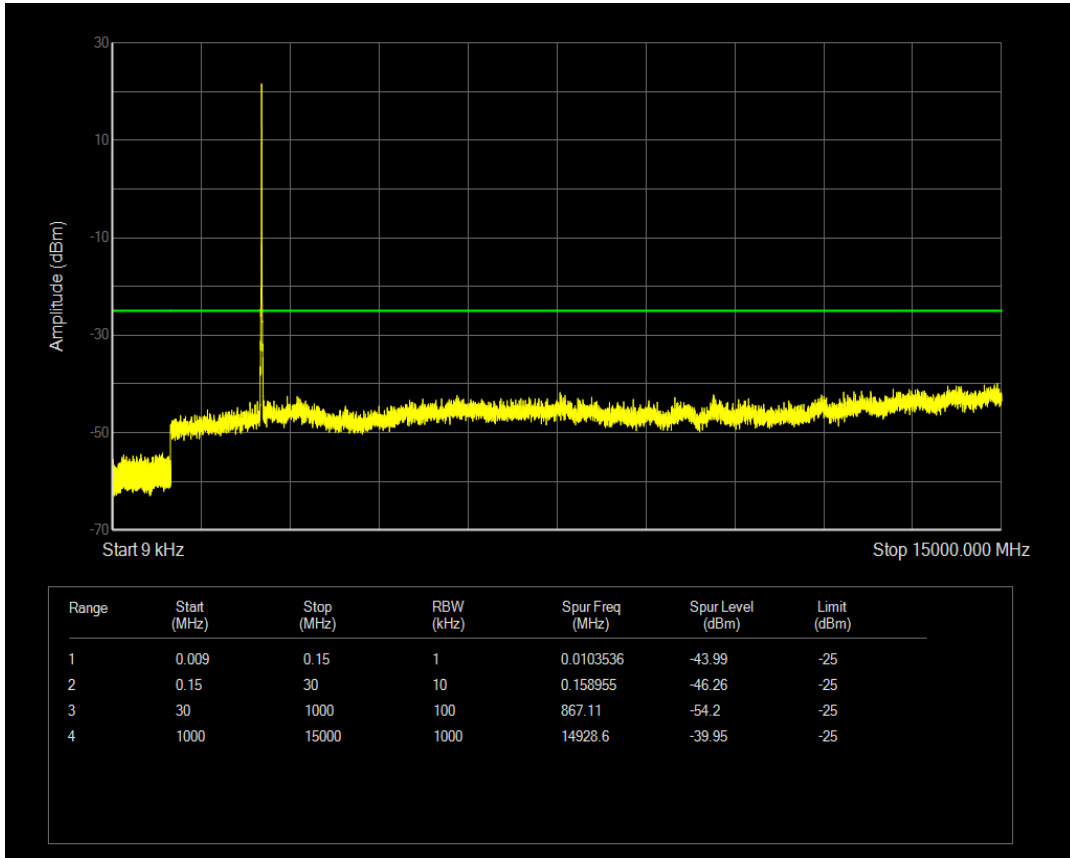

Band7 QAM16 BW=5MHz Channel=20775 RB Size=1 Position=#0

Band7 QAM16 BW=5MHz Channel=20775 RB Size=25 Position=#0

Band7 QPSK BW=5MHz Channel=21100 RB Size=1 Position=#0

Band7 QPSK BW=5MHz Channel=21100 RB Size=25 Position=#0