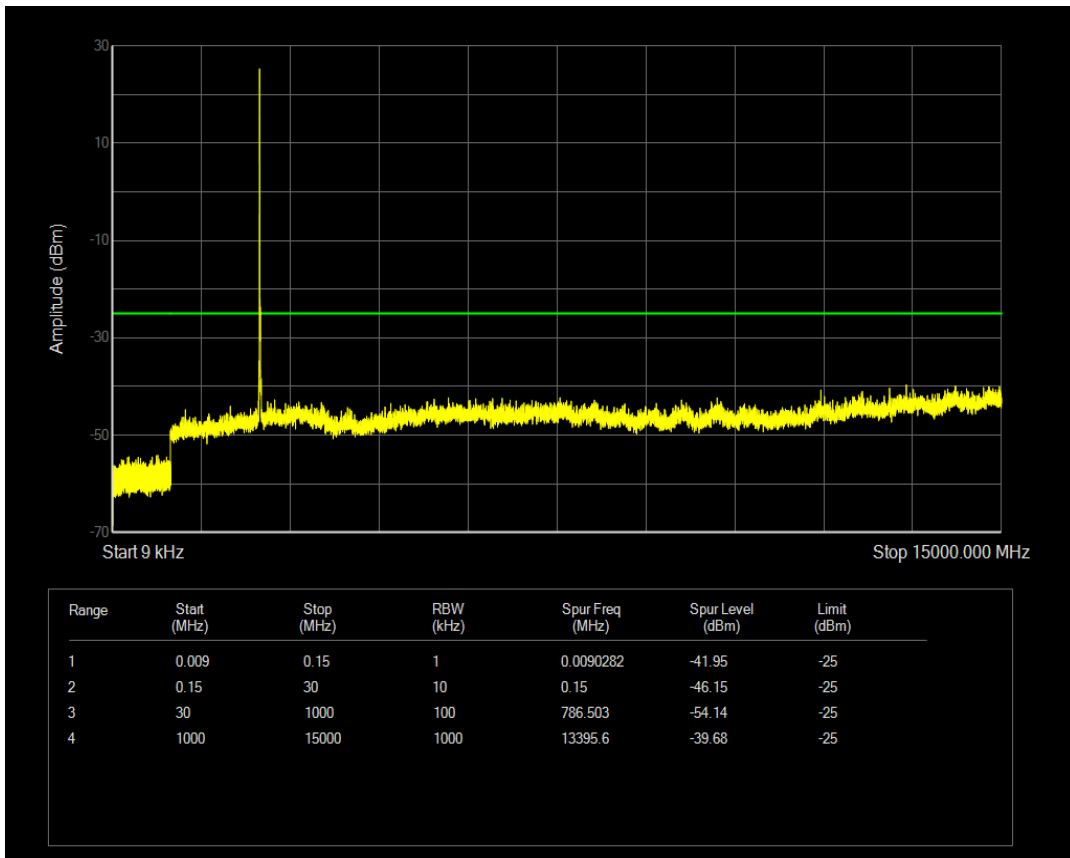

Band7 QAM16 BW=15MHz Channel=20825 RB Size=1 Position=#0

Band7 QPSK BW=15MHz Channel=21100 RB Size=1 Position=#0