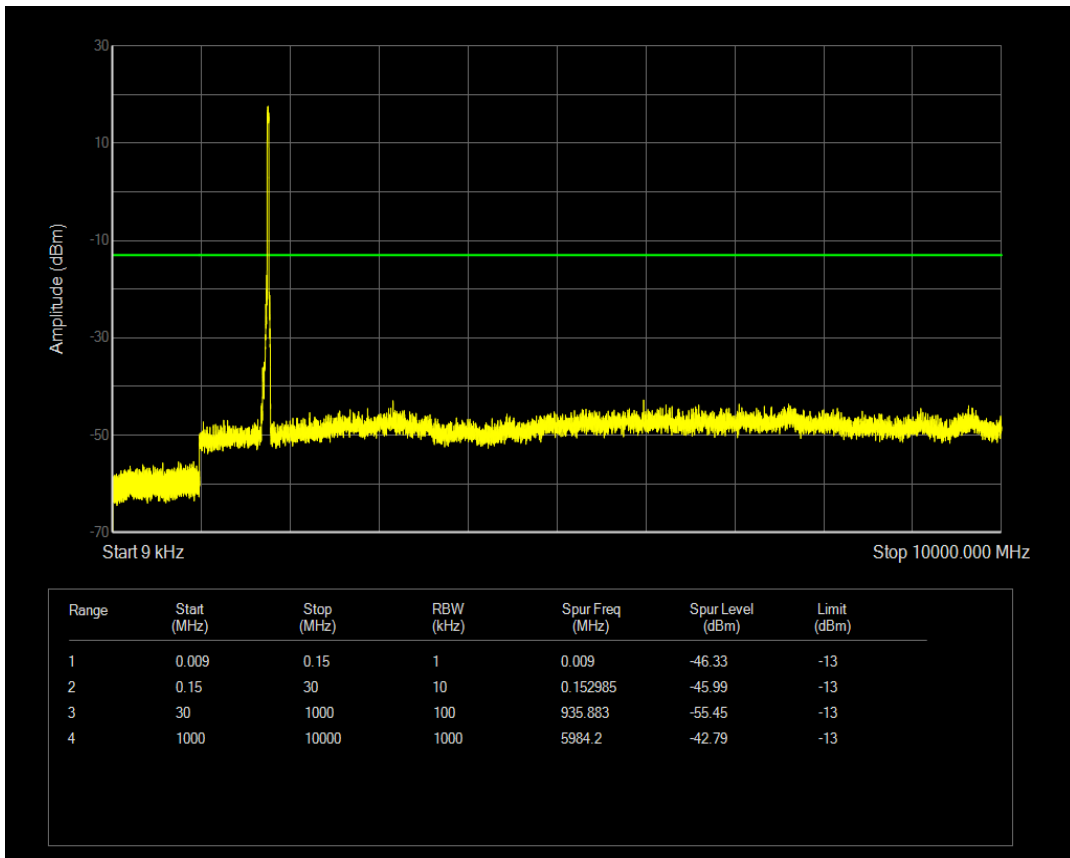

Band66 QPSK BW=20MHz Channel=132572 RB Size=100 Position=#0

Band66 QPSK BW=20MHz Channel=132572 RB Size=1 Position=#0