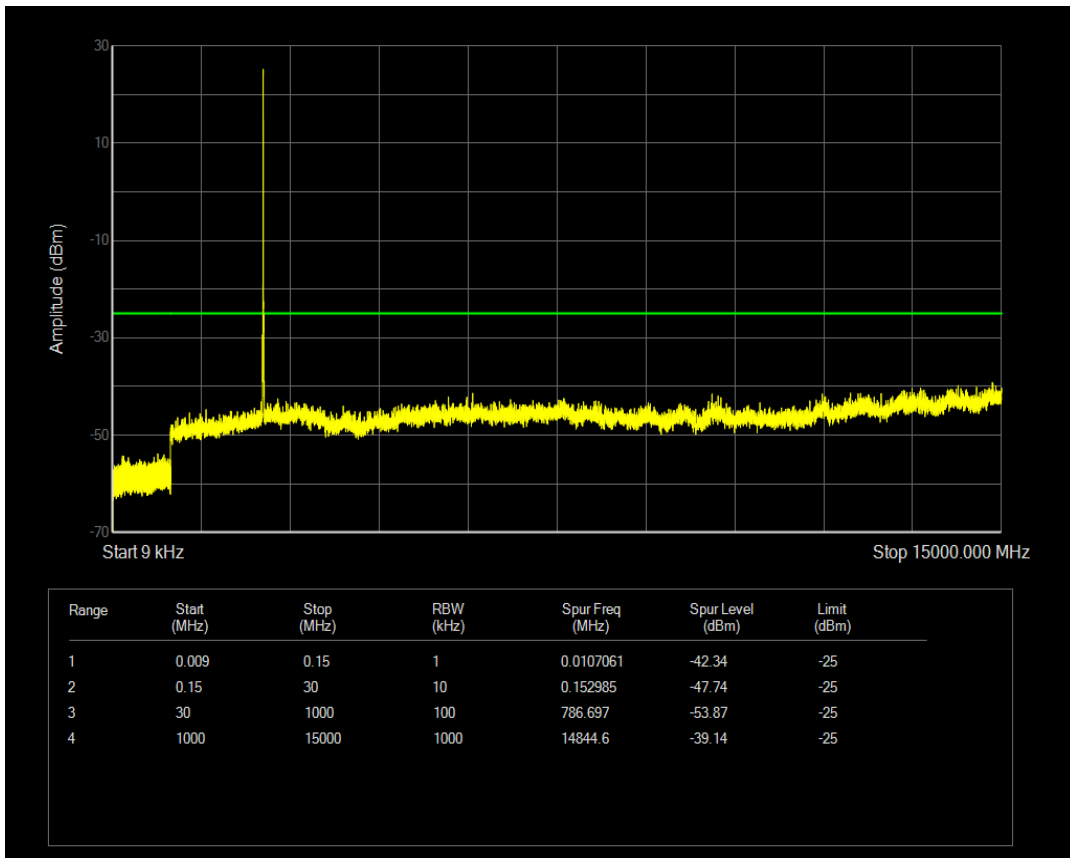

Band7 QAM16 BW=10MHz Channel=21100 RB Size=1 Position=#0

Band7 QPSK BW=10MHz Channel=21400 RB Size=1 Position=#0

Band7 QAM16 BW=10MHz Channel=21100 RB Size=50 Position=#0

Band7 QPSK BW=10MHz Channel=21400 RB Size=50 Position=#0

Band7 QAM16 BW=10MHz Channel=21400 RB Size=1 Position=#0

Band7 QAM16 BW=10MHz Channel=21400 RB Size=50 Position=#0

Band7 QPSK BW=15MHz Channel=20825 RB Size=1 Position=#0

Band7 QPSK BW=15MHz Channel=20825 RB Size=75 Position=#0