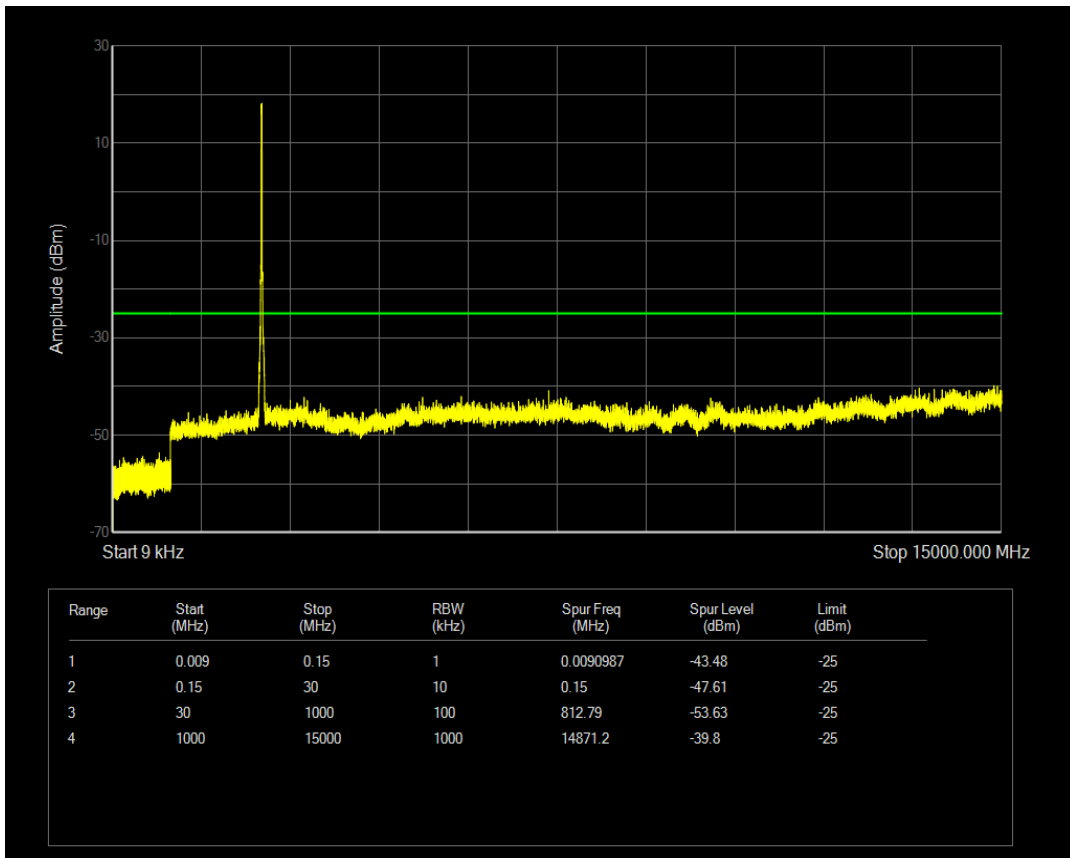

Band7 QAM16 BW=15MHz Channel=20825 RB Size=1 Position=#0

Band7 QPSK BW=15MHz Channel=21100 RB Size=1 Position=#0

Band7 QAM16 BW=15MHz Channel=20825 RB Size=75 Position=#0

Band7 QPSK BW=15MHz Channel=21100 RB Size=75 Position=#0

Band7 QAM16 BW=15MHz Channel=21100 RB Size=75 Position=#0

Band7 QAM16 BW=15MHz Channel=21100 RB Size=1 Position=#0

Band7 QPSK BW=15MHz Channel=21375 RB Size=1 Position=#0

Band7 QPSK BW=15MHz Channel=21375 RB Size=75 Position=#0