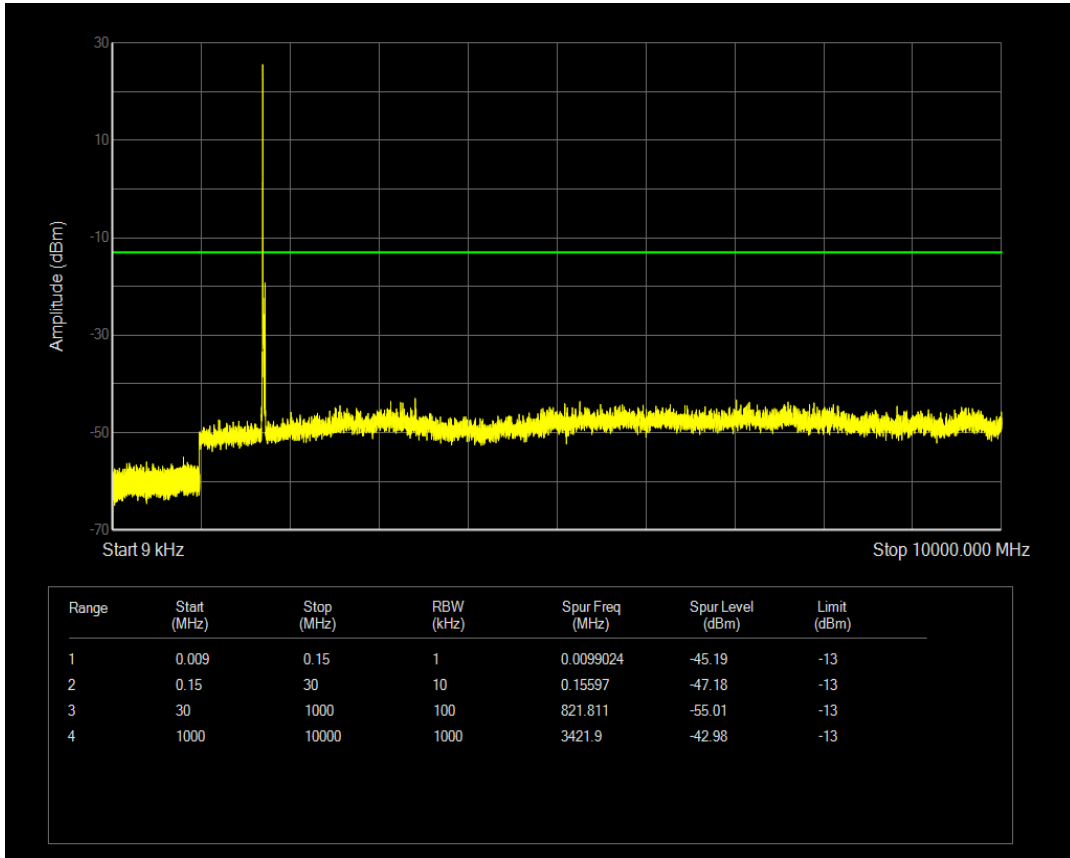

Band66 QAM16 BW=10MHz Channel=132622 RB Size=50 Position=#0

Band66 QAM16 BW=10MHz Channel=132622 RB Size=1 Position=#0

Band66 QPSK BW=15MHz Channel=132047 RB Size=75 Position=#0

Band66 QPSK BW=15MHz Channel=132047 RB Size=1 Position=#0