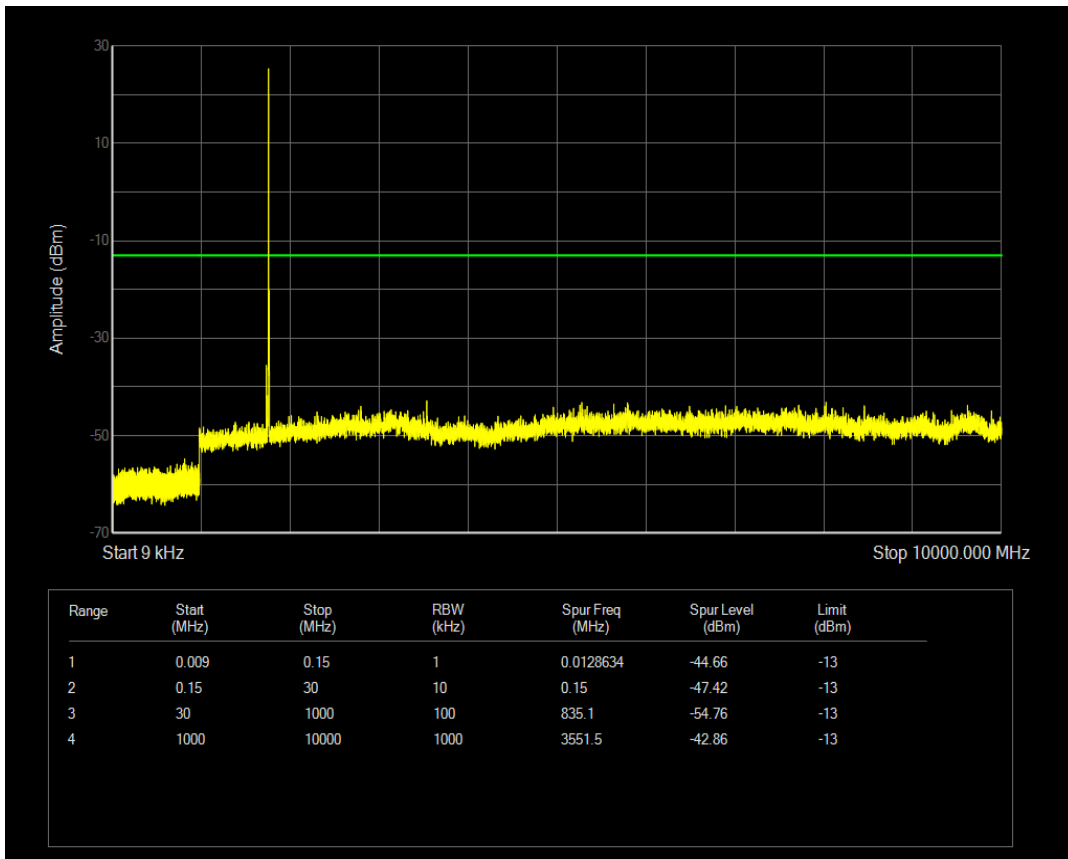

Band66 QAM16 BW=5MHz Channel=132322 RB Size=1 Position=#0

Band66 QAM16 BW=5MHz Channel=132322 RB Size=25 Position=#0

Band66 QPSK BW=5MHz Channel=132647 RB Size=25 Position=#0

Band66 QPSK BW=5MHz Channel=132647 RB Size=1 Position=#0