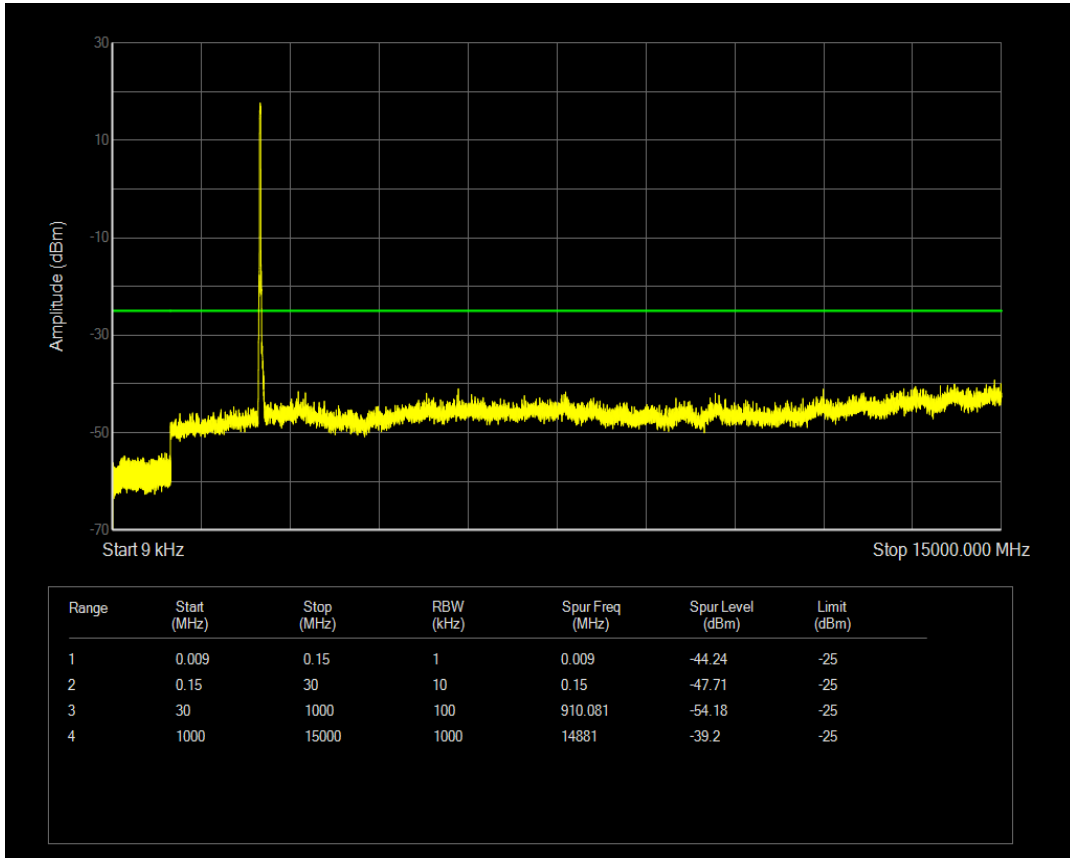

Band7 QAM16 BW=15MHz Channel=21375 RB Size=1 Position=#0

Band7 QPSK BW=20MHz Channel=20850 RB Size=1 Position=#0

Band7 QAM16 BW=15MHz Channel=21375 RB Size=75 Position=#0

Band7 QAM16 BW=20MHz Channel=20850 RB Size=1 Position=#0

Band7 QPSK BW=20MHz Channel=20850 RB Size=100 Position=#0

Band7 QAM16 BW=20MHz Channel=20850 RB Size=100 Position=#0

Band7 QPSK BW=20MHz Channel=21100 RB Size=1 Position=#0

Band7 QPSK BW=20MHz Channel=21100 RB Size=100 Position=#0