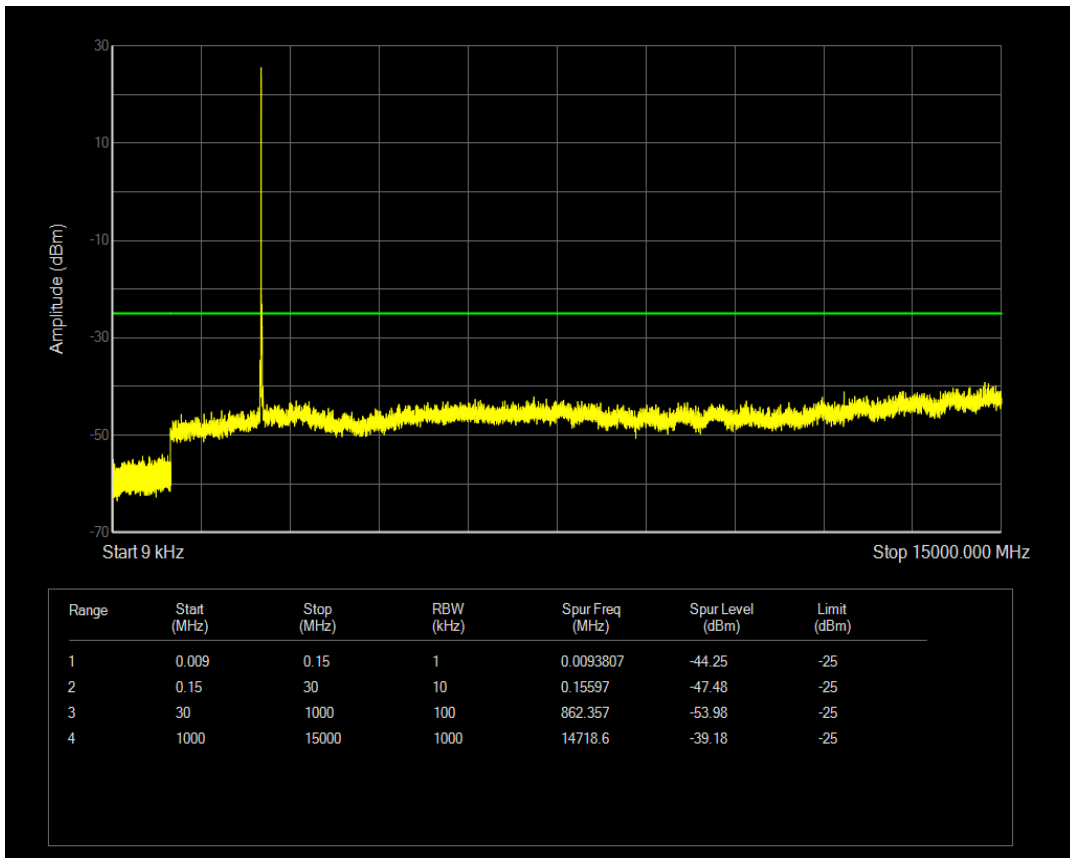

Band7 QAM16 BW=15MHz Channel=21375 RB Size=1 Position=#0

Band7 QPSK BW=20MHz Channel=20850 RB Size=1 Position=#0

Band7 QAM16 BW=15MHz Channel=21375 RB Size=75 Position=#0

Band7 QAM16 BW=20MHz Channel=20850 RB Size=1 Position=#0

Band7 QPSK BW=20MHz Channel=20850 RB Size=100 Position=#0

Band7 QAM16 BW=20MHz Channel=20850 RB Size=100 Position=#0

Band7 QPSK BW=20MHz Channel=21100 RB Size=1 Position=#0

Band7 QPSK BW=20MHz Channel=21100 RB Size=100 Position=#0