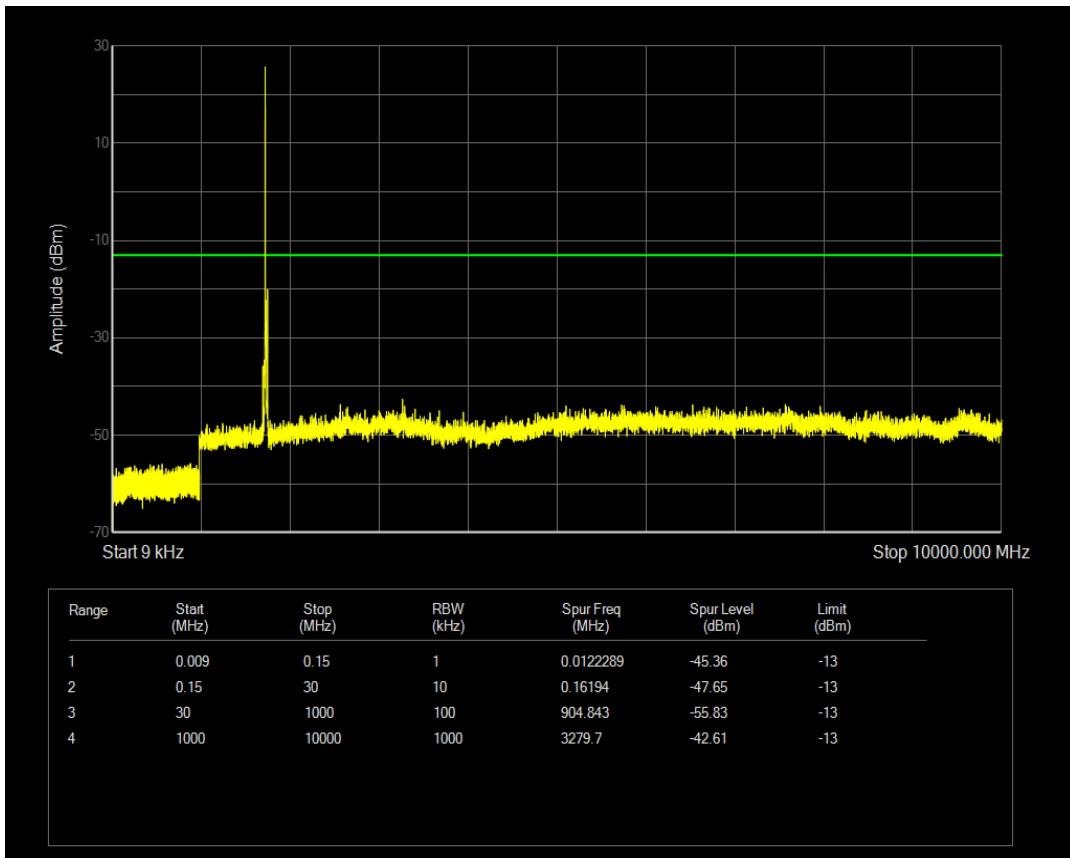

Band66 QAM16 BW=15MHz Channel=132322 RB Size=1 Position=#0

Band66 QAM16 BW=15MHz Channel=132322 RB Size=75 Position=#0