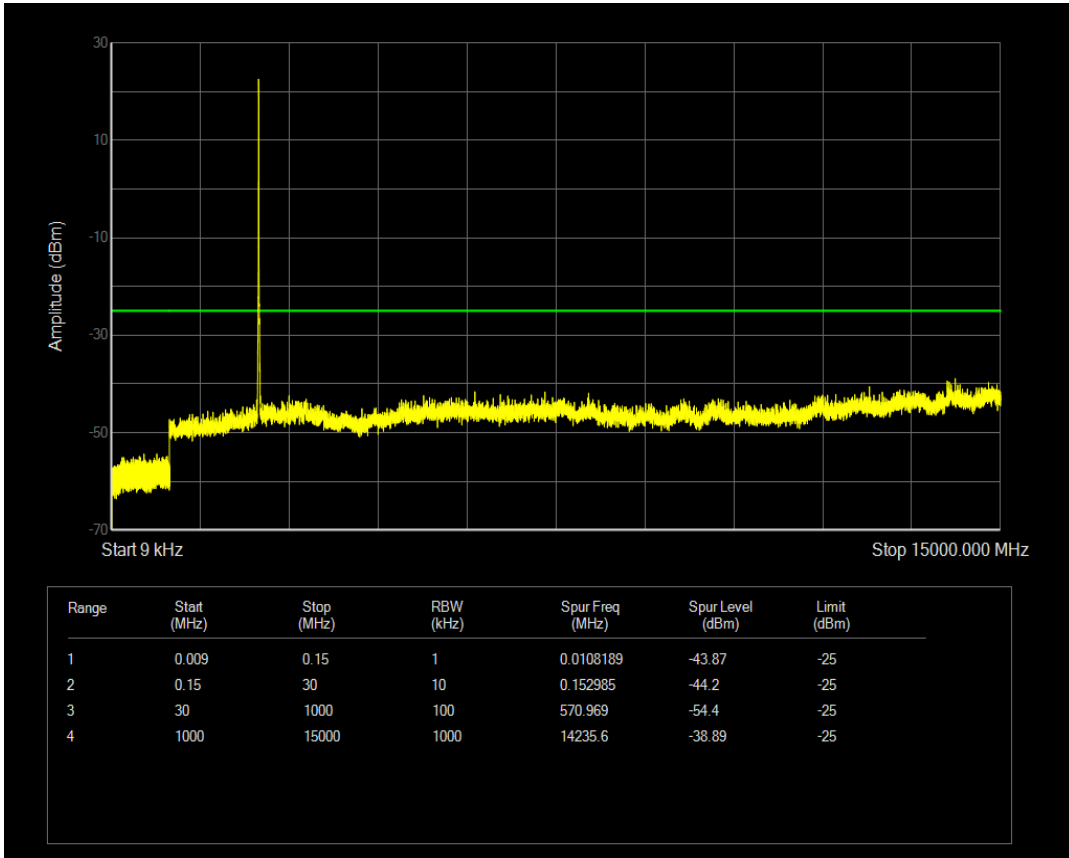

Band7 QAM16 BW=5MHz Channel=20775 RB Size=25 Position=#0

Band7 QPSK BW=5MHz Channel=21100 RB Size=1 Position=#0