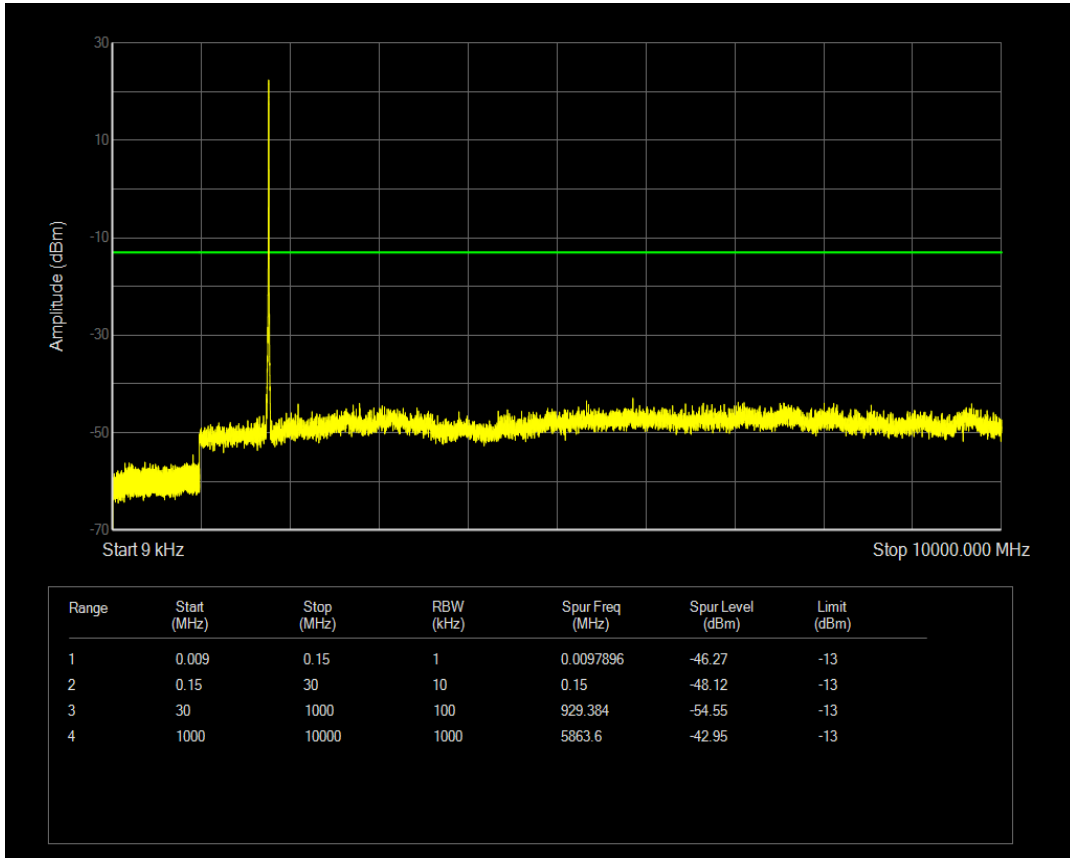

Band66 QAM16 BW=5MHz Channel=132647 RB Size=25 Position=#0

Band66 QPSK BW=10MHz Channel=132022 RB Size=1 Position=#0