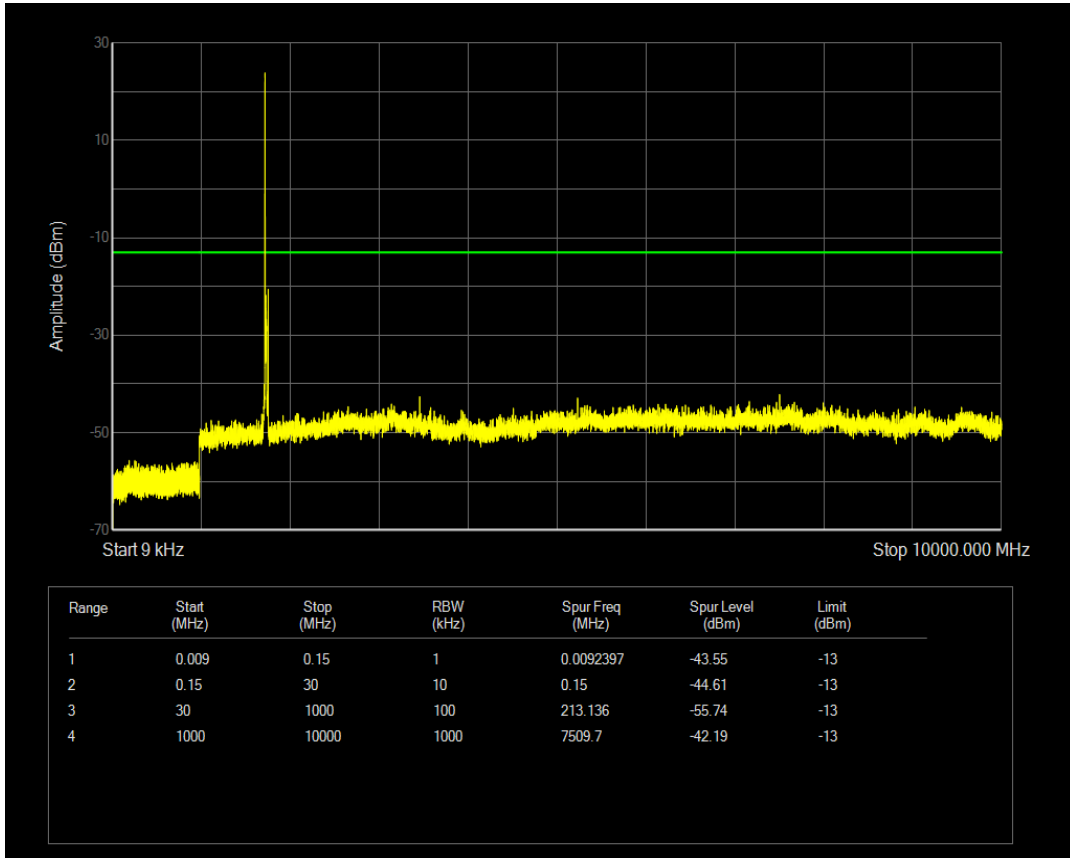

Band66 QAM16 BW=20MHz Channel=132072 RB Size=100 Position=#0

Band66 QAM16 BW=20MHz Channel=132072 RB Size=1 Position=#0

Band66 QPSK BW=20MHz Channel=132322 RB Size=1 Position=#0

Band66 QAM16 BW=20MHz Channel=132322 RB Size=1 Position=#0