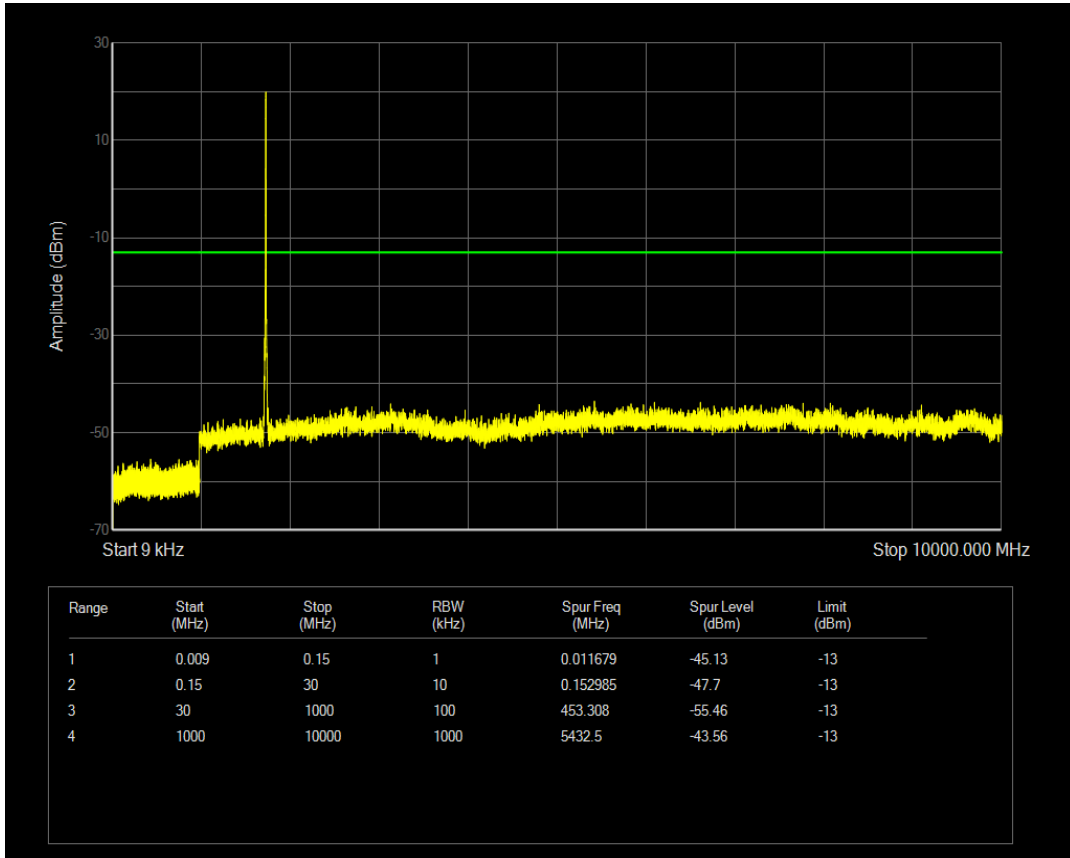

Band66 QAM16 BW=5MHz Channel=132322 RB Size=25 Position=#0

Band66 QPSK BW=5MHz Channel=132647 RB Size=25 Position=#0