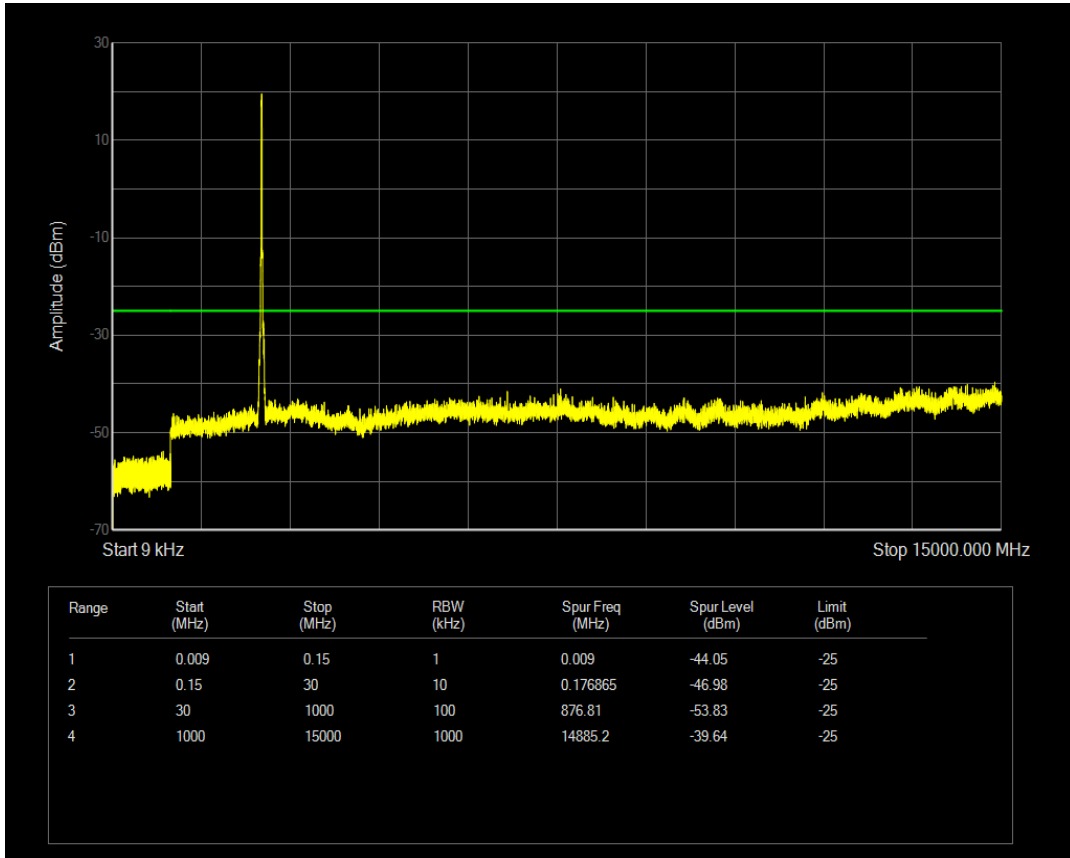

Band7 QAM16 BW=15MHz Channel=20825 RB Size=1 Position=#0

Band7 QPSK BW=15MHz Channel=21100 RB Size=1 Position=#0

Band7 QAM16 BW=15MHz Channel=20825 RB Size=75 Position=#0

Band7 QPSK BW=15MHz Channel=21100 RB Size=75 Position=#0

Band7 QAM16 BW=15MHz Channel=21100 RB Size=75 Position=#0

Band7 QAM16 BW=15MHz Channel=21100 RB Size=1 Position=#0

Band7 QPSK BW=15MHz Channel=21375 RB Size=1 Position=#0

Band7 QPSK BW=15MHz Channel=21375 RB Size=75 Position=#0