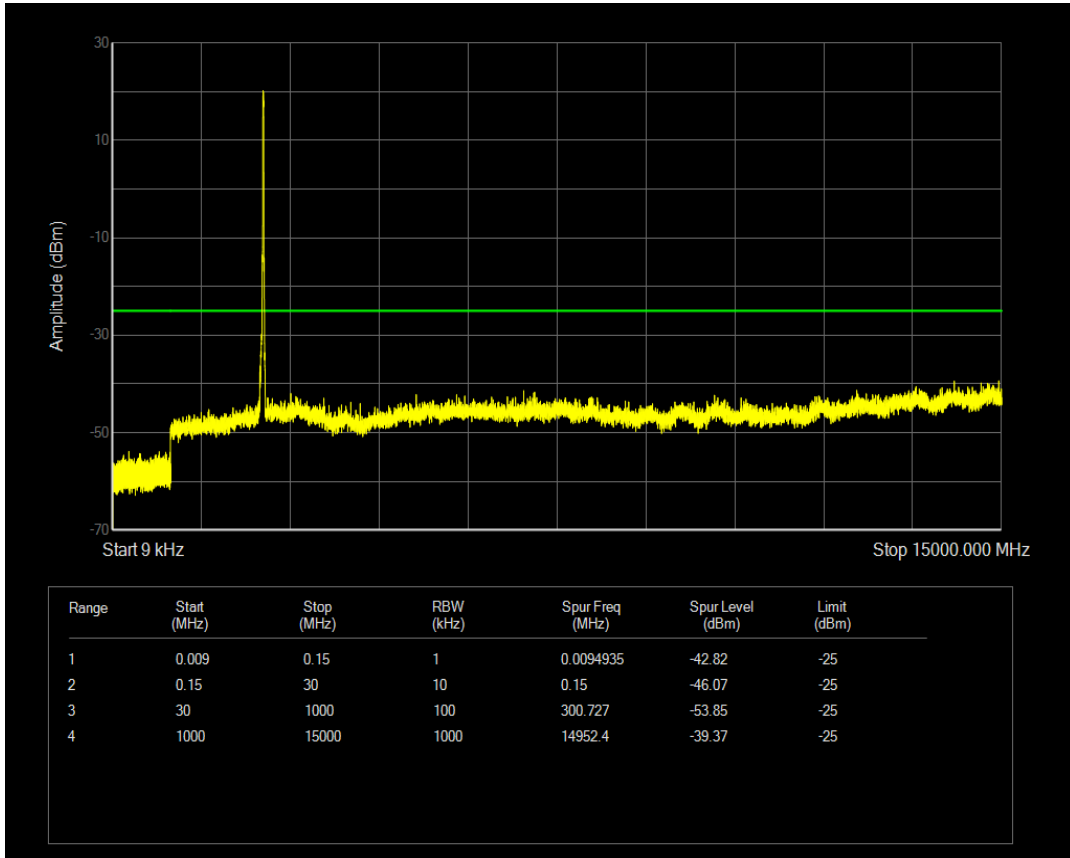

Band7 QAM16 BW=15MHz Channel=21100 RB Size=75 Position=#0

Band7 QAM16 BW=15MHz Channel=21100 RB Size=1 Position=#0

Band7 QPSK BW=15MHz Channel=21375 RB Size=1 Position=#0

Band7 QPSK BW=15MHz Channel=21375 RB Size=75 Position=#0