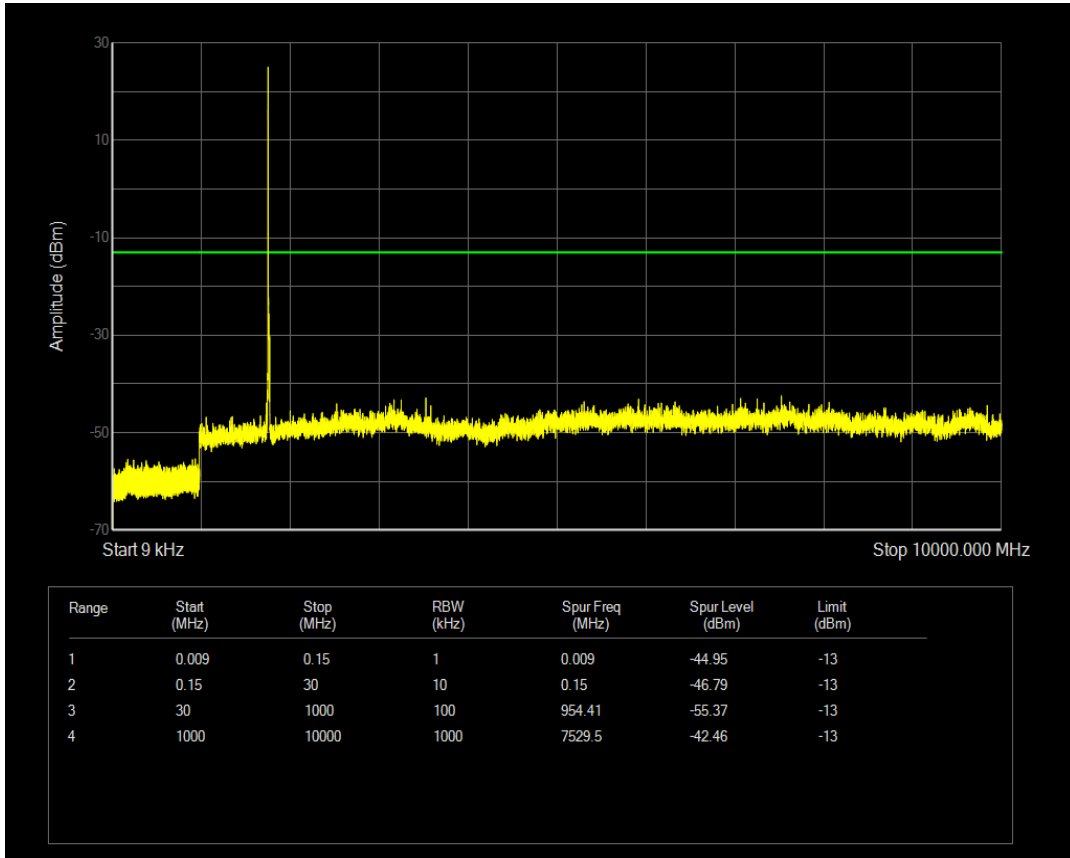

Band66 QPSK BW=10MHz Channel=132622 RB Size=1 Position=#0

Band66 QAM16 BW=10MHz Channel=132322 RB Size=50 Position=#0