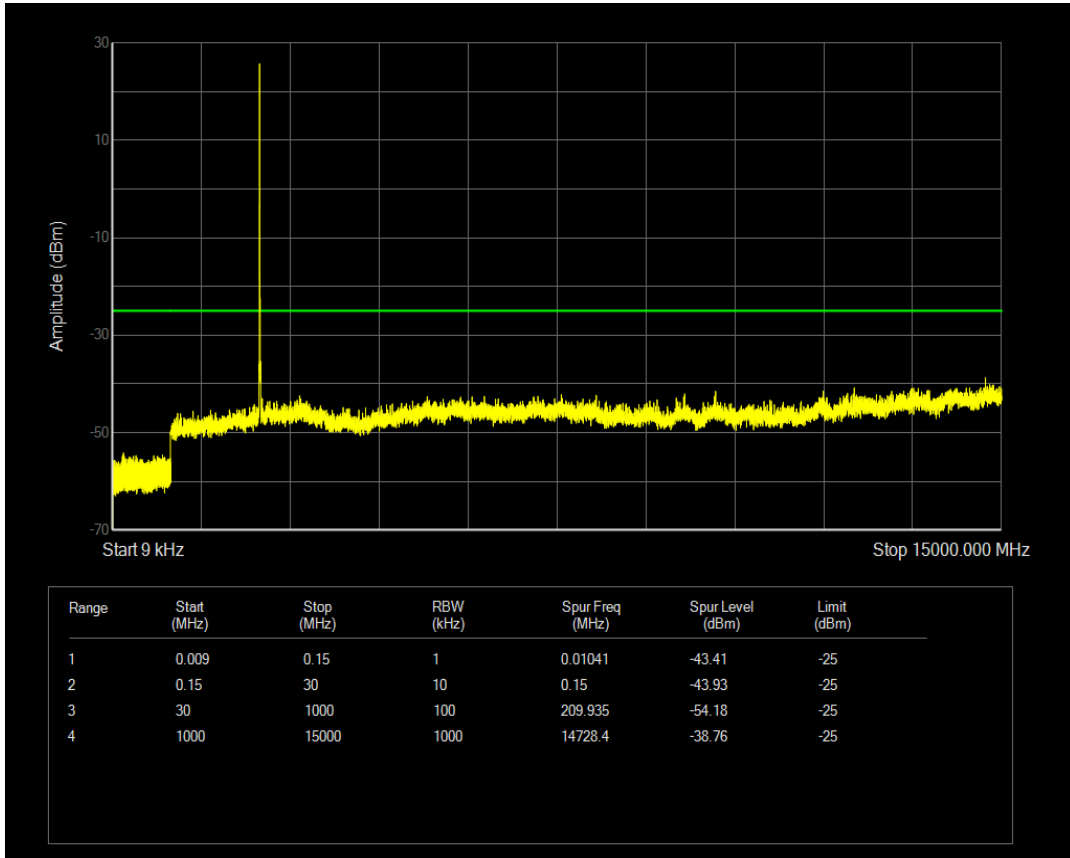

Band7 QPSK BW=10MHz Channel=20800 RB Size=1 Position=#0

Band7 QAM16 BW=5MHz Channel=21425 RB Size=25 Position=#0