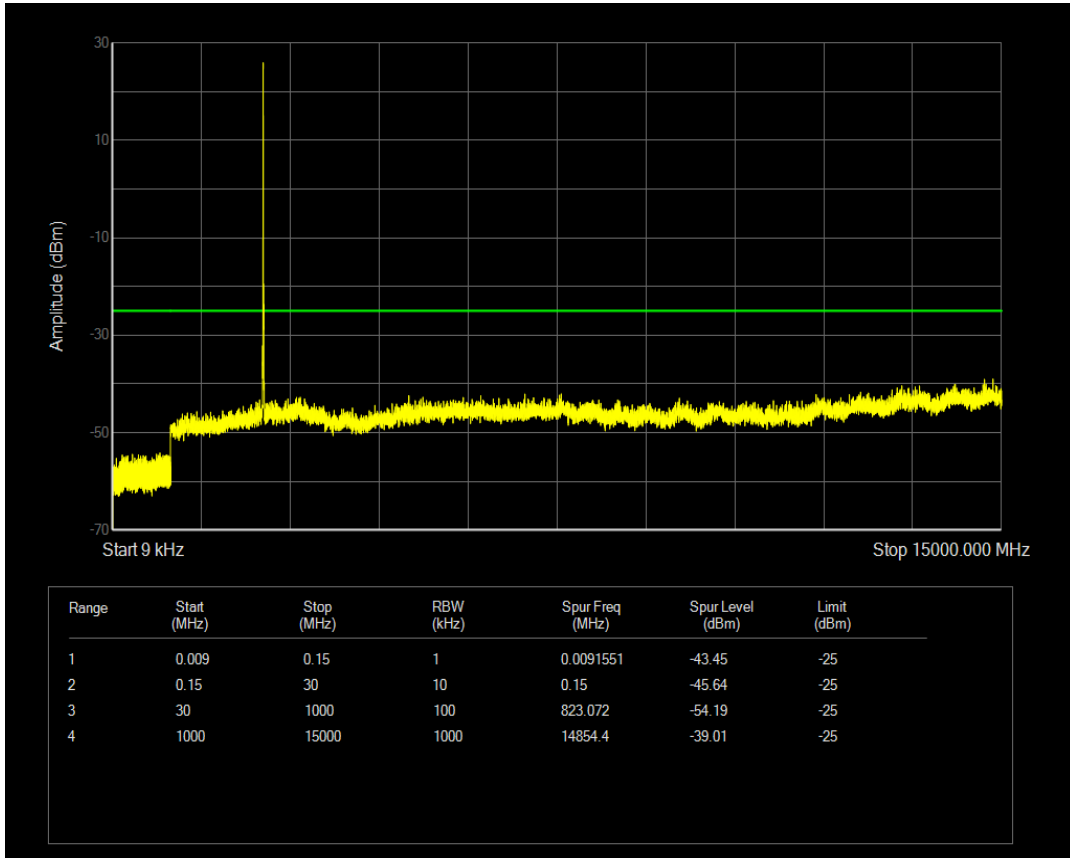

Band7 QAM16 BW=10MHz Channel=20800 RB Size=1 Position=#0

Band7 QAM16 BW=10MHz Channel=20800 RB Size=50 Position=#0

Band7 QPSK BW=10MHz Channel=21100 RB Size=1 Position=#0

Band7 QPSK BW=10MHz Channel=21100 RB Size=50 Position=#0

Band7 QAM16 BW=10MHz Channel=21100 RB Size=1 Position=#0

Band7 QPSK BW=10MHz Channel=21400 RB Size=1 Position=#0

Band7 QAM16 BW=10MHz Channel=21100 RB Size=50 Position=#0

Band7 QPSK BW=10MHz Channel=21400 RB Size=50 Position=#0