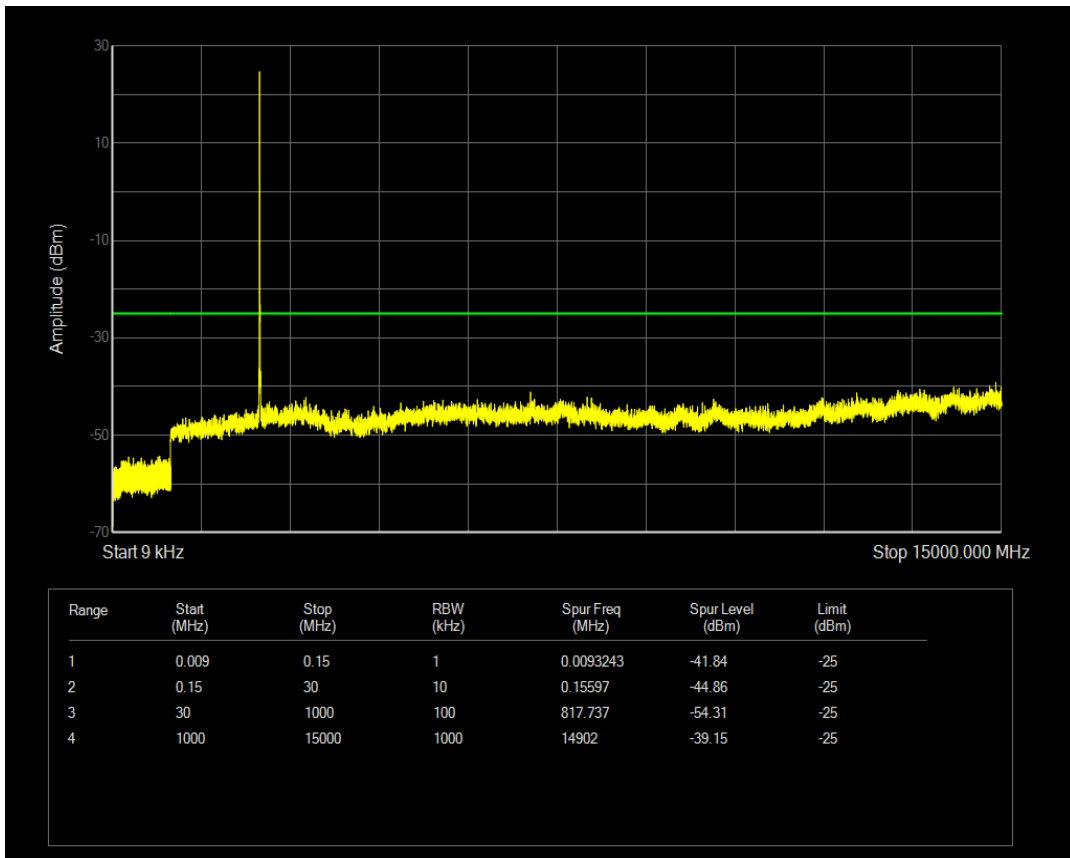

Band7 QAM16 BW=5MHz Channel=21425 RB Size=1 Position=#0

Band7 QPSK BW=10MHz Channel=20800 RB Size=1 Position=#0

Band7 QAM16 BW=5MHz Channel=21425 RB Size=25 Position=#0

Band7 QPSK BW=10MHz Channel=20800 RB Size=50 Position=#0

Band7 QAM16 BW=10MHz Channel=20800 RB Size=1 Position=#0

Band7 QAM16 BW=10MHz Channel=20800 RB Size=50 Position=#0

Band7 QPSK BW=10MHz Channel=21100 RB Size=1 Position=#0

Band7 QPSK BW=10MHz Channel=21100 RB Size=50 Position=#0