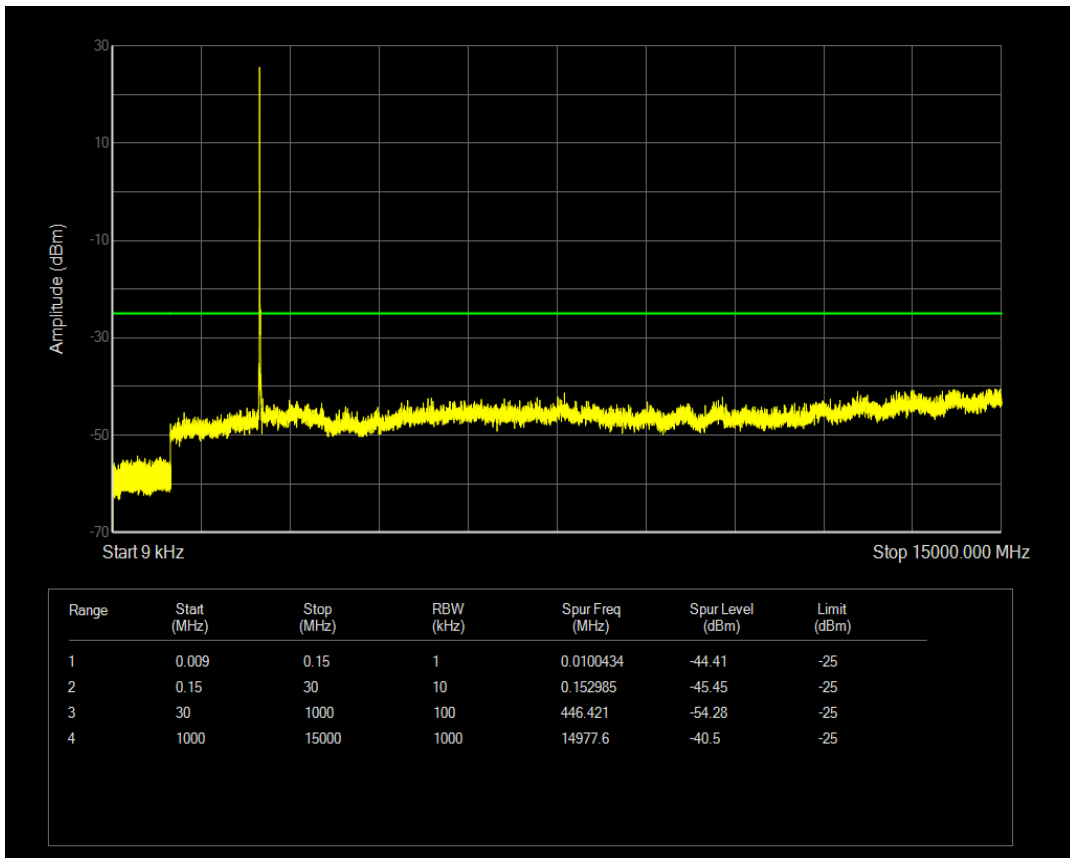

Band7 QPSK BW=15MHz Channel=20825 RB Size=1 Position=#0

Band7 QPSK BW=15MHz Channel=20825 RB Size=75 Position=#0