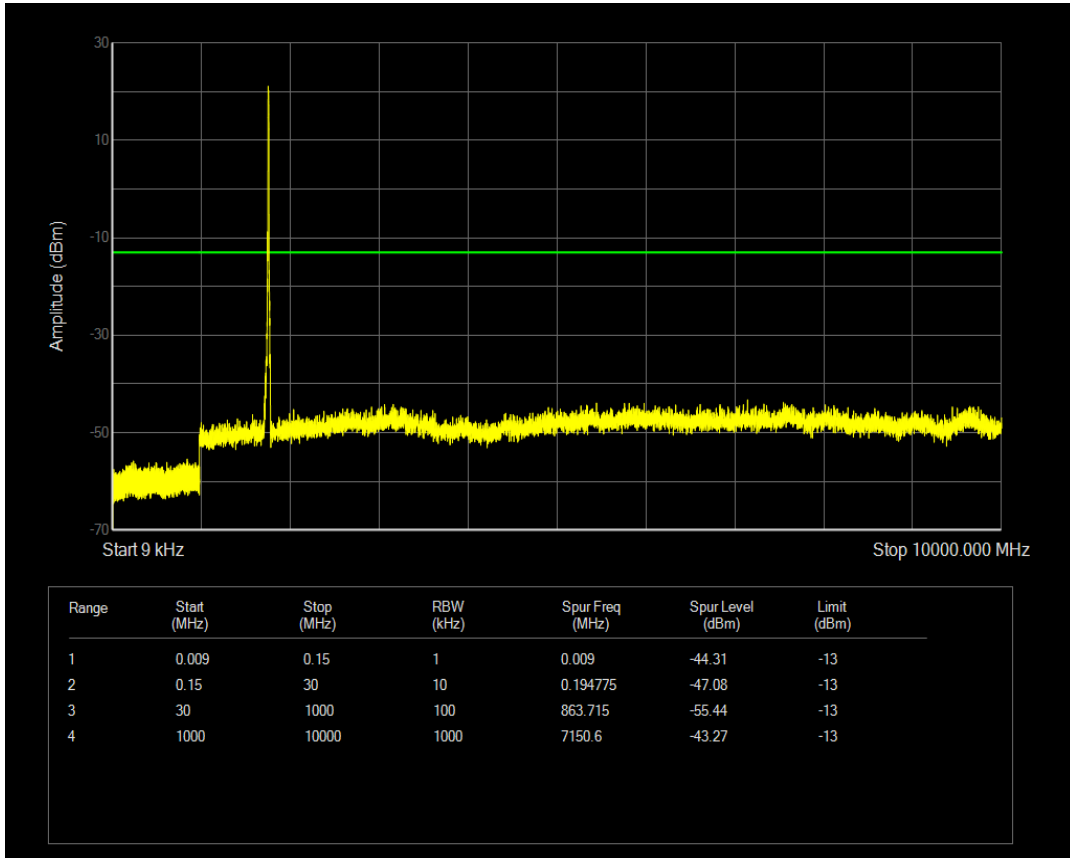

Band66 QAM16 BW=10MHz Channel=132322 RB Size=1 Position=#0

Band66 QPSK BW=10MHz Channel=132622 RB Size=1 Position=#0

Band66 QAM16 BW=10MHz Channel=132322 RB Size=50 Position=#0

Band66 QPSK BW=10MHz Channel=132622 RB Size=50 Position=#0