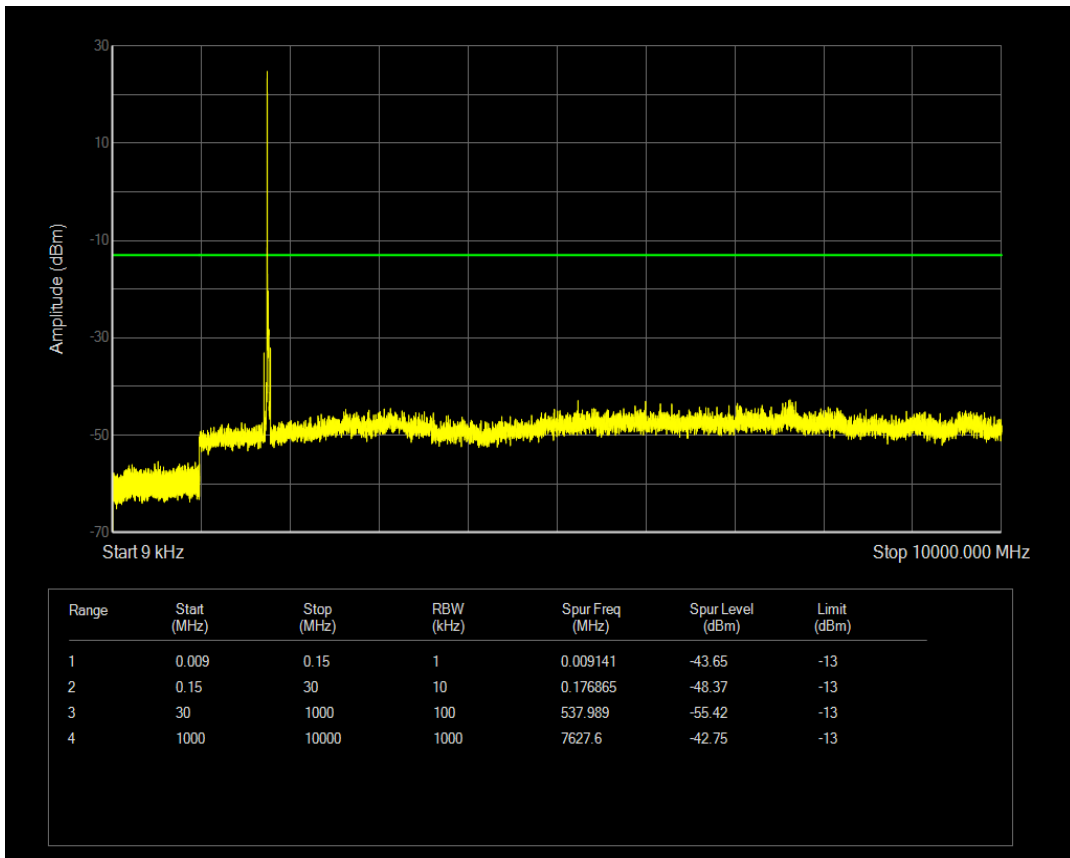

Band66 QAM16 BW=20MHz Channel=132572 RB Size=1 Position=#0

Band66 QAM16 BW=20MHz Channel=132572 RB Size=100 Position=#0