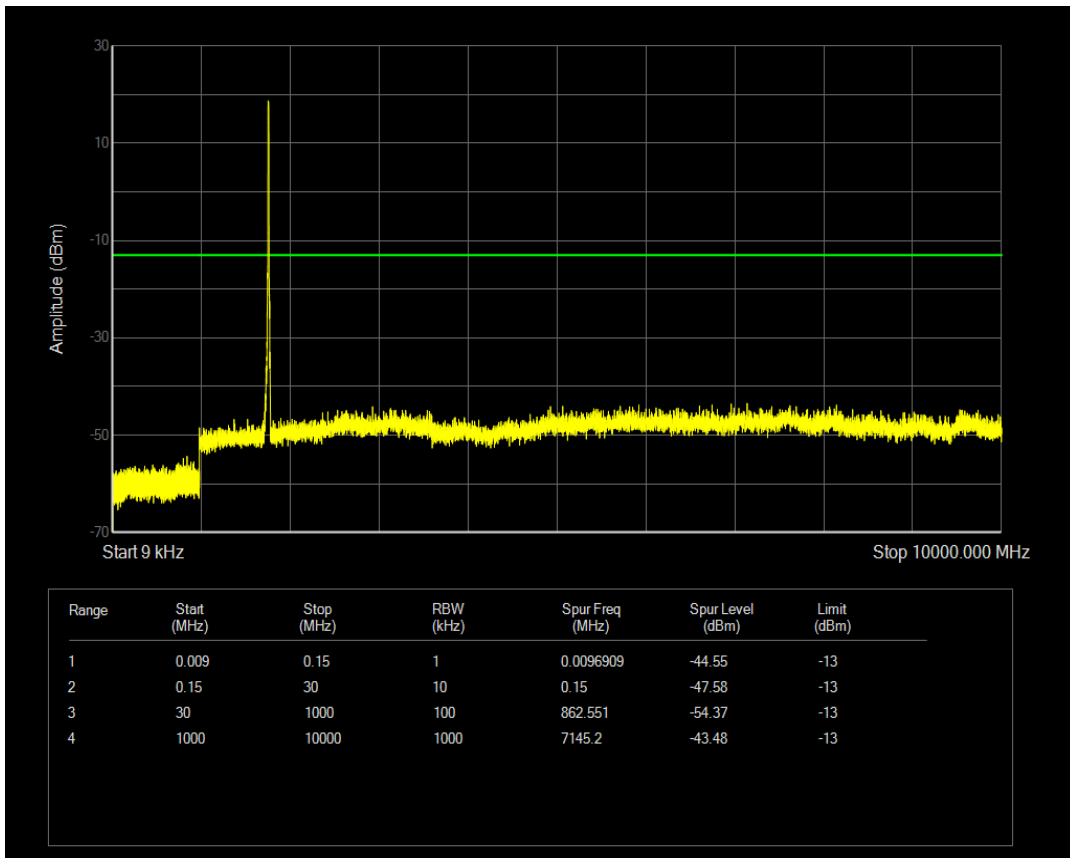

Band66 QAM16 BW=10MHz Channel=132622 RB Size=50 Position=#0

Band66 QAM16 BW=10MHz Channel=132622 RB Size=1 Position=#0