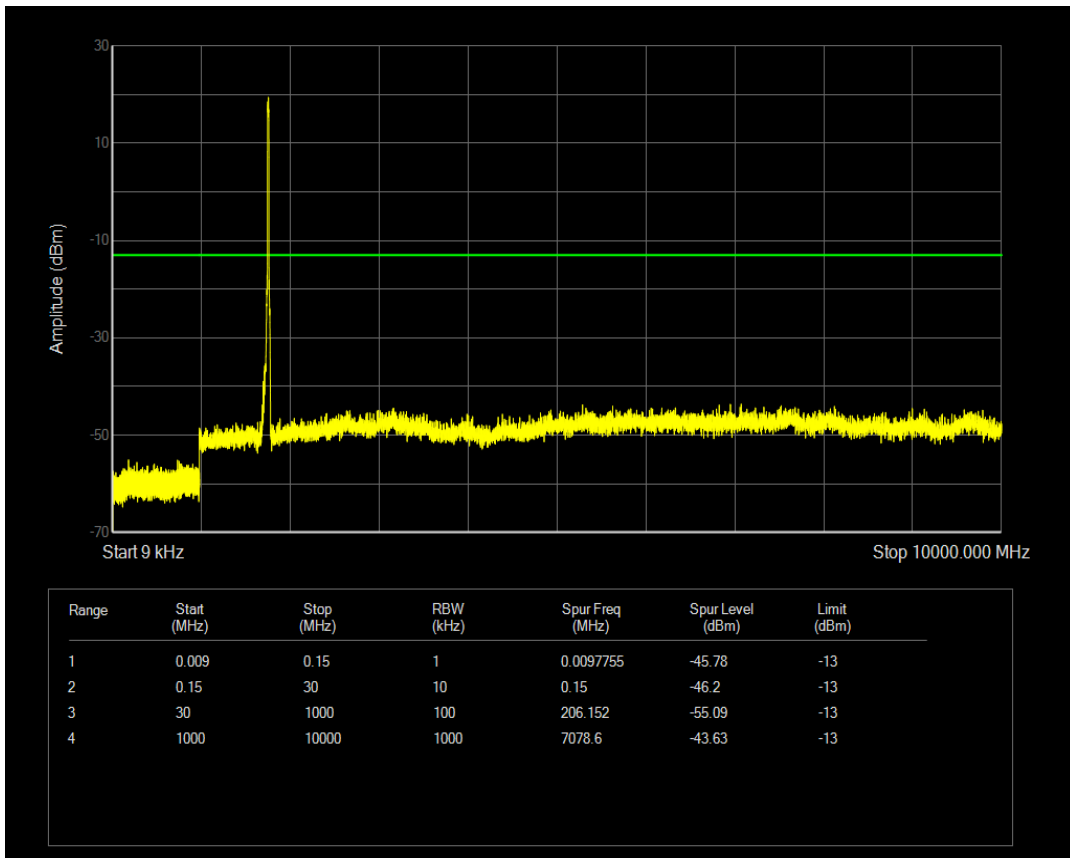

Band66 QPSK BW=15MHz Channel=132597 RB Size=75 Position=#0

Band66 QPSK BW=20MHz Channel=132072 RB Size=1 Position=#0