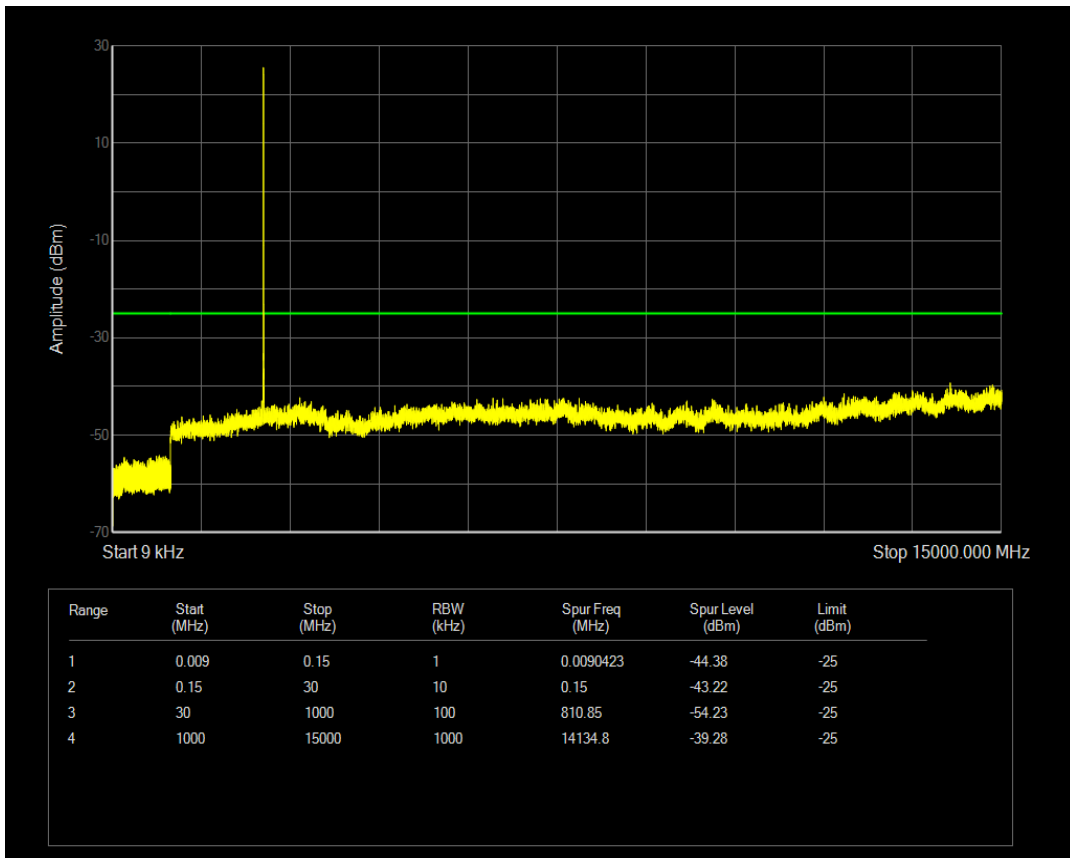

Band7 QAM16 BW=5MHz Channel=21425 RB Size=1 Position=#0

Band7 QPSK BW=10MHz Channel=20800 RB Size=1 Position=#0