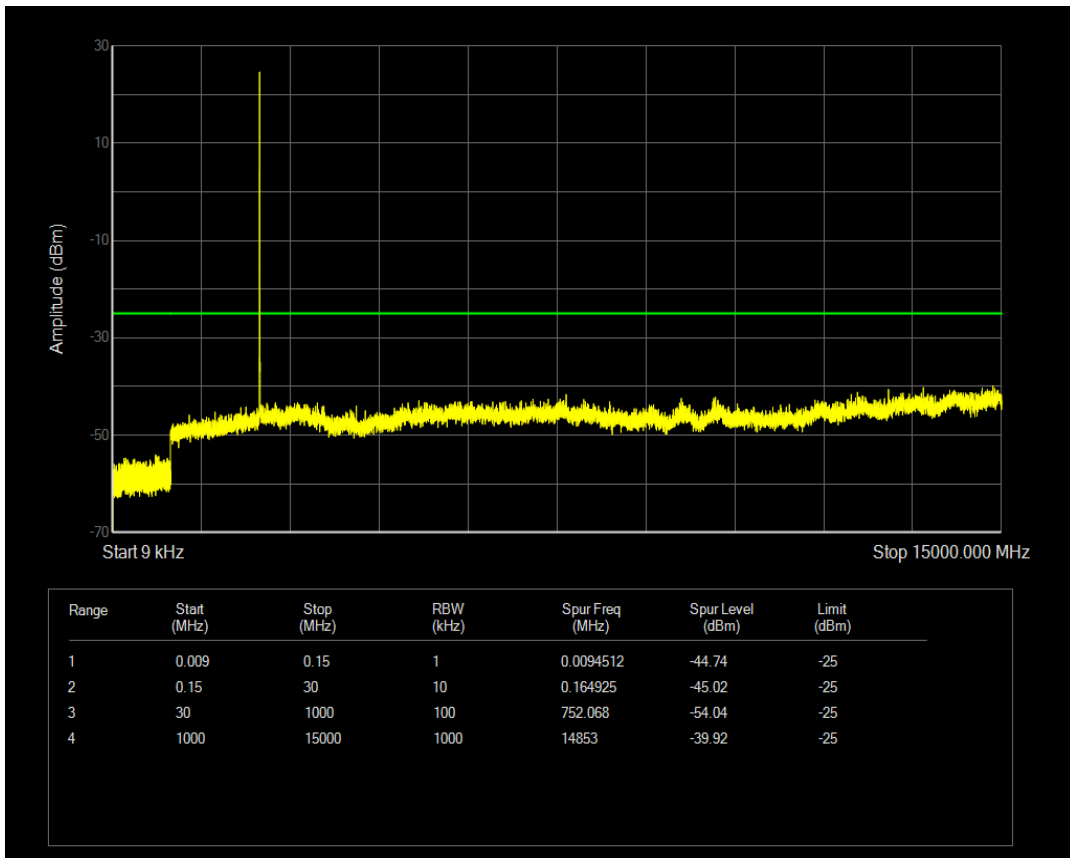

Band7 QAM16 BW=5MHz Channel=20775 RB Size=1 Position=#0

Band7 QAM16 BW=5MHz Channel=20775 RB Size=25 Position=#0