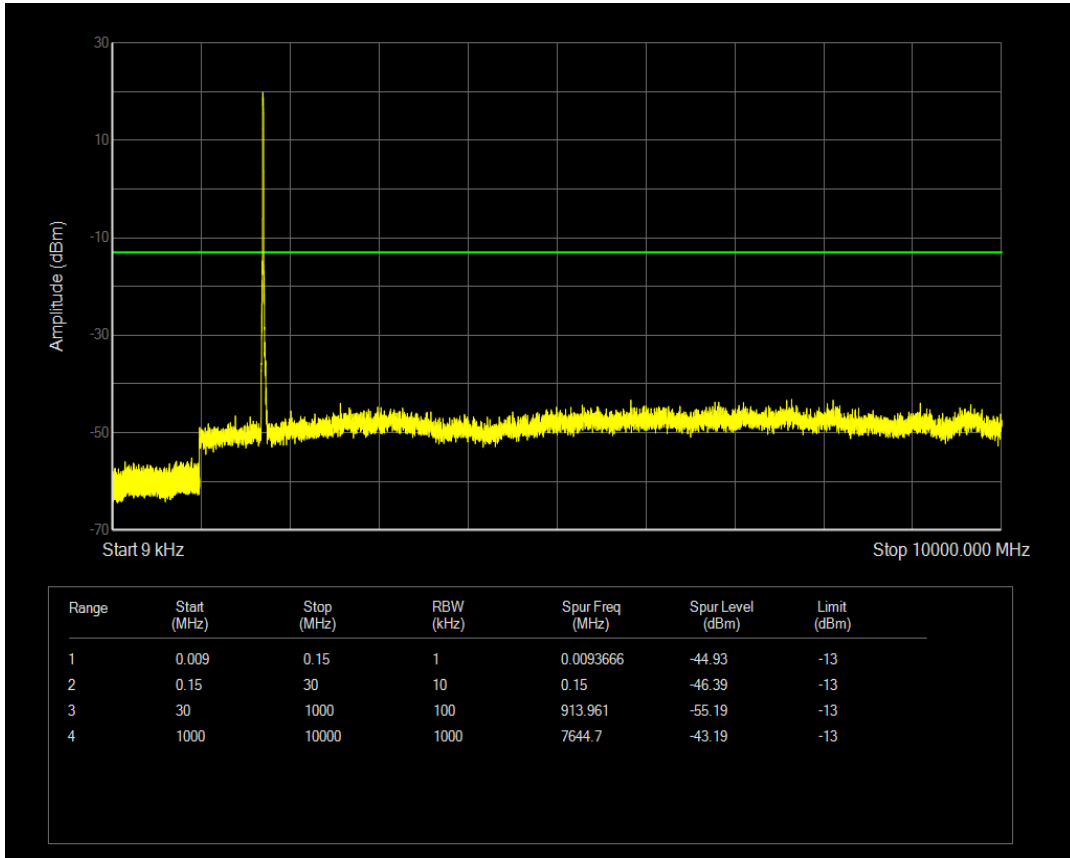

Band66 QAM16 BW=5MHz Channel=132647 RB Size=1 Position=#0

Band66 QAM16 BW=5MHz Channel=132647 RB Size=25 Position=#0

Band66 QPSK BW=10MHz Channel=132022 RB Size=1 Position=#0

Band66 QPSK BW=10MHz Channel=132022 RB Size=50 Position=#0