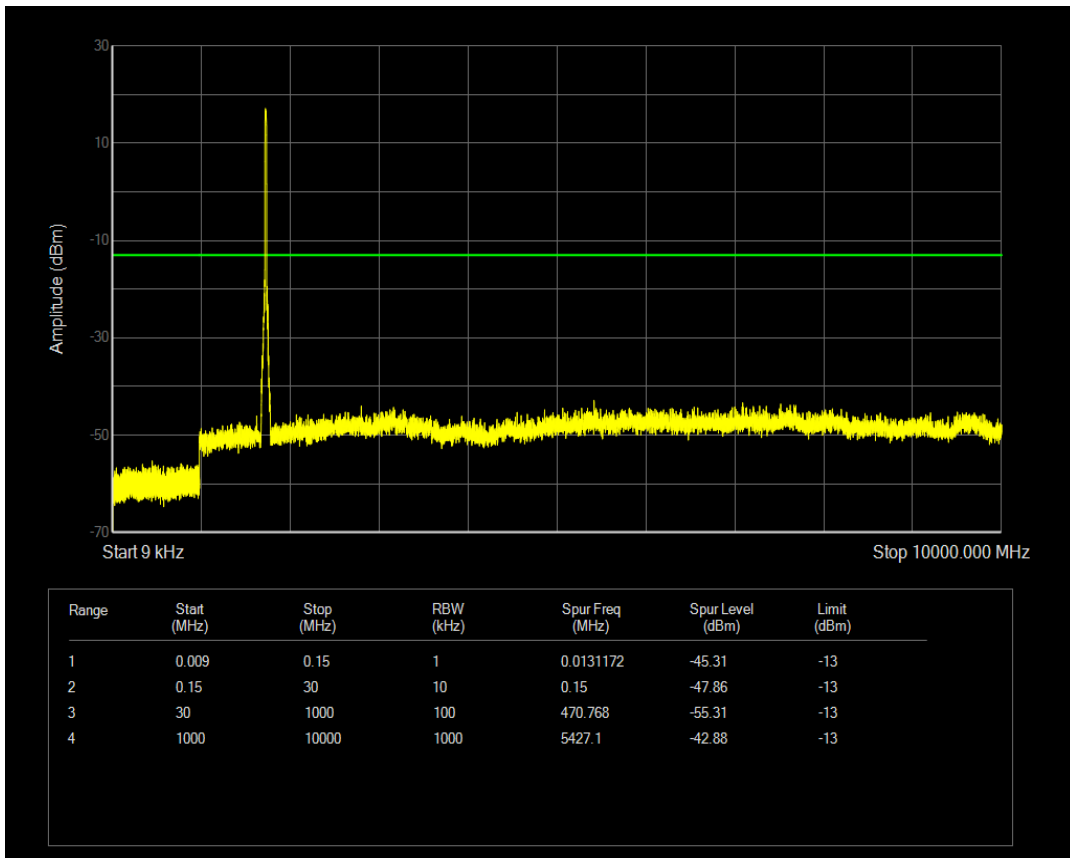

Band66 QPSK BW=20MHz Channel=132322 RB Size=100 Position=#0

Band66 QAM16 BW=20MHz Channel=132322 RB Size=100 Position=#0