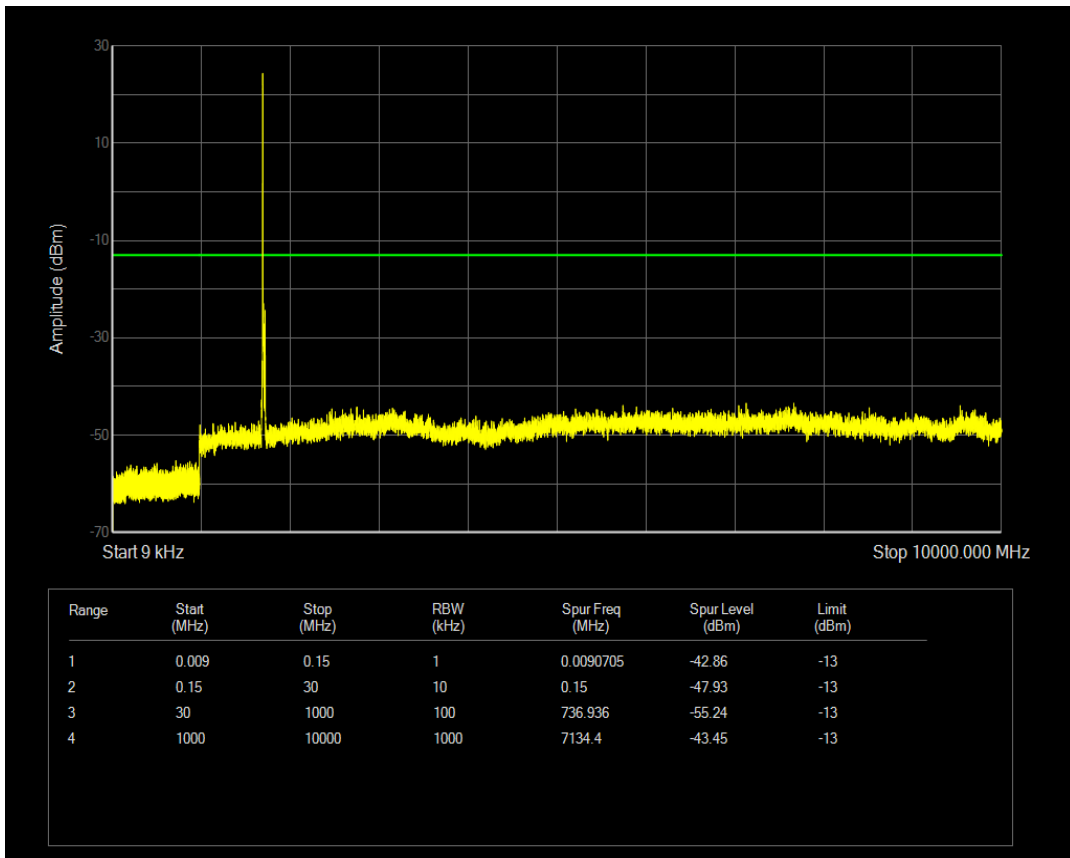

Band66 QAM16 BW=15MHz Channel=132047 RB Size=1 Position=#0

Band66 QAM16 BW=15MHz Channel=132047 RB Size=75 Position=#0