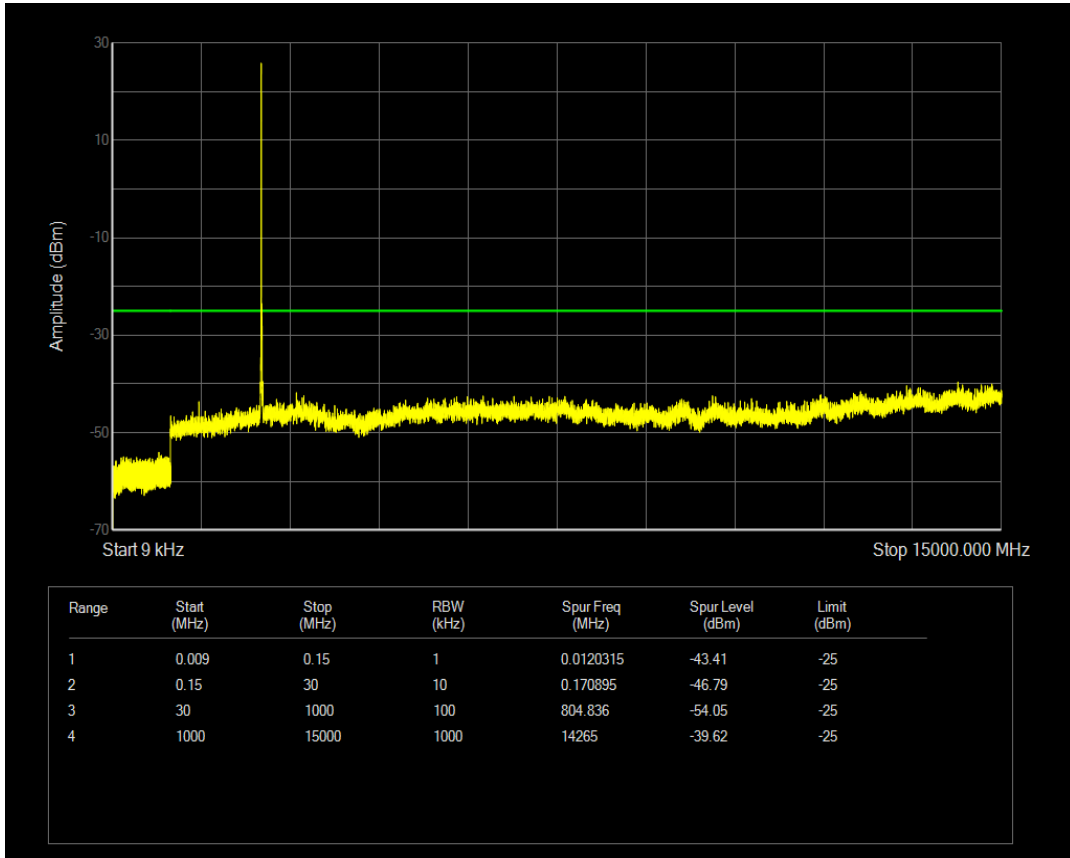

Band7 QAM16 BW=15MHz Channel=21100 RB Size=1 Position=#0

Band7 QPSK BW=15MHz Channel=21375 RB Size=1 Position=#0