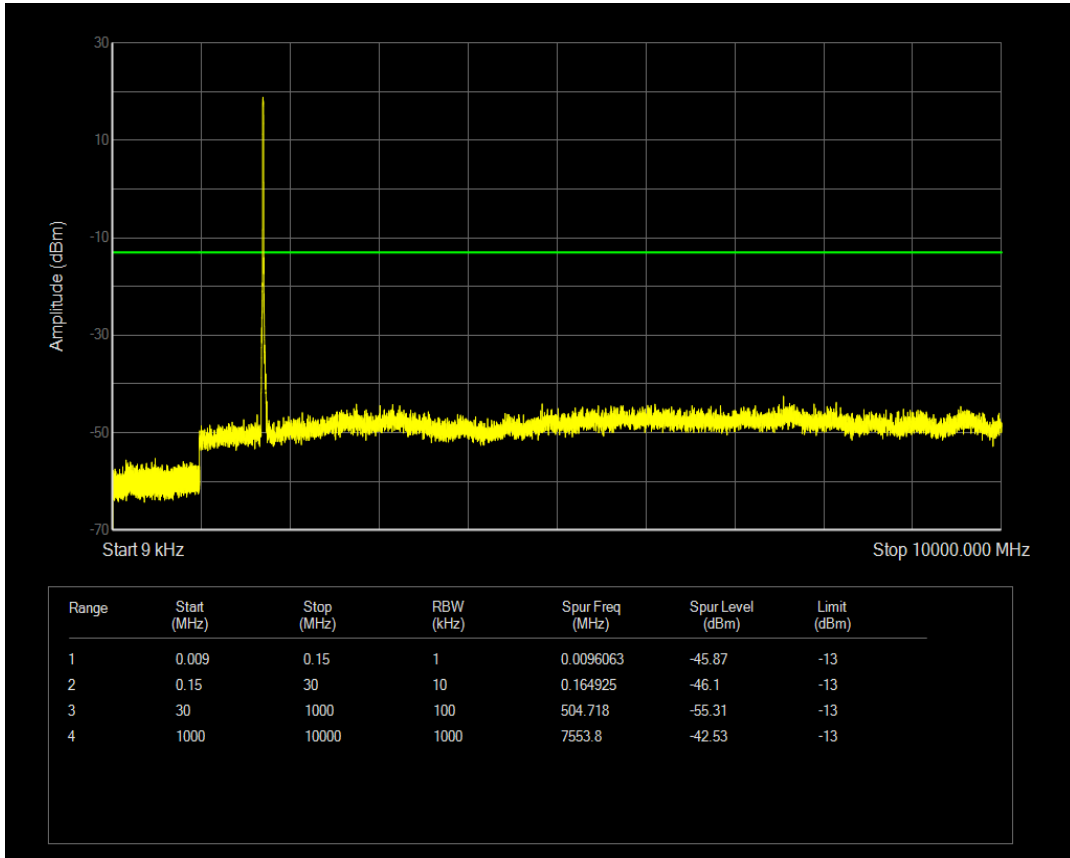

Band66 QAM16 BW=10MHz Channel=132022 RB Size=50 Position=#0

Band66 QPSK BW=10MHz Channel=132322 RB Size=1 Position=#0