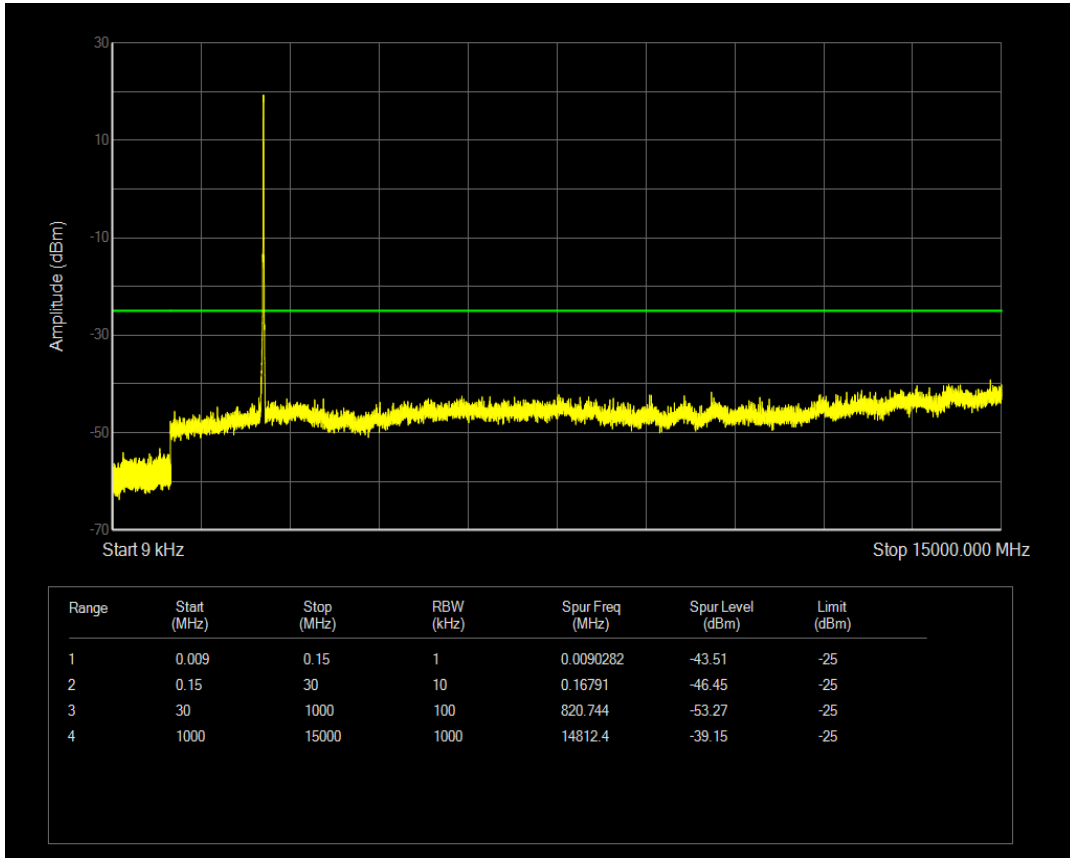

Band7 QAM16 BW=10MHz Channel=21400 RB Size=50 Position=#0

Band7 QPSK BW=15MHz Channel=20825 RB Size=1 Position=#0