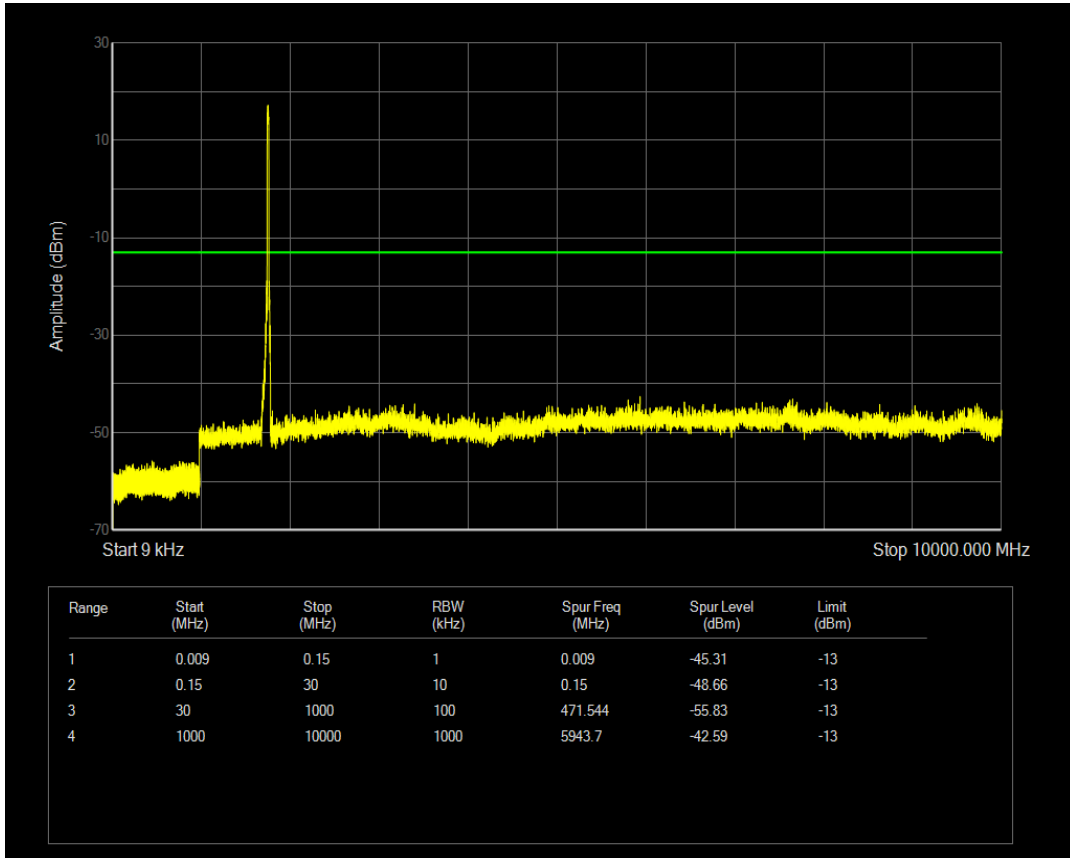

Band66 QAM16 BW=20MHz Channel=132572 RB Size=100 Position=#0

Band7 QPSK BW=5MHz Channel=20775 RB Size=1 Position=#0