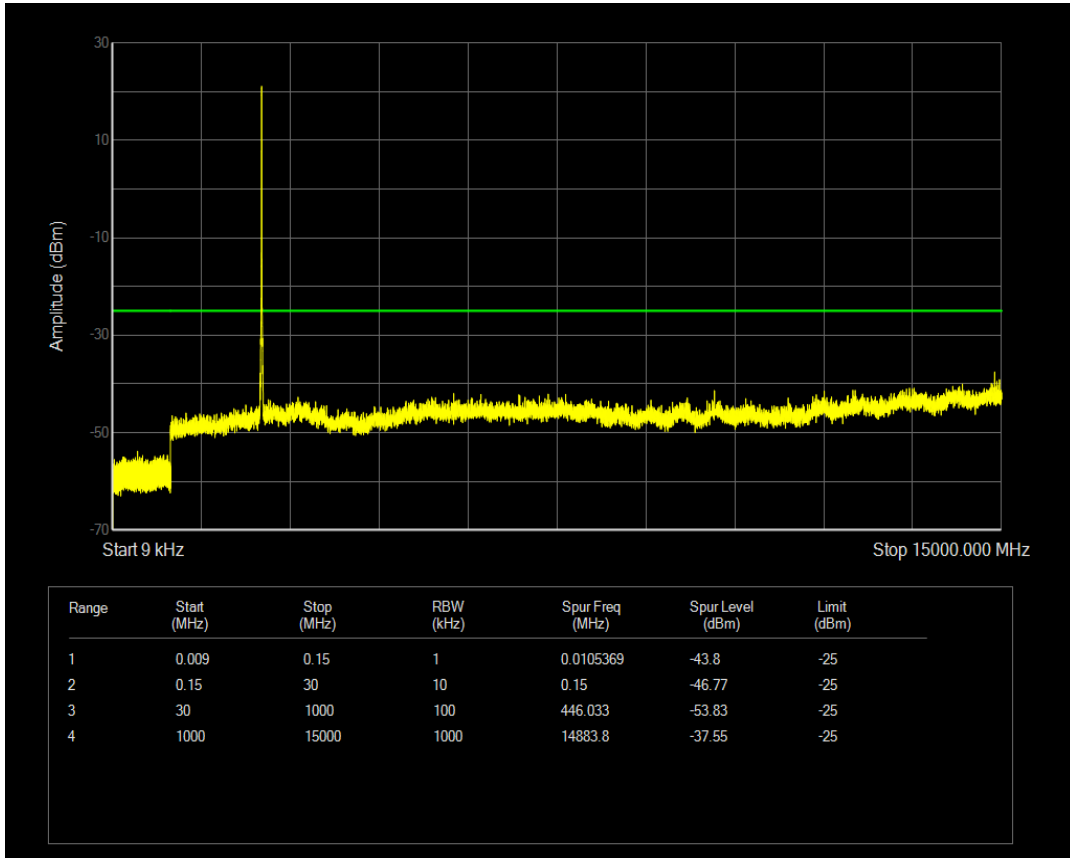

Band7 QAM16 BW=5MHz Channel=21100 RB Size=25 Position=#0

Band7 QPSK BW=5MHz Channel=21425 RB Size=1 Position=#0