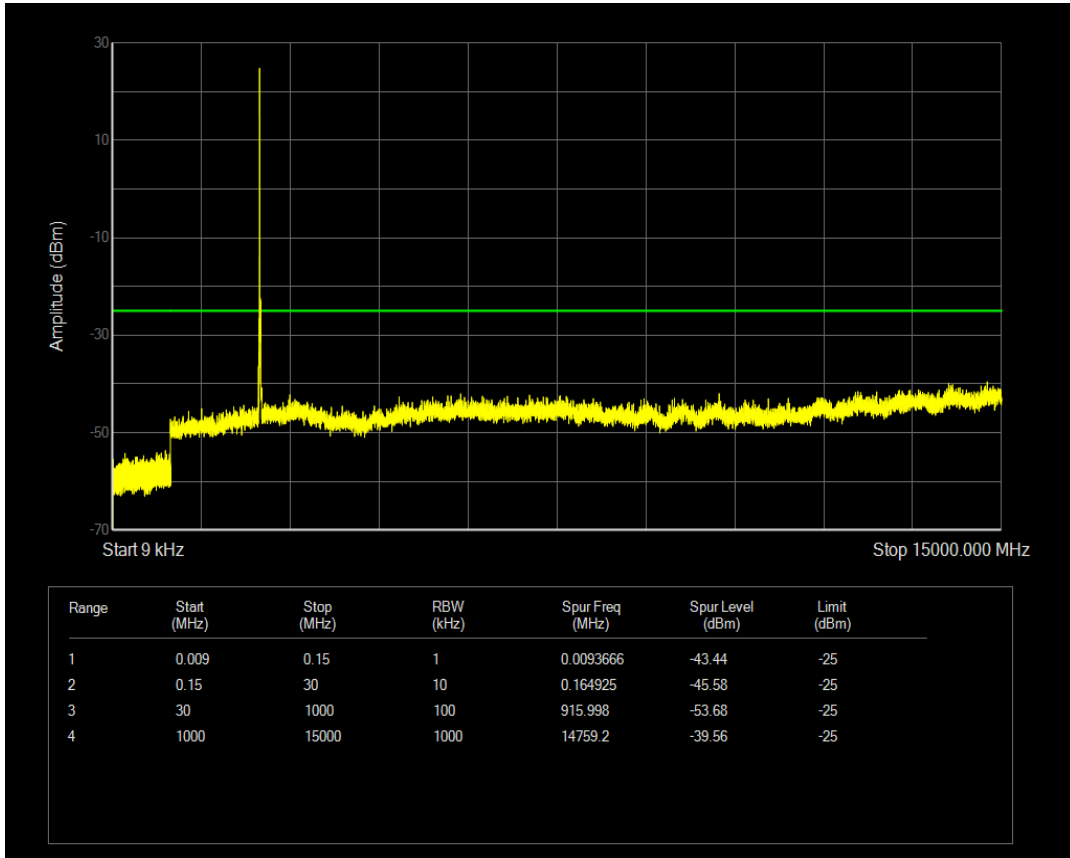

Band7 QAM16 BW=15MHz Channel=21375 RB Size=1 Position=#0

Band7 QPSK BW=20MHz Channel=20850 RB Size=1 Position=#0

Band7 QAM16 BW=15MHz Channel=21375 RB Size=75 Position=#0

Band7 QAM16 BW=20MHz Channel=20850 RB Size=1 Position=#0

Band7 QPSK BW=20MHz Channel=20850 RB Size=100 Position=#0

Band7 QAM16 BW=20MHz Channel=20850 RB Size=100 Position=#0

Band7 QPSK BW=20MHz Channel=21100 RB Size=1 Position=#0

Band7 QPSK BW=20MHz Channel=21100 RB Size=100 Position=#0