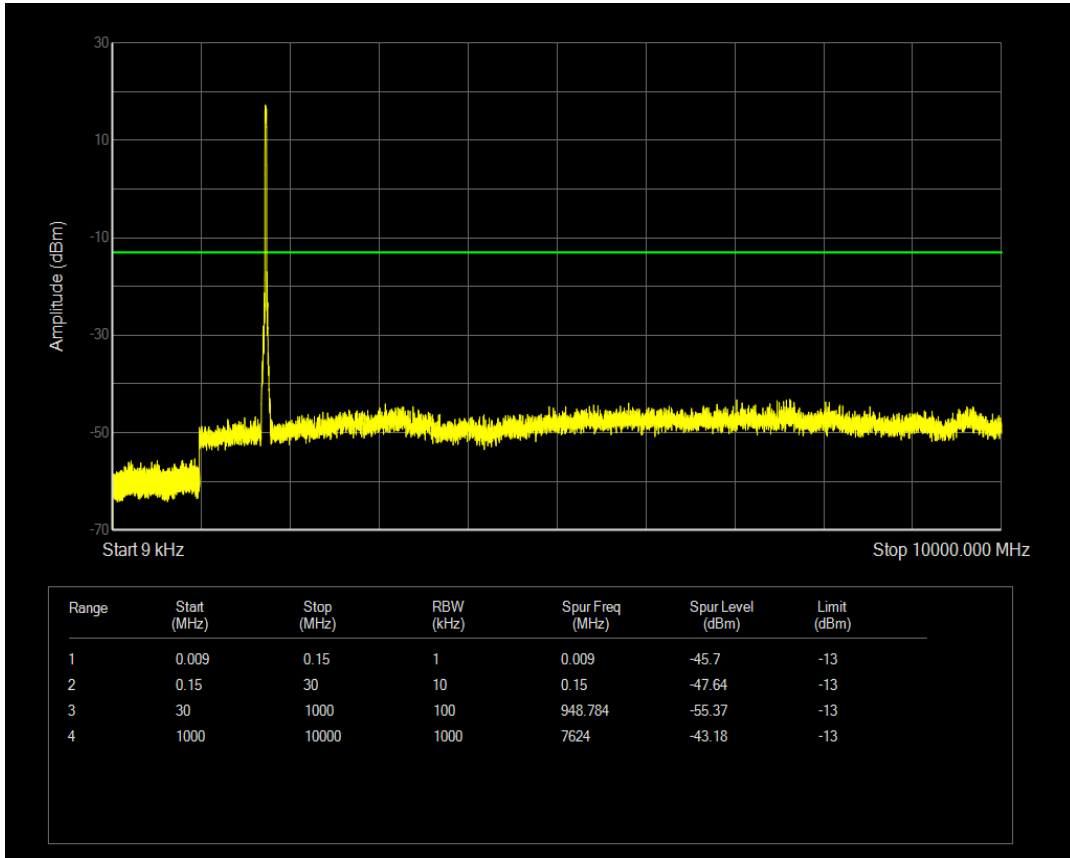

Band66 QAM16 BW=20MHz Channel=132322 RB Size=100 Position=#0

Band66 QPSK BW=20MHz Channel=132572 RB Size=100 Position=#0