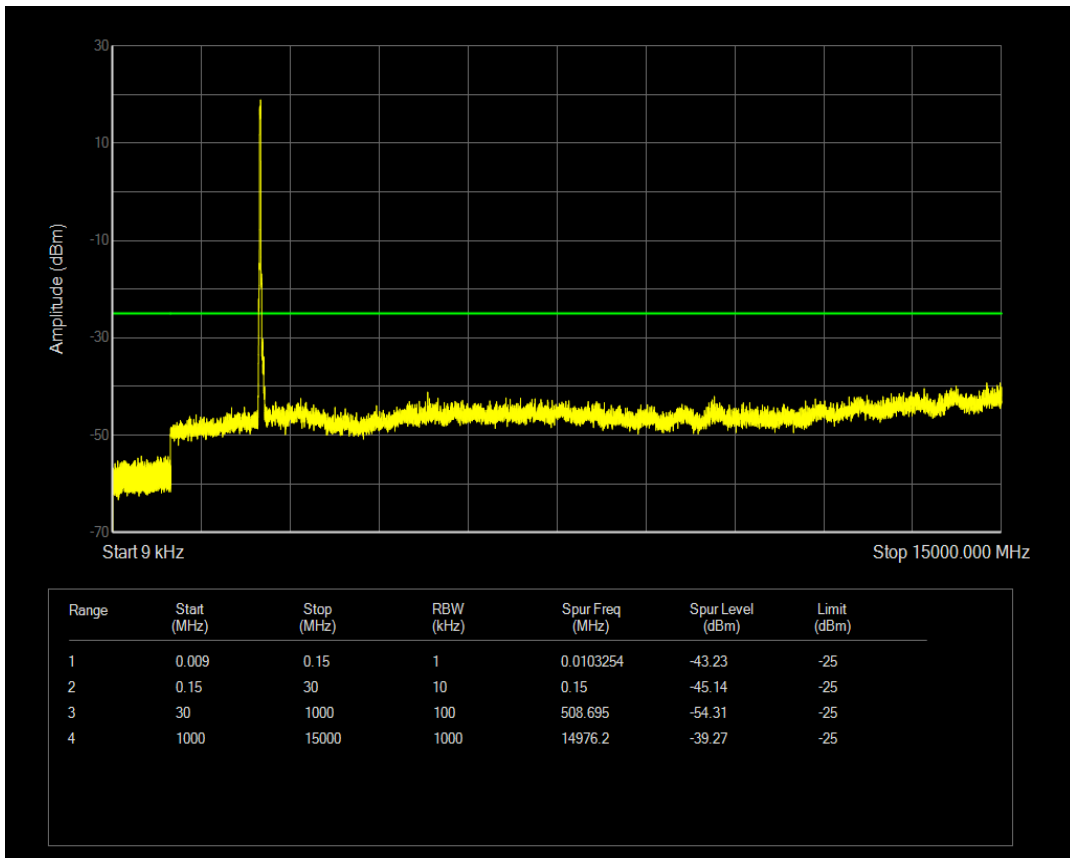

Band7 QAM16 BW=15MHz Channel=21375 RB Size=1 Position=#0

Band7 QPSK BW=20MHz Channel=20850 RB Size=1 Position=#0

Band7 QAM16 BW=15MHz Channel=21375 RB Size=75 Position=#0

Band7 QAM16 BW=20MHz Channel=20850 RB Size=1 Position=#0

Band7 QPSK BW=20MHz Channel=20850 RB Size=100 Position=#0

Band7 QAM16 BW=20MHz Channel=20850 RB Size=100 Position=#0

Band7 QPSK BW=20MHz Channel=21100 RB Size=1 Position=#0

Band7 QPSK BW=20MHz Channel=21100 RB Size=100 Position=#0