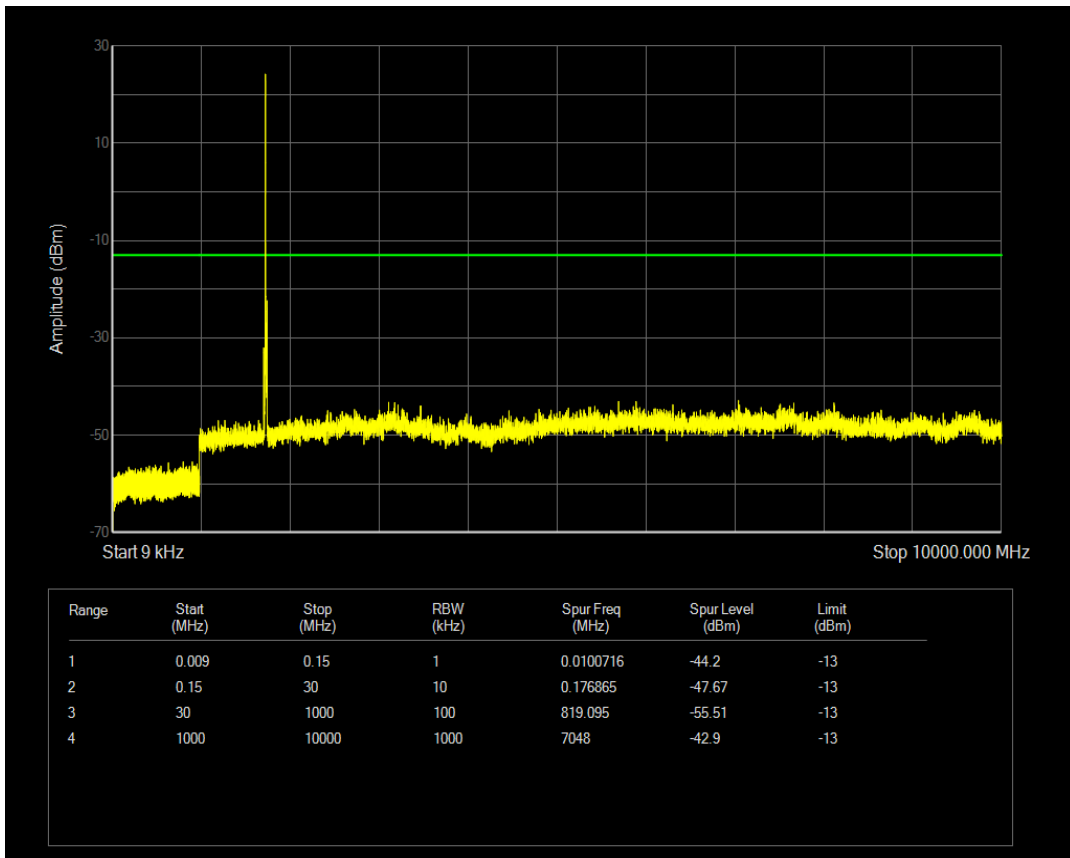

Band66 QPSK BW=10MHz Channel=132322 RB Size=1 Position=#0

Band66 QPSK BW=10MHz Channel=132322 RB Size=50 Position=#0