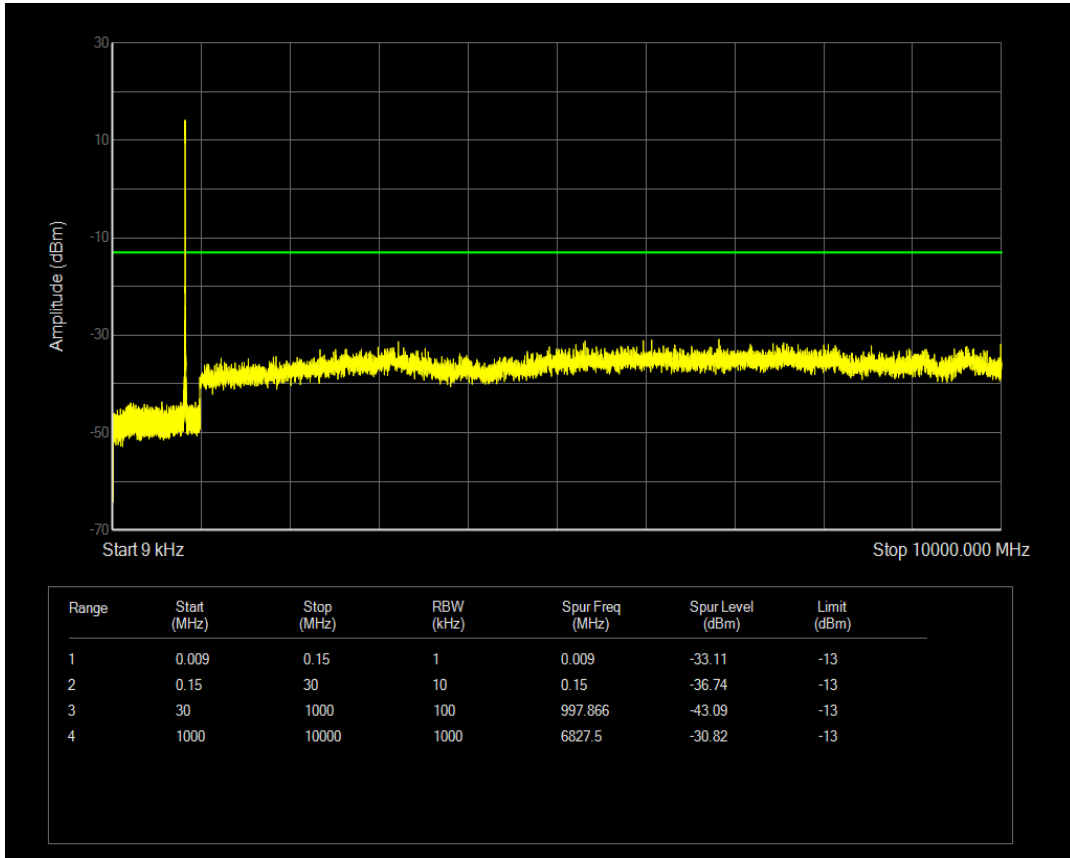

Band5 QAM16 BW=5MHz Channel=20525 RB Size=25 Position=#0

Band5 QPSK BW=5MHz Channel=20625 RB Size=1 Position=#0