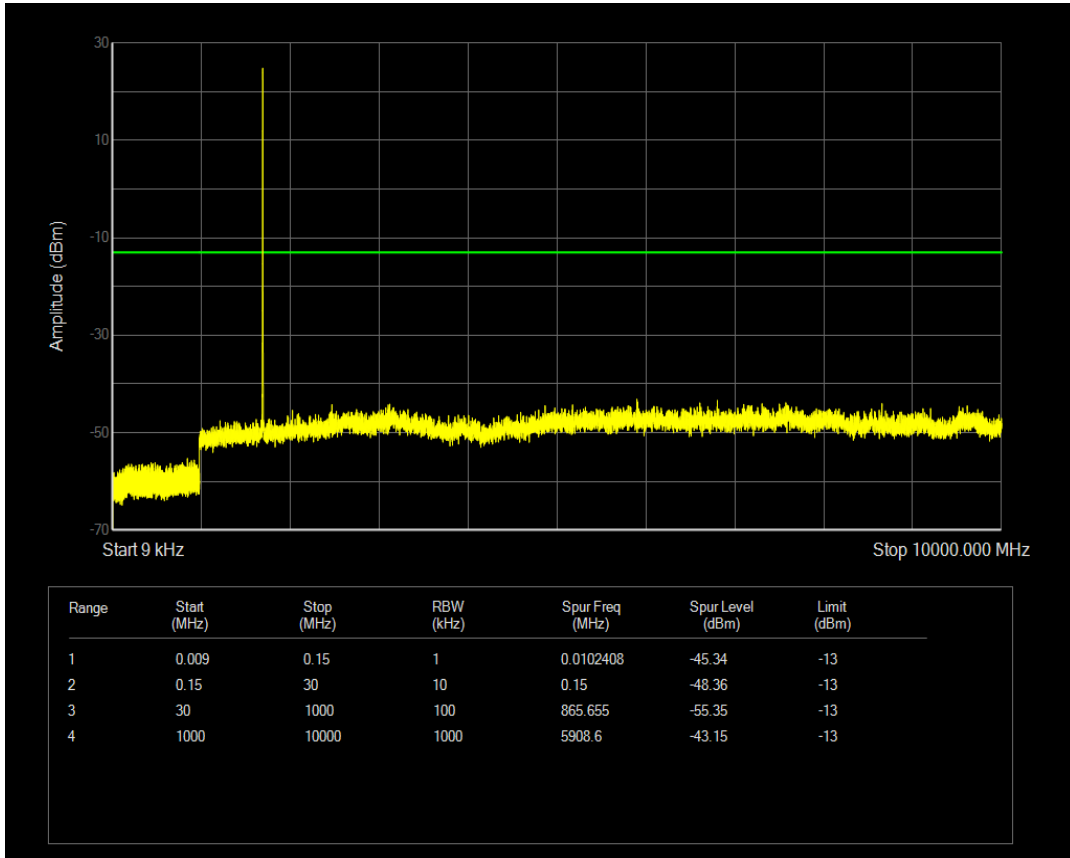

Band66 QAM16 BW=1.4MHz Channel=131979 RB Size=6 Position=#0

Band66 QPSK BW=1.4MHz Channel=132322 RB Size=1 Position=#0