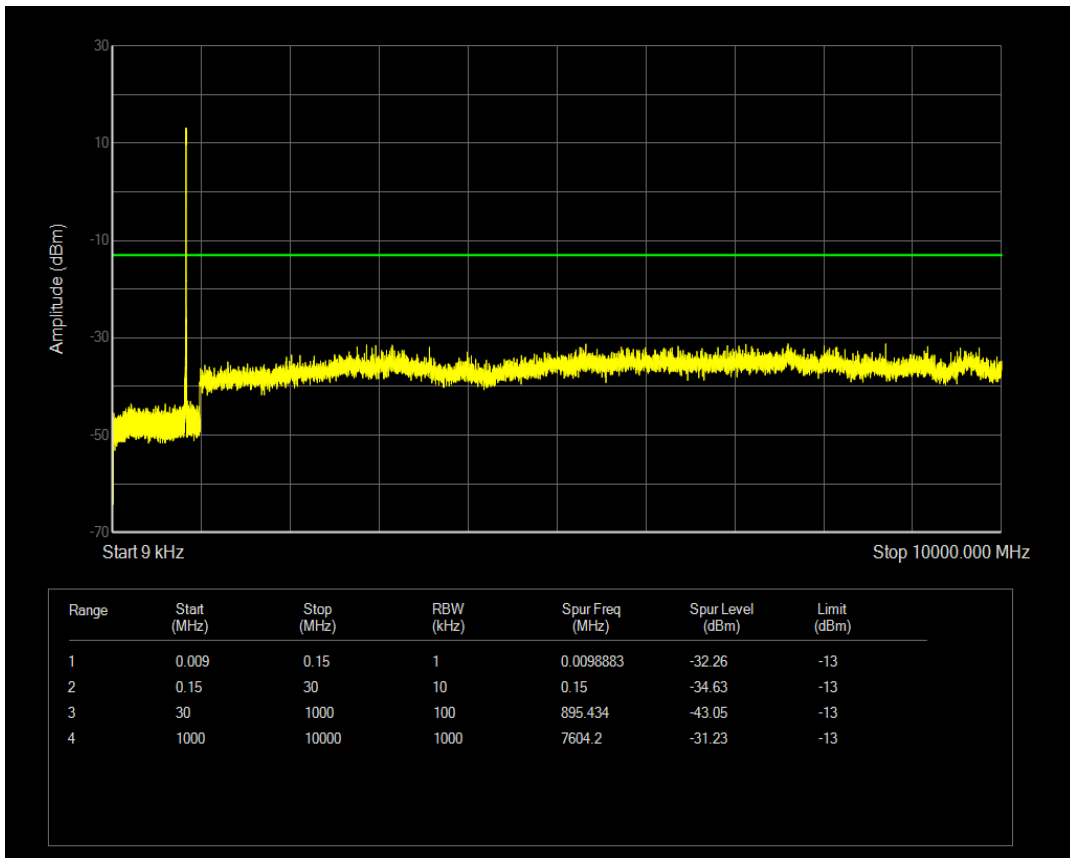

Band5 QAM16 BW=5MHz Channel=20525 RB Size=1 Position=#0

Band5 QAM16 BW=5MHz Channel=20525 RB Size=25 Position=#0

Band5 QPSK BW=5MHz Channel=20625 RB Size=1 Position=#0

Band5 QPSK BW=5MHz Channel=20625 RB Size=25 Position=#0

Band5 QAM16 BW=5MHz Channel=20625 RB Size=25 Position=#0

Band5 QAM16 BW=5MHz Channel=20625 RB Size=1 Position=#0

Band5 QPSK BW=10MHz Channel=20450 RB Size=1 Position=#0

Band5 QAM16 BW=10MHz Channel=20450 RB Size=1 Position=#0