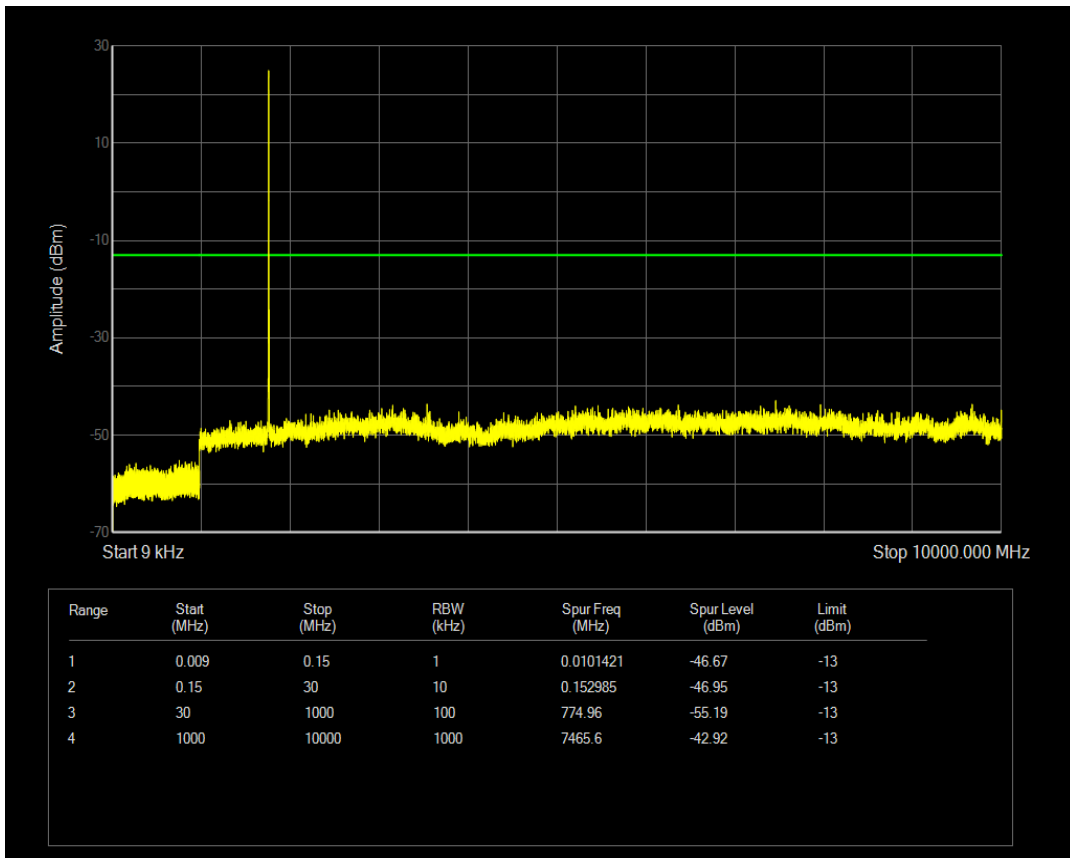

Band66 QPSK BW=3MHz Channel=132657 RB Size=1 Position=#0

Band66 QAM16 BW=3MHz Channel=132657 RB Size=1 Position=#0