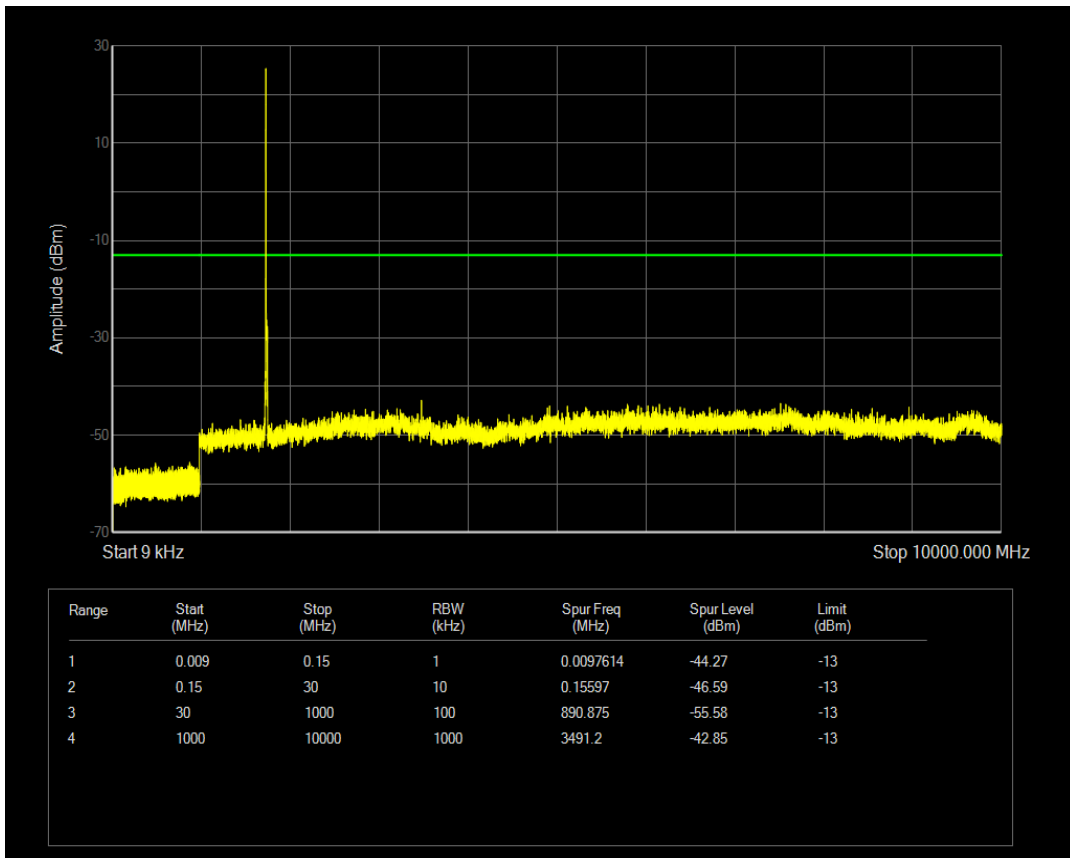

Band4 QAM16 BW=10MHz Channel=20350 RB Size=1 Position=#0

Band4 QAM16 BW=10MHz Channel=20350 RB Size=50 Position=#0

Band4 QPSK BW=15MHz Channel=20025 RB Size=1 Position=#0

Band4 QAM16 BW=15MHz Channel=20025 RB Size=1 Position=#0

Band4 QPSK BW=15MHz Channel=20025 RB Size=75 Position=#0

Band4 QAM16 BW=15MHz Channel=20025 RB Size=75 Position=#0

Band4 QPSK BW=15MHz Channel=20175 RB Size=75 Position=#0

Band4 QPSK BW=15MHz Channel=20175 RB Size=1 Position=#0