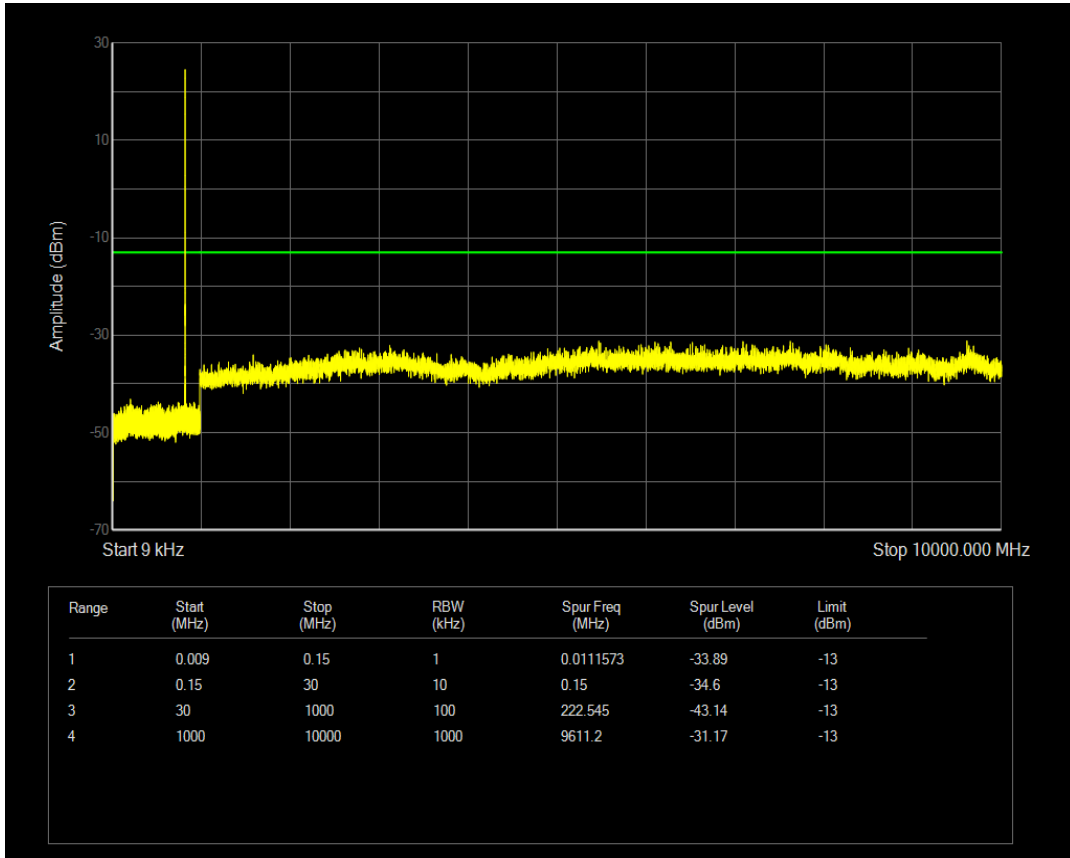

Band5 QPSK BW=1.4MHz Channel=20407 RB Size=6 Position=#0

Band5 QAM16 BW=1.4MHz Channel=20407 RB Size=6 Position=#0

Band5 QPSK BW=1.4MHz Channel=20525 RB Size=6 Position=#0

Band5 QPSK BW=1.4MHz Channel=20525 RB Size=1 Position=#0