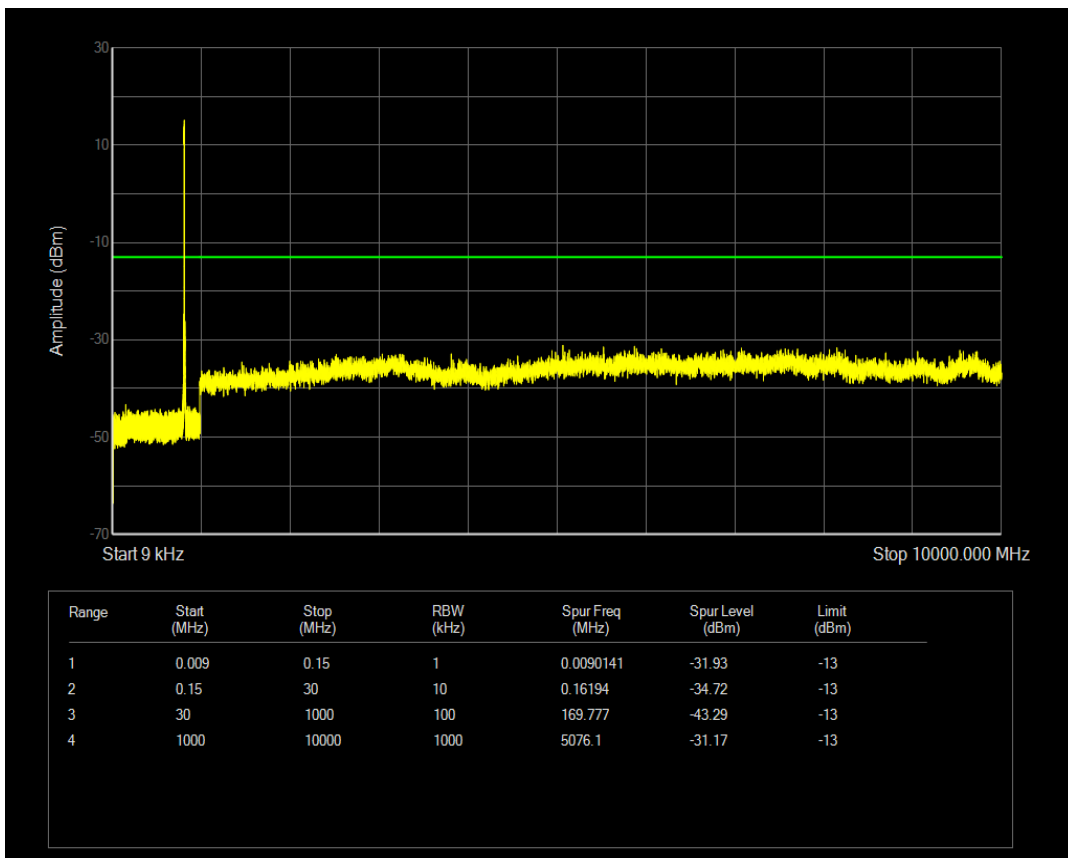

Band5 QAM16 BW=5MHz Channel=20425 RB Size=25 Position=#0

Band5 QAM16 BW=5MHz Channel=20425 RB Size=1 Position=#0