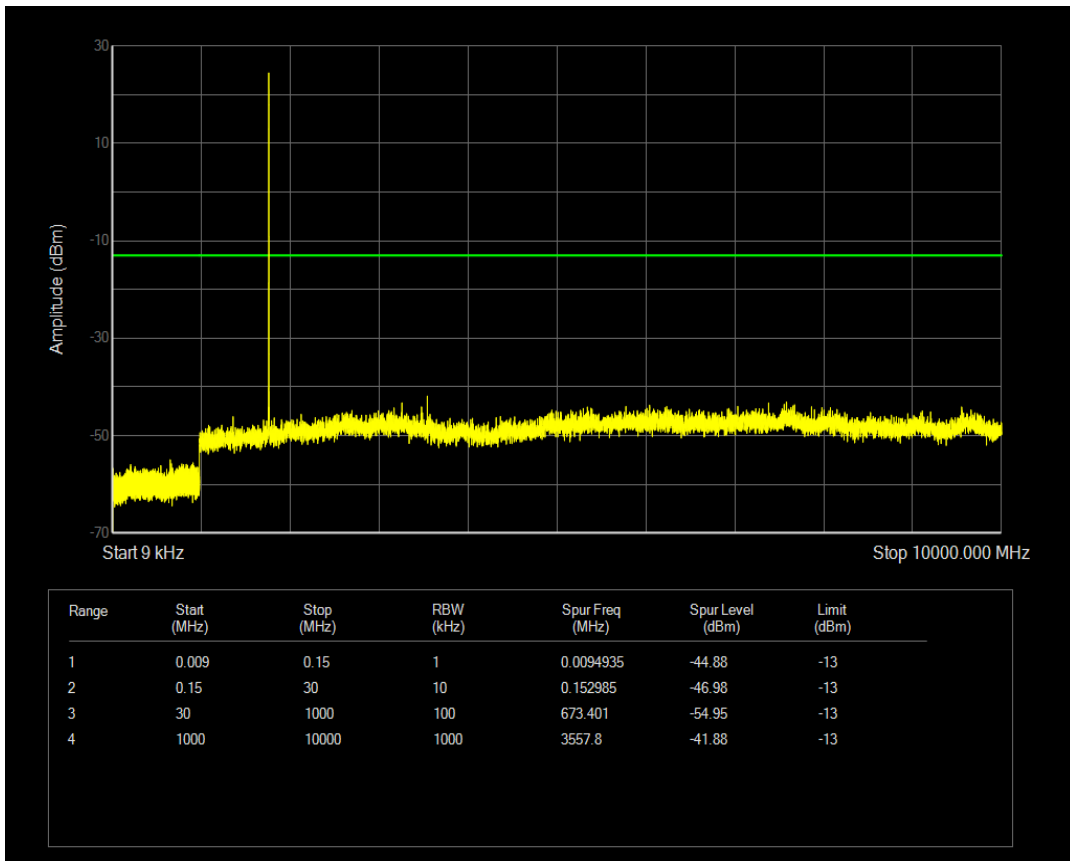

Band66 QPSK BW=1.4MHz Channel=132665 RB Size=1 Position=#0

Band66 QAM16 BW=1.4MHz Channel=132322 RB Size=6 Position=#0