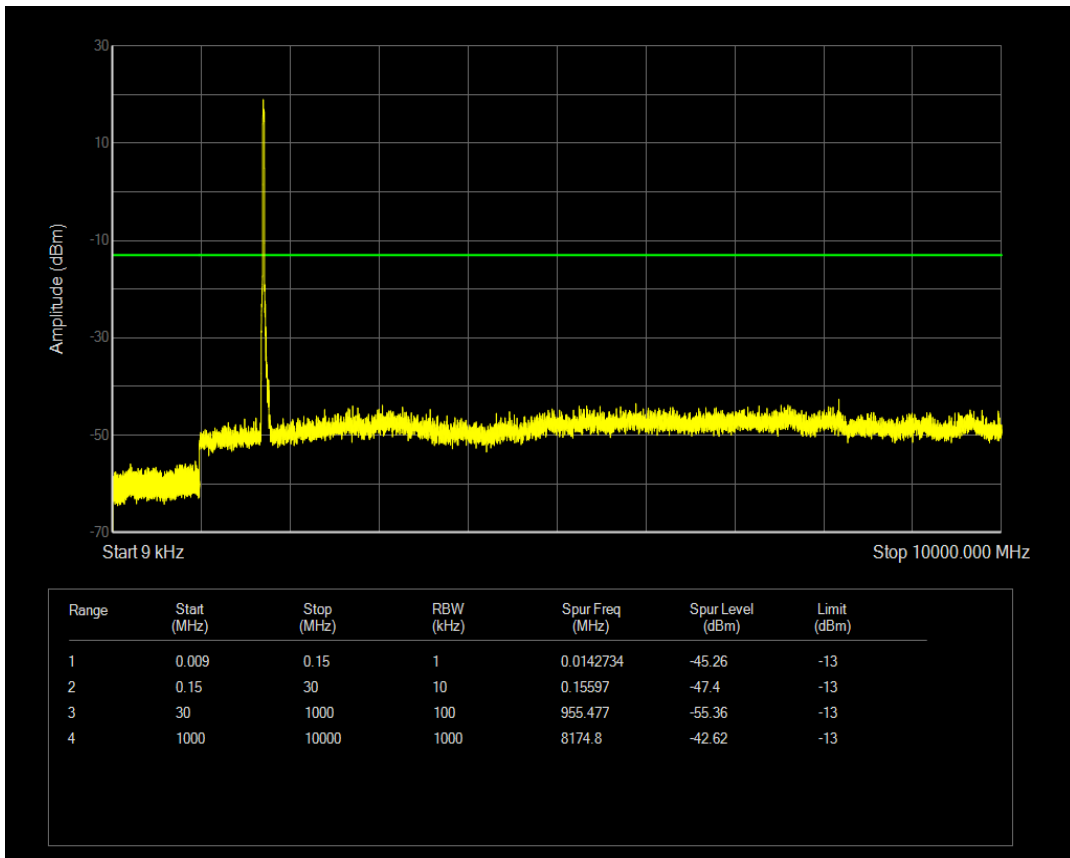

Band4 QPSK BW=15MHz Channel=20025 RB Size=75 Position=#0

Band4 QAM16 BW=15MHz Channel=20025 RB Size=75 Position=#0

Band4 QPSK BW=15MHz Channel=20175 RB Size=75 Position=#0

Band4 QPSK BW=15MHz Channel=20175 RB Size=1 Position=#0

Band4 QAM16 BW=15MHz Channel=20175 RB Size=1 Position=#0

Band4 QAM16 BW=15MHz Channel=20175 RB Size=75 Position=#0

Band4 QPSK BW=15MHz Channel=20325 RB Size=1 Position=#0

Band4 QAM16 BW=15MHz Channel=20325 RB Size=1 Position=#0

Band4 QPSK BW=15MHz Channel=20325 RB Size=75 Position=#0

Band4 QAM16 BW=15MHz Channel=20325 RB Size=75 Position=#0

Band4 QPSK BW=20MHz Channel=20050 RB Size=100 Position=#0

Band4 QPSK BW=20MHz Channel=20050 RB Size=1 Position=#0