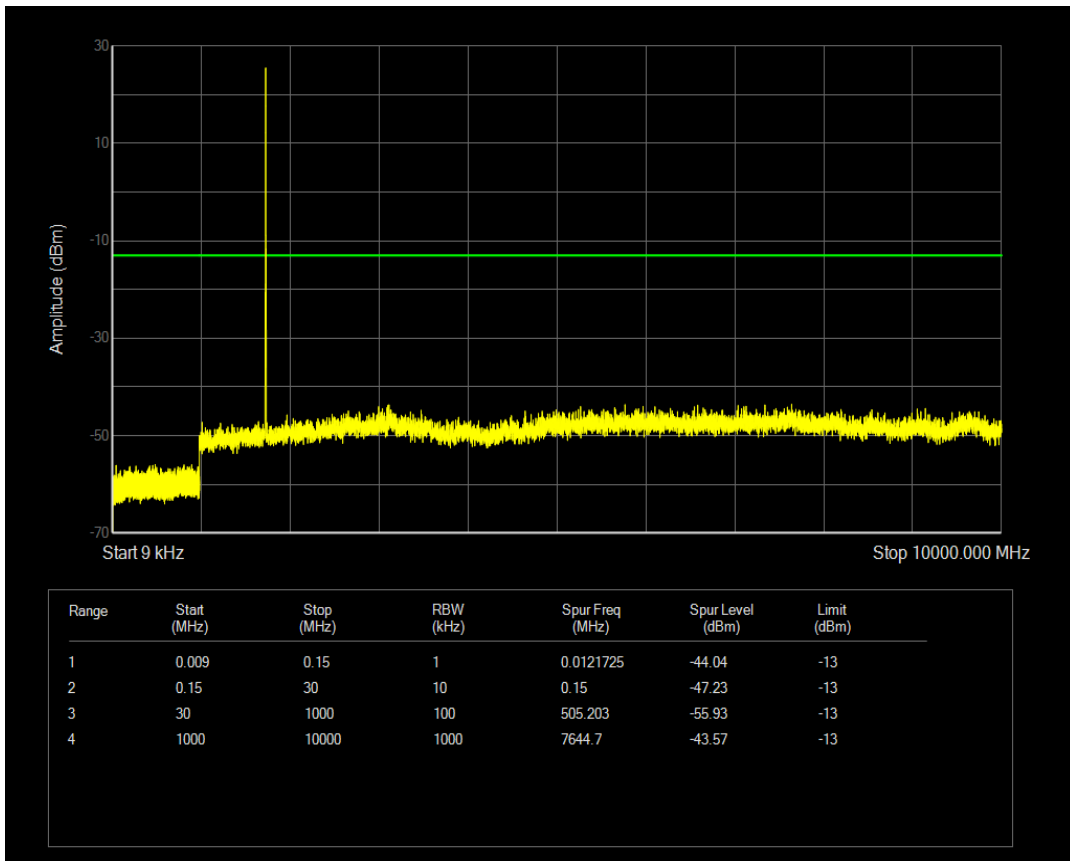

Band66 QAM16 BW=3MHz Channel=131987 RB Size=1 Position=#0

Band66 QAM16 BW=3MHz Channel=131987 RB Size=15 Position=#0

Band66 QPSK BW=3MHz Channel=132322 RB Size=15 Position=#0

Band66 QPSK BW=3MHz Channel=132322 RB Size=1 Position=#0