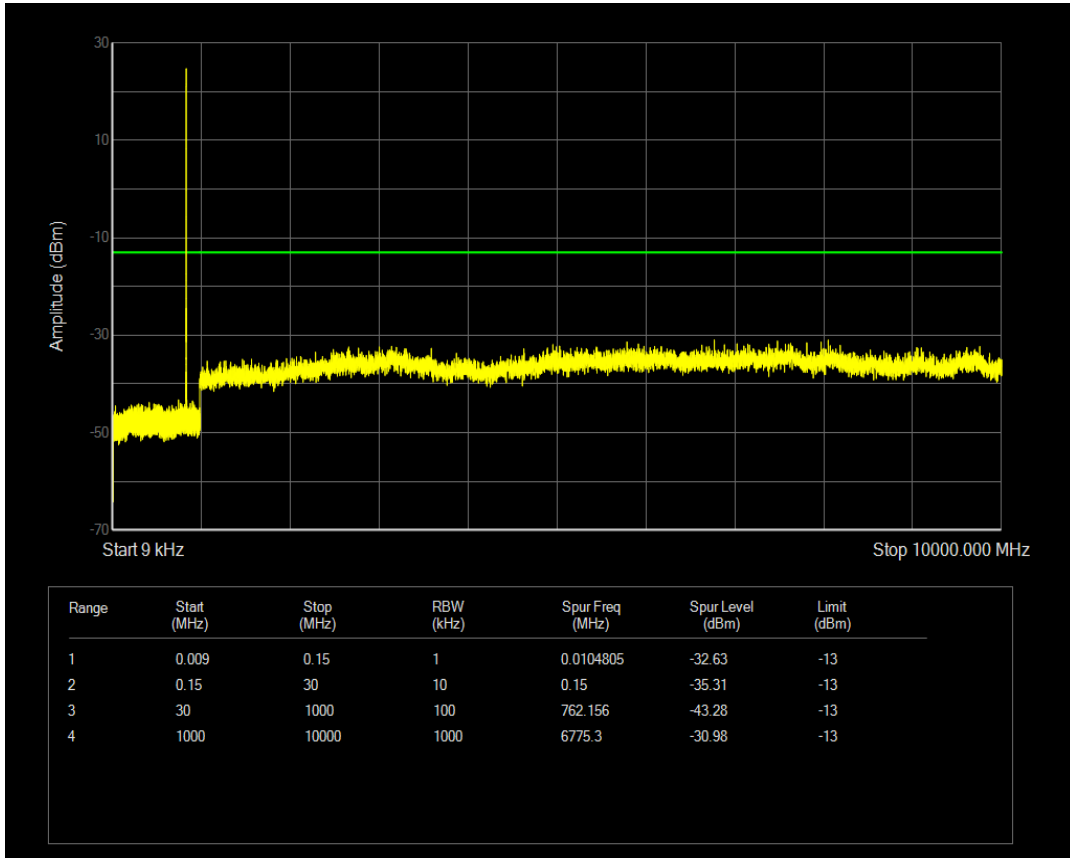

Band5 QPSK BW=1.4MHz Channel=20407 RB Size=6 Position=#0

Band5 QAM16 BW=1.4MHz Channel=20407 RB Size=6 Position=#0

Band5 QPSK BW=1.4MHz Channel=20525 RB Size=6 Position=#0

Band5 QPSK BW=1.4MHz Channel=20525 RB Size=1 Position=#0

Band5 QAM16 BW=1.4MHz Channel=20525 RB Size=1 Position=#0

Band5 QPSK BW=1.4MHz Channel=20643 RB Size=1 Position=#0

Band5 QAM16 BW=1.4MHz Channel=20525 RB Size=6 Position=#0

Band5 QAM16 BW=1.4MHz Channel=20643 RB Size=1 Position=#0