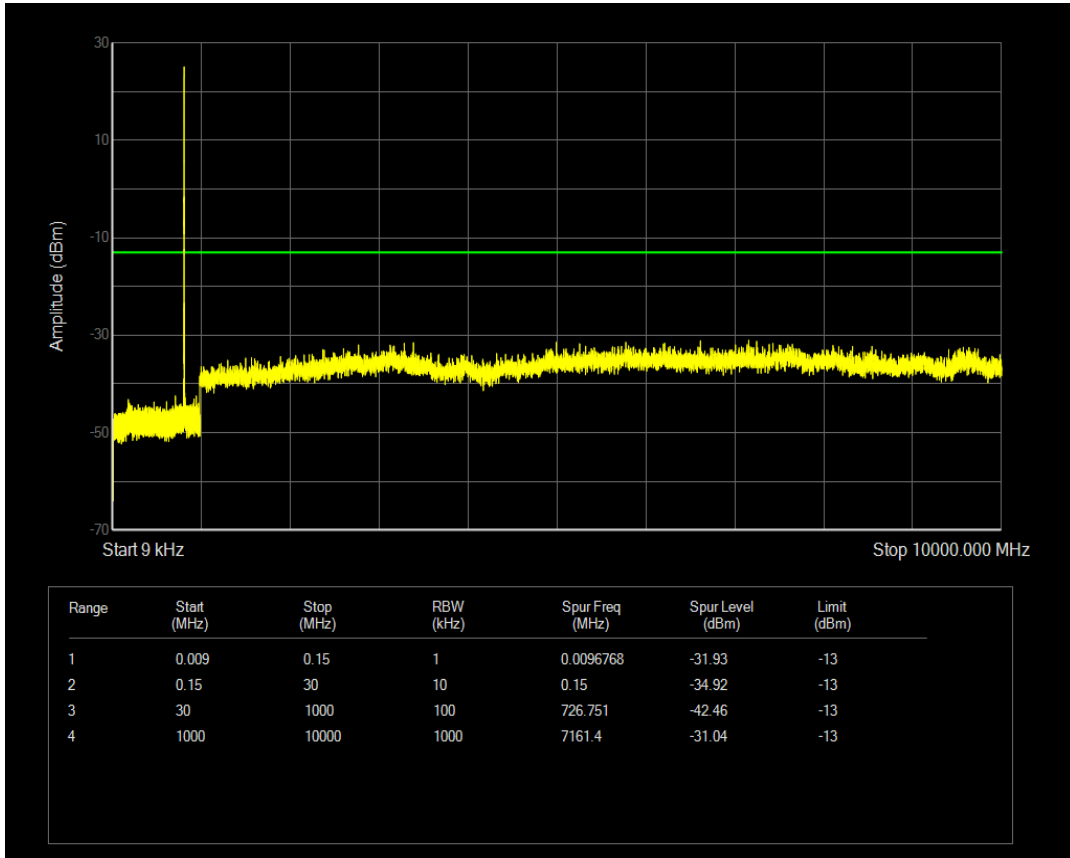

Band5 QAM16 BW=5MHz Channel=20425 RB Size=1 Position=#0

Band5 QPSK BW=5MHz Channel=20525 RB Size=1 Position=#0