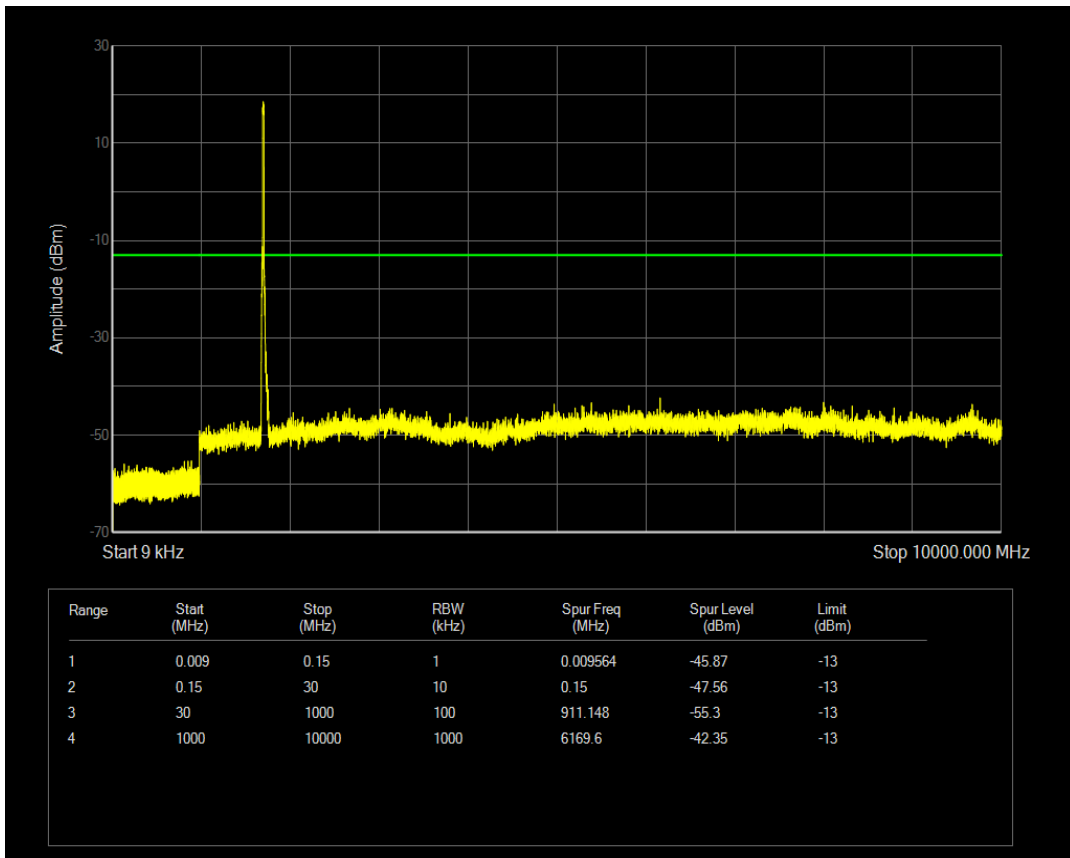

Band4 QAM16 BW=10MHz Channel=20350 RB Size=1 Position=#0

Band4 QAM16 BW=10MHz Channel=20350 RB Size=50 Position=#0

Band4 QPSK BW=15MHz Channel=20025 RB Size=1 Position=#0

Band4 QAM16 BW=15MHz Channel=20025 RB Size=1 Position=#0

Band4 QPSK BW=15MHz Channel=20025 RB Size=75 Position=#0

Band4 QAM16 BW=15MHz Channel=20025 RB Size=75 Position=#0

Band4 QPSK BW=15MHz Channel=20175 RB Size=75 Position=#0

Band4 QPSK BW=15MHz Channel=20175 RB Size=1 Position=#0