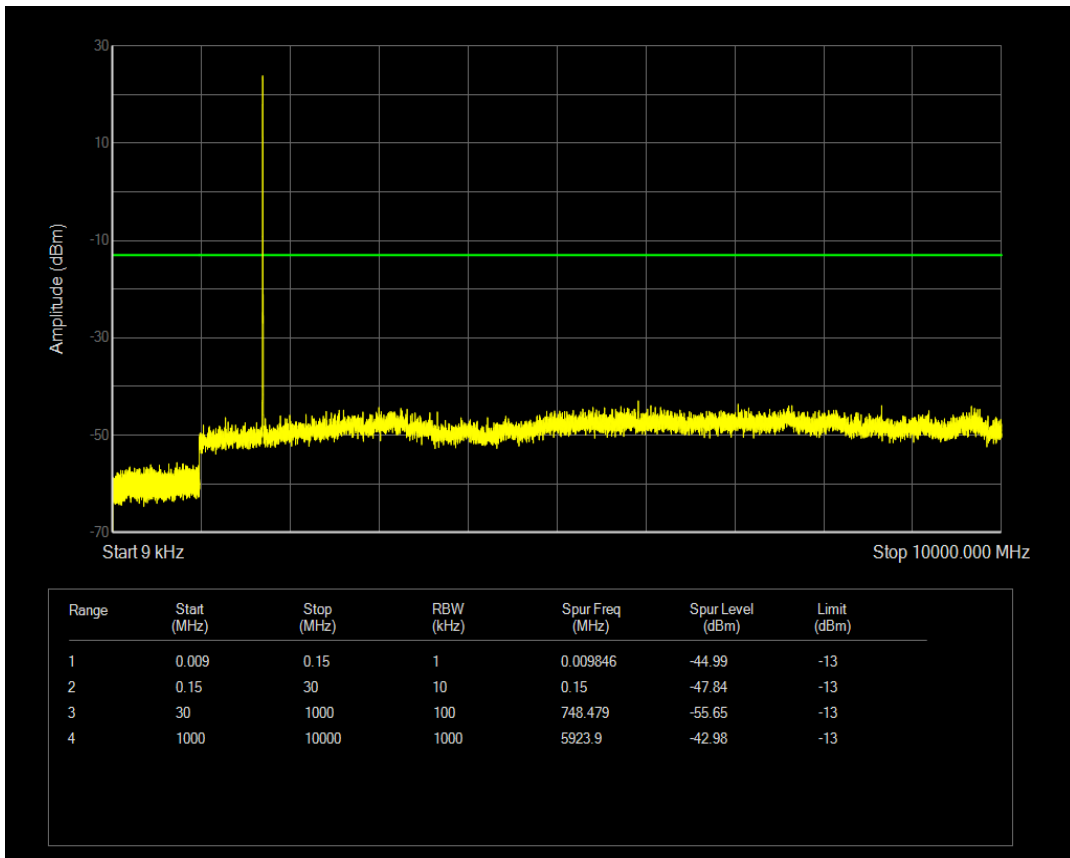

Band66 QAM16 BW=3MHz Channel=131987 RB Size=1 Position=#0

Band66 QAM16 BW=3MHz Channel=131987 RB Size=15 Position=#0