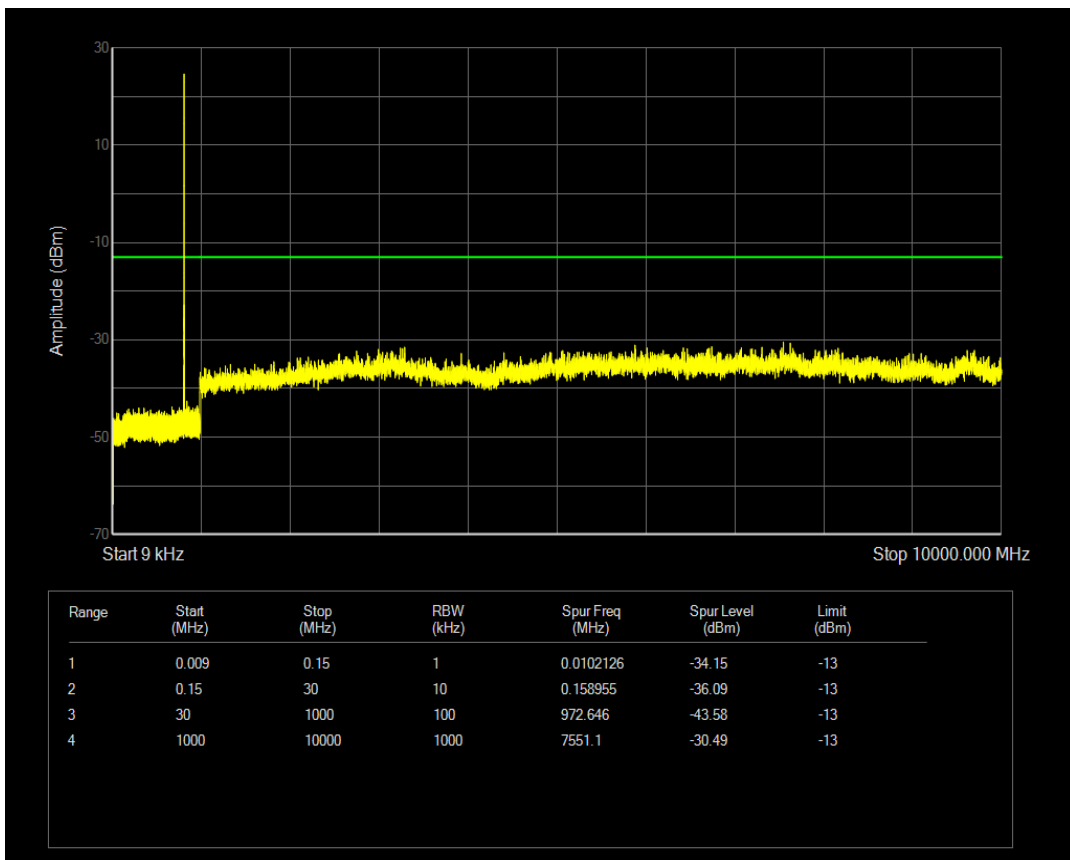

Band5 QAM16 BW=3MHz Channel=20415 RB Size=1 Position=#0

Band5 QAM16 BW=3MHz Channel=20415 RB Size=15 Position=#0