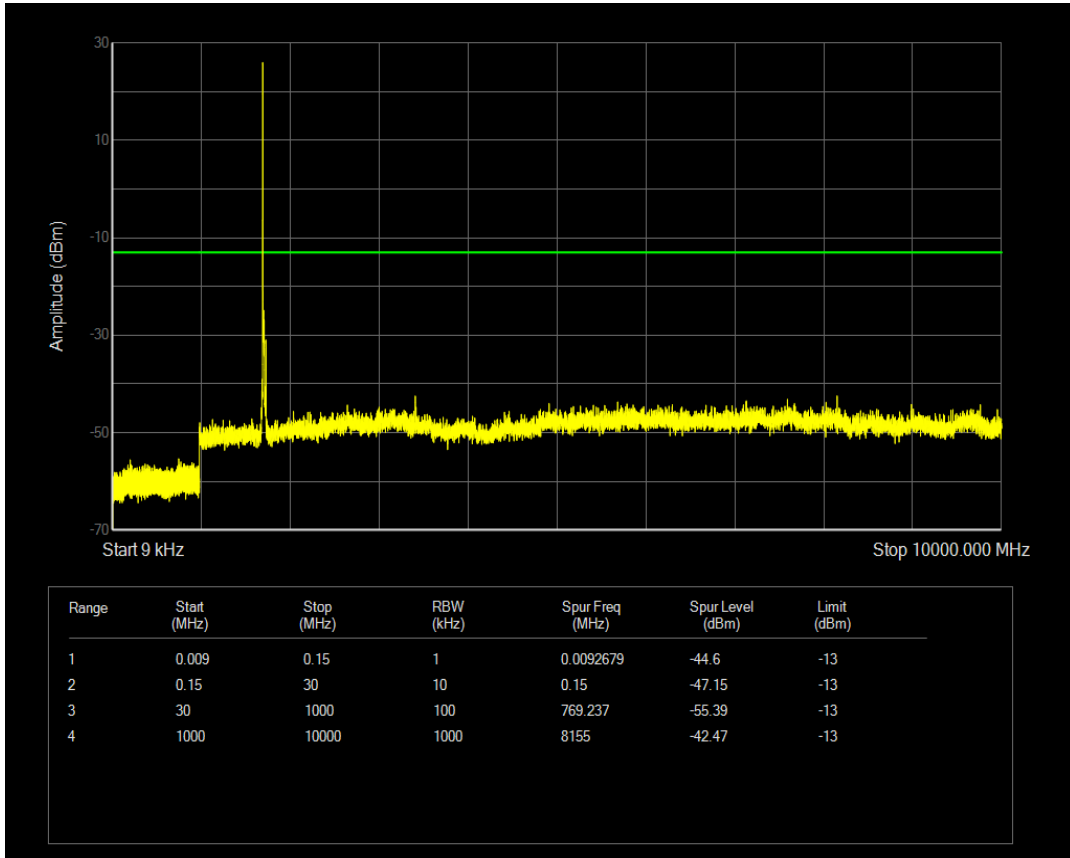

Band4 QPSK BW=15MHz Channel=20325 RB Size=75 Position=#0

Band4 QAM16 BW=15MHz Channel=20325 RB Size=75 Position=#0

Band4 QPSK BW=20MHz Channel=20050 RB Size=100 Position=#0

Band4 QPSK BW=20MHz Channel=20050 RB Size=1 Position=#0

Band4 QAM16 BW=20MHz Channel=20050 RB Size=1 Position=#0

Band4 QAM16 BW=20MHz Channel=20050 RB Size=100 Position=#0

Band4 QPSK BW=20MHz Channel=20175 RB Size=1 Position=#0

Band4 QAM16 BW=20MHz Channel=20175 RB Size=1 Position=#0