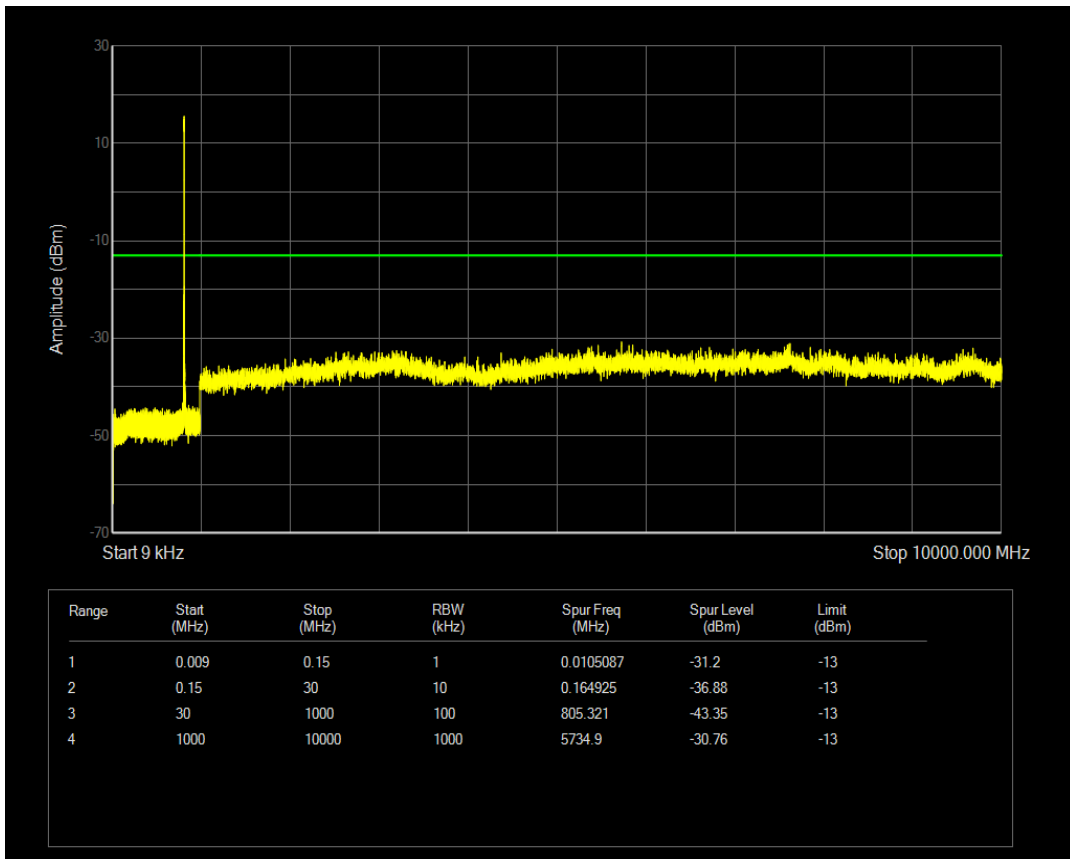

Band5 QAM16 BW=3MHz Channel=20415 RB Size=15 Position=#0

Band5 QPSK BW=3MHz Channel=20525 RB Size=1 Position=#0