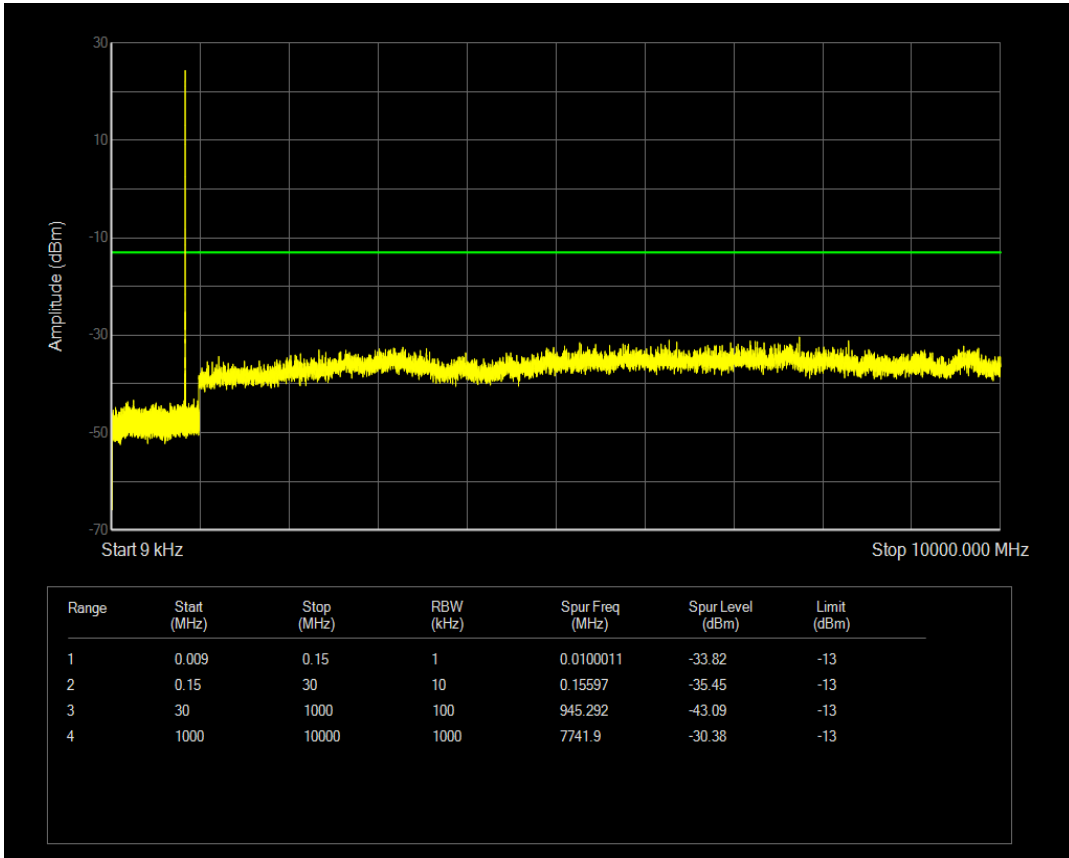

Band5 QAM16 BW=1.4MHz Channel=20525 RB Size=1 Position=#0

Band5 QPSK BW=1.4MHz Channel=20643 RB Size=1 Position=#0

Band5 QAM16 BW=1.4MHz Channel=20525 RB Size=6 Position=#0

Band5 QAM16 BW=1.4MHz Channel=20643 RB Size=1 Position=#0

Band5 QPSK BW=1.4MHz Channel=20643 RB Size=6 Position=#0

Band5 QAM16 BW=1.4MHz Channel=20643 RB Size=6 Position=#0

Band5 QPSK BW=3MHz Channel=20415 RB Size=1 Position=#0

Band5 QPSK BW=3MHz Channel=20415 RB Size=15 Position=#0