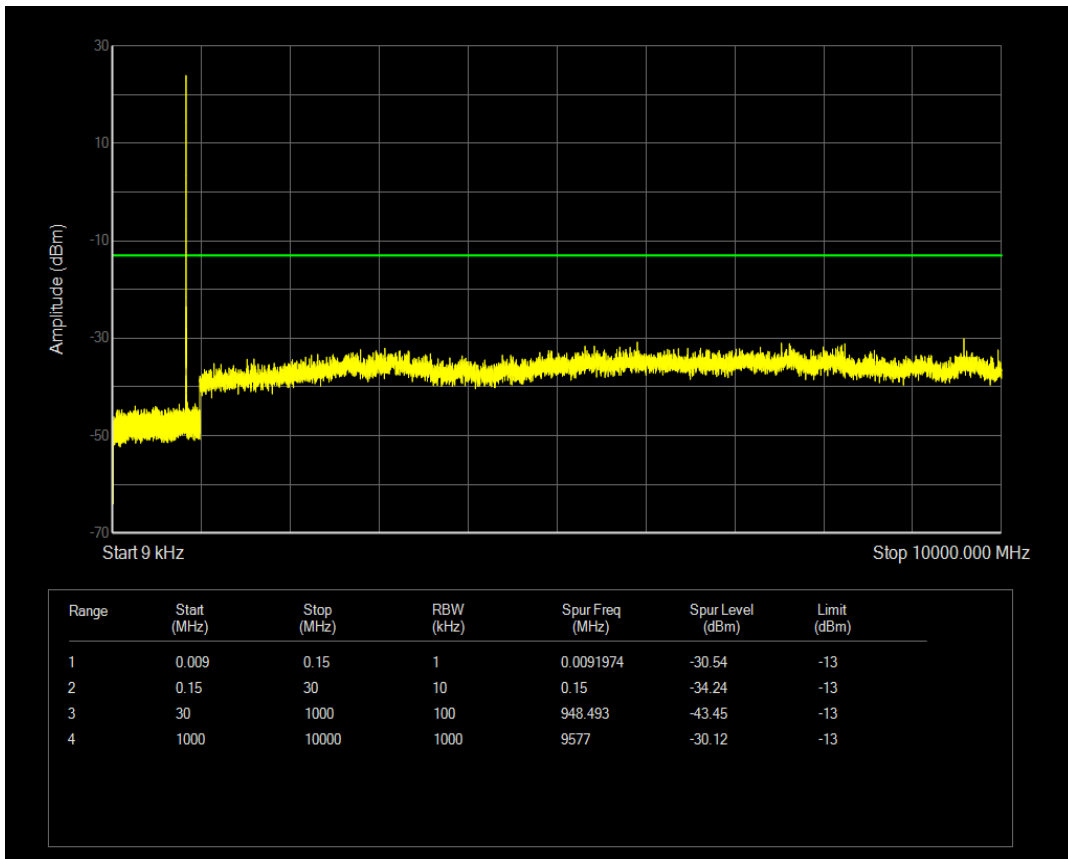

Band5 QAM16 BW=3MHz Channel=20525 RB Size=1 Position=#0

Band5 QAM16 BW=3MHz Channel=20525 RB Size=15 Position=#0

Band5 QPSK BW=3MHz Channel=20635 RB Size=1 Position=#0

Band5 QAM16 BW=3MHz Channel=20635 RB Size=1 Position=#0