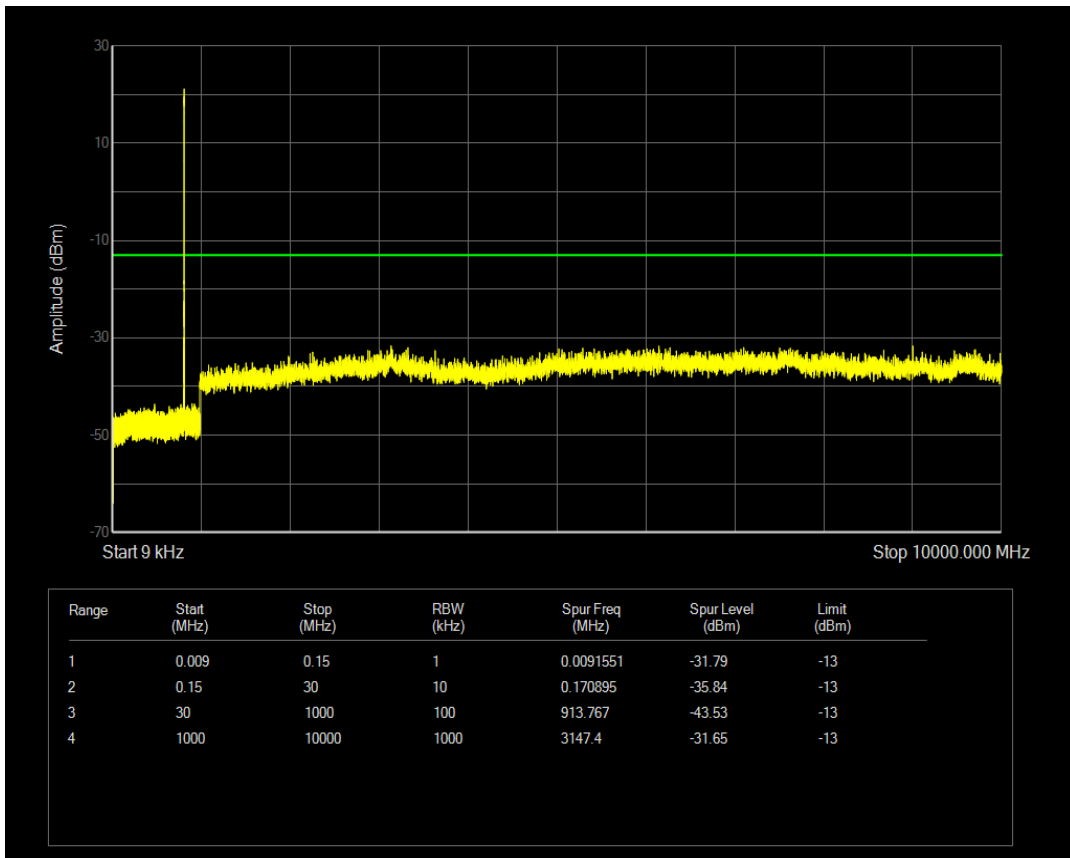

Band4 QAM16 BW=20MHz Channel=20300 RB Size=1 Position=#0

Band4 QAM16 BW=20MHz Channel=20300 RB Size=100 Position=#0

Band5 QPSK BW=1.4MHz Channel=20407 RB Size=1 Position=#0

Band5 QAM16 BW=1.4MHz Channel=20407 RB Size=1 Position=#0

Band5 QPSK BW=1.4MHz Channel=20407 RB Size=6 Position=#0

Band5 QAM16 BW=1.4MHz Channel=20407 RB Size=6 Position=#0

Band5 QPSK BW=1.4MHz Channel=20525 RB Size=6 Position=#0

Band5 QPSK BW=1.4MHz Channel=20525 RB Size=1 Position=#0