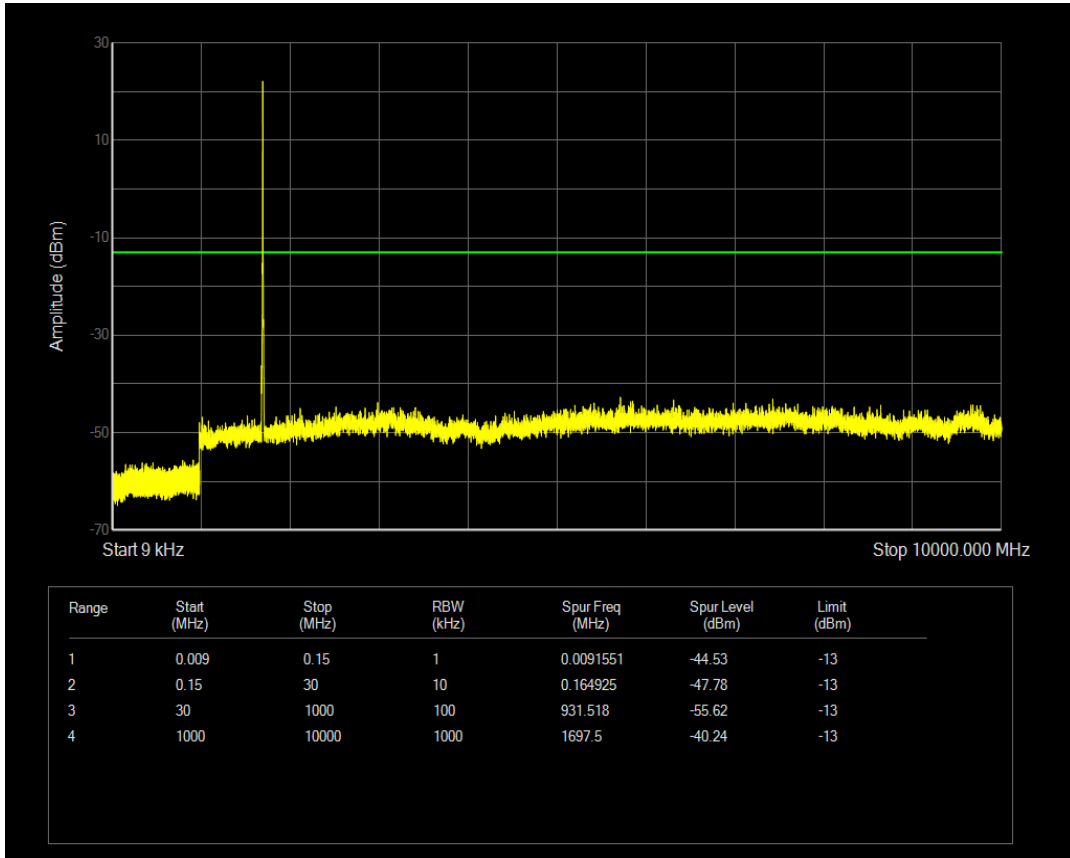

Band66 QAM16 BW=1.4MHz Channel=132665 RB Size=1 Position=#0

Band66 QAM16 BW=1.4MHz Channel=132665 RB Size=6 Position=#0

Band66 QPSK BW=3MHz Channel=131987 RB Size=1 Position=#0

Band66 QPSK BW=3MHz Channel=131987 RB Size=15 Position=#0