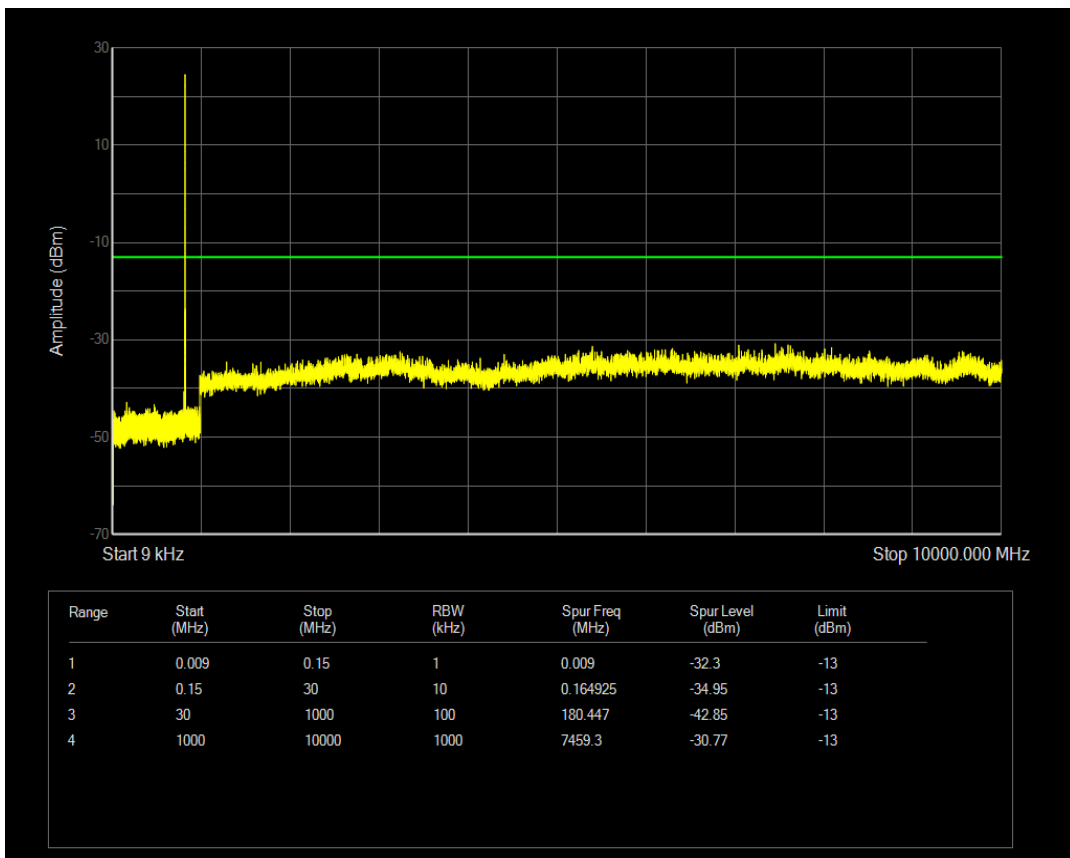

Band5 QPSK BW=3MHz Channel=20525 RB Size=1 Position=#0

Band5 QPSK BW=3MHz Channel=20525 RB Size=15 Position=#0