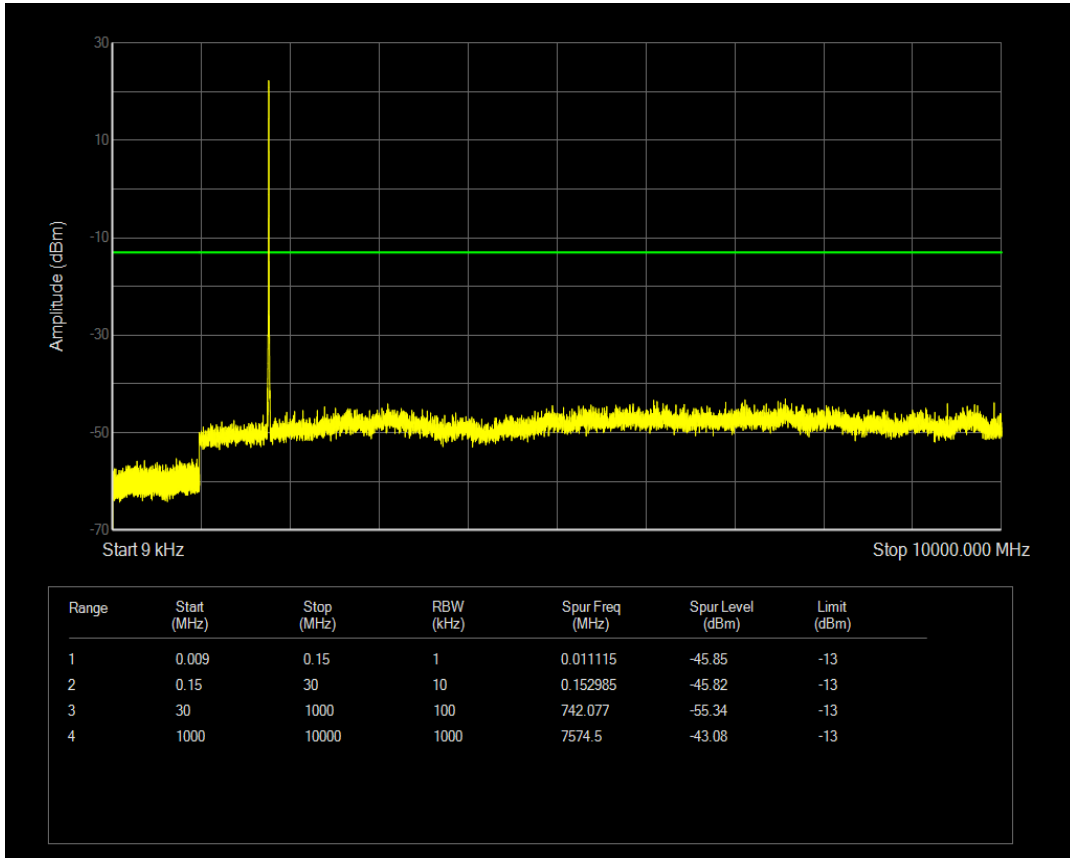

Band66 QAM16 BW=3MHz Channel=132322 RB Size=15 Position=#0

Band66 QAM16 BW=3MHz Channel=132322 RB Size=1 Position=#0

Band66 QPSK BW=3MHz Channel=132657 RB Size=1 Position=#0

Band66 QAM16 BW=3MHz Channel=132657 RB Size=1 Position=#0

Band66 QPSK BW=3MHz Channel=132657 RB Size=15 Position=#0

Band66 QAM16 BW=3MHz Channel=132657 RB Size=15 Position=#0

Band66 QPSK BW=5MHz Channel=131997 RB Size=25 Position=#0

Band66 QPSK BW=5MHz Channel=131997 RB Size=1 Position=#0