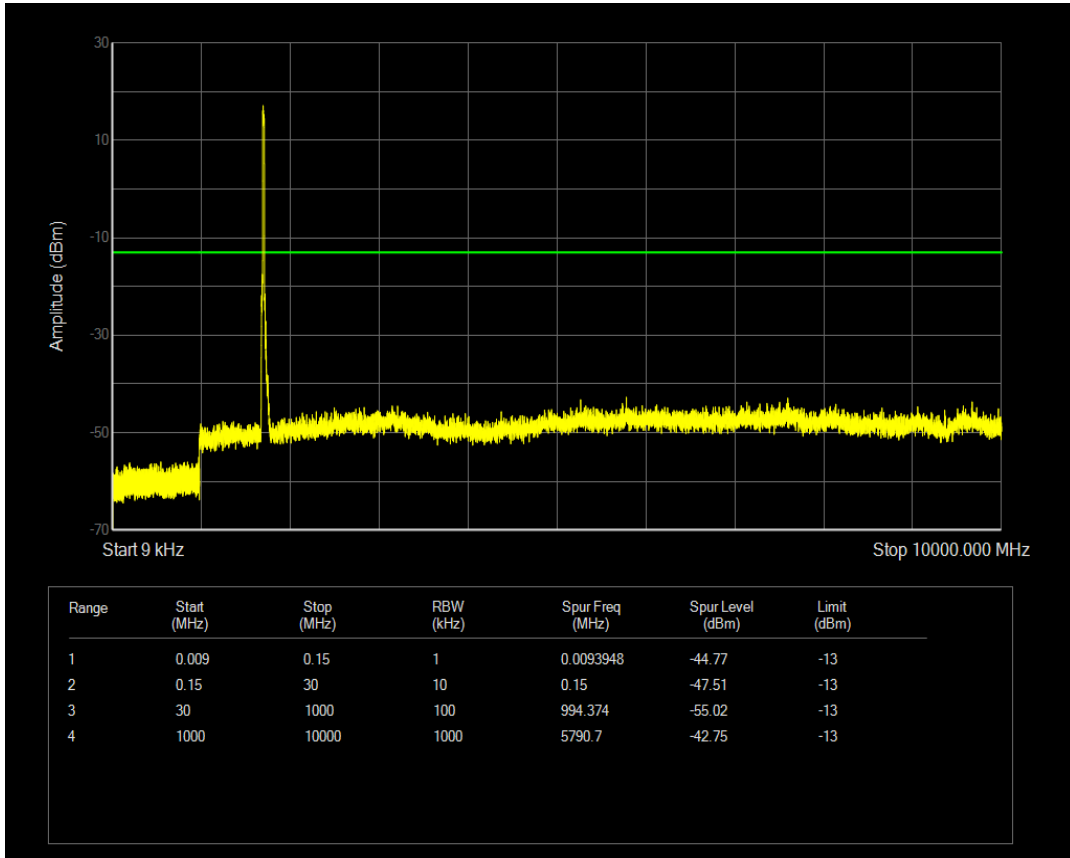

Band4 QPSK BW=15MHz Channel=20325 RB Size=75 Position=#0

Band4 QAM16 BW=15MHz Channel=20325 RB Size=75 Position=#0

Band4 QPSK BW=20MHz Channel=20050 RB Size=100 Position=#0

Band4 QPSK BW=20MHz Channel=20050 RB Size=1 Position=#0

Band4 QAM16 BW=20MHz Channel=20050 RB Size=1 Position=#0

Band4 QAM16 BW=20MHz Channel=20050 RB Size=100 Position=#0

Band4 QPSK BW=20MHz Channel=20175 RB Size=1 Position=#0

Band4 QAM16 BW=20MHz Channel=20175 RB Size=1 Position=#0