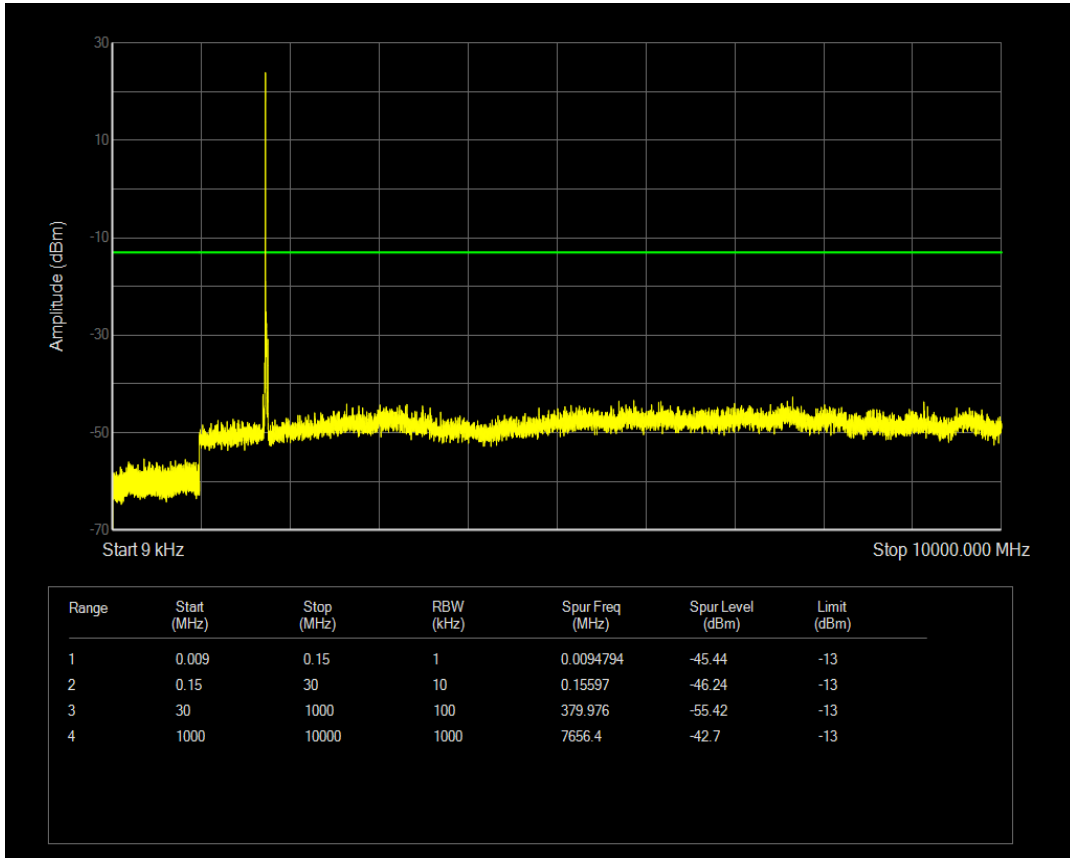

Band4 QPSK BW=15MHz Channel=20025 RB Size=75 Position=#0

Band4 QAM16 BW=15MHz Channel=20025 RB Size=75 Position=#0

Band4 QPSK BW=15MHz Channel=20175 RB Size=75 Position=#0

Band4 QPSK BW=15MHz Channel=20175 RB Size=1 Position=#0

Band4 QAM16 BW=15MHz Channel=20175 RB Size=1 Position=#0

Band4 QAM16 BW=15MHz Channel=20175 RB Size=75 Position=#0

Band4 QPSK BW=15MHz Channel=20325 RB Size=1 Position=#0

Band4 QAM16 BW=15MHz Channel=20325 RB Size=1 Position=#0

Band4 QPSK BW=15MHz Channel=20325 RB Size=75 Position=#0

Band4 QAM16 BW=15MHz Channel=20325 RB Size=75 Position=#0

Band4 QPSK BW=20MHz Channel=20050 RB Size=100 Position=#0

Band4 QPSK BW=20MHz Channel=20050 RB Size=1 Position=#0