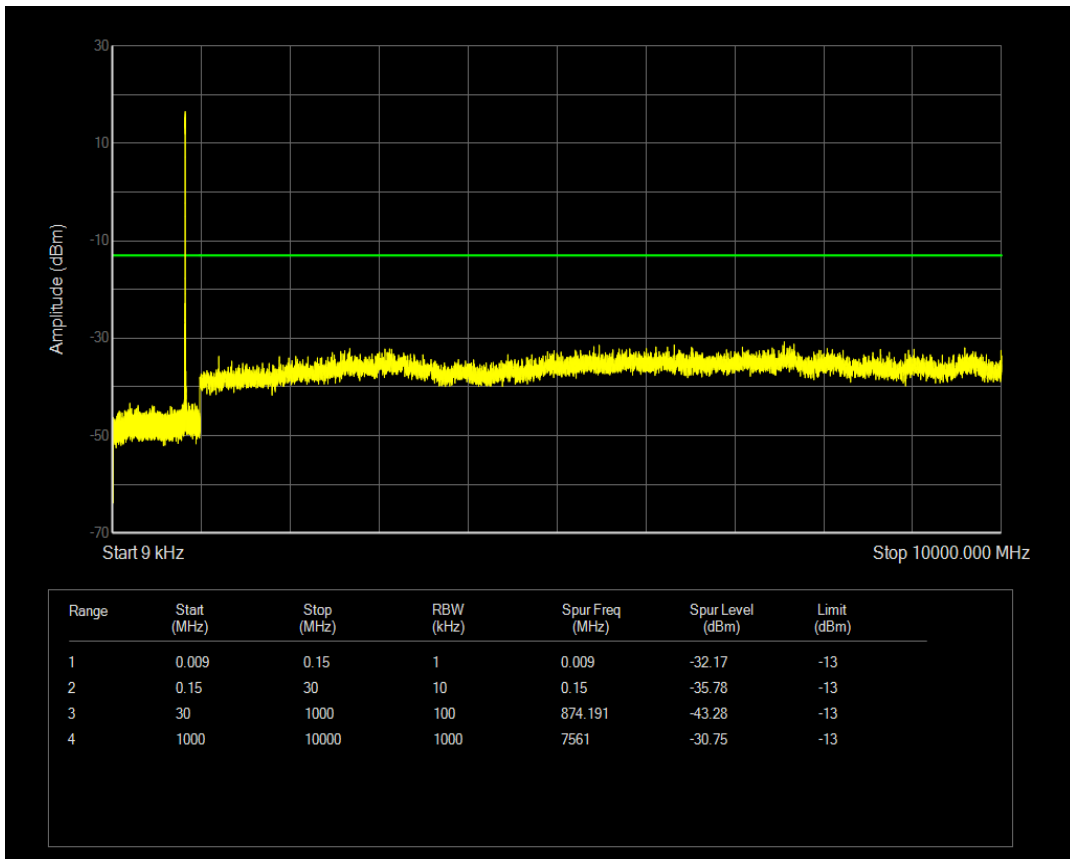

Band5 QAM16 BW=3MHz Channel=20525 RB Size=15 Position=#0

Band5 QPSK BW=3MHz Channel=20635 RB Size=1 Position=#0