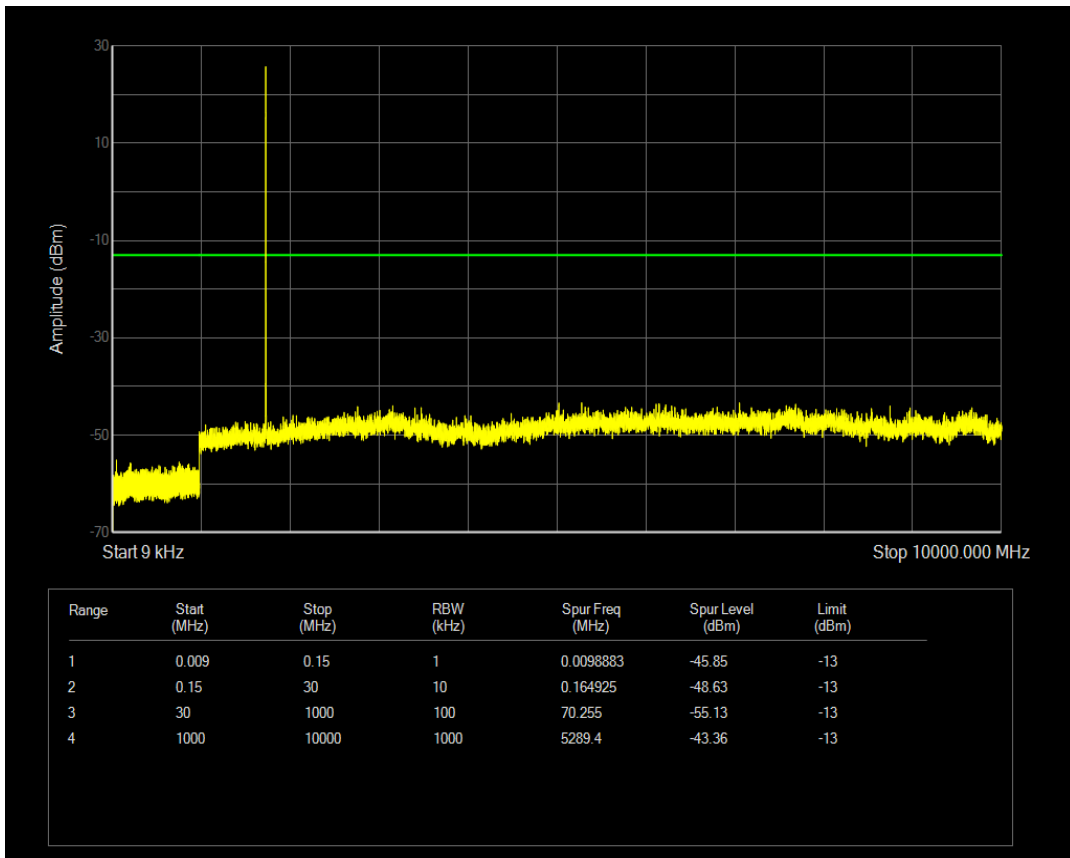

Band5 QAM16 BW=10MHz Channel=20525 RB Size=1 Position=#0

Band5 QPSK BW=10MHz Channel=20600 RB Size=1 Position=#0

Band5 QAM16 BW=10MHz Channel=20525 RB Size=50 Position=#0

Band5 QPSK BW=10MHz Channel=20600 RB Size=50 Position=#0

Band5 QAM16 BW=10MHz Channel=20600 RB Size=1 Position=#0

Band5 QAM16 BW=10MHz Channel=20600 RB Size=50 Position=#0

Band66 QPSK BW=1.4MHz Channel=131979 RB Size=1 Position=#0

Band66 QPSK BW=1.4MHz Channel=131979 RB Size=6 Position=#0

Band66 QAM16 BW=1.4MHz Channel=131979 RB Size=1 Position=#0

Band66 QAM16 BW=1.4MHz Channel=131979 RB Size=6 Position=#0

Band66 QPSK BW=1.4MHz Channel=132322 RB Size=1 Position=#0

Band66 QPSK BW=1.4MHz Channel=132322 RB Size=6 Position=#0