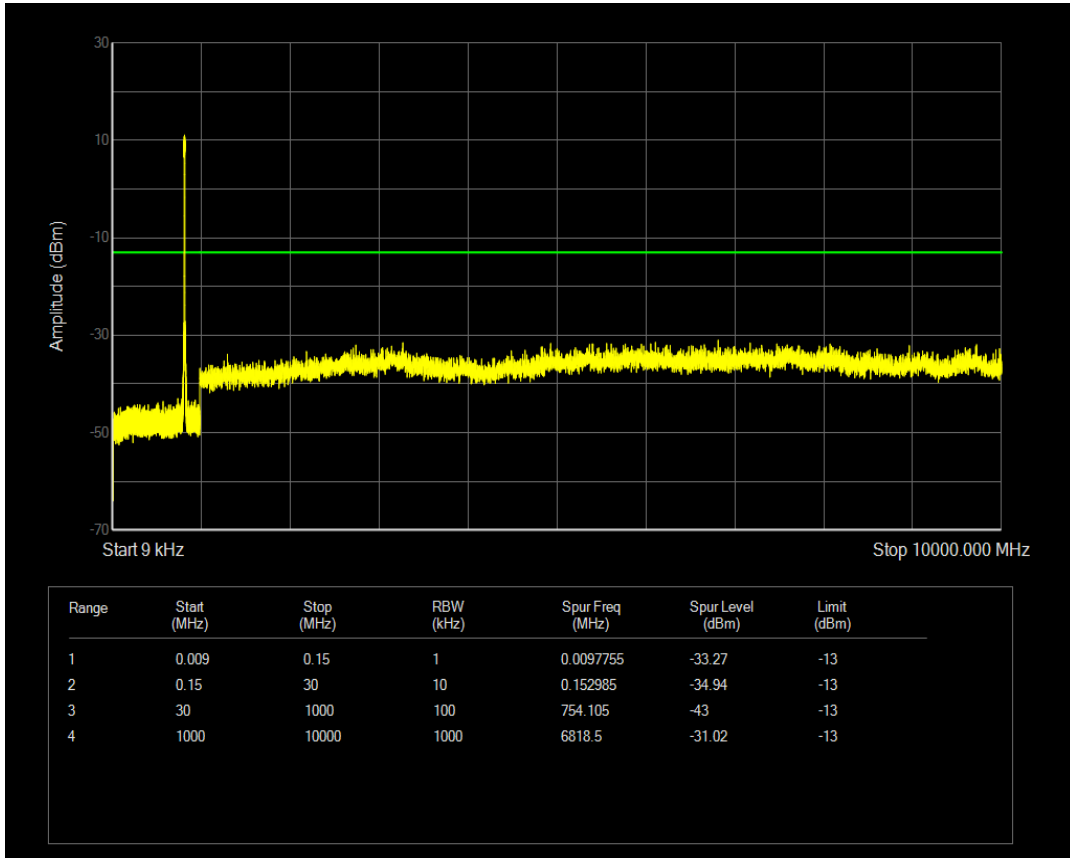

Band5 QAM16 BW=5MHz Channel=20625 RB Size=25 Position=#0

Band5 QAM16 BW=5MHz Channel=20625 RB Size=1 Position=#0

Band5 QPSK BW=10MHz Channel=20450 RB Size=1 Position=#0

Band5 QAM16 BW=10MHz Channel=20450 RB Size=1 Position=#0

Band5 QPSK BW=10MHz Channel=20450 RB Size=50 Position=#0

Band5 QAM16 BW=10MHz Channel=20450 RB Size=50 Position=#0

Band5 QPSK BW=10MHz Channel=20525 RB Size=50 Position=#0

Band5 QPSK BW=10MHz Channel=20525 RB Size=1 Position=#0