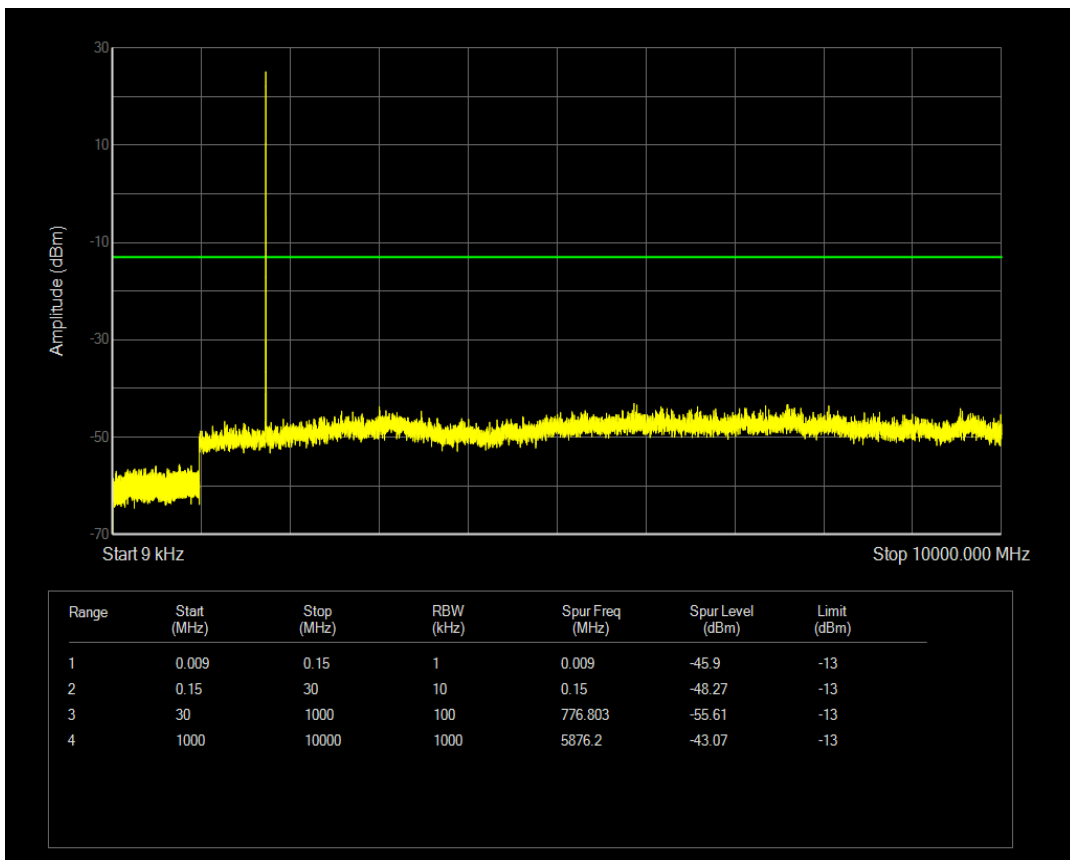

Band66 QAM16 BW=1.4MHz Channel=132322 RB Size=6 Position=#0

Band66 QPSK BW=1.4MHz Channel=132665 RB Size=6 Position=#0