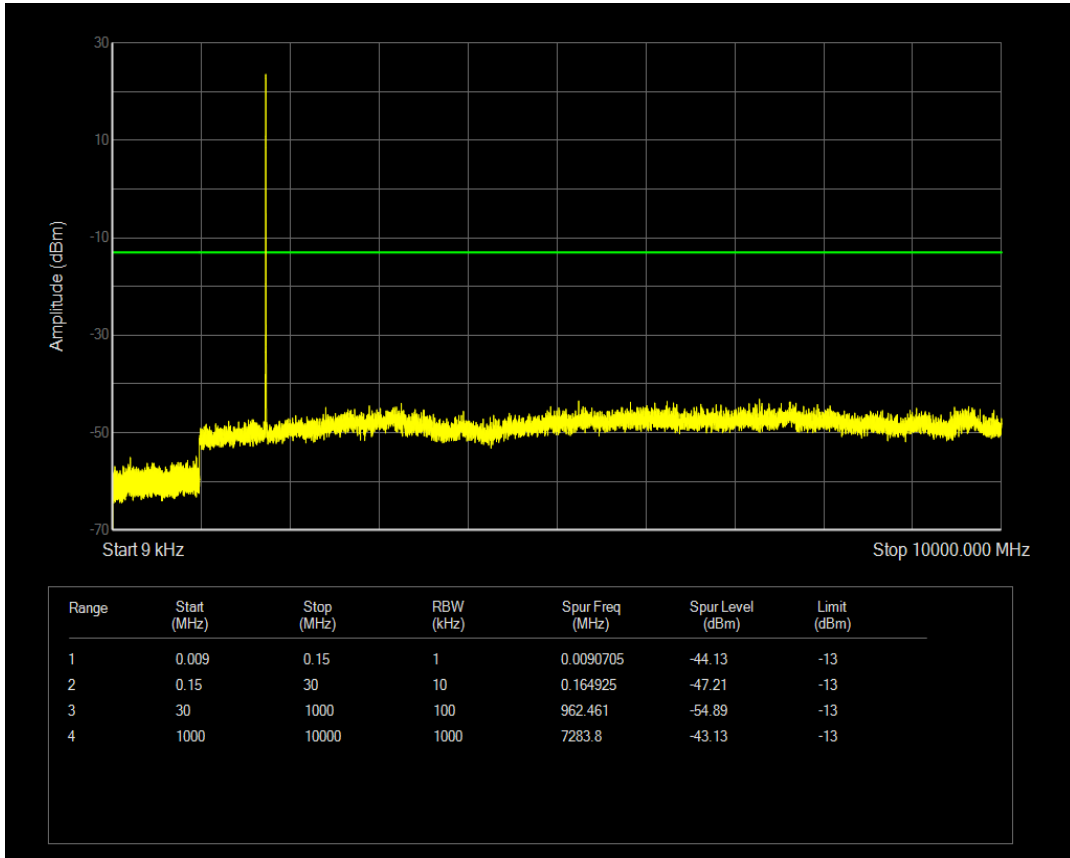

Band5 QAM16 BW=10MHz Channel=20600 RB Size=1 Position=#0

Band5 QAM16 BW=10MHz Channel=20600 RB Size=50 Position=#0

Band66 QPSK BW=1.4MHz Channel=131979 RB Size=1 Position=#0

Band66 QPSK BW=1.4MHz Channel=131979 RB Size=6 Position=#0

Band66 QAM16 BW=1.4MHz Channel=131979 RB Size=1 Position=#0

Band66 QAM16 BW=1.4MHz Channel=131979 RB Size=6 Position=#0

Band66 QPSK BW=1.4MHz Channel=132322 RB Size=1 Position=#0

Band66 QPSK BW=1.4MHz Channel=132322 RB Size=6 Position=#0