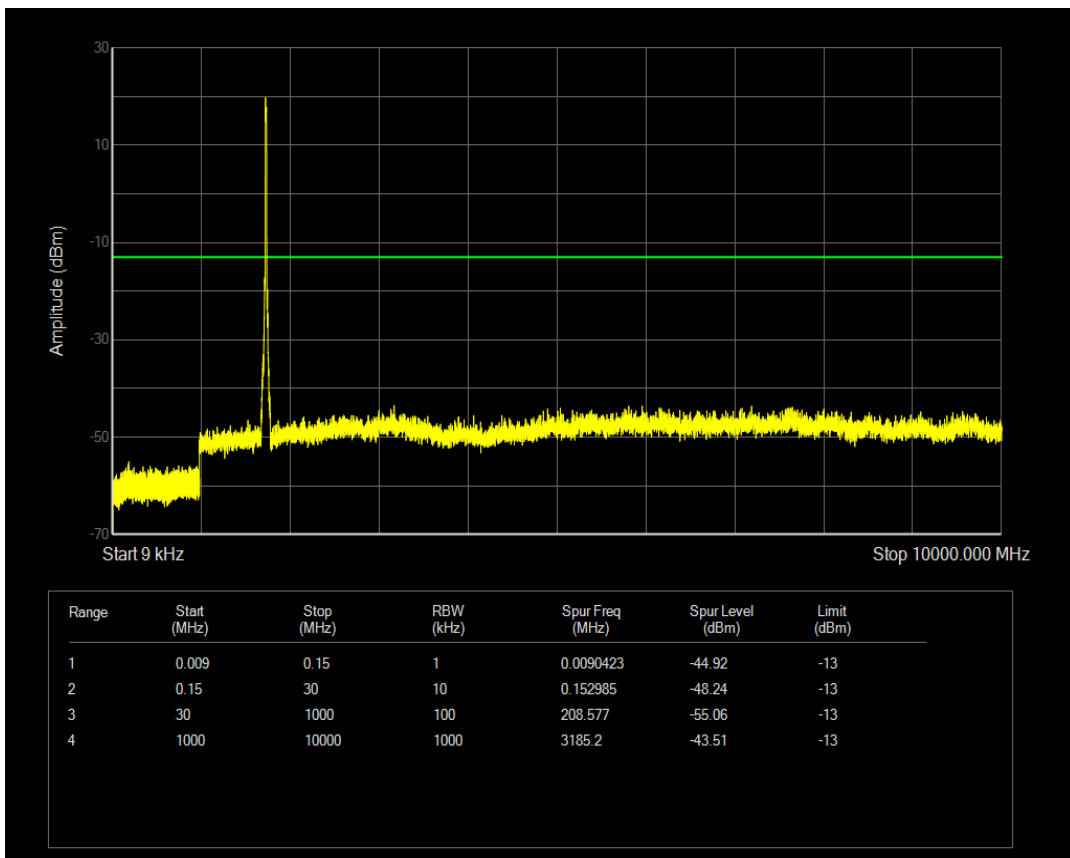

Band4 QPSK BW=15MHz Channel=20025 RB Size=75 Position=#0

Band4 QAM16 BW=15MHz Channel=20025 RB Size=75 Position=#0

Band4 QPSK BW=15MHz Channel=20175 RB Size=75 Position=#0

Band4 QPSK BW=15MHz Channel=20175 RB Size=1 Position=#0

Band4 QAM16 BW=15MHz Channel=20175 RB Size=1 Position=#0

Band4 QAM16 BW=15MHz Channel=20175 RB Size=75 Position=#0

Band4 QPSK BW=15MHz Channel=20325 RB Size=1 Position=#0

Band4 QAM16 BW=15MHz Channel=20325 RB Size=1 Position=#0

Band4 QPSK BW=15MHz Channel=20325 RB Size=75 Position=#0

Band4 QAM16 BW=15MHz Channel=20325 RB Size=75 Position=#0

Band4 QPSK BW=20MHz Channel=20050 RB Size=100 Position=#0

Band4 QPSK BW=20MHz Channel=20050 RB Size=1 Position=#0