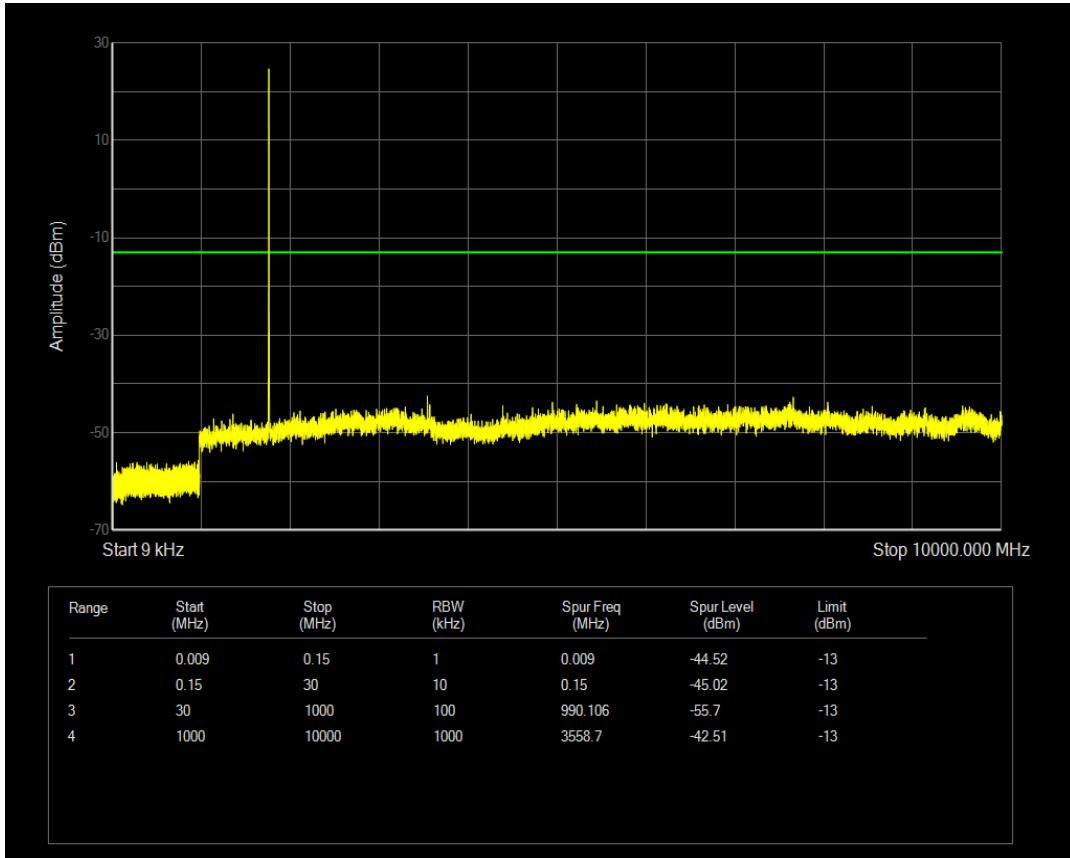

Band66 QAM16 BW=1.4MHz Channel=132665 RB Size=6 Position=#0

Band66 QPSK BW=3MHz Channel=131987 RB Size=1 Position=#0