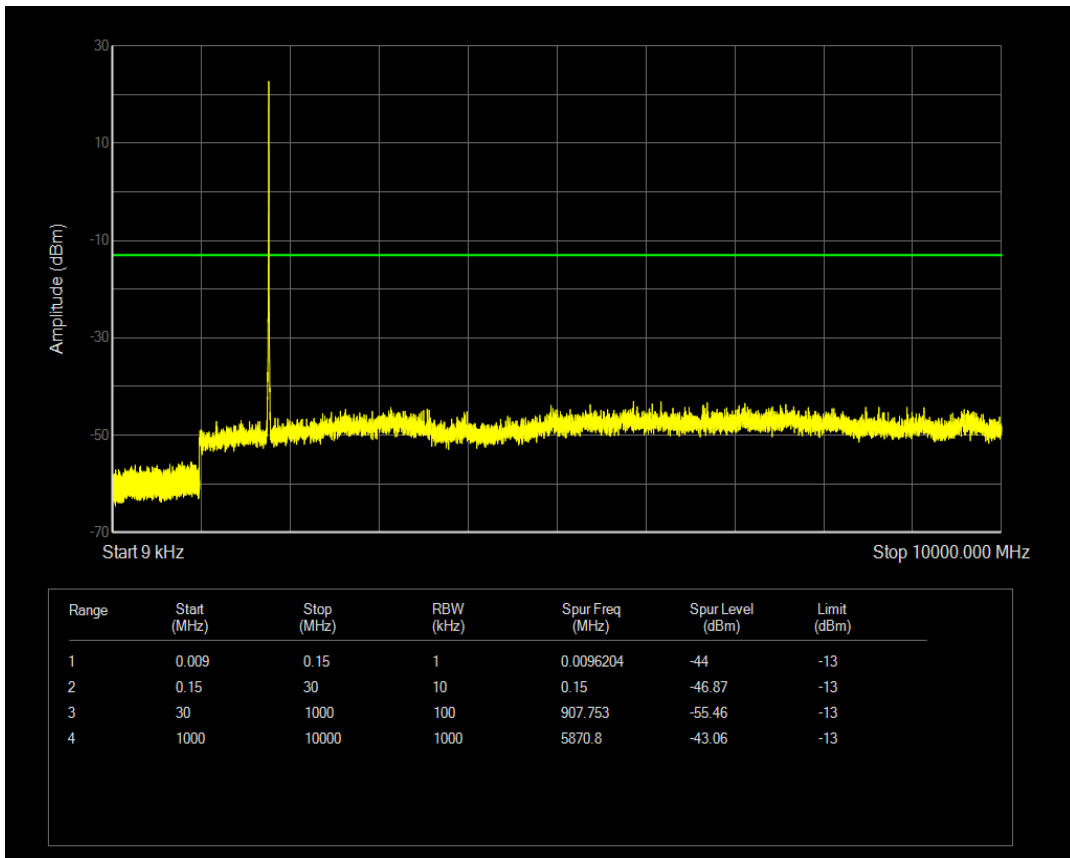

Band66 QPSK BW=3MHz Channel=132657 RB Size=15 Position=#0

Band66 QAM16 BW=3MHz Channel=132657 RB Size=15 Position=#0