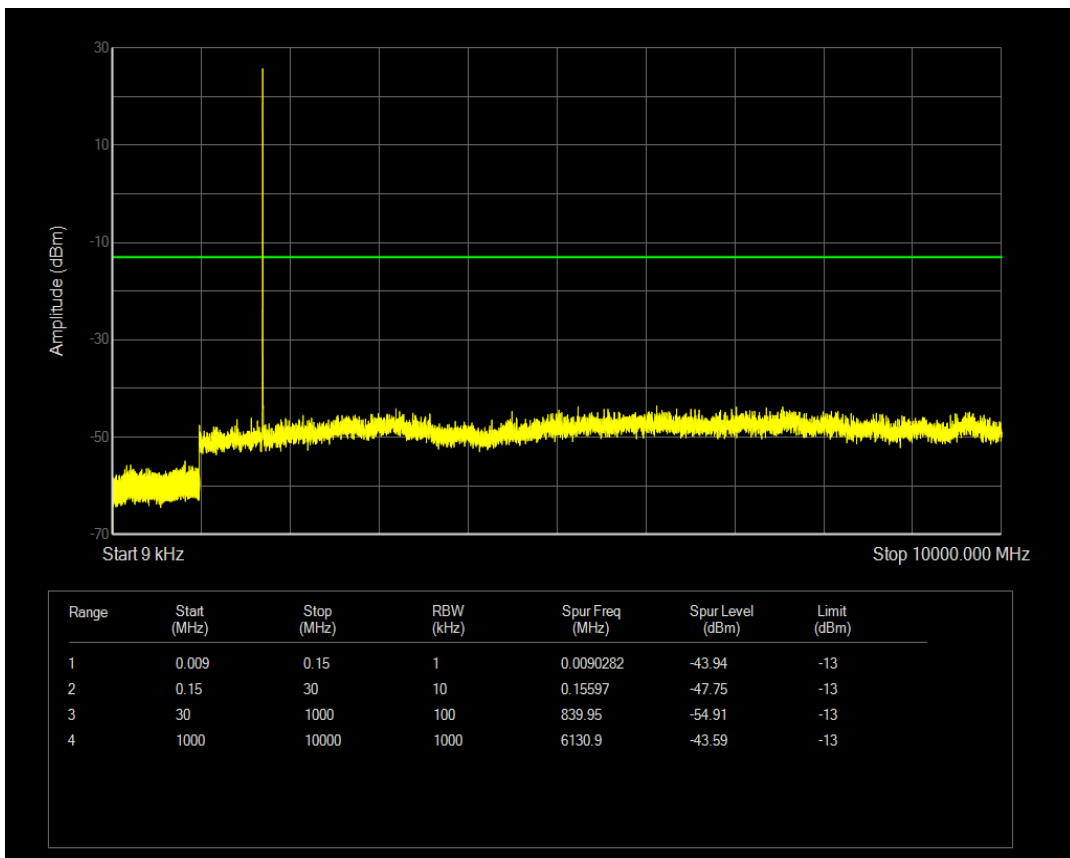

Band5 QAM16 BW=10MHz Channel=20525 RB Size=1 Position=#0

Band5 QPSK BW=10MHz Channel=20600 RB Size=1 Position=#0

Band5 QAM16 BW=10MHz Channel=20525 RB Size=50 Position=#0

Band5 QPSK BW=10MHz Channel=20600 RB Size=50 Position=#0

Band5 QAM16 BW=10MHz Channel=20600 RB Size=1 Position=#0

Band5 QAM16 BW=10MHz Channel=20600 RB Size=50 Position=#0

Band66 QPSK BW=1.4MHz Channel=131979 RB Size=1 Position=#0

Band66 QPSK BW=1.4MHz Channel=131979 RB Size=6 Position=#0

Band66 QAM16 BW=1.4MHz Channel=131979 RB Size=1 Position=#0

Band66 QAM16 BW=1.4MHz Channel=131979 RB Size=6 Position=#0

Band66 QPSK BW=1.4MHz Channel=132322 RB Size=1 Position=#0

Band66 QPSK BW=1.4MHz Channel=132322 RB Size=6 Position=#0