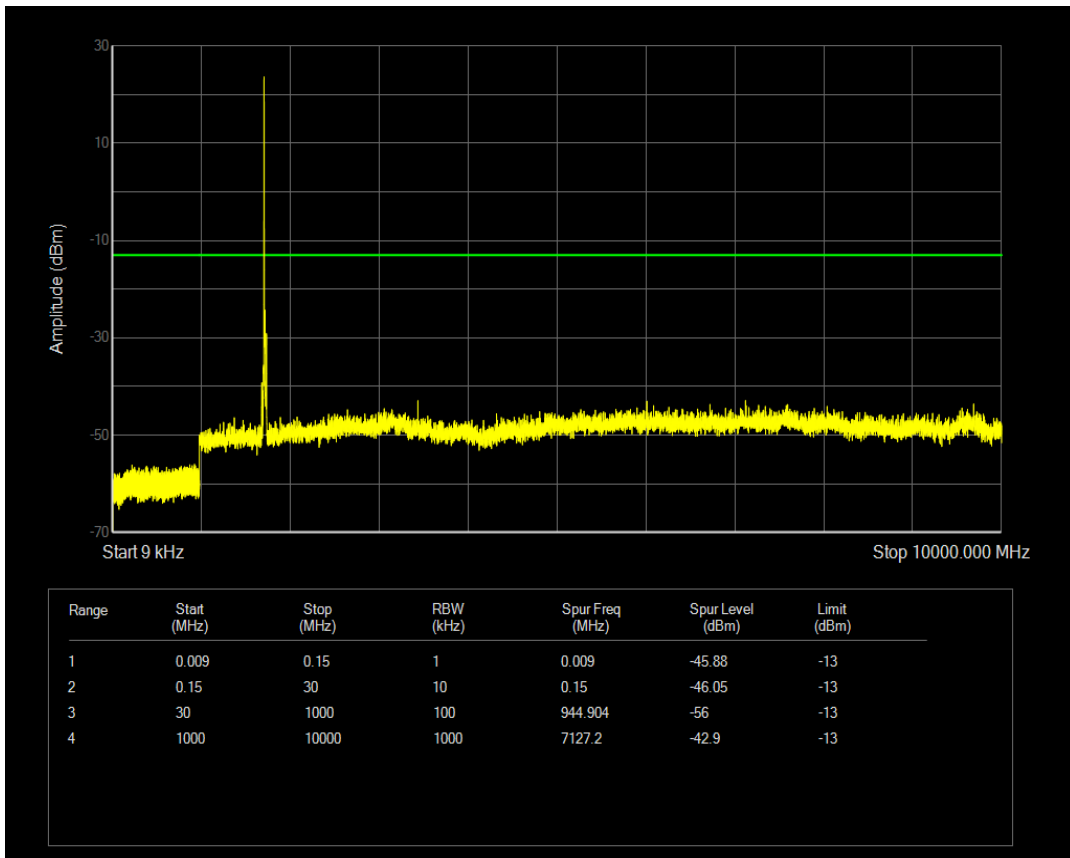

Band4 QAM16 BW=10MHz Channel=20350 RB Size=1 Position=#0

Band4 QAM16 BW=10MHz Channel=20350 RB Size=50 Position=#0

Band4 QPSK BW=15MHz Channel=20025 RB Size=1 Position=#0

Band4 QAM16 BW=15MHz Channel=20025 RB Size=1 Position=#0

Band4 QPSK BW=15MHz Channel=20025 RB Size=75 Position=#0

Band4 QAM16 BW=15MHz Channel=20025 RB Size=75 Position=#0

Band4 QPSK BW=15MHz Channel=20175 RB Size=75 Position=#0

Band4 QPSK BW=15MHz Channel=20175 RB Size=1 Position=#0

Band4 QAM16 BW=15MHz Channel=20175 RB Size=1 Position=#0

Band4 QAM16 BW=15MHz Channel=20175 RB Size=75 Position=#0

Band4 QPSK BW=15MHz Channel=20325 RB Size=1 Position=#0

Band4 QAM16 BW=15MHz Channel=20325 RB Size=1 Position=#0