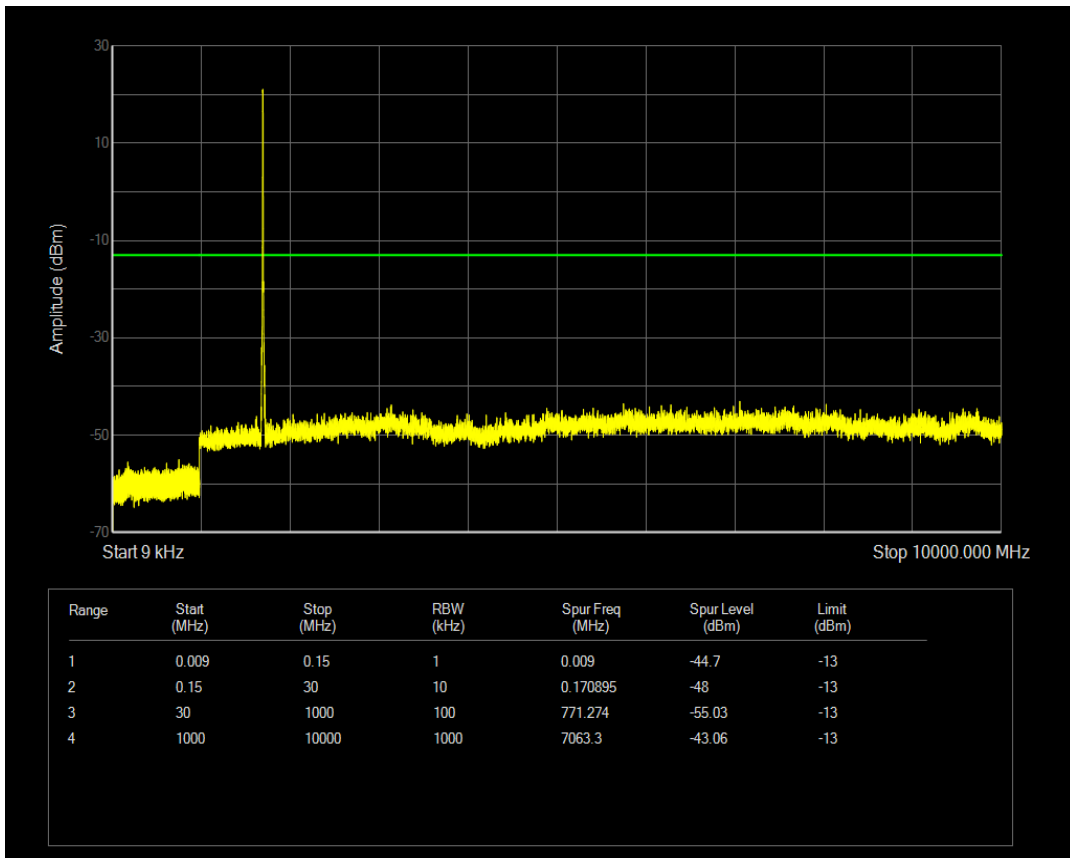

Band66 QPSK BW=5MHz Channel=131997 RB Size=25 Position=#0

Band66 QPSK BW=5MHz Channel=131997 RB Size=1 Position=#0