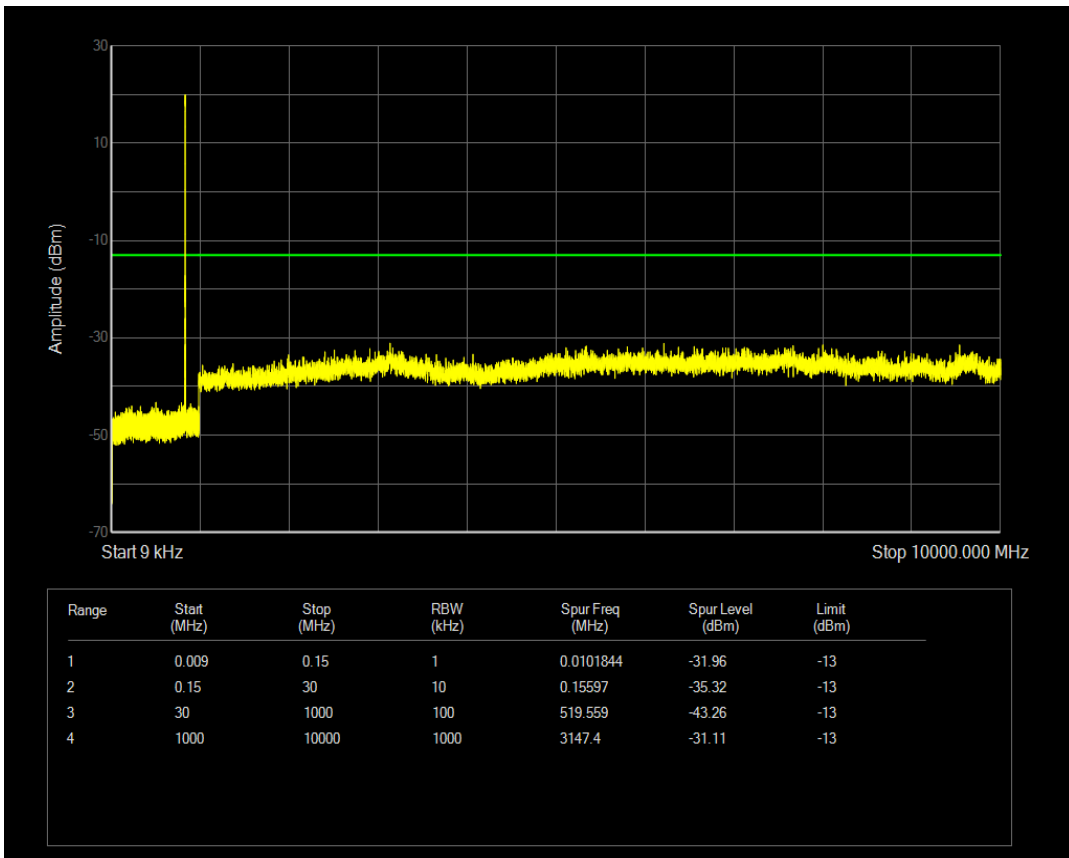

Band5 QAM16 BW=1.4MHz Channel=20525 RB Size=1 Position=#0

Band5 QPSK BW=1.4MHz Channel=20643 RB Size=1 Position=#0

Band5 QAM16 BW=1.4MHz Channel=20525 RB Size=6 Position=#0

Band5 QAM16 BW=1.4MHz Channel=20643 RB Size=1 Position=#0

Band5 QPSK BW=1.4MHz Channel=20643 RB Size=6 Position=#0

Band5 QAM16 BW=1.4MHz Channel=20643 RB Size=6 Position=#0

Band5 QPSK BW=3MHz Channel=20415 RB Size=1 Position=#0

Band5 QPSK BW=3MHz Channel=20415 RB Size=15 Position=#0