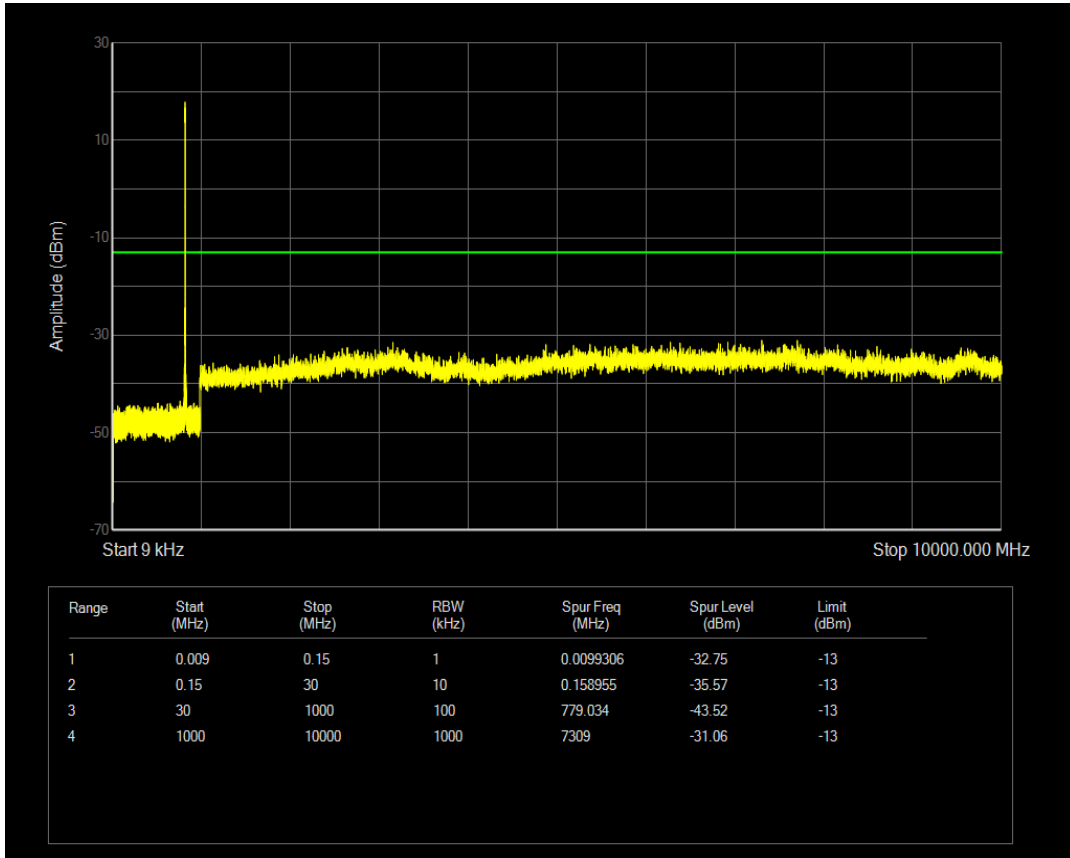

Band5 QAM16 BW=3MHz Channel=20415 RB Size=1 Position=#0

Band5 QAM16 BW=3MHz Channel=20415 RB Size=15 Position=#0

Band5 QPSK BW=3MHz Channel=20525 RB Size=1 Position=#0

Band5 QPSK BW=3MHz Channel=20525 RB Size=15 Position=#0