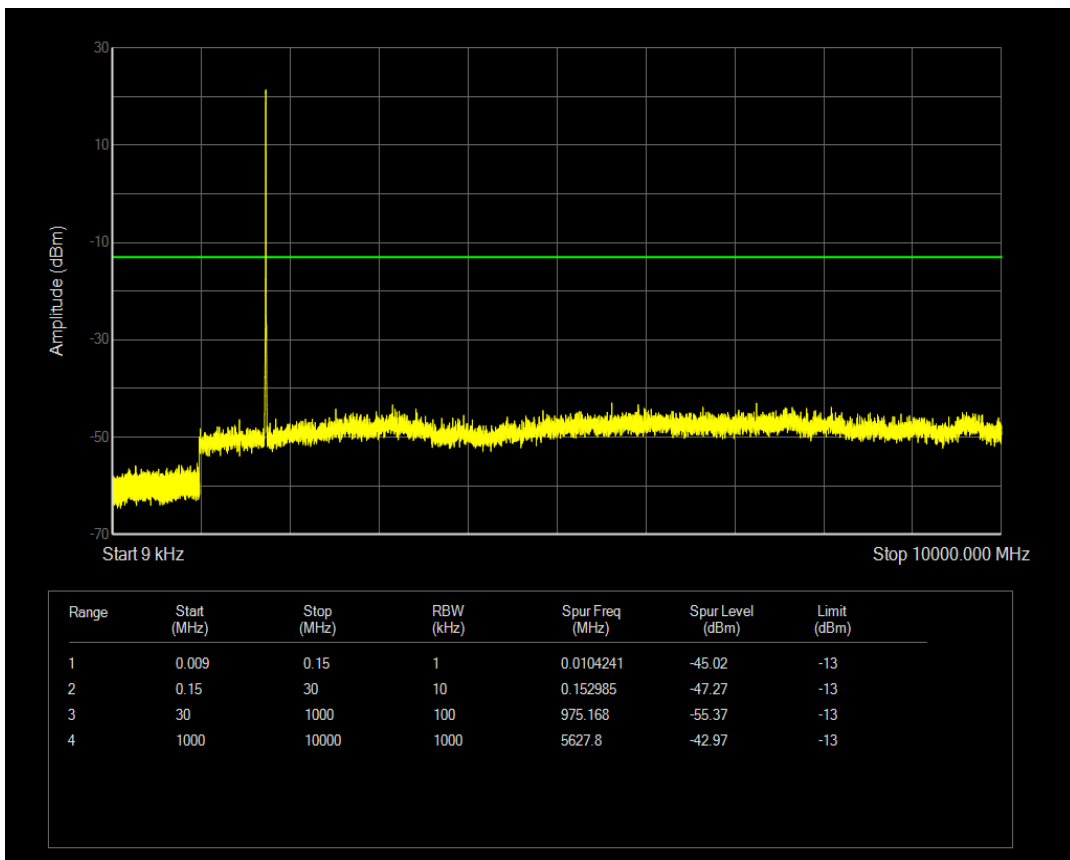

Band66 QAM16 BW=3MHz Channel=132322 RB Size=15 Position=#0

Band66 QAM16 BW=3MHz Channel=132322 RB Size=1 Position=#0