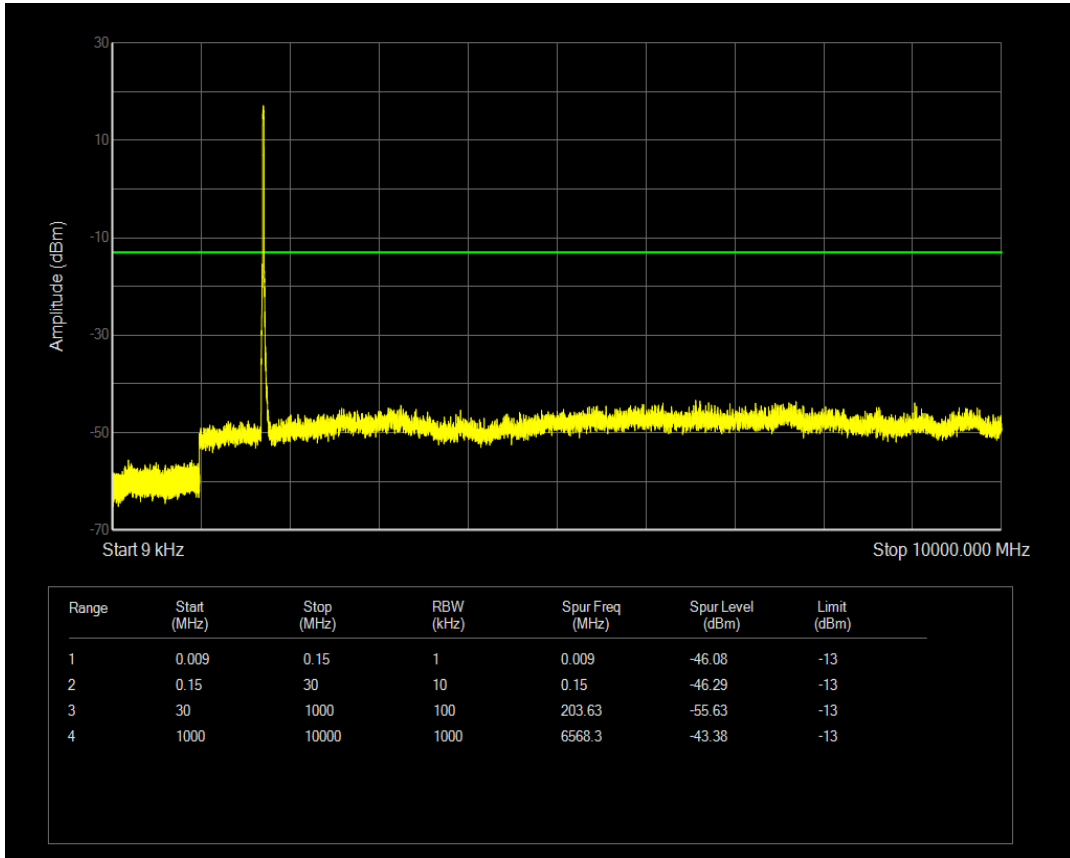

Band4 QAM16 BW=10MHz Channel=20350 RB Size=1 Position=#0

Band4 QAM16 BW=10MHz Channel=20350 RB Size=50 Position=#0

Band4 QPSK BW=15MHz Channel=20025 RB Size=1 Position=#0

Band4 QAM16 BW=15MHz Channel=20025 RB Size=1 Position=#0

Band4 QPSK BW=15MHz Channel=20025 RB Size=75 Position=#0

Band4 QAM16 BW=15MHz Channel=20025 RB Size=75 Position=#0

Band4 QPSK BW=15MHz Channel=20175 RB Size=75 Position=#0

Band4 QPSK BW=15MHz Channel=20175 RB Size=1 Position=#0