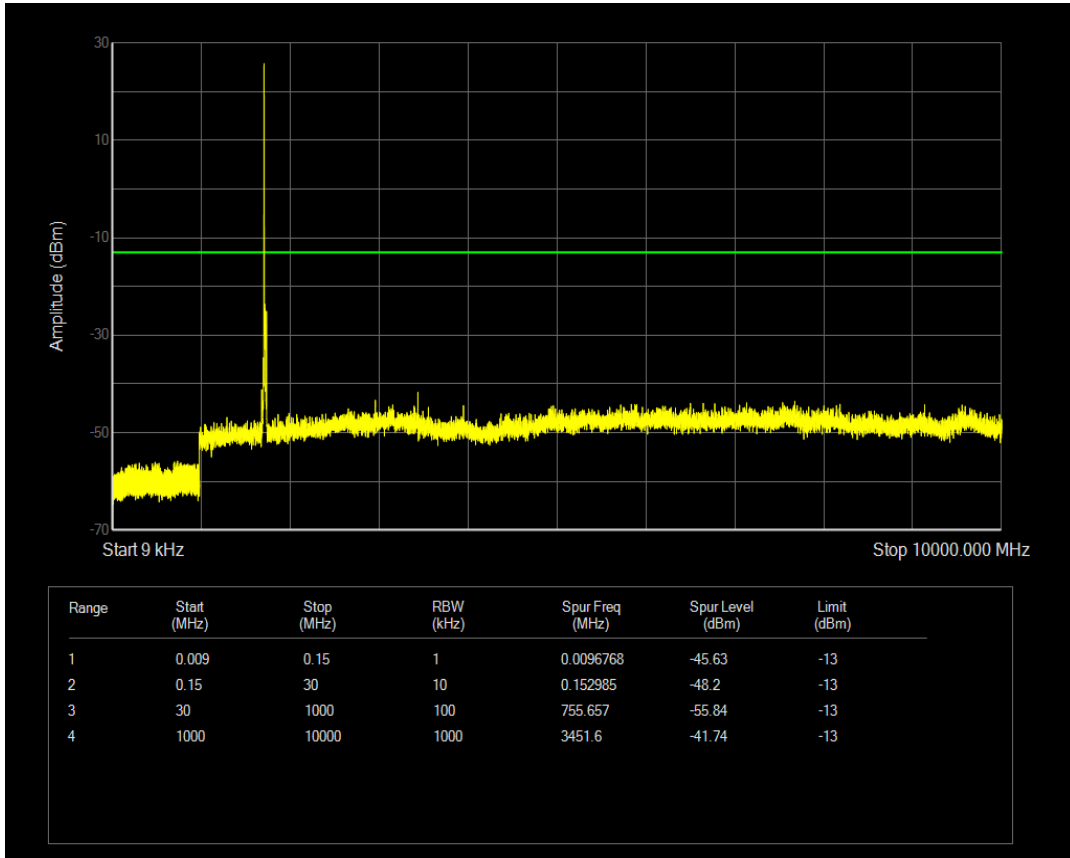

Band4 QAM16 BW=10MHz Channel=20350 RB Size=1 Position=#0

Band4 QAM16 BW=10MHz Channel=20350 RB Size=50 Position=#0

Band4 QPSK BW=15MHz Channel=20025 RB Size=1 Position=#0

Band4 QAM16 BW=15MHz Channel=20025 RB Size=1 Position=#0

Band4 QPSK BW=15MHz Channel=20025 RB Size=75 Position=#0

Band4 QAM16 BW=15MHz Channel=20025 RB Size=75 Position=#0

Band4 QPSK BW=15MHz Channel=20175 RB Size=75 Position=#0

Band4 QPSK BW=15MHz Channel=20175 RB Size=1 Position=#0

Band4 QAM16 BW=15MHz Channel=20175 RB Size=1 Position=#0

Band4 QAM16 BW=15MHz Channel=20175 RB Size=75 Position=#0

Band4 QPSK BW=15MHz Channel=20325 RB Size=1 Position=#0

Band4 QAM16 BW=15MHz Channel=20325 RB Size=1 Position=#0