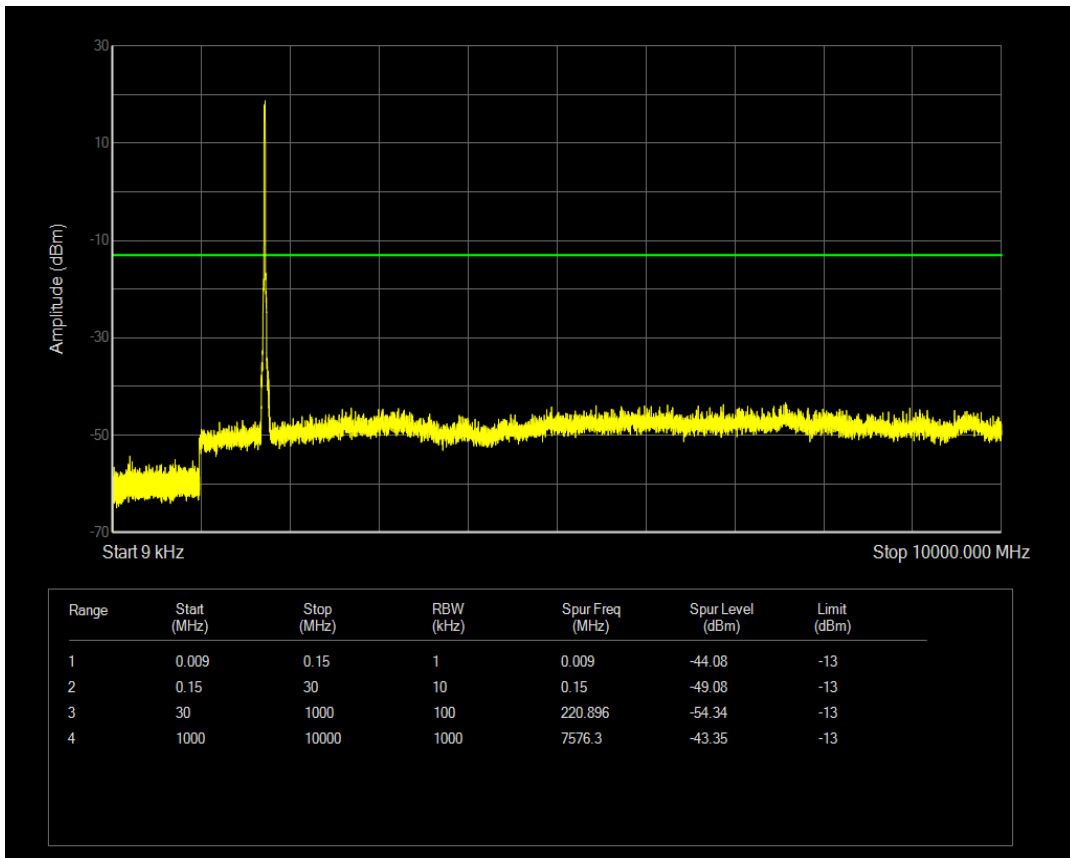

Band4 QAM16 BW=10MHz Channel=20350 RB Size=1 Position=#0

Band4 QAM16 BW=10MHz Channel=20350 RB Size=50 Position=#0

Band4 QPSK BW=15MHz Channel=20025 RB Size=1 Position=#0

Band4 QAM16 BW=15MHz Channel=20025 RB Size=1 Position=#0

Band4 QPSK BW=15MHz Channel=20025 RB Size=75 Position=#0

Band4 QAM16 BW=15MHz Channel=20025 RB Size=75 Position=#0

Band4 QPSK BW=15MHz Channel=20175 RB Size=75 Position=#0

Band4 QPSK BW=15MHz Channel=20175 RB Size=1 Position=#0