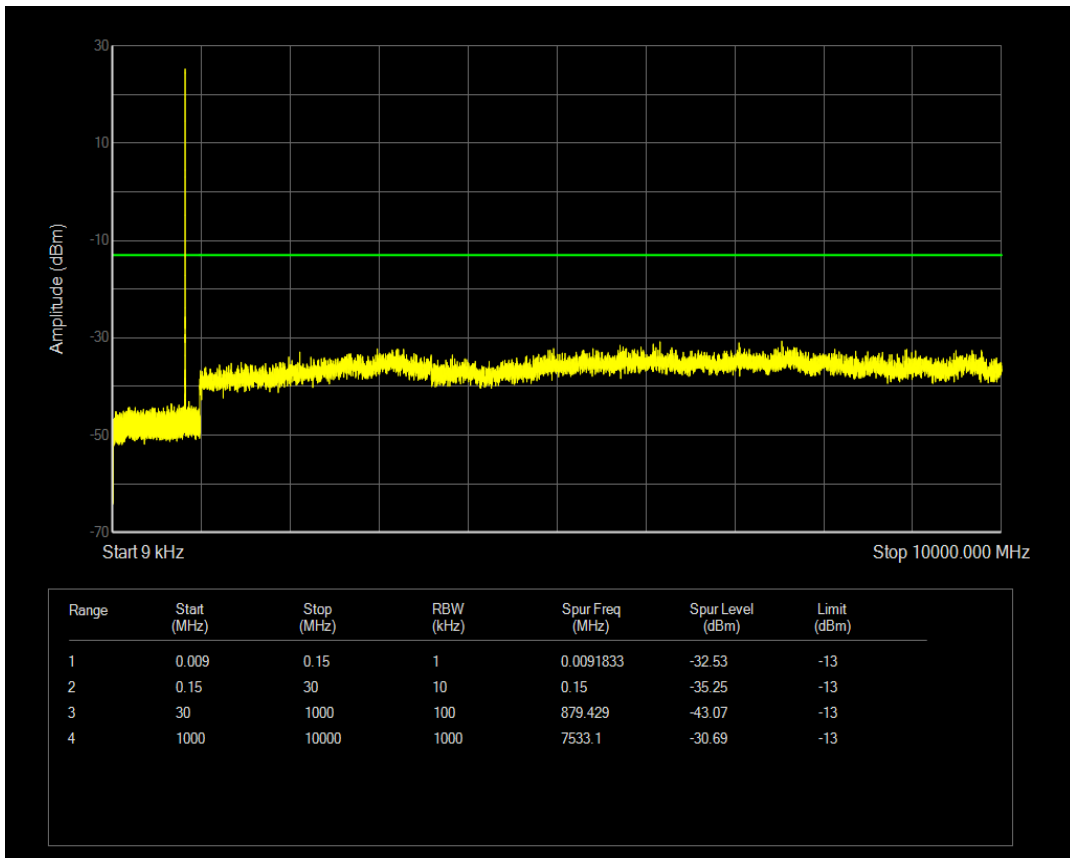

Band5 QPSK BW=1.4MHz Channel=20407 RB Size=6 Position=#0

Band5 QAM16 BW=1.4MHz Channel=20407 RB Size=6 Position=#0

Band5 QPSK BW=1.4MHz Channel=20525 RB Size=6 Position=#0

Band5 QPSK BW=1.4MHz Channel=20525 RB Size=1 Position=#0

Band5 QAM16 BW=1.4MHz Channel=20525 RB Size=1 Position=#0

Band5 QPSK BW=1.4MHz Channel=20643 RB Size=1 Position=#0

Band5 QAM16 BW=1.4MHz Channel=20525 RB Size=6 Position=#0

Band5 QAM16 BW=1.4MHz Channel=20643 RB Size=1 Position=#0