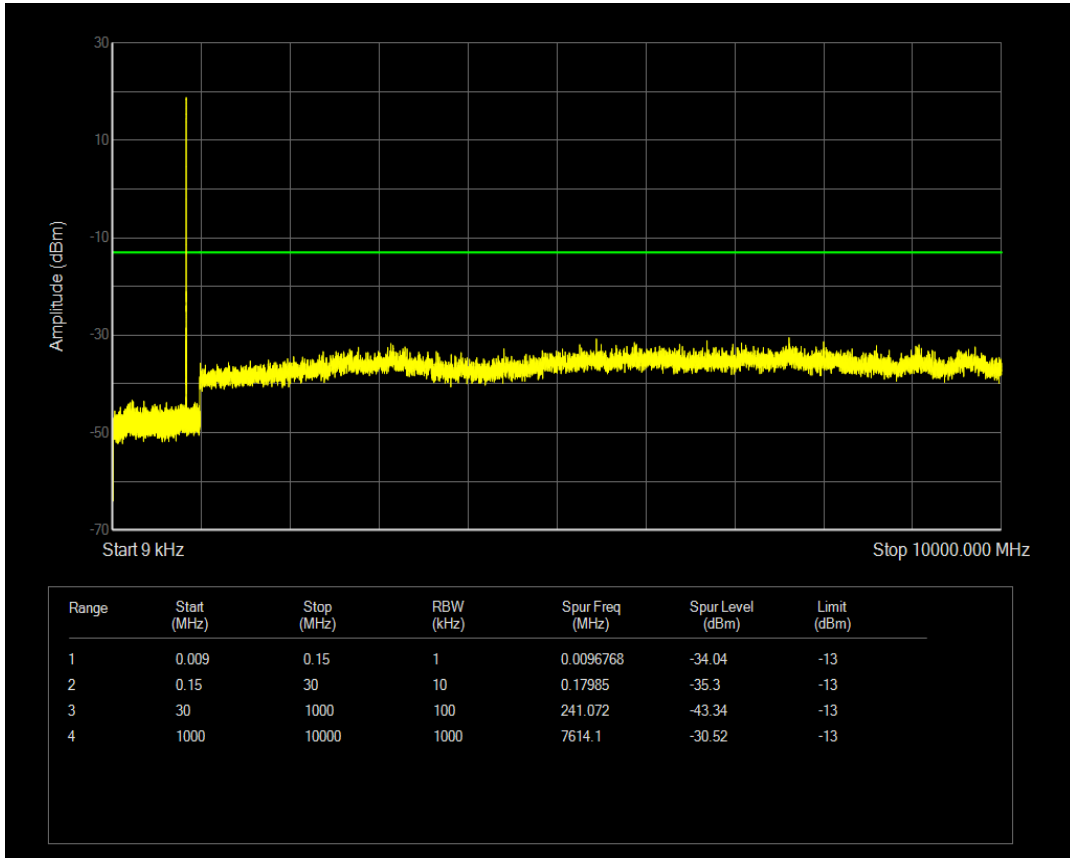

Band5 QAM16 BW=1.4MHz Channel=20525 RB Size=1 Position=#0

Band5 QPSK BW=1.4MHz Channel=20643 RB Size=1 Position=#0

Band5 QAM16 BW=1.4MHz Channel=20525 RB Size=6 Position=#0

Band5 QAM16 BW=1.4MHz Channel=20643 RB Size=1 Position=#0

Band5 QPSK BW=1.4MHz Channel=20643 RB Size=6 Position=#0

Band5 QAM16 BW=1.4MHz Channel=20643 RB Size=6 Position=#0

Band5 QPSK BW=3MHz Channel=20415 RB Size=1 Position=#0

Band5 QPSK BW=3MHz Channel=20415 RB Size=15 Position=#0