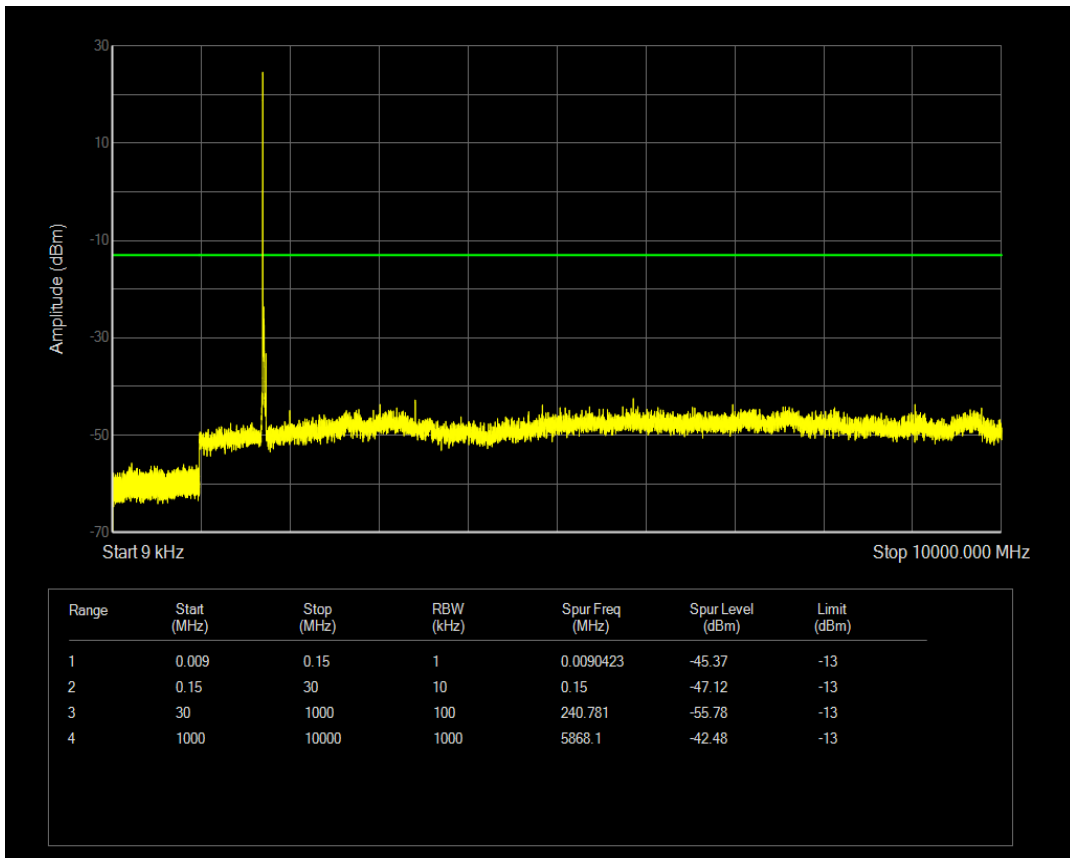

Band4 QPSK BW=15MHz Channel=20325 RB Size=75 Position=#0

Band4 QAM16 BW=15MHz Channel=20325 RB Size=75 Position=#0

Band4 QPSK BW=20MHz Channel=20050 RB Size=100 Position=#0

Band4 QPSK BW=20MHz Channel=20050 RB Size=1 Position=#0

Band4 QAM16 BW=20MHz Channel=20050 RB Size=1 Position=#0

Band4 QAM16 BW=20MHz Channel=20050 RB Size=100 Position=#0

Band4 QPSK BW=20MHz Channel=20175 RB Size=1 Position=#0

Band4 QAM16 BW=20MHz Channel=20175 RB Size=1 Position=#0