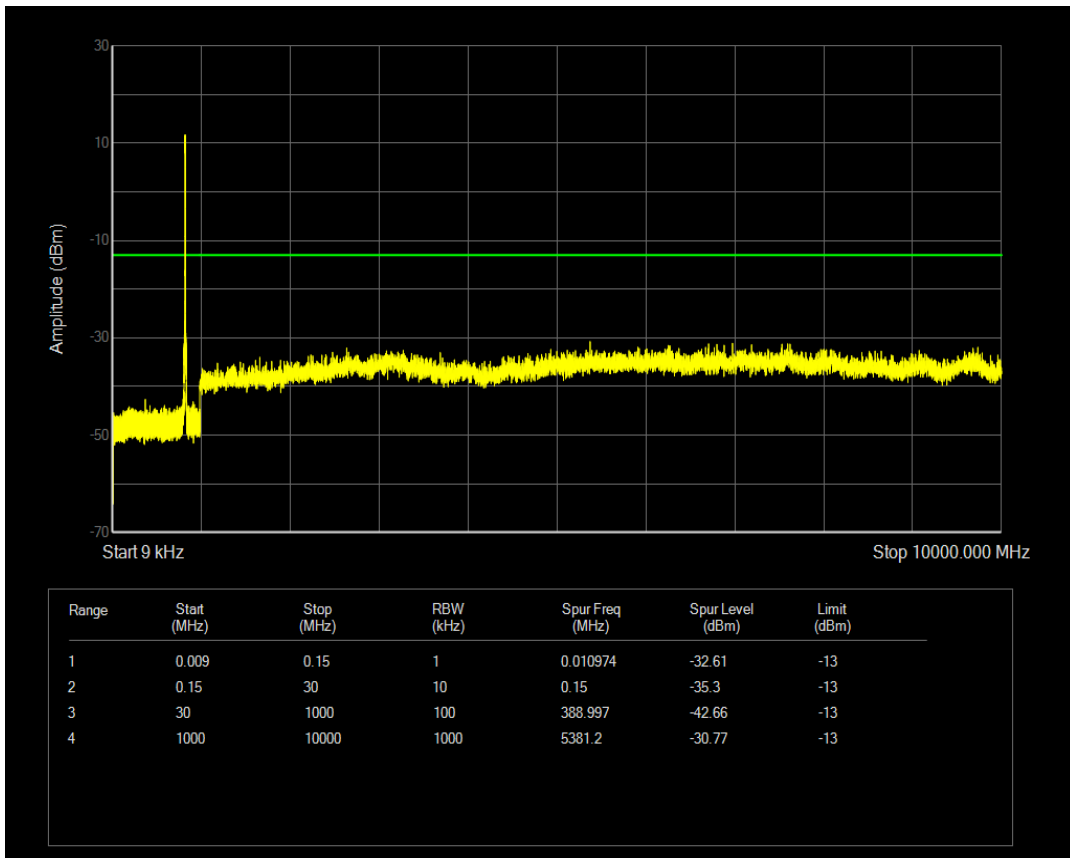

Band5 QAM16 BW=5MHz Channel=20625 RB Size=25 Position=#0

Band5 QAM16 BW=5MHz Channel=20625 RB Size=1 Position=#0

Band5 QPSK BW=10MHz Channel=20450 RB Size=1 Position=#0

Band5 QAM16 BW=10MHz Channel=20450 RB Size=1 Position=#0

Band5 QPSK BW=10MHz Channel=20450 RB Size=50 Position=#0

Band5 QAM16 BW=10MHz Channel=20450 RB Size=50 Position=#0

Band5 QPSK BW=10MHz Channel=20525 RB Size=50 Position=#0

Band5 QPSK BW=10MHz Channel=20525 RB Size=1 Position=#0