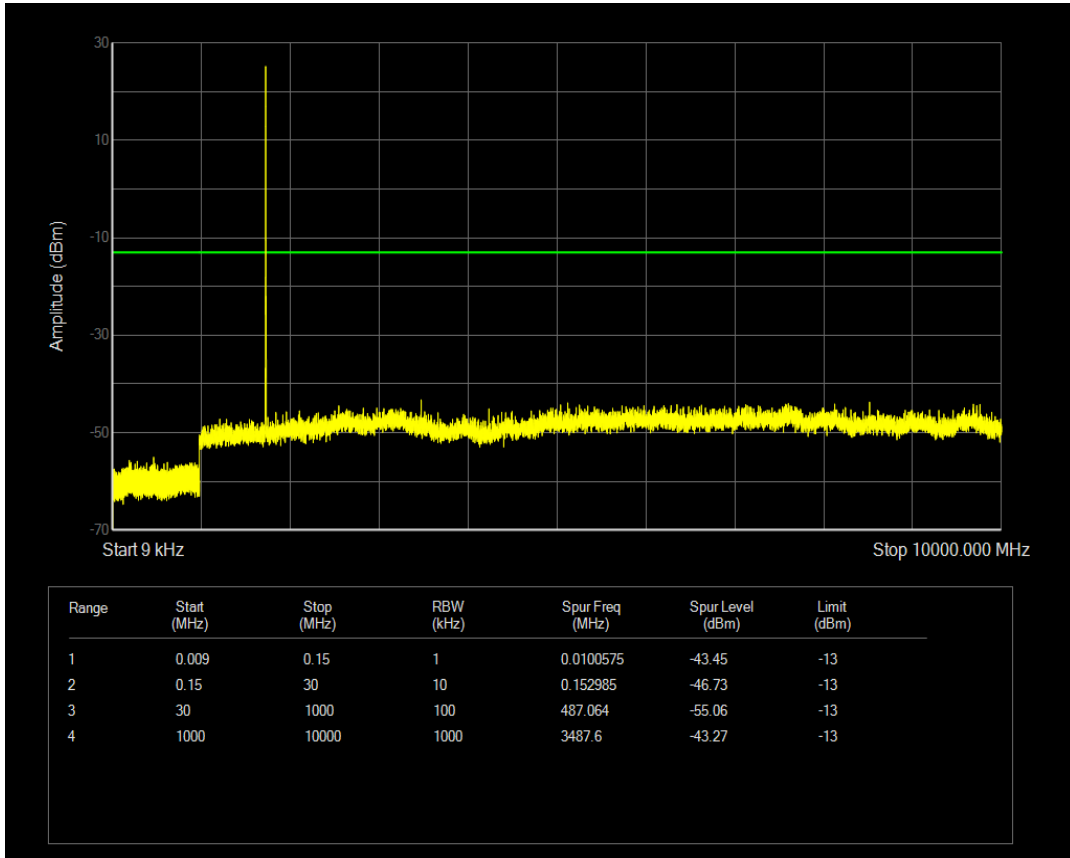

Band66 QAM16 BW=3MHz Channel=132322 RB Size=1 Position=#0

Band66 QPSK BW=3MHz Channel=132657 RB Size=1 Position=#0