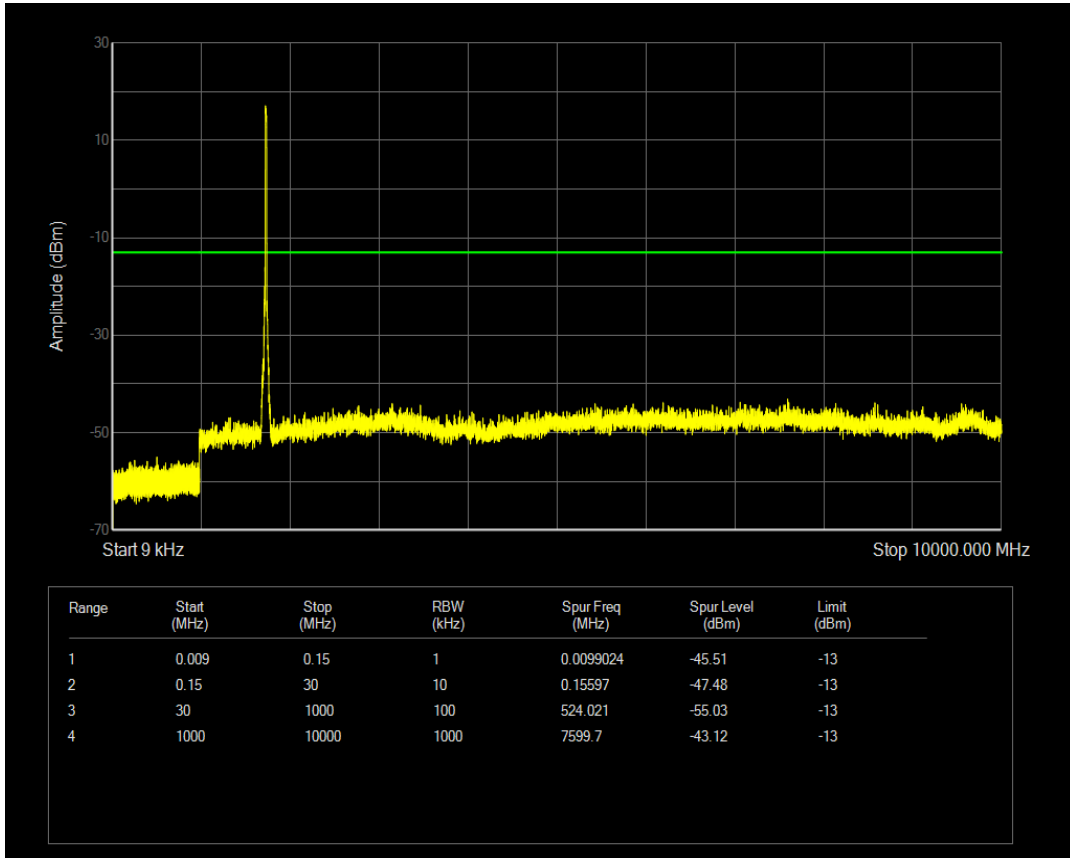

Band4 QPSK BW=15MHz Channel=20025 RB Size=75 Position=#0

Band4 QAM16 BW=15MHz Channel=20025 RB Size=75 Position=#0

Band4 QPSK BW=15MHz Channel=20175 RB Size=75 Position=#0

Band4 QPSK BW=15MHz Channel=20175 RB Size=1 Position=#0

Band4 QAM16 BW=15MHz Channel=20175 RB Size=1 Position=#0

Band4 QAM16 BW=15MHz Channel=20175 RB Size=75 Position=#0

Band4 QPSK BW=15MHz Channel=20325 RB Size=1 Position=#0

Band4 QAM16 BW=15MHz Channel=20325 RB Size=1 Position=#0

Band4 QPSK BW=15MHz Channel=20325 RB Size=75 Position=#0

Band4 QAM16 BW=15MHz Channel=20325 RB Size=75 Position=#0

Band4 QPSK BW=20MHz Channel=20050 RB Size=100 Position=#0

Band4 QPSK BW=20MHz Channel=20050 RB Size=1 Position=#0