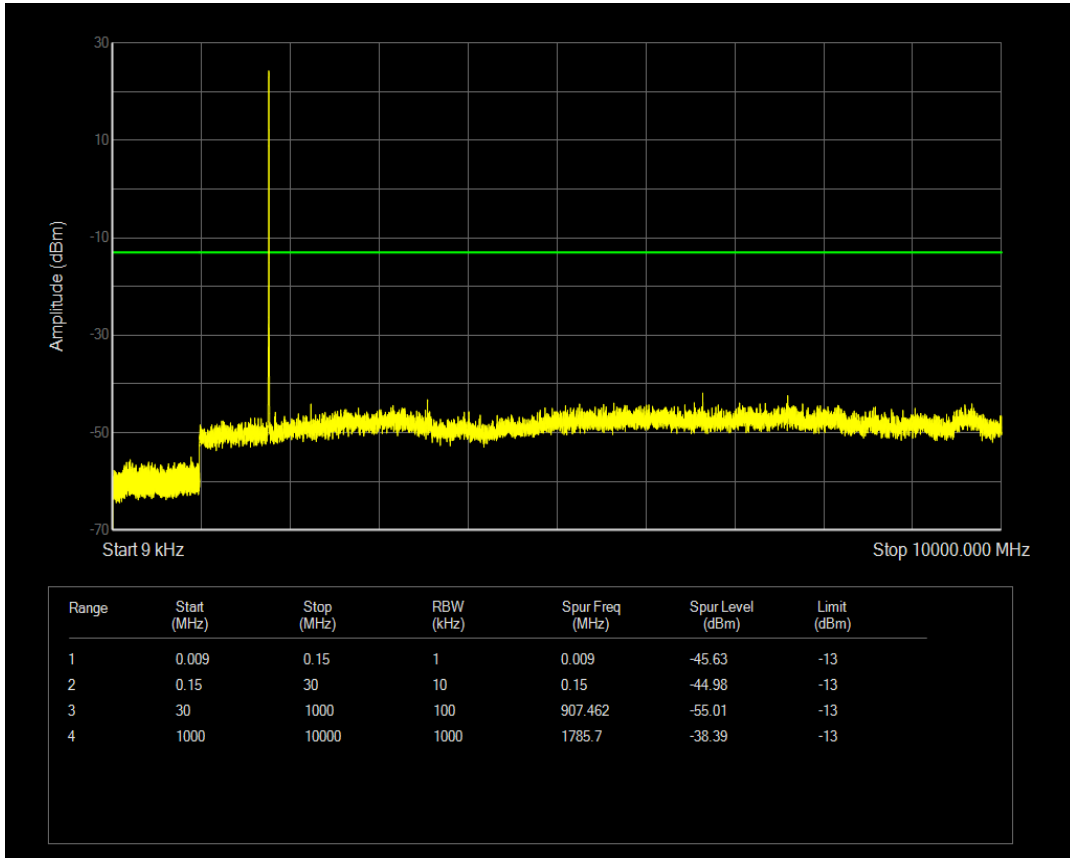

Band66 QAM16 BW=1.4MHz Channel=132322 RB Size=1 Position=#0

Band66 QPSK BW=1.4MHz Channel=132665 RB Size=1 Position=#0

Band66 QAM16 BW=1.4MHz Channel=132322 RB Size=6 Position=#0

Band66 QPSK BW=1.4MHz Channel=132665 RB Size=6 Position=#0