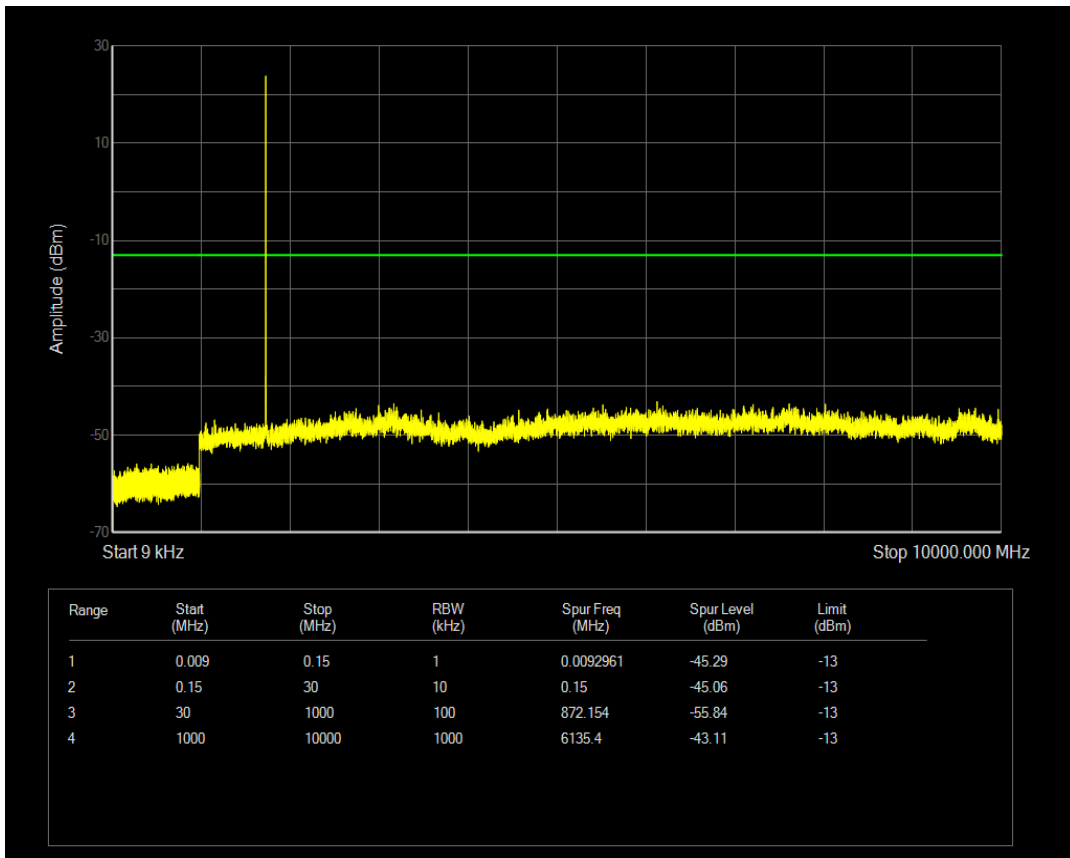

Band66 QAM16 BW=1.4MHz Channel=132322 RB Size=1 Position=#0

Band66 QPSK BW=1.4MHz Channel=132665 RB Size=1 Position=#0