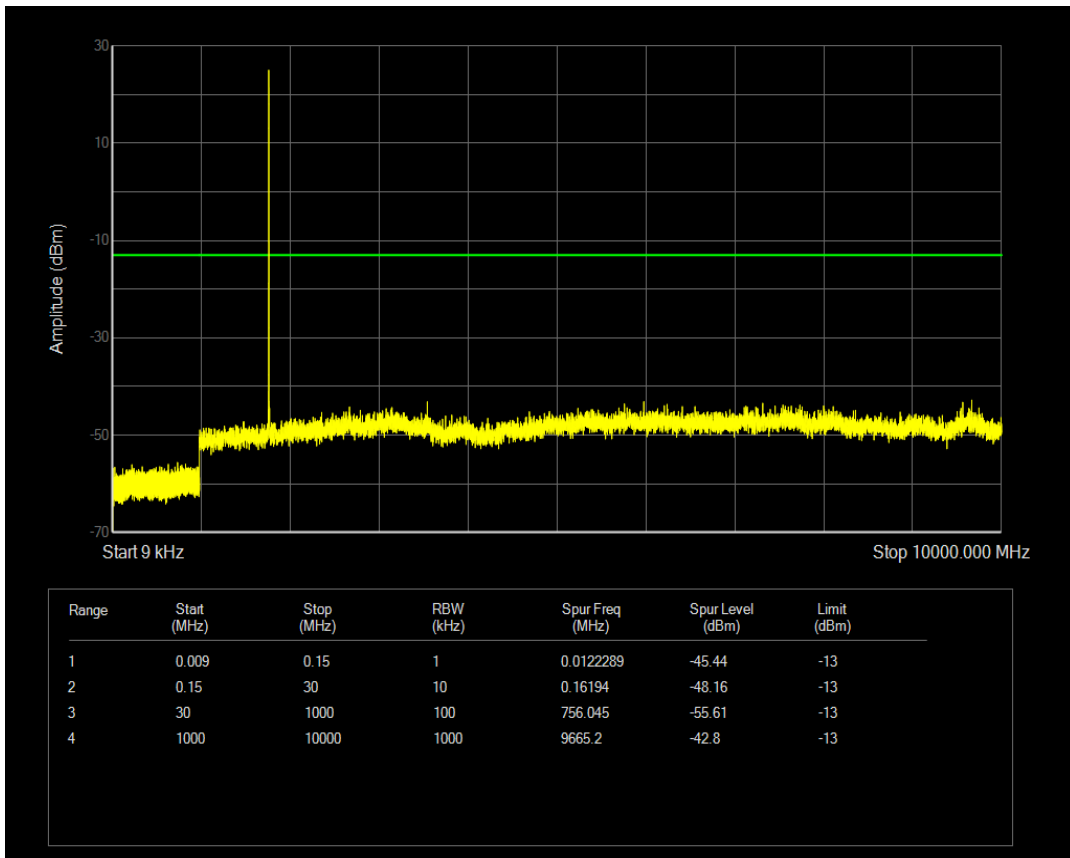

Band66 QAM16 BW=1.4MHz Channel=132665 RB Size=1 Position=#0

Band66 QAM16 BW=1.4MHz Channel=132665 RB Size=6 Position=#0