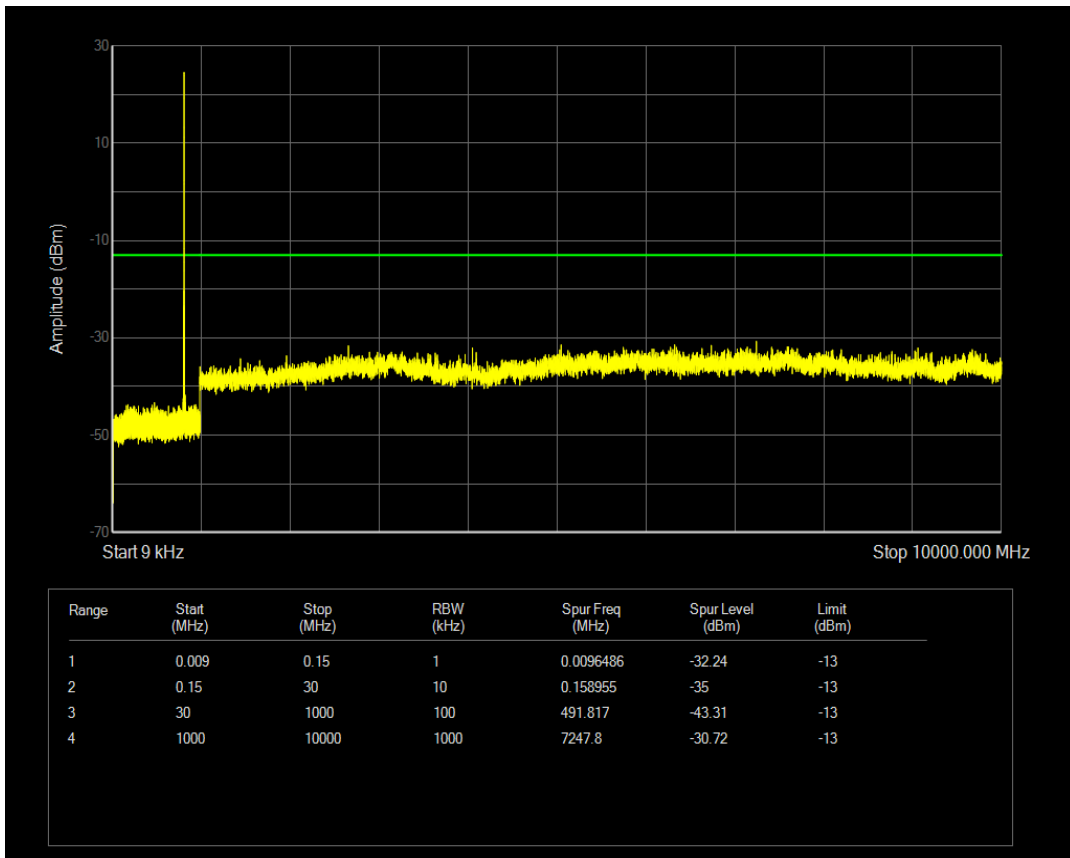

Band5 QPSK BW=3MHz Channel=20415 RB Size=1 Position=#0

Band5 QPSK BW=3MHz Channel=20415 RB Size=15 Position=#0