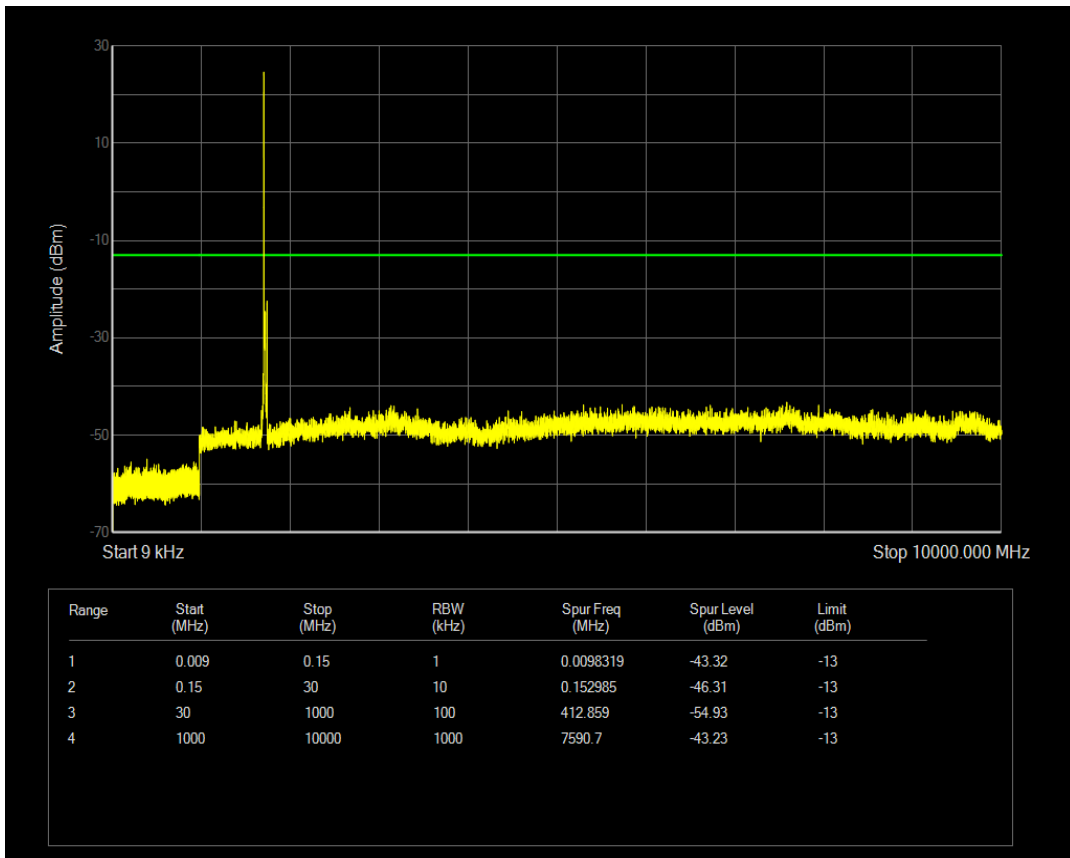

Band4 QPSK BW=15MHz Channel=20325 RB Size=75 Position=#0

Band4 QAM16 BW=15MHz Channel=20325 RB Size=75 Position=#0

Band4 QPSK BW=20MHz Channel=20050 RB Size=100 Position=#0

Band4 QPSK BW=20MHz Channel=20050 RB Size=1 Position=#0

Band4 QAM16 BW=20MHz Channel=20050 RB Size=1 Position=#0

Band4 QAM16 BW=20MHz Channel=20050 RB Size=100 Position=#0

Band4 QPSK BW=20MHz Channel=20175 RB Size=1 Position=#0

Band4 QAM16 BW=20MHz Channel=20175 RB Size=1 Position=#0