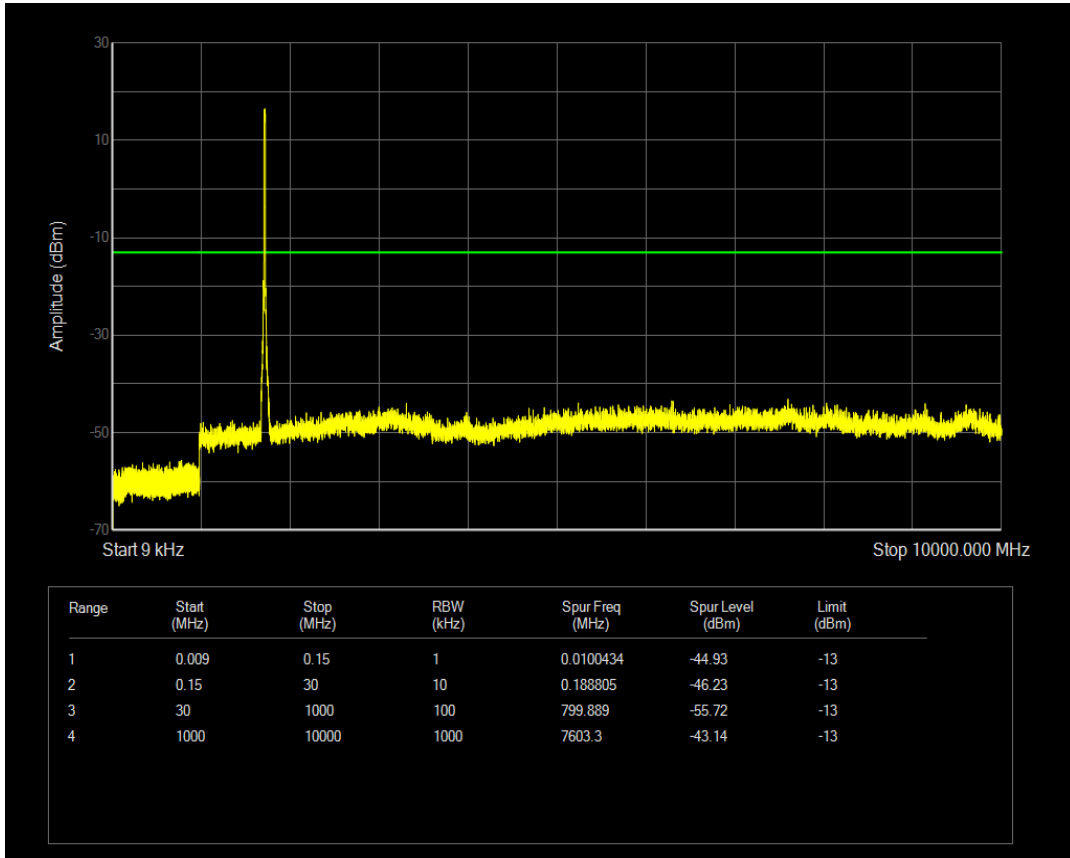

Band4 QAM16 BW=10MHz Channel=20350 RB Size=1 Position=#0

Band4 QAM16 BW=10MHz Channel=20350 RB Size=50 Position=#0

Band4 QPSK BW=15MHz Channel=20025 RB Size=1 Position=#0

Band4 QAM16 BW=15MHz Channel=20025 RB Size=1 Position=#0

Band4 QPSK BW=15MHz Channel=20025 RB Size=75 Position=#0

Band4 QAM16 BW=15MHz Channel=20025 RB Size=75 Position=#0

Band4 QPSK BW=15MHz Channel=20175 RB Size=75 Position=#0

Band4 QPSK BW=15MHz Channel=20175 RB Size=1 Position=#0

Band4 QAM16 BW=15MHz Channel=20175 RB Size=1 Position=#0

Band4 QAM16 BW=15MHz Channel=20175 RB Size=75 Position=#0

Band4 QPSK BW=15MHz Channel=20325 RB Size=1 Position=#0

Band4 QAM16 BW=15MHz Channel=20325 RB Size=1 Position=#0