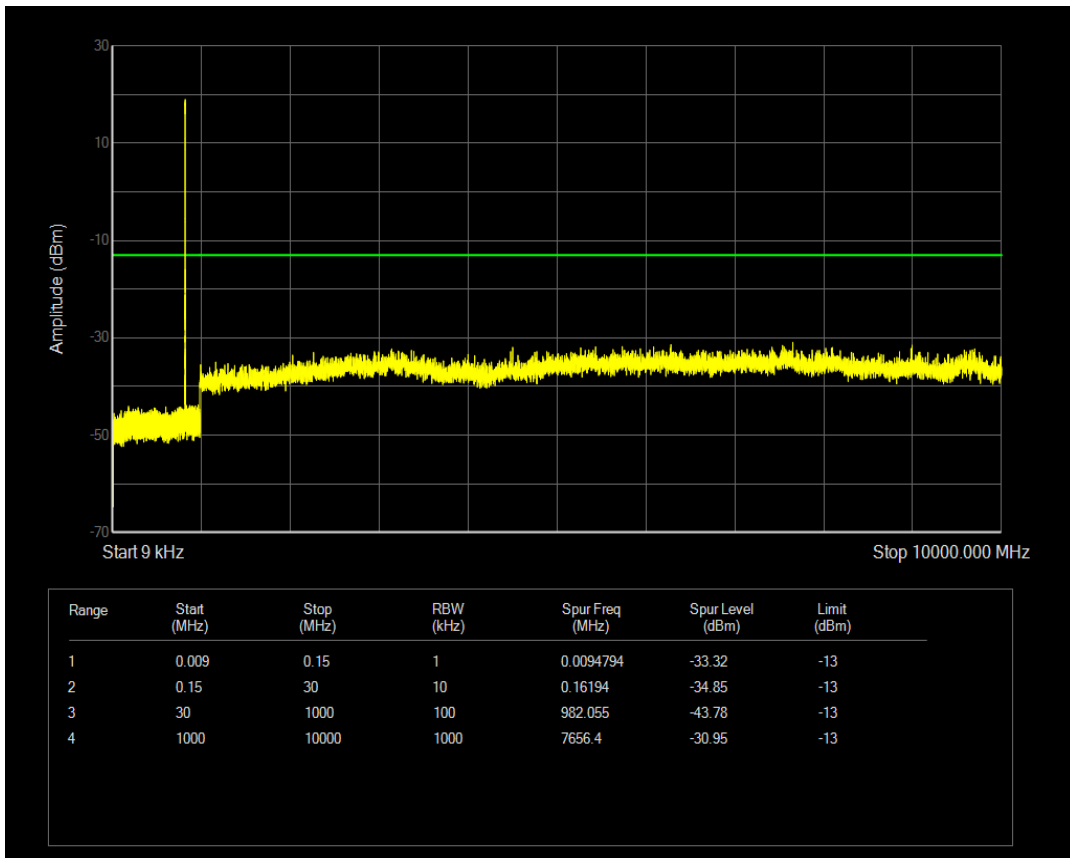

Band5 QAM16 BW=1.4MHz Channel=20525 RB Size=6 Position=#0

Band5 QAM16 BW=1.4MHz Channel=20643 RB Size=1 Position=#0