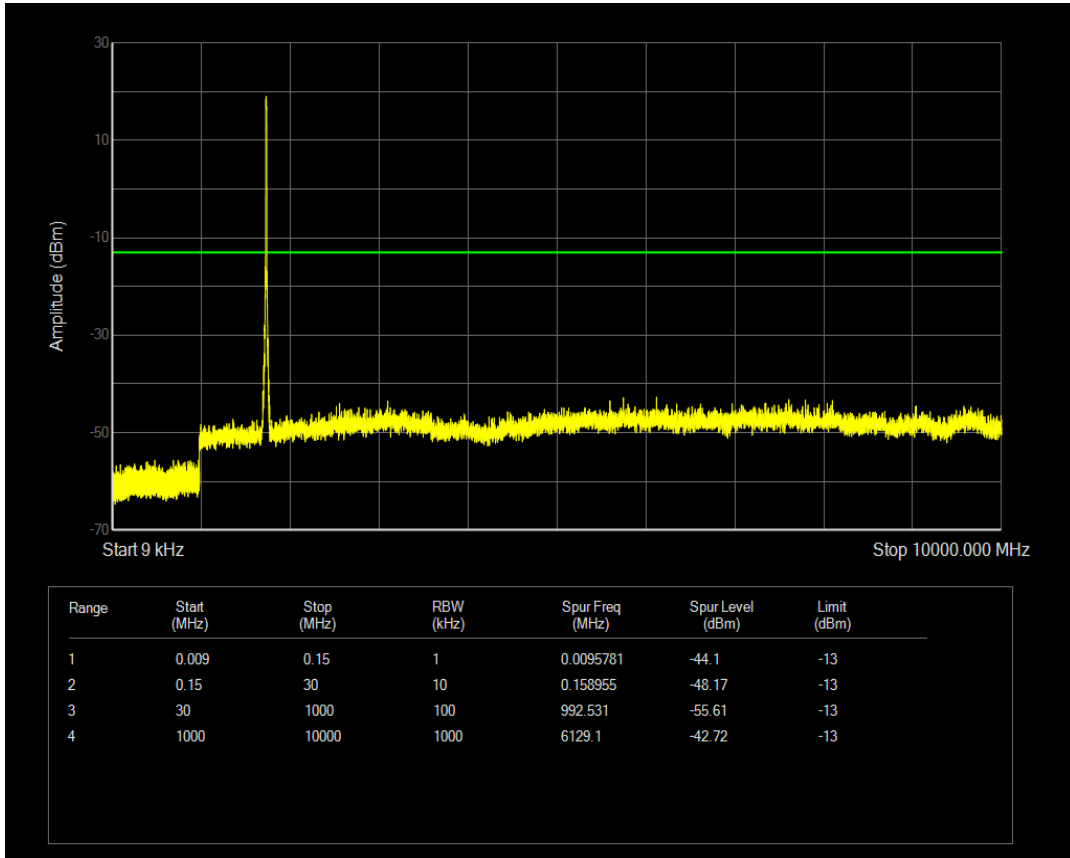

Band4 QAM16 BW=10MHz Channel=20350 RB Size=1 Position=#0

Band4 QAM16 BW=10MHz Channel=20350 RB Size=50 Position=#0

Band4 QPSK BW=15MHz Channel=20025 RB Size=1 Position=#0

Band4 QAM16 BW=15MHz Channel=20025 RB Size=1 Position=#0

Band4 QPSK BW=15MHz Channel=20025 RB Size=75 Position=#0

Band4 QAM16 BW=15MHz Channel=20025 RB Size=75 Position=#0

Band4 QPSK BW=15MHz Channel=20175 RB Size=75 Position=#0

Band4 QPSK BW=15MHz Channel=20175 RB Size=1 Position=#0