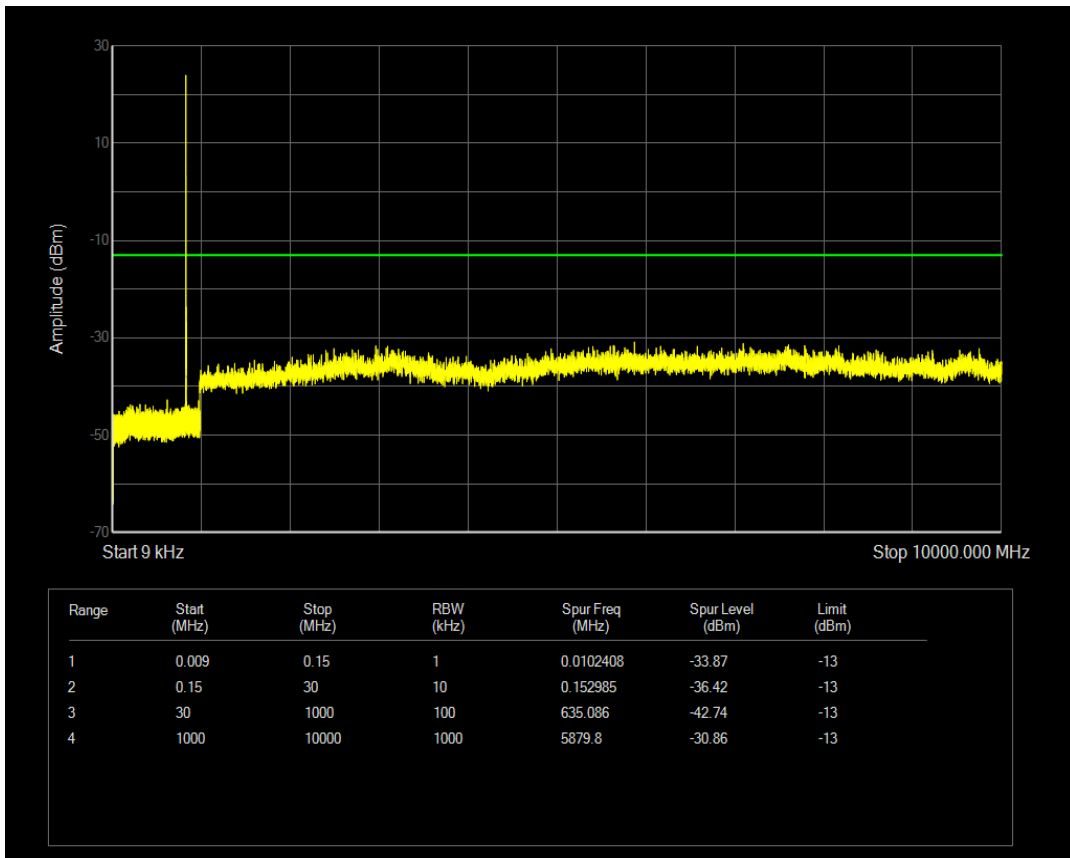

Band5 QAM16 BW=5MHz Channel=20425 RB Size=25 Position=#0

Band5 QAM16 BW=5MHz Channel=20425 RB Size=1 Position=#0

Band5 QPSK BW=5MHz Channel=20525 RB Size=1 Position=#0

Band5 QPSK BW=5MHz Channel=20525 RB Size=25 Position=#0

Band5 QAM16 BW=5MHz Channel=20525 RB Size=1 Position=#0

Band5 QAM16 BW=5MHz Channel=20525 RB Size=25 Position=#0

Band5 QPSK BW=5MHz Channel=20625 RB Size=1 Position=#0

Band5 QPSK BW=5MHz Channel=20625 RB Size=25 Position=#0