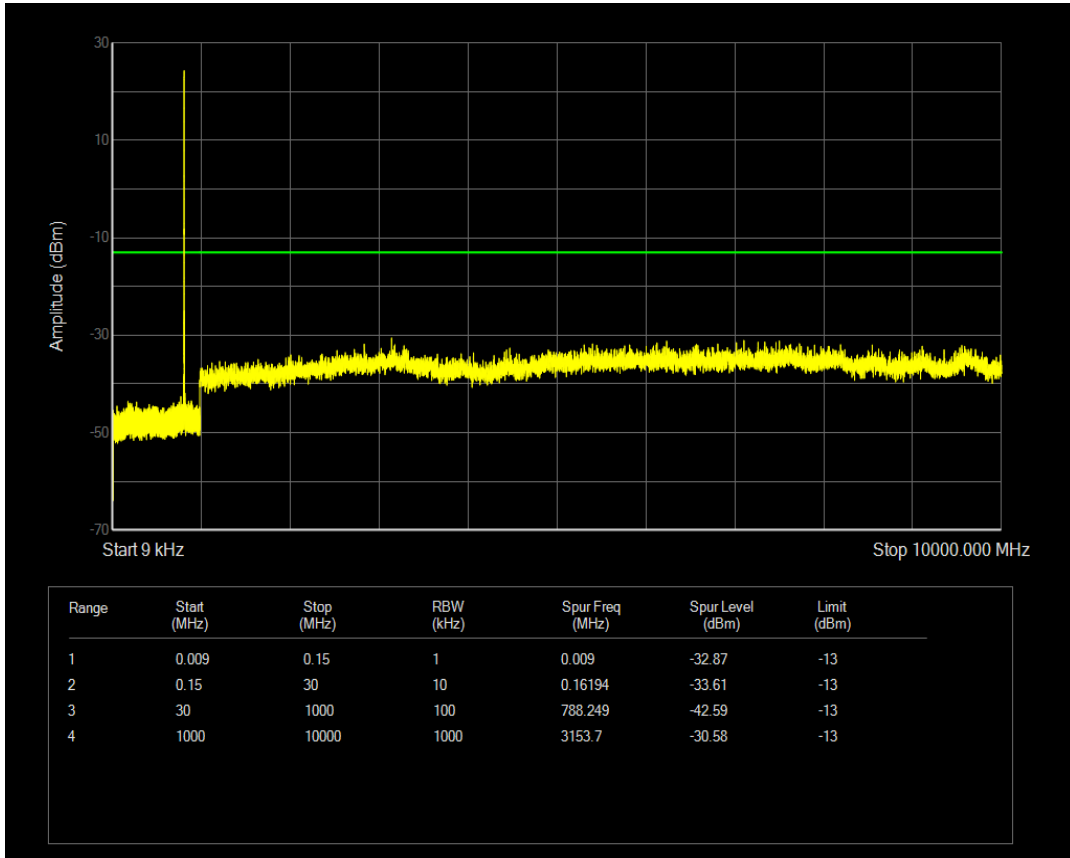

Band5 QPSK BW=5MHz Channel=20425 RB Size=1 Position=#0

Band5 QAM16 BW=3MHz Channel=20635 RB Size=15 Position=#0