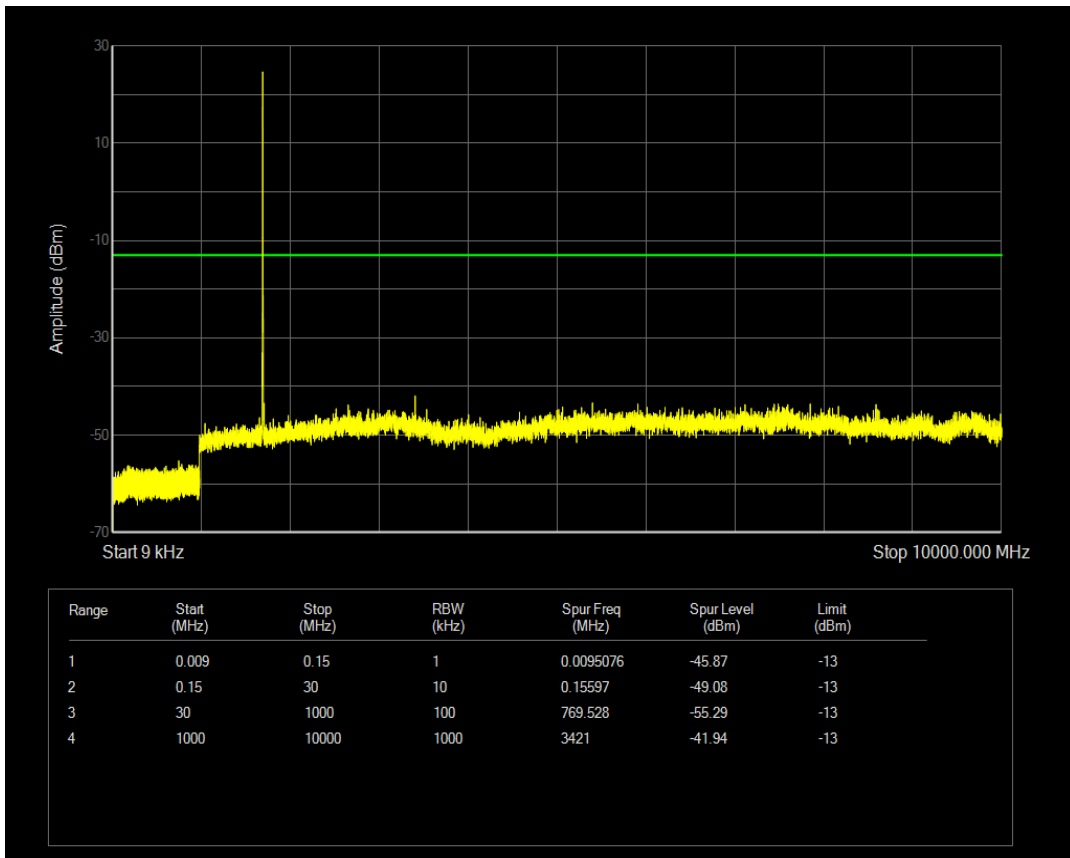

Band66 QPSK BW=3MHz Channel=131987 RB Size=1 Position=#0

Band66 QPSK BW=3MHz Channel=131987 RB Size=15 Position=#0