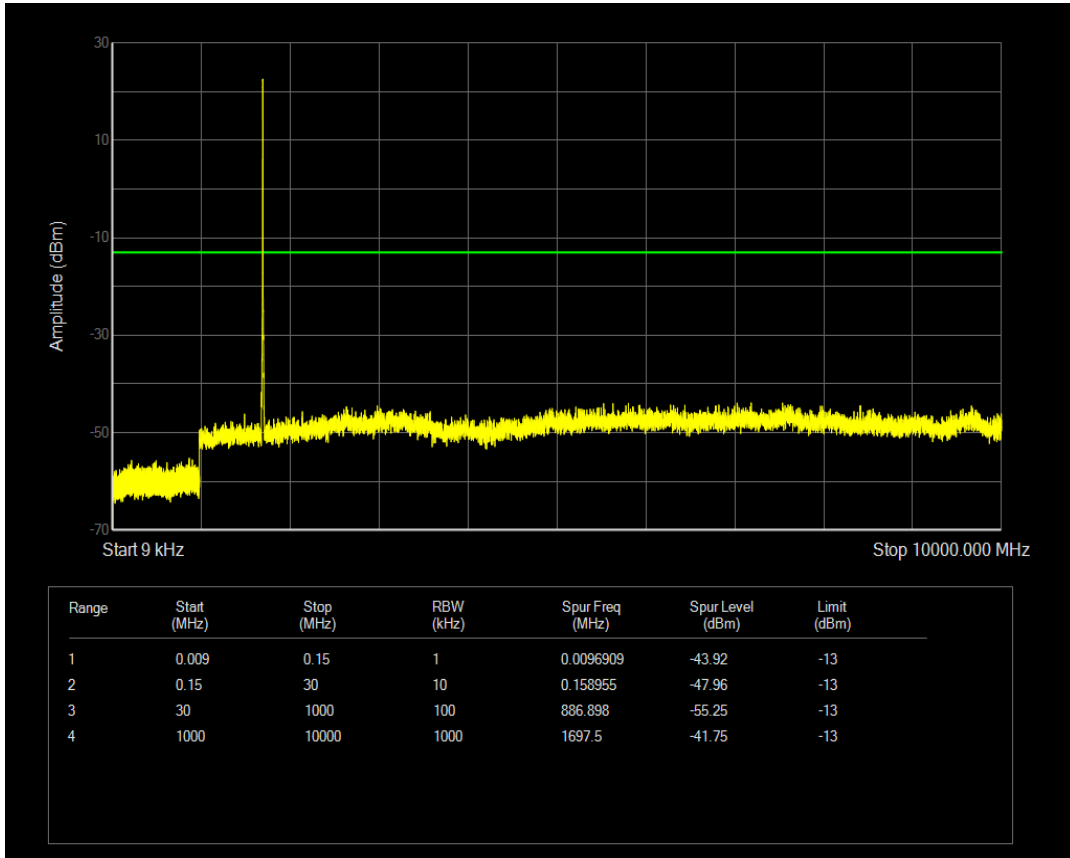

Band66 QAM16 BW=3MHz Channel=131987 RB Size=15 Position=#0

Band66 QPSK BW=3MHz Channel=132322 RB Size=15 Position=#0