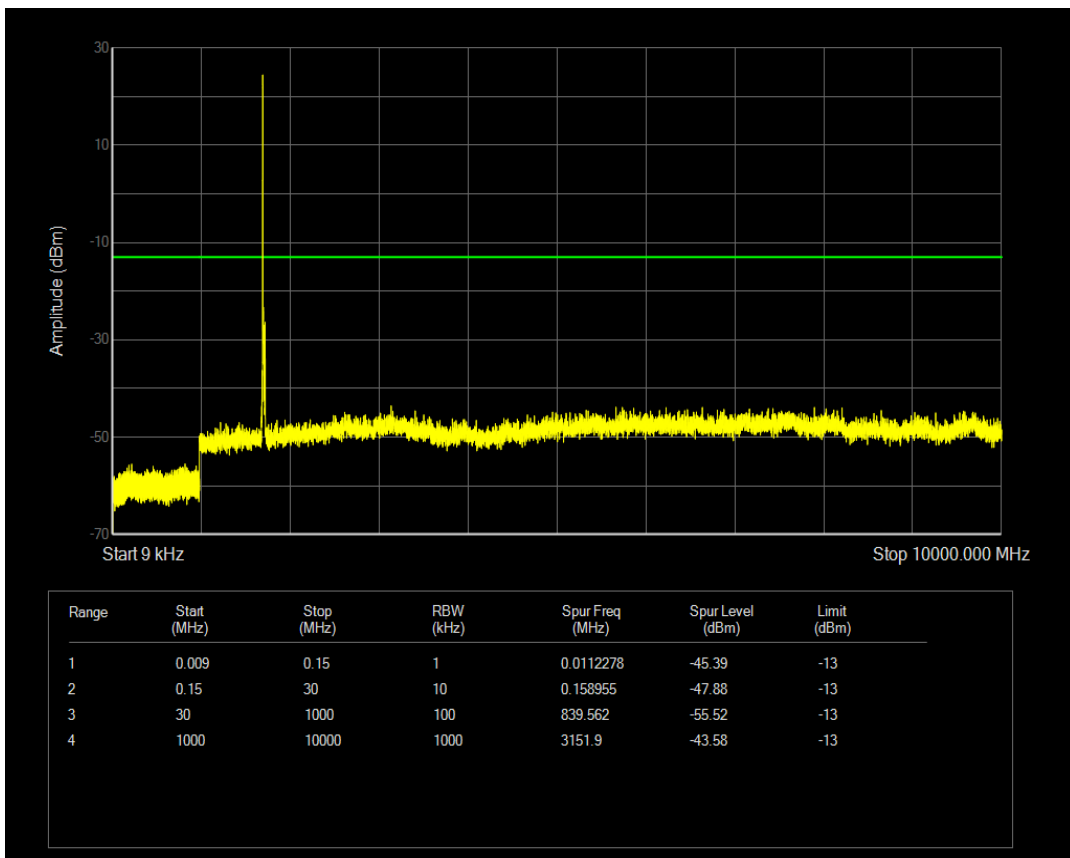

Band4 QAM16 BW=10MHz Channel=20350 RB Size=1 Position=#0

Band4 QAM16 BW=10MHz Channel=20350 RB Size=50 Position=#0

Band4 QPSK BW=15MHz Channel=20025 RB Size=1 Position=#0

Band4 QAM16 BW=15MHz Channel=20025 RB Size=1 Position=#0

Band4 QPSK BW=15MHz Channel=20025 RB Size=75 Position=#0

Band4 QAM16 BW=15MHz Channel=20025 RB Size=75 Position=#0

Band4 QPSK BW=15MHz Channel=20175 RB Size=75 Position=#0

Band4 QPSK BW=15MHz Channel=20175 RB Size=1 Position=#0