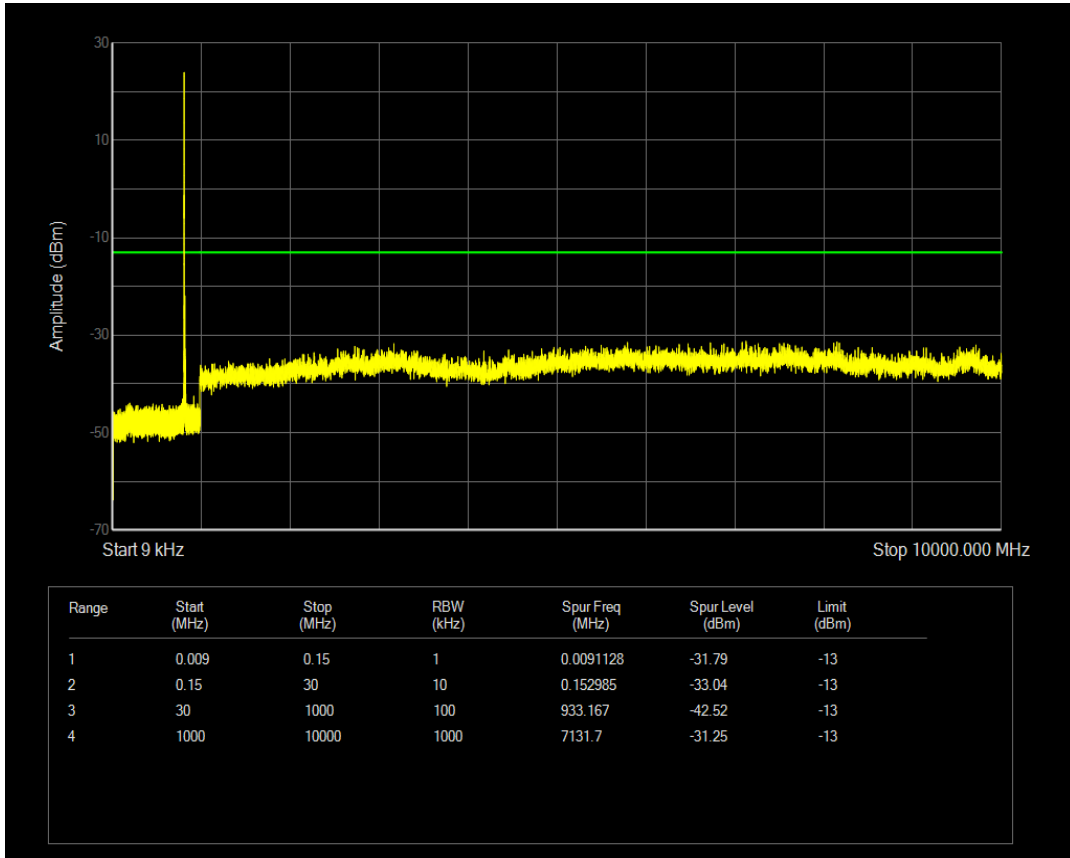

Band5 QAM16 BW=5MHz Channel=20625 RB Size=25 Position=#0

Band5 QAM16 BW=5MHz Channel=20625 RB Size=1 Position=#0

Band5 QPSK BW=10MHz Channel=20450 RB Size=1 Position=#0

Band5 QAM16 BW=10MHz Channel=20450 RB Size=1 Position=#0

Band5 QPSK BW=10MHz Channel=20450 RB Size=50 Position=#0

Band5 QAM16 BW=10MHz Channel=20450 RB Size=50 Position=#0

Band5 QPSK BW=10MHz Channel=20525 RB Size=50 Position=#0

Band5 QPSK BW=10MHz Channel=20525 RB Size=1 Position=#0