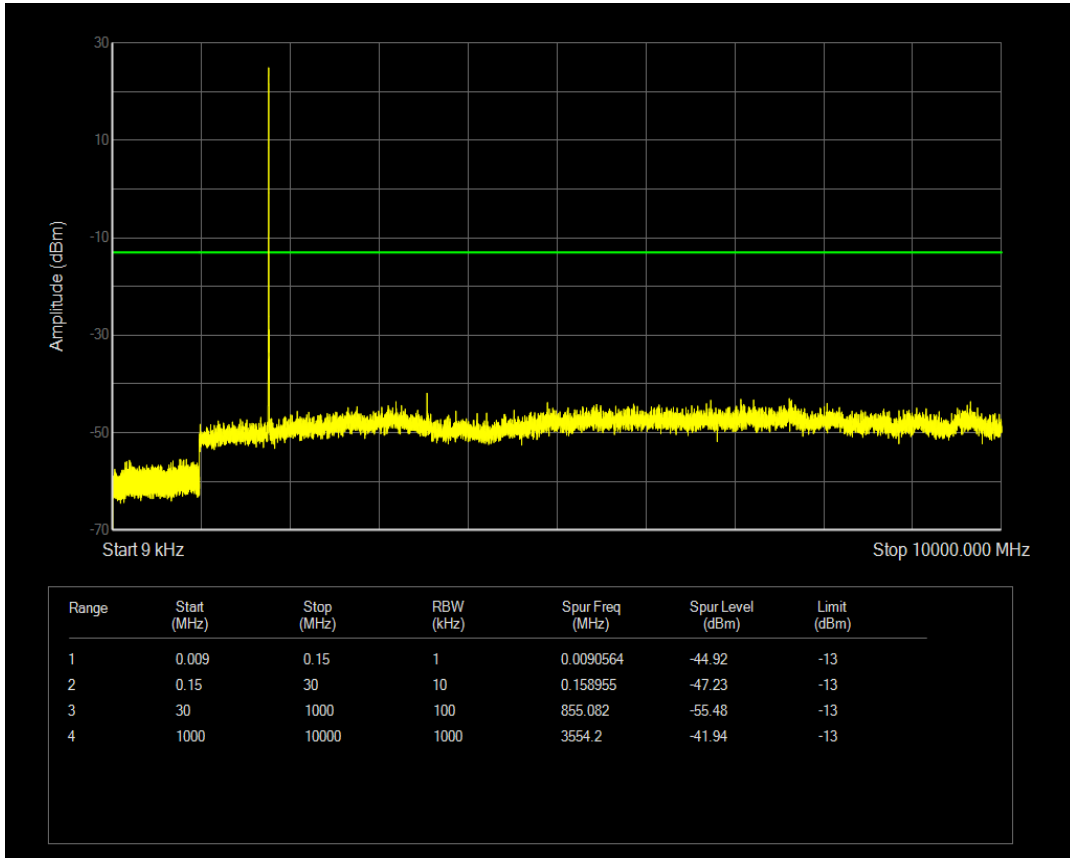

Band66 QAM16 BW=3MHz Channel=132322 RB Size=15 Position=#0

Band66 QAM16 BW=3MHz Channel=132322 RB Size=1 Position=#0

Band66 QPSK BW=3MHz Channel=132657 RB Size=1 Position=#0

Band66 QAM16 BW=3MHz Channel=132657 RB Size=1 Position=#0