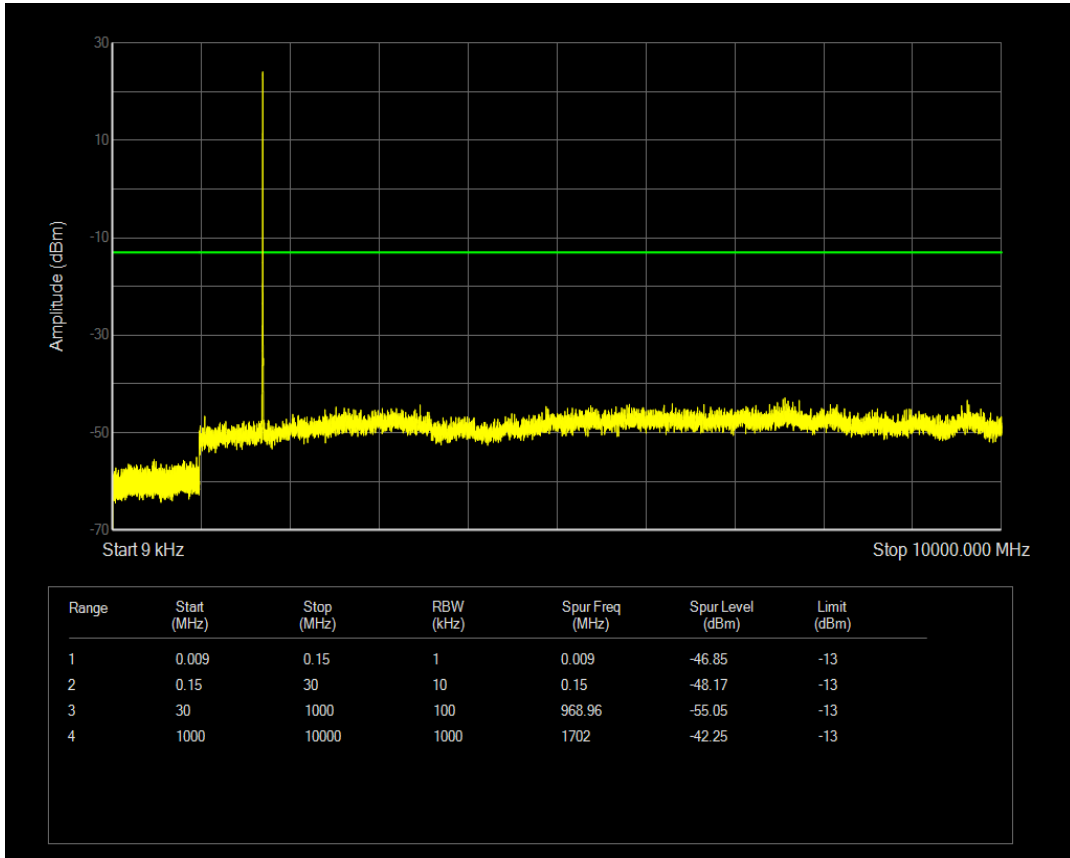

Band5 QAM16 BW=10MHz Channel=20525 RB Size=1 Position=#0

Band5 QPSK BW=10MHz Channel=20600 RB Size=1 Position=#0

Band5 QAM16 BW=10MHz Channel=20525 RB Size=50 Position=#0

Band5 QPSK BW=10MHz Channel=20600 RB Size=50 Position=#0

Band5 QAM16 BW=10MHz Channel=20600 RB Size=1 Position=#0

Band5 QAM16 BW=10MHz Channel=20600 RB Size=50 Position=#0

Band66 QPSK BW=1.4MHz Channel=131979 RB Size=1 Position=#0

Band66 QPSK BW=1.4MHz Channel=131979 RB Size=6 Position=#0

Band66 QAM16 BW=1.4MHz Channel=131979 RB Size=1 Position=#0

Band66 QAM16 BW=1.4MHz Channel=131979 RB Size=6 Position=#0

Band66 QPSK BW=1.4MHz Channel=132322 RB Size=1 Position=#0

Band66 QPSK BW=1.4MHz Channel=132322 RB Size=6 Position=#0