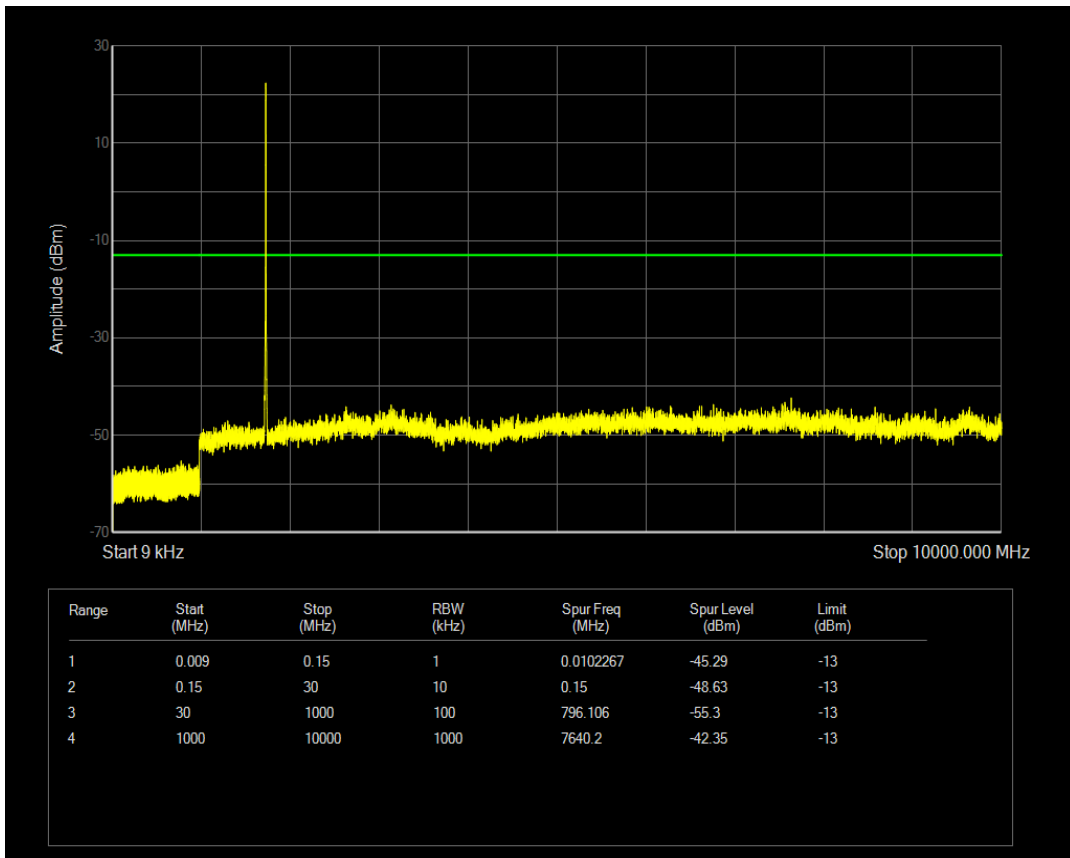

Band66 QPSK BW=3MHz Channel=132322 RB Size=15 Position=#0

Band66 QPSK BW=3MHz Channel=132322 RB Size=1 Position=#0