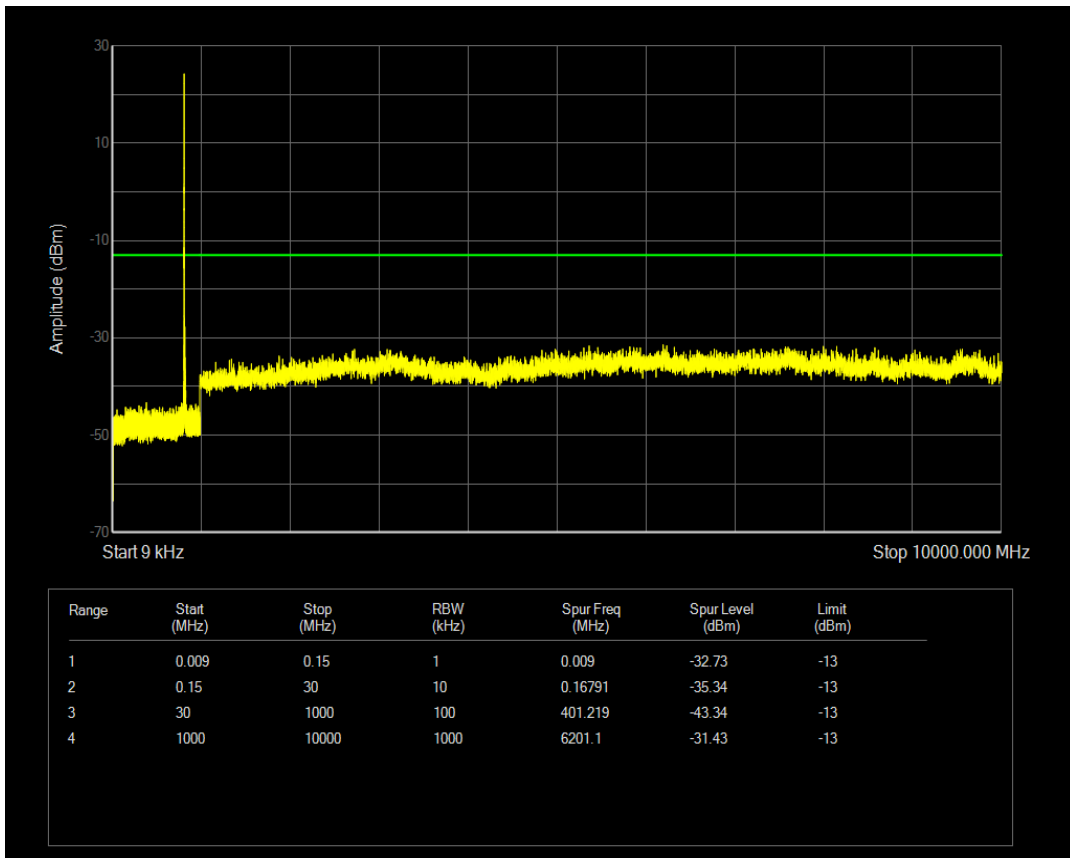

Band5 QAM16 BW=5MHz Channel=20525 RB Size=1 Position=#0

Band5 QAM16 BW=5MHz Channel=20525 RB Size=25 Position=#0

Band5 QPSK BW=5MHz Channel=20625 RB Size=1 Position=#0

Band5 QPSK BW=5MHz Channel=20625 RB Size=25 Position=#0

Band5 QAM16 BW=5MHz Channel=20625 RB Size=25 Position=#0

Band5 QAM16 BW=5MHz Channel=20625 RB Size=1 Position=#0

Band5 QPSK BW=10MHz Channel=20450 RB Size=1 Position=#0

Band5 QAM16 BW=10MHz Channel=20450 RB Size=1 Position=#0