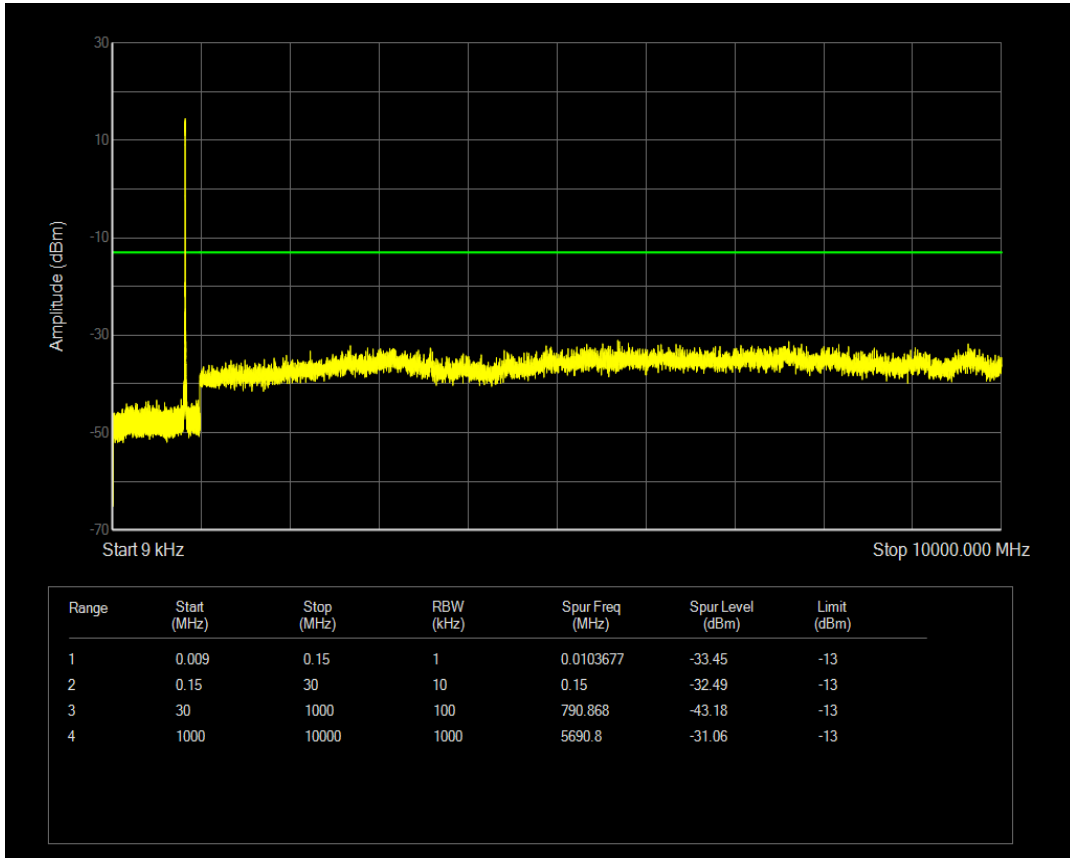

Band5 QAM16 BW=5MHz Channel=20425 RB Size=25 Position=#0

Band5 QAM16 BW=5MHz Channel=20425 RB Size=1 Position=#0

Band5 QPSK BW=5MHz Channel=20525 RB Size=1 Position=#0

Band5 QPSK BW=5MHz Channel=20525 RB Size=25 Position=#0