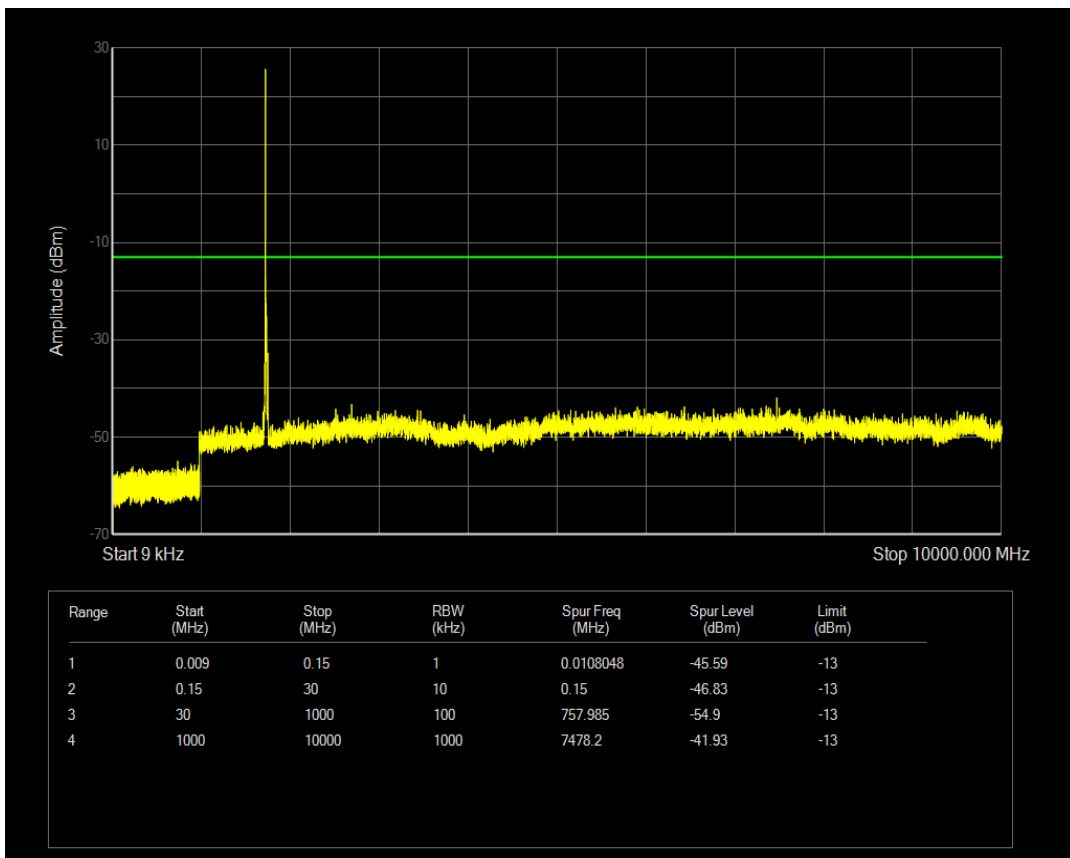

Band4 QAM16 BW=10MHz Channel=20350 RB Size=1 Position=#0

Band4 QAM16 BW=10MHz Channel=20350 RB Size=50 Position=#0

Band4 QPSK BW=15MHz Channel=20025 RB Size=1 Position=#0

Band4 QAM16 BW=15MHz Channel=20025 RB Size=1 Position=#0

Band4 QPSK BW=15MHz Channel=20025 RB Size=75 Position=#0

Band4 QAM16 BW=15MHz Channel=20025 RB Size=75 Position=#0

Band4 QPSK BW=15MHz Channel=20175 RB Size=75 Position=#0

Band4 QPSK BW=15MHz Channel=20175 RB Size=1 Position=#0

Band4 QAM16 BW=15MHz Channel=20175 RB Size=1 Position=#0

Band4 QAM16 BW=15MHz Channel=20175 RB Size=75 Position=#0

Band4 QPSK BW=15MHz Channel=20325 RB Size=1 Position=#0

Band4 QAM16 BW=15MHz Channel=20325 RB Size=1 Position=#0