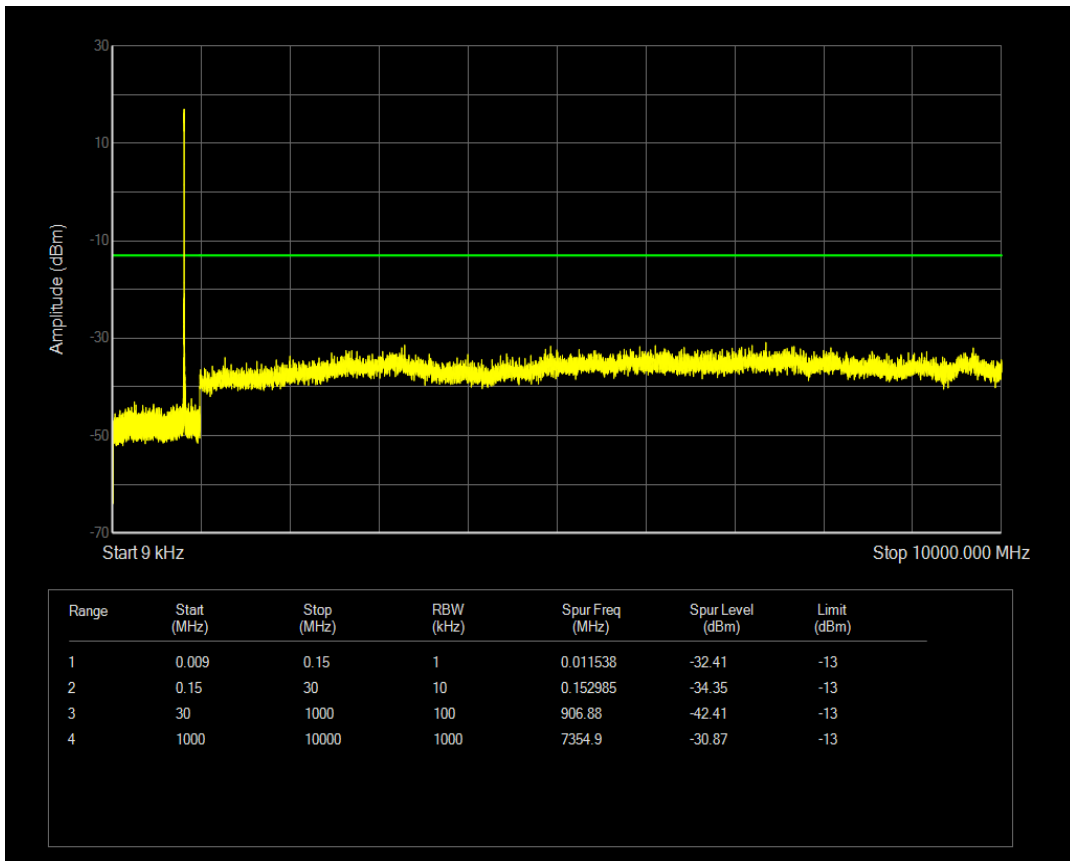

Band5 QPSK BW=1.4MHz Channel=20643 RB Size=6 Position=#0

Band5 QAM16 BW=1.4MHz Channel=20643 RB Size=6 Position=#0

Band5 QPSK BW=3MHz Channel=20415 RB Size=1 Position=#0

Band5 QPSK BW=3MHz Channel=20415 RB Size=15 Position=#0