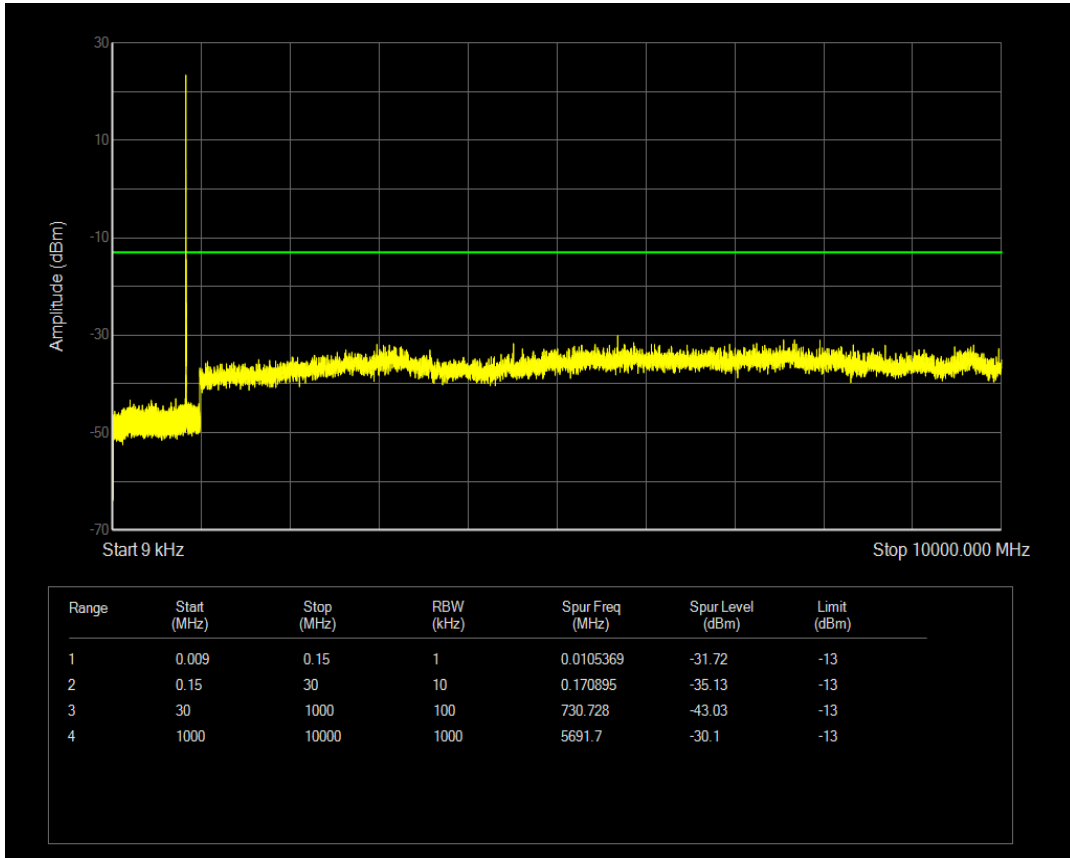

Band5 QAM16 BW=5MHz Channel=20525 RB Size=1 Position=#0

Band5 QAM16 BW=5MHz Channel=20525 RB Size=25 Position=#0

Band5 QPSK BW=5MHz Channel=20625 RB Size=1 Position=#0

Band5 QPSK BW=5MHz Channel=20625 RB Size=25 Position=#0

Band5 QAM16 BW=5MHz Channel=20625 RB Size=25 Position=#0

Band5 QAM16 BW=5MHz Channel=20625 RB Size=1 Position=#0

Band5 QPSK BW=10MHz Channel=20450 RB Size=1 Position=#0

Band5 QAM16 BW=10MHz Channel=20450 RB Size=1 Position=#0