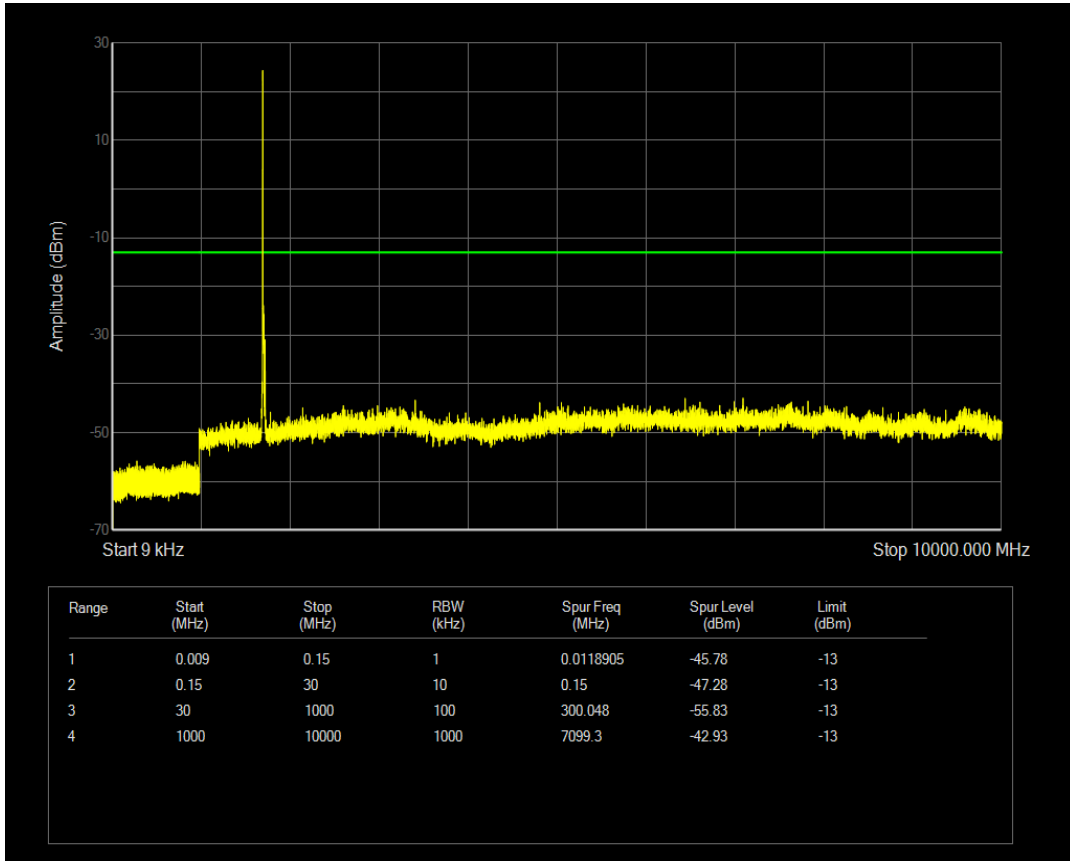

Band4 QAM16 BW=10MHz Channel=20350 RB Size=1 Position=#0

Band4 QAM16 BW=10MHz Channel=20350 RB Size=50 Position=#0

Band4 QPSK BW=15MHz Channel=20025 RB Size=1 Position=#0

Band4 QAM16 BW=15MHz Channel=20025 RB Size=1 Position=#0

Band4 QPSK BW=15MHz Channel=20025 RB Size=75 Position=#0

Band4 QAM16 BW=15MHz Channel=20025 RB Size=75 Position=#0

Band4 QPSK BW=15MHz Channel=20175 RB Size=75 Position=#0

Band4 QPSK BW=15MHz Channel=20175 RB Size=1 Position=#0