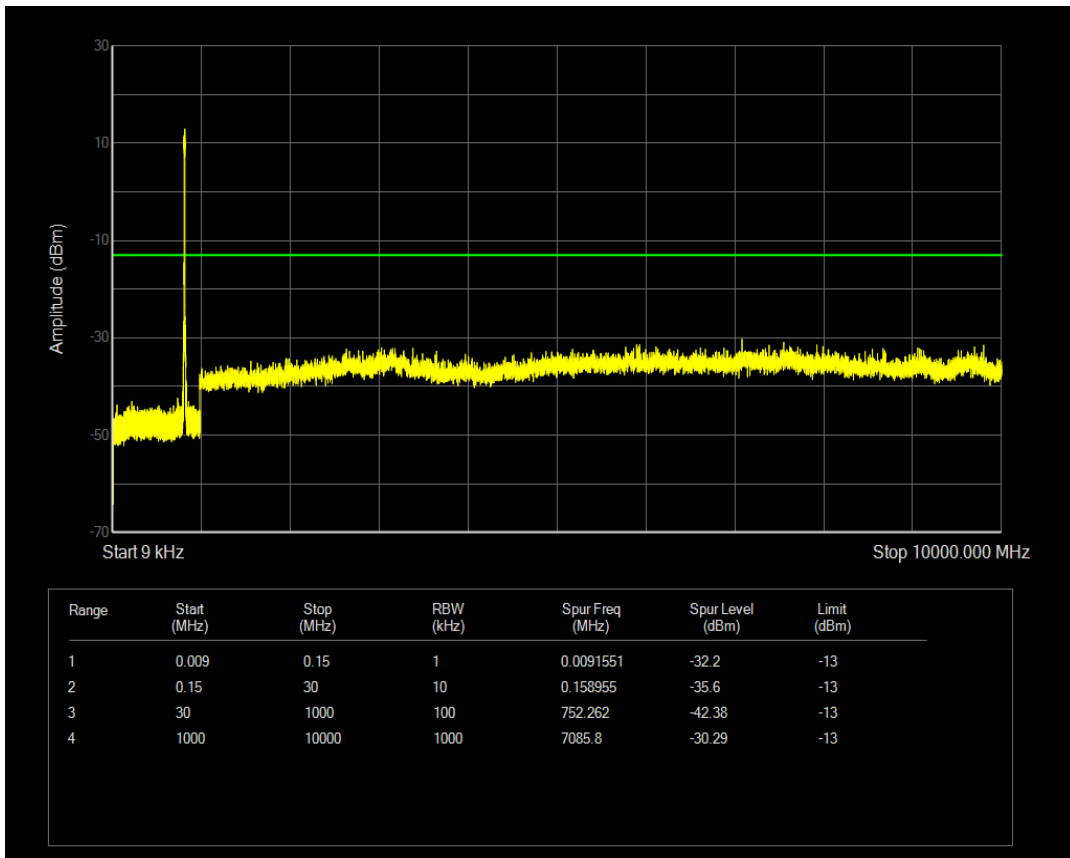

Band5 QAM16 BW=5MHz Channel=20625 RB Size=25 Position=#0

Band5 QAM16 BW=5MHz Channel=20625 RB Size=1 Position=#0

Band5 QPSK BW=10MHz Channel=20450 RB Size=1 Position=#0

Band5 QAM16 BW=10MHz Channel=20450 RB Size=1 Position=#0

Band5 QPSK BW=10MHz Channel=20450 RB Size=50 Position=#0

Band5 QAM16 BW=10MHz Channel=20450 RB Size=50 Position=#0

Band5 QPSK BW=10MHz Channel=20525 RB Size=50 Position=#0

Band5 QPSK BW=10MHz Channel=20525 RB Size=1 Position=#0