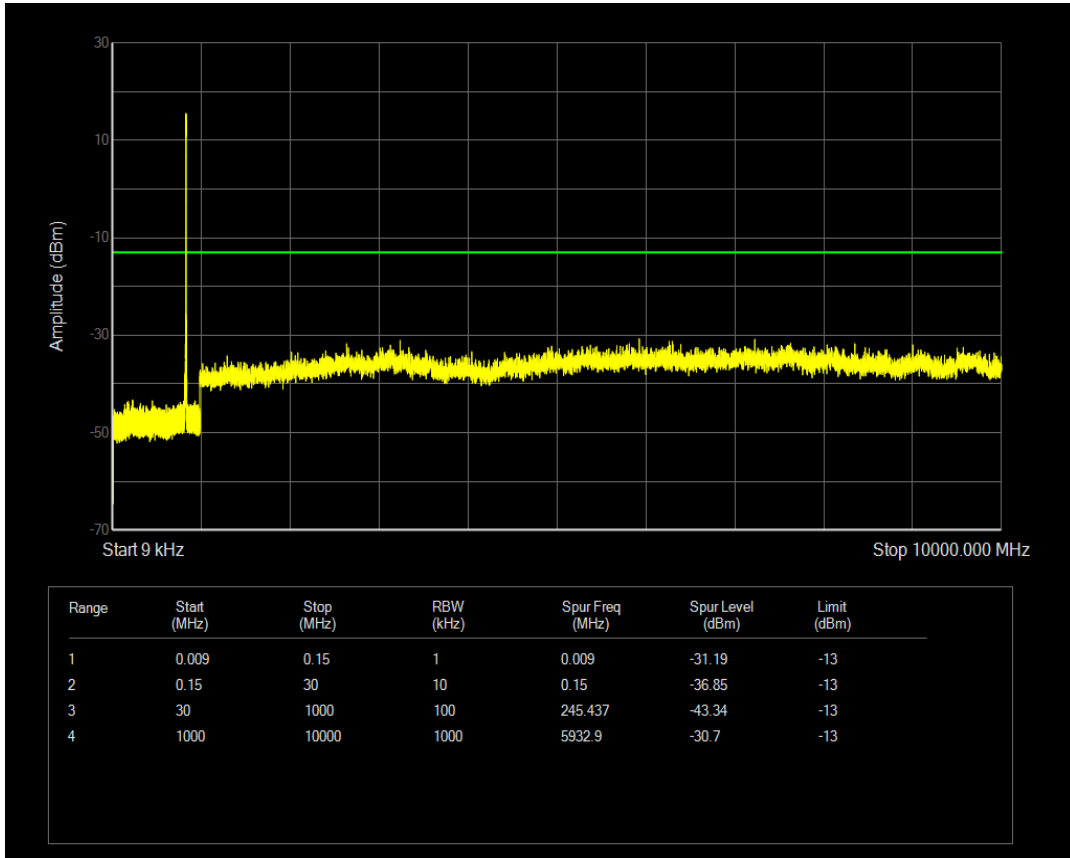

Band5 QAM16 BW=5MHz Channel=20525 RB Size=1 Position=#0

Band5 QAM16 BW=5MHz Channel=20525 RB Size=25 Position=#0

Band5 QPSK BW=5MHz Channel=20625 RB Size=1 Position=#0

Band5 QPSK BW=5MHz Channel=20625 RB Size=25 Position=#0

Band5 QAM16 BW=5MHz Channel=20625 RB Size=25 Position=#0

Band5 QAM16 BW=5MHz Channel=20625 RB Size=1 Position=#0

Band5 QPSK BW=10MHz Channel=20450 RB Size=1 Position=#0

Band5 QAM16 BW=10MHz Channel=20450 RB Size=1 Position=#0