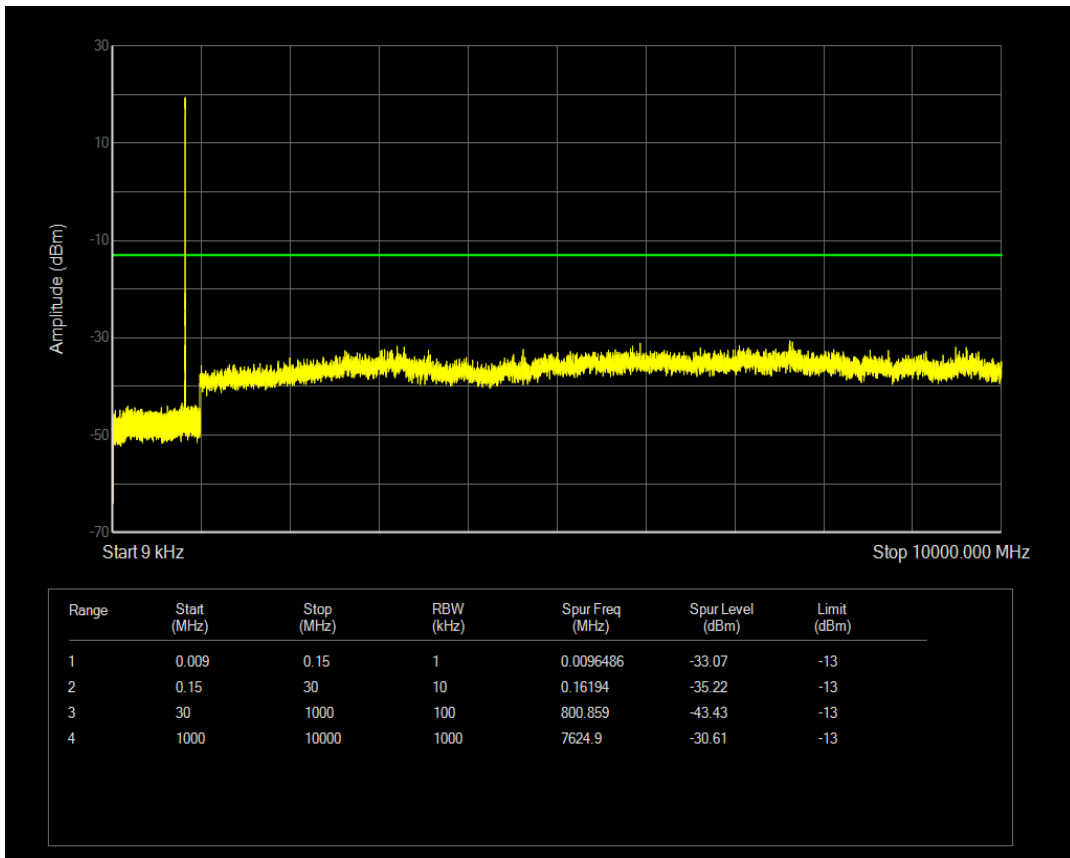

Band4 QAM16 BW=20MHz Channel=20300 RB Size=1 Position=#0

Band4 QAM16 BW=20MHz Channel=20300 RB Size=100 Position=#0

Band5 QPSK BW=1.4MHz Channel=20407 RB Size=1 Position=#0

Band5 QAM16 BW=1.4MHz Channel=20407 RB Size=1 Position=#0

Band5 QPSK BW=1.4MHz Channel=20407 RB Size=6 Position=#0

Band5 QAM16 BW=1.4MHz Channel=20407 RB Size=6 Position=#0

Band5 QPSK BW=1.4MHz Channel=20525 RB Size=6 Position=#0

Band5 QPSK BW=1.4MHz Channel=20525 RB Size=1 Position=#0