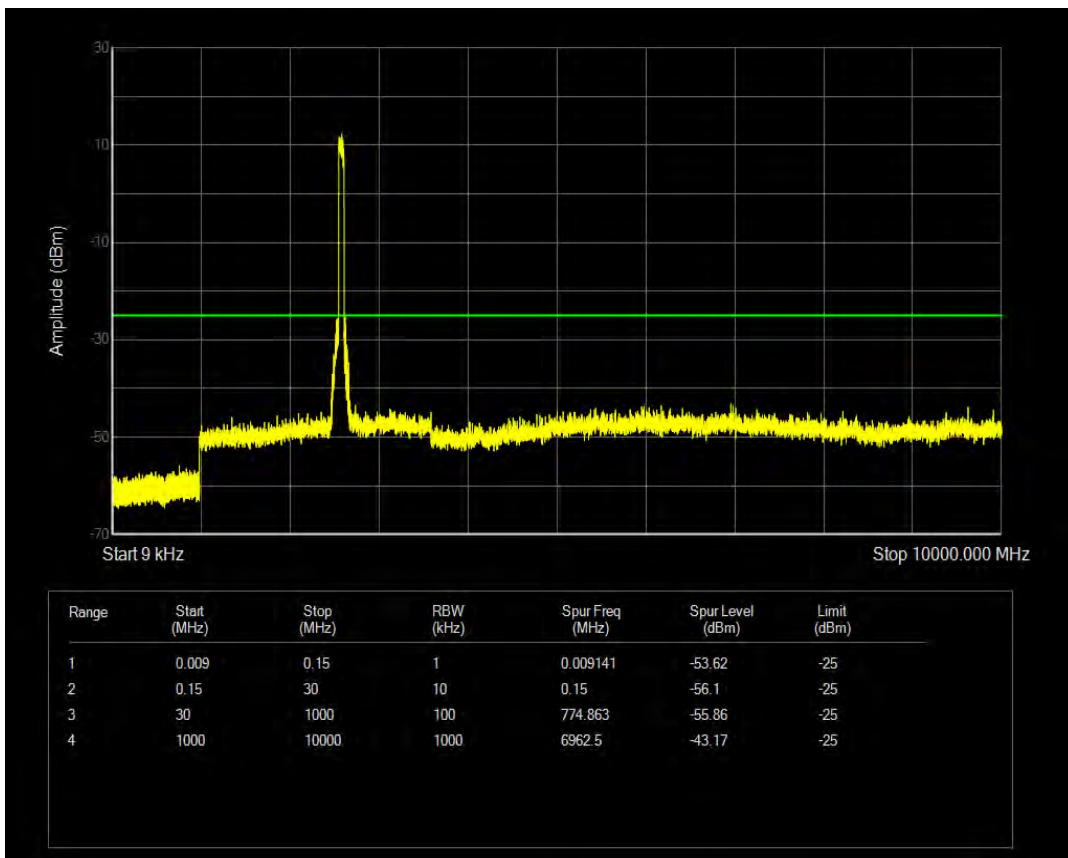

n41 SCS=30kHz CP_QPSK BW=60MHz Channel=518598 RB=162@0