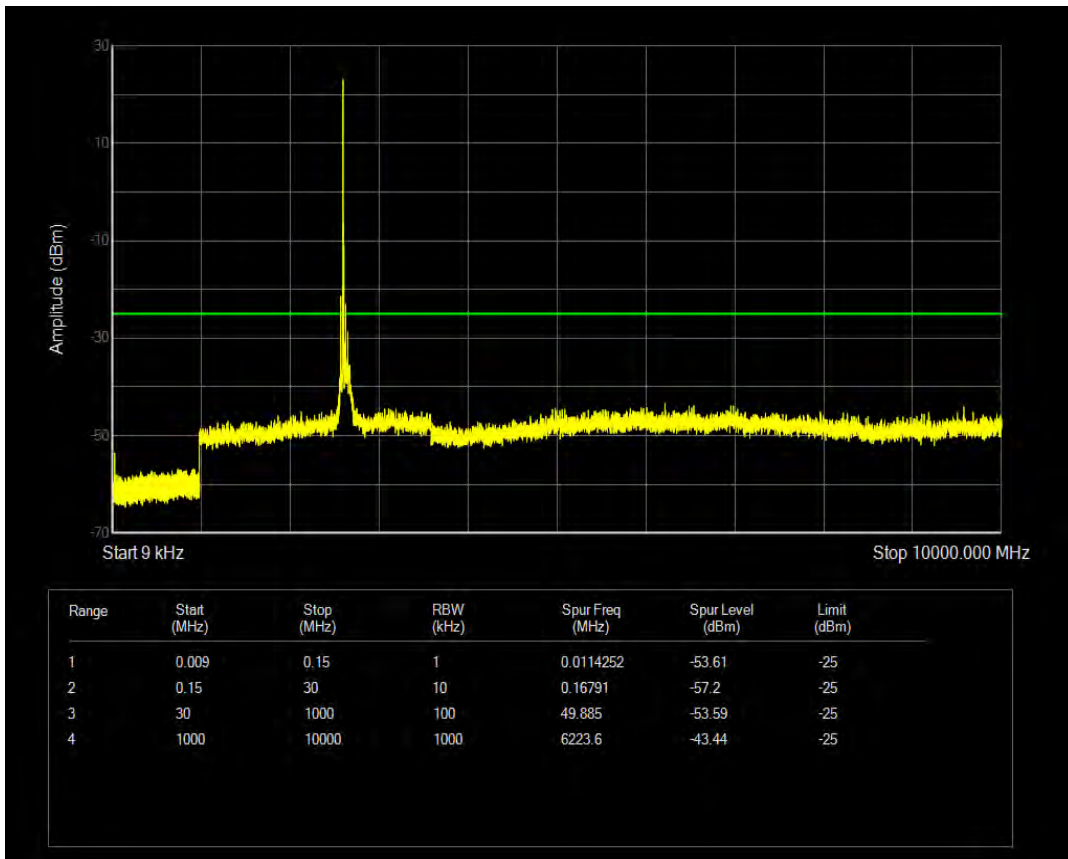

n41 SCS=30kHz CP\_QPSK BW=80MHz Channel=507204 RB=1@216

n41 SCS=30kHz CP\_QPSK BW=80MHz Channel=518598 RB=217@0

n41 SCS=30kHz CP\_QPSK BW=80MHz Channel=518598 RB=1@0

n41 SCS=30kHz CP\_QPSK BW=80MHz Channel=518598 RB=1@216

n41 SCS=30kHz CP\_QPSK BW=80MHz Channel=529998 RB=217@0

n41 SCS=30kHz CP\_QPSK BW=80MHz Channel=529998 RB=1@0

n41 SCS=30kHz CP\_QPSK BW=80MHz Channel=529998 RB=1@216

n41 SCS=30kHz CP\_QPSK BW=90MHz Channel=508200 RB=245@0