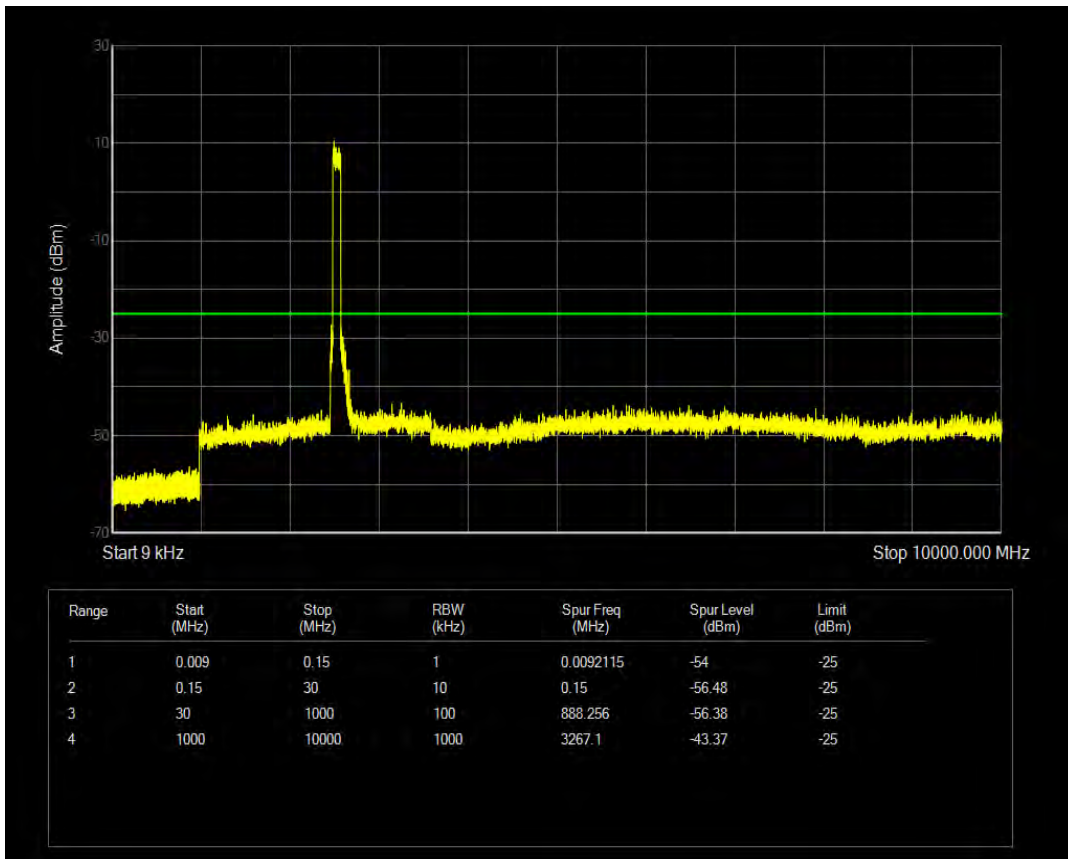

n41 SCS=30kHz CP\_QPSK BW=80MHz Channel=529998 RB=217@0

n41 SCS=30kHz CP\_QPSK BW=80MHz Channel=529998 RB=1@0

n41 SCS=30kHz CP\_QPSK BW=80MHz Channel=529998 RB=1@216

n41 SCS=30kHz CP\_QPSK BW=90MHz Channel=508200 RB=245@0

n41 SCS=30kHz CP\_QPSK BW=90MHz Channel=508200 RB=1@0

n41 SCS=30kHz CP\_QPSK BW=90MHz Channel=508200 RB=1@244

n41 SCS=30kHz CP\_QPSK BW=90MHz Channel=518598 RB=245@0

n41 SCS=30kHz CP\_QPSK BW=90MHz Channel=518598 RB=1@0