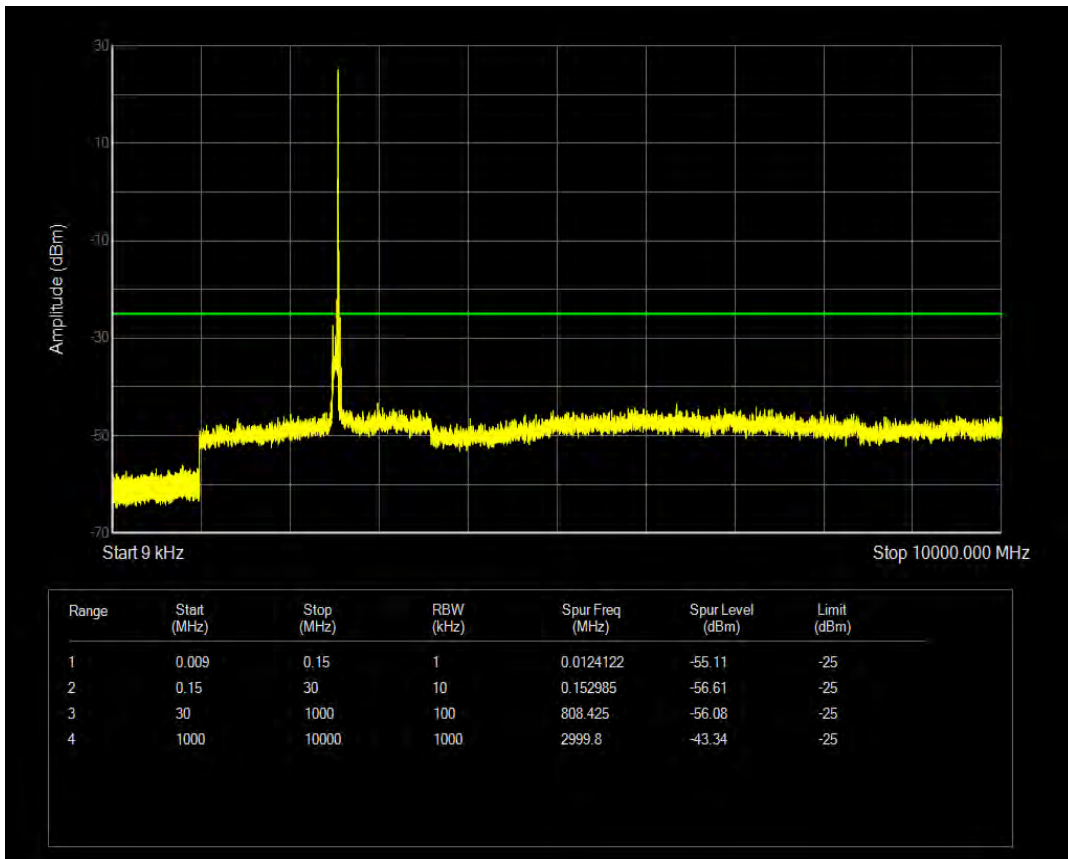

n41 SCS=30kHz CP\_QPSK BW=50MHz Channel=532998 RB=1 @ 132

n41 SCS=30kHz CP\_QPSK BW=60MHz Channel=505200 RB=162 @ 0

n41 SCS=30kHz CP\_QPSK BW=60MHz Channel=505200 RB=1@0

n41 SCS=30kHz CP\_QPSK BW=60MHz Channel=505200 RB=1@161