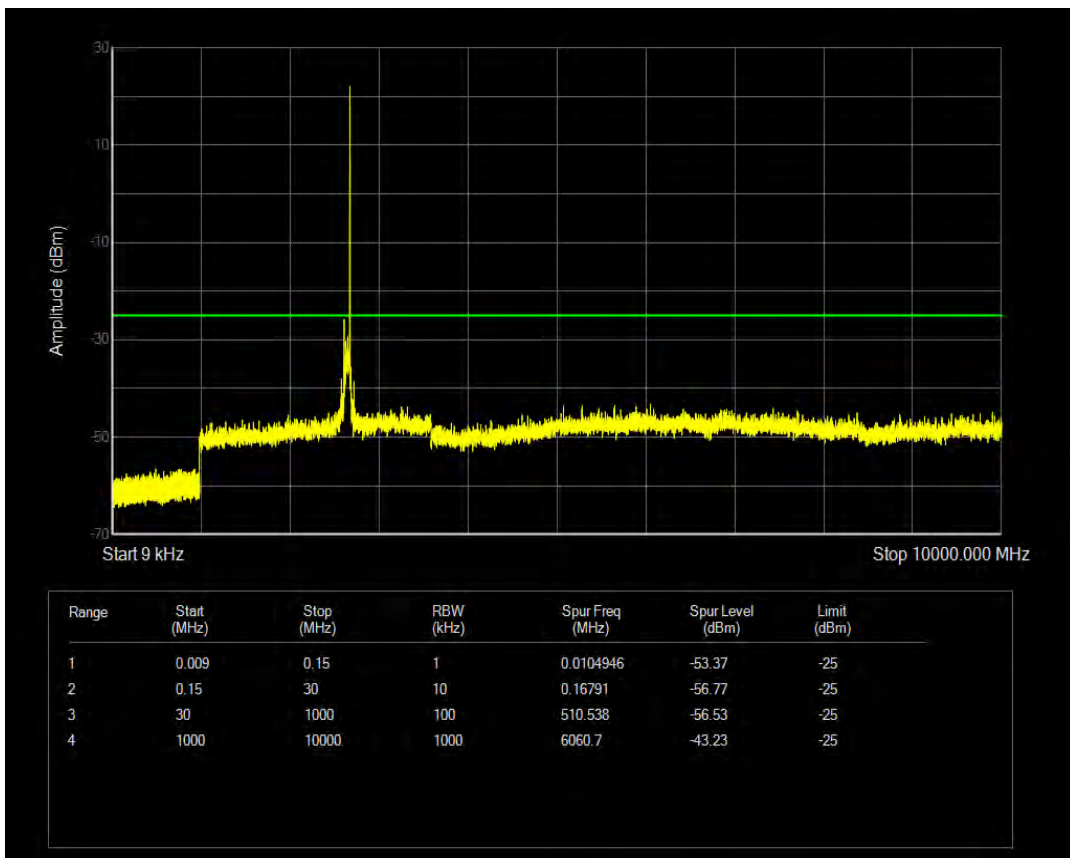

n41 SCS=30kHz CP\_QPSK BW=50MHz Channel=518598 RB=1@0

n41 SCS=30kHz CP\_QPSK BW=50MHz Channel=518598 RB=1@132

n41 SCS=30kHz CP\_QPSK BW=50MHz Channel=532998 RB=133@0

n41 SCS=30kHz CP\_QPSK BW=50MHz Channel=532998 RB=1@0

n41 SCS=30kHz CP\_QPSK BW=50MHz Channel=532998 RB=1 @ 132

n41 SCS=30kHz CP\_QPSK BW=60MHz Channel=505200 RB=162 @ 0

n41 SCS=30kHz CP\_QPSK BW=60MHz Channel=505200 RB=1@0

n41 SCS=30kHz CP\_QPSK BW=60MHz Channel=505200 RB=1@161