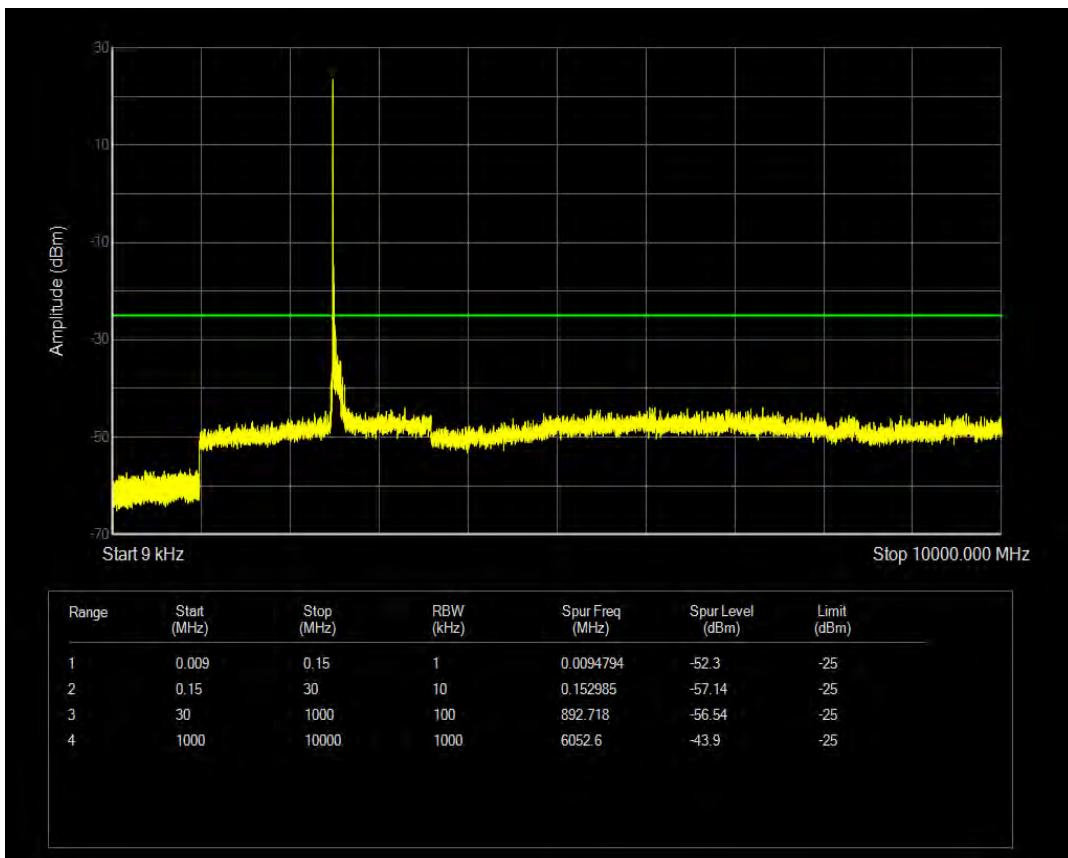

n41 SCS=30kHz CP_QPSK BW=90MHz Channel=508200 RB=1@0