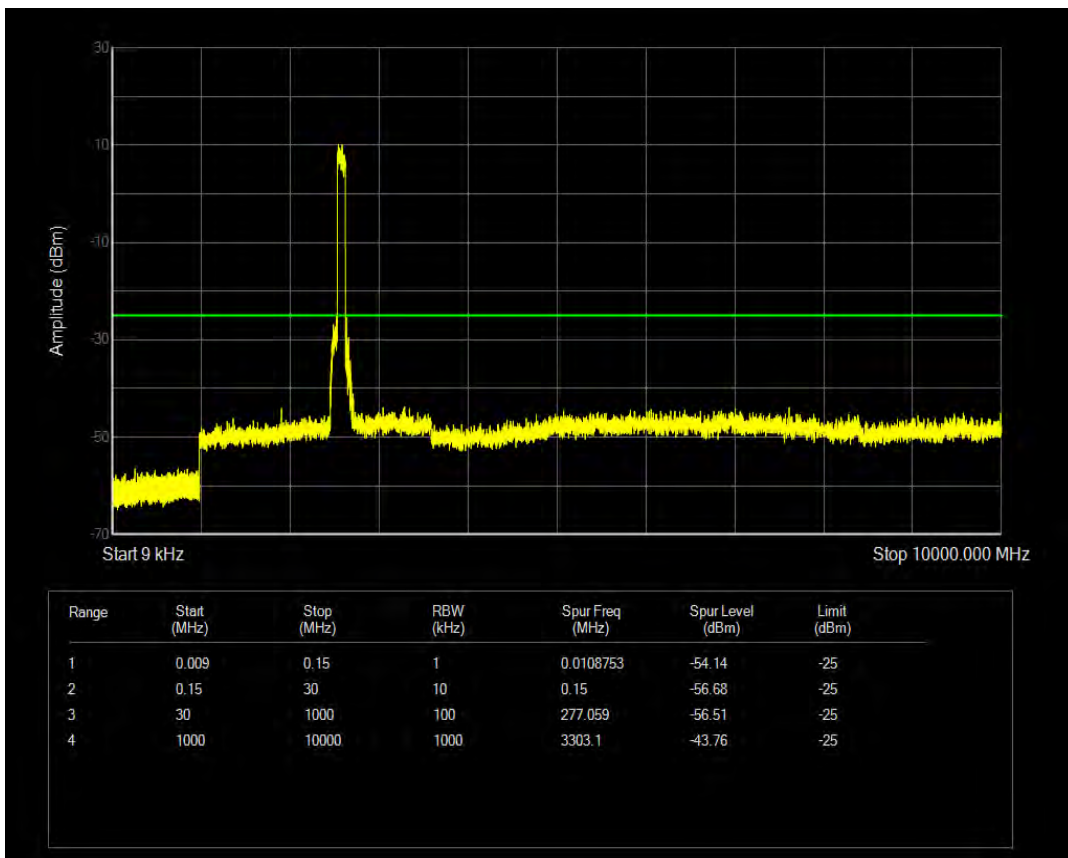

n41 SCS=30kHz CP_QPSK BW=90MHz Channel=518598 RB=245@0