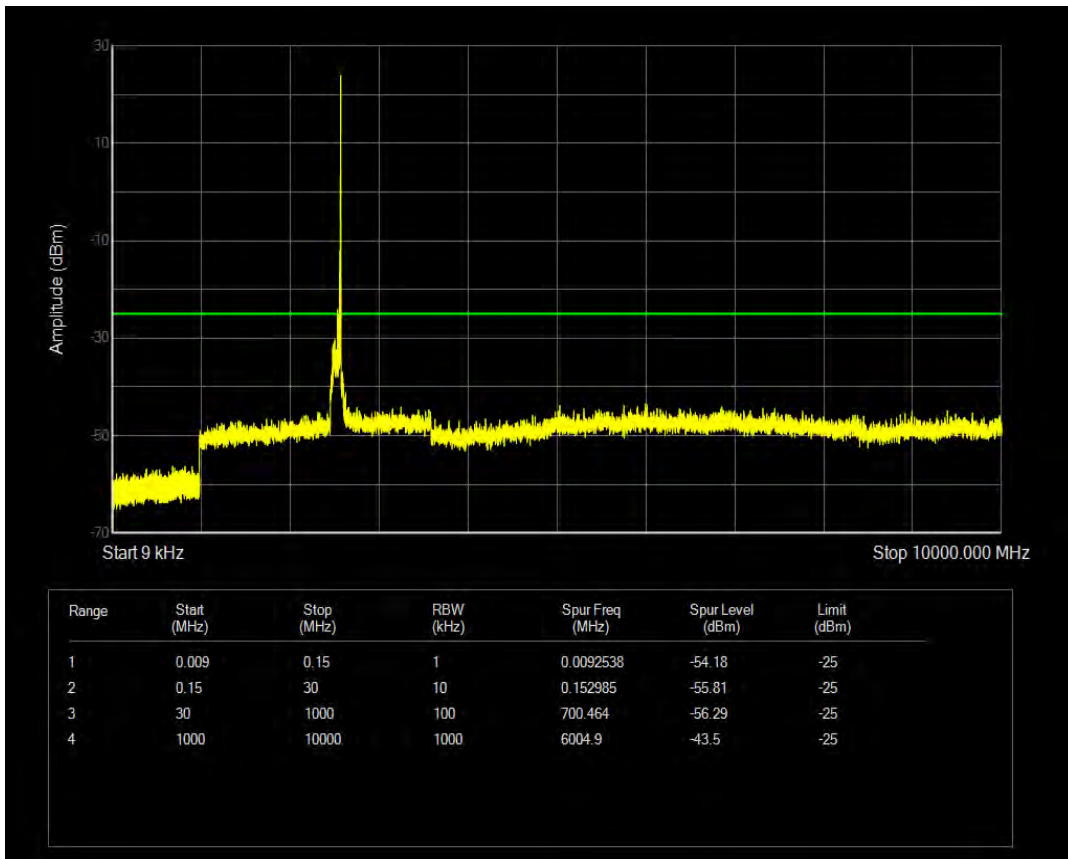

n41 SCS=30kHz CP\_QPSK BW=80MHz Channel=529998 RB=217@0

n41 SCS=30kHz CP\_QPSK BW=80MHz Channel=529998 RB=1@0

n41 SCS=30kHz CP\_QPSK BW=80MHz Channel=529998 RB=1@216

n41 SCS=30kHz CP\_QPSK BW=90MHz Channel=508200 RB=245@0

n41 SCS=30kHz CP\_QPSK BW=90MHz Channel=508200 RB=1@0

n41 SCS=30kHz CP\_QPSK BW=90MHz Channel=508200 RB=1@244

n41 SCS=30kHz CP\_QPSK BW=90MHz Channel=518598 RB=245@0

n41 SCS=30kHz CP\_QPSK BW=90MHz Channel=518598 RB=1@0