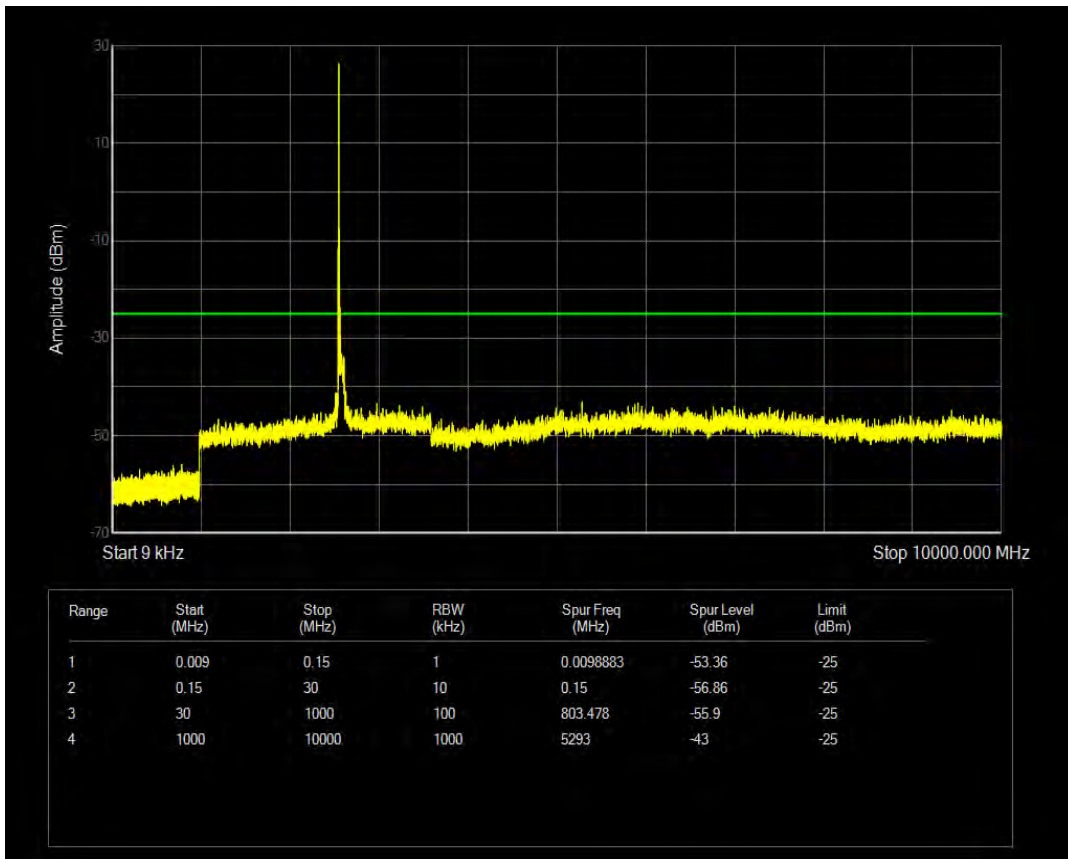

n41 SCS=30kHz CP_QPSK BW=60MHz Channel=518598 RB=1@0