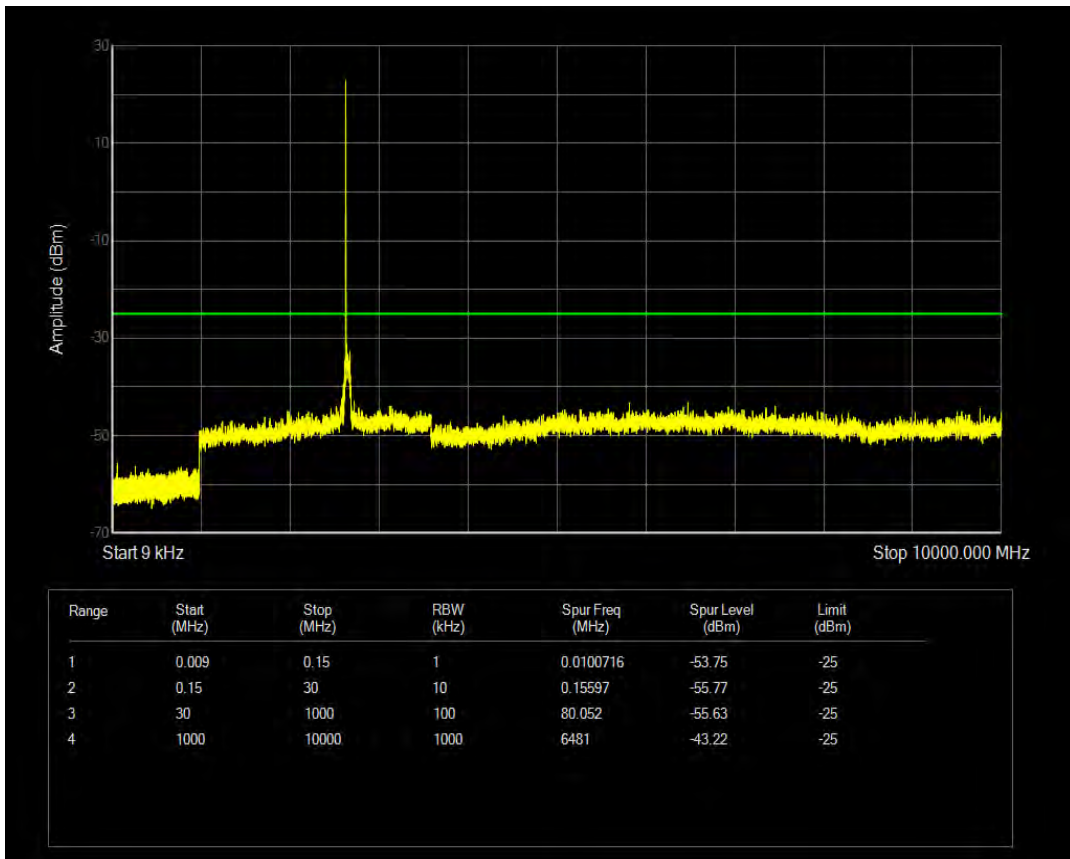

n41 SCS=30kHz CP\_QPSK BW=50MHz Channel=518598 RB=1@0

n41 SCS=30kHz CP\_QPSK BW=50MHz Channel=518598 RB=1@132

n41 SCS=30kHz CP\_QPSK BW=50MHz Channel=532998 RB=133@0

n41 SCS=30kHz CP\_QPSK BW=50MHz Channel=532998 RB=1@0

n41 SCS=30kHz CP\_QPSK BW=50MHz Channel=532998 RB=1 @ 132

n41 SCS=30kHz CP\_QPSK BW=60MHz Channel=505200 RB=162 @ 0

n41 SCS=30kHz CP\_QPSK BW=60MHz Channel=505200 RB=1@0

n41 SCS=30kHz CP\_QPSK BW=60MHz Channel=505200 RB=1@161