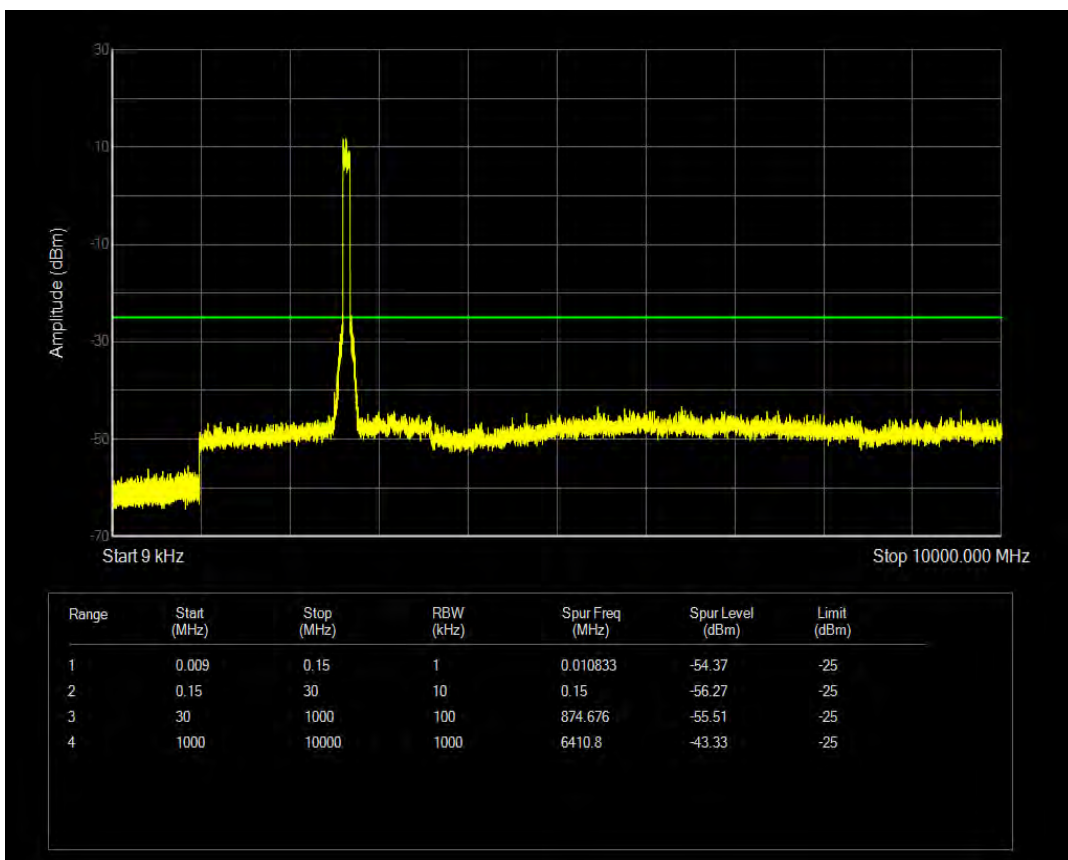

n41 SCS=30kHz CP\_QPSK BW=80MHz Channel=507204 RB=1@216

n41 SCS=30kHz CP\_QPSK BW=80MHz Channel=518598 RB=217@0

n41 SCS=30kHz CP\_QPSK BW=80MHz Channel=518598 RB=1@0

n41 SCS=30kHz CP\_QPSK BW=80MHz Channel=518598 RB=1@216

n41 SCS=30kHz CP\_QPSK BW=80MHz Channel=529998 RB=217@0

n41 SCS=30kHz CP\_QPSK BW=80MHz Channel=529998 RB=1@0

n41 SCS=30kHz CP\_QPSK BW=80MHz Channel=529998 RB=1@216

n41 SCS=30kHz CP\_QPSK BW=90MHz Channel=508200 RB=245@0