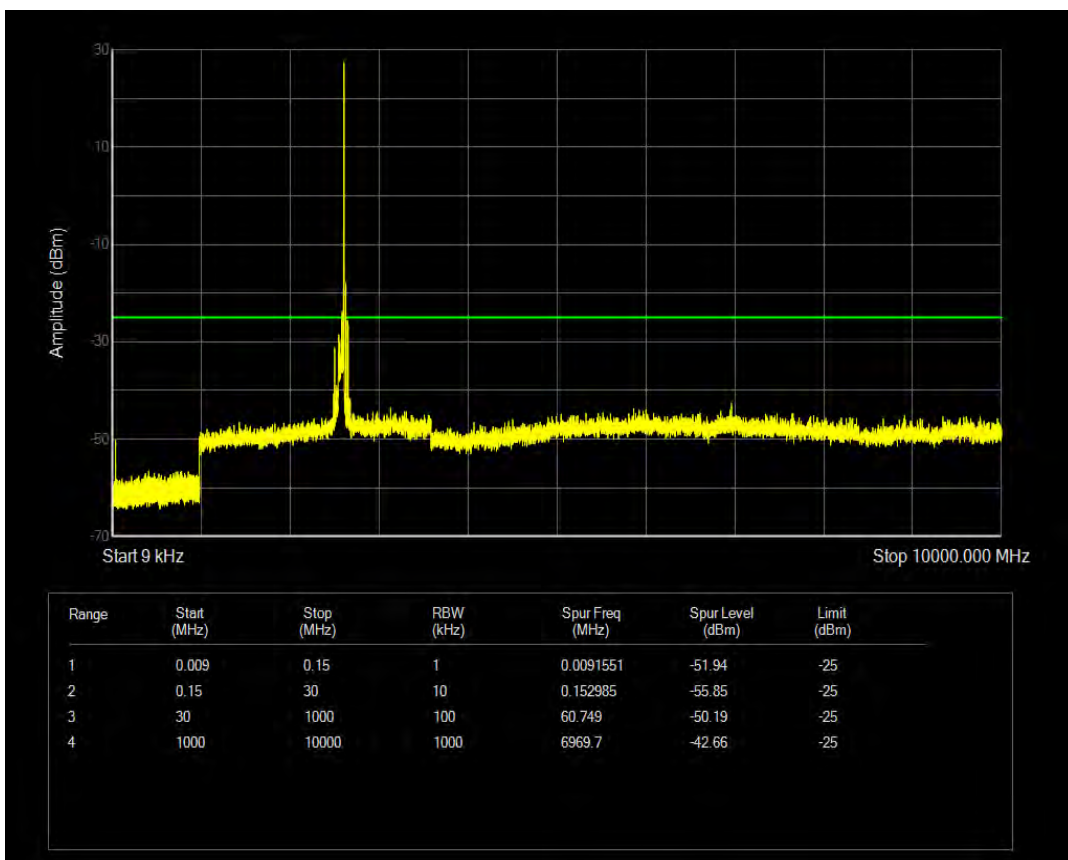

n41 SCS=30kHz CP_QPSK BW=60MHz Channel=518598 RB=1@161