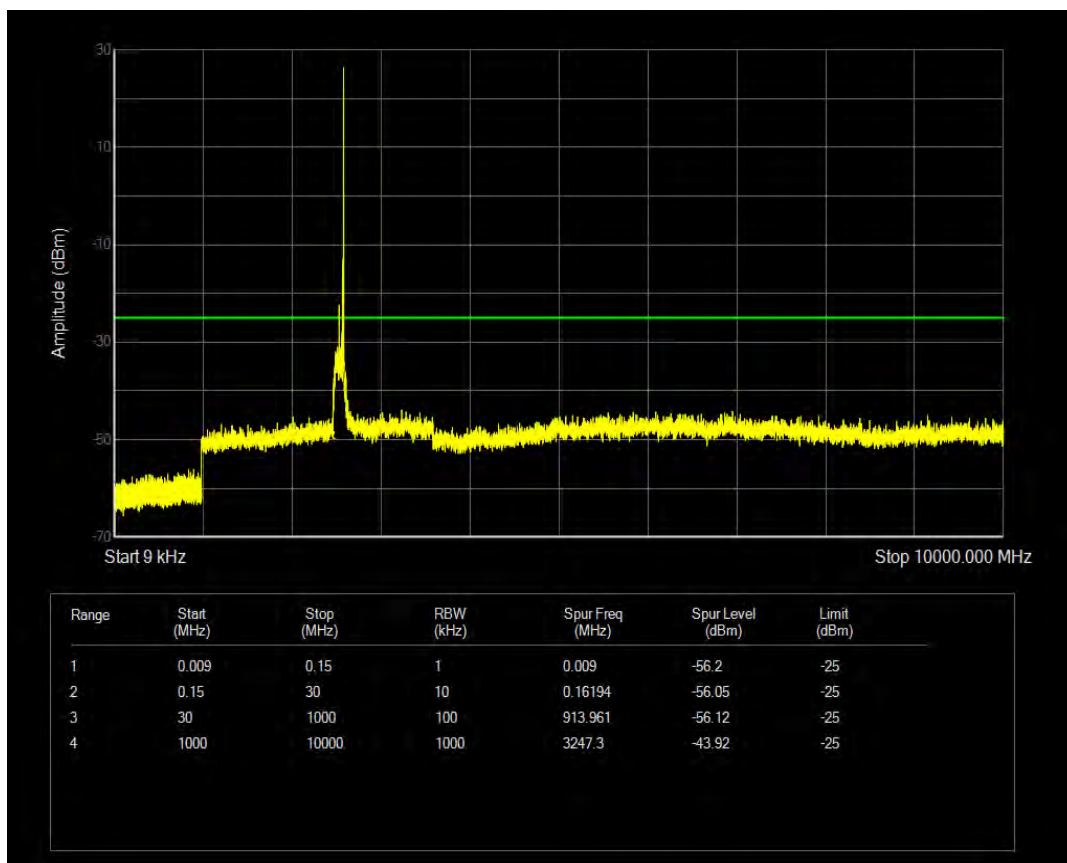

n41 SCS=30kHz CP\_QPSK BW=80MHz Channel=507204 RB=1@0

n41 SCS=30kHz CP\_QPSK BW=80MHz Channel=507204 RB=1@216

n41 SCS=30kHz CP\_QPSK BW=80MHz Channel=518598 RB=216@0

n41 SCS=30kHz CP\_QPSK BW=80MHz Channel=518598 RB=1@0

n41 SCS=30kHz CP\_QPSK BW=80MHz Channel=518598 RB=1@216

n41 SCS=30kHz CP\_QPSK BW=80MHz Channel=529998 RB=216@0

n41 SCS=30kHz CP\_QPSK BW=80MHz Channel=529998 RB=1 @0

n41 SCS=30kHz CP\_QPSK BW=80MHz Channel=529998 RB=1 @216