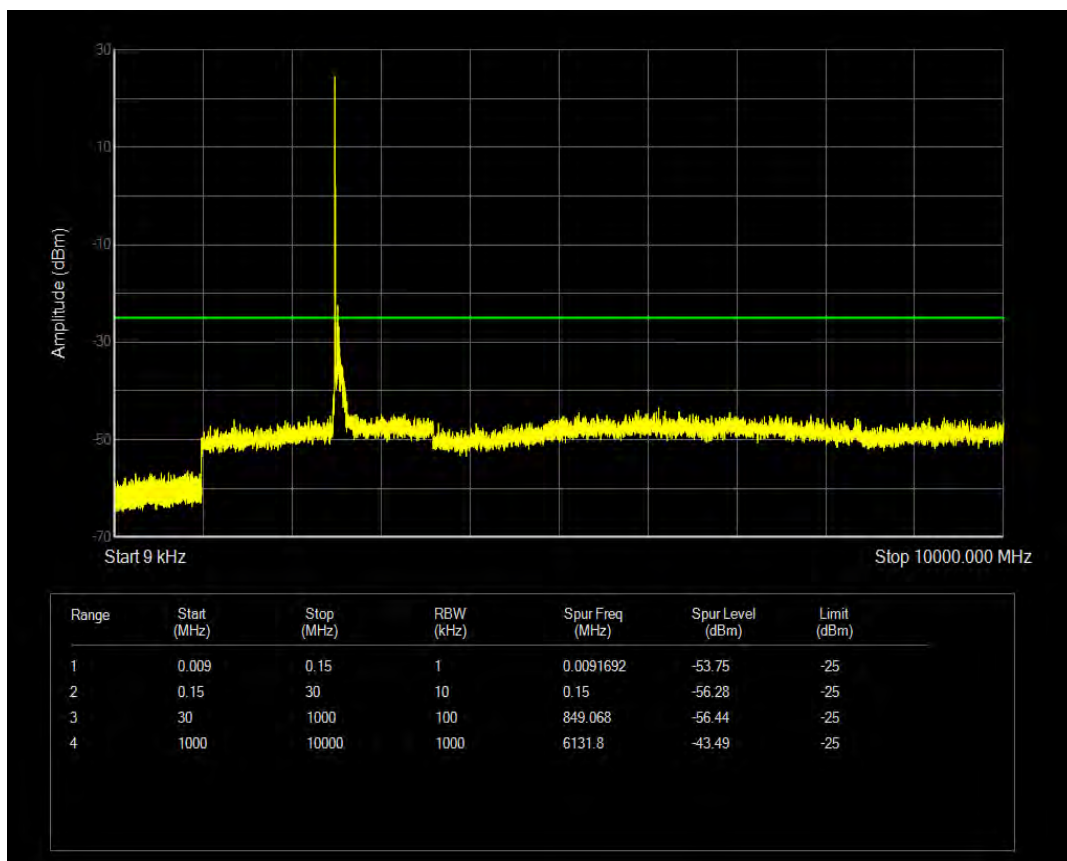

n41 SCS=30kHz CP\_QPSK BW=80MHz Channel=518598 RB=1@216

n41 SCS=30kHz CP\_QPSK BW=80MHz Channel=529998 RB=216@0

n41 SCS=30kHz CP\_QPSK BW=80MHz Channel=529998 RB=1 @0

n41 SCS=30kHz CP\_QPSK BW=80MHz Channel=529998 RB=1 @216

n41 SCS=30kHz CP\_QPSK BW=90MHz Channel=508200 RB=240@0

n41 SCS=30kHz CP\_QPSK BW=90MHz Channel=508200 RB=1@0

n41 SCS=30kHz CP\_QPSK BW=90MHz Channel=508200 RB=1@244

n41 SCS=30kHz CP\_QPSK BW=90MHz Channel=518598 RB=240@0