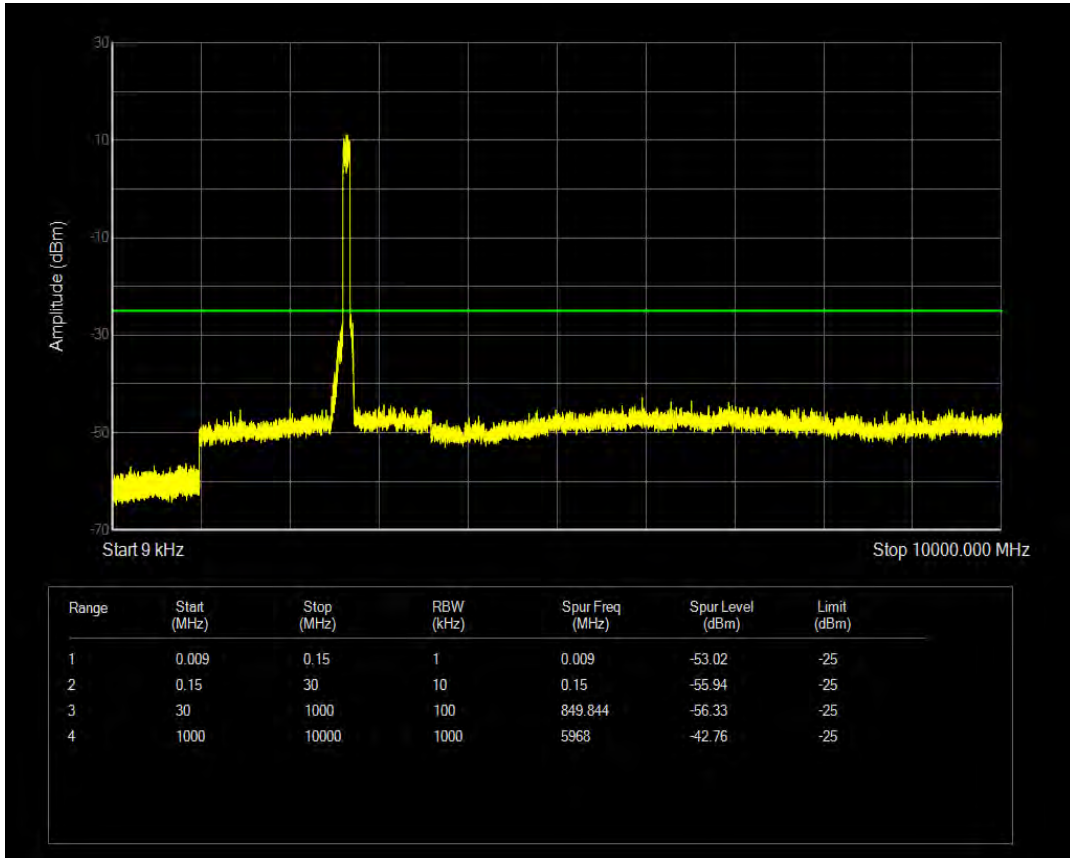

n41 SCS=30kHz CP\_QPSK BW=80MHz Channel=507204 RB=1@0

n41 SCS=30kHz CP\_QPSK BW=80MHz Channel=507204 RB=1@216

n41 SCS=30kHz CP\_QPSK BW=80MHz Channel=518598 RB=216@0

n41 SCS=30kHz CP\_QPSK BW=80MHz Channel=518598 RB=1@0

n41 SCS=30kHz CP\_QPSK BW=80MHz Channel=518598 RB=1@216

n41 SCS=30kHz CP\_QPSK BW=80MHz Channel=529998 RB=216@0

n41 SCS=30kHz CP\_QPSK BW=80MHz Channel=529998 RB=1 @0

n41 SCS=30kHz CP\_QPSK BW=80MHz Channel=529998 RB=1 @216