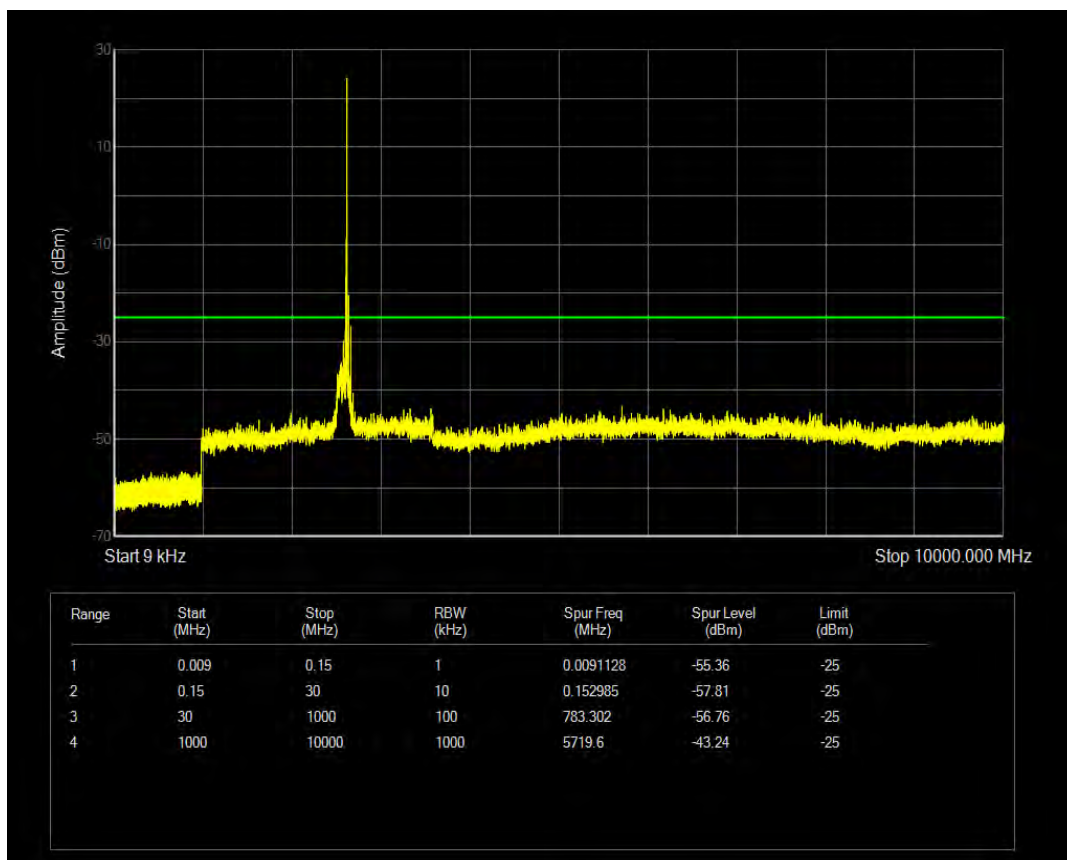

n41 SCS=30kHz CP\_QPSK BW=80MHz Channel=507204 RB=1@0

n41 SCS=30kHz CP\_QPSK BW=80MHz Channel=507204 RB=1@216

n41 SCS=30kHz CP\_QPSK BW=80MHz Channel=518598 RB=216@0

n41 SCS=30kHz CP\_QPSK BW=80MHz Channel=518598 RB=1@0

n41 SCS=30kHz CP\_QPSK BW=80MHz Channel=518598 RB=1@216

n41 SCS=30kHz CP\_QPSK BW=80MHz Channel=529998 RB=216@0

n41 SCS=30kHz CP\_QPSK BW=80MHz Channel=529998 RB=1 @0

n41 SCS=30kHz CP\_QPSK BW=80MHz Channel=529998 RB=1 @216