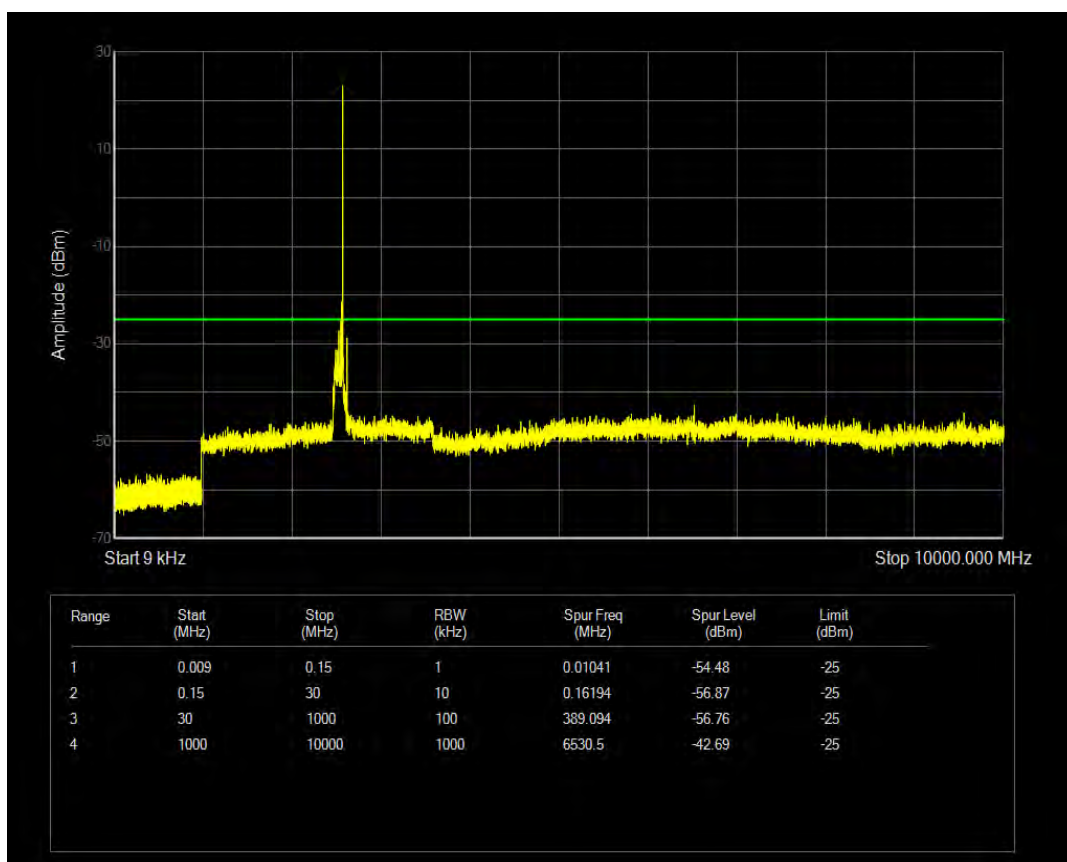

n41 SCS=30kHz CP\_QPSK BW=80MHz Channel=518598 RB=1@216

n41 SCS=30kHz CP\_QPSK BW=80MHz Channel=529998 RB=216@0

n41 SCS=30kHz CP\_QPSK BW=80MHz Channel=529998 RB=1 @0

n41 SCS=30kHz CP\_QPSK BW=80MHz Channel=529998 RB=1 @216

n41 SCS=30kHz CP\_QPSK BW=90MHz Channel=508200 RB=240@0

n41 SCS=30kHz CP\_QPSK BW=90MHz Channel=508200 RB=1@0

n41 SCS=30kHz CP\_QPSK BW=90MHz Channel=508200 RB=1@244

n41 SCS=30kHz CP\_QPSK BW=90MHz Channel=518598 RB=240@0