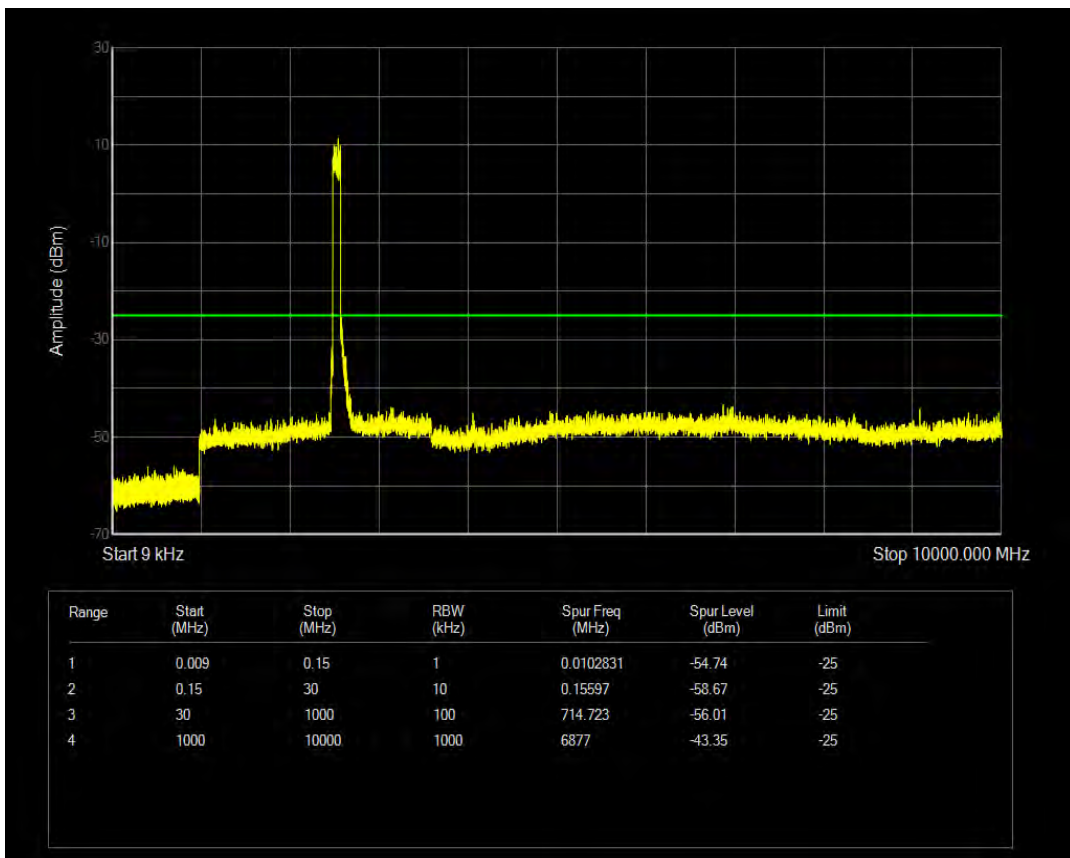

n41 SCS=30kHz CP\_QPSK BW=80MHz Channel=518598 RB=1@216

n41 SCS=30kHz CP\_QPSK BW=80MHz Channel=529998 RB=216@0

n41 SCS=30kHz CP\_QPSK BW=80MHz Channel=529998 RB=1 @0

n41 SCS=30kHz CP\_QPSK BW=80MHz Channel=529998 RB=1 @216

n41 SCS=30kHz CP\_QPSK BW=90MHz Channel=508200 RB=240@0

n41 SCS=30kHz CP\_QPSK BW=90MHz Channel=508200 RB=1@0

n41 SCS=30kHz CP\_QPSK BW=90MHz Channel=508200 RB=1@244

n41 SCS=30kHz CP\_QPSK BW=90MHz Channel=518598 RB=240@0