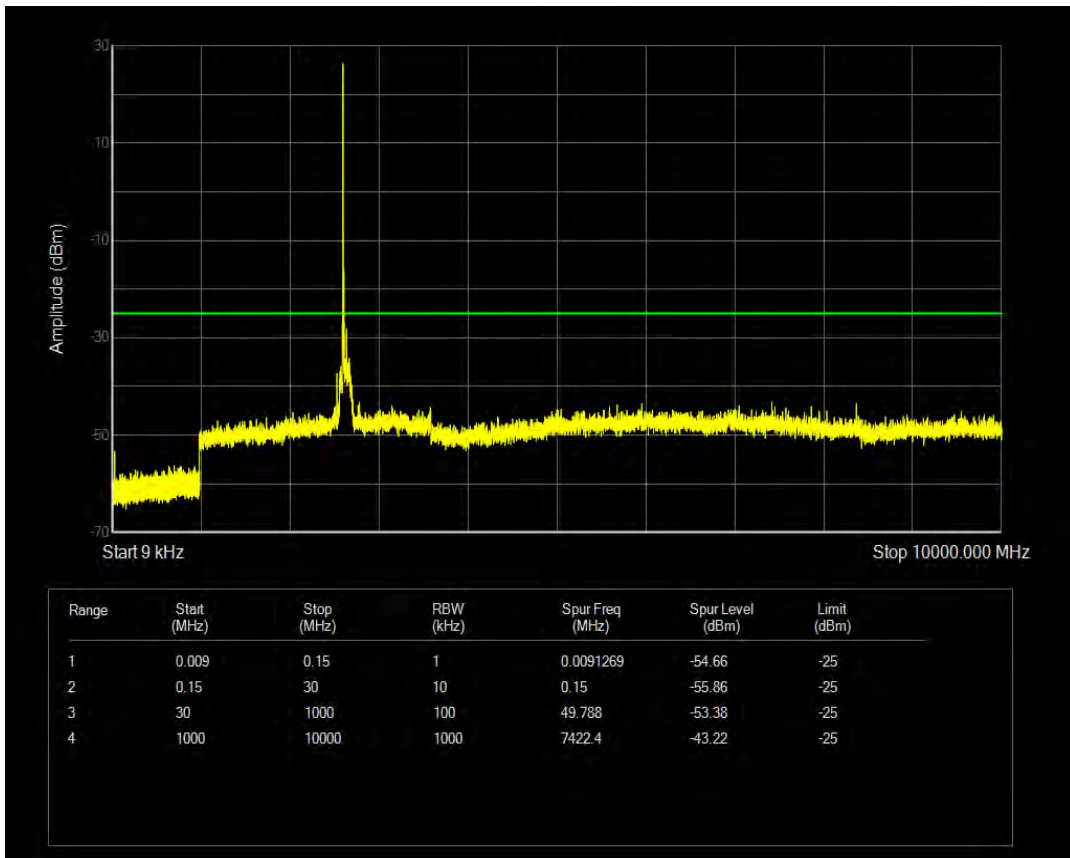

n41 SCS=30kHz CP\_QPSK BW=80MHz Channel=507204 RB=1@0

n41 SCS=30kHz CP\_QPSK BW=80MHz Channel=507204 RB=1@216

n41 SCS=30kHz CP\_QPSK BW=80MHz Channel=518598 RB=216@0

n41 SCS=30kHz CP\_QPSK BW=80MHz Channel=518598 RB=1@0

n41 SCS=30kHz CP\_QPSK BW=80MHz Channel=518598 RB=1@216

n41 SCS=30kHz CP\_QPSK BW=80MHz Channel=529998 RB=216@0

n41 SCS=30kHz CP\_QPSK BW=80MHz Channel=529998 RB=1 @0

n41 SCS=30kHz CP\_QPSK BW=80MHz Channel=529998 RB=1 @216