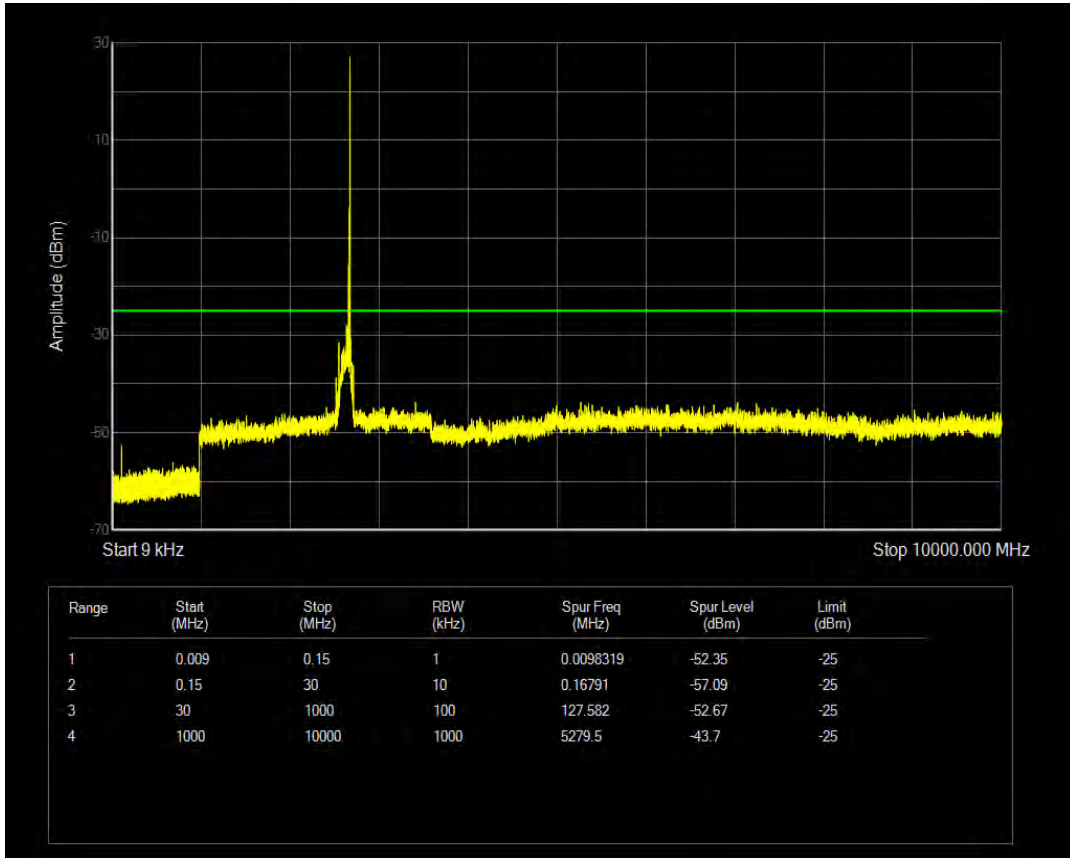

n41 SCS=30kHz CP\_QPSK BW=80MHz Channel=518598 RB=1@216

n41 SCS=30kHz CP\_QPSK BW=80MHz Channel=529998 RB=216@0

n41 SCS=30kHz CP\_QPSK BW=80MHz Channel=529998 RB=1 @0

n41 SCS=30kHz CP\_QPSK BW=80MHz Channel=529998 RB=1 @216

n41 SCS=30kHz CP\_QPSK BW=90MHz Channel=508200 RB=240@0

n41 SCS=30kHz CP\_QPSK BW=90MHz Channel=508200 RB=1@0

n41 SCS=30kHz CP\_QPSK BW=90MHz Channel=508200 RB=1@244

n41 SCS=30kHz CP\_QPSK BW=90MHz Channel=518598 RB=240@0