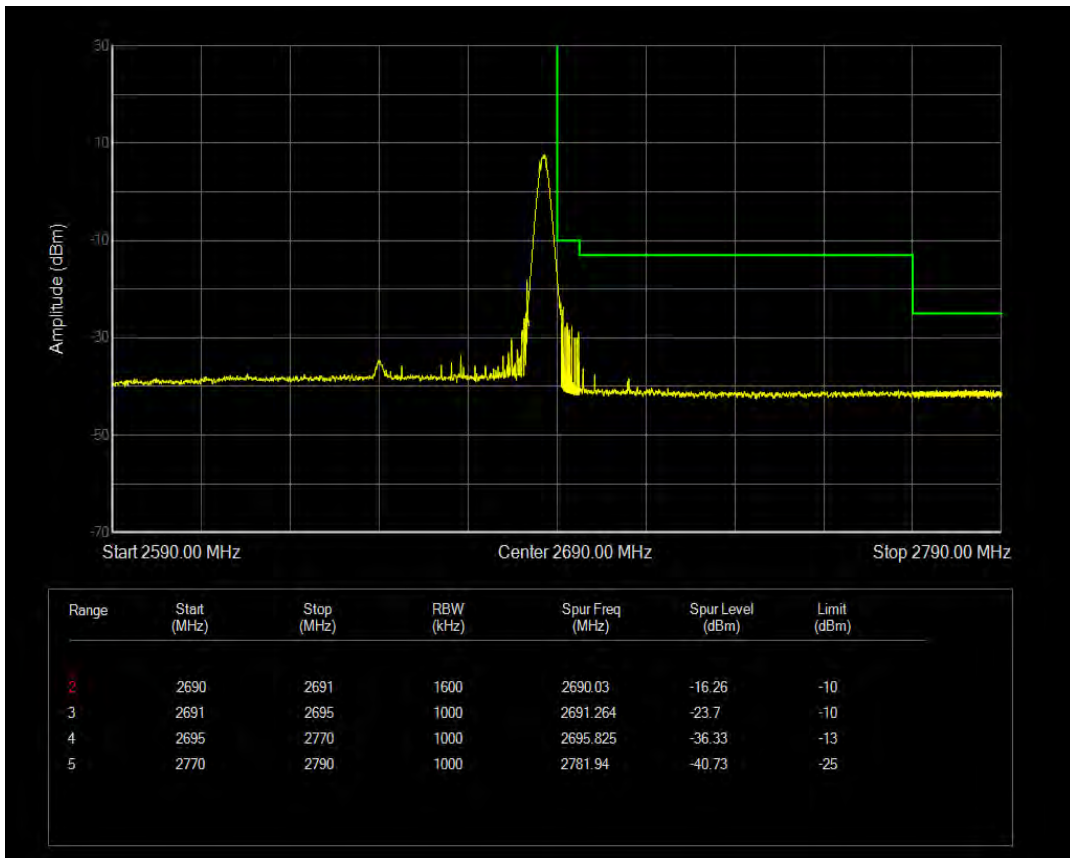

n41 SCS=30kHz CP\_QPSK BW=80MHz Channel=507204 RB=216@0

n41 SCS=30kHz CP\_QPSK BW=80MHz Channel=507204 RB=1@0

n41 SCS=30kHz CP\_QPSK BW=80MHz Channel=507204 RB=1@216

n41 SCS=30kHz CP\_QPSK BW=80MHz Channel=529998 RB=216@0

n41 SCS=30kHz CP\_QPSK BW=80MHz Channel=529998 RB=1@0

n41 SCS=30kHz CP\_QPSK BW=80MHz Channel=529998 RB=1@216

n41 SCS=30kHz CP\_QPSK BW=90MHz Channel=508200 RB=240@0

n41 SCS=30kHz CP\_QPSK BW=90MHz Channel=508200 RB=1@0