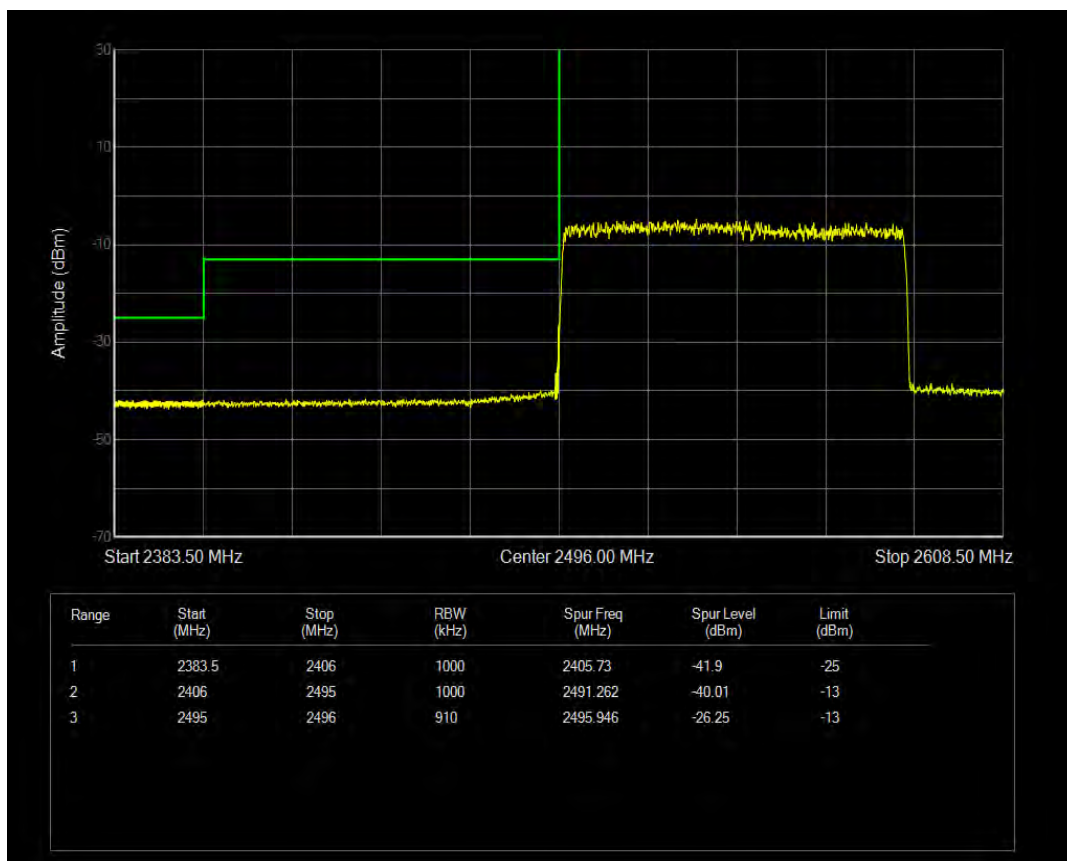

n41 SCS=30kHz CP\_QPSK BW=80MHz Channel=507204 RB=216@0

n41 SCS=30kHz CP\_QPSK BW=80MHz Channel=507204 RB=1@0

n41 SCS=30kHz CP\_QPSK BW=80MHz Channel=507204 RB=1@216

n41 SCS=30kHz CP\_QPSK BW=80MHz Channel=529998 RB=216@0

n41 SCS=30kHz CP\_QPSK BW=80MHz Channel=529998 RB=1@0

n41 SCS=30kHz CP\_QPSK BW=80MHz Channel=529998 RB=1@216

n41 SCS=30kHz CP\_QPSK BW=90MHz Channel=508200 RB=240@0

n41 SCS=30kHz CP\_QPSK BW=90MHz Channel=508200 RB=1@0