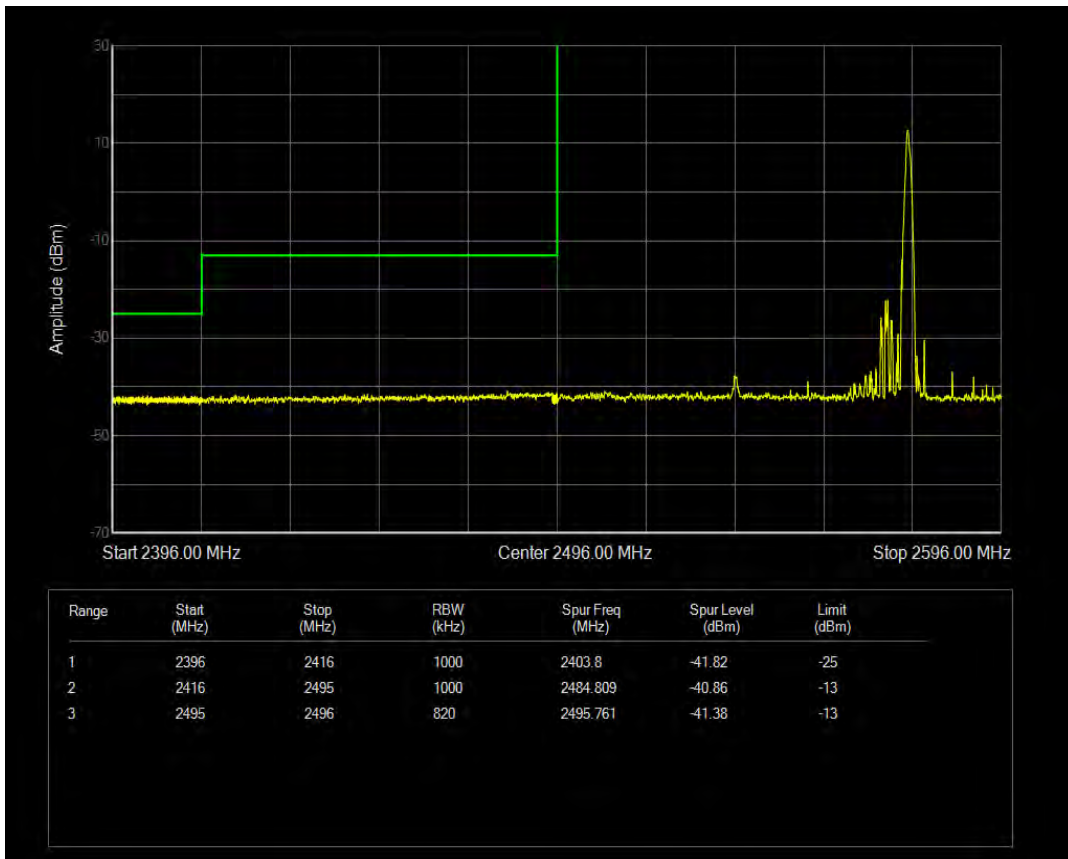

n41 SCS=30kHz CP\_QPSK BW=80MHz Channel=507204 RB=216@0

n41 SCS=30kHz CP\_QPSK BW=80MHz Channel=507204 RB=1@0

n41 SCS=30kHz CP\_QPSK BW=80MHz Channel=507204 RB=1@216

n41 SCS=30kHz CP\_QPSK BW=80MHz Channel=529998 RB=216@0

n41 SCS=30kHz CP\_QPSK BW=80MHz Channel=529998 RB=1@0

n41 SCS=30kHz CP\_QPSK BW=80MHz Channel=529998 RB=1@216

n41 SCS=30kHz CP\_QPSK BW=90MHz Channel=508200 RB=240@0

n41 SCS=30kHz CP\_QPSK BW=90MHz Channel=508200 RB=1@0