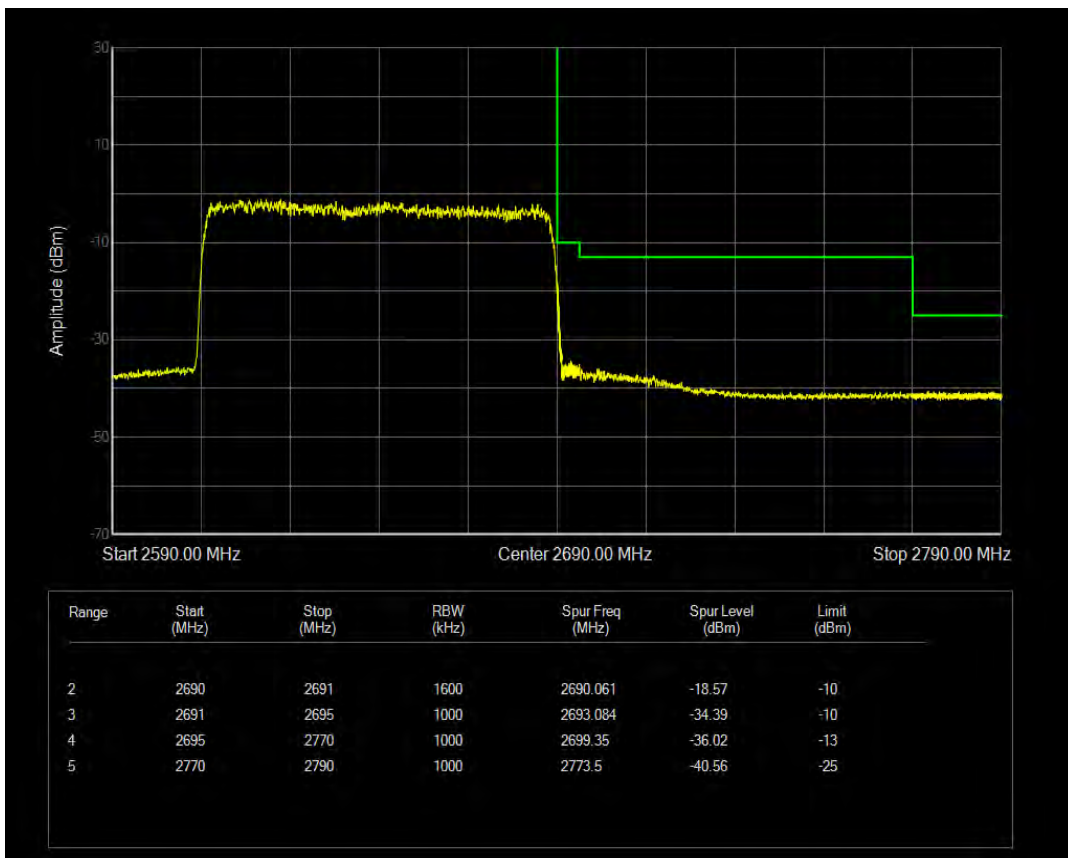

n41 SCS=30kHz CP\_QPSK BW=80MHz Channel=507204 RB=216@0

n41 SCS=30kHz CP\_QPSK BW=80MHz Channel=507204 RB=1@0

n41 SCS=30kHz CP\_QPSK BW=80MHz Channel=507204 RB=1@216

n41 SCS=30kHz CP\_QPSK BW=80MHz Channel=529998 RB=216@0

n41 SCS=30kHz CP\_QPSK BW=80MHz Channel=529998 RB=1@0

n41 SCS=30kHz CP\_QPSK BW=80MHz Channel=529998 RB=1@216

n41 SCS=30kHz CP\_QPSK BW=90MHz Channel=508200 RB=240@0

n41 SCS=30kHz CP\_QPSK BW=90MHz Channel=508200 RB=1@0