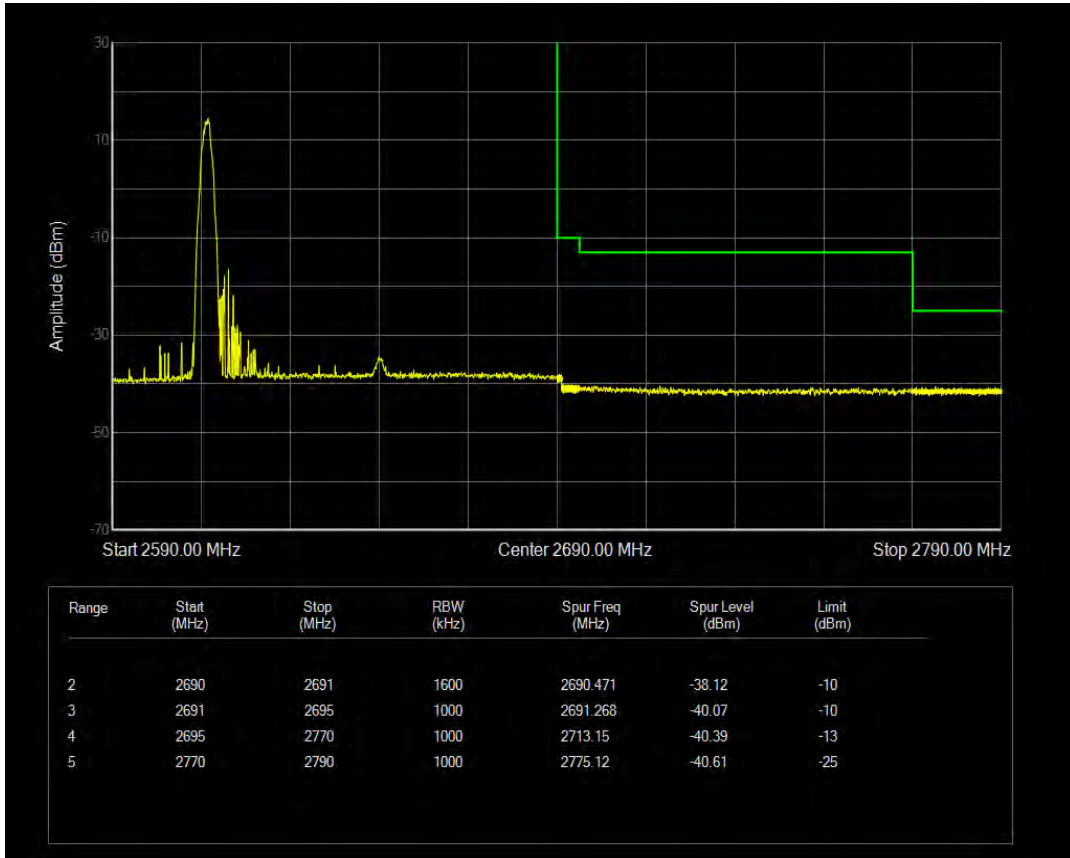

n41 SCS=30kHz CP\_QPSK BW=80MHz Channel=507204 RB=216@0

n41 SCS=30kHz CP\_QPSK BW=80MHz Channel=507204 RB=1@0

n41 SCS=30kHz CP\_QPSK BW=80MHz Channel=507204 RB=1@216

n41 SCS=30kHz CP\_QPSK BW=80MHz Channel=529998 RB=216@0

n41 SCS=30kHz CP\_QPSK BW=80MHz Channel=529998 RB=1@0

n41 SCS=30kHz CP\_QPSK BW=80MHz Channel=529998 RB=1@216

n41 SCS=30kHz CP\_QPSK BW=90MHz Channel=508200 RB=240@0

n41 SCS=30kHz CP\_QPSK BW=90MHz Channel=508200 RB=1@0