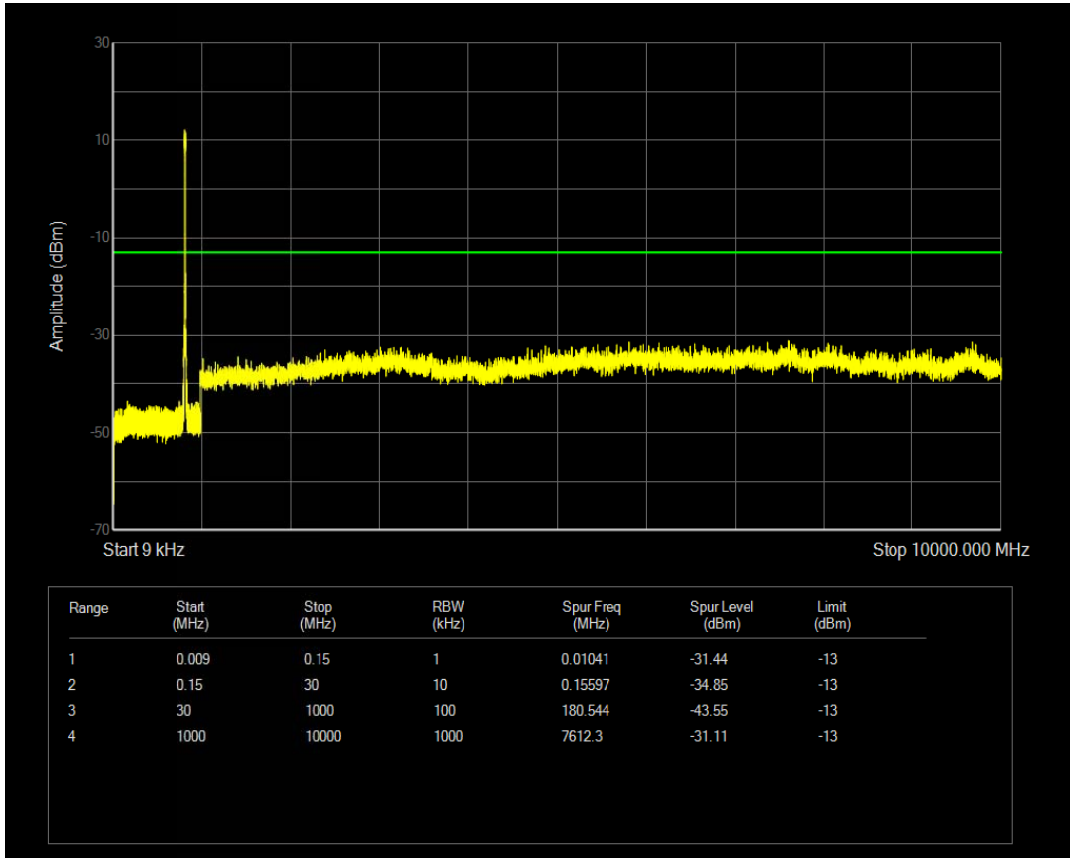

Band5 QPSK BW=5MHz Channel=20625 RB Size=1 Position=#0

Band5 QPSK BW=5MHz Channel=20625 RB Size=25 Position=#0

Band5 QAM16 BW=5MHz Channel=20625 RB Size=1 Position=#0

Band5 QPSK BW=10MHz Channel=20450 RB Size=1 Position=#0

Band5 QAM16 BW=5MHz Channel=20625 RB Size=25 Position=#0

Band5 QPSK BW=10MHz Channel=20450 RB Size=50 Position=#0

Band5 QAM16 BW=10MHz Channel=20450 RB Size=50 Position=#0

Band5 QAM16 BW=10MHz Channel=20450 RB Size=1 Position=#0