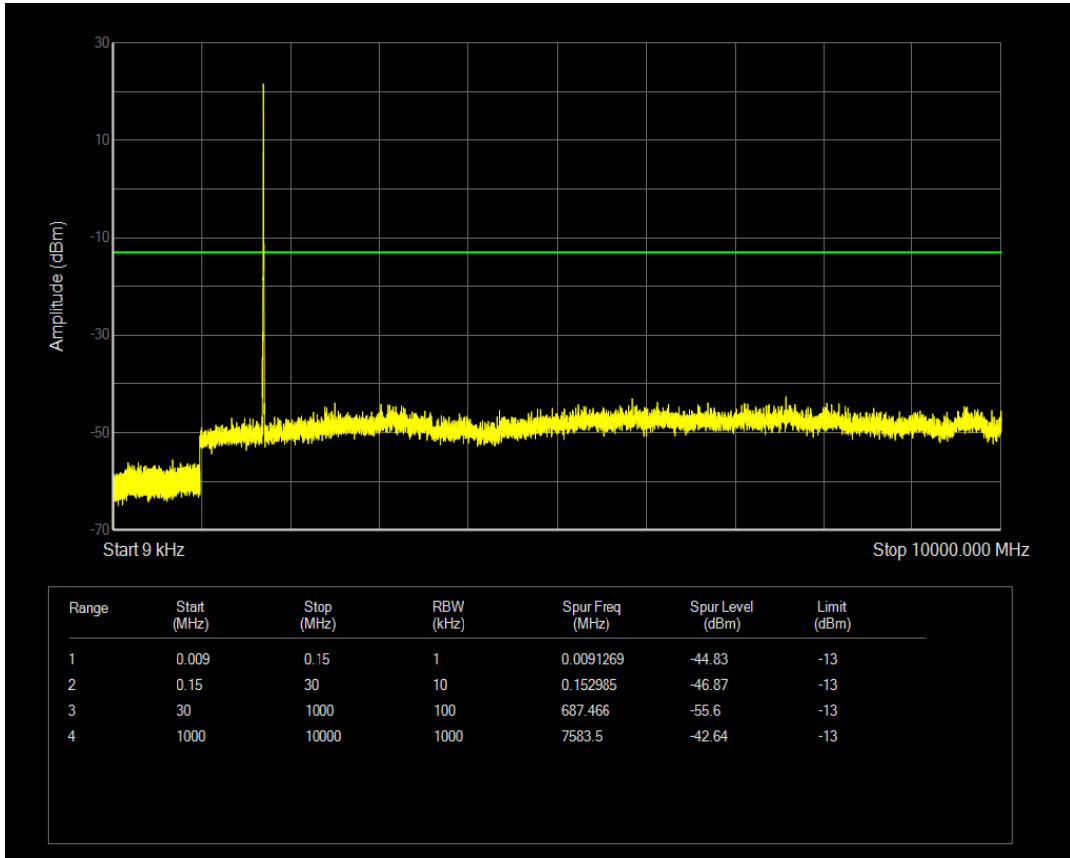

Band4 QPSK BW=3MHz Channel=19965 RB Size=15 Position=#0

Band4 QPSK BW=3MHz Channel=19965 RB Size=1 Position=#0

Band4 QAM16 BW=3MHz Channel=19965 RB Size=1 Position=#0

Band4 QAM16 BW=3MHz Channel=19965 RB Size=15 Position=#0

Band4 QPSK BW=3MHz Channel=20175 RB Size=1 Position=#0

Band4 QPSK BW=3MHz Channel=20175 RB Size=15 Position=#0

Band4 QAM16 BW=3MHz Channel=20175 RB Size=1 Position=#0

Band4 QAM16 BW=3MHz Channel=20175 RB Size=15 Position=#0