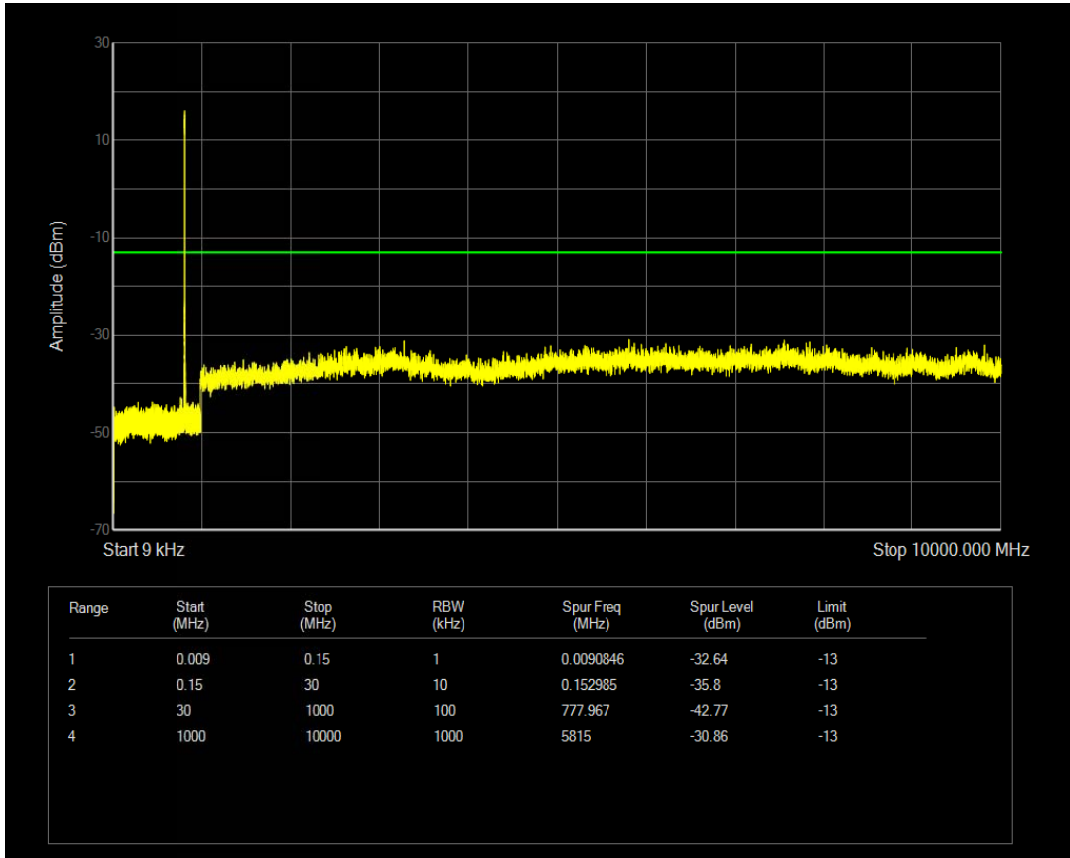

Band5 QPSK BW=3MHz Channel=20415 RB Size=1 Position=#0

Band5 QPSK BW=3MHz Channel=20415 RB Size=15 Position=#0

Band5 QAM16 BW=3MHz Channel=20415 RB Size=1 Position=#0

Band5 QAM16 BW=3MHz Channel=20415 RB Size=15 Position=#0