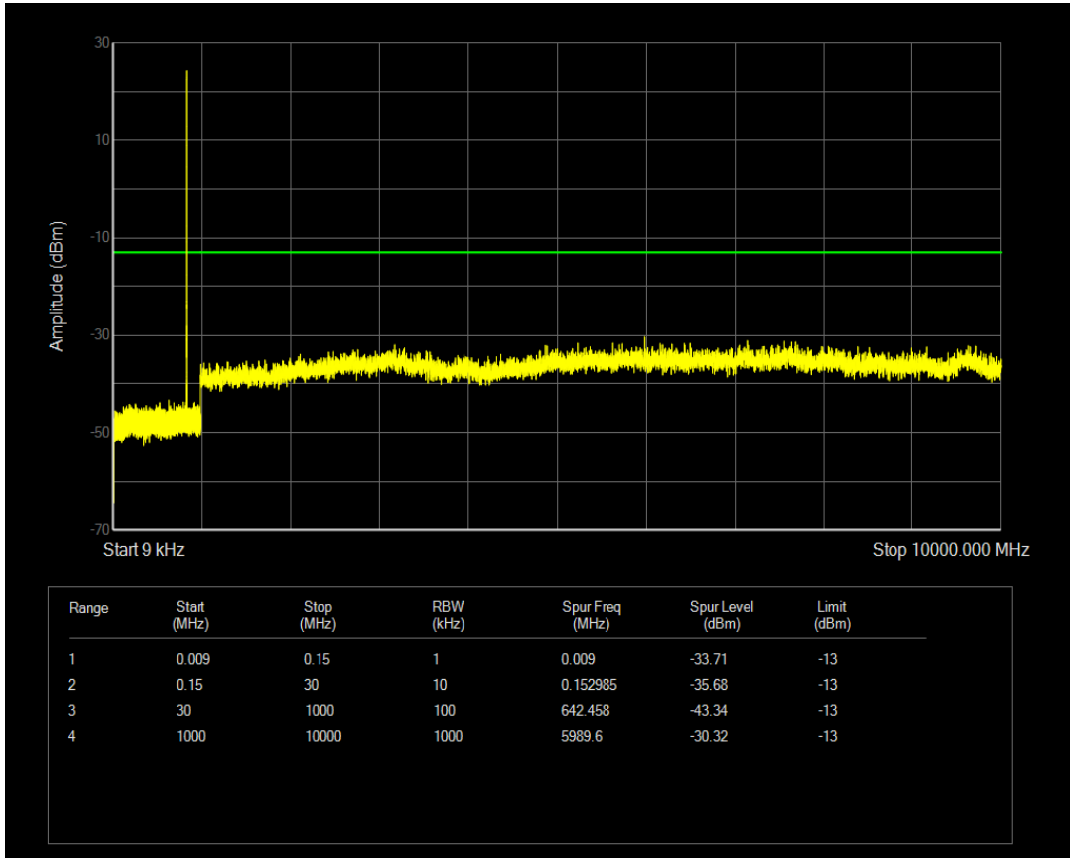

Band5 QPSK BW=1.4MHz Channel=20525 RB Size=1 Position=#0

Band5 QAM16 BW=1.4MHz Channel=20525 RB Size=1 Position=#0

Band5 QPSK BW=1.4MHz Channel=20525 RB Size=6 Position=#0

Band5 QAM16 BW=1.4MHz Channel=20525 RB Size=6 Position=#0

Band5 QPSK BW=1.4MHz Channel=20643 RB Size=6 Position=#0

Band5 QPSK BW=1.4MHz Channel=20643 RB Size=1 Position=#0

Band5 QAM16 BW=1.4MHz Channel=20643 RB Size=1 Position=#0

Band5 QAM16 BW=1.4MHz Channel=20643 RB Size=6 Position=#0