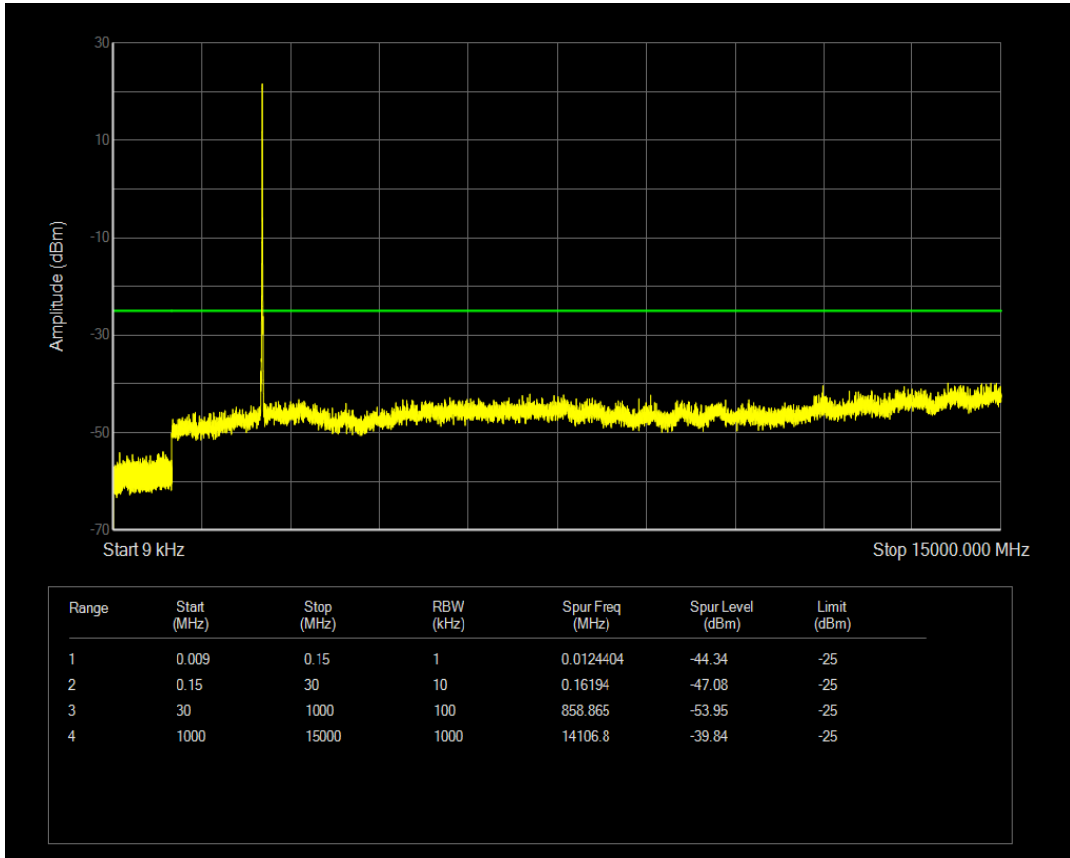

Band7 QPSK BW=5MHz Channel=21100 RB Size=25 Position=#0

Band7 QAM16 BW=5MHz Channel=21100 RB Size=25 Position=#0