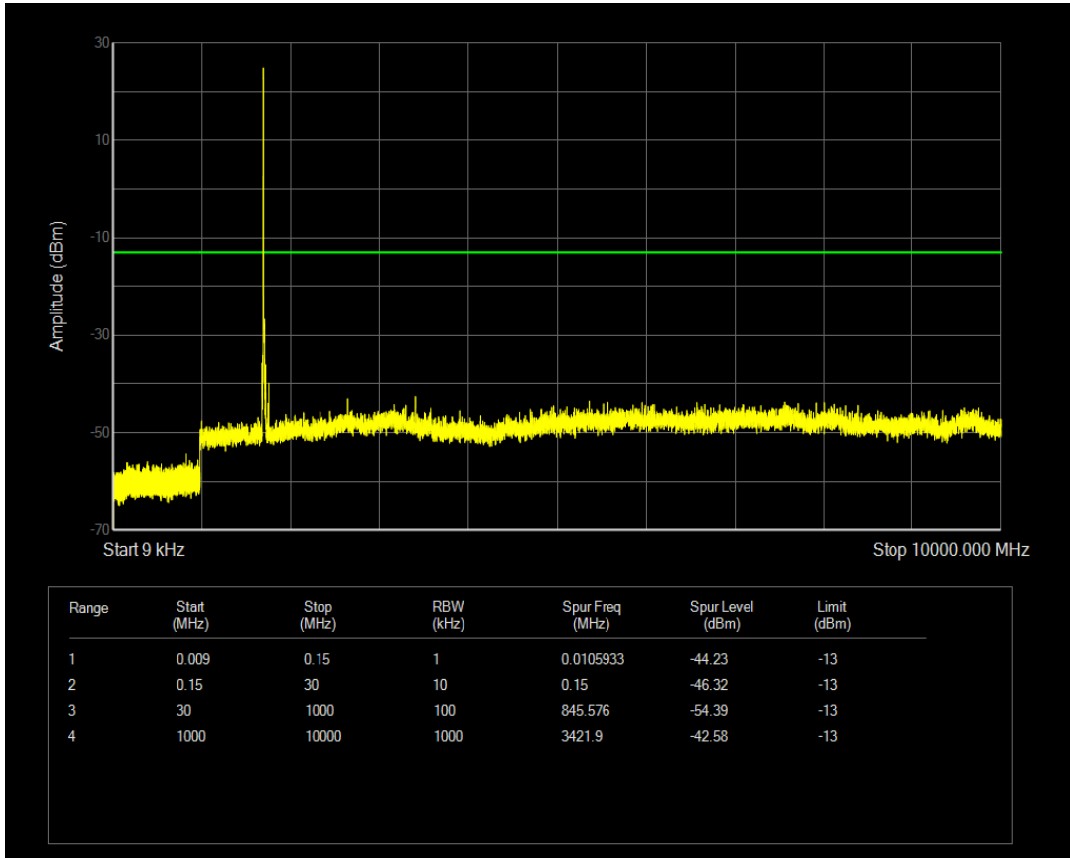

Band4 QPSK BW=10MHz Channel=20350 RB Size=1 Position=#0

Band4 QPSK BW=10MHz Channel=20350 RB Size=50 Position=#0

Band4 QAM16 BW=10MHz Channel=20350 RB Size=1 Position=#0

Band4 QPSK BW=15MHz Channel=20025 RB Size=1 Position=#0

Band4 QAM16 BW=10MHz Channel=20350 RB Size=50 Position=#0

Band4 QPSK BW=15MHz Channel=20025 RB Size=75 Position=#0

Band4 QAM16 BW=15MHz Channel=20025 RB Size=1 Position=#0

Band4 QAM16 BW=15MHz Channel=20025 RB Size=75 Position=#0