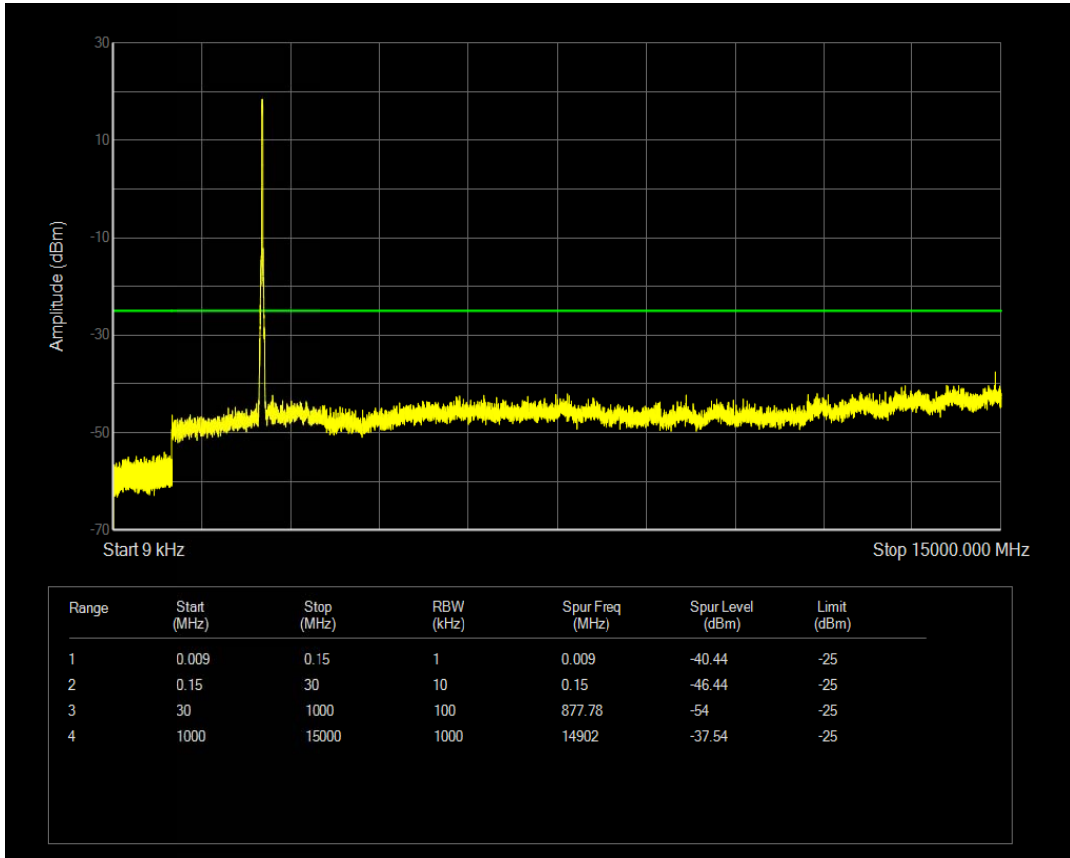

Band7 QPSK BW=20MHz Channel=21100 RB Size=100 Position=#0

Band7 QAM16 BW=20MHz Channel=21100 RB Size=1 Position=#0