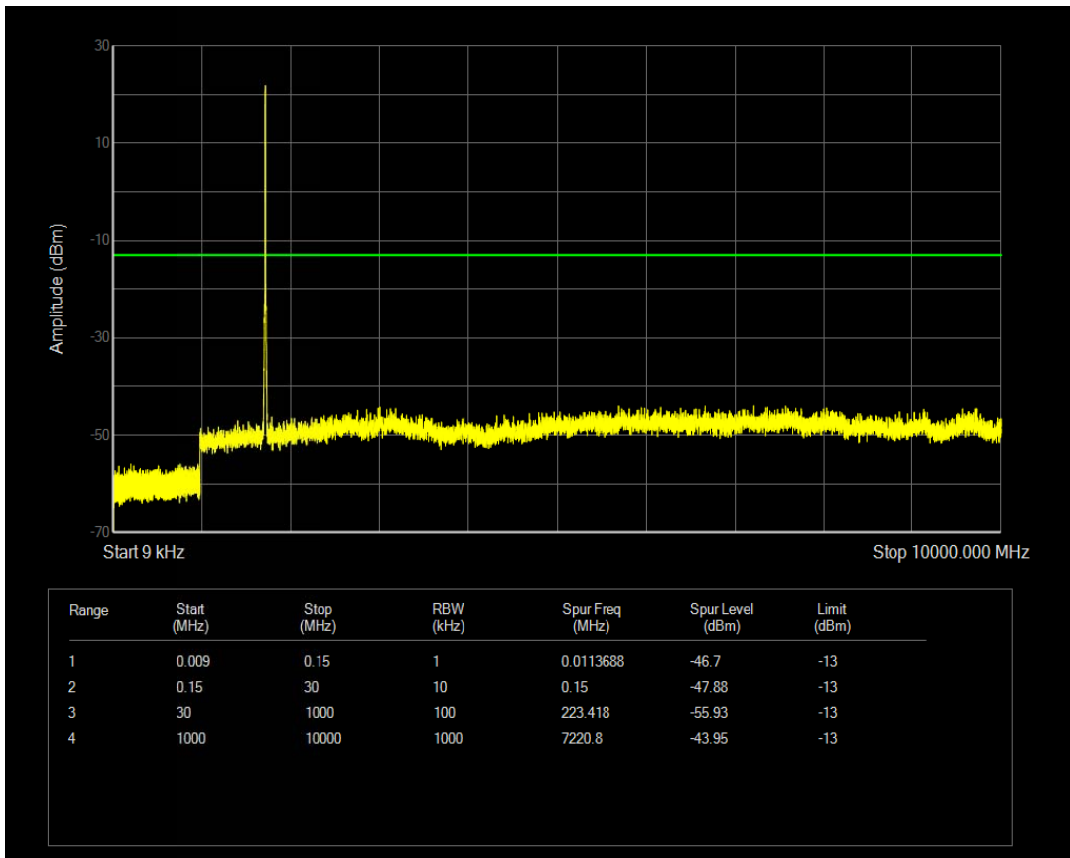

Band4 QAM16 BW=5MHz Channel=20175 RB Size=25 Position=#0

Band4 QPSK BW=5MHz Channel=20375 RB Size=25 Position=#0