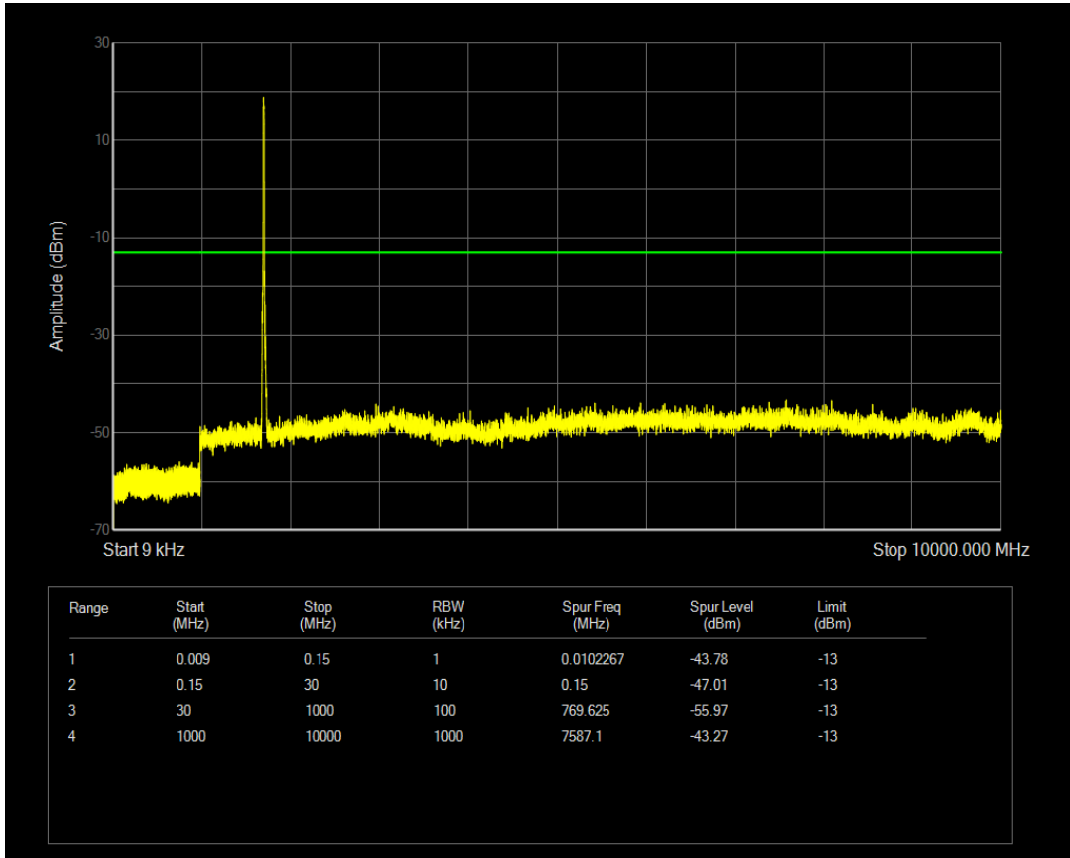

Band4 QPSK BW=10MHz Channel=20000 RB Size=1 Position=#0

Band4 QPSK BW=10MHz Channel=20000 RB Size=50 Position=#0

Band4 QAM16 BW=10MHz Channel=20000 RB Size=1 Position=#0

Band4 QAM16 BW=10MHz Channel=20000 RB Size=50 Position=#0

Band4 QPSK BW=10MHz Channel=20175 RB Size=1 Position=#0

Band4 QPSK BW=10MHz Channel=20175 RB Size=50 Position=#0

Band4 QAM16 BW=10MHz Channel=20175 RB Size=1 Position=#0

Band4 QAM16 BW=10MHz Channel=20175 RB Size=50 Position=#0