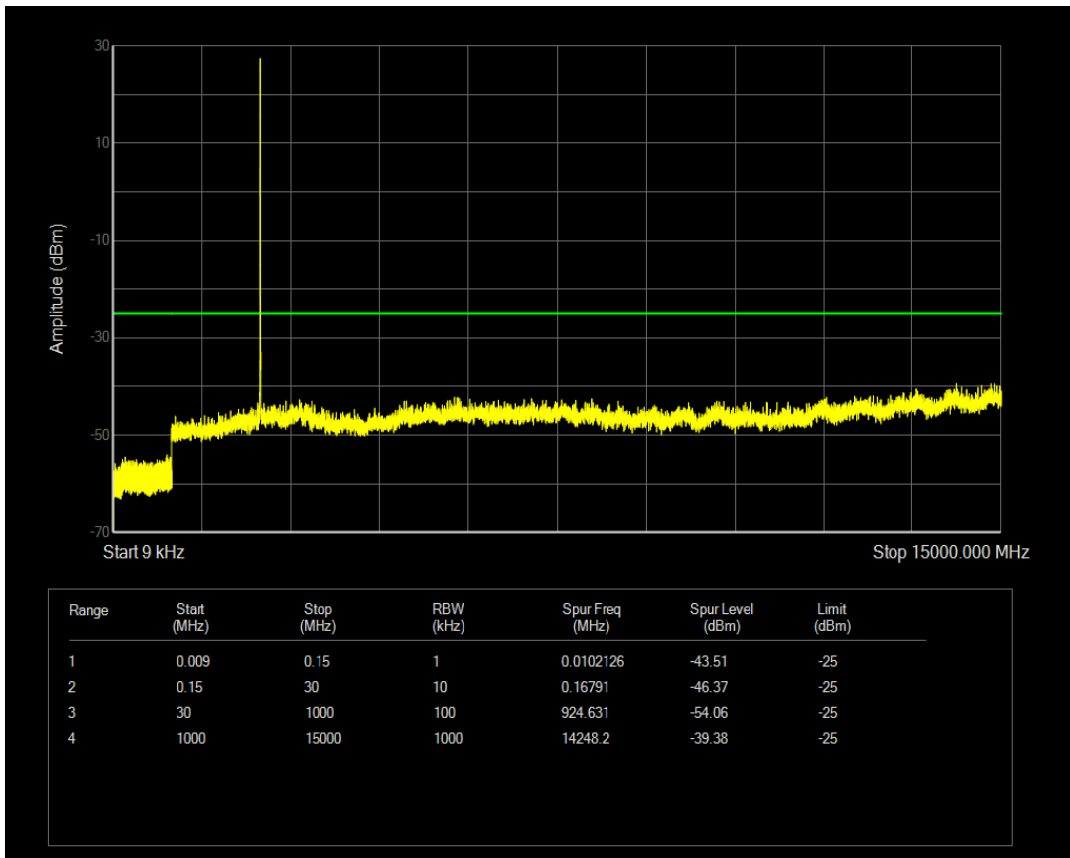

Band7 QAM16 BW=5MHz Channel=20775 RB Size=1 Position=#0

Band7 QAM16 BW=5MHz Channel=20775 RB Size=25 Position=#0