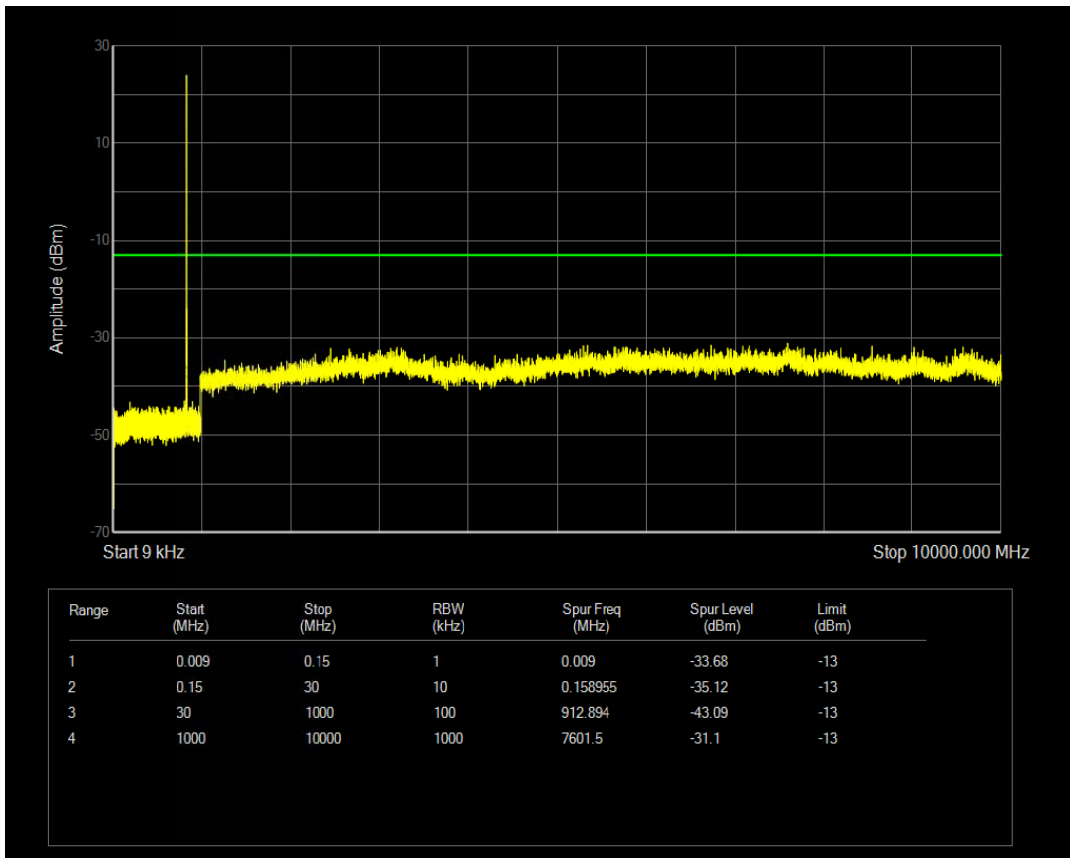

Band5 QAM16 BW=3MHz Channel=20635 RB Size=1 Position=#0

Band5 QAM16 BW=3MHz Channel=20635 RB Size=15 Position=#0