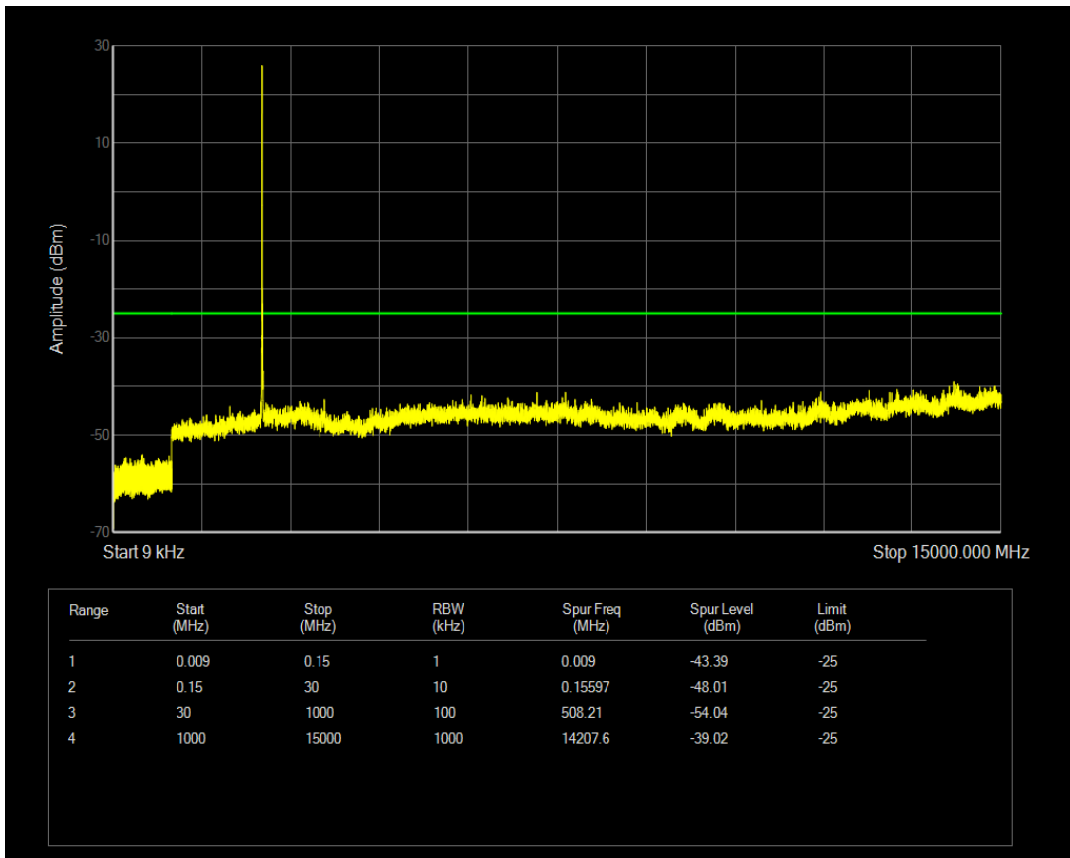

Band7 QPSK BW=10MHz Channel=21100 RB Size=1 Position=#0

Band7 QPSK BW=10MHz Channel=21100 RB Size=50 Position=#0