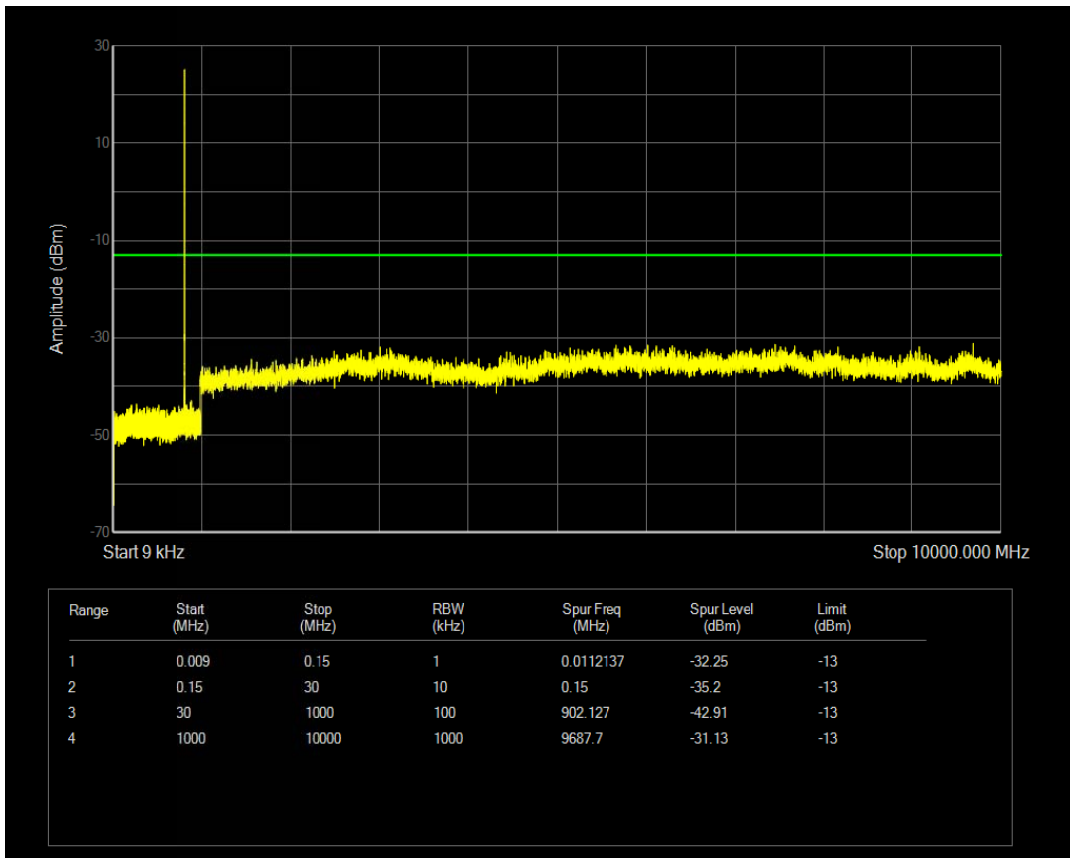

Band5 QAM16 BW=1.4MHz Channel=20407 RB Size=1 Position=#0

Band5 QAM16 BW=1.4MHz Channel=20407 RB Size=6 Position=#0