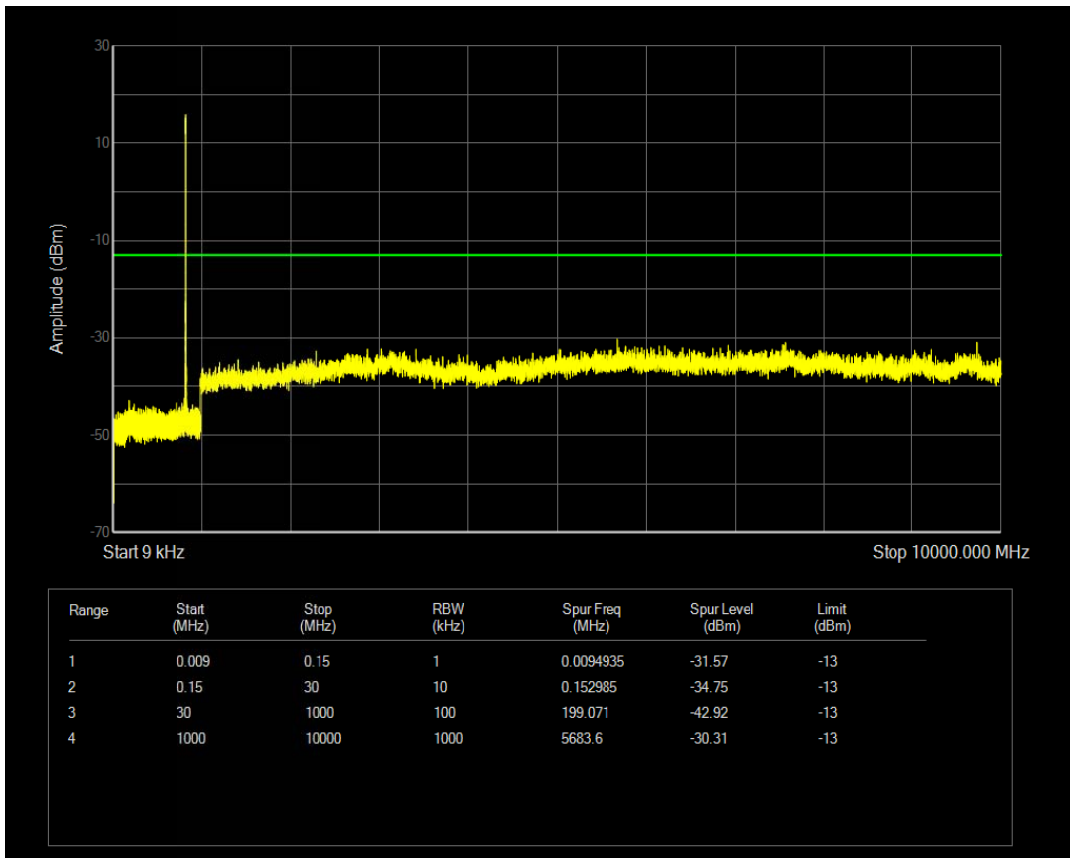

Band5 QAM16 BW=3MHz Channel=20525 RB Size=15 Position=#0

Band5 QAM16 BW=3MHz Channel=20525 RB Size=1 Position=#0