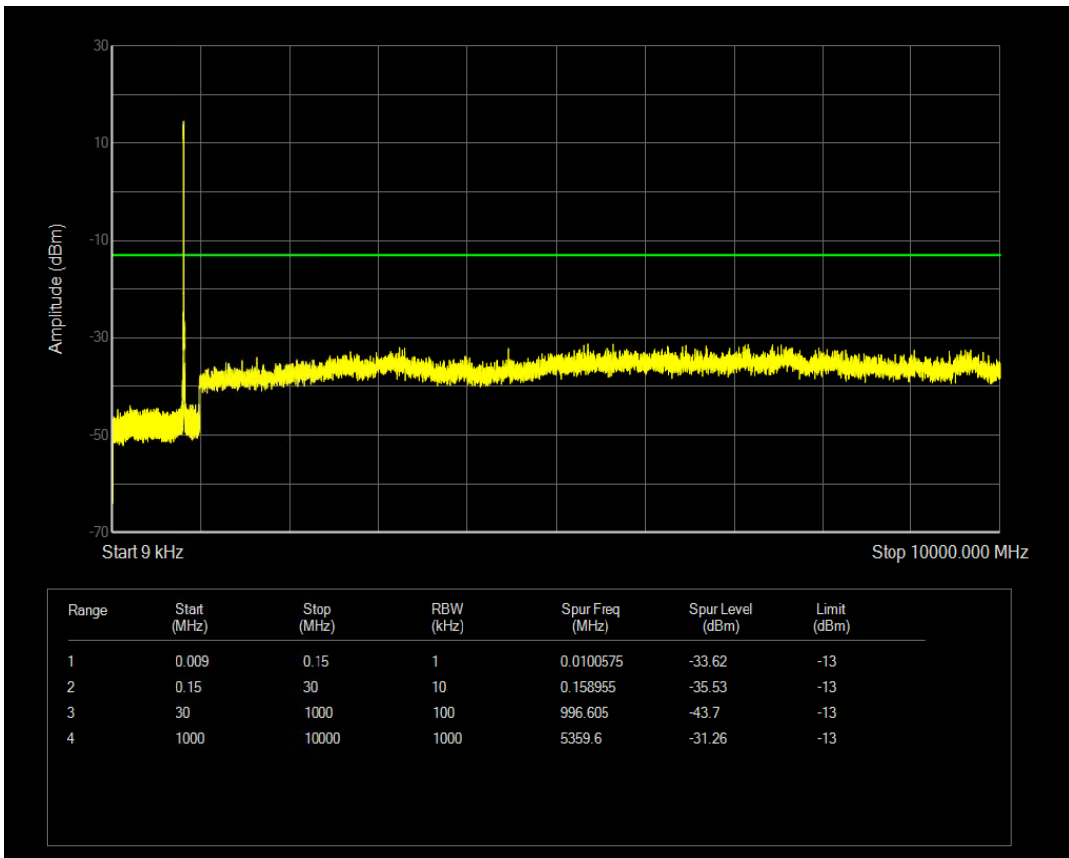

Band5 QPSK BW=5MHz Channel=20425 RB Size=25 Position=#0

Band5 QPSK BW=5MHz Channel=20425 RB Size=1 Position=#0