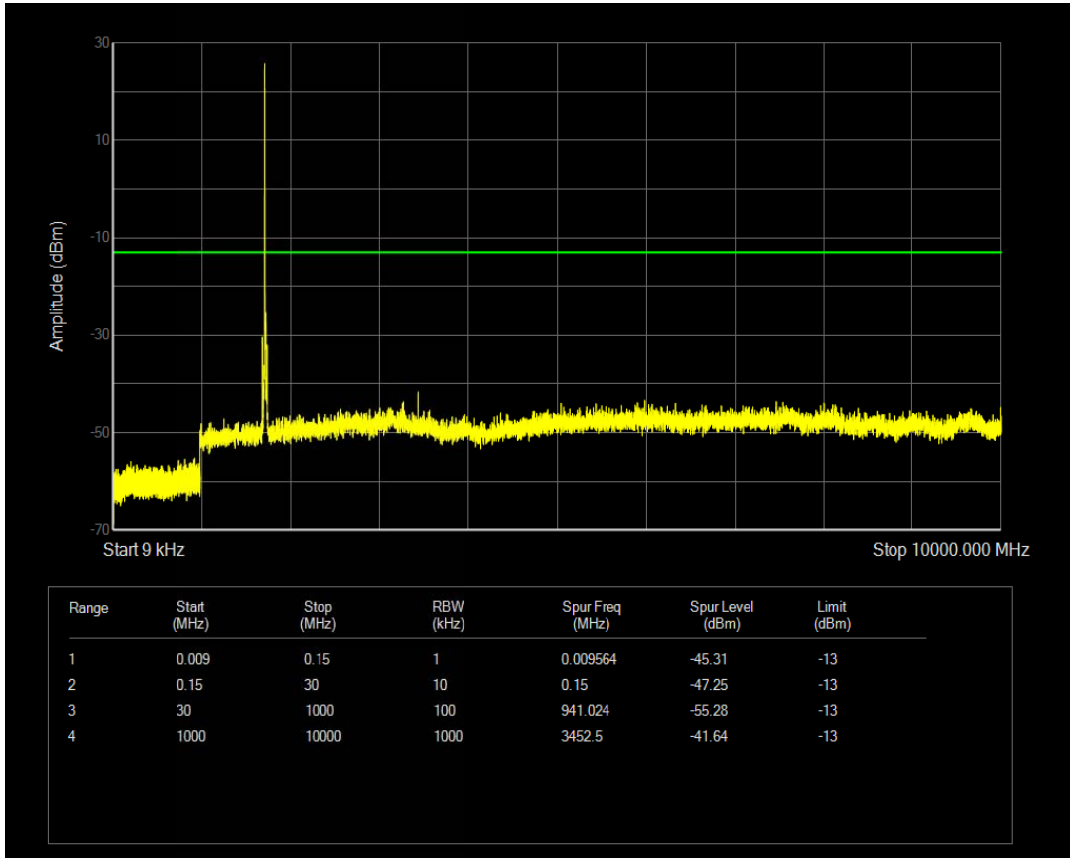

Band4 QAM16 BW=15MHz Channel=20175 RB Size=1 Position=#0

Band4 QPSK BW=15MHz Channel=20175 RB Size=75 Position=#0