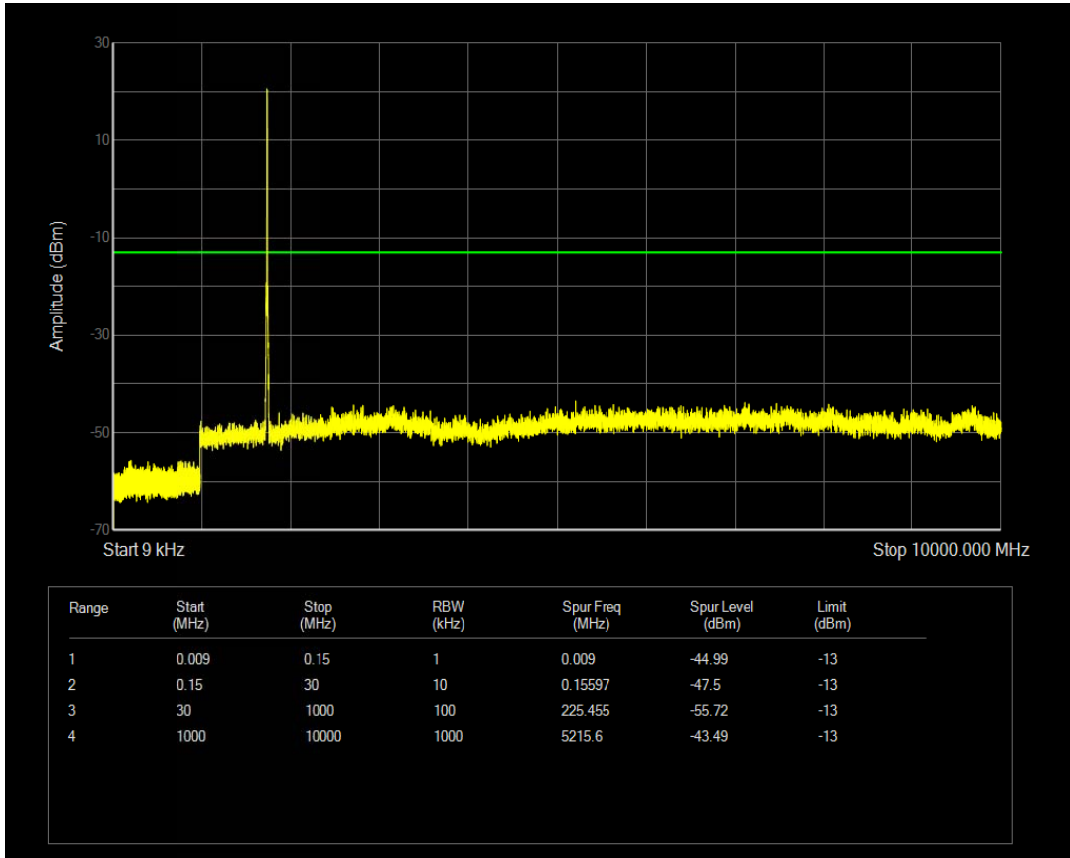

Band4 QPSK BW=5MHz Channel=20375 RB Size=25 Position=#0

Band4 QAM16 BW=5MHz Channel=20375 RB Size=25 Position=#0