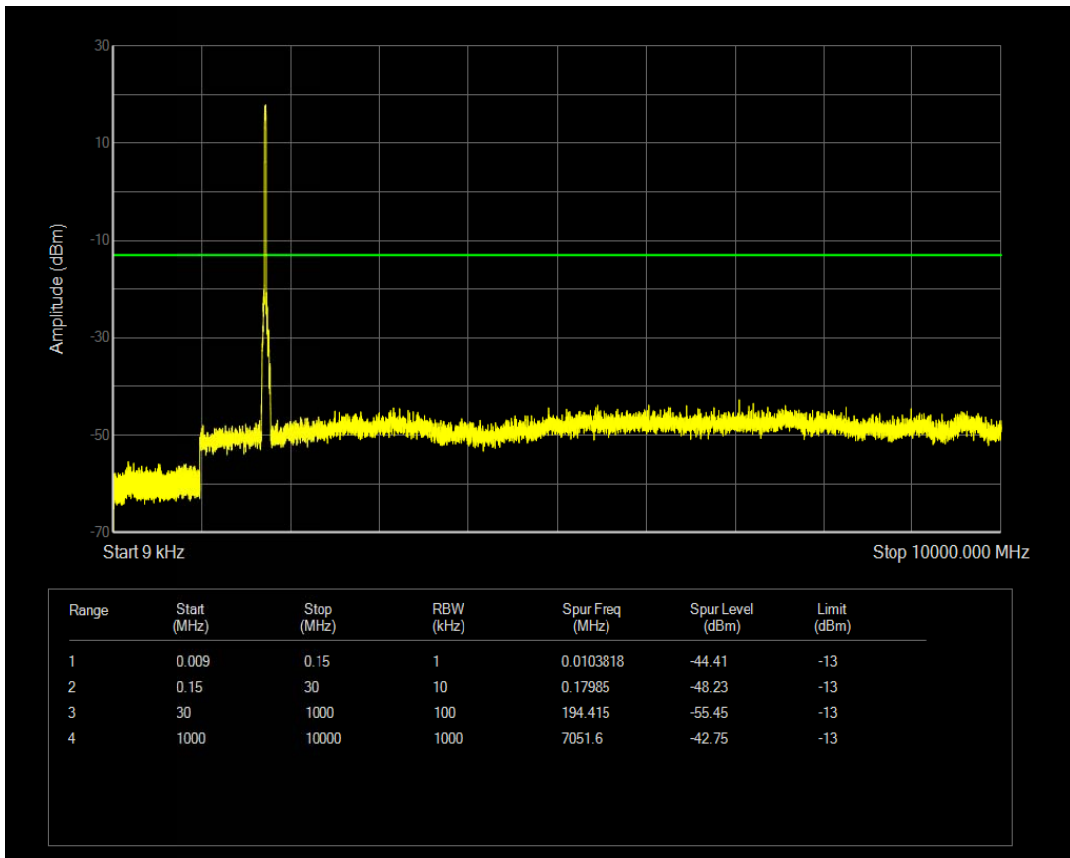

Band4 QPSK BW=20MHz Channel=20050 RB Size=1 Position=#0

Band4 QPSK BW=20MHz Channel=20050 RB Size=100 Position=#0

Band4 QAM16 BW=20MHz Channel=20050 RB Size=1 Position=#0

Band4 QAM16 BW=20MHz Channel=20050 RB Size=100 Position=#0

Band4 QPSK BW=20MHz Channel=20175 RB Size=100 Position=#0

Band4 QPSK BW=20MHz Channel=20175 RB Size=1 Position=#0

Band4 QAM16 BW=20MHz Channel=20175 RB Size=1 Position=#0

Band4 QAM16 BW=20MHz Channel=20175 RB Size=100 Position=#0