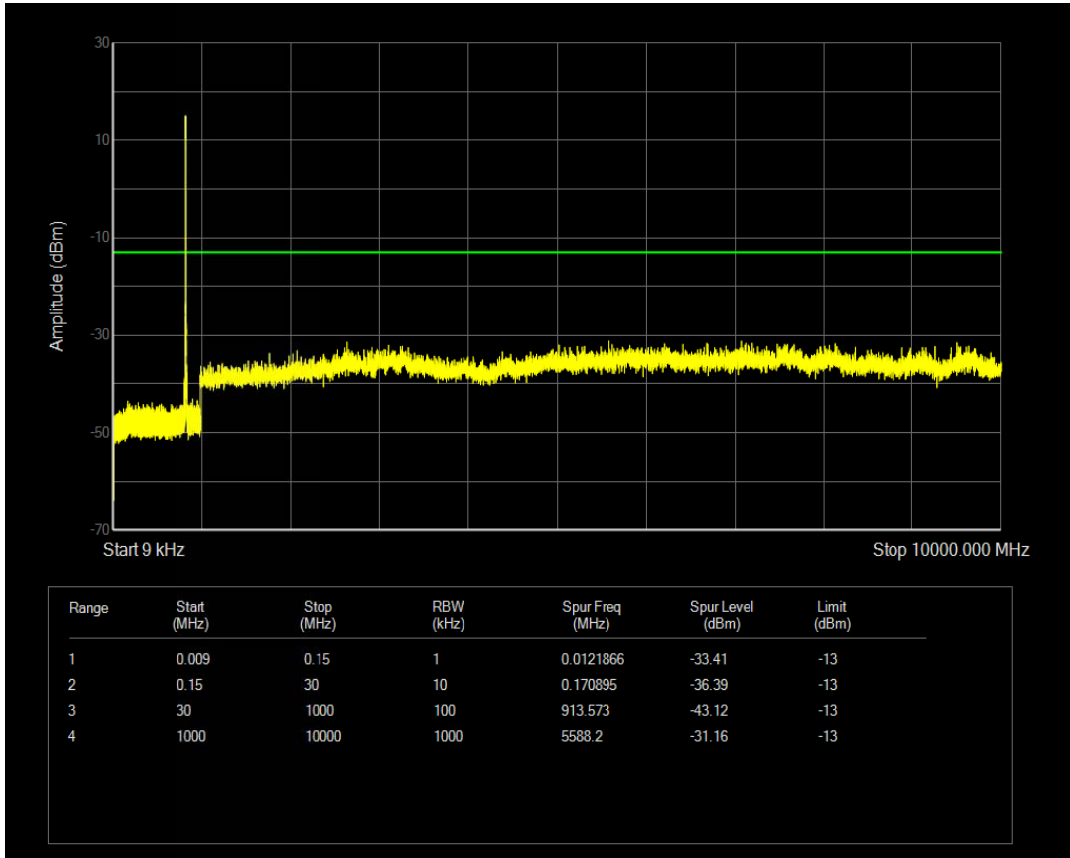

Band5 QPSK BW=5MHz Channel=20525 RB Size=25 Position=#0

Band5 QAM16 BW=5MHz Channel=20525 RB Size=1 Position=#0