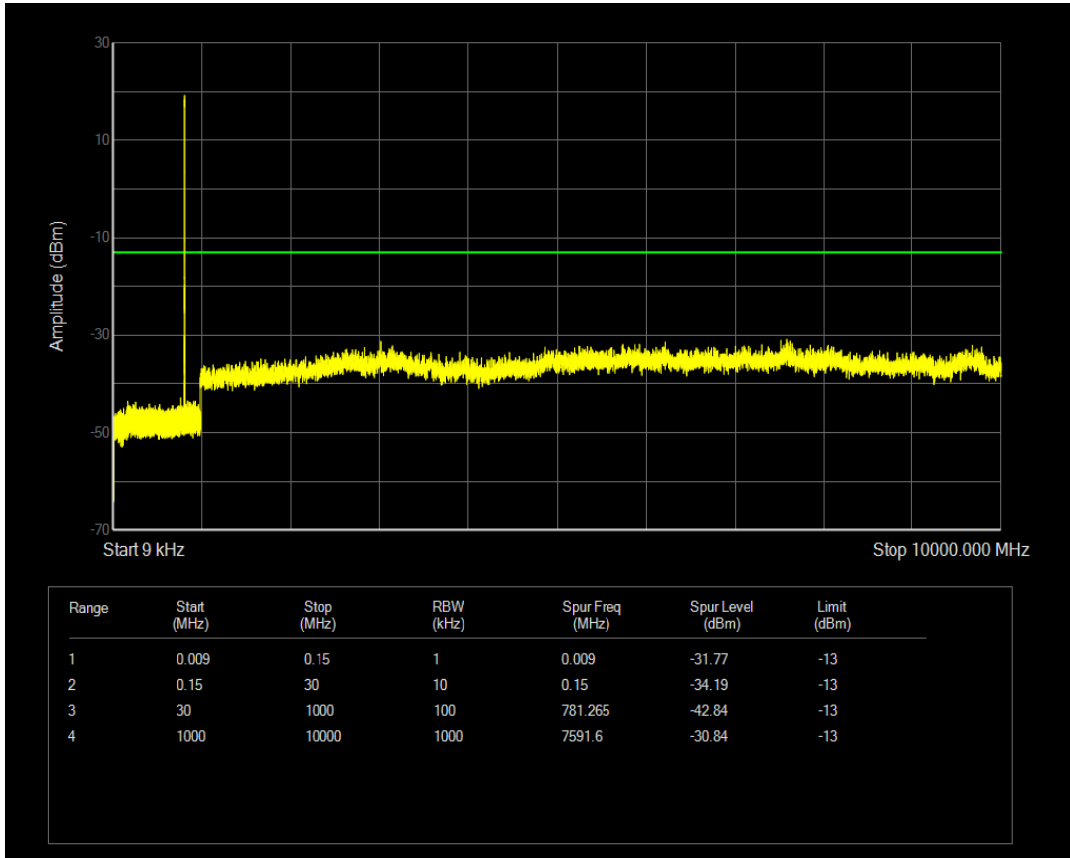

Band4 QPSK BW=20MHz Channel=20300 RB Size=1 Position=#0

Band4 QAM16 BW=20MHz Channel=20300 RB Size=1 Position=#0

Band4 QPSK BW=20MHz Channel=20300 RB Size=100 Position=#0

Band4 QAM16 BW=20MHz Channel=20300 RB Size=100 Position=#0

Band5 QPSK BW=1.4MHz Channel=20407 RB Size=1 Position=#0

Band5 QPSK BW=1.4MHz Channel=20407 RB Size=6 Position=#0

Band5 QAM16 BW=1.4MHz Channel=20407 RB Size=1 Position=#0

Band5 QAM16 BW=1.4MHz Channel=20407 RB Size=6 Position=#0