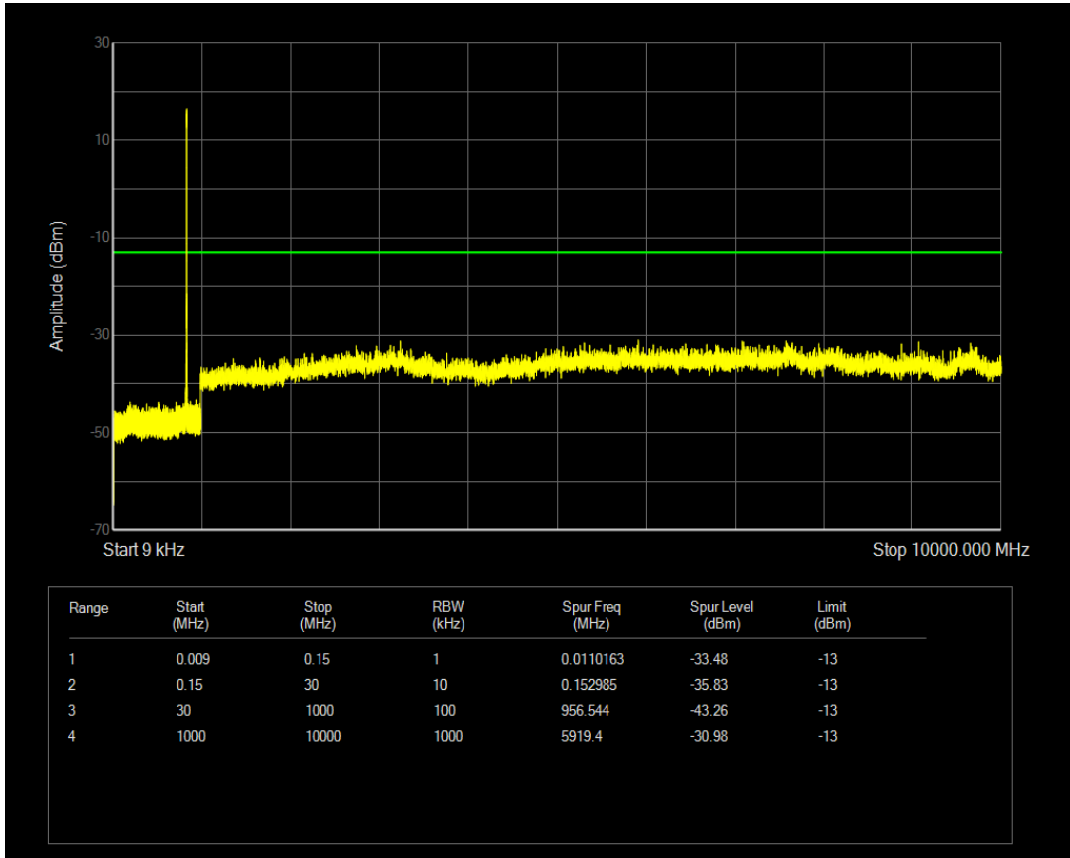

Band5 QPSK BW=3MHz Channel=20635 RB Size=15 Position=#0

Band5 QAM16 BW=3MHz Channel=20635 RB Size=1 Position=#0