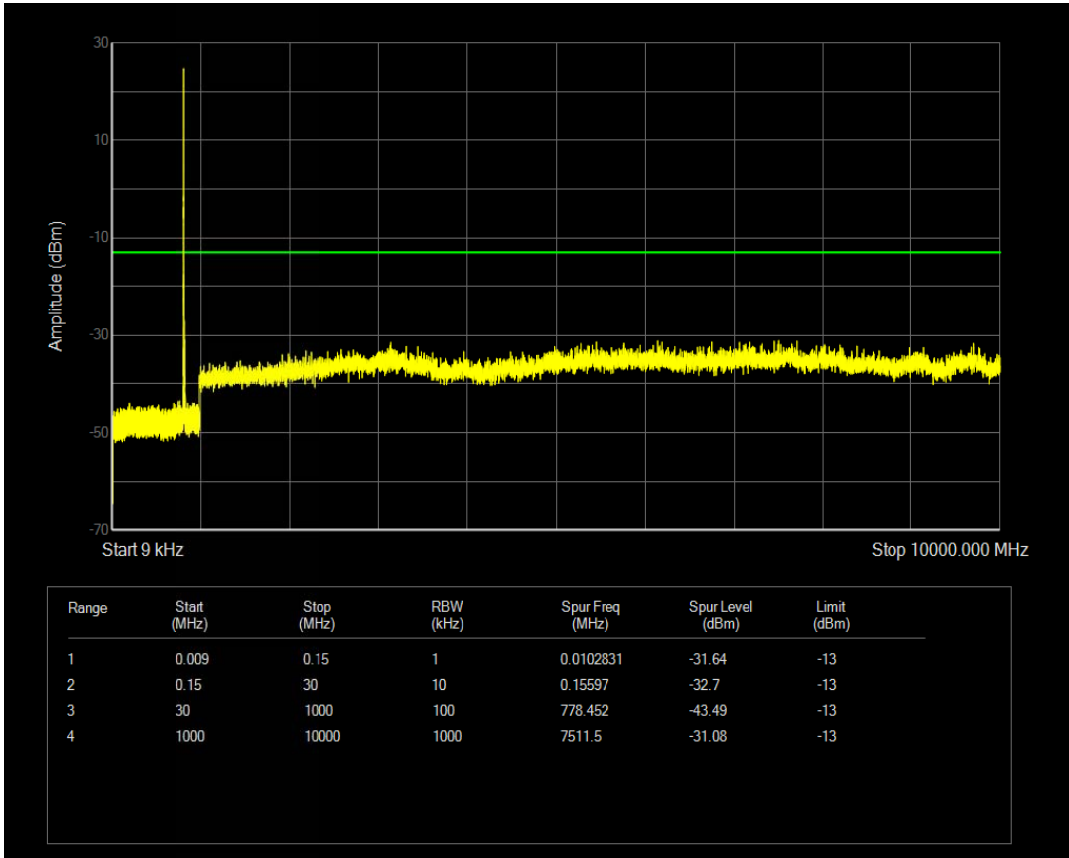

Band5 QPSK BW=5MHz Channel=20625 RB Size=1 Position=#0

Band5 QPSK BW=5MHz Channel=20625 RB Size=25 Position=#0

Band5 QAM16 BW=5MHz Channel=20625 RB Size=1 Position=#0

Band5 QPSK BW=10MHz Channel=20450 RB Size=1 Position=#0

Band5 QAM16 BW=5MHz Channel=20625 RB Size=25 Position=#0

Band5 QPSK BW=10MHz Channel=20450 RB Size=50 Position=#0

Band5 QAM16 BW=10MHz Channel=20450 RB Size=50 Position=#0

Band5 QAM16 BW=10MHz Channel=20450 RB Size=1 Position=#0