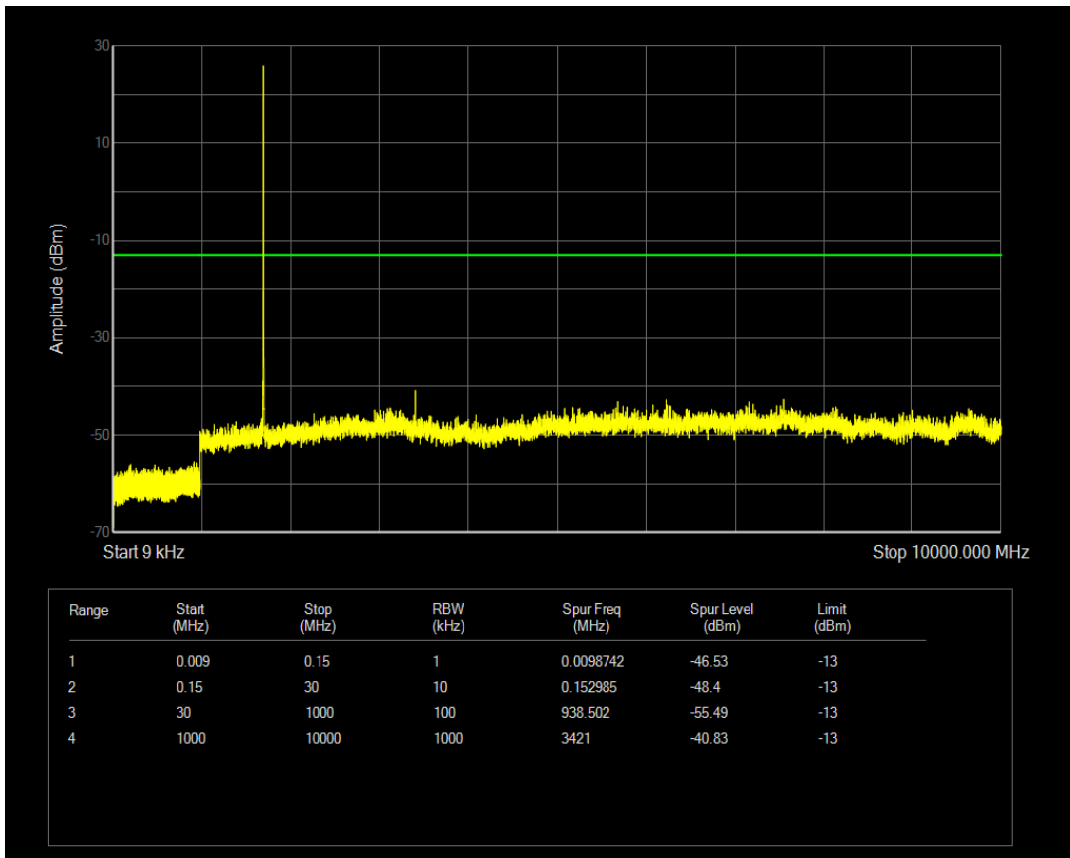

Band4 QPSK BW=3MHz Channel=19965 RB Size=15 Position=#0

Band4 QPSK BW=3MHz Channel=19965 RB Size=1 Position=#0

Band4 QAM16 BW=3MHz Channel=19965 RB Size=1 Position=#0

Band4 QAM16 BW=3MHz Channel=19965 RB Size=15 Position=#0