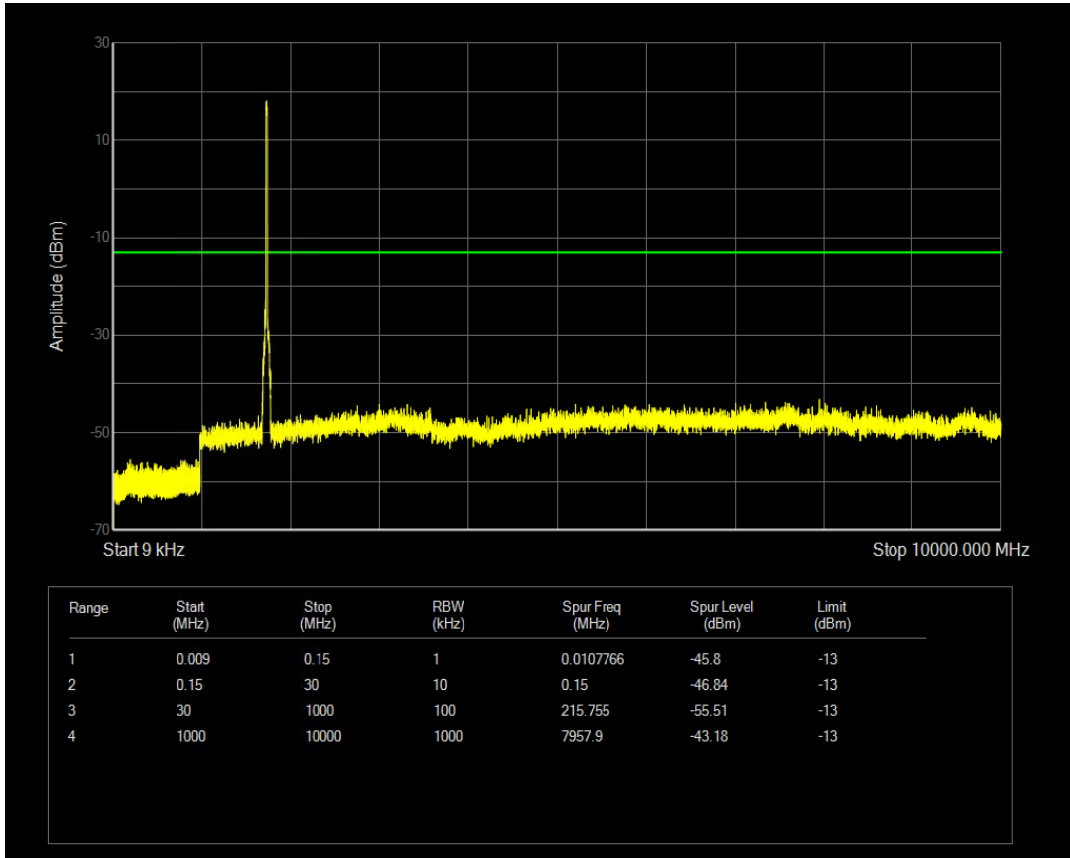

Band4 QPSK BW=15MHz Channel=20325 RB Size=1 Position=#0

Band4 QPSK BW=15MHz Channel=20325 RB Size=75 Position=#0

Band4 QAM16 BW=15MHz Channel=20325 RB Size=1 Position=#0

Band4 QAM16 BW=15MHz Channel=20325 RB Size=75 Position=#0

Band4 QPSK BW=20MHz Channel=20050 RB Size=1 Position=#0

Band4 QPSK BW=20MHz Channel=20050 RB Size=100 Position=#0

Band4 QAM16 BW=20MHz Channel=20050 RB Size=1 Position=#0

Band4 QAM16 BW=20MHz Channel=20050 RB Size=100 Position=#0