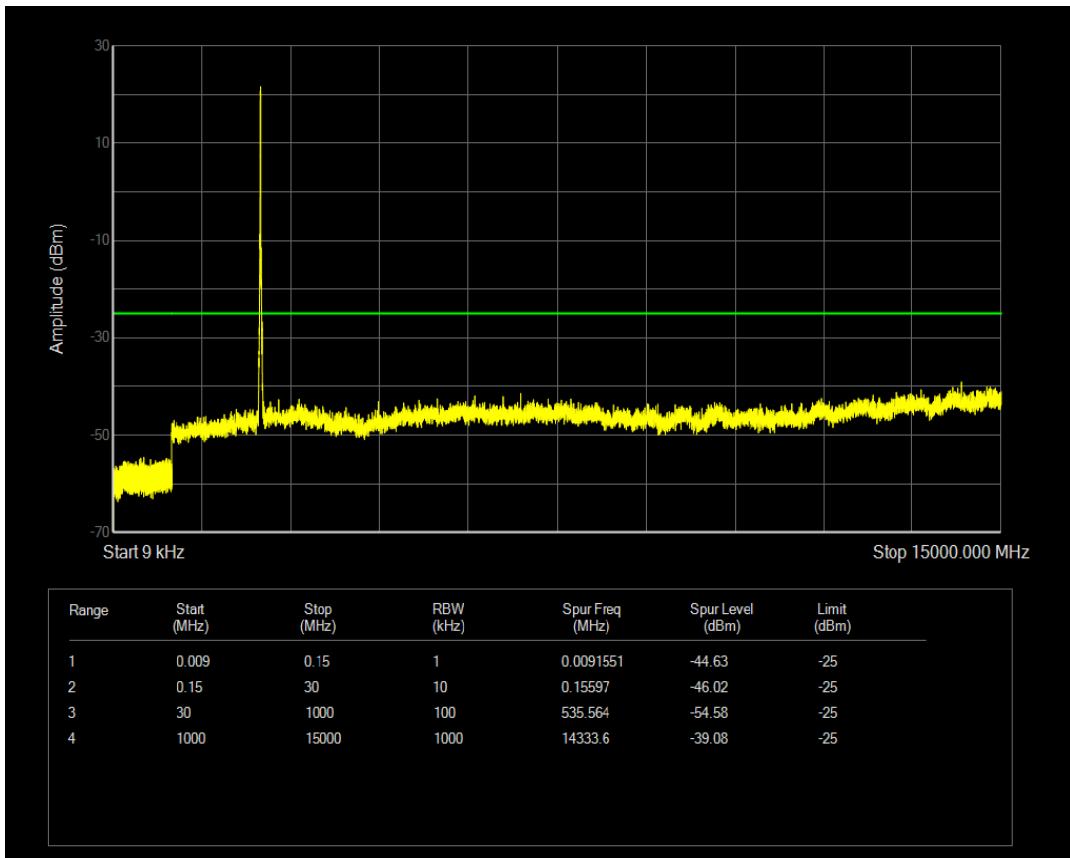

Band7 QPSK BW=5MHz Channel=21425 RB Size=1 Position=#0

Band7 QPSK BW=5MHz Channel=21425 RB Size=25 Position=#0

Band7 QAM16 BW=5MHz Channel=21425 RB Size=1 Position=#0

Band7 QAM16 BW=5MHz Channel=21425 RB Size=25 Position=#0

Band7 QPSK BW=10MHz Channel=20800 RB Size=50 Position=#0

Band7 QPSK BW=10MHz Channel=20800 RB Size=1 Position=#0

Band7 QAM16 BW=10MHz Channel=20800 RB Size=1 Position=#0

Band7 QAM16 BW=10MHz Channel=20800 RB Size=50 Position=#0