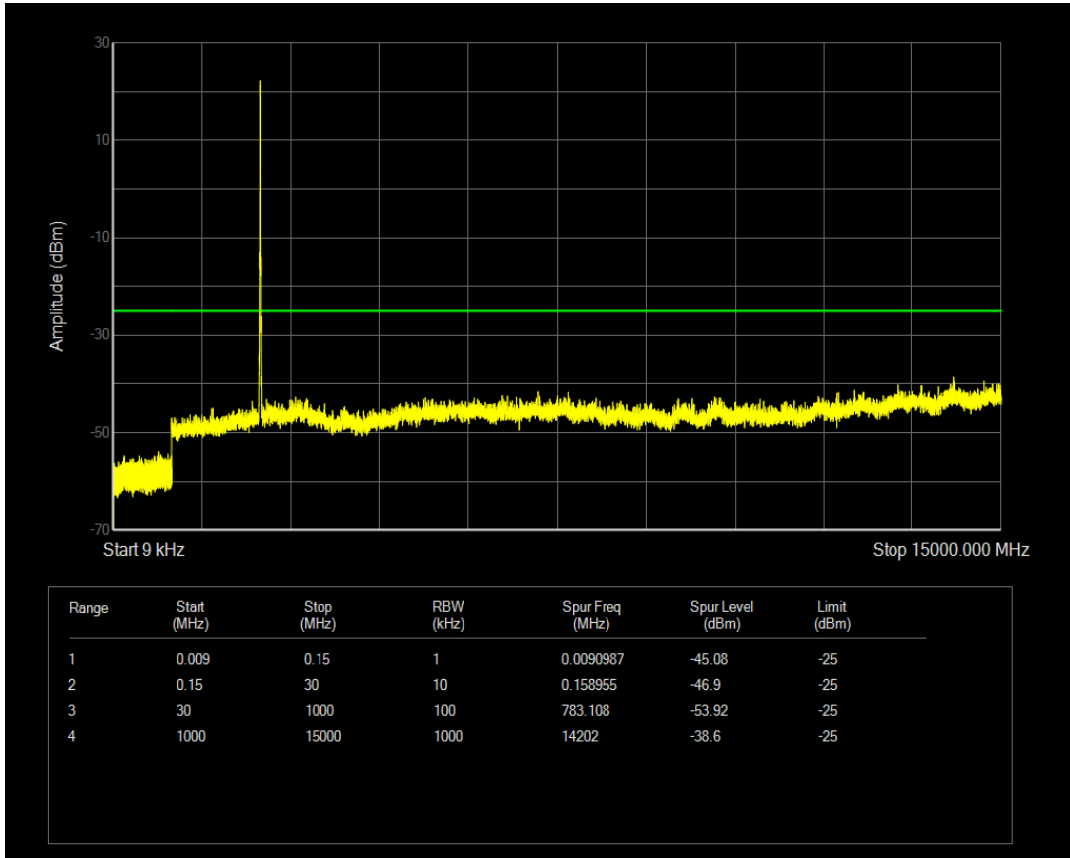

Band5 QAM16 BW=10MHz Channel=20525 RB Size=50 Position=#0

Band5 QPSK BW=10MHz Channel=20600 RB Size=50 Position=#0

Band5 QAM16 BW=10MHz Channel=20600 RB Size=1 Position=#0

Band5 QAM16 BW=10MHz Channel=20600 RB Size=50 Position=#0

Band7 QPSK BW=5MHz Channel=20775 RB Size=25 Position=#0

Band7 QPSK BW=5MHz Channel=20775 RB Size=1 Position=#0

Band7 QAM16 BW=5MHz Channel=20775 RB Size=1 Position=#0

Band7 QAM16 BW=5MHz Channel=20775 RB Size=25 Position=#0