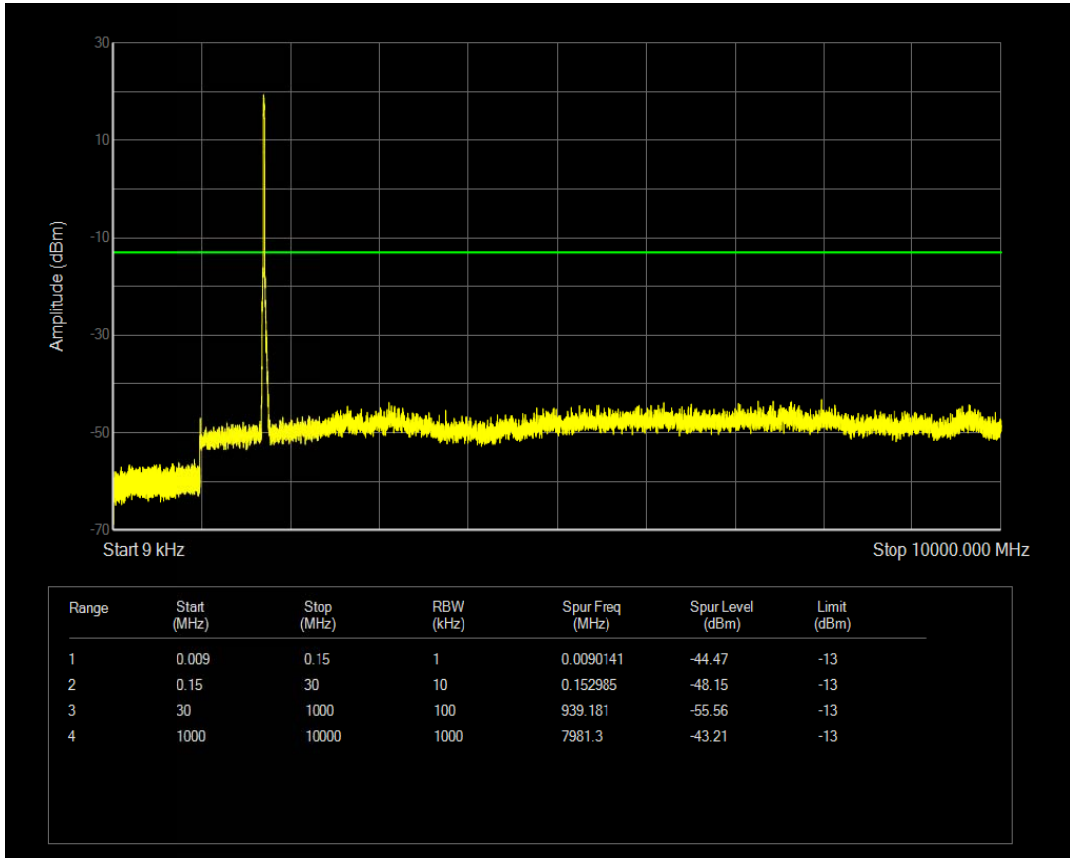

Band4 QPSK BW=10MHz Channel=20350 RB Size=1 Position=#0

Band4 QPSK BW=10MHz Channel=20350 RB Size=50 Position=#0

Band4 QAM16 BW=10MHz Channel=20350 RB Size=1 Position=#0

Band4 QPSK BW=15MHz Channel=20025 RB Size=1 Position=#0

Band4 QAM16 BW=10MHz Channel=20350 RB Size=50 Position=#0

Band4 QPSK BW=15MHz Channel=20025 RB Size=75 Position=#0

Band4 QAM16 BW=15MHz Channel=20025 RB Size=1 Position=#0

Band4 QAM16 BW=15MHz Channel=20025 RB Size=75 Position=#0