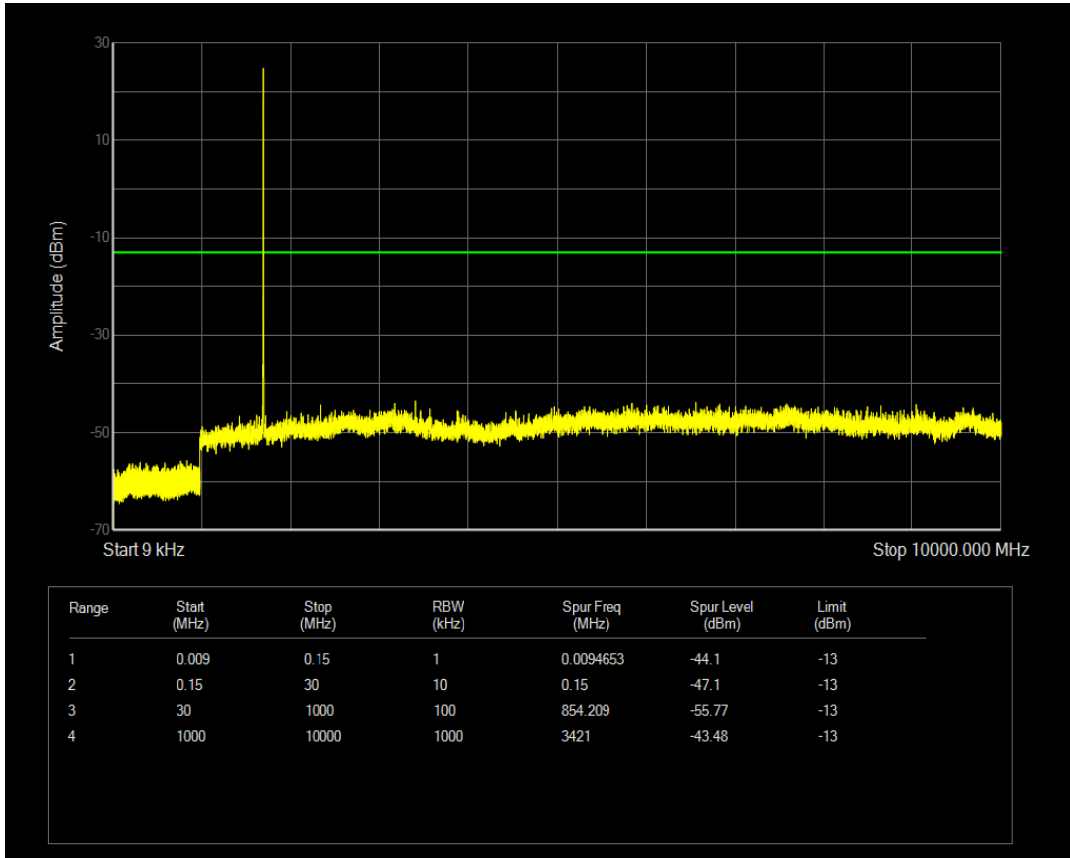

Band4 QPSK BW=3MHz Channel=19965 RB Size=15 Position=#0

Band4 QPSK BW=3MHz Channel=19965 RB Size=1 Position=#0

Band4 QAM16 BW=3MHz Channel=19965 RB Size=1 Position=#0

Band4 QAM16 BW=3MHz Channel=19965 RB Size=15 Position=#0

Band4 QPSK BW=3MHz Channel=20175 RB Size=1 Position=#0

Band4 QPSK BW=3MHz Channel=20175 RB Size=15 Position=#0

Band4 QAM16 BW=3MHz Channel=20175 RB Size=1 Position=#0

Band4 QAM16 BW=3MHz Channel=20175 RB Size=15 Position=#0