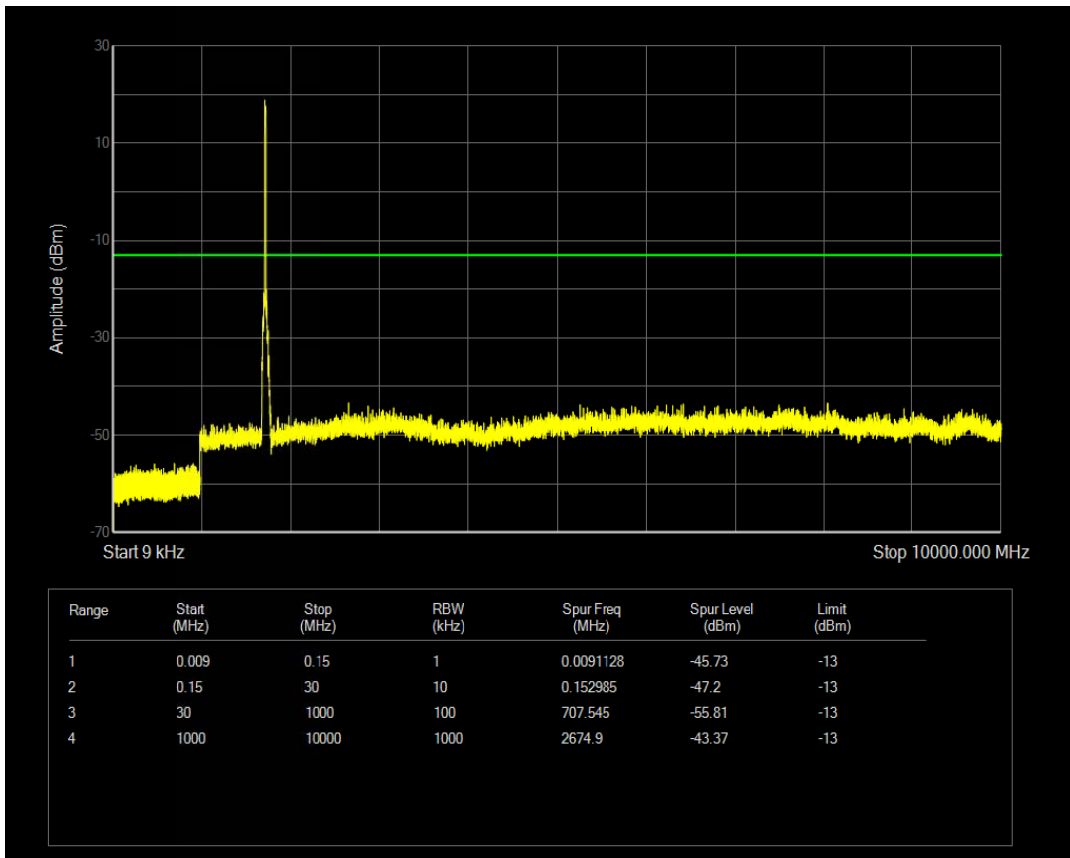

Band4 QPSK BW=15MHz Channel=20175 RB Size=75 Position=#0

Band4 QAM16 BW=15MHz Channel=20175 RB Size=75 Position=#0