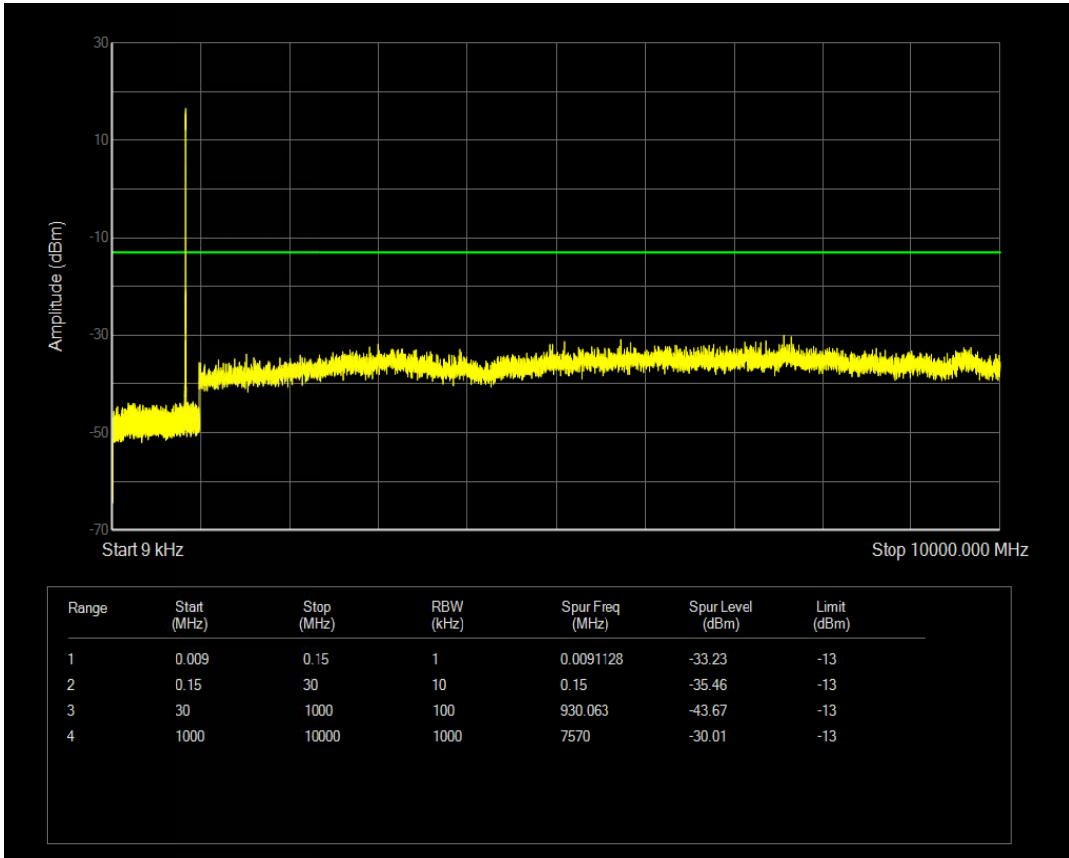

Band5 QPSK BW=3MHz Channel=20635 RB Size=1 Position=#0

Band5 QPSK BW=3MHz Channel=20635 RB Size=15 Position=#0

Band5 QAM16 BW=3MHz Channel=20635 RB Size=1 Position=#0

Band5 QAM16 BW=3MHz Channel=20635 RB Size=15 Position=#0

Band5 QPSK BW=5MHz Channel=20425 RB Size=25 Position=#0

Band5 QPSK BW=5MHz Channel=20425 RB Size=1 Position=#0

Band5 QAM16 BW=5MHz Channel=20425 RB Size=1 Position=#0

Band5 QAM16 BW=5MHz Channel=20425 RB Size=25 Position=#0