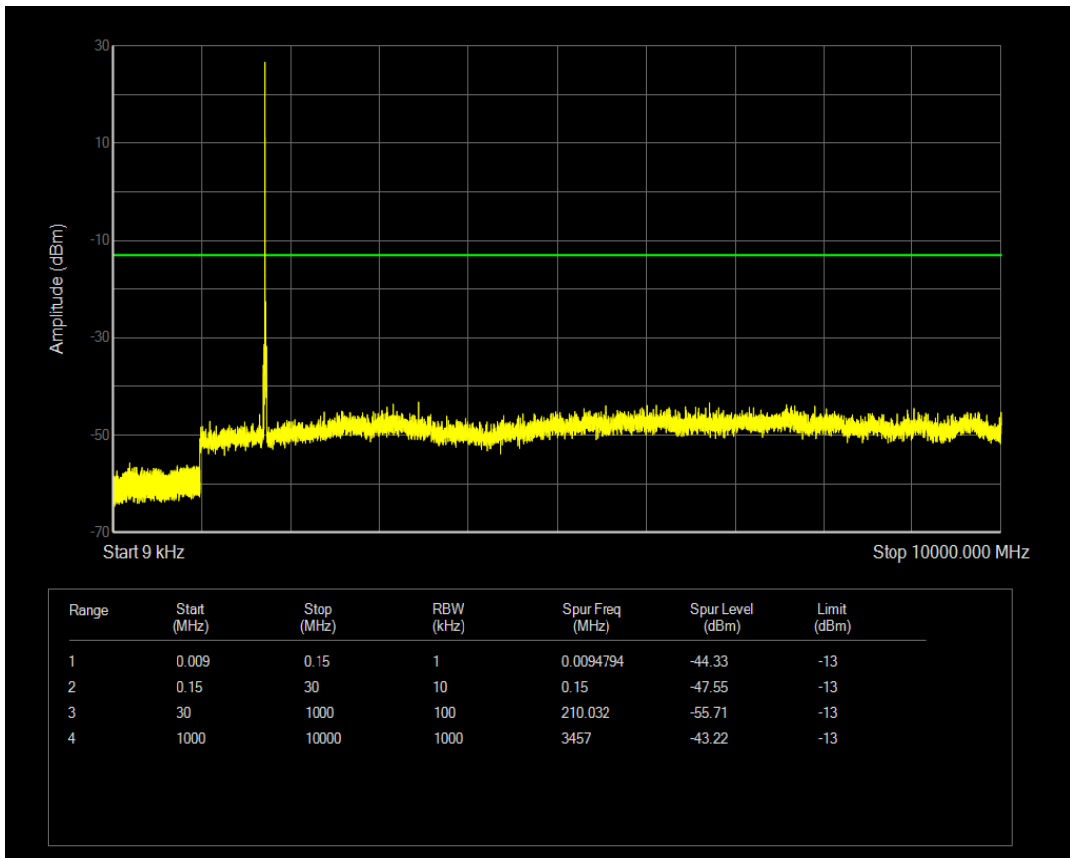

Band4 QPSK BW=10MHz Channel=20000 RB Size=1 Position=#0

Band4 QPSK BW=10MHz Channel=20000 RB Size=50 Position=#0

Band4 QAM16 BW=10MHz Channel=20000 RB Size=1 Position=#0

Band4 QAM16 BW=10MHz Channel=20000 RB Size=50 Position=#0

Band4 QPSK BW=10MHz Channel=20175 RB Size=1 Position=#0

Band4 QPSK BW=10MHz Channel=20175 RB Size=50 Position=#0

Band4 QAM16 BW=10MHz Channel=20175 RB Size=1 Position=#0

Band4 QAM16 BW=10MHz Channel=20175 RB Size=50 Position=#0