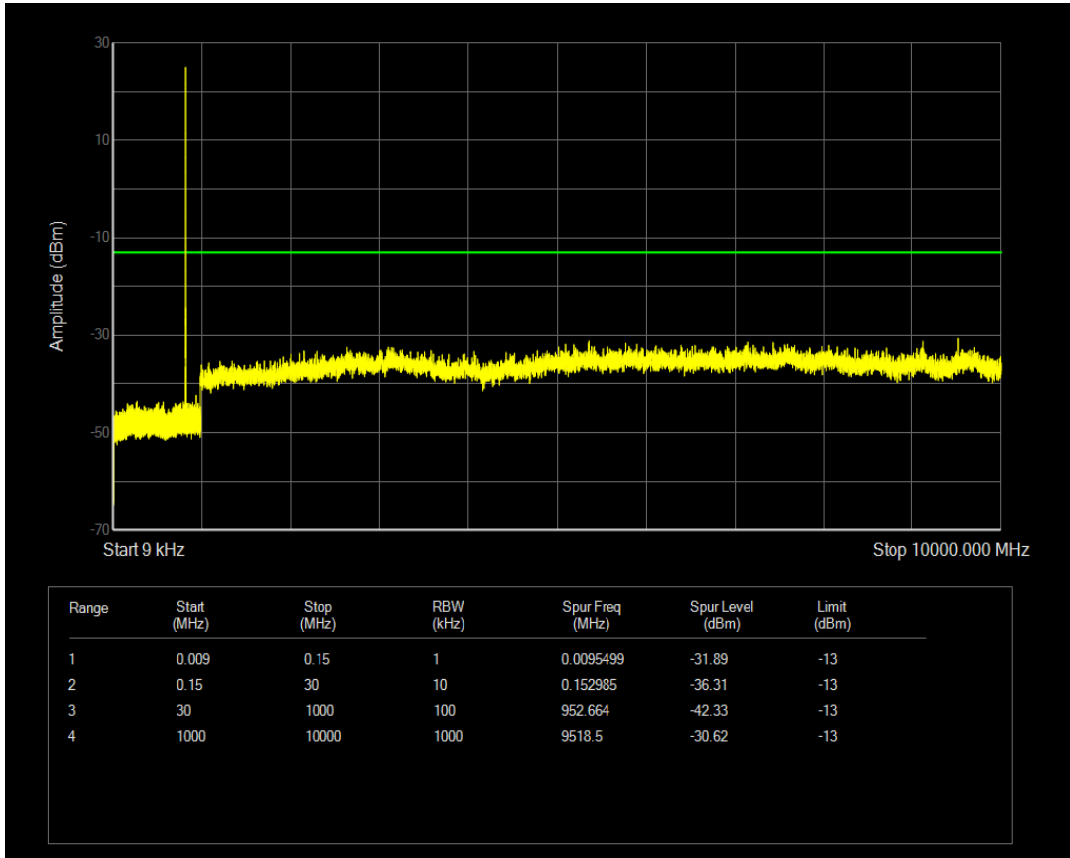

Band5 QPSK BW=3MHz Channel=20525 RB Size=1 Position=#0

Band5 QAM16 BW=3MHz Channel=20525 RB Size=15 Position=#0