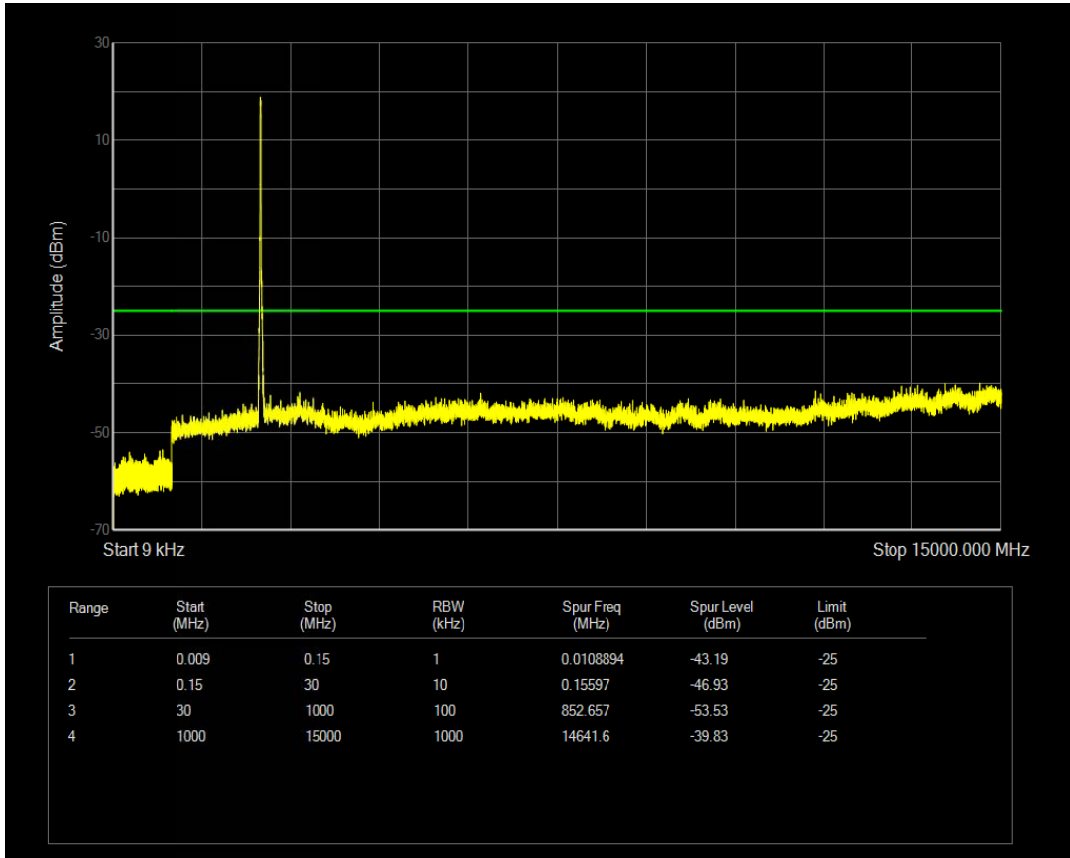

Band7 QPSK BW=15MHz Channel=20825 RB Size=1 Position=#0

Band7 QPSK BW=15MHz Channel=20825 RB Size=75 Position=#0

Band7 QAM16 BW=15MHz Channel=20825 RB Size=1 Position=#0

Band7 QAM16 BW=15MHz Channel=20825 RB Size=75 Position=#0