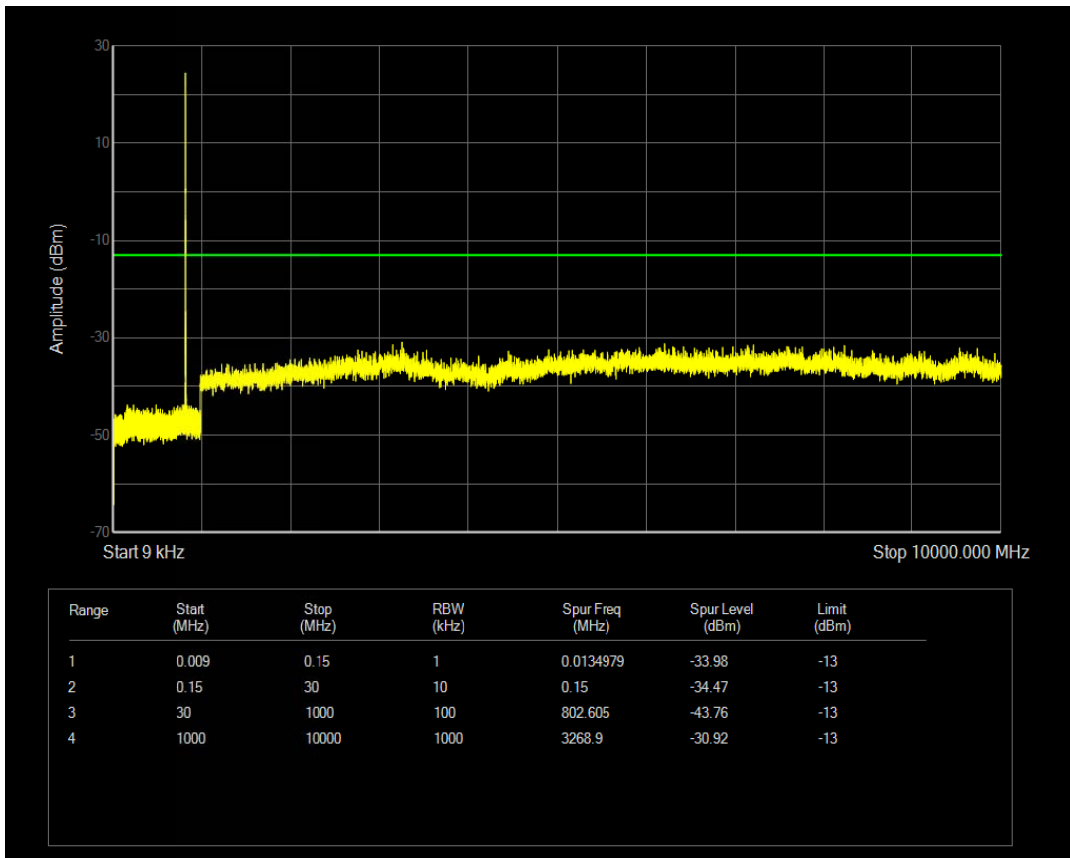

Band5 QAM16 BW=5MHz Channel=20525 RB Size=1 Position=#0

Band5 QAM16 BW=5MHz Channel=20525 RB Size=25 Position=#0