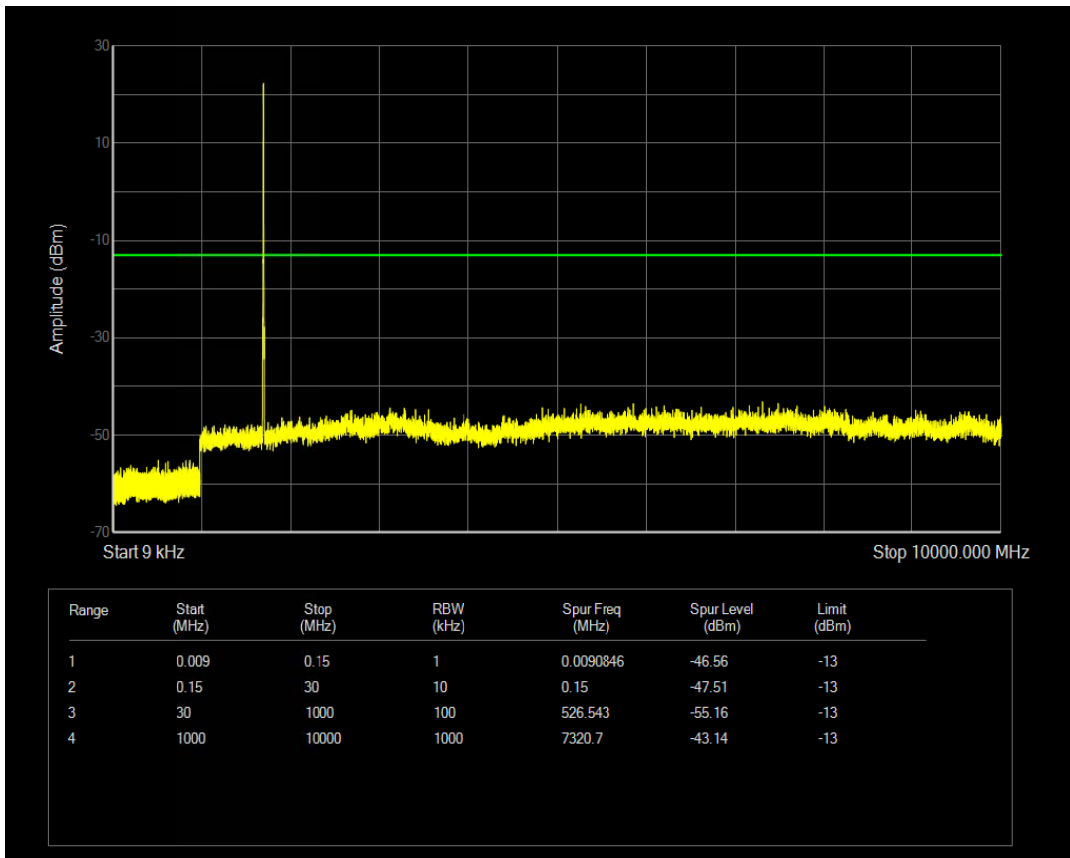

Band4 QPSK BW=3MHz Channel=19965 RB Size=15 Position=#0

Band4 QPSK BW=3MHz Channel=19965 RB Size=1 Position=#0

Band4 QAM16 BW=3MHz Channel=19965 RB Size=1 Position=#0

Band4 QAM16 BW=3MHz Channel=19965 RB Size=15 Position=#0