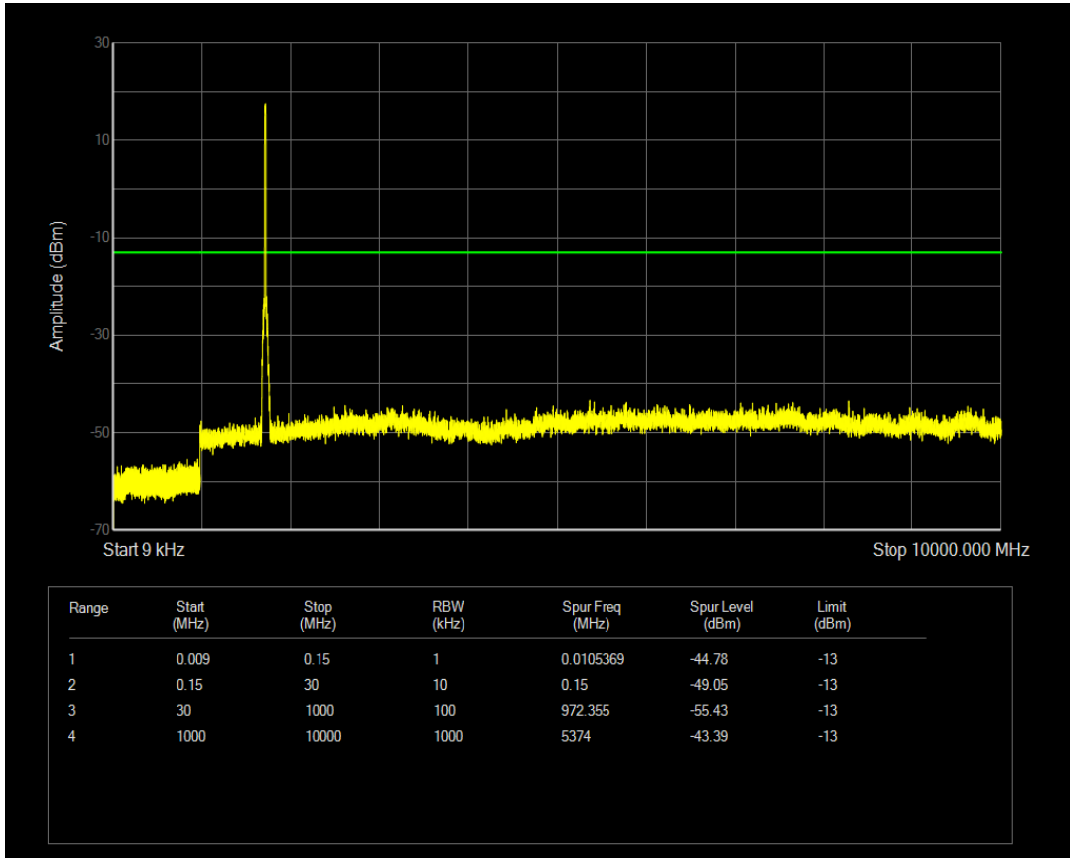

Band4 QPSK BW=15MHz Channel=20175 RB Size=1 Position=#0

Band4 QAM16 BW=15MHz Channel=20175 RB Size=1 Position=#0

Band4 QPSK BW=15MHz Channel=20175 RB Size=75 Position=#0

Band4 QAM16 BW=15MHz Channel=20175 RB Size=75 Position=#0