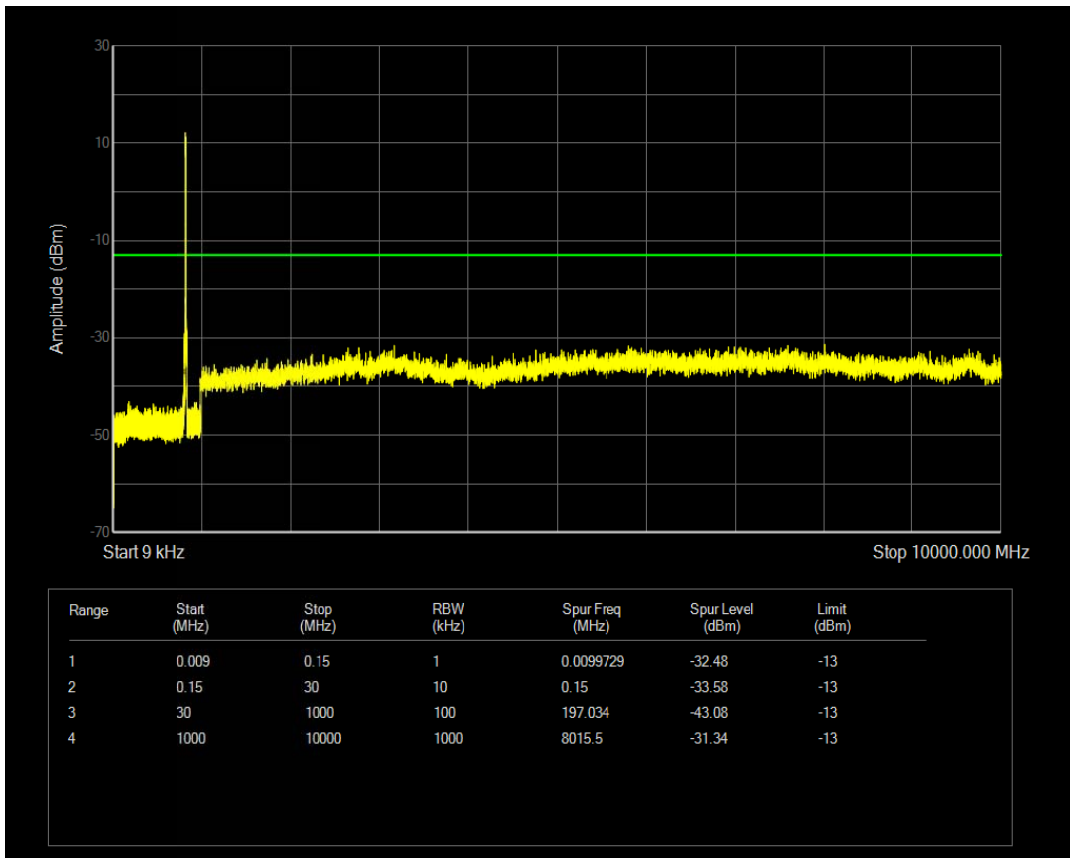

Band5 QAM16 BW=5MHz Channel=20625 RB Size=25 Position=#0

Band5 QPSK BW=10MHz Channel=20450 RB Size=50 Position=#0

Band5 QAM16 BW=10MHz Channel=20450 RB Size=50 Position=#0

Band5 QAM16 BW=10MHz Channel=20450 RB Size=1 Position=#0

Band5 QPSK BW=10MHz Channel=20525 RB Size=1 Position=#0

Band5 QAM16 BW=10MHz Channel=20525 RB Size=1 Position=#0

Band5 QPSK BW=10MHz Channel=20525 RB Size=50 Position=#0

Band5 QPSK BW=10MHz Channel=20600 RB Size=1 Position=#0