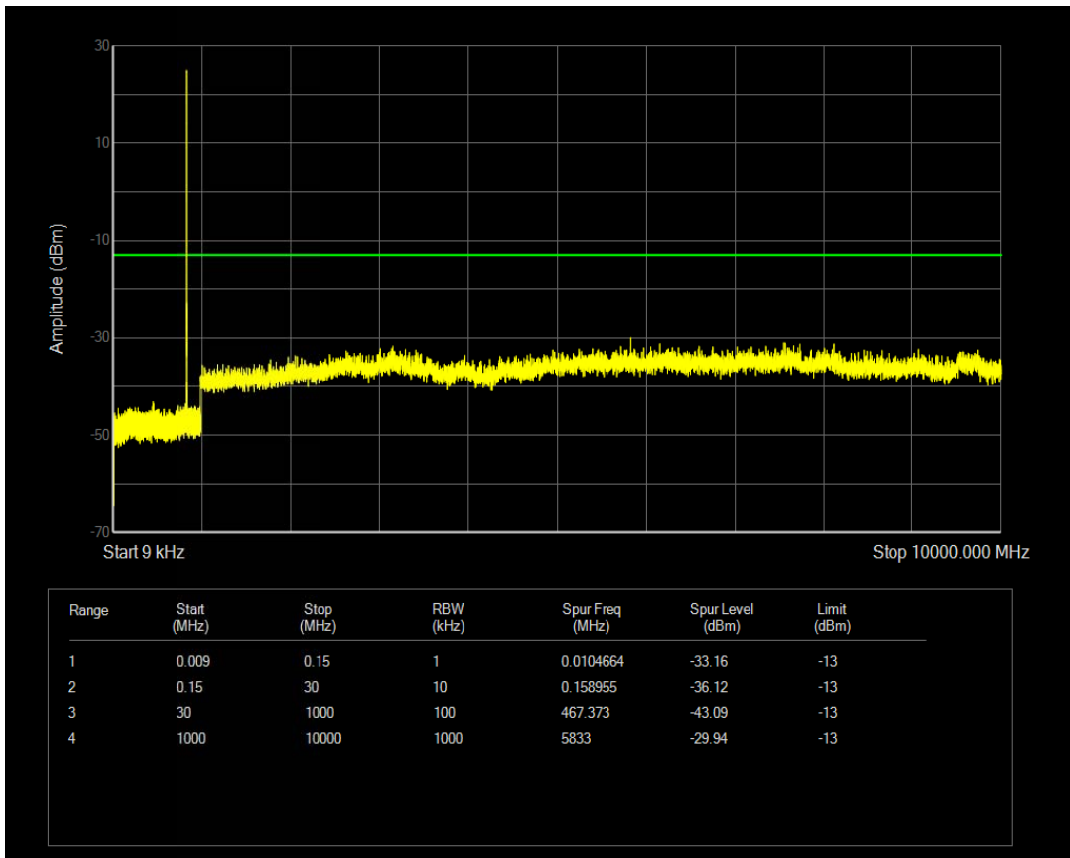

Band5 QPSK BW=3MHz Channel=20635 RB Size=1 Position=#0

Band5 QPSK BW=3MHz Channel=20635 RB Size=15 Position=#0