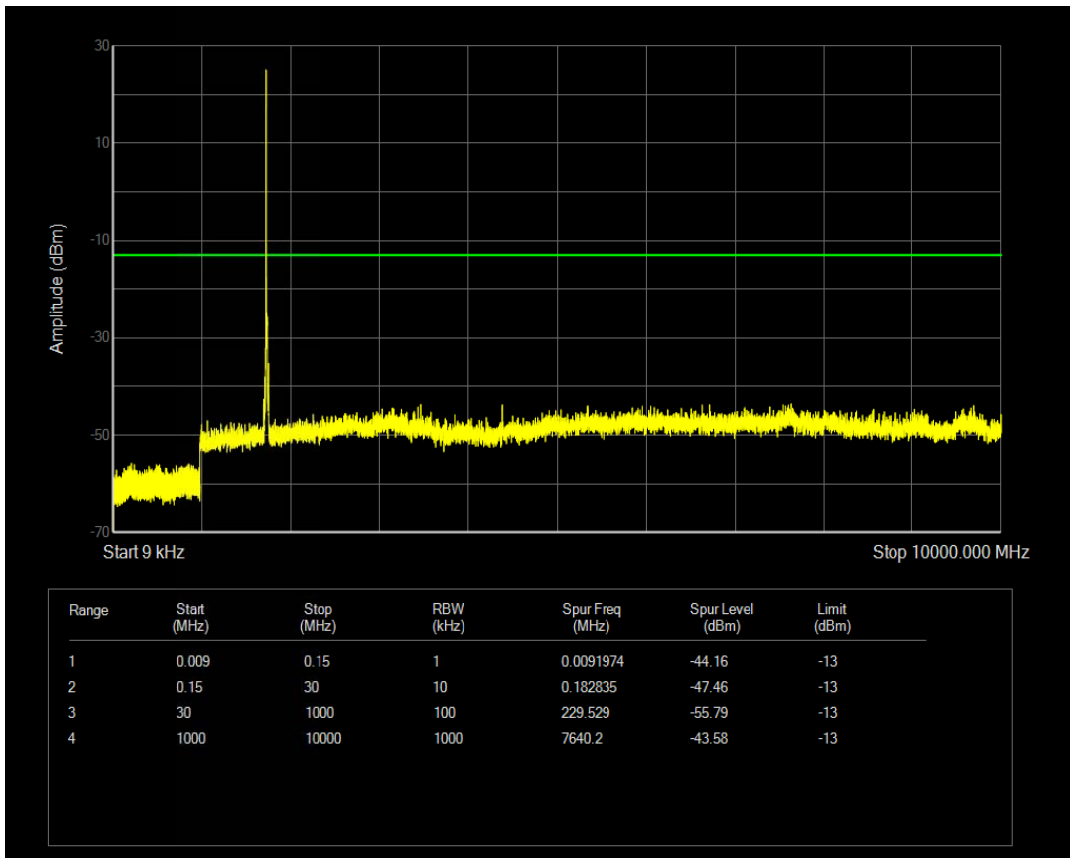

Band4 QAM16 BW=15MHz Channel=20325 RB Size=1 Position=#0

Band4 QAM16 BW=15MHz Channel=20325 RB Size=75 Position=#0