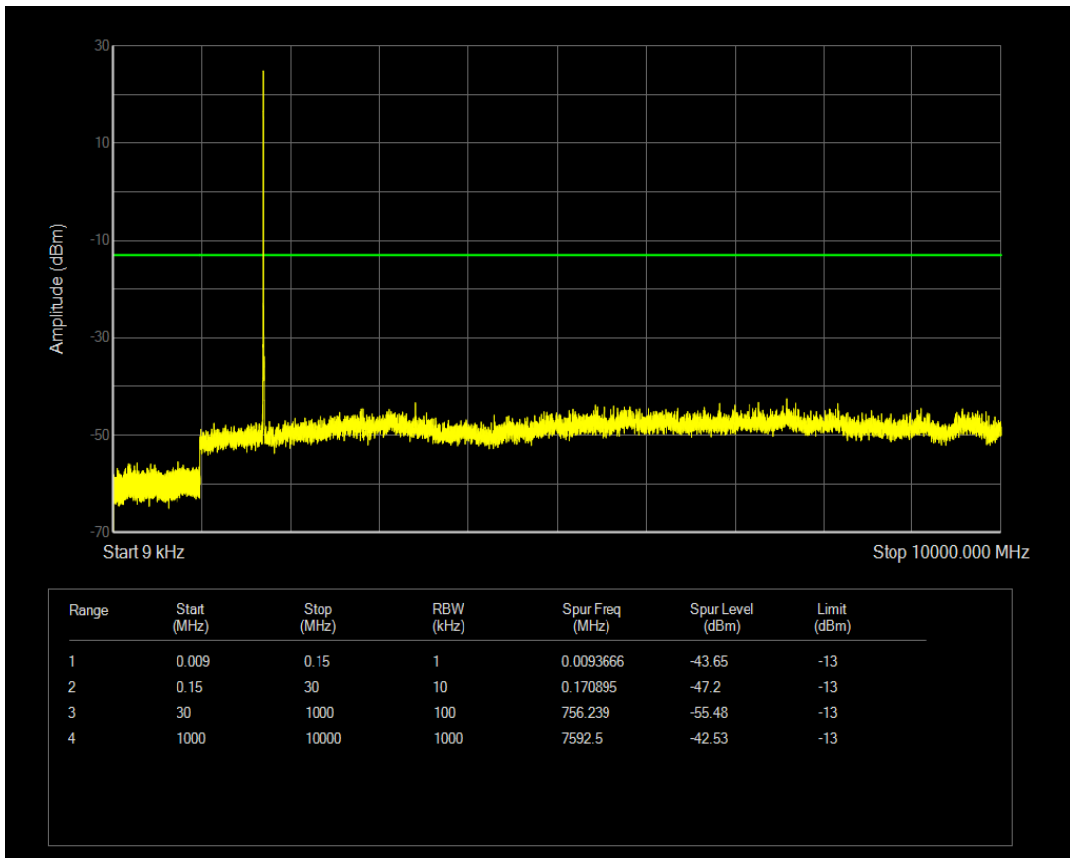

Band4 QPSK BW=3MHz Channel=20385 RB Size=1 Position=#0

Band4 QPSK BW=3MHz Channel=20385 RB Size=15 Position=#0

Band4 QAM16 BW=3MHz Channel=20385 RB Size=1 Position=#0

Band4 QPSK BW=5MHz Channel=19975 RB Size=1 Position=#0

Band4 QAM16 BW=3MHz Channel=20385 RB Size=15 Position=#0

Band4 QPSK BW=5MHz Channel=19975 RB Size=25 Position=#0

Band4 QAM16 BW=5MHz Channel=19975 RB Size=1 Position=#0

Band4 QAM16 BW=5MHz Channel=19975 RB Size=25 Position=#0