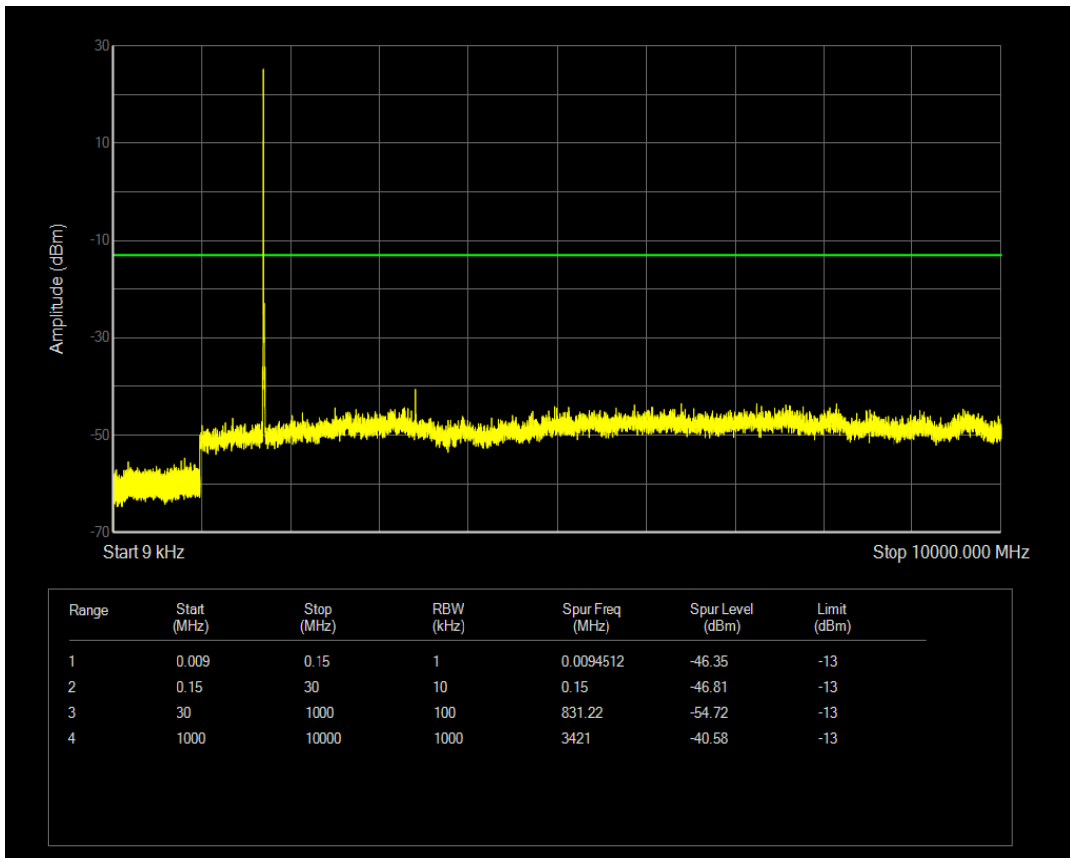

Band4 QAM16 BW=5MHz Channel=20175 RB Size=25 Position=#0

Band4 QPSK BW=5MHz Channel=20375 RB Size=25 Position=#0

Band4 QAM16 BW=5MHz Channel=20375 RB Size=25 Position=#0

Band4 QAM16 BW=5MHz Channel=20375 RB Size=1 Position=#0

Band4 QPSK BW=10MHz Channel=20000 RB Size=1 Position=#0

Band4 QPSK BW=10MHz Channel=20000 RB Size=50 Position=#0

Band4 QAM16 BW=10MHz Channel=20000 RB Size=1 Position=#0

Band4 QAM16 BW=10MHz Channel=20000 RB Size=50 Position=#0