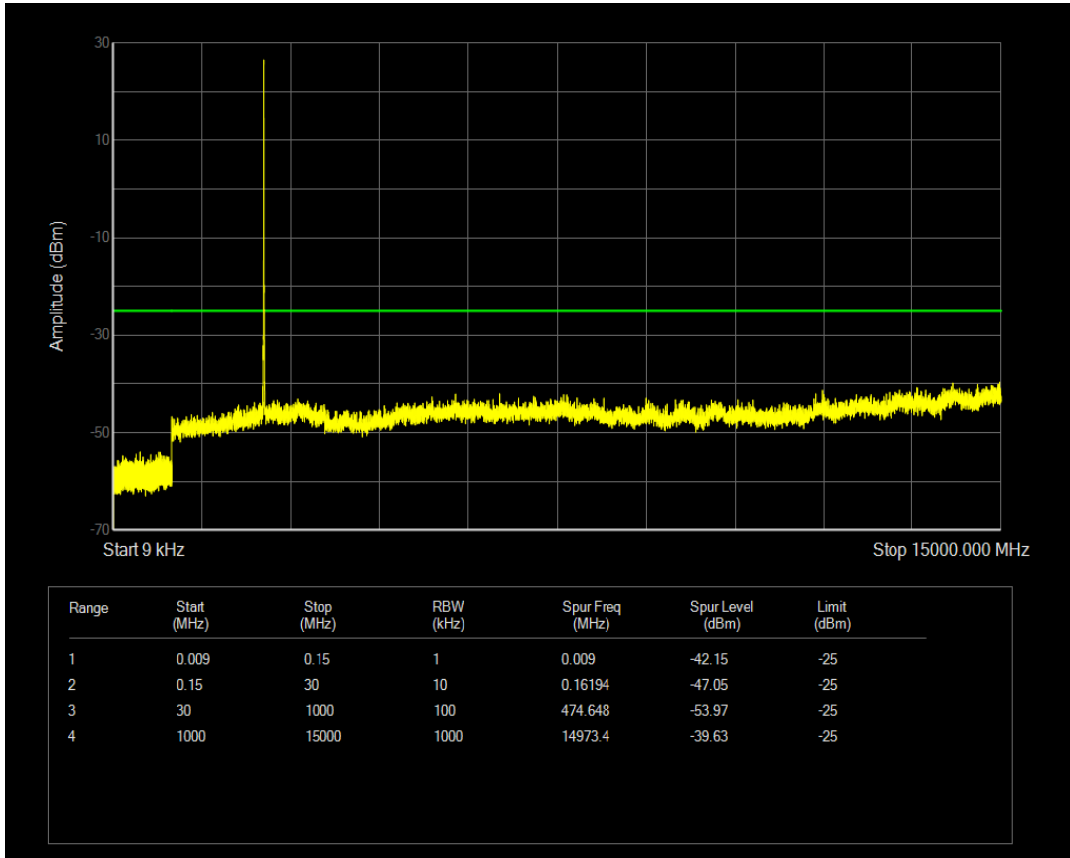

Band7 QPSK BW=10MHz Channel=21400 RB Size=1 Position=#0

Band7 QAM16 BW=10MHz Channel=21400 RB Size=1 Position=#0