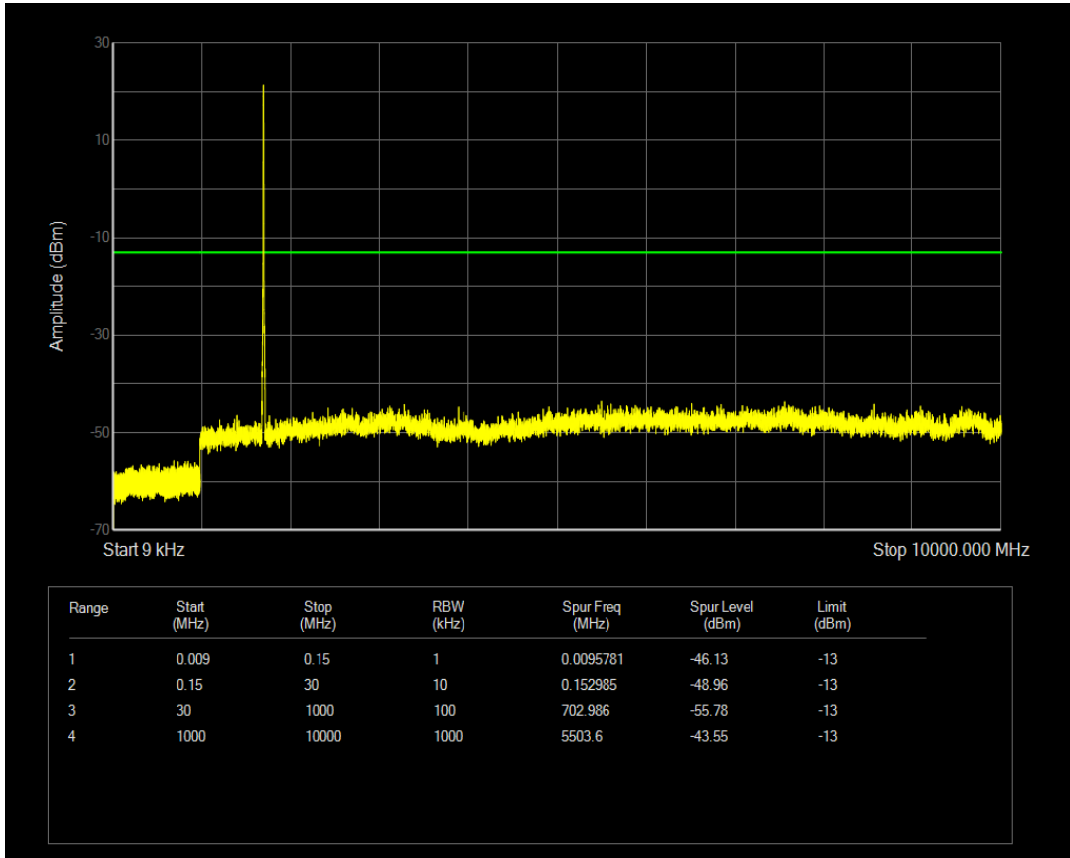

Band4 QAM16 BW=3MHz Channel=20385 RB Size=15 Position=#0

Band4 QPSK BW=5MHz Channel=19975 RB Size=25 Position=#0

Band4 QAM16 BW=5MHz Channel=19975 RB Size=1 Position=#0

Band4 QAM16 BW=5MHz Channel=19975 RB Size=25 Position=#0