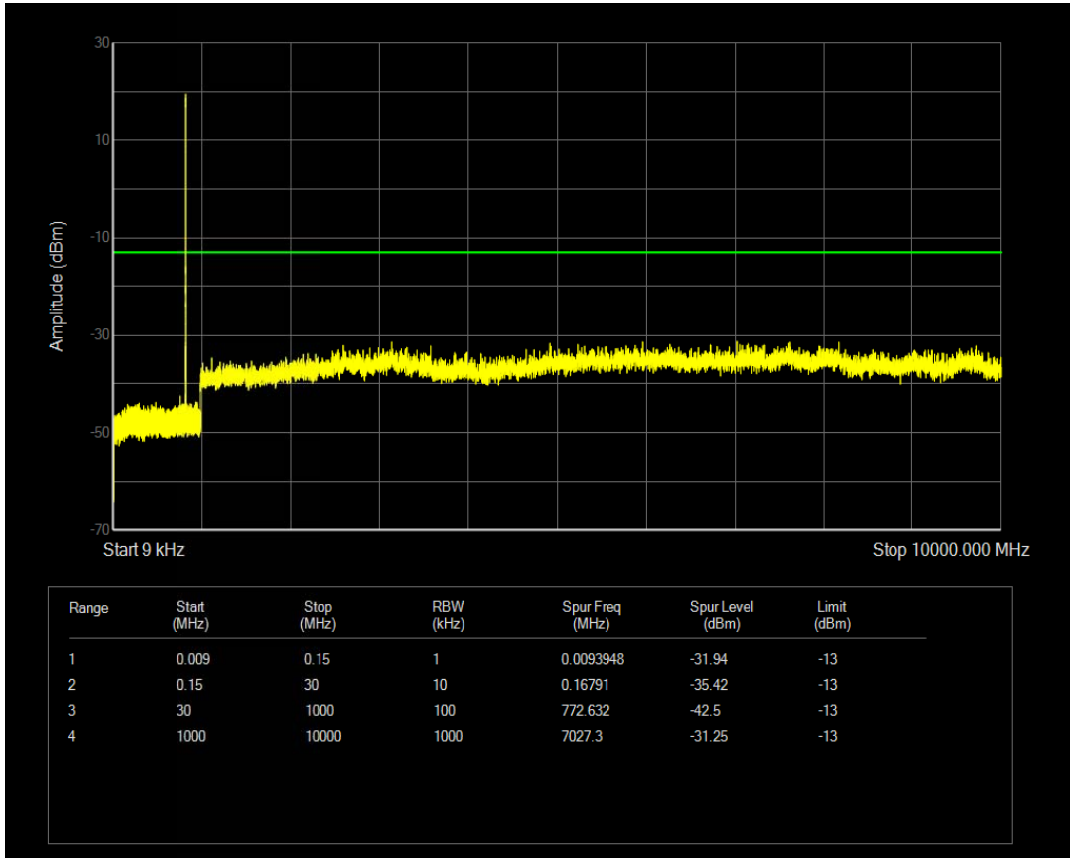

Band5 QPSK BW=1.4MHz Channel=20525 RB Size=1 Position=#0

Band5 QAM16 BW=1.4MHz Channel=20525 RB Size=1 Position=#0

Band5 QPSK BW=1.4MHz Channel=20525 RB Size=6 Position=#0

Band5 QAM16 BW=1.4MHz Channel=20525 RB Size=6 Position=#0

Band5 QPSK BW=1.4MHz Channel=20643 RB Size=6 Position=#0

Band5 QPSK BW=1.4MHz Channel=20643 RB Size=1 Position=#0

Band5 QAM16 BW=1.4MHz Channel=20643 RB Size=1 Position=#0

Band5 QAM16 BW=1.4MHz Channel=20643 RB Size=6 Position=#0