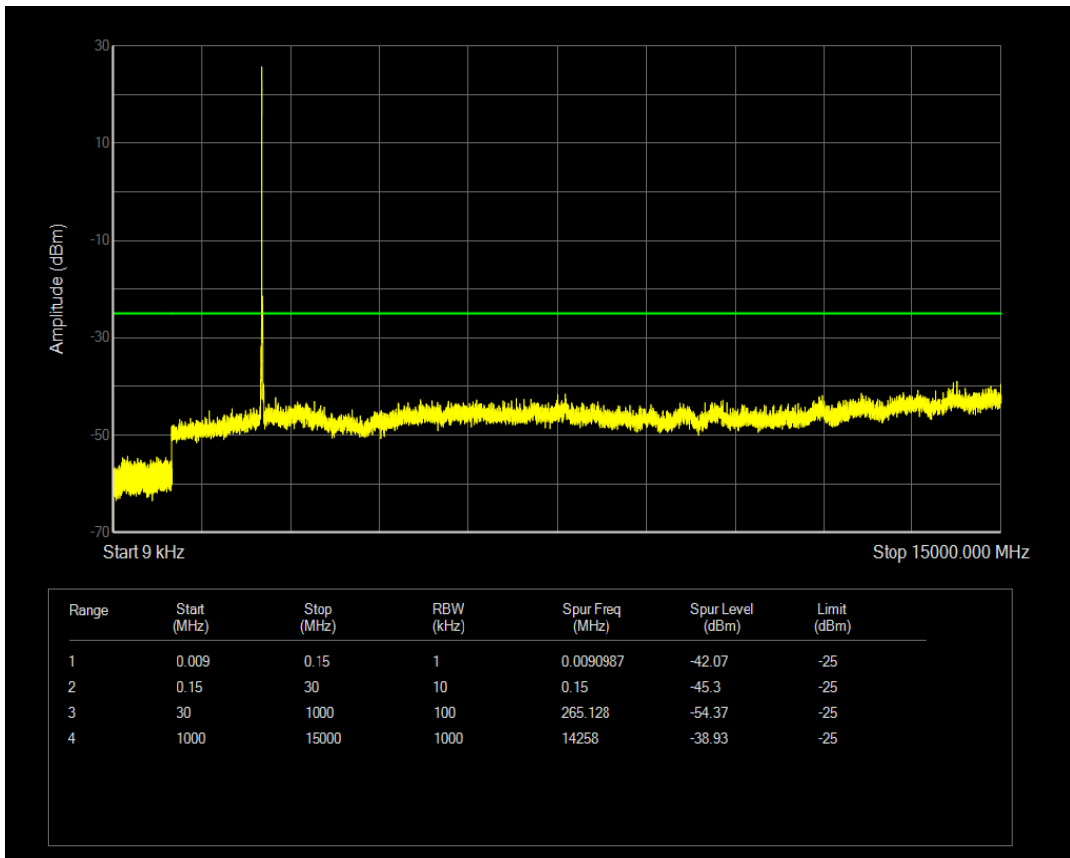

Band7 QPSK BW=20MHz Channel=21100 RB Size=1 Position=#0

Band7 QPSK BW=20MHz Channel=21100 RB Size=100 Position=#0