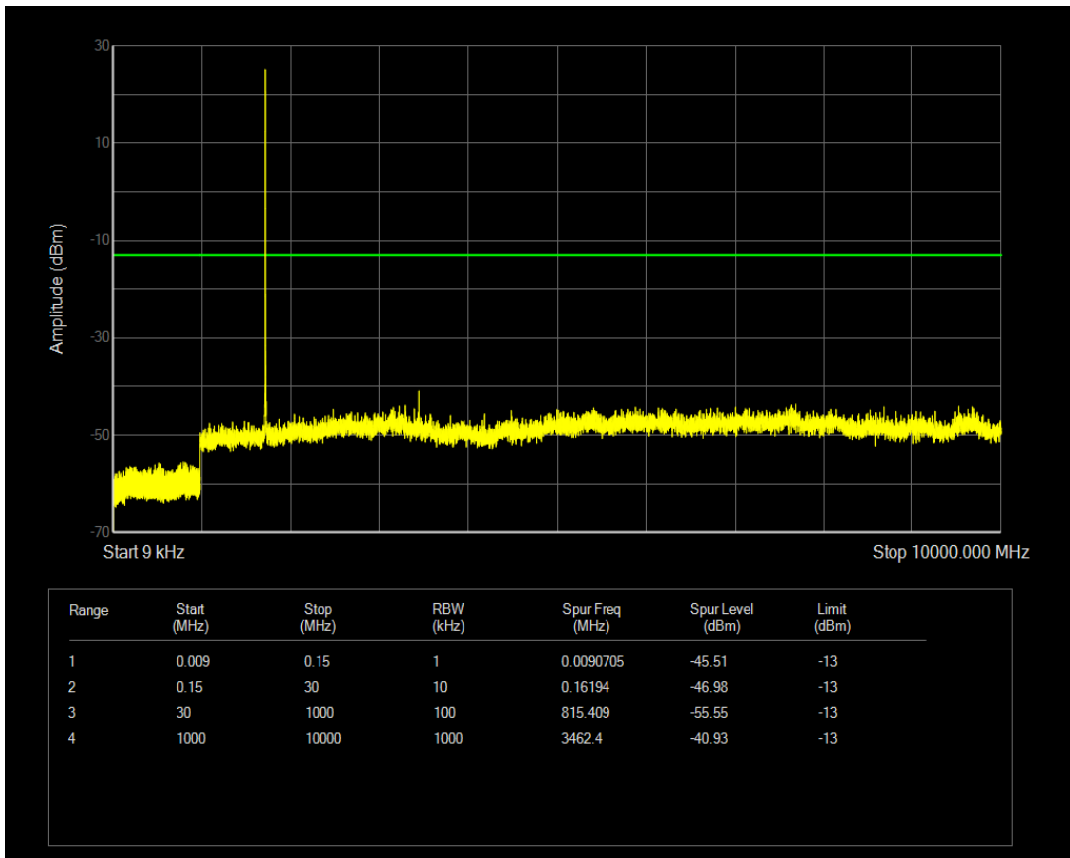

Band4 QPSK BW=3MHz Channel=20175 RB Size=1 Position=#0

Band4 QPSK BW=3MHz Channel=20175 RB Size=15 Position=#0