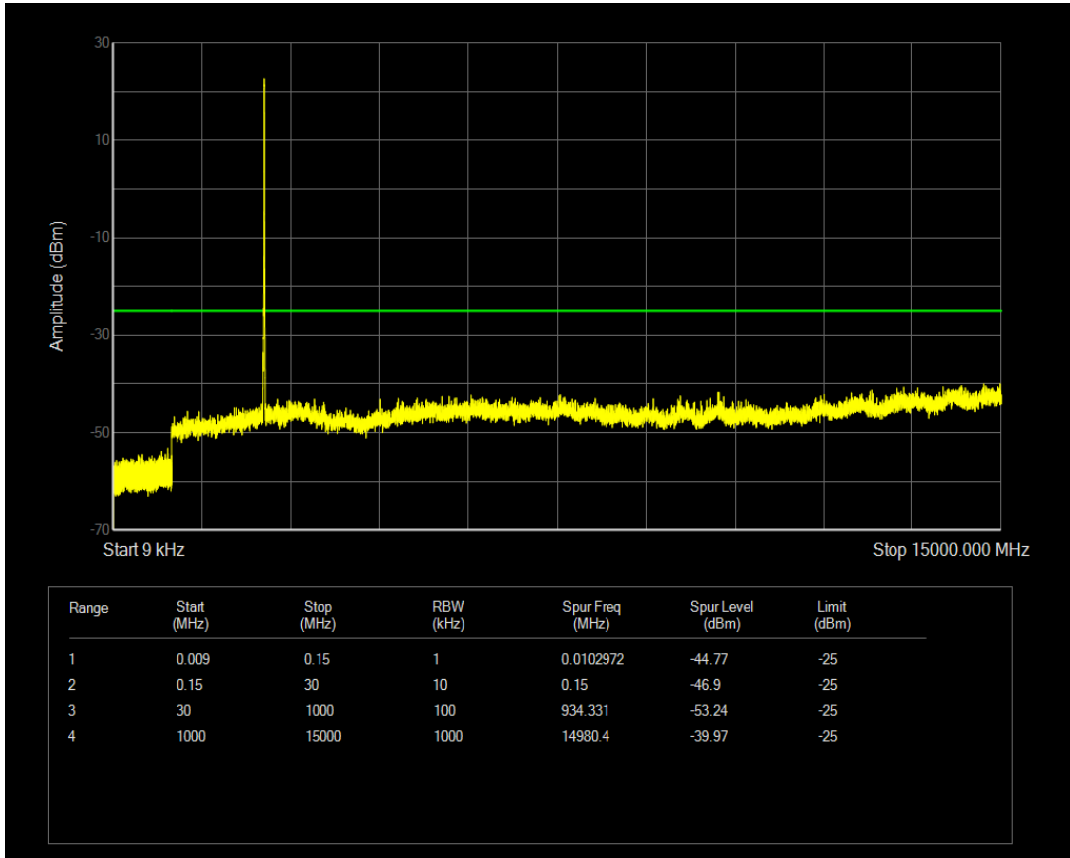

Band7 QPSK BW=5MHz Channel=21425 RB Size=1 Position=#0

Band7 QPSK BW=5MHz Channel=21425 RB Size=25 Position=#0

Band7 QAM16 BW=5MHz Channel=21425 RB Size=1 Position=#0

Band7 QAM16 BW=5MHz Channel=21425 RB Size=25 Position=#0

Band7 QPSK BW=10MHz Channel=20800 RB Size=50 Position=#0

Band7 QPSK BW=10MHz Channel=20800 RB Size=1 Position=#0

Band7 QAM16 BW=10MHz Channel=20800 RB Size=1 Position=#0

Band7 QAM16 BW=10MHz Channel=20800 RB Size=50 Position=#0