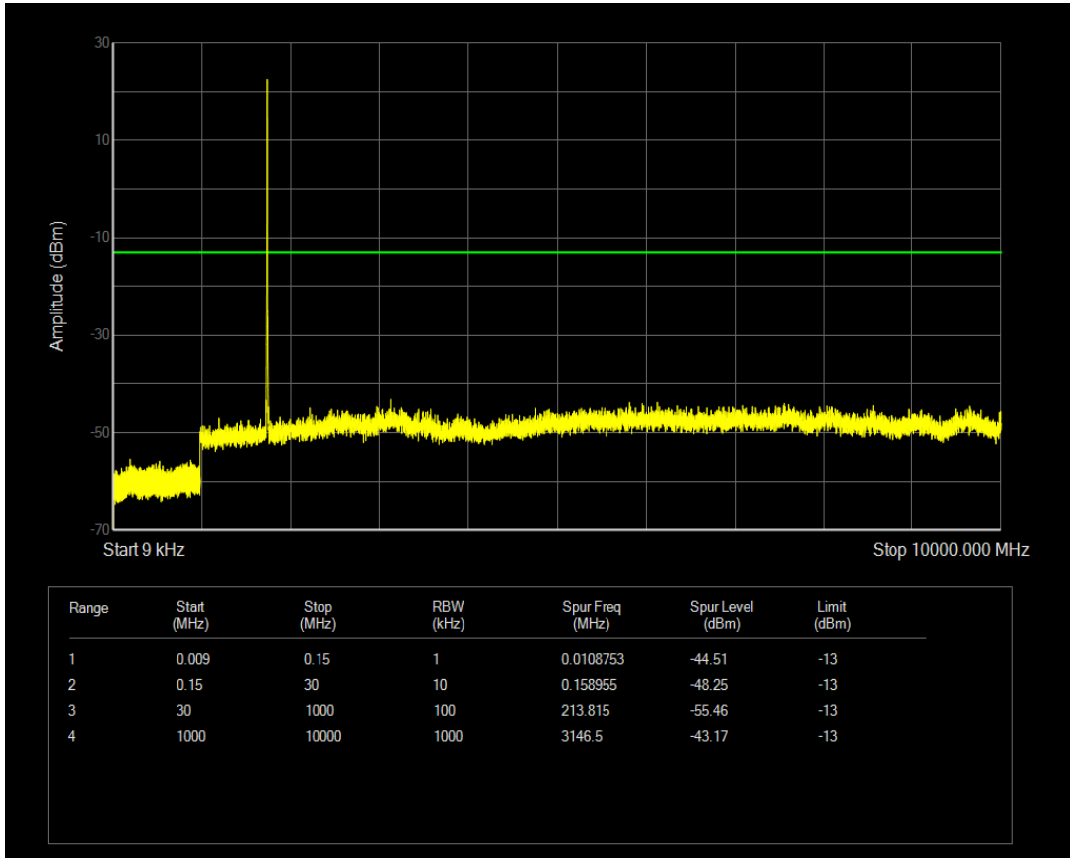

Band4 QPSK BW=3MHz Channel=20175 RB Size=1 Position=#0

Band4 QPSK BW=3MHz Channel=20175 RB Size=15 Position=#0

Band4 QAM16 BW=3MHz Channel=20175 RB Size=1 Position=#0

Band4 QAM16 BW=3MHz Channel=20175 RB Size=15 Position=#0

Band4 QPSK BW=3MHz Channel=20385 RB Size=1 Position=#0

Band4 QPSK BW=3MHz Channel=20385 RB Size=15 Position=#0

Band4 QAM16 BW=3MHz Channel=20385 RB Size=1 Position=#0

Band4 QPSK BW=5MHz Channel=19975 RB Size=1 Position=#0