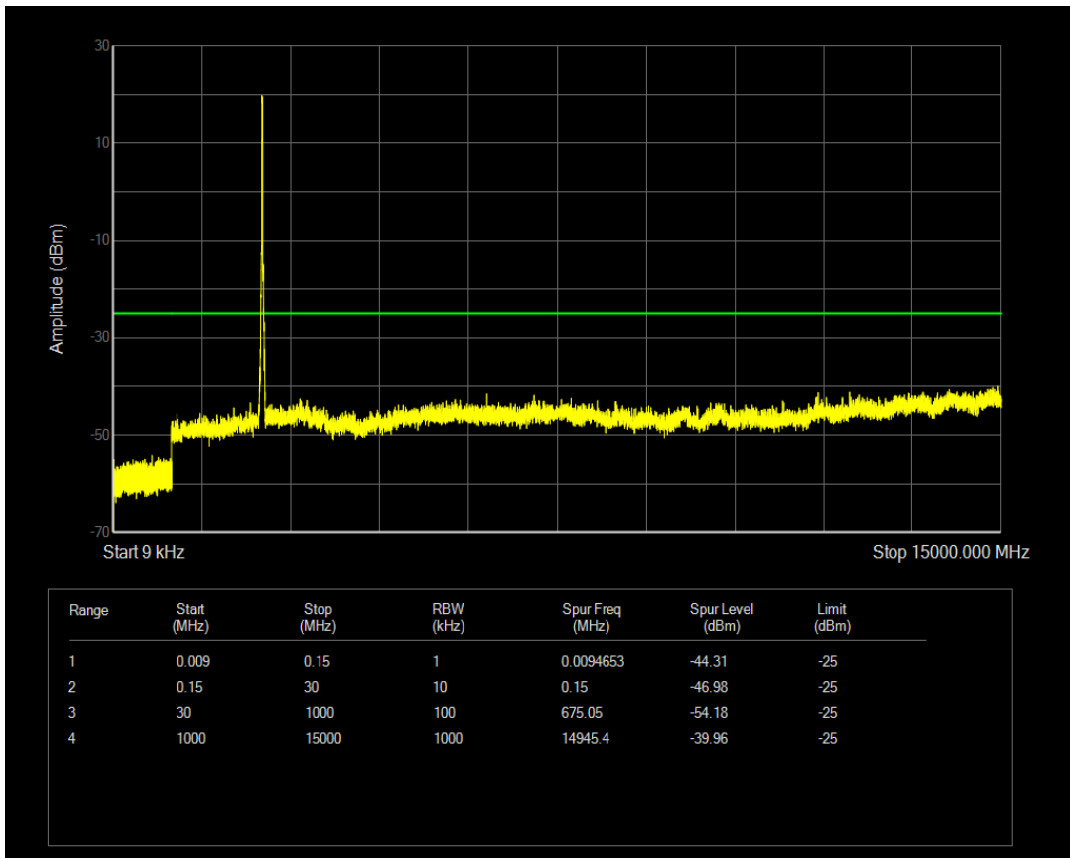

Band7 QPSK BW=15MHz Channel=21100 RB Size=75 Position=#0

Band7 QPSK BW=15MHz Channel=21100 RB Size=1 Position=#0