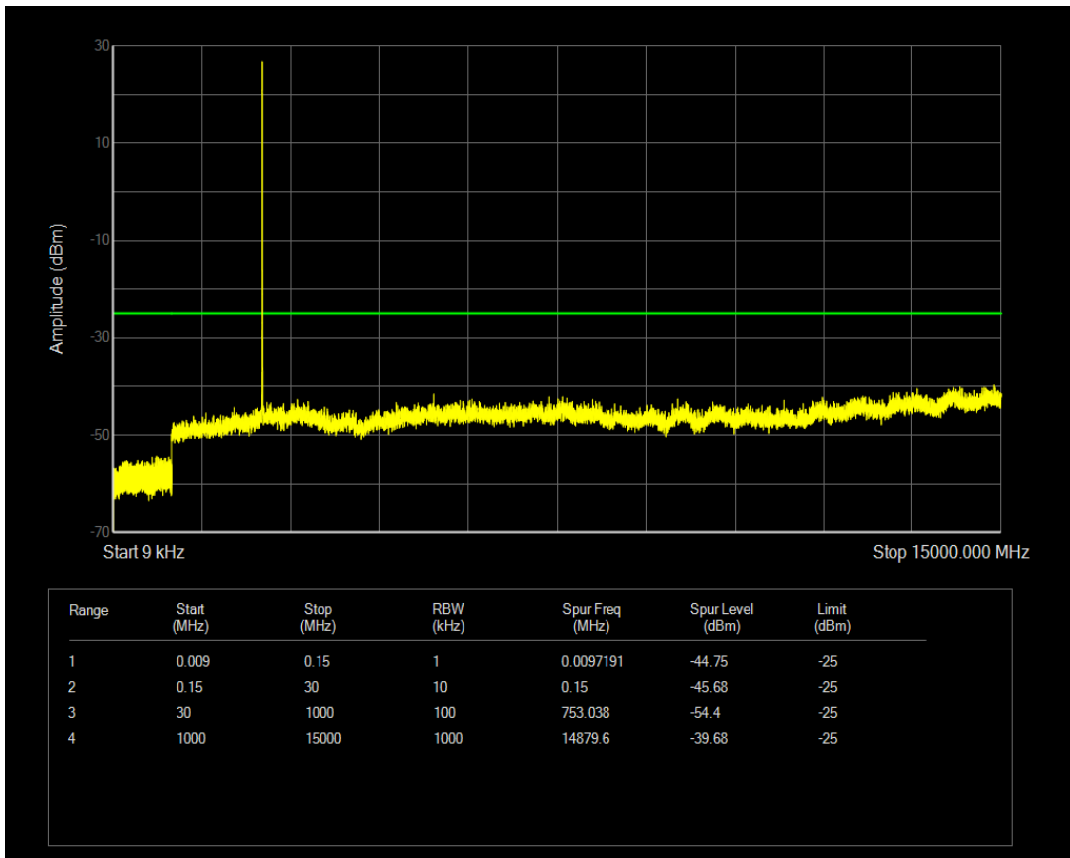

Band7 QPSK BW=5MHz Channel=21100 RB Size=1 Position=#0

Band7 QPSK BW=5MHz Channel=21100 RB Size=25 Position=#0