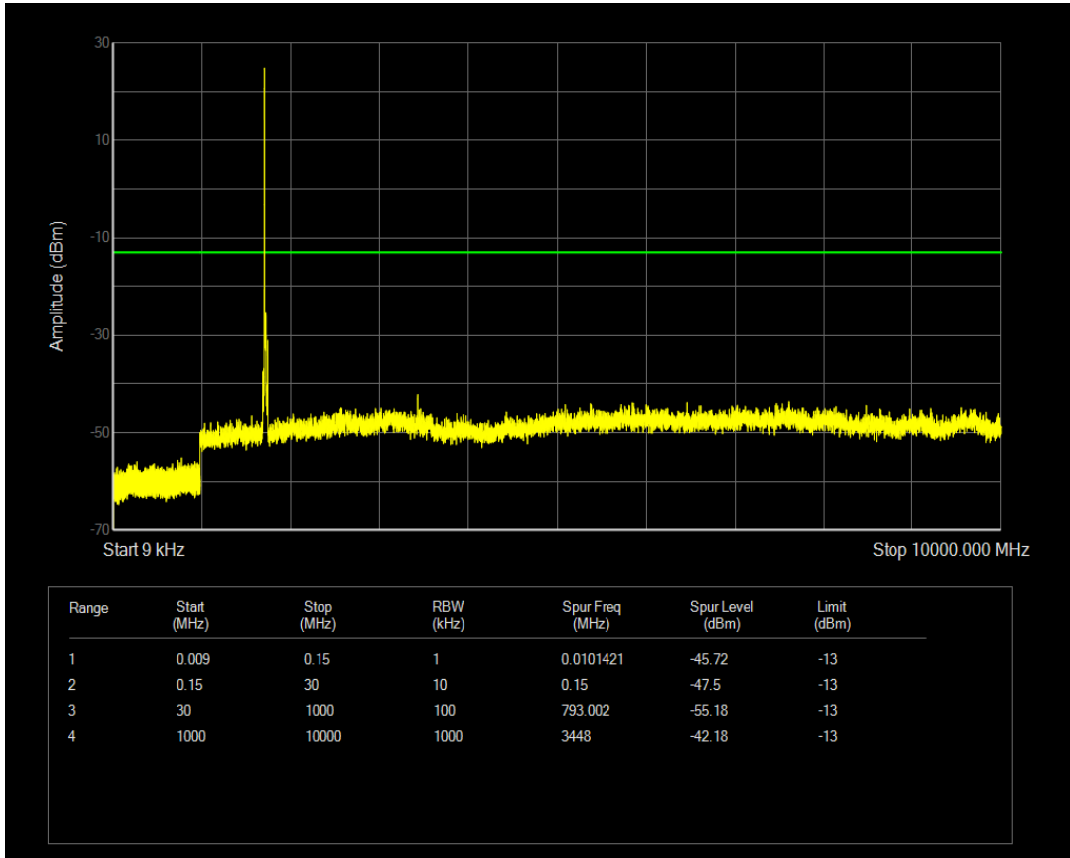

Band4 QPSK BW=20MHz Channel=20050 RB Size=1 Position=#0

Band4 QPSK BW=20MHz Channel=20050 RB Size=100 Position=#0

Band4 QAM16 BW=20MHz Channel=20050 RB Size=1 Position=#0

Band4 QAM16 BW=20MHz Channel=20050 RB Size=100 Position=#0

Band4 QPSK BW=20MHz Channel=20175 RB Size=100 Position=#0

Band4 QPSK BW=20MHz Channel=20175 RB Size=1 Position=#0

Band4 QAM16 BW=20MHz Channel=20175 RB Size=1 Position=#0

Band4 QAM16 BW=20MHz Channel=20175 RB Size=100 Position=#0