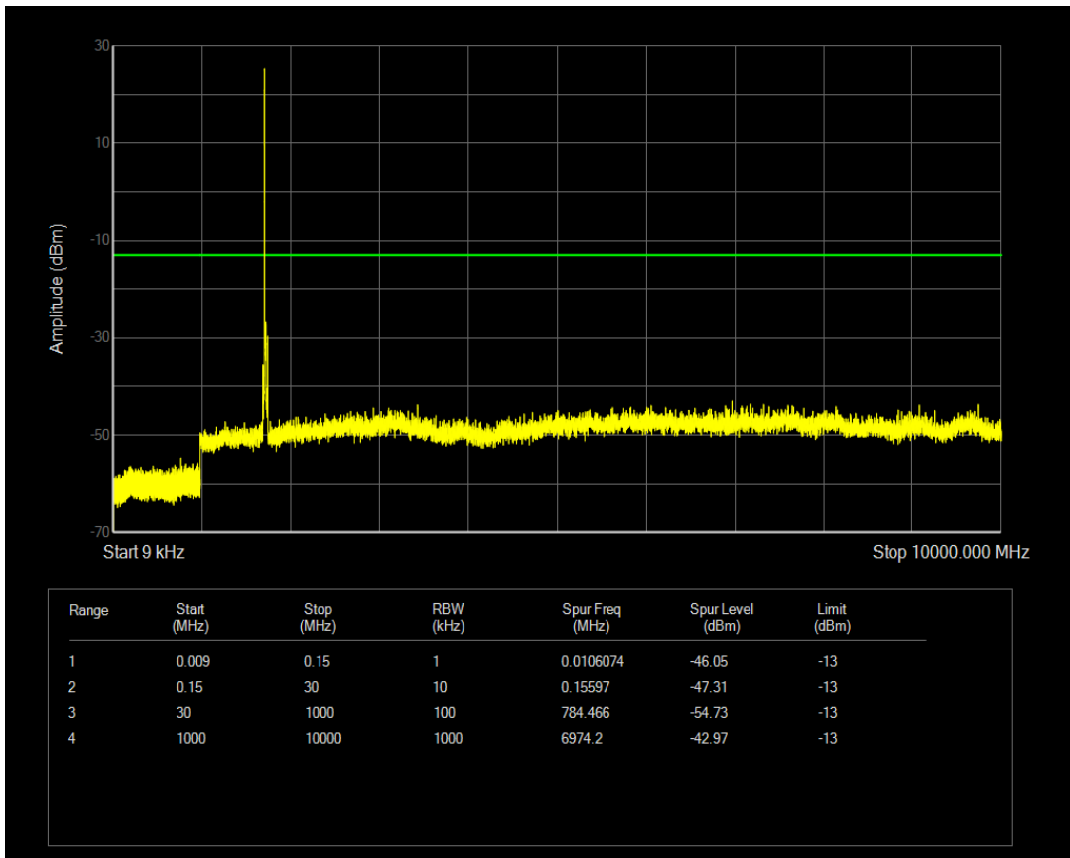

Band4 QAM16 BW=20MHz Channel=20175 RB Size=1 Position=#0

Band4 QAM16 BW=20MHz Channel=20175 RB Size=100 Position=#0