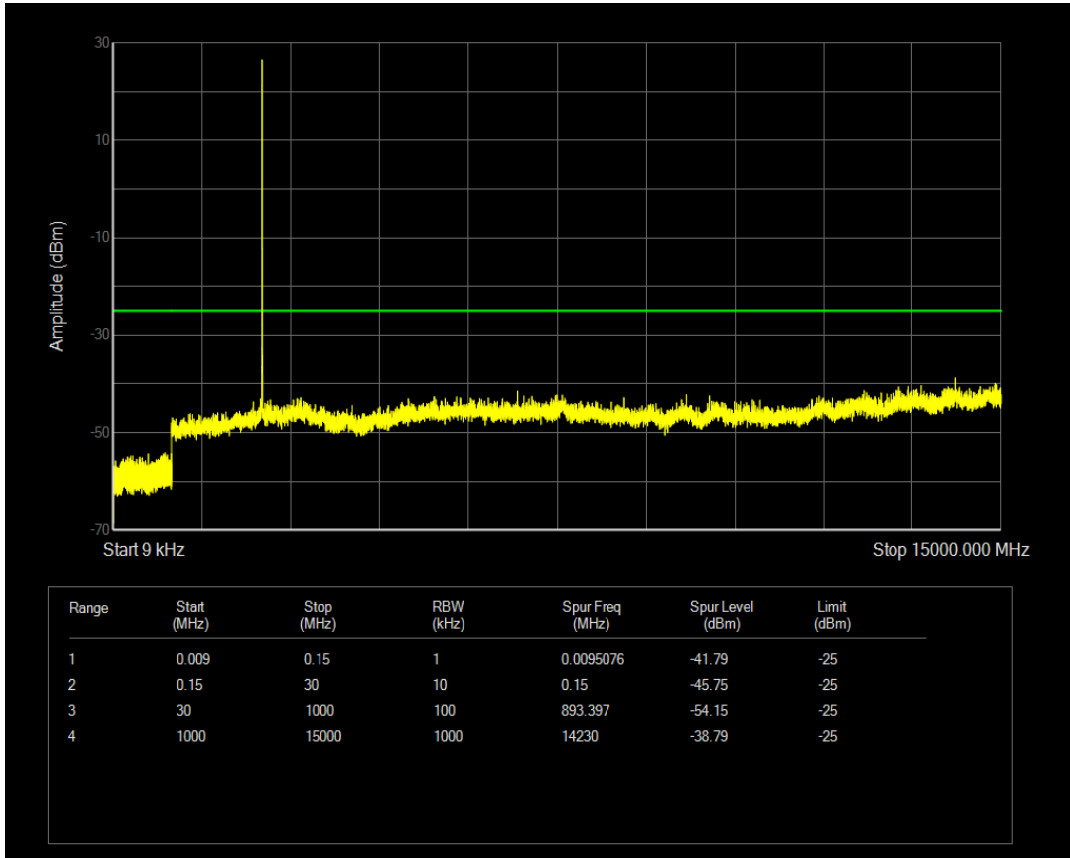

Band7 QPSK BW=5MHz Channel=21100 RB Size=1 Position=#0

Band7 QPSK BW=5MHz Channel=21100 RB Size=25 Position=#0

Band7 QAM16 BW=5MHz Channel=21100 RB Size=25 Position=#0

Band7 QAM16 BW=5MHz Channel=21100 RB Size=1 Position=#0