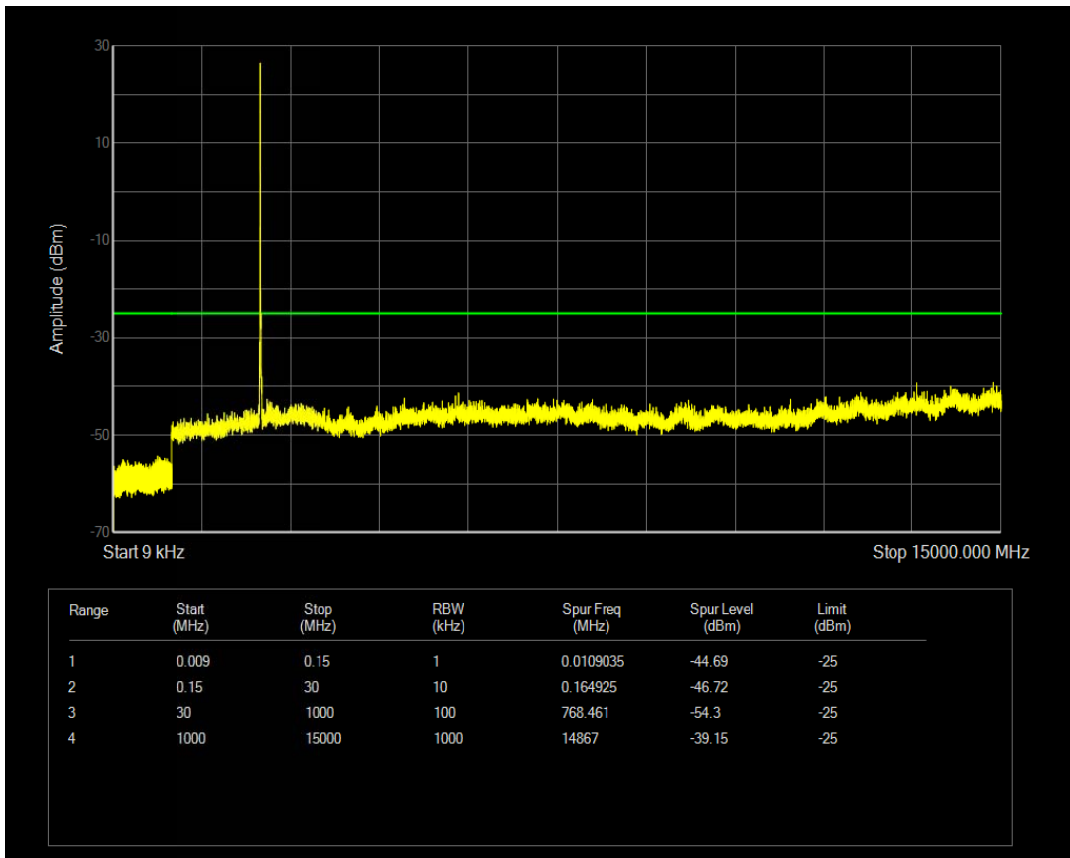

Band7 QPSK BW=15MHz Channel=20825 RB Size=1 Position=#0

Band7 QPSK BW=15MHz Channel=20825 RB Size=75 Position=#0