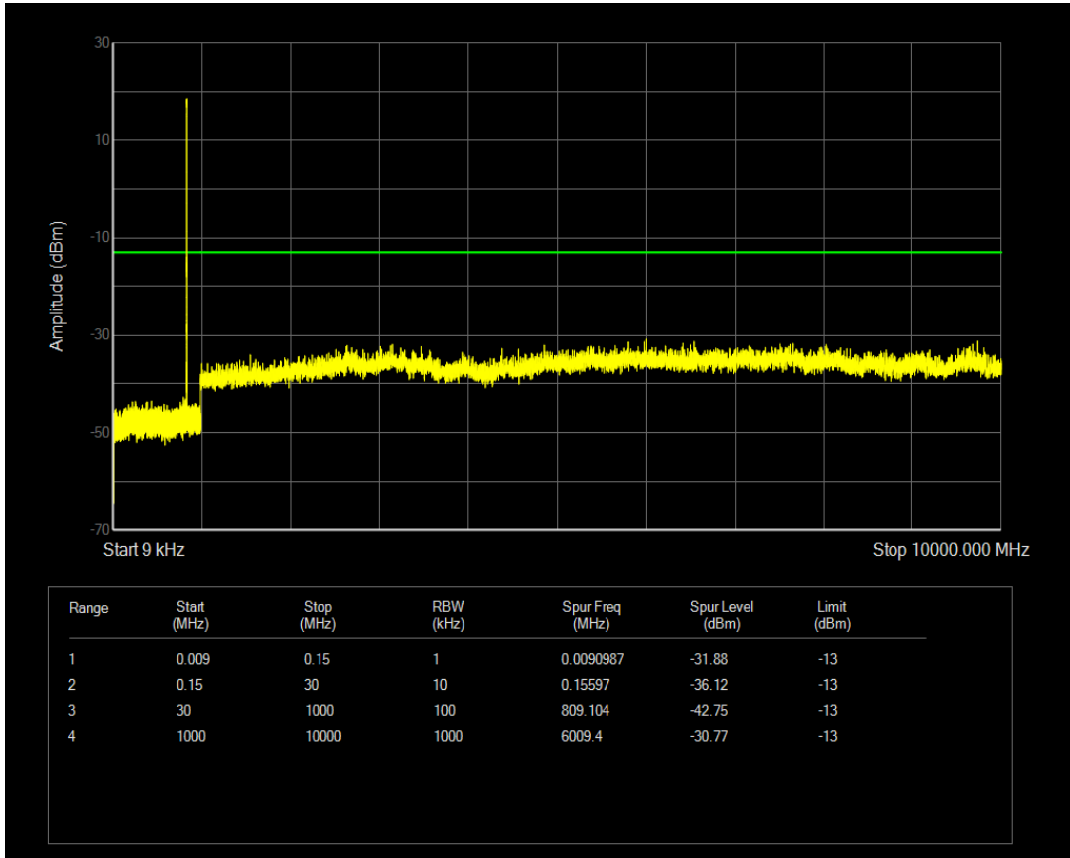

Band5 QPSK BW=1.4MHz Channel=20643 RB Size=6 Position=#0

Band5 QPSK BW=1.4MHz Channel=20643 RB Size=1 Position=#0

Band5 QAM16 BW=1.4MHz Channel=20643 RB Size=1 Position=#0

Band5 QAM16 BW=1.4MHz Channel=20643 RB Size=6 Position=#0