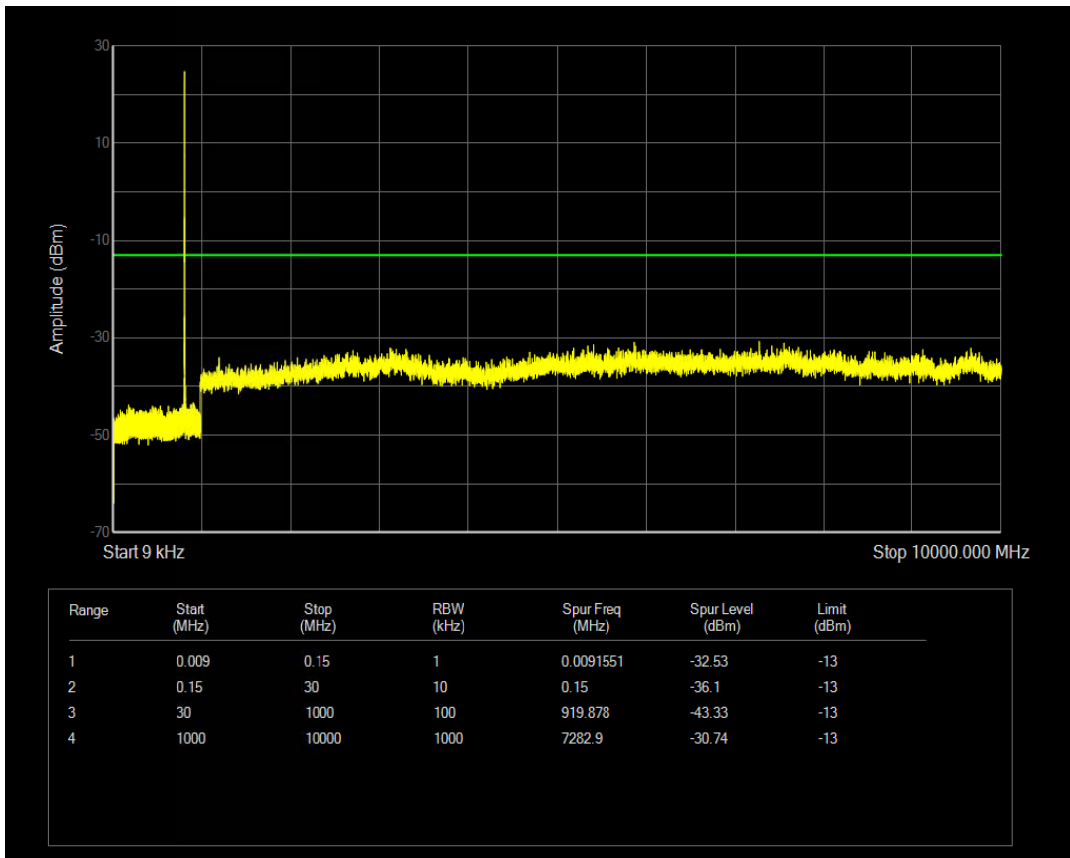

Band5 QAM16 BW=5MHz Channel=20425 RB Size=1 Position=#0

Band5 QAM16 BW=5MHz Channel=20425 RB Size=25 Position=#0