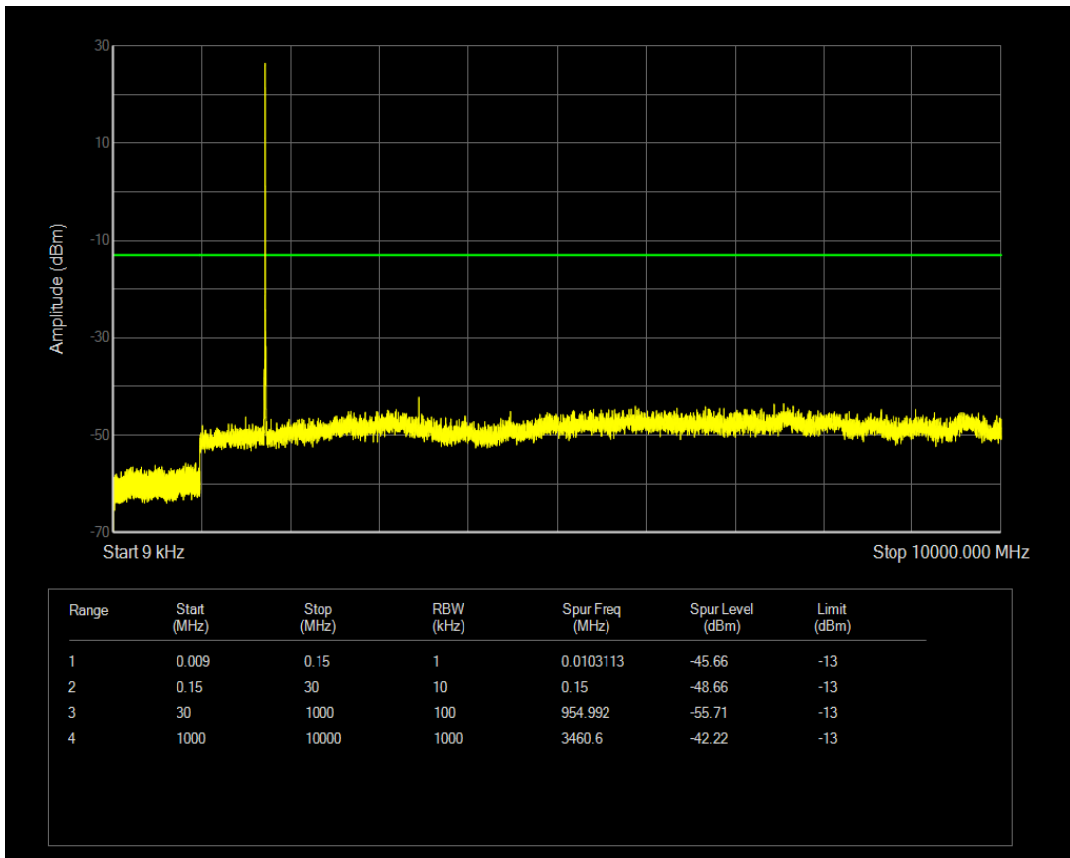

Band4 QAM16 BW=5MHz Channel=20175 RB Size=1 Position=#0

Band4 QPSK BW=5MHz Channel=20375 RB Size=1 Position=#0