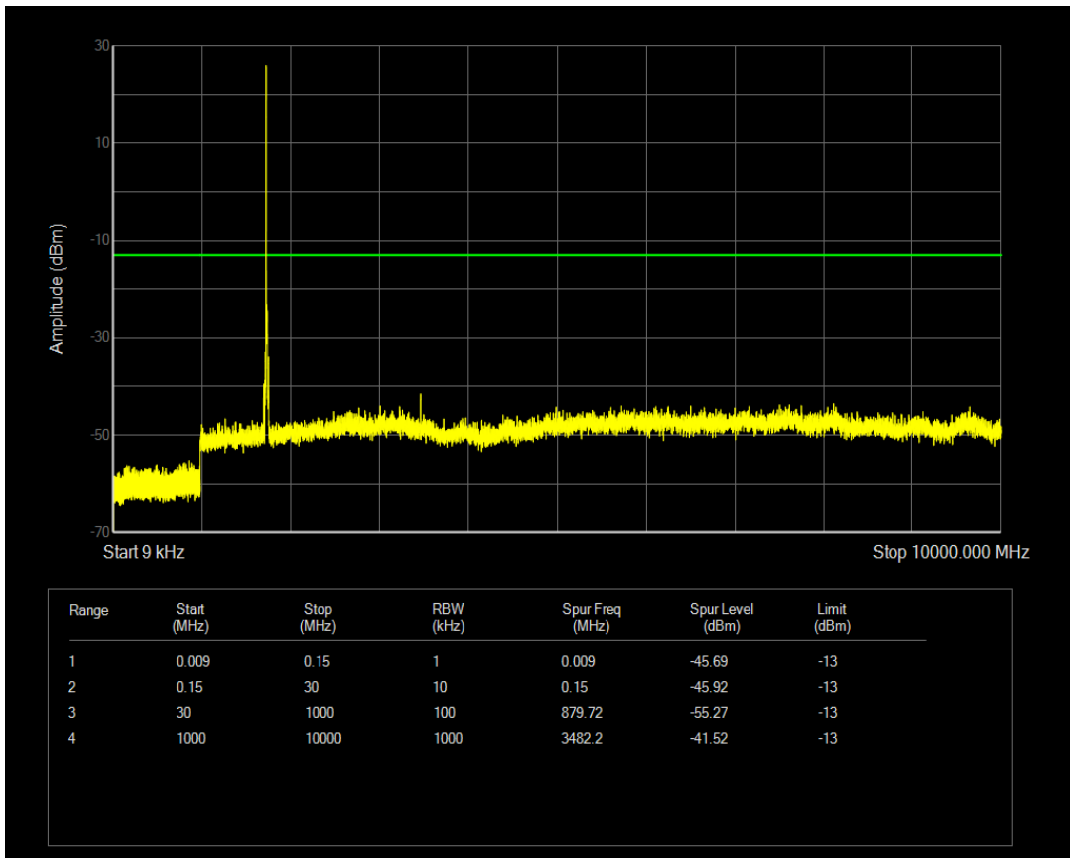

Band4 QPSK BW=15MHz Channel=20325 RB Size=1 Position=#0

Band4 QPSK BW=15MHz Channel=20325 RB Size=75 Position=#0