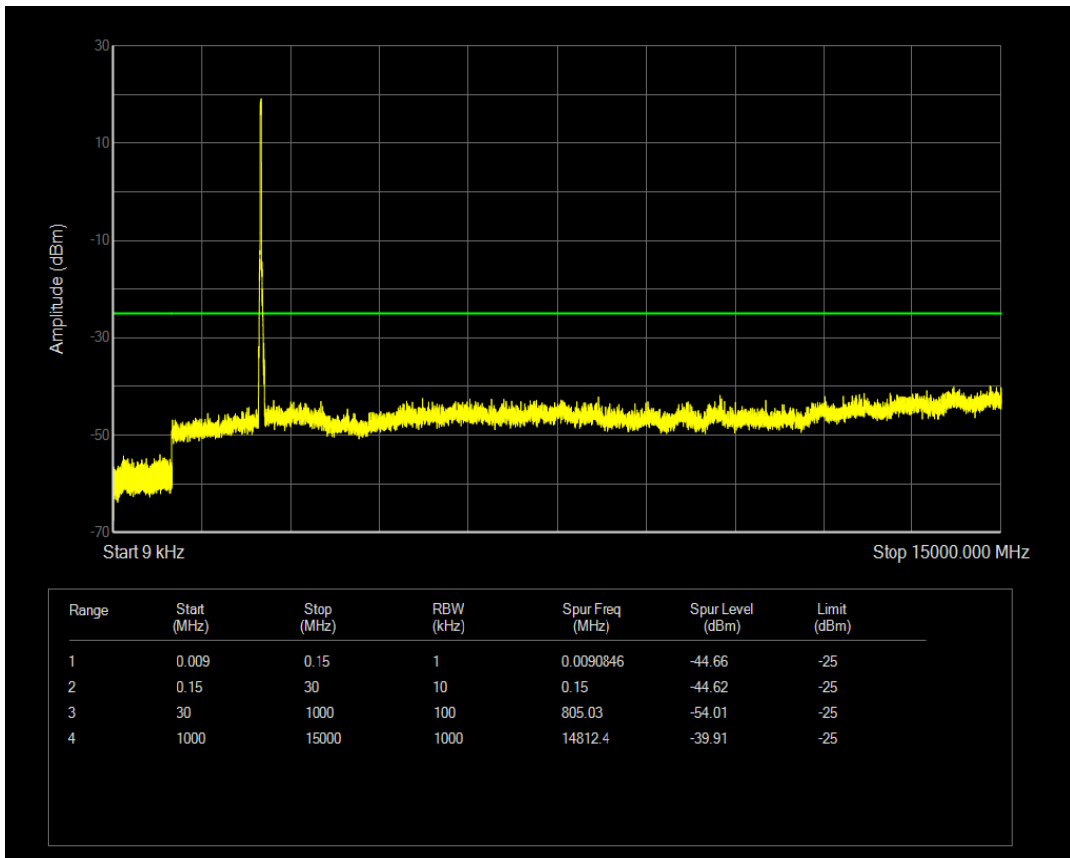

Band7 QPSK BW=15MHz Channel=21375 RB Size=1 Position=#0

Band7 QPSK BW=15MHz Channel=21375 RB Size=75 Position=#0

Band7 QAM16 BW=15MHz Channel=21375 RB Size=1 Position=#0

Band7 QAM16 BW=15MHz Channel=21375 RB Size=75 Position=#0

Band7 QPSK BW=20MHz Channel=20850 RB Size=100 Position=#0

Band7 QPSK BW=20MHz Channel=20850 RB Size=1 Position=#0

Band7 QAM16 BW=20MHz Channel=20850 RB Size=1 Position=#0

Band7 QAM16 BW=20MHz Channel=20850 RB Size=100 Position=#0