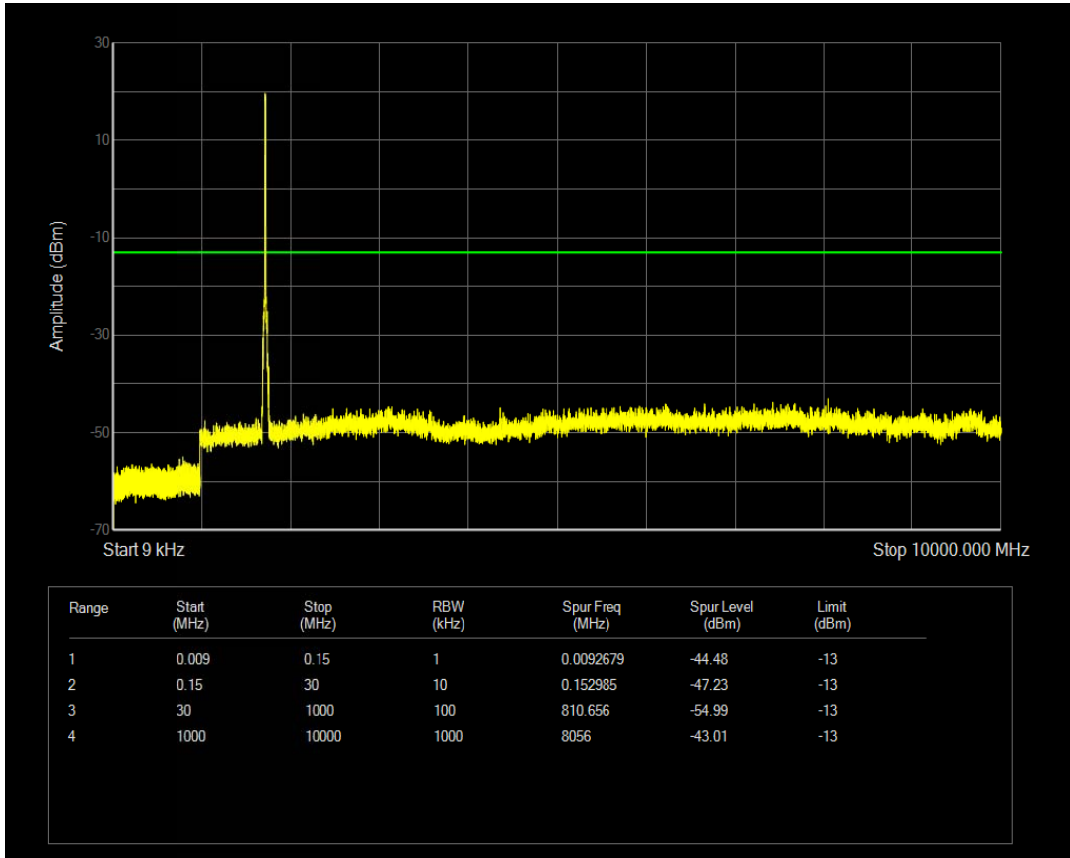

Band4 QPSK BW=10MHz Channel=20000 RB Size=1 Position=#0

Band4 QPSK BW=10MHz Channel=20000 RB Size=50 Position=#0

Band4 QAM16 BW=10MHz Channel=20000 RB Size=1 Position=#0

Band4 QAM16 BW=10MHz Channel=20000 RB Size=50 Position=#0

Band4 QPSK BW=10MHz Channel=20175 RB Size=1 Position=#0

Band4 QPSK BW=10MHz Channel=20175 RB Size=50 Position=#0

Band4 QAM16 BW=10MHz Channel=20175 RB Size=1 Position=#0

Band4 QAM16 BW=10MHz Channel=20175 RB Size=50 Position=#0