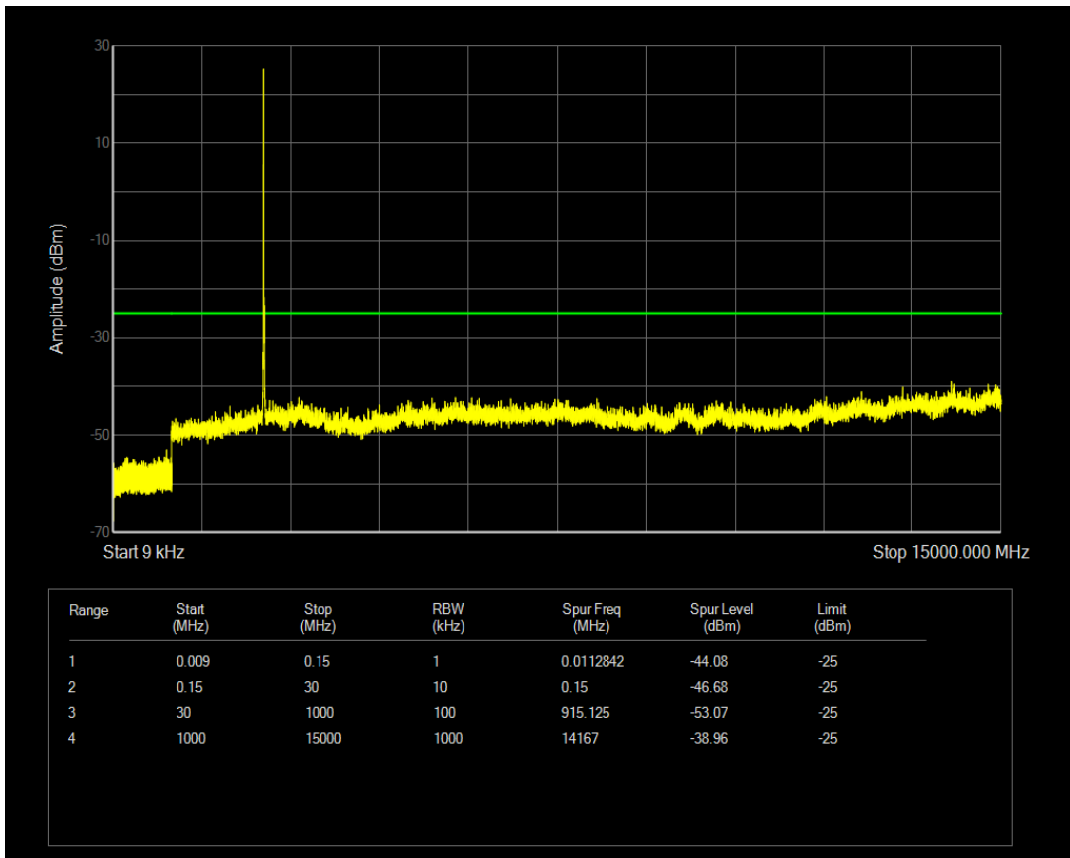

Band7 QAM16 BW=15MHz Channel=21375 RB Size=1 Position=#0

Band7 QAM16 BW=15MHz Channel=21375 RB Size=75 Position=#0