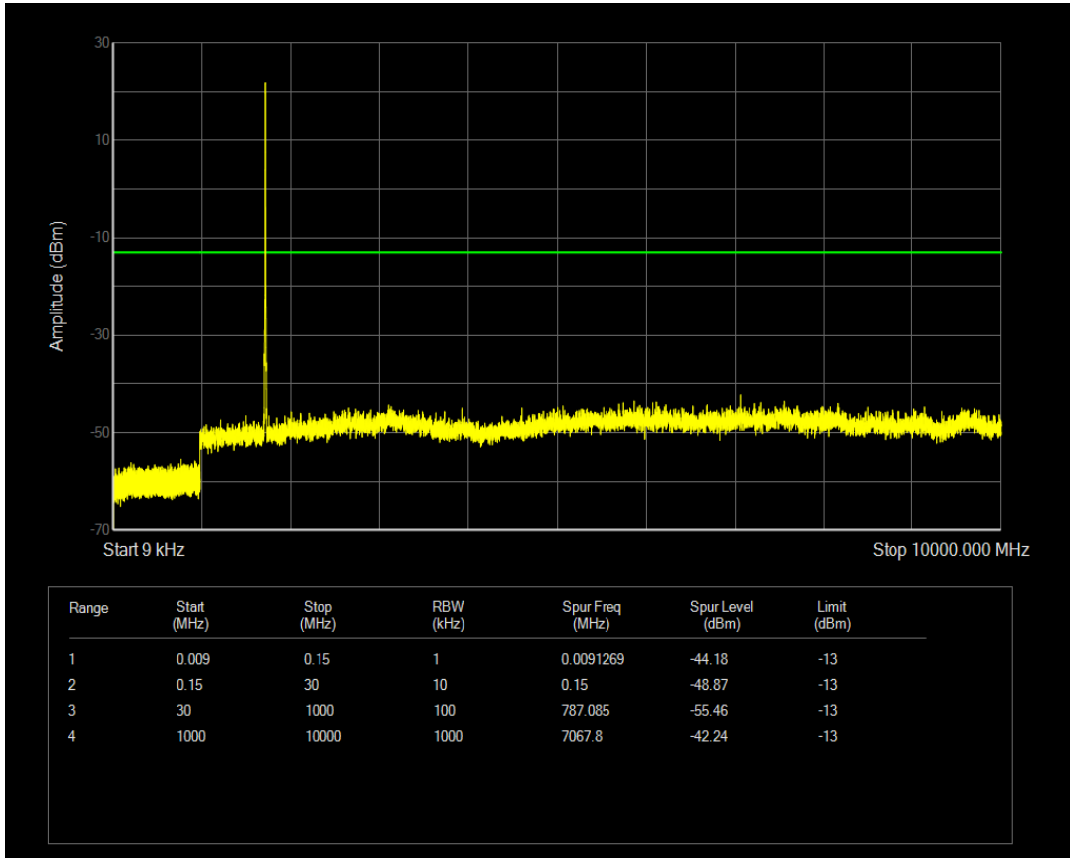

Band4 QPSK BW=3MHz Channel=19965 RB Size=15 Position=#0

Band4 QPSK BW=3MHz Channel=19965 RB Size=1 Position=#0

Band4 QAM16 BW=3MHz Channel=19965 RB Size=1 Position=#0

Band4 QAM16 BW=3MHz Channel=19965 RB Size=15 Position=#0

Band4 QPSK BW=3MHz Channel=20175 RB Size=1 Position=#0

Band4 QPSK BW=3MHz Channel=20175 RB Size=15 Position=#0

Band4 QAM16 BW=3MHz Channel=20175 RB Size=1 Position=#0

Band4 QAM16 BW=3MHz Channel=20175 RB Size=15 Position=#0