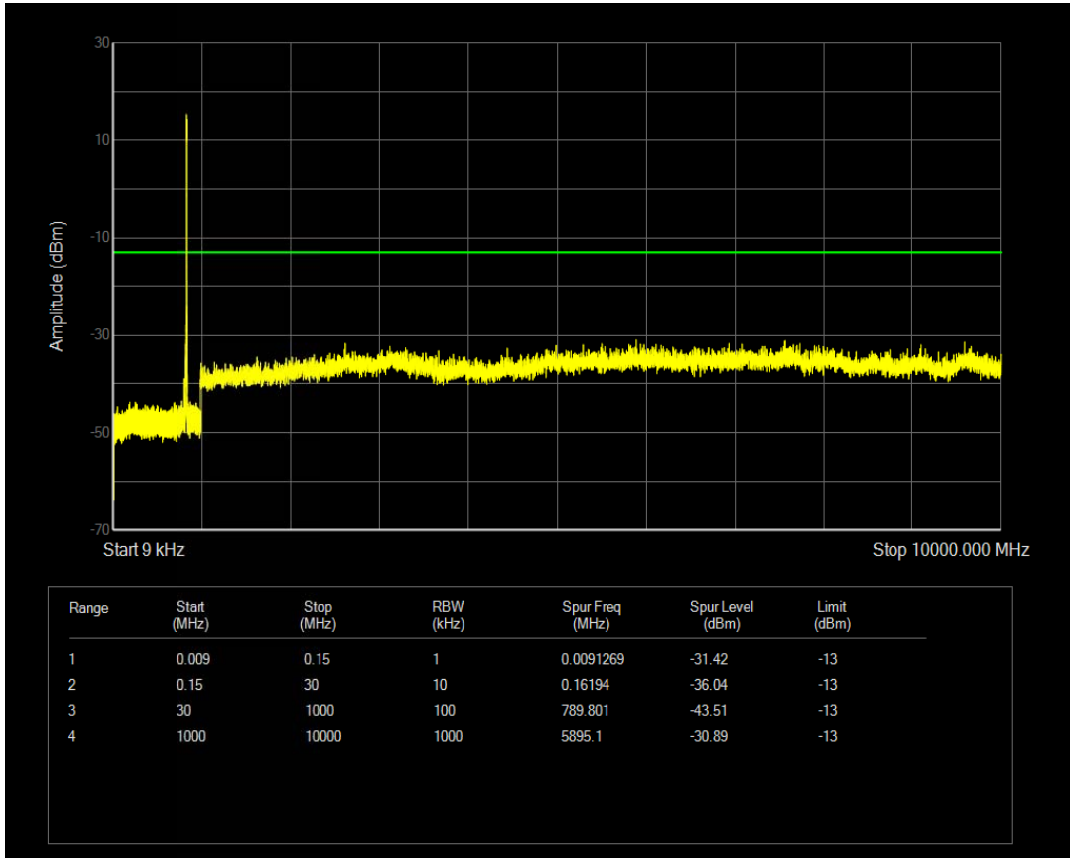

Band5 QPSK BW=5MHz Channel=20525 RB Size=1 Position=#0

Band5 QPSK BW=5MHz Channel=20525 RB Size=25 Position=#0

Band5 QAM16 BW=5MHz Channel=20525 RB Size=1 Position=#0

Band5 QAM16 BW=5MHz Channel=20525 RB Size=25 Position=#0

Band5 QPSK BW=5MHz Channel=20625 RB Size=1 Position=#0

Band5 QPSK BW=5MHz Channel=20625 RB Size=25 Position=#0

Band5 QAM16 BW=5MHz Channel=20625 RB Size=1 Position=#0

Band5 QPSK BW=10MHz Channel=20450 RB Size=1 Position=#0