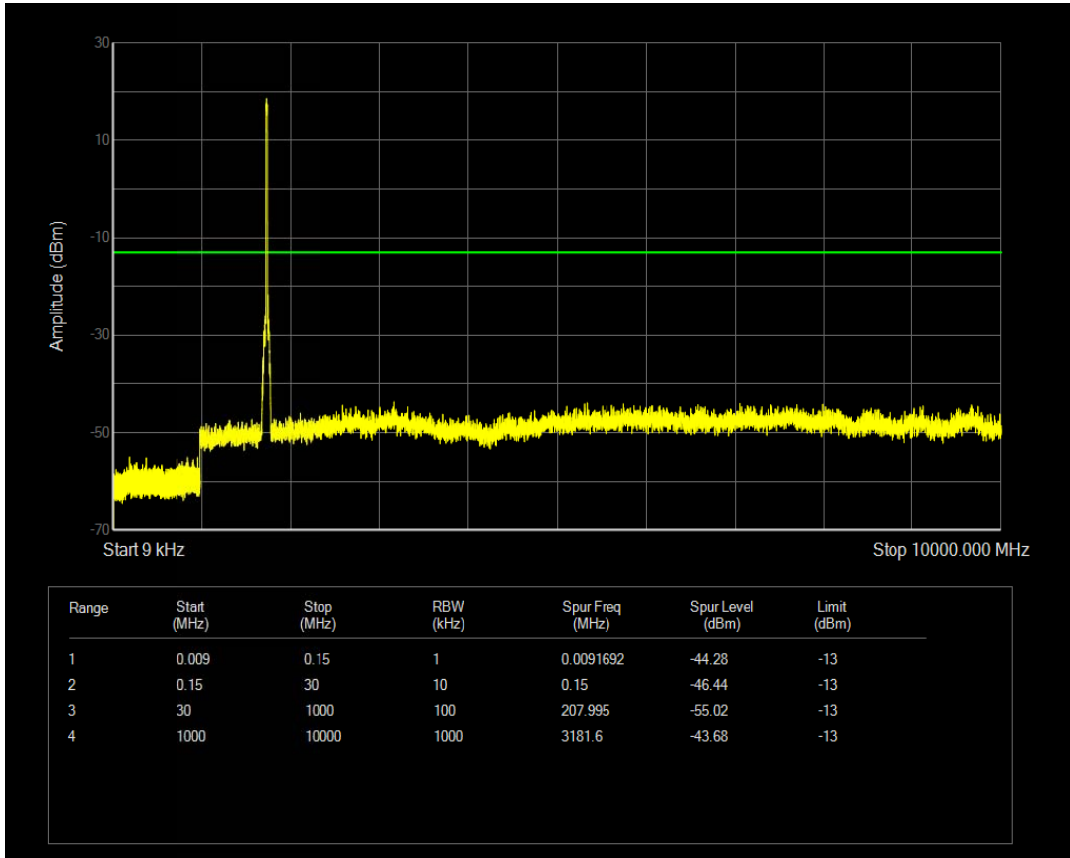

Band4 QPSK BW=15MHz Channel=20325 RB Size=75 Position=#0

Band4 QAM16 BW=15MHz Channel=20325 RB Size=1 Position=#0