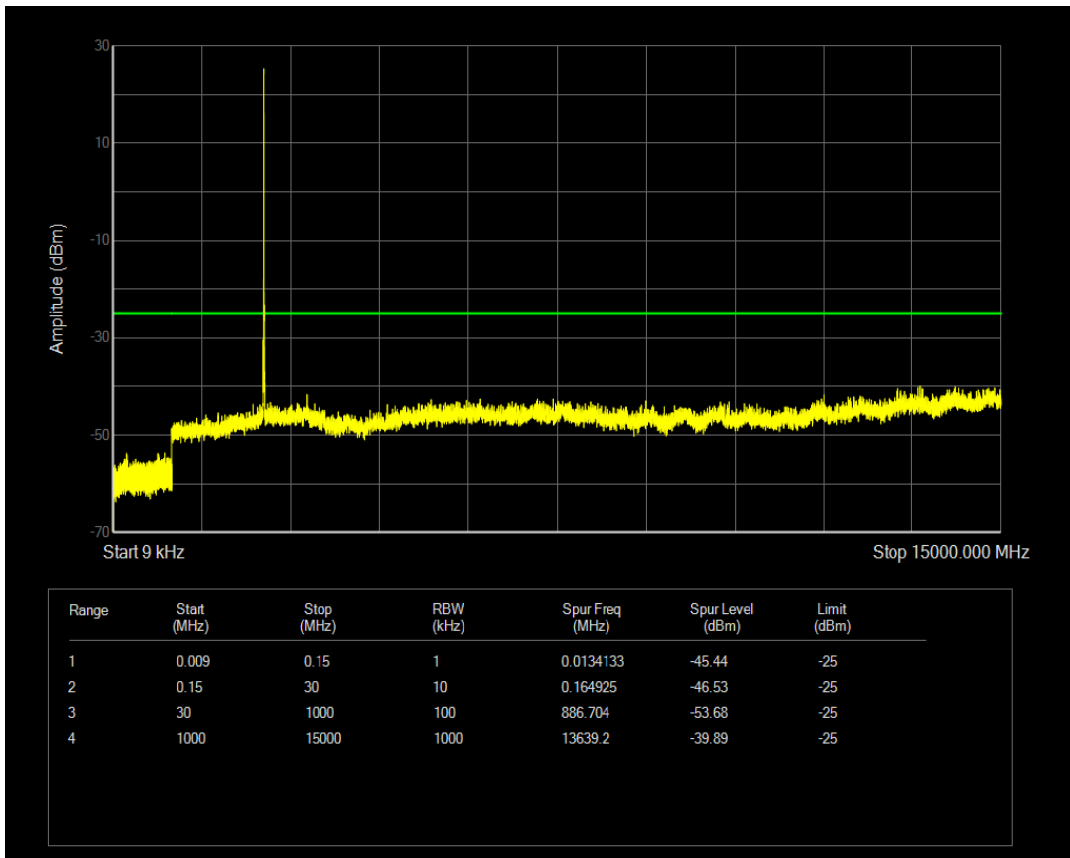

Band7 QAM16 BW=10MHz Channel=21400 RB Size=1 Position=#0

Band7 QAM16 BW=10MHz Channel=21400 RB Size=50 Position=#0