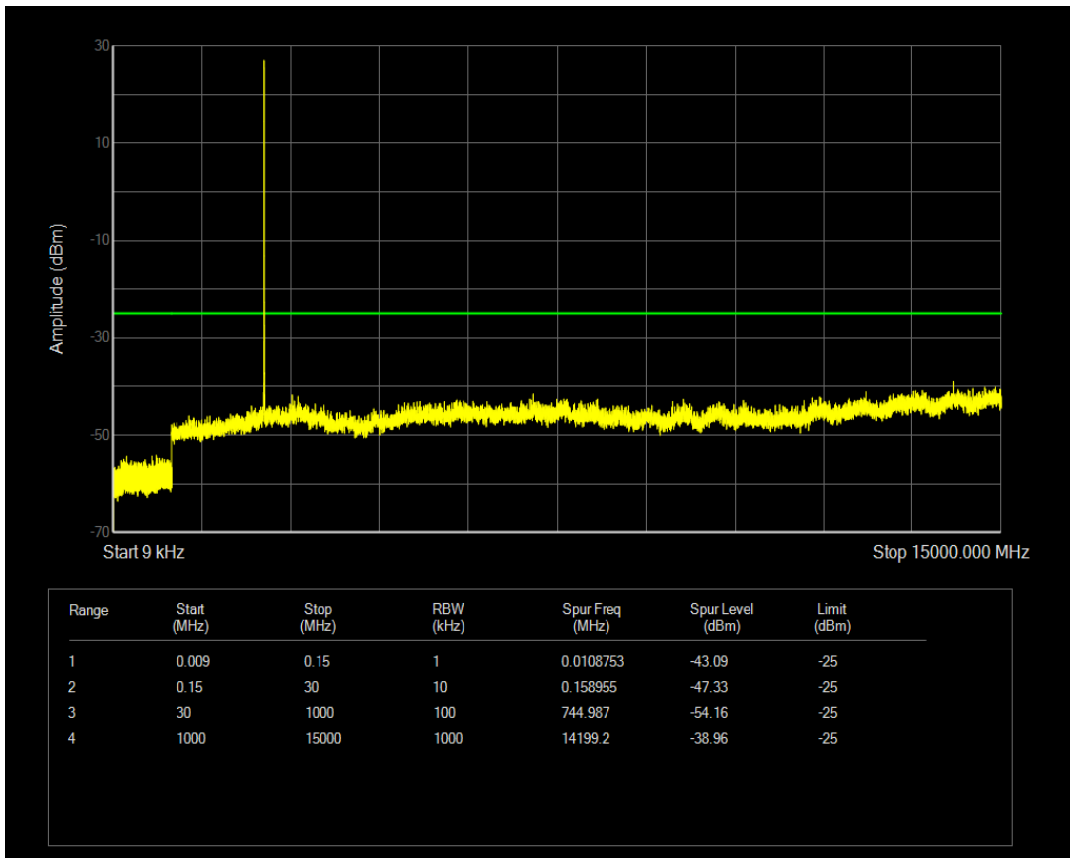

Band7 QAM16 BW=5MHz Channel=21425 RB Size=1 Position=#0

Band7 QAM16 BW=5MHz Channel=21425 RB Size=25 Position=#0