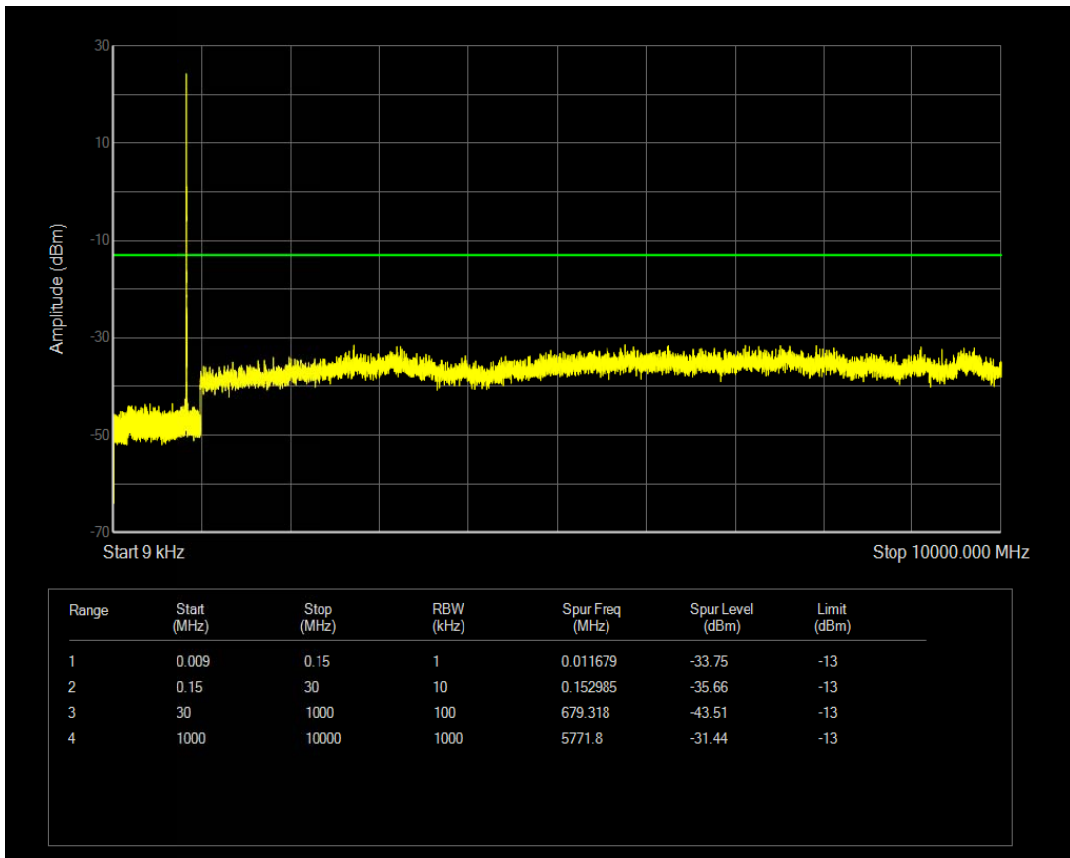

Band5 QPSK BW=5MHz Channel=20525 RB Size=1 Position=#0

Band5 QPSK BW=5MHz Channel=20525 RB Size=25 Position=#0

Band5 QAM16 BW=5MHz Channel=20525 RB Size=1 Position=#0

Band5 QAM16 BW=5MHz Channel=20525 RB Size=25 Position=#0

Band5 QPSK BW=5MHz Channel=20625 RB Size=1 Position=#0

Band5 QPSK BW=5MHz Channel=20625 RB Size=25 Position=#0

Band5 QAM16 BW=5MHz Channel=20625 RB Size=1 Position=#0

Band5 QPSK BW=10MHz Channel=20450 RB Size=1 Position=#0