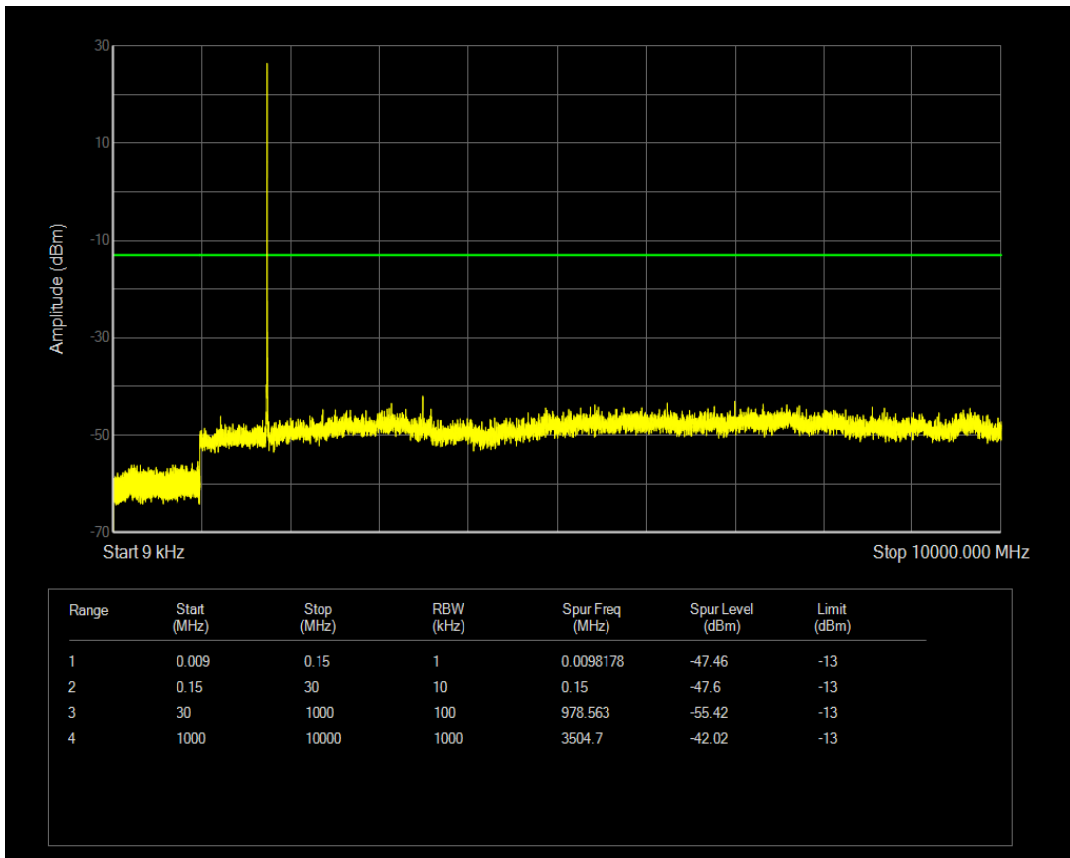

Band4 QPSK BW=3MHz Channel=20385 RB Size=1 Position=#0

Band4 QPSK BW=3MHz Channel=20385 RB Size=15 Position=#0