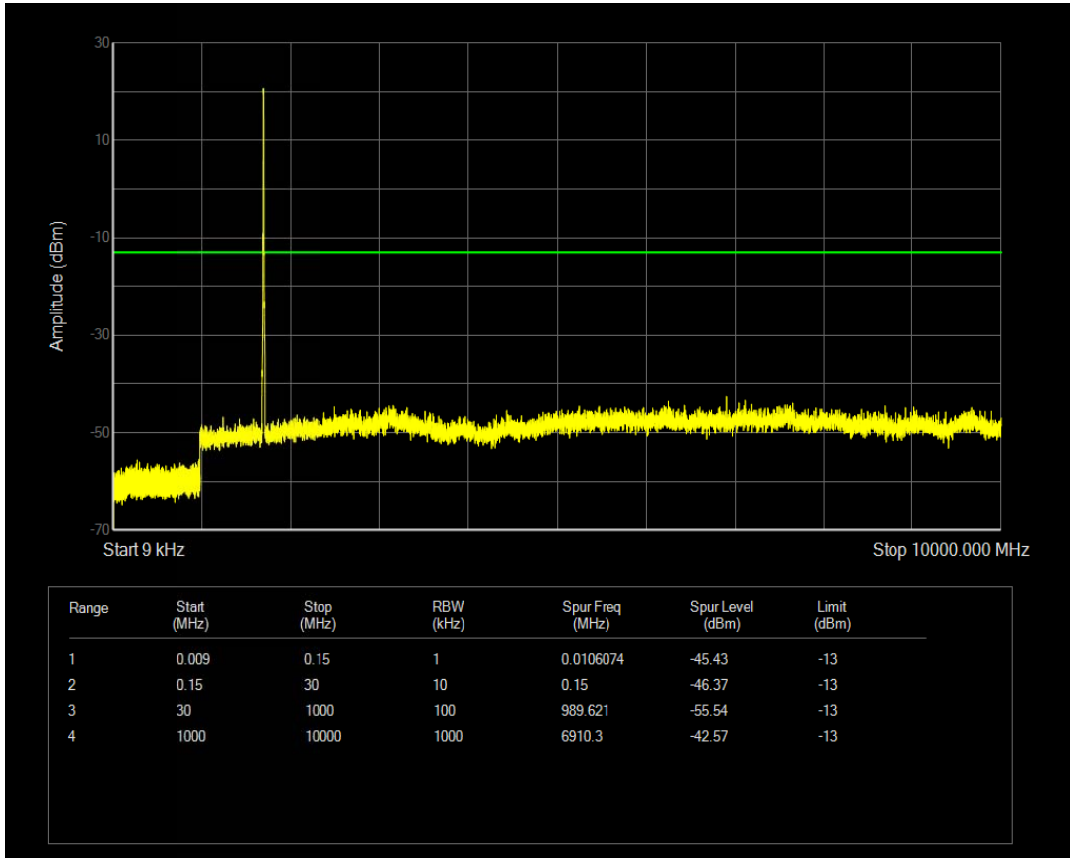

Band4 QPSK BW=5MHz Channel=19975 RB Size=25 Position=#0

Band4 QAM16 BW=5MHz Channel=19975 RB Size=1 Position=#0