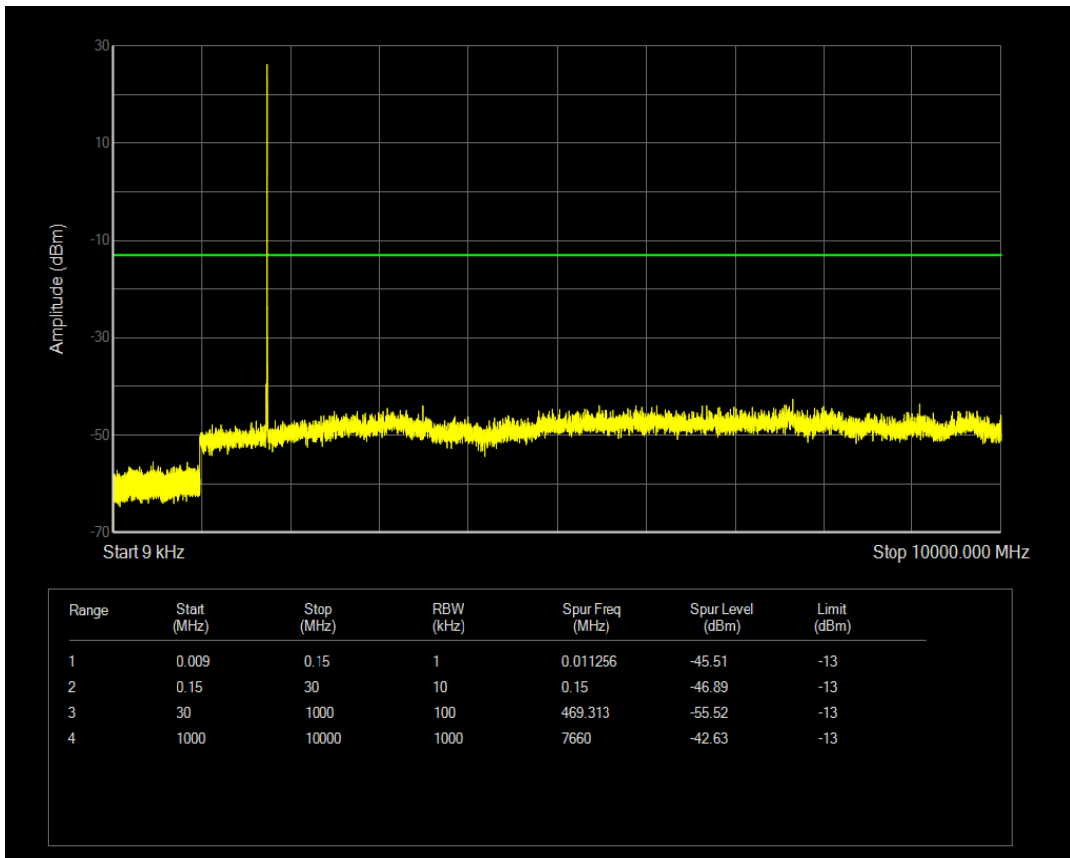

Band4 QPSK BW=3MHz Channel=20175 RB Size=1 Position=#0

Band4 QPSK BW=3MHz Channel=20175 RB Size=15 Position=#0

Band4 QAM16 BW=3MHz Channel=20175 RB Size=1 Position=#0

Band4 QAM16 BW=3MHz Channel=20175 RB Size=15 Position=#0

Band4 QPSK BW=3MHz Channel=20385 RB Size=1 Position=#0

Band4 QPSK BW=3MHz Channel=20385 RB Size=15 Position=#0

Band4 QAM16 BW=3MHz Channel=20385 RB Size=1 Position=#0

Band4 QPSK BW=5MHz Channel=19975 RB Size=1 Position=#0