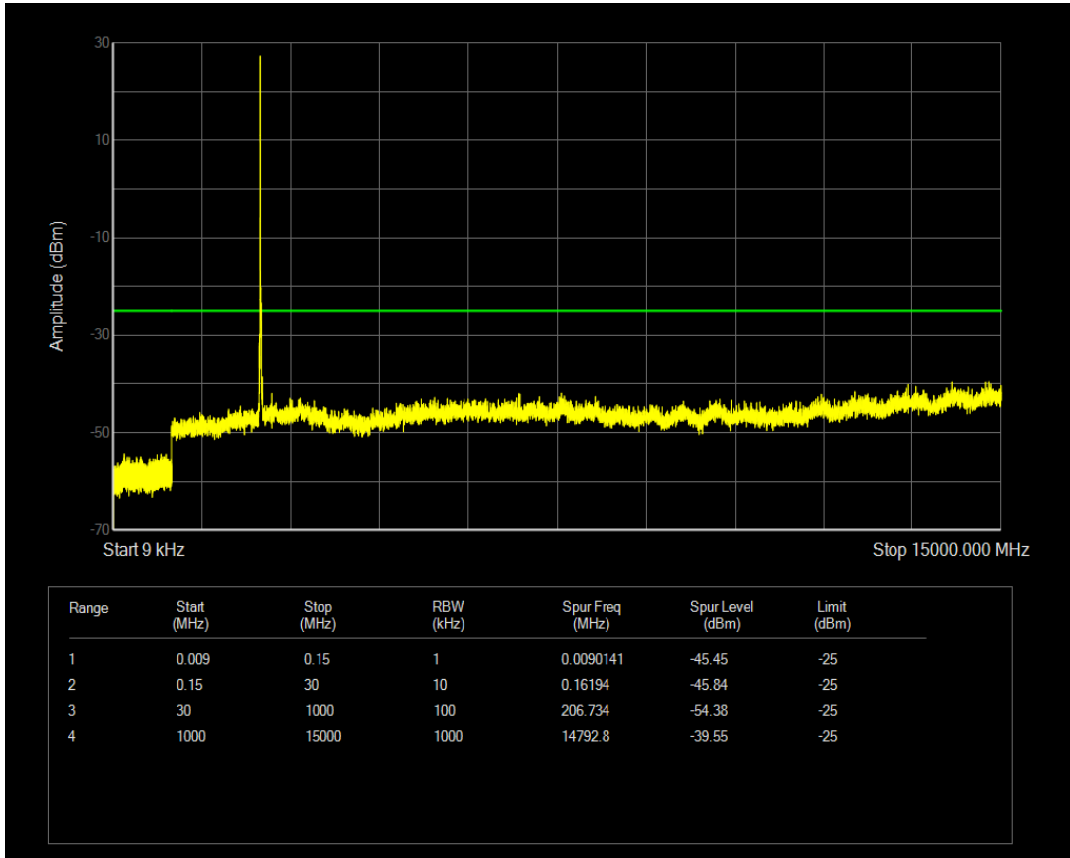

Band7 QPSK BW=15MHz Channel=21375 RB Size=1 Position=#0

Band7 QPSK BW=15MHz Channel=21375 RB Size=75 Position=#0

Band7 QAM16 BW=15MHz Channel=21375 RB Size=1 Position=#0

Band7 QAM16 BW=15MHz Channel=21375 RB Size=75 Position=#0

Band7 QPSK BW=20MHz Channel=20850 RB Size=100 Position=#0

Band7 QPSK BW=20MHz Channel=20850 RB Size=1 Position=#0

Band7 QAM16 BW=20MHz Channel=20850 RB Size=1 Position=#0

Band7 QAM16 BW=20MHz Channel=20850 RB Size=100 Position=#0