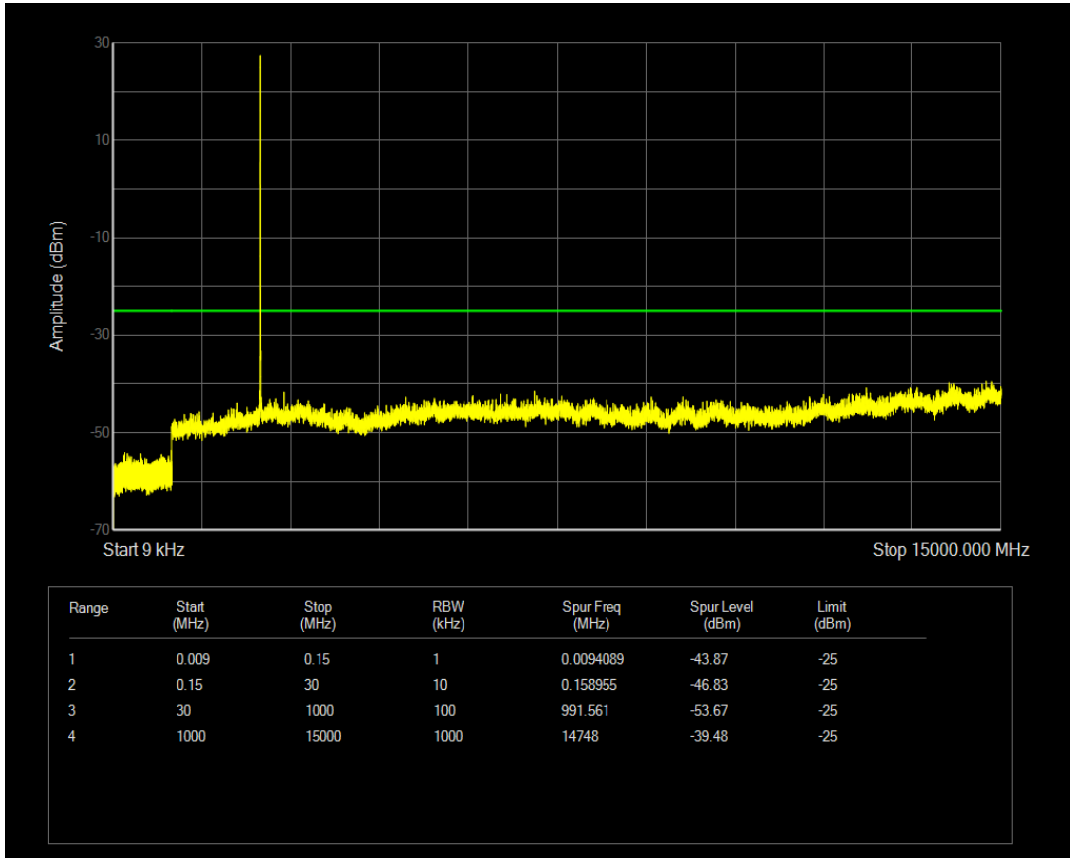

Band7 QPSK BW=5MHz Channel=20775 RB Size=1 Position=#0

Band7 QAM16 BW=5MHz Channel=20775 RB Size=1 Position=#0