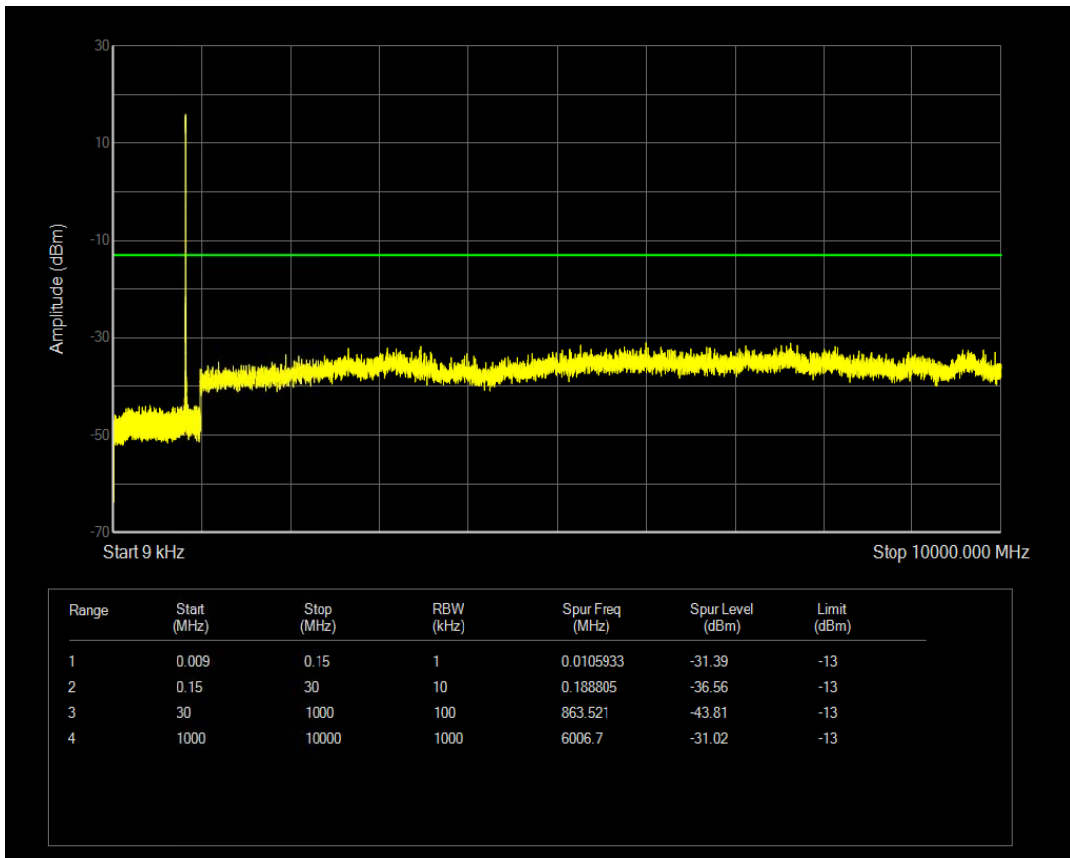

Band5 QPSK BW=3MHz Channel=20525 RB Size=15 Position=#0

Band5 QPSK BW=3MHz Channel=20525 RB Size=1 Position=#0