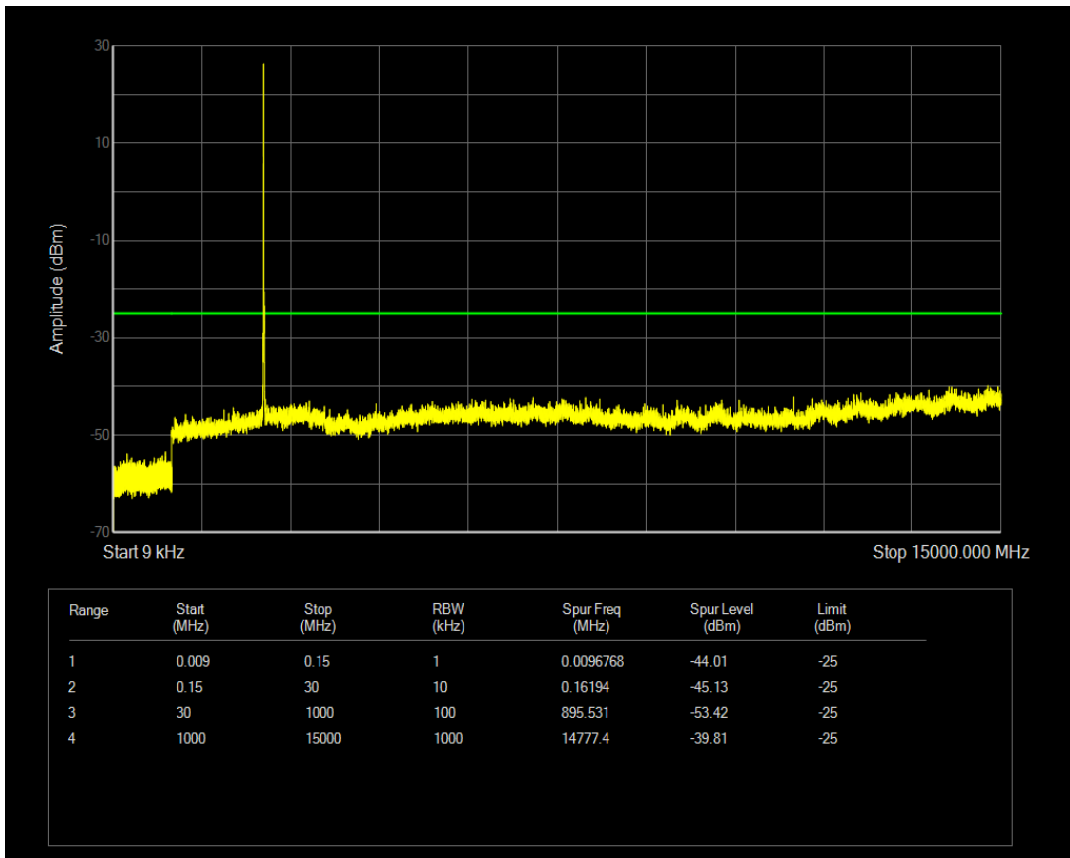

Band7 QPSK BW=15MHz Channel=21375 RB Size=1 Position=#0

Band7 QPSK BW=15MHz Channel=21375 RB Size=75 Position=#0