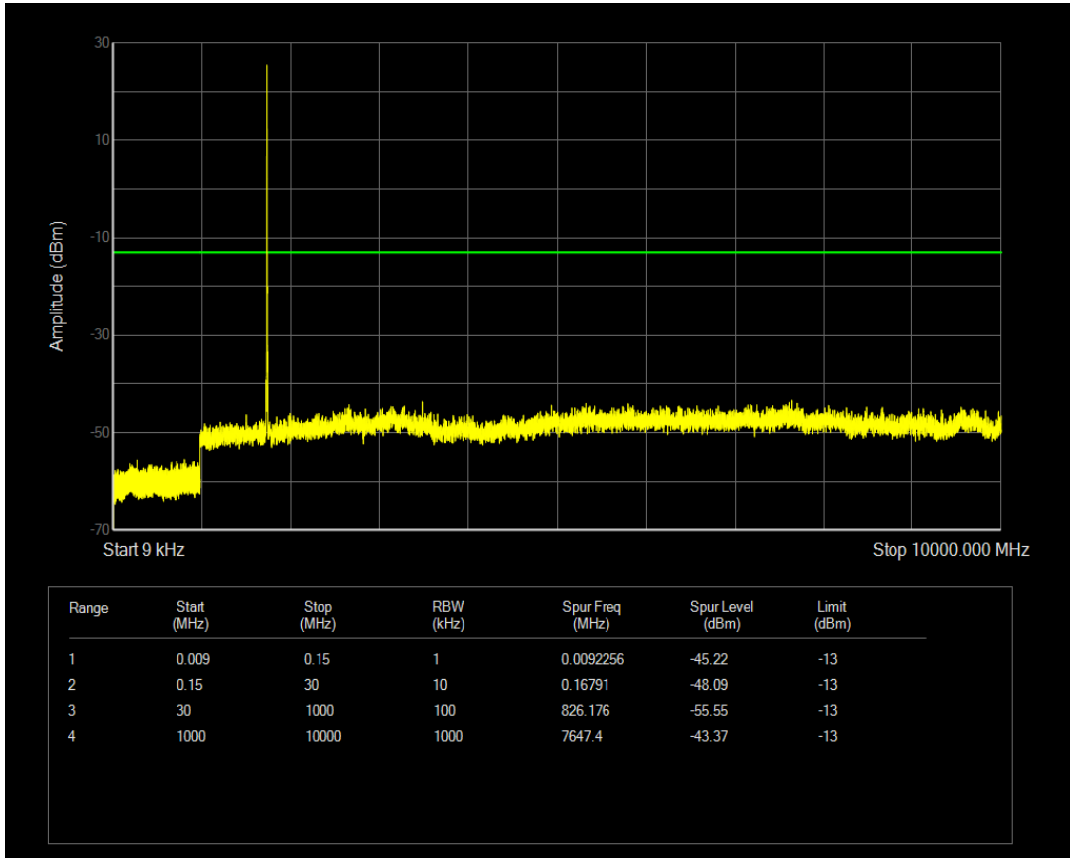

Band4 QPSK BW=5MHz Channel=20175 RB Size=1 Position=#0

Band4 QPSK BW=5MHz Channel=20175 RB Size=25 Position=#0

Band4 QAM16 BW=5MHz Channel=20175 RB Size=1 Position=#0

Band4 QPSK BW=5MHz Channel=20375 RB Size=1 Position=#0