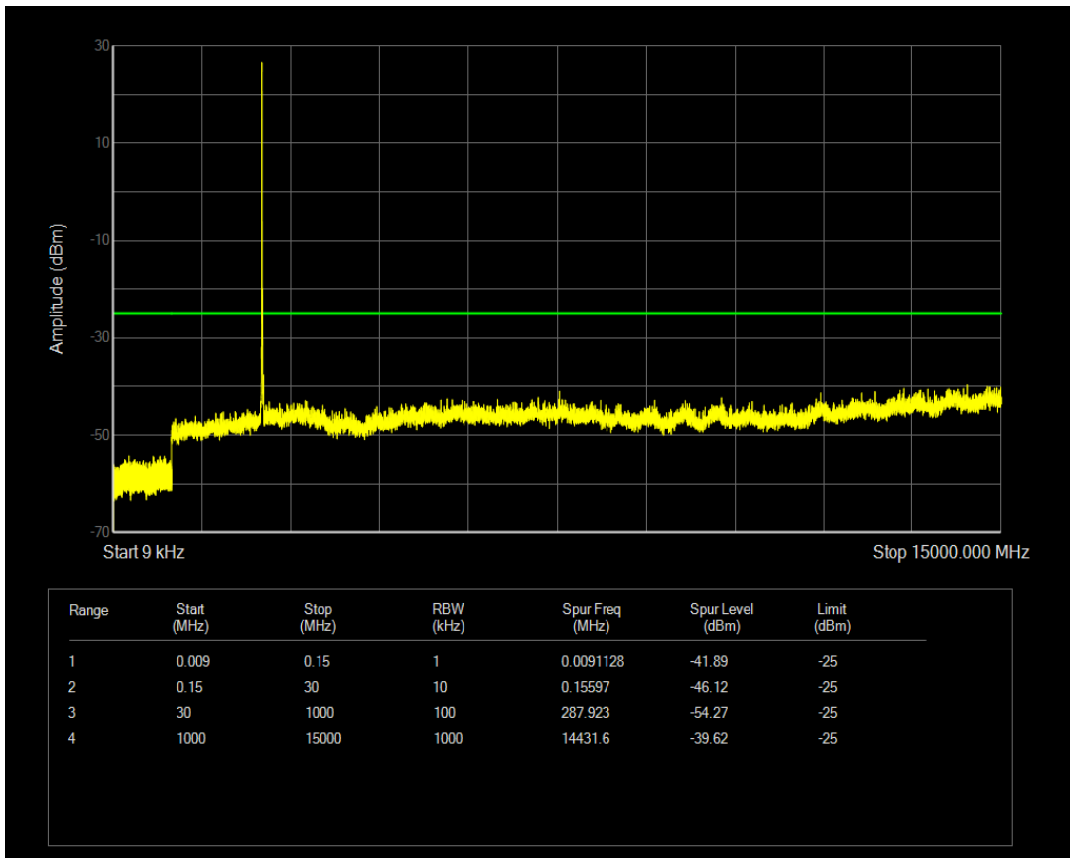

Band7 QAM16 BW=15MHz Channel=21100 RB Size=1 Position=#0

Band7 QAM16 BW=15MHz Channel=21100 RB Size=75 Position=#0