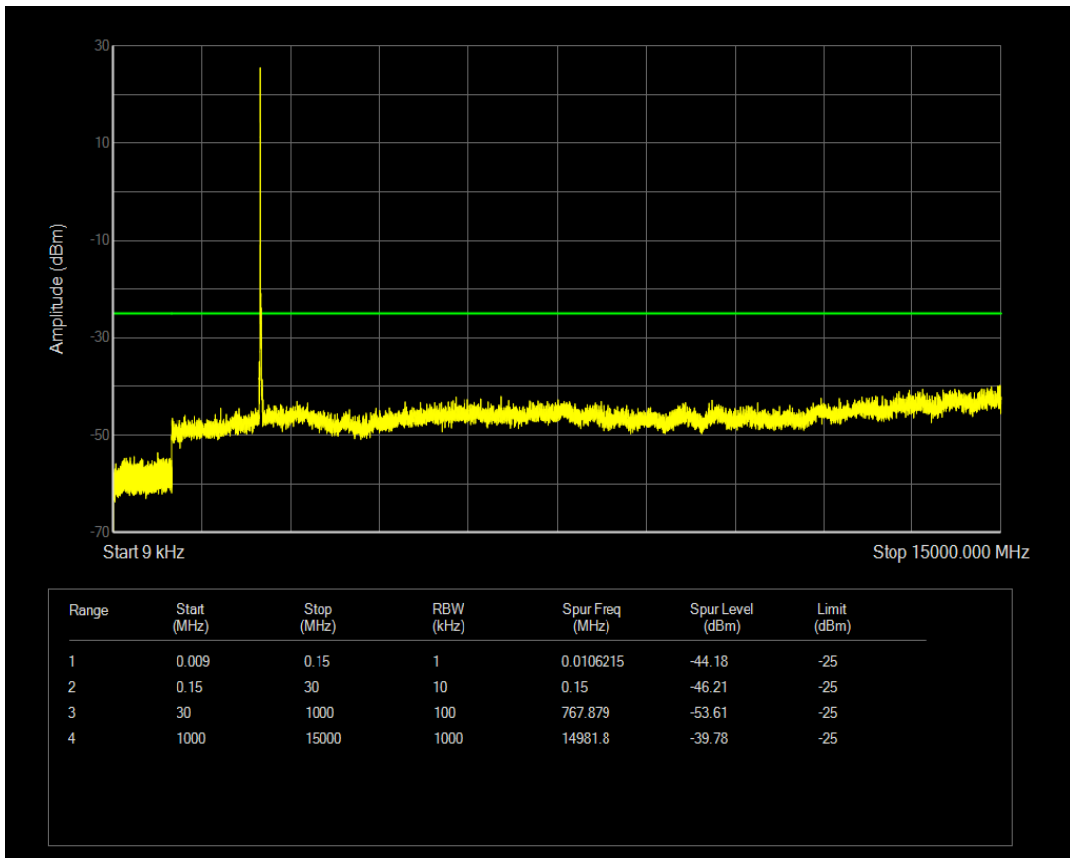

Band7 QPSK BW=15MHz Channel=21375 RB Size=1 Position=#0

Band7 QPSK BW=15MHz Channel=21375 RB Size=75 Position=#0

Band7 QAM16 BW=15MHz Channel=21375 RB Size=1 Position=#0

Band7 QAM16 BW=15MHz Channel=21375 RB Size=75 Position=#0

Band7 QPSK BW=20MHz Channel=20850 RB Size=100 Position=#0

Band7 QPSK BW=20MHz Channel=20850 RB Size=1 Position=#0

Band7 QAM16 BW=20MHz Channel=20850 RB Size=1 Position=#0

Band7 QAM16 BW=20MHz Channel=20850 RB Size=100 Position=#0