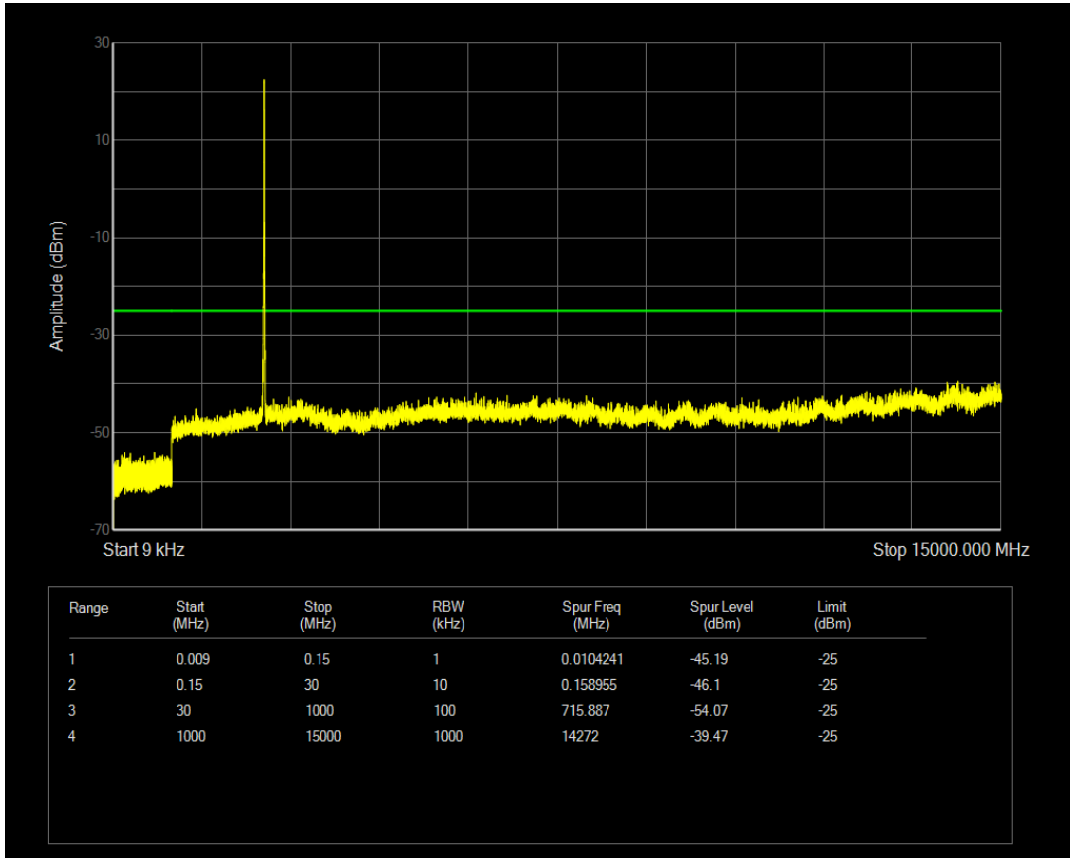

Band7 QPSK BW=5MHz Channel=21425 RB Size=25 Position=#0

Band7 QAM16 BW=5MHz Channel=21425 RB Size=1 Position=#0