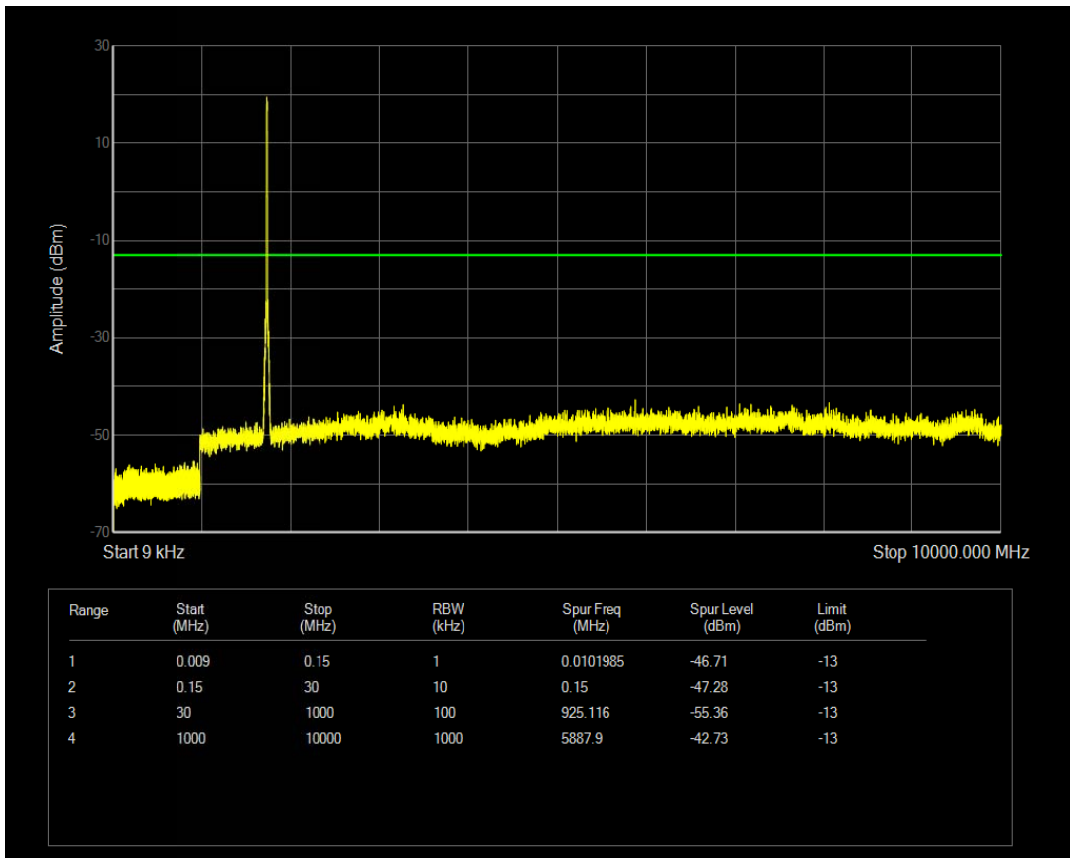

Band4 QPSK BW=10MHz Channel=20350 RB Size=1 Position=#0

Band4 QPSK BW=10MHz Channel=20350 RB Size=50 Position=#0

Band4 QAM16 BW=10MHz Channel=20350 RB Size=1 Position=#0

Band4 QPSK BW=15MHz Channel=20025 RB Size=1 Position=#0

Band4 QAM16 BW=10MHz Channel=20350 RB Size=50 Position=#0

Band4 QPSK BW=15MHz Channel=20025 RB Size=75 Position=#0

Band4 QAM16 BW=15MHz Channel=20025 RB Size=1 Position=#0

Band4 QAM16 BW=15MHz Channel=20025 RB Size=75 Position=#0