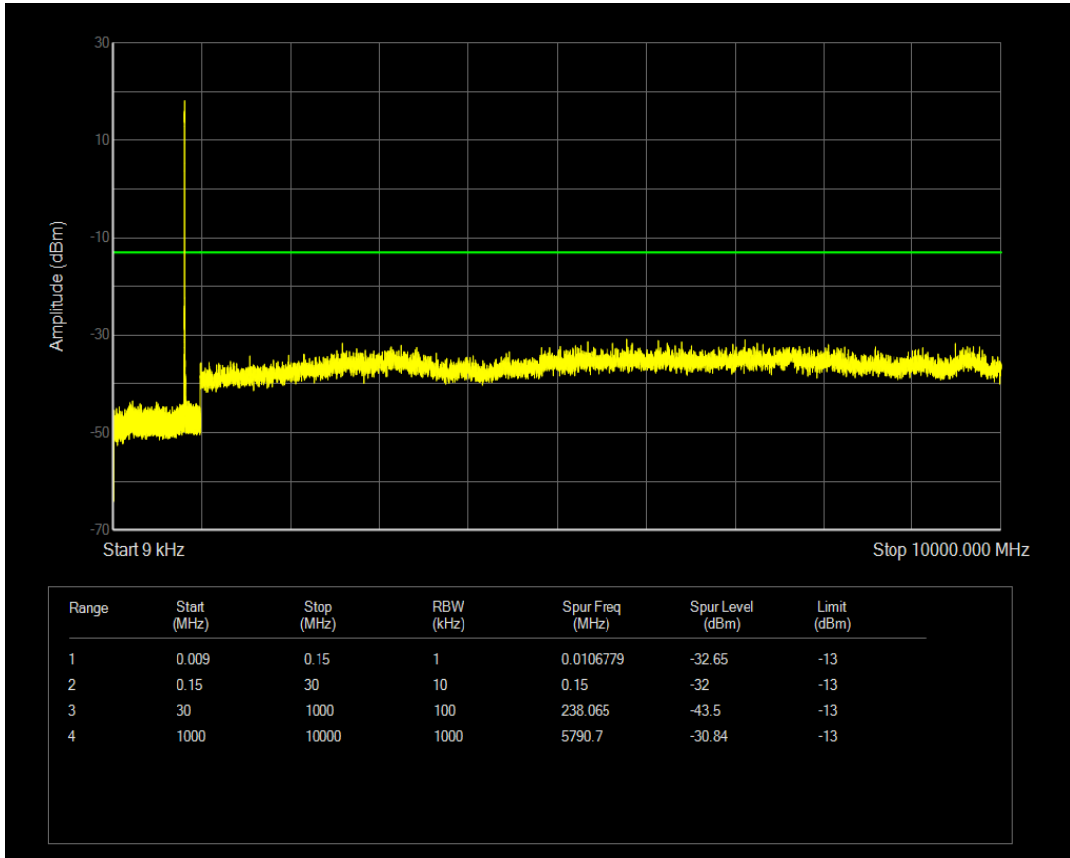

Band5 QPSK BW=3MHz Channel=20415 RB Size=15 Position=#0

Band5 QAM16 BW=3MHz Channel=20415 RB Size=1 Position=#0