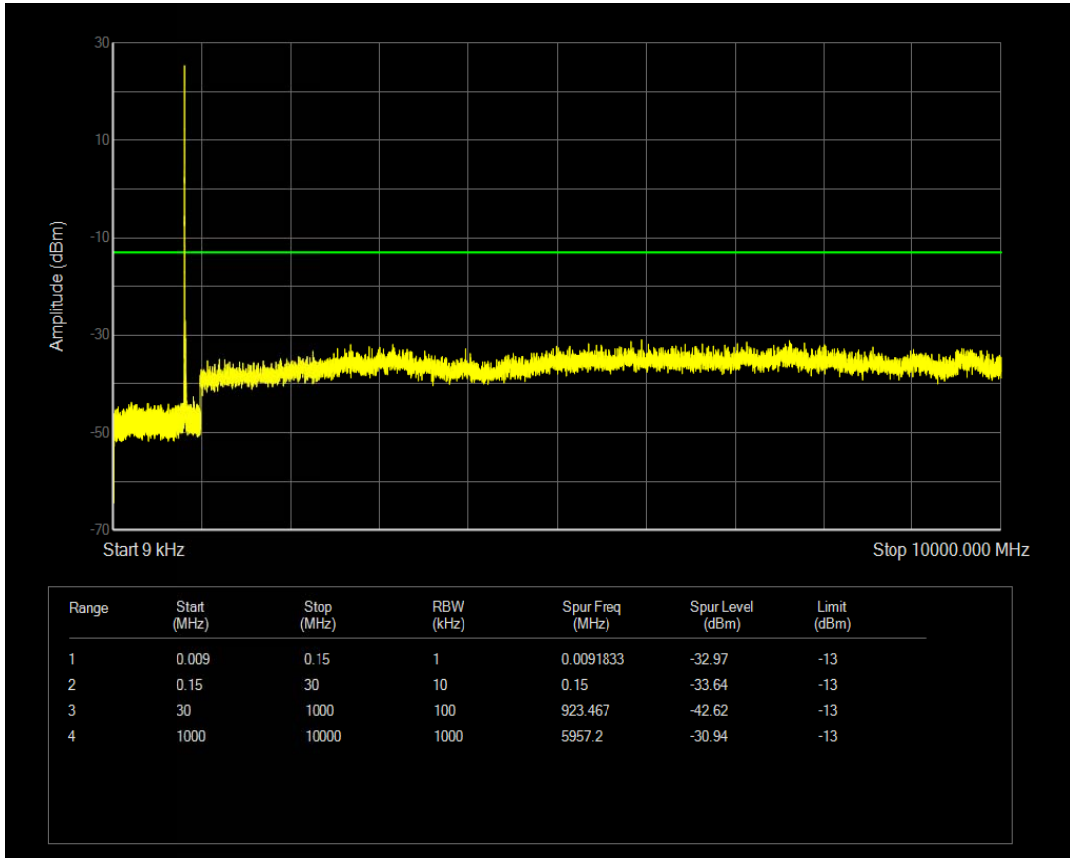

Band5 QAM16 BW=5MHz Channel=20625 RB Size=25 Position=#0

Band5 QPSK BW=10MHz Channel=20450 RB Size=50 Position=#0

Band5 QAM16 BW=10MHz Channel=20450 RB Size=50 Position=#0

Band5 QAM16 BW=10MHz Channel=20450 RB Size=1 Position=#0

Band5 QPSK BW=10MHz Channel=20525 RB Size=1 Position=#0

Band5 QAM16 BW=10MHz Channel=20525 RB Size=1 Position=#0

Band5 QPSK BW=10MHz Channel=20525 RB Size=50 Position=#0

Band5 QPSK BW=10MHz Channel=20600 RB Size=1 Position=#0