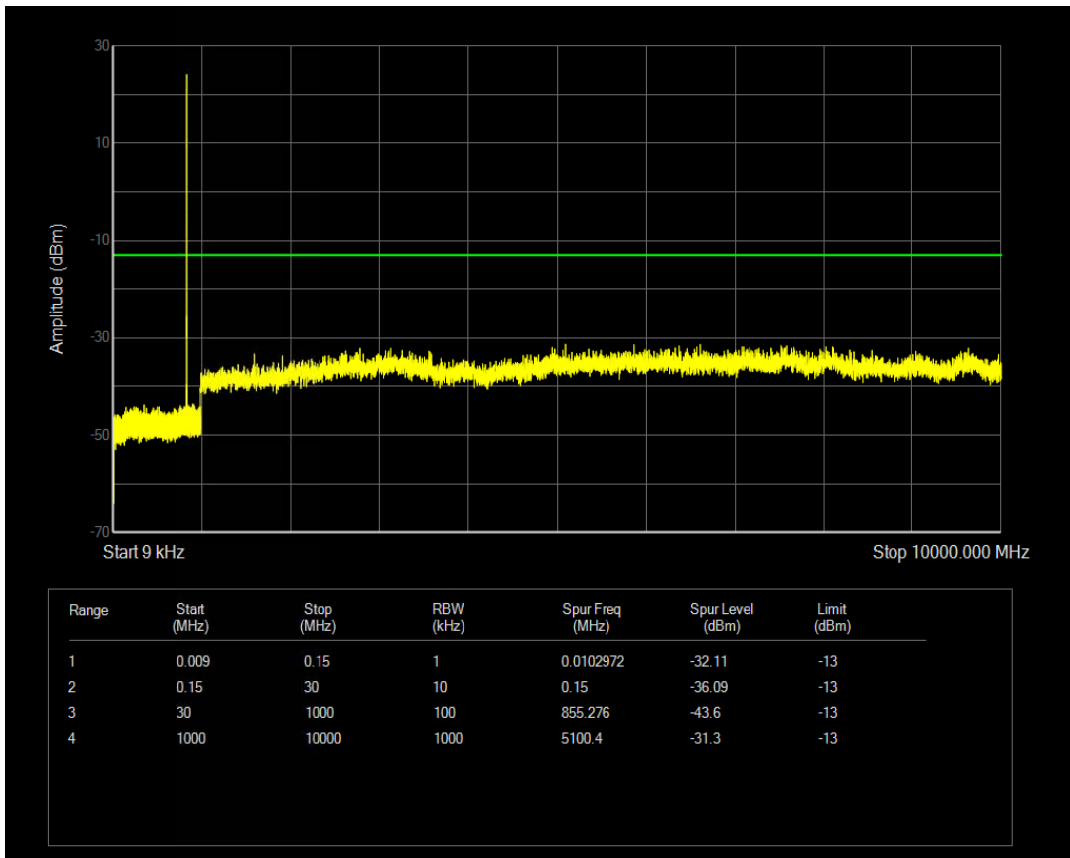

Band5 QAM16 BW=1.4MHz Channel=20643 RB Size=1 Position=#0

Band5 QAM16 BW=1.4MHz Channel=20643 RB Size=6 Position=#0