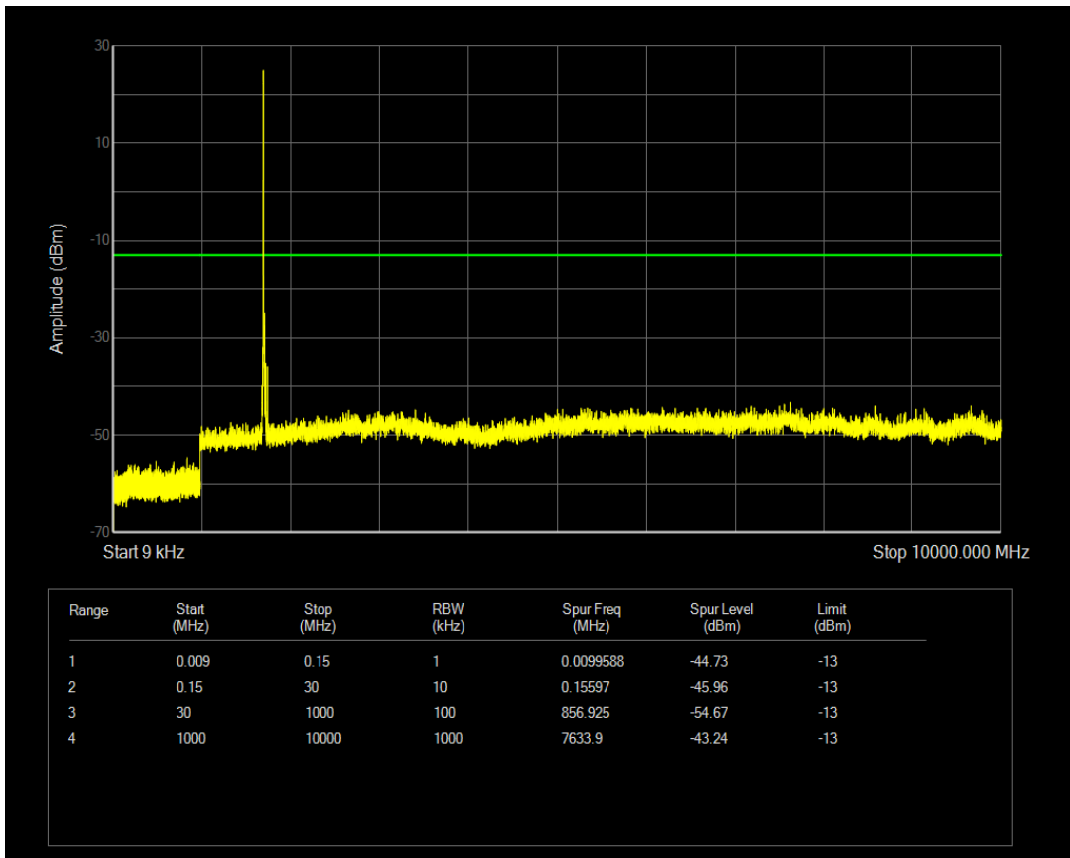

Band4 QPSK BW=10MHz Channel=20350 RB Size=1 Position=#0

Band4 QPSK BW=10MHz Channel=20350 RB Size=50 Position=#0

Band4 QAM16 BW=10MHz Channel=20350 RB Size=1 Position=#0

Band4 QPSK BW=15MHz Channel=20025 RB Size=1 Position=#0

Band4 QAM16 BW=10MHz Channel=20350 RB Size=50 Position=#0

Band4 QPSK BW=15MHz Channel=20025 RB Size=75 Position=#0

Band4 QAM16 BW=15MHz Channel=20025 RB Size=1 Position=#0

Band4 QAM16 BW=15MHz Channel=20025 RB Size=75 Position=#0