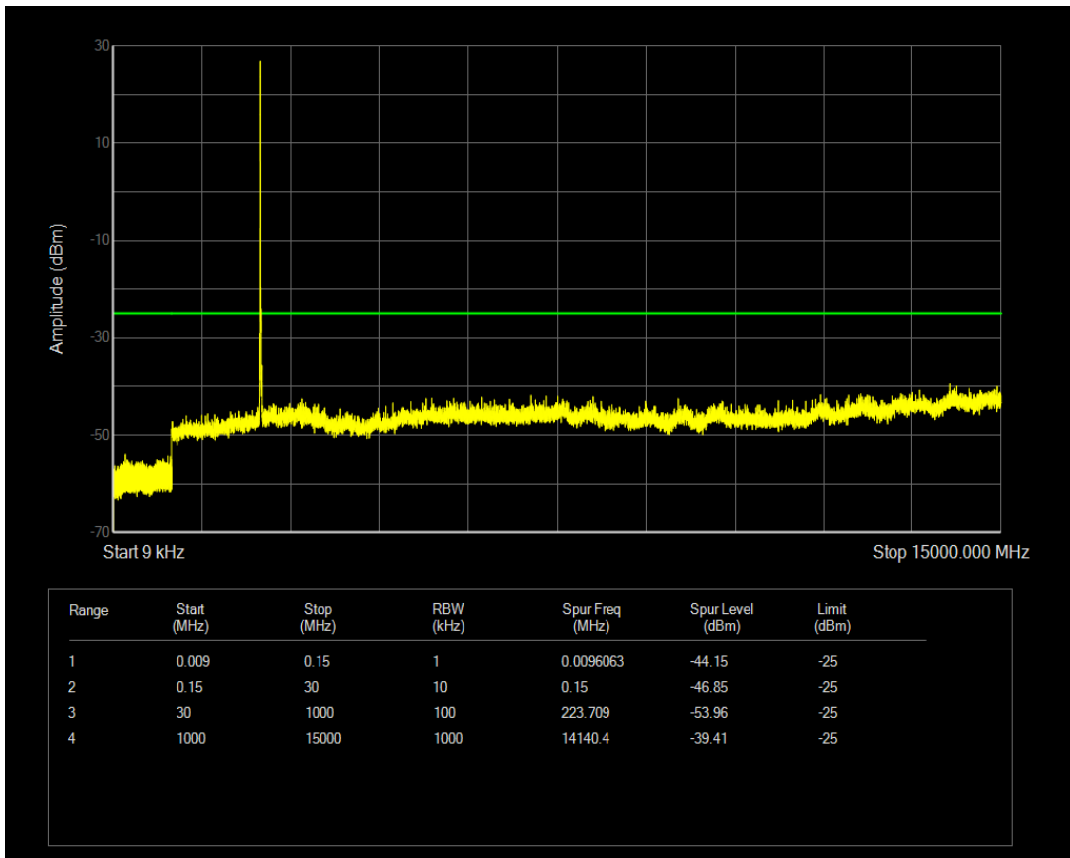

Band7 QAM16 BW=15MHz Channel=20825 RB Size=1 Position=#0

Band7 QAM16 BW=15MHz Channel=20825 RB Size=75 Position=#0