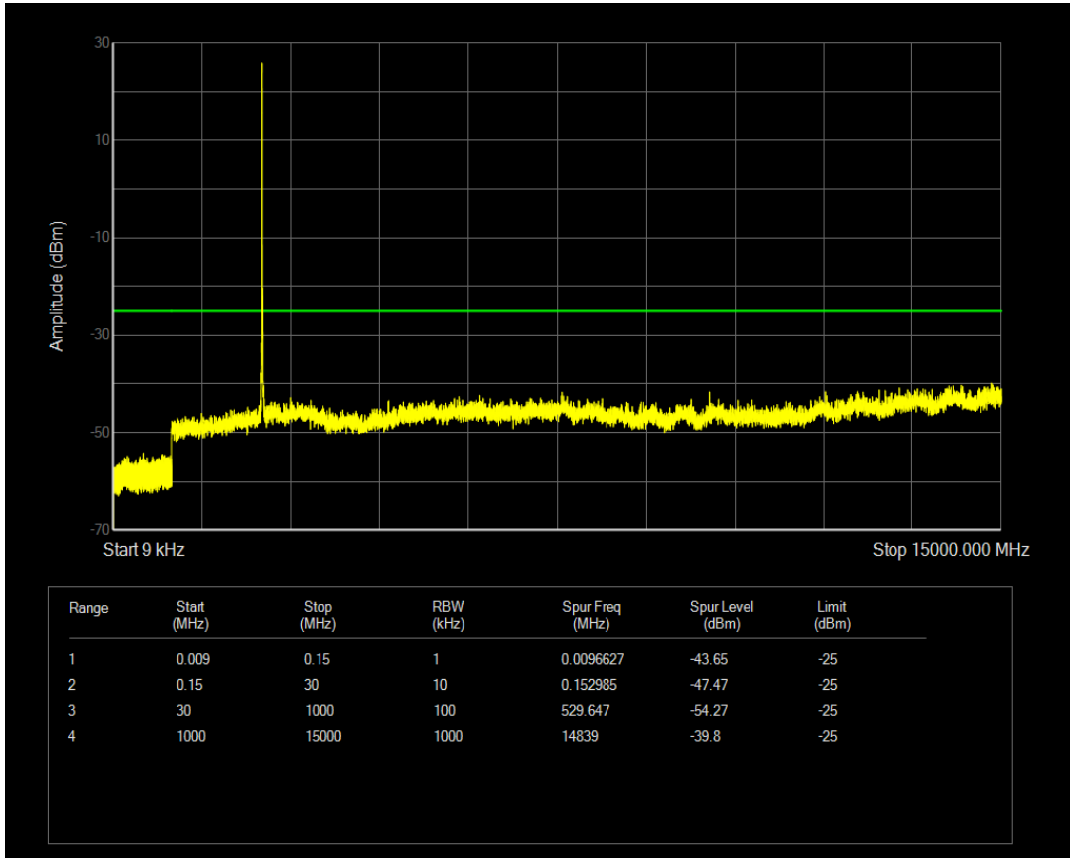

Band7 QPSK BW=15MHz Channel=21100 RB Size=1 Position=#0

Band7 QAM16 BW=15MHz Channel=21100 RB Size=1 Position=#0