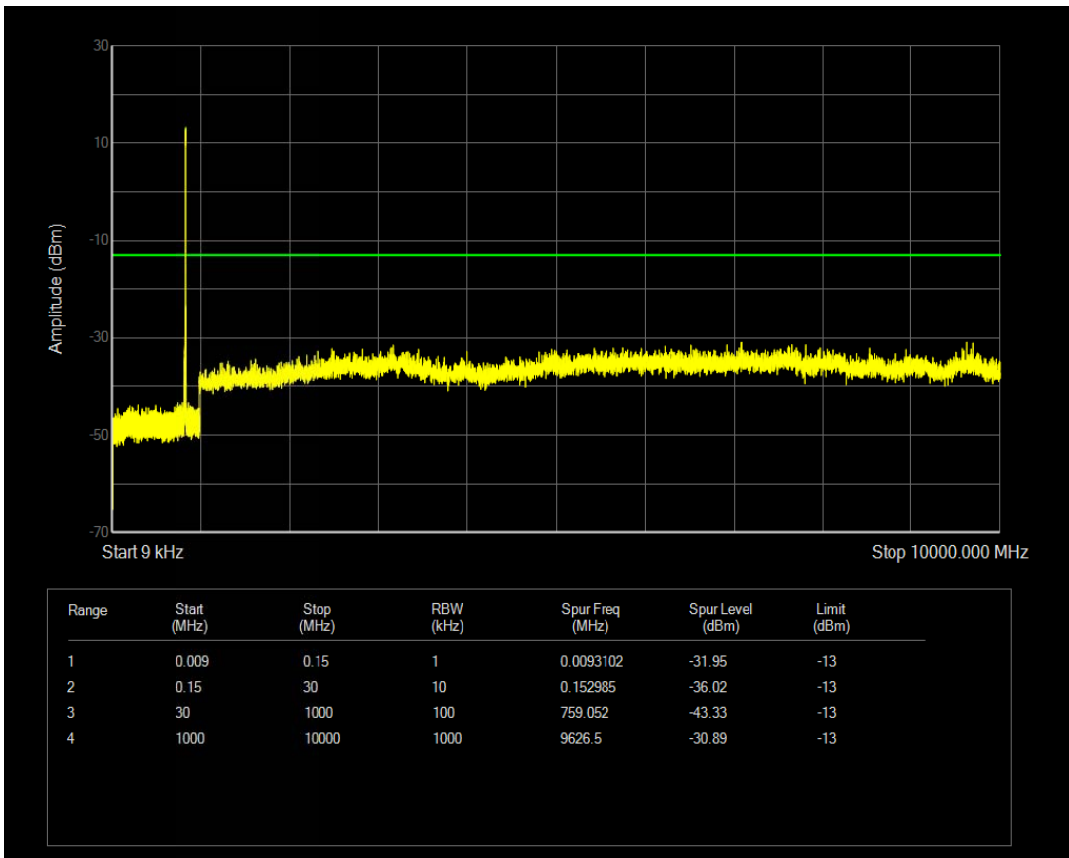

Band5 QAM16 BW=5MHz Channel=20625 RB Size=25 Position=#0

Band5 QPSK BW=10MHz Channel=20450 RB Size=50 Position=#0