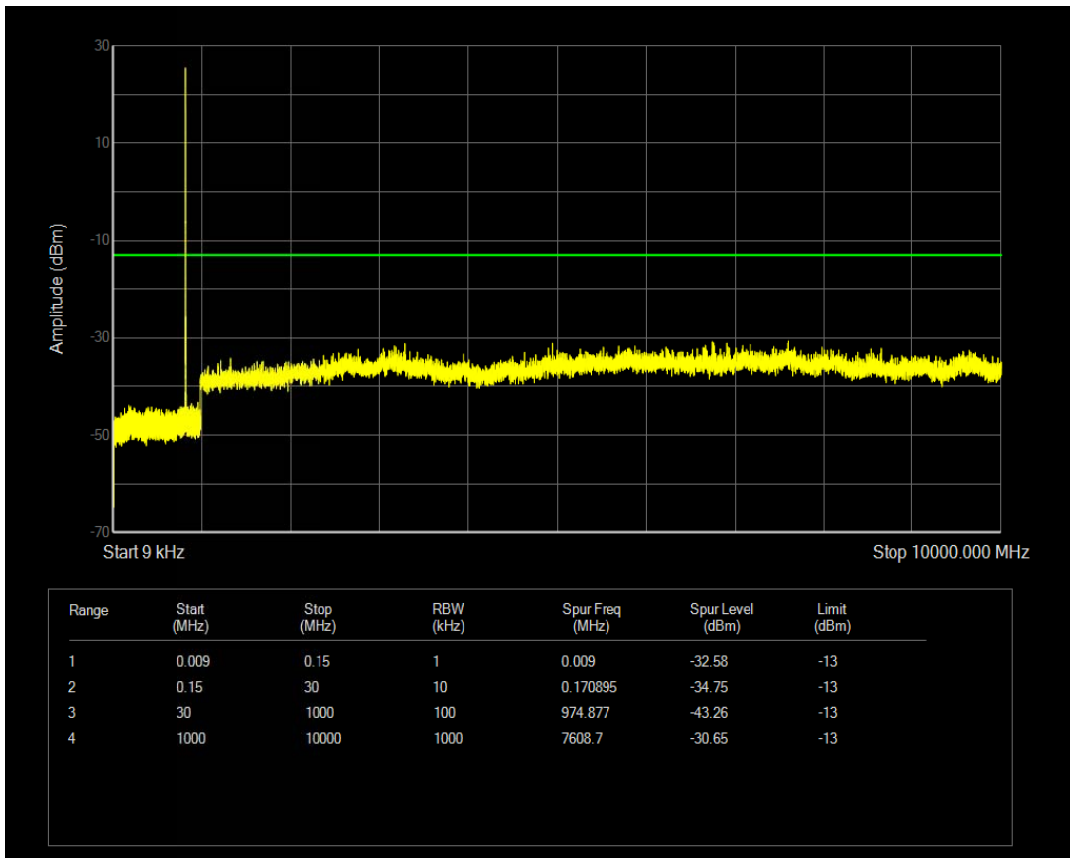

Band5 QPSK BW=5MHz Channel=20525 RB Size=1 Position=#0

Band5 QPSK BW=5MHz Channel=20525 RB Size=25 Position=#0