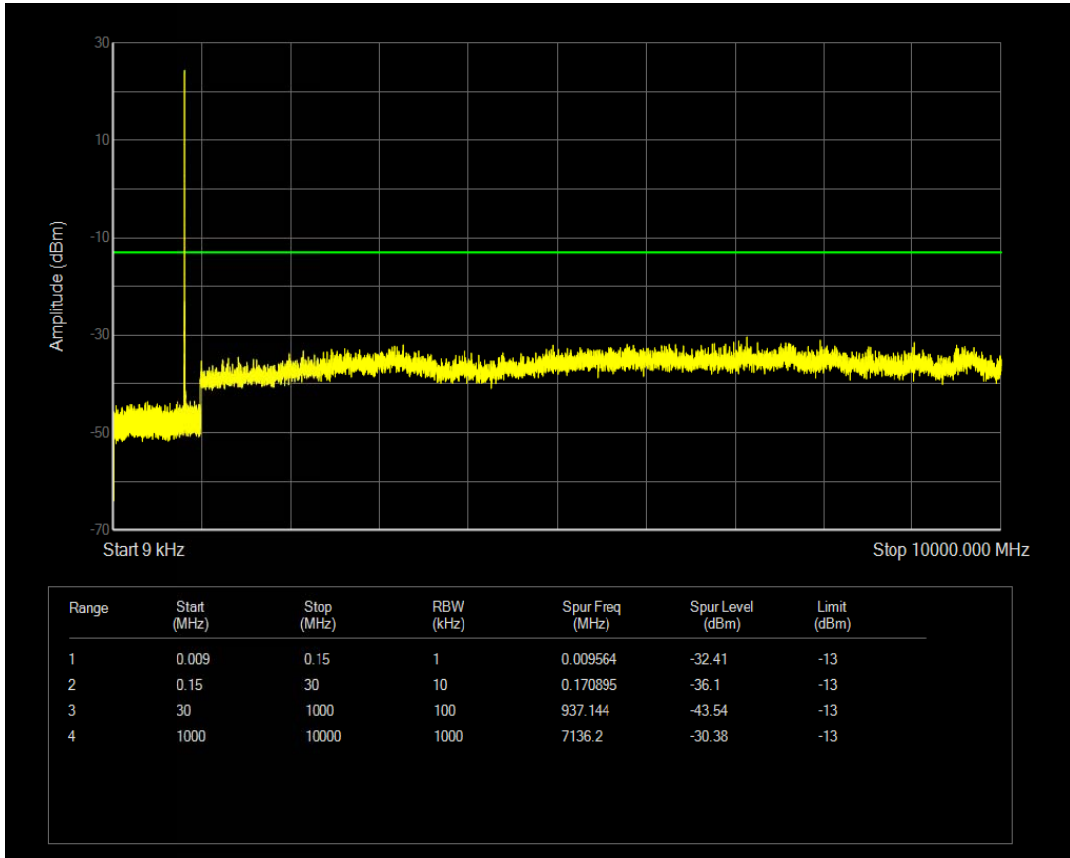

Band5 QPSK BW=5MHz Channel=20425 RB Size=1 Position=#0

Band5 QAM16 BW=5MHz Channel=20425 RB Size=1 Position=#0