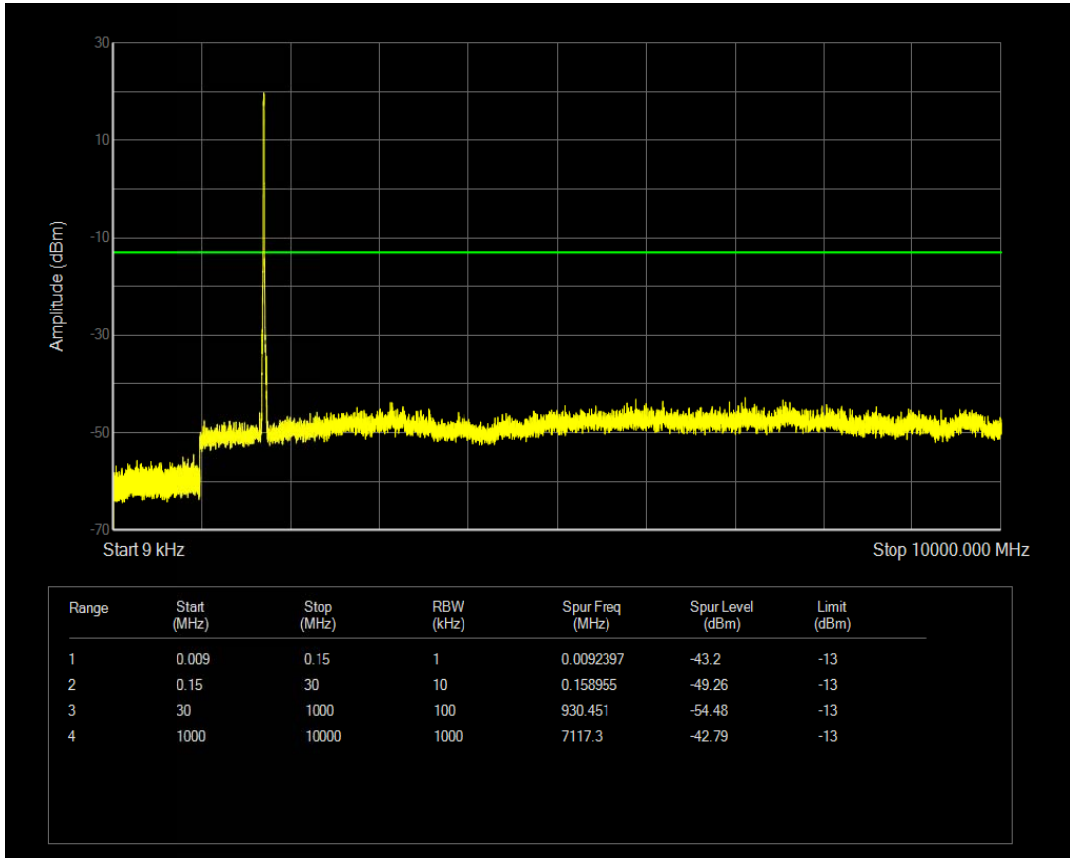

Band4 QAM16 BW=5MHz Channel=20175 RB Size=25 Position=#0

Band4 QPSK BW=5MHz Channel=20375 RB Size=25 Position=#0

Band4 QAM16 BW=5MHz Channel=20375 RB Size=25 Position=#0

Band4 QAM16 BW=5MHz Channel=20375 RB Size=1 Position=#0

Band4 QPSK BW=10MHz Channel=20000 RB Size=1 Position=#0

Band4 QPSK BW=10MHz Channel=20000 RB Size=50 Position=#0

Band4 QAM16 BW=10MHz Channel=20000 RB Size=1 Position=#0

Band4 QAM16 BW=10MHz Channel=20000 RB Size=50 Position=#0