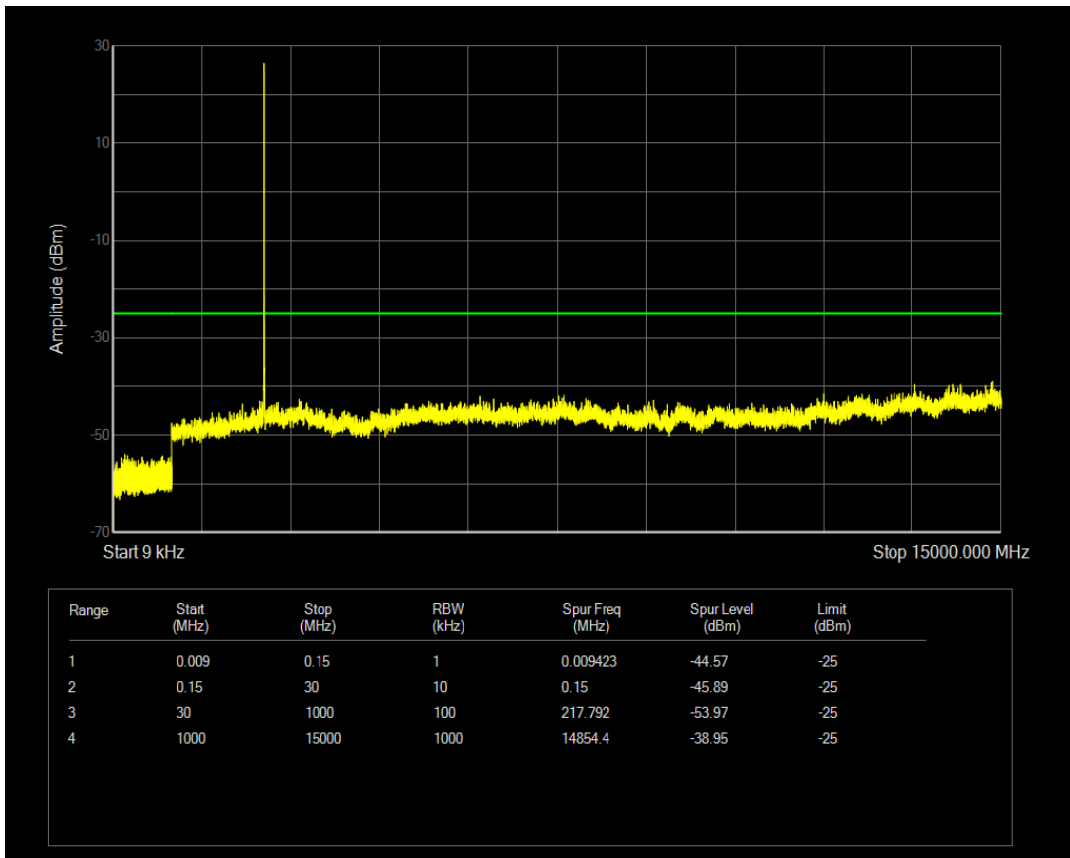

Band7 QPSK BW=5MHz Channel=21425 RB Size=1 Position=#0

Band7 QPSK BW=5MHz Channel=21425 RB Size=25 Position=#0