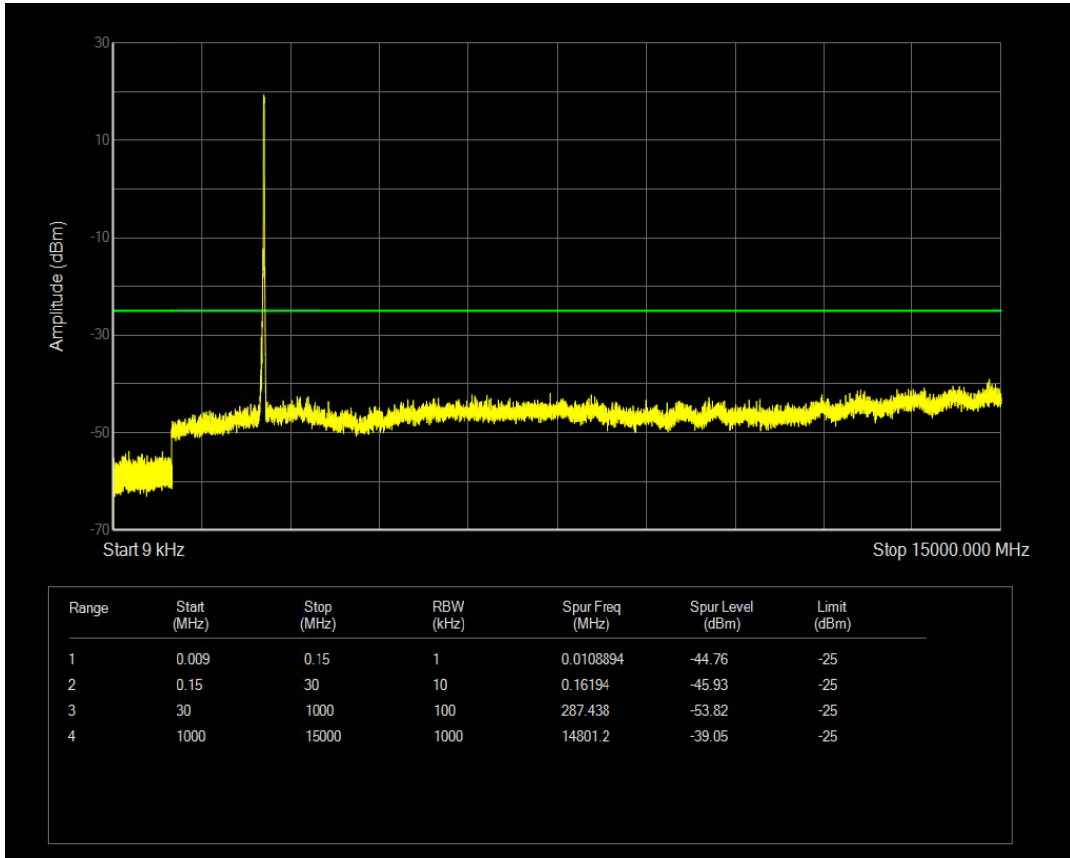

Band7 QPSK BW=15MHz Channel=21375 RB Size=1 Position=#0

Band7 QPSK BW=15MHz Channel=21375 RB Size=75 Position=#0

Band7 QAM16 BW=15MHz Channel=21375 RB Size=1 Position=#0

Band7 QAM16 BW=15MHz Channel=21375 RB Size=75 Position=#0