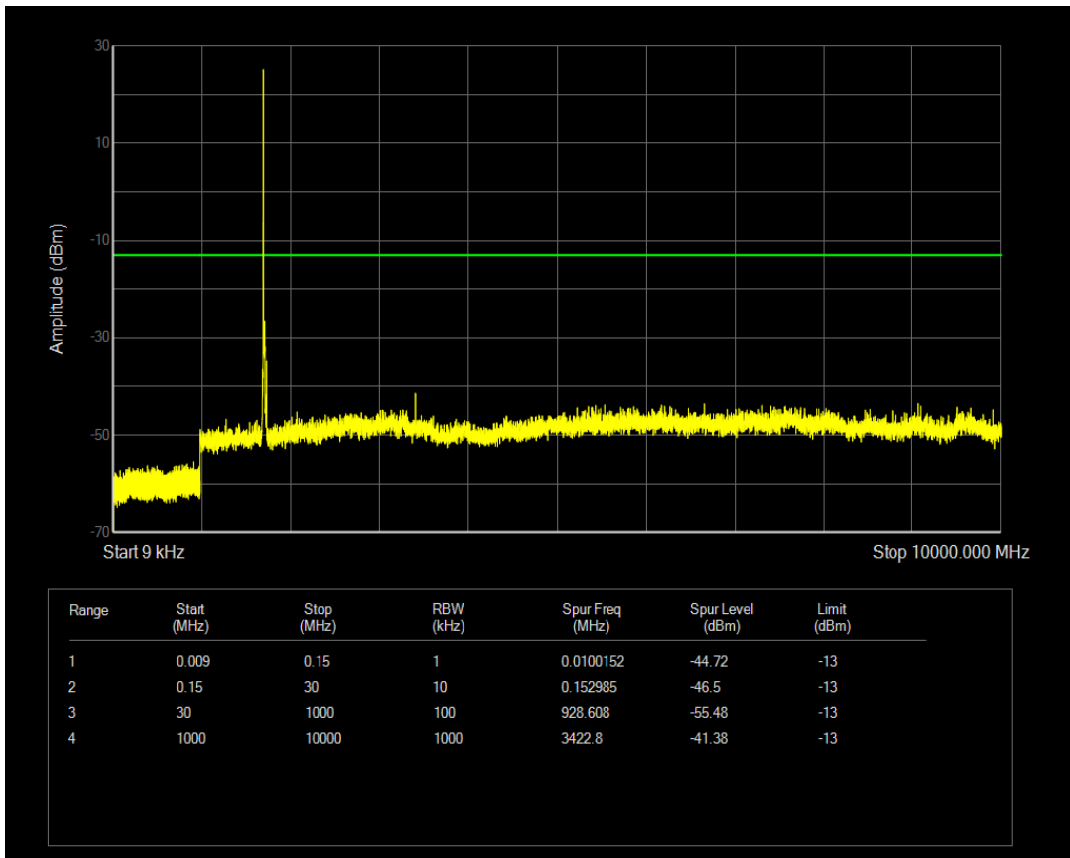

Band4 QPSK BW=15MHz Channel=20325 RB Size=1 Position=#0

Band4 QPSK BW=15MHz Channel=20325 RB Size=75 Position=#0

Band4 QAM16 BW=15MHz Channel=20325 RB Size=1 Position=#0

Band4 QAM16 BW=15MHz Channel=20325 RB Size=75 Position=#0

Band4 QPSK BW=20MHz Channel=20050 RB Size=1 Position=#0

Band4 QPSK BW=20MHz Channel=20050 RB Size=100 Position=#0

Band4 QAM16 BW=20MHz Channel=20050 RB Size=1 Position=#0

Band4 QAM16 BW=20MHz Channel=20050 RB Size=100 Position=#0