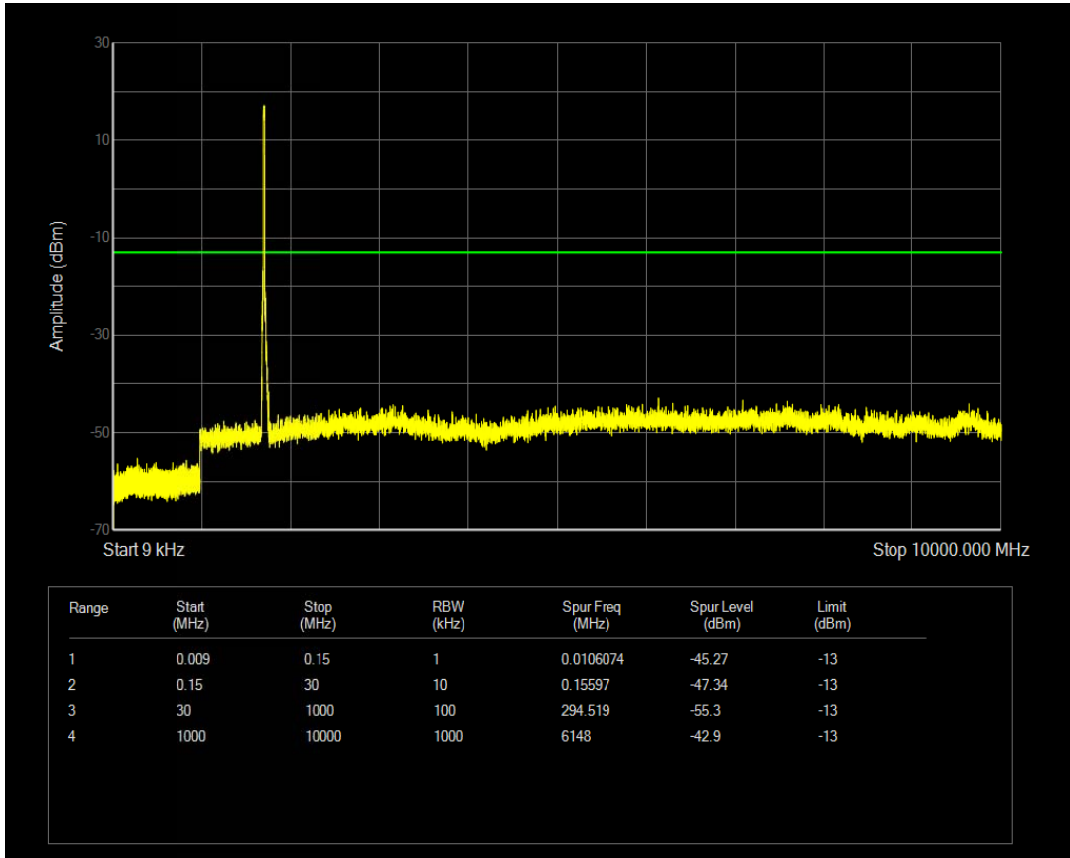

Band4 QAM16 BW=10MHz Channel=20350 RB Size=50 Position=#0

Band4 QPSK BW=15MHz Channel=20025 RB Size=75 Position=#0

Band4 QAM16 BW=15MHz Channel=20025 RB Size=1 Position=#0

Band4 QAM16 BW=15MHz Channel=20025 RB Size=75 Position=#0