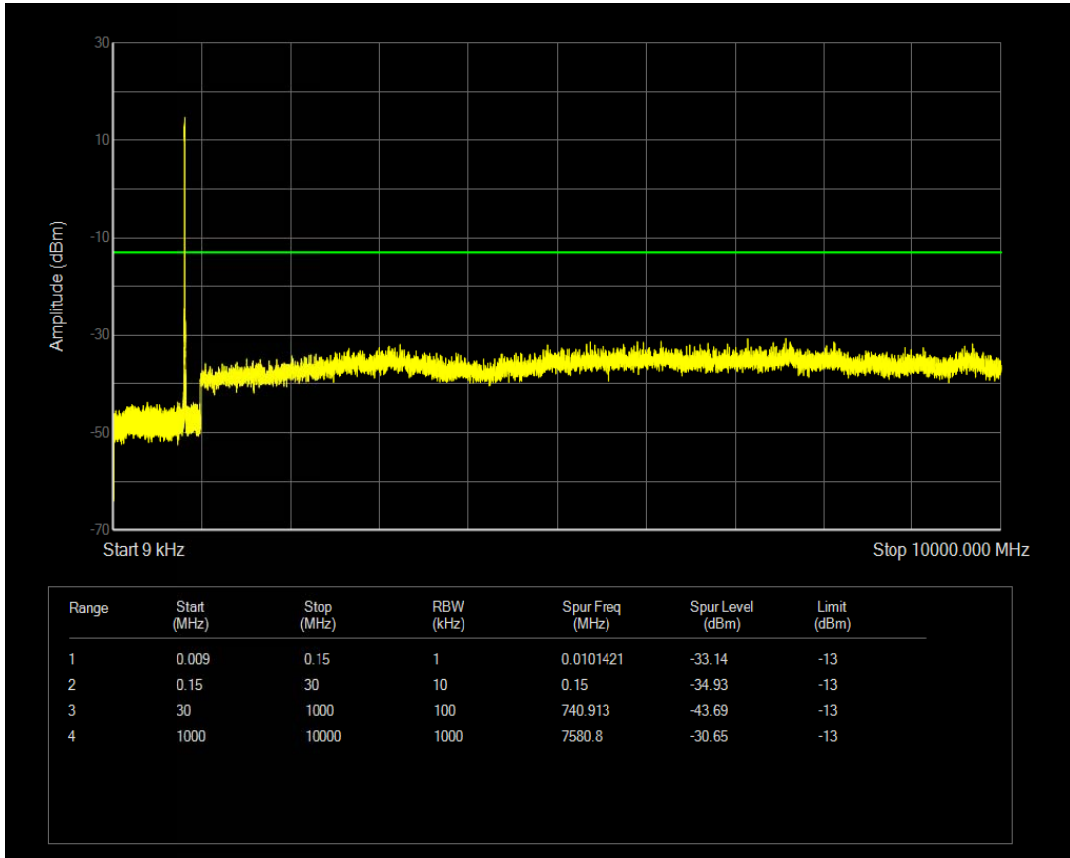

Band5 QPSK BW=5MHz Channel=20425 RB Size=25 Position=#0

Band5 QPSK BW=5MHz Channel=20425 RB Size=1 Position=#0

Band5 QAM16 BW=5MHz Channel=20425 RB Size=1 Position=#0

Band5 QAM16 BW=5MHz Channel=20425 RB Size=25 Position=#0