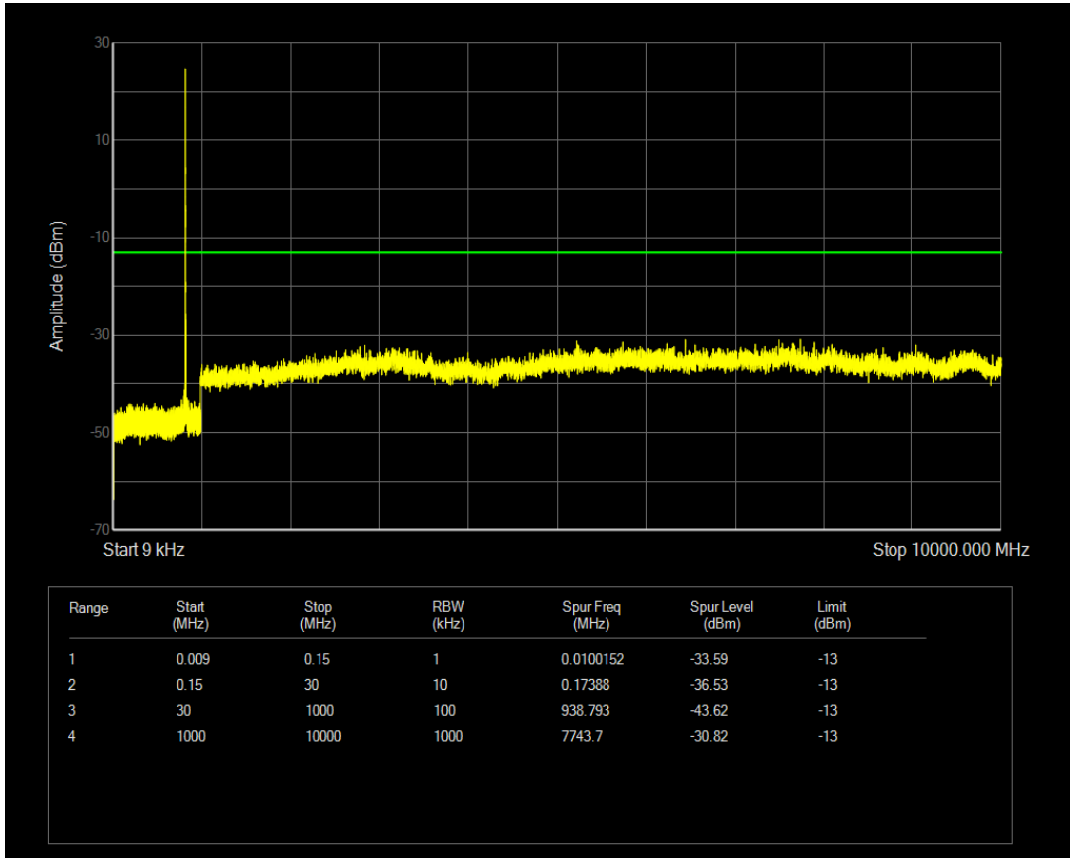

Band5 QAM16 BW=5MHz Channel=20625 RB Size=25 Position=#0

Band5 QPSK BW=10MHz Channel=20450 RB Size=50 Position=#0

Band5 QAM16 BW=10MHz Channel=20450 RB Size=50 Position=#0

Band5 QAM16 BW=10MHz Channel=20450 RB Size=1 Position=#0

Band5 QPSK BW=10MHz Channel=20525 RB Size=1 Position=#0

Band5 QAM16 BW=10MHz Channel=20525 RB Size=1 Position=#0

Band5 QPSK BW=10MHz Channel=20525 RB Size=50 Position=#0

Band5 QPSK BW=10MHz Channel=20600 RB Size=1 Position=#0