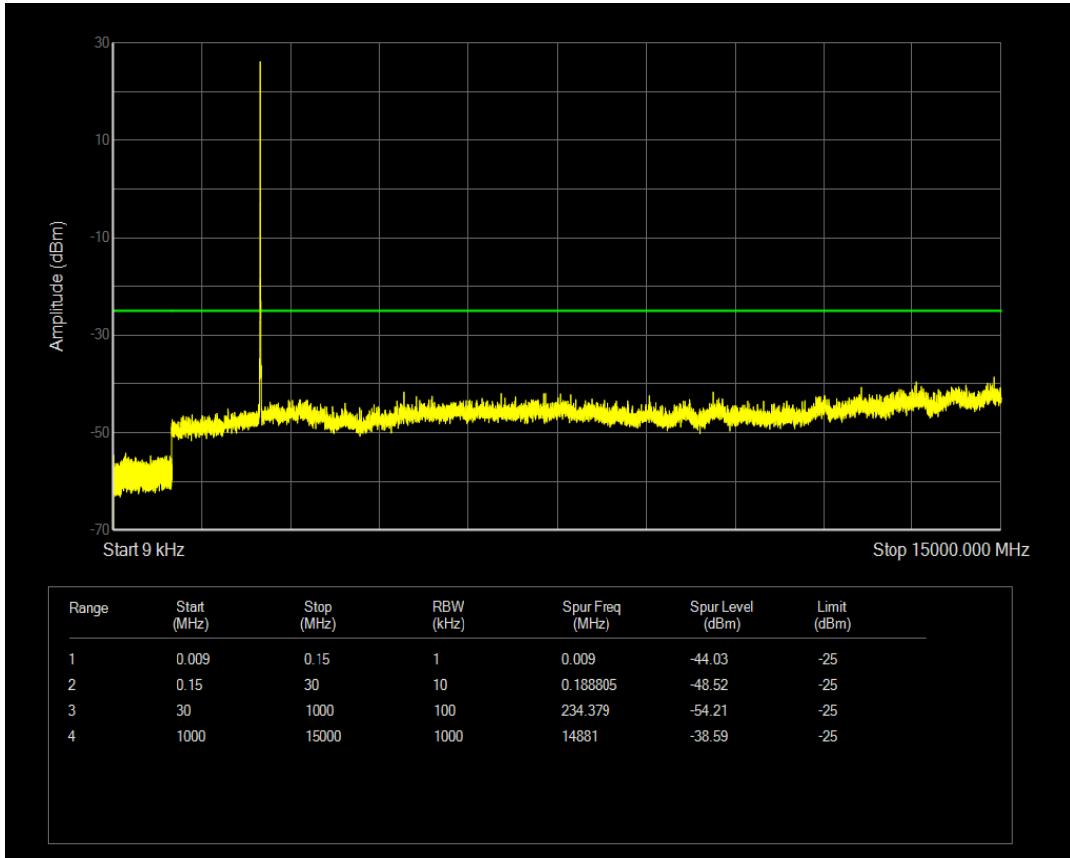

Band7 QPSK BW=5MHz Channel=21425 RB Size=1 Position=#0

Band7 QPSK BW=5MHz Channel=21425 RB Size=25 Position=#0

Band7 QAM16 BW=5MHz Channel=21425 RB Size=1 Position=#0

Band7 QAM16 BW=5MHz Channel=21425 RB Size=25 Position=#0

Band7 QPSK BW=10MHz Channel=20800 RB Size=50 Position=#0

Band7 QPSK BW=10MHz Channel=20800 RB Size=1 Position=#0

Band7 QAM16 BW=10MHz Channel=20800 RB Size=1 Position=#0

Band7 QAM16 BW=10MHz Channel=20800 RB Size=50 Position=#0