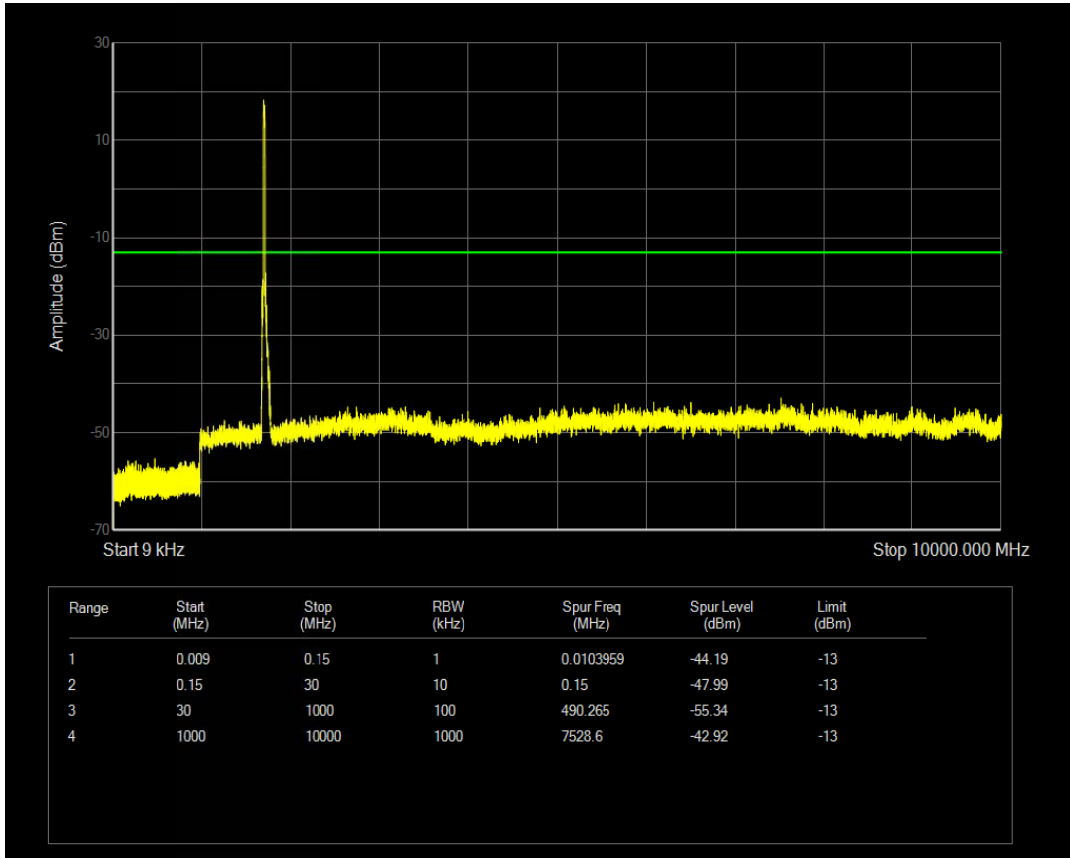

Band4 QPSK BW=15MHz Channel=20325 RB Size=1 Position=#0

Band4 QPSK BW=15MHz Channel=20325 RB Size=75 Position=#0

Band4 QAM16 BW=15MHz Channel=20325 RB Size=1 Position=#0

Band4 QAM16 BW=15MHz Channel=20325 RB Size=75 Position=#0

Band4 QPSK BW=20MHz Channel=20050 RB Size=1 Position=#0

Band4 QPSK BW=20MHz Channel=20050 RB Size=100 Position=#0

Band4 QAM16 BW=20MHz Channel=20050 RB Size=1 Position=#0

Band4 QAM16 BW=20MHz Channel=20050 RB Size=100 Position=#0