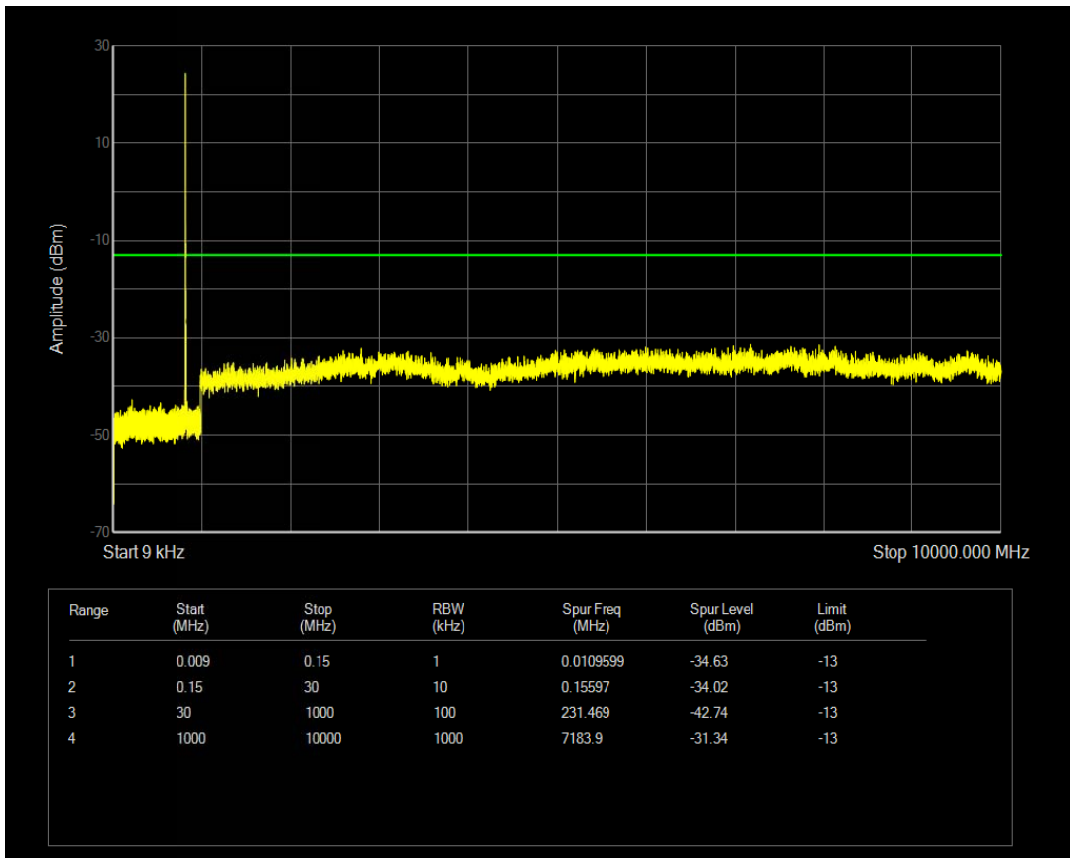

Band5 QAM16 BW=5MHz Channel=20625 RB Size=25 Position=#0

Band5 QPSK BW=10MHz Channel=20450 RB Size=50 Position=#0

Band5 QAM16 BW=10MHz Channel=20450 RB Size=50 Position=#0

Band5 QAM16 BW=10MHz Channel=20450 RB Size=1 Position=#0

Band5 QPSK BW=10MHz Channel=20525 RB Size=1 Position=#0

Band5 QAM16 BW=10MHz Channel=20525 RB Size=1 Position=#0

Band5 QPSK BW=10MHz Channel=20525 RB Size=50 Position=#0

Band5 QPSK BW=10MHz Channel=20600 RB Size=1 Position=#0