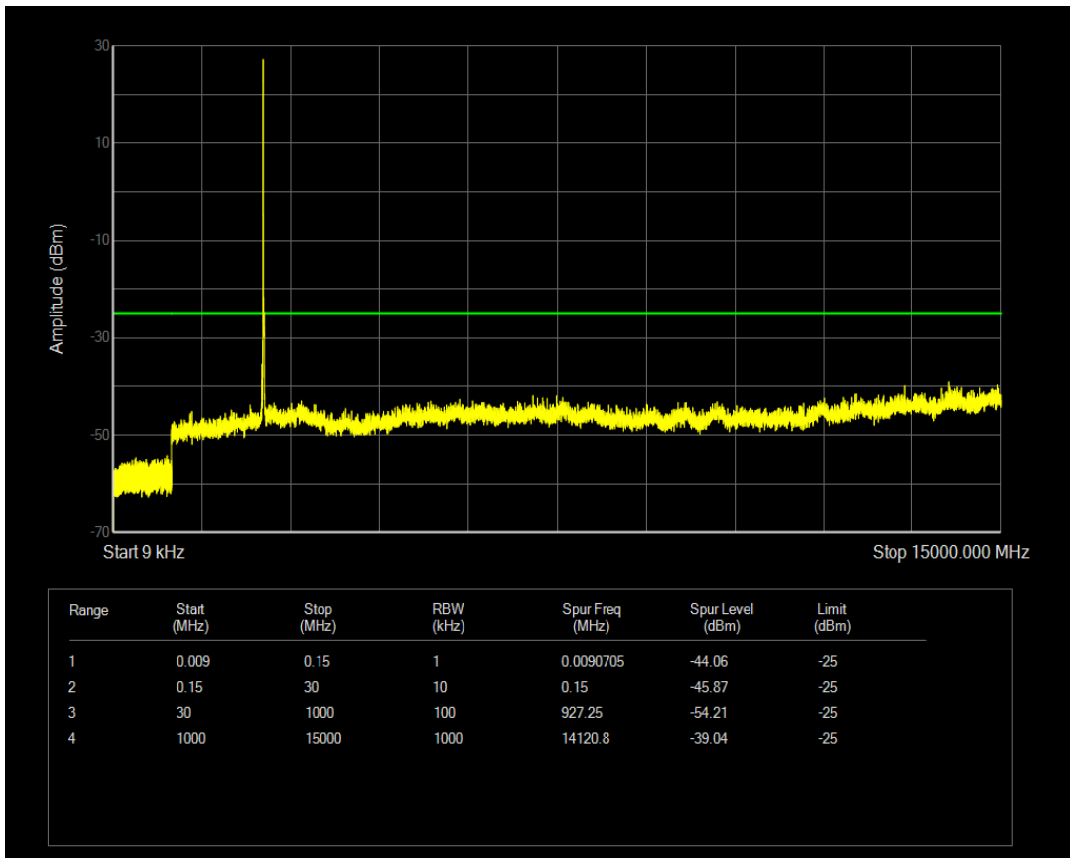

Band7 QAM16 BW=20MHz Channel=21350 RB Size=1 Position=#0

Band7 QAM16 BW=20MHz Channel=21350 RB Size=100 Position=#0