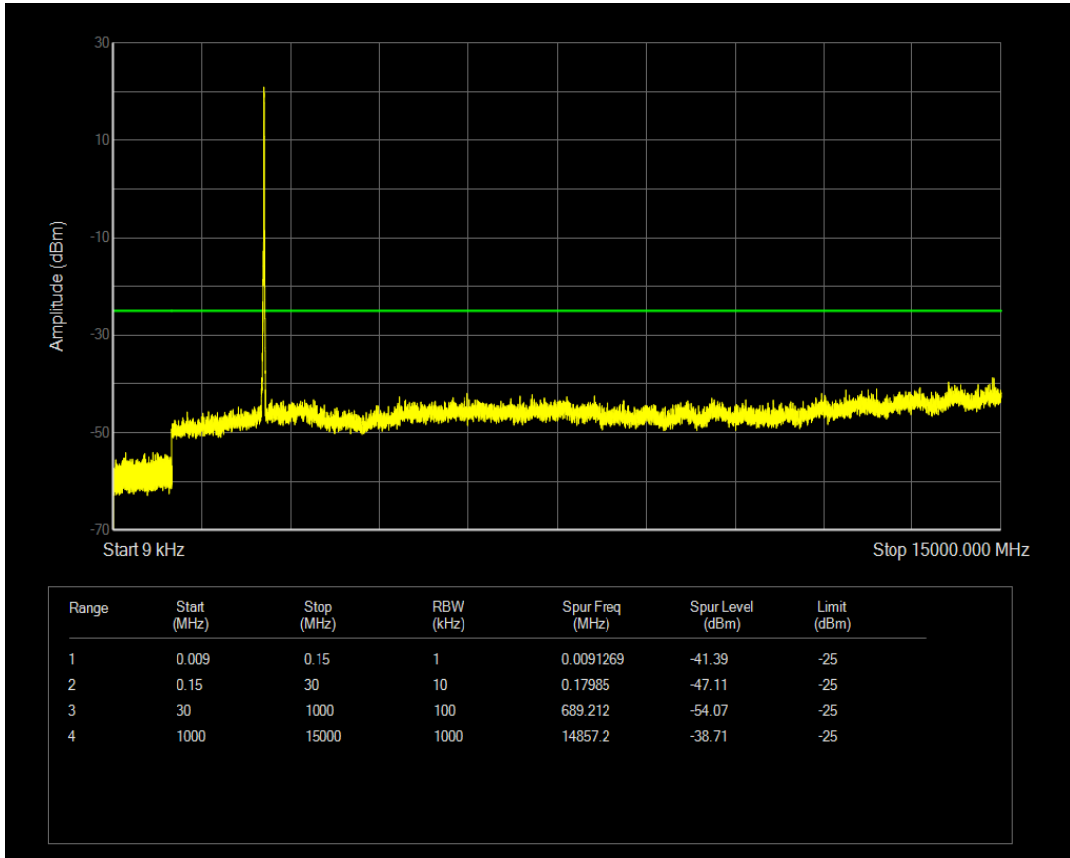

Band7 QPSK BW=10MHz Channel=21400 RB Size=50 Position=#0

Band7 QPSK BW=10MHz Channel=21400 RB Size=1 Position=#0

Band7 QAM16 BW=10MHz Channel=21400 RB Size=1 Position=#0

Band7 QAM16 BW=10MHz Channel=21400 RB Size=50 Position=#0