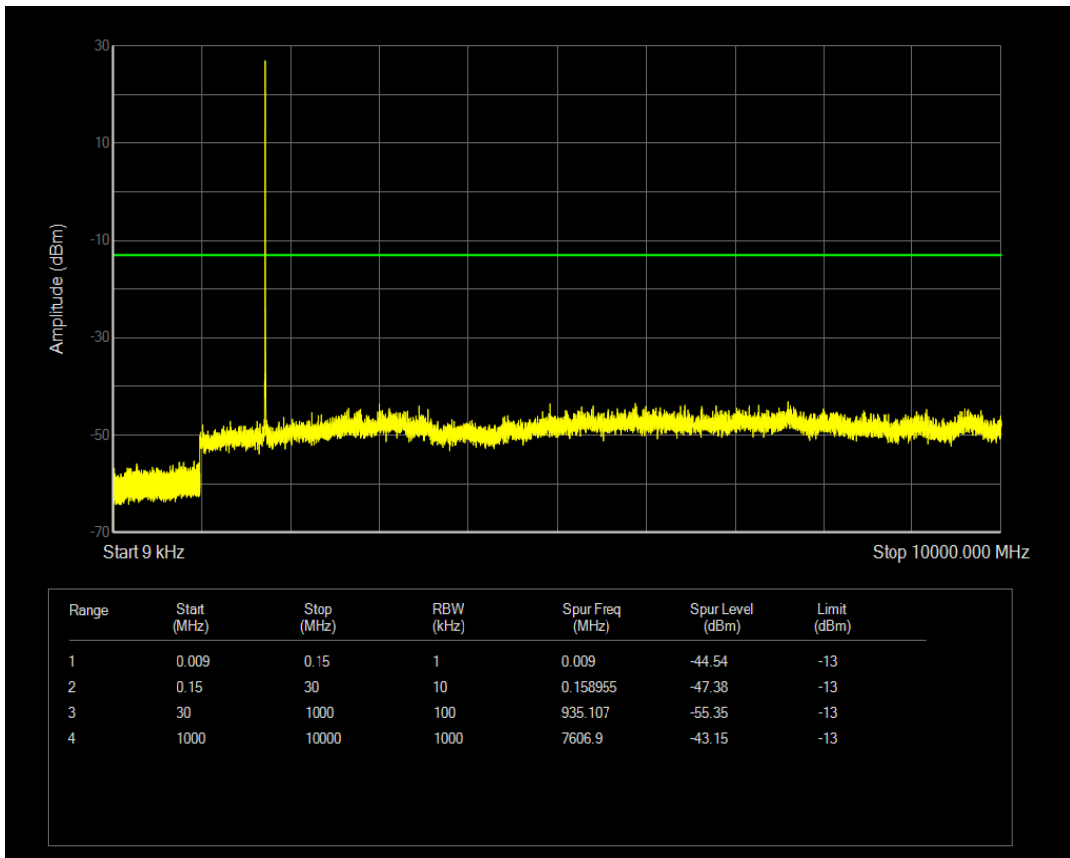

Band4 QAM16 BW=3MHz Channel=20175 RB Size=1 Position=#0

Band4 QAM16 BW=3MHz Channel=20175 RB Size=15 Position=#0