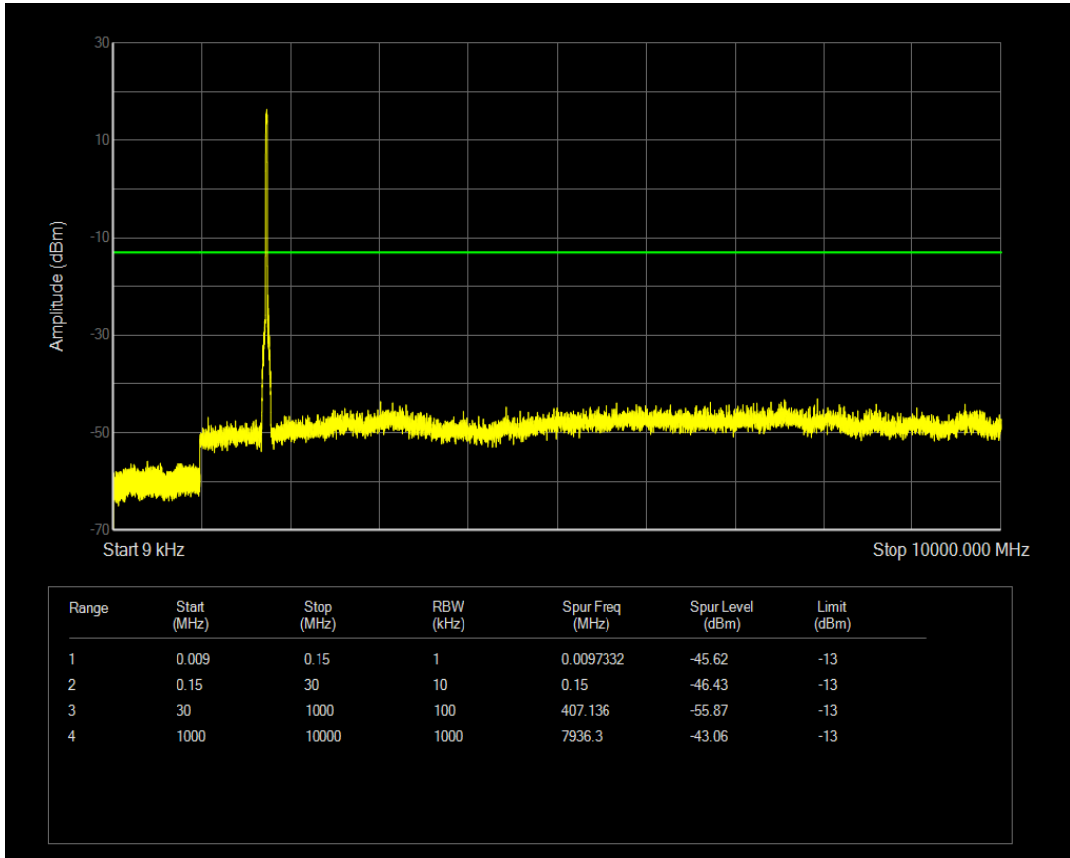

Band4 QPSK BW=20MHz Channel=20300 RB Size=1 Position=#0

Band4 QAM16 BW=20MHz Channel=20300 RB Size=1 Position=#0

Band4 QPSK BW=20MHz Channel=20300 RB Size=100 Position=#0

Band4 QAM16 BW=20MHz Channel=20300 RB Size=100 Position=#0

Band5 QPSK BW=1.4MHz Channel=20407 RB Size=1 Position=#0

Band5 QPSK BW=1.4MHz Channel=20407 RB Size=6 Position=#0

Band5 QAM16 BW=1.4MHz Channel=20407 RB Size=1 Position=#0

Band5 QAM16 BW=1.4MHz Channel=20407 RB Size=6 Position=#0