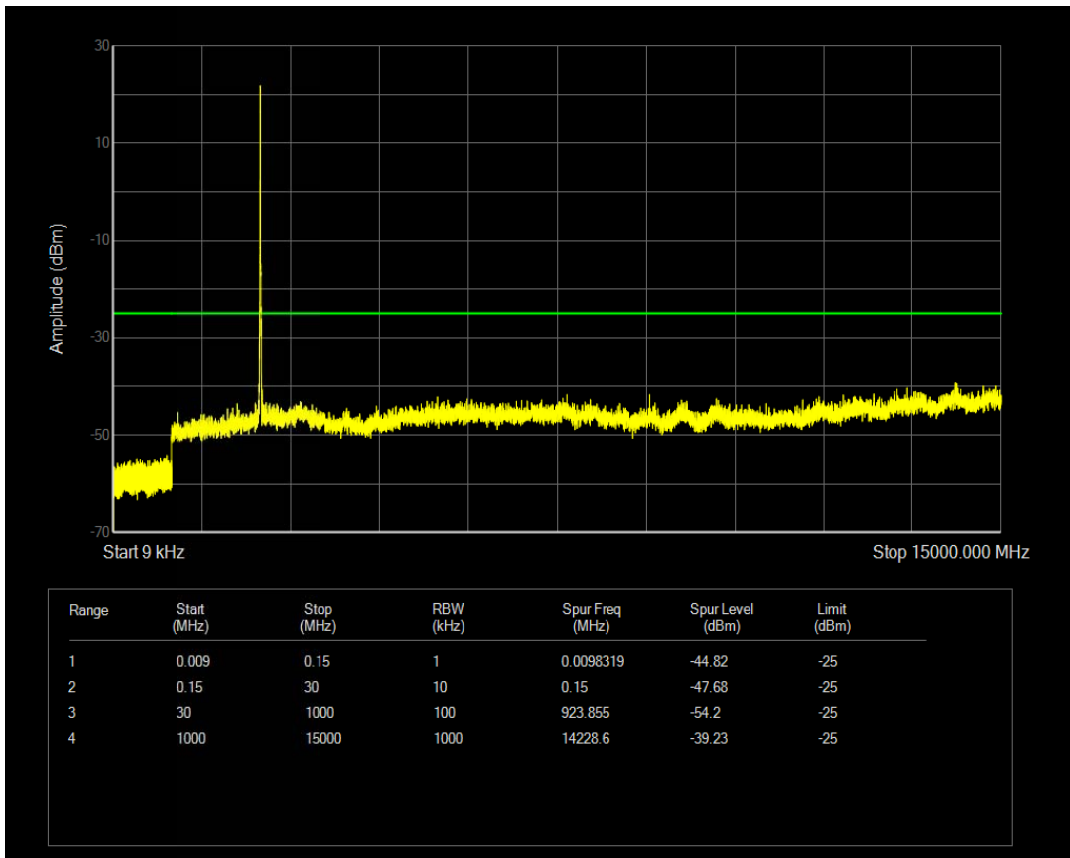

Band7 QPSK BW=5MHz Channel=20775 RB Size=25 Position=#0

Band7 QPSK BW=5MHz Channel=20775 RB Size=1 Position=#0