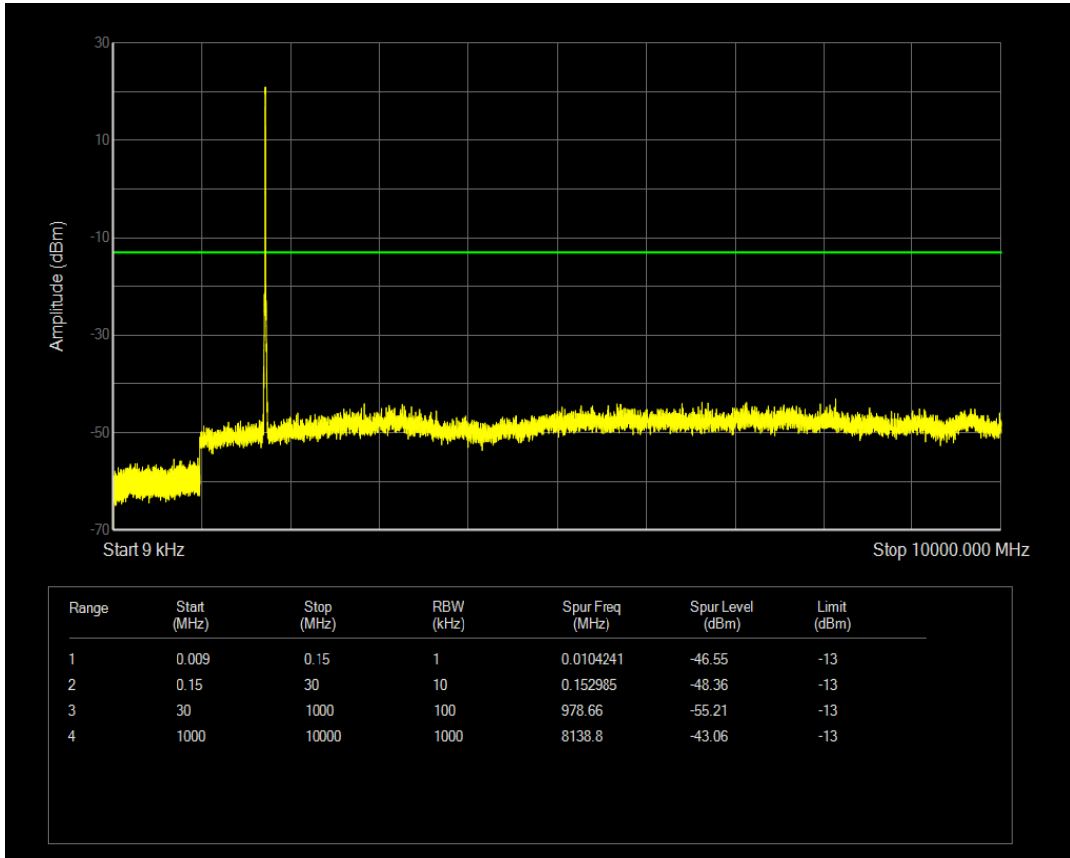

Band4 QAM16 BW=3MHz Channel=20385 RB Size=15 Position=#0

Band4 QPSK BW=5MHz Channel=19975 RB Size=25 Position=#0

Band4 QAM16 BW=5MHz Channel=19975 RB Size=1 Position=#0

Band4 QAM16 BW=5MHz Channel=19975 RB Size=25 Position=#0

Band4 QPSK BW=5MHz Channel=20175 RB Size=1 Position=#0

Band4 QPSK BW=5MHz Channel=20175 RB Size=25 Position=#0

Band4 QAM16 BW=5MHz Channel=20175 RB Size=1 Position=#0

Band4 QPSK BW=5MHz Channel=20375 RB Size=1 Position=#0