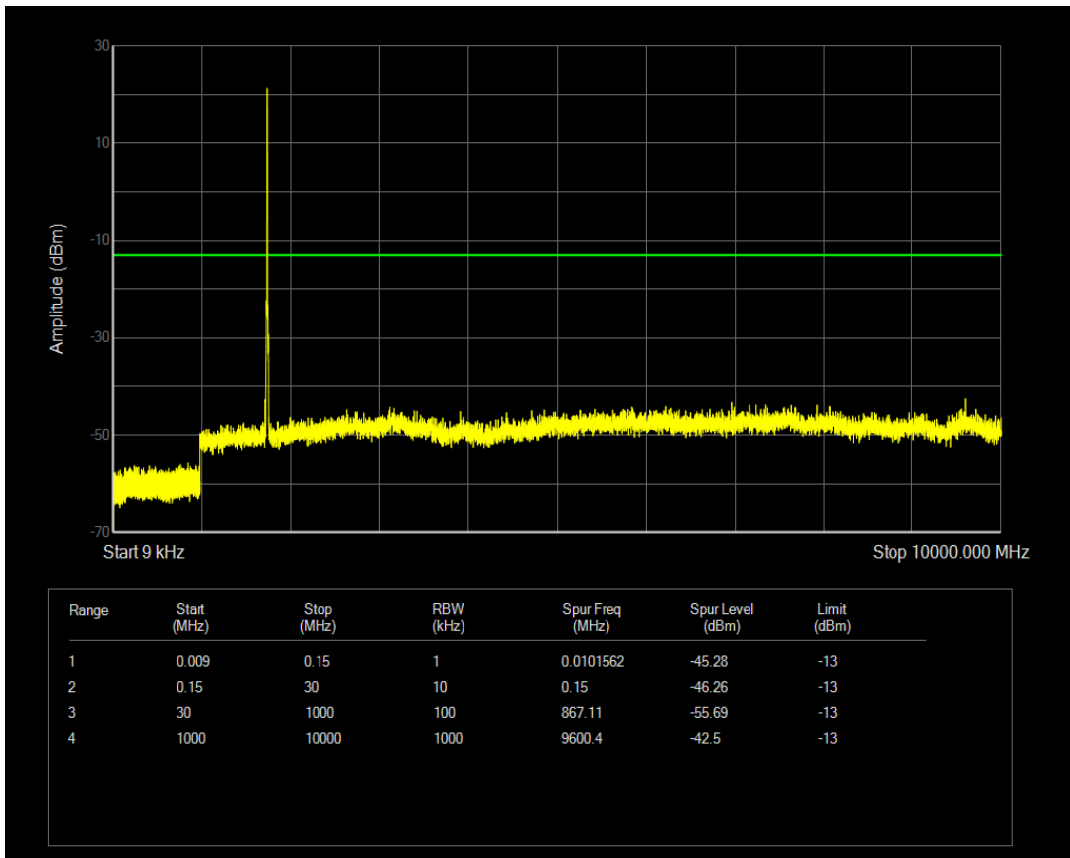

Band4 QAM16 BW=5MHz Channel=20375 RB Size=25 Position=#0

Band4 QAM16 BW=5MHz Channel=20375 RB Size=1 Position=#0