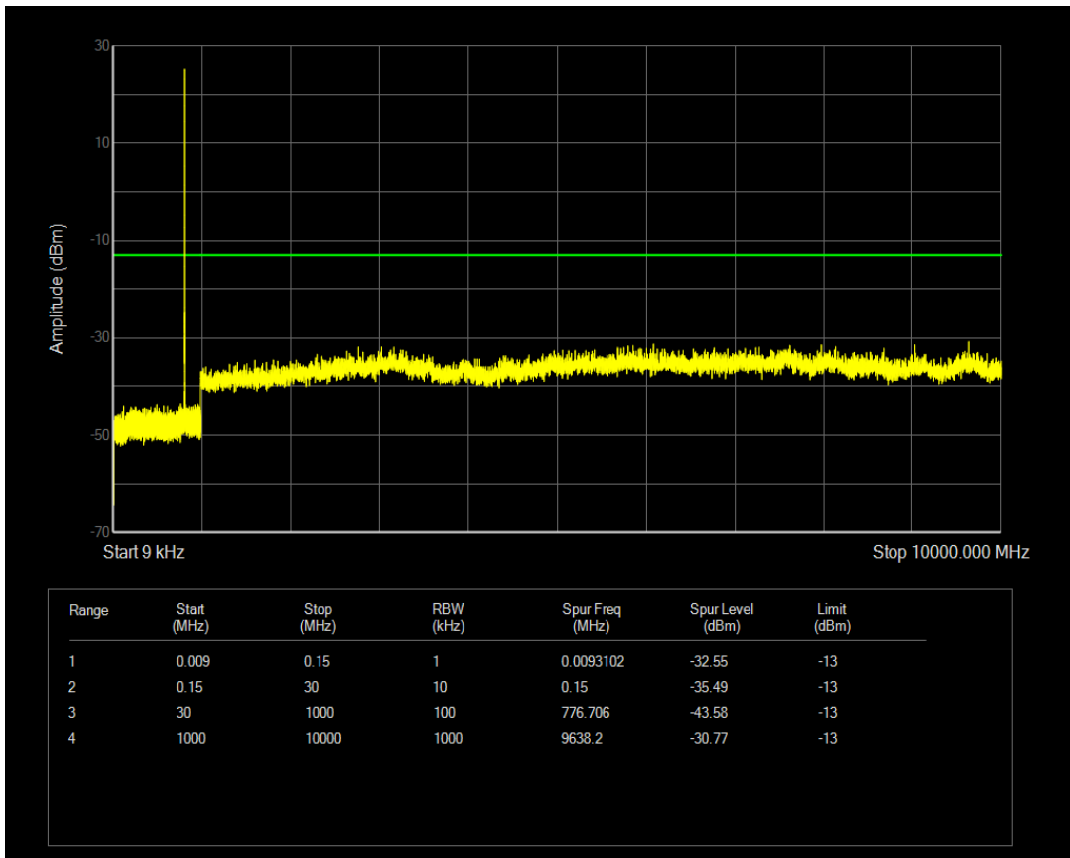

Band5 QPSK BW=3MHz Channel=20415 RB Size=1 Position=#0

Band5 QPSK BW=3MHz Channel=20415 RB Size=15 Position=#0