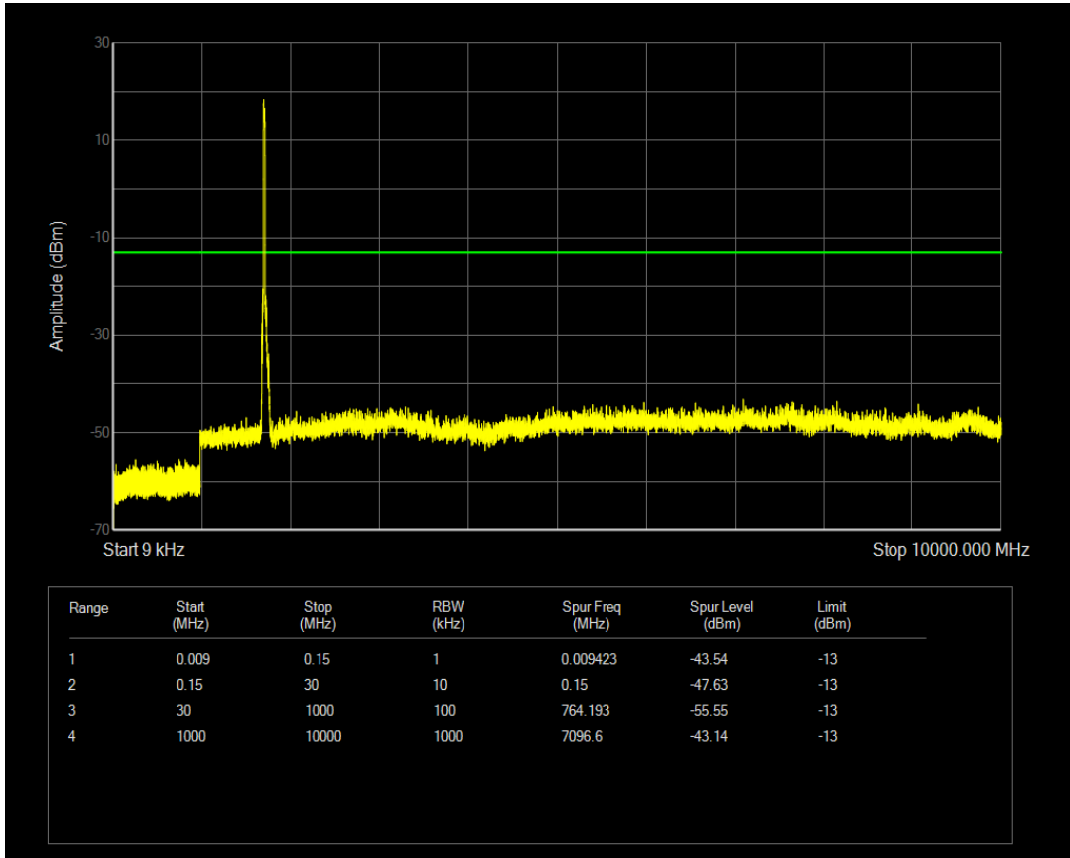

Band4 QPSK BW=20MHz Channel=20050 RB Size=1 Position=#0

Band4 QPSK BW=20MHz Channel=20050 RB Size=100 Position=#0

Band4 QAM16 BW=20MHz Channel=20050 RB Size=1 Position=#0

Band4 QAM16 BW=20MHz Channel=20050 RB Size=100 Position=#0

Band4 QPSK BW=20MHz Channel=20175 RB Size=100 Position=#0

Band4 QPSK BW=20MHz Channel=20175 RB Size=1 Position=#0

Band4 QAM16 BW=20MHz Channel=20175 RB Size=1 Position=#0

Band4 QAM16 BW=20MHz Channel=20175 RB Size=100 Position=#0