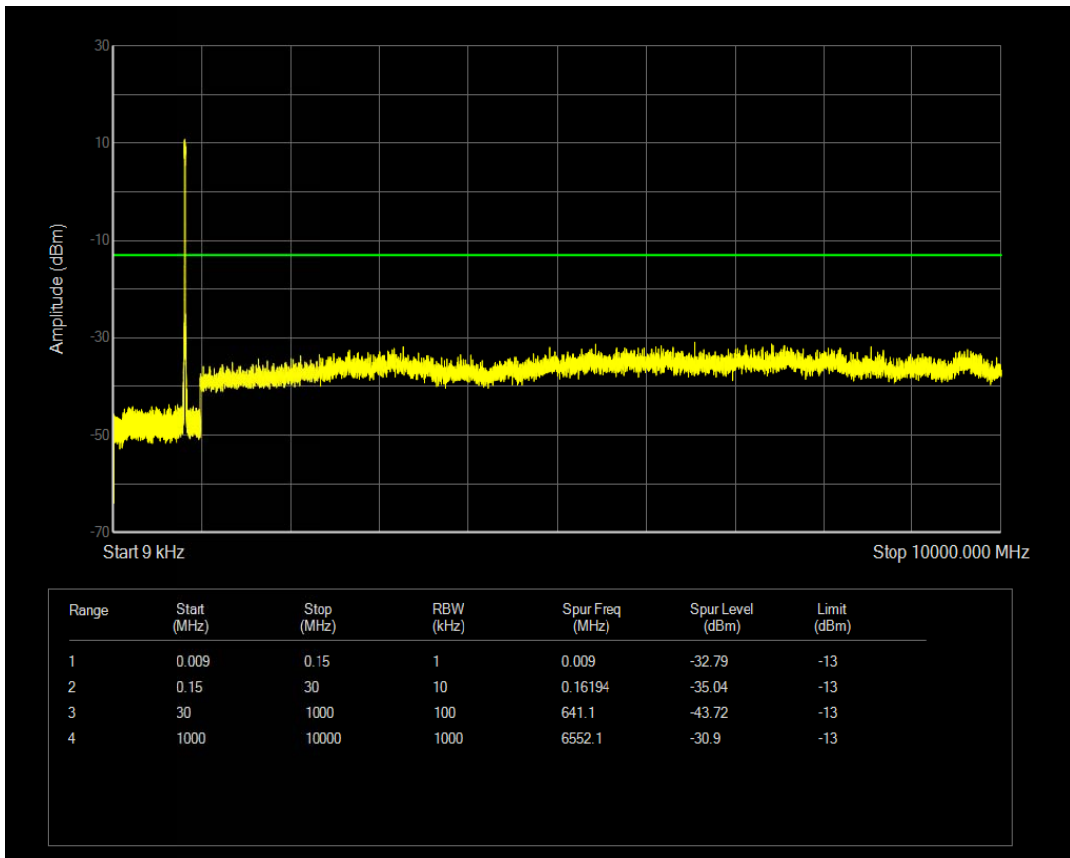

Band5 QAM16 BW=10MHz Channel=20450 RB Size=50 Position=#0

Band5 QAM16 BW=10MHz Channel=20450 RB Size=1 Position=#0