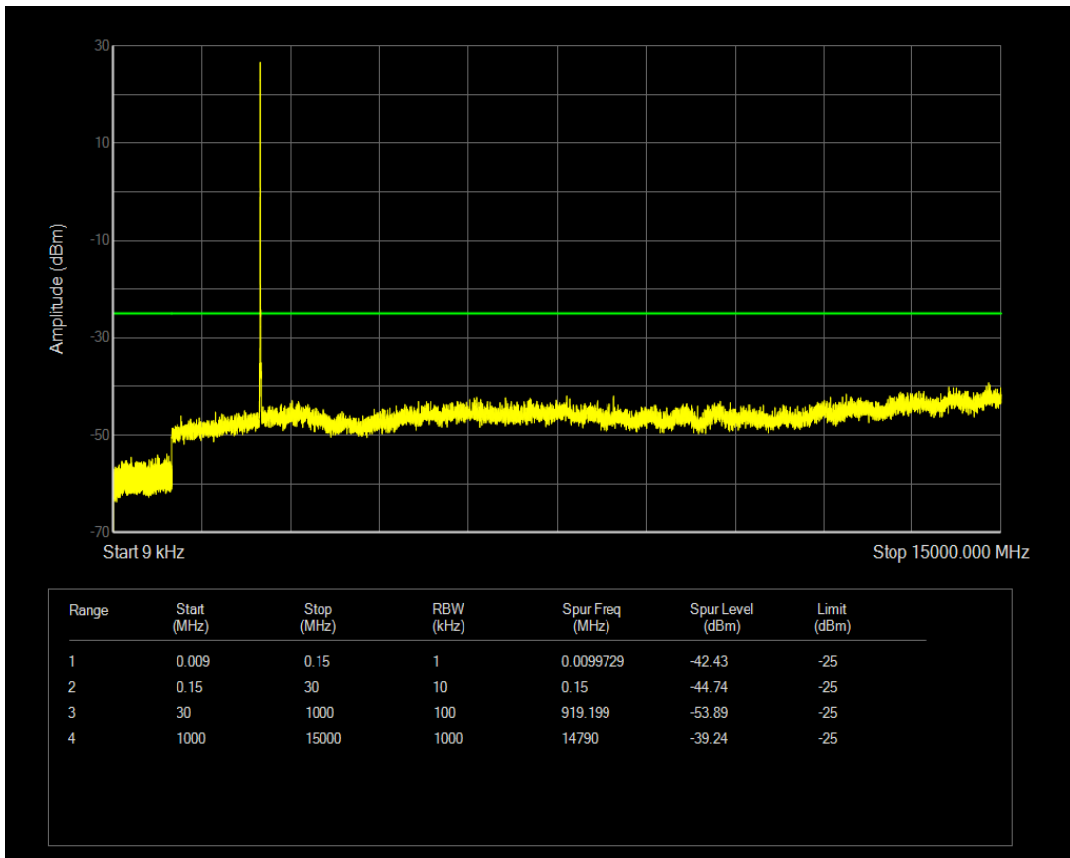

Band7 QPSK BW=5MHz Channel=21425 RB Size=1 Position=#0

Band7 QPSK BW=5MHz Channel=21425 RB Size=25 Position=#0

Band7 QAM16 BW=5MHz Channel=21425 RB Size=1 Position=#0

Band7 QAM16 BW=5MHz Channel=21425 RB Size=25 Position=#0

Band7 QPSK BW=10MHz Channel=20800 RB Size=50 Position=#0

Band7 QPSK BW=10MHz Channel=20800 RB Size=1 Position=#0

Band7 QAM16 BW=10MHz Channel=20800 RB Size=1 Position=#0

Band7 QAM16 BW=10MHz Channel=20800 RB Size=50 Position=#0