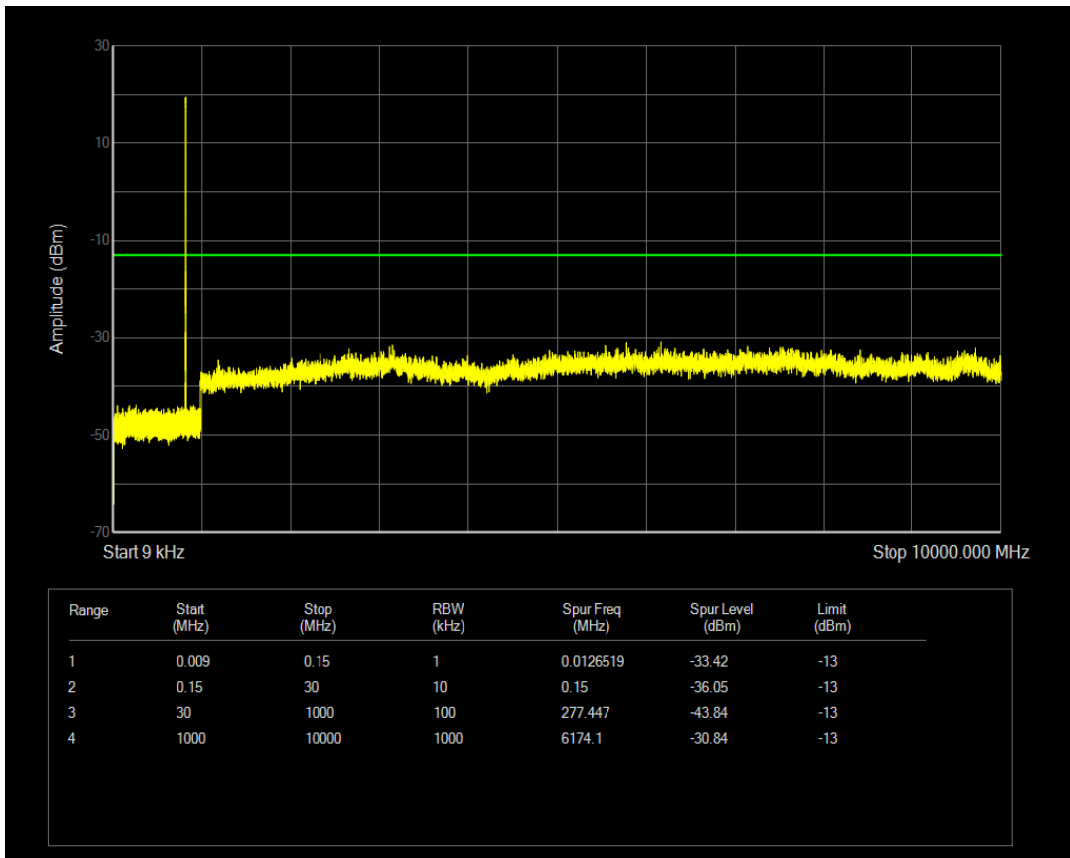

Band5 QPSK BW=1.4MHz Channel=20407 RB Size=1 Position=#0

Band5 QPSK BW=1.4MHz Channel=20407 RB Size=6 Position=#0

Band5 QAM16 BW=1.4MHz Channel=20407 RB Size=1 Position=#0

Band5 QAM16 BW=1.4MHz Channel=20407 RB Size=6 Position=#0

Band5 QPSK BW=1.4MHz Channel=20525 RB Size=1 Position=#0

Band5 QAM16 BW=1.4MHz Channel=20525 RB Size=1 Position=#0

Band5 QPSK BW=1.4MHz Channel=20525 RB Size=6 Position=#0

Band5 QAM16 BW=1.4MHz Channel=20525 RB Size=6 Position=#0