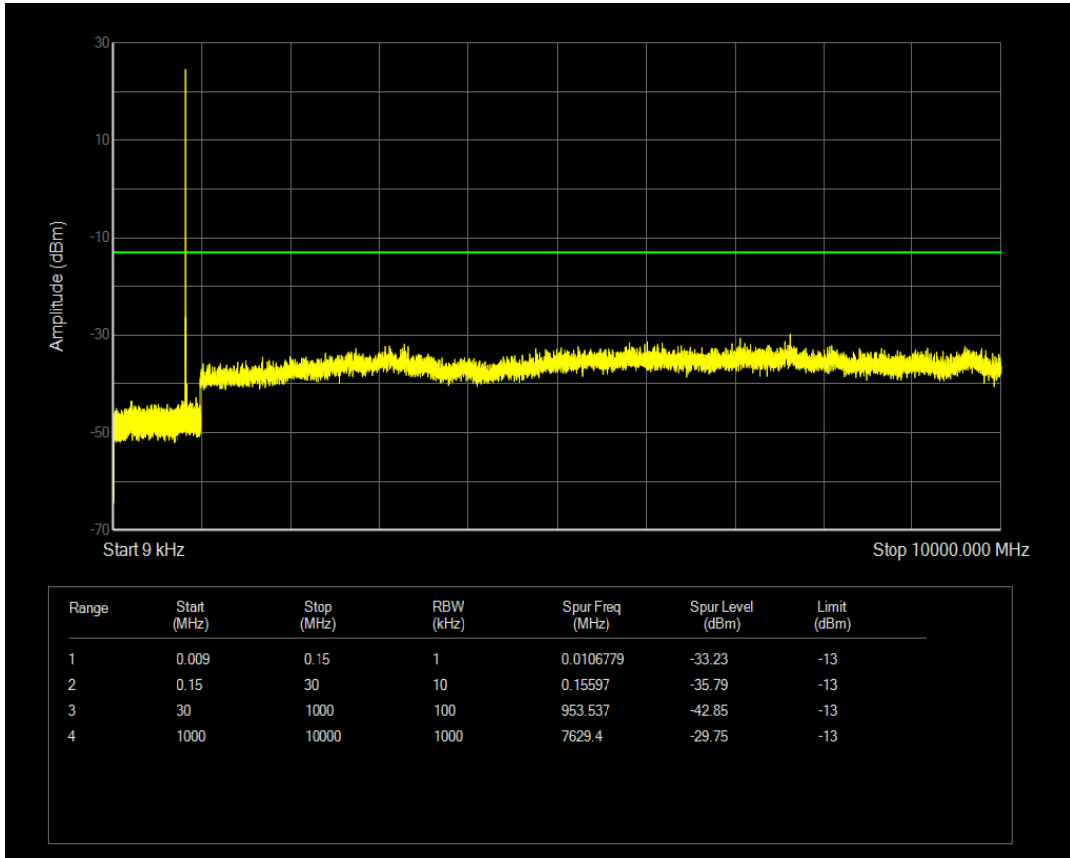

Band5 QPSK BW=3MHz Channel=20525 RB Size=15 Position=#0

Band5 QPSK BW=3MHz Channel=20525 RB Size=1 Position=#0

Band5 QAM16 BW=3MHz Channel=20525 RB Size=15 Position=#0

Band5 QAM16 BW=3MHz Channel=20525 RB Size=1 Position=#0