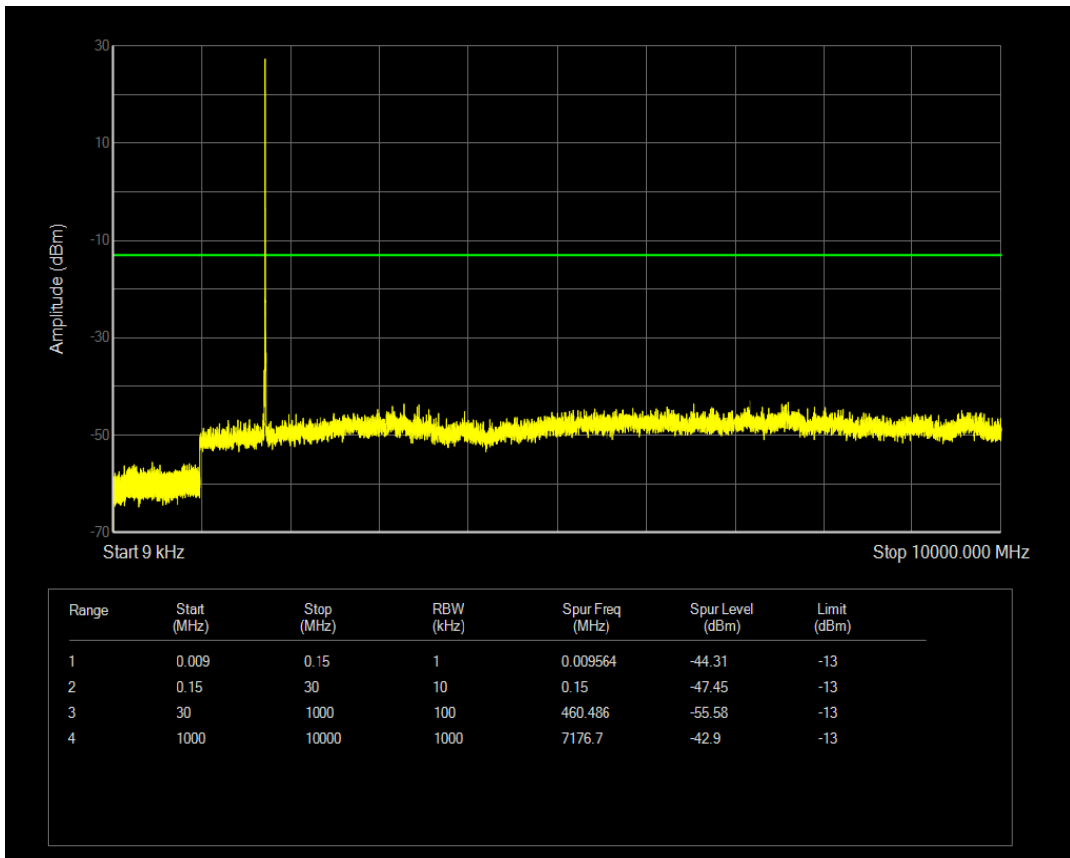

Band4 QPSK BW=5MHz Channel=20175 RB Size=1 Position=#0

Band4 QPSK BW=5MHz Channel=20175 RB Size=25 Position=#0