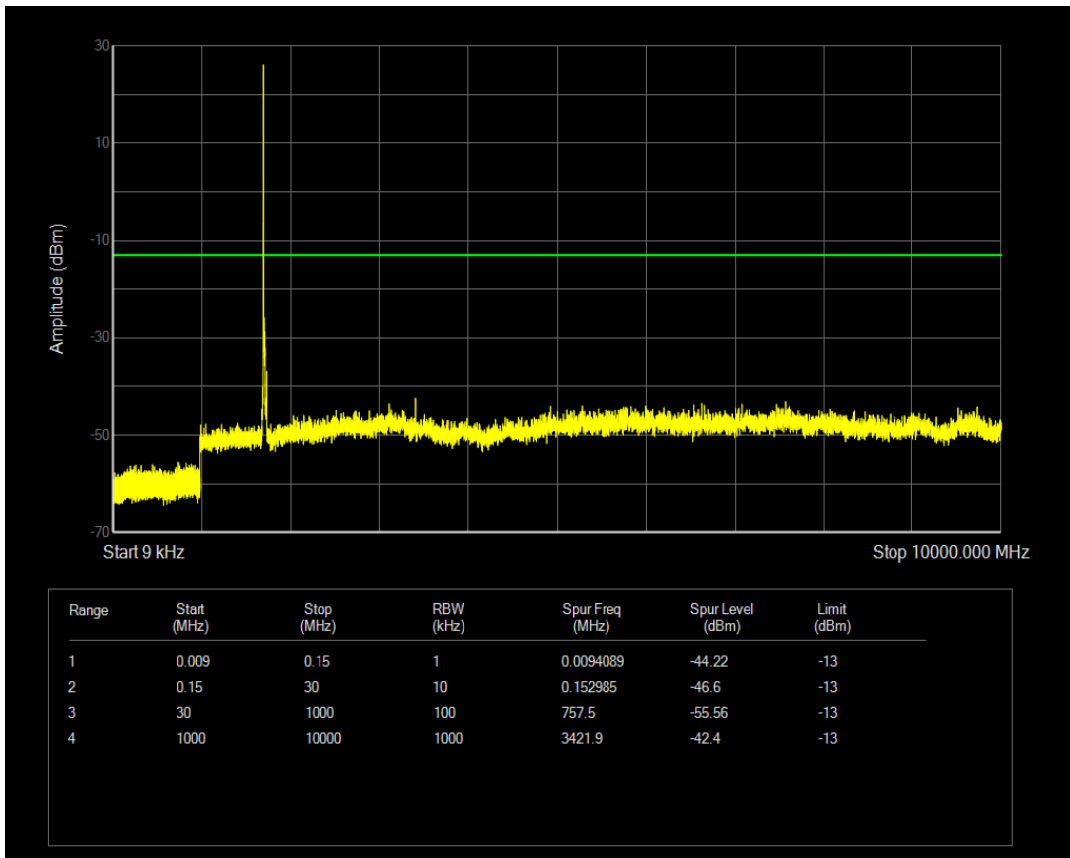

Band4 QPSK BW=15MHz Channel=20325 RB Size=1 Position=#0

Band4 QPSK BW=15MHz Channel=20325 RB Size=75 Position=#0

Band4 QAM16 BW=15MHz Channel=20325 RB Size=1 Position=#0

Band4 QAM16 BW=15MHz Channel=20325 RB Size=75 Position=#0

Band4 QPSK BW=20MHz Channel=20050 RB Size=1 Position=#0

Band4 QPSK BW=20MHz Channel=20050 RB Size=100 Position=#0

Band4 QAM16 BW=20MHz Channel=20050 RB Size=1 Position=#0

Band4 QAM16 BW=20MHz Channel=20050 RB Size=100 Position=#0