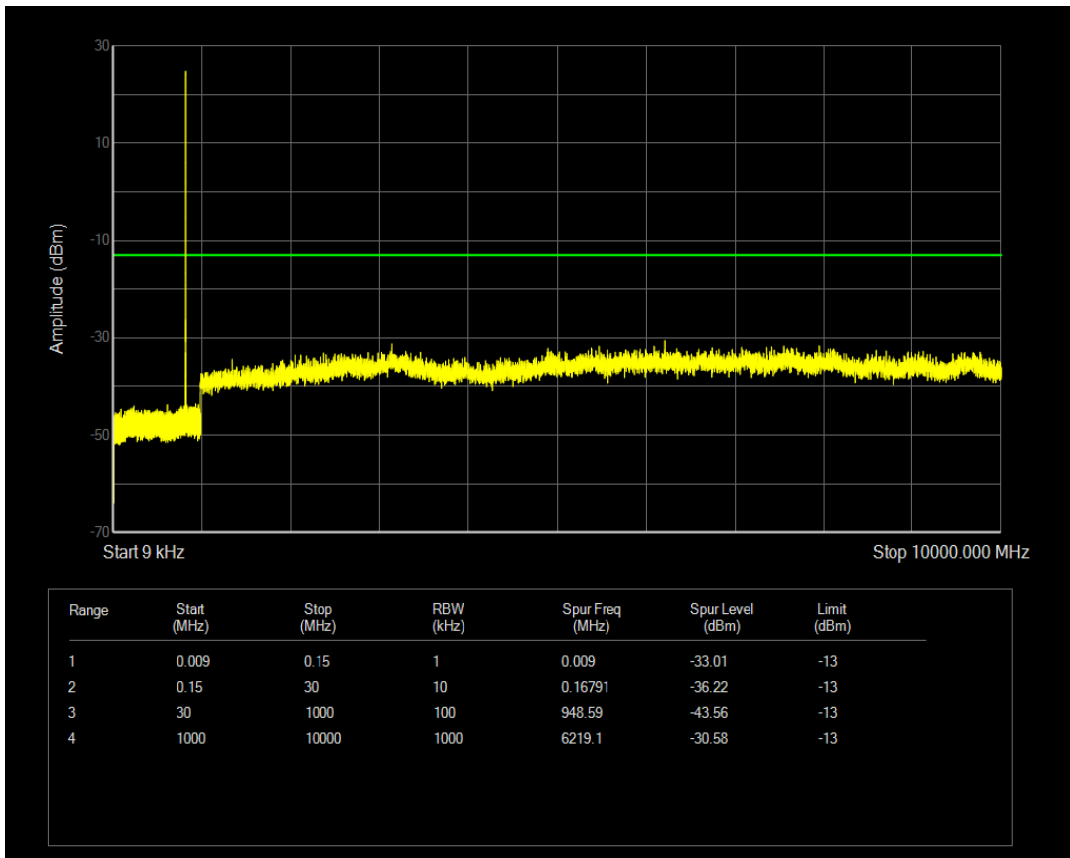

Band5 QPSK BW=1.4MHz Channel=20407 RB Size=1 Position=#0

Band5 QPSK BW=1.4MHz Channel=20407 RB Size=6 Position=#0

Band5 QAM16 BW=1.4MHz Channel=20407 RB Size=1 Position=#0

Band5 QAM16 BW=1.4MHz Channel=20407 RB Size=6 Position=#0

Band5 QPSK BW=1.4MHz Channel=20525 RB Size=1 Position=#0

Band5 QAM16 BW=1.4MHz Channel=20525 RB Size=1 Position=#0

Band5 QPSK BW=1.4MHz Channel=20525 RB Size=6 Position=#0

Band5 QAM16 BW=1.4MHz Channel=20525 RB Size=6 Position=#0