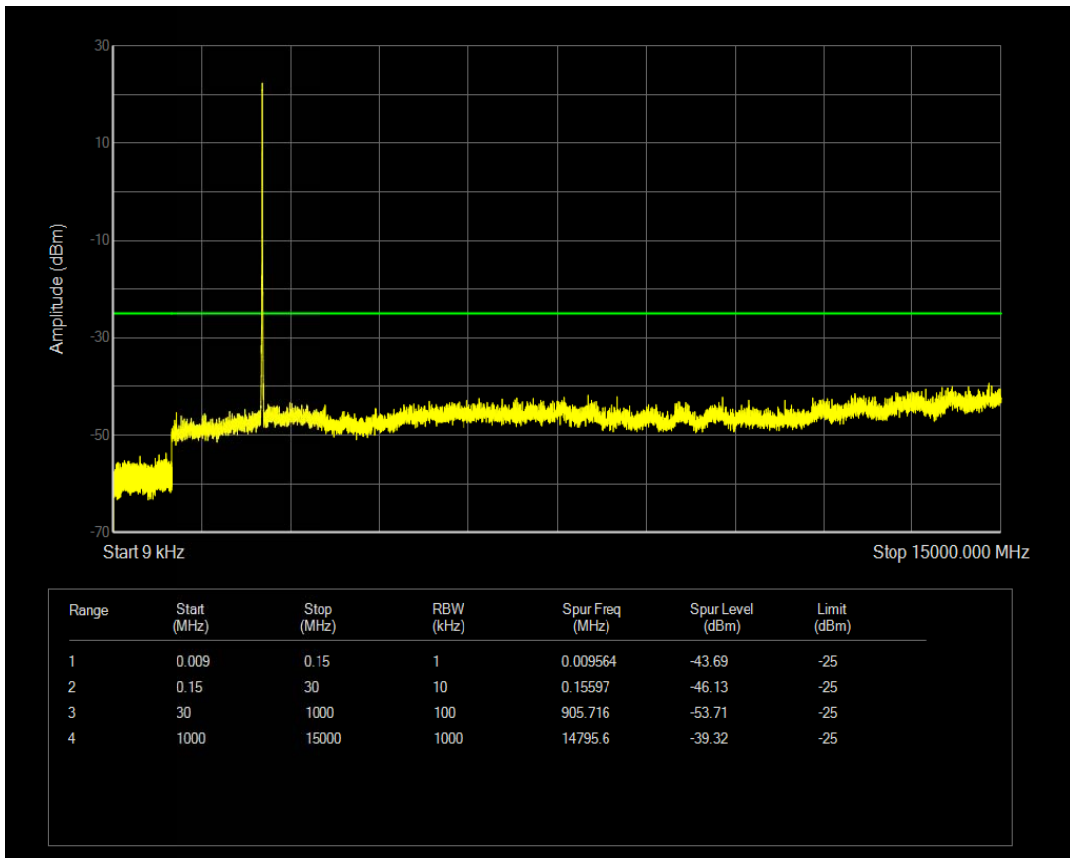

Band7 QAM16 BW=5MHz Channel=21100 RB Size=25 Position=#0

Band7 QAM16 BW=5MHz Channel=21100 RB Size=1 Position=#0