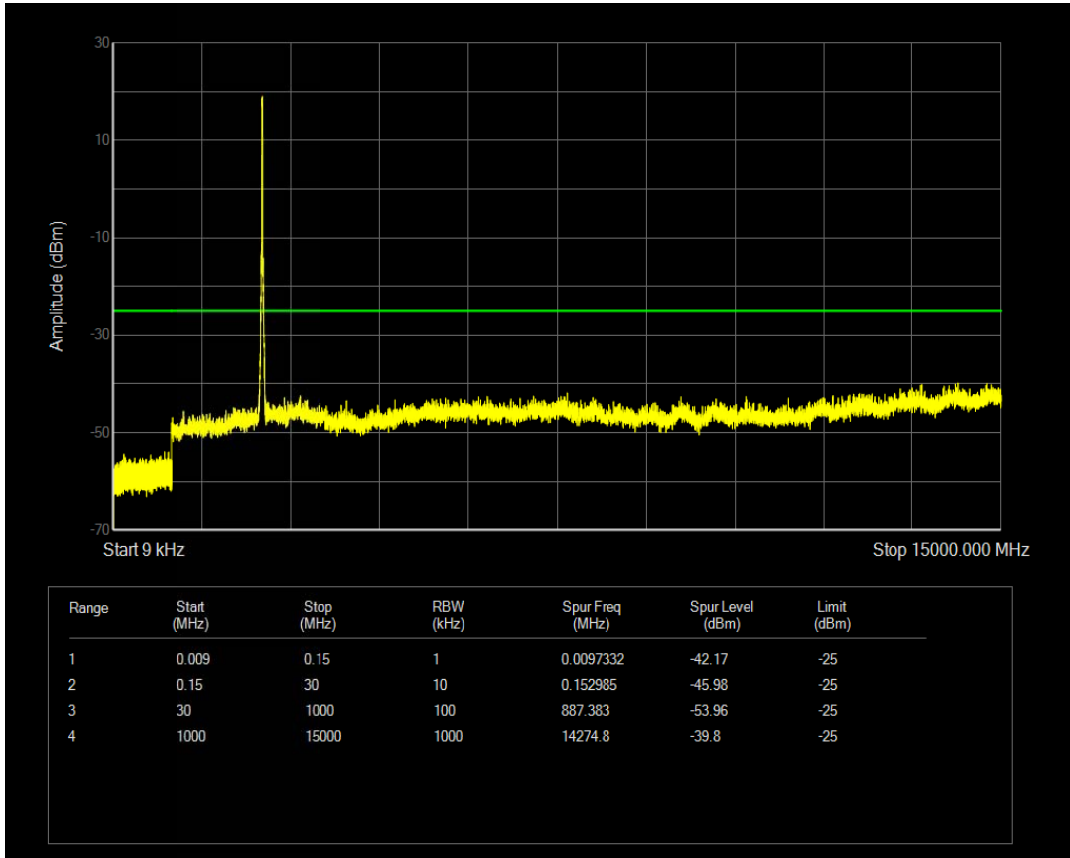

Band7 QPSK BW=15MHz Channel=21100 RB Size=75 Position=#0

Band7 QPSK BW=15MHz Channel=21100 RB Size=1 Position=#0

Band7 QAM16 BW=15MHz Channel=21100 RB Size=1 Position=#0

Band7 QAM16 BW=15MHz Channel=21100 RB Size=75 Position=#0