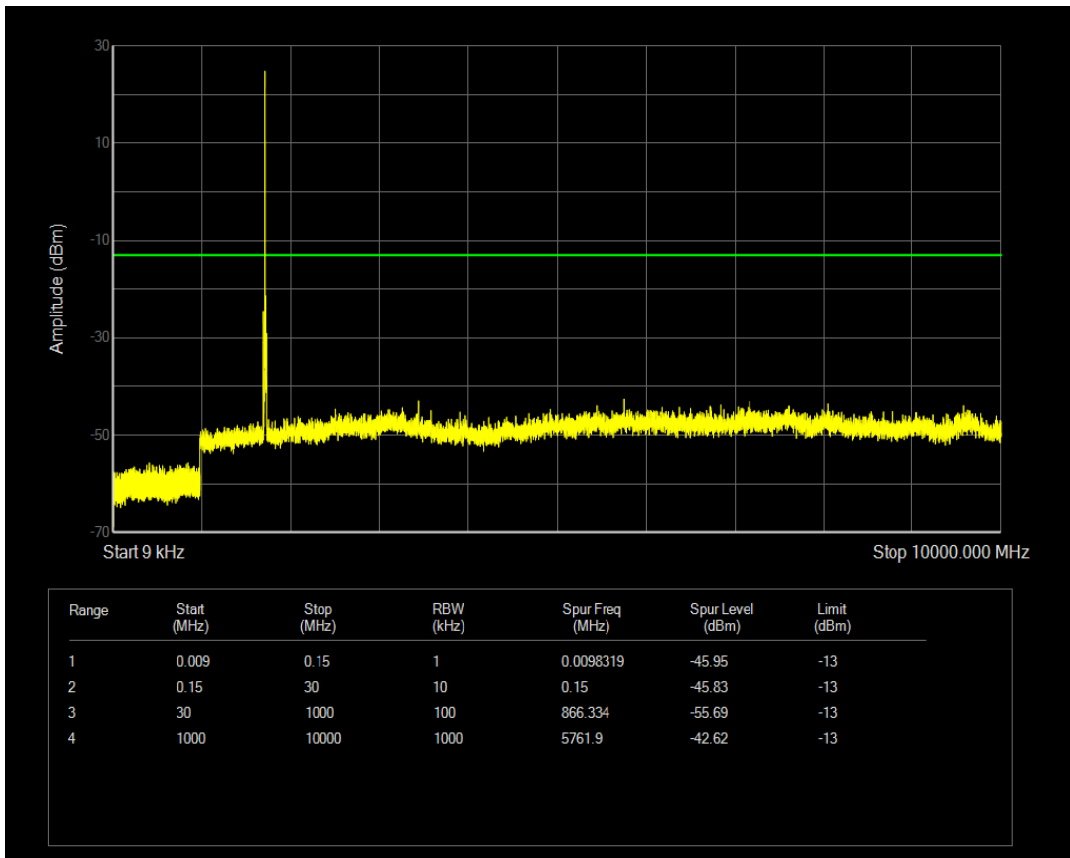

Band4 QPSK BW=10MHz Channel=20000 RB Size=1 Position=#0

Band4 QPSK BW=10MHz Channel=20000 RB Size=50 Position=#0

Band4 QAM16 BW=10MHz Channel=20000 RB Size=1 Position=#0

Band4 QAM16 BW=10MHz Channel=20000 RB Size=50 Position=#0

Band4 QPSK BW=10MHz Channel=20175 RB Size=1 Position=#0

Band4 QPSK BW=10MHz Channel=20175 RB Size=50 Position=#0

Band4 QAM16 BW=10MHz Channel=20175 RB Size=1 Position=#0

Band4 QAM16 BW=10MHz Channel=20175 RB Size=50 Position=#0