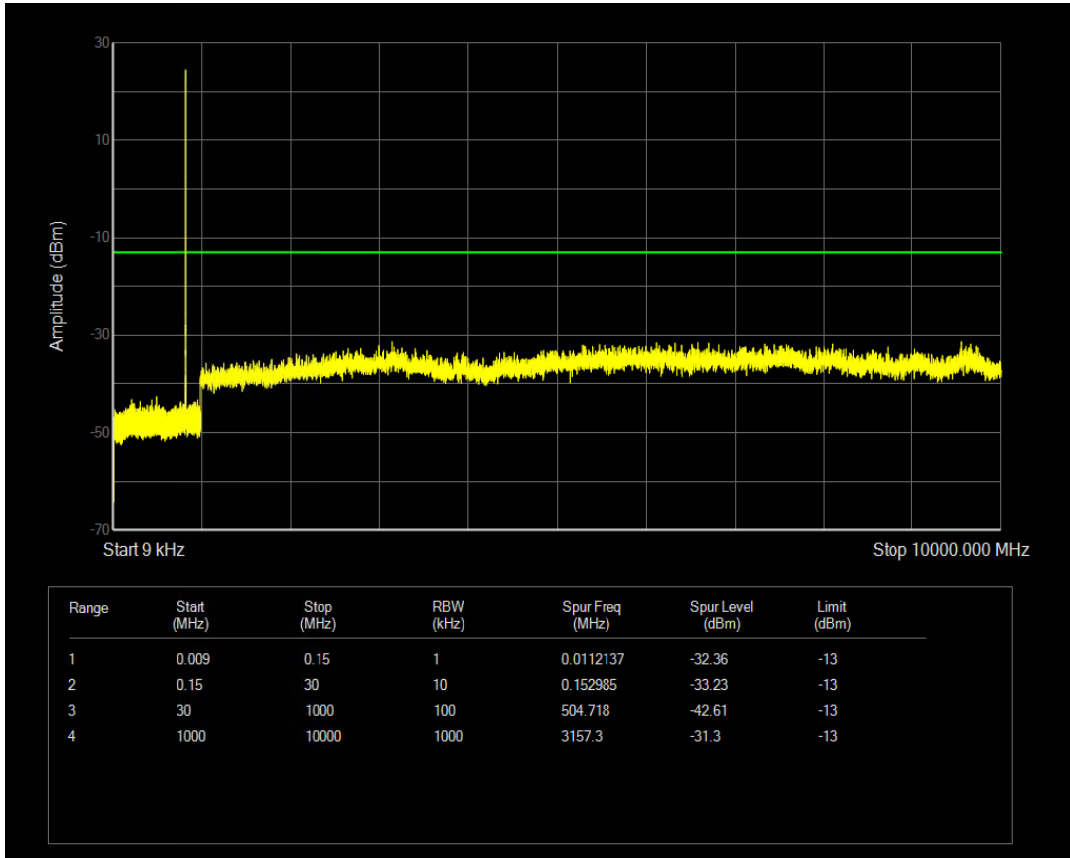

Band5 QAM16 BW=1.4MHz Channel=20525 RB Size=1 Position=#0

Band5 QPSK BW=1.4MHz Channel=20525 RB Size=6 Position=#0