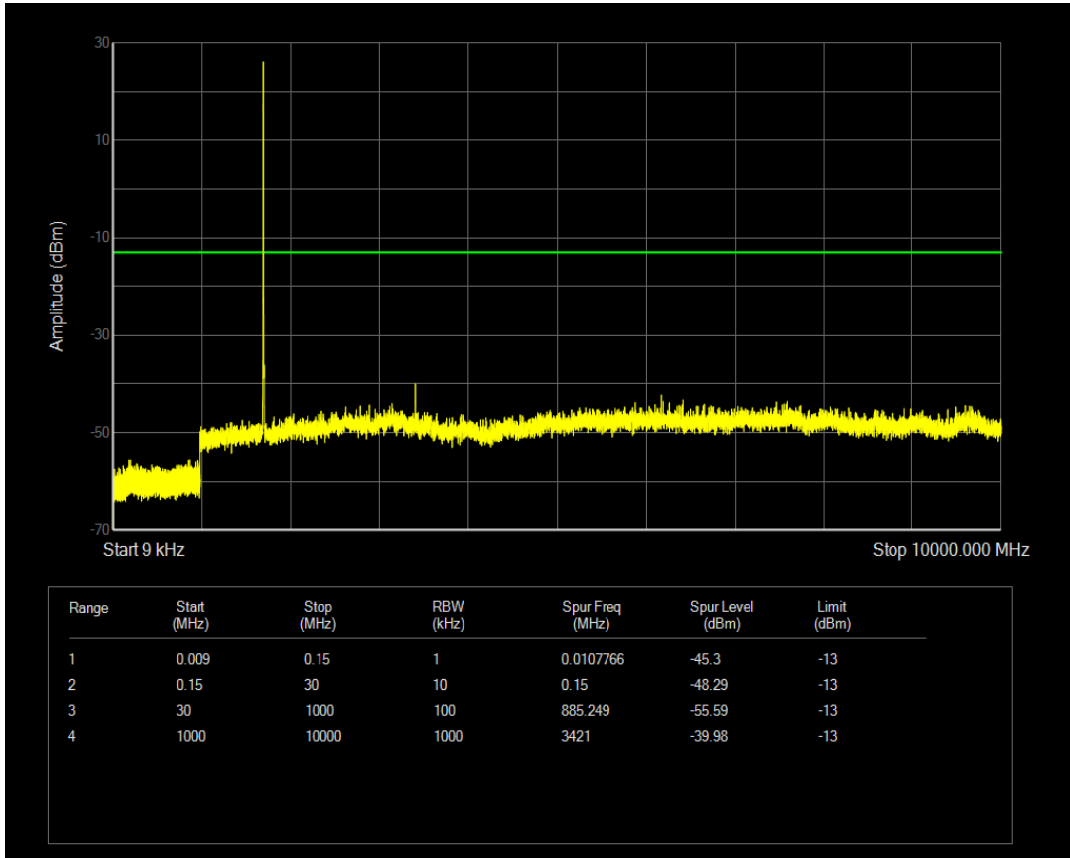

Band4 QPSK BW=3MHz Channel=20385 RB Size=1 Position=#0

Band4 QPSK BW=3MHz Channel=20385 RB Size=15 Position=#0

Band4 QAM16 BW=3MHz Channel=20385 RB Size=1 Position=#0

Band4 QPSK BW=5MHz Channel=19975 RB Size=1 Position=#0

Band4 QAM16 BW=3MHz Channel=20385 RB Size=15 Position=#0

Band4 QPSK BW=5MHz Channel=19975 RB Size=25 Position=#0

Band4 QAM16 BW=5MHz Channel=19975 RB Size=1 Position=#0

Band4 QAM16 BW=5MHz Channel=19975 RB Size=25 Position=#0