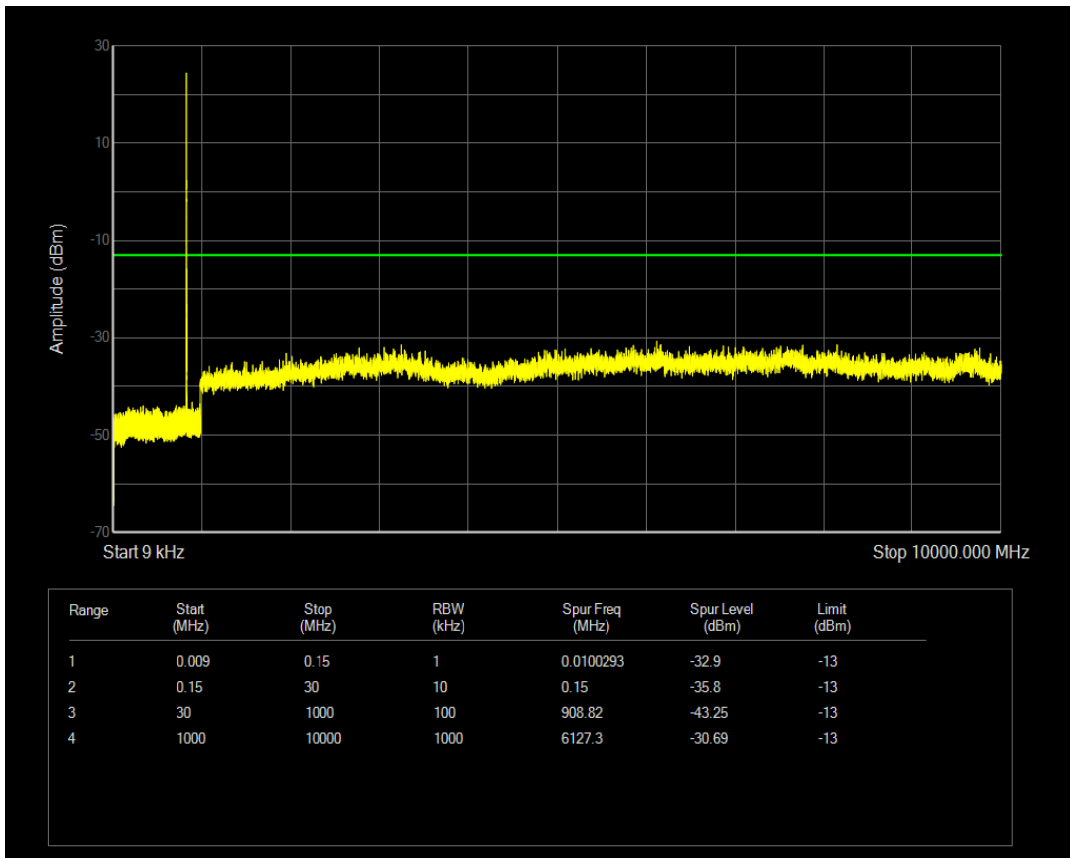

Band5 QPSK BW=5MHz Channel=20525 RB Size=1 Position=#0

Band5 QPSK BW=5MHz Channel=20525 RB Size=25 Position=#0

Band5 QAM16 BW=5MHz Channel=20525 RB Size=1 Position=#0

Band5 QAM16 BW=5MHz Channel=20525 RB Size=25 Position=#0

Band5 QPSK BW=5MHz Channel=20625 RB Size=1 Position=#0

Band5 QPSK BW=5MHz Channel=20625 RB Size=25 Position=#0

Band5 QAM16 BW=5MHz Channel=20625 RB Size=1 Position=#0

Band5 QPSK BW=10MHz Channel=20450 RB Size=1 Position=#0