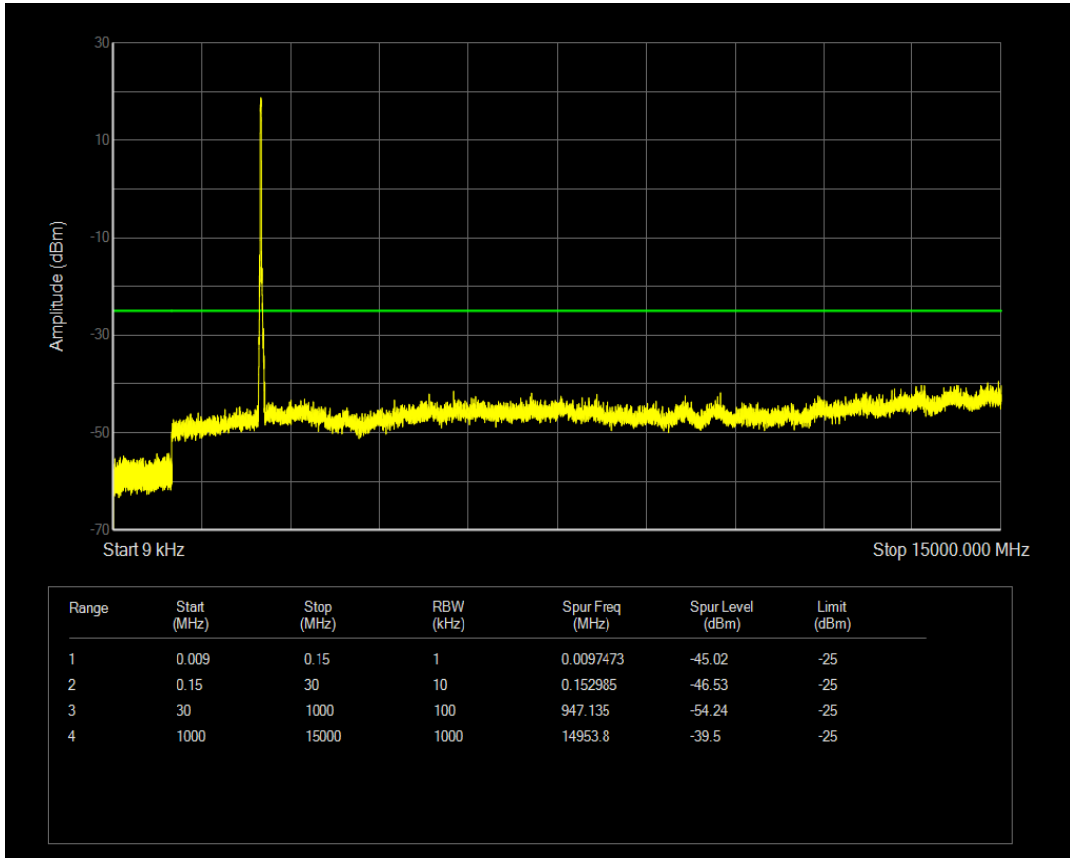

Band7 QPSK BW=20MHz Channel=20850 RB Size=100 Position=#0

Band7 QPSK BW=20MHz Channel=20850 RB Size=1 Position=#0

Band7 QAM16 BW=20MHz Channel=20850 RB Size=1 Position=#0

Band7 QAM16 BW=20MHz Channel=20850 RB Size=100 Position=#0