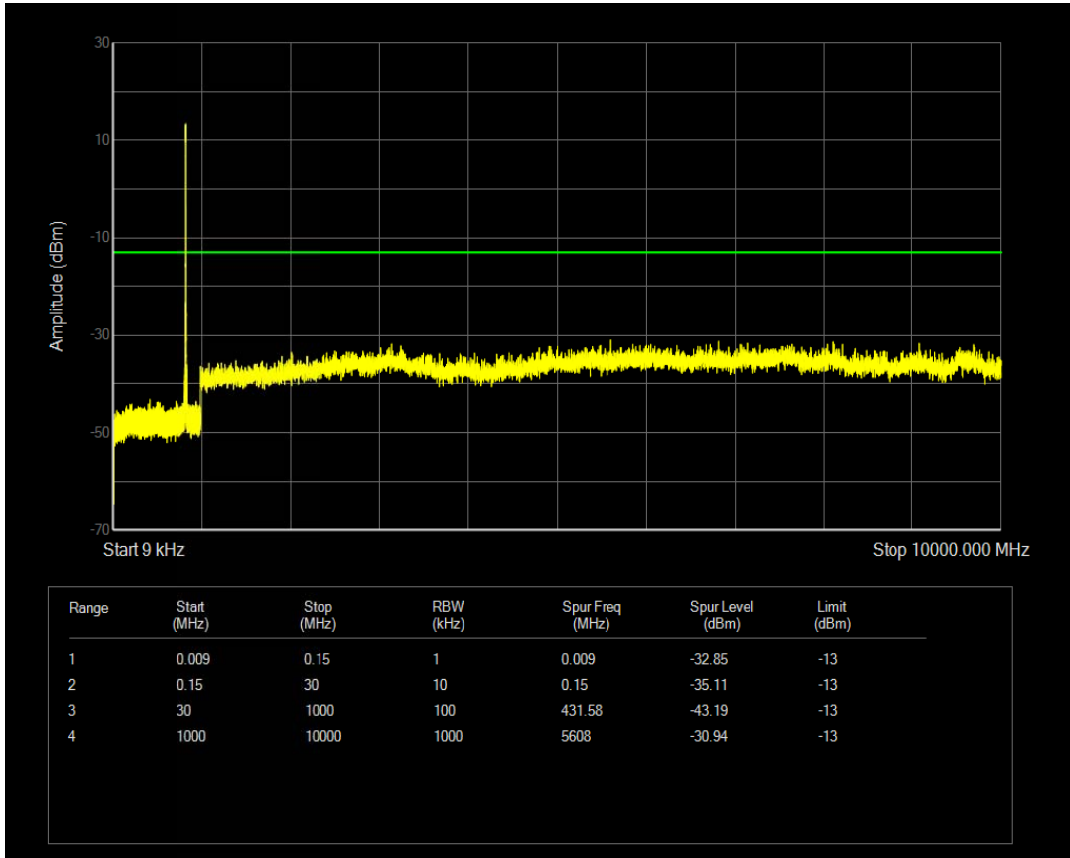

Band5 QPSK BW=5MHz Channel=20525 RB Size=1 Position=#0

Band5 QPSK BW=5MHz Channel=20525 RB Size=25 Position=#0

Band5 QAM16 BW=5MHz Channel=20525 RB Size=1 Position=#0

Band5 QAM16 BW=5MHz Channel=20525 RB Size=25 Position=#0

Band5 QPSK BW=5MHz Channel=20625 RB Size=1 Position=#0

Band5 QPSK BW=5MHz Channel=20625 RB Size=25 Position=#0

Band5 QAM16 BW=5MHz Channel=20625 RB Size=1 Position=#0

Band5 QPSK BW=10MHz Channel=20450 RB Size=1 Position=#0