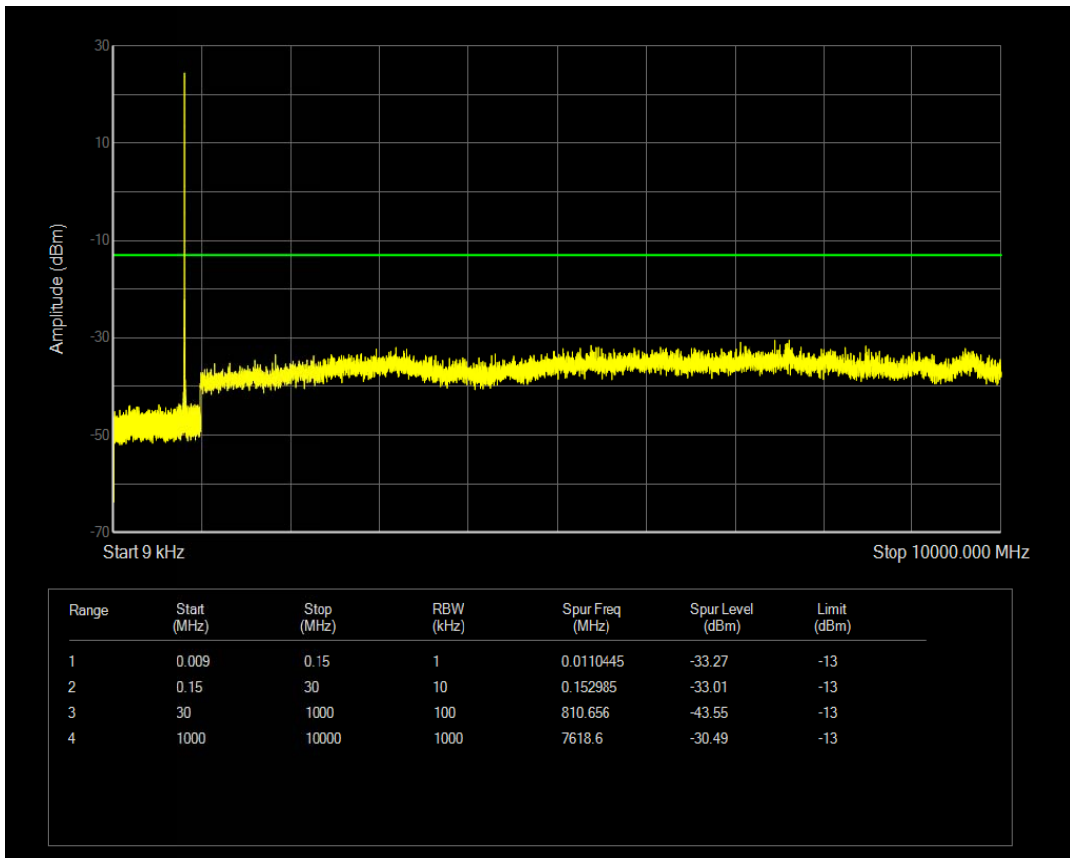

Band5 QAM16 BW=3MHz Channel=20415 RB Size=1 Position=#0

Band5 QAM16 BW=3MHz Channel=20415 RB Size=15 Position=#0