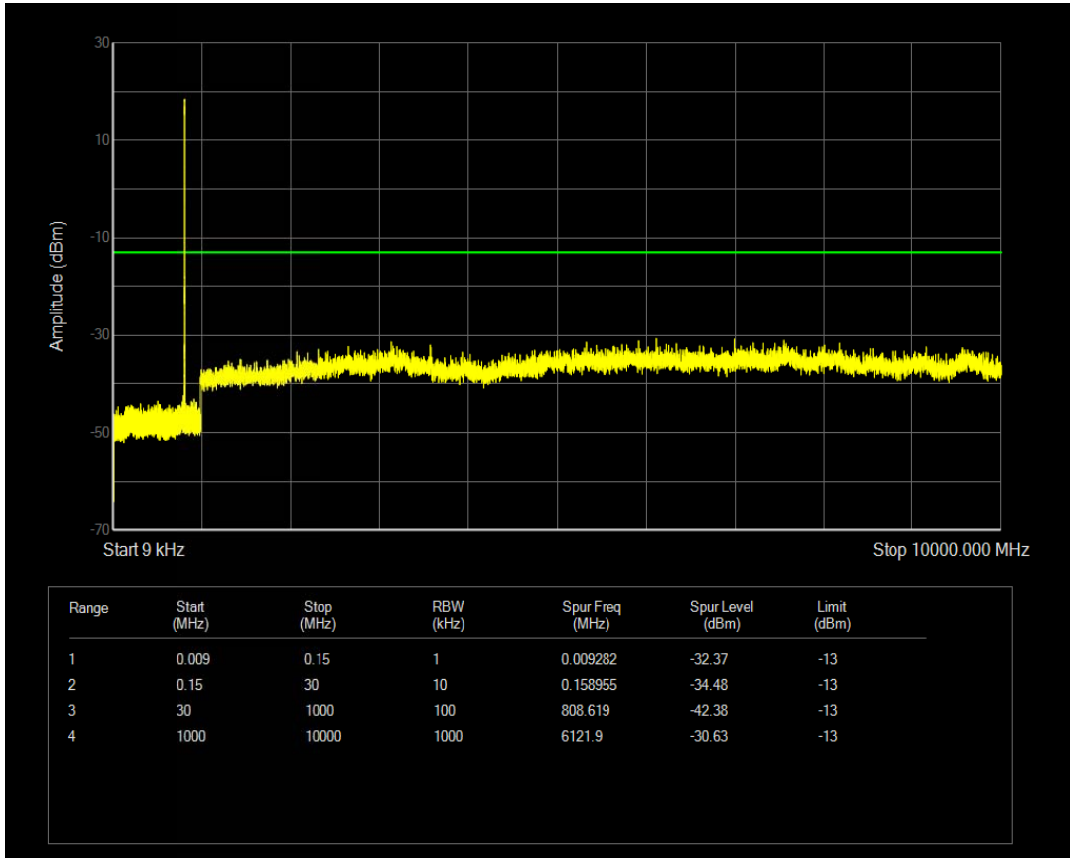

Band5 QPSK BW=1.4MHz Channel=20407 RB Size=1 Position=#0

Band5 QPSK BW=1.4MHz Channel=20407 RB Size=6 Position=#0

Band5 QAM16 BW=1.4MHz Channel=20407 RB Size=1 Position=#0

Band5 QAM16 BW=1.4MHz Channel=20407 RB Size=6 Position=#0

Band5 QPSK BW=1.4MHz Channel=20525 RB Size=1 Position=#0

Band5 QAM16 BW=1.4MHz Channel=20525 RB Size=1 Position=#0

Band5 QPSK BW=1.4MHz Channel=20525 RB Size=6 Position=#0

Band5 QAM16 BW=1.4MHz Channel=20525 RB Size=6 Position=#0