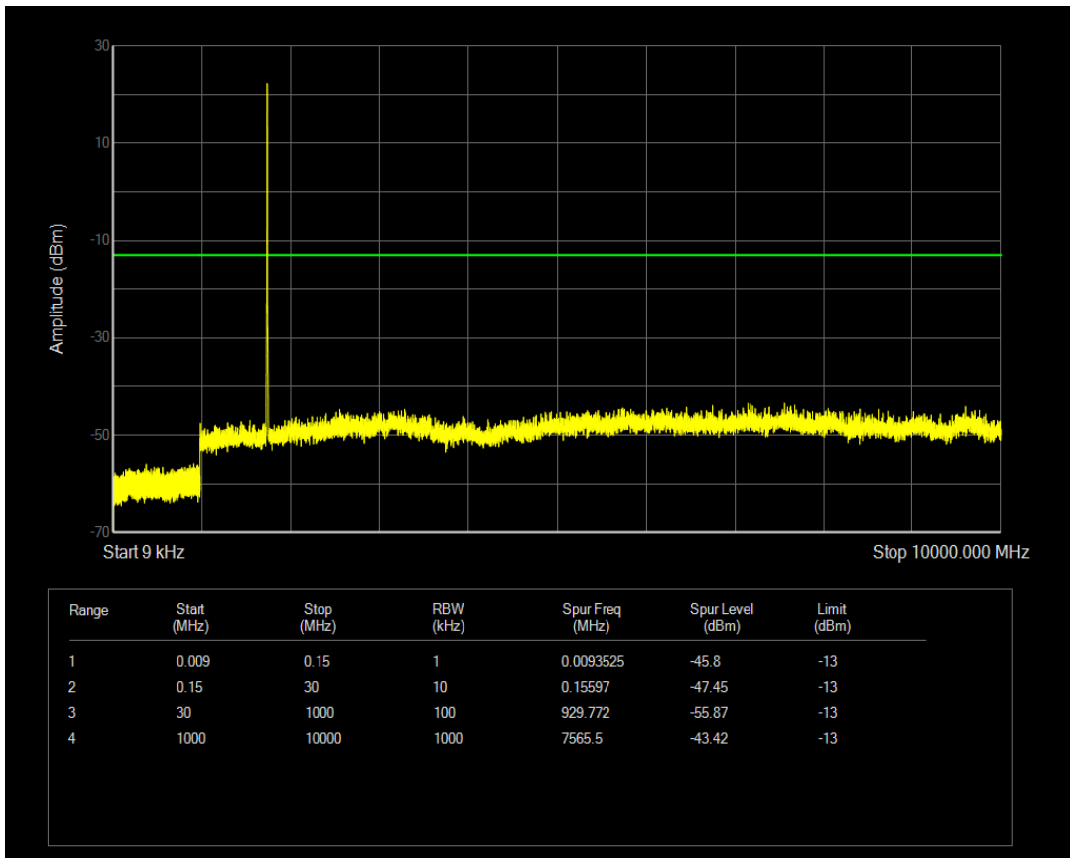

Band4 QPSK BW=3MHz Channel=20385 RB Size=1 Position=#0

Band4 QPSK BW=3MHz Channel=20385 RB Size=15 Position=#0

Band4 QAM16 BW=3MHz Channel=20385 RB Size=1 Position=#0

Band4 QPSK BW=5MHz Channel=19975 RB Size=1 Position=#0

Band4 QAM16 BW=3MHz Channel=20385 RB Size=15 Position=#0

Band4 QPSK BW=5MHz Channel=19975 RB Size=25 Position=#0

Band4 QAM16 BW=5MHz Channel=19975 RB Size=1 Position=#0

Band4 QAM16 BW=5MHz Channel=19975 RB Size=25 Position=#0