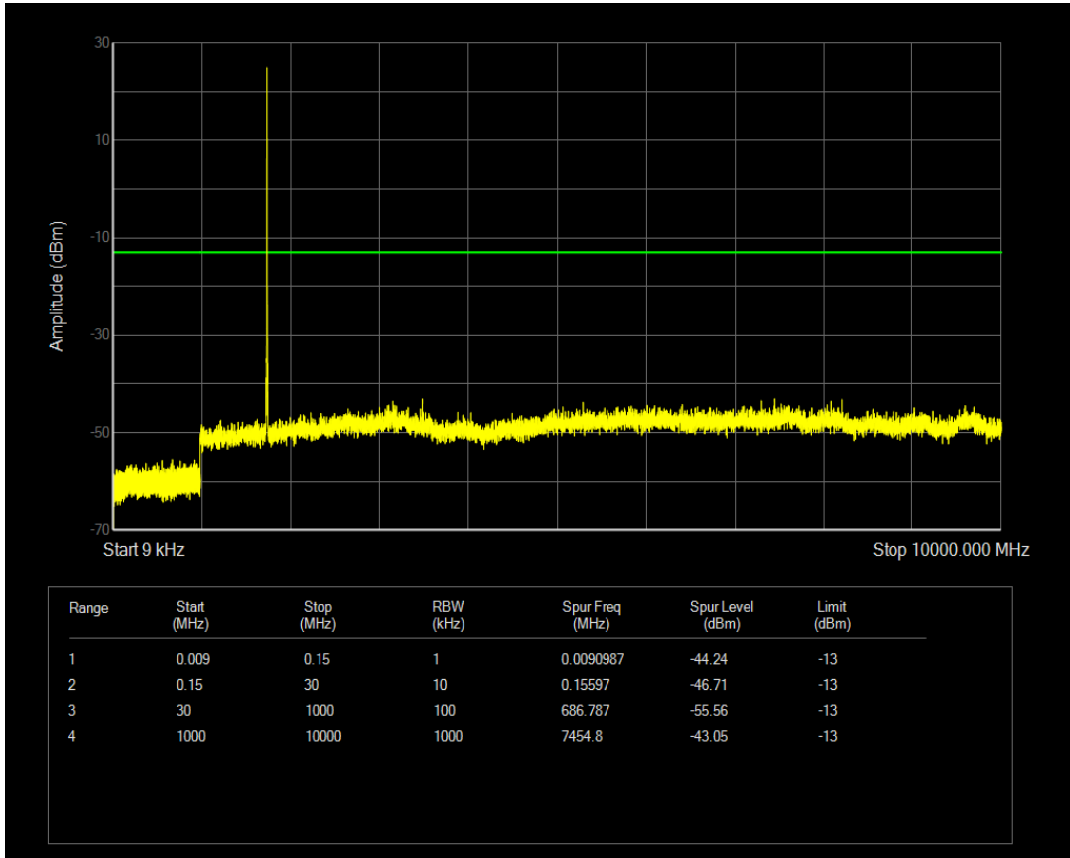

Band4 QAM16 BW=5MHz Channel=20175 RB Size=25 Position=#0

Band4 QPSK BW=5MHz Channel=20375 RB Size=25 Position=#0

Band4 QAM16 BW=5MHz Channel=20375 RB Size=25 Position=#0

Band4 QAM16 BW=5MHz Channel=20375 RB Size=1 Position=#0

Band4 QPSK BW=10MHz Channel=20000 RB Size=1 Position=#0

Band4 QPSK BW=10MHz Channel=20000 RB Size=50 Position=#0

Band4 QAM16 BW=10MHz Channel=20000 RB Size=1 Position=#0

Band4 QAM16 BW=10MHz Channel=20000 RB Size=50 Position=#0