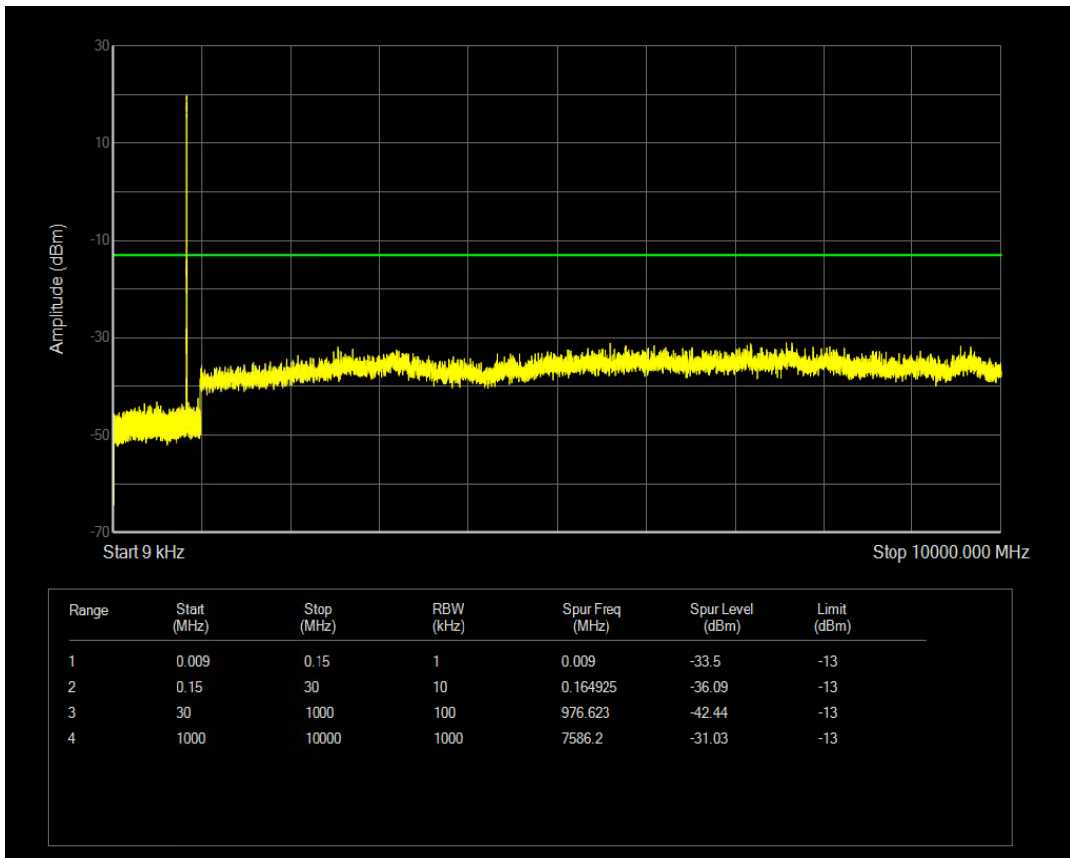

Band5 QPSK BW=1.4MHz Channel=20525 RB Size=1 Position=#0

Band5 QAM16 BW=1.4MHz Channel=20525 RB Size=1 Position=#0

Band5 QPSK BW=1.4MHz Channel=20525 RB Size=6 Position=#0

Band5 QAM16 BW=1.4MHz Channel=20525 RB Size=6 Position=#0

Band5 QPSK BW=1.4MHz Channel=20643 RB Size=6 Position=#0

Band5 QPSK BW=1.4MHz Channel=20643 RB Size=1 Position=#0

Band5 QAM16 BW=1.4MHz Channel=20643 RB Size=1 Position=#0

Band5 QAM16 BW=1.4MHz Channel=20643 RB Size=6 Position=#0