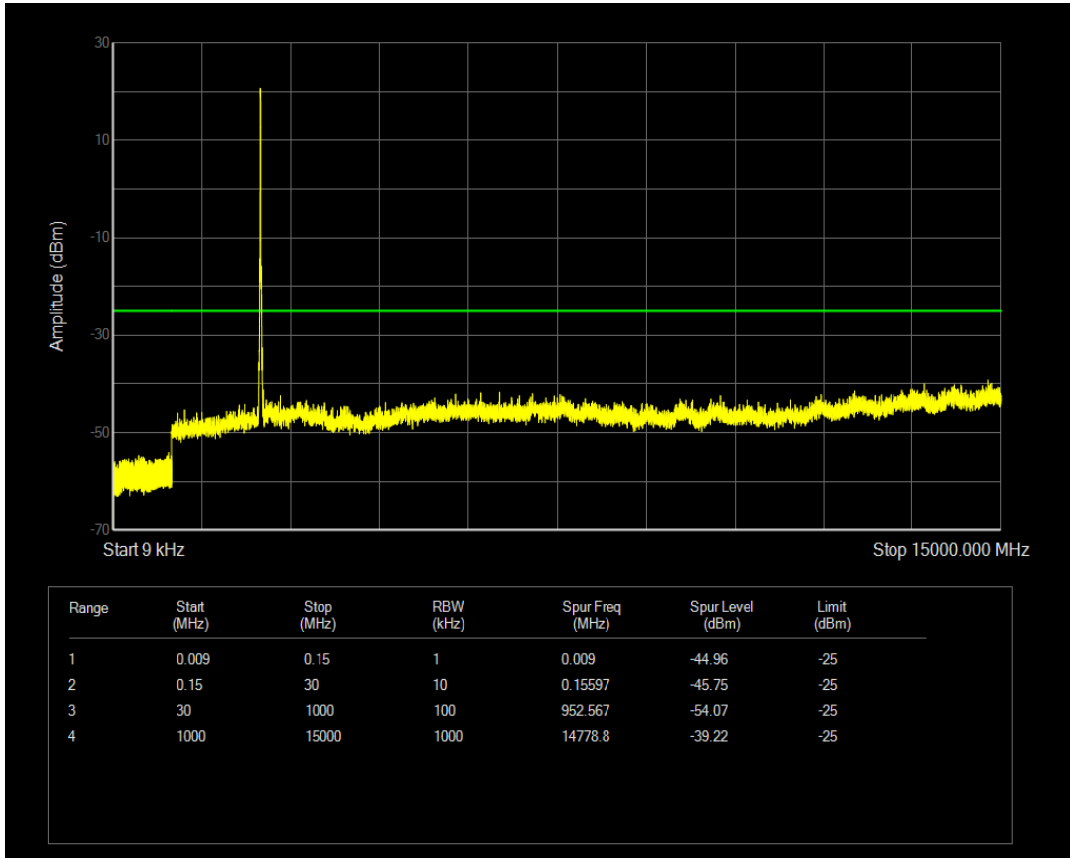

Band7 QPSK BW=10MHz Channel=20800 RB Size=50 Position=#0

Band7 QPSK BW=10MHz Channel=20800 RB Size=1 Position=#0

Band7 QAM16 BW=10MHz Channel=20800 RB Size=1 Position=#0

Band7 QAM16 BW=10MHz Channel=20800 RB Size=50 Position=#0