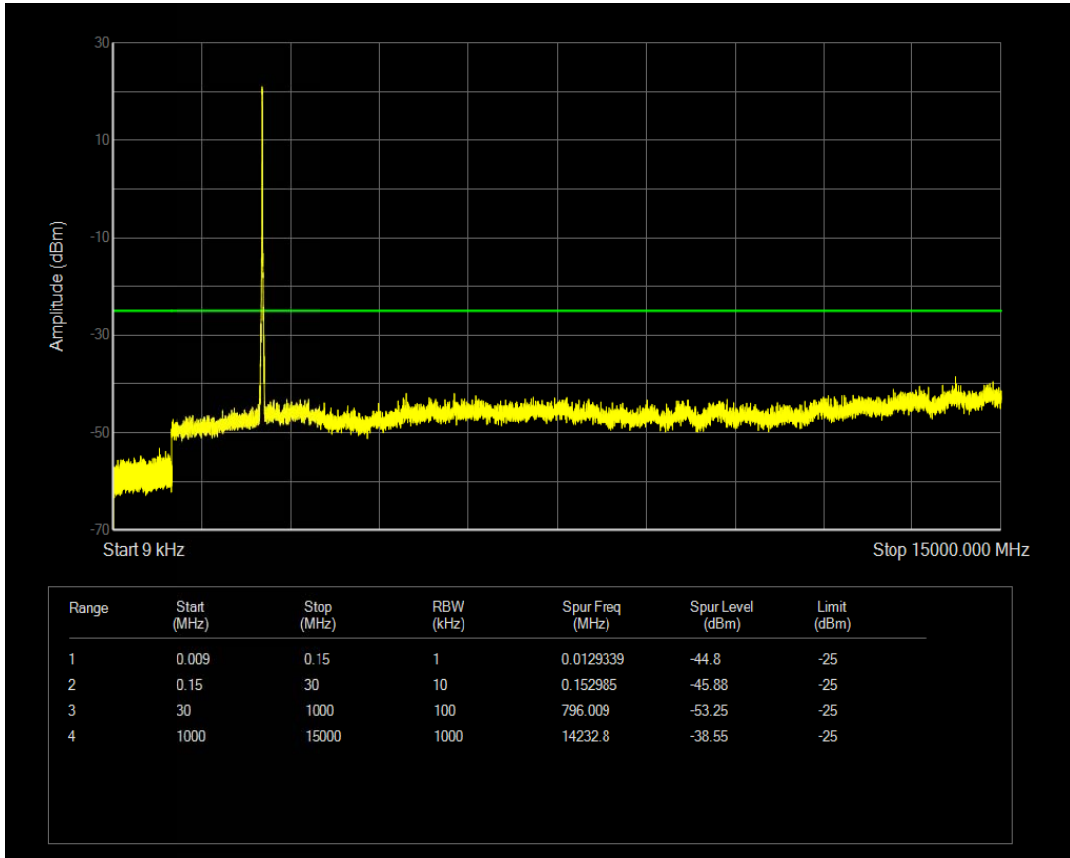

Band7 QPSK BW=10MHz Channel=21100 RB Size=50 Position=#0

Band7 QAM16 BW=10MHz Channel=21100 RB Size=1 Position=#0