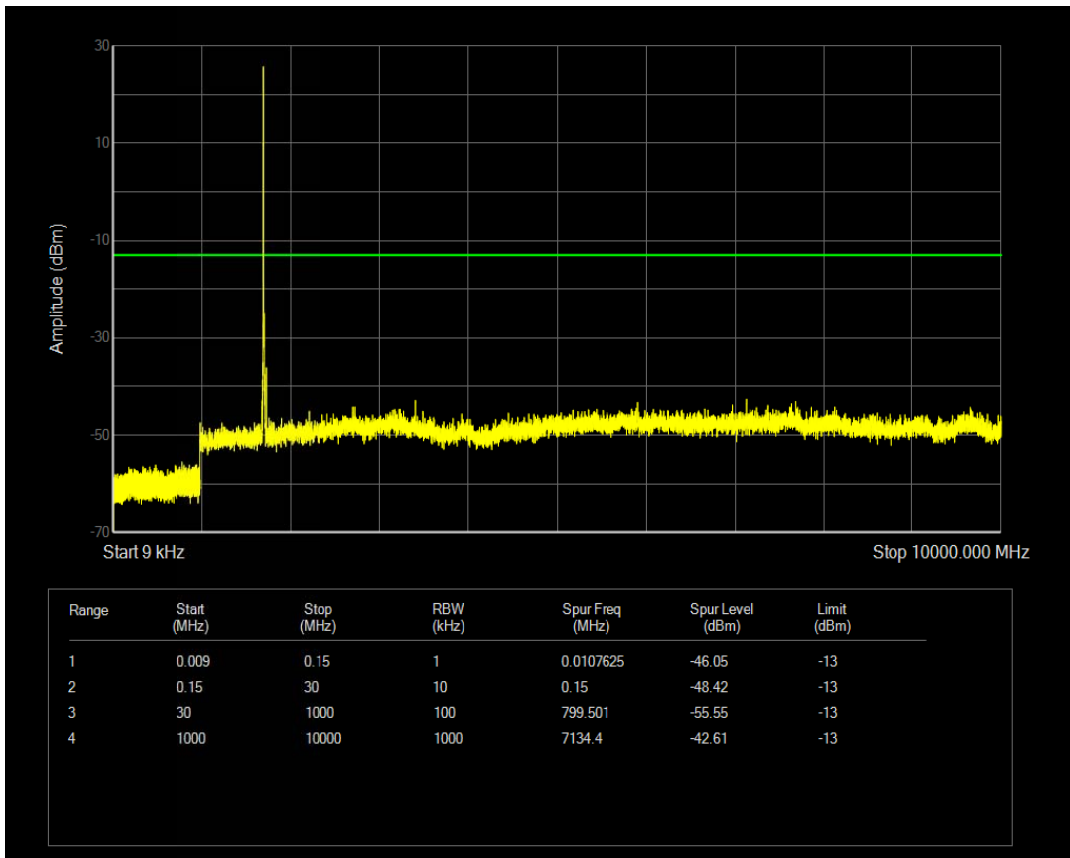

Band4 QAM16 BW=5MHz Channel=20175 RB Size=25 Position=#0

Band4 QPSK BW=5MHz Channel=20375 RB Size=25 Position=#0

Band4 QAM16 BW=5MHz Channel=20375 RB Size=25 Position=#0

Band4 QAM16 BW=5MHz Channel=20375 RB Size=1 Position=#0

Band4 QPSK BW=10MHz Channel=20000 RB Size=1 Position=#0

Band4 QPSK BW=10MHz Channel=20000 RB Size=50 Position=#0

Band4 QAM16 BW=10MHz Channel=20000 RB Size=1 Position=#0

Band4 QAM16 BW=10MHz Channel=20000 RB Size=50 Position=#0