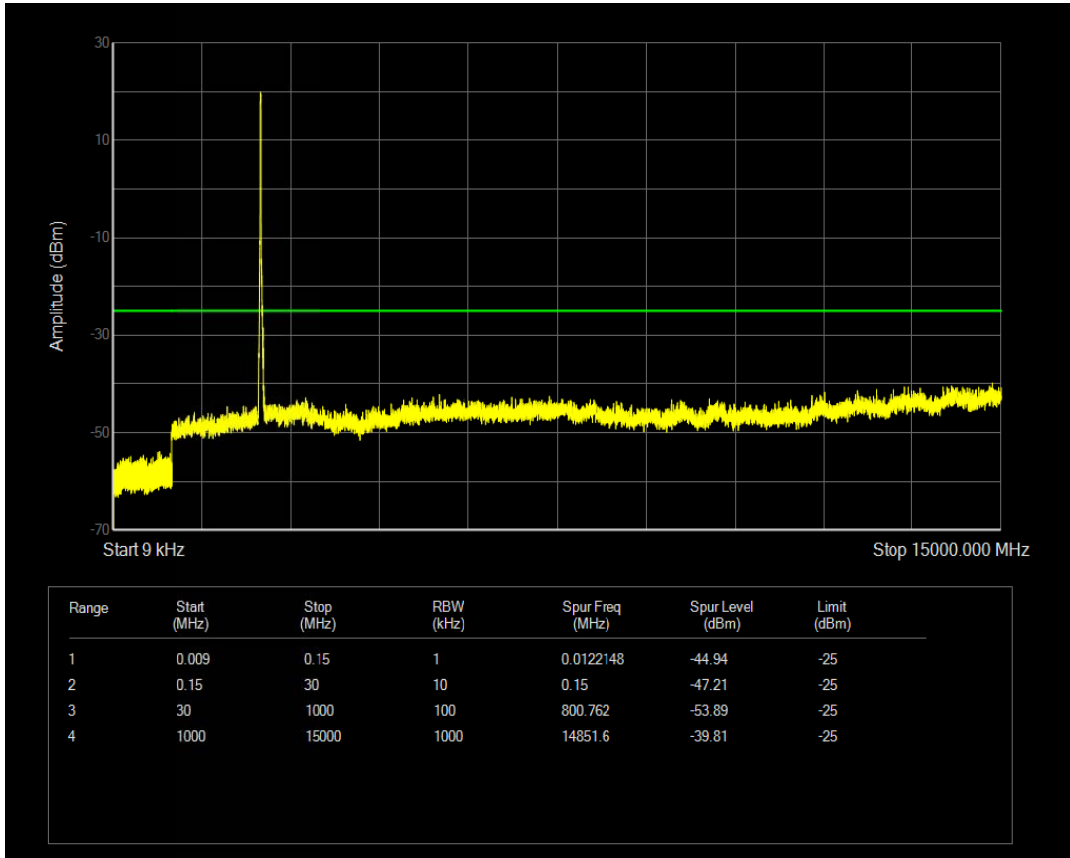

Band7 QPSK BW=15MHz Channel=20825 RB Size=75 Position=#0

Band7 QAM16 BW=15MHz Channel=20825 RB Size=1 Position=#0