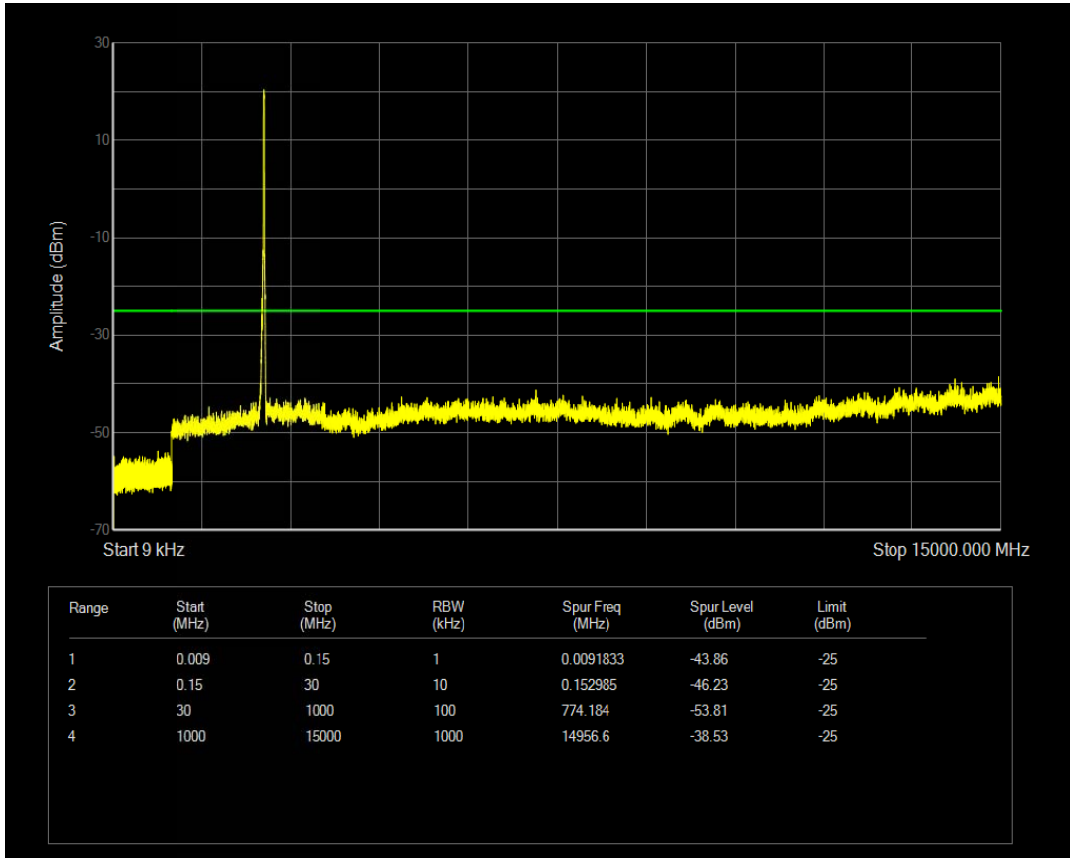

Band7 QPSK BW=15MHz Channel=21375 RB Size=75 Position=#0

Band7 QAM16 BW=15MHz Channel=21375 RB Size=1 Position=#0