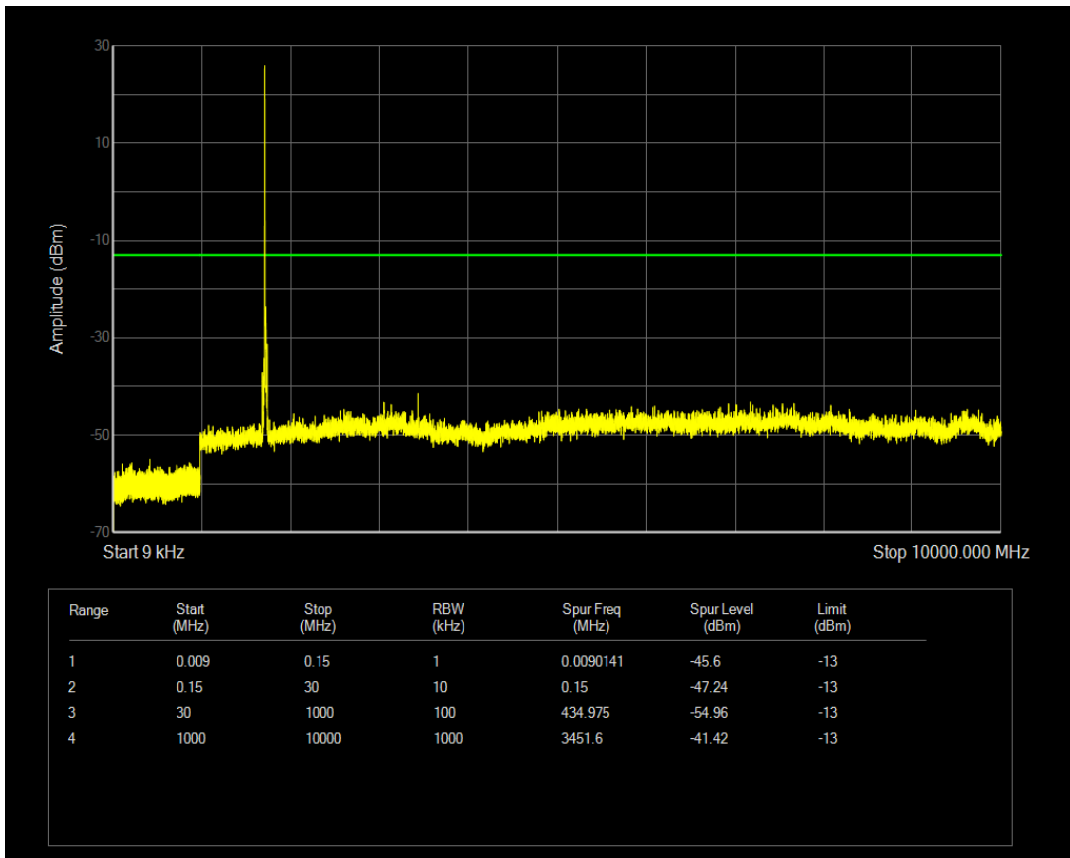

Band4 QPSK BW=15MHz Channel=20175 RB Size=1 Position=#0

Band4 QAM16 BW=15MHz Channel=20175 RB Size=1 Position=#0