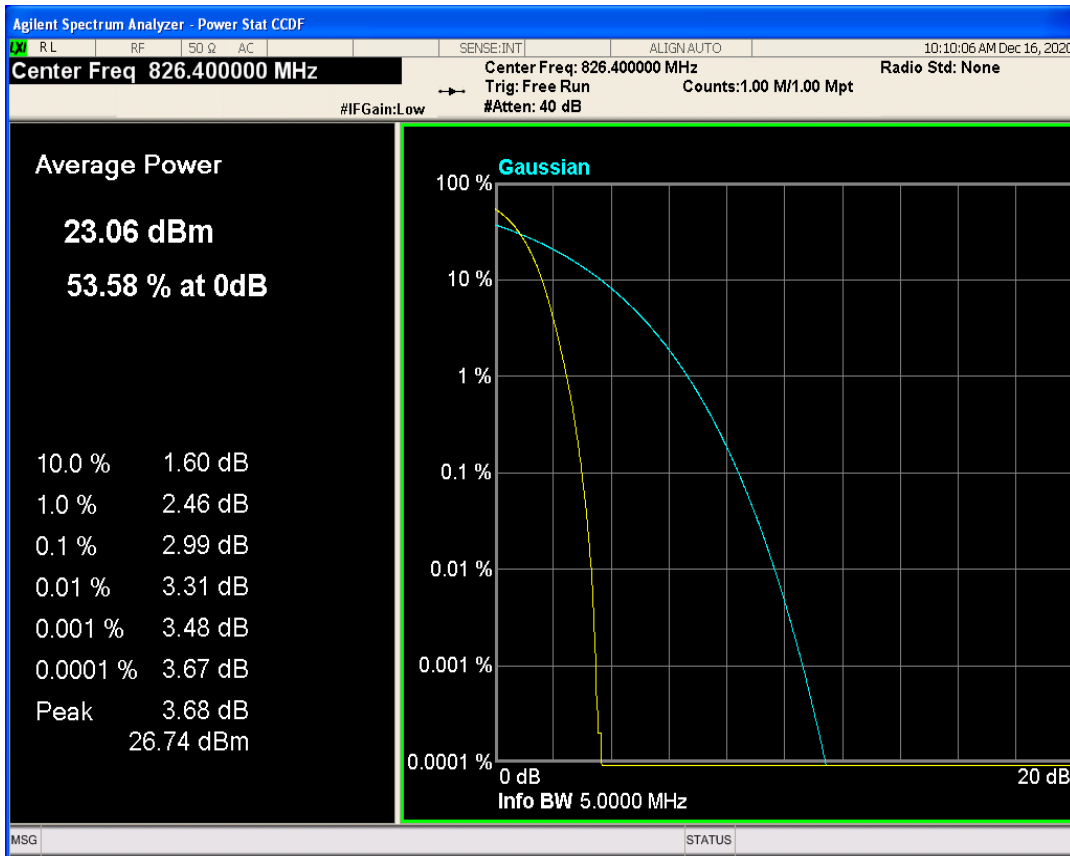

WCDMA Band2 Channel=9262

WCDMA Band2 Channel=9400

WCDMA Band2 Channel=9538

WCDMA Band4 Channel=1312

WCDMA Band4 Channel=1513

WCDMA Band4 Channel=1450

WCDMA Band5 Channel=4132

WCDMA Band5 Channel=4182