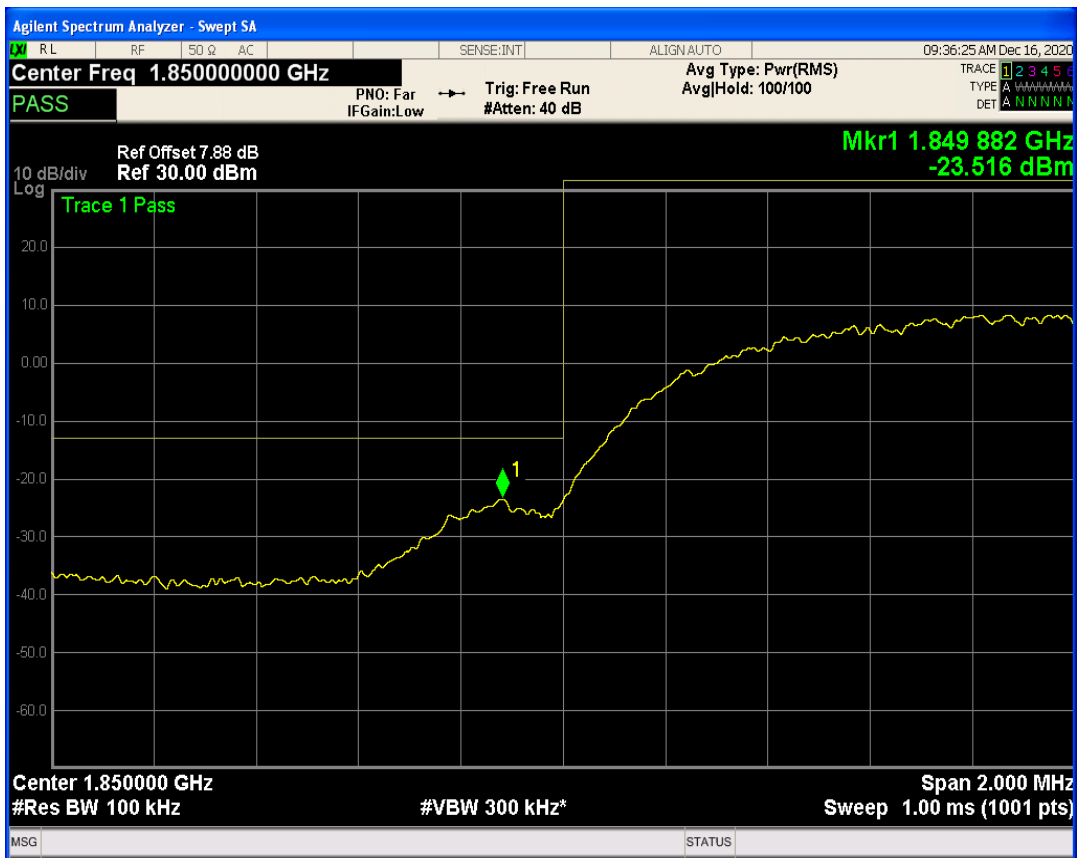

GPRS850 Channel=128

GPRS850 Channel=190

GPRS850 Channel=251

04 Band edge

Band	Channel	Frequency (MHz)	Spur Freq (MHz)	Spur Level (dBm)	Limit (dBm)	Verdict
WCDMA Band2	9262	1852.4	1849.88	-23.51	-13	PASS
WCDMA Band2	9538	1907.6	1910.00	-23.38	-13	PASS
WCDMA Band4	1312	1712.4	1710.00	-40.40	-13	PASS
WCDMA Band4	1513	1752.6	1755.00	-44.77	-13	PASS
WCDMA Band5	4132	826.4	824.00	-22.49	-13	PASS
WCDMA Band5	4233	846.6	849.00	-22.01	-13	PASS
GSM1900	512	1850.2	1849.98	-30.86	-13	PASS
GSM1900	810	1909.8	1910.02	-28.78	-13	PASS
GSM850	128	824.2	823.99	-27.81	-13	PASS
GSM850	251	848.8	849.02	-25.41	-13	PASS
EGPRS1900	512	1850.2	1849.99	-35.86	-13	PASS
EGPRS1900	810	1909.8	1910.01	-36.37	-13	PASS
EGPRS850	128	824.2	823.96	-35.82	-13	PASS
EGPRS850	251	848.8	849.00	-37.40	-13	PASS
GPRS1900	512	1850.2	1849.96	-31.54	-13	PASS
GPRS1900	810	1909.8	1910.02	-30.59	-13	PASS
GPRS850	128	824.2	823.98	-27.87	-13	PASS
GPRS850	251	848.8	849.02	-27.57	-13	PASS

WCDMA Band2 Channel=9538

WCDMA Band2 Channel=9262

WCDMA Band4 Channel=1513

WCDMA Band4 Channel=1312

WCDMA Band5 Channel=4132

WCDMA Band5 Channel=4233

GSM1900 Channel=810

GSM1900 Channel=512