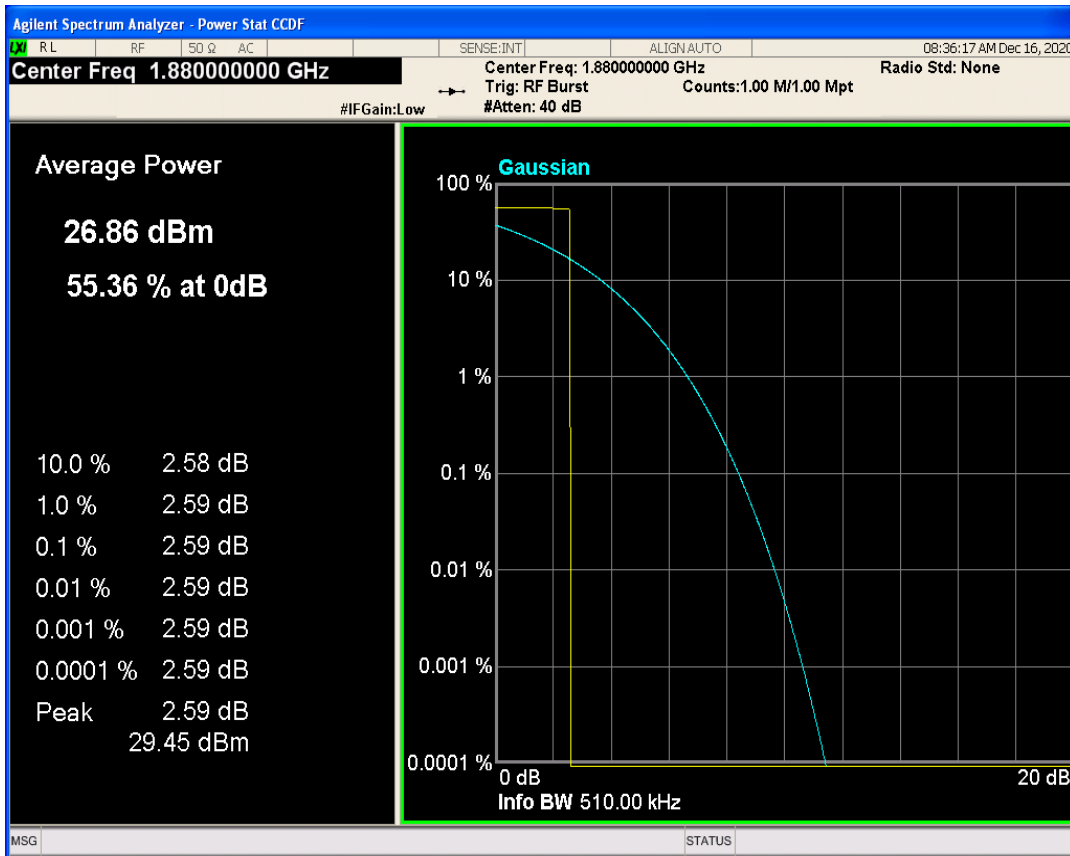

GSM1900 Channel=661