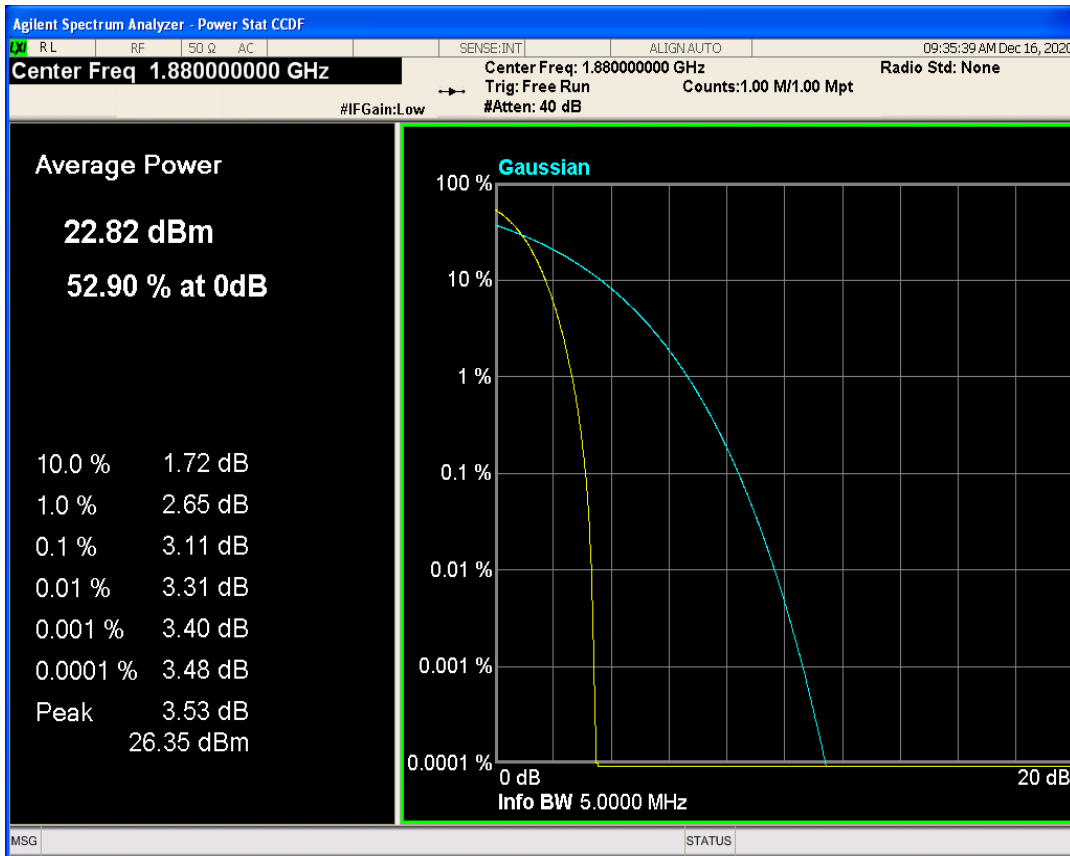

WCDMA Band2 Channel=9400