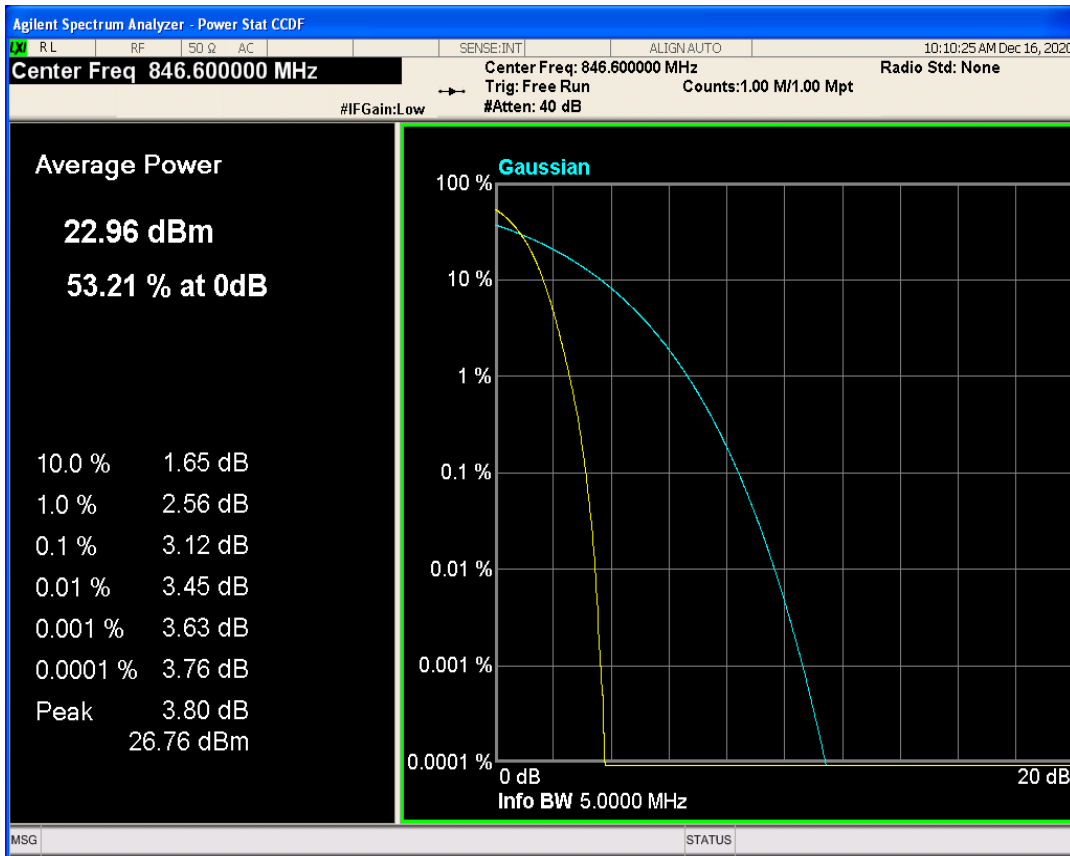

WCDMA Band5 Channel=4233