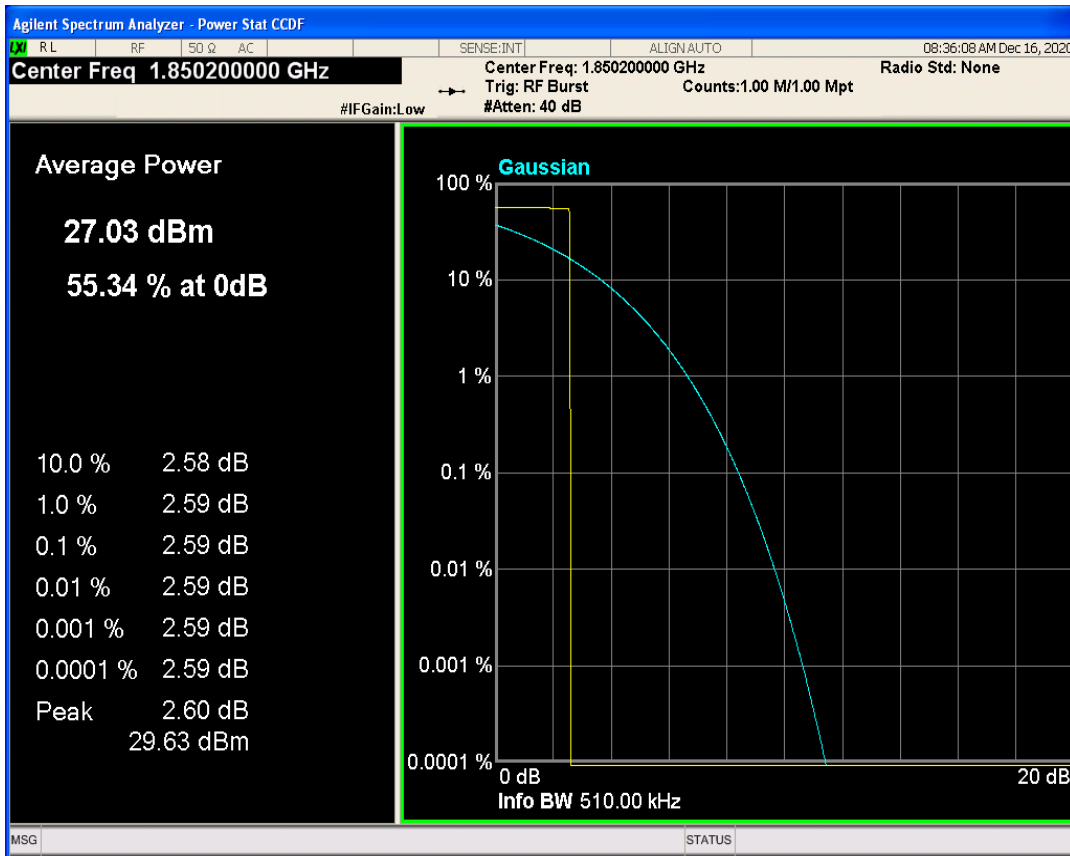

GSM1900 Channel=512