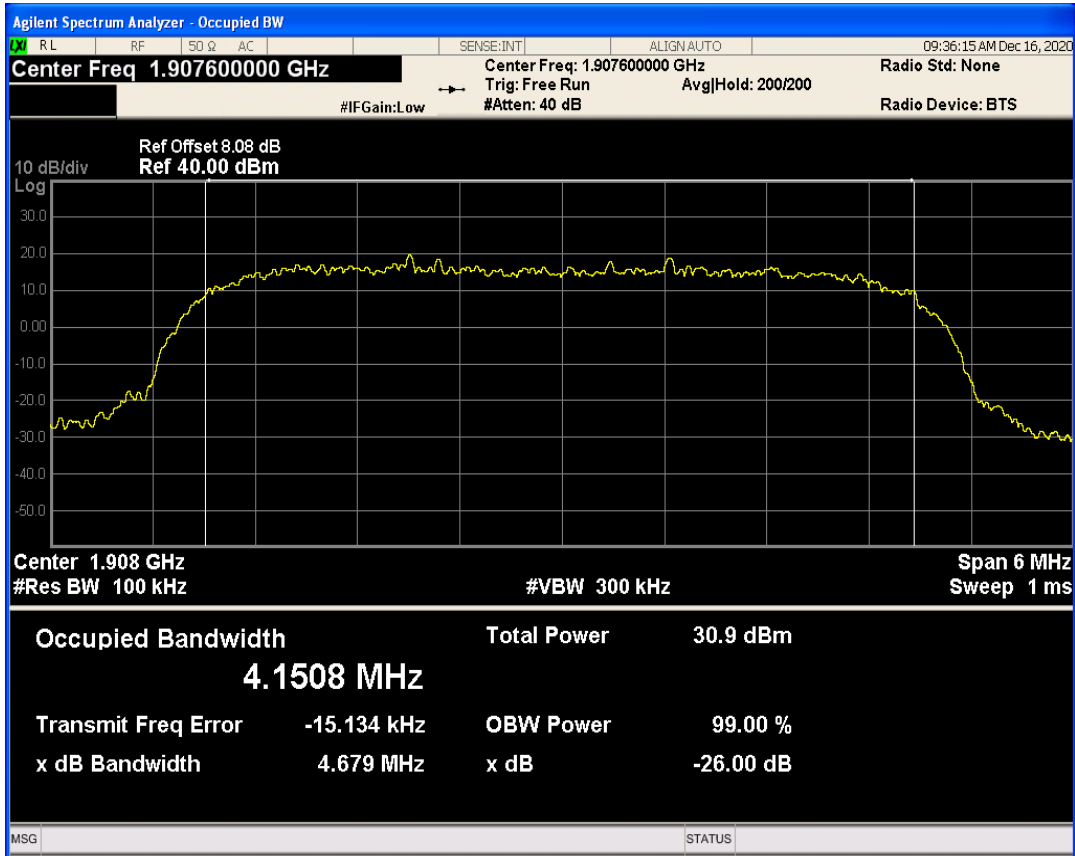

WCDMA Band2 Channel=9538