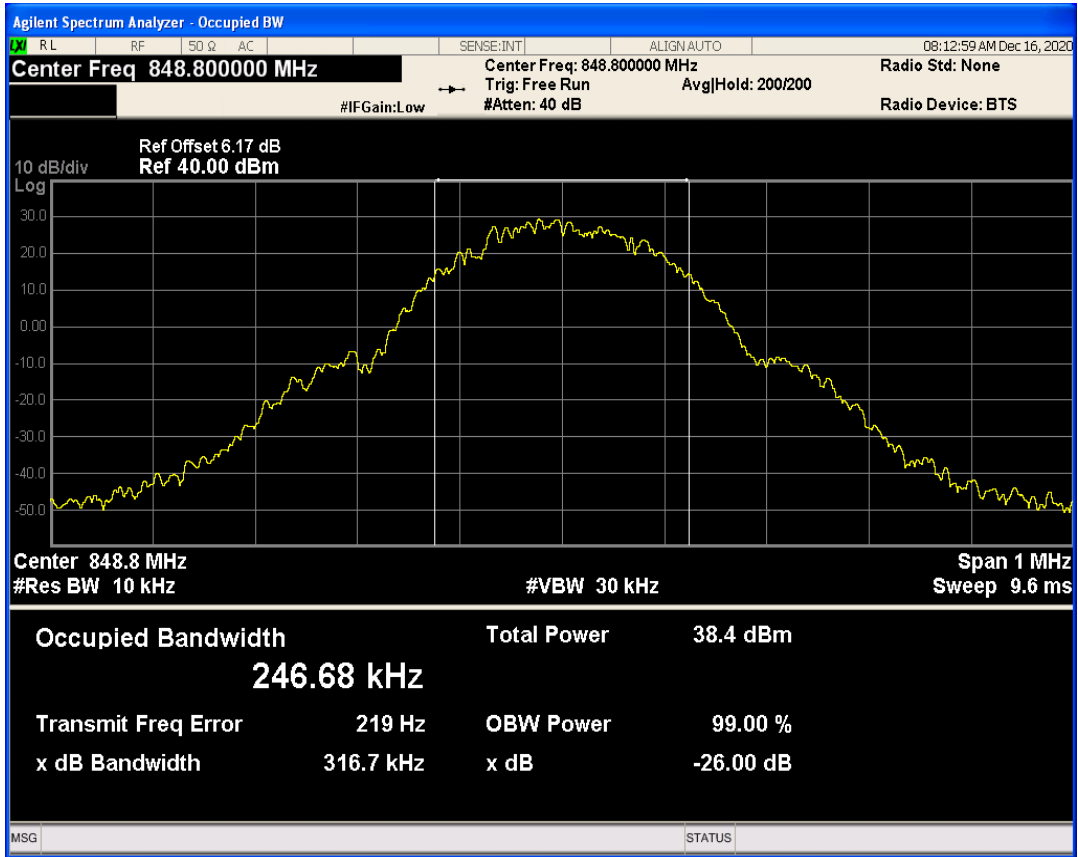

GPRS850 Channel=251

04 Band edge

Band	Channel	Frequency (MHz)	Spur Freq (MHz)	Spur Level (dBm)	Limit (dBm)	Verdict
WCDMA Band2	9262	1852.4	1849.88	-23.51	-13	PASS
WCDMA Band2	9538	1907.6	1910.00	-23.38	-13	PASS
WCDMA Band4	1312	1712.4	1710.00	-40.40	-13	PASS
WCDMA Band4	1513	1752.6	1755.00	-44.77	-13	PASS
WCDMA Band5	4132	826.4	824.00	-22.49	-13	PASS
WCDMA Band5	4233	846.6	849.00	-22.01	-13	PASS
GSM1900	512	1850.2	1849.98	-30.86	-13	PASS
GSM1900	810	1909.8	1910.02	-28.78	-13	PASS
GSM850	128	824.2	823.99	-27.81	-13	PASS
GSM850	251	848.8	849.02	-25.41	-13	PASS
EGPRS1900	512	1850.2	1849.99	-35.86	-13	PASS
EGPRS1900	810	1909.8	1910.01	-36.37	-13	PASS
EGPRS850	128	824.2	823.96	-35.82	-13	PASS
EGPRS850	251	848.8	849.00	-37.40	-13	PASS
GPRS1900	512	1850.2	1849.96	-31.54	-13	PASS
GPRS1900	810	1909.8	1910.02	-30.59	-13	PASS
GPRS850	128	824.2	823.98	-27.87	-13	PASS
GPRS850	251	848.8	849.02	-27.57	-13	PASS

WCDMA Band2 Channel=9538