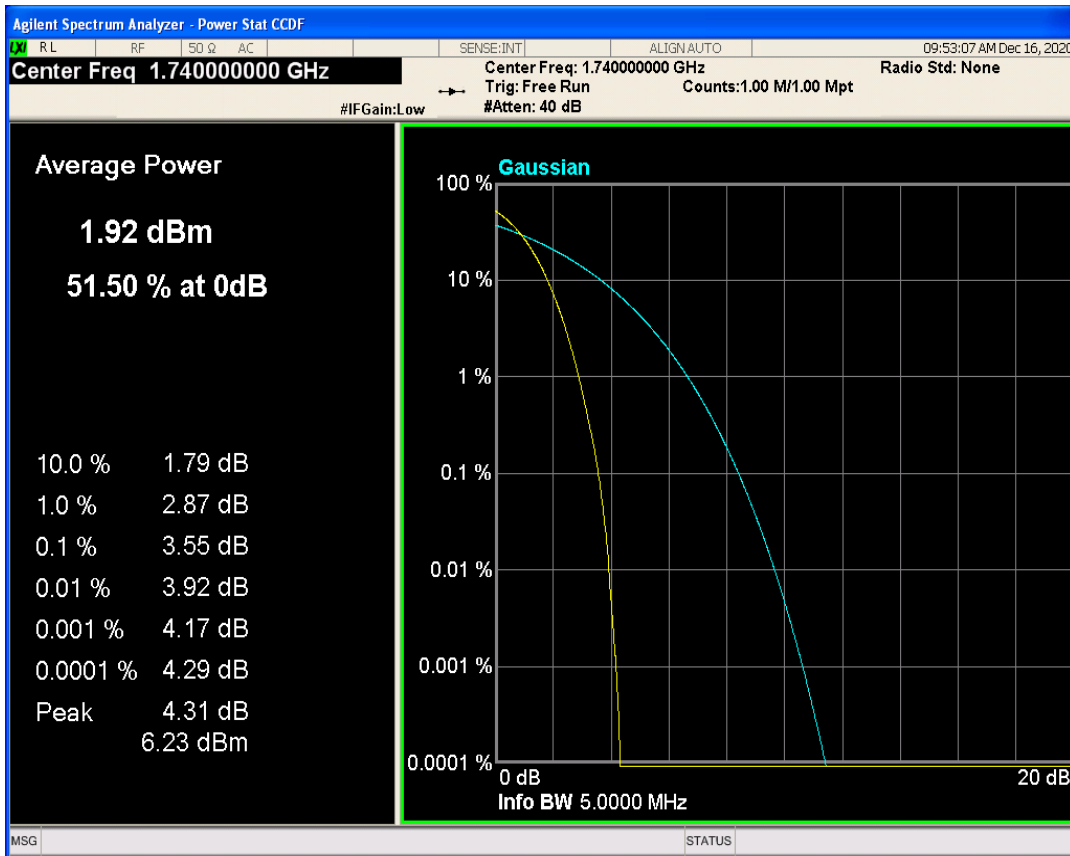

WCDMA Band2 Channel=9262

WCDMA Band2 Channel=9400

WCDMA Band2 Channel=9538

WCDMA Band4 Channel=1312

WCDMA Band4 Channel=1513

WCDMA Band4 Channel=1450

WCDMA Band5 Channel=4132

WCDMA Band5 Channel=4182