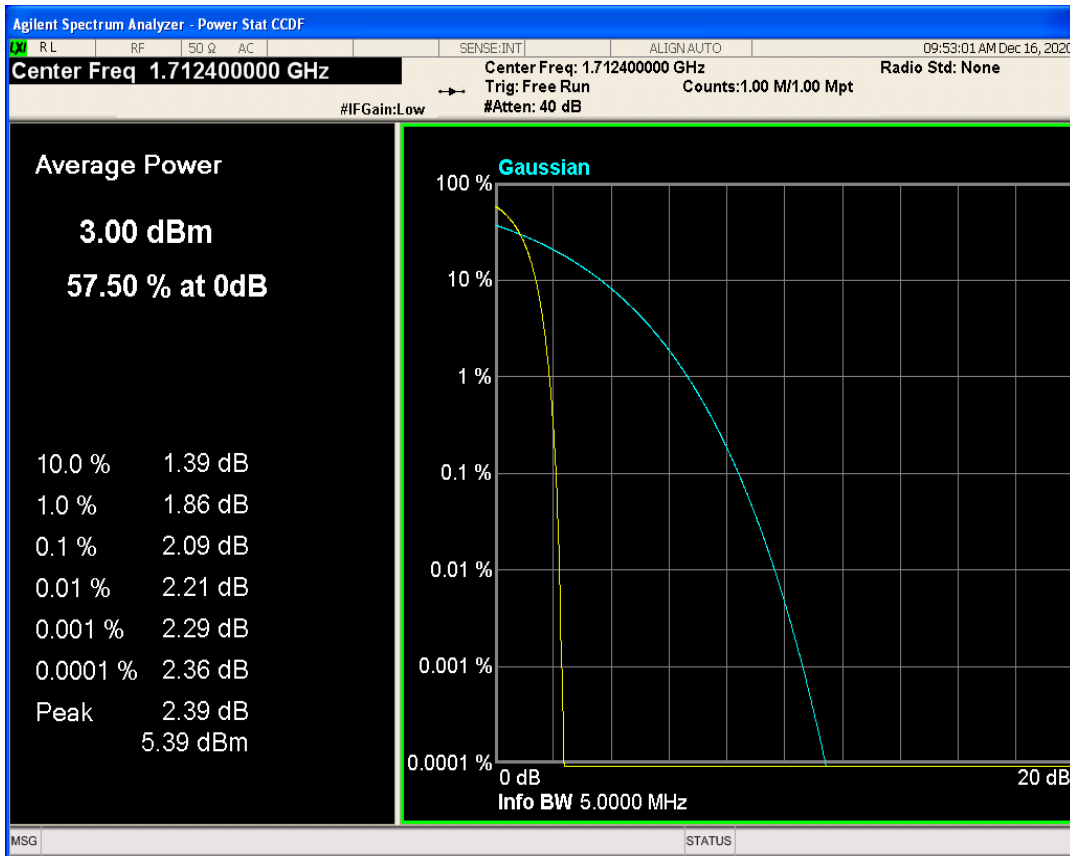

WCDMA Band2 Channel=9262

WCDMA Band2 Channel=9400

WCDMA Band2 Channel=9538

WCDMA Band4 Channel=1312

WCDMA Band4 Channel=1513

WCDMA Band4 Channel=1450

WCDMA Band5 Channel=4132

WCDMA Band5 Channel=4182