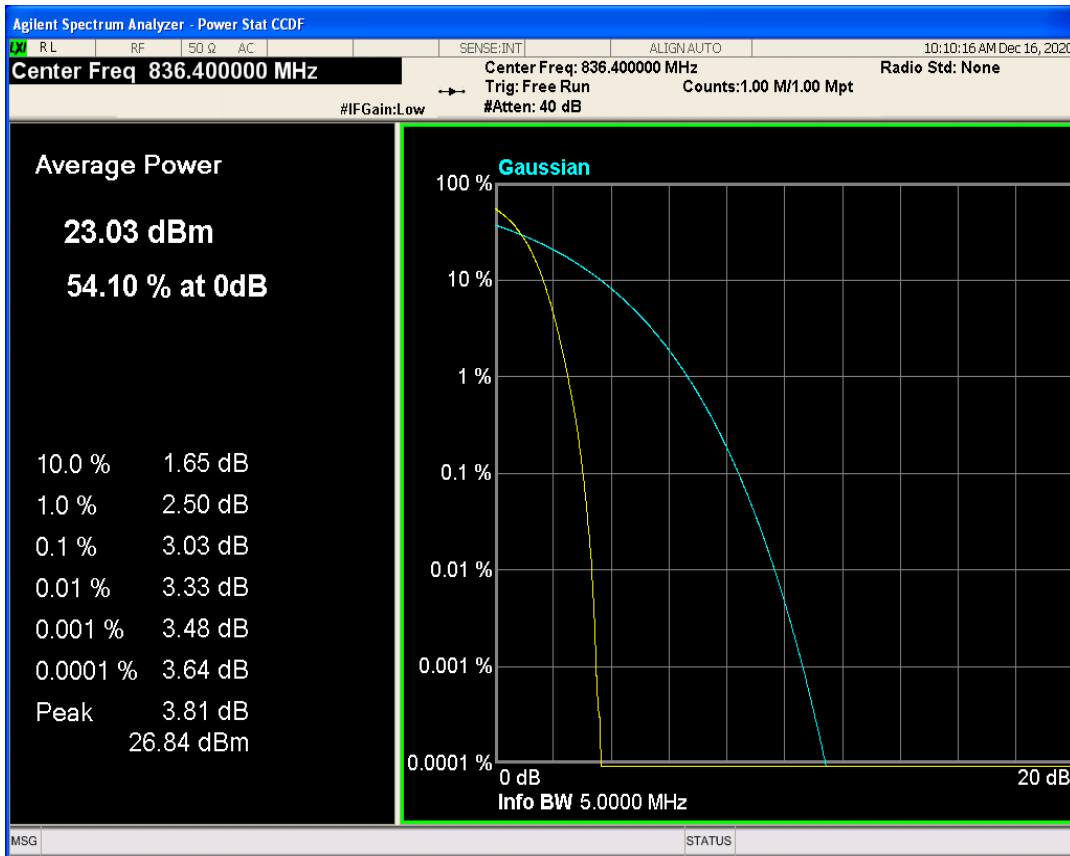

WCDMA Band2 Channel=9262

WCDMA Band2 Channel=9400

WCDMA Band2 Channel=9538

WCDMA Band4 Channel=1312

WCDMA Band4 Channel=1513

WCDMA Band4 Channel=1450

WCDMA Band5 Channel=4132

WCDMA Band5 Channel=4182