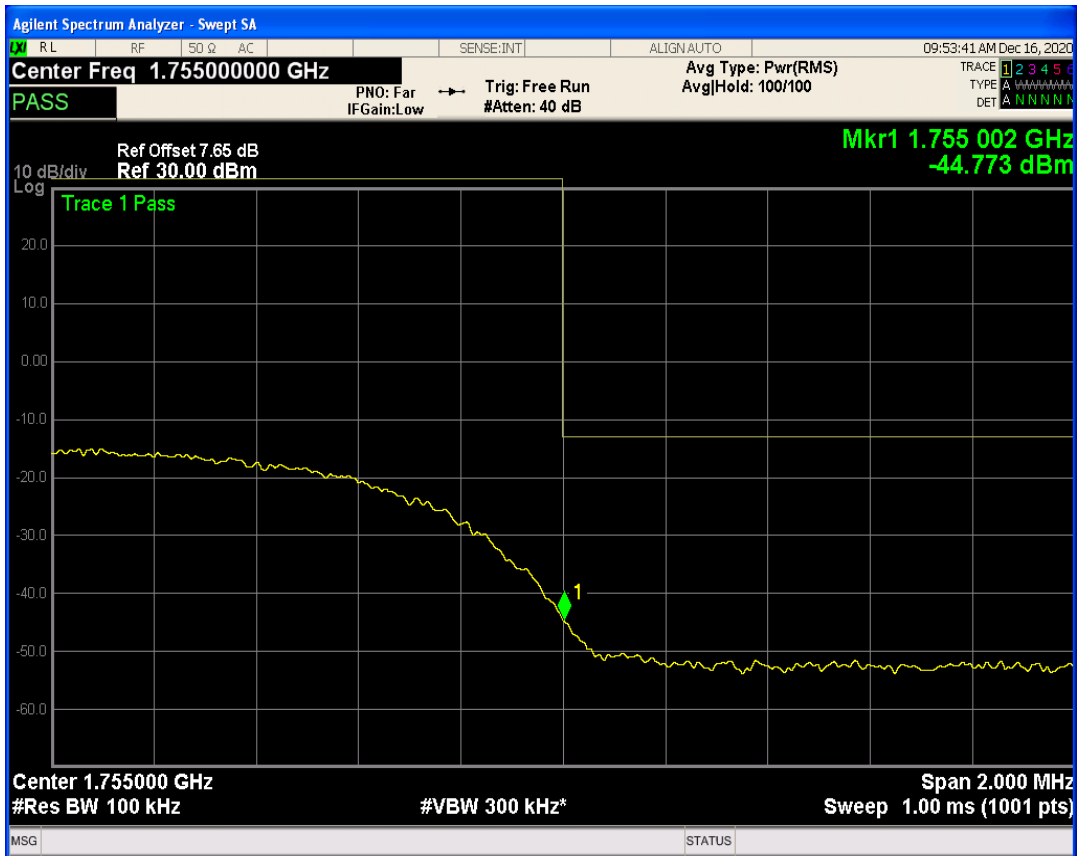

WCDMA Band4 Channel=1513