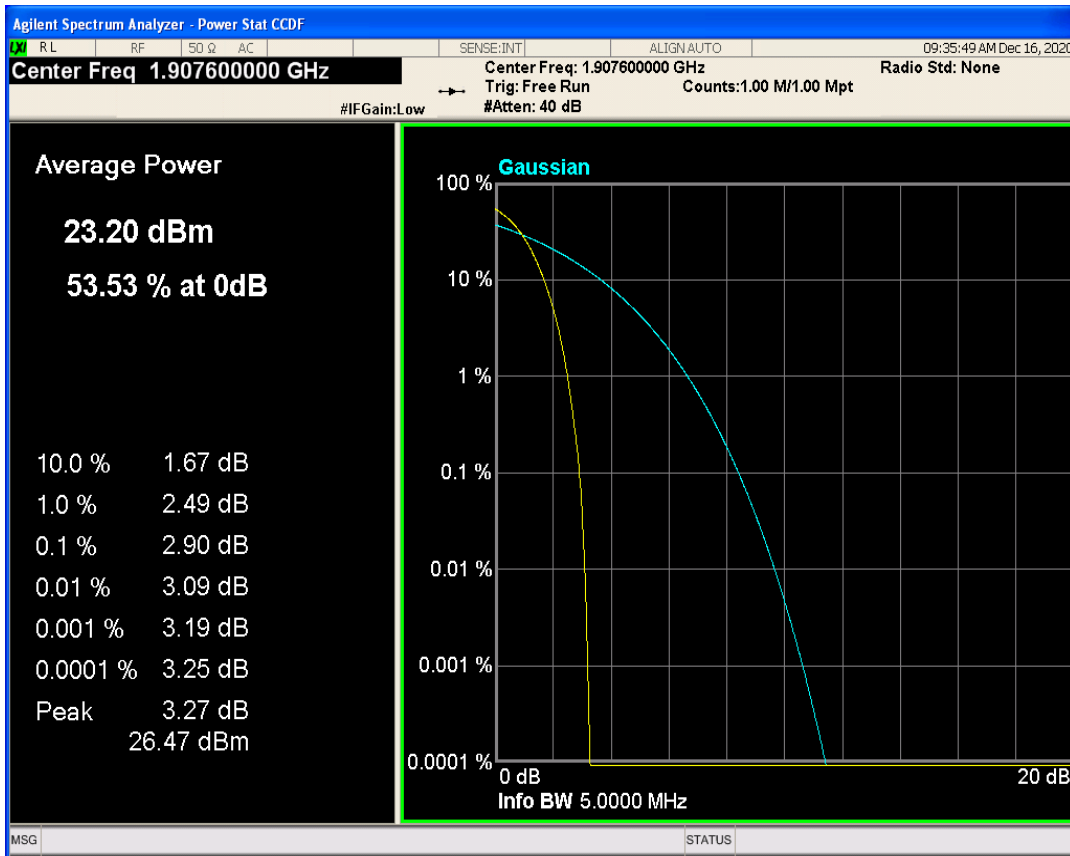

WCDMA Band2 Channel=9538