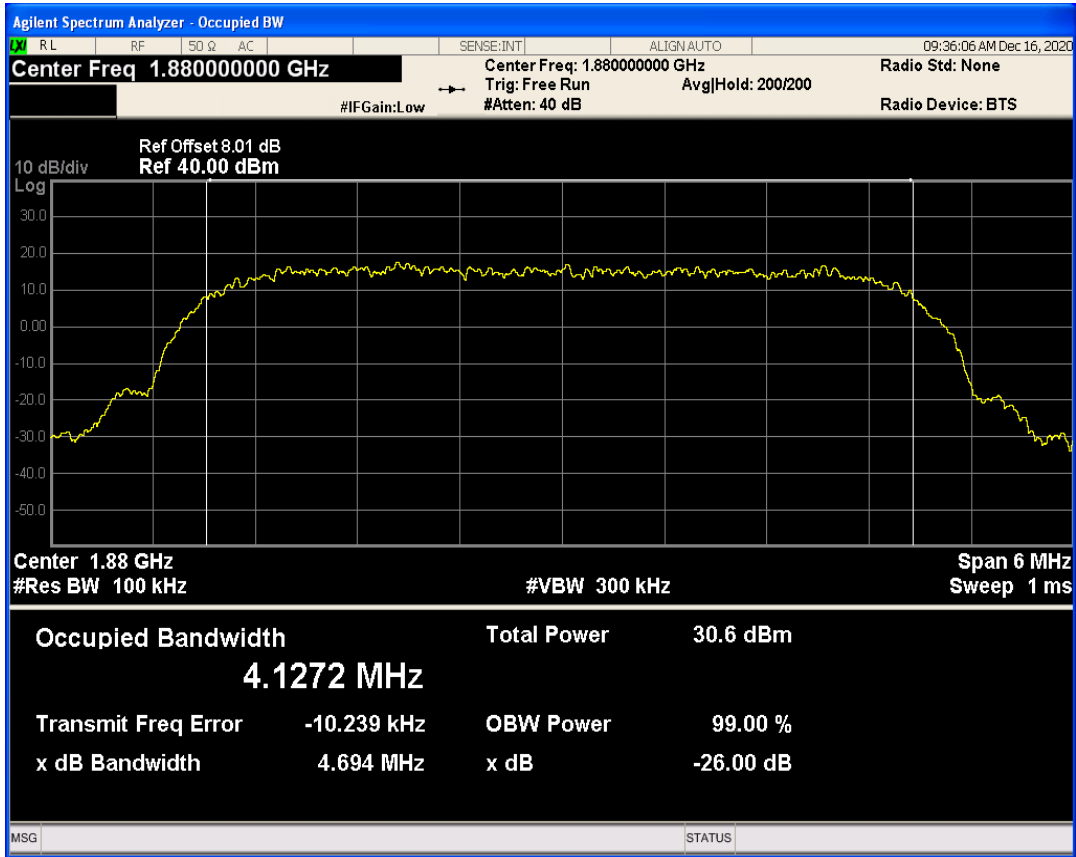

WCDMA Band2 Channel=9400