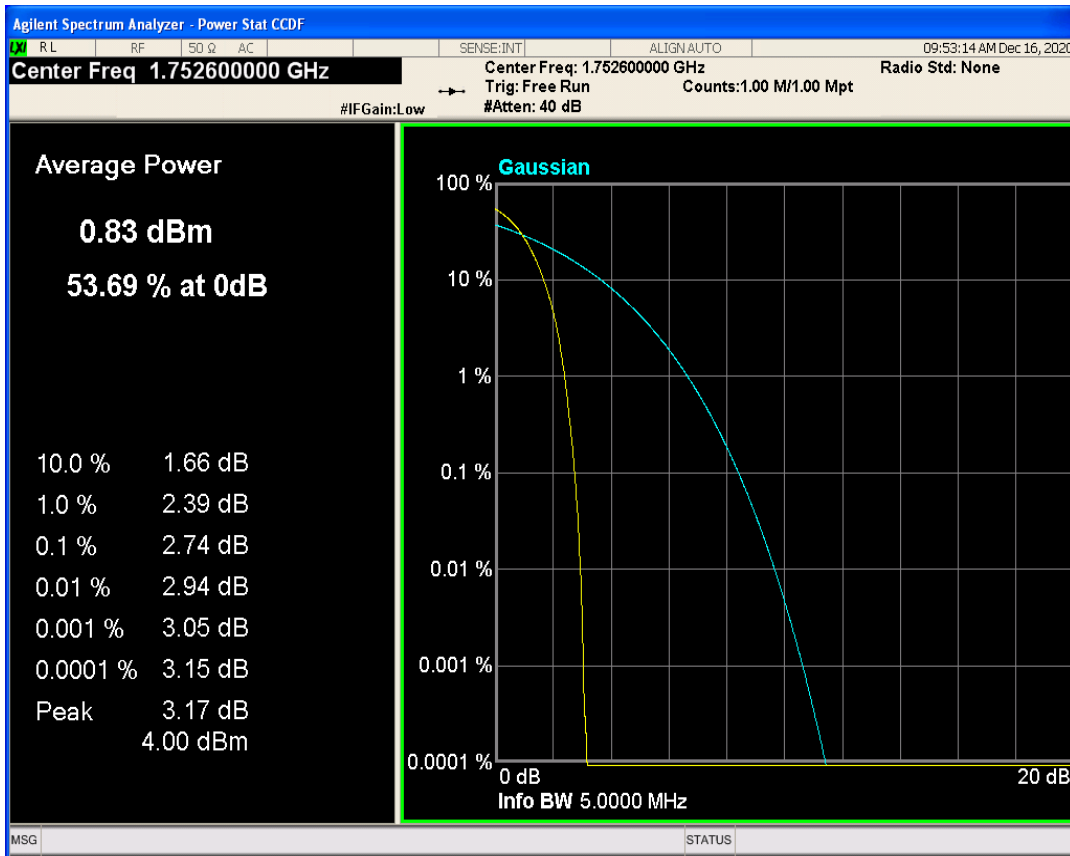

WCDMA Band2 Channel=9262

WCDMA Band2 Channel=9400

WCDMA Band2 Channel=9538

WCDMA Band4 Channel=1312

WCDMA Band4 Channel=1513

WCDMA Band4 Channel=1450

WCDMA Band5 Channel=4132

WCDMA Band5 Channel=4182