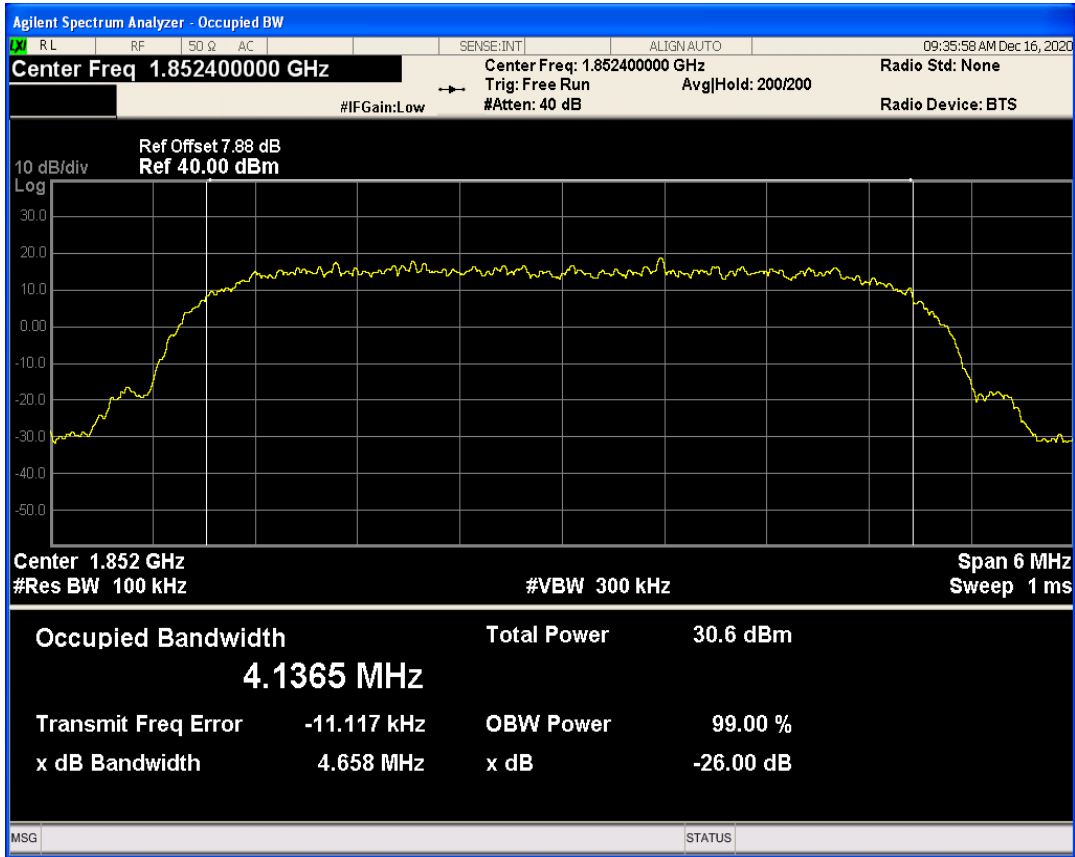

WCDMA Band2 Channel=9262