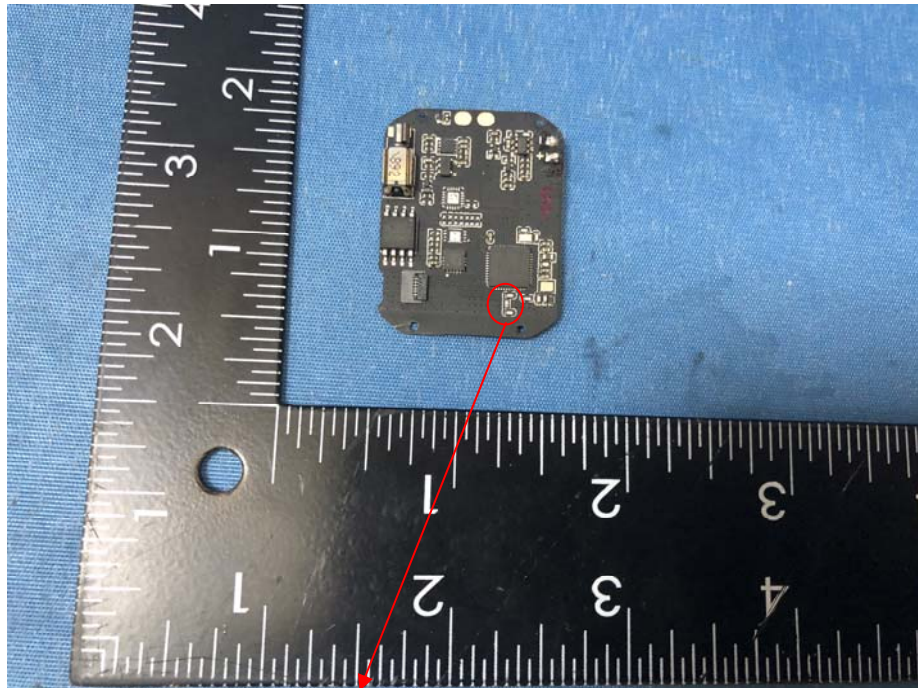

EUT – Internal View Model W3 FCC ID: 2ANMU-W3

Appendix WTS18S1129706W_Photo

BLE ANT.

====End=====