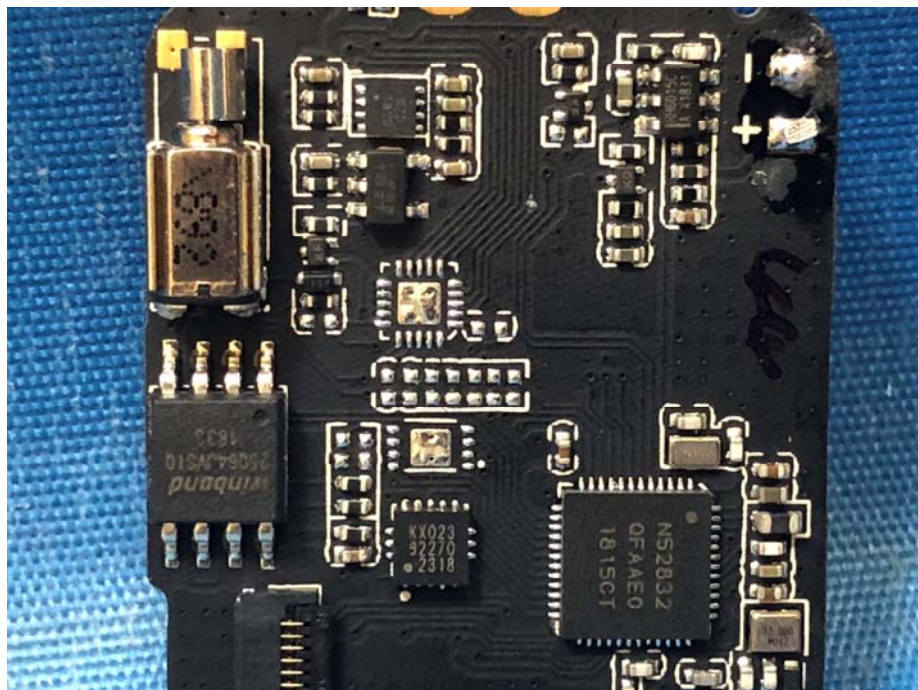

EUT – Internal View Model W3 FCC ID: 2ANMU-W3

Appendix WTS18S1129706W_Photo

BLE ANT.

====End=====