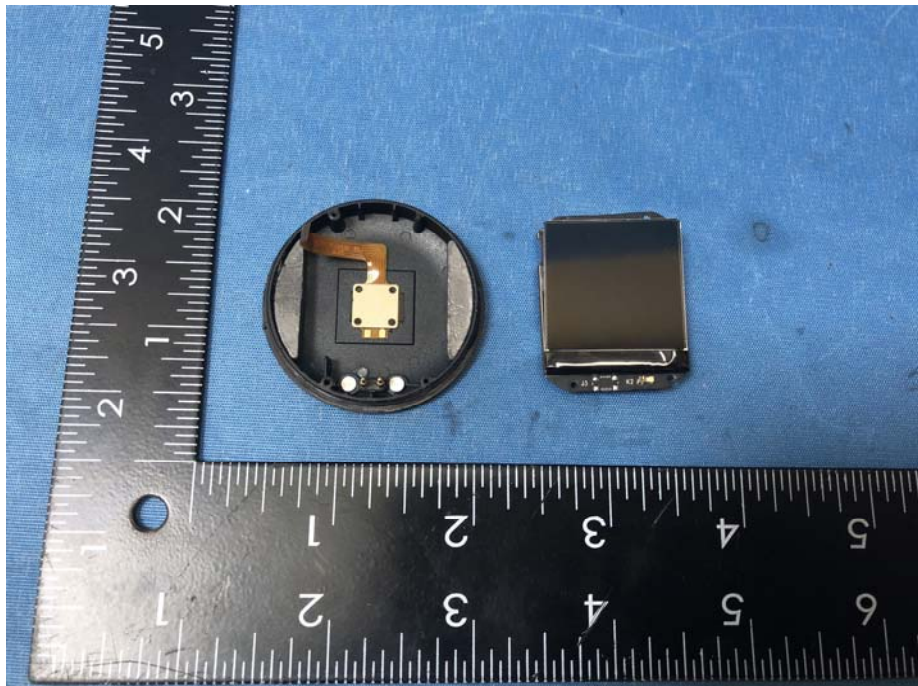

EUT – Internal View Model W3 FCC ID: 2ANMU-W3

Appendix WTS18S1129706W_Photo

BLE ANT.

====End=====