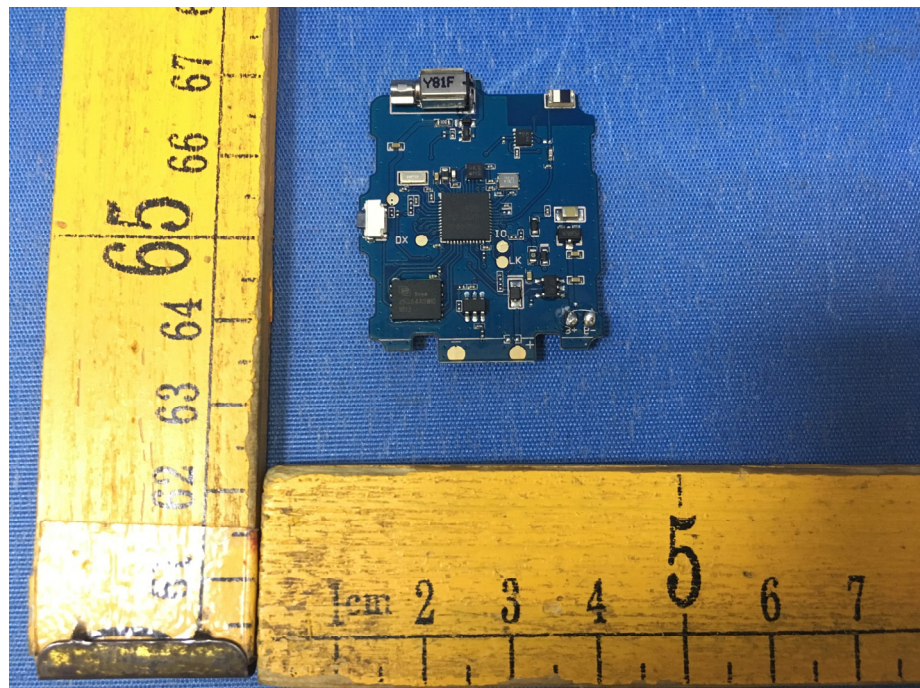

EUT – Internal View Model 2ANMU-W2 FCC ID: W2

====End=====