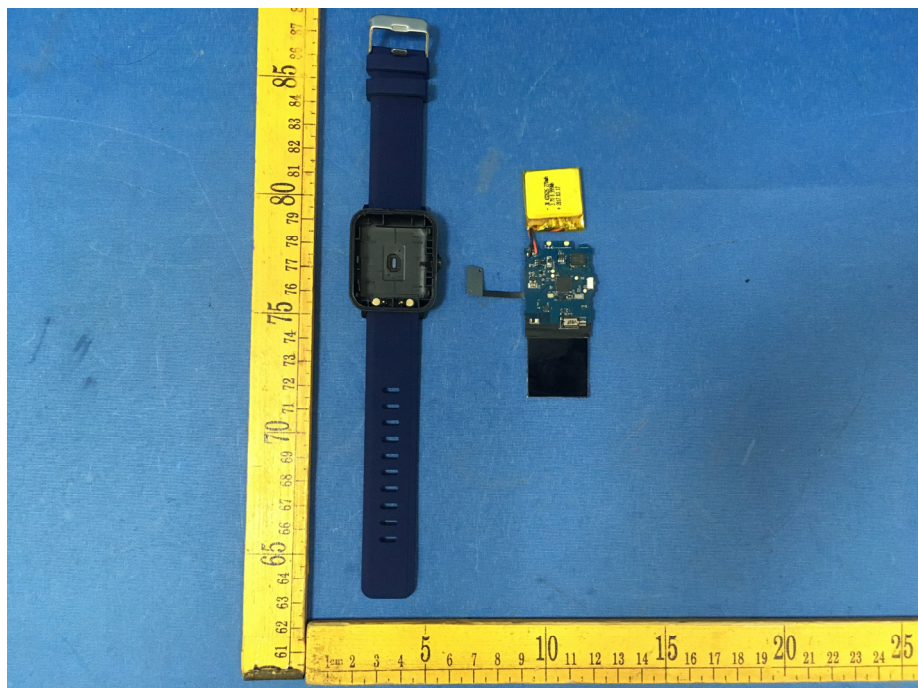

EUT – Internal View Model 2ANMU-W2 FCC ID: W2

====End=====