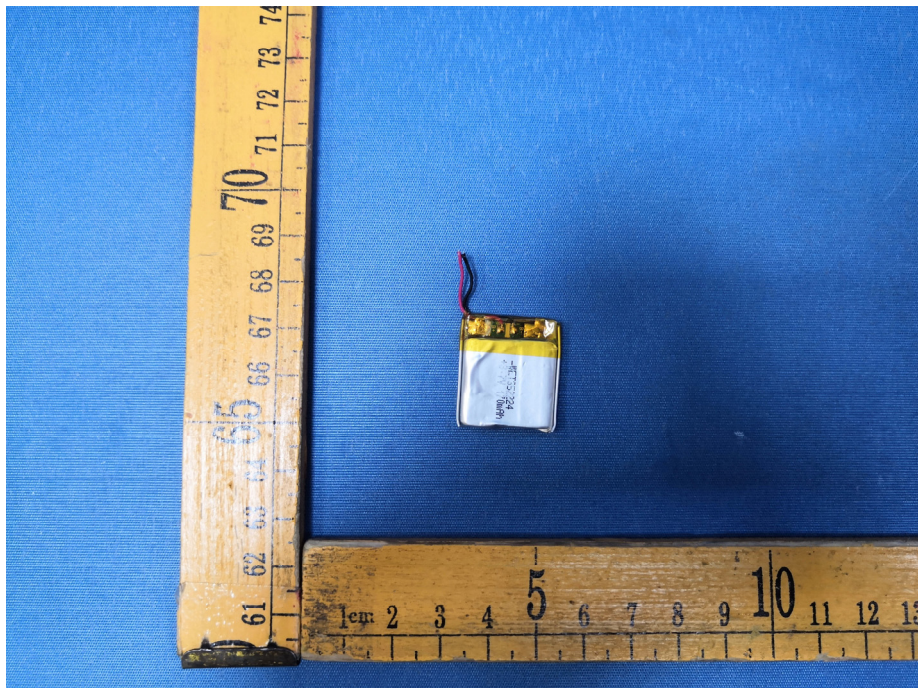

EUT – Internal View Model W1 FCC ID: 2ANMU-W1

Appendix WTS18S03105859W\_Photo

---

Appendix WTS18S03105859W\_Photo

---

BLE ANT.

====End=====