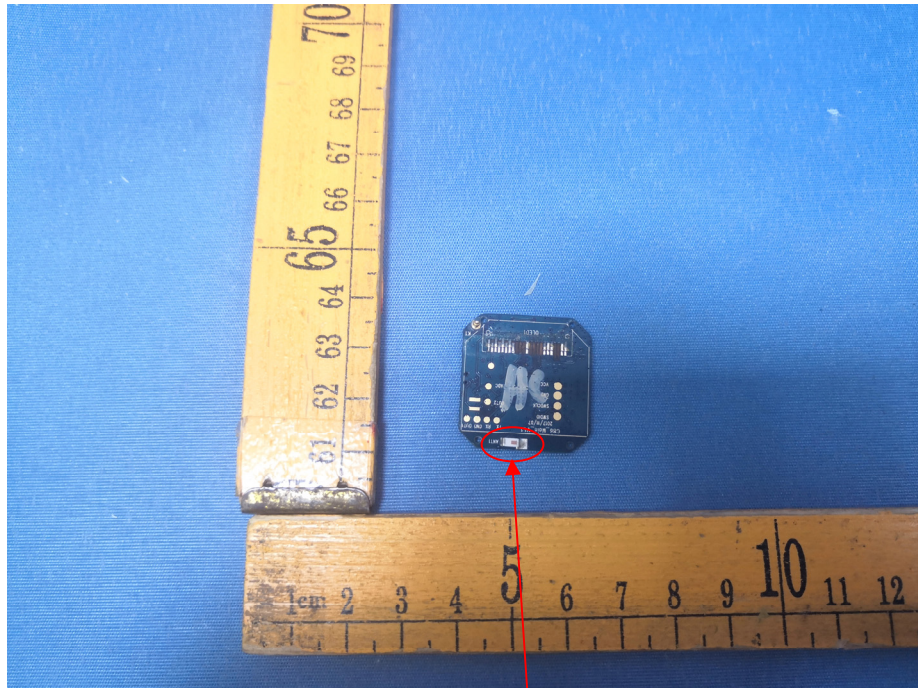

EUT – Internal View Model W1 FCC ID: 2ANMU-W1

Appendix WTS18S03105859W\_Photo

---

Appendix WTS18S03105859W\_Photo

---

BLE ANT.

====End=====