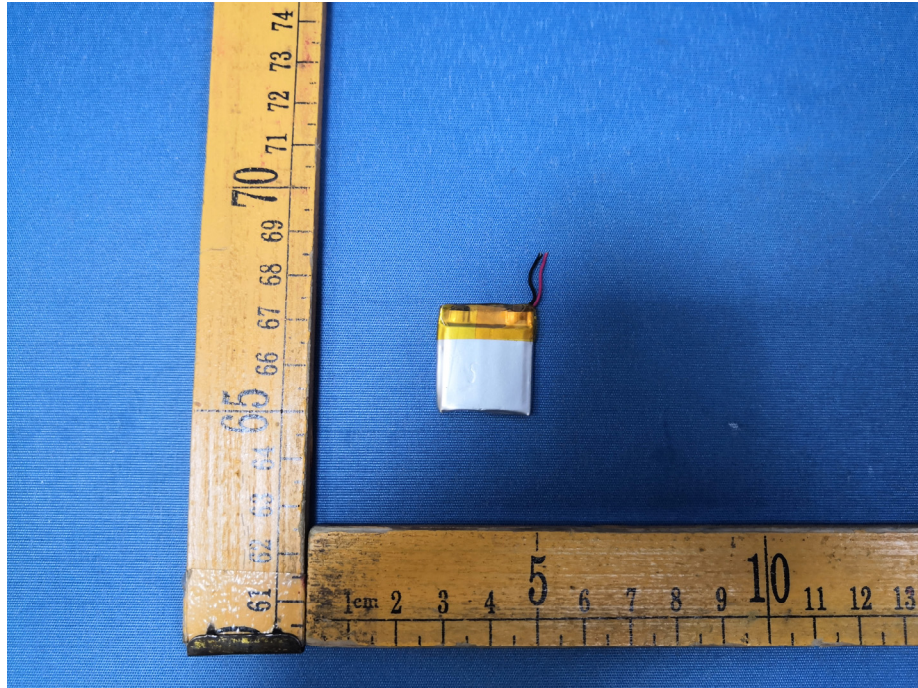

EUT – Internal View Model W1 FCC ID: 2ANMU-W1

Appendix WTS18S03105859W\_Photo

---

Appendix WTS18S03105859W\_Photo

---

BLE ANT.

====End=====