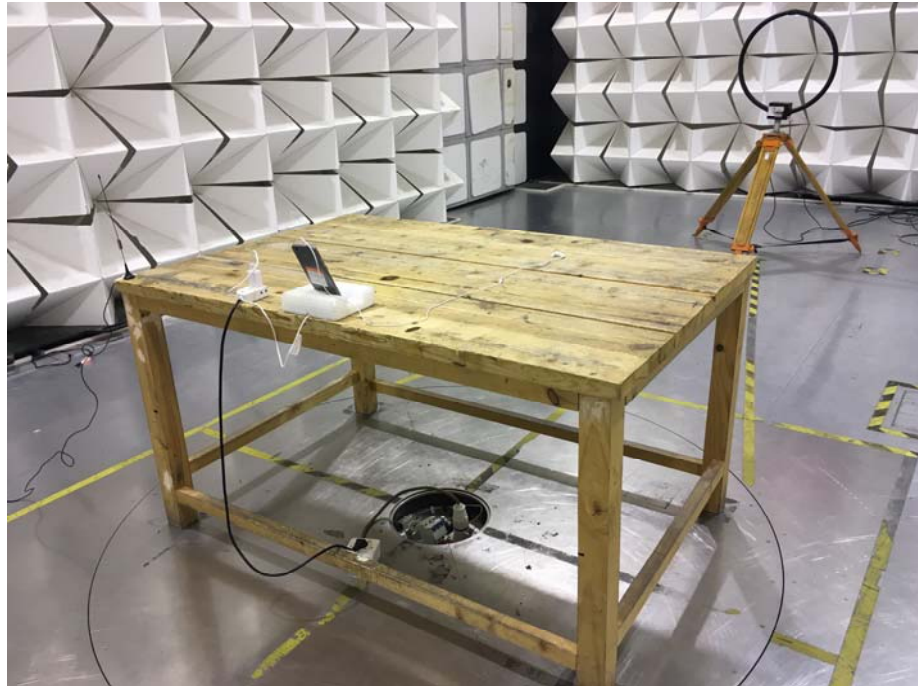

**2G/3G/4G Setup photo Model U7 Plus FCC ID: 2ANMU-U7PLUS**

**Photograph - Spurious Emissions Radiated Test Setup**

Below 30MHz Test Site 2#

For 30MHz-1000MHz Test Site 2#