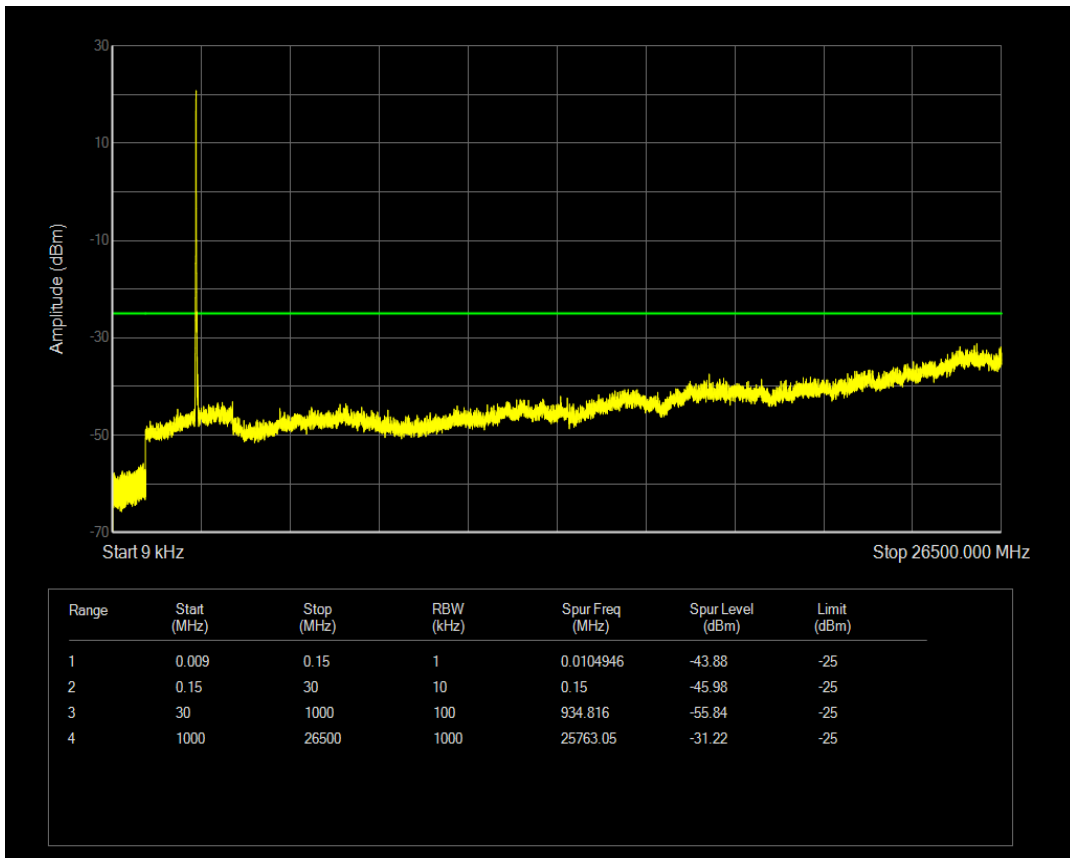

Band7 16QAM BW=5MHz Channel=21100 RB Size=25 Position=#0

Band7 QPSK BW=5MHz Channel=21425 RB Size=1 Position=#0

Band7 QPSK BW=5MHz Channel=21425 RB Size=25 Position=#0

Band7 16QAM BW=5MHz Channel=21425 RB Size=1 Position=#0

Band7 QPSK BW=10MHz Channel=20800 RB Size=1 Position=#0

Band7 16QAM BW=5MHz Channel=21425 RB Size=25 Position=#0

Band7 QPSK BW=10MHz Channel=20800 RB Size=50 Position=#0

Band7 16QAM BW=10MHz Channel=20800 RB Size=1 Position=#0