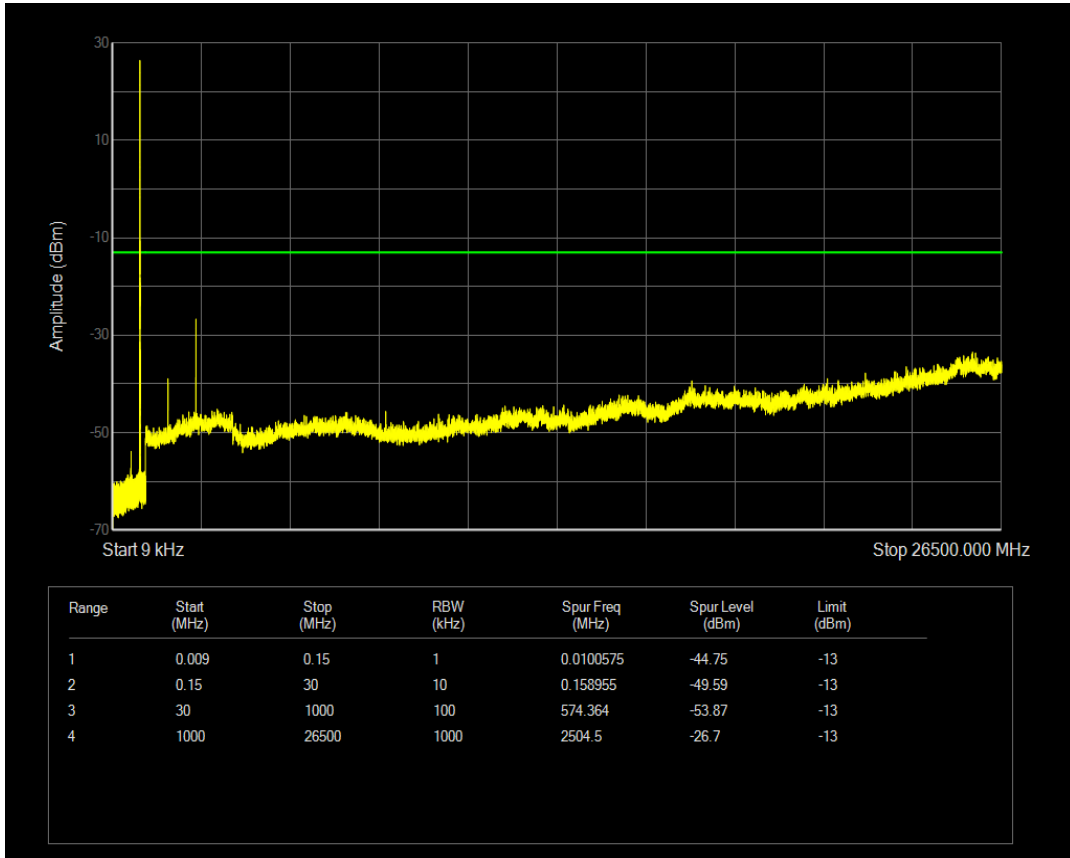

Band5 16QAM BW=5MHz Channel=20425 RB Size=25 Position=#0

Band5 QPSK BW=5MHz Channel=20525 RB Size=1 Position=#0

Band5 QPSK BW=5MHz Channel=20525 RB Size=25 Position=#0

Band5 16QAM BW=5MHz Channel=20525 RB Size=1 Position=#0

Band5 16QAM BW=5MHz Channel=20525 RB Size=25 Position=#0

Band5 QPSK BW=5MHz Channel=20625 RB Size=1 Position=#0

Band5 QPSK BW=5MHz Channel=20625 RB Size=25 Position=#0

Band5 16QAM BW=5MHz Channel=20625 RB Size=1 Position=#0