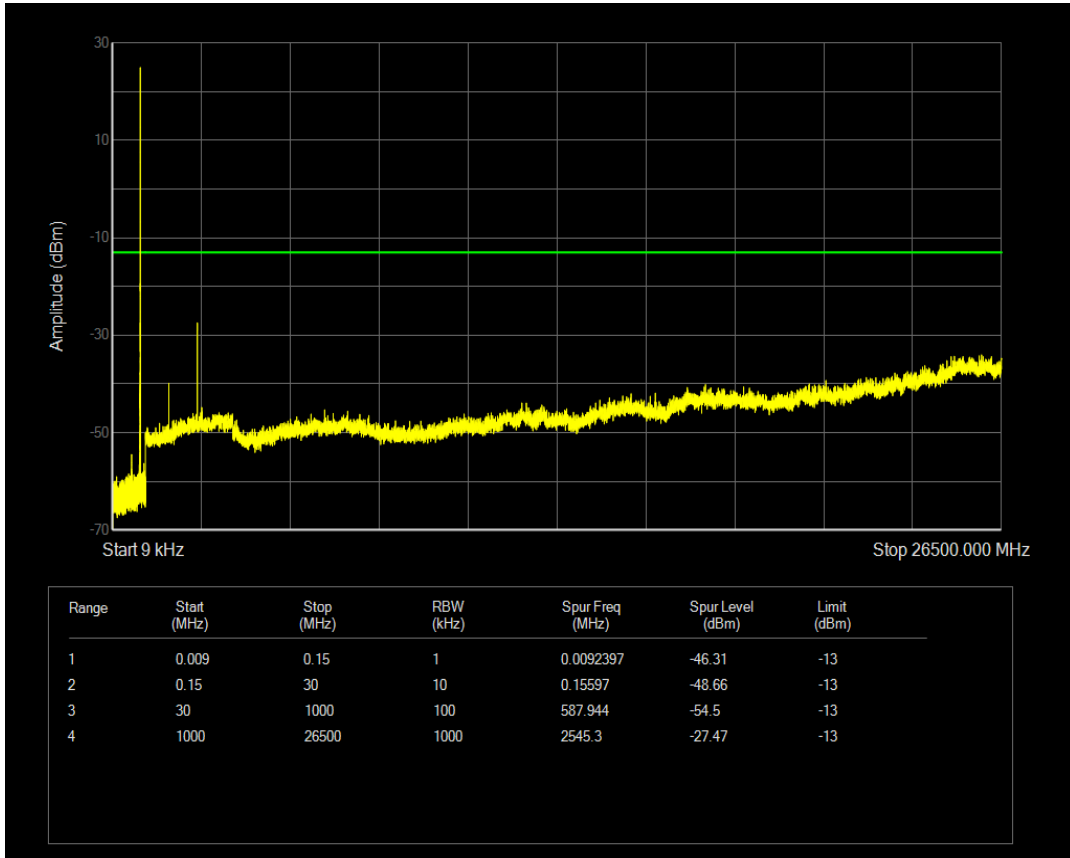

Band4 16QAM BW=20MHz Channel=20300 RB Size=100 Position=#0

Band5 QPSK BW=1.4MHz Channel=20407 RB Size=1 Position=#0

Band5 16QAM BW=1.4MHz Channel=20407 RB Size=1 Position=#0

Band5 QPSK BW=1.4MHz Channel=20407 RB Size=6 Position=#0

Band5 16QAM BW=1.4MHz Channel=20407 RB Size=6 Position=#0

Band5 QPSK BW=1.4MHz Channel=20525 RB Size=1 Position=#0

Band5 QPSK BW=1.4MHz Channel=20525 RB Size=6 Position=#0

Band5 16QAM BW=1.4MHz Channel=20525 RB Size=1 Position=#0

Band5 16QAM BW=1.4MHz Channel=20525 RB Size=6 Position=#0

Band5 QPSK BW=1.4MHz Channel=20643 RB Size=1 Position=#0

Band5 QPSK BW=1.4MHz Channel=20643 RB Size=6 Position=#0

Band5 16QAM BW=1.4MHz Channel=20643 RB Size=1 Position=#0