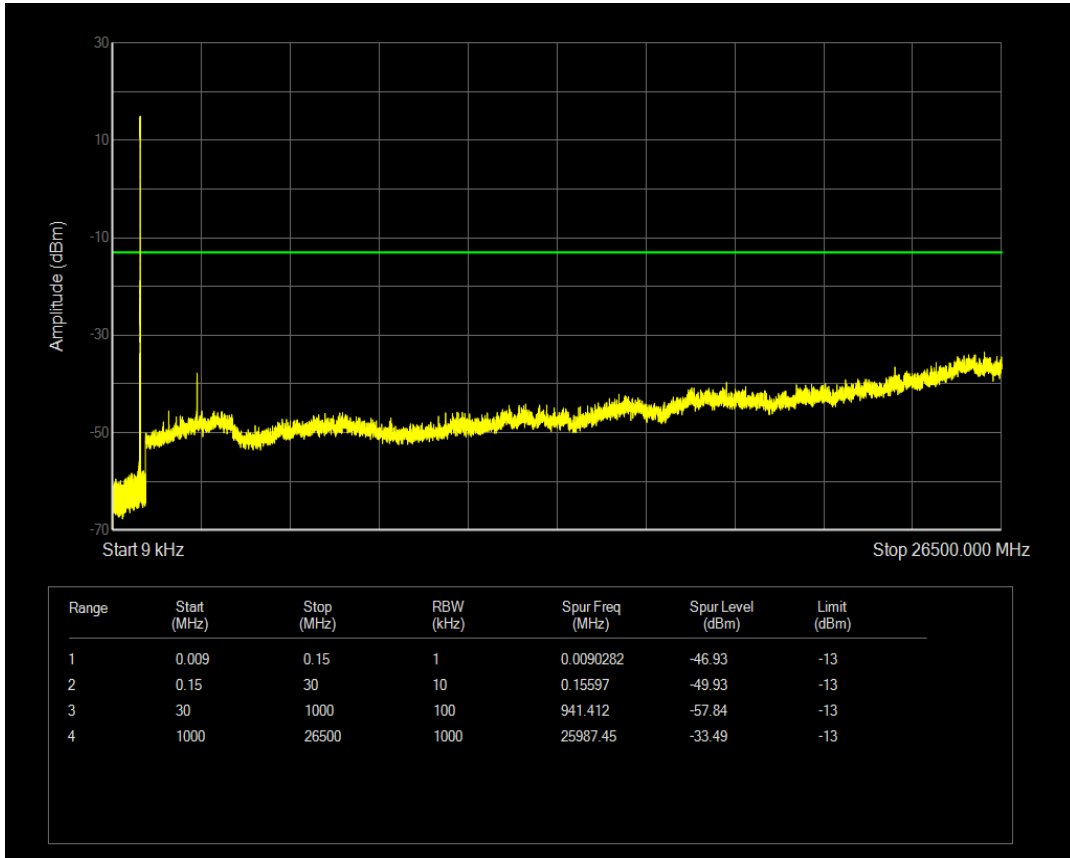

Band5 16QAM BW=5MHz Channel=20525 RB Size=25 Position=#0

Band5 QPSK BW=5MHz Channel=20625 RB Size=1 Position=#0

Band5 QPSK BW=5MHz Channel=20625 RB Size=25 Position=#0

Band5 16QAM BW=5MHz Channel=20625 RB Size=1 Position=#0

Band5 QPSK BW=10MHz Channel=20450 RB Size=1 Position=#0

Band5 16QAM BW=5MHz Channel=20625 RB Size=25 Position=#0

Band5 QPSK BW=10MHz Channel=20450 RB Size=50 Position=#0

Band5 16QAM BW=10MHz Channel=20450 RB Size=1 Position=#0