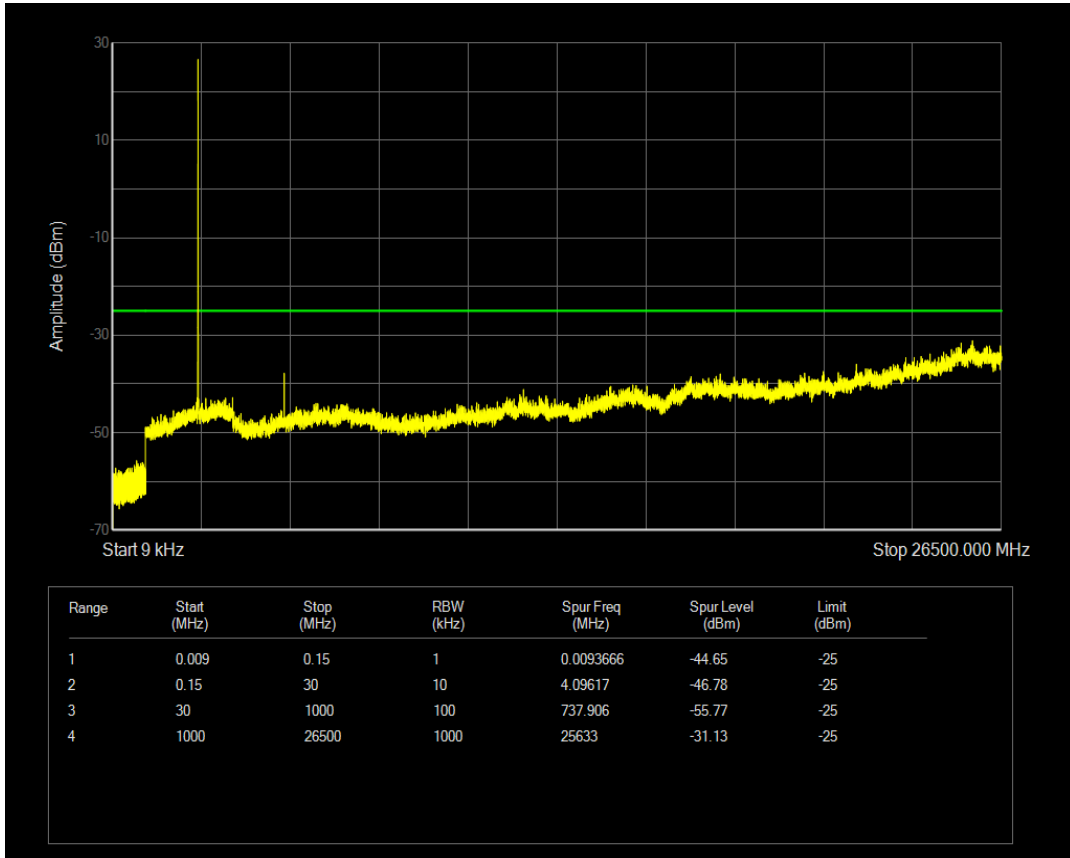

Band5 16QAM BW=10MHz Channel=20600 RB Size=50 Position=#0

Band7 QPSK BW=5MHz Channel=20775 RB Size=1 Position=#0

Band7 QPSK BW=5MHz Channel=20775 RB Size=25 Position=#0

Band7 16QAM BW=5MHz Channel=20775 RB Size=1 Position=#0

Band7 16QAM BW=5MHz Channel=20775 RB Size=25 Position=#0

Band7 QPSK BW=5MHz Channel=21100 RB Size=1 Position=#0

Band7 QPSK BW=5MHz Channel=21100 RB Size=25 Position=#0

Band7 16QAM BW=5MHz Channel=21100 RB Size=1 Position=#0

Band7 16QAM BW=5MHz Channel=21100 RB Size=25 Position=#0

Band7 QPSK BW=5MHz Channel=21425 RB Size=1 Position=#0

Band7 QPSK BW=5MHz Channel=21425 RB Size=25 Position=#0

Band7 16QAM BW=5MHz Channel=21425 RB Size=1 Position=#0