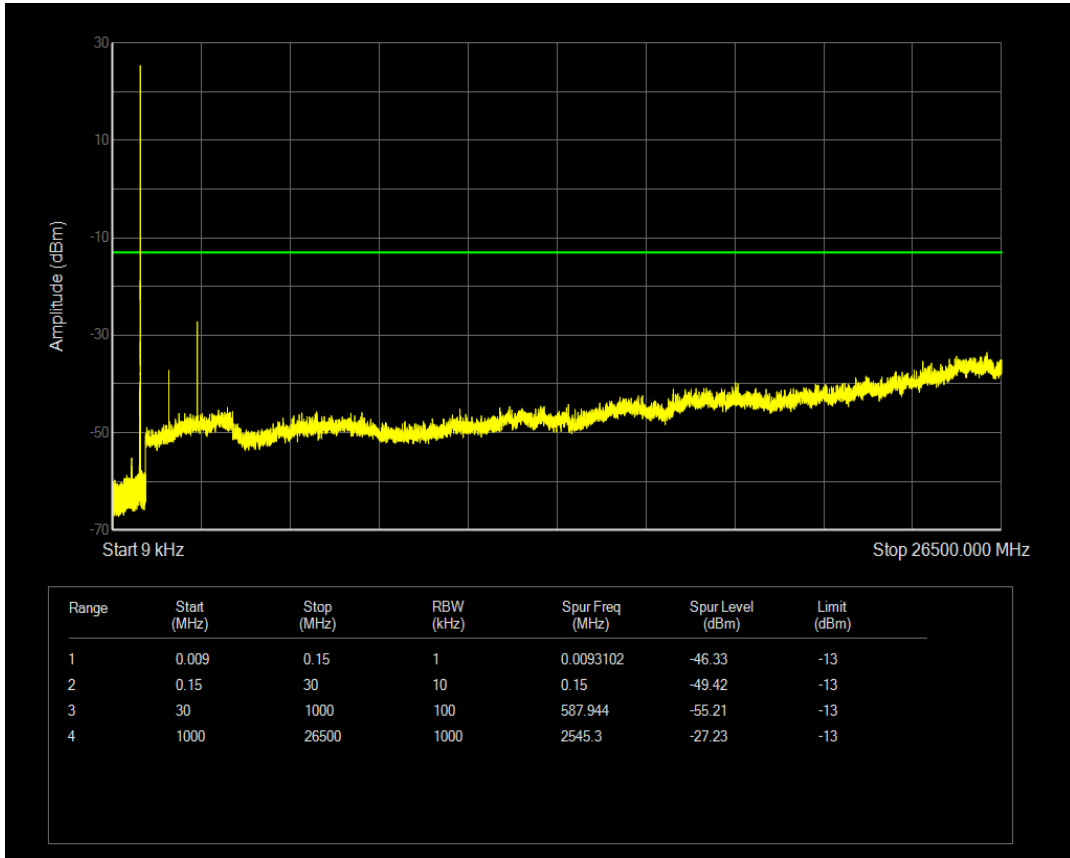

Band5 16QAM BW=1.4MHz Channel=20407 RB Size=6 Position=#0

Band5 QPSK BW=1.4MHz Channel=20525 RB Size=1 Position=#0

Band5 QPSK BW=1.4MHz Channel=20525 RB Size=6 Position=#0

Band5 16QAM BW=1.4MHz Channel=20525 RB Size=1 Position=#0

Band5 16QAM BW=1.4MHz Channel=20525 RB Size=6 Position=#0

Band5 QPSK BW=1.4MHz Channel=20643 RB Size=1 Position=#0

Band5 QPSK BW=1.4MHz Channel=20643 RB Size=6 Position=#0

Band5 16QAM BW=1.4MHz Channel=20643 RB Size=1 Position=#0

Band5 16QAM BW=1.4MHz Channel=20643 RB Size=6 Position=#0

Band5 QPSK BW=3MHz Channel=20415 RB Size=1 Position=#0

Band5 QPSK BW=3MHz Channel=20415 RB Size=15 Position=#0

Band5 16QAM BW=3MHz Channel=20415 RB Size=1 Position=#0