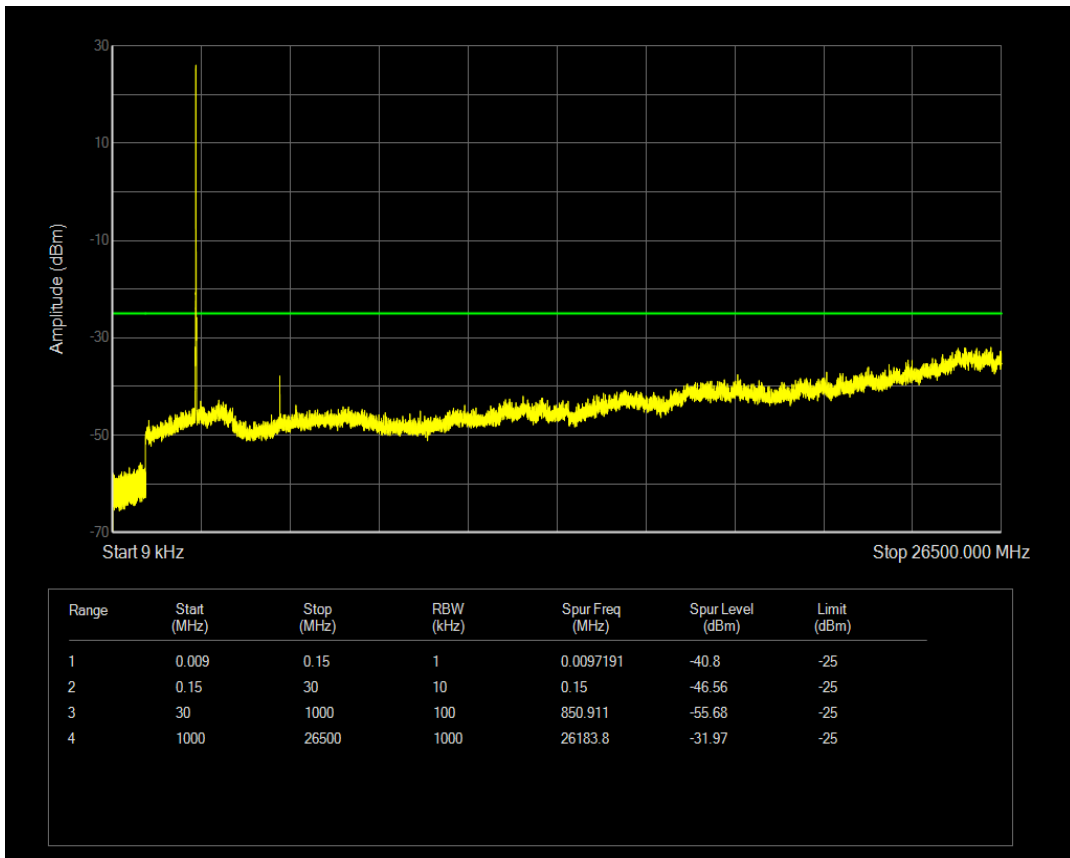

Band7 16QAM BW=5MHz Channel=21100 RB Size=25 Position=#0

Band7 QPSK BW=5MHz Channel=21425 RB Size=1 Position=#0

Band7 QPSK BW=5MHz Channel=21425 RB Size=25 Position=#0

Band7 16QAM BW=5MHz Channel=21425 RB Size=1 Position=#0

Band7 QPSK BW=10MHz Channel=20800 RB Size=1 Position=#0

Band7 16QAM BW=5MHz Channel=21425 RB Size=25 Position=#0

Band7 QPSK BW=10MHz Channel=20800 RB Size=50 Position=#0

Band7 16QAM BW=10MHz Channel=20800 RB Size=1 Position=#0