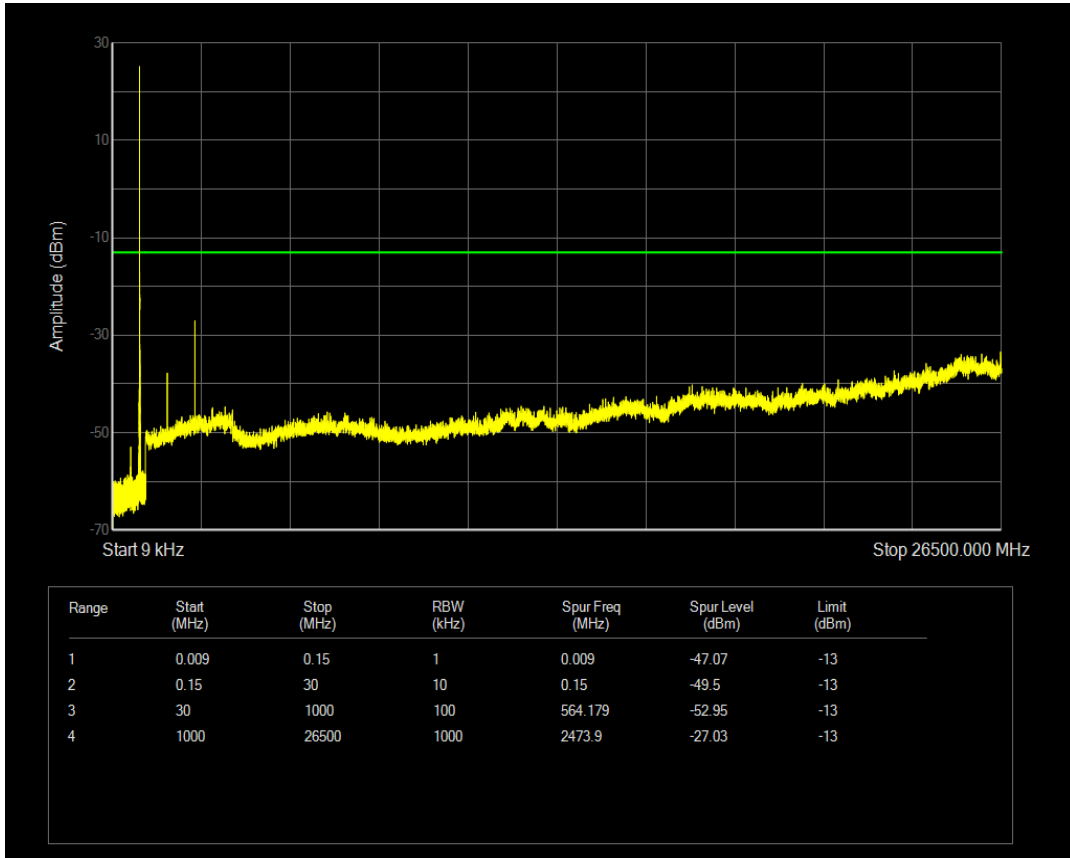

Band5 16QAM BW=1.4MHz Channel=20407 RB Size=6 Position=#0

Band5 QPSK BW=1.4MHz Channel=20525 RB Size=1 Position=#0

Band5 QPSK BW=1.4MHz Channel=20525 RB Size=6 Position=#0

Band5 16QAM BW=1.4MHz Channel=20525 RB Size=1 Position=#0

Band5 16QAM BW=1.4MHz Channel=20525 RB Size=6 Position=#0

Band5 QPSK BW=1.4MHz Channel=20643 RB Size=1 Position=#0

Band5 QPSK BW=1.4MHz Channel=20643 RB Size=6 Position=#0

Band5 16QAM BW=1.4MHz Channel=20643 RB Size=1 Position=#0

Band5 16QAM BW=1.4MHz Channel=20643 RB Size=6 Position=#0

Band5 QPSK BW=3MHz Channel=20415 RB Size=1 Position=#0

Band5 QPSK BW=3MHz Channel=20415 RB Size=15 Position=#0

Band5 16QAM BW=3MHz Channel=20415 RB Size=1 Position=#0