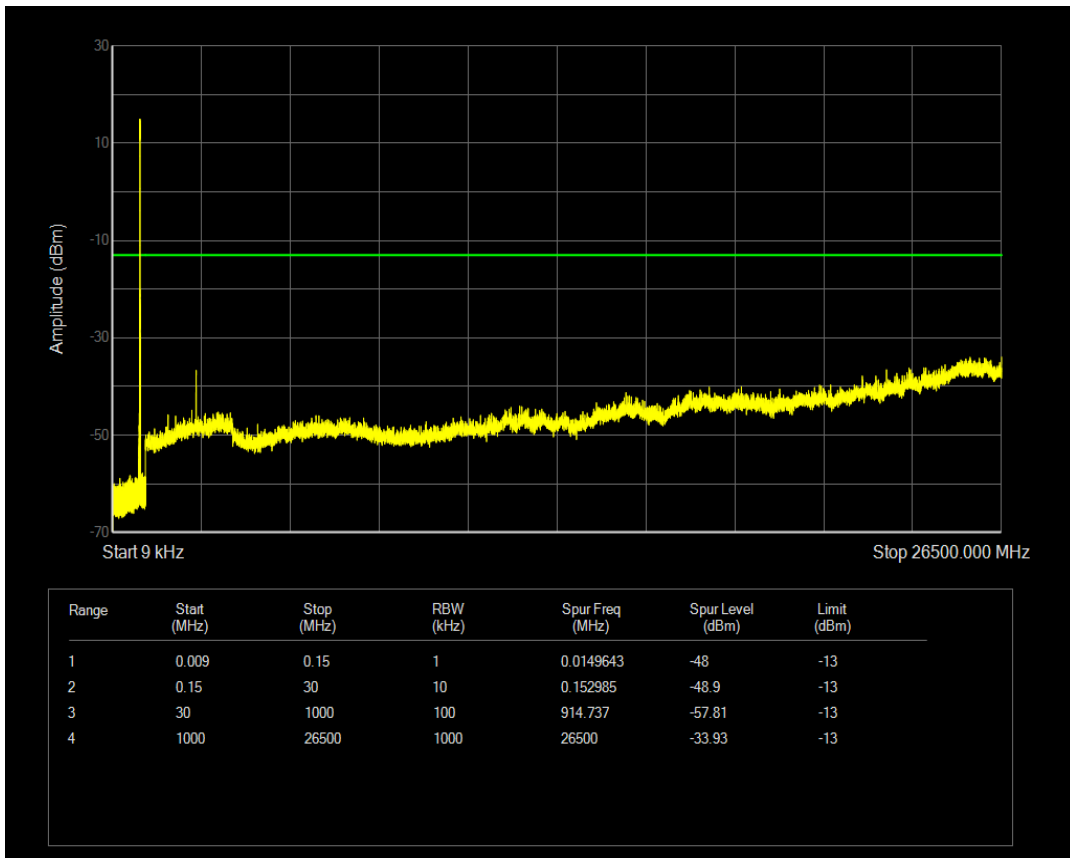

Band5 16QAM BW=5MHz Channel=20525 RB Size=25 Position=#0

Band5 QPSK BW=5MHz Channel=20625 RB Size=1 Position=#0