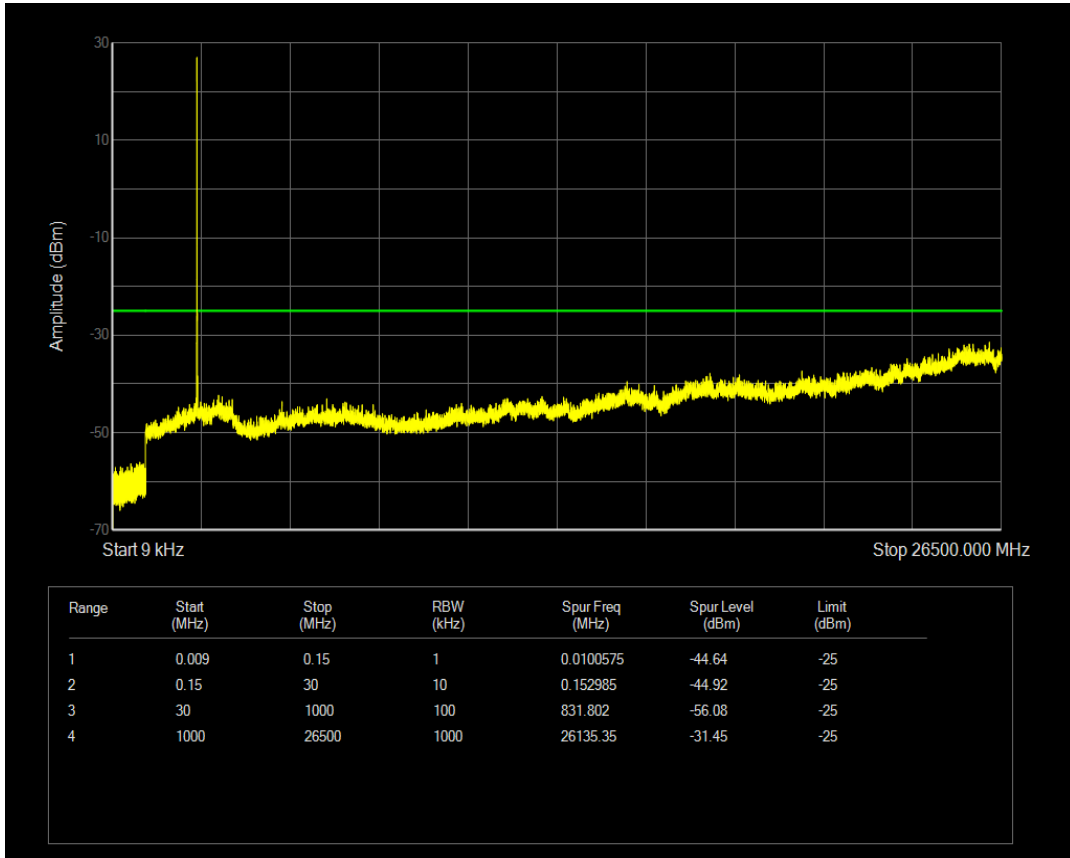

Band5 16QAM BW=10MHz Channel=20600 RB Size=50 Position=#0

Band7 QPSK BW=5MHz Channel=20775 RB Size=1 Position=#0

Band7 QPSK BW=5MHz Channel=20775 RB Size=25 Position=#0

Band7 16QAM BW=5MHz Channel=20775 RB Size=1 Position=#0

Band7 16QAM BW=5MHz Channel=20775 RB Size=25 Position=#0

Band7 QPSK BW=5MHz Channel=21100 RB Size=1 Position=#0

Band7 QPSK BW=5MHz Channel=21100 RB Size=25 Position=#0

Band7 16QAM BW=5MHz Channel=21100 RB Size=1 Position=#0

Band7 16QAM BW=5MHz Channel=21100 RB Size=25 Position=#0

Band7 QPSK BW=5MHz Channel=21425 RB Size=1 Position=#0

Band7 QPSK BW=5MHz Channel=21425 RB Size=25 Position=#0

Band7 16QAM BW=5MHz Channel=21425 RB Size=1 Position=#0