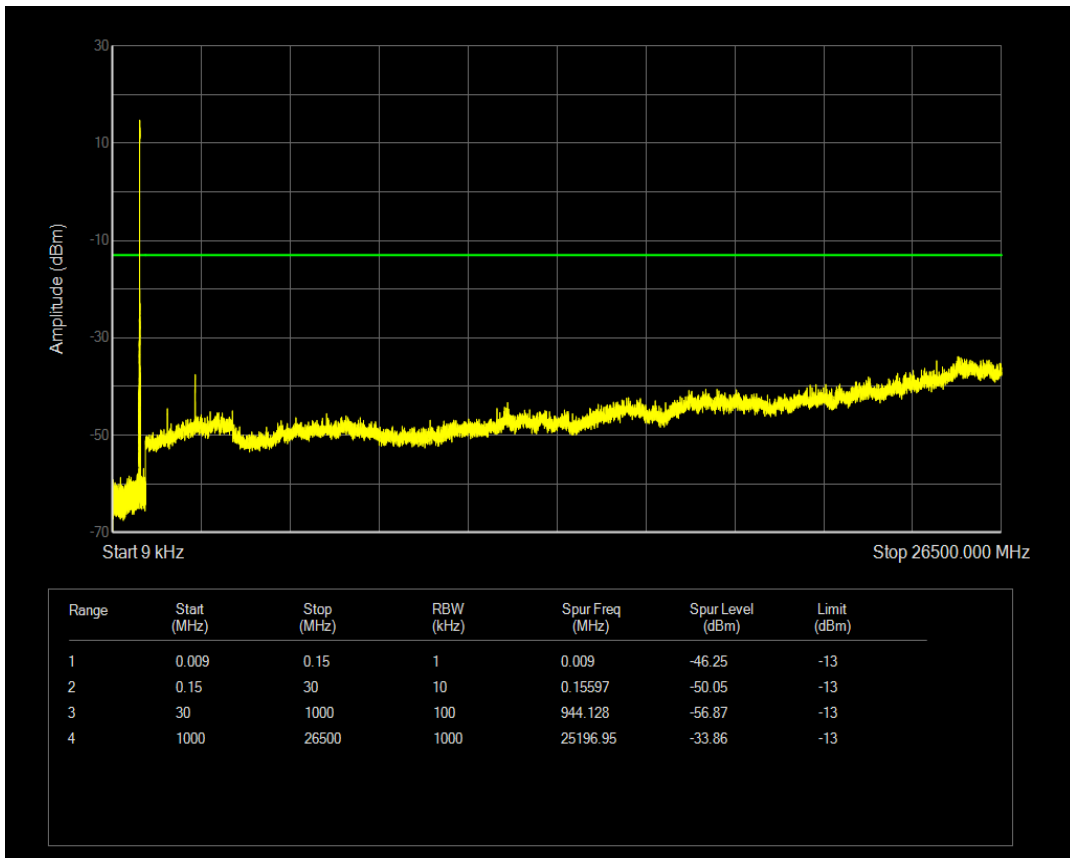

Band5 16QAM BW=3MHz Channel=20635 RB Size=15 Position=#0

Band5 QPSK BW=5MHz Channel=20425 RB Size=1 Position=#0

Band5 16QAM BW=5MHz Channel=20425 RB Size=1 Position=#0

Band5 QPSK BW=5MHz Channel=20425 RB Size=25 Position=#0

Band5 16QAM BW=5MHz Channel=20425 RB Size=25 Position=#0

Band5 QPSK BW=5MHz Channel=20525 RB Size=1 Position=#0

Band5 QPSK BW=5MHz Channel=20525 RB Size=25 Position=#0

Band5 16QAM BW=5MHz Channel=20525 RB Size=1 Position=#0