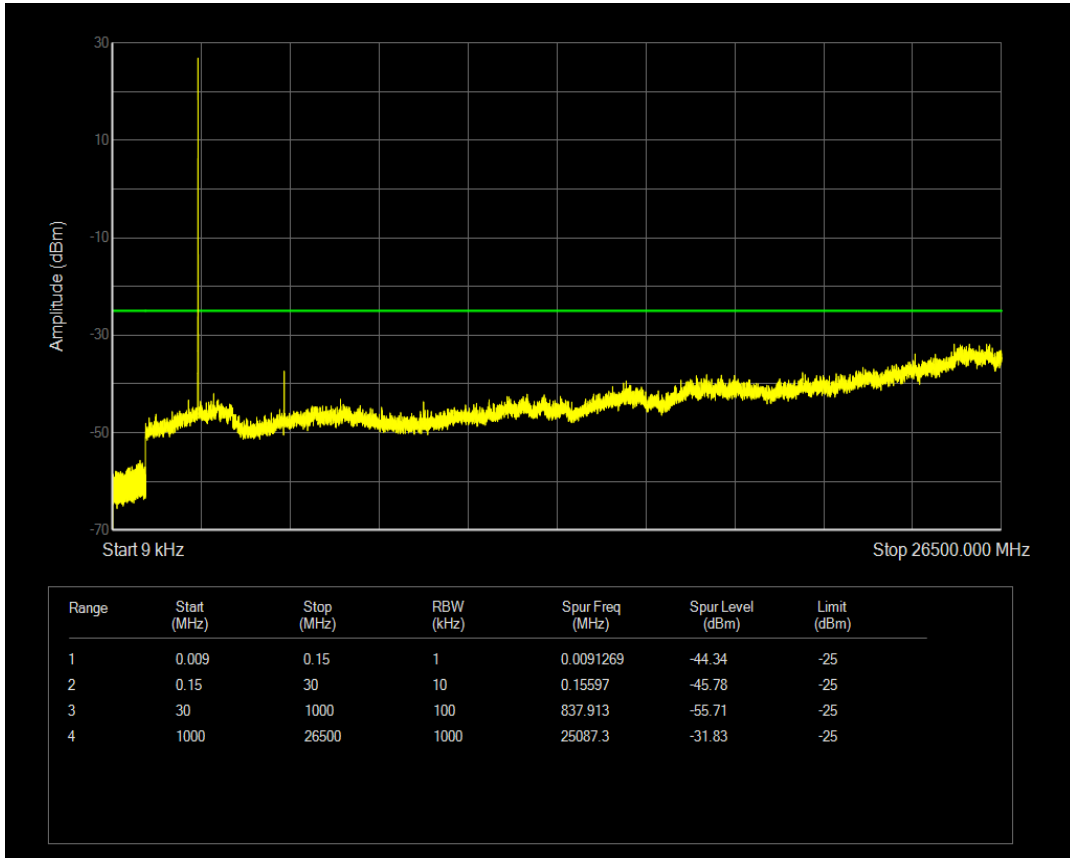

Band7 16QAM BW=5MHz Channel=21100 RB Size=25 Position=#0

Band7 QPSK BW=5MHz Channel=21425 RB Size=1 Position=#0

Band7 QPSK BW=5MHz Channel=21425 RB Size=25 Position=#0

Band7 16QAM BW=5MHz Channel=21425 RB Size=1 Position=#0

Band7 QPSK BW=10MHz Channel=20800 RB Size=1 Position=#0

Band7 16QAM BW=5MHz Channel=21425 RB Size=25 Position=#0

Band7 QPSK BW=10MHz Channel=20800 RB Size=50 Position=#0

Band7 16QAM BW=10MHz Channel=20800 RB Size=1 Position=#0