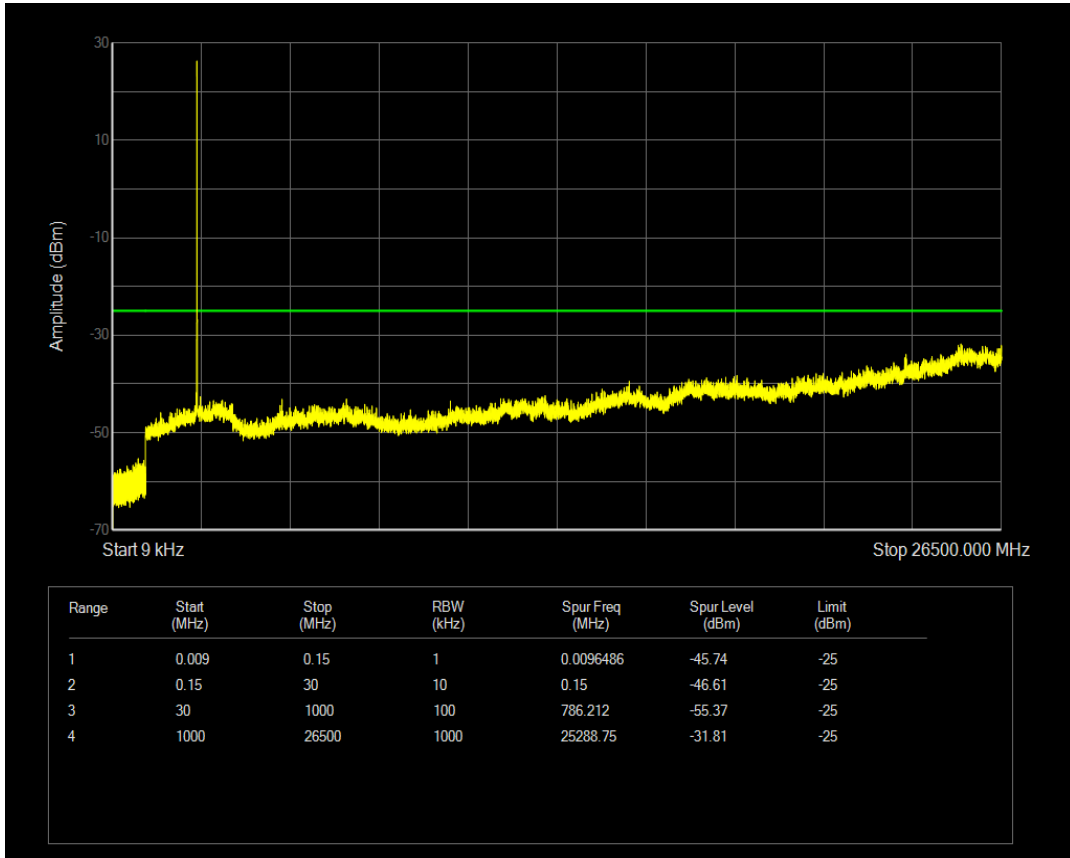

Band5 16QAM BW=10MHz Channel=20525 RB Size=50 Position=#0

Band5 QPSK BW=10MHz Channel=20600 RB Size=1 Position=#0

Band5 QPSK BW=10MHz Channel=20600 RB Size=50 Position=#0

Band5 16QAM BW=10MHz Channel=20600 RB Size=1 Position=#0

Band5 16QAM BW=10MHz Channel=20600 RB Size=50 Position=#0

Band7 QPSK BW=5MHz Channel=20775 RB Size=1 Position=#0

Band7 QPSK BW=5MHz Channel=20775 RB Size=25 Position=#0

Band7 16QAM BW=5MHz Channel=20775 RB Size=1 Position=#0

Band7 16QAM BW=5MHz Channel=20775 RB Size=25 Position=#0

Band7 QPSK BW=5MHz Channel=21100 RB Size=1 Position=#0

Band7 QPSK BW=5MHz Channel=21100 RB Size=25 Position=#0

Band7 16QAM BW=5MHz Channel=21100 RB Size=1 Position=#0