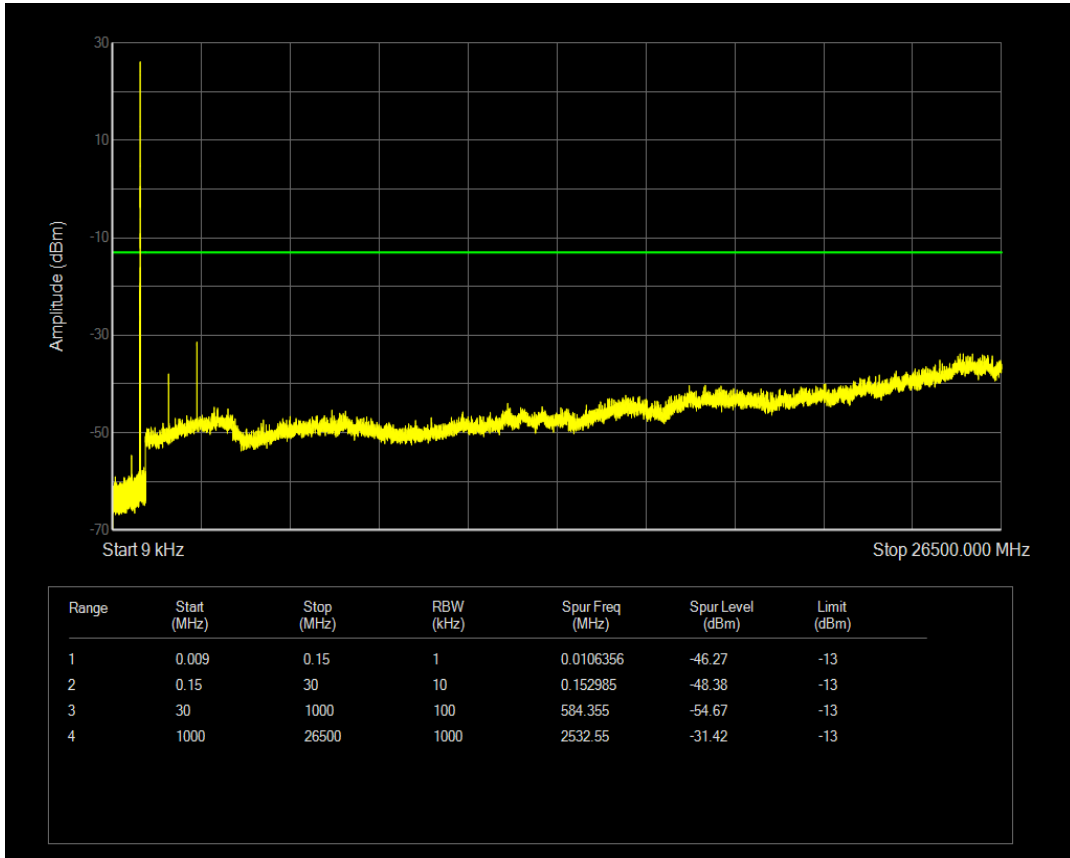

Band5 16QAM BW=5MHz Channel=20525 RB Size=25 Position=#0

Band5 QPSK BW=5MHz Channel=20625 RB Size=1 Position=#0

Band5 QPSK BW=5MHz Channel=20625 RB Size=25 Position=#0

Band5 16QAM BW=5MHz Channel=20625 RB Size=1 Position=#0

Band5 QPSK BW=10MHz Channel=20450 RB Size=1 Position=#0

Band5 16QAM BW=5MHz Channel=20625 RB Size=25 Position=#0

Band5 QPSK BW=10MHz Channel=20450 RB Size=50 Position=#0

Band5 16QAM BW=10MHz Channel=20450 RB Size=1 Position=#0