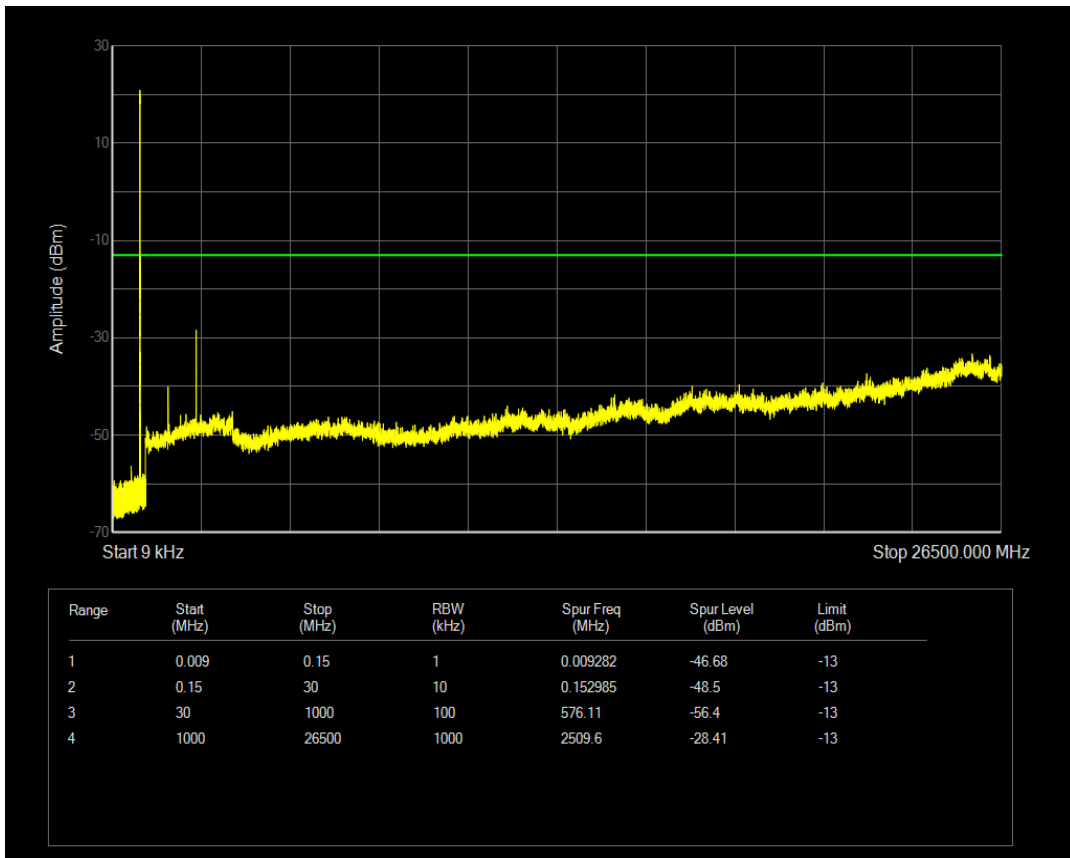

Band4 16QAM BW=20MHz Channel=20300 RB Size=100 Position=#0

Band5 QPSK BW=1.4MHz Channel=20407 RB Size=1 Position=#0

Band5 16QAM BW=1.4MHz Channel=20407 RB Size=1 Position=#0

Band5 QPSK BW=1.4MHz Channel=20407 RB Size=6 Position=#0

Band5 16QAM BW=1.4MHz Channel=20407 RB Size=6 Position=#0

Band5 QPSK BW=1.4MHz Channel=20525 RB Size=1 Position=#0

Band5 QPSK BW=1.4MHz Channel=20525 RB Size=6 Position=#0

Band5 16QAM BW=1.4MHz Channel=20525 RB Size=1 Position=#0

Band5 16QAM BW=1.4MHz Channel=20525 RB Size=6 Position=#0

Band5 QPSK BW=1.4MHz Channel=20643 RB Size=1 Position=#0

Band5 QPSK BW=1.4MHz Channel=20643 RB Size=6 Position=#0

Band5 16QAM BW=1.4MHz Channel=20643 RB Size=1 Position=#0