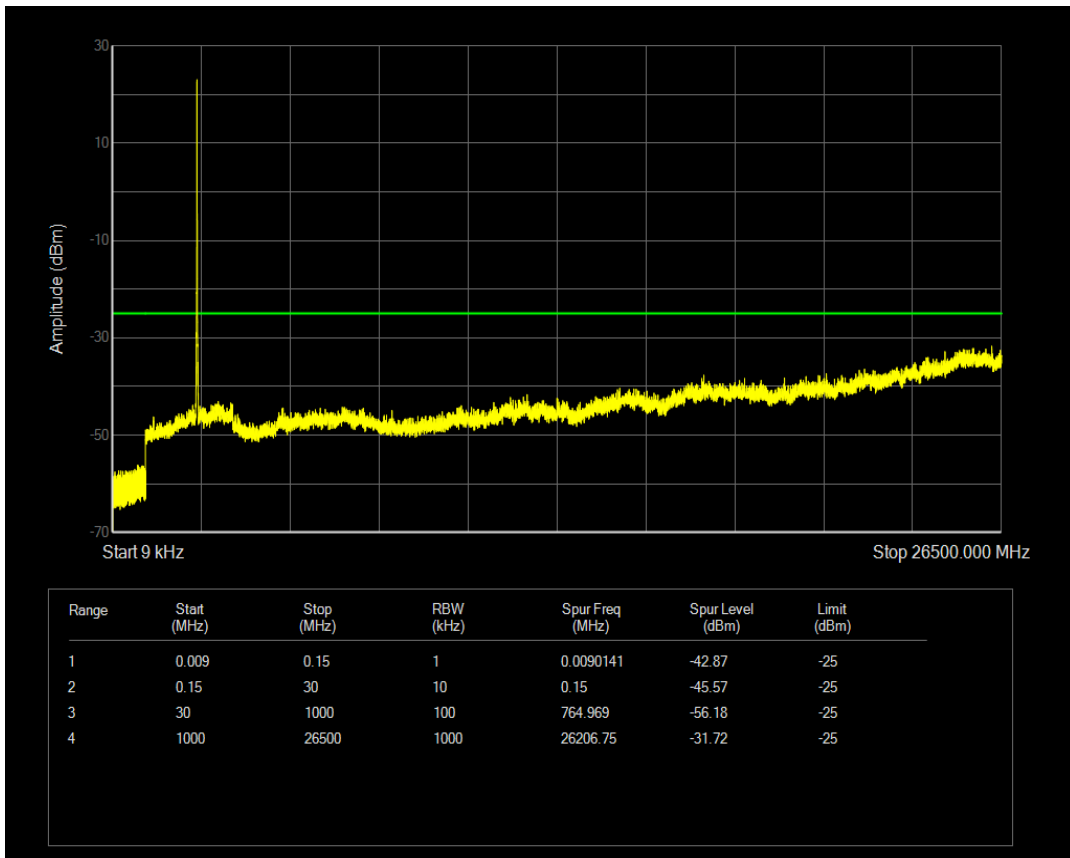

Band5 16QAM BW=10MHz Channel=20525 RB Size=50 Position=#0

Band5 QPSK BW=10MHz Channel=20600 RB Size=1 Position=#0

Band5 QPSK BW=10MHz Channel=20600 RB Size=50 Position=#0

Band5 16QAM BW=10MHz Channel=20600 RB Size=1 Position=#0

Band5 16QAM BW=10MHz Channel=20600 RB Size=50 Position=#0

Band7 QPSK BW=5MHz Channel=20775 RB Size=1 Position=#0

Band7 QPSK BW=5MHz Channel=20775 RB Size=25 Position=#0

Band7 16QAM BW=5MHz Channel=20775 RB Size=1 Position=#0

Band7 16QAM BW=5MHz Channel=20775 RB Size=25 Position=#0

Band7 QPSK BW=5MHz Channel=21100 RB Size=1 Position=#0

Band7 QPSK BW=5MHz Channel=21100 RB Size=25 Position=#0

Band7 16QAM BW=5MHz Channel=21100 RB Size=1 Position=#0