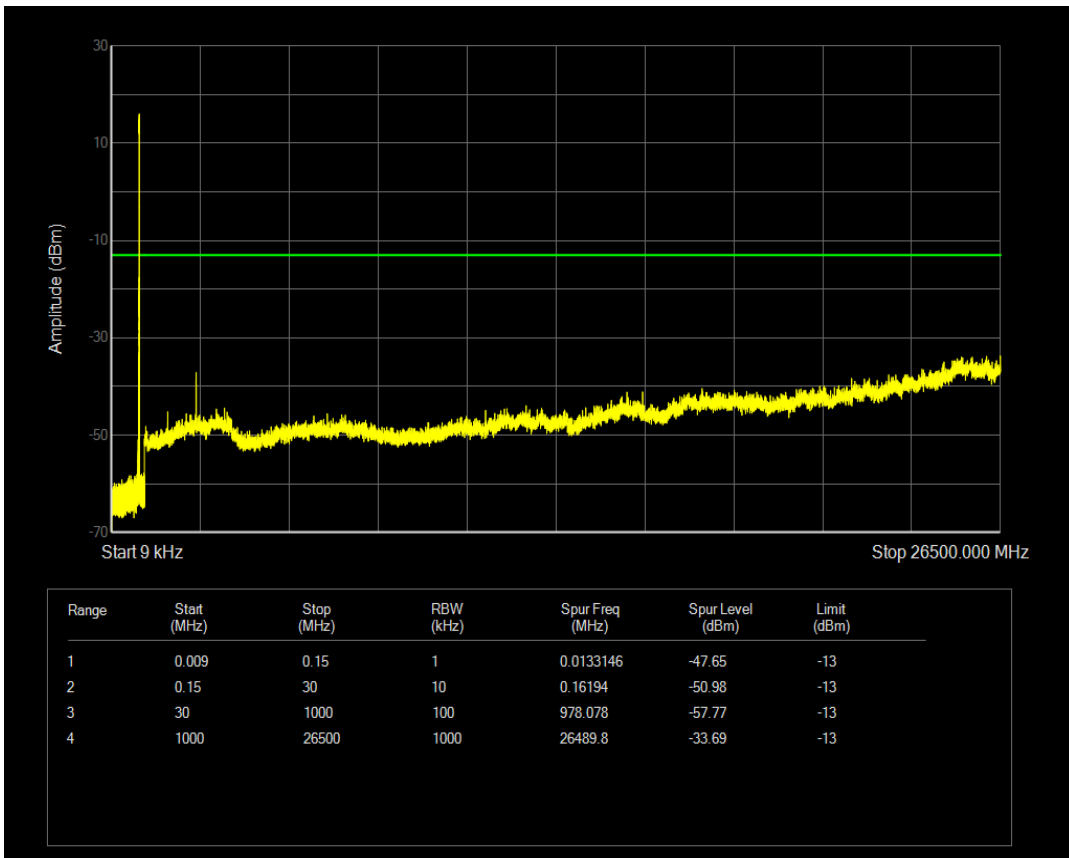

Band5 16QAM BW=5MHz Channel=20425 RB Size=25 Position=#0

Band5 QPSK BW=5MHz Channel=20525 RB Size=1 Position=#0

Band5 QPSK BW=5MHz Channel=20525 RB Size=25 Position=#0

Band5 16QAM BW=5MHz Channel=20525 RB Size=1 Position=#0

Band5 16QAM BW=5MHz Channel=20525 RB Size=25 Position=#0

Band5 QPSK BW=5MHz Channel=20625 RB Size=1 Position=#0

Band5 QPSK BW=5MHz Channel=20625 RB Size=25 Position=#0

Band5 16QAM BW=5MHz Channel=20625 RB Size=1 Position=#0