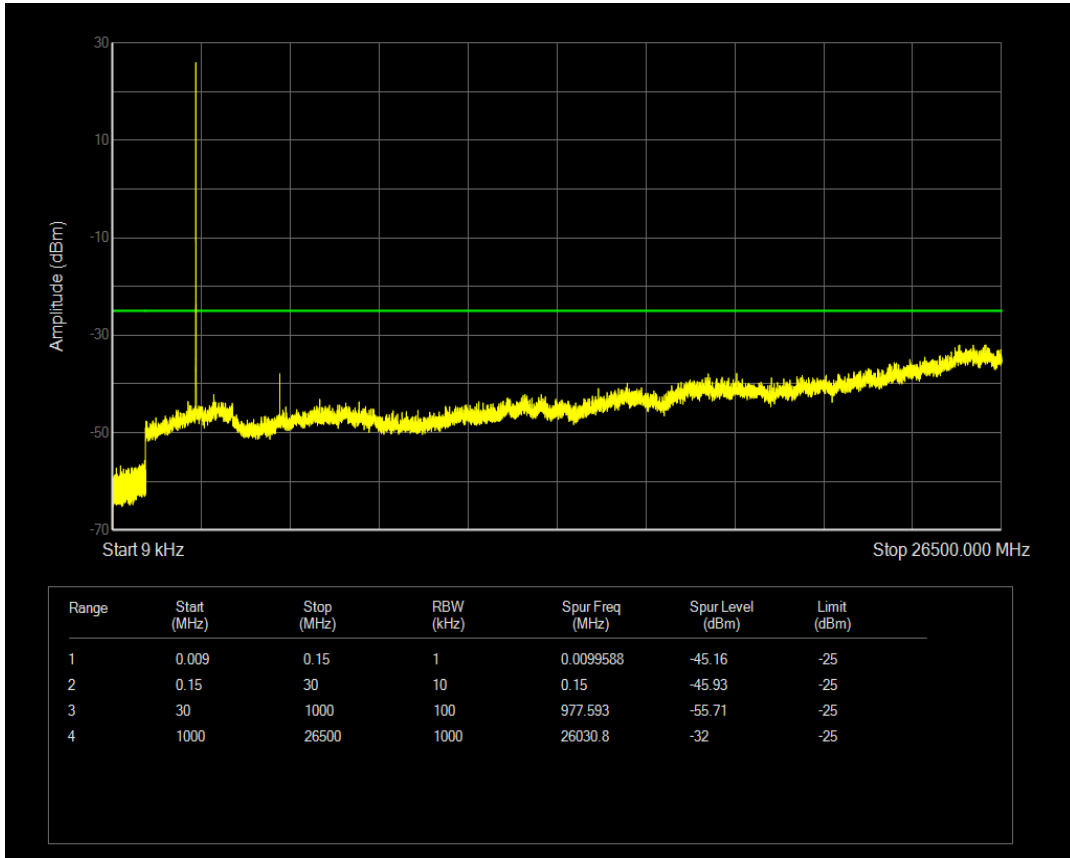

Band5 16QAM BW=10MHz Channel=20525 RB Size=50 Position=#0

Band5 QPSK BW=10MHz Channel=20600 RB Size=1 Position=#0

Band5 QPSK BW=10MHz Channel=20600 RB Size=50 Position=#0

Band5 16QAM BW=10MHz Channel=20600 RB Size=1 Position=#0

Band5 16QAM BW=10MHz Channel=20600 RB Size=50 Position=#0

Band7 QPSK BW=5MHz Channel=20775 RB Size=1 Position=#0

Band7 QPSK BW=5MHz Channel=20775 RB Size=25 Position=#0

Band7 16QAM BW=5MHz Channel=20775 RB Size=1 Position=#0

Band7 16QAM BW=5MHz Channel=20775 RB Size=25 Position=#0

Band7 QPSK BW=5MHz Channel=21100 RB Size=1 Position=#0

Band7 QPSK BW=5MHz Channel=21100 RB Size=25 Position=#0

Band7 16QAM BW=5MHz Channel=21100 RB Size=1 Position=#0