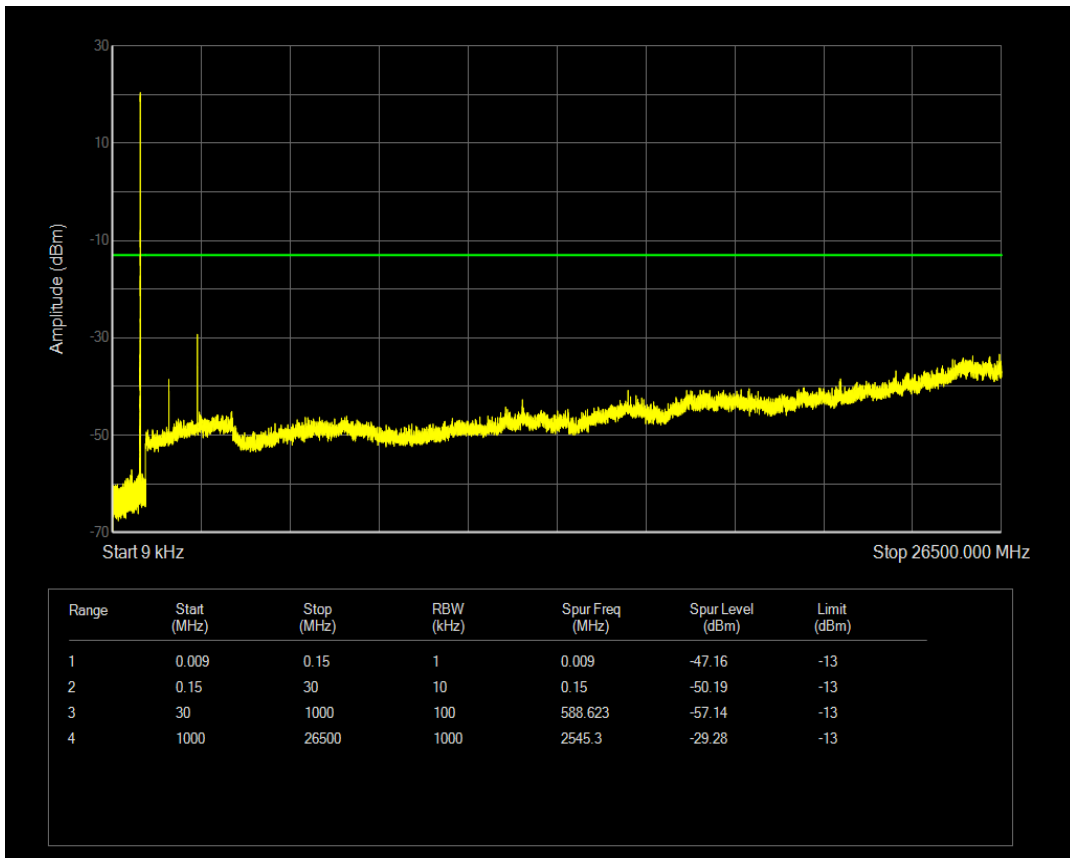

Band4 16QAM BW=20MHz Channel=20300 RB Size=100 Position=#0

Band5 QPSK BW=1.4MHz Channel=20407 RB Size=1 Position=#0

Band5 16QAM BW=1.4MHz Channel=20407 RB Size=1 Position=#0

Band5 QPSK BW=1.4MHz Channel=20407 RB Size=6 Position=#0

Band5 16QAM BW=1.4MHz Channel=20407 RB Size=6 Position=#0

Band5 QPSK BW=1.4MHz Channel=20525 RB Size=1 Position=#0

Band5 QPSK BW=1.4MHz Channel=20525 RB Size=6 Position=#0

Band5 16QAM BW=1.4MHz Channel=20525 RB Size=1 Position=#0

Band5 16QAM BW=1.4MHz Channel=20525 RB Size=6 Position=#0

Band5 QPSK BW=1.4MHz Channel=20643 RB Size=1 Position=#0

Band5 QPSK BW=1.4MHz Channel=20643 RB Size=6 Position=#0

Band5 16QAM BW=1.4MHz Channel=20643 RB Size=1 Position=#0