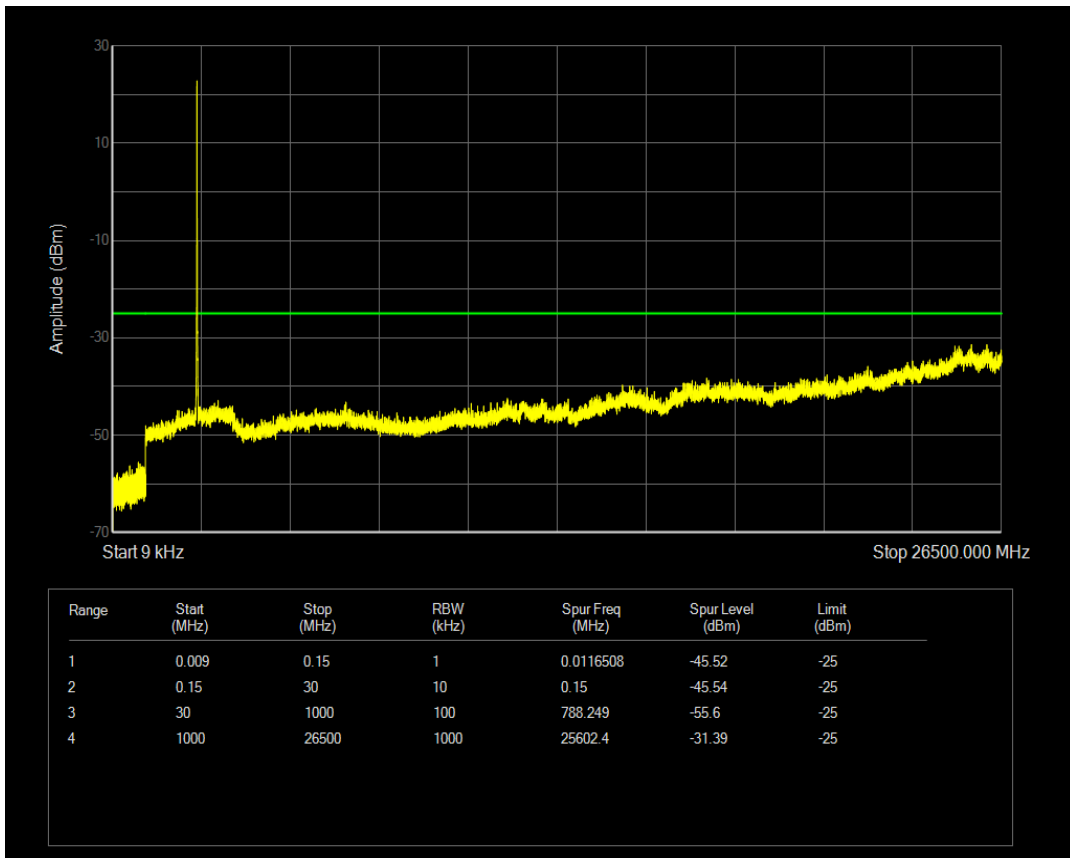

Band5 16QAM BW=10MHz Channel=20600 RB Size=50 Position=#0

Band7 QPSK BW=5MHz Channel=20775 RB Size=1 Position=#0

Band7 QPSK BW=5MHz Channel=20775 RB Size=25 Position=#0

Band7 16QAM BW=5MHz Channel=20775 RB Size=1 Position=#0

Band7 16QAM BW=5MHz Channel=20775 RB Size=25 Position=#0

Band7 QPSK BW=5MHz Channel=21100 RB Size=1 Position=#0

Band7 QPSK BW=5MHz Channel=21100 RB Size=25 Position=#0

Band7 16QAM BW=5MHz Channel=21100 RB Size=1 Position=#0

Band7 16QAM BW=5MHz Channel=21100 RB Size=25 Position=#0

Band7 QPSK BW=5MHz Channel=21425 RB Size=1 Position=#0

Band7 QPSK BW=5MHz Channel=21425 RB Size=25 Position=#0

Band7 16QAM BW=5MHz Channel=21425 RB Size=1 Position=#0