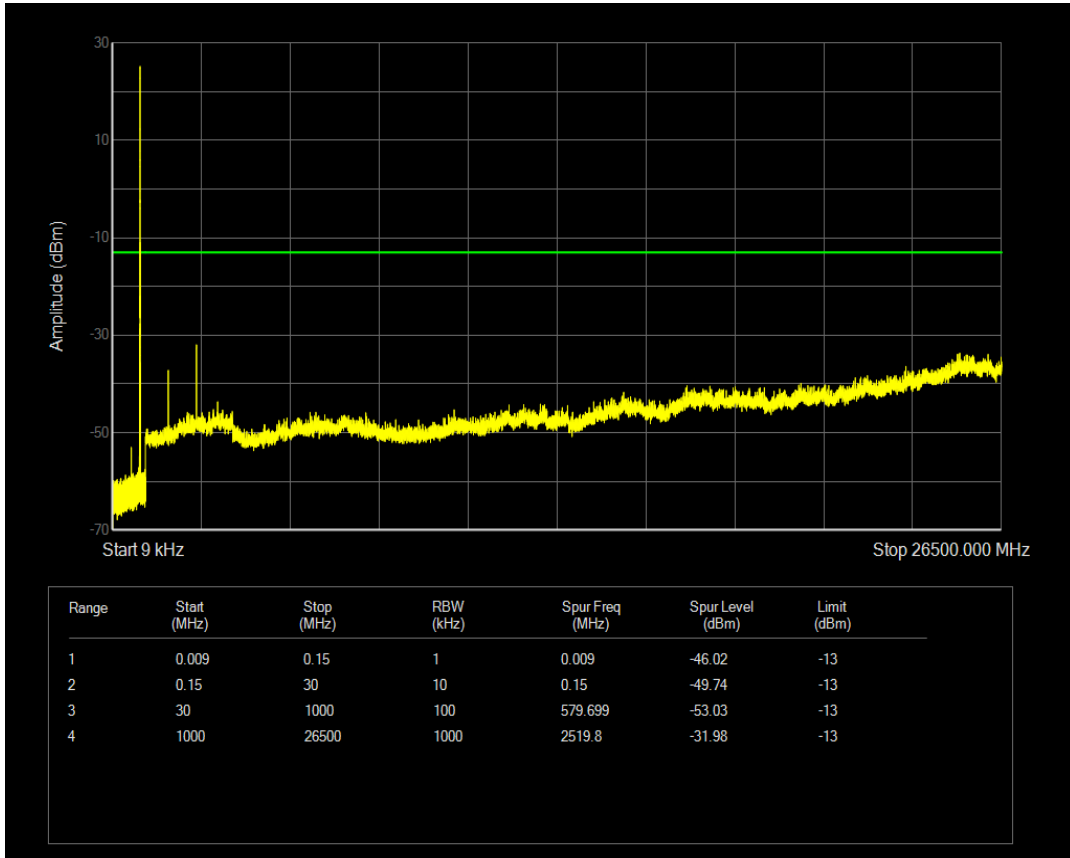

Band5 16QAM BW=10MHz Channel=20525 RB Size=50 Position=#0

Band5 QPSK BW=10MHz Channel=20600 RB Size=1 Position=#0

Band5 QPSK BW=10MHz Channel=20600 RB Size=50 Position=#0

Band5 16QAM BW=10MHz Channel=20600 RB Size=1 Position=#0

Band5 16QAM BW=10MHz Channel=20600 RB Size=50 Position=#0

Band7 QPSK BW=5MHz Channel=20775 RB Size=1 Position=#0

Band7 QPSK BW=5MHz Channel=20775 RB Size=25 Position=#0

Band7 16QAM BW=5MHz Channel=20775 RB Size=1 Position=#0