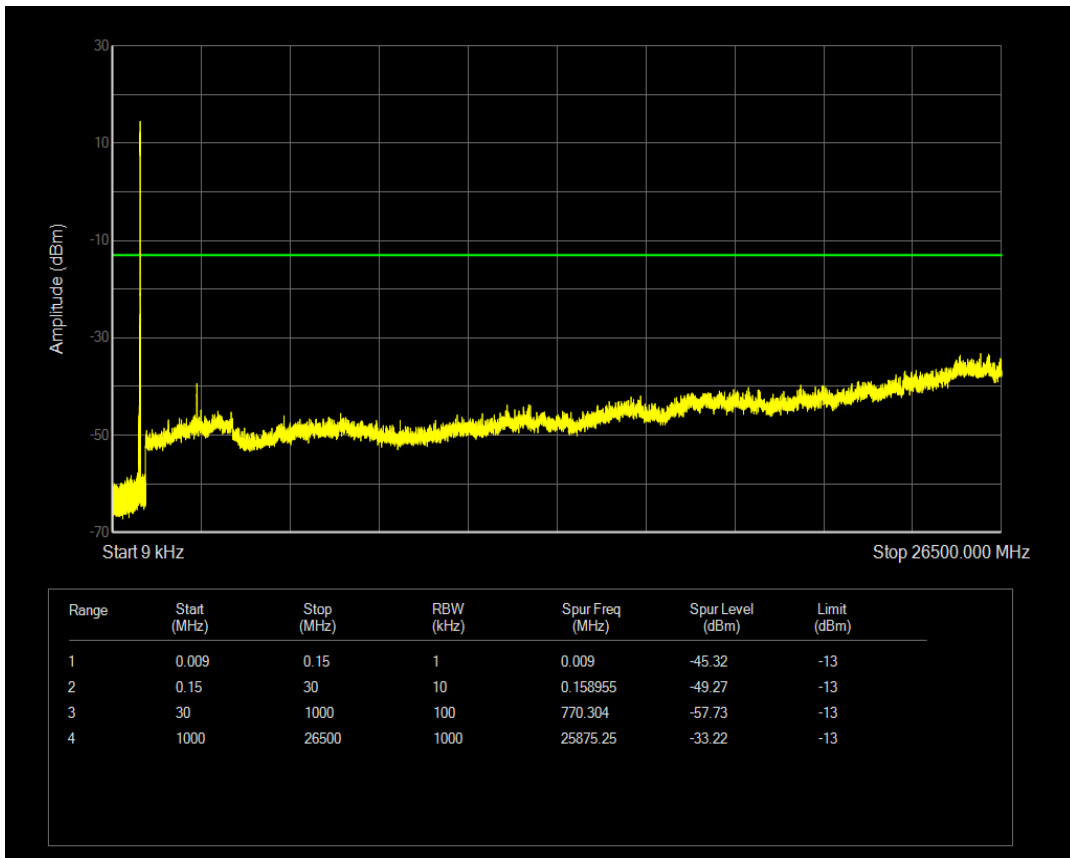

Band5 16QAM BW=10MHz Channel=20525 RB Size=50 Position=#0

Band5 QPSK BW=10MHz Channel=20600 RB Size=1 Position=#0

Band5 QPSK BW=10MHz Channel=20600 RB Size=50 Position=#0

Band5 16QAM BW=10MHz Channel=20600 RB Size=1 Position=#0

Band5 16QAM BW=10MHz Channel=20600 RB Size=50 Position=#0

Band7 QPSK BW=5MHz Channel=20775 RB Size=1 Position=#0

Band7 QPSK BW=5MHz Channel=20775 RB Size=25 Position=#0

Band7 16QAM BW=5MHz Channel=20775 RB Size=1 Position=#0