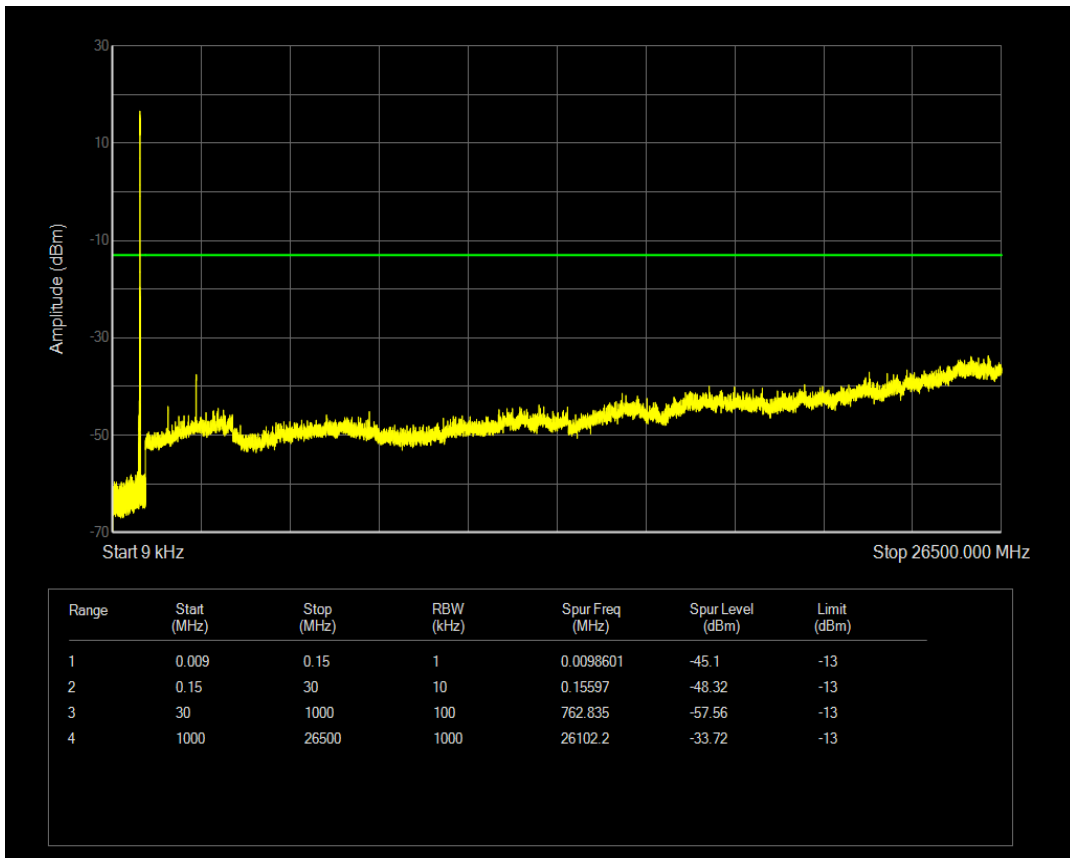

Band5 16QAM BW=3MHz Channel=20635 RB Size=15 Position=#0

Band5 QPSK BW=5MHz Channel=20425 RB Size=1 Position=#0

Band5 16QAM BW=5MHz Channel=20425 RB Size=1 Position=#0

Band5 QPSK BW=5MHz Channel=20425 RB Size=25 Position=#0

Band5 16QAM BW=5MHz Channel=20425 RB Size=25 Position=#0

Band5 QPSK BW=5MHz Channel=20525 RB Size=1 Position=#0

Band5 QPSK BW=5MHz Channel=20525 RB Size=25 Position=#0

Band5 16QAM BW=5MHz Channel=20525 RB Size=1 Position=#0