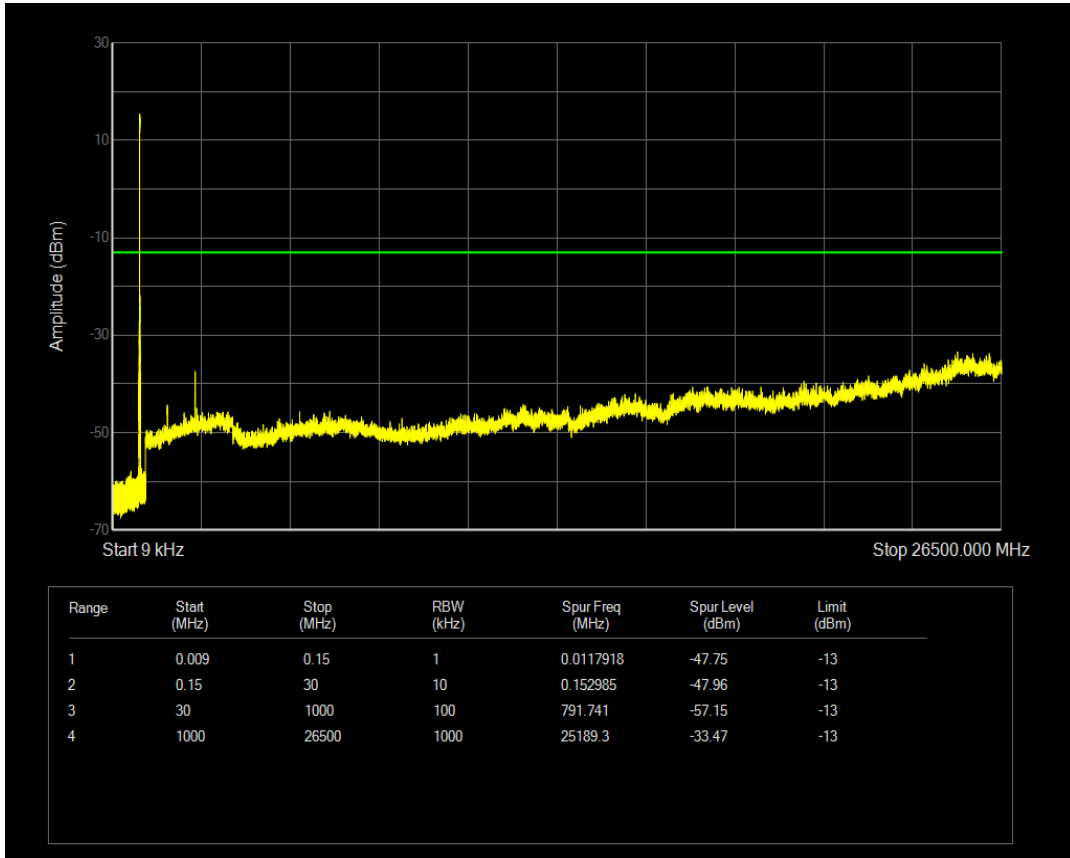

Band5 16QAM BW=3MHz Channel=20635 RB Size=15 Position=#0

Band5 QPSK BW=5MHz Channel=20425 RB Size=1 Position=#0

Band5 16QAM BW=5MHz Channel=20425 RB Size=1 Position=#0

Band5 QPSK BW=5MHz Channel=20425 RB Size=25 Position=#0

Band5 16QAM BW=5MHz Channel=20425 RB Size=25 Position=#0

Band5 QPSK BW=5MHz Channel=20525 RB Size=1 Position=#0

Band5 QPSK BW=5MHz Channel=20525 RB Size=25 Position=#0

Band5 16QAM BW=5MHz Channel=20525 RB Size=1 Position=#0