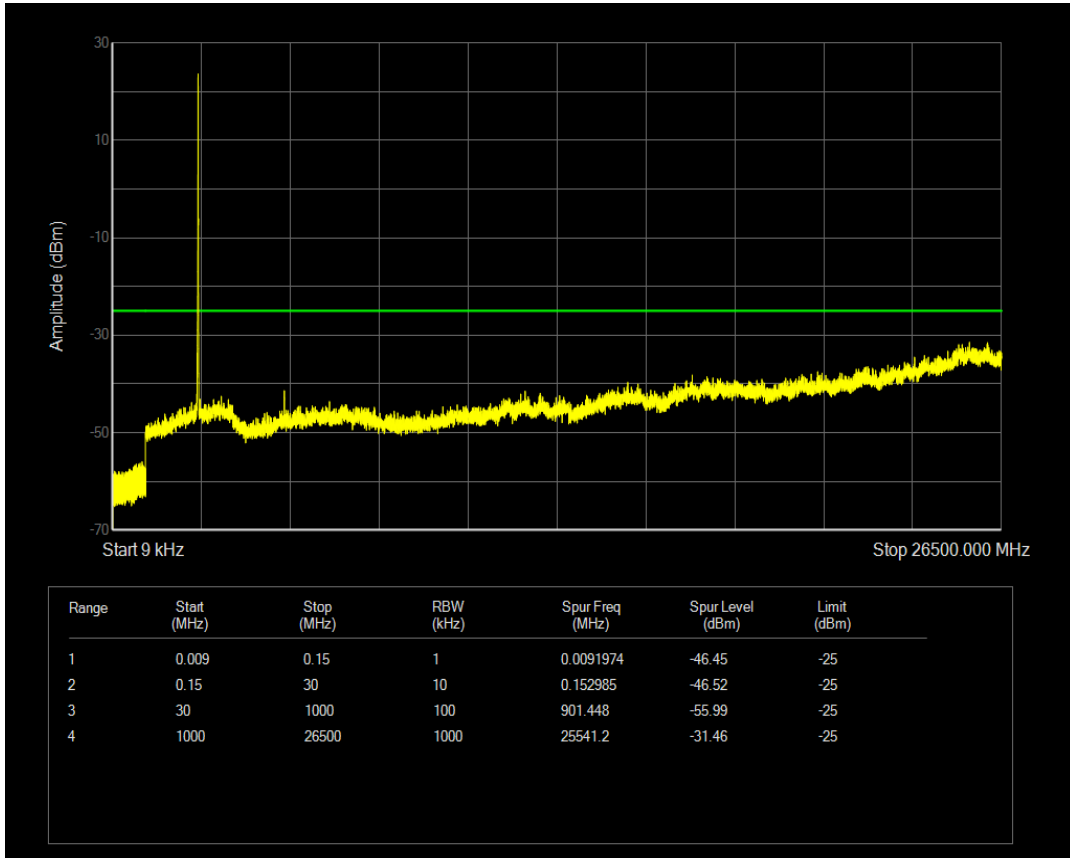

Band7 16QAM BW=5MHz Channel=21100 RB Size=25 Position=#0

Band7 QPSK BW=5MHz Channel=21425 RB Size=1 Position=#0

Band7 QPSK BW=5MHz Channel=21425 RB Size=25 Position=#0

Band7 16QAM BW=5MHz Channel=21425 RB Size=1 Position=#0

Band7 QPSK BW=10MHz Channel=20800 RB Size=1 Position=#0

Band7 16QAM BW=5MHz Channel=21425 RB Size=25 Position=#0

Band7 QPSK BW=10MHz Channel=20800 RB Size=50 Position=#0

Band7 16QAM BW=10MHz Channel=20800 RB Size=1 Position=#0