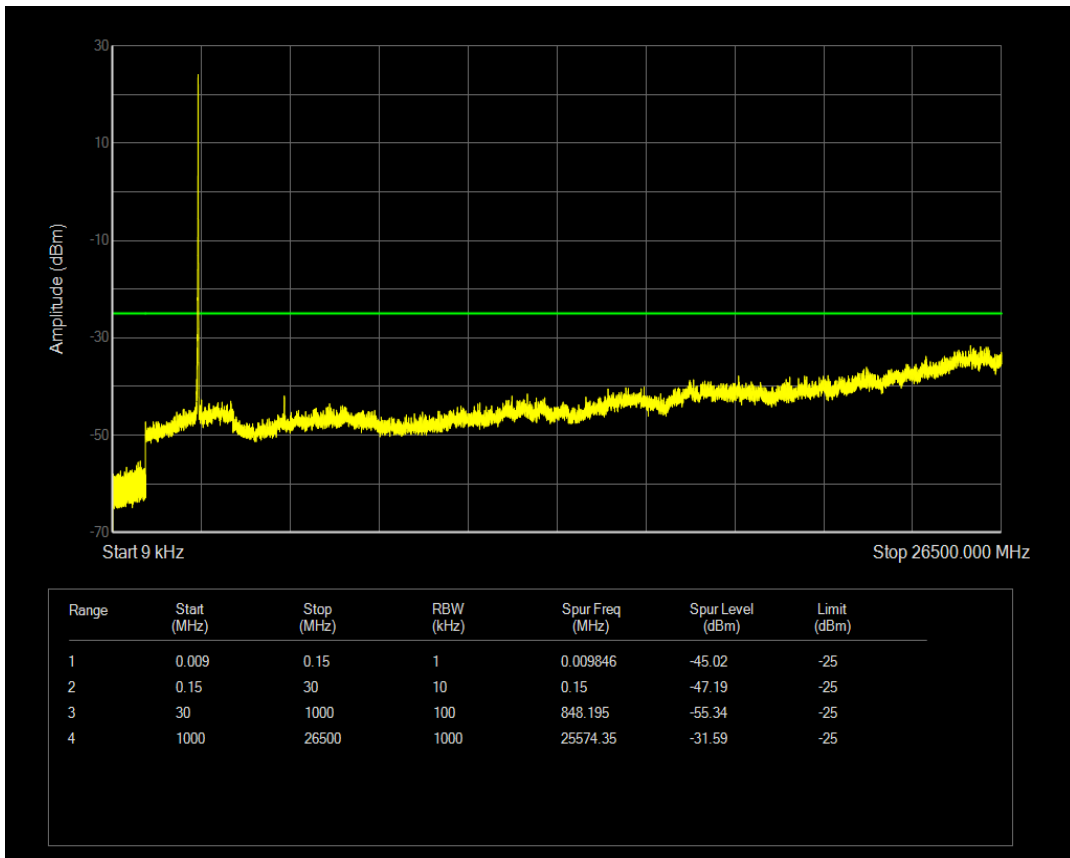

Band7 16QAM BW=5MHz Channel=20775 RB Size=25 Position=#0

Band7 QPSK BW=5MHz Channel=21100 RB Size=1 Position=#0

Band7 QPSK BW=5MHz Channel=21100 RB Size=25 Position=#0

Band7 16QAM BW=5MHz Channel=21100 RB Size=1 Position=#0

Band7 16QAM BW=5MHz Channel=21100 RB Size=25 Position=#0

Band7 QPSK BW=5MHz Channel=21425 RB Size=1 Position=#0

Band7 QPSK BW=5MHz Channel=21425 RB Size=25 Position=#0

Band7 16QAM BW=5MHz Channel=21425 RB Size=1 Position=#0