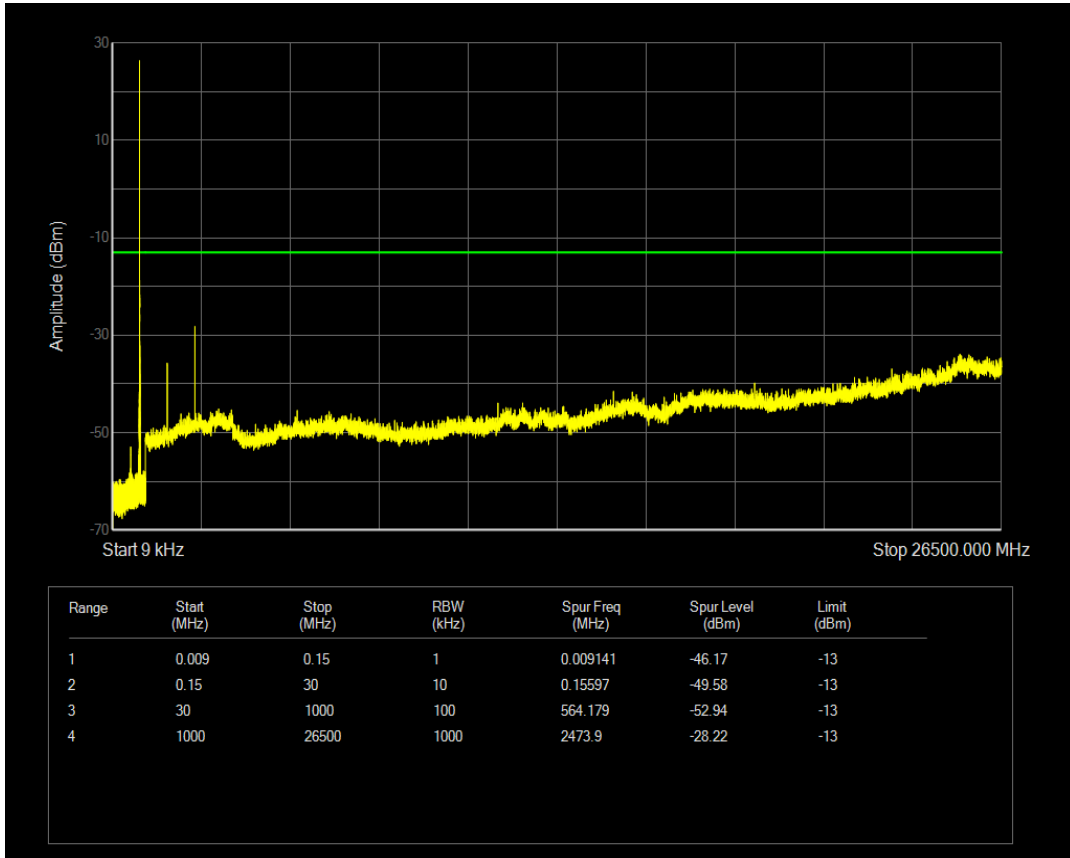

Band5 16QAM BW=1.4MHz Channel=20525 RB Size=6 Position=#0

Band5 QPSK BW=1.4MHz Channel=20643 RB Size=1 Position=#0

Band5 QPSK BW=1.4MHz Channel=20643 RB Size=6 Position=#0

Band5 16QAM BW=1.4MHz Channel=20643 RB Size=1 Position=#0

Band5 16QAM BW=1.4MHz Channel=20643 RB Size=6 Position=#0

Band5 QPSK BW=3MHz Channel=20415 RB Size=1 Position=#0

Band5 QPSK BW=3MHz Channel=20415 RB Size=15 Position=#0

Band5 16QAM BW=3MHz Channel=20415 RB Size=1 Position=#0

Band5 16QAM BW=3MHz Channel=20415 RB Size=15 Position=#0

Band5 QPSK BW=3MHz Channel=20525 RB Size=1 Position=#0

Band5 QPSK BW=3MHz Channel=20525 RB Size=15 Position=#0

Band5 16QAM BW=3MHz Channel=20525 RB Size=1 Position=#0