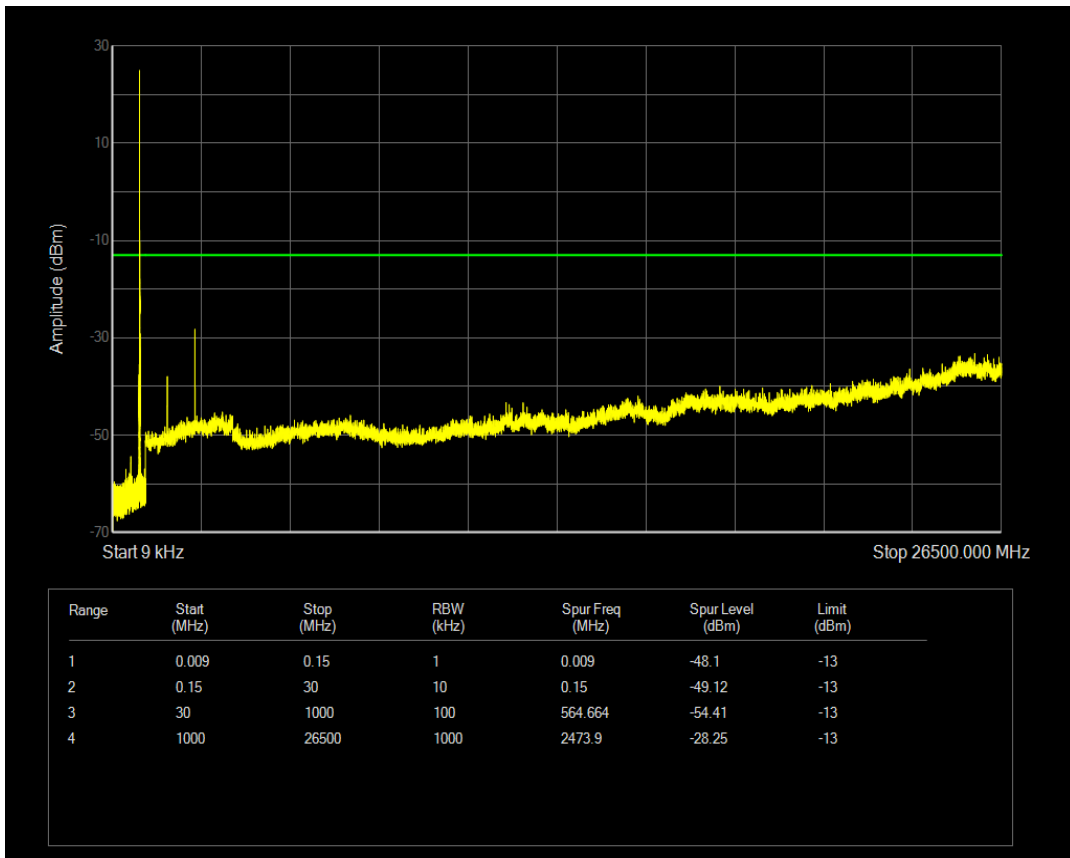

Band5 16QAM BW=5MHz Channel=20525 RB Size=25 Position=#0

Band5 QPSK BW=5MHz Channel=20625 RB Size=1 Position=#0

Band5 QPSK BW=5MHz Channel=20625 RB Size=25 Position=#0

Band5 16QAM BW=5MHz Channel=20625 RB Size=1 Position=#0

Band5 QPSK BW=10MHz Channel=20450 RB Size=1 Position=#0

Band5 16QAM BW=5MHz Channel=20625 RB Size=25 Position=#0

Band5 QPSK BW=10MHz Channel=20450 RB Size=50 Position=#0

Band5 16QAM BW=10MHz Channel=20450 RB Size=1 Position=#0