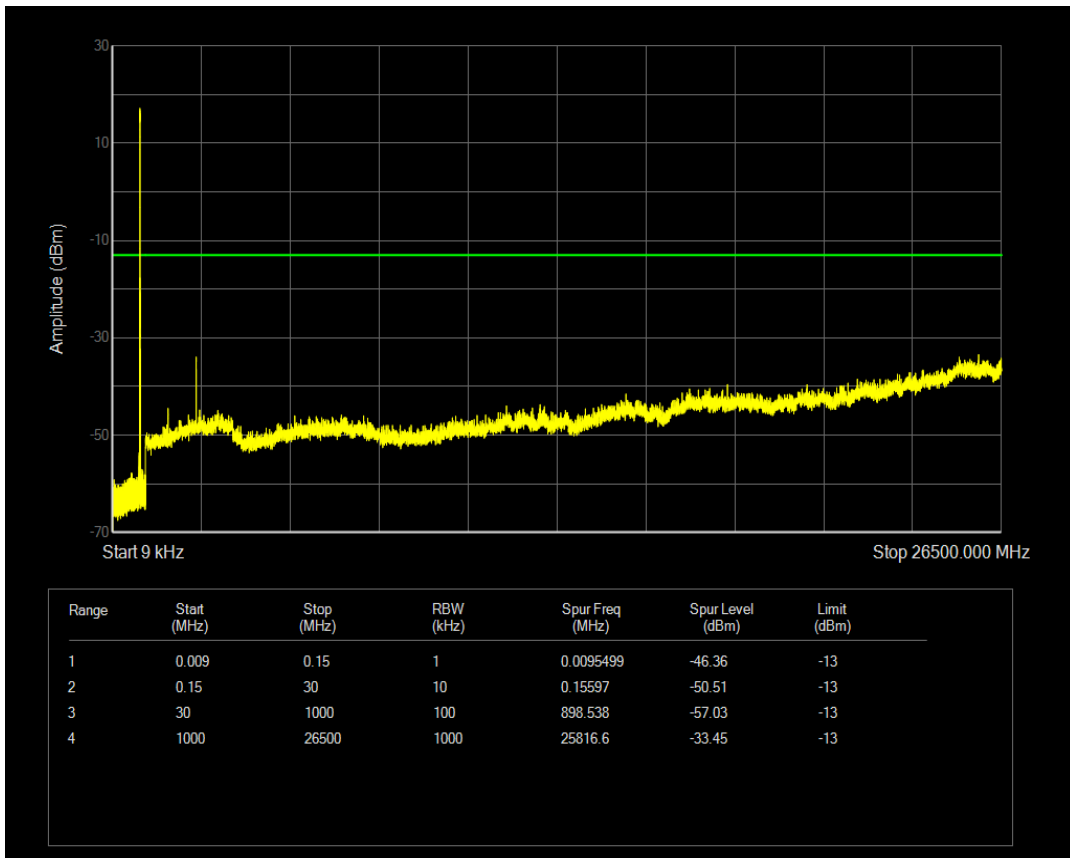

Band5 16QAM BW=1.4MHz Channel=20525 RB Size=6 Position=#0

Band5 QPSK BW=1.4MHz Channel=20643 RB Size=1 Position=#0

Band5 QPSK BW=1.4MHz Channel=20643 RB Size=6 Position=#0

Band5 16QAM BW=1.4MHz Channel=20643 RB Size=1 Position=#0

Band5 16QAM BW=1.4MHz Channel=20643 RB Size=6 Position=#0

Band5 QPSK BW=3MHz Channel=20415 RB Size=1 Position=#0

Band5 QPSK BW=3MHz Channel=20415 RB Size=15 Position=#0

Band5 16QAM BW=3MHz Channel=20415 RB Size=1 Position=#0

Band5 16QAM BW=3MHz Channel=20415 RB Size=15 Position=#0

Band5 QPSK BW=3MHz Channel=20525 RB Size=1 Position=#0

Band5 QPSK BW=3MHz Channel=20525 RB Size=15 Position=#0

Band5 16QAM BW=3MHz Channel=20525 RB Size=1 Position=#0