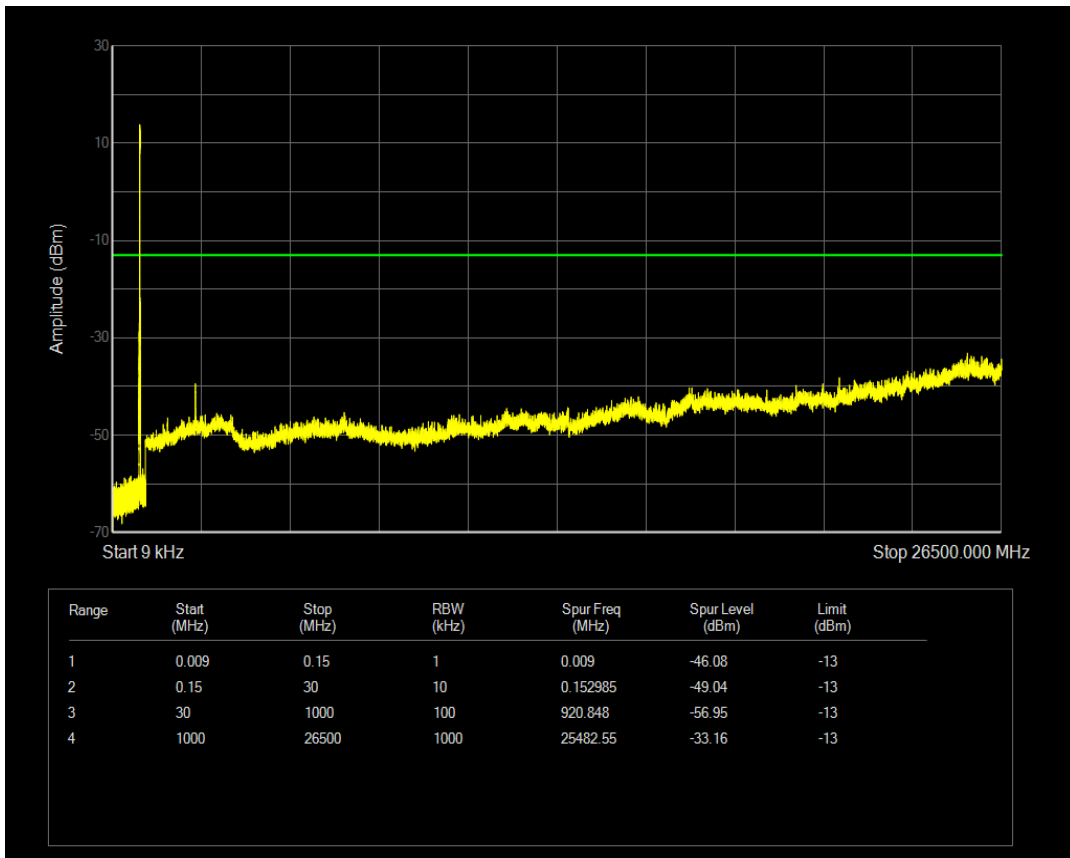

Band5 16QAM BW=5MHz Channel=20525 RB Size=25 Position=#0

Band5 QPSK BW=5MHz Channel=20625 RB Size=1 Position=#0

Band5 QPSK BW=5MHz Channel=20625 RB Size=25 Position=#0

Band5 16QAM BW=5MHz Channel=20625 RB Size=1 Position=#0

Band5 QPSK BW=10MHz Channel=20450 RB Size=1 Position=#0

Band5 16QAM BW=5MHz Channel=20625 RB Size=25 Position=#0

Band5 QPSK BW=10MHz Channel=20450 RB Size=50 Position=#0

Band5 16QAM BW=10MHz Channel=20450 RB Size=1 Position=#0