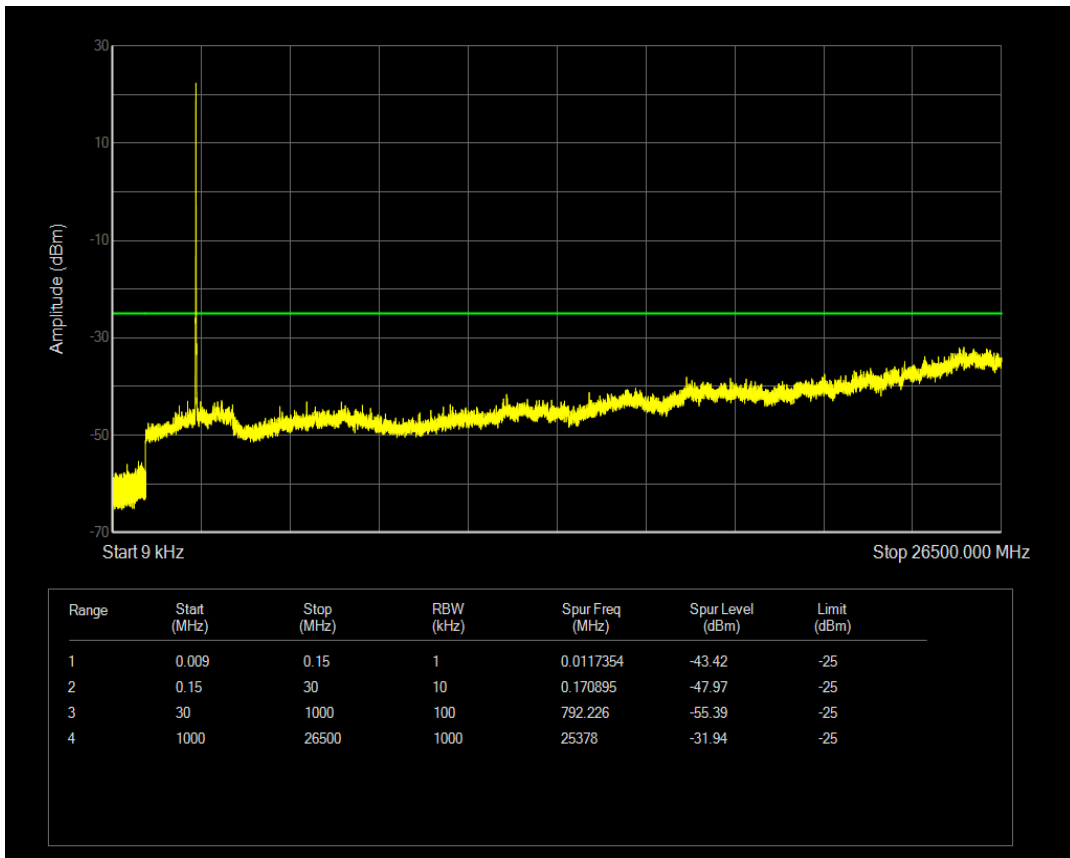

Band5 16QAM BW=10MHz Channel=20525 RB Size=50 Position=#0

Band5 QPSK BW=10MHz Channel=20600 RB Size=1 Position=#0

Band5 QPSK BW=10MHz Channel=20600 RB Size=50 Position=#0

Band5 16QAM BW=10MHz Channel=20600 RB Size=1 Position=#0

Band5 16QAM BW=10MHz Channel=20600 RB Size=50 Position=#0

Band7 QPSK BW=5MHz Channel=20775 RB Size=1 Position=#0

Band7 QPSK BW=5MHz Channel=20775 RB Size=25 Position=#0

Band7 16QAM BW=5MHz Channel=20775 RB Size=1 Position=#0

Band7 16QAM BW=5MHz Channel=20775 RB Size=25 Position=#0

Band7 QPSK BW=5MHz Channel=21100 RB Size=1 Position=#0

Band7 QPSK BW=5MHz Channel=21100 RB Size=25 Position=#0

Band7 16QAM BW=5MHz Channel=21100 RB Size=1 Position=#0