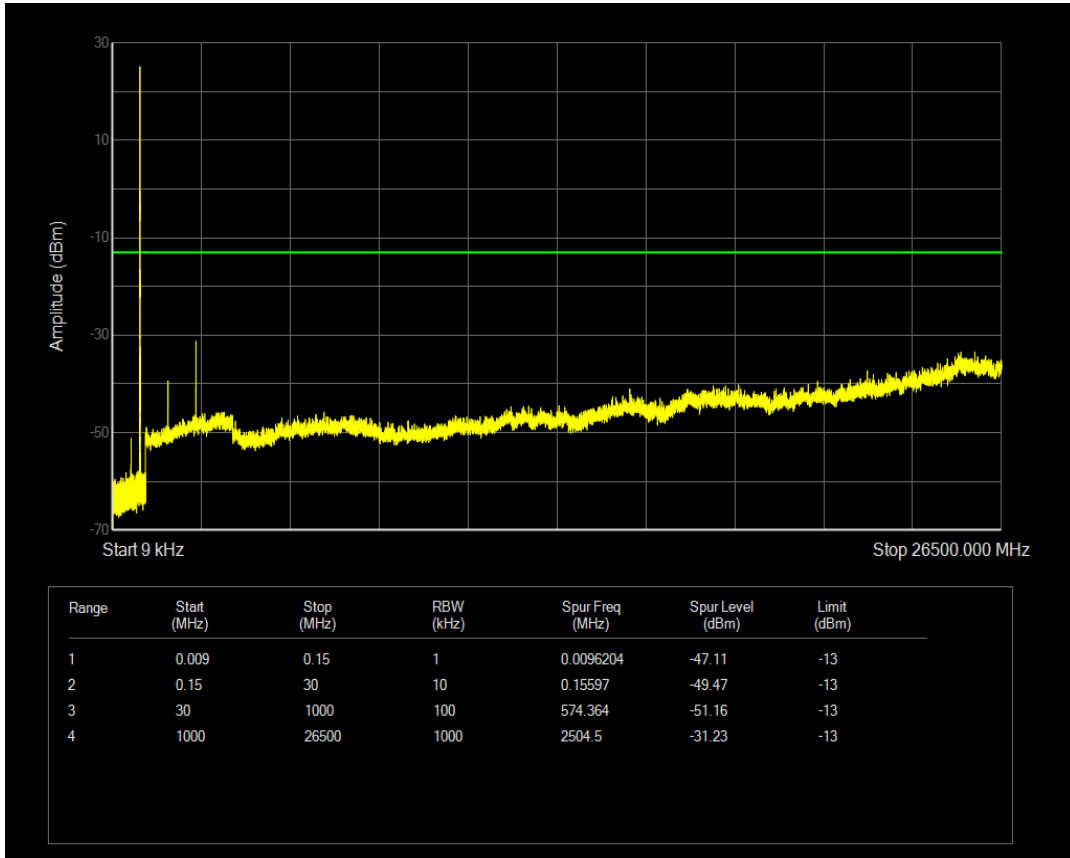

Band5 16QAM BW=3MHz Channel=20635 RB Size=15 Position=#0

Band5 QPSK BW=5MHz Channel=20425 RB Size=1 Position=#0

Band5 16QAM BW=5MHz Channel=20425 RB Size=1 Position=#0

Band5 QPSK BW=5MHz Channel=20425 RB Size=25 Position=#0

Band5 16QAM BW=5MHz Channel=20425 RB Size=25 Position=#0

Band5 QPSK BW=5MHz Channel=20525 RB Size=1 Position=#0

Band5 QPSK BW=5MHz Channel=20525 RB Size=25 Position=#0

Band5 16QAM BW=5MHz Channel=20525 RB Size=1 Position=#0