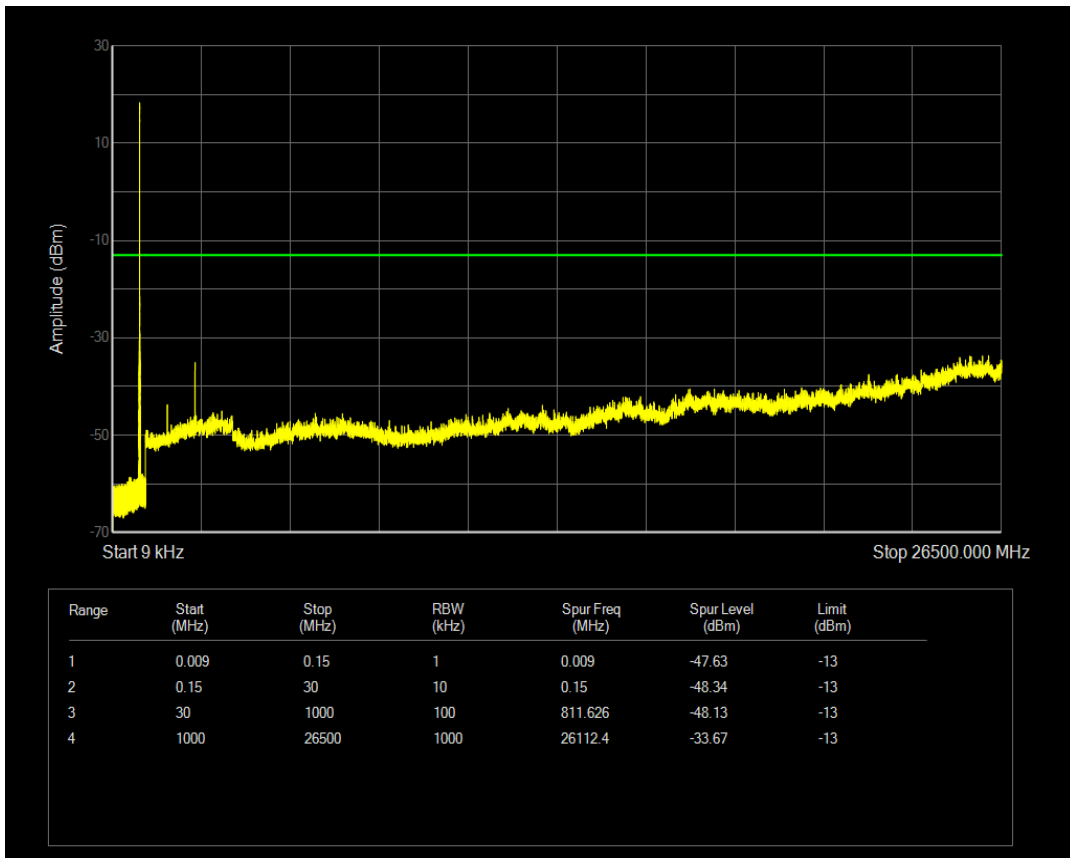

Band5 16QAM BW=1.4MHz Channel=20407 RB Size=6 Position=#0

Band5 QPSK BW=1.4MHz Channel=20525 RB Size=1 Position=#0

Band5 QPSK BW=1.4MHz Channel=20525 RB Size=6 Position=#0

Band5 16QAM BW=1.4MHz Channel=20525 RB Size=1 Position=#0

Band5 16QAM BW=1.4MHz Channel=20525 RB Size=6 Position=#0

Band5 QPSK BW=1.4MHz Channel=20643 RB Size=1 Position=#0

Band5 QPSK BW=1.4MHz Channel=20643 RB Size=6 Position=#0

Band5 16QAM BW=1.4MHz Channel=20643 RB Size=1 Position=#0

Band5 16QAM BW=1.4MHz Channel=20643 RB Size=6 Position=#0

Band5 QPSK BW=3MHz Channel=20415 RB Size=1 Position=#0

Band5 QPSK BW=3MHz Channel=20415 RB Size=15 Position=#0

Band5 16QAM BW=3MHz Channel=20415 RB Size=1 Position=#0