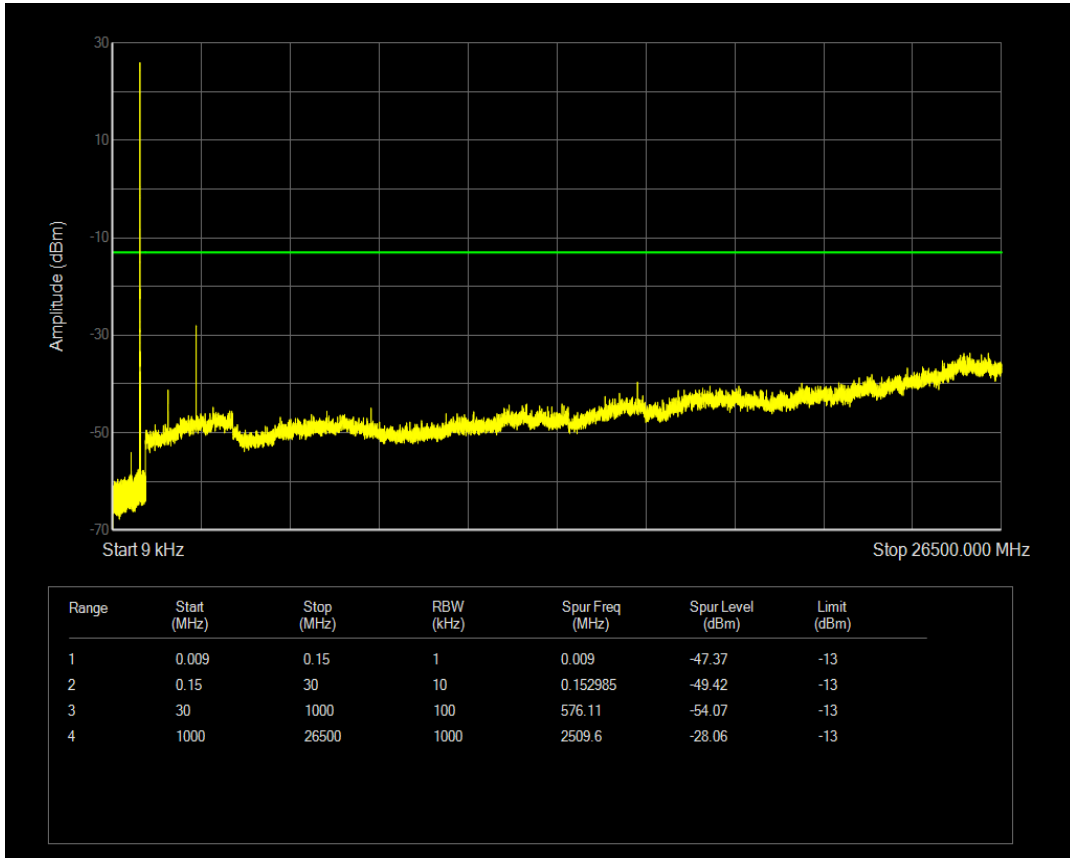

Band4 16QAM BW=20MHz Channel=20300 RB Size=100 Position=#0

Band5 QPSK BW=1.4MHz Channel=20407 RB Size=1 Position=#0

Band5 16QAM BW=1.4MHz Channel=20407 RB Size=1 Position=#0

Band5 QPSK BW=1.4MHz Channel=20407 RB Size=6 Position=#0

Band5 16QAM BW=1.4MHz Channel=20407 RB Size=6 Position=#0

Band5 QPSK BW=1.4MHz Channel=20525 RB Size=1 Position=#0

Band5 QPSK BW=1.4MHz Channel=20525 RB Size=6 Position=#0

Band5 16QAM BW=1.4MHz Channel=20525 RB Size=1 Position=#0

Band5 16QAM BW=1.4MHz Channel=20525 RB Size=6 Position=#0

Band5 QPSK BW=1.4MHz Channel=20643 RB Size=1 Position=#0

Band5 QPSK BW=1.4MHz Channel=20643 RB Size=6 Position=#0

Band5 16QAM BW=1.4MHz Channel=20643 RB Size=1 Position=#0