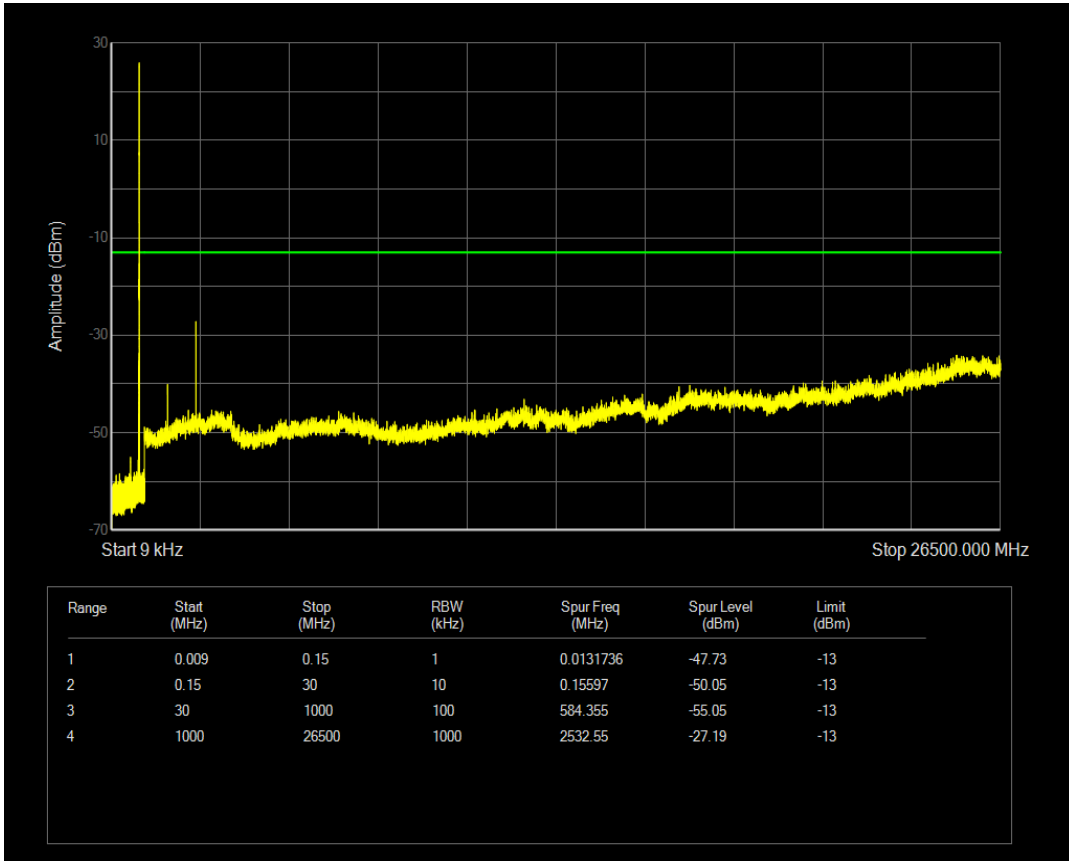

Band5 16QAM BW=5MHz Channel=20425 RB Size=25 Position=#0

Band5 QPSK BW=5MHz Channel=20525 RB Size=1 Position=#0

Band5 QPSK BW=5MHz Channel=20525 RB Size=25 Position=#0

Band5 16QAM BW=5MHz Channel=20525 RB Size=1 Position=#0

Band5 16QAM BW=5MHz Channel=20525 RB Size=25 Position=#0

Band5 QPSK BW=5MHz Channel=20625 RB Size=1 Position=#0

Band5 QPSK BW=5MHz Channel=20625 RB Size=25 Position=#0

Band5 16QAM BW=5MHz Channel=20625 RB Size=1 Position=#0