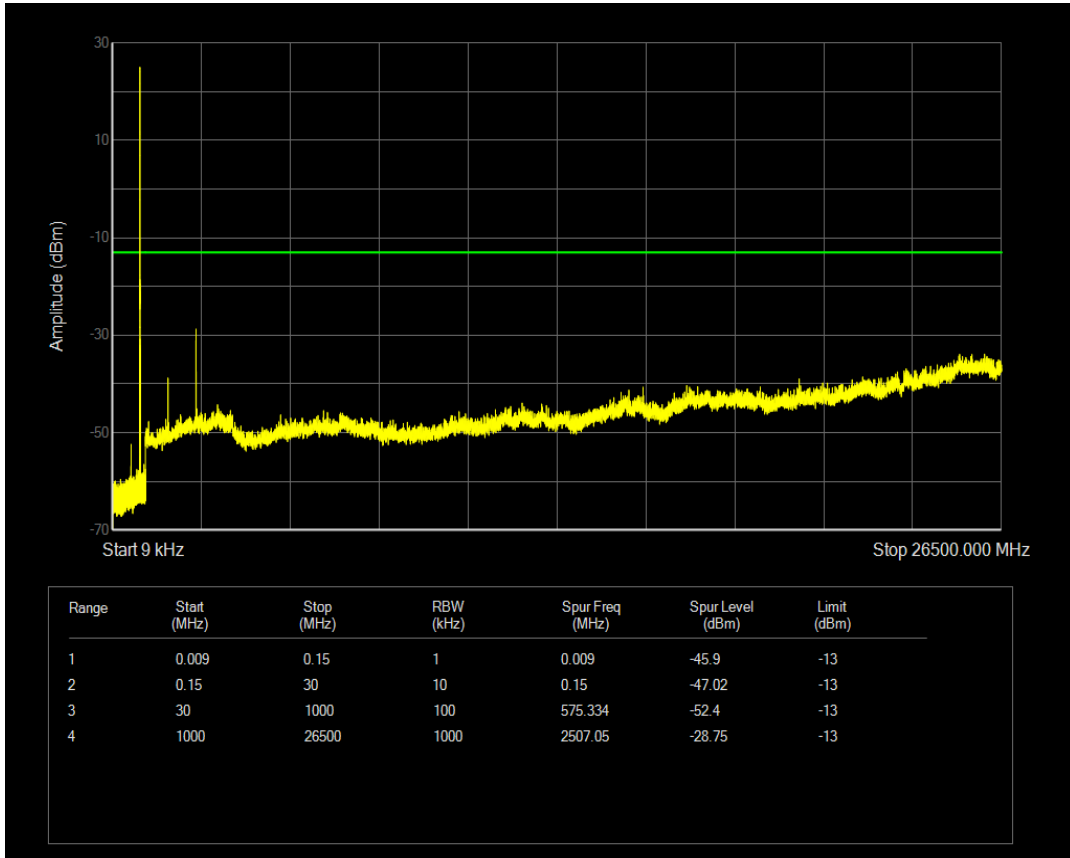

Band5 16QAM BW=1.4MHz Channel=20525 RB Size=6 Position=#0

Band5 QPSK BW=1.4MHz Channel=20643 RB Size=1 Position=#0

Band5 QPSK BW=1.4MHz Channel=20643 RB Size=6 Position=#0

Band5 16QAM BW=1.4MHz Channel=20643 RB Size=1 Position=#0

Band5 16QAM BW=1.4MHz Channel=20643 RB Size=6 Position=#0

Band5 QPSK BW=3MHz Channel=20415 RB Size=1 Position=#0

Band5 QPSK BW=3MHz Channel=20415 RB Size=15 Position=#0

Band5 16QAM BW=3MHz Channel=20415 RB Size=1 Position=#0

Band5 16QAM BW=3MHz Channel=20415 RB Size=15 Position=#0

Band5 QPSK BW=3MHz Channel=20525 RB Size=1 Position=#0

Band5 QPSK BW=3MHz Channel=20525 RB Size=15 Position=#0

Band5 16QAM BW=3MHz Channel=20525 RB Size=1 Position=#0