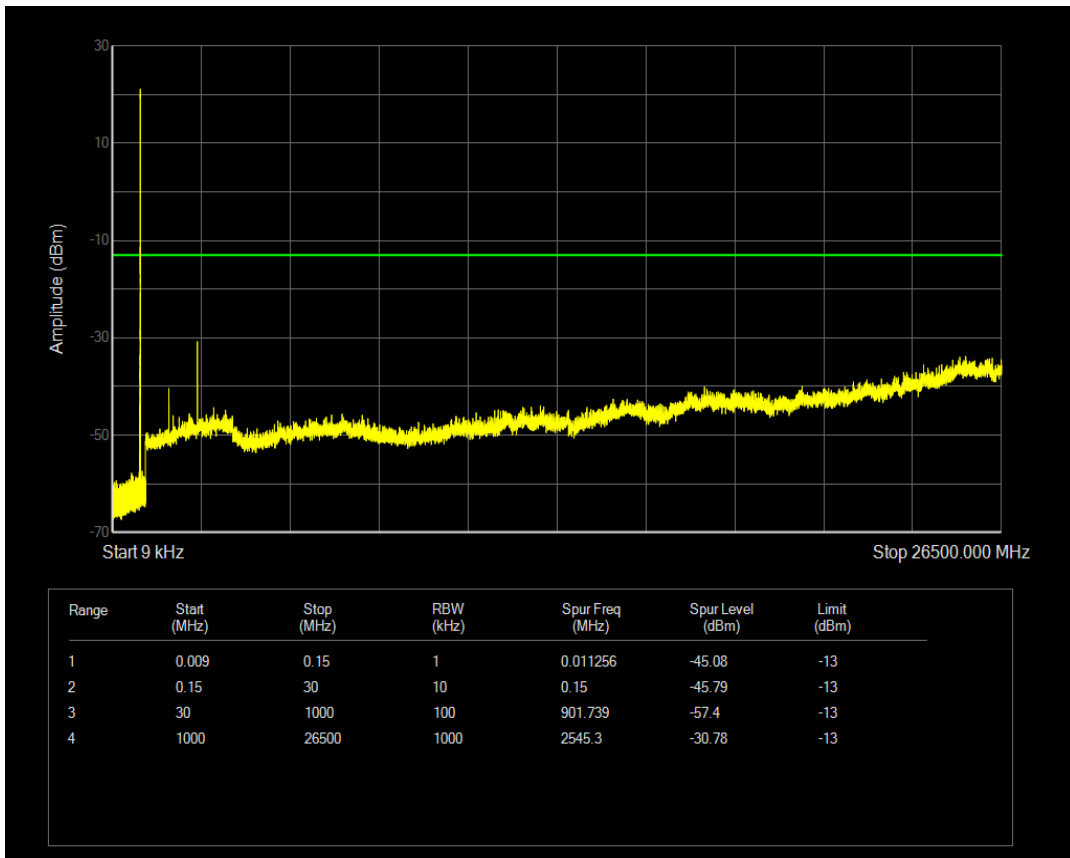

Band5 16QAM BW=1.4MHz Channel=20407 RB Size=6 Position=#0

Band5 QPSK BW=1.4MHz Channel=20525 RB Size=1 Position=#0

Band5 QPSK BW=1.4MHz Channel=20525 RB Size=6 Position=#0

Band5 16QAM BW=1.4MHz Channel=20525 RB Size=1 Position=#0

Band5 16QAM BW=1.4MHz Channel=20525 RB Size=6 Position=#0

Band5 QPSK BW=1.4MHz Channel=20643 RB Size=1 Position=#0

Band5 QPSK BW=1.4MHz Channel=20643 RB Size=6 Position=#0

Band5 16QAM BW=1.4MHz Channel=20643 RB Size=1 Position=#0

Band5 16QAM BW=1.4MHz Channel=20643 RB Size=6 Position=#0

Band5 QPSK BW=3MHz Channel=20415 RB Size=1 Position=#0

Band5 QPSK BW=3MHz Channel=20415 RB Size=15 Position=#0

Band5 16QAM BW=3MHz Channel=20415 RB Size=1 Position=#0