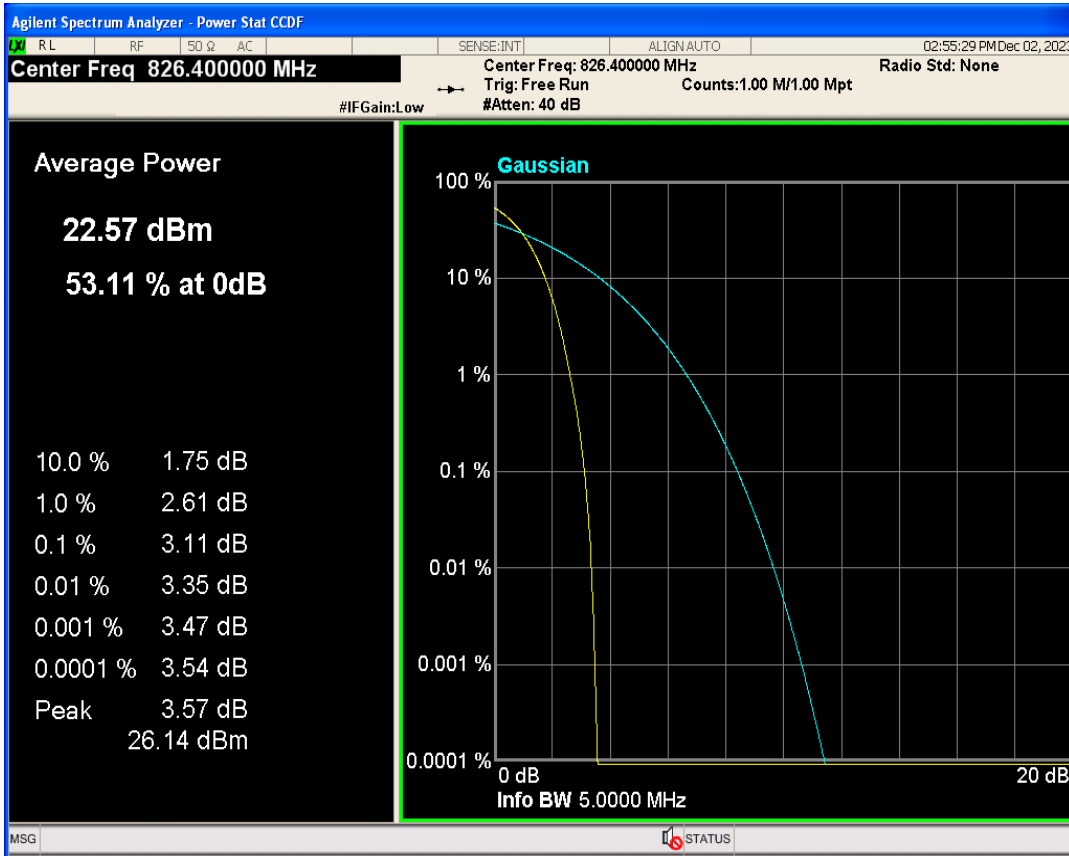

WCDMA Band2 Channel=9262

WCDMA Band2 Channel=9400

WCDMA Band2 Channel=9538

WCDMA Band4 Channel=1312

WCDMA Band4 Channel=1413

04 Occupied bandwidth

Band	Channel	Frequency (MHz)	99% OBW (kHz)	-26dB EBW (kHz)	Verdict
WCDMA Band2	9262	1852.4	4173.917	4701.772	PASS
WCDMA Band2	9400	1880	4172.582	4712.780	PASS
WCDMA Band2	9538	1907.6	4163.613	4715.735	PASS
WCDMA Band4	1312	1712.4	4169.228	4702.674	PASS
WCDMA Band4	1413	1732.6	4162.376	4682.350	PASS
WCDMA Band4	1513	1752.6	4143.236	4709.308	PASS
WCDMA Band5	4132	826.4	4147.159	4710.193	PASS
WCDMA Band5	4182	836.4	4162.090	4710.012	PASS
WCDMA Band5	4233	846.6	4147.766	4695.797	PASS

WCDMA Band2 Channel=9262

WCDMA Band2 Channel=9400

WCDMA Band2 Channel=9538

WCDMA Band4 Channel=1312

WCDMA Band4 Channel=1413

WCDMA Band4 Channel=1513

WCDMA Band5 Channel=4182

WCDMA Band5 Channel=4132