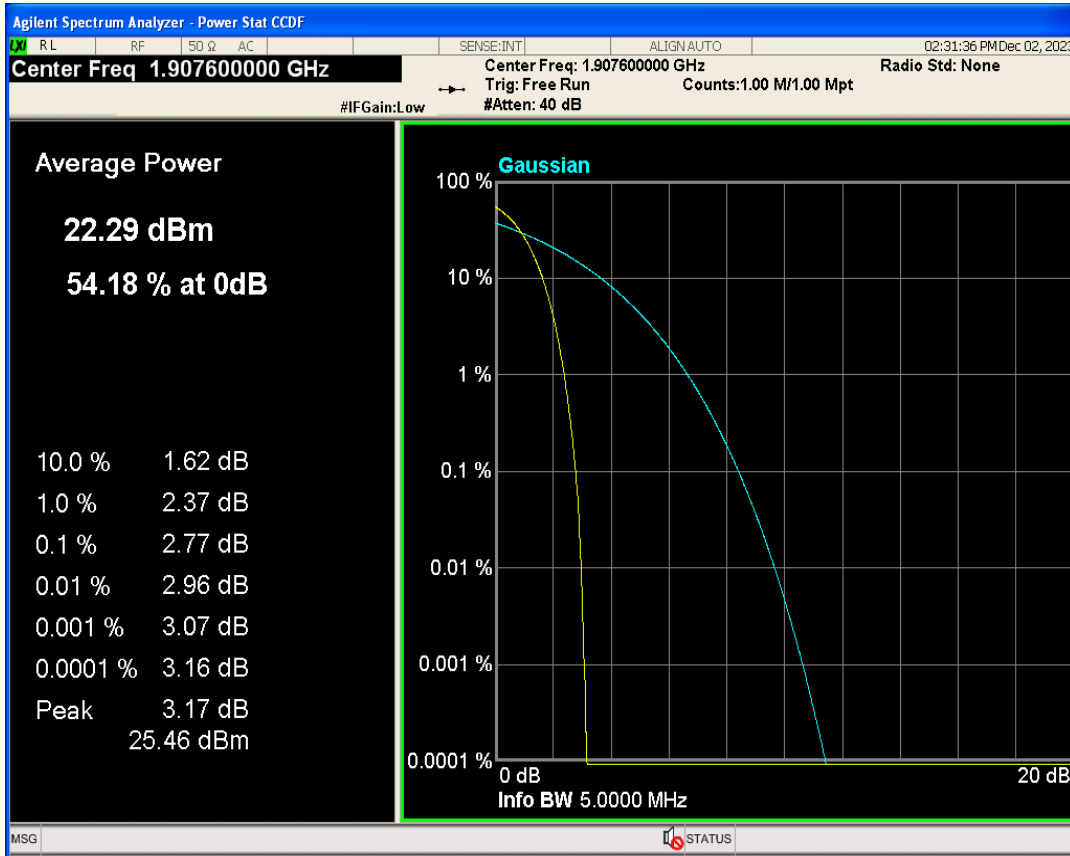

03 Peak-to-Average Ratio

Band	Channel	Frequency (MHz)	Result (dB)	high Limit (dB)	Verdict
WCDMA Band2	9262	1852.4	2.72	13	PASS
WCDMA Band2	9400	1880	2.66	13	PASS
WCDMA Band2	9538	1907.6	2.77	13	PASS
WCDMA Band4	1312	1712.4	3.29	13	PASS
WCDMA Band4	1413	1732.6	3.24	13	PASS
WCDMA Band4	1513	1752.6	3.18	13	PASS
WCDMA Band5	4132	826.4	3.11	13	PASS
WCDMA Band5	4182	836.4	2.95	13	PASS
WCDMA Band5	4233	846.6	2.78	13	PASS

WCDMA Band2 Channel=9262

WCDMA Band2 Channel=9400

WCDMA Band2 Channel=9538

WCDMA Band4 Channel=1312

WCDMA Band4 Channel=1413

04 Occupied bandwidth

Band	Channel	Frequency (MHz)	99% OBW (kHz)	-26dB EBW (kHz)	Verdict
WCDMA Band2	9262	1852.4	4173.917	4701.772	PASS
WCDMA Band2	9400	1880	4172.582	4712.780	PASS
WCDMA Band2	9538	1907.6	4163.613	4715.735	PASS
WCDMA Band4	1312	1712.4	4169.228	4702.674	PASS
WCDMA Band4	1413	1732.6	4162.376	4682.350	PASS
WCDMA Band4	1513	1752.6	4143.236	4709.308	PASS
WCDMA Band5	4132	826.4	4147.159	4710.193	PASS
WCDMA Band5	4182	836.4	4162.090	4710.012	PASS
WCDMA Band5	4233	846.6	4147.766	4695.797	PASS