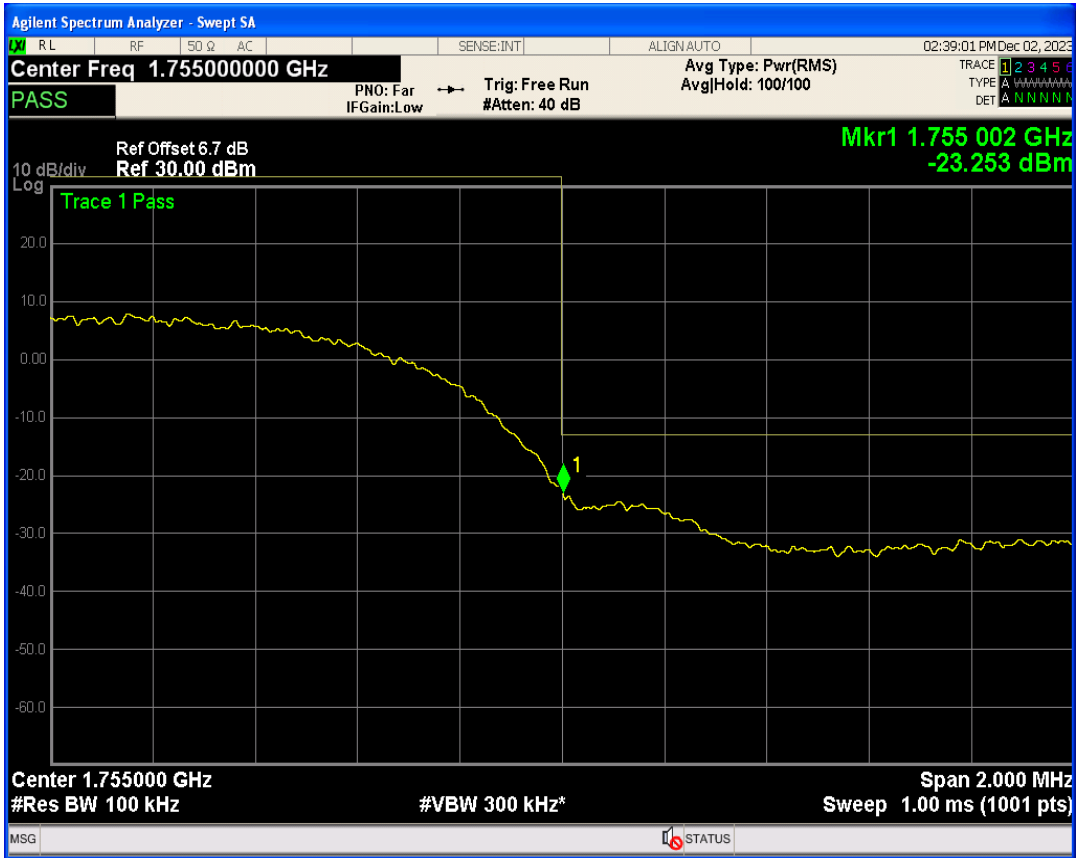

WCDMA Band5 Channel=4233

05 Band edge

Band	Channel	Frequency (MHz)	Spur Freq (MHz)	Spur Level (dBm)	Limit (dBm)	Verdict
WCDMA Band2	9262	1852.4	1850.00	-21.22	-13	PASS
WCDMA Band2	9538	1907.6	1910.00	-23.64	-13	PASS
WCDMA Band4	1312	1712.4	1709.89	-22.81	-13	PASS
WCDMA Band4	1513	1752.6	1755.00	-23.25	-13	PASS
WCDMA Band5	4132	826.4	824.00	-23.63	-13	PASS
WCDMA Band5	4233	846.6	849.00	-21.47	-13	PASS

WCDMA Band2 Channel=9262

WCDMA Band2 Channel=9538

WCDMA Band4 Channel=1513

WCDMA Band4 Channel=1312

WCDMA Band5 Channel=4132

WCDMA Band5 Channel=4233

06 Out-of-band emissions

Band	Channel	Frequency (MHz)	Spur Freq (MHz)	Spur Level (dBm)	Limit (dBm)	Verdict
WCDMA Band2	9262	1852.4	19911.13	-24.87	-13	PASS
WCDMA Band2	9400	1880	19641.54	-24.38	-13	PASS
WCDMA Band2	9538	1907.6	17073.90	-24.59	-13	PASS
WCDMA Band4	1312	1712.4	19577.14	-24.68	-13	PASS
WCDMA Band4	1413	1732.6	18439.84	-25.20	-13	PASS
WCDMA Band4	1513	1752.6	19787.82	-24.06	-13	PASS
WCDMA Band5	4132	826.4	3262.77	-29.76	-13	PASS
WCDMA Band5	4182	836.4	3060.38	-30.19	-13	PASS
WCDMA Band5	4233	846.6	3138.65	-29.95	-13	PASS