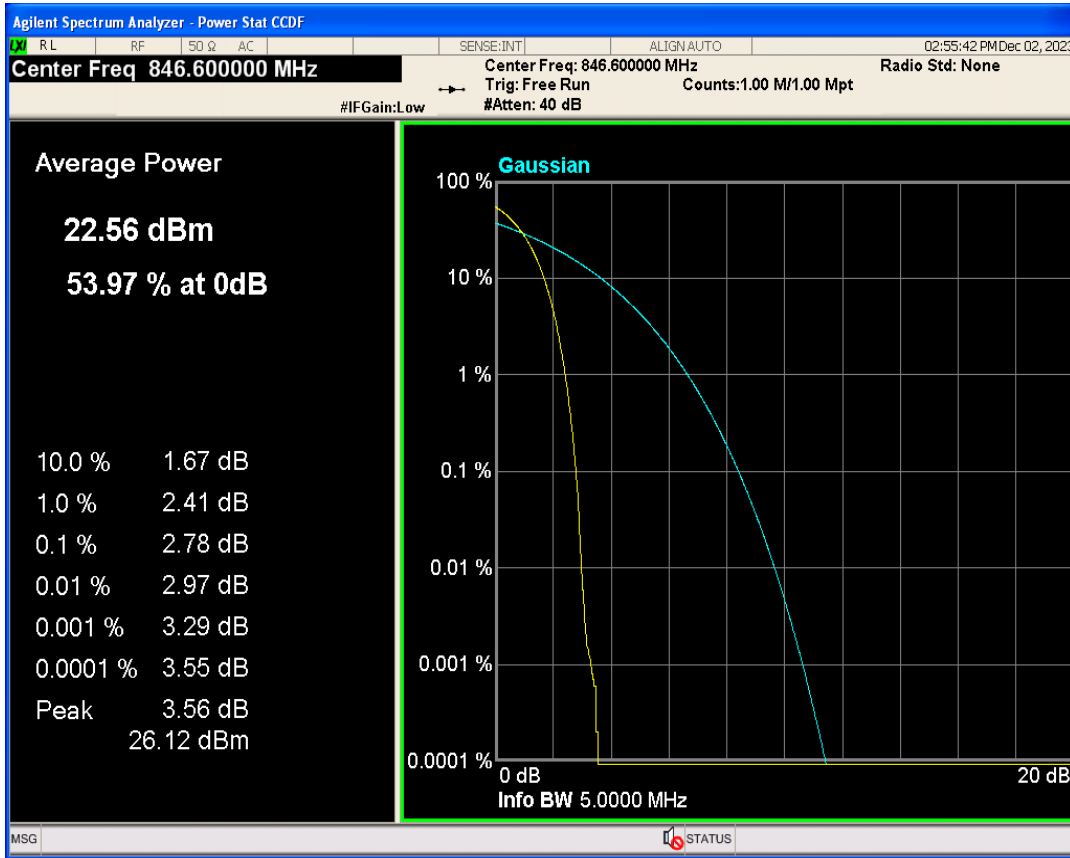

WCDMA Band2 Channel=9262

WCDMA Band2 Channel=9400

WCDMA Band2 Channel=9538

WCDMA Band4 Channel=1312

WCDMA Band4 Channel=1413

04 Occupied bandwidth

Band	Channel	Frequency (MHz)	99% OBW (kHz)	-26dB EBW (kHz)	Verdict
WCDMA Band2	9262	1852.4	4173.917	4701.772	PASS
WCDMA Band2	9400	1880	4172.582	4712.780	PASS
WCDMA Band2	9538	1907.6	4163.613	4715.735	PASS
WCDMA Band4	1312	1712.4	4169.228	4702.674	PASS
WCDMA Band4	1413	1732.6	4162.376	4682.350	PASS
WCDMA Band4	1513	1752.6	4143.236	4709.308	PASS
WCDMA Band5	4132	826.4	4147.159	4710.193	PASS
WCDMA Band5	4182	836.4	4162.090	4710.012	PASS
WCDMA Band5	4233	846.6	4147.766	4695.797	PASS