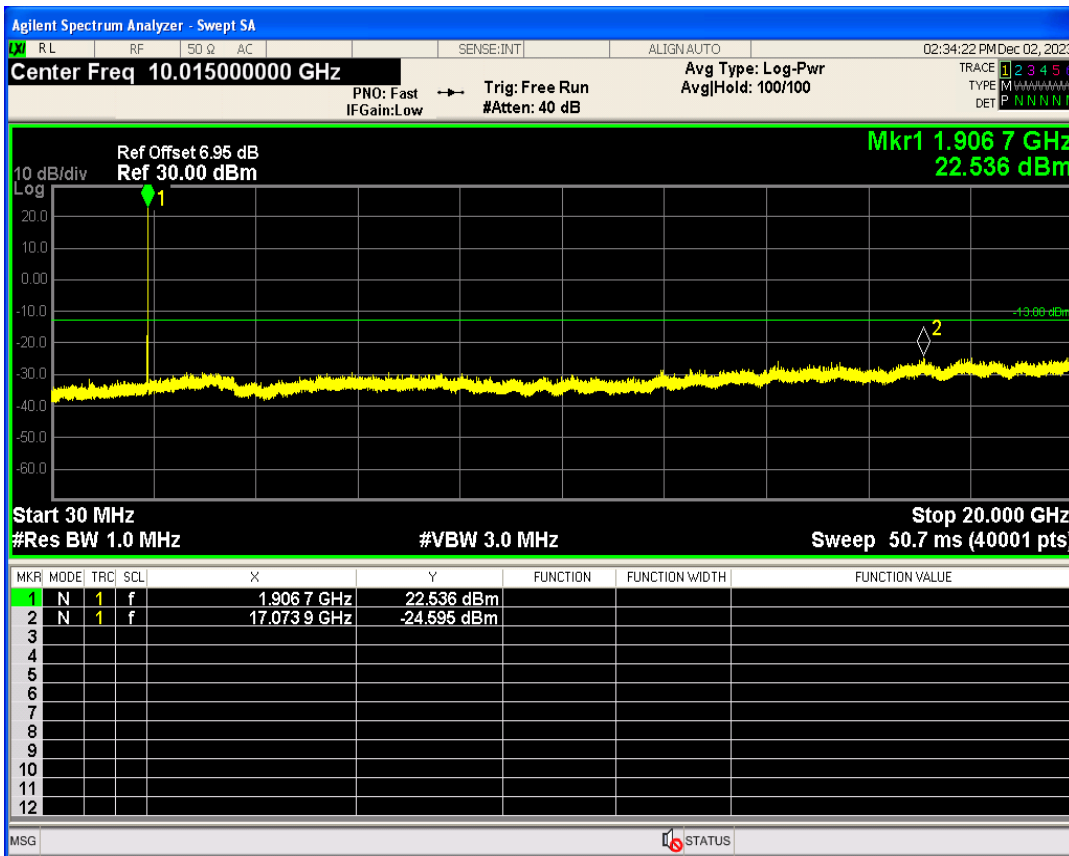

WCDMA Band2 Channel=9262

WCDMA Band2 Channel=9538

WCDMA Band4 Channel=1513

WCDMA Band4 Channel=1312

WCDMA Band5 Channel=4132

WCDMA Band5 Channel=4233

06 Out-of-band emissions

Band	Channel	Frequency (MHz)	Spur Freq (MHz)	Spur Level (dBm)	Limit (dBm)	Verdict
WCDMA Band2	9262	1852.4	19911.13	-24.87	-13	PASS
WCDMA Band2	9400	1880	19641.54	-24.38	-13	PASS
WCDMA Band2	9538	1907.6	17073.90	-24.59	-13	PASS
WCDMA Band4	1312	1712.4	19577.14	-24.68	-13	PASS
WCDMA Band4	1413	1732.6	18439.84	-25.20	-13	PASS
WCDMA Band4	1513	1752.6	19787.82	-24.06	-13	PASS
WCDMA Band5	4132	826.4	3262.77	-29.76	-13	PASS
WCDMA Band5	4182	836.4	3060.38	-30.19	-13	PASS
WCDMA Band5	4233	846.6	3138.65	-29.95	-13	PASS

WCDMA Band2 Channel=9262

WCDMA Band2 Channel=9400

WCDMA Band2 Channel=9538

WCDMA Band4 Channel=1312

WCDMA Band4 Channel=1413

WCDMA Band4 Channel=1513

WCDMA Band5 Channel=4132

WCDMA Band5 Channel=4182