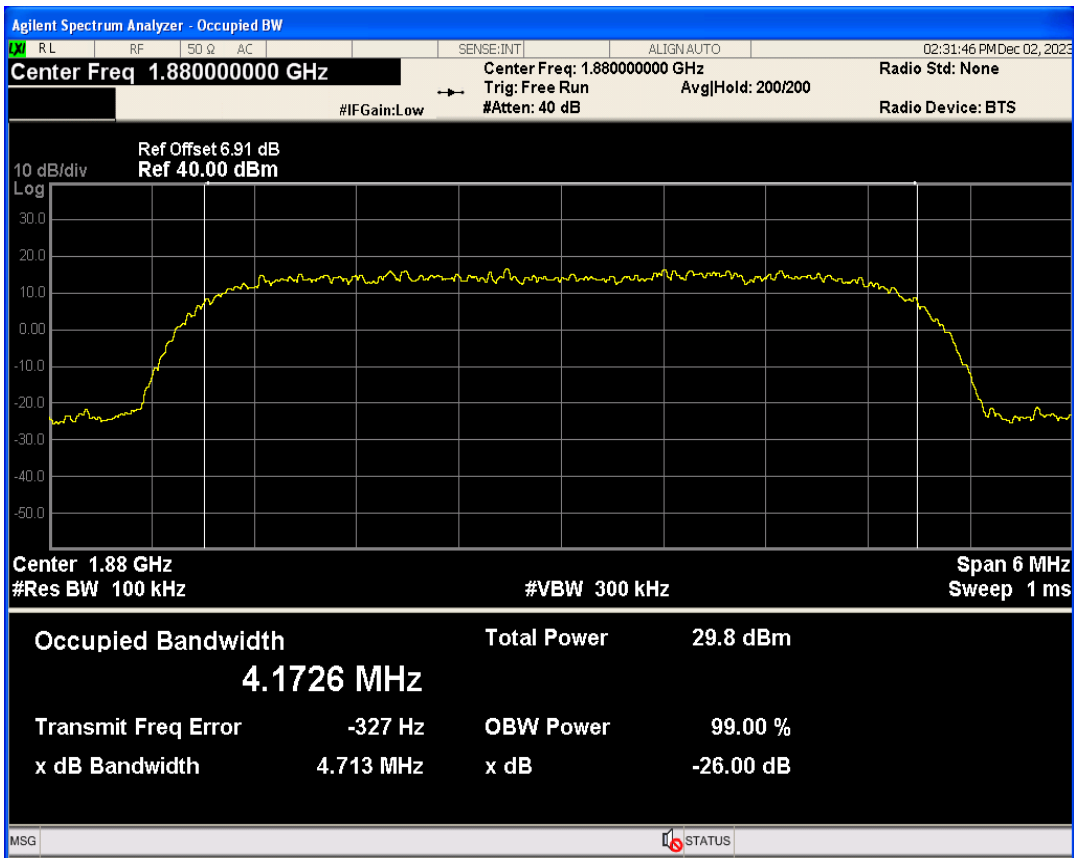

WCDMA Band2 Channel=9400