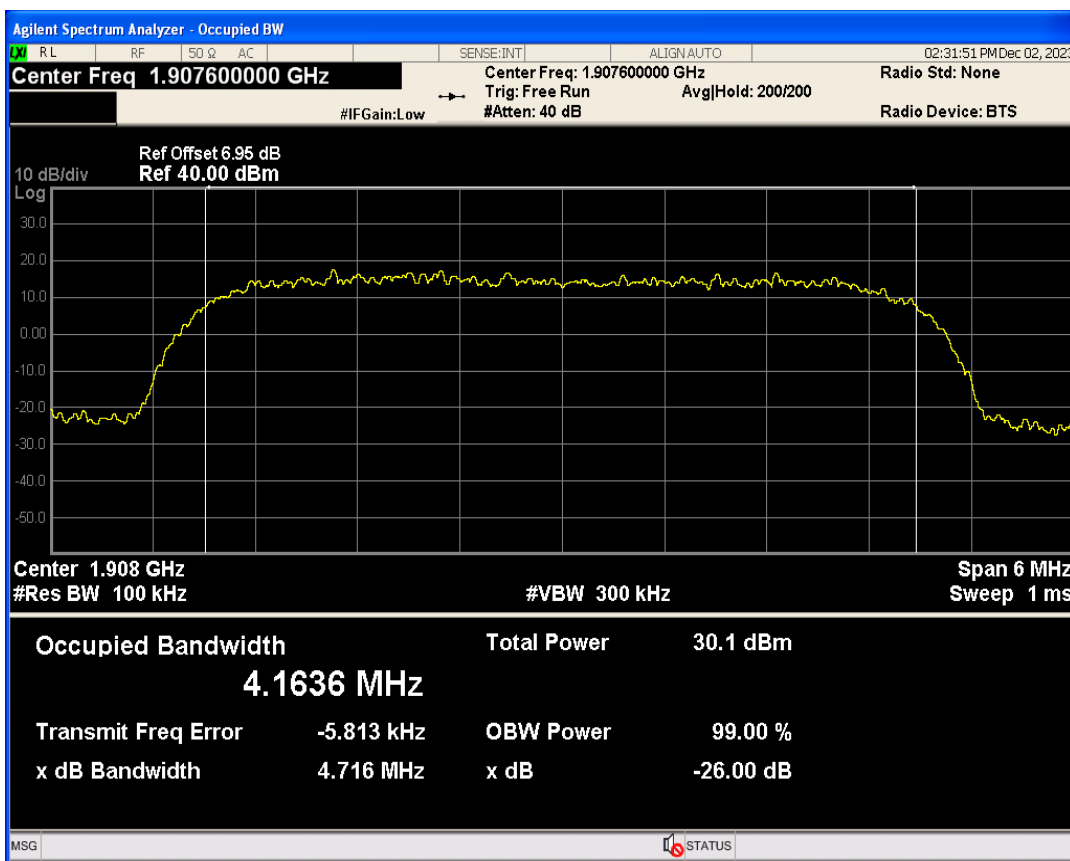

WCDMA Band2 Channel=9538