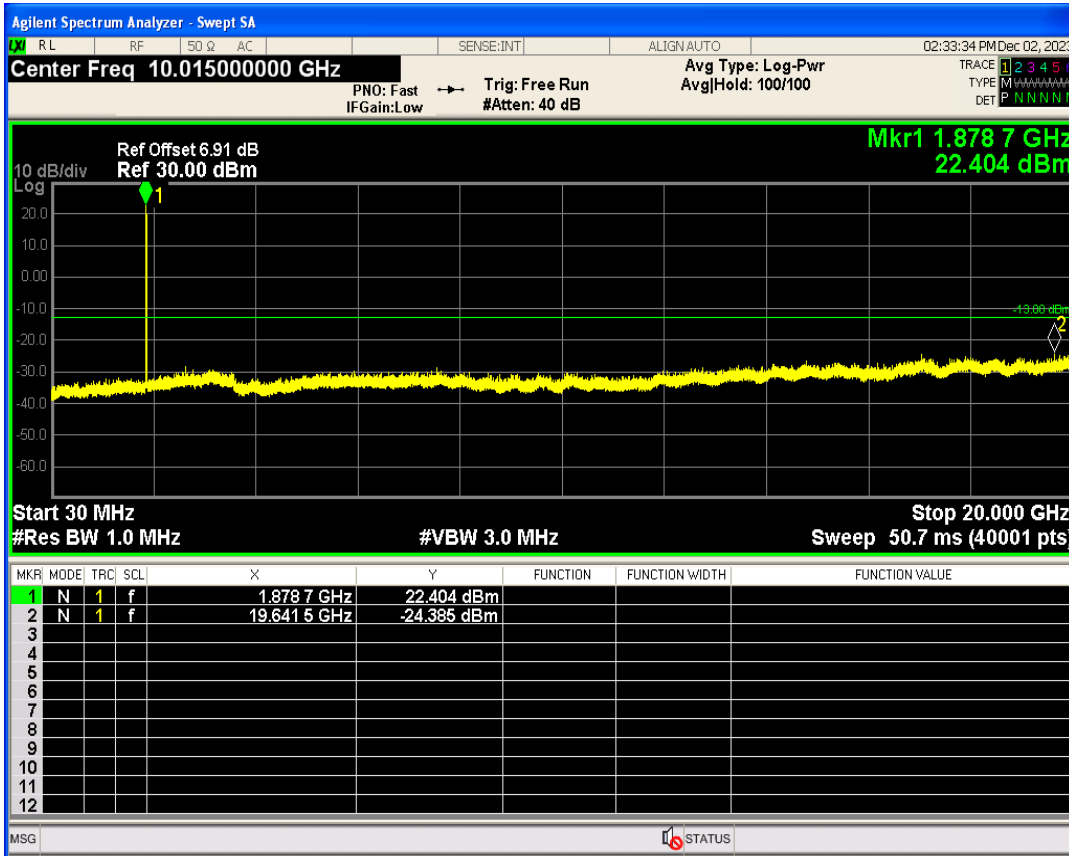

WCDMA Band2 Channel=9262

WCDMA Band2 Channel=9538

WCDMA Band4 Channel=1513

WCDMA Band4 Channel=1312

WCDMA Band5 Channel=4132

WCDMA Band5 Channel=4233

06 Out-of-band emissions

Band	Channel	Frequency (MHz)	Spur Freq (MHz)	Spur Level (dBm)	Limit (dBm)	Verdict
WCDMA Band2	9262	1852.4	19911.13	-24.87	-13	PASS
WCDMA Band2	9400	1880	19641.54	-24.38	-13	PASS
WCDMA Band2	9538	1907.6	17073.90	-24.59	-13	PASS
WCDMA Band4	1312	1712.4	19577.14	-24.68	-13	PASS
WCDMA Band4	1413	1732.6	18439.84	-25.20	-13	PASS
WCDMA Band4	1513	1752.6	19787.82	-24.06	-13	PASS
WCDMA Band5	4132	826.4	3262.77	-29.76	-13	PASS
WCDMA Band5	4182	836.4	3060.38	-30.19	-13	PASS
WCDMA Band5	4233	846.6	3138.65	-29.95	-13	PASS

WCDMA Band2 Channel=9262

WCDMA Band2 Channel=9400

WCDMA Band2 Channel=9538

WCDMA Band4 Channel=1312

WCDMA Band4 Channel=1413

WCDMA Band4 Channel=1513

WCDMA Band5 Channel=4132

WCDMA Band5 Channel=4182