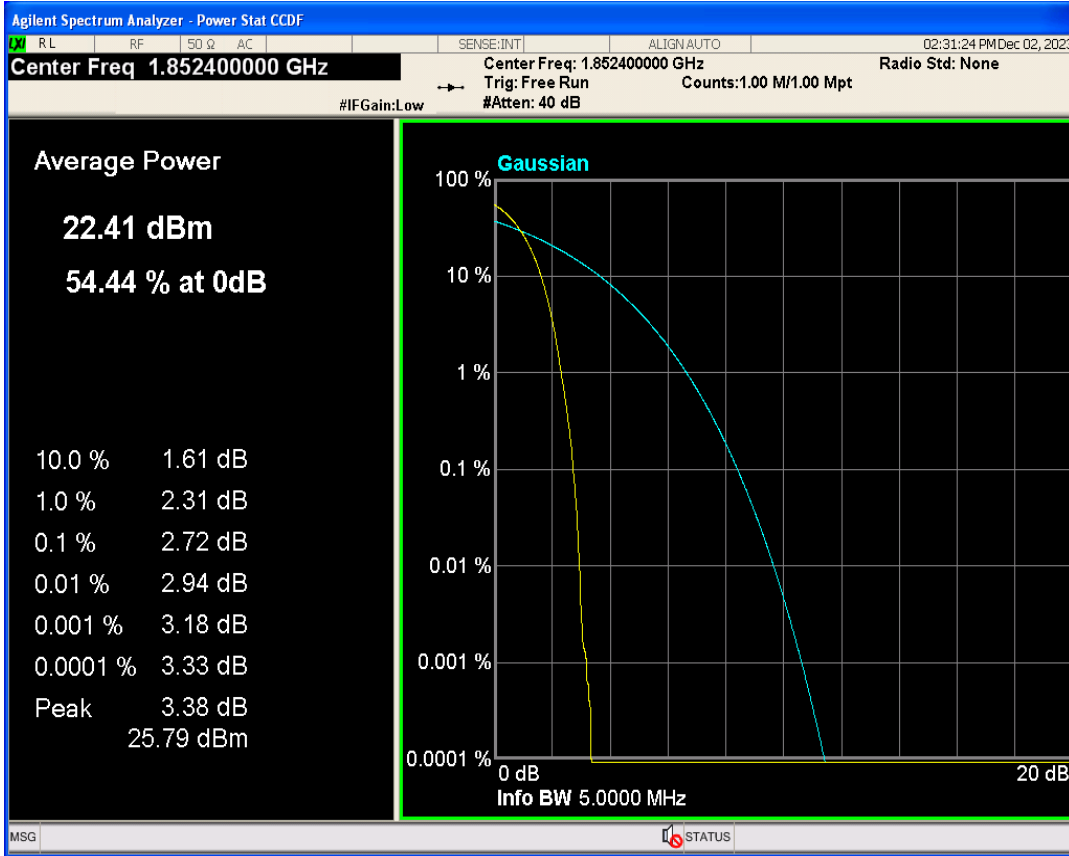

WCDMA Band2 Channel=9400