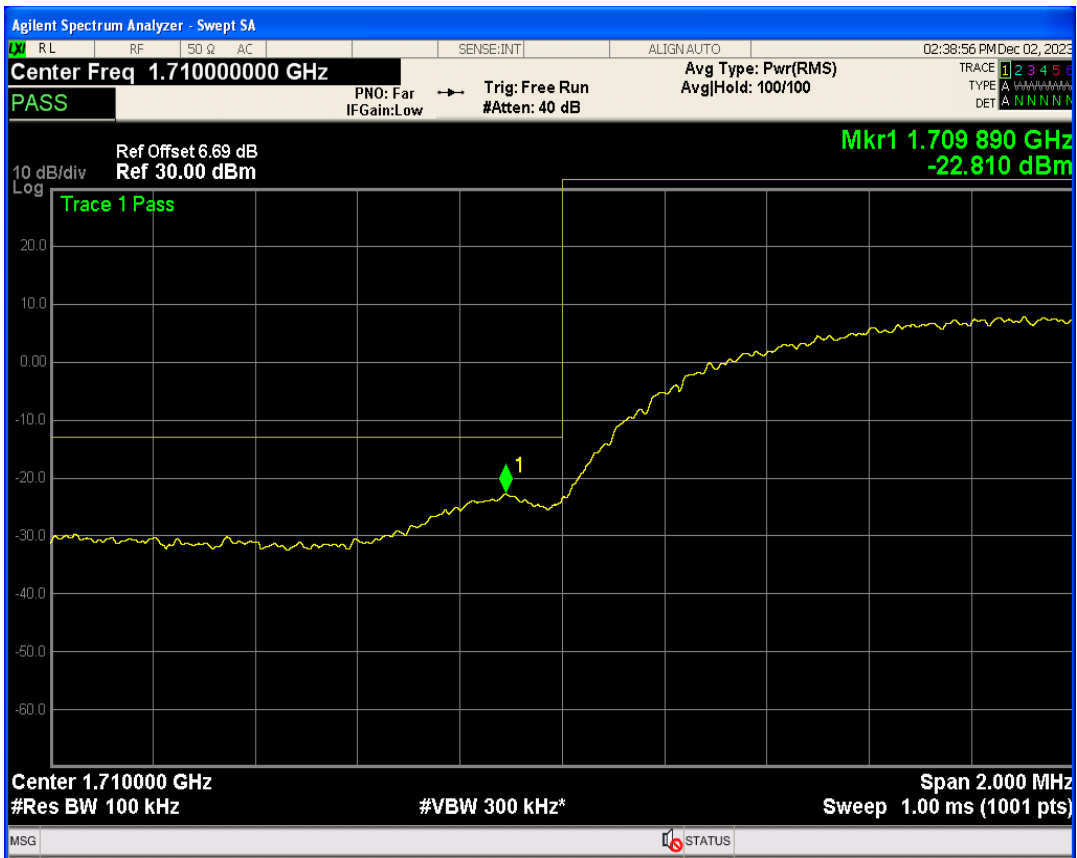

WCDMA Band2 Channel=9262

WCDMA Band2 Channel=9538

WCDMA Band4 Channel=1513

WCDMA Band4 Channel=1312

WCDMA Band5 Channel=4132

WCDMA Band5 Channel=4233

06 Out-of-band emissions

Band	Channel	Frequency (MHz)	Spur Freq (MHz)	Spur Level (dBm)	Limit (dBm)	Verdict
WCDMA Band2	9262	1852.4	19911.13	-24.87	-13	PASS
WCDMA Band2	9400	1880	19641.54	-24.38	-13	PASS
WCDMA Band2	9538	1907.6	17073.90	-24.59	-13	PASS
WCDMA Band4	1312	1712.4	19577.14	-24.68	-13	PASS
WCDMA Band4	1413	1732.6	18439.84	-25.20	-13	PASS
WCDMA Band4	1513	1752.6	19787.82	-24.06	-13	PASS
WCDMA Band5	4132	826.4	3262.77	-29.76	-13	PASS
WCDMA Band5	4182	836.4	3060.38	-30.19	-13	PASS
WCDMA Band5	4233	846.6	3138.65	-29.95	-13	PASS

WCDMA Band2 Channel=9262

WCDMA Band2 Channel=9400

WCDMA Band2 Channel=9538

WCDMA Band4 Channel=1312

WCDMA Band4 Channel=1413

WCDMA Band4 Channel=1513

WCDMA Band5 Channel=4132

WCDMA Band5 Channel=4182