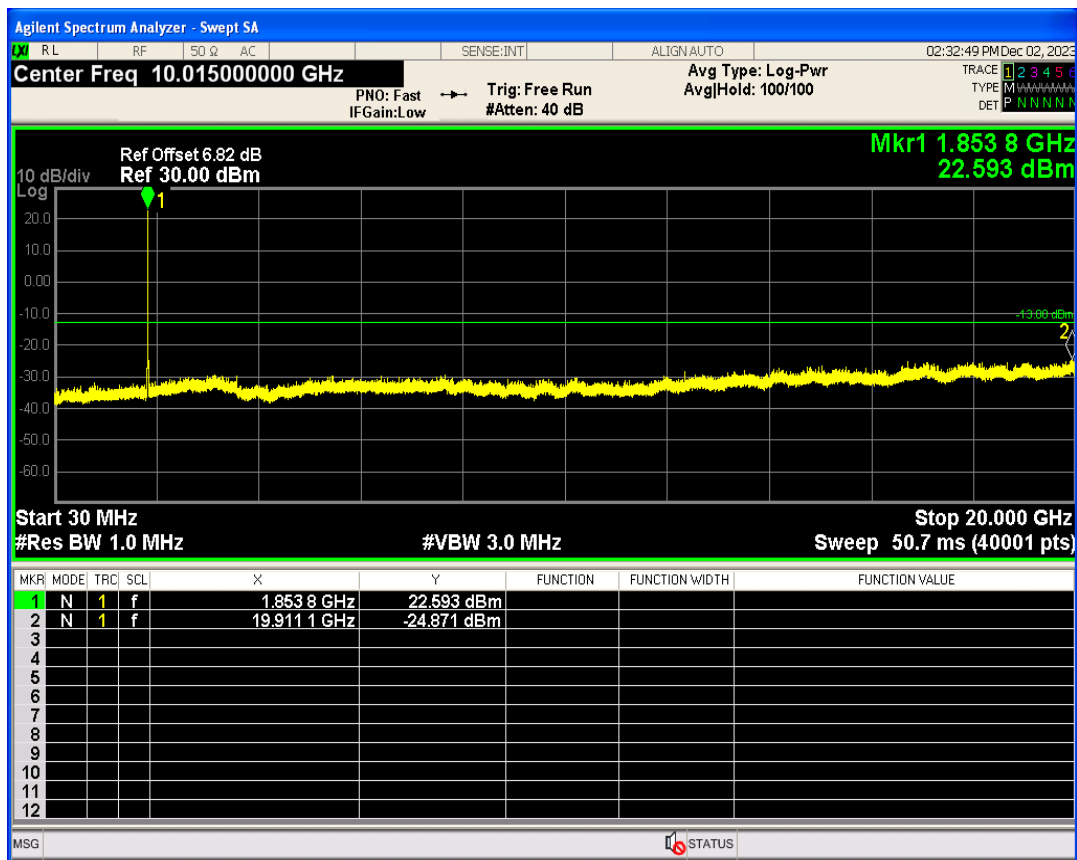

WCDMA Band2 Channel=9262

WCDMA Band2 Channel=9538

WCDMA Band4 Channel=1513

WCDMA Band4 Channel=1312

WCDMA Band5 Channel=4132

WCDMA Band5 Channel=4233

06 Out-of-band emissions

Band	Channel	Frequency (MHz)	Spur Freq (MHz)	Spur Level (dBm)	Limit (dBm)	Verdict
WCDMA Band2	9262	1852.4	19911.13	-24.87	-13	PASS
WCDMA Band2	9400	1880	19641.54	-24.38	-13	PASS
WCDMA Band2	9538	1907.6	17073.90	-24.59	-13	PASS
WCDMA Band4	1312	1712.4	19577.14	-24.68	-13	PASS
WCDMA Band4	1413	1732.6	18439.84	-25.20	-13	PASS
WCDMA Band4	1513	1752.6	19787.82	-24.06	-13	PASS
WCDMA Band5	4132	826.4	3262.77	-29.76	-13	PASS
WCDMA Band5	4182	836.4	3060.38	-30.19	-13	PASS
WCDMA Band5	4233	846.6	3138.65	-29.95	-13	PASS

WCDMA Band2 Channel=9262

WCDMA Band2 Channel=9400

WCDMA Band2 Channel=9538

WCDMA Band4 Channel=1312

WCDMA Band4 Channel=1413

WCDMA Band4 Channel=1513

WCDMA Band5 Channel=4132

WCDMA Band5 Channel=4182