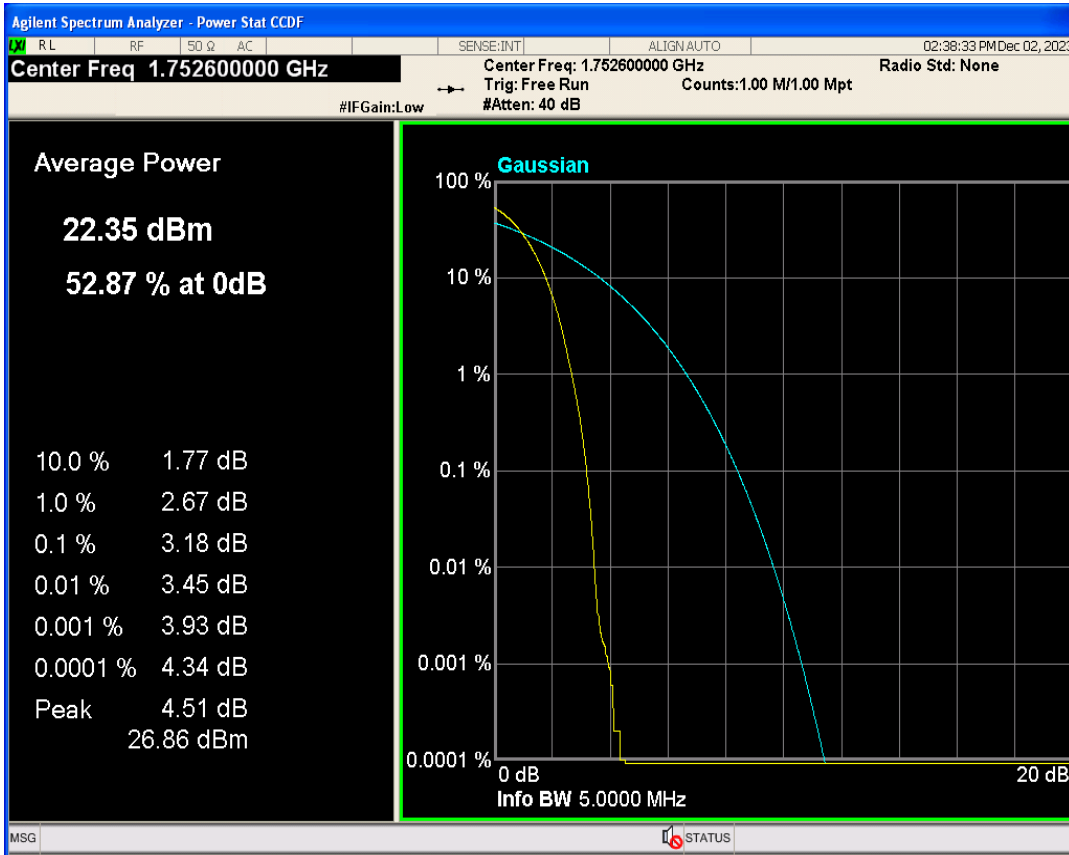

WCDMA Band2 Channel=9262

WCDMA Band2 Channel=9400

WCDMA Band2 Channel=9538

WCDMA Band4 Channel=1312

WCDMA Band4 Channel=1413

04 Occupied bandwidth

Band	Channel	Frequency (MHz)	99% OBW (kHz)	-26dB EBW (kHz)	Verdict
WCDMA Band2	9262	1852.4	4173.917	4701.772	PASS
WCDMA Band2	9400	1880	4172.582	4712.780	PASS
WCDMA Band2	9538	1907.6	4163.613	4715.735	PASS
WCDMA Band4	1312	1712.4	4169.228	4702.674	PASS
WCDMA Band4	1413	1732.6	4162.376	4682.350	PASS
WCDMA Band4	1513	1752.6	4143.236	4709.308	PASS
WCDMA Band5	4132	826.4	4147.159	4710.193	PASS
WCDMA Band5	4182	836.4	4162.090	4710.012	PASS
WCDMA Band5	4233	846.6	4147.766	4695.797	PASS

WCDMA Band2 Channel=9262

WCDMA Band2 Channel=9400

WCDMA Band2 Channel=9538

WCDMA Band4 Channel=1312

WCDMA Band4 Channel=1413

WCDMA Band4 Channel=1513

WCDMA Band5 Channel=4182

WCDMA Band5 Channel=4132