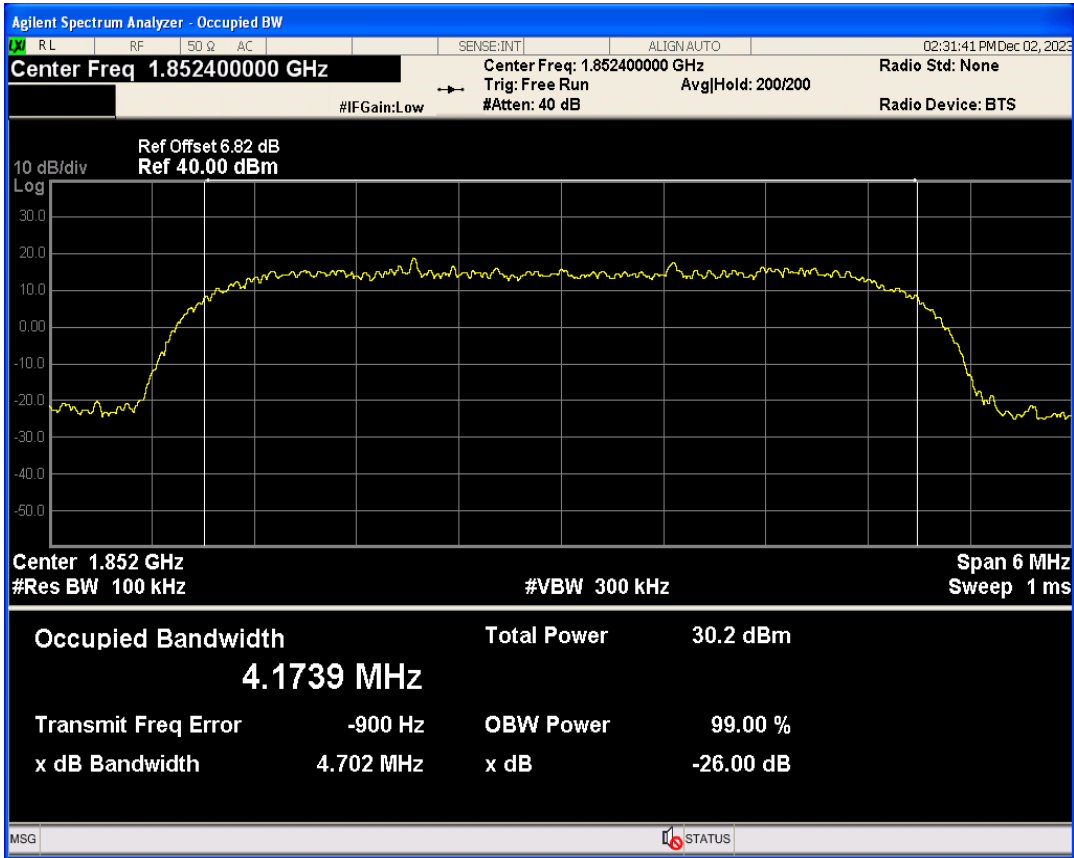

WCDMA Band2 Channel=9262

WCDMA Band2 Channel=9400

WCDMA Band2 Channel=9538

WCDMA Band4 Channel=1312

WCDMA Band4 Channel=1413

04 Occupied bandwidth

Band	Channel	Frequency (MHz)	99% OBW (kHz)	-26dB EBW (kHz)	Verdict
WCDMA Band2	9262	1852.4	4173.917	4701.772	PASS
WCDMA Band2	9400	1880	4172.582	4712.780	PASS
WCDMA Band2	9538	1907.6	4163.613	4715.735	PASS
WCDMA Band4	1312	1712.4	4169.228	4702.674	PASS
WCDMA Band4	1413	1732.6	4162.376	4682.350	PASS
WCDMA Band4	1513	1752.6	4143.236	4709.308	PASS
WCDMA Band5	4132	826.4	4147.159	4710.193	PASS
WCDMA Band5	4182	836.4	4162.090	4710.012	PASS
WCDMA Band5	4233	846.6	4147.766	4695.797	PASS

WCDMA Band2 Channel=9262

WCDMA Band2 Channel=9400

WCDMA Band2 Channel=9538

WCDMA Band4 Channel=1312

WCDMA Band4 Channel=1413

WCDMA Band4 Channel=1513

WCDMA Band5 Channel=4182

WCDMA Band5 Channel=4132