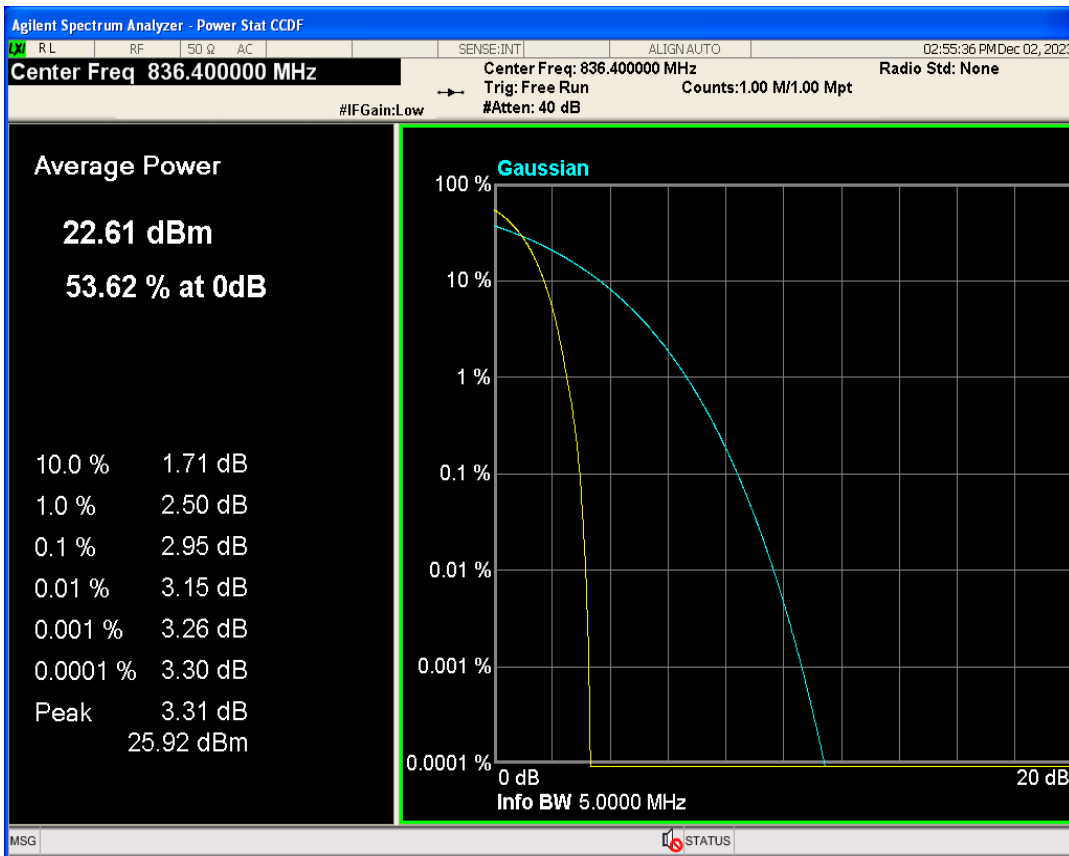

WCDMA Band2 Channel=9262

WCDMA Band2 Channel=9400

WCDMA Band2 Channel=9538

WCDMA Band4 Channel=1312

WCDMA Band4 Channel=1413

04 Occupied bandwidth

Band	Channel	Frequency (MHz)	99% OBW (kHz)	-26dB EBW (kHz)	Verdict
WCDMA Band2	9262	1852.4	4173.917	4701.772	PASS
WCDMA Band2	9400	1880	4172.582	4712.780	PASS
WCDMA Band2	9538	1907.6	4163.613	4715.735	PASS
WCDMA Band4	1312	1712.4	4169.228	4702.674	PASS
WCDMA Band4	1413	1732.6	4162.376	4682.350	PASS
WCDMA Band4	1513	1752.6	4143.236	4709.308	PASS
WCDMA Band5	4132	826.4	4147.159	4710.193	PASS
WCDMA Band5	4182	836.4	4162.090	4710.012	PASS
WCDMA Band5	4233	846.6	4147.766	4695.797	PASS

WCDMA Band2 Channel=9262

WCDMA Band2 Channel=9400

WCDMA Band2 Channel=9538

WCDMA Band4 Channel=1312

WCDMA Band4 Channel=1413

WCDMA Band4 Channel=1513

WCDMA Band5 Channel=4182

WCDMA Band5 Channel=4132