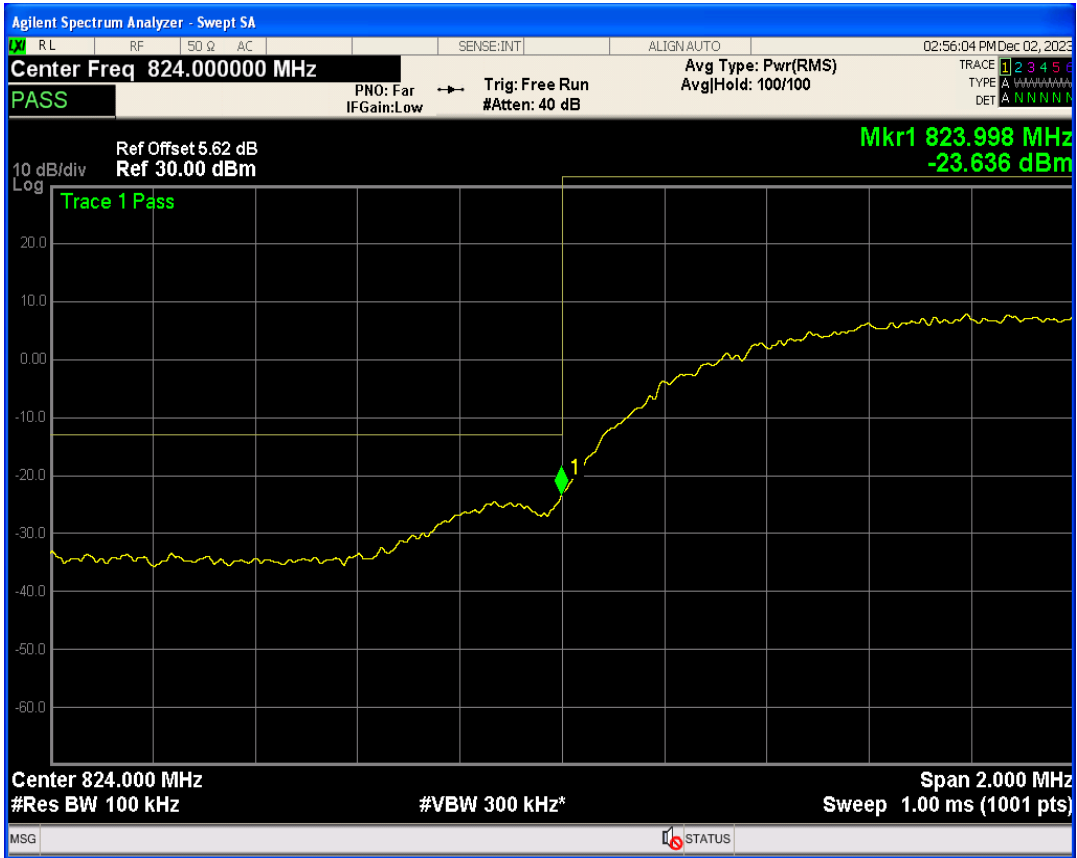

WCDMA Band2 Channel=9262

WCDMA Band2 Channel=9538

WCDMA Band4 Channel=1513

WCDMA Band4 Channel=1312

WCDMA Band5 Channel=4132

WCDMA Band5 Channel=4233

06 Out-of-band emissions

Band	Channel	Frequency (MHz)	Spur Freq (MHz)	Spur Level (dBm)	Limit (dBm)	Verdict
WCDMA Band2	9262	1852.4	19911.13	-24.87	-13	PASS
WCDMA Band2	9400	1880	19641.54	-24.38	-13	PASS
WCDMA Band2	9538	1907.6	17073.90	-24.59	-13	PASS
WCDMA Band4	1312	1712.4	19577.14	-24.68	-13	PASS
WCDMA Band4	1413	1732.6	18439.84	-25.20	-13	PASS
WCDMA Band4	1513	1752.6	19787.82	-24.06	-13	PASS
WCDMA Band5	4132	826.4	3262.77	-29.76	-13	PASS
WCDMA Band5	4182	836.4	3060.38	-30.19	-13	PASS
WCDMA Band5	4233	846.6	3138.65	-29.95	-13	PASS

WCDMA Band2 Channel=9262

WCDMA Band2 Channel=9400

WCDMA Band2 Channel=9538

WCDMA Band4 Channel=1312

WCDMA Band4 Channel=1413

WCDMA Band4 Channel=1513

WCDMA Band5 Channel=4132

WCDMA Band5 Channel=4182