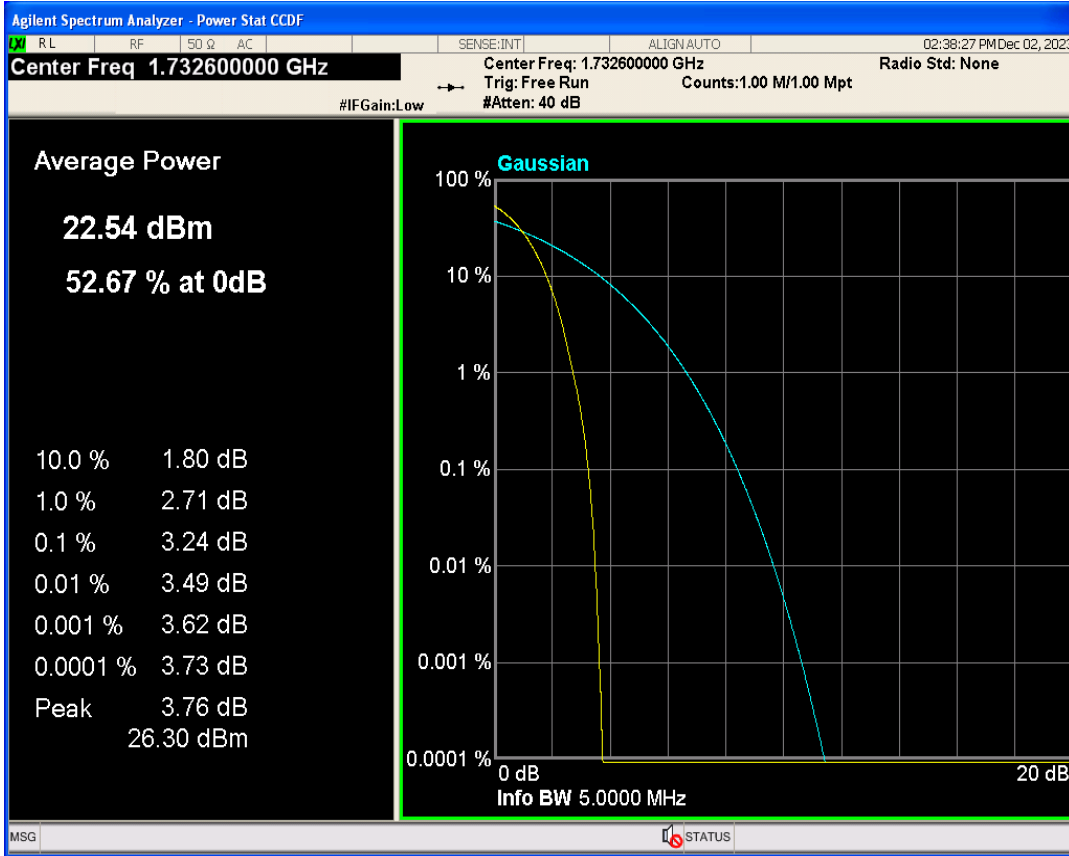

WCDMA Band2 Channel=9262

WCDMA Band2 Channel=9400

WCDMA Band2 Channel=9538

WCDMA Band4 Channel=1312

WCDMA Band4 Channel=1413

04 Occupied bandwidth

Band	Channel	Frequency (MHz)	99% OBW (kHz)	-26dB EBW (kHz)	Verdict
WCDMA Band2	9262	1852.4	4173.917	4701.772	PASS
WCDMA Band2	9400	1880	4172.582	4712.780	PASS
WCDMA Band2	9538	1907.6	4163.613	4715.735	PASS
WCDMA Band4	1312	1712.4	4169.228	4702.674	PASS
WCDMA Band4	1413	1732.6	4162.376	4682.350	PASS
WCDMA Band4	1513	1752.6	4143.236	4709.308	PASS
WCDMA Band5	4132	826.4	4147.159	4710.193	PASS
WCDMA Band5	4182	836.4	4162.090	4710.012	PASS
WCDMA Band5	4233	846.6	4147.766	4695.797	PASS