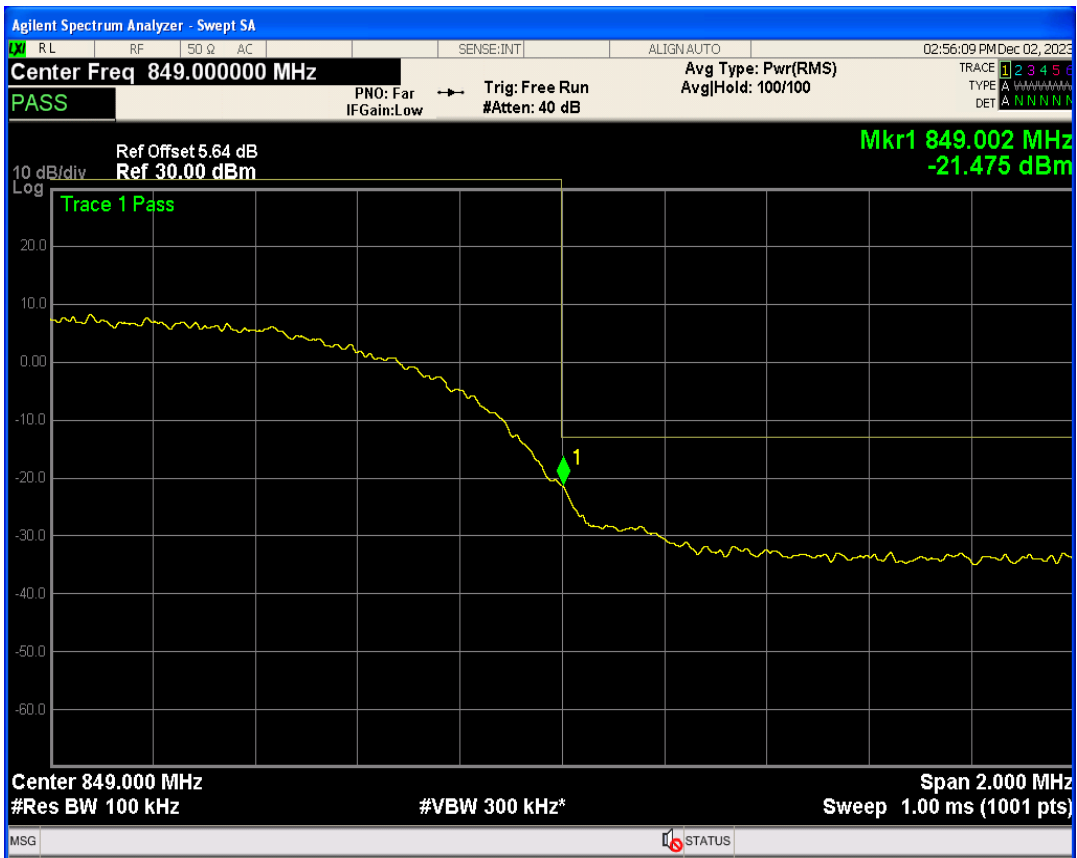

WCDMA Band2 Channel=9262

WCDMA Band2 Channel=9538

WCDMA Band4 Channel=1513

WCDMA Band4 Channel=1312

WCDMA Band5 Channel=4132

WCDMA Band5 Channel=4233

06 Out-of-band emissions

Band	Channel	Frequency (MHz)	Spur Freq (MHz)	Spur Level (dBm)	Limit (dBm)	Verdict
WCDMA Band2	9262	1852.4	19911.13	-24.87	-13	PASS
WCDMA Band2	9400	1880	19641.54	-24.38	-13	PASS
WCDMA Band2	9538	1907.6	17073.90	-24.59	-13	PASS
WCDMA Band4	1312	1712.4	19577.14	-24.68	-13	PASS
WCDMA Band4	1413	1732.6	18439.84	-25.20	-13	PASS
WCDMA Band4	1513	1752.6	19787.82	-24.06	-13	PASS
WCDMA Band5	4132	826.4	3262.77	-29.76	-13	PASS
WCDMA Band5	4182	836.4	3060.38	-30.19	-13	PASS
WCDMA Band5	4233	846.6	3138.65	-29.95	-13	PASS

WCDMA Band2 Channel=9262

WCDMA Band2 Channel=9400

WCDMA Band2 Channel=9538

WCDMA Band4 Channel=1312

WCDMA Band4 Channel=1413

WCDMA Band4 Channel=1513

WCDMA Band5 Channel=4132

WCDMA Band5 Channel=4182