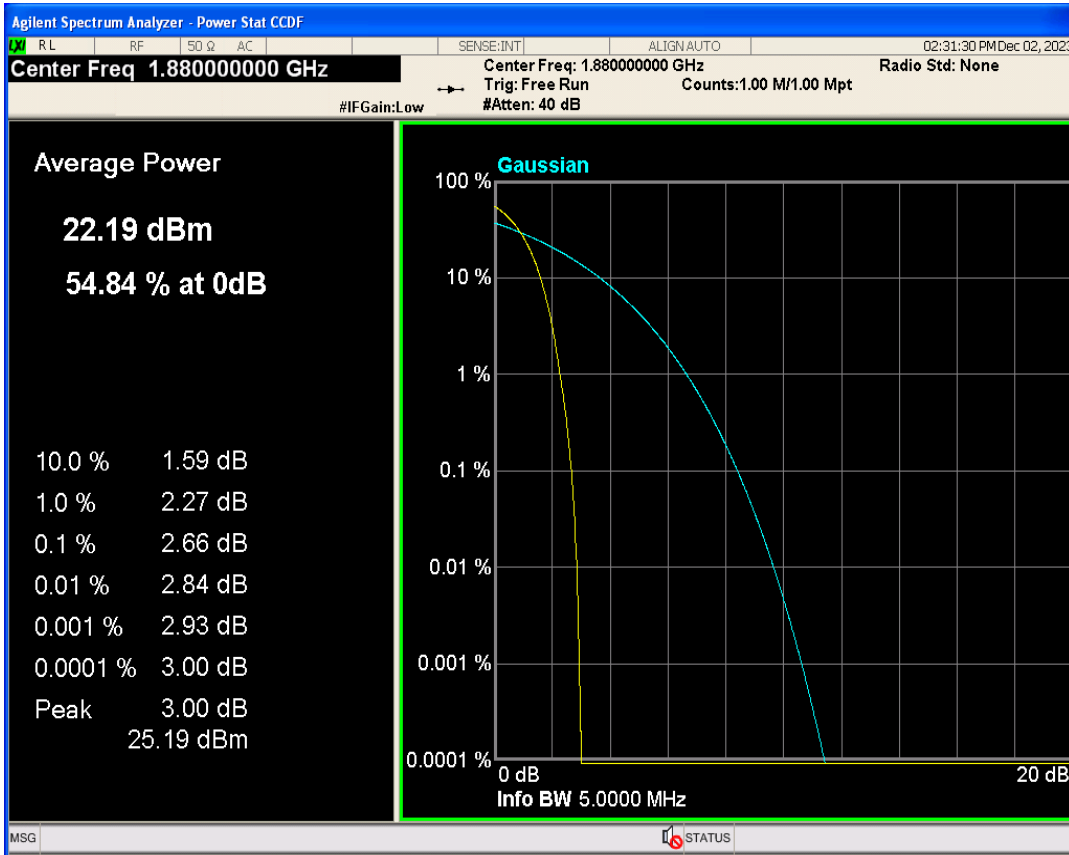

WCDMA Band2 Channel=9538