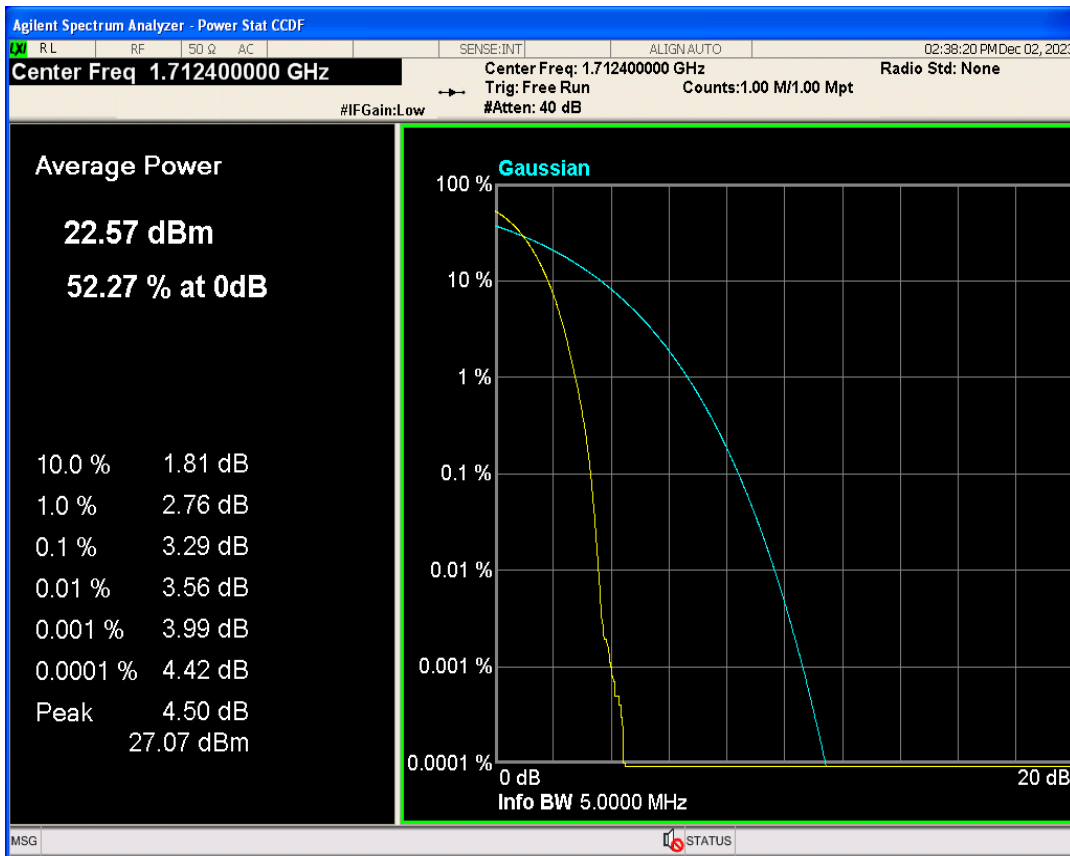

WCDMA Band2 Channel=9262

WCDMA Band2 Channel=9400

WCDMA Band2 Channel=9538

WCDMA Band4 Channel=1312

WCDMA Band4 Channel=1413

04 Occupied bandwidth

Band	Channel	Frequency (MHz)	99% OBW (kHz)	-26dB EBW (kHz)	Verdict
WCDMA Band2	9262	1852.4	4173.917	4701.772	PASS
WCDMA Band2	9400	1880	4172.582	4712.780	PASS
WCDMA Band2	9538	1907.6	4163.613	4715.735	PASS
WCDMA Band4	1312	1712.4	4169.228	4702.674	PASS
WCDMA Band4	1413	1732.6	4162.376	4682.350	PASS
WCDMA Band4	1513	1752.6	4143.236	4709.308	PASS
WCDMA Band5	4132	826.4	4147.159	4710.193	PASS
WCDMA Band5	4182	836.4	4162.090	4710.012	PASS
WCDMA Band5	4233	846.6	4147.766	4695.797	PASS

WCDMA Band2 Channel=9262

WCDMA Band2 Channel=9400

WCDMA Band2 Channel=9538

WCDMA Band4 Channel=1312

WCDMA Band4 Channel=1413

WCDMA Band4 Channel=1513

WCDMA Band5 Channel=4182

WCDMA Band5 Channel=4132