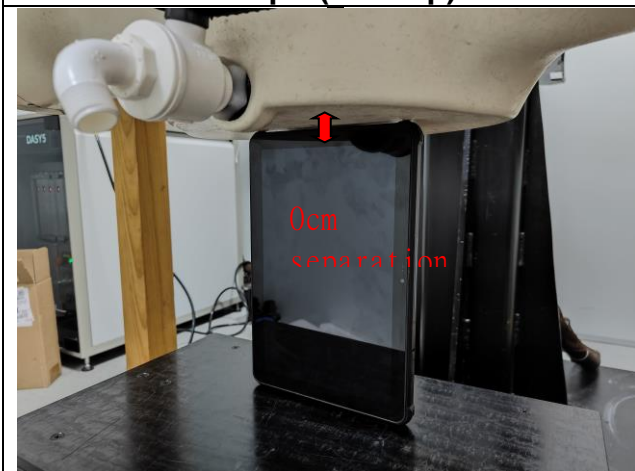

Model: RT7 TITAN

Hotspot(LCD Up)

Hotspot (LCD Down)

Hotspot(Left Edge)

Hotspot(Top Edge)