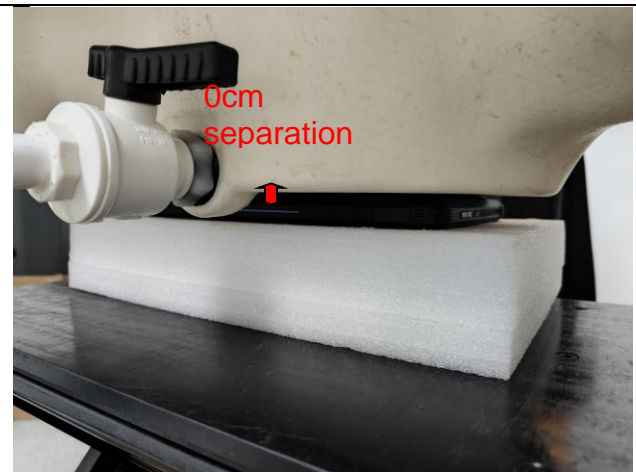

Model: RT7 TITAN

Hotspot(LCD Up)

Hotspot (LCD Down)

Hotspot(Left Edge)

Hotspot(Top Edge)