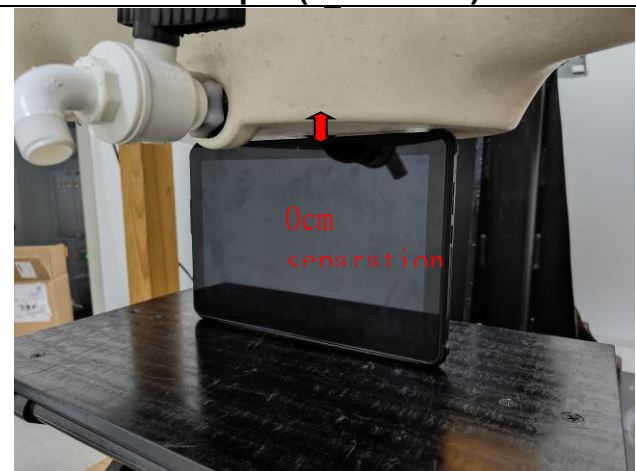

Model: RT7 TITAN

Hotspot(LCD Up)

Hotspot (LCD Down)

Hotspot(Left Edge)

Hotspot(Top Edge)