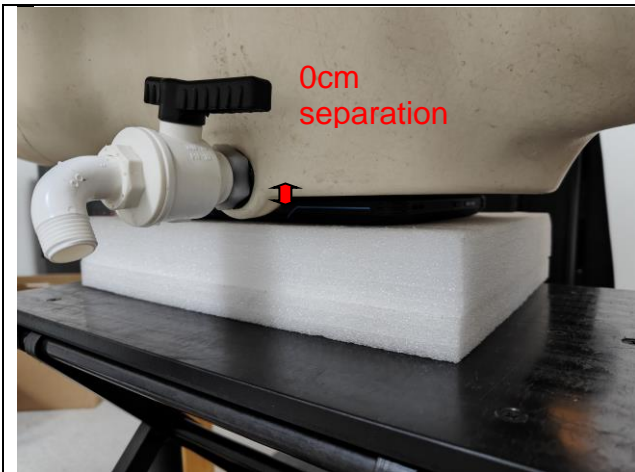

Model: RT7 TITAN

Hotspot(LCD Up)

Hotspot (LCD Down)

Hotspot(Left Edge)

Hotspot(Top Edge)