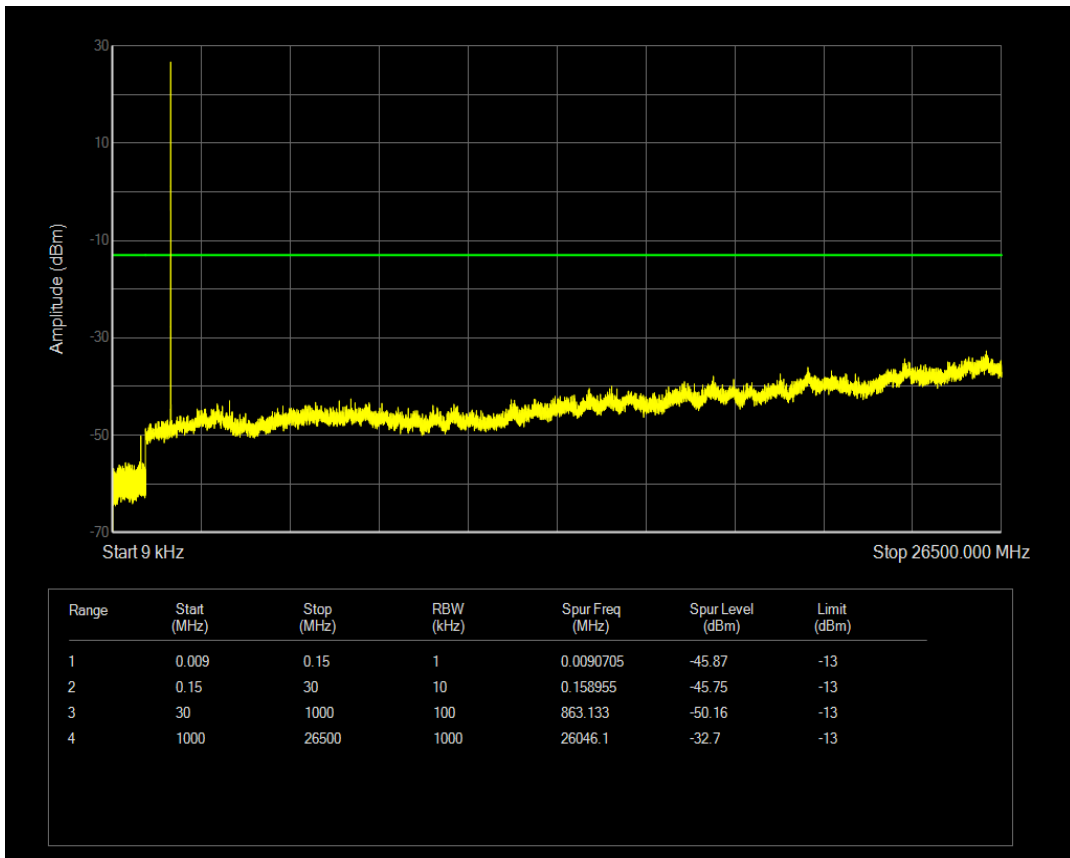

Band4 QPSK BW=3MHz Channel=20385 RB Size=1 Position=#0

Band4 QPSK BW=3MHz Channel=20385 RB Size=15 Position=#0

Band4 16QAM BW=3MHz Channel=20385 RB Size=1 Position=#0

Band4 16QAM BW=3MHz Channel=20385 RB Size=15 Position=#0

Band4 QPSK BW=5MHz Channel=19975 RB Size=1 Position=#0

Band4 QPSK BW=5MHz Channel=19975 RB Size=25 Position=#0

Band4 16QAM BW=5MHz Channel=19975 RB Size=1 Position=#0

Band4 16QAM BW=5MHz Channel=19975 RB Size=25 Position=#0