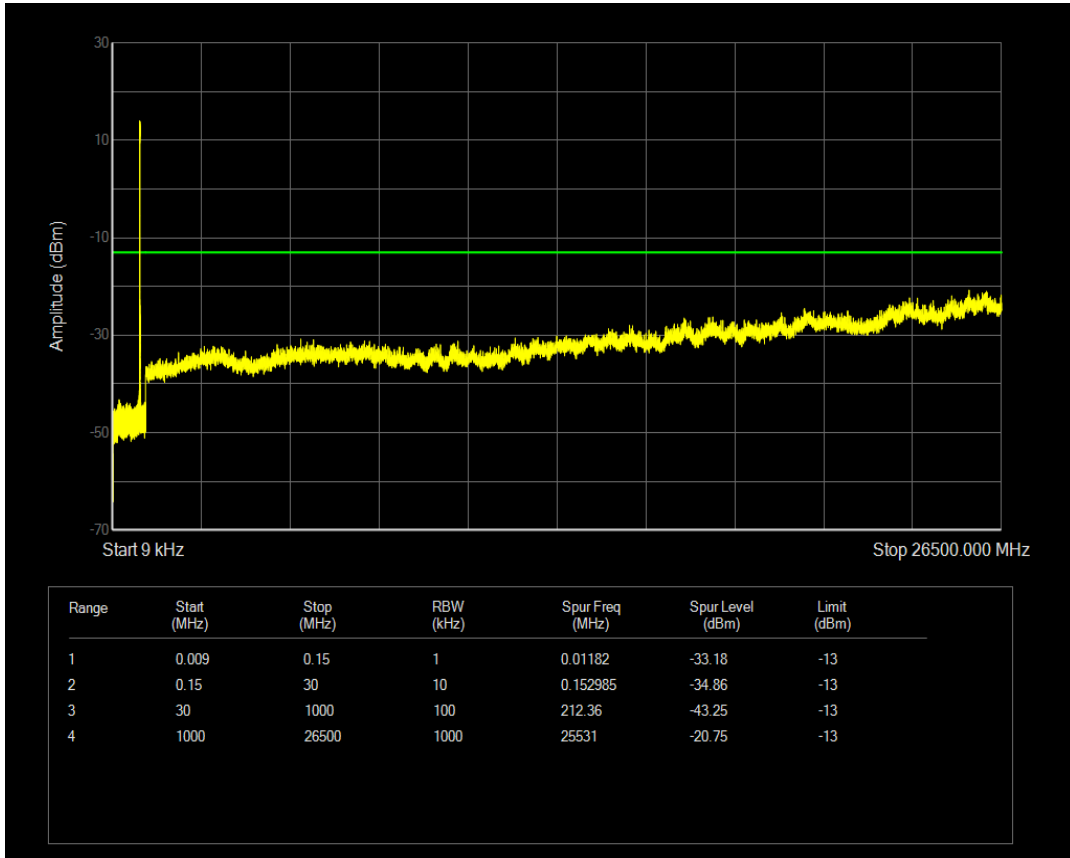

Band5 QPSK BW=5MHz Channel=20425 RB Size=25 Position=#0

Band5 QPSK BW=5MHz Channel=20425 RB Size=1 Position=#0

Band5 16QAM BW=5MHz Channel=20425 RB Size=1 Position=#0

Band5 16QAM BW=5MHz Channel=20425 RB Size=25 Position=#0

Band5 QPSK BW=5MHz Channel=20525 RB Size=1 Position=#0

Band5 QPSK BW=5MHz Channel=20525 RB Size=25 Position=#0

Band5 16QAM BW=5MHz Channel=20525 RB Size=25 Position=#0

Band5 16QAM BW=5MHz Channel=20525 RB Size=1 Position=#0