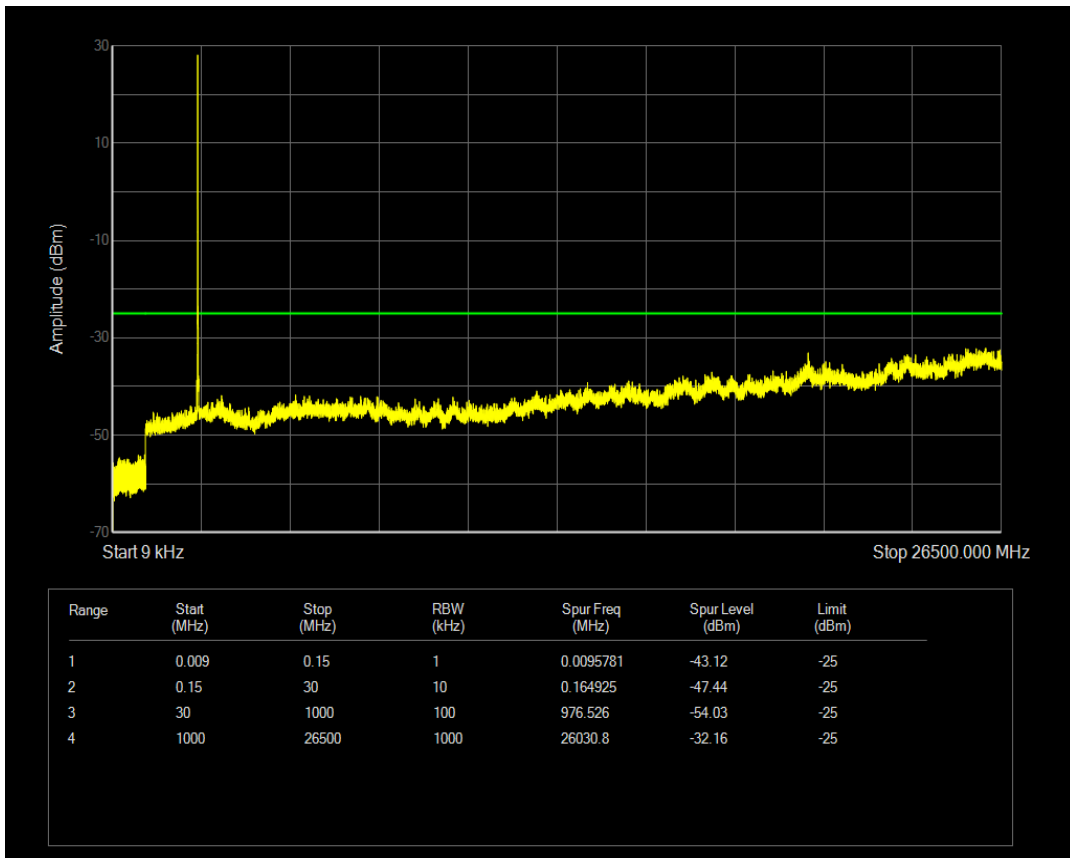

Band7 16QAM BW=15MHz Channel=21375 RB Size=1 Position=#0

Band7 16QAM BW=15MHz Channel=21375 RB Size=75 Position=#0