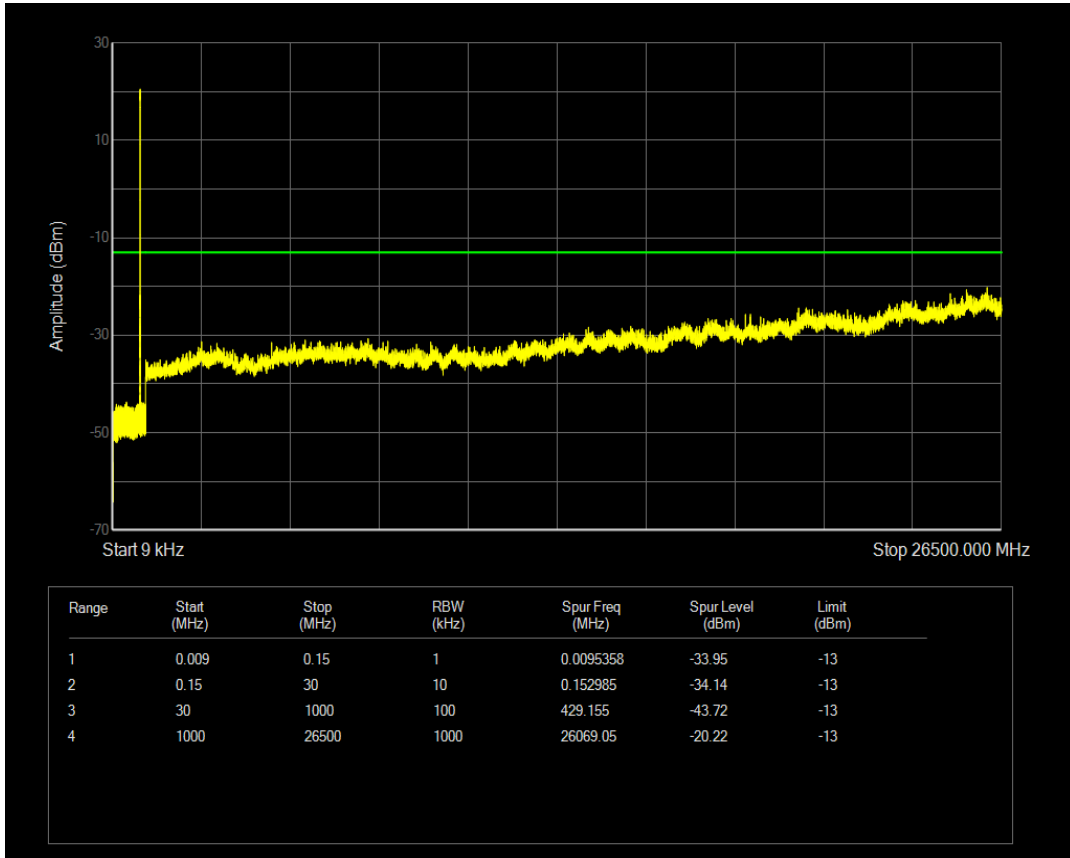

Band5 QPSK BW=1.4MHz Channel=20525 RB Size=1 Position=#0

Band5 QPSK BW=1.4MHz Channel=20525 RB Size=6 Position=#0

Band5 16QAM BW=1.4MHz Channel=20525 RB Size=1 Position=#0

Band5 16QAM BW=1.4MHz Channel=20525 RB Size=6 Position=#0

Band5 QPSK BW=1.4MHz Channel=20643 RB Size=6 Position=#0

Band5 QPSK BW=1.4MHz Channel=20643 RB Size=1 Position=#0

Band5 16QAM BW=1.4MHz Channel=20643 RB Size=1 Position=#0

Band5 16QAM BW=1.4MHz Channel=20643 RB Size=6 Position=#0