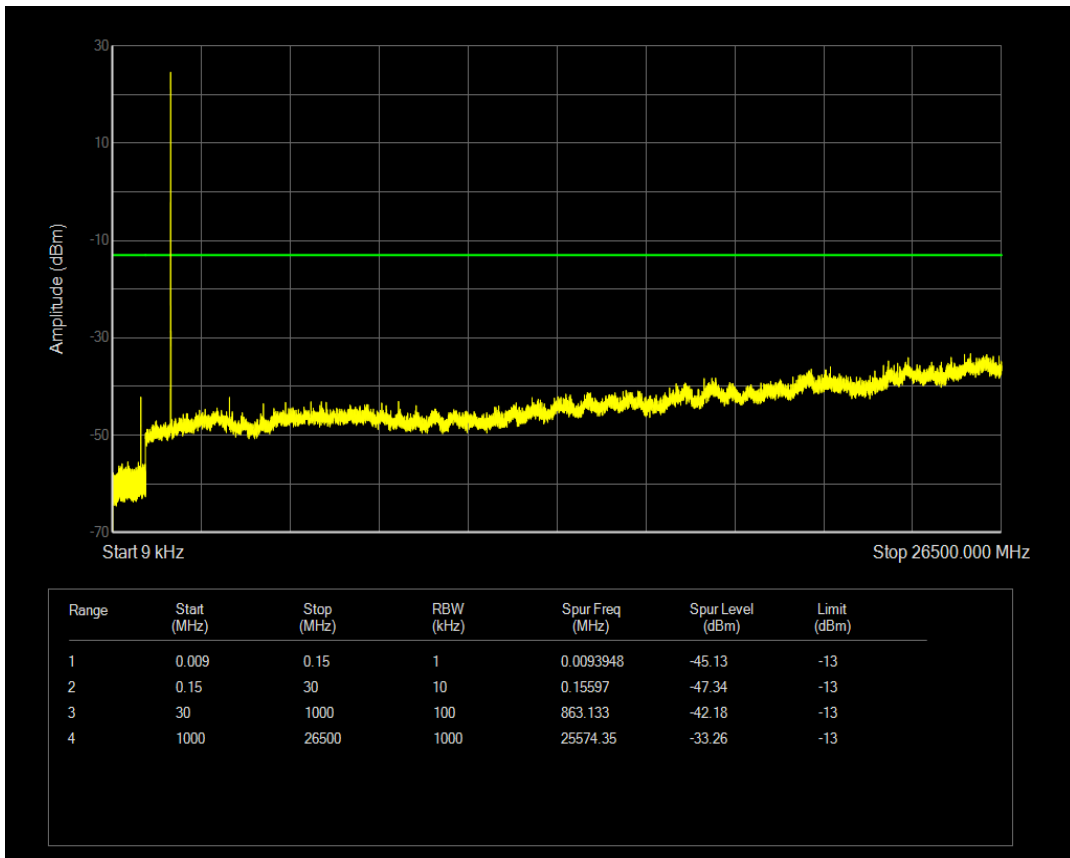

Band4 16QAM BW=5MHz Channel=20375 RB Size=1 Position=#0

Band4 16QAM BW=5MHz Channel=20375 RB Size=25 Position=#0