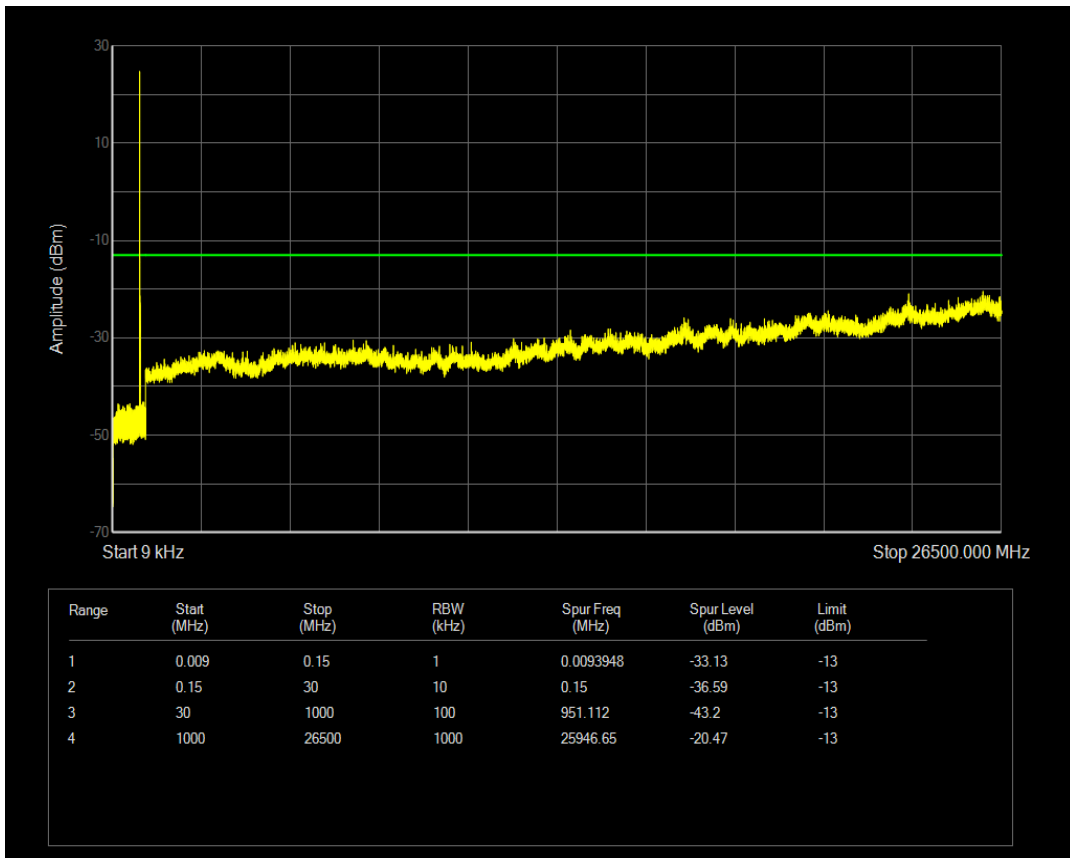

Band5 16QAM BW=3MHz Channel=20415 RB Size=1 Position=#0

Band5 16QAM BW=3MHz Channel=20415 RB Size=15 Position=#0