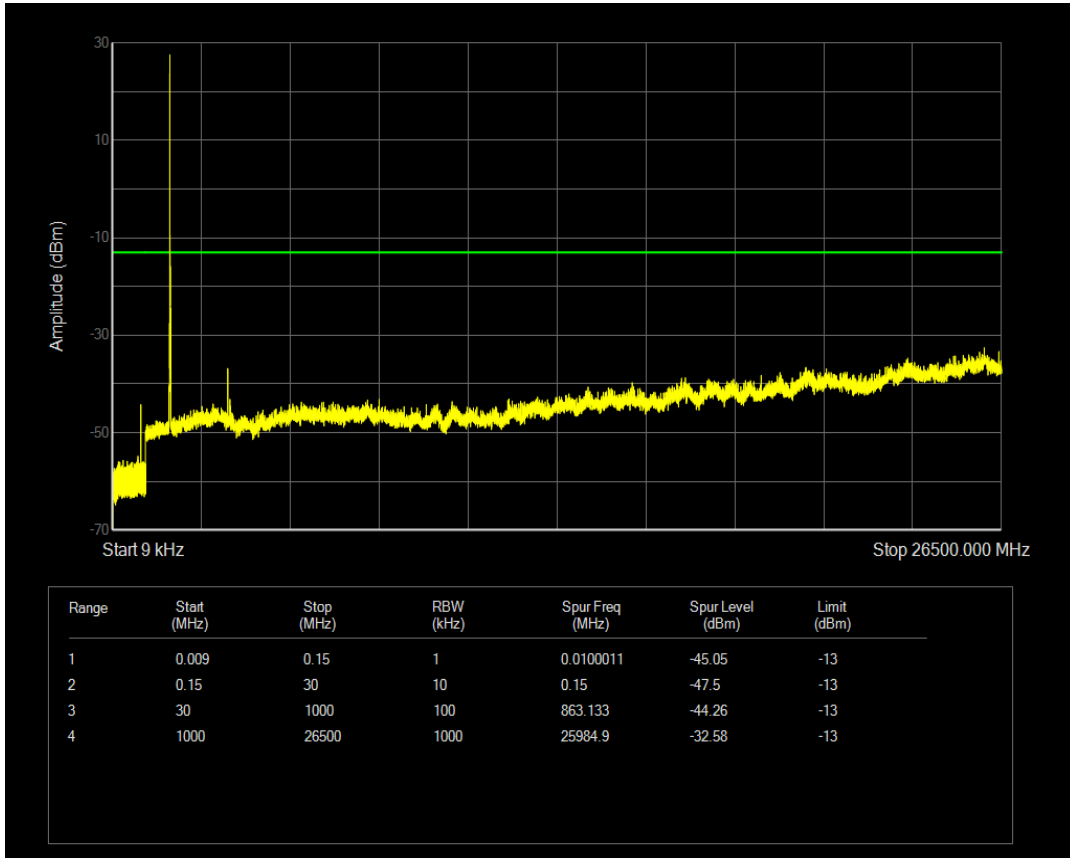

Band4 QPSK BW=15MHz Channel=20175 RB Size=1 Position=#0

Band4 QPSK BW=15MHz Channel=20175 RB Size=75 Position=#0

Band4 16QAM BW=15MHz Channel=20175 RB Size=75 Position=#0

Band4 16QAM BW=15MHz Channel=20175 RB Size=1 Position=#0