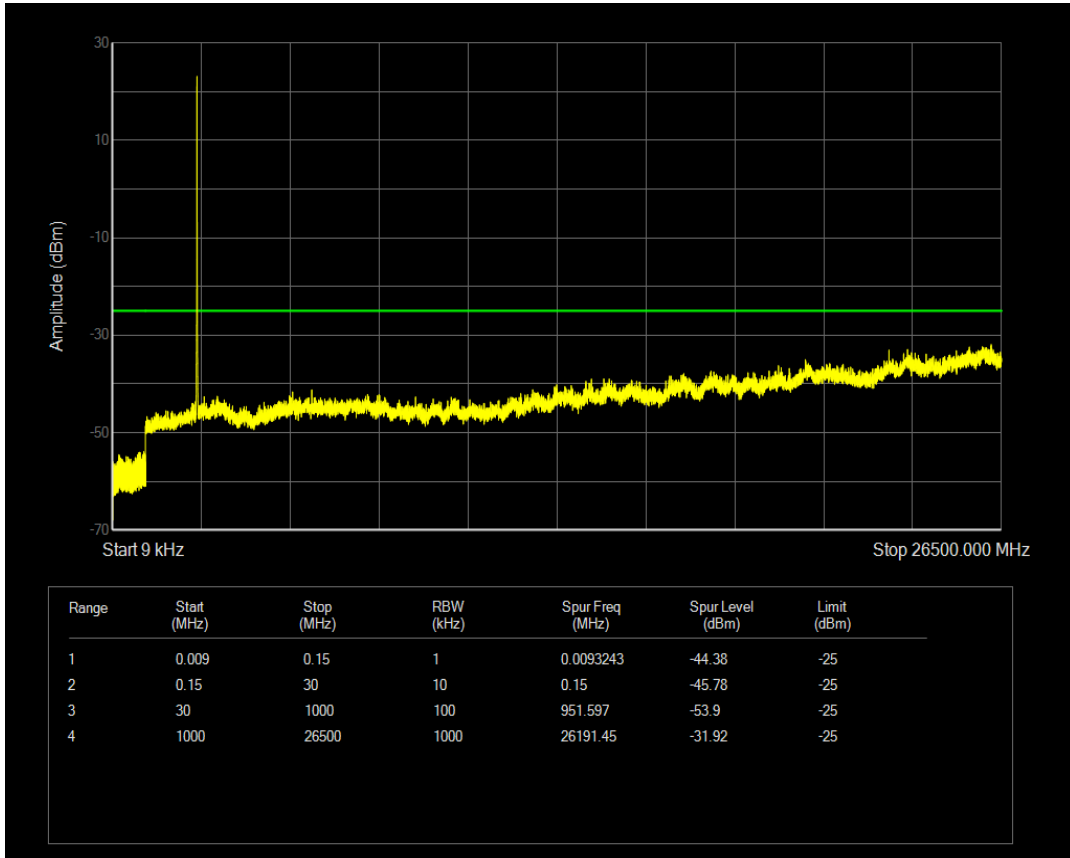

Band7 QPSK BW=5MHz Channel=21100 RB Size=1 Position=#0

Band7 QPSK BW=5MHz Channel=21100 RB Size=25 Position=#0

Band7 16QAM BW=5MHz Channel=21100 RB Size=1 Position=#0

Band7 16QAM BW=5MHz Channel=21100 RB Size=25 Position=#0