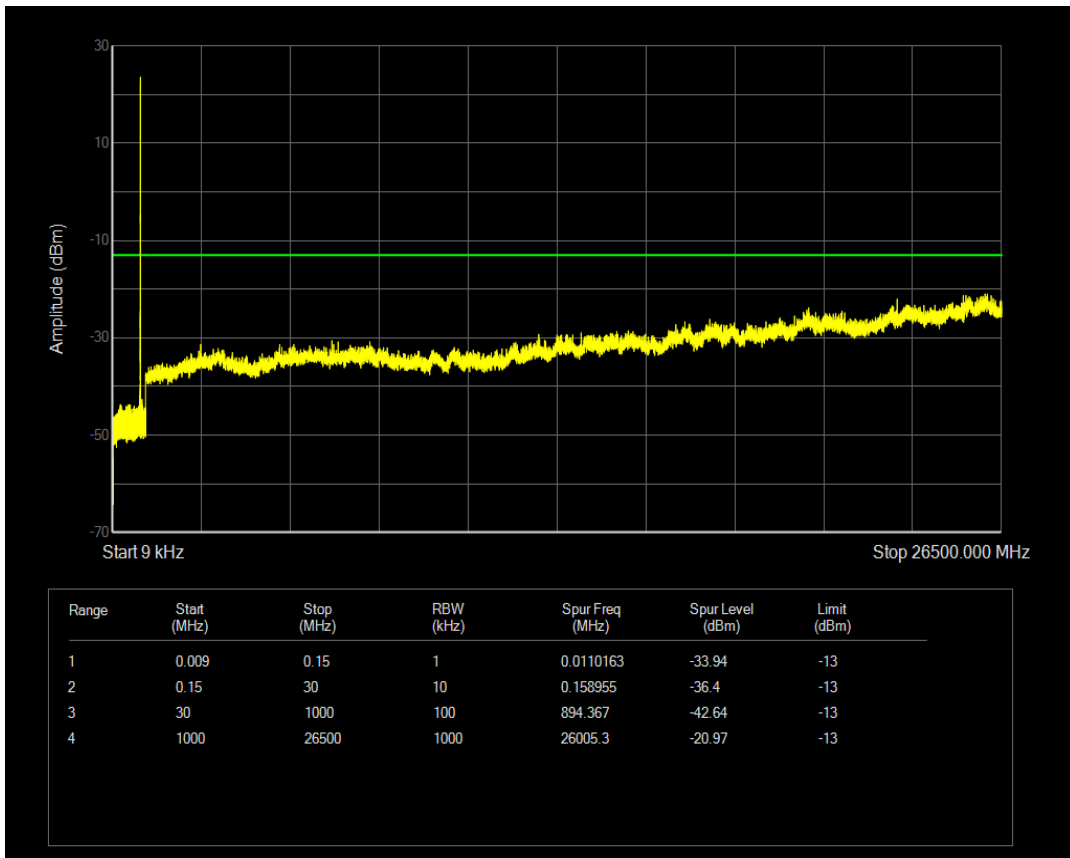

Band5 QPSK BW=5MHz Channel=20525 RB Size=1 Position=#0

Band5 QPSK BW=5MHz Channel=20525 RB Size=25 Position=#0

Band5 16QAM BW=5MHz Channel=20525 RB Size=25 Position=#0

Band5 16QAM BW=5MHz Channel=20525 RB Size=1 Position=#0

Band5 QPSK BW=5MHz Channel=20625 RB Size=1 Position=#0

Band5 QPSK BW=5MHz Channel=20625 RB Size=25 Position=#0

Band5 16QAM BW=5MHz Channel=20625 RB Size=1 Position=#0

Band5 QPSK BW=10MHz Channel=20450 RB Size=1 Position=#0