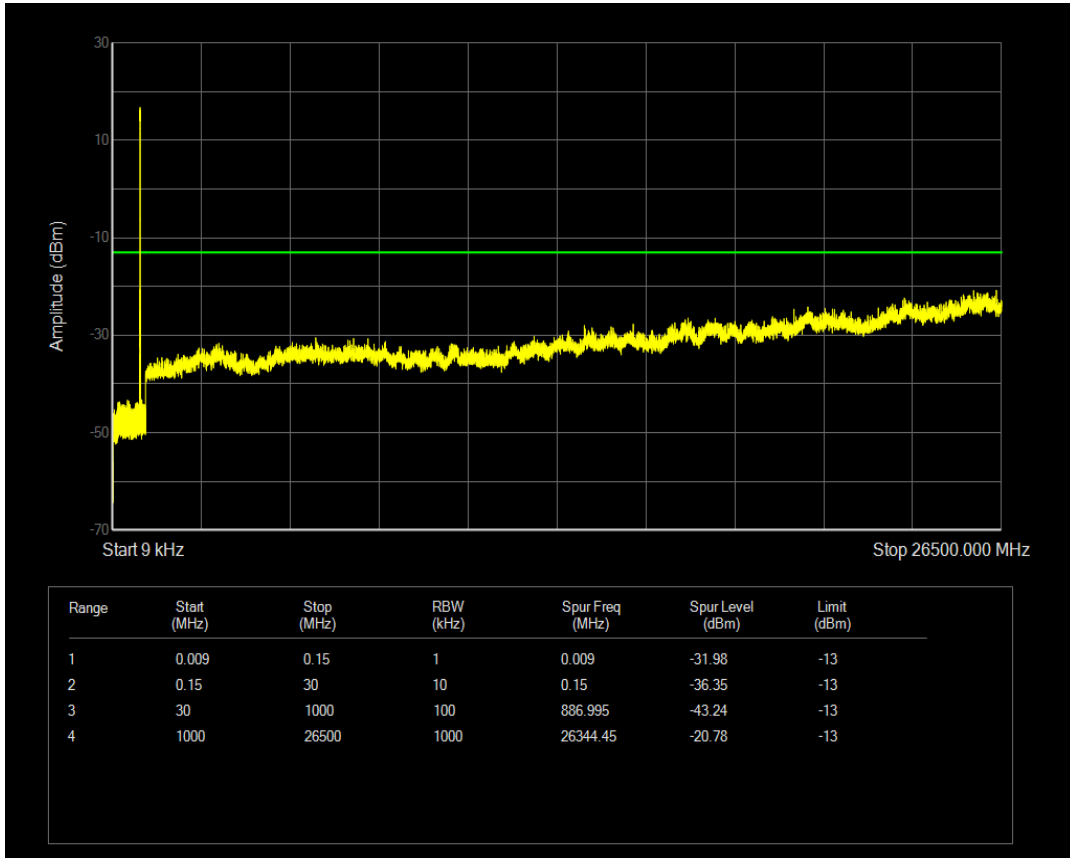

Band5 QPSK BW=3MHz Channel=20525 RB Size=15 Position=#0

Band5 16QAM BW=3MHz Channel=20525 RB Size=1 Position=#0