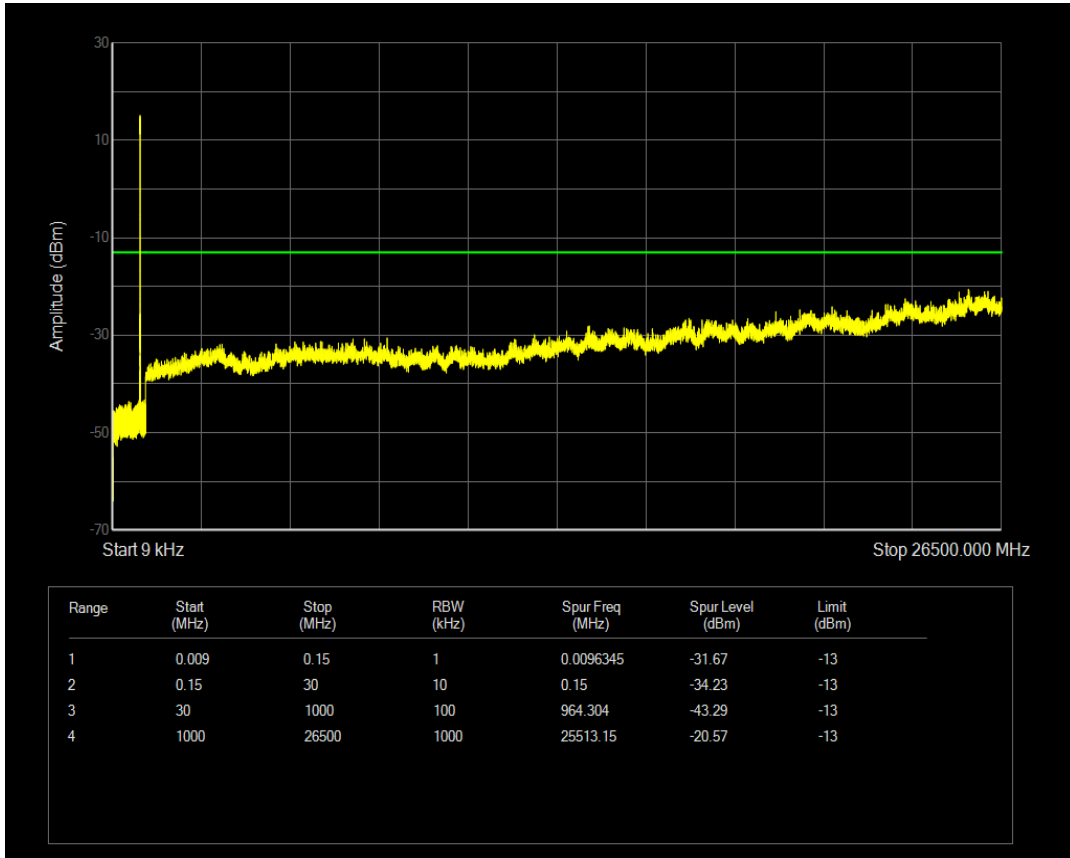

Band5 QPSK BW=5MHz Channel=20525 RB Size=25 Position=#0

Band5 16QAM BW=5MHz Channel=20525 RB Size=25 Position=#0