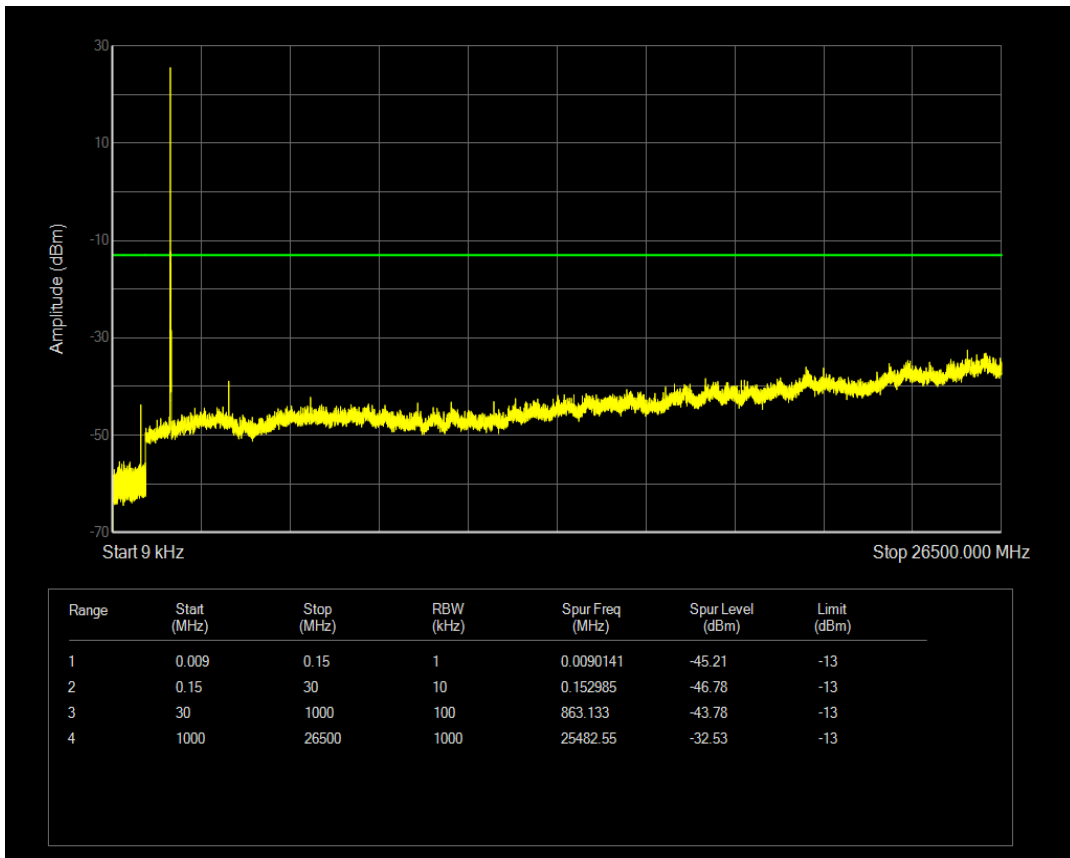

Band4 16QAM BW=15MHz Channel=20325 RB Size=1 Position=#0

Band4 16QAM BW=15MHz Channel=20325 RB Size=75 Position=#0