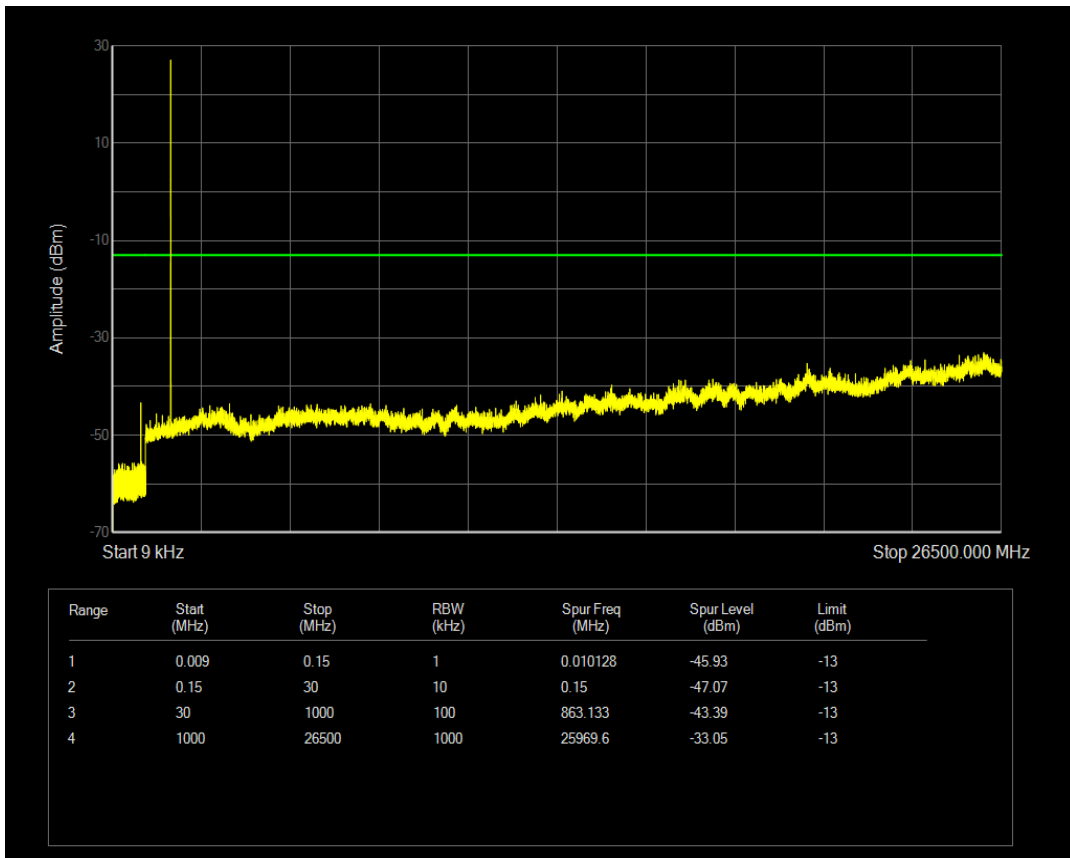

Band4 QPSK BW=3MHz Channel=20385 RB Size=1 Position=#0

Band4 QPSK BW=3MHz Channel=20385 RB Size=15 Position=#0

Band4 16QAM BW=3MHz Channel=20385 RB Size=1 Position=#0

Band4 16QAM BW=3MHz Channel=20385 RB Size=15 Position=#0

Band4 QPSK BW=5MHz Channel=19975 RB Size=1 Position=#0

Band4 QPSK BW=5MHz Channel=19975 RB Size=25 Position=#0

Band4 16QAM BW=5MHz Channel=19975 RB Size=1 Position=#0

Band4 16QAM BW=5MHz Channel=19975 RB Size=25 Position=#0