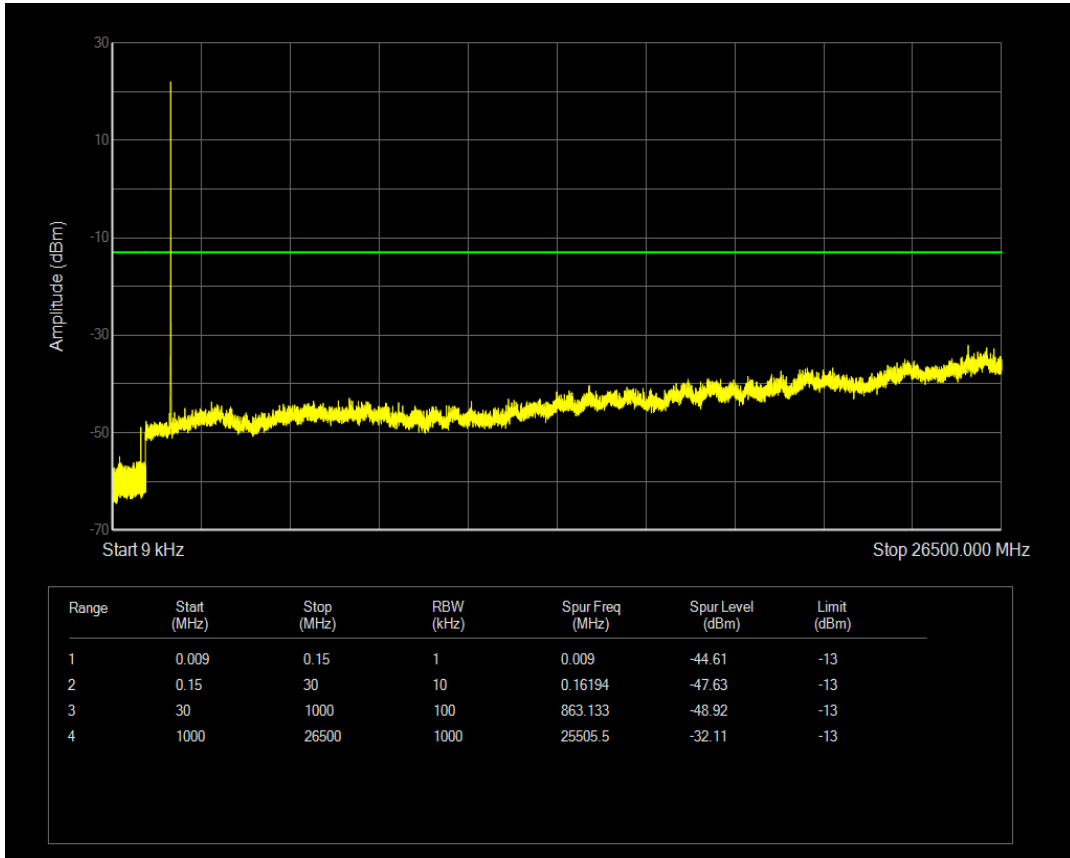

Band4 QPSK BW=3MHz Channel=20385 RB Size=1 Position=#0

Band4 QPSK BW=3MHz Channel=20385 RB Size=15 Position=#0

Band4 16QAM BW=3MHz Channel=20385 RB Size=1 Position=#0

Band4 16QAM BW=3MHz Channel=20385 RB Size=15 Position=#0

Band4 QPSK BW=5MHz Channel=19975 RB Size=1 Position=#0

Band4 QPSK BW=5MHz Channel=19975 RB Size=25 Position=#0

Band4 16QAM BW=5MHz Channel=19975 RB Size=1 Position=#0

Band4 16QAM BW=5MHz Channel=19975 RB Size=25 Position=#0