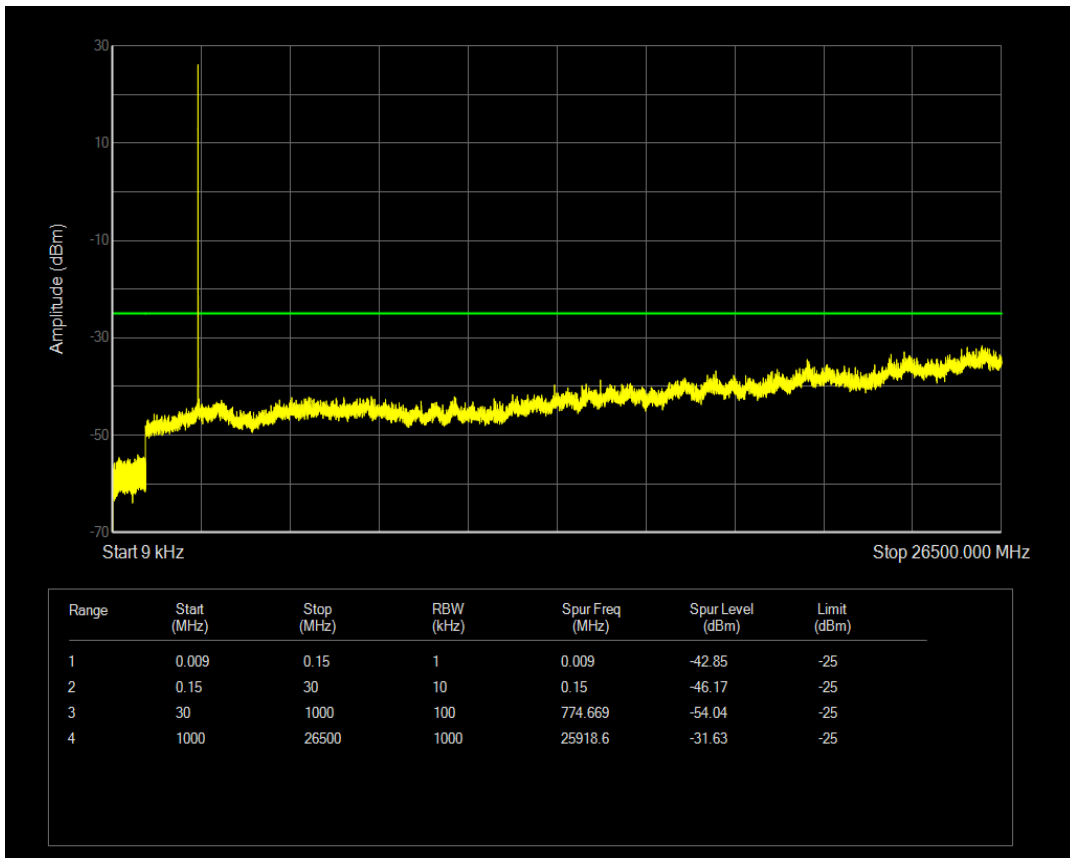

Band7 QPSK BW=5MHz Channel=21425 RB Size=1 Position=#0

Band7 QPSK BW=5MHz Channel=21425 RB Size=25 Position=#0