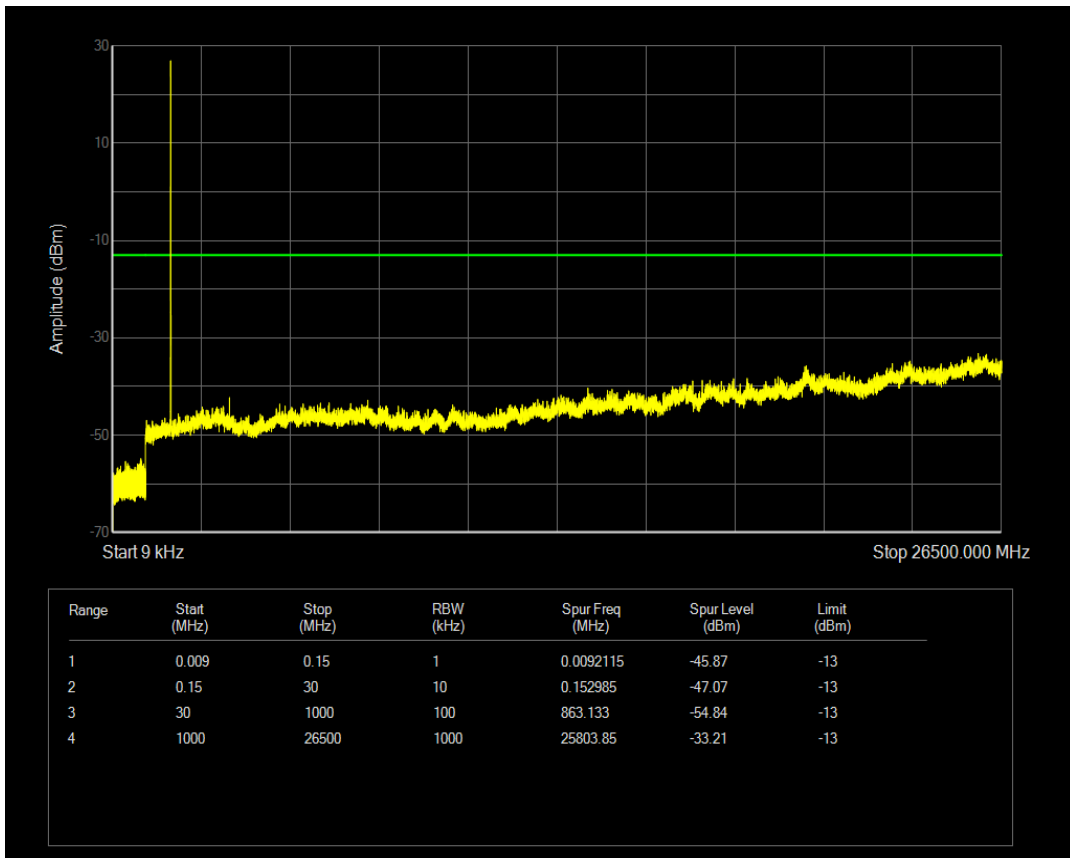

Band4 QPSK BW=5MHz Channel=20375 RB Size=1 Position=#0

Band4 QPSK BW=5MHz Channel=20375 RB Size=25 Position=#0