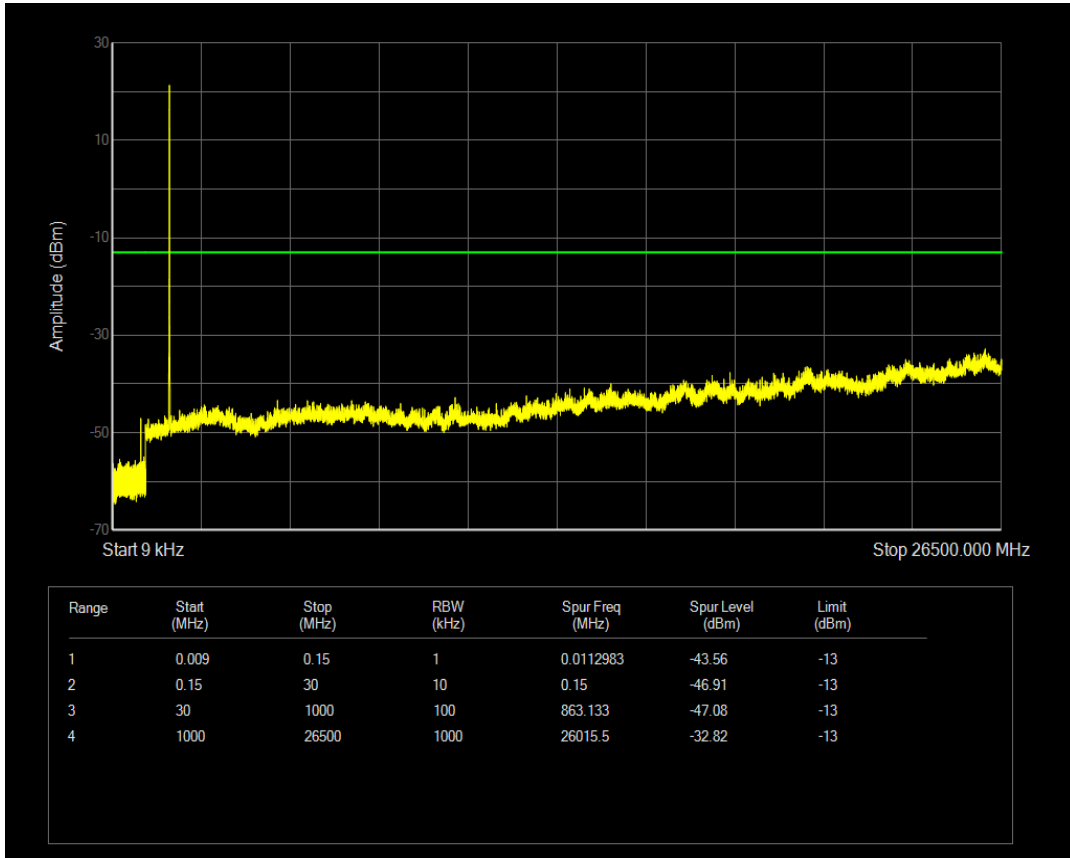

Band4 QPSK BW=3MHz Channel=20385 RB Size=1 Position=#0

Band4 QPSK BW=3MHz Channel=20385 RB Size=15 Position=#0

Band4 16QAM BW=3MHz Channel=20385 RB Size=1 Position=#0

Band4 16QAM BW=3MHz Channel=20385 RB Size=15 Position=#0

Band4 QPSK BW=5MHz Channel=19975 RB Size=1 Position=#0

Band4 QPSK BW=5MHz Channel=19975 RB Size=25 Position=#0

Band4 16QAM BW=5MHz Channel=19975 RB Size=1 Position=#0

Band4 16QAM BW=5MHz Channel=19975 RB Size=25 Position=#0