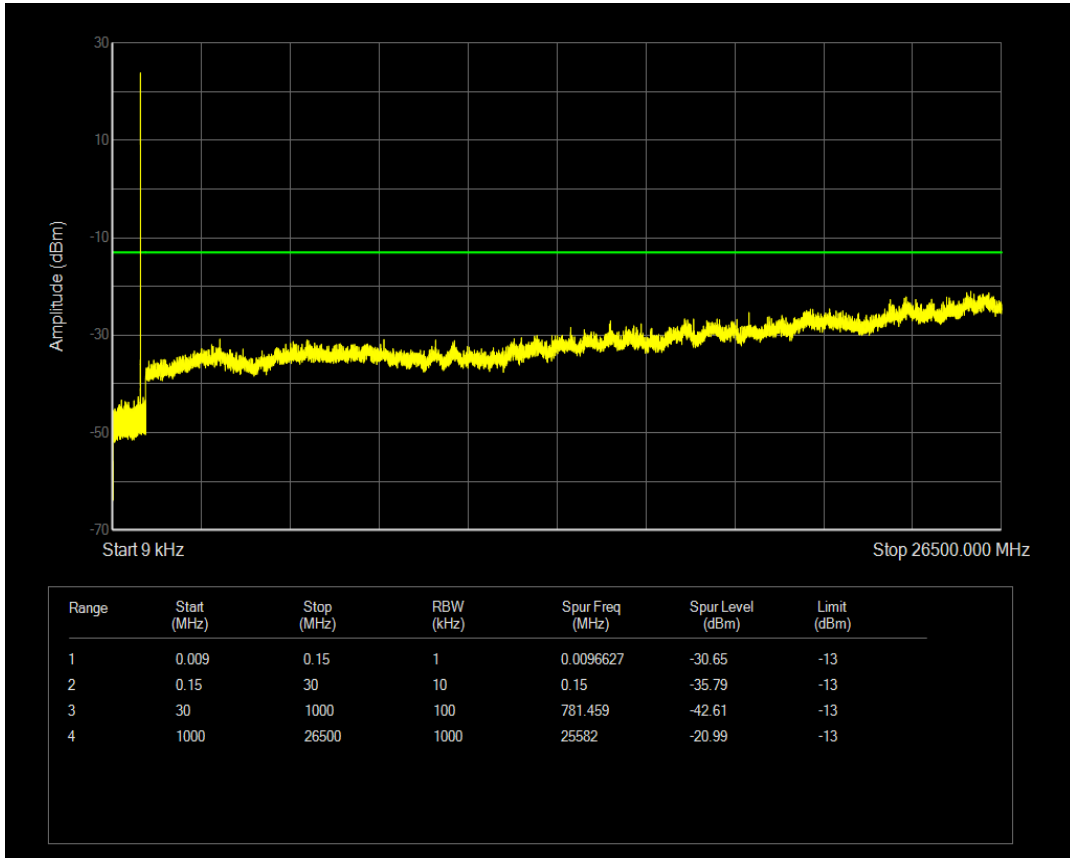

Band5 QPSK BW=1.4MHz Channel=20525 RB Size=1 Position=#0

Band5 QPSK BW=1.4MHz Channel=20525 RB Size=6 Position=#0

Band5 16QAM BW=1.4MHz Channel=20525 RB Size=1 Position=#0

Band5 16QAM BW=1.4MHz Channel=20525 RB Size=6 Position=#0

Band5 QPSK BW=1.4MHz Channel=20643 RB Size=6 Position=#0

Band5 QPSK BW=1.4MHz Channel=20643 RB Size=1 Position=#0

Band5 16QAM BW=1.4MHz Channel=20643 RB Size=1 Position=#0

Band5 16QAM BW=1.4MHz Channel=20643 RB Size=6 Position=#0