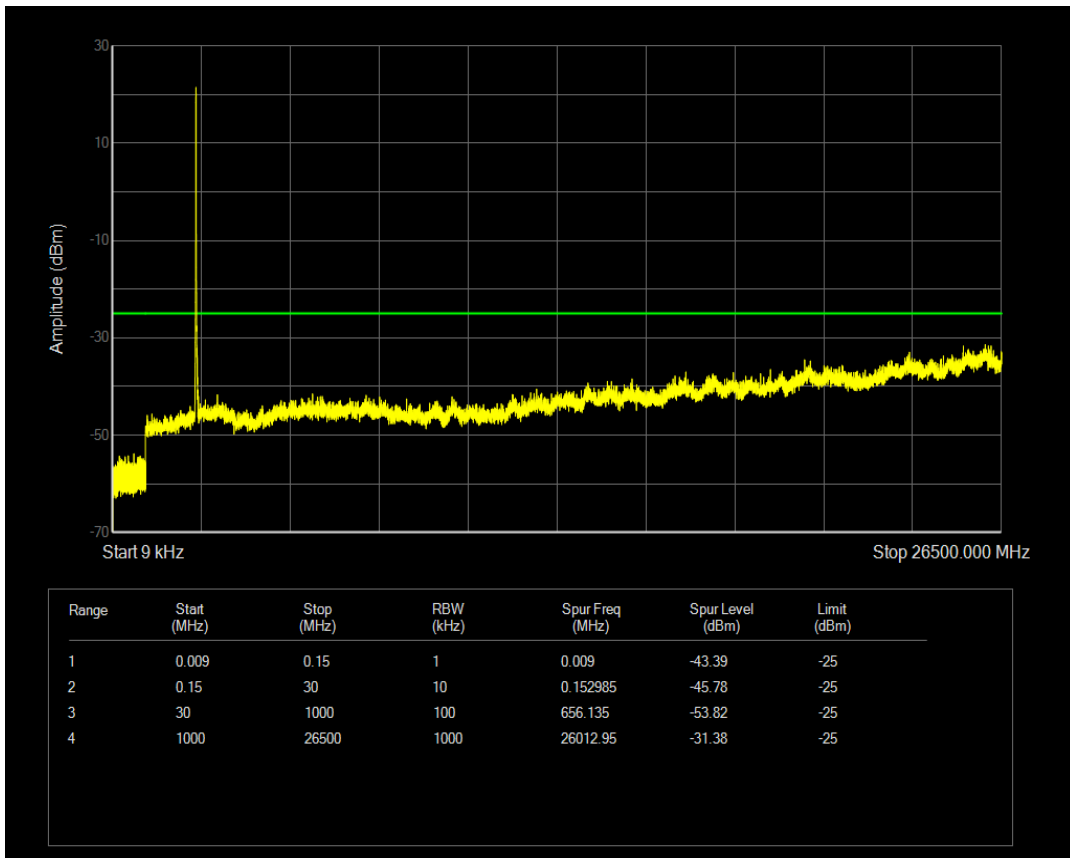

Band7 QPSK BW=5MHz Channel=21425 RB Size=1 Position=#0

Band7 QPSK BW=5MHz Channel=21425 RB Size=25 Position=#0

Band7 16QAM BW=5MHz Channel=21425 RB Size=1 Position=#0

Band7 16QAM BW=5MHz Channel=21425 RB Size=25 Position=#0

Band7 QPSK BW=10MHz Channel=20800 RB Size=50 Position=#0

Band7 QPSK BW=10MHz Channel=20800 RB Size=1 Position=#0

Band7 16QAM BW=10MHz Channel=20800 RB Size=1 Position=#0

Band7 16QAM BW=10MHz Channel=20800 RB Size=50 Position=#0