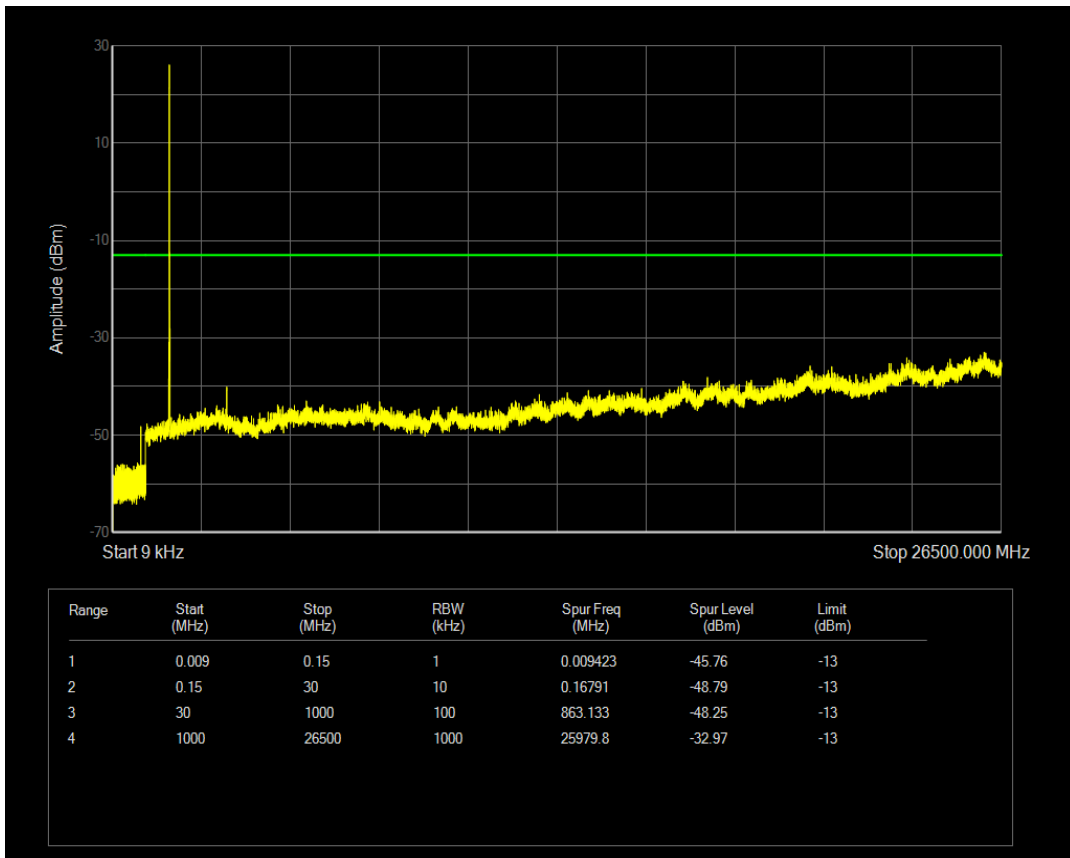

Band4 QPSK BW=5MHz Channel=20375 RB Size=1 Position=#0

Band4 QPSK BW=5MHz Channel=20375 RB Size=25 Position=#0

Band4 16QAM BW=5MHz Channel=20375 RB Size=1 Position=#0

Band4 16QAM BW=5MHz Channel=20375 RB Size=25 Position=#0

Band4 QPSK BW=10MHz Channel=20000 RB Size=50 Position=#0

Band4 QPSK BW=10MHz Channel=20000 RB Size=1 Position=#0

Band4 16QAM BW=10MHz Channel=20000 RB Size=1 Position=#0

Band4 16QAM BW=10MHz Channel=20000 RB Size=50 Position=#0