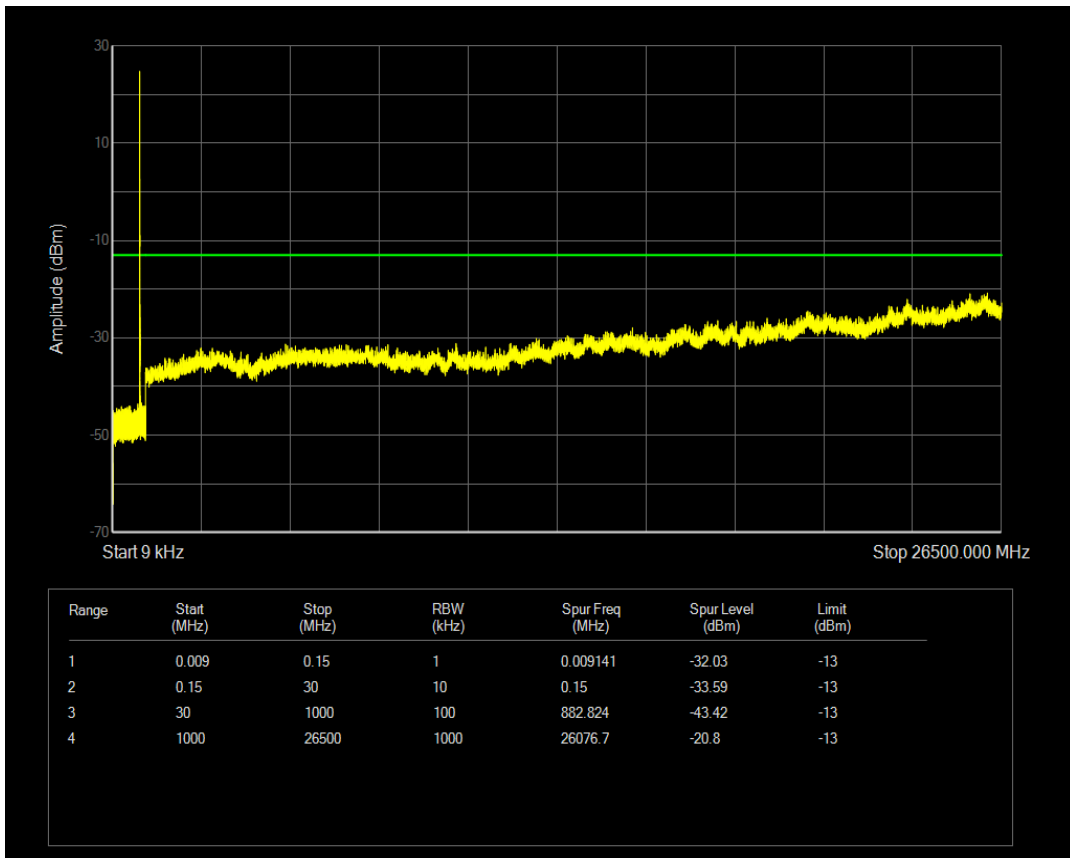

Band5 16QAM BW=5MHz Channel=20425 RB Size=1 Position=#0

Band5 16QAM BW=5MHz Channel=20425 RB Size=25 Position=#0