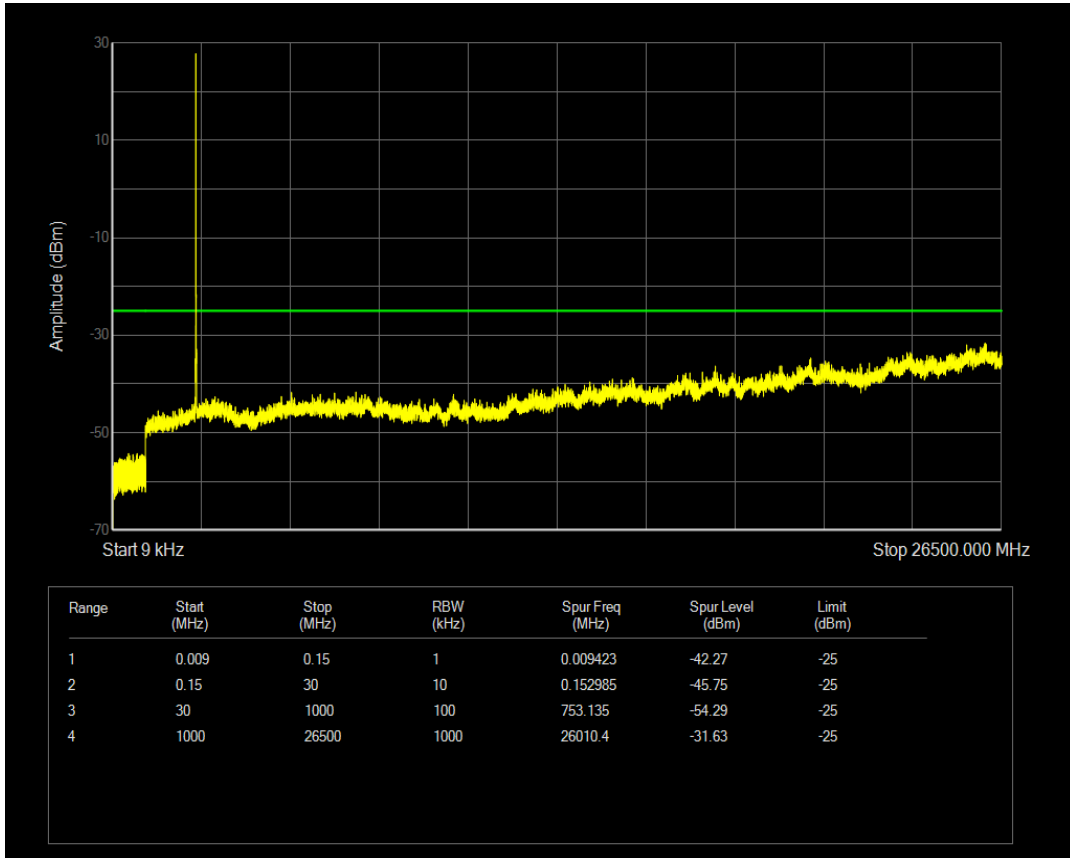

Band7 QPSK BW=5MHz Channel=21425 RB Size=1 Position=#0

Band7 QPSK BW=5MHz Channel=21425 RB Size=25 Position=#0

Band7 16QAM BW=5MHz Channel=21425 RB Size=1 Position=#0

Band7 16QAM BW=5MHz Channel=21425 RB Size=25 Position=#0

Band7 QPSK BW=10MHz Channel=20800 RB Size=50 Position=#0

Band7 QPSK BW=10MHz Channel=20800 RB Size=1 Position=#0

Band7 16QAM BW=10MHz Channel=20800 RB Size=1 Position=#0

Band7 16QAM BW=10MHz Channel=20800 RB Size=50 Position=#0