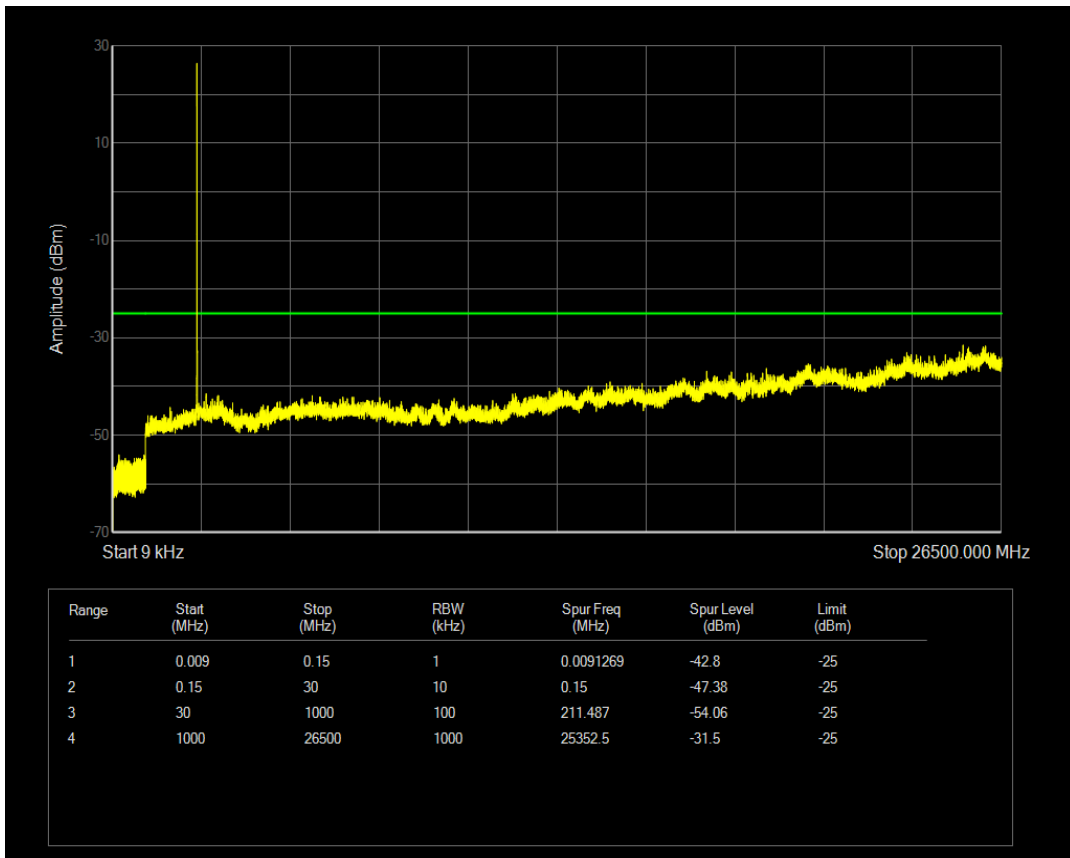

Band7 QPSK BW=5MHz Channel=21100 RB Size=1 Position=#0

Band7 QPSK BW=5MHz Channel=21100 RB Size=25 Position=#0