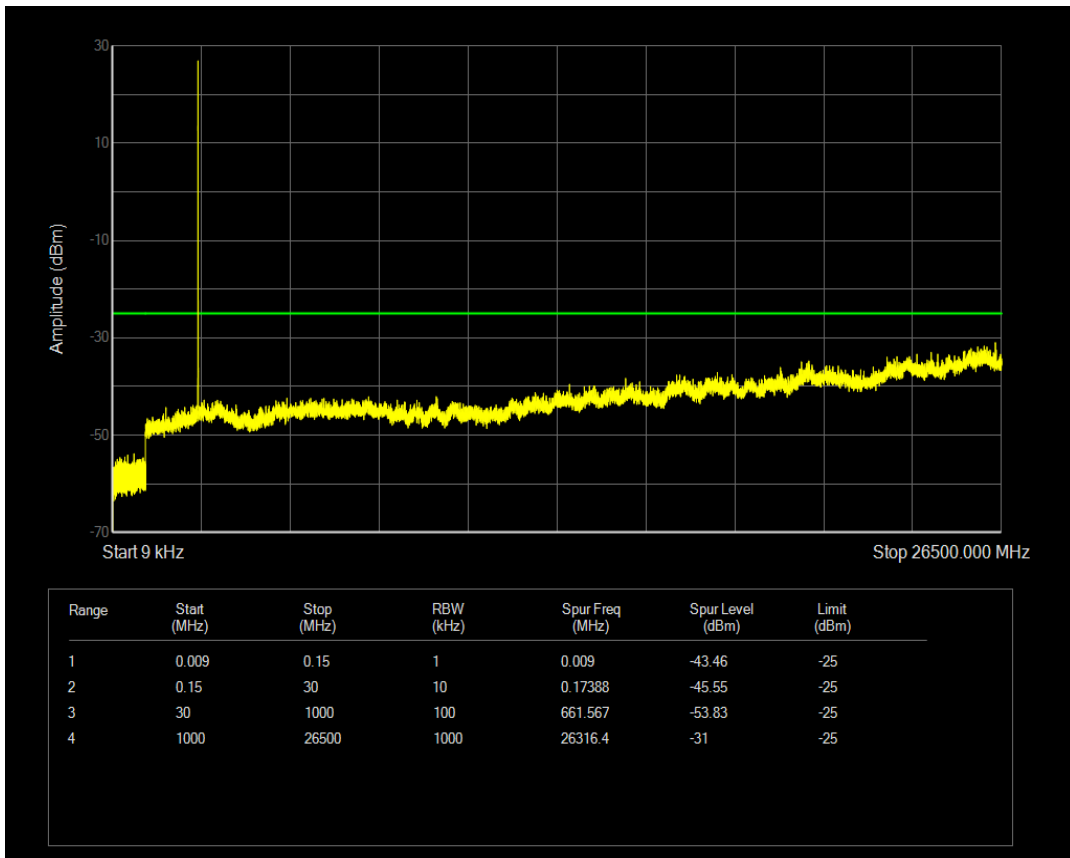

Band7 16QAM BW=5MHz Channel=21425 RB Size=1 Position=#0

Band7 16QAM BW=5MHz Channel=21425 RB Size=25 Position=#0