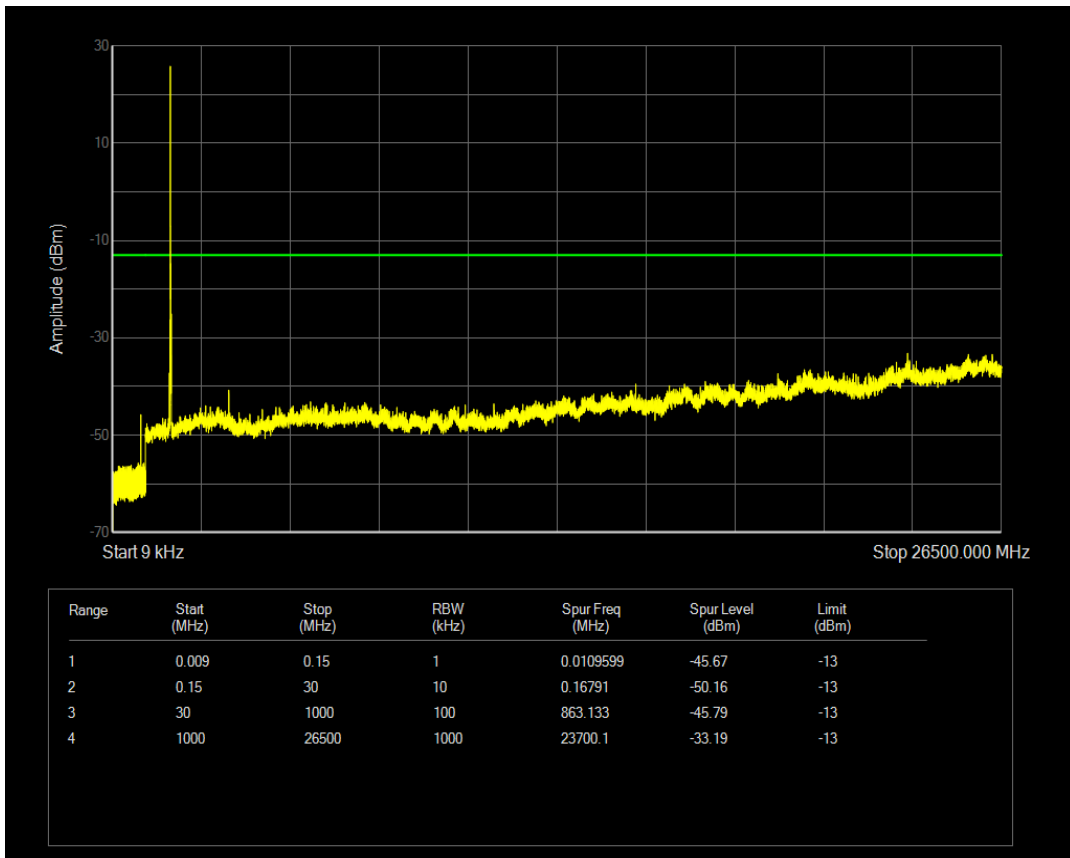

Band4 QPSK BW=15MHz Channel=20325 RB Size=1 Position=#0

Band4 QPSK BW=15MHz Channel=20325 RB Size=75 Position=#0