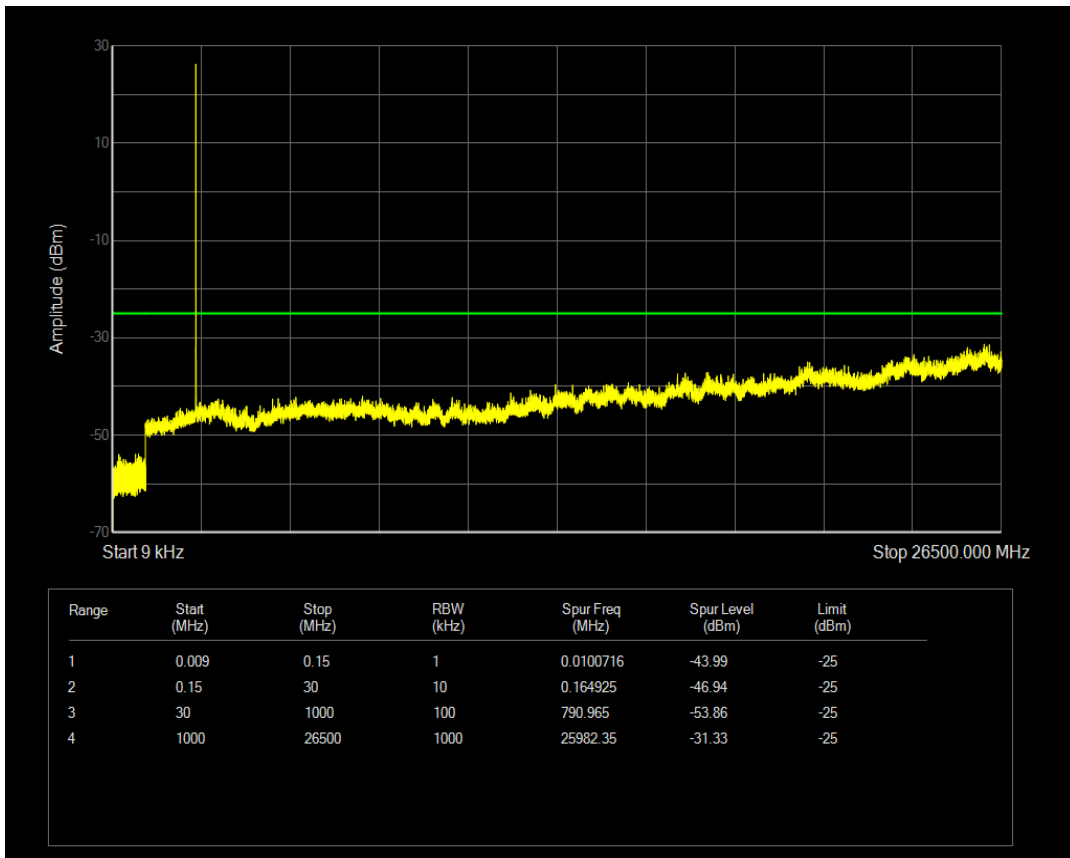

Band7 QPSK BW=5MHz Channel=20775 RB Size=1 Position=#0

Band7 QPSK BW=5MHz Channel=20775 RB Size=25 Position=#0