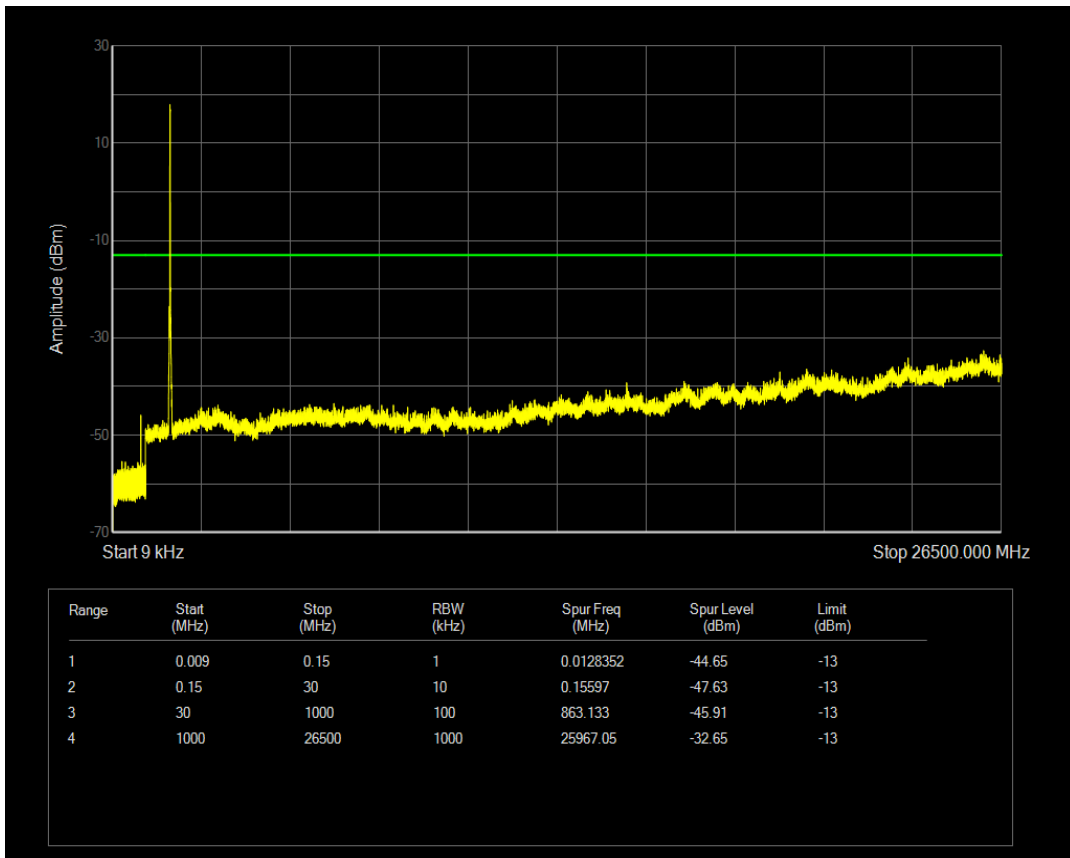

Band4 16QAM BW=15MHz Channel=20175 RB Size=75 Position=#0

Band4 16QAM BW=15MHz Channel=20175 RB Size=1 Position=#0