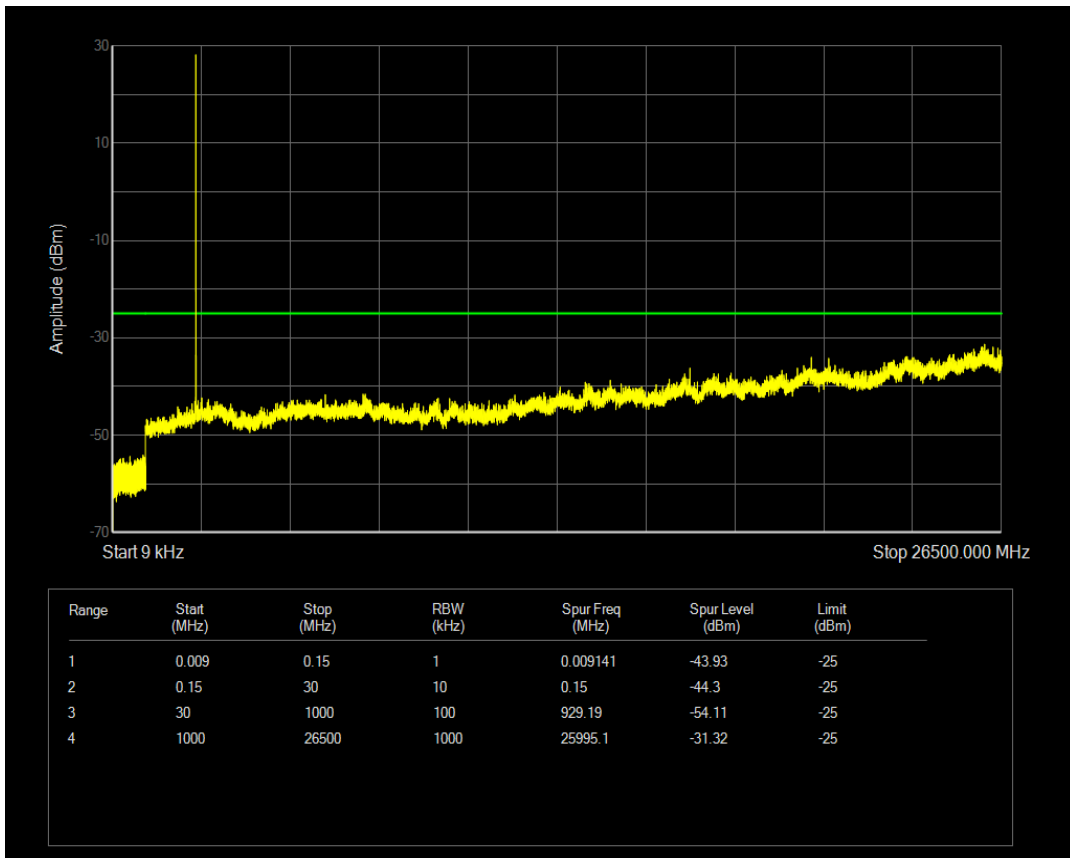

Band7 16QAM BW=5MHz Channel=20775 RB Size=1 Position=#0

Band7 16QAM BW=5MHz Channel=20775 RB Size=25 Position=#0