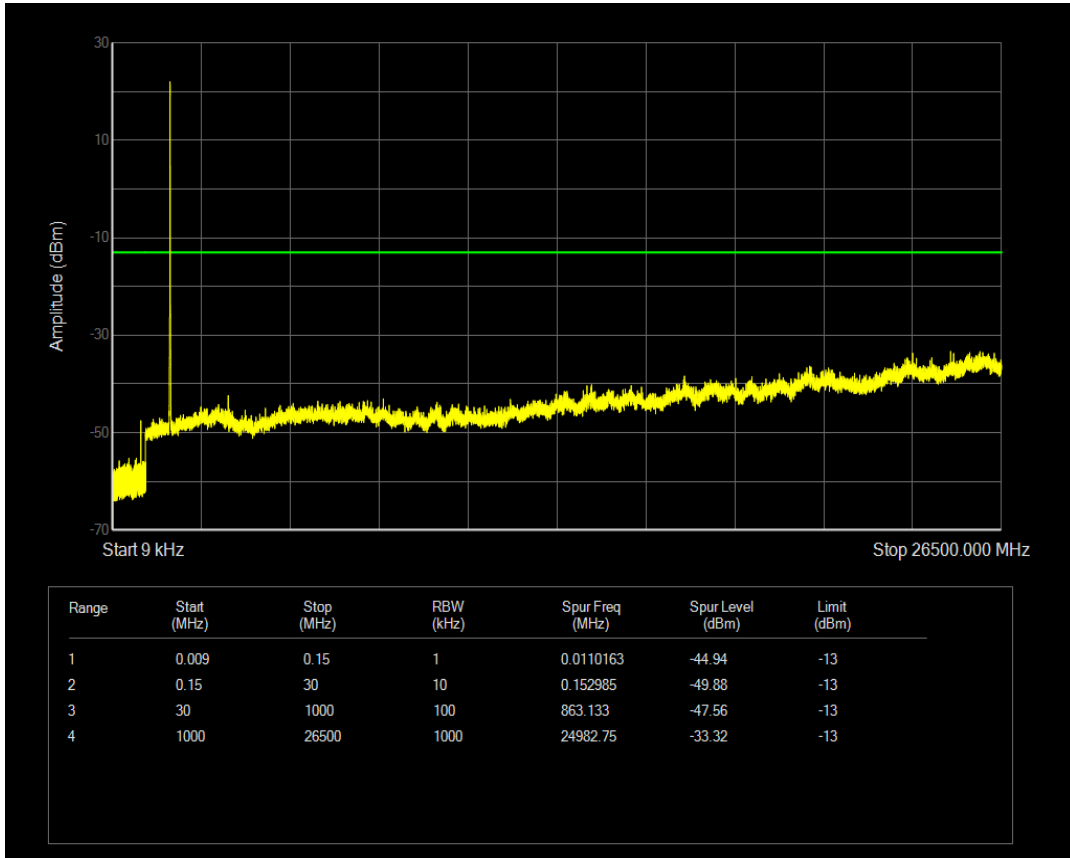

Band4 QPSK BW=5MHz Channel=19975 RB Size=1 Position=#0

Band4 QPSK BW=5MHz Channel=19975 RB Size=25 Position=#0

Band4 16QAM BW=5MHz Channel=19975 RB Size=1 Position=#0

Band4 16QAM BW=5MHz Channel=19975 RB Size=25 Position=#0

Band4 QPSK BW=5MHz Channel=20175 RB Size=1 Position=#0

Band4 QPSK BW=5MHz Channel=20175 RB Size=25 Position=#0

Band4 16QAM BW=5MHz Channel=20175 RB Size=1 Position=#0

Band4 16QAM BW=5MHz Channel=20175 RB Size=25 Position=#0