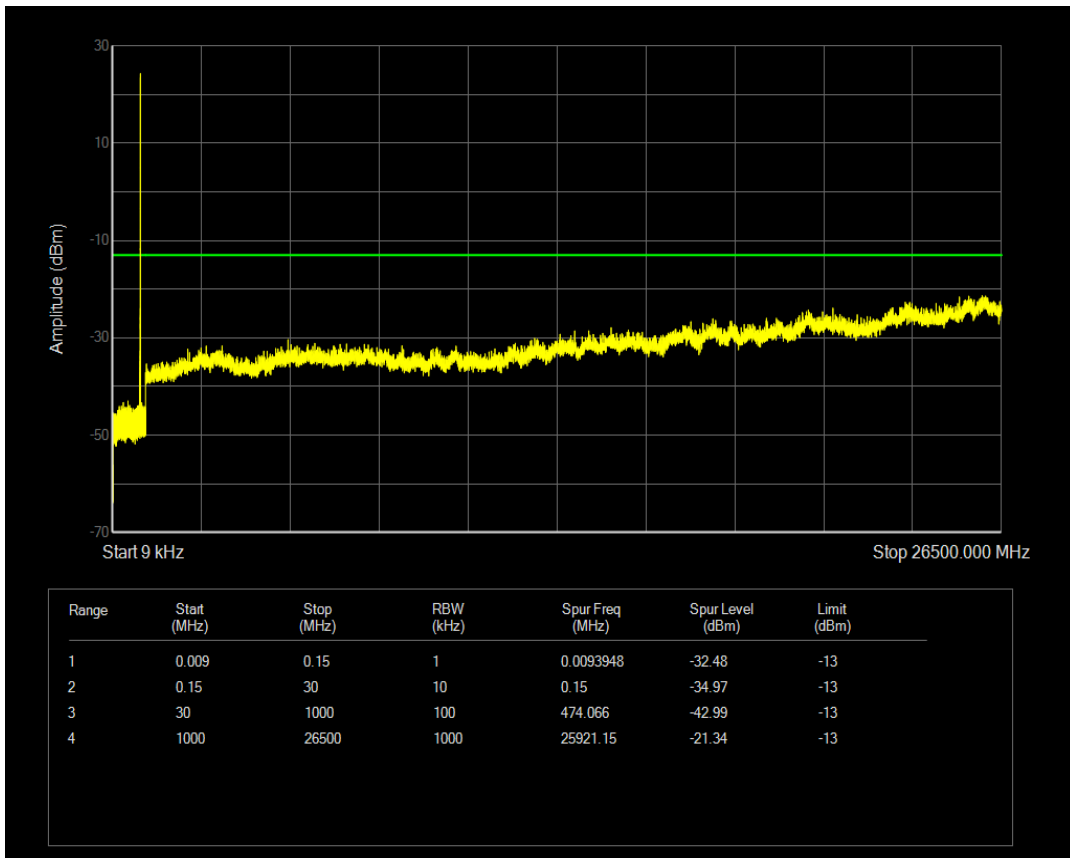

Band5 QPSK BW=5MHz Channel=20525 RB Size=1 Position=#0

Band5 QPSK BW=5MHz Channel=20525 RB Size=25 Position=#0

Band5 16QAM BW=5MHz Channel=20525 RB Size=25 Position=#0

Band5 16QAM BW=5MHz Channel=20525 RB Size=1 Position=#0

Band5 QPSK BW=5MHz Channel=20625 RB Size=1 Position=#0

Band5 QPSK BW=5MHz Channel=20625 RB Size=25 Position=#0

Band5 16QAM BW=5MHz Channel=20625 RB Size=1 Position=#0

Band5 QPSK BW=10MHz Channel=20450 RB Size=1 Position=#0