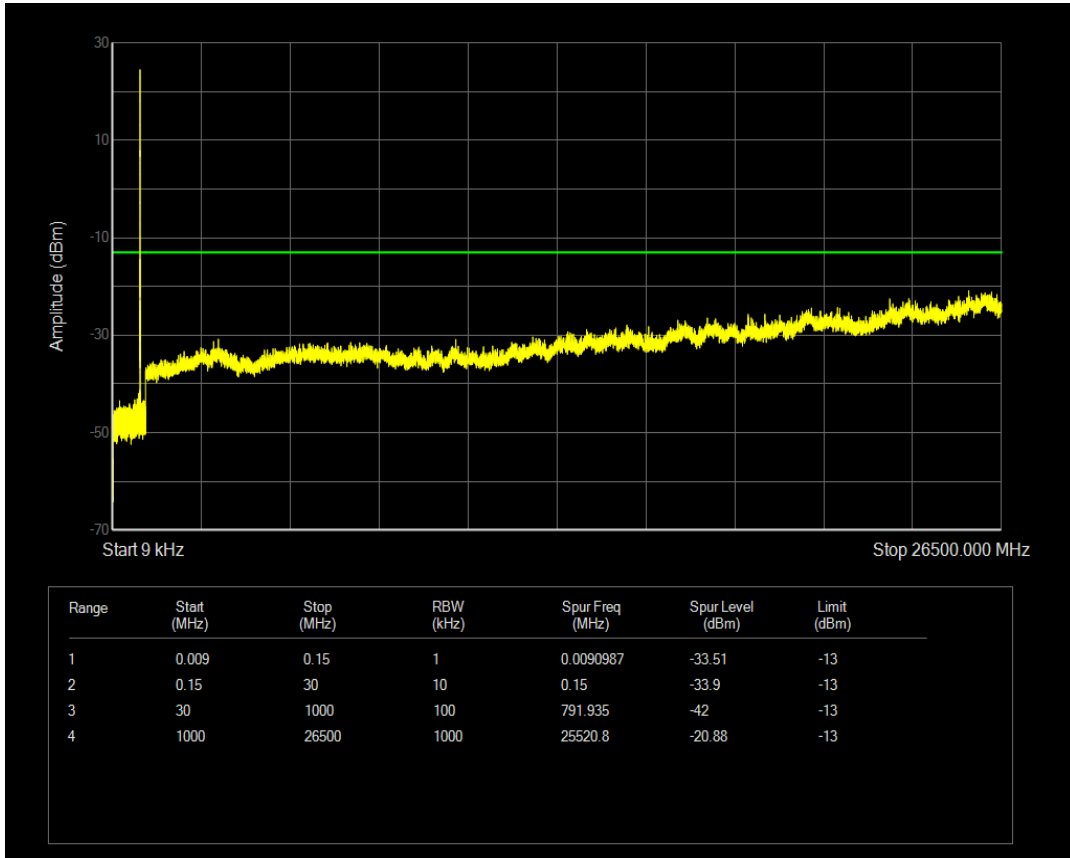

Band5 QPSK BW=5MHz Channel=20525 RB Size=1 Position=#0

Band5 QPSK BW=5MHz Channel=20525 RB Size=25 Position=#0

Band5 16QAM BW=5MHz Channel=20525 RB Size=25 Position=#0

Band5 16QAM BW=5MHz Channel=20525 RB Size=1 Position=#0

Band5 QPSK BW=5MHz Channel=20625 RB Size=1 Position=#0

Band5 QPSK BW=5MHz Channel=20625 RB Size=25 Position=#0

Band5 16QAM BW=5MHz Channel=20625 RB Size=1 Position=#0

Band5 QPSK BW=10MHz Channel=20450 RB Size=1 Position=#0