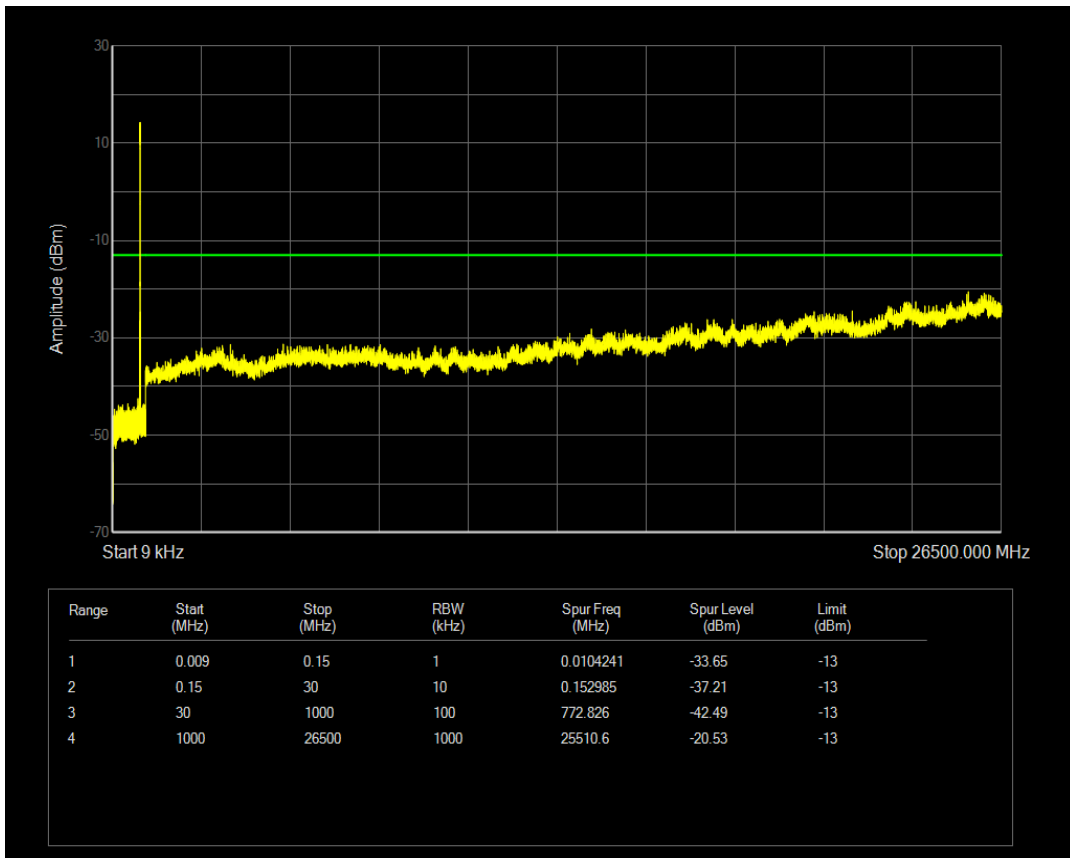

Band5 16QAM BW=5MHz Channel=20525 RB Size=25 Position=#0

Band5 16QAM BW=5MHz Channel=20525 RB Size=1 Position=#0