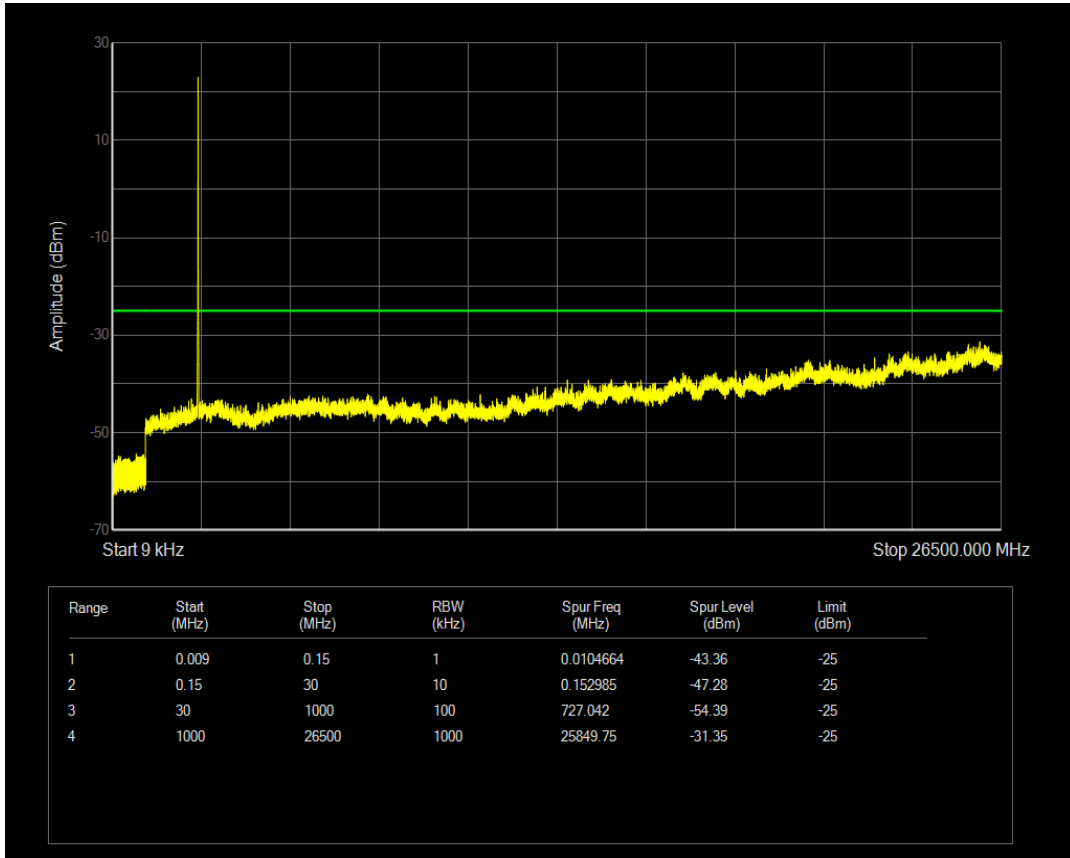

Band7 QPSK BW=5MHz Channel=21425 RB Size=25 Position=#0

Band7 16QAM BW=5MHz Channel=21425 RB Size=1 Position=#0