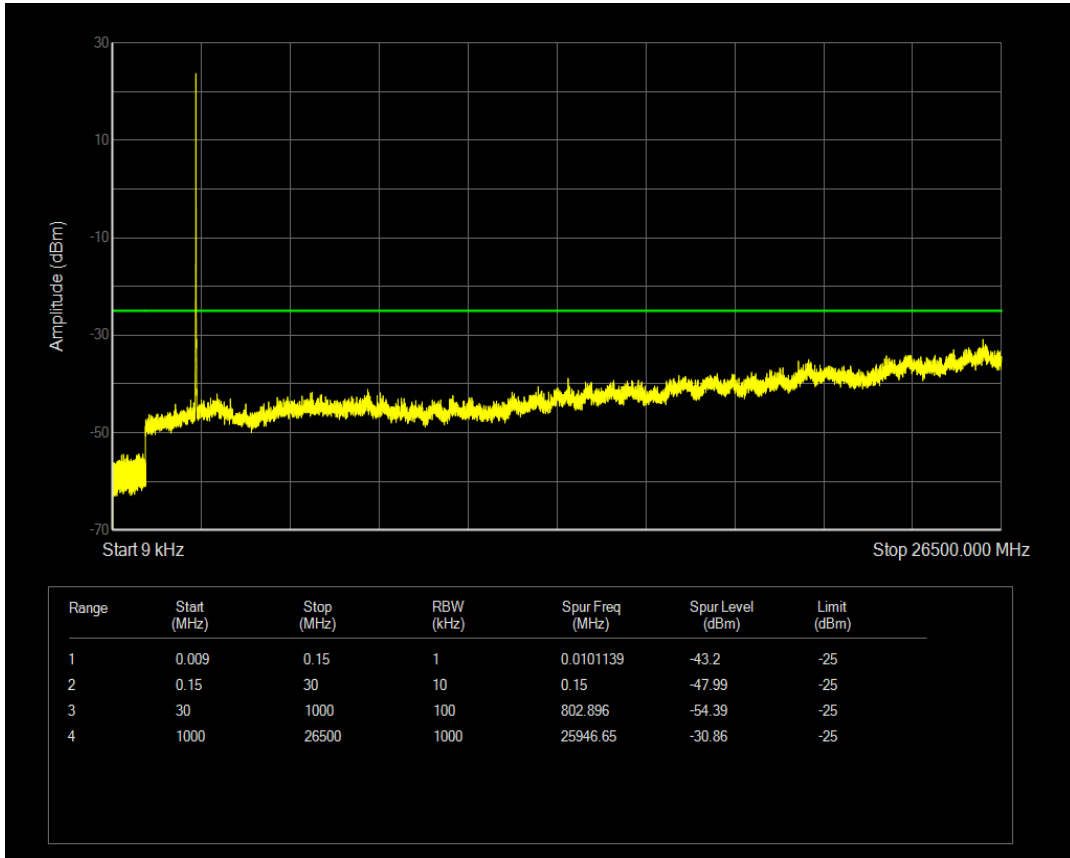

Band5 QPSK BW=10MHz Channel=20600 RB Size=1 Position=#0

Band5 QPSK BW=10MHz Channel=20600 RB Size=50 Position=#0

Band5 16QAM BW=10MHz Channel=20600 RB Size=1 Position=#0

Band5 16QAM BW=10MHz Channel=20600 RB Size=50 Position=#0

Band7 QPSK BW=5MHz Channel=20775 RB Size=1 Position=#0

Band7 QPSK BW=5MHz Channel=20775 RB Size=25 Position=#0

Band7 16QAM BW=5MHz Channel=20775 RB Size=1 Position=#0

Band7 16QAM BW=5MHz Channel=20775 RB Size=25 Position=#0