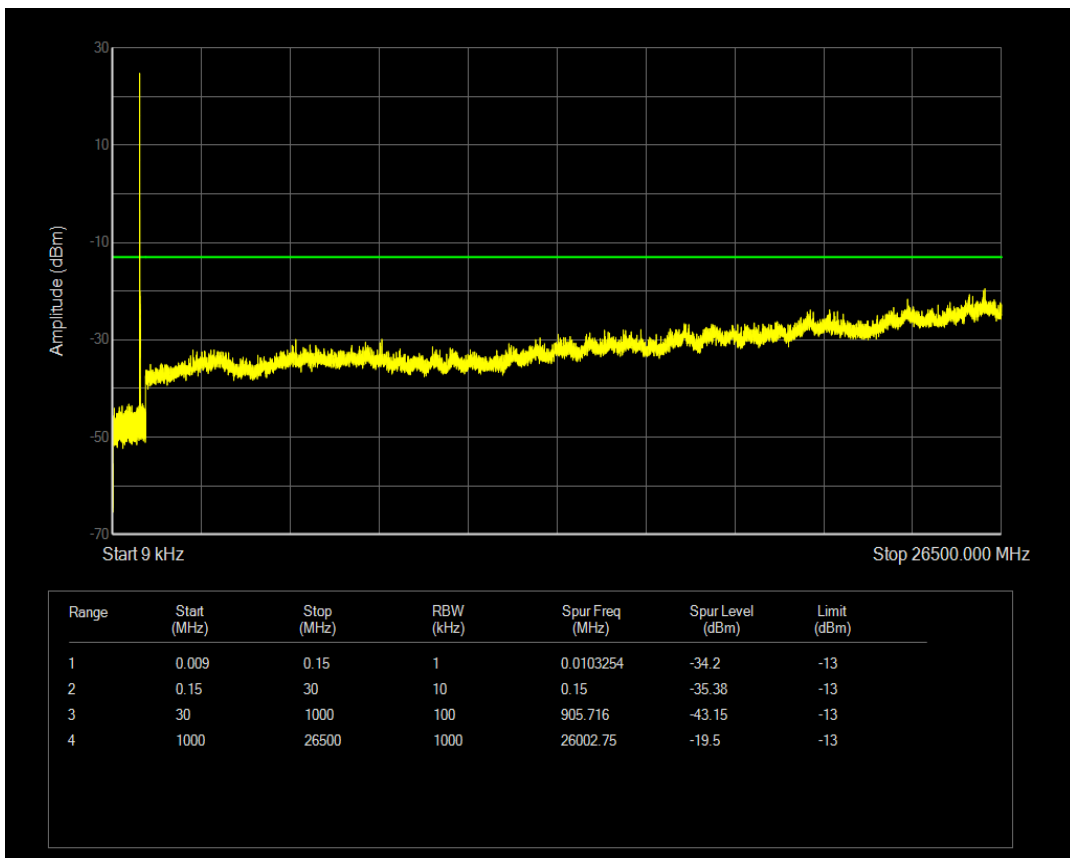

Band5 QPSK BW=3MHz Channel=20415 RB Size=1 Position=#0

Band5 QPSK BW=3MHz Channel=20415 RB Size=15 Position=#0