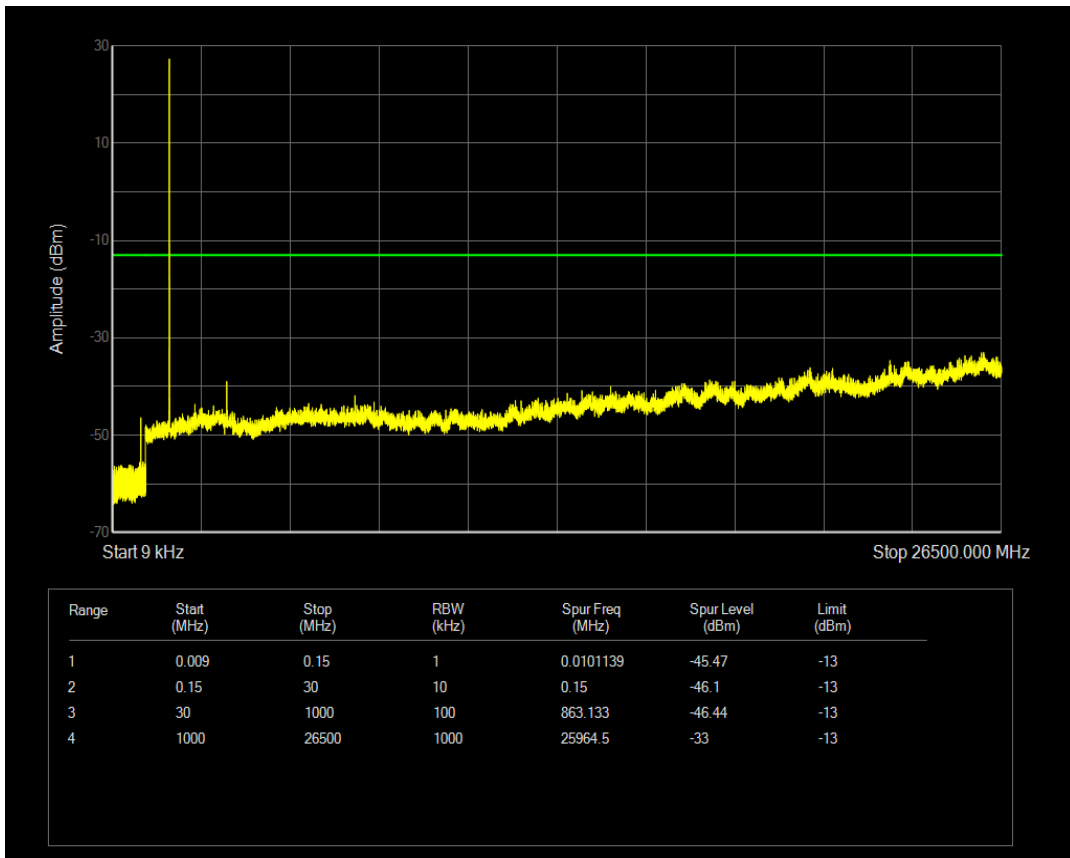

Band4 QPSK BW=3MHz Channel=20385 RB Size=1 Position=#0

Band4 QPSK BW=3MHz Channel=20385 RB Size=15 Position=#0

Band4 16QAM BW=3MHz Channel=20385 RB Size=1 Position=#0

Band4 16QAM BW=3MHz Channel=20385 RB Size=15 Position=#0

Band4 QPSK BW=5MHz Channel=19975 RB Size=1 Position=#0

Band4 QPSK BW=5MHz Channel=19975 RB Size=25 Position=#0

Band4 16QAM BW=5MHz Channel=19975 RB Size=1 Position=#0

Band4 16QAM BW=5MHz Channel=19975 RB Size=25 Position=#0