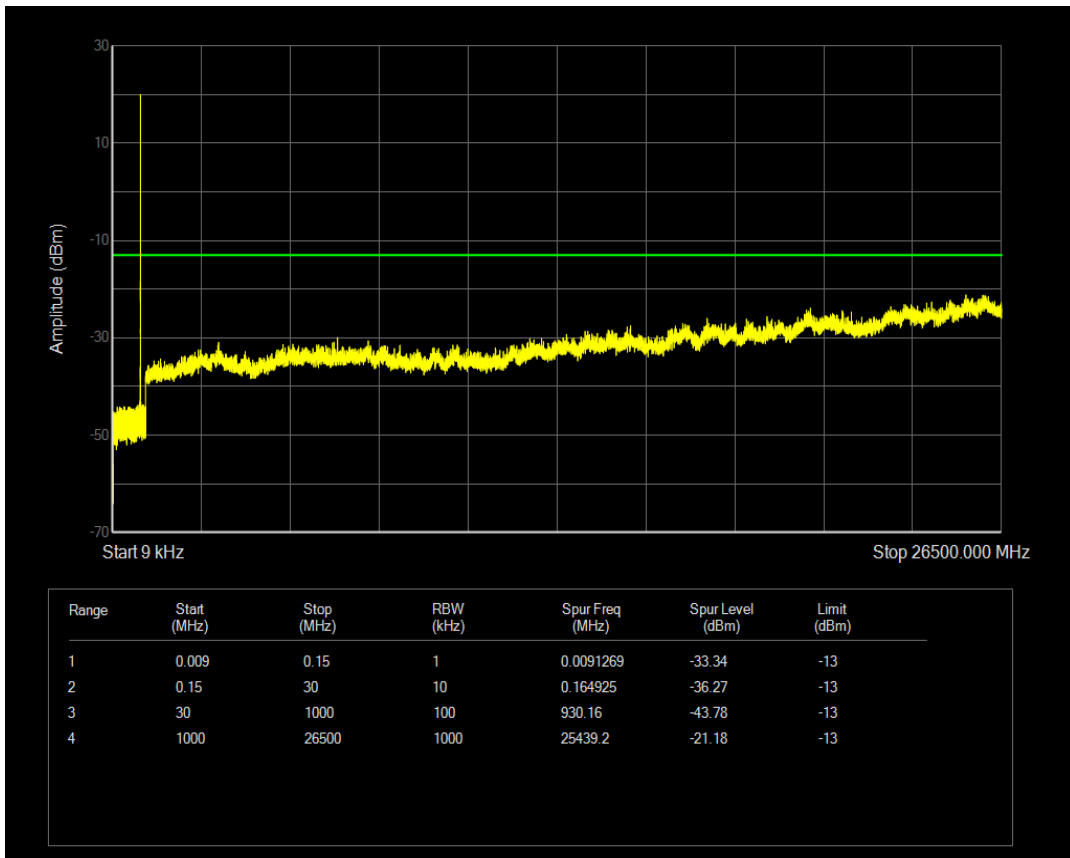

Band5 QPSK BW=1.4MHz Channel=20525 RB Size=1 Position=#0

Band5 QPSK BW=1.4MHz Channel=20525 RB Size=6 Position=#0

Band5 16QAM BW=1.4MHz Channel=20525 RB Size=1 Position=#0

Band5 16QAM BW=1.4MHz Channel=20525 RB Size=6 Position=#0

Band5 QPSK BW=1.4MHz Channel=20643 RB Size=6 Position=#0

Band5 QPSK BW=1.4MHz Channel=20643 RB Size=1 Position=#0

Band5 16QAM BW=1.4MHz Channel=20643 RB Size=1 Position=#0

Band5 16QAM BW=1.4MHz Channel=20643 RB Size=6 Position=#0