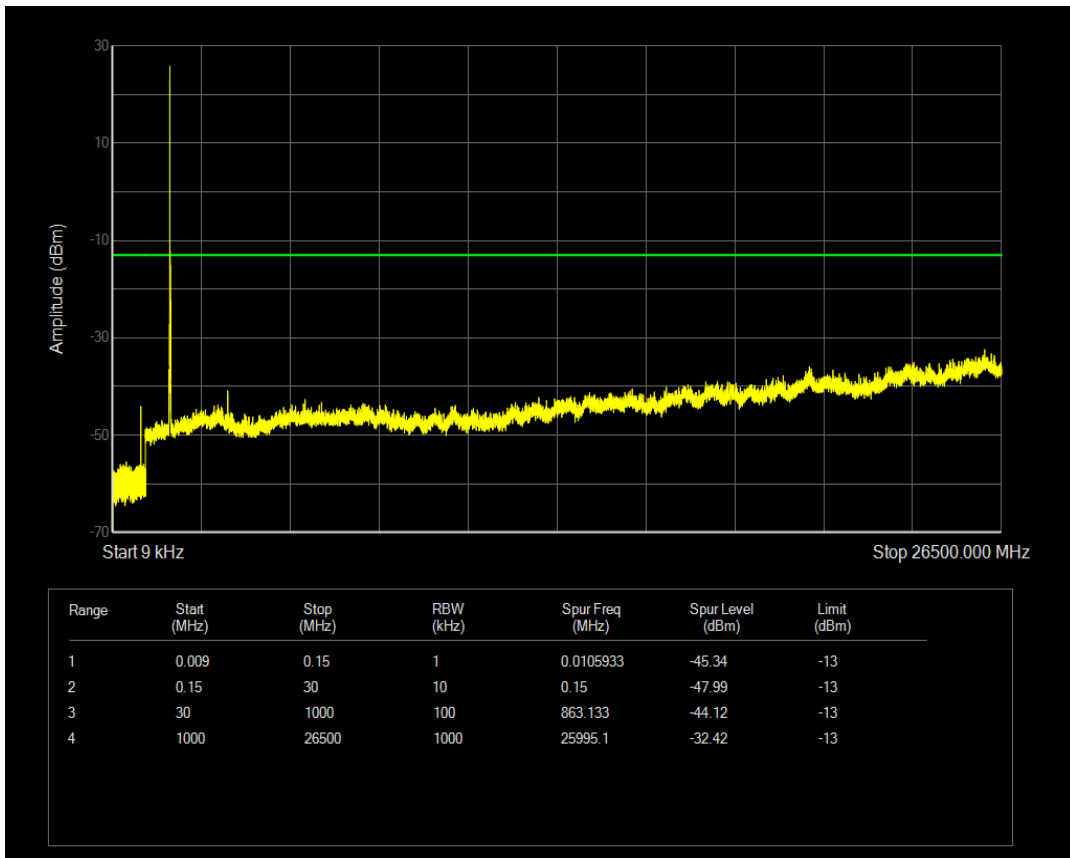

Band4 QPSK BW=15MHz Channel=20175 RB Size=1 Position=#0

Band4 QPSK BW=15MHz Channel=20175 RB Size=75 Position=#0