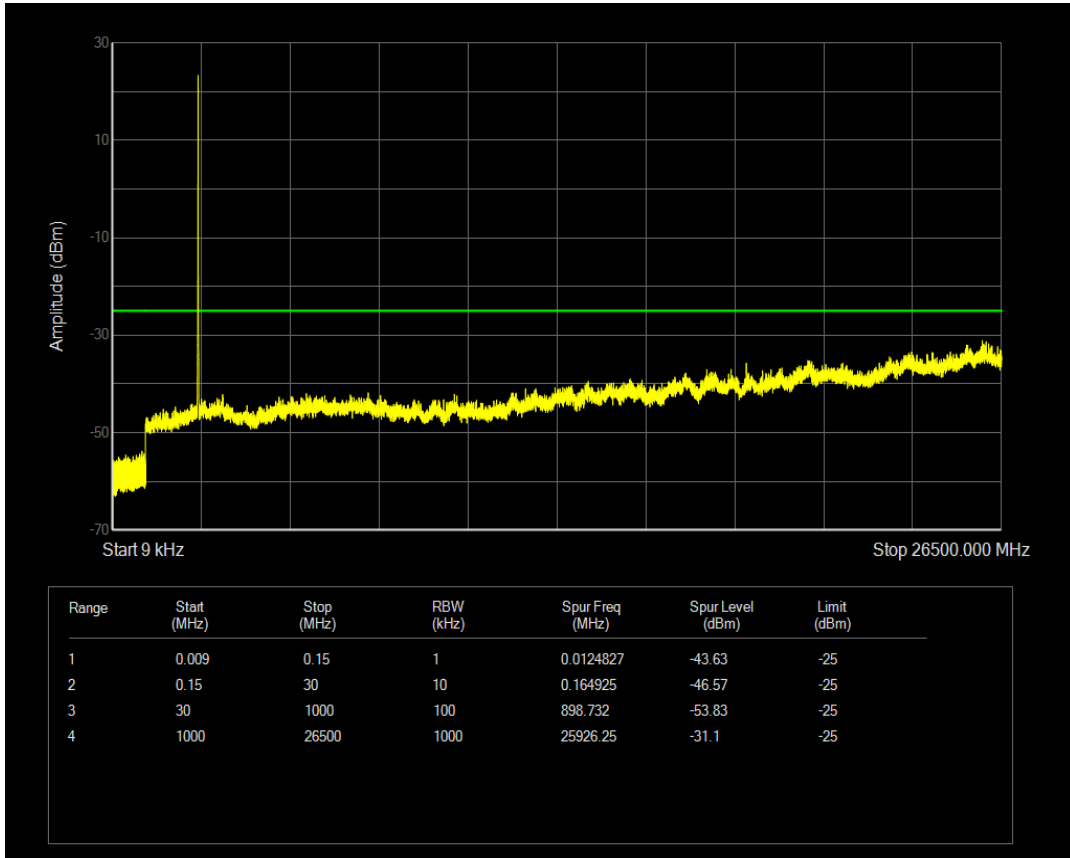

Band7 QPSK BW=5MHz Channel=21425 RB Size=1 Position=#0

Band7 QPSK BW=5MHz Channel=21425 RB Size=25 Position=#0

Band7 16QAM BW=5MHz Channel=21425 RB Size=1 Position=#0

Band7 16QAM BW=5MHz Channel=21425 RB Size=25 Position=#0

Band7 QPSK BW=10MHz Channel=20800 RB Size=50 Position=#0

Band7 QPSK BW=10MHz Channel=20800 RB Size=1 Position=#0

Band7 16QAM BW=10MHz Channel=20800 RB Size=1 Position=#0

Band7 16QAM BW=10MHz Channel=20800 RB Size=50 Position=#0