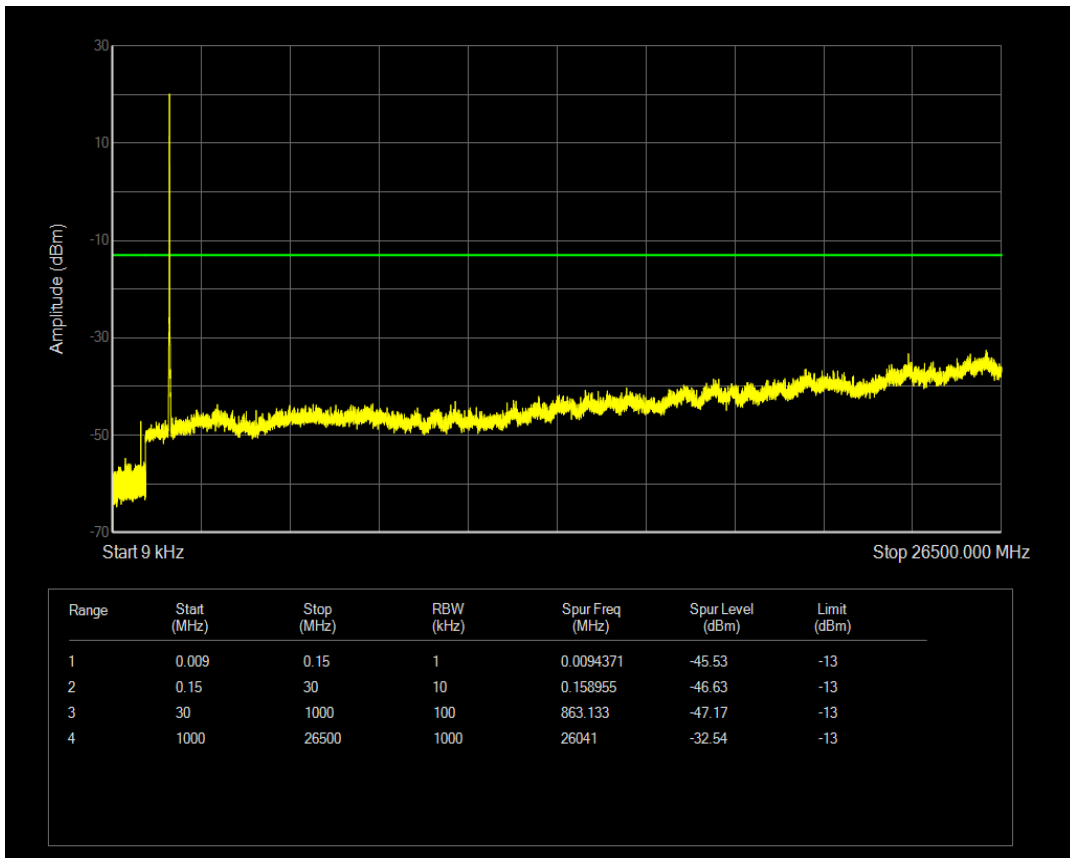

Band4 QPSK BW=5MHz Channel=20375 RB Size=1 Position=#0

Band4 QPSK BW=5MHz Channel=20375 RB Size=25 Position=#0

Band4 16QAM BW=5MHz Channel=20375 RB Size=1 Position=#0

Band4 16QAM BW=5MHz Channel=20375 RB Size=25 Position=#0

Band4 QPSK BW=10MHz Channel=20000 RB Size=50 Position=#0

Band4 QPSK BW=10MHz Channel=20000 RB Size=1 Position=#0

Band4 16QAM BW=10MHz Channel=20000 RB Size=1 Position=#0

Band4 16QAM BW=10MHz Channel=20000 RB Size=50 Position=#0