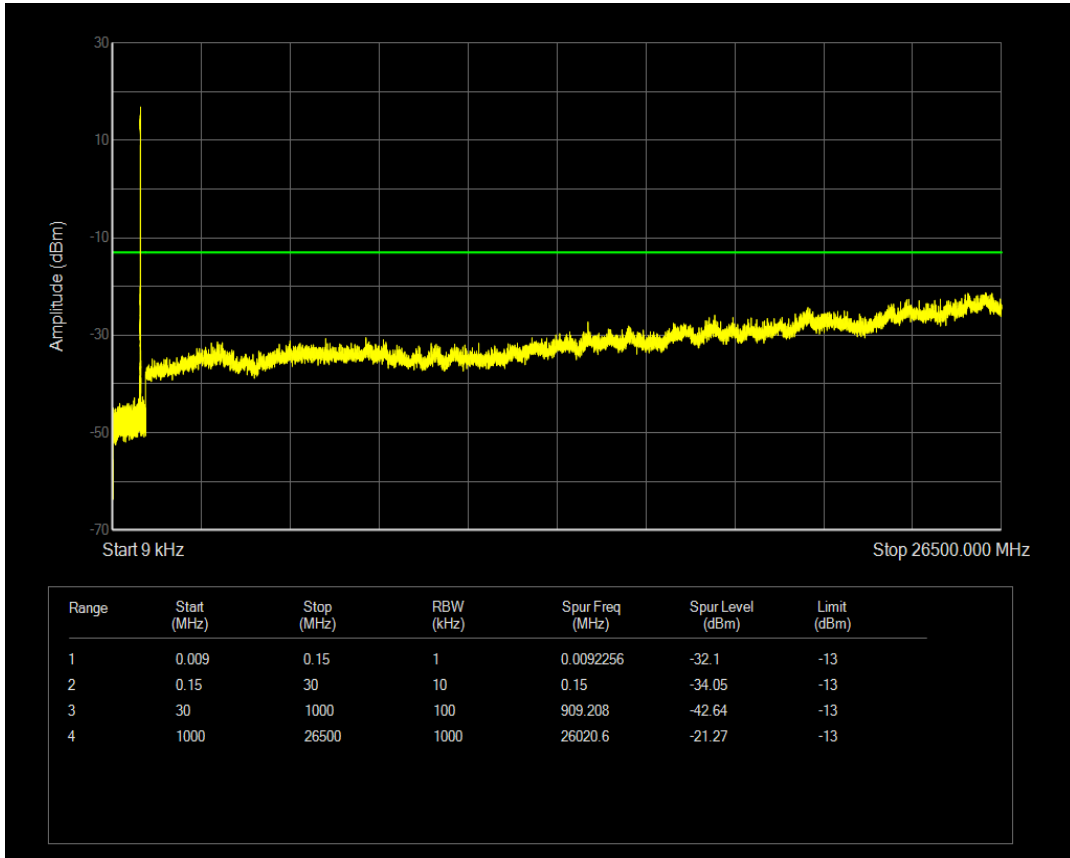

Band5 QPSK BW=5MHz Channel=20525 RB Size=1 Position=#0

Band5 QPSK BW=5MHz Channel=20525 RB Size=25 Position=#0

Band5 16QAM BW=5MHz Channel=20525 RB Size=25 Position=#0

Band5 16QAM BW=5MHz Channel=20525 RB Size=1 Position=#0

Band5 QPSK BW=5MHz Channel=20625 RB Size=1 Position=#0

Band5 QPSK BW=5MHz Channel=20625 RB Size=25 Position=#0

Band5 16QAM BW=5MHz Channel=20625 RB Size=1 Position=#0

Band5 QPSK BW=10MHz Channel=20450 RB Size=1 Position=#0