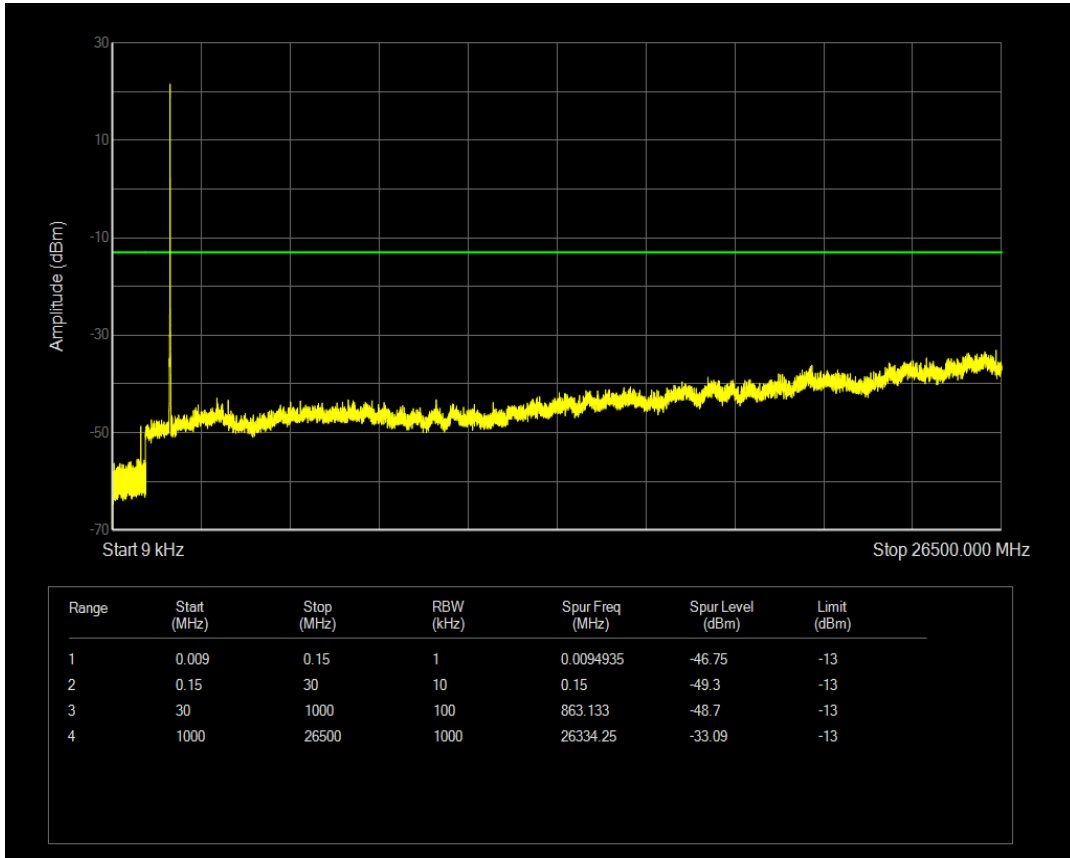

Band4 QPSK BW=5MHz Channel=20175 RB Size=1 Position=#0

Band4 QPSK BW=5MHz Channel=20175 RB Size=25 Position=#0

Band4 16QAM BW=5MHz Channel=20175 RB Size=1 Position=#0

Band4 16QAM BW=5MHz Channel=20175 RB Size=25 Position=#0

Band4 QPSK BW=5MHz Channel=20375 RB Size=1 Position=#0

Band4 QPSK BW=5MHz Channel=20375 RB Size=25 Position=#0

Band4 16QAM BW=5MHz Channel=20375 RB Size=1 Position=#0

Band4 16QAM BW=5MHz Channel=20375 RB Size=25 Position=#0