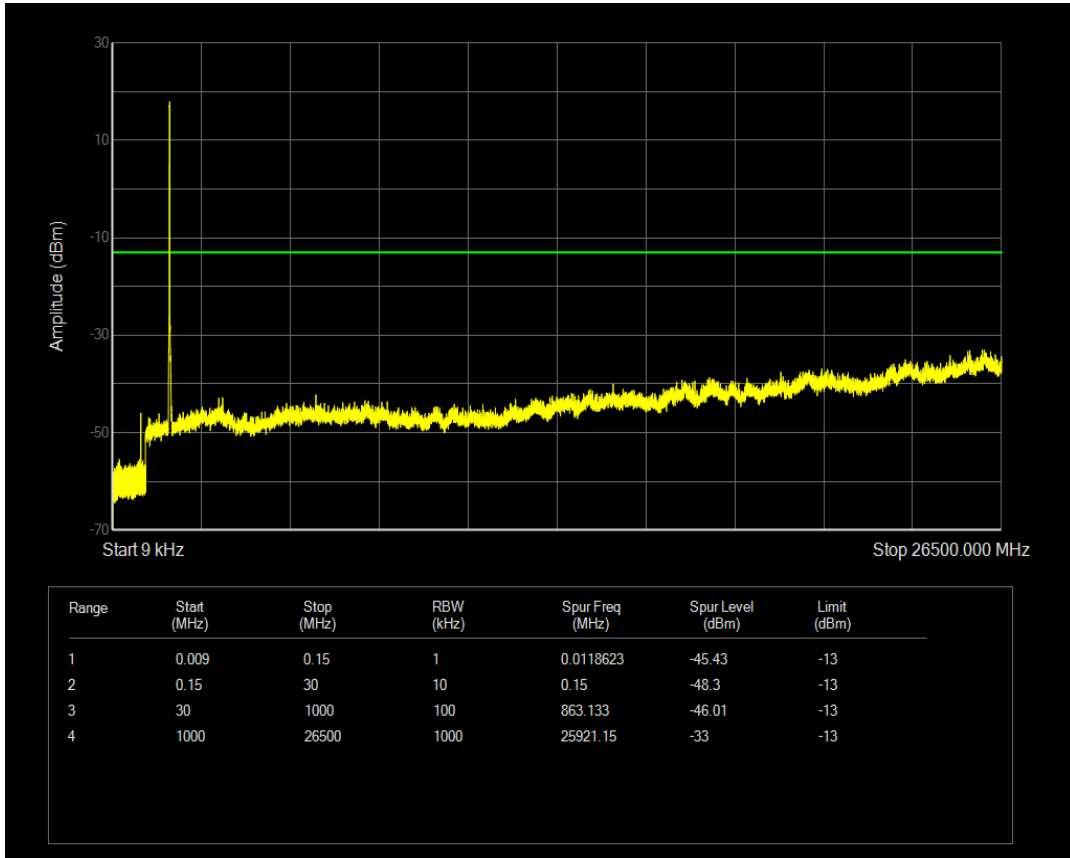

Band4 QPSK BW=15MHz Channel=20025 RB Size=1 Position=#0

Band4 QPSK BW=15MHz Channel=20025 RB Size=75 Position=#0

Band4 16QAM BW=15MHz Channel=20025 RB Size=1 Position=#0

Band4 16QAM BW=15MHz Channel=20025 RB Size=75 Position=#0