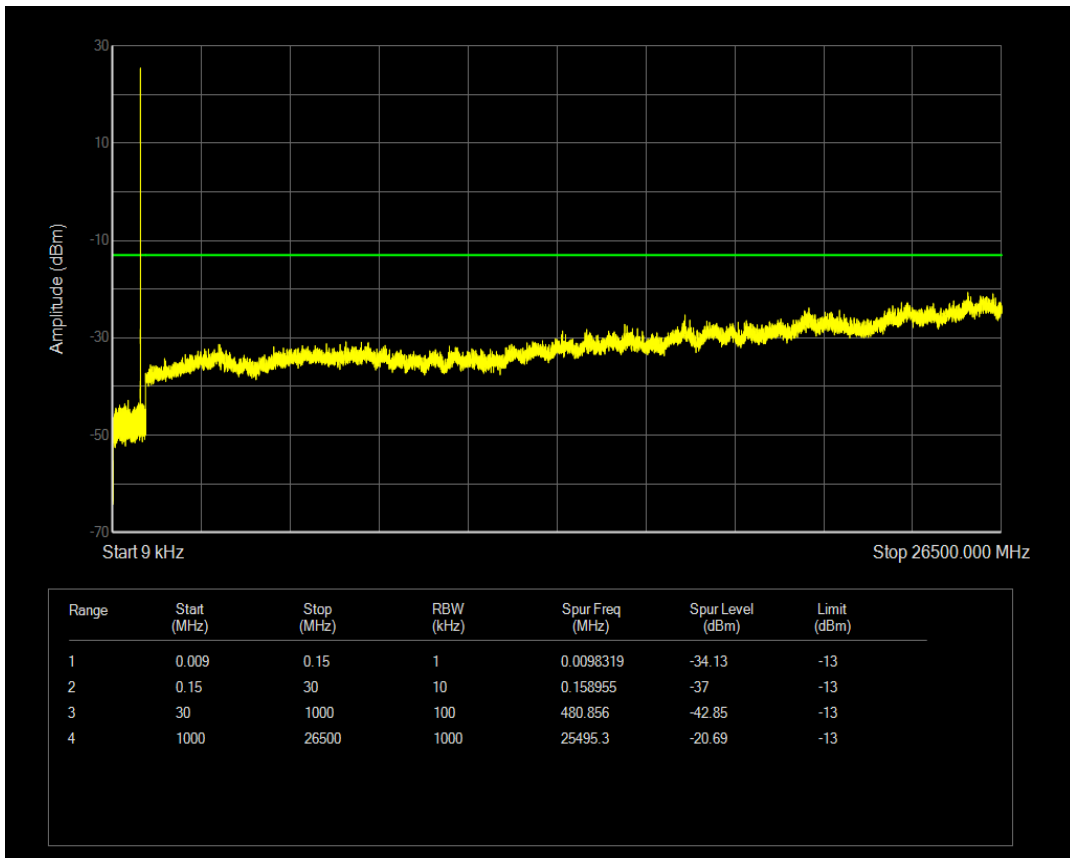

Band5 QPSK BW=1.4MHz Channel=20525 RB Size=1 Position=#0

Band5 QPSK BW=1.4MHz Channel=20525 RB Size=6 Position=#0

Band5 16QAM BW=1.4MHz Channel=20525 RB Size=1 Position=#0

Band5 16QAM BW=1.4MHz Channel=20525 RB Size=6 Position=#0

Band5 QPSK BW=1.4MHz Channel=20643 RB Size=6 Position=#0

Band5 QPSK BW=1.4MHz Channel=20643 RB Size=1 Position=#0

Band5 16QAM BW=1.4MHz Channel=20643 RB Size=1 Position=#0

Band5 16QAM BW=1.4MHz Channel=20643 RB Size=6 Position=#0