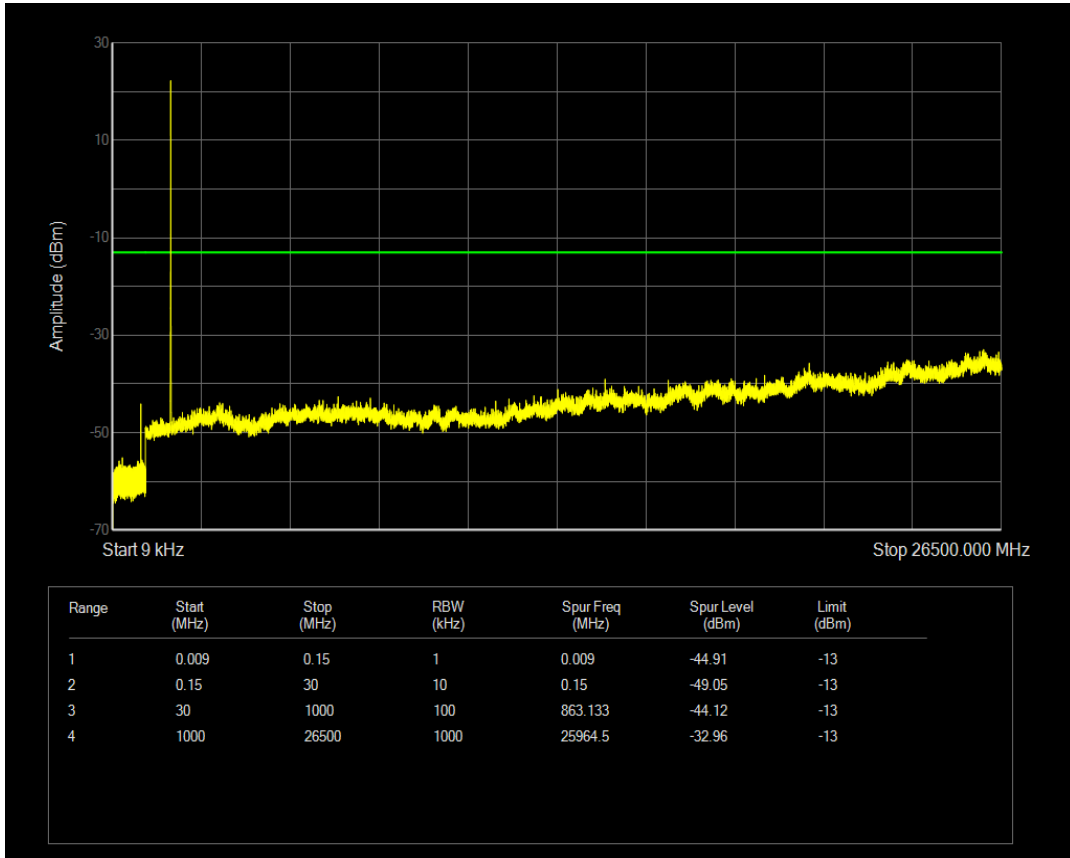

Band4 QPSK BW=3MHz Channel=20385 RB Size=1 Position=#0

Band4 QPSK BW=3MHz Channel=20385 RB Size=15 Position=#0

Band4 16QAM BW=3MHz Channel=20385 RB Size=1 Position=#0

Band4 16QAM BW=3MHz Channel=20385 RB Size=15 Position=#0

Band4 QPSK BW=5MHz Channel=19975 RB Size=1 Position=#0

Band4 QPSK BW=5MHz Channel=19975 RB Size=25 Position=#0

Band4 16QAM BW=5MHz Channel=19975 RB Size=1 Position=#0

Band4 16QAM BW=5MHz Channel=19975 RB Size=25 Position=#0