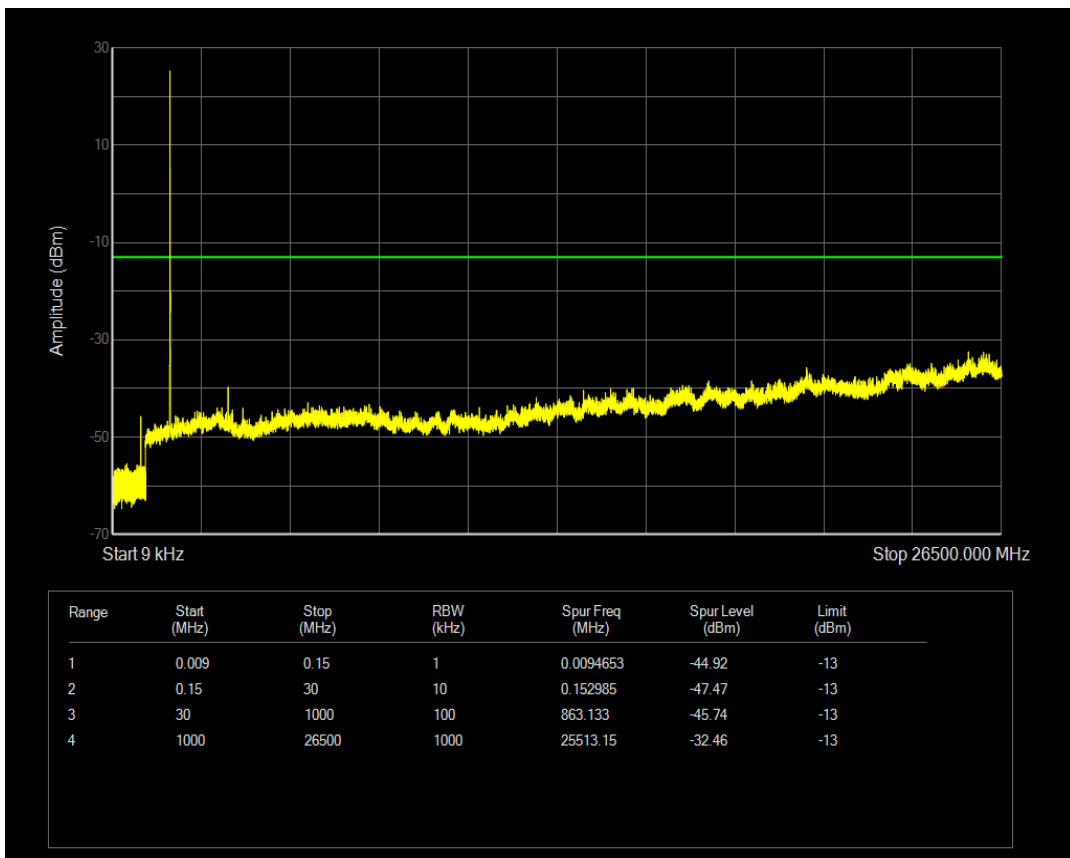

Band4 QPSK BW=5MHz Channel=20175 RB Size=1 Position=#0

Band4 QPSK BW=5MHz Channel=20175 RB Size=25 Position=#0