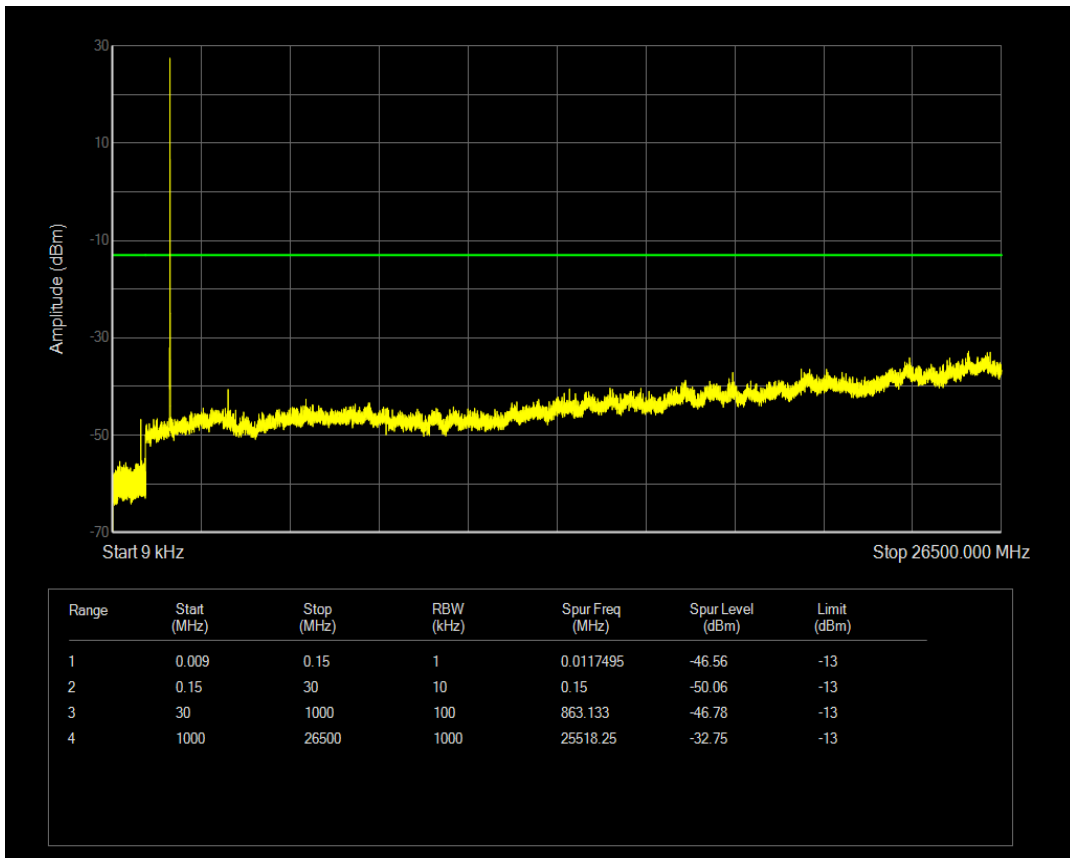

Band4 16QAM BW=5MHz Channel=20175 RB Size=1 Position=#0

Band4 16QAM BW=5MHz Channel=20175 RB Size=25 Position=#0