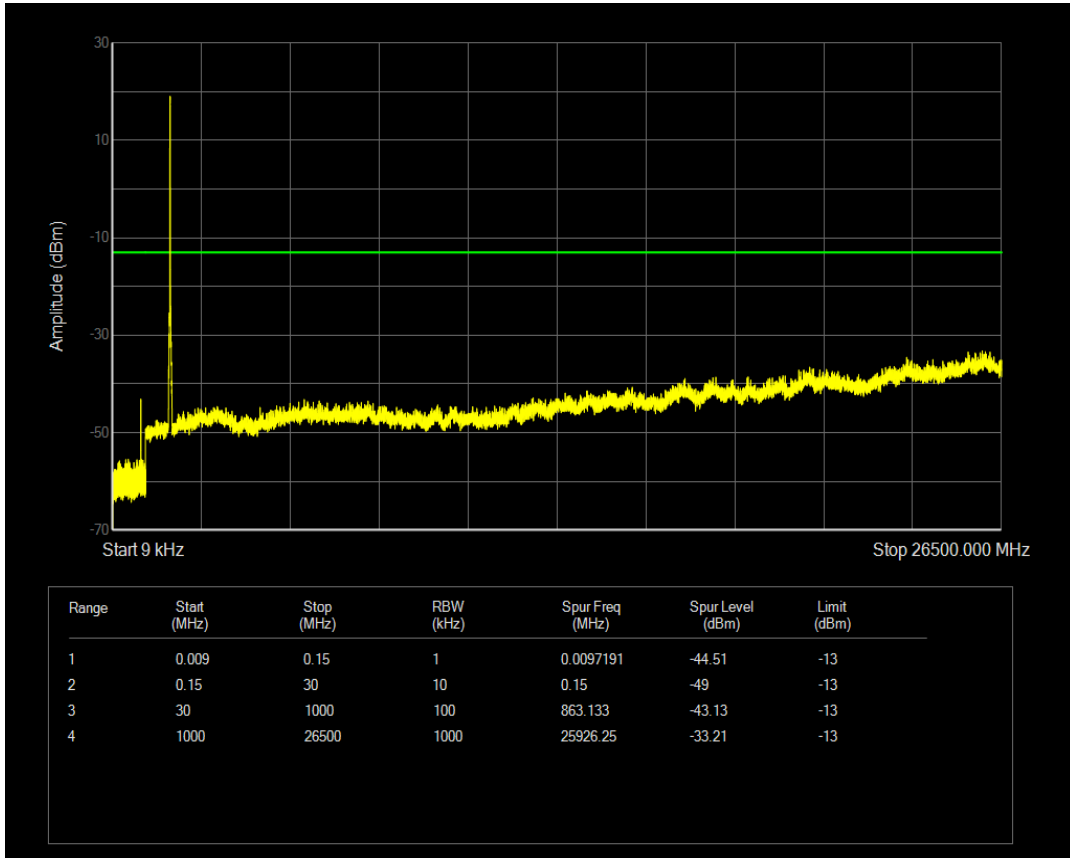

Band4 QPSK BW=15MHz Channel=20175 RB Size=75 Position=#0

Band4 16QAM BW=15MHz Channel=20175 RB Size=75 Position=#0