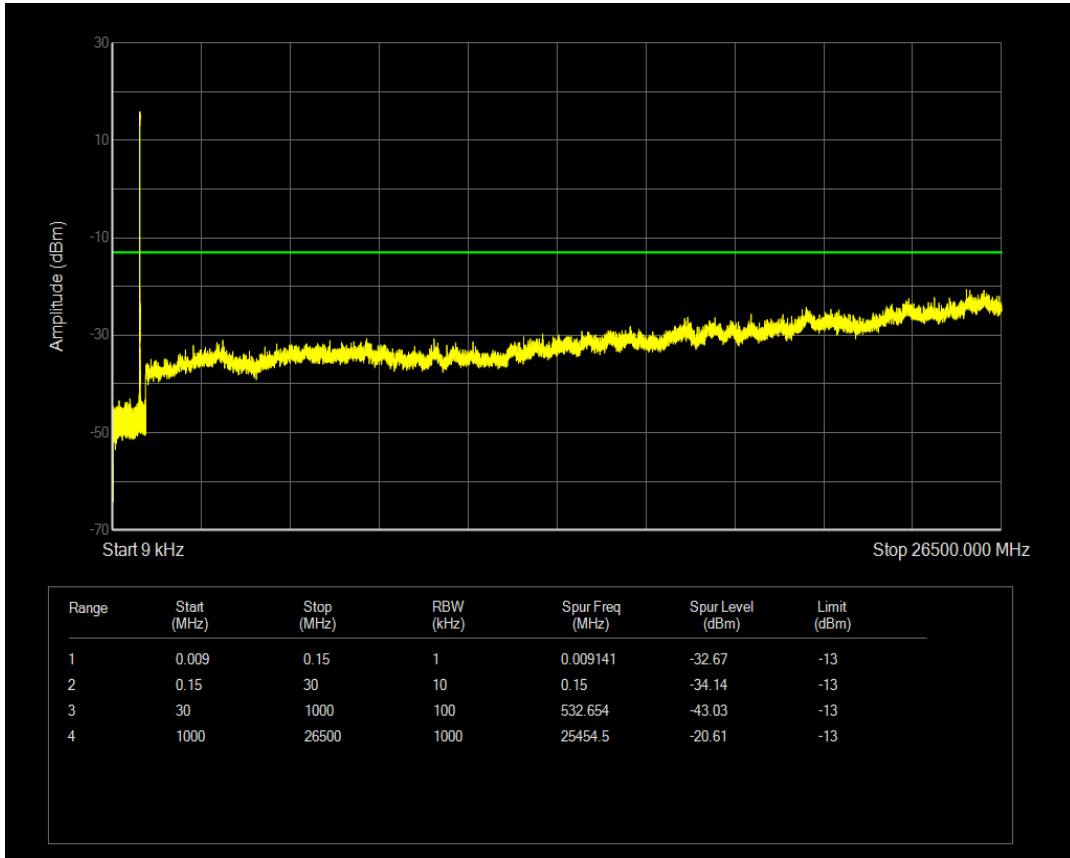

Band5 QPSK BW=3MHz Channel=20415 RB Size=15 Position=#0

Band5 16QAM BW=3MHz Channel=20415 RB Size=1 Position=#0