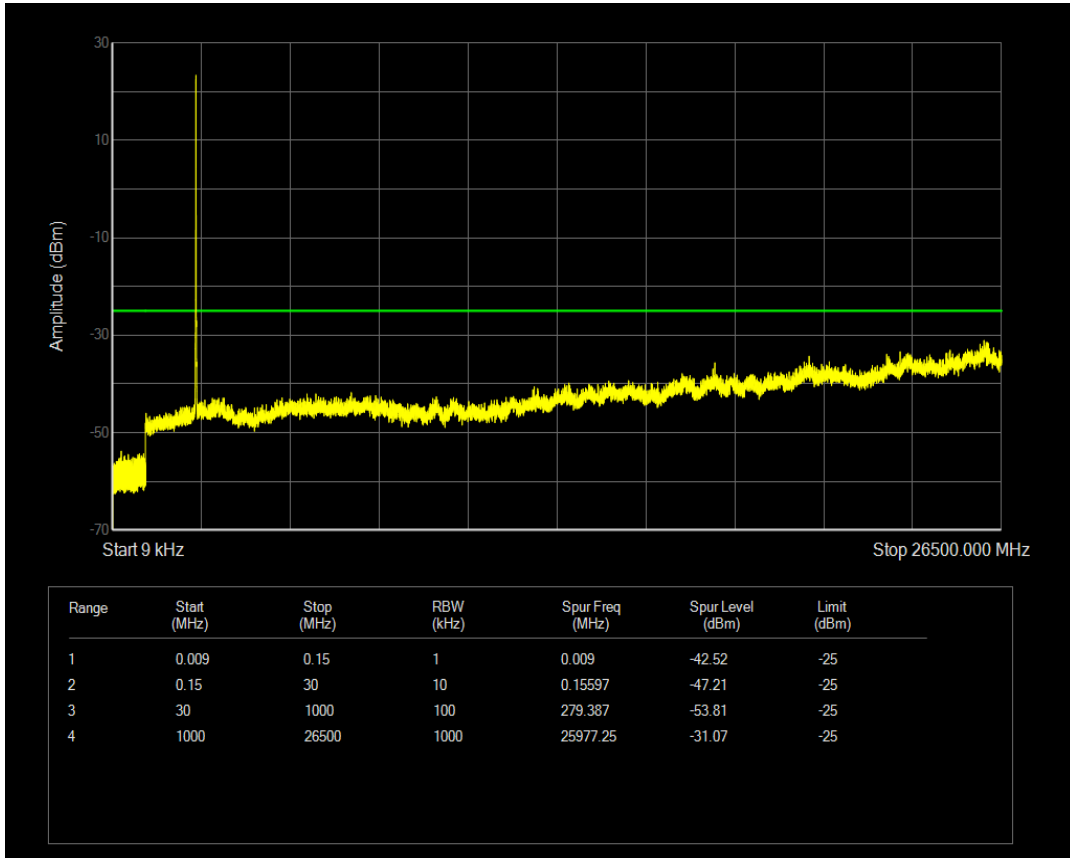

Band5 QPSK BW=10MHz Channel=20525 RB Size=1 Position=#0

Band5 QPSK BW=10MHz Channel=20525 RB Size=50 Position=#0

Band5 16QAM BW=10MHz Channel=20525 RB Size=50 Position=#0

Band5 16QAM BW=10MHz Channel=20525 RB Size=1 Position=#0

Band5 QPSK BW=10MHz Channel=20600 RB Size=1 Position=#0

Band5 QPSK BW=10MHz Channel=20600 RB Size=50 Position=#0

Band5 16QAM BW=10MHz Channel=20600 RB Size=1 Position=#0

Band5 16QAM BW=10MHz Channel=20600 RB Size=50 Position=#0

Band7 QPSK BW=5MHz Channel=20775 RB Size=1 Position=#0

Band7 QPSK BW=5MHz Channel=20775 RB Size=25 Position=#0

Band7 16QAM BW=5MHz Channel=20775 RB Size=1 Position=#0

Band7 16QAM BW=5MHz Channel=20775 RB Size=25 Position=#0