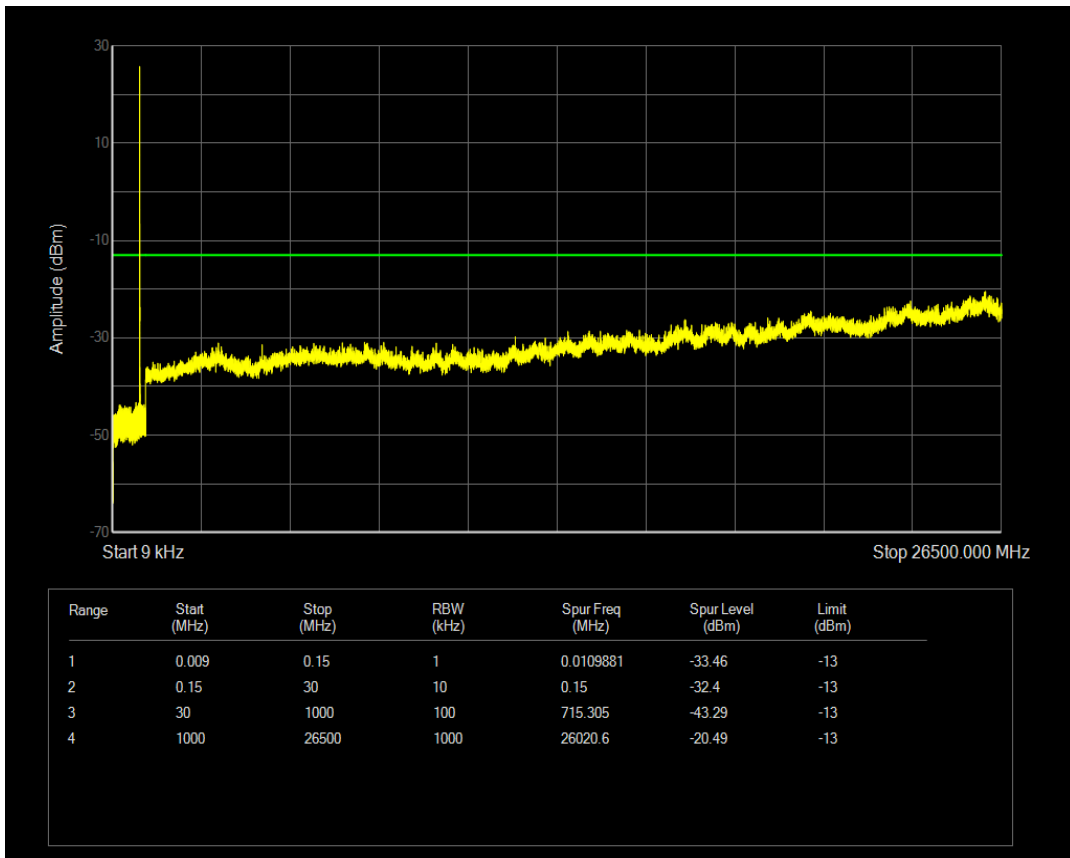

Band5 16QAM BW=1.4MHz Channel=20407 RB Size=1 Position=#0

Band5 16QAM BW=1.4MHz Channel=20407 RB Size=6 Position=#0