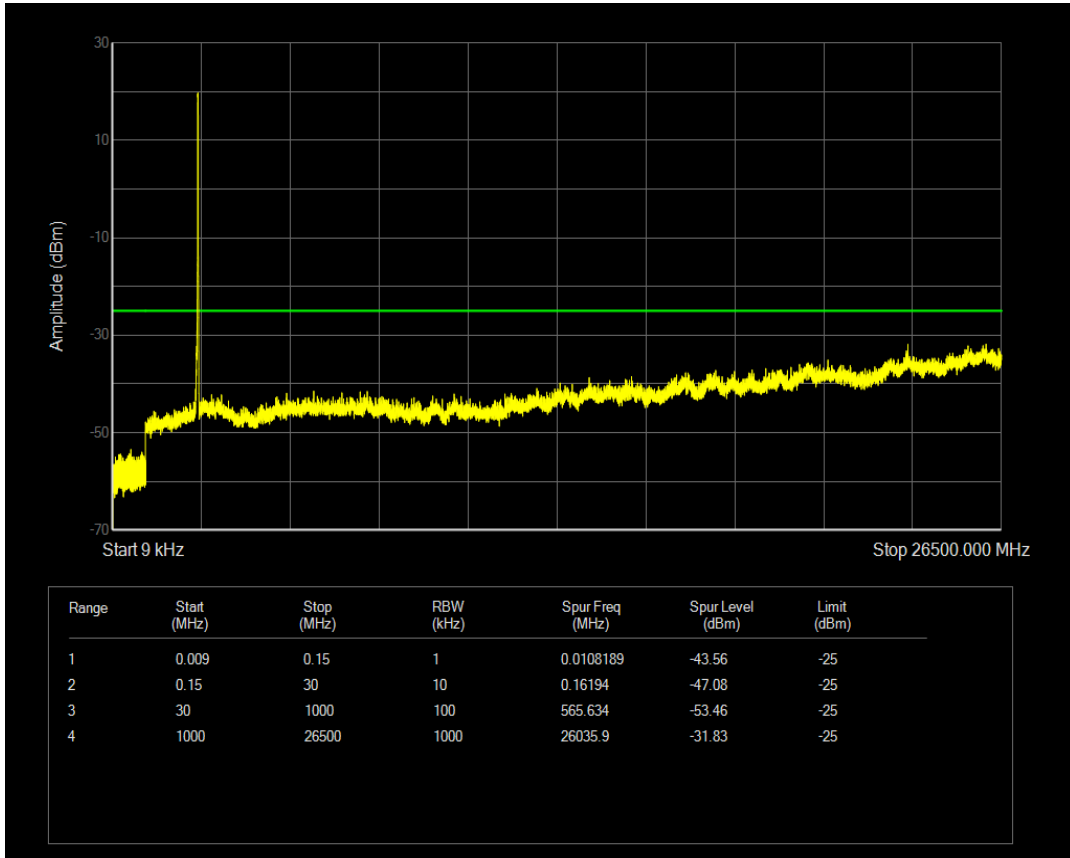

Band7 QPSK BW=15MHz Channel=21375 RB Size=75 Position=#0

Band7 16QAM BW=15MHz Channel=21375 RB Size=1 Position=#0