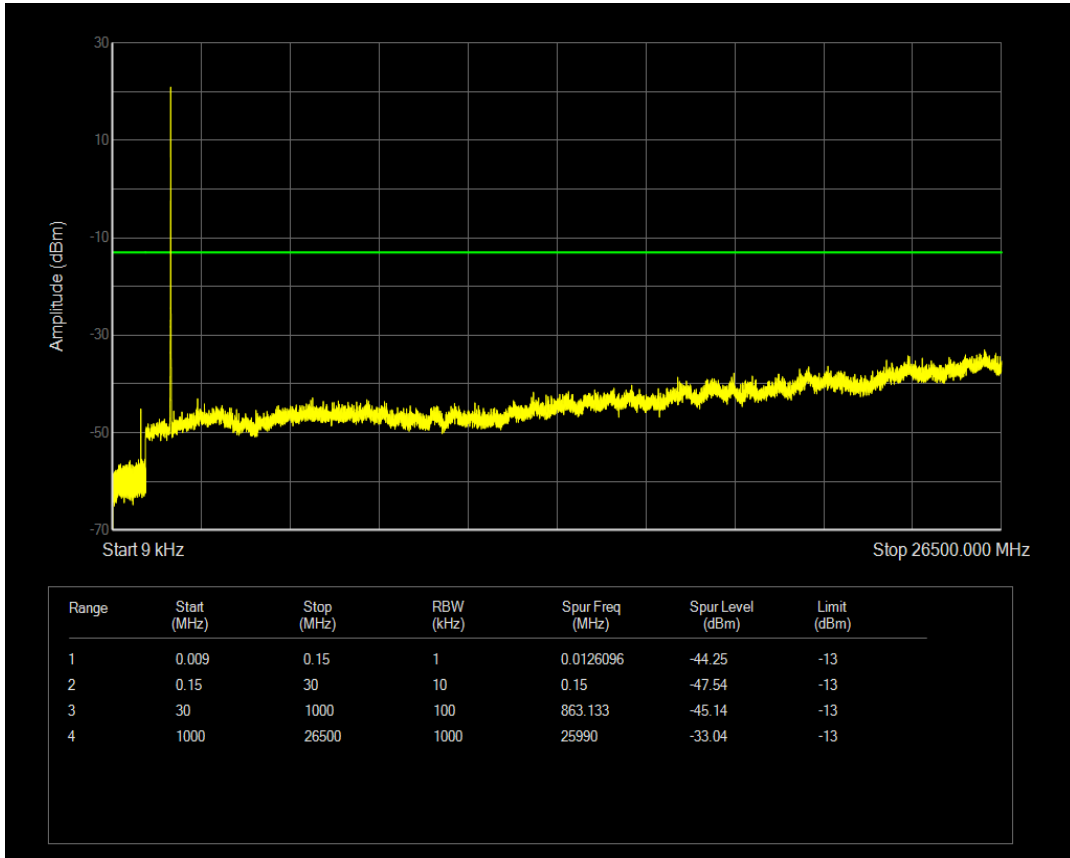

Band4 QPSK BW=5MHz Channel=19975 RB Size=1 Position=#0

Band4 QPSK BW=5MHz Channel=19975 RB Size=25 Position=#0

Band4 16QAM BW=5MHz Channel=19975 RB Size=1 Position=#0

Band4 16QAM BW=5MHz Channel=19975 RB Size=25 Position=#0

Band4 QPSK BW=5MHz Channel=20175 RB Size=1 Position=#0

Band4 QPSK BW=5MHz Channel=20175 RB Size=25 Position=#0

Band4 16QAM BW=5MHz Channel=20175 RB Size=1 Position=#0

Band4 16QAM BW=5MHz Channel=20175 RB Size=25 Position=#0

Band4 QPSK BW=5MHz Channel=20375 RB Size=1 Position=#0

Band4 QPSK BW=5MHz Channel=20375 RB Size=25 Position=#0

Band4 16QAM BW=5MHz Channel=20375 RB Size=1 Position=#0

Band4 16QAM BW=5MHz Channel=20375 RB Size=25 Position=#0