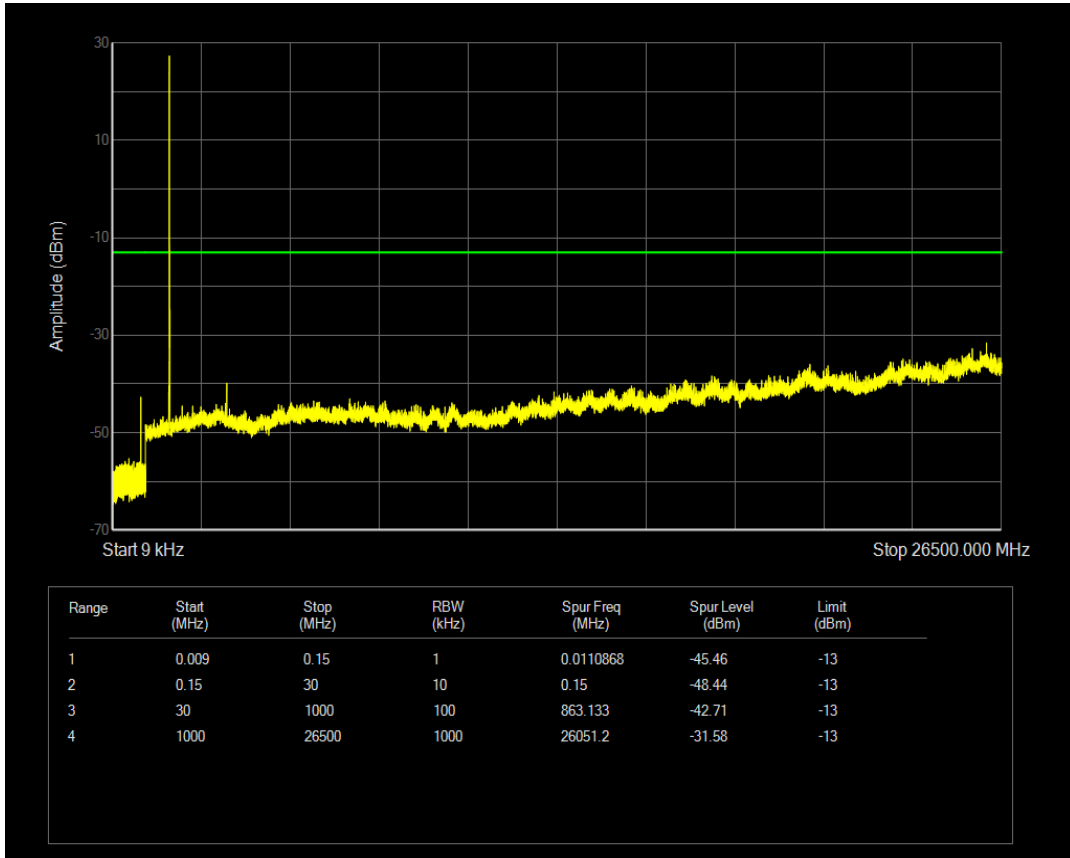

Band4 QPSK BW=5MHz Channel=20375 RB Size=1 Position=#0

Band4 QPSK BW=5MHz Channel=20375 RB Size=25 Position=#0

Band4 16QAM BW=5MHz Channel=20375 RB Size=1 Position=#0

Band4 16QAM BW=5MHz Channel=20375 RB Size=25 Position=#0

Band4 QPSK BW=10MHz Channel=20000 RB Size=50 Position=#0

Band4 QPSK BW=10MHz Channel=20000 RB Size=1 Position=#0

Band4 16QAM BW=10MHz Channel=20000 RB Size=1 Position=#0

Band4 16QAM BW=10MHz Channel=20000 RB Size=50 Position=#0