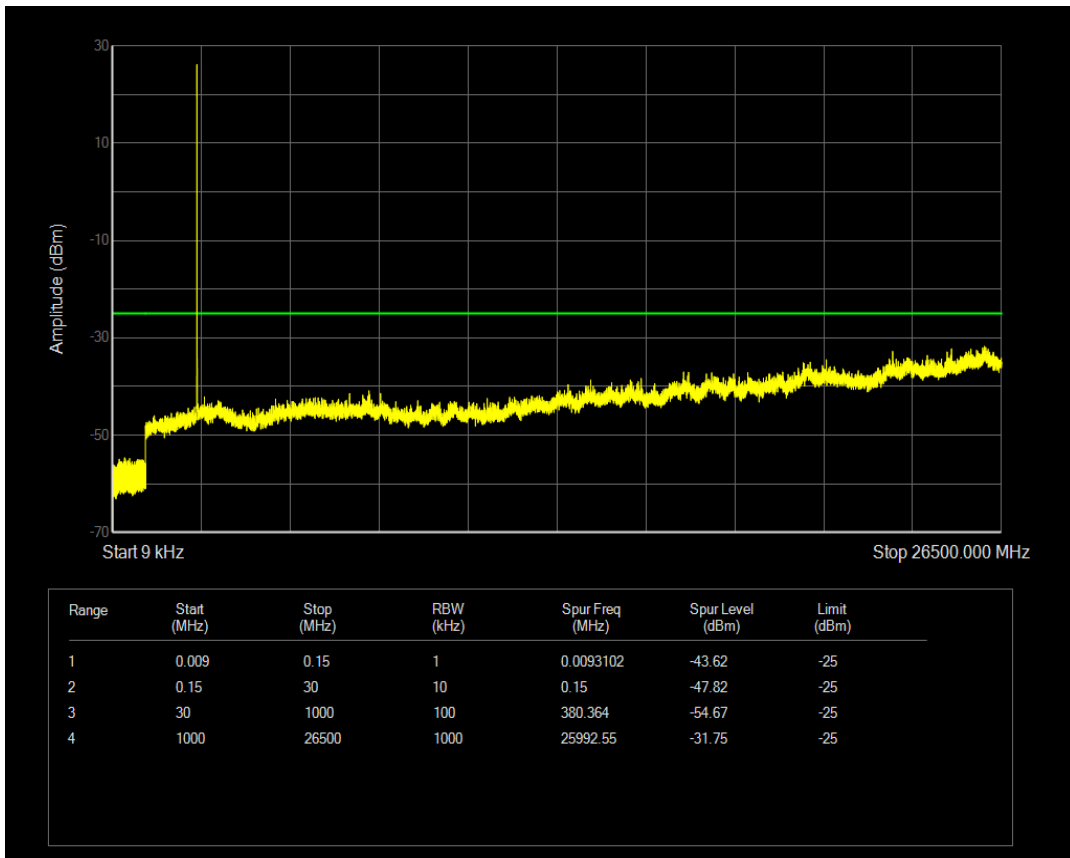

Band7 16QAM BW=5MHz Channel=21100 RB Size=1 Position=#0

Band7 16QAM BW=5MHz Channel=21100 RB Size=25 Position=#0