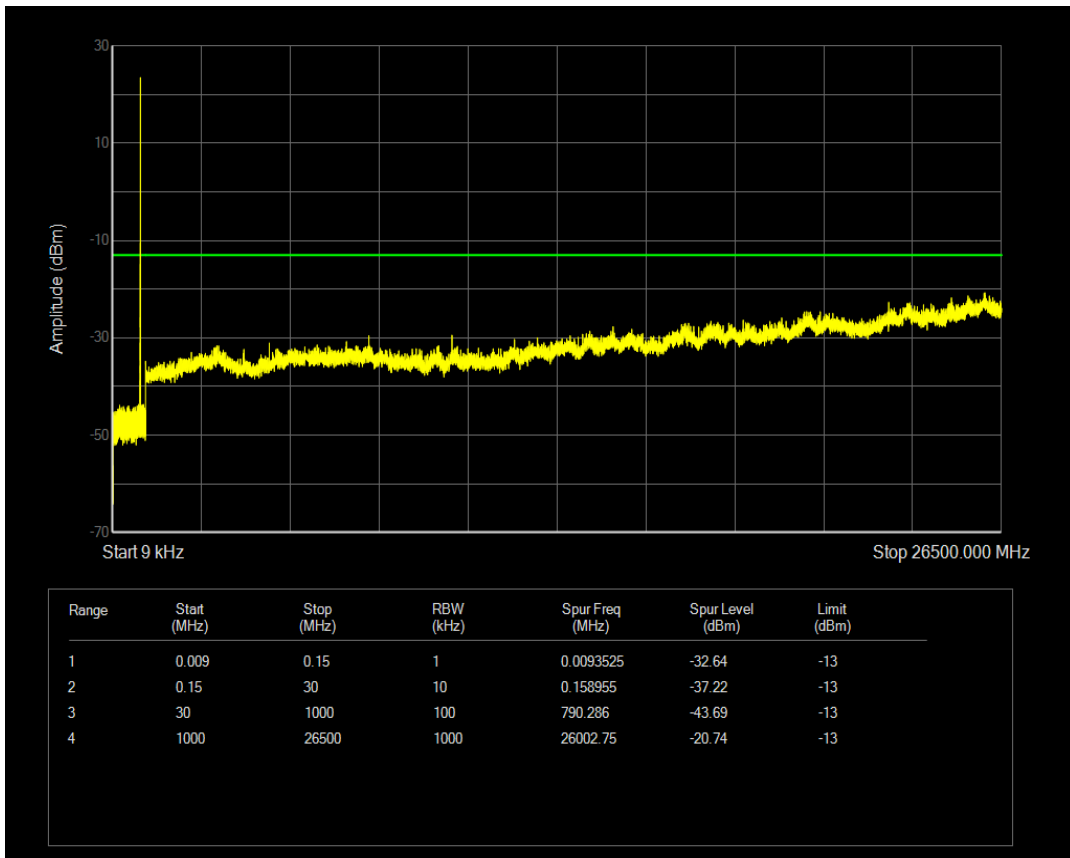

Band5 16QAM BW=3MHz Channel=20635 RB Size=1 Position=#0

Band5 16QAM BW=3MHz Channel=20635 RB Size=15 Position=#0