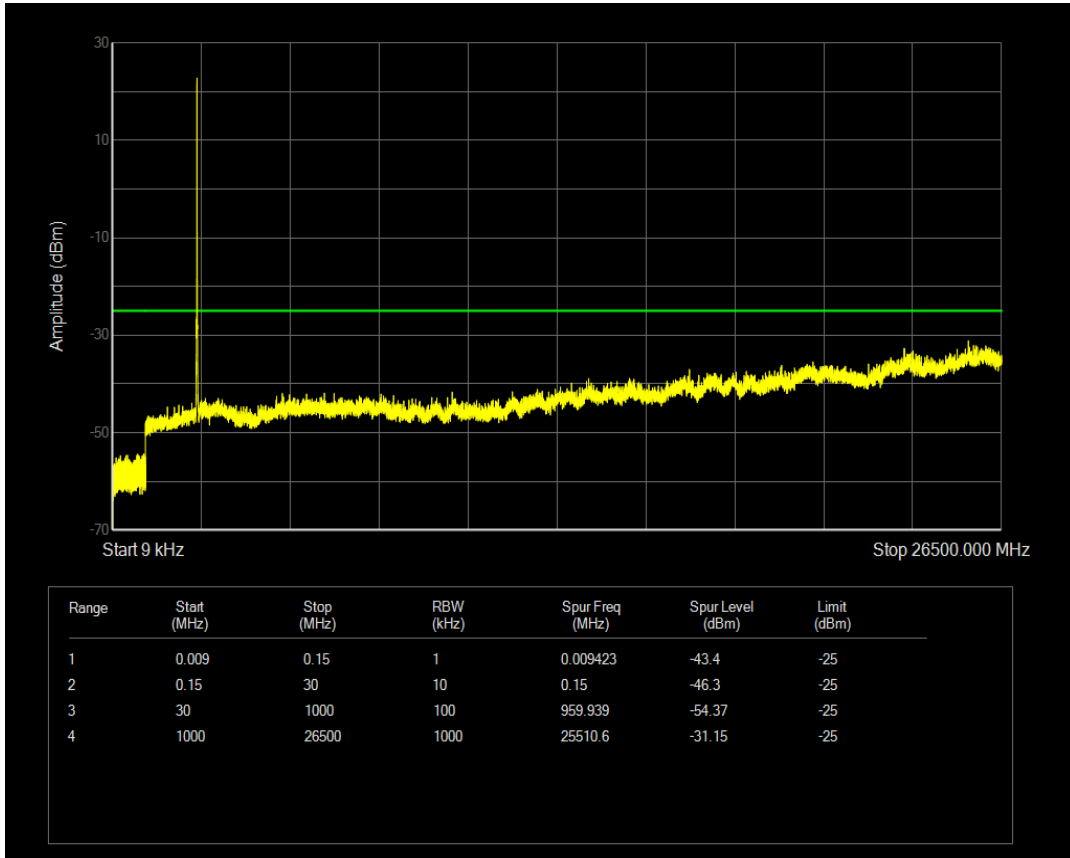

Band7 QPSK BW=5MHz Channel=21100 RB Size=25 Position=#0

Band7 16QAM BW=5MHz Channel=21100 RB Size=1 Position=#0