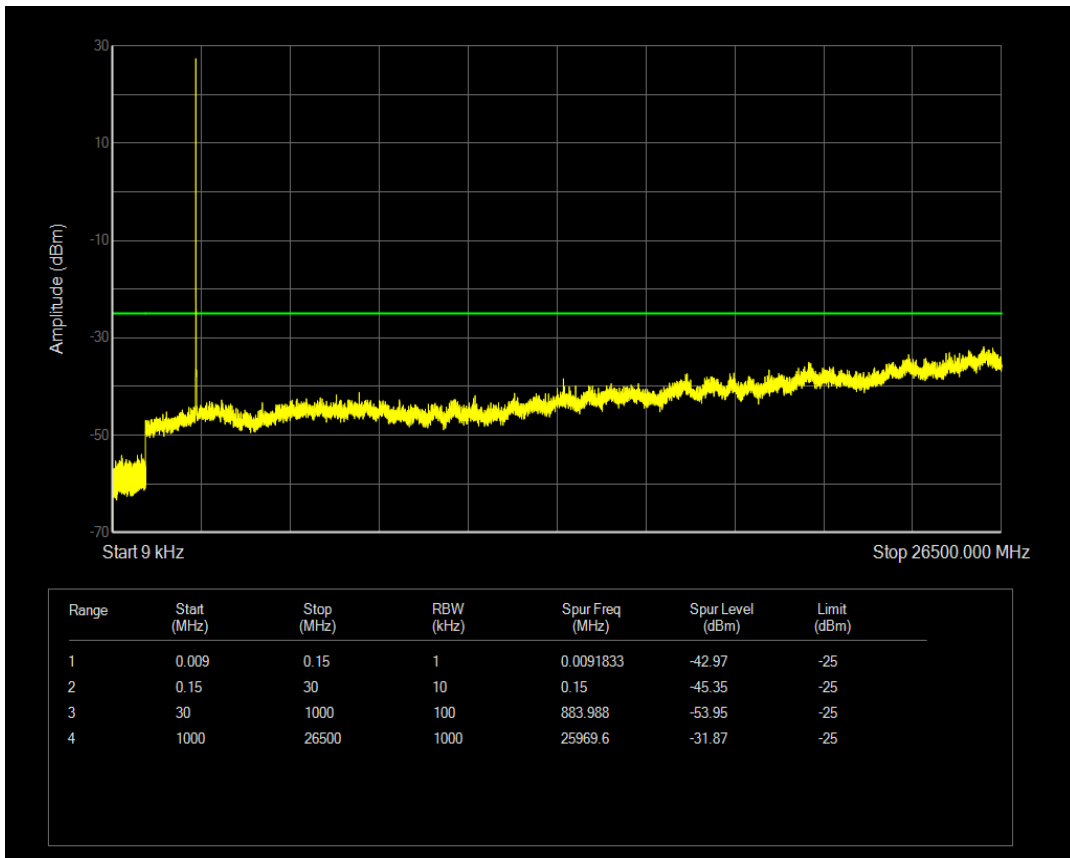

Band7 QPSK BW=5MHz Channel=21425 RB Size=1 Position=#0

Band7 QPSK BW=5MHz Channel=21425 RB Size=25 Position=#0

Band7 16QAM BW=5MHz Channel=21425 RB Size=1 Position=#0

Band7 16QAM BW=5MHz Channel=21425 RB Size=25 Position=#0

Band7 QPSK BW=10MHz Channel=20800 RB Size=50 Position=#0

Band7 QPSK BW=10MHz Channel=20800 RB Size=1 Position=#0

Band7 16QAM BW=10MHz Channel=20800 RB Size=1 Position=#0

Band7 16QAM BW=10MHz Channel=20800 RB Size=50 Position=#0