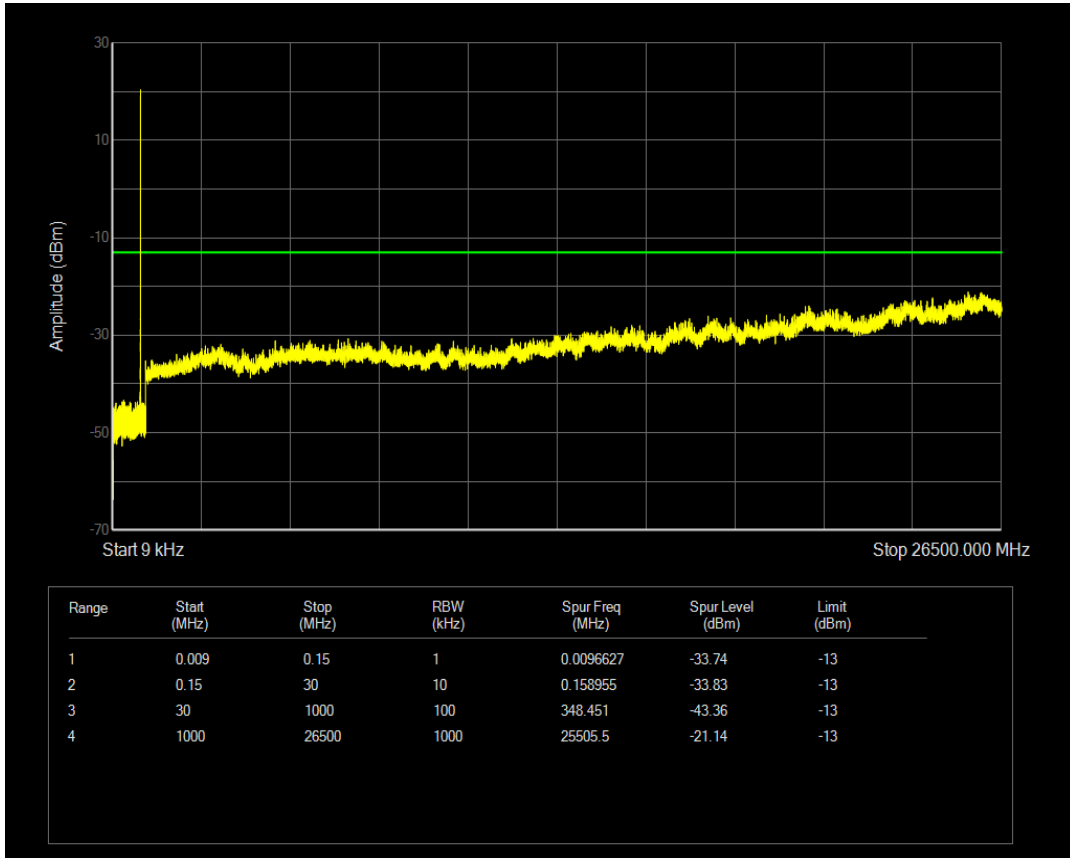

Band5 QPSK BW=1.4MHz Channel=20643 RB Size=6 Position=#0

Band5 QPSK BW=1.4MHz Channel=20643 RB Size=1 Position=#0

Band5 16QAM BW=1.4MHz Channel=20643 RB Size=1 Position=#0

Band5 16QAM BW=1.4MHz Channel=20643 RB Size=6 Position=#0