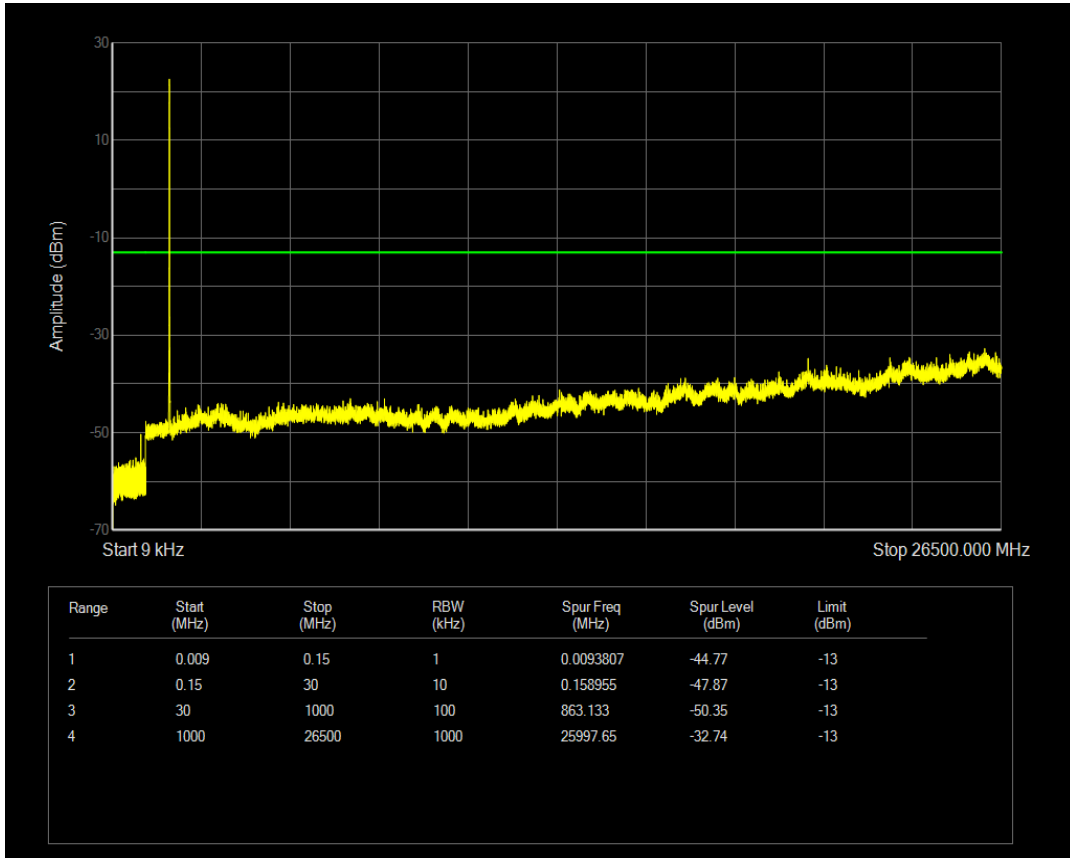

Band4 QPSK BW=5MHz Channel=19975 RB Size=1 Position=#0

Band4 QPSK BW=5MHz Channel=19975 RB Size=25 Position=#0

Band4 16QAM BW=5MHz Channel=19975 RB Size=1 Position=#0

Band4 16QAM BW=5MHz Channel=19975 RB Size=25 Position=#0

Band4 QPSK BW=5MHz Channel=20175 RB Size=1 Position=#0

Band4 QPSK BW=5MHz Channel=20175 RB Size=25 Position=#0

Band4 16QAM BW=5MHz Channel=20175 RB Size=1 Position=#0

Band4 16QAM BW=5MHz Channel=20175 RB Size=25 Position=#0