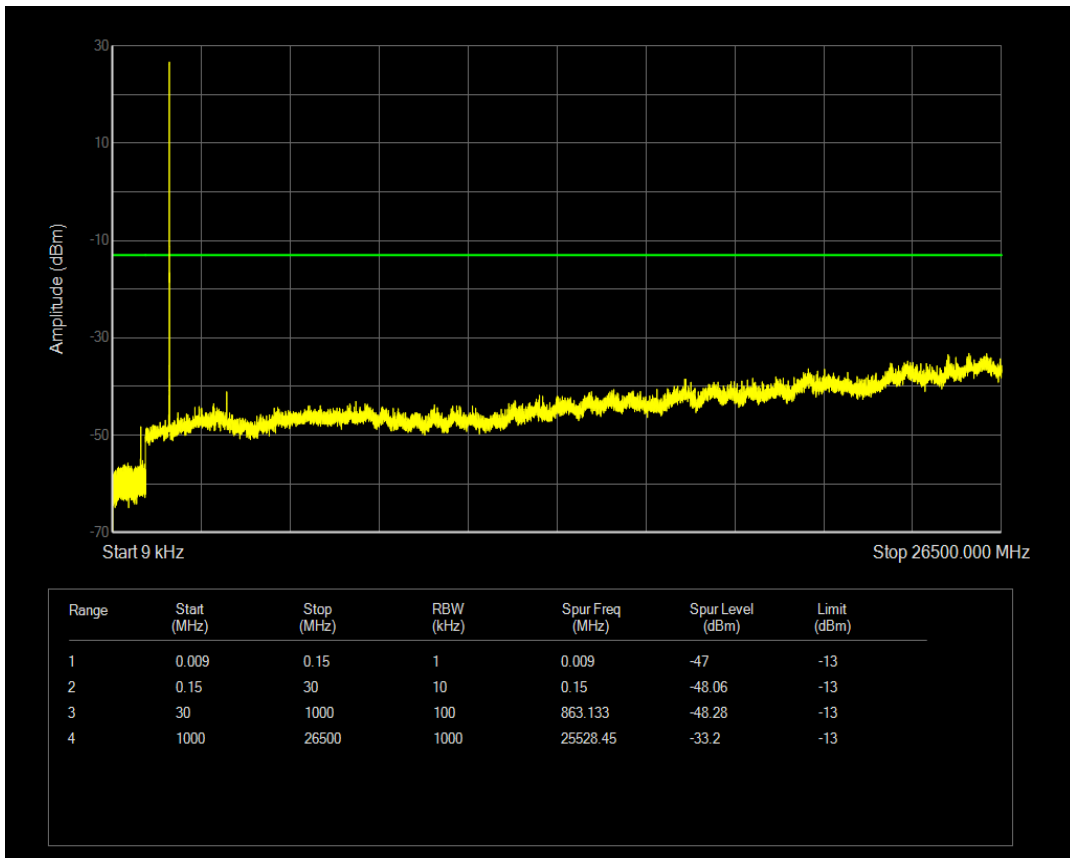

Band4 QPSK BW=3MHz Channel=20385 RB Size=1 Position=#0

Band4 QPSK BW=3MHz Channel=20385 RB Size=15 Position=#0

Band4 16QAM BW=3MHz Channel=20385 RB Size=1 Position=#0

Band4 16QAM BW=3MHz Channel=20385 RB Size=15 Position=#0

Band4 QPSK BW=5MHz Channel=19975 RB Size=1 Position=#0

Band4 QPSK BW=5MHz Channel=19975 RB Size=25 Position=#0

Band4 16QAM BW=5MHz Channel=19975 RB Size=1 Position=#0

Band4 16QAM BW=5MHz Channel=19975 RB Size=25 Position=#0