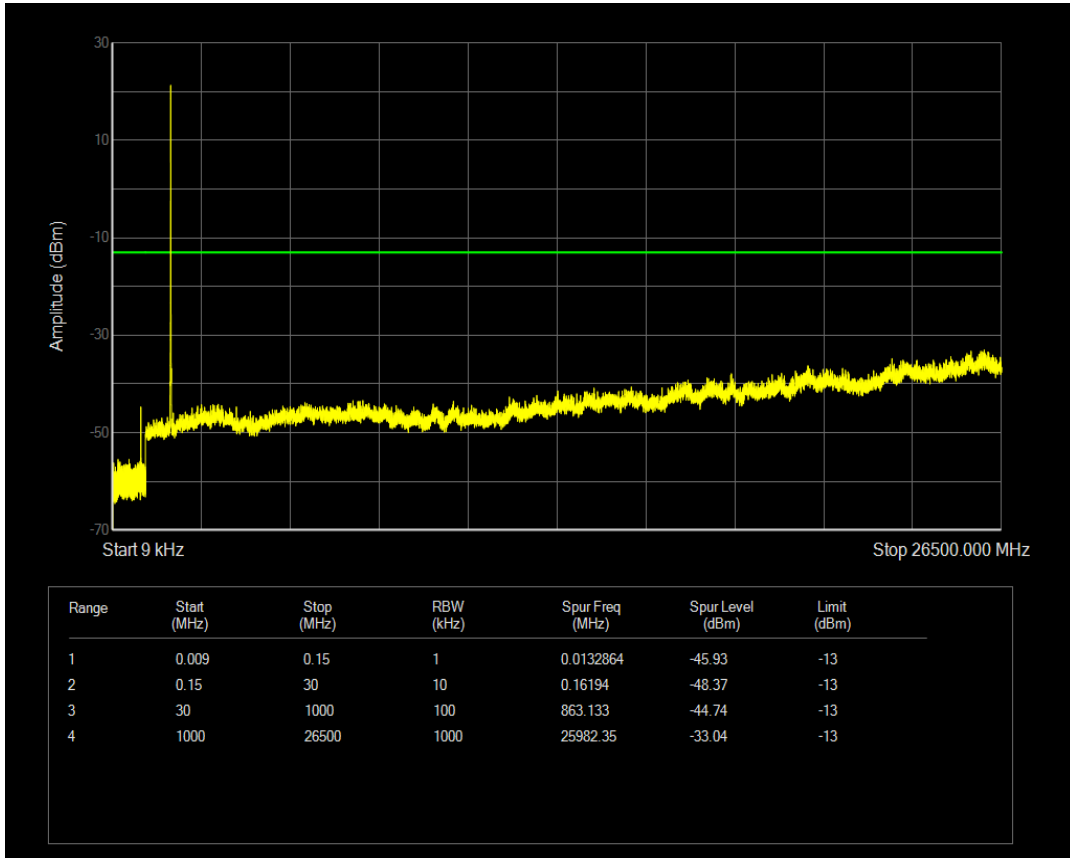

Band4 QPSK BW=5MHz Channel=20375 RB Size=1 Position=#0

Band4 QPSK BW=5MHz Channel=20375 RB Size=25 Position=#0

Band4 16QAM BW=5MHz Channel=20375 RB Size=1 Position=#0

Band4 16QAM BW=5MHz Channel=20375 RB Size=25 Position=#0

Band4 QPSK BW=10MHz Channel=20000 RB Size=50 Position=#0

Band4 QPSK BW=10MHz Channel=20000 RB Size=1 Position=#0

Band4 16QAM BW=10MHz Channel=20000 RB Size=1 Position=#0

Band4 16QAM BW=10MHz Channel=20000 RB Size=50 Position=#0