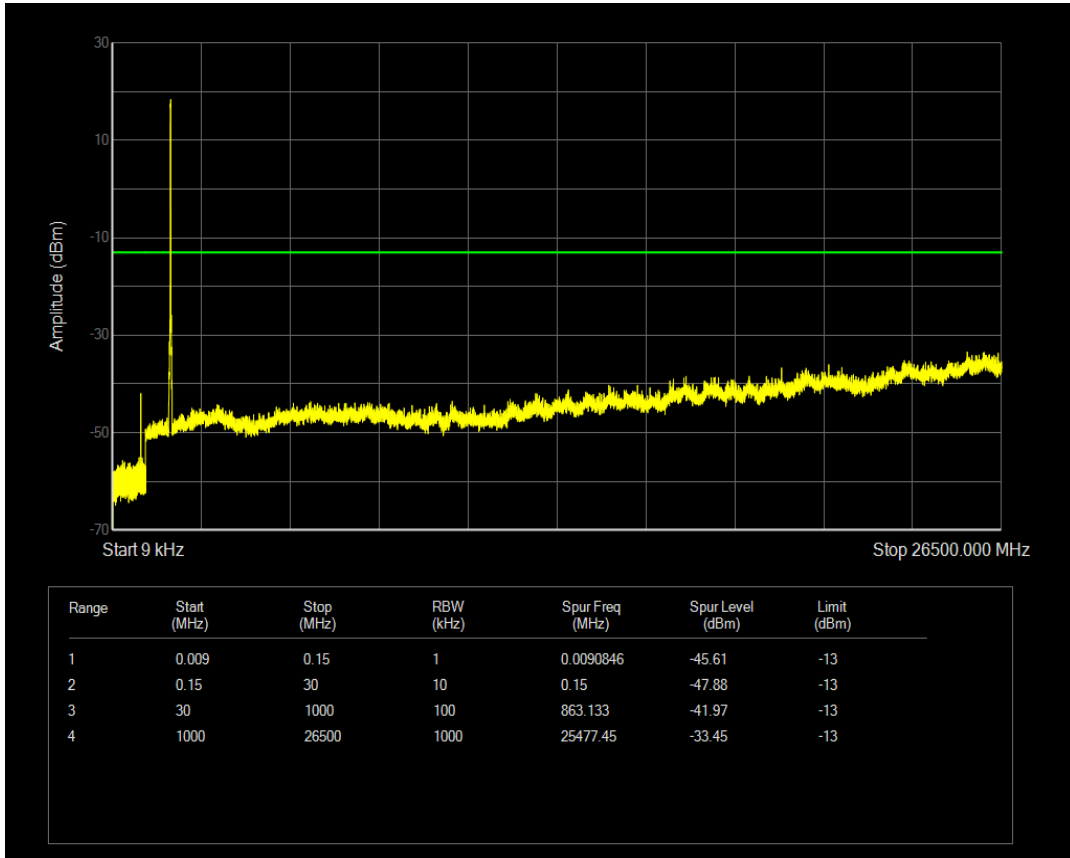

Band4 QPSK BW=15MHz Channel=20325 RB Size=75 Position=#0

Band4 16QAM BW=15MHz Channel=20325 RB Size=1 Position=#0