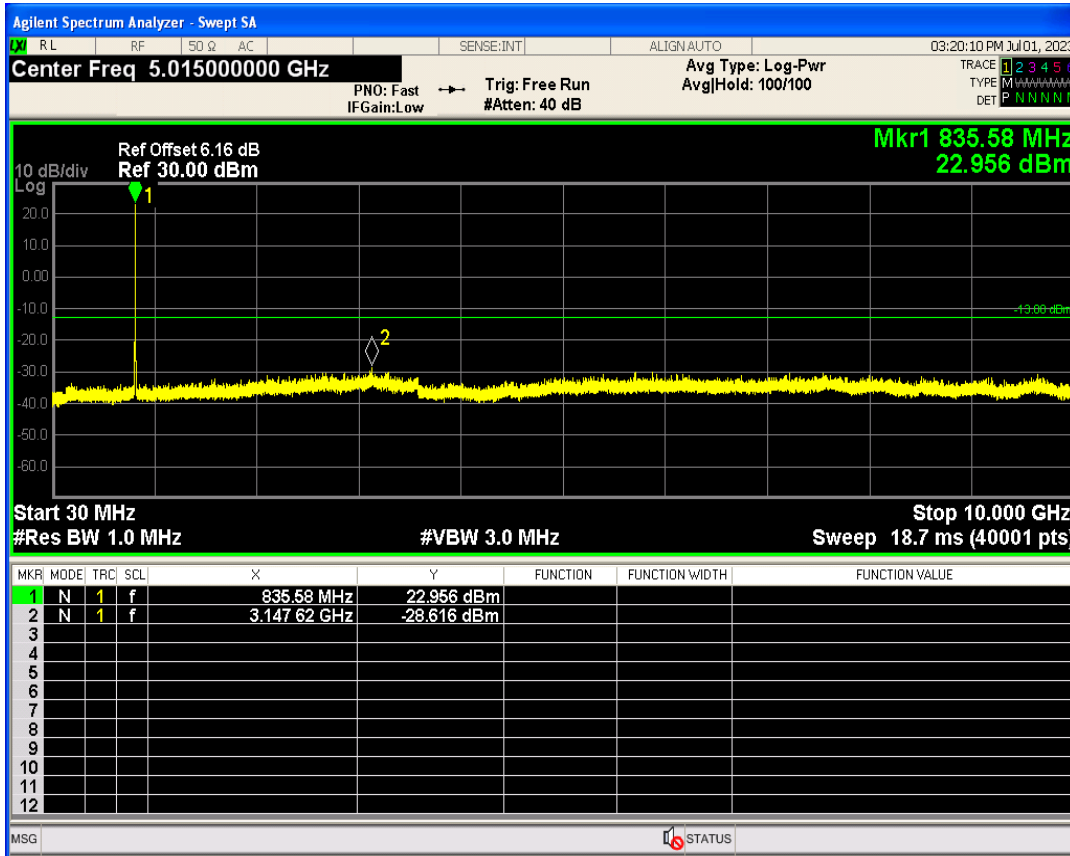

WCDMA Band2 Channel=9538

WCDMA Band2 Channel=9262

WCDMA Band4 Channel=1312

WCDMA Band4 Channel=1513

WCDMA Band5 Channel=4132

WCDMA Band5 Channel=4233

Out-of-band emissions

Band	Channel	Frequency (MHz)	Spur Freq (MHz)	Spur Level (dBm)	Limit (dBm)	Verdict
WCDMA Band2	9262	1852.4	17917.13	-23.59	-13	PASS
WCDMA Band2	9400	1880	19927.11	-23.15	-13	PASS
WCDMA Band2	9538	1907.6	19914.63	-23.82	-13	PASS
WCDMA Band4	1312	1712.4	19812.78	-23.96	-13	PASS
WCDMA Band4	1413	1732.6	19794.81	-23.37	-13	PASS
WCDMA Band4	1513	1752.6	19896.16	-23.50	-13	PASS
WCDMA Band5	4132	826.4	3108.74	-29.36	-13	PASS
WCDMA Band5	4182	836.4	3147.62	-28.61	-13	PASS
WCDMA Band5	4233	846.6	5879.40	-30.06	-13	PASS

WCDMA Band2 Channel=9262

WCDMA Band2 Channel=9400

WCDMA Band2 Channel=9538

WCDMA Band4 Channel=1312

WCDMA Band4 Channel=1413

WCDMA Band4 Channel=1513

WCDMA Band5 Channel=4132

WCDMA Band5 Channel=4182