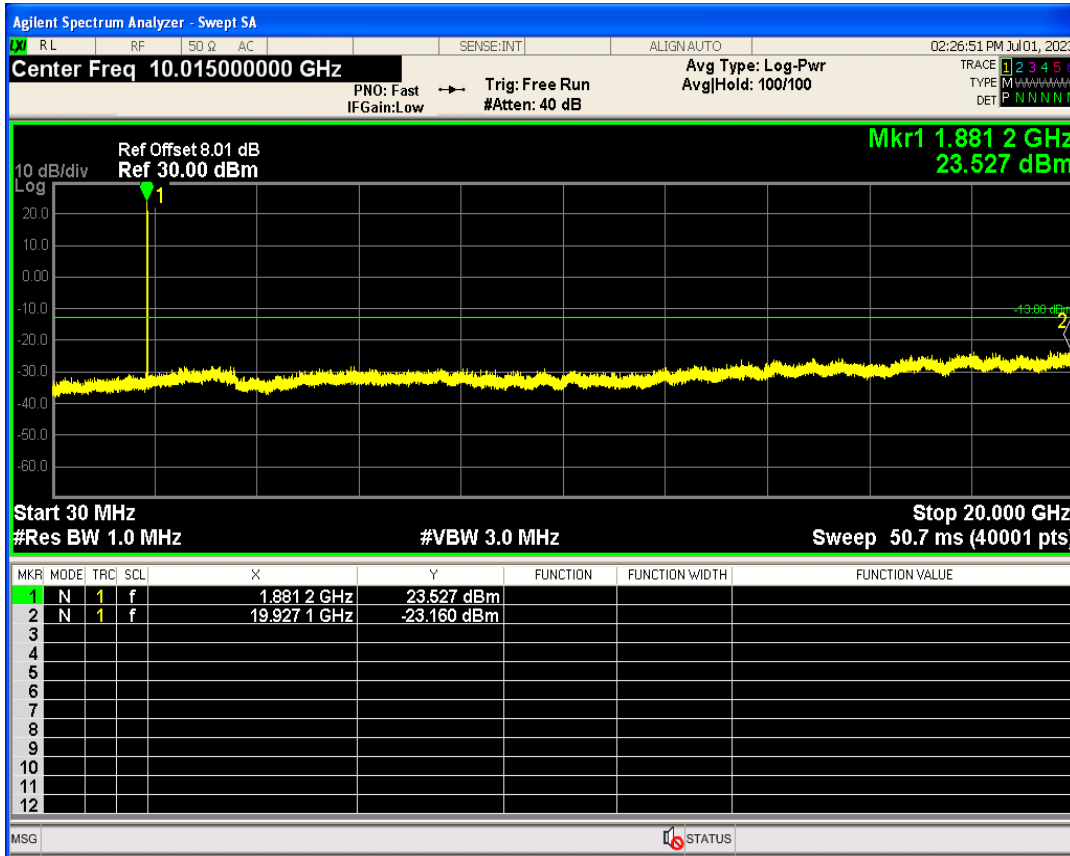

WCDMA Band2 Channel=9538

WCDMA Band2 Channel=9262

WCDMA Band4 Channel=1312

WCDMA Band4 Channel=1513

WCDMA Band5 Channel=4132

WCDMA Band5 Channel=4233

Out-of-band emissions

Band	Channel	Frequency (MHz)	Spur Freq (MHz)	Spur Level (dBm)	Limit (dBm)	Verdict
WCDMA Band2	9262	1852.4	17917.13	-23.59	-13	PASS
WCDMA Band2	9400	1880	19927.11	-23.15	-13	PASS
WCDMA Band2	9538	1907.6	19914.63	-23.82	-13	PASS
WCDMA Band4	1312	1712.4	19812.78	-23.96	-13	PASS
WCDMA Band4	1413	1732.6	19794.81	-23.37	-13	PASS
WCDMA Band4	1513	1752.6	19896.16	-23.50	-13	PASS
WCDMA Band5	4132	826.4	3108.74	-29.36	-13	PASS
WCDMA Band5	4182	836.4	3147.62	-28.61	-13	PASS
WCDMA Band5	4233	846.6	5879.40	-30.06	-13	PASS

WCDMA Band2 Channel=9262

WCDMA Band2 Channel=9400

WCDMA Band2 Channel=9538

WCDMA Band4 Channel=1312

WCDMA Band4 Channel=1413

WCDMA Band4 Channel=1513

WCDMA Band5 Channel=4132

WCDMA Band5 Channel=4182