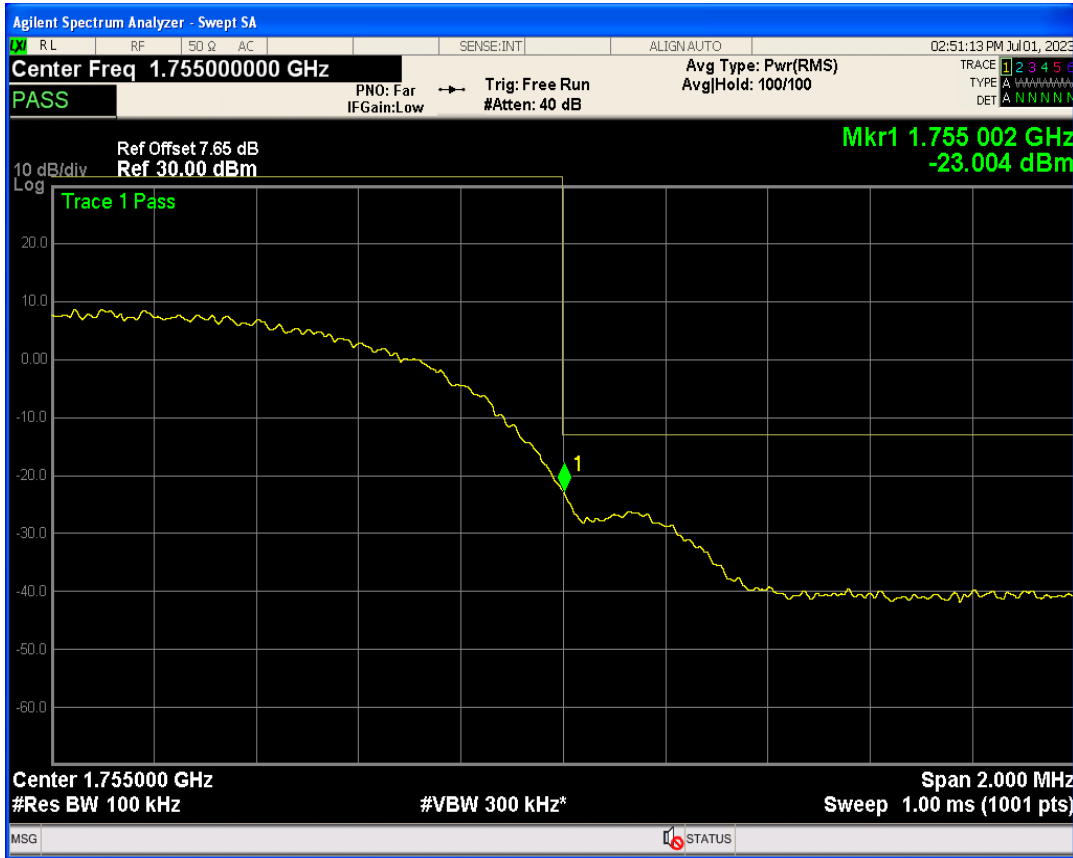

WCDMA Band2 Channel=9538

WCDMA Band2 Channel=9262

WCDMA Band4 Channel=1312

WCDMA Band4 Channel=1513

WCDMA Band5 Channel=4132

WCDMA Band5 Channel=4233

Out-of-band emissions

Band	Channel	Frequency (MHz)	Spur Freq (MHz)	Spur Level (dBm)	Limit (dBm)	Verdict
WCDMA Band2	9262	1852.4	17917.13	-23.59	-13	PASS
WCDMA Band2	9400	1880	19927.11	-23.15	-13	PASS
WCDMA Band2	9538	1907.6	19914.63	-23.82	-13	PASS
WCDMA Band4	1312	1712.4	19812.78	-23.96	-13	PASS
WCDMA Band4	1413	1732.6	19794.81	-23.37	-13	PASS
WCDMA Band4	1513	1752.6	19896.16	-23.50	-13	PASS
WCDMA Band5	4132	826.4	3108.74	-29.36	-13	PASS
WCDMA Band5	4182	836.4	3147.62	-28.61	-13	PASS
WCDMA Band5	4233	846.6	5879.40	-30.06	-13	PASS

WCDMA Band2 Channel=9262

WCDMA Band2 Channel=9400

WCDMA Band2 Channel=9538

WCDMA Band4 Channel=1312

WCDMA Band4 Channel=1413

WCDMA Band4 Channel=1513

WCDMA Band5 Channel=4132

WCDMA Band5 Channel=4182