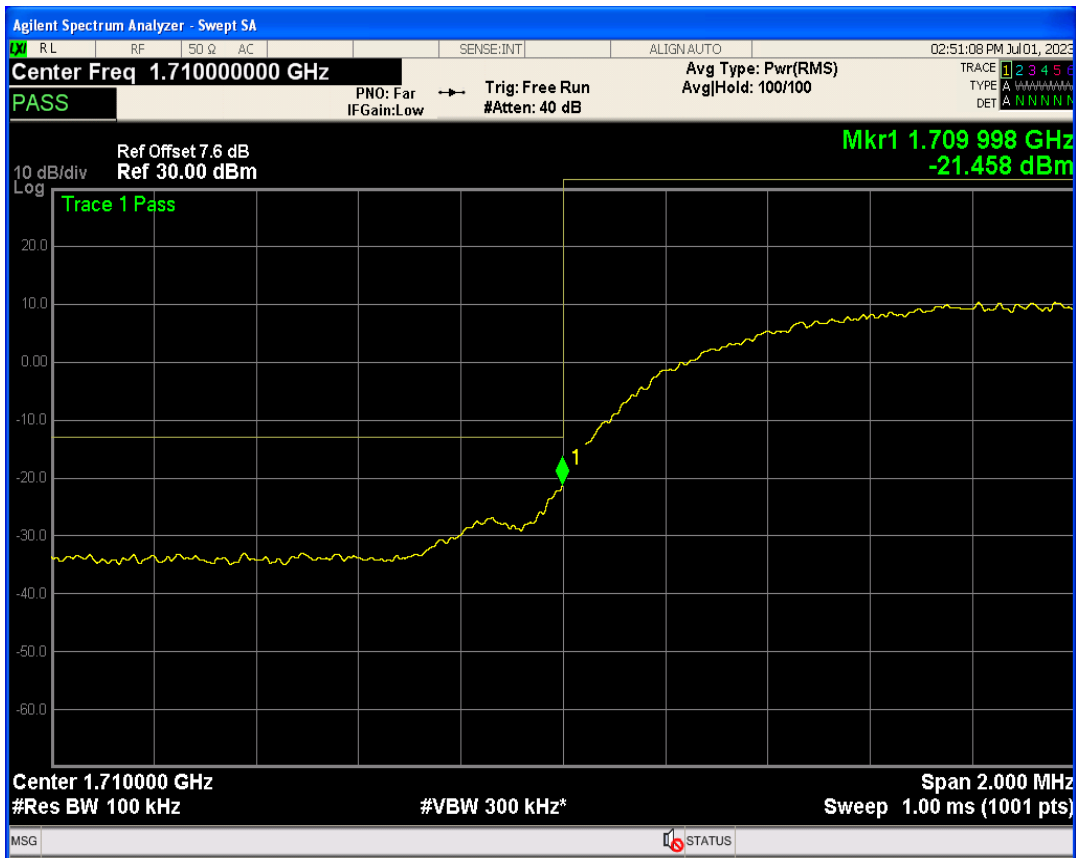

WCDMA Band2 Channel=9262

WCDMA Band2 Channel=9400

WCDMA Band4 Channel=1413

WCDMA Band4 Channel=1513

WCDMA Band5 Channel=4132

WCDMA Band5 Channel=4182

WCDMA Band5 Channel=4233

Band edge

Band	Channel	Frequency (MHz)	Spur Freq (MHz)	Spur Level (dBm)	Limit (dBm)	Verdict
WCDMA Band2	9262	1852.4	1850.00	-22.54	-13	PASS
WCDMA Band2	9538	1907.6	1910.00	-23.91	-13	PASS
WCDMA Band4	1312	1712.4	1710.00	-21.45	-13	PASS
WCDMA Band4	1513	1752.6	1755.00	-23.00	-13	PASS
WCDMA Band5	4132	826.4	824.00	-23.35	-13	PASS
WCDMA Band5	4233	846.6	849.00	-23.69	-13	PASS

WCDMA Band2 Channel=9538

WCDMA Band2 Channel=9262

WCDMA Band4 Channel=1312

WCDMA Band4 Channel=1513

WCDMA Band5 Channel=4132

WCDMA Band5 Channel=4233

Out-of-band emissions

Band	Channel	Frequency (MHz)	Spur Freq (MHz)	Spur Level (dBm)	Limit (dBm)	Verdict
WCDMA Band2	9262	1852.4	17917.13	-23.59	-13	PASS
WCDMA Band2	9400	1880	19927.11	-23.15	-13	PASS
WCDMA Band2	9538	1907.6	19914.63	-23.82	-13	PASS
WCDMA Band4	1312	1712.4	19812.78	-23.96	-13	PASS
WCDMA Band4	1413	1732.6	19794.81	-23.37	-13	PASS
WCDMA Band4	1513	1752.6	19896.16	-23.50	-13	PASS
WCDMA Band5	4132	826.4	3108.74	-29.36	-13	PASS
WCDMA Band5	4182	836.4	3147.62	-28.61	-13	PASS
WCDMA Band5	4233	846.6	5879.40	-30.06	-13	PASS