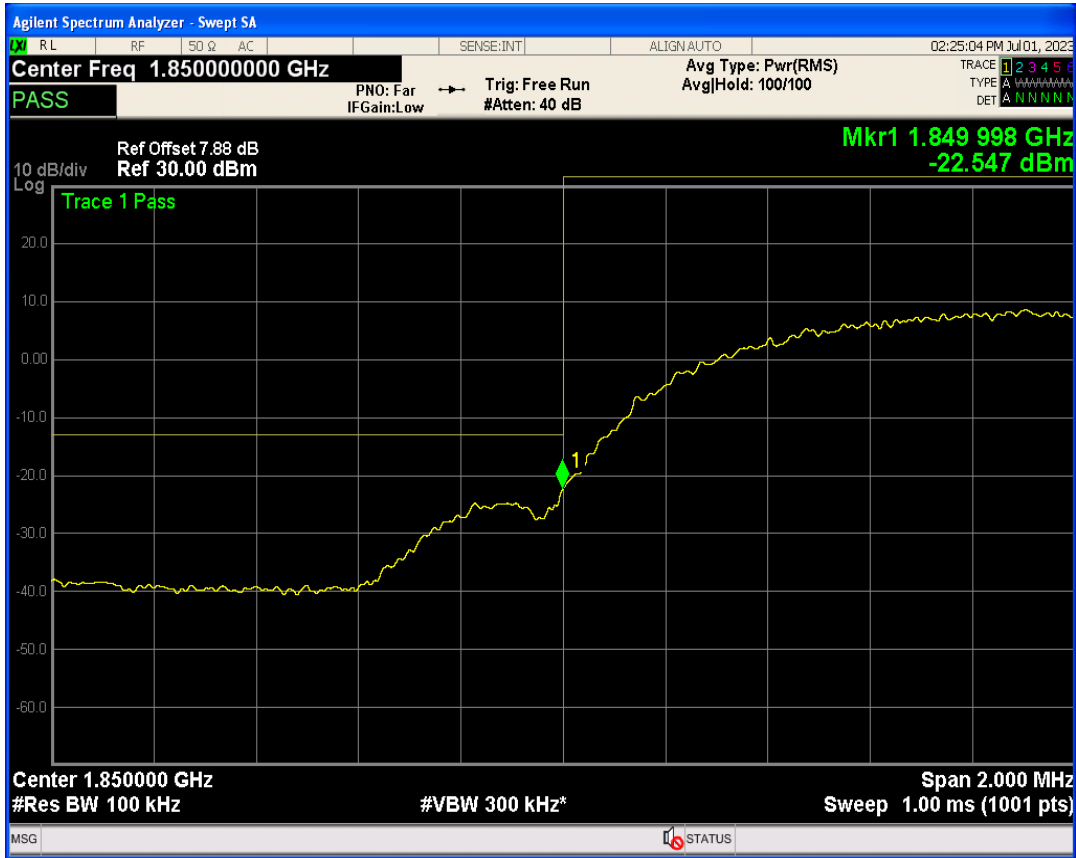

WCDMA Band2 Channel=9262