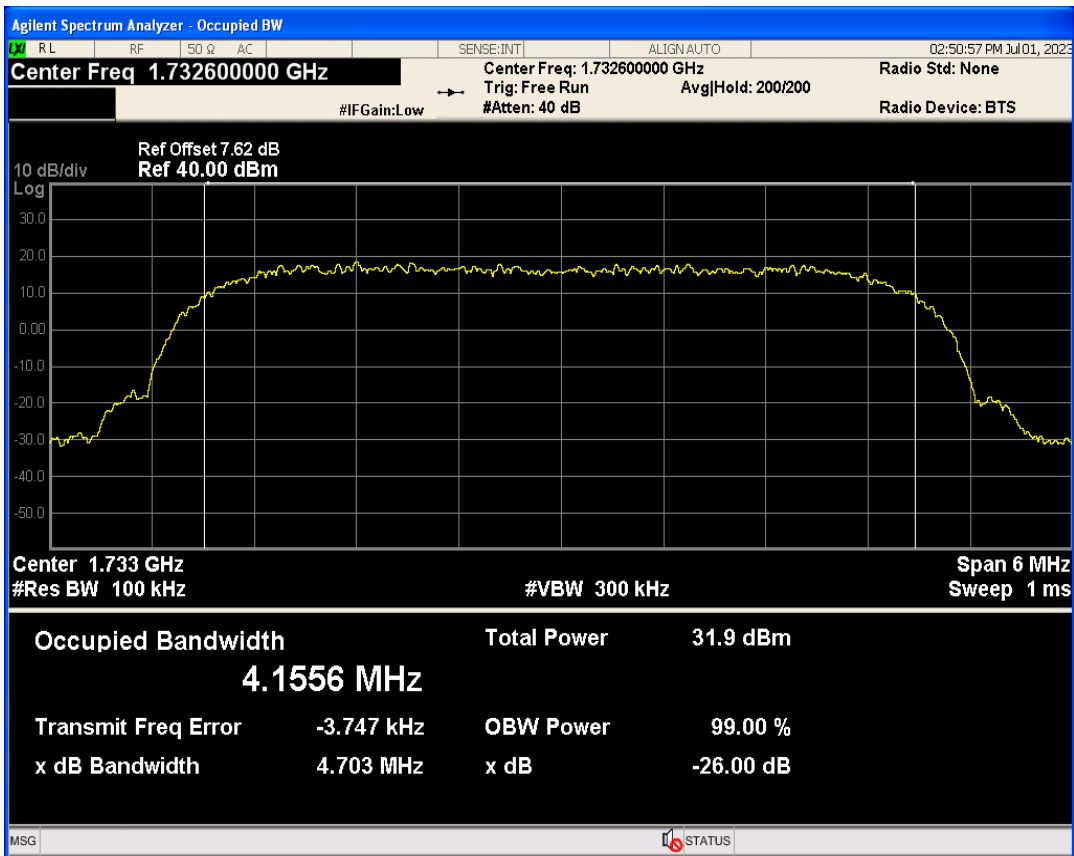

WCDMA Band2 Channel=9262

WCDMA Band2 Channel=9400

WCDMA Band4 Channel=1413

WCDMA Band4 Channel=1513

WCDMA Band5 Channel=4132

WCDMA Band5 Channel=4182

WCDMA Band5 Channel=4233

Band edge