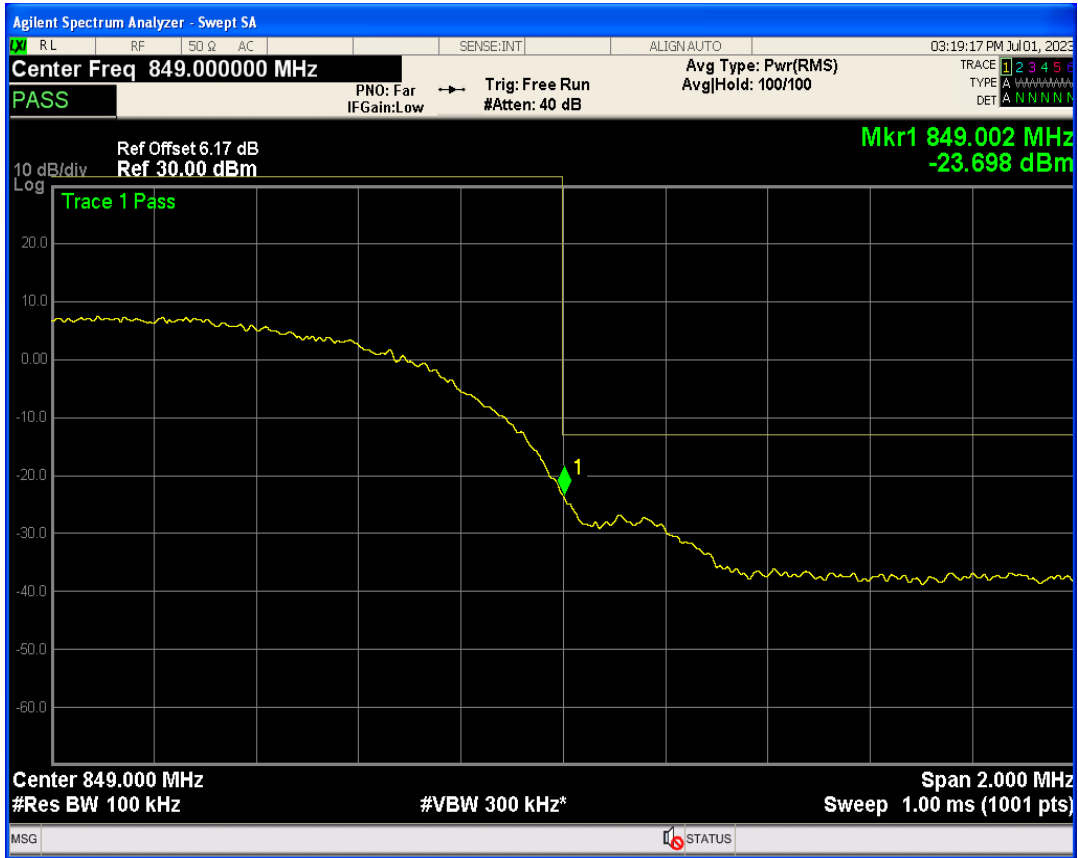

WCDMA Band2 Channel=9538

WCDMA Band2 Channel=9262

WCDMA Band4 Channel=1312

WCDMA Band4 Channel=1513

WCDMA Band5 Channel=4132

WCDMA Band5 Channel=4233

Out-of-band emissions

Band	Channel	Frequency (MHz)	Spur Freq (MHz)	Spur Level (dBm)	Limit (dBm)	Verdict
WCDMA Band2	9262	1852.4	17917.13	-23.59	-13	PASS
WCDMA Band2	9400	1880	19927.11	-23.15	-13	PASS
WCDMA Band2	9538	1907.6	19914.63	-23.82	-13	PASS
WCDMA Band4	1312	1712.4	19812.78	-23.96	-13	PASS
WCDMA Band4	1413	1732.6	19794.81	-23.37	-13	PASS
WCDMA Band4	1513	1752.6	19896.16	-23.50	-13	PASS
WCDMA Band5	4132	826.4	3108.74	-29.36	-13	PASS
WCDMA Band5	4182	836.4	3147.62	-28.61	-13	PASS
WCDMA Band5	4233	846.6	5879.40	-30.06	-13	PASS

WCDMA Band2 Channel=9262

WCDMA Band2 Channel=9400

WCDMA Band2 Channel=9538

WCDMA Band4 Channel=1312

WCDMA Band4 Channel=1413

WCDMA Band4 Channel=1513

WCDMA Band5 Channel=4132

WCDMA Band5 Channel=4182