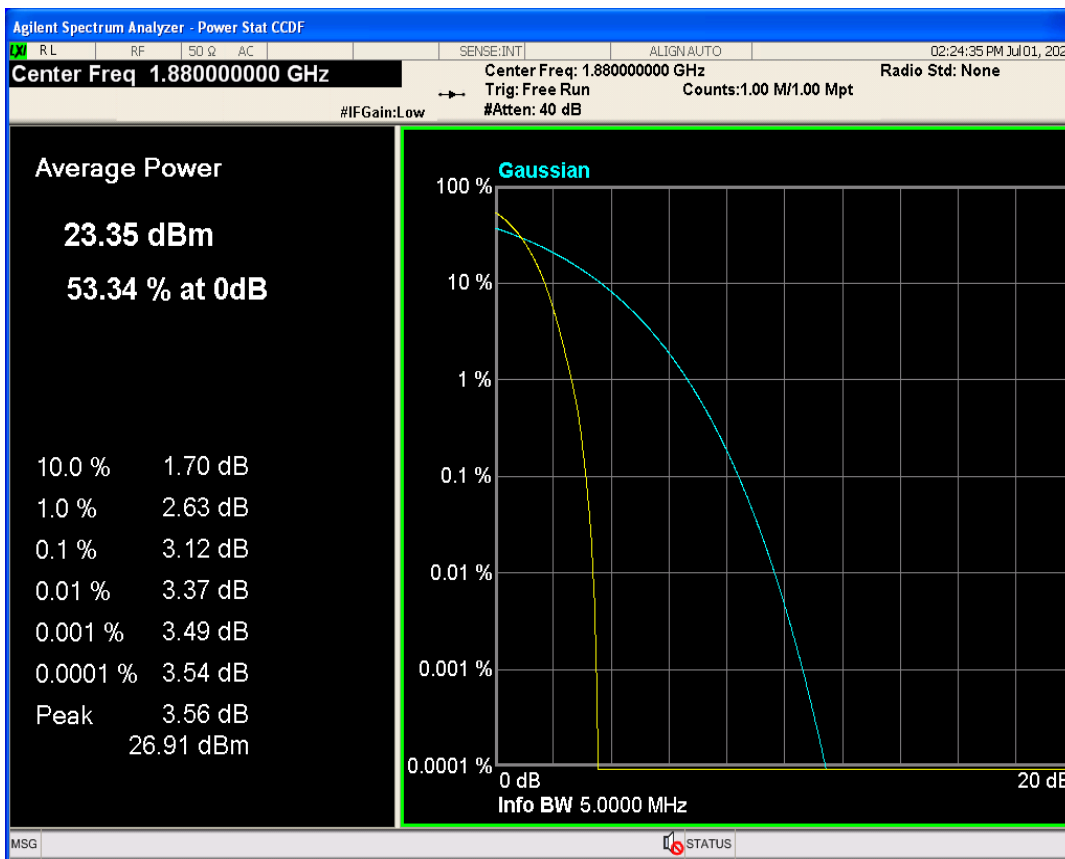

WCDMA Band2 Channel=9400