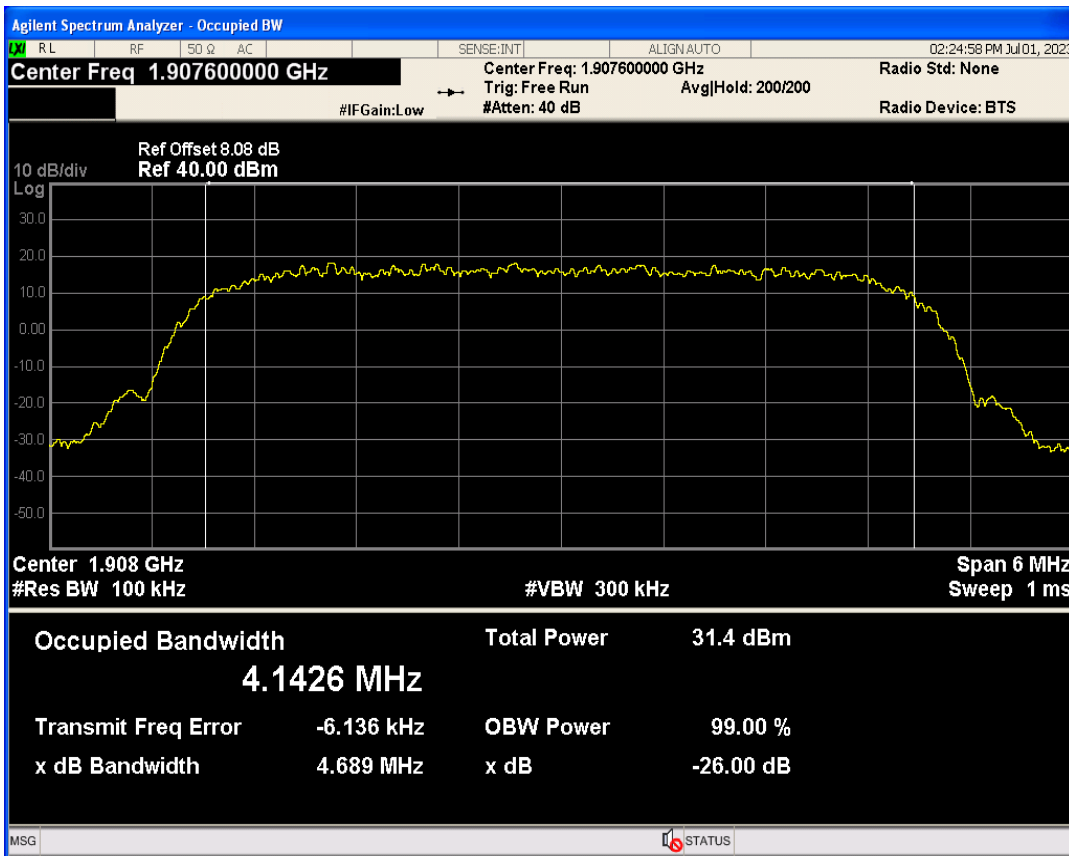

WCDMA Band5 Channel=4233

Occupied bandwidth

Band	Channel	Frequency (MHz)	99% OBW (kHz)	-26dB EBW (kHz)	Verdict
WCDMA Band2	9262	1852.4	4133.651	4654.751	PASS
WCDMA Band2	9400	1880	4143.603	4682.031	PASS
WCDMA Band2	9538	1907.6	4142.587	4689.025	PASS
WCDMA Band4	1312	1712.4	4161.202	4717.889	PASS
WCDMA Band4	1413	1732.6	4155.645	4702.608	PASS
WCDMA Band4	1513	1752.6	4167.220	4688.999	PASS
WCDMA Band5	4132	826.4	4150.156	4698.082	PASS
WCDMA Band5	4182	836.4	4161.098	4696.142	PASS
WCDMA Band5	4233	846.6	4146.214	4711.515	PASS

WCDMA Band2 Channel=9262

WCDMA Band2 Channel=9400

WCDMA Band4 Channel=1413

WCDMA Band4 Channel=1513

WCDMA Band5 Channel=4132

WCDMA Band5 Channel=4182

WCDMA Band5 Channel=4233

Band edge