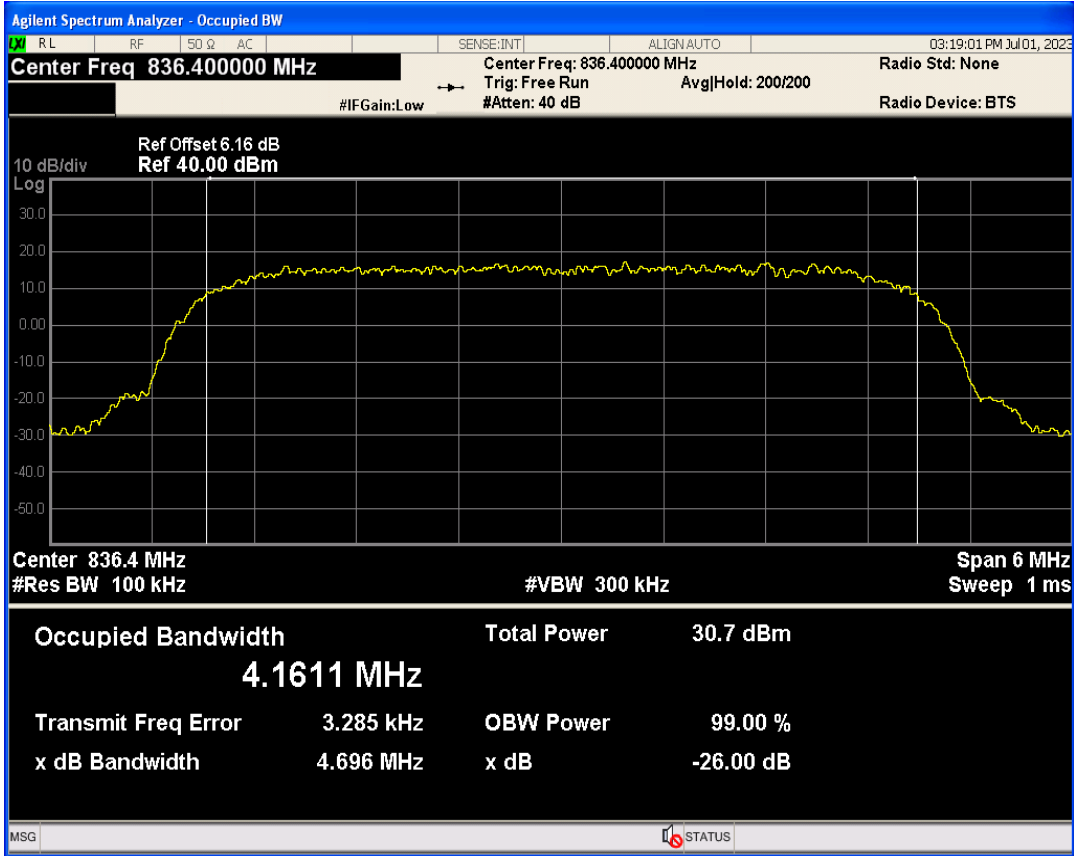

WCDMA Band2 Channel=9262

WCDMA Band2 Channel=9400

WCDMA Band4 Channel=1413

WCDMA Band4 Channel=1513

WCDMA Band5 Channel=4132

WCDMA Band5 Channel=4182

WCDMA Band5 Channel=4233

Band edge