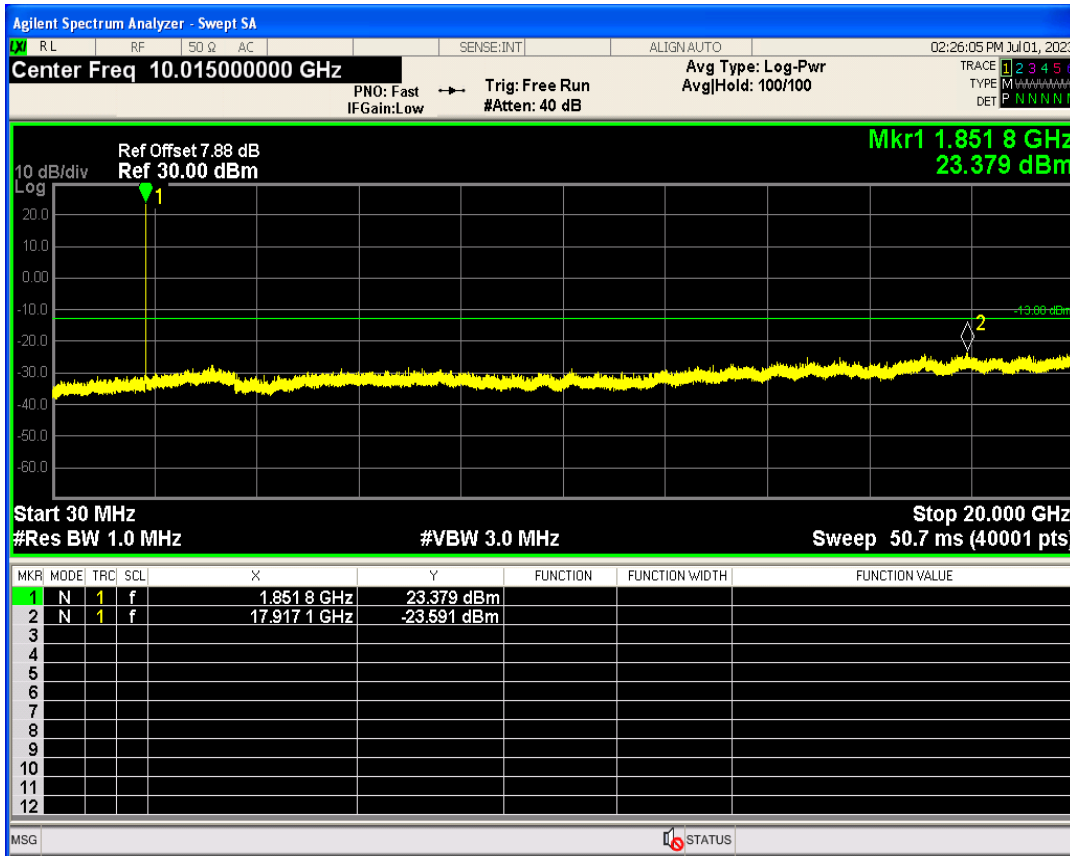

WCDMA Band2 Channel=9538

WCDMA Band2 Channel=9262

WCDMA Band4 Channel=1312

WCDMA Band4 Channel=1513

WCDMA Band5 Channel=4132

WCDMA Band5 Channel=4233

Out-of-band emissions

Band	Channel	Frequency (MHz)	Spur Freq (MHz)	Spur Level (dBm)	Limit (dBm)	Verdict
WCDMA Band2	9262	1852.4	17917.13	-23.59	-13	PASS
WCDMA Band2	9400	1880	19927.11	-23.15	-13	PASS
WCDMA Band2	9538	1907.6	19914.63	-23.82	-13	PASS
WCDMA Band4	1312	1712.4	19812.78	-23.96	-13	PASS
WCDMA Band4	1413	1732.6	19794.81	-23.37	-13	PASS
WCDMA Band4	1513	1752.6	19896.16	-23.50	-13	PASS
WCDMA Band5	4132	826.4	3108.74	-29.36	-13	PASS
WCDMA Band5	4182	836.4	3147.62	-28.61	-13	PASS
WCDMA Band5	4233	846.6	5879.40	-30.06	-13	PASS

WCDMA Band2 Channel=9262

WCDMA Band2 Channel=9400

WCDMA Band2 Channel=9538

WCDMA Band4 Channel=1312

WCDMA Band4 Channel=1413

WCDMA Band4 Channel=1513

WCDMA Band5 Channel=4132

WCDMA Band5 Channel=4182