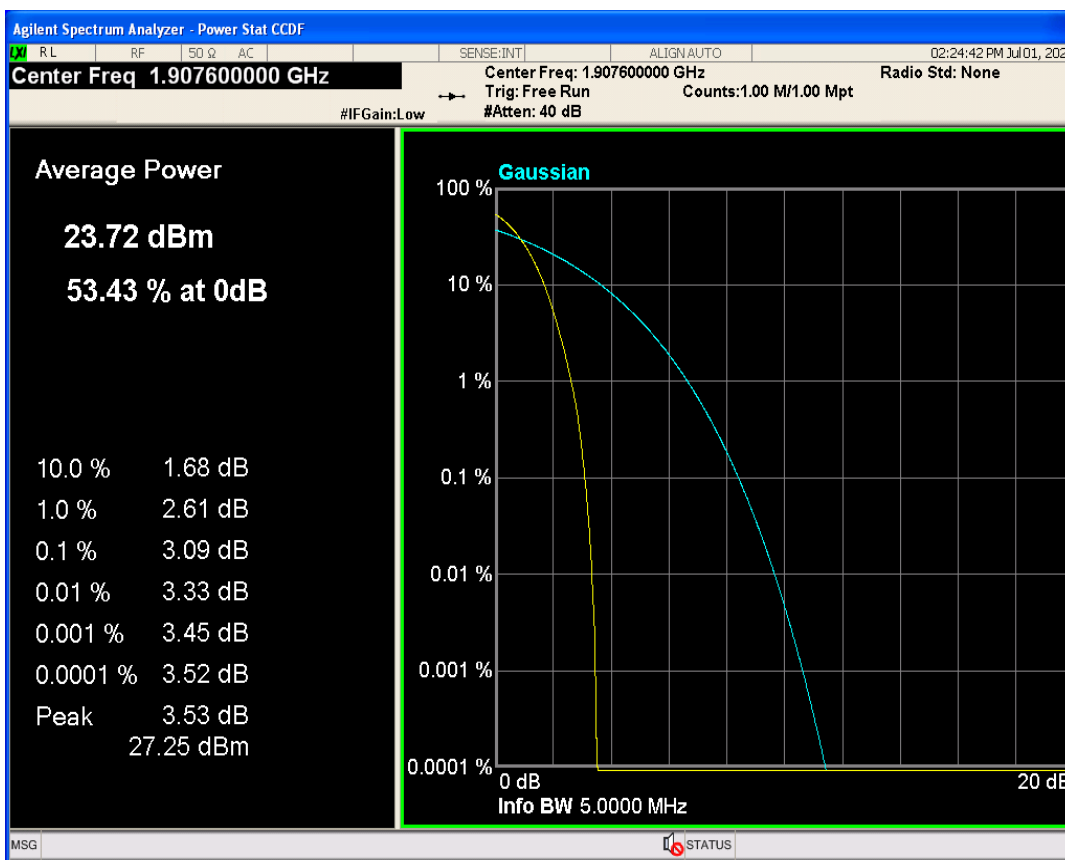

WCDMA Band2 Channel=9538