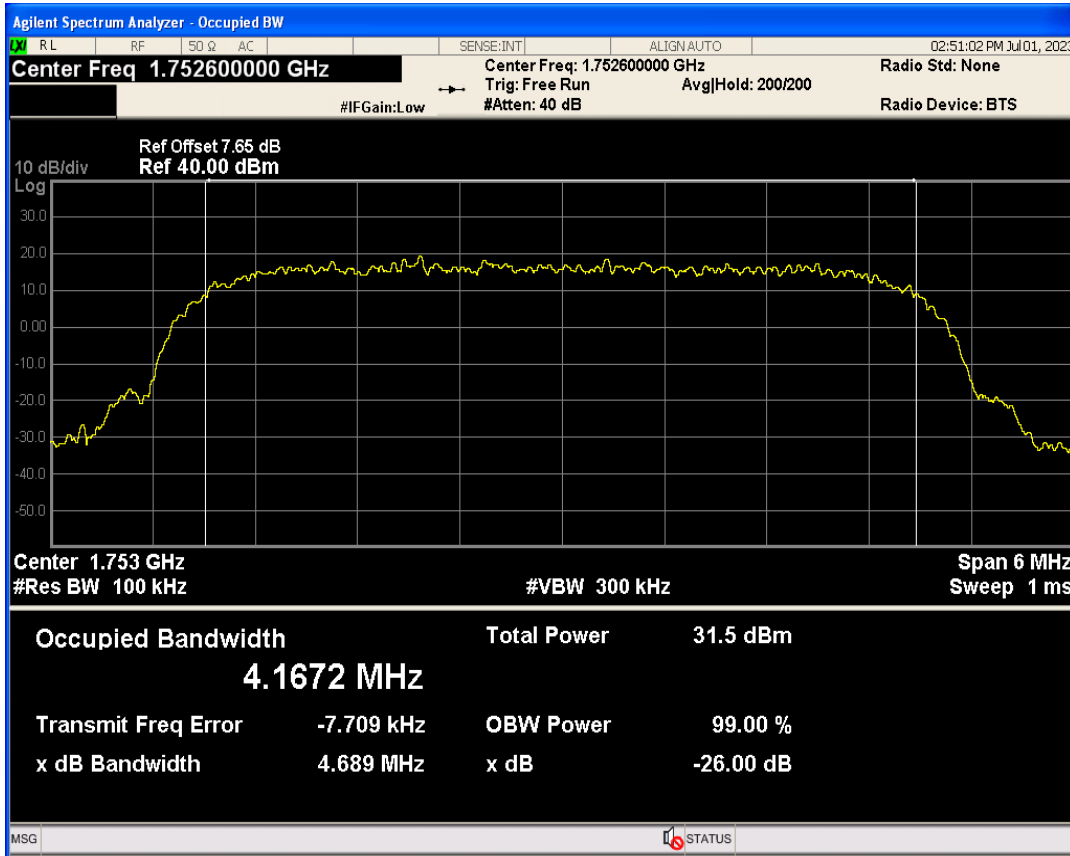

WCDMA Band2 Channel=9262

WCDMA Band2 Channel=9400

WCDMA Band4 Channel=1413

WCDMA Band4 Channel=1513

WCDMA Band5 Channel=4132

WCDMA Band5 Channel=4182

WCDMA Band5 Channel=4233

Band edge