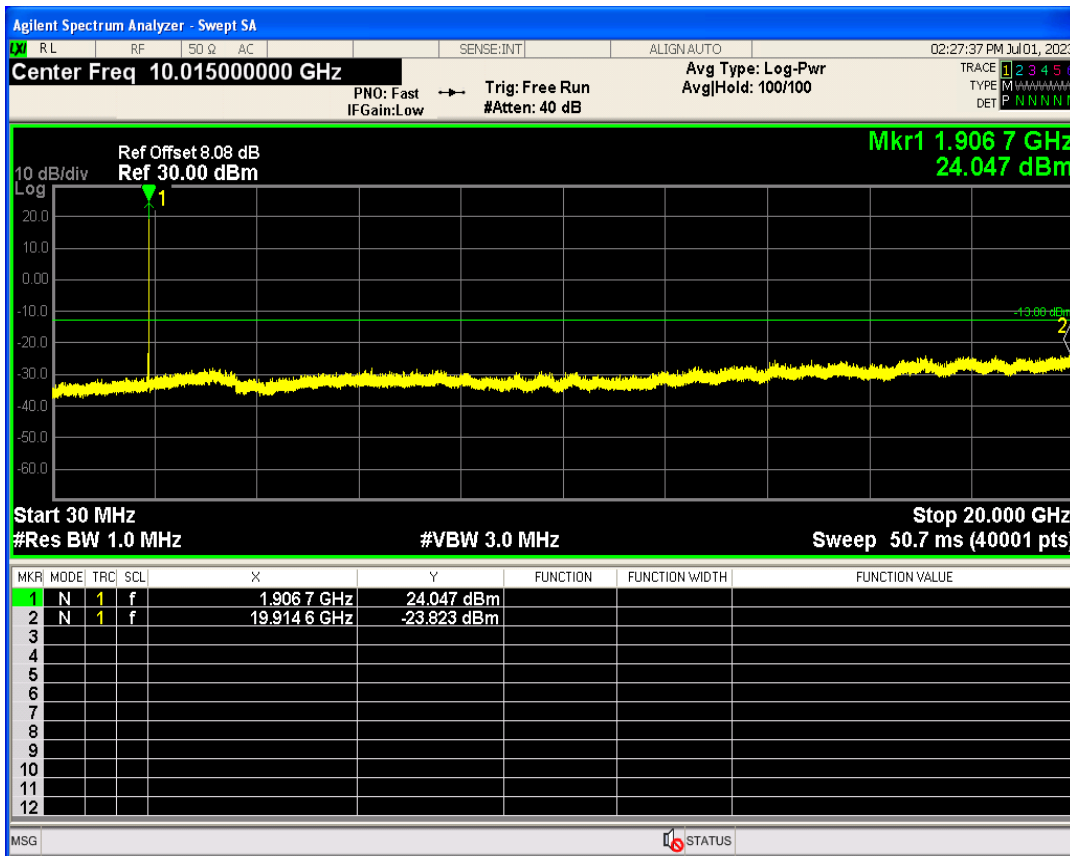

WCDMA Band2 Channel=9538

WCDMA Band2 Channel=9262

WCDMA Band4 Channel=1312

WCDMA Band4 Channel=1513

WCDMA Band5 Channel=4132

WCDMA Band5 Channel=4233

Out-of-band emissions

Band	Channel	Frequency (MHz)	Spur Freq (MHz)	Spur Level (dBm)	Limit (dBm)	Verdict
WCDMA Band2	9262	1852.4	17917.13	-23.59	-13	PASS
WCDMA Band2	9400	1880	19927.11	-23.15	-13	PASS
WCDMA Band2	9538	1907.6	19914.63	-23.82	-13	PASS
WCDMA Band4	1312	1712.4	19812.78	-23.96	-13	PASS
WCDMA Band4	1413	1732.6	19794.81	-23.37	-13	PASS
WCDMA Band4	1513	1752.6	19896.16	-23.50	-13	PASS
WCDMA Band5	4132	826.4	3108.74	-29.36	-13	PASS
WCDMA Band5	4182	836.4	3147.62	-28.61	-13	PASS
WCDMA Band5	4233	846.6	5879.40	-30.06	-13	PASS

WCDMA Band2 Channel=9262

WCDMA Band2 Channel=9400

WCDMA Band2 Channel=9538

WCDMA Band4 Channel=1312

WCDMA Band4 Channel=1413

WCDMA Band4 Channel=1513

WCDMA Band5 Channel=4132

WCDMA Band5 Channel=4182