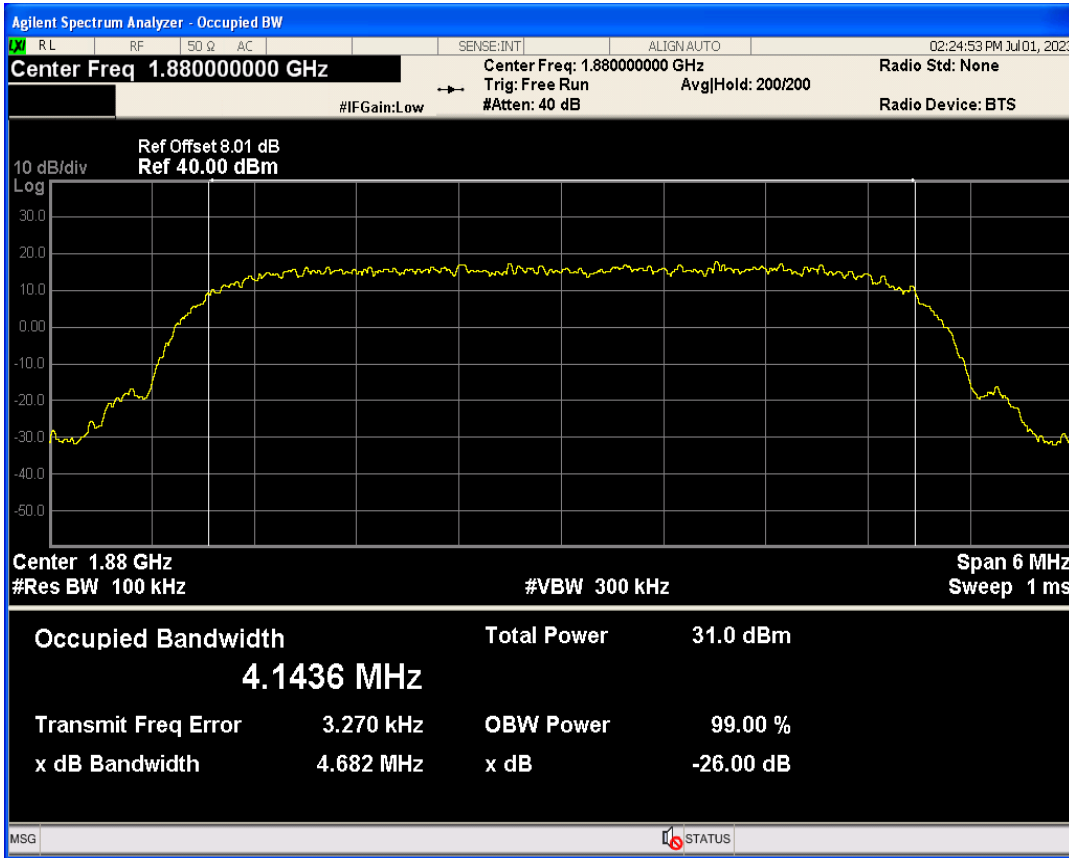

WCDMA Band5 Channel=4233

Occupied bandwidth

Band	Channel	Frequency (MHz)	99% OBW (kHz)	-26dB EBW (kHz)	Verdict
WCDMA Band2	9262	1852.4	4133.651	4654.751	PASS
WCDMA Band2	9400	1880	4143.603	4682.031	PASS
WCDMA Band2	9538	1907.6	4142.587	4689.025	PASS
WCDMA Band4	1312	1712.4	4161.202	4717.889	PASS
WCDMA Band4	1413	1732.6	4155.645	4702.608	PASS
WCDMA Band4	1513	1752.6	4167.220	4688.999	PASS
WCDMA Band5	4132	826.4	4150.156	4698.082	PASS
WCDMA Band5	4182	836.4	4161.098	4696.142	PASS
WCDMA Band5	4233	846.6	4146.214	4711.515	PASS

WCDMA Band2 Channel=9262

WCDMA Band2 Channel=9400

WCDMA Band4 Channel=1413

WCDMA Band4 Channel=1513

WCDMA Band5 Channel=4132

WCDMA Band5 Channel=4182

WCDMA Band5 Channel=4233

Band edge