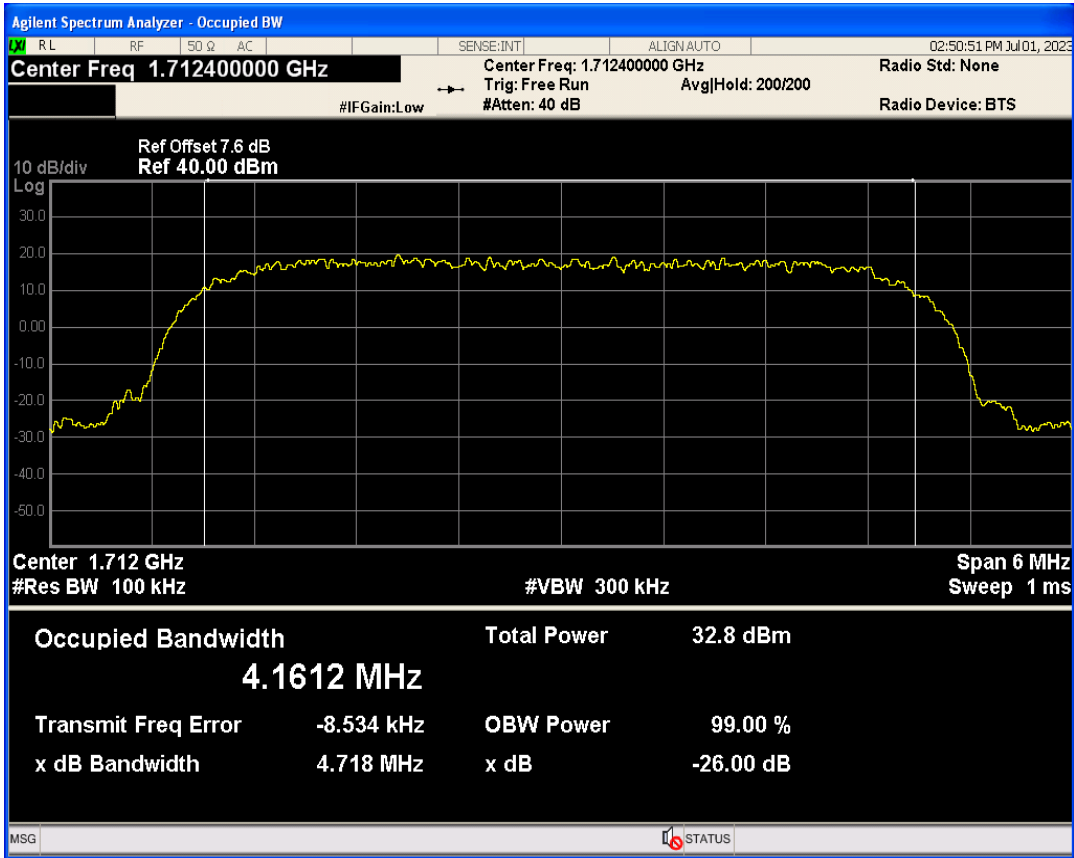

WCDMA Band5 Channel=4233

Occupied bandwidth

Band	Channel	Frequency (MHz)	99% OBW (kHz)	-26dB EBW (kHz)	Verdict
WCDMA Band2	9262	1852.4	4133.651	4654.751	PASS
WCDMA Band2	9400	1880	4143.603	4682.031	PASS
WCDMA Band2	9538	1907.6	4142.587	4689.025	PASS
WCDMA Band4	1312	1712.4	4161.202	4717.889	PASS
WCDMA Band4	1413	1732.6	4155.645	4702.608	PASS
WCDMA Band4	1513	1752.6	4167.220	4688.999	PASS
WCDMA Band5	4132	826.4	4150.156	4698.082	PASS
WCDMA Band5	4182	836.4	4161.098	4696.142	PASS
WCDMA Band5	4233	846.6	4146.214	4711.515	PASS

WCDMA Band2 Channel=9262

WCDMA Band2 Channel=9400

WCDMA Band4 Channel=1413

WCDMA Band4 Channel=1513

WCDMA Band5 Channel=4132

WCDMA Band5 Channel=4182

WCDMA Band5 Channel=4233

Band edge