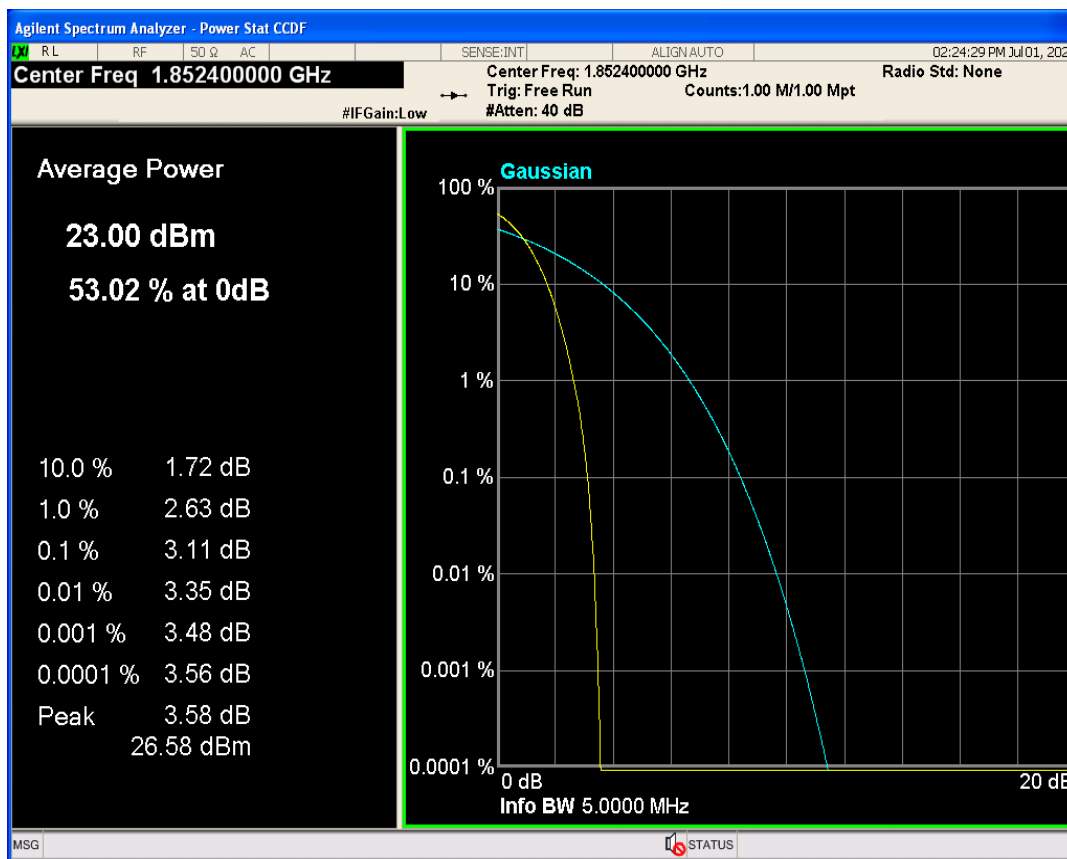

Peak-to-Average Ratio

Band	Channel	Frequency (MHz)	Result (dB)	high Limit (dB)	Verdict
WCDMA Band2	9262	1852.4	3.11	13	PASS
WCDMA Band2	9400	1880	3.12	13	PASS
WCDMA Band2	9538	1907.6	3.09	13	PASS
WCDMA Band4	1312	1712.4	2.76	13	PASS
WCDMA Band4	1413	1732.6	2.90	13	PASS
WCDMA Band4	1513	1752.6	2.92	13	PASS
WCDMA Band5	4132	826.4	2.99	13	PASS
WCDMA Band5	4182	836.4	3.03	13	PASS
WCDMA Band5	4233	846.6	2.97	13	PASS

WCDMA Band2 Channel=9262