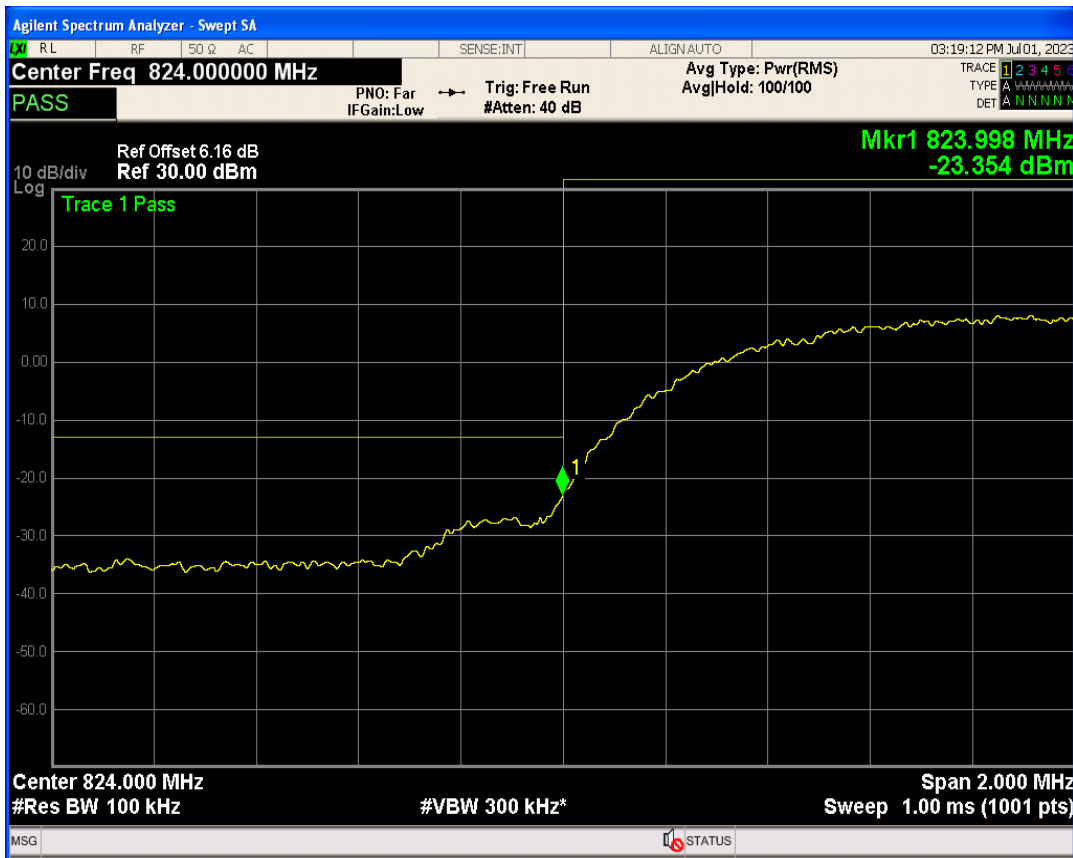

WCDMA Band2 Channel=9538

WCDMA Band2 Channel=9262

WCDMA Band4 Channel=1312

WCDMA Band4 Channel=1513

WCDMA Band5 Channel=4132

WCDMA Band5 Channel=4233

Out-of-band emissions

Band	Channel	Frequency (MHz)	Spur Freq (MHz)	Spur Level (dBm)	Limit (dBm)	Verdict
WCDMA Band2	9262	1852.4	17917.13	-23.59	-13	PASS
WCDMA Band2	9400	1880	19927.11	-23.15	-13	PASS
WCDMA Band2	9538	1907.6	19914.63	-23.82	-13	PASS
WCDMA Band4	1312	1712.4	19812.78	-23.96	-13	PASS
WCDMA Band4	1413	1732.6	19794.81	-23.37	-13	PASS
WCDMA Band4	1513	1752.6	19896.16	-23.50	-13	PASS
WCDMA Band5	4132	826.4	3108.74	-29.36	-13	PASS
WCDMA Band5	4182	836.4	3147.62	-28.61	-13	PASS
WCDMA Band5	4233	846.6	5879.40	-30.06	-13	PASS

WCDMA Band2 Channel=9262

WCDMA Band2 Channel=9400

WCDMA Band2 Channel=9538

WCDMA Band4 Channel=1312

WCDMA Band4 Channel=1413

WCDMA Band4 Channel=1513

WCDMA Band5 Channel=4132

WCDMA Band5 Channel=4182