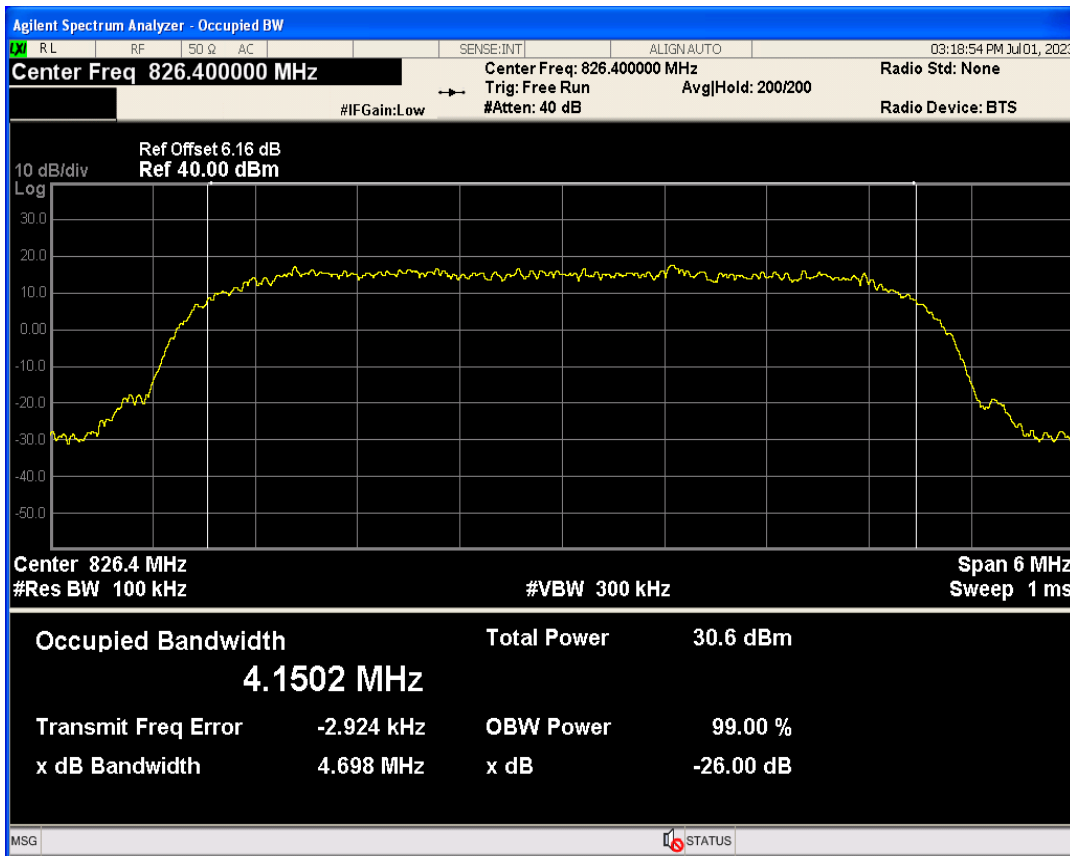

WCDMA Band2 Channel=9262

WCDMA Band2 Channel=9400

WCDMA Band4 Channel=1413

WCDMA Band4 Channel=1513

WCDMA Band5 Channel=4132

WCDMA Band5 Channel=4182

WCDMA Band5 Channel=4233

Band edge