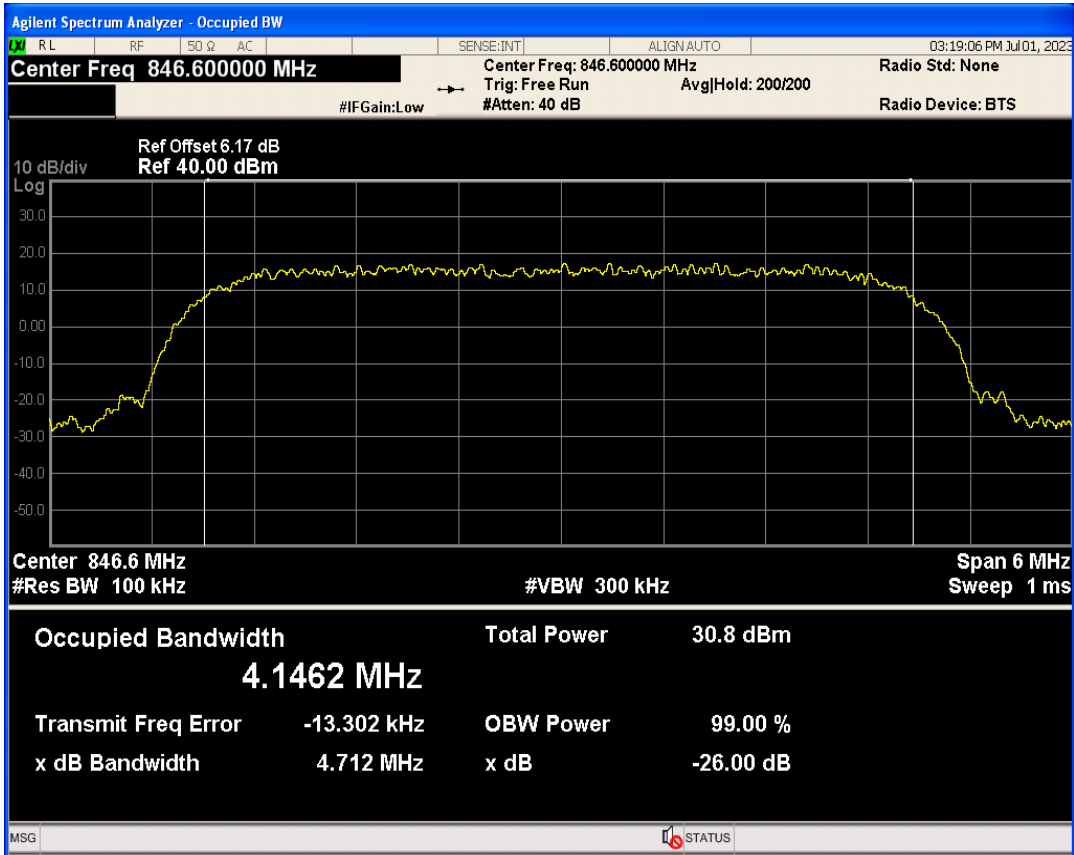

WCDMA Band2 Channel=9262

WCDMA Band2 Channel=9400

WCDMA Band4 Channel=1413

WCDMA Band4 Channel=1513

WCDMA Band5 Channel=4132

WCDMA Band5 Channel=4182

WCDMA Band5 Channel=4233

Band edge