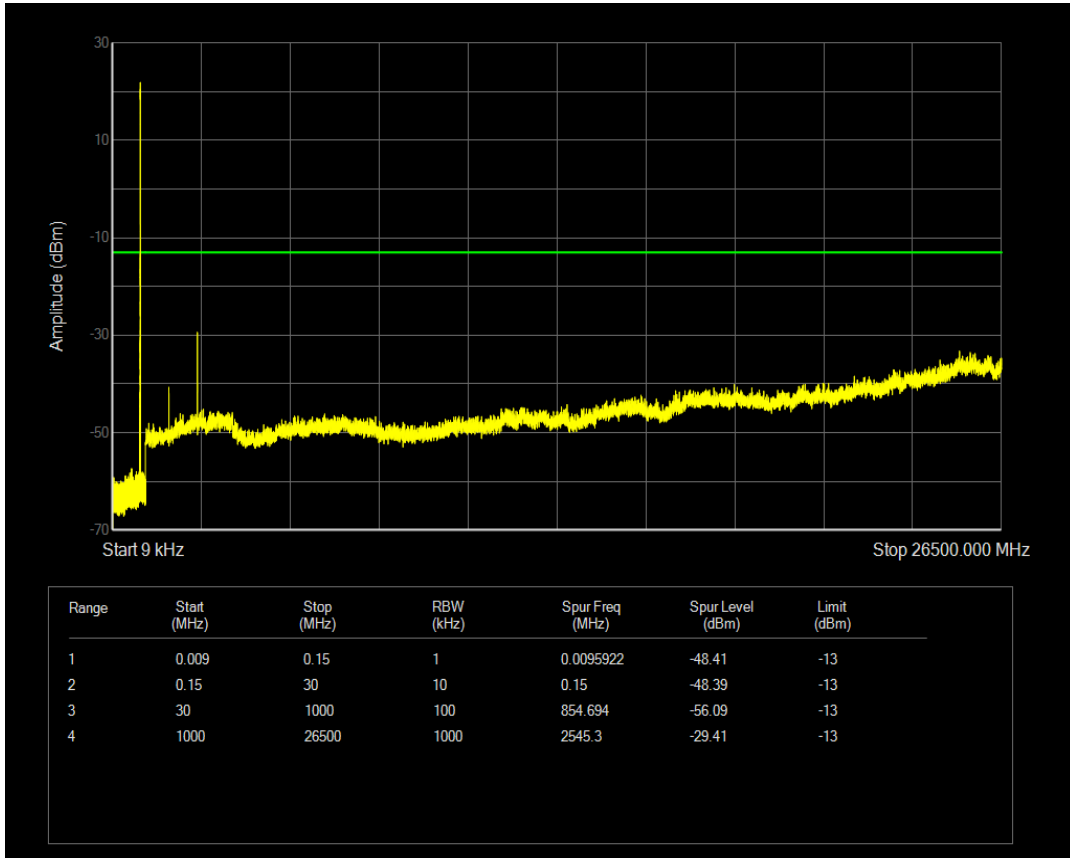

Band5 QPSK BW=1.4MHz Channel=20643 RB Size=1 Position=#0

Band5 QPSK BW=1.4MHz Channel=20643 RB Size=6 Position=#0

Band5 16QAM BW=1.4MHz Channel=20643 RB Size=1 Position=#0

Band5 16QAM BW=1.4MHz Channel=20643 RB Size=6 Position=#0