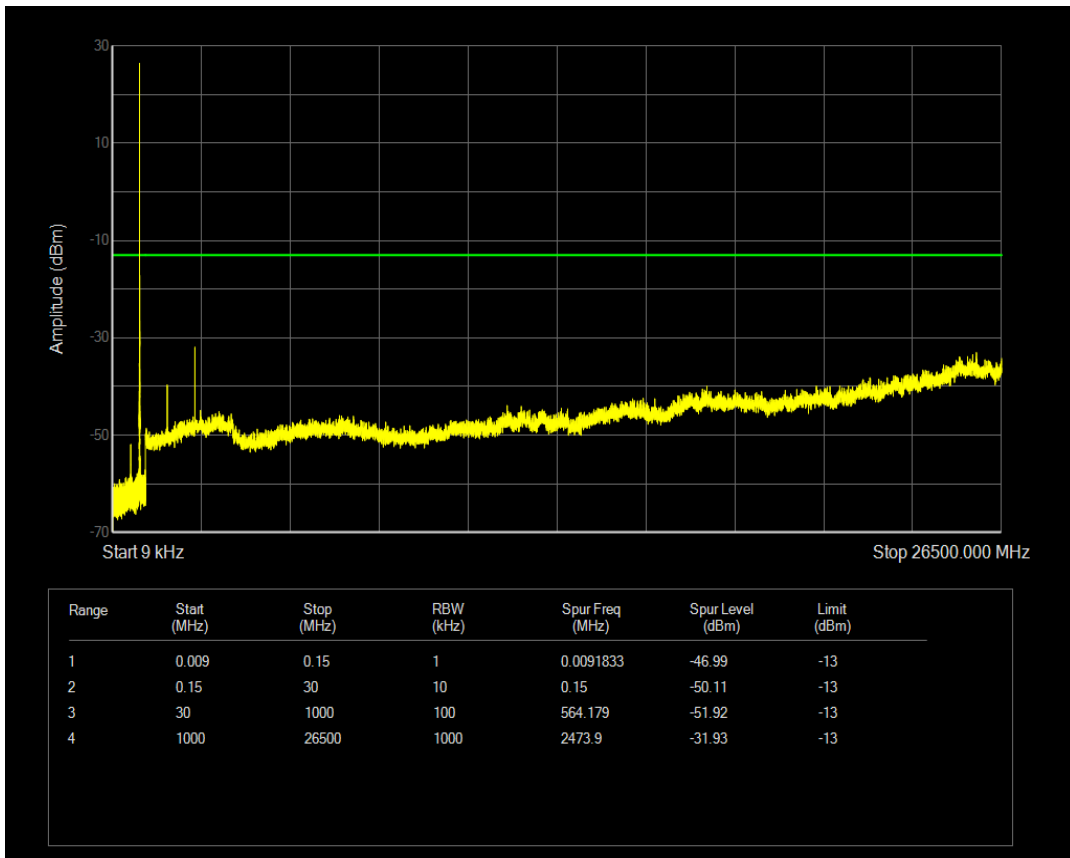

Band5 16QAM BW=3MHz Channel=20415 RB Size=1 Position=#0

Band5 16QAM BW=3MHz Channel=20415 RB Size=15 Position=#0