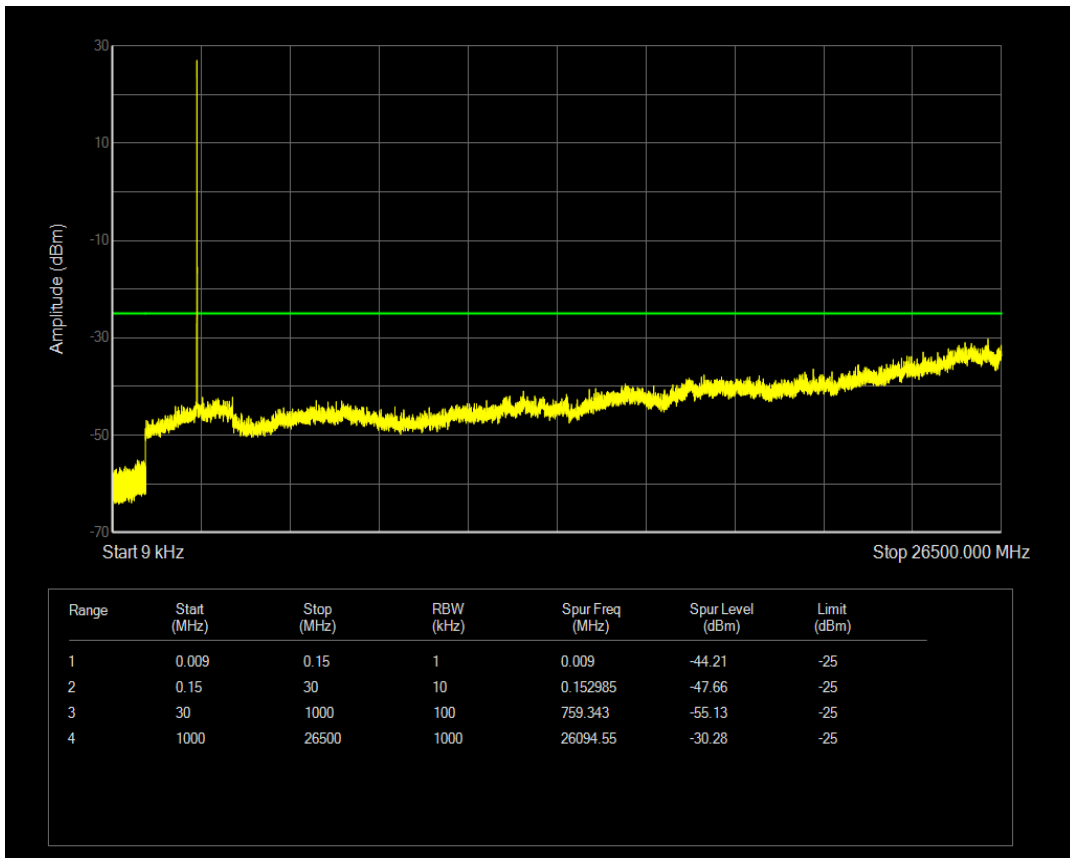

Band5 QPSK BW=10MHz Channel=20600 RB Size=1 Position=#0

Band5 QPSK BW=10MHz Channel=20600 RB Size=50 Position=#0

Band5 16QAM BW=10MHz Channel=20600 RB Size=1 Position=#0

Band5 16QAM BW=10MHz Channel=20600 RB Size=50 Position=#0

Band7 QPSK BW=5MHz Channel=20775 RB Size=1 Position=#0

Band7 QPSK BW=5MHz Channel=20775 RB Size=25 Position=#0

Band7 16QAM BW=5MHz Channel=20775 RB Size=1 Position=#0

Band7 16QAM BW=5MHz Channel=20775 RB Size=25 Position=#0

Band7 QPSK BW=5MHz Channel=21100 RB Size=1 Position=#0

Band7 QPSK BW=5MHz Channel=21100 RB Size=25 Position=#0

Band7 16QAM BW=5MHz Channel=21100 RB Size=1 Position=#0

Band7 16QAM BW=5MHz Channel=21100 RB Size=25 Position=#0