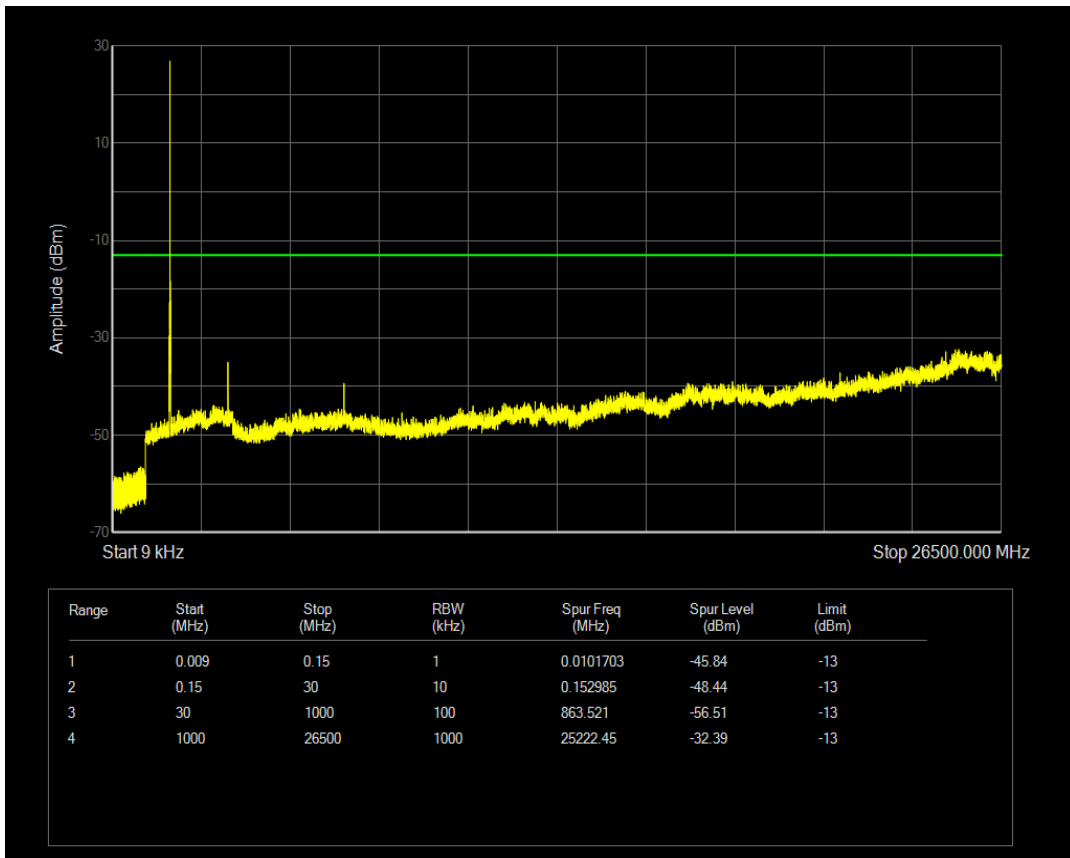

Band4 QPSK BW=5MHz Channel=20375 RB Size=1 Position=#0

Band4 QPSK BW=5MHz Channel=20375 RB Size=25 Position=#0

Band4 16QAM BW=5MHz Channel=20375 RB Size=1 Position=#0

Band4 16QAM BW=5MHz Channel=20375 RB Size=25 Position=#0

Band4 QPSK BW=10MHz Channel=20000 RB Size=1 Position=#0

Band4 QPSK BW=10MHz Channel=20000 RB Size=50 Position=#0

Band4 16QAM BW=10MHz Channel=20000 RB Size=1 Position=#0

Band4 16QAM BW=10MHz Channel=20000 RB Size=50 Position=#0

Band4 QPSK BW=10MHz Channel=20175 RB Size=1 Position=#0

Band4 QPSK BW=10MHz Channel=20175 RB Size=50 Position=#0

Band4 16QAM BW=10MHz Channel=20175 RB Size=1 Position=#0

Band4 16QAM BW=10MHz Channel=20175 RB Size=50 Position=#0