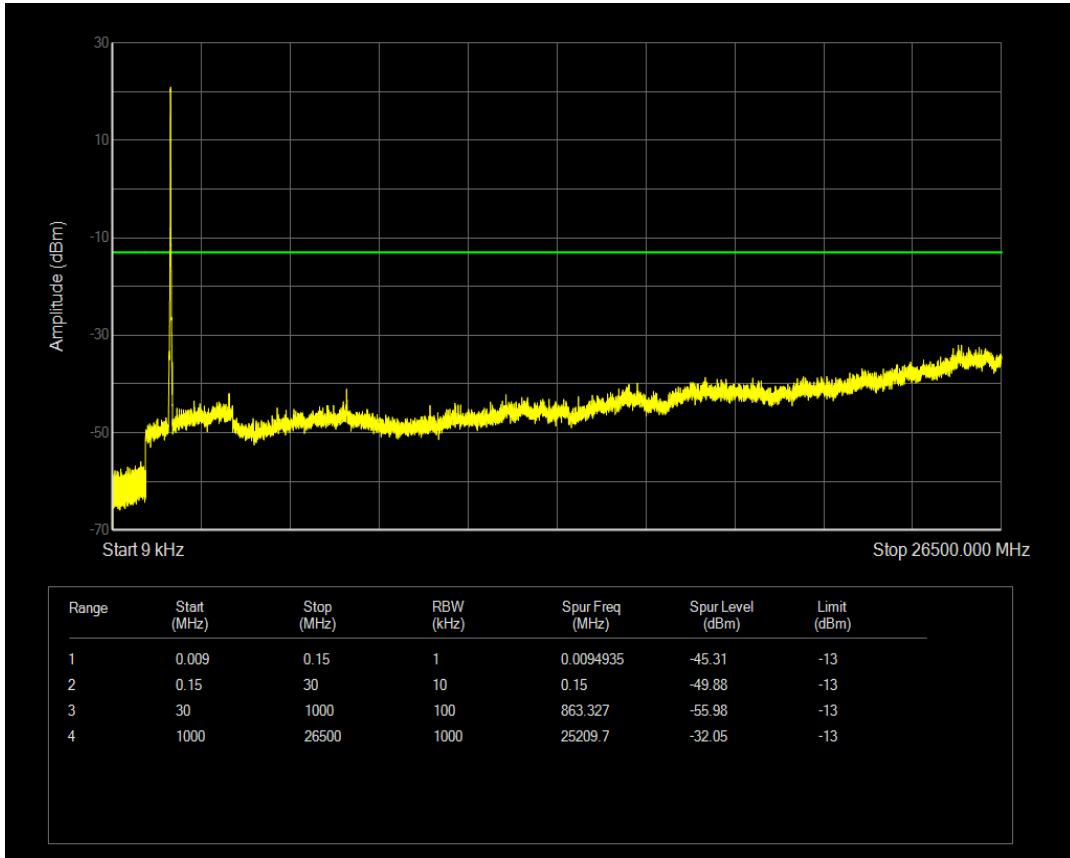

Band4 QPSK BW=15MHz Channel=20025 RB Size=1 Position=#0

Band4 QPSK BW=15MHz Channel=20025 RB Size=75 Position=#0

Band4 16QAM BW=15MHz Channel=20025 RB Size=1 Position=#0

Band4 16QAM BW=15MHz Channel=20025 RB Size=75 Position=#0

Band4 QPSK BW=15MHz Channel=20175 RB Size=1 Position=#0

Band4 QPSK BW=15MHz Channel=20175 RB Size=75 Position=#0

Band4 16QAM BW=15MHz Channel=20175 RB Size=1 Position=#0

Band4 16QAM BW=15MHz Channel=20175 RB Size=75 Position=#0

Band4 QPSK BW=15MHz Channel=20325 RB Size=1 Position=#0

Band4 QPSK BW=15MHz Channel=20325 RB Size=75 Position=#0

Band4 16QAM BW=15MHz Channel=20325 RB Size=1 Position=#0

Band4 16QAM BW=15MHz Channel=20325 RB Size=75 Position=#0