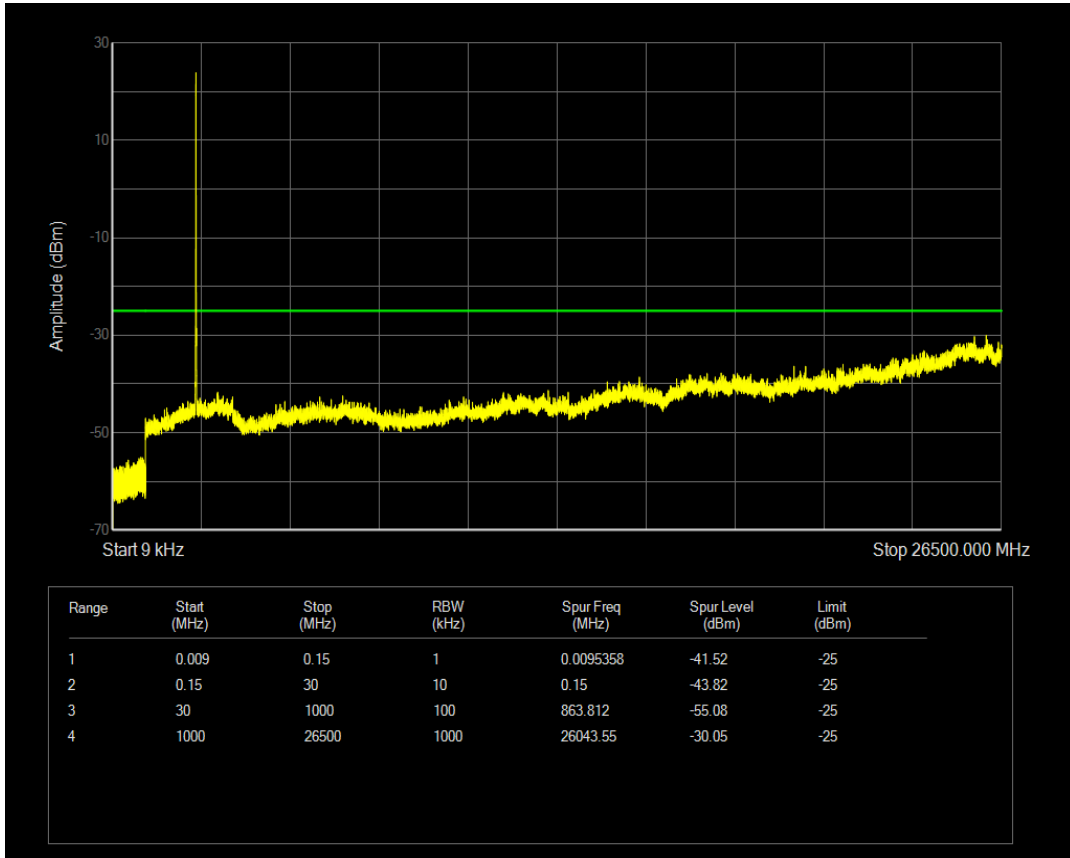

Band5 QPSK BW=10MHz Channel=20525 RB Size=1 Position=#0

Band5 QPSK BW=10MHz Channel=20525 RB Size=50 Position=#0

Band5 16QAM BW=10MHz Channel=20525 RB Size=1 Position=#0

Band5 16QAM BW=10MHz Channel=20525 RB Size=50 Position=#0

Band5 QPSK BW=10MHz Channel=20600 RB Size=1 Position=#0

Band5 QPSK BW=10MHz Channel=20600 RB Size=50 Position=#0

Band5 16QAM BW=10MHz Channel=20600 RB Size=1 Position=#0

Band5 16QAM BW=10MHz Channel=20600 RB Size=50 Position=#0

Band7 QPSK BW=5MHz Channel=20775 RB Size=1 Position=#0

Band7 QPSK BW=5MHz Channel=20775 RB Size=25 Position=#0

Band7 16QAM BW=5MHz Channel=20775 RB Size=1 Position=#0

Band7 16QAM BW=5MHz Channel=20775 RB Size=25 Position=#0