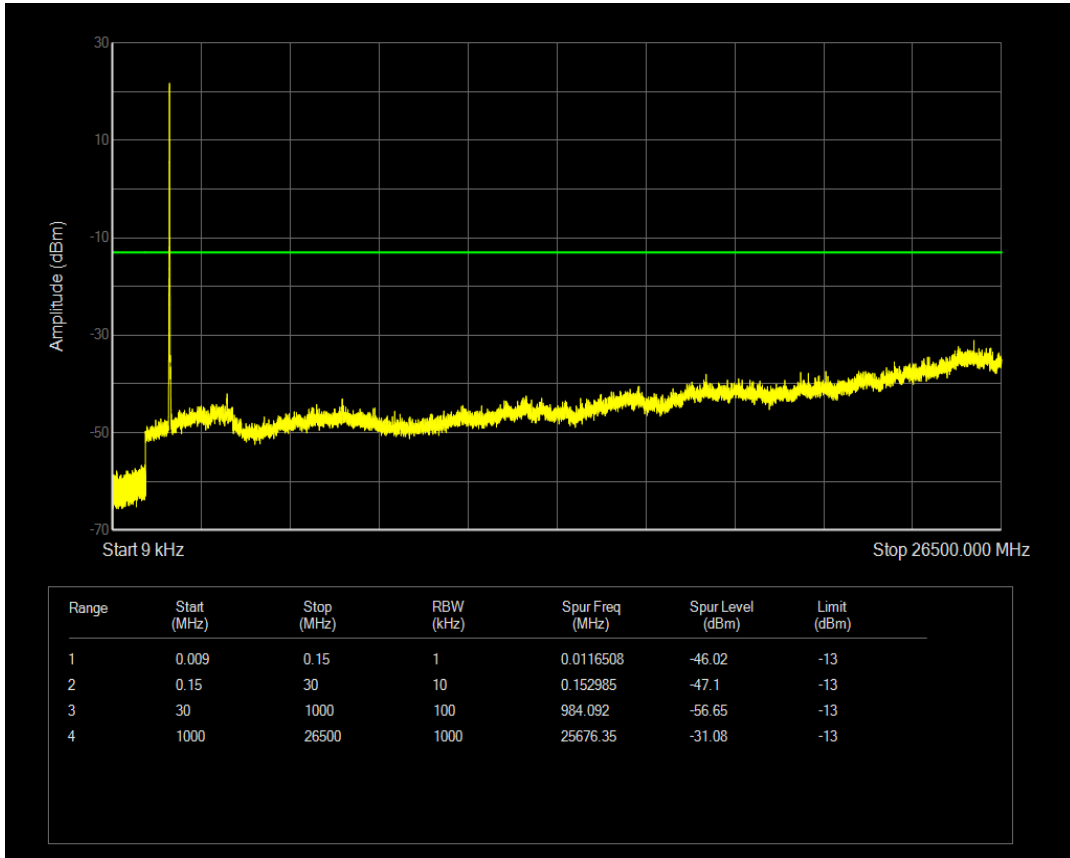

Band4 QPSK BW=5MHz Channel=20375 RB Size=1 Position=#0

Band4 QPSK BW=5MHz Channel=20375 RB Size=25 Position=#0

Band4 16QAM BW=5MHz Channel=20375 RB Size=1 Position=#0

Band4 16QAM BW=5MHz Channel=20375 RB Size=25 Position=#0

Band4 QPSK BW=10MHz Channel=20000 RB Size=1 Position=#0

Band4 QPSK BW=10MHz Channel=20000 RB Size=50 Position=#0

Band4 16QAM BW=10MHz Channel=20000 RB Size=1 Position=#0

Band4 16QAM BW=10MHz Channel=20000 RB Size=50 Position=#0

Band4 QPSK BW=10MHz Channel=20175 RB Size=1 Position=#0

Band4 QPSK BW=10MHz Channel=20175 RB Size=50 Position=#0

Band4 16QAM BW=10MHz Channel=20175 RB Size=1 Position=#0

Band4 16QAM BW=10MHz Channel=20175 RB Size=50 Position=#0