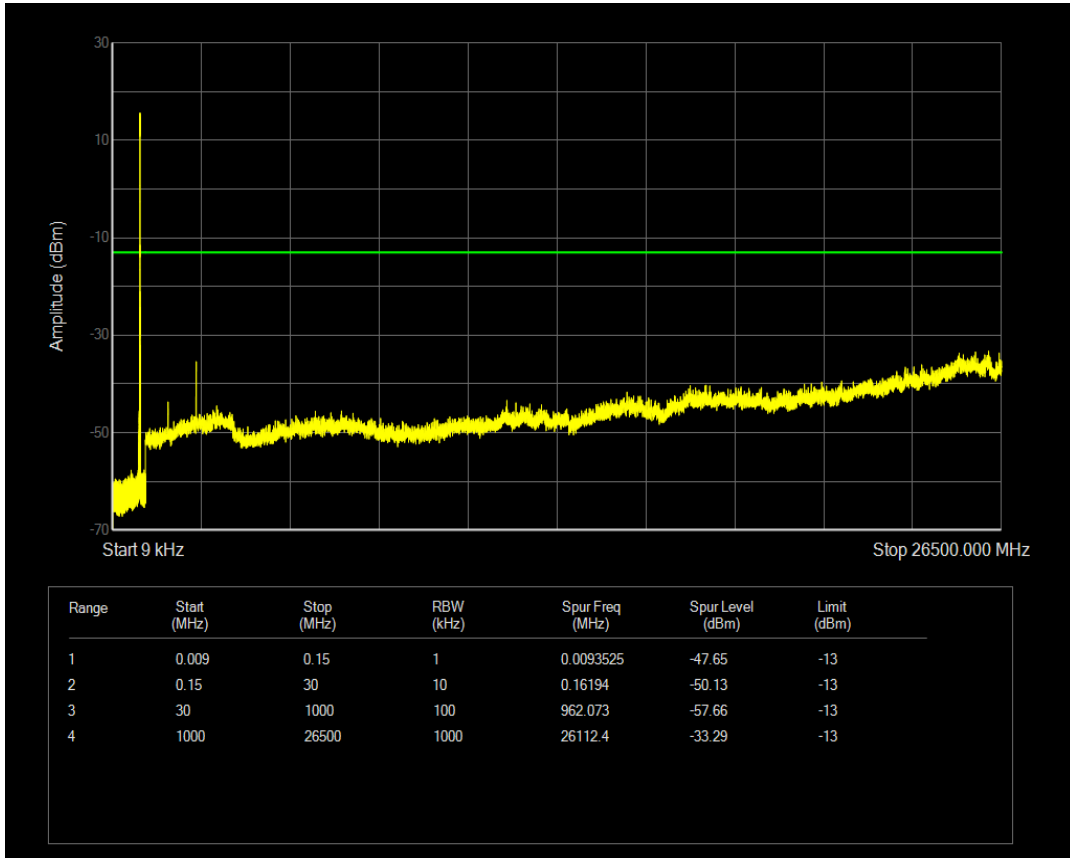

Band5 QPSK BW=5MHz Channel=20525 RB Size=1 Position=#0

Band5 QPSK BW=5MHz Channel=20525 RB Size=25 Position=#0

Band5 16QAM BW=5MHz Channel=20525 RB Size=1 Position=#0

Band5 16QAM BW=5MHz Channel=20525 RB Size=25 Position=#0

Band5 QPSK BW=5MHz Channel=20625 RB Size=1 Position=#0

Band5 QPSK BW=5MHz Channel=20625 RB Size=25 Position=#0

Band5 16QAM BW=5MHz Channel=20625 RB Size=1 Position=#0

Band5 16QAM BW=5MHz Channel=20625 RB Size=25 Position=#0