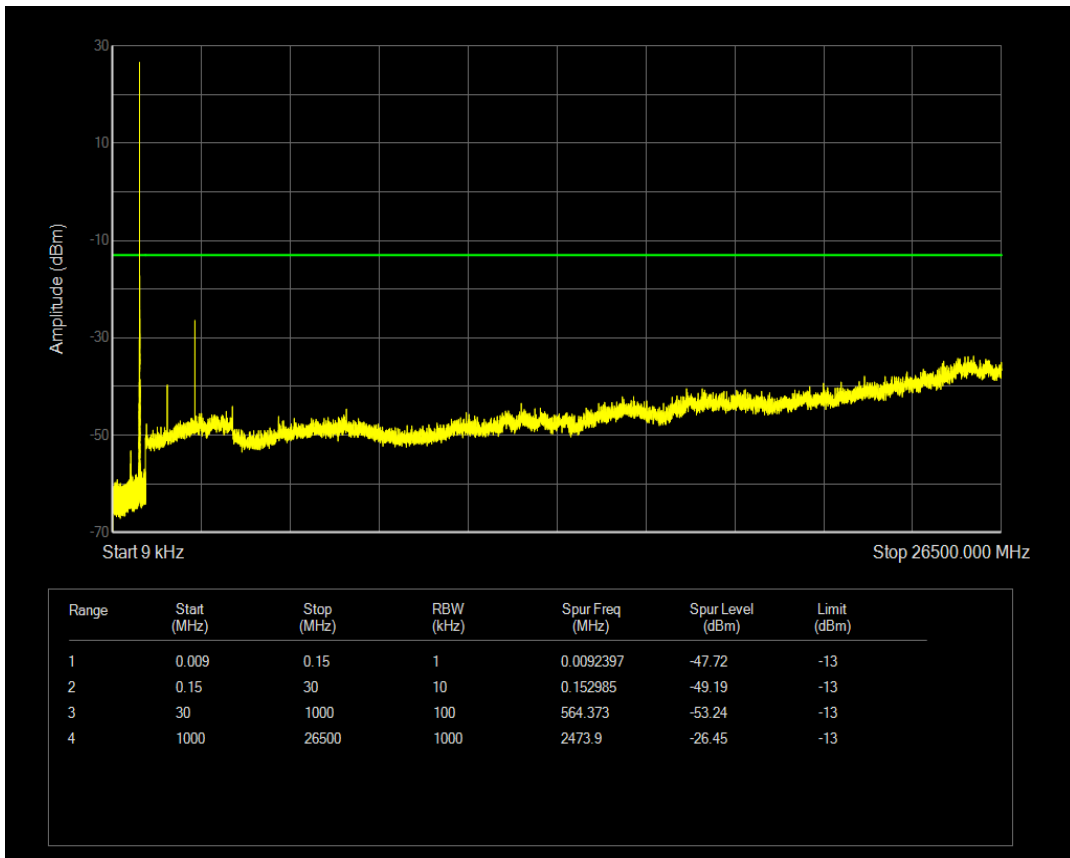

Band5 16QAM BW=5MHz Channel=20425 RB Size=1 Position=#0

Band5 16QAM BW=5MHz Channel=20425 RB Size=25 Position=#0