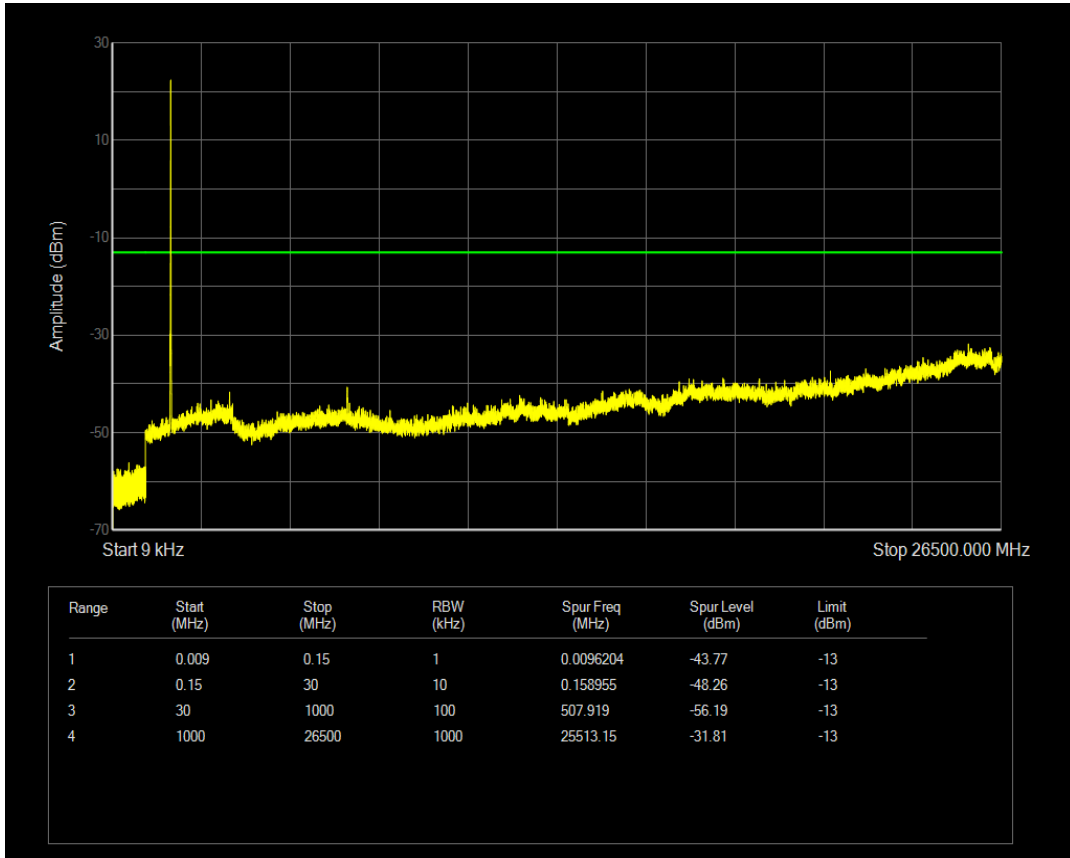

Band4 QPSK BW=5MHz Channel=20375 RB Size=1 Position=#0

Band4 QPSK BW=5MHz Channel=20375 RB Size=25 Position=#0

Band4 16QAM BW=5MHz Channel=20375 RB Size=1 Position=#0

Band4 16QAM BW=5MHz Channel=20375 RB Size=25 Position=#0

Band4 QPSK BW=10MHz Channel=20000 RB Size=1 Position=#0

Band4 QPSK BW=10MHz Channel=20000 RB Size=50 Position=#0

Band4 16QAM BW=10MHz Channel=20000 RB Size=1 Position=#0

Band4 16QAM BW=10MHz Channel=20000 RB Size=50 Position=#0

Band4 QPSK BW=10MHz Channel=20175 RB Size=1 Position=#0

Band4 QPSK BW=10MHz Channel=20175 RB Size=50 Position=#0

Band4 16QAM BW=10MHz Channel=20175 RB Size=1 Position=#0

Band4 16QAM BW=10MHz Channel=20175 RB Size=50 Position=#0