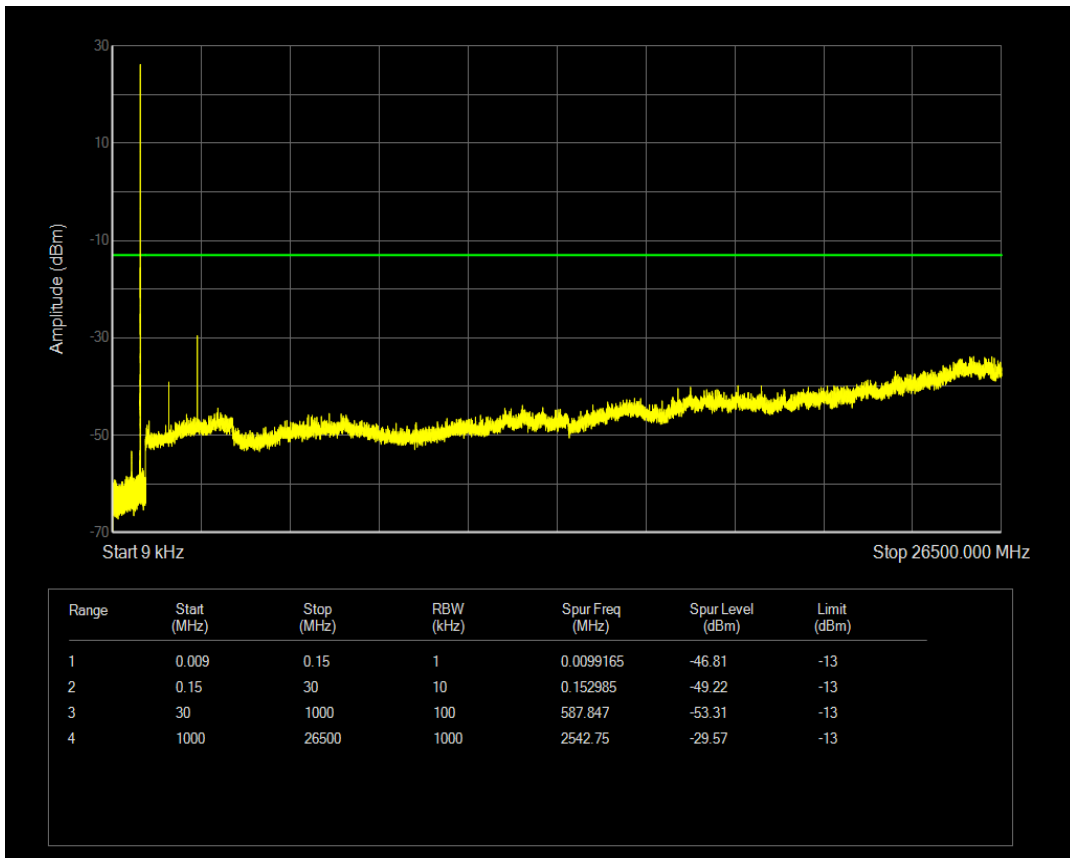

Band5 QPSK BW=1.4MHz Channel=20525 RB Size=1 Position=#0

Band5 QPSK BW=1.4MHz Channel=20525 RB Size=6 Position=#0

Band5 16QAM BW=1.4MHz Channel=20525 RB Size=1 Position=#0

Band5 16QAM BW=1.4MHz Channel=20525 RB Size=6 Position=#0

Band5 QPSK BW=1.4MHz Channel=20643 RB Size=1 Position=#0

Band5 QPSK BW=1.4MHz Channel=20643 RB Size=6 Position=#0

Band5 16QAM BW=1.4MHz Channel=20643 RB Size=1 Position=#0

Band5 16QAM BW=1.4MHz Channel=20643 RB Size=6 Position=#0