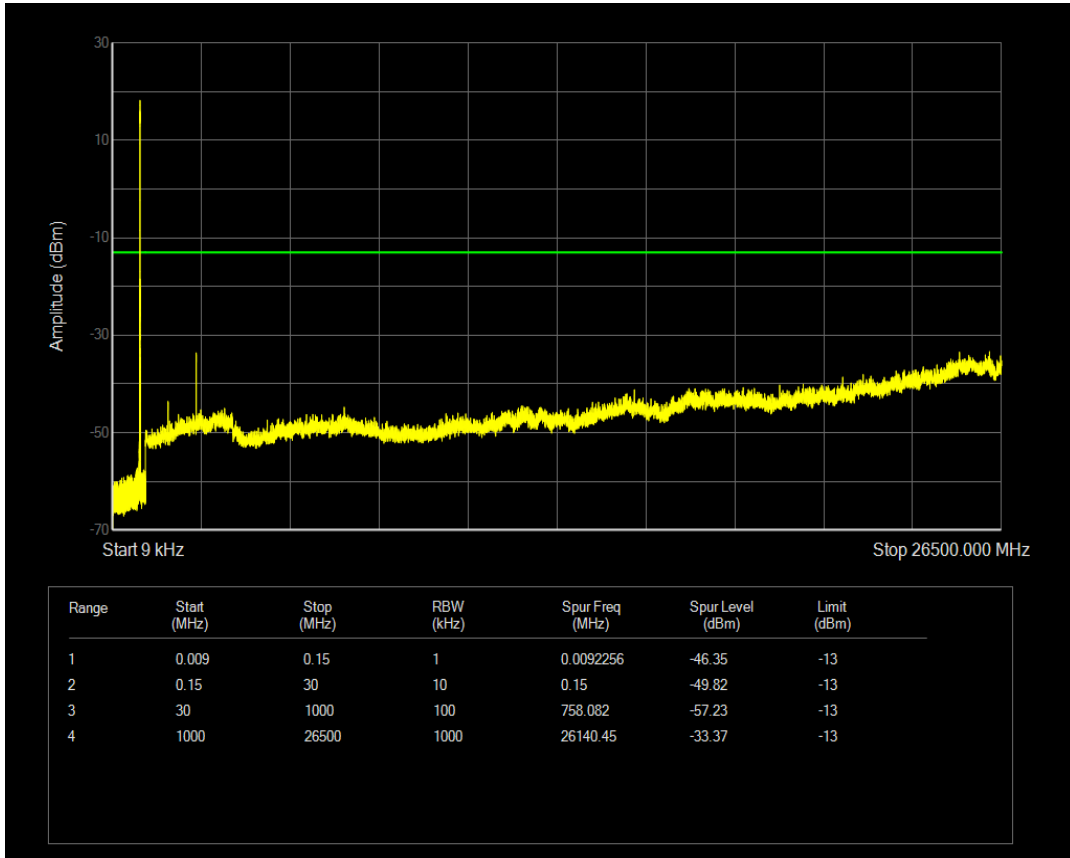

Band5 QPSK BW=3MHz Channel=20525 RB Size=1 Position=#0

Band5 QPSK BW=3MHz Channel=20525 RB Size=15 Position=#0

Band5 16QAM BW=3MHz Channel=20525 RB Size=1 Position=#0

Band5 16QAM BW=3MHz Channel=20525 RB Size=15 Position=#0