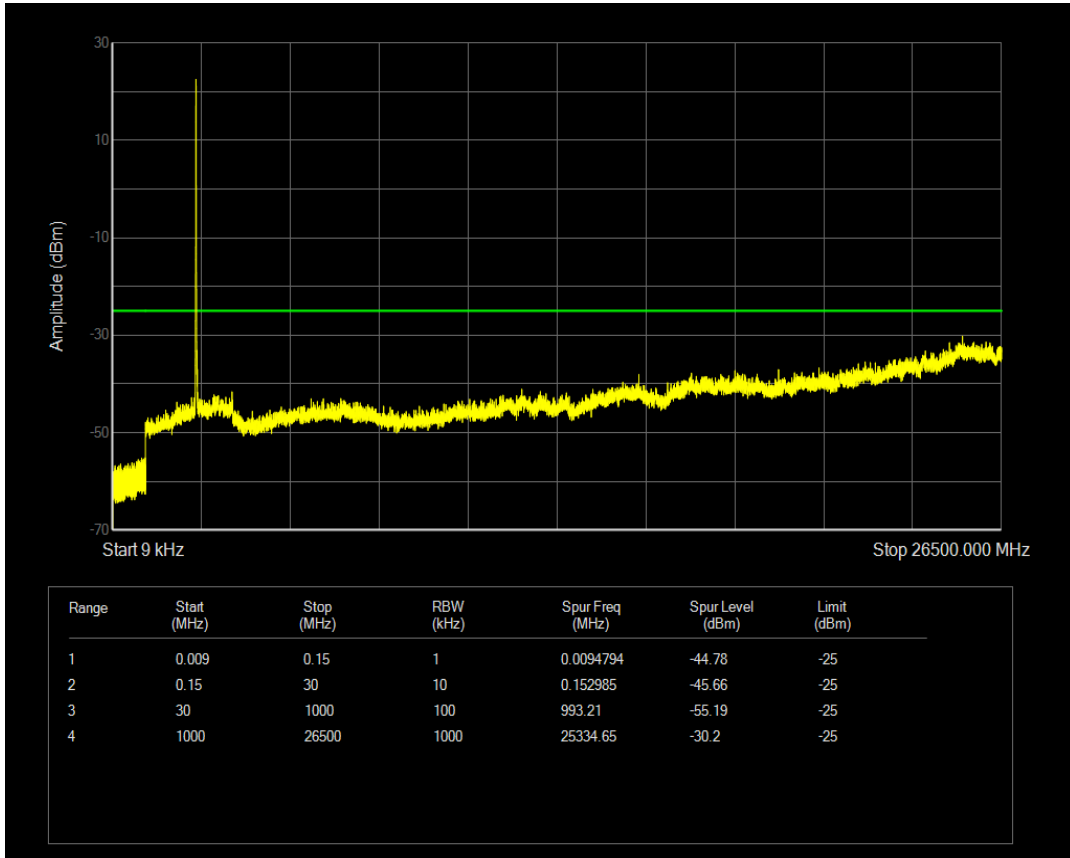

Band7 QPSK BW=5MHz Channel=21425 RB Size=1 Position=#0

Band7 QPSK BW=5MHz Channel=21425 RB Size=25 Position=#0

Band7 16QAM BW=5MHz Channel=21425 RB Size=1 Position=#0

Band7 16QAM BW=5MHz Channel=21425 RB Size=25 Position=#0

Band7 QPSK BW=10MHz Channel=20800 RB Size=1 Position=#0

Band7 QPSK BW=10MHz Channel=20800 RB Size=50 Position=#0

Band7 16QAM BW=10MHz Channel=20800 RB Size=1 Position=#0

Band7 16QAM BW=10MHz Channel=20800 RB Size=50 Position=#0