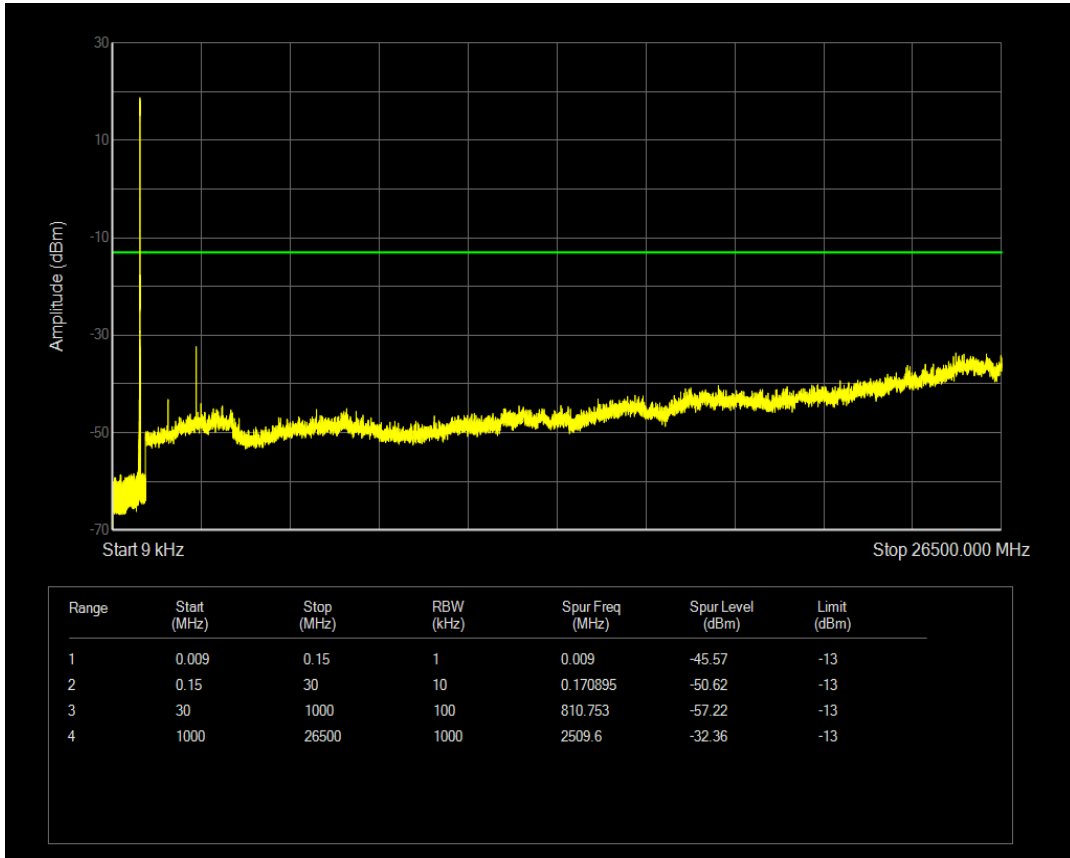

Band5 QPSK BW=3MHz Channel=20525 RB Size=15 Position=#0

Band5 16QAM BW=3MHz Channel=20525 RB Size=1 Position=#0