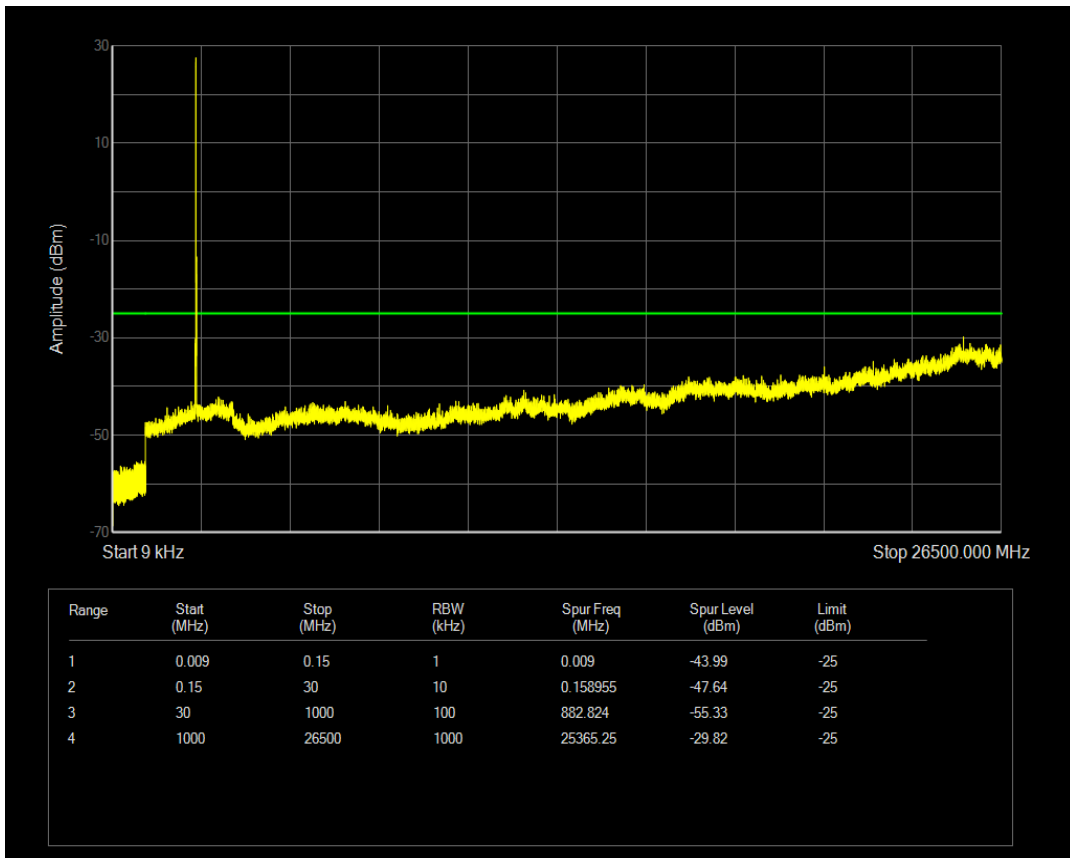

Band7 QPSK BW=5MHz Channel=21425 RB Size=1 Position=#0

Band7 QPSK BW=5MHz Channel=21425 RB Size=25 Position=#0

Band7 16QAM BW=5MHz Channel=21425 RB Size=1 Position=#0

Band7 16QAM BW=5MHz Channel=21425 RB Size=25 Position=#0

Band7 QPSK BW=10MHz Channel=20800 RB Size=1 Position=#0

Band7 QPSK BW=10MHz Channel=20800 RB Size=50 Position=#0

Band7 16QAM BW=10MHz Channel=20800 RB Size=1 Position=#0

Band7 16QAM BW=10MHz Channel=20800 RB Size=50 Position=#0