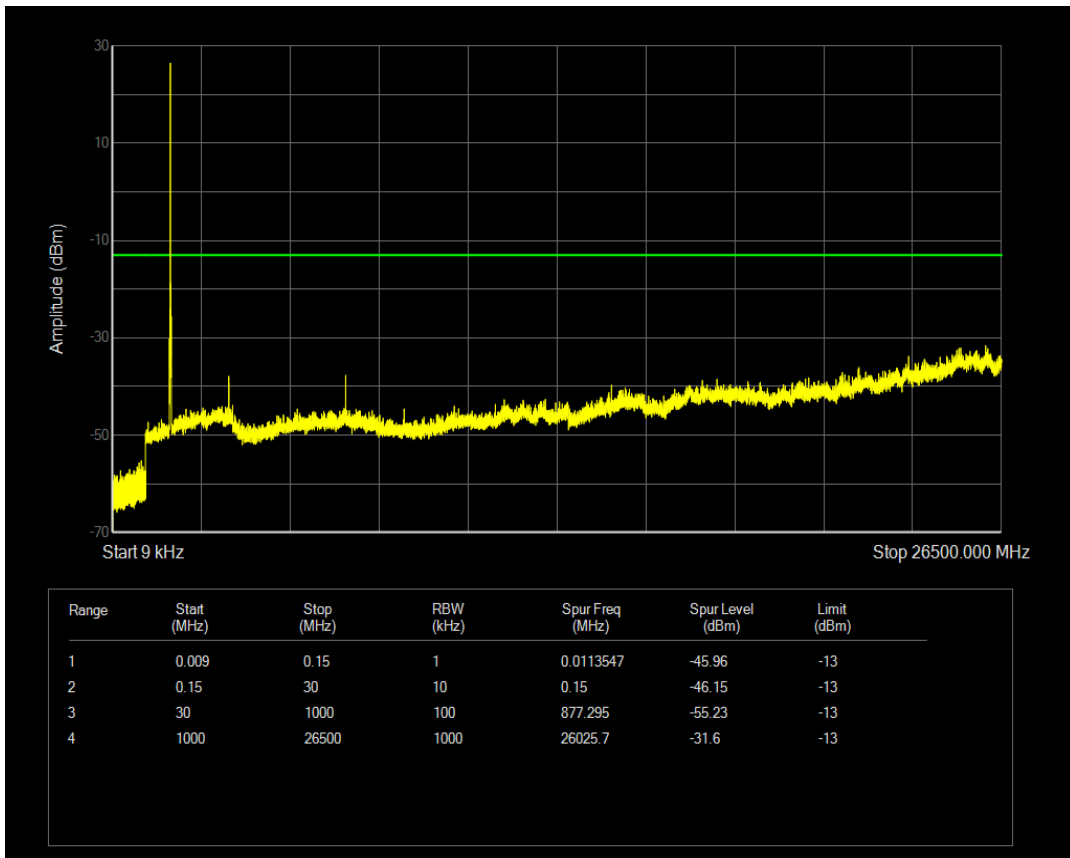

Band4 QPSK BW=15MHz Channel=20325 RB Size=1 Position=#0

Band4 QPSK BW=15MHz Channel=20325 RB Size=75 Position=#0