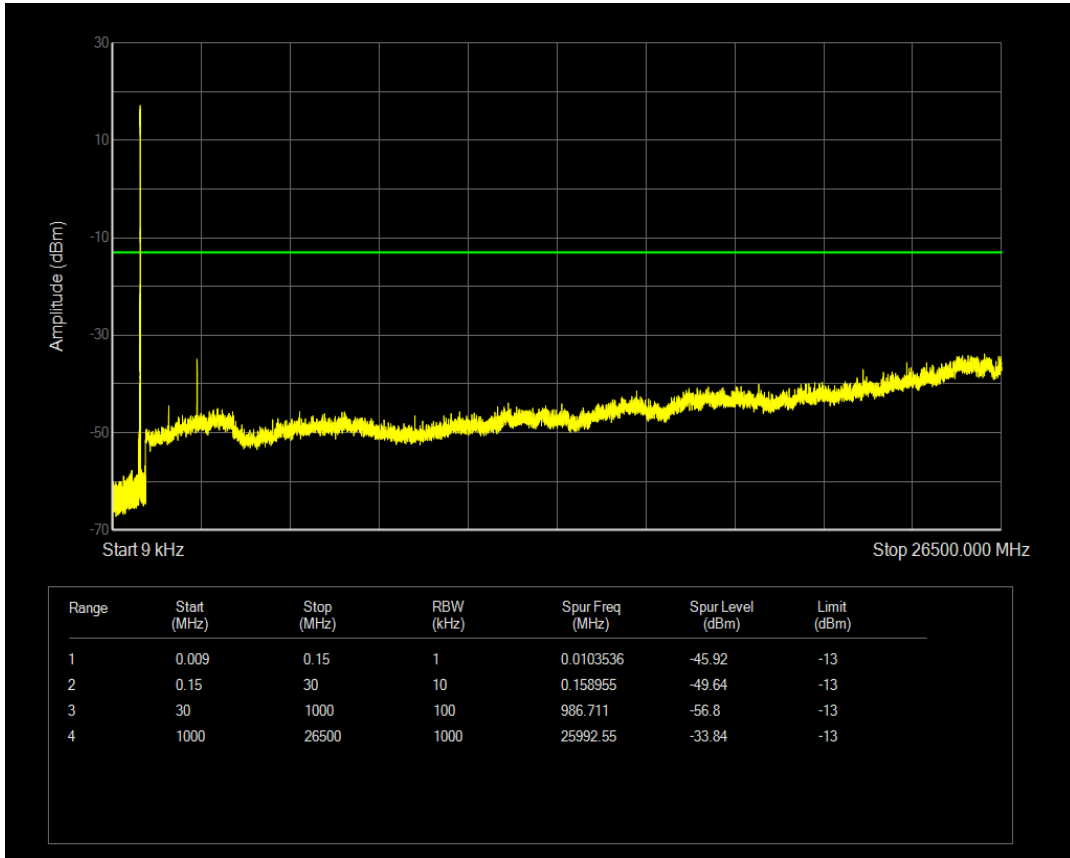

Band5 QPSK BW=5MHz Channel=20525 RB Size=1 Position=#0

Band5 QPSK BW=5MHz Channel=20525 RB Size=25 Position=#0

Band5 16QAM BW=5MHz Channel=20525 RB Size=1 Position=#0

Band5 16QAM BW=5MHz Channel=20525 RB Size=25 Position=#0

Band5 QPSK BW=5MHz Channel=20625 RB Size=1 Position=#0

Band5 QPSK BW=5MHz Channel=20625 RB Size=25 Position=#0

Band5 16QAM BW=5MHz Channel=20625 RB Size=1 Position=#0

Band5 16QAM BW=5MHz Channel=20625 RB Size=25 Position=#0