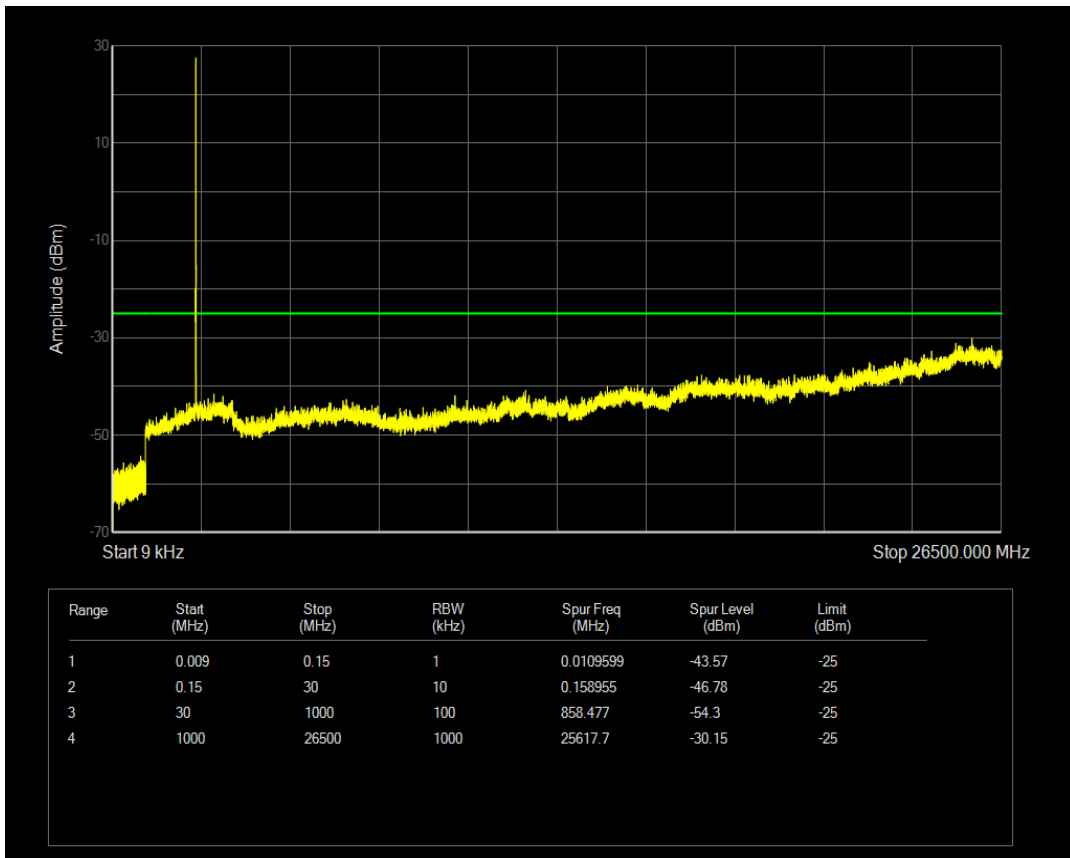

Band7 16QAM BW=5MHz Channel=20775 RB Size=1 Position=#0

Band7 16QAM BW=5MHz Channel=20775 RB Size=25 Position=#0