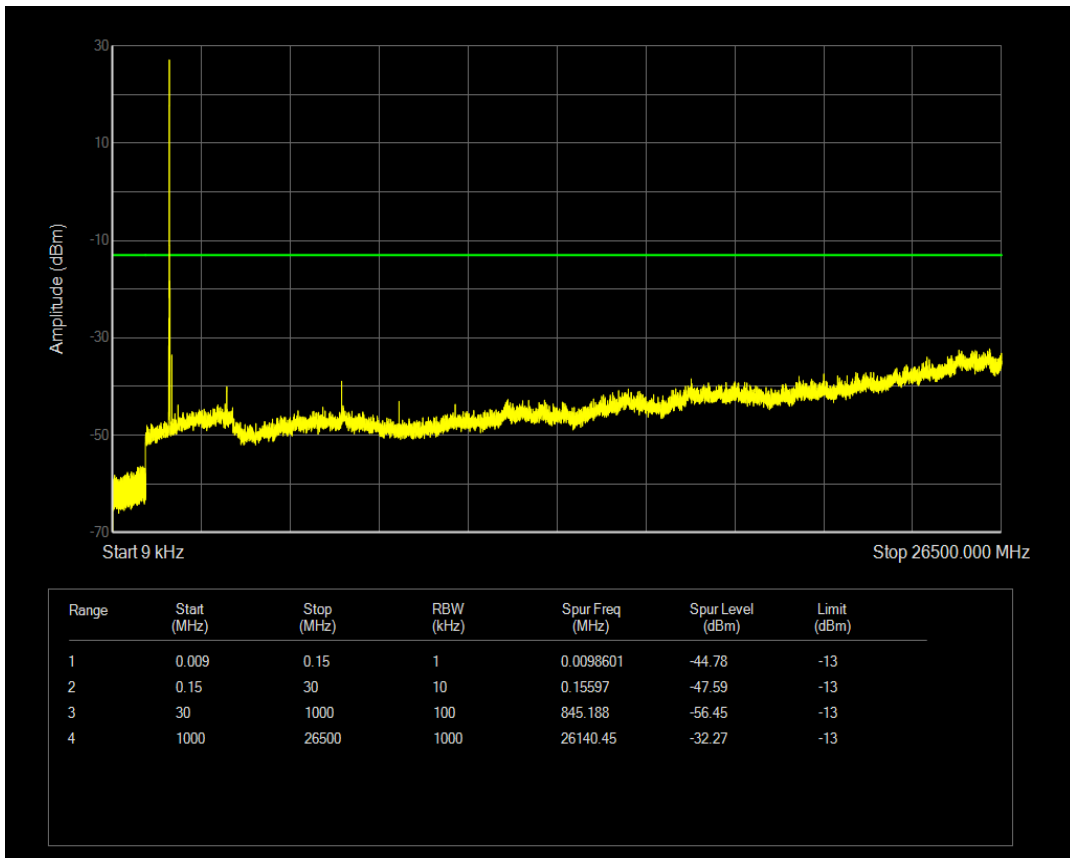

Band4 QPSK BW=5MHz Channel=20375 RB Size=1 Position=#0

Band4 QPSK BW=5MHz Channel=20375 RB Size=25 Position=#0

Band4 16QAM BW=5MHz Channel=20375 RB Size=1 Position=#0

Band4 16QAM BW=5MHz Channel=20375 RB Size=25 Position=#0

Band4 QPSK BW=10MHz Channel=20000 RB Size=1 Position=#0

Band4 QPSK BW=10MHz Channel=20000 RB Size=50 Position=#0

Band4 16QAM BW=10MHz Channel=20000 RB Size=1 Position=#0

Band4 16QAM BW=10MHz Channel=20000 RB Size=50 Position=#0