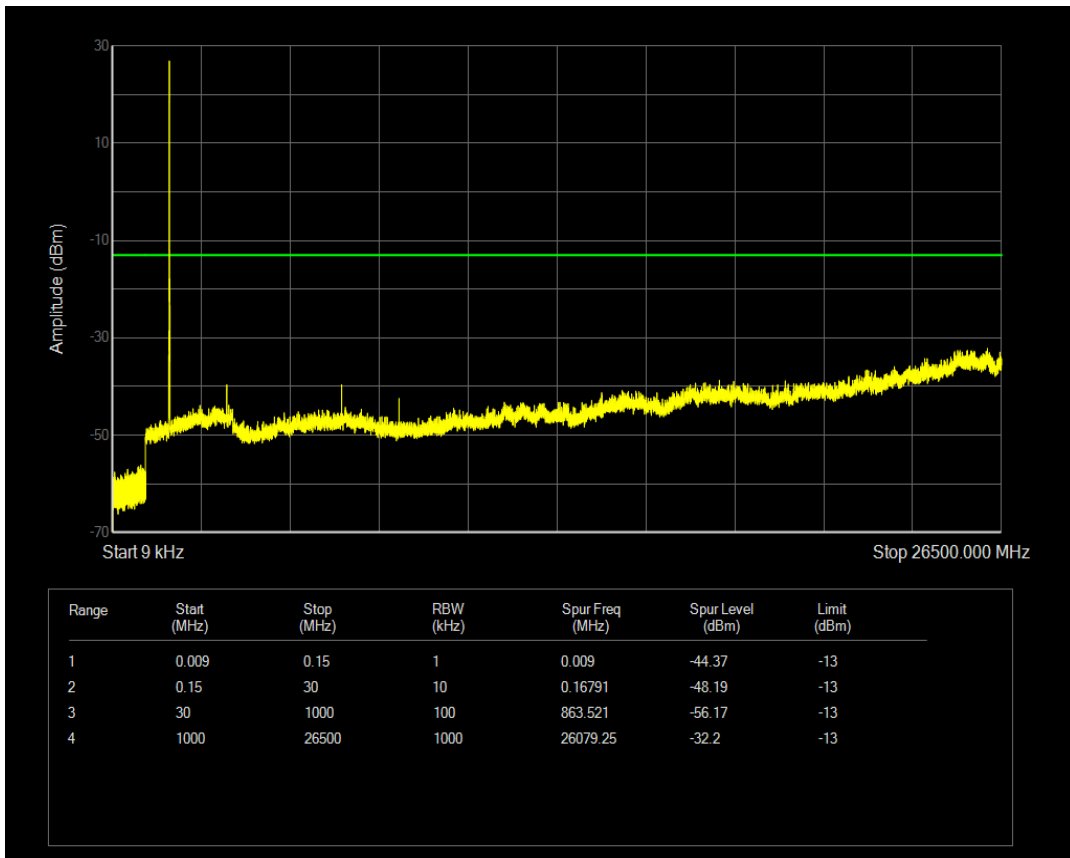

Band4 QPSK BW=5MHz Channel=20375 RB Size=1 Position=#0

Band4 QPSK BW=5MHz Channel=20375 RB Size=25 Position=#0

Band4 16QAM BW=5MHz Channel=20375 RB Size=1 Position=#0

Band4 16QAM BW=5MHz Channel=20375 RB Size=25 Position=#0

Band4 QPSK BW=10MHz Channel=20000 RB Size=1 Position=#0

Band4 QPSK BW=10MHz Channel=20000 RB Size=50 Position=#0

Band4 16QAM BW=10MHz Channel=20000 RB Size=1 Position=#0

Band4 16QAM BW=10MHz Channel=20000 RB Size=50 Position=#0