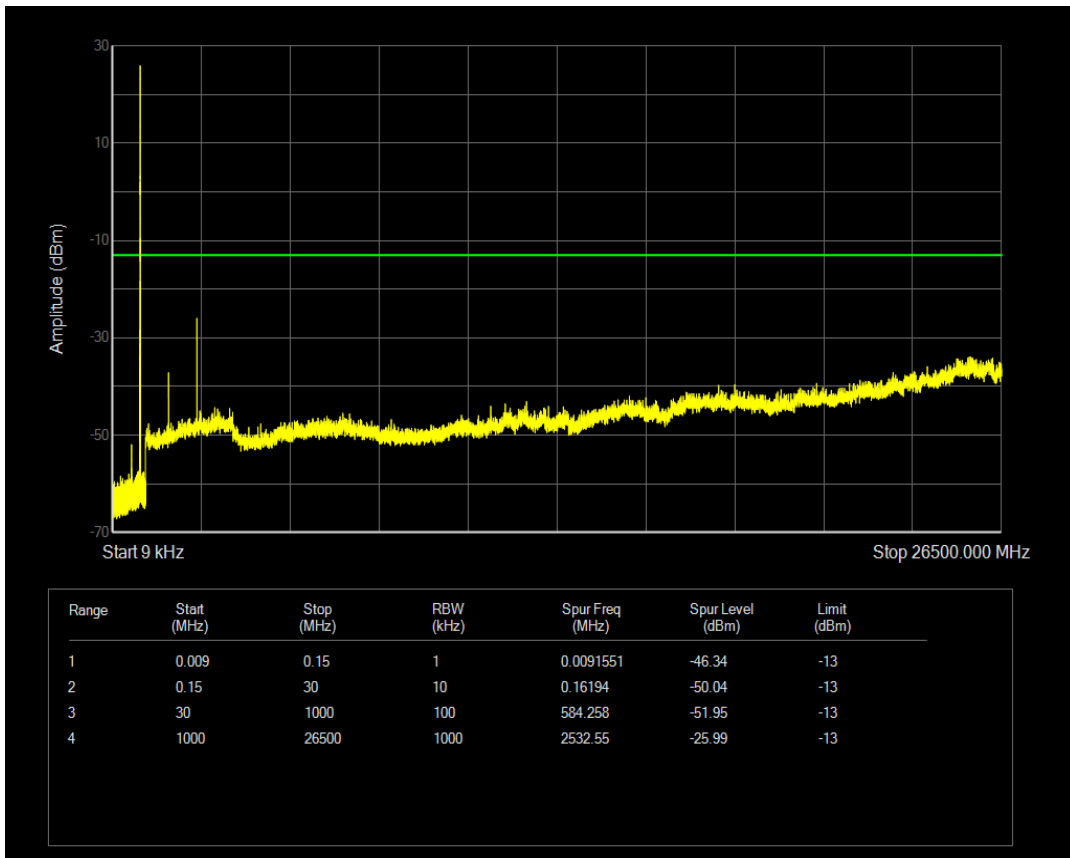

Band5 16QAM BW=5MHz Channel=20625 RB Size=1 Position=#0

Band5 16QAM BW=5MHz Channel=20625 RB Size=25 Position=#0