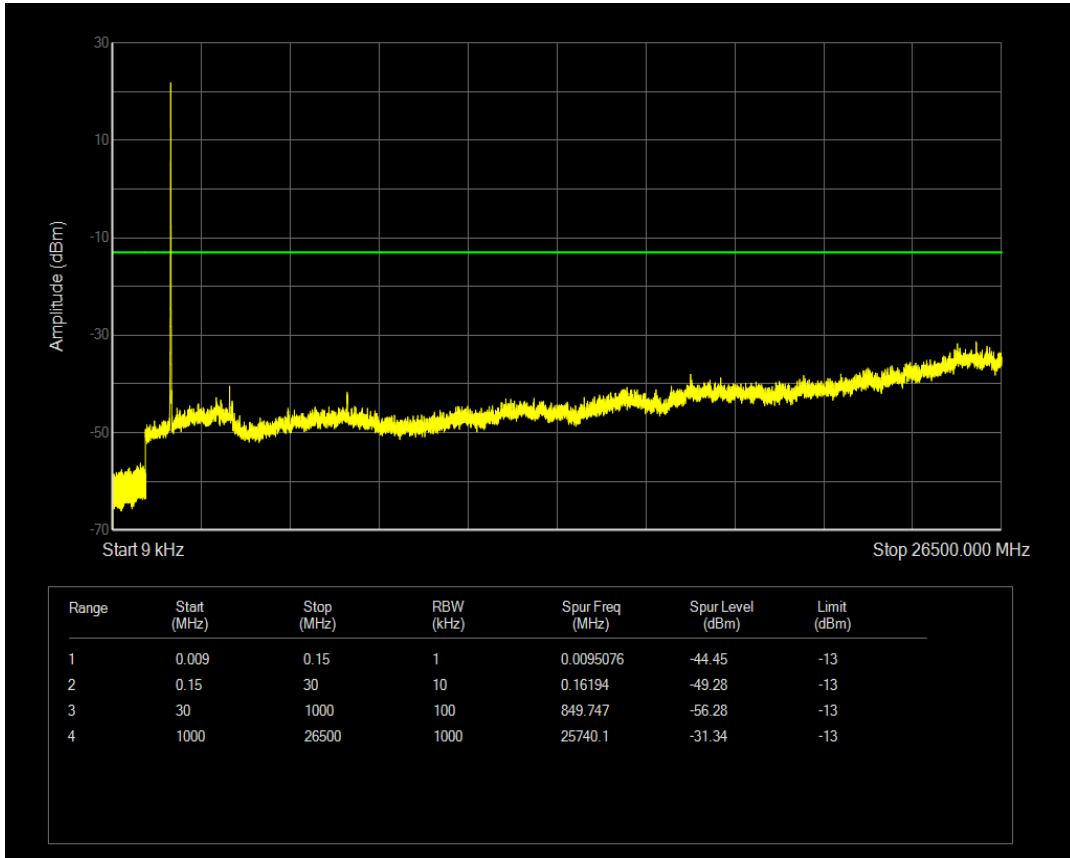

Band4 QPSK BW=5MHz Channel=20375 RB Size=1 Position=#0

Band4 QPSK BW=5MHz Channel=20375 RB Size=25 Position=#0

Band4 16QAM BW=5MHz Channel=20375 RB Size=1 Position=#0

Band4 16QAM BW=5MHz Channel=20375 RB Size=25 Position=#0

Band4 QPSK BW=10MHz Channel=20000 RB Size=1 Position=#0

Band4 QPSK BW=10MHz Channel=20000 RB Size=50 Position=#0

Band4 16QAM BW=10MHz Channel=20000 RB Size=1 Position=#0

Band4 16QAM BW=10MHz Channel=20000 RB Size=50 Position=#0

Band4 QPSK BW=10MHz Channel=20175 RB Size=1 Position=#0

Band4 QPSK BW=10MHz Channel=20175 RB Size=50 Position=#0

Band4 16QAM BW=10MHz Channel=20175 RB Size=1 Position=#0

Band4 16QAM BW=10MHz Channel=20175 RB Size=50 Position=#0