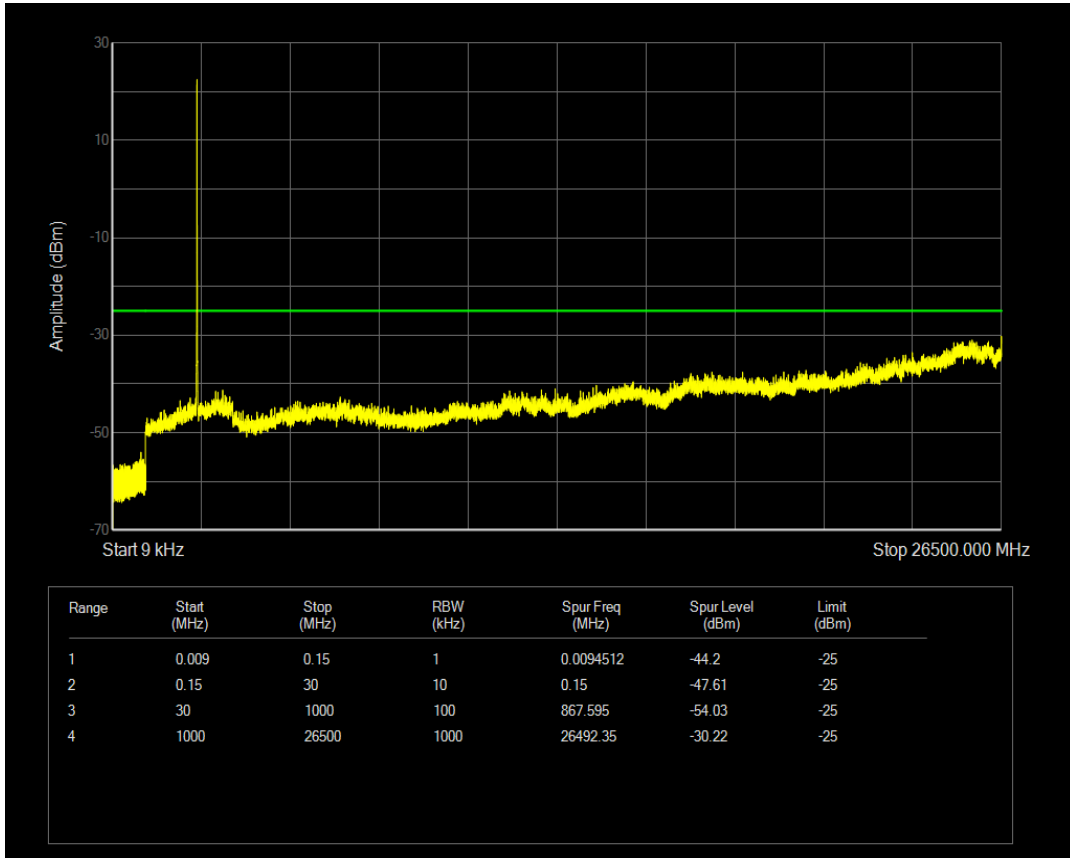

Band7 QPSK BW=5MHz Channel=21100 RB Size=1 Position=#0

Band7 QPSK BW=5MHz Channel=21100 RB Size=25 Position=#0

Band7 16QAM BW=5MHz Channel=21100 RB Size=1 Position=#0

Band7 16QAM BW=5MHz Channel=21100 RB Size=25 Position=#0