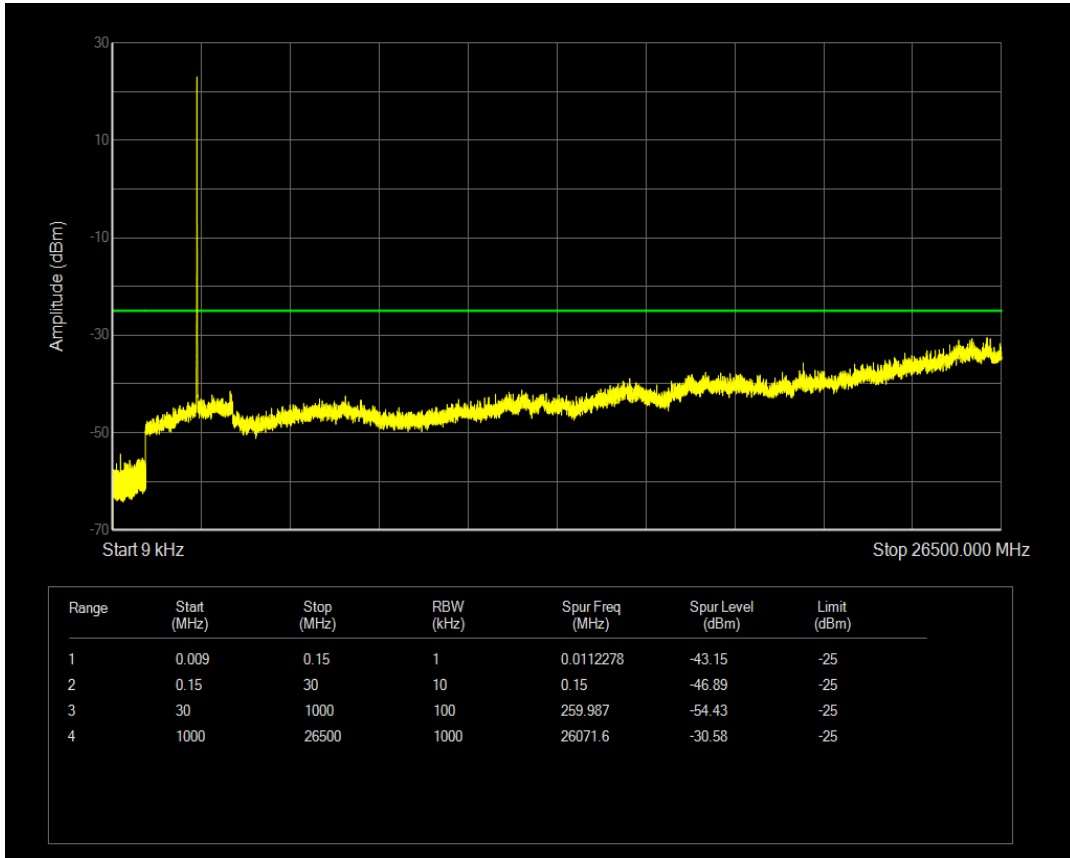

Band7 QPSK BW=5MHz Channel=21100 RB Size=25 Position=#0

Band7 16QAM BW=5MHz Channel=21100 RB Size=1 Position=#0