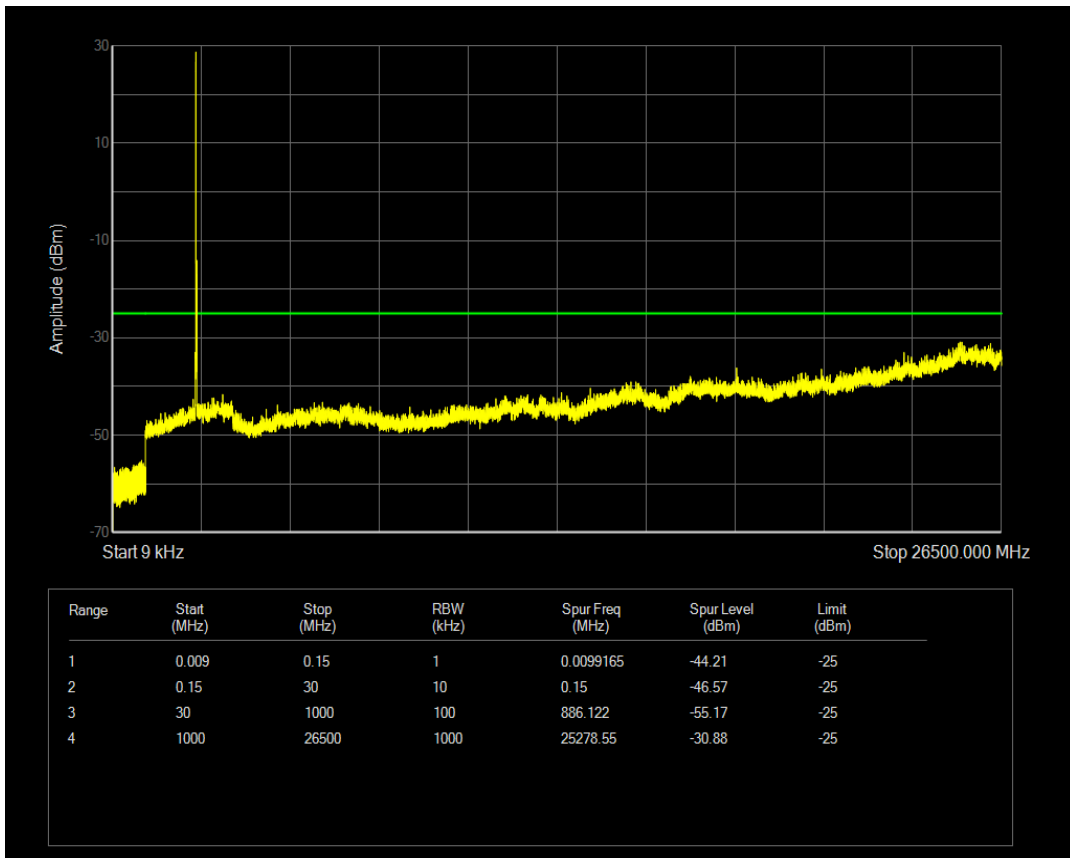

Band7 16QAM BW=15MHz Channel=20825 RB Size=1 Position=#0

Band7 16QAM BW=15MHz Channel=20825 RB Size=75 Position=#0