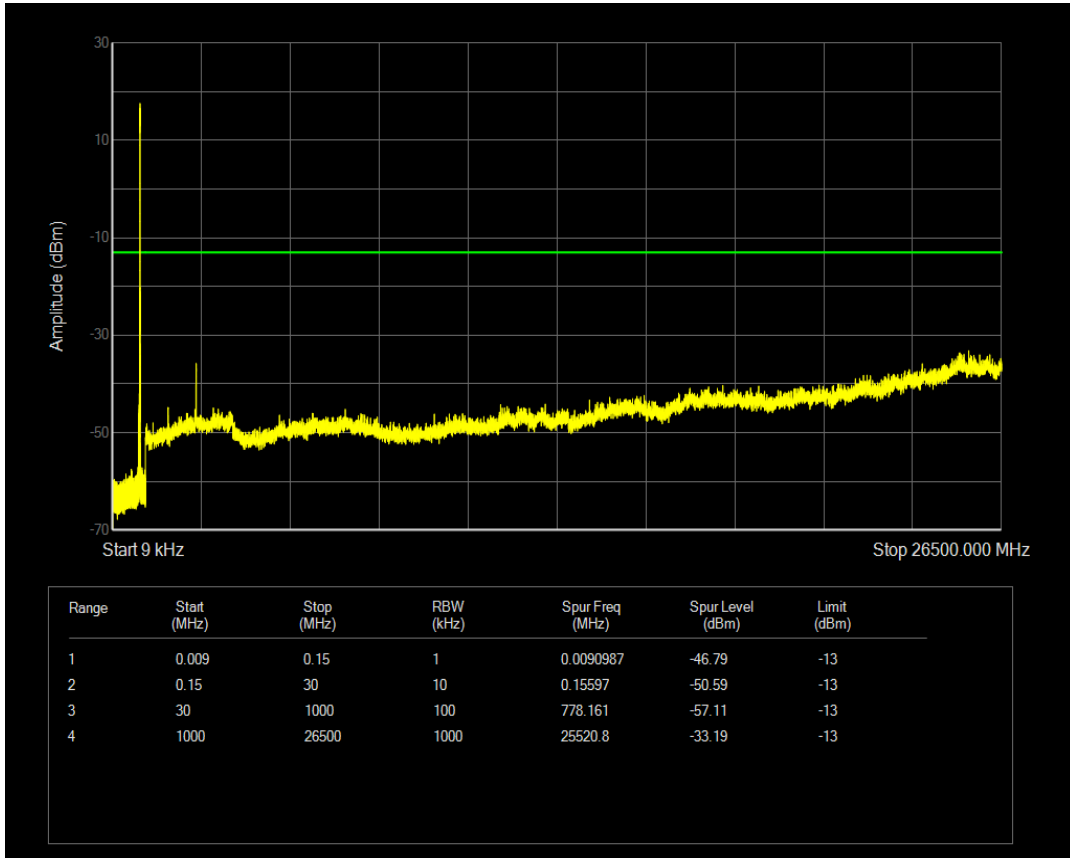

Band5 QPSK BW=5MHz Channel=20425 RB Size=1 Position=#0

Band5 QPSK BW=5MHz Channel=20425 RB Size=25 Position=#0

Band5 16QAM BW=5MHz Channel=20425 RB Size=1 Position=#0

Band5 16QAM BW=5MHz Channel=20425 RB Size=25 Position=#0

Band5 QPSK BW=5MHz Channel=20525 RB Size=1 Position=#0

Band5 QPSK BW=5MHz Channel=20525 RB Size=25 Position=#0

Band5 16QAM BW=5MHz Channel=20525 RB Size=1 Position=#0

Band5 16QAM BW=5MHz Channel=20525 RB Size=25 Position=#0