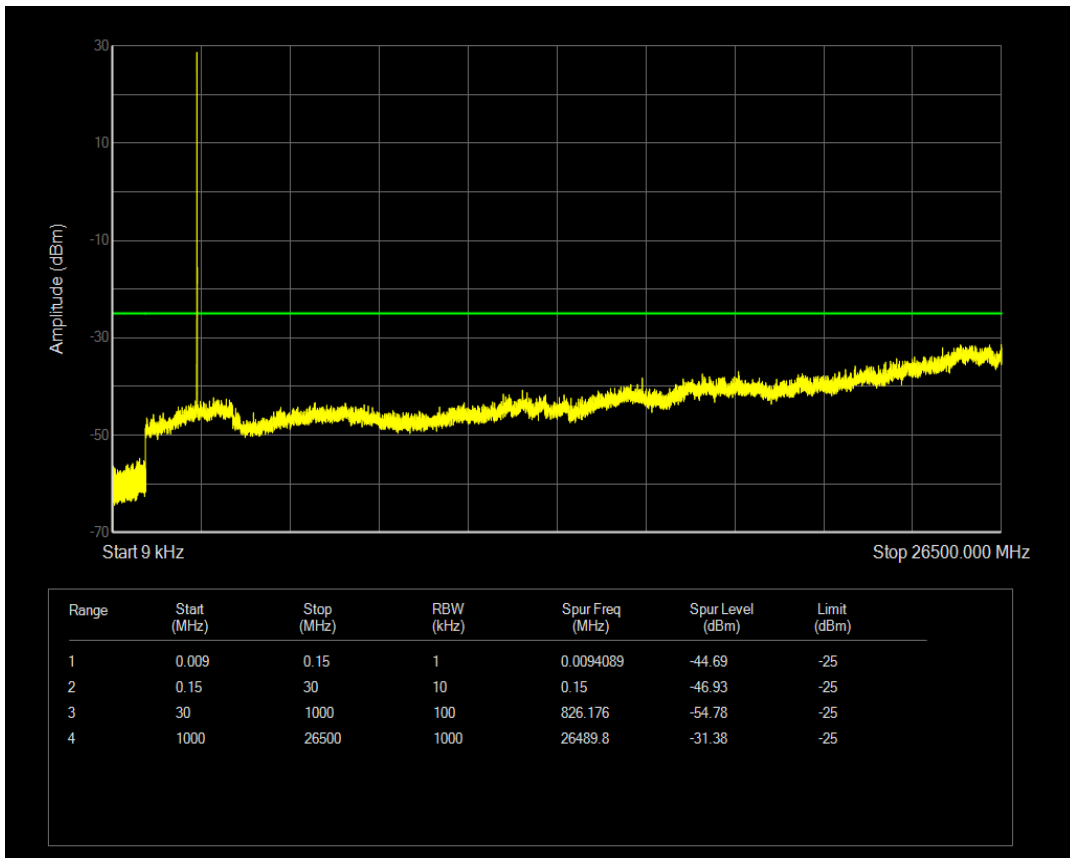

Band7 16QAM BW=5MHz Channel=21100 RB Size=1 Position=#0

Band7 16QAM BW=5MHz Channel=21100 RB Size=25 Position=#0