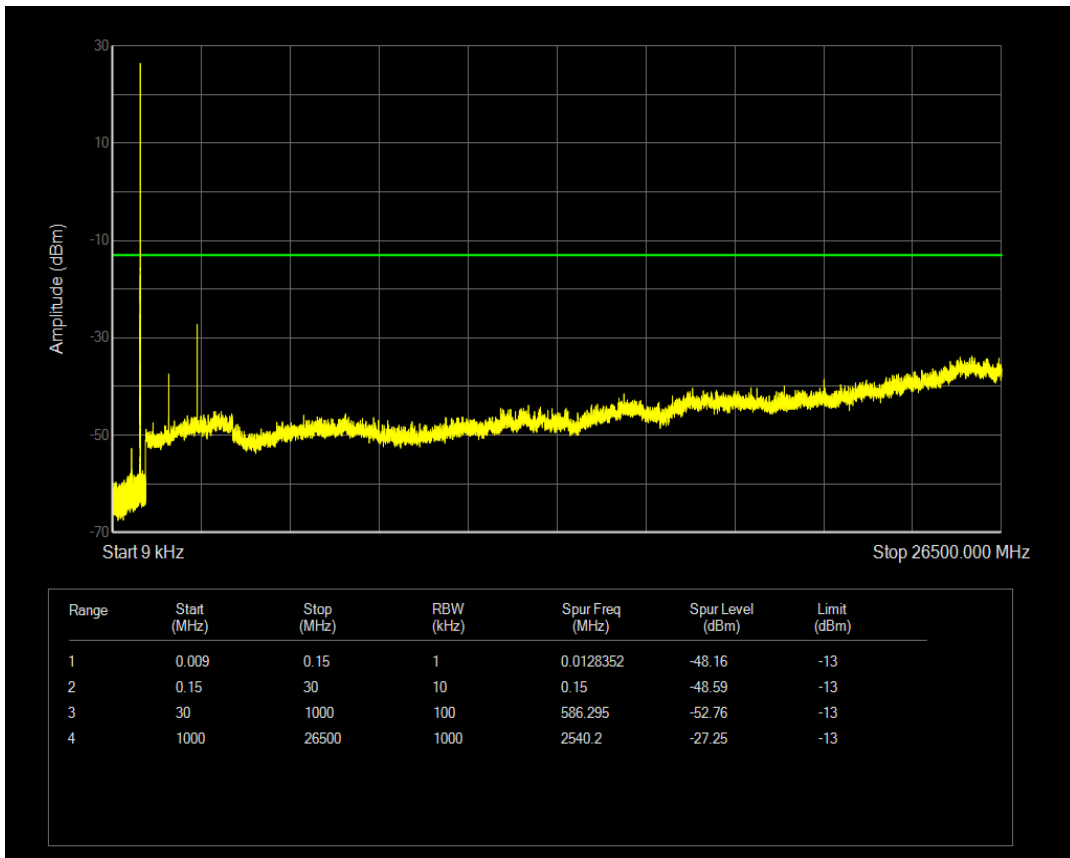

Band5 QPSK BW=3MHz Channel=20635 RB Size=1 Position=#0

Band5 QPSK BW=3MHz Channel=20635 RB Size=15 Position=#0