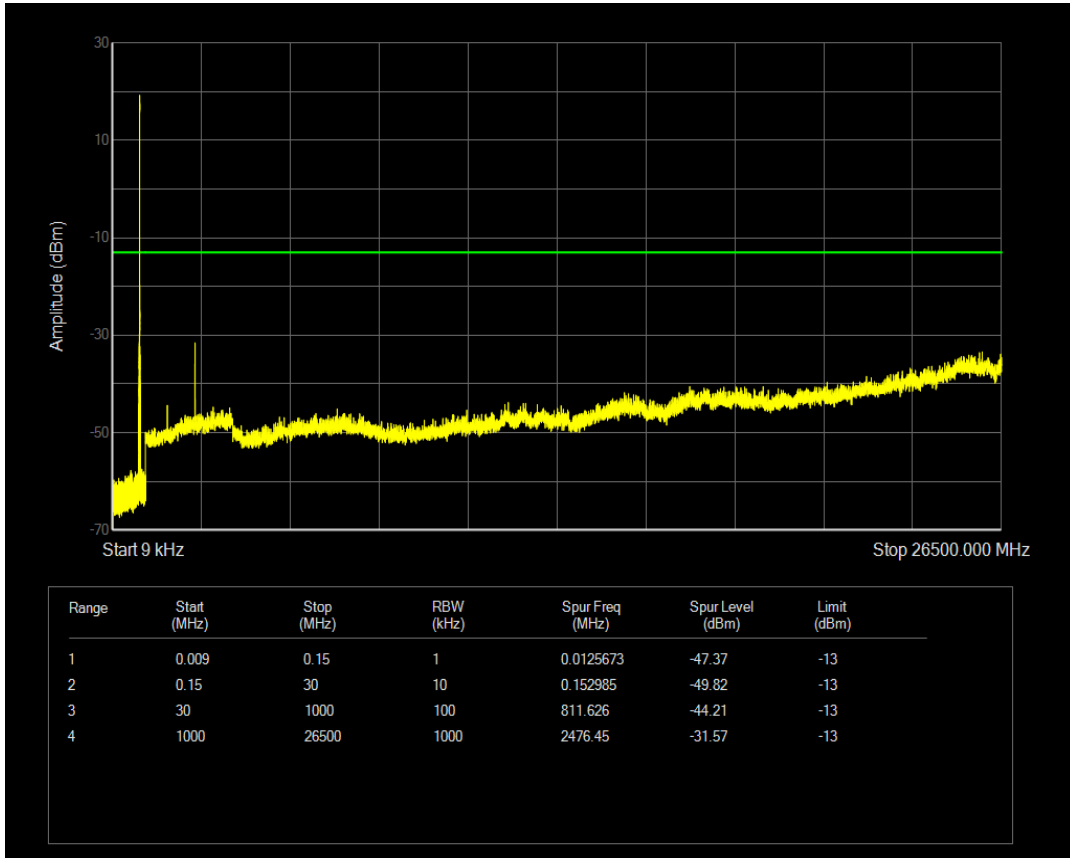

Band5 QPSK BW=3MHz Channel=20415 RB Size=15 Position=#0

Band5 16QAM BW=3MHz Channel=20415 RB Size=1 Position=#0