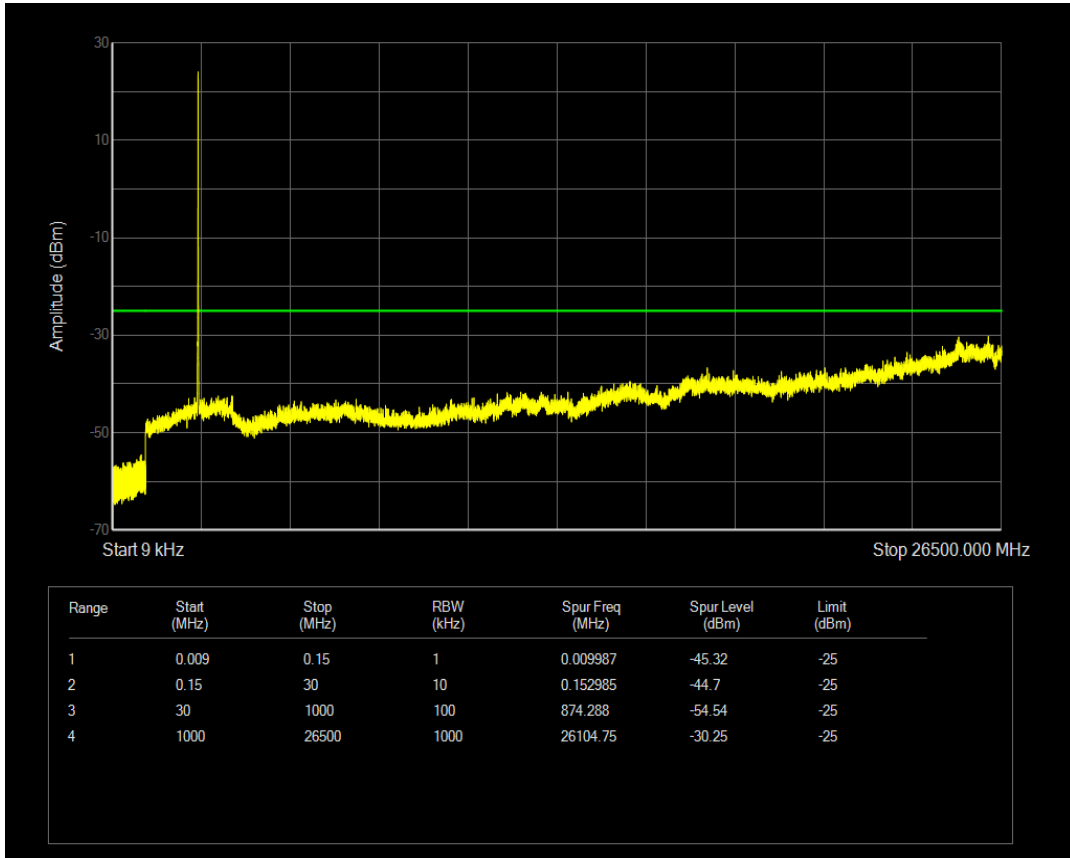

Band7 QPSK BW=5MHz Channel=21100 RB Size=1 Position=#0

Band7 QPSK BW=5MHz Channel=21100 RB Size=25 Position=#0

Band7 16QAM BW=5MHz Channel=21100 RB Size=1 Position=#0

Band7 16QAM BW=5MHz Channel=21100 RB Size=25 Position=#0

Band7 QPSK BW=5MHz Channel=21425 RB Size=1 Position=#0

Band7 QPSK BW=5MHz Channel=21425 RB Size=25 Position=#0

Band7 16QAM BW=5MHz Channel=21425 RB Size=1 Position=#0

Band7 16QAM BW=5MHz Channel=21425 RB Size=25 Position=#0