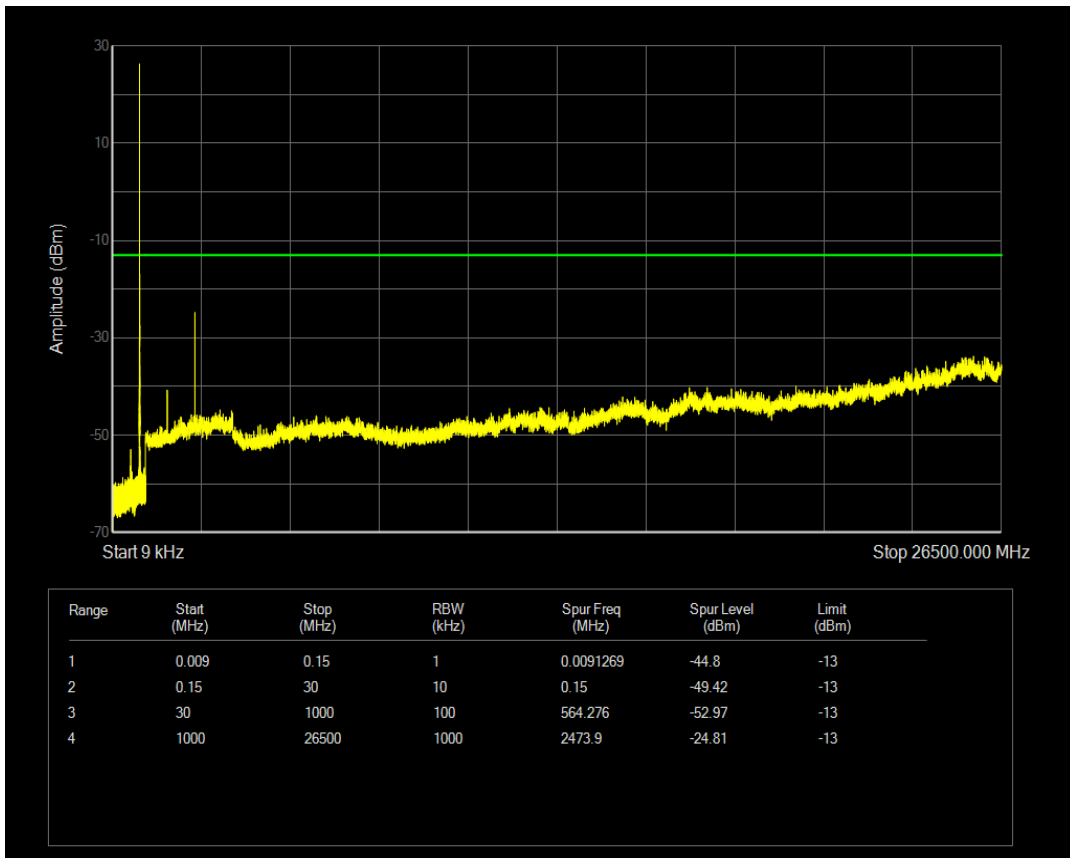

Band5 QPSK BW=3MHz Channel=20415 RB Size=1 Position=#0

Band5 QPSK BW=3MHz Channel=20415 RB Size=15 Position=#0