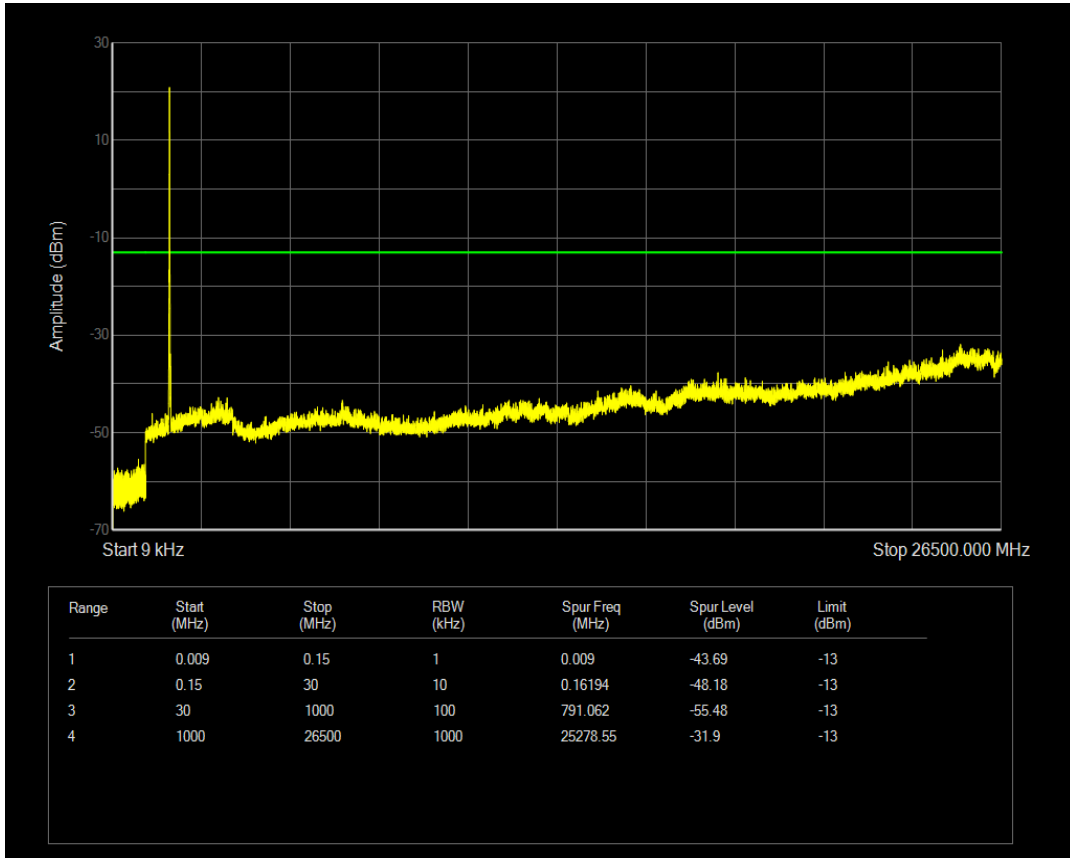

Band4 QPSK BW=5MHz Channel=20375 RB Size=1 Position=#0

Band4 QPSK BW=5MHz Channel=20375 RB Size=25 Position=#0

Band4 16QAM BW=5MHz Channel=20375 RB Size=1 Position=#0

Band4 16QAM BW=5MHz Channel=20375 RB Size=25 Position=#0

Band4 QPSK BW=10MHz Channel=20000 RB Size=1 Position=#0

Band4 QPSK BW=10MHz Channel=20000 RB Size=50 Position=#0

Band4 16QAM BW=10MHz Channel=20000 RB Size=1 Position=#0

Band4 16QAM BW=10MHz Channel=20000 RB Size=50 Position=#0

Band4 QPSK BW=10MHz Channel=20175 RB Size=1 Position=#0

Band4 QPSK BW=10MHz Channel=20175 RB Size=50 Position=#0

Band4 16QAM BW=10MHz Channel=20175 RB Size=1 Position=#0

Band4 16QAM BW=10MHz Channel=20175 RB Size=50 Position=#0