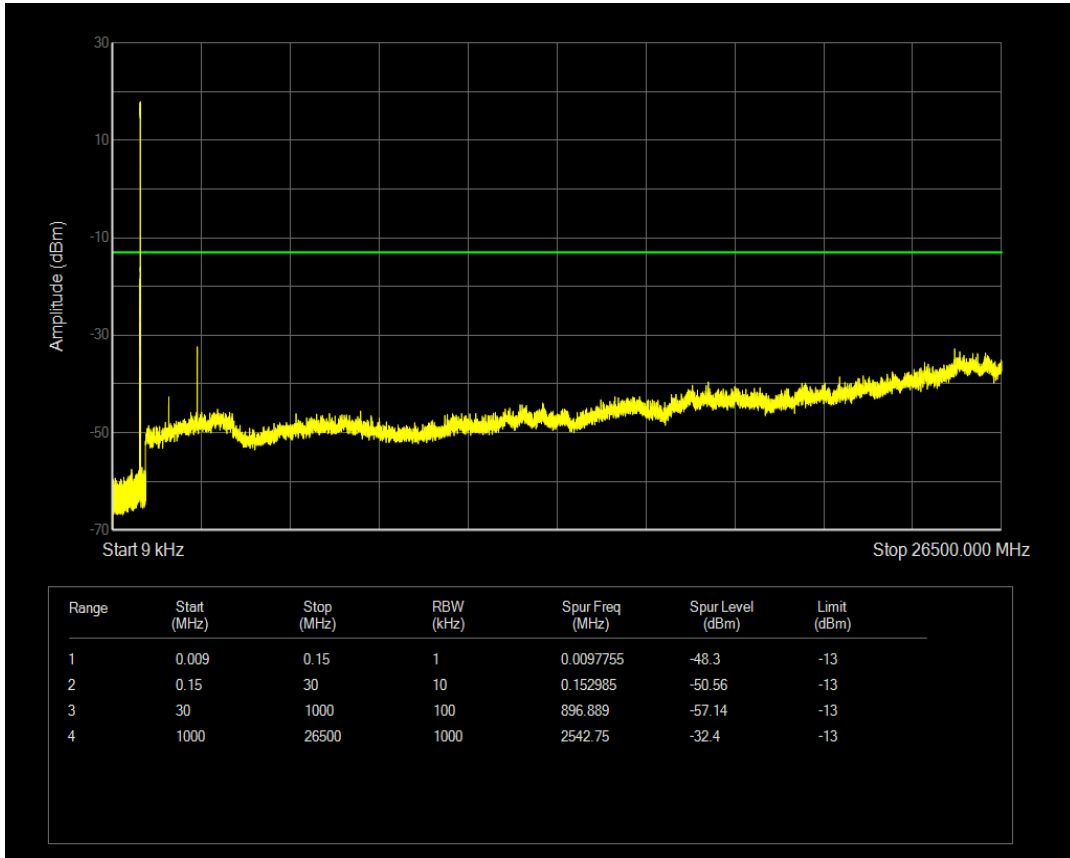

Band5 QPSK BW=3MHz Channel=20635 RB Size=15 Position=#0

Band5 16QAM BW=3MHz Channel=20635 RB Size=1 Position=#0