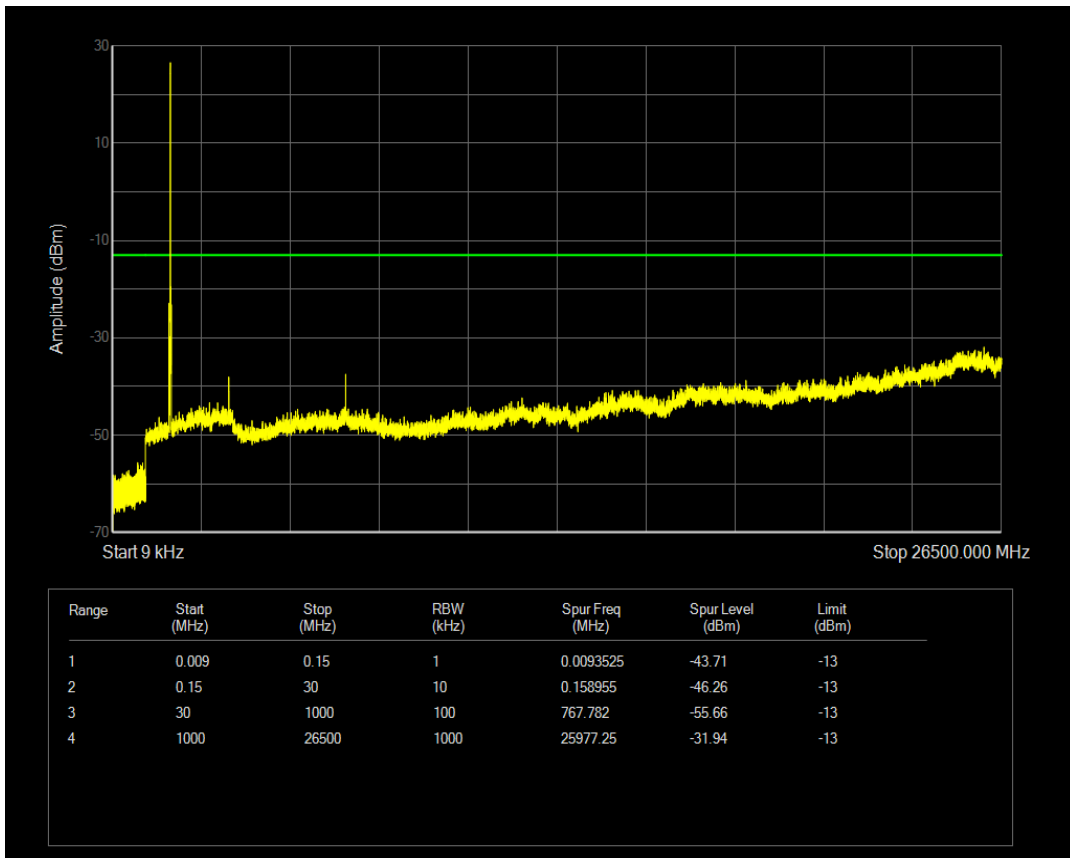

Band4 QPSK BW=15MHz Channel=20025 RB Size=1 Position=#0

Band4 QPSK BW=15MHz Channel=20025 RB Size=75 Position=#0

Band4 16QAM BW=15MHz Channel=20025 RB Size=1 Position=#0

Band4 16QAM BW=15MHz Channel=20025 RB Size=75 Position=#0

Band4 QPSK BW=15MHz Channel=20175 RB Size=1 Position=#0

Band4 QPSK BW=15MHz Channel=20175 RB Size=75 Position=#0

Band4 16QAM BW=15MHz Channel=20175 RB Size=1 Position=#0

Band4 16QAM BW=15MHz Channel=20175 RB Size=75 Position=#0

Band4 QPSK BW=15MHz Channel=20325 RB Size=1 Position=#0

Band4 QPSK BW=15MHz Channel=20325 RB Size=75 Position=#0

Band4 16QAM BW=15MHz Channel=20325 RB Size=1 Position=#0

Band4 16QAM BW=15MHz Channel=20325 RB Size=75 Position=#0