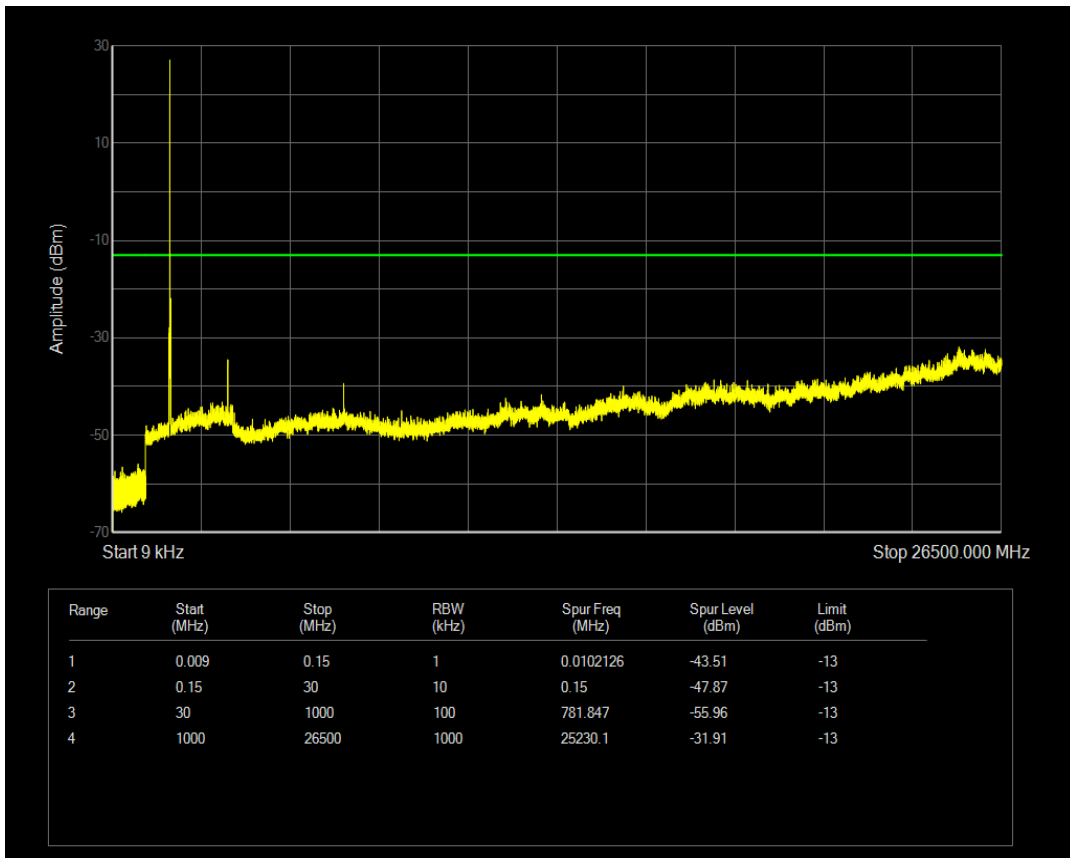

Band4 QPSK BW=15MHz Channel=20025 RB Size=1 Position=#0

Band4 QPSK BW=15MHz Channel=20025 RB Size=75 Position=#0

Band4 16QAM BW=15MHz Channel=20025 RB Size=1 Position=#0

Band4 16QAM BW=15MHz Channel=20025 RB Size=75 Position=#0

Band4 QPSK BW=15MHz Channel=20175 RB Size=1 Position=#0

Band4 QPSK BW=15MHz Channel=20175 RB Size=75 Position=#0

Band4 16QAM BW=15MHz Channel=20175 RB Size=1 Position=#0

Band4 16QAM BW=15MHz Channel=20175 RB Size=75 Position=#0