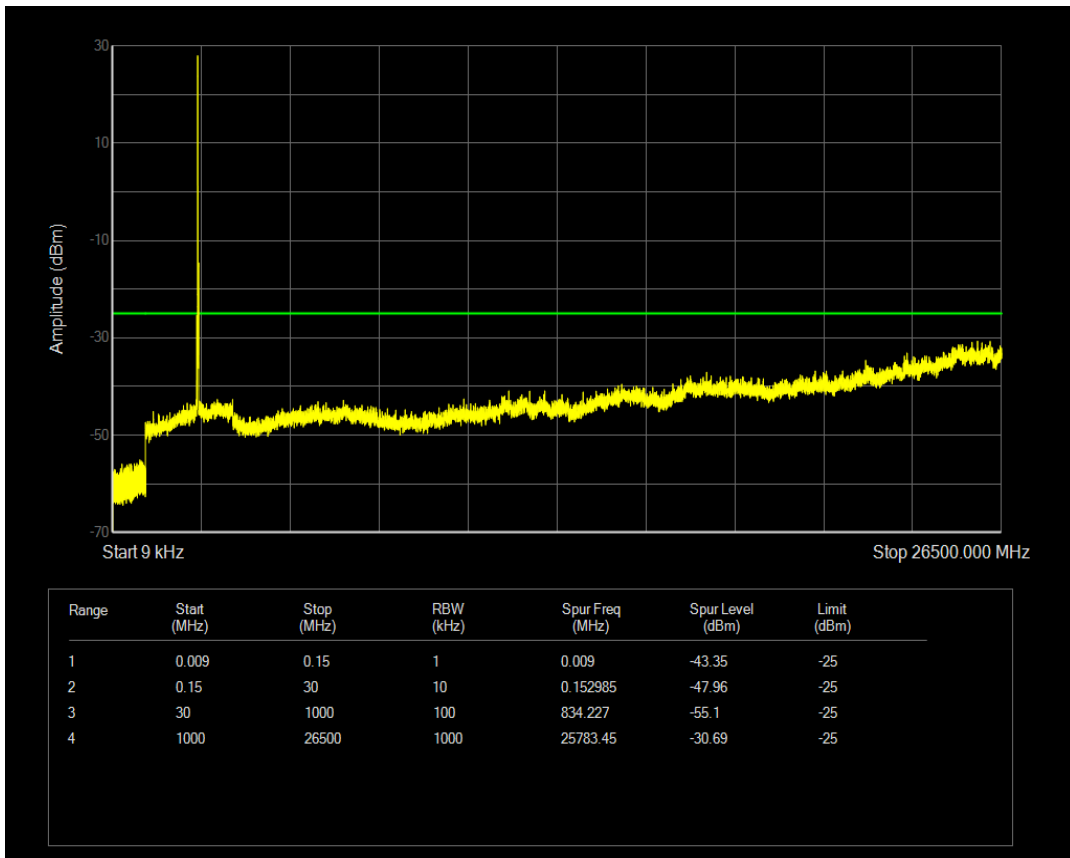

Band7 16QAM BW=15MHz Channel=21375 RB Size=1 Position=#0

Band7 16QAM BW=15MHz Channel=21375 RB Size=75 Position=#0