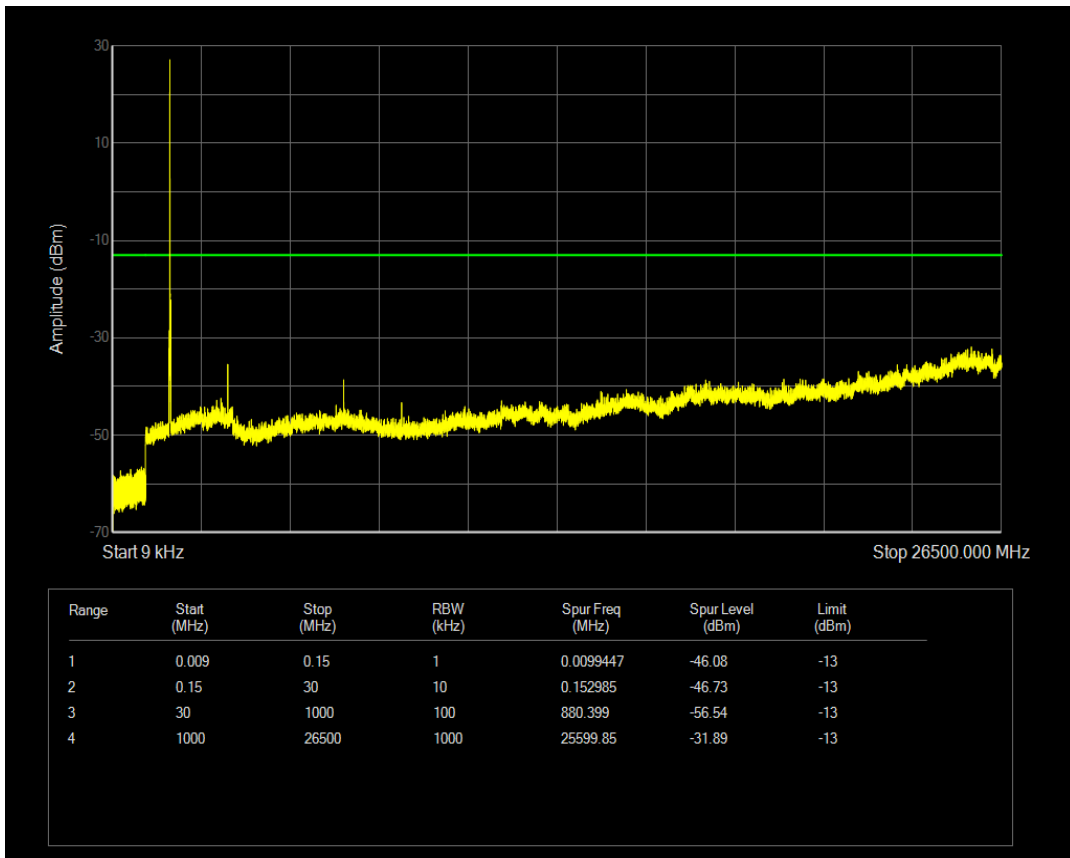

Band4 QPSK BW=15MHz Channel=20025 RB Size=1 Position=#0

Band4 QPSK BW=15MHz Channel=20025 RB Size=75 Position=#0

Band4 16QAM BW=15MHz Channel=20025 RB Size=1 Position=#0

Band4 16QAM BW=15MHz Channel=20025 RB Size=75 Position=#0

Band4 QPSK BW=15MHz Channel=20175 RB Size=1 Position=#0

Band4 QPSK BW=15MHz Channel=20175 RB Size=75 Position=#0

Band4 16QAM BW=15MHz Channel=20175 RB Size=1 Position=#0

Band4 16QAM BW=15MHz Channel=20175 RB Size=75 Position=#0