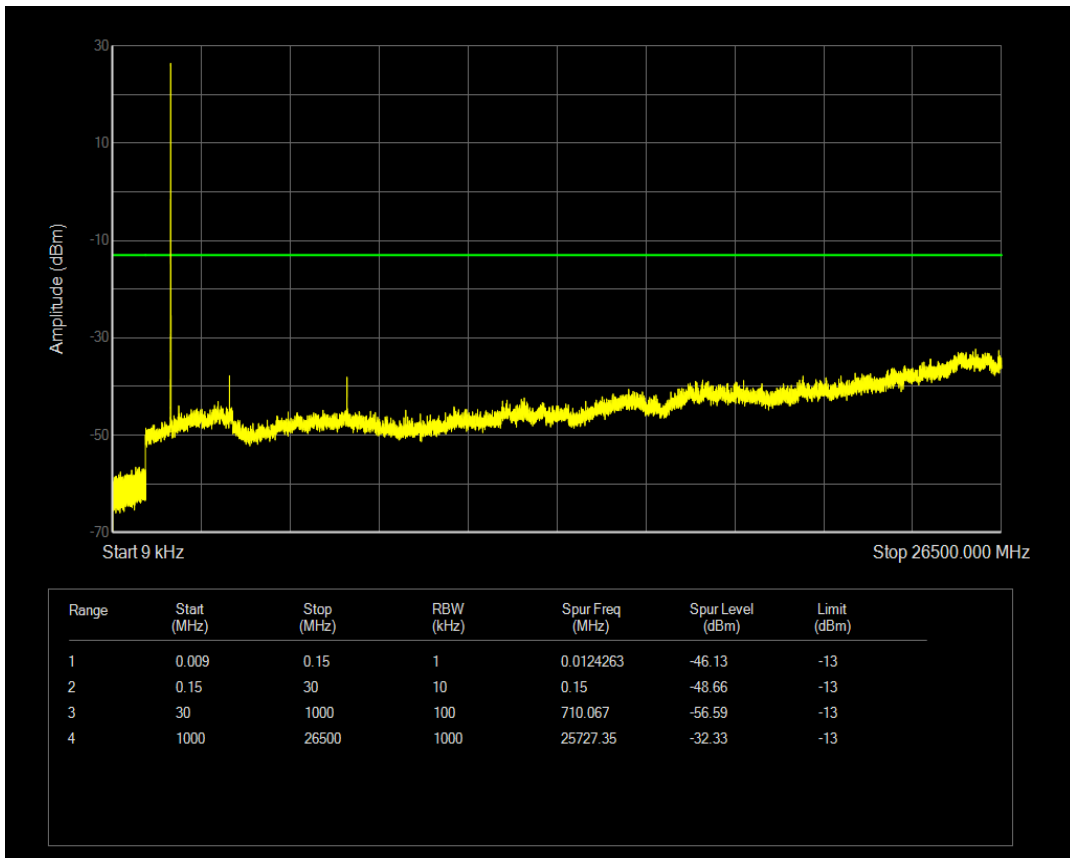

Band4 QPSK BW=5MHz Channel=20375 RB Size=1 Position=#0

Band4 QPSK BW=5MHz Channel=20375 RB Size=25 Position=#0

Band4 16QAM BW=5MHz Channel=20375 RB Size=1 Position=#0

Band4 16QAM BW=5MHz Channel=20375 RB Size=25 Position=#0

Band4 QPSK BW=10MHz Channel=20000 RB Size=1 Position=#0

Band4 QPSK BW=10MHz Channel=20000 RB Size=50 Position=#0

Band4 16QAM BW=10MHz Channel=20000 RB Size=1 Position=#0

Band4 16QAM BW=10MHz Channel=20000 RB Size=50 Position=#0