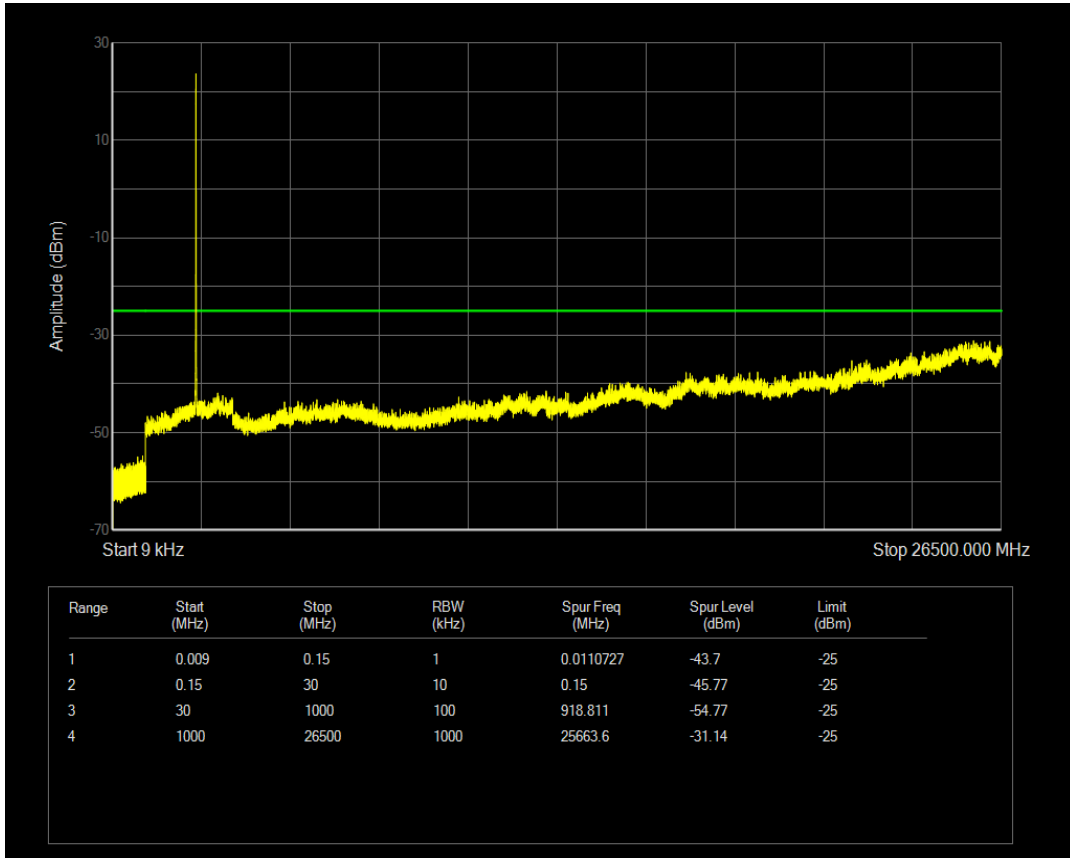

Band5 QPSK BW=10MHz Channel=20600 RB Size=1 Position=#0

Band5 QPSK BW=10MHz Channel=20600 RB Size=50 Position=#0

Band5 16QAM BW=10MHz Channel=20600 RB Size=1 Position=#0

Band5 16QAM BW=10MHz Channel=20600 RB Size=50 Position=#0

Band7 QPSK BW=5MHz Channel=20775 RB Size=1 Position=#0

Band7 QPSK BW=5MHz Channel=20775 RB Size=25 Position=#0

Band7 16QAM BW=5MHz Channel=20775 RB Size=1 Position=#0

Band7 16QAM BW=5MHz Channel=20775 RB Size=25 Position=#0