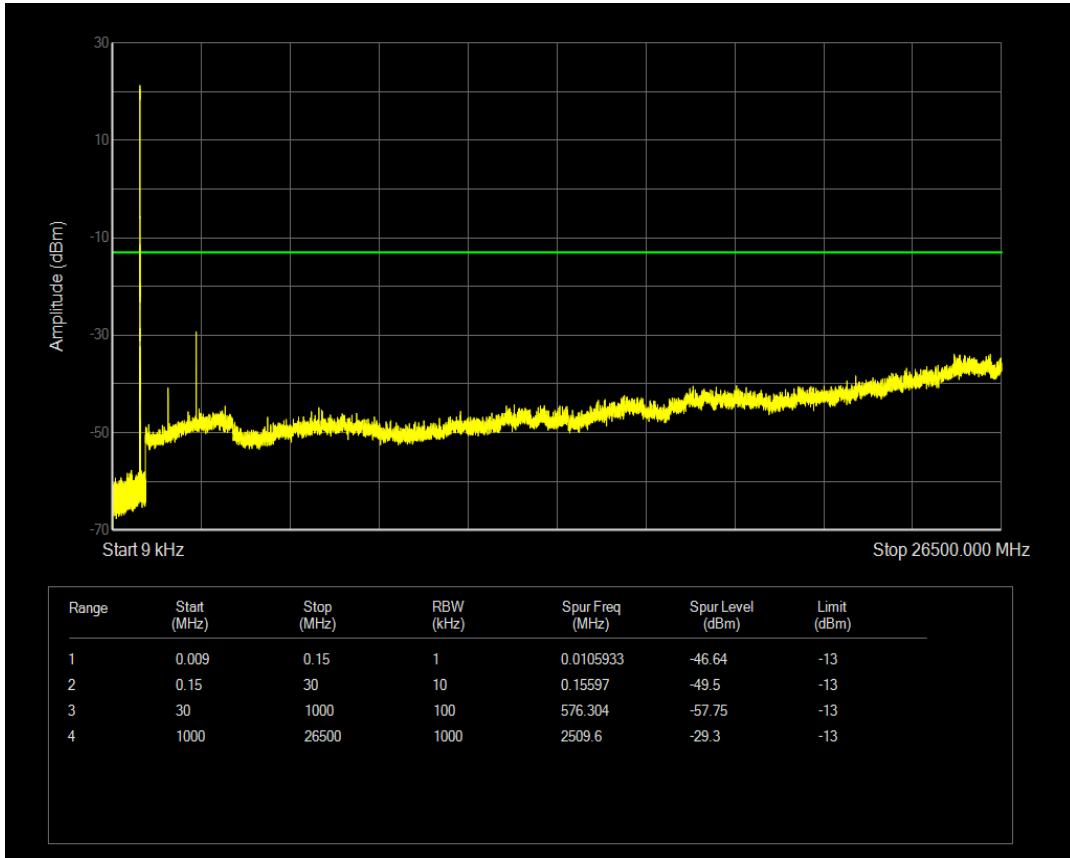

Band5 QPSK BW=1.4MHz Channel=20525 RB Size=1 Position=#0

Band5 QPSK BW=1.4MHz Channel=20525 RB Size=6 Position=#0

Band5 16QAM BW=1.4MHz Channel=20525 RB Size=1 Position=#0

Band5 16QAM BW=1.4MHz Channel=20525 RB Size=6 Position=#0

Band5 QPSK BW=1.4MHz Channel=20643 RB Size=1 Position=#0

Band5 QPSK BW=1.4MHz Channel=20643 RB Size=6 Position=#0

Band5 16QAM BW=1.4MHz Channel=20643 RB Size=1 Position=#0

Band5 16QAM BW=1.4MHz Channel=20643 RB Size=6 Position=#0