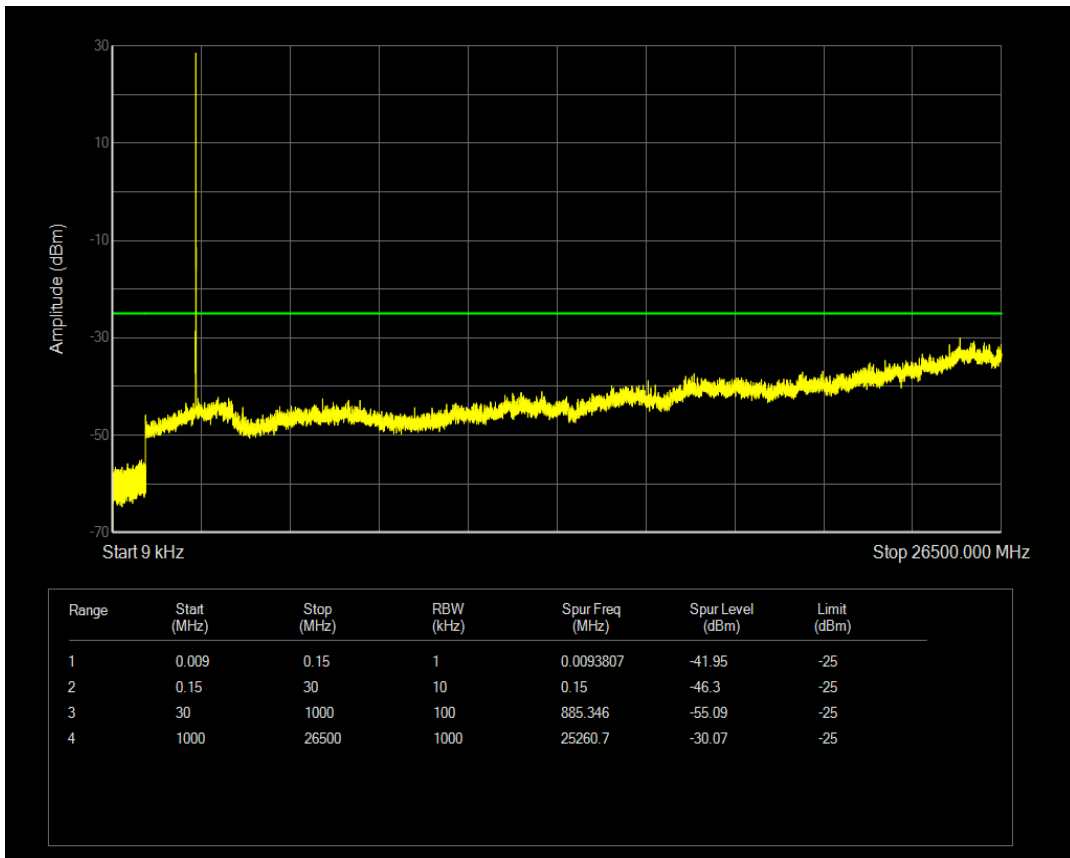

Band5 QPSK BW=10MHz Channel=20525 RB Size=1 Position=#0

Band5 QPSK BW=10MHz Channel=20525 RB Size=50 Position=#0

Band5 16QAM BW=10MHz Channel=20525 RB Size=1 Position=#0

Band5 16QAM BW=10MHz Channel=20525 RB Size=50 Position=#0

Band5 QPSK BW=10MHz Channel=20600 RB Size=1 Position=#0

Band5 QPSK BW=10MHz Channel=20600 RB Size=50 Position=#0

Band5 16QAM BW=10MHz Channel=20600 RB Size=1 Position=#0

Band5 16QAM BW=10MHz Channel=20600 RB Size=50 Position=#0

Band7 QPSK BW=5MHz Channel=20775 RB Size=1 Position=#0

Band7 QPSK BW=5MHz Channel=20775 RB Size=25 Position=#0

Band7 16QAM BW=5MHz Channel=20775 RB Size=1 Position=#0

Band7 16QAM BW=5MHz Channel=20775 RB Size=25 Position=#0