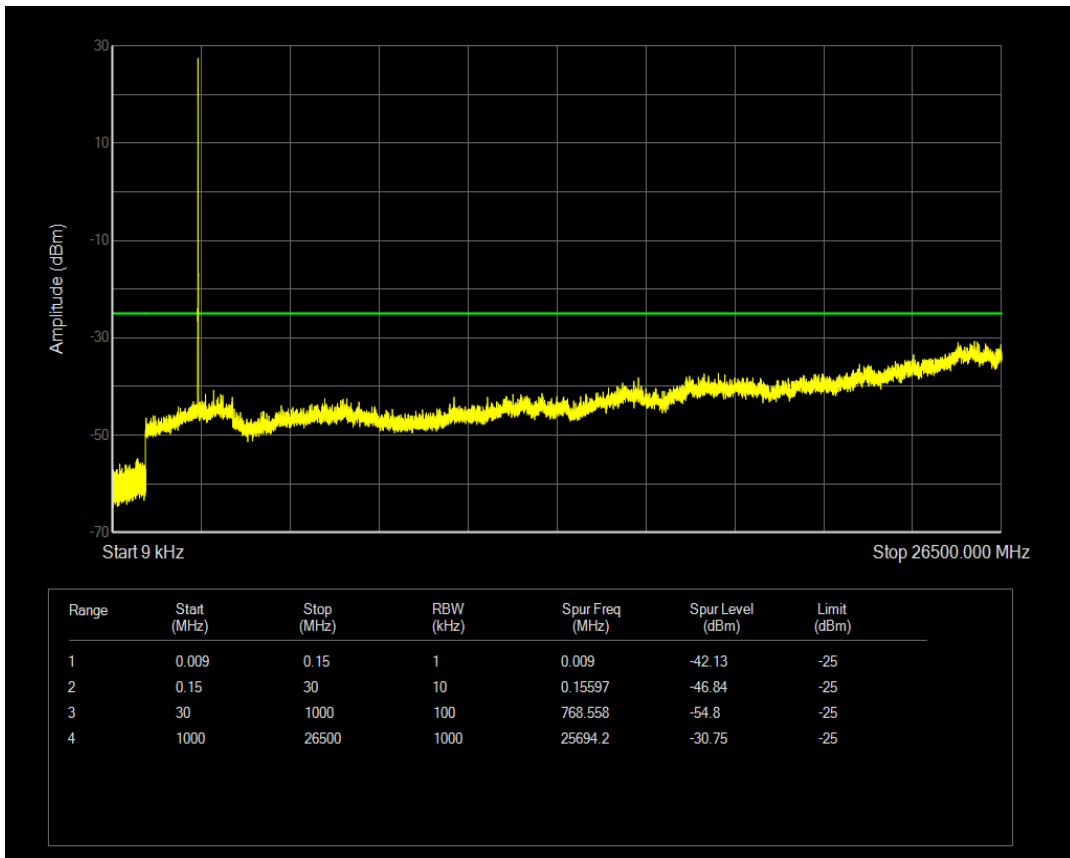

Band7 QPSK BW=5MHz Channel=21425 RB Size=1 Position=#0

Band7 QPSK BW=5MHz Channel=21425 RB Size=25 Position=#0