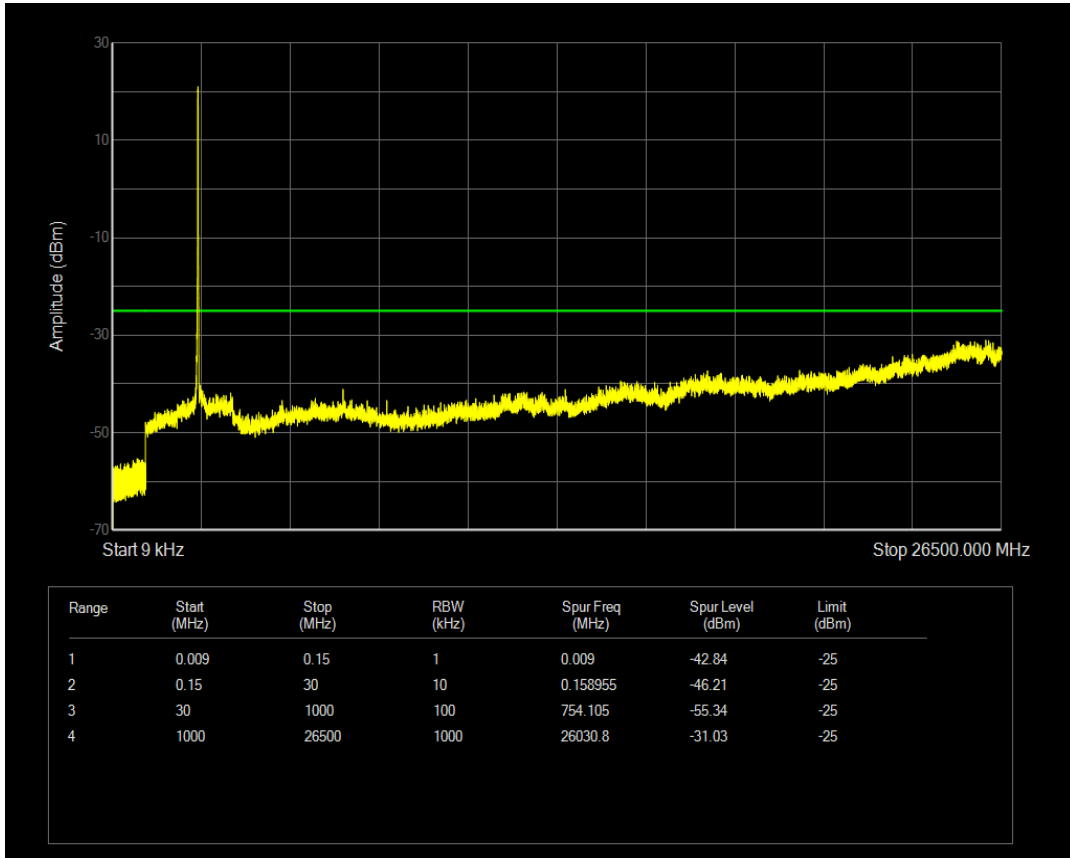

Band7 QPSK BW=15MHz Channel=21375 RB Size=75 Position=#0

Band7 16QAM BW=15MHz Channel=21375 RB Size=1 Position=#0