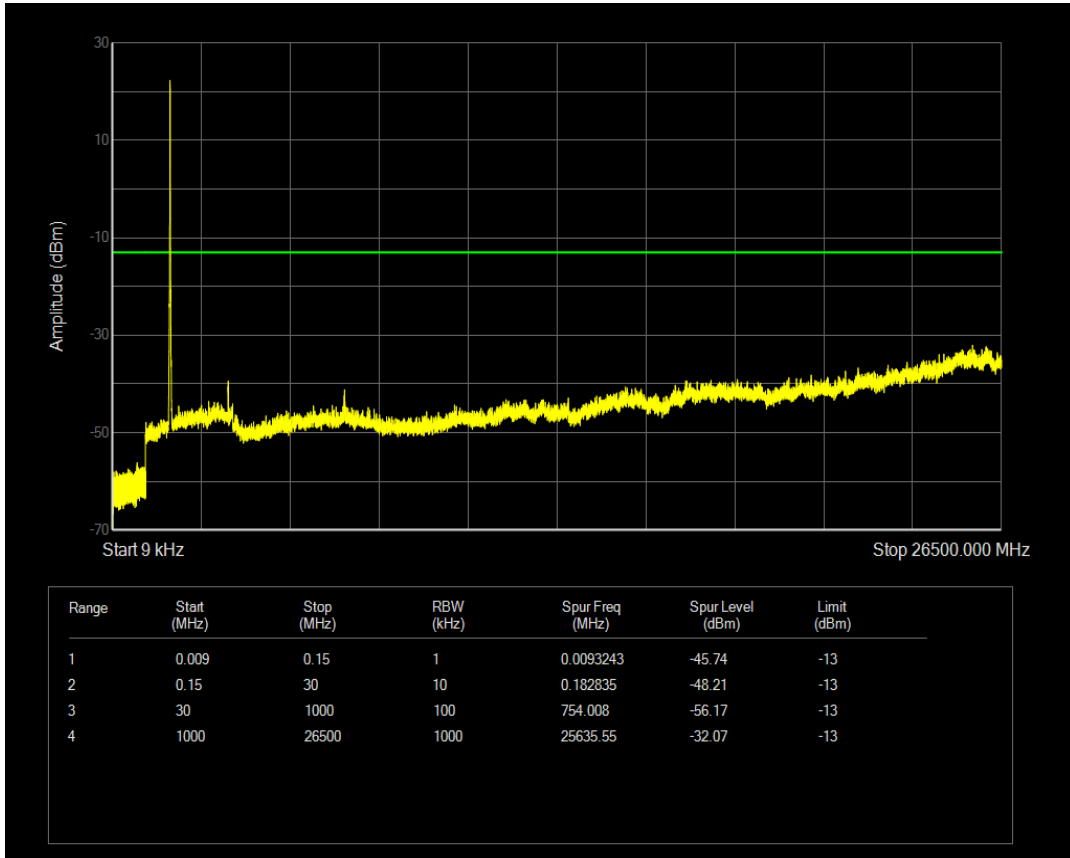

Band4 QPSK BW=5MHz Channel=20375 RB Size=1 Position=#0

Band4 QPSK BW=5MHz Channel=20375 RB Size=25 Position=#0

Band4 16QAM BW=5MHz Channel=20375 RB Size=1 Position=#0

Band4 16QAM BW=5MHz Channel=20375 RB Size=25 Position=#0

Band4 QPSK BW=10MHz Channel=20000 RB Size=1 Position=#0

Band4 QPSK BW=10MHz Channel=20000 RB Size=50 Position=#0

Band4 16QAM BW=10MHz Channel=20000 RB Size=1 Position=#0

Band4 16QAM BW=10MHz Channel=20000 RB Size=50 Position=#0

Band4 QPSK BW=10MHz Channel=20175 RB Size=1 Position=#0

Band4 QPSK BW=10MHz Channel=20175 RB Size=50 Position=#0

Band4 16QAM BW=10MHz Channel=20175 RB Size=1 Position=#0

Band4 16QAM BW=10MHz Channel=20175 RB Size=50 Position=#0