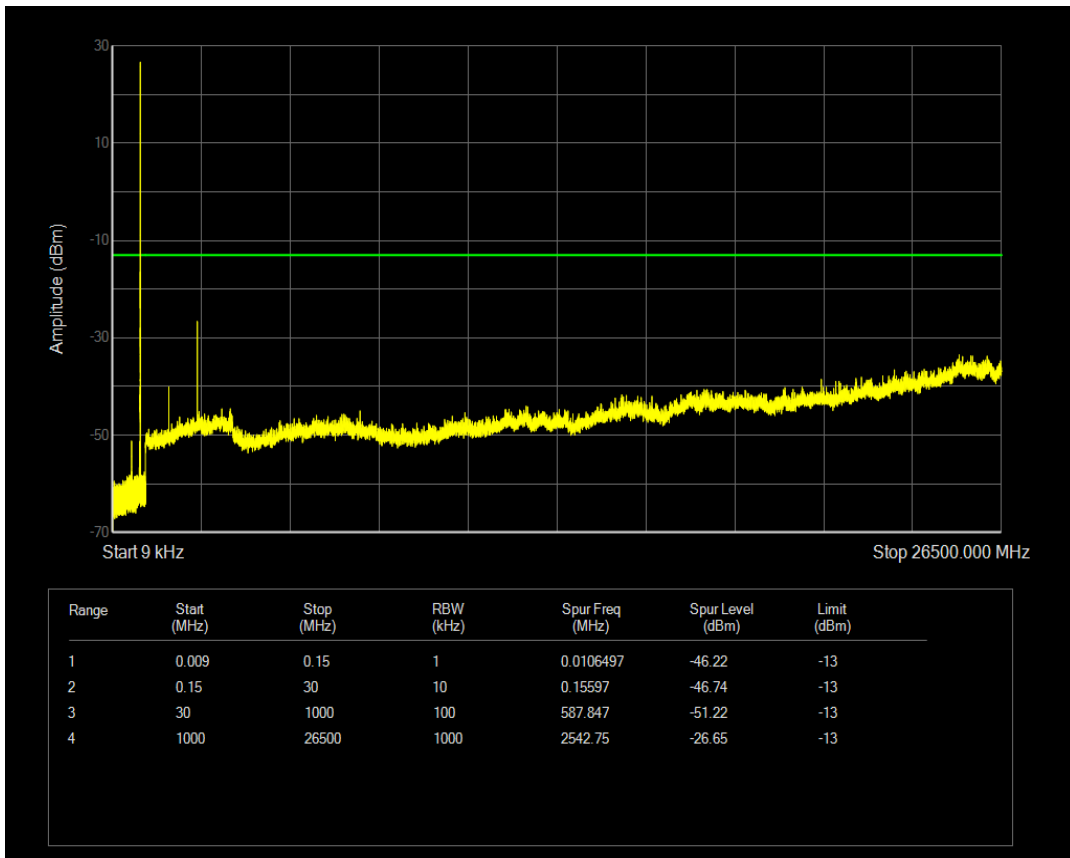

Band5 QPSK BW=1.4MHz Channel=20525 RB Size=1 Position=#0

Band5 QPSK BW=1.4MHz Channel=20525 RB Size=6 Position=#0

Band5 16QAM BW=1.4MHz Channel=20525 RB Size=1 Position=#0

Band5 16QAM BW=1.4MHz Channel=20525 RB Size=6 Position=#0

Band5 QPSK BW=1.4MHz Channel=20643 RB Size=1 Position=#0

Band5 QPSK BW=1.4MHz Channel=20643 RB Size=6 Position=#0

Band5 16QAM BW=1.4MHz Channel=20643 RB Size=1 Position=#0

Band5 16QAM BW=1.4MHz Channel=20643 RB Size=6 Position=#0