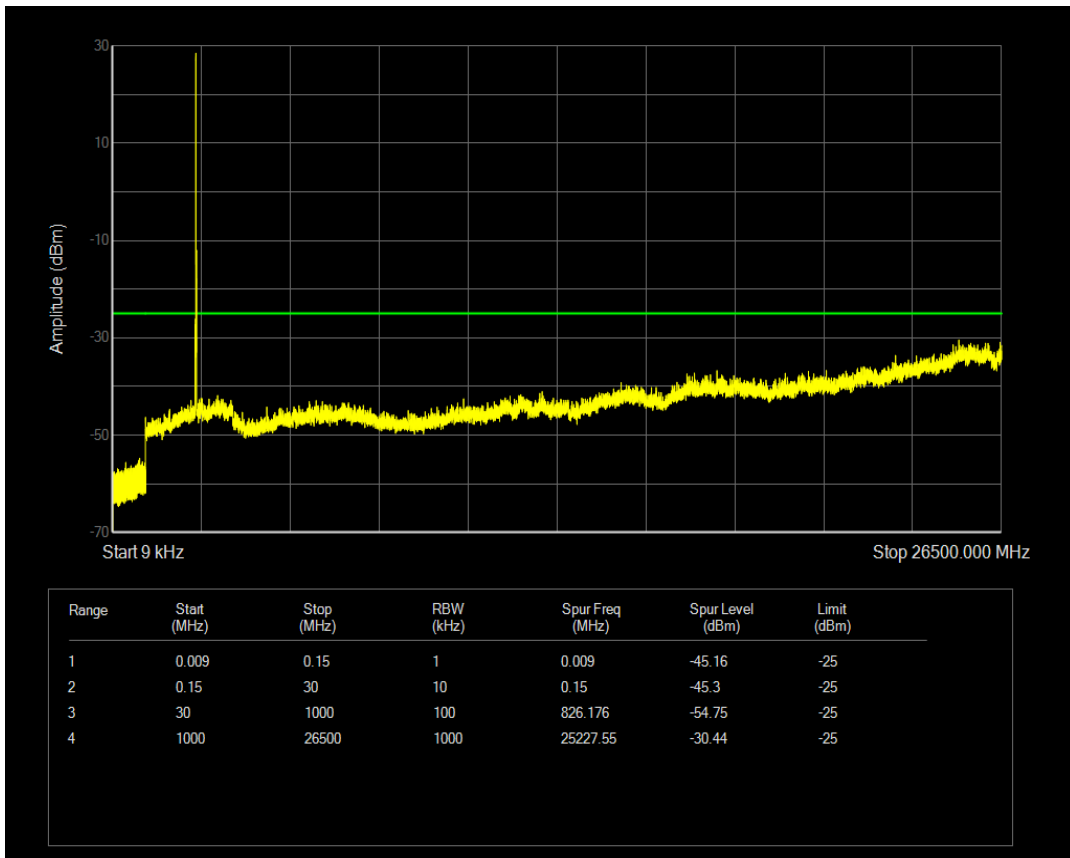

Band7 QPSK BW=5MHz Channel=21425 RB Size=1 Position=#0

Band7 QPSK BW=5MHz Channel=21425 RB Size=25 Position=#0

Band7 16QAM BW=5MHz Channel=21425 RB Size=1 Position=#0

Band7 16QAM BW=5MHz Channel=21425 RB Size=25 Position=#0

Band7 QPSK BW=10MHz Channel=20800 RB Size=1 Position=#0

Band7 QPSK BW=10MHz Channel=20800 RB Size=50 Position=#0

Band7 16QAM BW=10MHz Channel=20800 RB Size=1 Position=#0

Band7 16QAM BW=10MHz Channel=20800 RB Size=50 Position=#0