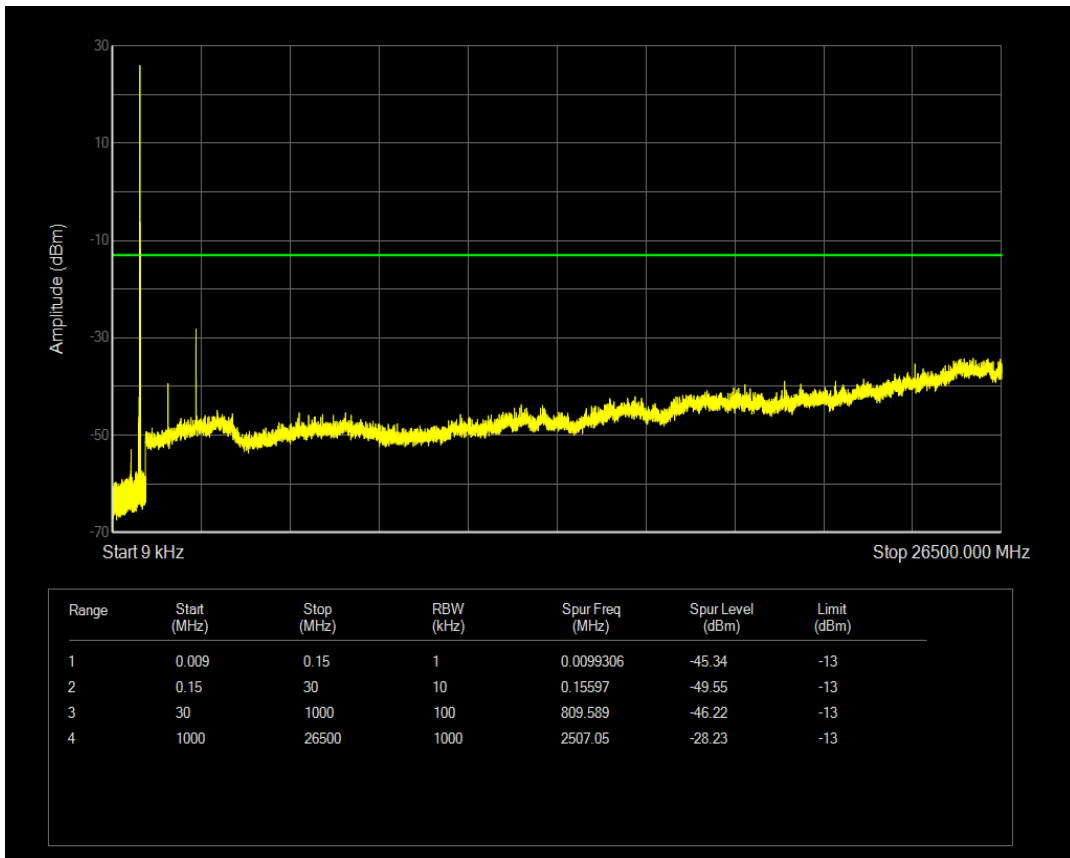

Band5 16QAM BW=3MHz Channel=20525 RB Size=1 Position=#0

Band5 16QAM BW=3MHz Channel=20525 RB Size=15 Position=#0