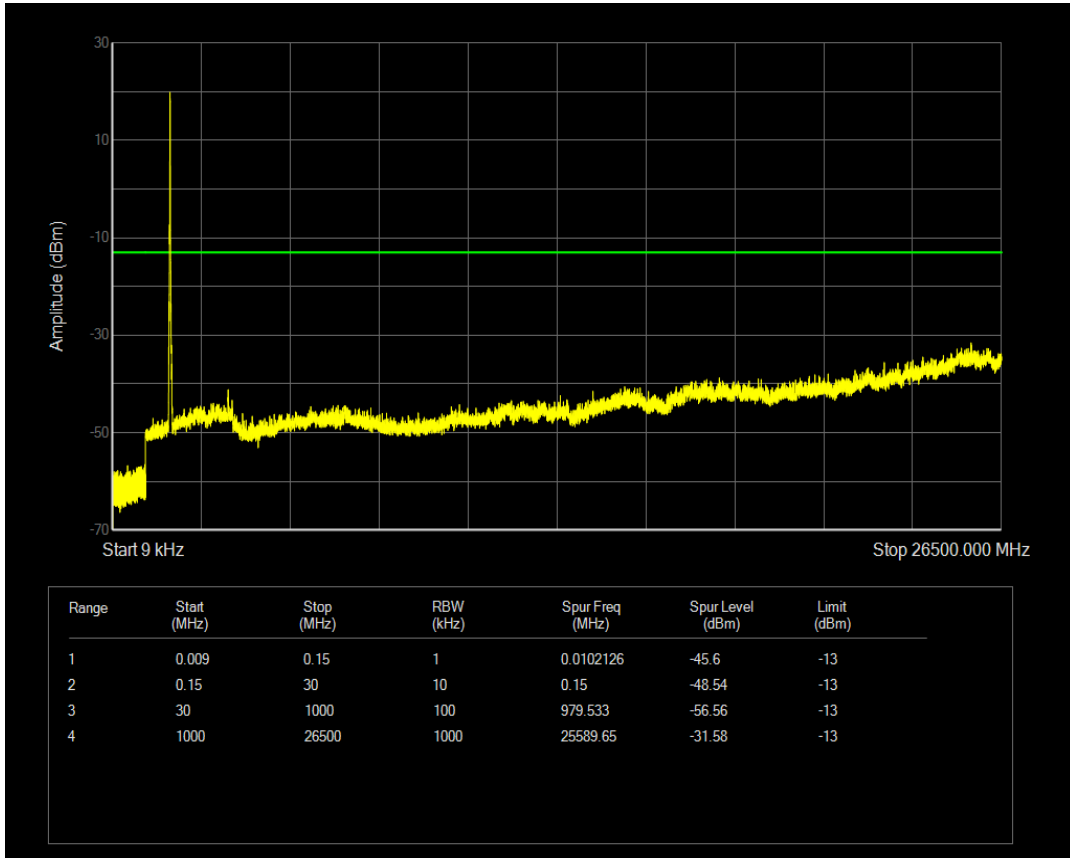

Band4 QPSK BW=15MHz Channel=20025 RB Size=1 Position=#0

Band4 QPSK BW=15MHz Channel=20025 RB Size=75 Position=#0

Band4 16QAM BW=15MHz Channel=20025 RB Size=1 Position=#0

Band4 16QAM BW=15MHz Channel=20025 RB Size=75 Position=#0

Band4 QPSK BW=15MHz Channel=20175 RB Size=1 Position=#0

Band4 QPSK BW=15MHz Channel=20175 RB Size=75 Position=#0

Band4 16QAM BW=15MHz Channel=20175 RB Size=1 Position=#0

Band4 16QAM BW=15MHz Channel=20175 RB Size=75 Position=#0

Band4 QPSK BW=15MHz Channel=20325 RB Size=1 Position=#0

Band4 QPSK BW=15MHz Channel=20325 RB Size=75 Position=#0

Band4 16QAM BW=15MHz Channel=20325 RB Size=1 Position=#0

Band4 16QAM BW=15MHz Channel=20325 RB Size=75 Position=#0