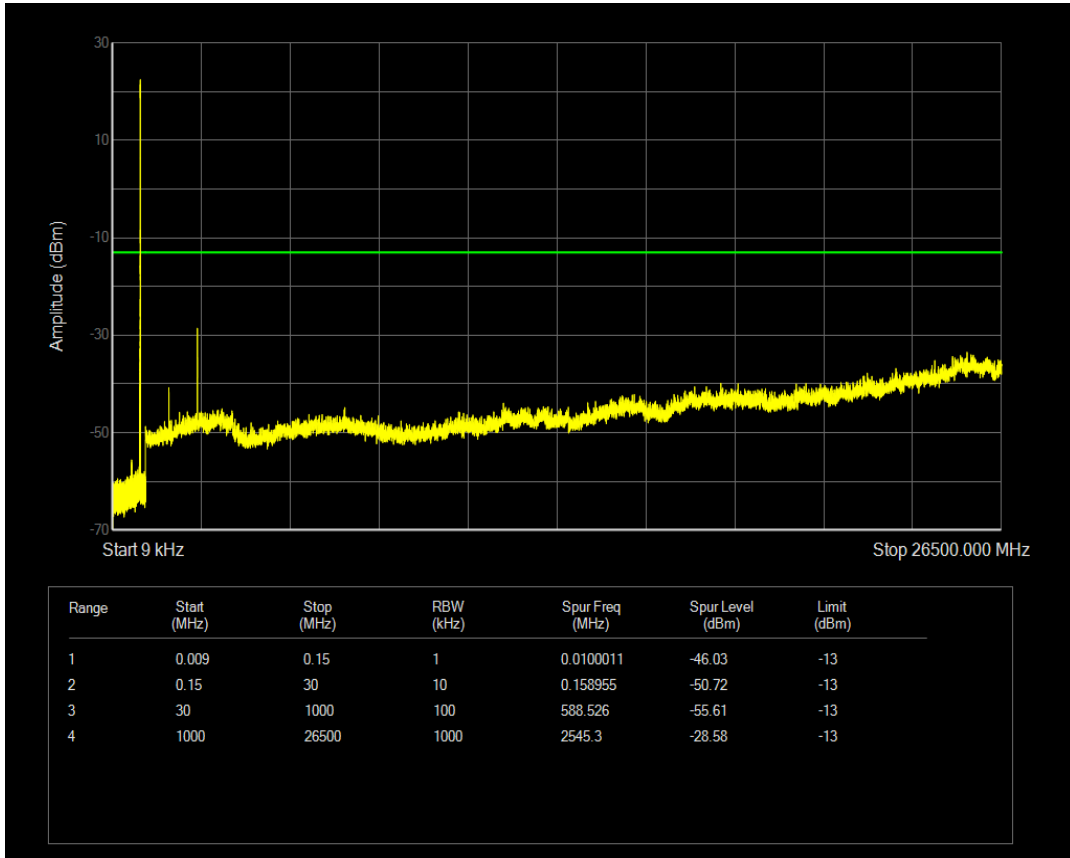

Band5 QPSK BW=1.4MHz Channel=20525 RB Size=1 Position=#0

Band5 QPSK BW=1.4MHz Channel=20525 RB Size=6 Position=#0

Band5 16QAM BW=1.4MHz Channel=20525 RB Size=1 Position=#0

Band5 16QAM BW=1.4MHz Channel=20525 RB Size=6 Position=#0

Band5 QPSK BW=1.4MHz Channel=20643 RB Size=1 Position=#0

Band5 QPSK BW=1.4MHz Channel=20643 RB Size=6 Position=#0

Band5 16QAM BW=1.4MHz Channel=20643 RB Size=1 Position=#0

Band5 16QAM BW=1.4MHz Channel=20643 RB Size=6 Position=#0