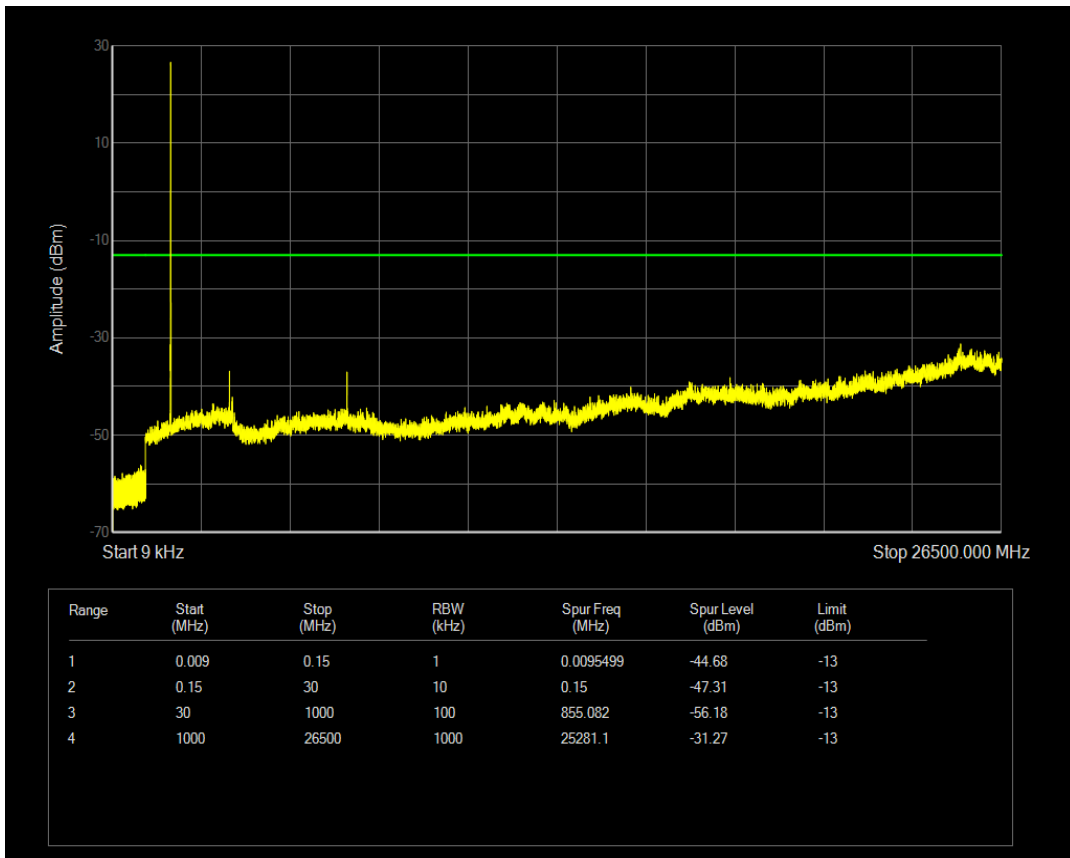

Band4 QPSK BW=5MHz Channel=20375 RB Size=1 Position=#0

Band4 QPSK BW=5MHz Channel=20375 RB Size=25 Position=#0

Band4 16QAM BW=5MHz Channel=20375 RB Size=1 Position=#0

Band4 16QAM BW=5MHz Channel=20375 RB Size=25 Position=#0

Band4 QPSK BW=10MHz Channel=20000 RB Size=1 Position=#0

Band4 QPSK BW=10MHz Channel=20000 RB Size=50 Position=#0

Band4 16QAM BW=10MHz Channel=20000 RB Size=1 Position=#0

Band4 16QAM BW=10MHz Channel=20000 RB Size=50 Position=#0