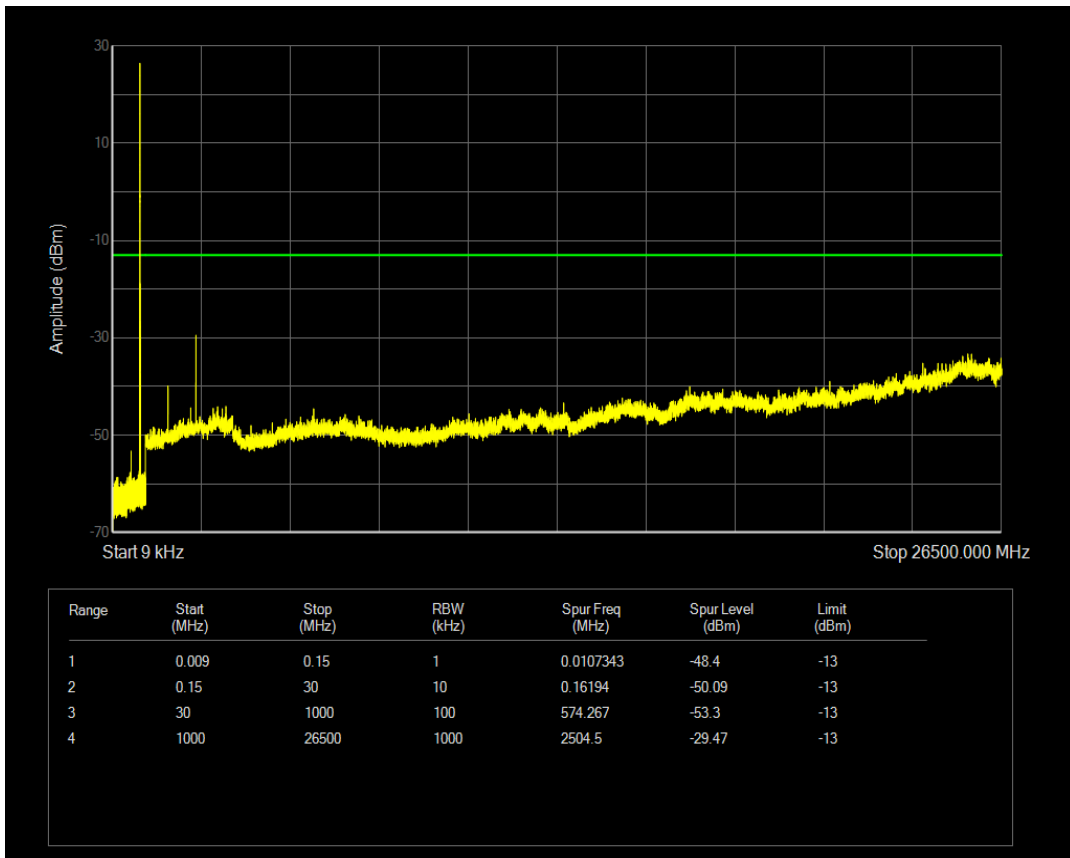

Band5 16QAM BW=5MHz Channel=20525 RB Size=1 Position=#0

Band5 16QAM BW=5MHz Channel=20525 RB Size=25 Position=#0