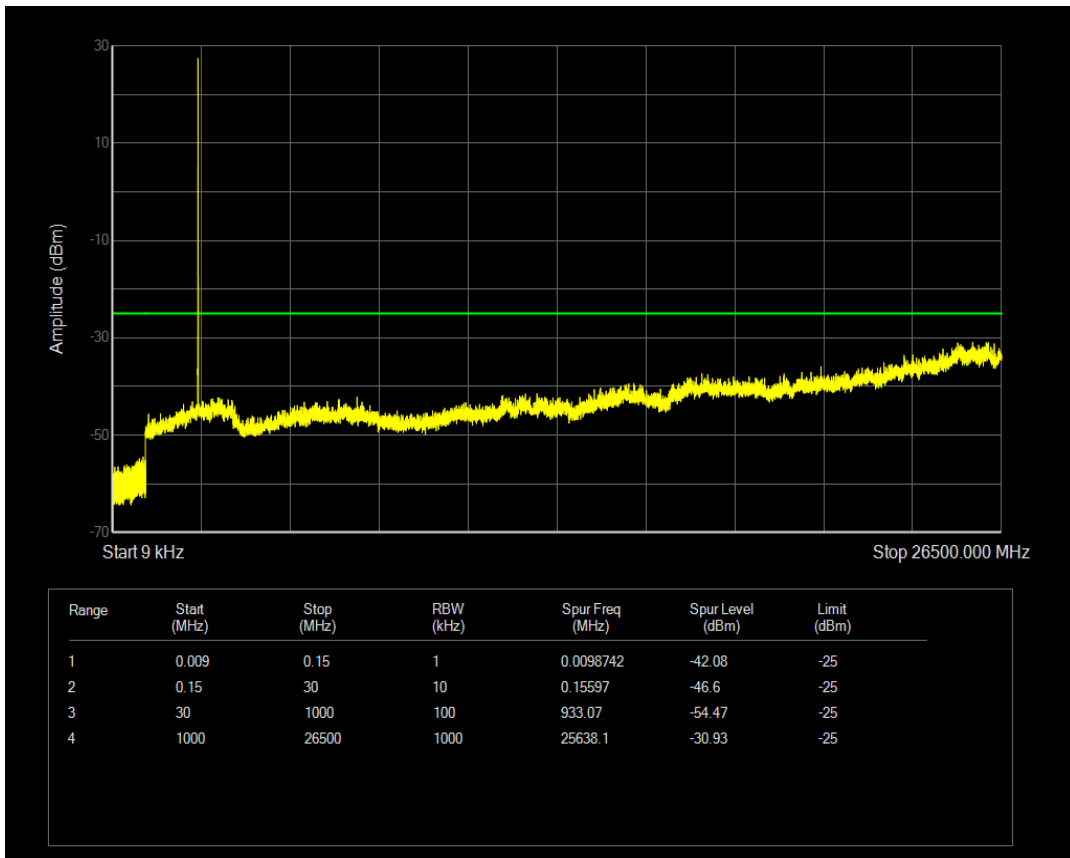

Band7 16QAM BW=5MHz Channel=21425 RB Size=1 Position=#0

Band7 16QAM BW=5MHz Channel=21425 RB Size=25 Position=#0