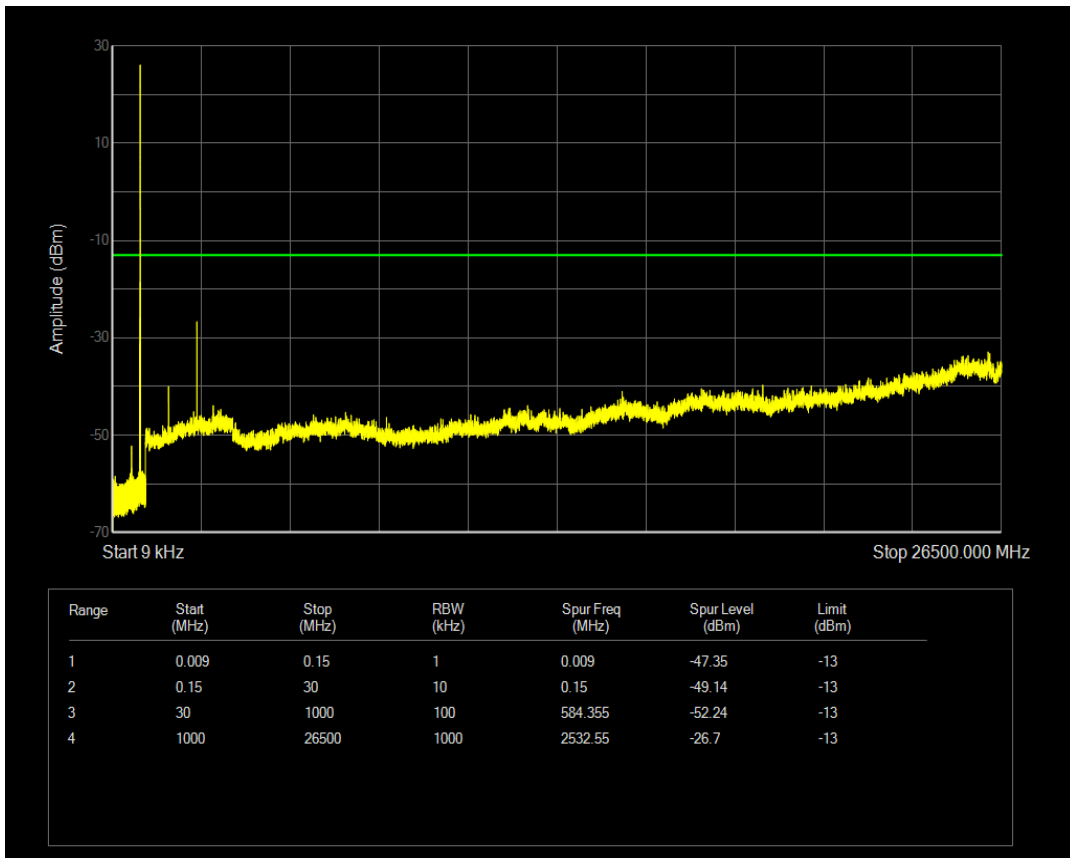

Band5 QPSK BW=5MHz Channel=20625 RB Size=1 Position=#0

Band5 QPSK BW=5MHz Channel=20625 RB Size=25 Position=#0