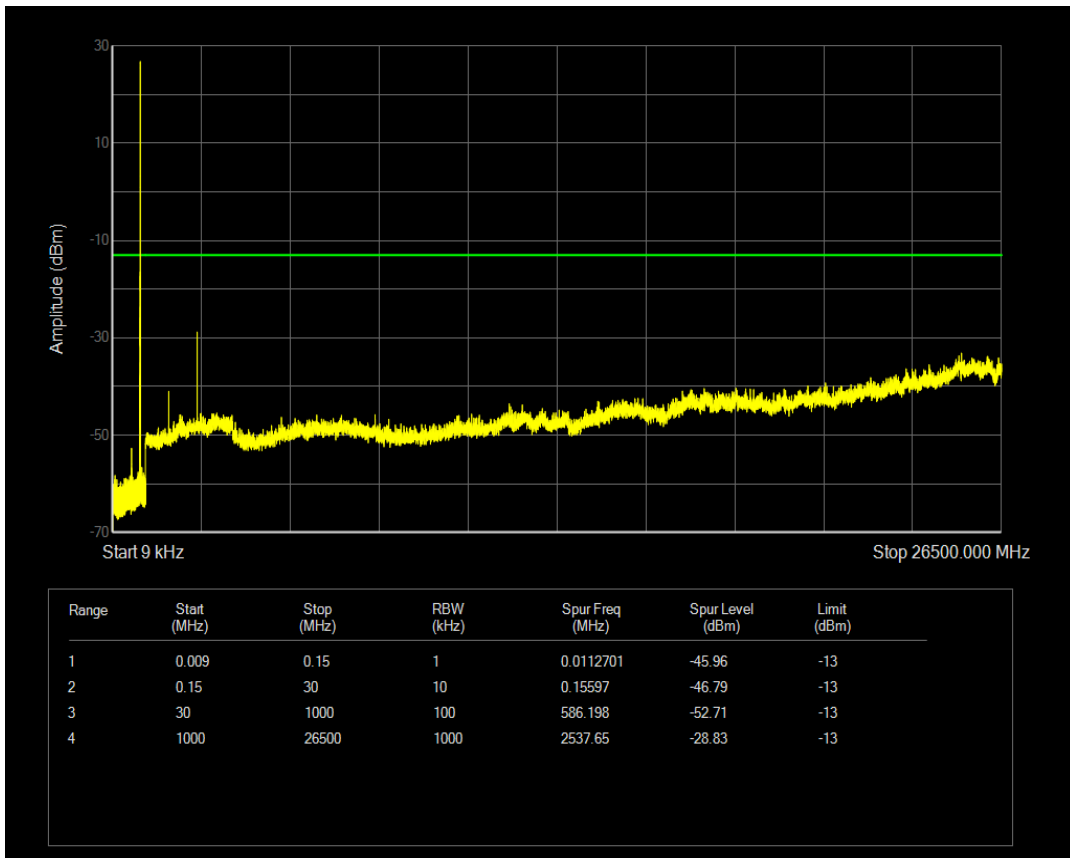

Band5 16QAM BW=3MHz Channel=20635 RB Size=1 Position=#0

Band5 16QAM BW=3MHz Channel=20635 RB Size=15 Position=#0