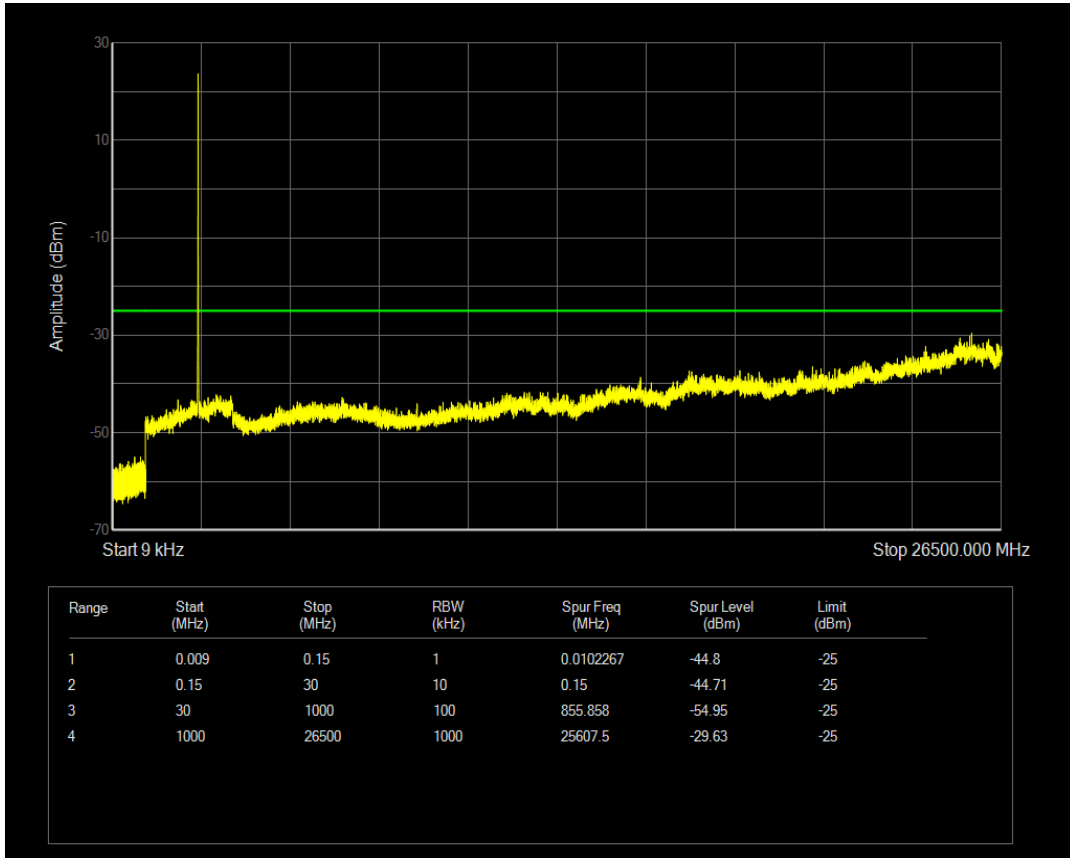

Band7 QPSK BW=5MHz Channel=21425 RB Size=1 Position=#0

Band7 QPSK BW=5MHz Channel=21425 RB Size=25 Position=#0

Band7 16QAM BW=5MHz Channel=21425 RB Size=1 Position=#0

Band7 16QAM BW=5MHz Channel=21425 RB Size=25 Position=#0

Band7 QPSK BW=10MHz Channel=20800 RB Size=1 Position=#0

Band7 QPSK BW=10MHz Channel=20800 RB Size=50 Position=#0

Band7 16QAM BW=10MHz Channel=20800 RB Size=1 Position=#0

Band7 16QAM BW=10MHz Channel=20800 RB Size=50 Position=#0