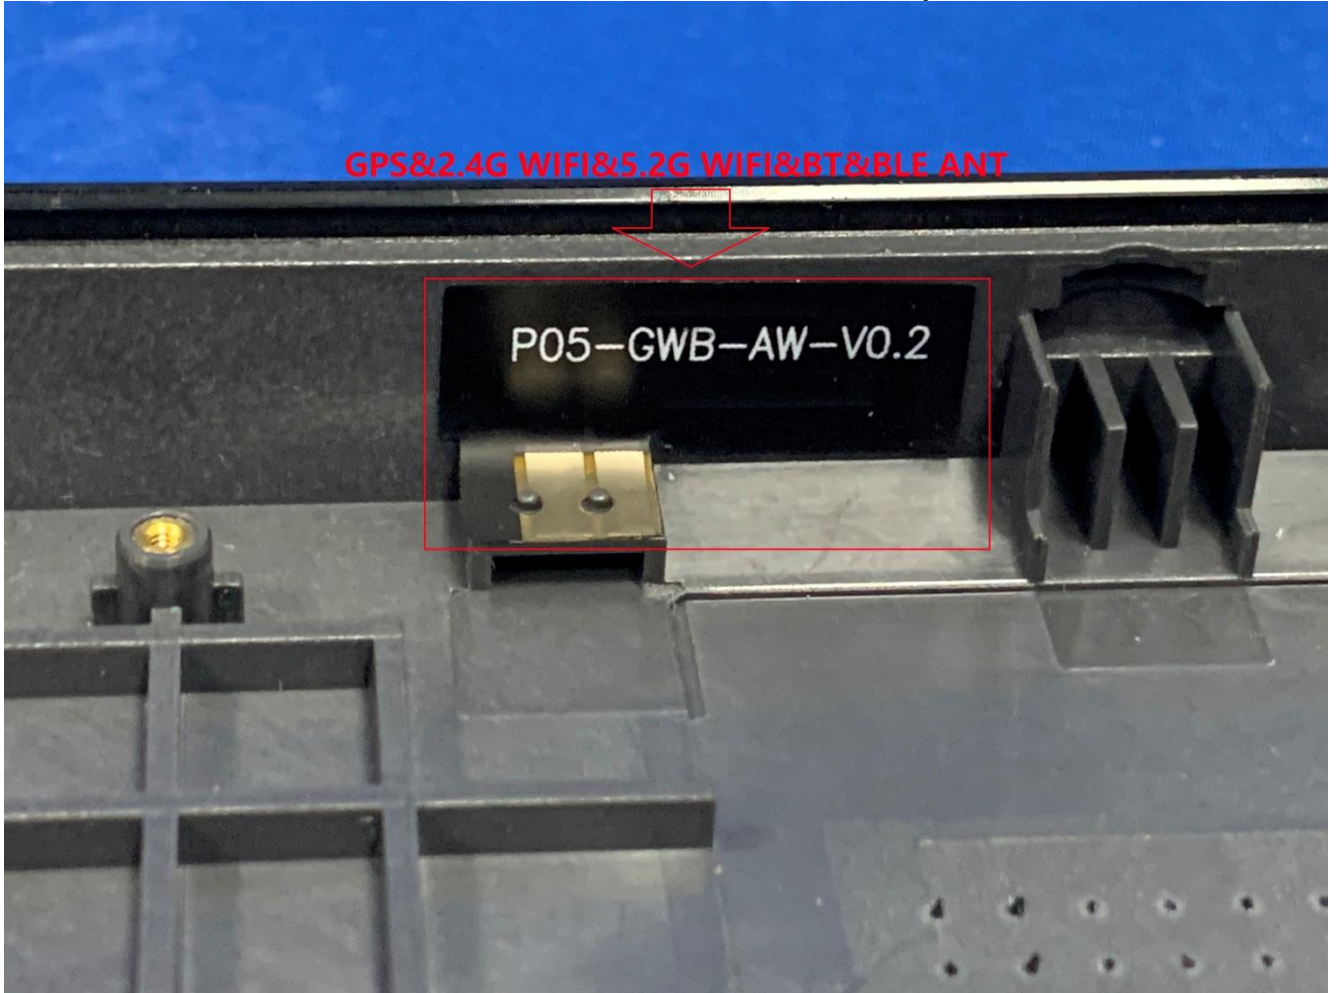

EUT Photos (Model: RT2)

EUT Antenna Locations

SAR Test Setup Photos

Body

Back side(0mm)

Right side(0mm)

Top side(0mm)