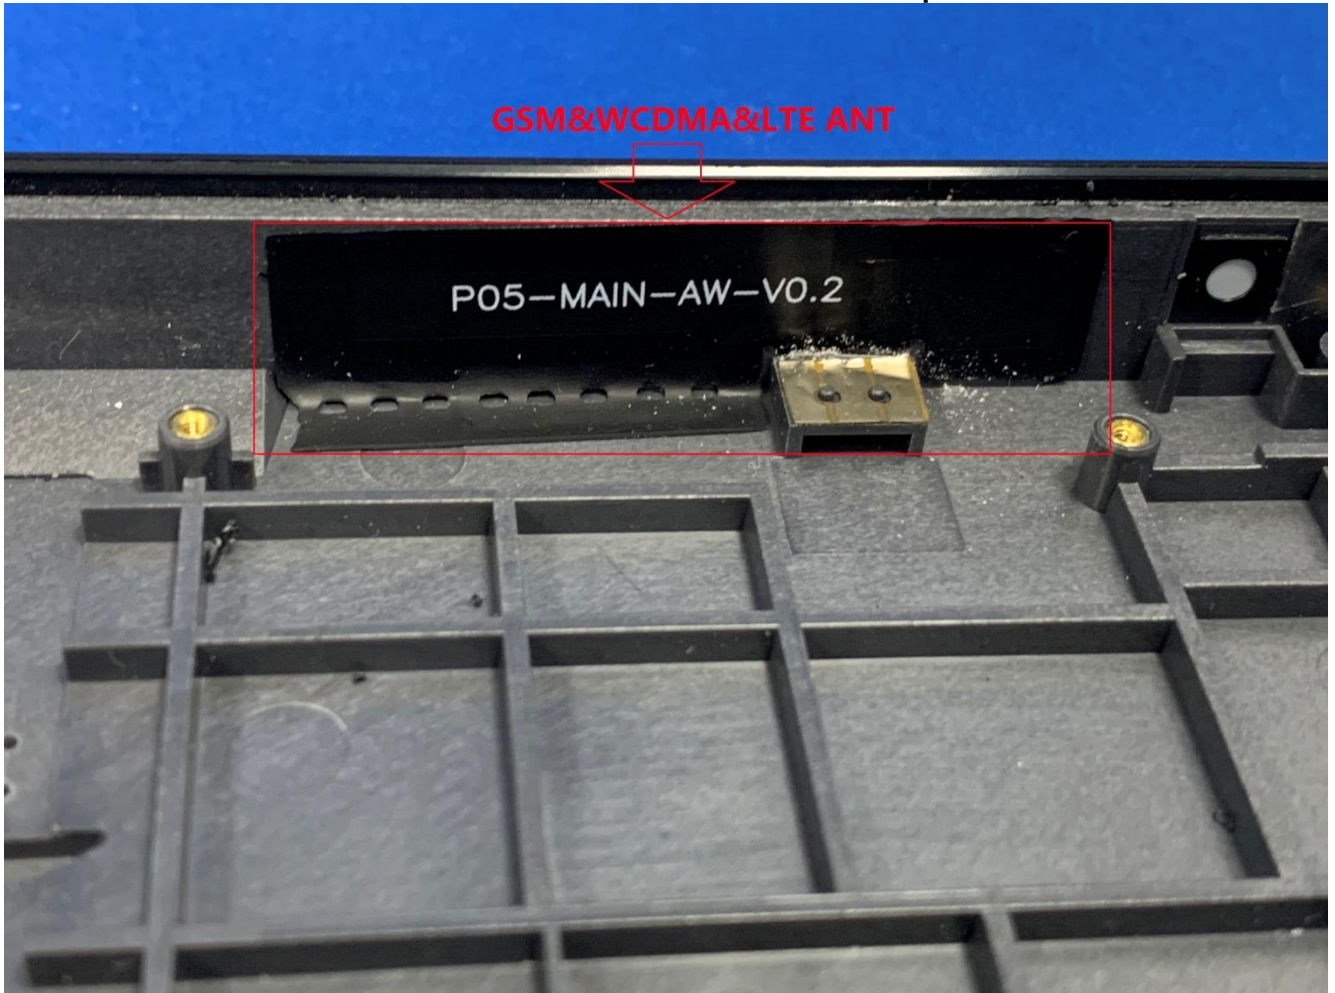

EUT Photos (Model: RT2)

EUT Antenna Locations

SAR Test Setup Photos

Body

Back side(0mm)

Right side(0mm)

Top side(0mm)