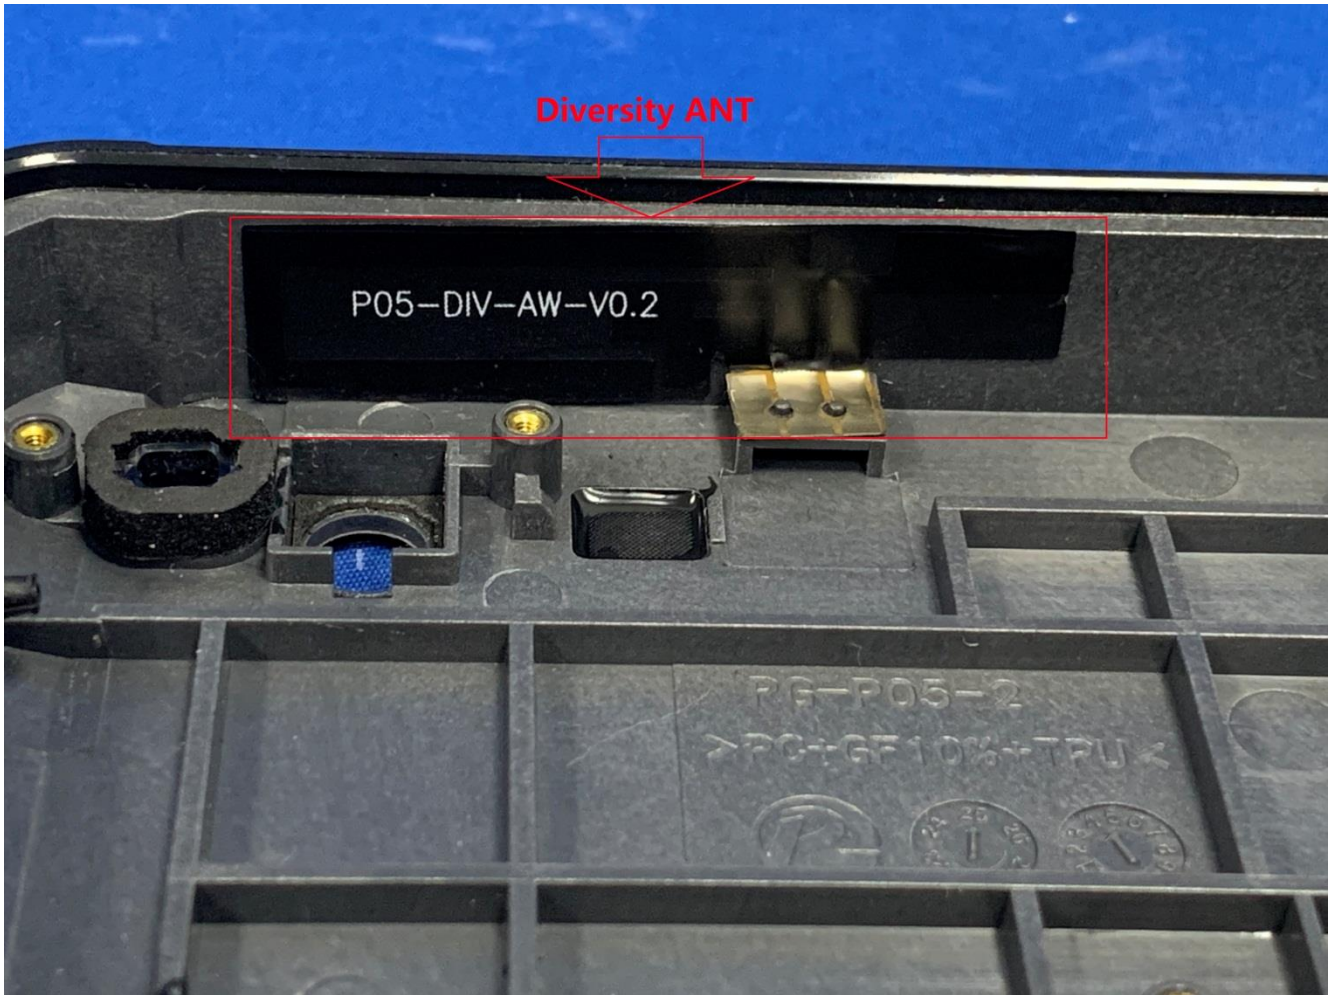

EUT Photos (Model: RT2)

EUT Antenna Locations

SAR Test Setup Photos

Body

Back side(0mm)

Right side(0mm)

Top side(0mm)