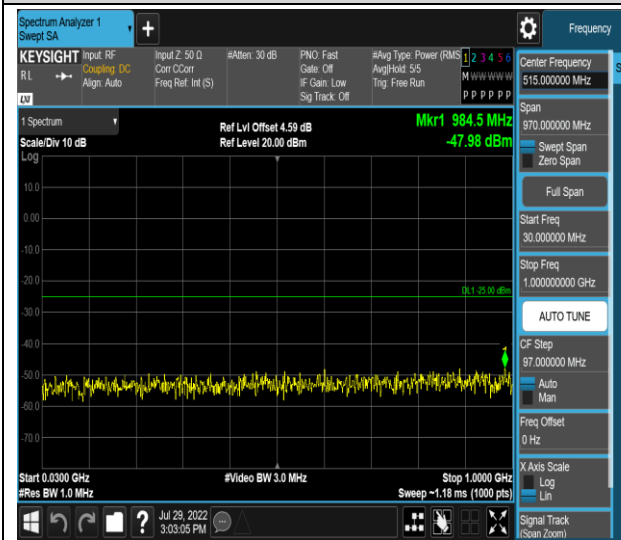

Band7-5MHz-16QAM-20775-1RB#0-Range1:30~1000MHz